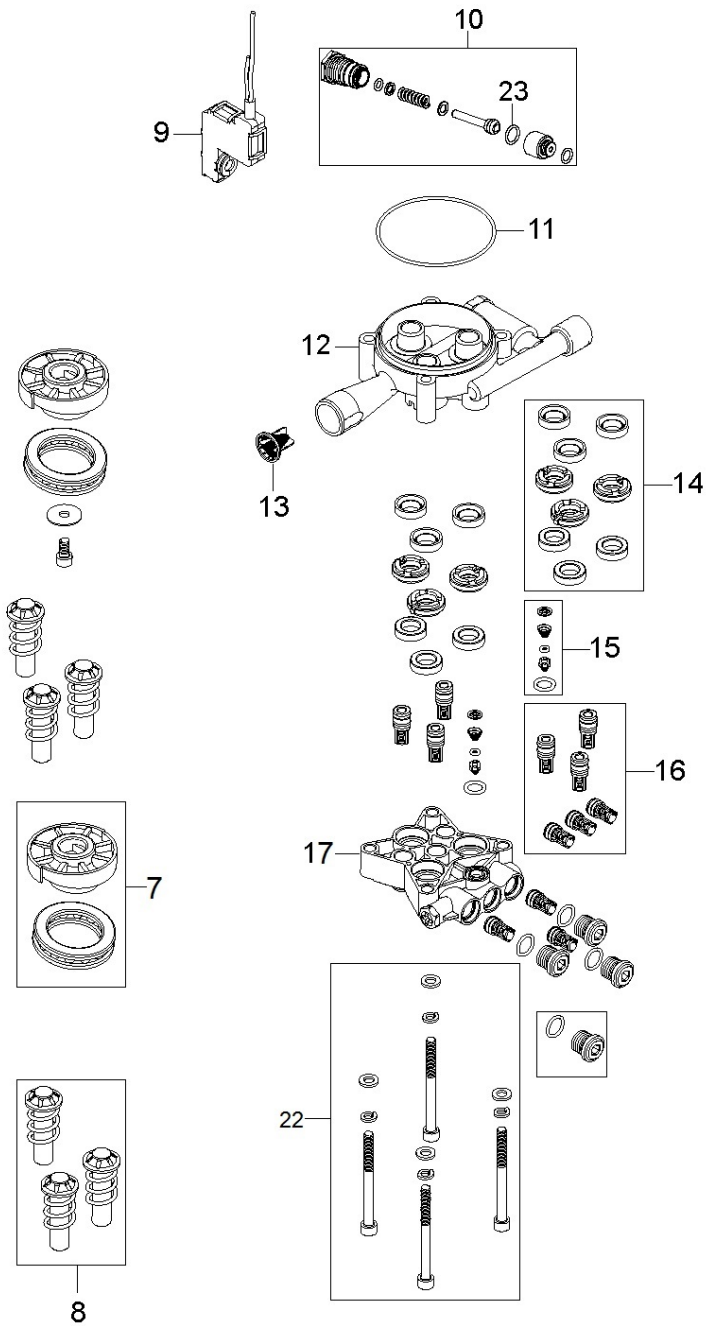

SPARE PARTS LIST

PRESSURE WASHERS

PW 235, 967677401, 967677402,
967677403, 2017-10

OVERVIEW

PW 235

2017.04.03

2017.08.02

OVERVIEW

PW 235, 967677401, 967677402, 967677403, 2017-10

Ref	Part No	Description	Remark	QTY KIT
1	593 09 54-01	FRONT COVER	FRONT COVER PW235	1
2	592 61 76-58	SWITCH	MAIN SWITCH	1
3	592 61 76-12	CAPACITOR	CAPACITOR UNIVERSAL MPX	1
4	592 61 76-26	COIL	EMC COIL UNIVERSAL	1
19	596 02 49-01	CLEANER		1

MOTOR PUMP
PW 235

2015.08.20

2017.08.02

PUMP

PW 235, 967677401, 967677402, 967677403, 2017-10

Ref	Part No	Description	Remark	QTY KIT
7	597 64 70-01	DISC		1
8	592 61 76-22	PISTON ASSY	DIA.12 PUMP PISTON KIT	1
9	592 61 76-59	SWITCHBOX KIT	MICRO SWITCH BOX KIT	1
10	592 61 76-95	SWITCH	START STOP SYSTEM KIT	1
11	592 61 76-72	O-RING	O-RING 72X2 SH90	1
13	592 61 77-13	FILTER	WATER FILTER COMPLETE	1
14	592 61 77-06	COLLAR	THRUST COLLAR WATER KIT	1
15	592 61 76-63	NON RETURN VALVE	NON RETURN VALVE KIT	1
16	592 61 76-99	VALVE	SUCTION AND PRESSURE VALVE KIT	1
23	592 61 76-74	O-RING	O-RING START/STOP VALVE NA0	1
22	596 28 88-01	SCREW		1
12	592 61 76-15	CYLINDER		1
17	592 61 76-17	CYLINDER		1

ACCESSORIES

PW 235

2017.04.21

2017.08.03

ACCESSORIES

PW 235, 967677401, 967677402, 967677403, 2017-10

Ref	Part No	Description	Remark	QTY KIT
1	592 61 76-30	GUN	G3 GUN DARK GREY	1
2	592 61 76-55	SERVICE KIT	KIT F. G3 GUN SPRING & VALVE	1
8	592 61 76-32	LANCE	G3 LANCE COMPLETE	1
9	592 61 76-73	O-RING	O-RING 9.0X2.6 SH90 NBR	1
10	592 61 76-57	NOZZLE	LOW PRESSURE NOZZLE W.O-RINGS	1
12	592 61 76-42	HOSE	HOSE SOFT DN6 8M WITH THREAD	1
13	592 61 76-03	O-RING	BAG WITH 10 O-RINGS 3001211	1
14	740 42 03-00	O-RING	O-RING 5.1X1.6 VITON SH 90	2
15	592 61 76-06	NOZZLE	C&C FOAMSPRAYER WITH BOTTLE	1
17	592 61 76-07	NOZZLE	C&C POWERSPEED	1
18	593 13 08-01	NOZZLE	PR TORNADO TURQUOISE (AU)	1
18	592 61 76-83	NOZZLE	PR TORNADO YELLOW (EU)	1