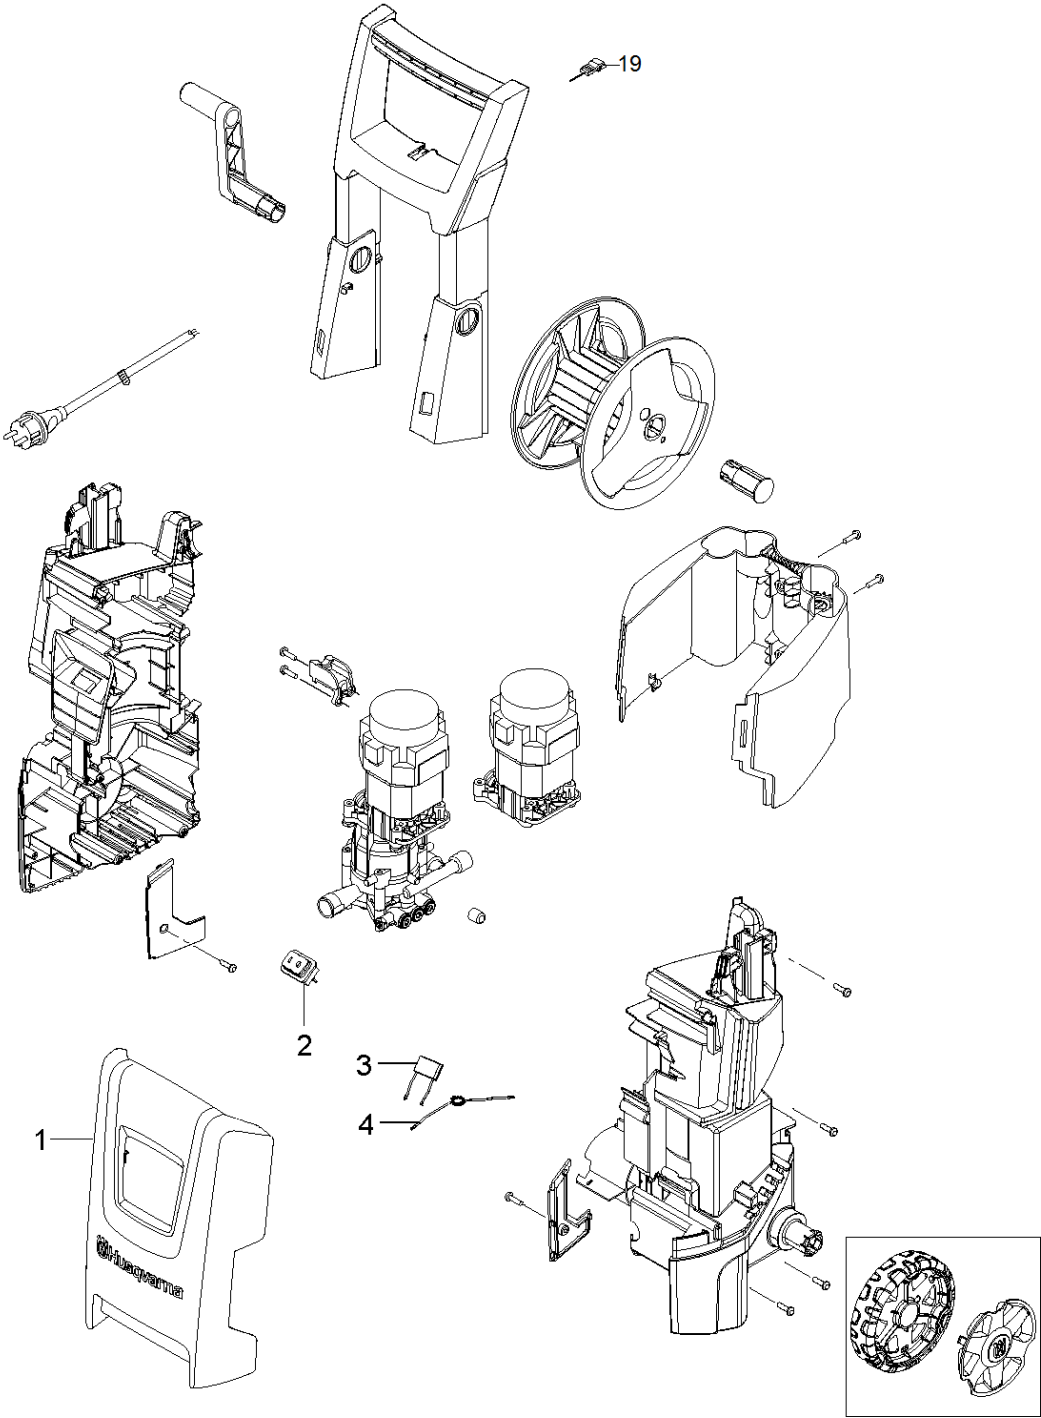

SPARE PARTS LIST

PRESSURE WASHERS

PW 235, 967677401, 967677402,
967677403, 2017-10

OVERVIEW

PW 235

2017.04.03

2017.08.02

OVERVIEW

PW 235, 967677401, 967677402, 967677403, 2017-10

Ref	Part No	Description	Remark	QTY KIT
1	593 09 54-01	FRONT COVER	FRONT COVER PW235	1
2	592 61 76-58	SWITCH	MAIN SWITCH	1
3	592 61 76-12	CAPACITOR	CAPACITOR UNIVERSAL MPX	1
4	592 61 76-26	COIL	EMC COIL UNIVERSAL	1
19	596 02 49-01	CLEANER		1

MOTOR PUMP
PW 235

2015.08.20

2017.08.02

PUMP

PW 235, 967677401, 967677402, 967677403, 2017-10

Ref	Part No	Description	Remark	QTY KIT
7	597 64 70-01	DISC		1
8	592 61 76-22	PISTON ASSY	DIA.12 PUMP PISTON KIT	1
9	592 61 76-59	SWITCHBOX KIT	MICRO SWITCH BOX KIT	1
10	592 61 76-95	SWITCH	START STOP SYSTEM KIT	1
11	592 61 76-72	O-RING	O-RING 72X2 SH90	1
13	592 61 77-13	FILTER	WATER FILTER COMPLETE	1
14	592 61 77-06	COLLAR	THRUST COLLAR WATER KIT	1
15	592 61 76-63	NON RETURN VALVE	NON RETURN VALVE KIT	1
16	592 61 76-99	VALVE	SUCTION AND PRESSURE VALVE KIT	1
23	592 61 76-74	O-RING	O-RING START/STOP VALVE NA0	1
22	596 28 88-01	SCREW		1
12	592 61 76-15	CYLINDER		1
17	592 61 76-17	CYLINDER		1

ACCESSORIES

PW 235

2017.04.21

2017.08.03

ACCESSORIES

PW 235, 967677401, 967677402, 967677403, 2017-10

Ref	Part No	Description	Remark	QTY KIT
1	592 61 76-30	GUN	G3 GUN DARK GREY	1
2	592 61 76-55	SERVICE KIT	KIT F. G3 GUN SPRING & VALVE	1
8	592 61 76-32	LANCE	G3 LANCE COMPLETE	1
9	592 61 76-73	O-RING	O-RING 9.0X2.6 SH90 NBR	1
10	592 61 76-57	NOZZLE	LOW PRESSURE NOZZLE W.O-RINGS	1
12	592 61 76-42	HOSE	HOSE SOFT DN6 8M WITH THREAD	1
13	592 61 76-03	O-RING	BAG WITH 10 O-RINGS 3001211	1
14	740 42 03-00	O-RING	O-RING 5.1X1.6 VITON SH 90	2
15	592 61 76-06	NOZZLE	C&C FOAMSPRAYER WITH BOTTLE	1
17	592 61 76-07	NOZZLE	C&C POWERSPEED	1
18	593 13 08-01	NOZZLE	PR TORNADO TURQUOISE (AU)	1
18	592 61 76-83	NOZZLE	PR TORNADO YELLOW (EU)	1