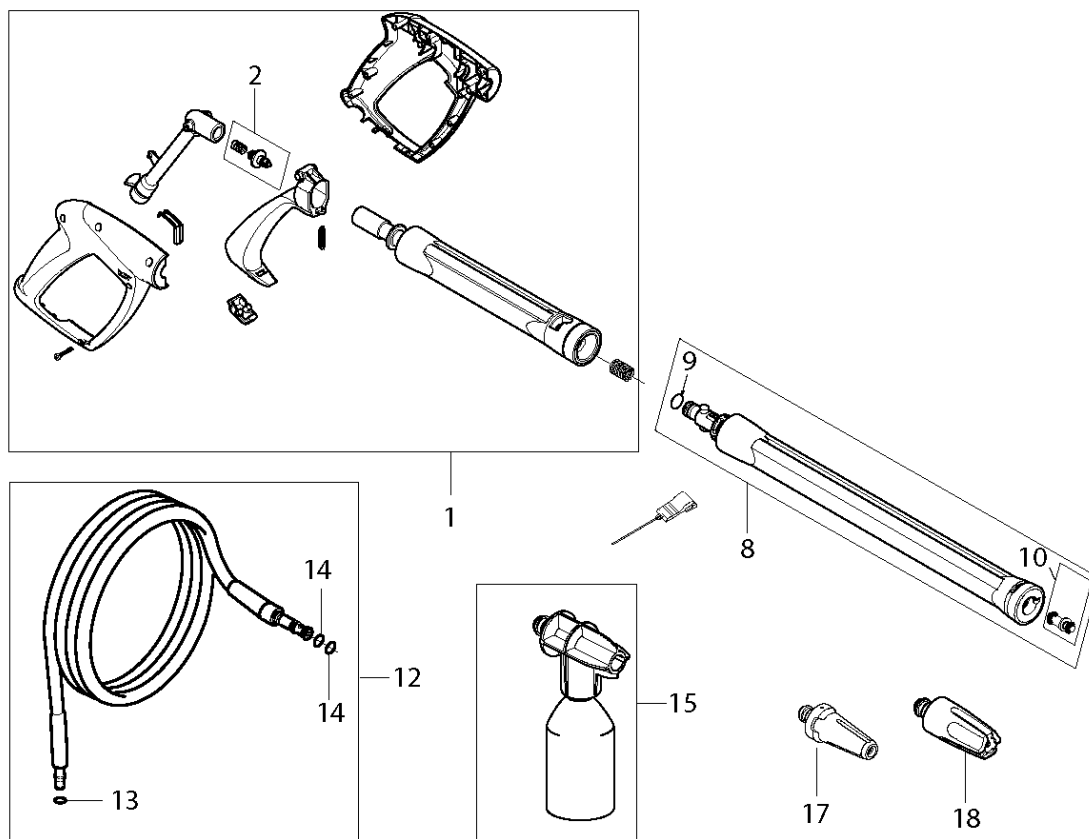

MOTOR PUMP
PW 235

2015.08.20

2017.08.02

PUMP

PW 235, 967677401, 967677402, 967677403, 2017-10

Ref	Part No	Description	Remark	QTY KIT
7	597 64 70-01	DISC		1
8	592 61 76-22	PISTON ASSY	DIA.12 PUMP PISTON KIT	1
9	592 61 76-59	SWITCHBOX KIT	MICRO SWITCH BOX KIT	1
10	592 61 76-95	SWITCH	START STOP SYSTEM KIT	1
11	592 61 76-72	O-RING	O-RING 72X2 SH90	1
13	592 61 77-13	FILTER	WATER FILTER COMPLETE	1
14	592 61 77-06	COLLAR	THRUST COLLAR WATER KIT	1
15	592 61 76-63	NON RETURN VALVE	NON RETURN VALVE KIT	1
16	592 61 76-99	VALVE	SUCTION AND PRESSURE VALVE KIT	1
23	592 61 76-74	O-RING	O-RING START/STOP VALVE NA0	1
22	596 28 88-01	SCREW		1
12	592 61 76-15	CYLINDER		1
17	592 61 76-17	CYLINDER		1

ACCESSORIES

PW 235

2017.04.21

2017.08.03

ACCESSORIES

PW 235, 967677401, 967677402, 967677403, 2017-10

Ref	Part No	Description	Remark	QTY KIT
1	592 61 76-30	GUN	G3 GUN DARK GREY	1
2	592 61 76-55	SERVICE KIT	KIT F. G3 GUN SPRING & VALVE	1
8	592 61 76-32	LANCE	G3 LANCE COMPLETE	1
9	592 61 76-73	O-RING	O-RING 9.0X2.6 SH90 NBR	1
10	592 61 76-57	NOZZLE	LOW PRESSURE NOZZLE W.O-RINGS	1
12	592 61 76-42	HOSE	HOSE SOFT DN6 8M WITH THREAD	1
13	592 61 76-03	O-RING	BAG WITH 10 O-RINGS 3001211	1
14	740 42 03-00	O-RING	O-RING 5.1X1.6 VITON SH 90	2
15	592 61 76-06	NOZZLE	C&C FOAMSPRAYER WITH BOTTLE	1
17	592 61 76-07	NOZZLE	C&C POWERSPEED	1
18	593 13 08-01	NOZZLE	PR TORNADO TURQUOISE (AU)	1
18	592 61 76-83	NOZZLE	PR TORNADO YELLOW (EU)	1