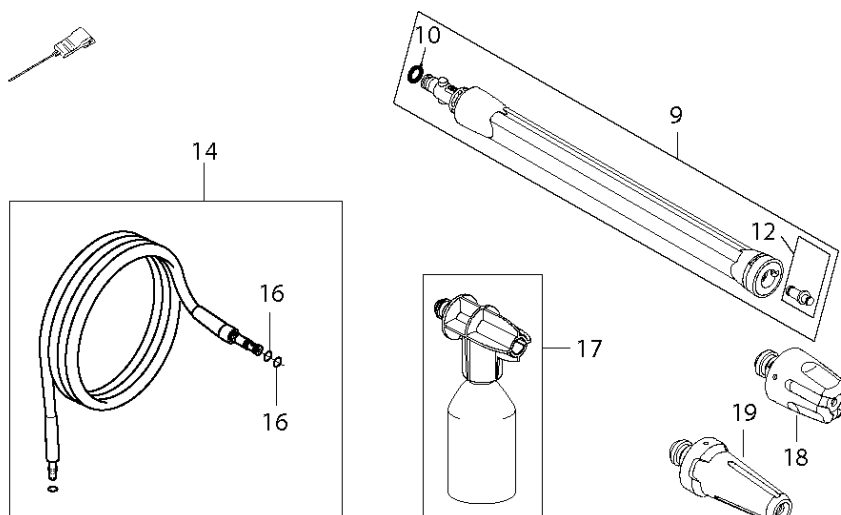

MOTOR PUMP
PW 235R

2015.08.20

2017.08.02

PUMP

PW 235R, 967677501, 967677502, 967677503, 2017-10

Ref	Part No	Description	Remark	QTY KIT
7	597 64 70-01	DISC		1
8	592 61 76-22	PISTON ASSY	DIA.12 PUMP PISTON KIT	1
9	592 61 76-59	SWITCHBOX KIT	MICRO SWITCH BOX KIT	1
10	592 61 76-95	SWITCH	START STOP SYSTEM KIT	1
11	592 61 76-72	O-RING	O-RING 72X2 SH90	1
13	592 61 77-13	FILTER	ATER FILTER COMPLETE	1
14	592 61 77-06	COLLAR	THRUST COLLAR WATER KIT	1
15	592 61 76-63	NON RETURN VALVE	NON RETURN VALVE KIT	1
16	592 61 76-99	VALVE	SUCTION AND PRESSURE VALVE KIT	1
23	592 61 76-74	O-RING	O-RING START/STOP VALVE NA0	1
22	596 28 88-01	SCREW		1
12	592 61 76-15	CYLINDER		1
17	592 61 76-17	CYLINDER		1

ACCESSORIES

PW 235R

2017.04.21

2017.08.03

ACCESSORIES

PW 235R, 967677501, 967677502, 967677503, 2017-10

Ref	Part No	Description	Remark	QTY KIT
1	592 61 76-31	GUN	G3 GUN WIRELESS DARK GREY	1
2	592 61 76-55	SERVICE KIT	KIT F. G3 GUN SPRING & VALVE	1
9	592 61 76-35	TUBE	G4 NOZZLE TUBE SHORT	1
10	592 61 76-73	O-RING	O-RING 9.0X2.6 SH90 NBR	1
12	592 61 76-57	NOZZLE	LOW PRESSURE NOZZLE W.O-RINGS	1
14	592 61 76-42	HOSE	HOSE SOFT DN6 8M WITH THREAD	1
16	740 42 03-00	O-RING	O-RING 5.1X1.6 VITON SH 90	2
17	592 61 76-06	NOZZLE	C&C FOAMSPRAYER WITH BOTTLE	1
18	593 13 08-01	NOZZLE	PR TORNADO TURQUOISE (AU)	1
18	592 61 76-83	NOZZLE	PR TORNADO YELLOW (EU)	1
19	592 61 76-07	NOZZLE	C&C POWERSPEED	1