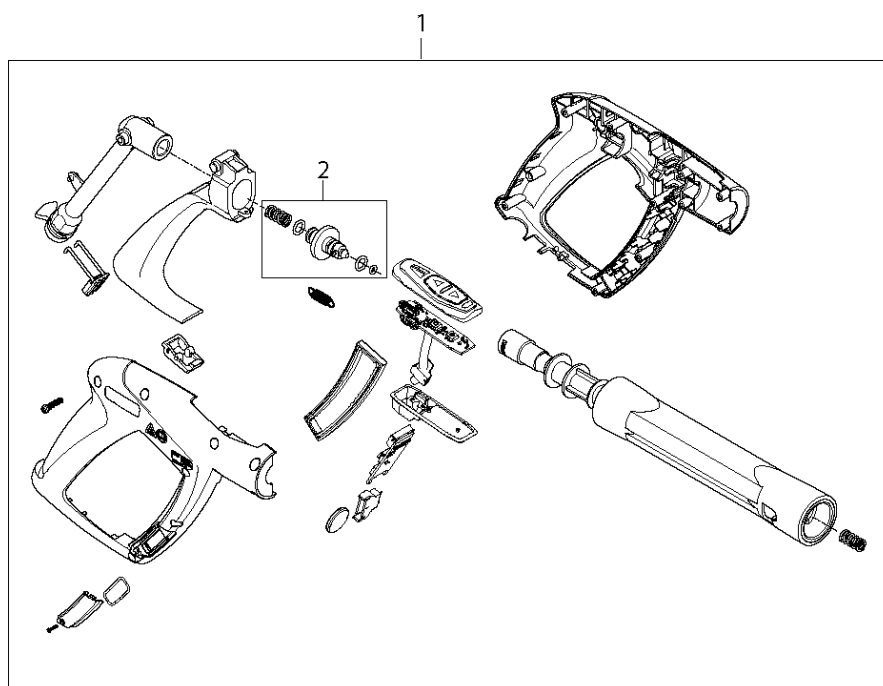

PW 235R, 967677501, 967677502, 967677503, 2017-10

Ref	Part No	Description	Remark	QTY KIT
1	593 09 55-01	FRONT COVER	FRONT COVER PW235R	1
2	592 61 76-58	SWITCH	MAIN SWITCH	1
3	592 61 76-12	CAPACITOR	CAPACITOR UNIVERSAL MPX	1
4	592 61 76-26	COIL	EMC COIL UNIVERSAL	1
25	592 61 76-77	PRINTED CIRCUIT BOARD	PCBA WIRELESS GUN MOTOR	1
26	592 61 76-76	PRINTED CIRCUIT BOARD	PCBA MACHINE RF MODULE	1
19	596 02 49-01	CLEANER		1

MOTOR PUMP
PW 235R

2015.08.20

2017.08.02

PUMP

PW 235R, 967677501, 967677502, 967677503, 2017-10

Ref	Part No	Description	Remark	QTY KIT
7	597 64 70-01	DISC		1
8	592 61 76-22	PISTON ASSY	DIA.12 PUMP PISTON KIT	1
9	592 61 76-59	SWITCHBOX KIT	MICRO SWITCH BOX KIT	1
10	592 61 76-95	SWITCH	START STOP SYSTEM KIT	1
11	592 61 76-72	O-RING	O-RING 72X2 SH90	1
13	592 61 77-13	FILTER	ATER FILTER COMPLETE	1
14	592 61 77-06	COLLAR	THRUST COLLAR WATER KIT	1
15	592 61 76-63	NON RETURN VALVE	NON RETURN VALVE KIT	1
16	592 61 76-99	VALVE	SUCTION AND PRESSURE VALVE KIT	1
23	592 61 76-74	O-RING	O-RING START/STOP VALVE NA0	1
22	596 28 88-01	SCREW		1
12	592 61 76-15	CYLINDER		1
17	592 61 76-17	CYLINDER		1

ACCESSORIES

PW 235R

2017.04.21

2017.08.03

ACCESSORIES

PW 235R, 967677501, 967677502, 967677503, 2017-10

Ref	Part No	Description	Remark	QTY KIT
1	592 61 76-31	GUN	G3 GUN WIRELESS DARK GREY	1
2	592 61 76-55	SERVICE KIT	KIT F. G3 GUN SPRING & VALVE	1
9	592 61 76-35	TUBE	G4 NOZZLE TUBE SHORT	1
10	592 61 76-73	O-RING	O-RING 9.0X2.6 SH90 NBR	1
12	592 61 76-57	NOZZLE	LOW PRESSURE NOZZLE W.O-RINGS	1
14	592 61 76-42	HOSE	HOSE SOFT DN6 8M WITH THREAD	1
16	740 42 03-00	O-RING	O-RING 5.1X1.6 VITON SH 90	2
17	592 61 76-06	NOZZLE	C&C FOAMSPRAYER WITH BOTTLE	1
18	593 13 08-01	NOZZLE	PR TORNADO TURQUOISE (AU)	1
18	592 61 76-83	NOZZLE	PR TORNADO YELLOW (EU)	1
19	592 61 76-07	NOZZLE	C&C POWERSPEED	1