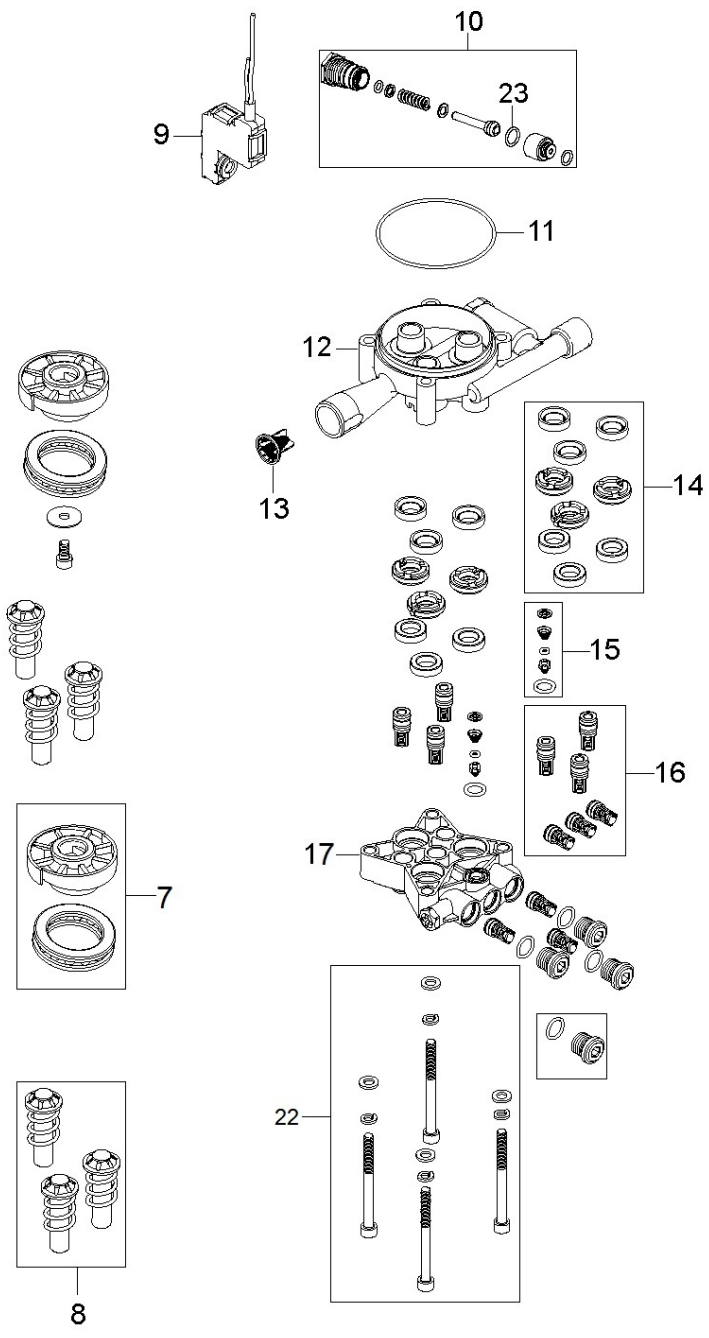

SPARE PARTS LIST

PRESSURE WASHERS

PW 235R, 967677501, 967677502,
967677503, 2017-10

OVERVIEW

PW 235R

2017.03.22

2017.08.02

OVERVIEW

PW 235R, 967677501, 967677502, 967677503, 2017-10

Ref	Part No	Description	Remark	QTY KIT
1	593 09 55-01	FRONT COVER	FRONT COVER PW235R	1
2	592 61 76-58	SWITCH	MAIN SWITCH	1
3	592 61 76-12	CAPACITOR	CAPACITOR UNIVERSAL MPX	1
4	592 61 76-26	COIL	EMC COIL UNIVERSAL	1
25	592 61 76-77	PRINTED CIRCUIT BOARD	PCBA WIRELESS GUN MOTOR	1
26	592 61 76-76	PRINTED CIRCUIT BOARD	PCBA MACHINE RF MODULE	1
19	596 02 49-01	CLEANER		1

MOTOR PUMP
PW 235R

2015.08.20

2017.08.02

PUMP

PW 235R, 967677501, 967677502, 967677503, 2017-10

Ref	Part No	Description	Remark	QTY KIT
7	597 64 70-01	DISC		1
8	592 61 76-22	PISTON ASSY	DIA.12 PUMP PISTON KIT	1
9	592 61 76-59	SWITCHBOX KIT	MICRO SWITCH BOX KIT	1
10	592 61 76-95	SWITCH	START STOP SYSTEM KIT	1
11	592 61 76-72	O-RING	O-RING 72X2 SH90	1
13	592 61 77-13	FILTER	ATER FILTER COMPLETE	1
14	592 61 77-06	COLLAR	THRUST COLLAR WATER KIT	1
15	592 61 76-63	NON RETURN VALVE	NON RETURN VALVE KIT	1
16	592 61 76-99	VALVE	SUCTION AND PRESSURE VALVE KIT	1
23	592 61 76-74	O-RING	O-RING START/STOP VALVE NA0	1
22	596 28 88-01	SCREW		1
12	592 61 76-15	CYLINDER		1
17	592 61 76-17	CYLINDER		1

ACCESSORIES

PW 235R

2017.04.21

2017.08.03

ACCESSORIES

PW 235R, 967677501, 967677502, 967677503, 2017-10

Ref	Part No	Description	Remark	QTY KIT
1	592 61 76-31	GUN	G3 GUN WIRELESS DARK GREY	1
2	592 61 76-55	SERVICE KIT	KIT F. G3 GUN SPRING & VALVE	1
9	592 61 76-35	TUBE	G4 NOZZLE TUBE SHORT	1
10	592 61 76-73	O-RING	O-RING 9.0X2.6 SH90 NBR	1
12	592 61 76-57	NOZZLE	LOW PRESSURE NOZZLE W.O-RINGS	1
14	592 61 76-42	HOSE	HOSE SOFT DN6 8M WITH THREAD	1
16	740 42 03-00	O-RING	O-RING 5.1X1.6 VITON SH 90	2
17	592 61 76-06	NOZZLE	C&C FOAMSPRAYER WITH BOTTLE	1
18	593 13 08-01	NOZZLE	PR TORNADO TURQUOISE (AU)	1
18	592 61 76-83	NOZZLE	PR TORNADO YELLOW (EU)	1
19	592 61 76-07	NOZZLE	C&C POWERSPEED	1