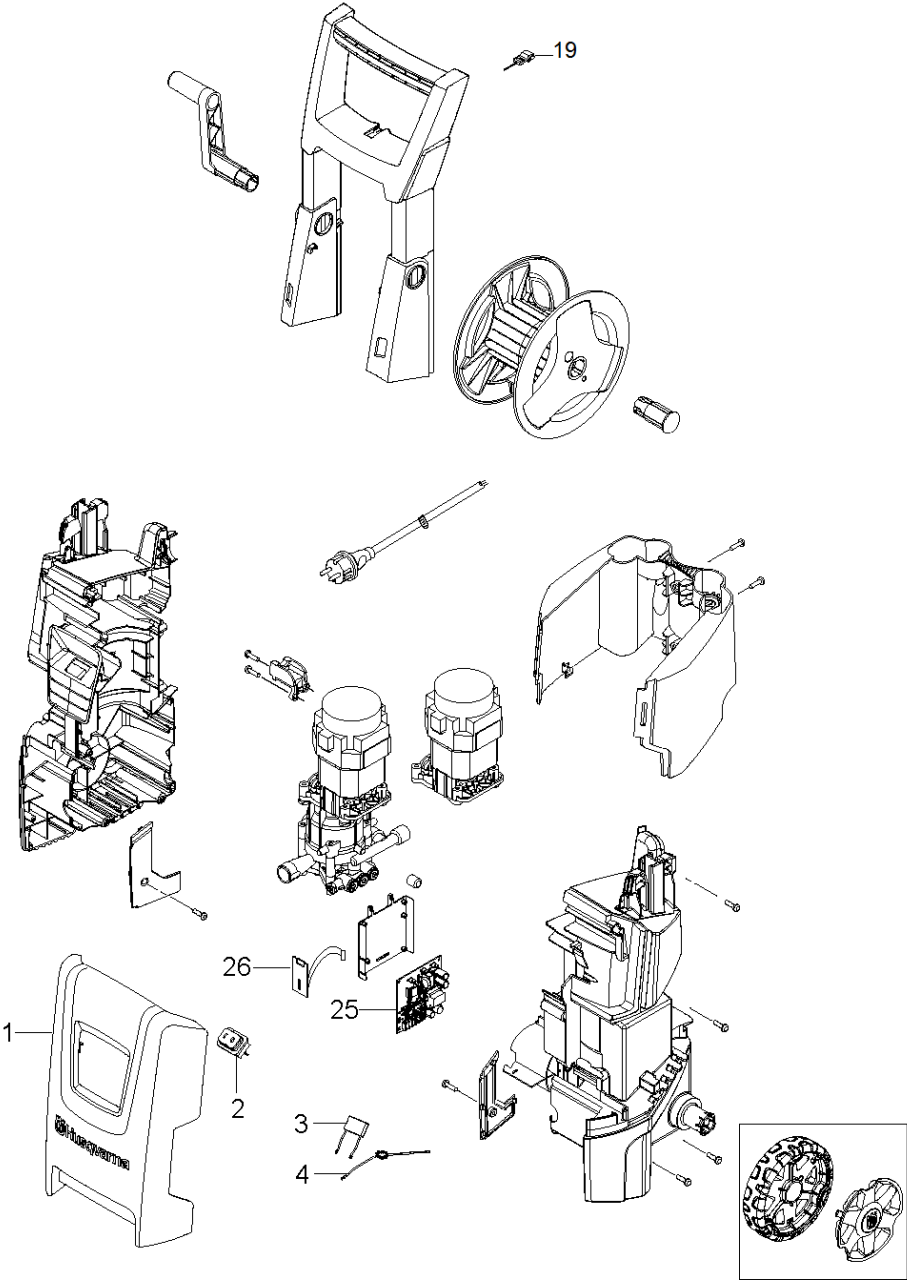

SPARE PARTS LIST

PRESSURE WASHERS

PW 235R, 967677501, 967677502,
967677503, 2017-10

OVERVIEW

PW 235R

2017.03.22

2017.08.02

OVERVIEW

PW 235R, 967677501, 967677502, 967677503, 2017-10

Ref	Part No	Description	Remark	QTY KIT
1	593 09 55-01	FRONT COVER	FRONT COVER PW235R	1
2	592 61 76-58	SWITCH	MAIN SWITCH	1
3	592 61 76-12	CAPACITOR	CAPACITOR UNIVERSAL MPX	1
4	592 61 76-26	COIL	EMC COIL UNIVERSAL	1
25	592 61 76-77	PRINTED CIRCUIT BOARD	PCBA WIRELESS GUN MOTOR	1
26	592 61 76-76	PRINTED CIRCUIT BOARD	PCBA MACHINE RF MODULE	1
19	596 02 49-01	CLEANER		1

MOTOR PUMP
PW 235R

2015.08.20

2017.08.02

PUMP

PW 235R, 967677501, 967677502, 967677503, 2017-10

Ref	Part No	Description	Remark	QTY KIT
7	597 64 70-01	DISC		1
8	592 61 76-22	PISTON ASSY	DIA.12 PUMP PISTON KIT	1
9	592 61 76-59	SWITCHBOX KIT	MICRO SWITCH BOX KIT	1
10	592 61 76-95	SWITCH	START STOP SYSTEM KIT	1
11	592 61 76-72	O-RING	O-RING 72X2 SH90	1
13	592 61 77-13	FILTER	ATER FILTER COMPLETE	1
14	592 61 77-06	COLLAR	THRUST COLLAR WATER KIT	1
15	592 61 76-63	NON RETURN VALVE	NON RETURN VALVE KIT	1
16	592 61 76-99	VALVE	SUCTION AND PRESSURE VALVE KIT	1
23	592 61 76-74	O-RING	O-RING START/STOP VALVE NA0	1
22	596 28 88-01	SCREW		1
12	592 61 76-15	CYLINDER		1
17	592 61 76-17	CYLINDER		1

ACCESSORIES

PW 235R

2017.04.21

2017.08.03

ACCESSORIES

PW 235R, 967677501, 967677502, 967677503, 2017-10

Ref	Part No	Description	Remark	QTY KIT
1	592 61 76-31	GUN	G3 GUN WIRELESS DARK GREY	1
2	592 61 76-55	SERVICE KIT	KIT F. G3 GUN SPRING & VALVE	1
9	592 61 76-35	TUBE	G4 NOZZLE TUBE SHORT	1
10	592 61 76-73	O-RING	O-RING 9.0X2.6 SH90 NBR	1
12	592 61 76-57	NOZZLE	LOW PRESSURE NOZZLE W.O-RINGS	1
14	592 61 76-42	HOSE	HOSE SOFT DN6 8M WITH THREAD	1
16	740 42 03-00	O-RING	O-RING 5.1X1.6 VITON SH 90	2
17	592 61 76-06	NOZZLE	C&C FOAMSPRAYER WITH BOTTLE	1
18	593 13 08-01	NOZZLE	PR TORNADO TURQUOISE (AU)	1
18	592 61 76-83	NOZZLE	PR TORNADO YELLOW (EU)	1
19	592 61 76-07	NOZZLE	C&C POWERSPEED	1