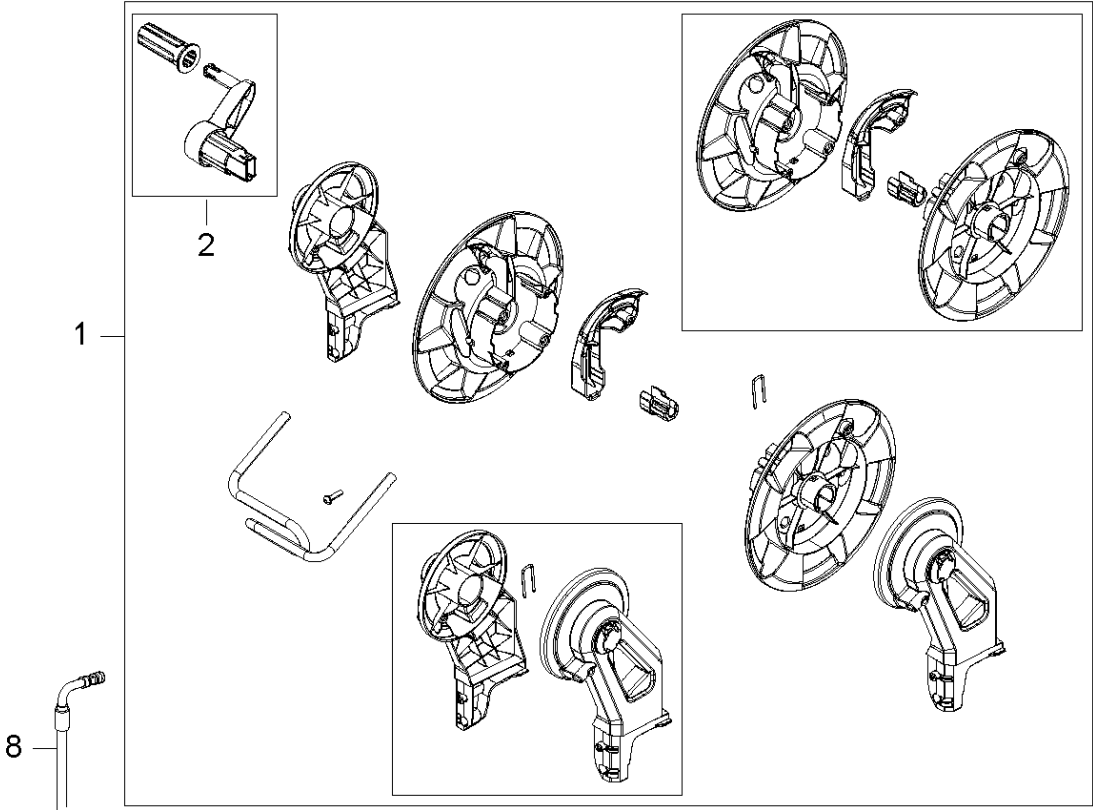

HOSE REEL
PW 350

2017.05.31
2017.06.13

HOSE REEL

PW 350, 967677701, 967677702, 2017-10

Ref	Part No	Description	Remark	QTY KIT
1	592 61 76-38	HOSE REEL	HOSE REEL COMPLETE DARK GREY	1
2	593 09 56-01	HANDLE	HANDLE COMPLETE OF HOSE REEL	1
8	592 61 76-43	HOSE	HOSE STEEL ARMED 10M FOR MODEL	1