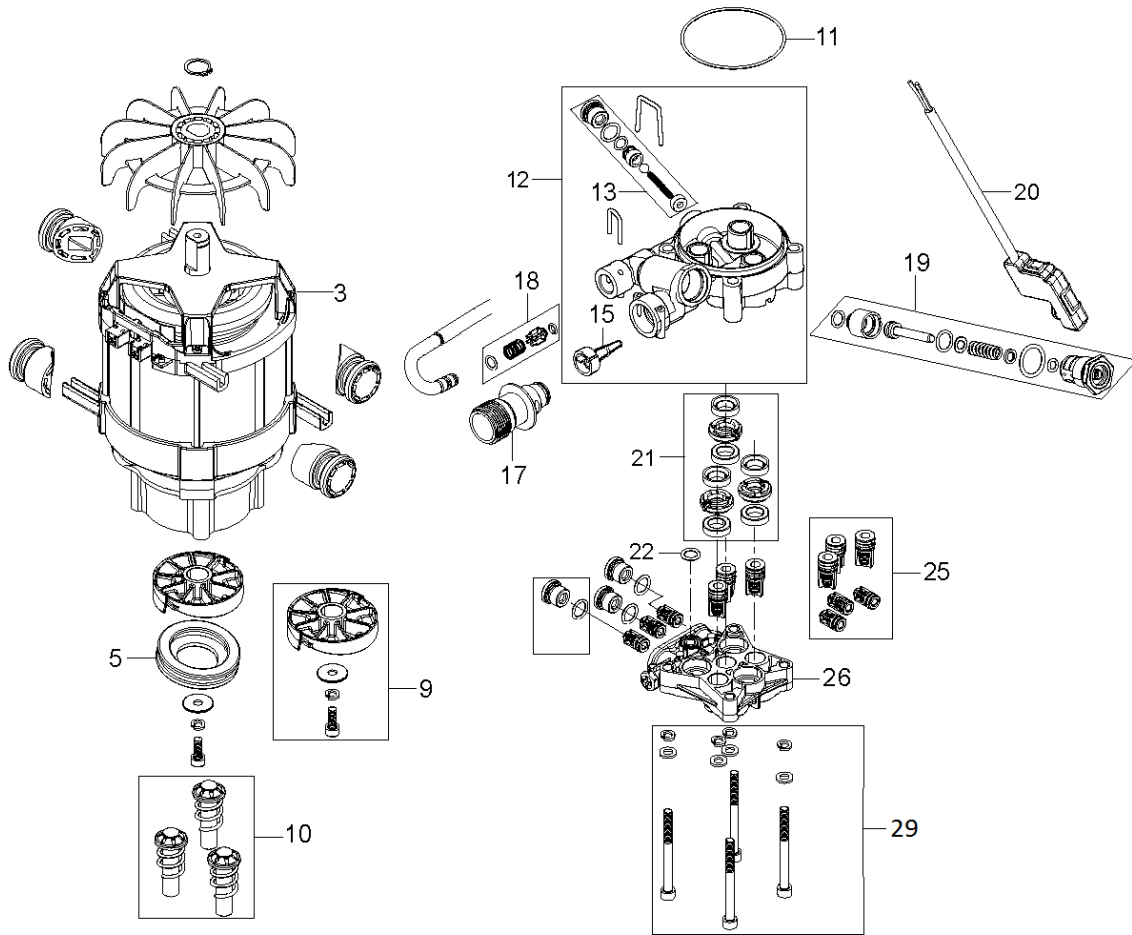

# SPARE PARTS LIST

## OVERVIEW

PW 350, 967677701, 967677702, 2017-10

Ref	Part No	Description	Remark	QTY KIT
2	593 66 05-01	FRONT COVER		1
5	592 61 77-02	KNOB	SWITCH KNOB BLACK KIT	1
6	592 61 76-68	O-RING	O-RING 10.2X2.5 NBR 70	1
8	592 61 77-04	SWITCH	SWITCH ON/OFF WITH SHAFT	1
13	593 00 23-01	HOLDER	LANCE HOLDER BOTTOM	1
14	592 61 76-54	HOSE	INTERNAL HOSE STEEL XTRA	1
16	592 61 77-14	INLET	WATER INLET NA01	3
28	593 09 58-01	HOLDER	LANCE HOLDER TOP DARK GREY	1
43	592 61 76-10	CAPACITOR	CAPACITOR 35MF	1
45	592 61 76-52	GASKET	INLET GASKET	1
10	596 02 65-01	MOTOR COVER		1
12	596 02 50-01	COVER		1
19	596 28 90-01	WHEEL AXLE		1
26	596 02 52-01	COVER		1
27	596 02 51-01	COVER		1
46	596 02 77-01	WHEEL KIT		1
47	596 02 61-01	HANDLE BRACKET		1

## PUMP

PW 350, 967677701, 967677702, 2017-10

Ref	Part No	Description	Remark	QTY KIT
3	596 67 88-01	MOTOR		1
5	592 61 77-05	BEARING	THRUST BALL BEARING	1
9	592 61 77-19	DISC	WOBBLE DISC KIT 10.7 DEG	1
10	592 61 76-78	PISTON	PISTON COMPLETE KIT 3PCS	1
11	592 61 76-72	O-RING	O-RING 72X2 SH90	1
12	592 61 76-19	CYLINDER		1
13	592 61 76-24	SERVICE KIT	EASY START KIT	1
15	592 61 76-51	FILTER	INLET FILTER MESH SP	1
17	592 61 77-14	INLET	WATER INLET NA01	1
18	592 61 76-62	NON RETURN VALVE	NON RETURN VALVE COMPLETE	1
19	592 61 76-96	VALVE	START/STOP VALVE D2.95	1
20	592 61 76-61	MICRO SWITCH	MICROSWITCH BOX COMPLETE	1
21	592 61 77-06	COLLAR	THRUST COLLAR WATER KIT	1
22	503 26 30-26	O-RING	O-RING 10.0X2.2 NBR 90	1
25	592 61 76-53	VALVE	INLET OUTLET VALVE 6PCS	1
26	592 61 76-14	CYLINDER HEAD		1
29	596 28 88-01	SCREW		1