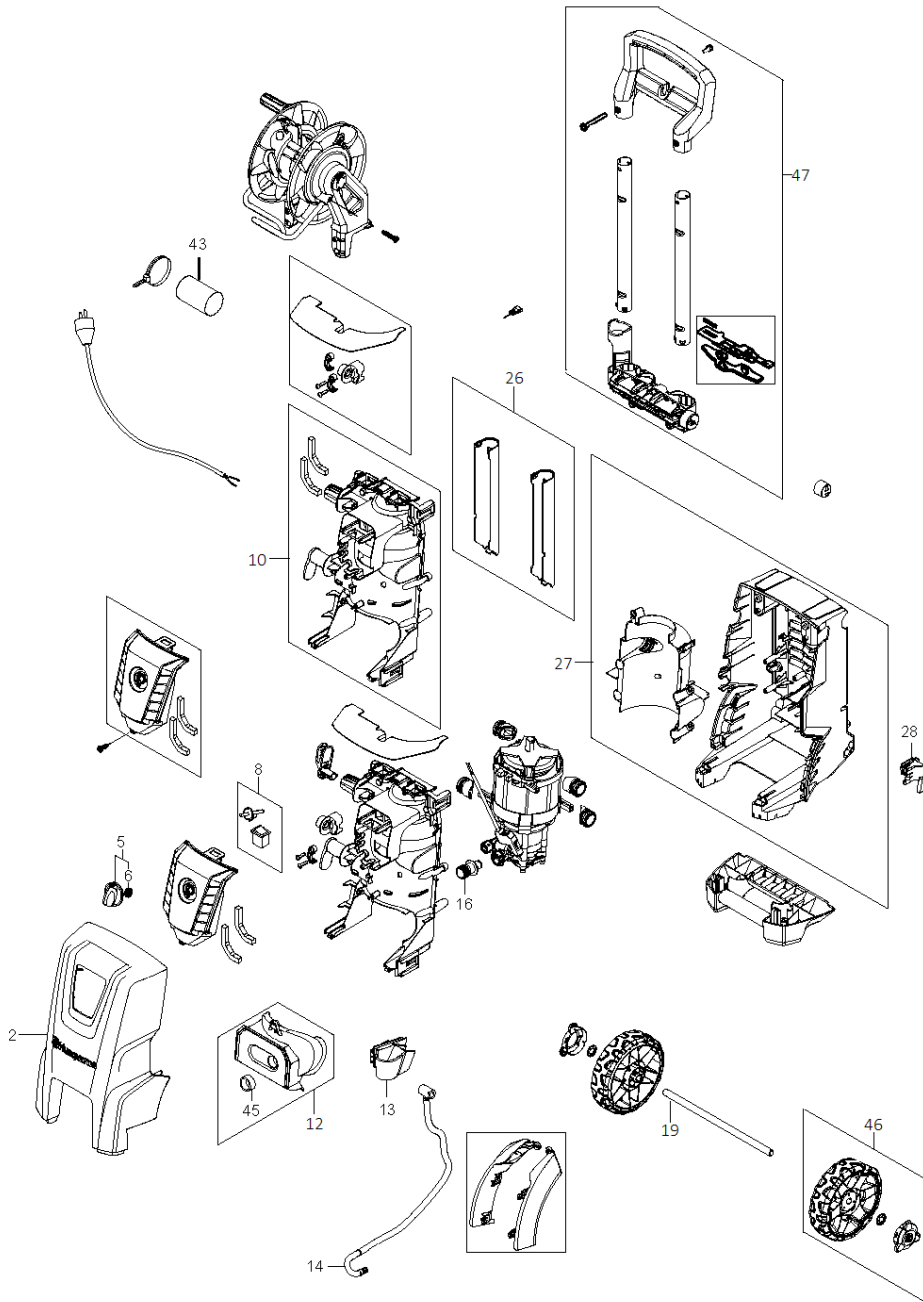

# SPARE PARTS LIST

## OVERVIEW

PW 350, 967677701, 967677702, 2017-10

Ref	Part No	Description	Remark	QTY KIT
2	593 66 05-01	FRONT COVER		1
5	592 61 77-02	KNOB	SWITCH KNOB BLACK KIT	1
6	592 61 76-68	O-RING	O-RING 10.2X2.5 NBR 70	1
8	592 61 77-04	SWITCH	SWITCH ON/OFF WITH SHAFT	1
13	593 00 23-01	HOLDER	LANCE HOLDER BOTTOM	1
14	592 61 76-54	HOSE	INTERNAL HOSE STEEL XTRA	1
16	592 61 77-14	INLET	WATER INLET NA01	3
28	593 09 58-01	HOLDER	LANCE HOLDER TOP DARK GREY	1
43	592 61 76-10	CAPACITOR	CAPACITOR 35MF	1
45	592 61 76-52	GASKET	INLET GASKET	1
10	596 02 65-01	MOTOR COVER		1
12	596 02 50-01	COVER		1
19	596 28 90-01	WHEEL AXLE		1
26	596 02 52-01	COVER		1
27	596 02 51-01	COVER		1
46	596 02 77-01	WHEEL KIT		1
47	596 02 61-01	HANDLE BRACKET		1

## PUMP

PW 350, 967677701, 967677702, 2017-10

Ref	Part No	Description	Remark	QTY KIT
3	596 67 88-01	MOTOR		1
5	592 61 77-05	BEARING	THRUST BALL BEARING	1
9	592 61 77-19	DISC	WOBBLE DISC KIT 10.7 DEG	1
10	592 61 76-78	PISTON	PISTON COMPLETE KIT 3PCS	1
11	592 61 76-72	O-RING	O-RING 72X2 SH90	1
12	592 61 76-19	CYLINDER		1
13	592 61 76-24	SERVICE KIT	EASY START KIT	1
15	592 61 76-51	FILTER	INLET FILTER MESH SP	1
17	592 61 77-14	INLET	WATER INLET NA01	1
18	592 61 76-62	NON RETURN VALVE	NON RETURN VALVE COMPLETE	1
19	592 61 76-96	VALVE	START/STOP VALVE D2.95	1
20	592 61 76-61	MICRO SWITCH	MICROSWITCH BOX COMPLETE	1
21	592 61 77-06	COLLAR	THRUST COLLAR WATER KIT	1
22	503 26 30-26	O-RING	O-RING 10.0X2.2 NBR 90	1
25	592 61 76-53	VALVE	INLET OUTLET VALVE 6PCS	1
26	592 61 76-14	CYLINDER HEAD		1
29	596 28 88-01	SCREW		1