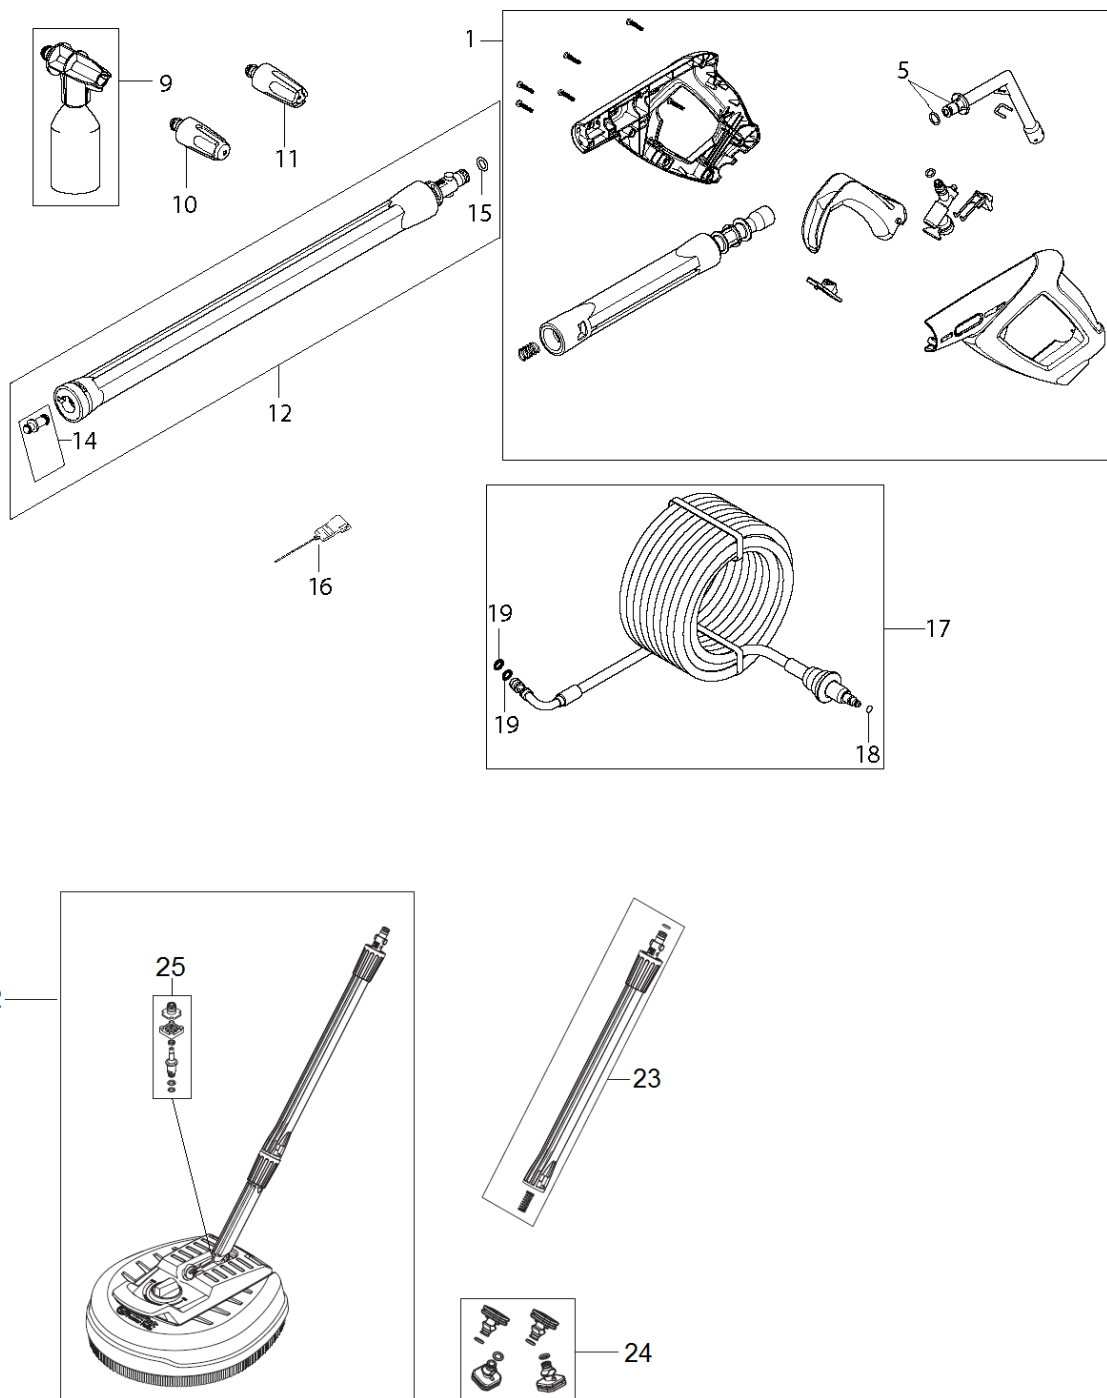

ACCESSORIES
PW 350

2017.04.21
2017.08.03

ACCESSORIES

PW 350, 967677701, 967677702, 2017-10

Ref	Part No	Description	Remark	QTY KIT
1	592 61 76-36	GUN	G5 GUN DARK GREY	1
5	592 61 76-87	TUBE	PRESSURE TUBE W. O-RING	1
9	592 61 76-06	NOZZLE	C&C FOAMSPRAYER WITH BOTTLE	1
10	592 61 76-05	NOZZLE	C&C POWER SPEED TURQUOISE	1
11	592 61 76-84	NOZZLE	PR TORNADO DARK BLUE	1
12	592 61 76-34	TUBE	G4 NOZZLE TUBE 55MM DARK GREY	1
14	592 61 76-57	NOZZLE	LOW PRESSURE NOZZLE W.O-RINGS	1
15	592 61 76-73	O-RING	O-RING 9.0X2.6 SH90 NBR	1
16	596 02 49-01	CLEANER		1
17	592 61 76-49	HOSE	HOSE TEXTILE SOFT 9M FOR MODEL	1
18	740 42 03-00	O-RING	O-RING 5.1X1.6 VITON SH 90	1
19	592 61 76-69	O-RING	O-RING 10X2 ULTRATHIN	2
22	590 65 78-01	PATIO CLEANER		1
23	596 45 40-01	LANCE		1
24	596 45 41-01	NOZZLE		1
25	596 67 84-01	SERVICE KIT	AXLE BEARING KIT	1