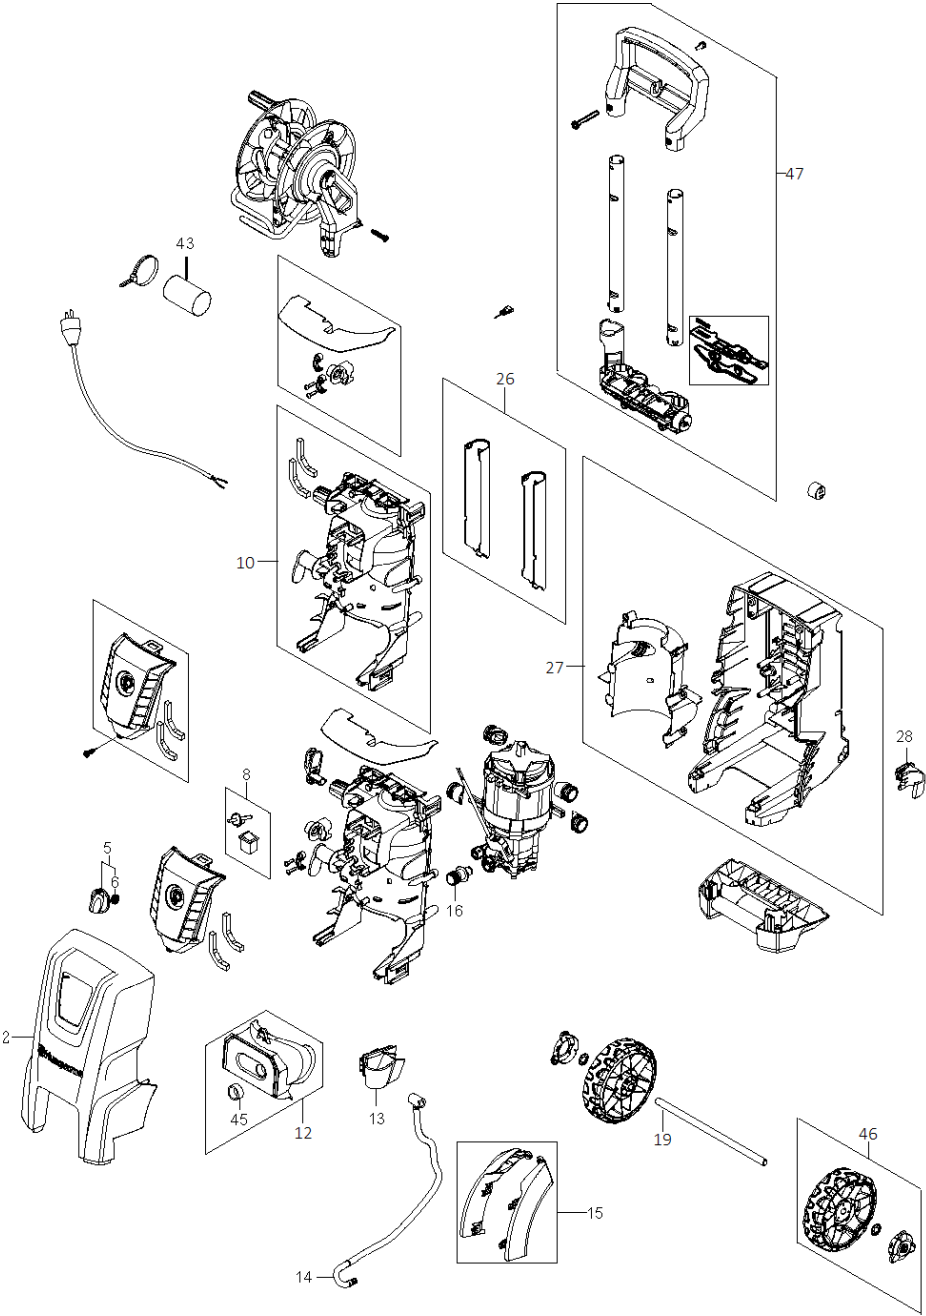

SPARE PARTS LIST

PRESSURE WASHERS

PW 360, 967677801, 967677802,
967677803, 2017-10

OVERVIEW

PW 360

2017.04.06

2017.08.02

OVERVIEW

PW 360, 967677801, 967677802, 967677803, 2017-10

Ref	Part No	Description	Remark	QTY KIT
2	593 66 06-01	FRONT COVER		1
5	592 61 77-02	KNOB	SWITCH KNOB BLACK KIT	1
6	592 61 76-68	O-RING	O-RING 10.2X2.5 NBR 70	1
8	592 61 77-04	SWITCH	SWITCH ON/OFF WITH SHAFT	1
13	593 00 23-01	HOLDER	LANCE HOLDER BOTTOM	1
14	592 61 76-54	HOSE	INTERNAL HOSE STEEL XTRA	1
15	597 95 80-01	FENDER		1
16	592 61 77-14	INLET	WATER INLET NA01	3
28	593 09 58-01	HOLDER	LANCE HOLDER TOP DARK GREY	1
43	592 61 76-10	CAPACITOR	CAPACITOR 35MF (EU, UK)	1
43	593 13 07-01	CAPACITOR	CAPACITOR 25UF (AU)	1
10	596 02 65-01	MOTOR COVER		1
45	592 61 76-52	GASKET	INLET GASKET	1
12	596 02 50-01	COVER		1
19	596 28 90-01	WHEEL AXLE		1
26	596 02 52-01	COVER		1
27	596 02 51-01	COVER		1
46	596 02 77-01	WHEEL KIT		1
47	596 02 61-01	HANDLE BRACKET		1

MOTOR PUMP

PW 360

2015.08.20

2017.08.02

PUMP

PW 360, 967677801, 967677802, 967677803, 2017-10

Ref	Part No	Description	Remark	QTY KIT
3	596 67 88-01	MOTOR		1
5	592 61 77-05	BEARING	THRUST BALL BEARING	1
9	592 61 77-19	DISC	WOBBLE DISC KIT 10.7 DEG	1
10	592 61 76-78	PISTON	PISTON COMPLETE KIT 3PCS	1
11	592 61 76-72	O-RING	O-RING 72X2 SH90	1
12	592 61 76-19	CYLINDER		1
13	592 61 76-24	SERVICE KIT	EASY START KIT	1
15	592 61 76-51	FILTER	INLET FILTER MESH SP	1
17	592 61 77-14	INLET	WATER INLET NA01	1
18	592 61 76-62	NON RETURN VALVE	NON RETURN VALVE COMPLETE	1
19	592 61 76-96	VALVE	START/STOP VALVE D2.95	1
20	592 61 76-61	MICRO SWITCH	MICROSWITCH BOX COMPLETE	1
21	592 61 77-06	COLLAR	THRUST COLLAR WATER KIT	1
22	503 26 30-26	O-RING	O-RING 10.0X2.2 NBR 90	1
25	592 61 76-53	VALVE	INLET OUTLET VALVE 6PCS	1
26	592 61 76-14	CYLINDER HEAD		1
29	596 28 88-01	SCREW		1