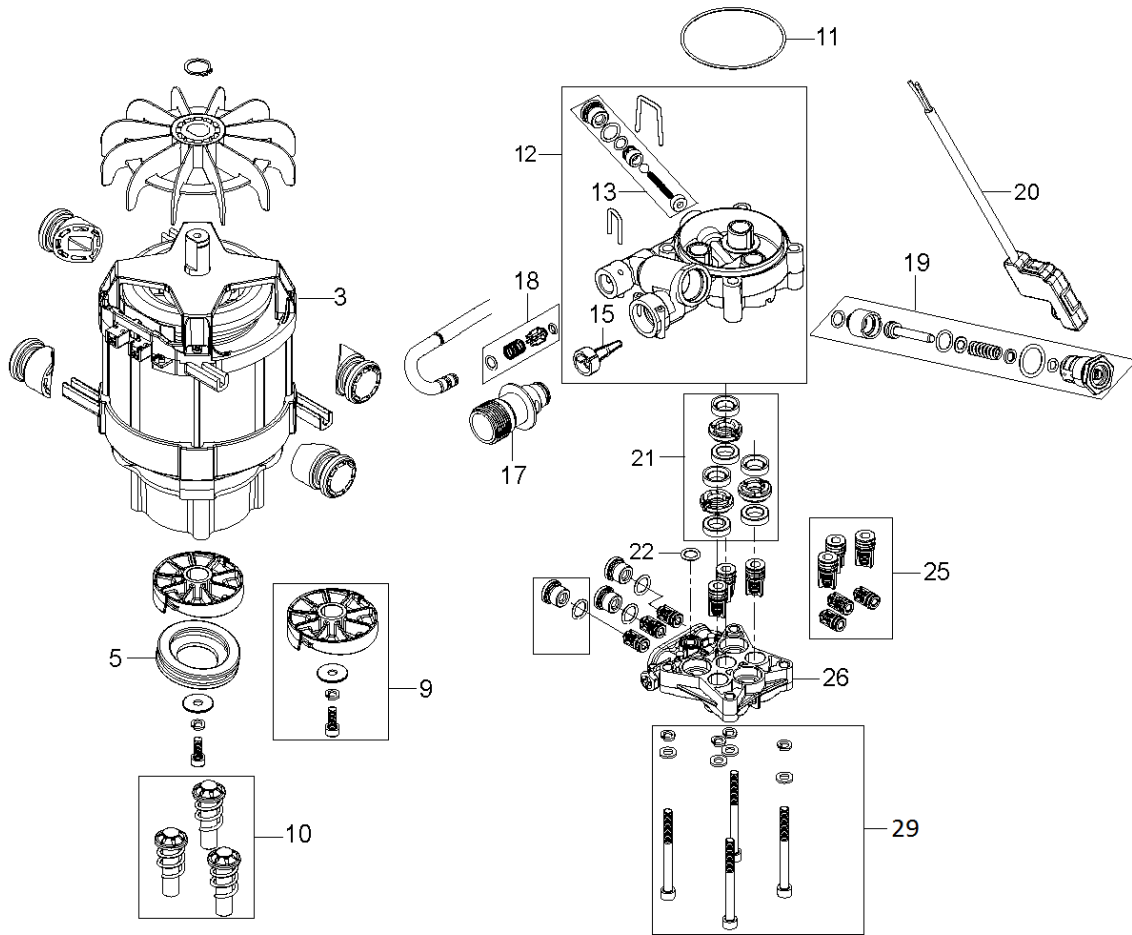

PW 360, 967677801, 967677802, 967677803, 2017-10

Ref	Part No	Description	Remark	QTY KIT
2	593 66 06-01	FRONT COVER		1
5	592 61 77-02	KNOB	SWITCH KNOB BLACK KIT	1
6	592 61 76-68	O-RING	O-RING 10.2X2.5 NBR 70	1
8	592 61 77-04	SWITCH	SWITCH ON/OFF WITH SHAFT	1
13	593 00 23-01	HOLDER	LANCE HOLDER BOTTOM	1
14	592 61 76-54	HOSE	INTERNAL HOSE STEEL XTRA	1
15	597 95 80-01	FENDER		1
16	592 61 77-14	INLET	WATER INLET NA01	3
28	593 09 58-01	HOLDER	LANCE HOLDER TOP DARK GREY	1
43	592 61 76-10	CAPACITOR	CAPACITOR 35MF (EU, UK)	1
43	593 13 07-01	CAPACITOR	CAPACITOR 25UF (AU)	1
10	596 02 65-01	MOTOR COVER		1
45	592 61 76-52	GASKET	INLET GASKET	1
12	596 02 50-01	COVER		1
19	596 28 90-01	WHEEL AXLE		1
26	596 02 52-01	COVER		1
27	596 02 51-01	COVER		1
46	596 02 77-01	WHEEL KIT		1
47	596 02 61-01	HANDLE BRACKET		1

MOTOR PUMP

PW 360

2015.08.20

2017.08.02

PUMP

PW 360, 967677801, 967677802, 967677803, 2017-10

Ref	Part No	Description	Remark	QTY KIT
3	596 67 88-01	MOTOR		1
5	592 61 77-05	BEARING	THRUST BALL BEARING	1
9	592 61 77-19	DISC	WOBBLE DISC KIT 10.7 DEG	1
10	592 61 76-78	PISTON	PISTON COMPLETE KIT 3PCS	1
11	592 61 76-72	O-RING	O-RING 72X2 SH90	1
12	592 61 76-19	CYLINDER		1
13	592 61 76-24	SERVICE KIT	EASY START KIT	1
15	592 61 76-51	FILTER	INLET FILTER MESH SP	1
17	592 61 77-14	INLET	WATER INLET NA01	1
18	592 61 76-62	NON RETURN VALVE	NON RETURN VALVE COMPLETE	1
19	592 61 76-96	VALVE	START/STOP VALVE D2.95	1
20	592 61 76-61	MICRO SWITCH	MICROSWITCH BOX COMPLETE	1
21	592 61 77-06	COLLAR	THRUST COLLAR WATER KIT	1
22	503 26 30-26	O-RING	O-RING 10.0X2.2 NBR 90	1
25	592 61 76-53	VALVE	INLET OUTLET VALVE 6PCS	1
26	592 61 76-14	CYLINDER HEAD		1
29	596 28 88-01	SCREW		1

HOSE REEL

PW 360

2017.05.31

2017.06.13

HOSE REEL

PW 360, 967677801, 967677802, 967677803, 2017-10

Ref	Part No	Description	Remark	QTY KIT
1	592 61 76-38	HOSE REEL	HOSE REEL COMPLETE DARK GREY	1
2	593 09 56-01	HANDLE	HANDLE COMPLETE OF HOSE REEL	1
8	592 61 76-43	HOSE	HOSE STEEL ARMED 10M FOR MODEL	1