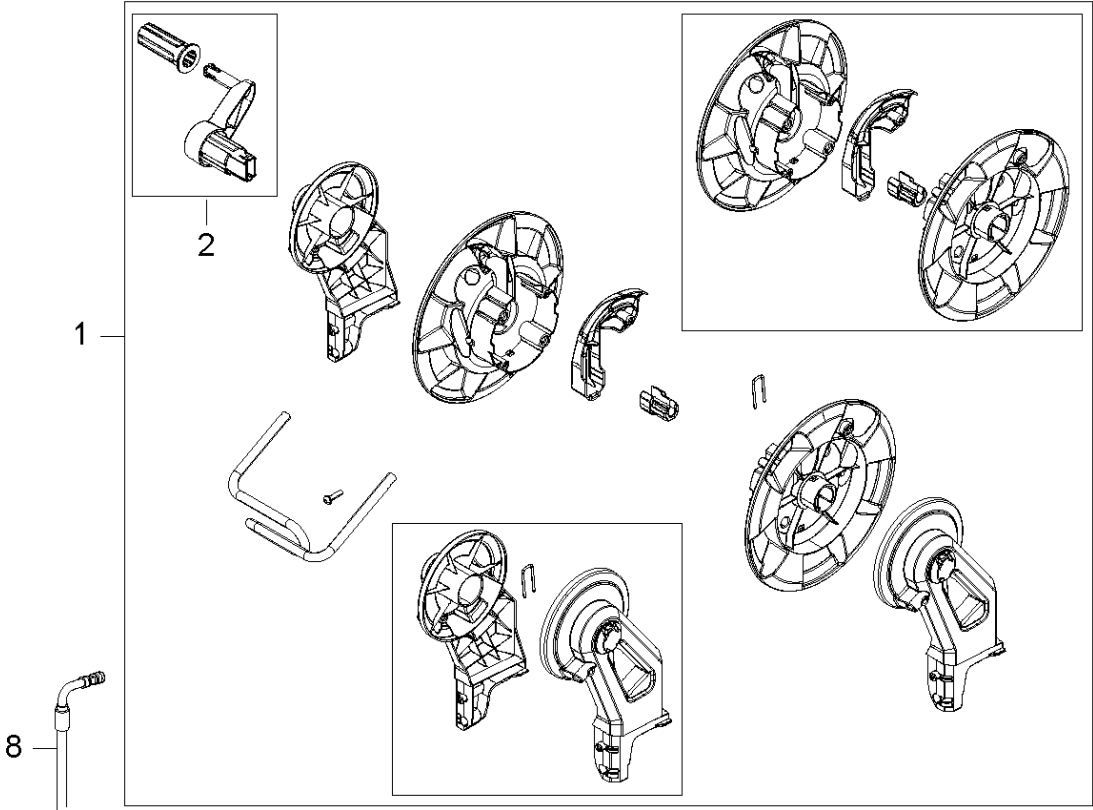

PW 360, 967677801, 967677802, 967677803, 2017-10

Ref	Part No	Description	Remark	QTY KIT
2	593 66 06-01	FRONT COVER		1
5	592 61 77-02	KNOB	SWITCH KNOB BLACK KIT	1
6	592 61 76-68	O-RING	O-RING 10.2X2.5 NBR 70	1
8	592 61 77-04	SWITCH	SWITCH ON/OFF WITH SHAFT	1
13	593 00 23-01	HOLDER	LANCE HOLDER BOTTOM	1
14	592 61 76-54	HOSE	INTERNAL HOSE STEEL XTRA	1
15	597 95 80-01	FENDER		1
16	592 61 77-14	INLET	WATER INLET NA01	3
28	593 09 58-01	HOLDER	LANCE HOLDER TOP DARK GREY	1
43	592 61 76-10	CAPACITOR	CAPACITOR 35MF (EU, UK)	1
43	593 13 07-01	CAPACITOR	CAPACITOR 25UF (AU)	1
10	596 02 65-01	MOTOR COVER		1
45	592 61 76-52	GASKET	INLET GASKET	1
12	596 02 50-01	COVER		1
19	596 28 90-01	WHEEL AXLE		1
26	596 02 52-01	COVER		1
27	596 02 51-01	COVER		1
46	596 02 77-01	WHEEL KIT		1
47	596 02 61-01	HANDLE BRACKET		1

MOTOR PUMP

PW 360

2015.08.20

2017.08.02

PUMP

PW 360, 967677801, 967677802, 967677803, 2017-10

Ref	Part No	Description	Remark	QTY KIT
3	596 67 88-01	MOTOR		1
5	592 61 77-05	BEARING	THRUST BALL BEARING	1
9	592 61 77-19	DISC	WOBBLE DISC KIT 10.7 DEG	1
10	592 61 76-78	PISTON	PISTON COMPLETE KIT 3PCS	1
11	592 61 76-72	O-RING	O-RING 72X2 SH90	1
12	592 61 76-19	CYLINDER		1
13	592 61 76-24	SERVICE KIT	EASY START KIT	1
15	592 61 76-51	FILTER	INLET FILTER MESH SP	1
17	592 61 77-14	INLET	WATER INLET NA01	1
18	592 61 76-62	NON RETURN VALVE	NON RETURN VALVE COMPLETE	1
19	592 61 76-96	VALVE	START/STOP VALVE D2.95	1
20	592 61 76-61	MICRO SWITCH	MICROSWITCH BOX COMPLETE	1
21	592 61 77-06	COLLAR	THRUST COLLAR WATER KIT	1
22	503 26 30-26	O-RING	O-RING 10.0X2.2 NBR 90	1
25	592 61 76-53	VALVE	INLET OUTLET VALVE 6PCS	1
26	592 61 76-14	CYLINDER HEAD		1
29	596 28 88-01	SCREW		1

HOSE REEL

PW 360

2017.05.31

2017.06.13

HOSE REEL

PW 360, 967677801, 967677802, 967677803, 2017-10

Ref	Part No	Description	Remark	QTY KIT
1	592 61 76-38	HOSE REEL	HOSE REEL COMPLETE DARK GREY	1
2	593 09 56-01	HANDLE	HANDLE COMPLETE OF HOSE REEL	1
8	592 61 76-43	HOSE	HOSE STEEL ARMED 10M FOR MODEL	1