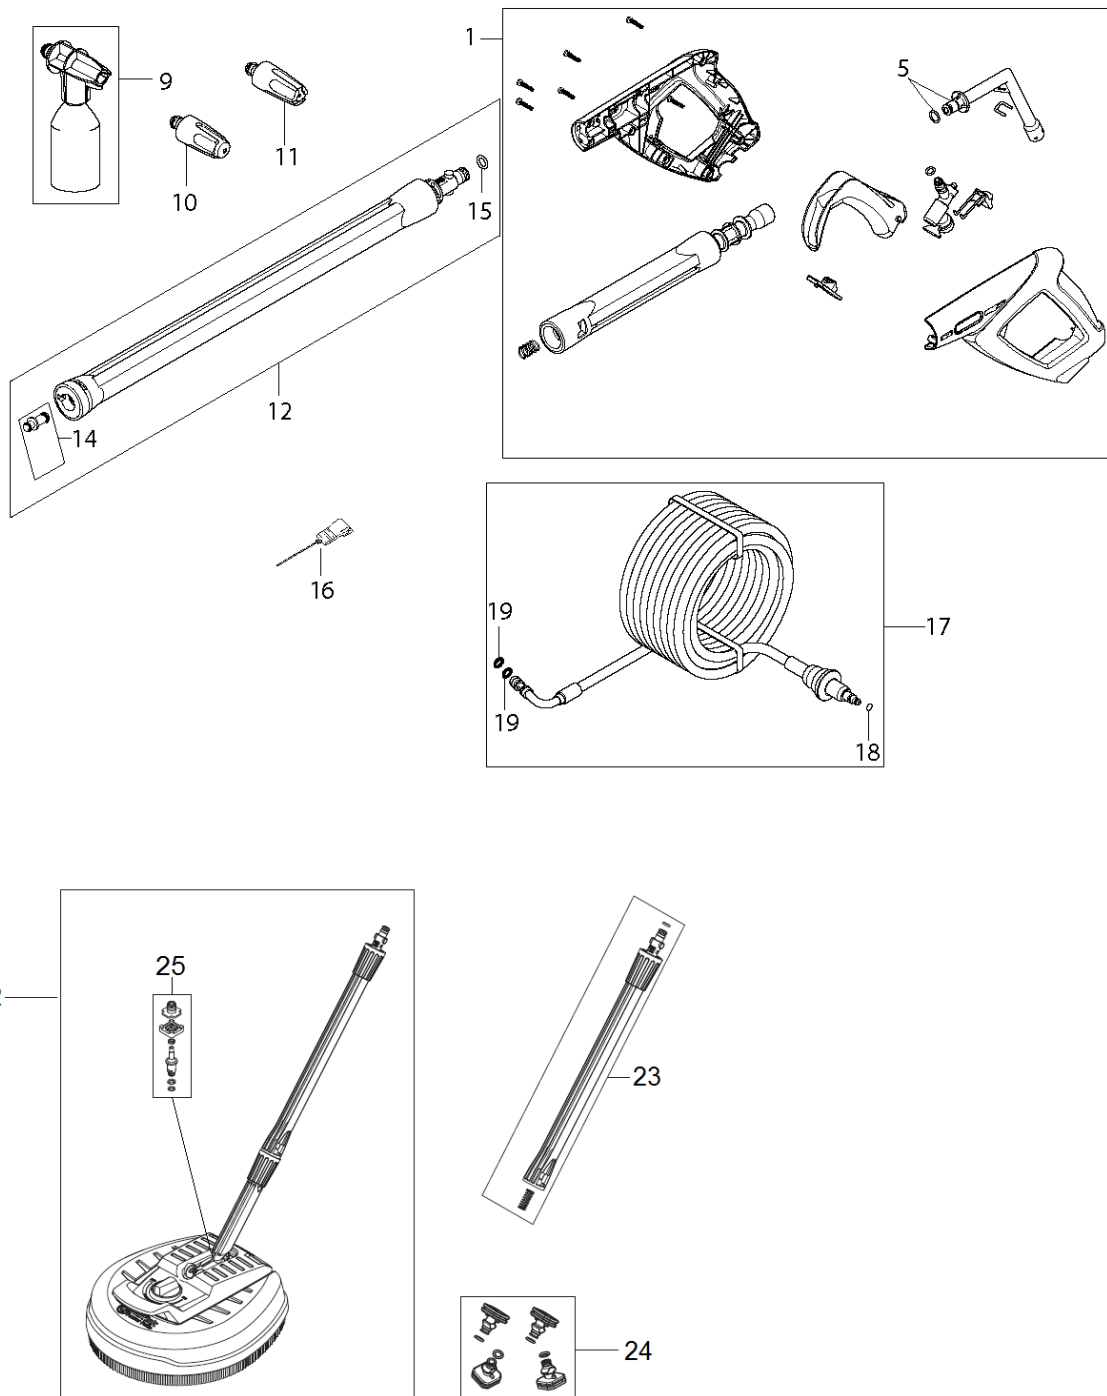

HOSE REEL

PW 360

2017.05.31

2017.06.13

HOSE REEL

PW 360, 967677801, 967677802, 967677803, 2017-10

Ref	Part No	Description	Remark	QTY KIT
1	592 61 76-38	HOSE REEL	HOSE REEL COMPLETE DARK GREY	1
2	593 09 56-01	HANDLE	HANDLE COMPLETE OF HOSE REEL	1
8	592 61 76-43	HOSE	HOSE STEEL ARMED 10M FOR MODEL	1

ACCESSORIES

PW 360

2017.04.21

2017.08.03

ACCESSORIES

PW 360, 967677801, 967677802, 967677803, 2017-10

Ref	Part No	Description	Remark	QTY KIT
1	592 61 76-36	GUN	G5 GUN DARK GREY	1
5	592 61 76-87	TUBE	PRESSURE TUBE W. O-RING	1
9	592 61 76-06	NOZZLE	C&C FOAMSPRAYER WITH BOTTLE	1
10	592 61 76-05	NOZZLE	C&C POWER SPEED TURQUOISE	1
11	592 61 76-85	NOZZLE	PR TORNADO RED2 LINES CLICK (EU, GB)	1
11	592 61 76-84	NOZZLE	PR TORNADO DARK BLUE (AU)	1
12	592 61 76-34	TUBE	G4 NOZZLE TUBE 55MM DARK GREY	1
14	592 61 76-57	NOZZLE	LOW PRESSURE NOZZLE W.O-RINGS	1
15	592 61 76-73	O-RING	O-RING 9.0X2.6 SH90 NBR	1
17	592 61 76-43	HOSE	HOSE STEEL ARMED 10M FOR MODEL	1
18	740 42 03-00	O-RING	O-RING 5.1X1.6 VITON SH 90	1
19	592 61 76-69	O-RING	O-RING 10X2 ULTRATHIN	2
16	596 02 49-01	CLEANER		1
22	590 65 78-01	PATIO CLEANER		1
23	596 45 40-01	LANCE		1
24	596 45 41-01	NOZZLE		1
25	596 67 84-01	SERVICE KIT	AXLE BEARING KIT	1