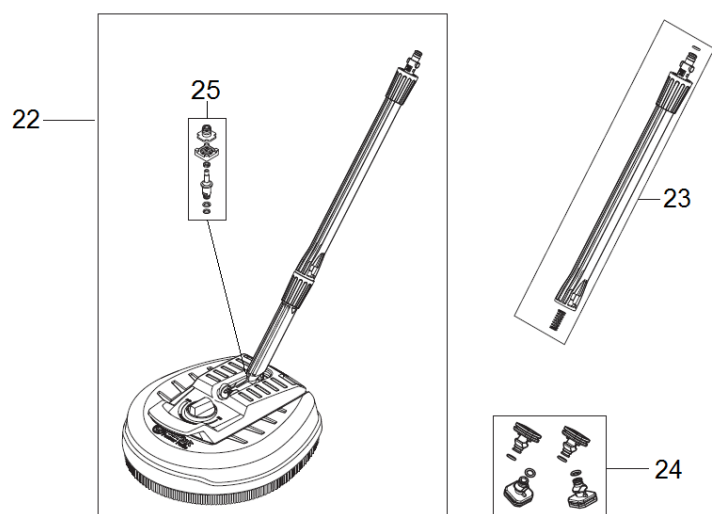

ACCESSORIES
PW 460

2017.04.21
2017.08.02

ACCESSORIES
2017-10

PW 460, 967678001, 967678002,

Ref	Part No	Description	Remark	QTY KIT
1	592 61 76-36	GUN	G5 GUN DARK GREY	1
5	592 61 76-87	TUBE	PRESSURE TUBE W. O-RING	1
10	592 61 76-37	TUBE	G5 NOZZLE TUBE	1
11	740 43 07-00	O-RING	O-RING 9.3X2.4 NITRIL 90 SH	1
12	592 61 76-34	TUBE	G4 NOZZLE TUBE 55MM DARK GREY	1
14	592 61 76-57	NOZZLE	LOW PRESSURE NOZZLE W.O-RINGS	1
15	592 61 76-73	O-RING	O-RING 9.0X2.6 SH90 NBR	1
16	592 61 76-01	HOSE	15M SUPERFLEX HOSE	1
17	592 61 76-69	O-RING	O-RING 10X2 ULTRATHIN 2	1
18	740 42 03-00	O-RING	O-RING 5.1X1.6 VITON SH 90	1
20	592 61 77-07	NOZZLE	TORNADO PR	1
21	592 61 76-82	NOZZLE	POWER SPEED	1
22	590 65 78-01	PATIO CLEANER		1
23	596 45 40-01	LANCE		1
24	596 45 41-01	NOZZLE	Two(2) standard nozzles plus two(2) high intensity nozzles	1
25	596 67 84-01	SERVICE KIT	AXLE BEARING KIT	1