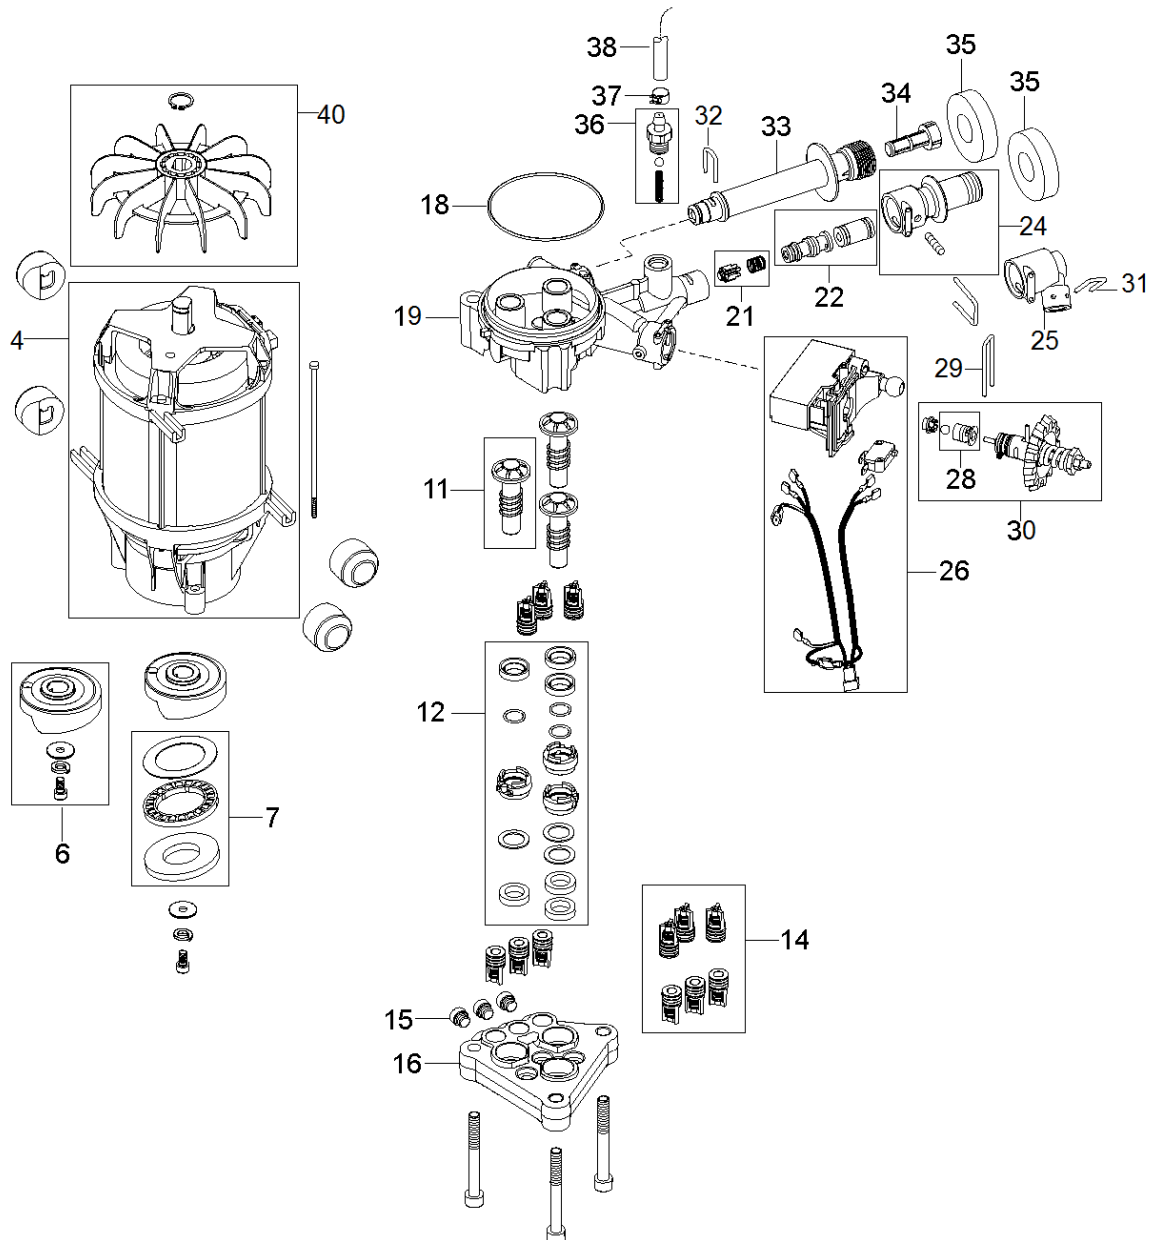

HOSE REEL  
PW 460

2015.02.11  
2017.08.02

HOSE REEL  
2017-10

PW 460, 967678001, 967678002,

Ref	Part No	Description	Remark	QTY KIT
2	593 09 57-01	HANDLE	HANDLE OF HOSE REEL PRO	1
9	592 61 76-70	O-RING	O-RING 14.3X2.4 NITRIL 70 SH	1
11	592 80 75-01	ADAPTER	ADAPTOR SYSTEM ALTO	1
12	592 61 76-13	HOSE CONNECTOR	CONNECTION HOSE SP	1
13	592 61 76-71	O-RING	O-RING 5.28X1.78 NITRIL 90 SH	1
17	596 02 68-01	REEL		1
18	596 02 69-01	REEL		1

MOTOR PUMP UNIT  
PW 460

2017.08.03

2017.08.03

PUMP  
2017-10

PW 460, 967678001, 967678002,

Ref	Part No	Description	Remark	QTY KIT
4	596 67 89-01	MOTOR		1
6	593 13 09-01	DISC	WOBBLE DISC 10 DEGREE SP (EU)	1
6	592 61 77-17	DISC	WOBBLE DISC 8.4 DEGREE SP (AU)	1
7	592 61 76-04	BEARING	BEARING REPAIR KIT	1
11	592 61 76-80	PISTON	PISTON.CERAMIC REP.KIT	3
12	592 61 76-90	SEAL KIT	REP SEALING SYS CERAMIC SP	1
14	592 61 77-12	SERVICE KIT	VALVE SYSTEM REPAIR KIT	1
15	592 61 76-81	PLUG	PLUG WITH O-RING	3
16	592 61 76-20	CYLINDER HEAD	CYLINDERHEAD	1
18	592 61 76-66	O-RING	O-RING 80X2 NITRIL 70 SHORE	1
19	596 67 91-01	CYLINDER KIT		1
21	592 61 76-64	NON RETURN VALVE	NON RETURN VALVE SP	1
22	592 61 76-50	INJECTOR	INJECTOR 1.64MM SP	1
26	592 61 76-60	MICRO SWITCH	MICRO SWITCH BOX SYSTEM SP	1
28	592 61 76-25	SERVICE KIT	EASY START SP	1
33	592 61 77-16	INLET	WATER INLET SP	1
34	592 61 76-51	FILTER	INLET FILTER MESH SP	1
35	592 61 76-27	SEAL	FOAM SEAL FOR OUTLET & INLET	2
36	592 61 76-46	HOSE	HOSE TAIL	1
37	592 61 76-41	HOSE	HOSE CLIP R12	1
38	592 61 76-39	HOSE	HOSE diam. 6X3	1
24	596 02 66-01	OUTLET PIPE		1
25	596 02 67-01	OUTLET PIPE		1
30	592 61 77-11	VALVE		1
29	596 28 91-01	BRACKET		1
31	596 02 47-01	BRACKET		1
32	596 02 46-01	BRACKET		1
40	596 02 53-01	FAN		1