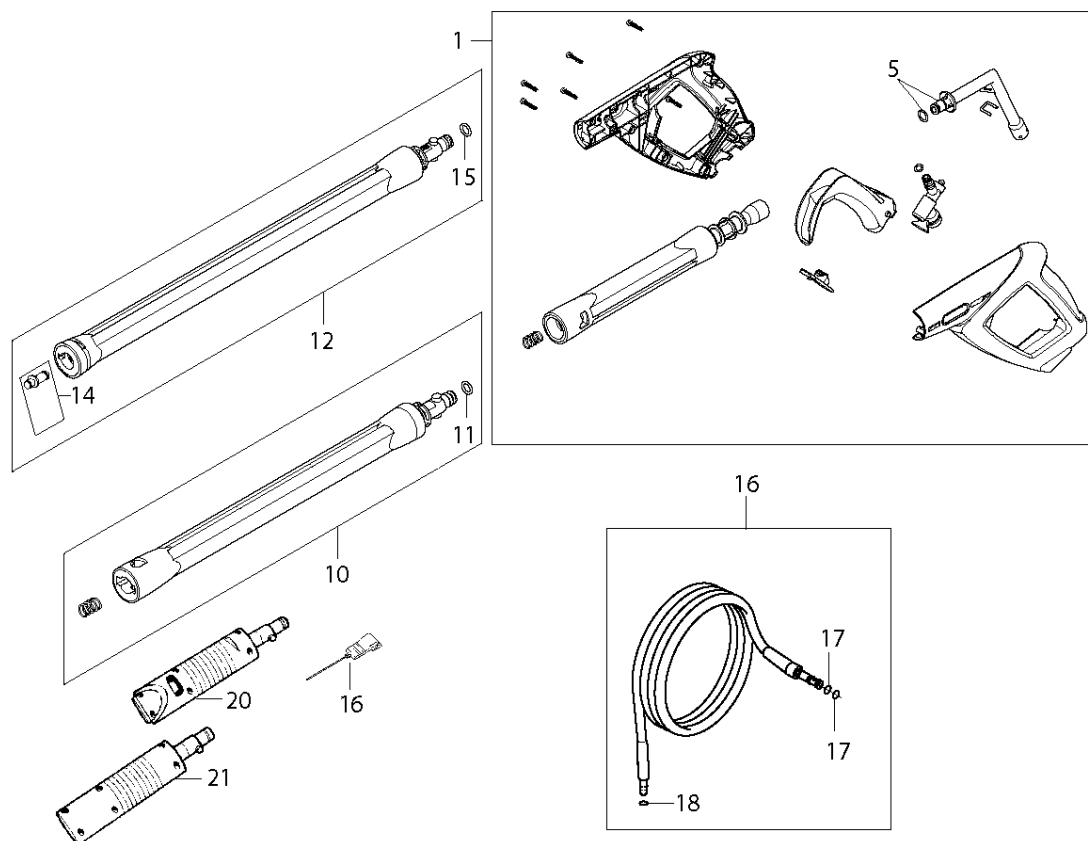

ACCESSORIES
PW 460

2017.04.21
2017.08.02

ACCESSORIES
2017-10

PW 460, 967678001, 967678002,

Ref	Part No	Description	Remark	QTY KIT
1	592 61 76-36	GUN	G5 GUN DARK GREY	1
5	592 61 76-87	TUBE	PRESSURE TUBE W. O-RING	1
10	592 61 76-37	TUBE	G5 NOZZLE TUBE	1
11	740 43 07-00	O-RING	O-RING 9.3X2.4 NITRIL 90 SH	1
12	592 61 76-34	TUBE	G4 NOZZLE TUBE 55MM DARK GREY	1
14	592 61 76-57	NOZZLE	LOW PRESSURE NOZZLE W.O-RINGS	1
15	592 61 76-73	O-RING	O-RING 9.0X2.6 SH90 NBR	1
16	592 61 76-01	HOSE	15M SUPERFLEX HOSE	1
17	592 61 76-69	O-RING	O-RING 10X2 ULTRATHIN 2	1
18	740 42 03-00	O-RING	O-RING 5.1X1.6 VITON SH 90	1
20	592 61 77-07	NOZZLE	TORNADO PR	1
21	592 61 76-82	NOZZLE	POWER SPEED	1
22	590 65 78-01	PATIO CLEANER		1
23	596 45 40-01	LANCE		1
24	596 45 41-01	NOZZLE	Two(2) standard nozzles plus two(2) high intensity nozzles	1
25	596 67 84-01	SERVICE KIT	AXLE BEARING KIT	1