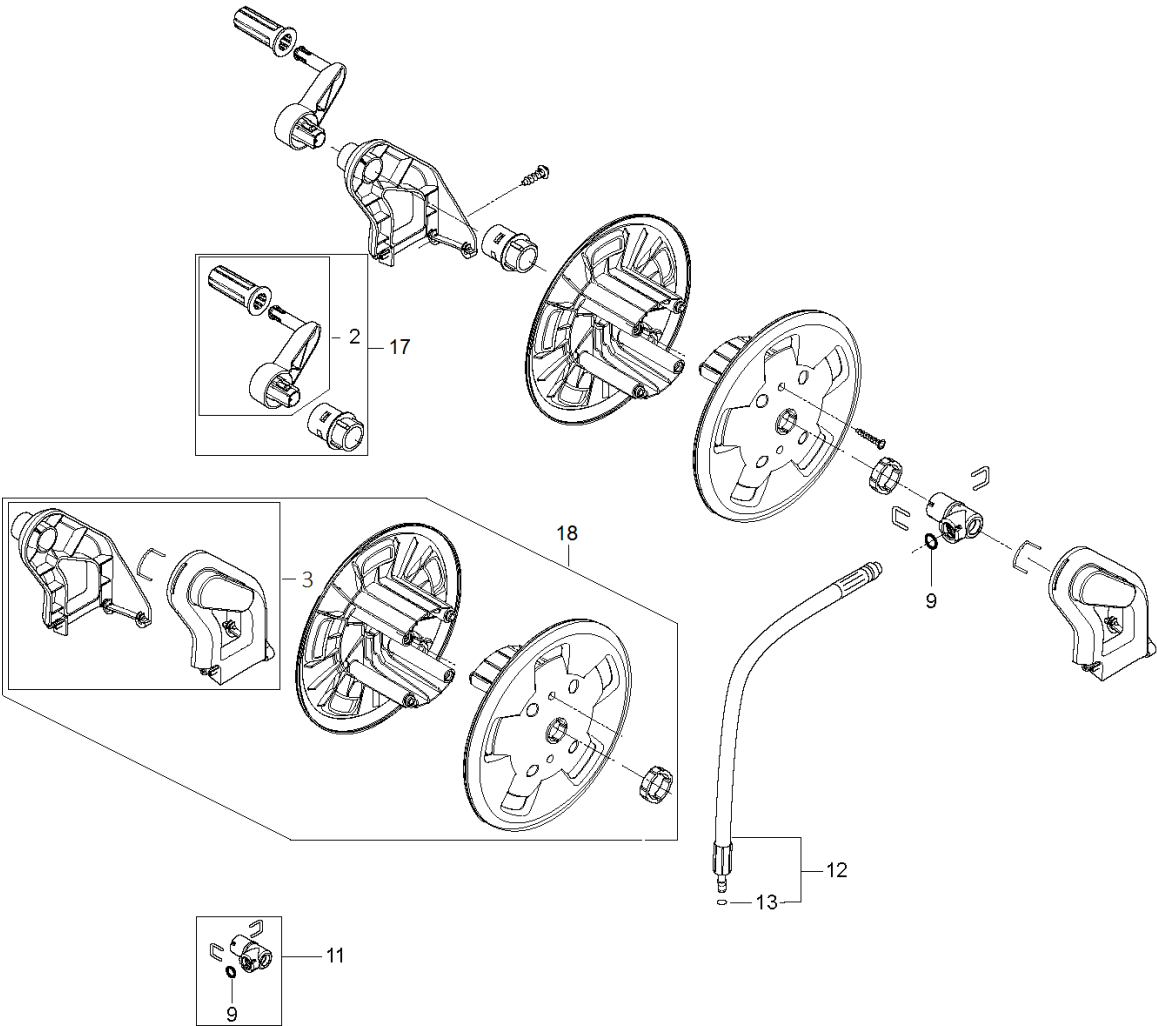

HOSE REEL  
PW 460

2015.02.11  
2017.08.02

HOSE REEL  
2017-10

PW 460, 967678001, 967678002,

Ref	Part No	Description	Remark	QTY KIT
2	593 09 57-01	HANDLE	HANDLE OF HOSE REEL PRO	1
9	592 61 76-70	O-RING	O-RING 14.3X2.4 NITRIL 70 SH	1
11	592 80 75-01	ADAPTER	ADAPTOR SYSTEM ALTO	1
12	592 61 76-13	HOSE CONNECTOR	CONNECTION HOSE SP	1
13	592 61 76-71	O-RING	O-RING 5.28X1.78 NITRIL 90 SH	1
17	596 02 68-01	REEL		1
18	596 02 69-01	REEL		1

MOTOR PUMP UNIT  
PW 460

2017.08.03

2017.08.03

PUMP  
2017-10

PW 460, 967678001, 967678002,

Ref	Part No	Description	Remark	QTY KIT
4	596 67 89-01	MOTOR		1
6	593 13 09-01	DISC	WOBBLE DISC 10 DEGREE SP (EU)	1
6	592 61 77-17	DISC	WOBBLE DISC 8.4 DEGREE SP (AU)	1
7	592 61 76-04	BEARING	BEARING REPAIR KIT	1
11	592 61 76-80	PISTON	PISTON.CERAMIC REP.KIT	3
12	592 61 76-90	SEAL KIT	REP SEALING SYS CERAMIC SP	1
14	592 61 77-12	SERVICE KIT	VALVE SYSTEM REPAIR KIT	1
15	592 61 76-81	PLUG	PLUG WITH O-RING	3
16	592 61 76-20	CYLINDER HEAD	CYLINDERHEAD	1
18	592 61 76-66	O-RING	O-RING 80X2 NITRIL 70 SHORE	1
19	596 67 91-01	CYLINDER KIT		1
21	592 61 76-64	NON RETURN VALVE	NON RETURN VALVE SP	1
22	592 61 76-50	INJECTOR	INJECTOR 1.64MM SP	1
26	592 61 76-60	MICRO SWITCH	MICRO SWITCH BOX SYSTEM SP	1
28	592 61 76-25	SERVICE KIT	EASY START SP	1
33	592 61 77-16	INLET	WATER INLET SP	1
34	592 61 76-51	FILTER	INLET FILTER MESH SP	1
35	592 61 76-27	SEAL	FOAM SEAL FOR OUTLET & INLET	2
36	592 61 76-46	HOSE	HOSE TAIL	1
37	592 61 76-41	HOSE	HOSE CLIP R12	1
38	592 61 76-39	HOSE	HOSE diam. 6X3	1
24	596 02 66-01	OUTLET PIPE		1
25	596 02 67-01	OUTLET PIPE		1
30	592 61 77-11	VALVE		1
29	596 28 91-01	BRACKET		1
31	596 02 47-01	BRACKET		1
32	596 02 46-01	BRACKET		1
40	596 02 53-01	FAN		1