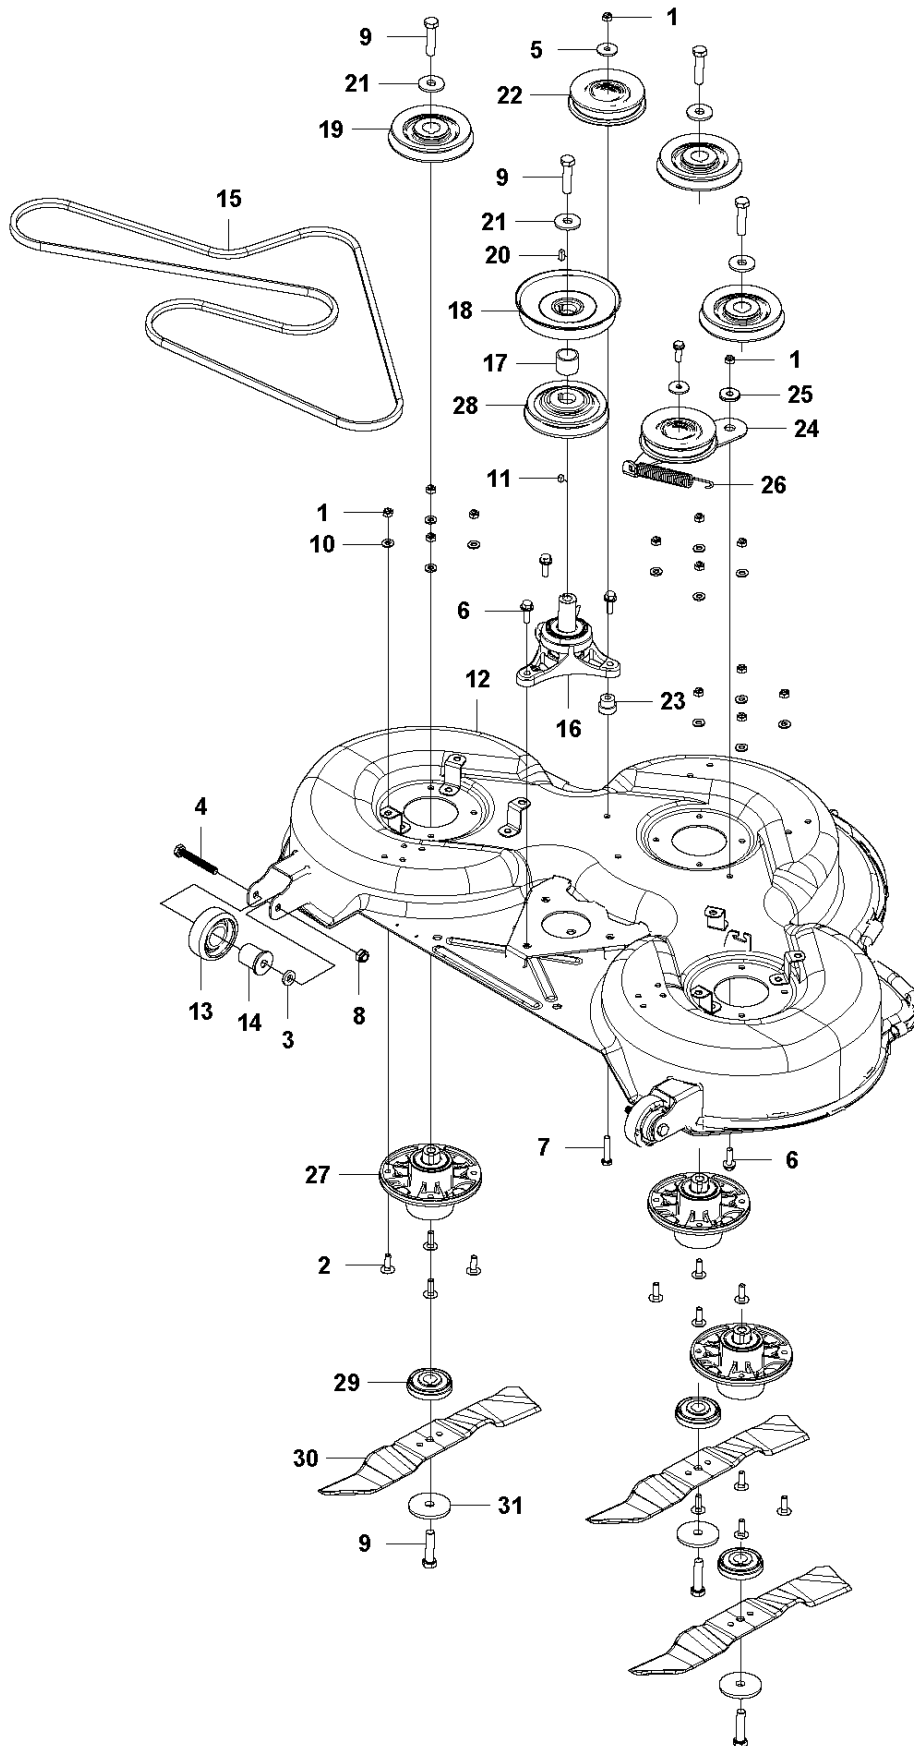

C 103 - 2

103CM CUTTING DECK

CUTTING DECK, C 103, R400-series, 967648901, 2019-01

Ref	Part No	Description	Remark	QTY KIT
1	732 21 18-01	LOCK NUT		14
2	535 42 38-01	SCREW RSQM		12
3	575 86 63-01	WASHER		2
4	577 37 67-01	SCREW EHHM		2
5	544 22 16-01	WASHER		1
6	506 57 01-05	SCREW EHHFM		4
7	725 24 59-51	SCREW EHHM		1
8	732 21 20-01	LOCK NUT		2
9	725 25 42-51	SCREW EHHM		7
10	734 11 64-01	WASHER		12
11	577 70 89-01	KEY		1
12	590 09 82-02	DECK SHELL ASSY		1
13	589 24 56-01	WHEEL		2
14	582 55 46-01	HUB		2
15	594 96 41-01	BELT		1
16	593 84 46-01	BEARING HOUSING ASSY		1
17	590 52 53-01	SPACER		1
18	590 20 23-01	PULLEY ASSY		1
19	535 42 90-01	PULLEY		3
20	506 53 35-01	PARALLEL KEY		7
21	535 42 92-01	WASHER		4
22	506 53 27-01	PULLEY		1
23	506 82 68-02	BUSHING		1
24	593 84 17-01	BELT TENSIONER ASSY		1
25	584 28 86-01	WASHER		1
26	506 53 31-01	SPRING		1
27	576 89 90-02	BLADE HOUSING ASSY		3
28	590 70 16-01	PULLEY ASSY		1
29	535 50 42-01	ADAPTER		3
30	504 19 04-10	BLADE		3
31	588 14 56-02	PLATE		3