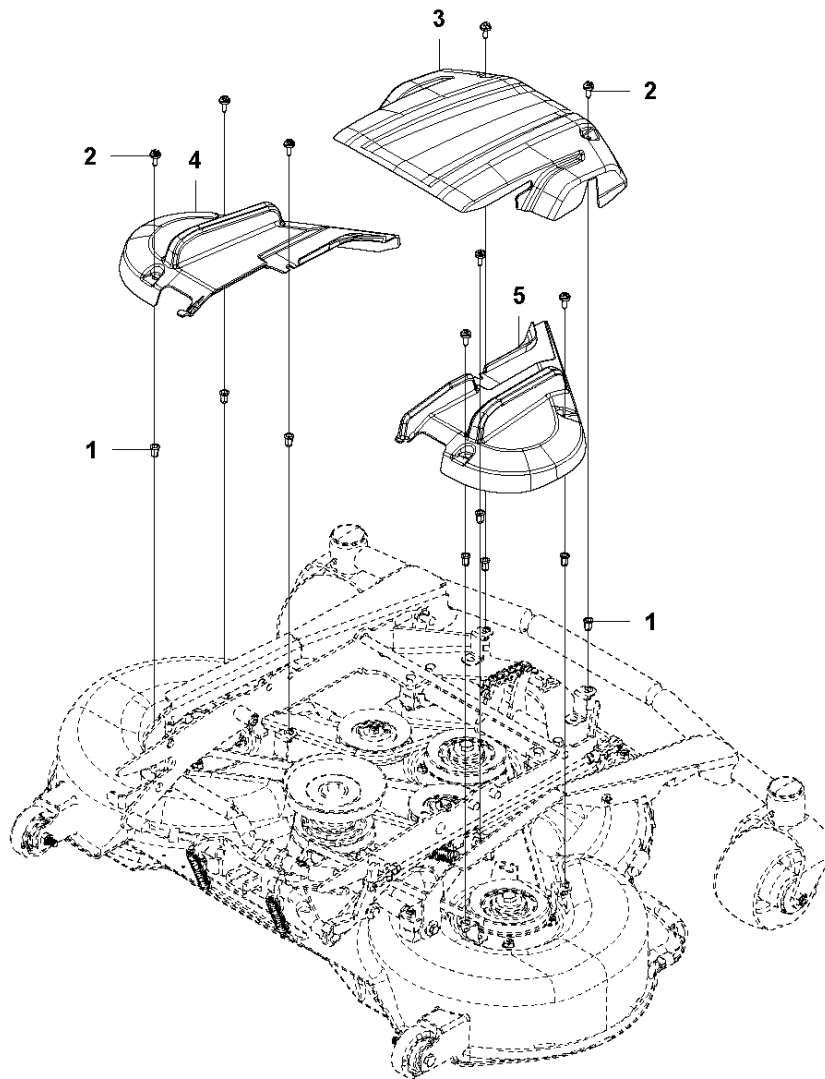

C 103 - 3

6 — **Combi 103**

103CM CUTTING DECK

CUTTING DECK, C 103, R400-series, 967648901, 2019-01

Ref	Part No	Description	Remark	QTY KIT
1	506 91 62-02	NUT		8
2	574 85 62-02	SCREW		8
3	593 74 12-01	COVER		1
4	593 10 12-01	COVER		1
5	593 10 13-01	COVER		1
6	544 23 81-03	LABEL		1
7	574 51 00-01	DECAL		2