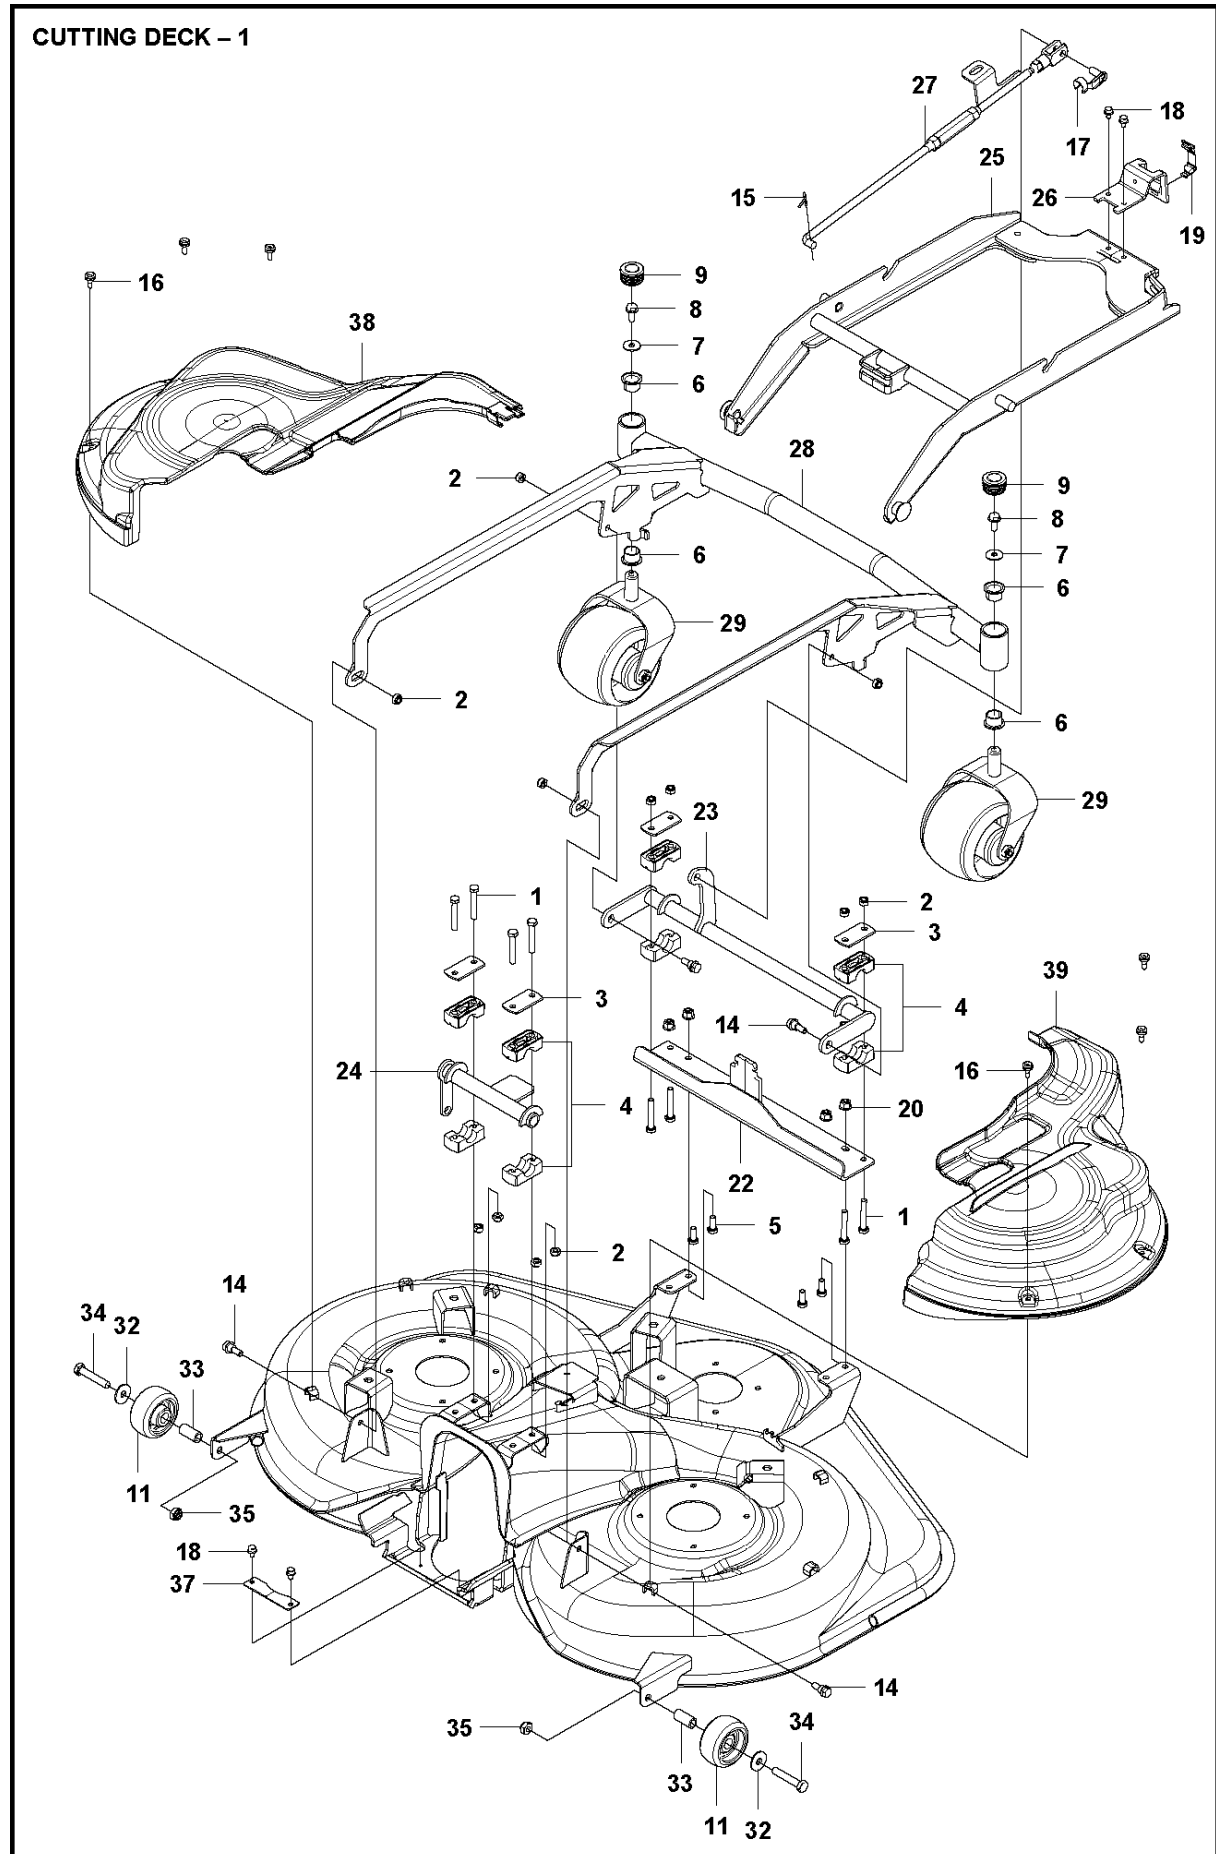

SPARE PARTS LIST

RIDERS

CUTTING DECK, C 112, Rider Collection,
967693701, 2019-01, 967978201 2019-06

44"/112CM CUTTING DECK
967978201 2019-06

CUTTING DECK, C 112, Rider Collection, 967693701, 2019-01,

Ref	Part No	Description	Remark	QTY KIT
1	725 24 61-51	SCREW EHHM		8
2	732 21 18-01	LOCK NUT		12
3	506 81 38-01	REINFORCING PLATE		4
4	506 86 96-01	BEARING		8
5	725 24 51-71	SCREW EHHM		4
6	574 56 19-01	BEARING		4
7	734 11 64-41	WASHER		2
8	506 57 01-04	SCREW EHHFM		2
9	574 03 48-01	PLUG		2
11	505 44 16-01	WHEEL		2
14	506 59 74-01	SCREW EHHFM		4
15	721 61 83-01	SPLIT PIN		1
16	544 40 05-01	SCREW		6
17	506 83 98-03	BOLT		1
18	725 23 64-61	SCREW EHHFT		4
19	588 46 28-03	SNAP LOCKING		1
20	576 64 57-04	NUT FLANGE		4
22	588 79 40-01	BRACKET		1
23	588 79 46-01	CROSSBAR		1
24	588 74 92-01	CROSSBAR		1
25	588 74 98-01	DECK ATTACHMENT		1
26	523 11 46-01	LOCK		1
27	582 21 80-01	PARALLEL ROD ASSY		1
28	588 79 36-01	DECK FRAME		1
29	596 31 64-01	PIVOT WHEEL ASSY		2
32	734 11 74-41	WASHER		2
33	505 45 03-01	TUBE		4
34	725 25 02-71	SCREW EHHM		2
35	732 21 20-51	NUT		2
37	588 82 03-01	SHEET		1
38	590 70 78-01	BELT COVER		1
39	590 70 76-01	BELT COVER		1