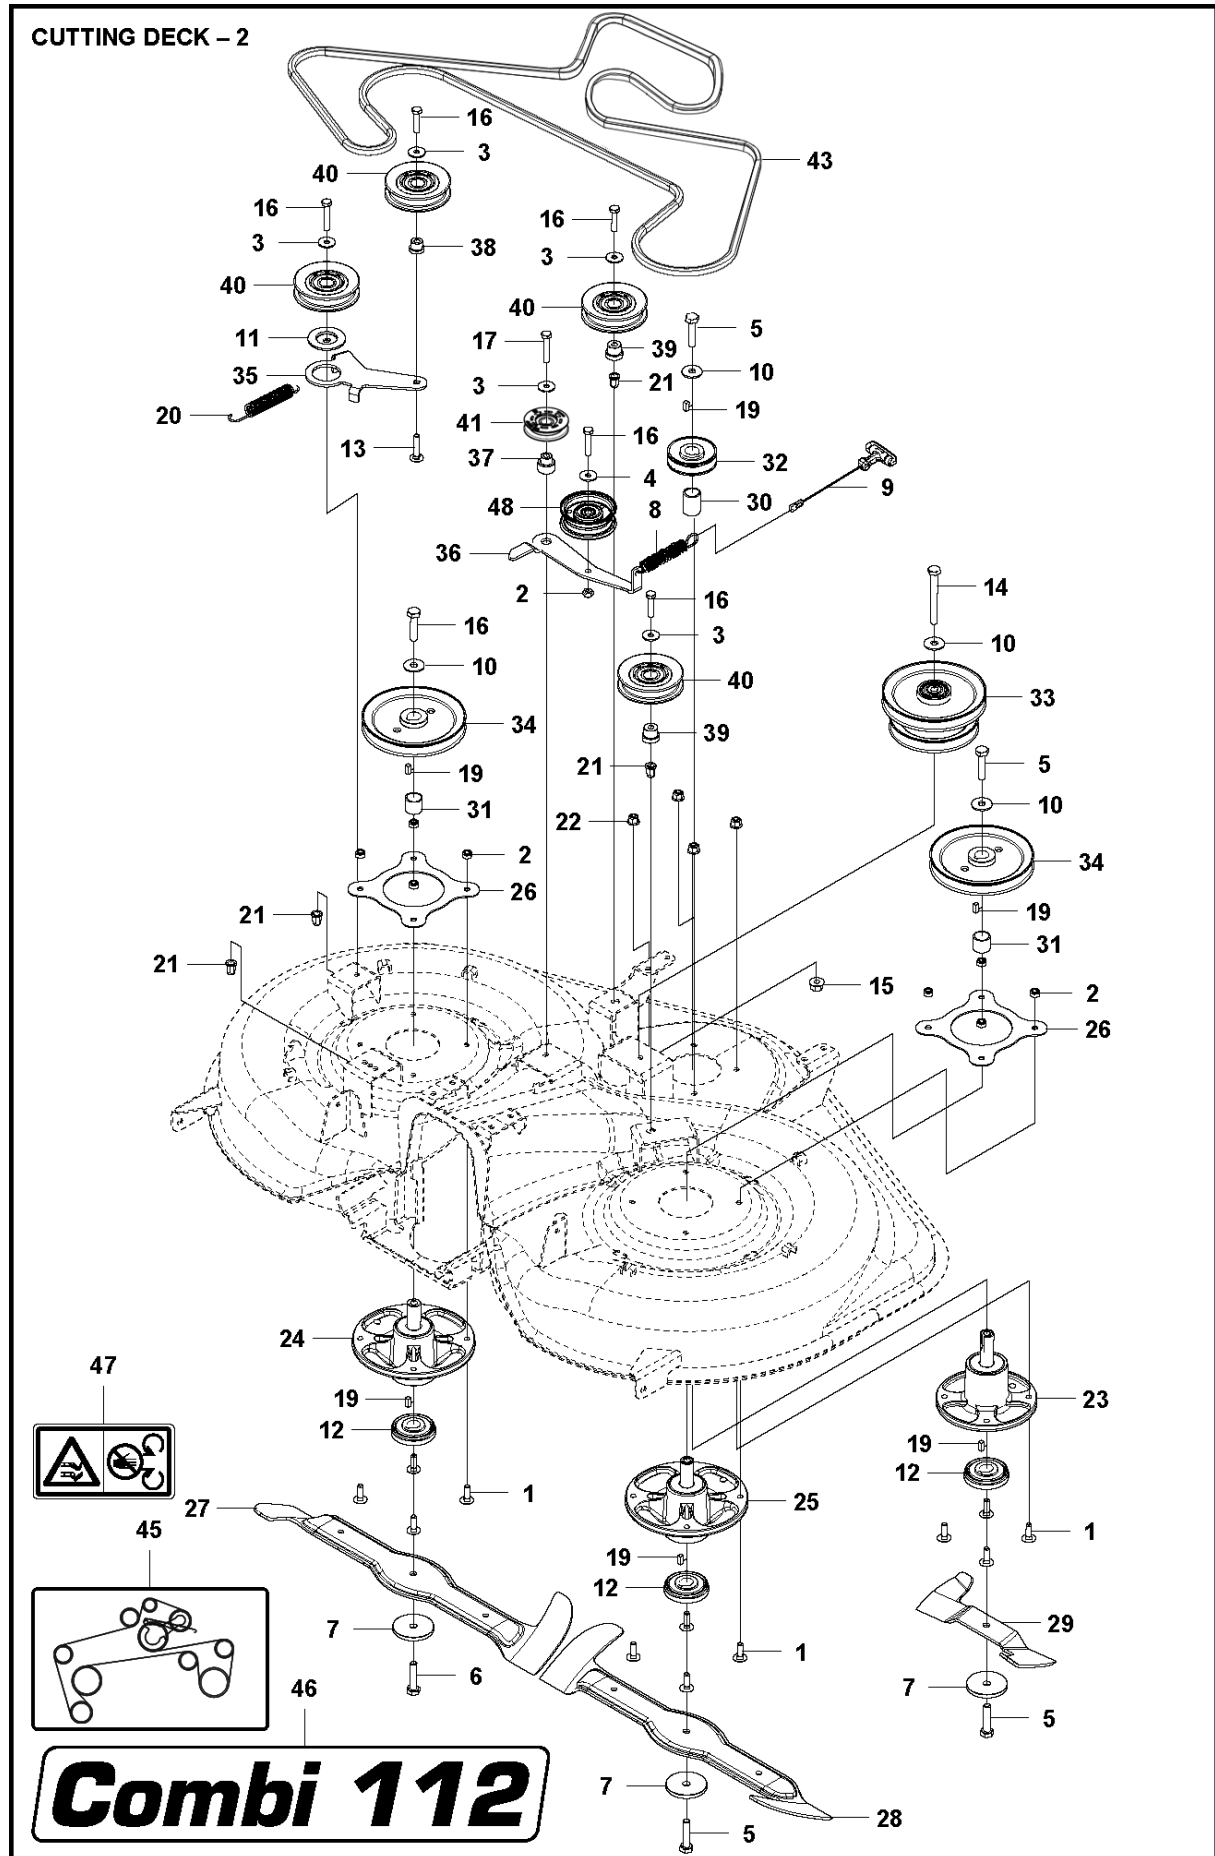

SPARE PARTS LIST

RIDERS

CUTTING DECK, C 112, Rider Collection,
967693701, 2019-01, 967978201 2019-06

44"/112CM CUTTING DECK
967978201 2019-06

CUTTING DECK, C 112, Rider Collection, 967693701, 2019-01,

Ref	Part No	Description	Remark	QTY KIT
1	725 24 61-51	SCREW EHHM		8
2	732 21 18-01	LOCK NUT		12
3	506 81 38-01	REINFORCING PLATE		4
4	506 86 96-01	BEARING		8
5	725 24 51-71	SCREW EHHM		4
6	574 56 19-01	BEARING		4
7	734 11 64-41	WASHER		2
8	506 57 01-04	SCREW EHHFM		2
9	574 03 48-01	PLUG		2
11	505 44 16-01	WHEEL		2
14	506 59 74-01	SCREW EHHFM		4
15	721 61 83-01	SPLIT PIN		1
16	544 40 05-01	SCREW		6
17	506 83 98-03	BOLT		1
18	725 23 64-61	SCREW EHHFT		4
19	588 46 28-03	SNAP LOCKING		1
20	576 64 57-04	NUT FLANGE		4
22	588 79 40-01	BRACKET		1
23	588 79 46-01	CROSSBAR		1
24	588 74 92-01	CROSSBAR		1
25	588 74 98-01	DECK ATTACHMENT		1
26	523 11 46-01	LOCK		1
27	582 21 80-01	PARALLEL ROD ASSY		1
28	588 79 36-01	DECK FRAME		1
29	596 31 64-01	PIVOT WHEEL ASSY		2
32	734 11 74-41	WASHER		2
33	505 45 03-01	TUBE		4
34	725 25 02-71	SCREW EHHM		2
35	732 21 20-51	NUT		2
37	588 82 03-01	SHEET		1
38	590 70 78-01	BELT COVER		1
39	590 70 76-01	BELT COVER		1