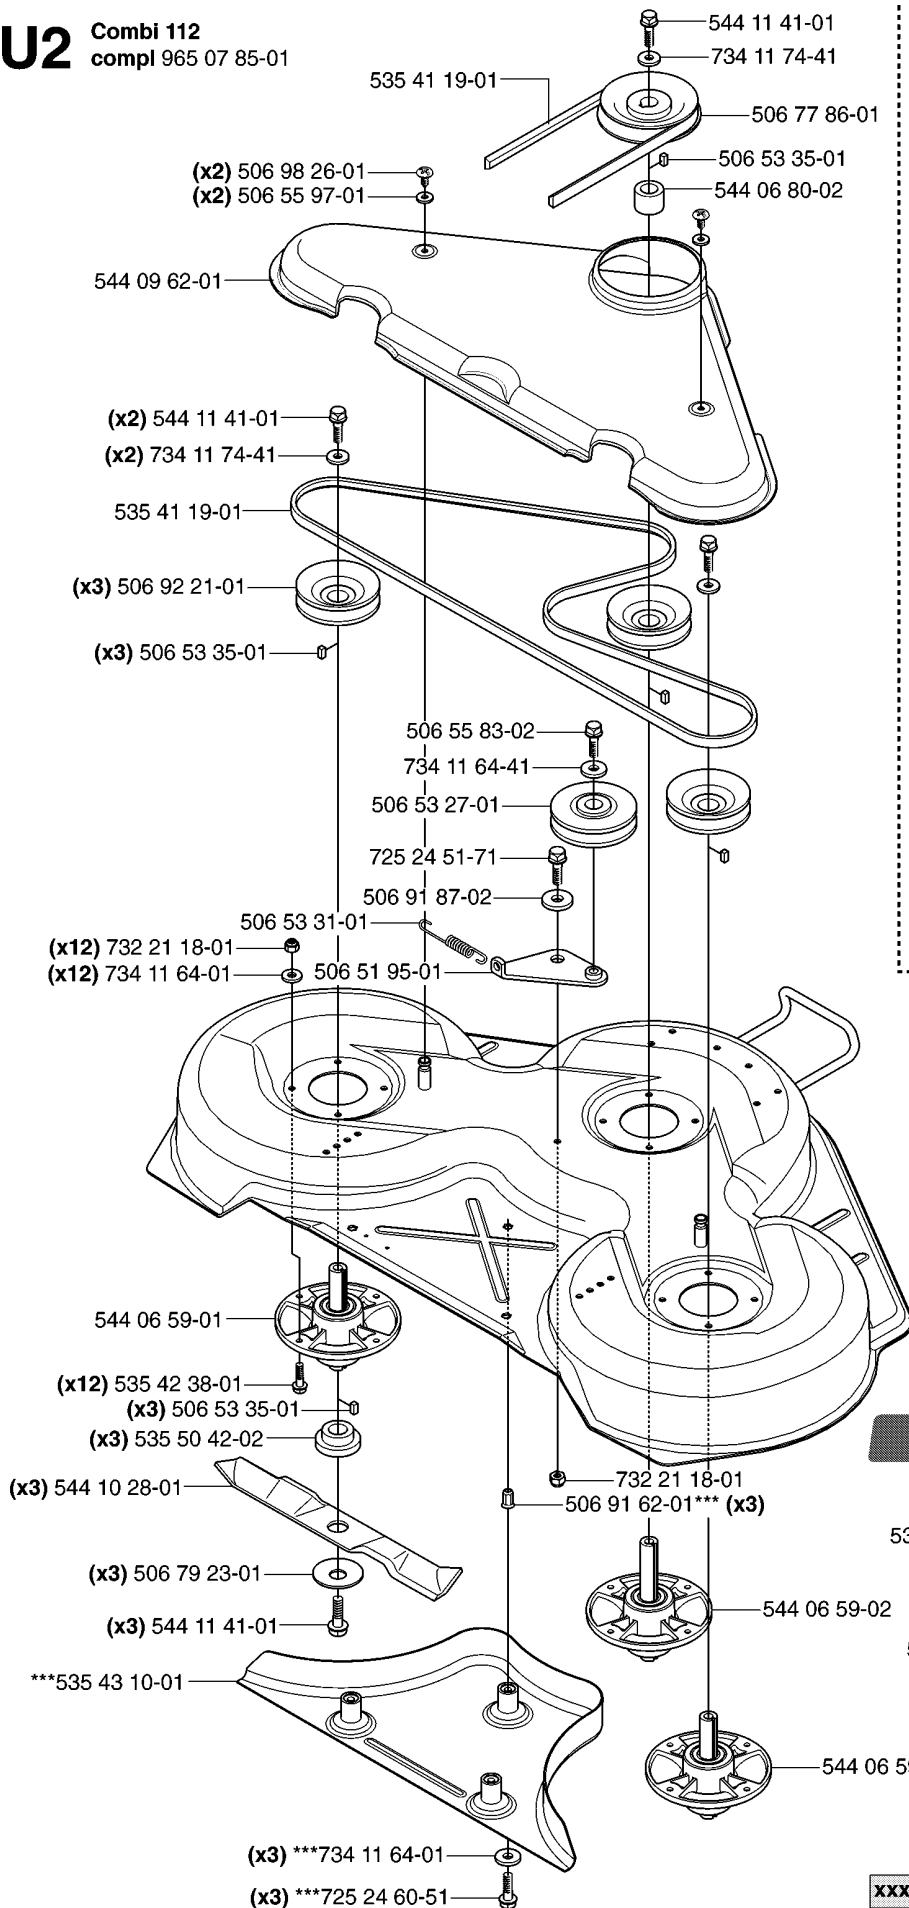

U2 Combi 112
compl 965 07 85-01

Yttre.
Outer.
Exterieur.
Ausser.
Ulko.

**compl 544 06 59-01 (x2)