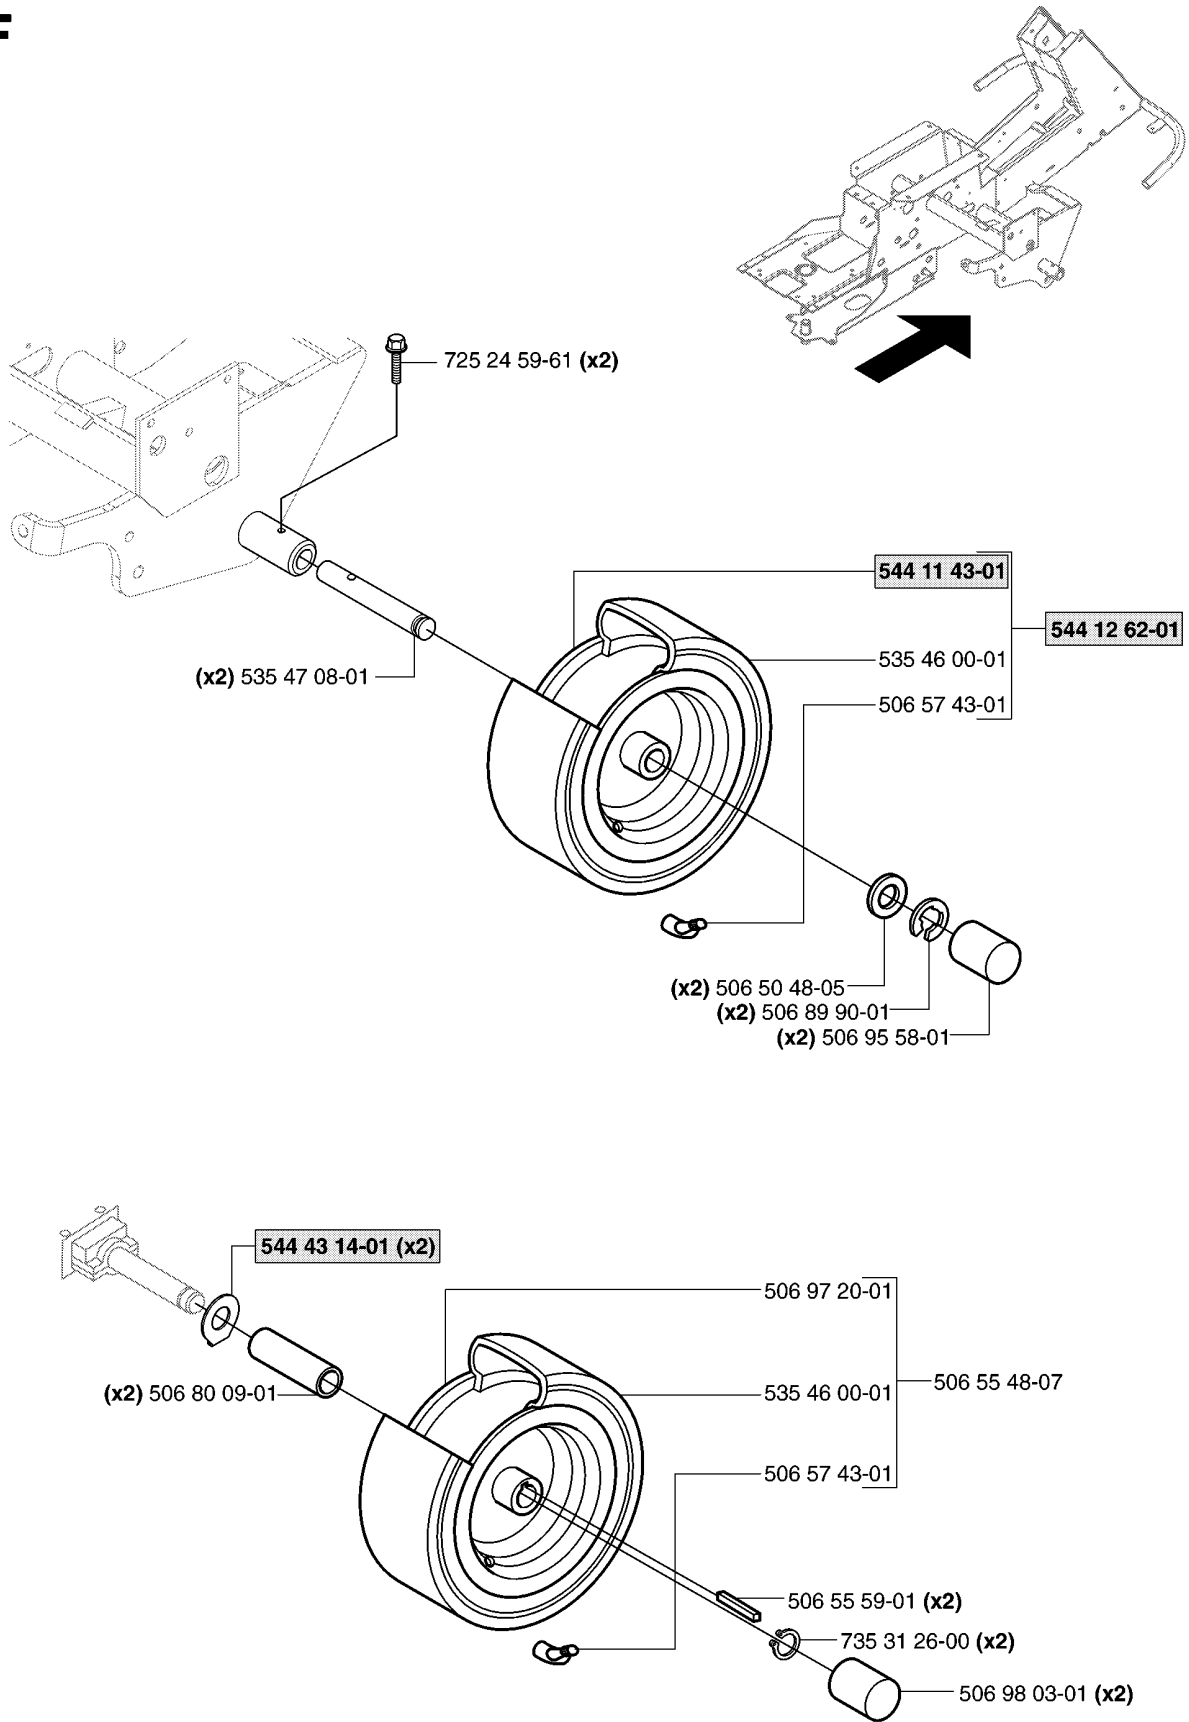

F

New part,
Neues teil,
Nouvelle piece,
Nueva pieza,
Ny detalj

xxx xx xx-xx =