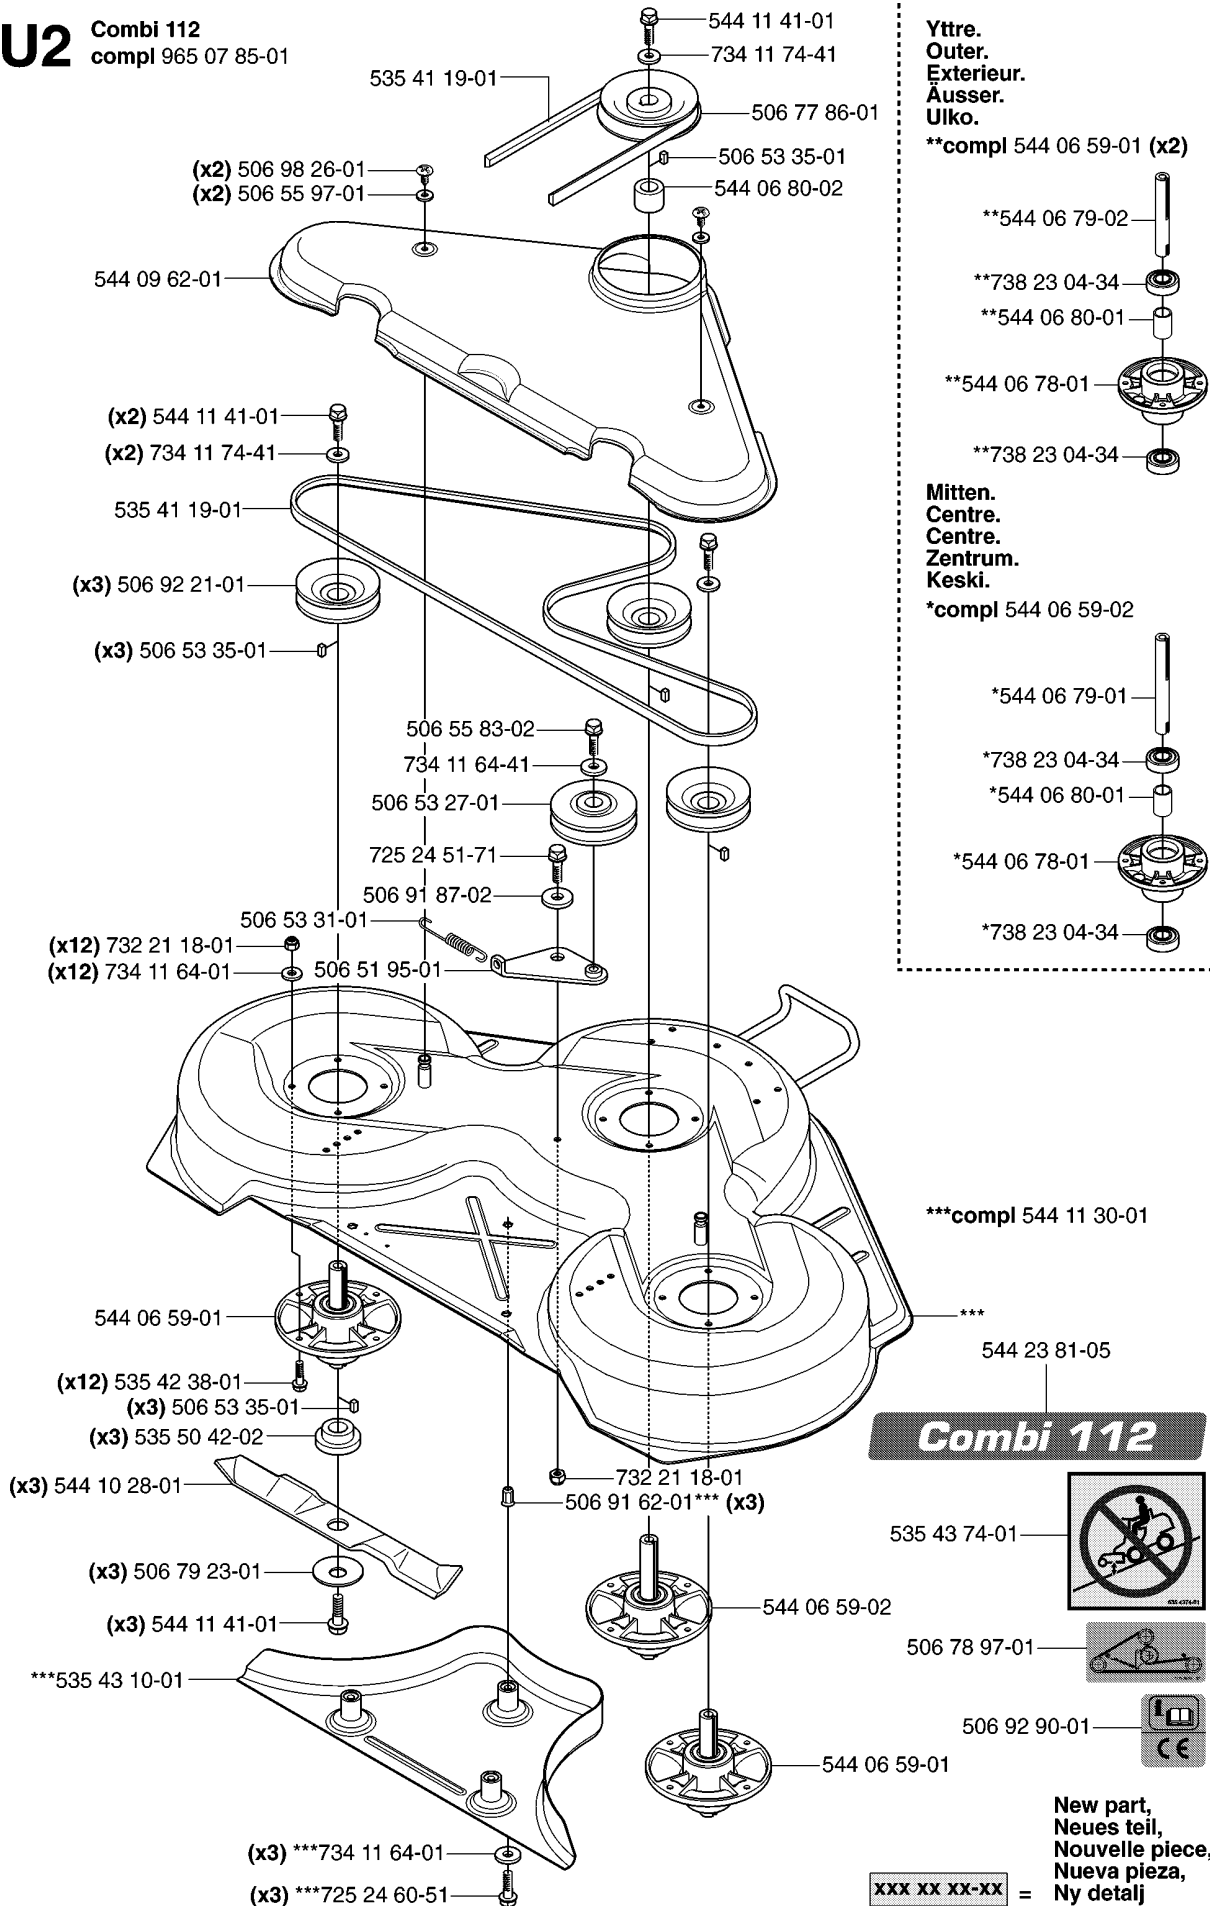

U2 Combi 112
compl 965 07 85-01

- 544 11 41-01
- 734 11 74-41
- 506 77 86-01
- 506 53 35-01
- 544 06 80-02
- (x2) 506 98 26-01
- (x2) 506 55 97-01
- 544 09 62-01
- (x2) 544 11 41-01
- (x2) 734 11 74-41
- 535 41 19-01
- (x3) 506 92 21-01
- (x3) 506 53 35-01
- 506 55 83-02
- 734 11 64-41
- 506 53 27-01
- 725 24 51-71
- 506 91 87-02
- 506 53 31-01
- (x12) 732 21 18-01
- (x12) 734 11 64-01
- 506 51 95-01
- 544 06 59-01
- (x12) 535 42 38-01
- (x3) 506 53 35-01
- (x3) 535 50 42-02
- (x3) 544 10 28-01
- (x3) 506 79 23-01
- (x3) 544 11 41-01
- ***535 43 10-01
- (x3) ***734 11 64-01
- (x3) ***725 24 60-51
- 732 21 18-01
- 506 91 62-01*** (x3)
- 544 06 59-02
- 544 06 59-01