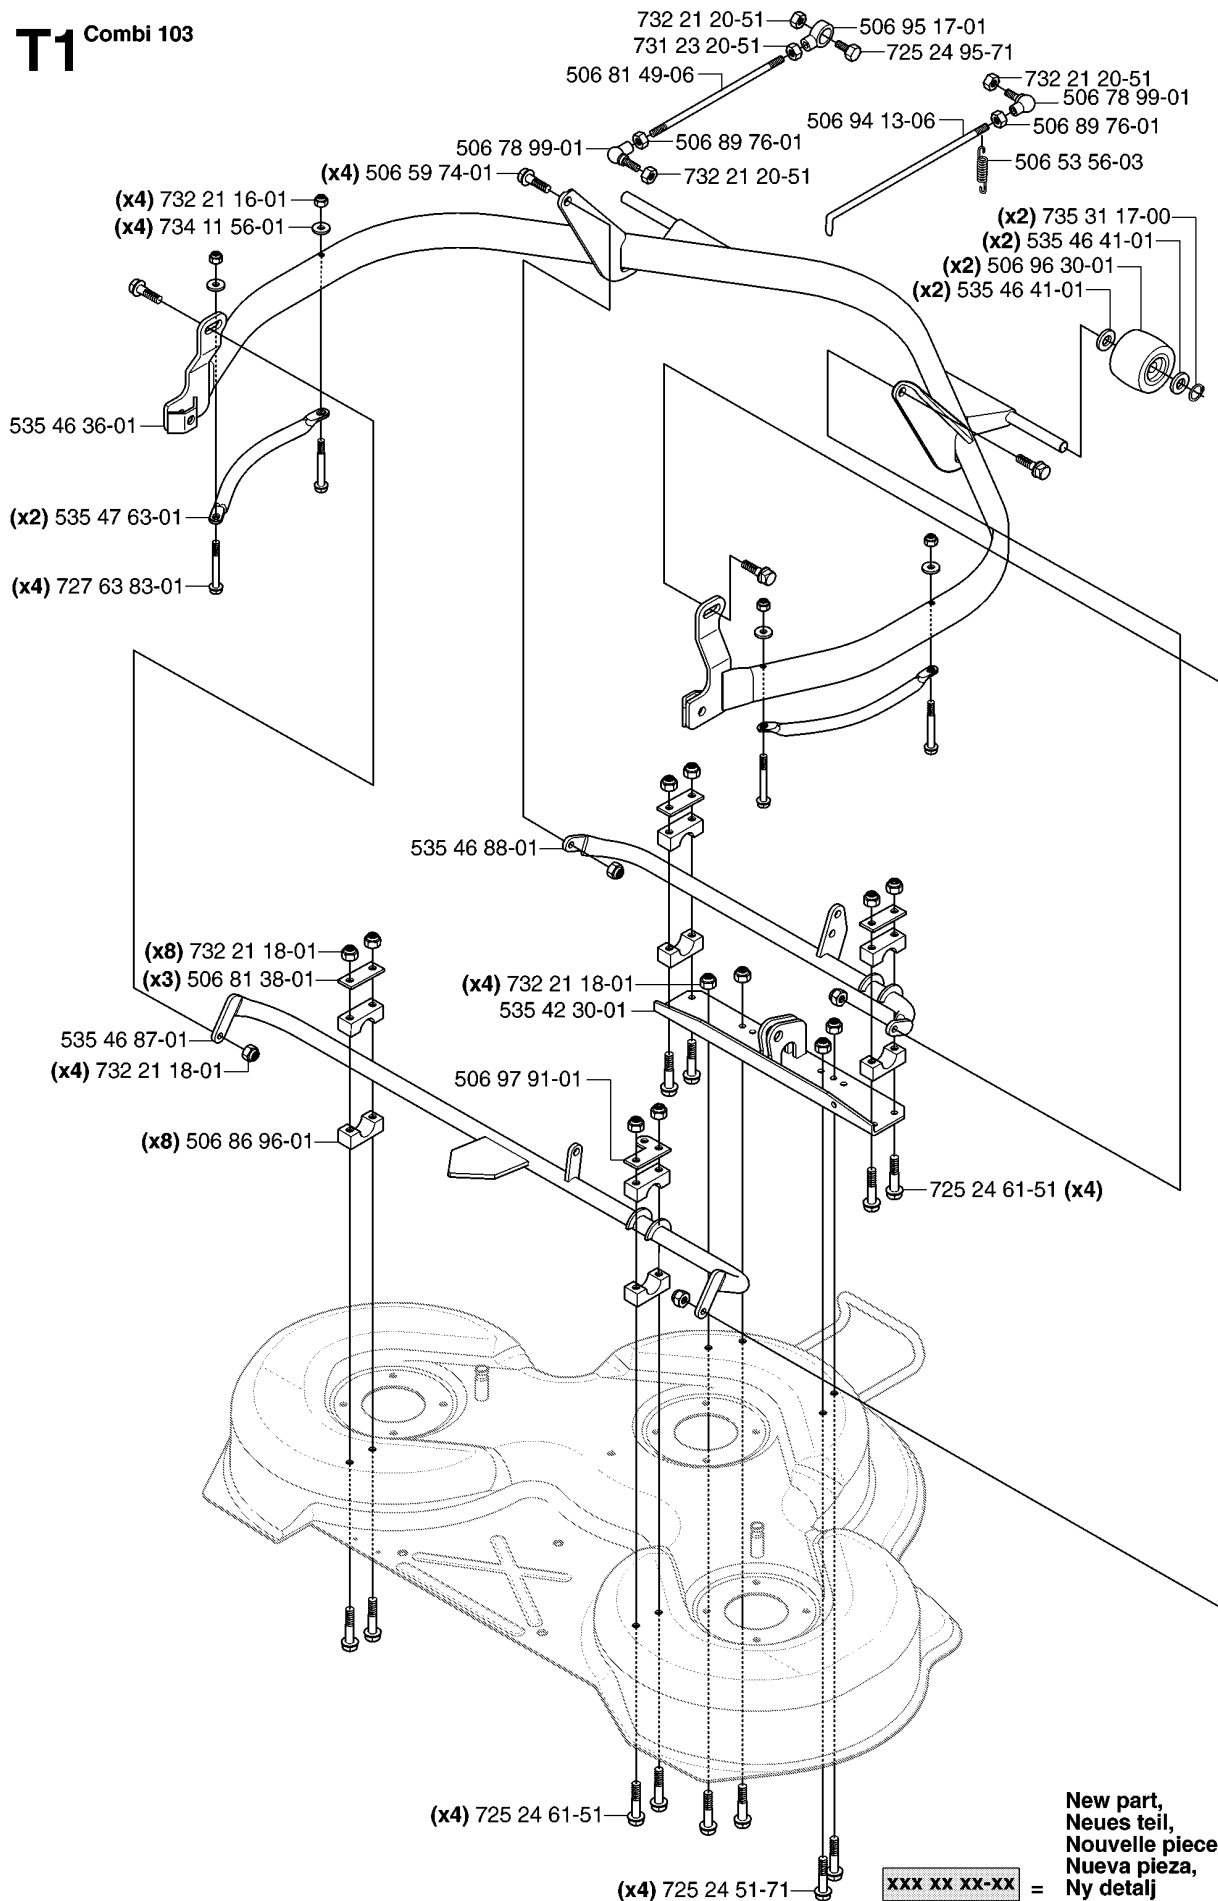

T1 Combi 103