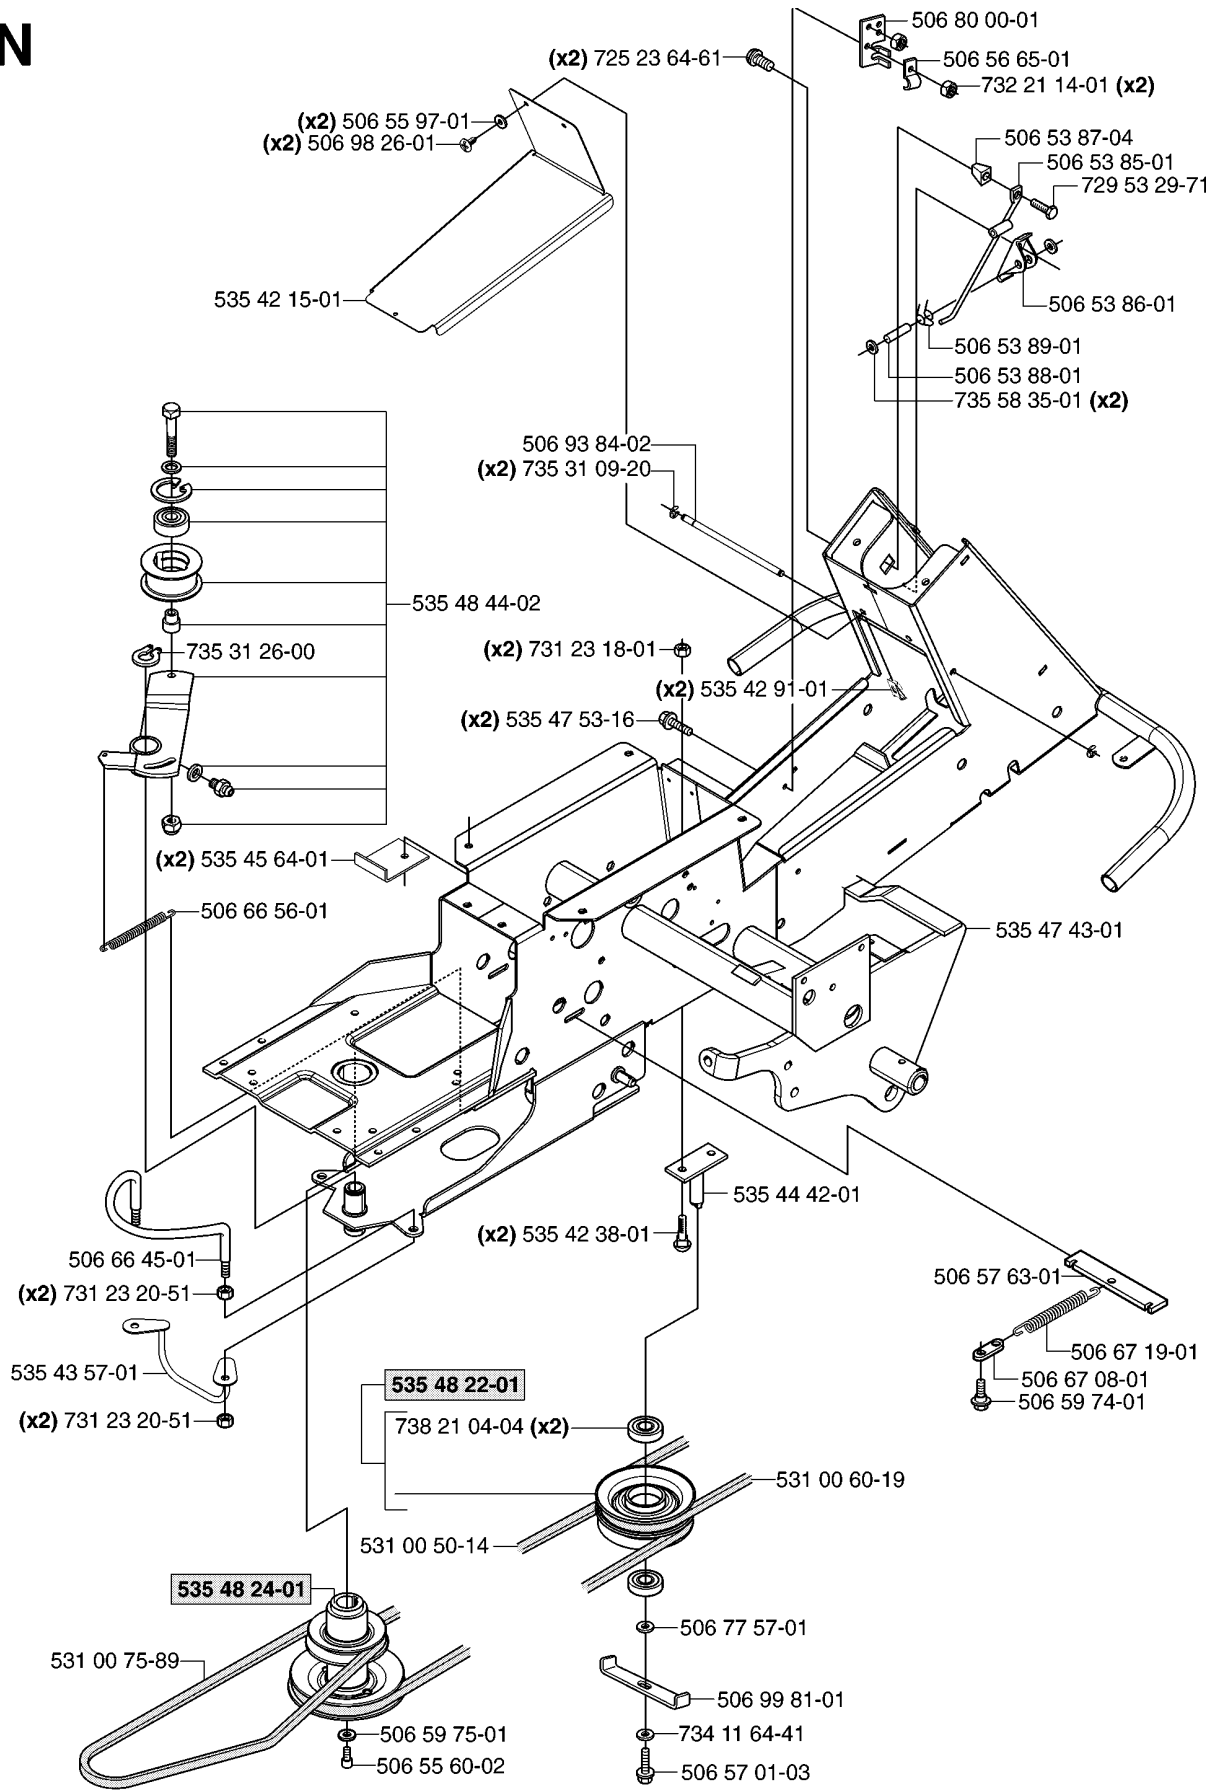

N

xxx xx xx-xx =
New part,
Neues teil,
Nouvelle piece
Nueva pieza,
Ny detalj