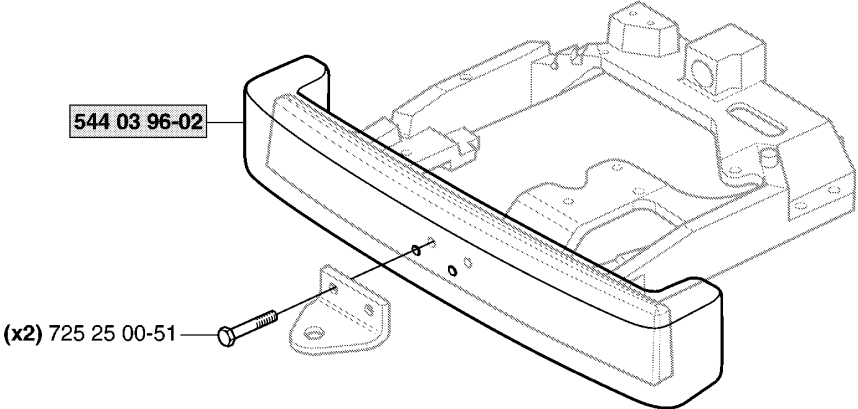

R

xxx xx xx-xx = New part,
Neues teil,
Nouvelle piece,
Nueva pieza,
Ny detalj