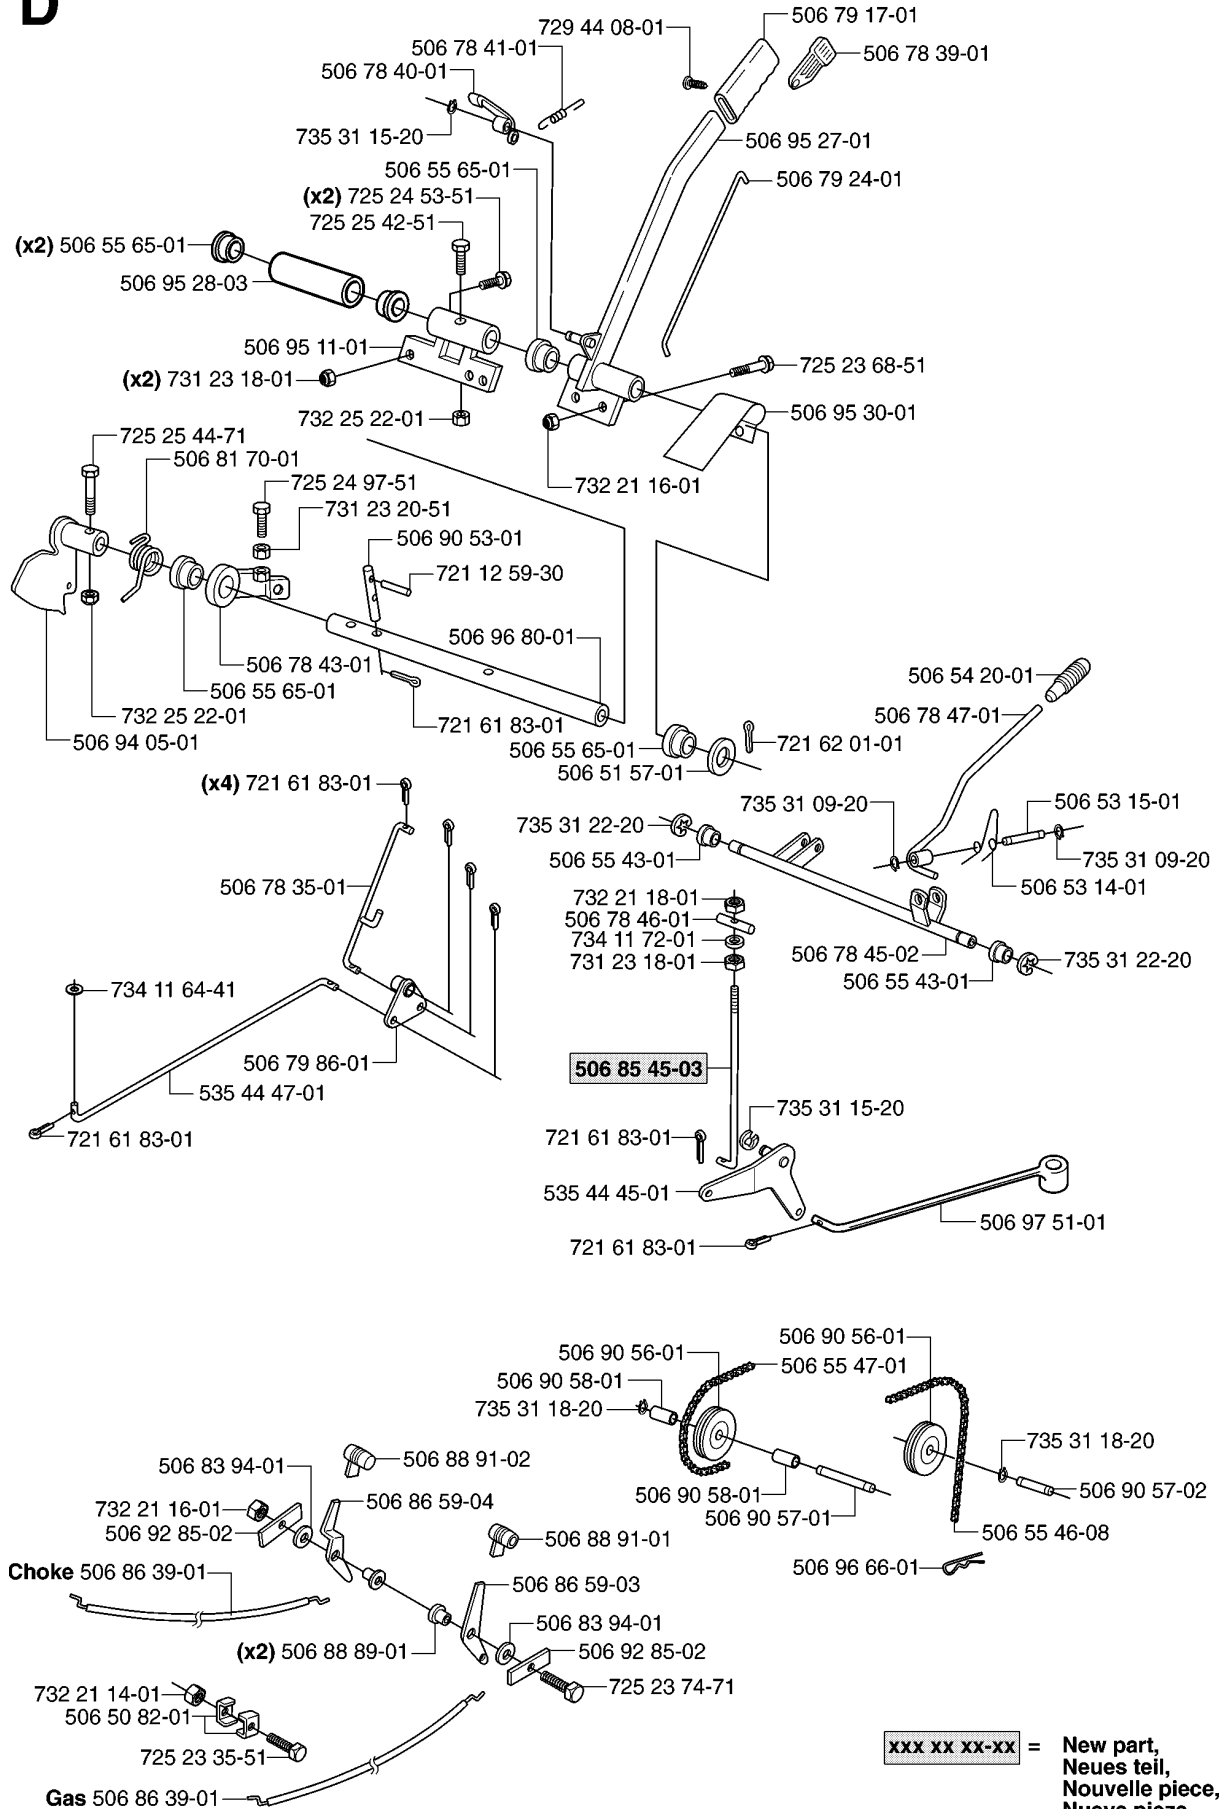

D

**xxx xx xx-xx = New part,
Neues teil,
Nouvelle piece,
Nueva pieza,
Ny detalj**