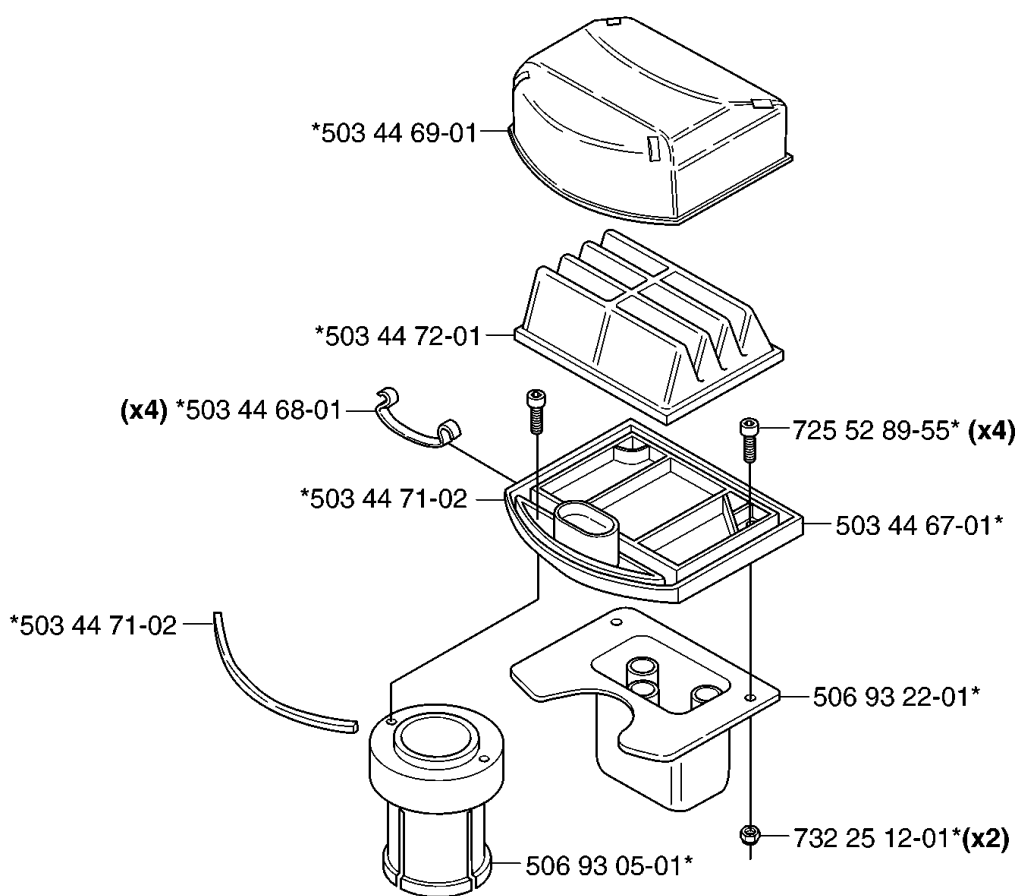

Q *compl 506 93 24-01