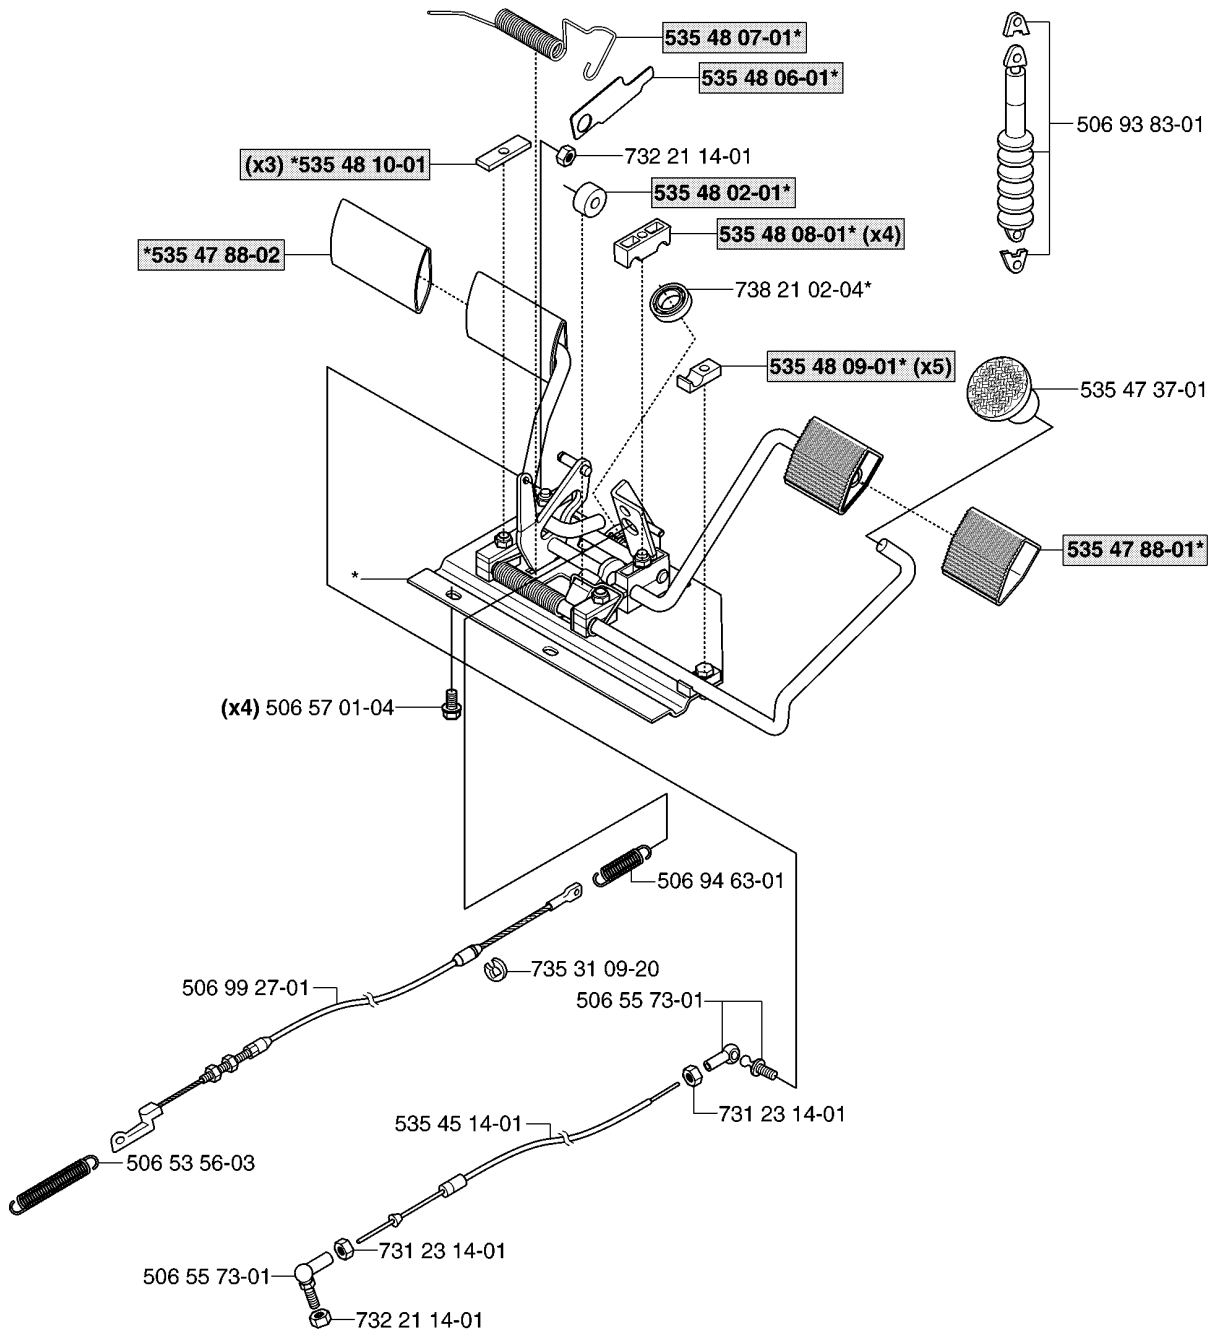

E *compl 544 12 60-01

xxx xx xx-xx = New part,
Neues teil,
Nouvelle piece,
Nueva pieza,
Ny detalj