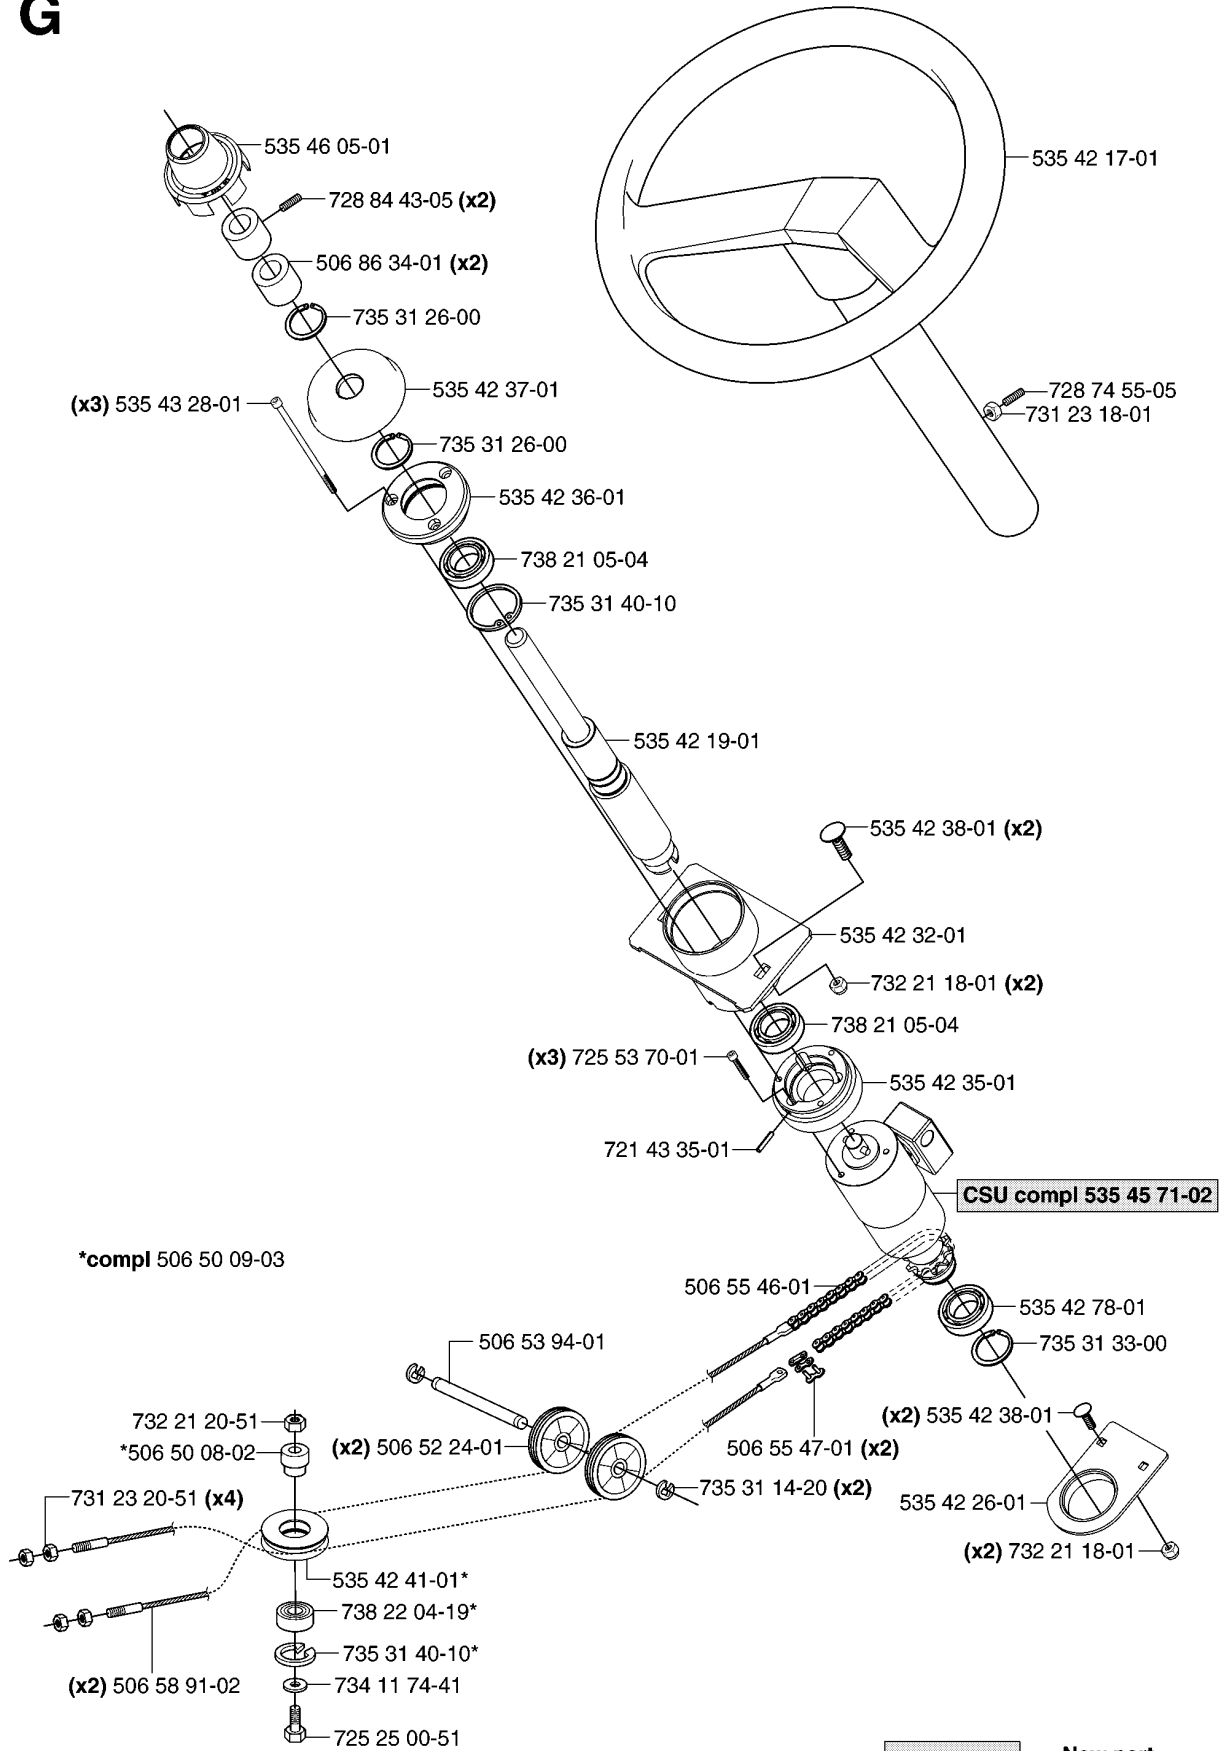

G

**xxx xx xx-xx = New part,
Neues teil,
Nouvelle piece,
Nueva pieza,
Ny detalj**