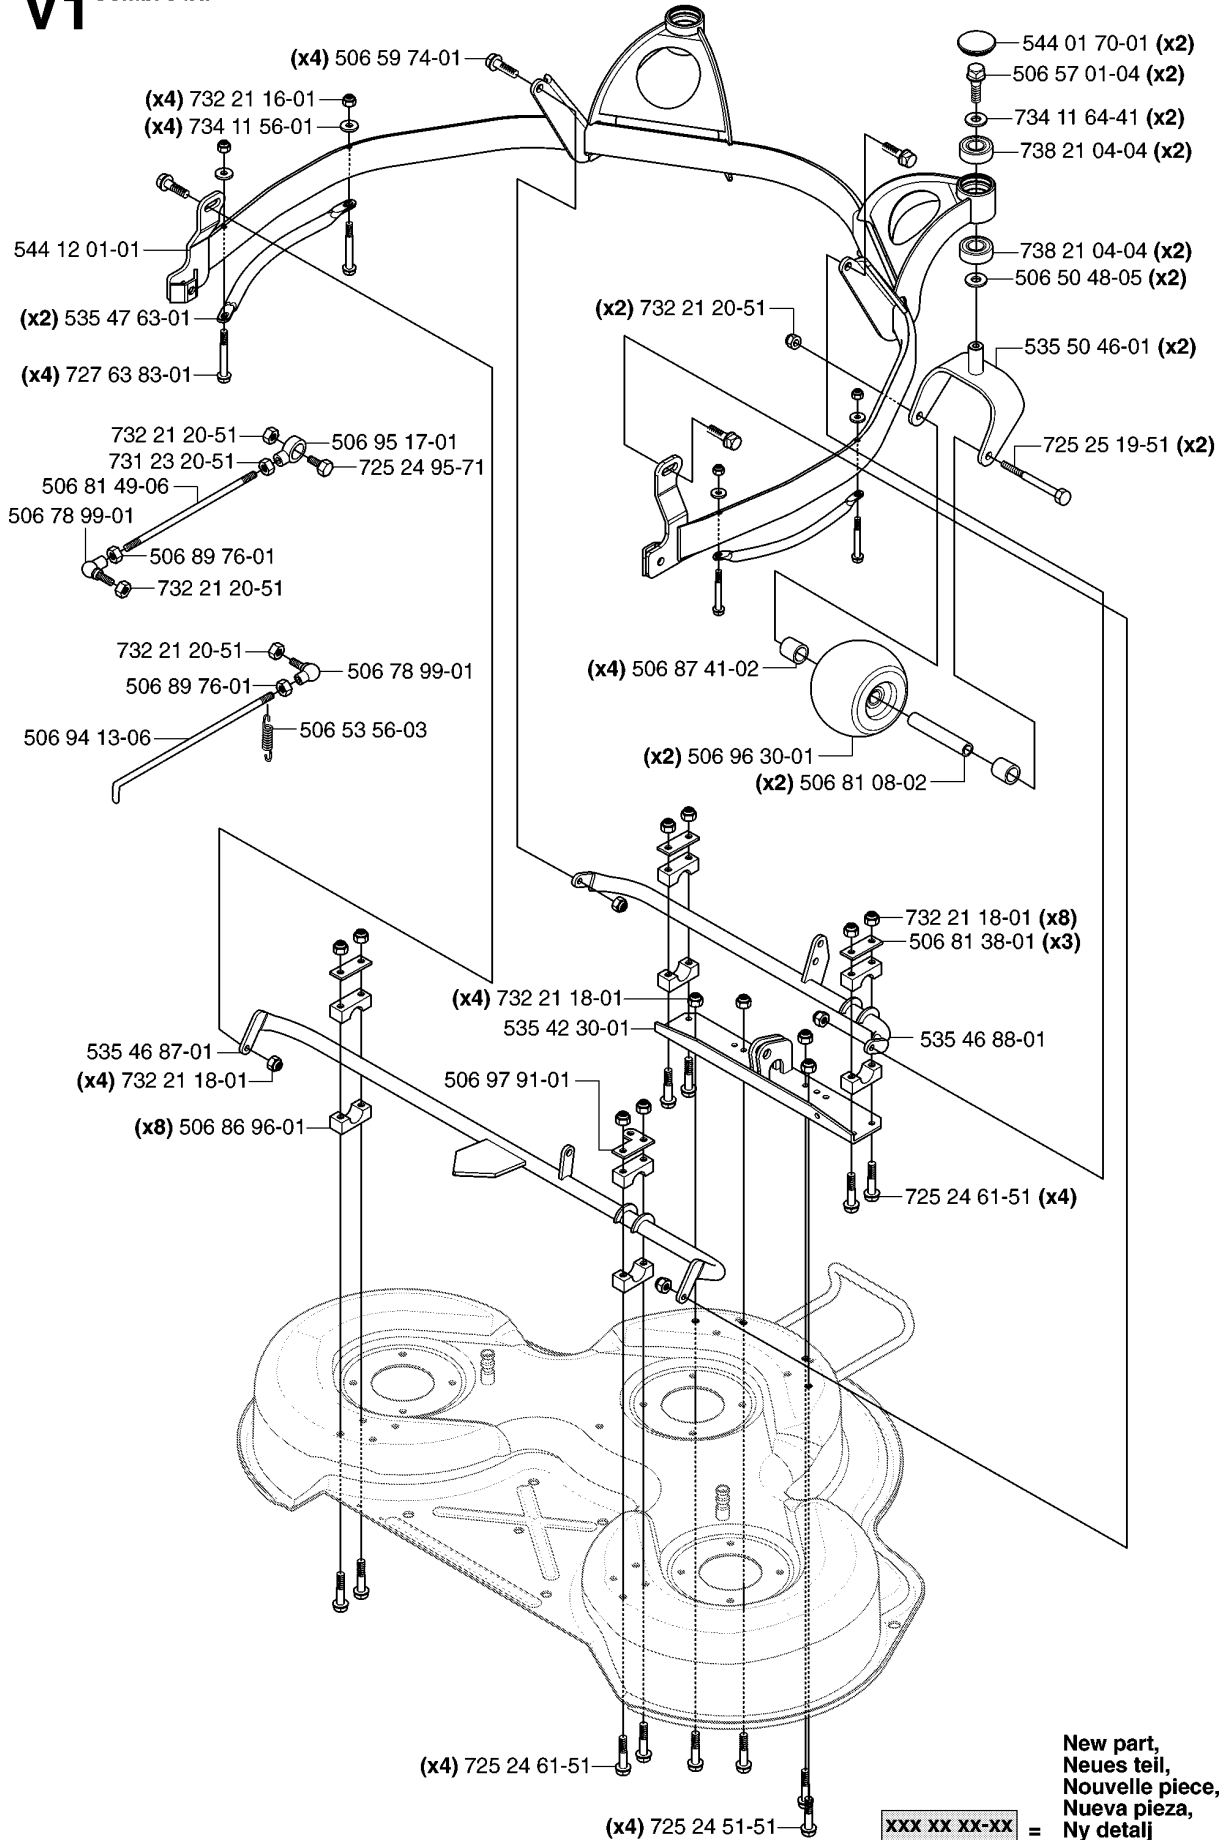

V1 Combi 94XP