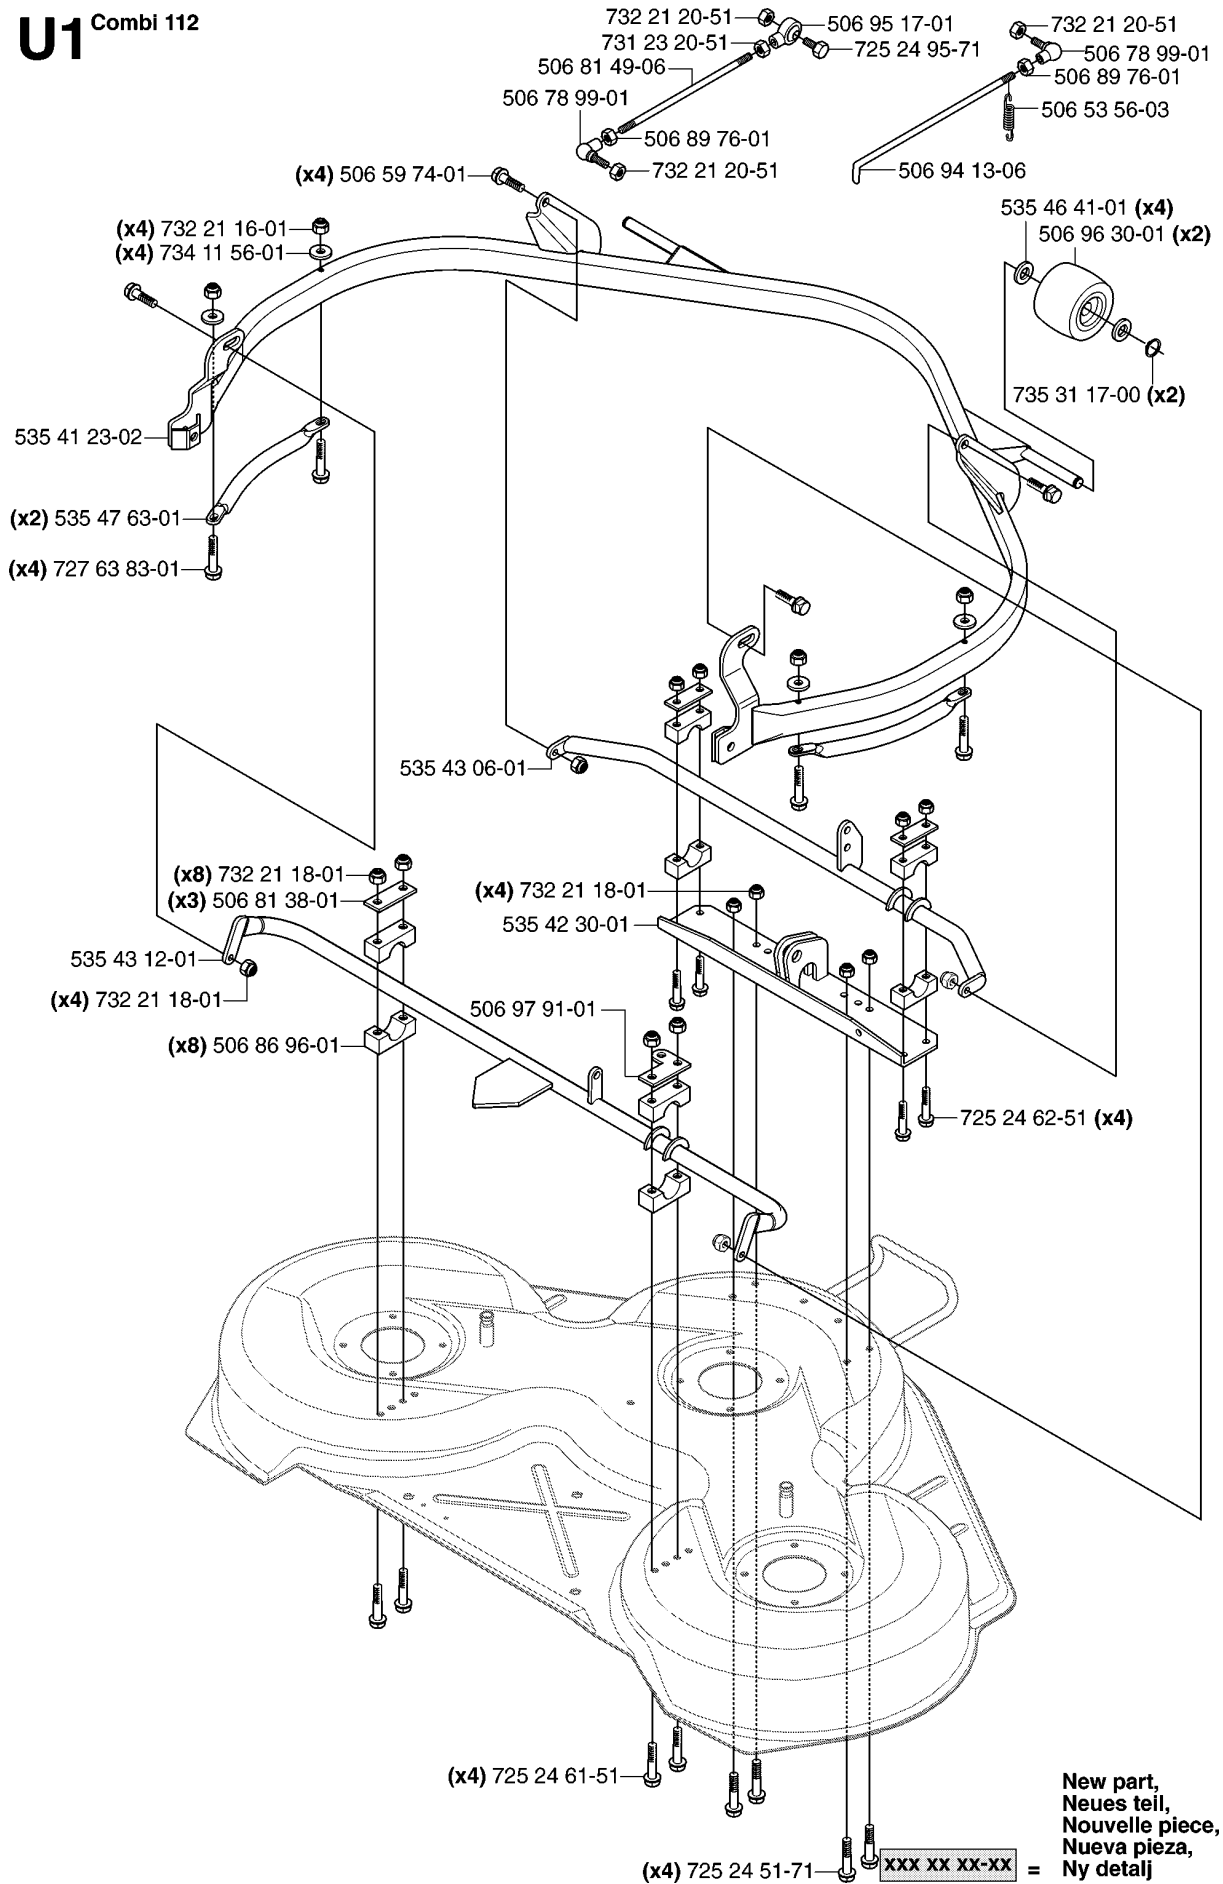

U1 Combi 112