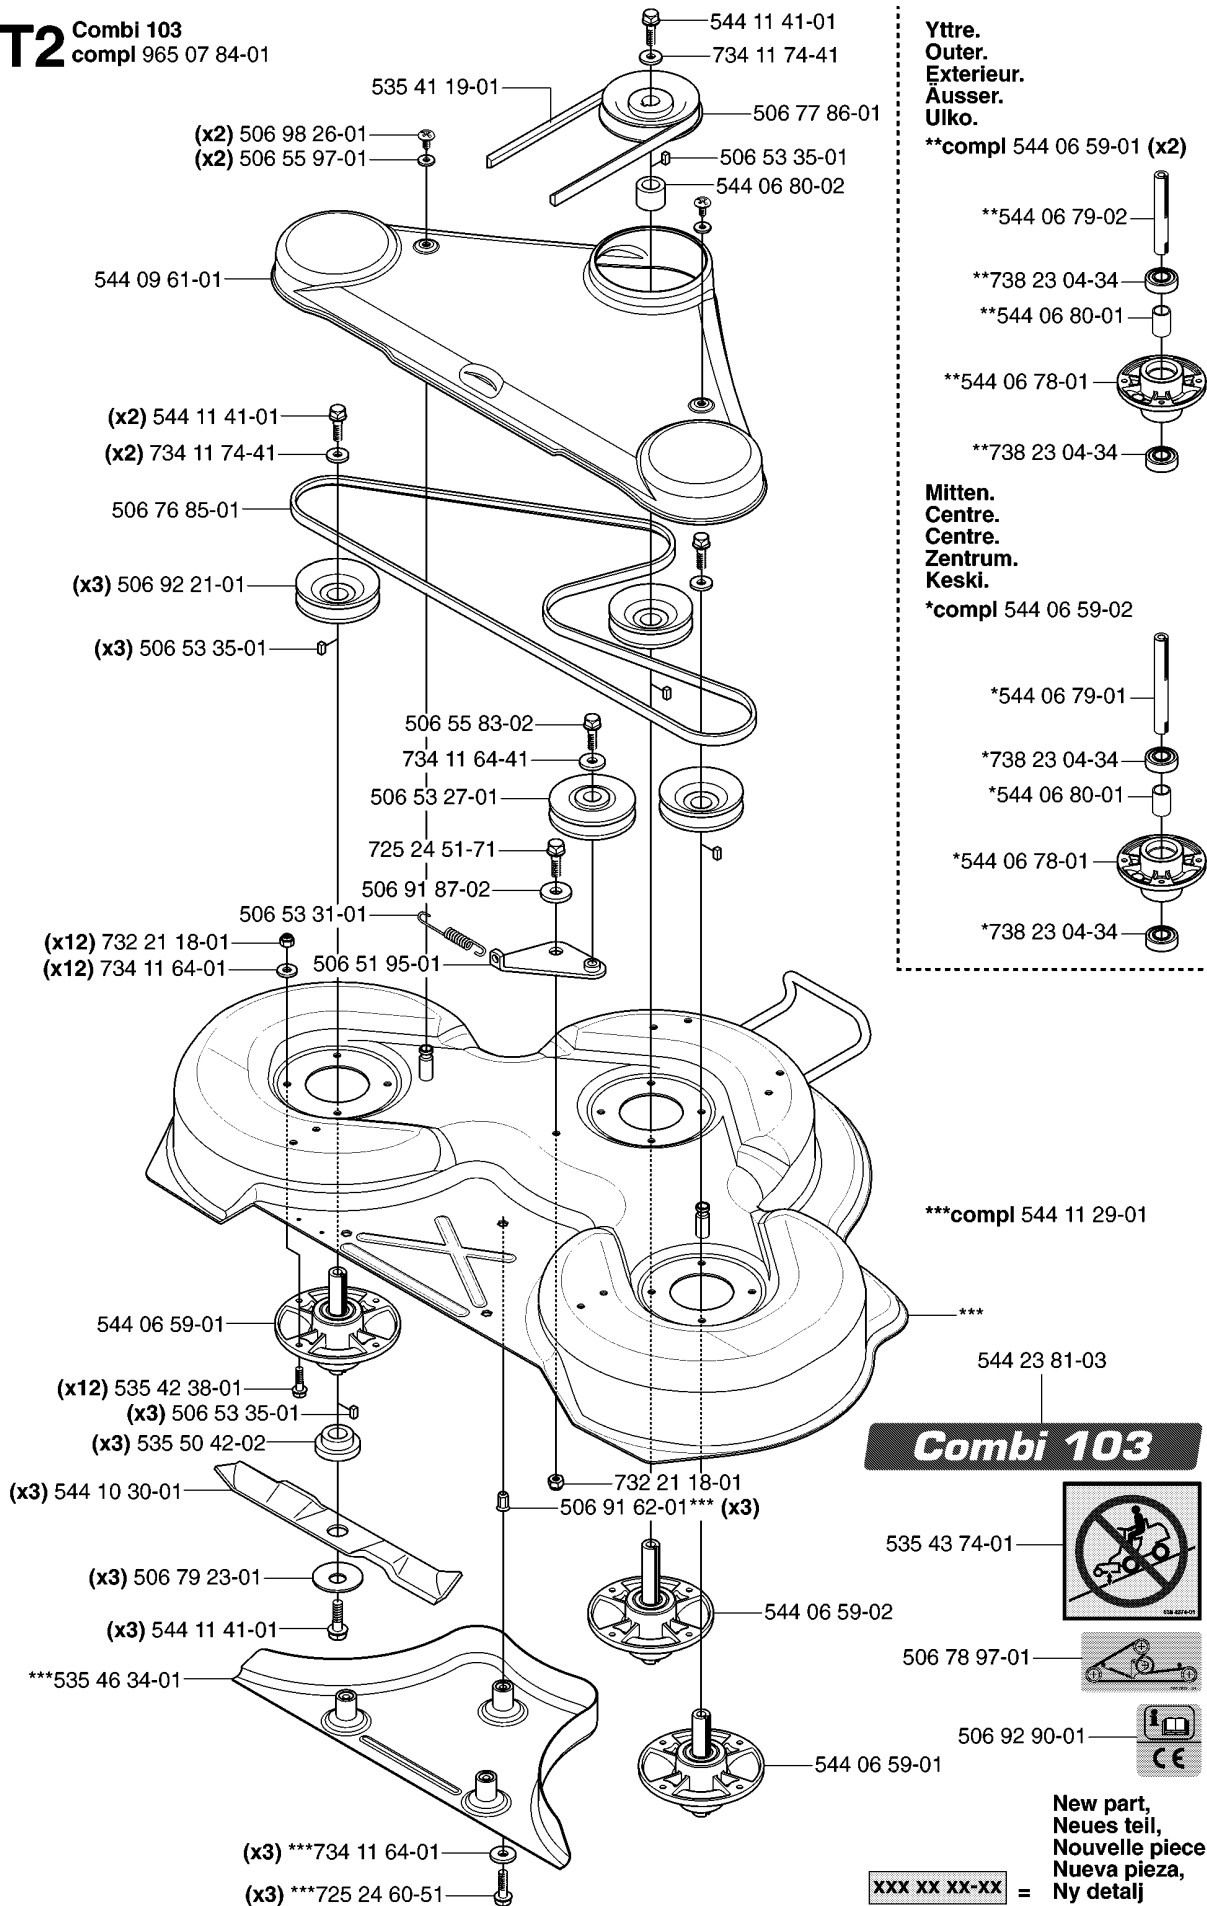

T2 Combi 103
compl 965 07 84-01

**Yttre.
Outer.
Exterieur.
Äusser.
Ulko.**

- **compl 544 06 59-01 (x2)
- **544 06 79-02
- **738 23 04-34
- **544 06 80-01
- **544 06 78-01
- **738 23 04-34

**Mitten.
Centre.
Centre.
Zentrum.
Keski.**

- *compl 544 06 59-02
- *544 06 79-01
- *738 23 04-34
- *544 06 80-01
- *544 06 78-01
- *738 23 04-34

***compl 544 11 29-01