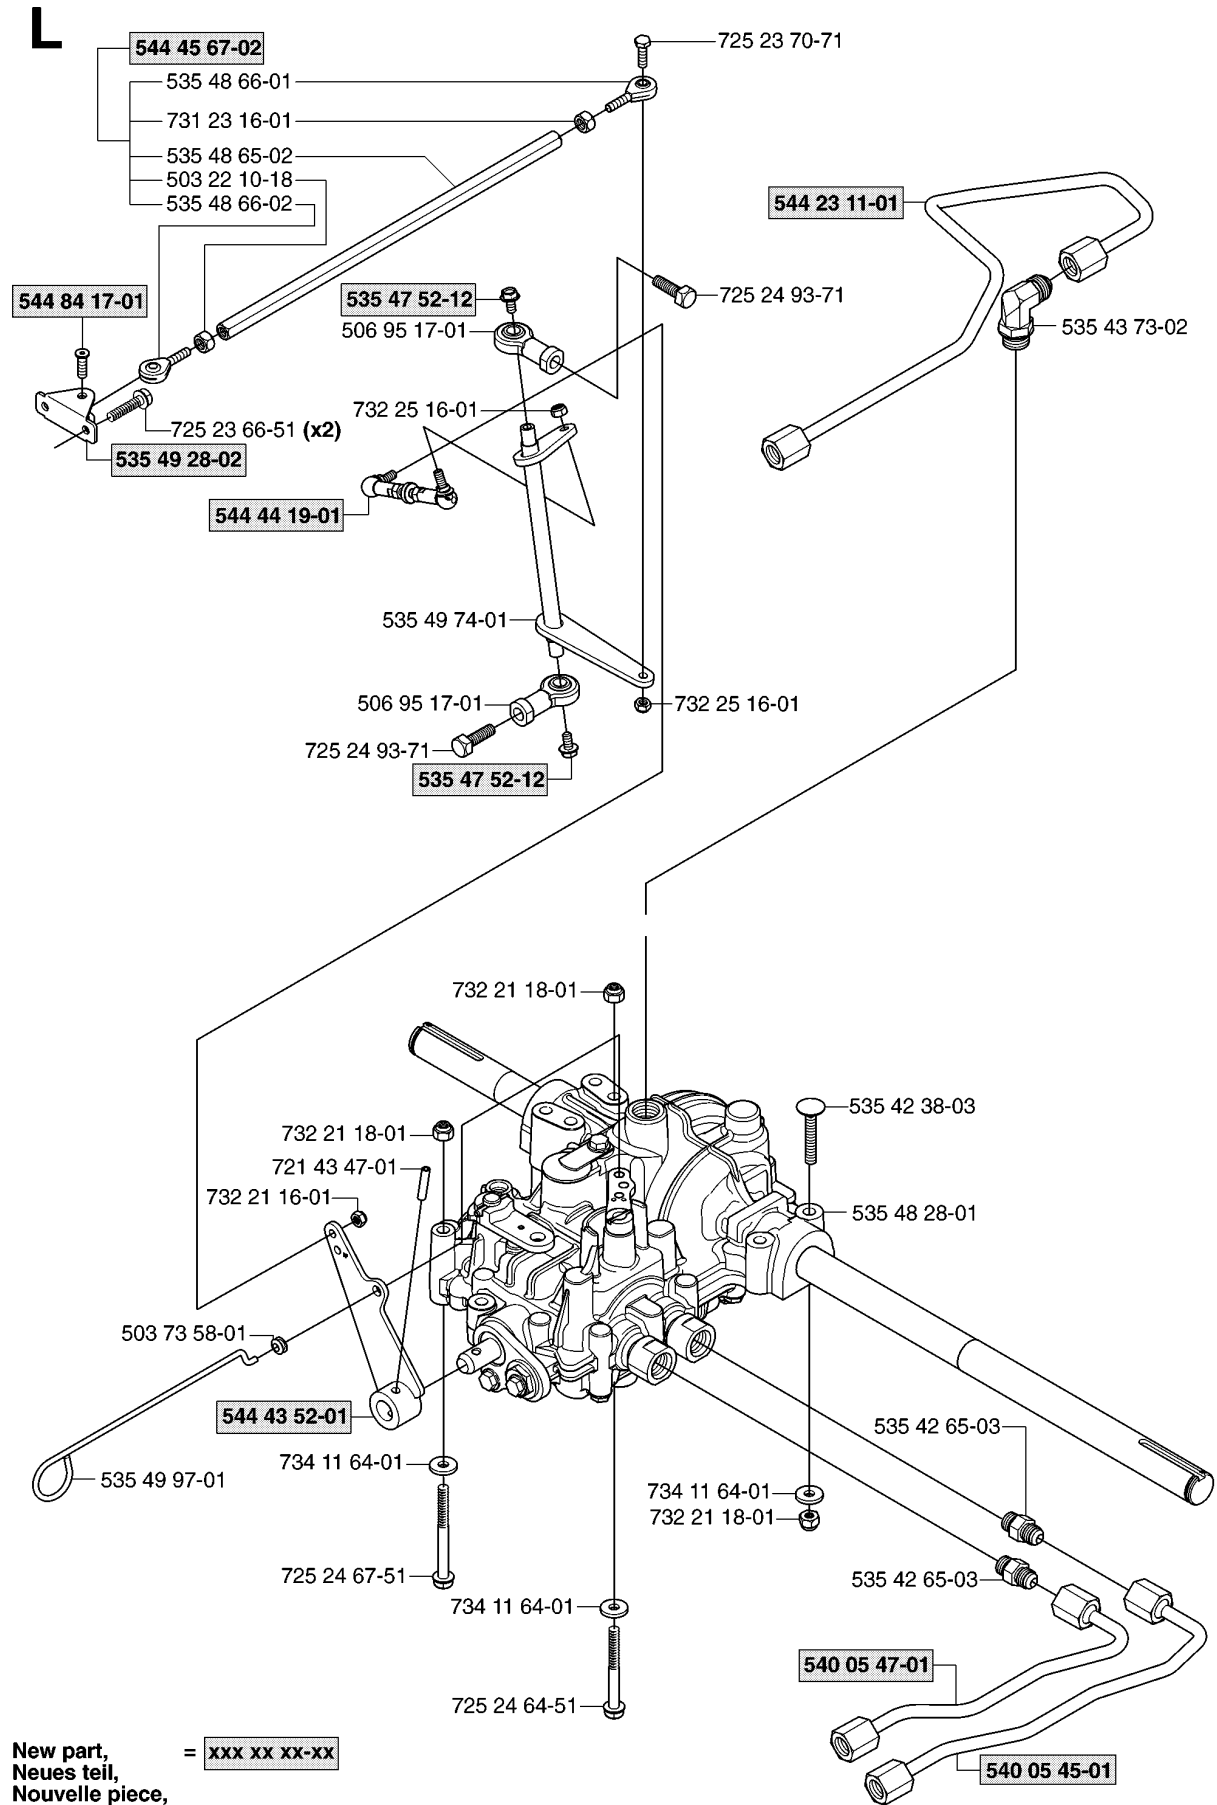

SPARE PARTS LIST

RIDERS

RIDER PRO 18 AWD, 965095001,
2007-03

A

SEAT

RIDER PRO 18 AWD, 965095001, 2007-03

Part No	Description	Remark	QTY KIT
503 21 88-16	SCREW IH SCT		2
506 56 56-01	SÄTESBRYTARE KPL		1
535 45 85-01	SEAT ASSY		1
732 21 18-01	LOCK NUT		4

K

New part,
Neues teil,
Nouvelle piece,
Nueva pieza,
Ny detalj

xxx xx xx-xx =

STEERING COLUMN

RIDER PRO 18 AWD, 965095001, 2007-03

Part No	Description	Remark	QTY KIT
506 54 25-01	SPRING		1
506 55 83-02	SCREW EHHFT		2
506 55 83-02	SCREW EHHFT		2
506 56 65-01	CLIP		1
506 57 61-03	STYRKANS		1
506 77 34-01	WASHER		2
506 88 99-01	HITCH		1
506 93 47-02	SPINDLE		1
506 94 70-01	BELT TENSIONER WHEEL		1
506 98 61-02	GLIDLAGER		2
506 98 61-03	BUSHING		1
506 99 20-01	PIPE		1
506 99 30-01	BELT TENSIONER ASSY		1
506 99 31-01	BELT TENSIONER ASSY		1
506 99 33-01	SLEEVE		1
535 40 63-01	BELT TENSIONER ASSY		1
535 46 30-01	SWING AXLE		1
535 48 38-01	BRACKET		1
535 48 39-01	BRACKET		1
535 48 42-01	BRACKET		1
535 48 43-01	PROTECTIVE PLATE		1
535 48 55-01	CONSOLE		1
544 00 89-01	BEARING		1
544 00 91-01	BEARING HOUSING		1
544 03 96-01	COUNTERWEIGHT		1
725 23 64-61	SCREW EHHFT		1
725 23 66-51	HEXAGONAL SCREW M6X12		2
725 23 66-51	HEXAGONAL SCREW M6X12		2
725 23 72-71	SCREW EHHM		1
725 24 62-51	SCREW EHHM		1
725 24 97-51	SCREW		2
725 24 97-51	SCREW		2
725 25 00-51	SCREW EHHM		2
725 64 53-01	SCREW IHCSFM		1
731 23 16-01	HEXAGON NUT		1
732 21 18-01	LOCK NUT		1
732 21 18-01	LOCK NUT		1
732 21 20-51	NUT		2
734 11 64-41	WASHER		1
734 11 72-01	WASHER		2
734 11 74-41	WASHER		2
735 31 26-00	CIRCLIP		2
735 31 26-00	CIRCLIP		1
735 31 40-10	CIRCLIP		1
738 21 05-04	BALL BEARING		1
738 21 10-04	BALL BEARING		1
740 68 14-21	V-RING		1