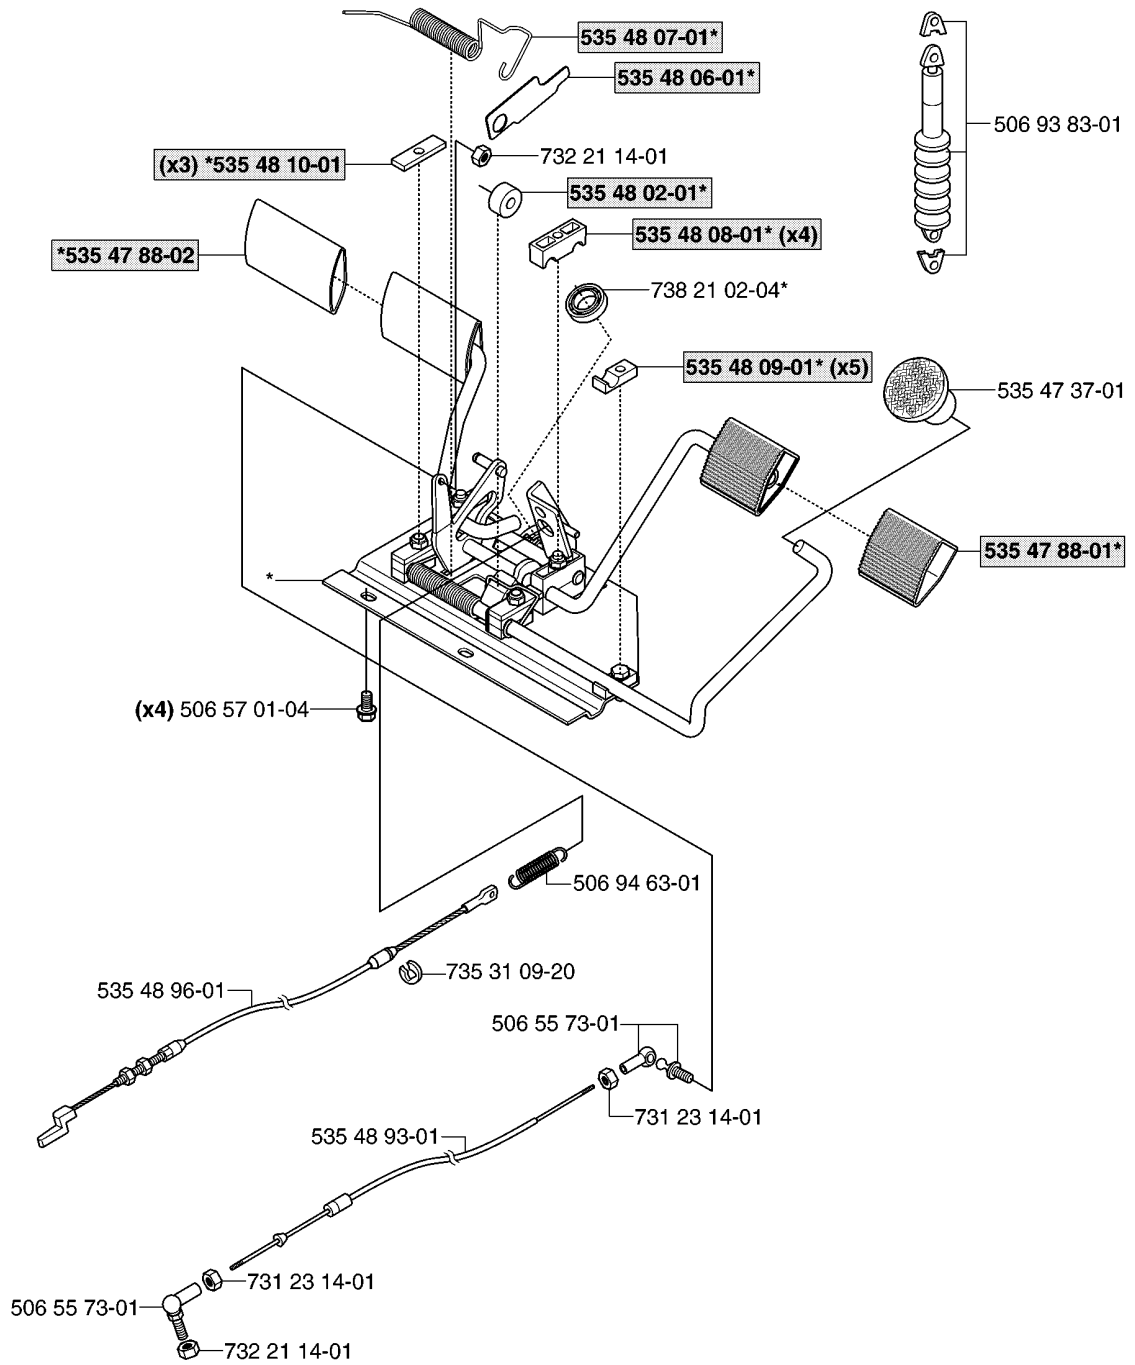

E *compl 544 12 60-01

xxx xx xx-xx = New part,
Neues teil,
Nouvelle piece,
Nueva pieza,
Ny detalj