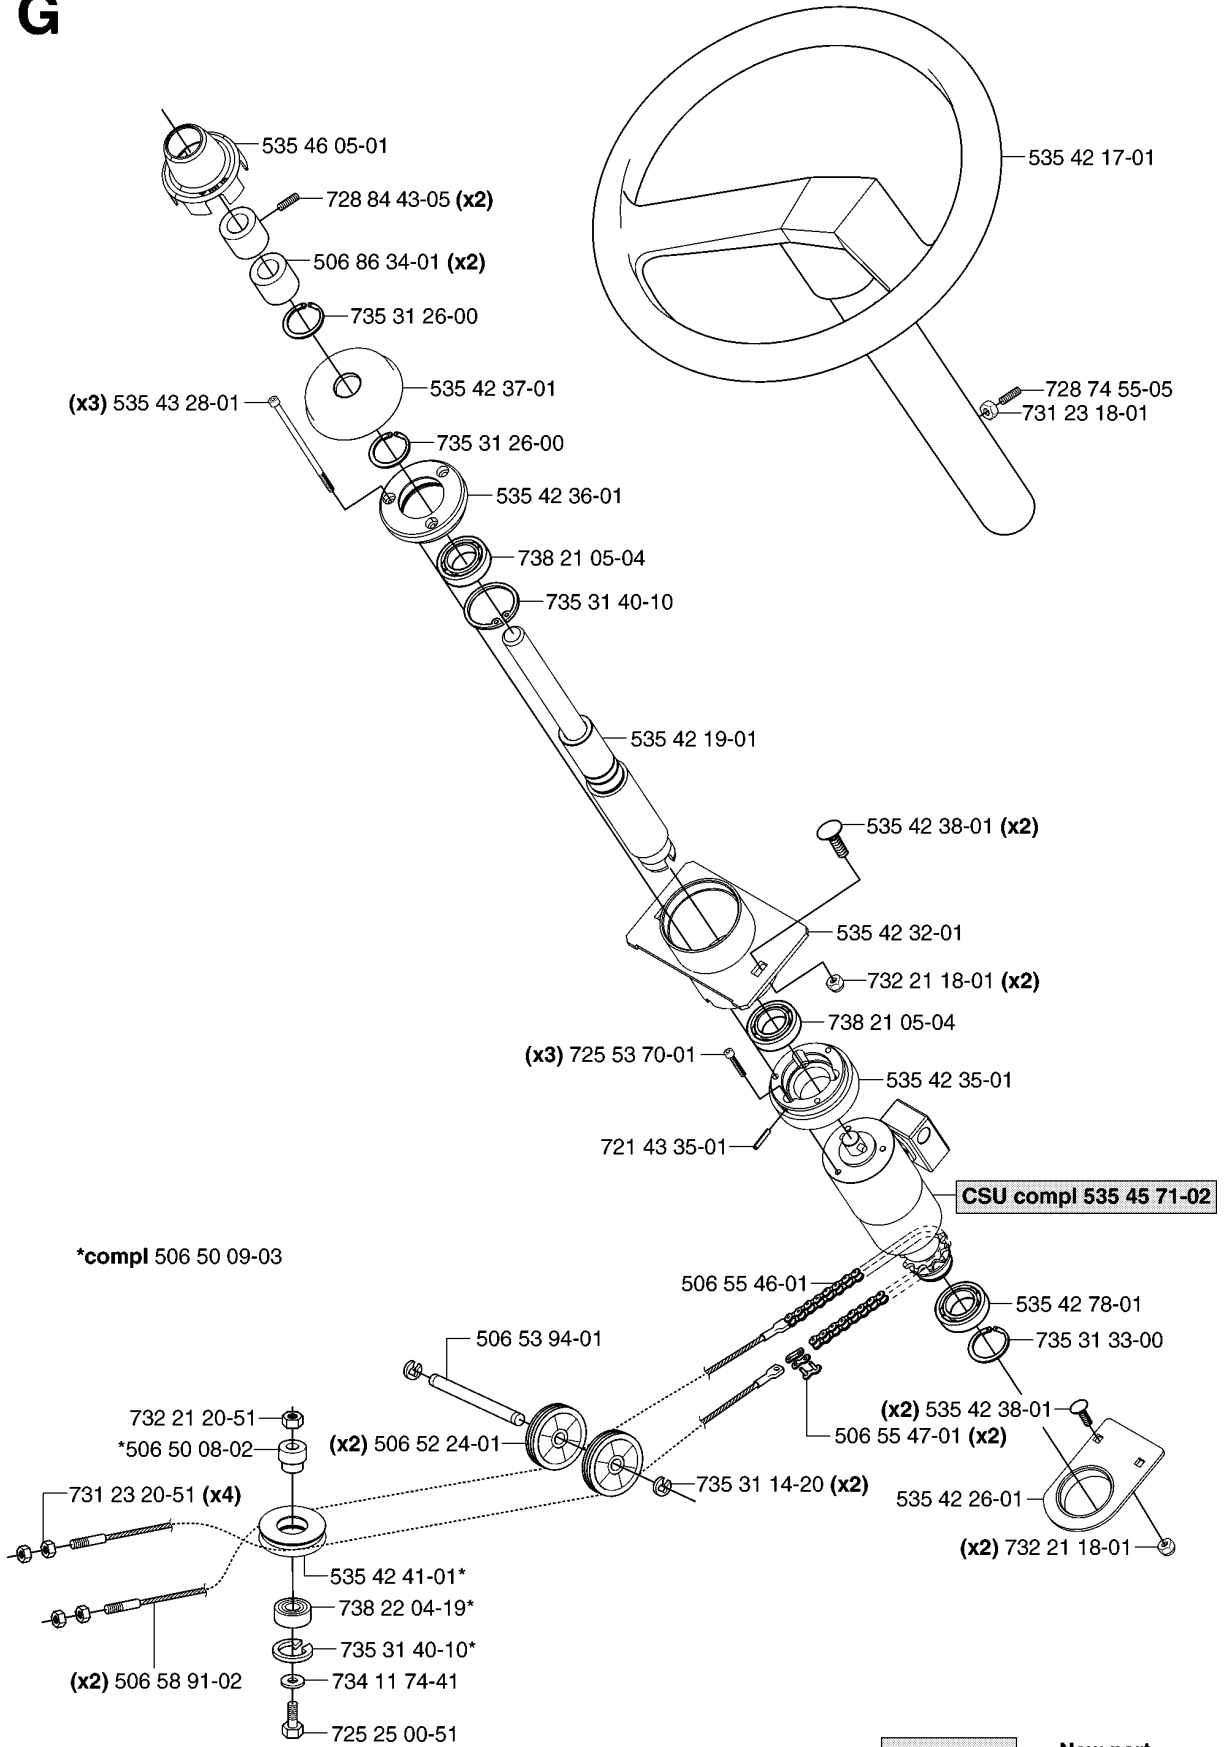

G

*compl 506 50 09-03

**xxx xx xx-xx = New part,
Neues teil,
Nouvelle piece,
Nueva pieza,
Ny detalj**