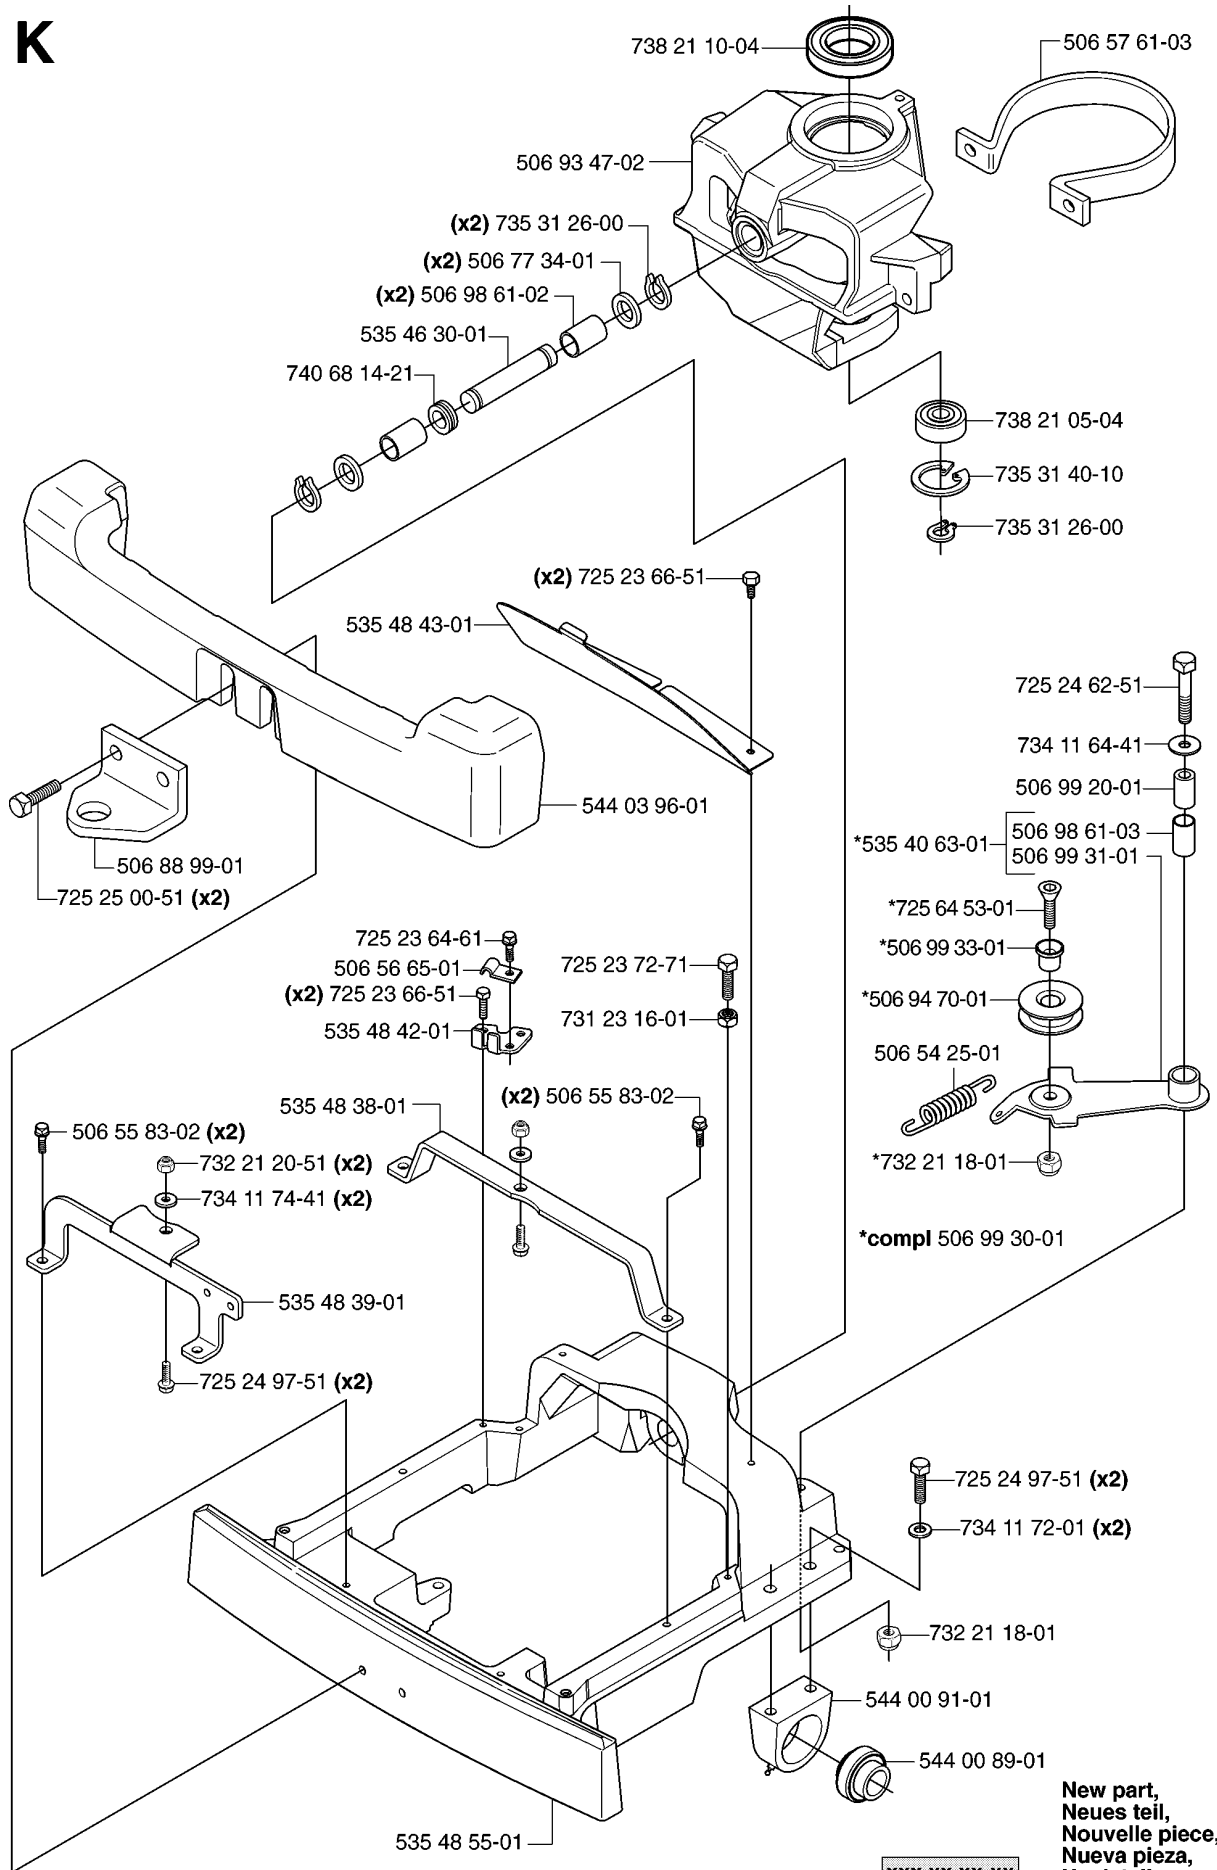

K

New part,
Neues teil,
Nouvelle piece,
Nueva pieza,
Ny detalj

xxx xx xx-xx =

STEERING COLUMN

RIDER PRO 18 AWD, 965095001, 2007-03

Part No	Description	Remark	QTY KIT
506 54 25-01	SPRING		1
506 55 83-02	SCREW EHHFT		2
506 55 83-02	SCREW EHHFT		2
506 56 65-01	CLIP		1
506 57 61-03	STYRKANS		1
506 77 34-01	WASHER		2
506 88 99-01	HITCH		1
506 93 47-02	SPINDLE		1
506 94 70-01	BELT TENSIONER WHEEL		1
506 98 61-02	GLIDLAGER		2
506 98 61-03	BUSHING		1
506 99 20-01	PIPE		1
506 99 30-01	BELT TENSIONER ASSY		1
506 99 31-01	BELT TENSIONER ASSY		1
506 99 33-01	SLEEVE		1
535 40 63-01	BELT TENSIONER ASSY		1
535 46 30-01	SWING AXLE		1
535 48 38-01	BRACKET		1
535 48 39-01	BRACKET		1
535 48 42-01	BRACKET		1
535 48 43-01	PROTECTIVE PLATE		1
535 48 55-01	CONSOLE		1
544 00 89-01	BEARING		1
544 00 91-01	BEARING HOUSING		1
544 03 96-01	COUNTERWEIGHT		1
725 23 64-61	SCREW EHHFT		1
725 23 66-51	HEXAGONAL SCREW M6X12		2
725 23 66-51	HEXAGONAL SCREW M6X12		2
725 23 72-71	SCREW EHHM		1
725 24 62-51	SCREW EHHM		1
725 24 97-51	SCREW		2
725 24 97-51	SCREW		2
725 25 00-51	SCREW EHHM		2
725 64 53-01	SCREW IHCSFM		1
731 23 16-01	HEXAGON NUT		1
732 21 18-01	LOCK NUT		1
732 21 18-01	LOCK NUT		1
732 21 20-51	NUT		2
734 11 64-41	WASHER		1
734 11 72-01	WASHER		2
734 11 74-41	WASHER		2
735 31 26-00	CIRCLIP		2
735 31 26-00	CIRCLIP		1
735 31 40-10	CIRCLIP		1
738 21 05-04	BALL BEARING		1
738 21 10-04	BALL BEARING		1
740 68 14-21	V-RING		1