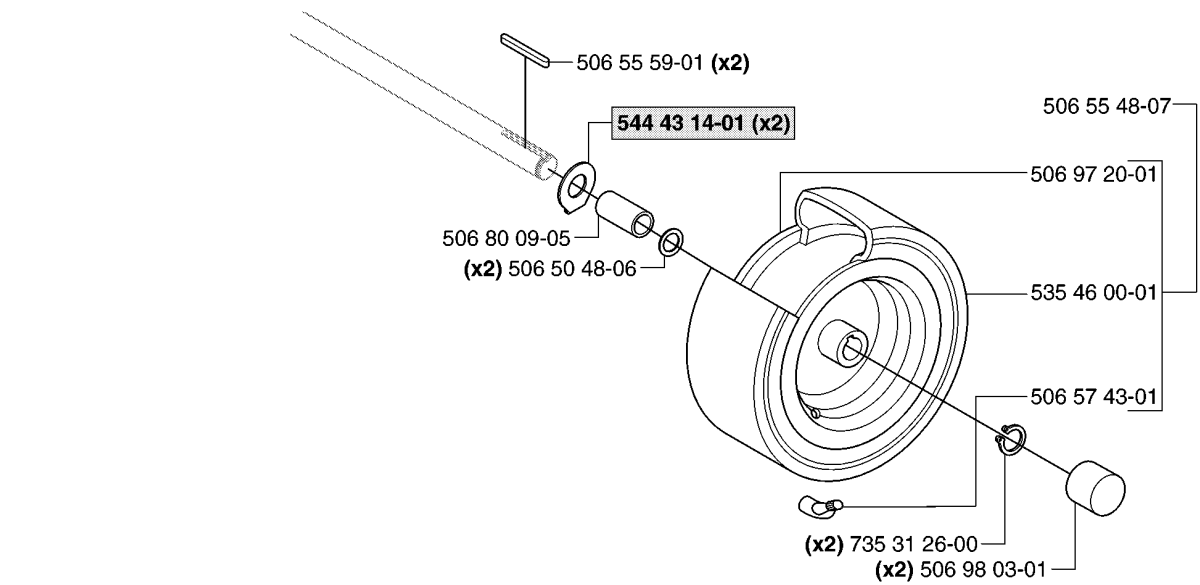

F

xxx xx xx-xx = New part,
Neues teil,
Nouvelle piece,
Nueva pieza,
Ny detalj