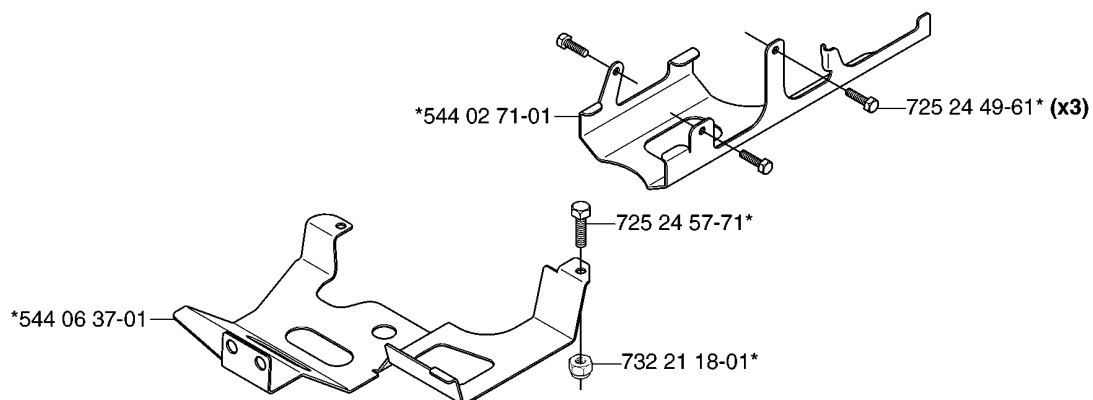

S *compl 544 06 93-02

xxx xx xx-xx = New part,
Neues teil,
Nouvelle piece,
Nueva pieza,
Ny detalj