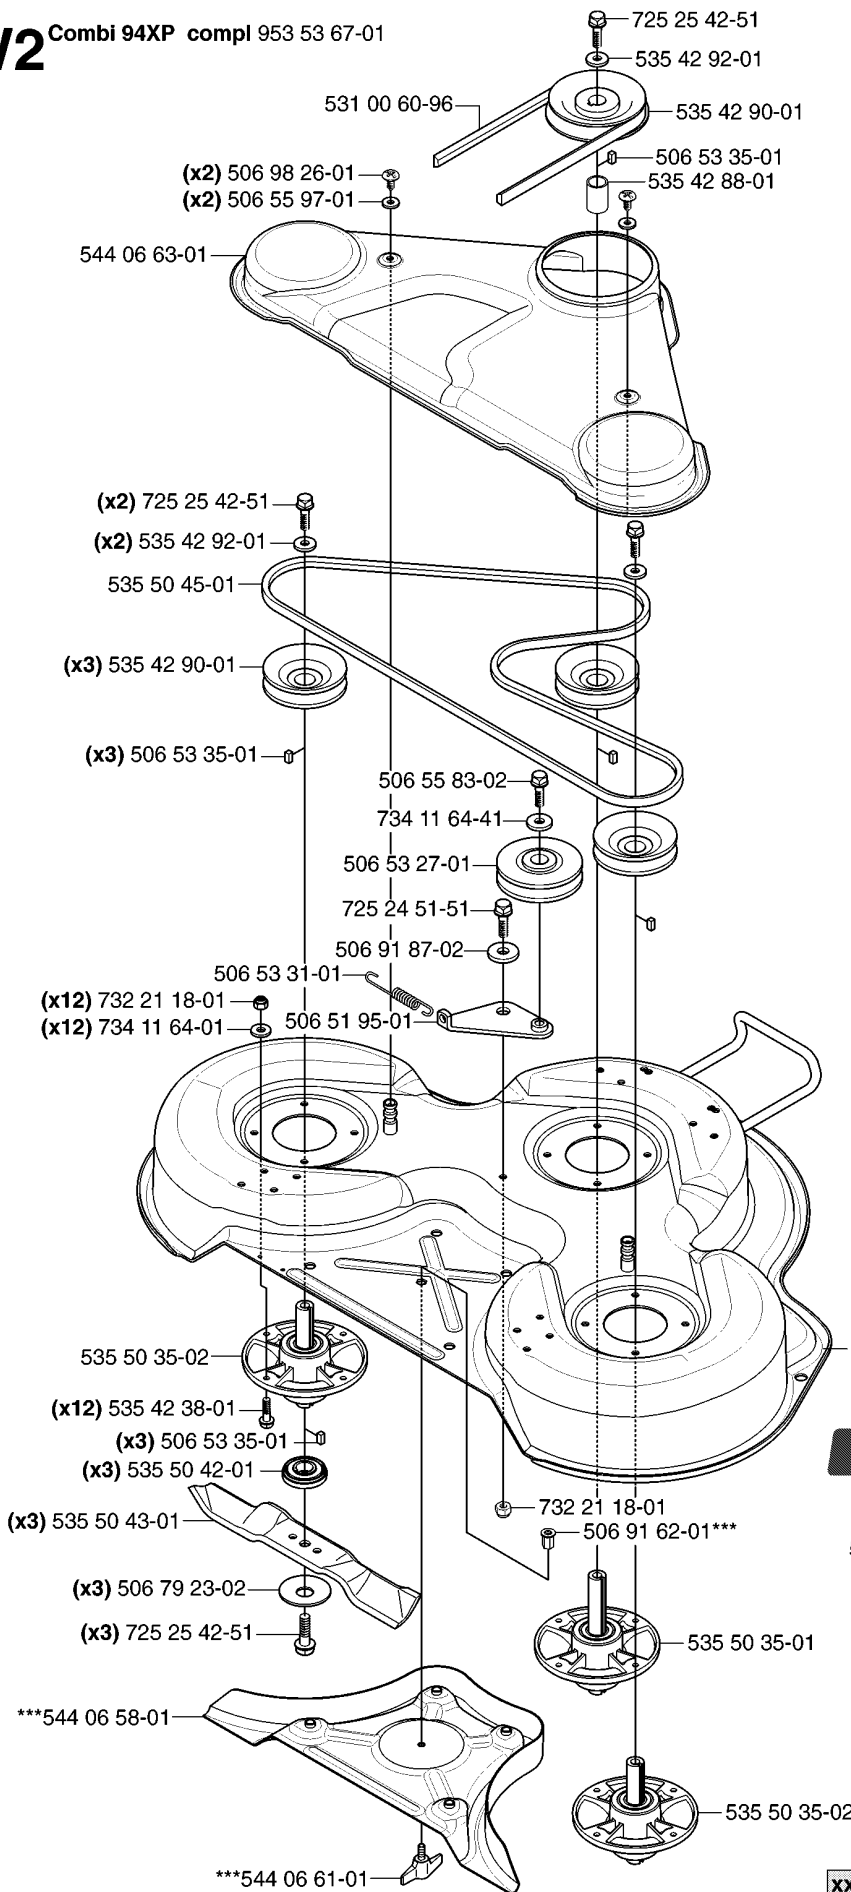

W2 Combi 94XP compl 953 53 67-01

*****compl 544 06 57-03**

Combi 94 XP

**New part,
Neues teil,
Nouvelle piece,
Nueva pieza,
Ny detalj**

XXX XX XX-XX =

94CM CUTTING DECK

RIDER PRO 18 AWD, 965095001, 2007-03

Part No	Description	Remark	QTY KIT
506 51 95-01	SPÄNNARM KPL.		1
506 53 27-01	PULLEY		1
506 53 31-01	SPRING		1
506 53 35-01	PARALLEL KEY		3
506 53 35-01	PARALLEL KEY		1
506 53 35-01	PARALLEL KEY		3
506 55 83-02	SCREW EHHFT		1
506 55 97-01	WASHER		2
506 78 97-01	LABEL		1
506 79 23-02	KNIFE PLATE		3
506 91 62-01	NUT		1
506 91 87-02	WASHER		1
506 92 90-01	LABEL		1
506 98 26-01	SCREW		2
535 42 38-01	SCREW RSQM		12
535 42 87-01	SHAFT		1
535 42 87-02	SHAFT		1
535 42 88-01	SPACER		1
535 42 88-01	SPACER		1
535 42 88-01	SPACER		1
535 42 90-01	PULLEY		1
535 42 90-01	PULLEY		3
535 42 92-01	WASHER		1
535 42 92-01	WASHER		2
535 43 74-01	LABEL WARNING		1
535 50 34-01	BEARING HOUSING		1
535 50 34-01	BEARING HOUSING		1
535 50 35-01	MANDREL		1
535 50 35-01	MANDREL		1
535 50 35-02	MANDREL		1
535 50 35-02	MANDREL		1
535 50 35-02	MANDREL		2
535 50 42-01	ADAPTER		3
535 50 43-01	BLADE		3
535 50 45-01	BELT		1
544 06 57-03	CUTTING DECK		1
544 06 58-01	PLUG		1
544 06 61-01	KNOB		1
544 06 63-01	BELT COVER		1
544 23 81-02	LABEL		1
594 97 80-01	BELT		1
725 24 51-51	SCREW		1
725 25 42-51	SCREW EHHM		2
725 25 42-51	SCREW EHHM		1
725 25 42-51	SCREW EHHM		3
732 21 18-01	LOCK NUT		12
732 21 18-01	LOCK NUT		1
734 11 64-01	WASHER		12
734 11 64-41	WASHER		1
738 22 05-19	BALL BEARING		1
738 22 05-19	BALL BEARING		1
738 22 05-19	BALL BEARING		1
738 22 05-19	BALL BEARING		1
953 53 67-01	CUTTING DECK		1