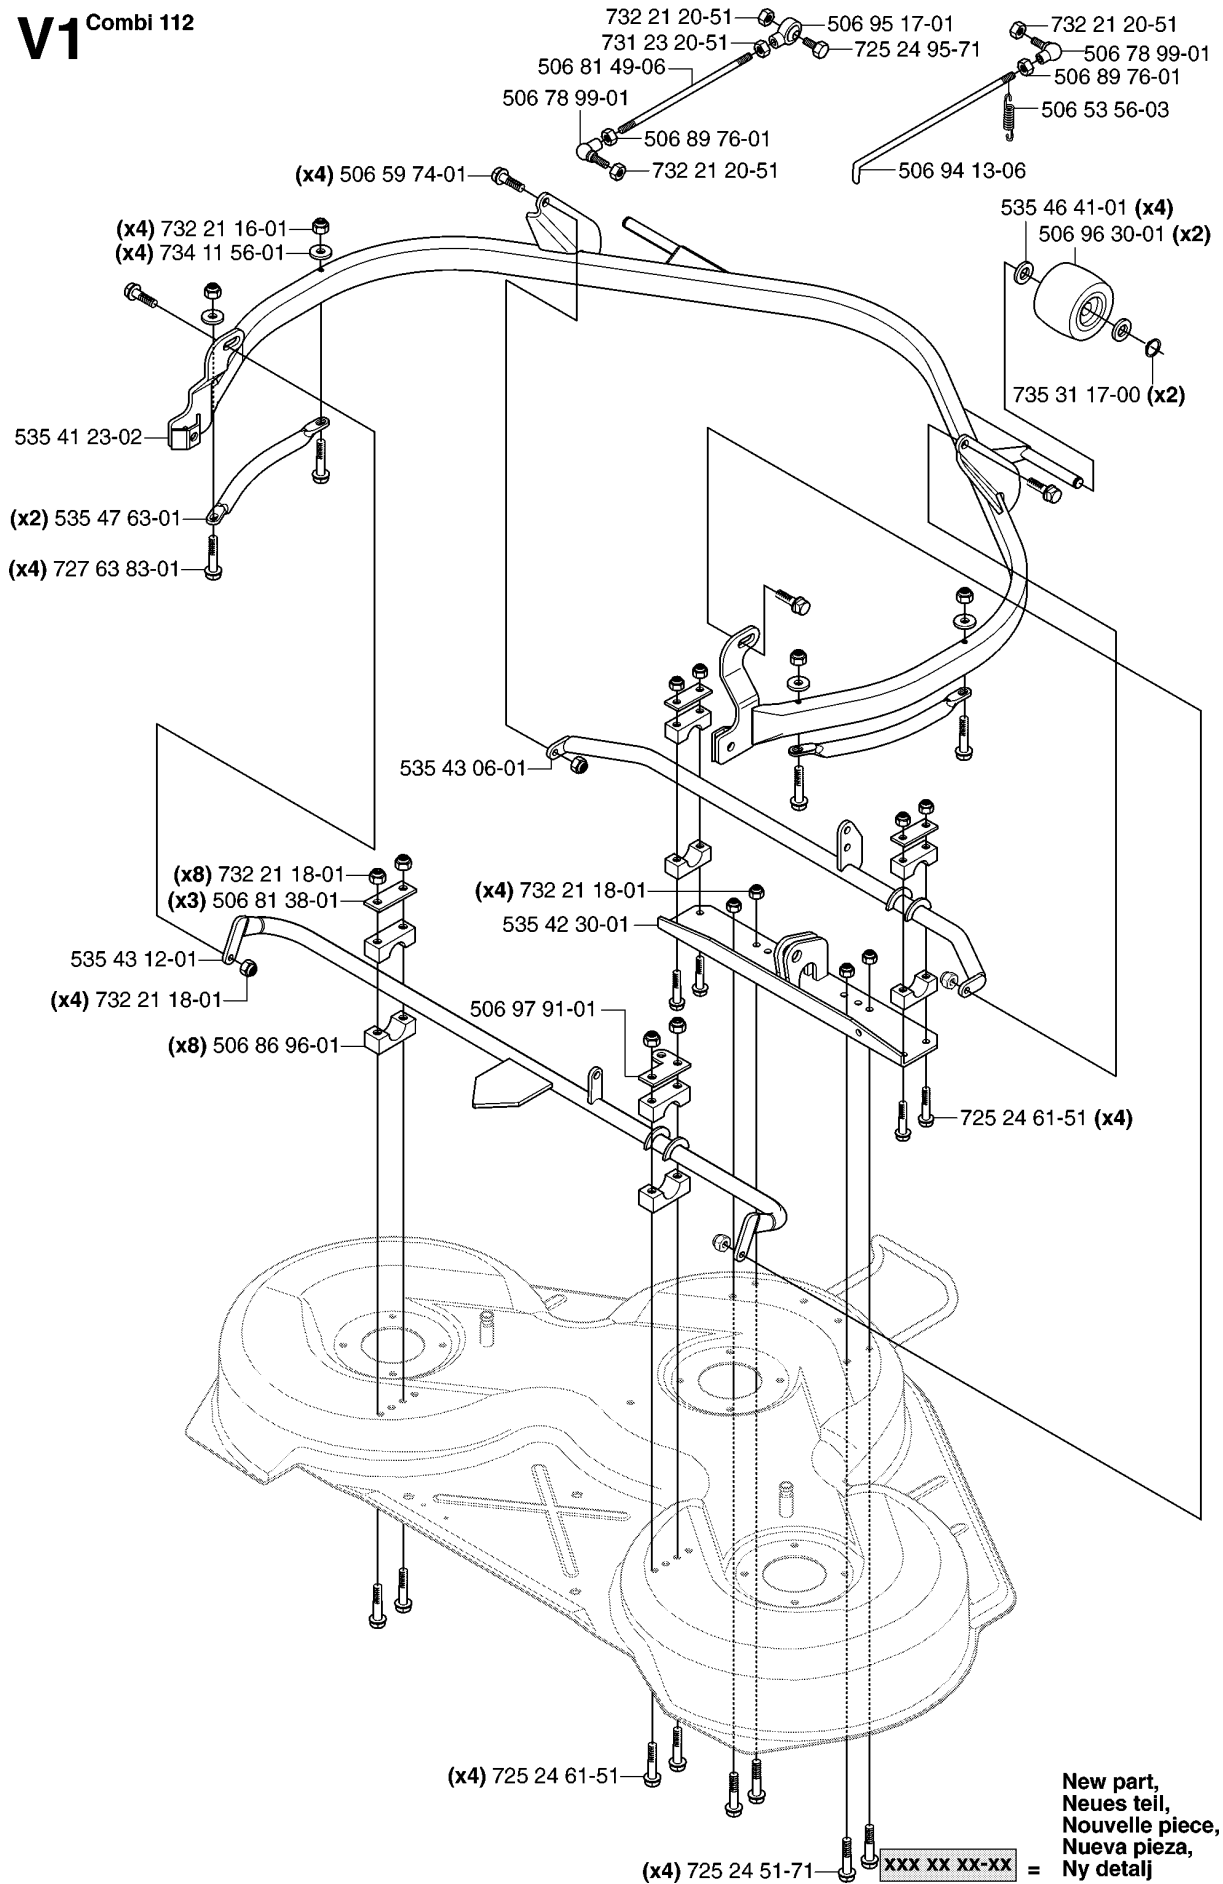

V1 Combi 112