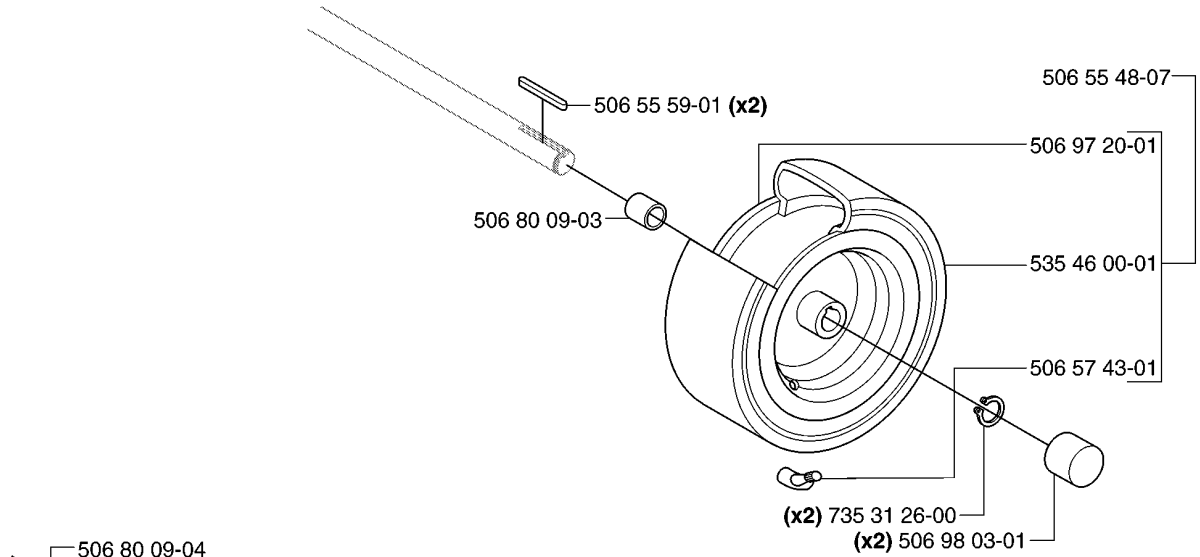

F

xxx xx xx-xx = New part,
Neues teil,
Nouvelle piece,
Nueva pieza,
Ny detalj