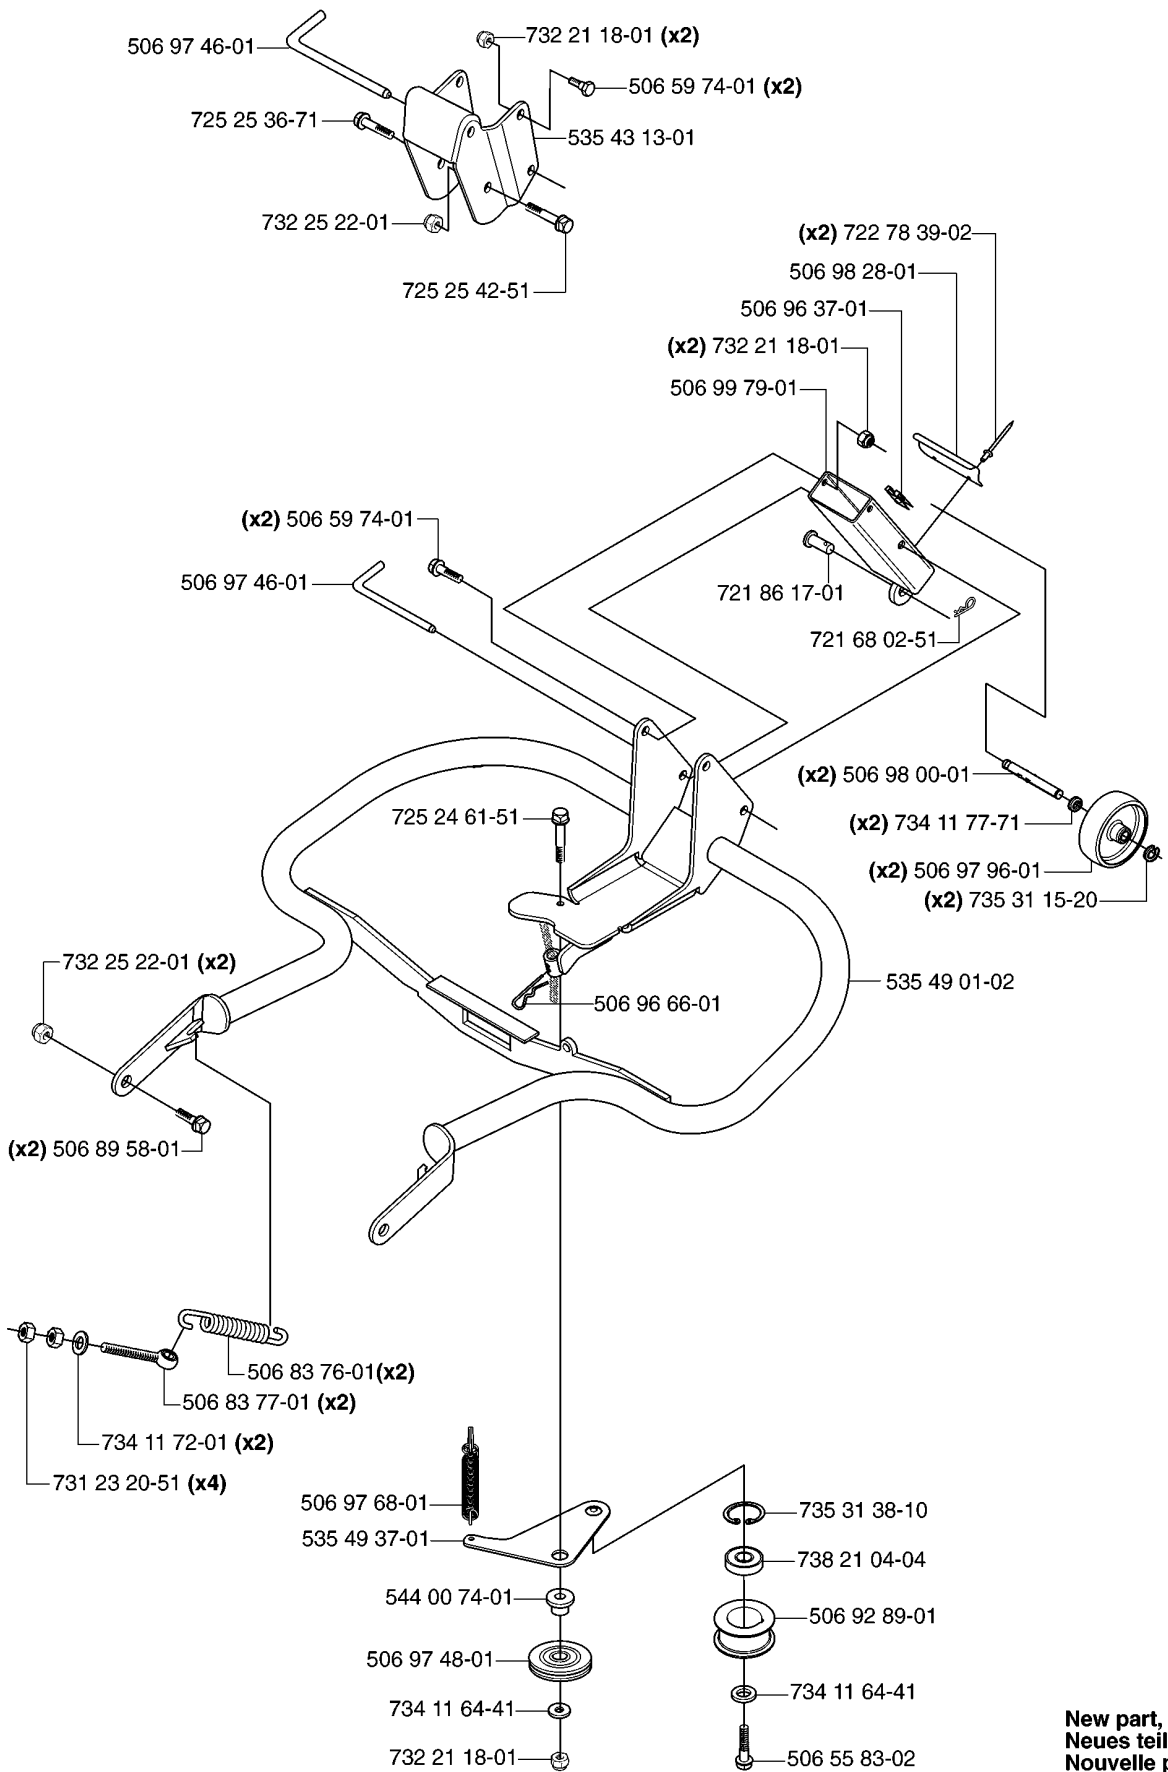

T Combi 103, 112, 94XP, 103XP, 112XP

New part,
Neues teil,
Nouvelle piece
Nueva pieza,
Ny detalj

xxx xx xx-xx =