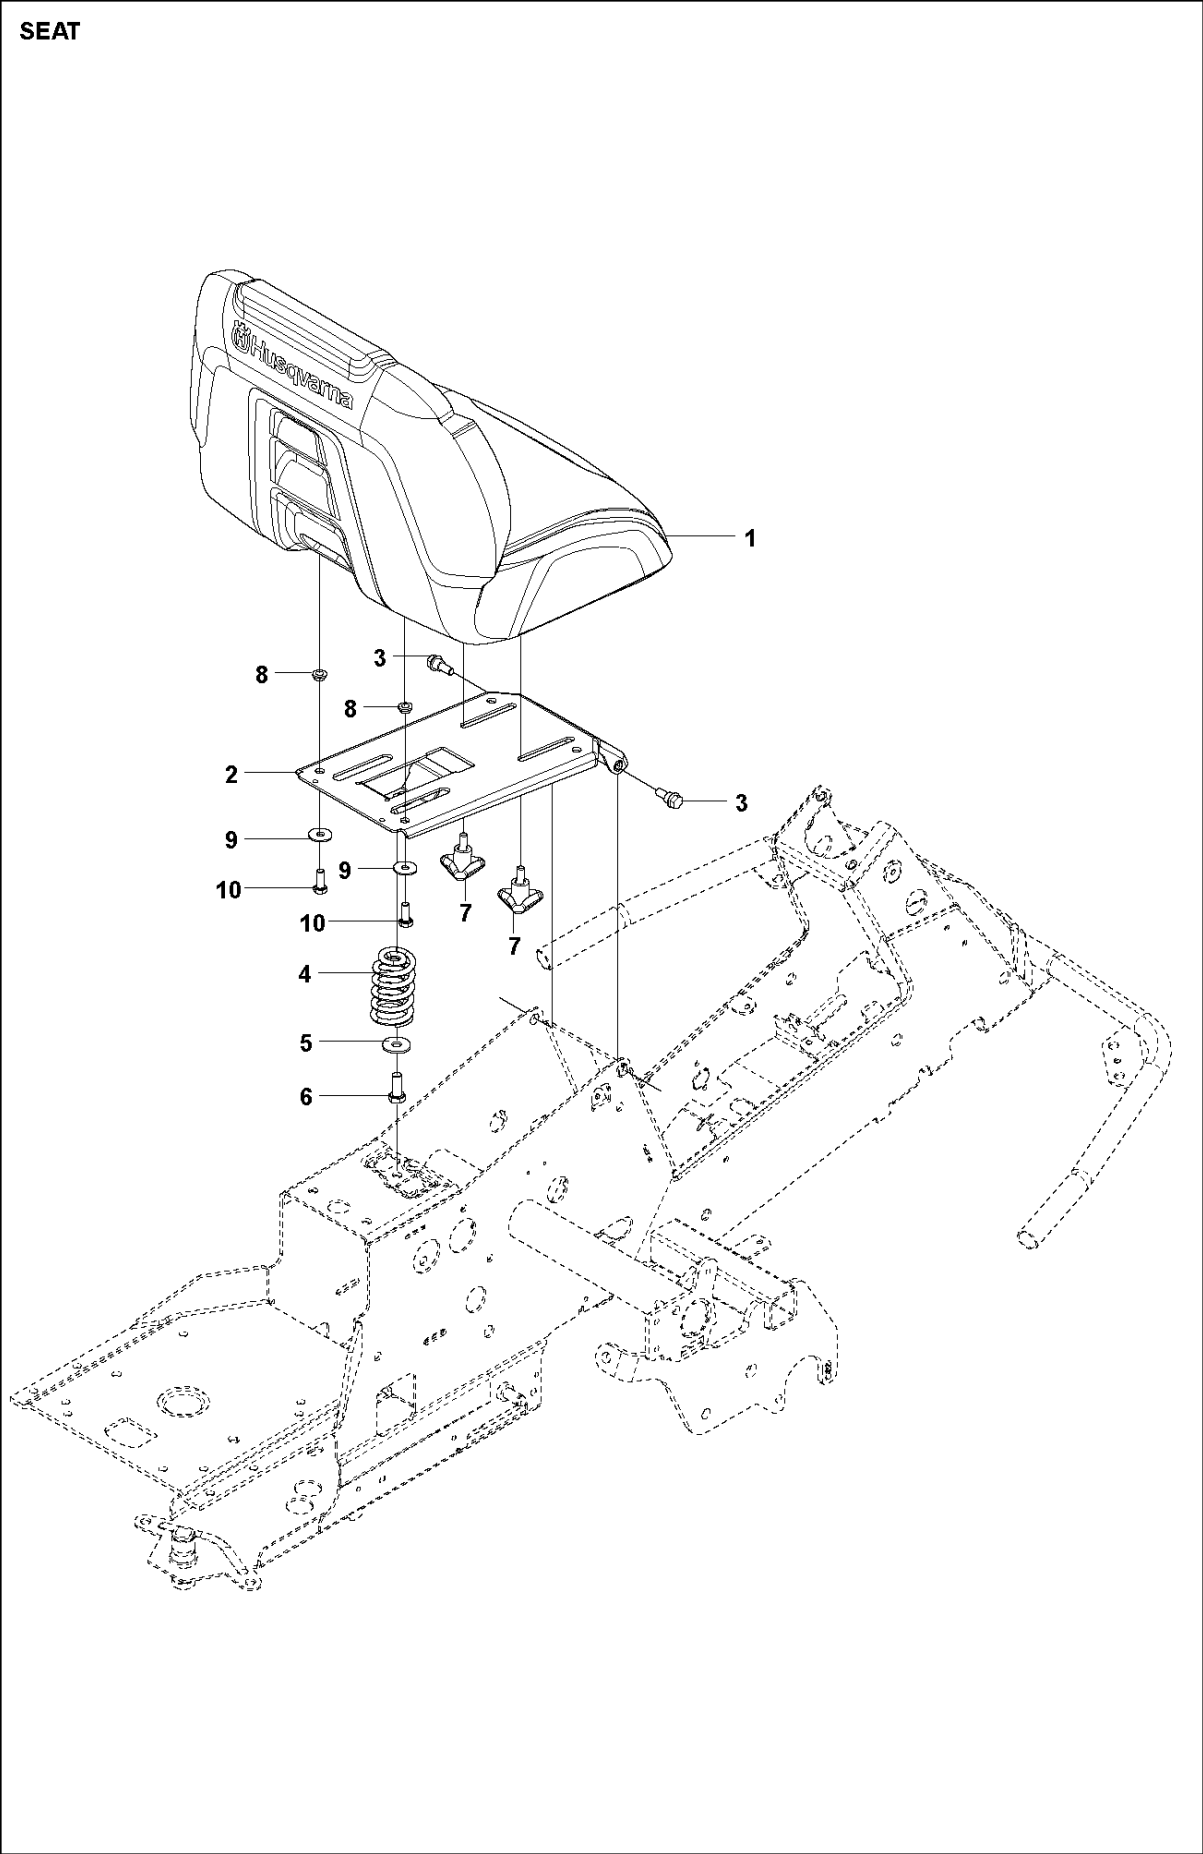

SEAT

R213C

Ref	Part No	Description	Remark	QTY KIT
1	589 34 57-01	SEAT	Seat for newer models 2015 -->	1
	587 60 53-01	SEAT ASSY	Seat kit for old models between 2012-2014, B1500005	1
2	501 13 15-01	SEAT BRACKET ASSY	For 967846601, 967291002, 967291001, 967150401	1
2	573 99 50-03	SEAT BRACKET	For 966756901	1
3	506 59 74-01	SCREW EHHFM		2
4	506 91 53-01	COMPRESSION SPRING		1
5	734 11 74-41	WASHER		1
6	725 24 93-71	SCREW EHHM		1
7	585 06 52-02	KNOB		2
8	506 56 53-01	BUSHING		2
9	734 11 64-41	WASHER		2
10	725 24 51-71	SCREW EHHM	For 967846601, 967291002, 967291001, 967150401	2
10	506 55 63-01	SCREW UNC	For 966756901	1