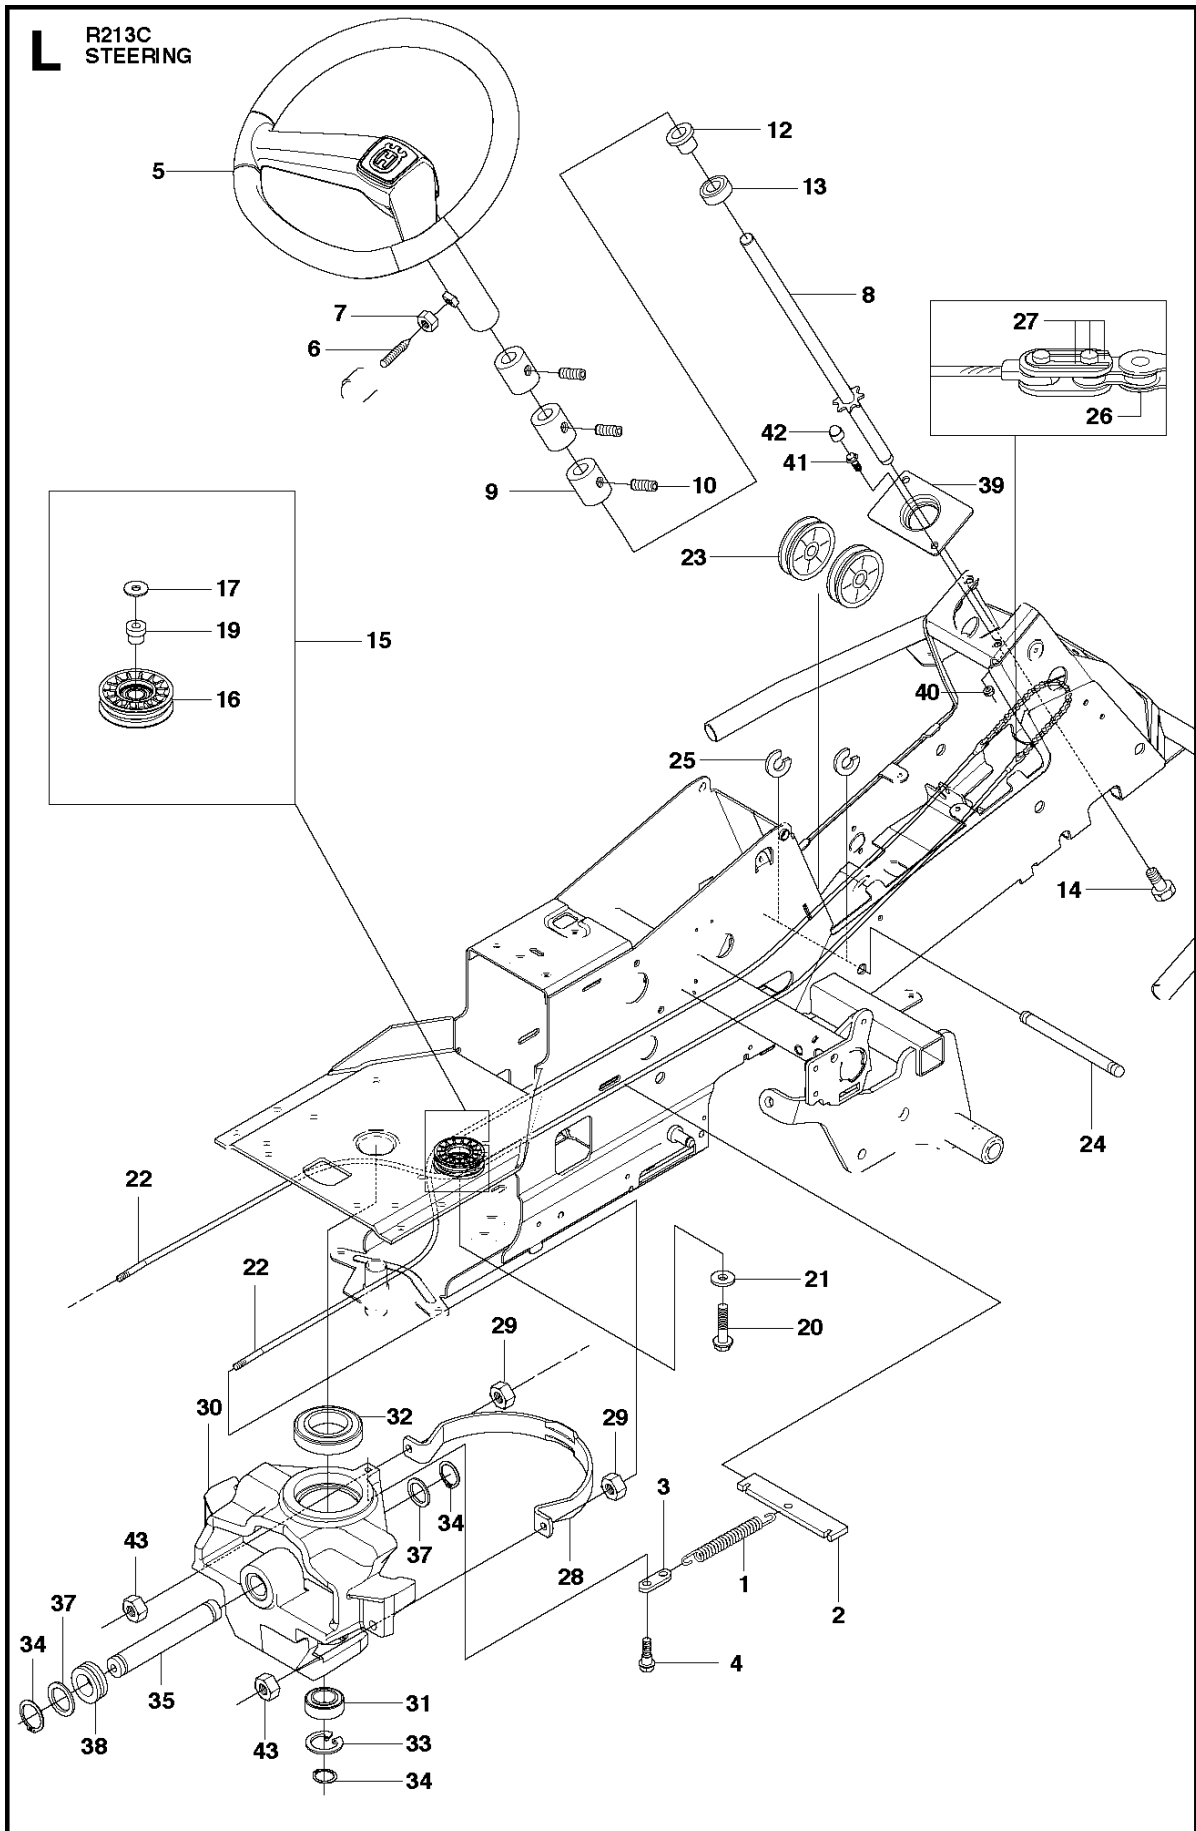

STEERING

R213C

Ref	Part No	Description	Remark	QTY	KIT
1	506 67 19-01	SPRING		1	
2	506 57 63-01	SPRING RETAINER		1	
3	506 67 08-01	LINK		1	
4	506 59 74-01	SCREW EHHFM		1	
5	577 96 04-02	STEERING WHEEL		1	
6	728 74 55-05	SCREW IHSETM		1	
7	731 23 18-01	HEXAGON NUT		1	
8	575 63 19-01	STEERING ROD		1	
9	506 86 34-01	DRIVER		3	
10	728 84 43-05	SCREW IHSETM		3	
12	506 88 78-01	SPACER		1	
13	738 21 04-04	BALL BEARING		1	
14	506 57 01-04	SCREW EHHFM		1	
15	576 49 25-01	PULLEY		1	
16	576 26 91-01	PULLEY		1	15
17	735 31 40-10	CIRCLIP		1	15
19	576 48 73-01	BUSHING		1	15
20	506 67 54-03	SCREW EHHFM		1	
21	734 11 74-41	WASHER		1	
22	577 19 99-04	WIRE ASSY		2	
23	506 52 24-01	STARTER PULLEY		2	
24	506 53 94-04	SHAFT		1	
25	735 31 14-20	E-CLIP		2	
26	506 55 46-01	CHAIN		1	
27	506 55 47-01	LINKAGE		2	
28	544 42 73-01	WIRE GUIDE		1	
29	731 23 20-51	HEXAGON NUT		2	
30	577 65 93-01	SPINDLE		1	
31	738 21 05-04	BALL BEARING		1	
32	738 21 10-04	BALL BEARING		1	
33	735 31 40-10	CIRCLIP		1	
34	735 31 26-00	CIRCLIP		3	
35	506 98 59-01	SWING AXLE		1	
37	506 77 34-01	WASHER		1	
38	740 68 14-21	V-RING		1	
39	578 06 52-01	BRACKET		1	
40	732 21 20-51	NUT		1	
41	506 67 54-03	SCREW EHHFM		1	
42	544 43 32-01	PROTECTIVE COVER		1	
43	732 21 20-51	NUT		2