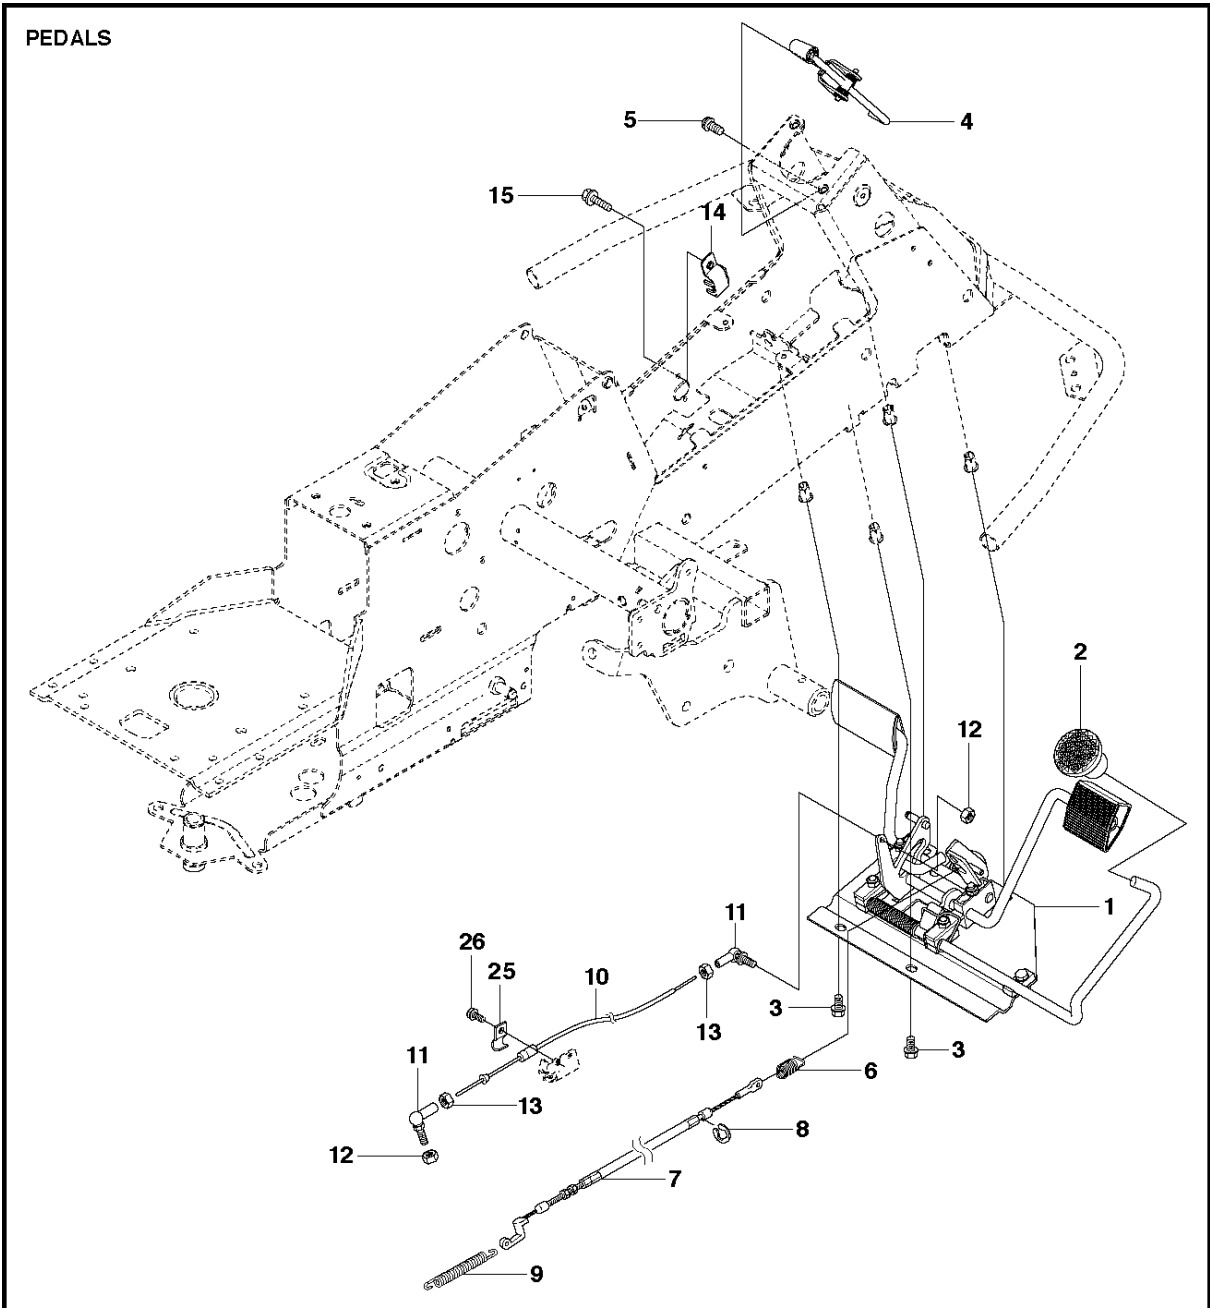

HYDROSTAT K46 EU

TRANSMISSION

R213C

Ref	Part No	Description	Remark	QTY	KIT
1	506 98 63-01	TRANSMISSION		1	
2	506 98 65-01	SPRING WASHER		1	
3	506 98 66-01	DISTANCE		2	
4	502 45 19-01	PULLEY		1	
5	506 98 68-01	FAN		1	
6	735 31 15-00	CIRCLIP		1	
7	502 45 16-01	TUBE		1	
8	505 13 11-02	HOSE CLAMP		2	
9	535 40 28-07	CLIP		1	1
10	535 40 28-32	PLUG		1	1
11	505 56 39-01	MAGNET		1	1
12	502 45 20-01	MAGNET HOLDER		1	1
13	535 40 28-37	SEALING		2	1
14	502 45 32-01	CONTROL LEVER		1	1
15	586 90 46-01	PEN		1	1
16	535 40 28-17	LEVER		1	1
17	586 90 45-01	SPRING PIN		1	1
18	535 40 28-33	PIN RETAINING SCREW		1	1
19	535 40 28-38	LEVER		1	1
20	535 40 28-39	RETURN SPRING		1	1
21	535 40 28-40	PIN RETAINING SCREW		1	1
22	535 40 28-41	PIN RETAINING SCREW		1	1

TRANSMISSION

R213C

Ref	Part No	Description	Remark	QTY	KIT
1	589 53 12-01	BELT		1	
2	589 53 04-01	BELT		1	
3	594 97 78-01	BELT	For 967846601	1	
3	589 53 00-01	BELT	For 967291002, 967291001, 967150401, 966756901	1	
4	506 50 92-01	SPACING SLEEVE		1	
5	506 55 59-01	WEDGE		1	
6	535 48 24-01	PULLEY		1	
7	506 59 75-01	WASHER		1	
8	506 55 60-02	SCREW UNC		1	
9	587 42 52-01	BELT GUIDE		1	
10	725 24 93-71	SCREW EHHM		2	
11	732 21 20-51	NUT		2	
12	535 48 44-01	BELT TENSIONER ASSY		1	
13	535 48 50-01	SEALING		1	
14	735 31 26-00	CIRCLIP		1	
15	506 66 56-01	SPRING		1	
16	581 91 63-01	PULLEY		1	
17	544 40 53-01	BELT GUIDE		1	16
18	586 32 04-01	SCREW	For 967846601	1	16
18	506 57 01-05	SCREW EHHFM	For 967150401, 966756901	1	
19	581 91 64-01	SHAFT		1	16
20	506 67 54-02	SCREW EHHFM		1	
21	506 59 75-01	WASHER	For 967150401, 966756901	1	
22	506 77 57-01	WASHER	For 967150401, 966756901	1	
23	535 48 22-01	PULLEY		1	