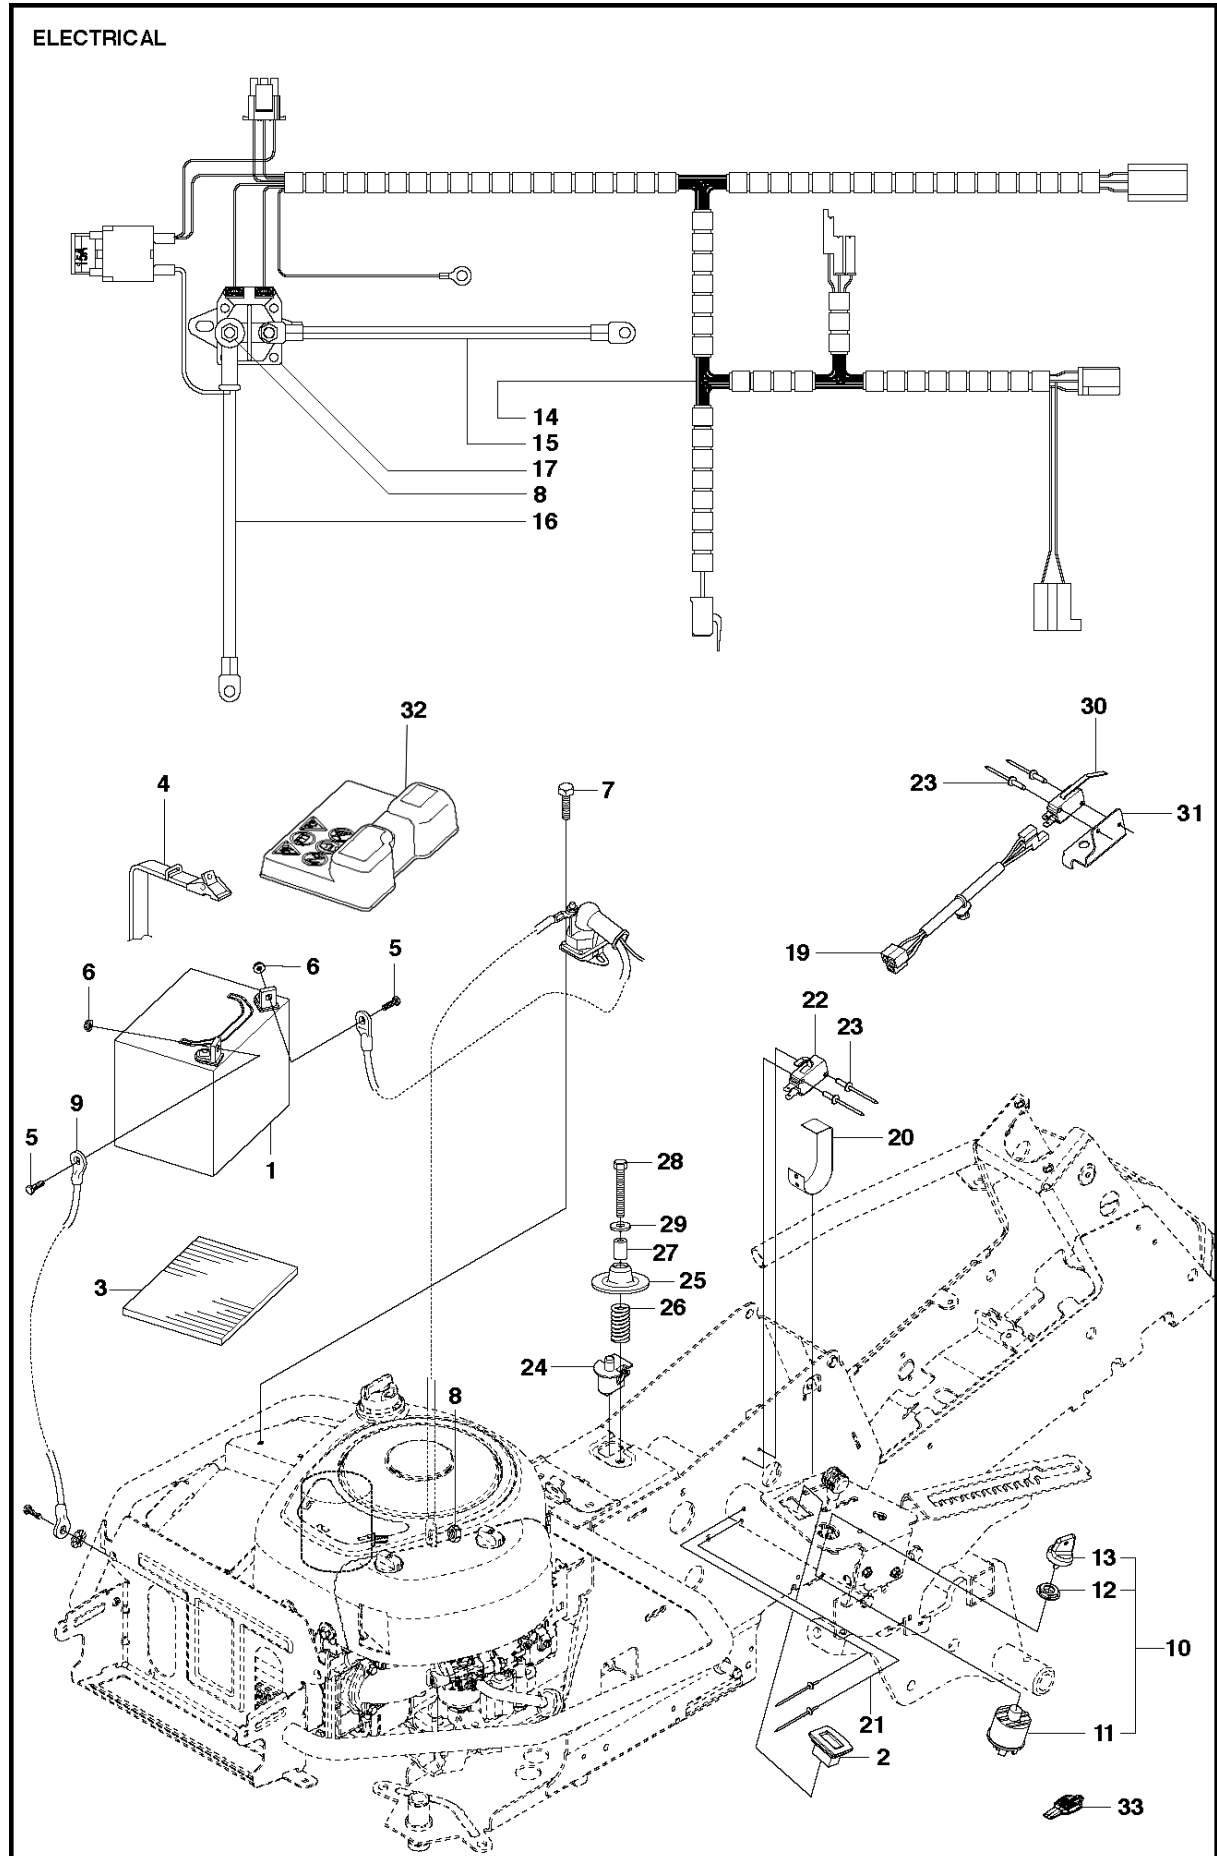

ELECTRICAL

R213C

Ref	Part No	Description	Remark	QTY	KIT
1	577 04 16-01	BATTERY		1	
2	587 76 43-01	HOUR METER		1	
3	535 44 11-01	BATTERY MAT	For 967291002, 967291001, 967150401, 966756901	1	
4	506 83 68-02	BELT		1	
5	522 62 21-01	SCREW EHHM		2	
6	522 62 43-01	NUT		2	
7	725 23 64-61	SCREW EHHFT		1	
8	506 89 98-01	NUT		3	
9	576 18 38-01	CABLE		1	
10	544 44 21-01	IGNITION SWITCH		1	
11	544 44 22-01	IGNITION SWITCH		1	10
12	544 44 23-01	NUT		1	10
13	544 44 24-01	IGNITION KEY		1	10
14	578 33 83-01	WIRING	For 967846601, 967291002, 967291001, 967150401, 966756901	1	
14	580 78 81-01	WIRING	For 966756901	1	
15	576 18 39-01	CABLE		1	
16	586 22 39-01	WIRE		1	
17	544 43 98-01	RELAY		1	
19	576 18 54-01	WIRING		1	
20	506 90 93-01	PLATE SPRING	For 967291002, 967291001, 967150401, 966756901	1	
21	722 78 39-02	BLIND RIVET	For 967291002, 967291001, 967150401, 966756901	1	
22	574 31 61-01	SWITCH	For 967846601	1	
22	574 31 60-01	SWITCH	For 967291002, 967291001, 967150401, 966756901	1	
23	544 44 07-01	RIVET		4	
24	506 90 96-01	SWITCH		1	
25	506 90 97-01	SPRING WASHER		1	
26	544 44 12-01	SPRING		1	
27	506 90 99-02	SPACING TUBE	For 967291002, 967291001, 967150401, 966756901	1	
28	725 24 64-51	SCREW EHHM	For 967846601	1	
28	725 24 60-51	SCREW EHHM	For 967291002, 967291001, 967150401, 966756901	1	
29	734 11 64-01	WASHER		1	
30	574 31 61-01	SWITCH		1	
31	544 41 57-01	BRACKET		1	
32	578 20 06-01	COVER	For 967291001, 967150401, 966756901	1	
33	586 37 94-01	LEVER		1