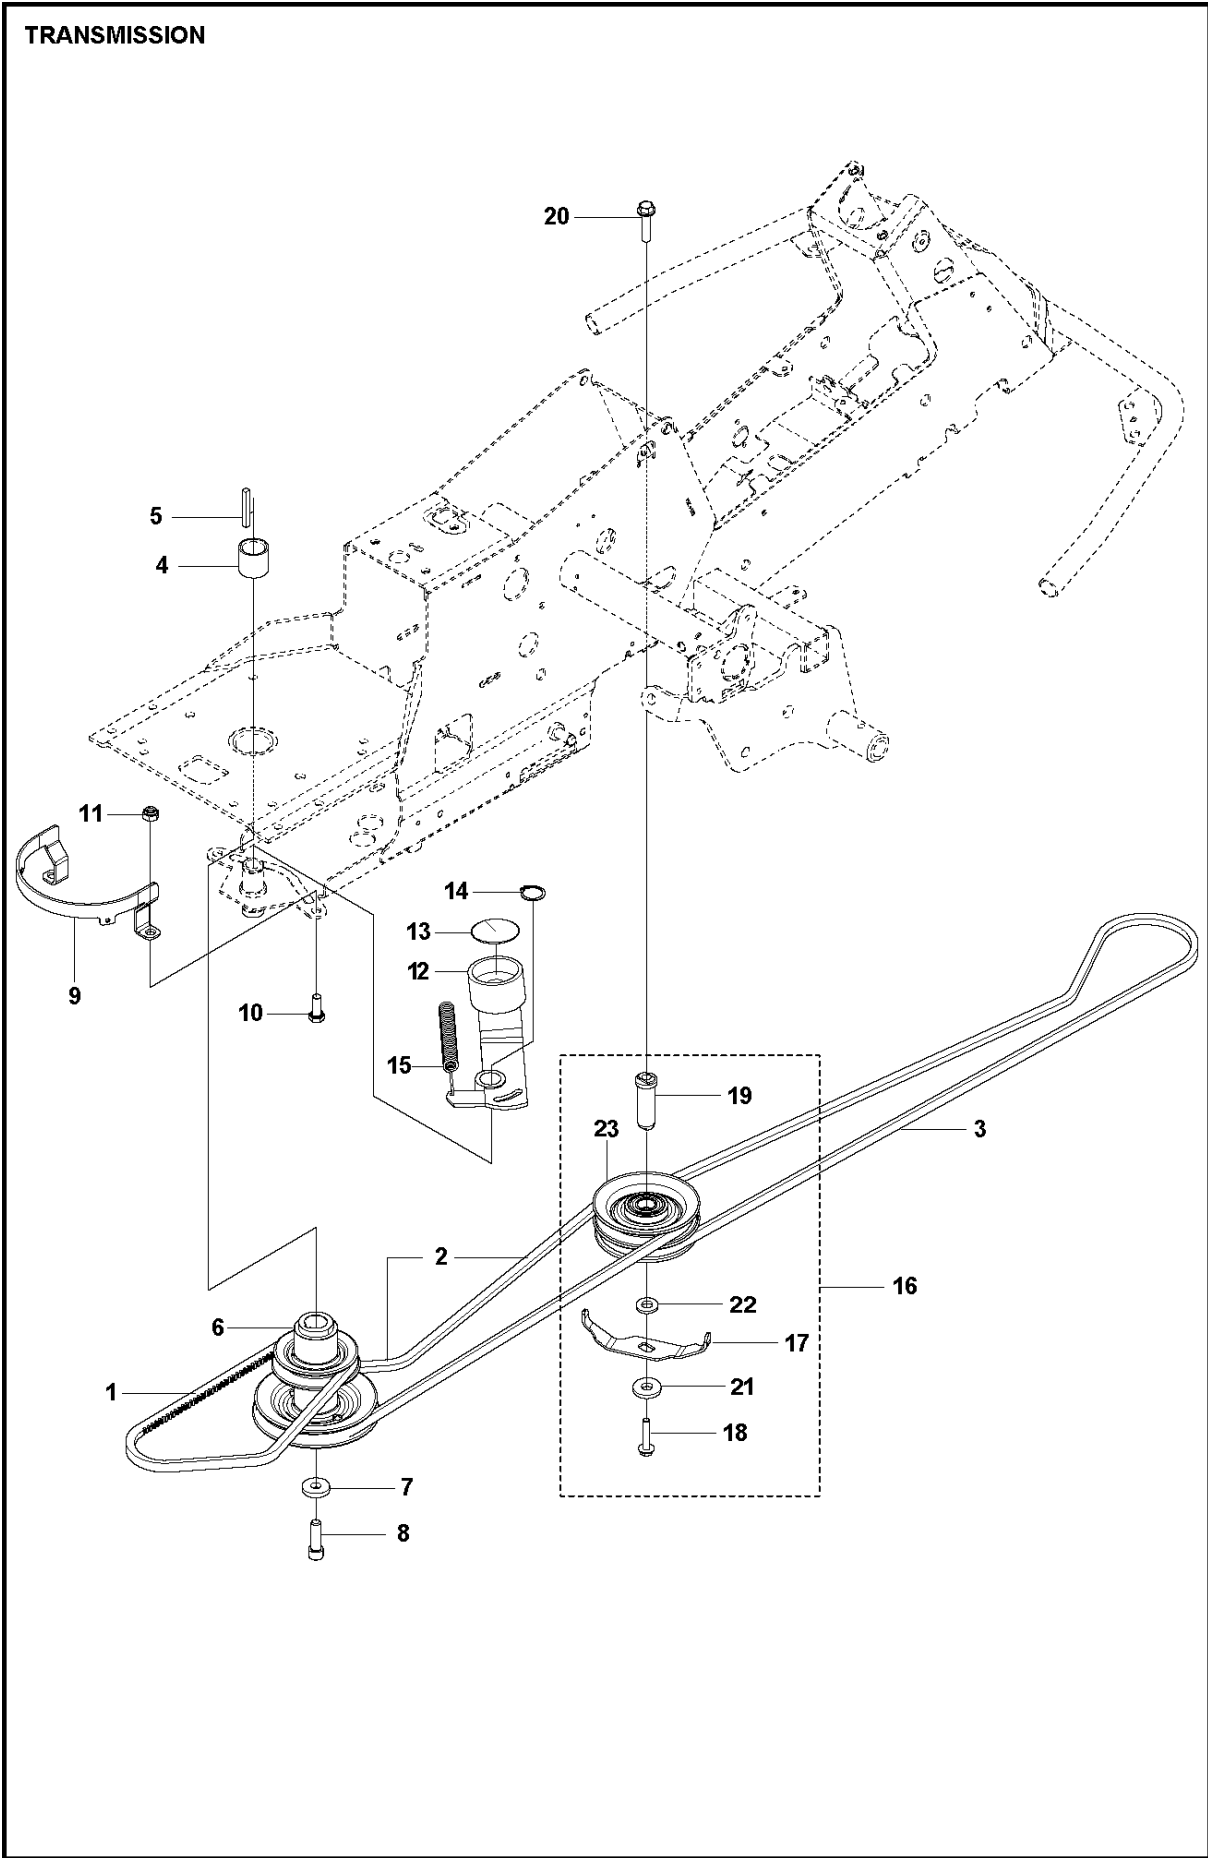

HYDROSTAT K46 EU

TRANSMISSION

R213C

Ref	Part No	Description	Remark	QTY	KIT
1	506 98 63-01	TRANSMISSION		1	
2	506 98 65-01	SPRING WASHER		1	
3	506 98 66-01	DISTANCE		2	
4	502 45 19-01	PULLEY		1	
5	506 98 68-01	FAN		1	
6	735 31 15-00	CIRCLIP		1	
7	502 45 16-01	TUBE		1	
8	505 13 11-02	HOSE CLAMP		2	
9	535 40 28-07	CLIP		1	1
10	535 40 28-32	PLUG		1	1
11	505 56 39-01	MAGNET		1	1
12	502 45 20-01	MAGNET HOLDER		1	1
13	535 40 28-37	SEALING		2	1
14	502 45 32-01	CONTROL LEVER		1	1
15	586 90 46-01	PEN		1	1
16	535 40 28-17	LEVER		1	1
17	586 90 45-01	SPRING PIN		1	1
18	535 40 28-33	PIN RETAINING SCREW		1	1
19	535 40 28-38	LEVER		1	1
20	535 40 28-39	RETURN SPRING		1	1
21	535 40 28-40	PIN RETAINING SCREW		1	1
22	535 40 28-41	PIN RETAINING SCREW		1	1