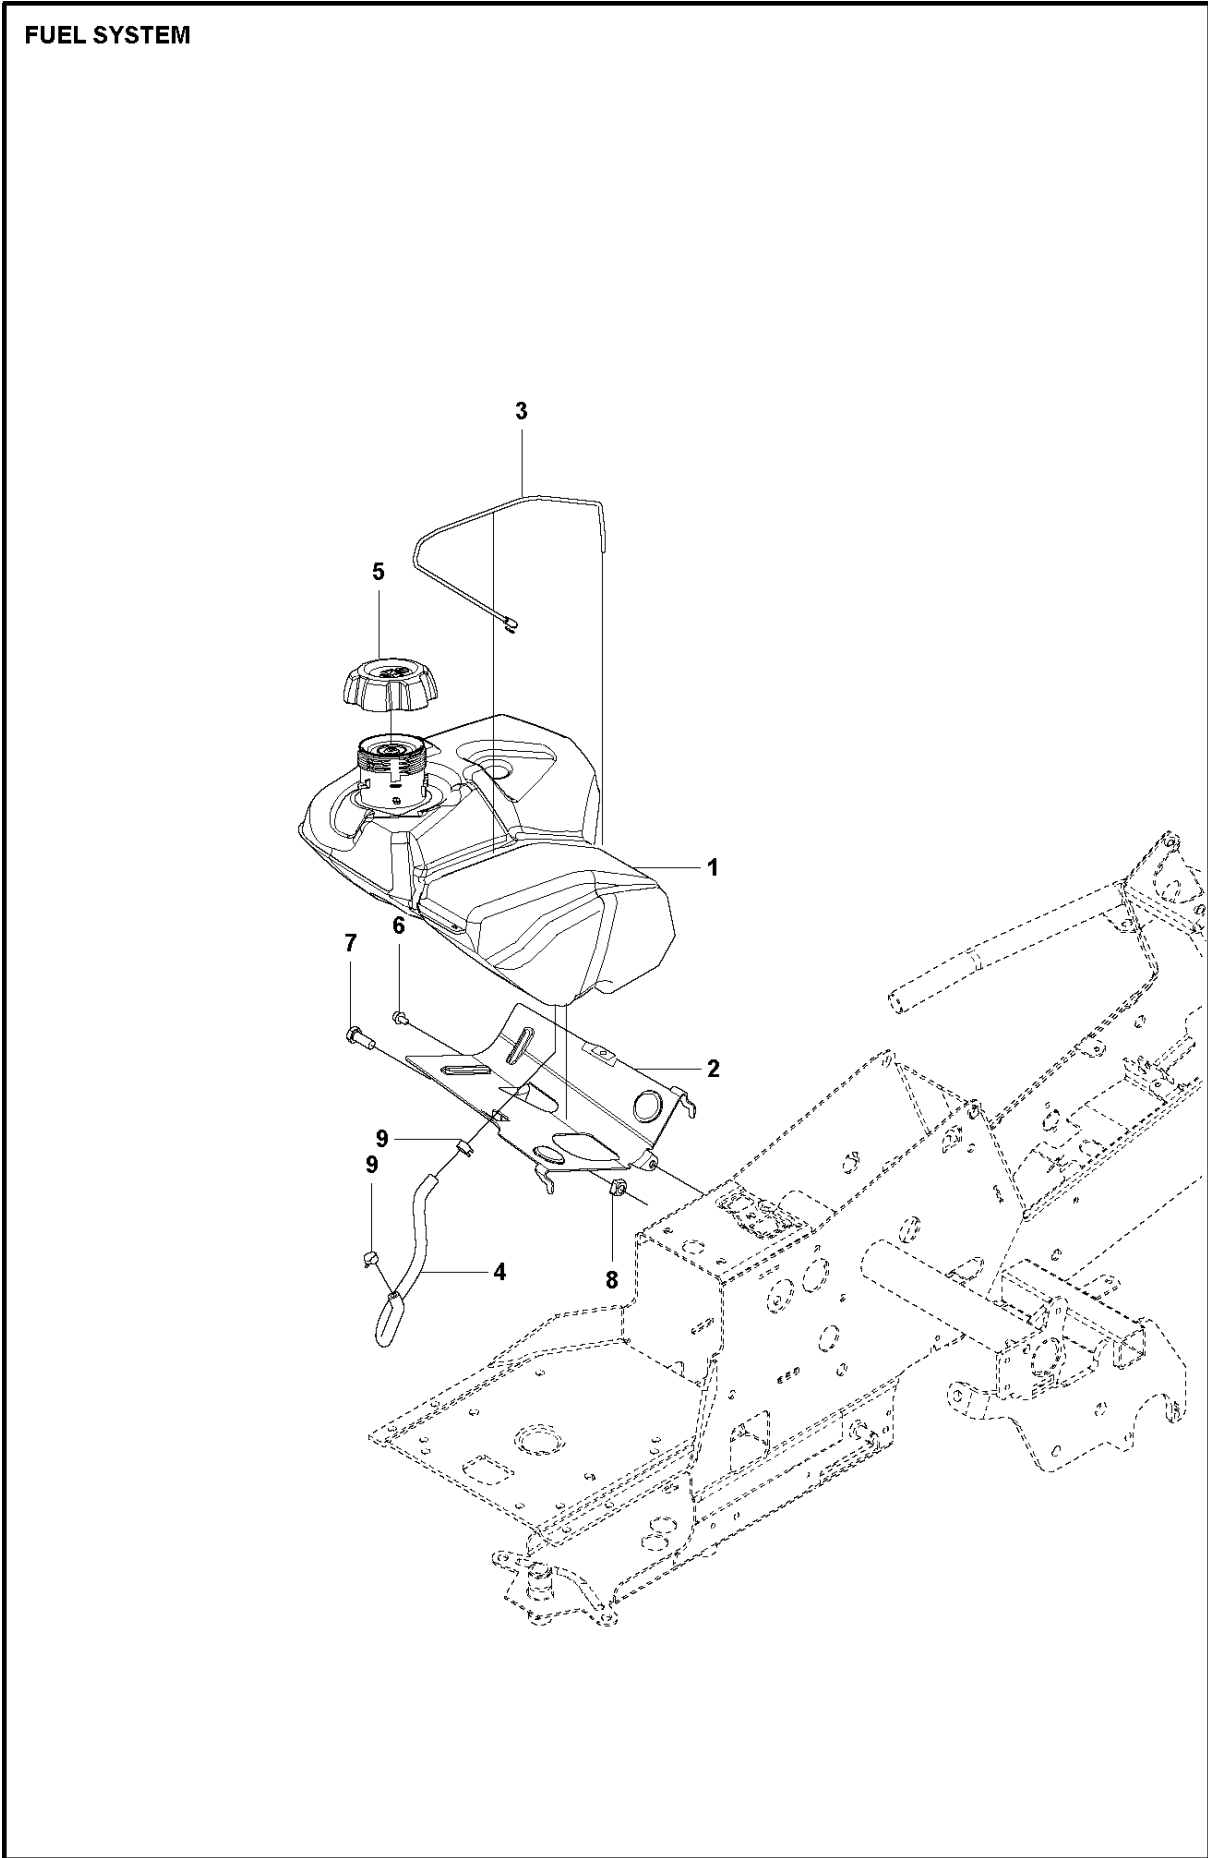

FUEL SYSTEM

R213C

Ref	Part No	Description	Remark	QTY KIT
1	577 91 50-01	FUEL TANK		1
2	578 05 38-01	BRACKET		1
3	578 26 15-01	WIRE		1
4	504 80 00-10	FUEL HOSE		1
5	584 24 87-02	FUEL CAP		1
6	725 23 64-61	SCREW EHHFT		1
7	725 24 93-71	SCREW EHHM		1
8	732 21 16-01	LOCK NUT		1
9	535 46 97-01	HOSE BRACE		2