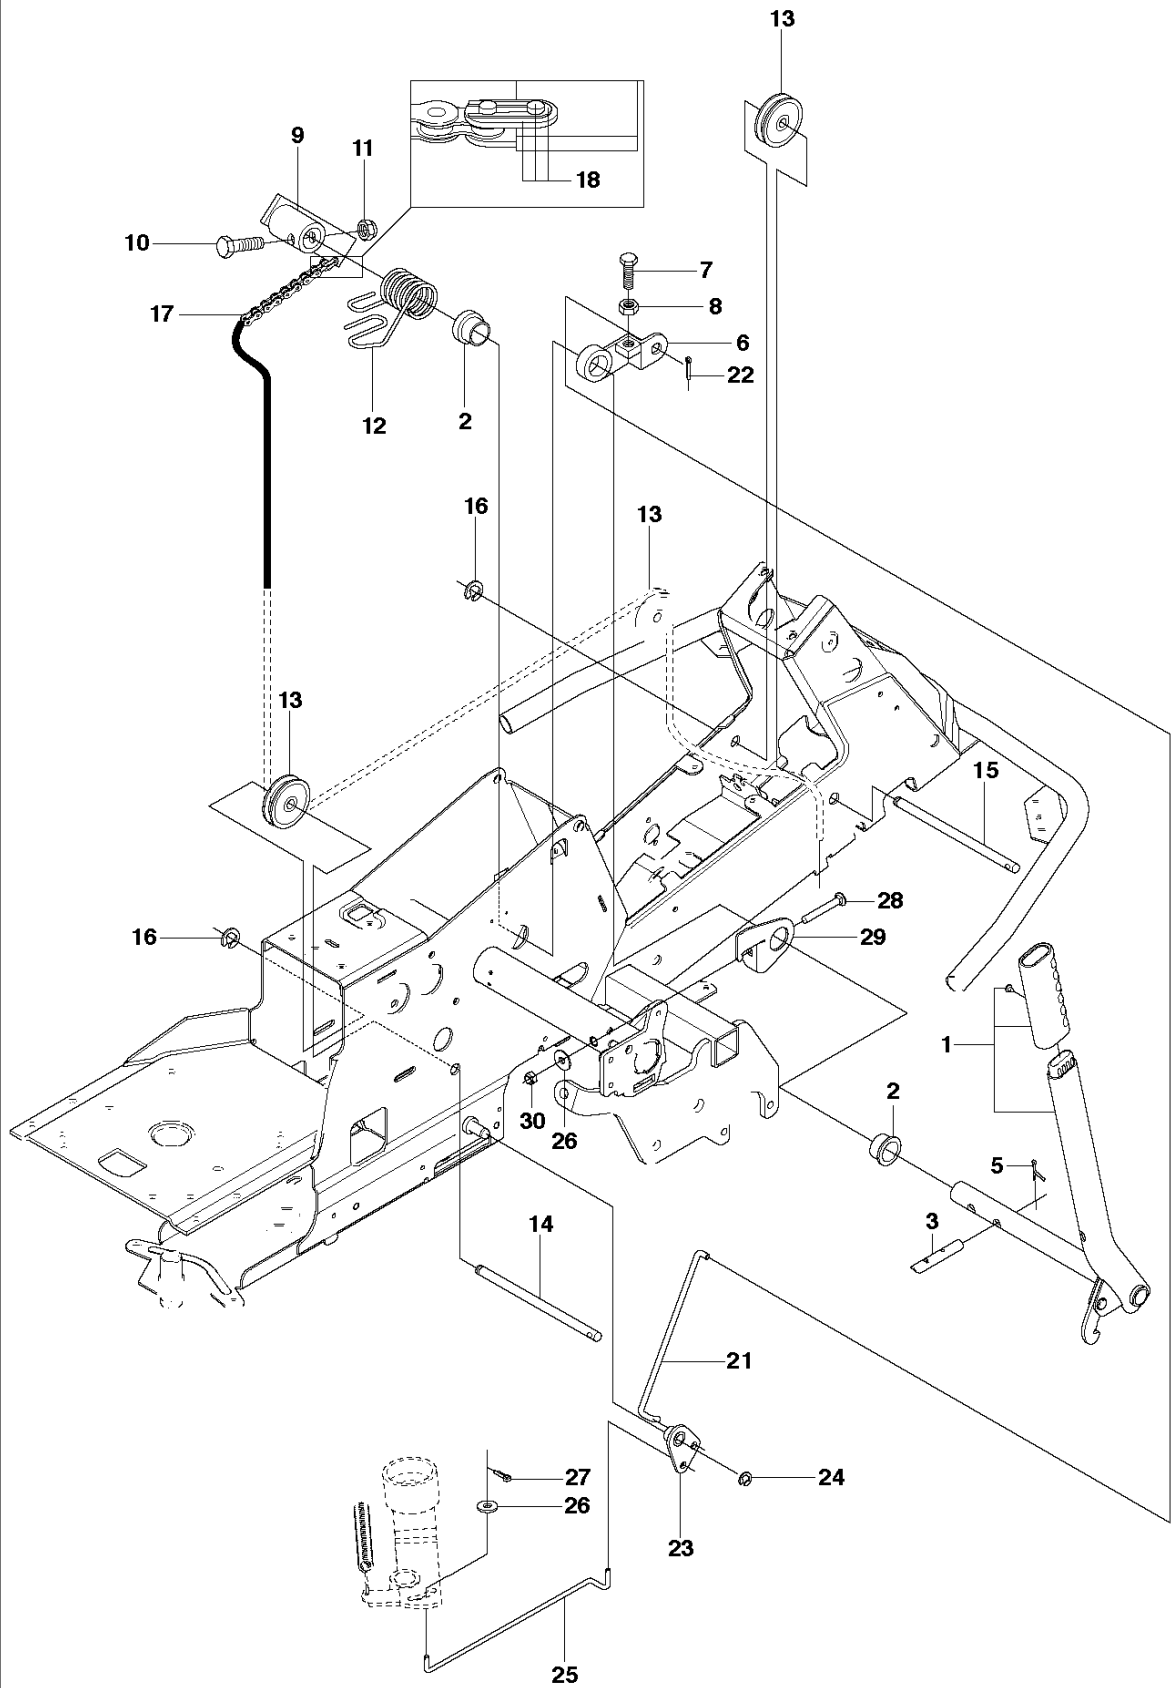

E MOWER LIFT
For 2012 - 2017

MOWER LIFT / DECK LIFT

R213C

Ref	Part No	Description	Remark	QTY KIT
1	577 96 67-01	LIFTING LEVER ASSY		1
2	506 55 65-01	BEARING		1
3	525 40 66-01	PEN		1
5	721 61 83-01	SPLIT PIN		4
6	506 78 43-01	LINK ASSY		1
7	725 24 97-51	SCREW		1
8	731 23 20-51	HEXAGON NUT		1
9	544 43 36-01	LIFTING ARM		1
10	725 25 42-51	SCREW EHHM		1
11	732 25 22-01	HEXAGON LOCKING NUT		1
12	506 91 68-01	SPRING		1
13	506 90 56-01	OFFSET PULLEY		2
14	506 90 57-01	SHAFT		1
15	506 90 57-02	SHAFT		1
16	735 31 18-20	E-CLIP		2
17	506 55 46-07	CHAIN		1
18	506 55 47-01	LINKAGE		1
21	544 45 69-01	CONNECTION ROD		1
22	721 61 83-01	SPLIT PIN		1
23	544 37 86-01	LINK		1
24	735 31 14-20	E-CLIP		1
25	544 44 88-01	CONNECTION ROD		1
26	734 11 64-41	WASHER		1
27	734 11 64-41	WASHER		1
28	535 42 38-03	SCREW RSQM		1
29	577 99 95-01	SHEET		1
30	732 21 18-01	LOCK NUT		1