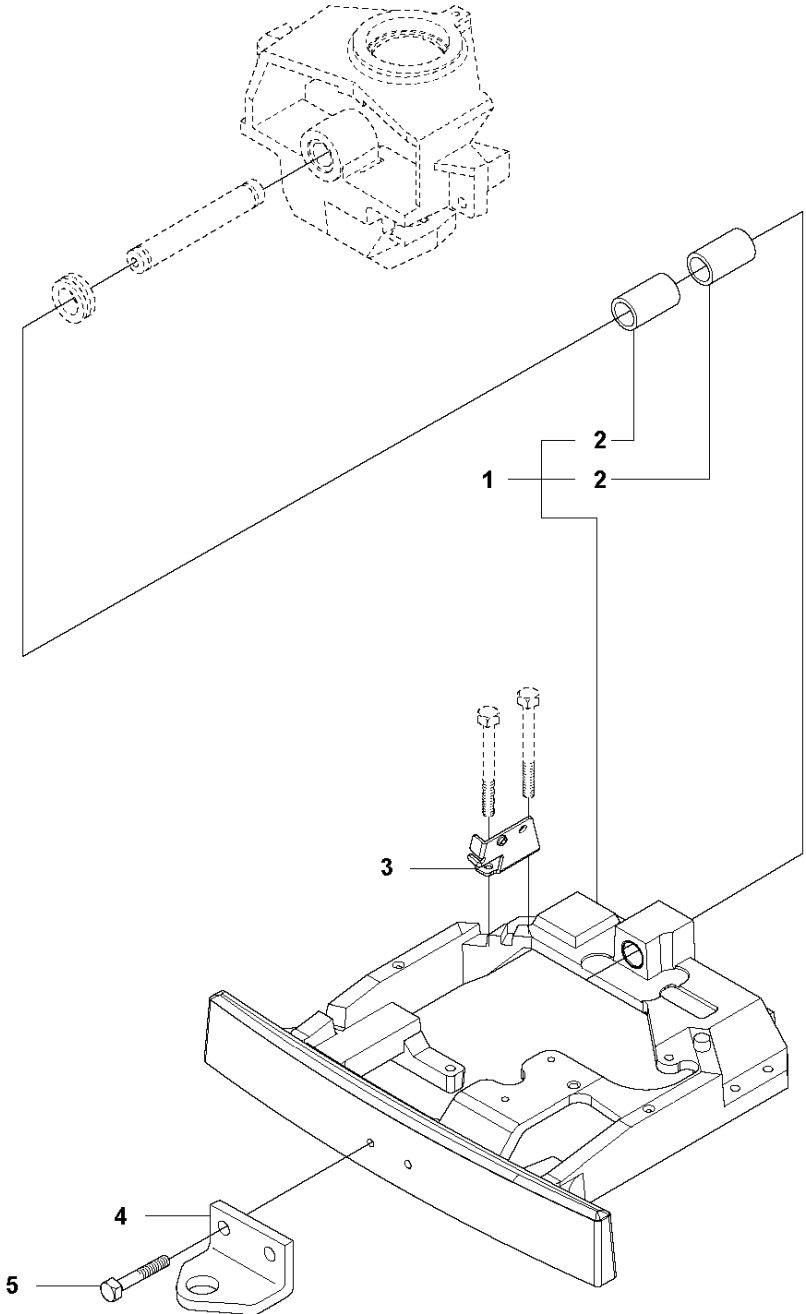

SPARE PARTS LIST

RIDERS

R213C

CHASSIS / FRAME

R213C

Ref	Part No	Description	Remark	QTY KIT
1	594 92 14-02	CHASSIS		1
2	506 91 62-01	NUT		4

CHASSIS, REAR - 1

CHASSIS REAR

HYDROSTAT K46 EU

TRANSMISSION

R213C

Ref	Part No	Description	Remark	QTY	KIT
1	506 98 63-01	TRANSMISSION		1	
2	506 98 65-01	SPRING WASHER		1	
3	506 98 66-01	DISTANCE		2	
4	502 45 19-01	PULLEY		1	
5	506 98 68-01	FAN		1	
6	735 31 15-00	CIRCLIP		1	
7	502 45 16-01	TUBE		1	
8	505 13 11-02	HOSE CLAMP		2	
9	535 40 28-07	CLIP		1	1
10	535 40 28-32	PLUG		1	1
11	505 56 39-01	MAGNET		1	1
12	502 45 20-01	MAGNET HOLDER		1	1
13	535 40 28-37	SEALING		2	1
14	502 45 32-01	CONTROL LEVER		1	1
15	586 90 46-01	PEN		1	1
16	535 40 28-17	LEVER		1	1
17	586 90 45-01	SPRING PIN		1	1
18	535 40 28-33	PIN RETAINING SCREW		1	1
19	535 40 28-38	LEVER		1	1
20	535 40 28-39	RETURN SPRING		1	1
21	535 40 28-40	PIN RETAINING SCREW		1	1
22	535 40 28-41	PIN RETAINING SCREW		1	1