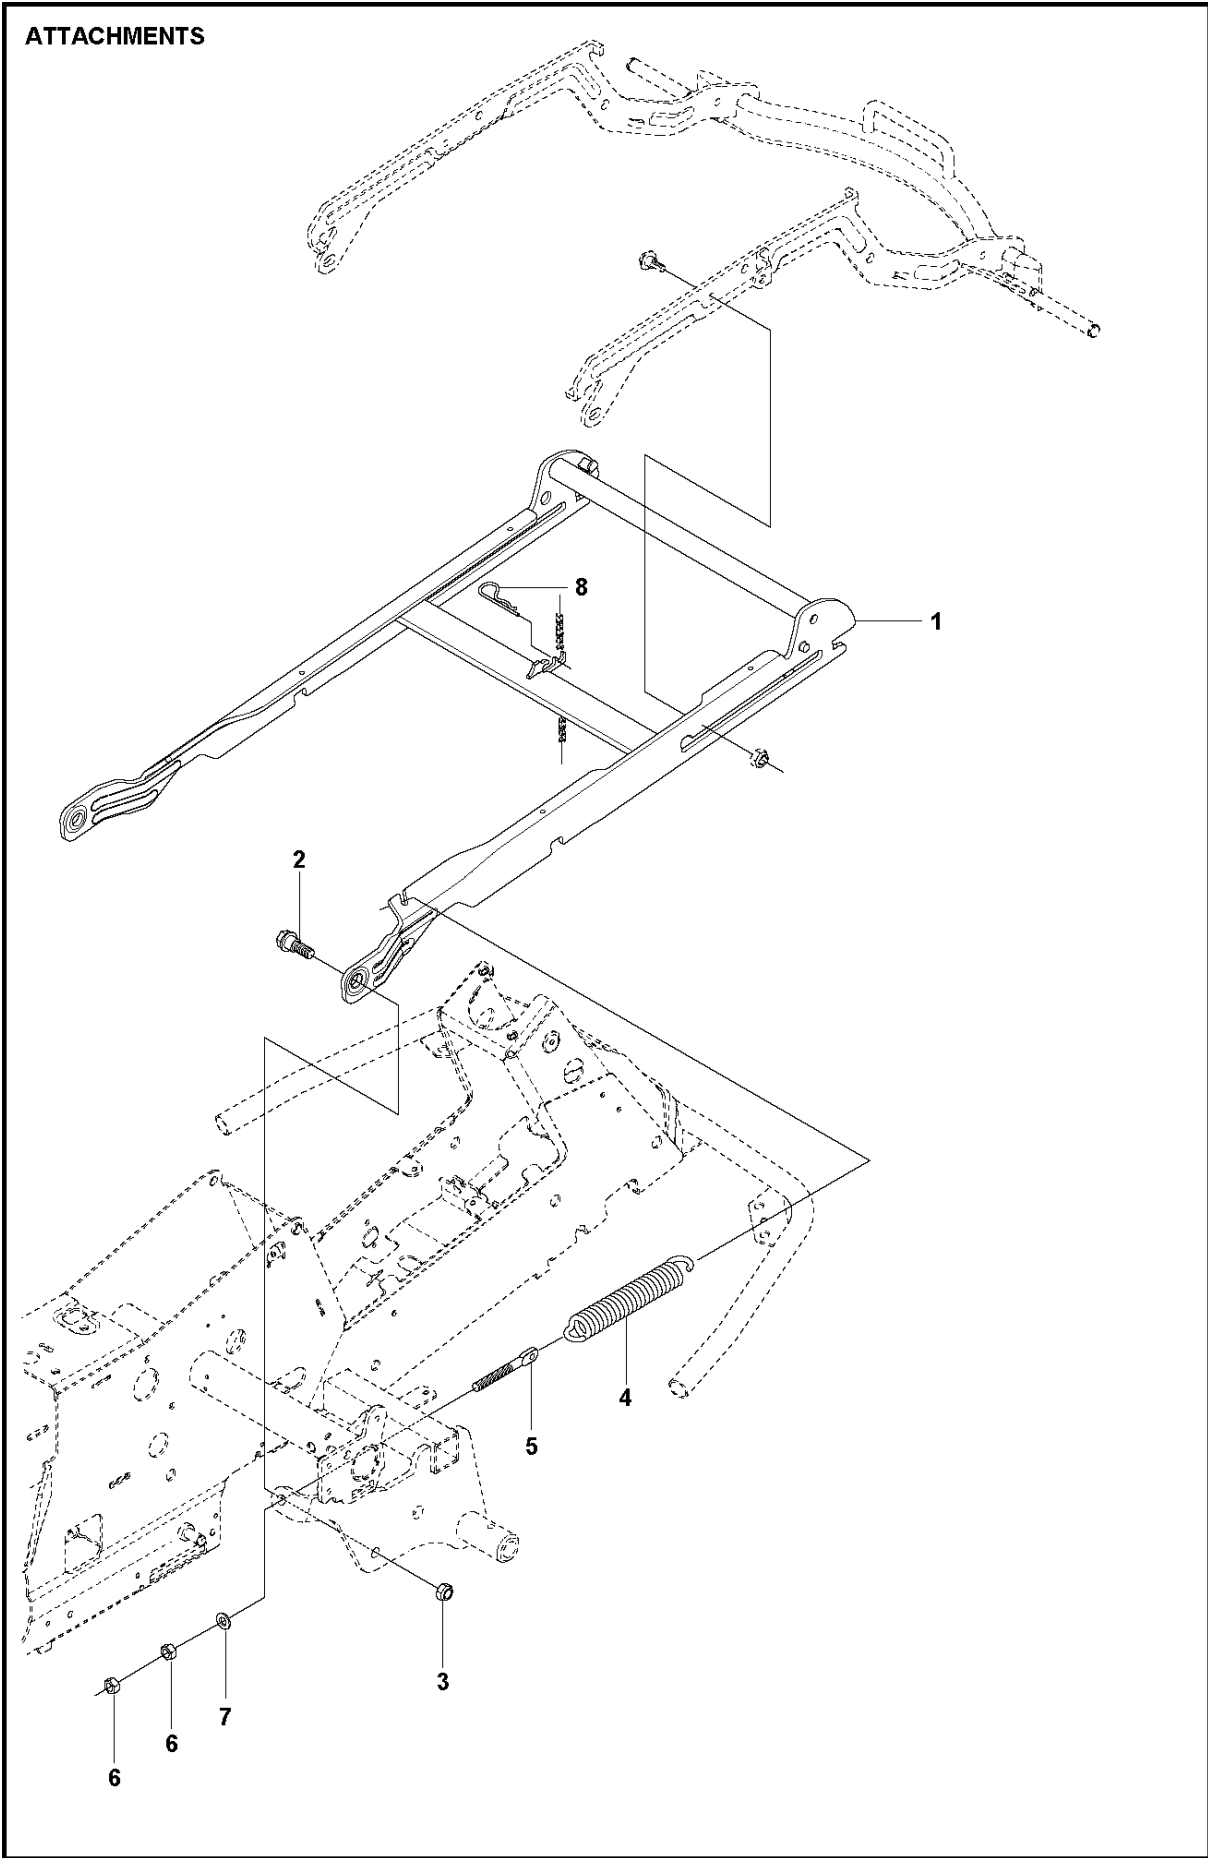

ATTACHMENTS

R213C

Ref	Part No	Description	Remark	QTY KIT
1	578 17 74-01	EQUIPMENT FRAME		1
2	506 89 58-01	COLLAR SCREW		2
3	732 25 22-01	HEXAGON LOCKING NUT		2
4	506 83 76-01	SPRING		2
5	506 83 77-01	RING BOLT		2
6	731 23 20-51	HEXAGON NUT		4
7	734 11 72-01	WASHER		2
8	721 68 02-51	SPRING COTTER		1