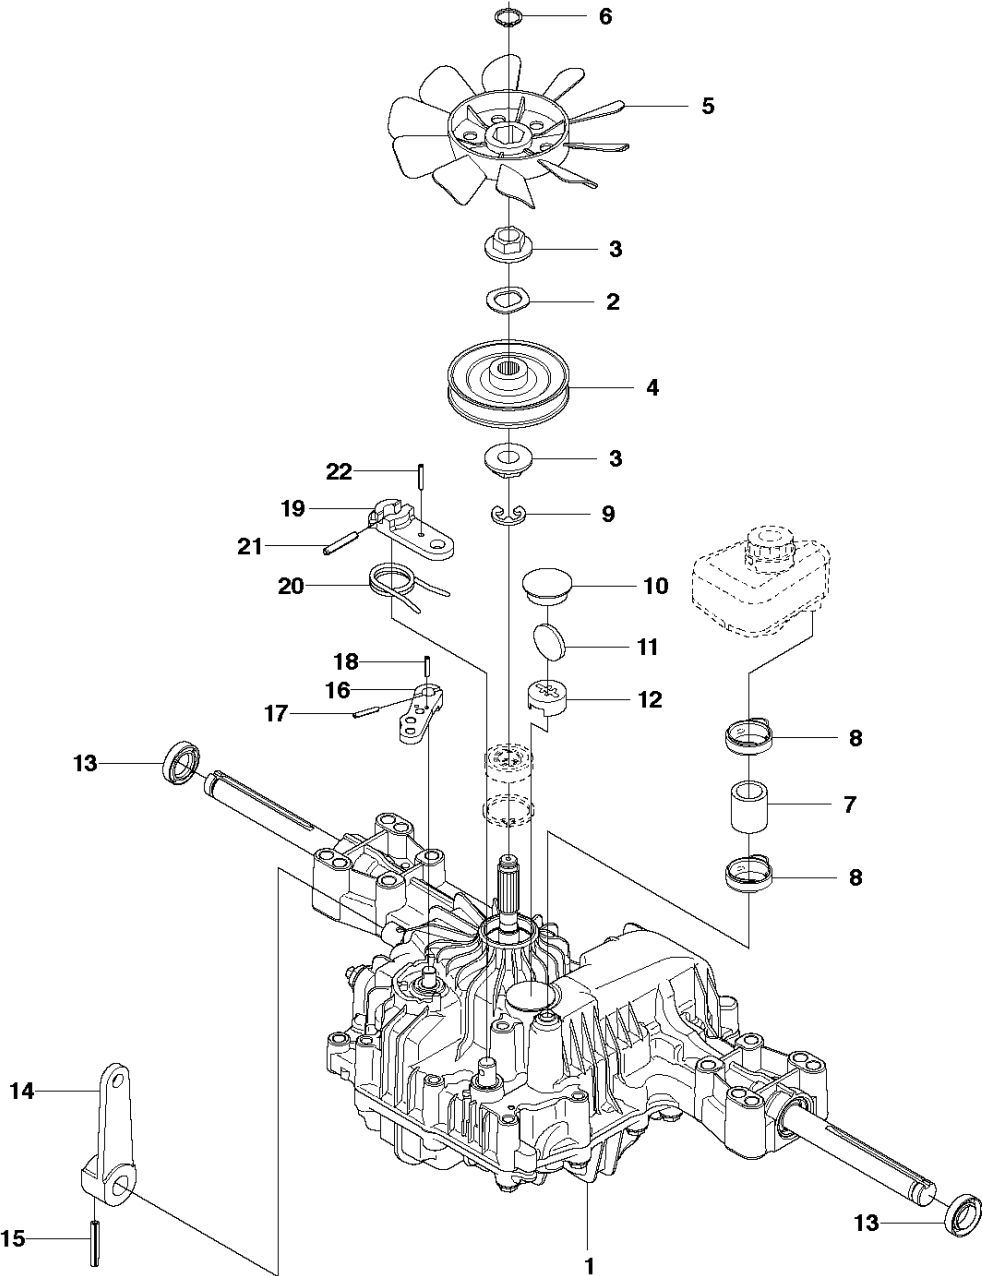

HYDROSTAT K46 EU

TRANSMISSION

R213C

Ref	Part No	Description	Remark	QTY	KIT
1	506 98 63-01	TRANSMISSION		1	
2	506 98 65-01	SPRING WASHER		1	
3	506 98 66-01	DISTANCE		2	
4	502 45 19-01	PULLEY		1	
5	506 98 68-01	FAN		1	
6	735 31 15-00	CIRCLIP		1	
7	502 45 16-01	TUBE		1	
8	505 13 11-02	HOSE CLAMP		2	
9	535 40 28-07	CLIP		1	1
10	535 40 28-32	PLUG		1	1
11	505 56 39-01	MAGNET		1	1
12	502 45 20-01	MAGNET HOLDER		1	1
13	535 40 28-37	SEALING		2	1
14	502 45 32-01	CONTROL LEVER		1	1
15	586 90 46-01	PEN		1	1
16	535 40 28-17	LEVER		1	1
17	586 90 45-01	SPRING PIN		1	1
18	535 40 28-33	PIN RETAINING SCREW		1	1
19	535 40 28-38	LEVER		1	1
20	535 40 28-39	RETURN SPRING		1	1
21	535 40 28-40	PIN RETAINING SCREW		1	1
22	535 40 28-41	PIN RETAINING SCREW		1	1

TRANSMISSION

R213C

Ref	Part No	Description	Remark	QTY	KIT
1	589 53 12-01	BELT		1	
2	589 53 04-01	BELT		1	
3	594 97 78-01	BELT	For 967846601	1	
3	589 53 00-01	BELT	For 967291002, 967291001, 967150401, 966756901	1	
4	506 50 92-01	SPACING SLEEVE		1	
5	506 55 59-01	WEDGE		1	
6	535 48 24-01	PULLEY		1	
7	506 59 75-01	WASHER		1	
8	506 55 60-02	SCREW UNC		1	
9	587 42 52-01	BELT GUIDE		1	
10	725 24 93-71	SCREW EHHM		2	
11	732 21 20-51	NUT		2	
12	535 48 44-01	BELT TENSIONER ASSY		1	
13	535 48 50-01	SEALING		1	
14	735 31 26-00	CIRCLIP		1	
15	506 66 56-01	SPRING		1	
16	581 91 63-01	PULLEY		1	
17	544 40 53-01	BELT GUIDE		1	16
18	586 32 04-01	SCREW	For 967846601	1	16
18	506 57 01-05	SCREW EHHFM	For 967150401, 966756901	1	
19	581 91 64-01	SHAFT		1	16
20	506 67 54-02	SCREW EHHFM		1	
21	506 59 75-01	WASHER	For 967150401, 966756901	1	
22	506 77 57-01	WASHER	For 967150401, 966756901	1	
23	535 48 22-01	PULLEY		1	