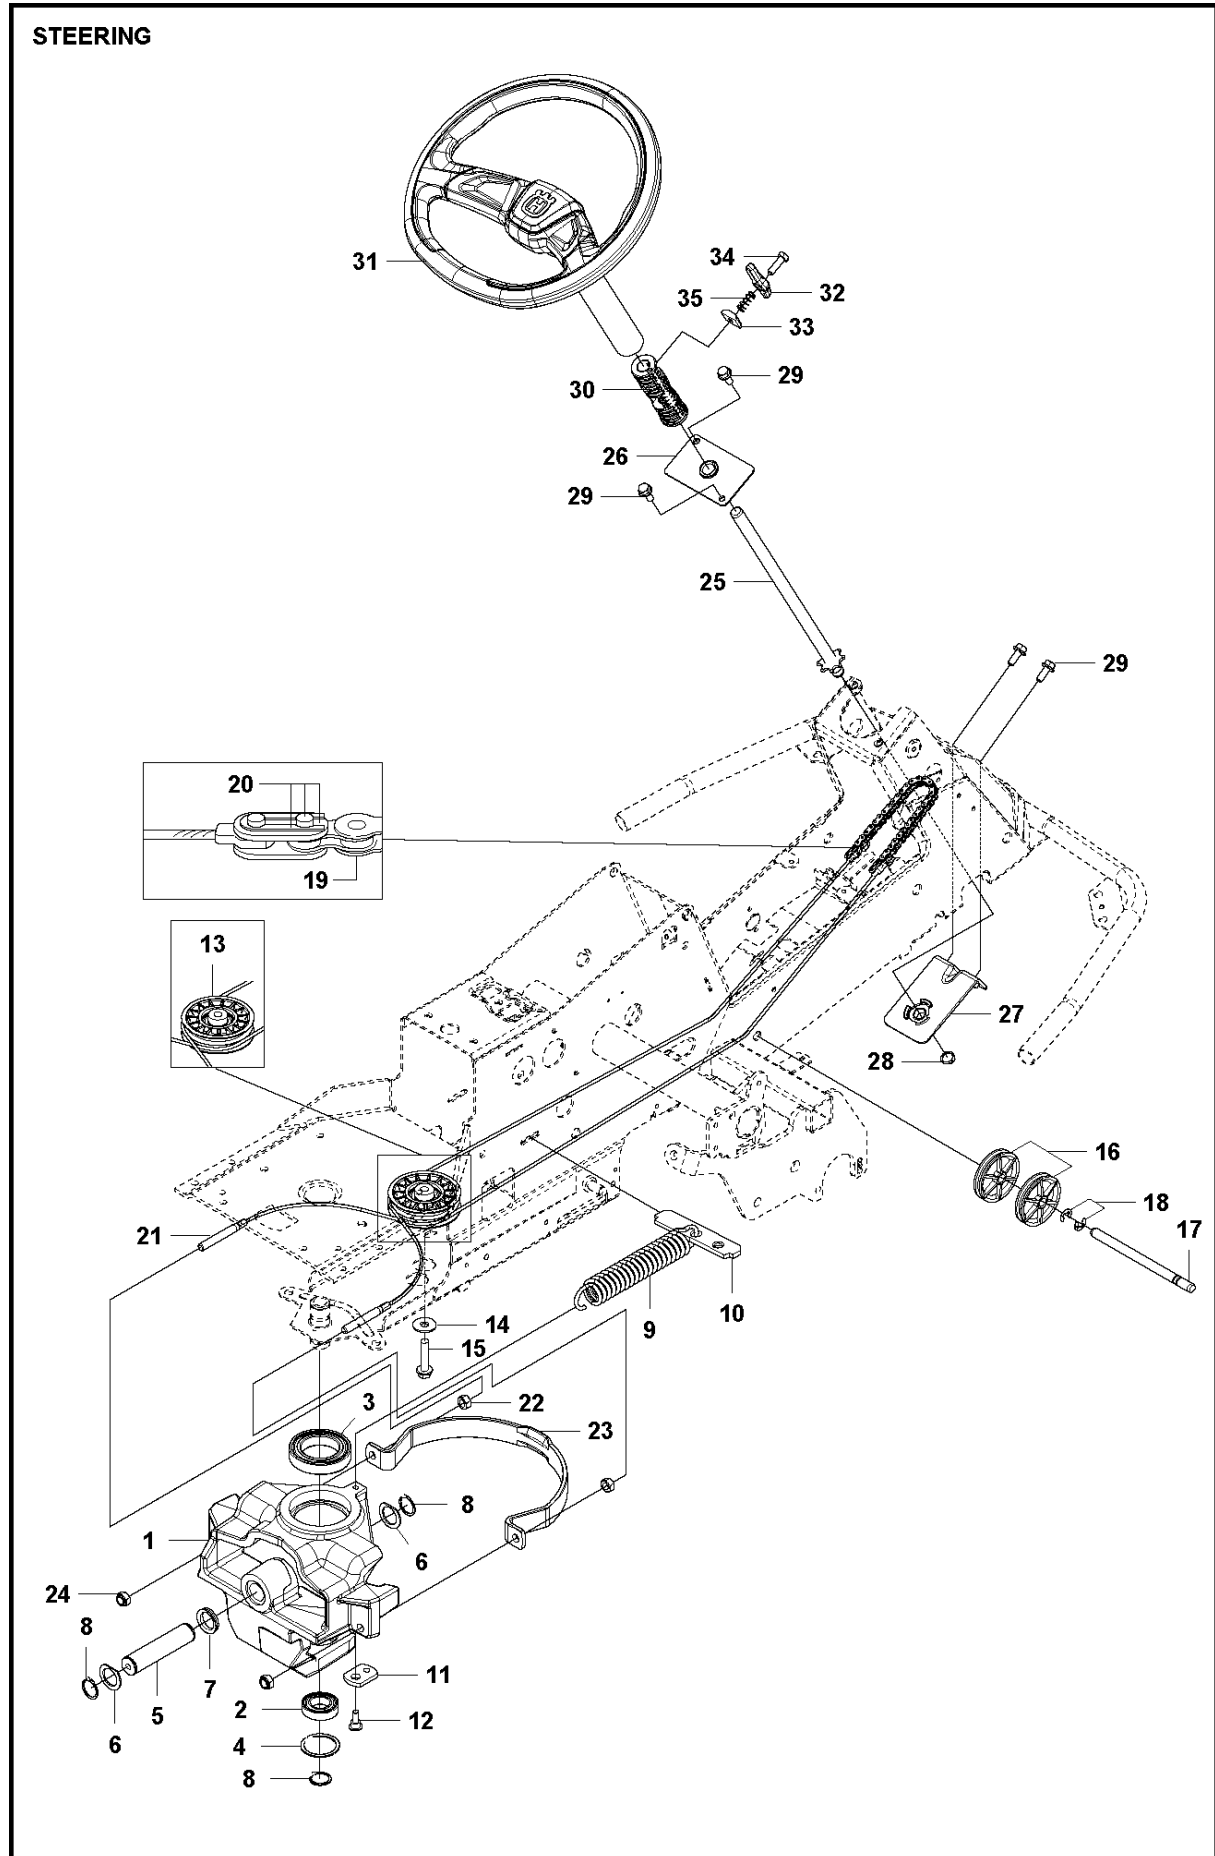

STEERING

R213C

Ref	Part No	Description	Remark	QTY KIT
1	577 65 93-01	SPINDLE		1
2	738 21 05-04	BALL BEARING		1
3	738 21 10-04	BALL BEARING		1
4	735 31 40-10	CIRCLIP		1
5	506 98 59-01	SWING AXLE		1
6	506 77 34-01	WASHER		2
7	740 68 14-21	V-RING		1
8	735 31 26-00	CIRCLIP		3
9	506 67 19-01	SPRING		1
10	590 73 54-01	SPRING RETAINER		1
11	506 67 08-01	LINK		1
12	506 59 74-01	SCREW EHHFM		1
13	576 49 25-01	PULLEY		1
14	734 11 74-41	WASHER		1
15	506 67 54-03	SCREW EHHFM		1
16	506 52 24-01	STARTER PULLEY		2
17	506 53 94-04	SHAFT		1
18	735 31 14-20	E-CLIP		2
19	506 55 46-01	CHAIN		1
20	506 55 47-01	LINKAGE		2
21	501 60 48-04	CABLE ASSY		2
22	731 23 20-01	HEXAGON NUT		2
23	544 42 73-01	WIRE GUIDE		1
24	732 21 20-51	NUT		2
25	593 94 72-01	STEERING ROD		1
26	584 15 56-01	BRACKET		1
27	583 89 97-01	BRACKET		1
28	735 31 17-00	CIRCLIP		1
29	506 57 01-04	SCREW EHHFM		4
30	587 08 09-01	DRIVER		1
31	593 16 61-04	STEERING WHEEL		1
32	593 14 95-01	HANDLE		1
33	593 60 52-01	FIXING PLATE		1
34	593 14 94-01	PIN		1
35	593 86 88-01	SPRING		1