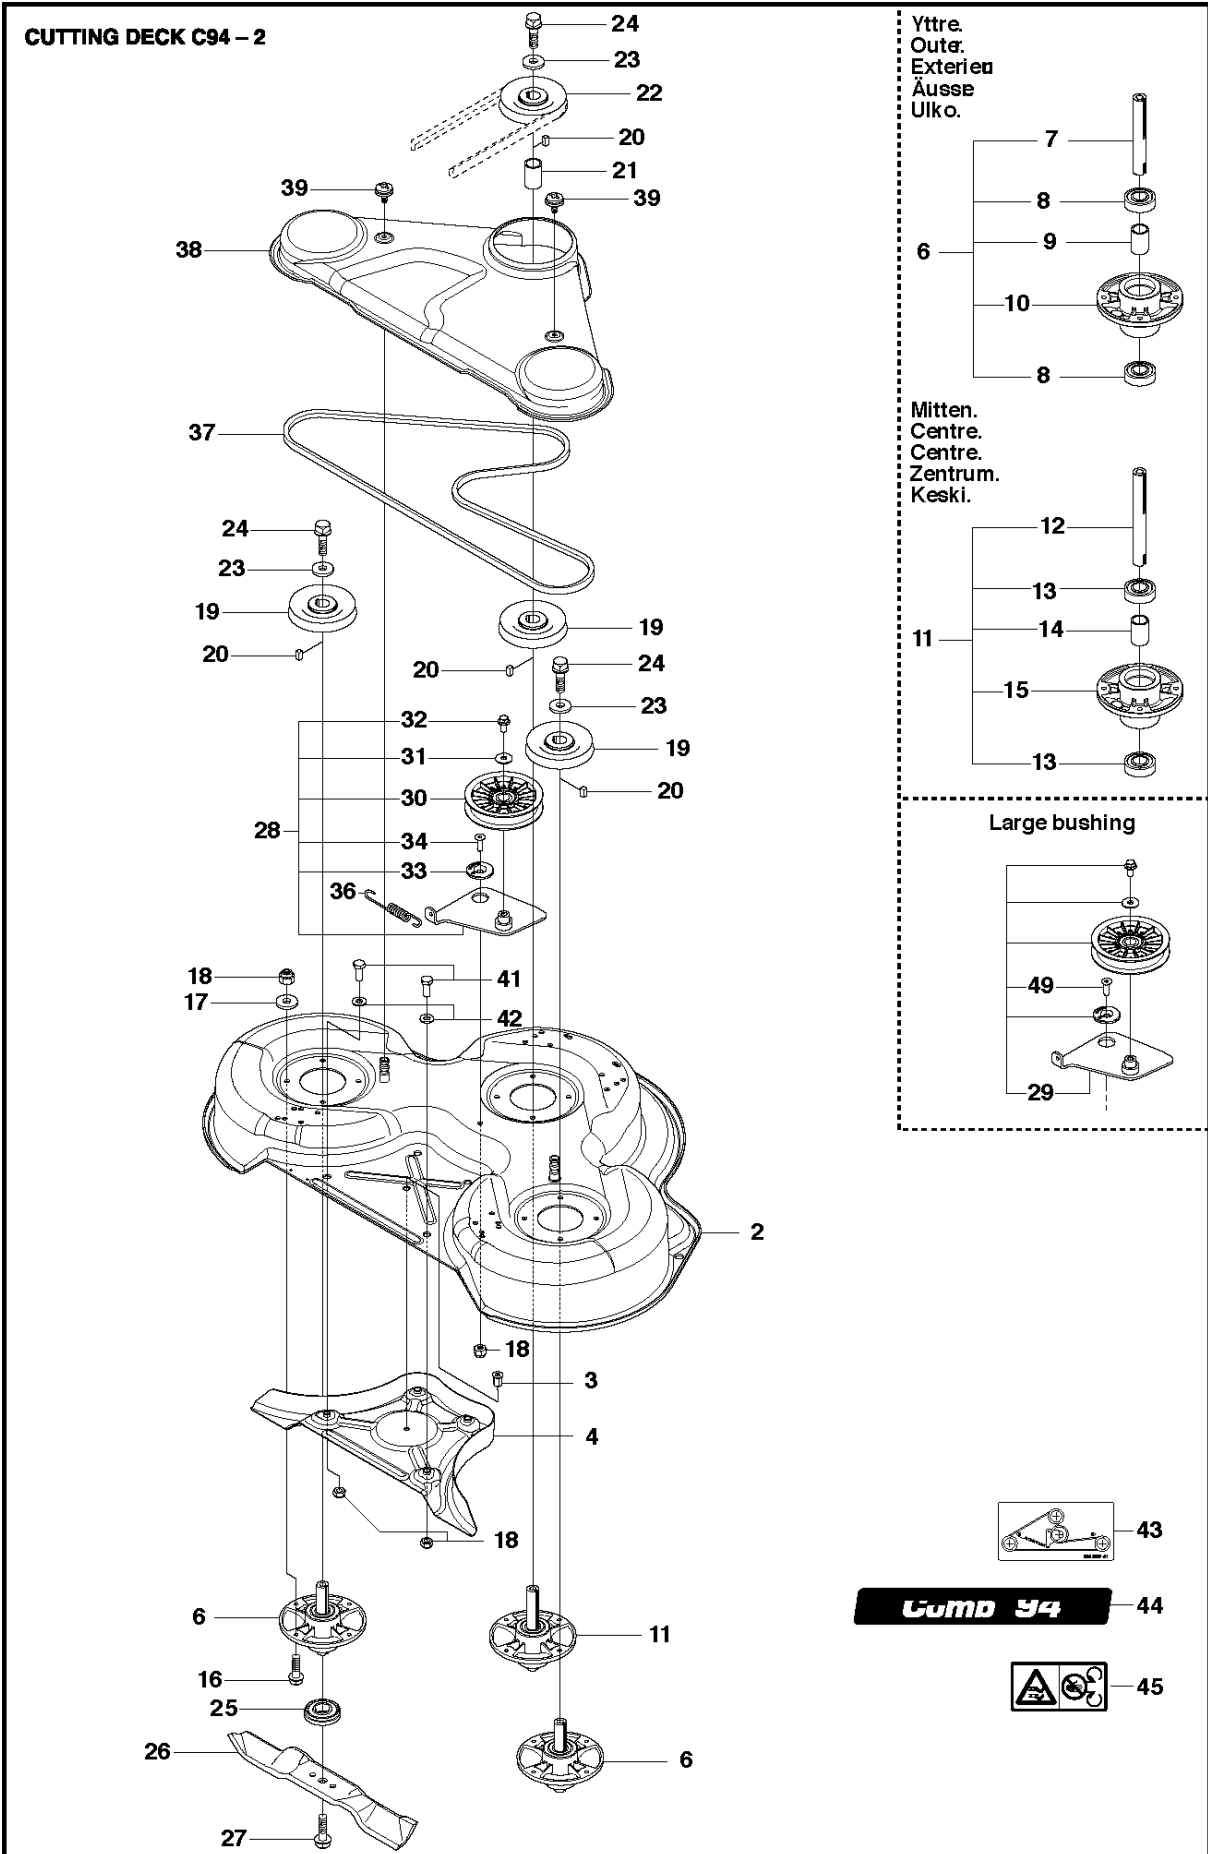

94CM CUTTING DECK

R213C

Ref	Part No	Description	Remark	QTY	KIT
2	581 23 74-07	DECK SHELL ASSY		1	1
2	581 23 74-07	DECK SHELL ASSY		1	1
3	506 91 62-01	NUT		1	1
3	506 91 62-01	NUT		1	1
4	544 06 58-01	PLUG		1	1
4	544 06 58-01	PLUG		1	1
6	576 38 41-02	BLADE HOUSING ASSY		2	
6	576 38 41-02	BLADE HOUSING ASSY		2	
7	576 38 43-02	SHAFT		1	6
7	576 38 43-02	SHAFT		1	6
8	738 23 04-34	BALL BEARING		2	6
8	738 23 04-34	BALL BEARING		2	6
9	576 38 44-01	SPACING SLEEVE		1	6
9	576 38 44-01	SPACING SLEEVE		1	6
10	576 38 42-01	BEARING HOUSING		1	6
10	576 38 42-01	BEARING HOUSING		1	6
11	576 38 41-03	BLADE HOUSING ASSY		1	
11	576 38 41-03	BLADE HOUSING ASSY		1	
12	576 38 43-03	SHAFT		1	11
12	576 38 43-03	SHAFT		1	11
13	738 23 04-34	BALL BEARING		2	11
13	738 23 04-34	BALL BEARING		2	11
14	576 38 44-01	SPACING SLEEVE		1	11
14	576 38 44-01	SPACING SLEEVE		1	11
15	576 38 42-01	BEARING HOUSING		1	11
15	576 38 42-01	BEARING HOUSING		1	11
16	535 42 38-01	SCREW RSQM		12	
16	535 42 38-01	SCREW RSQM		12	
17	734 11 64-01	WASHER		12	
17	734 11 64-01	WASHER		12	
18	732 21 18-01	LOCK NUT		15	1
18	732 21 18-01	LOCK NUT		15	1
19	506 92 21-01	PULLEY		3	
19	506 92 21-01	PULLEY		3	
20	506 53 35-01	PARALLEL KEY		4	
20	506 53 35-01	PARALLEL KEY		4	
21	544 06 80-03	SPACING SLEEVE		1	
21	544 06 80-03	SPACING SLEEVE		1	
22	506 77 86-01	PULLEY		1	
22	506 77 86-01	PULLEY		1	
23	734 11 74-41	WASHER		3	
23	734 11 74-41	WASHER		3	
24	506 67 54-02	SCREW EHHFM		3	
24	506 67 54-02	SCREW EHHFM		3	
25	544 06 49-01	BLADE HOLDER		3	
25	544 06 49-01	BLADE HOLDER		3	
26	579 65 25-10	BLADE		3	
26	579 65 25-10	BLADE		3	
27	506 67 54-02	SCREW EHHFM		3	
27	506 67 54-02	SCREW EHHFM		3	
28	580 79 41-01	BELT TENSIONER ASSY		1	
28	580 79 41-01	BELT TENSIONER ASSY		1	
29	506 79 71-01	SPÄNNARM KPL.	For 967291002, 967291001, 967150401, 966756901	1	
29	506 79 71-01	SPÄNNARM KPL.	For 967291002, 967291001, 967150401, 966756901	1	
30	581 86 46-01	BELT TENSIONER WHEEL		1	28
30	581 86 46-01	BELT TENSIONER WHEEL		1	28
31	734 11 64-41	WASHER		1	28
31	734 11 64-41	WASHER		1	28
32	506 55 83-02	SCREW EHHFT		1	28
32	506 55 83-02	SCREW EHHFT		1	28
33	586 49 67-01	WASHER		1