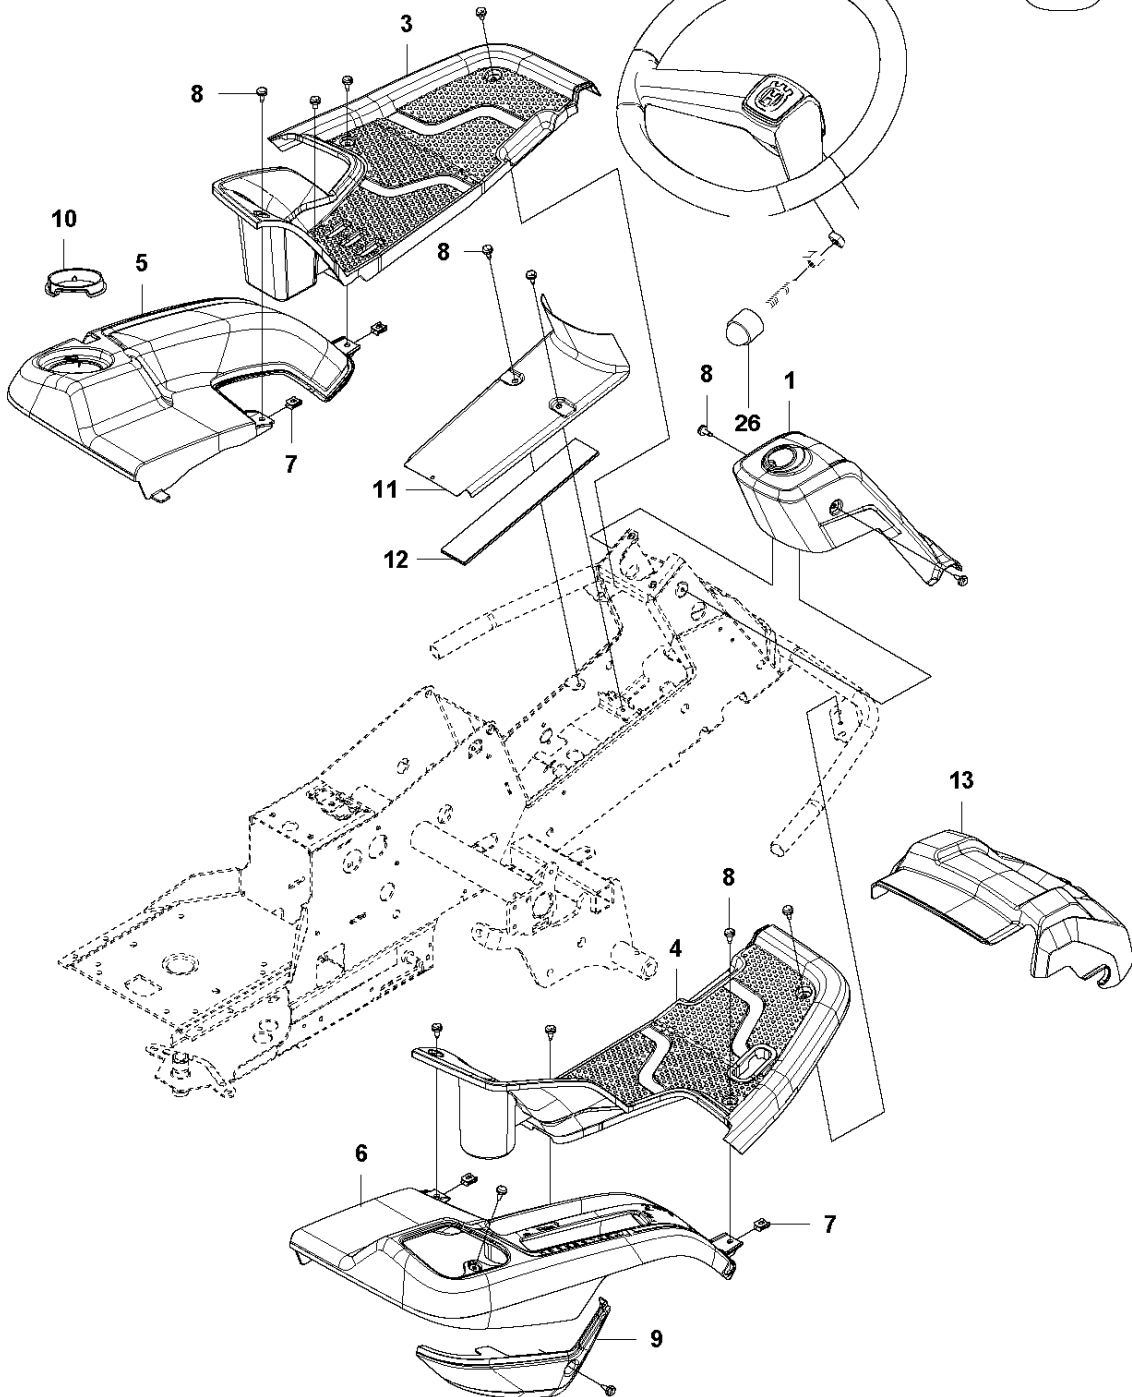

COVER - 2

COVER

R213C

Ref	Part No	Description	Remark	QTY KIT
1	577 61 58-01	COVER		1
3	577 72 93-01	FOOT PLATE		1
4	577 72 94-01	FOOT PLATE		1
5	577 72 95-01	FENDER		1
6	577 72 96-01	FENDER		1
7	535 42 91-01	SPRING NUT		4
8	544 40 05-01	SCREW		14
9	577 73 75-01	CONTROL COVER		1
10	577 76 45-01	LOCK NUT		1
11	544 23 92-01	COVER		1
12	584 26 01-01	MAT		1
13	578 77 63-01	UNIT COVER		1
14	576 97 34-01	DECAL		1
26	544 43 32-01	PROTECTIVE COVER	For 967291002	1