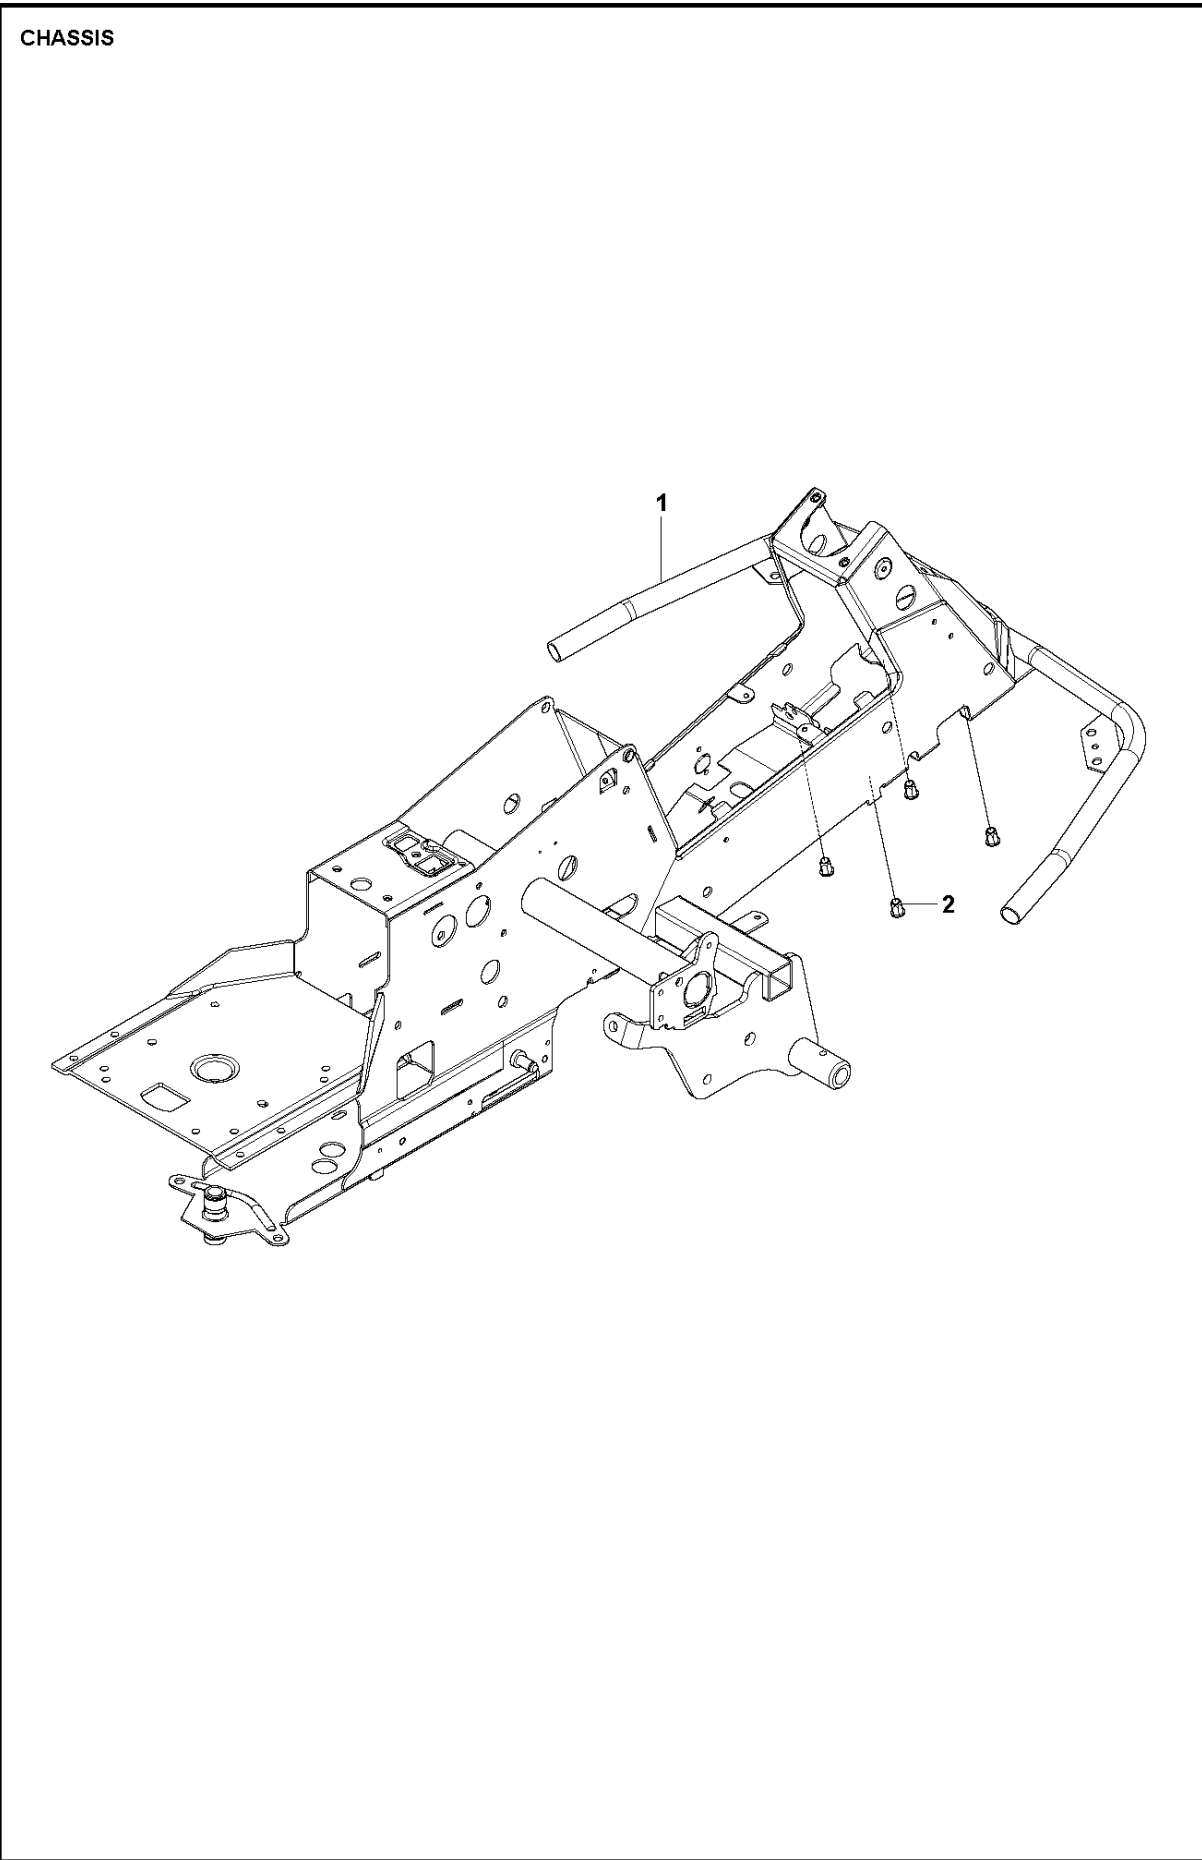

SPARE PARTS LIST

RIDERS

R213C

CHASSIS / FRAME

R213C

Ref	Part No	Description	Remark	QTY KIT
1	594 92 14-02	CHASSIS		1
2	506 91 62-01	NUT		4

CHASSIS, REAR - 1

CHASSIS REAR

HYDROSTAT K46 EU

TRANSMISSION

R213C

Ref	Part No	Description	Remark	QTY	KIT
1	506 98 63-01	TRANSMISSION		1	
2	506 98 65-01	SPRING WASHER		1	
3	506 98 66-01	DISTANCE		2	
4	502 45 19-01	PULLEY		1	
5	506 98 68-01	FAN		1	
6	735 31 15-00	CIRCLIP		1	
7	502 45 16-01	TUBE		1	
8	505 13 11-02	HOSE CLAMP		2	
9	535 40 28-07	CLIP		1	1
10	535 40 28-32	PLUG		1	1
11	505 56 39-01	MAGNET		1	1
12	502 45 20-01	MAGNET HOLDER		1	1
13	535 40 28-37	SEALING		2	1
14	502 45 32-01	CONTROL LEVER		1	1
15	586 90 46-01	PEN		1	1
16	535 40 28-17	LEVER		1	1
17	586 90 45-01	SPRING PIN		1	1
18	535 40 28-33	PIN RETAINING SCREW		1	1
19	535 40 28-38	LEVER		1	1
20	535 40 28-39	RETURN SPRING		1	1
21	535 40 28-40	PIN RETAINING SCREW		1	1
22	535 40 28-41	PIN RETAINING SCREW		1	1