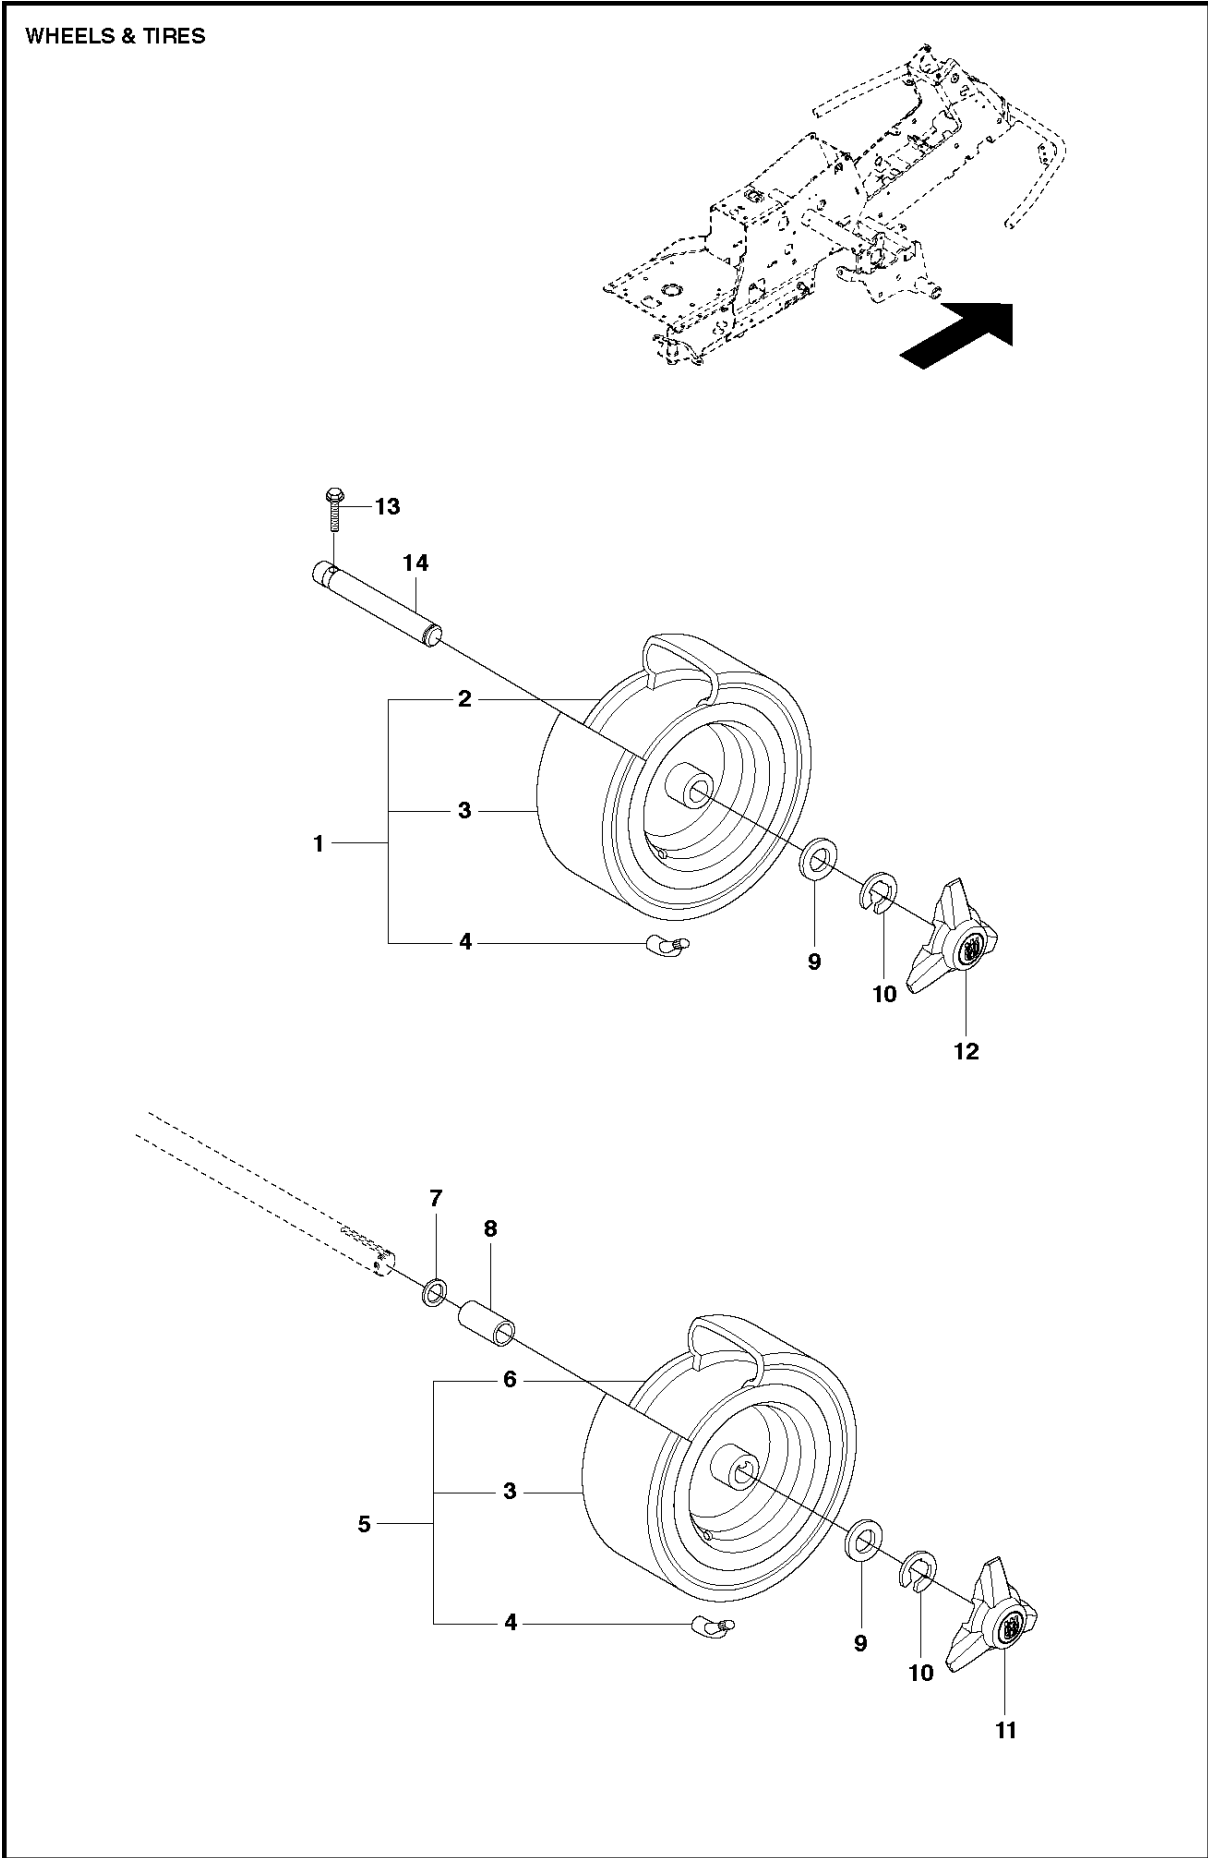

WHEELS & TIRES

R213C

Ref	Part No	Description	Remark	QTY	KIT
1	523 01 22-02	WHEEL		2	
2	523 03 45-01	RIM		1	1
3	523 03 46-02	TIRE		1	1, 5
4	523 03 47-01	VALVE		1	1, 5
5	523 01 26-02	WHEEL		2	
6	523 03 48-01	RIM		1	5
7	506 50 48-05	WASHER		4	
8	506 59 62-03	SPACING SLEEVE		2	
9	506 50 48-03	WASHER		2	
10	506 89 90-01	E-CLIP		4	
11	544 35 35-01	HUB CAP		2	
12	544 35 35-02	HUB CAP		2	
13	725 24 59-61	SCREW EHHFT		2	
14	535 47 08-01	WHEEL AXLE		2