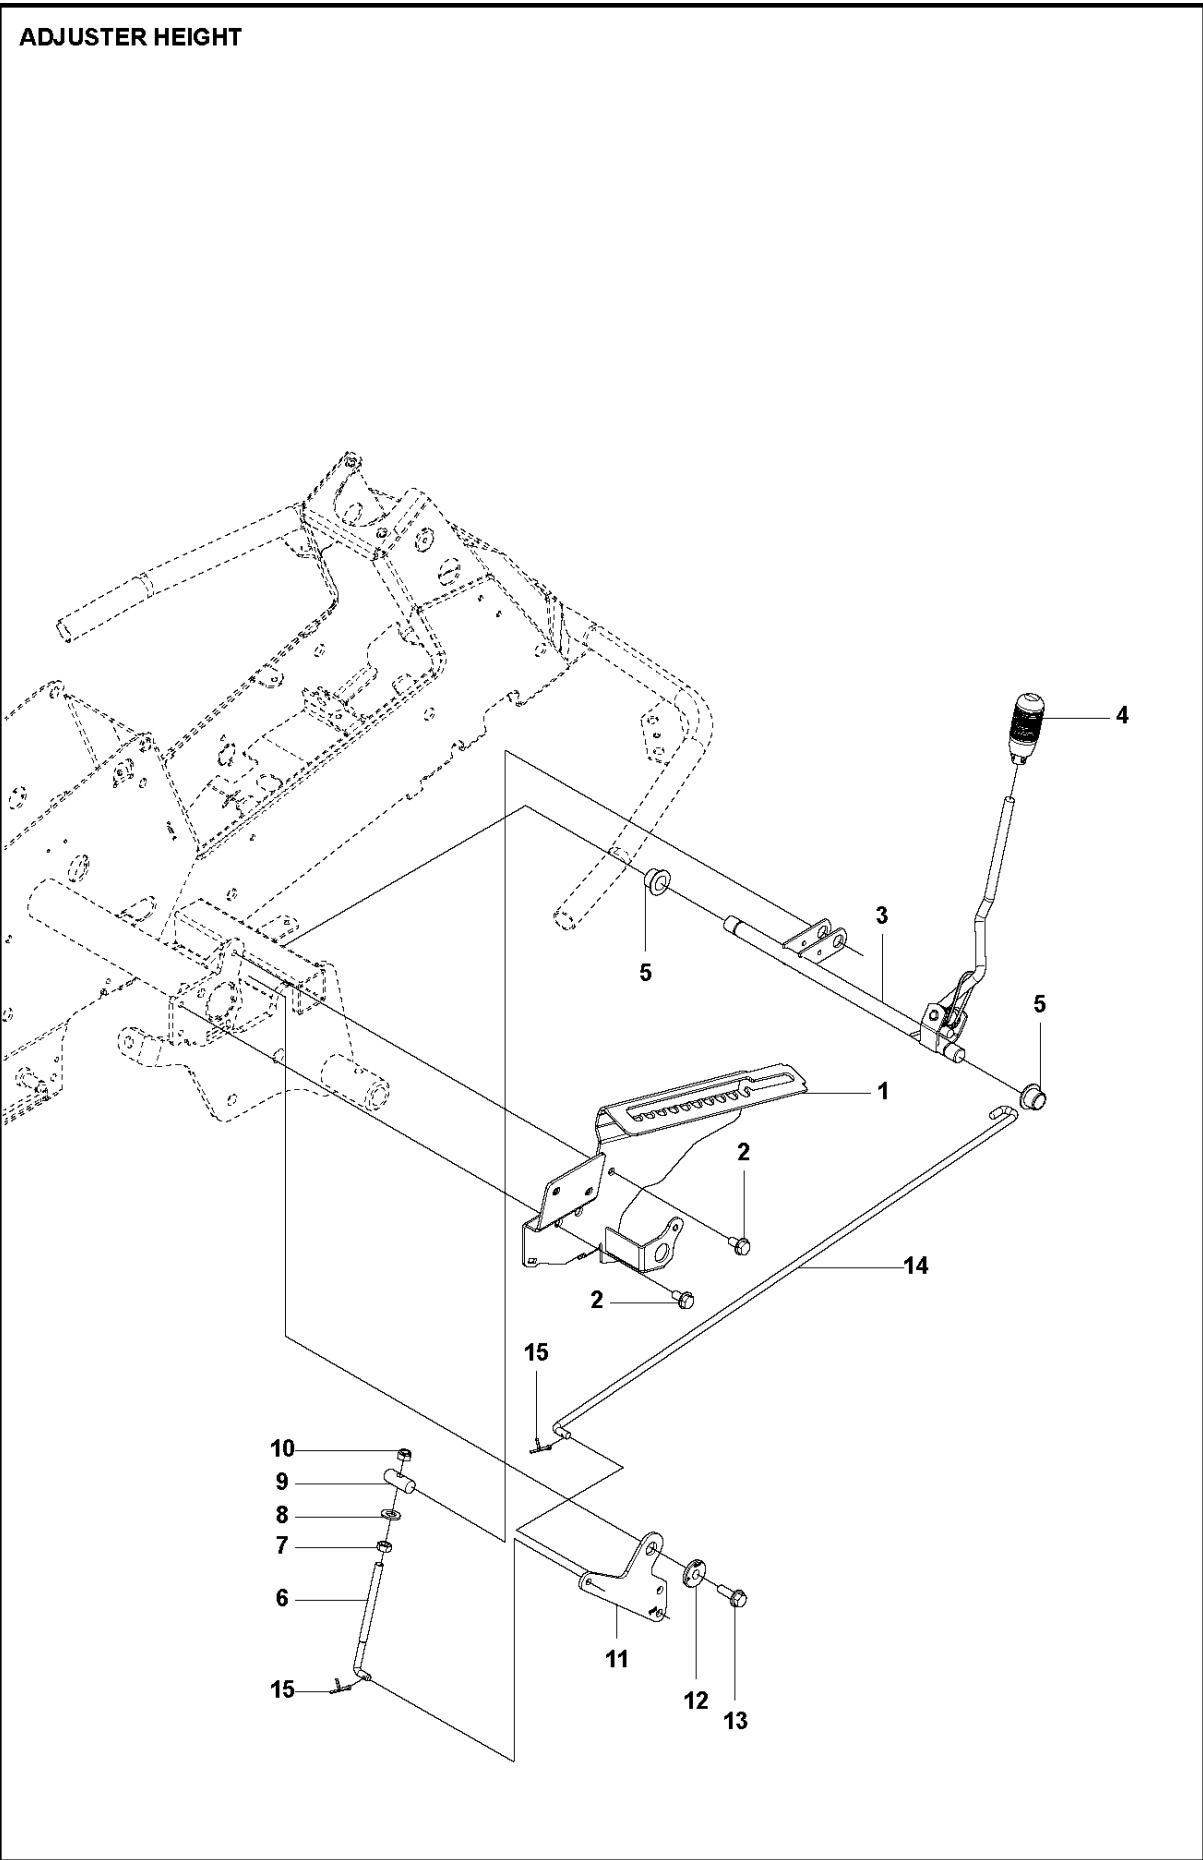

TRANSMISSION

R213C

Ref	Part No	Description	Remark	QTY	KIT
1	589 53 12-01	BELT		1	
2	589 53 04-01	BELT		1	
3	594 97 78-01	BELT	For 967846601	1	
3	589 53 00-01	BELT	For 967291002, 967291001, 967150401, 966756901	1	
4	506 50 92-01	SPACING SLEEVE		1	
5	506 55 59-01	WEDGE		1	
6	535 48 24-01	PULLEY		1	
7	506 59 75-01	WASHER		1	
8	506 55 60-02	SCREW UNC		1	
9	587 42 52-01	BELT GUIDE		1	
10	725 24 93-71	SCREW EHHM		2	
11	732 21 20-51	NUT		2	
12	535 48 44-01	BELT TENSIONER ASSY		1	
13	535 48 50-01	SEALING		1	
14	735 31 26-00	CIRCLIP		1	
15	506 66 56-01	SPRING		1	
16	581 91 63-01	PULLEY		1	
17	544 40 53-01	BELT GUIDE		1	16
18	586 32 04-01	SCREW	For 967846601	1	16
18	506 57 01-05	SCREW EHHFM	For 967150401, 966756901	1	
19	581 91 64-01	SHAFT		1	16
20	506 67 54-02	SCREW EHHFM		1	
21	506 59 75-01	WASHER	For 967150401, 966756901	1	
22	506 77 57-01	WASHER	For 967150401, 966756901	1	
23	535 48 22-01	PULLEY		1	

PEDALS

R213C

Ref	Part No	Description	Remark	QTY KIT
1	586 96 93-01	PEDAL PLATE ASSY		1
2	586 72 74-01	KNOB		1
3	506 57 01-04	SCREW EHHFM		4
4	544 40 31-01	BRAKE LEVER ASSY		1
5	725 23 64-61	SCREW EHHFT		2
6	506 94 63-01	BRAKE SPRING		1
7	506 99 27-01	BRAKE WIRE		1
8	735 31 09-20	E-CLIP		1
9	506 53 56-03	DRAW SPRING		1
10	574 41 11-01	CONTROL CABLE		1
11	578 77 68-01	BALL JOINT		2
12	732 21 16-01	LOCK NUT		2
13	731 23 14-01	HEXAGON NUT		2
14	522 43 08-01	BRACKET		1
15	725 23 64-61	SCREW EHHFT		1
16	738 21 02-04	BALL BEARING		1
17	535 48 02-01	ROLLER		1
18	535 48 06-01	PROTECTIVE PLATE		1
19	535 48 07-01	SPRING		1
20	535 48 08-01	BEARING SUPPORT		4
21	535 48 09-01	BEARING SUPPORT		1
22	535 48 10-01	REINFORCEMENT PLATE		1
23	586 96 64-01	PEDAL		1
24	586 96 64-02	PEDAL		1
25	506 56 65-01	CLIP		1
26	725 23 64-61	SCREW EHHFT		1