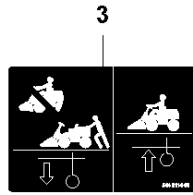

DECALS

DECALS

R213C

Ref	Part No	Description	Remark	QTY KIT
1	578 36 45-01	DECAL		2
2	578 39 25-07	DECAL		1
3	544 21 14-01	LABEL		2
4	582 57 00-01	LABEL		1
5	579 55 65-01	DECAL		1
7	577 06 20-01	DECAL		2
8	576 97 34-01	DECAL		1