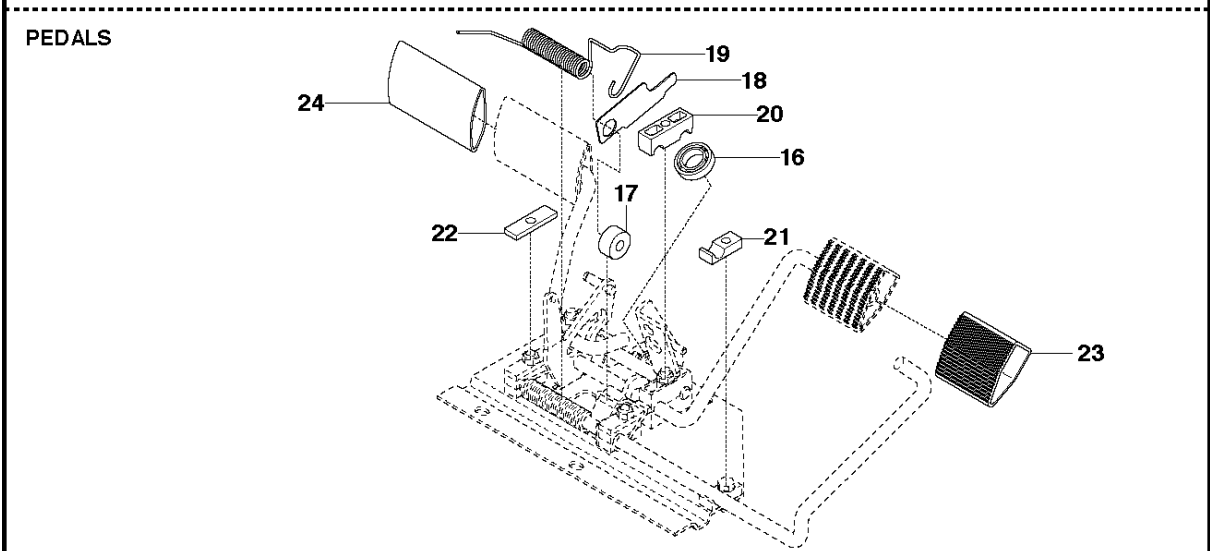

HYDROSTAT K46 EU

TRANSMISSION

R213C

Ref	Part No	Description	Remark	QTY	KIT
1	506 98 63-01	TRANSMISSION		1	
2	506 98 65-01	SPRING WASHER		1	
3	506 98 66-01	DISTANCE		2	
4	502 45 19-01	PULLEY		1	
5	506 98 68-01	FAN		1	
6	735 31 15-00	CIRCLIP		1	
7	502 45 16-01	TUBE		1	
8	505 13 11-02	HOSE CLAMP		2	
9	535 40 28-07	CLIP		1	1
10	535 40 28-32	PLUG		1	1
11	505 56 39-01	MAGNET		1	1
12	502 45 20-01	MAGNET HOLDER		1	1
13	535 40 28-37	SEALING		2	1
14	502 45 32-01	CONTROL LEVER		1	1
15	586 90 46-01	PEN		1	1
16	535 40 28-17	LEVER		1	1
17	586 90 45-01	SPRING PIN		1	1
18	535 40 28-33	PIN RETAINING SCREW		1	1
19	535 40 28-38	LEVER		1	1
20	535 40 28-39	RETURN SPRING		1	1
21	535 40 28-40	PIN RETAINING SCREW		1	1
22	535 40 28-41	PIN RETAINING SCREW		1	1

TRANSMISSION

R213C

Ref	Part No	Description	Remark	QTY	KIT
1	589 53 12-01	BELT		1	
2	589 53 04-01	BELT		1	
3	594 97 78-01	BELT	For 967846601	1	
3	589 53 00-01	BELT	For 967291002, 967291001, 967150401, 966756901	1	
4	506 50 92-01	SPACING SLEEVE		1	
5	506 55 59-01	WEDGE		1	
6	535 48 24-01	PULLEY		1	
7	506 59 75-01	WASHER		1	
8	506 55 60-02	SCREW UNC		1	
9	587 42 52-01	BELT GUIDE		1	
10	725 24 93-71	SCREW EHHM		2	
11	732 21 20-51	NUT		2	
12	535 48 44-01	BELT TENSIONER ASSY		1	
13	535 48 50-01	SEALING		1	
14	735 31 26-00	CIRCLIP		1	
15	506 66 56-01	SPRING		1	
16	581 91 63-01	PULLEY		1	
17	544 40 53-01	BELT GUIDE		1	16
18	586 32 04-01	SCREW	For 967846601	1	16
18	506 57 01-05	SCREW EHHFM	For 967150401, 966756901	1	
19	581 91 64-01	SHAFT		1	16
20	506 67 54-02	SCREW EHHFM		1	
21	506 59 75-01	WASHER	For 967150401, 966756901	1	
22	506 77 57-01	WASHER	For 967150401, 966756901	1	
23	535 48 22-01	PULLEY		1	