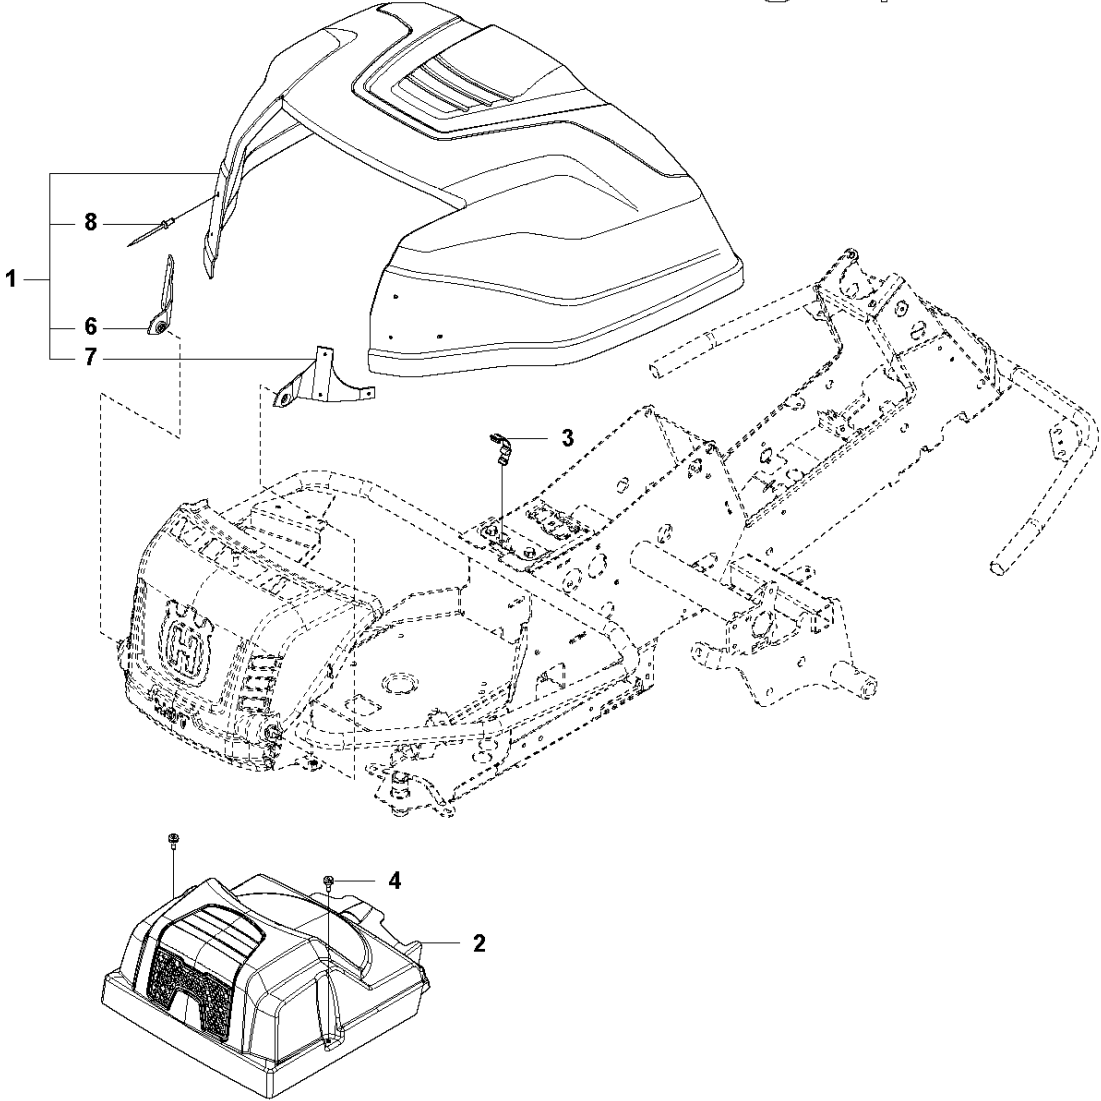

COVER - 1

COVER

R213C

Ref	Part No	Description	Remark	QTY	KIT
1	577 61 49-01	ENGINE HOOD ASSY		1	
2	578 26 13-04	TRANSMISSION COVER		1	
3	588 46 28-03	SNAP LOCKING	For 967846601	1	
3	503 89 47-03	SNAP LOCKING	For 967291002, 967291001, 967150401, 966756901	1	
4	574 85 62-01	SCREW		2	
5	577 06 20-01	DECAL		2	1
6	578 11 65-01	HINGE		1	
7	578 11 65-02	HINGE		1	
8	722 79 54-02	RIVET		6