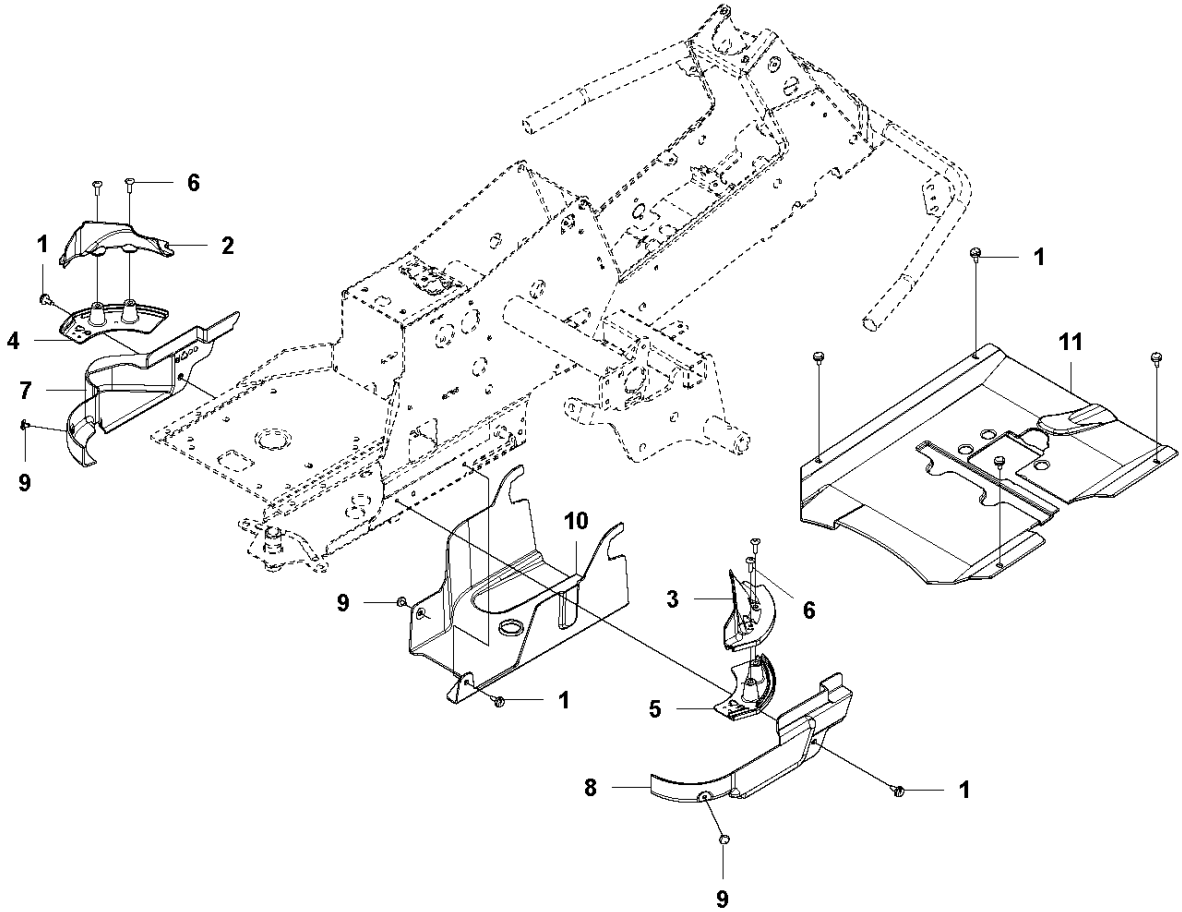

COVER - 3

COVER

R213C

Ref	Part No	Description	Remark	QTY KIT
1	544 40 05-01	SCREW		7
2	510 22 25-01	BELT COVER		1
3	510 22 25-02	BELT COVER		1
4	510 22 27-01	BELT COVER		1
5	510 22 27-02	BELT COVER		1
6	535 42 58-02	SCREW IHPANM		4
7	510 22 23-03	BELT COVER		1
8	510 22 24-01	BELT COVER		1
9	522 55 73-01	SCREW		3
10	510 44 20-01	BELT COVER		1
11	510 43 62-03	BELT COVER		1