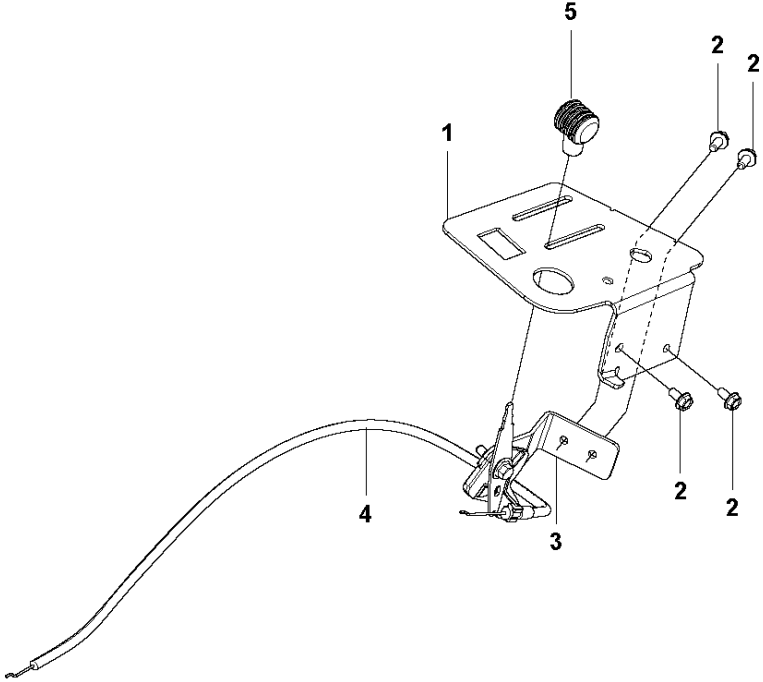

CONTROL UNIT

CONTROLS

R213C

Ref	Part No	Description	Remark	QTY KIT
1	578 03 31-01	SUPPORT		1
2	535 47 52-12	SCREW EHHFM		4
3	578 02 35-01	THROTTLE CONTROL		1
4	544 30 17-01	WIRE		1
5	506 88 91-01	KNOB		1