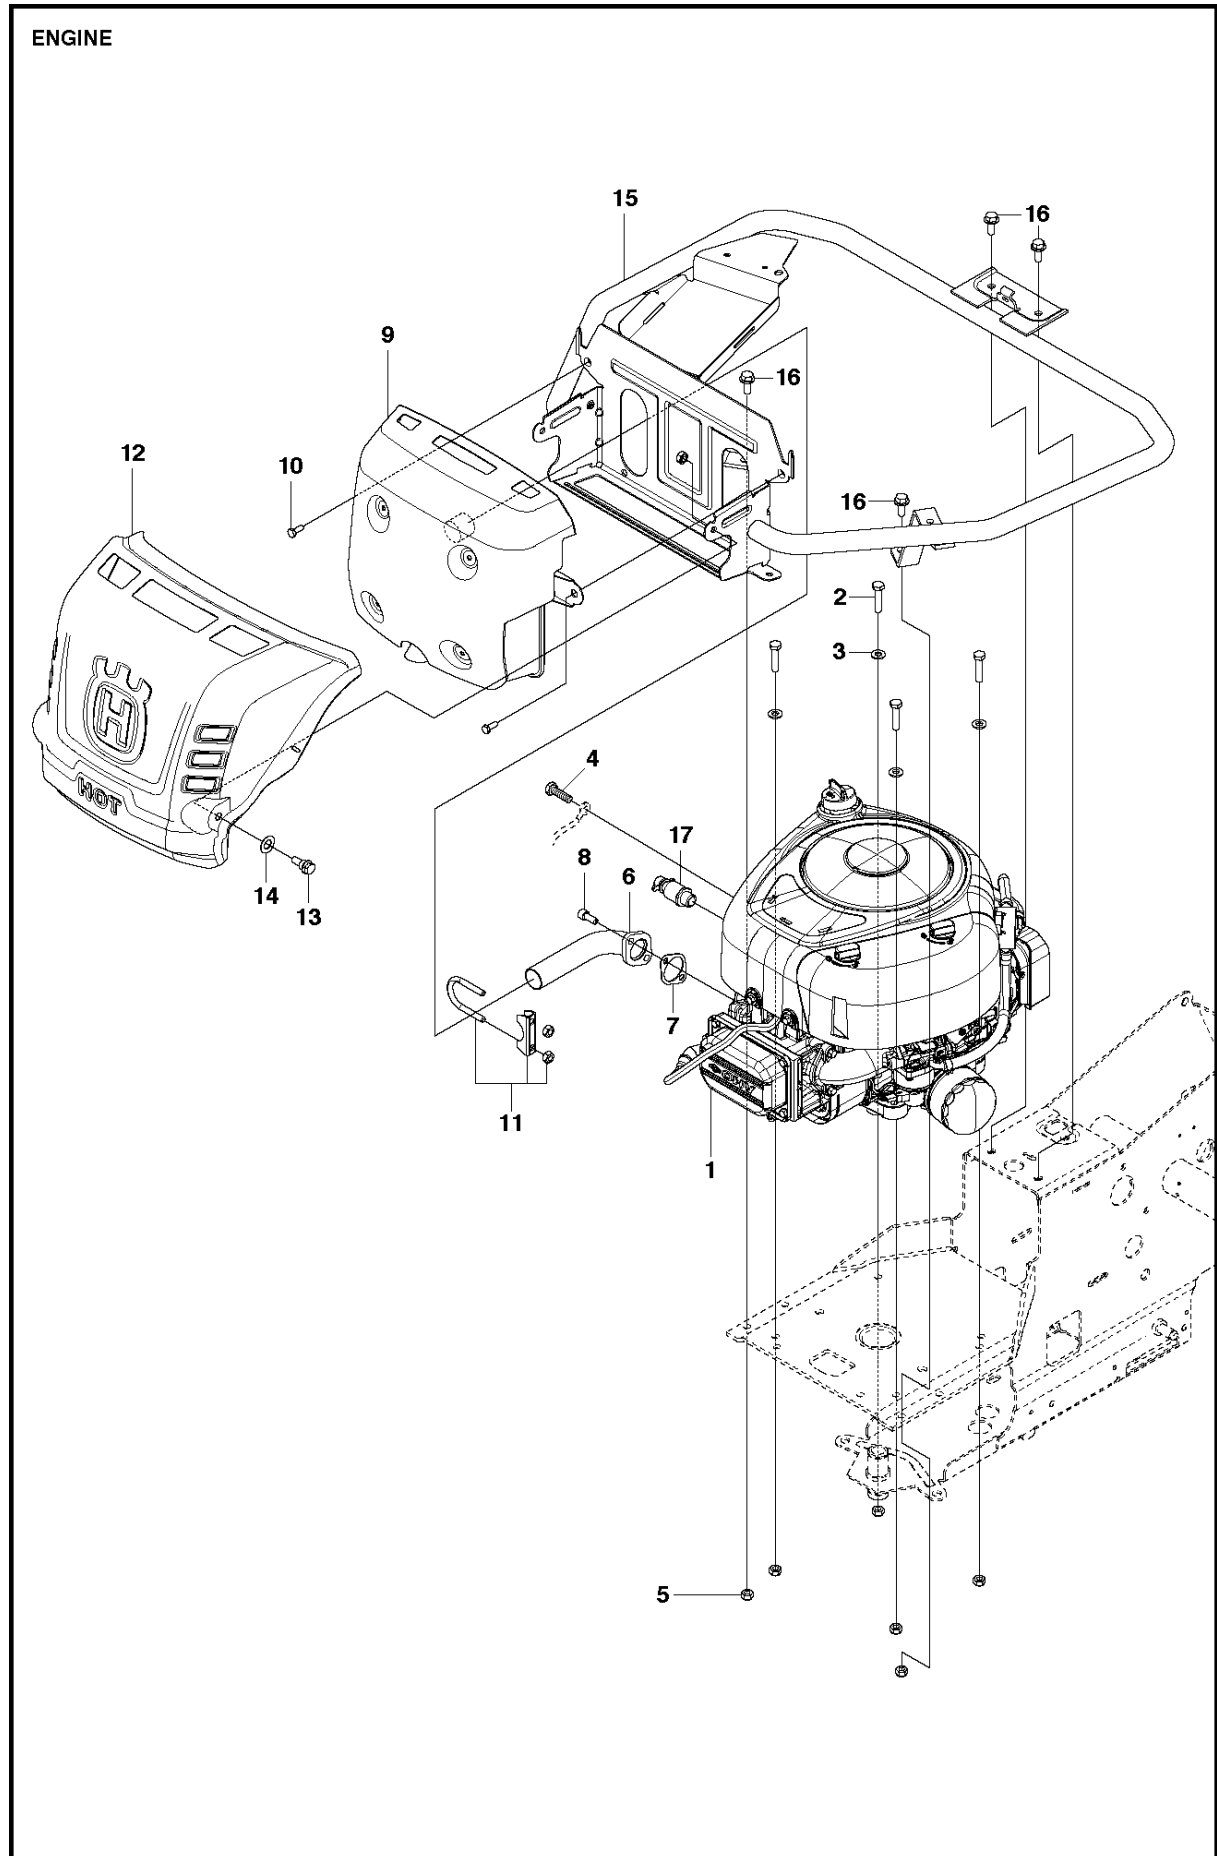

ENGINE

R213C

Ref	Part No	Description	Remark	QTY KIT
1	591 07 46-01	ENGINE		1
2	725 24 57-51	SCREW		4
3	734 11 64-01	WASHER		3
4	506 55 63-02	SCREW UNC		1
5	732 21 18-01	LOCK NUT		6
6	578 05 48-03	EXHAUST PIPE		1
7	506 91 45-01	GASKET		1
8	506 55 63-01	SCREW UNC		2
9	577 81 36-01	MUFFLER		1
10	725 23 64-61	SCREW EHHFT		2
11	501 15 22-01	CLAMP ASSY		1
12	577 81 85-02	HEAT SHIELD		1
13	506 59 74-01	SCREW EHHFM		2
14	506 83 94-01	SPRING WASHER		2
15	577 97 26-01	ENGINE FRAME		1
16	506 57 01-04	SCREW EHHFM		4
17	532 42 82-87	PLUG		1