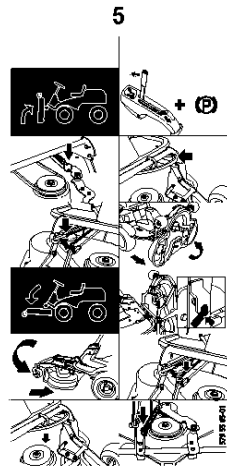

DECALS

DECALS

R213C

Ref	Part No	Description	Remark	QTY KIT
1	578 36 45-01	DECAL		2
2	578 39 25-07	DECAL		1
3	544 21 14-01	LABEL		2
4	582 57 00-01	LABEL		1
5	579 55 65-01	DECAL		1
7	577 06 20-01	DECAL		2
8	576 97 34-01	DECAL		1