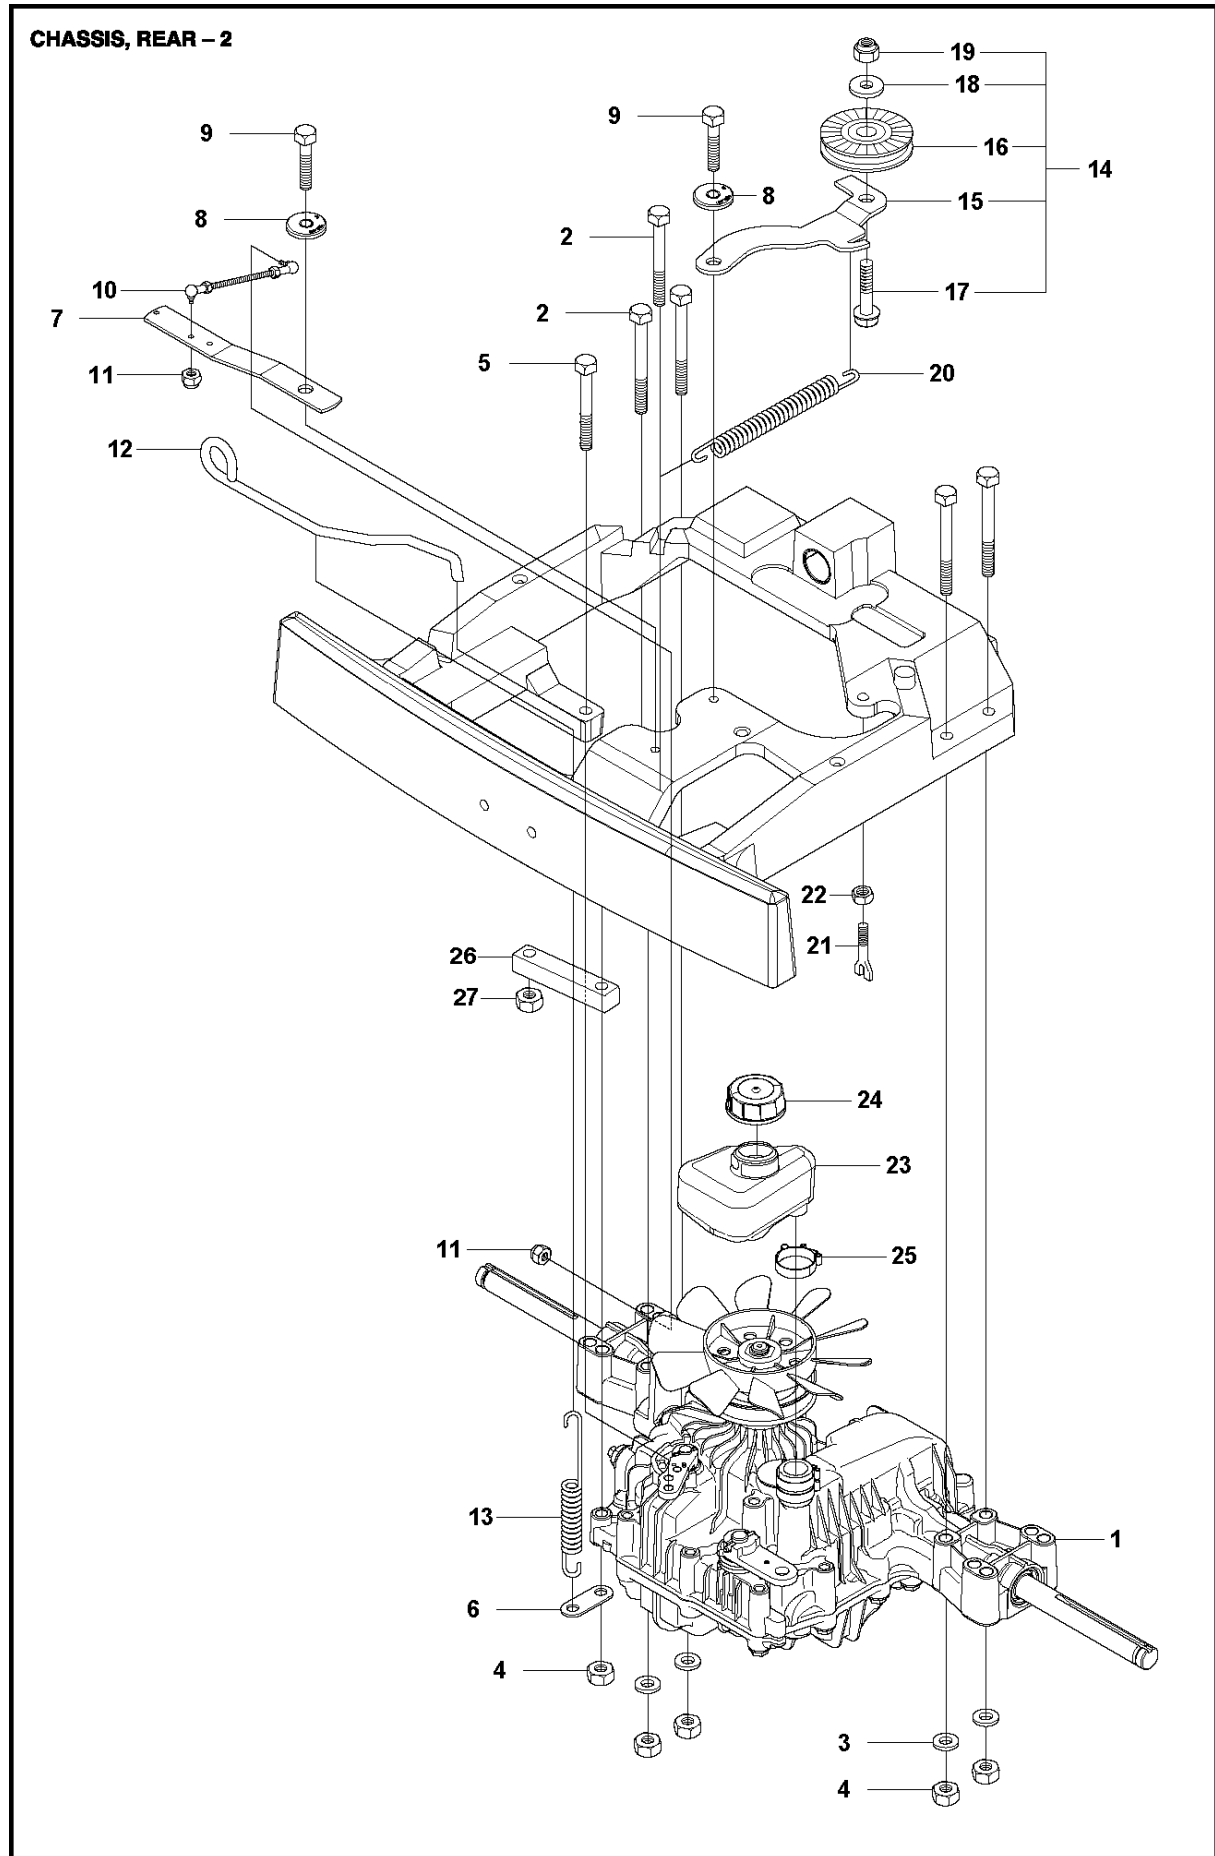

CHASSIS REAR

R213C

Ref	Part No	Description	Remark	QTY	KIT
1	506 98 63-01	TRANSMISSION		1	
2	725 24 67-51	SCREW EHHM		5	
3	734 11 64-01	WASHER		4	
4	731 23 18-01	HEXAGON NUT		5	
5	725 24 62-51	SCREW EHHM	For 967846601, 967291002, 967291001	1	
5	725 24 59-51	SCREW EHHM	For 967150401, 966756901	1	
6	506 59 93-01	LINK		1	
7	579 59 68-01	LEVER		1	
8	584 28 86-04	WASHER	For 967846601, 967291002, 967291001	2	
8	506 91 87-02	WASHER	For 967150401, 966756901	1	
9	725 24 51-71	SCREW EHHM	For 967846601, 967291002, 967291001	2	
9	725 24 51-71	SCREW EHHM	For 967150401, 966756901	1	
10	506 98 75-01	ADJUSTMENT ROD		1	
11	732 21 14-01	LOCK NUT		2	
12	506 98 82-01	FRIKOPPLINGSSTÅNG		1	
13	506 83 43-01	SPRING		1	
14	506 98 84-01	BELT TENSIONER ASSY		1	
15	588 74 04-01	BELT TENSIONER	For 967846601, 967291002, 967291001	1	14
15	506 98 85-01	BELT TENSIONER	For 967150401, 966756901	1	
16	506 94 69-01	PULLEY		1	14
17	725 24 55-71	SCREW EHHM	For 967846601, 967291002, 967291001	1	14
17	725 24 55-51	SCREW	For 967291002, 967291001, 967150401, 966756901	1	
18	734 11 64-41	WASHER		1	14
19	732 21 18-01	LOCK NUT		1	14
20	506 98 86-01	SPRING		1	
21	506 98 88-01	PENDULUM		1	
22	731 23 20-01	HEXAGON NUT		1	
23	506 98 90-01	EXPANSION TANK		1	
24	590 32 47-01	TANK CAP ASSY	For 967846601, 967291002, 967291001	1	
24	506 98 80-01	TANK CAP ASSY	For 967150401, 966756901	1	
25	505 13 11-02	HOSE CLAMP		1	
26	506 98 72-01	MOMENTFÄSTE	For 967150401, 966756901	1	
27	731 23 18-01	HEXAGON NUT	For 967150401, 966756901	1