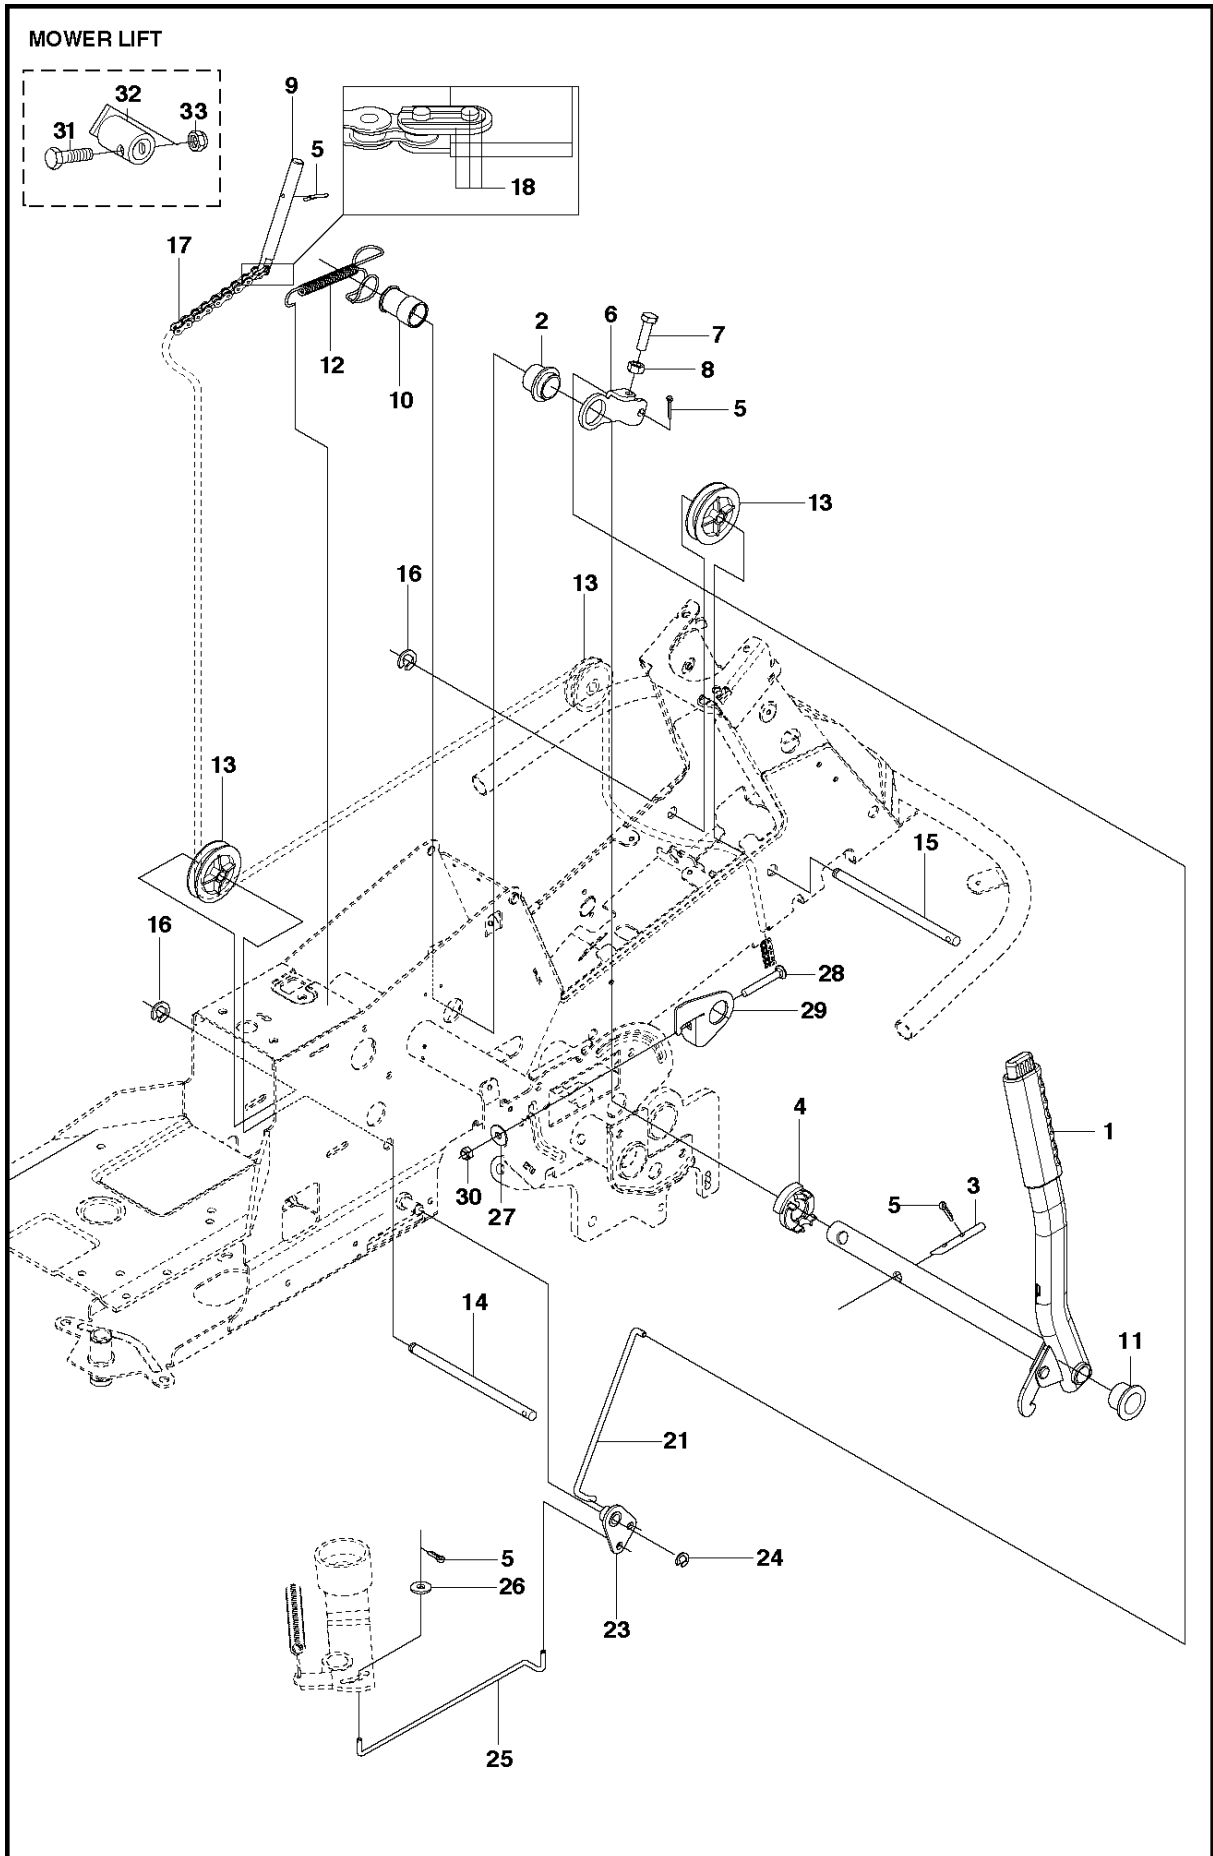

K574

TRANSMISSION

R214 T AWD

Ref	Part No	Description	Remark	QTY KIT	
1	544 11 61-01	TRANSMISSION		1	
2	506 98 65-01	SPRING WASHER		1	
3	506 98 66-01	DISTANCE		2	
4	502 45 19-01	PULLEY		1	
5	506 98 68-01	FAN		1	
6	735 31 15-00	CIRCLIP		1	
7	502 45 16-01	TUBE		1	
8	506 98 70-01	HOSE CLAMP		2	
9	535 40 28-07	CLIP		1	1
10	535 40 28-32	PLUG		1	1
11	535 40 28-29	MAGNET		1	1
12	502 45 20-01	MAGNET HOLDER		1	1
13	535 40 28-37	SEALING		2	1
14	502 45 32-01	CONTROL LEVER		1	1
15	535 40 28-09	PIN RETAINING SCREW		1	1
16	535 40 28-17	LEVER		1	1
17	535 40 28-16	PIN RETAINING SCREW		1	1
18	535 40 28-33	PIN RETAINING SCREW		1	1
19	535 40 28-38	LEVER		1	1
20	535 40 28-39	RETURN SPRING		1	1
21	535 40 28-40	PIN RETAINING SCREW		1	1
22	535 40 28-41	PIN RETAINING SCREW		1	1
50	574 51 51-01	KIT		1	
51	574 51 52-01	O-RING		1	50
52	535 40 28-19	FILTER		1	

PEDALS

R214 T AWD

Ref	Part No	Description	Remark	QTY KIT
1	544 12 60-01	PEDAL PLATE ASSY		1
2	535 47 37-01	KNOB		1
3	506 57 01-04	SCREW EHHFM		4
4	544 40 31-01	BRAKE LEVER ASSY		1
6	506 94 63-01	BRAKE SPRING		1
7	576 71 21-01	BRAKE WIRE		1
8	735 31 09-20	E-CLIP		1
10	574 41 12-02	CONTROL CABLE		1
11	506 55 73-01	VINKELL.AS8 DIN71802		2
12	732 21 14-01	LOCK NUT		2
13	731 23 14-01	HEXAGON NUT		2
14	522 43 08-01	BRACKET		1
15	725 23 64-61	SCREW EHHFT		4
16	738 21 02-04	BALL BEARING		1
17	535 48 02-01	ROLLER		1
18	535 48 06-01	PROTECTIVE PLATE		1
19	535 48 07-01	SPRING		1
20	535 48 08-01	BEARING SUPPORT		4
21	535 48 09-01	BEARING SUPPORT		5
22	535 48 10-01	REINFORCEMENT PLATE		3
23	535 47 88-01	PEDAL RUBBER		1
24	535 47 88-02	PEDAL RUBBER		1
25	506 57 64-02	CABLE HOLDER		1
26	506 56 65-01	CLIP		1