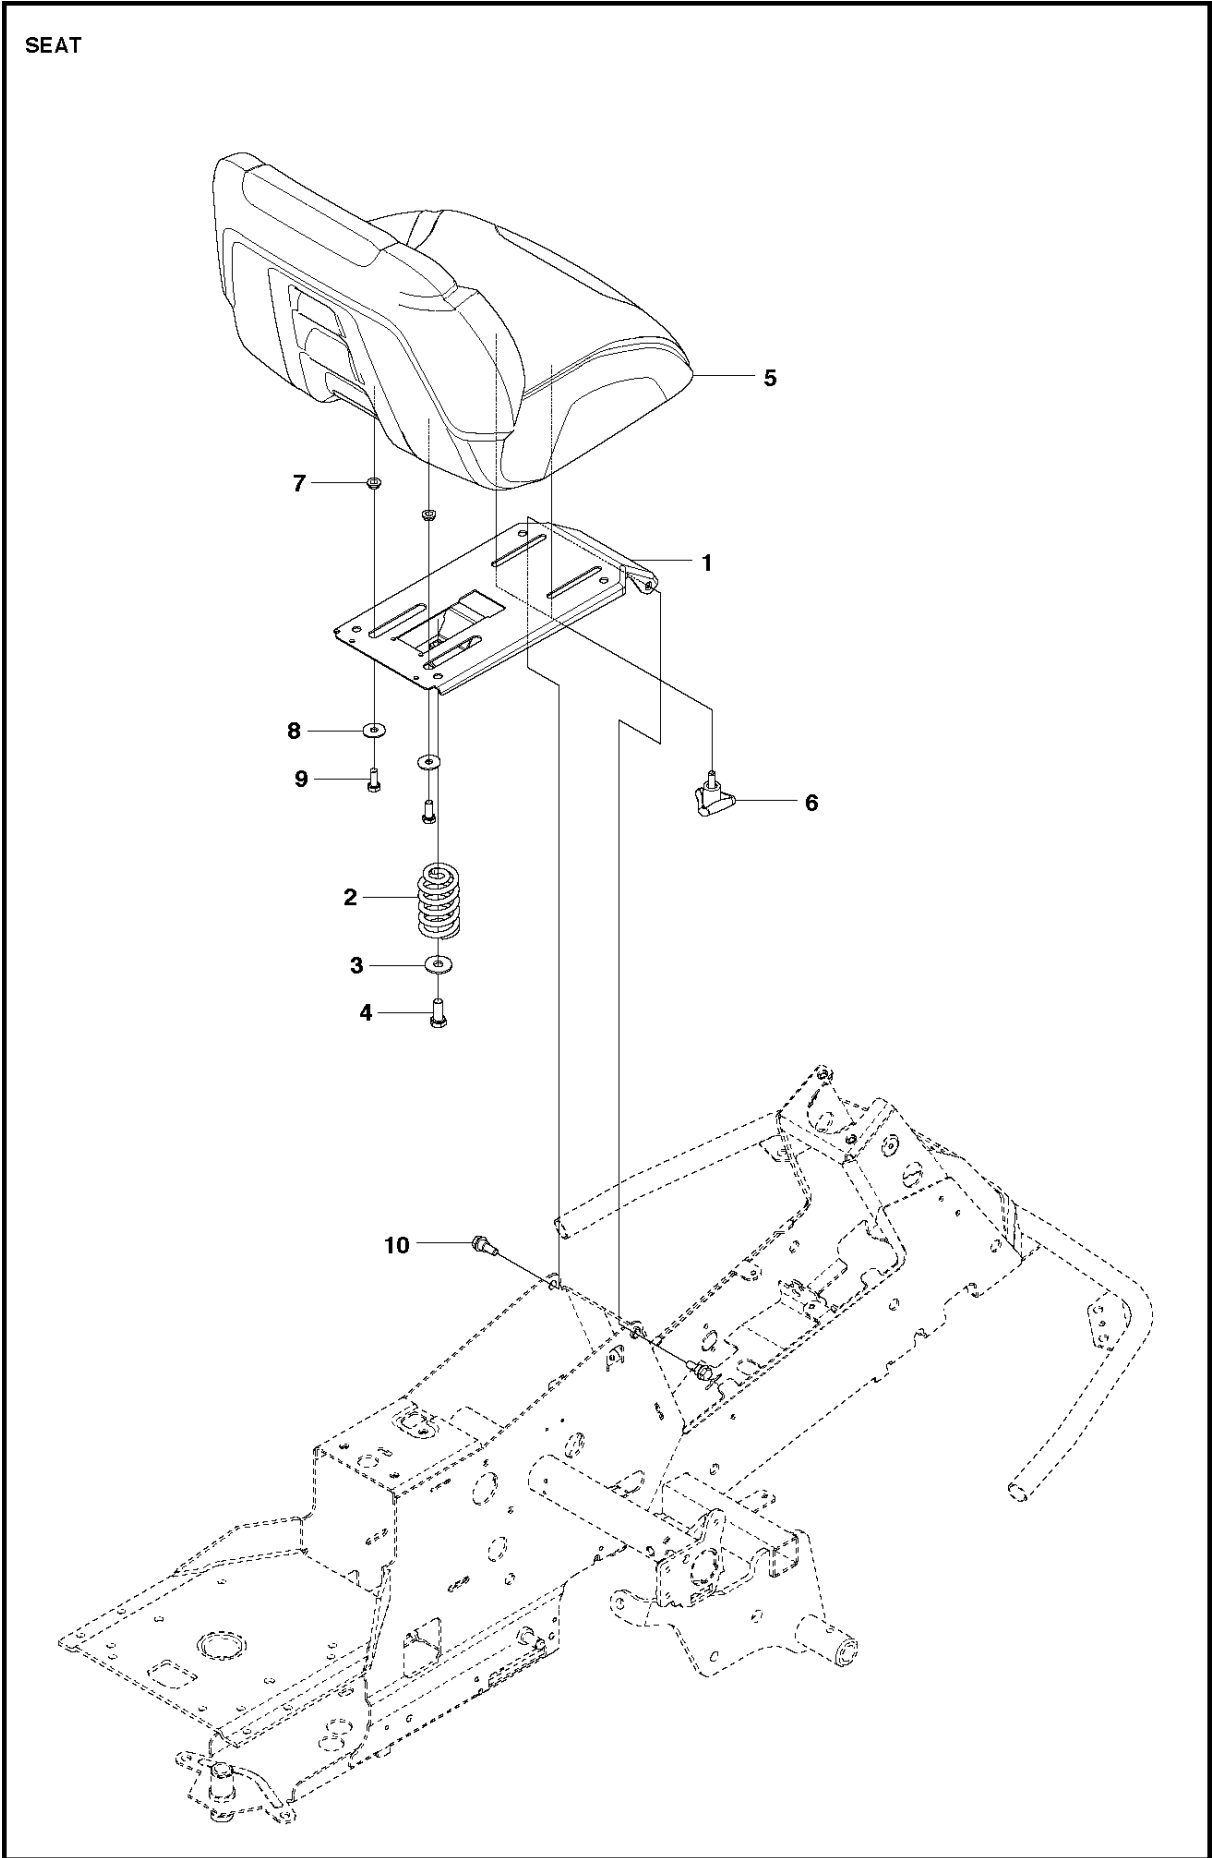

SEAT

R214 T AWD

Ref	Part No	Description	Remark	QTY KIT
1	587 15 27-01	SEAT BRACKET		1
2	506 91 53-01	COMPRESSION SPRING		1
3	734 11 74-41	WASHER		1
4	725 24 93-71	SCREW EHHM		1
5	587 39 76-01	SEAT		1
6	585 06 52-02	KNOB		2
7	506 56 53-01	BUSHING		2
8	734 11 64-41	WASHER		2
9	725 24 51-71	SCREW EHHM		2
10	506 59 74-01	SCREW EHHFM		2