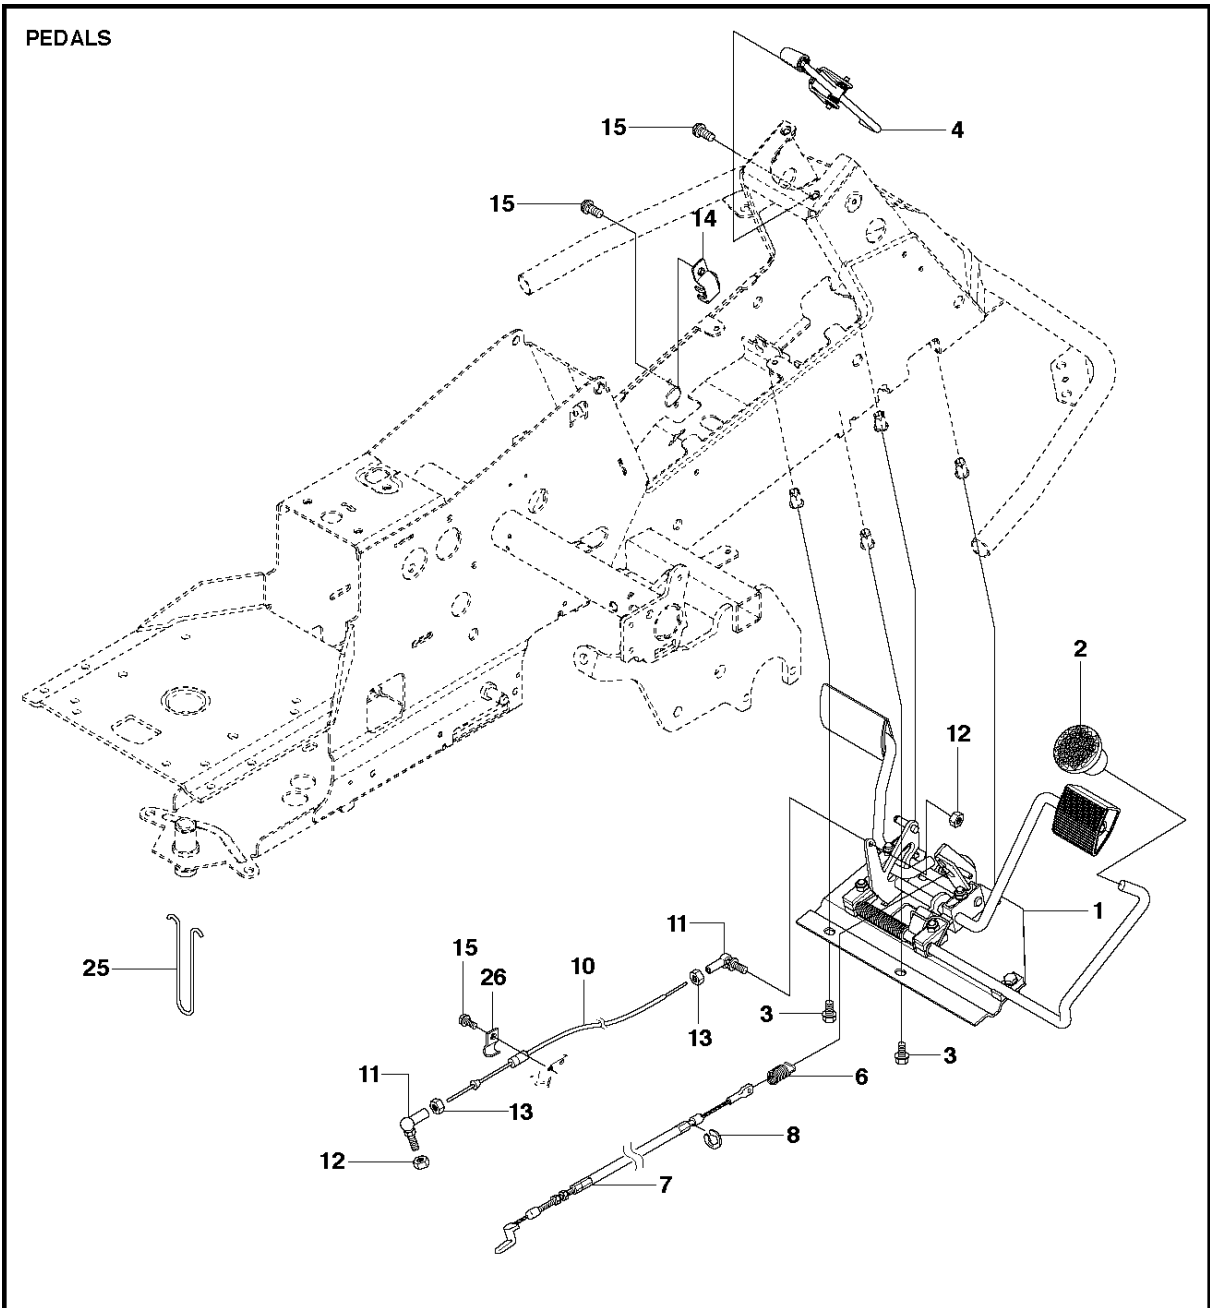

K574

TRANSMISSION

R214 T AWD

Ref	Part No	Description	Remark	QTY KIT	
1	544 11 61-01	TRANSMISSION		1	
2	506 98 65-01	SPRING WASHER		1	
3	506 98 66-01	DISTANCE		2	
4	502 45 19-01	PULLEY		1	
5	506 98 68-01	FAN		1	
6	735 31 15-00	CIRCLIP		1	
7	502 45 16-01	TUBE		1	
8	506 98 70-01	HOSE CLAMP		2	
9	535 40 28-07	CLIP		1	1
10	535 40 28-32	PLUG		1	1
11	535 40 28-29	MAGNET		1	1
12	502 45 20-01	MAGNET HOLDER		1	1
13	535 40 28-37	SEALING		2	1
14	502 45 32-01	CONTROL LEVER		1	1
15	535 40 28-09	PIN RETAINING SCREW		1	1
16	535 40 28-17	LEVER		1	1
17	535 40 28-16	PIN RETAINING SCREW		1	1
18	535 40 28-33	PIN RETAINING SCREW		1	1
19	535 40 28-38	LEVER		1	1
20	535 40 28-39	RETURN SPRING		1	1
21	535 40 28-40	PIN RETAINING SCREW		1	1
22	535 40 28-41	PIN RETAINING SCREW		1	1
50	574 51 51-01	KIT		1	
51	574 51 52-01	O-RING		1	50
52	535 40 28-19	FILTER		1	