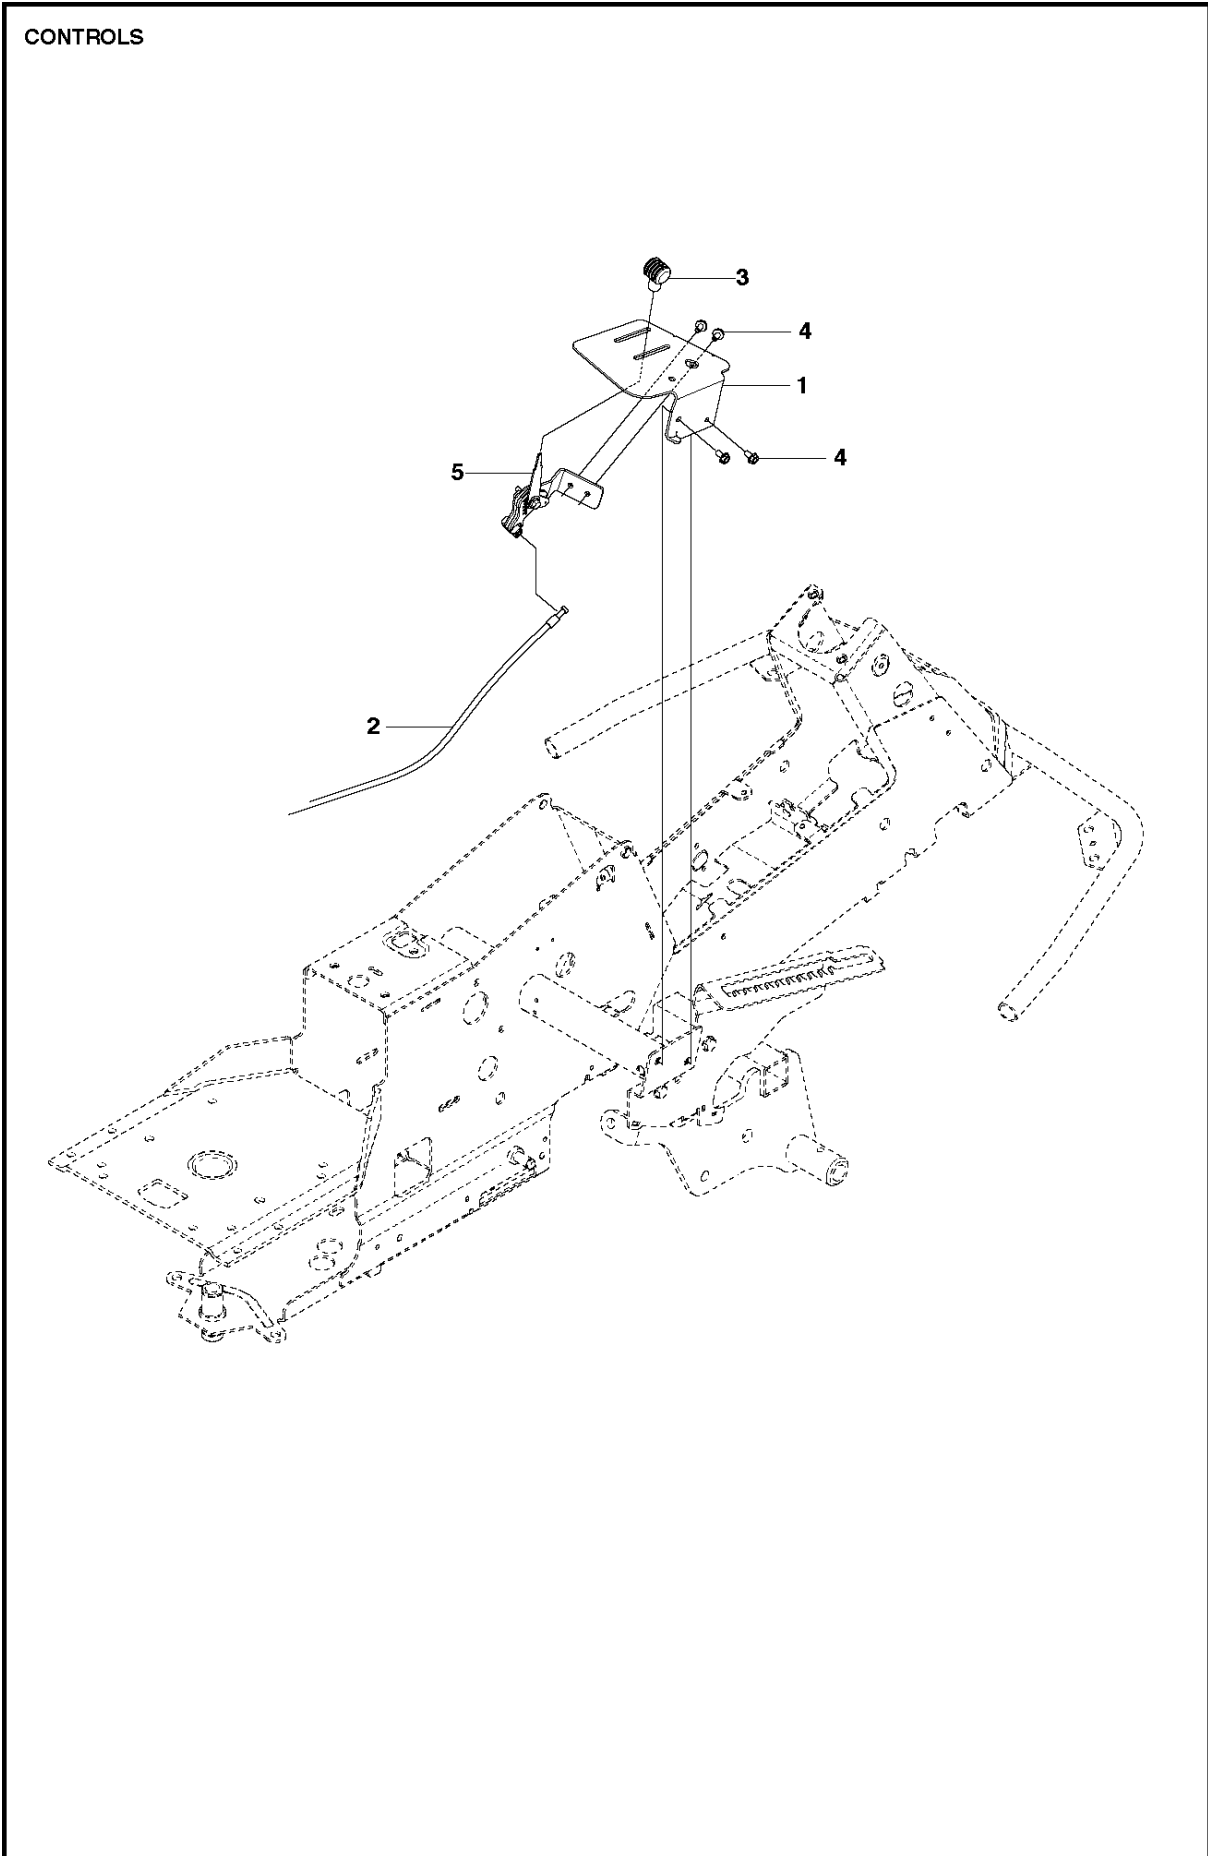

MOWER LIFT / DECK LIFT

R214 T AWD

Ref	Part No	Description	Remark	QTY KIT
1	577 96 67-01	LIFTING LEVER ASSY		1
2	506 55 65-01	BEARING		2
3	525 40 66-01	PEN		1
5	721 61 83-01	SPLIT PIN		1
6	506 78 43-01	LINK ASSY		1
7	725 24 97-51	SCREW		1
8	731 23 20-51	HEXAGON NUT		1
9	544 43 36-01	LIFTING ARM		1
10	725 25 42-51	SCREW EHHM		1
11	732 25 22-01	HEXAGON LOCKING NUT		1
12	506 91 68-01	SPRING		1
13	506 90 56-01	OFFSET PULLEY		2
14	506 90 57-01	SHAFT		1
15	506 90 57-02	SHAFT		1
16	735 31 18-20	E-CLIP		2
17	506 55 46-09	CHAIN		1
18	506 55 47-01	LINKAGE		1
21	544 45 69-01	CONNECTION ROD		1
22	721 61 83-01	SPLIT PIN		1
23	544 37 86-01	LINK		1
24	735 31 14-20	E-CLIP		1
25	544 44 88-01	CONNECTION ROD		1
26	734 11 64-41	WASHER		2
27	721 61 83-01	SPLIT PIN		1
28	535 42 38-03	SCREW RSQM		1
29	577 99 95-01	SHEET		1
30	732 21 18-01	LOCK NUT		1

HEIGHT ADJUSTMENT

R214 T AWD

Ref	Part No	Description	Remark	QTY KIT
1	578 00 13-02	BRACKET		1
2	506 57 01-03	SCREW EHHFM		2
3	577 99 99-01	ADJUSTER		1
4	506 54 20-01	HANDLE		1
5	506 55 43-01	BEARING		2
6	735 31 22-20	E-CLIP		2
7	506 90 82-01	HEIGHT ROD		1
8	506 78 46-01	PEN		1
9	734 11 72-01	WASHER		1
10	732 21 18-01	LOCK NUT		1
11	731 23 18-01	HEXAGON NUT		1
12	721 61 83-01	SPLIT PIN		2
13	578 04 07-01	LINK		1
14	544 22 70-01	CONNECTION ROD		1
15	506 91 87-02	WASHER		1
16	506 57 01-05	SCREW EHHFM		1