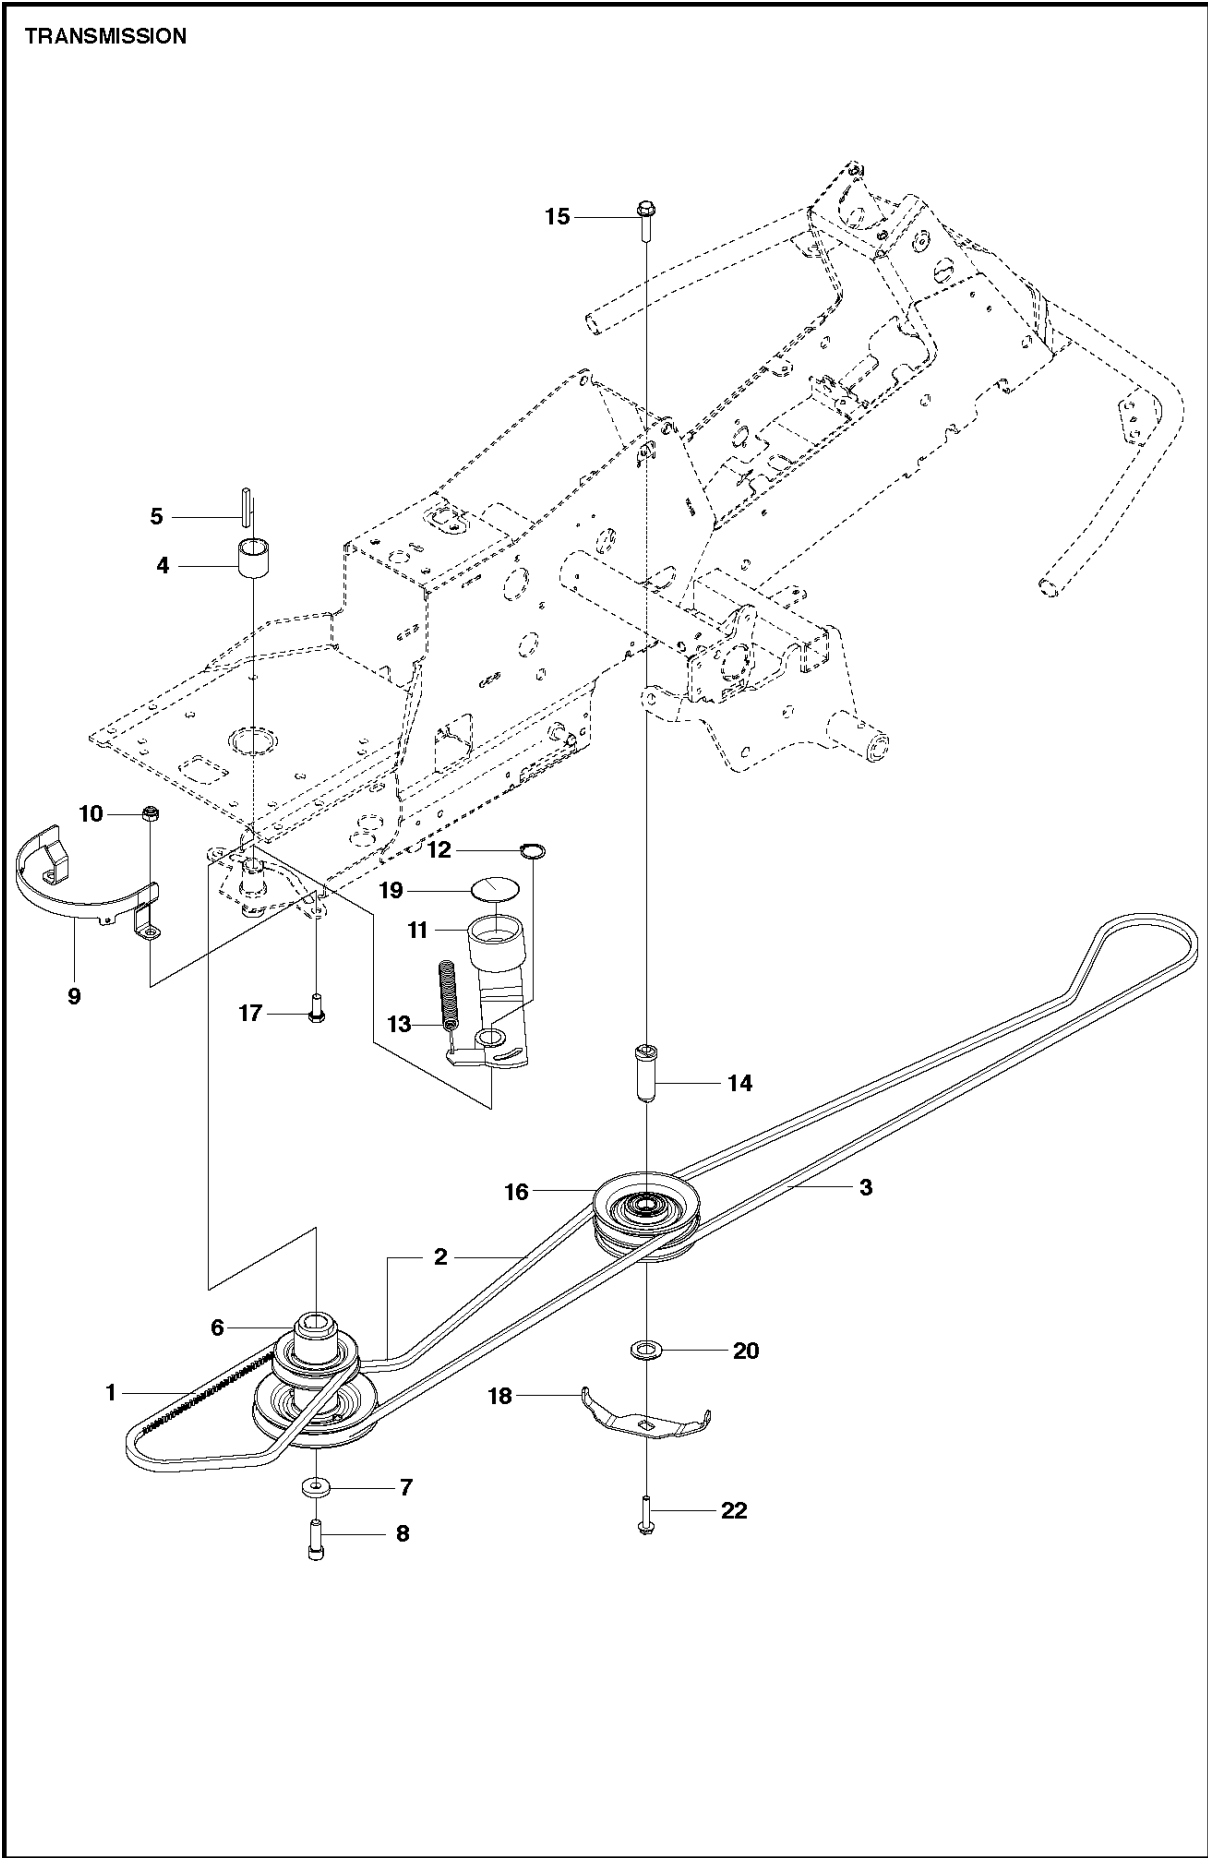

TRANSMISSION

R214 T AWD

Ref	Part No	Description	Remark	QTY KIT
1	589 53 12-01	BELT		1
2	589 53 04-01	BELT		1
3	589 53 00-01	BELT		1
4	506 50 92-01	SPACING SLEEVE		1
5	506 55 59-01	WEDGE		1
6	535 48 24-01	PULLEY		1
7	506 59 75-01	WASHER		1
8	506 55 60-02	SCREW UNC		1
9	587 42 52-01	BELT GUIDE		1
10	732 21 20-51	NUT		2
11	535 48 44-01	BELT TENSIONER ASSY		1
12	735 31 26-00	CIRCLIP		1
13	506 66 56-01	SPRING		1
14	581 91 64-01	SHAFT		1
15	506 67 54-02	SCREW EHHFM		1
16	535 48 22-01	PULLEY		1
17	725 24 93-71	SCREW EHHM		2
18	544 40 53-01	BELT GUIDE		1
19	535 48 50-01	SEALING		1
20	586 32 02-01	DISTANCE		1
22	586 32 04-01	SCREW		1