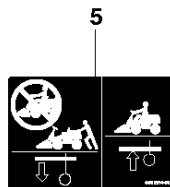

DECALS

DECALS

R214 T AWD

Ref	Part No	Description	Remark	QTY KIT
1	584 22 62-01	DECAL		1
2	578 36 45-15	DECAL		2
3	581 78 40-04	LABEL		1
4	578 39 25-06	DECAL		1
5	544 21 14-01	LABEL		1
6	579 55 65-01	DECAL		1
7	582 81 02-01	DECAL		1
8	576 97 34-01	DECAL		1