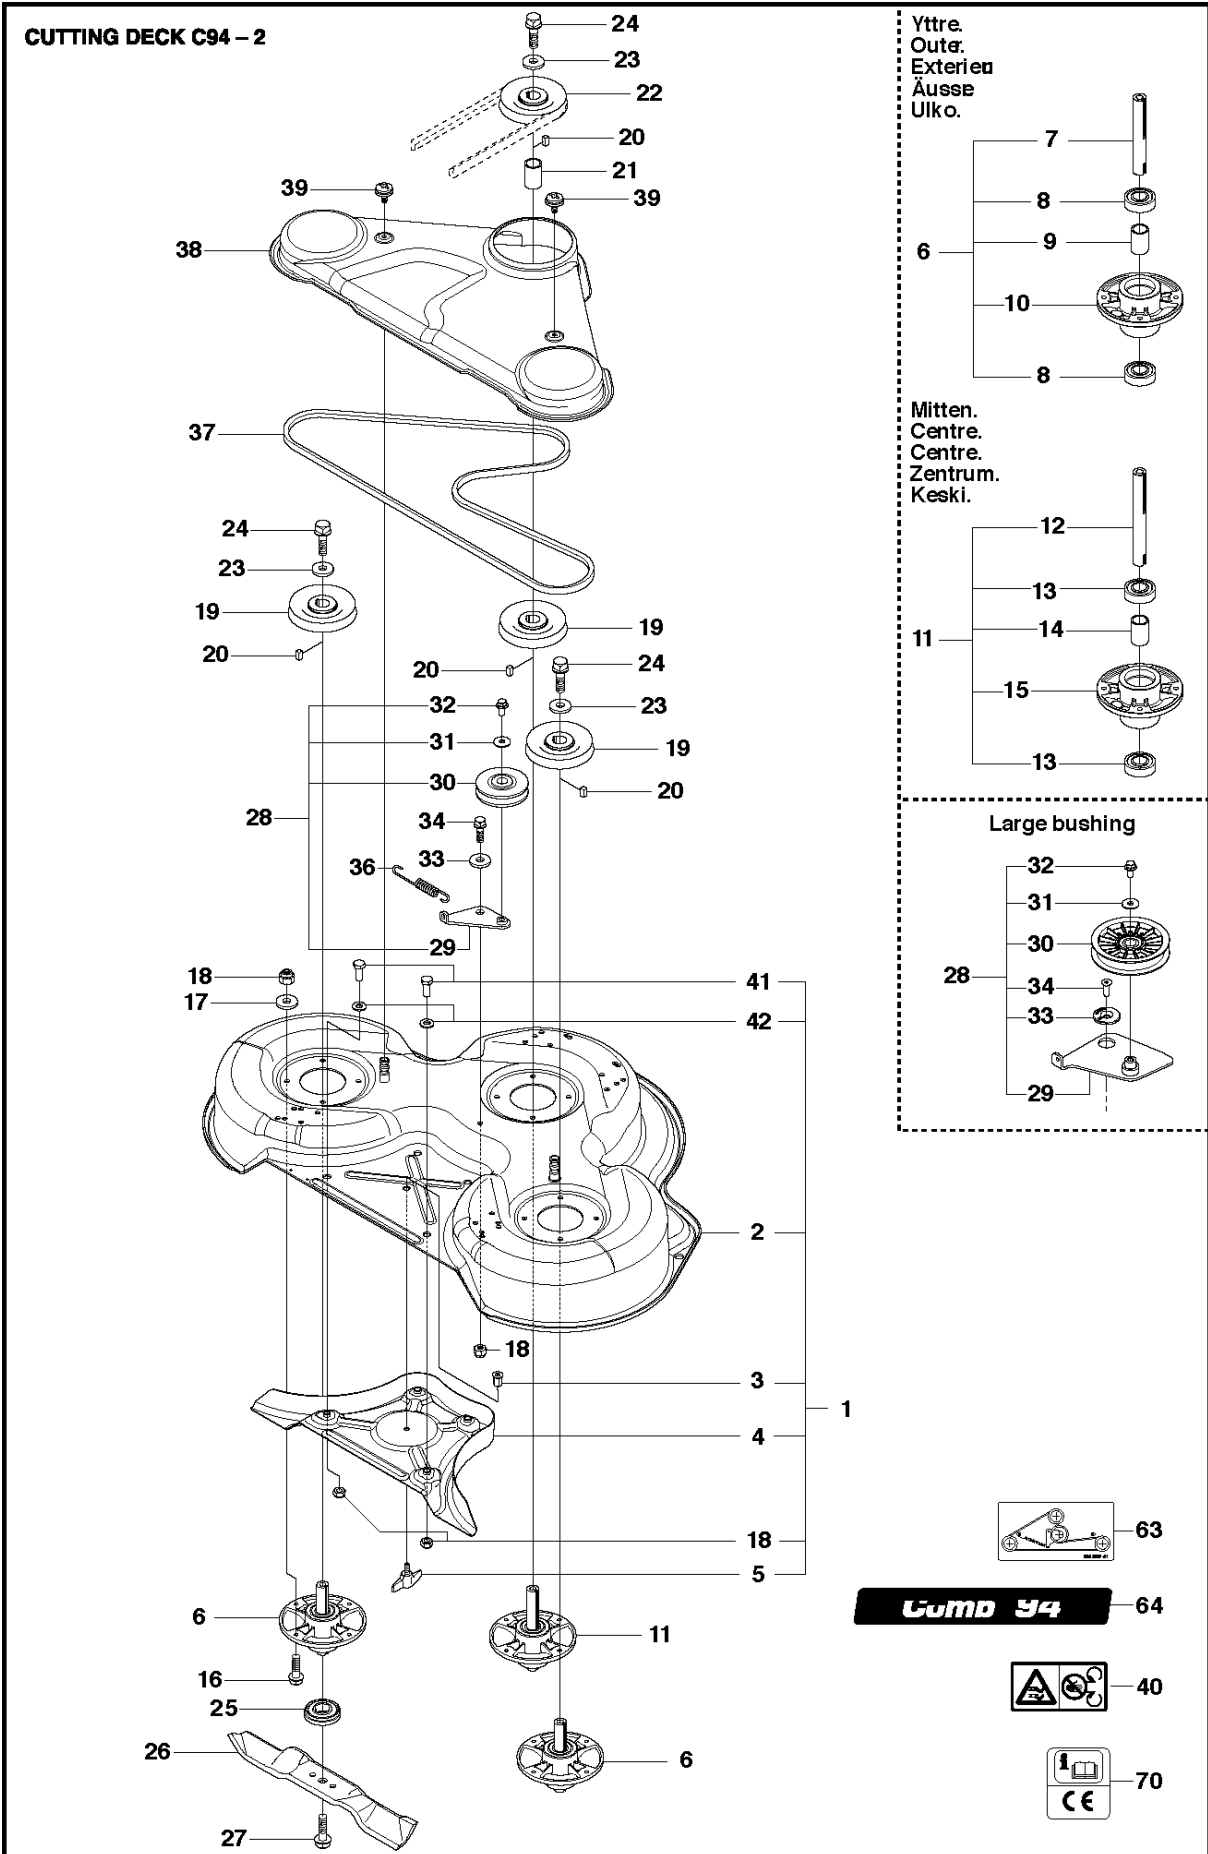

94CM CUTTING DECK

R214 T AWD

Ref	Part No	Description	Remark	QTY	KIT
1	581 26 55-01	CUTTING DECK		1	
2	581 23 74-04	DECK SHELL ASSY		1	1
3	506 91 62-01	NUT		1	1
4	544 06 58-01	PLUG		1	1
5	544 06 61-01	KNOB		1	1
6	576 38 41-02	BLADE HOUSING ASSY		2	
7	576 38 43-02	SHAFT		1	6
8	738 23 04-34	BALL BEARING		2	6
9	576 38 44-01	SPACING SLEEVE		1	6
10	576 38 42-01	BEARING HOUSING		1	6
11	576 38 41-03	BLADE HOUSING ASSY		1	
12	576 38 43-03	SHAFT		1	11
13	738 23 04-34	BALL BEARING		2	11
14	576 38 44-01	SPACING SLEEVE		1	11
15	576 38 42-01	BEARING HOUSING		1	11
16	535 42 38-01	SCREW RSQM		12	
17	734 11 64-01	WASHER		12	
18	732 21 18-01	LOCK NUT		12	1
19	506 92 21-01	PULLEY		3	
20	506 53 35-01	PARALLEL KEY		4	
21	544 06 80-03	SPACING SLEEVE		1	
22	506 77 86-01	PULLEY		1	
23	734 11 74-41	WASHER		3	
24	506 67 54-02	SCREW EHHFM		3	
25	544 06 49-01	BLADE HOLDER		3	
26	579 65 25-10	BLADE		3	
27	506 67 54-02	SCREW EHHFM		3	
28	506 79 73-01	BELT TENSIONER ASSY	Small bushing	1	
28	586 96 40-01	BELT TENSIONER ASSY	Large bushing	1	
29	506 79 71-01	SPÄNNARM KPL.	Small bushing	1	28
29	580 79 42-01	ARM	Large bushing	1	28
30	581 86 46-01	BELT TENSIONER WHEEL		1	28
31	734 11 64-41	WASHER		1	28
32	506 55 83-02	SCREW EHHFT		1	28
33	506 91 87-02	WASHER	Small bushing	1	
33	586 49 67-01	WASHER	Large bushing	1	
34	725 24 51-71	SCREW EHHM	Small bushing	1	
34	725 64 53-01	SCREW IHCSFM	Large bushing	1	
36	506 53 31-01	SPRING		1	
37	589 53 07-01	BELT		1	
38	522 82 19-03	BELT COVER		1	
39	544 40 05-01	SCREW		2	
40	574 51 00-01	DECAL		2	
41	725 24 51-71	SCREW EHHM		2	1
42	734 11 64-01	WASHER		2	1
63	506 78 97-01	LABEL		1	
64	544 23 81-01	LABEL		1	
70	506 92 90-01	LABEL		1