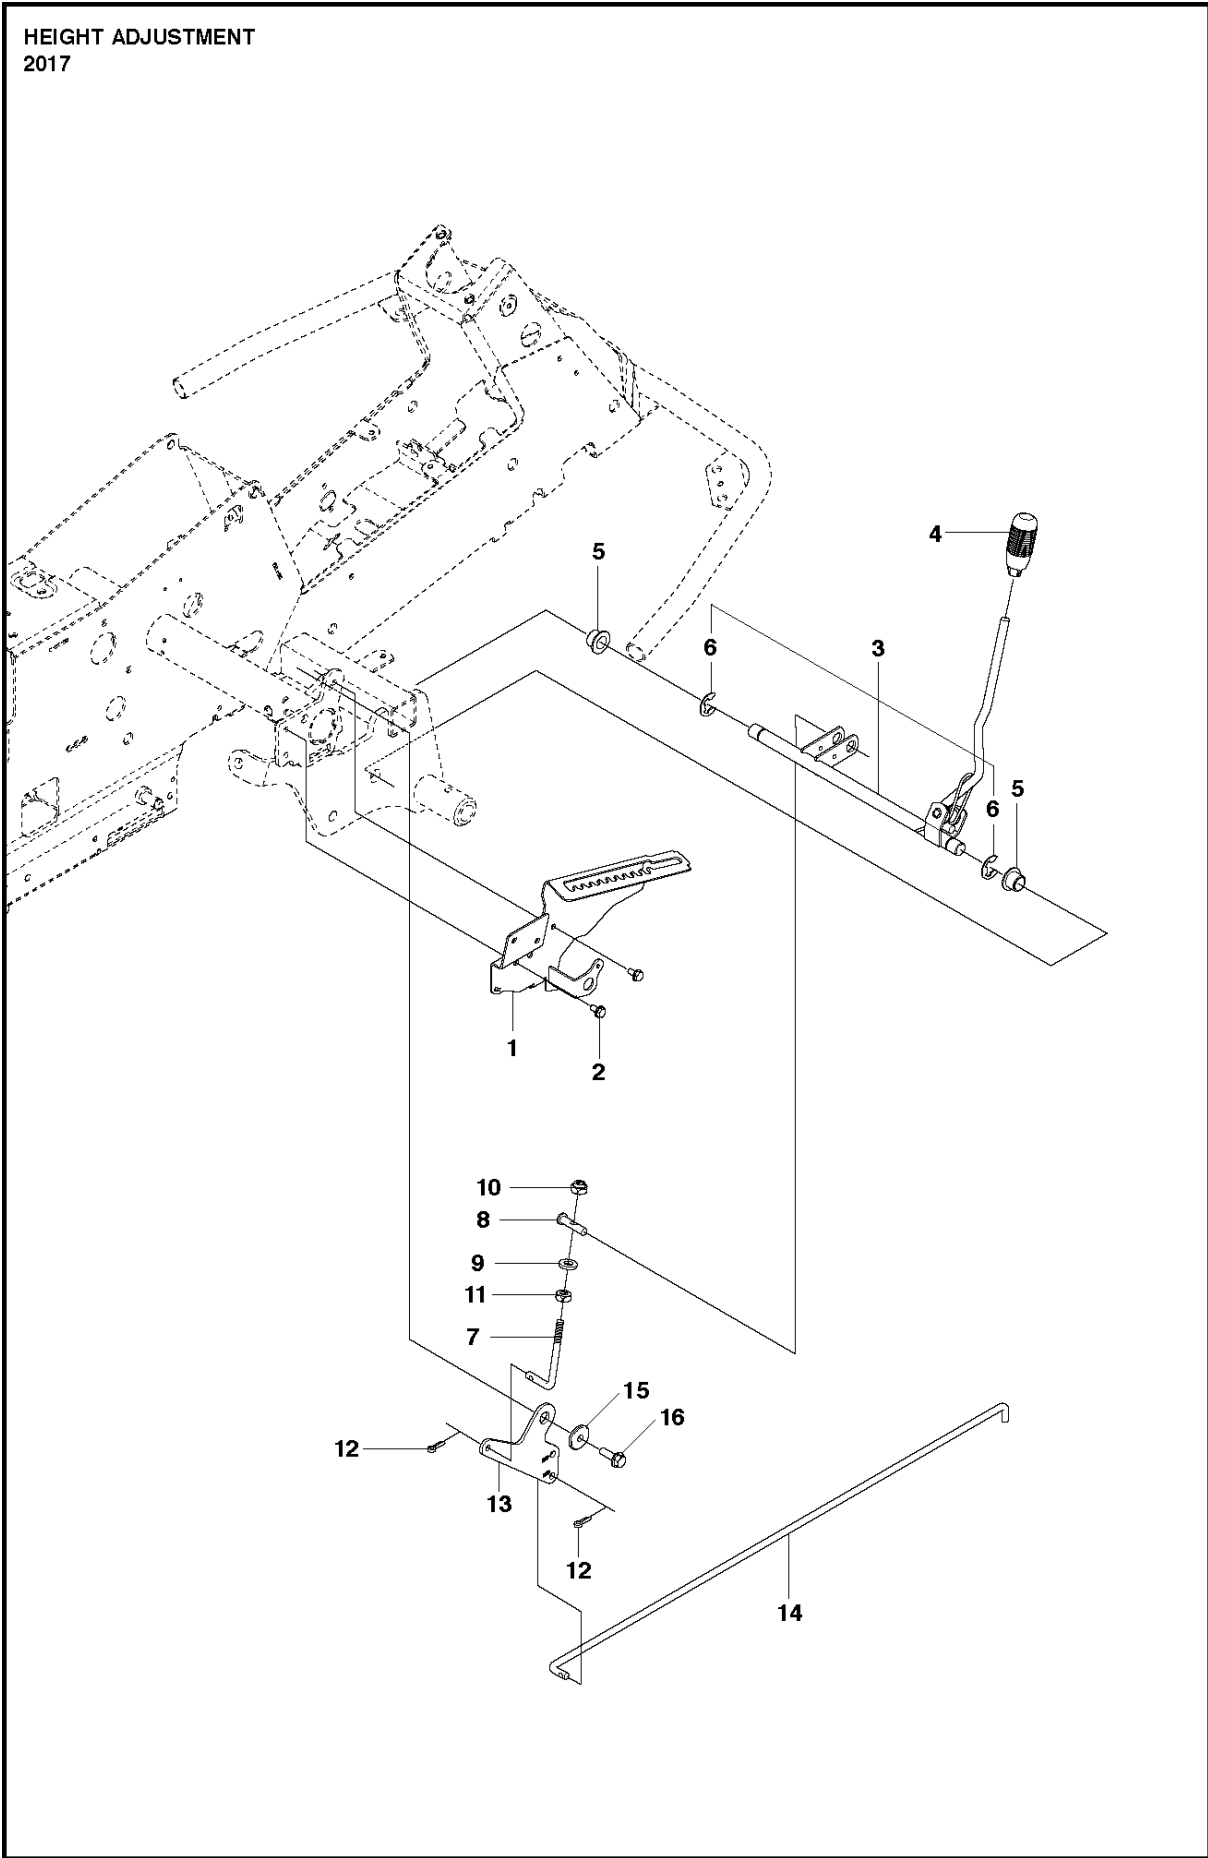

PEDALS

R214 T AWD

Ref	Part No	Description	Remark	QTY KIT
1	544 12 60-01	PEDAL PLATE ASSY		1
2	535 47 37-01	KNOB		1
3	506 57 01-04	SCREW EHHFM		4
4	544 40 31-01	BRAKE LEVER ASSY		1
6	506 94 63-01	BRAKE SPRING		1
7	576 71 21-01	BRAKE WIRE		1
8	735 31 09-20	E-CLIP		1
10	574 41 12-02	CONTROL CABLE		1
11	506 55 73-01	VINKELL.AS8 DIN71802		2
12	732 21 14-01	LOCK NUT		2
13	731 23 14-01	HEXAGON NUT		2
14	522 43 08-01	BRACKET		1
15	725 23 64-61	SCREW EHHFT		4
16	738 21 02-04	BALL BEARING		1
17	535 48 02-01	ROLLER		1
18	535 48 06-01	PROTECTIVE PLATE		1
19	535 48 07-01	SPRING		1
20	535 48 08-01	BEARING SUPPORT		4
21	535 48 09-01	BEARING SUPPORT		5
22	535 48 10-01	REINFORCEMENT PLATE		3
23	535 47 88-01	PEDAL RUBBER		1
24	535 47 88-02	PEDAL RUBBER		1
25	506 57 64-02	CABLE HOLDER		1
26	506 56 65-01	CLIP		1

MOWER LIFT / DECK LIFT

R214 T AWD

Ref	Part No	Description	Remark	QTY KIT
1	501 06 53-01	LIFTING LEVER ASSY		1
2	588 92 69-01	BEARING		1
3	525 40 66-01	PEN		1
4	588 92 71-01	ANVIL		1
5	721 61 83-01	SPLIT PIN		4
6	588 92 70-01	LIFTING ARM		1
7	725 24 97-51	SCREW		1
8	731 23 20-01	HEXAGON NUT		1
9	588 92 74-01	ROD		1
10	588 92 73-01	ANVIL		1
11	584 87 13-01	BEARING		1
12	588 92 75-01	SPRING		1
13	506 90 56-01	OFFSET PULLEY		2
14	582 87 19-01	SHAFT		1
15	582 87 19-02	SHAFT		1
16	735 31 18-20	E-CLIP		2
17	506 55 46-09	CHAIN		1
18	506 55 47-01	LINKAGE		1
21	544 45 69-01	CONNECTION ROD		1
23	544 37 86-01	LINK		1
24	735 31 14-20	E-CLIP		1
25	544 44 88-01	CONNECTION ROD		1
26	734 11 64-41	WASHER		1