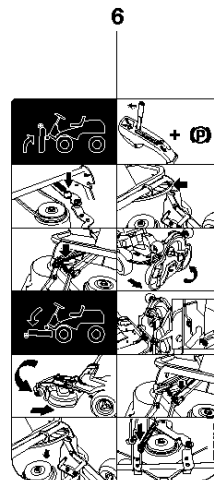

DECALS

DECALS

R214 T AWD

Ref	Part No	Description	Remark	QTY KIT
1	584 22 62-01	DECAL		1
2	578 36 45-15	DECAL		2
3	581 78 40-04	LABEL		1
4	578 39 25-06	DECAL		1
5	544 21 14-01	LABEL		1
6	579 55 65-01	DECAL		1
7	582 81 02-01	DECAL		1
8	576 97 34-01	DECAL		1