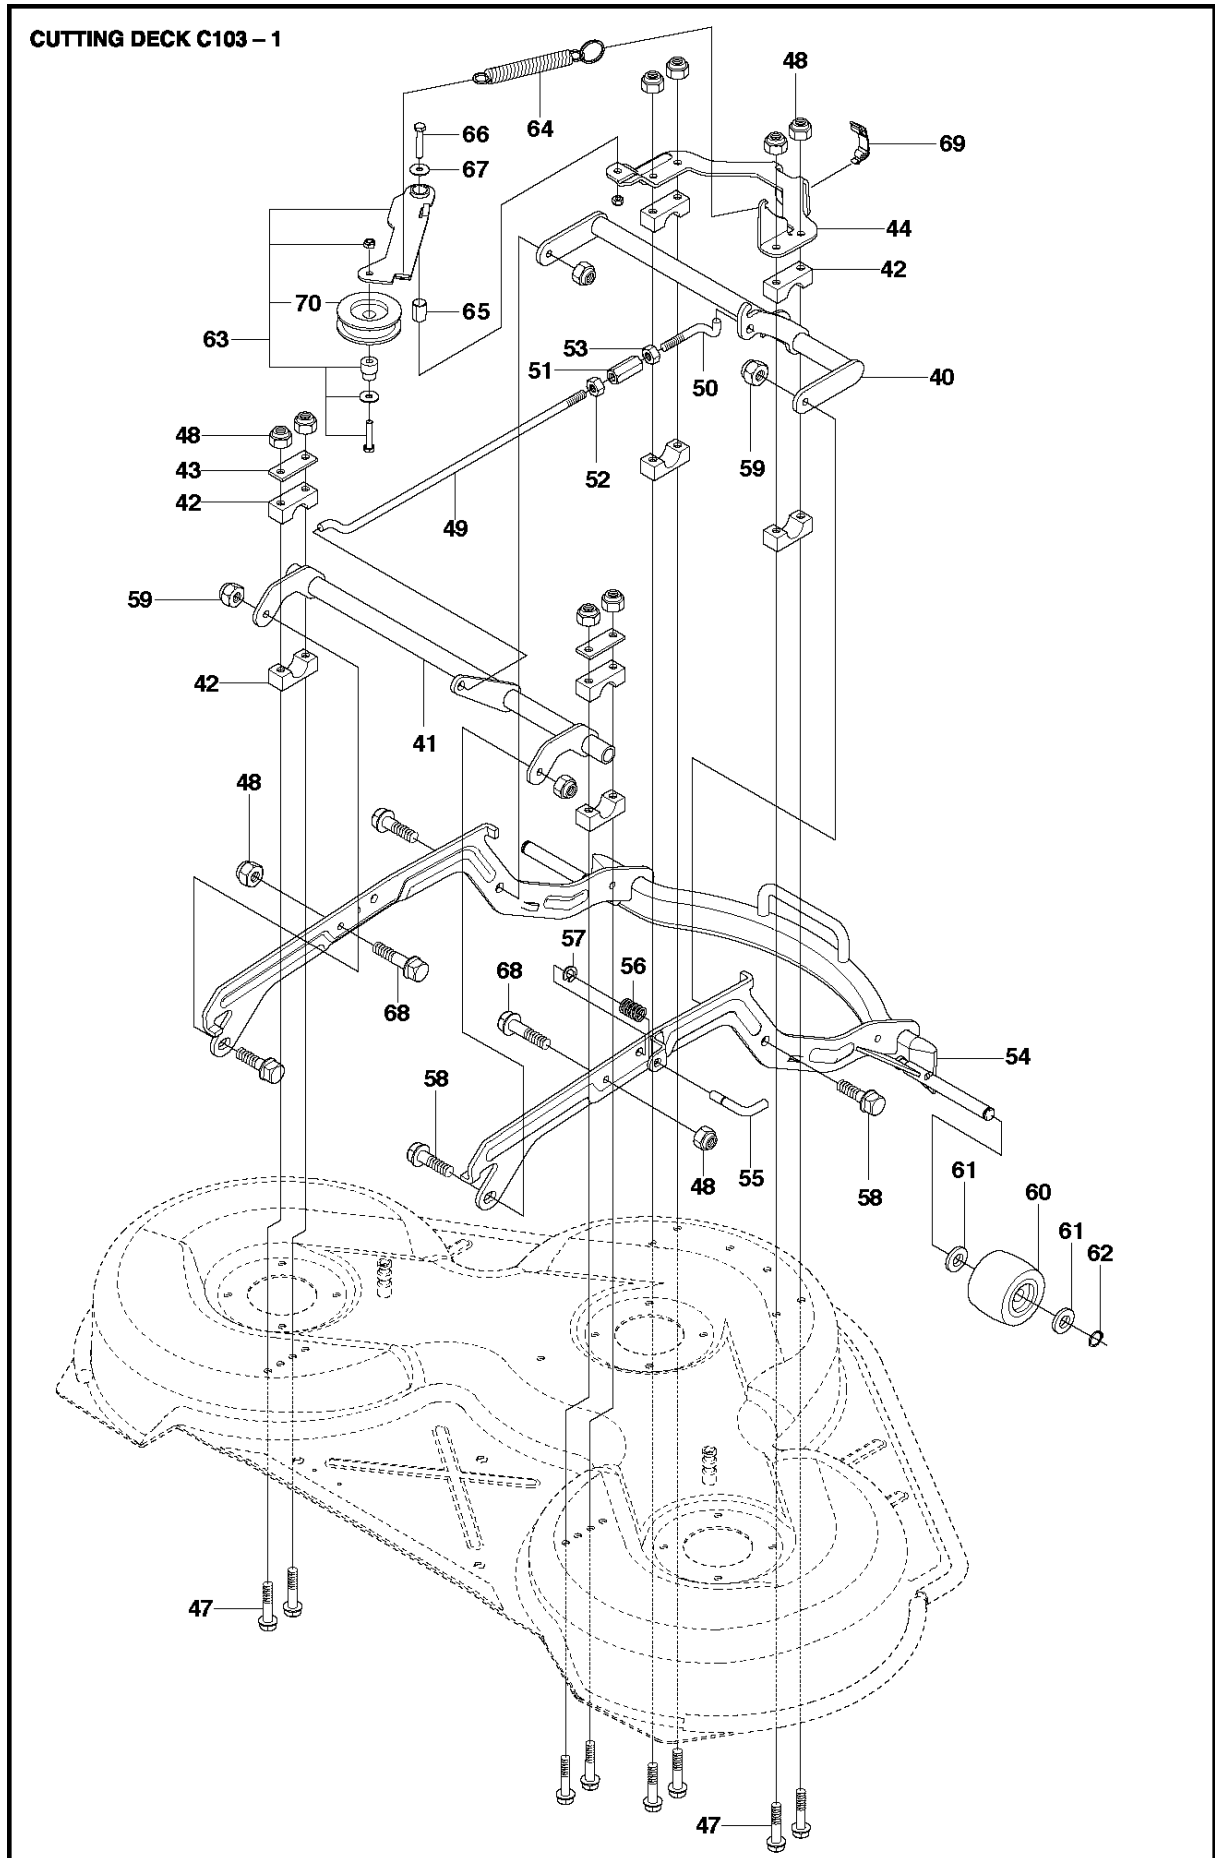

Ref	Part No	Description	Remark	QTY	KIT
40	544 22 07-01	CROSS BAR		1	
41	584 95 20-01	CROSSBAR		1	
42	506 86 96-01	BEARING		8	
43	506 81 38-01	REINFORCING PLATE		2	
44	578 85 61-01	BRACKET		1	
47	725 24 61-51	SCREW EHHM		8	
48	732 21 18-01	LOCK NUT		10	
49	544 22 69-01	PARALLEL ROD		1	
50	544 45 14-01	PARALLEL ROD		1	
51	544 45 15-01	ADJUSTMENT ROD		1	
52	506 89 76-01	NUT		1	
53	731 23 20-51	HEXAGON NUT		1	
54	578 17 78-01	DECK ATTACHMENT		1	
55	544 21 39-01	LOCKING PIN		1	
56	544 21 41-01	SPRING		1	
57	735 31 13-20	E-CLIP		1	
58	506 59 74-01	SCREW EHHFM		4	
59	732 21 18-01	LOCK NUT		4	
60	506 96 30-01	WHEEL ASSY		2	
61	535 46 41-01	WASHER		4	
62	735 31 17-00	CIRCLIP		2	
63	587 41 52-01	BELT TENSIONER ASSY		1	
64	506 97 68-01	SPRING		1	
65	506 99 20-01	PIPE		1	
66	725 24 60-51	SCREW EHHM		1	
67	734 11 64-41	WASHER		1	
68	544 36 24-01	SCREW		2	
69	503 89 47-03	SNAP LOCKING		1	
70	588 23 47-01	PULLEY		1	63