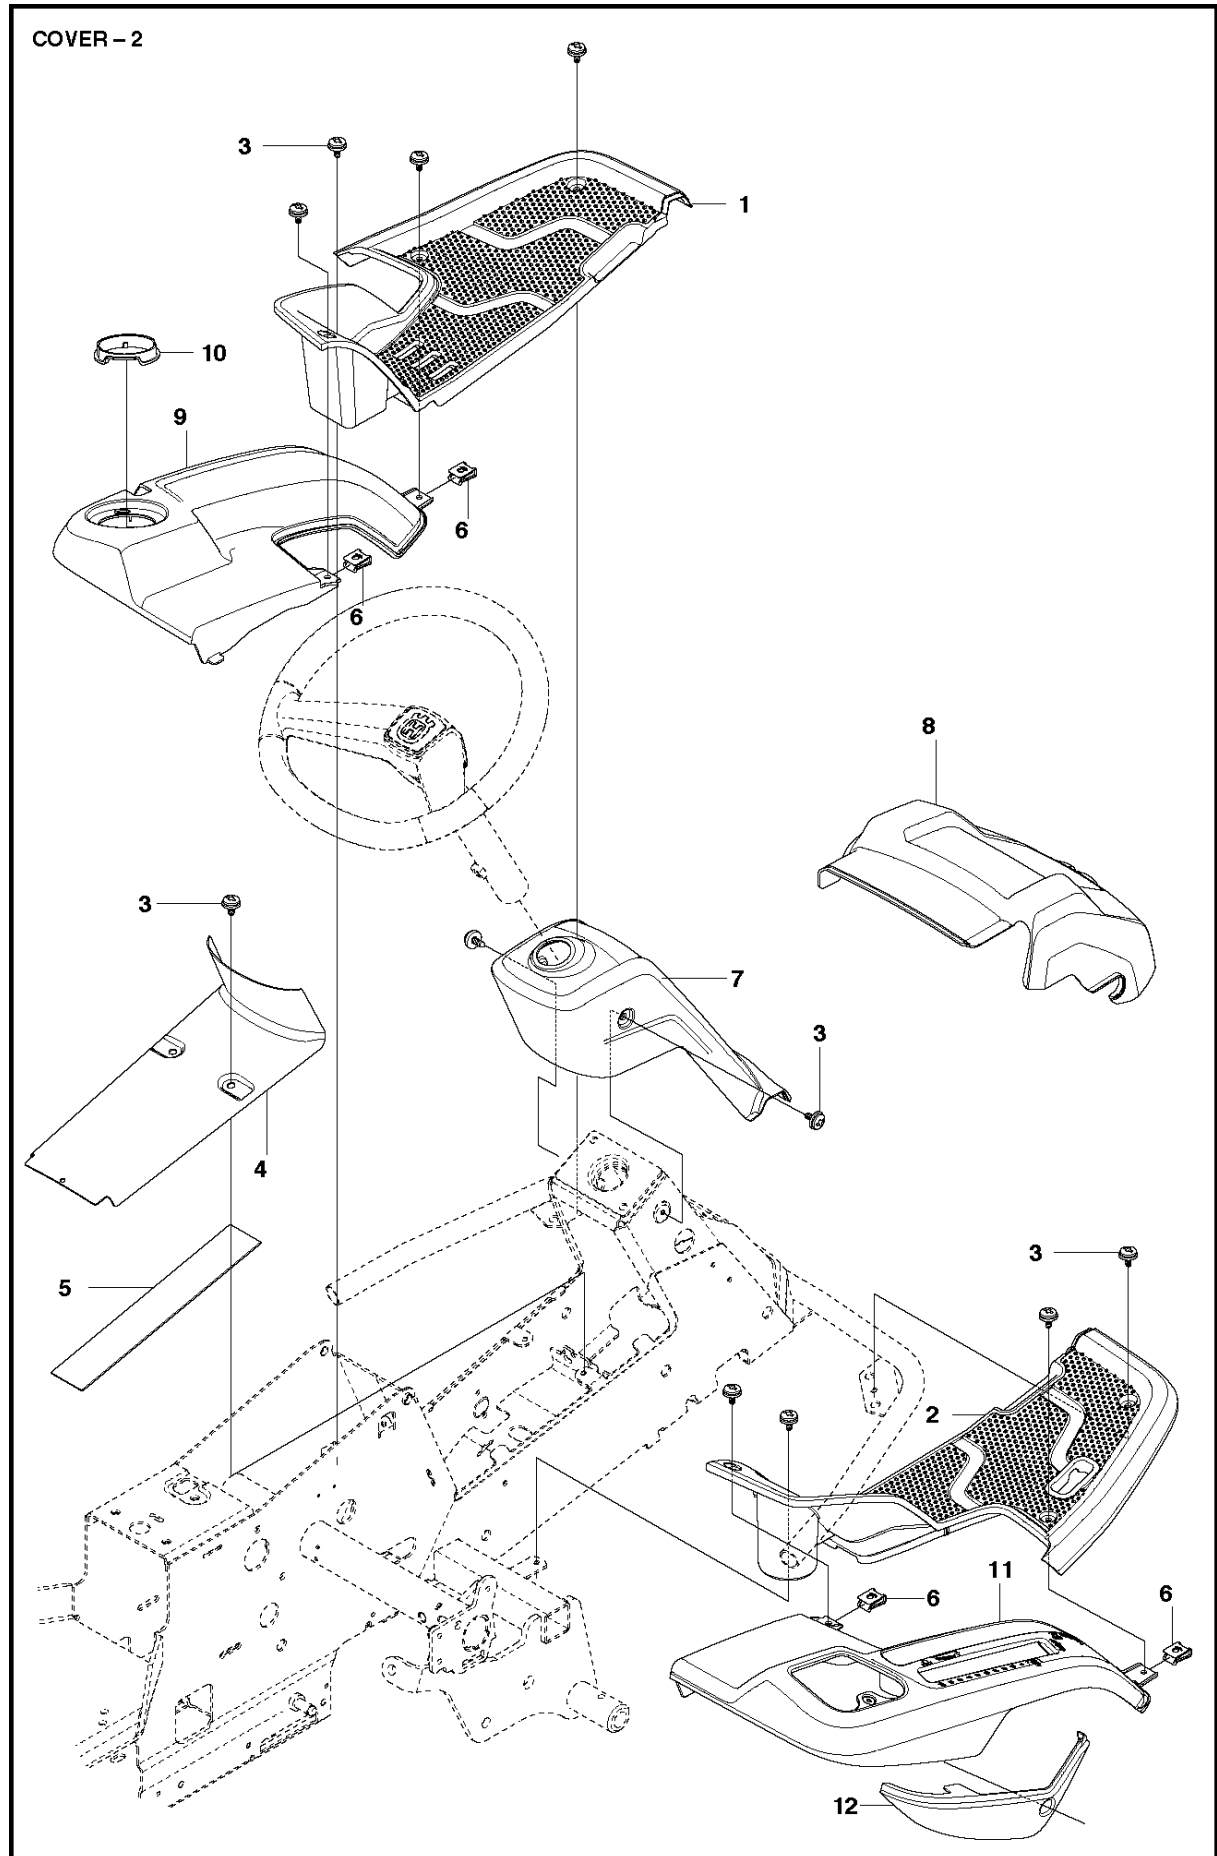

COVER

R214 T AWD

Ref	Part No	Description	Remark	QTY KIT
1	577 72 93-01	FOOT PLATE		1
2	577 72 94-01	FOOT PLATE		1
3	544 40 05-01	SCREW		12
4	544 23 92-01	COVER		1
5	584 26 01-01	MAT		1
6	535 42 91-01	SPRING NUT		8
7	577 61 58-01	COVER		1
8	578 77 63-01	UNIT COVER		1
9	577 72 95-01	FENDER		1
10	577 76 45-01	LOCK NUT		1
11	577 72 96-01	FENDER		1
12	577 73 75-01	CONTROL COVER		1