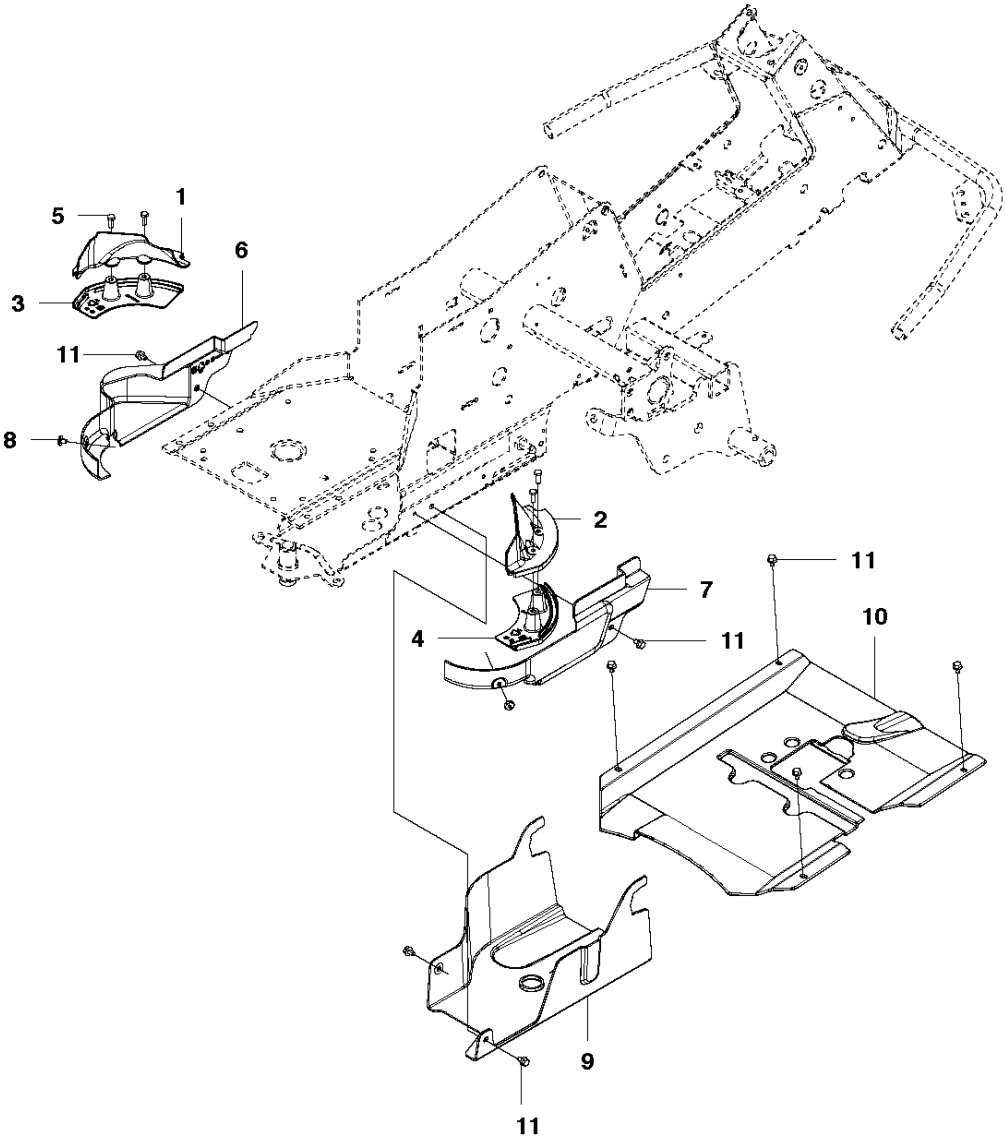

COVER - 3

COVER

R214 T AWD

Ref	Part No	Description	Remark	QTY KIT
1	510 22 25-01	BELT COVER		1
2	510 22 25-02	BELT COVER		1
3	510 22 27-01	BELT COVER		1
4	510 22 27-02	BELT COVER		1
5	535 42 58-02	SCREW IHPANM		4
6	510 22 23-03	BELT COVER		1
7	510 22 24-01	BELT COVER		1
8	522 55 73-01	SCREW		2
9	510 44 20-01	BELT COVER		1
10	510 43 62-03	BELT COVER		1
11	725 23 64-61	SCREW EHHFT		8