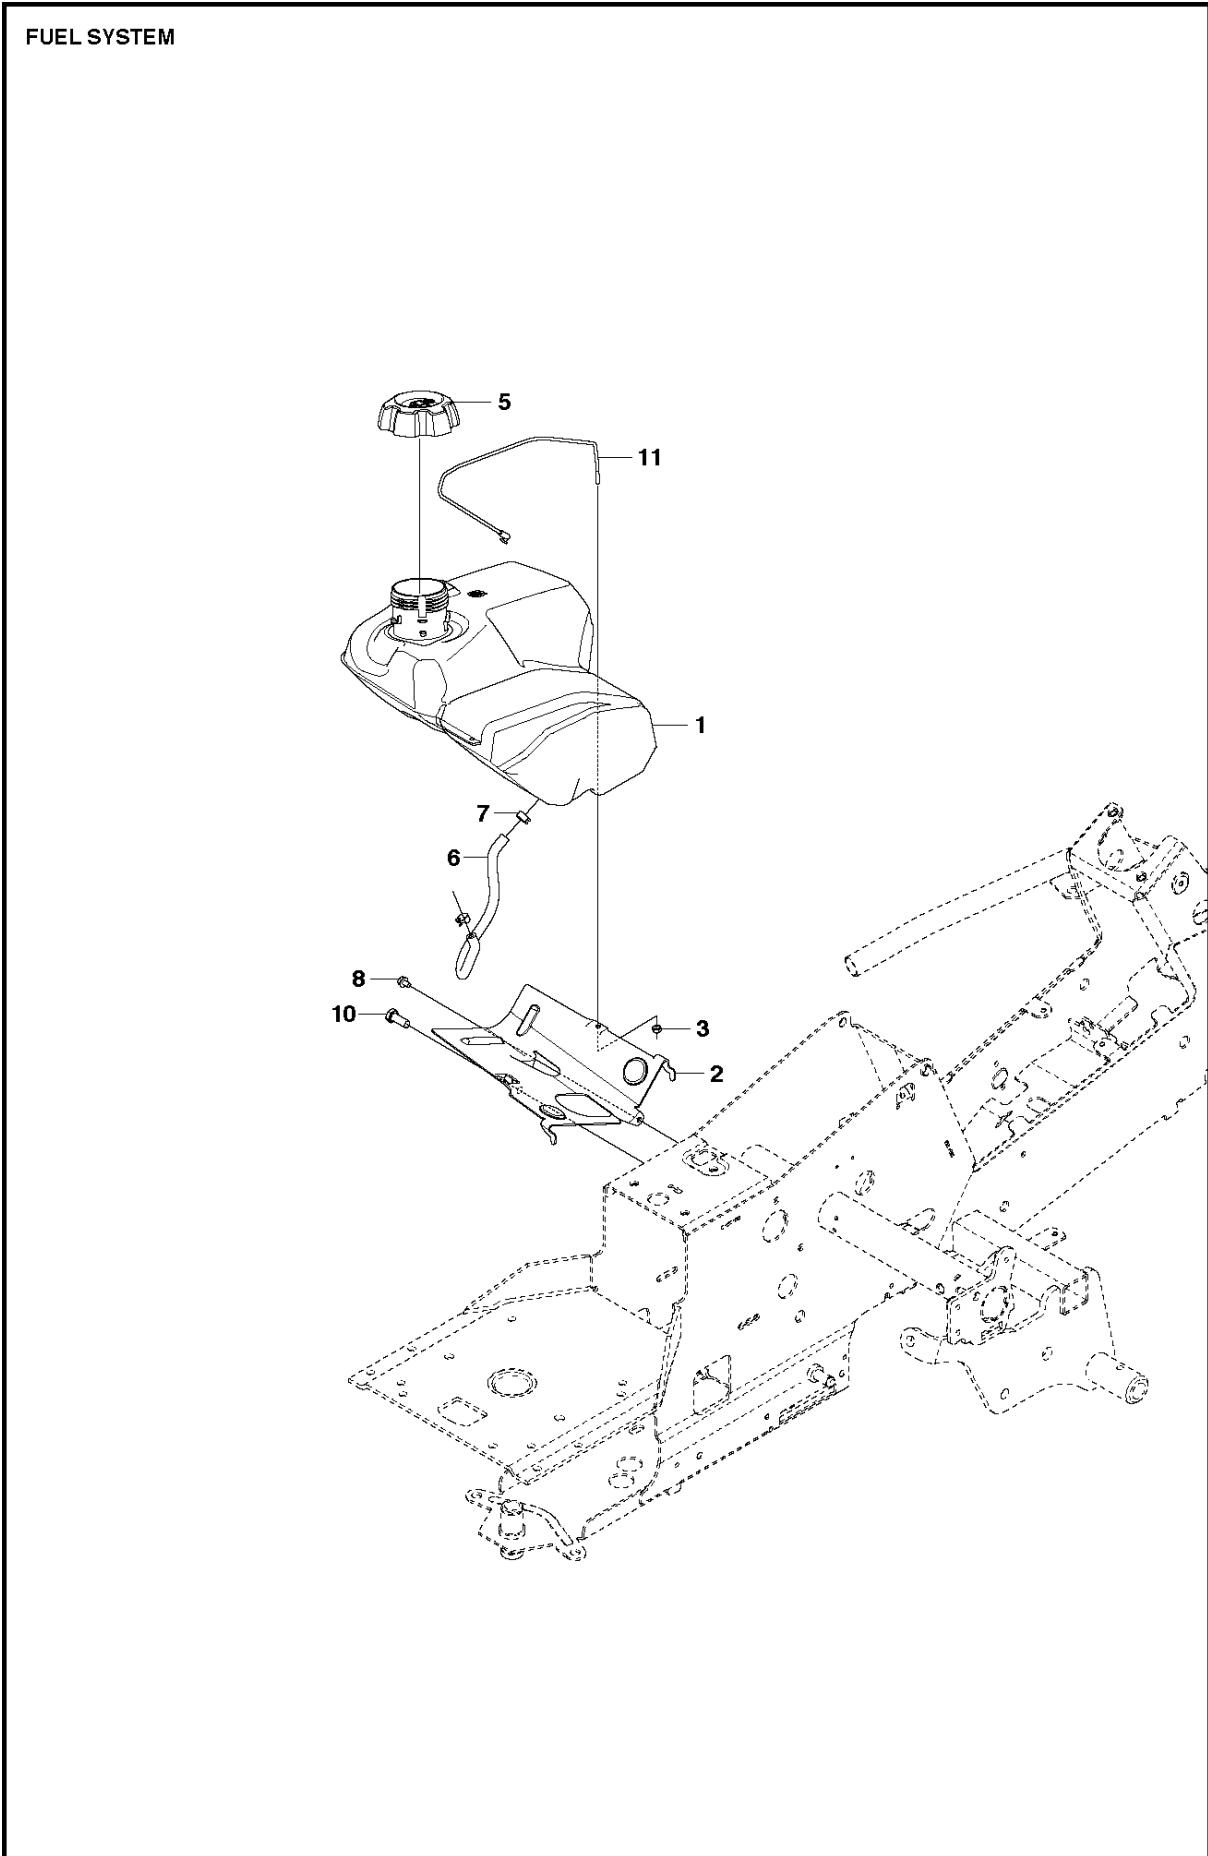

FUEL SYSTEM

R214 T AWD

Ref	Part No	Description	Remark	QTY KIT
1	577 91 50-01	FUEL TANK		1
2	578 05 38-01	BRACKET		1
3	732 21 16-01	LOCK NUT		1
5	532 43 96-45	FUEL CAP		1
6	504 80 00-10	FUEL HOSE		1
7	535 46 97-01	HOSE BRACE		2
8	725 23 64-61	SCREW EHHFT		1
10	725 24 93-71	SCREW EHHM		1
11	578 26 15-01	WIRE		1