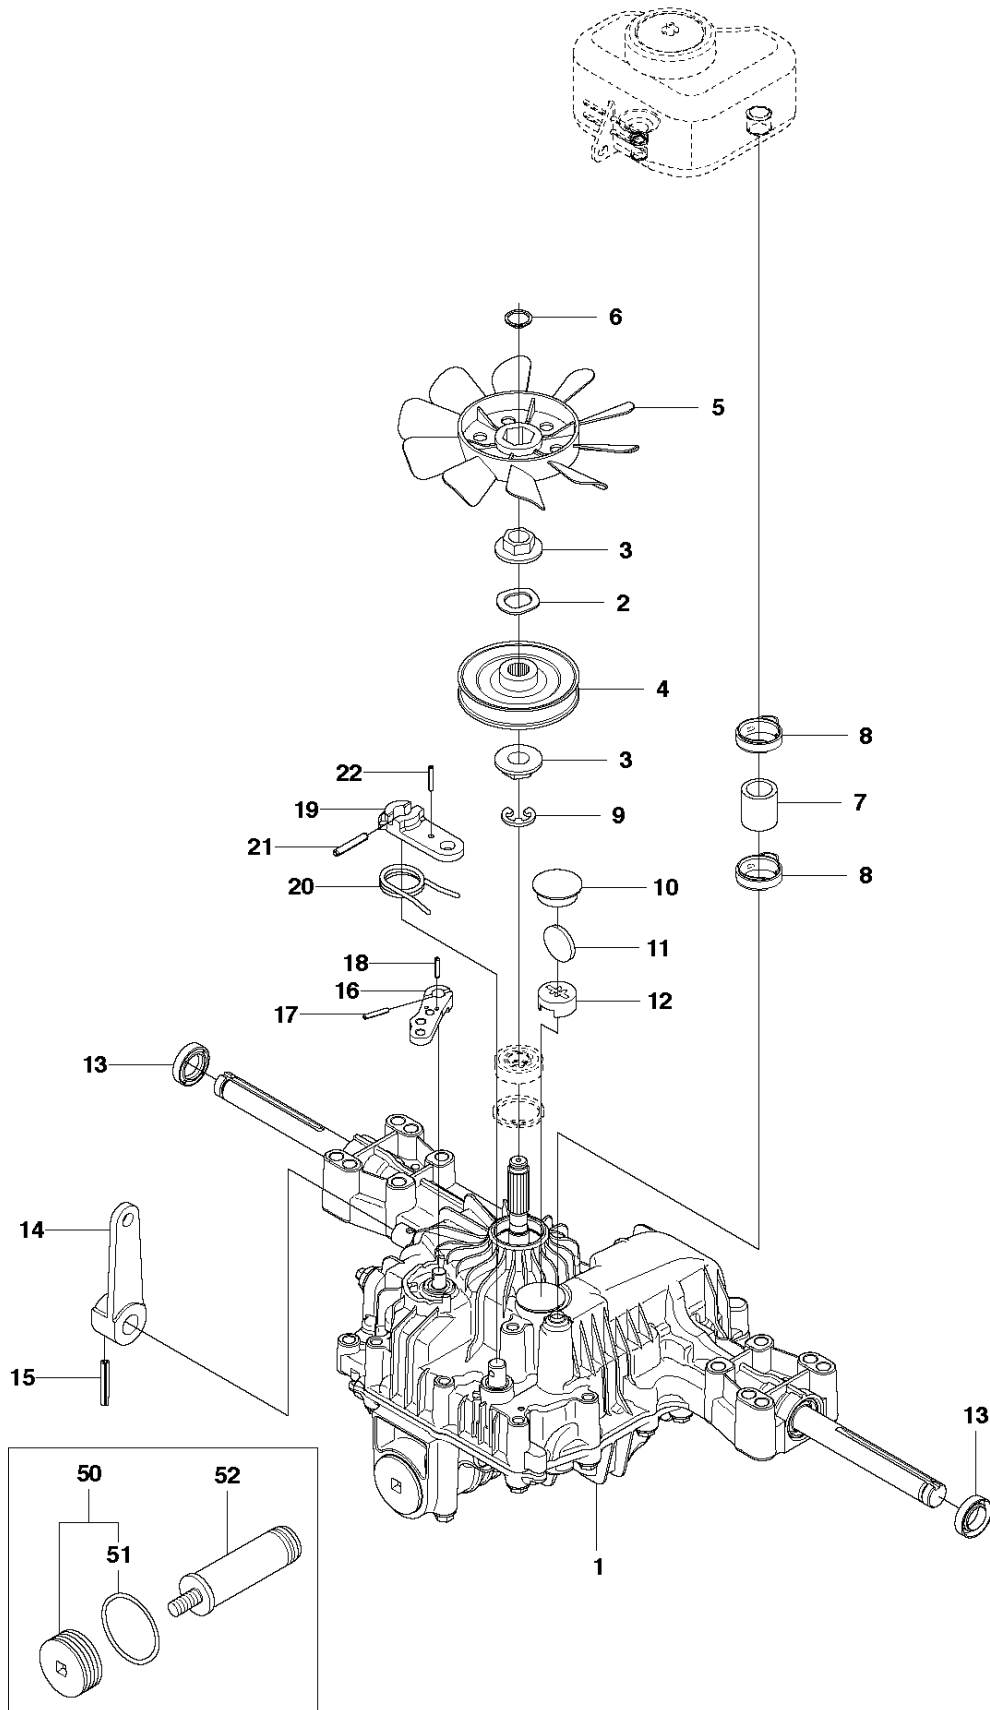

K574

TRANSMISSION

R214 T AWD

Ref	Part No	Description	Remark	QTY KIT	
1	544 11 61-01	TRANSMISSION		1	
2	506 98 65-01	SPRING WASHER		1	
3	506 98 66-01	DISTANCE		2	
4	502 45 19-01	PULLEY		1	
5	506 98 68-01	FAN		1	
6	735 31 15-00	CIRCLIP		1	
7	502 45 16-01	TUBE		1	
8	506 98 70-01	HOSE CLAMP		2	
9	535 40 28-07	CLIP		1	1
10	535 40 28-32	PLUG		1	1
11	535 40 28-29	MAGNET		1	1
12	502 45 20-01	MAGNET HOLDER		1	1
13	535 40 28-37	SEALING		2	1
14	502 45 32-01	CONTROL LEVER		1	1
15	535 40 28-09	PIN RETAINING SCREW		1	1
16	535 40 28-17	LEVER		1	1
17	535 40 28-16	PIN RETAINING SCREW		1	1
18	535 40 28-33	PIN RETAINING SCREW		1	1
19	535 40 28-38	LEVER		1	1
20	535 40 28-39	RETURN SPRING		1	1
21	535 40 28-40	PIN RETAINING SCREW		1	1
22	535 40 28-41	PIN RETAINING SCREW		1	1
50	574 51 51-01	KIT		1	
51	574 51 52-01	O-RING		1	50
52	535 40 28-19	FILTER		1