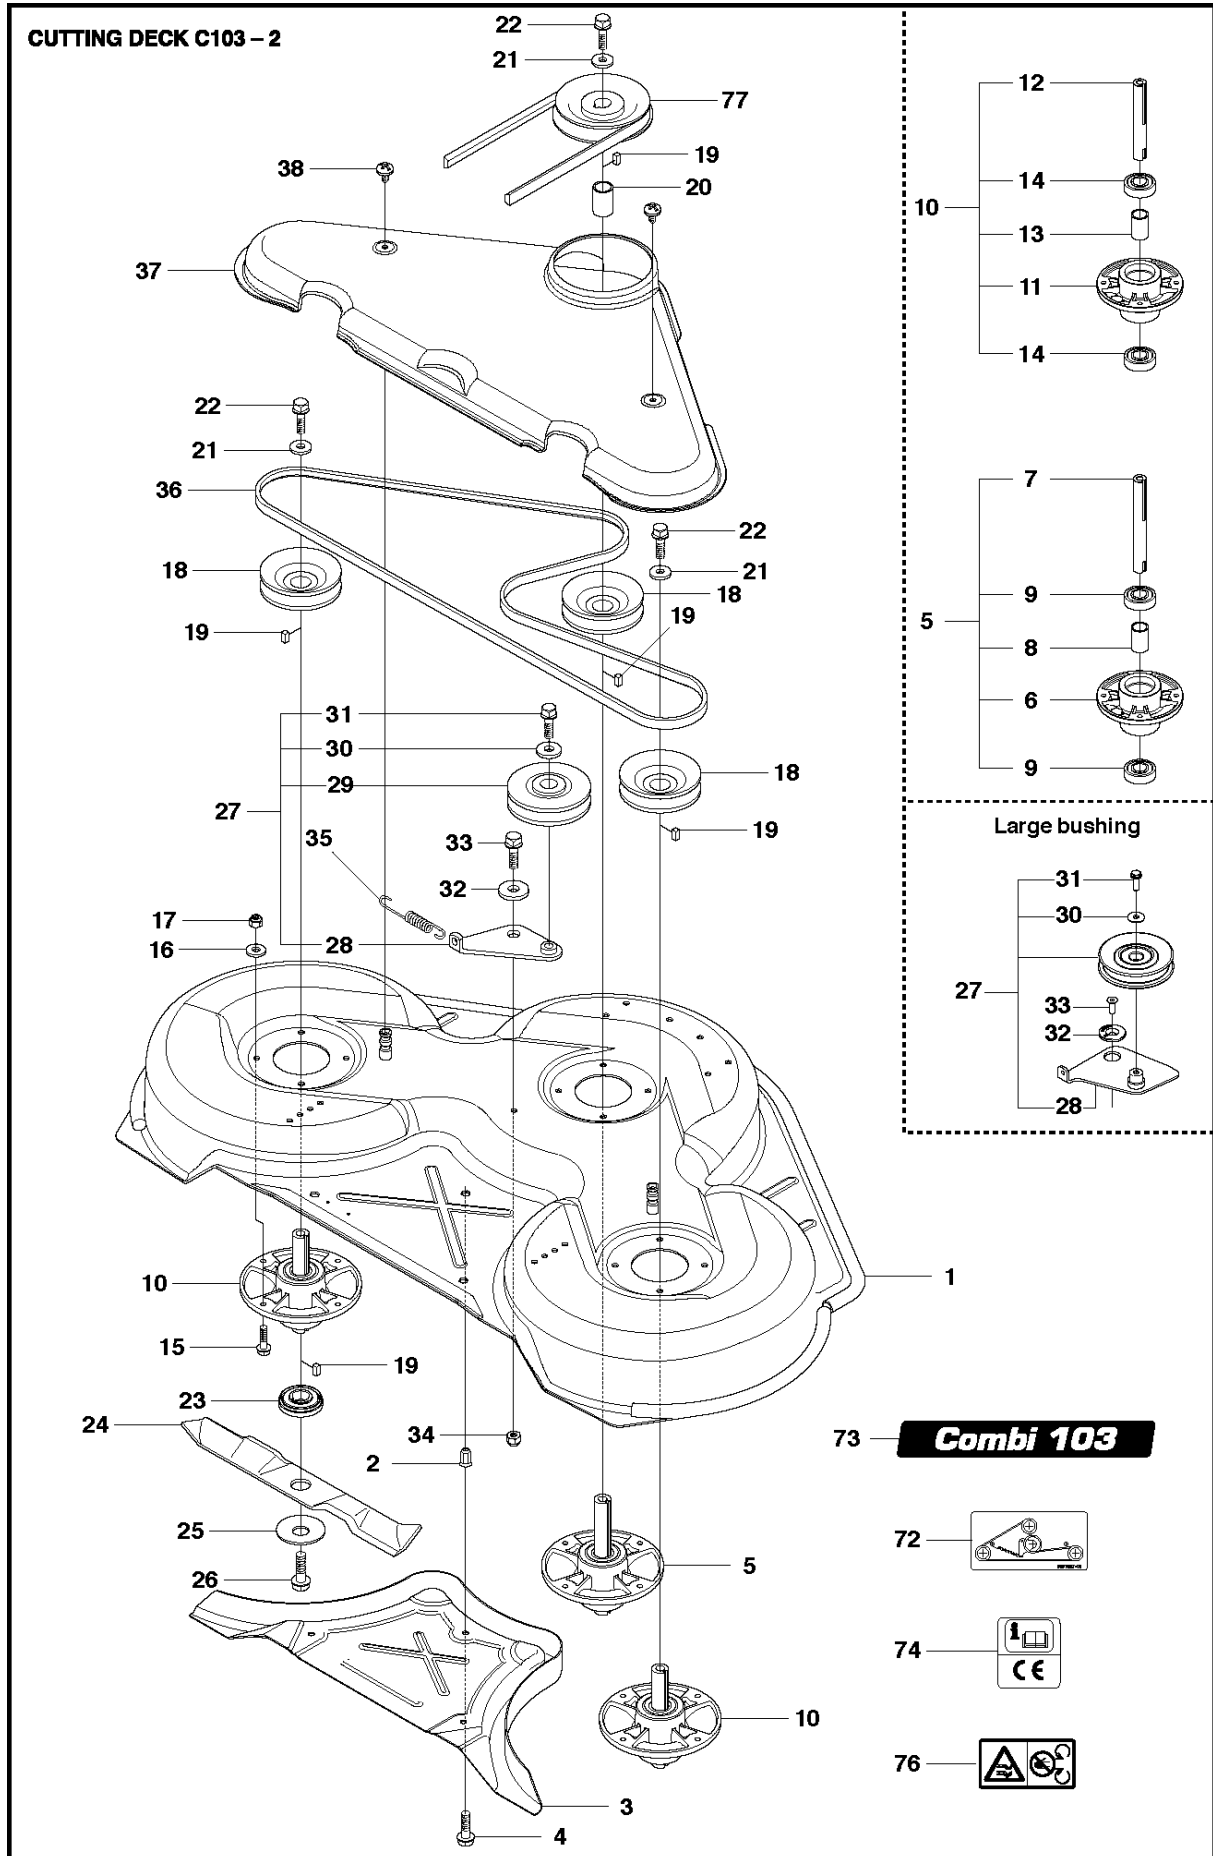

103CM CUTTING DECK

R214 T AWD

Ref	Part No	Description	Remark	QTY	KIT
1	504 56 98-05	DECK SHELL ASSY		1	
2	506 91 62-01	NUT		3	
3	544 44 92-01	PLUG		1	
4	506 57 01-04	SCREW EHHFM		3	
5	576 38 41-03	BLADE HOUSING ASSY		1	
6	576 38 42-01	BEARING HOUSING		1	5
7	576 38 43-03	SHAFT		1	5
8	576 38 44-01	SPACING SLEEVE		1	5
9	738 23 04-34	BALL BEARING		2	5
10	576 38 41-02	BLADE HOUSING ASSY		2	
11	576 38 42-01	BEARING HOUSING		1	10
12	576 38 43-02	SHAFT		1	10
13	576 38 44-01	SPACING SLEEVE		1	10
14	738 23 04-34	BALL BEARING		2	10
15	535 42 38-01	SCREW RSQM		12	
16	734 11 64-01	WASHER		12	
17	732 21 18-01	LOCK NUT		12	
18	506 92 21-01	PULLEY		3	
19	506 53 35-01	PARALLEL KEY		7	
20	544 06 80-03	SPACING SLEEVE		1	
21	734 11 74-41	WASHER		3	
22	544 11 41-01	SCREW EHHM		3	
23	535 50 42-02	ADAPTER		3	
24	504 18 82-10	BLADE		3	
25	506 79 23-01	KNIFE PLATE		3	
26	544 11 41-01	SCREW EHHM		3	
27	506 54 07-01	BELT TENSIONER ASSY	Small bushing	1	
27	586 96 40-01	BELT TENSIONER ASSY	Large bushing	1	
28	506 51 95-01	SPÄNNARM KPL.	Small bushing	1	27
28	585 35 99-01	ARM	Large bushing	1	27
30	734 11 64-41	WASHER		1	27
31	506 55 83-02	SCREW EHHFT	Small bushing	1	27
31	586 32 04-01	SCREW	Large bushing	1	27
32	506 91 87-02	WASHER	Small bushing	1	
32	586 49 67-01	WASHER	Large bushing	1	
33	725 24 51-71	SCREW EHHM	Small bushing	1	
33	725 64 53-01	SCREW IHCSFM	Large bushing	1	
34	732 21 18-01	LOCK NUT		1	
35	506 53 31-01	SPRING		1	
36	589 53 06-01	BELT		1	
37	585 07 07-01	BELT COVER		1	
38	544 40 05-01	SCREW		2	
72	506 78 97-01	LABEL		1	
73	544 23 81-03	LABEL		1	
74	506 92 90-01	LABEL		1	
76	574 51 00-01	DECAL		1	
77	506 77 86-01	PULLEY		1