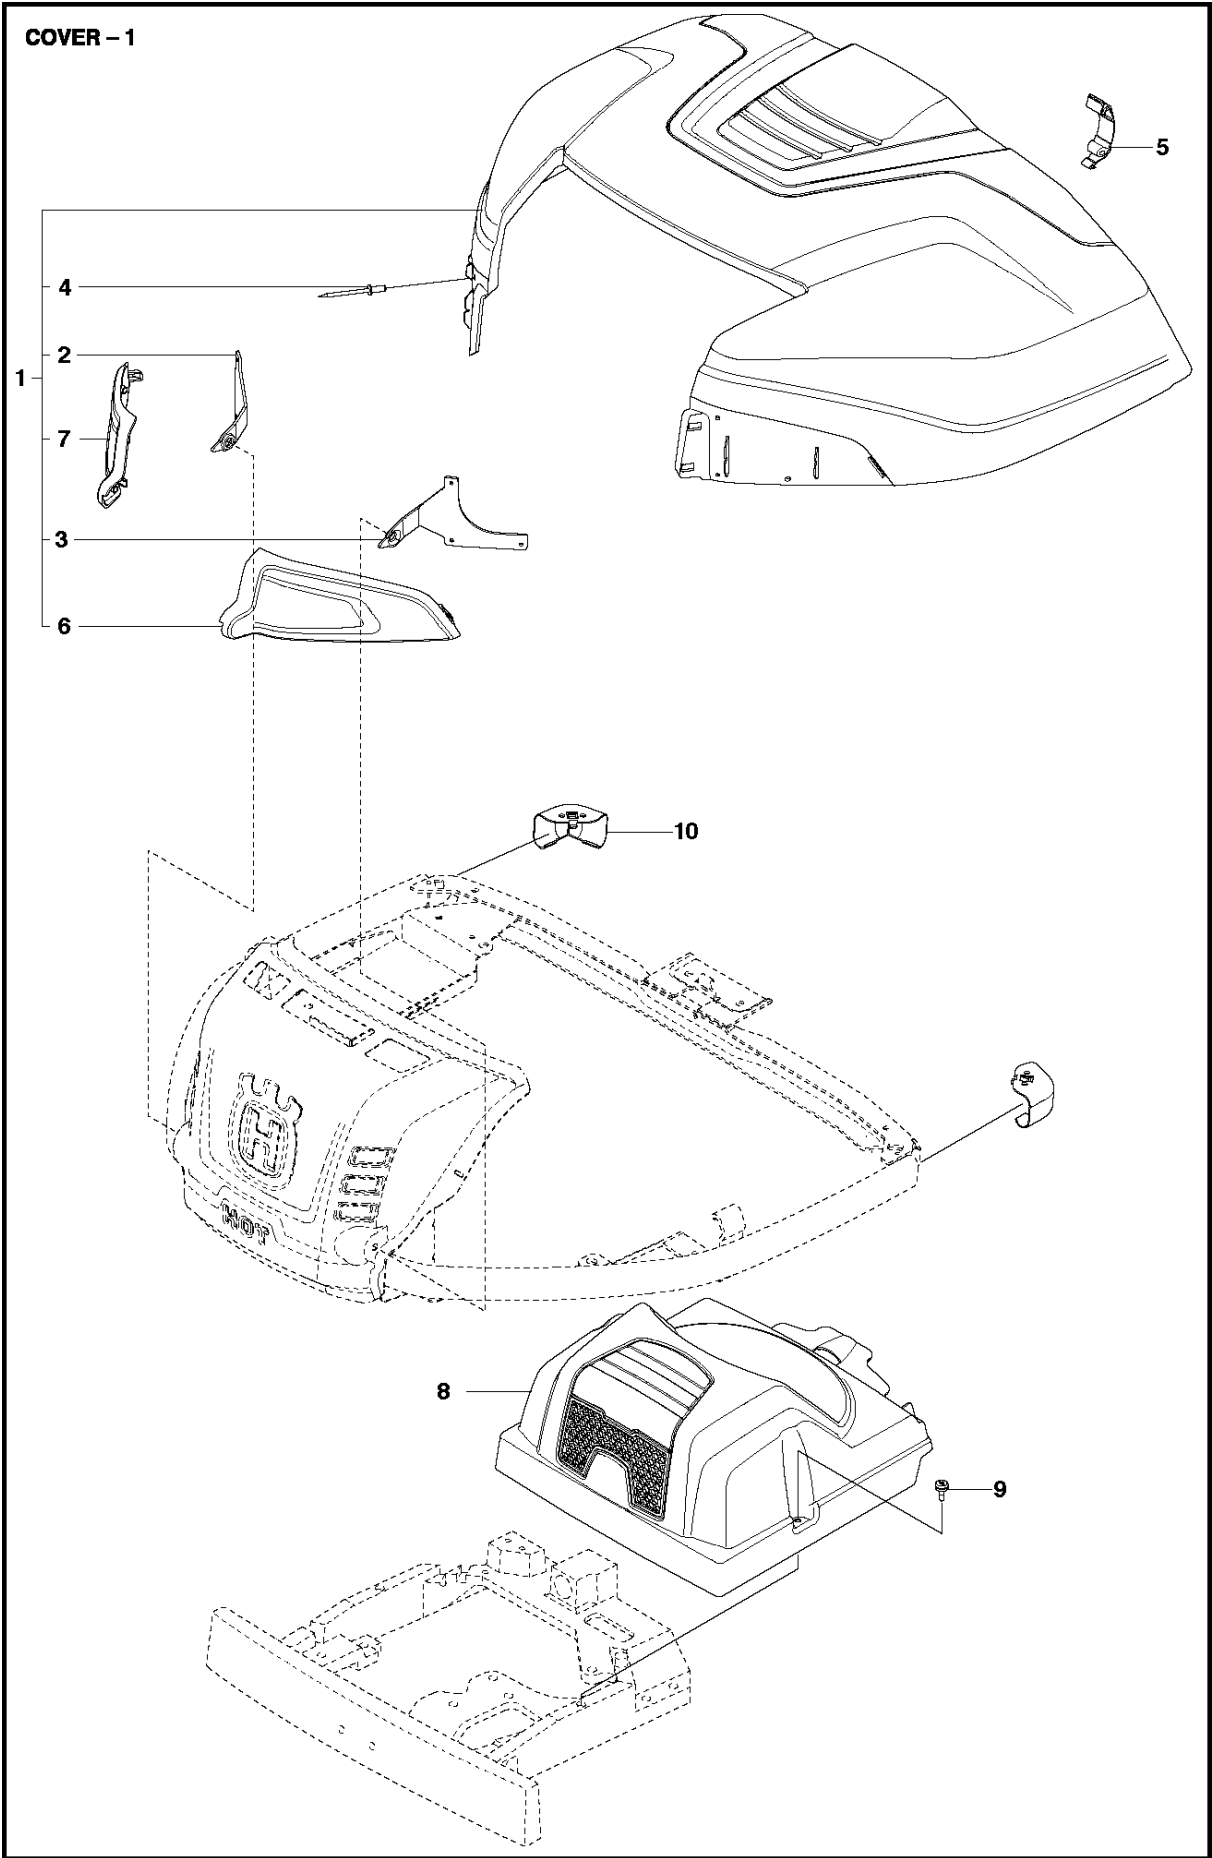

COVER

R214 T AWD

Ref	Part No	Description	Remark	QTY	KIT
1	577 61 47-03	ENGINE HOOD ASSY		1	
2	578 11 37-01	HINGE		1	6
3	578 11 37-02	HINGE		1	6
4	722 79 54-02	RIVET		6	6
5	588 46 28-03	SNAP LOCKING		1	
6	577 61 26-02	COVER		1	6
7	577 61 26-01	COVER		1	6
8	578 26 13-04	TRANSMISSION COVER		1	
9	544 40 05-01	SCREW		2	
10	577 90 33-01	PLUG		2