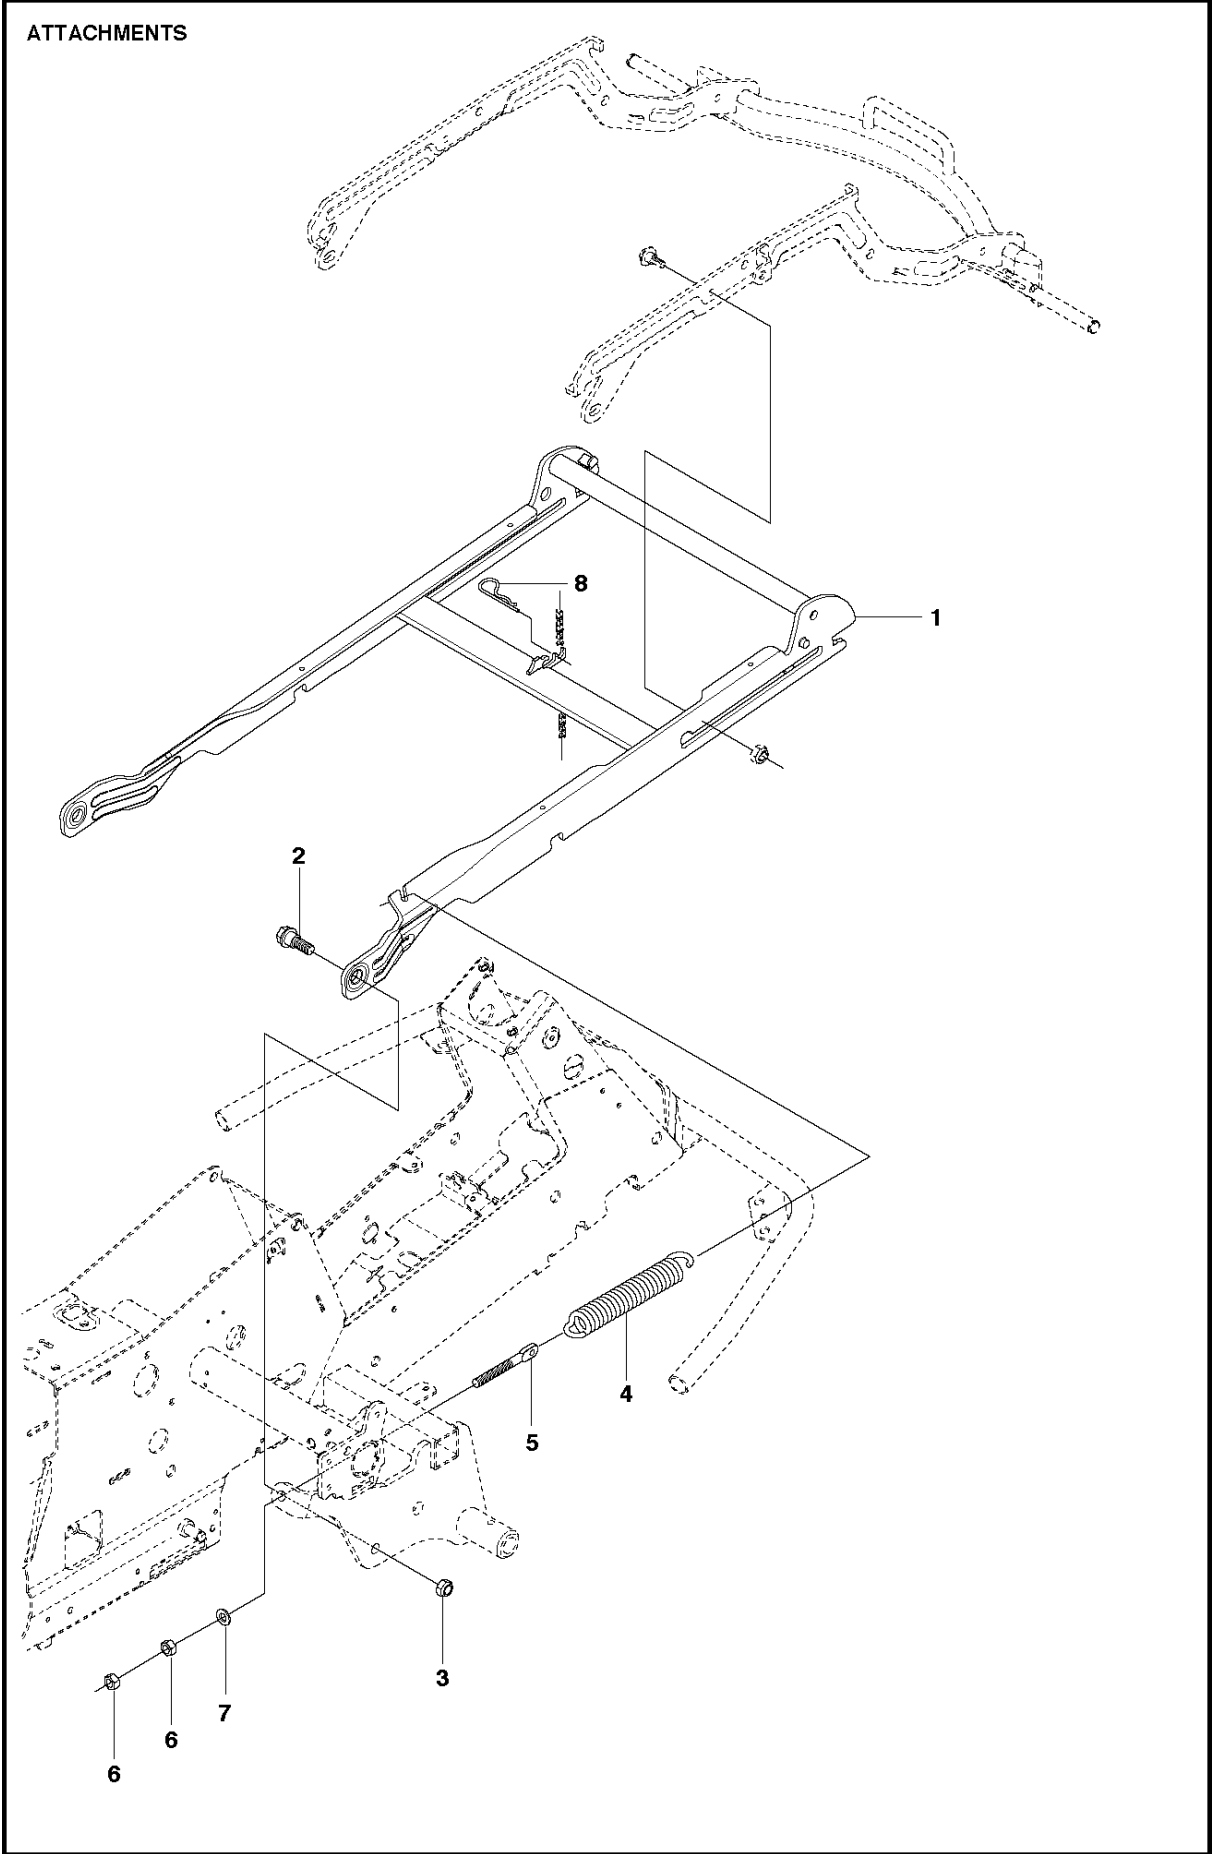

ATTACHMENTS

R214 T AWD

Ref	Part No	Description	Remark	QTY KIT
1	578 17 74-01	EQUIPMENT FRAME		1
2	506 89 58-01	COLLAR SCREW		2
3	732 25 22-01	HEXAGON LOCKING NUT		2
4	506 83 76-01	SPRING		2
5	506 83 77-01	RING BOLT		2
6	731 23 20-51	HEXAGON NUT		4
7	734 11 72-01	WASHER		2
8	721 68 02-51	SPRING COTTER		1