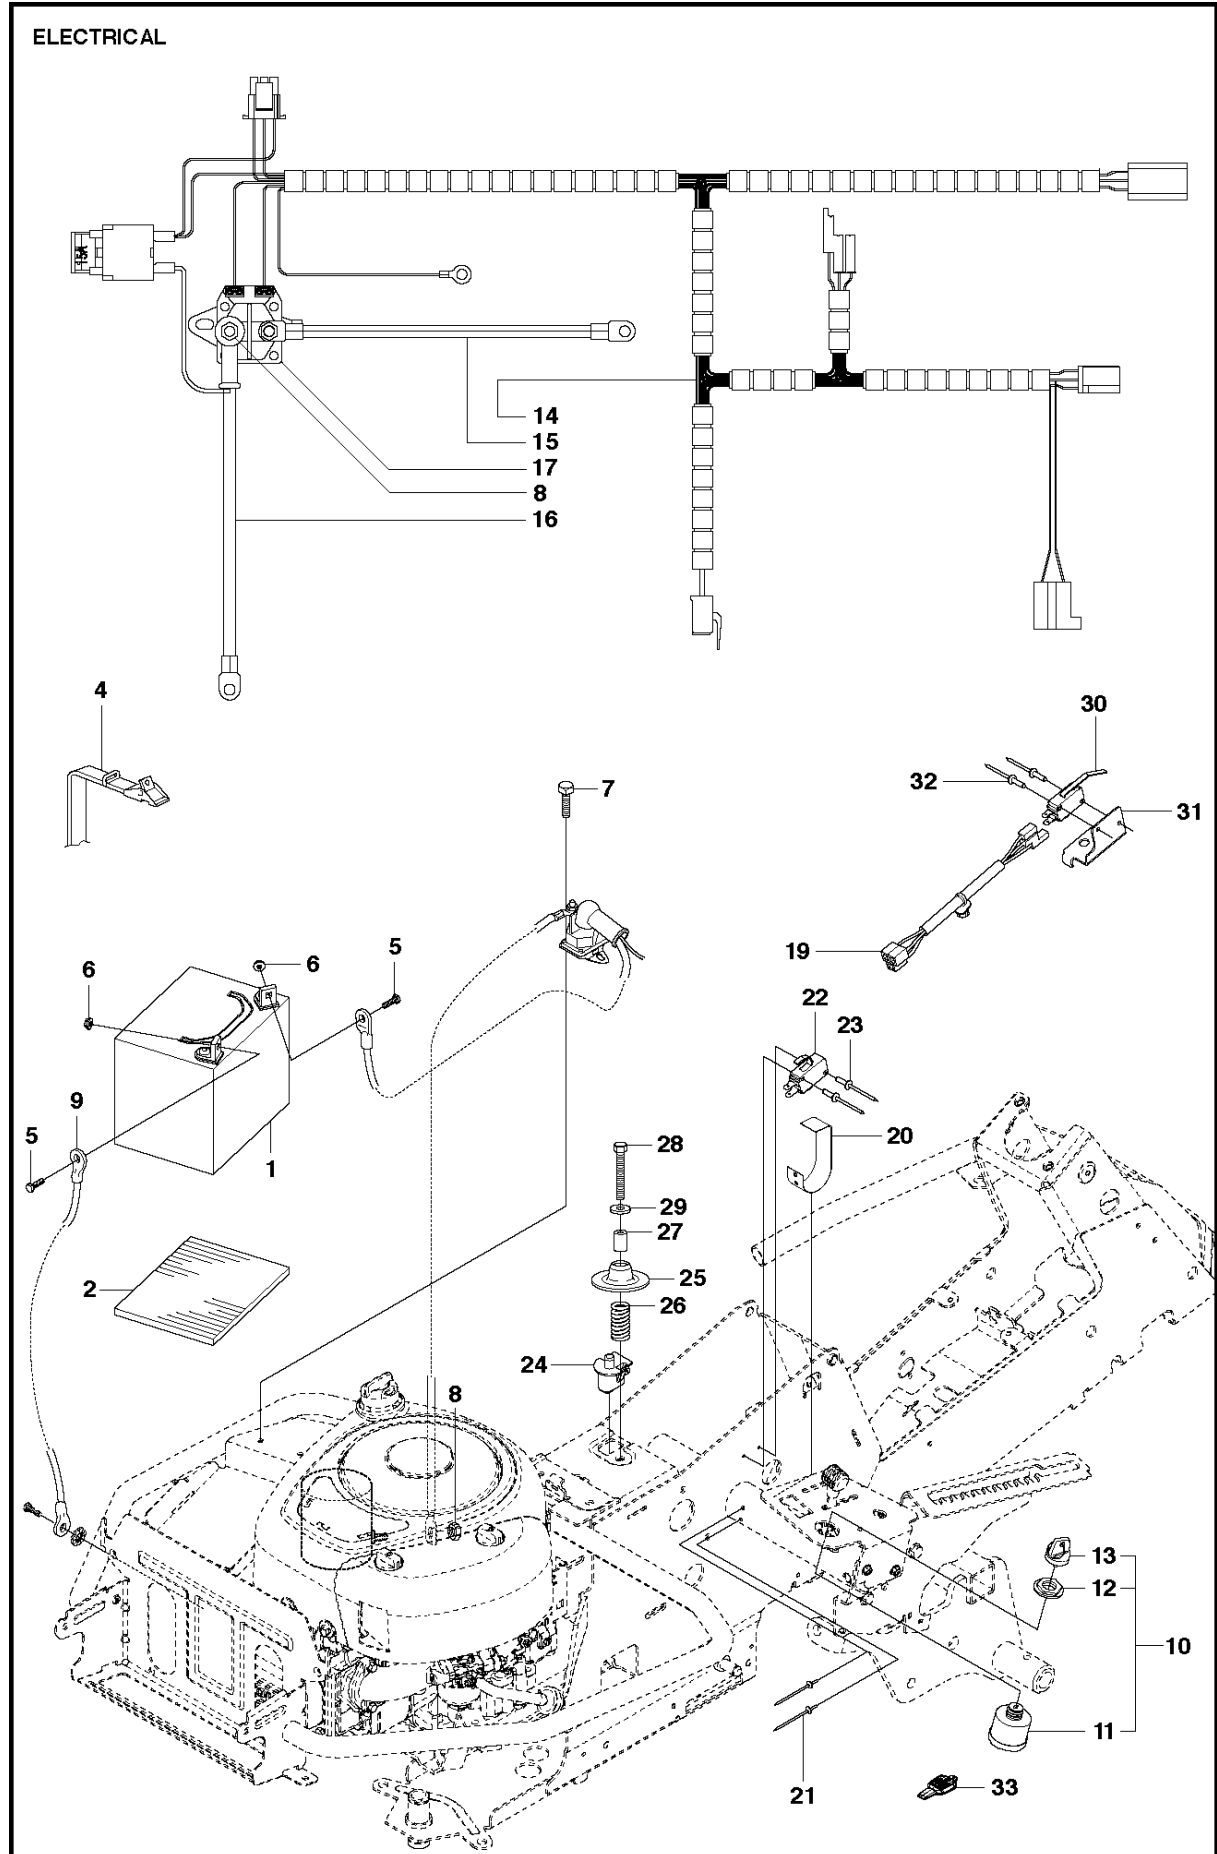

MOWER LIFT / DECK LIFT

R214 T AWD

Ref	Part No	Description	Remark	QTY KIT
1	577 96 67-01	LIFTING LEVER ASSY		1
2	506 55 65-01	BEARING		2
3	525 40 66-01	PEN		1
5	721 61 83-01	SPLIT PIN		1
6	506 78 43-01	LINK ASSY		1
7	725 24 97-51	SCREW		1
8	731 23 20-51	HEXAGON NUT		1
9	544 43 36-01	LIFTING ARM		1
10	725 25 42-51	SCREW EHHM		1
11	732 25 22-01	HEXAGON LOCKING NUT		1
12	506 91 68-01	SPRING		1
13	506 90 56-01	OFFSET PULLEY		2
14	506 90 57-01	SHAFT		1
15	506 90 57-02	SHAFT		1
16	735 31 18-20	E-CLIP		2
17	506 55 46-09	CHAIN		1
18	506 55 47-01	LINKAGE		1
21	544 45 69-01	CONNECTION ROD		1
22	721 61 83-01	SPLIT PIN		1
23	544 37 86-01	LINK		1
24	735 31 14-20	E-CLIP		1
25	544 44 88-01	CONNECTION ROD		1
26	734 11 64-41	WASHER		2
27	721 61 83-01	SPLIT PIN		1
28	535 42 38-03	SCREW RSQM		1
29	577 99 95-01	SHEET		1
30	732 21 18-01	LOCK NUT		1

HEIGHT ADJUSTMENT

R214 T AWD

Ref	Part No	Description	Remark	QTY KIT
1	578 00 13-02	BRACKET		1
2	506 57 01-03	SCREW EHHFM		2
3	577 99 99-01	ADJUSTER		1
4	506 54 20-01	HANDLE		1
5	506 55 43-01	BEARING		2
6	735 31 22-20	E-CLIP		2
7	506 90 82-01	HEIGHT ROD		1
8	506 78 46-01	PEN		1
9	734 11 72-01	WASHER		1
10	732 21 18-01	LOCK NUT		1
11	731 23 18-01	HEXAGON NUT		1
12	721 61 83-01	SPLIT PIN		2
13	578 04 07-01	LINK		1
14	544 22 70-01	CONNECTION ROD		1
15	506 91 87-02	WASHER		1
16	506 57 01-05	SCREW EHHFM		1

CONTROLS

R214 T AWD

Ref	Part No	Description	Remark	QTY KIT
1	578 03 31-01	SUPPORT		1
2	544 30 17-06	WIRE		1
3	506 88 91-01	KNOB		1
4	535 47 52-12	SCREW EHHFM		4
5	582 65 62-01	THROTTLE CONTROL ASSY		1

FUEL SYSTEM

R214 T AWD

Ref	Part No	Description	Remark	QTY KIT
1	577 91 50-01	FUEL TANK		1
2	578 05 38-01	BRACKET		1
3	732 21 16-01	LOCK NUT		1
5	532 43 96-45	FUEL CAP		1
6	504 80 00-10	FUEL HOSE		1
7	535 46 97-01	HOSE BRACE		2
8	725 23 64-61	SCREW EHHFT		1
10	725 24 93-71	SCREW EHHM		1
11	578 26 15-01	WIRE		1