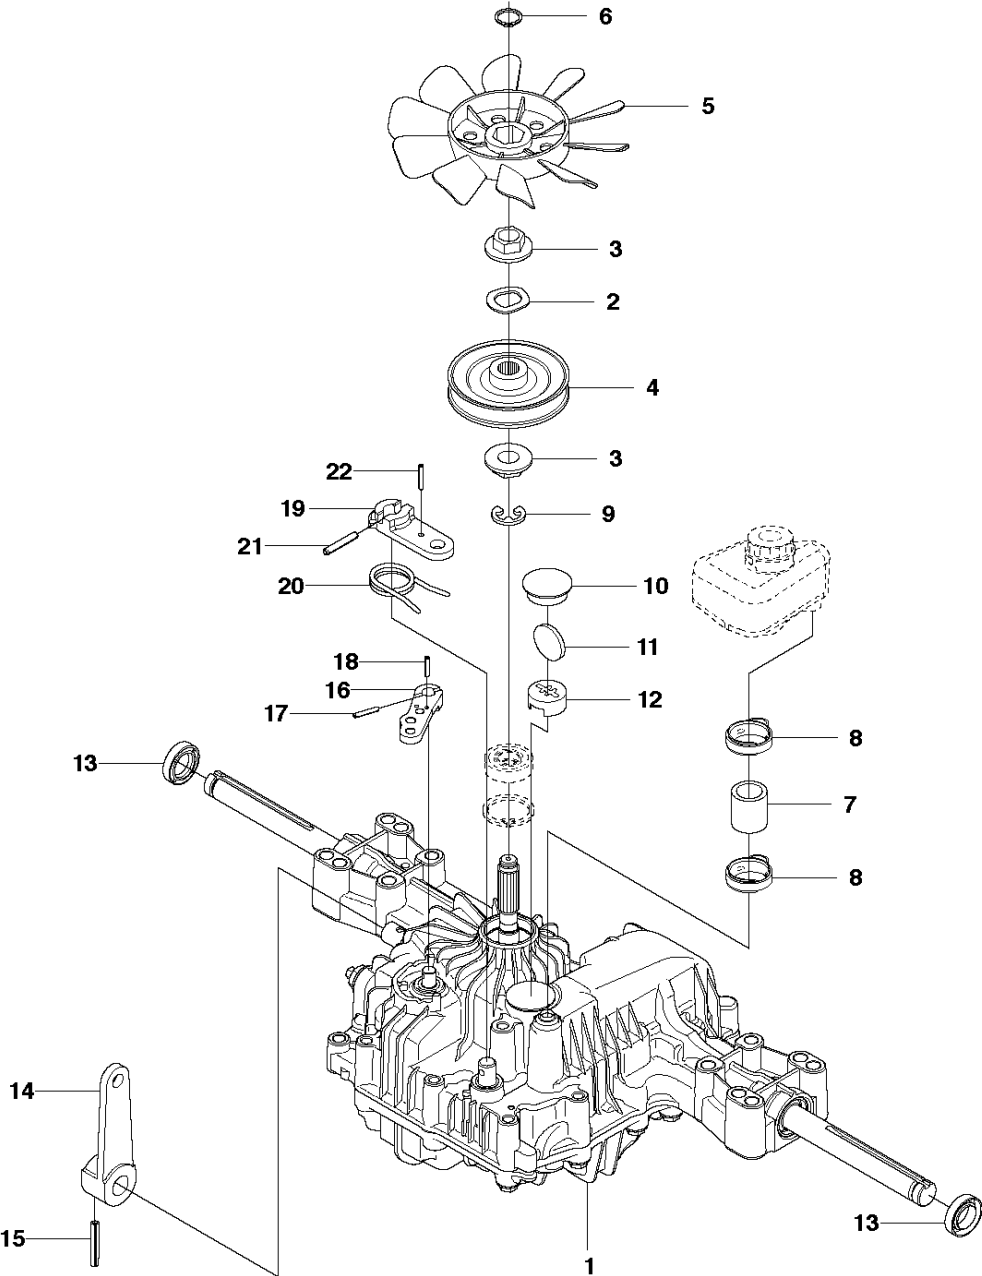

ENGINE

R215 TX

Ref	Part No	Description	Remark	QTY KIT
1	581 21 45-01	ENGINE		1
4	578 87 89-01	SCREW		1
5	732 21 18-01	LOCK NUT		6
6	578 05 86-01	MANIFOLD		1
7	506 91 45-01	GASKET		2
8	506 55 63-01	SCREW UNC		4
9	577 81 36-01	MUFFLER		1
10	725 23 64-61	SCREW EHHFT		4
11	506 66 84-01	CLAMP ASSY		1
12	579 48 16-01	HEAT SHIELD		1
13	506 59 74-01	SCREW EHHFM		2
14	506 83 94-01	SPRING WASHER		2
15	577 84 91-01	ENGINE FRAME		1
16	506 57 01-04	SCREW EHHFM		4
17	734 11 54-41	WASHER		2
20	578 20 75-01	STUD SCREW		4

HEIGHT ADJUSTMENT
2017

HEIGHT ADJUSTMENT

R215 TX

Ref	Part No	Description	Remark	QTY KIT
1	578 00 13-02	BRACKET		1
2	506 57 01-03	SCREW EHHFM		2
3	577 99 99-01	ADJUSTER		1
4	506 54 20-01	HANDLE		1
5	584 87 13-02	BEARING		2
6	735 31 22-20	E-CLIP		2
7	506 90 82-01	HEIGHT ROD		1
8	506 78 46-01	PEN		1
9	734 11 72-01	WASHER		1
10	732 21 18-01	LOCK NUT		1
11	731 23 18-01	HEXAGON NUT		1
12	721 61 83-01	SPLIT PIN		2
13	578 04 07-01	LINK		1
14	523 11 45-01	CONNECTION ROD	For 967291301	1
14	544 22 70-01	CONNECTION ROD	For 967291301, 967150801, 966757201	1
15	584 28 86-01	WASHER	For 967291301	1
15	506 91 87-02	WASHER	For 967291301, 967150801, 966757201	1
16	506 57 01-05	SCREW EHHFM		1

HYDROSTAT K46 EU

TRANSMISSION

R215 TX

Ref	Part No	Description	Remark	QTY KIT	
1	506 98 63-01	TRANSMISSION		1	
2	506 98 65-01	SPRING WASHER		1	
3	506 98 66-01	DISTANCE		2	
4	502 45 19-01	PULLEY		1	
5	506 98 68-01	FAN		1	
6	735 31 15-00	CIRCLIP		1	
7	502 45 16-01	TUBE		1	
8	506 98 70-01	HOSE CLAMP		2	
9	535 40 28-07	CLIP		1	1
10	535 40 28-32	PLUG		1	1
11	535 40 28-29	MAGNET		1	1
12	502 45 20-01	MAGNET HOLDER		1	1
13	535 40 28-37	SEALING		2	1
14	502 45 32-01	CONTROL LEVER		1	1
15	535 40 28-09	PIN RETAINING SCREW		1	1
16	535 40 28-17	LEVER		1	1
17	535 40 28-16	PIN RETAINING SCREW		1	1
18	535 40 28-33	PIN RETAINING SCREW		1	1
19	535 40 28-38	LEVER		1	1
20	535 40 28-39	RETURN SPRING		1	1
21	535 40 28-40	PIN RETAINING SCREW		1	1
22	535 40 28-41	PIN RETAINING SCREW		1	1