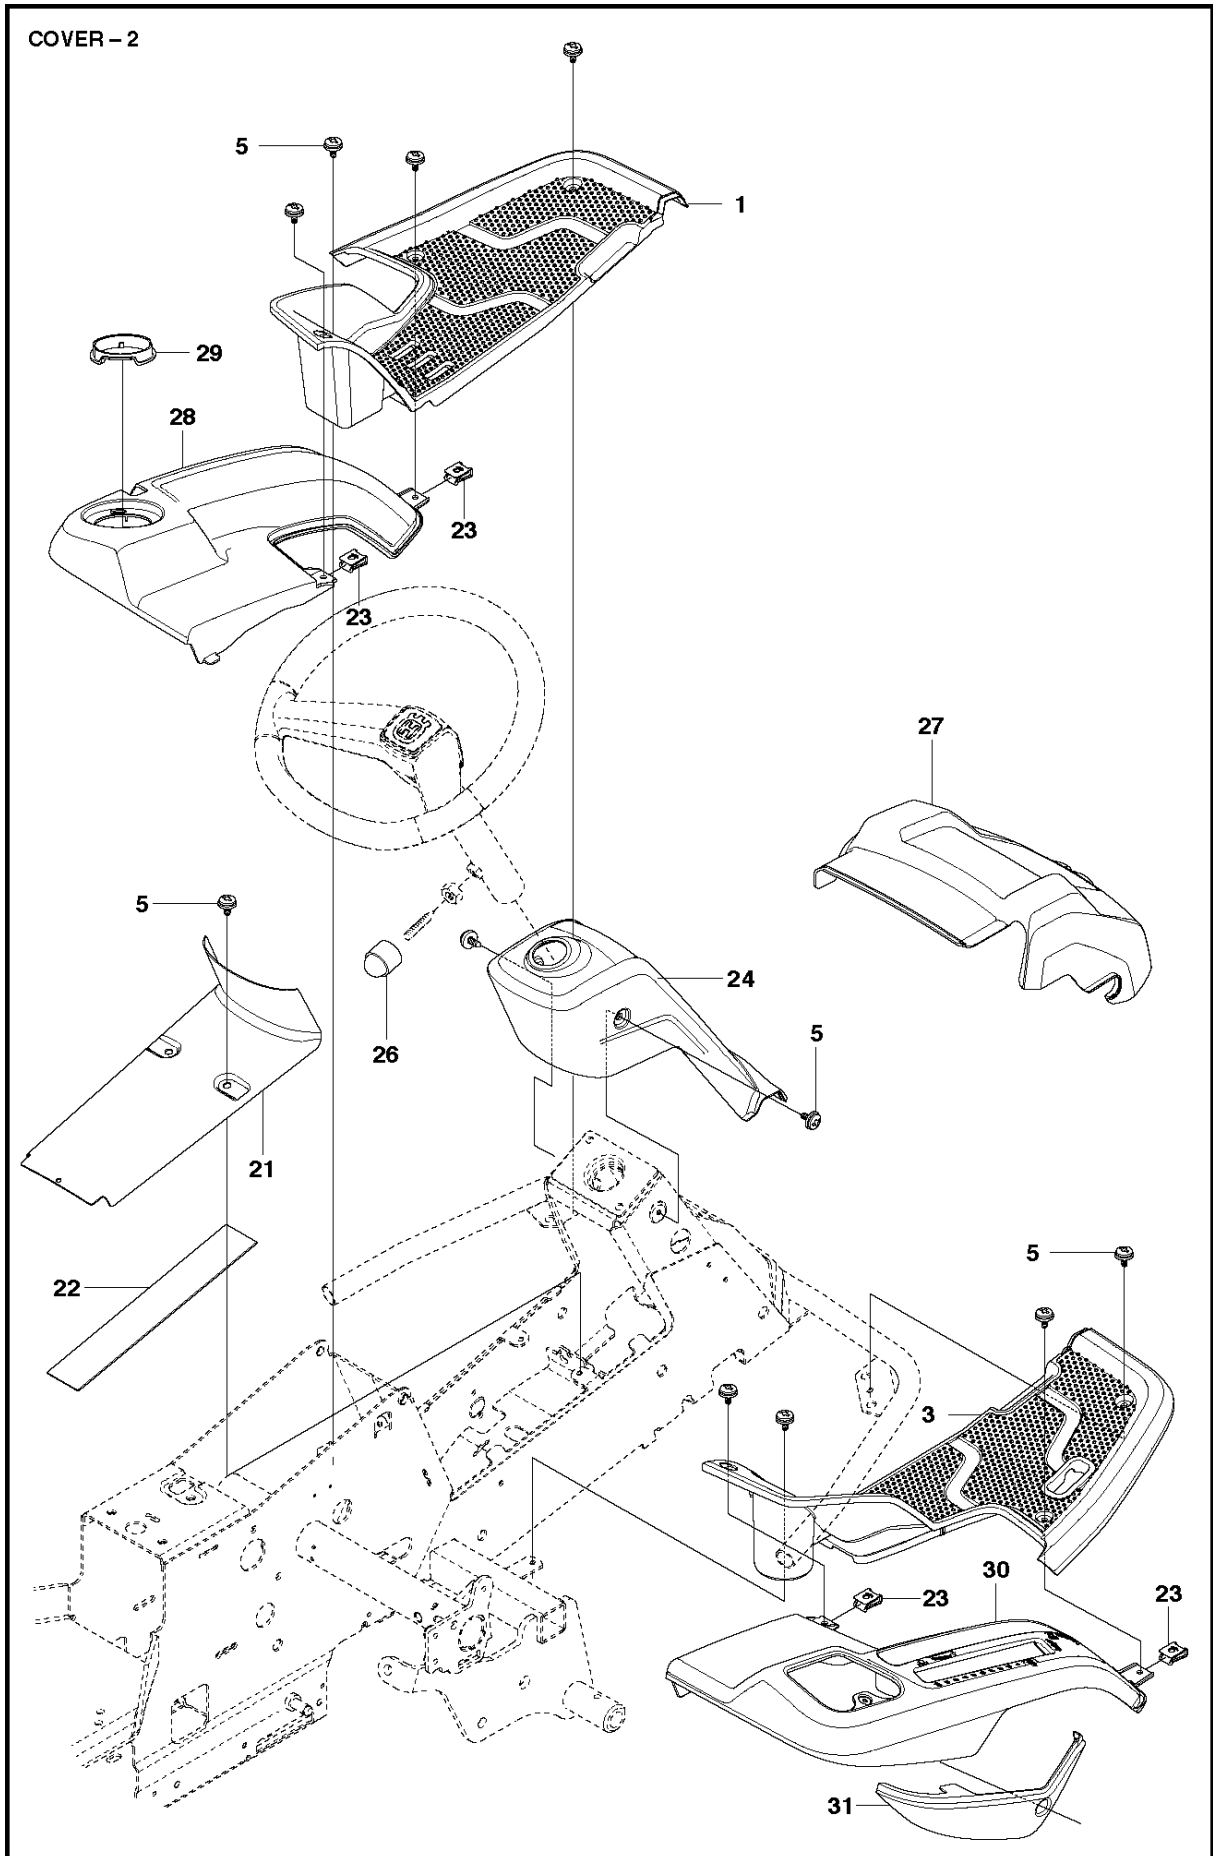

COVER - 3

COVER

R215 TX

Ref	Part No	Description	Remark	QTY KIT
1	510 22 25-01	BELT COVER		1
2	510 22 25-02	BELT COVER		1
3	510 22 27-01	BELT COVER		1
4	510 22 27-02	BELT COVER		1
5	725 23 68-61	SCREW EHHFT		4
6	510 22 23-03	BELT COVER		1
7	510 22 24-01	BELT COVER		1
8	522 55 73-01	SCREW		2
9	510 44 20-01	BELT COVER		1
10	510 43 62-03	BELT COVER		1
11	725 23 64-61	SCREW EHHFT		8

COVER

R215 TX

Ref	Part No	Description	Remark	QTY	KIT
6	577 61 47-05	ENGINE HOOD ASSY		1	
7	578 11 37-01	HINGE		1	6
8	578 11 37-02	HINGE		1	6
9	722 79 54-02	RIVET		6	6
10	503 89 47-03	SNAP LOCKING		1	
11	577 61 26-02	COVER		1	6
12	577 61 26-01	COVER		1	6
19	578 26 13-04	TRANSMISSION COVER		1	
20	574 85 62-01	SCREW		2	
32	577 90 33-01	PLUG		2	
39	578 36 20-01	INSULATION		1	
40	578 36 21-01	INSULATION		1	

COVER

R215 TX

Ref	Part No	Description	Remark	QTY KIT
1	577 72 93-01	FOOT PLATE		1
3	577 72 94-01	FOOT PLATE		1
5	544 40 05-01	SCREW		20
21	544 23 92-01	COVER		1
22	544 42 75-01	MAT		1
23	535 42 91-01	SPRING NUT		4
24	577 61 58-01	COVER		1
26	544 43 32-01	PROTECTIVE COVER		1
27	578 77 63-01	UNIT COVER		1
28	577 72 95-01	FENDER		1
29	577 76 45-01	LOCK NUT		1
30	577 72 96-01	FENDER		1
31	577 73 75-01	CONTROL COVER		1