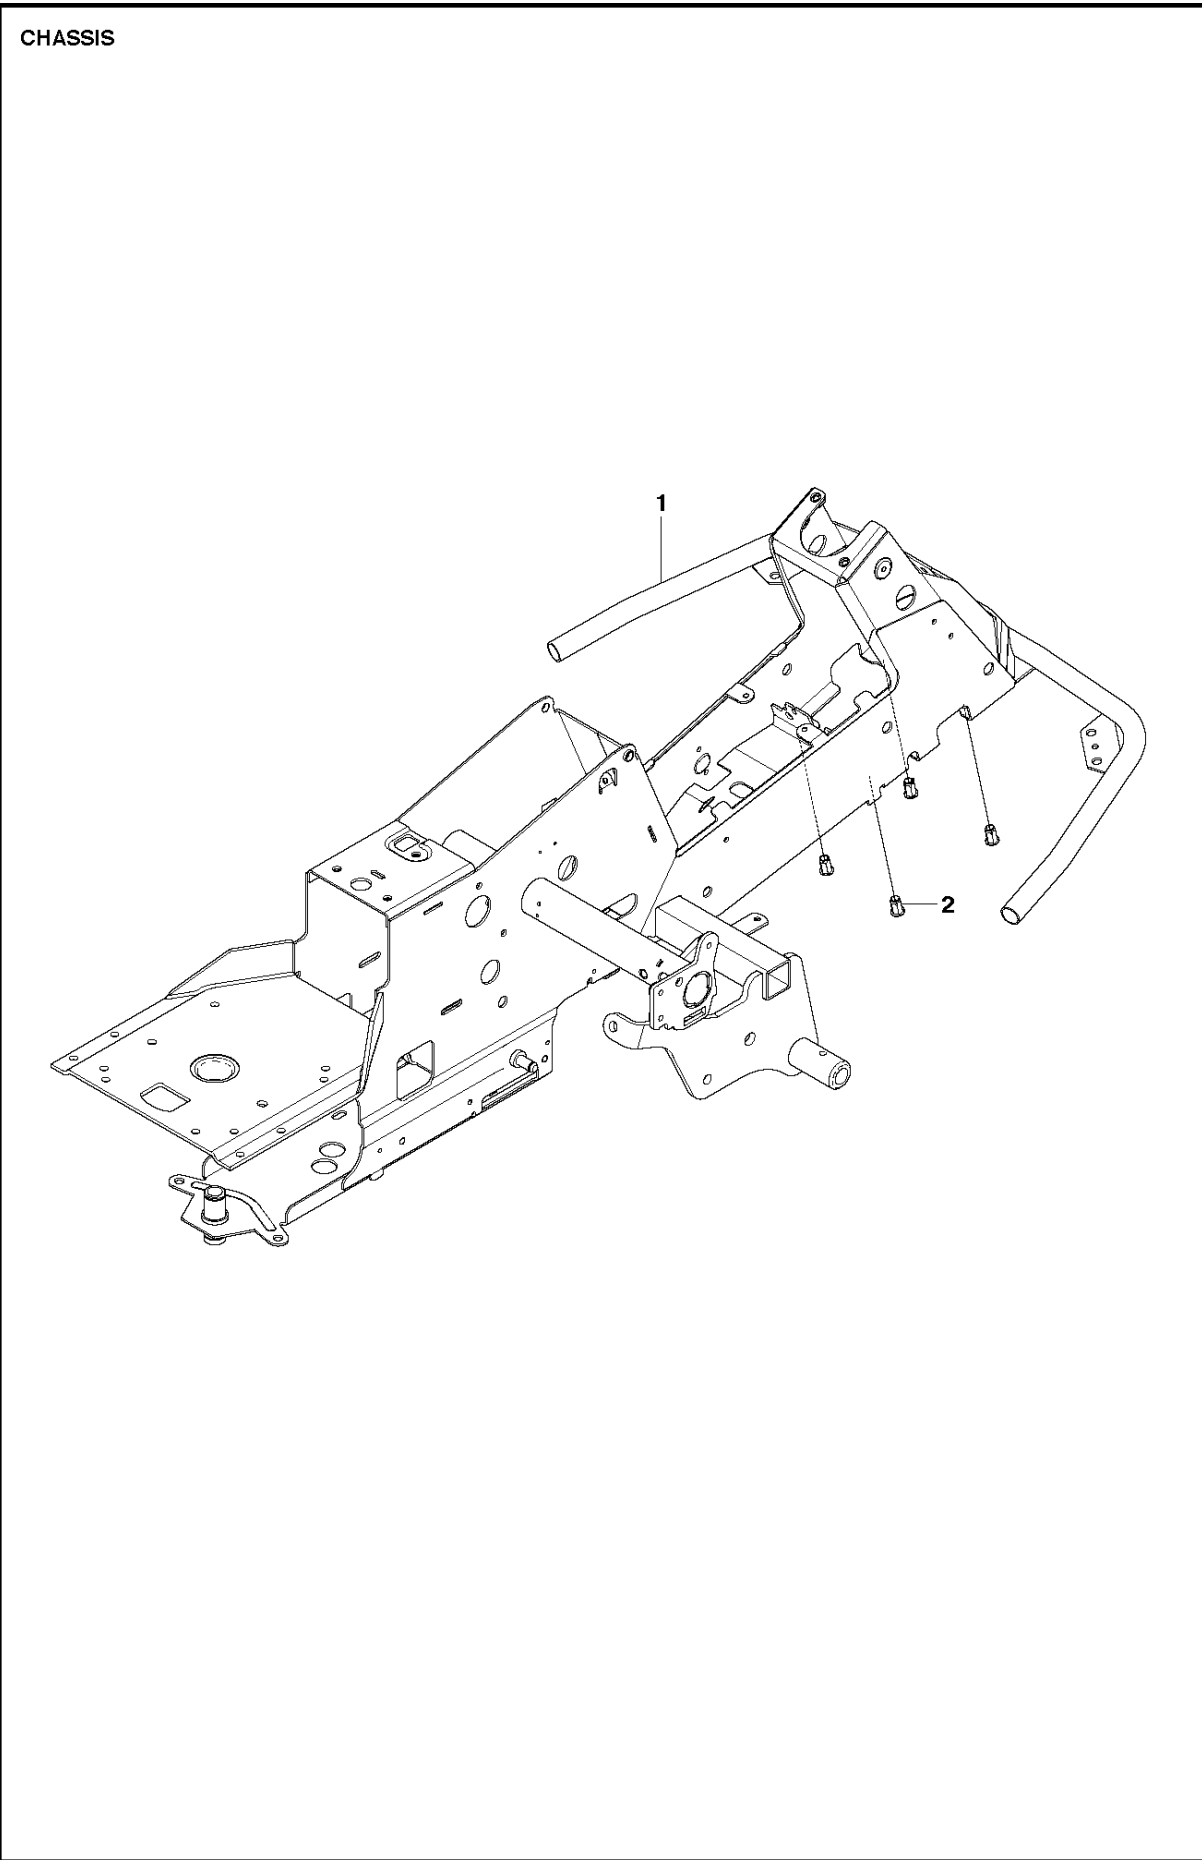

CHASSIS & ENCLOSURES

R215 TX

Ref	Part No	Description	Remark	QTY KIT
1	577 93 90-01	CHASSIS		1
2	506 91 62-01	NUT		4