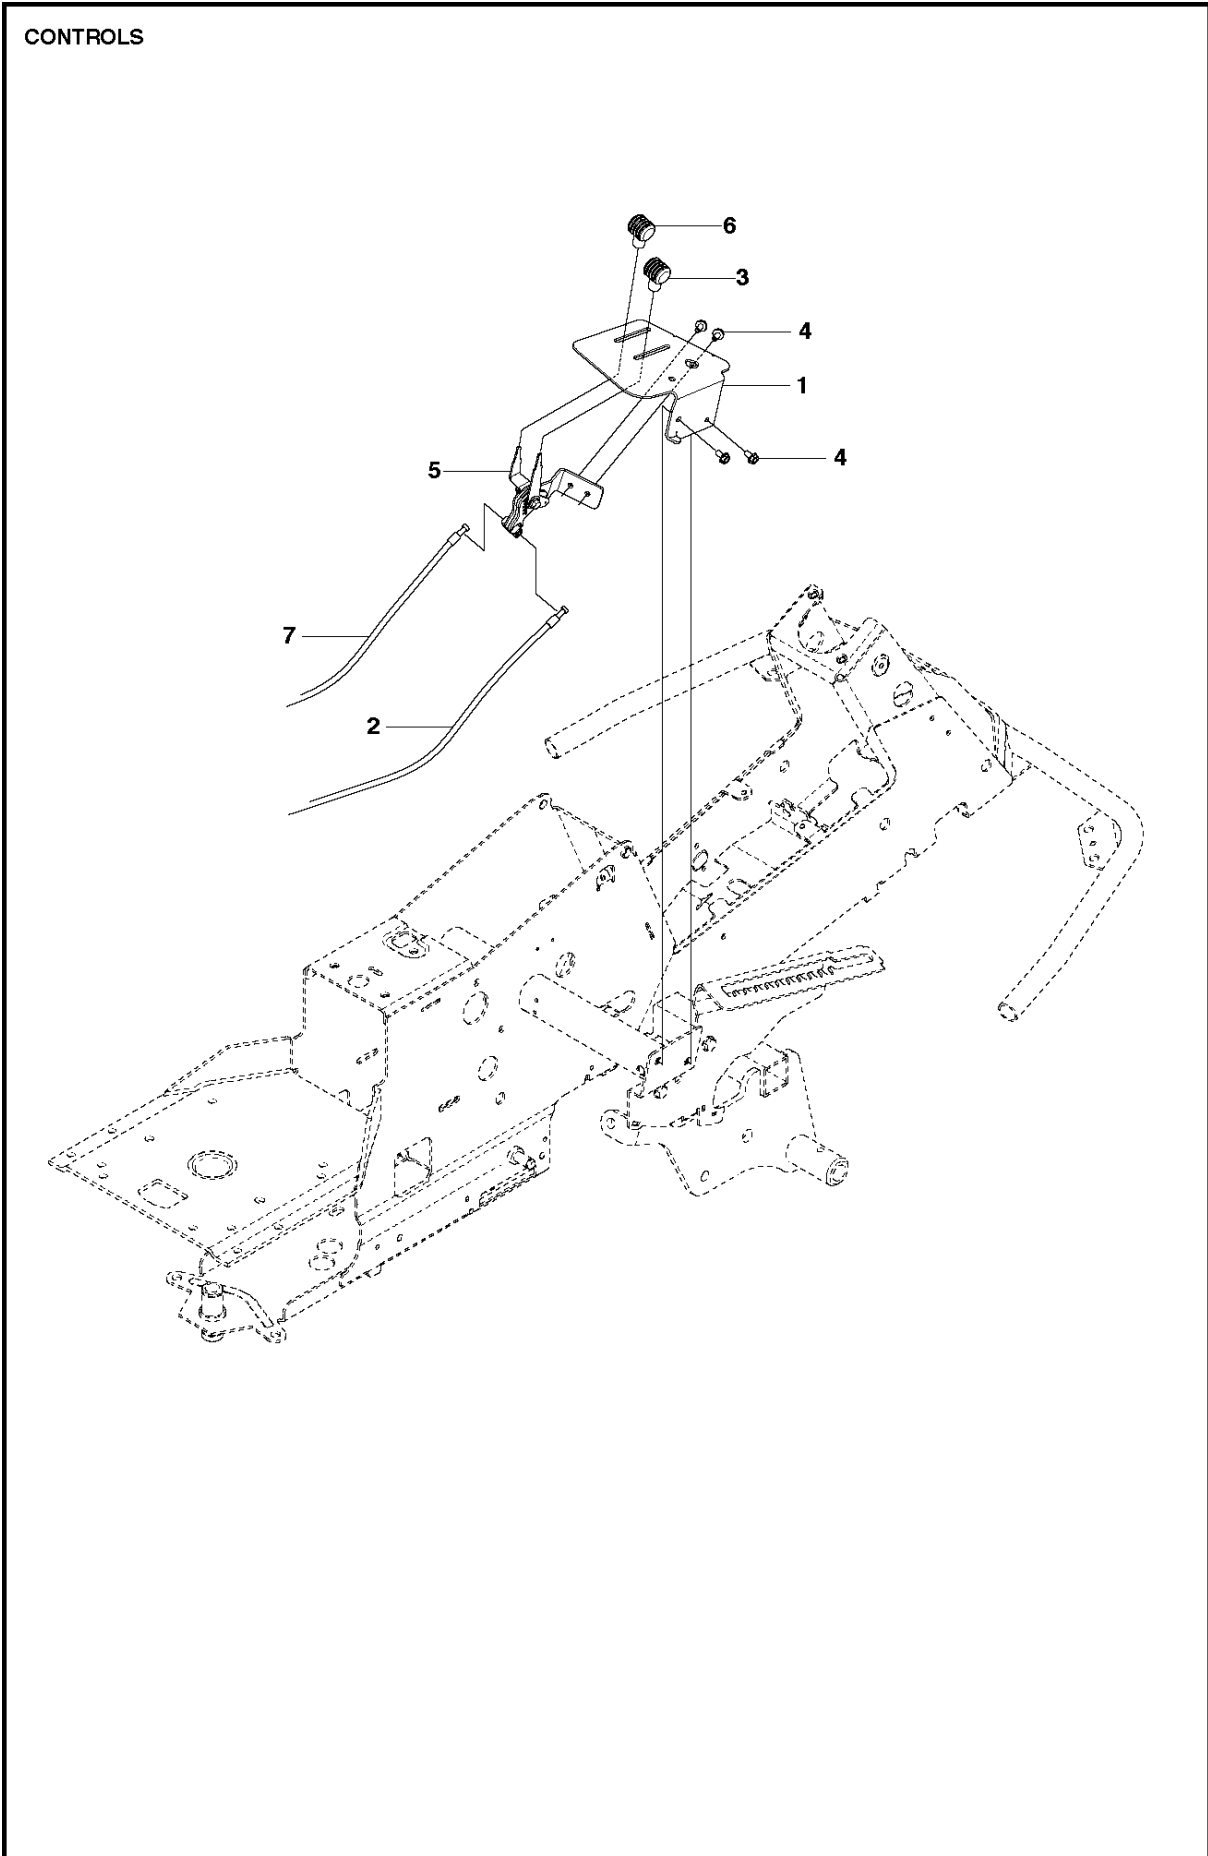

CONTROLS

R215 TX

Ref	Part No	Description	Remark	QTY KIT
1	578 03 31-01	SUPPORT		1
2	544 30 17-06	WIRE		1
3	506 88 91-01	KNOB		1
4	535 47 52-12	SCREW EHHFM		4
5	578 02 34-01	THROTTLE CONTROL		1
6	506 88 91-02	KNOB		1
7	544 30 17-07	WIRE		1