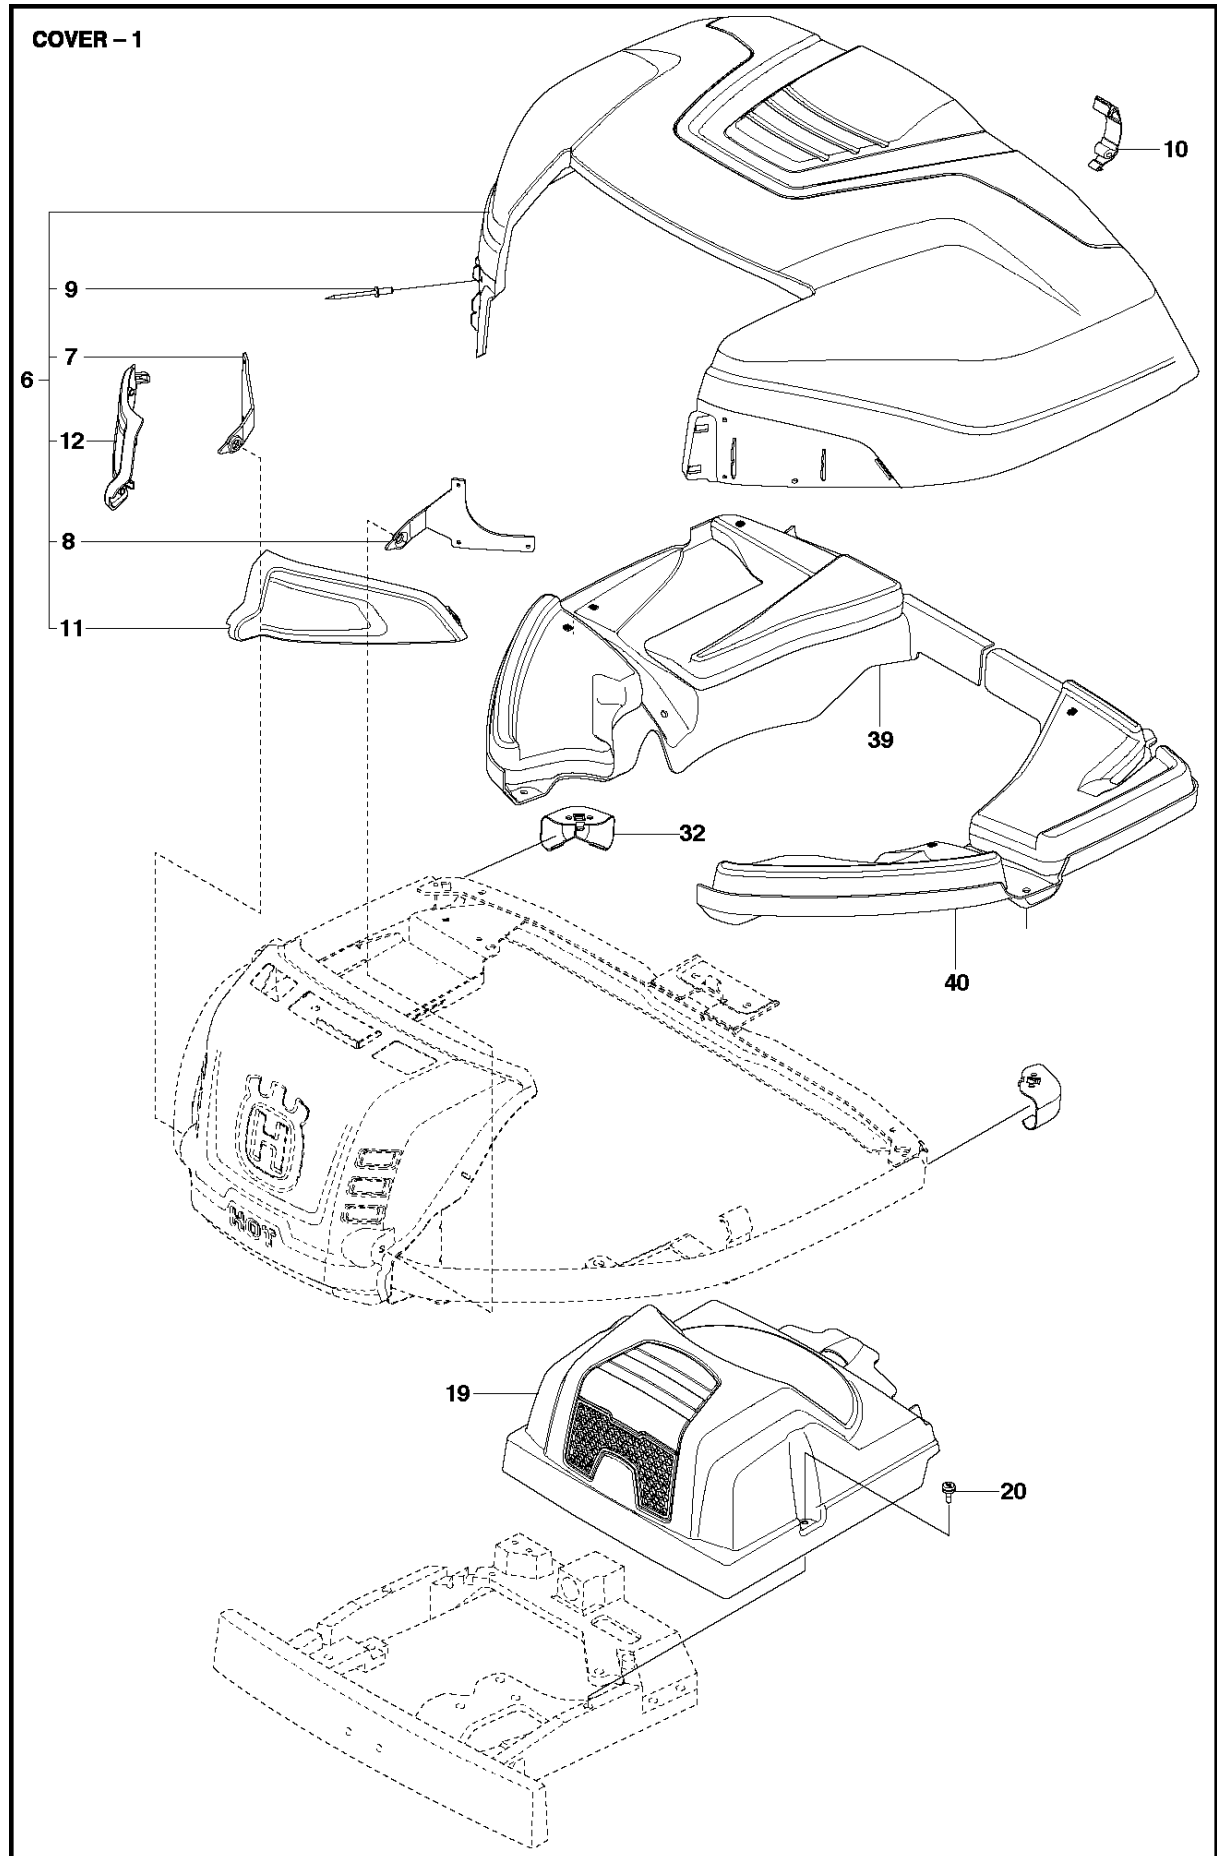

COVER

R215 TX

Ref	Part No	Description	Remark	QTY	KIT
6	577 61 47-05	ENGINE HOOD ASSY		1	
7	578 11 37-01	HINGE		1	6
8	578 11 37-02	HINGE		1	6
9	722 79 54-02	RIVET		6	6
10	503 89 47-03	SNAP LOCKING		1	
11	577 61 26-02	COVER		1	6
12	577 61 26-01	COVER		1	6
19	578 26 13-04	TRANSMISSION COVER		1	
20	574 85 62-01	SCREW		2	
32	577 90 33-01	PLUG		2	
39	578 36 20-01	INSULATION		1	
40	578 36 21-01	INSULATION		1