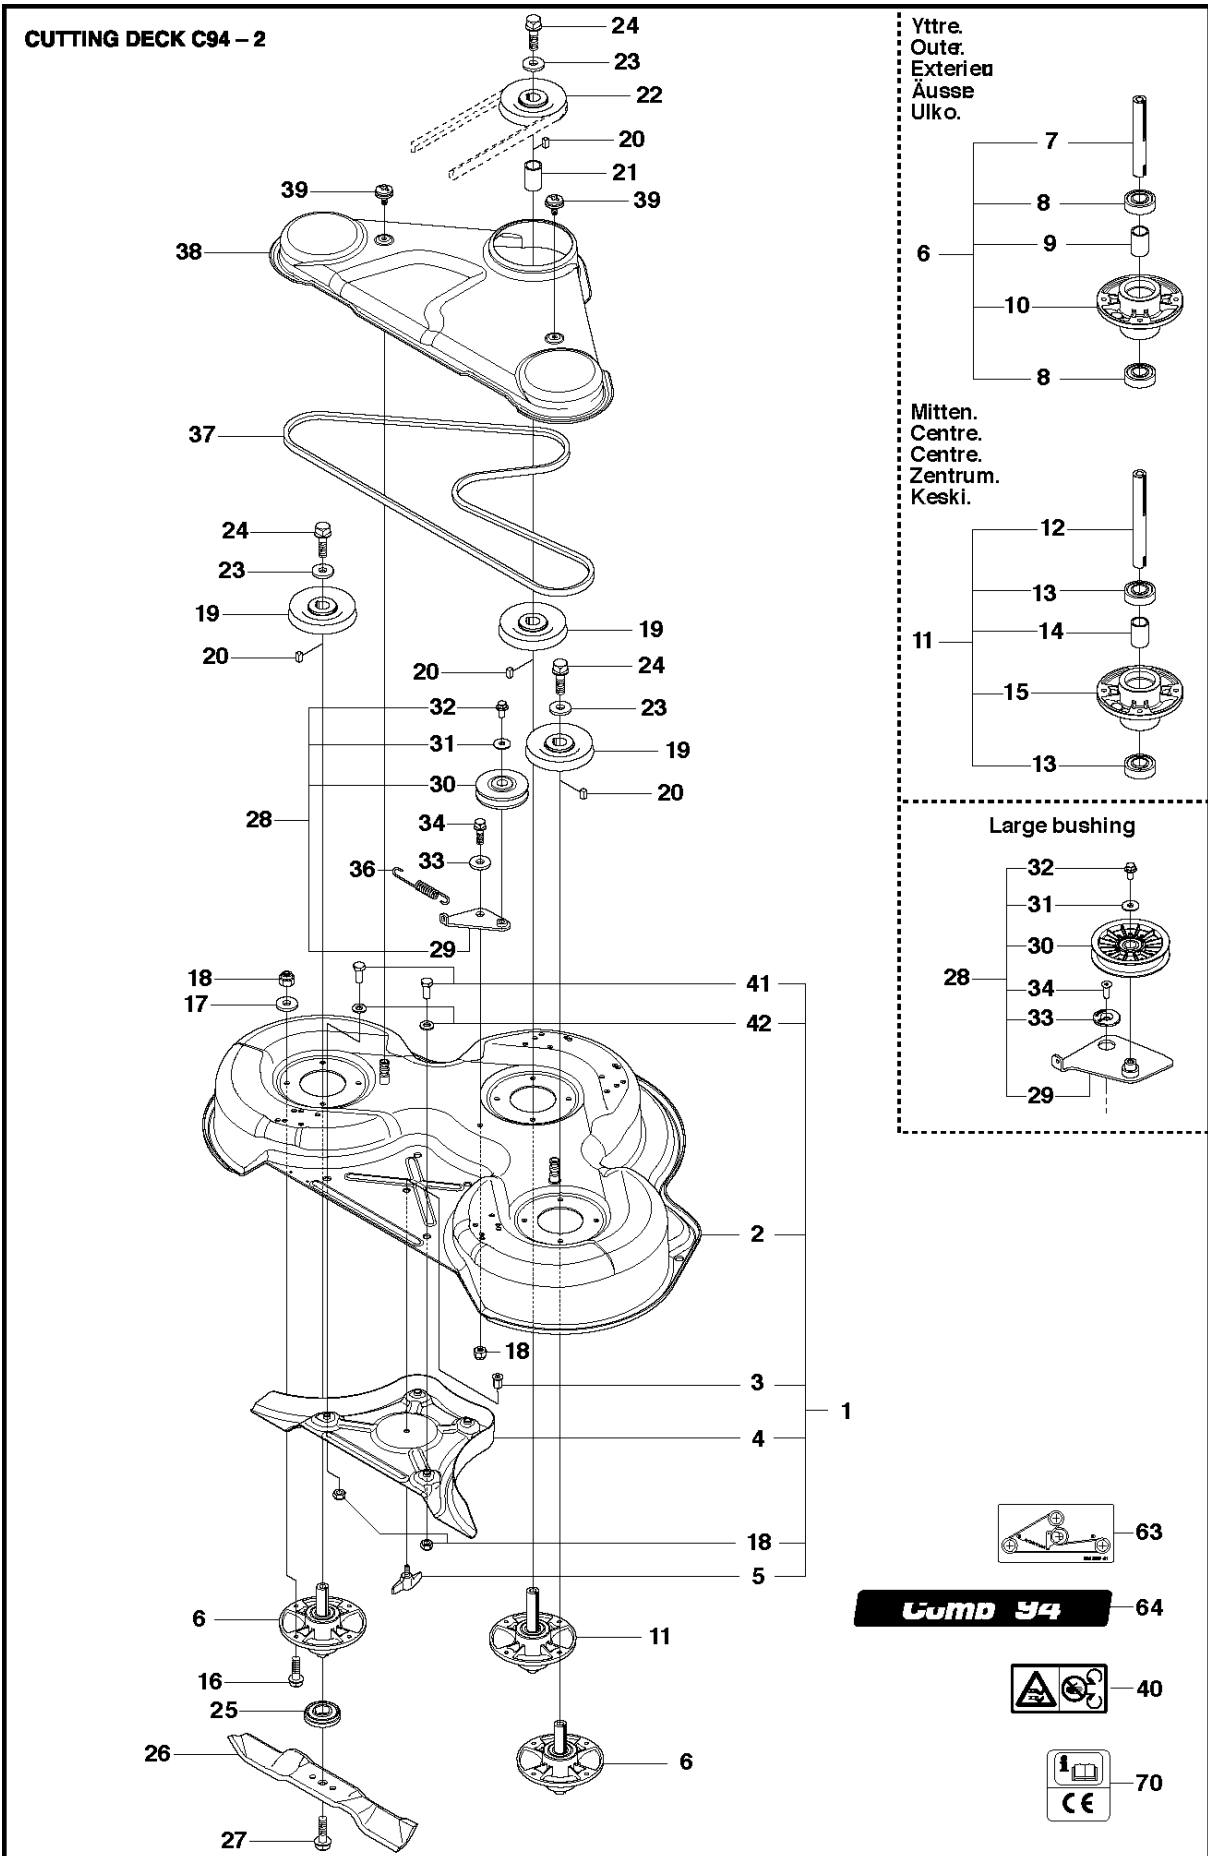

E MOWER LIFT
For 2012 - 2017

MOWER LIFT / DECK LIFT

R215 TX

Ref	Part No	Description	Remark	QTY KIT
1	577 96 67-01	LIFTING LEVER ASSY		1
2	506 55 65-01	BEARING		1
3	525 40 66-01	PEN		1
5	721 61 83-01	SPLIT PIN		4
6	506 78 43-01	LINK ASSY		1
7	725 24 97-51	SCREW		1
8	731 23 20-51	HEXAGON NUT		1
9	544 43 36-01	LIFTING ARM		1
10	725 25 42-51	SCREW EHHM		1
11	732 25 22-01	HEXAGON LOCKING NUT		1
12	506 91 68-01	SPRING		1
13	506 90 56-01	OFFSET PULLEY		2
14	506 90 57-01	SHAFT		1
15	506 90 57-02	SHAFT		1
16	735 31 18-20	E-CLIP		2
17	506 55 46-07	CHAIN		1
18	506 55 47-01	LINKAGE		1
21	544 45 69-01	CONNECTION ROD		1
22	721 61 83-01	SPLIT PIN		1
23	544 37 86-01	LINK		1
24	735 31 14-20	E-CLIP		1
25	544 44 88-01	CONNECTION ROD		1
26	734 11 64-41	WASHER		1
27	721 61 83-01	SPLIT PIN		1
28	535 42 38-03	SCREW RSQM		1
29	577 99 95-01	SHEET		1
30	732 21 18-01	LOCK NUT		1

94CM CUTTING DECK

R215 TX

Ref	Part No	Description	Remark	QTY	KIT
40	544 22 07-01	CROSS BAR		1	
41	584 95 20-01	CROSSBAR		1	
42	506 86 96-01	BEARING		1	
43	506 81 38-01	REINFORCING PLATE		1	
44	578 85 61-01	BRACKET		1	
47	725 24 61-51	SCREW EHHM		2	
48	732 21 18-01	LOCK NUT		1	
49	544 22 69-01	PARALLEL ROD		2	
50	544 45 14-01	PARALLEL ROD		1	
51	544 45 15-01	ADJUSTMENT ROD		1	
52	506 89 76-01	NUT		1	
53	731 23 20-51	HEXAGON NUT		1	
54	578 17 78-01	DECK ATTACHMENT		2	
55	544 21 39-01	LOCKING PIN		1	
56	544 21 41-01	SPRING		1	
57	735 31 13-20	E-CLIP		12	
58	506 59 74-01	SCREW EHHFM		12	
59	732 21 18-01	LOCK NUT		12	
60	506 96 30-01	WHEEL ASSY		3	
61	535 46 41-01	WASHER		4	
62	735 31 17-00	CIRCLIP		1	
63	587 41 52-01	BELT TENSIONER ASSY		1	
64	506 97 68-01	SPRING		3	
65	506 99 20-01	PIPE		3	
66	725 24 60-51	SCREW EHHM		3	
67	734 11 64-41	WASHER		3	
68	544 36 24-01	SCREW		3	
69	503 89 47-03	SNAP LOCKING		1	
70	588 23 47-01	PULLEY		1	63