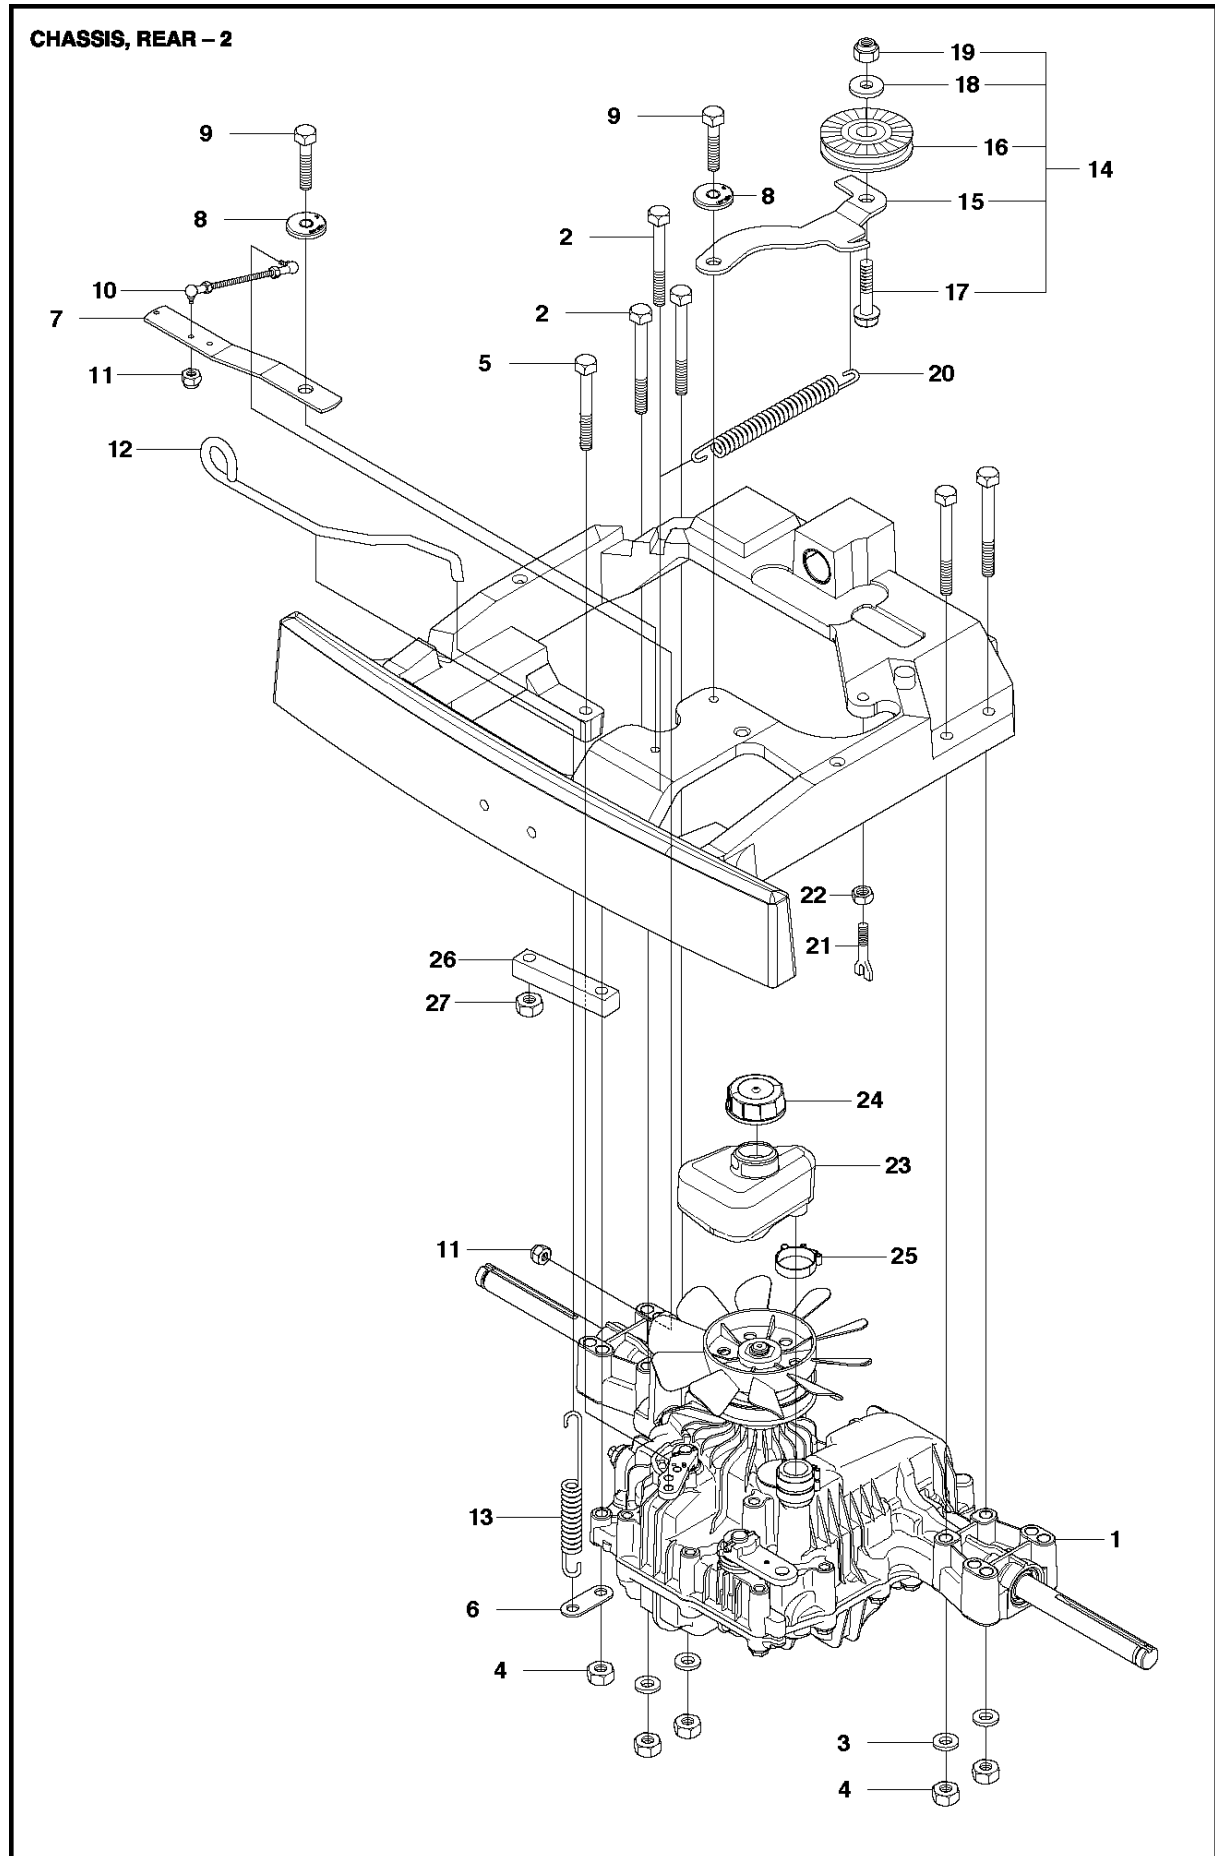

CHASSIS REAR

R215 TX

Ref	Part No	Description	Remark	QTY	KIT
1	506 98 63-01	TRANSMISSION		1	
2	725 24 67-51	SCREW EHHM		5	
3	734 11 64-01	WASHER		4	
4	731 23 18-01	HEXAGON NUT		5	
5	725 24 62-51	SCREW EHHM	For 967291301	1	
5	725 24 59-51	SCREW EHHM	For 967150801, 966757201	1	
6	506 59 93-01	LINK		1	
7	579 59 68-01	LEVER		1	
8	584 28 86-04	WASHER		2	
9	725 24 51-71	SCREW EHHM		2	
10	506 98 75-01	ADJUSTMENT ROD		1	
11	732 21 14-01	LOCK NUT		2	
12	506 98 82-01	FRIKOPPLINGSSTÅNG		1	
13	506 83 43-01	SPRING		1	
14	506 98 84-01	BELT TENSIONER ASSY		1	
15	588 74 04-01	BELT TENSIONER		1	14
16	506 94 69-01	PULLEY		1	14
17	725 24 55-51	SCREW		1	14
18	734 11 64-41	WASHER		1	14
19	732 21 18-01	LOCK NUT		1	14
20	506 98 86-01	SPRING		1	
21	506 98 88-01	PENDULUM		1	
22	731 23 20-51	HEXAGON NUT		1	
23	506 98 90-01	EXPANSION TANK		1	
24	590 32 47-01	TANK CAP ASSY	For 967291301	1	
24	506 98 80-01	TANK CAP ASSY	For 967291301, 967150801, 966757201	1	
25	505 13 11-02	HOSE CLAMP		1	
26	506 98 72-01	MOMENTFÄSTE	For 967291301, 967150801, 966757201	1	
27	731 23 18-01	HEXAGON NUT	For 967291301, 967150801, 966757201	1