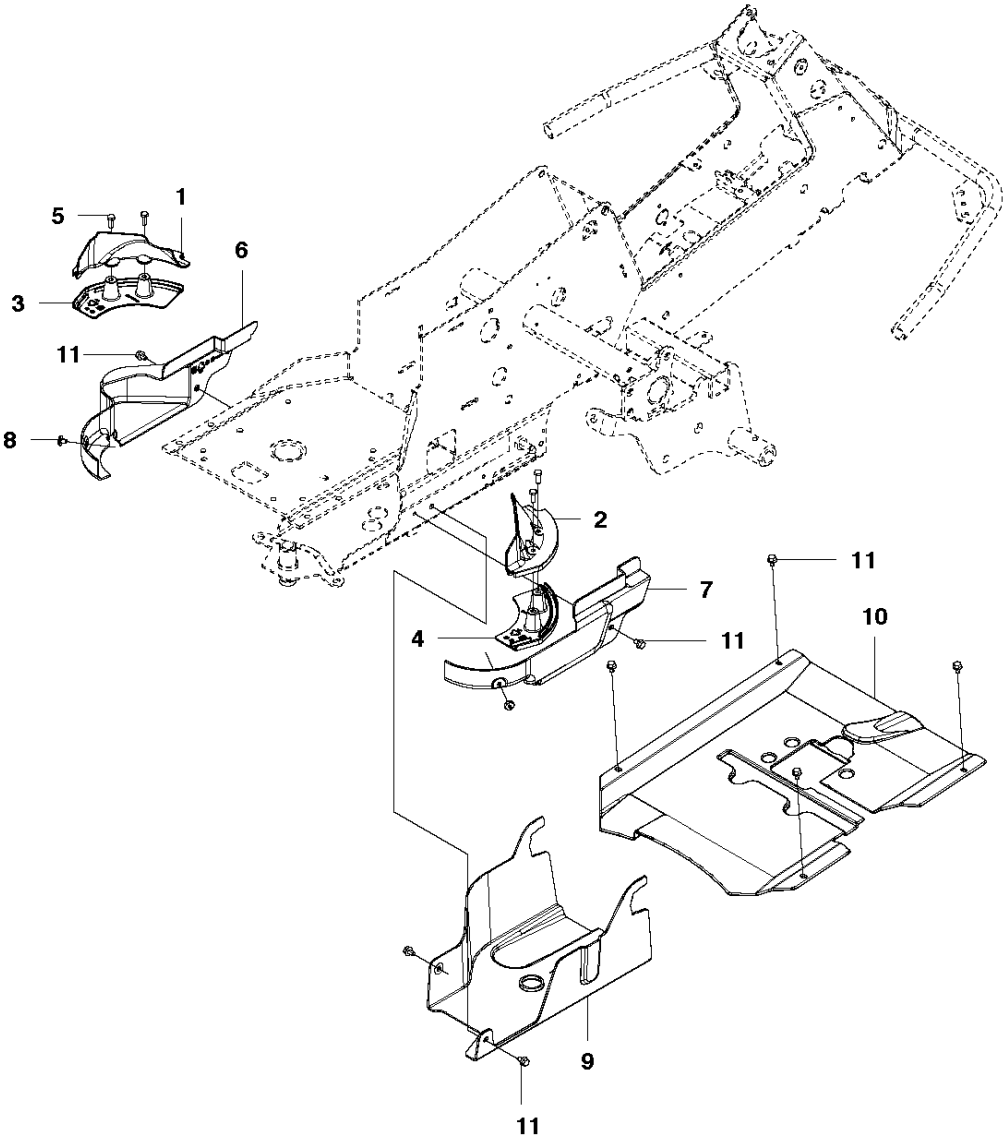

SPARE PARTS LIST

RIDERS

R215 TX

CHASSIS, REAR - 1

CHASSIS REAR

R215 TX

Ref	Part No	Description	Remark	QTY	KIT
1	582 24 46-01	BRACKET		1	
2	506 98 61-02	GLIDLAGER		2	1
3	506 98 77-01	BRACKET		1	
4	506 88 99-01	HITCH		1	
5	725 24 93-71	SCREW EHHM		2	

COVER - 3

COVER

R215 TX

Ref	Part No	Description	Remark	QTY KIT
1	510 22 25-01	BELT COVER		1
2	510 22 25-02	BELT COVER		1
3	510 22 27-01	BELT COVER		1
4	510 22 27-02	BELT COVER		1
5	725 23 68-61	SCREW EHHFT		4
6	510 22 23-03	BELT COVER		1
7	510 22 24-01	BELT COVER		1
8	522 55 73-01	SCREW		2
9	510 44 20-01	BELT COVER		1
10	510 43 62-03	BELT COVER		1
11	725 23 64-61	SCREW EHHFT		8

COVER

R215 TX

Ref	Part No	Description	Remark	QTY	KIT
6	577 61 47-05	ENGINE HOOD ASSY		1	
7	578 11 37-01	HINGE		1	6
8	578 11 37-02	HINGE		1	6
9	722 79 54-02	RIVET		6	6
10	503 89 47-03	SNAP LOCKING		1	
11	577 61 26-02	COVER		1	6
12	577 61 26-01	COVER		1	6
19	578 26 13-04	TRANSMISSION COVER		1	
20	574 85 62-01	SCREW		2	
32	577 90 33-01	PLUG		2	
39	578 36 20-01	INSULATION		1	
40	578 36 21-01	INSULATION		1	

COVER

R215 TX

Ref	Part No	Description	Remark	QTY KIT
1	577 72 93-01	FOOT PLATE		1
3	577 72 94-01	FOOT PLATE		1
5	544 40 05-01	SCREW		20
21	544 23 92-01	COVER		1
22	544 42 75-01	MAT		1
23	535 42 91-01	SPRING NUT		4
24	577 61 58-01	COVER		1
26	544 43 32-01	PROTECTIVE COVER		1
27	578 77 63-01	UNIT COVER		1
28	577 72 95-01	FENDER		1
29	577 76 45-01	LOCK NUT		1
30	577 72 96-01	FENDER		1
31	577 73 75-01	CONTROL COVER		1