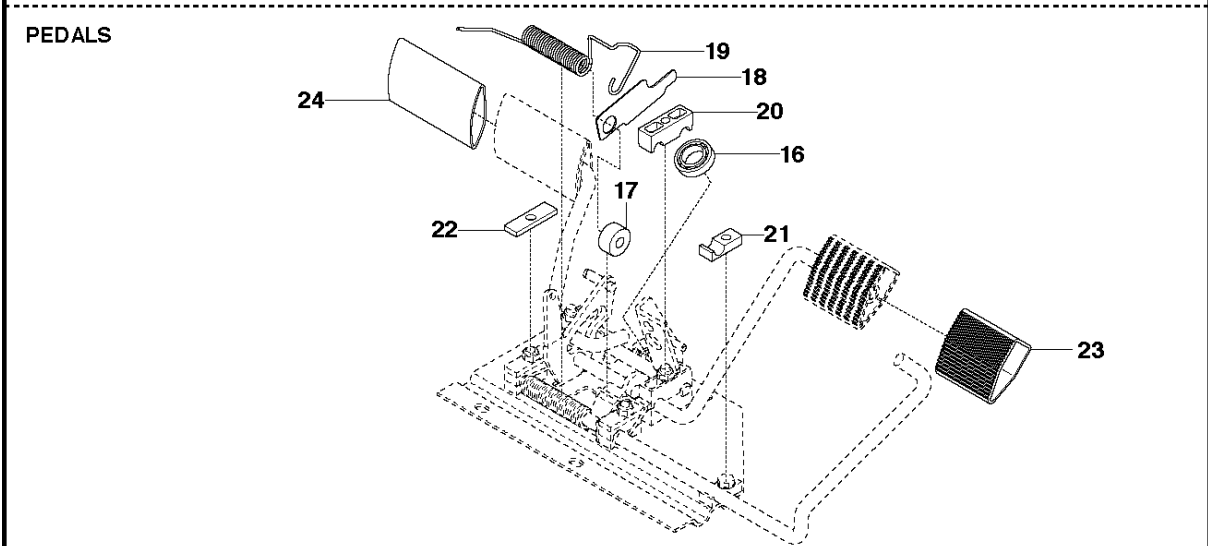

PEDALS

R215 TX

Ref	Part No	Description	Remark	QTY KIT
1	544 12 60-01	PEDAL PLATE ASSY		1
2	535 47 37-01	KNOB		1
3	506 57 01-04	SCREW EHHFM		4
4	544 40 31-01	BRAKE LEVER ASSY		1
5	725 23 64-61	SCREW EHHFT		2
6	506 94 63-01	BRAKE SPRING		1
7	506 99 27-01	BRAKE WIRE		1
8	735 31 09-20	E-CLIP		1
9	506 53 56-03	DRAW SPRING		1
10	574 41 11-01	CONTROL CABLE		1
11	506 55 73-01	VINKELL.AS8 DIN71802		2
12	732 21 14-01	LOCK NUT		2
13	731 23 14-01	HEXAGON NUT		2
14	522 43 08-01	BRACKET		1
15	725 23 64-61	SCREW EHHFT		1
16	738 21 02-04	BALL BEARING		1
17	535 48 02-01	ROLLER		1
18	535 48 06-01	PROTECTIVE PLATE		1
19	535 48 07-01	SPRING		1
20	535 48 08-01	BEARING SUPPORT		4
21	535 48 09-01	BEARING SUPPORT		1
22	535 48 10-01	REINFORCEMENT PLATE		1
23	535 47 88-01	PEDAL RUBBER		1
24	535 47 88-02	PEDAL RUBBER		1
25	506 56 65-01	CLIP		1
26	725 23 64-61	SCREW EHHFT		1