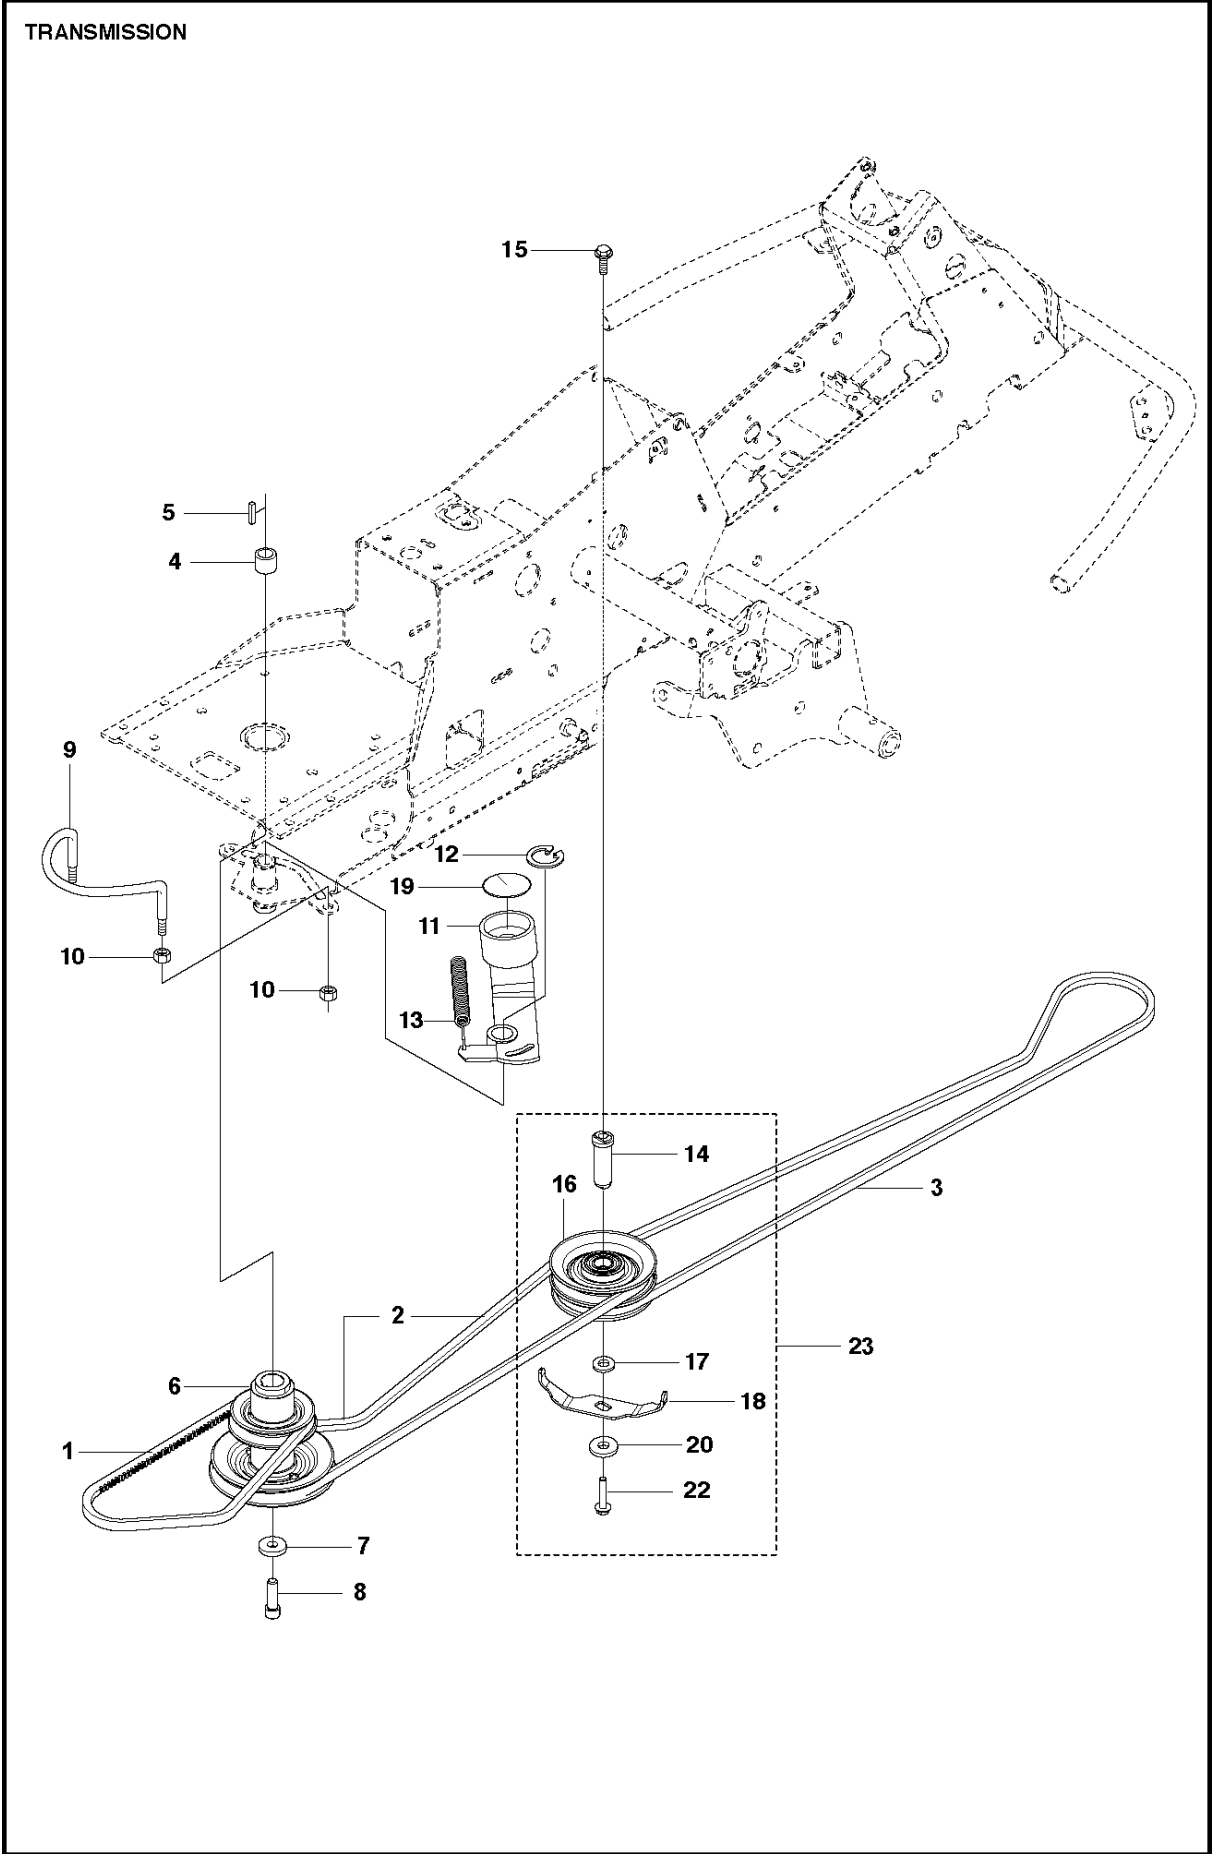

TRANSMISSION

R215 TX

Ref	Part No	Description	Remark	QTY KIT
1	589 53 12-01	BELT		1
2	589 53 04-01	BELT		1
3	589 53 00-01	BELT		1
4	506 50 92-01	SPACING SLEEVE		1
5	506 55 59-01	WEDGE		1
6	535 48 24-01	PULLEY		1
7	506 59 75-01	WASHER		1
8	506 55 60-02	SCREW UNC		1
9	587 42 52-01	BELT GUIDE	For 967291301	1
9	506 66 45-01	BELT GUIDE	For 967150801, 966757201	1
10	732 21 20-51	NUT		2
11	535 48 44-01	BELT TENSIONER ASSY		1
12	735 31 26-00	CIRCLIP		1
13	506 66 56-01	SPRING		1
14	581 91 64-01	SHAFT		1
15	506 67 54-02	SCREW EHHFM		1
16	535 48 22-01	PULLEY		1
17	725 24 93-71	SCREW EHHM	For 967291301	2
17	506 77 57-01	WASHER	For 967150801, 966757201	1
18	544 40 53-01	BELT GUIDE		1
19	535 48 50-01	SEALING		1
20	586 32 02-01	DISTANCE	For 967291301	1
20	506 59 75-01	WASHER	For 967150801, 966757201	1
22	586 32 04-01	SCREW	For 967291301	1
22	506 57 01-05	SCREW EHHFM	For 967150801, 966757201	1
23	581 91 63-01	PULLEY		1