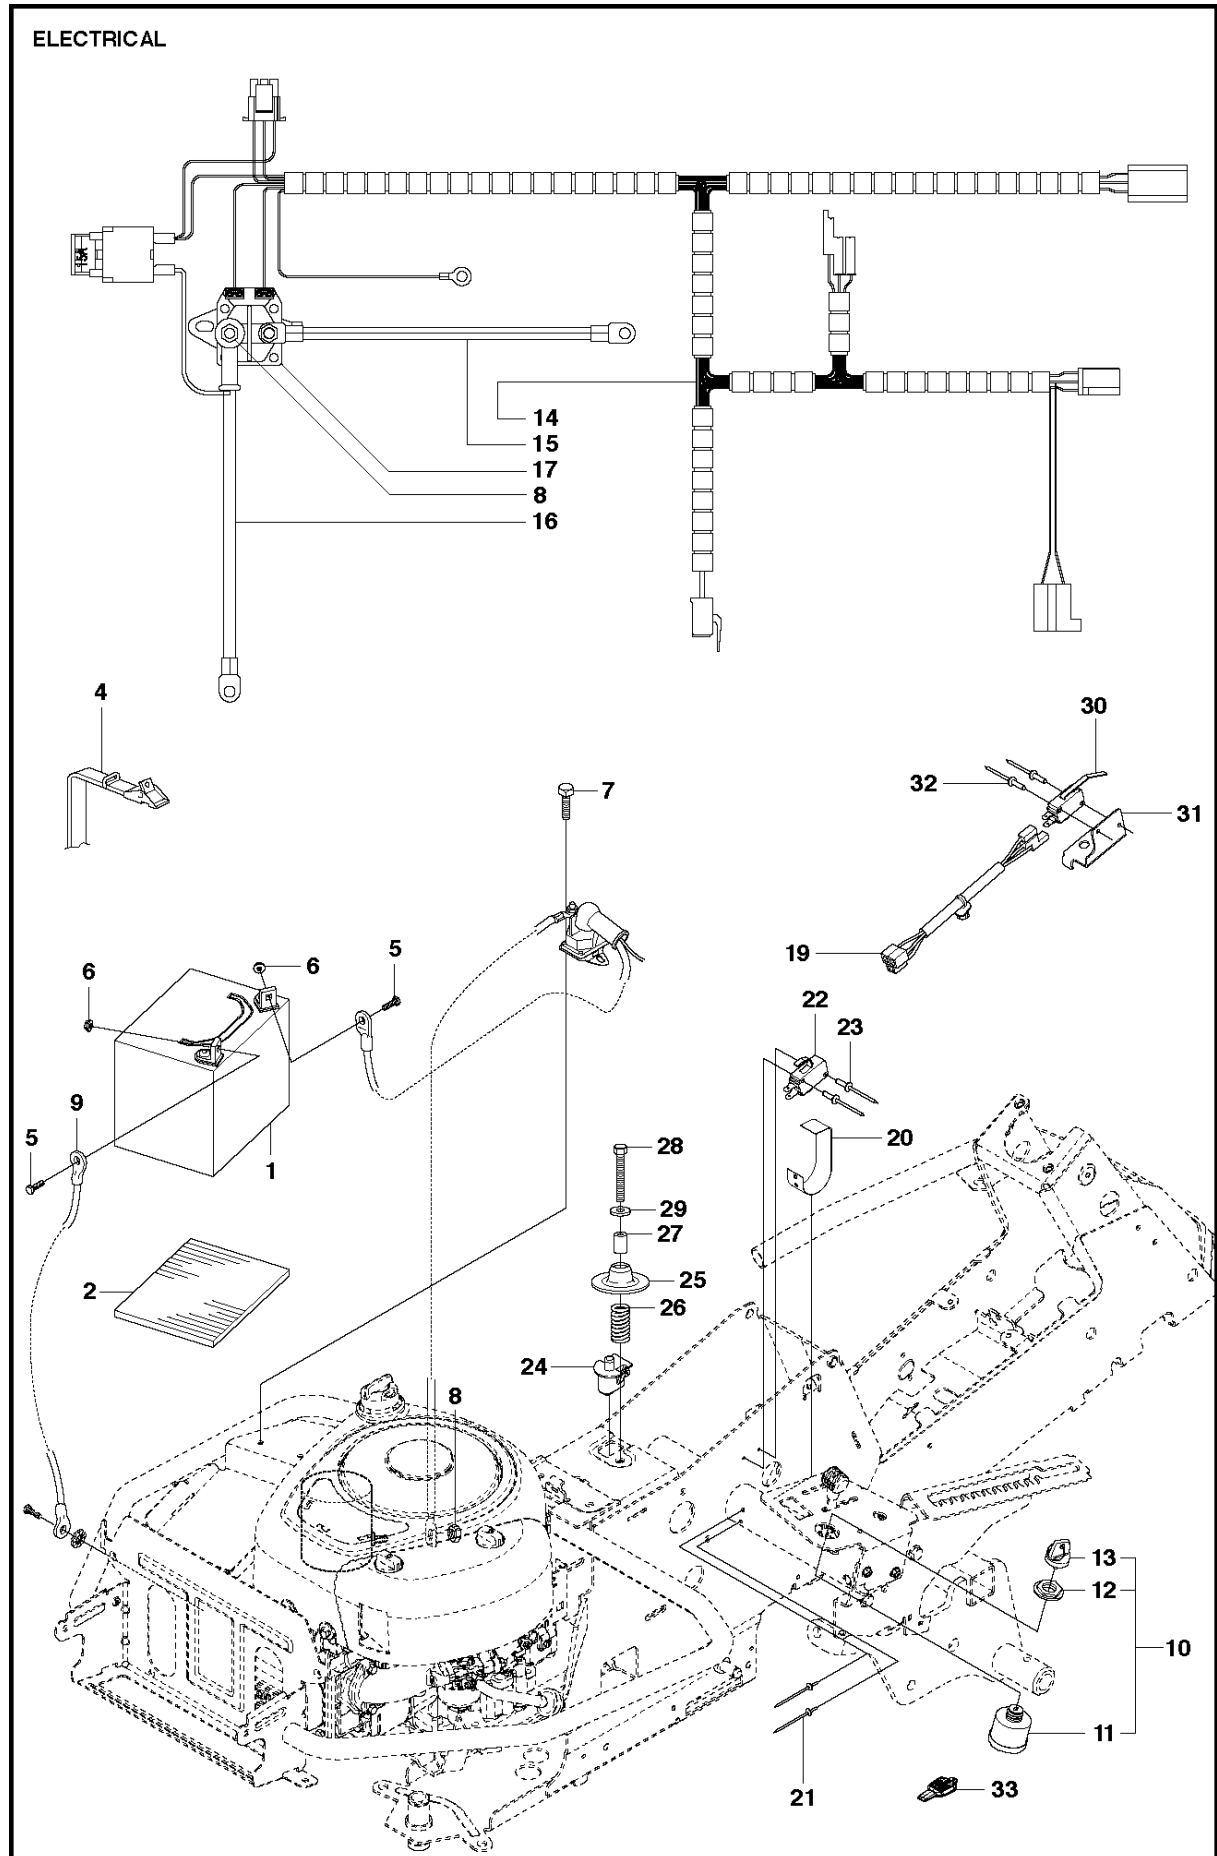

ELECTRICAL

R215 TX

Ref	Part No	Description	Remark	QTY	KIT
1	577 04 16-01	BATTERY		1	
2	535 44 11-01	BATTERY MAT		1	
3	578 20 06-01	COVER		1	
4	506 83 68-02	BELT		1	
5	522 62 21-01	SCREW EHHM		2	
6	522 62 43-01	NUT		2	
7	725 23 64-61	SCREW EHHFT		1	
8	506 89 98-01	NUT		3	
9	576 18 38-01	CABLE		1	
10	544 44 21-01	IGNITION SWITCH		1	
11	544 44 22-01	IGNITION SWITCH		1	10
12	544 44 23-01	NUT		1	10
13	544 44 24-01	IGNITION KEY		1	10
14	578 33 83-01	WIRING		1	
15	576 18 40-01	CABLE		1	
16	576 18 39-01	CABLE		1	
17	544 43 98-01	RELAY		1	
19	576 18 54-01	WIRING		1	
20	506 90 93-01	PLATE SPRING		1	
21	722 78 39-02	BLIND RIVET		2	
22	574 31 60-01	SWITCH		1	
23	544 44 07-01	RIVET		2	
24	506 90 96-01	SWITCH		1	
25	506 90 97-01	SPRING WASHER		1	
26	544 44 12-01	SPRING		1	
27	506 90 99-02	SPACING TUBE		1	
28	725 24 60-51	SCREW EHHM		1	
29	734 11 64-01	WASHER		1	
30	574 31 61-01	SWITCH		1	
31	544 41 57-01	BRACKET		1	
32	544 44 07-01	RIVET		2	
33	586 37 94-01	LEVER		1