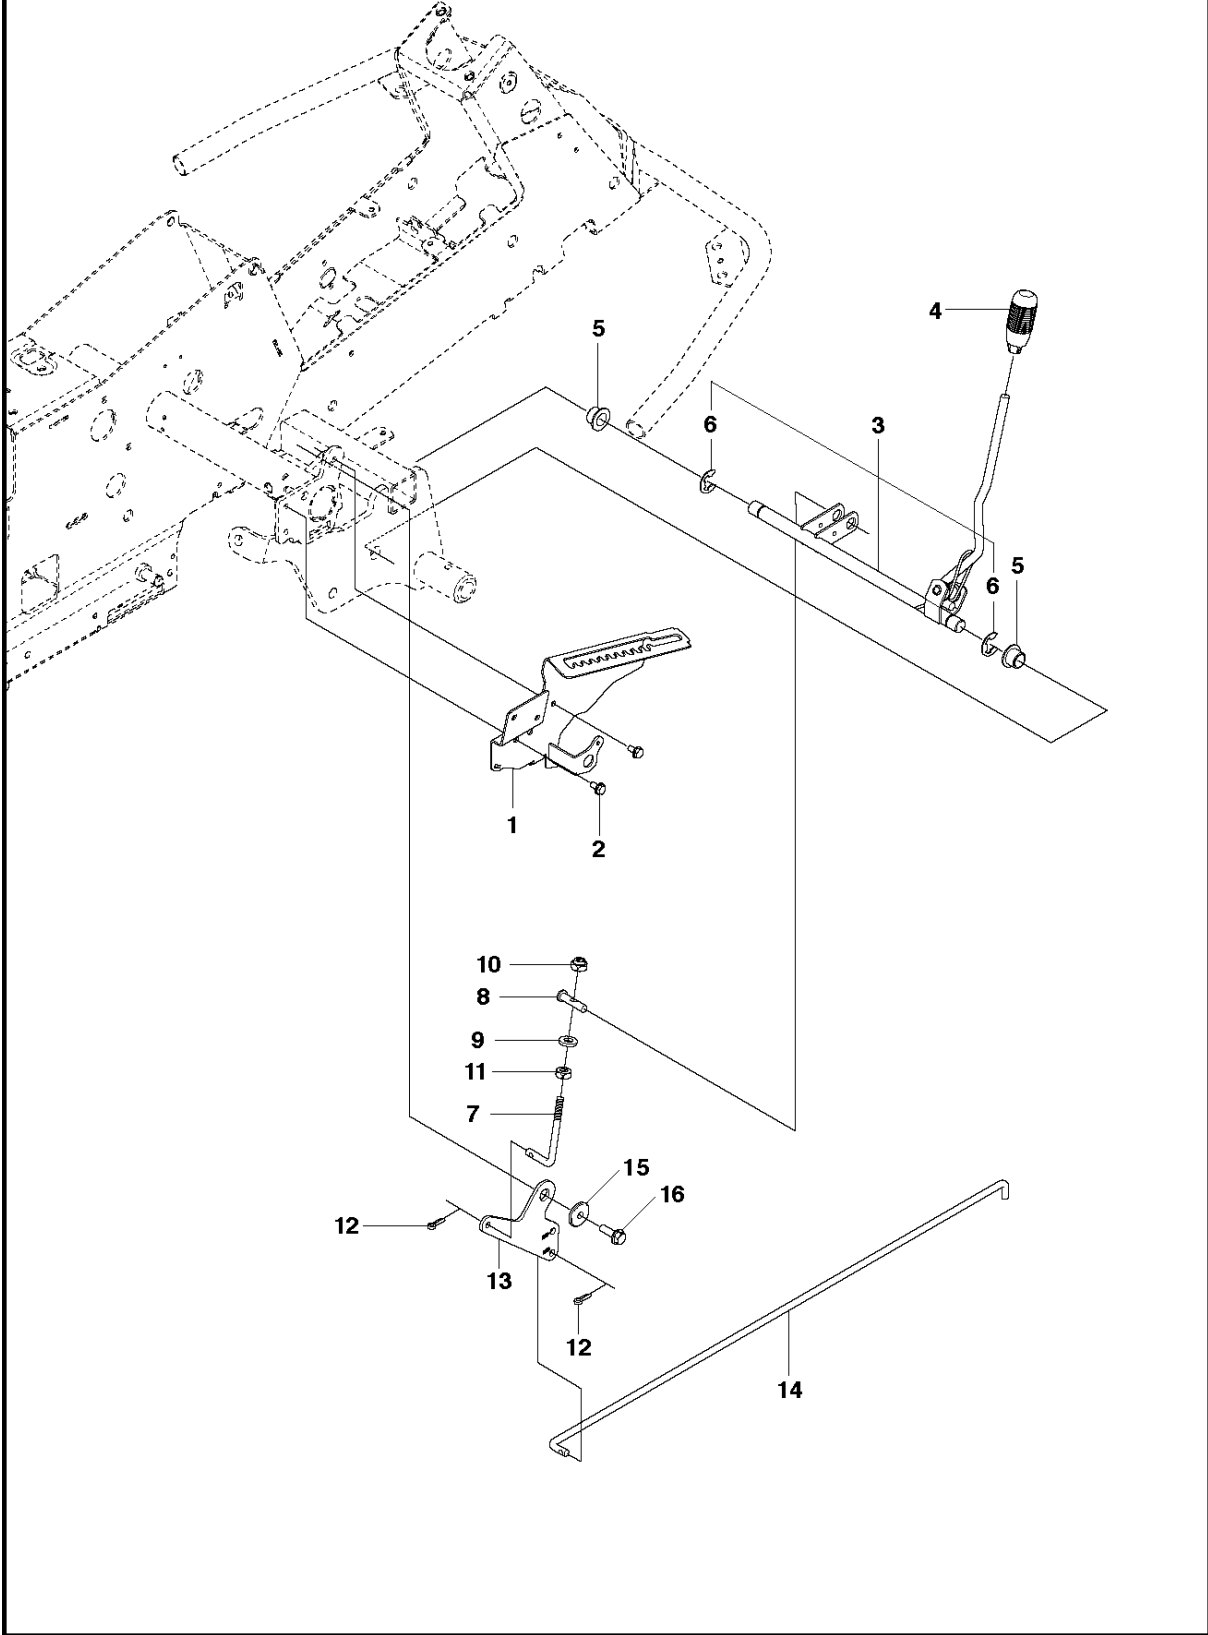

HEIGHT ADJUSTMENT
2017

HEIGHT ADJUSTMENT

R215 TX

Ref	Part No	Description	Remark	QTY KIT
1	578 00 13-02	BRACKET		1
2	506 57 01-03	SCREW EHHFM		2
3	577 99 99-01	ADJUSTER		1
4	506 54 20-01	HANDLE		1
5	584 87 13-02	BEARING		2
6	735 31 22-20	E-CLIP		2
7	506 90 82-01	HEIGHT ROD		1
8	506 78 46-01	PEN		1
9	734 11 72-01	WASHER		1
10	732 21 18-01	LOCK NUT		1
11	731 23 18-01	HEXAGON NUT		1
12	721 61 83-01	SPLIT PIN		2
13	578 04 07-01	LINK		1
14	523 11 45-01	CONNECTION ROD	For 967291301	1
14	544 22 70-01	CONNECTION ROD	For 967291301, 967150801, 966757201	1
15	584 28 86-01	WASHER	For 967291301	1
15	506 91 87-02	WASHER	For 967291301, 967150801, 966757201	1
16	506 57 01-05	SCREW EHHFM		1