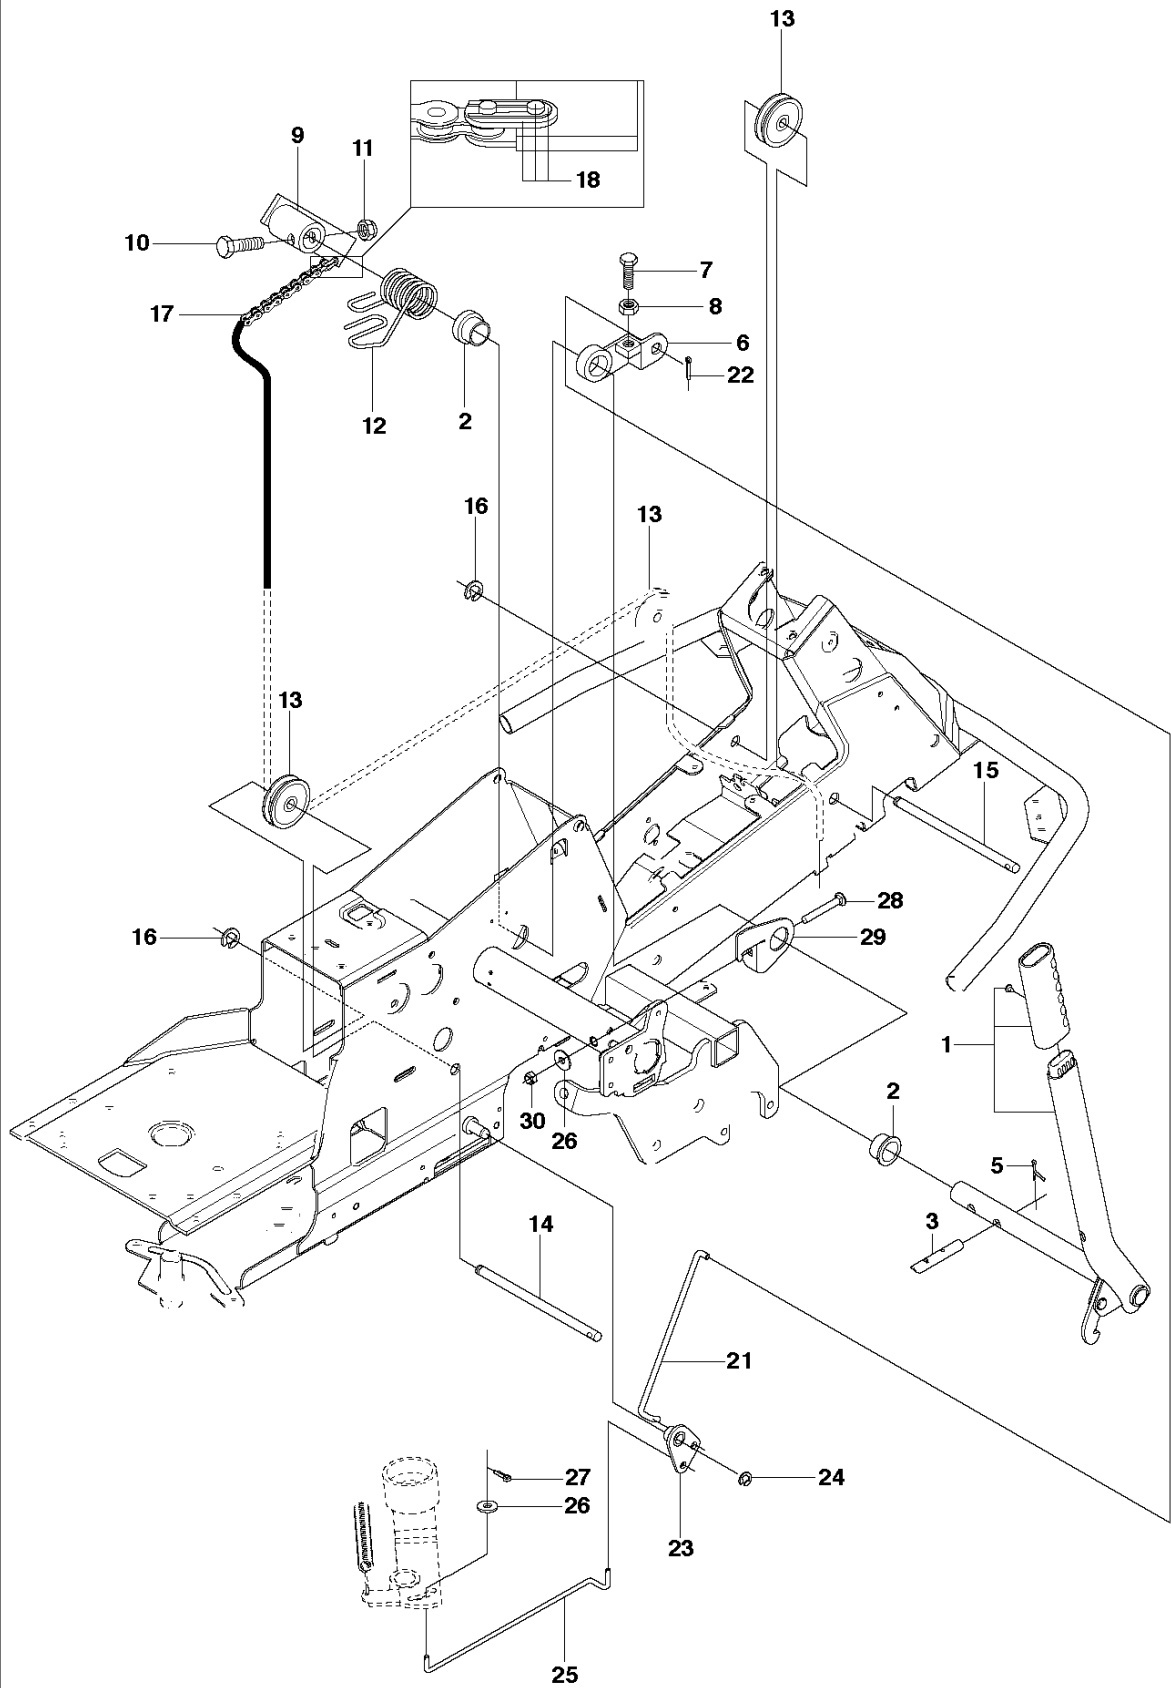

E MOWER LIFT
For 2012 - 2017

MOWER LIFT / DECK LIFT

R215 TX

Ref	Part No	Description	Remark	QTY KIT
1	577 96 67-01	LIFTING LEVER ASSY		1
2	506 55 65-01	BEARING		1
3	525 40 66-01	PEN		1
5	721 61 83-01	SPLIT PIN		4
6	506 78 43-01	LINK ASSY		1
7	725 24 97-51	SCREW		1
8	731 23 20-51	HEXAGON NUT		1
9	544 43 36-01	LIFTING ARM		1
10	725 25 42-51	SCREW EHHM		1
11	732 25 22-01	HEXAGON LOCKING NUT		1
12	506 91 68-01	SPRING		1
13	506 90 56-01	OFFSET PULLEY		2
14	506 90 57-01	SHAFT		1
15	506 90 57-02	SHAFT		1
16	735 31 18-20	E-CLIP		2
17	506 55 46-07	CHAIN		1
18	506 55 47-01	LINKAGE		1
21	544 45 69-01	CONNECTION ROD		1
22	721 61 83-01	SPLIT PIN		1
23	544 37 86-01	LINK		1
24	735 31 14-20	E-CLIP		1
25	544 44 88-01	CONNECTION ROD		1
26	734 11 64-41	WASHER		1
27	721 61 83-01	SPLIT PIN		1
28	535 42 38-03	SCREW RSQM		1
29	577 99 95-01	SHEET		1
30	732 21 18-01	LOCK NUT		1