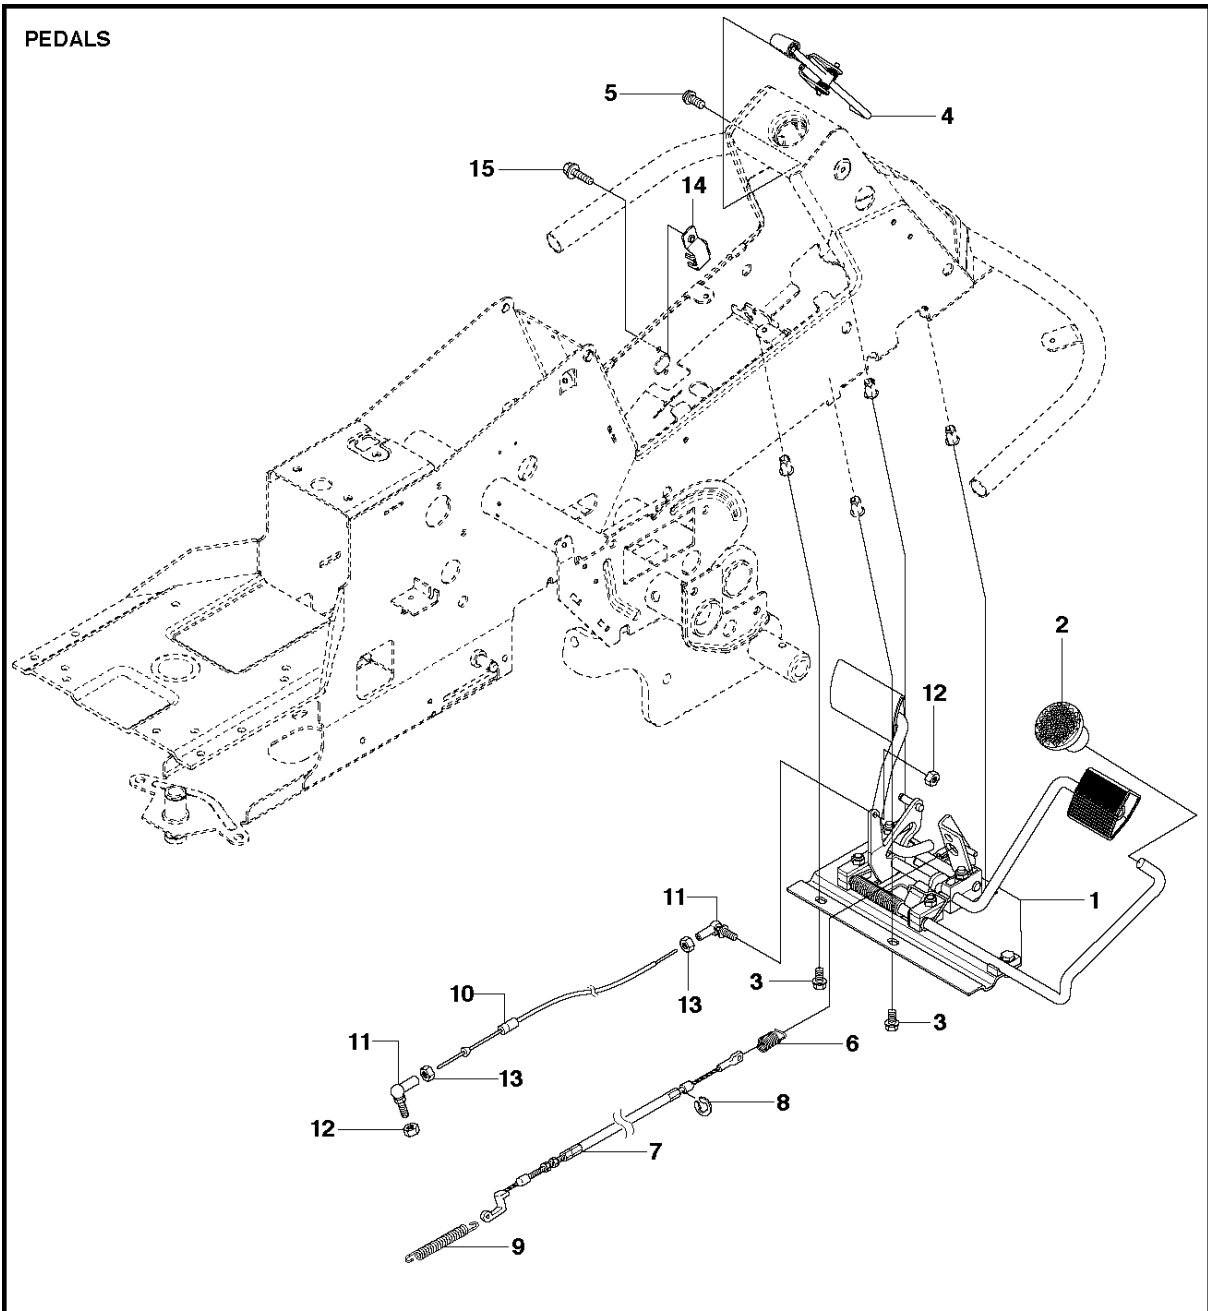

PEDALS

R215 TX

Ref	Part No	Description	Remark	QTY KIT
1	544 12 60-01	PEDAL PLATE ASSY		1
2	535 47 37-01	KNOB		1
3	506 57 01-04	SCREW EHHFM		4
4	544 40 31-01	BRAKE LEVER ASSY		1
5	725 23 64-61	SCREW EHHFT		2
6	506 94 63-01	BRAKE SPRING		1
7	506 99 27-01	BRAKE WIRE		1
8	735 31 09-20	E-CLIP		1
9	506 53 56-03	DRAW SPRING		1
10	574 41 11-01	CONTROL CABLE		1
11	506 55 73-01	VINKELL.AS8 DIN71802		2
12	732 21 14-01	LOCK NUT		2
13	731 23 14-01	HEXAGON NUT		2
14	522 43 08-01	BRACKET		1
15	725 23 64-61	SCREW EHHFT		1
16	738 21 02-04	BALL BEARING		1
17	535 48 02-01	ROLLER		1
18	535 48 06-01	PROTECTIVE PLATE		1
19	535 48 07-01	SPRING		1
20	535 48 08-01	BEARING SUPPORT		4
21	535 48 09-01	BEARING SUPPORT		1
22	535 48 10-01	REINFORCEMENT PLATE		1
23	535 47 88-01	PEDAL RUBBER		1
24	535 47 88-02	PEDAL RUBBER		1
25	506 56 65-01	CLIP		1
26	725 23 64-61	SCREW EHHFT		1