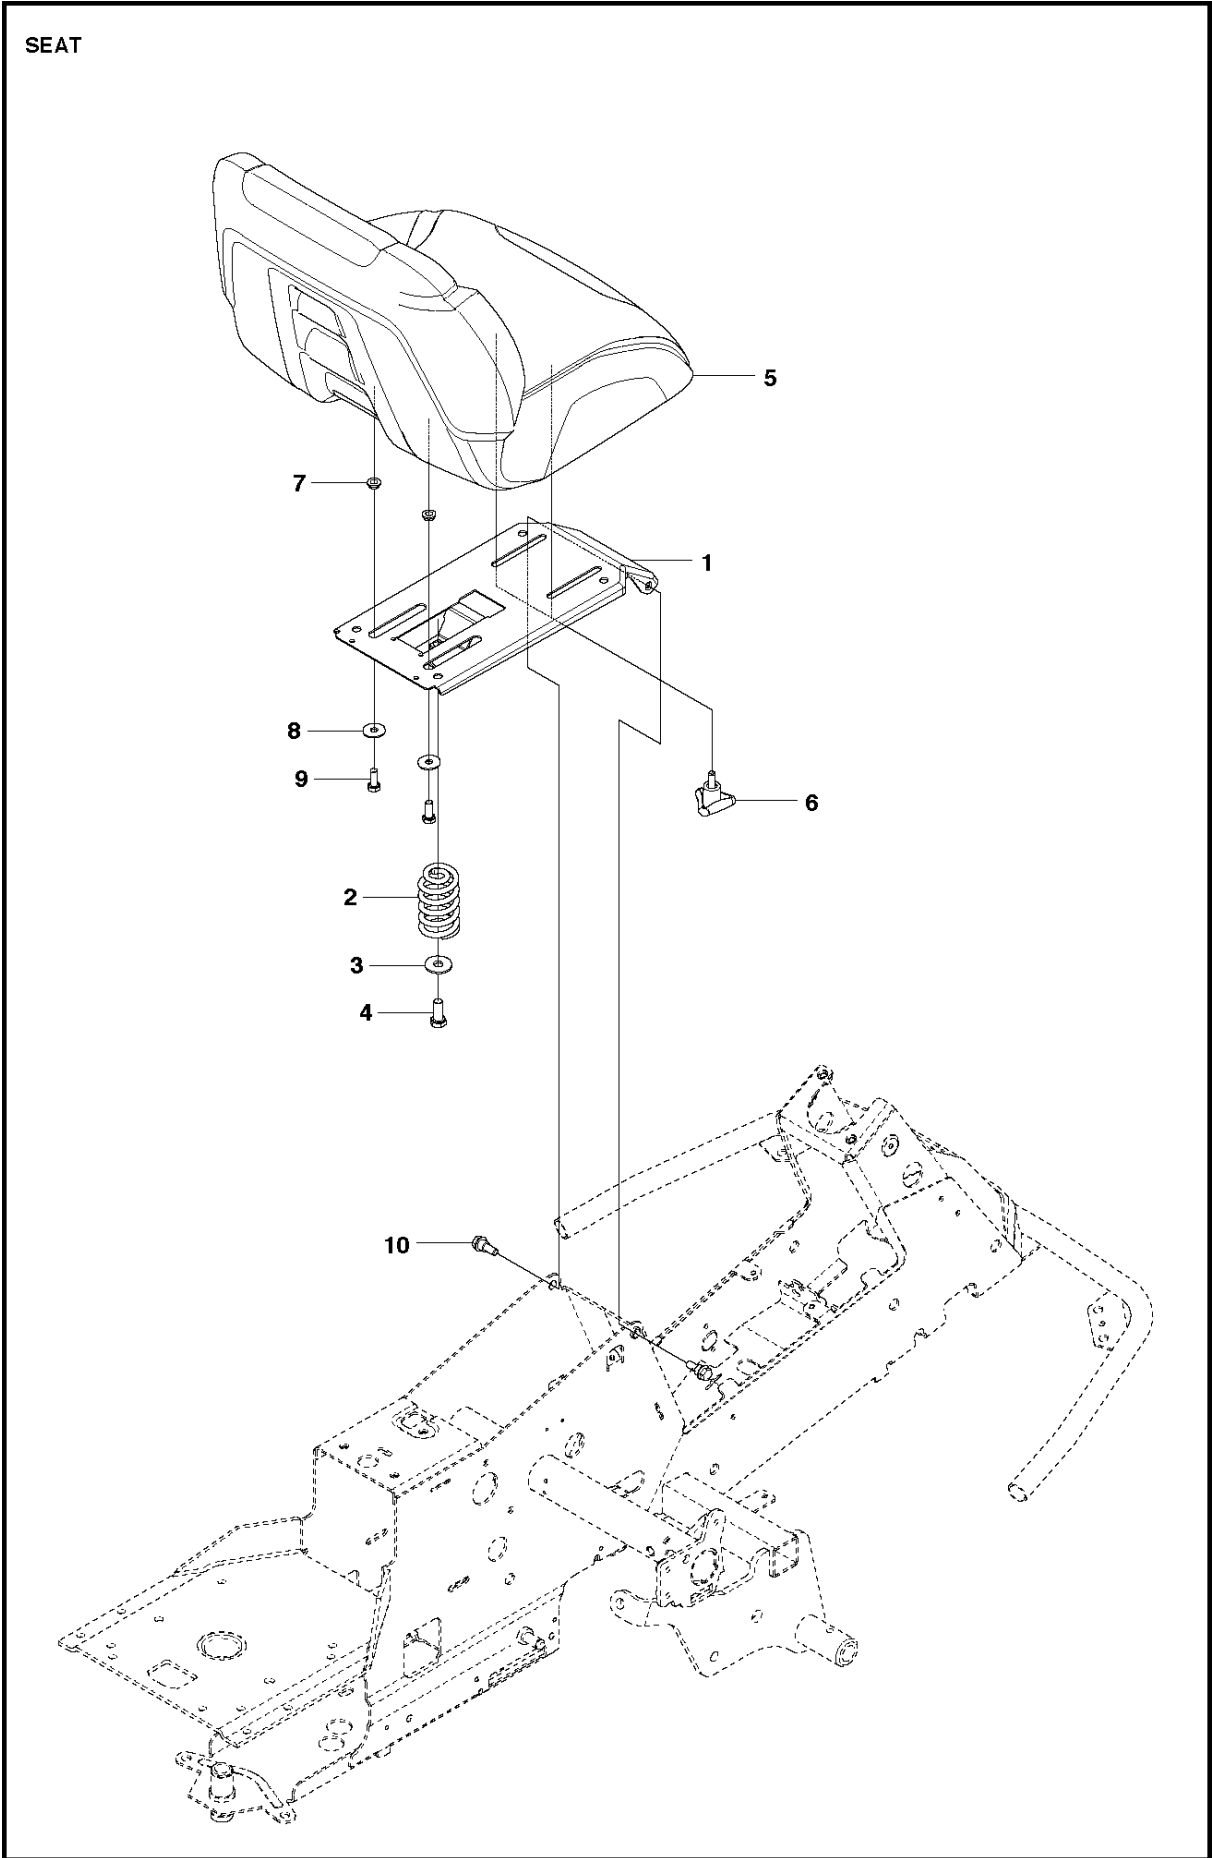

COVER - 3

COVER

R215 TX

Ref	Part No	Description	Remark	QTY KIT
1	510 22 25-01	BELT COVER		1
2	510 22 25-02	BELT COVER		1
3	510 22 27-01	BELT COVER		1
4	510 22 27-02	BELT COVER		1
5	725 23 68-61	SCREW EHHFT		4
6	510 22 23-03	BELT COVER		1
7	510 22 24-01	BELT COVER		1
8	522 55 73-01	SCREW		2
9	510 44 20-01	BELT COVER		1
10	510 43 62-03	BELT COVER		1
11	725 23 64-61	SCREW EHHFT		8

COVER

R215 TX

Ref	Part No	Description	Remark	QTY	KIT
6	577 61 47-05	ENGINE HOOD ASSY		1	
7	578 11 37-01	HINGE		1	6
8	578 11 37-02	HINGE		1	6
9	722 79 54-02	RIVET		6	6
10	503 89 47-03	SNAP LOCKING		1	
11	577 61 26-02	COVER		1	6
12	577 61 26-01	COVER		1	6
19	578 26 13-04	TRANSMISSION COVER		1	
20	574 85 62-01	SCREW		2	
32	577 90 33-01	PLUG		2	
39	578 36 20-01	INSULATION		1	
40	578 36 21-01	INSULATION		1	

COVER

R215 TX

Ref	Part No	Description	Remark	QTY KIT
1	577 72 93-01	FOOT PLATE		1
3	577 72 94-01	FOOT PLATE		1
5	544 40 05-01	SCREW		20
21	544 23 92-01	COVER		1
22	544 42 75-01	MAT		1
23	535 42 91-01	SPRING NUT		4
24	577 61 58-01	COVER		1
26	544 43 32-01	PROTECTIVE COVER		1
27	578 77 63-01	UNIT COVER		1
28	577 72 95-01	FENDER		1
29	577 76 45-01	LOCK NUT		1
30	577 72 96-01	FENDER		1
31	577 73 75-01	CONTROL COVER		1