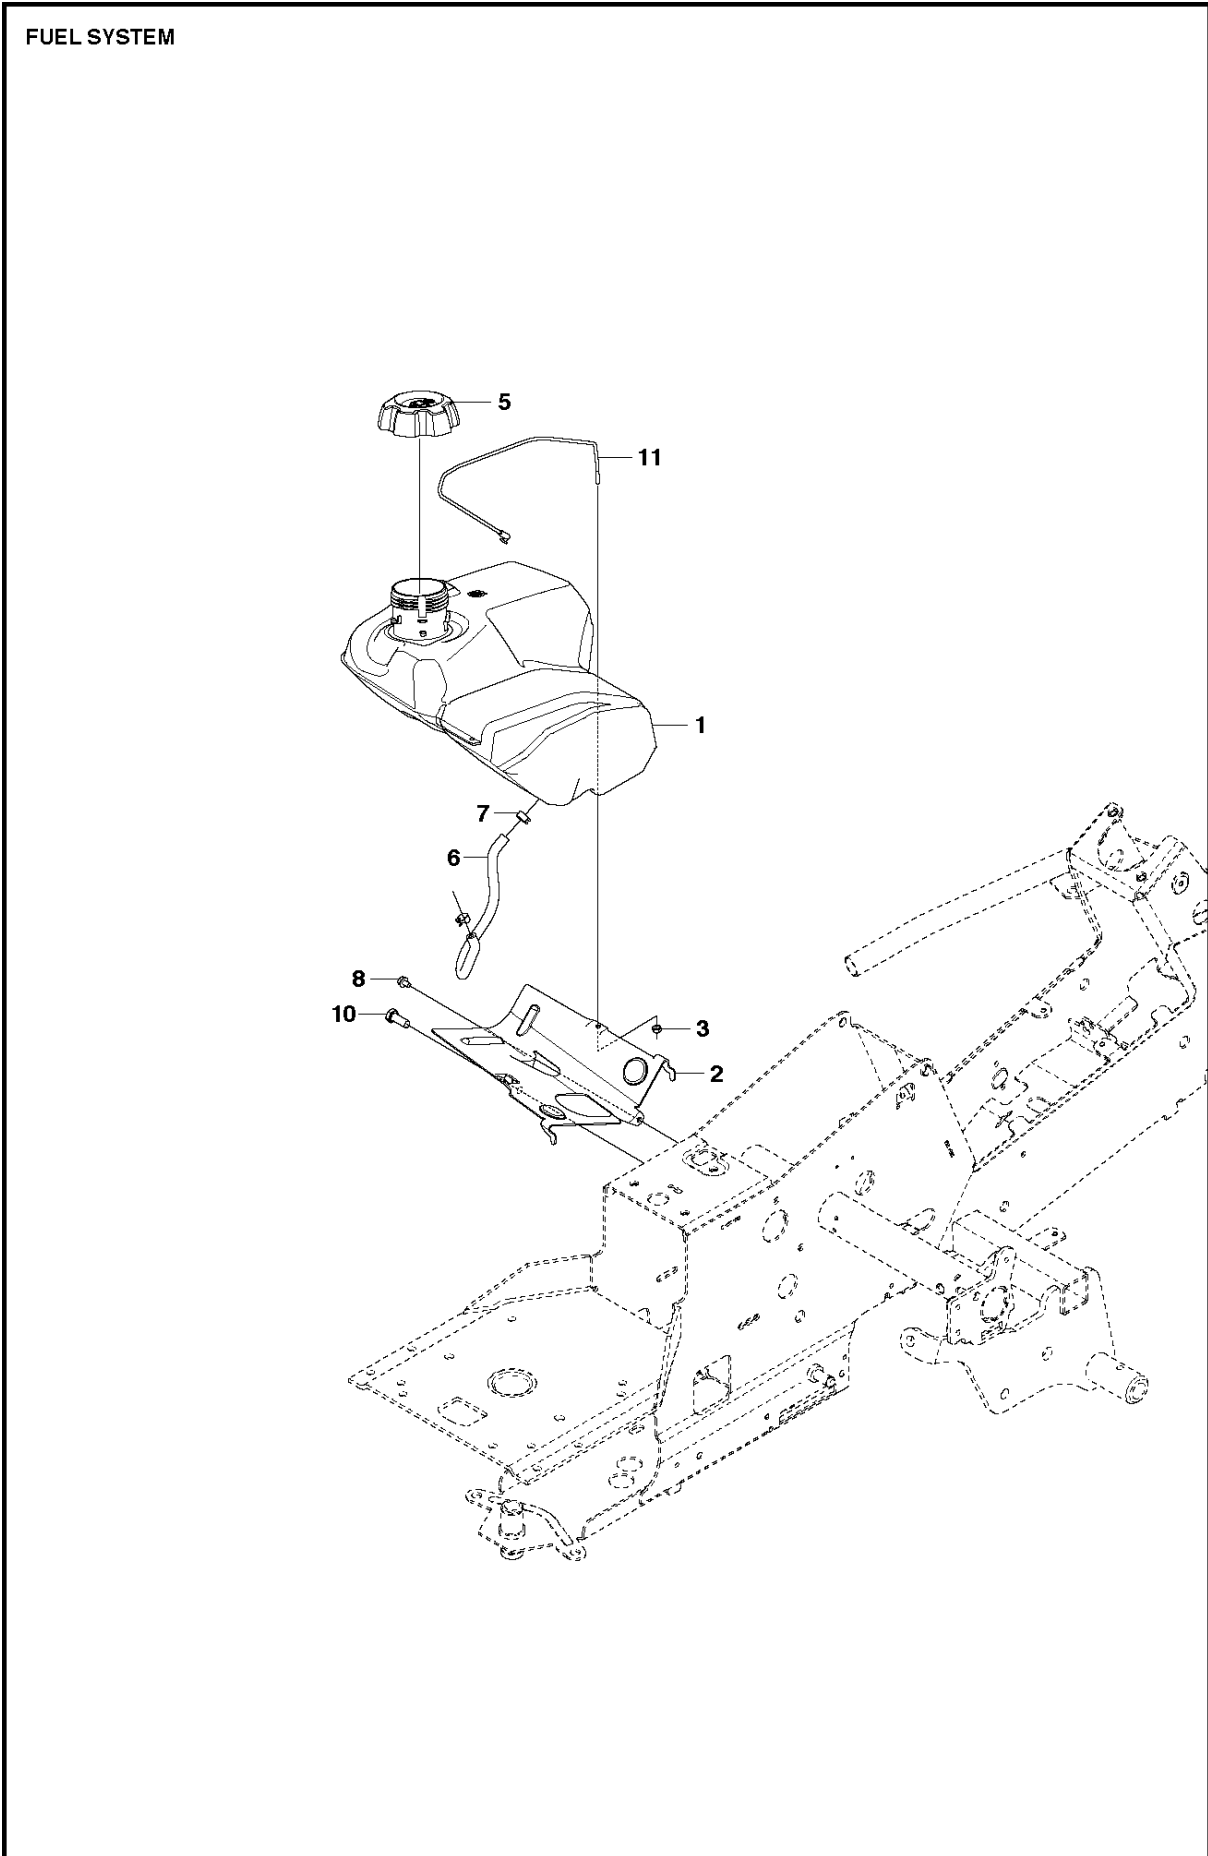

COVER - 3

COVER

R215 TX

Ref	Part No	Description	Remark	QTY KIT
1	510 22 25-01	BELT COVER		1
2	510 22 25-02	BELT COVER		1
3	510 22 27-01	BELT COVER		1
4	510 22 27-02	BELT COVER		1
5	725 23 68-61	SCREW EHHFT		4
6	510 22 23-03	BELT COVER		1
7	510 22 24-01	BELT COVER		1
8	522 55 73-01	SCREW		2
9	510 44 20-01	BELT COVER		1
10	510 43 62-03	BELT COVER		1
11	725 23 64-61	SCREW EHHFT		8

COVER

R215 TX

Ref	Part No	Description	Remark	QTY KIT
1	577 72 93-01	FOOT PLATE		1
3	577 72 94-01	FOOT PLATE		1
5	544 40 05-01	SCREW		20
21	544 23 92-01	COVER		1
22	544 42 75-01	MAT		1
23	535 42 91-01	SPRING NUT		4
24	577 61 58-01	COVER		1
26	544 43 32-01	PROTECTIVE COVER		1
27	578 77 63-01	UNIT COVER		1
28	577 72 95-01	FENDER		1
29	577 76 45-01	LOCK NUT		1
30	577 72 96-01	FENDER		1
31	577 73 75-01	CONTROL COVER		1