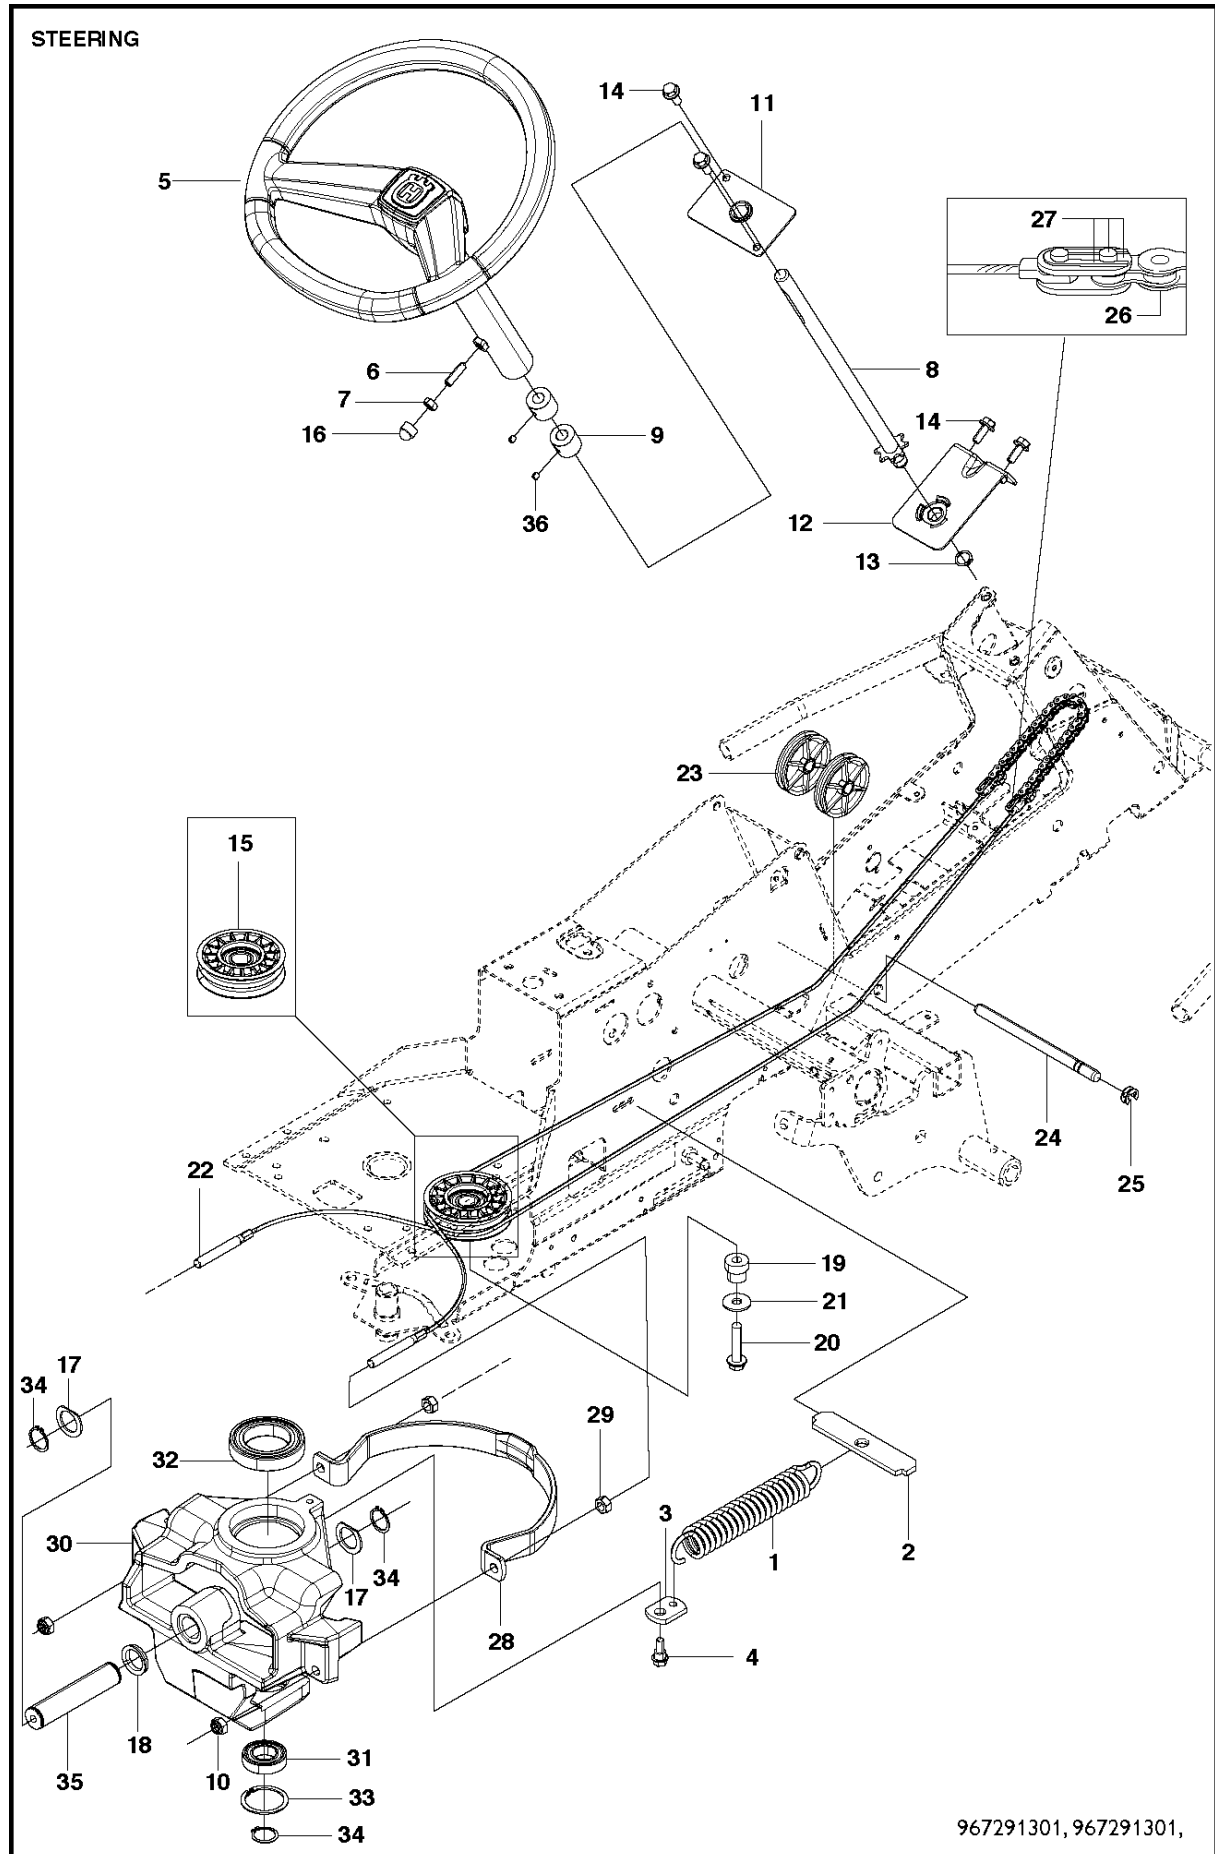

STEERING

R215 TX

Ref	Part No	Description	Remark	QTY KIT
1	506 67 19-01	SPRING		1
2	506 57 63-01	SPRING RETAINER		1
3	506 67 08-01	LINK		1
4	506 59 74-01	SCREW EHHFM		1
5	577 96 04-02	STEERING WHEEL		1
6	728 74 55-05	SCREW IHSETM		1
7	731 23 18-01	HEXAGON NUT		1
8	583 89 99-01	STEERING ROD		1
9	506 86 34-01	DRIVER		2
10	732 21 20-51	NUT		2
11	584 15 56-01	BRACKET		1
12	583 89 97-01	BRACKET		1
13	735 31 17-00	CIRCLIP		1
14	506 57 01-04	SCREW EHHFM		4
15	576 49 25-01	PULLEY		1
16	544 43 32-01	PROTECTIVE COVER		1
17	506 77 34-01	WASHER		2
18	740 68 14-21	V-RING		1
19	576 48 73-01	BUSHING		1
20	506 67 54-03	SCREW EHHFM		1
21	734 11 74-41	WASHER		1
22	577 19 99-04	WIRE ASSY		2
23	506 52 24-01	STARTER PULLEY		2
24	506 53 94-04	SHAFT		1
25	735 31 14-20	E-CLIP		2
26	506 55 46-01	CHAIN		1
27	506 55 47-01	LINKAGE		2
28	544 42 73-01	WIRE GUIDE		1
29	731 23 20-01	HEXAGON NUT		2
30	577 65 93-01	SPINDLE		1
31	738 21 05-04	BALL BEARING		1
32	738 21 10-04	BALL BEARING		1
33	735 31 40-10	CIRCLIP		1
34	735 31 26-00	CIRCLIP		3
35	506 98 59-01	SWING AXLE		1
36	728 84 43-05	SCREW IHSETM		2