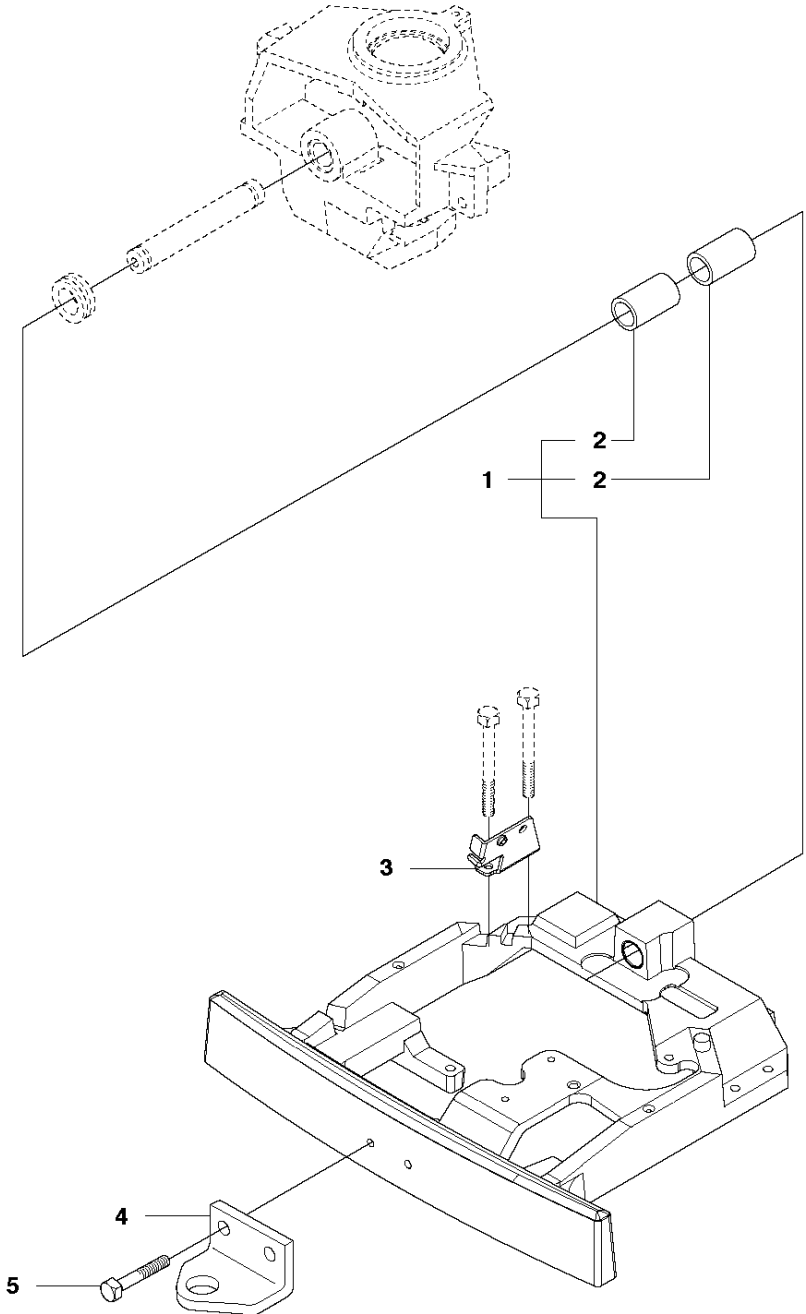

SPARE PARTS LIST

RIDERS

R215 TX

CHASSIS, REAR - 1

CHASSIS REAR

R215 TX

Ref	Part No	Description	Remark	QTY	KIT
1	582 24 46-01	BRACKET		1	
2	506 98 61-02	GLIDLAGER		2	1
3	506 98 77-01	BRACKET		1	
4	506 88 99-01	HITCH		1	
5	725 24 93-71	SCREW EHHM		2	

COVER - 3

COVER

R215 TX

Ref	Part No	Description	Remark	QTY KIT
1	510 22 25-01	BELT COVER		1
2	510 22 25-02	BELT COVER		1
3	510 22 27-01	BELT COVER		1
4	510 22 27-02	BELT COVER		1
5	725 23 68-61	SCREW EHHFT		4
6	510 22 23-03	BELT COVER		1
7	510 22 24-01	BELT COVER		1
8	522 55 73-01	SCREW		2
9	510 44 20-01	BELT COVER		1
10	510 43 62-03	BELT COVER		1
11	725 23 64-61	SCREW EHHFT		8

COVER

R215 TX

Ref	Part No	Description	Remark	QTY KIT
1	577 72 93-01	FOOT PLATE		1
3	577 72 94-01	FOOT PLATE		1
5	544 40 05-01	SCREW		20
21	544 23 92-01	COVER		1
22	544 42 75-01	MAT		1
23	535 42 91-01	SPRING NUT		4
24	577 61 58-01	COVER		1
26	544 43 32-01	PROTECTIVE COVER		1
27	578 77 63-01	UNIT COVER		1
28	577 72 95-01	FENDER		1
29	577 76 45-01	LOCK NUT		1
30	577 72 96-01	FENDER		1
31	577 73 75-01	CONTROL COVER		1