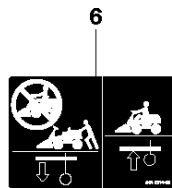

DECALS

DECALS

R215 TX

Ref	Part No	Description	Remark	QTY KIT
1	544 43 86-01	LABEL		1
2	577 06 20-01	DECAL		2
3	578 36 45-04	DECAL		2
4	505 21 77-01	LABEL		1
5	578 39 25-02	DECAL		1
6	544 21 14-01	LABEL		1
7	579 55 65-01	DECAL		1
8	576 97 34-01	DECAL		1