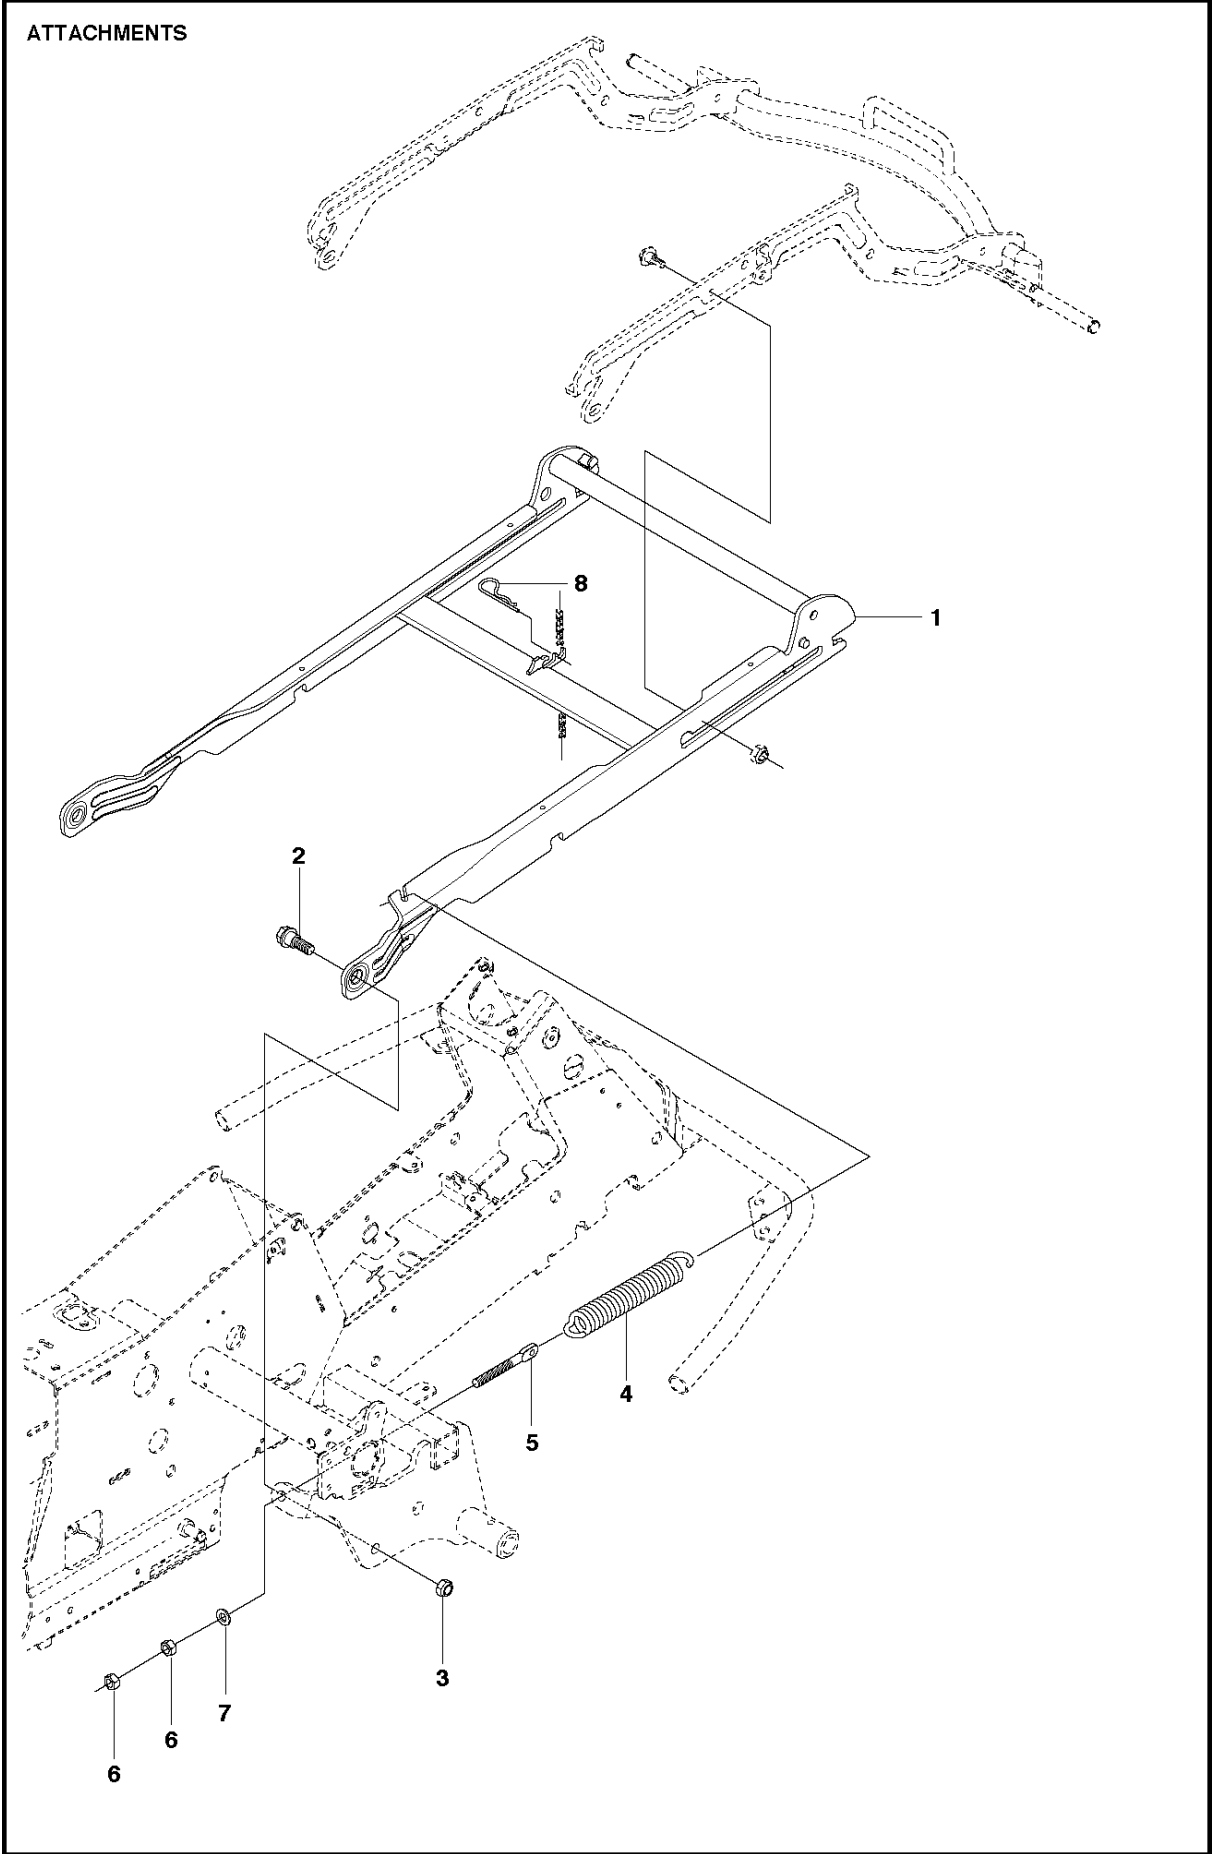

ATTACHMENTS

R215 TX

Ref	Part No	Description	Remark	QTY KIT
1	578 17 74-01	EQUIPMENT FRAME		1
2	506 89 58-01	COLLAR SCREW		2
3	732 25 22-01	HEXAGON LOCKING NUT		2
4	506 83 76-01	SPRING		2
5	506 83 77-01	RING BOLT		2
6	731 23 20-51	HEXAGON NUT		4
7	734 11 72-01	WASHER		2
8	721 68 02-51	SPRING COTTER		1