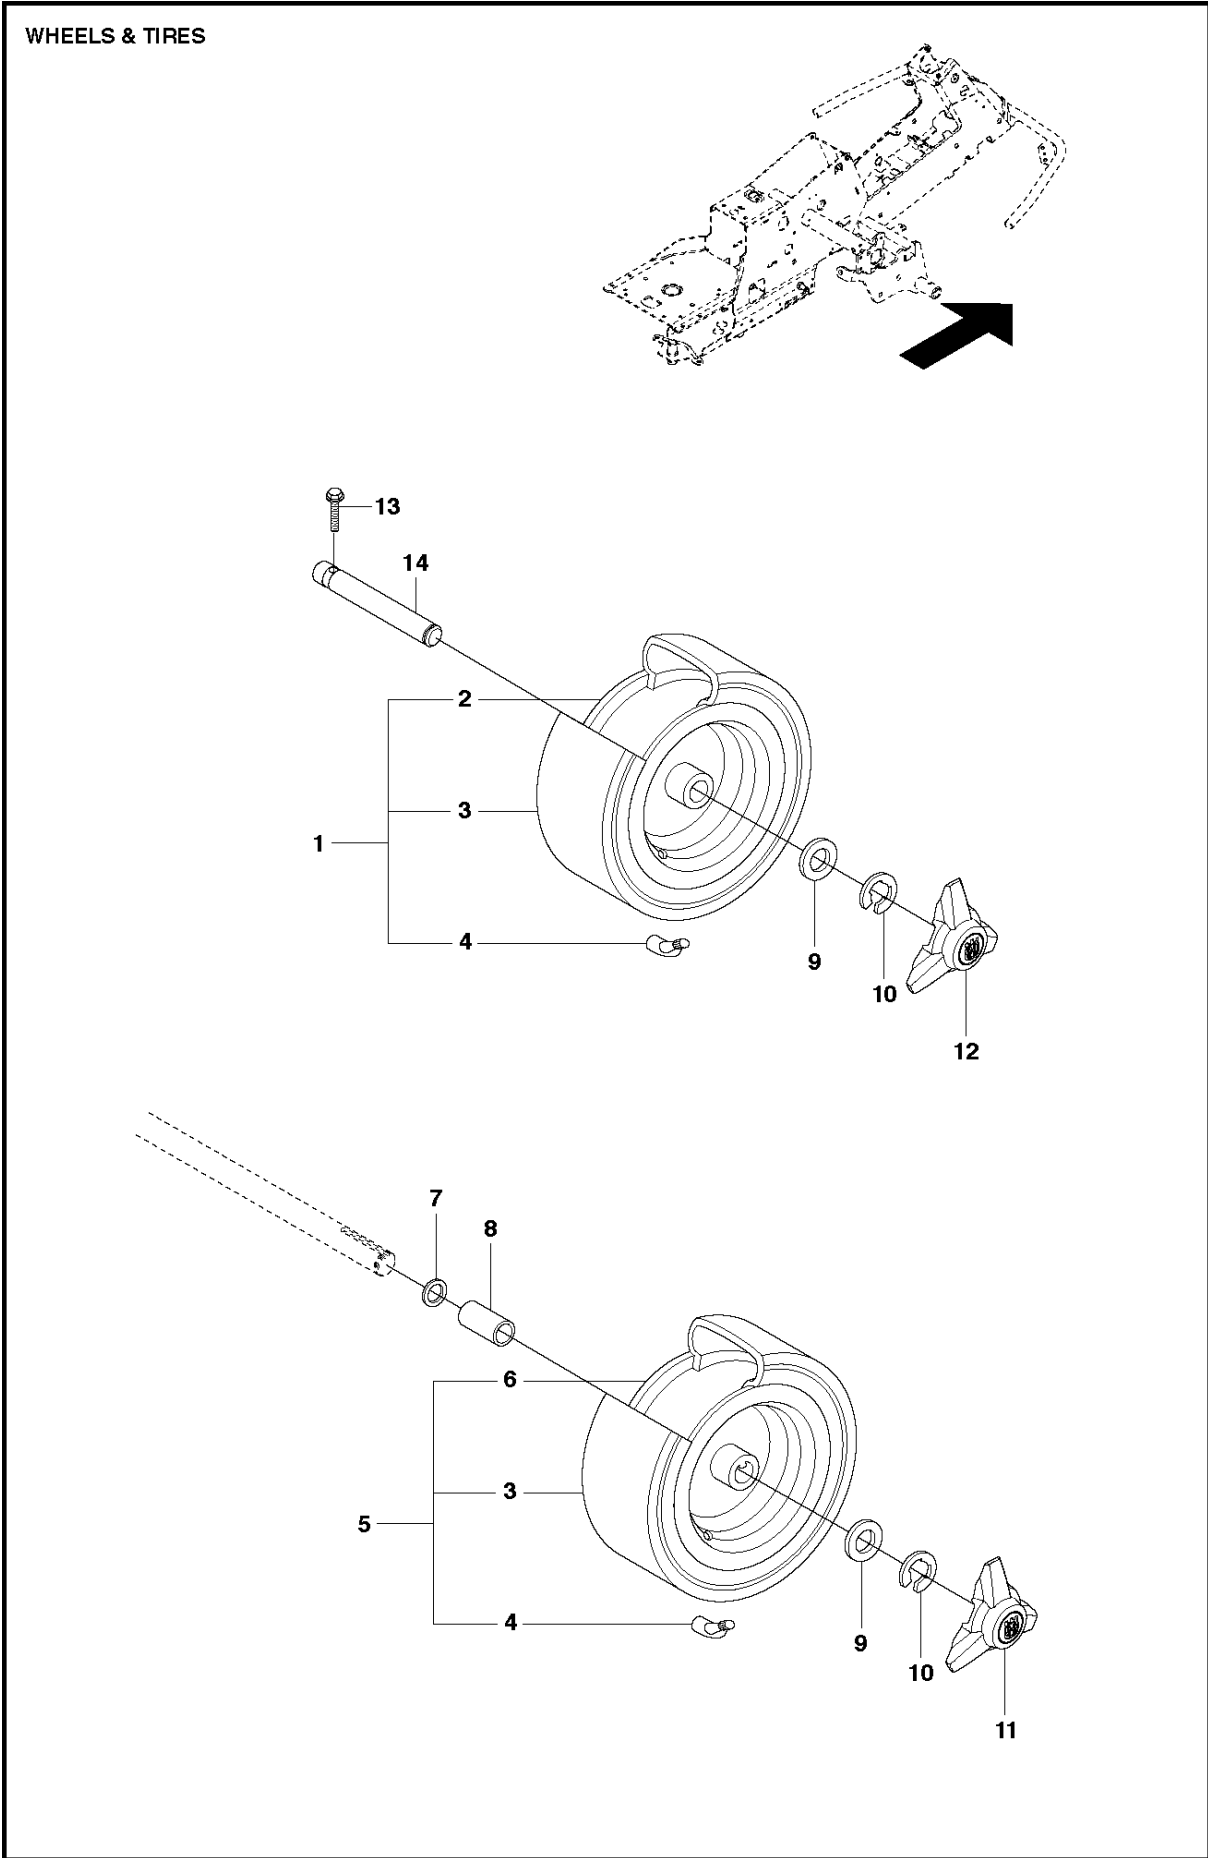

WHEELS & TIRES

R215 TX

Ref	Part No	Description	Remark	QTY	KIT
1	523 01 22-02	WHEEL		2	
2	523 03 45-01	RIM		1	1
3	523 03 46-02	TIRE		1	1, 5
4	523 03 47-01	VALVE		1	1, 5
5	523 01 26-02	WHEEL		2	
6	523 03 48-01	RIM		1	5
7	506 50 48-05	WASHER		4	
8	506 59 62-03	SPACING SLEEVE		2	
9	506 50 48-03	WASHER		2	
10	506 89 90-01	E-CLIP		4	
11	544 35 35-01	HUB CAP		2	
12	544 35 35-02	HUB CAP		2	
13	725 24 59-61	SCREW EHHFT		2	
14	535 47 08-01	WHEEL AXLE		2