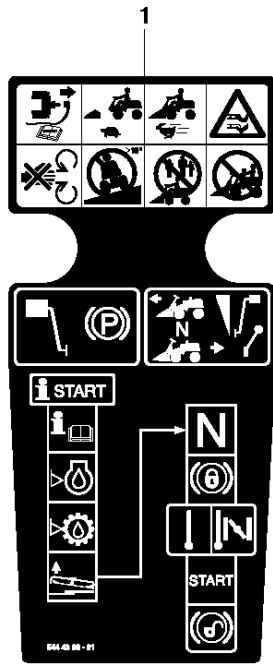

DECALS

DECALS

R215 TX

Ref	Part No	Description	Remark	QTY KIT
1	544 43 86-01	LABEL		1
2	577 06 20-01	DECAL		2
3	578 36 45-04	DECAL		2
4	505 21 77-01	LABEL		1
5	578 39 25-02	DECAL		1
6	544 21 14-01	LABEL		1
7	579 55 65-01	DECAL		1
8	576 97 34-01	DECAL		1