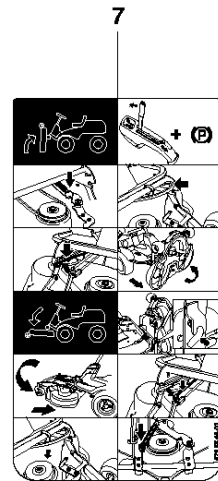

DECALS

DECALS

R215 TX

Ref	Part No	Description	Remark	QTY KIT
1	544 43 86-01	LABEL		1
2	577 06 20-01	DECAL		2
3	578 36 45-04	DECAL		2
4	505 21 77-01	LABEL		1
5	578 39 25-02	DECAL		1
6	544 21 14-01	LABEL		1
7	579 55 65-01	DECAL		1
8	576 97 34-01	DECAL		1