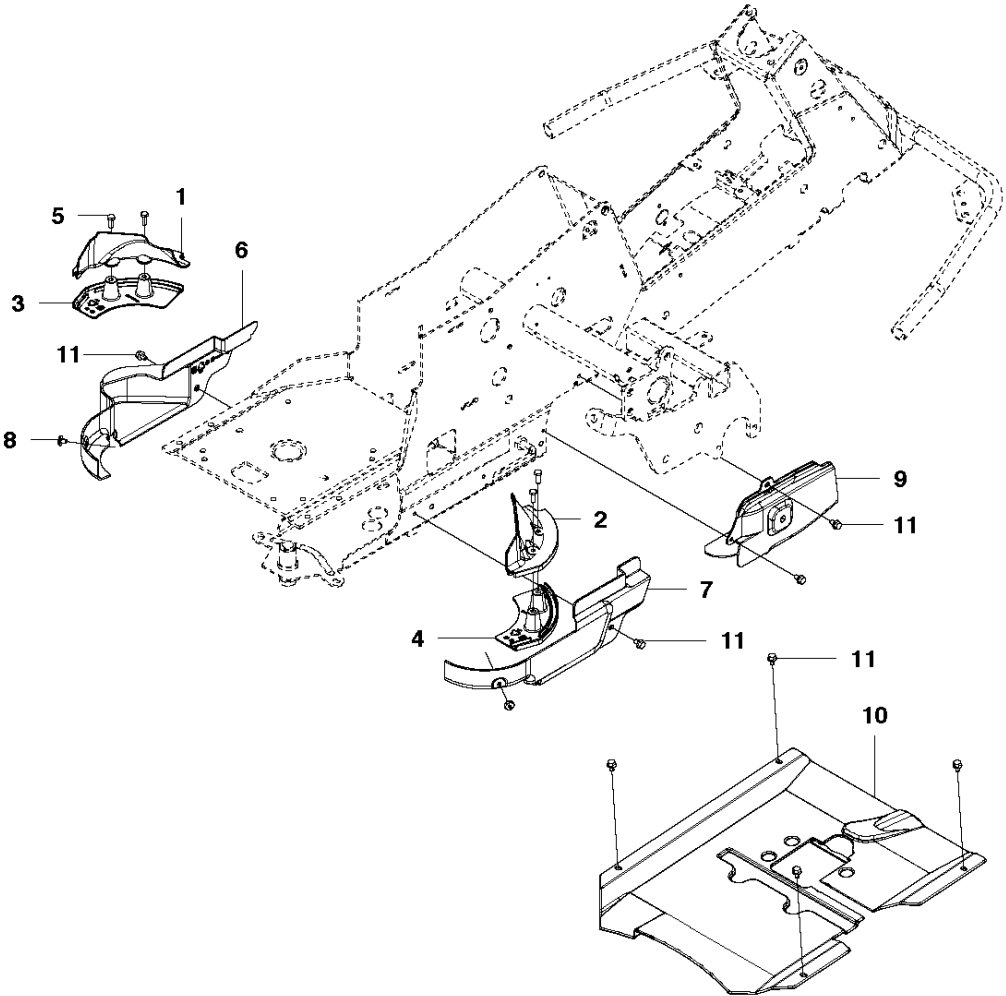

HEIGHT ADJUSTMENT
2017

HEIGHT ADJUSTMENT

R216 AWD

Ref	Part No	Description	Remark	QTY KIT
1	578 00 13-02	BRACKET		1
2	506 57 01-03	SCREW EHHFM		2
3	577 99 99-01	ADJUSTER		1
4	506 54 20-01	HANDLE		1
5	584 87 13-02	BEARING		2
6	735 31 22-20	E-CLIP		2
7	506 90 82-01	HEIGHT ROD		1
8	506 78 46-01	PEN		1
9	734 11 72-01	WASHER		1
10	732 21 18-01	LOCK NUT		1
11	731 23 18-01	HEXAGON NUT		1
12	721 61 83-01	SPLIT PIN		2
13	578 04 07-01	LINK		1
14	523 11 45-01	CONNECTION ROD		1
15	584 28 86-01	WASHER	For 967291202, 967291201	1
15	506 91 87-02	WASHER	For 967291201, 967150701, 967291202	1
16	506 57 01-05	SCREW EHHFM		1

COVER - 3

COVER

R216 AWD

Ref	Part No	Description	Remark	QTY KIT
1	510 22 25-01	BELT COVER		1
2	510 22 25-02	BELT COVER		1
3	510 22 27-01	BELT COVER		1
4	510 22 27-02	BELT COVER		1
5	535 42 58-02	SCREW IHPANM	For 967291202	4
5	725 23 68-61	SCREW EHHFT	For 967291201, 967291201	1
6	510 22 23-03	BELT COVER		1
7	510 22 24-01	BELT COVER		1
8	522 55 73-01	SCREW		2
9	516 01 88-01	BELT COVER		1
10	510 43 62-03	BELT COVER		1
11	725 23 64-61	SCREW EHHFT		8