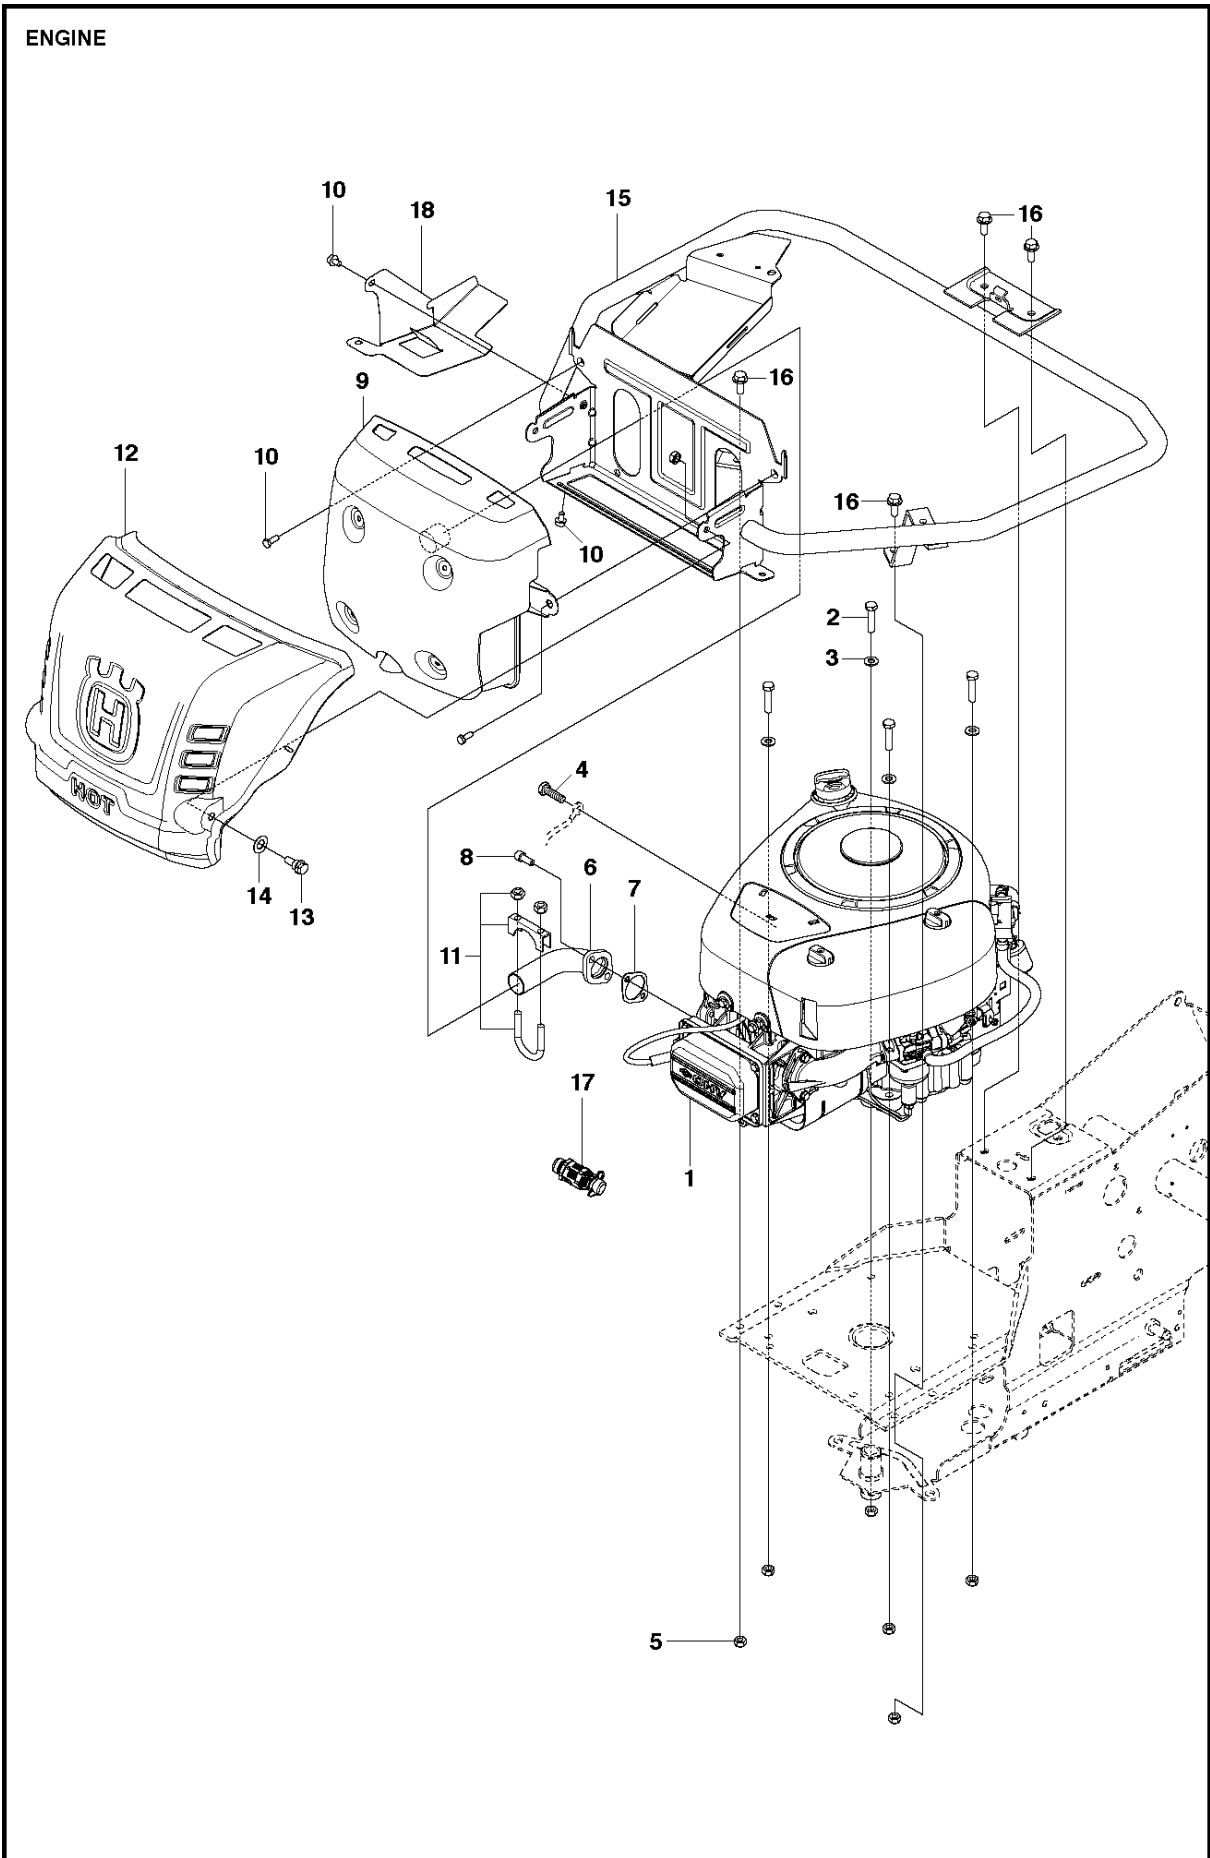

HEIGHT ADJUSTMENT
2017

HEIGHT ADJUSTMENT

R216 AWD

Ref	Part No	Description	Remark	QTY KIT
1	578 00 13-02	BRACKET		1
2	506 57 01-03	SCREW EHHFM		2
3	577 99 99-01	ADJUSTER		1
4	506 54 20-01	HANDLE		1
5	584 87 13-02	BEARING		2
6	735 31 22-20	E-CLIP		2
7	506 90 82-01	HEIGHT ROD		1
8	506 78 46-01	PEN		1
9	734 11 72-01	WASHER		1
10	732 21 18-01	LOCK NUT		1
11	731 23 18-01	HEXAGON NUT		1
12	721 61 83-01	SPLIT PIN		2
13	578 04 07-01	LINK		1
14	523 11 45-01	CONNECTION ROD		1
15	584 28 86-01	WASHER	For 967291202, 967291201	1
15	506 91 87-02	WASHER	For 967291201, 967150701, 967291202	1
16	506 57 01-05	SCREW EHHFM		1

COVER - 3

COVER

R216 AWD

Ref	Part No	Description	Remark	QTY KIT
1	510 22 25-01	BELT COVER		1
2	510 22 25-02	BELT COVER		1
3	510 22 27-01	BELT COVER		1
4	510 22 27-02	BELT COVER		1
5	535 42 58-02	SCREW IHPANM	For 967291202	4
5	725 23 68-61	SCREW EHHFT	For 967291201, 967291201	1
6	510 22 23-03	BELT COVER		1
7	510 22 24-01	BELT COVER		1
8	522 55 73-01	SCREW		2
9	516 01 88-01	BELT COVER		1
10	510 43 62-03	BELT COVER		1
11	725 23 64-61	SCREW EHHFT		8

K574

TRANSMISSION

R216 AWD

Ref	Part No	Description	Remark	QTY	KIT
1	590 71 68-01	TRANSMISSION		1	
2	506 98 65-01	SPRING WASHER		1	
3	506 98 66-01	DISTANCE		2	
4	502 45 19-01	PULLEY		1	
5	506 98 68-01	FAN		1	
6	735 31 15-00	CIRCLIP		1	
7	502 45 16-01	TUBE		1	
8	506 98 70-01	HOSE CLAMP		2	
9	535 40 28-07	CLIP		1	1
10	535 40 28-32	PLUG		1	1
11	535 40 28-29	MAGNET		1	1
12	502 45 20-01	MAGNET HOLDER		1	1
13	535 40 28-37	SEALING		2	1
14	502 45 32-01	CONTROL LEVER		1	1
15	535 40 28-09	PIN RETAINING SCREW		1	1
16	535 40 28-17	LEVER		1	1
17	535 40 28-16	PIN RETAINING SCREW		1	1
18	535 40 28-33	PIN RETAINING SCREW		1	1
19	535 40 28-38	LEVER		1	1
20	535 40 28-39	RETURN SPRING		1	1
21	535 40 28-40	PIN RETAINING SCREW		1	1
22	535 40 28-41	PIN RETAINING SCREW		1	1
50	574 51 51-01	KIT		1	
51	574 51 52-01	O-RING		1	50
52	535 40 28-19	FILTER		1	