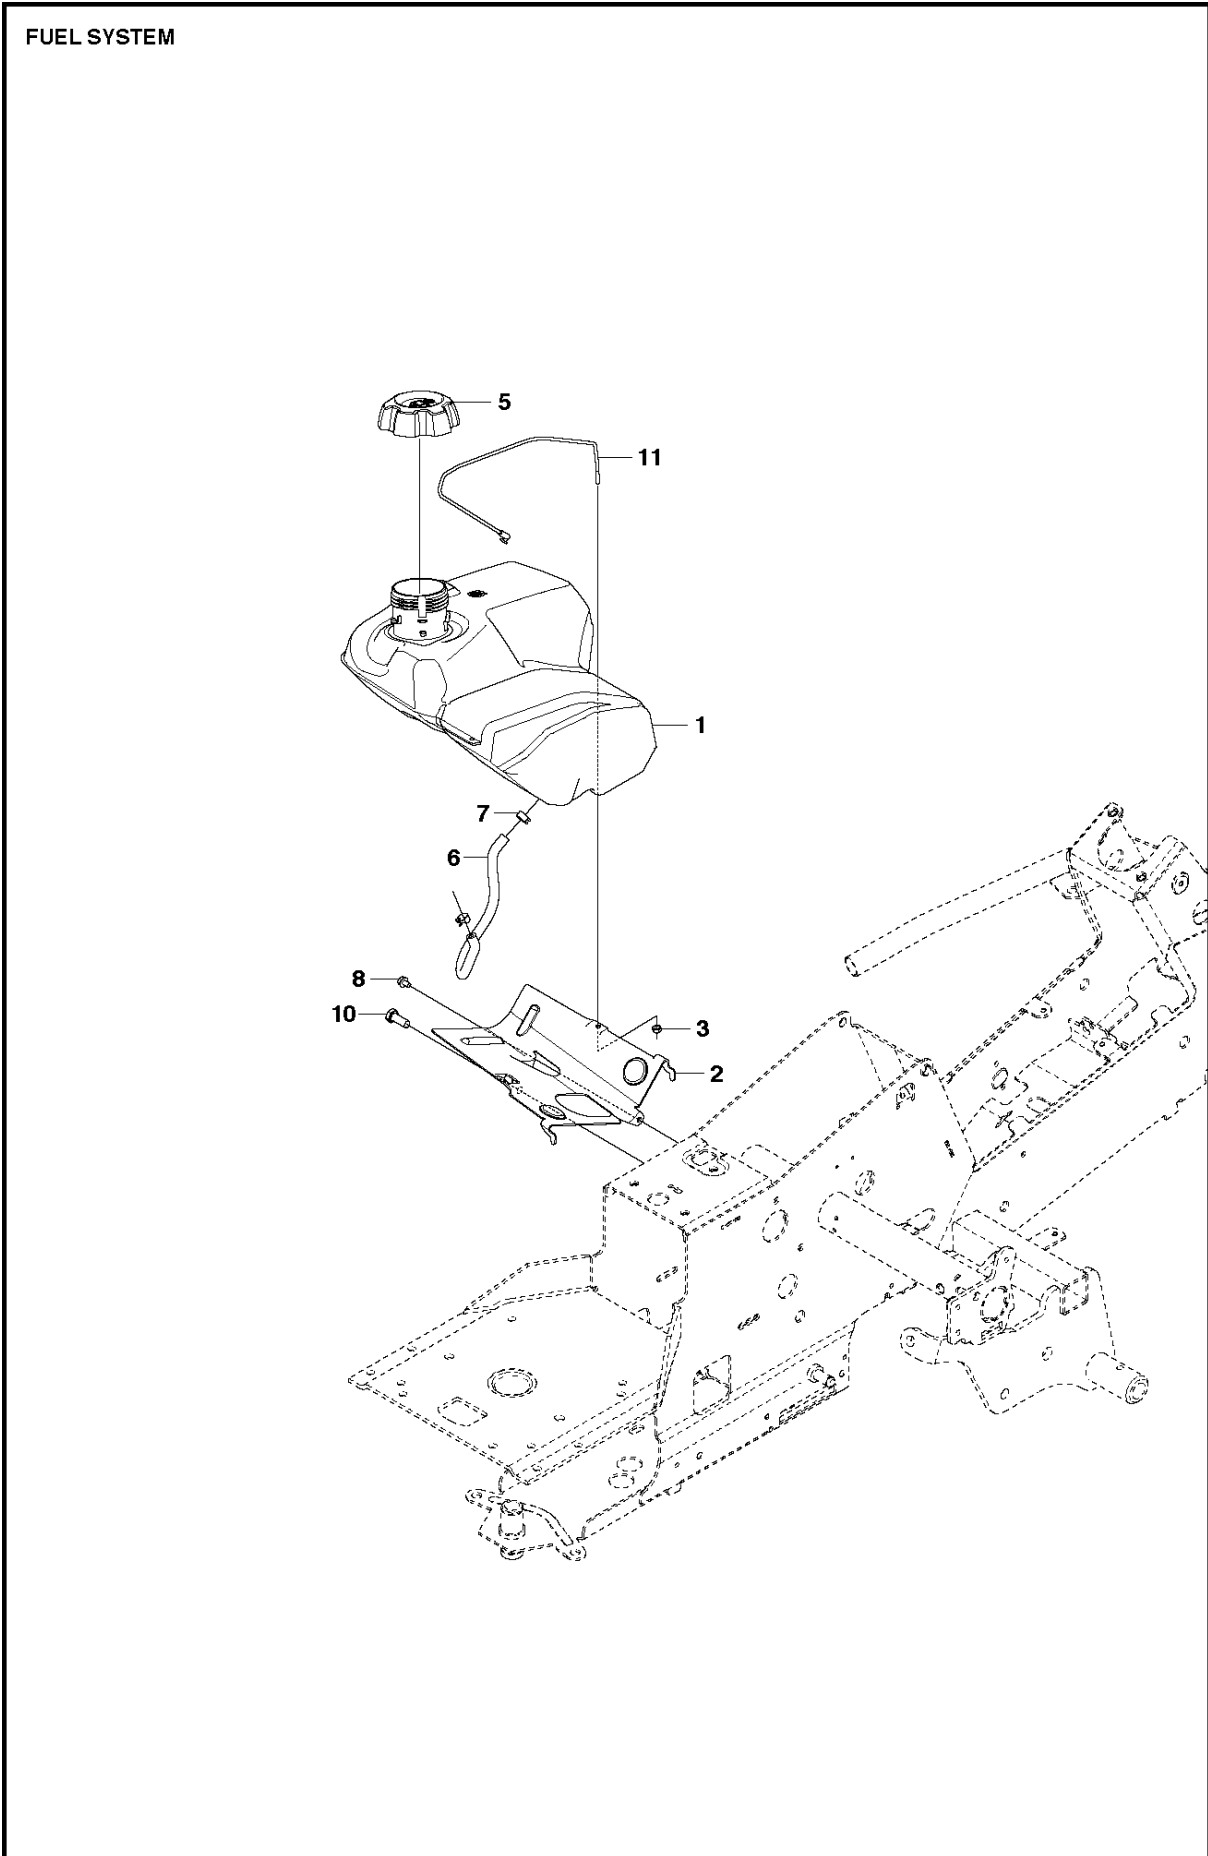

SPARE PARTS LIST

RIDERS

R216 AWD

SEAT

R216 AWD

Ref	Part No	Description	Remark	QTY KIT
1	587 15 27-01	SEAT BRACKET	For 967291202	1
1	573 99 50-03	SEAT BRACKET	For 967150701, 966757101	1
2	506 91 53-01	COMPRESSION SPRING		1
3	734 11 74-41	WASHER		1
4	725 24 93-71	SCREW EHHM		1
5	587 39 76-01	SEAT	Seat for newer models 2015 -->	1
5	587 60 53-01	SEAT ASSY	Seat kit for old models between 2012-2014, B1500005	1
6	585 06 52-02	KNOB		2
7	506 56 53-01	BUSHING		2
8	734 11 64-41	WASHER		2
9	725 24 51-71	SCREW EHHM	For 967291202	2
9	506 55 63-01	SCREW UNC	For 967150701, 966757101	1
10	506 59 74-01	SCREW EHHFM		2

COVER - 1

COVER

R216 AWD

Ref	Part No	Description	Remark	QTY	KIT
6	577 61 49-01	ENGINE HOOD ASSY		1	
7	578 11 65-01	HINGE		1	6
8	578 11 65-02	HINGE		1	6
9	722 79 54-02	RIVET		6	6
10	588 46 28-03	SNAP LOCKING	For 967291202	1	
10	503 89 47-03	SNAP LOCKING	For 967291201, 967150701, 967291202	1	
19	578 26 13-04	TRANSMISSION COVER	For 967291202	1	
19	578 26 13-04	TRANSMISSION COVER	For 967291201, 967150701, 967291202	1	
20	574 85 62-01	SCREW		2	

COVER

R216 AWD

Ref	Part No	Description	Remark	QTY KIT
1	577 72 93-01	FOOT PLATE		1
3	577 72 94-01	FOOT PLATE		1
5	544 40 05-01	SCREW		14
21	544 23 92-01	COVER		1
22	584 26 01-01	MAT		1
23	535 42 91-01	SPRING NUT		4
24	577 61 58-01	COVER		1
26	544 43 32-01	PROTECTIVE COVER	For 967291201, 967150701, 967291202	1
27	578 77 63-01	UNIT COVER		1
28	577 72 95-01	FENDER		1
29	577 76 45-01	LOCK NUT		1
30	577 72 96-01	FENDER		1
31	577 73 75-01	CONTROL COVER		1