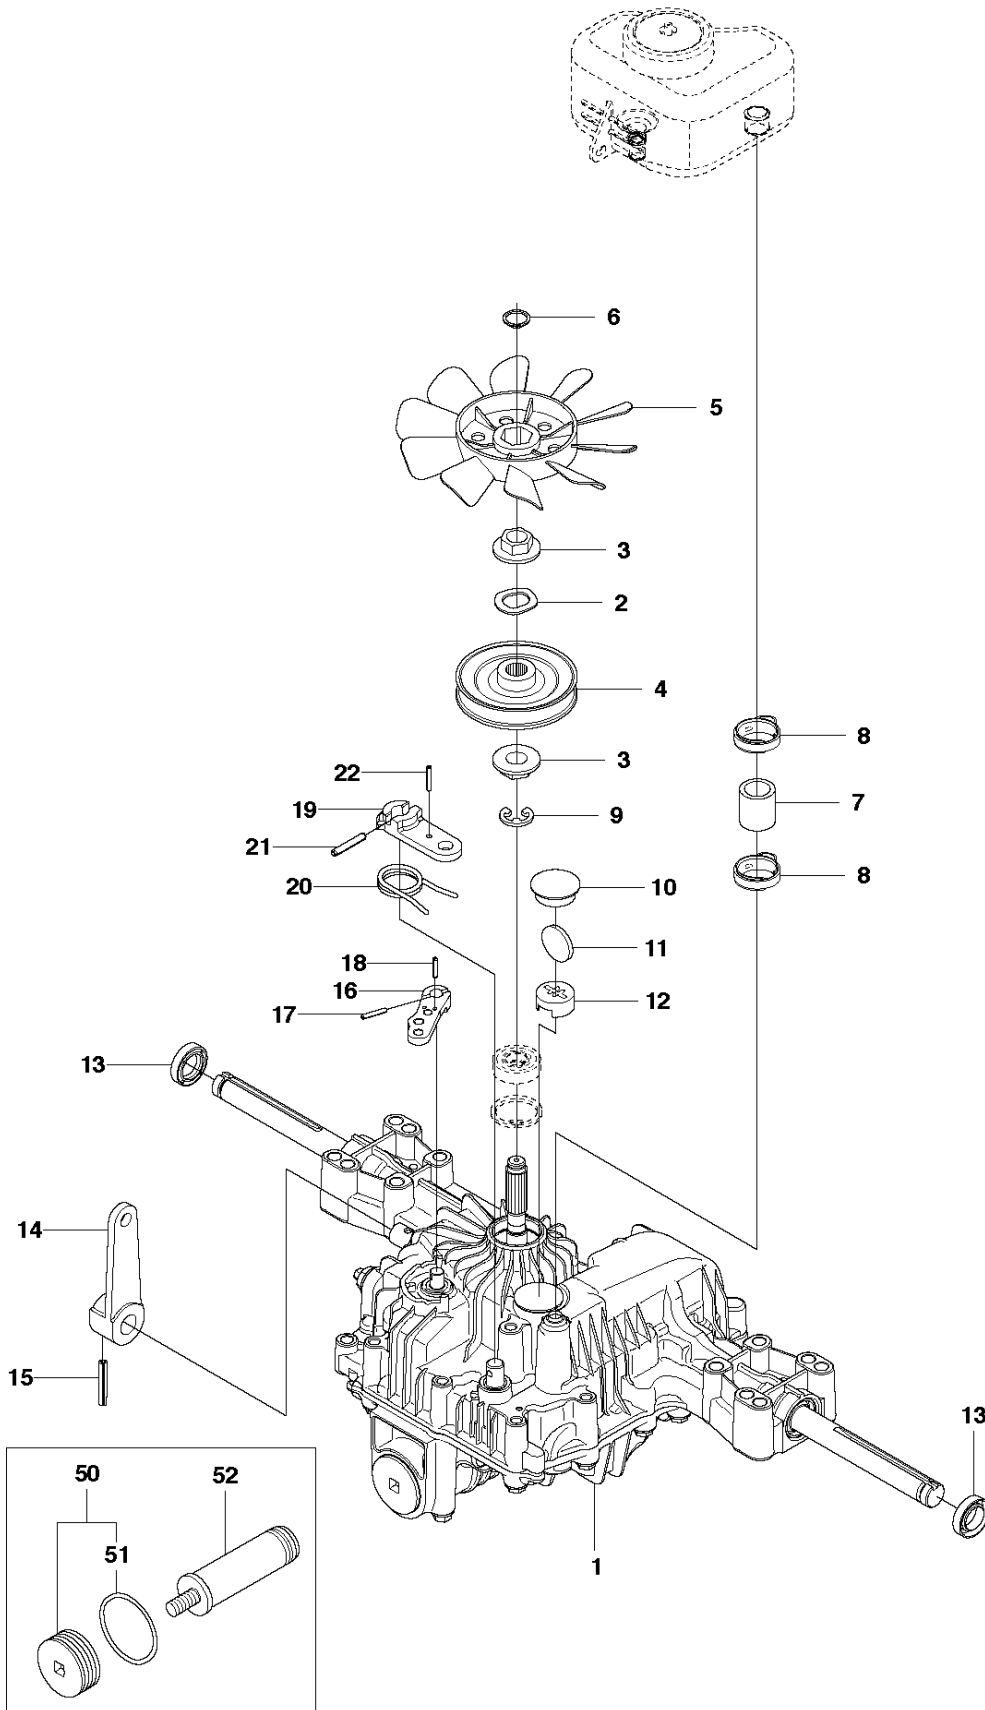

HEIGHT ADJUSTMENT
2017

HEIGHT ADJUSTMENT

R216 AWD

Ref	Part No	Description	Remark	QTY KIT
1	578 00 13-02	BRACKET		1
2	506 57 01-03	SCREW EHHFM		2
3	577 99 99-01	ADJUSTER		1
4	506 54 20-01	HANDLE		1
5	584 87 13-02	BEARING		2
6	735 31 22-20	E-CLIP		2
7	506 90 82-01	HEIGHT ROD		1
8	506 78 46-01	PEN		1
9	734 11 72-01	WASHER		1
10	732 21 18-01	LOCK NUT		1
11	731 23 18-01	HEXAGON NUT		1
12	721 61 83-01	SPLIT PIN		2
13	578 04 07-01	LINK		1
14	523 11 45-01	CONNECTION ROD		1
15	584 28 86-01	WASHER	For 967291202, 967291201	1
15	506 91 87-02	WASHER	For 967291201, 967150701, 967291202	1
16	506 57 01-05	SCREW EHHFM		1

COVER - 3

COVER

R216 AWD

Ref	Part No	Description	Remark	QTY KIT
1	510 22 25-01	BELT COVER		1
2	510 22 25-02	BELT COVER		1
3	510 22 27-01	BELT COVER		1
4	510 22 27-02	BELT COVER		1
5	535 42 58-02	SCREW IHPANM	For 967291202	4
5	725 23 68-61	SCREW EHHFT	For 967291201, 967291201	1
6	510 22 23-03	BELT COVER		1
7	510 22 24-01	BELT COVER		1
8	522 55 73-01	SCREW		2
9	516 01 88-01	BELT COVER		1
10	510 43 62-03	BELT COVER		1
11	725 23 64-61	SCREW EHHFT		8

K574

TRANSMISSION

R216 AWD

Ref	Part No	Description	Remark	QTY	KIT
1	590 71 68-01	TRANSMISSION		1	
2	506 98 65-01	SPRING WASHER		1	
3	506 98 66-01	DISTANCE		2	
4	502 45 19-01	PULLEY		1	
5	506 98 68-01	FAN		1	
6	735 31 15-00	CIRCLIP		1	
7	502 45 16-01	TUBE		1	
8	506 98 70-01	HOSE CLAMP		2	
9	535 40 28-07	CLIP		1	1
10	535 40 28-32	PLUG		1	1
11	535 40 28-29	MAGNET		1	1
12	502 45 20-01	MAGNET HOLDER		1	1
13	535 40 28-37	SEALING		2	1
14	502 45 32-01	CONTROL LEVER		1	1
15	535 40 28-09	PIN RETAINING SCREW		1	1
16	535 40 28-17	LEVER		1	1
17	535 40 28-16	PIN RETAINING SCREW		1	1
18	535 40 28-33	PIN RETAINING SCREW		1	1
19	535 40 28-38	LEVER		1	1
20	535 40 28-39	RETURN SPRING		1	1
21	535 40 28-40	PIN RETAINING SCREW		1	1
22	535 40 28-41	PIN RETAINING SCREW		1	1
50	574 51 51-01	KIT		1	
51	574 51 52-01	O-RING		1	50
52	535 40 28-19	FILTER		1	