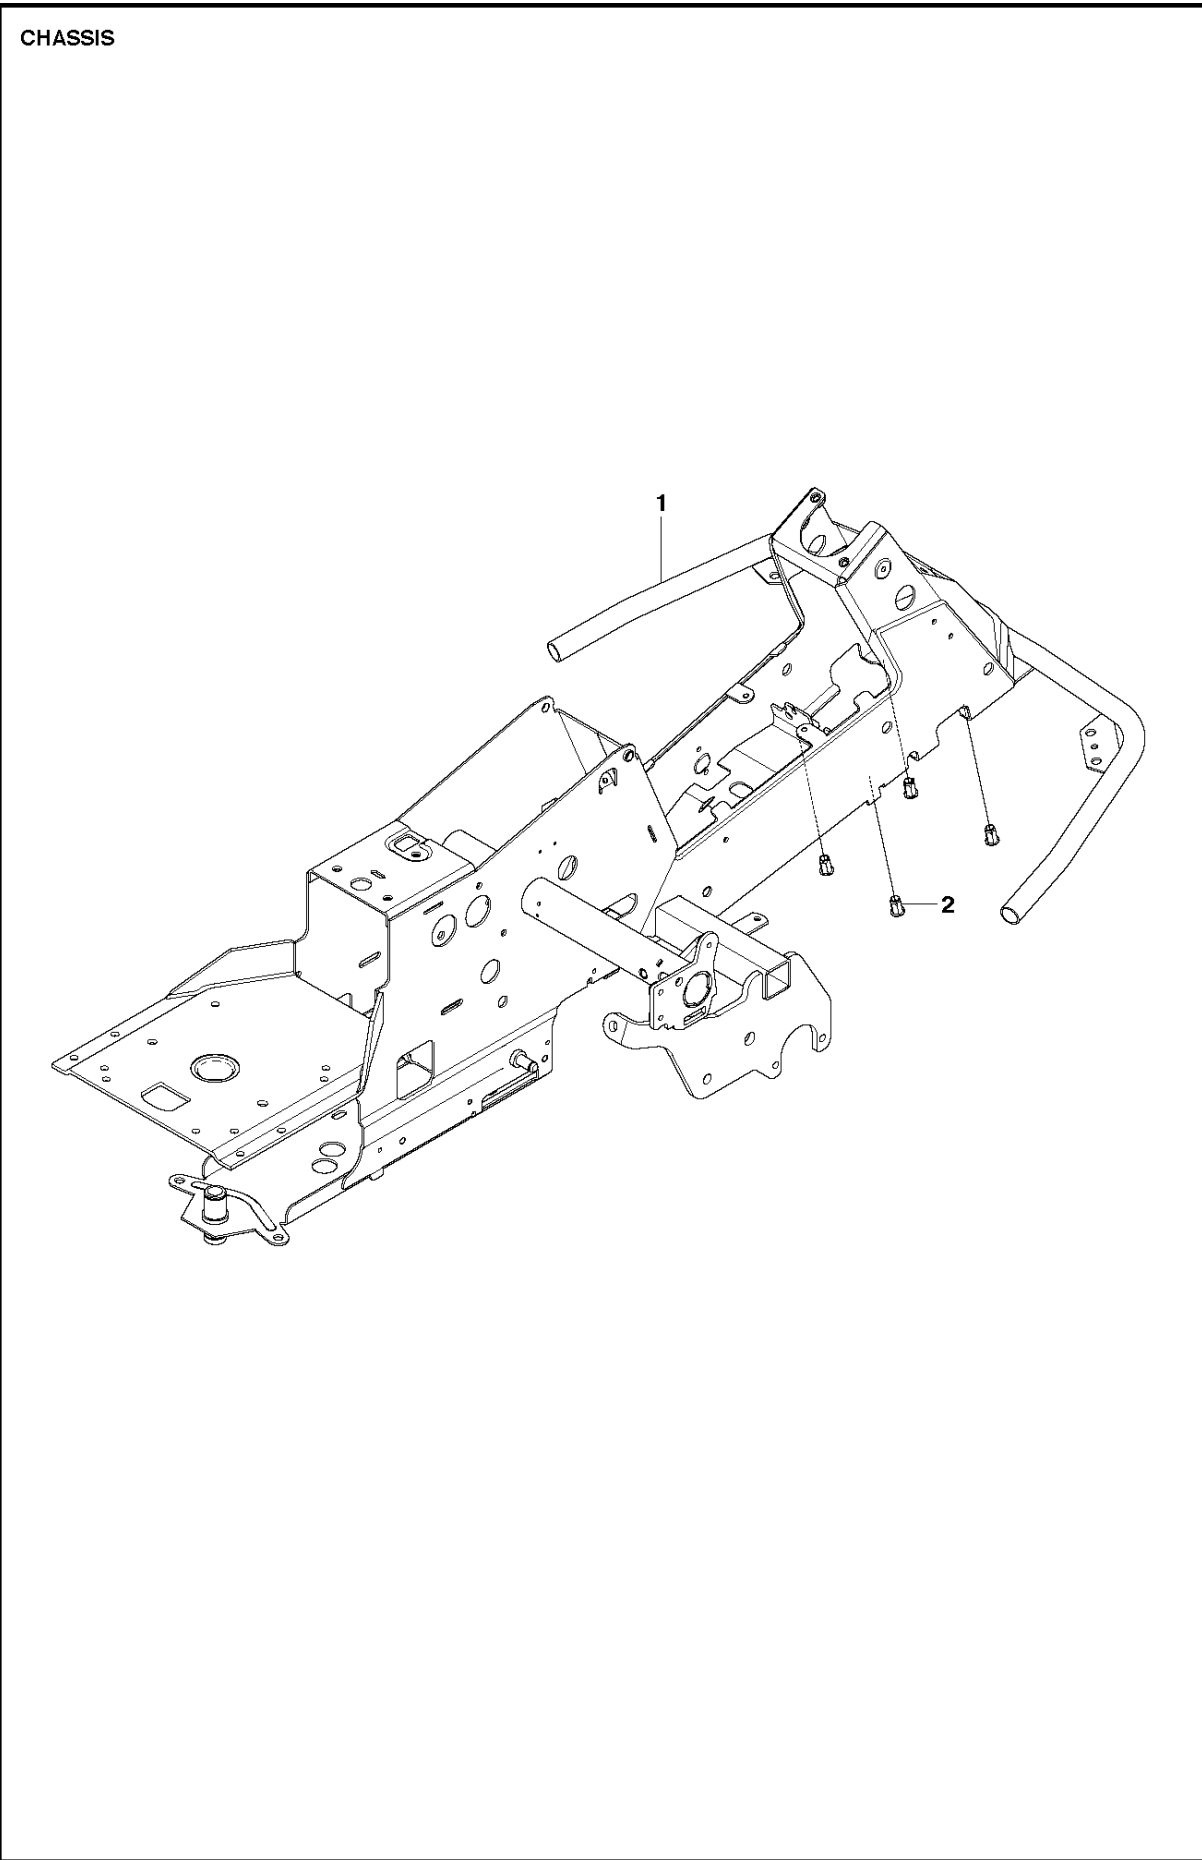

CHASSIS & ENCLOSURES

R216 AWD

Ref	Part No	Description	Remark	QTY KIT
1	577 93 91-01	CHASSIS		1
2	506 91 62-01	NUT		4