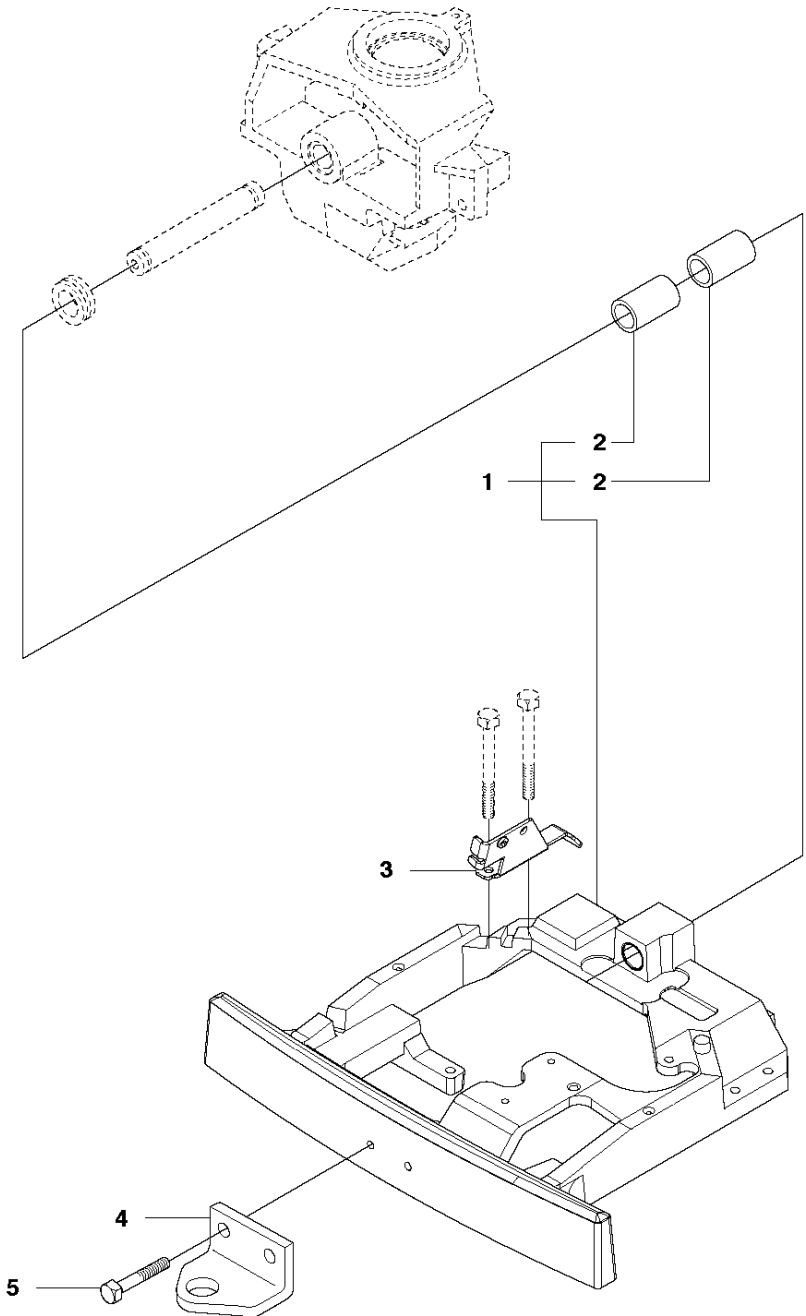

CHASSIS, REAR - 1

CHASSIS REAR

R216 AWD

Ref	Part No	Description	Remark	QTY	KIT
1	582 24 46-01	BRACKET	For 967291202	1	
1	535 40 60-01	BRACKET	For 967291201, 967150701, 967291202	1	
2	506 98 61-02	GLIDLAGER		2	1
3	544 26 21-01	BRACKET		1	
4	506 88 99-01	HITCH		1	
5	725 24 93-71	SCREW EHHM		2