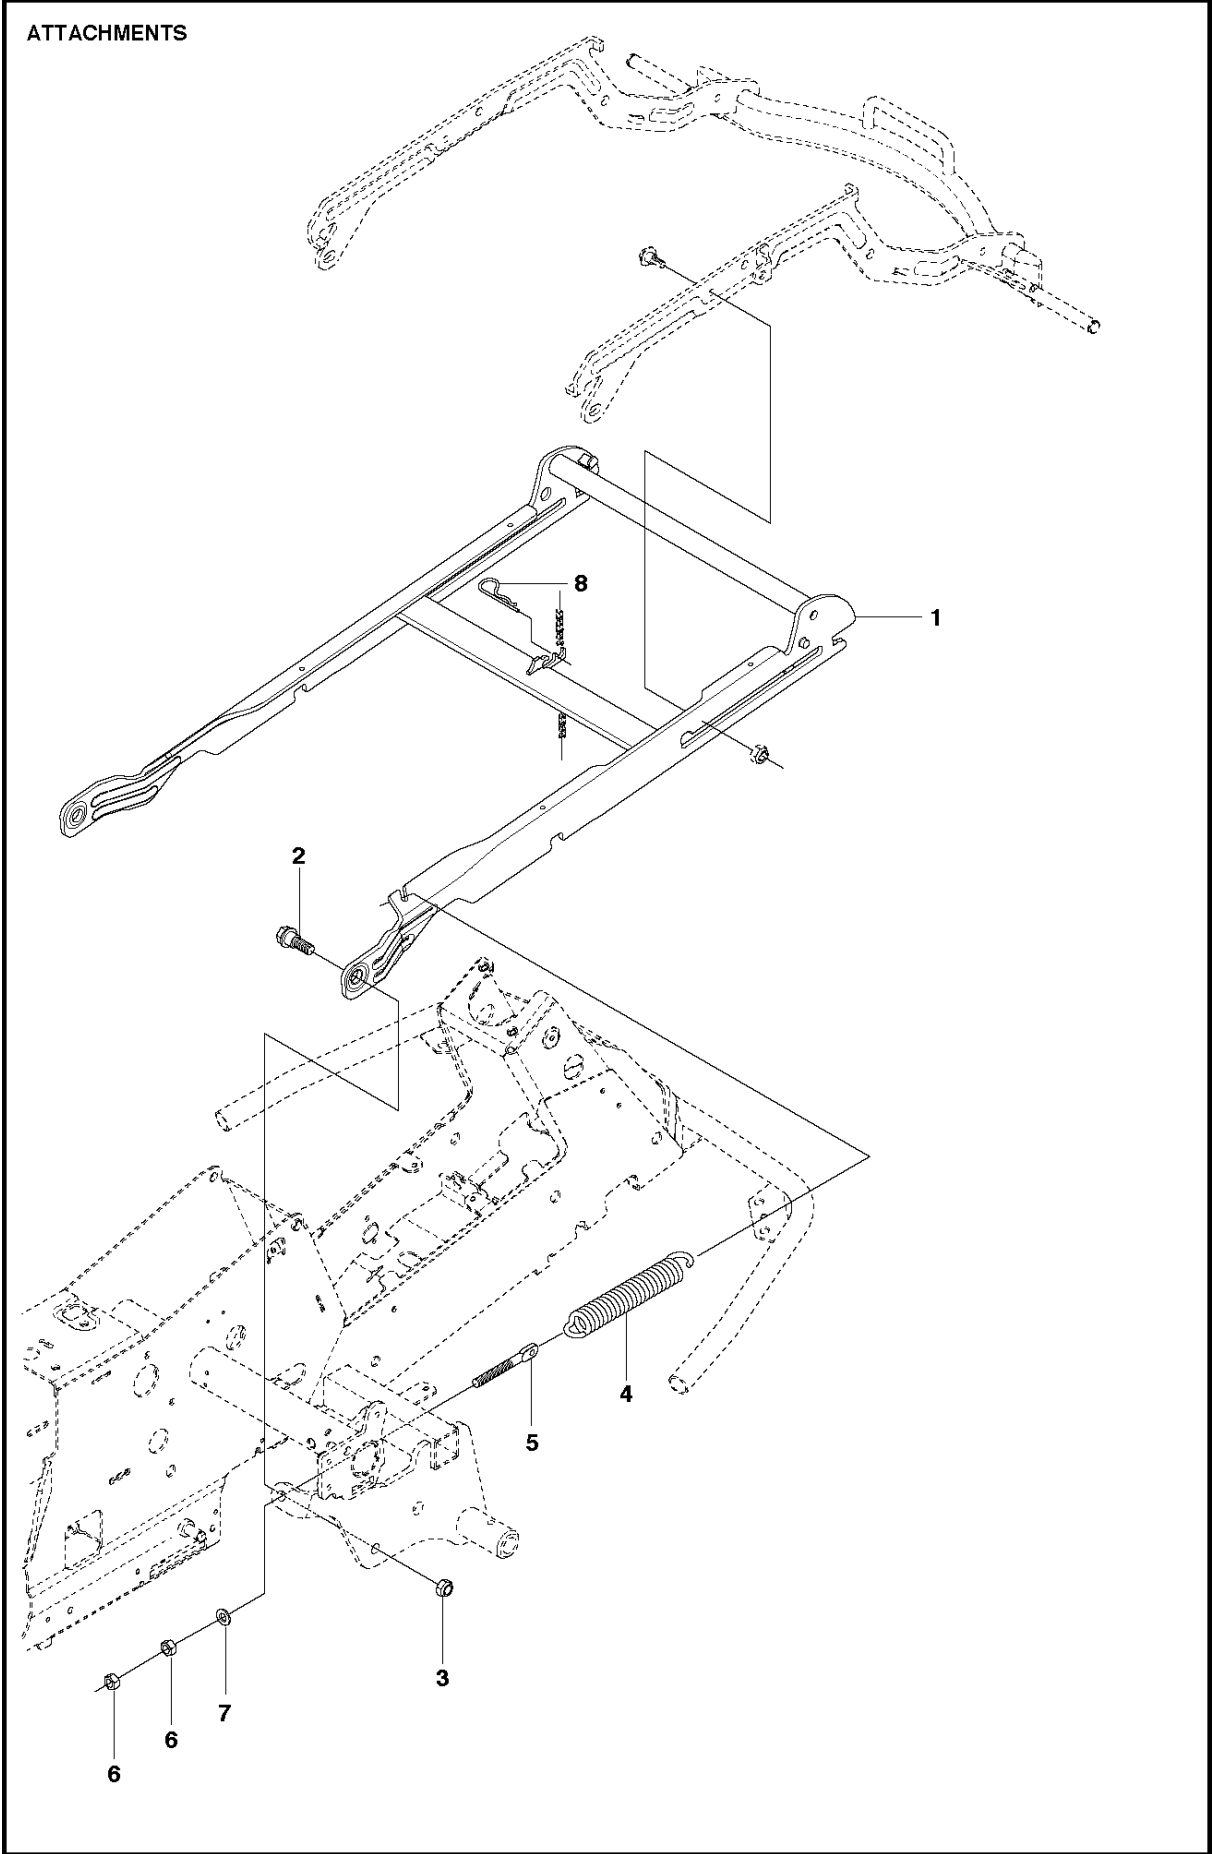

ATTACHMENTS

R216 AWD

Ref	Part No	Description	Remark	QTY KIT
1	578 17 74-01	EQUIPMENT FRAME		1
2	506 89 58-01	COLLAR SCREW		2
3	732 25 22-01	HEXAGON LOCKING NUT		2
4	506 83 76-01	SPRING		2
5	506 83 77-01	RING BOLT		2
6	731 23 20-51	HEXAGON NUT		4
7	734 11 72-01	WASHER		2
8	721 68 02-51	SPRING COTTER		1