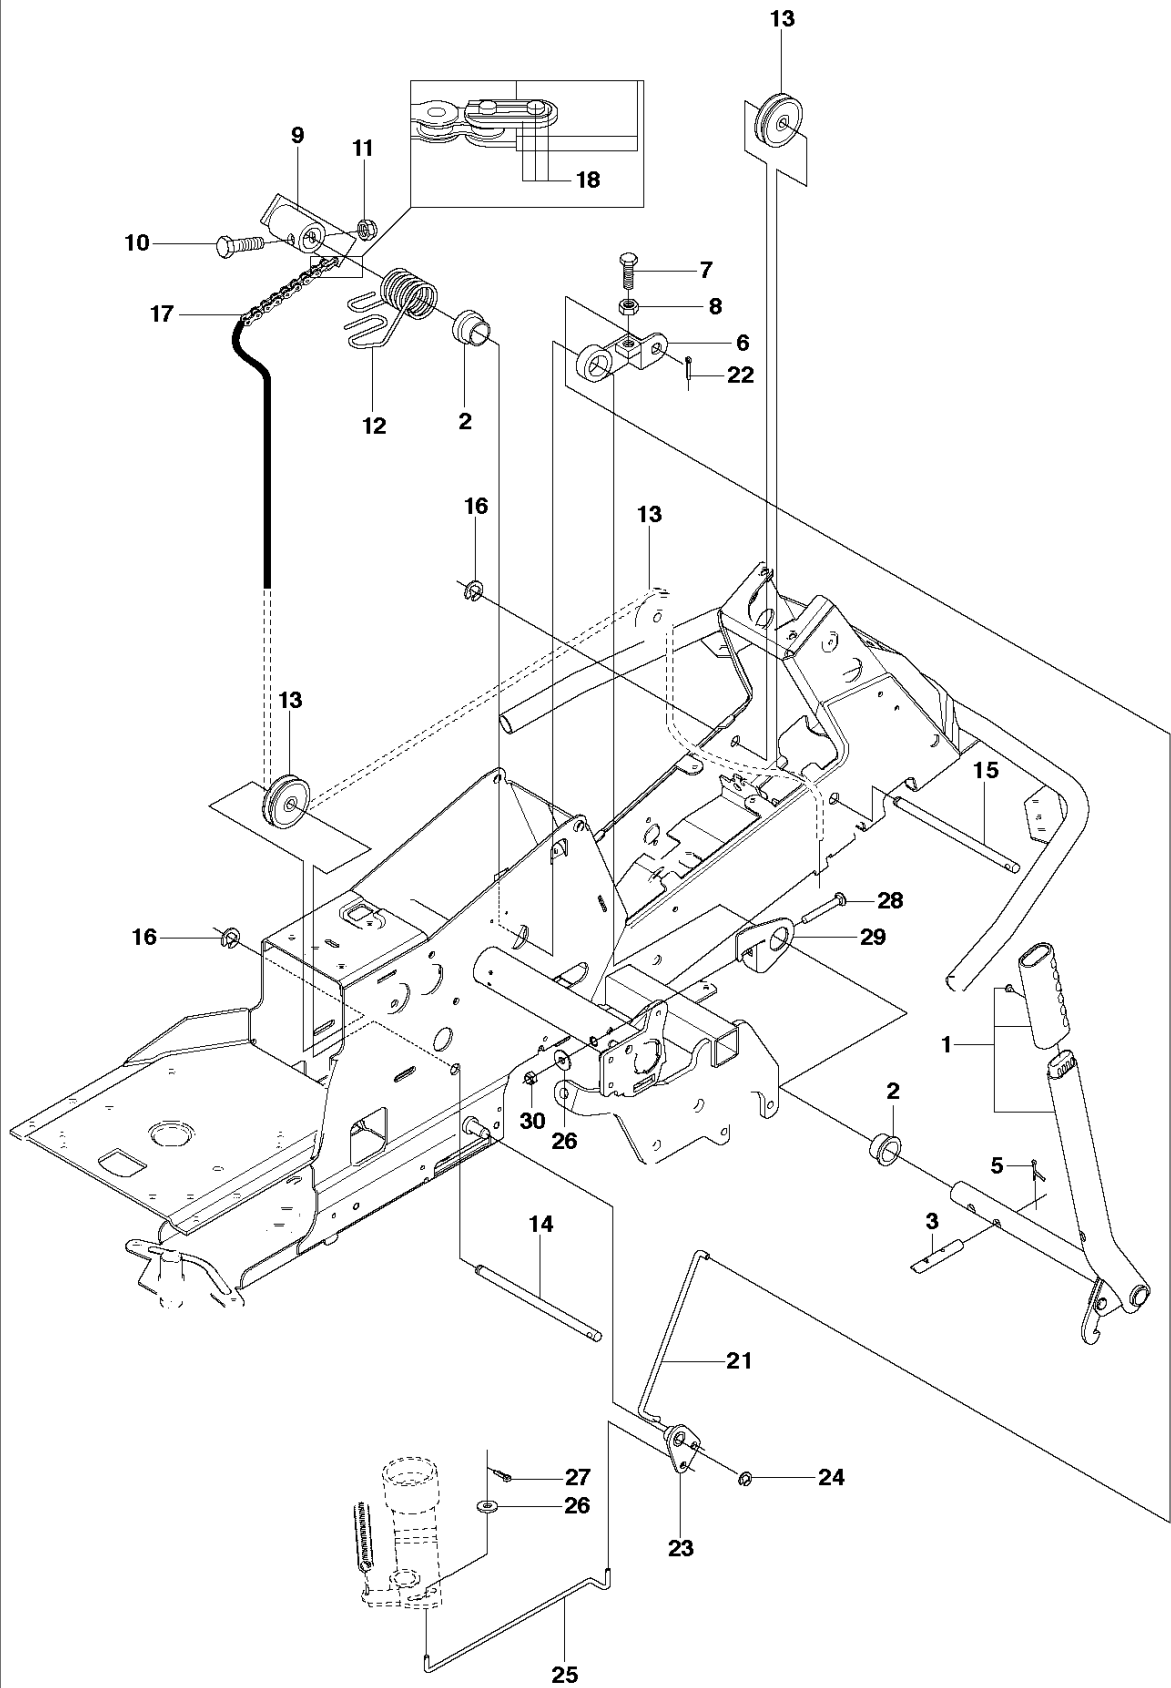

E MOWER LIFT
For 2012 - 2017

MOWER LIFT / DECK LIFT

R216 AWD

Ref	Part No	Description	Remark	QTY KIT
1	577 96 67-01	LIFTING LEVER ASSY		1
2	506 55 65-01	BEARING		1
3	525 40 66-01	PEN		1
5	721 61 83-01	SPLIT PIN		4
6	506 78 43-01	LINK ASSY		1
7	725 24 97-51	SCREW		1
8	731 23 20-51	HEXAGON NUT		1
9	544 43 36-01	LIFTING ARM		1
10	725 25 42-51	SCREW EHHM		1
11	732 25 22-01	HEXAGON LOCKING NUT		1
12	506 91 68-01	SPRING		1
13	506 90 56-01	OFFSET PULLEY		2
14	506 90 57-01	SHAFT		1
15	506 90 57-02	SHAFT		1
16	735 31 18-20	E-CLIP		2
17	506 55 46-09	CHAIN		1
18	506 55 47-01	LINKAGE		1
21	544 45 69-01	CONNECTION ROD		1
22	721 61 83-01	SPLIT PIN		1
23	544 37 86-01	LINK		1
24	735 31 14-20	E-CLIP		1
25	544 44 88-01	CONNECTION ROD		1
26	734 11 64-41	WASHER		1
27	721 61 83-01	SPLIT PIN		1
28	535 42 38-03	SCREW RSQM		1
29	577 99 95-01	SHEET		1
30	732 21 18-01	LOCK NUT		1