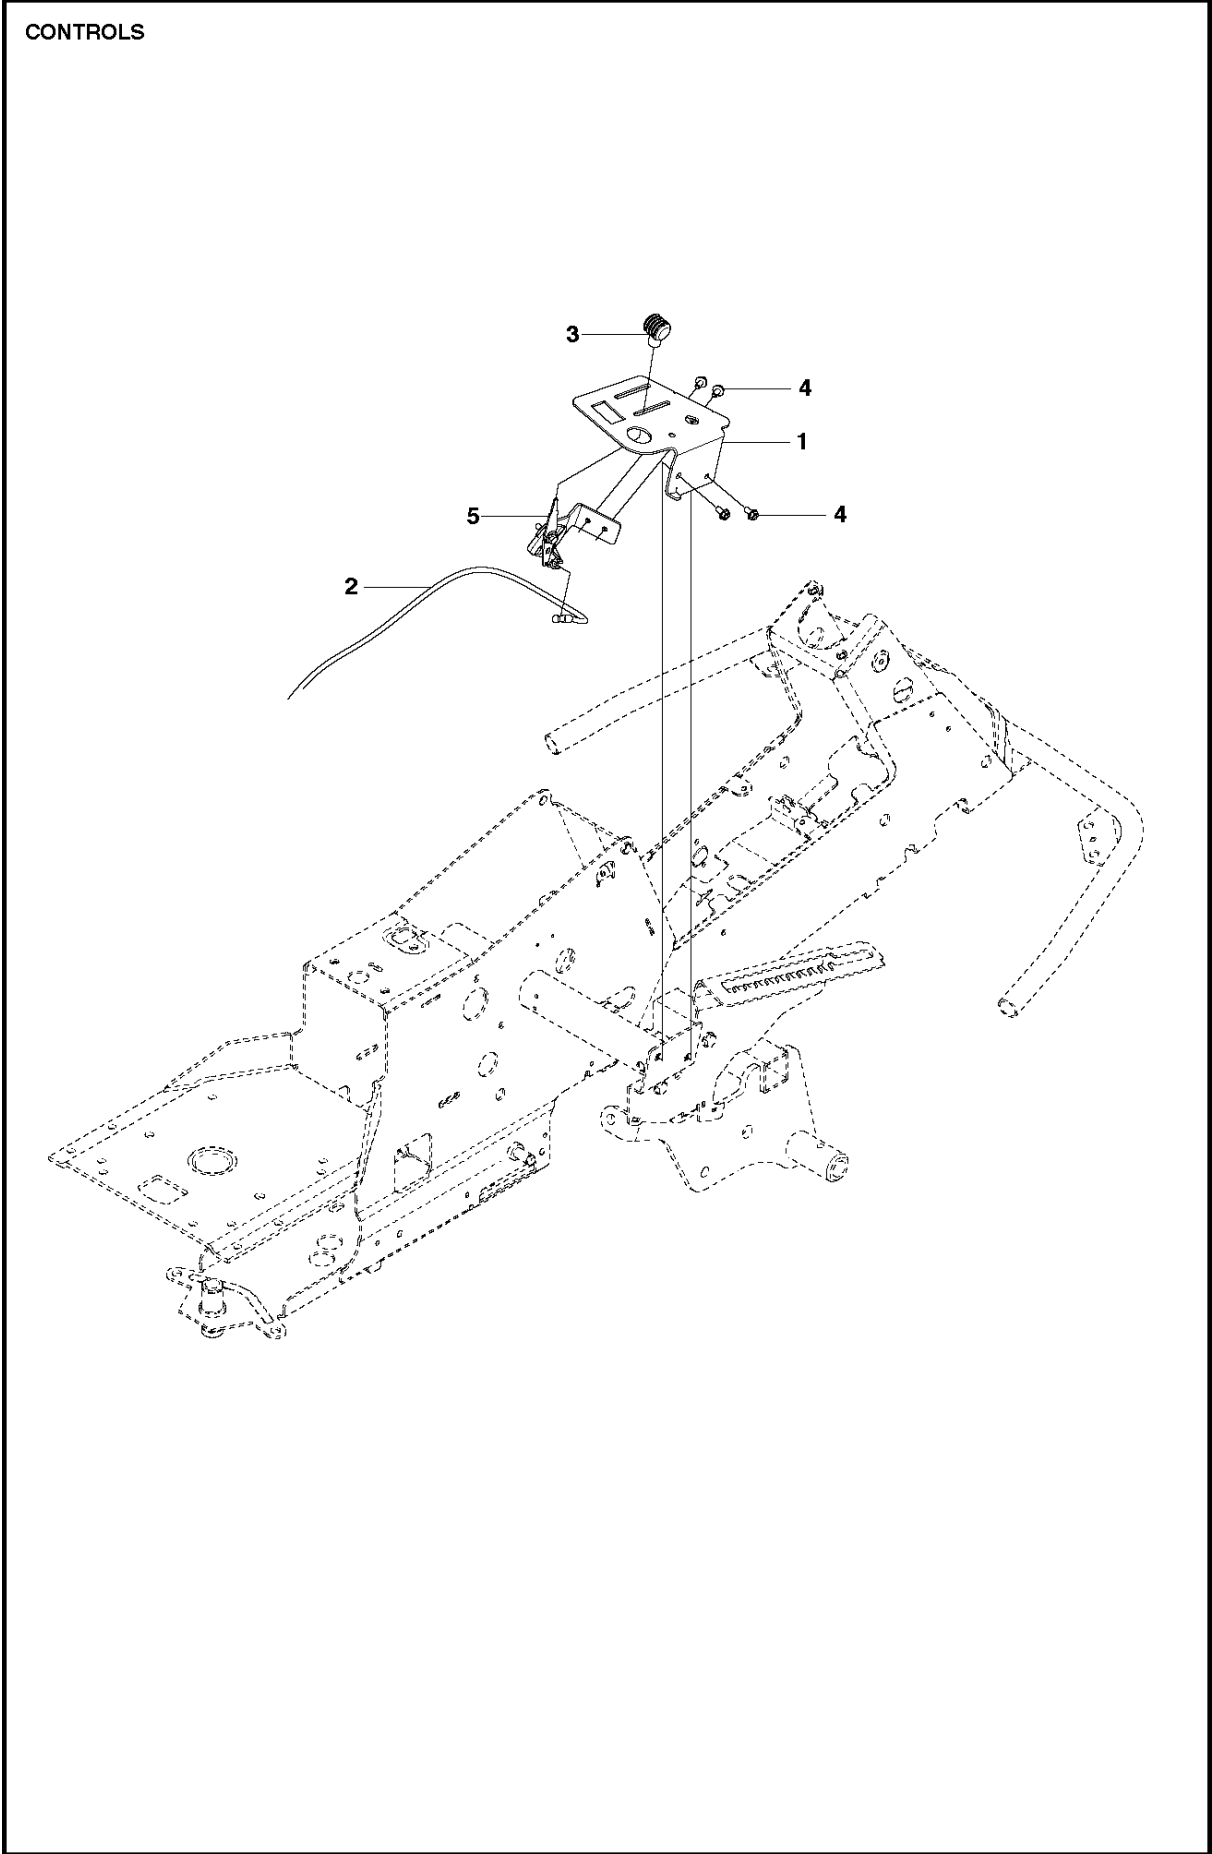

CONTROLS

R216 AWD

Ref	Part No	Description	Remark	QTY KIT
1	578 03 31-01	SUPPORT		1
2	544 30 17-01	WIRE		1
3	506 88 91-01	KNOB		1
4	535 47 52-12	SCREW EHHFM		4
5	578 02 35-01	THROTTLE CONTROL		1