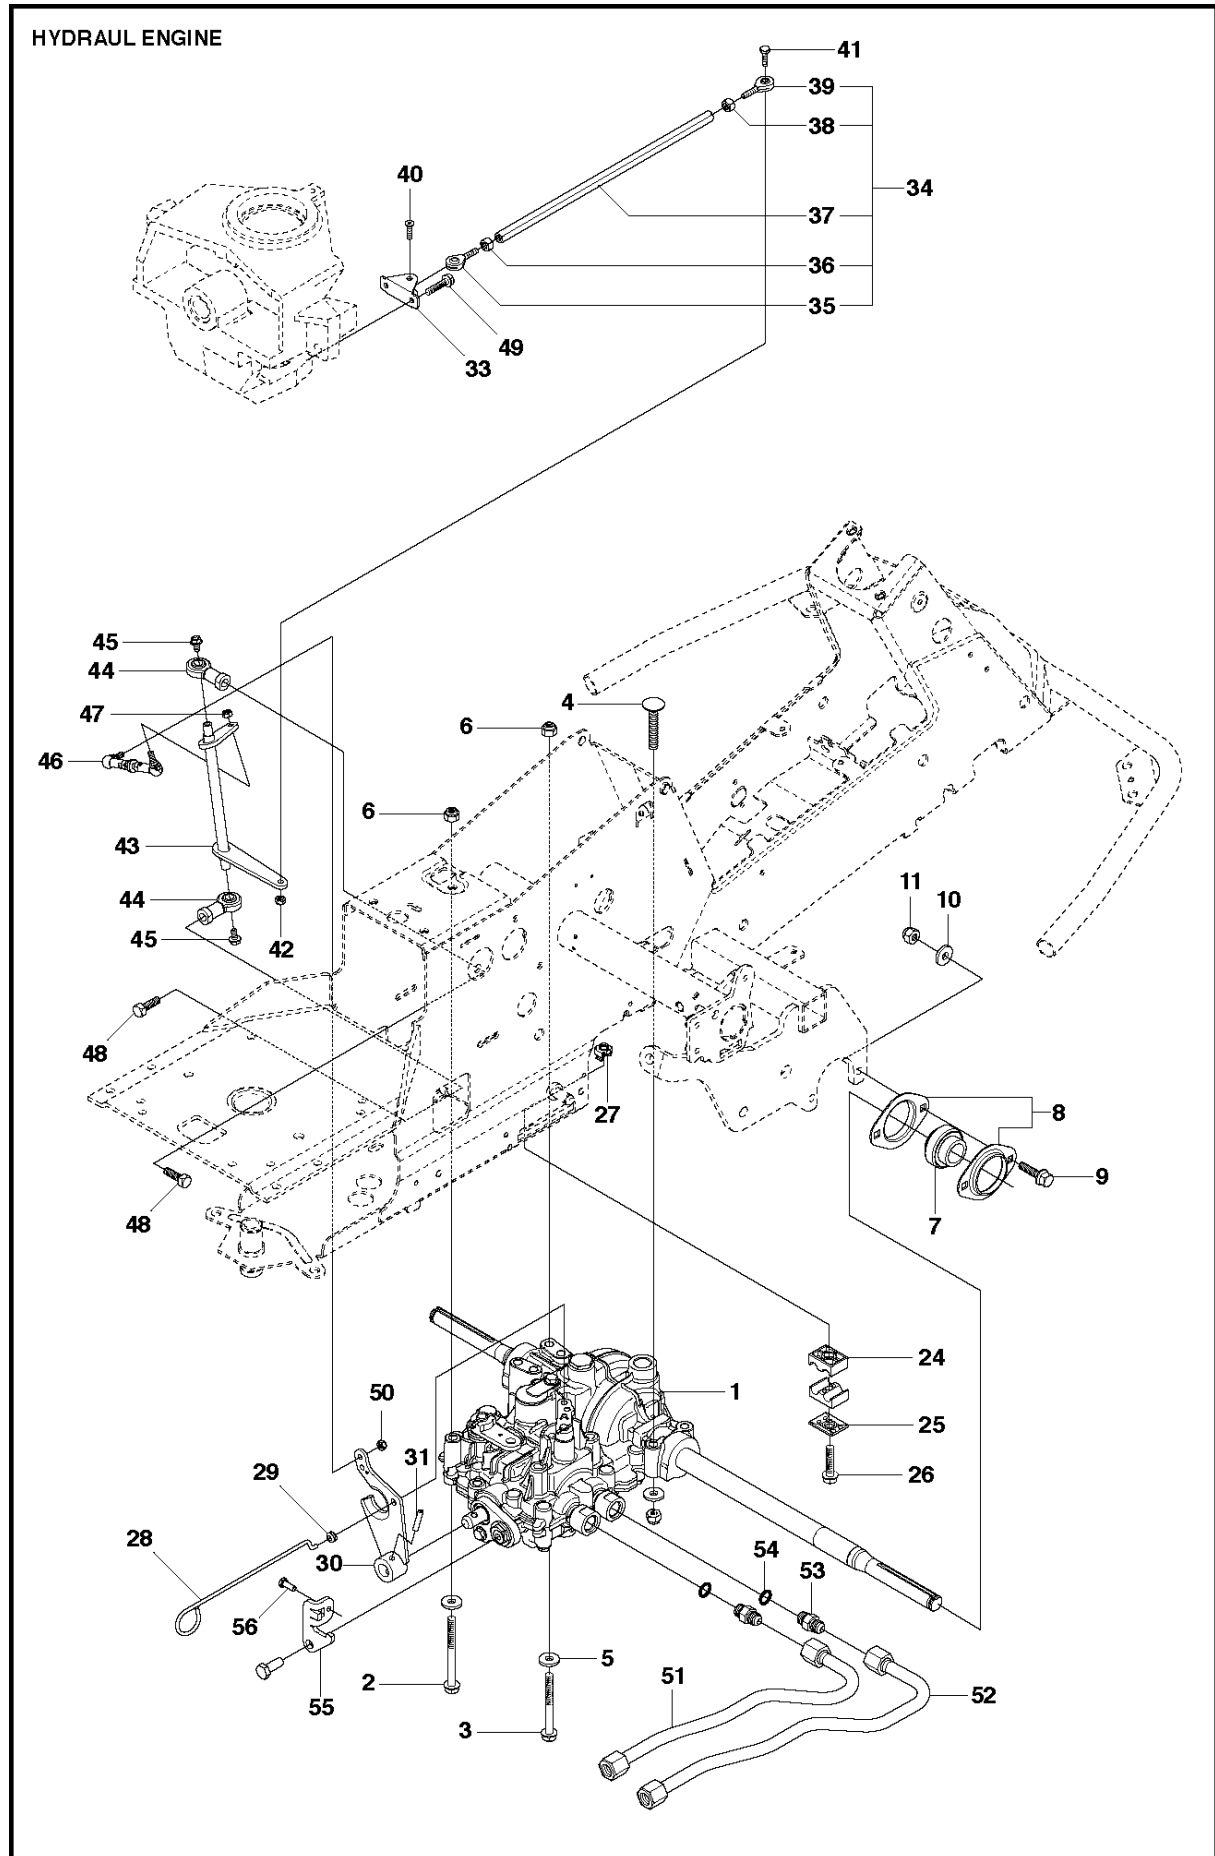

HYDRAULIC PUMP - MOTOR

R216 AWD

Ref	Part No	Description	Remark	QTY	KIT
1	575 48 43-01	TRANSMISSION		1	
2	725 24 67-51	SCREW EHHM		1	
3	725 24 64-51	SCREW EHHM		1	
4	535 42 38-03	SCREW RSQM		1	
5	734 11 64-01	WASHER		3	
6	732 21 18-01	LOCK NUT		3	
7	544 00 89-02	BEARING		1	
8	544 00 90-02	BEARING HOUSING		2	
9	506 57 01-05	SCREW EHHFM		2	
10	734 11 64-01	WASHER		2	
11	732 21 18-01	LOCK NUT		2	
24	544 37 33-02	PIPE CLAMP		1	
25	544 37 38-02	COVER PLATE		1	
26	506 57 01-07	SCREW EHHFM		1	
27	544 81 17-01	CAGE NUT		1	
28	535 49 97-01	ARM		1	
29	503 73 58-01	BUSHING		1	
30	578 29 19-01	LEVER		1	
31	721 43 47-01	SPRING PIN		1	
33	535 49 28-02	BRACKET		1	
34	544 45 67-03	ROD		1	
35	535 48 66-02	ROD END		1	34
36	503 22 10-18	HEXAGON NUT		1	34
37	535 48 65-03	ROD		1	34
38	731 23 16-01	HEXAGON NUT		1	34
39	535 48 66-01	ROD END		1	34
40	544 84 17-01	SCREW		1	
41	725 23 70-71	SCREW EHHM		1	34
42	732 21 16-01	LOCK NUT		1	
43	535 49 74-02	LEVER		1	
44	506 95 17-01	ROD END		2	
45	535 47 52-12	SCREW EHHFM		2	
46	544 44 19-01	ADJUSTMENT ROD		1	
47	732 21 16-01	LOCK NUT		1	
48	725 24 93-71	SCREW EHHM		2	
49	725 23 66-51	HEXAGONAL SCREW M6X12		2	
50	732 21 16-01	LOCK NUT		3	
51	544 80 80-01	HYDRAULIC PIPE		2	
52	544 80 79-01	HYDRAULIC PIPE		2	
53	535 42 68-06	PIPE FITTING		2	
54	505 45 11-01	O-RING		2	
55	578 04 78-01	BRACKET		1	
56	725 23 68-61	SCREW EHHFT		1