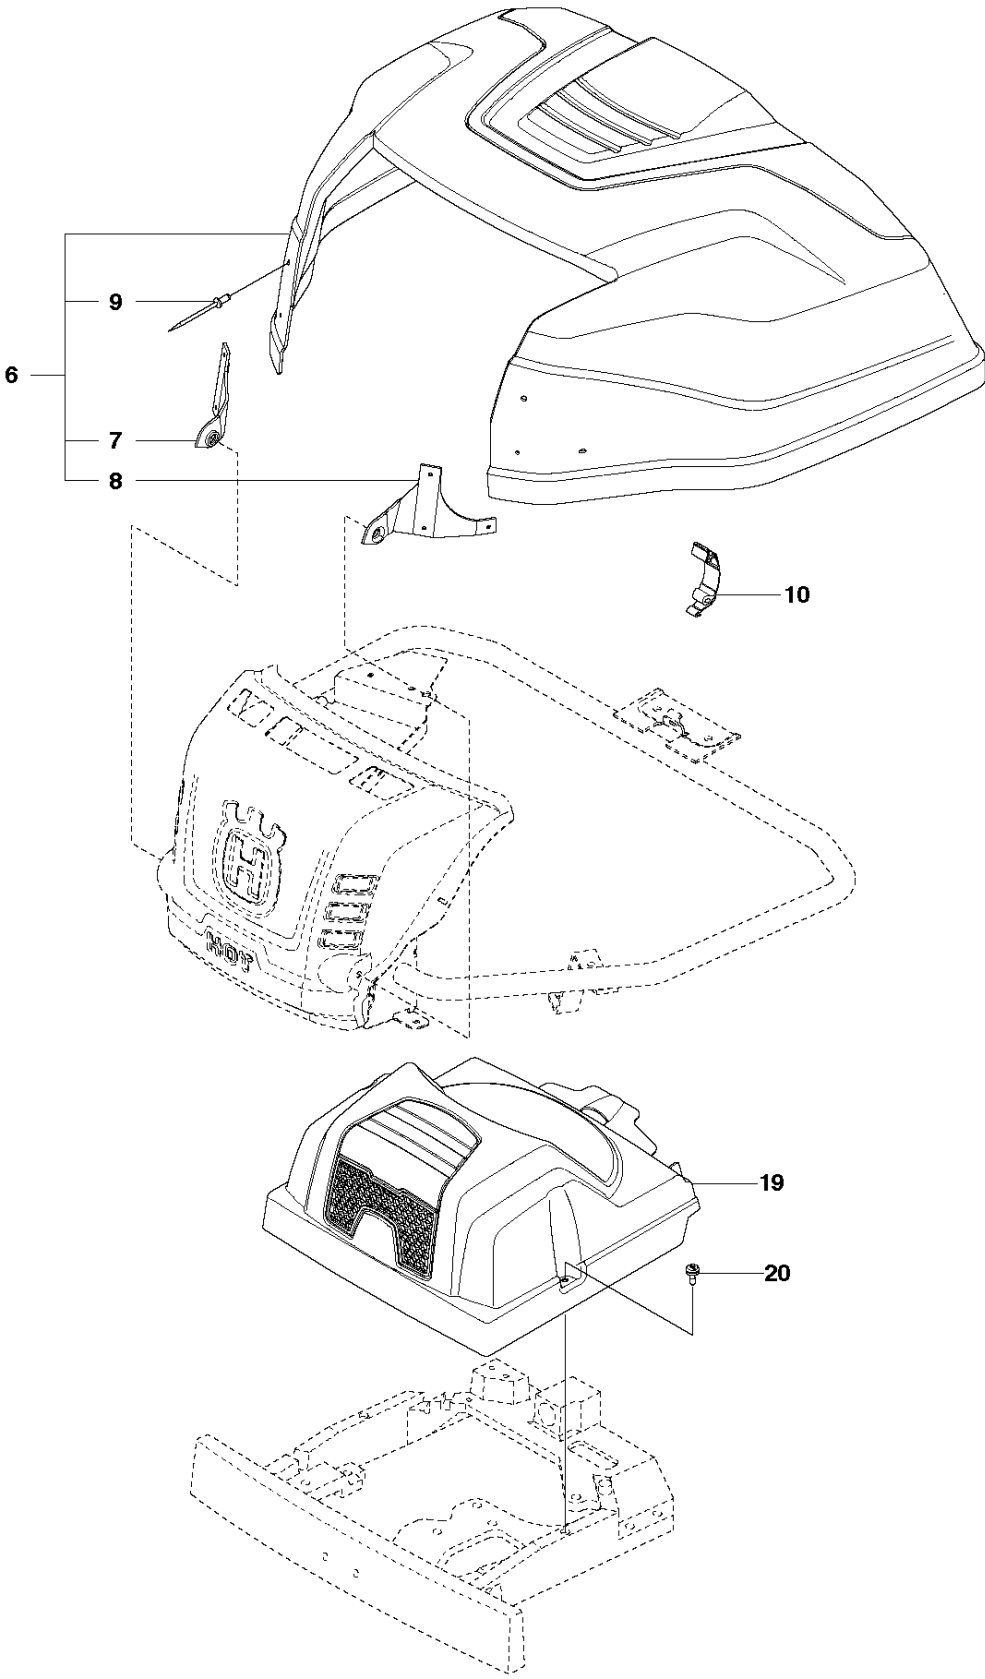

SPARE PARTS LIST

RIDERS

R216 AWD

SEAT

R216 AWD

Ref	Part No	Description	Remark	QTY KIT
1	587 15 27-01	SEAT BRACKET	For 967291202	1
1	573 99 50-03	SEAT BRACKET	For 967150701, 966757101	1
2	506 91 53-01	COMPRESSION SPRING		1
3	734 11 74-41	WASHER		1
4	725 24 93-71	SCREW EHHM		1
5	587 39 76-01	SEAT	Seat for newer models 2015 -->	1
5	587 60 53-01	SEAT ASSY	Seat kit for old models between 2012-2014, B1500005	1
6	585 06 52-02	KNOB		2
7	506 56 53-01	BUSHING		2
8	734 11 64-41	WASHER		2
9	725 24 51-71	SCREW EHHM	For 967291202	2
9	506 55 63-01	SCREW UNC	For 967150701, 966757101	1
10	506 59 74-01	SCREW EHHFM		2

COVER - 1

COVER

R216 AWD

Ref	Part No	Description	Remark	QTY	KIT
6	577 61 49-01	ENGINE HOOD ASSY		1	
7	578 11 65-01	HINGE		1	6
8	578 11 65-02	HINGE		1	6
9	722 79 54-02	RIVET		6	6
10	588 46 28-03	SNAP LOCKING	For 967291202	1	
10	503 89 47-03	SNAP LOCKING	For 967291201, 967150701, 967291202	1	
19	578 26 13-04	TRANSMISSION COVER	For 967291202	1	
19	578 26 13-04	TRANSMISSION COVER	For 967291201, 967150701, 967291202	1	
20	574 85 62-01	SCREW		2	

COVER

R216 AWD

Ref	Part No	Description	Remark	QTY KIT
1	577 72 93-01	FOOT PLATE		1
3	577 72 94-01	FOOT PLATE		1
5	544 40 05-01	SCREW		14
21	544 23 92-01	COVER		1
22	584 26 01-01	MAT		1
23	535 42 91-01	SPRING NUT		4
24	577 61 58-01	COVER		1
26	544 43 32-01	PROTECTIVE COVER	For 967291201, 967150701, 967291202	1
27	578 77 63-01	UNIT COVER		1
28	577 72 95-01	FENDER		1
29	577 76 45-01	LOCK NUT		1
30	577 72 96-01	FENDER		1
31	577 73 75-01	CONTROL COVER		1