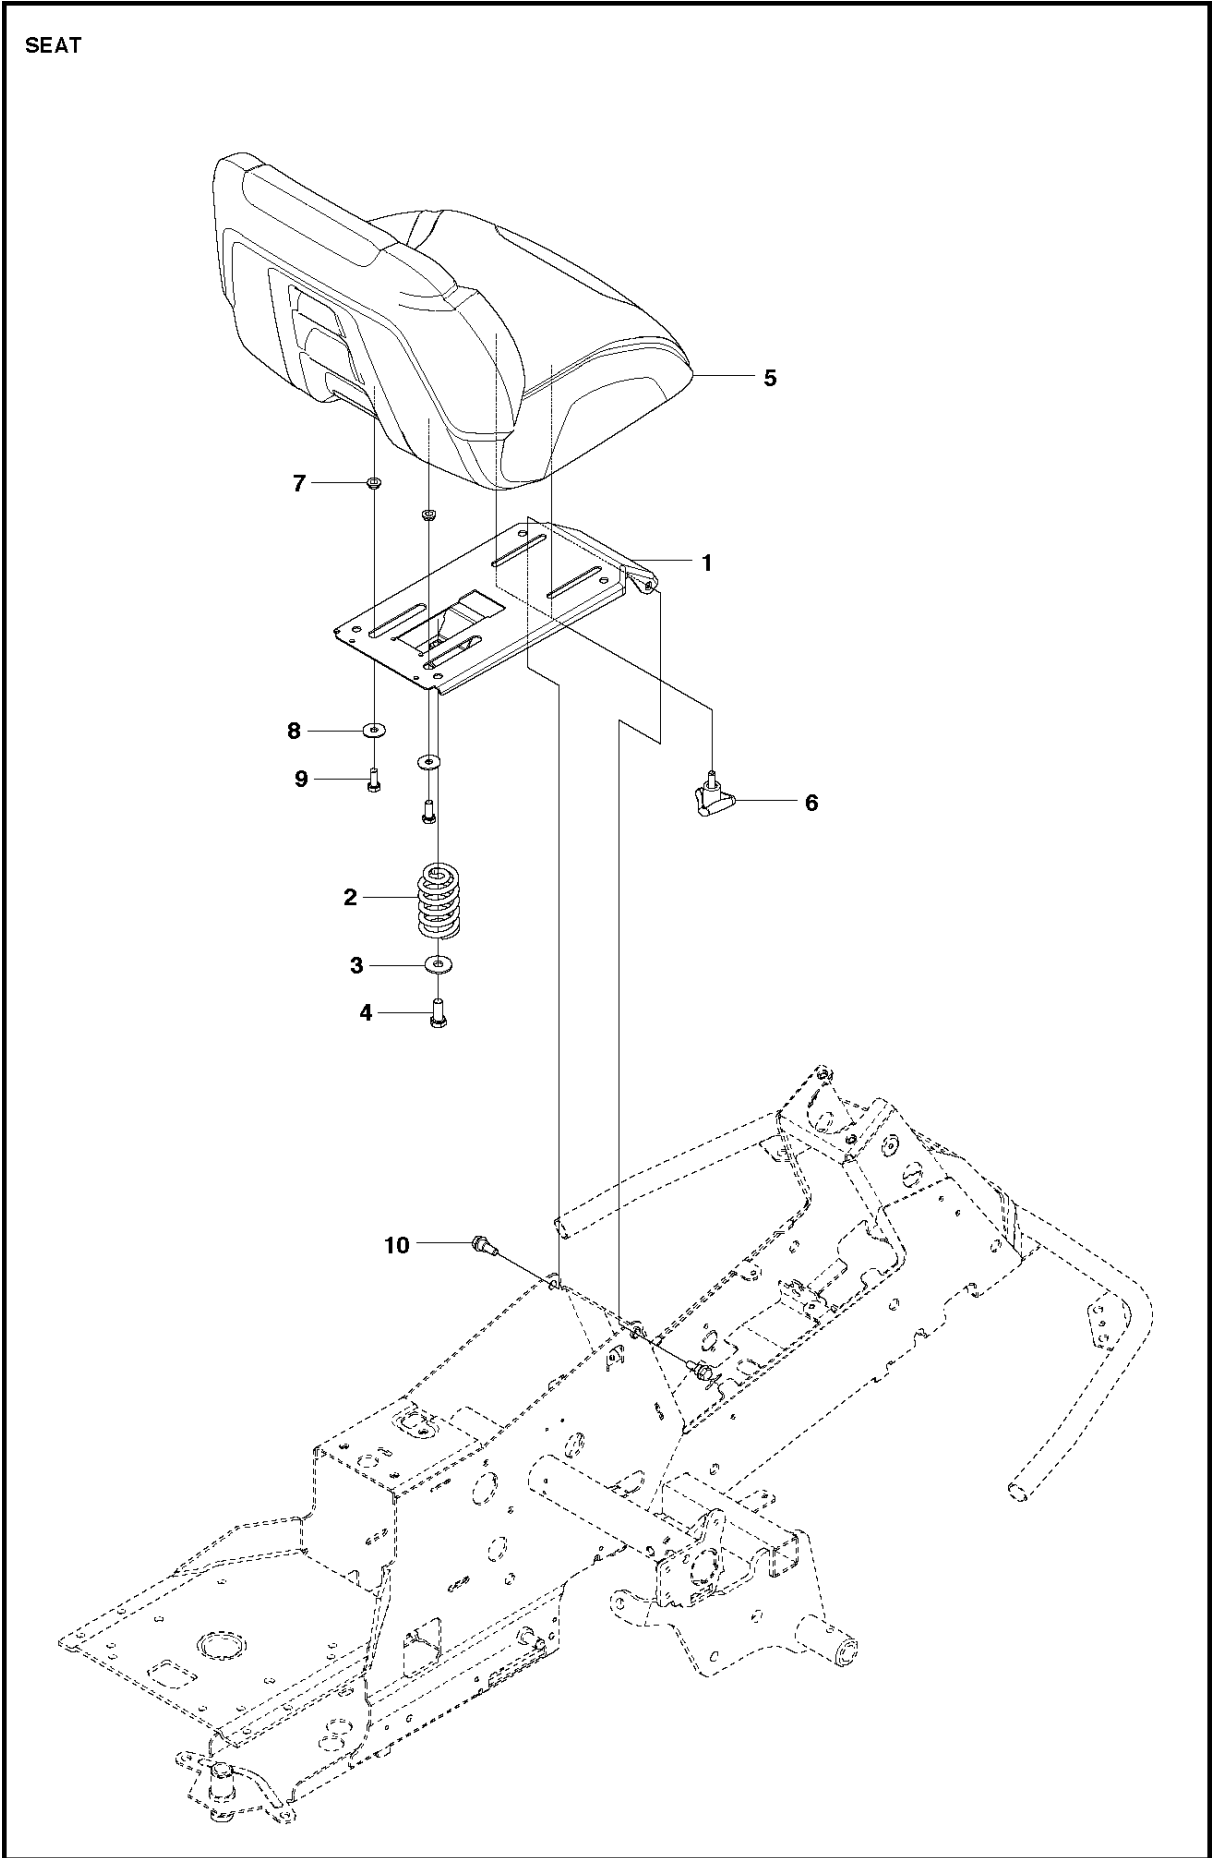

SPARE PARTS LIST

RIDERS

R216 AWD

SEAT

R216 AWD

Ref	Part No	Description	Remark	QTY KIT
1	587 15 27-01	SEAT BRACKET	For 967291202	1
1	573 99 50-03	SEAT BRACKET	For 967150701, 966757101	1
2	506 91 53-01	COMPRESSION SPRING		1
3	734 11 74-41	WASHER		1
4	725 24 93-71	SCREW EHHM		1
5	587 39 76-01	SEAT	Seat for newer models 2015 -->	1
5	587 60 53-01	SEAT ASSY	Seat kit for old models between 2012-2014, B1500005	1
6	585 06 52-02	KNOB		2
7	506 56 53-01	BUSHING		2
8	734 11 64-41	WASHER		2
9	725 24 51-71	SCREW EHHM	For 967291202	2
9	506 55 63-01	SCREW UNC	For 967150701, 966757101	1
10	506 59 74-01	SCREW EHHFM		2

COVER - 1

COVER

R216 AWD

Ref	Part No	Description	Remark	QTY	KIT
6	577 61 49-01	ENGINE HOOD ASSY		1	
7	578 11 65-01	HINGE		1	6
8	578 11 65-02	HINGE		1	6
9	722 79 54-02	RIVET		6	6
10	588 46 28-03	SNAP LOCKING	For 967291202	1	
10	503 89 47-03	SNAP LOCKING	For 967291201, 967150701, 967291202	1	
19	578 26 13-04	TRANSMISSION COVER	For 967291202	1	
19	578 26 13-04	TRANSMISSION COVER	For 967291201, 967150701, 967291202	1	
20	574 85 62-01	SCREW		2	

COVER

R216 AWD

Ref	Part No	Description	Remark	QTY KIT
1	577 72 93-01	FOOT PLATE		1
3	577 72 94-01	FOOT PLATE		1
5	544 40 05-01	SCREW		14
21	544 23 92-01	COVER		1
22	584 26 01-01	MAT		1
23	535 42 91-01	SPRING NUT		4
24	577 61 58-01	COVER		1
26	544 43 32-01	PROTECTIVE COVER	For 967291201, 967150701, 967291202	1
27	578 77 63-01	UNIT COVER		1
28	577 72 95-01	FENDER		1
29	577 76 45-01	LOCK NUT		1
30	577 72 96-01	FENDER		1
31	577 73 75-01	CONTROL COVER		1