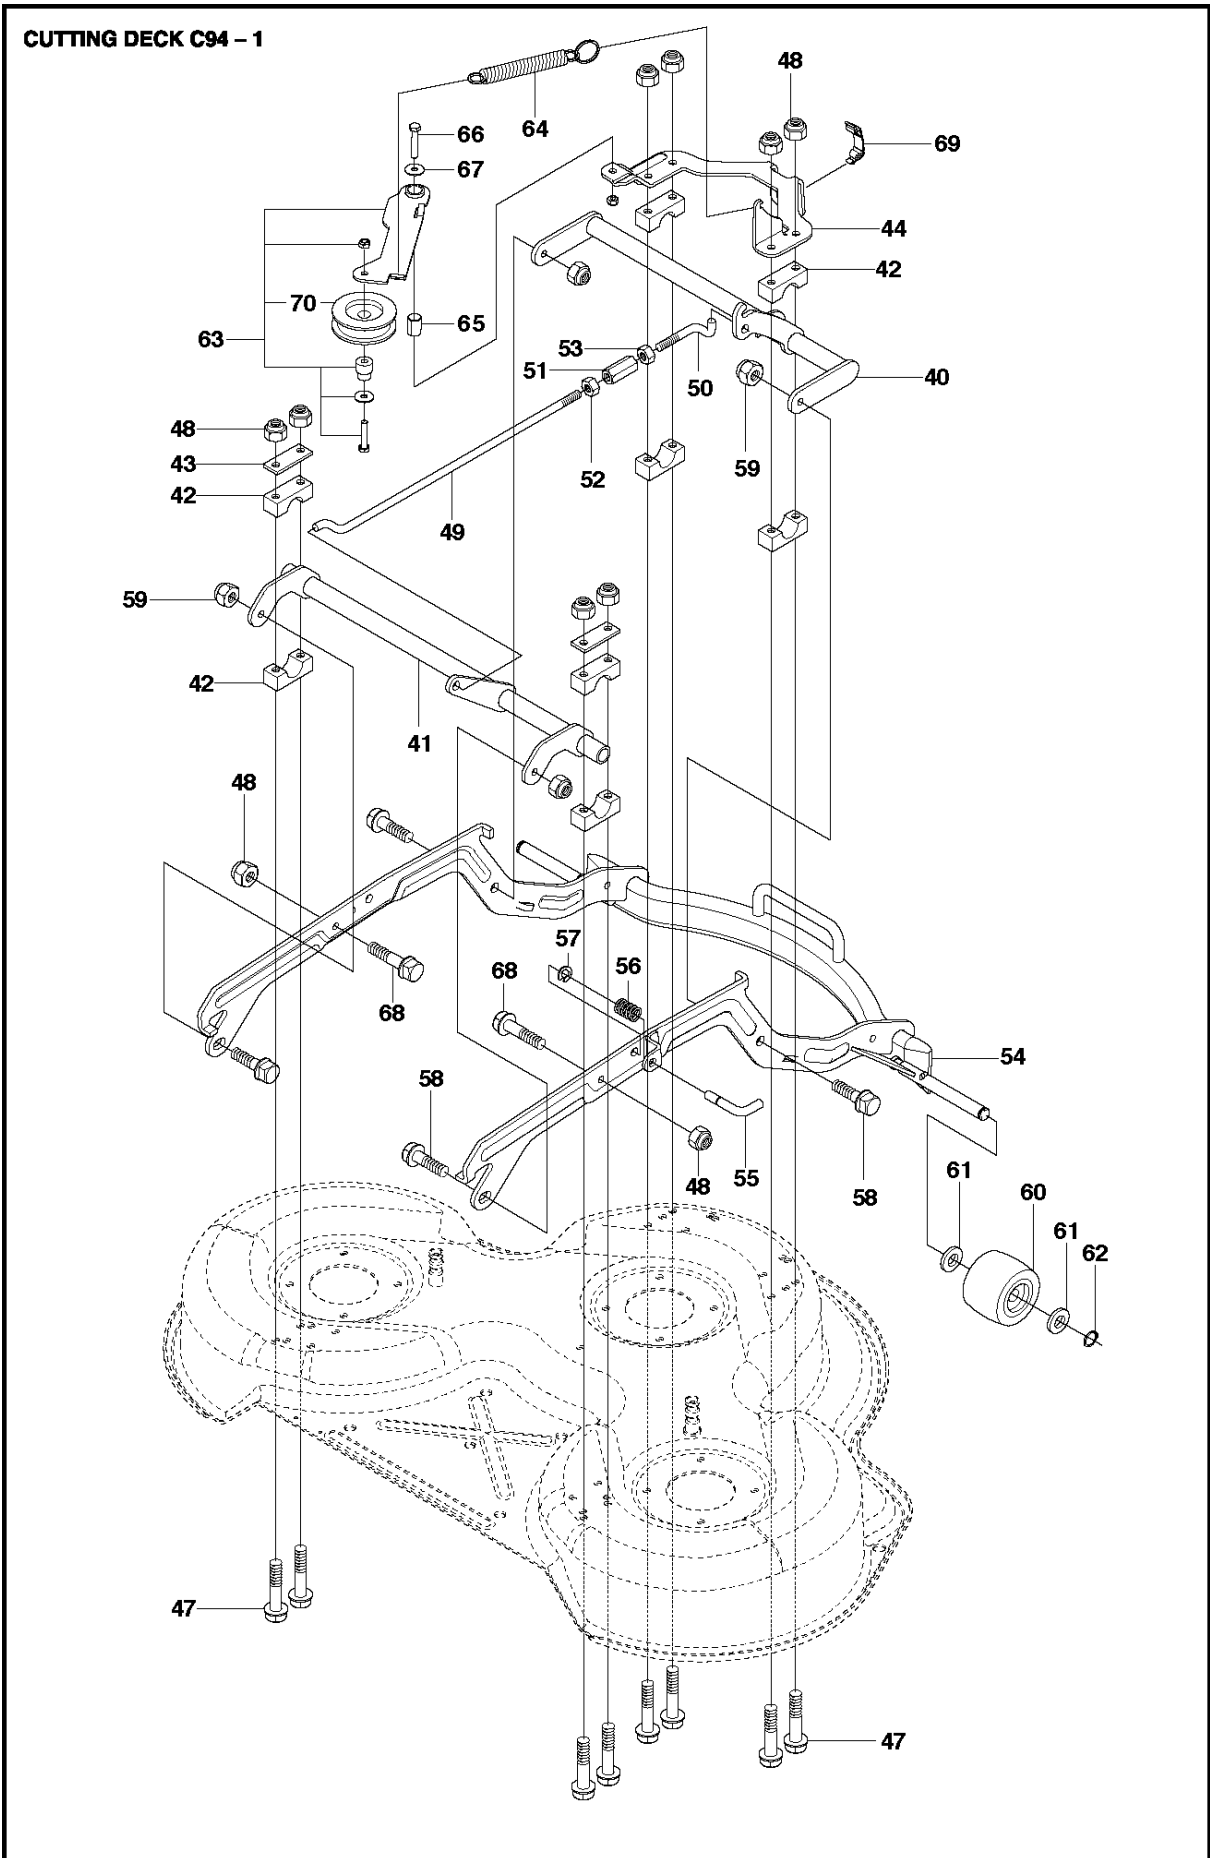

94CM CUTTING DECK

R216 AWD

Ref	Part No	Description	Remark	QTY	KIT
40	544 22 07-01	CROSS BAR		1	
41	584 95 20-01	CROSSBAR		1	
42	506 86 96-01	BEARING		1	
43	506 81 38-01	REINFORCING PLATE		1	
44	578 85 61-01	BRACKET		1	
47	725 24 61-51	SCREW EHHM		2	
48	732 21 18-01	LOCK NUT		1	
49	544 22 69-01	PARALLEL ROD		2	
50	544 45 14-01	PARALLEL ROD		1	
51	544 45 15-01	ADJUSTMENT ROD		1	
52	506 89 76-01	NUT		1	
53	731 23 20-51	HEXAGON NUT		1	
54	578 17 78-01	DECK ATTACHMENT		2	
55	544 21 39-01	LOCKING PIN		1	
56	544 21 41-01	SPRING		1	
57	735 31 13-20	E-CLIP		12	
58	506 59 74-01	SCREW EHHFM		12	
59	732 21 18-01	LOCK NUT		12	
60	506 96 30-01	WHEEL ASSY		3	
61	535 46 41-01	WASHER		4	
62	735 31 17-00	CIRCLIP		1	
63	587 41 52-01	BELT TENSIONER ASSY		1	
64	506 97 68-01	SPRING		3	
65	506 99 20-01	PIPE		3	
66	725 24 60-51	SCREW EHHM		3	
67	734 11 64-41	WASHER		3	
68	544 36 24-01	SCREW		3	
69	503 89 47-03	SNAP LOCKING		1	
70	588 23 47-01	PULLEY		1	63