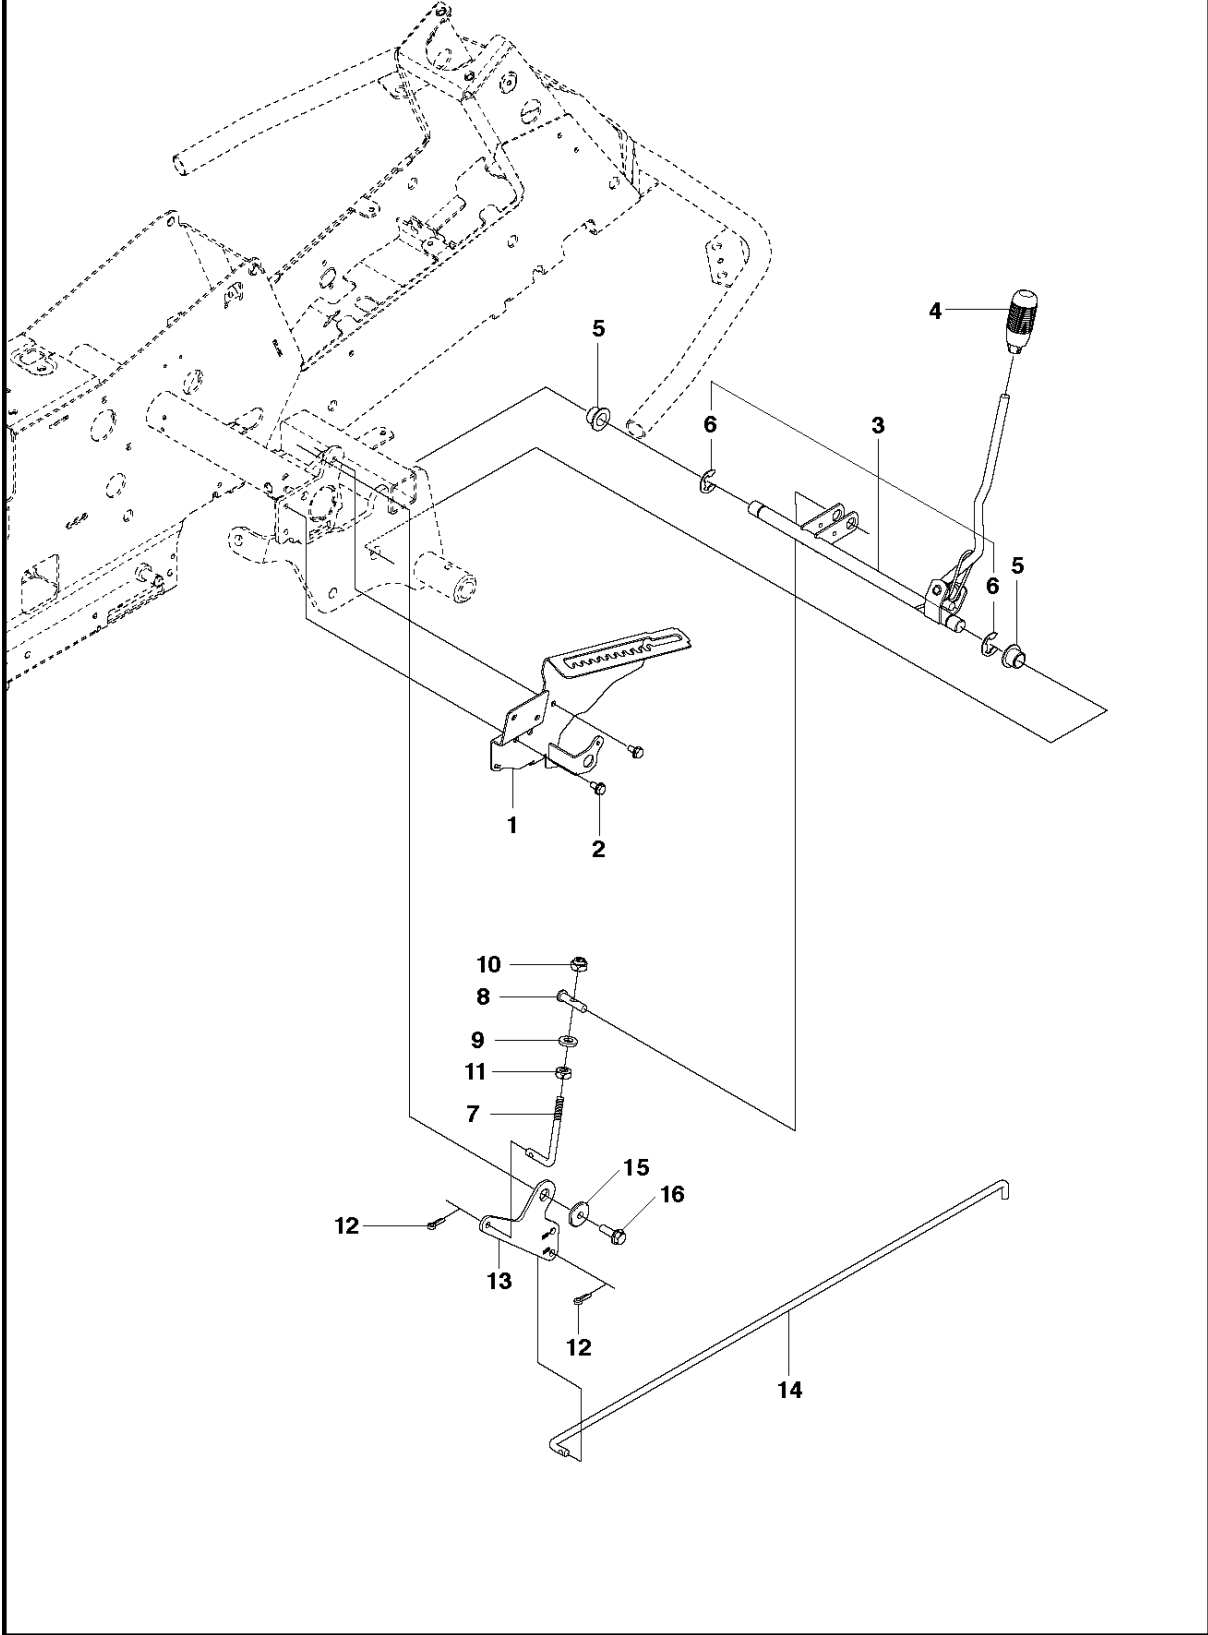

HEIGHT ADJUSTMENT
2017

HEIGHT ADJUSTMENT

R216 AWD

Ref	Part No	Description	Remark	QTY KIT
1	578 00 13-02	BRACKET		1
2	506 57 01-03	SCREW EHHFM		2
3	577 99 99-01	ADJUSTER		1
4	506 54 20-01	HANDLE		1
5	584 87 13-02	BEARING		2
6	735 31 22-20	E-CLIP		2
7	506 90 82-01	HEIGHT ROD		1
8	506 78 46-01	PEN		1
9	734 11 72-01	WASHER		1
10	732 21 18-01	LOCK NUT		1
11	731 23 18-01	HEXAGON NUT		1
12	721 61 83-01	SPLIT PIN		2
13	578 04 07-01	LINK		1
14	523 11 45-01	CONNECTION ROD		1
15	584 28 86-01	WASHER	For 967291202, 967291201	1
15	506 91 87-02	WASHER	For 967291201, 967150701, 967291202	1
16	506 57 01-05	SCREW EHHFM		1