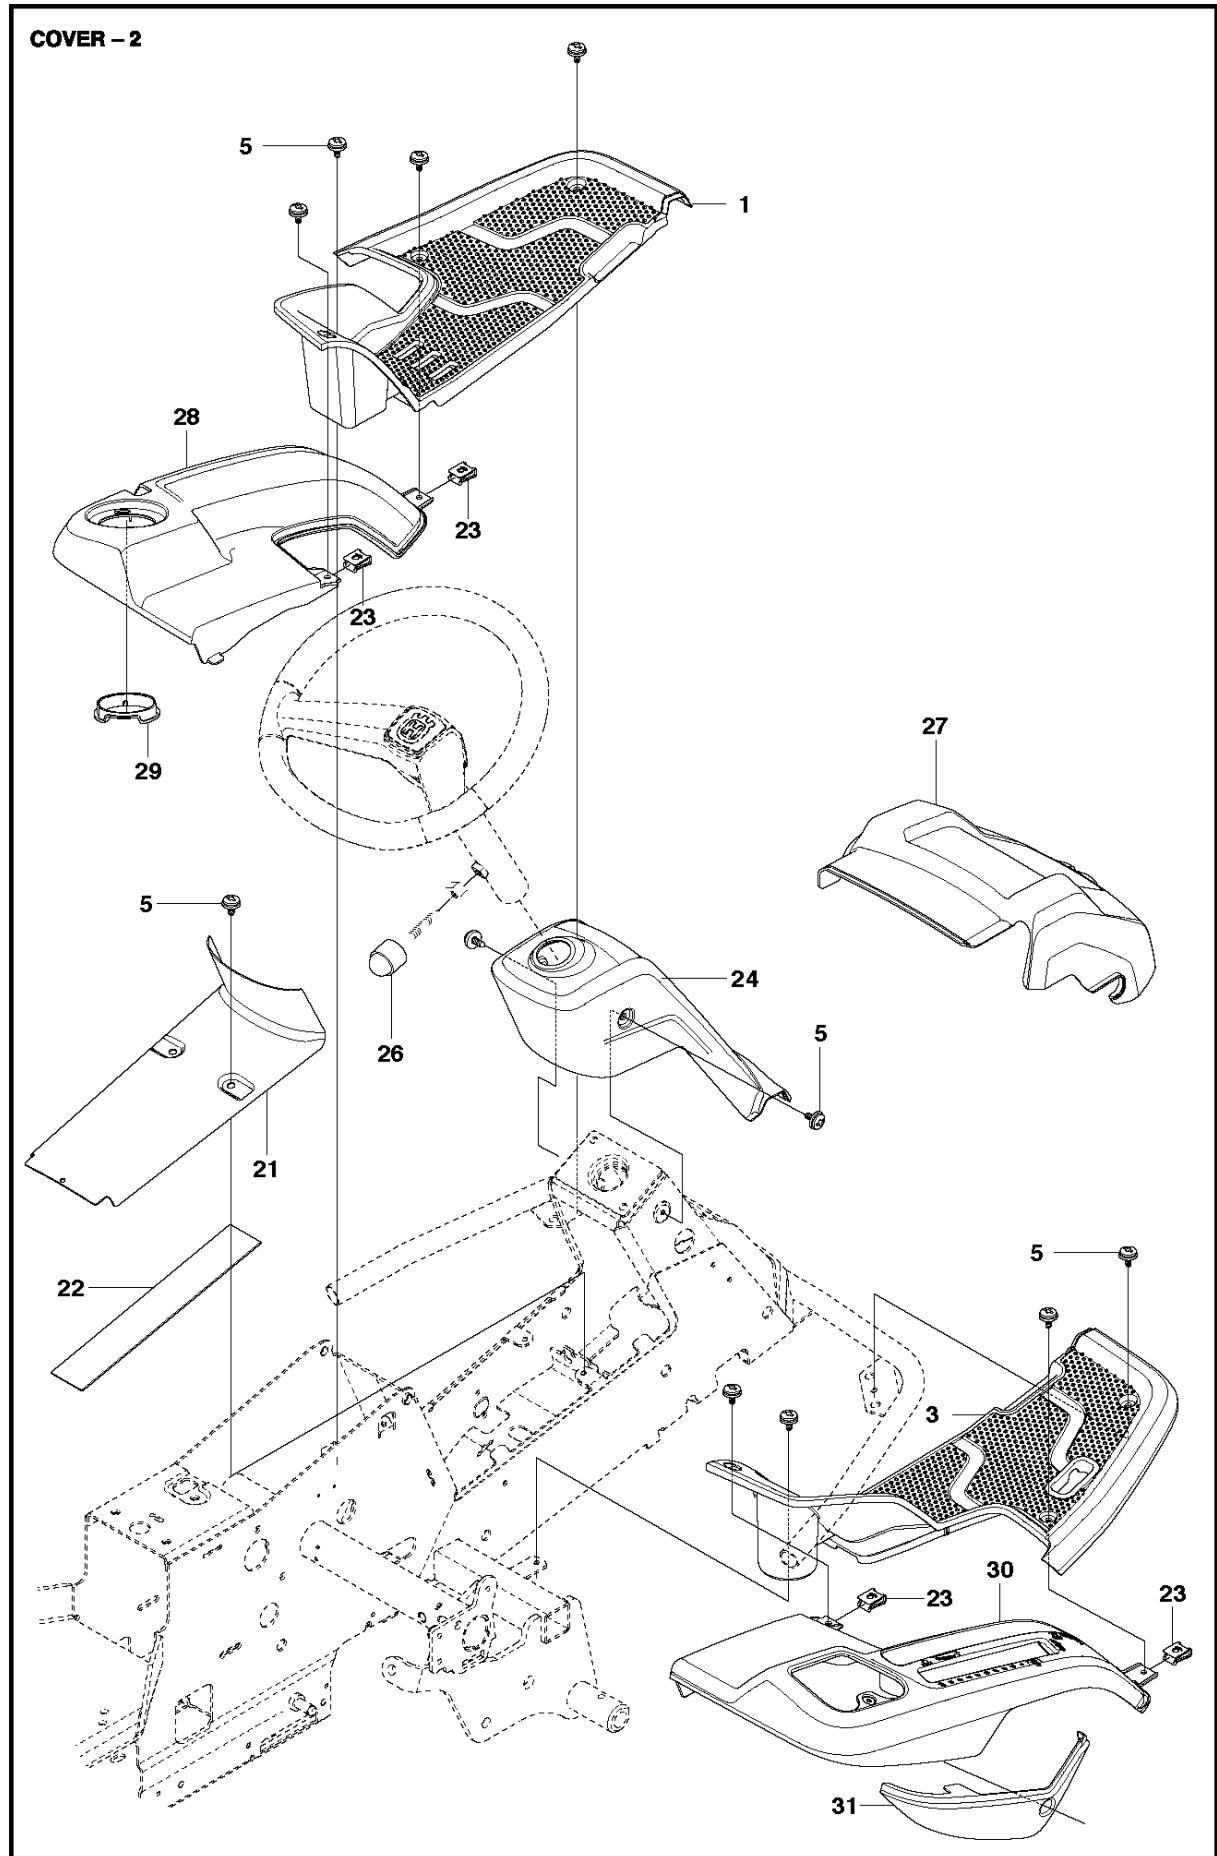

SPARE PARTS LIST

RIDERS

R216 AWD

SEAT

R216 AWD

Ref	Part No	Description	Remark	QTY KIT
1	587 15 27-01	SEAT BRACKET	For 967291202	1
1	573 99 50-03	SEAT BRACKET	For 967150701, 966757101	1
2	506 91 53-01	COMPRESSION SPRING		1
3	734 11 74-41	WASHER		1
4	725 24 93-71	SCREW EHHM		1
5	587 39 76-01	SEAT	Seat for newer models 2015 -->	1
5	587 60 53-01	SEAT ASSY	Seat kit for old models between 2012-2014, B1500005	1
6	585 06 52-02	KNOB		2
7	506 56 53-01	BUSHING		2
8	734 11 64-41	WASHER		2
9	725 24 51-71	SCREW EHHM	For 967291202	2
9	506 55 63-01	SCREW UNC	For 967150701, 966757101	1
10	506 59 74-01	SCREW EHHFM		2

FUEL SYSTEM

R216 AWD

Ref	Part No	Description	Remark	QTY KIT
1	577 91 50-01	FUEL TANK		1
2	578 05 38-01	BRACKET		1
3	732 21 16-01	LOCK NUT		1
5	532 43 96-45	FUEL CAP		1
6	504 80 00-10	FUEL HOSE		1
7	535 46 97-01	HOSE BRACE		2
8	725 23 64-61	SCREW EHHFT		1
10	725 24 93-71	SCREW EHHM		1
11	578 26 15-01	WIRE		1

COVER - 1

COVER

R216 AWD

Ref	Part No	Description	Remark	QTY	KIT
6	577 61 49-01	ENGINE HOOD ASSY		1	
7	578 11 65-01	HINGE		1	6
8	578 11 65-02	HINGE		1	6
9	722 79 54-02	RIVET		6	6
10	588 46 28-03	SNAP LOCKING	For 967291202	1	
10	503 89 47-03	SNAP LOCKING	For 967291201, 967150701, 967291202	1	
19	578 26 13-04	TRANSMISSION COVER	For 967291202	1	
19	578 26 13-04	TRANSMISSION COVER	For 967291201, 967150701, 967291202	1	
20	574 85 62-01	SCREW		2	

COVER

R216 AWD

Ref	Part No	Description	Remark	QTY KIT
1	577 72 93-01	FOOT PLATE		1
3	577 72 94-01	FOOT PLATE		1
5	544 40 05-01	SCREW		14
21	544 23 92-01	COVER		1
22	584 26 01-01	MAT		1
23	535 42 91-01	SPRING NUT		4
24	577 61 58-01	COVER		1
26	544 43 32-01	PROTECTIVE COVER	For 967291201, 967150701, 967291202	1
27	578 77 63-01	UNIT COVER		1
28	577 72 95-01	FENDER		1
29	577 76 45-01	LOCK NUT		1
30	577 72 96-01	FENDER		1
31	577 73 75-01	CONTROL COVER		1