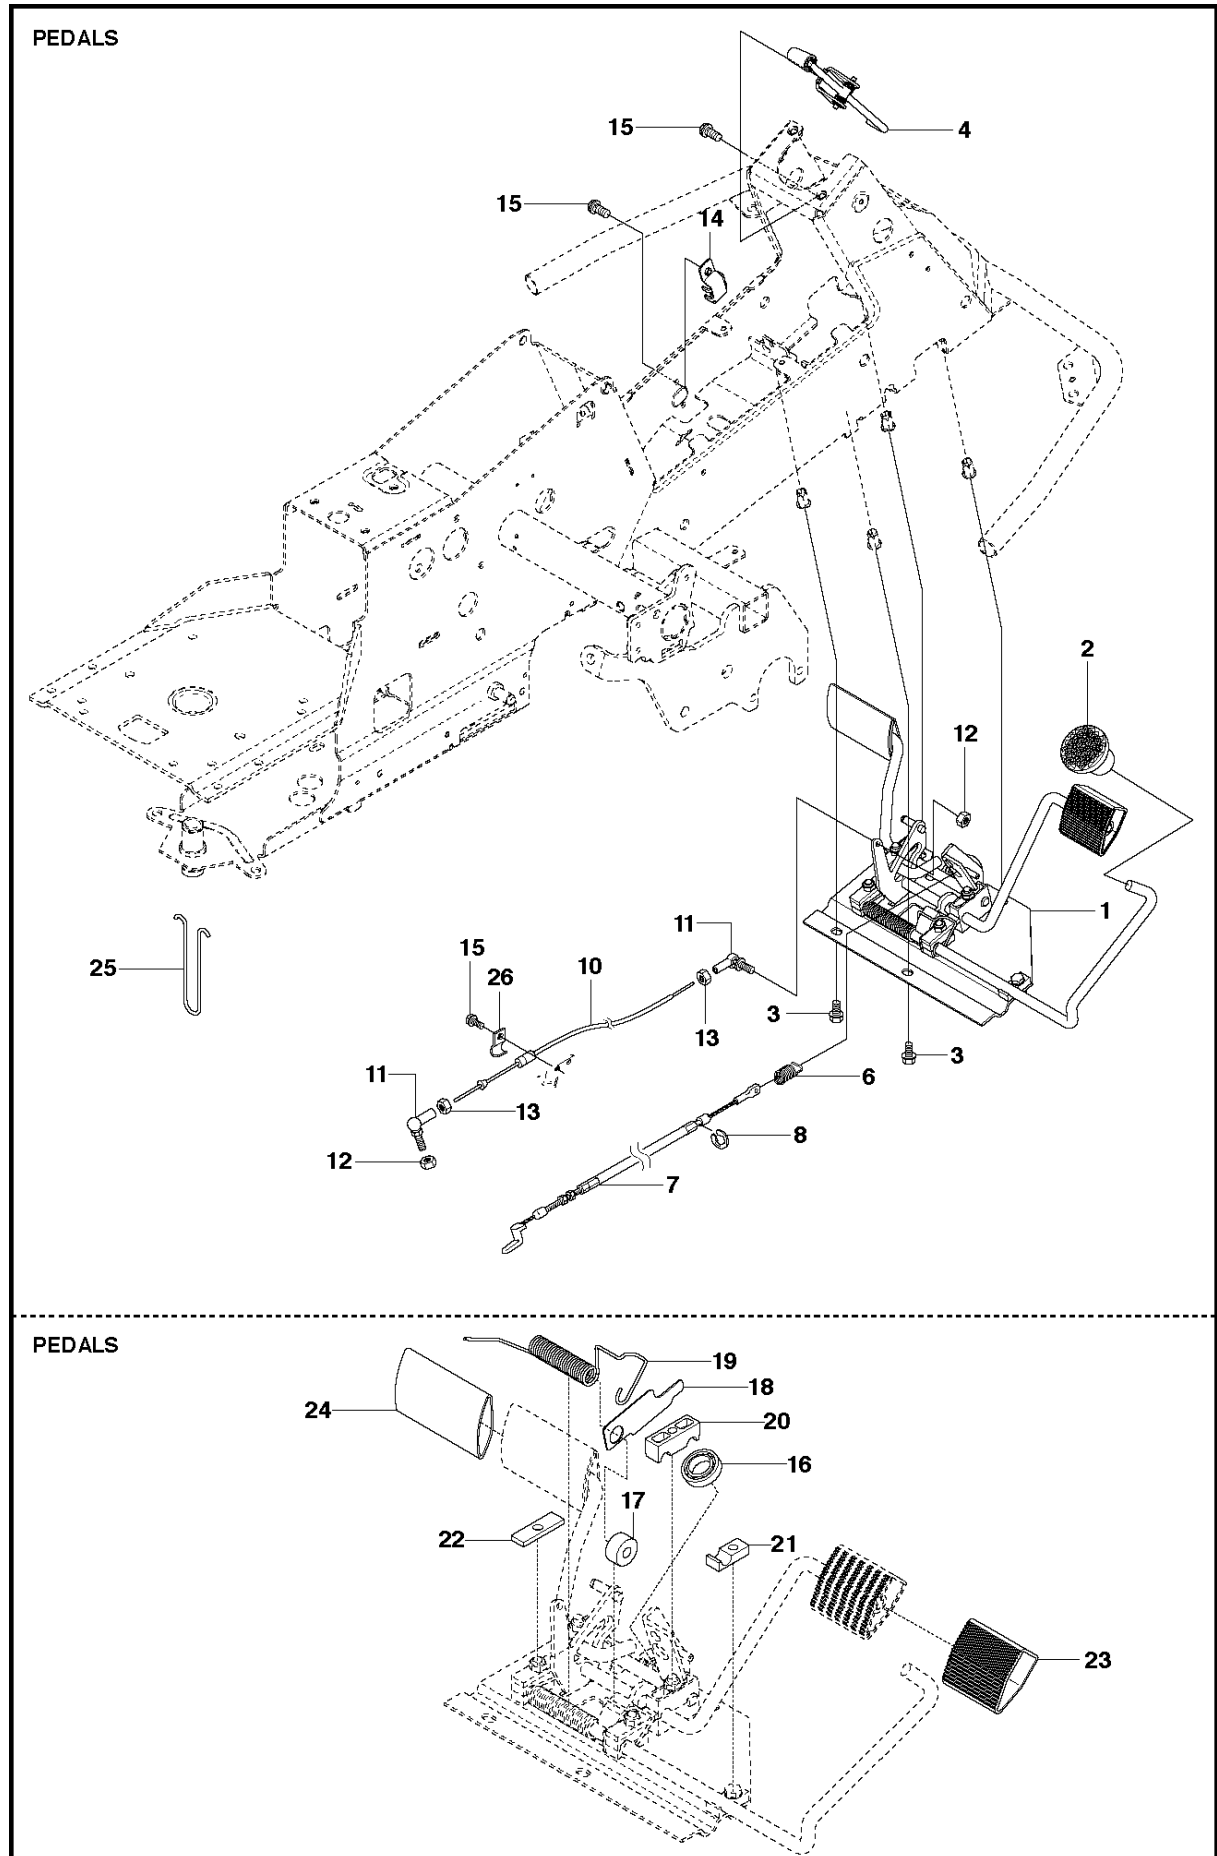

ATTACHMENTS

R216 AWD

Ref	Part No	Description	Remark	QTY KIT
1	578 17 74-01	EQUIPMENT FRAME		1
2	506 89 58-01	COLLAR SCREW		2
3	732 25 22-01	HEXAGON LOCKING NUT		2
4	506 83 76-01	SPRING		2
5	506 83 77-01	RING BOLT		2
6	731 23 20-51	HEXAGON NUT		4
7	734 11 72-01	WASHER		2
8	721 68 02-51	SPRING COTTER		1