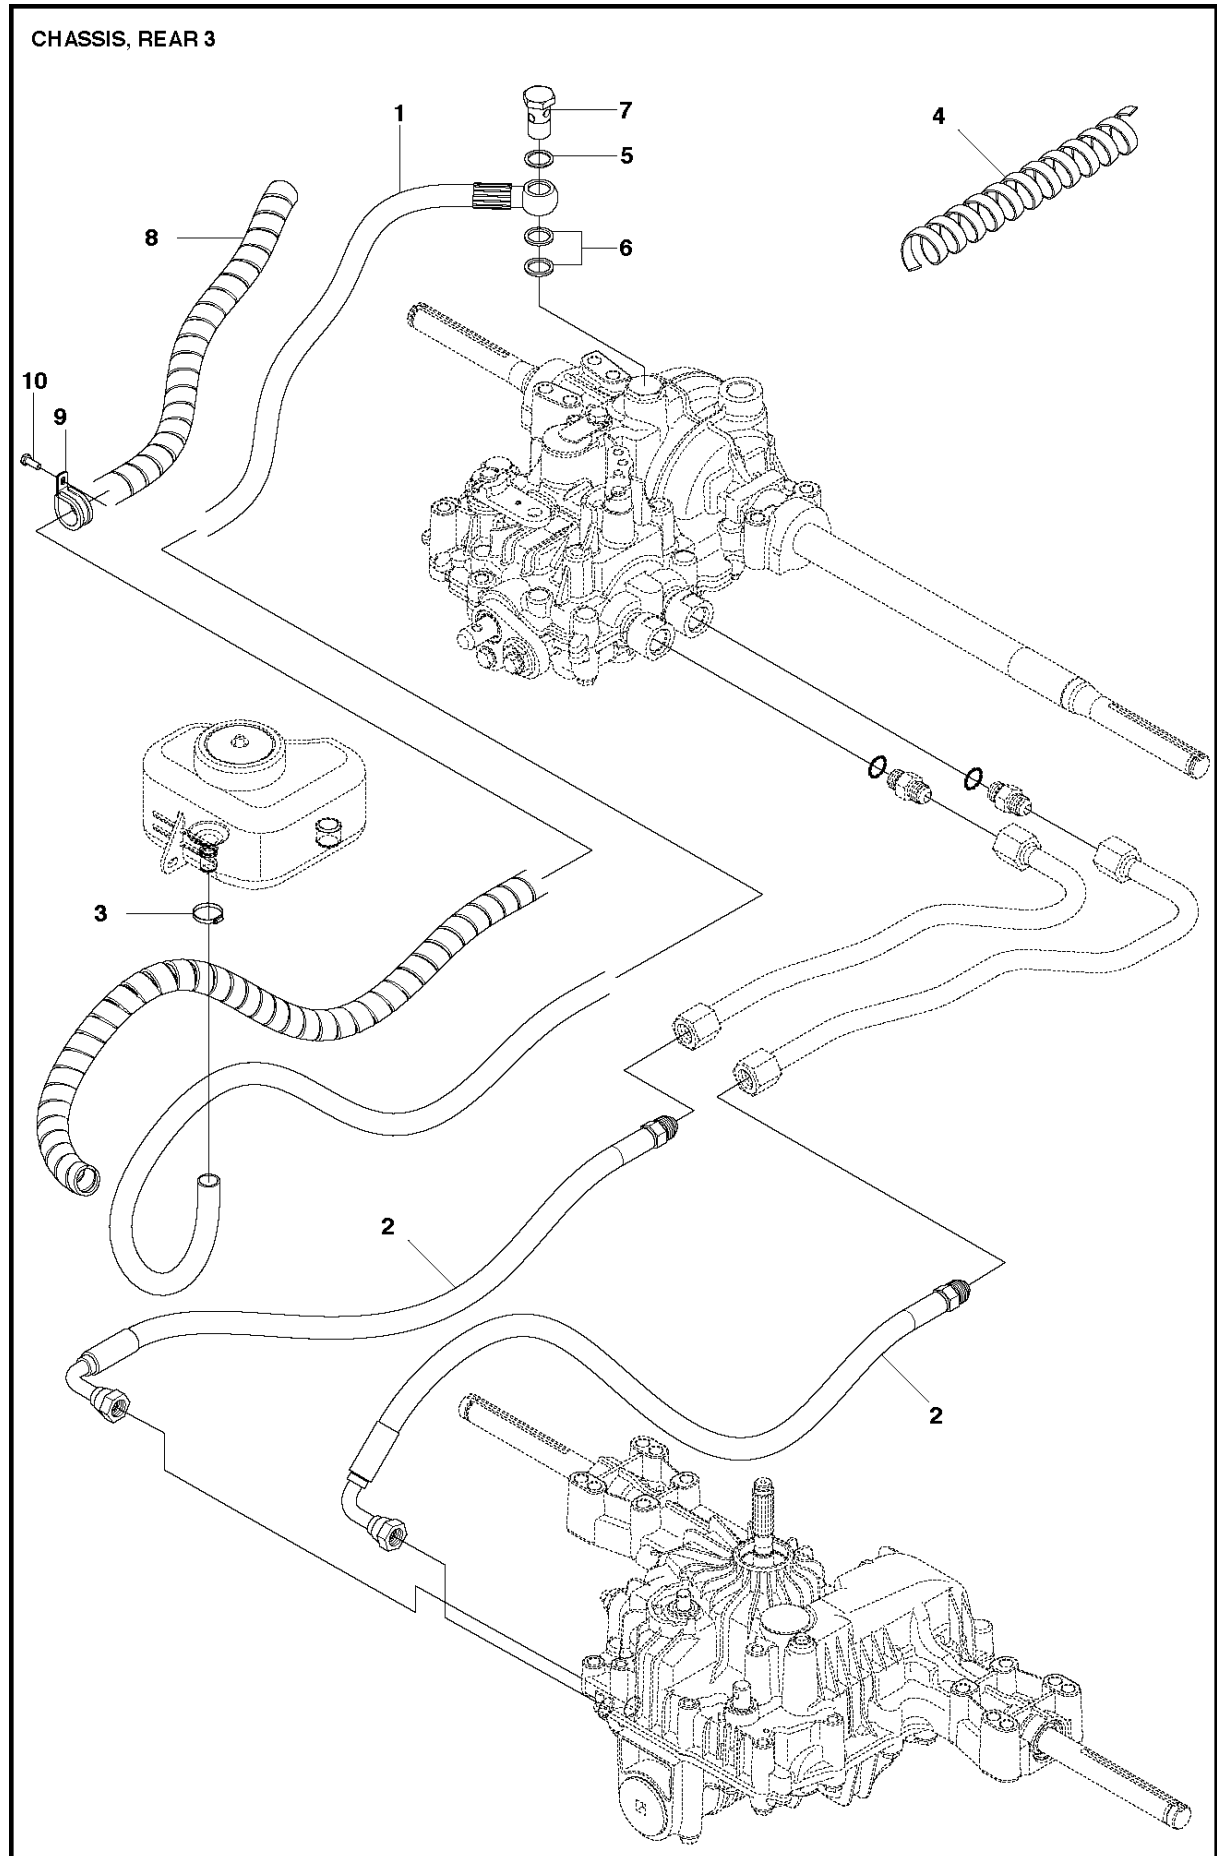

CHASSIS REAR

R216 AWD

Ref	Part No	Description	Remark	QTY KIT
1	578 29 50-03	HYDRAULIC HOSE		1
2	544 45 64-03	HYDRAULIC HOSE		2
3	505 13 11-01	HOSE CLAMP		1
4	544 02 66-01	HOSE GUARD		1
5	544 01 00-01	GASKET		1
6	544 01 00-03	GASKET		2
7	544 02 05-01	PIPE FITTING		1
8	544 02 66-07	HOSE GUARD		1
9	574 53 12-01	HOSE CLAMP		1
10	725 23 68-61	SCREW EHHFT		1