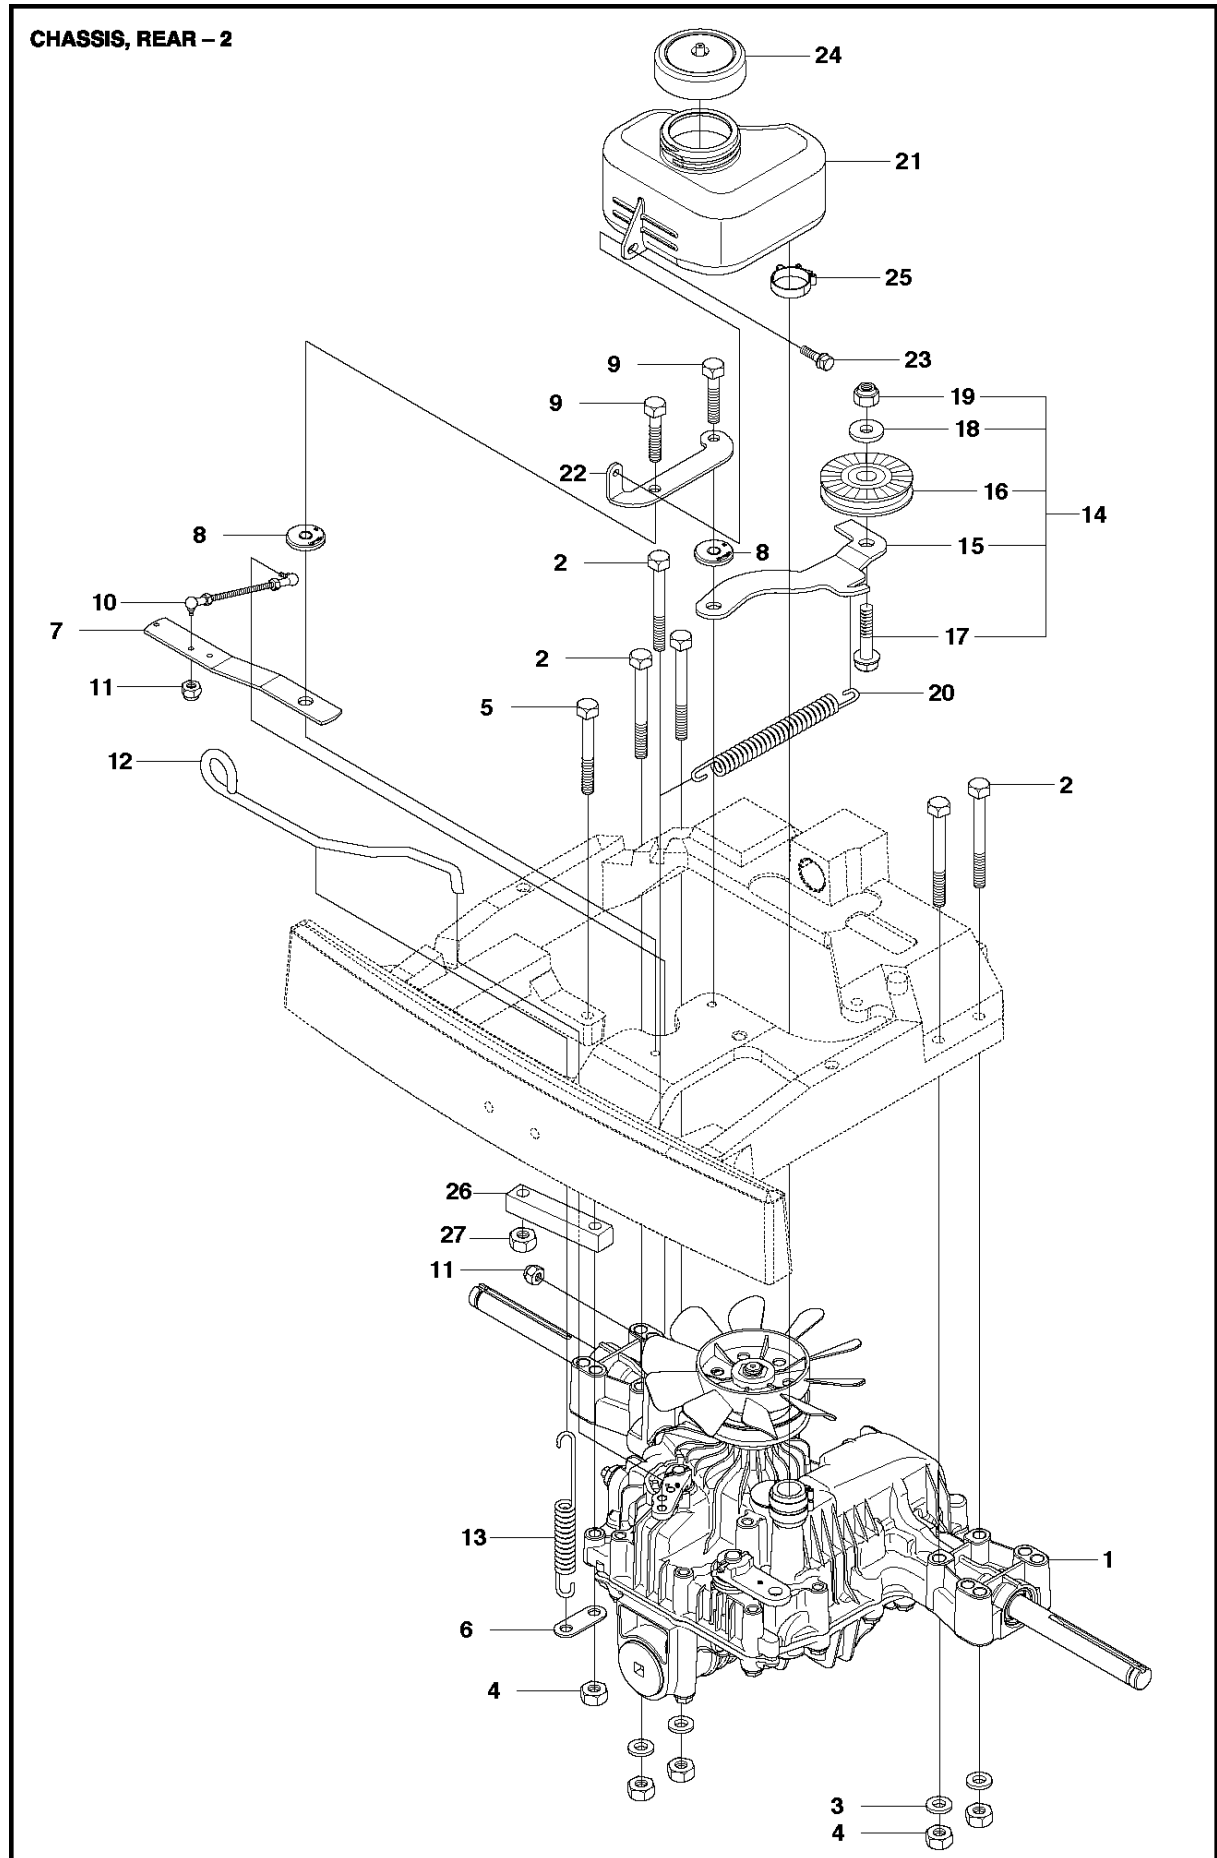

CHASSIS REAR

R216 AWD

Ref	Part No	Description	Remark	QTY	KIT
1	590 71 68-01	TRANSMISSION		1	
2	725 24 67-51	SCREW EHHM	For 967291202	5	
2	725 24 62-51	SCREW EHHM	For 967291201, 967150701, 967291202	1	
3	734 11 64-01	WASHER		4	
4	731 23 18-01	HEXAGON NUT		5	
5	725 24 62-51	SCREW EHHM		1	
6	506 59 93-01	LINK		1	
7	579 59 68-01	LEVER		1	
8	584 28 86-04	WASHER		2	
9	725 24 51-71	SCREW EHHM		2	
10	506 98 75-01	ADJUSTMENT ROD		1	
11	732 21 14-01	LOCK NUT		2	
12	506 98 82-01	FRIKOPPLINGSSTÅNG		1	
13	506 83 43-01	SPRING		1	
14	506 98 84-01	BELT TENSIONER ASSY		1	
15	588 74 04-01	BELT TENSIONER		1	14
16	506 94 69-01	PULLEY		1	14
17	725 24 55-51	SCREW		1	14
18	734 11 64-41	WASHER		1	14
19	732 21 18-01	LOCK NUT		1	14
20	506 98 86-01	SPRING		1	
21	544 10 01-01	EXPANSION TANK		1	
22	544 12 17-01	BRACKET		1	
23	725 23 64-61	SCREW EHHFT		1	
24	506 67 33-01	TANK CAP ASSY		1	
25	505 13 11-02	HOSE CLAMP		1	
26	506 98 72-01	MOMENTFÄSTE	For 967291201, 967150701, 967291202	1	
27	731 23 18-01	HEXAGON NUT	For 967291201, 967150701, 967291202	1