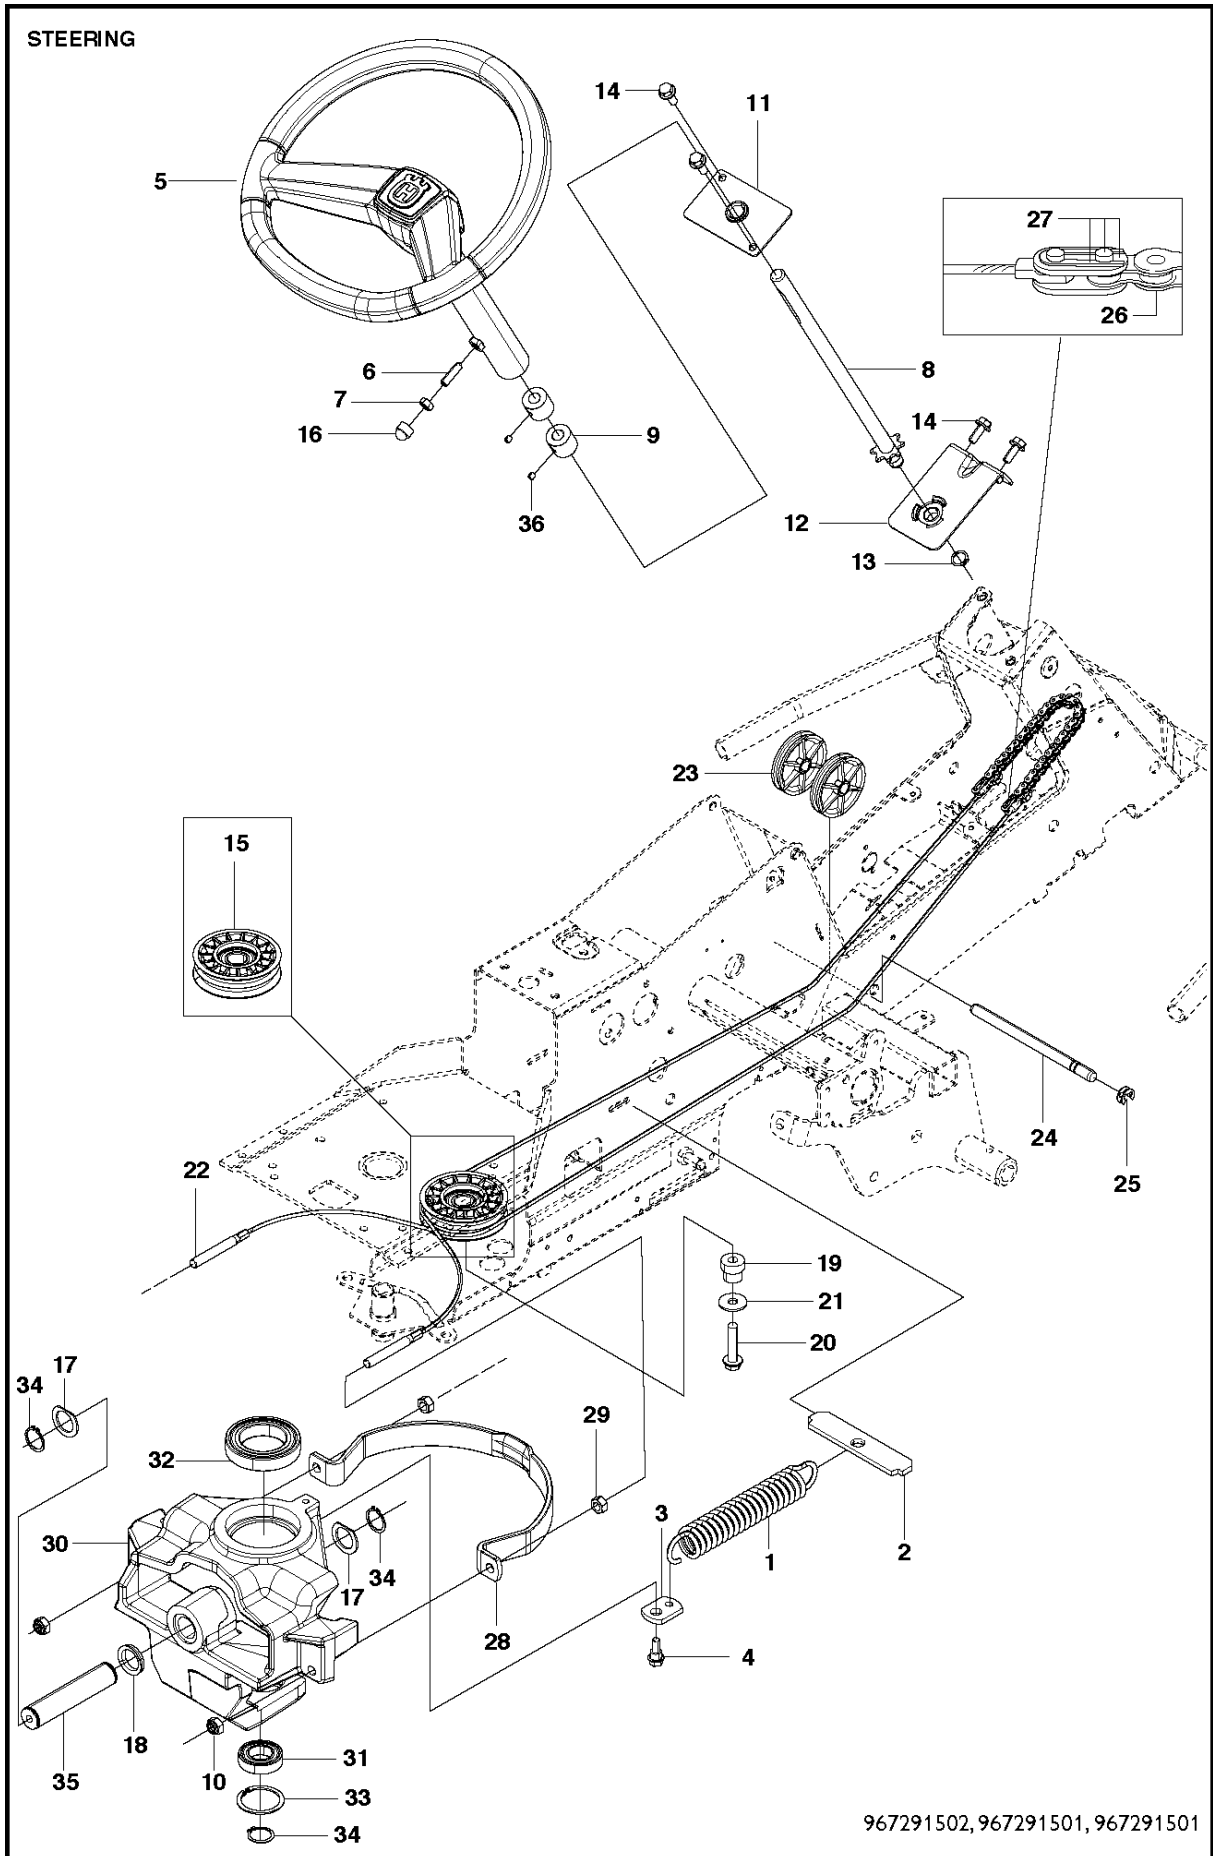

STEERING

R216 AWD

Ref	Part No	Description	Remark	QTY KIT
1	506 67 19-01	SPRING		1
2	506 57 63-01	SPRING RETAINER		1
3	506 67 08-01	LINK		1
4	506 59 74-01	SCREW EHHFM		1
5	577 96 04-02	STEERING WHEEL		1
6	728 74 55-05	SCREW IHSETM		1
7	731 23 18-01	HEXAGON NUT		1
8	583 89 99-01	STEERING ROD		1
9	506 86 34-01	DRIVER		2
10	732 21 20-51	NUT		2
11	584 15 56-01	BRACKET		1
12	583 89 97-01	BRACKET		1
13	735 31 17-00	CIRCLIP		1
14	506 57 01-04	SCREW EHHFM		4
15	576 49 25-01	PULLEY		1
16	544 43 32-01	PROTECTIVE COVER		1
17	506 77 34-01	WASHER		2
18	740 68 14-21	V-RING		1
19	576 48 73-01	BUSHING		1
20	506 67 54-03	SCREW EHHFM		1
21	734 11 74-41	WASHER		1
22	577 19 99-04	WIRE ASSY		2
23	506 52 24-01	STARTER PULLEY		2
24	506 53 94-04	SHAFT		1
25	735 31 14-20	E-CLIP		2
26	506 55 46-01	CHAIN		1
27	506 55 47-01	LINKAGE		2
28	544 42 73-01	WIRE GUIDE		1
29	731 23 20-01	HEXAGON NUT		2
30	577 65 93-01	SPINDLE		1
31	738 21 05-04	BALL BEARING		1
32	738 21 10-04	BALL BEARING		1
33	735 31 40-10	CIRCLIP		1
34	735 31 26-00	CIRCLIP		3
35	506 98 59-01	SWING AXLE		1
36	728 84 43-05	SCREW IHSETM		2