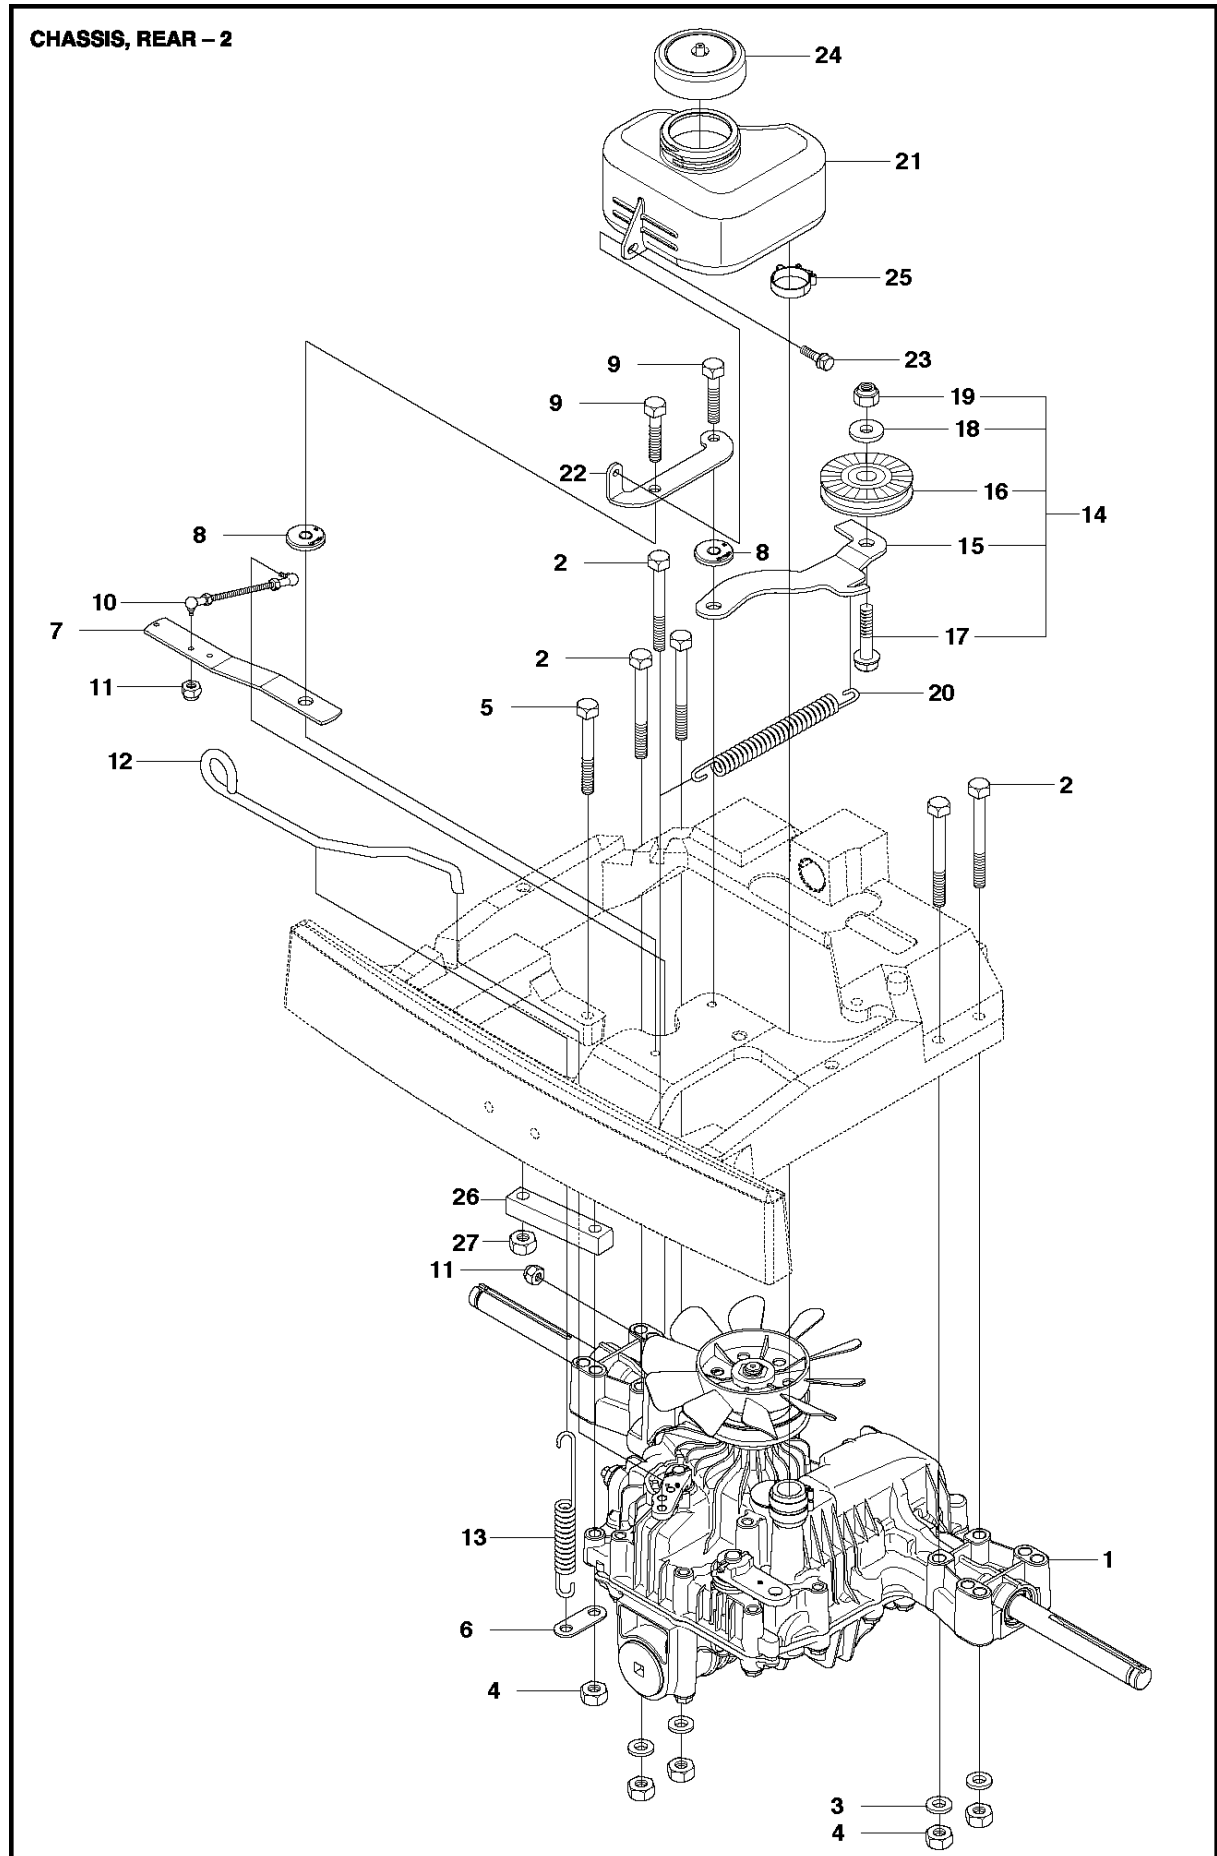

# SPARE PARTS LIST

RIDERS

R216 T AWD

CHASSIS / FRAME

R216 T AWD

Ref	Part No	Description	Remark	QTY KIT
1	594 70 07-02	CHASSIS		1
2	506 91 62-01	NUT		4

**CHASSIS, REAR - 1**

CHASSIS REAR

R216 T AWD

Ref	Part No	Description	Remark	QTY	KIT
1	582 24 46-01	BRACKET	For 967847101	1	
1	535 40 60-01	BRACKET	For 967820401	1	1
2	506 98 61-02	GLIDLAGER		2	1
3	544 26 21-01	BRACKET		1	
4	506 88 99-01	HITCH		1	
5	725 24 93-71	SCREW EHHM		2	

## CHASSIS REAR

R216 T AWD

Ref	Part No	Description	Remark	QTY KIT
1	578 29 50-03	HYDRAULIC HOSE		1
2	544 45 64-03	HYDRAULIC HOSE		2
3	505 13 11-01	HOSE CLAMP		1
4	544 02 66-01	HOSE GUARD		1
5	544 01 00-01	GASKET		1
6	544 01 00-03	GASKET		2
7	544 02 05-01	PIPE FITTING		1
8	544 02 66-07	HOSE GUARD		1
9	574 53 12-01	HOSE CLAMP		1
10	725 23 68-61	SCREW EHHFT		1

## TRANSMISSION

R216 T AWD

Ref	Part No	Description	Remark	QTY	KIT
1	590 71 68-01	TRANSMISSION		1	
2	506 98 65-01	SPRING WASHER		1	
3	506 98 66-01	DISTANCE		2	
4	502 45 19-01	PULLEY		1	
5	506 98 68-01	FAN		1	
6	735 31 15-00	CIRCLIP		1	
7	502 45 16-01	TUBE		1	
8	506 98 70-01	HOSE CLAMP		2	
9	535 40 28-07	CLIP		1	1
10	535 40 28-32	PLUG		1	1
11	535 40 28-29	MAGNET		1	1
12	502 45 20-01	MAGNET HOLDER		1	1
13	535 40 28-37	SEALING		2	1
14	502 45 32-01	CONTROL LEVER		1	1
15	535 40 28-09	PIN RETAINING SCREW		1	1
16	535 40 28-17	LEVER		1	1
17	535 40 28-16	PIN RETAINING SCREW		1	1
18	535 40 28-33	PIN RETAINING SCREW		1	1
19	535 40 28-38	LEVER		1	1
20	535 40 28-39	RETURN SPRING		1	1
21	535 40 28-40	PIN RETAINING SCREW		1	1
22	535 40 28-41	PIN RETAINING SCREW		1	1
50	574 51 51-01	KIT		1	
51	574 51 52-01	O-RING		1	50
52	535 40 28-19	FILTER		1	