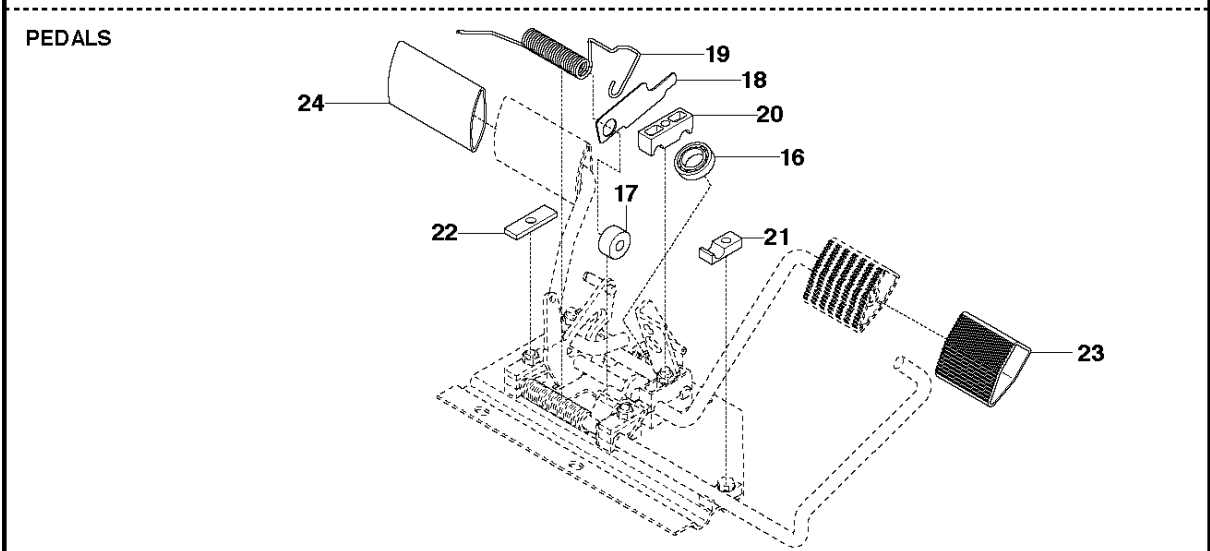

PEDALS

R216 T AWD

Ref	Part No	Description	Remark	QTY KIT
1	586 96 93-01	PEDAL PLATE ASSY		1
2	586 72 74-01	KNOB		1
3	506 57 01-04	SCREW EHHFM		4
4	544 40 31-01	BRAKE LEVER ASSY		1
6	506 94 63-01	BRAKE SPRING		1
7	576 71 21-01	BRAKE WIRE		1
8	735 31 09-20	E-CLIP		1
10	574 41 12-02	CONTROL CABLE		1
11	578 77 68-01	BALL JOINT		2
12	732 21 16-01	LOCK NUT		2
13	731 23 14-01	HEXAGON NUT		2
14	522 43 08-01	BRACKET		1
15	725 23 64-61	SCREW EHHFT		4
16	738 21 02-04	BALL BEARING		1
17	535 48 02-01	ROLLER		1
18	535 48 06-01	PROTECTIVE PLATE		1
19	535 48 07-01	SPRING		1
20	535 48 08-01	BEARING SUPPORT		4
21	535 48 09-01	BEARING SUPPORT		5
22	535 48 10-01	REINFORCEMENT PLATE		3
23	586 96 64-01	PEDAL		1
24	586 96 64-02	PEDAL		1
25	506 57 64-02	CABLE HOLDER		1
26	506 56 65-01	CLIP		1