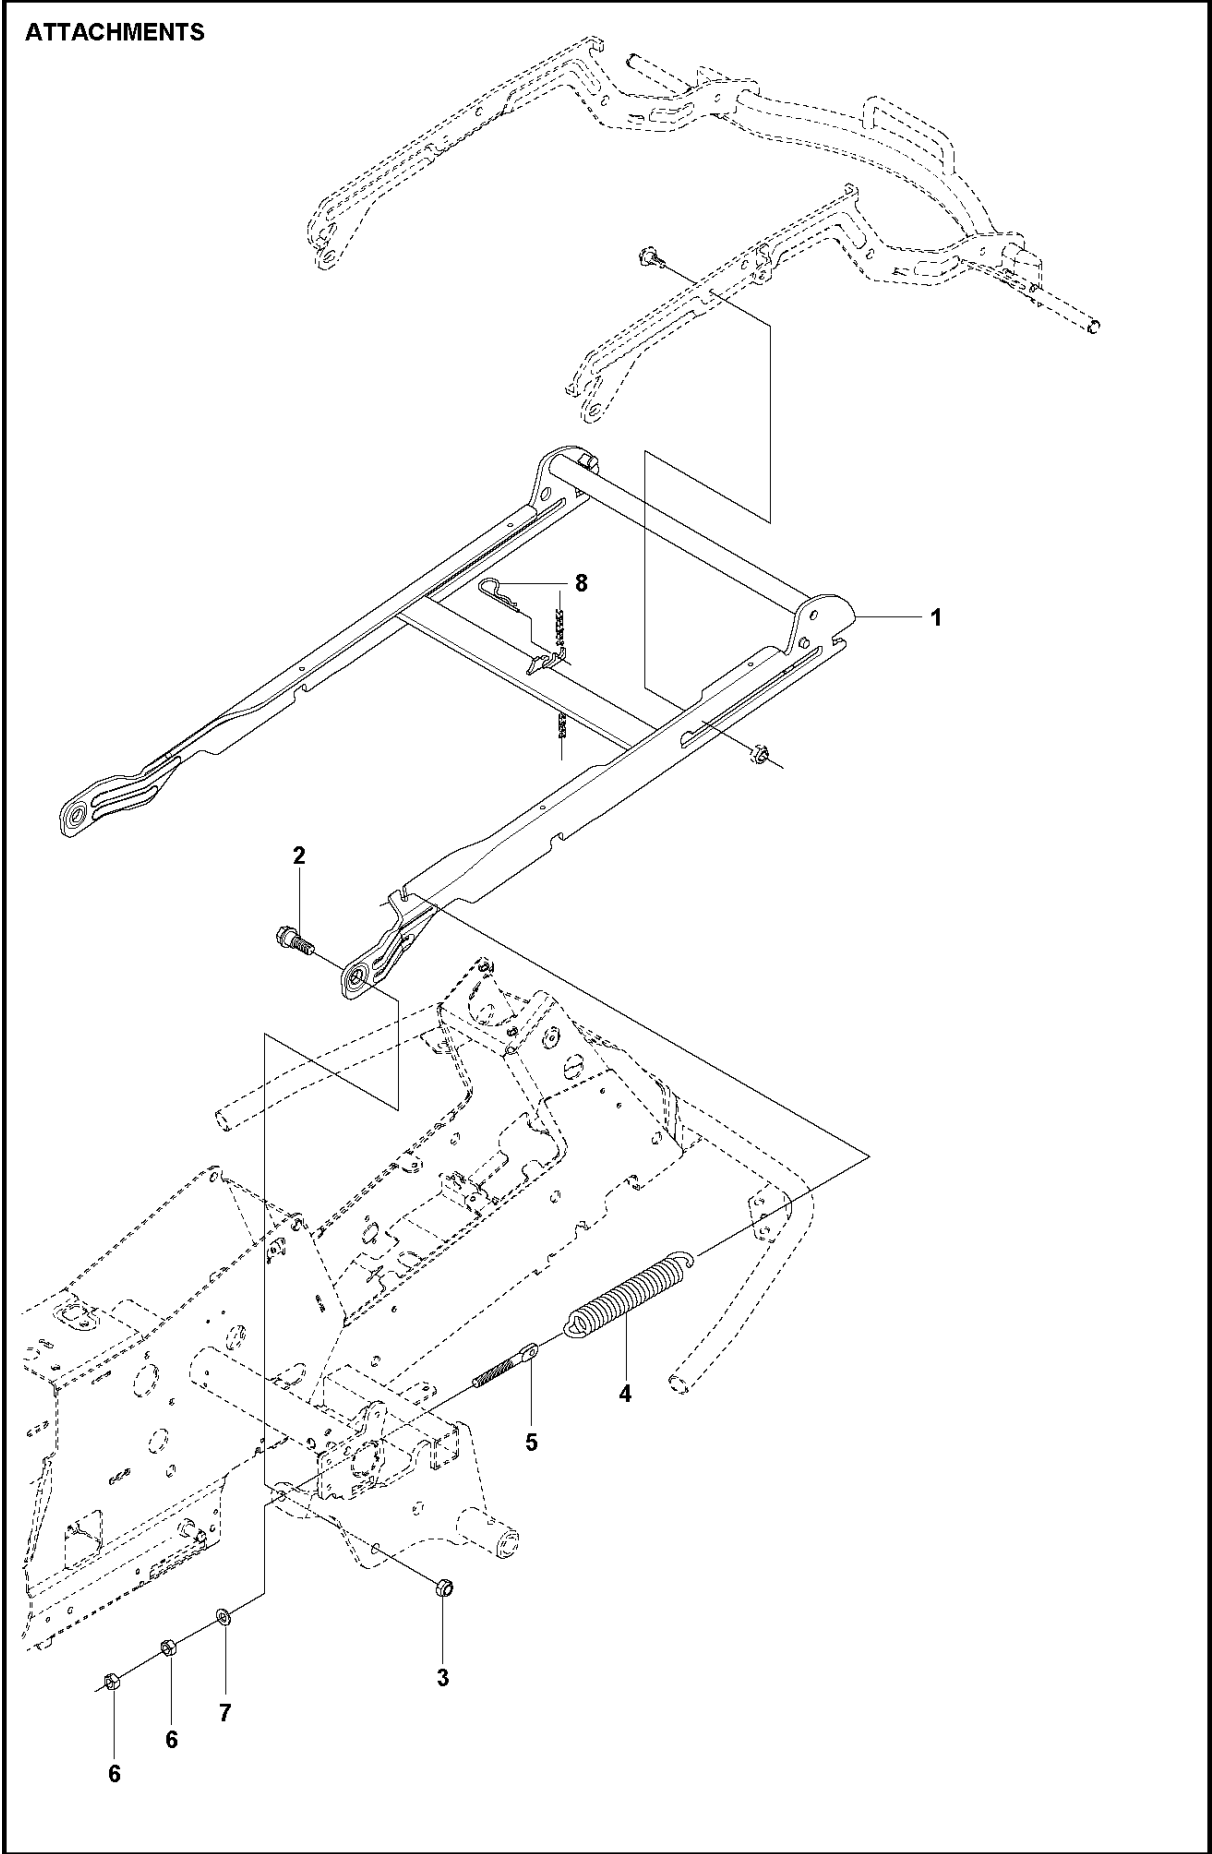

ATTACHMENTS

R216 T AWD

Ref	Part No	Description	Remark	QTY KIT
1	578 17 74-01	EQUIPMENT FRAME		1
2	506 89 58-01	COLLAR SCREW		2
3	732 25 22-01	HEXAGON LOCKING NUT		2
4	506 83 76-01	SPRING		2
5	506 83 77-01	RING BOLT		2
6	731 23 20-51	HEXAGON NUT		4
7	734 11 72-01	WASHER		2
8	721 68 02-51	SPRING COTTER		1