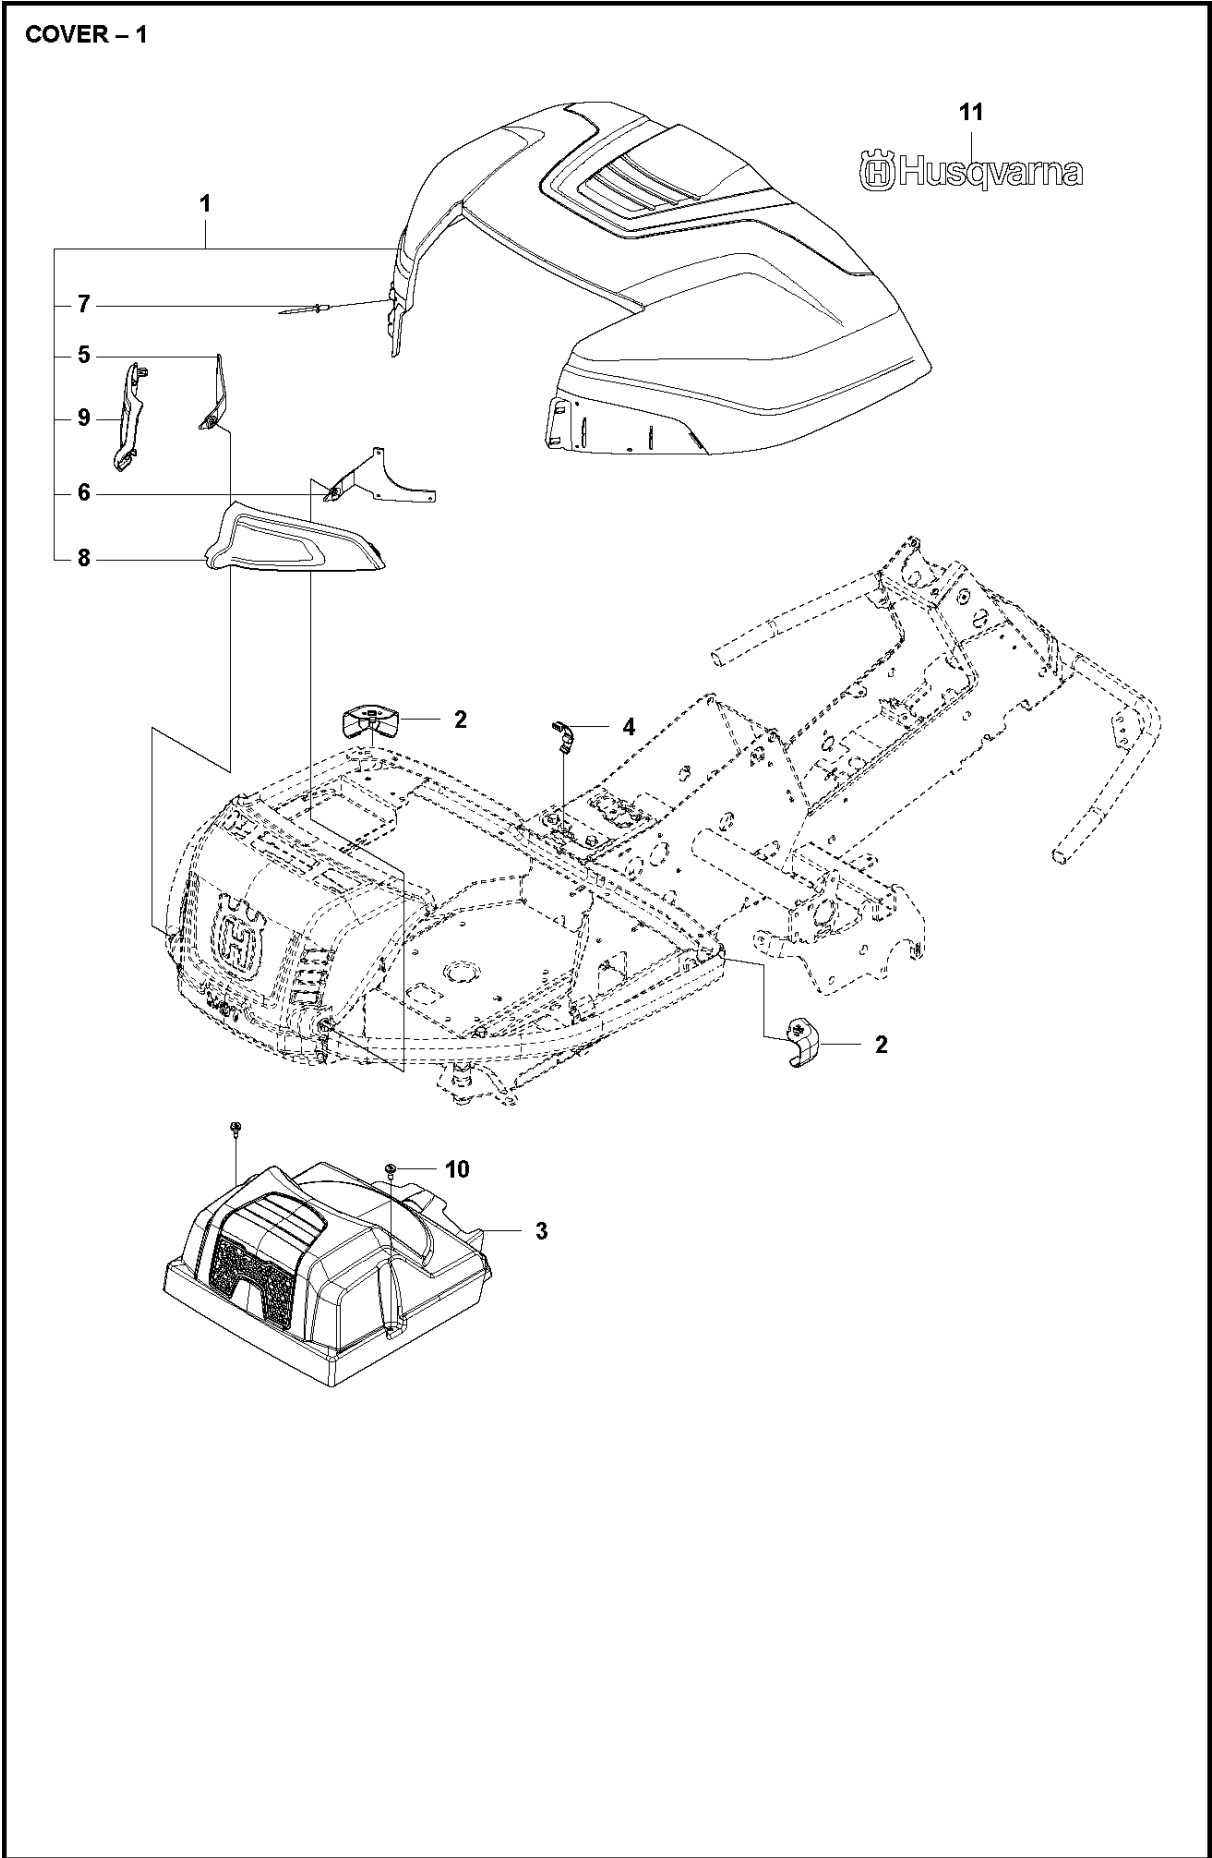

COVER

R216 T AWD

Ref	Part No	Description	Remark	QTY	KIT
1	577 61 47-03	ENGINE HOOD ASSY		1	
2	577 90 33-01	PLUG		2	
3	578 26 13-04	TRANSMISSION COVER		1	
4	588 46 28-03	SNAP LOCKING		1	
5	578 11 37-01	HINGE		1	1
6	578 11 37-02	HINGE		1	1
7	722 79 54-02	RIVET		6	1
8	577 61 26-02	COVER		1	1
9	577 61 26-01	COVER		1	1
10	574 85 62-01	SCREW	For 967847101	2	
10	544 40 05-01	SCREW	For 967820401	1	
11	577 06 20-01	DECAL		2	1