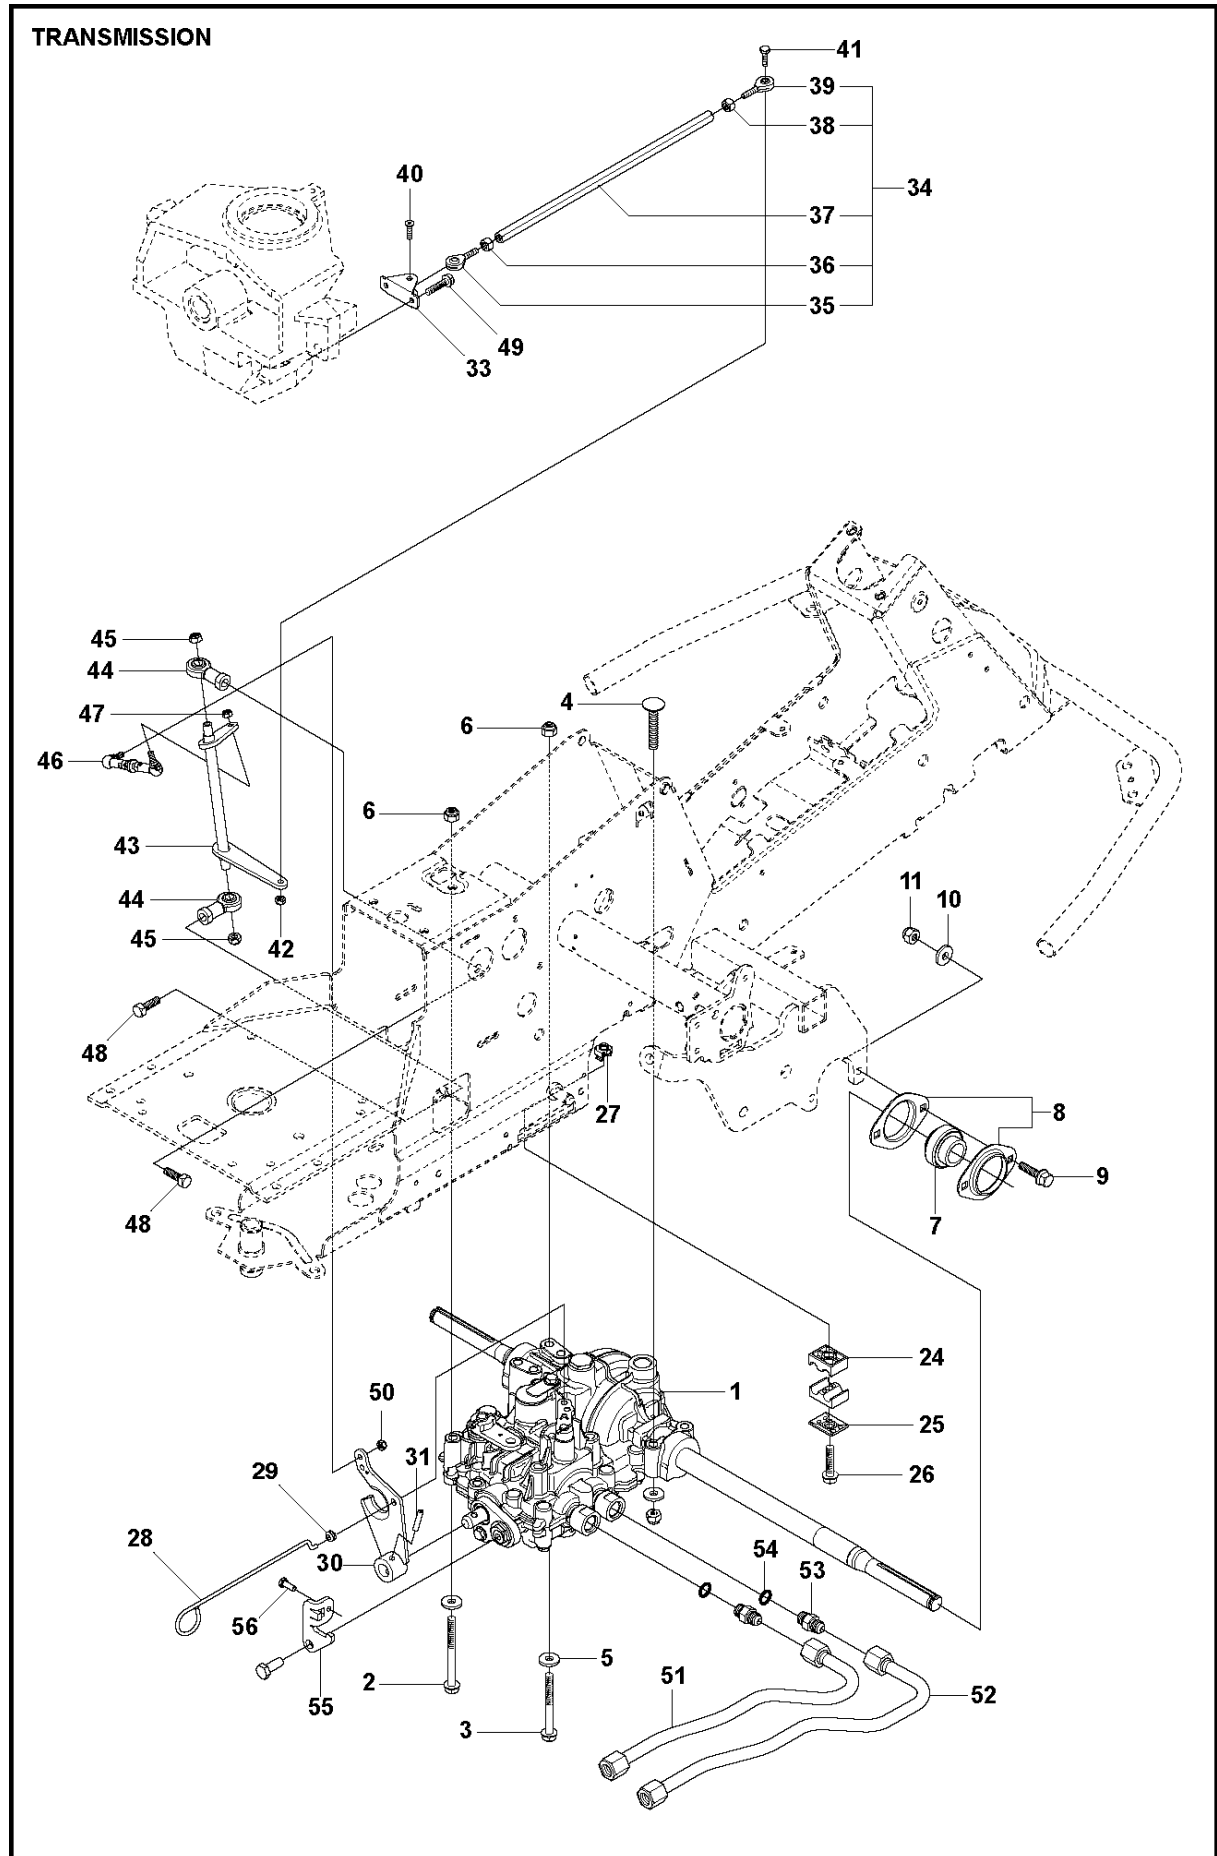

# SPARE PARTS LIST

RIDERS

R216 T AWD

CHASSIS / FRAME

R216 T AWD

Ref	Part No	Description	Remark	QTY KIT
1	594 70 07-02	CHASSIS		1
2	506 91 62-01	NUT		4

**CHASSIS, REAR - 1**

CHASSIS REAR

R216 T AWD

Ref	Part No	Description	Remark	QTY	KIT
1	582 24 46-01	BRACKET	For 967847101	1	
1	535 40 60-01	BRACKET	For 967820401	1	1
2	506 98 61-02	GLIDLAGER		2	1
3	544 26 21-01	BRACKET		1	
4	506 88 99-01	HITCH		1	
5	725 24 93-71	SCREW EHHM		2	

## CHASSIS REAR

R216 T AWD

Ref	Part No	Description	Remark	QTY KIT
1	578 29 50-03	HYDRAULIC HOSE		1
2	544 45 64-03	HYDRAULIC HOSE		2
3	505 13 11-01	HOSE CLAMP		1
4	544 02 66-01	HOSE GUARD		1
5	544 01 00-01	GASKET		1
6	544 01 00-03	GASKET		2
7	544 02 05-01	PIPE FITTING		1
8	544 02 66-07	HOSE GUARD		1
9	574 53 12-01	HOSE CLAMP		1
10	725 23 68-61	SCREW EHHFT		1

## TRANSMISSION

R216 T AWD

Ref	Part No	Description	Remark	QTY	KIT
1	590 71 68-01	TRANSMISSION		1	
2	506 98 65-01	SPRING WASHER		1	
3	506 98 66-01	DISTANCE		2	
4	502 45 19-01	PULLEY		1	
5	506 98 68-01	FAN		1	
6	735 31 15-00	CIRCLIP		1	
7	502 45 16-01	TUBE		1	
8	506 98 70-01	HOSE CLAMP		2	
9	535 40 28-07	CLIP		1	1
10	535 40 28-32	PLUG		1	1
11	535 40 28-29	MAGNET		1	1
12	502 45 20-01	MAGNET HOLDER		1	1
13	535 40 28-37	SEALING		2	1
14	502 45 32-01	CONTROL LEVER		1	1
15	535 40 28-09	PIN RETAINING SCREW		1	1
16	535 40 28-17	LEVER		1	1
17	535 40 28-16	PIN RETAINING SCREW		1	1
18	535 40 28-33	PIN RETAINING SCREW		1	1
19	535 40 28-38	LEVER		1	1
20	535 40 28-39	RETURN SPRING		1	1
21	535 40 28-40	PIN RETAINING SCREW		1	1
22	535 40 28-41	PIN RETAINING SCREW		1	1
50	574 51 51-01	KIT		1	
51	574 51 52-01	O-RING		1	50
52	535 40 28-19	FILTER		1	