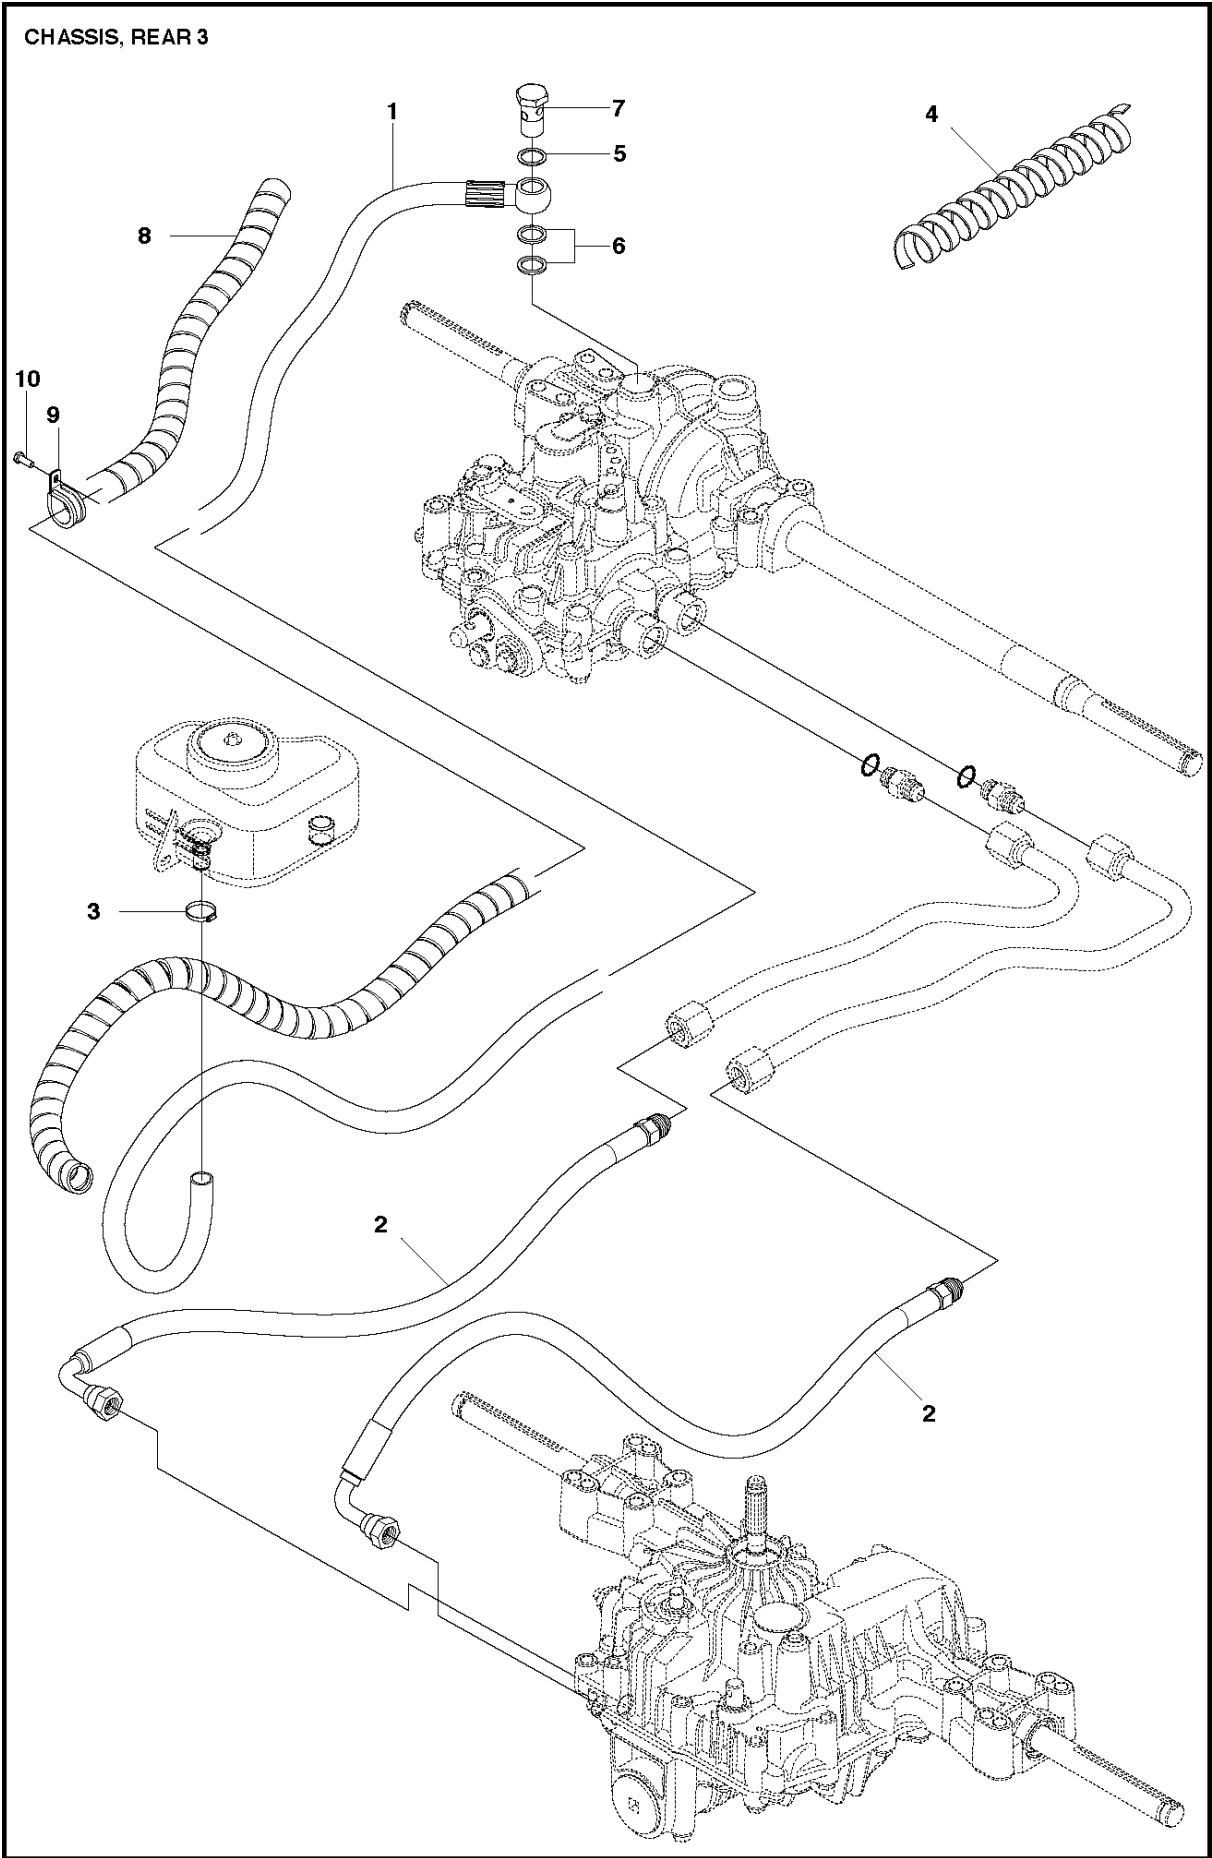

# SPARE PARTS LIST

RIDERS

R216 T AWD

CHASSIS / FRAME

R216 T AWD

Ref	Part No	Description	Remark	QTY KIT
1	594 70 07-02	CHASSIS		1
2	506 91 62-01	NUT		4

**CHASSIS, REAR - 1**

CHASSIS REAR

R216 T AWD

Ref	Part No	Description	Remark	QTY	KIT
1	582 24 46-01	BRACKET	For 967847101	1	
1	535 40 60-01	BRACKET	For 967820401	1	1
2	506 98 61-02	GLIDLAGER		2	1
3	544 26 21-01	BRACKET		1	
4	506 88 99-01	HITCH		1	
5	725 24 93-71	SCREW EHHM		2	

## CHASSIS REAR

R216 T AWD

Ref	Part No	Description	Remark	QTY KIT
1	578 29 50-03	HYDRAULIC HOSE		1
2	544 45 64-03	HYDRAULIC HOSE		2
3	505 13 11-01	HOSE CLAMP		1
4	544 02 66-01	HOSE GUARD		1
5	544 01 00-01	GASKET		1
6	544 01 00-03	GASKET		2
7	544 02 05-01	PIPE FITTING		1
8	544 02 66-07	HOSE GUARD		1
9	574 53 12-01	HOSE CLAMP		1
10	725 23 68-61	SCREW EHHFT		1

## TRANSMISSION

R216 T AWD

Ref	Part No	Description	Remark	QTY	KIT
1	590 71 68-01	TRANSMISSION		1	
2	506 98 65-01	SPRING WASHER		1	
3	506 98 66-01	DISTANCE		2	
4	502 45 19-01	PULLEY		1	
5	506 98 68-01	FAN		1	
6	735 31 15-00	CIRCLIP		1	
7	502 45 16-01	TUBE		1	
8	506 98 70-01	HOSE CLAMP		2	
9	535 40 28-07	CLIP		1	1
10	535 40 28-32	PLUG		1	1
11	535 40 28-29	MAGNET		1	1
12	502 45 20-01	MAGNET HOLDER		1	1
13	535 40 28-37	SEALING		2	1
14	502 45 32-01	CONTROL LEVER		1	1
15	535 40 28-09	PIN RETAINING SCREW		1	1
16	535 40 28-17	LEVER		1	1
17	535 40 28-16	PIN RETAINING SCREW		1	1
18	535 40 28-33	PIN RETAINING SCREW		1	1
19	535 40 28-38	LEVER		1	1
20	535 40 28-39	RETURN SPRING		1	1
21	535 40 28-40	PIN RETAINING SCREW		1	1
22	535 40 28-41	PIN RETAINING SCREW		1	1
50	574 51 51-01	KIT		1	
51	574 51 52-01	O-RING		1	50
52	535 40 28-19	FILTER		1	