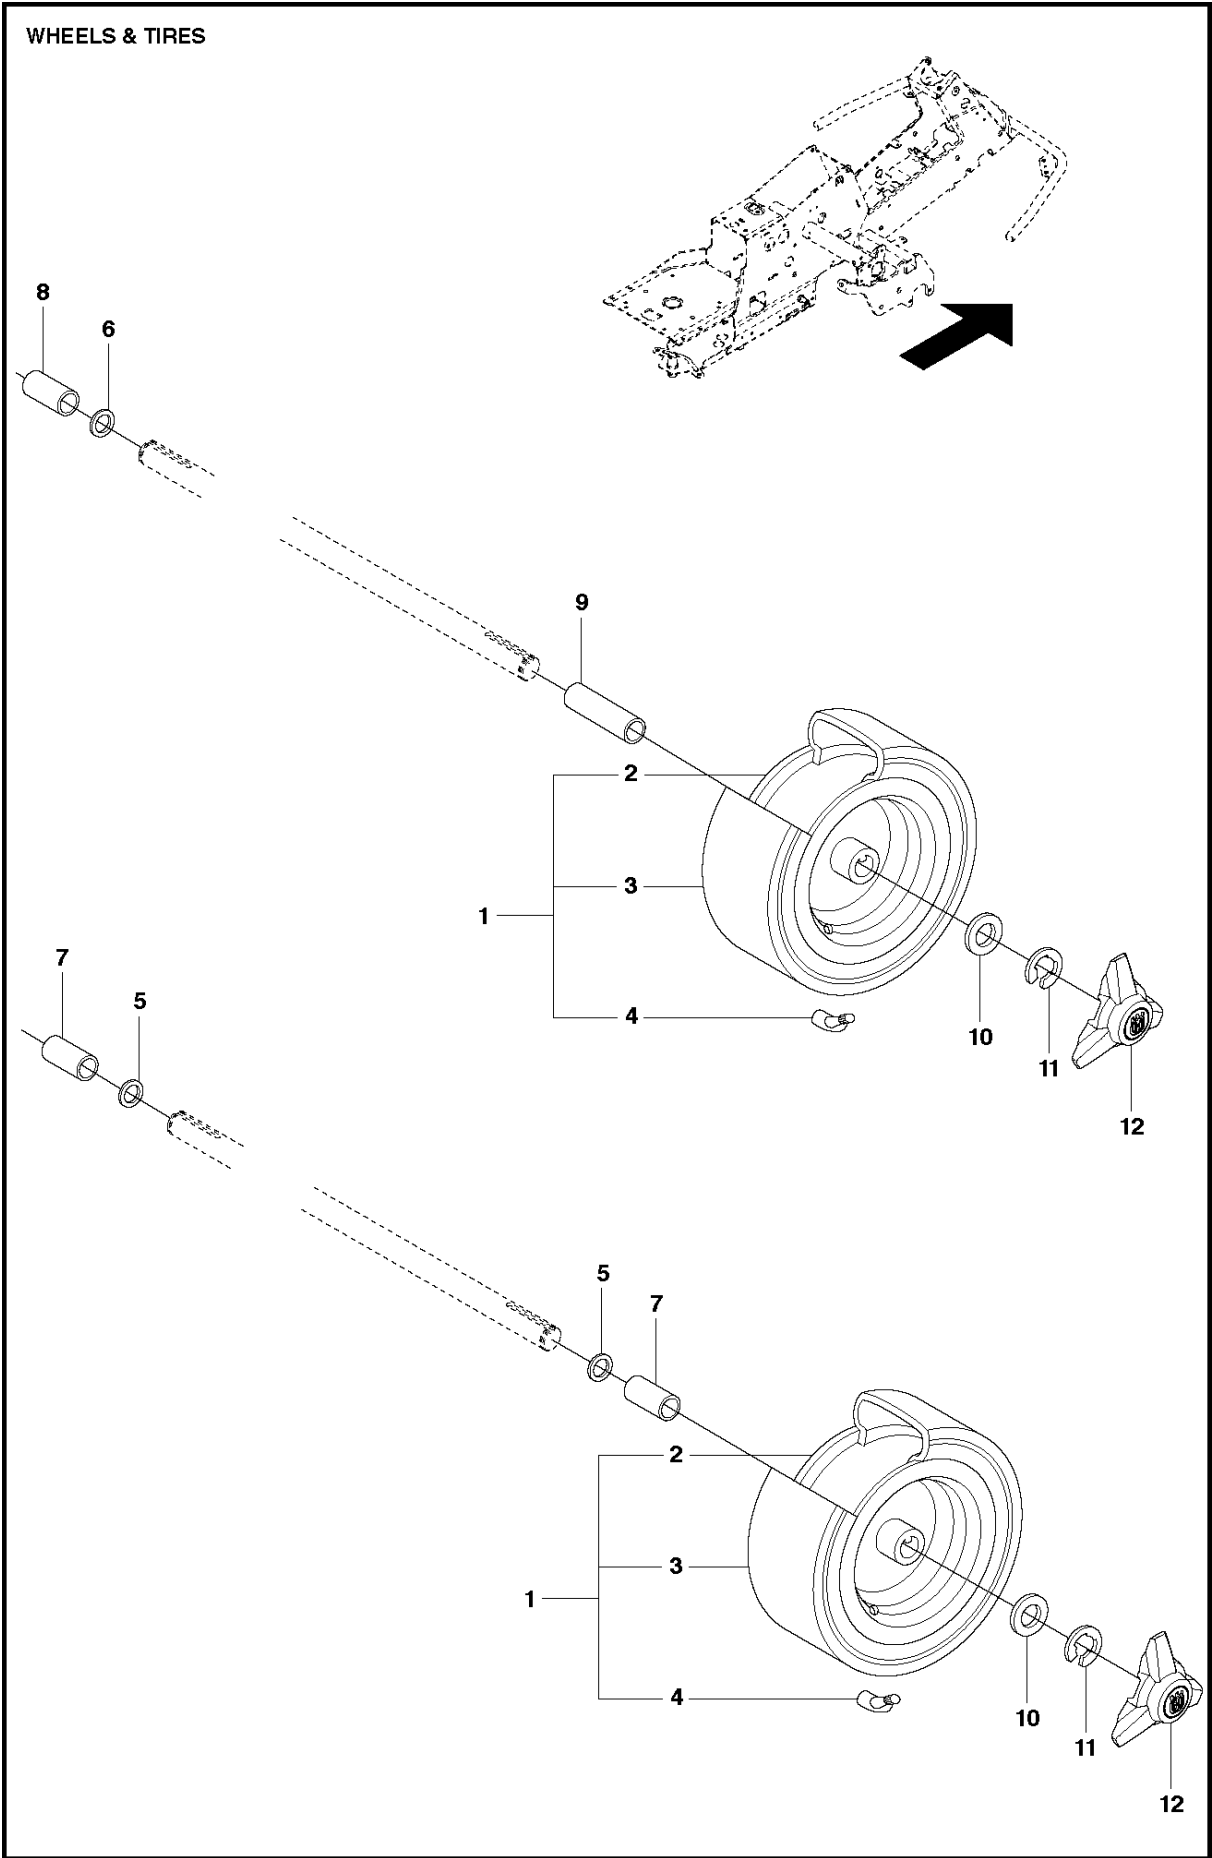

WHEELS & TIRES

R216 T AWD

Ref	Part No	Description	Remark	QTY	KIT
1	523 01 26-02	WHEEL		4	
2	523 03 48-01	RIM		1	1
3	523 03 46-02	TIRE		1	1
4	523 03 47-01	VALVE		1	1
5	506 50 48-03	WASHER		2	
6	506 94 58-01	WASHER		1	
7	506 59 62-03	SPACING SLEEVE		2	
8	544 13 26-01	SLEEVE		1	
9	544 13 26-02	SLEEVE		1	
10	506 50 48-05	WASHER		4	
11	506 89 90-01	E-CLIP		4	
12	544 35 35-01	HUB CAP		4