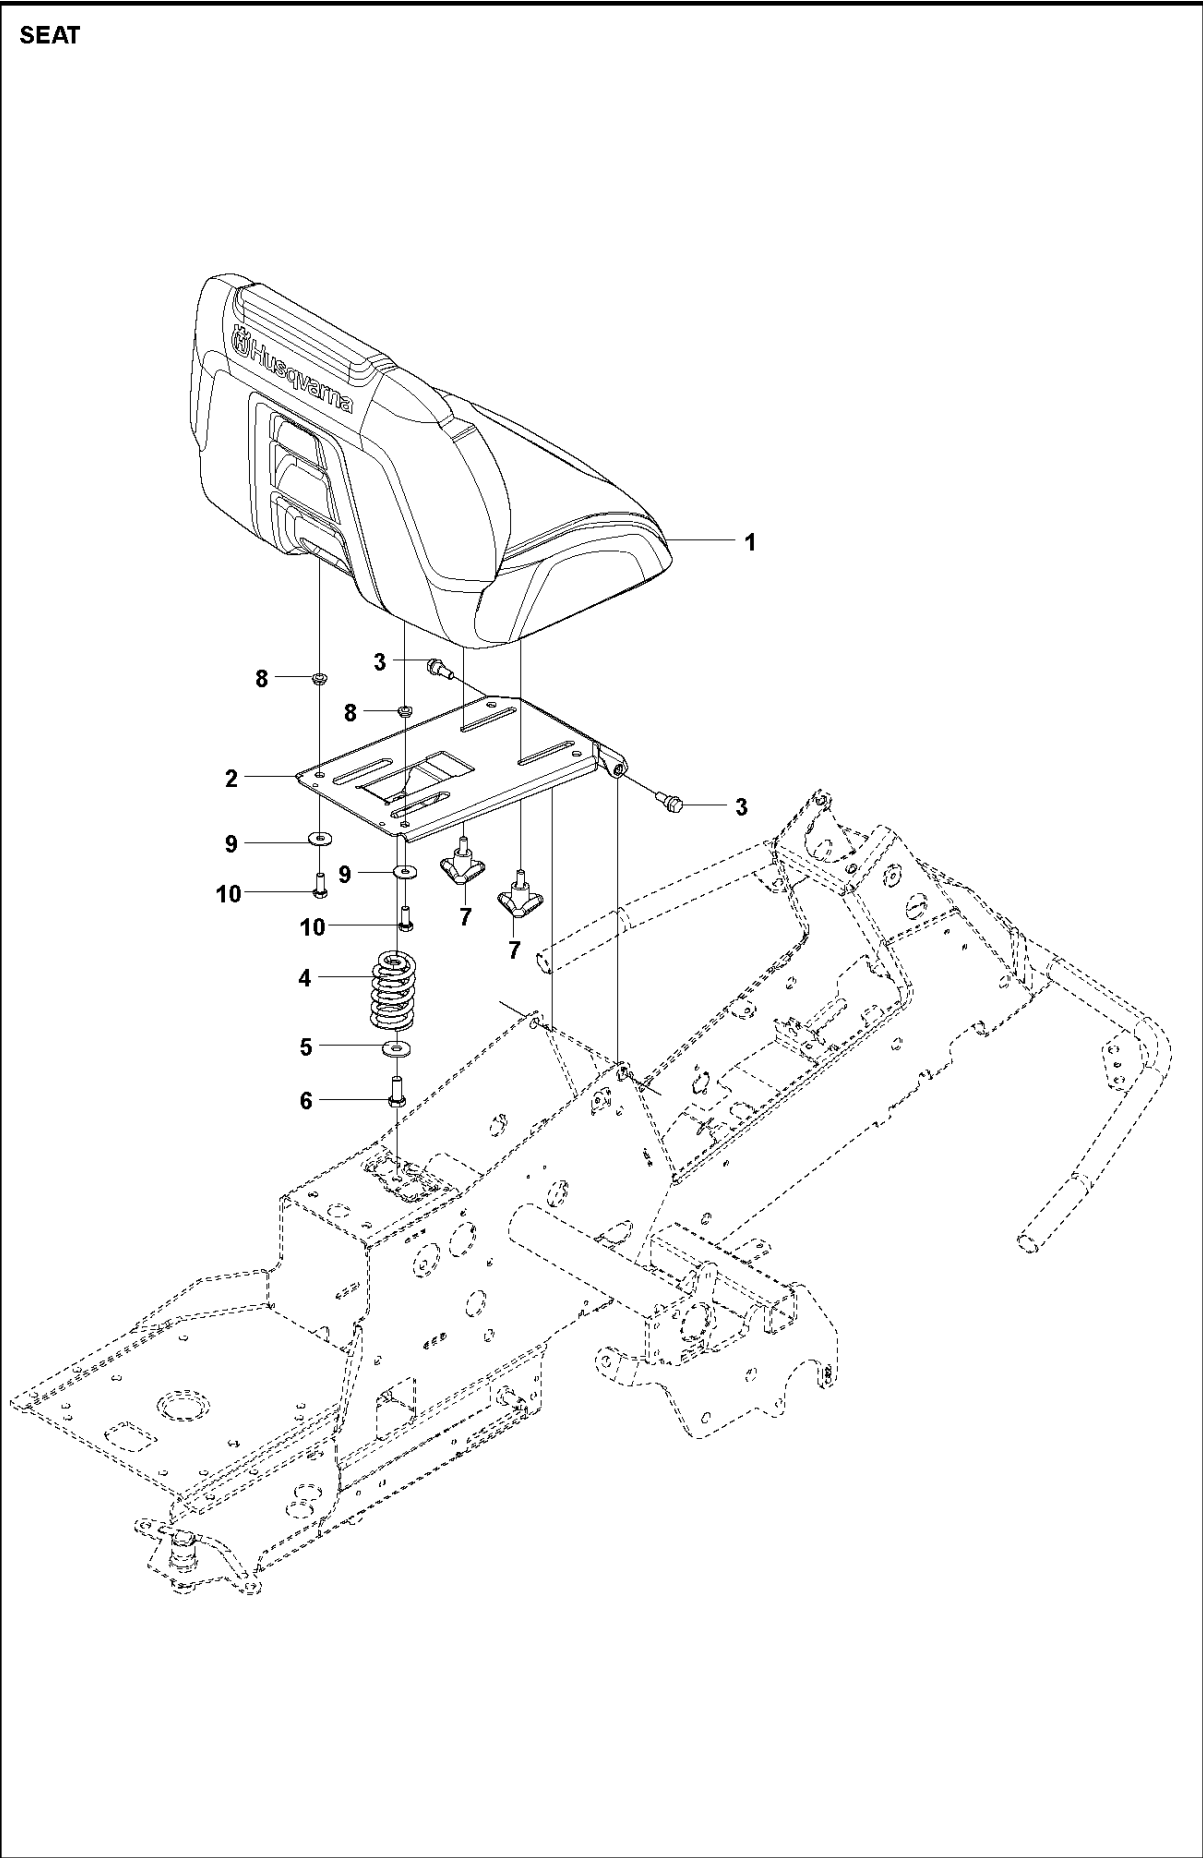

SEAT

R216 T AWD

Ref	Part No	Description	Remark	QTY KIT
1	589 34 57-01	SEAT		1
2	501 13 15-01	SEAT BRACKET ASSY		1
3	506 59 74-01	SCREW EHHFM		2
4	506 91 53-01	COMPRESSION SPRING		1
5	734 11 74-41	WASHER		1
6	725 24 93-71	SCREW EHHM		1
7	585 06 52-02	KNOB		2
8	506 56 53-01	BUSHING		2
9	734 11 64-41	WASHER		2
10	725 24 51-71	SCREW EHHM		2