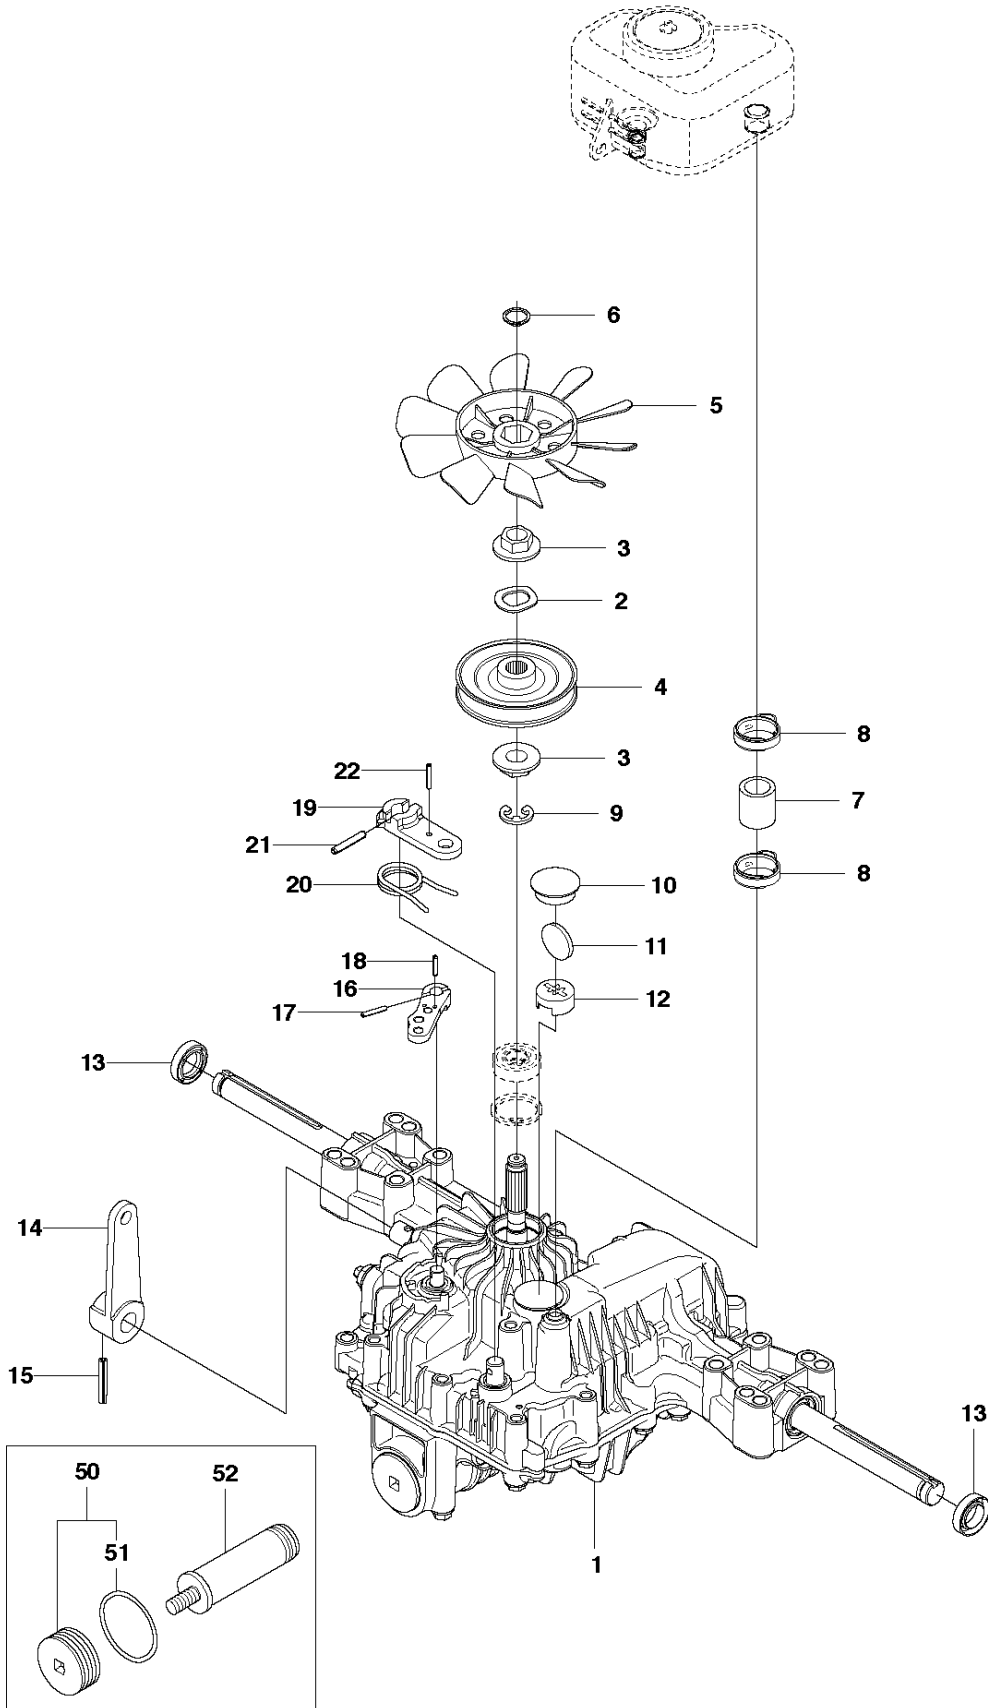

## CHASSIS REAR

R216 T AWD

Ref	Part No	Description	Remark	QTY KIT
1	578 29 50-03	HYDRAULIC HOSE		1
2	544 45 64-03	HYDRAULIC HOSE		2
3	505 13 11-01	HOSE CLAMP		1
4	544 02 66-01	HOSE GUARD		1
5	544 01 00-01	GASKET		1
6	544 01 00-03	GASKET		2
7	544 02 05-01	PIPE FITTING		1
8	544 02 66-07	HOSE GUARD		1
9	574 53 12-01	HOSE CLAMP		1
10	725 23 68-61	SCREW EHHFT		1

## TRANSMISSION

R216 T AWD

Ref	Part No	Description	Remark	QTY	KIT
1	590 71 68-01	TRANSMISSION		1	
2	506 98 65-01	SPRING WASHER		1	
3	506 98 66-01	DISTANCE		2	
4	502 45 19-01	PULLEY		1	
5	506 98 68-01	FAN		1	
6	735 31 15-00	CIRCLIP		1	
7	502 45 16-01	TUBE		1	
8	506 98 70-01	HOSE CLAMP		2	
9	535 40 28-07	CLIP		1	1
10	535 40 28-32	PLUG		1	1
11	535 40 28-29	MAGNET		1	1
12	502 45 20-01	MAGNET HOLDER		1	1
13	535 40 28-37	SEALING		2	1
14	502 45 32-01	CONTROL LEVER		1	1
15	535 40 28-09	PIN RETAINING SCREW		1	1
16	535 40 28-17	LEVER		1	1
17	535 40 28-16	PIN RETAINING SCREW		1	1
18	535 40 28-33	PIN RETAINING SCREW		1	1
19	535 40 28-38	LEVER		1	1
20	535 40 28-39	RETURN SPRING		1	1
21	535 40 28-40	PIN RETAINING SCREW		1	1
22	535 40 28-41	PIN RETAINING SCREW		1	1
50	574 51 51-01	KIT		1	
51	574 51 52-01	O-RING		1	50
52	535 40 28-19	FILTER		1	