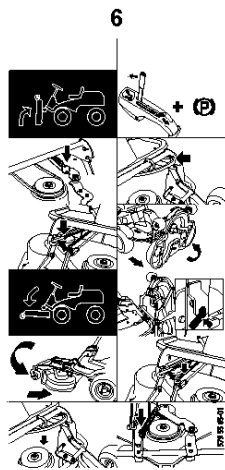

DECALS

DECALS

R216 T AWD

Ref	Part No	Description	Remark	QTY KIT
1	578 36 45-18	DECAL		2
2	578 39 25-10	DECAL		1
3	544 21 14-01	LABEL		2
4	579 09 15-01	DECAL		2
5	582 57 00-01	LABEL		1
6	579 55 65-01	DECAL		1
8	577 06 20-01	DECAL		2
9	576 97 34-01	DECAL		1