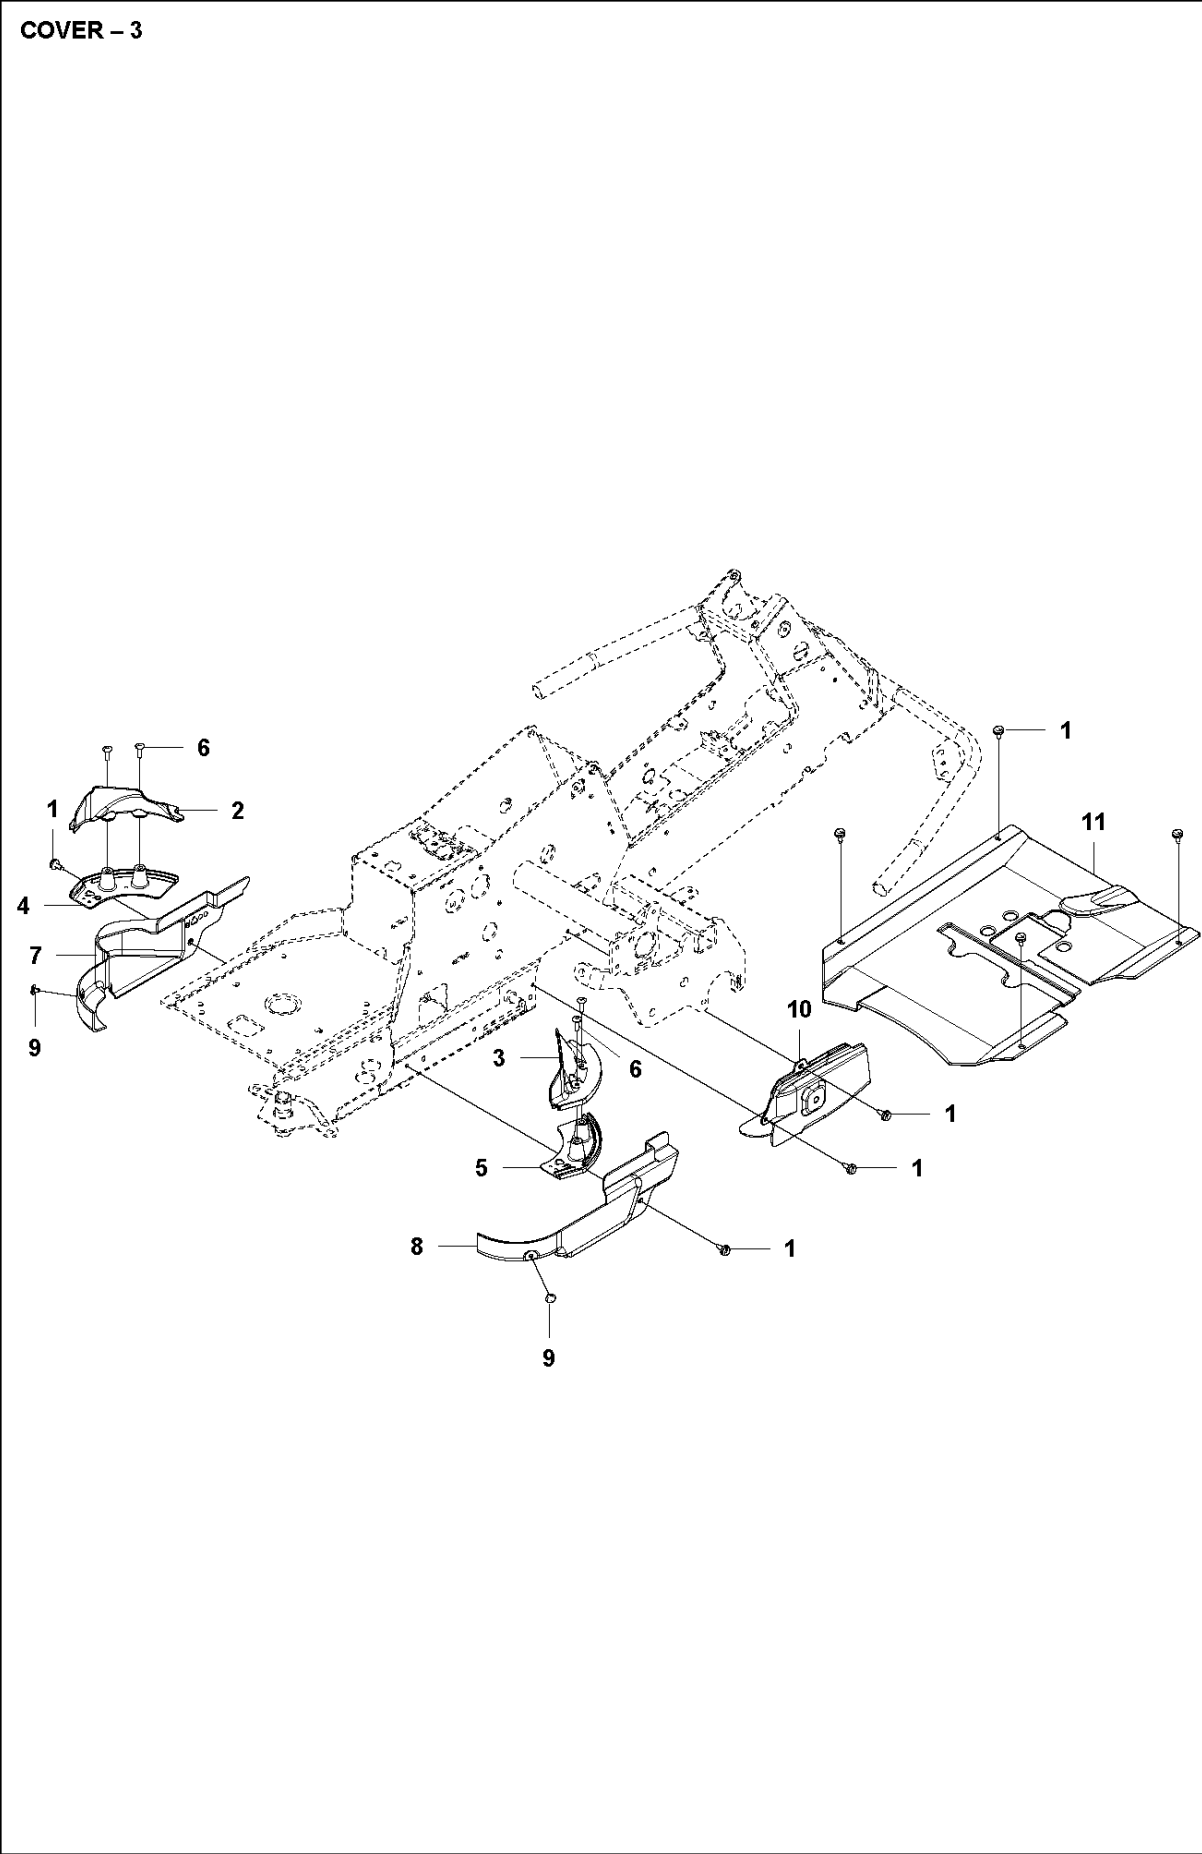

COVER

R216 T AWD

Ref	Part No	Description	Remark	QTY KIT
1	544 40 05-01	SCREW	For 967847101	8
1	725 23 64-61	SCREW EHHFT	For 967820401	1
2	510 22 25-01	BELT COVER		1
3	510 22 25-02	BELT COVER		1
4	510 22 27-01	BELT COVER		1
5	510 22 27-02	BELT COVER		1
6	535 42 58-02	SCREW IHPANM		4
7	510 22 23-03	BELT COVER		1
8	510 22 24-01	BELT COVER		1
9	522 55 73-01	SCREW		2
10	516 01 88-01	BELT COVER		1
11	510 43 62-03	BELT COVER		1