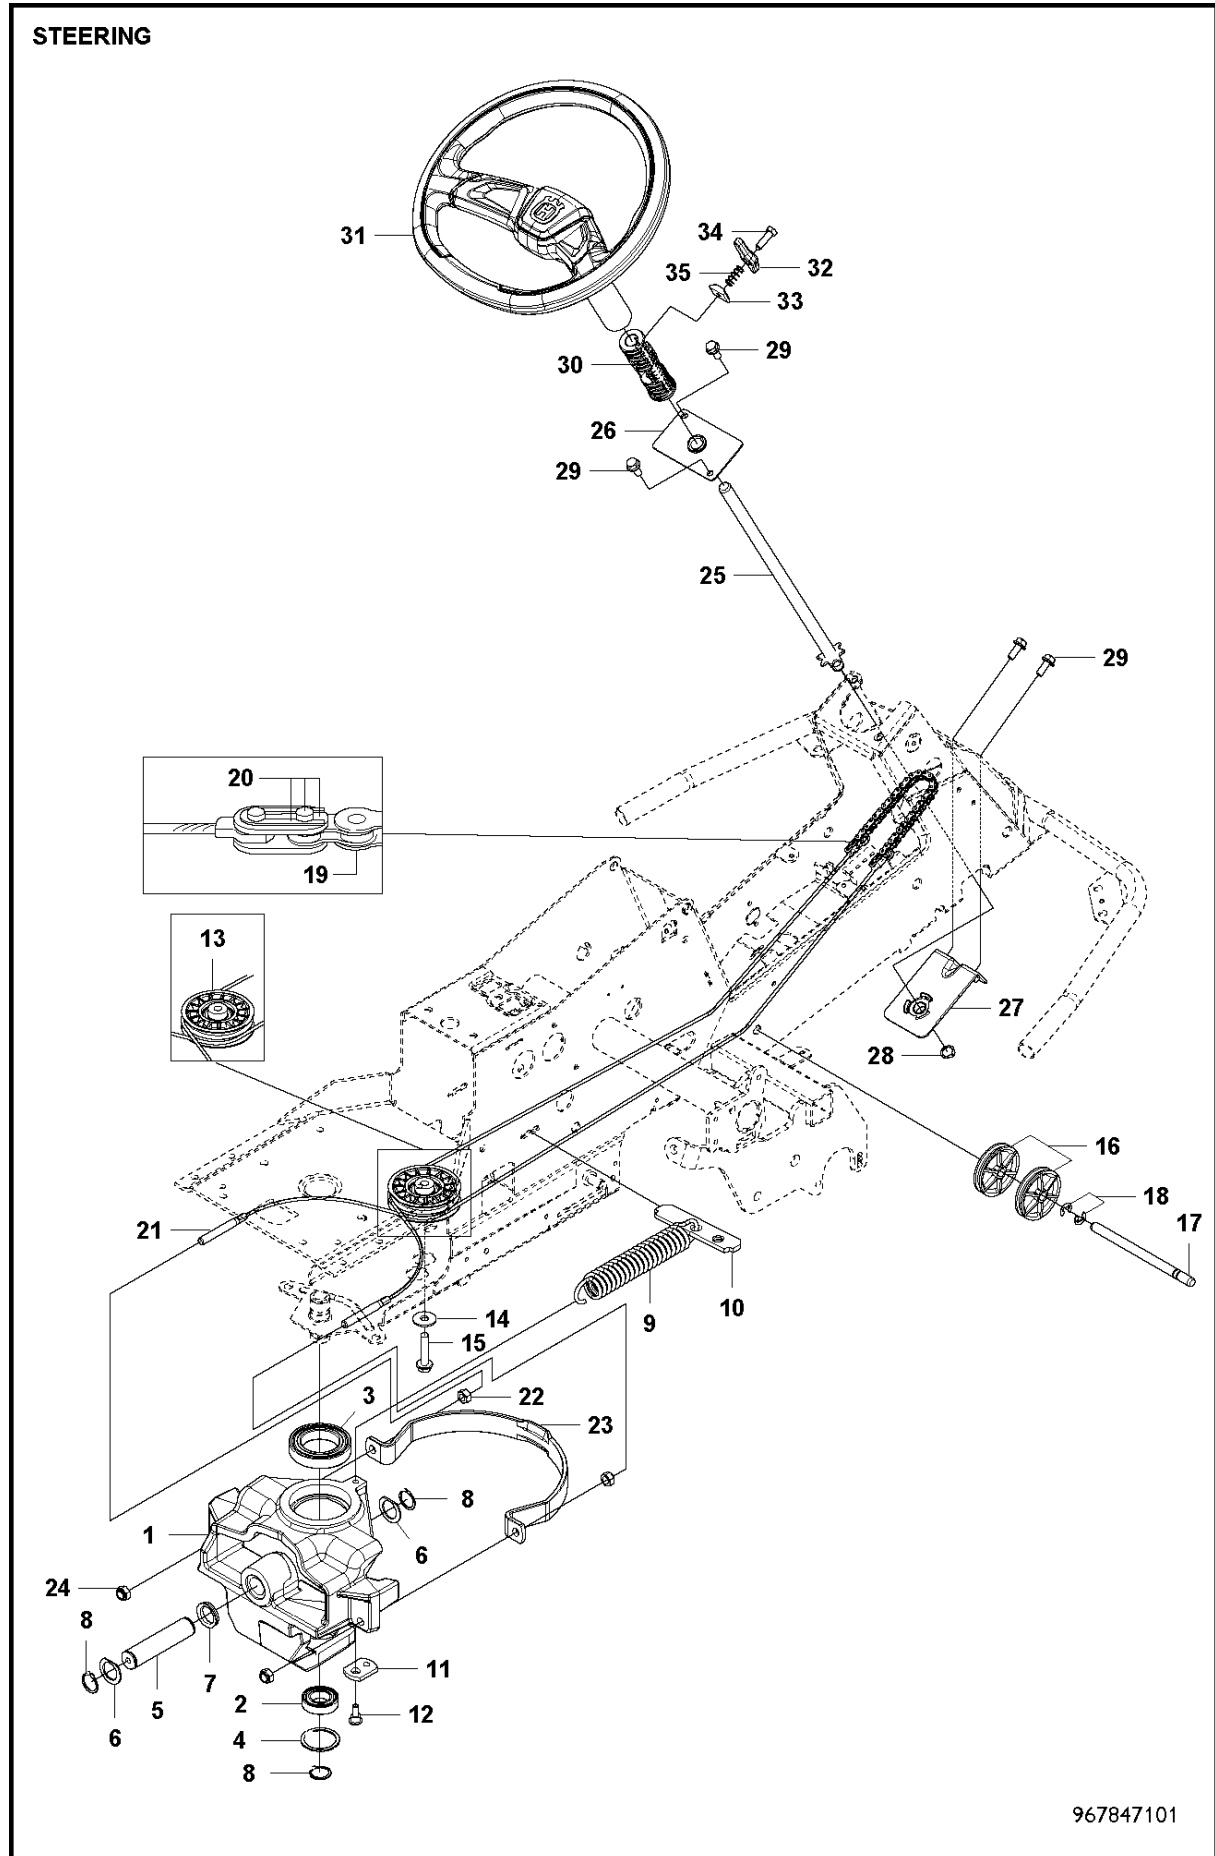

STEERING

R216 T AWD

Ref	Part No	Description	Remark	QTY KIT
1	577 65 93-01	SPINDLE		1
2	738 21 05-04	BALL BEARING		1
3	738 21 10-04	BALL BEARING		1
4	735 31 40-10	CIRCLIP		1
5	506 98 59-01	SWING AXLE		1
6	506 77 34-01	WASHER		2
7	740 68 14-21	V-RING		1
8	735 31 26-00	CIRCLIP		3
9	506 67 19-01	SPRING		1
10	590 73 54-01	SPRING RETAINER		1
11	506 67 08-01	LINK		1
12	506 59 74-01	SCREW EHHFM		1
13	576 49 25-01	PULLEY		1
14	734 11 74-41	WASHER		1
15	506 67 54-03	SCREW EHHFM		1
16	506 52 24-01	STARTER PULLEY		2
17	506 53 94-04	SHAFT		1
18	735 31 14-20	E-CLIP		2
19	506 55 46-01	CHAIN		1
20	506 55 47-01	LINKAGE		2
21	501 60 48-04	CABLE ASSY		2
22	731 23 20-01	HEXAGON NUT		2
23	544 42 73-01	WIRE GUIDE		1
24	732 21 20-51	NUT		2
25	593 94 99-01	STEERING ROD		1
26	584 15 56-01	BRACKET		1
27	583 89 97-01	BRACKET		1
28	735 31 17-00	CIRCLIP		1
29	506 57 01-04	SCREW EHHFM		4
30	587 08 09-01	DRIVER		1
31	593 16 61-05	STEERING WHEEL		1
32	593 14 95-01	HANDLE		1
33	593 60 52-01	FIXING PLATE		1
34	593 14 94-01	PIN		1
35	593 86 88-01	SPRING		1