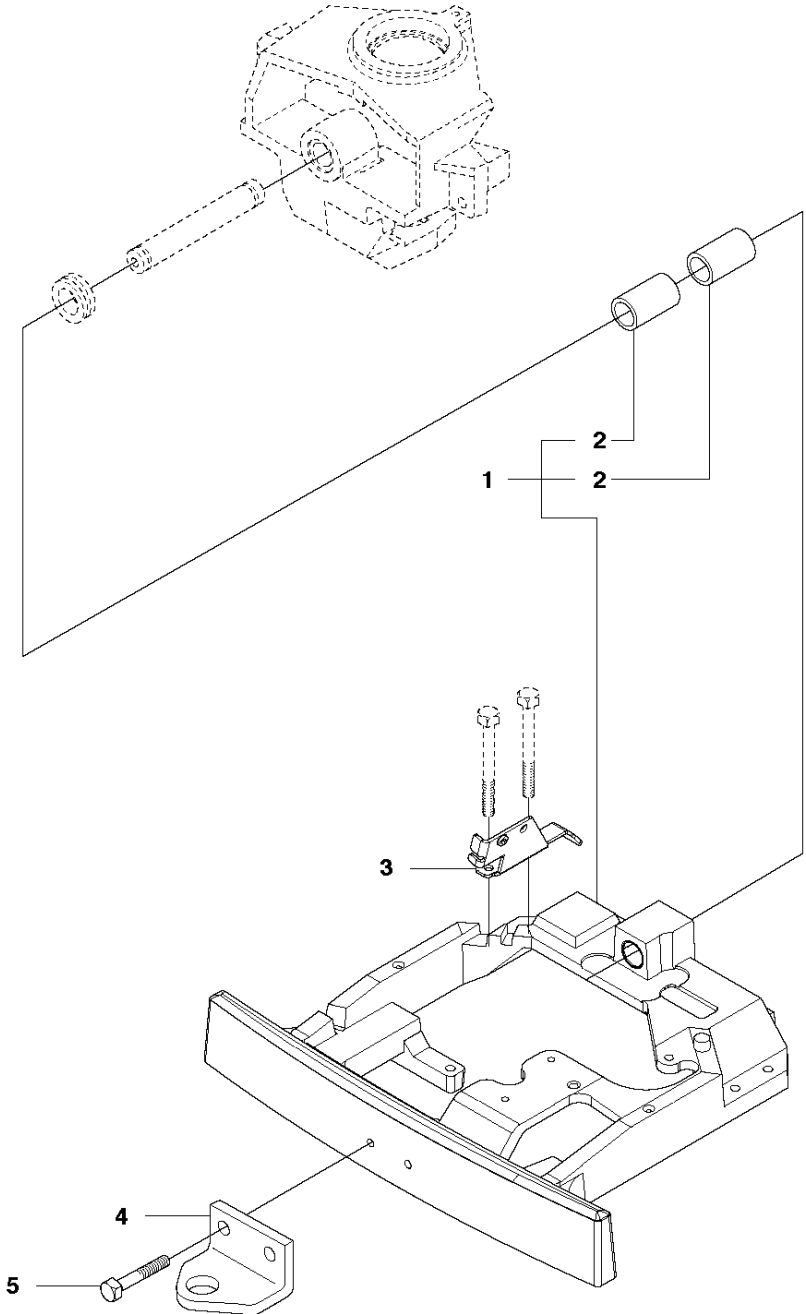

# SPARE PARTS LIST

RIDERS

R216 T AWD

CHASSIS / FRAME

R216 T AWD

Ref	Part No	Description	Remark	QTY KIT
1	594 70 07-02	CHASSIS		1
2	506 91 62-01	NUT		4

**CHASSIS, REAR - 1**

CHASSIS REAR

R216 T AWD

Ref	Part No	Description	Remark	QTY	KIT
1	582 24 46-01	BRACKET	For 967847101	1	
1	535 40 60-01	BRACKET	For 967820401	1	1
2	506 98 61-02	GLIDLAGER		2	1
3	544 26 21-01	BRACKET		1	
4	506 88 99-01	HITCH		1	
5	725 24 93-71	SCREW EHHM		2	

## CHASSIS REAR

R216 T AWD

Ref	Part No	Description	Remark	QTY KIT
1	578 29 50-03	HYDRAULIC HOSE		1
2	544 45 64-03	HYDRAULIC HOSE		2
3	505 13 11-01	HOSE CLAMP		1
4	544 02 66-01	HOSE GUARD		1
5	544 01 00-01	GASKET		1
6	544 01 00-03	GASKET		2
7	544 02 05-01	PIPE FITTING		1
8	544 02 66-07	HOSE GUARD		1
9	574 53 12-01	HOSE CLAMP		1
10	725 23 68-61	SCREW EHHFT		1

## TRANSMISSION

R216 T AWD

Ref	Part No	Description	Remark	QTY	KIT
1	590 71 68-01	TRANSMISSION		1	
2	506 98 65-01	SPRING WASHER		1	
3	506 98 66-01	DISTANCE		2	
4	502 45 19-01	PULLEY		1	
5	506 98 68-01	FAN		1	
6	735 31 15-00	CIRCLIP		1	
7	502 45 16-01	TUBE		1	
8	506 98 70-01	HOSE CLAMP		2	
9	535 40 28-07	CLIP		1	1
10	535 40 28-32	PLUG		1	1
11	535 40 28-29	MAGNET		1	1
12	502 45 20-01	MAGNET HOLDER		1	1
13	535 40 28-37	SEALING		2	1
14	502 45 32-01	CONTROL LEVER		1	1
15	535 40 28-09	PIN RETAINING SCREW		1	1
16	535 40 28-17	LEVER		1	1
17	535 40 28-16	PIN RETAINING SCREW		1	1
18	535 40 28-33	PIN RETAINING SCREW		1	1
19	535 40 28-38	LEVER		1	1
20	535 40 28-39	RETURN SPRING		1	1
21	535 40 28-40	PIN RETAINING SCREW		1	1
22	535 40 28-41	PIN RETAINING SCREW		1	1
50	574 51 51-01	KIT		1	
51	574 51 52-01	O-RING		1	50
52	535 40 28-19	FILTER		1	