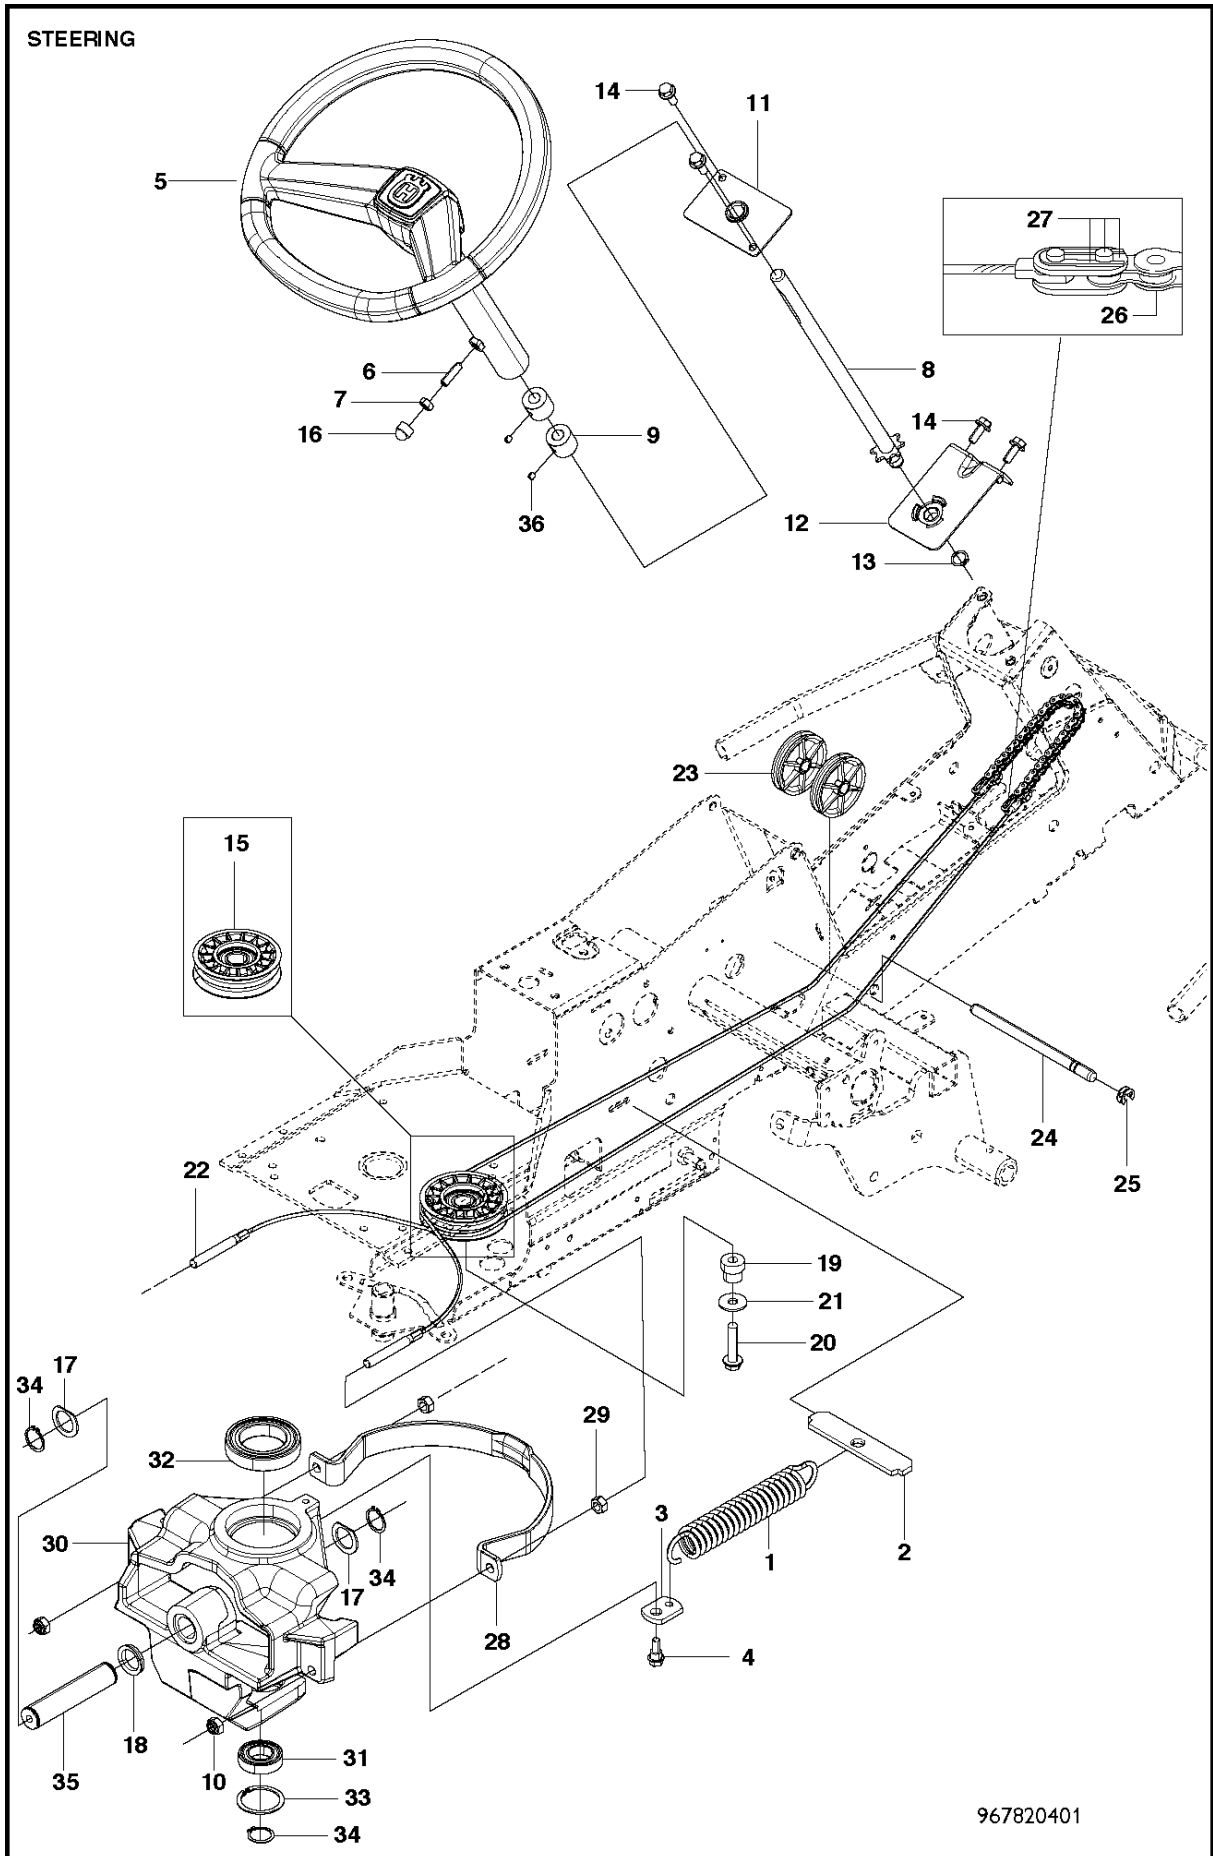

STEERING

R216 T AWD

Ref	Part No	Description	Remark	QTY KIT
1	506 67 19-01	SPRING		1
2	506 57 63-01	SPRING RETAINER		1
3	506 67 08-01	LINK		1
4	506 59 74-01	SCREW EHHFM		1
5	577 96 04-02	STEERING WHEEL		1
6	728 74 55-05	SCREW IHSETM		1
7	731 23 18-01	HEXAGON NUT		1
8	583 89 99-01	STEERING ROD		1
9	506 86 34-01	DRIVER		2
10	732 21 20-51	NUT		2
11	584 15 56-01	BRACKET		1
12	583 89 97-01	BRACKET		1
13	735 31 17-00	CIRCLIP		1
14	506 57 01-04	SCREW EHHFM		4
15	576 49 25-01	PULLEY		1
16	544 43 32-01	PROTECTIVE COVER		1
17	506 77 34-01	WASHER		2
18	740 68 14-21	V-RING		1
19	576 48 73-01	BUSHING		1
20	506 67 54-03	SCREW EHHFM		1
21	734 11 74-41	WASHER		1
22	577 19 99-04	WIRE ASSY		2
23	506 52 24-01	STARTER PULLEY		2
24	506 53 94-04	SHAFT		1
25	735 31 14-20	E-CLIP		2
26	506 55 46-01	CHAIN		1
27	506 55 47-01	LINKAGE		2
28	544 42 73-01	WIRE GUIDE		1
29	731 23 20-01	HEXAGON NUT		2
30	577 65 93-01	SPINDLE		1
31	738 21 05-04	BALL BEARING		1
32	738 21 10-04	BALL BEARING		1
33	735 31 40-10	CIRCLIP		1
34	735 31 26-00	CIRCLIP		3
35	506 98 59-01	SWING AXLE		1
36	728 84 43-05	SCREW IHSETM		2