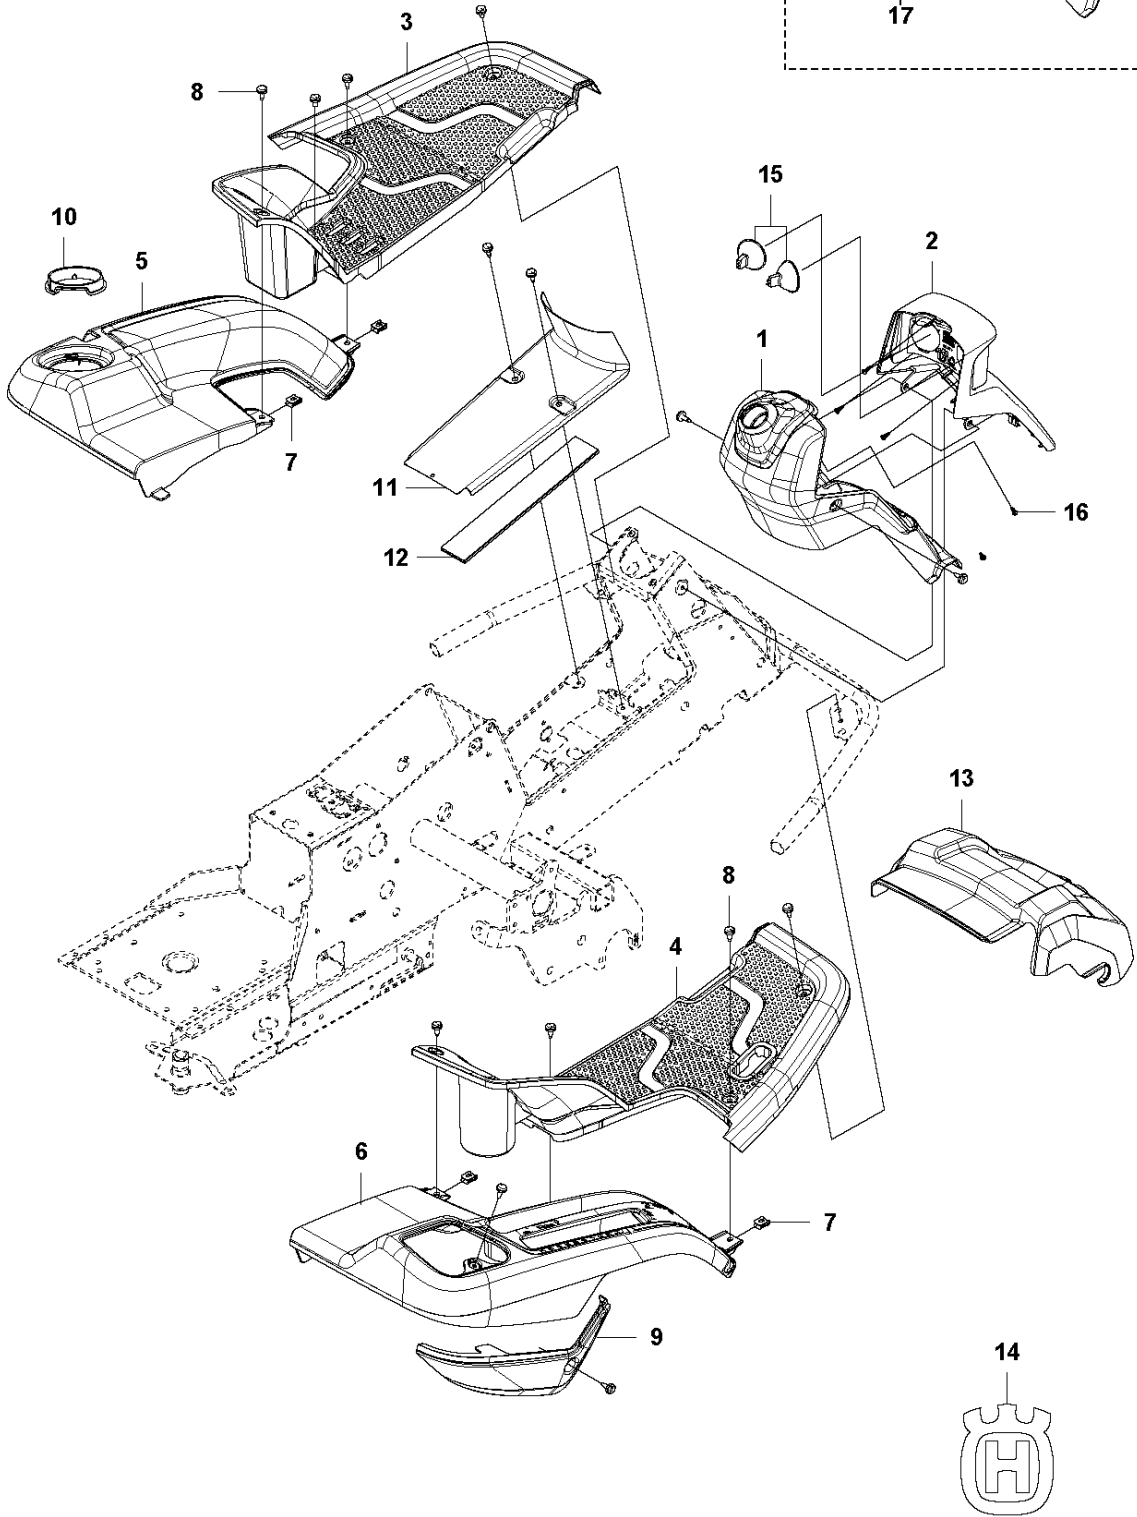

COVER - 2

FOR 967820401, 2018

COVER

R216 T AWD

Ref	Part No	Description	Remark	QTY KIT
1	577 70 41-01	COVER		1
2	590 96 42-01	COVER		1
3	577 72 93-01	FOOT PLATE		1
4	577 72 94-01	FOOT PLATE		1
5	577 72 95-01	FENDER		1
6	577 72 96-01	FENDER		1
7	535 42 91-01	SPRING NUT		4
8	544 40 05-01	SCREW		14
9	577 73 75-01	CONTROL COVER		1
10	577 76 45-01	LOCK NUT		1
11	544 23 92-01	COVER		1
12	584 26 01-01	MAT		1
13	578 77 63-01	UNIT COVER		1
14	576 97 34-01	DECAL		1
15	582 21 42-01	LAMP		2
16	504 61 09-01	SCREW ITPANT		5
17	577 61 58-01	COVER	For 967820401	1