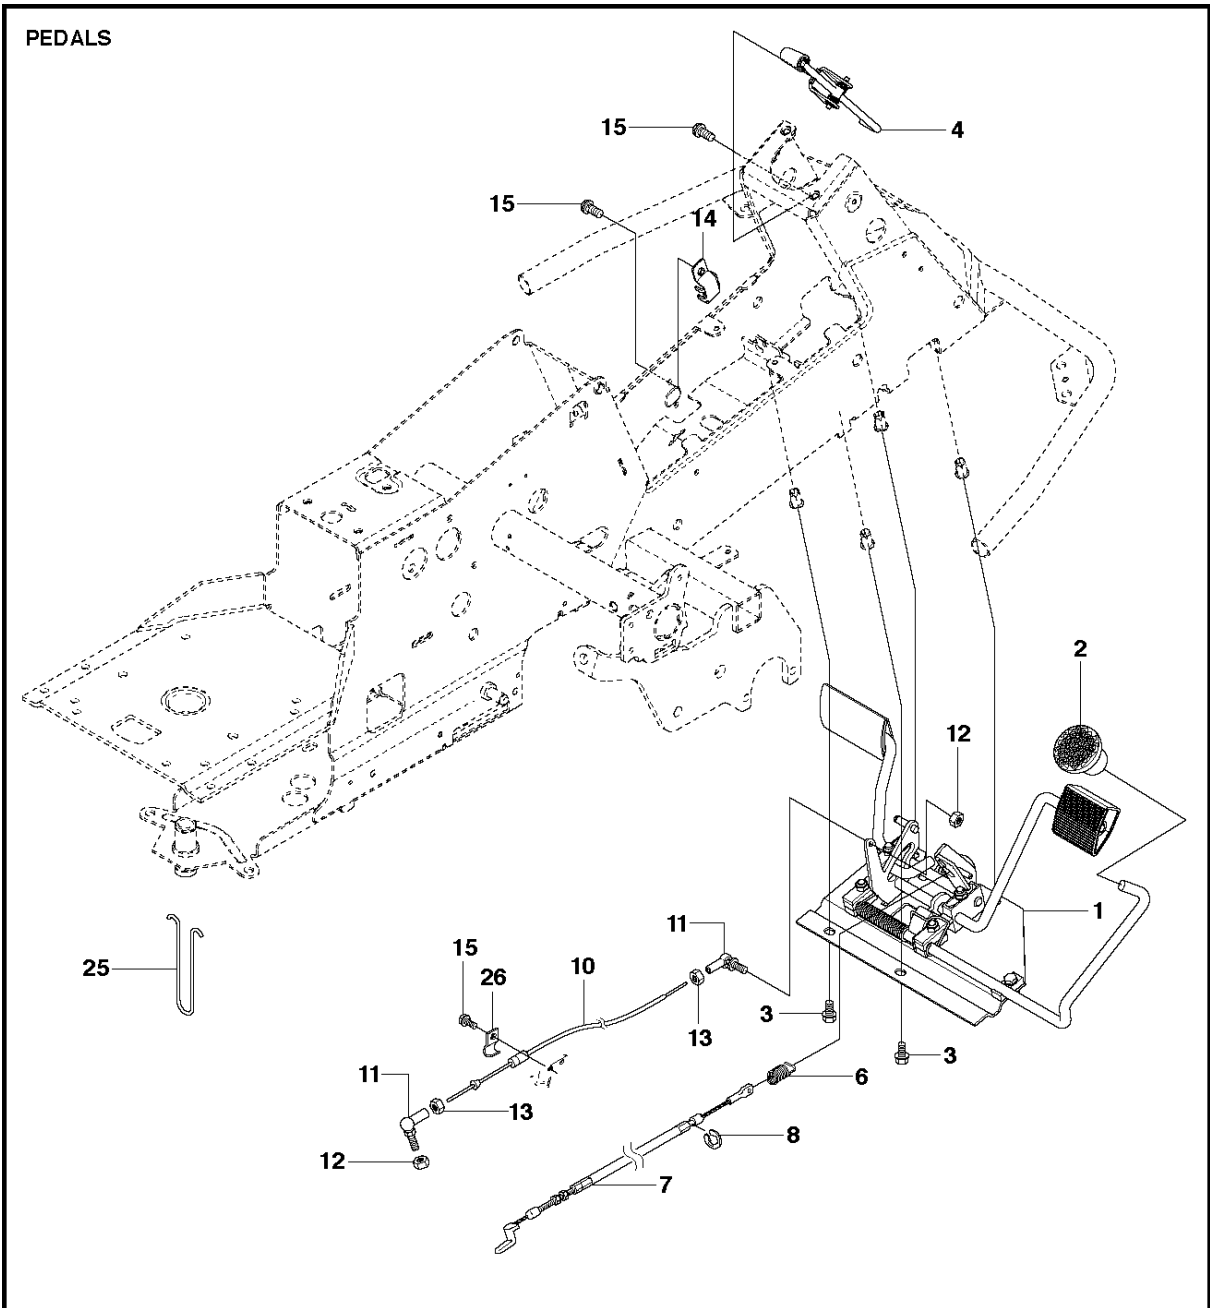

PEDALS

R216 T AWD

Ref	Part No	Description	Remark	QTY KIT
1	586 96 93-01	PEDAL PLATE ASSY		1
2	586 72 74-01	KNOB		1
3	506 57 01-04	SCREW EHHFM		4
4	544 40 31-01	BRAKE LEVER ASSY		1
6	506 94 63-01	BRAKE SPRING		1
7	576 71 21-01	BRAKE WIRE		1
8	735 31 09-20	E-CLIP		1
10	574 41 12-02	CONTROL CABLE		1
11	578 77 68-01	BALL JOINT		2
12	732 21 16-01	LOCK NUT		2
13	731 23 14-01	HEXAGON NUT		2
14	522 43 08-01	BRACKET		1
15	725 23 64-61	SCREW EHHFT		4
16	738 21 02-04	BALL BEARING		1
17	535 48 02-01	ROLLER		1
18	535 48 06-01	PROTECTIVE PLATE		1
19	535 48 07-01	SPRING		1
20	535 48 08-01	BEARING SUPPORT		4
21	535 48 09-01	BEARING SUPPORT		5
22	535 48 10-01	REINFORCEMENT PLATE		3
23	586 96 64-01	PEDAL		1
24	586 96 64-02	PEDAL		1
25	506 57 64-02	CABLE HOLDER		1
26	506 56 65-01	CLIP		1