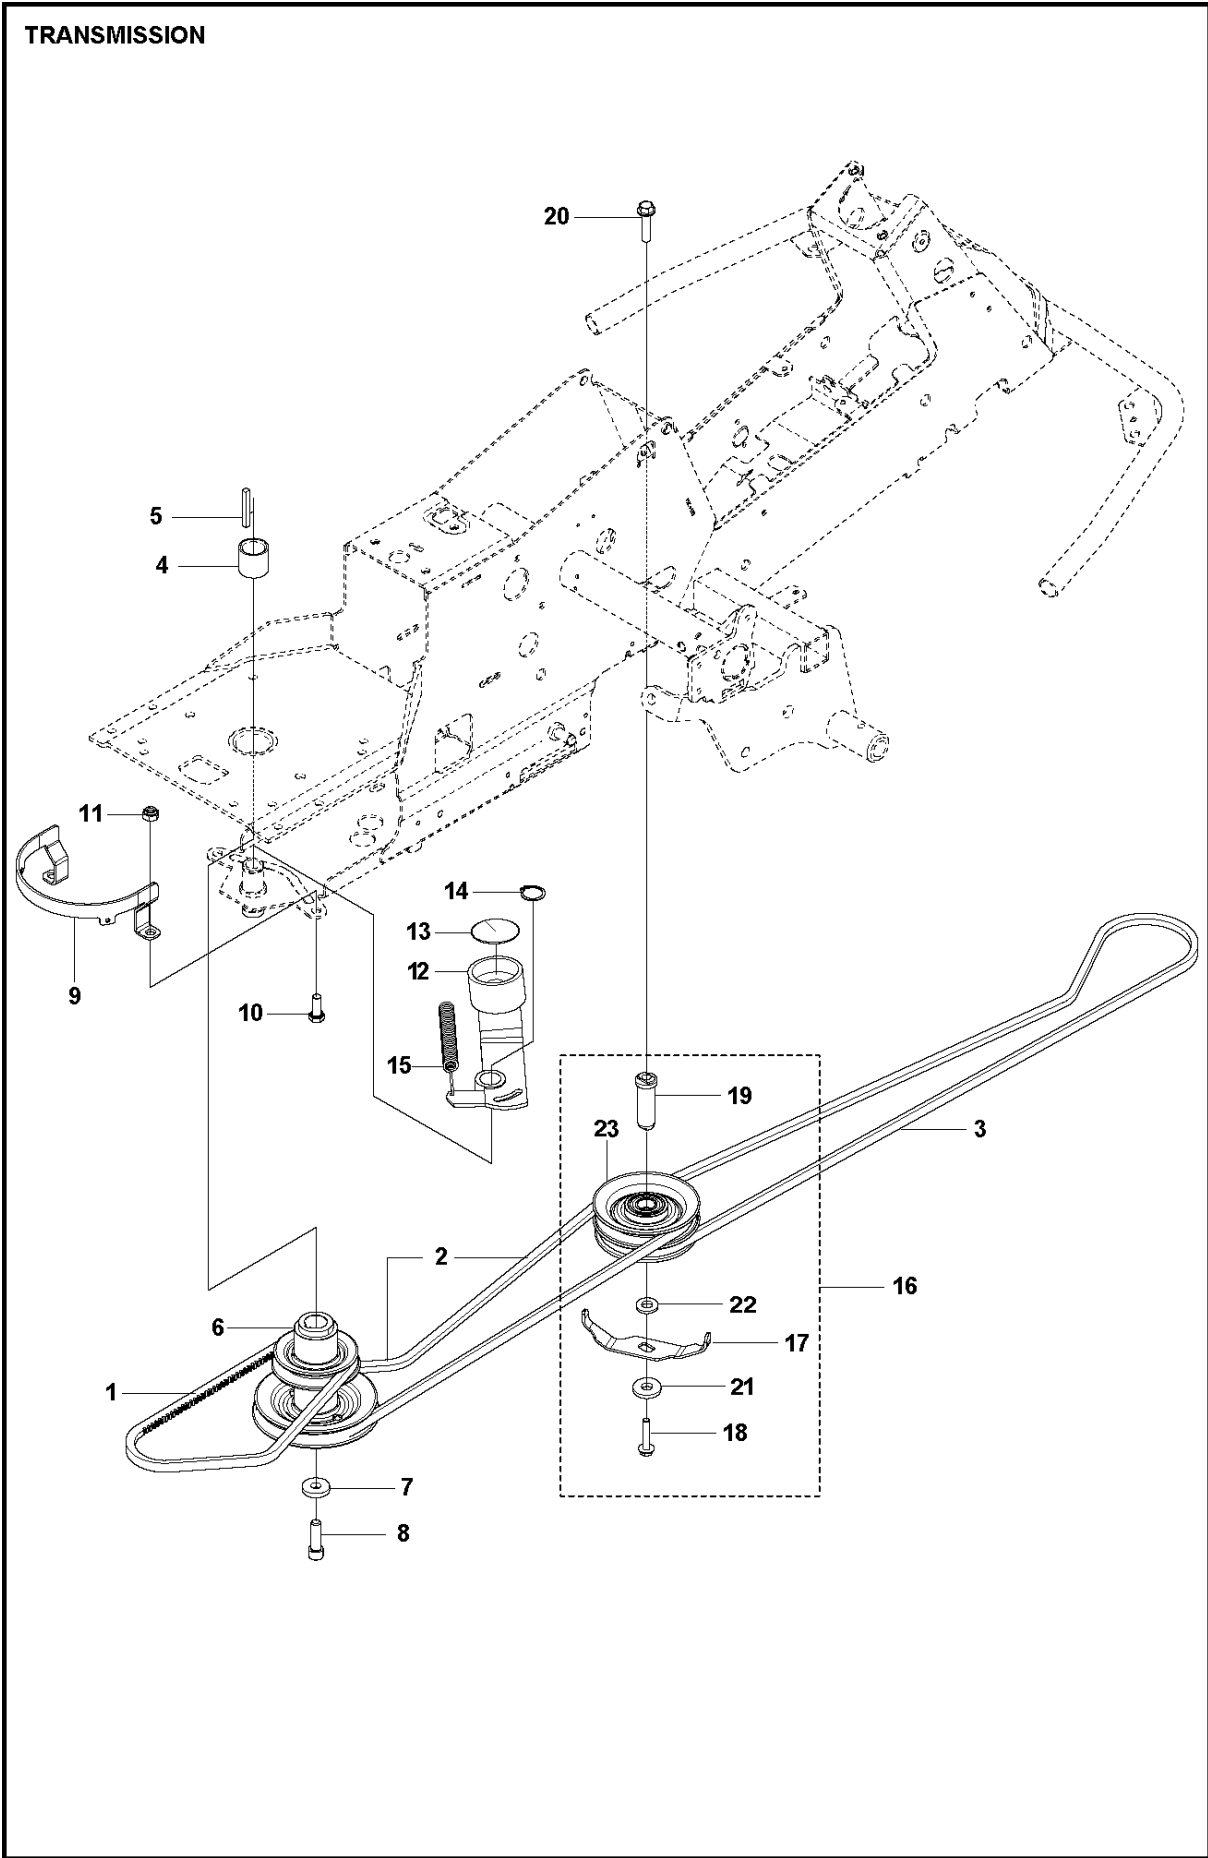

TRANSMISSION

R216 T AWD

Ref	Part No	Description	Remark	QTY	KIT
1	589 53 12-01	BELT		1	
2	589 53 04-01	BELT		1	
3	594 97 78-01	BELT		1	
4	506 50 92-01	SPACING SLEEVE		1	
5	506 55 59-01	WEDGE		1	
6	535 48 24-01	PULLEY		1	
7	506 59 75-01	WASHER		1	
8	506 55 60-02	SCREW UNC		1	
9	587 42 52-01	BELT GUIDE		1	
10	725 24 93-71	SCREW EHHM	For 967847101	2	
10	725 24 93-71	SCREW EHHM	For 967820401	1	
11	732 21 20-51	NUT		2	
12	535 48 44-01	BELT TENSIONER ASSY		1	
13	535 48 50-01	SEALING		1	
14	735 31 26-00	CIRCLIP		1	
15	506 66 56-01	SPRING		1	
16	581 91 63-01	PULLEY		1	
17	544 40 53-01	BELT GUIDE		1	16
18	586 32 04-01	SCREW		1	16
19	581 91 64-01	SHAFT		1	16
20	506 67 54-02	SCREW EHHFM	For 967847101	1	
21	586 32 02-01	DISTANCE		1	
22	586 32 02-01	DISTANCE	For 967820401	1	
23	535 48 22-01	PULLEY		1