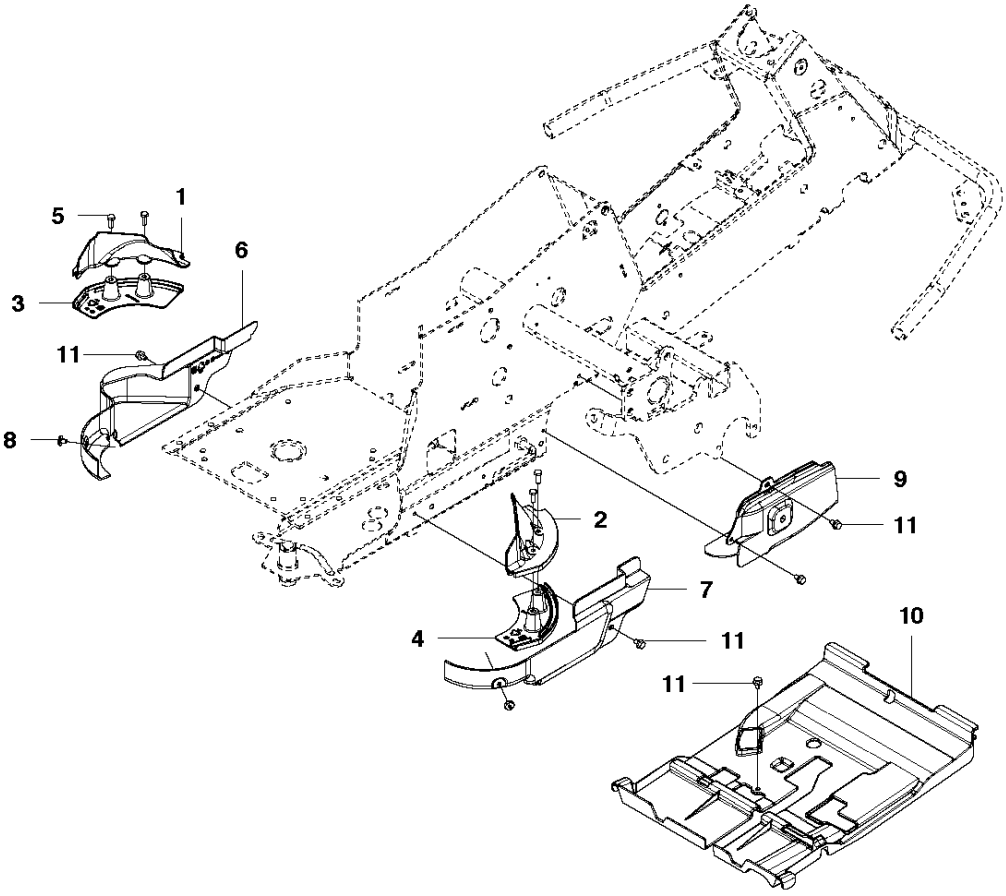

# SPARE PARTS LIST

RIDERS

R316T AWD

COVER - 3

## COVER

R316T AWD

Ref	Part No	Description	Remark	QTY KIT
1	510 22 25-01	BELT COVER		1
2	510 22 25-02	BELT COVER		1
3	510 22 27-01	BELT COVER		1
4	510 22 27-02	BELT COVER		1
5	725 23 68-61	SCREW EHHFT		4
6	510 22 23-03	BELT COVER		1
7	510 22 24-01	BELT COVER		1
8	522 55 73-01	SCREW		2
9	516 01 88-01	BELT COVER		1
10	525 56 33-03	BELT COVER		1
11	725 23 64-61	SCREW EHHFT		5

## SEAT

R316T AWD

Ref	Part No	Description	Remark	QTY KIT
1	587 15 27-01	SEAT BRACKET	For 967291701	1
1	573 99 50-01	SEAT BRACKET	For 966757601, 967151901	1
2	725 24 93-71	SCREW EHHM		1
3	506 91 53-01	COMPRESSION SPRING		1
4	734 11 74-41	WASHER		1
5	725 23 68-61	SCREW EHHFT		1
6	587 39 30-01	SEAT	Seat for newer models 2015 -->	1
6	587 60 53-03	SEAT ASSY	Seat kit for old models between 2012-2014, B1500005	1
7	725 54 47-01	SCREW IHSCM		4
8	506 59 74-01	SCREW EHHFM		2
9	587 29 04-01	SEAT ADJUSTER		2
10	732 21 18-01	LOCK NUT		4
11	535 40 18-01	SPACER	For 966757601, 967151901	1
12	874 78 05-12	SCREW	For 966757601, 967151901	1
16	506 99 69-02	ADJUSTER	For 966757601, 967151901	1
17	506 99 69-01	ADJUSTER	For 967291701 - 2015, 966757601 & 967151901	1
18	732 21 18-01	LOCK NUT	For 966757601, 967151901	1