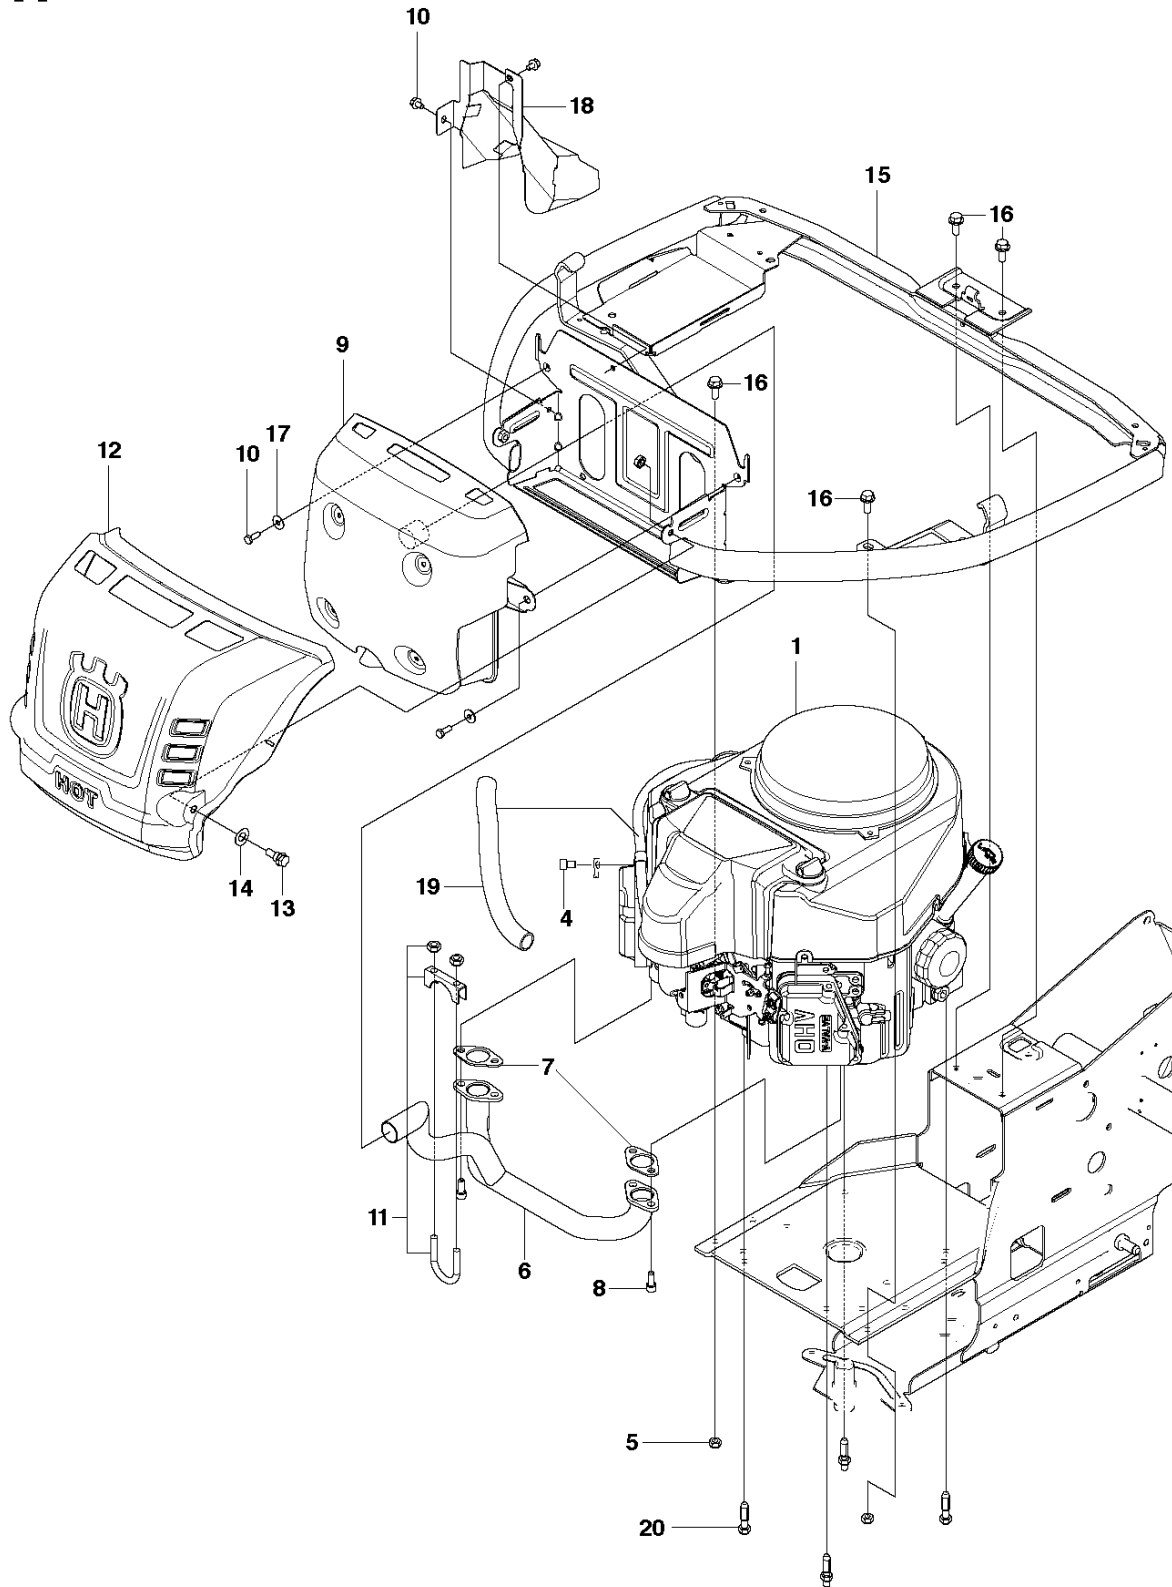

H R316T AWD
ENGINE

ENGINE

R316T AWD

Ref	Part No	Description	Remark	QTY KIT
1	577 82 39-01	ENGINE		1
4	725 54 47-01	SCREW IHSCM		1
5	732 21 18-01	LOCK NUT		6
6	578 11 88-01	MANIFOLD		1
7	535 41 42-36	GASKET		1
8	506 55 63-01	SCREW UNC		2
9	577 81 36-01	MUFFLER		1
10	725 23 64-61	SCREW EHHFT		4
11	506 66 84-01	CLAMP ASSY		1
12	577 81 85-02	HEAT SHIELD		1
13	506 59 74-01	SCREW EHHFM		2
14	506 83 94-01	SPRING WASHER		2
15	577 84 91-01	ENGINE FRAME		1
16	506 57 01-04	SCREW EHHFM		4
17	734 11 54-41	WASHER		2
18	579 31 49-01	HEAT DEFLECTOR		1
19	579 39 64-01	HOSE GUARD		1
20	578 20 75-01	STUD SCREW		4