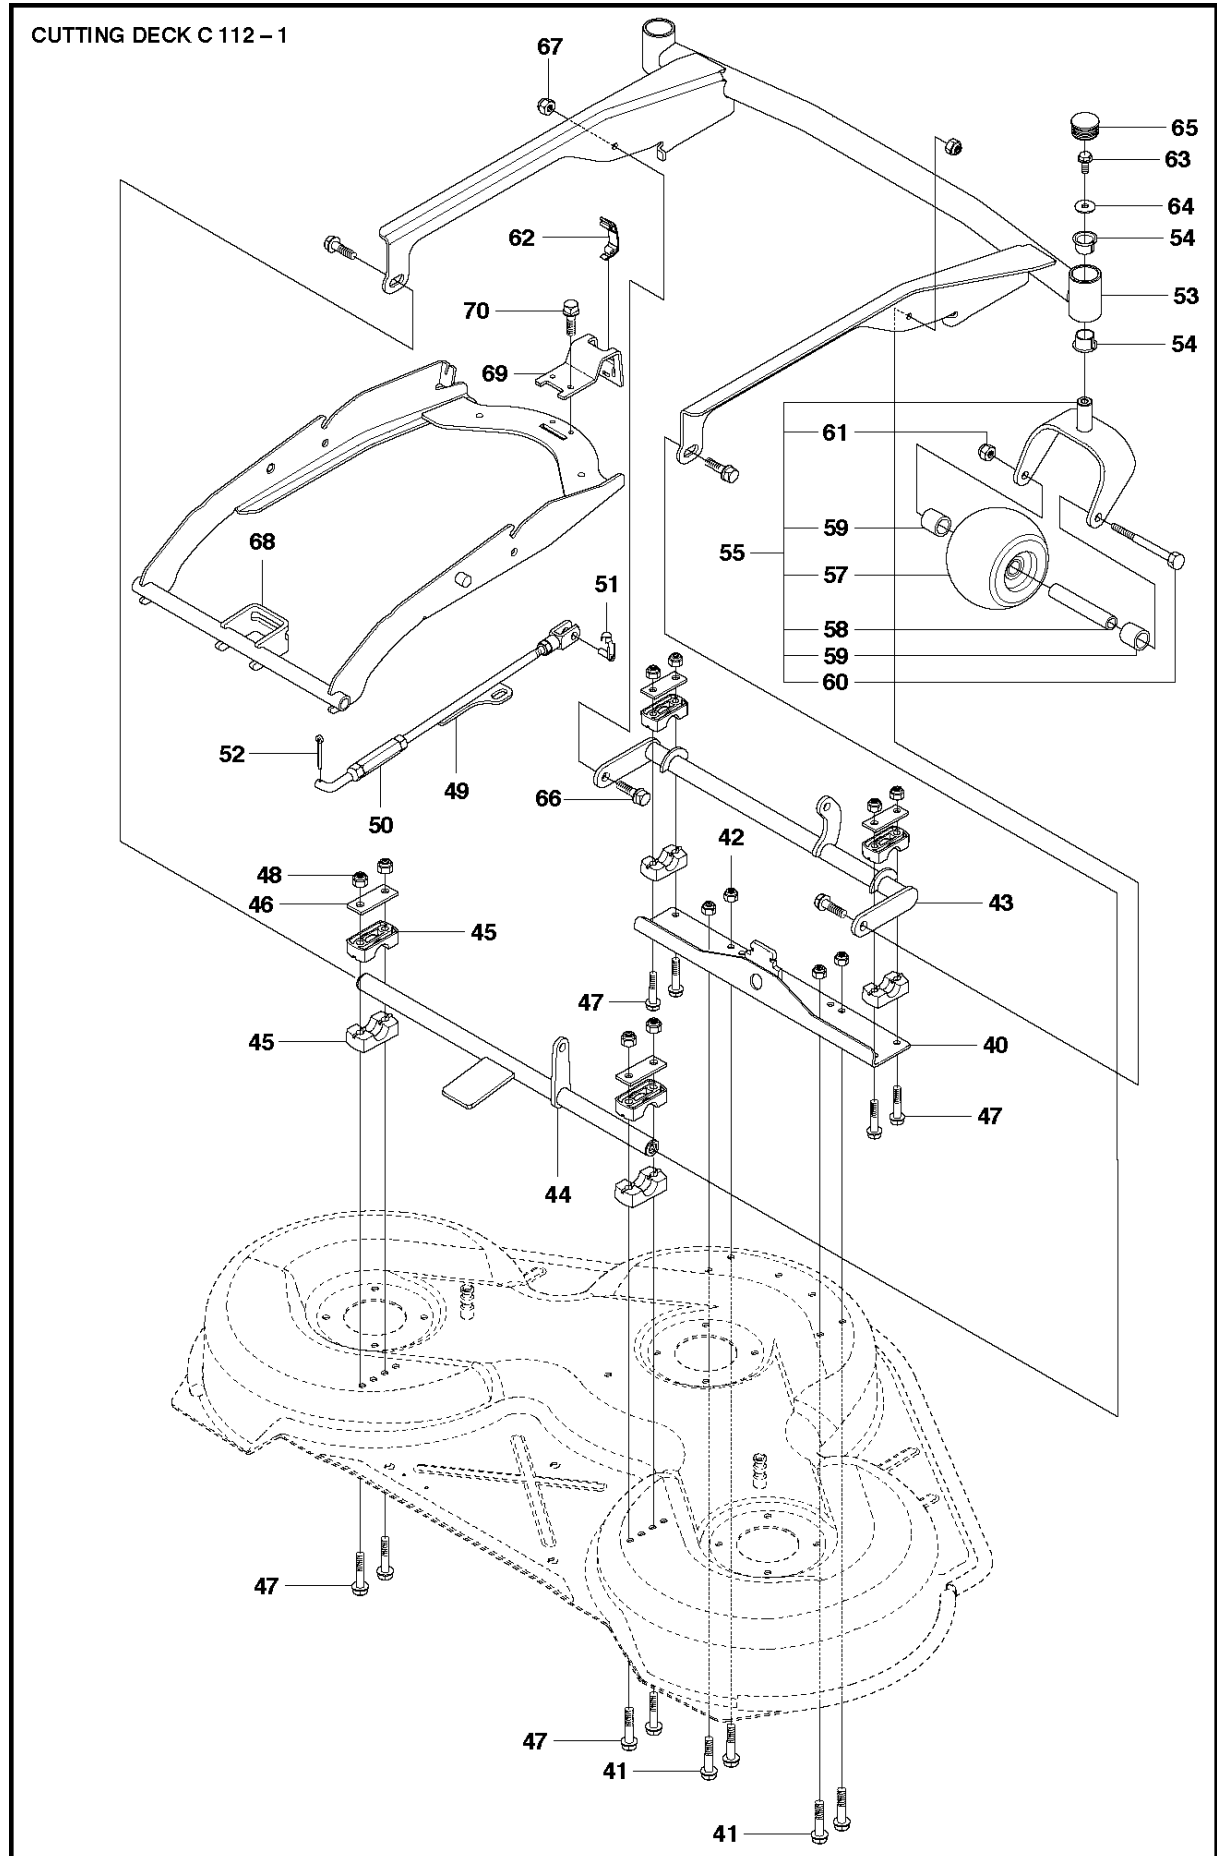

44"/112CM CUTTING DECK

R316T AWD

Ref	Part No	Description	Remark	QTY	KIT
40	523 09 53-01	BRACKET		1	
41	725 24 51-71	SCREW EHHM		4	
42	732 21 18-01	LOCK NUT		4	
43	502 64 18-05	CROSS BAR		1	
44	523 09 45-03	CROSS BAR		1	
45	506 86 96-01	BEARING		8	
46	506 81 38-01	REINFORCING PLATE		4	
47	725 24 61-51	SCREW EHHM		8	
48	732 21 18-01	LOCK NUT		8	
49	523 11 42-01	PARALLEL ROD ASSY		1	
50	502 64 23-01	PARALLEL ROD		1	
51	506 83 98-01	GAFFELLÄNK		1	
52	721 61 83-01	SPLIT PIN		1	
53	523 08 65-03	DECK FRAME		1	
54	574 56 19-01	BEARING		4	
55	574 21 01-01	PIVOT WHEEL ASSY		2	
57	506 96 30-01	WHEEL ASSY		1	55
58	506 81 08-02	TUBE		1	55
59	506 87 41-02	SPACER		2	55
60	725 25 19-51	SCREW EHHM		1	55
61	732 21 20-51	NUT		1	55
62	503 89 47-03	SNAP LOCKING		1	
63	506 57 01-04	SCREW EHHFM		2	
64	734 11 64-41	WASHER		2	
65	574 03 48-01	PLUG		2	
66	506 59 74-01	SCREW EHHFM		4	
67	732 21 18-01	LOCK NUT		2	
68	523 08 75-01	DECK ATTACHMENT		1	
69	523 11 46-01	LOCK		1	
70	725 23 68-61	SCREW EHHFT		2