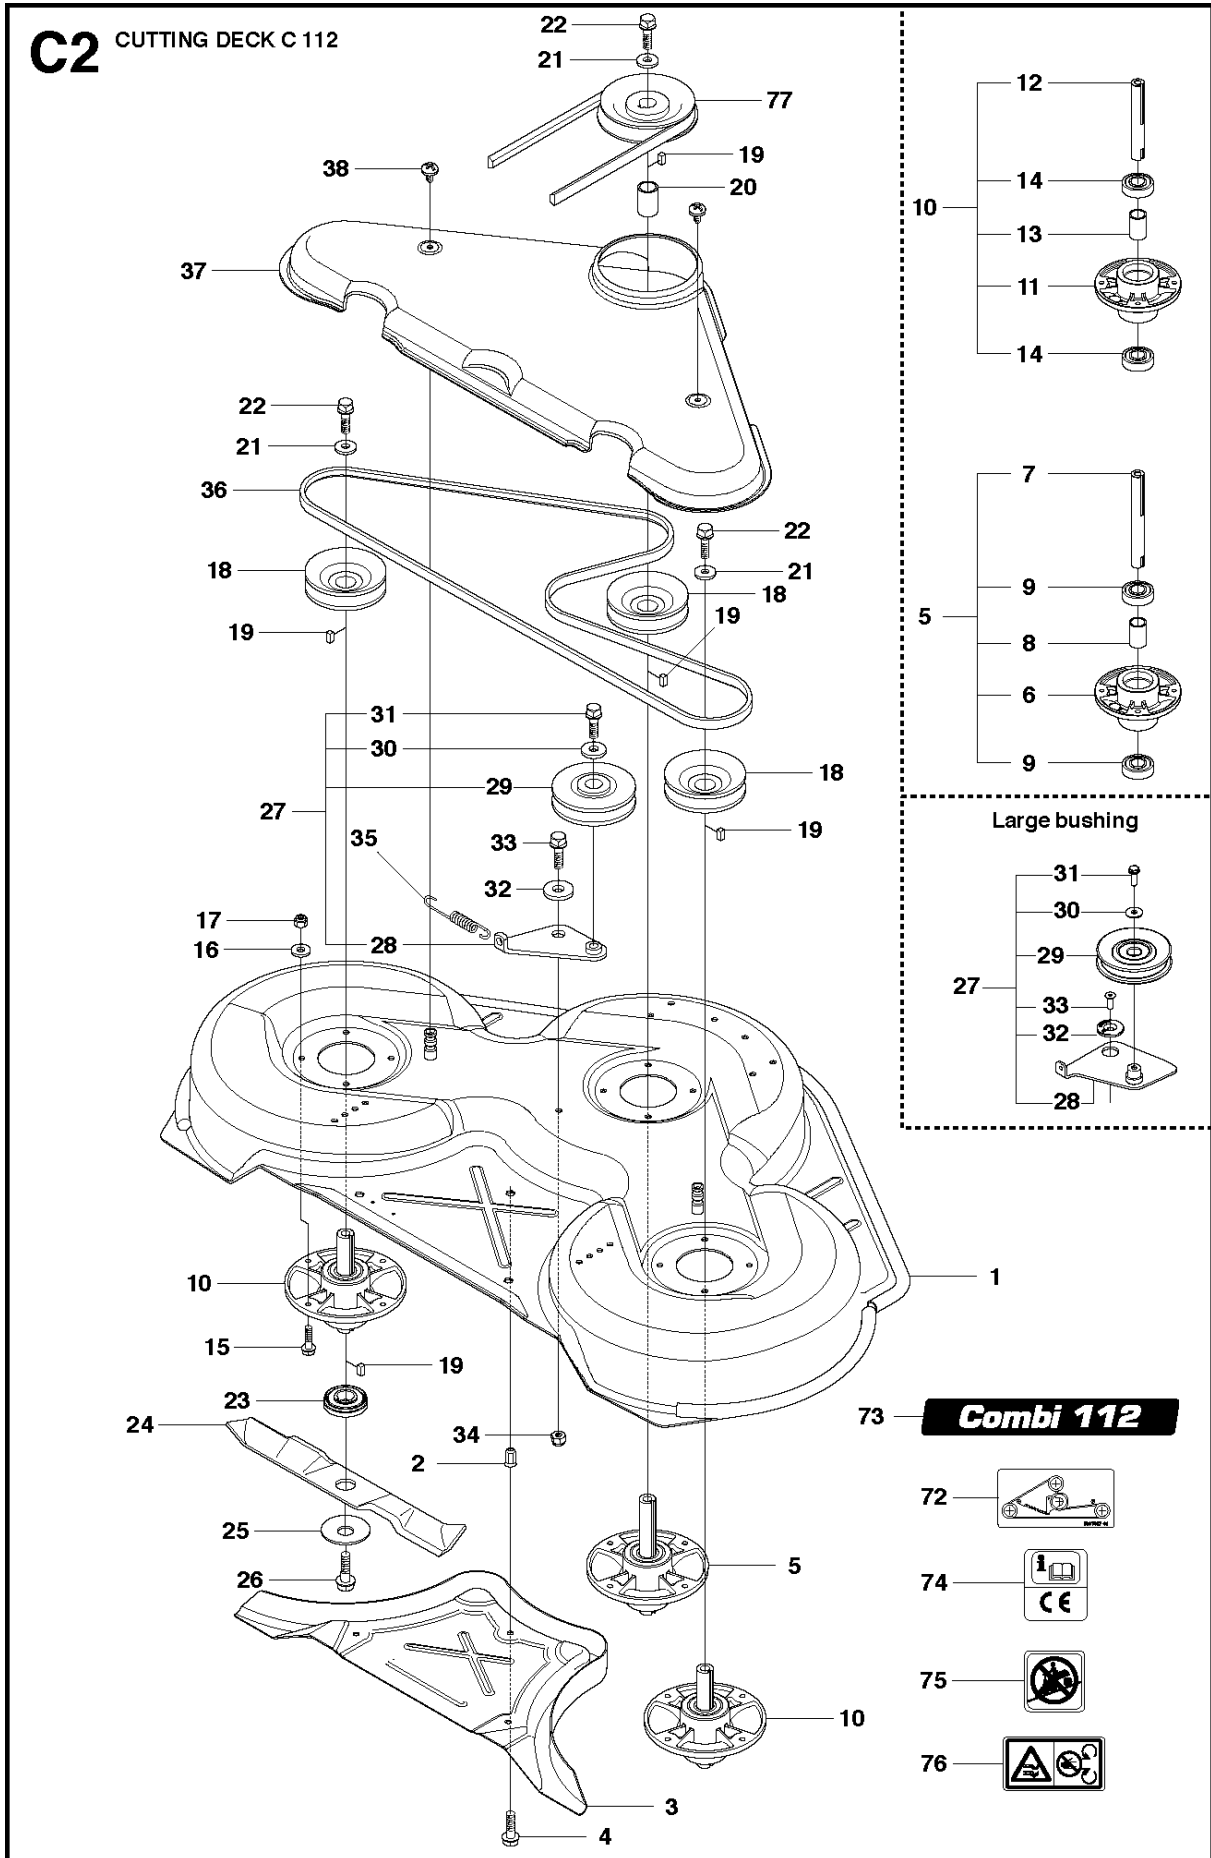

C2 CUTTING DECK C 112

73 **Combi 112**

- 72
- 74
- 75
- 76

44"/112CM CUTTING DECK

R316T AWD

Ref	Part No	Description	Remark	QTY	KIT
1	574 20 95-01	CUTTING DECK		1	
2	506 91 62-01	NUT		3	
3	544 44 93-01	PLUG		1	
4	506 57 01-04	SCREW EHHFM		3	
5	576 38 41-01	BLADE HOUSING ASSY		1	
6	576 38 42-01	BEARING HOUSING		1	5
7	576 38 43-01	SHAFT		1	5
8	576 38 44-01	SPACING SLEEVE		1	5
9	738 23 04-34	BALL BEARING		2	5
10	576 38 41-02	BLADE HOUSING ASSY		2	
11	576 38 42-01	BEARING HOUSING		1	10
12	576 38 43-02	SHAFT		1	10
13	576 38 44-01	SPACING SLEEVE		1	10
14	738 23 04-34	BALL BEARING		2	10
15	535 42 38-01	SCREW RSQM		12	
16	734 11 64-01	WASHER		12	
17	732 21 18-01	LOCK NUT		12	
18	506 92 21-01	PULLEY		3	
19	506 53 35-01	PARALLEL KEY		7	
20	544 06 80-02	SPACING SLEEVE		1	
21	734 11 74-41	WASHER		3	
22	544 11 41-01	SCREW EHHM		3	
23	535 50 42-02	ADAPTER		3	
24	504 18 81-10	BLADE		3	
25	506 79 23-01	KNIFE PLATE		3	
26	544 11 41-01	SCREW EHHM		3	
27	506 54 07-01	BELT TENSIONER ASSY	Small bushing	1	
27	586 96 66-01	BELT TENSIONER ASSY	Large bushing	1	
28	585 35 99-01	ARM	Small bushing	1	27
28	585 35 99-01	ARM	Large bushing	1	27
29	506 53 27-01	PULLEY		1	27
30	734 11 64-41	WASHER		1	27
31	586 32 04-01	SCREW	Small bushing	1	27
31	586 32 04-01	SCREW	Large bushing	1	27
32	506 91 87-02	WASHER	Small bushing	1	
32	586 49 67-01	WASHER	Large bushing	1	
33	725 24 51-71	SCREW EHHM	Small bushing	1	
33	725 64 53-01	SCREW IHCSFM	Large bushing	1	
34	732 21 18-01	LOCK NUT		1	
35	506 53 31-01	SPRING		1	
36	589 51 46-01	BELT		1	
37	544 09 62-01	BELT COVER		1	
38	544 40 05-01	SCREW		2	
72	506 78 97-01	LABEL		1	
73	544 23 81-05	LABEL		2	
74	506 92 90-01	LABEL		1	
75	535 43 74-01	LABEL WARNING		1	
76	574 51 00-01	DECAL		2	
77	506 77 86-01	PULLEY		1