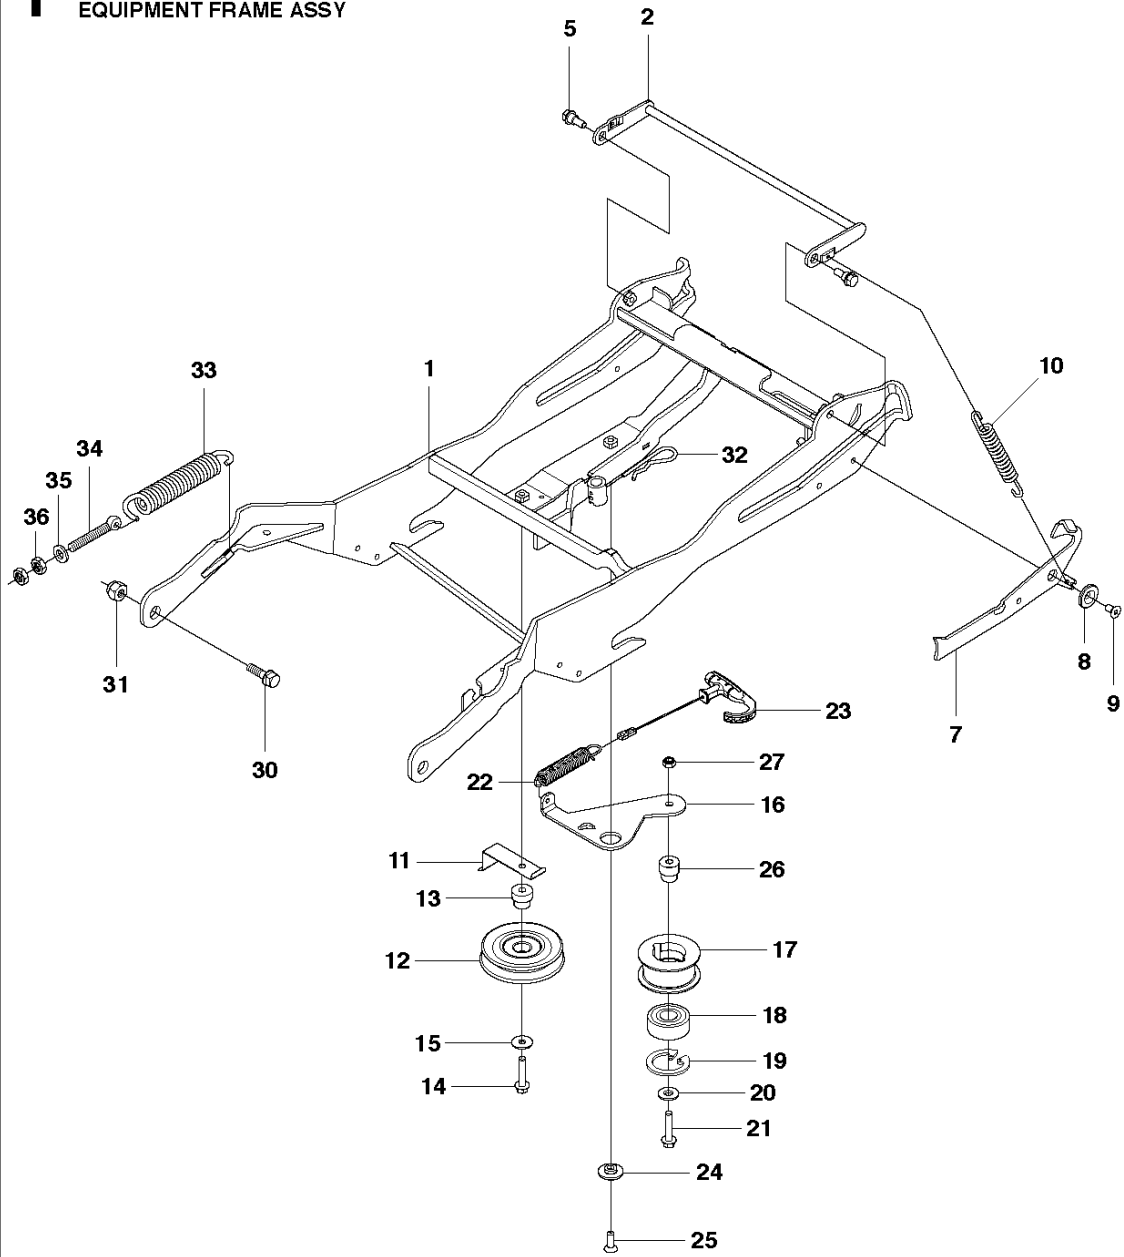

T R316T AWD
EQUIPMENT FRAME ASSY

FRAME

R316T AWD

Ref	Part No	Description	Remark	QTY KIT
1	523 06 42-01	EQUIPMENT FRAME		1
2	525 47 59-01	HOOK		1
5	506 59 74-01	SCREW EHHFM		2
7	523 11 66-02	LEVER		1
8	506 91 87-01	WASHER		1
9	725 64 48-01	SCREW IHCSFM		1
10	506 53 56-03	DRAW SPRING		1
11	525 48 67-01	BELT GUIDE		1
12	506 97 48-01	PULLEY		1
13	506 82 68-02	BUSHING		1
14	725 24 59-51	SCREW EHHM		1
15	734 11 64-41	WASHER		1
16	577 22 87-01	SHEET		1
17	505 15 39-01	BELT TENSIONER WHEEL ASSY		1
18	738 21 04-04	BALL BEARING		1
19	735 31 38-10	CIRCLIP		1
20	734 11 64-41	WASHER		1
21	725 24 59-51	SCREW EHHM		1
22	504 62 24-01	SPRING		1
23	504 62 21-02	HANDLE ASSY		1
24	505 45 17-01	WASHER		1
25	725 64 53-01	SCREW IHCSFM		1
26	535 48 48-01	BUSHING		1
27	732 21 18-01	LOCK NUT		1
30	506 89 58-01	COLLAR SCREW		2
31	732 25 22-01	HEXAGON LOCKING NUT		2
32	506 96 66-01	HAIR PIN COTTER		1
33	506 83 76-01	SPRING		2
34	506 83 77-01	RING BOLT		2
35	734 11 72-01	WASHER		2
36	731 23 20-51	HEXAGON NUT		4