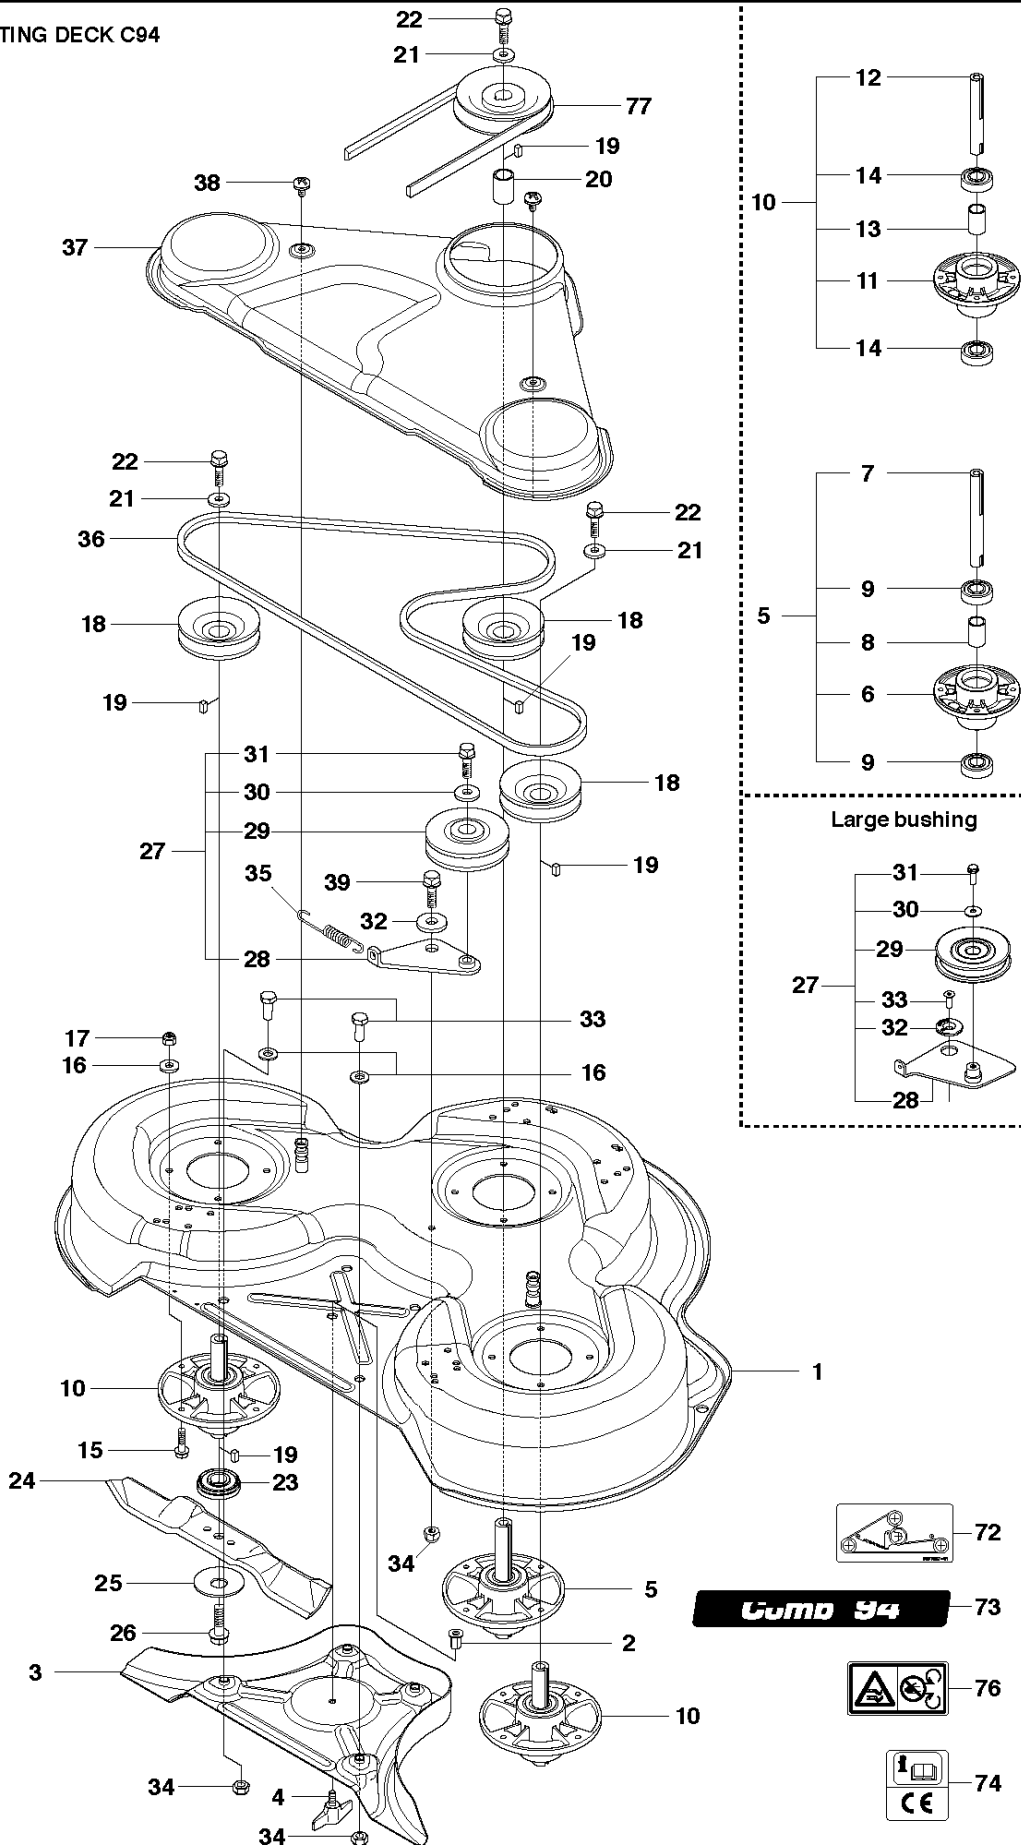

A2 CUTTING DECK C94

94CM CUTTING DECK

R316T AWD

Ref	Part No	Description	Remark	QTY	KIT
1	544 06 57-06	CUTTING DECK		1	
2	506 91 62-01	NUT		1	
3	544 06 58-01	PLUG		1	
4	544 06 61-01	KNOB		1	
5	576 38 41-01	BLADE HOUSING ASSY		1	
6	576 38 42-01	BEARING HOUSING		1	5
7	576 38 43-01	SHAFT		1	5
8	576 38 44-01	SPACING SLEEVE		1	5
9	738 23 04-34	BALL BEARING		2	5
10	576 38 41-02	BLADE HOUSING ASSY		2	
11	576 38 42-01	BEARING HOUSING		1	10
12	576 38 43-02	SHAFT		1	10
13	576 38 44-01	SPACING SLEEVE		1	10
14	738 23 04-34	BALL BEARING		2	10
15	535 42 38-01	SCREW RSQM		12	
16	734 11 64-01	WASHER		14	
17	732 21 18-01	LOCK NUT		12	
18	506 92 21-01	PULLEY		3	
19	506 53 35-01	PARALLEL KEY		7	
20	544 06 80-02	SPACING SLEEVE		1	
21	734 11 74-41	WASHER		3	
22	544 11 41-01	SCREW EHHM		3	
23	535 50 42-02	ADAPTER		3	
24	579 65 25-10	BLADE		3	
25	506 79 23-01	KNIFE PLATE		3	
26	544 11 41-01	SCREW EHHM		3	
27	506 54 07-01	BELT TENSIONER ASSY	Small bushing	1	
27	586 96 66-01	BELT TENSIONER ASSY	Large bushing	1	
28	506 51 95-01	SPÄNNARM KPL.	Small bushing	1	27
28	585 35 99-01	ARM	Large bushing	1	27
29	506 53 27-01	PULLEY		1	27
30	734 11 64-41	WASHER		1	27
31	506 55 83-02	SCREW EHHFT	Small bushing	1	27
31	586 32 04-01	SCREW	Large bushing	1	27
32	506 91 87-02	WASHER	Small bushing	1	
32	586 49 67-01	WASHER	Large bushing	1	
33	725 24 51-71	SCREW EHHM		2	
34	732 21 18-01	LOCK NUT		1	
35	506 53 31-01	SPRING		1	
36	589 53 07-01	BELT		1	
37	544 06 63-01	BELT COVER		1	
38	544 40 05-01	SCREW		2	
39	725 24 51-71	SCREW EHHM	Small bushing	1	
39	725 64 53-01	SCREW IHCSFM	Large bushing	1	
72	506 78 97-01	LABEL		1	
73	544 23 81-01	LABEL		2	
74	506 92 90-01	LABEL		1	
76	574 51 00-01	DECAL		2	
77	506 77 86-01	PULLEY		1