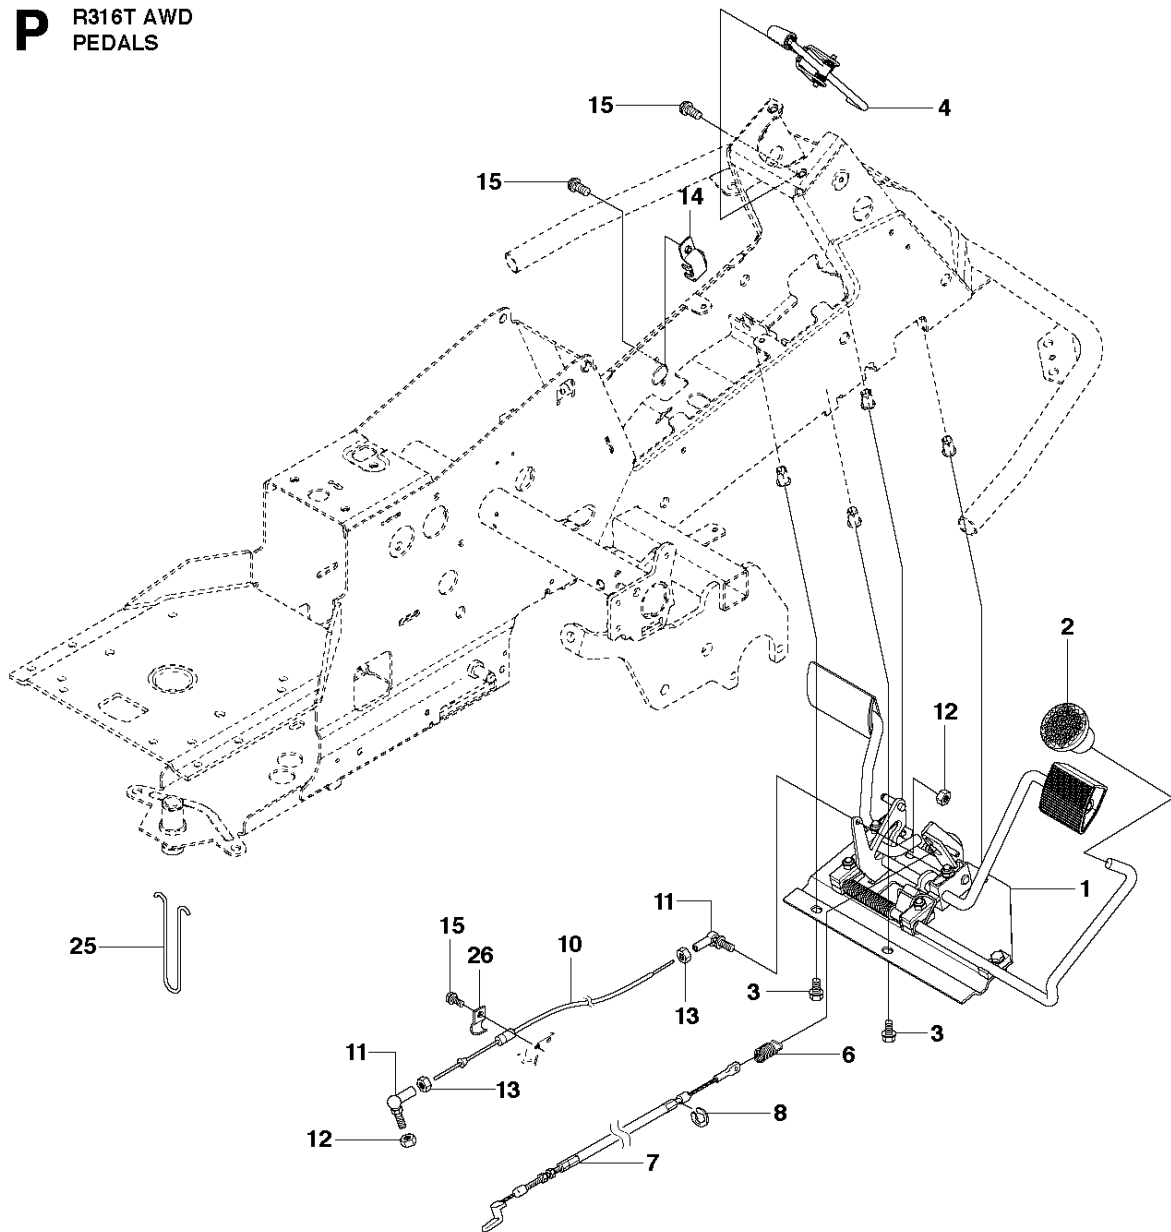

P R316T AWD
PEDALS

PEDALS

PEDALS

R316T AWD

Ref	Part No	Description	Remark	QTY KIT	
1	544 12 60-01	PEDAL PLATE ASSY		1	
2	535 47 37-01	KNOB		1	
3	506 57 01-04	SCREW EHHFM		4	
4	544 40 31-01	BRAKE LEVER ASSY		1	
6	506 94 63-01	BRAKE SPRING		1	
7	576 71 21-01	BRAKE WIRE		1	
8	735 31 09-20	E-CLIP		1	
10	574 41 12-02	CONTROL CABLE		1	
11	506 55 73-01	VINKELL.AS8 DIN71802		2	
12	732 21 14-01	LOCK NUT		2	
13	731 23 14-01	HEXAGON NUT		2	
14	522 43 08-01	BRACKET		1	
15	725 23 64-61	SCREW EHHFT		4	
16	738 21 02-04	BALL BEARING		1	
17	535 48 02-01	ROLLER		1	1
18	535 48 06-01	PROTECTIVE PLATE		1	1
19	535 48 07-01	SPRING		1	1
20	535 48 08-01	BEARING SUPPORT		4	1
21	535 48 09-01	BEARING SUPPORT		5	1
22	535 48 10-01	REINFORCEMENT PLATE		3	1
23	535 47 88-01	PEDAL RUBBER		1	1
24	535 47 88-02	PEDAL RUBBER		1	1
25	506 57 64-02	CABLE HOLDER		1	1
26	506 56 65-01	CLIP		1