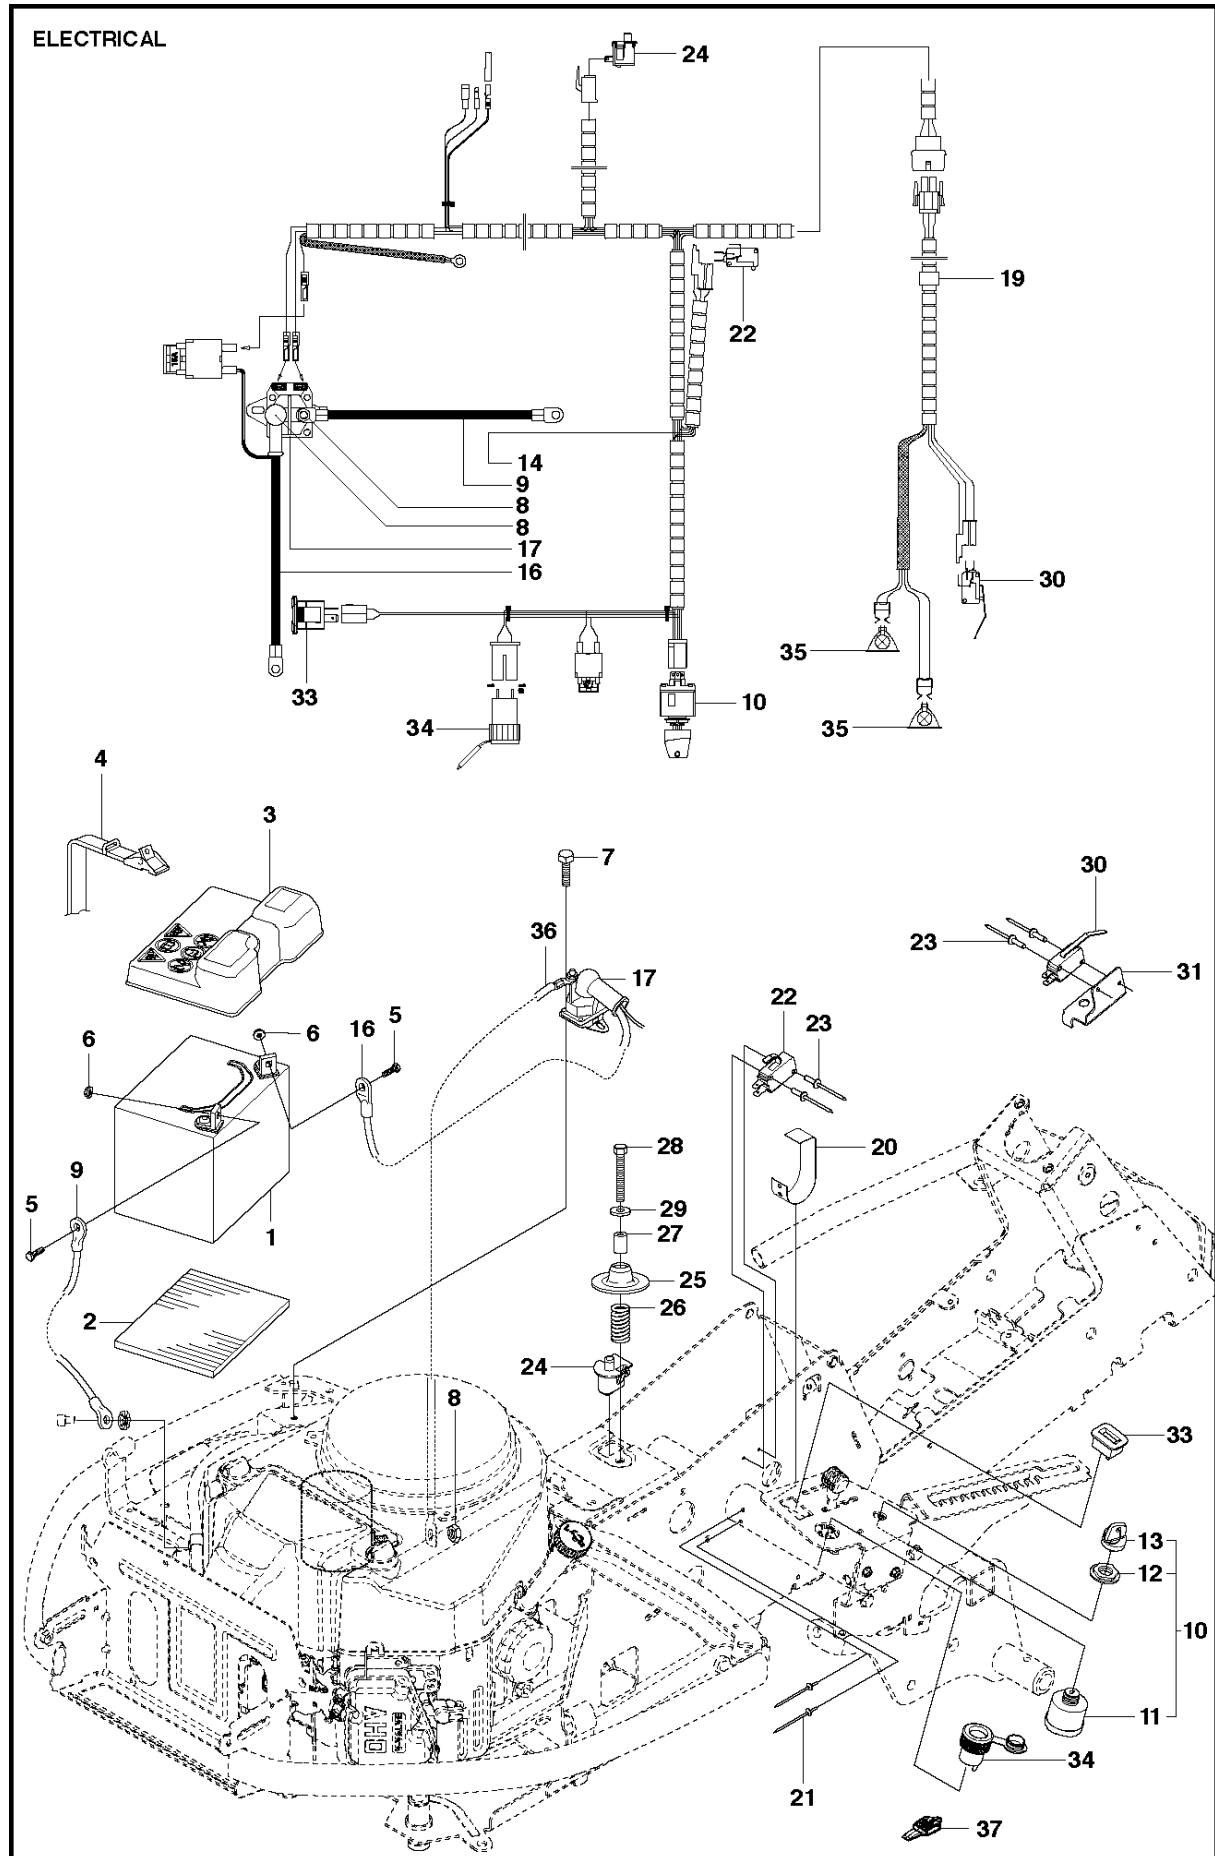

ELECTRICAL

R316T AWD

Ref	Part No	Description	Remark	QTY	KIT
1	577 04 16-01	BATTERY		1	
2	535 44 11-01	BATTERY MAT		1	
3	578 20 06-01	COVER		1	
4	506 83 68-02	BELT		1	
5	522 62 21-01	SCREW EHHM		2	
6	522 62 43-01	NUT		2	
7	725 23 64-61	SCREW EHHFT		1	
8	506 89 98-01	NUT		3	
9	576 18 39-01	CABLE		1	
10	579 43 43-01	IGNITION SWITCH		1	
11	578 26 17-01	IGNITION SWITCH		1	10
12	544 44 23-01	NUT		1	10
13	544 44 24-01	IGNITION KEY		1	10
14	578 33 85-01	WIRING		1	
16	576 18 40-01	CABLE		1	
17	544 43 98-01	RELAY		1	
19	578 32 89-01	WIRING		1	
20	506 90 93-01	PLATE SPRING		1	
21	722 78 39-02	BLIND RIVET		2	
22	574 31 60-01	SWITCH		1	
23	544 44 07-01	RIVET		4	
24	506 90 96-01	SWITCH		1	
25	506 90 97-01	SPRING WASHER		1	
26	544 44 12-01	SPRING		1	
27	506 90 99-02	SPACING TUBE		1	
28	725 24 60-51	SCREW EHHM		1	
29	734 11 64-01	WASHER		1	
30	574 31 61-01	SWITCH		1	
31	544 41 57-01	BRACKET		1	
33	578 38 24-01	HOUR METER		1	
34	535 47 48-01	POWER SOCKET		1	
35	582 21 42-01	LAMP		2	
36	576 18 38-01	CABLE		1	
37	586 37 94-01	LEVER		1