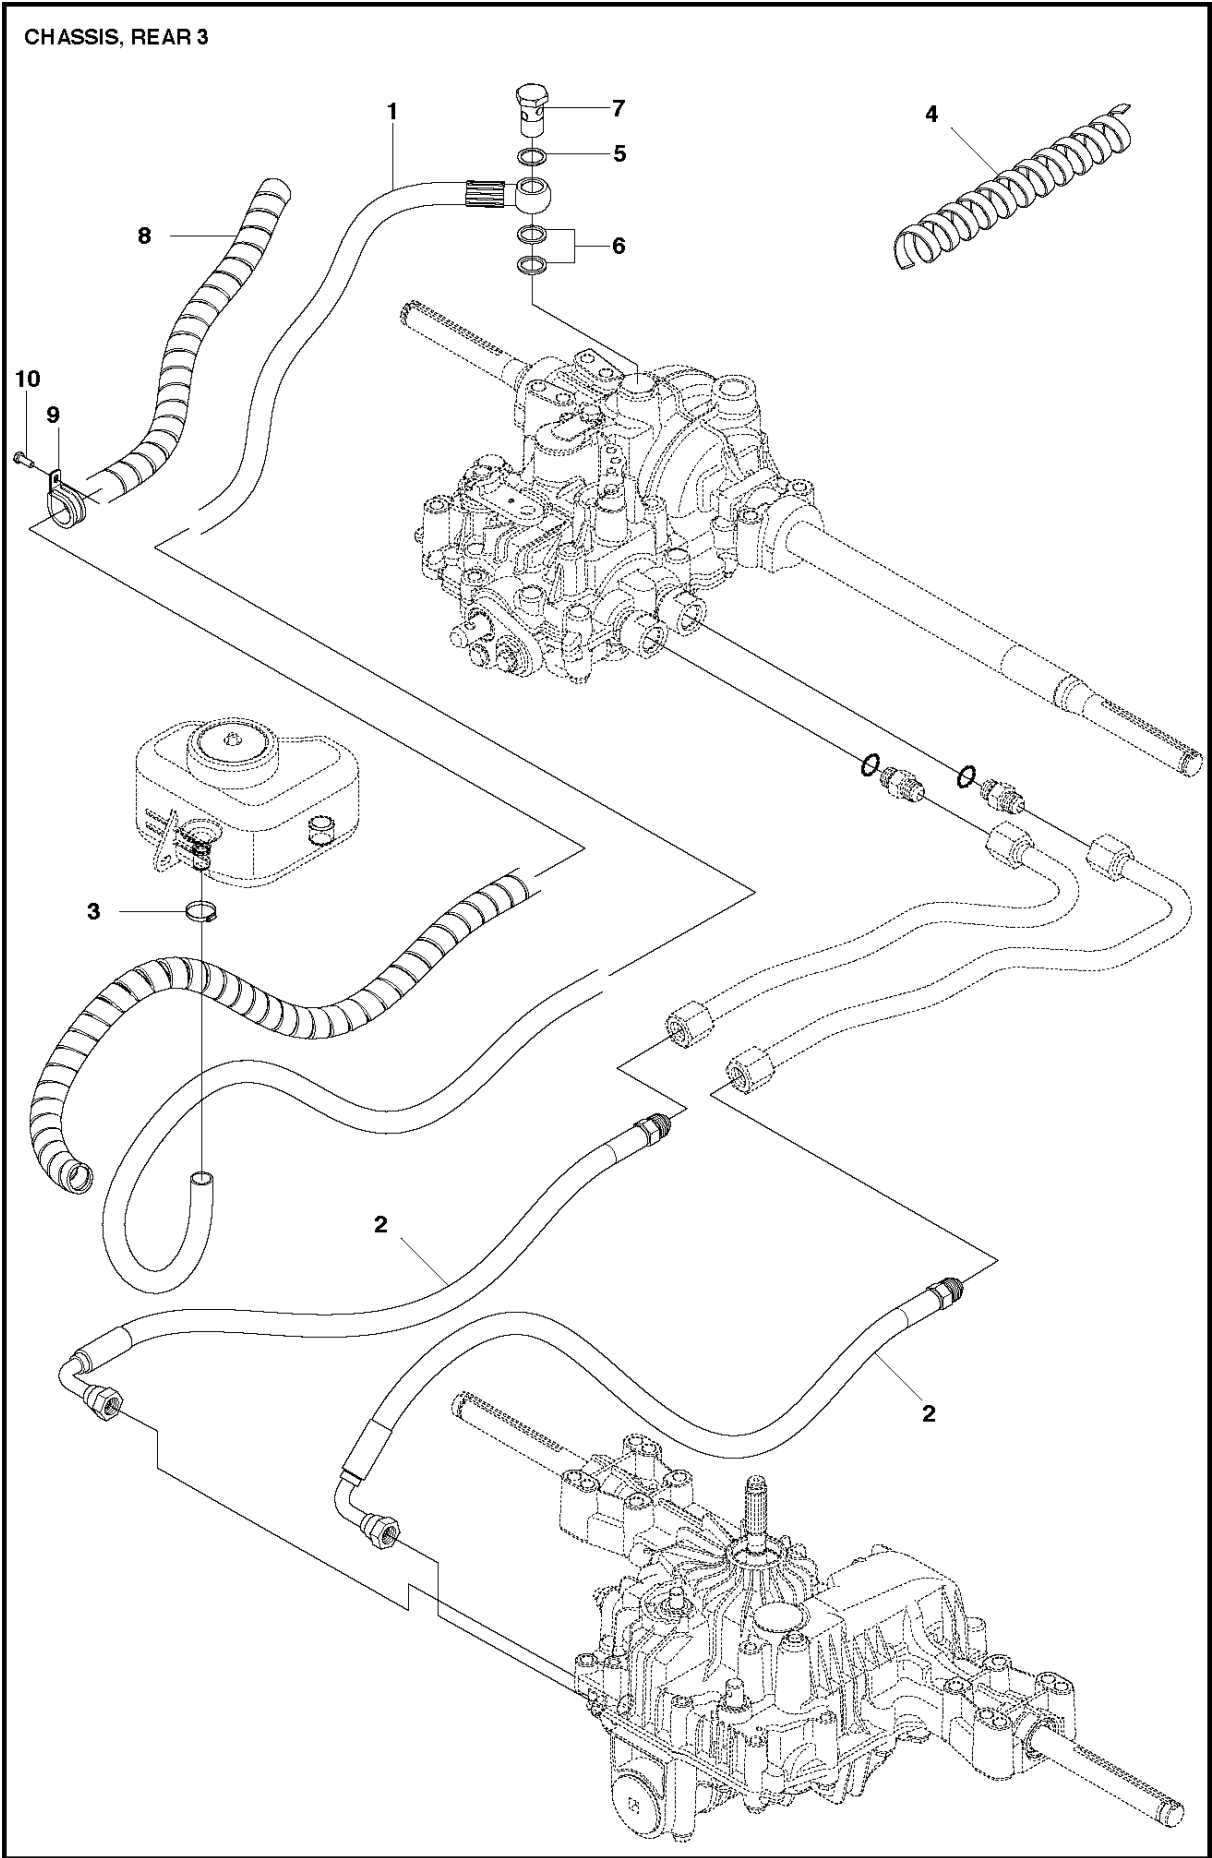

CHASSIS REAR

R316T AWD

Ref	Part No	Description	Remark	QTY KIT
1	578 29 50-03	HYDRAULIC HOSE		1
2	544 45 64-03	HYDRAULIC HOSE		2
3	505 13 11-01	HOSE CLAMP		1
4	544 02 66-01	HOSE GUARD		1
5	544 01 00-01	GASKET		1
6	544 01 00-03	GASKET		2
7	544 02 05-01	PIPE FITTING		1
8	544 02 66-07	HOSE GUARD		1
9	574 53 12-01	HOSE CLAMP		1
10	725 23 68-61	SCREW EHHFT		1