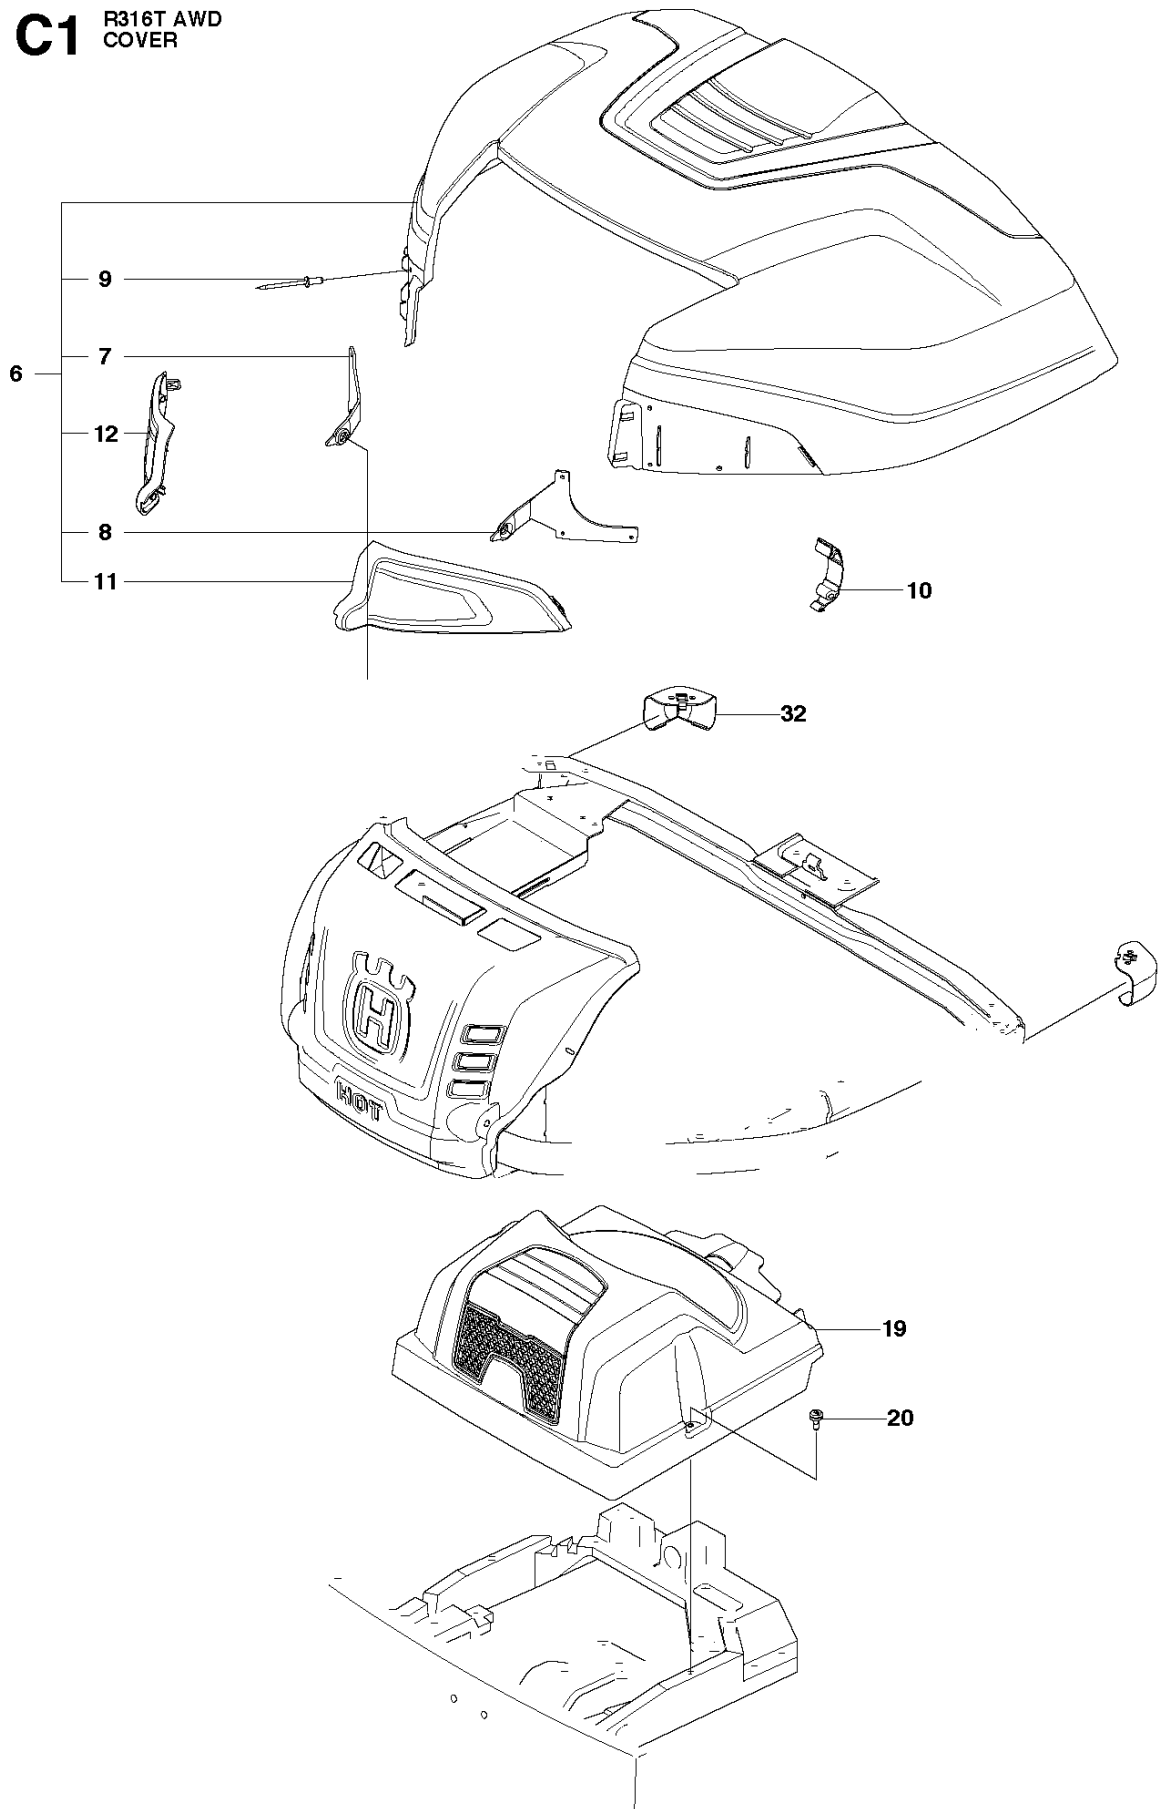

C1 R316T AWD
COVER

COVER

R316T AWD

Ref	Part No	Description	Remark	QTY	KIT
6	577 61 47-02	ENGINE HOOD ASSY		1	
7	578 11 37-01	HINGE		1	6
8	578 11 37-02	HINGE		1	6
9	722 79 54-02	RIVET		6	6
10	503 89 47-03	SNAP LOCKING		1	
11	577 61 26-02	COVER		1	6
12	577 61 26-01	COVER		1	6
19	578 26 13-04	TRANSMISSION COVER		1	
20	574 85 62-01	SCREW		2	
32	577 90 33-01	PLUG		2