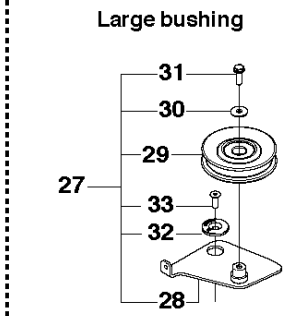

C2 CUTTING DECK C 112

73 **Combi 112**

- 72
- 74
- 75
- 76

44"/112CM CUTTING DECK

R316T AWD

Ref	Part No	Description	Remark	QTY	KIT
1	574 20 95-01	CUTTING DECK		1	
2	506 91 62-01	NUT		3	
3	544 44 93-01	PLUG		1	
4	506 57 01-04	SCREW EHHFM		3	
5	576 38 41-01	BLADE HOUSING ASSY		1	
6	576 38 42-01	BEARING HOUSING		1	5
7	576 38 43-01	SHAFT		1	5
8	576 38 44-01	SPACING SLEEVE		1	5
9	738 23 04-34	BALL BEARING		2	5
10	576 38 41-02	BLADE HOUSING ASSY		2	
11	576 38 42-01	BEARING HOUSING		1	10
12	576 38 43-02	SHAFT		1	10
13	576 38 44-01	SPACING SLEEVE		1	10
14	738 23 04-34	BALL BEARING		2	10
15	535 42 38-01	SCREW RSQM		12	
16	734 11 64-01	WASHER		12	
17	732 21 18-01	LOCK NUT		12	
18	506 92 21-01	PULLEY		3	
19	506 53 35-01	PARALLEL KEY		7	
20	544 06 80-02	SPACING SLEEVE		1	
21	734 11 74-41	WASHER		3	
22	544 11 41-01	SCREW EHHM		3	
23	535 50 42-02	ADAPTER		3	
24	504 18 81-10	BLADE		3	
25	506 79 23-01	KNIFE PLATE		3	
26	544 11 41-01	SCREW EHHM		3	
27	506 54 07-01	BELT TENSIONER ASSY	Small bushing	1	
27	586 96 66-01	BELT TENSIONER ASSY	Large bushing	1	
28	585 35 99-01	ARM	Small bushing	1	27
28	585 35 99-01	ARM	Large bushing	1	27
29	506 53 27-01	PULLEY		1	27
30	734 11 64-41	WASHER		1	27
31	586 32 04-01	SCREW	Small bushing	1	27
31	586 32 04-01	SCREW	Large bushing	1	27
32	506 91 87-02	WASHER	Small bushing	1	
32	586 49 67-01	WASHER	Large bushing	1	
33	725 24 51-71	SCREW EHHM	Small bushing	1	
33	725 64 53-01	SCREW IHCSFM	Large bushing	1	
34	732 21 18-01	LOCK NUT		1	
35	506 53 31-01	SPRING		1	
36	589 51 46-01	BELT		1	
37	544 09 62-01	BELT COVER		1	
38	544 40 05-01	SCREW		2	
72	506 78 97-01	LABEL		1	
73	544 23 81-05	LABEL		2	
74	506 92 90-01	LABEL		1	
75	535 43 74-01	LABEL WARNING		1	
76	574 51 00-01	DECAL		2	
77	506 77 86-01	PULLEY		1