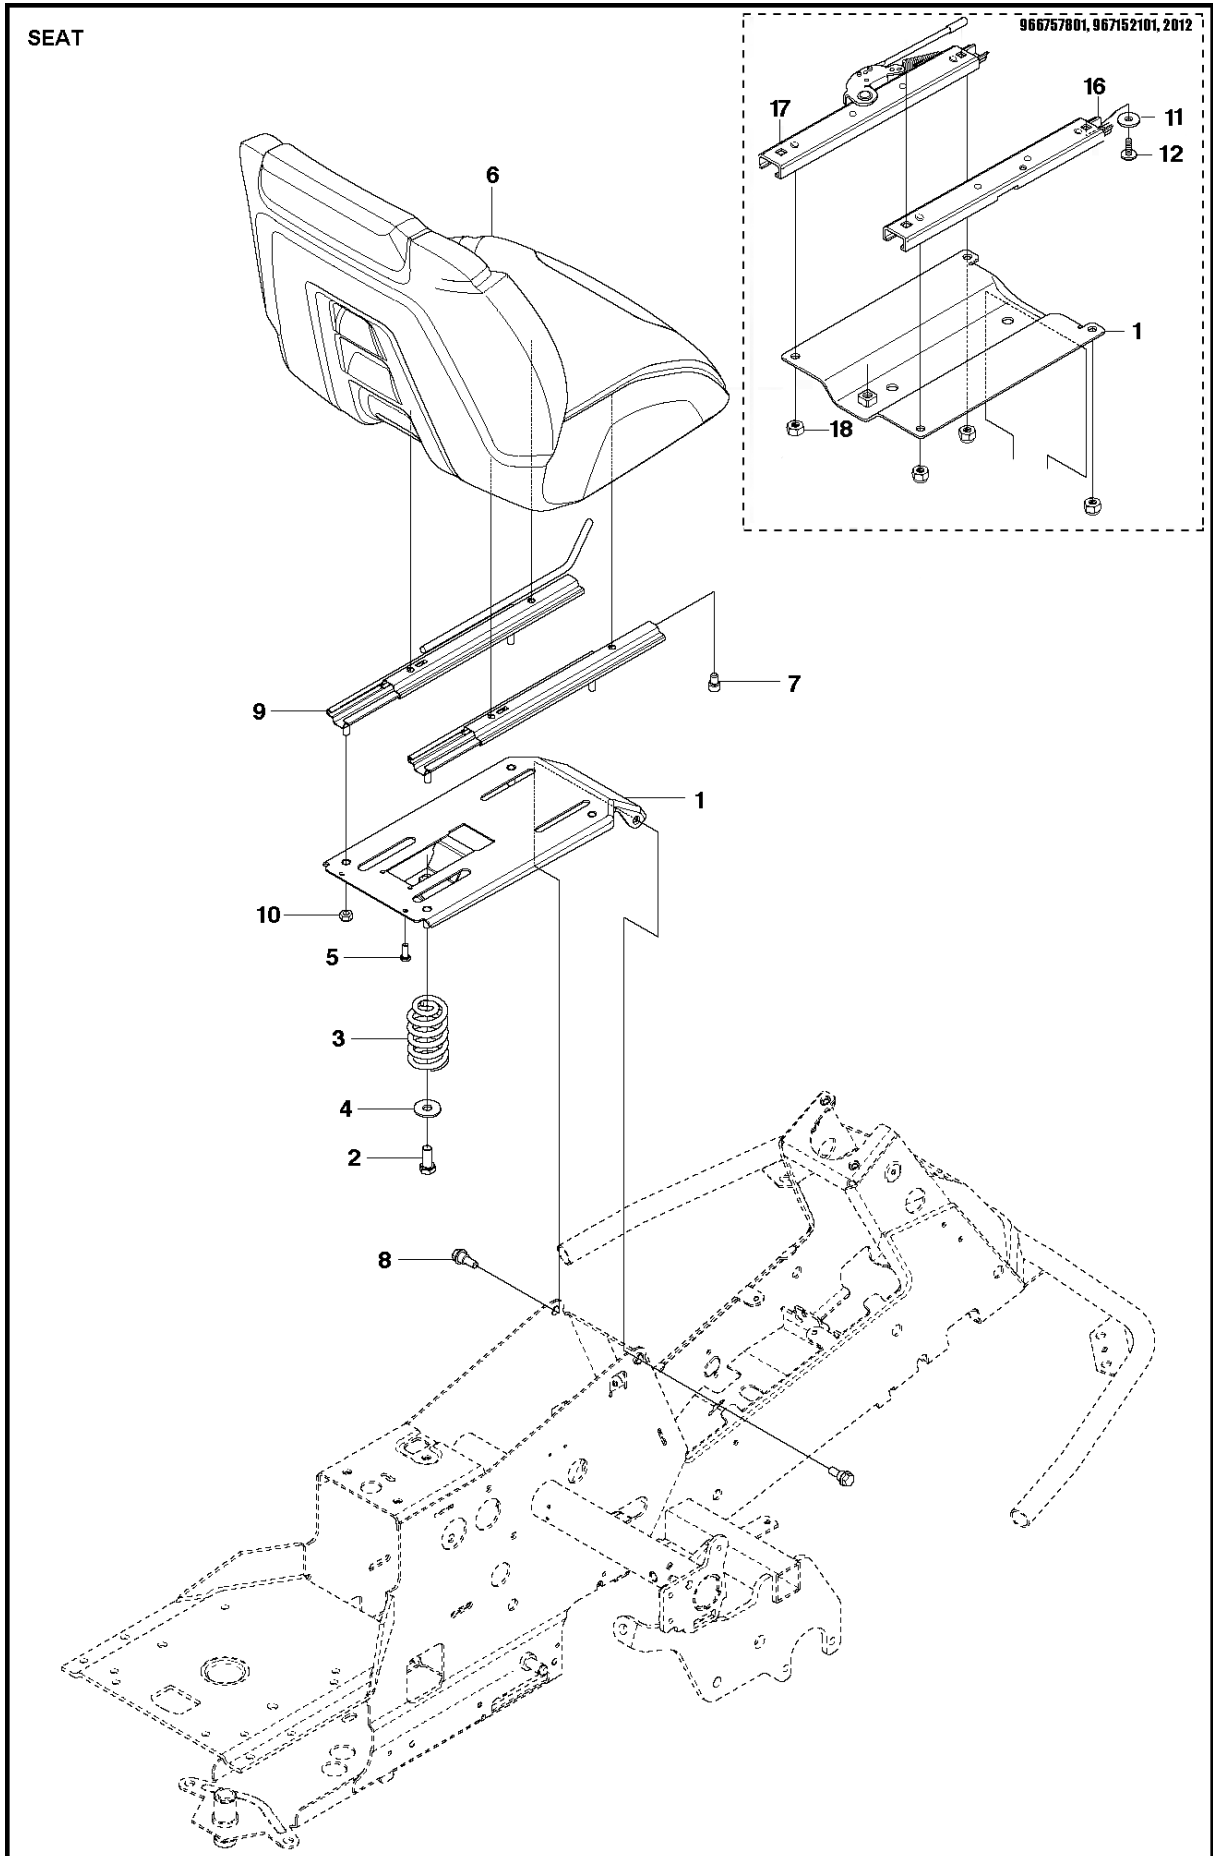

## COVER

R316T AWD

Ref	Part No	Description	Remark	QTY KIT
1	510 22 25-01	BELT COVER		1
2	510 22 25-02	BELT COVER		1
3	510 22 27-01	BELT COVER		1
4	510 22 27-02	BELT COVER		1
5	725 23 68-61	SCREW EHHFT		4
6	510 22 23-03	BELT COVER		1
7	510 22 24-01	BELT COVER		1
8	522 55 73-01	SCREW		2
9	516 01 88-01	BELT COVER		1
10	525 56 33-03	BELT COVER		1
11	725 23 64-61	SCREW EHHFT		5