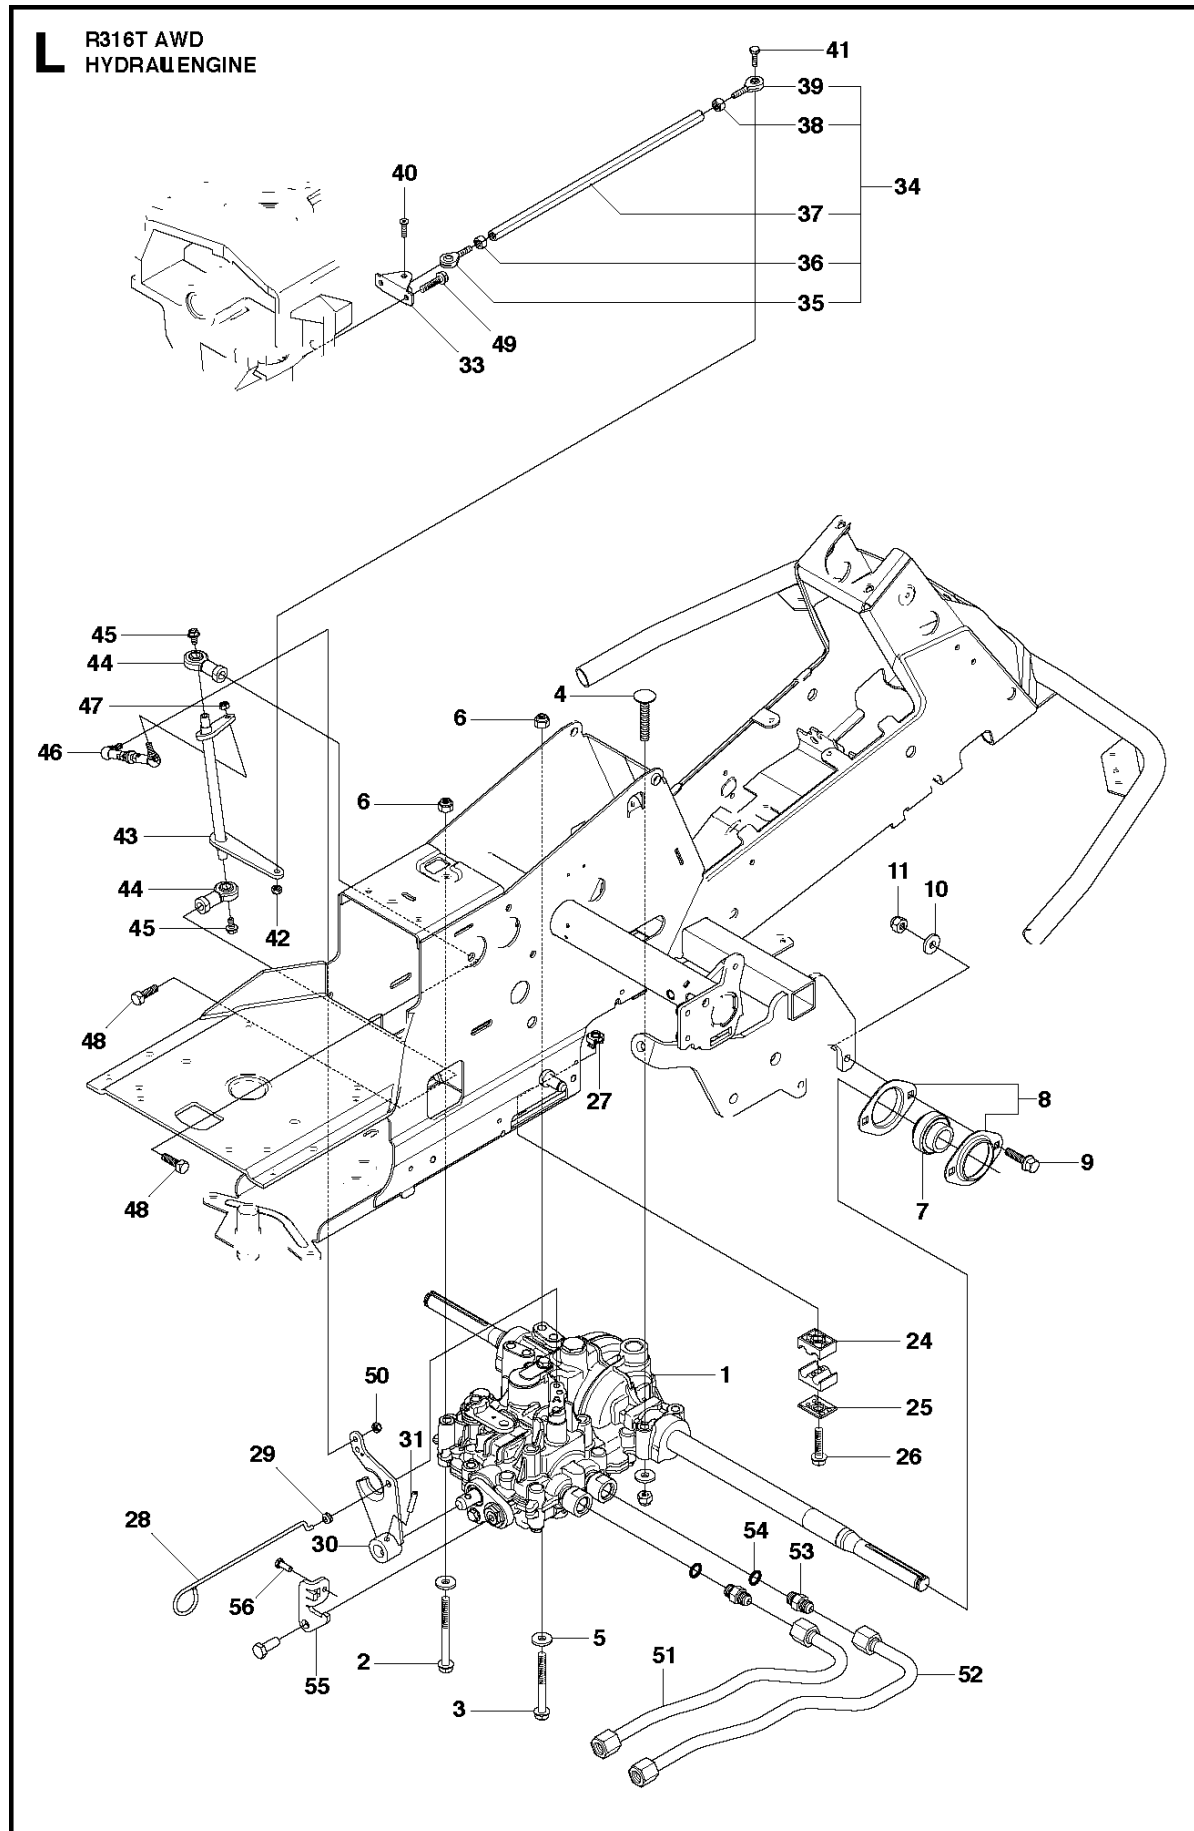

HYDRAULIC PUMP - MOTOR

R316T AWD

Ref	Part No	Description	Remark	QTY	KIT
1	575 48 43-01	TRANSMISSION		1	
2	725 24 67-51	SCREW EHHM		1	
3	725 24 64-51	SCREW EHHM		1	
4	535 42 38-03	SCREW RSQM		1	
5	734 11 64-01	WASHER		3	
6	732 21 18-01	LOCK NUT		3	
7	544 00 89-02	BEARING		1	
8	544 00 90-02	BEARING HOUSING		2	
9	506 57 01-05	SCREW EHHFM		2	
10	734 11 64-01	WASHER		2	
11	732 21 18-01	LOCK NUT		2	
24	544 37 33-02	PIPE CLAMP		1	
25	544 37 38-02	COVER PLATE		1	
26	506 57 01-07	SCREW EHHFM		1	
27	544 81 17-01	CAGE NUT		1	
28	535 49 97-01	ARM		1	
29	503 73 58-01	BUSHING		1	
30	578 29 19-01	LEVER		1	
31	721 43 47-01	SPRING PIN		1	
33	535 49 28-02	BRACKET		1	
34	544 45 67-03	ROD		1	
35	535 48 66-02	ROD END		1	34
36	503 22 10-18	HEXAGON NUT		1	34
37	535 48 65-03	ROD		1	34
38	731 23 16-01	HEXAGON NUT		1	34
39	535 48 66-01	ROD END		1	34
40	544 84 17-01	SCREW		1	
41	725 23 70-71	SCREW EHHM		1	34
42	732 21 16-01	LOCK NUT		1	
43	535 49 74-02	LEVER		1	
44	506 95 17-01	ROD END		2	
45	535 47 52-12	SCREW EHHFM		2	
46	544 44 19-01	ADJUSTMENT ROD		1	
47	732 21 16-01	LOCK NUT		1	
48	725 24 93-71	SCREW EHHM		2	
49	725 23 66-51	HEXAGONAL SCREW M6X12		2	
50	732 21 16-01	LOCK NUT		3	
51	544 80 80-01	HYDRAULIC PIPE		2	
52	544 80 79-01	HYDRAULIC PIPE		2	
53	535 42 68-06	PIPE FITTING		2	
54	505 45 11-01	O-RING		2	
55	578 04 78-01	BRACKET		1	
56	725 23 68-61	SCREW EHHFT		1