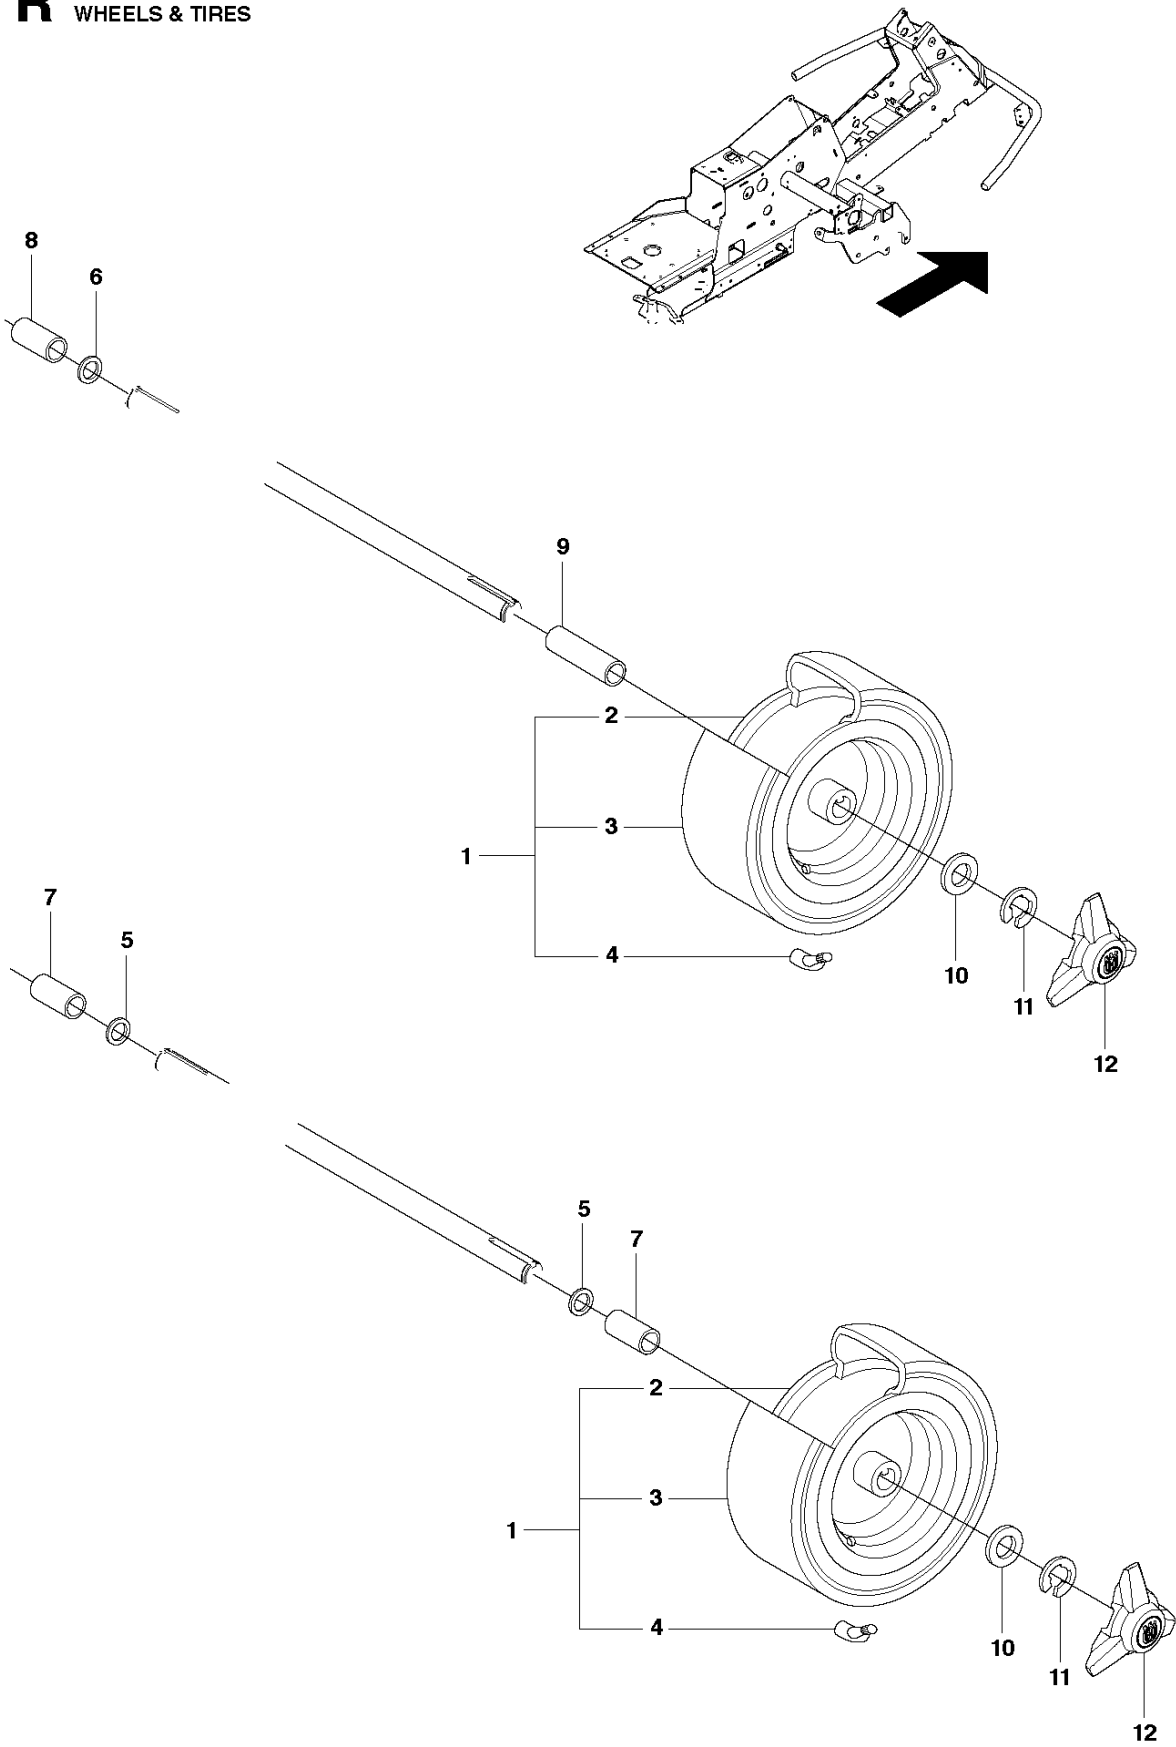

R R316T AWD
WHEELS & TIRES

WHEELS & TIRES

R316T AWD

Ref	Part No	Description	Remark	QTY	KIT
1	523 01 26-02	WHEEL		4	
2	523 03 48-01	RIM		1	1
3	523 03 46-02	TIRE		1	1
4	523 03 47-01	VALVE		1	1
5	506 50 48-03	WASHER		2	
6	506 94 58-01	WASHER		1	
7	506 59 62-03	SPACING SLEEVE		2	
8	544 13 26-01	SLEEVE		1	
9	544 13 26-02	SLEEVE		1	
10	506 50 48-05	WASHER		4	
11	506 89 90-01	E-CLIP		4	
12	544 35 35-01	HUB CAP		4