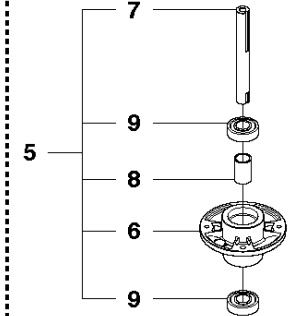

C2 CUTTING DECK C 112

73 **Combi 112**

- 72
- 74
- 75
- 76

44"/112CM CUTTING DECK

R316T AWD

Ref	Part No	Description	Remark	QTY	KIT
1	574 20 95-01	CUTTING DECK		1	
2	506 91 62-01	NUT		3	
3	544 44 93-01	PLUG		1	
4	506 57 01-04	SCREW EHHFM		3	
5	576 38 41-01	BLADE HOUSING ASSY		1	
6	576 38 42-01	BEARING HOUSING		1	5
7	576 38 43-01	SHAFT		1	5
8	576 38 44-01	SPACING SLEEVE		1	5
9	738 23 04-34	BALL BEARING		2	5
10	576 38 41-02	BLADE HOUSING ASSY		2	
11	576 38 42-01	BEARING HOUSING		1	10
12	576 38 43-02	SHAFT		1	10
13	576 38 44-01	SPACING SLEEVE		1	10
14	738 23 04-34	BALL BEARING		2	10
15	535 42 38-01	SCREW RSQM		12	
16	734 11 64-01	WASHER		12	
17	732 21 18-01	LOCK NUT		12	
18	506 92 21-01	PULLEY		3	
19	506 53 35-01	PARALLEL KEY		7	
20	544 06 80-02	SPACING SLEEVE		1	
21	734 11 74-41	WASHER		3	
22	544 11 41-01	SCREW EHHM		3	
23	535 50 42-02	ADAPTER		3	
24	504 18 81-10	BLADE		3	
25	506 79 23-01	KNIFE PLATE		3	
26	544 11 41-01	SCREW EHHM		3	
27	506 54 07-01	BELT TENSIONER ASSY	Small bushing	1	
27	586 96 66-01	BELT TENSIONER ASSY	Large bushing	1	
28	585 35 99-01	ARM	Small bushing	1	27
28	585 35 99-01	ARM	Large bushing	1	27
29	506 53 27-01	PULLEY		1	27
30	734 11 64-41	WASHER		1	27
31	586 32 04-01	SCREW	Small bushing	1	27
31	586 32 04-01	SCREW	Large bushing	1	27
32	506 91 87-02	WASHER	Small bushing	1	
32	586 49 67-01	WASHER	Large bushing	1	
33	725 24 51-71	SCREW EHHM	Small bushing	1	
33	725 64 53-01	SCREW IHCSFM	Large bushing	1	
34	732 21 18-01	LOCK NUT		1	
35	506 53 31-01	SPRING		1	
36	589 51 46-01	BELT		1	
37	544 09 62-01	BELT COVER		1	
38	544 40 05-01	SCREW		2	
72	506 78 97-01	LABEL		1	
73	544 23 81-05	LABEL		2	
74	506 92 90-01	LABEL		1	
75	535 43 74-01	LABEL WARNING		1	
76	574 51 00-01	DECAL		2	
77	506 77 86-01	PULLEY		1