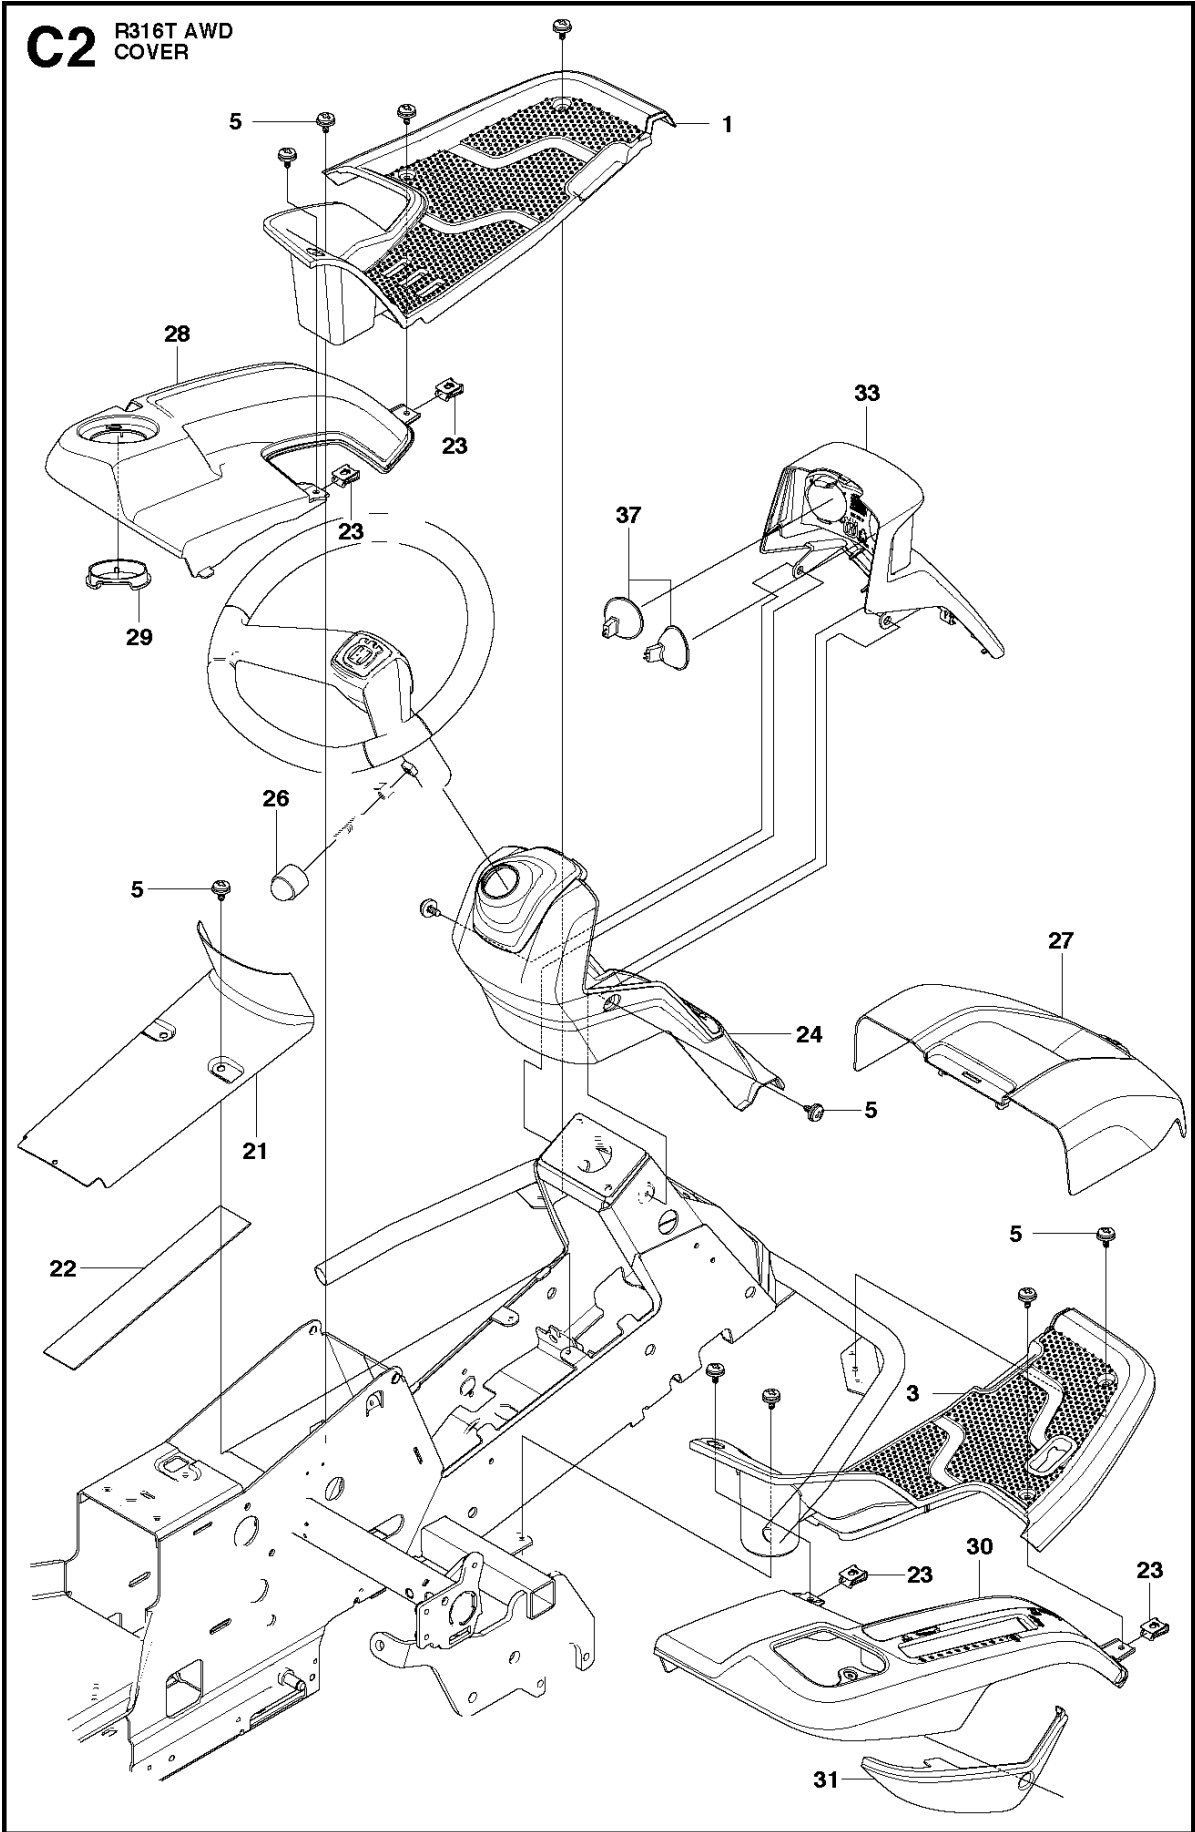

COVER

R316T AWD

Ref	Part No	Description	Remark	QTY KIT
1	577 72 93-01	FOOT PLATE		1
3	577 72 94-01	FOOT PLATE		1
5	544 40 05-01	SCREW		14
21	544 23 92-01	COVER		1
22	544 42 75-01	MAT		1
23	535 42 91-01	SPRING NUT		4
24	577 70 41-01	COVER		1
26	544 43 32-01	PROTECTIVE COVER		1
27	525 56 24-01	UNIT COVER		1
28	577 72 95-01	FENDER		1
29	577 76 45-01	LOCK NUT		1
30	577 72 96-01	FENDER		1
31	577 73 75-01	CONTROL COVER		1
33	577 70 04-01	COVER		1
37	582 21 42-01	LAMP		2