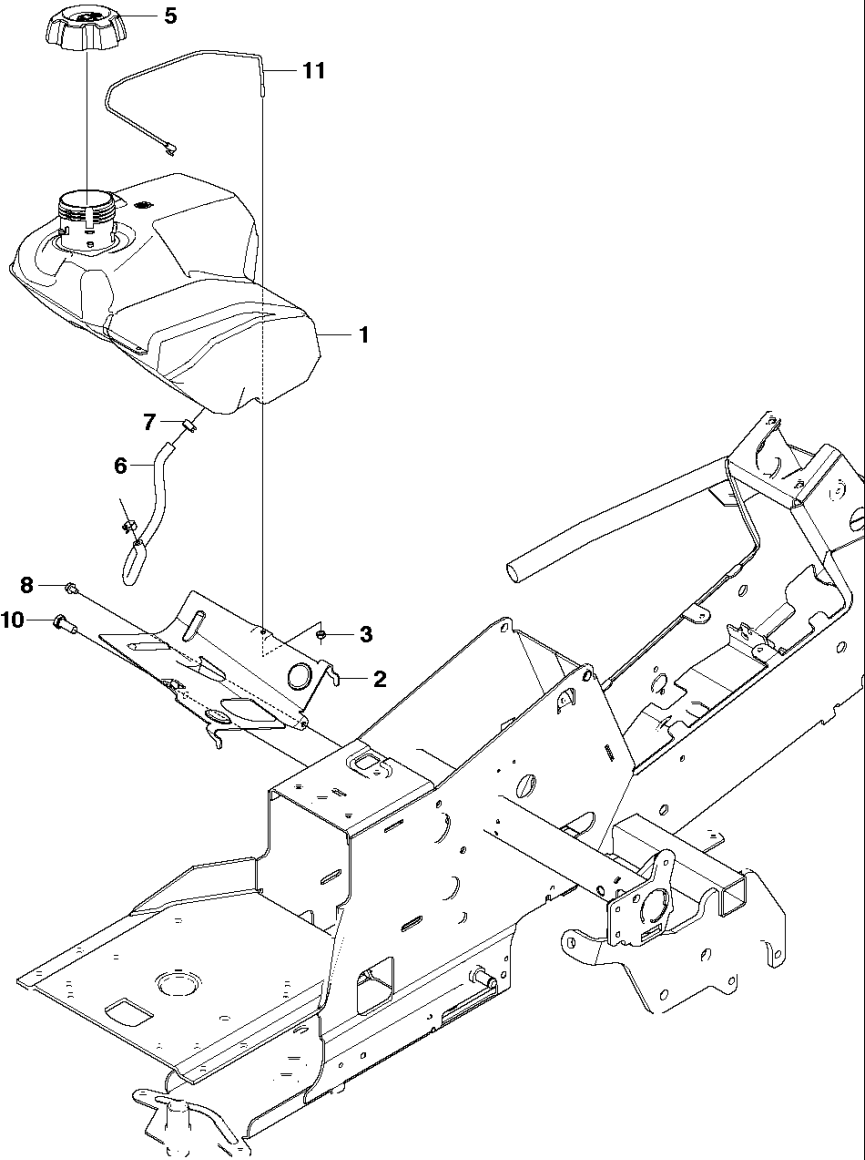

B R316T AWD
FUEL SYSTEM

FUEL SYSTEM

R316T AWD

Ref	Part No	Description	Remark	QTY KIT
1	577 91 50-01	FUEL TANK		1
2	578 05 38-01	BRACKET		1
3	732 21 16-01	LOCK NUT		1
5	532 43 96-45	FUEL CAP		1
6	504 80 00-10	FUEL HOSE		1
7	535 46 97-01	HOSE BRACE		2
8	725 23 64-61	SCREW EHHFT		1
10	725 24 93-71	SCREW EHHM		1
11	578 26 15-01	WIRE		1