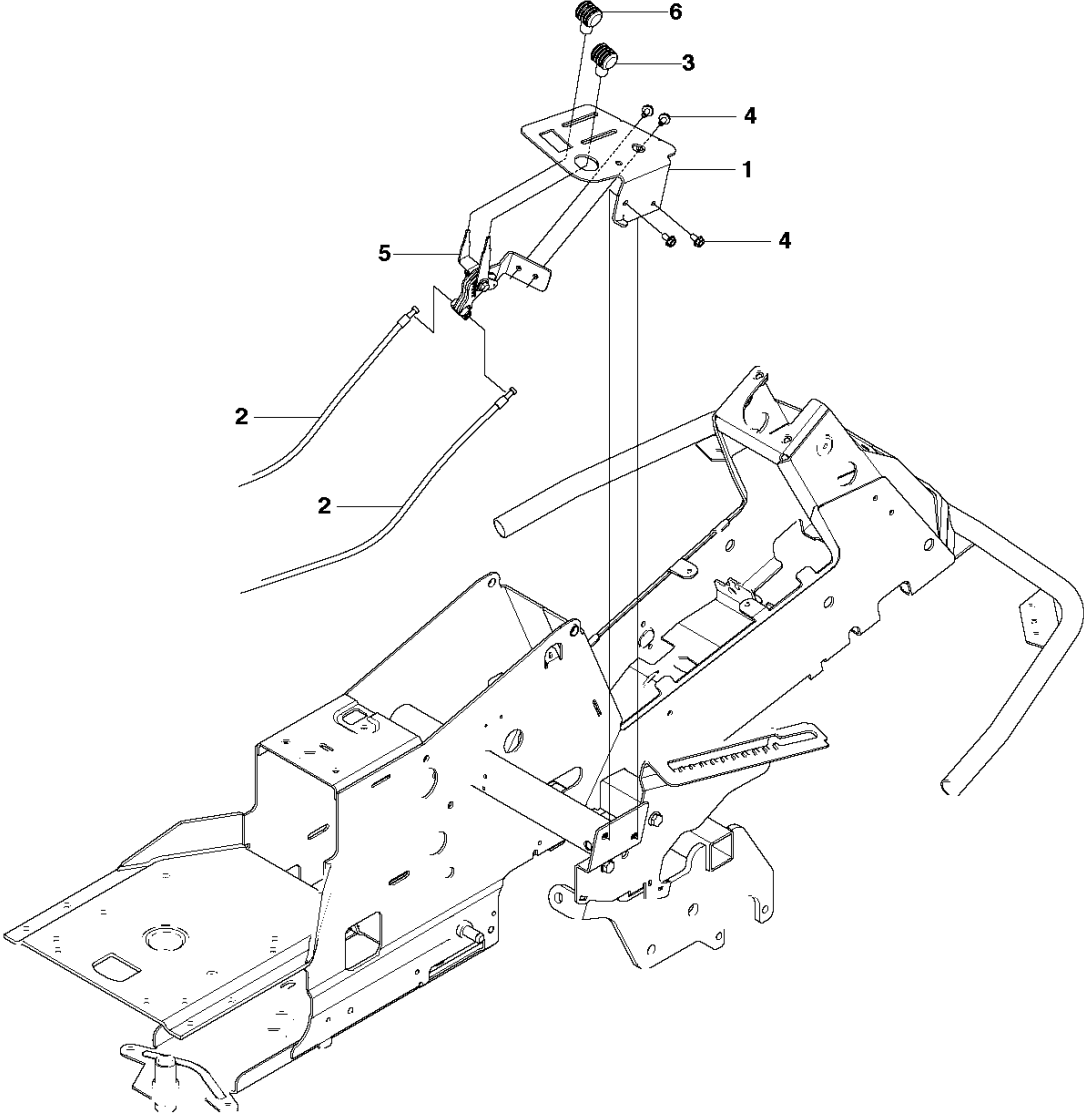

N R316T AWD
CONTROLS

CONTROLS

R316T AWD

Ref	Part No	Description	Remark	QTY KIT
1	578 03 31-01	SUPPORT		1
2	544 30 17-06	WIRE		2
3	506 88 91-01	KNOB		1
4	535 47 52-12	SCREW EHHFM		4
5	578 02 34-01	THROTTLE CONTROL		1
6	506 88 91-02	KNOB		1