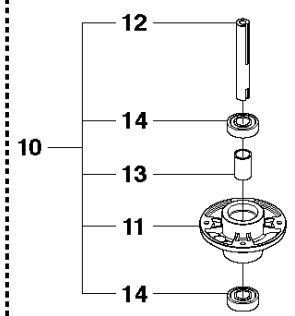

C2 CUTTING DECK C 112

73 **Combi 112**

- 72
- 74
- 75
- 76

44"/112CM CUTTING DECK

R316T AWD

Ref	Part No	Description	Remark	QTY	KIT
1	574 20 95-01	CUTTING DECK		1	
2	506 91 62-01	NUT		3	
3	544 44 93-01	PLUG		1	
4	506 57 01-04	SCREW EHHFM		3	
5	576 38 41-01	BLADE HOUSING ASSY		1	
6	576 38 42-01	BEARING HOUSING		1	5
7	576 38 43-01	SHAFT		1	5
8	576 38 44-01	SPACING SLEEVE		1	5
9	738 23 04-34	BALL BEARING		2	5
10	576 38 41-02	BLADE HOUSING ASSY		2	
11	576 38 42-01	BEARING HOUSING		1	10
12	576 38 43-02	SHAFT		1	10
13	576 38 44-01	SPACING SLEEVE		1	10
14	738 23 04-34	BALL BEARING		2	10
15	535 42 38-01	SCREW RSQM		12	
16	734 11 64-01	WASHER		12	
17	732 21 18-01	LOCK NUT		12	
18	506 92 21-01	PULLEY		3	
19	506 53 35-01	PARALLEL KEY		7	
20	544 06 80-02	SPACING SLEEVE		1	
21	734 11 74-41	WASHER		3	
22	544 11 41-01	SCREW EHHM		3	
23	535 50 42-02	ADAPTER		3	
24	504 18 81-10	BLADE		3	
25	506 79 23-01	KNIFE PLATE		3	
26	544 11 41-01	SCREW EHHM		3	
27	506 54 07-01	BELT TENSIONER ASSY	Small bushing	1	
27	586 96 66-01	BELT TENSIONER ASSY	Large bushing	1	
28	585 35 99-01	ARM	Small bushing	1	27
28	585 35 99-01	ARM	Large bushing	1	27
29	506 53 27-01	PULLEY		1	27
30	734 11 64-41	WASHER		1	27
31	586 32 04-01	SCREW	Small bushing	1	27
31	586 32 04-01	SCREW	Large bushing	1	27
32	506 91 87-02	WASHER	Small bushing	1	
32	586 49 67-01	WASHER	Large bushing	1	
33	725 24 51-71	SCREW EHHM	Small bushing	1	
33	725 64 53-01	SCREW IHCSFM	Large bushing	1	
34	732 21 18-01	LOCK NUT		1	
35	506 53 31-01	SPRING		1	
36	589 51 46-01	BELT		1	
37	544 09 62-01	BELT COVER		1	
38	544 40 05-01	SCREW		2	
72	506 78 97-01	LABEL		1	
73	544 23 81-05	LABEL		2	
74	506 92 90-01	LABEL		1	
75	535 43 74-01	LABEL WARNING		1	
76	574 51 00-01	DECAL		2	
77	506 77 86-01	PULLEY		1