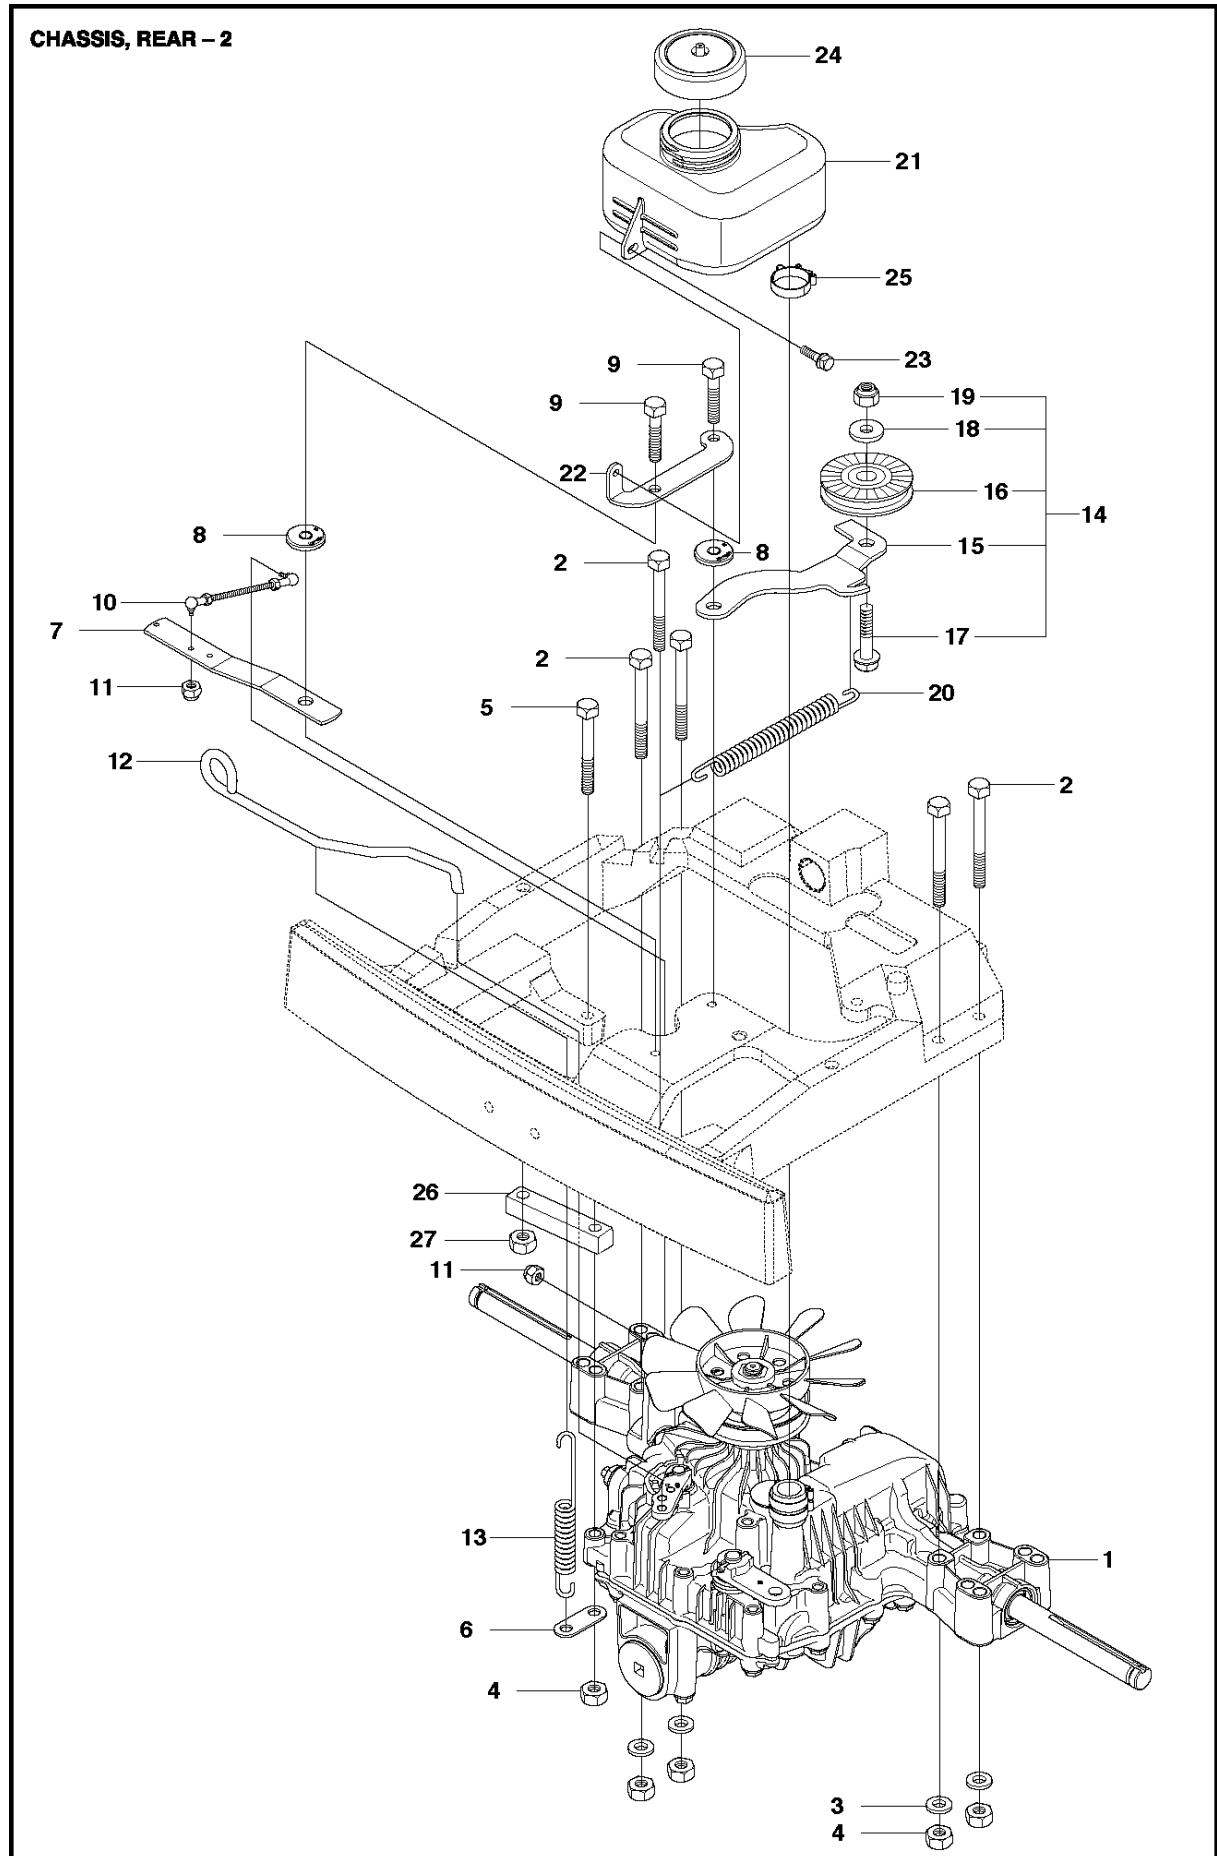

CHASSIS REAR

R316T AWD

Ref	Part No	Description	Remark	QTY	KIT
1	590 71 68-01	TRANSMISSION		1	
2	725 24 67-51	SCREW EHHM		5	
3	734 11 64-01	WASHER		4	
4	731 23 18-01	HEXAGON NUT		5	
5	725 24 62-51	SCREW EHHM	For 967291701	1	
5	725 24 59-51	SCREW EHHM	For 967291701 - 2015, 966757601 & 967151901	1	
6	506 59 93-01	LINK		1	
7	579 59 68-01	LEVER		1	
8	584 28 86-04	WASHER		2	
9	725 24 51-71	SCREW EHHM		2	
10	506 98 75-01	ADJUSTMENT ROD		1	
11	732 21 14-01	LOCK NUT		2	
12	506 98 82-01	FRIKOPPLINGSSTÅNG		1	
13	506 83 43-01	SPRING		1	
14	506 98 84-01	BELT TENSIONER ASSY		1	
15	588 74 04-01	BELT TENSIONER		1	14
16	506 94 69-01	PULLEY		1	14
17	725 24 55-51	SCREW		1	14
18	734 11 64-41	WASHER		1	14
19	732 21 18-01	LOCK NUT		1	14
20	506 98 86-01	SPRING		1	
21	544 10 01-01	EXPANSION TANK		1	
22	544 12 17-01	BRACKET		1	
23	725 23 64-61	SCREW EHHFT		1	
24	506 67 33-01	TANK CAP ASSY		1	
25	505 13 11-02	HOSE CLAMP		1	
26	506 98 72-01	MOMENTFÄSTE	For 967291701 - 2015, 966757601 & 967151901	1	
27	731 23 18-01	HEXAGON NUT	For 967291701 - 2015, 966757601 & 967151901	1