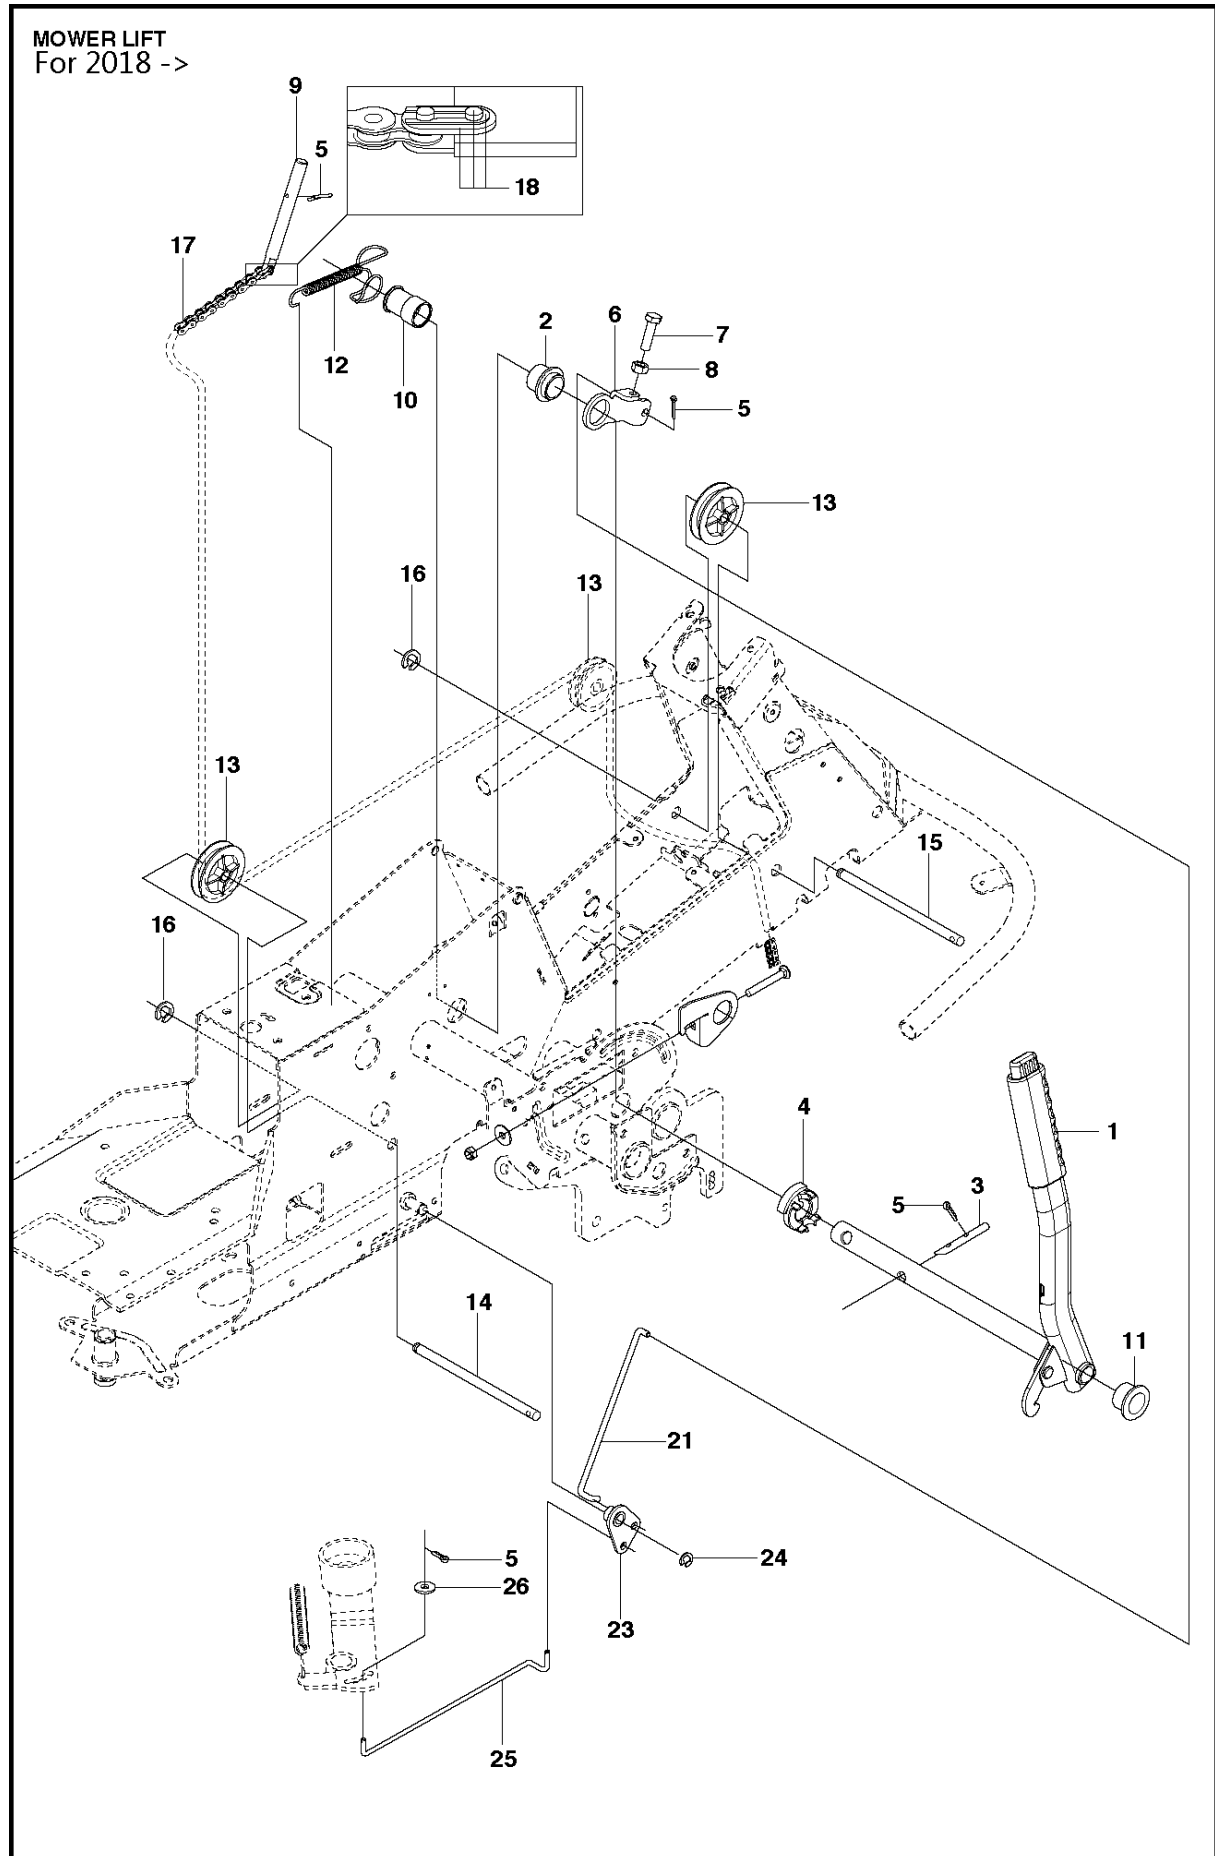

MOWER LIFT / DECK LIFT

R316T AWD

Ref	Part No	Description	Remark	QTY KIT
1	501 06 53-01	LIFTING LEVER ASSY		1
2	588 92 69-01	BEARING		1
3	525 40 66-01	PEN		1
4	588 92 71-01	ANVIL		1
5	721 61 83-01	SPLIT PIN		4
6	588 92 70-01	LIFTING ARM		1
7	725 24 97-51	SCREW		1
8	731 23 20-01	HEXAGON NUT		1
9	588 92 74-01	ROD		1
10	588 92 73-01	ANVIL		1
11	584 87 13-01	BEARING		1
12	588 92 75-01	SPRING		1
13	506 90 56-01	OFFSET PULLEY		2
14	582 87 19-01	SHAFT		1
15	582 87 19-02	SHAFT		1
16	735 31 18-20	E-CLIP		2
17	506 55 46-09	CHAIN		1
18	506 55 47-01	LINKAGE		1
21	544 45 69-01	CONNECTION ROD		1
23	544 37 86-01	LINK		1
24	735 31 14-20	E-CLIP		1
25	544 44 88-01	CONNECTION ROD		1
26	734 11 64-41	WASHER		1
26	734 11 64-41	WASHER		1