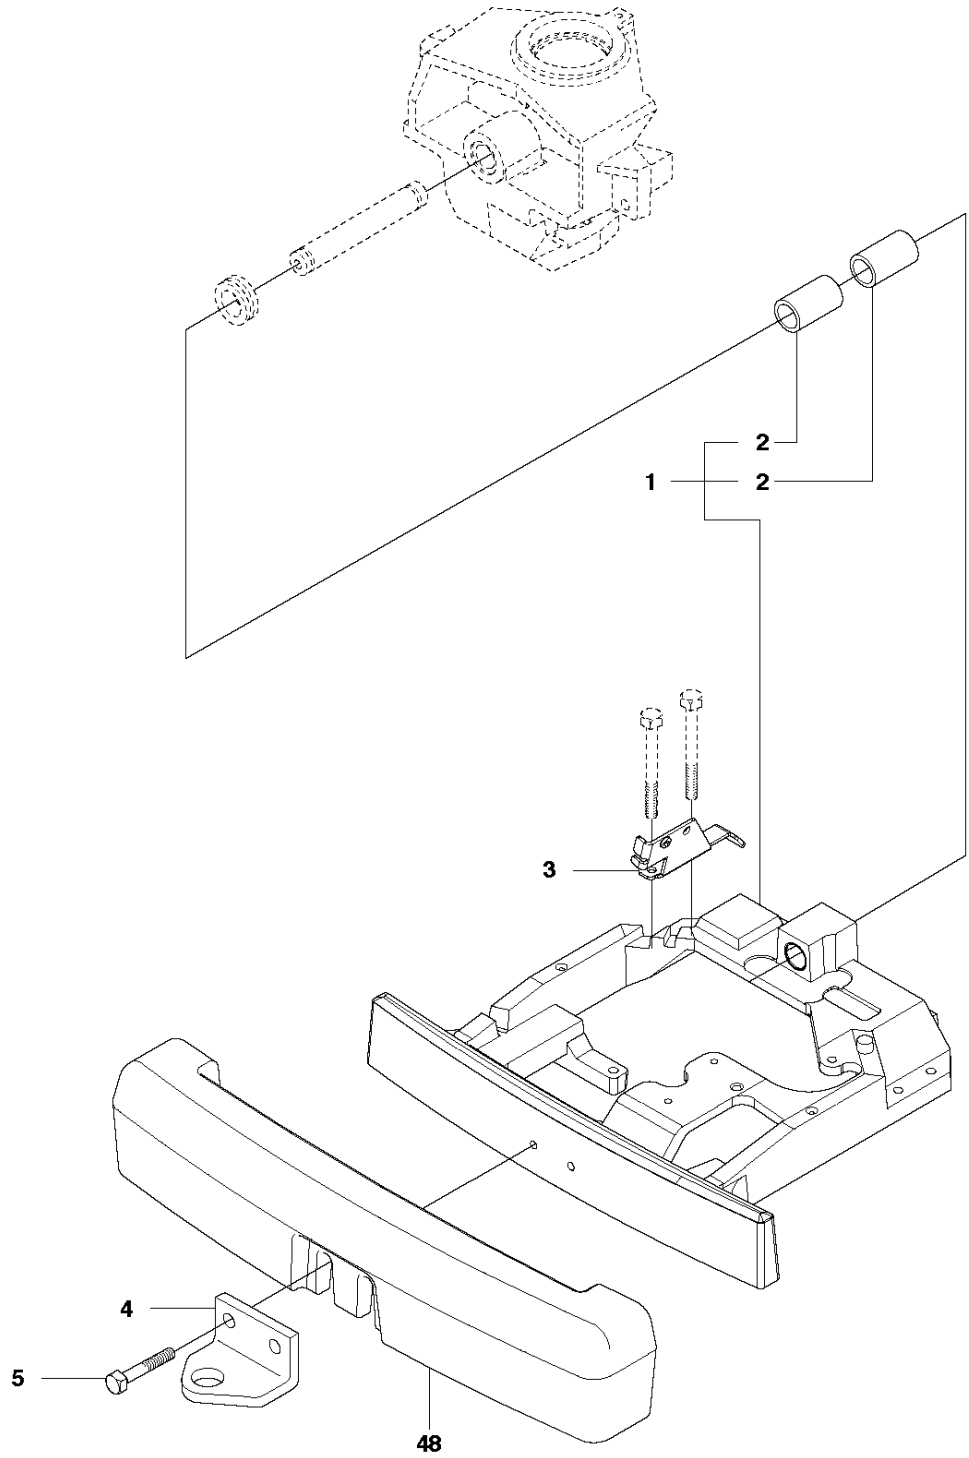

CHASSIS, REAR - 1

CHASSIS REAR

R316T AWD

Ref	Part No	Description	Remark	QTY	KIT
1	582 24 46-01	BRACKET	For 967291701	1	
1	535 40 60-01	BRACKET	For 966757601, 967151901	1	
2	506 98 61-02	GLIDLAGER		2	1
3	544 26 21-01	BRACKET		1	
4	506 88 99-01	HITCH		1	
5	725 24 93-71	SCREW EHHM	For 967291701	2	
5	725 25 00-51	SCREW EHHM	For 966757601, 967151901	1	
48	544 03 96-02	COUNTERWEIGHT	For 966757601, 967151901	1