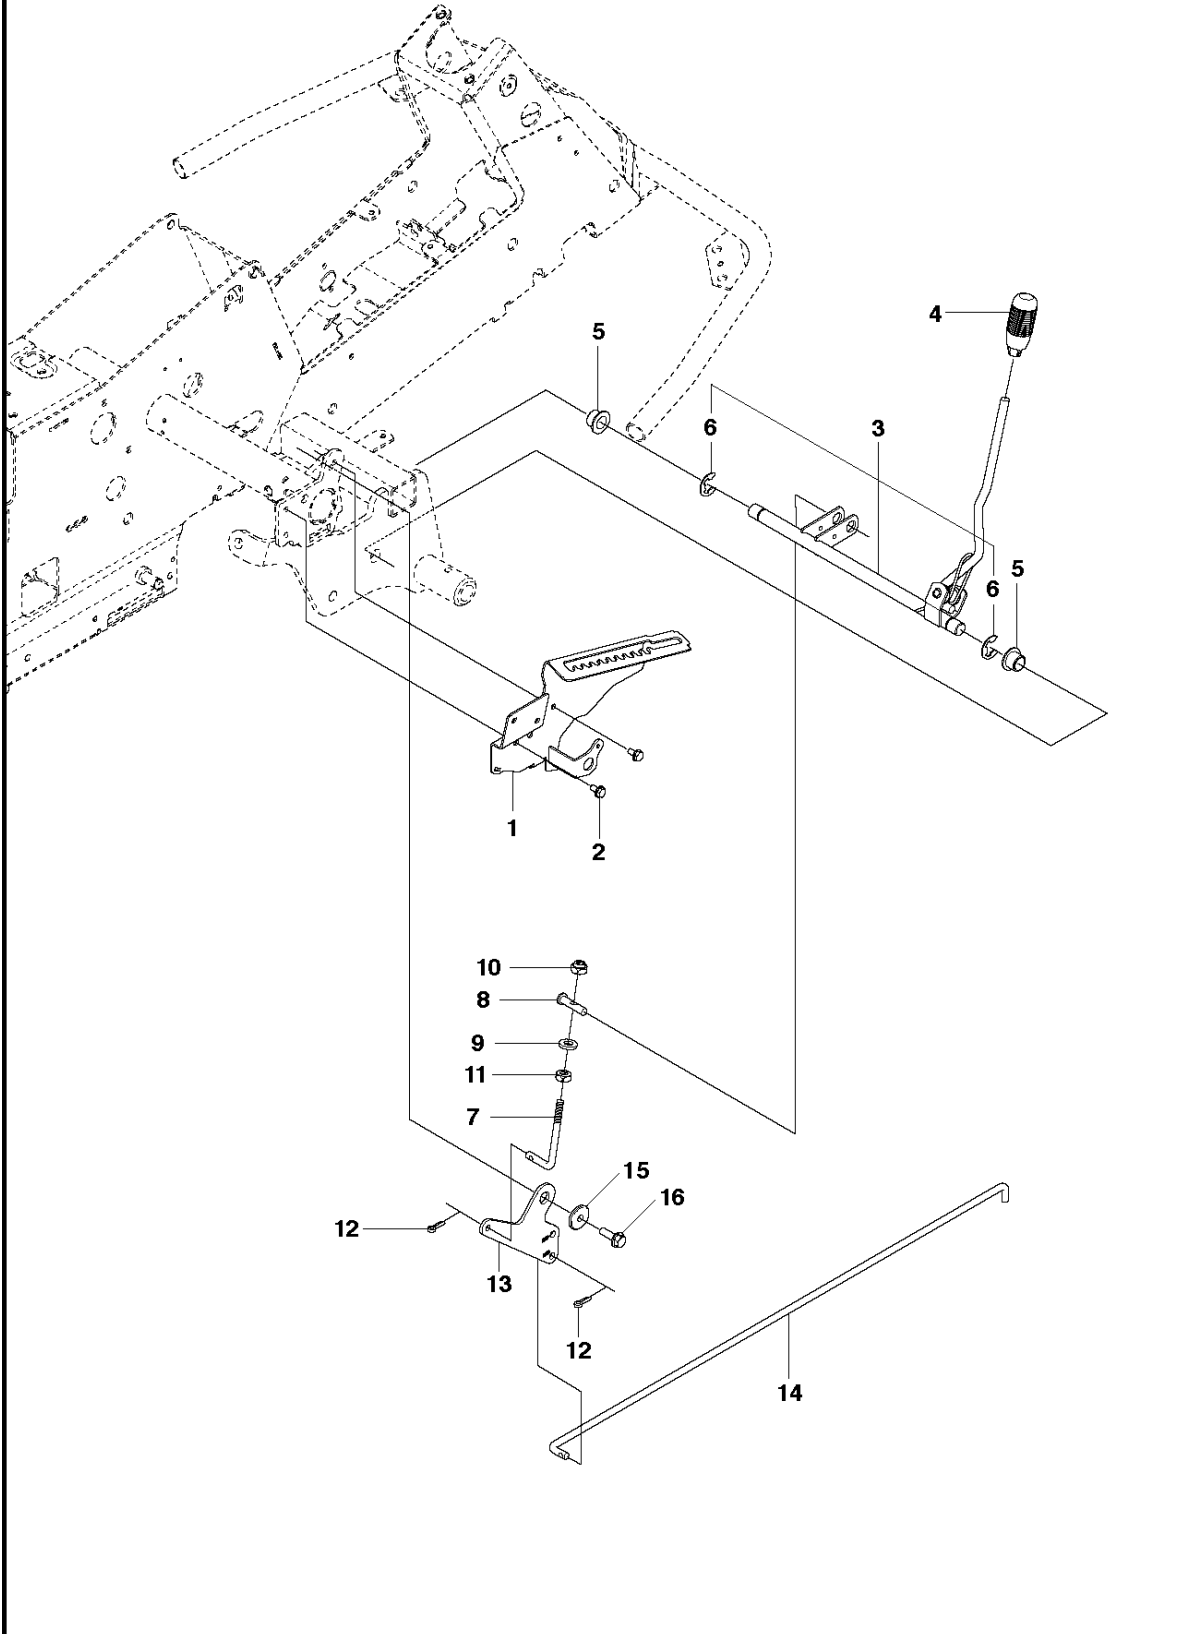

HEIGHT ADJUSTMENT
2017

HEIGHT ADJUSTMENT

R316T AWD

Ref	Part No	Description	Remark	QTY KIT
1	578 00 13-02	BRACKET		1
2	506 57 01-03	SCREW EHHFM		2
3	577 99 99-01	ADJUSTER		1
4	506 54 20-01	HANDLE		1
5	584 87 13-02	BEARING		2
6	735 31 22-20	E-CLIP		2
7	506 90 82-01	HEIGHT ROD		1
8	506 78 46-01	PEN		1
9	734 11 72-01	WASHER		1
10	732 21 18-01	LOCK NUT		1
11	731 23 18-01	HEXAGON NUT		1
12	721 61 83-01	SPLIT PIN		2
13	578 04 07-01	LINK		1
14	523 11 45-01	CONNECTION ROD		1
15	584 28 86-01	WASHER		1
16	506 57 01-05	SCREW EHHFM		1