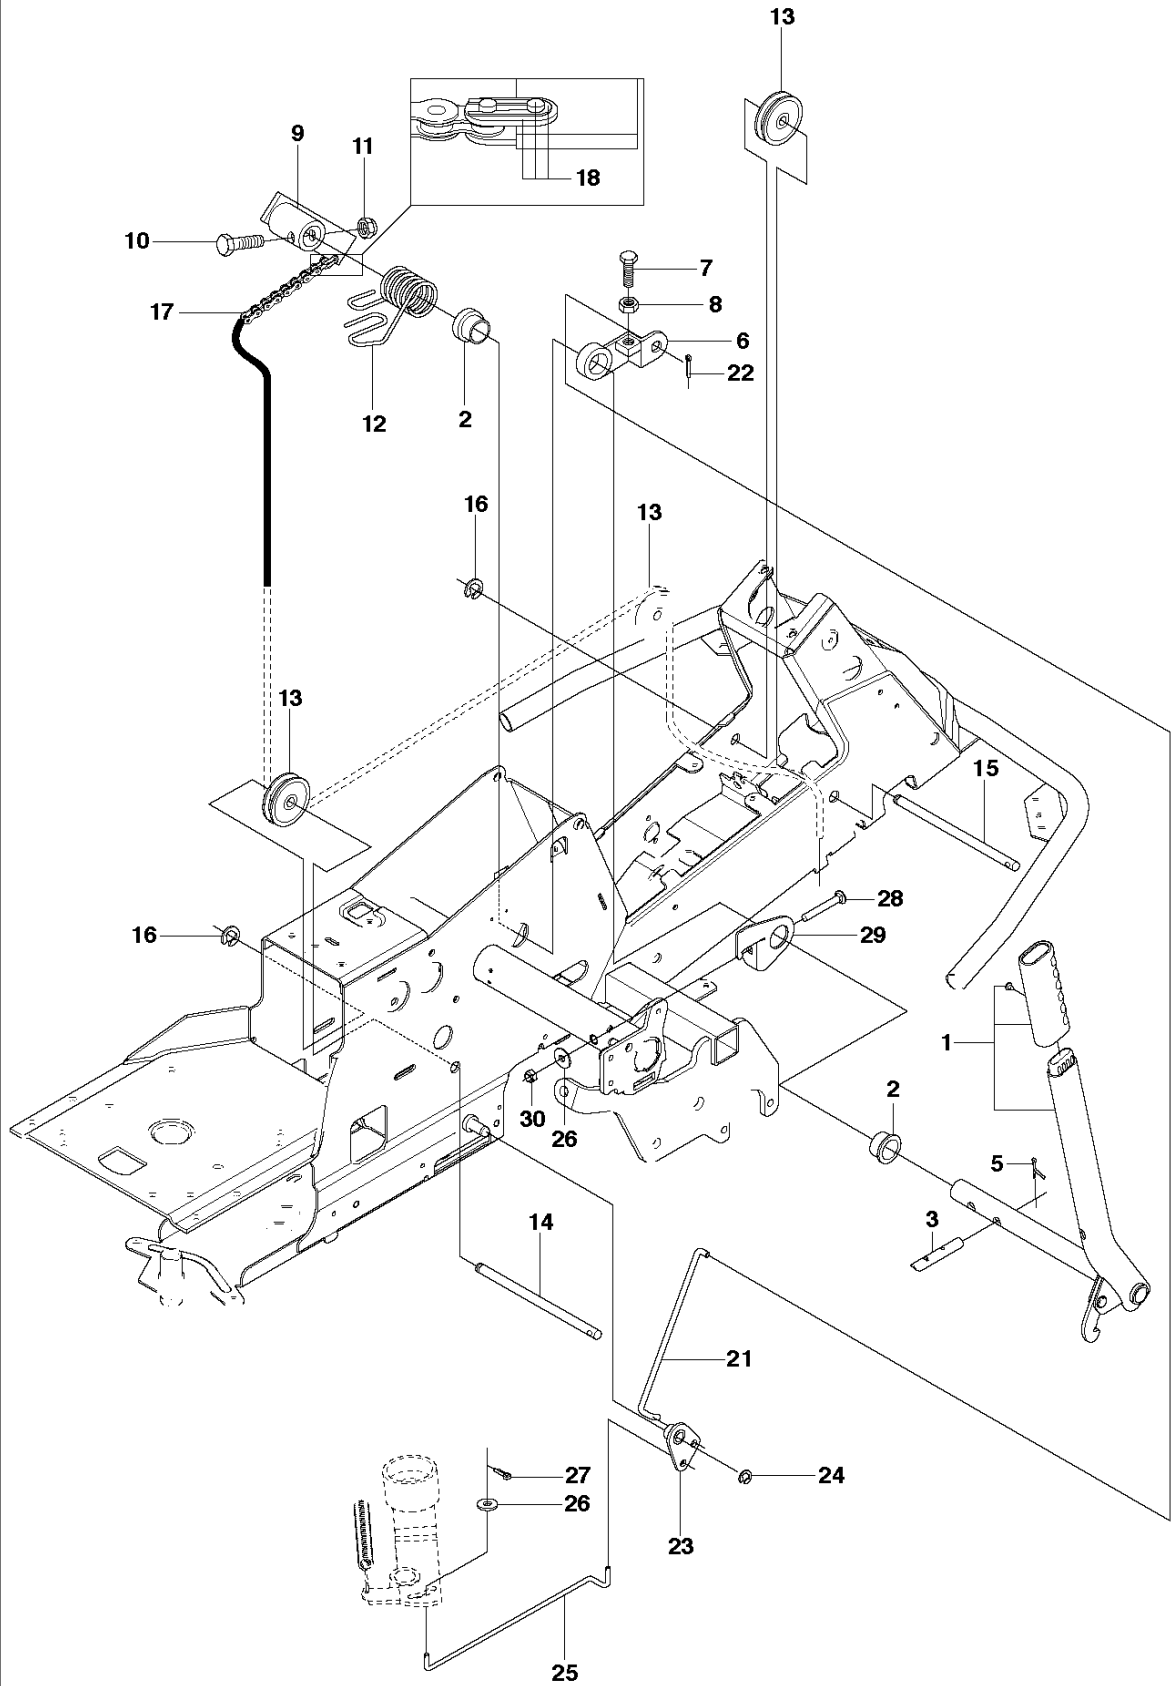

E MOWER LIFT
For 2012 - 2017

MOWER LIFT / DECK LIFT

R316T AWD

Ref	Part No	Description	Remark	QTY KIT
1	577 96 67-01	LIFTING LEVER ASSY		1
2	506 55 65-01	BEARING		1
3	525 40 66-01	PEN		1
5	721 61 83-01	SPLIT PIN		4
6	506 78 43-01	LINK ASSY		1
6	506 78 43-01	LINK ASSY		1
7	725 24 97-51	SCREW		1
8	731 23 20-51	HEXAGON NUT		1
9	544 43 36-01	LIFTING ARM		1
10	725 25 42-51	SCREW EHHM		1
11	732 25 22-01	HEXAGON LOCKING NUT		1
12	506 91 68-01	SPRING		1
13	506 90 56-01	OFFSET PULLEY		2
14	506 90 57-01	SHAFT		1
15	506 90 57-02	SHAFT		1
16	735 31 18-20	E-CLIP		2
17	506 55 46-07	CHAIN		1
18	506 55 47-01	LINKAGE		1
21	544 45 69-01	CONNECTION ROD		1
22	721 61 83-01	SPLIT PIN		1
23	544 37 86-01	LINK		1
24	735 31 14-20	E-CLIP		1
25	544 44 88-01	CONNECTION ROD		1
26	734 11 64-41	WASHER		1
27	721 61 83-01	SPLIT PIN		1
28	535 42 38-03	SCREW RSQM		1
29	577 99 95-01	SHEET		1
30	732 21 18-01	LOCK NUT		1