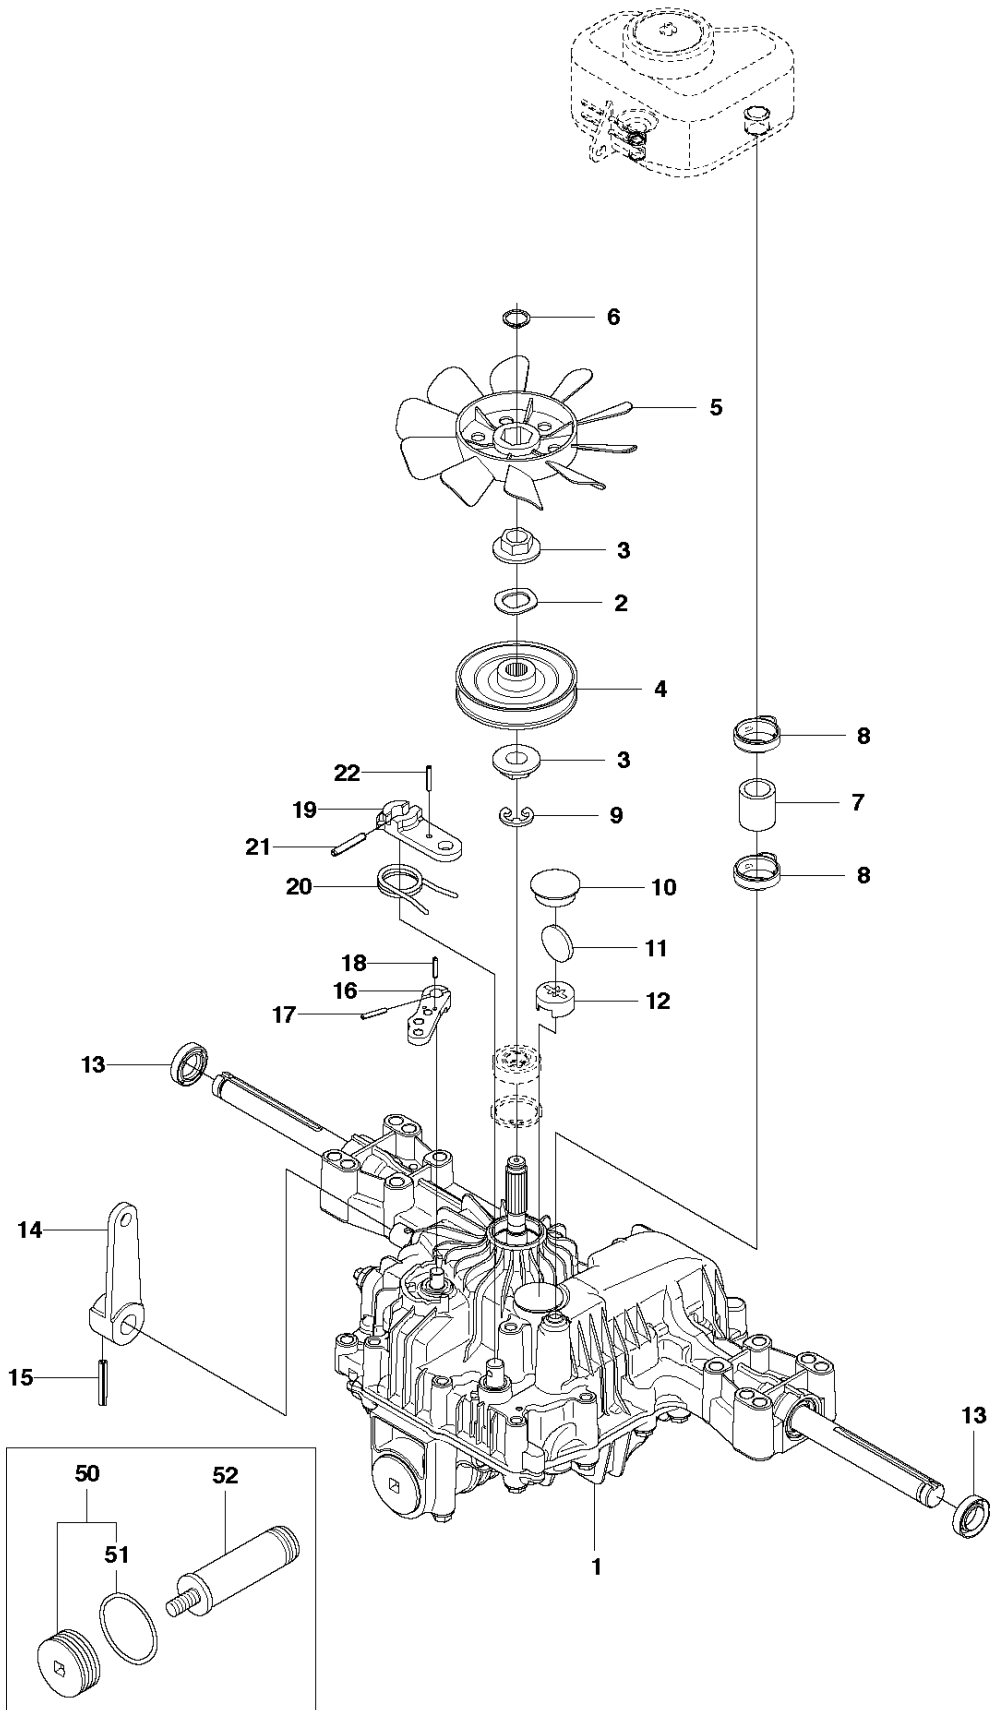

K574

TRANSMISSION

R316T AWD

Ref	Part No	Description	Remark	QTY	KIT
1	590 71 68-01	TRANSMISSION		1	
2	506 98 65-01	SPRING WASHER		1	
3	506 98 66-01	DISTANCE		2	
4	502 45 19-01	PULLEY		1	
5	506 98 68-01	FAN		1	
6	735 31 15-00	CIRCLIP		1	
7	502 45 16-01	TUBE		1	
8	506 98 70-01	HOSE CLAMP		2	
9	535 40 28-07	CLIP		1	1
10	535 40 28-32	PLUG		1	1
11	535 40 28-29	MAGNET		1	1
12	502 45 20-01	MAGNET HOLDER		1	1
13	535 40 28-37	SEALING		2	1
14	502 45 32-01	CONTROL LEVER		1	1
15	535 40 28-09	PIN RETAINING SCREW		1	1
16	535 40 28-17	LEVER		1	1
17	535 40 28-16	PIN RETAINING SCREW		1	1
18	535 40 28-33	PIN RETAINING SCREW		1	1
19	535 40 28-38	LEVER		1	1
20	535 40 28-39	RETURN SPRING		1	1
21	535 40 28-40	PIN RETAINING SCREW		1	1
22	535 40 28-41	PIN RETAINING SCREW		1	1
50	574 51 51-01	KIT		1	
51	574 51 52-01	O-RING		1	50
52	535 40 28-19	FILTER		1