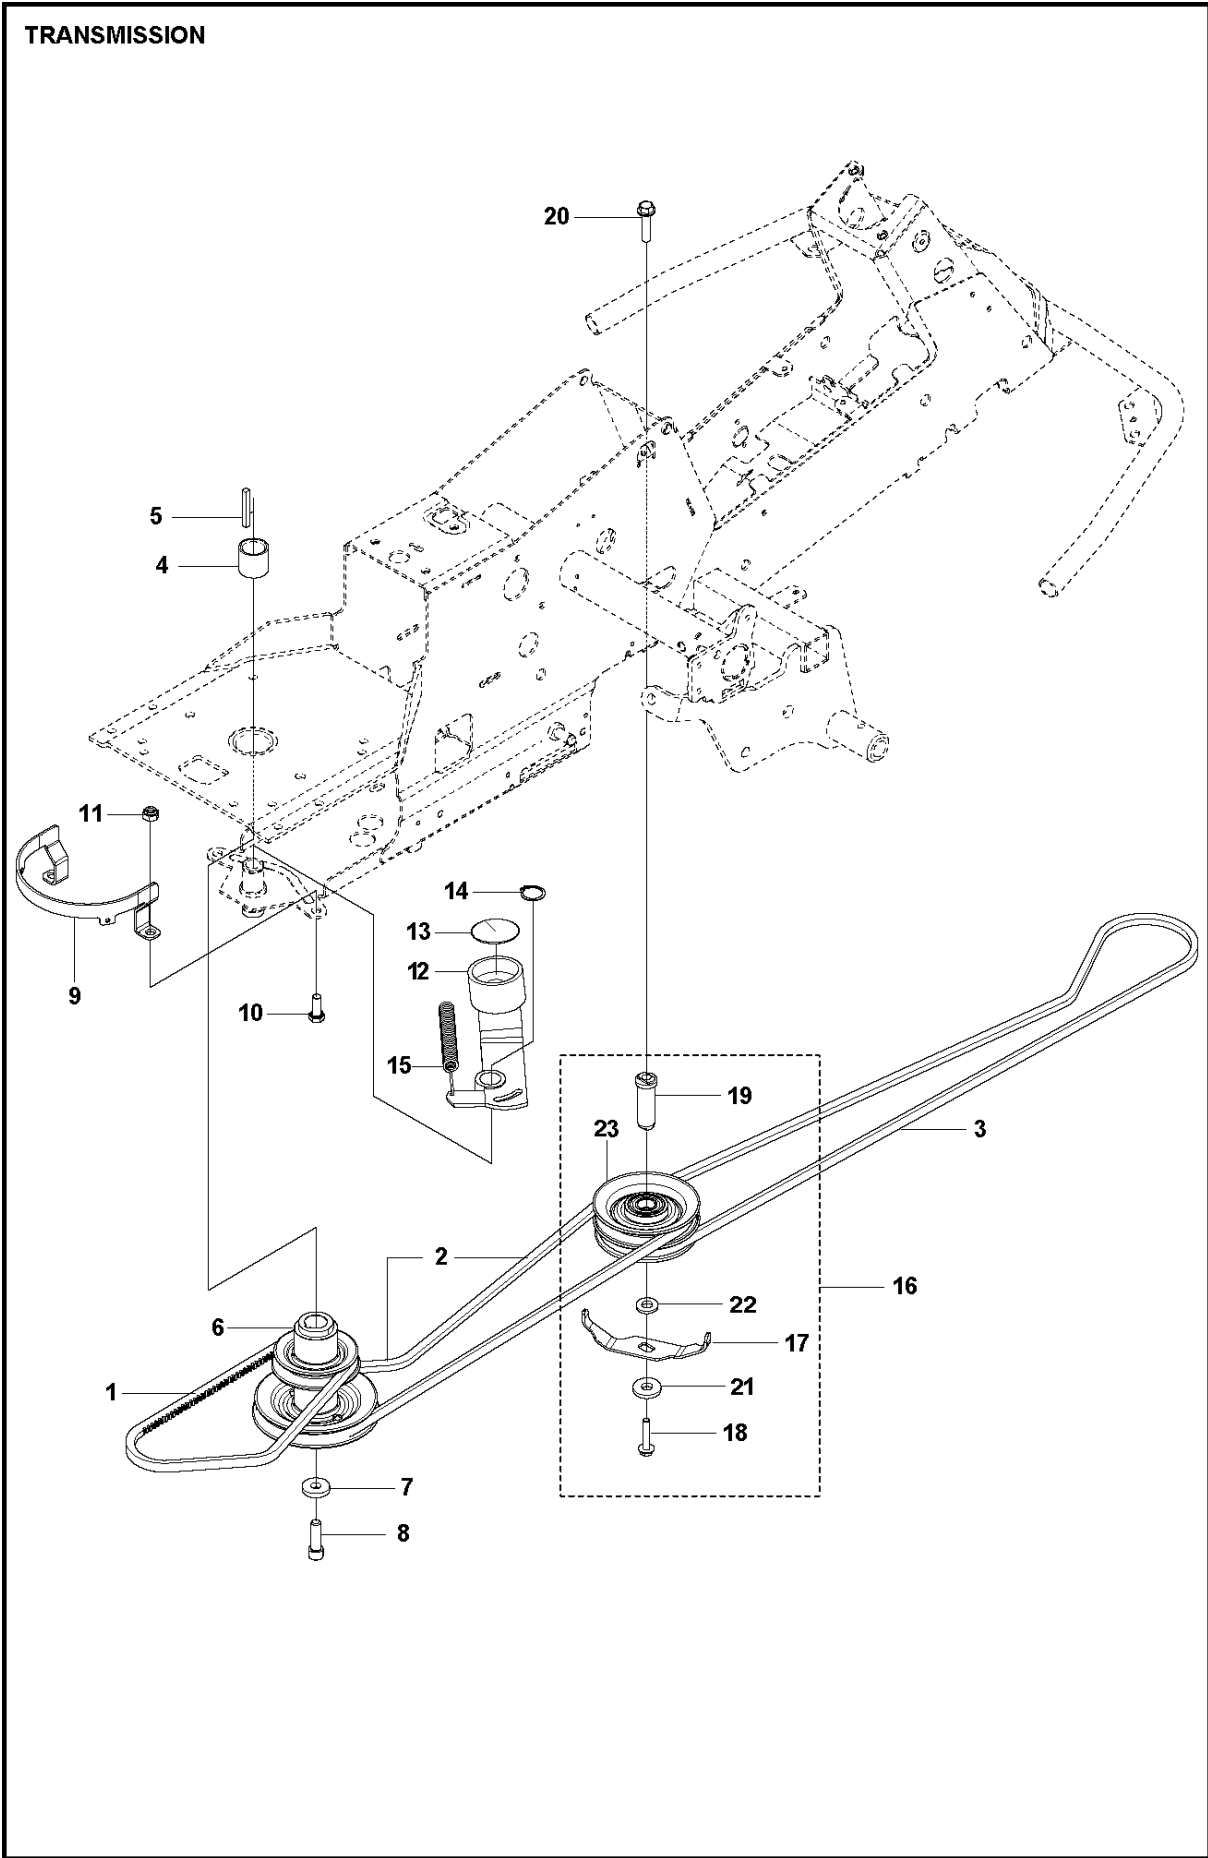

TRANSMISSION

R316T AWD

Ref	Part No	Description	Remark	QTY KIT
1	589 53 12-01	BELT		1
2	589 53 04-01	BELT		1
3	594 97 80-01	BELT		1
4	506 50 92-01	SPACING SLEEVE		1
5	506 55 59-01	WEDGE		1
6	535 48 24-01	PULLEY		1
7	506 59 75-01	WASHER		1
8	506 55 60-02	SCREW UNC		1
9	587 42 52-01	BELT GUIDE	For 967291701 - 2017	1
9	506 66 45-01	BELT GUIDE	For 967291701 - 2015, 966757601 & 967151901	1
10	725 24 93-71	SCREW EHHM		2
11	732 21 20-51	NUT		2
12	535 48 44-01	BELT TENSIONER ASSY		1
13	535 48 50-01	SEALING		1
14	735 31 26-00	CIRCLIP		1
15	506 66 56-01	SPRING		1
16	581 91 63-01	PULLEY		1
17	544 40 53-01	BELT GUIDE		1
18	586 32 04-01	SCREW		1
18	506 57 01-05	SCREW EHHFM	For 967291701 - 2015, 966757601 & 967151901	1
19	581 91 64-01	SHAFT		1
20	506 67 54-02	SCREW EHHFM		1
21	586 32 02-01	DISTANCE	For 967291701 - 2017	1
21	506 77 57-01	WASHER	For 967291701 - 2015, 966757601 & 967151901	1
22	586 32 02-01	DISTANCE	For 967291701 - 2017	1
22	506 59 75-01	WASHER	For 967291701 - 2015, 966757601 & 967151901	1
23	535 48 22-01	PULLEY		1