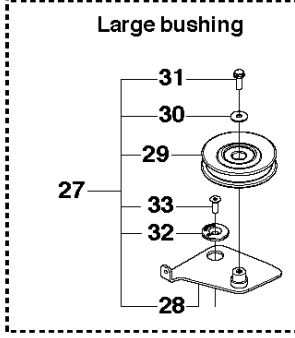

A2 CUTTING DECK C94

94CM CUTTING DECK

R316 Ts AWD

Ref	Part No	Description	Remark	QTY	KIT
1	544 06 57-06	CUTTING DECK		1	
2	506 91 62-01	NUT		1	
3	544 06 58-01	PLUG		1	
4	544 06 61-01	KNOB		1	
5	576 38 41-01	BLADE HOUSING ASSY		1	
6	576 38 42-01	BEARING HOUSING		1	5
7	576 38 43-01	SHAFT		1	5
8	576 38 44-01	SPACING SLEEVE		1	5
9	738 23 04-34	BALL BEARING		2	5
10	576 38 41-02	BLADE HOUSING ASSY		2	
11	576 38 42-01	BEARING HOUSING		1	10
12	576 38 43-02	SHAFT		1	10
13	576 38 44-01	SPACING SLEEVE		1	10
14	738 23 04-34	BALL BEARING		2	10
15	535 42 38-01	SCREW RSQM		12	
16	734 11 64-01	WASHER		14	
17	732 21 18-01	LOCK NUT		12	
18	506 92 21-01	PULLEY		3	
19	506 53 35-01	PARALLEL KEY		7	
20	544 06 80-02	SPACING SLEEVE		1	
21	734 11 74-41	WASHER		3	
22	544 11 41-01	SCREW EHHM		3	
23	535 50 42-02	ADAPTER		3	
24	579 65 25-10	BLADE		3	
25	506 79 23-01	KNIFE PLATE		3	
26	544 11 41-01	SCREW EHHM		3	
27	506 54 07-01	BELT TENSIONER ASSY	Small bushing	1	
27	586 96 66-01	BELT TENSIONER ASSY	Large bushing	1	
28	506 51 95-01	SPÄNNARM KPL.	Small bushing	1	27
28	585 35 99-01	ARM	Large bushing	1	27
29	506 53 27-01	PULLEY		1	27
30	734 11 64-41	WASHER		1	27
31	506 55 83-02	SCREW EHHFT	Small bushing	1	27
31	586 32 04-01	SCREW	Large bushing	1	27
32	506 91 87-02	WASHER	Small bushing for 967291801	1	
32	586 49 67-01	WASHER	Large bushing for 967291801	1	
32	506 91 87-02	WASHER	For 966757701, 967152001	1	
33	725 24 51-71	SCREW EHHM		2	
34	732 21 18-01	LOCK NUT		1	
35	506 53 31-01	SPRING		1	
36	589 53 07-01	BELT		1	
37	544 06 63-01	BELT COVER		1	
38	544 40 05-01	SCREW		2	
39	725 24 51-71	SCREW EHHM	Small bushing	1	
39	725 64 53-01	SCREW IHCSFM	Large bushing	1	
72	506 78 97-01	LABEL		1	
73	544 23 81-01	LABEL		2	
74	506 92 90-01	LABEL		1	
76	574 51 00-01	DECAL		2	
77	506 77 86-01	PULLEY		1	