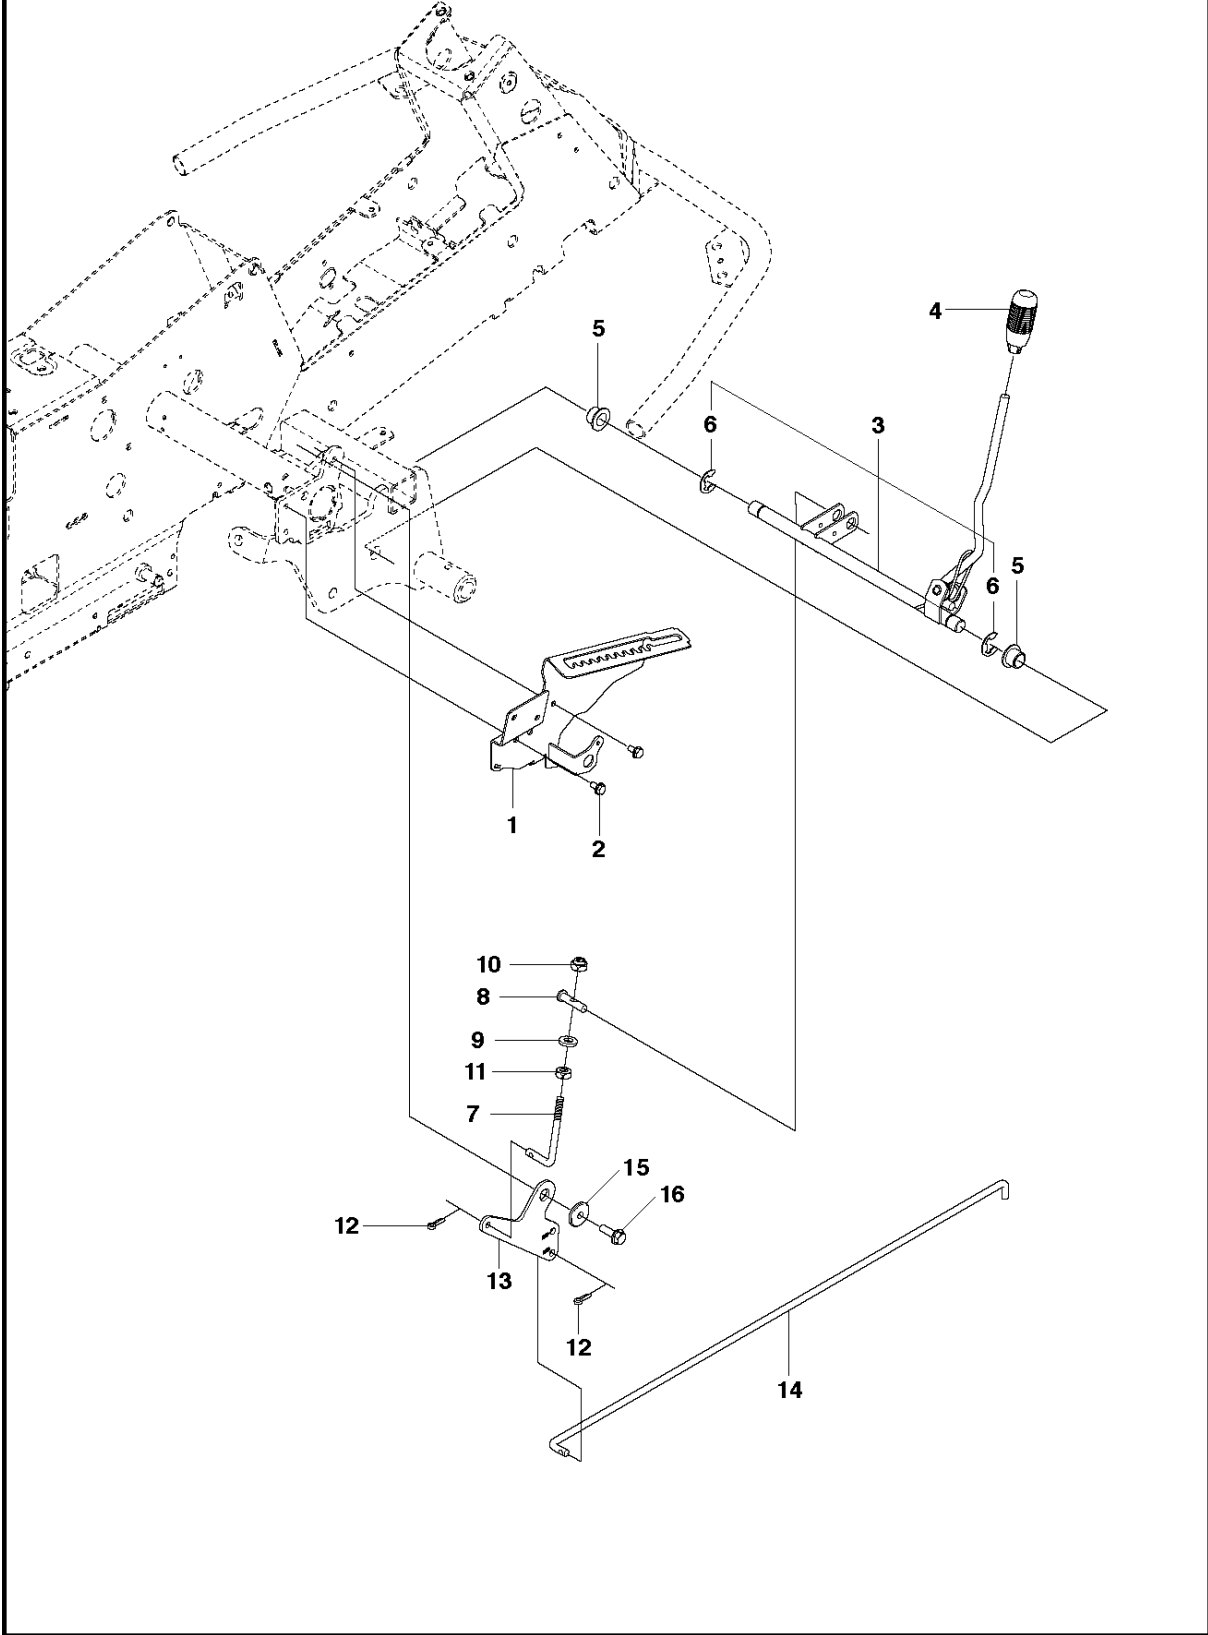

HEIGHT ADJUSTMENT
2017

HEIGHT ADJUSTMENT

R316 Ts AWD

Ref	Part No	Description	Remark	QTY KIT
1	578 00 13-02	BRACKET		1
2	506 57 01-03	SCREW EHHFM		2
3	577 99 99-01	ADJUSTER		1
4	506 54 20-01	HANDLE		1
5	584 87 13-02	BEARING		2
6	735 31 22-20	E-CLIP		2
7	506 90 82-01	HEIGHT ROD		1
8	506 78 46-01	PEN		1
9	734 11 72-01	WASHER		1
10	732 21 18-01	LOCK NUT		1
11	731 23 18-01	HEXAGON NUT		1
12	721 61 83-01	SPLIT PIN		2
13	578 04 07-01	LINK		1
14	523 11 45-01	CONNECTION ROD		1
15	584 28 86-01	WASHER		1
16	506 57 01-05	SCREW EHHFM		1