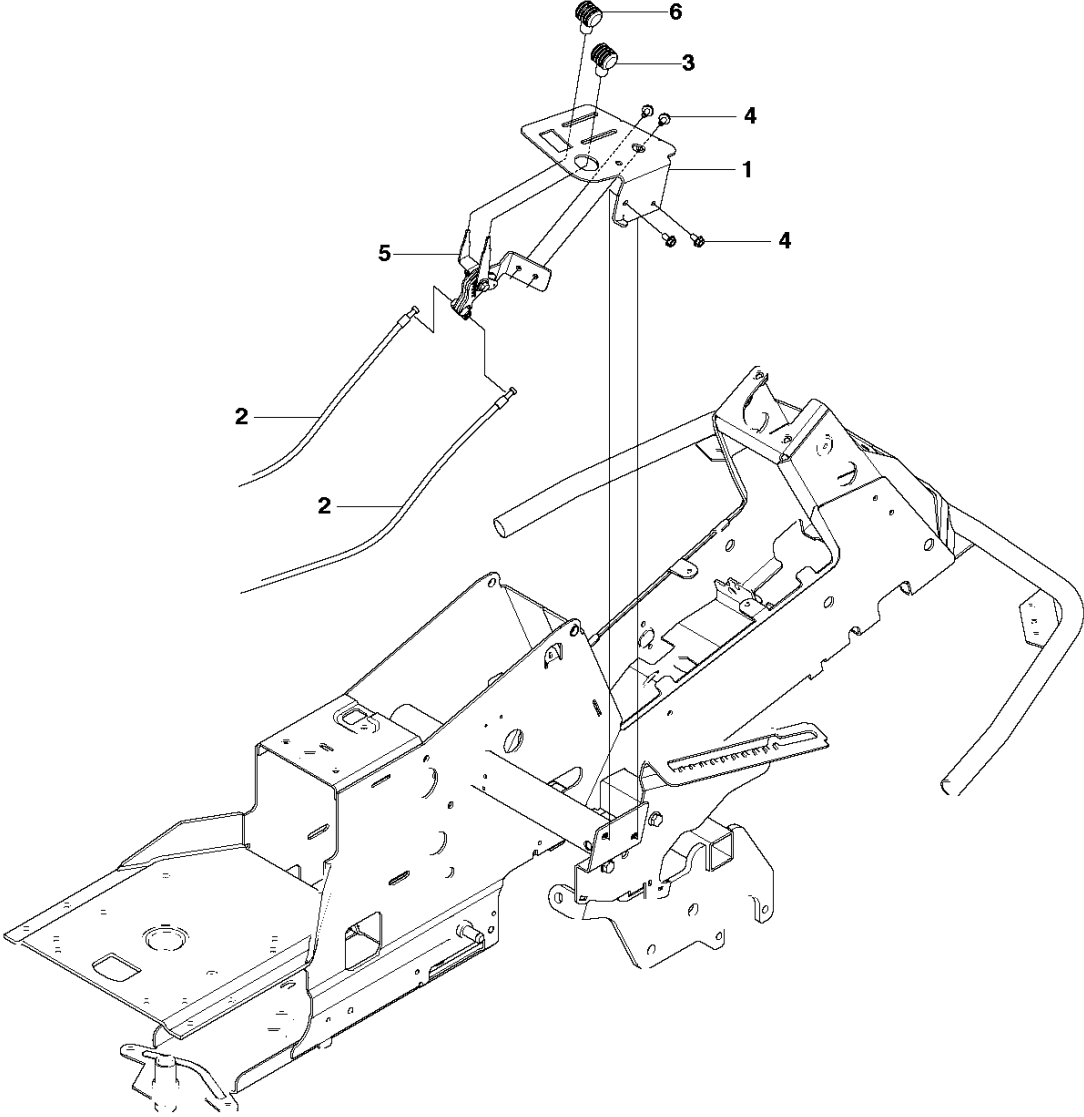

N R316Ts AWD
CONTROLS

CONTROLS

R316 Ts AWD

Ref	Part No	Description	Remark	QTY KIT
1	578 03 31-01	SUPPORT		1
2	544 30 17-06	WIRE		2
3	506 88 91-01	KNOB		1
4	535 47 52-12	SCREW EHHFM		4
5	578 02 34-01	THROTTLE CONTROL		1
6	506 88 91-02	KNOB		1