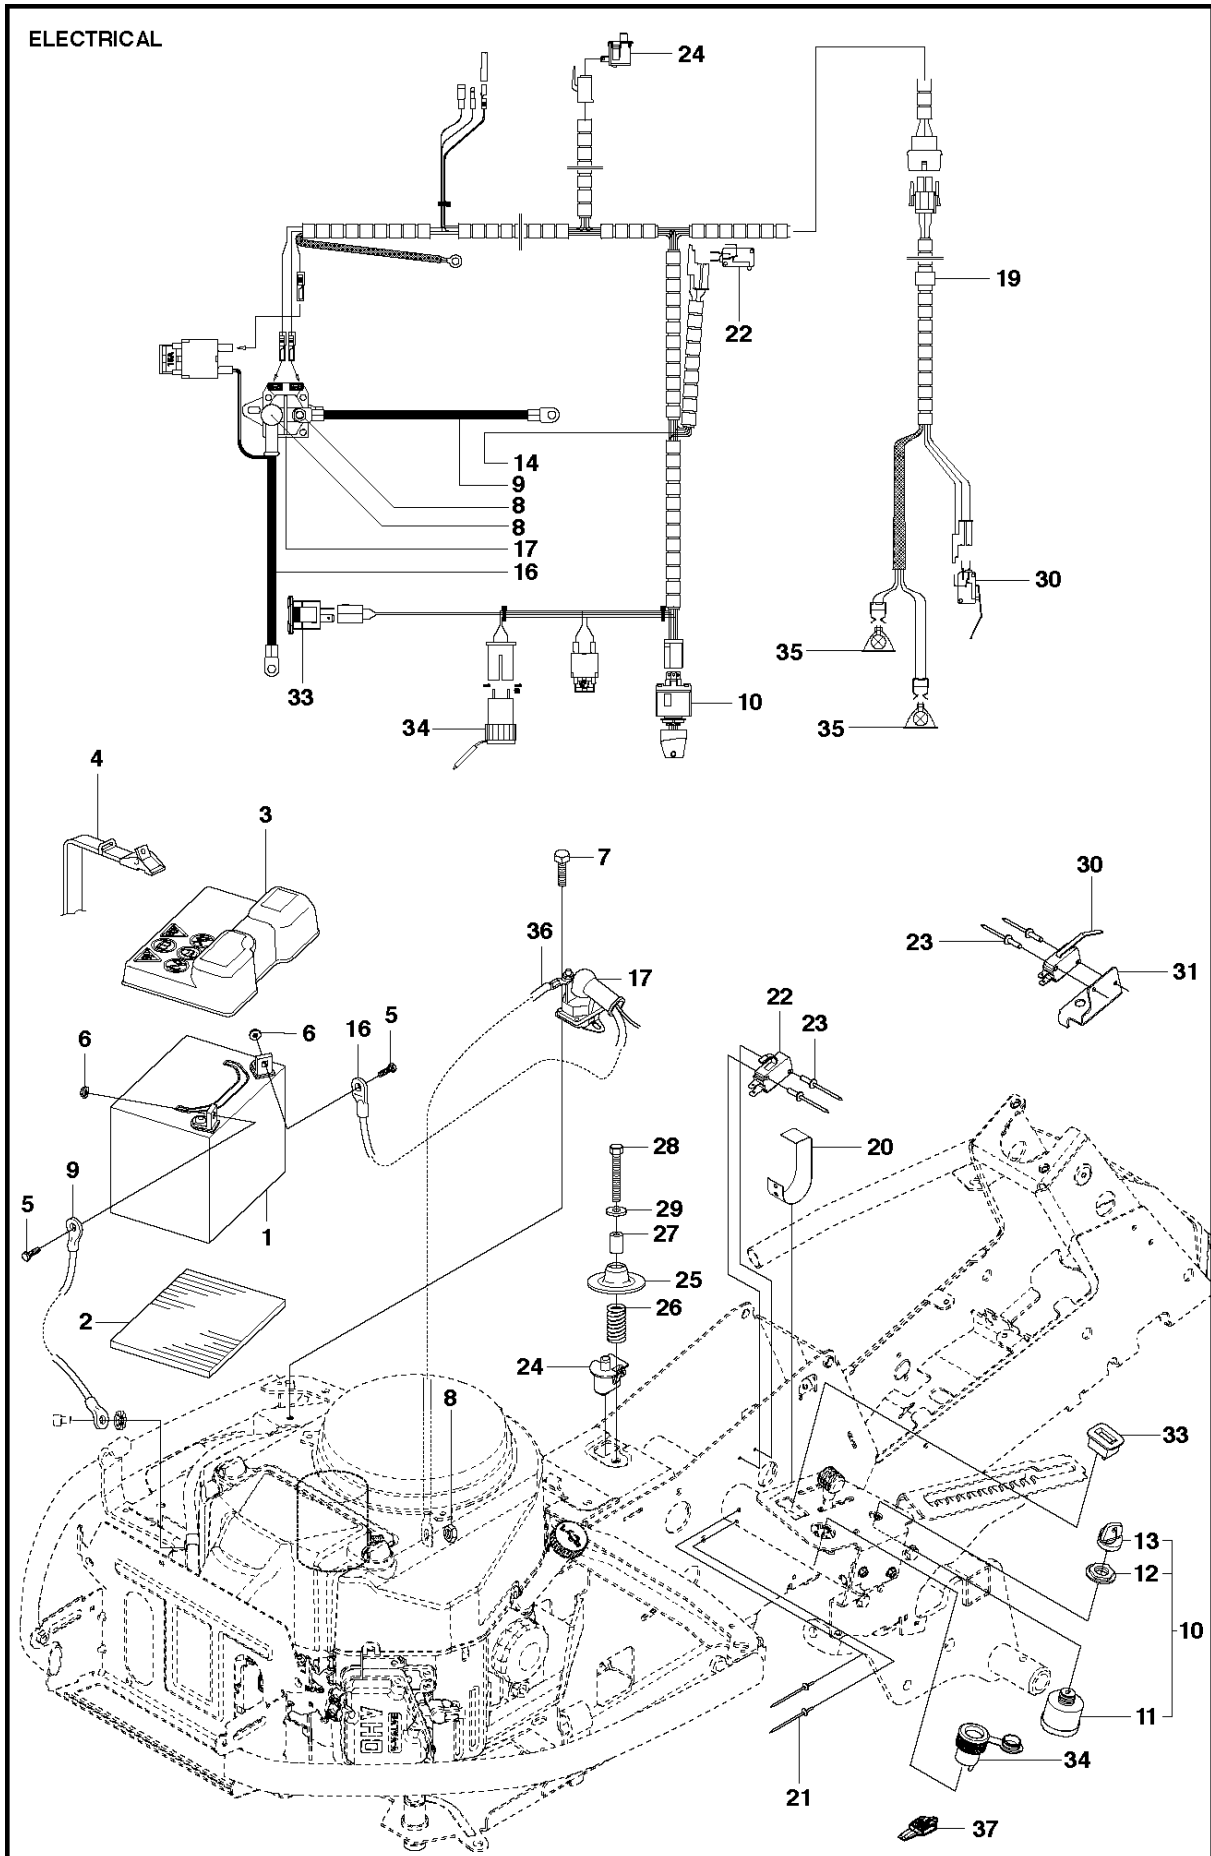

ELECTRICAL

R316 Ts AWD

Ref	Part No	Description	Remark	QTY	KIT
1	577 04 16-01	BATTERY		1	
2	535 44 11-01	BATTERY MAT		1	
3	578 20 06-01	COVER		1	
4	506 83 68-02	BELT		1	
5	522 62 21-01	SCREW EHHM		2	
6	522 62 43-01	NUT		2	
7	725 23 64-61	SCREW EHHFT		1	
8	506 89 98-01	NUT		3	
9	576 18 39-01	CABLE		1	
10	579 43 43-01	IGNITION SWITCH		1	
11	578 26 17-01	IGNITION SWITCH		1	10
12	544 44 23-01	NUT		1	10
13	544 44 24-01	IGNITION KEY		1	10
14	578 33 85-01	WIRING		1	
16	576 18 40-01	CABLE		1	
17	544 43 98-01	RELAY		1	
19	578 32 89-01	WIRING		1	
20	506 90 93-01	PLATE SPRING		1	
21	722 78 39-02	BLIND RIVET		2	
22	574 31 60-01	SWITCH		1	
23	544 44 07-01	RIVET		4	
24	506 90 96-01	SWITCH		1	
25	506 90 97-01	SPRING WASHER		1	
26	544 44 12-01	SPRING		1	
27	506 90 99-02	SPACING TUBE		1	
28	725 24 60-51	SCREW EHHM		1	
29	734 11 64-01	WASHER		1	
30	574 31 61-01	SWITCH		1	
31	544 41 57-01	BRACKET		1	
33	578 38 24-01	HOUR METER		1	
34	535 47 48-01	POWER SOCKET		1	
35	582 21 42-01	LAMP		2	
36	576 18 38-01	CABLE		1	
37	586 37 94-01	LEVER		1