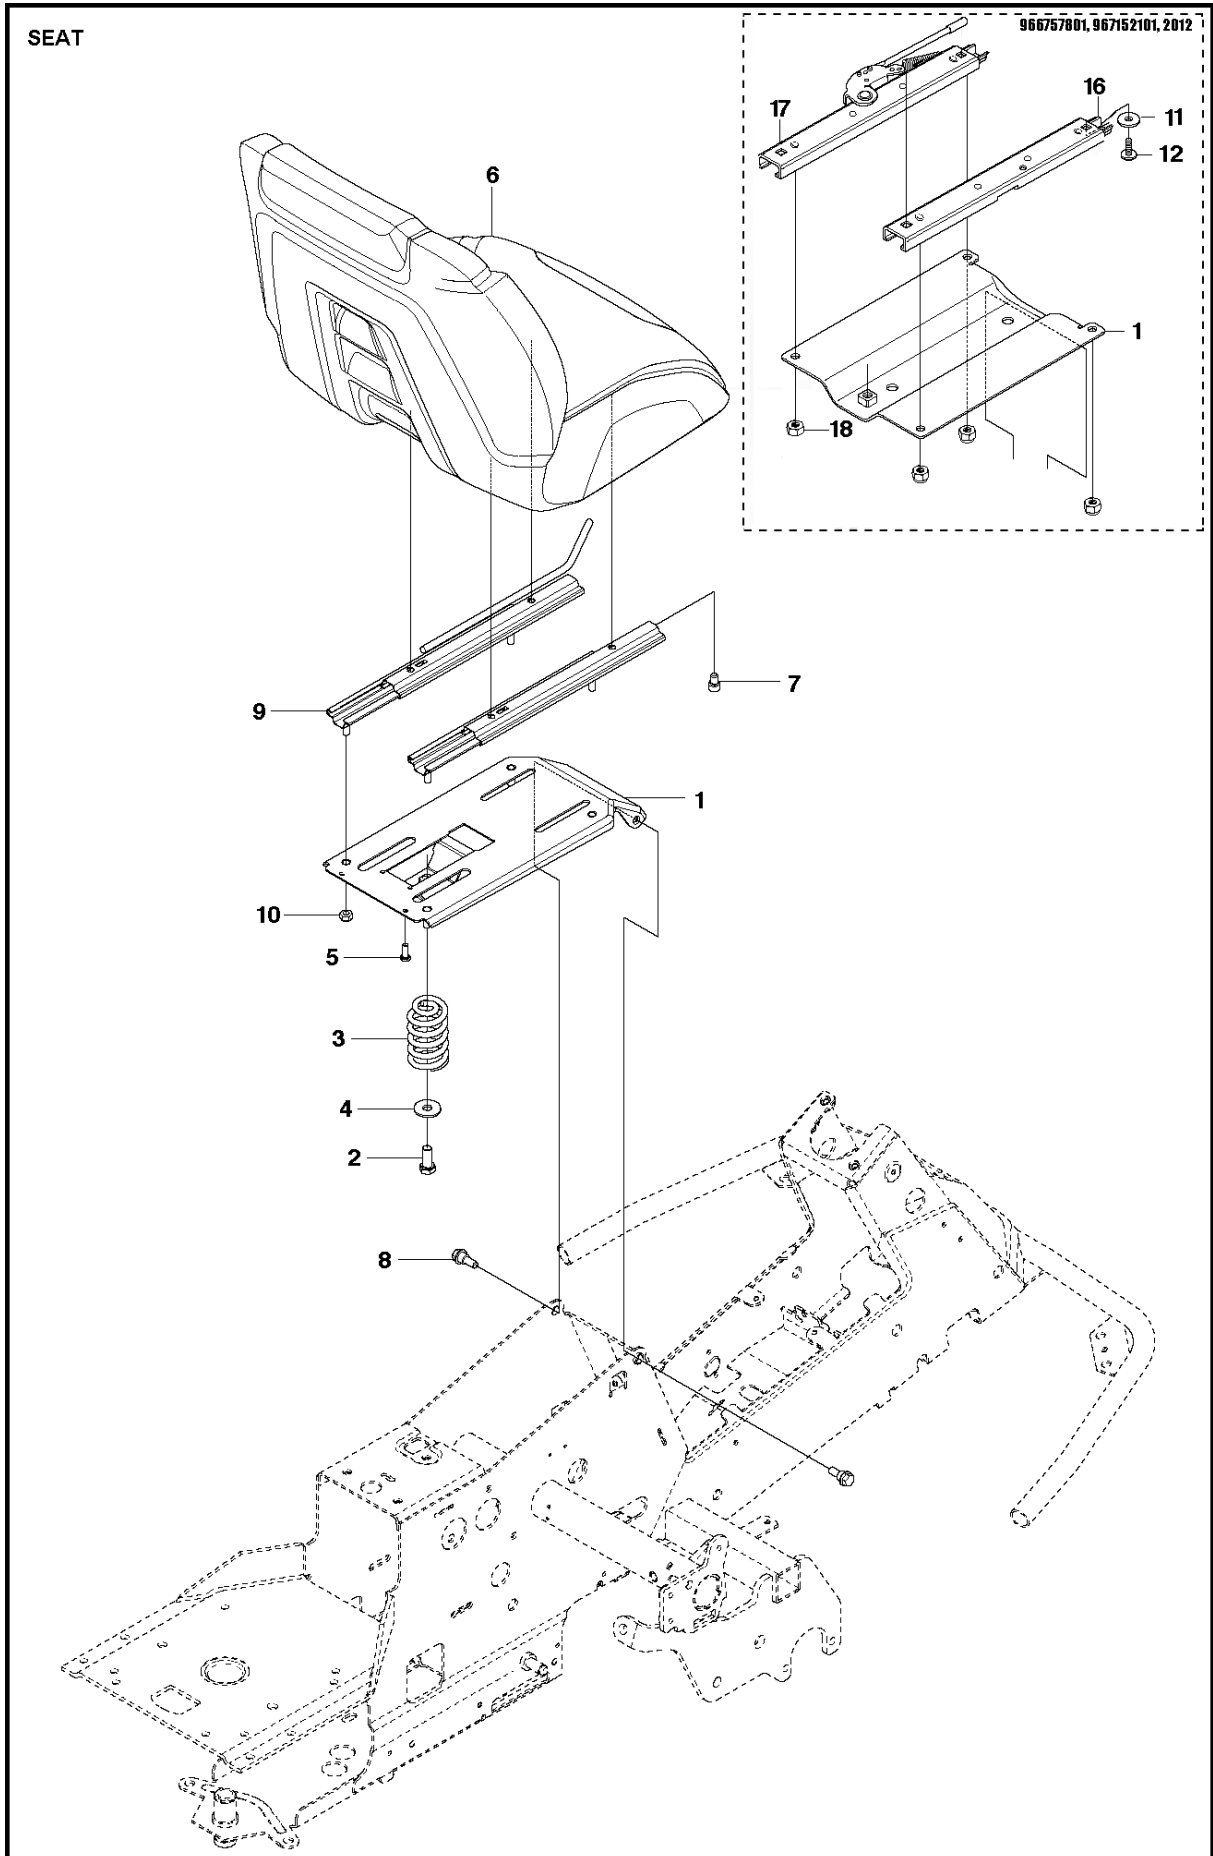

SPARE PARTS LIST

RIDERS

R316 Ts AWD

COVER - 3

COVER

R316 Ts AWD

Ref	Part No	Description	Remark	QTY KIT
1	510 22 25-01	BELT COVER		1
2	510 22 25-02	BELT COVER		1
3	510 22 27-01	BELT COVER		1
4	510 22 27-02	BELT COVER		1
5	725 23 68-61	SCREW EHHFT		4
6	510 22 23-03	BELT COVER		1
7	510 22 24-01	BELT COVER		1
8	522 55 73-01	SCREW		2
9	516 01 88-01	BELT COVER		1
10	525 56 33-03	BELT COVER		1
11	725 23 64-61	SCREW EHHFT		5

C1 R316Ts AWD
COVER

COVER

R316 Ts AWD

Ref	Part No	Description	Remark	QTY	KIT
6	577 61 47-02	ENGINE HOOD ASSY		1	
7	578 11 37-01	HINGE		1	6
8	578 11 37-02	HINGE		1	6
9	722 79 54-02	RIVET		6	6
10	503 89 47-03	SNAP LOCKING		1	
11	577 61 26-02	COVER		1	6
12	577 61 26-01	COVER		1	6
19	578 26 13-04	TRANSMISSION COVER	For 967291801	1	
19	578 26 13-03	TRANSMISSION COVER	For 966757701, 967152001	1	
20	574 85 62-01	SCREW		2	
32	577 90 33-01	PLUG		2	

COVER

R316 Ts AWD

Ref	Part No	Description	Remark	QTY KIT
1	577 72 93-01	FOOT PLATE		1
3	577 72 94-01	FOOT PLATE		1
5	544 40 05-01	SCREW		14
21	544 23 92-01	COVER		1
22	544 42 75-01	MAT		1
23	535 42 91-01	SPRING NUT		4
24	577 70 41-01	COVER		1
26	544 43 32-01	PROTECTIVE COVER		1
27	525 56 24-01	UNIT COVER		1
28	577 72 95-01	FENDER		1
29	577 76 45-01	LOCK NUT		1
30	577 72 96-01	FENDER		1
31	577 73 75-01	CONTROL COVER		1
33	577 70 04-01	COVER		1
37	582 21 42-01	LAMP		2