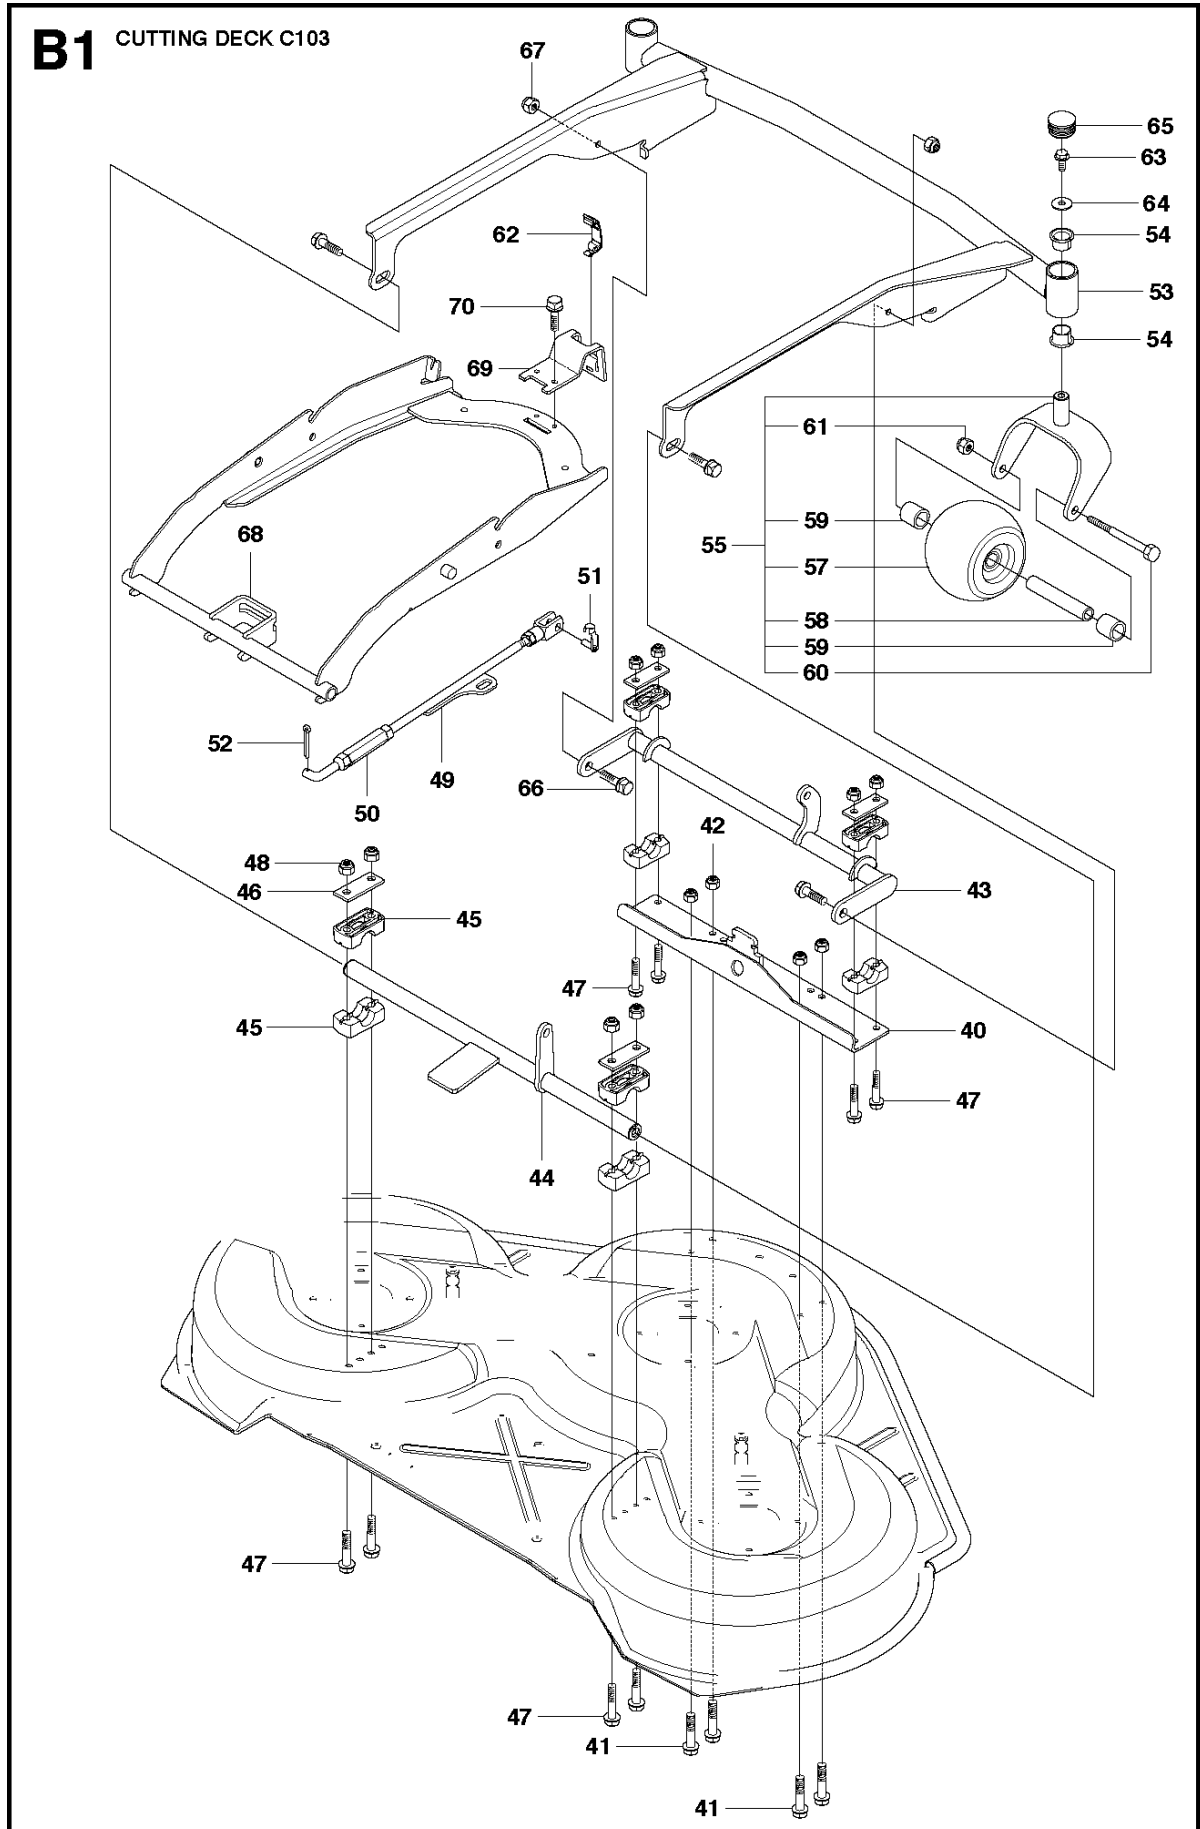

103CM CUTTING DECK

R316 Ts AWD

Ref	Part No	Description	Remark	QTY	KIT
40	523 09 53-01	BRACKET		1	
41	725 24 51-71	SCREW EHHM		5	
42	732 21 18-01	LOCK NUT		4	
43	502 64 18-05	CROSS BAR		1	
44	523 09 45-03	CROSS BAR		1	
45	506 86 96-01	BEARING		8	
46	506 81 38-01	REINFORCING PLATE		4	
47	725 24 61-51	SCREW EHHM		8	
48	732 21 18-01	LOCK NUT		8	
49	523 11 42-01	PARALLEL ROD ASSY		1	
50	502 64 23-01	PARALLEL ROD		1	
51	506 83 98-01	GAFFELLÄNK		1	
52	721 61 83-01	SPLIT PIN		1	
53	523 08 65-03	DECK FRAME		1	
54	574 56 19-01	BEARING		4	
55	574 21 01-01	PIVOT WHEEL ASSY		2	
57	506 96 30-01	WHEEL ASSY		1	55
58	506 81 08-02	TUBE		1	55
59	506 87 41-02	SPACER		2	55
60	725 25 19-51	SCREW EHHM		1	55
61	732 21 20-51	NUT		1	55
62	503 89 47-03	SNAP LOCKING		1	
63	506 57 01-04	SCREW EHHFM		2	
64	734 11 64-41	WASHER		2	
65	574 03 48-01	PLUG		2	
66	506 59 74-01	SCREW EHHFM		4	
67	732 21 18-01	LOCK NUT		2	
68	523 08 75-01	DECK ATTACHMENT		1	
69	523 11 46-01	LOCK		1	
70	725 23 68-61	SCREW EHHFT		2