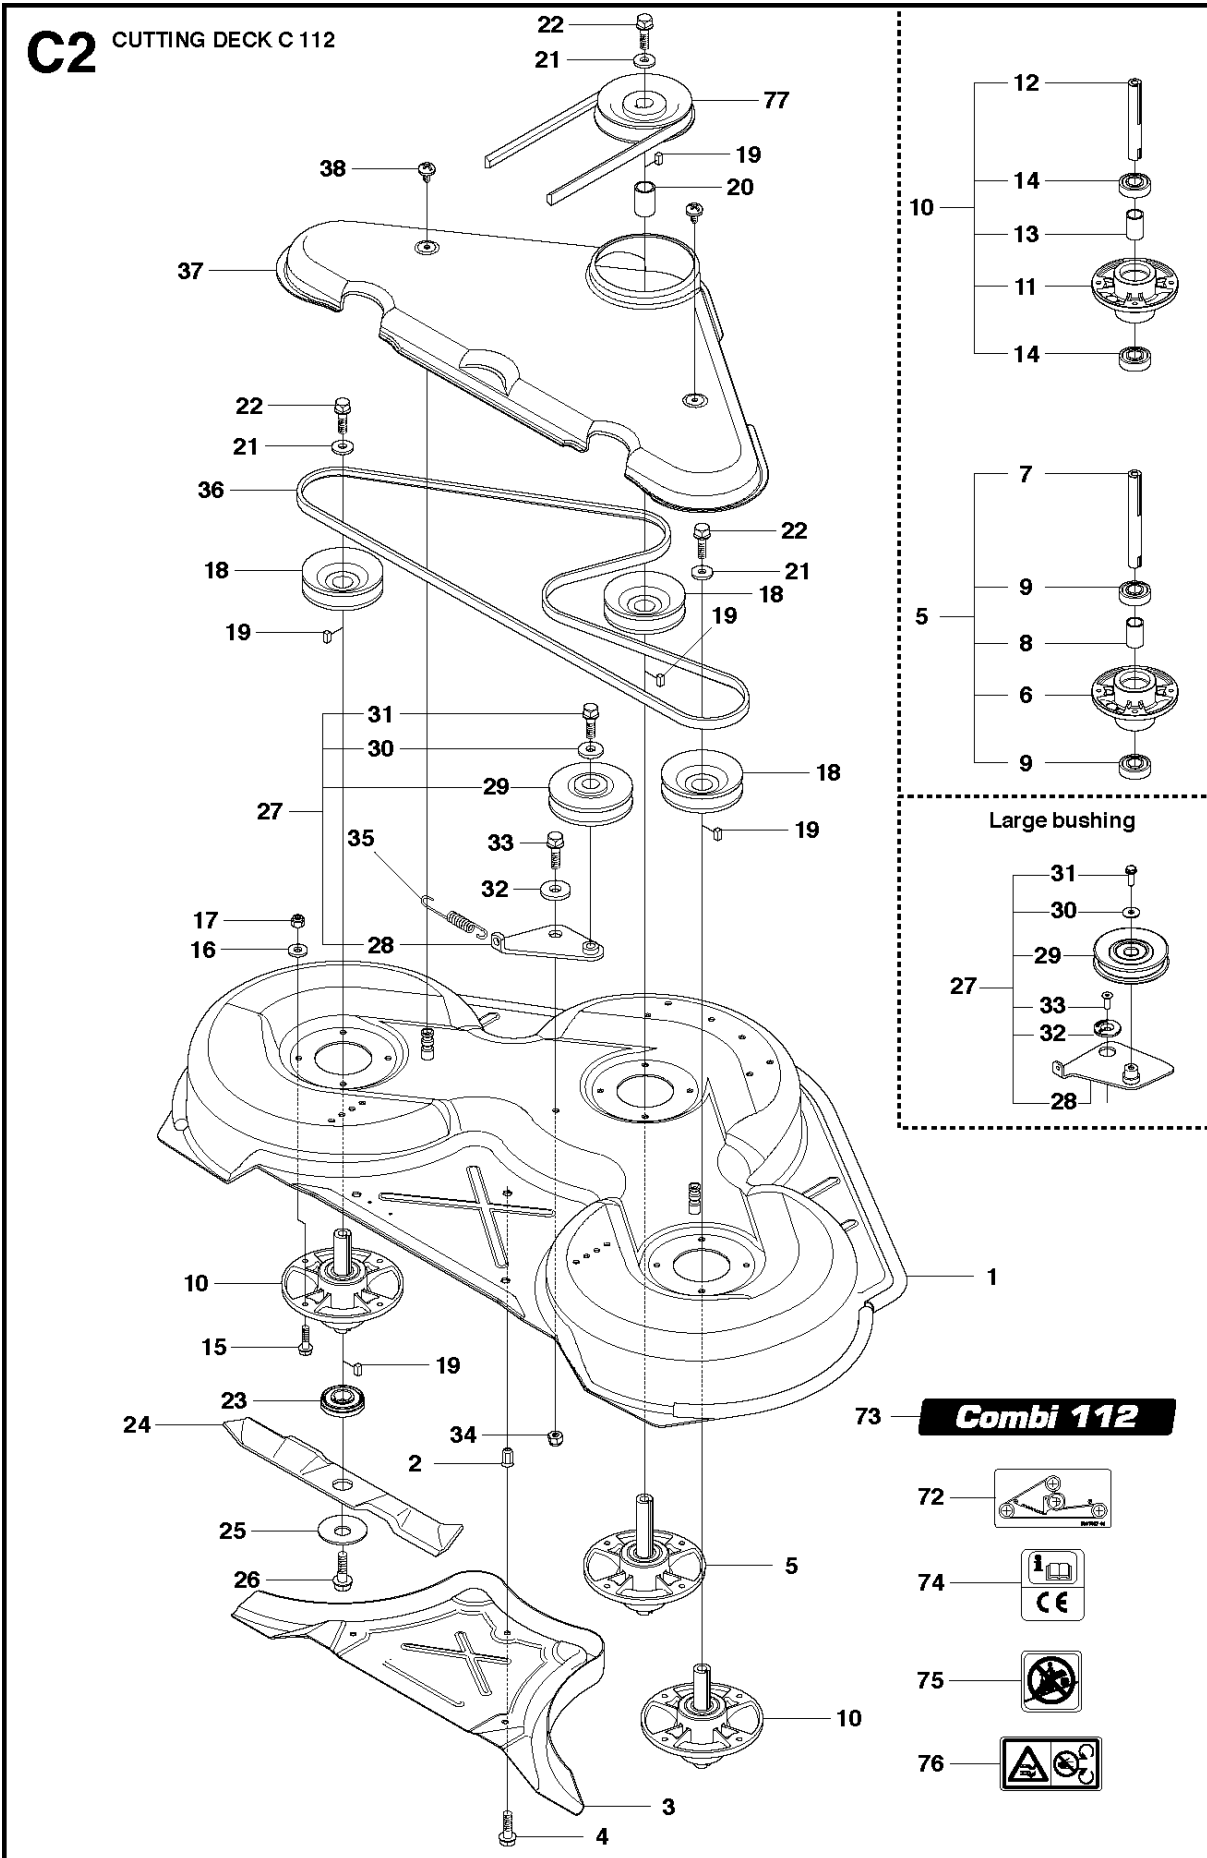

C2 CUTTING DECK C 112

44"/112CM CUTTING DECK

R316 Ts AWD

Ref	Part No	Description	Remark	QTY	KIT
1	574 20 95-01	CUTTING DECK		1	
2	506 91 62-01	NUT		3	
3	544 44 93-01	PLUG		1	
4	506 57 01-04	SCREW EHHFM		3	
5	576 38 41-01	BLADE HOUSING ASSY		1	
6	576 38 42-01	BEARING HOUSING		1	5
7	576 38 43-01	SHAFT		1	5
8	576 38 44-01	SPACING SLEEVE		1	5
9	738 23 04-34	BALL BEARING		2	5
10	576 38 41-02	BLADE HOUSING ASSY		2	
11	576 38 42-01	BEARING HOUSING		1	10
12	576 38 43-02	SHAFT		1	10
13	576 38 44-01	SPACING SLEEVE		1	10
14	738 23 04-34	BALL BEARING		2	10
15	535 42 38-01	SCREW RSQM		12	
16	734 11 64-01	WASHER		12	
17	732 21 18-01	LOCK NUT		12	
18	506 92 21-01	PULLEY		3	
19	506 53 35-01	PARALLEL KEY		7	
20	544 06 80-02	SPACING SLEEVE		1	
21	734 11 74-41	WASHER		3	
22	544 11 41-01	SCREW EHHM		3	
23	535 50 42-02	ADAPTER		3	
24	504 18 81-10	BLADE		3	
25	506 79 23-01	KNIFE PLATE		3	
26	544 11 41-01	SCREW EHHM		3	
27	506 54 07-01	BELT TENSIONER ASSY	Small bushing	1	
27	586 96 66-01	BELT TENSIONER ASSY	Large bushing	1	
28	585 35 99-01	ARM	Small bushing	1	27
28	585 35 99-01	ARM	Large bushing	1	27
29	506 53 27-01	PULLEY		1	27
30	734 11 64-41	WASHER		1	27
31	586 32 04-01	SCREW	Small bushing	1	27
31	586 32 04-01	SCREW	Large bushing	1	27
32	506 91 87-02	WASHER	Small bushing	1	
32	586 49 67-01	WASHER	Large bushing	1	
33	725 24 51-71	SCREW EHHM	Small bushing	1	
33	725 64 53-01	SCREW IHCSFM	Large bushing	1	
34	732 21 18-01	LOCK NUT		1	
35	506 53 31-01	SPRING		1	
36	589 51 46-01	BELT		1	
37	544 09 62-01	BELT COVER		1	
38	544 40 05-01	SCREW		2	
72	506 78 97-01	LABEL		1	
73	544 23 81-05	LABEL		2	
74	506 92 90-01	LABEL		1	
75	535 43 74-01	LABEL WARNING		1	
76	574 51 00-01	DECAL		2	
77	506 77 86-01	PULLEY		1