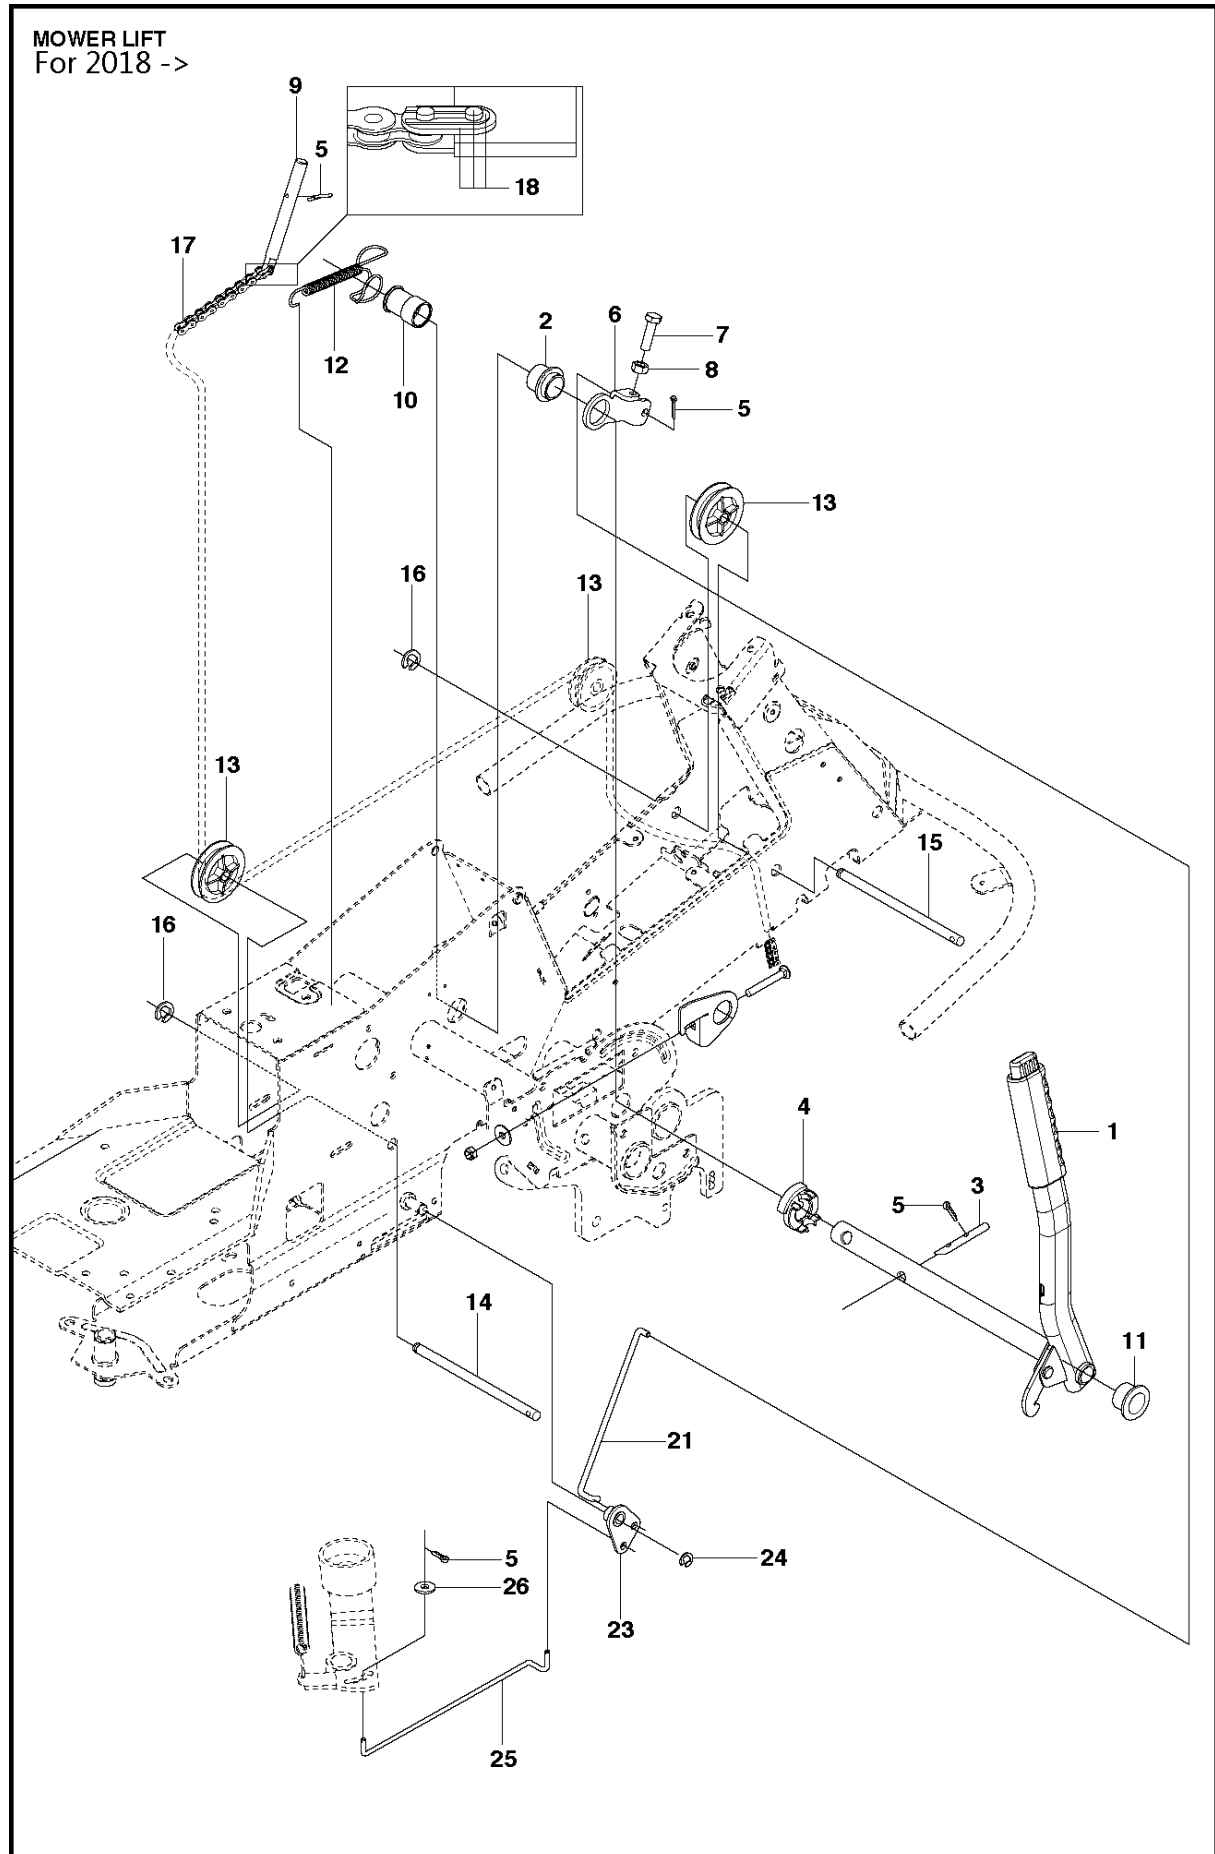

MOWER LIFT / DECK LIFT

R316 Ts AWD

Ref	Part No	Description	Remark	QTY KIT
1	501 06 53-01	LIFTING LEVER ASSY		1
2	588 92 69-01	BEARING		1
3	525 40 66-01	PEN		1
4	588 92 71-01	ANVIL		1
5	721 61 83-01	SPLIT PIN		4
6	588 92 70-01	LIFTING ARM		1
7	725 24 97-51	SCREW		1
8	731 23 20-01	HEXAGON NUT		1
9	588 92 74-01	ROD		1
10	588 92 73-01	ANVIL		1
11	584 87 13-01	BEARING		1
12	588 92 75-01	SPRING		1
13	506 90 56-01	OFFSET PULLEY		2
14	582 87 19-01	SHAFT		1
15	582 87 19-02	SHAFT		1
16	735 31 18-20	E-CLIP		2
17	506 55 46-09	CHAIN		1
18	506 55 47-01	LINKAGE		1
21	544 45 69-01	CONNECTION ROD		1
23	544 37 86-01	LINK		1
24	735 31 14-20	E-CLIP		1
25	544 44 88-01	CONNECTION ROD		1
26	734 11 64-41	WASHER		1
26	734 11 64-41	WASHER		1