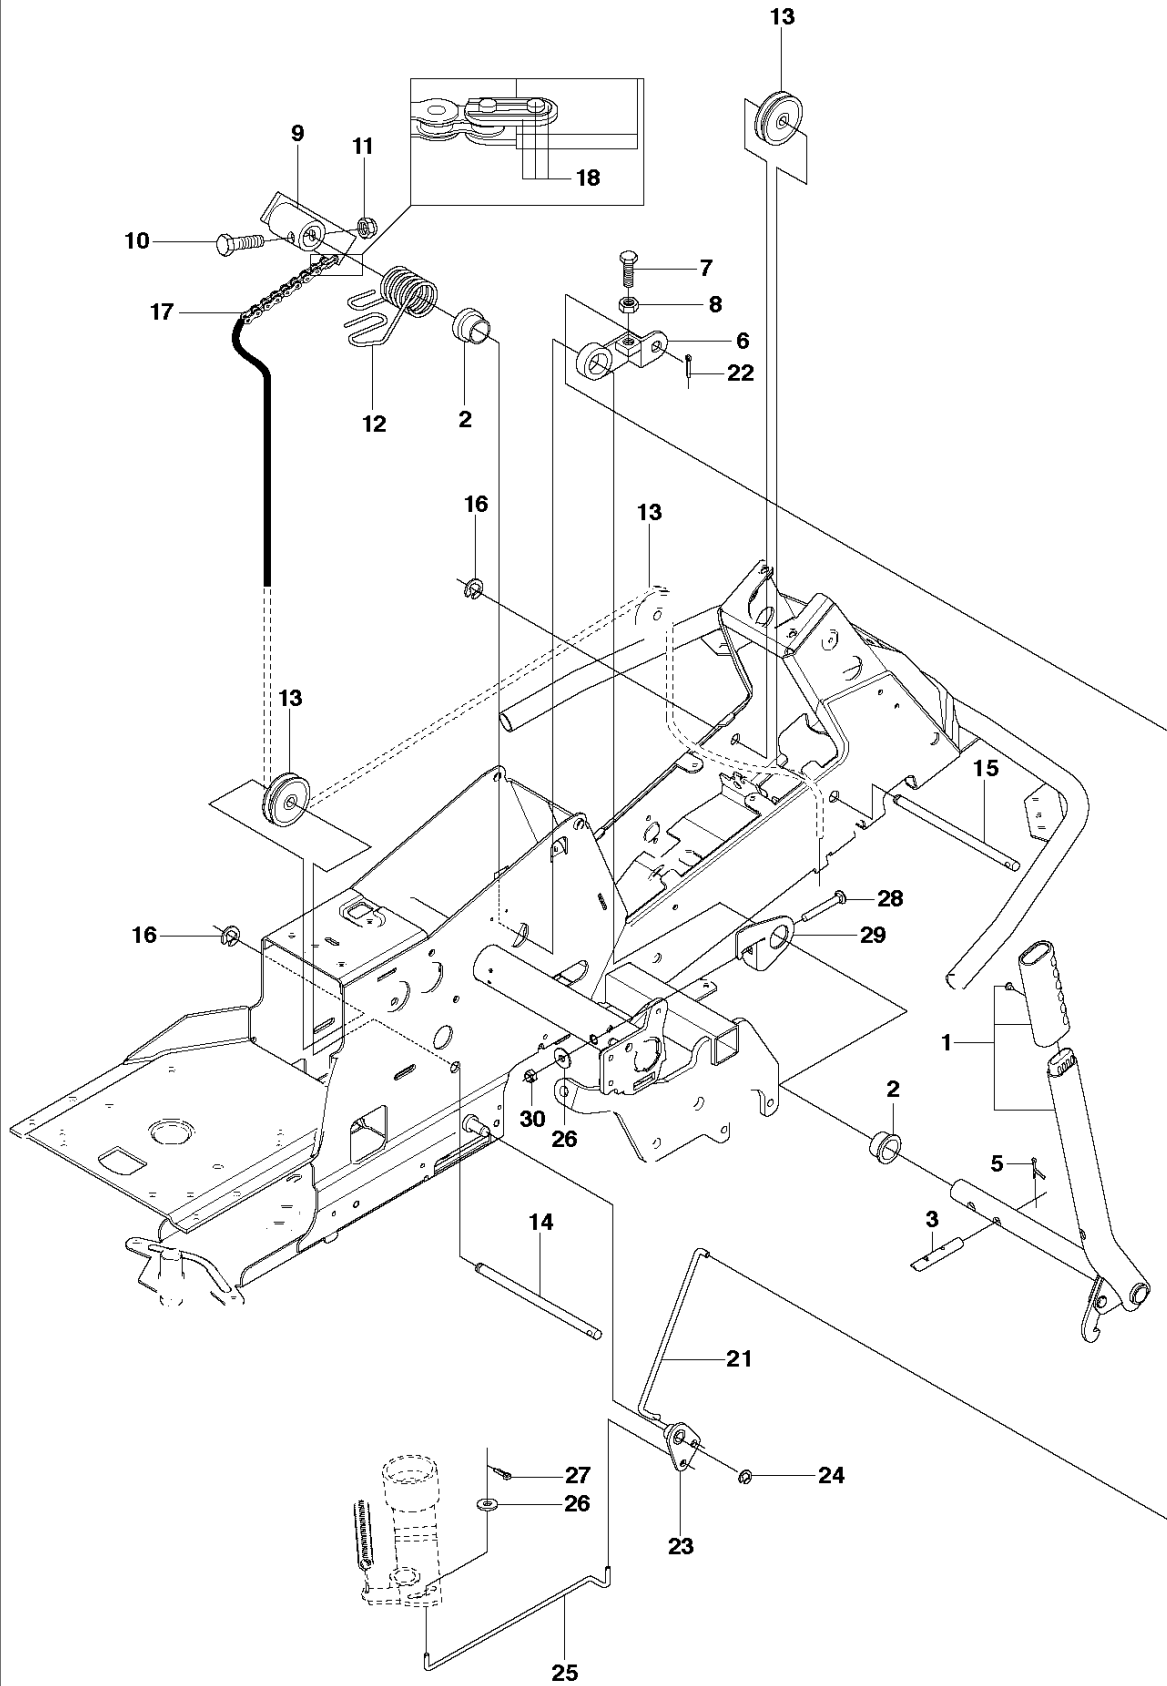

E MOWER LIFT
For 2012 - 2017

MOWER LIFT / DECK LIFT

R316 Ts AWD

Ref	Part No	Description	Remark	QTY KIT
1	577 96 67-01	LIFTING LEVER ASSY		1
2	506 55 65-01	BEARING		1
3	525 40 66-01	PEN		1
5	721 61 83-01	SPLIT PIN		4
6	506 78 43-01	LINK ASSY		1
7	725 24 97-51	SCREW		1
8	731 23 20-51	HEXAGON NUT		1
9	544 43 36-01	LIFTING ARM		1
10	725 25 42-51	SCREW EHHM		1
11	732 25 22-01	HEXAGON LOCKING NUT		1
12	506 91 68-01	SPRING		1
13	506 90 56-01	OFFSET PULLEY		2
14	506 90 57-01	SHAFT		1
15	506 90 57-02	SHAFT		1
16	735 31 18-20	E-CLIP		2
17	506 55 46-07	CHAIN		1
18	506 55 47-01	LINKAGE		1
21	544 45 69-01	CONNECTION ROD		1
22	721 61 83-01	SPLIT PIN		1
23	544 37 86-01	LINK		1
24	735 31 14-20	E-CLIP		1
25	544 44 88-01	CONNECTION ROD		1
26	734 11 64-41	WASHER		1
27	734 11 64-41	WASHER		1
28	535 42 38-03	SCREW RSQM		1
29	577 99 95-01	SHEET		1
30	732 21 18-01	LOCK NUT		1