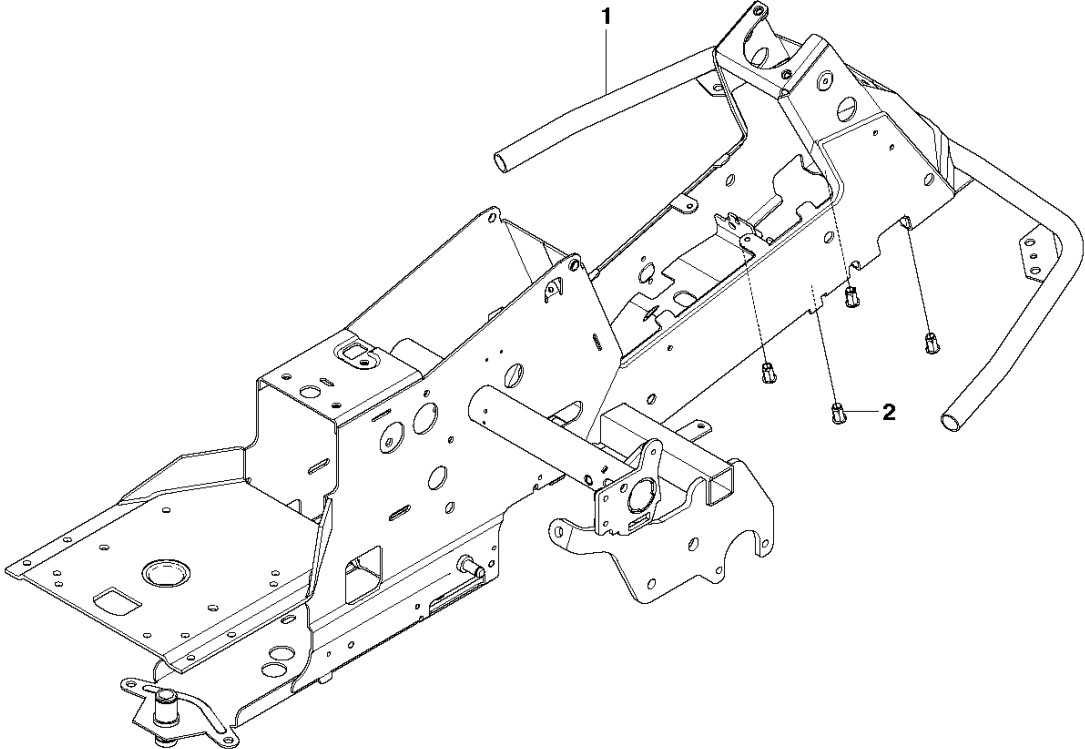

F R316Ts AWD
CHASSIS

CHASSIS / FRAME

R316 Ts AWD

Ref	Part No	Description	Remark	QTY KIT
1	577 93 91-01	CHASSIS		1
2	506 91 62-01	NUT		4