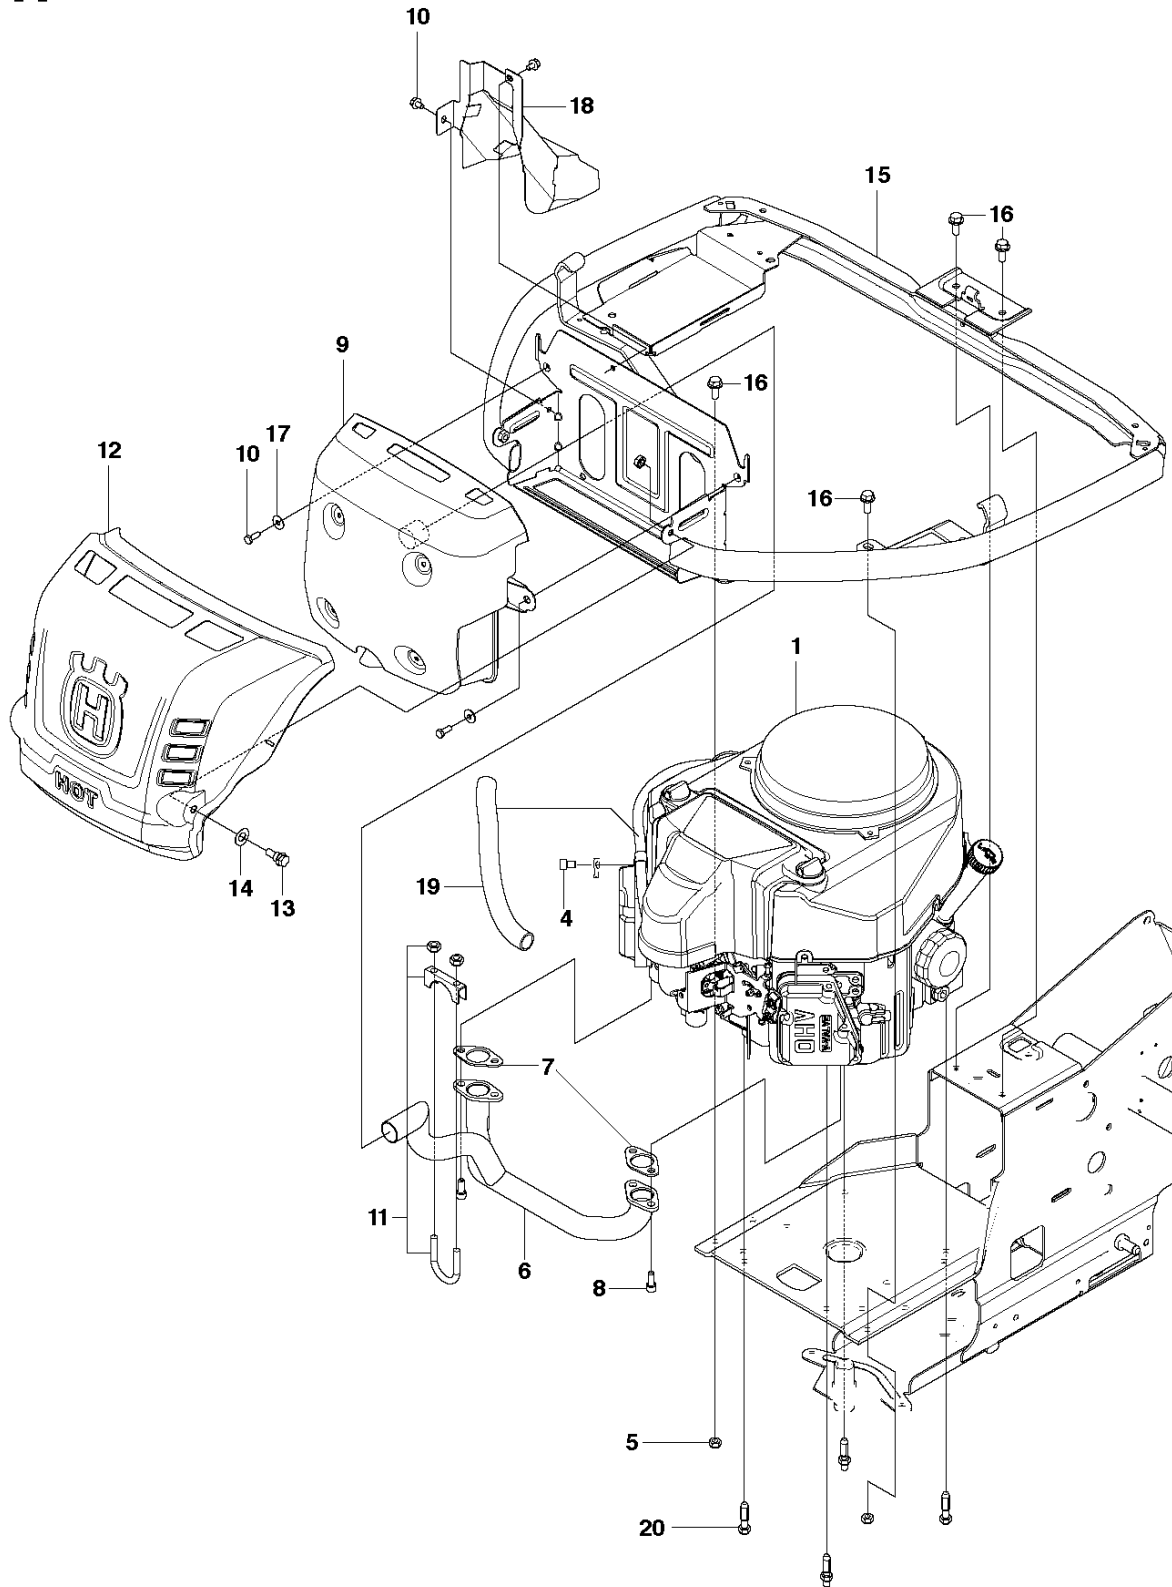

H R316Ts AWD
ENGINE

ENGINE

R316 Ts AWD

Ref	Part No	Description	Remark	QTY KIT
1	577 82 39-01	ENGINE		1
4	725 54 47-01	SCREW IHSCM		1
5	732 21 18-01	LOCK NUT		6
6	578 11 88-01	MANIFOLD		1
7	535 41 42-36	GASKET		1
8	506 55 63-01	SCREW UNC		2
9	577 81 36-01	MUFFLER		1
10	725 23 64-61	SCREW EHHFT		4
11	506 66 84-01	CLAMP ASSY		1
12	577 81 85-02	HEAT SHIELD		1
13	506 59 74-01	SCREW EHHFM		2
14	506 83 94-01	SPRING WASHER		2
15	577 84 91-01	ENGINE FRAME		1
16	506 57 01-04	SCREW EHHFM		4
17	734 11 54-41	WASHER		2
18	579 31 49-01	HEAT DEFLECTOR		1
19	579 39 64-01	HOSE GUARD		1
20	578 20 75-01	STUD SCREW		4