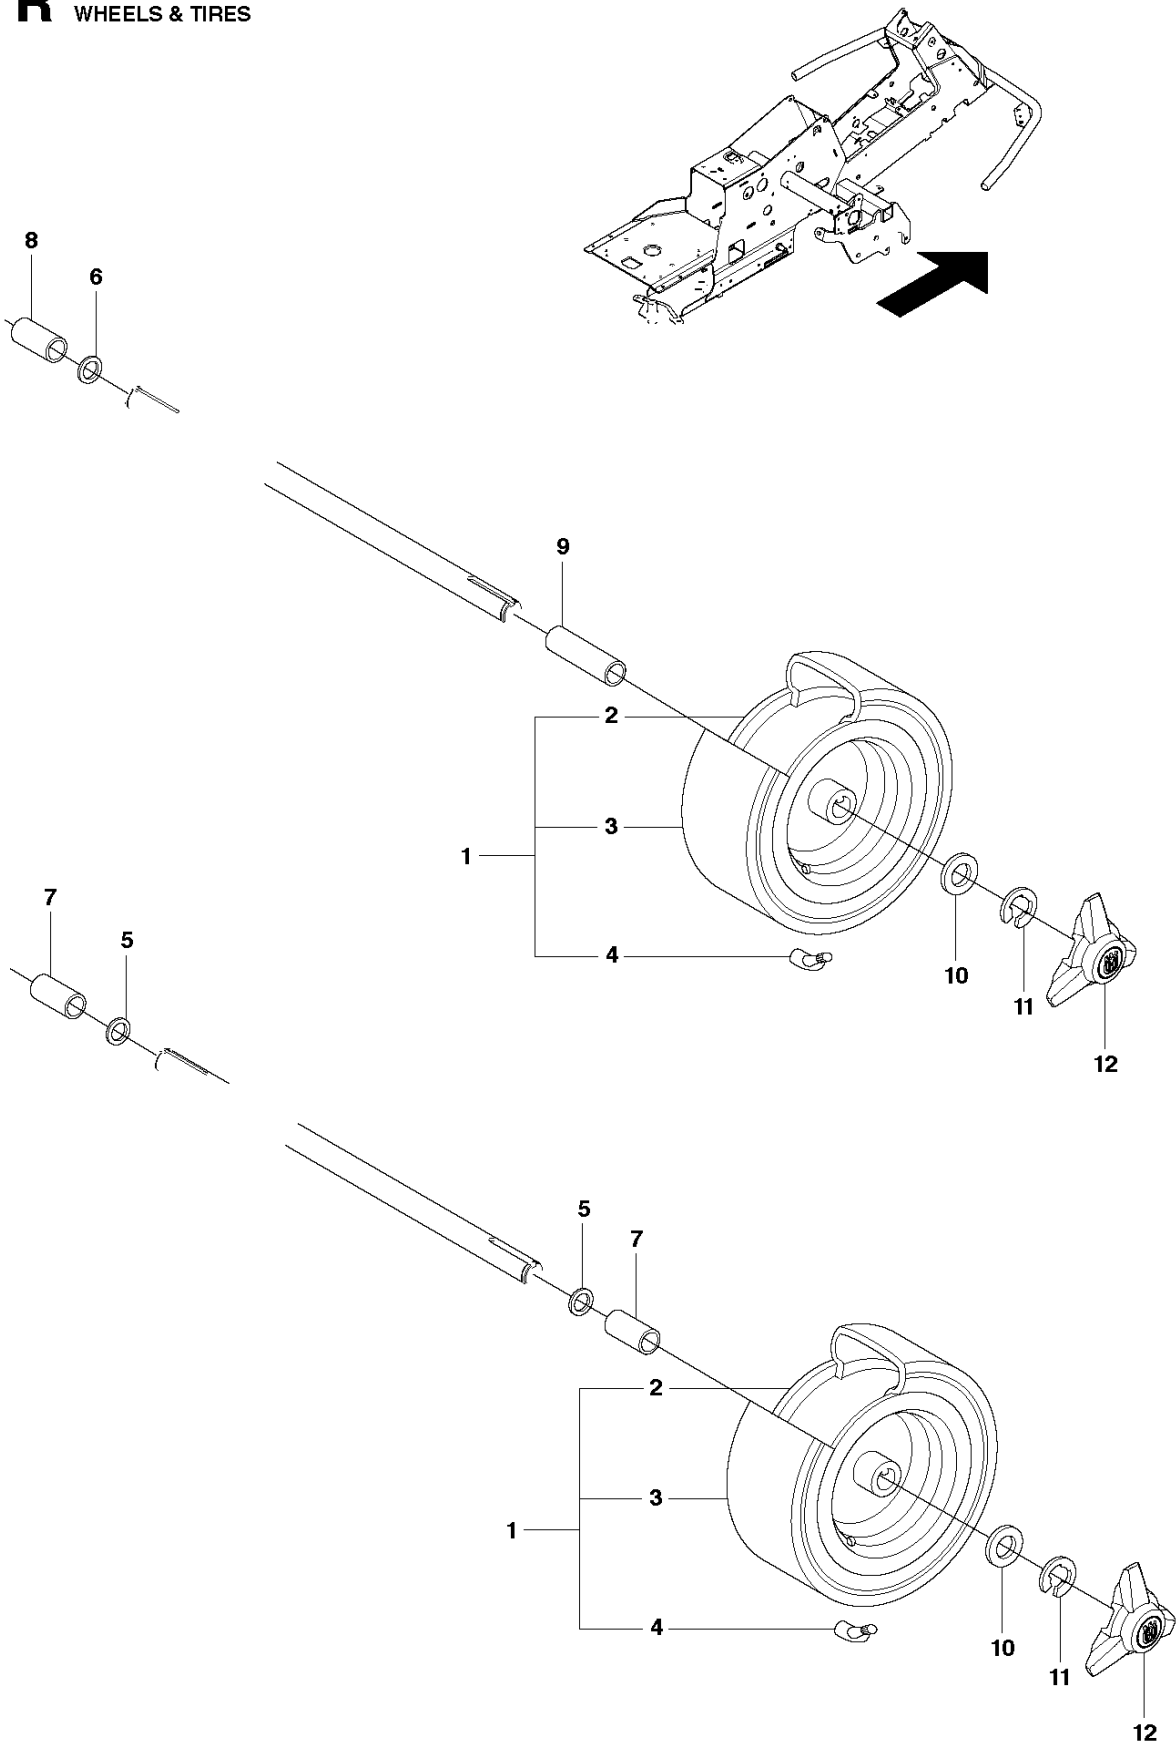

R R316Ts AWD
WHEELS & TIRES

WHEELS & TIRES

R316 Ts AWD

Ref	Part No	Description	Remark	QTY	KIT
1	523 01 26-02	WHEEL		4	
2	523 03 48-01	RIM		1	1
3	523 03 46-02	TIRE		1	1
4	523 03 47-01	VALVE		1	1
5	506 50 48-03	WASHER		2	
6	506 94 58-01	WASHER		1	
7	506 59 62-03	SPACING SLEEVE		2	
8	544 13 26-01	SLEEVE		1	
9	544 13 26-02	SLEEVE		1	
10	506 50 48-05	WASHER		4	
11	506 89 90-01	E-CLIP		4	
12	544 35 35-01	HUB CAP		4