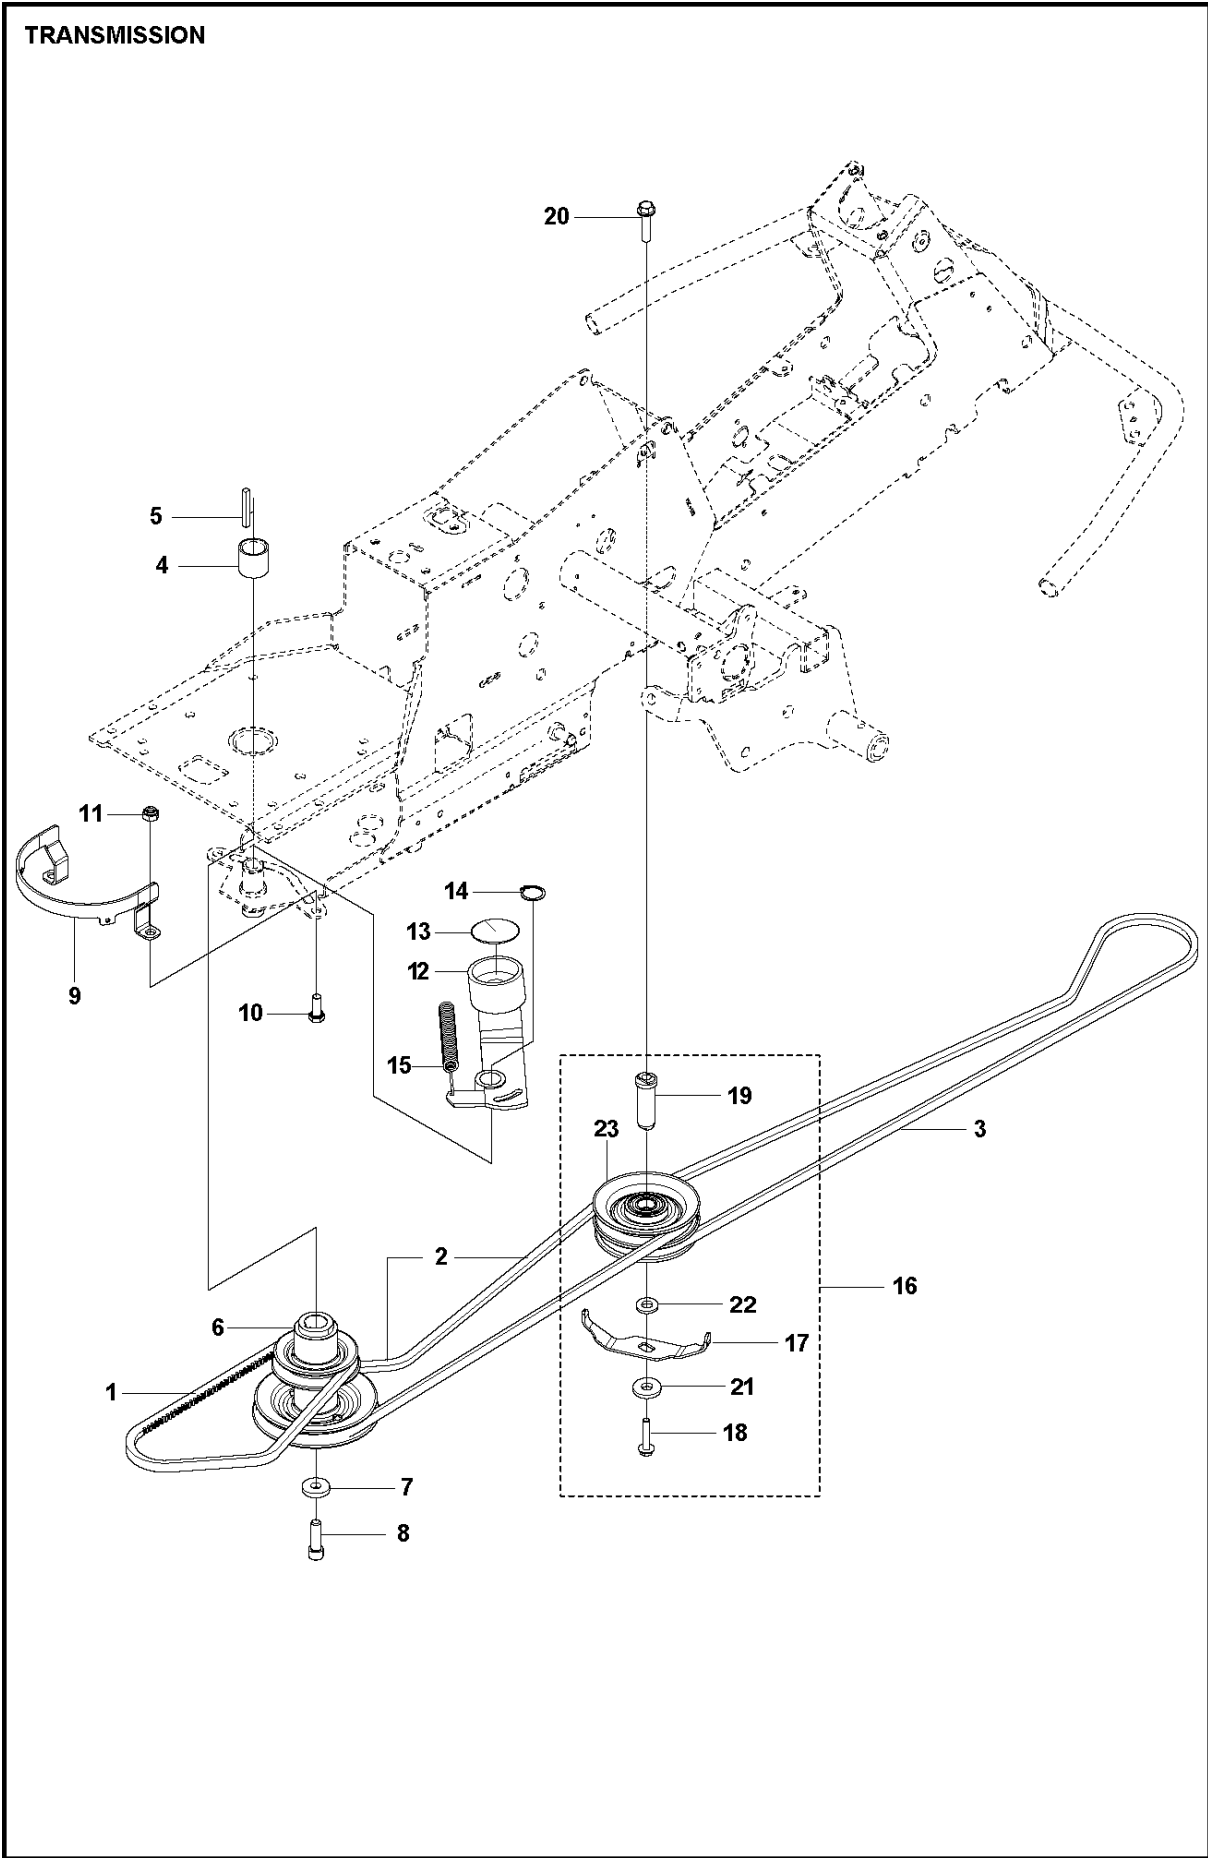

TRANSMISSION

R316 Ts AWD

Ref	Part No	Description	Remark	QTY KIT
1	589 53 12-01	BELT		1
2	589 53 04-01	BELT		1
3	594 97 80-01	BELT		1
4	506 50 92-01	SPACING SLEEVE		1
5	506 55 59-01	WEDGE		1
6	535 48 24-01	PULLEY		1
7	506 59 75-01	WASHER		1
8	506 55 60-02	SCREW UNC		1
9	587 42 52-01	BELT GUIDE	For 967291801	1
9	506 66 45-01	BELT GUIDE	For 966757701, 967152001	1
10	725 24 93-71	SCREW EHHM		2
11	732 21 20-51	NUT		2
12	535 48 44-01	BELT TENSIONER ASSY		1
13	535 48 50-01	SEALING		1
14	735 31 26-00	CIRCLIP		1
15	506 66 56-01	SPRING		1
16	581 91 63-01	PULLEY		1
17	544 40 53-01	BELT GUIDE		1
18	586 32 04-01	SCREW	For 967291801	1
18	506 57 01-05	SCREW EHHFM	For 966757701, 967152001	1
19	581 91 64-01	SHAFT		1
20	506 67 54-02	SCREW EHHFM		1
21	586 32 02-01	DISTANCE	For 967291801	1
21	506 77 57-01	WASHER	For 966757701, 967152001	1
22	586 32 02-01	DISTANCE	For 967291801	1
22	506 59 75-01	WASHER	For 966757701, 967152001	1
23	535 48 22-01	PULLEY		1