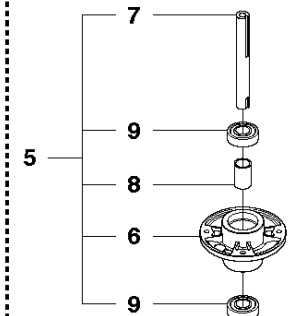

A2 CUTTING DECK C94

94CM CUTTING DECK

R316 Ts AWD

Ref	Part No	Description	Remark	QTY	KIT
1	544 06 57-06	CUTTING DECK		1	
2	506 91 62-01	NUT		1	
3	544 06 58-01	PLUG		1	
4	544 06 61-01	KNOB		1	
5	576 38 41-01	BLADE HOUSING ASSY		1	
6	576 38 42-01	BEARING HOUSING		1	5
7	576 38 43-01	SHAFT		1	5
8	576 38 44-01	SPACING SLEEVE		1	5
9	738 23 04-34	BALL BEARING		2	5
10	576 38 41-02	BLADE HOUSING ASSY		2	
11	576 38 42-01	BEARING HOUSING		1	10
12	576 38 43-02	SHAFT		1	10
13	576 38 44-01	SPACING SLEEVE		1	10
14	738 23 04-34	BALL BEARING		2	10
15	535 42 38-01	SCREW RSQM		12	
16	734 11 64-01	WASHER		14	
17	732 21 18-01	LOCK NUT		12	
18	506 92 21-01	PULLEY		3	
19	506 53 35-01	PARALLEL KEY		7	
20	544 06 80-02	SPACING SLEEVE		1	
21	734 11 74-41	WASHER		3	
22	544 11 41-01	SCREW EHHM		3	
23	535 50 42-02	ADAPTER		3	
24	579 65 25-10	BLADE		3	
25	506 79 23-01	KNIFE PLATE		3	
26	544 11 41-01	SCREW EHHM		3	
27	506 54 07-01	BELT TENSIONER ASSY	Small bushing	1	
27	586 96 66-01	BELT TENSIONER ASSY	Large bushing	1	
28	506 51 95-01	SPÄNNARM KPL.	Small bushing	1	27
28	585 35 99-01	ARM	Large bushing	1	27
29	506 53 27-01	PULLEY		1	27
30	734 11 64-41	WASHER		1	27
31	506 55 83-02	SCREW EHHFT	Small bushing	1	27
31	586 32 04-01	SCREW	Large bushing	1	27
32	506 91 87-02	WASHER	Small bushing for 967291801	1	
32	586 49 67-01	WASHER	Large bushing for 967291801	1	
32	506 91 87-02	WASHER	For 966757701, 967152001	1	
33	725 24 51-71	SCREW EHHM		2	
34	732 21 18-01	LOCK NUT		1	
35	506 53 31-01	SPRING		1	
36	589 53 07-01	BELT		1	
37	544 06 63-01	BELT COVER		1	
38	544 40 05-01	SCREW		2	
39	725 24 51-71	SCREW EHHM	Small bushing	1	
39	725 64 53-01	SCREW IHCSFM	Large bushing	1	
72	506 78 97-01	LABEL		1	
73	544 23 81-01	LABEL		2	
74	506 92 90-01	LABEL		1	
76	574 51 00-01	DECAL		2	
77	506 77 86-01	PULLEY		1	