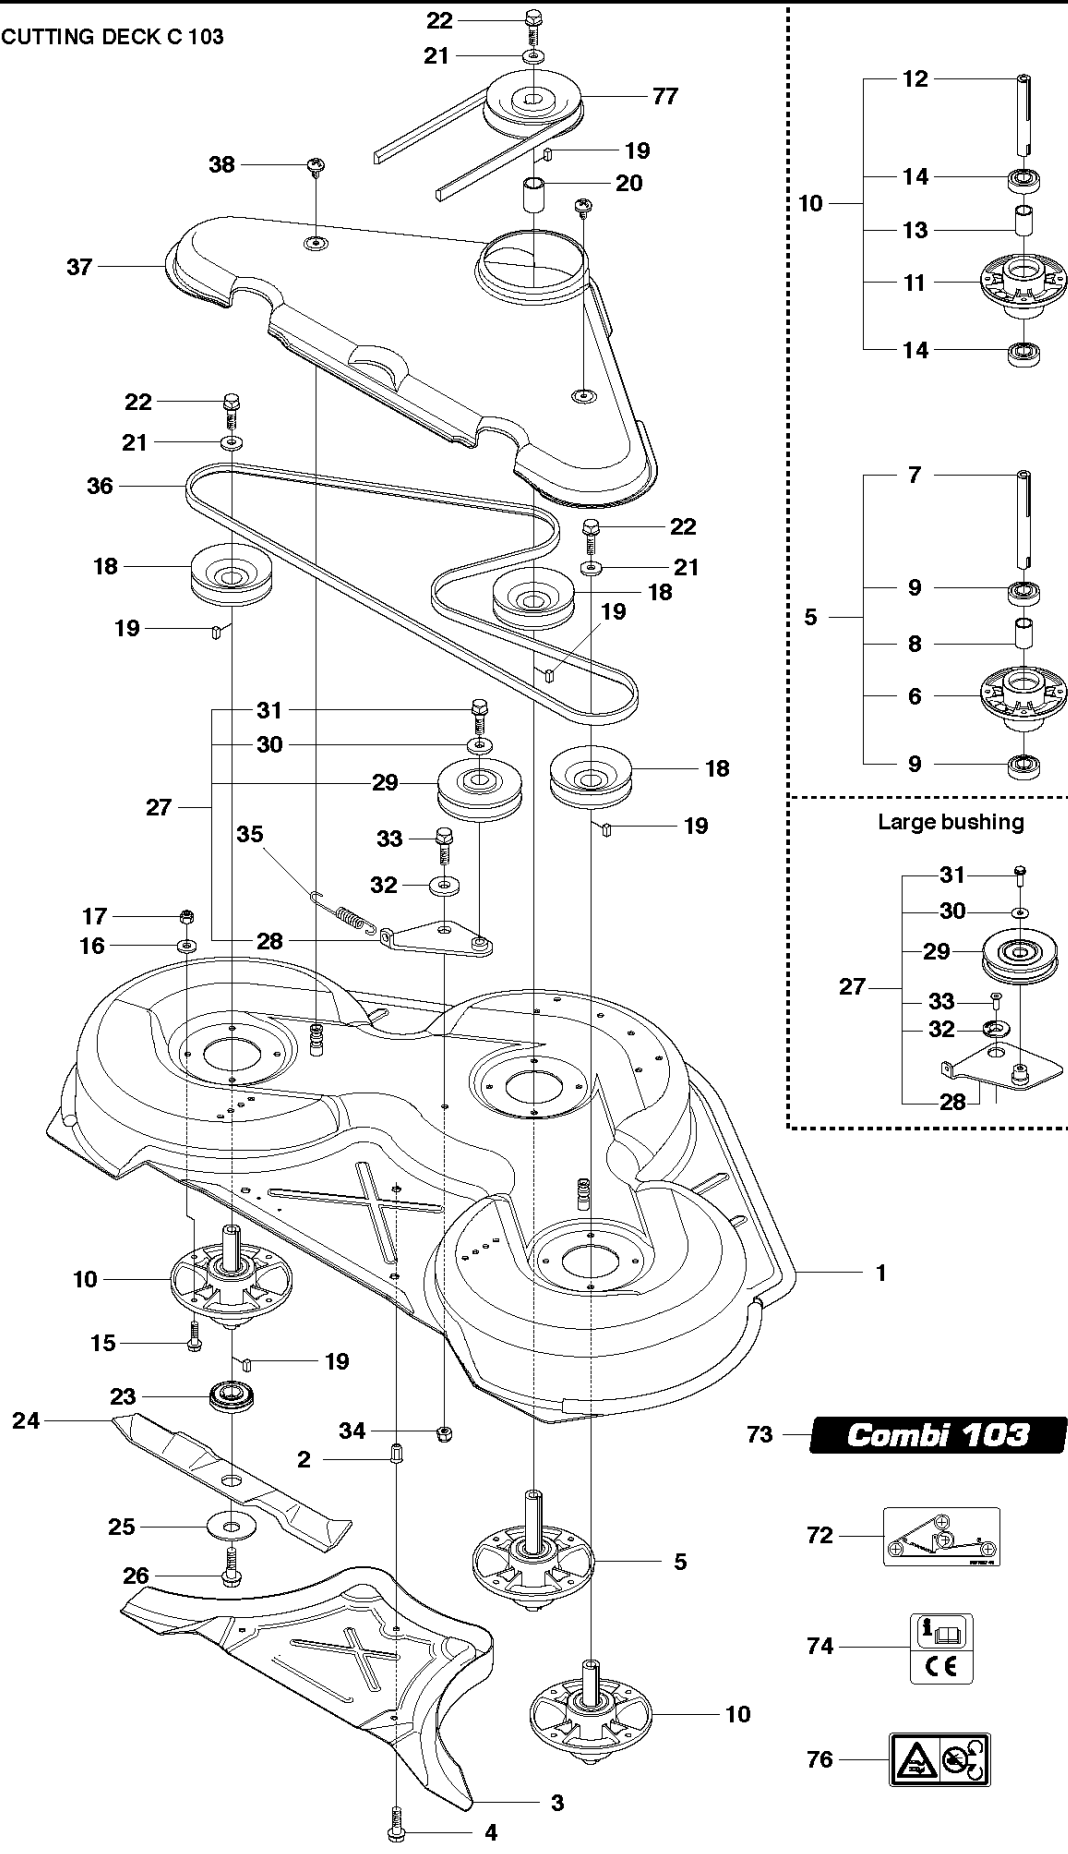

B2 CUTTING DECK C 103

Combi 103

103CM CUTTING DECK

R316 Ts AWD

Ref	Part No	Description	Remark	QTY	KIT
1	574 21 08-01	CUTTING DECK		1	
2	506 91 62-01	NUT		3	
3	544 44 92-01	PLUG		1	
4	506 57 01-04	SCREW EHHFM		3	
5	576 38 41-01	BLADE HOUSING ASSY		2	
6	576 38 42-01	BEARING HOUSING		1	5
7	576 38 43-01	SHAFT		1	5
8	576 38 44-01	SPACING SLEEVE		1	5
9	738 23 04-34	BALL BEARING		2	5
10	576 38 41-02	BLADE HOUSING ASSY		1	
11	576 38 42-01	BEARING HOUSING		1	10
12	576 38 43-02	SHAFT		1	10
13	576 38 44-01	SPACING SLEEVE		1	10
14	738 23 04-34	BALL BEARING		2	10
15	535 42 38-01	SCREW RSQM		12	
16	734 11 64-01	WASHER		14	
17	732 21 18-01	LOCK NUT		12	
18	506 92 21-01	PULLEY		3	
19	506 53 35-01	PARALLEL KEY		7	
20	544 06 80-02	SPACING SLEEVE		1	
21	734 11 74-41	WASHER		3	
22	544 11 41-01	SCREW EHHM		3	
23	535 50 42-02	ADAPTER		3	
24	504 18 82-10	BLADE		3	
25	506 79 23-01	KNIFE PLATE		3	
26	544 11 41-01	SCREW EHHM		3	
27	506 54 07-01	BELT TENSIONER ASSY	Small bushing	1	
27	586 96 66-01	BELT TENSIONER ASSY	Large bushing	1	
28	506 51 95-01	SPÄNNARM KPL.	Small bushing	1	27
28	585 35 99-01	ARM	Large bushing	1	27
29	506 53 27-01	PULLEY		1	27
30	734 11 64-41	WASHER		1	27
31	506 55 83-02	SCREW EHHFT	Small bushing	1	27
31	586 32 04-01	SCREW	Large bushing	1	27
32	506 91 87-02	WASHER	Small bushing	1	
32	586 49 67-01	WASHER	Large bushing	1	
33	725 24 51-71	SCREW EHHM	Small bushing	1	
33	725 64 53-01	SCREW IHCSFM	Large bushing	1	
34	732 21 18-01	LOCK NUT		1	
35	506 53 31-01	SPRING		1	
36	589 53 06-01	BELT		1	
37	544 09 61-01	BELT COVER		1	
38	544 40 05-01	SCREW		2	
72	506 78 97-01	LABEL		1	
73	544 23 81-03	LABEL		2	
74	506 92 90-01	LABEL		1	
76	574 51 00-01	DECAL		2	
77	506 77 86-01	PULLEY		1