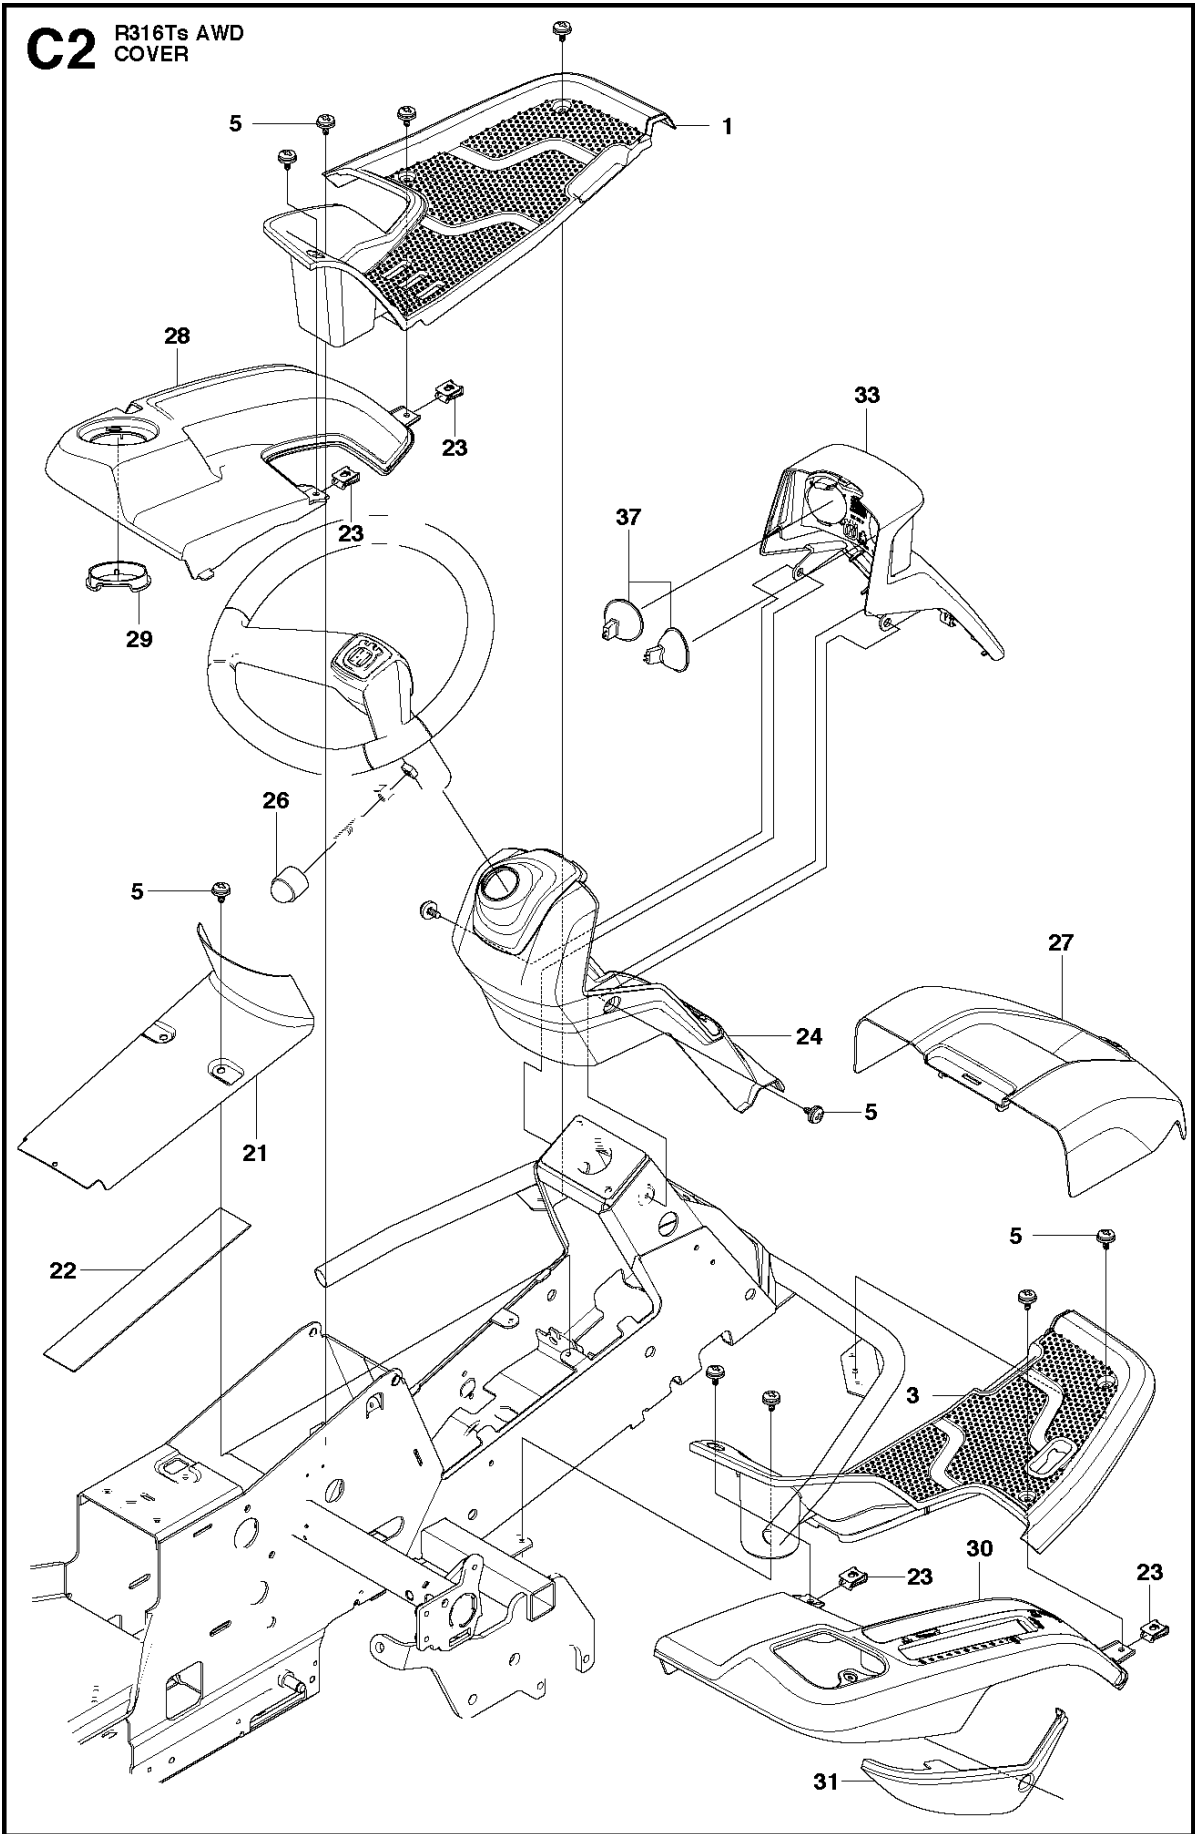

SPARE PARTS LIST

RIDERS

R316 Ts AWD

COVER - 3

COVER

R316 Ts AWD

Ref	Part No	Description	Remark	QTY KIT
1	510 22 25-01	BELT COVER		1
2	510 22 25-02	BELT COVER		1
3	510 22 27-01	BELT COVER		1
4	510 22 27-02	BELT COVER		1
5	725 23 68-61	SCREW EHHFT		4
6	510 22 23-03	BELT COVER		1
7	510 22 24-01	BELT COVER		1
8	522 55 73-01	SCREW		2
9	516 01 88-01	BELT COVER		1
10	525 56 33-03	BELT COVER		1
11	725 23 64-61	SCREW EHHFT		5

B R316Ts AWD
FUEL SYSTEM

FUEL SYSTEM

R316 Ts AWD

Ref	Part No	Description	Remark	QTY KIT
1	577 91 50-01	FUEL TANK		1
2	578 05 38-01	BRACKET		1
3	732 21 16-01	LOCK NUT		1
5	532 43 96-45	FUEL CAP		1
6	504 80 00-10	FUEL HOSE		1
7	535 46 97-01	HOSE BRACE		2
8	725 23 64-61	SCREW EHHFT		1
10	725 24 93-71	SCREW EHHM		1
11	578 26 15-01	WIRE		1

C1 R316Ts AWD
COVER

COVER

R316 Ts AWD

Ref	Part No	Description	Remark	QTY	KIT
6	577 61 47-02	ENGINE HOOD ASSY		1	
7	578 11 37-01	HINGE		1	6
8	578 11 37-02	HINGE		1	6
9	722 79 54-02	RIVET		6	6
10	503 89 47-03	SNAP LOCKING		1	
11	577 61 26-02	COVER		1	6
12	577 61 26-01	COVER		1	6
19	578 26 13-04	TRANSMISSION COVER	For 967291801	1	
19	578 26 13-03	TRANSMISSION COVER	For 966757701, 967152001	1	
20	574 85 62-01	SCREW		2	
32	577 90 33-01	PLUG		2	

COVER

R316 Ts AWD

Ref	Part No	Description	Remark	QTY KIT
1	577 72 93-01	FOOT PLATE		1
3	577 72 94-01	FOOT PLATE		1
5	544 40 05-01	SCREW		14
21	544 23 92-01	COVER		1
22	544 42 75-01	MAT		1
23	535 42 91-01	SPRING NUT		4
24	577 70 41-01	COVER		1
26	544 43 32-01	PROTECTIVE COVER		1
27	525 56 24-01	UNIT COVER		1
28	577 72 95-01	FENDER		1
29	577 76 45-01	LOCK NUT		1
30	577 72 96-01	FENDER		1
31	577 73 75-01	CONTROL COVER		1
33	577 70 04-01	COVER		1
37	582 21 42-01	LAMP		2