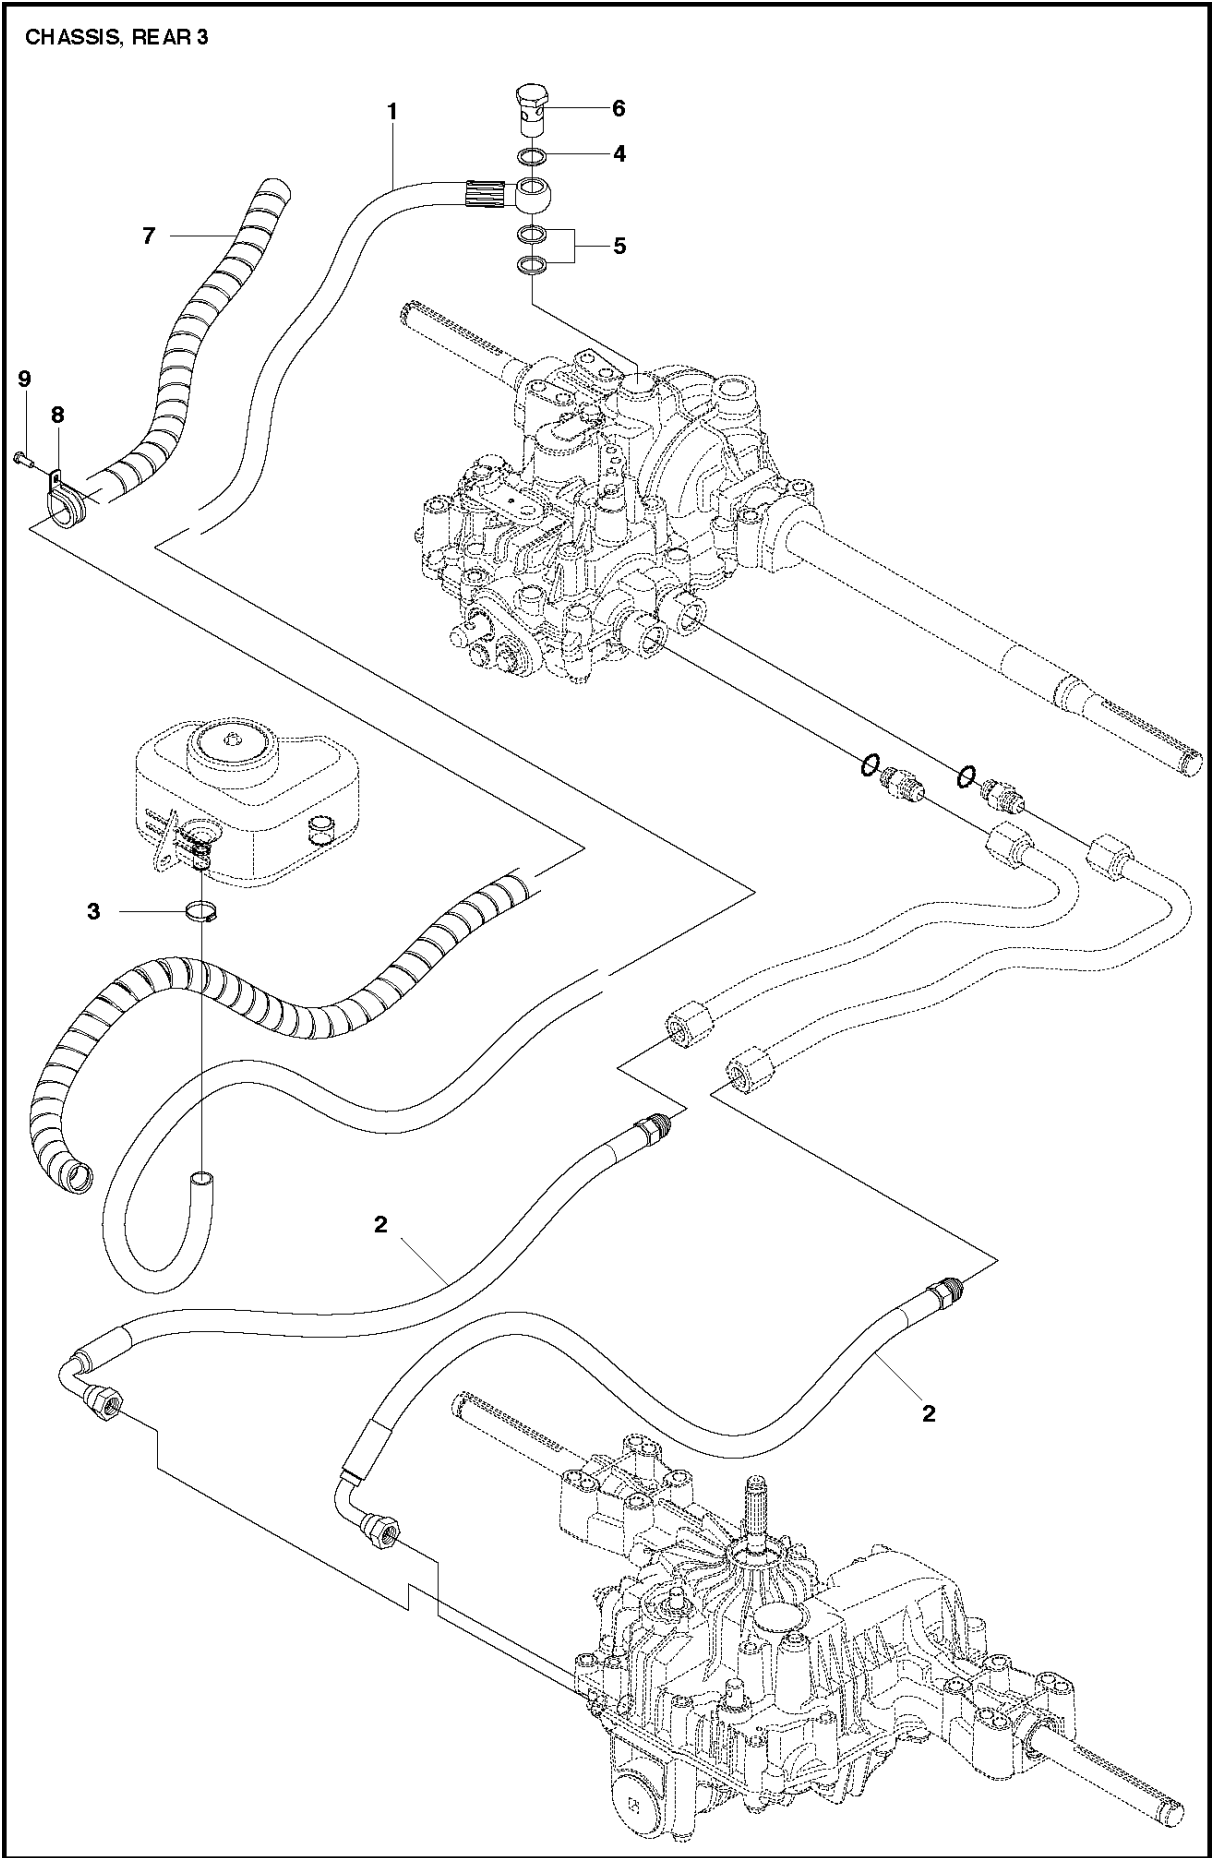

CHASSIS REAR

R316 Ts AWD

Ref	Part No	Description	Remark	QTY KIT
1	578 29 50-03	HYDRAULIC HOSE		1
2	544 45 64-03	HYDRAULIC HOSE		2
3	505 13 11-01	HOSE CLAMP		1
4	544 01 00-01	GASKET		1
5	544 01 00-03	GASKET		2
6	544 02 05-01	PIPE FITTING		1
7	544 02 66-07	HOSE GUARD		1
8	574 53 12-01	HOSE CLAMP		1
9	725 23 68-61	SCREW EHHFT		1