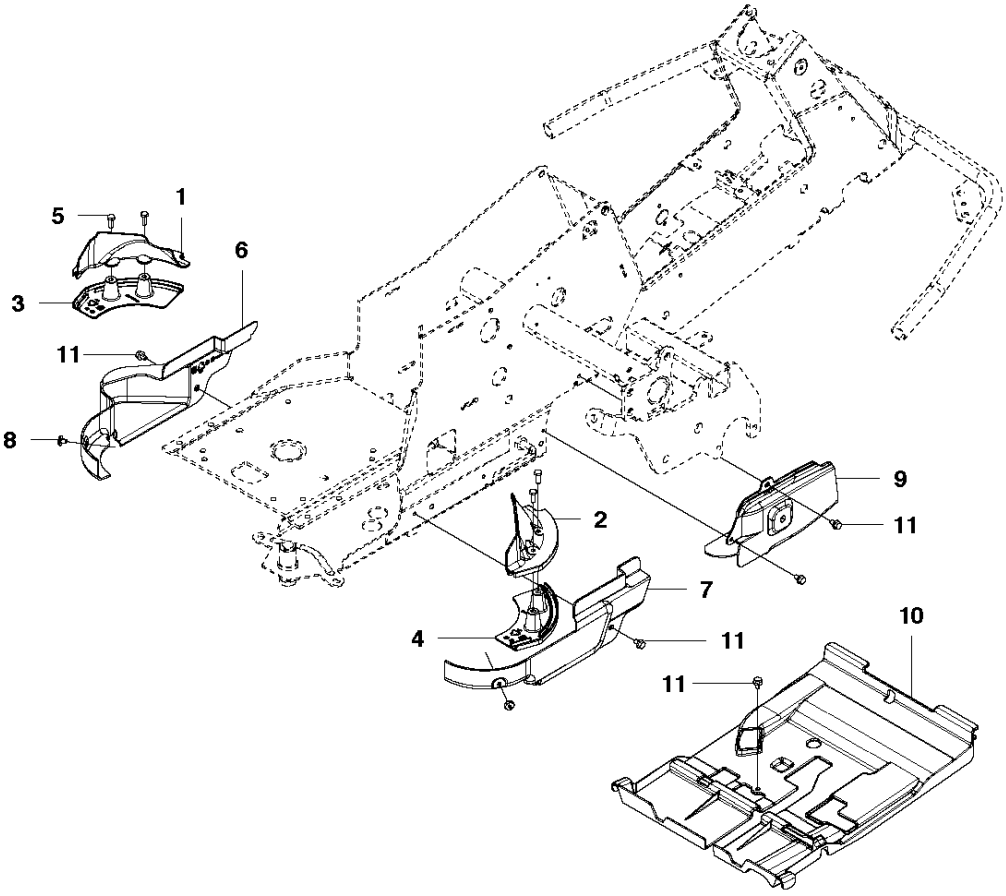

SPARE PARTS LIST

RIDERS

R316 Ts AWD

COVER - 3

COVER

R316 Ts AWD

Ref	Part No	Description	Remark	QTY KIT
1	510 22 25-01	BELT COVER		1
2	510 22 25-02	BELT COVER		1
3	510 22 27-01	BELT COVER		1
4	510 22 27-02	BELT COVER		1
5	725 23 68-61	SCREW EHHFT		4
6	510 22 23-03	BELT COVER		1
7	510 22 24-01	BELT COVER		1
8	522 55 73-01	SCREW		2
9	516 01 88-01	BELT COVER		1
10	525 56 33-03	BELT COVER		1
11	725 23 64-61	SCREW EHHFT		5

B R316Ts AWD
FUEL SYSTEM

FUEL SYSTEM

R316 Ts AWD

Ref	Part No	Description	Remark	QTY KIT
1	577 91 50-01	FUEL TANK		1
2	578 05 38-01	BRACKET		1
3	732 21 16-01	LOCK NUT		1
5	532 43 96-45	FUEL CAP		1
6	504 80 00-10	FUEL HOSE		1
7	535 46 97-01	HOSE BRACE		2
8	725 23 64-61	SCREW EHHFT		1
10	725 24 93-71	SCREW EHHM		1
11	578 26 15-01	WIRE		1

C1 R316Ts AWD
COVER

COVER

R316 Ts AWD

Ref	Part No	Description	Remark	QTY	KIT
6	577 61 47-02	ENGINE HOOD ASSY		1	
7	578 11 37-01	HINGE		1	6
8	578 11 37-02	HINGE		1	6
9	722 79 54-02	RIVET		6	6
10	503 89 47-03	SNAP LOCKING		1	
11	577 61 26-02	COVER		1	6
12	577 61 26-01	COVER		1	6
19	578 26 13-04	TRANSMISSION COVER	For 967291801	1	
19	578 26 13-03	TRANSMISSION COVER	For 966757701, 967152001	1	
20	574 85 62-01	SCREW		2	
32	577 90 33-01	PLUG		2	

COVER

R316 Ts AWD

Ref	Part No	Description	Remark	QTY KIT
1	577 72 93-01	FOOT PLATE		1
3	577 72 94-01	FOOT PLATE		1
5	544 40 05-01	SCREW		14
21	544 23 92-01	COVER		1
22	544 42 75-01	MAT		1
23	535 42 91-01	SPRING NUT		4
24	577 70 41-01	COVER		1
26	544 43 32-01	PROTECTIVE COVER		1
27	525 56 24-01	UNIT COVER		1
28	577 72 95-01	FENDER		1
29	577 76 45-01	LOCK NUT		1
30	577 72 96-01	FENDER		1
31	577 73 75-01	CONTROL COVER		1
33	577 70 04-01	COVER		1
37	582 21 42-01	LAMP		2