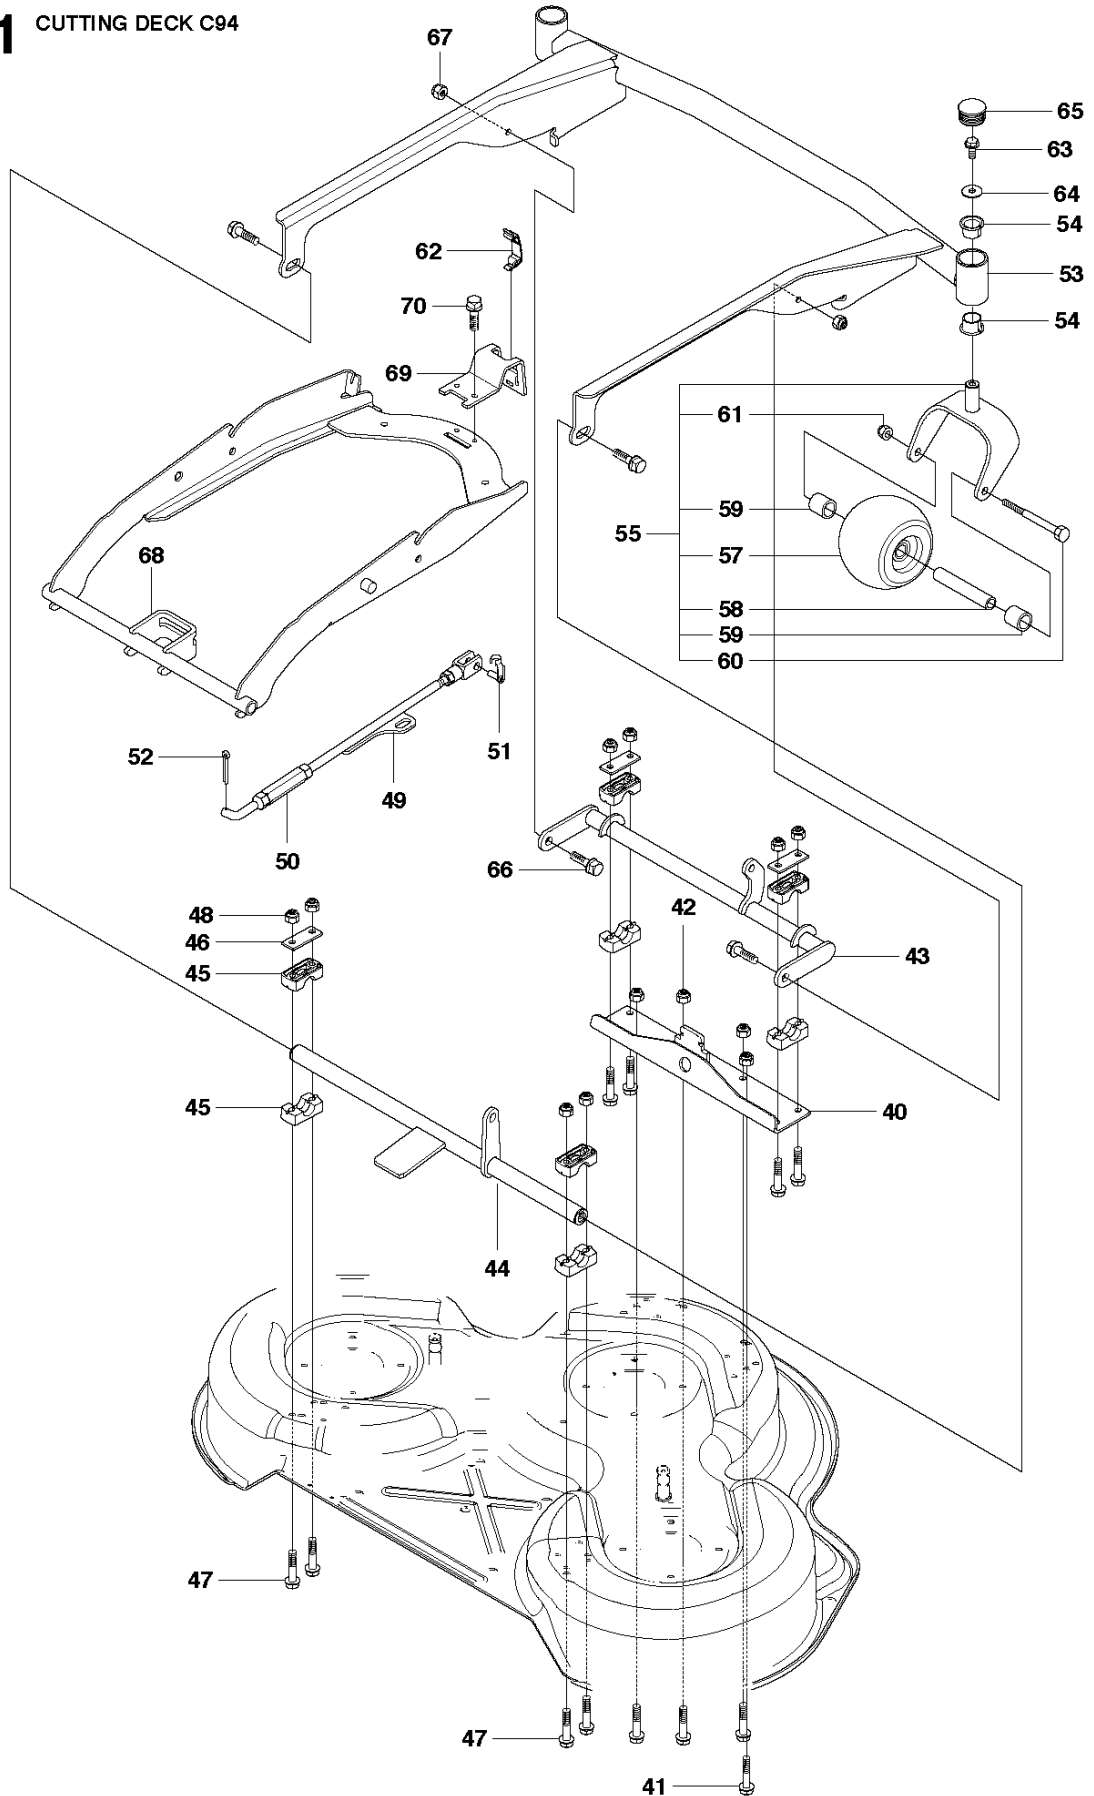

A1 CUTTING DECK C94

94CM CUTTING DECK

R316 Ts AWD

Ref	Part No	Description	Remark	QTY	KIT
40	523 09 53-01	BRACKET		1	
41	725 24 51-71	SCREW EHHM		5	
42	732 21 18-01	LOCK NUT		4	
43	502 64 18-02	CROSS BAR		1	
44	523 09 45-01	CROSS BAR		1	
45	506 86 96-01	BEARING		8	
46	506 81 38-01	REINFORCING PLATE		4	
47	725 24 61-51	SCREW EHHM		8	
48	732 21 18-01	LOCK NUT		8	
49	523 11 42-01	PARALLEL ROD ASSY		1	
50	502 64 23-01	PARALLEL ROD		1	
51	506 83 98-01	GAFFELLÄNK		1	
52	721 61 83-01	SPLIT PIN		1	
53	523 08 65-01	DECK FRAME		1	
54	574 56 19-01	BEARING		4	
55	574 21 01-01	PIVOT WHEEL ASSY		2	
57	506 96 30-01	WHEEL ASSY		1	55
58	506 81 08-02	TUBE		1	55
59	506 87 41-02	SPACER		2	55
60	725 25 19-51	SCREW EHHM		1	55
61	732 21 20-51	NUT		1	55
62	503 89 47-03	SNAP LOCKING		1	
63	506 57 01-04	SCREW EHHFM		2	
64	734 11 64-41	WASHER		2	
65	574 03 48-01	PLUG		2	
66	506 59 74-01	SCREW EHHFM		4	
67	732 21 18-01	LOCK NUT		2	
68	523 08 75-01	DECK ATTACHMENT		1	
69	523 11 46-01	LOCK		1	
70	725 23 68-61	SCREW EHHFT		2