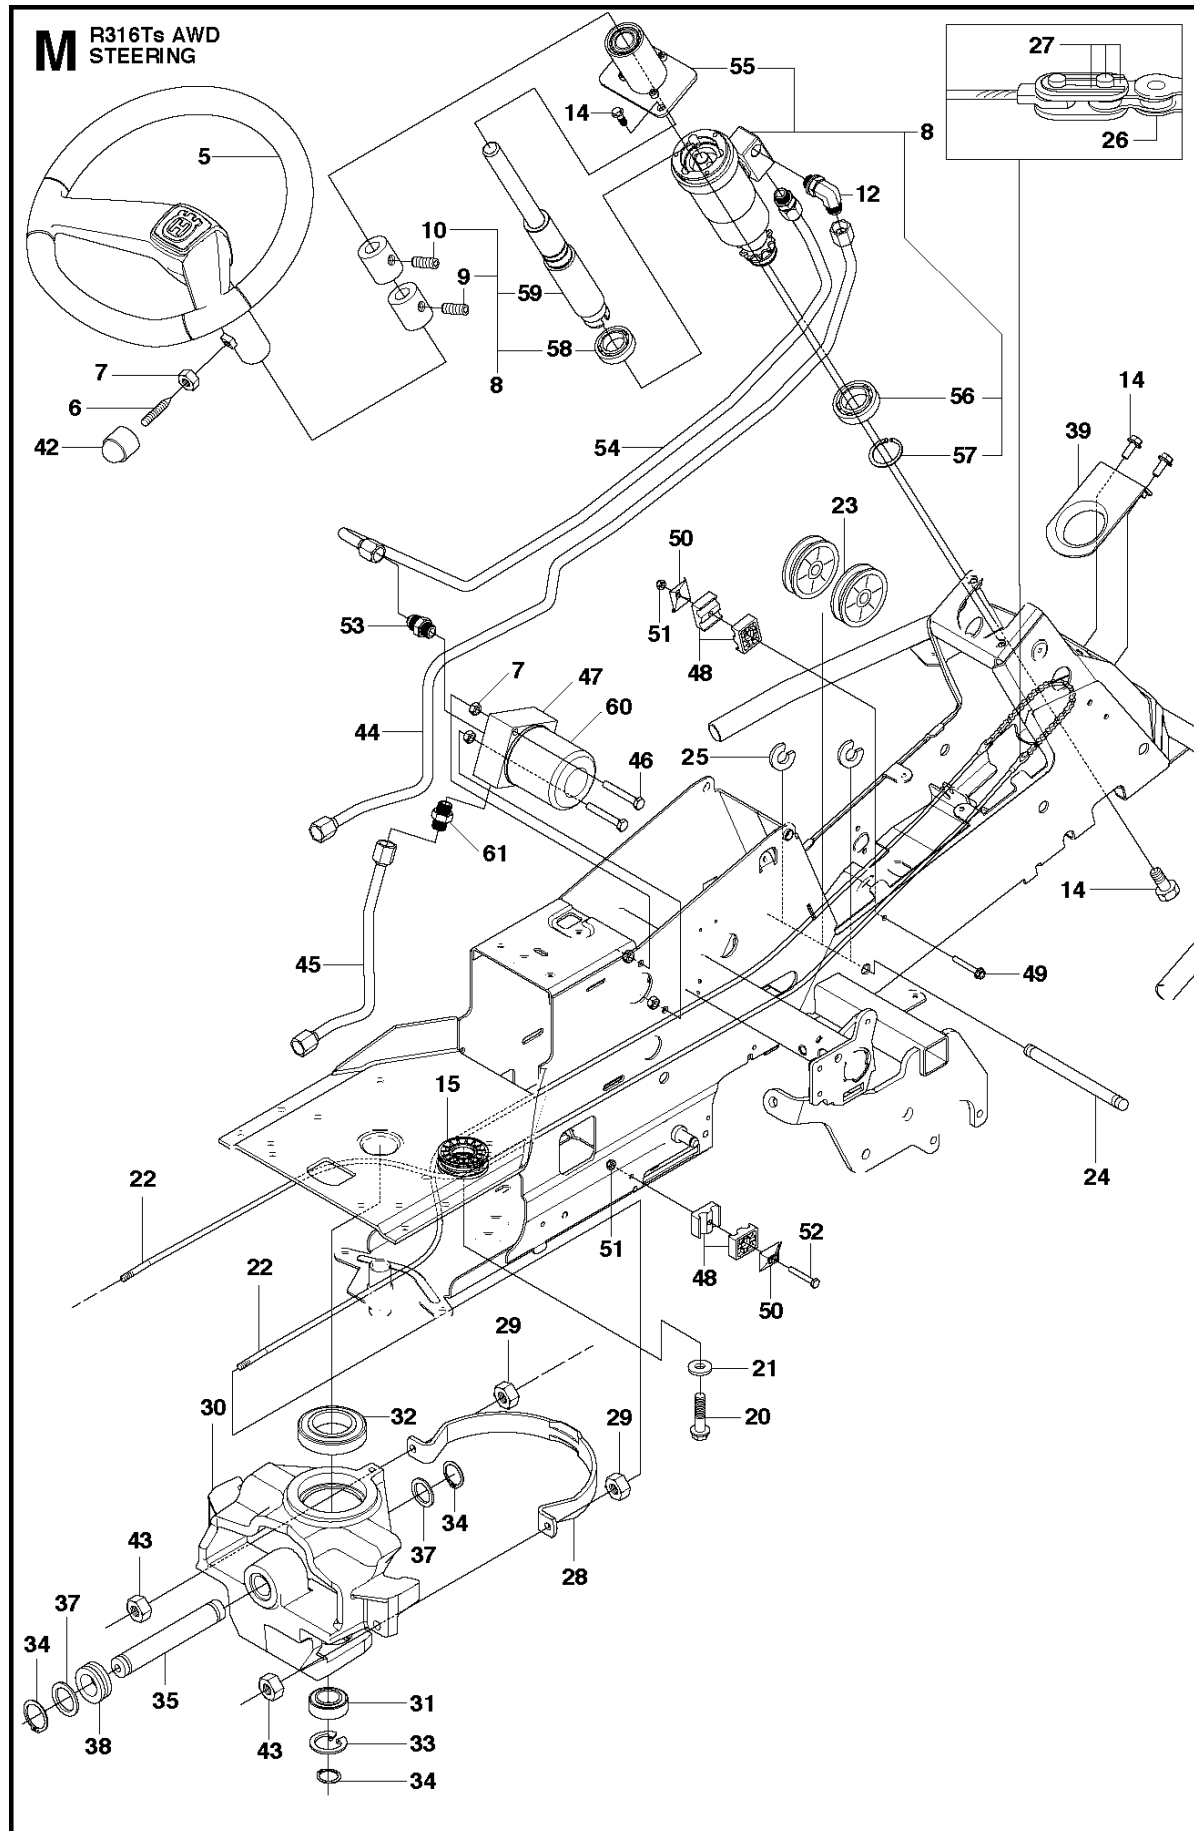

STEERING

R316 Ts AWD

Ref	Part No	Description	Remark	QTY KIT
5	577 96 04-01	STEERING WHEEL		1
6	728 74 55-05	SCREW IHSETM		1
7	731 23 18-01	HEXAGON NUT		3
8	578 37 06-01	COMFORT STEERING		1
9	506 86 34-01	DRIVER		2
10	728 84 43-05	SCREW IHSETM		2
12	535 43 73-01	PIPE FITTING		1
14	506 57 01-04	SCREW EHHFM		4
15	576 49 25-01	PULLEY		1
20	506 67 54-03	SCREW EHHFM		1
21	734 11 74-41	WASHER		1
22	577 19 99-04	WIRE ASSY		2
23	506 52 24-01	STARTER PULLEY		2
24	506 53 94-04	SHAFT		1
25	735 31 14-20	E-CLIP		2
26	506 55 46-10	CHAIN		1
27	506 55 47-01	LINKAGE		2
28	544 42 73-01	WIRE GUIDE		1
29	731 23 20-51	HEXAGON NUT		2
30	577 65 93-01	SPINDLE		1
31	738 21 05-04	BALL BEARING		1
32	738 21 10-04	BALL BEARING		1
33	735 31 40-10	CIRCLIP		1
34	735 31 26-00	CIRCLIP		3
35	506 98 59-01	SWING AXLE		1
37	506 77 34-01	WASHER		2
38	740 68 14-21	V-RING		1
39	578 12 67-01	BRACKET		1
42	544 43 32-01	PROTECTIVE COVER		1
43	732 21 20-51	NUT		2
44	502 85 44-01	HYDRAULIC PIPE		1
45	502 85 46-01	HYDRAULIC PIPE		1
46	725 24 62-51	SCREW EHHM		2
47	535 44 87-01	FILTERBLOCK ASSY		1
48	544 37 33-03	PIPE CLAMP		2
49	535 47 52-45	SCREW EHHFM		1
50	535 43 85-01	COVER WASHER		2
51	732 21 16-01	LOCK NUT		2
52	725 23 78-61	SCREW EHHFT		1
53	535 42 68-01	PIPE FITTING		3
54	575 95 96-01	HYDRAULIC PIPE		1
55	578 15 09-01	BEARING SUPPORT		1
56	535 42 78-01	BALL BEARING		1
57	735 31 33-00	CIRCLIP		1
58	738 21 05-04	BALL BEARING		2
59	578 12 98-01	STEERING ROD		1
60	535 42 75-02	FILTER		1
61	535 46 09-01	CLUTCH		1