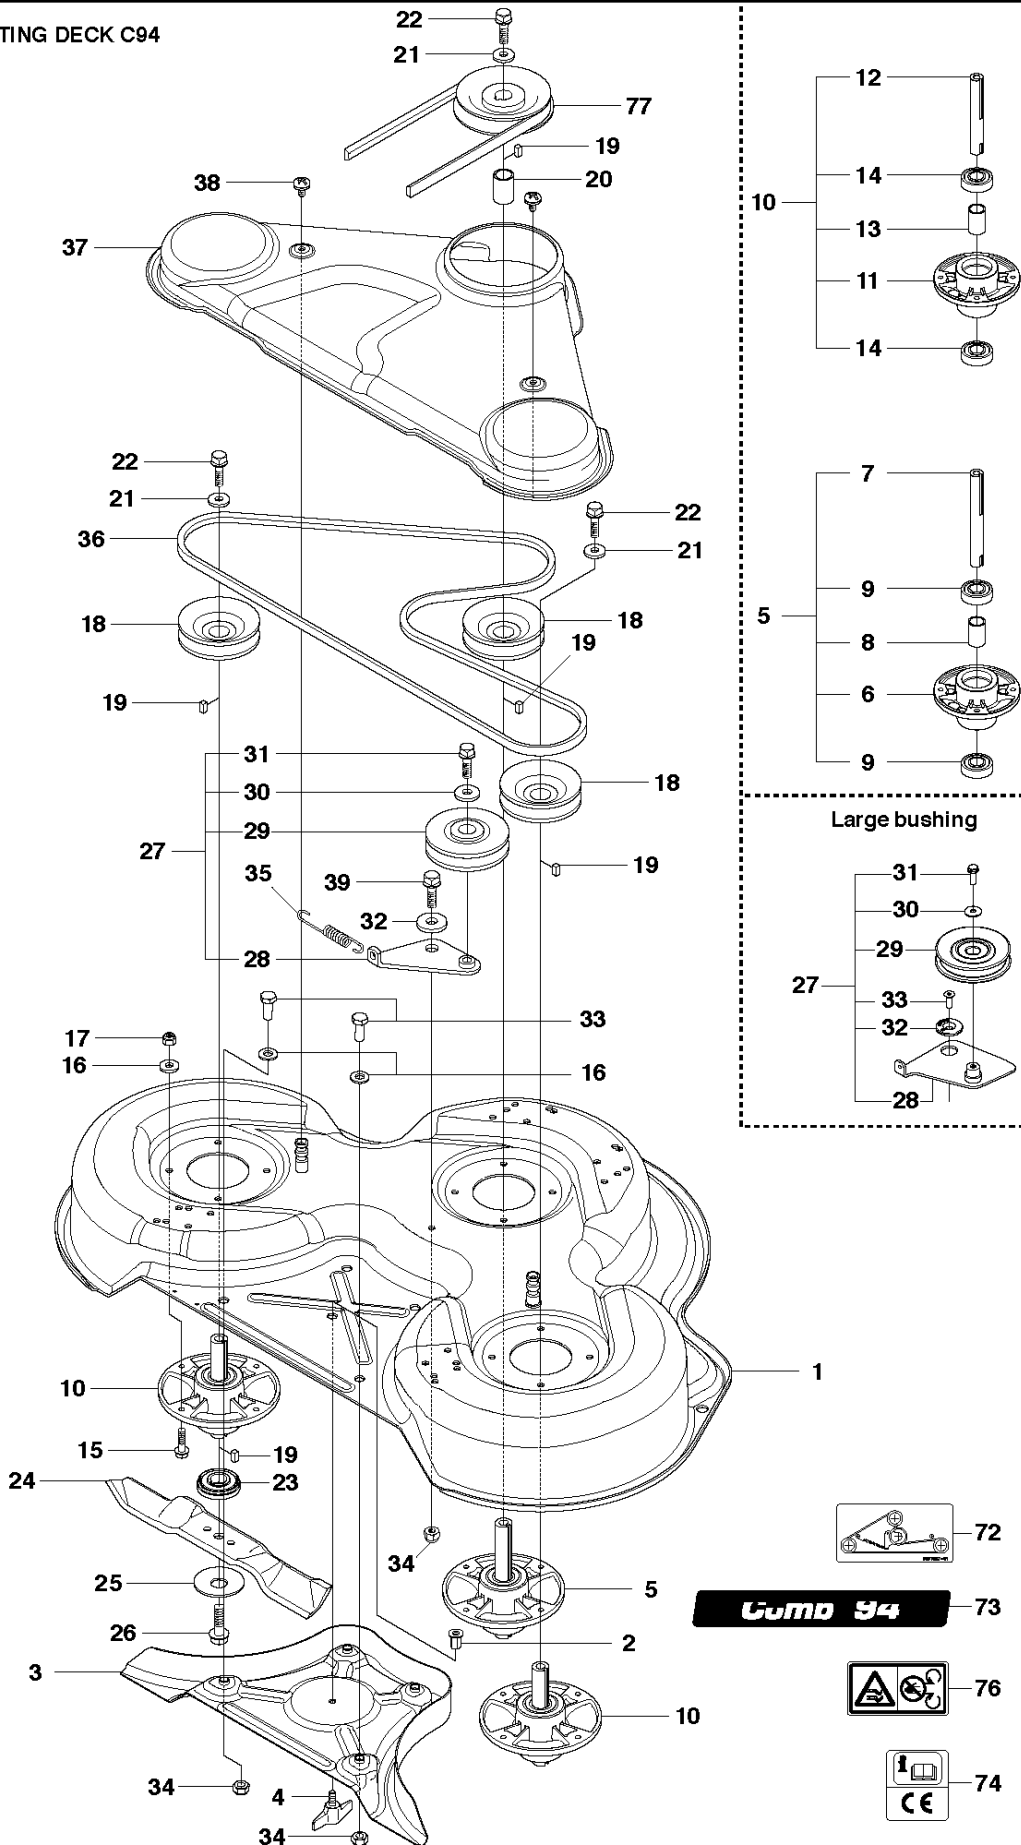

A2 CUTTING DECK C94

94CM CUTTING DECK

R316 Ts AWD

Ref	Part No	Description	Remark	QTY	KIT
1	544 06 57-06	CUTTING DECK		1	
2	506 91 62-01	NUT		1	
3	544 06 58-01	PLUG		1	
4	544 06 61-01	KNOB		1	
5	576 38 41-01	BLADE HOUSING ASSY		1	
6	576 38 42-01	BEARING HOUSING		1	5
7	576 38 43-01	SHAFT		1	5
8	576 38 44-01	SPACING SLEEVE		1	5
9	738 23 04-34	BALL BEARING		2	5
10	576 38 41-02	BLADE HOUSING ASSY		2	
11	576 38 42-01	BEARING HOUSING		1	10
12	576 38 43-02	SHAFT		1	10
13	576 38 44-01	SPACING SLEEVE		1	10
14	738 23 04-34	BALL BEARING		2	10
15	535 42 38-01	SCREW RSQM		12	
16	734 11 64-01	WASHER		14	
17	732 21 18-01	LOCK NUT		12	
18	506 92 21-01	PULLEY		3	
19	506 53 35-01	PARALLEL KEY		7	
20	544 06 80-02	SPACING SLEEVE		1	
21	734 11 74-41	WASHER		3	
22	544 11 41-01	SCREW EHHM		3	
23	535 50 42-02	ADAPTER		3	
24	579 65 25-10	BLADE		3	
25	506 79 23-01	KNIFE PLATE		3	
26	544 11 41-01	SCREW EHHM		3	
27	506 54 07-01	BELT TENSIONER ASSY	Small bushing	1	
27	586 96 66-01	BELT TENSIONER ASSY	Large bushing	1	
28	506 51 95-01	SPÄNNARM KPL.	Small bushing	1	27
28	585 35 99-01	ARM	Large bushing	1	27
29	506 53 27-01	PULLEY		1	27
30	734 11 64-41	WASHER		1	27
31	506 55 83-02	SCREW EHHFT	Small bushing	1	27
31	586 32 04-01	SCREW	Large bushing	1	27
32	506 91 87-02	WASHER	Small bushing for 967291801	1	
32	586 49 67-01	WASHER	Large bushing for 967291801	1	
32	506 91 87-02	WASHER	For 966757701, 967152001	1	
33	725 24 51-71	SCREW EHHM		2	
34	732 21 18-01	LOCK NUT		1	
35	506 53 31-01	SPRING		1	
36	589 53 07-01	BELT		1	
37	544 06 63-01	BELT COVER		1	
38	544 40 05-01	SCREW		2	
39	725 24 51-71	SCREW EHHM	Small bushing	1	
39	725 64 53-01	SCREW IHCSFM	Large bushing	1	
72	506 78 97-01	LABEL		1	
73	544 23 81-01	LABEL		2	
74	506 92 90-01	LABEL		1	
76	574 51 00-01	DECAL		2	
77	506 77 86-01	PULLEY		1	