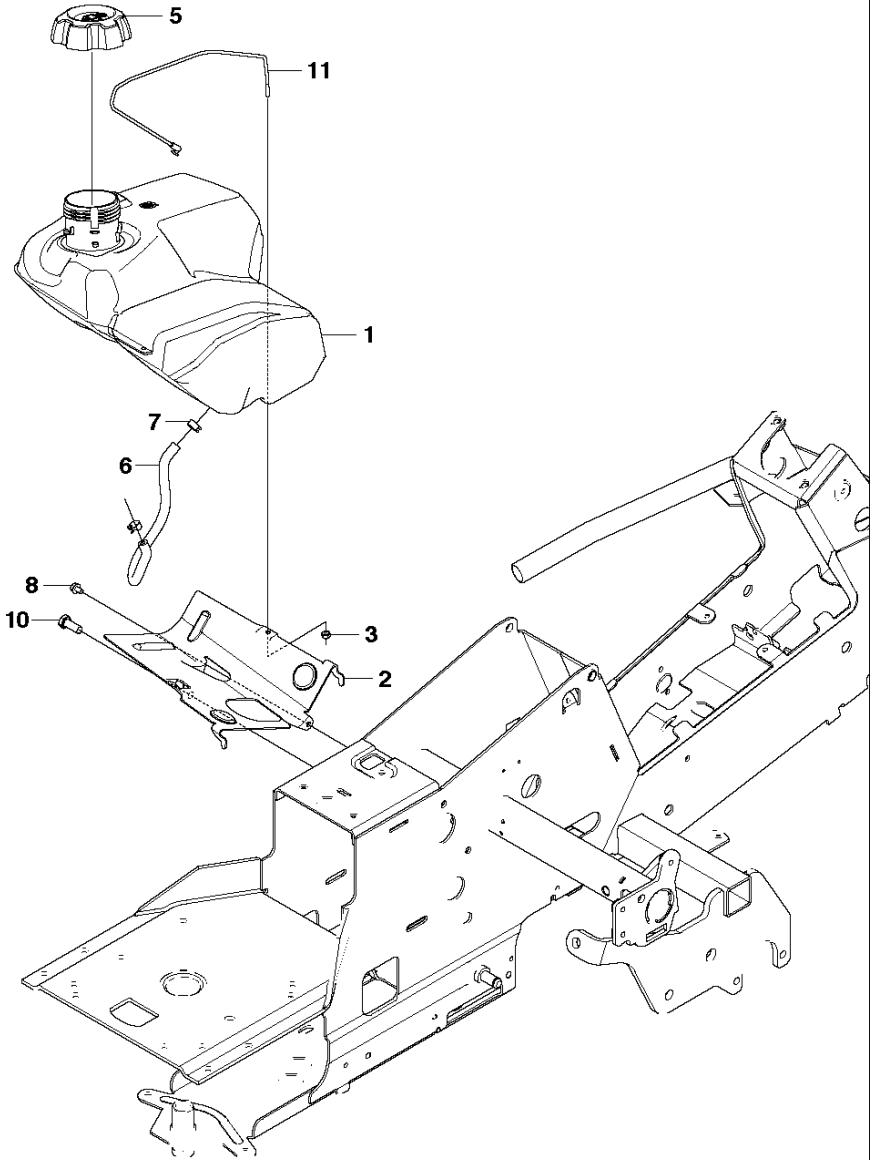

B R316Ts AWD
FUEL SYSTEM

FUEL SYSTEM

R316 Ts AWD

Ref	Part No	Description	Remark	QTY KIT
1	577 91 50-01	FUEL TANK		1
2	578 05 38-01	BRACKET		1
3	732 21 16-01	LOCK NUT		1
5	532 43 96-45	FUEL CAP		1
6	504 80 00-10	FUEL HOSE		1
7	535 46 97-01	HOSE BRACE		2
8	725 23 64-61	SCREW EHHFT		1
10	725 24 93-71	SCREW EHHM		1
11	578 26 15-01	WIRE		1