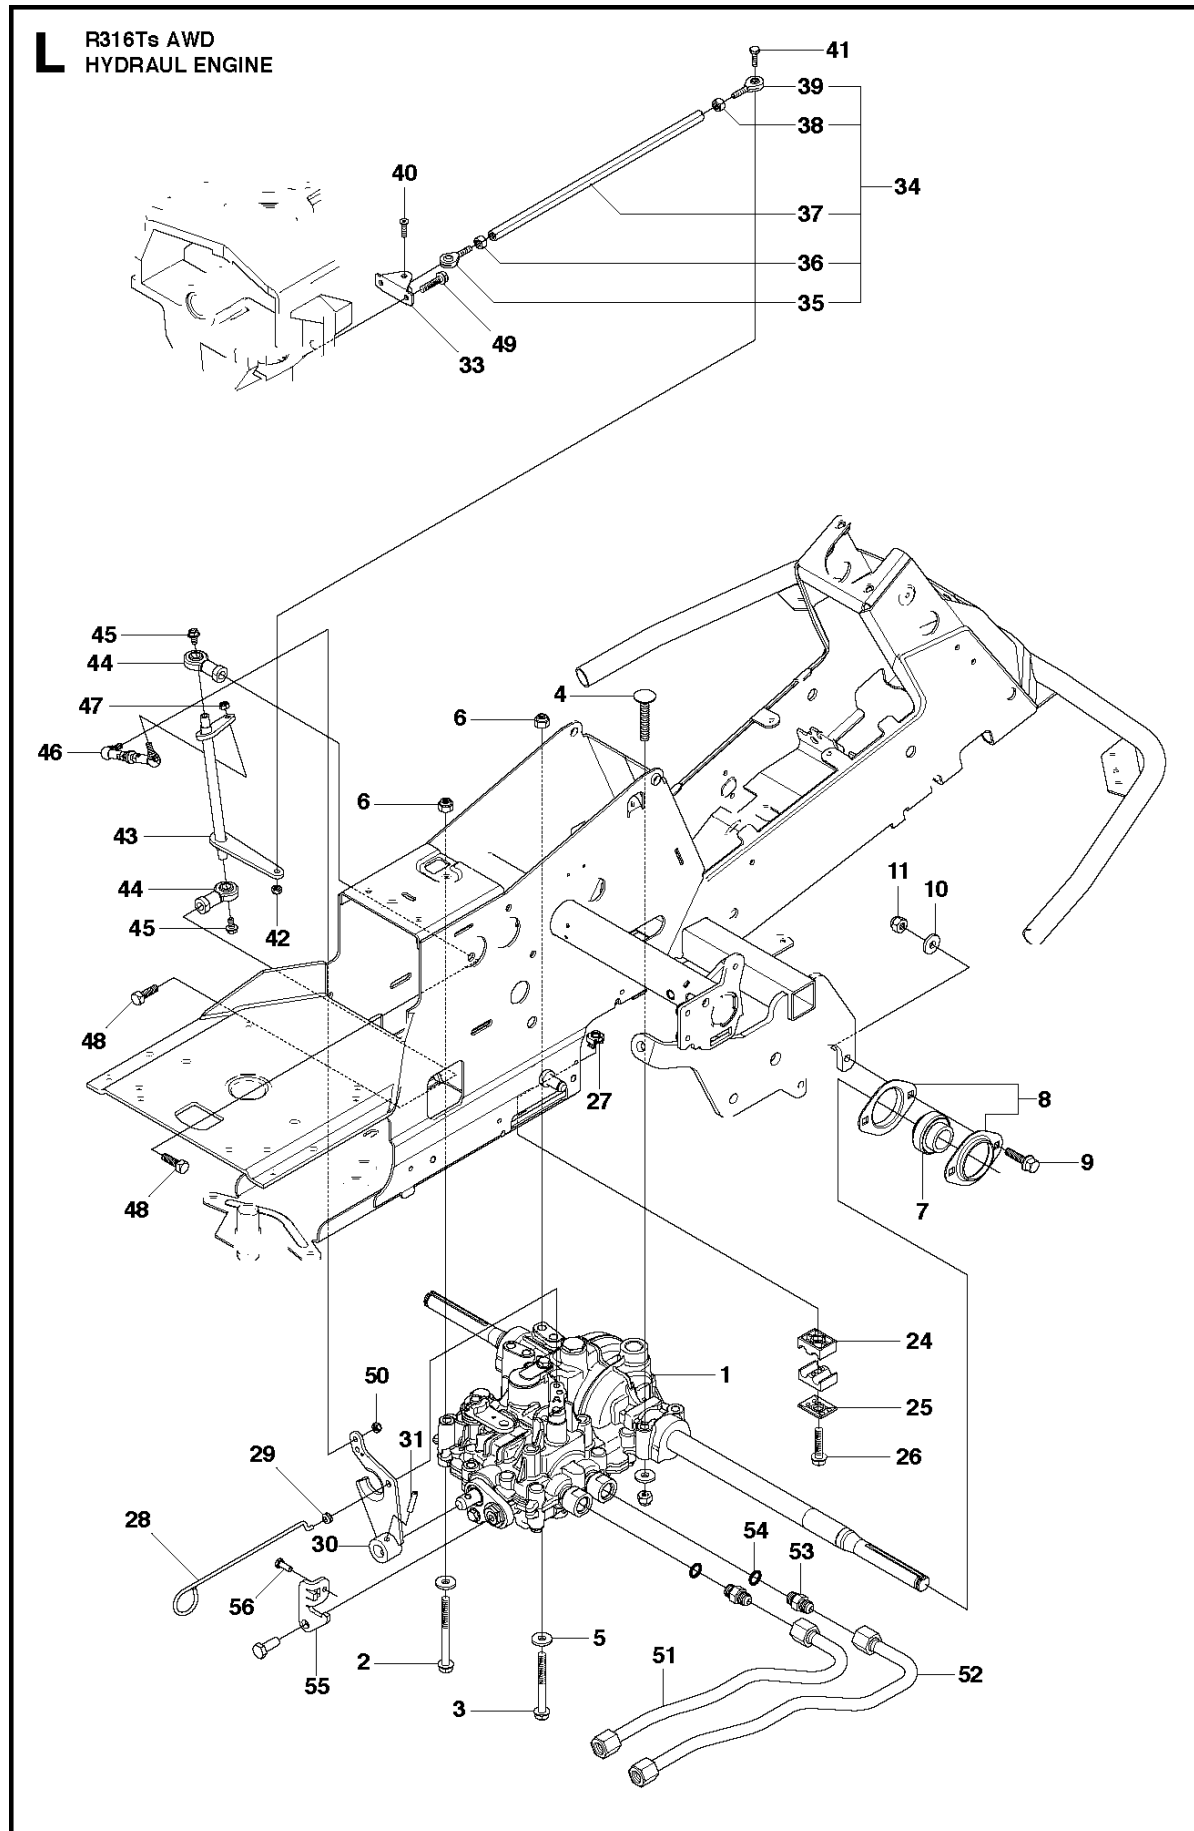

HYDRAULIC PUMP - MOTOR

R316 Ts AWD

Ref	Part No	Description	Remark	QTY	KIT
1	575 48 43-01	TRANSMISSION		1	
2	725 24 67-51	SCREW EHHM		1	
3	725 24 64-51	SCREW EHHM		1	
4	535 42 38-03	SCREW RSQM		1	
5	734 11 64-01	WASHER		3	
6	732 21 18-01	LOCK NUT		3	
7	544 00 89-02	BEARING		1	
8	544 00 90-02	BEARING HOUSING		2	
9	506 57 01-05	SCREW EHHFM		2	
10	734 11 64-01	WASHER		2	
11	732 21 18-01	LOCK NUT		2	
24	544 37 33-02	PIPE CLAMP		1	
25	544 37 38-02	COVER PLATE		1	
26	506 57 01-07	SCREW EHHFM		1	
27	544 81 17-01	CAGE NUT		1	
28	535 49 97-01	ARM		1	
29	503 73 58-01	BUSHING		1	
30	578 29 19-01	LEVER		1	
31	721 43 47-01	SPRING PIN		1	
33	535 49 28-02	BRACKET		1	
34	544 45 67-03	ROD		1	
35	535 48 66-02	ROD END		1	34
36	503 22 10-18	HEXAGON NUT		1	34
37	535 48 65-03	ROD		1	34
38	731 23 16-01	HEXAGON NUT		1	34
39	535 48 66-01	ROD END		1	34
40	544 84 17-01	SCREW		1	
41	725 23 70-71	SCREW EHHM		1	
42	732 21 16-01	LOCK NUT		1	
43	535 49 74-02	LEVER		1	
44	506 95 17-01	ROD END		2	
45	535 47 52-12	SCREW EHHFM		2	
46	544 44 19-01	ADJUSTMENT ROD		1	
47	732 21 16-01	LOCK NUT		1	
48	725 24 93-71	SCREW EHHM		2	
49	725 23 66-51	HEXAGONAL SCREW M6X12		2	
50	732 21 16-01	LOCK NUT		3	
51	544 80 80-01	HYDRAULIC PIPE		2	
52	544 80 79-01	HYDRAULIC PIPE		2	
53	535 42 68-06	PIPE FITTING		2	
54	505 45 11-01	O-RING		2	
55	578 04 78-01	BRACKET		1	
56	725 23 68-61	SCREW EHHFT		1