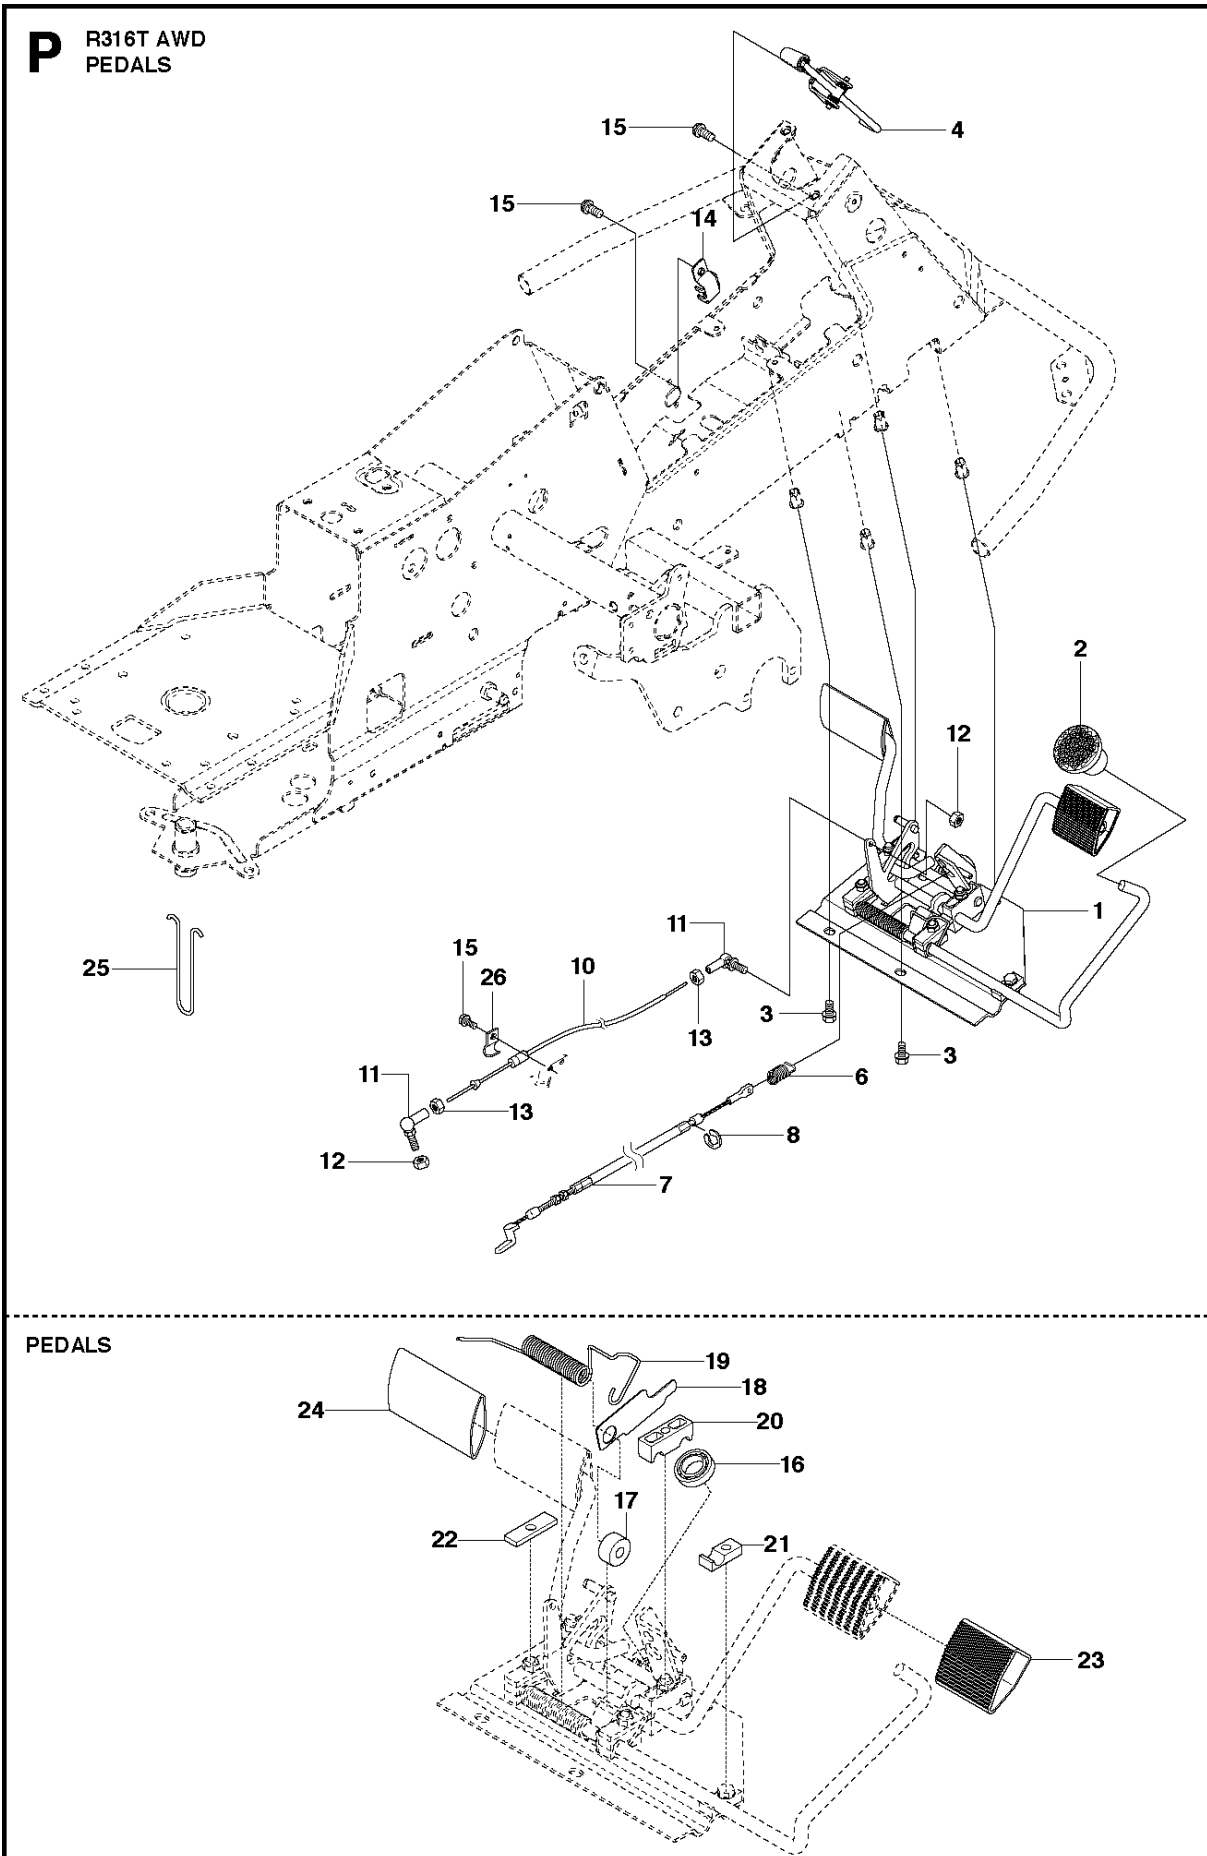

PEDALS

R316 Ts AWD

Ref	Part No	Description	Remark	QTY	KIT
1	544 12 60-01	PEDAL PLATE ASSY		1	
2	535 47 37-01	KNOB		1	
3	506 57 01-04	SCREW EHHFM		4	
4	544 40 31-01	BRAKE LEVER ASSY		1	
6	506 94 63-01	BRAKE SPRING		1	
7	576 71 21-01	BRAKE WIRE		1	
8	735 31 09-20	E-CLIP		1	
10	574 41 12-02	CONTROL CABLE		1	
11	506 55 73-01	VINKELL.AS8 DIN71802		2	
12	732 21 14-01	LOCK NUT		2	
13	731 23 14-01	HEXAGON NUT		2	
14	522 43 08-01	BRACKET		1	
15	725 23 64-61	SCREW EHHFT		4	
16	738 21 02-04	BALL BEARING		1	
17	535 48 02-01	ROLLER		1	1
18	535 48 06-01	PROTECTIVE PLATE		1	1
19	535 48 07-01	SPRING		1	1
20	535 48 08-01	BEARING SUPPORT		4	1
21	535 48 09-01	BEARING SUPPORT		5	1
22	535 48 10-01	REINFORCEMENT PLATE		3	1
23	535 47 88-01	PEDAL RUBBER		1	1
24	535 47 88-02	PEDAL RUBBER		1	1
25	506 57 64-02	CABLE HOLDER		1	1
26	506 56 65-01	CLIP		1