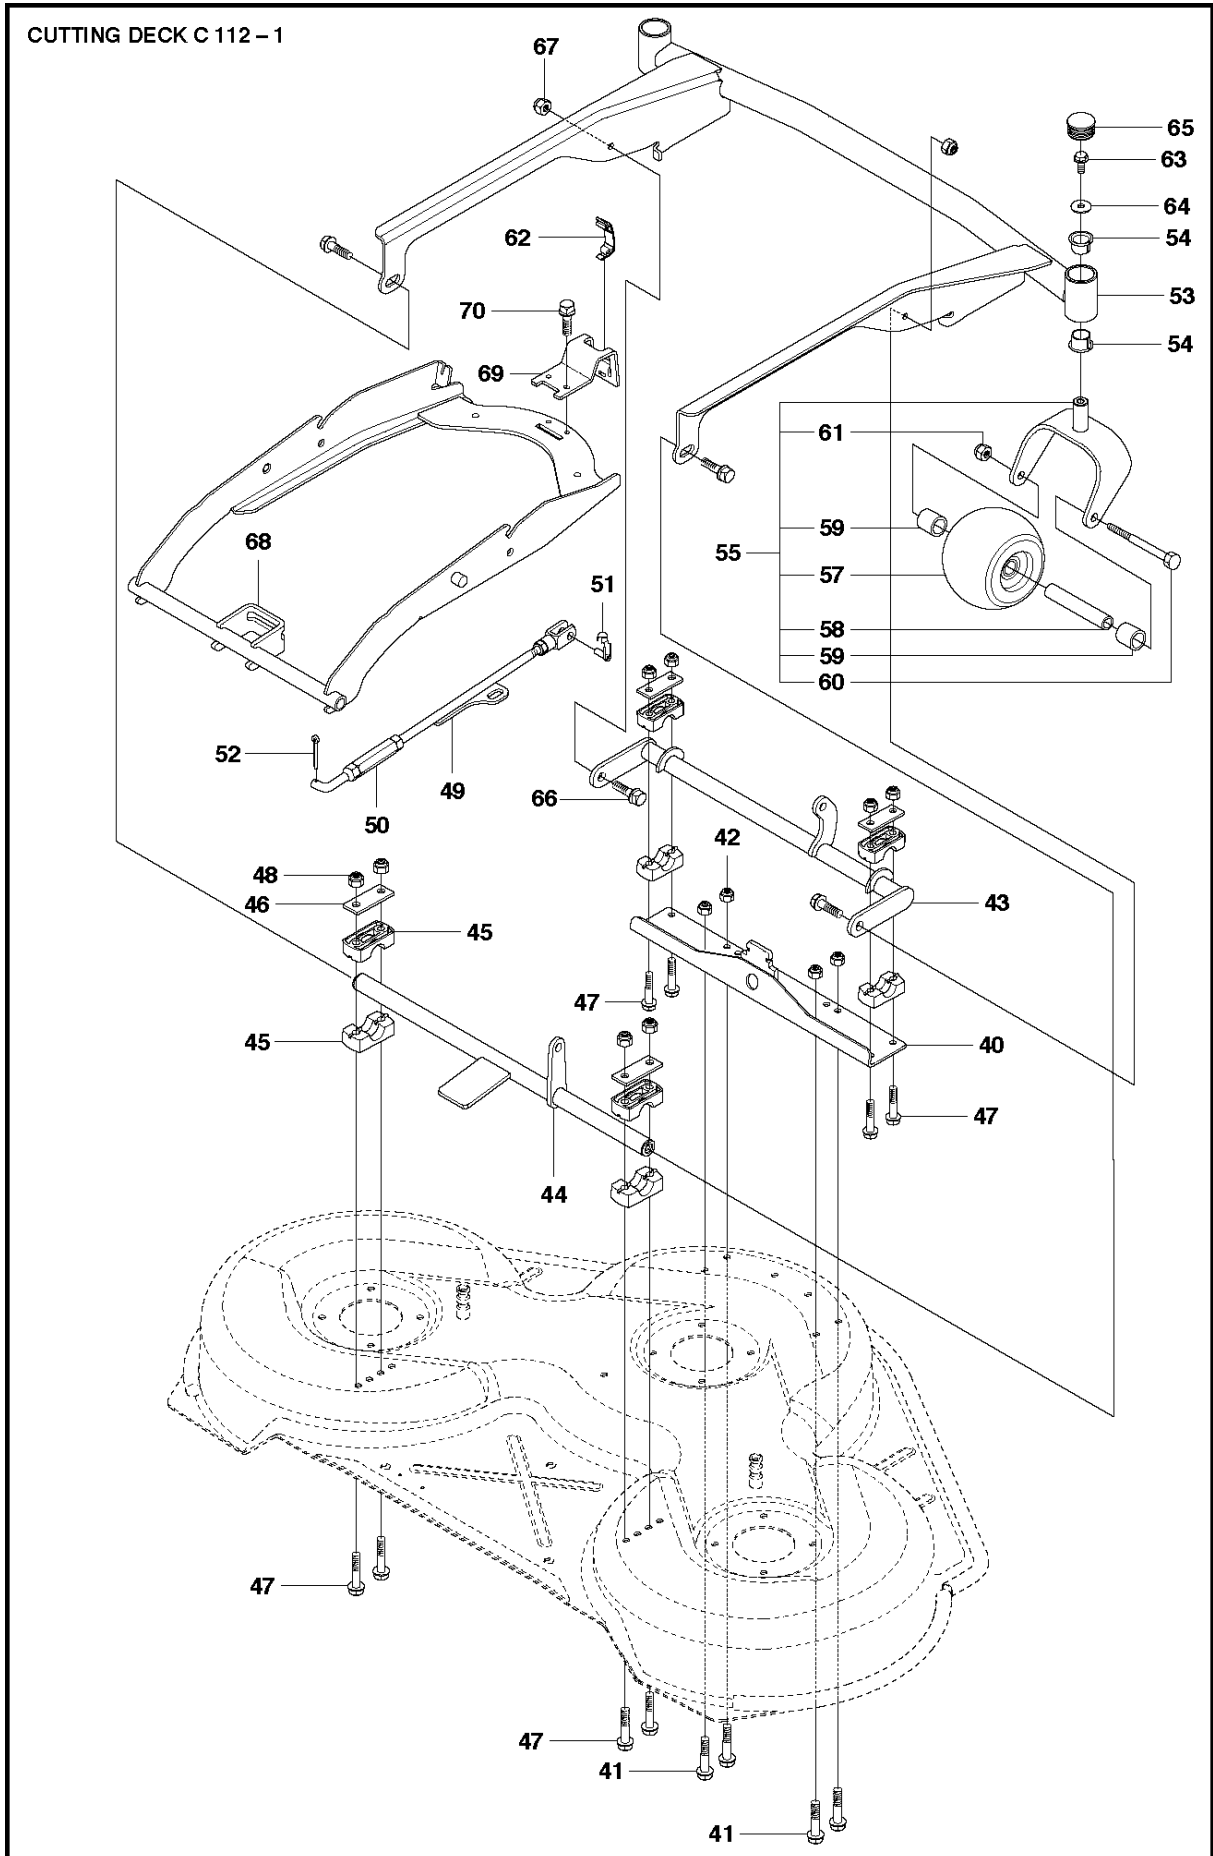

B2 CUTTING DECK C 103

Combi 103

103CM CUTTING DECK

R316 Ts AWD

Ref	Part No	Description	Remark	QTY	KIT
1	574 21 08-01	CUTTING DECK		1	
2	506 91 62-01	NUT		3	
3	544 44 92-01	PLUG		1	
4	506 57 01-04	SCREW EHHFM		3	
5	576 38 41-01	BLADE HOUSING ASSY		2	
6	576 38 42-01	BEARING HOUSING		1	5
7	576 38 43-01	SHAFT		1	5
8	576 38 44-01	SPACING SLEEVE		1	5
9	738 23 04-34	BALL BEARING		2	5
10	576 38 41-02	BLADE HOUSING ASSY		1	
11	576 38 42-01	BEARING HOUSING		1	10
12	576 38 43-02	SHAFT		1	10
13	576 38 44-01	SPACING SLEEVE		1	10
14	738 23 04-34	BALL BEARING		2	10
15	535 42 38-01	SCREW RSQM		12	
16	734 11 64-01	WASHER		14	
17	732 21 18-01	LOCK NUT		12	
18	506 92 21-01	PULLEY		3	
19	506 53 35-01	PARALLEL KEY		7	
20	544 06 80-02	SPACING SLEEVE		1	
21	734 11 74-41	WASHER		3	
22	544 11 41-01	SCREW EHHM		3	
23	535 50 42-02	ADAPTER		3	
24	504 18 82-10	BLADE		3	
25	506 79 23-01	KNIFE PLATE		3	
26	544 11 41-01	SCREW EHHM		3	
27	506 54 07-01	BELT TENSIONER ASSY	Small bushing	1	
27	586 96 66-01	BELT TENSIONER ASSY	Large bushing	1	
28	506 51 95-01	SPÄNNARM KPL.	Small bushing	1	27
28	585 35 99-01	ARM	Large bushing	1	27
29	506 53 27-01	PULLEY		1	27
30	734 11 64-41	WASHER		1	27
31	506 55 83-02	SCREW EHHFT	Small bushing	1	27
31	586 32 04-01	SCREW	Large bushing	1	27
32	506 91 87-02	WASHER	Small bushing	1	
32	586 49 67-01	WASHER	Large bushing	1	
33	725 24 51-71	SCREW EHHM	Small bushing	1	
33	725 64 53-01	SCREW IHCSFM	Large bushing	1	
34	732 21 18-01	LOCK NUT		1	
35	506 53 31-01	SPRING		1	
36	589 53 06-01	BELT		1	
37	544 09 61-01	BELT COVER		1	
38	544 40 05-01	SCREW		2	
72	506 78 97-01	LABEL		1	
73	544 23 81-03	LABEL		2	
74	506 92 90-01	LABEL		1	
76	574 51 00-01	DECAL		2	
77	506 77 86-01	PULLEY		1	