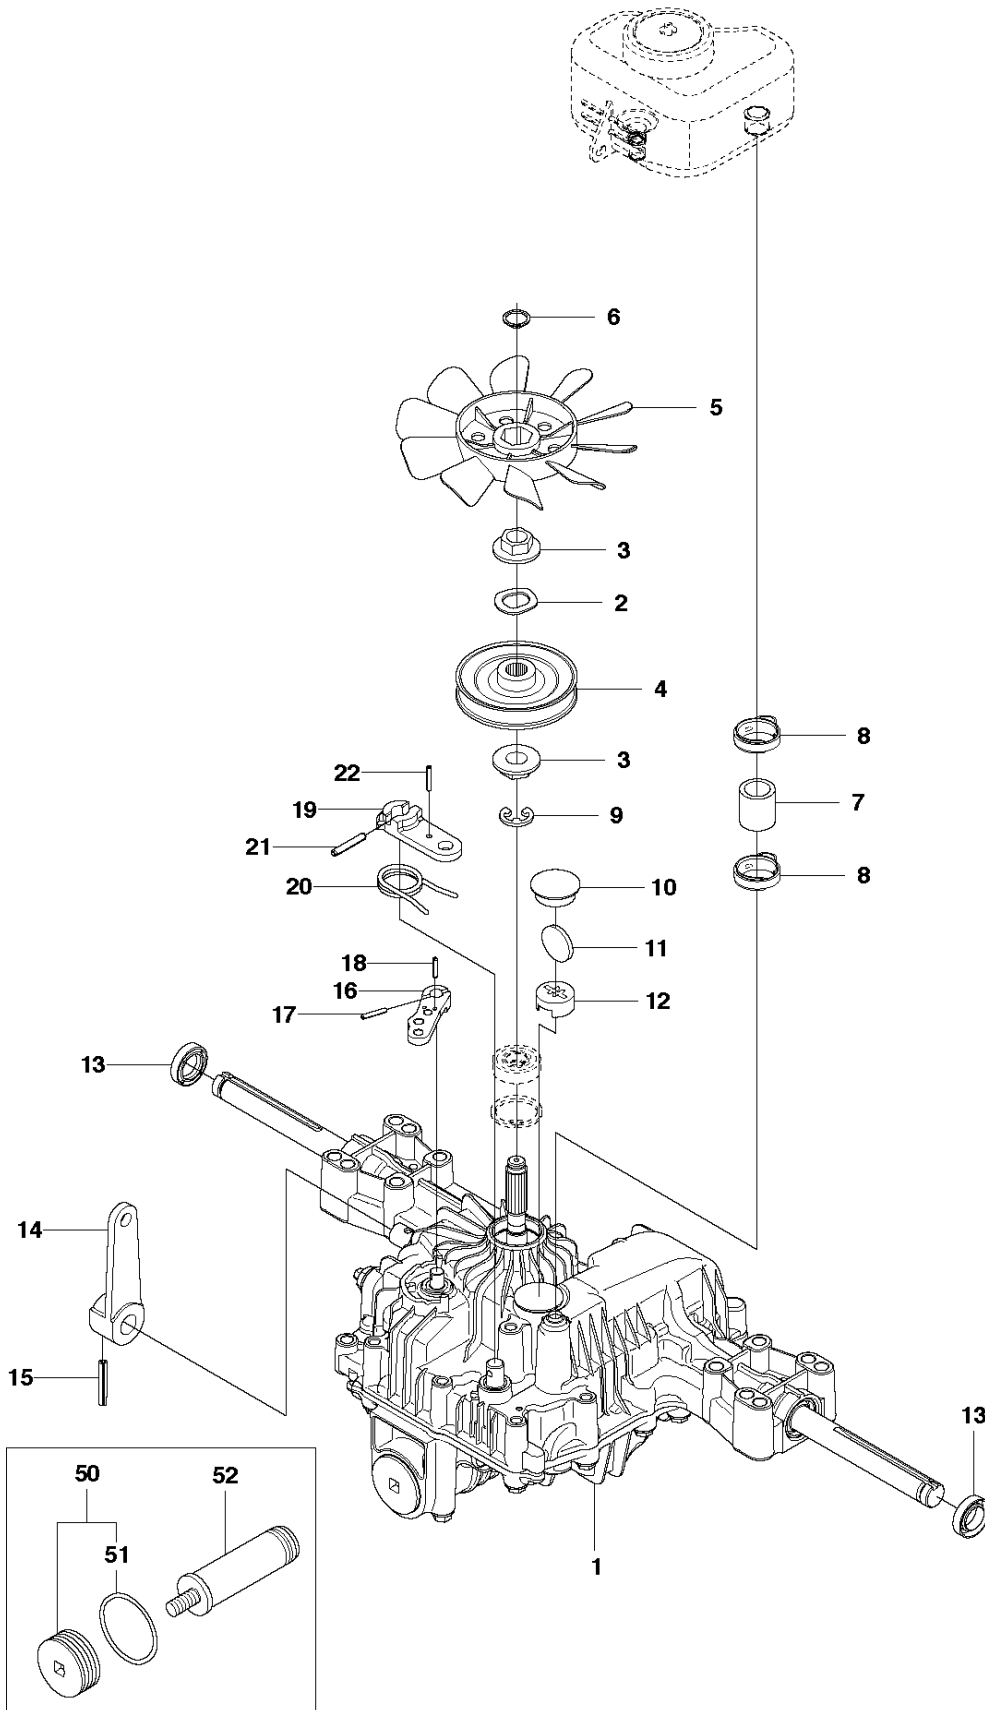

HEIGHT ADJUSTMENT
2017

HEIGHT ADJUSTMENT

R316 Ts AWD

Ref	Part No	Description	Remark	QTY KIT
1	578 00 13-02	BRACKET		1
2	506 57 01-03	SCREW EHHFM		2
3	577 99 99-01	ADJUSTER		1
4	506 54 20-01	HANDLE		1
5	584 87 13-02	BEARING		2
6	735 31 22-20	E-CLIP		2
7	506 90 82-01	HEIGHT ROD		1
8	506 78 46-01	PEN		1
9	734 11 72-01	WASHER		1
10	732 21 18-01	LOCK NUT		1
11	731 23 18-01	HEXAGON NUT		1
12	721 61 83-01	SPLIT PIN		2
13	578 04 07-01	LINK		1
14	523 11 45-01	CONNECTION ROD		1
15	584 28 86-01	WASHER		1
16	506 57 01-05	SCREW EHHFM		1

K574

TRANSMISSION

R316 Ts AWD

Ref	Part No	Description	Remark	QTY	KIT
1	590 71 69-01	TRANSMISSION		1	
2	506 98 65-01	SPRING WASHER		1	
3	506 98 66-01	DISTANCE		2	
4	502 45 19-01	PULLEY		1	
5	506 98 68-01	FAN		1	
6	735 31 15-00	CIRCLIP		1	
7	502 45 16-01	TUBE		1	
8	506 98 70-01	HOSE CLAMP		2	
9	535 40 28-07	CLIP		1	1
10	535 40 28-32	PLUG		1	1
11	535 40 28-29	MAGNET		1	1
12	502 45 20-01	MAGNET HOLDER		1	1
13	535 40 28-37	SEALING		2	1
14	502 45 32-01	CONTROL LEVER		1	1
15	535 40 28-09	PIN RETAINING SCREW		1	1
16	535 40 28-17	LEVER		1	1
17	535 40 28-16	PIN RETAINING SCREW		1	1
18	535 40 28-33	PIN RETAINING SCREW		1	1
19	535 40 28-38	LEVER		1	1
20	535 40 28-39	RETURN SPRING		1	1
21	535 40 28-40	PIN RETAINING SCREW		1	1
22	535 40 28-41	PIN RETAINING SCREW		1	1
50	574 51 51-01	KIT		1	
51	574 51 52-01	O-RING		1	50
52	535 40 28-19	FILTER		1	