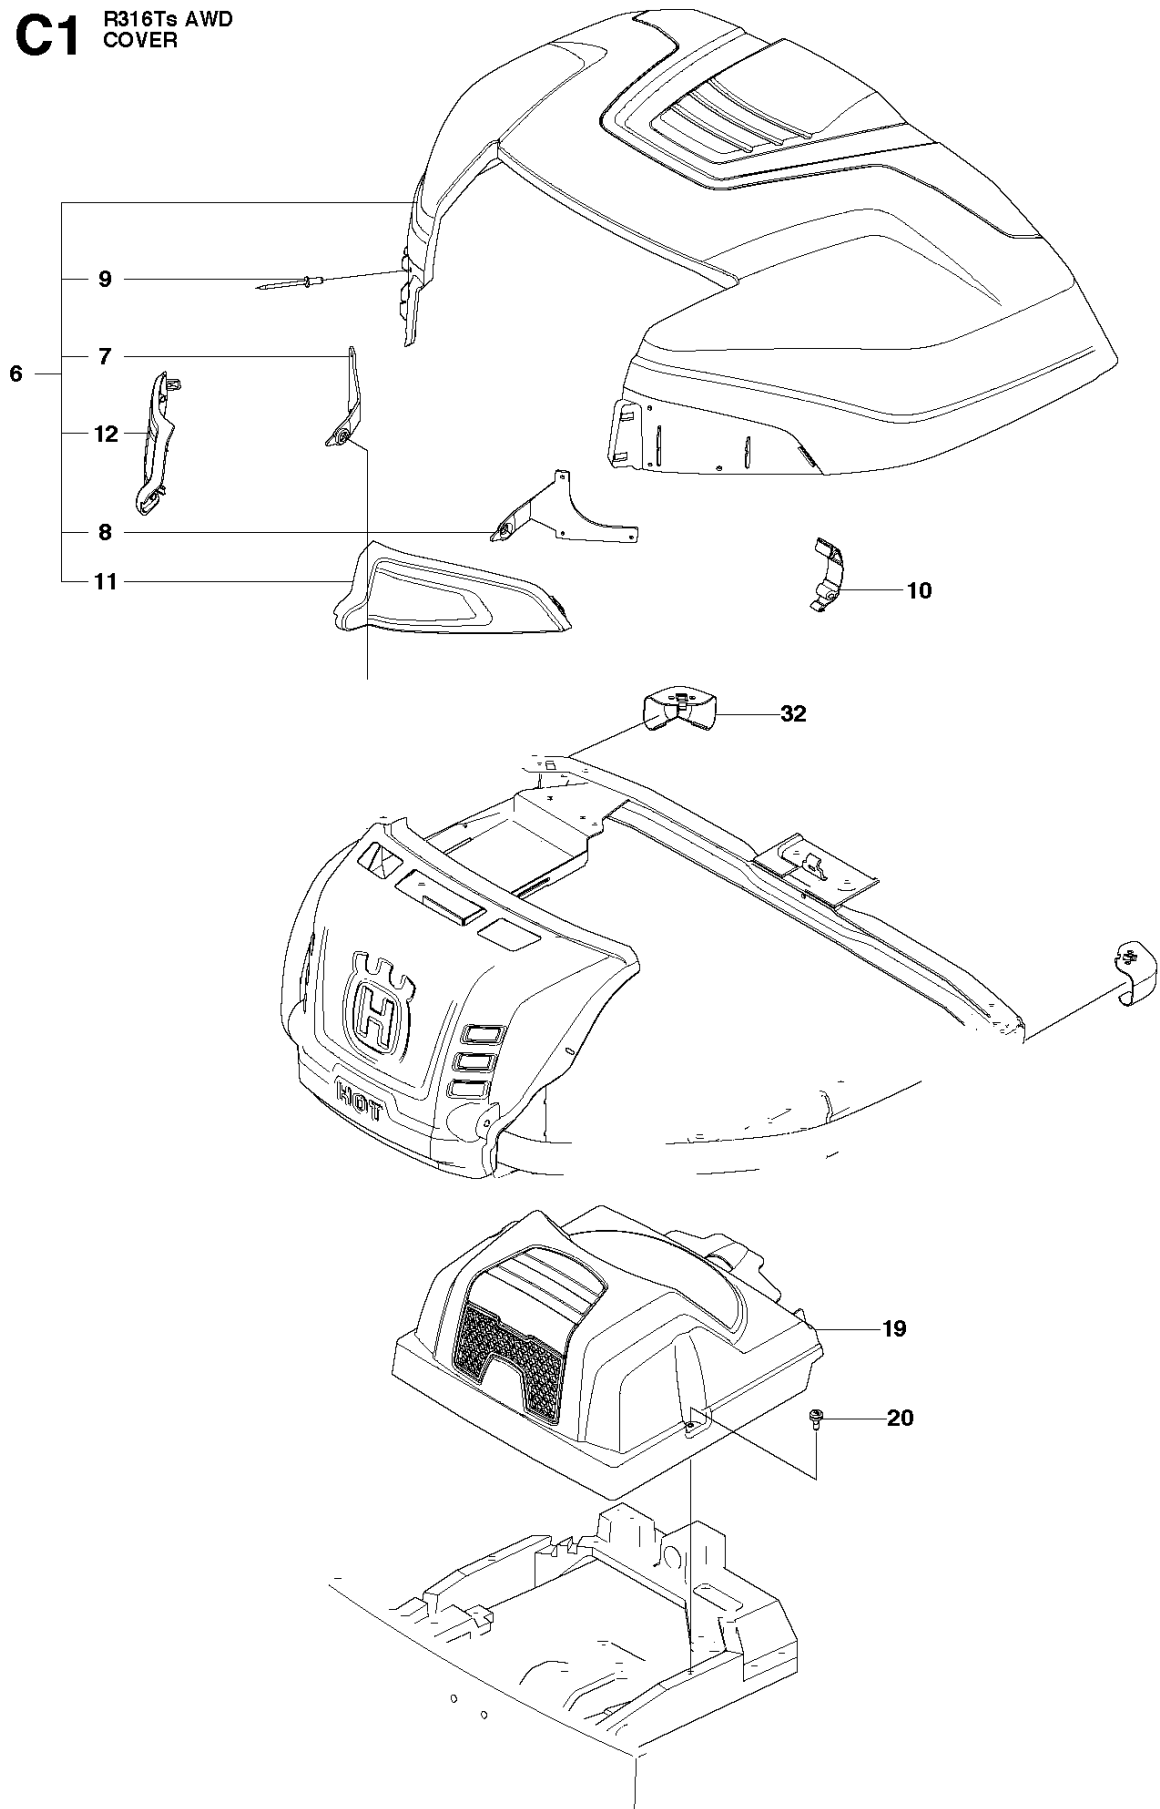

SPARE PARTS LIST

RIDERS

R316 Ts AWD

COVER - 3

COVER

R316 Ts AWD

Ref	Part No	Description	Remark	QTY KIT
1	510 22 25-01	BELT COVER		1
2	510 22 25-02	BELT COVER		1
3	510 22 27-01	BELT COVER		1
4	510 22 27-02	BELT COVER		1
5	725 23 68-61	SCREW EHHFT		4
6	510 22 23-03	BELT COVER		1
7	510 22 24-01	BELT COVER		1
8	522 55 73-01	SCREW		2
9	516 01 88-01	BELT COVER		1
10	525 56 33-03	BELT COVER		1
11	725 23 64-61	SCREW EHHFT		5

C1 R316Ts AWD
COVER

COVER

R316 Ts AWD

Ref	Part No	Description	Remark	QTY	KIT
6	577 61 47-02	ENGINE HOOD ASSY		1	
7	578 11 37-01	HINGE		1	6
8	578 11 37-02	HINGE		1	6
9	722 79 54-02	RIVET		6	6
10	503 89 47-03	SNAP LOCKING		1	
11	577 61 26-02	COVER		1	6
12	577 61 26-01	COVER		1	6
19	578 26 13-04	TRANSMISSION COVER	For 967291801	1	
19	578 26 13-03	TRANSMISSION COVER	For 966757701, 967152001	1	
20	574 85 62-01	SCREW		2	
32	577 90 33-01	PLUG		2	

COVER

R316 Ts AWD

Ref	Part No	Description	Remark	QTY KIT
1	577 72 93-01	FOOT PLATE		1
3	577 72 94-01	FOOT PLATE		1
5	544 40 05-01	SCREW		14
21	544 23 92-01	COVER		1
22	544 42 75-01	MAT		1
23	535 42 91-01	SPRING NUT		4
24	577 70 41-01	COVER		1
26	544 43 32-01	PROTECTIVE COVER		1
27	525 56 24-01	UNIT COVER		1
28	577 72 95-01	FENDER		1
29	577 76 45-01	LOCK NUT		1
30	577 72 96-01	FENDER		1
31	577 73 75-01	CONTROL COVER		1
33	577 70 04-01	COVER		1
37	582 21 42-01	LAMP		2