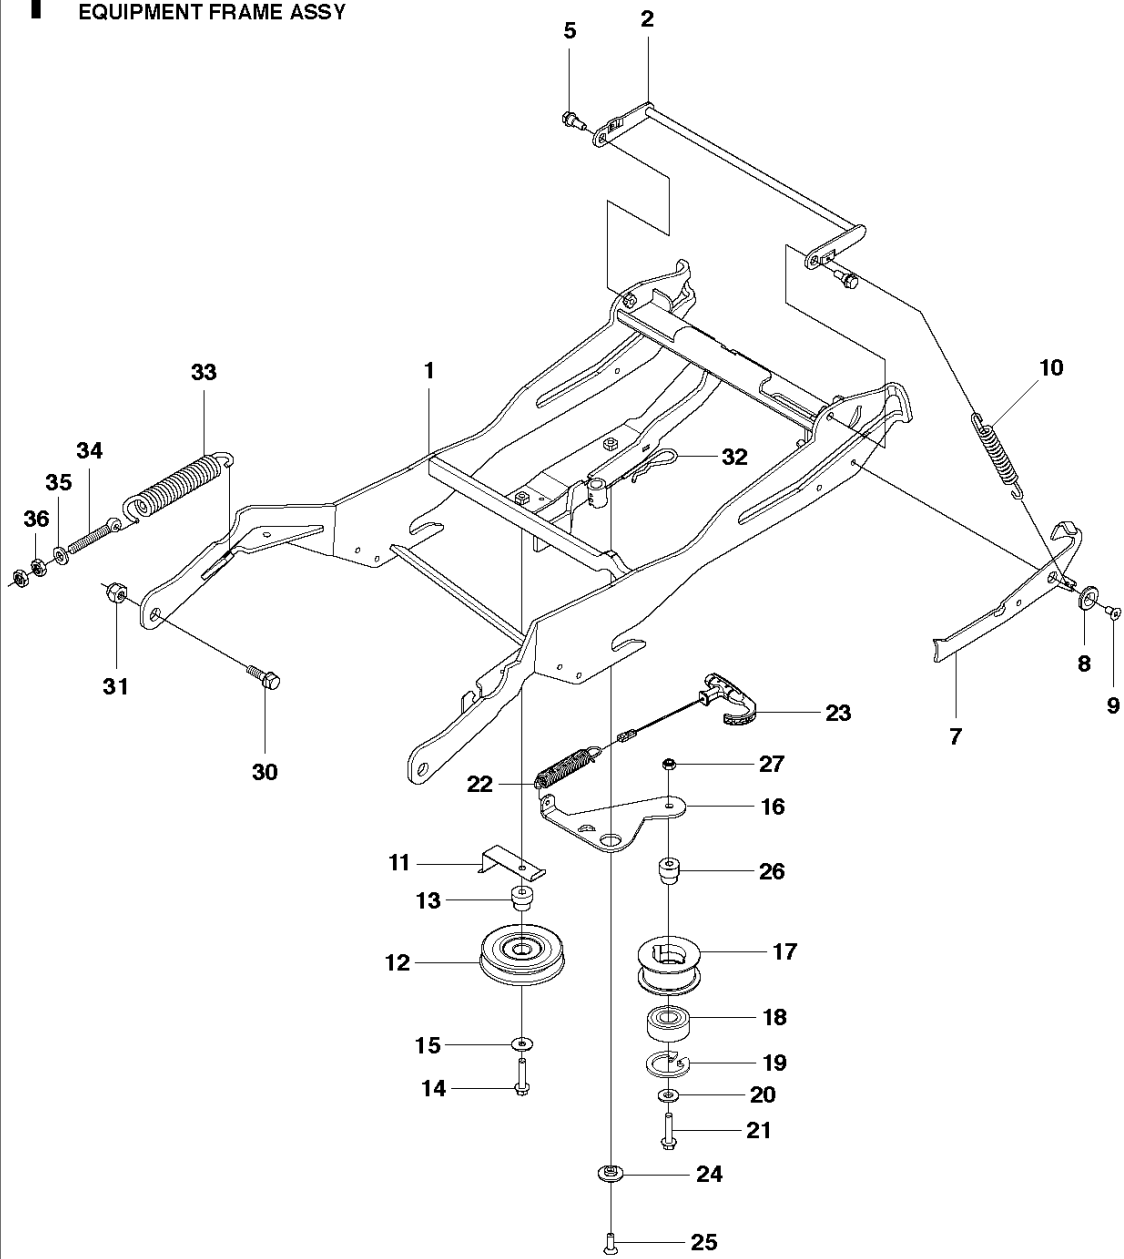

T R316Ts AWD
EQUIPMENT FRAME ASSY

FRAME

R316 Ts AWD

Ref	Part No	Description	Remark	QTY KIT
1	523 06 42-01	EQUIPMENT FRAME		1
2	525 47 59-01	HOOK		1
5	506 59 74-01	SCREW EHHFM		2
7	523 11 66-02	LEVER		1
8	506 91 87-01	WASHER		1
9	725 64 48-01	SCREW IHCSFM		1
10	506 53 56-03	DRAW SPRING		1
11	525 48 67-01	BELT GUIDE		1
12	506 97 48-01	PULLEY		1
13	506 82 68-02	BUSHING		1
14	725 24 59-51	SCREW EHHM		1
15	734 11 64-41	WASHER		1
16	577 22 87-01	SHEET		1
17	505 15 39-01	BELT TENSIONER WHEEL ASSY		1
18	738 21 04-04	BALL BEARING		1
19	735 31 38-10	CIRCLIP		1
20	734 11 64-41	WASHER		1
21	725 24 59-51	SCREW EHHM		1
22	504 62 24-01	SPRING		1
23	504 62 21-02	HANDLE ASSY		1
24	505 45 17-01	WASHER		1
25	725 64 53-01	SCREW IHCSFM		1
26	535 48 48-01	BUSHING		1
27	732 21 18-01	LOCK NUT		1
30	506 89 58-01	COLLAR SCREW		2
31	732 25 22-01	HEXAGON LOCKING NUT		2
32	506 96 66-01	HAIR PIN COTTER		1
33	506 83 76-01	SPRING		2
34	506 83 77-01	RING BOLT		2
35	734 11 72-01	WASHER		2
36	731 23 20-51	HEXAGON NUT		4