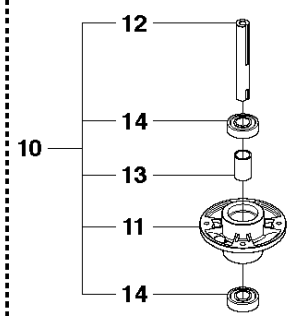

A2 CUTTING DECK C94

94CM CUTTING DECK

R316 Ts AWD

Ref	Part No	Description	Remark	QTY	KIT
1	544 06 57-06	CUTTING DECK		1	
2	506 91 62-01	NUT		1	
3	544 06 58-01	PLUG		1	
4	544 06 61-01	KNOB		1	
5	576 38 41-01	BLADE HOUSING ASSY		1	
6	576 38 42-01	BEARING HOUSING		1	5
7	576 38 43-01	SHAFT		1	5
8	576 38 44-01	SPACING SLEEVE		1	5
9	738 23 04-34	BALL BEARING		2	5
10	576 38 41-02	BLADE HOUSING ASSY		2	
11	576 38 42-01	BEARING HOUSING		1	10
12	576 38 43-02	SHAFT		1	10
13	576 38 44-01	SPACING SLEEVE		1	10
14	738 23 04-34	BALL BEARING		2	10
15	535 42 38-01	SCREW RSQM		12	
16	734 11 64-01	WASHER		14	
17	732 21 18-01	LOCK NUT		12	
18	506 92 21-01	PULLEY		3	
19	506 53 35-01	PARALLEL KEY		7	
20	544 06 80-02	SPACING SLEEVE		1	
21	734 11 74-41	WASHER		3	
22	544 11 41-01	SCREW EHHM		3	
23	535 50 42-02	ADAPTER		3	
24	579 65 25-10	BLADE		3	
25	506 79 23-01	KNIFE PLATE		3	
26	544 11 41-01	SCREW EHHM		3	
27	506 54 07-01	BELT TENSIONER ASSY	Small bushing	1	
27	586 96 66-01	BELT TENSIONER ASSY	Large bushing	1	
28	506 51 95-01	SPÄNNARM KPL.	Small bushing	1	27
28	585 35 99-01	ARM	Large bushing	1	27
29	506 53 27-01	PULLEY		1	27
30	734 11 64-41	WASHER		1	27
31	506 55 83-02	SCREW EHHFT	Small bushing	1	27
31	586 32 04-01	SCREW	Large bushing	1	27
32	506 91 87-02	WASHER	Small bushing for 967291801	1	
32	586 49 67-01	WASHER	Large bushing for 967291801	1	
32	506 91 87-02	WASHER	For 966757701, 967152001	1	
33	725 24 51-71	SCREW EHHM		2	
34	732 21 18-01	LOCK NUT		1	
35	506 53 31-01	SPRING		1	
36	589 53 07-01	BELT		1	
37	544 06 63-01	BELT COVER		1	
38	544 40 05-01	SCREW		2	
39	725 24 51-71	SCREW EHHM	Small bushing	1	
39	725 64 53-01	SCREW IHCSFM	Large bushing	1	
72	506 78 97-01	LABEL		1	
73	544 23 81-01	LABEL		2	
74	506 92 90-01	LABEL		1	
76	574 51 00-01	DECAL		2	
77	506 77 86-01	PULLEY		1	