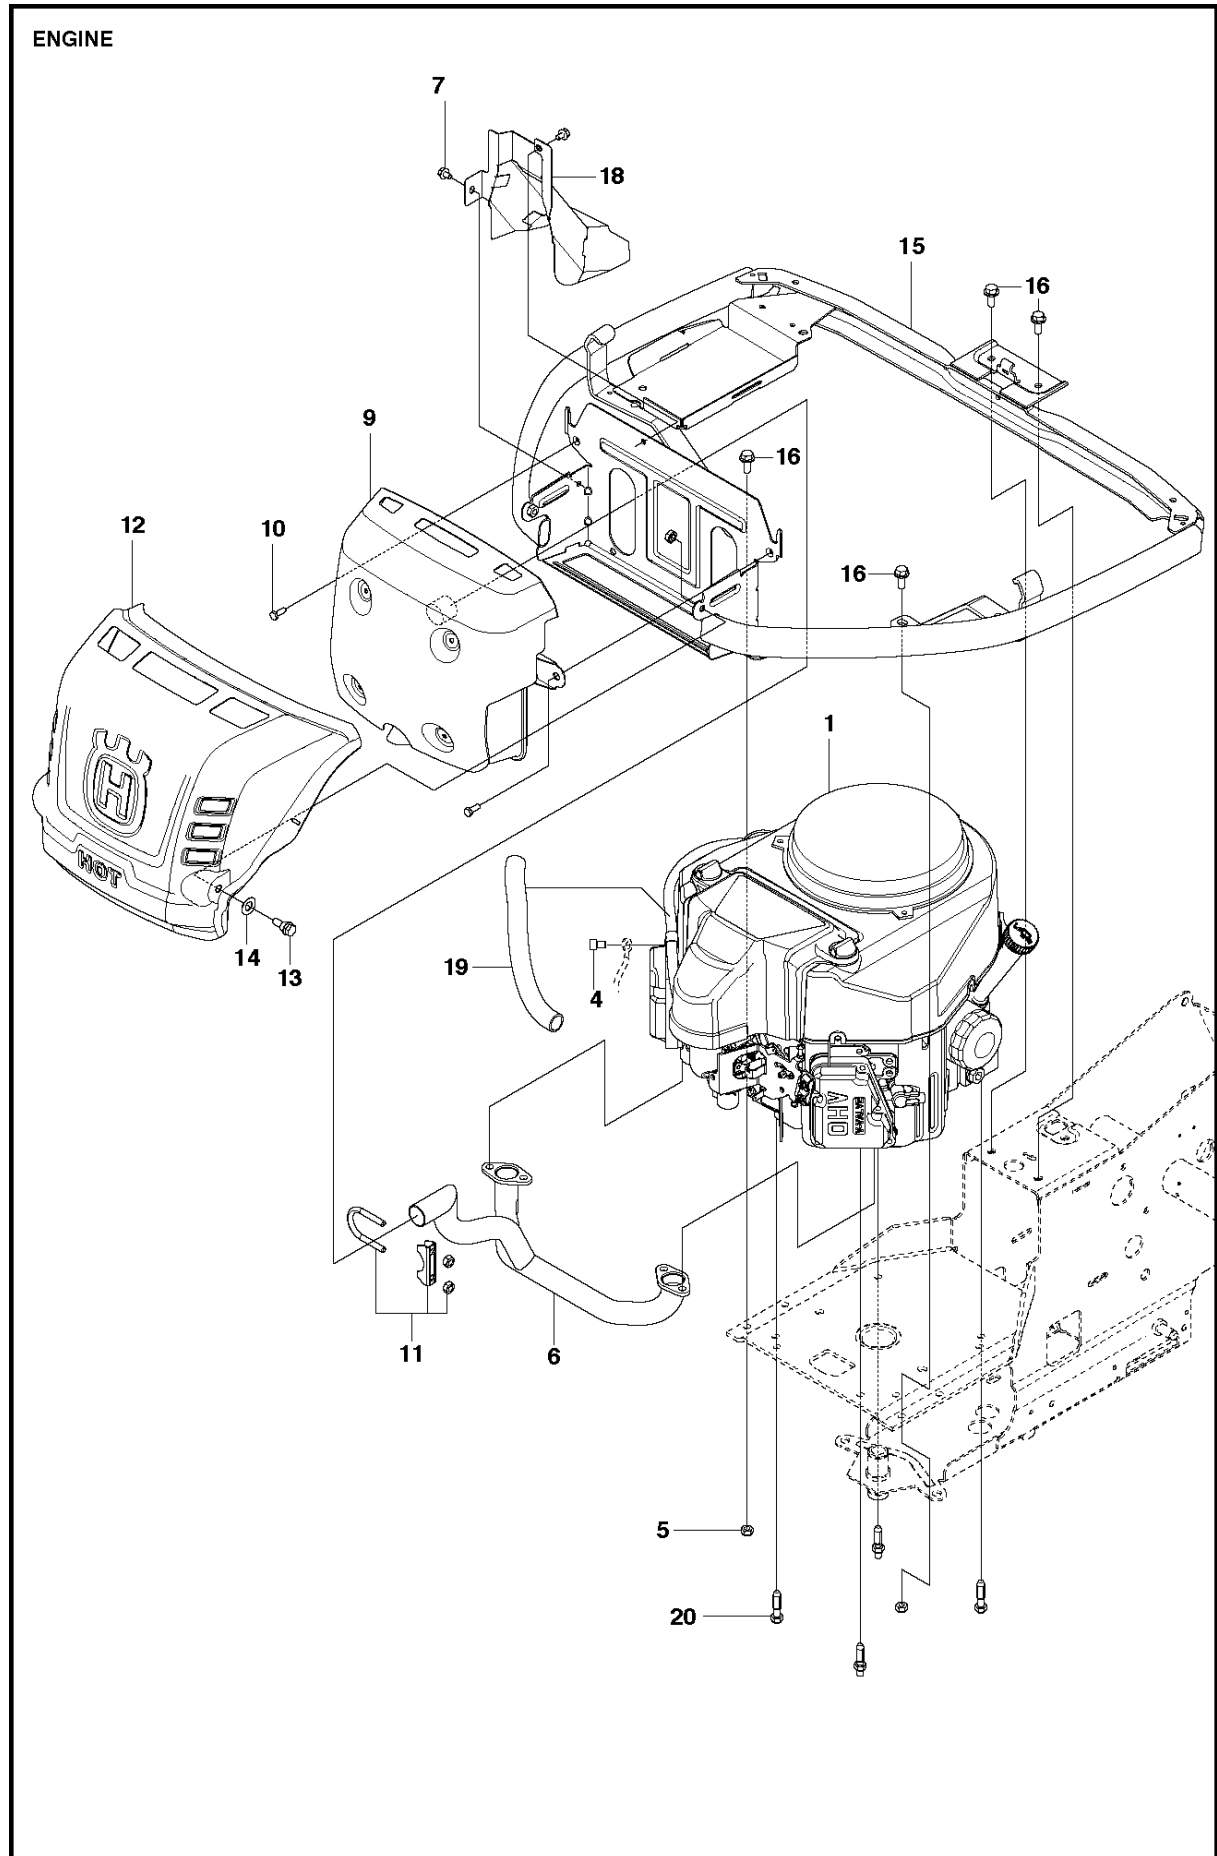

ENGINE

R316 TX

Ref	Part No	Description	Remark	QTY KIT
1	577 82 39-02	ENGINE		1
4	725 54 47-01	SCREW IHSCM		1
5	732 21 18-01	LOCK NUT		6
6	578 11 88-01	MANIFOLD		1
7	535 47 52-12	SCREW EHHFM		2
9	577 81 36-01	MUFFLER		1
10	725 23 64-61	SCREW EHHFT		4
11	501 15 22-01	CLAMP ASSY		1
12	577 81 85-02	HEAT SHIELD		1
13	506 59 74-01	SCREW EHHFM		2
14	506 83 94-01	SPRING WASHER		2
15	577 84 91-04	ENGINE FRAME		1
16	506 57 01-04	SCREW EHHFM		4
18	579 31 49-01	HEAT DEFLECTOR		1
19	579 39 64-01	HOSE GUARD		1
20	578 20 75-01	STUD SCREW		4