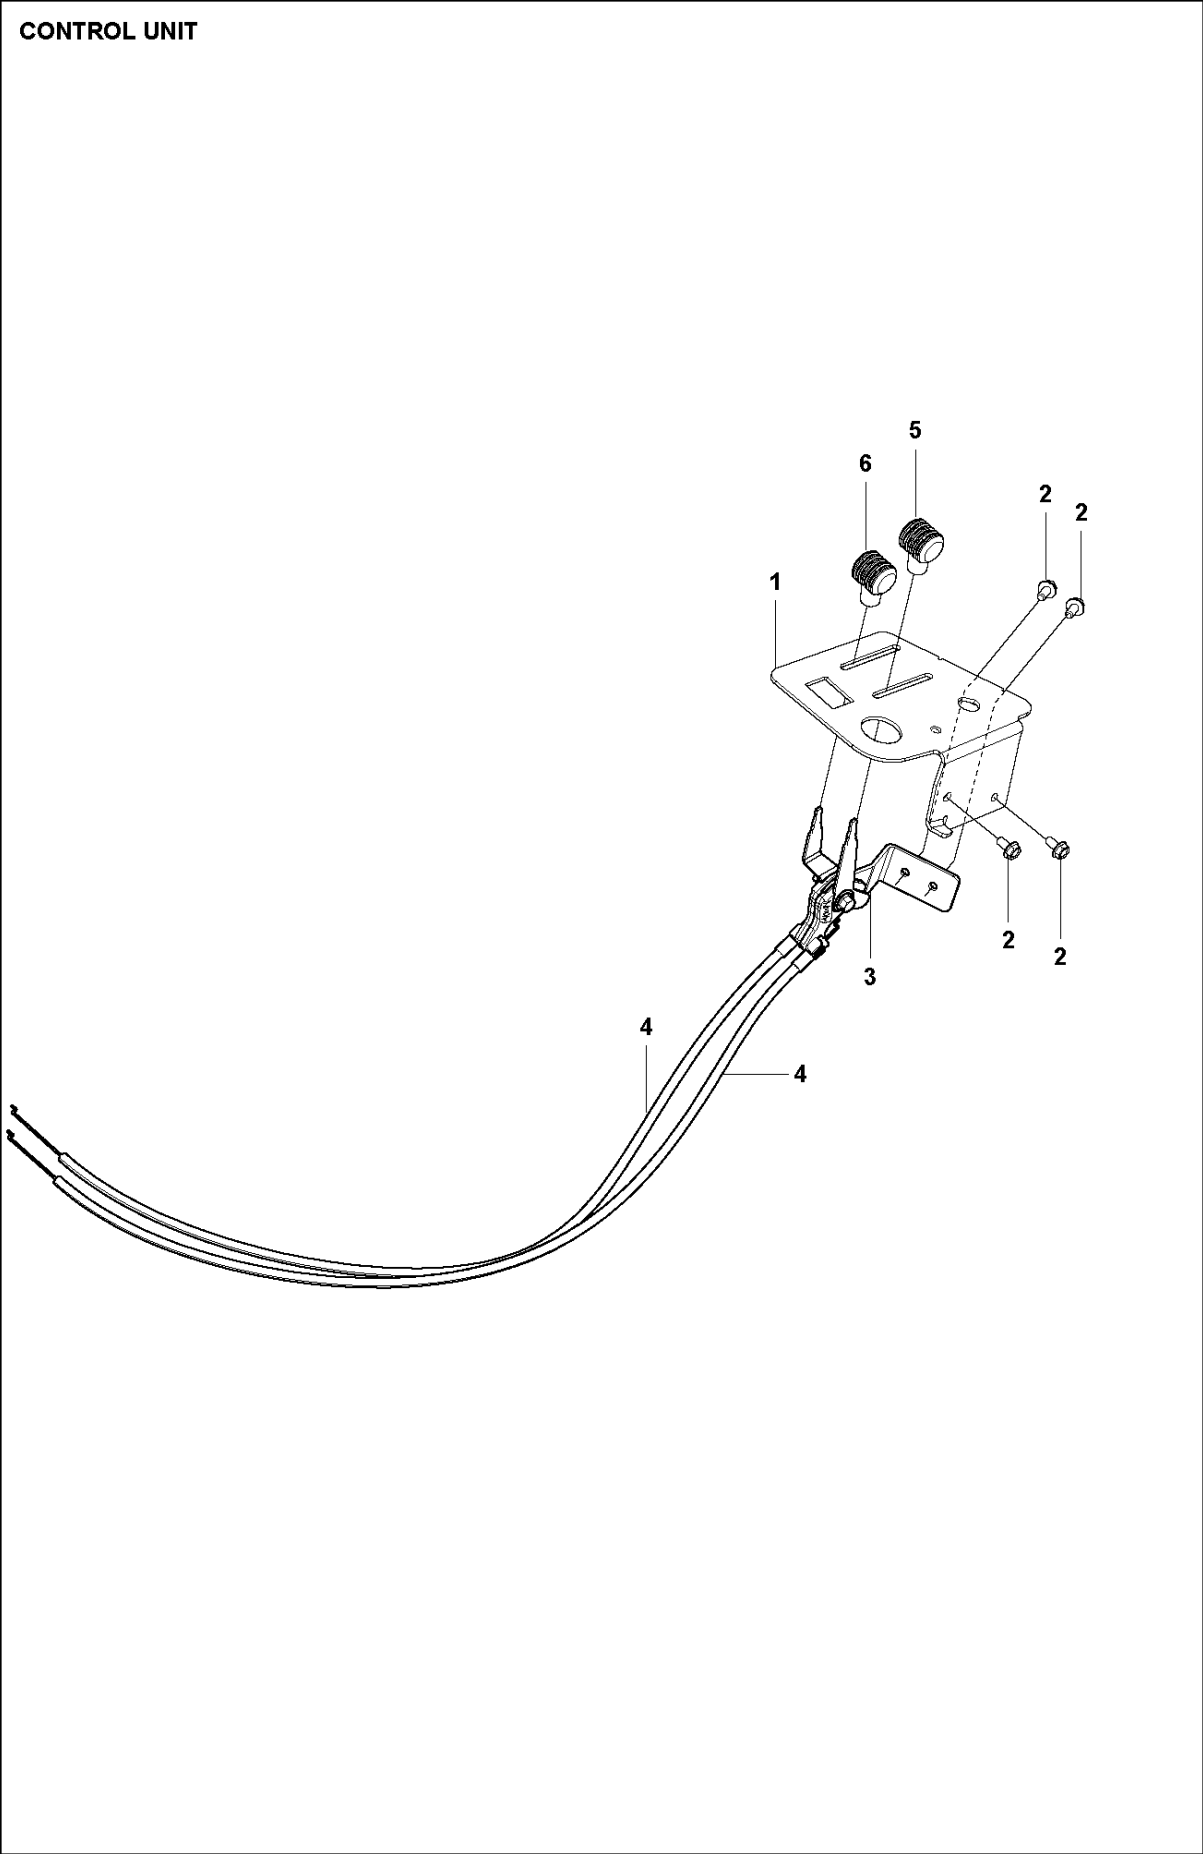

CONTROLS

R316 TX

Ref	Part No	Description	Remark	QTY KIT
1	578 03 31-02	SUPPORT		1
2	535 47 52-12	SCREW EHHFM		4
3	578 02 34-01	THROTTLE CONTROL		1
4	544 30 17-06	WIRE		2
5	506 88 91-01	KNOB		1
6	506 88 91-02	KNOB		1