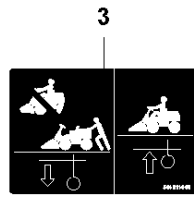

DECALS

DECALS

R316 TX

Ref	Part No	Description	Remark	QTY KIT
1	595 27 49-03	DECAL		2
2	578 39 25-08	DECAL		1
3	544 21 14-01	LABEL		2
4	582 57 00-01	LABEL		1
5	574 44 32-01	LABEL		1
6	581 78 40-04	LABEL		1
7	577 06 20-01	DECAL		2
8	576 97 34-01	DECAL		1