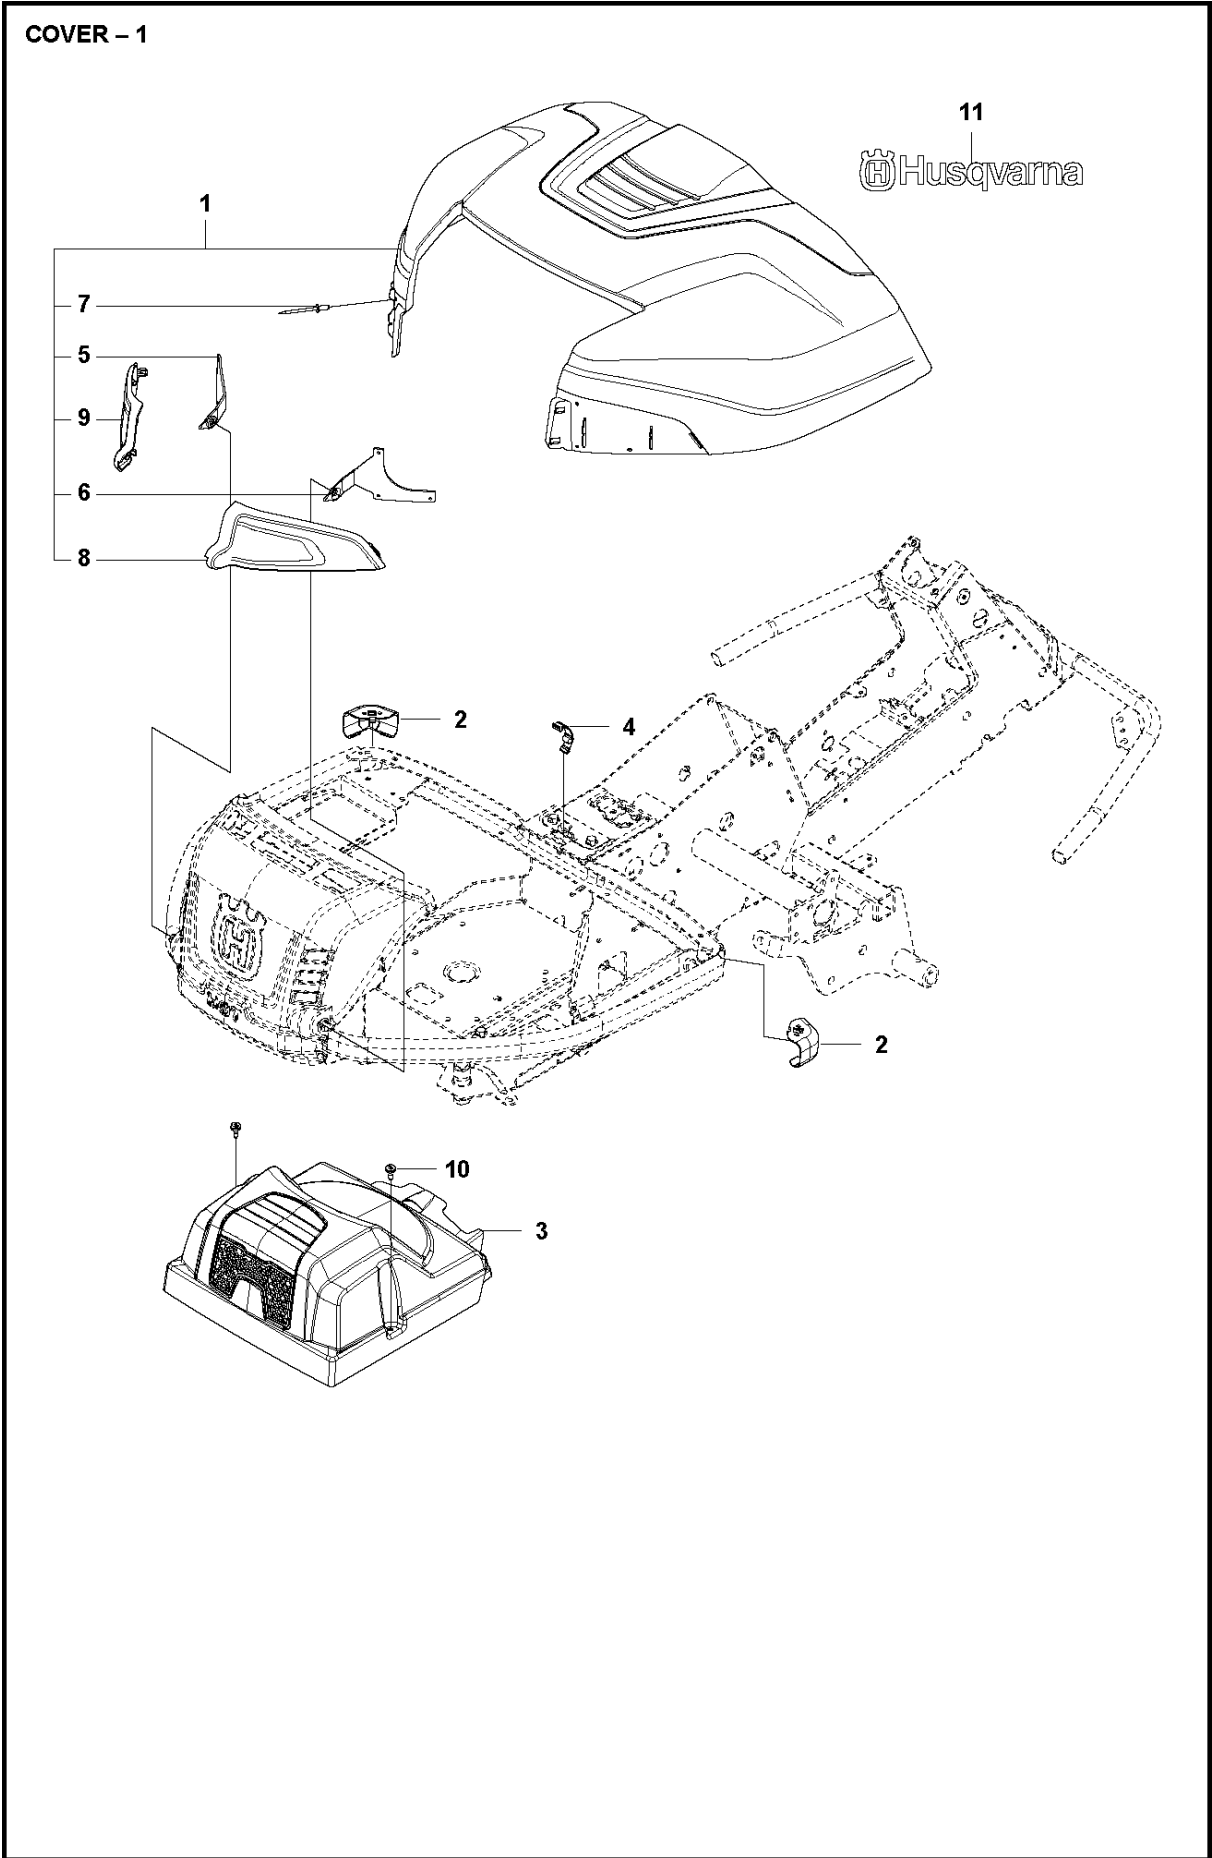

COVER

R316 TX

Ref	Part No	Description	Remark	QTY KIT	
1	577 61 47-02	ENGINE HOOD ASSY		1	
2	577 90 33-01	PLUG		2	
3	578 26 13-04	TRANSMISSION COVER		1	
4	588 46 28-03	SNAP LOCKING		1	
5	578 11 37-01	HINGE		1	1
6	578 11 37-02	HINGE		1	1
7	722 79 54-02	RIVET		6	1
8	577 61 26-02	COVER		1	1
9	577 61 26-01	COVER		1	1
10	574 85 62-01	SCREW		2	
11	577 06 20-01	DECAL		2	1