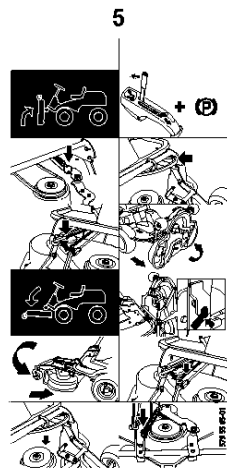

DECALS

DECALS

R316 TX

Ref	Part No	Description	Remark	QTY KIT
1	595 27 49-03	DECAL		2
2	578 39 25-08	DECAL		1
3	544 21 14-01	LABEL		2
4	582 57 00-01	LABEL		1
5	574 44 32-01	LABEL		1
6	581 78 40-04	LABEL		1
7	577 06 20-01	DECAL		2
8	576 97 34-01	DECAL		1