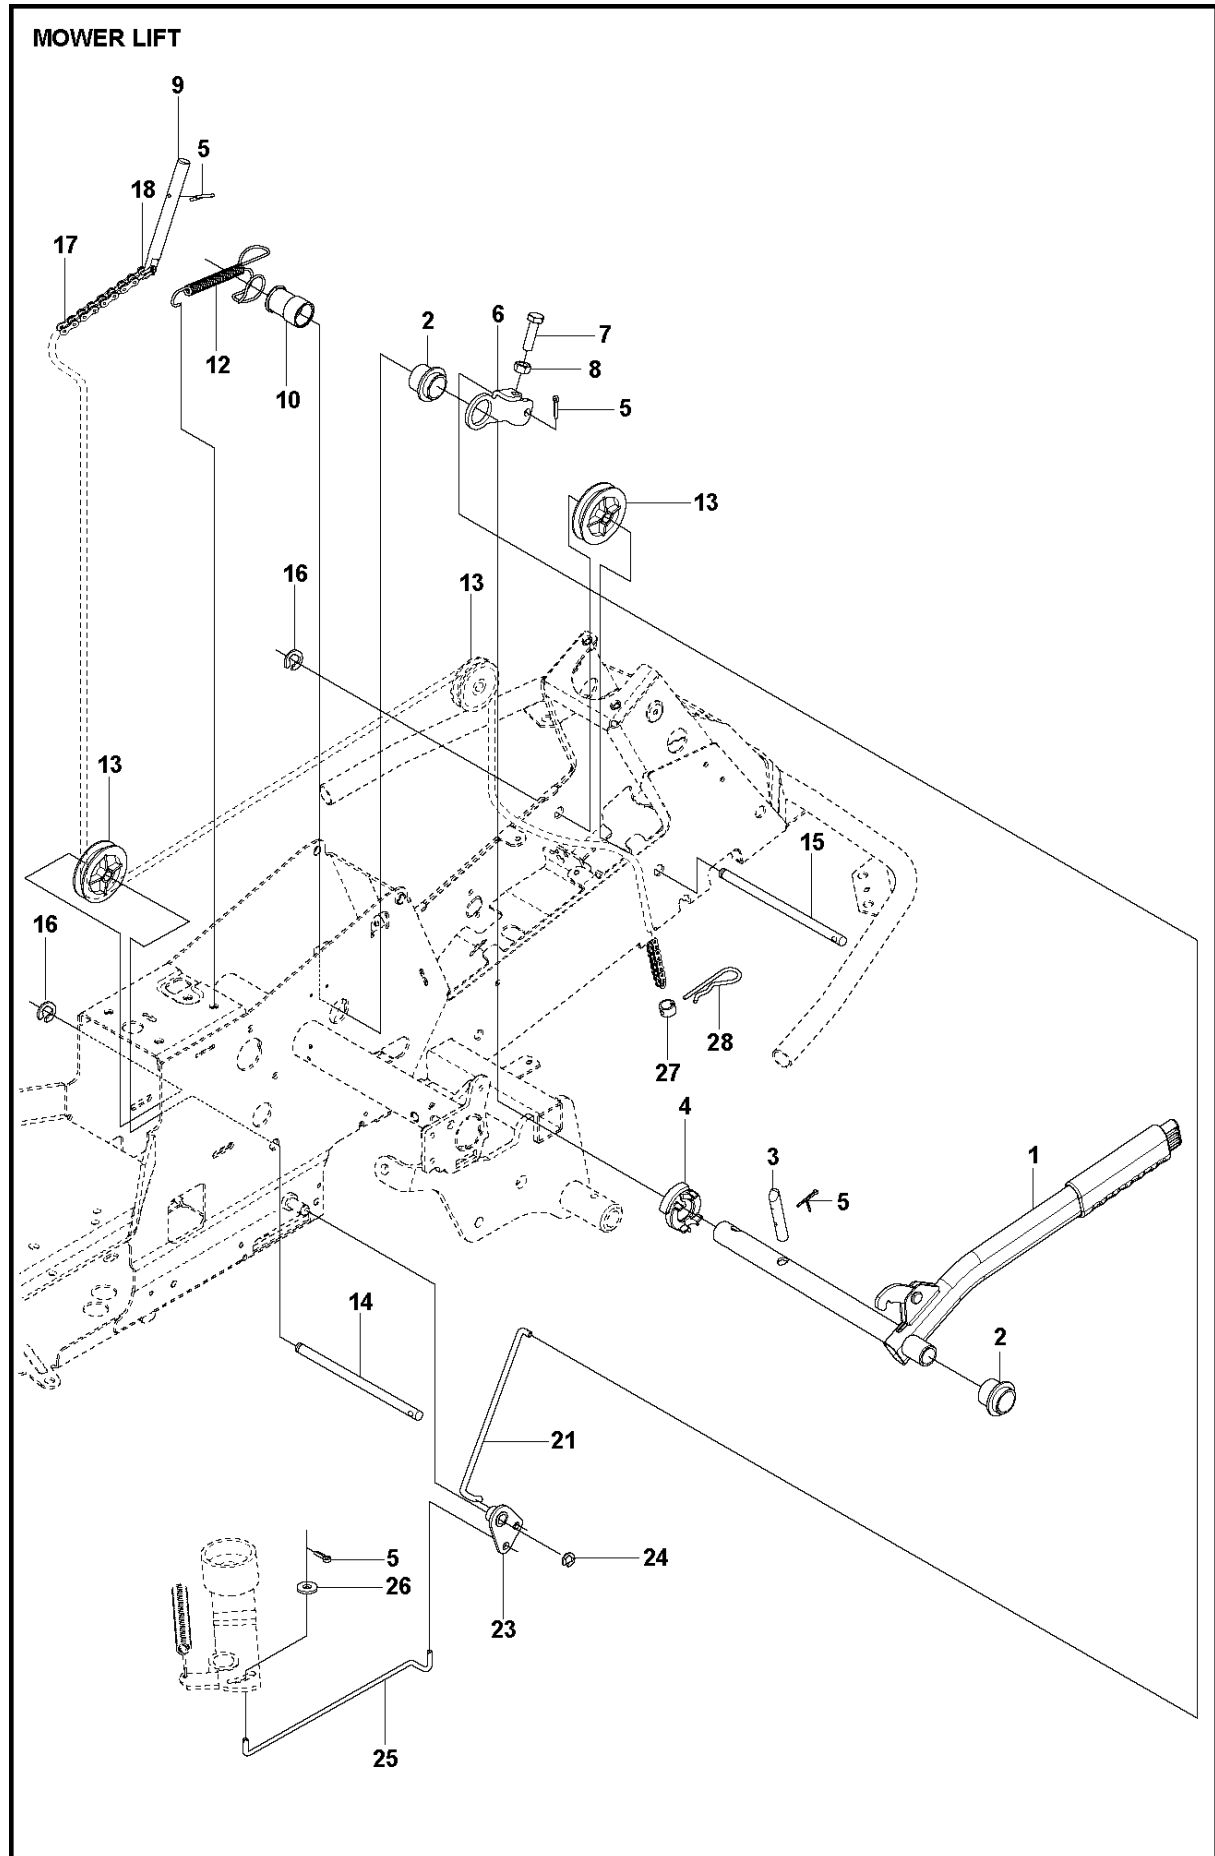

## TRANSMISSION

R316 TX

Ref	Part No	Description	Remark	QTY	KIT
1	506 98 63-01	TRANSMISSION		1	
2	506 98 65-01	SPRING WASHER		1	
3	506 98 66-01	DISTANCE		2	
4	502 45 19-01	PULLEY		1	
5	506 98 68-01	FAN		1	
6	735 31 15-00	CIRCLIP		1	
7	502 45 16-01	TUBE		1	
8	505 13 11-02	HOSE CLAMP		2	
9	535 40 28-07	CLIP		1	1
10	535 40 28-32	PLUG		1	1
11	505 56 39-01	MAGNET		1	1
12	502 45 20-01	MAGNET HOLDER		1	1
13	535 40 28-37	SEALING		2	1
14	502 45 32-01	CONTROL LEVER		1	1
15	586 90 46-01	PEN		1	1
16	535 40 28-17	LEVER		1	1
17	586 90 45-01	SPRING PIN		1	1
18	535 40 28-33	PIN RETAINING SCREW		1	1
19	535 40 28-38	LEVER		1	1
20	535 40 28-39	RETURN SPRING		1	1
21	535 40 28-40	PIN RETAINING SCREW		1	1
22	535 40 28-41	PIN RETAINING SCREW		1	1

## MOWER LIFT / DECK LIFT

R316 TX

Ref	Part No	Description	Remark	QTY KIT
1	590 88 06-01	LIFTING LEVER ASSY		1
2	588 92 69-01	BEARING		1
3	525 40 66-01	PEN		1
4	588 92 71-01	ANVIL		1
5	721 61 83-01	SPLIT PIN		4
6	588 92 70-01	LIFTING ARM		1
7	725 24 97-51	SCREW		1
8	731 23 20-01	HEXAGON NUT		1
9	588 92 74-01	ROD		1
10	588 92 73-01	ANVIL		1
12	588 92 75-01	SPRING		1
13	506 90 56-01	OFFSET PULLEY		2
14	582 87 19-01	SHAFT		1
15	582 87 19-02	SHAFT		1
16	735 31 18-20	E-CLIP		2
17	506 55 46-07	CHAIN		1
18	506 55 47-01	LINKAGE		1
21	544 45 69-01	CONNECTION ROD		1
23	544 37 86-01	LINK		1
24	735 31 14-20	E-CLIP		1
25	544 44 88-01	CONNECTION ROD		1
26	734 11 64-41	WASHER		1
27	544 93 42-01	CHAIN STOP		1
28	506 96 66-01	HAIR PIN COTTER		1