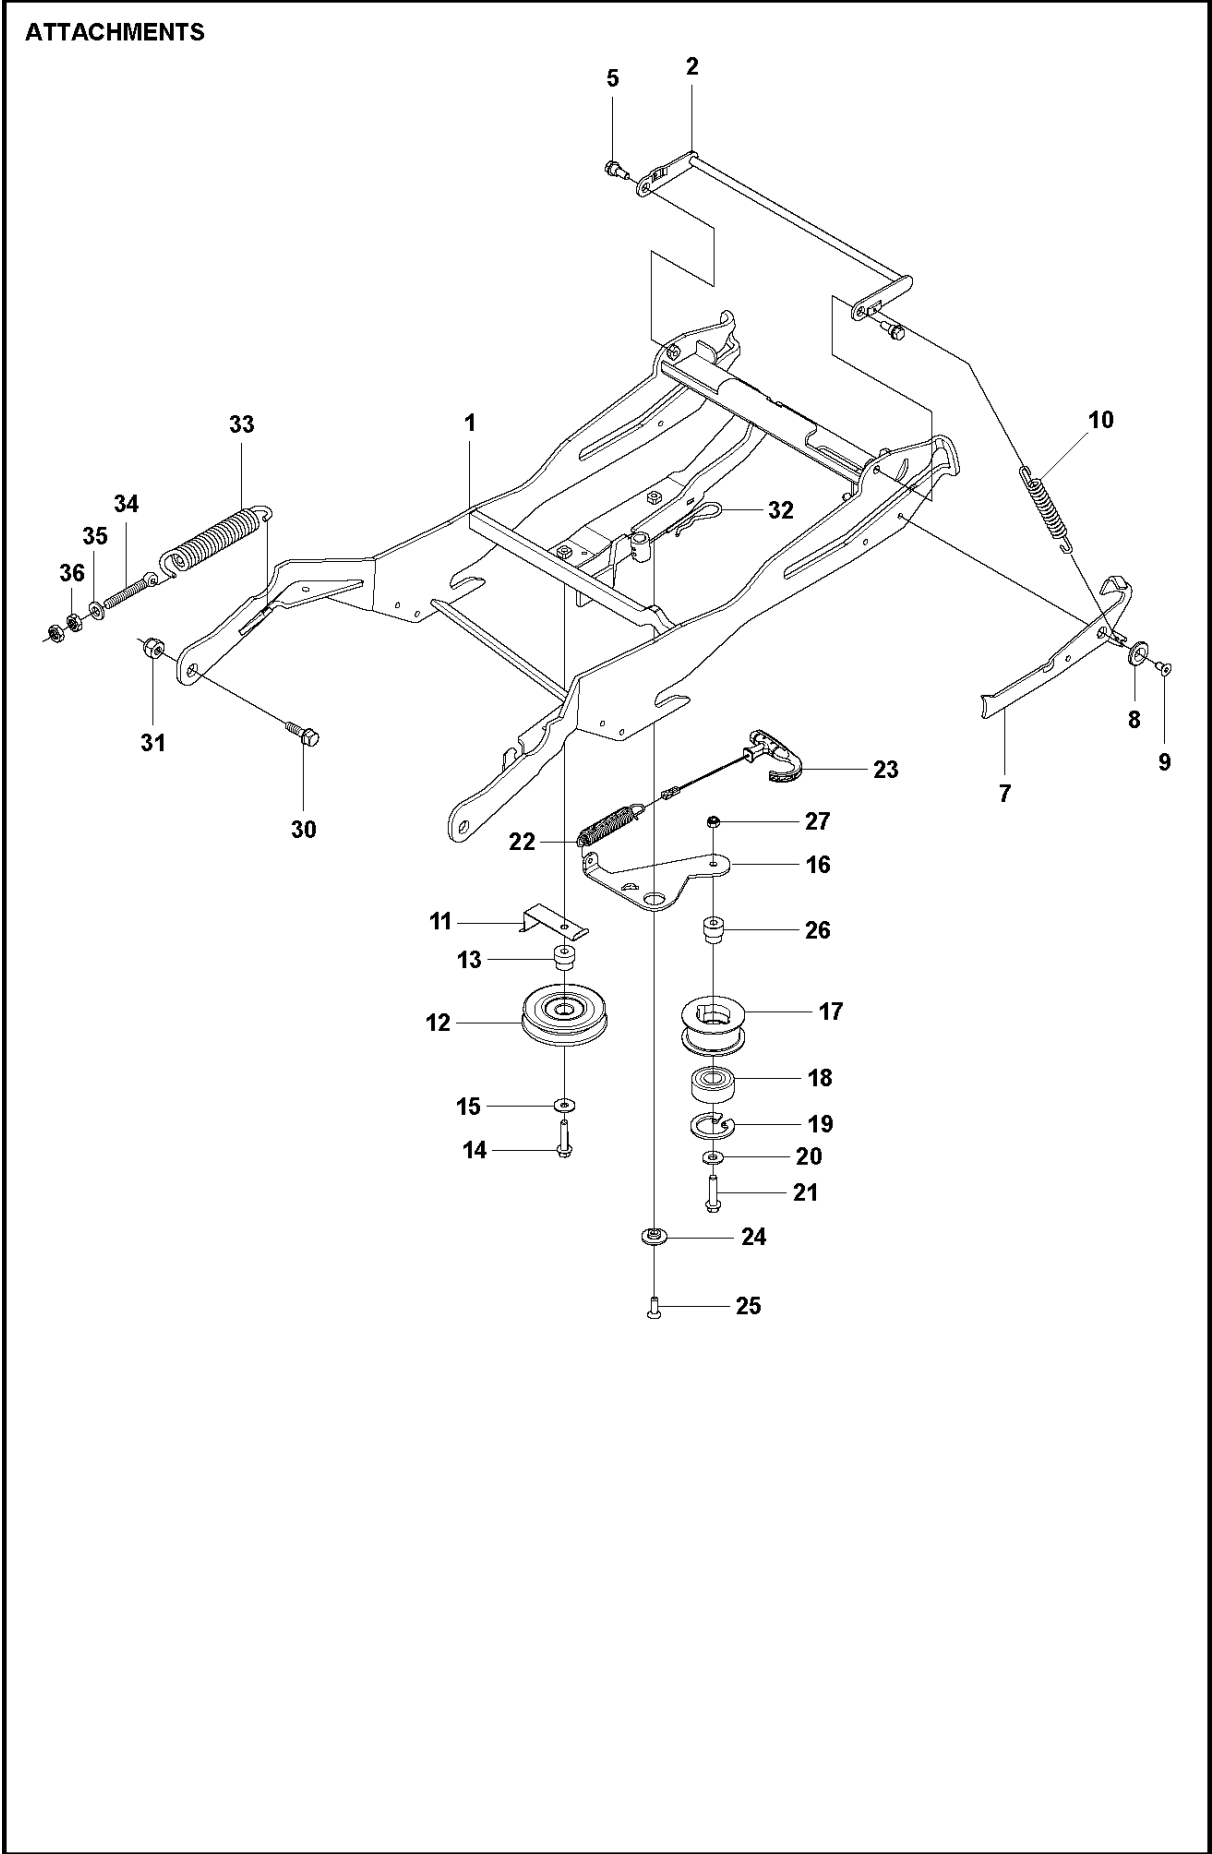

## ATTACHMENTS

R316 TX

Ref	Part No	Description	Remark	QTY KIT
1	523 06 42-01	EQUIPMENT FRAME		1
2	525 47 59-01	HOOK		1
5	506 59 74-01	SCREW EHHFM		2
7	523 11 66-02	LEVER		1
8	506 91 87-01	WASHER		1
9	725 64 48-01	SCREW IHCSFM		1
10	506 53 56-03	DRAW SPRING		1
11	525 48 67-01	BELT GUIDE		1
12	506 97 48-01	PULLEY		1
13	506 82 68-02	BUSHING		1
14	725 24 59-51	SCREW EHHM		1
15	734 11 64-41	WASHER		1
16	577 22 87-01	SHEET		1
17	505 15 39-01	BELT TENSIONER WHEEL ASSY		1
18	738 21 04-04	BALL BEARING		1
19	735 31 38-10	CIRCLIP		1
20	734 11 64-41	WASHER		1
21	725 24 59-51	SCREW EHHM		1
22	504 62 24-01	SPRING		1
23	504 62 21-02	HANDLE ASSY		1
24	505 45 17-01	WASHER		1
25	725 64 53-01	SCREW IHCSFM		1
26	535 48 48-01	BUSHING		1
27	732 21 18-01	LOCK NUT		1
30	506 89 58-01	COLLAR SCREW		2
31	732 25 22-01	HEXAGON LOCKING NUT		2
32	506 96 66-01	HAIR PIN COTTER		1
33	506 83 76-01	SPRING		2
34	506 83 77-01	RING BOLT		2
35	734 11 72-01	WASHER		2
36	731 23 20-01	HEXAGON NUT		4