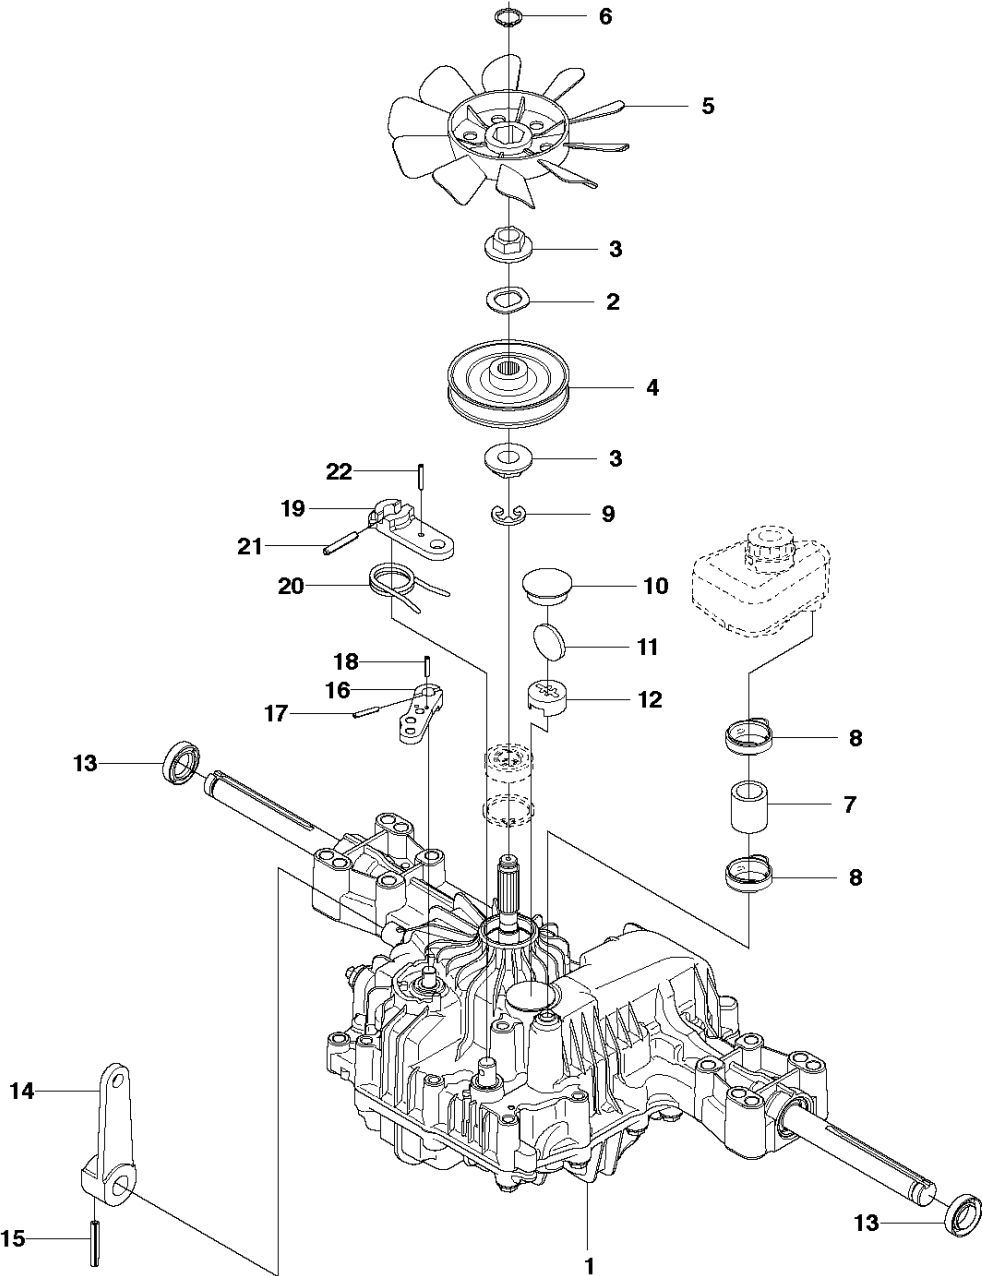

# SPARE PARTS LIST

RIDERS

R316 TX

CHASSIS / FRAME

R316 TX

Ref	Part No	Description	Remark	QTY KIT
1	594 92 14-02	CHASSIS		1
2	506 91 62-01	NUT		4

**CHASSIS, REAR - 1**

CHASSIS REAR

R316 TX

Ref	Part No	Description	Remark	QTY	KIT
1	582 24 46-01	BRACKET		1	
2	506 98 61-02	GLIDLAGER		2	1
3	506 98 77-01	BRACKET		1	
4	506 88 99-01	HITCH		1	
5	725 25 00-51	SCREW EHHM		2	
6	544 03 96-02	COUNTERWEIGHT		1	

## CHASSIS REAR

R316 TX

Ref	Part No	Description	Remark	QTY KIT	
1	506 98 63-01	TRANSMISSION		1	
2	725 24 67-51	SCREW EHHM		5	
3	734 11 64-01	WASHER		4	
4	731 23 18-01	HEXAGON NUT		5	
5	725 24 62-51	SCREW EHHM		1	
6	506 59 93-01	LINK		1	
7	579 59 68-01	LEVER		1	
8	584 28 86-04	WASHER		2	
9	725 24 51-71	SCREW EHHM		2	
10	506 98 75-01	ADJUSTMENT ROD		1	
11	732 21 14-01	LOCK NUT		2	
12	506 98 82-01	FRIKOPPLINGSSTÅNG		1	
13	506 83 43-01	SPRING		1	
14	506 98 84-01	BELT TENSIONER ASSY		1	
15	588 74 04-01	BELT TENSIONER		1	14
16	506 94 69-01	PULLEY		1	14
17	725 24 55-71	SCREW EHHM		1	14
18	734 11 64-41	WASHER		1	14
19	732 21 18-01	LOCK NUT		1	14
20	506 98 86-01	SPRING		1	
21	506 98 88-01	PENDULUM		1	
22	731 23 20-01	HEXAGON NUT		1	
23	506 98 90-01	EXPANSION TANK		1	
24	590 32 47-01	TANK CAP ASSY		1	
25	505 13 11-02	HOSE CLAMP		1	

## TRANSMISSION

R316 TX

Ref	Part No	Description	Remark	QTY	KIT
1	506 98 63-01	TRANSMISSION		1	
2	506 98 65-01	SPRING WASHER		1	
3	506 98 66-01	DISTANCE		2	
4	502 45 19-01	PULLEY		1	
5	506 98 68-01	FAN		1	
6	735 31 15-00	CIRCLIP		1	
7	502 45 16-01	TUBE		1	
8	505 13 11-02	HOSE CLAMP		2	
9	535 40 28-07	CLIP		1	1
10	535 40 28-32	PLUG		1	1
11	505 56 39-01	MAGNET		1	1
12	502 45 20-01	MAGNET HOLDER		1	1
13	535 40 28-37	SEALING		2	1
14	502 45 32-01	CONTROL LEVER		1	1
15	586 90 46-01	PEN		1	1
16	535 40 28-17	LEVER		1	1
17	586 90 45-01	SPRING PIN		1	1
18	535 40 28-33	PIN RETAINING SCREW		1	1
19	535 40 28-38	LEVER		1	1
20	535 40 28-39	RETURN SPRING		1	1
21	535 40 28-40	PIN RETAINING SCREW		1	1
22	535 40 28-41	PIN RETAINING SCREW		1	1