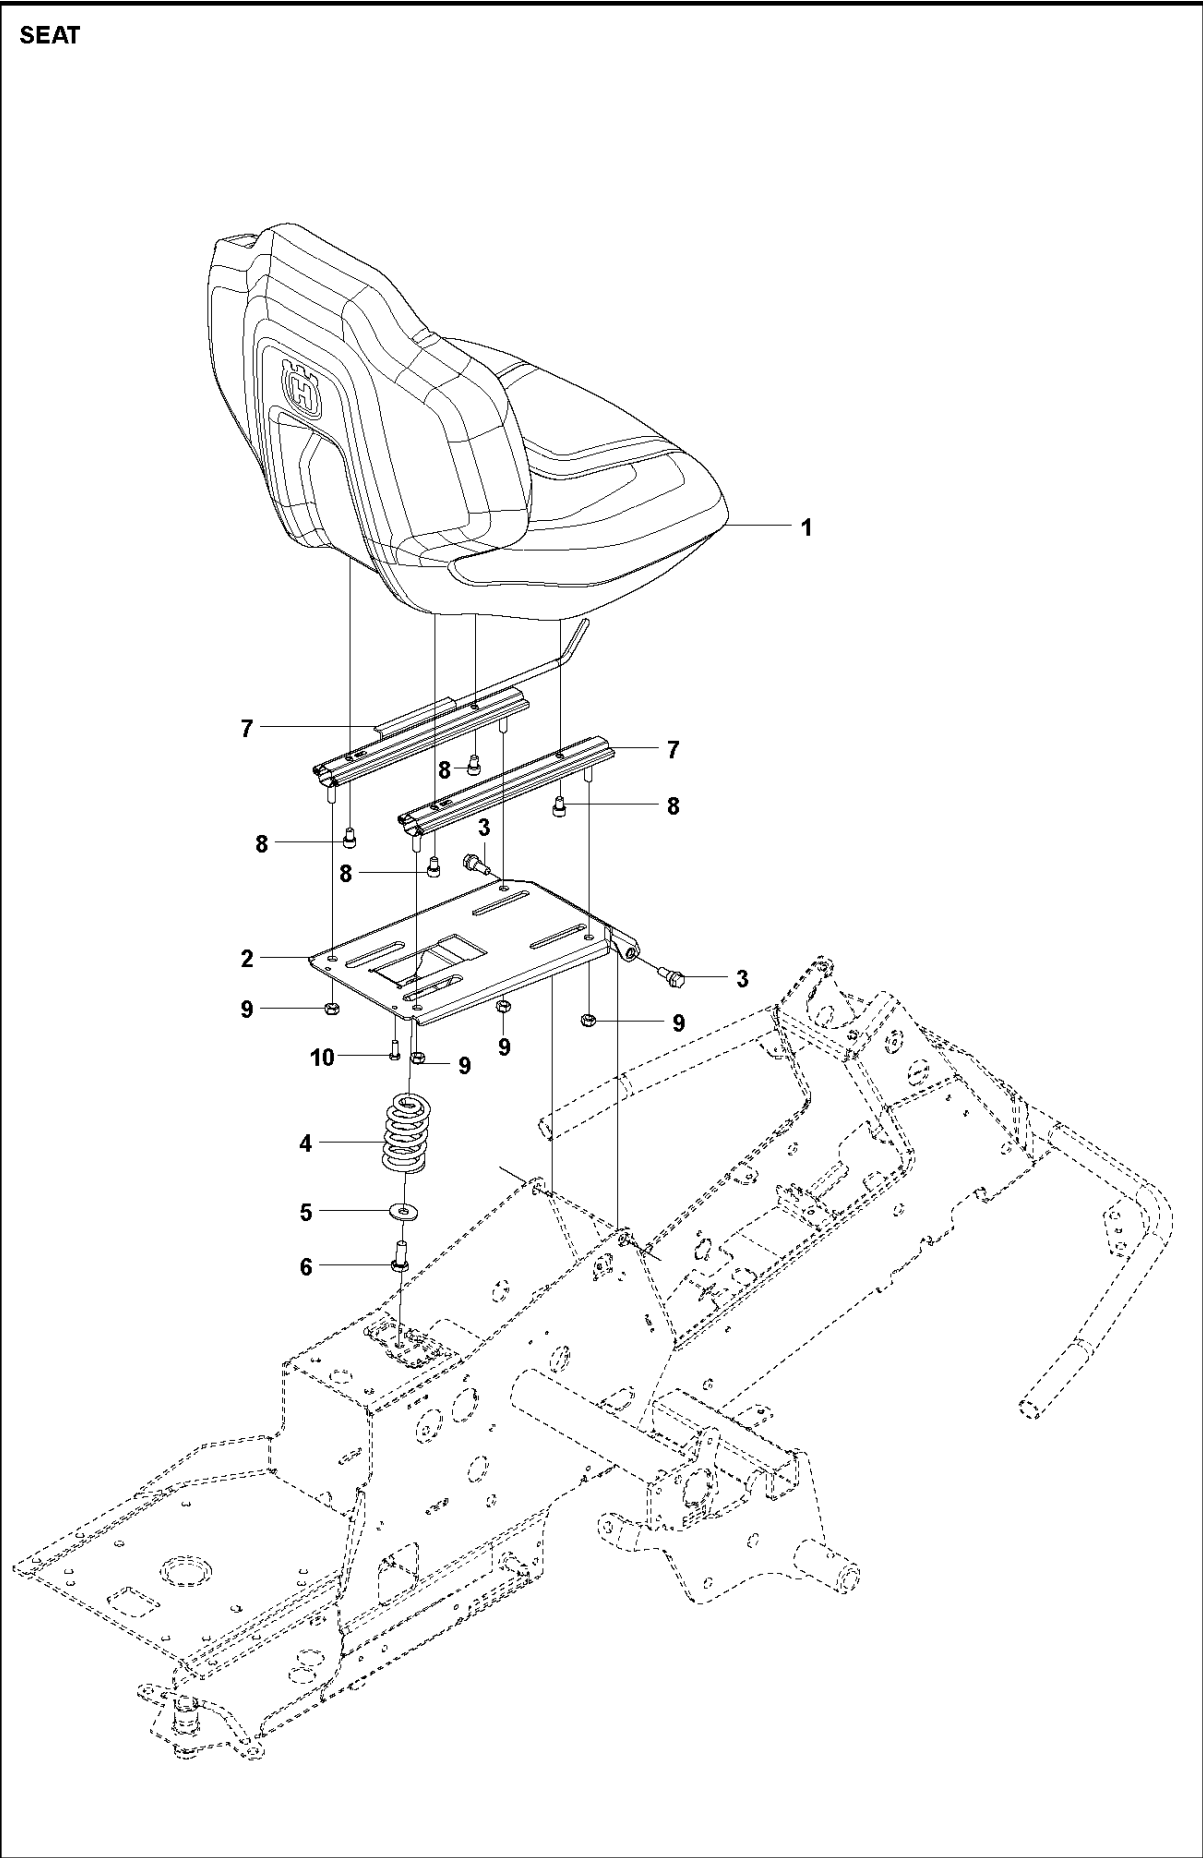

SEAT

R316 TX

Ref	Part No	Description	Remark	QTY KIT
1	593 18 94-01	SEAT		1
2	501 13 15-01	SEAT BRACKET ASSY		1
3	506 59 74-01	SCREW EHHFM		2
4	506 91 53-01	COMPRESSION SPRING		1
5	734 11 74-41	WASHER		1
6	725 24 93-71	SCREW EHHM		1
7	587 29 04-01	SEAT ADJUSTER		1
8	725 54 47-01	SCREW IHSCM		4
9	732 21 18-01	LOCK NUT		4
10	725 23 68-61	SCREW EHHFT		1