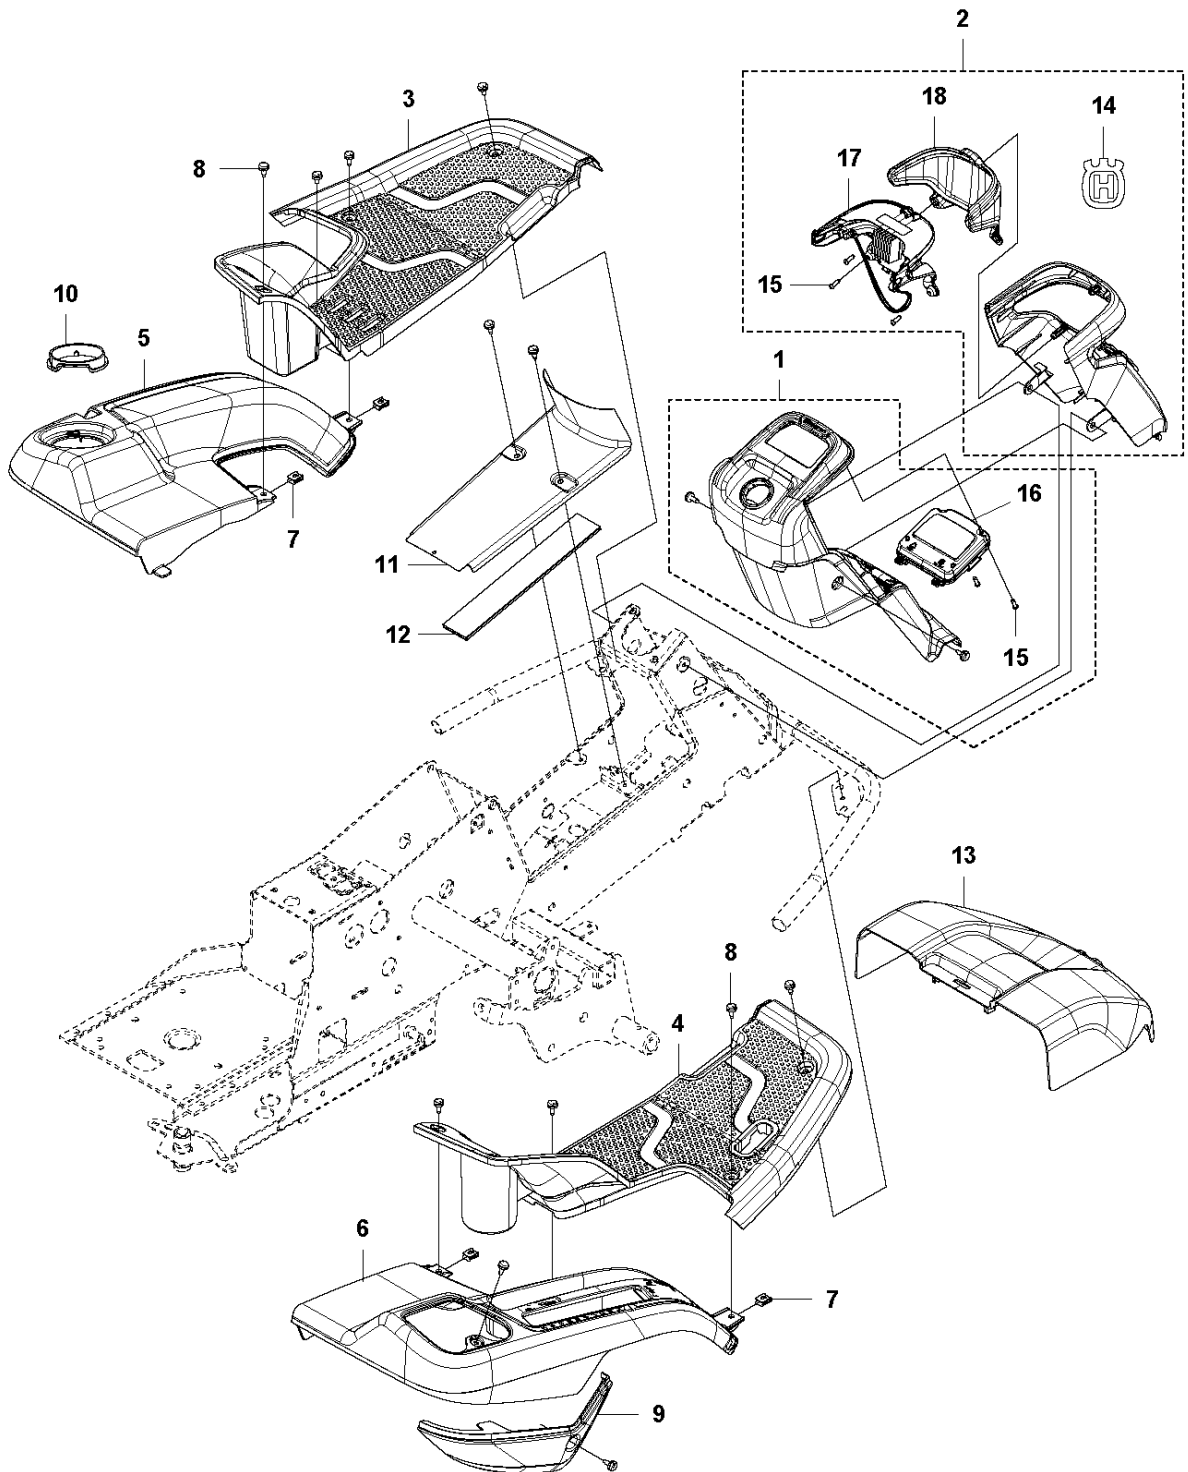

COVER - 2

COVER

R316 TX

Ref	Part No	Description	Remark	QTY	KIT
1	596 56 72-01	COVER ASSY		1	
2	594 70 64-01	COVER ASSY		1	
3	577 72 93-01	FOOT PLATE		1	
4	577 72 94-01	FOOT PLATE		1	
5	577 72 95-01	FENDER		1	
6	577 72 96-01	FENDER		1	
7	535 42 91-01	SPRING NUT		4	
8	544 40 05-01	SCREW		14	
9	577 73 75-01	CONTROL COVER		1	
10	577 76 45-01	LOCK NUT		1	
11	544 23 92-01	COVER		1	
12	584 26 01-01	MAT		1	
13	525 56 24-01	UNIT COVER		1	
14	576 97 34-01	DECAL		1	2
15	502 43 53-01	SCREW ITPANT		5	1, 2
16	593 73 92-02	DISPLAY		1	1
17	593 72 85-01	HEADLIGHT		1	2
18	589 49 57-01	COVER		1	2