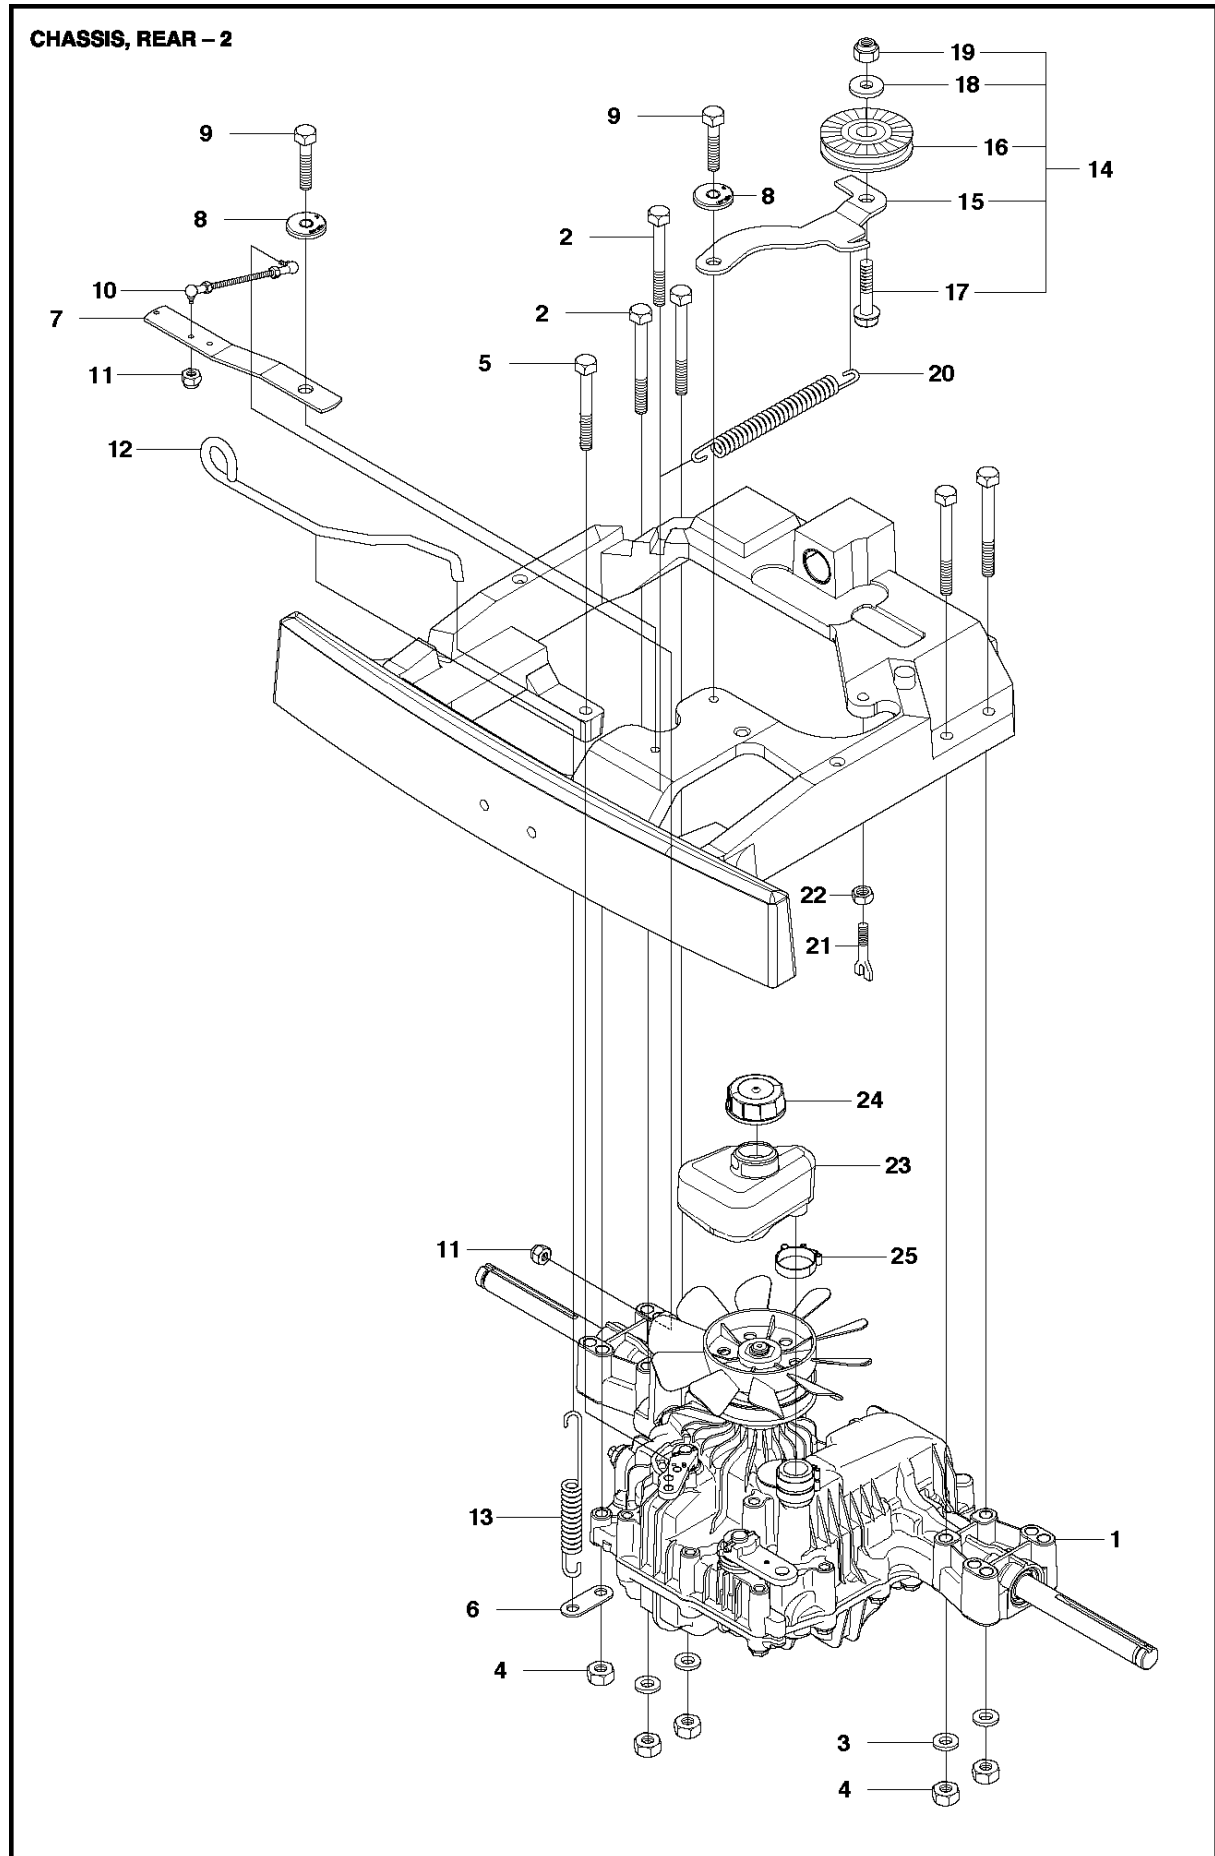

# SPARE PARTS LIST

RIDERS

R316 TX

CHASSIS / FRAME

R316 TX

Ref	Part No	Description	Remark	QTY KIT
1	594 92 14-02	CHASSIS		1
2	506 91 62-01	NUT		4

**CHASSIS, REAR - 1**

CHASSIS REAR

R316 TX

Ref	Part No	Description	Remark	QTY	KIT
1	582 24 46-01	BRACKET		1	
2	506 98 61-02	GLIDLAGER		2	1
3	506 98 77-01	BRACKET		1	
4	506 88 99-01	HITCH		1	
5	725 25 00-51	SCREW EHHM		2	
6	544 03 96-02	COUNTERWEIGHT		1	

## CHASSIS REAR

R316 TX

Ref	Part No	Description	Remark	QTY KIT	
1	506 98 63-01	TRANSMISSION		1	
2	725 24 67-51	SCREW EHHM		5	
3	734 11 64-01	WASHER		4	
4	731 23 18-01	HEXAGON NUT		5	
5	725 24 62-51	SCREW EHHM		1	
6	506 59 93-01	LINK		1	
7	579 59 68-01	LEVER		1	
8	584 28 86-04	WASHER		2	
9	725 24 51-71	SCREW EHHM		2	
10	506 98 75-01	ADJUSTMENT ROD		1	
11	732 21 14-01	LOCK NUT		2	
12	506 98 82-01	FRIKOPPLINGSSTÅNG		1	
13	506 83 43-01	SPRING		1	
14	506 98 84-01	BELT TENSIONER ASSY		1	
15	588 74 04-01	BELT TENSIONER		1	14
16	506 94 69-01	PULLEY		1	14
17	725 24 55-71	SCREW EHHM		1	14
18	734 11 64-41	WASHER		1	14
19	732 21 18-01	LOCK NUT		1	14
20	506 98 86-01	SPRING		1	
21	506 98 88-01	PENDULUM		1	
22	731 23 20-01	HEXAGON NUT		1	
23	506 98 90-01	EXPANSION TANK		1	
24	590 32 47-01	TANK CAP ASSY		1	
25	505 13 11-02	HOSE CLAMP		1	

## TRANSMISSION

R316 TX

Ref	Part No	Description	Remark	QTY	KIT
1	506 98 63-01	TRANSMISSION		1	
2	506 98 65-01	SPRING WASHER		1	
3	506 98 66-01	DISTANCE		2	
4	502 45 19-01	PULLEY		1	
5	506 98 68-01	FAN		1	
6	735 31 15-00	CIRCLIP		1	
7	502 45 16-01	TUBE		1	
8	505 13 11-02	HOSE CLAMP		2	
9	535 40 28-07	CLIP		1	1
10	535 40 28-32	PLUG		1	1
11	505 56 39-01	MAGNET		1	1
12	502 45 20-01	MAGNET HOLDER		1	1
13	535 40 28-37	SEALING		2	1
14	502 45 32-01	CONTROL LEVER		1	1
15	586 90 46-01	PEN		1	1
16	535 40 28-17	LEVER		1	1
17	586 90 45-01	SPRING PIN		1	1
18	535 40 28-33	PIN RETAINING SCREW		1	1
19	535 40 28-38	LEVER		1	1
20	535 40 28-39	RETURN SPRING		1	1
21	535 40 28-40	PIN RETAINING SCREW		1	1
22	535 40 28-41	PIN RETAINING SCREW		1	1