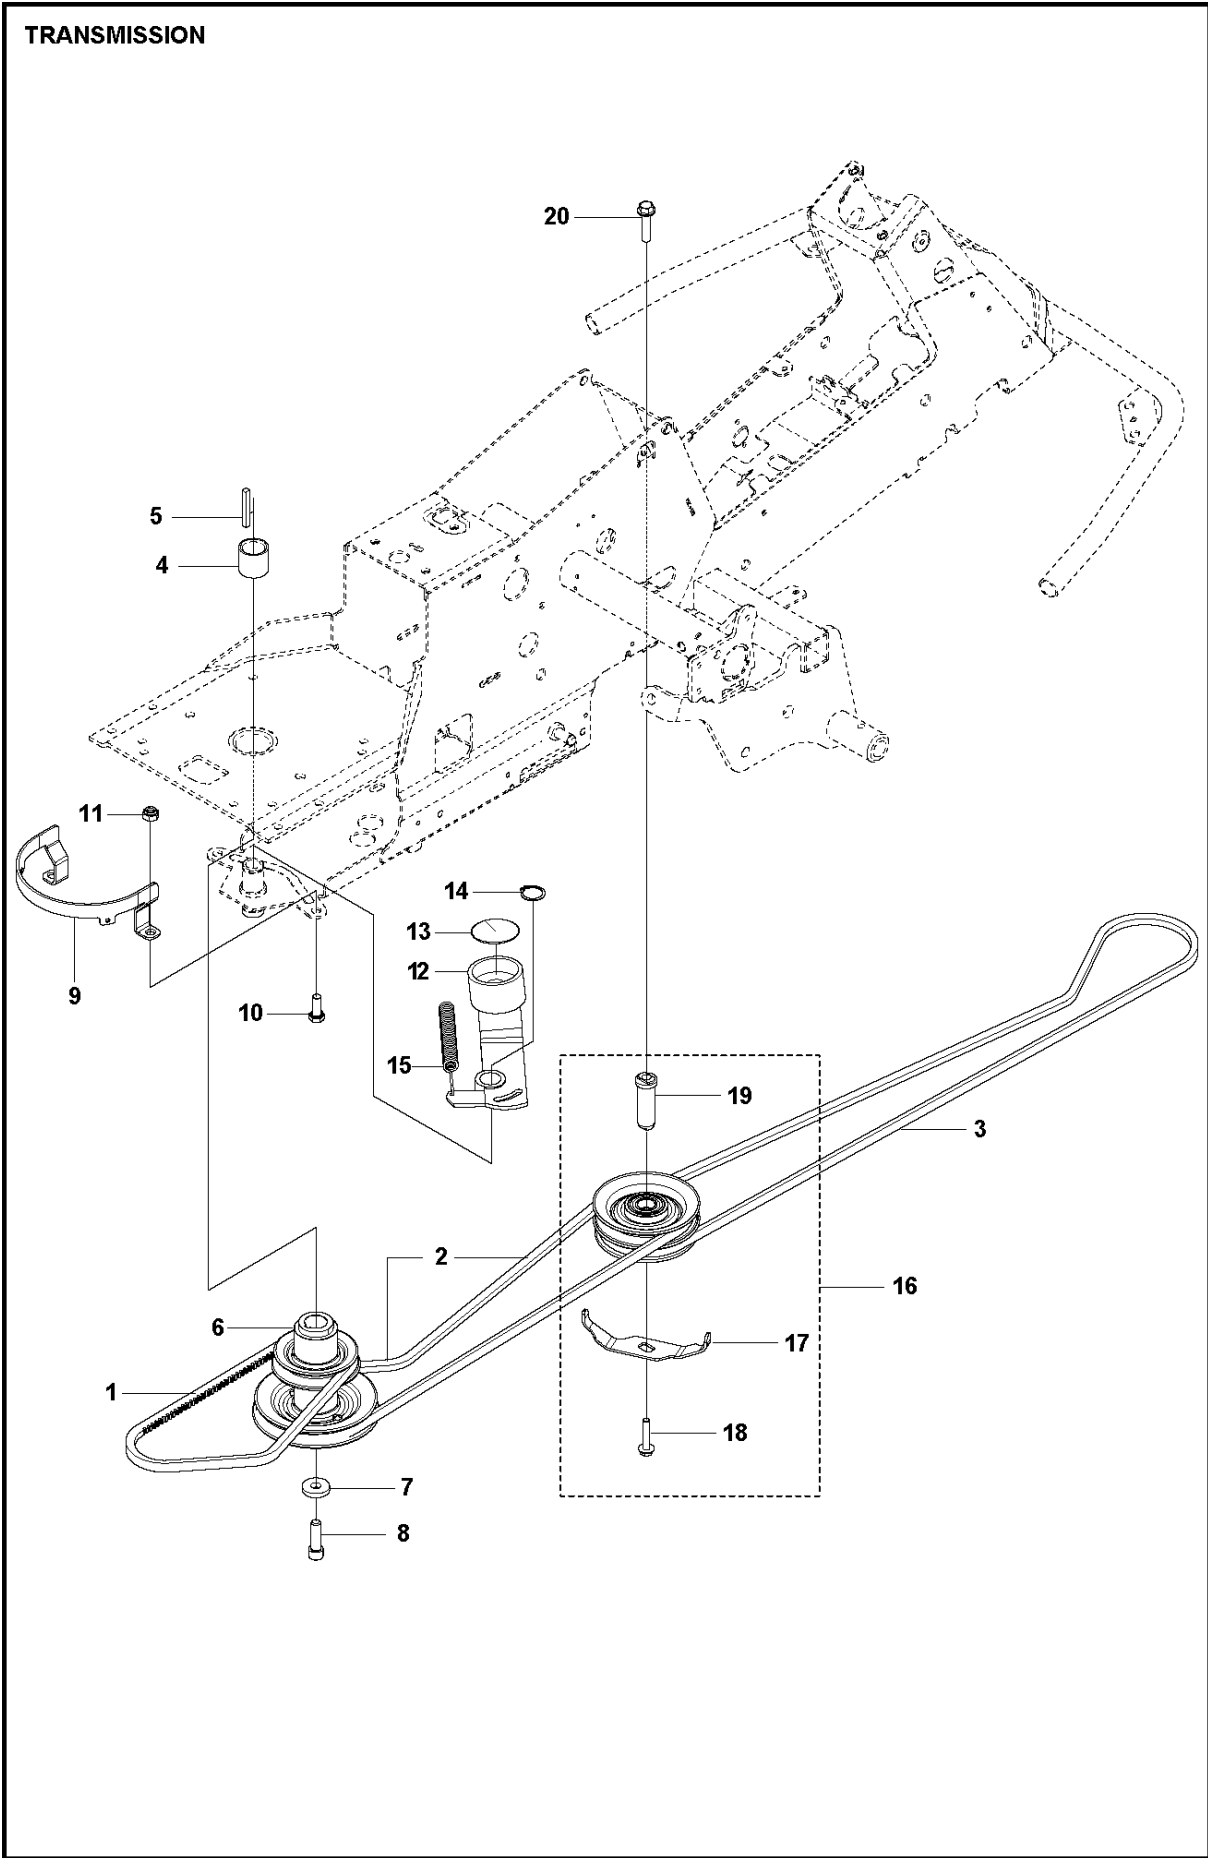

## TRANSMISSION

R316 TX

Ref	Part No	Description	Remark	QTY	KIT
1	506 98 63-01	TRANSMISSION		1	
2	506 98 65-01	SPRING WASHER		1	
3	506 98 66-01	DISTANCE		2	
4	502 45 19-01	PULLEY		1	
5	506 98 68-01	FAN		1	
6	735 31 15-00	CIRCLIP		1	
7	502 45 16-01	TUBE		1	
8	505 13 11-02	HOSE CLAMP		2	
9	535 40 28-07	CLIP		1	1
10	535 40 28-32	PLUG		1	1
11	505 56 39-01	MAGNET		1	1
12	502 45 20-01	MAGNET HOLDER		1	1
13	535 40 28-37	SEALING		2	1
14	502 45 32-01	CONTROL LEVER		1	1
15	586 90 46-01	PEN		1	1
16	535 40 28-17	LEVER		1	1
17	586 90 45-01	SPRING PIN		1	1
18	535 40 28-33	PIN RETAINING SCREW		1	1
19	535 40 28-38	LEVER		1	1
20	535 40 28-39	RETURN SPRING		1	1
21	535 40 28-40	PIN RETAINING SCREW		1	1
22	535 40 28-41	PIN RETAINING SCREW		1	1

## TRANSMISSION

R316 TX

Ref	Part No	Description	Remark	QTY	KIT
1	589 53 12-01	BELT		1	
2	589 53 04-01	BELT		1	
3	594 97 80-01	BELT		1	
4	506 50 92-01	SPACING SLEEVE		1	
5	506 55 59-01	WEDGE		1	
6	535 48 24-01	PULLEY		1	
7	506 59 75-01	WASHER		1	
8	506 55 60-02	SCREW UNC		1	
9	587 42 52-01	BELT GUIDE		1	
10	725 24 93-71	SCREW EHHM		2	
11	732 21 20-51	NUT		2	
12	535 48 44-01	BELT TENSIONER ASSY		1	
13	535 48 50-01	SEALING		1	
14	735 31 26-00	CIRCLIP		1	
15	506 66 56-01	SPRING		1	
16	581 91 63-01	PULLEY		1	
17	544 40 53-01	BELT GUIDE		1	16
18	586 32 04-01	SCREW		1	16
19	581 91 64-01	SHAFT		1	16
20	506 67 54-02	SCREW EHHFM		1	