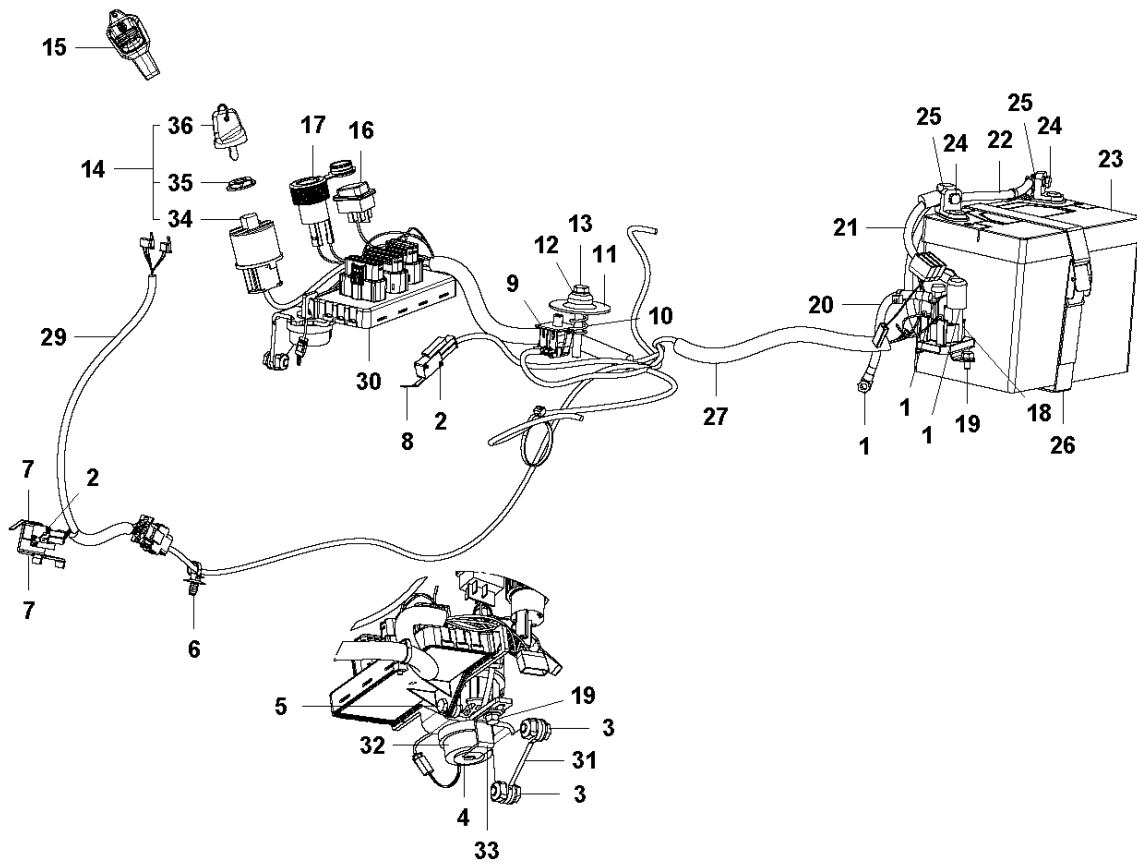

ELECTRICAL

ELECTRICAL

R316 TX

Ref	Part No	Description	Remark	QTY	KIT
1	506 89 98-01	NUT		3	
2	544 44 07-01	RIVET		4	
3	506 57 01-03	SCREW EHHFM		2	
4	734 11 64-41	WASHER		1	
5	725 23 68-61	SCREW EHHFT		1	
6	579 31 74-01	STRAP		1	
7	544 41 57-01	BRACKET		1	
8	574 31 61-01	SWITCH		2	
9	587 64 84-01	SWITCH		1	
10	544 44 12-01	SPRING		1	
11	506 90 97-01	SPRING WASHER		1	
12	734 11 64-01	WASHER		1	
13	725 24 64-51	SCREW EHHM		1	
14	579 43 43-01	IGNITION SWITCH		1	
15	586 37 94-01	LEVER		1	
16	502 65 57-01	SWITCH		1	
17	535 47 48-01	POWER SOCKET		1	
18	544 43 98-01	RELAY		1	
19	725 23 64-61	SCREW EHHFT		2	
20	576 18 39-01	CABLE		1	
21	586 22 39-02	WIRE		1	
22	576 18 38-01	CABLE		1	
23	577 04 16-01	BATTERY		1	
24	522 62 21-01	SCREW EHHM		2	
25	522 62 43-01	NUT		2	
26	506 83 68-02	BELT		1	
27	594 01 77-02	WIRING ASSY		1	
29	593 18 11-01	WIRING ASSY		1	
30	590 56 80-02	CONTROL UNIT		1	
31	593 82 06-01	BRACKET		1	
32	501 18 21-01	BUZZER		1	
33	589 41 17-01	BRACKET		1	
34	578 26 17-01	IGNITION SWITCH		1	14
35	544 44 23-01	NUT		1	14
36	544 44 24-01	IGNITION KEY		1	14