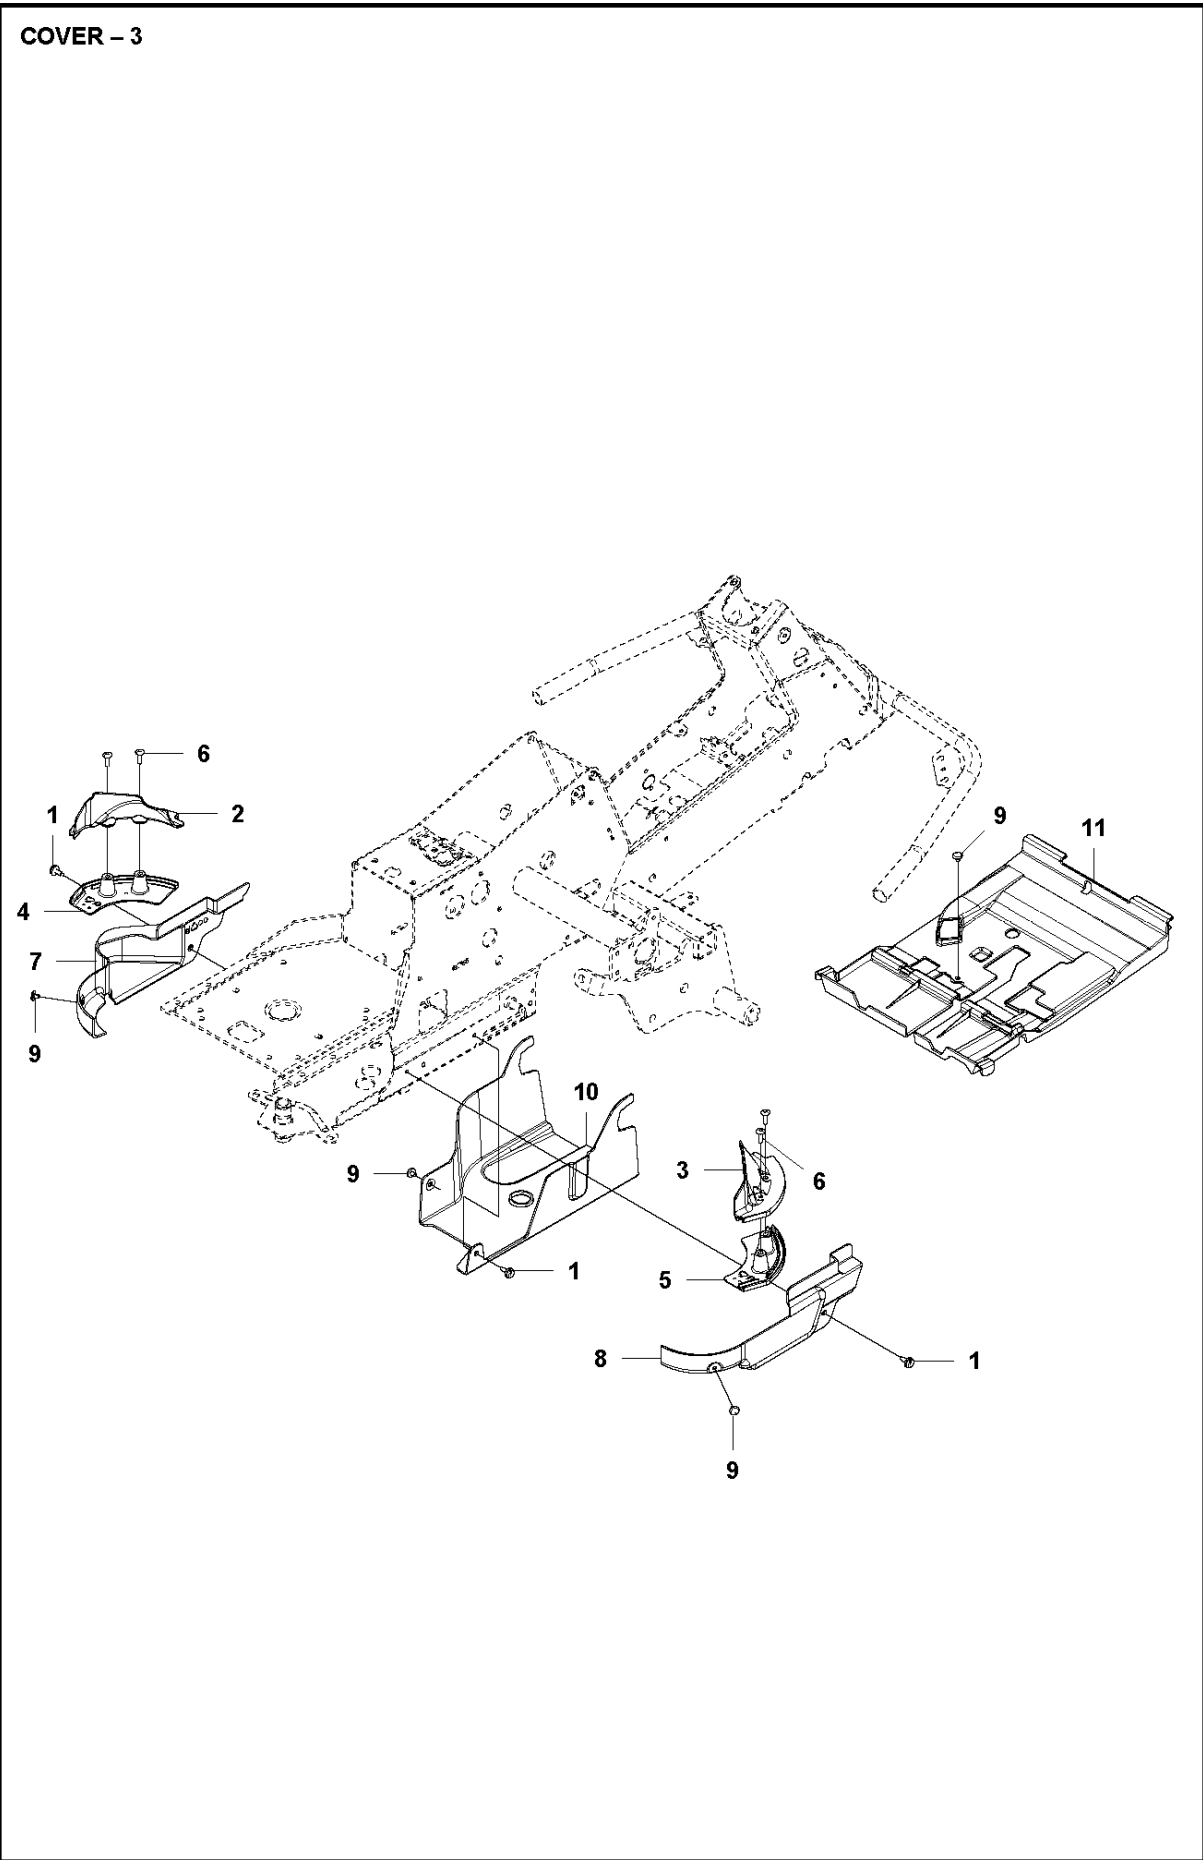

COVER

R316 TX

Ref	Part No	Description	Remark	QTY KIT
1	544 40 05-01	SCREW		3
2	510 22 25-01	BELT COVER		1
3	510 22 25-02	BELT COVER		1
4	510 22 27-01	BELT COVER		1
5	510 22 27-02	BELT COVER		1
6	535 42 58-02	SCREW IHPANM		4
7	510 22 23-03	BELT COVER		1
8	510 22 24-01	BELT COVER		1
9	522 55 73-01	SCREW		4
10	510 44 20-01	BELT COVER		1
11	525 56 33-03	BELT COVER		1