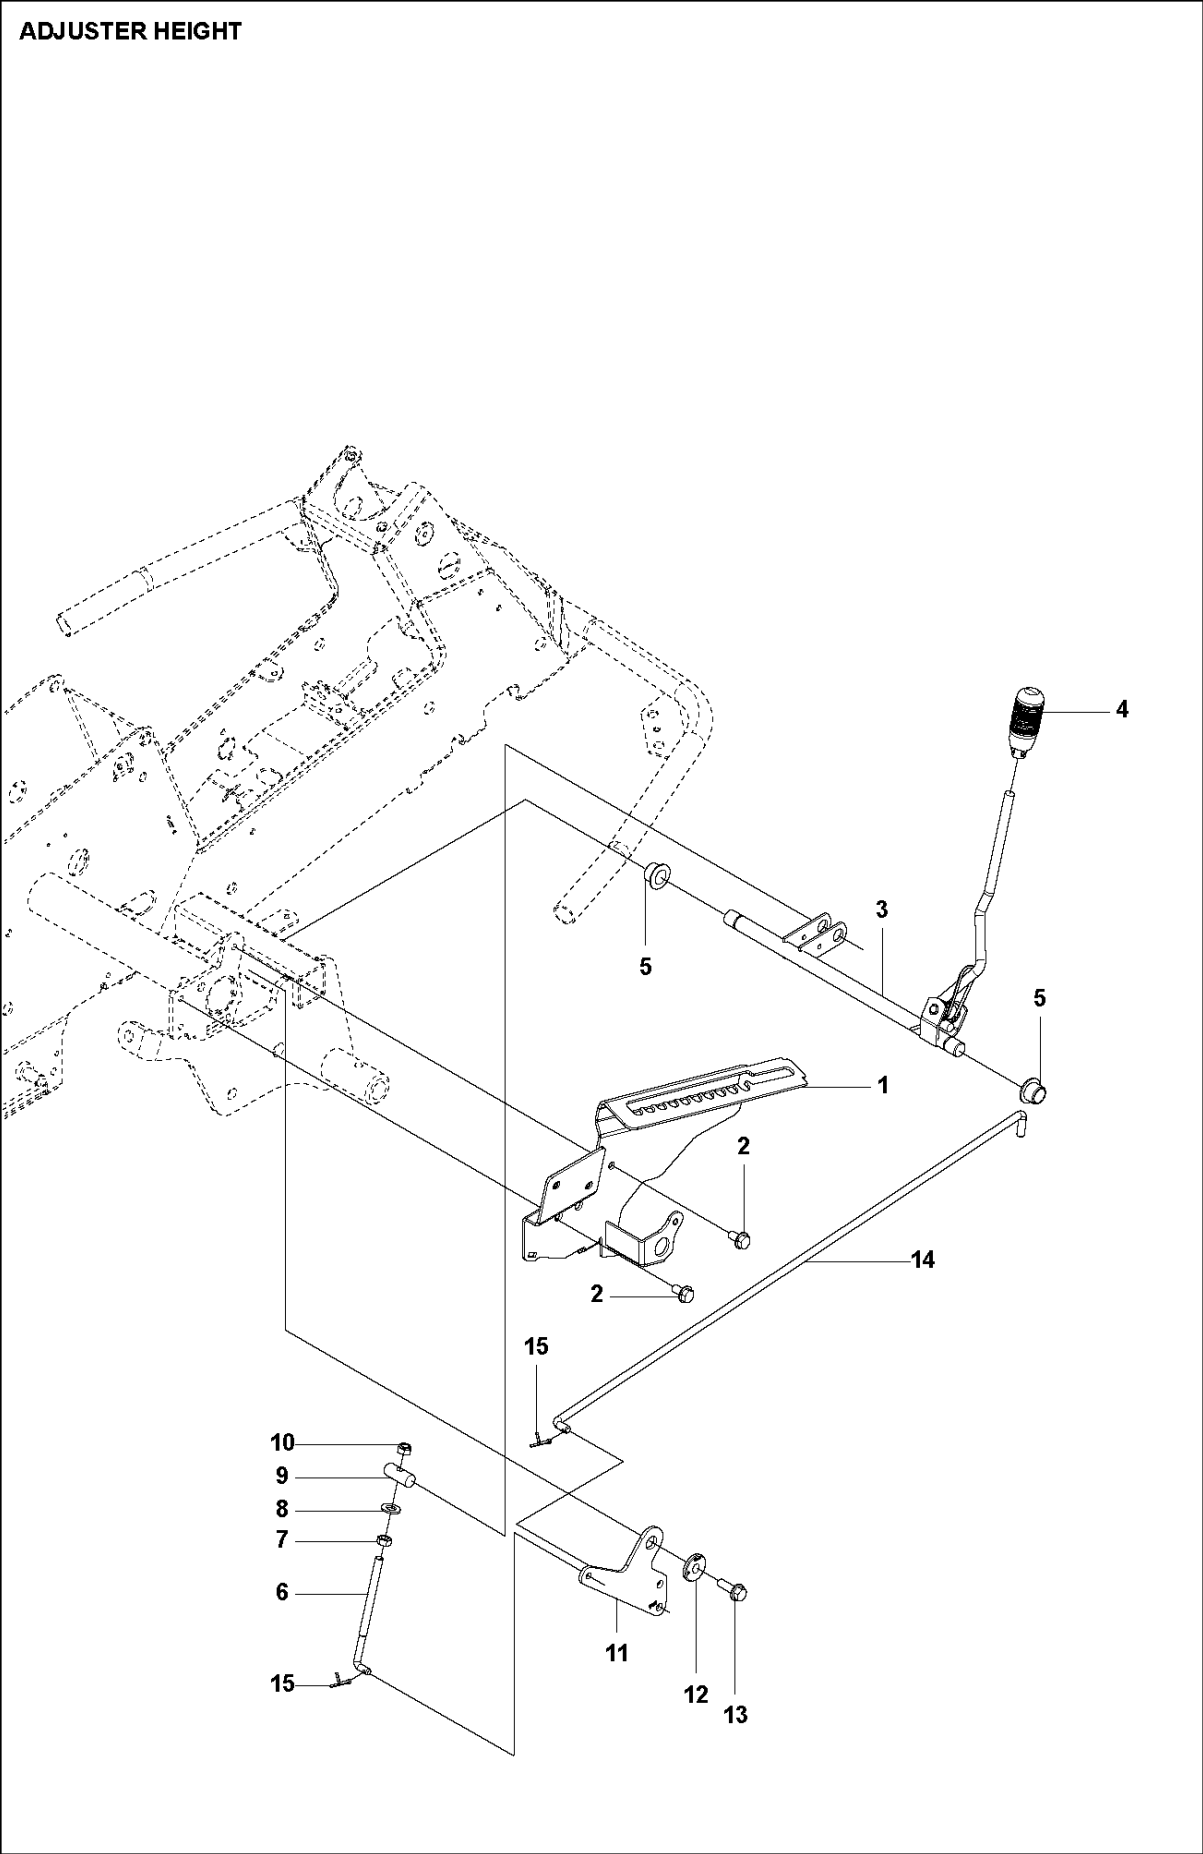

## PEDALS

R316 TX

Ref	Part No	Description	Remark	QTY KIT
1	586 96 93-01	PEDAL PLATE ASSY		1
2	586 72 74-01	KNOB		1
3	506 57 01-04	SCREW EHHFM		4
4	544 40 31-01	BRAKE LEVER ASSY		1
5	725 23 64-61	SCREW EHHFT		2
6	506 94 63-01	BRAKE SPRING		1
7	506 99 27-01	BRAKE WIRE		1
8	735 31 09-20	E-CLIP		1
9	506 53 56-03	DRAW SPRING		1
10	574 41 11-01	CONTROL CABLE		1
11	578 77 68-01	BALL JOINT		2
12	732 21 16-01	LOCK NUT		2
13	731 23 14-01	HEXAGON NUT		2
14	522 43 08-01	BRACKET		1
15	725 23 64-61	SCREW EHHFT		1
16	738 21 02-04	BALL BEARING		1
17	535 48 02-01	ROLLER		1
18	535 48 06-01	PROTECTIVE PLATE		1
19	535 48 07-01	SPRING		1
20	535 48 08-01	BEARING SUPPORT		4
21	535 48 09-01	BEARING SUPPORT		1
22	535 48 10-01	REINFORCEMENT PLATE		1
23	586 96 64-01	PEDAL		1
24	586 96 64-02	PEDAL		1
25	506 56 65-01	CLIP		1
26	725 23 64-61	SCREW EHHFT		1

## MOWER LIFT / DECK LIFT

R316 TX

Ref	Part No	Description	Remark	QTY KIT
1	590 88 06-01	LIFTING LEVER ASSY		1
2	588 92 69-01	BEARING		1
3	525 40 66-01	PEN		1
4	588 92 71-01	ANVIL		1
5	721 61 83-01	SPLIT PIN		4
6	588 92 70-01	LIFTING ARM		1
7	725 24 97-51	SCREW		1
8	731 23 20-01	HEXAGON NUT		1
9	588 92 74-01	ROD		1
10	588 92 73-01	ANVIL		1
12	588 92 75-01	SPRING		1
13	506 90 56-01	OFFSET PULLEY		2
14	582 87 19-01	SHAFT		1
15	582 87 19-02	SHAFT		1
16	735 31 18-20	E-CLIP		2
17	506 55 46-07	CHAIN		1
18	506 55 47-01	LINKAGE		1
21	544 45 69-01	CONNECTION ROD		1
23	544 37 86-01	LINK		1
24	735 31 14-20	E-CLIP		1
25	544 44 88-01	CONNECTION ROD		1
26	734 11 64-41	WASHER		1
27	544 93 42-01	CHAIN STOP		1
28	506 96 66-01	HAIR PIN COTTER		1