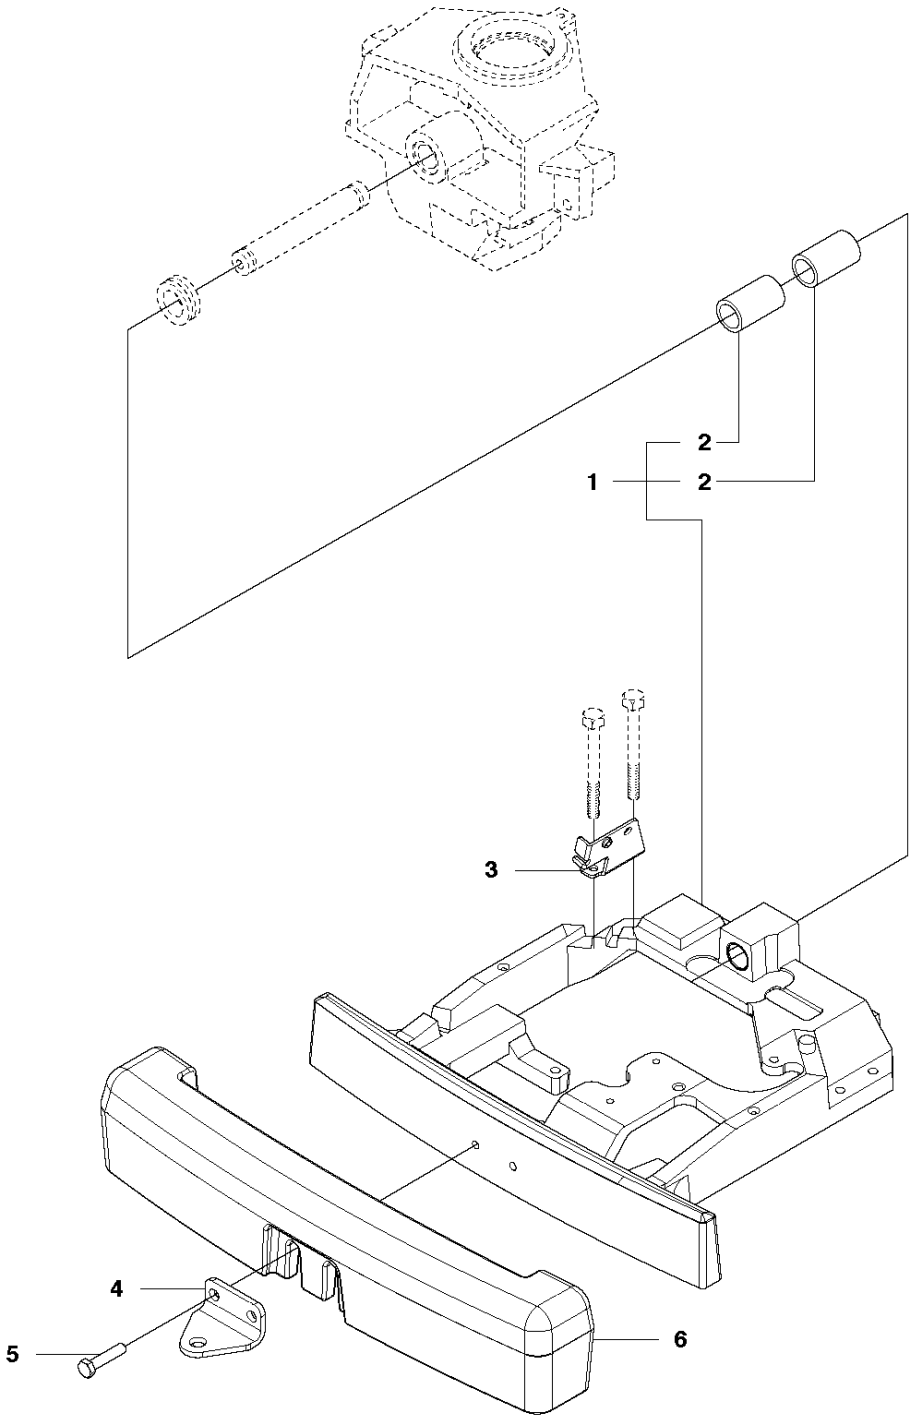

# SPARE PARTS LIST

RIDERS

R316 TX

CHASSIS / FRAME

R316 TX

Ref	Part No	Description	Remark	QTY KIT
1	594 92 14-02	CHASSIS		1
2	506 91 62-01	NUT		4

**CHASSIS, REAR - 1**

CHASSIS REAR

R316 TX

Ref	Part No	Description	Remark	QTY	KIT
1	582 24 46-01	BRACKET		1	
2	506 98 61-02	GLIDLAGER		2	1
3	506 98 77-01	BRACKET		1	
4	506 88 99-01	HITCH		1	
5	725 25 00-51	SCREW EHHM		2	
6	544 03 96-02	COUNTERWEIGHT		1	

## CHASSIS REAR

R316 TX

Ref	Part No	Description	Remark	QTY KIT	
1	506 98 63-01	TRANSMISSION		1	
2	725 24 67-51	SCREW EHHM		5	
3	734 11 64-01	WASHER		4	
4	731 23 18-01	HEXAGON NUT		5	
5	725 24 62-51	SCREW EHHM		1	
6	506 59 93-01	LINK		1	
7	579 59 68-01	LEVER		1	
8	584 28 86-04	WASHER		2	
9	725 24 51-71	SCREW EHHM		2	
10	506 98 75-01	ADJUSTMENT ROD		1	
11	732 21 14-01	LOCK NUT		2	
12	506 98 82-01	FRIKOPPLINGSSTÅNG		1	
13	506 83 43-01	SPRING		1	
14	506 98 84-01	BELT TENSIONER ASSY		1	
15	588 74 04-01	BELT TENSIONER		1	14
16	506 94 69-01	PULLEY		1	14
17	725 24 55-71	SCREW EHHM		1	14
18	734 11 64-41	WASHER		1	14
19	732 21 18-01	LOCK NUT		1	14
20	506 98 86-01	SPRING		1	
21	506 98 88-01	PENDULUM		1	
22	731 23 20-01	HEXAGON NUT		1	
23	506 98 90-01	EXPANSION TANK		1	
24	590 32 47-01	TANK CAP ASSY		1	
25	505 13 11-02	HOSE CLAMP		1	

## TRANSMISSION

R316 TX

Ref	Part No	Description	Remark	QTY	KIT
1	506 98 63-01	TRANSMISSION		1	
2	506 98 65-01	SPRING WASHER		1	
3	506 98 66-01	DISTANCE		2	
4	502 45 19-01	PULLEY		1	
5	506 98 68-01	FAN		1	
6	735 31 15-00	CIRCLIP		1	
7	502 45 16-01	TUBE		1	
8	505 13 11-02	HOSE CLAMP		2	
9	535 40 28-07	CLIP		1	1
10	535 40 28-32	PLUG		1	1
11	505 56 39-01	MAGNET		1	1
12	502 45 20-01	MAGNET HOLDER		1	1
13	535 40 28-37	SEALING		2	1
14	502 45 32-01	CONTROL LEVER		1	1
15	586 90 46-01	PEN		1	1
16	535 40 28-17	LEVER		1	1
17	586 90 45-01	SPRING PIN		1	1
18	535 40 28-33	PIN RETAINING SCREW		1	1
19	535 40 28-38	LEVER		1	1
20	535 40 28-39	RETURN SPRING		1	1
21	535 40 28-40	PIN RETAINING SCREW		1	1
22	535 40 28-41	PIN RETAINING SCREW		1	1