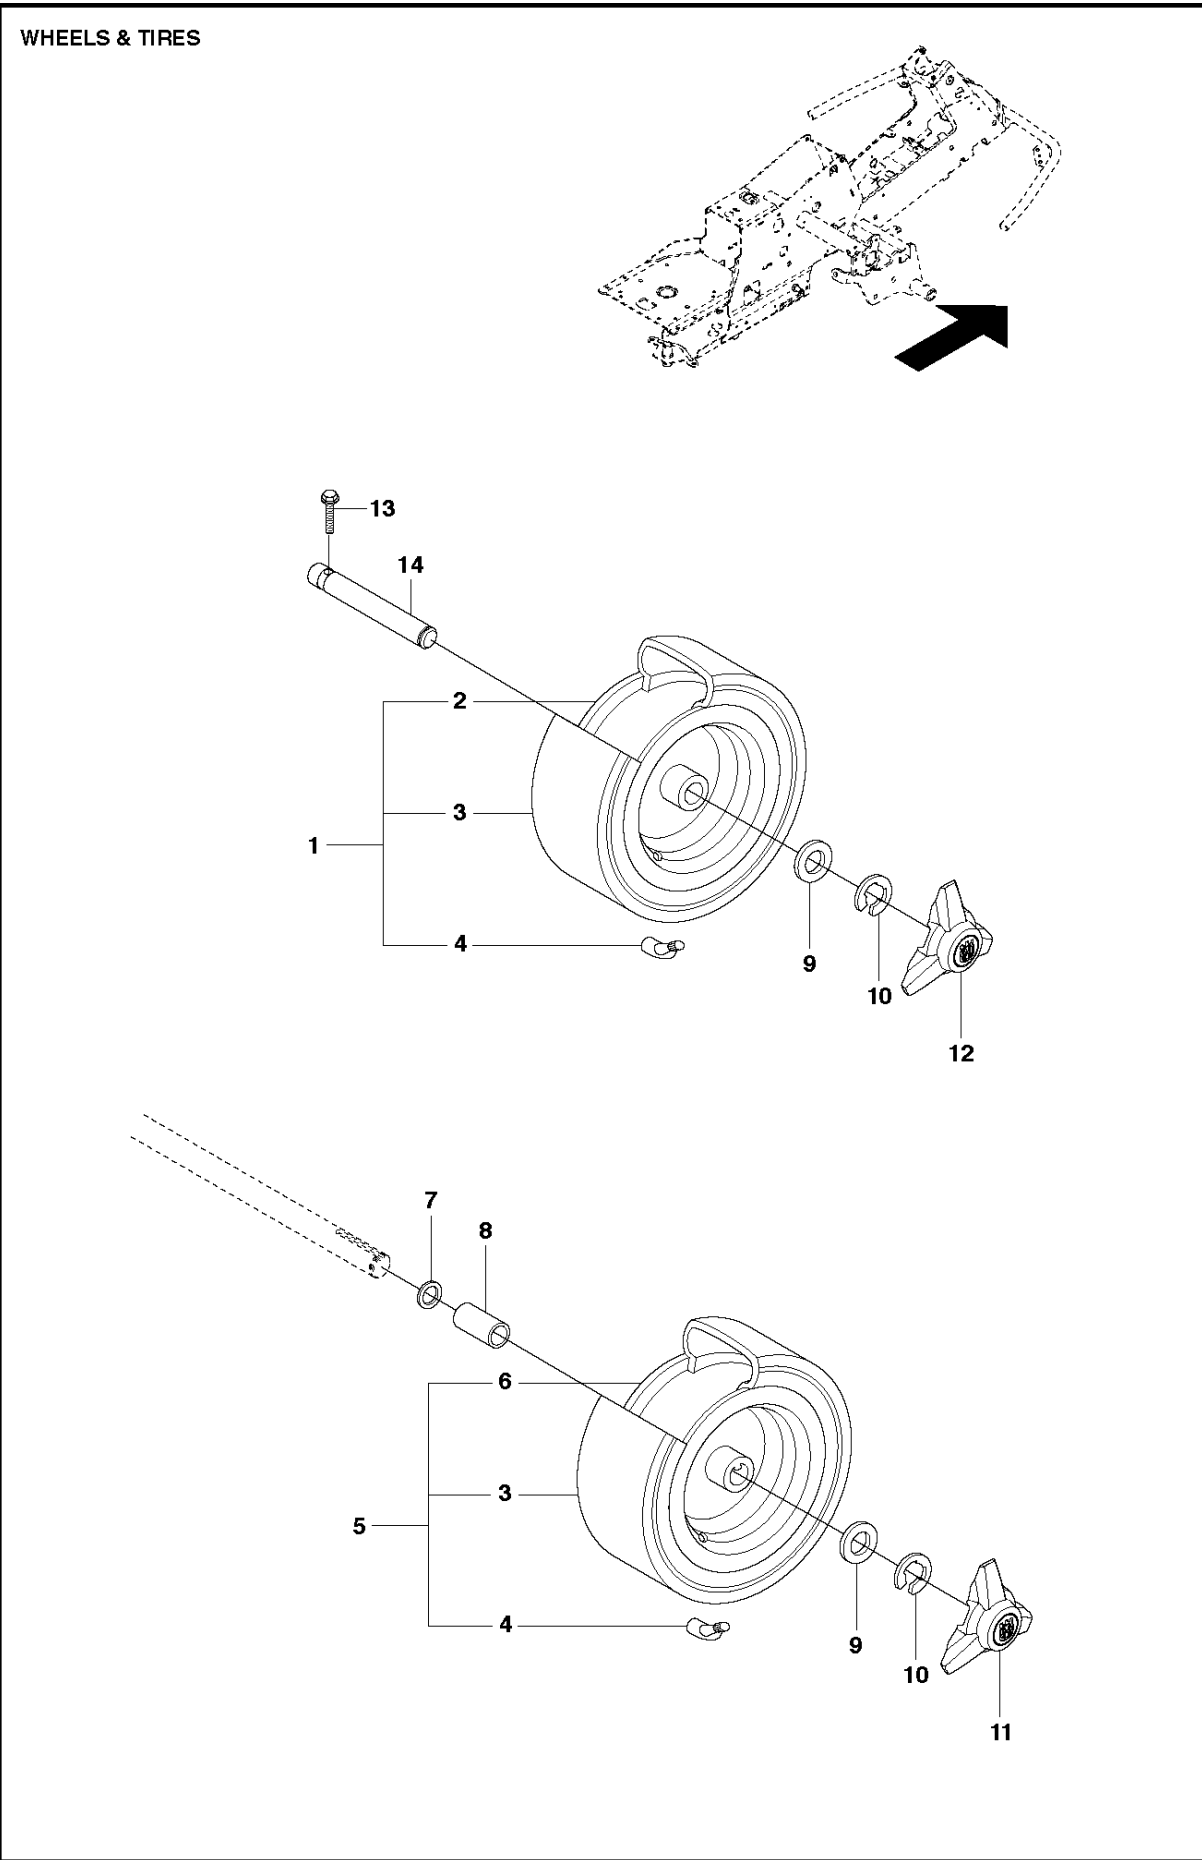

WHEELS & TIRES

R316 TX

Ref	Part No	Description	Remark	QTY	KIT
1	523 01 22-02	WHEEL		2	
2	523 03 45-01	RIM		1	1
3	523 03 46-02	TIRE		1	1, 5
4	523 03 47-01	VALVE		1	1, 5
5	523 01 26-02	WHEEL		2	
6	523 03 48-01	RIM		1	5
7	506 50 48-05	WASHER		4	
8	506 59 62-03	SPACING SLEEVE		2	
9	506 50 48-03	WASHER		2	
10	506 89 90-01	E-CLIP		4	
11	544 35 35-01	HUB CAP		2	
12	544 35 35-02	HUB CAP		2	
13	725 24 59-61	SCREW EHHFT		2	
14	535 47 08-01	WHEEL AXLE		2