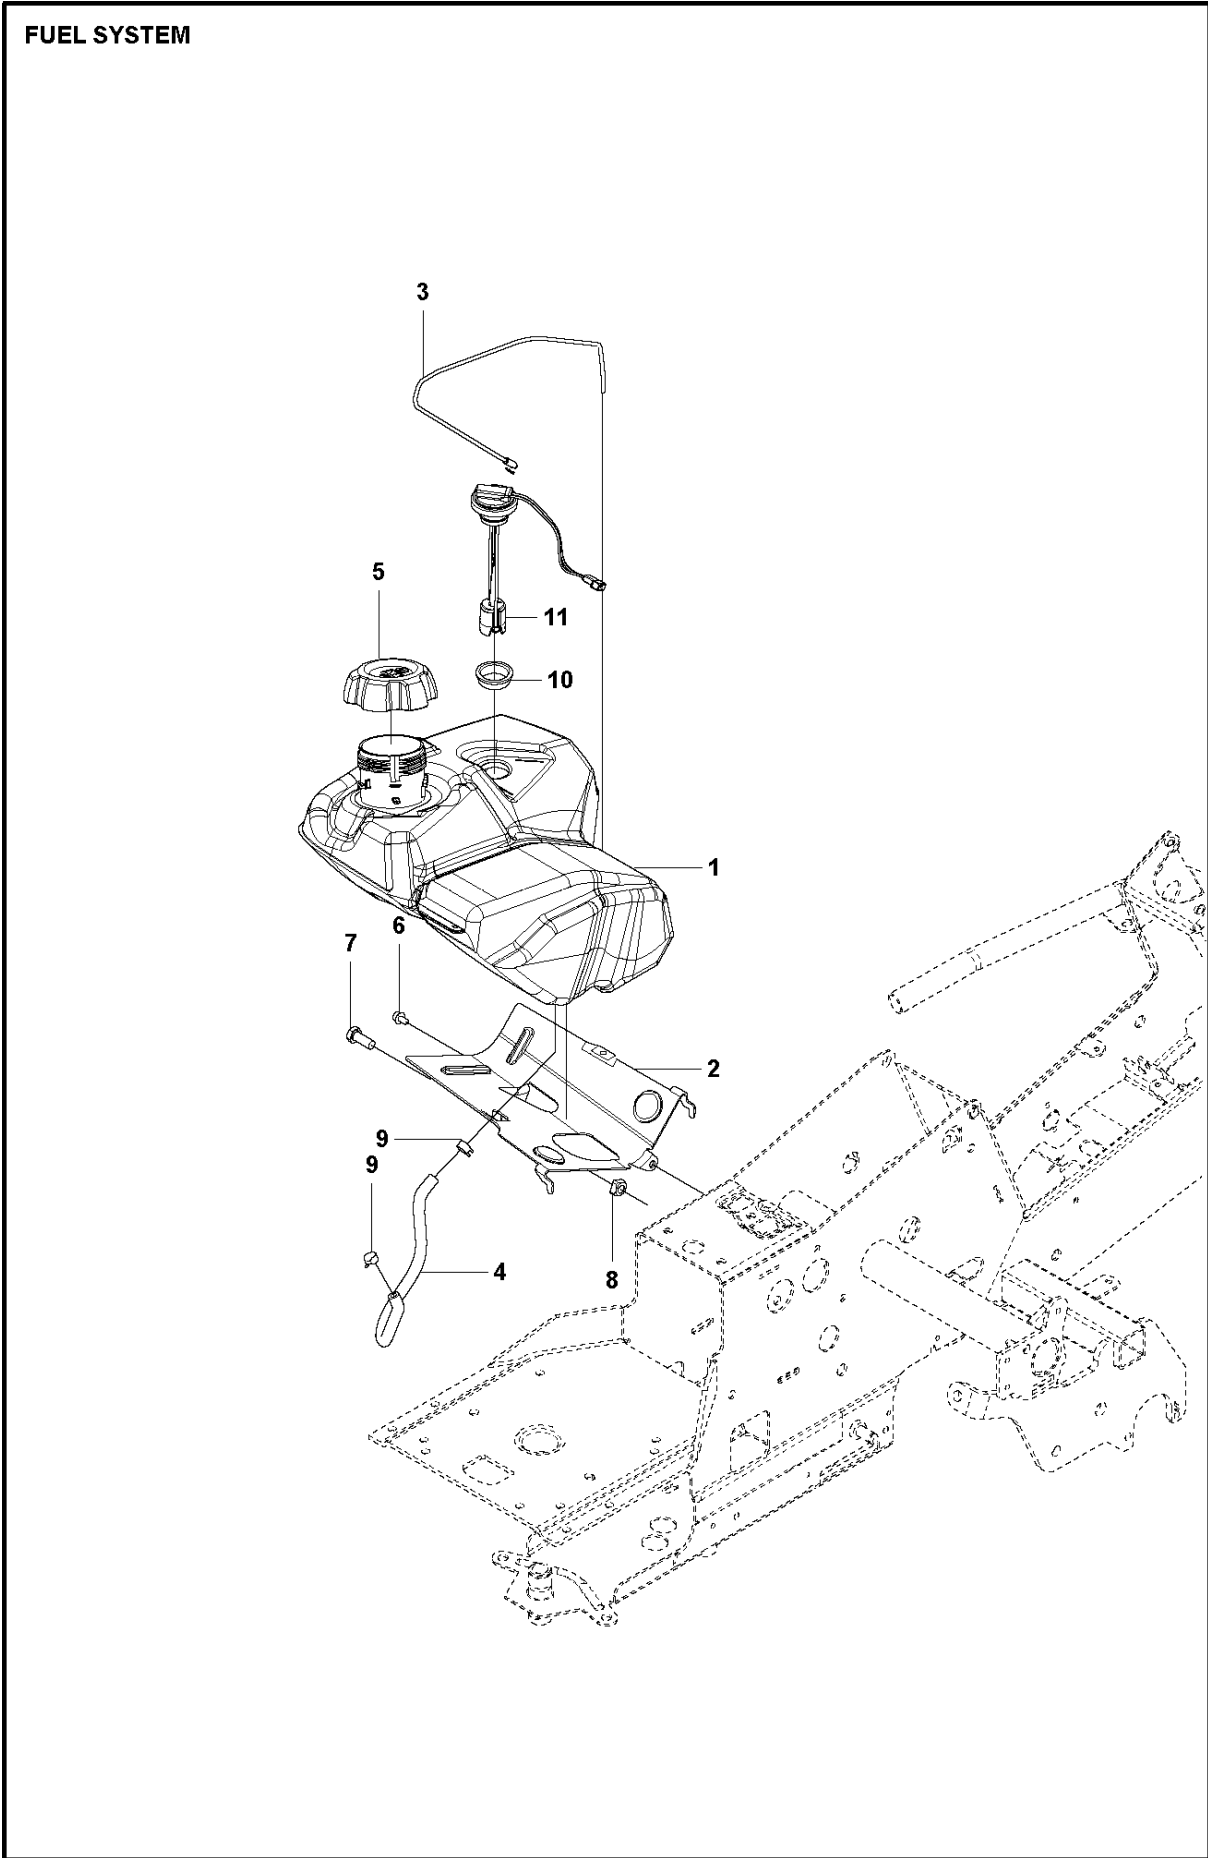

FUEL SYSTEM

R316 TX

Ref	Part No	Description	Remark	QTY KIT
1	595 10 29-01	FUEL TANK ASSY		1
2	578 05 38-01	BRACKET		1
3	578 26 15-01	WIRE		1
4	504 80 00-10	FUEL HOSE		1
5	584 24 87-02	FUEL CAP		1
6	725 23 64-61	SCREW EHHFT		1
7	725 24 93-71	SCREW EHHM		1
8	732 21 16-01	LOCK NUT		1
9	535 46 97-01	HOSE BRACE		2
10	594 05 95-01	GROMMET		1
11	594 05 97-01	SENSOR		1