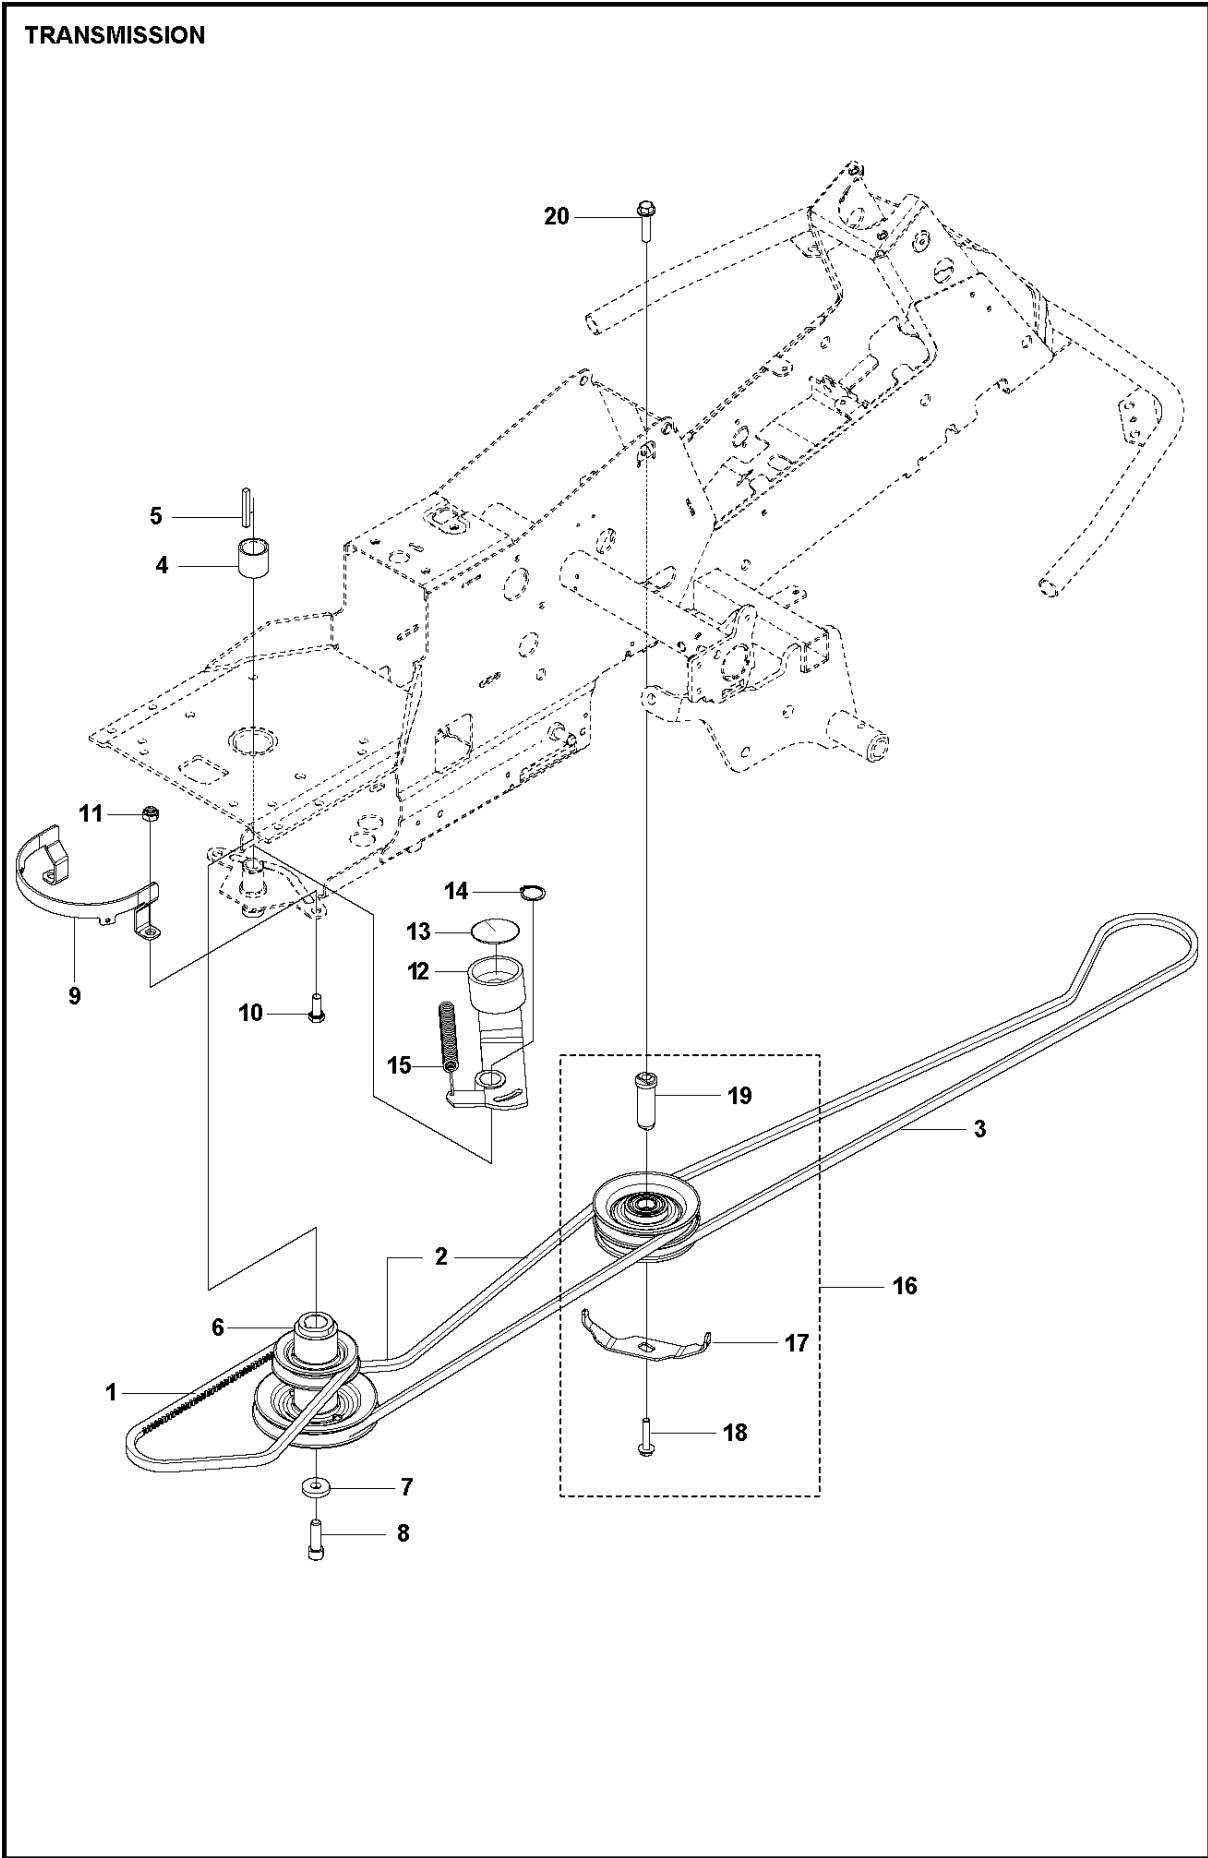

TRANSMISSION

R316 TX AWD

Ref	Part No	Description	Remark	QTY	KIT
1	589 53 12-01	BELT		1	
2	589 53 04-01	BELT		1	
3	594 97 80-01	BELT		1	
4	506 50 92-01	SPACING SLEEVE		1	
5	506 55 59-01	WEDGE		1	
6	535 48 24-01	PULLEY		1	
7	506 59 75-01	WASHER		1	
8	506 55 60-02	SCREW UNC		1	
9	587 42 52-01	BELT GUIDE		1	
10	725 24 93-71	SCREW EHHM		2	
11	732 21 20-51	NUT		2	
12	535 48 44-01	BELT TENSIONER ASSY		1	
13	535 48 50-01	SEALING		1	
14	735 31 26-00	CIRCLIP		1	
15	506 66 56-01	SPRING		1	
16	581 91 63-01	PULLEY		1	
17	544 40 53-01	BELT GUIDE		1	16
18	586 32 04-01	SCREW		1	16
19	581 91 64-01	SHAFT		1	16
20	506 67 54-02	SCREW EHHFM		1