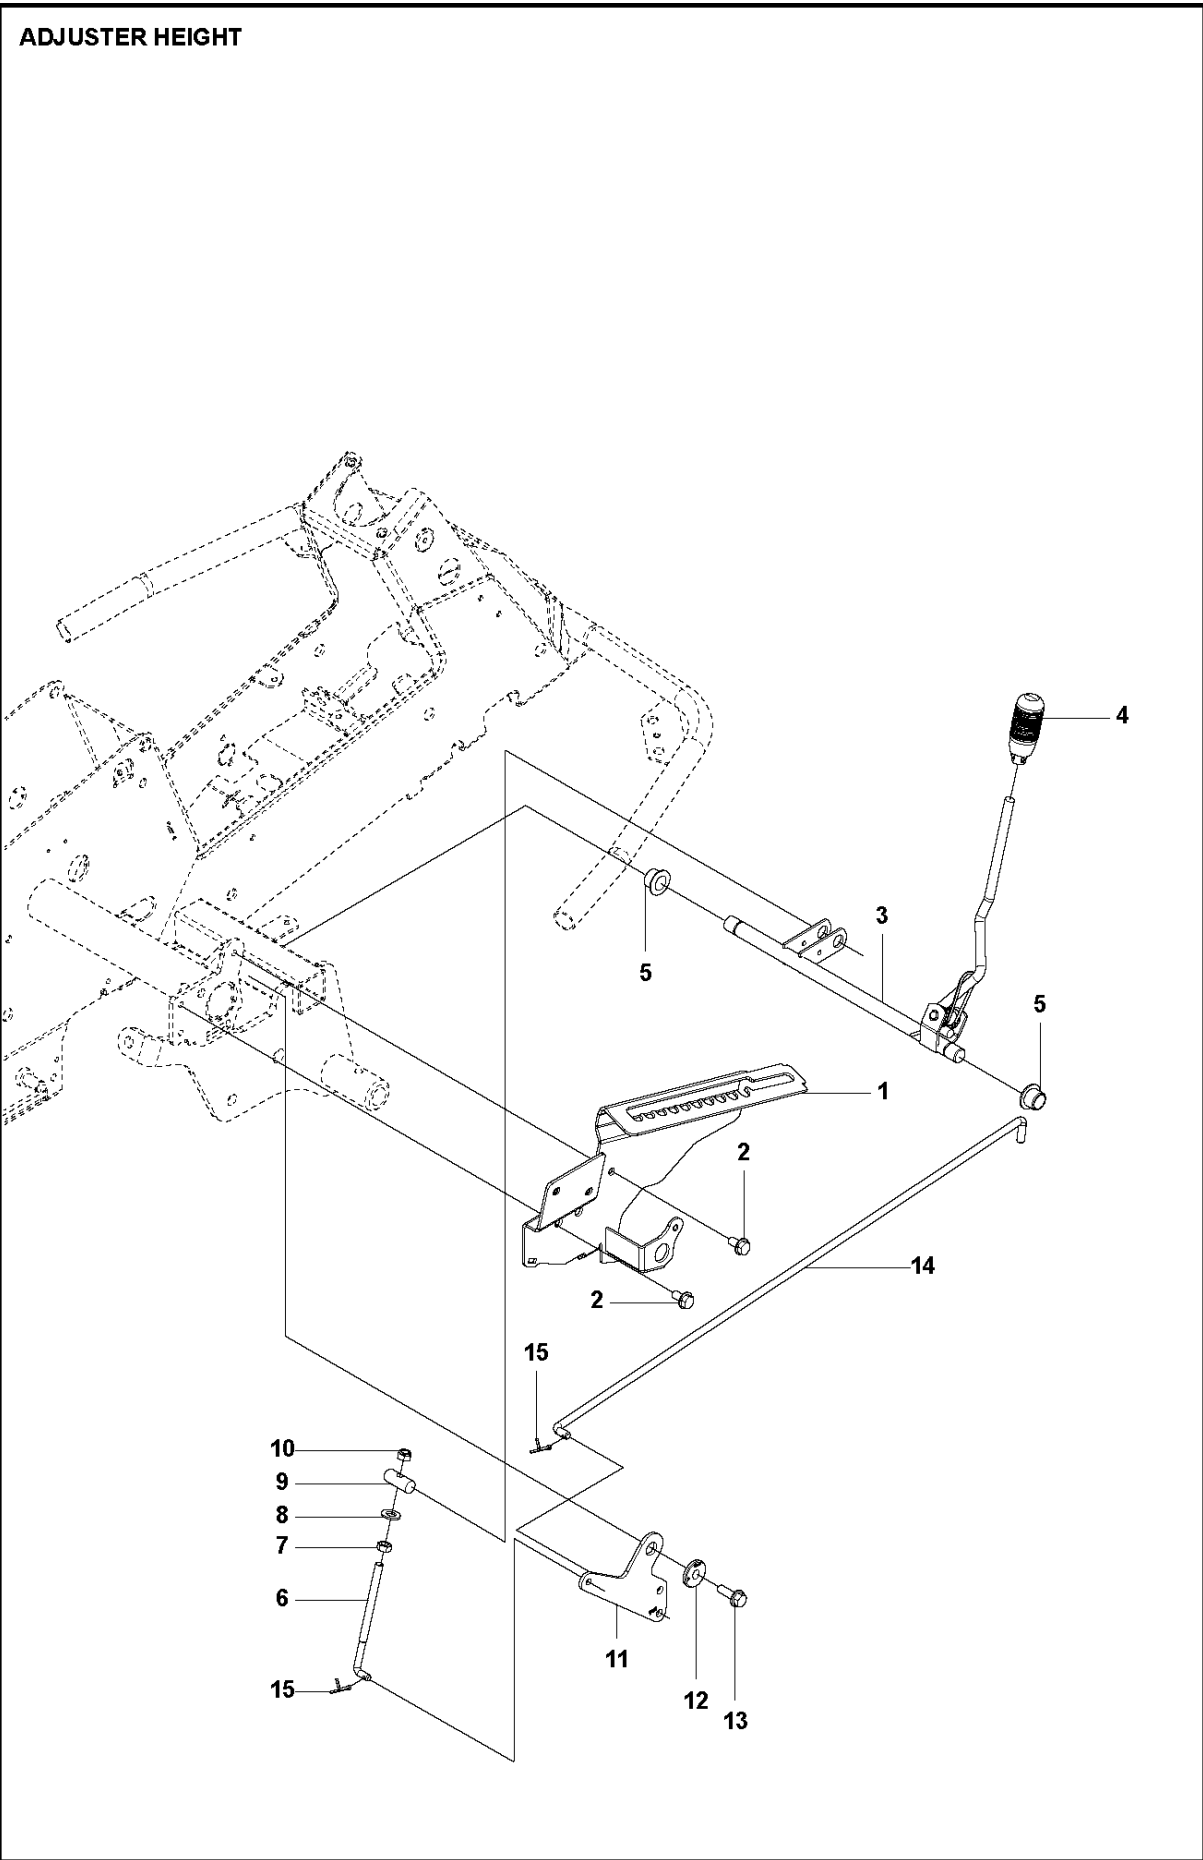

PEDALS

R316 TX AWD

Ref	Part No	Description	Remark	QTY KIT
1	586 96 93-01	PEDAL PLATE ASSY		1
2	586 72 74-01	KNOB		1
3	506 57 01-04	SCREW EHHFM		4
4	544 40 31-01	BRAKE LEVER ASSY		1
6	506 94 63-01	BRAKE SPRING		1
7	576 71 21-01	BRAKE WIRE		1
8	735 31 09-20	E-CLIP		1
10	574 41 12-02	CONTROL CABLE		1
11	578 77 68-01	BALL JOINT		2
12	732 21 16-01	LOCK NUT		2
13	731 23 14-01	HEXAGON NUT		2
14	522 43 08-01	BRACKET		1
15	725 23 64-61	SCREW EHHFT		4
16	738 21 02-04	BALL BEARING		1
17	535 48 02-01	ROLLER		1
18	535 48 06-01	PROTECTIVE PLATE		1
19	535 48 07-01	SPRING		1
20	535 48 08-01	BEARING SUPPORT		4
21	535 48 09-01	BEARING SUPPORT		5
22	535 48 10-01	REINFORCEMENT PLATE		3
23	586 96 64-01	PEDAL		1
24	586 96 64-02	PEDAL		1
25	506 57 64-02	CABLE HOLDER		1
26	506 56 65-01	CLIP		1

MOWER LIFT / DECK LIFT

R316 TX AWD

Ref	Part No	Description	Remark	QTY KIT
1	590 88 06-01	LIFTING LEVER ASSY		1
2	588 92 69-01	BEARING		1
3	525 40 66-01	PEN		1
4	588 92 71-01	ANVIL		1
5	721 61 83-01	SPLIT PIN		4
6	588 92 70-01	LIFTING ARM		1
7	725 24 97-51	SCREW		1
8	731 23 20-01	HEXAGON NUT		1
9	588 92 74-01	ROD		1
10	588 92 73-01	ANVIL		1
12	588 92 75-01	SPRING		1
13	506 90 56-01	OFFSET PULLEY		2
14	582 87 19-01	SHAFT		1
15	582 87 19-02	SHAFT		1
16	735 31 18-20	E-CLIP		2
17	506 55 46-07	CHAIN		1
18	506 55 47-01	LINKAGE		1
21	544 45 69-01	CONNECTION ROD		1
23	544 37 86-01	LINK		1
24	735 31 14-20	E-CLIP		1
25	544 44 88-01	CONNECTION ROD		1
26	734 11 64-41	WASHER		1
27	544 93 42-01	CHAIN STOP		1
28	506 96 66-01	HAIR PIN COTTER		1