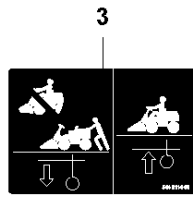

DECALS

DECALS

R316 TX AWD

Ref	Part No	Description	Remark	QTY KIT
1	595 27 49-04	DECAL		2
2	578 39 25-08	DECAL		1
3	544 21 14-01	LABEL		2
4	579 09 15-01	DECAL		2
5	582 57 00-01	LABEL		1
6	574 44 32-01	LABEL		1
7	581 78 40-04	LABEL		1
8	577 06 20-01	DECAL		2
9	576 97 34-01	DECAL		1