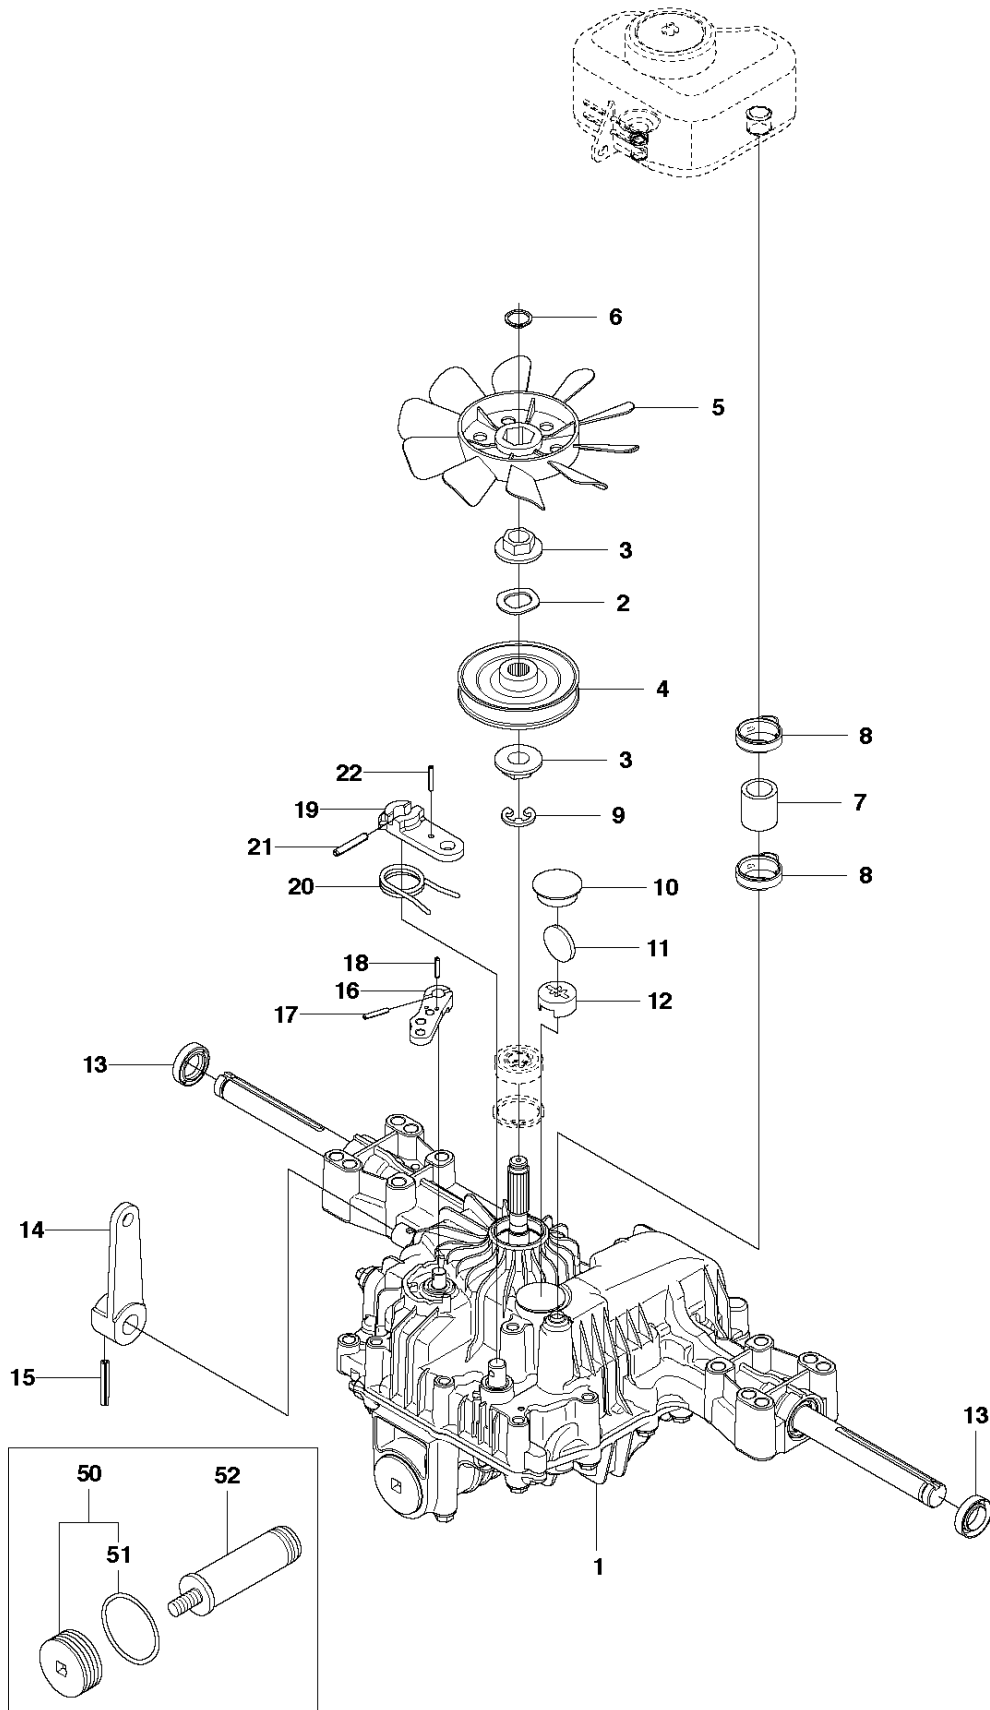

R316 TX AWD

Ref	Part No	Description	Remark	QTY	KIT
1	590 71 68-01	TRANSMISSION		1	
2	725 24 67-51	SCREW EHHM		5	
3	734 11 64-01	WASHER		4	
4	731 23 18-01	HEXAGON NUT		5	
5	725 24 62-51	SCREW EHHM		1	
6	506 59 93-01	LINK		1	
7	579 59 68-01	LEVER		1	
8	584 28 86-04	WASHER		2	
9	725 24 51-71	SCREW EHHM		2	
10	506 98 75-01	ADJUSTMENT ROD		1	
11	732 21 14-01	LOCK NUT		2	
12	506 98 82-01	FRIKOPPLINGSSTÅNG		1	
13	506 83 43-01	SPRING		1	
14	506 98 84-01	BELT TENSIONER ASSY		1	
15	588 74 04-01	BELT TENSIONER		1	14
16	506 94 69-01	PULLEY		1	14
17	725 24 55-71	SCREW EHHM		1	14
18	734 11 64-41	WASHER		1	14
19	732 21 18-01	LOCK NUT		1	14
20	506 98 86-01	SPRING		1	
21	544 10 01-01	EXPANSION TANK		1	
22	544 12 17-01	BRACKET		1	
23	725 23 64-61	SCREW EHHFT		1	
24	506 67 33-01	TANK CAP ASSY		1	
25	505 13 11-02	HOSE CLAMP		1	

K574

TRANSMISSION

R316 TX AWD

Ref	Part No	Description	Remark	QTY	KIT
1	590 71 68-01	TRANSMISSION		1	
2	506 98 65-01	SPRING WASHER		1	
3	506 98 66-01	DISTANCE		2	
4	502 45 19-01	PULLEY		1	
5	506 98 68-01	FAN		1	
6	735 31 15-00	CIRCLIP		1	
7	502 45 16-01	TUBE		1	
8	506 98 70-01	HOSE CLAMP		2	
9	535 40 28-07	CLIP		1	1
10	535 40 28-32	PLUG		1	1
11	535 40 28-29	MAGNET		1	1
12	502 45 20-01	MAGNET HOLDER		1	1
13	535 40 28-37	SEALING		2	1
14	502 45 32-01	CONTROL LEVER		1	1
15	535 40 28-09	PIN RETAINING SCREW		1	1
16	535 40 28-17	LEVER		1	1
17	535 40 28-16	PIN RETAINING SCREW		1	1
18	535 40 28-33	PIN RETAINING SCREW		1	1
19	535 40 28-38	LEVER		1	1
20	535 40 28-39	RETURN SPRING		1	1
21	535 40 28-40	PIN RETAINING SCREW		1	1
22	535 40 28-41	PIN RETAINING SCREW		1	1
50	574 51 51-01	KIT		1	
51	574 51 52-01	O-RING		1	50
52	535 40 28-19	FILTER		1	