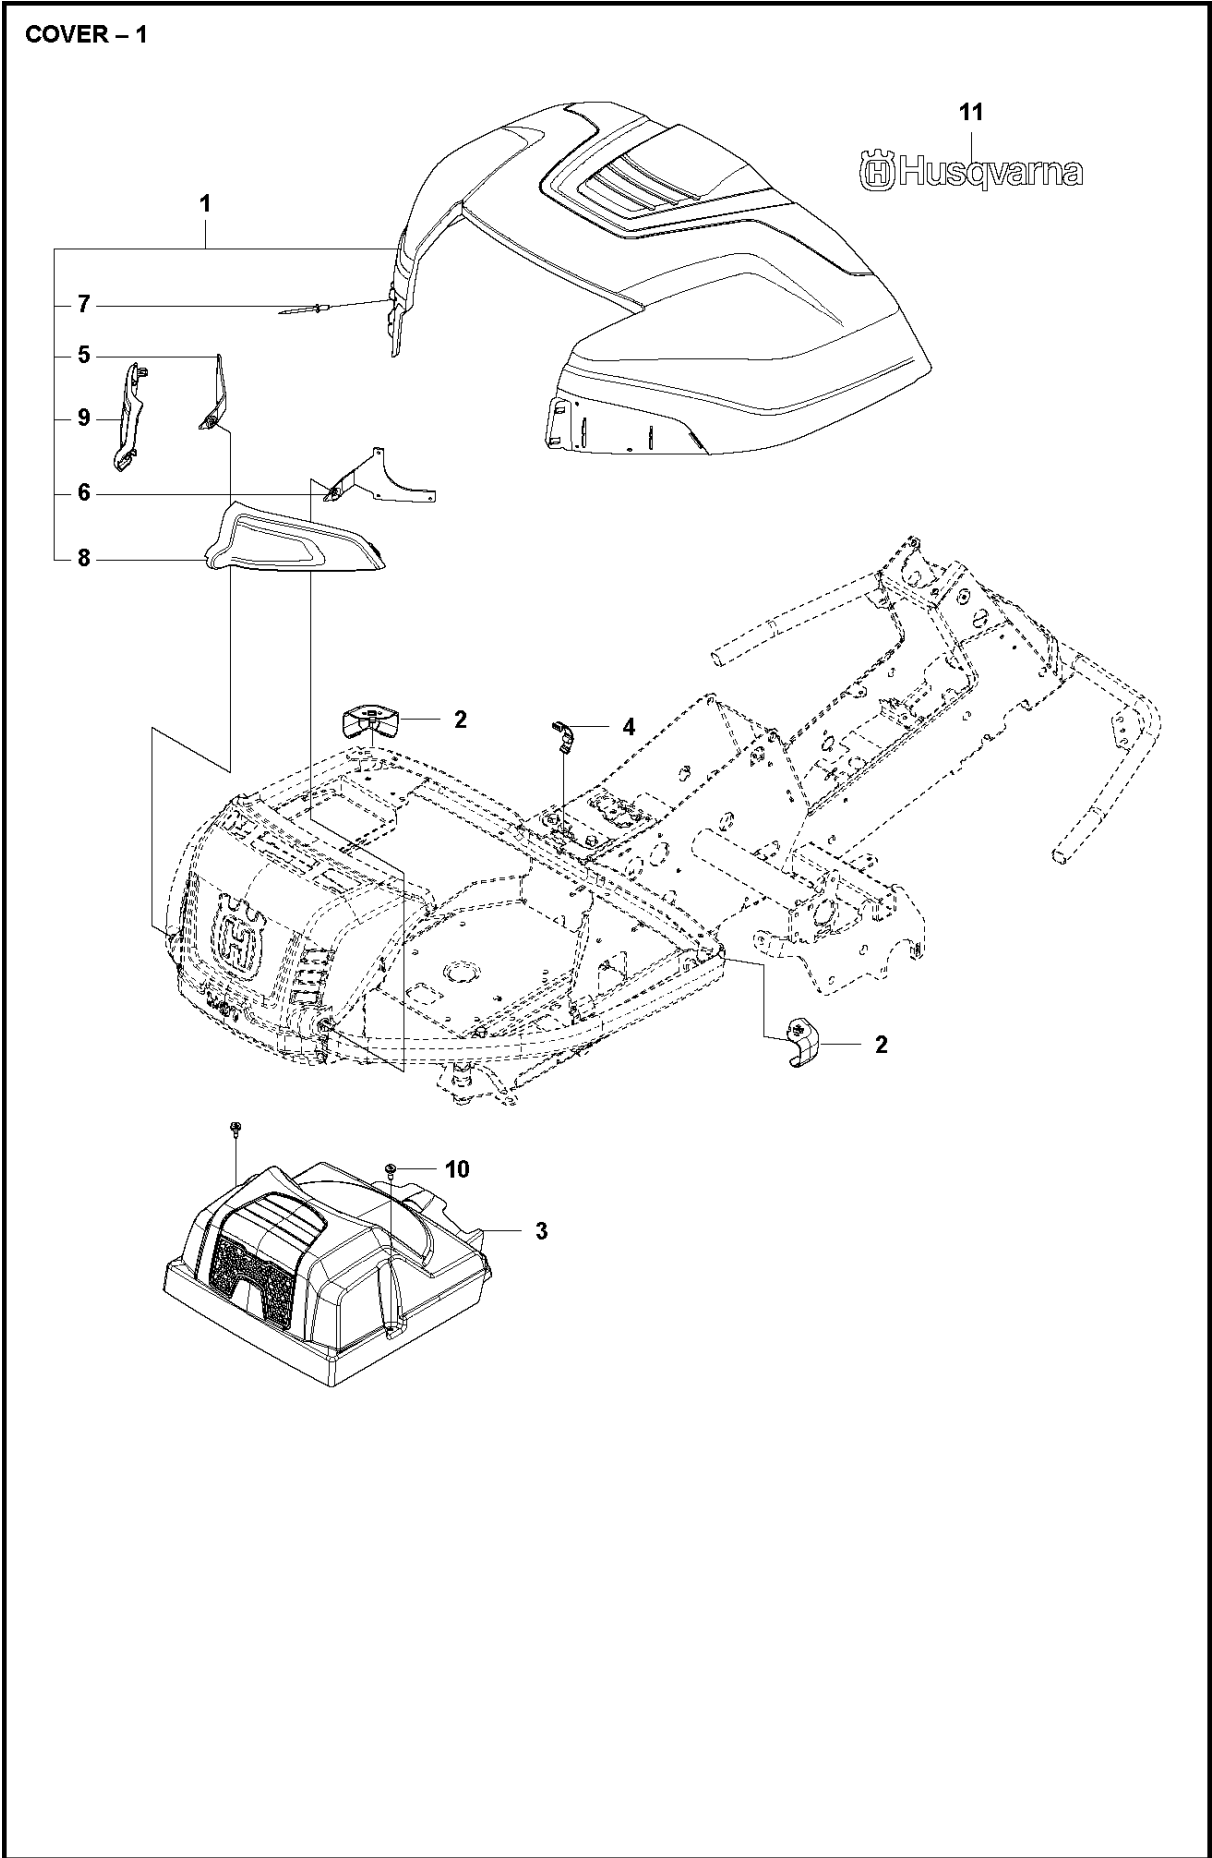

COVER

R316 TX AWD

Ref	Part No	Description	Remark	QTY KIT	
1	577 61 47-02	ENGINE HOOD ASSY		1	
2	577 90 33-01	PLUG		2	
3	578 26 13-04	TRANSMISSION COVER		1	
4	588 46 28-03	SNAP LOCKING		1	
5	578 11 37-01	HINGE		1	1
6	578 11 37-02	HINGE		1	1
7	722 79 54-02	RIVET		6	1
8	577 61 26-02	COVER		1	1
9	577 61 26-01	COVER		1	1
10	574 85 62-01	SCREW		2	
11	577 06 20-01	DECAL		2	1