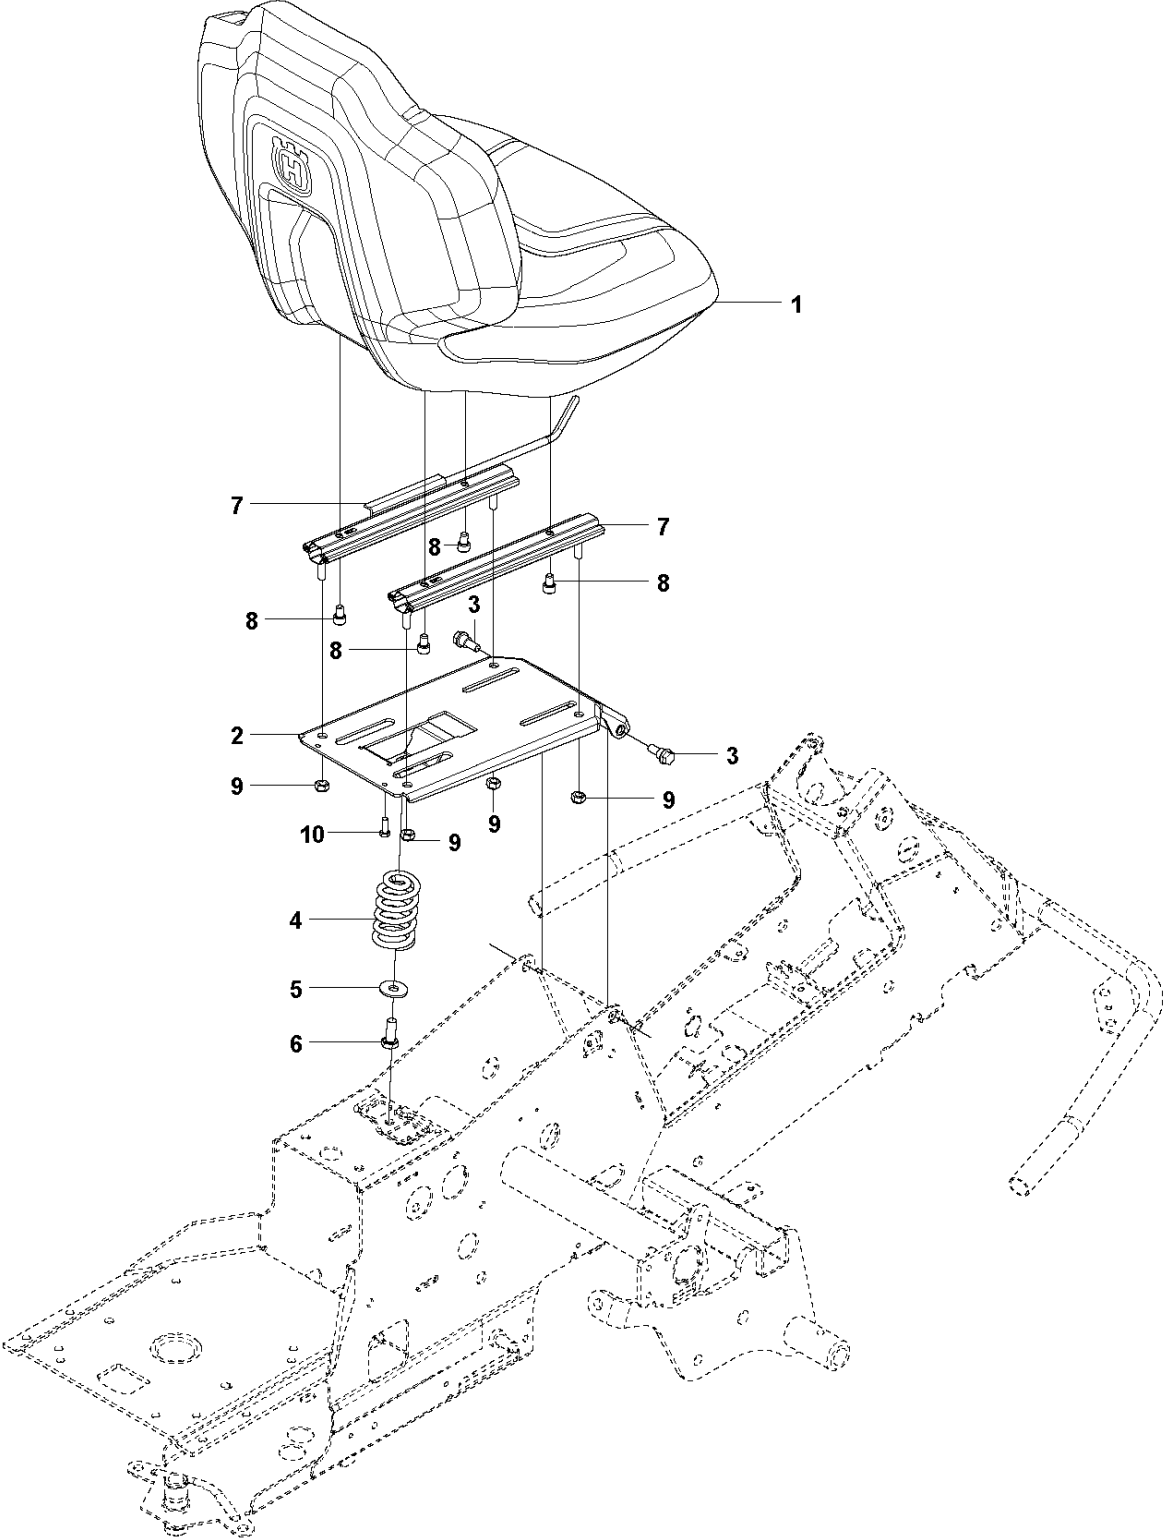

SEAT

SEAT

R316 TX AWD

Ref	Part No	Description	Remark	QTY KIT
1	593 18 94-01	SEAT		1
2	501 13 15-01	SEAT BRACKET ASSY		1
3	506 59 74-01	SCREW EHHFM		2
4	506 91 53-01	COMPRESSION SPRING		1
5	734 11 74-41	WASHER		1
6	725 24 93-71	SCREW EHHM		1
7	587 29 04-01	SEAT ADJUSTER		1
8	725 54 47-01	SCREW IHSCM		4
9	732 21 18-01	LOCK NUT		4
10	725 23 68-61	SCREW EHHFT		1