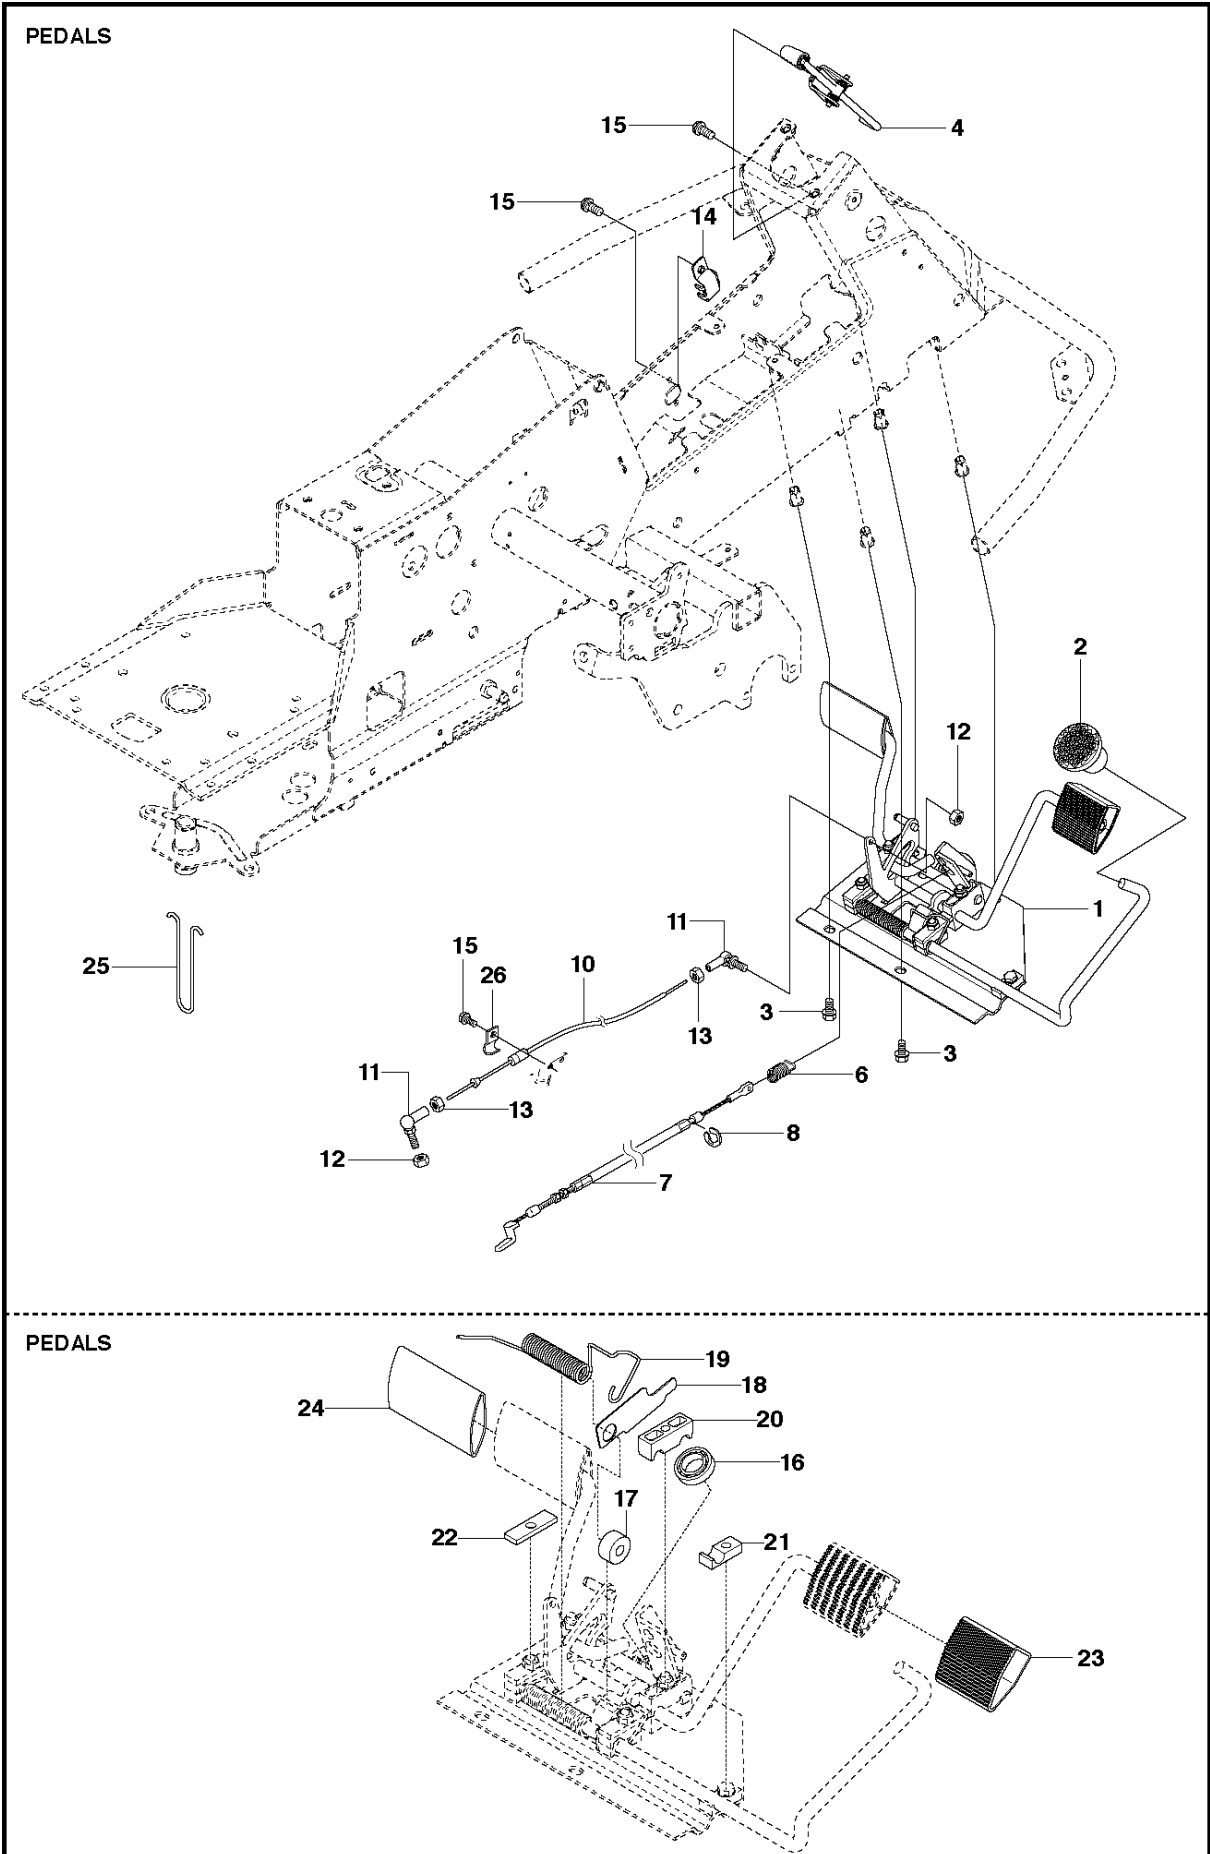

PEDALS

R316 TX AWD

Ref	Part No	Description	Remark	QTY KIT
1	586 96 93-01	PEDAL PLATE ASSY		1
2	586 72 74-01	KNOB		1
3	506 57 01-04	SCREW EHHFM		4
4	544 40 31-01	BRAKE LEVER ASSY		1
6	506 94 63-01	BRAKE SPRING		1
7	576 71 21-01	BRAKE WIRE		1
8	735 31 09-20	E-CLIP		1
10	574 41 12-02	CONTROL CABLE		1
11	578 77 68-01	BALL JOINT		2
12	732 21 16-01	LOCK NUT		2
13	731 23 14-01	HEXAGON NUT		2
14	522 43 08-01	BRACKET		1
15	725 23 64-61	SCREW EHHFT		4
16	738 21 02-04	BALL BEARING		1
17	535 48 02-01	ROLLER		1
18	535 48 06-01	PROTECTIVE PLATE		1
19	535 48 07-01	SPRING		1
20	535 48 08-01	BEARING SUPPORT		4
21	535 48 09-01	BEARING SUPPORT		5
22	535 48 10-01	REINFORCEMENT PLATE		3
23	586 96 64-01	PEDAL		1
24	586 96 64-02	PEDAL		1
25	506 57 64-02	CABLE HOLDER		1
26	506 56 65-01	CLIP		1