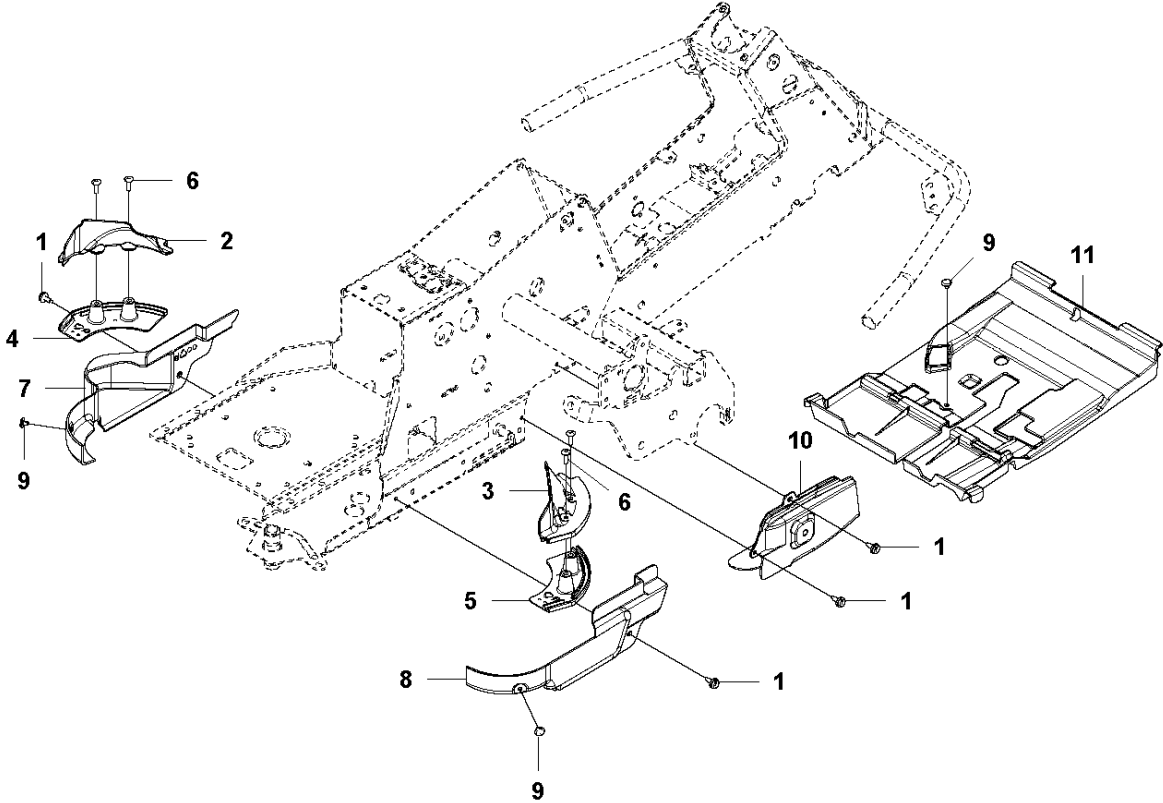

COVER - 3

COVER

R316 TX AWD

Ref	Part No	Description	Remark	QTY KIT
1	544 40 05-01	SCREW		4
2	510 22 25-01	BELT COVER		1
3	510 22 25-02	BELT COVER		1
4	510 22 27-01	BELT COVER		1
5	510 22 27-02	BELT COVER		1
6	535 42 58-02	SCREW IHPANM		4
7	510 22 23-03	BELT COVER		1
8	510 22 24-01	BELT COVER		1
9	522 55 73-01	SCREW		3
10	516 01 88-01	BELT COVER		1
11	525 56 33-03	BELT COVER		1