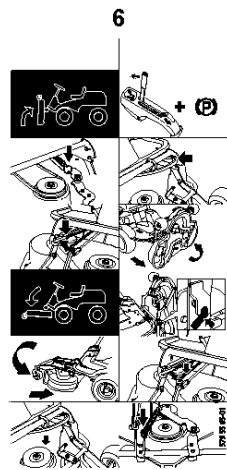

DECALS

DECALS

R316 TX AWD

Ref	Part No	Description	Remark	QTY KIT
1	595 27 49-04	DECAL		2
2	578 39 25-08	DECAL		1
3	544 21 14-01	LABEL		2
4	579 09 15-01	DECAL		2
5	582 57 00-01	LABEL		1
6	574 44 32-01	LABEL		1
7	581 78 40-04	LABEL		1
8	577 06 20-01	DECAL		2
9	576 97 34-01	DECAL		1