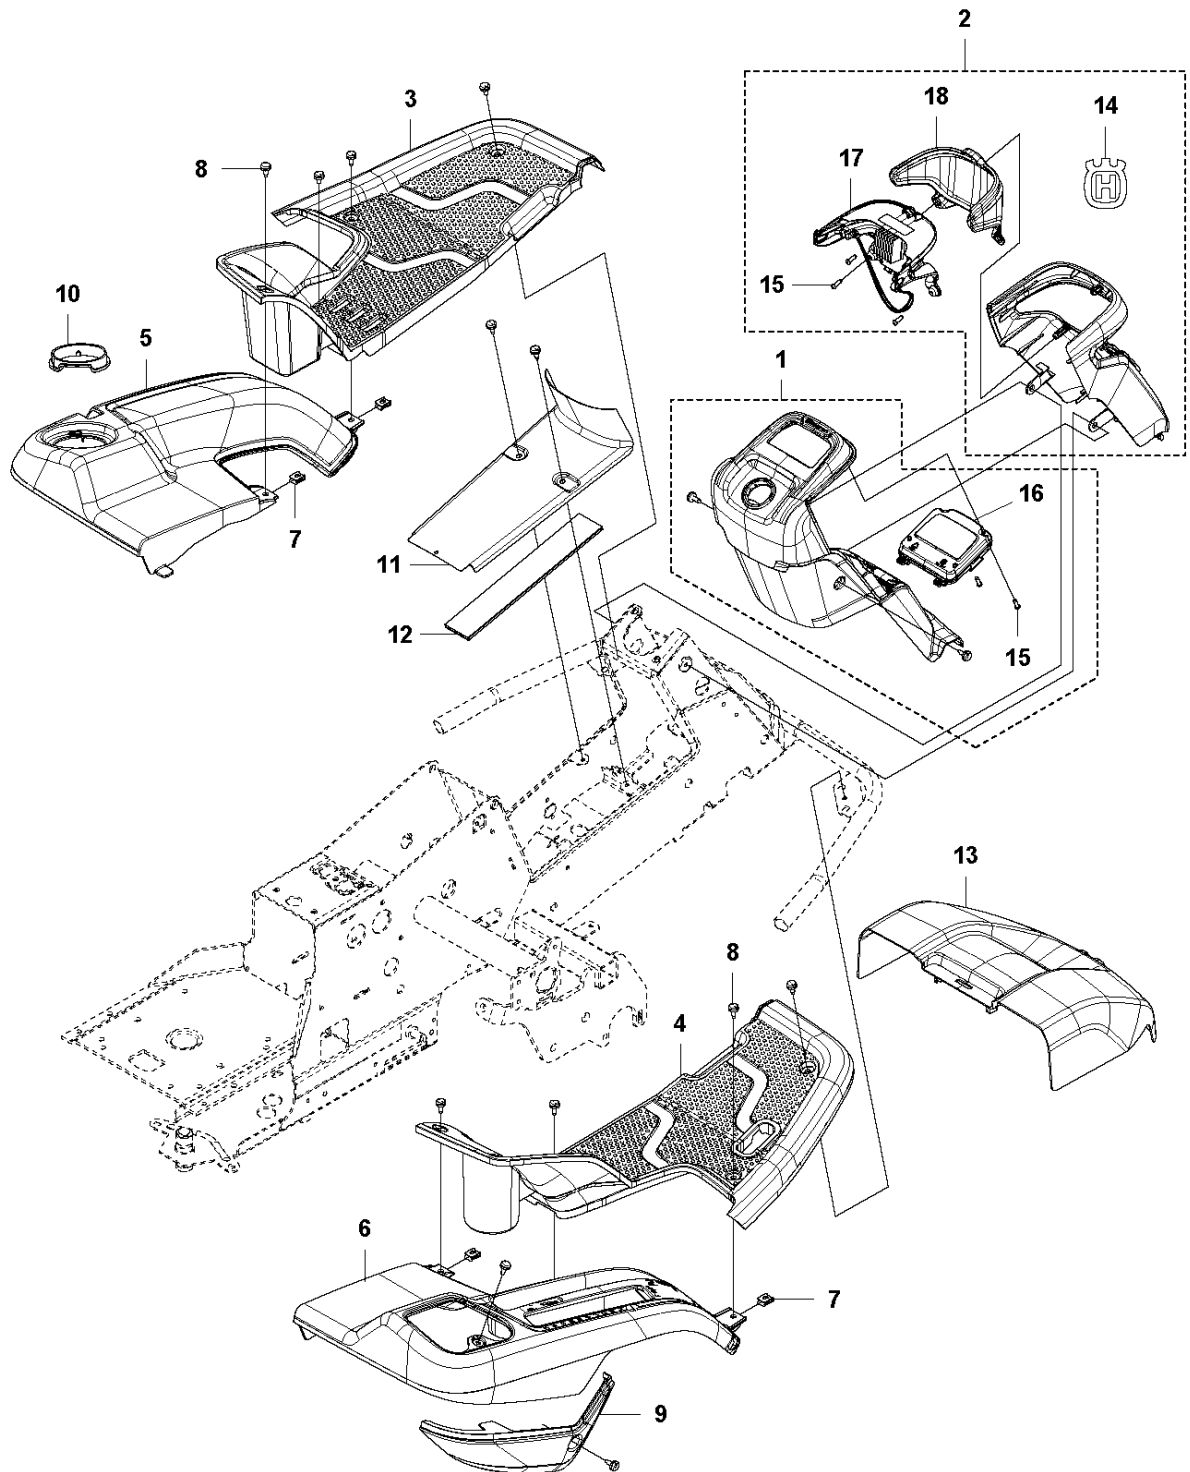

COVER - 2

COVER

R316 TX AWD

Ref	Part No	Description	Remark	QTY	KIT
1	596 56 72-01	COVER ASSY		1	
2	594 70 64-01	COVER ASSY		1	
3	577 72 93-01	FOOT PLATE		1	
4	577 72 94-01	FOOT PLATE		1	
5	577 72 95-01	FENDER		1	
6	577 72 96-01	FENDER		1	
7	535 42 91-01	SPRING NUT		4	
8	544 40 05-01	SCREW		14	
9	577 73 75-01	CONTROL COVER		1	
10	577 76 45-01	LOCK NUT		1	
11	544 23 92-01	COVER		1	
12	584 26 01-01	MAT		1	
13	525 56 24-01	UNIT COVER		1	
14	576 97 34-01	DECAL		1	2
15	502 43 53-01	SCREW ITPANT		5	1, 2
16	593 73 92-02	DISPLAY		1	1
17	593 72 85-01	HEADLIGHT		1	2
18	589 49 57-01	COVER		1	2