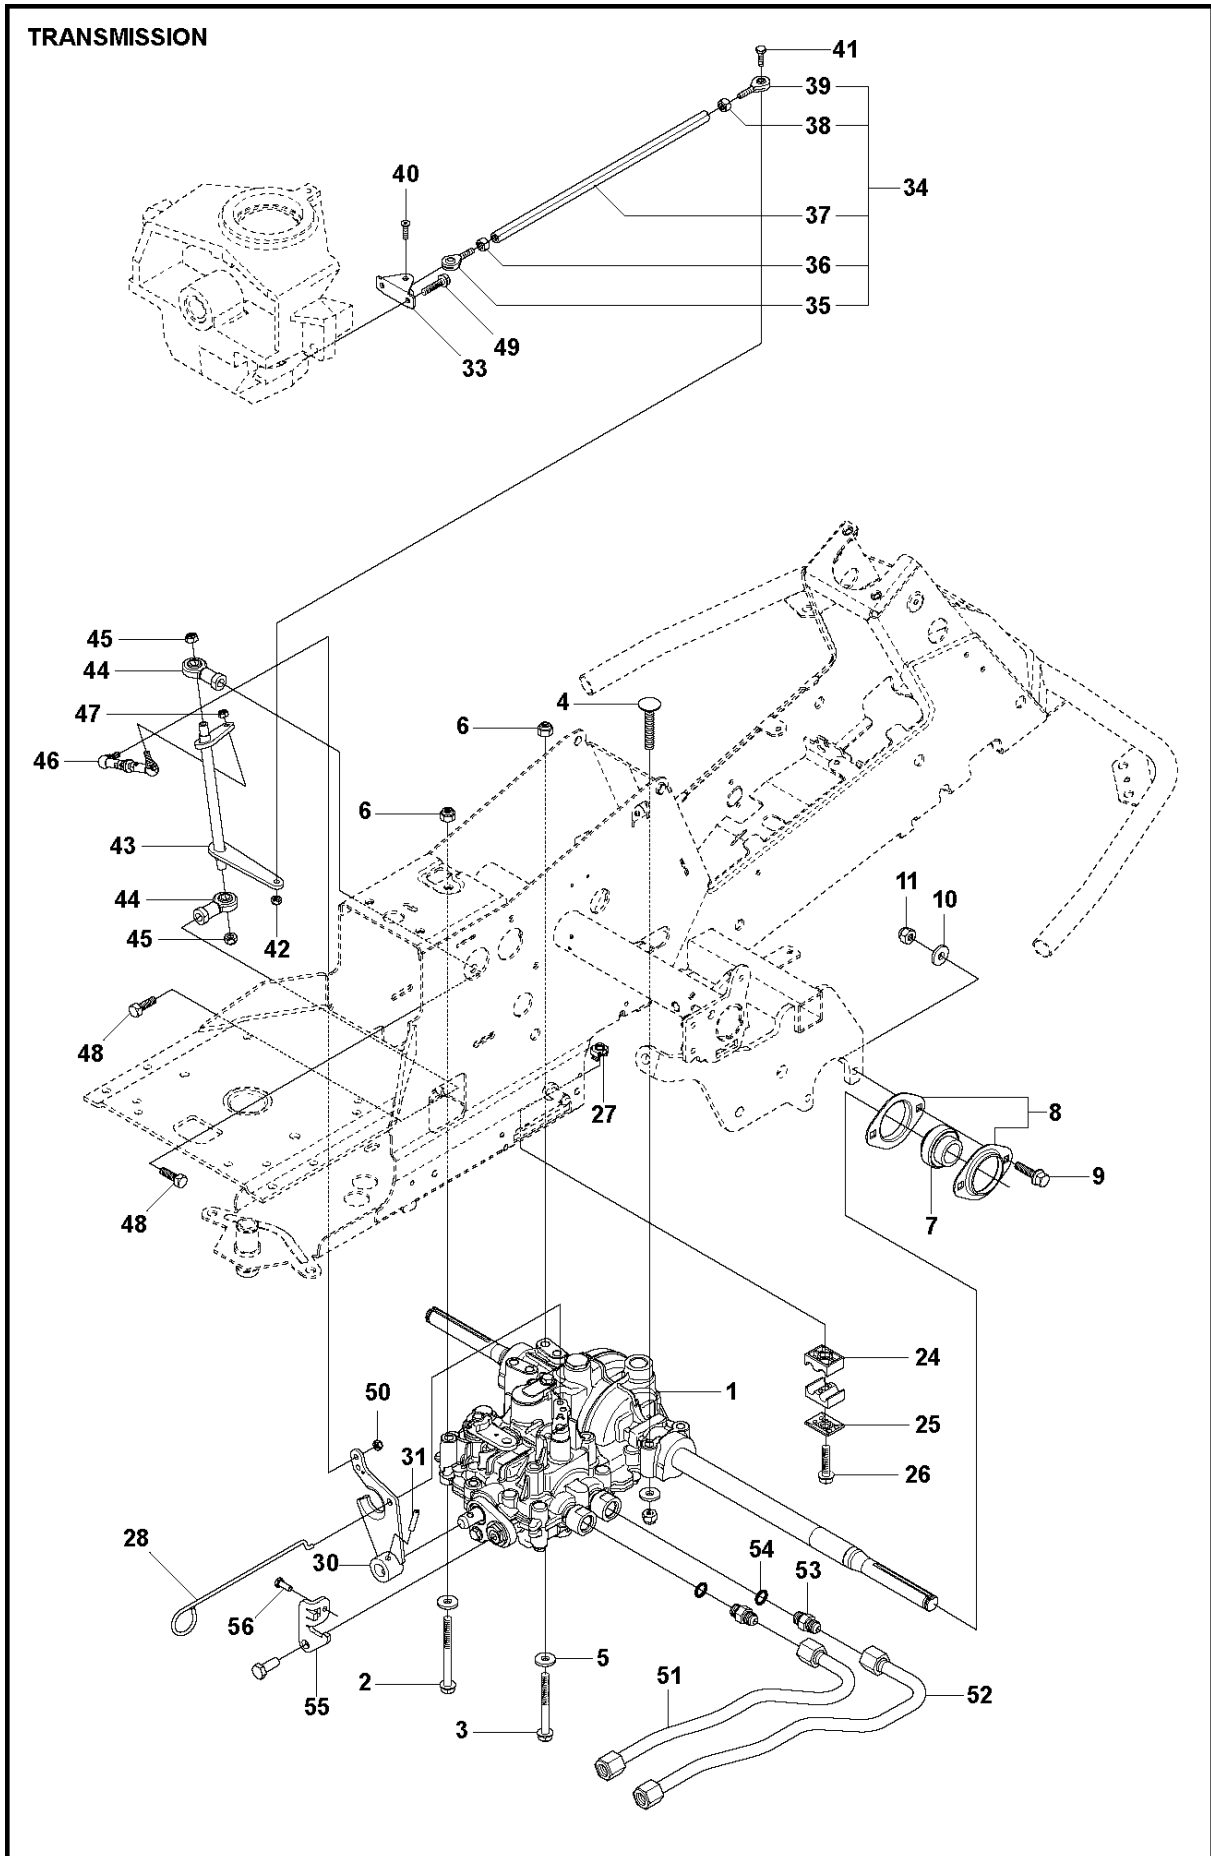

R316 TX AWD

Ref	Part No	Description	Remark	QTY	KIT
1	590 71 68-01	TRANSMISSION		1	
2	725 24 67-51	SCREW EHHM		5	
3	734 11 64-01	WASHER		4	
4	731 23 18-01	HEXAGON NUT		5	
5	725 24 62-51	SCREW EHHM		1	
6	506 59 93-01	LINK		1	
7	579 59 68-01	LEVER		1	
8	584 28 86-04	WASHER		2	
9	725 24 51-71	SCREW EHHM		2	
10	506 98 75-01	ADJUSTMENT ROD		1	
11	732 21 14-01	LOCK NUT		2	
12	506 98 82-01	FRIKOPPLINGSSTÅNG		1	
13	506 83 43-01	SPRING		1	
14	506 98 84-01	BELT TENSIONER ASSY		1	
15	588 74 04-01	BELT TENSIONER		1	14
16	506 94 69-01	PULLEY		1	14
17	725 24 55-71	SCREW EHHM		1	14
18	734 11 64-41	WASHER		1	14
19	732 21 18-01	LOCK NUT		1	14
20	506 98 86-01	SPRING		1	
21	544 10 01-01	EXPANSION TANK		1	
22	544 12 17-01	BRACKET		1	
23	725 23 64-61	SCREW EHHFT		1	
24	506 67 33-01	TANK CAP ASSY		1	
25	505 13 11-02	HOSE CLAMP		1	

K574

TRANSMISSION

R316 TX AWD

Ref	Part No	Description	Remark	QTY	KIT
1	590 71 68-01	TRANSMISSION		1	
2	506 98 65-01	SPRING WASHER		1	
3	506 98 66-01	DISTANCE		2	
4	502 45 19-01	PULLEY		1	
5	506 98 68-01	FAN		1	
6	735 31 15-00	CIRCLIP		1	
7	502 45 16-01	TUBE		1	
8	506 98 70-01	HOSE CLAMP		2	
9	535 40 28-07	CLIP		1	1
10	535 40 28-32	PLUG		1	1
11	535 40 28-29	MAGNET		1	1
12	502 45 20-01	MAGNET HOLDER		1	1
13	535 40 28-37	SEALING		2	1
14	502 45 32-01	CONTROL LEVER		1	1
15	535 40 28-09	PIN RETAINING SCREW		1	1
16	535 40 28-17	LEVER		1	1
17	535 40 28-16	PIN RETAINING SCREW		1	1
18	535 40 28-33	PIN RETAINING SCREW		1	1
19	535 40 28-38	LEVER		1	1
20	535 40 28-39	RETURN SPRING		1	1
21	535 40 28-40	PIN RETAINING SCREW		1	1
22	535 40 28-41	PIN RETAINING SCREW		1	1
50	574 51 51-01	KIT		1	
51	574 51 52-01	O-RING		1	50
52	535 40 28-19	FILTER		1	