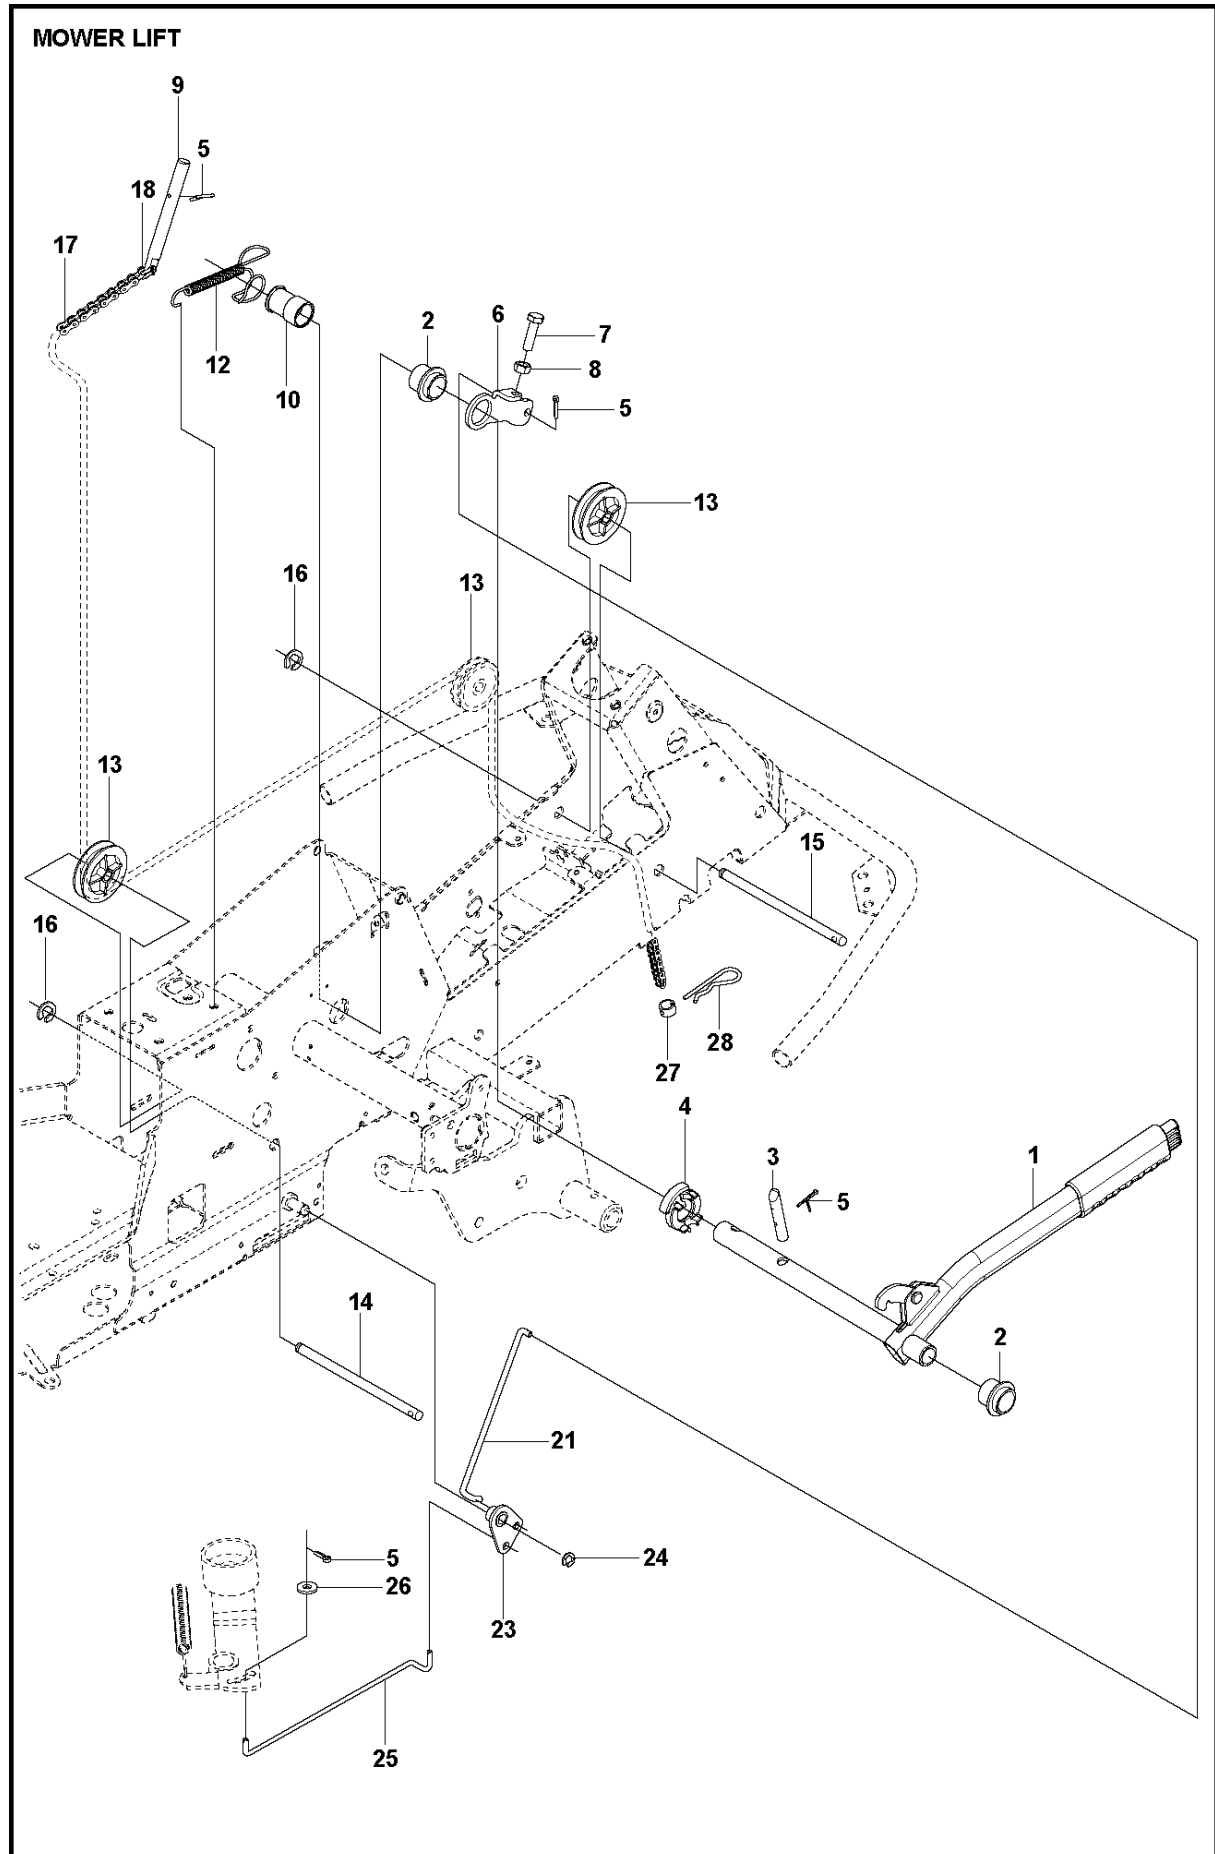

TRANSMISSION

R316 TX AWD

Ref	Part No	Description	Remark	QTY	KIT
1	589 53 12-01	BELT		1	
2	589 53 04-01	BELT		1	
3	594 97 80-01	BELT		1	
4	506 50 92-01	SPACING SLEEVE		1	
5	506 55 59-01	WEDGE		1	
6	535 48 24-01	PULLEY		1	
7	506 59 75-01	WASHER		1	
8	506 55 60-02	SCREW UNC		1	
9	587 42 52-01	BELT GUIDE		1	
10	725 24 93-71	SCREW EHHM		2	
11	732 21 20-51	NUT		2	
12	535 48 44-01	BELT TENSIONER ASSY		1	
13	535 48 50-01	SEALING		1	
14	735 31 26-00	CIRCLIP		1	
15	506 66 56-01	SPRING		1	
16	581 91 63-01	PULLEY		1	
17	544 40 53-01	BELT GUIDE		1	16
18	586 32 04-01	SCREW		1	16
19	581 91 64-01	SHAFT		1	16
20	506 67 54-02	SCREW EHHFM		1	

MOWER LIFT / DECK LIFT

R316 TX AWD

Ref	Part No	Description	Remark	QTY KIT
1	590 88 06-01	LIFTING LEVER ASSY		1
2	588 92 69-01	BEARING		1
3	525 40 66-01	PEN		1
4	588 92 71-01	ANVIL		1
5	721 61 83-01	SPLIT PIN		4
6	588 92 70-01	LIFTING ARM		1
7	725 24 97-51	SCREW		1
8	731 23 20-01	HEXAGON NUT		1
9	588 92 74-01	ROD		1
10	588 92 73-01	ANVIL		1
12	588 92 75-01	SPRING		1
13	506 90 56-01	OFFSET PULLEY		2
14	582 87 19-01	SHAFT		1
15	582 87 19-02	SHAFT		1
16	735 31 18-20	E-CLIP		2
17	506 55 46-07	CHAIN		1
18	506 55 47-01	LINKAGE		1
21	544 45 69-01	CONNECTION ROD		1
23	544 37 86-01	LINK		1
24	735 31 14-20	E-CLIP		1
25	544 44 88-01	CONNECTION ROD		1
26	734 11 64-41	WASHER		1
27	544 93 42-01	CHAIN STOP		1
28	506 96 66-01	HAIR PIN COTTER		1