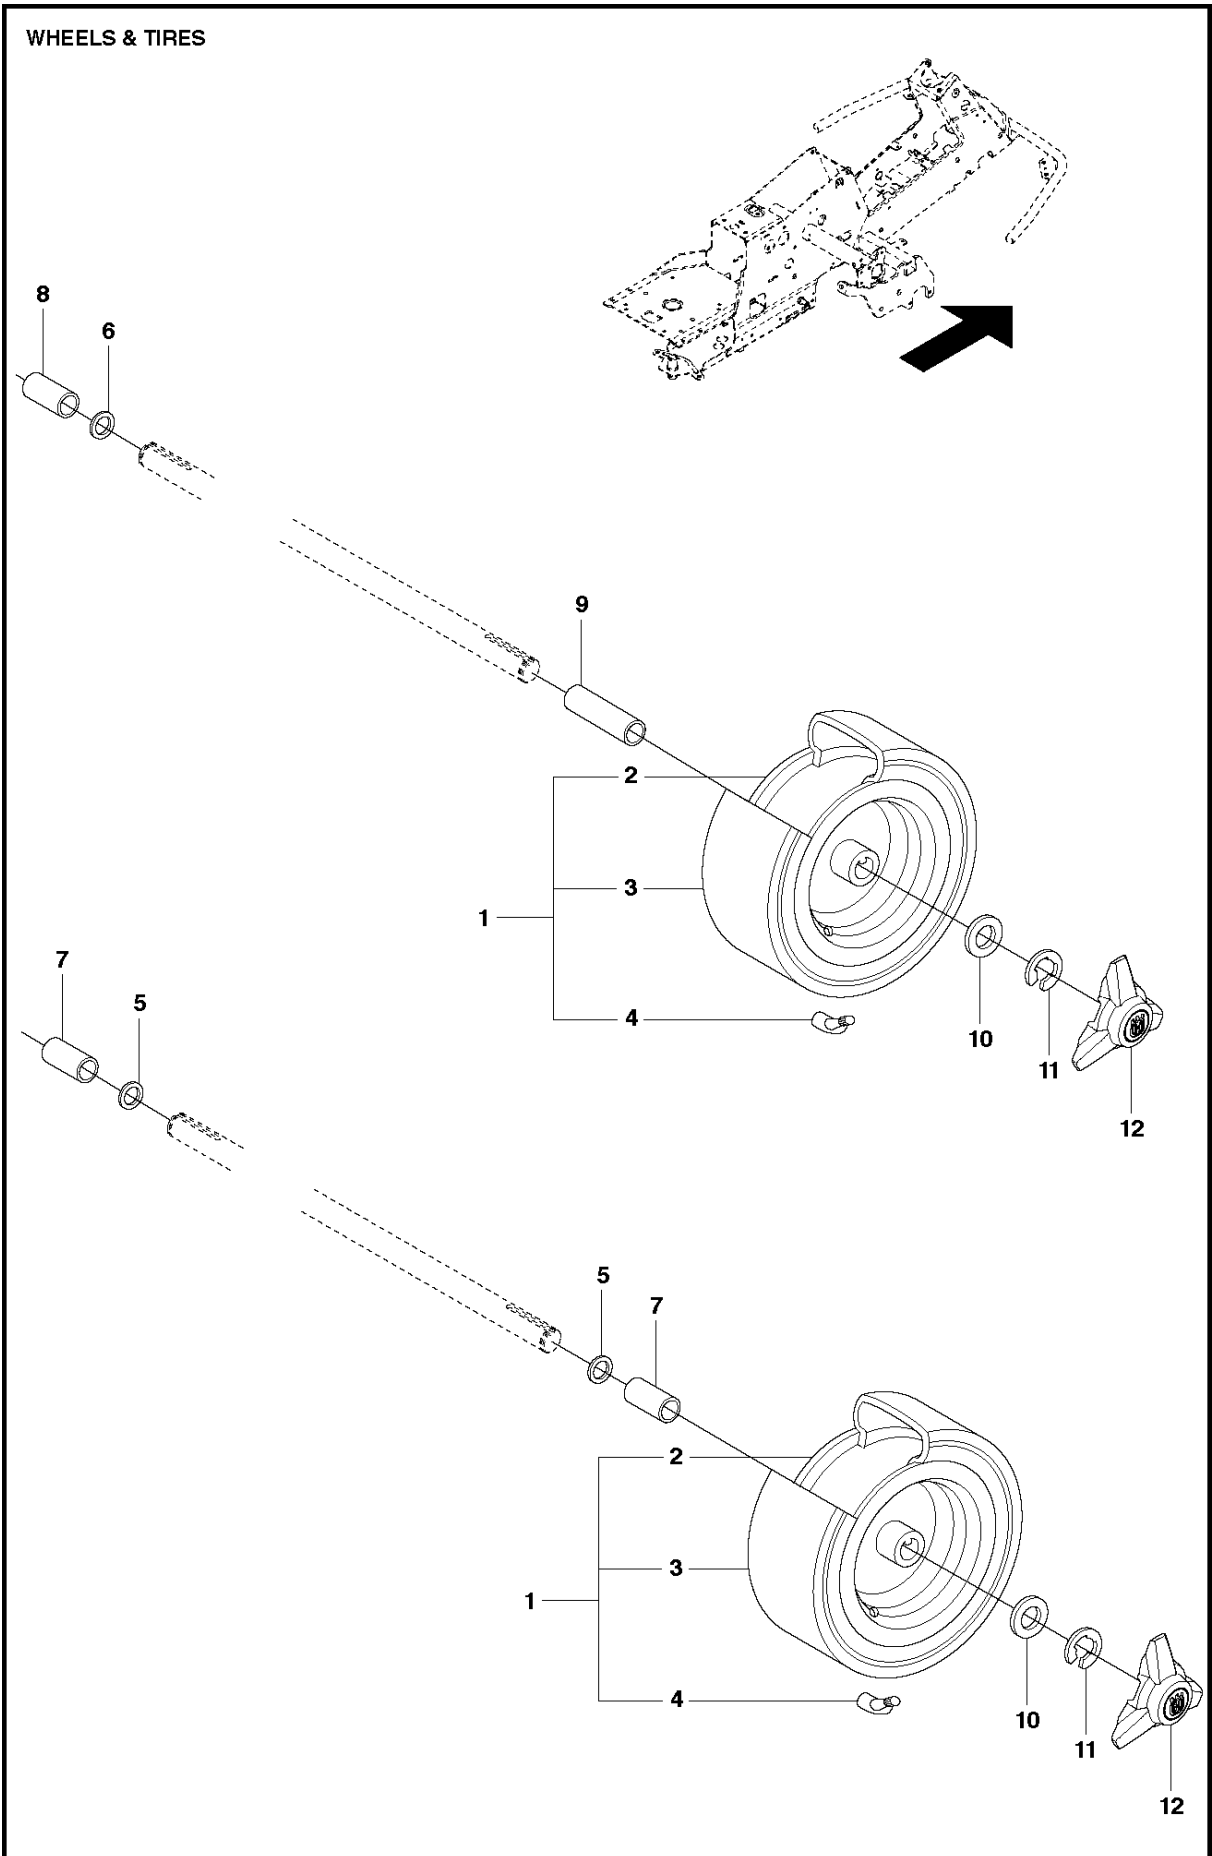

WHEELS & TIRES

R316 TX AWD

Ref	Part No	Description	Remark	QTY	KIT
1	523 01 26-02	WHEEL		4	
2	523 03 48-01	RIM		1	1
3	523 03 46-02	TIRE		1	1
4	523 03 47-01	VALVE		1	1
5	506 50 48-03	WASHER		2	
6	506 94 58-01	WASHER		1	
7	506 59 62-03	SPACING SLEEVE		2	
8	544 13 26-01	SLEEVE		1	
9	544 13 26-02	SLEEVE		1	
10	506 50 48-05	WASHER		4	
11	506 89 90-01	E-CLIP		4	
12	544 35 35-01	HUB CAP		4