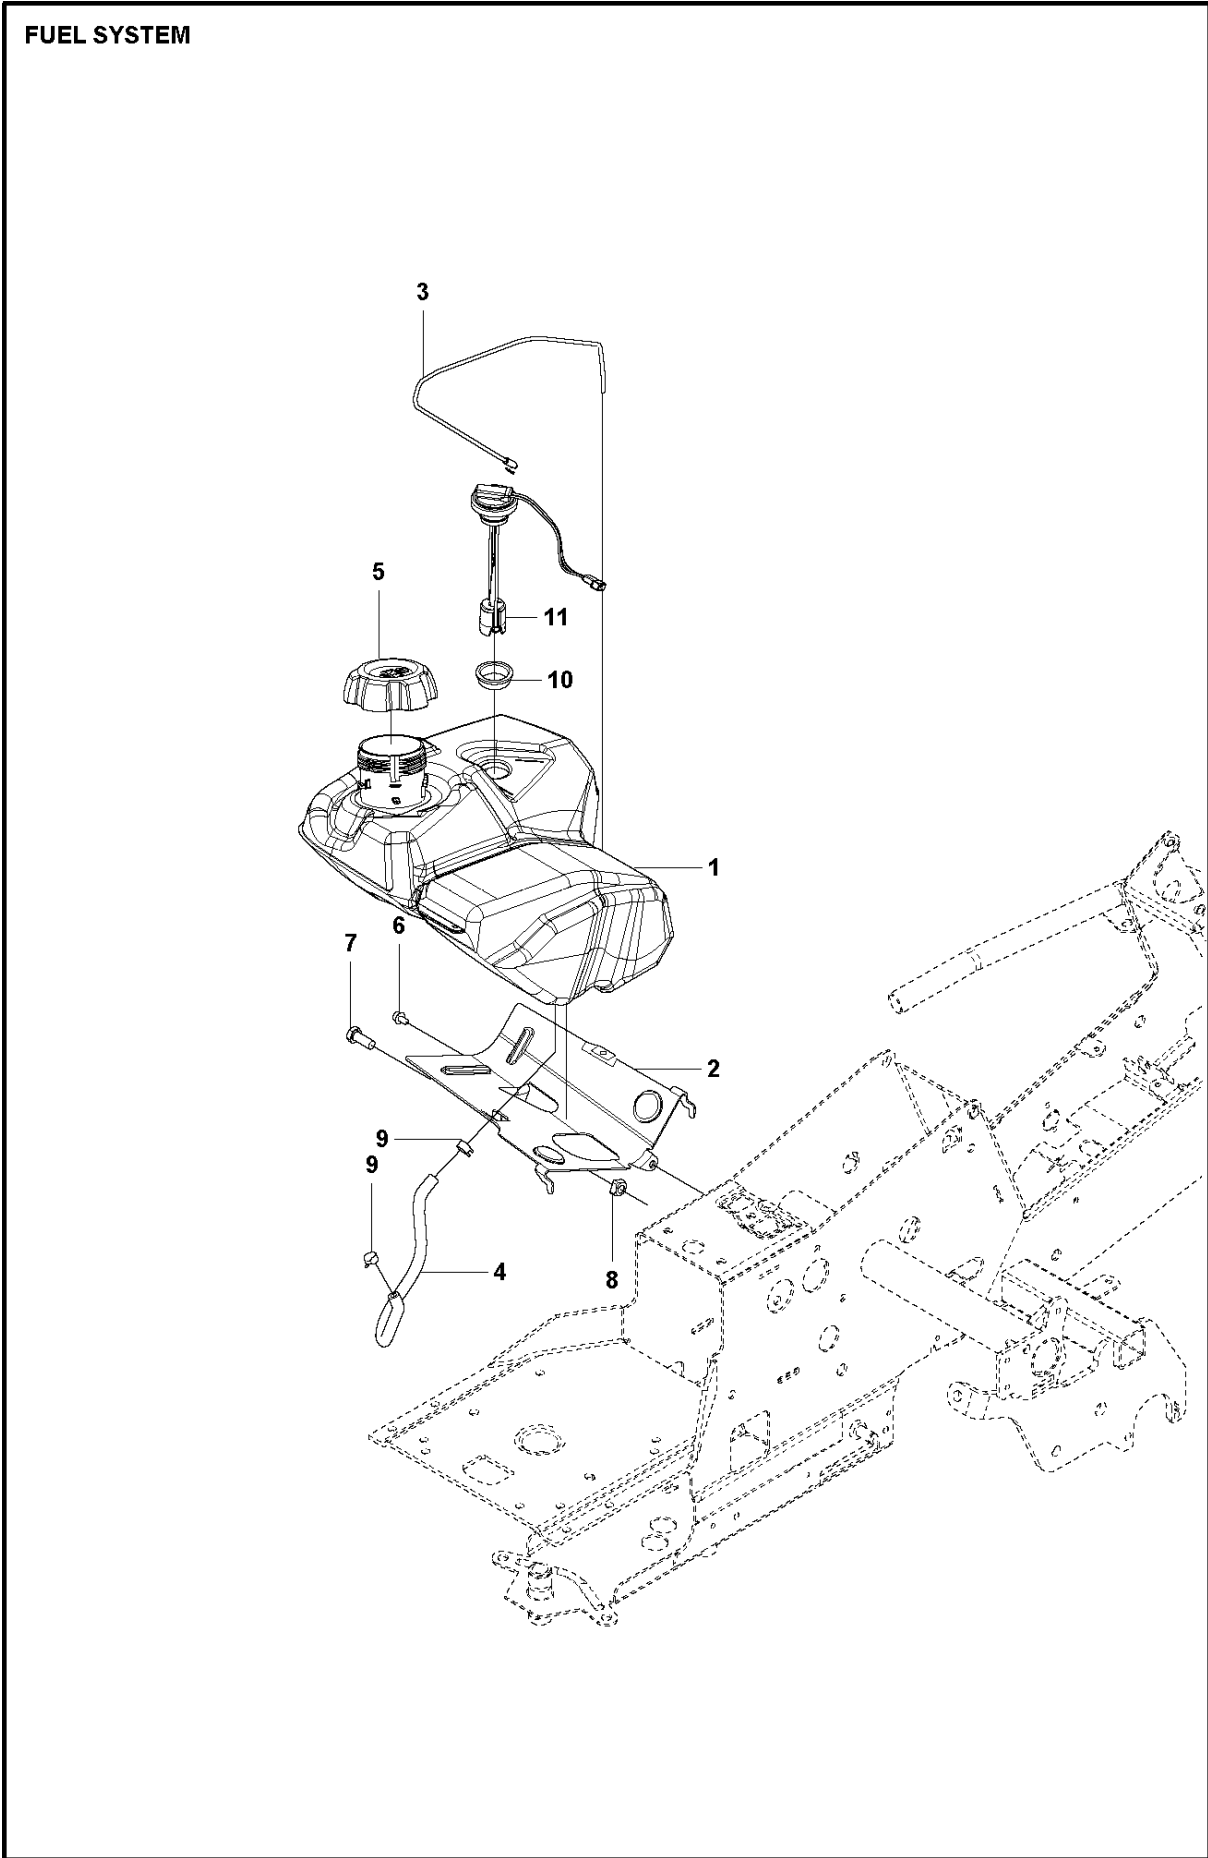

FUEL SYSTEM

R316 TX AWD

Ref	Part No	Description	Remark	QTY KIT
1	595 10 29-01	FUEL TANK ASSY		1
2	578 05 38-01	BRACKET		1
3	578 26 15-01	WIRE		1
4	504 80 00-10	FUEL HOSE		1
5	584 24 87-02	FUEL CAP		1
6	725 23 64-61	SCREW EHHFT		1
7	725 24 93-71	SCREW EHHM		1
8	732 21 16-01	LOCK NUT		1
9	535 46 97-01	HOSE BRACE		2
10	594 05 95-01	GROMMET		1
11	594 05 97-01	SENSOR		1