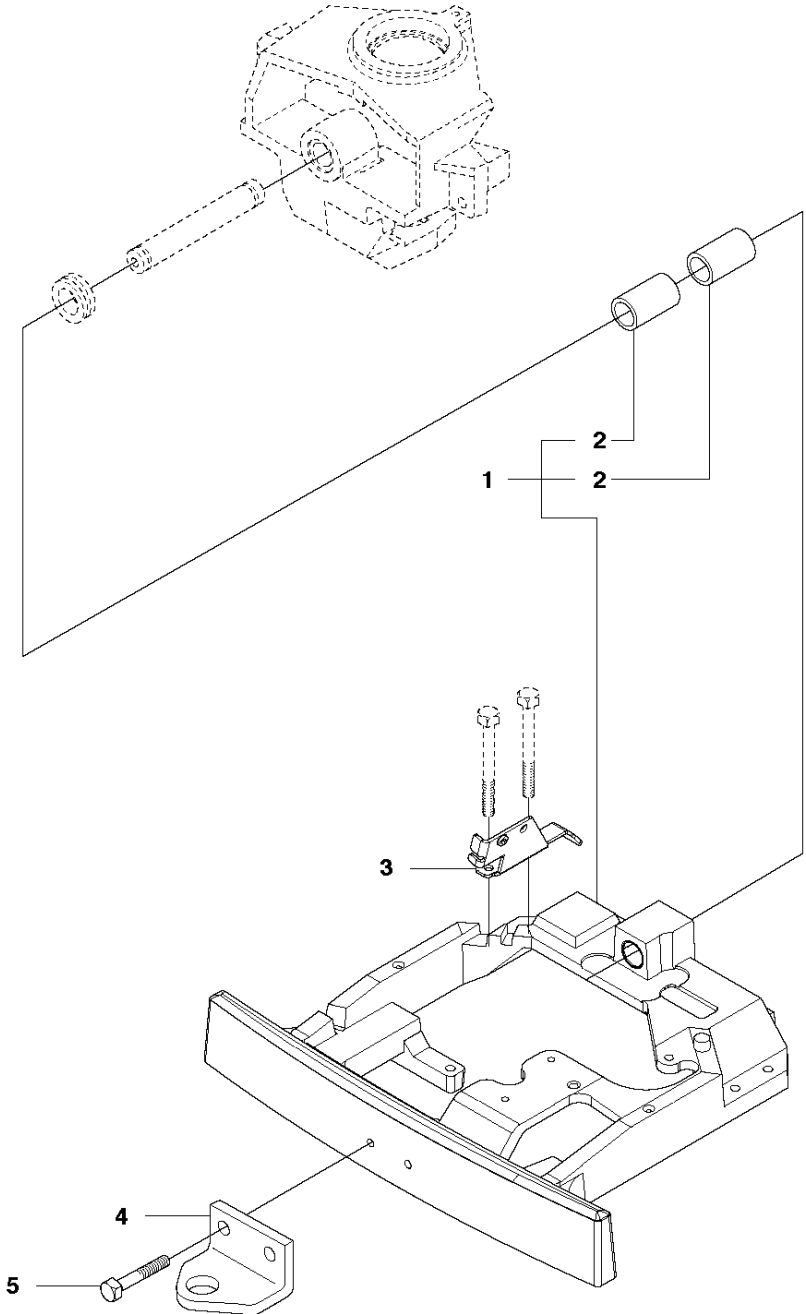

CHASSIS, REAR - 1

CHASSIS REAR

R316 TX AWD

Ref	Part No	Description	Remark	QTY	KIT
1	582 24 46-01	BRACKET		1	
2	506 98 61-02	GLIDLAGER		2	1
3	544 26 21-01	BRACKET		1	
4	506 88 99-01	HITCH		1	
5	725 24 93-71	SCREW EHHM		2