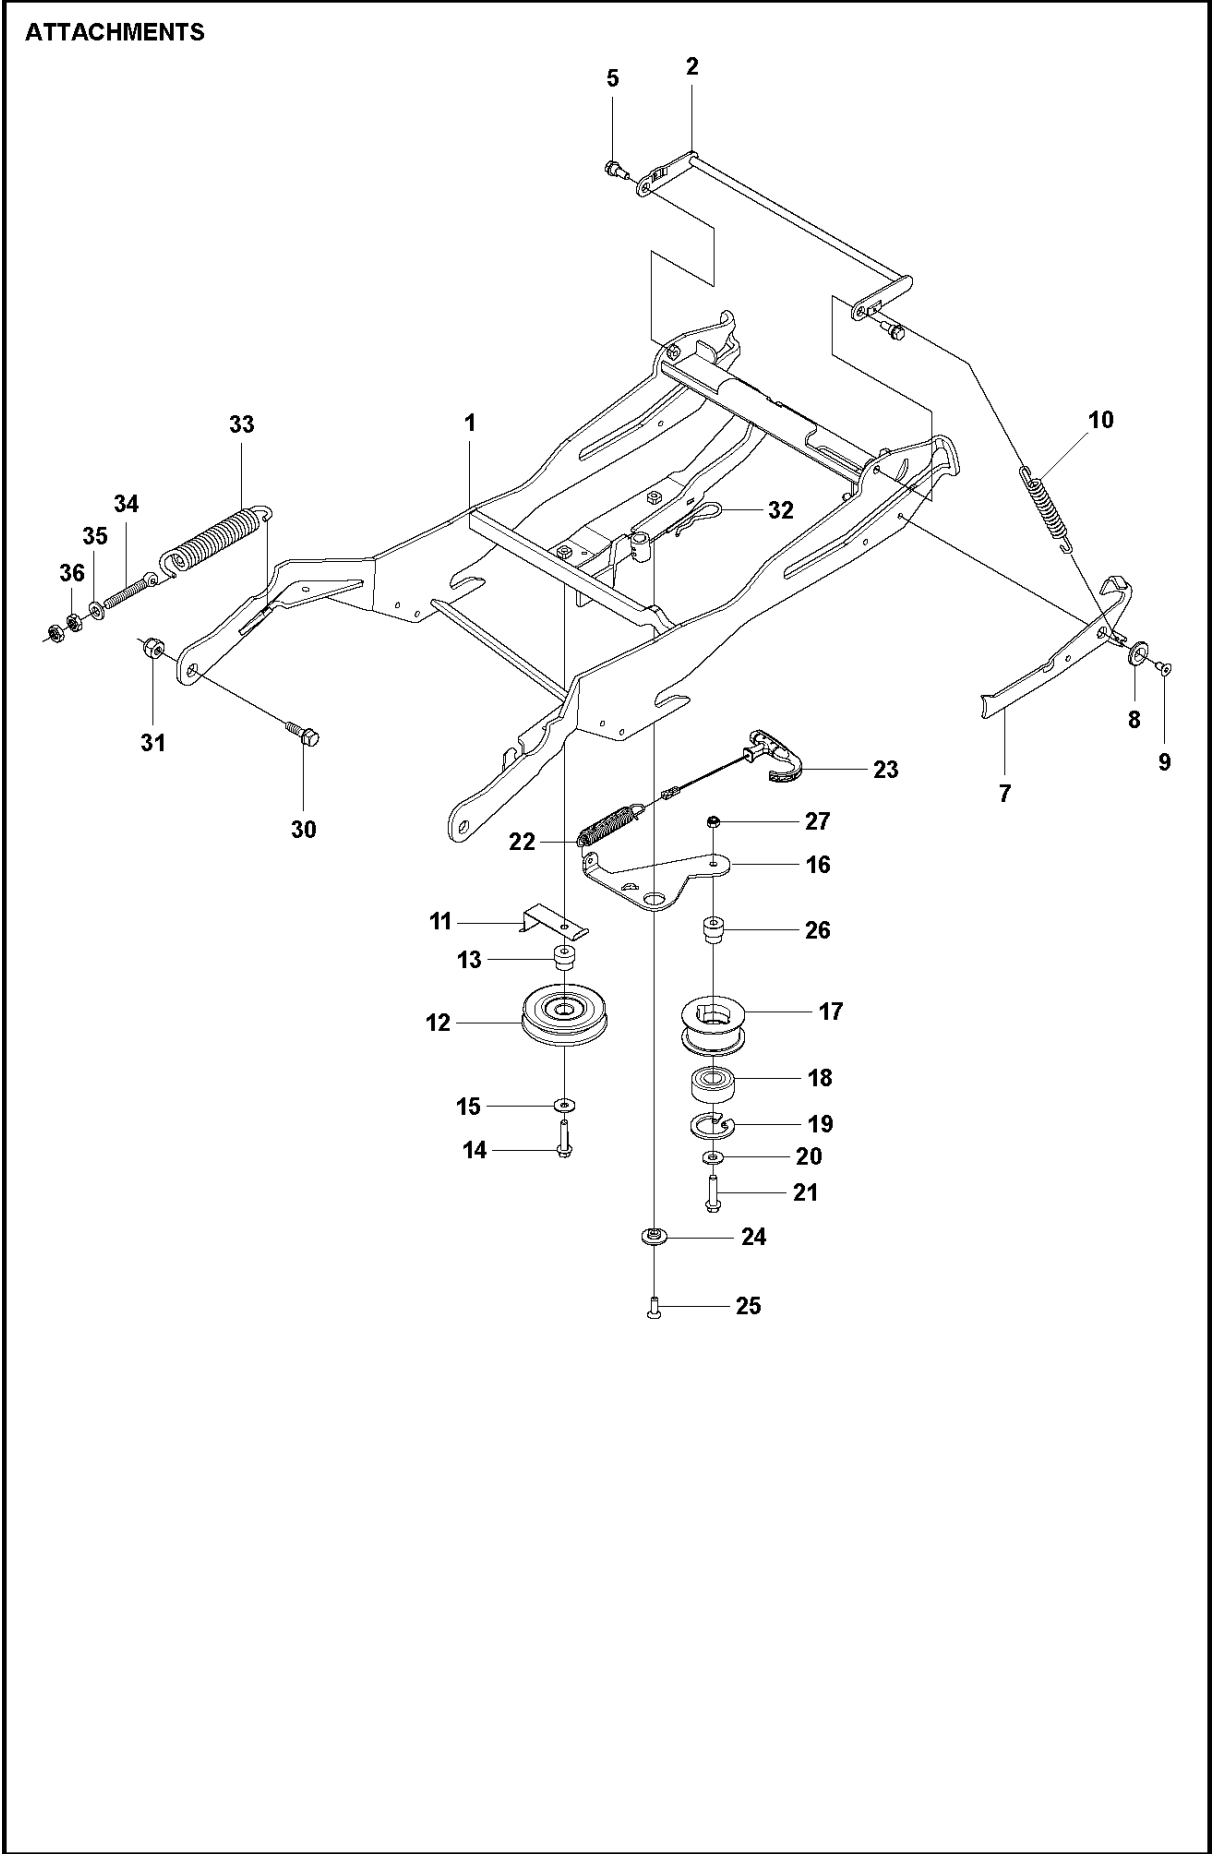

ATTACHMENTS

R316 TX AWD

Ref	Part No	Description	Remark	QTY KIT
1	523 06 42-01	EQUIPMENT FRAME		1
2	525 47 59-01	HOOK		1
5	506 59 74-01	SCREW EHHFM		2
7	523 11 66-02	LEVER		1
8	506 91 87-01	WASHER		1
9	725 64 48-01	SCREW IHCSFM		1
10	506 53 56-03	DRAW SPRING		1
11	525 48 67-01	BELT GUIDE		1
12	506 97 48-01	PULLEY		1
13	506 82 68-02	BUSHING		1
14	725 24 59-51	SCREW EHHM		1
15	734 11 64-41	WASHER		1
16	577 22 87-01	SHEET		1
17	505 15 39-01	BELT TENSIONER WHEEL ASSY		1
18	738 21 04-04	BALL BEARING		1
19	735 31 38-10	CIRCLIP		1
20	734 11 64-41	WASHER		1
21	725 24 59-51	SCREW EHHM		1
22	504 62 24-01	SPRING		1
23	504 62 21-02	HANDLE ASSY		1
24	505 45 17-01	WASHER		1
25	725 64 53-01	SCREW IHCSFM		1
26	535 48 48-01	BUSHING		1
27	732 21 18-01	LOCK NUT		1
30	506 89 58-01	COLLAR SCREW		2
31	732 25 22-01	HEXAGON LOCKING NUT		2
32	506 96 66-01	HAIR PIN COTTER		1
33	506 83 76-01	SPRING		2
34	506 83 77-01	RING BOLT		2
35	734 11 72-01	WASHER		2
36	731 23 20-01	HEXAGON NUT		4