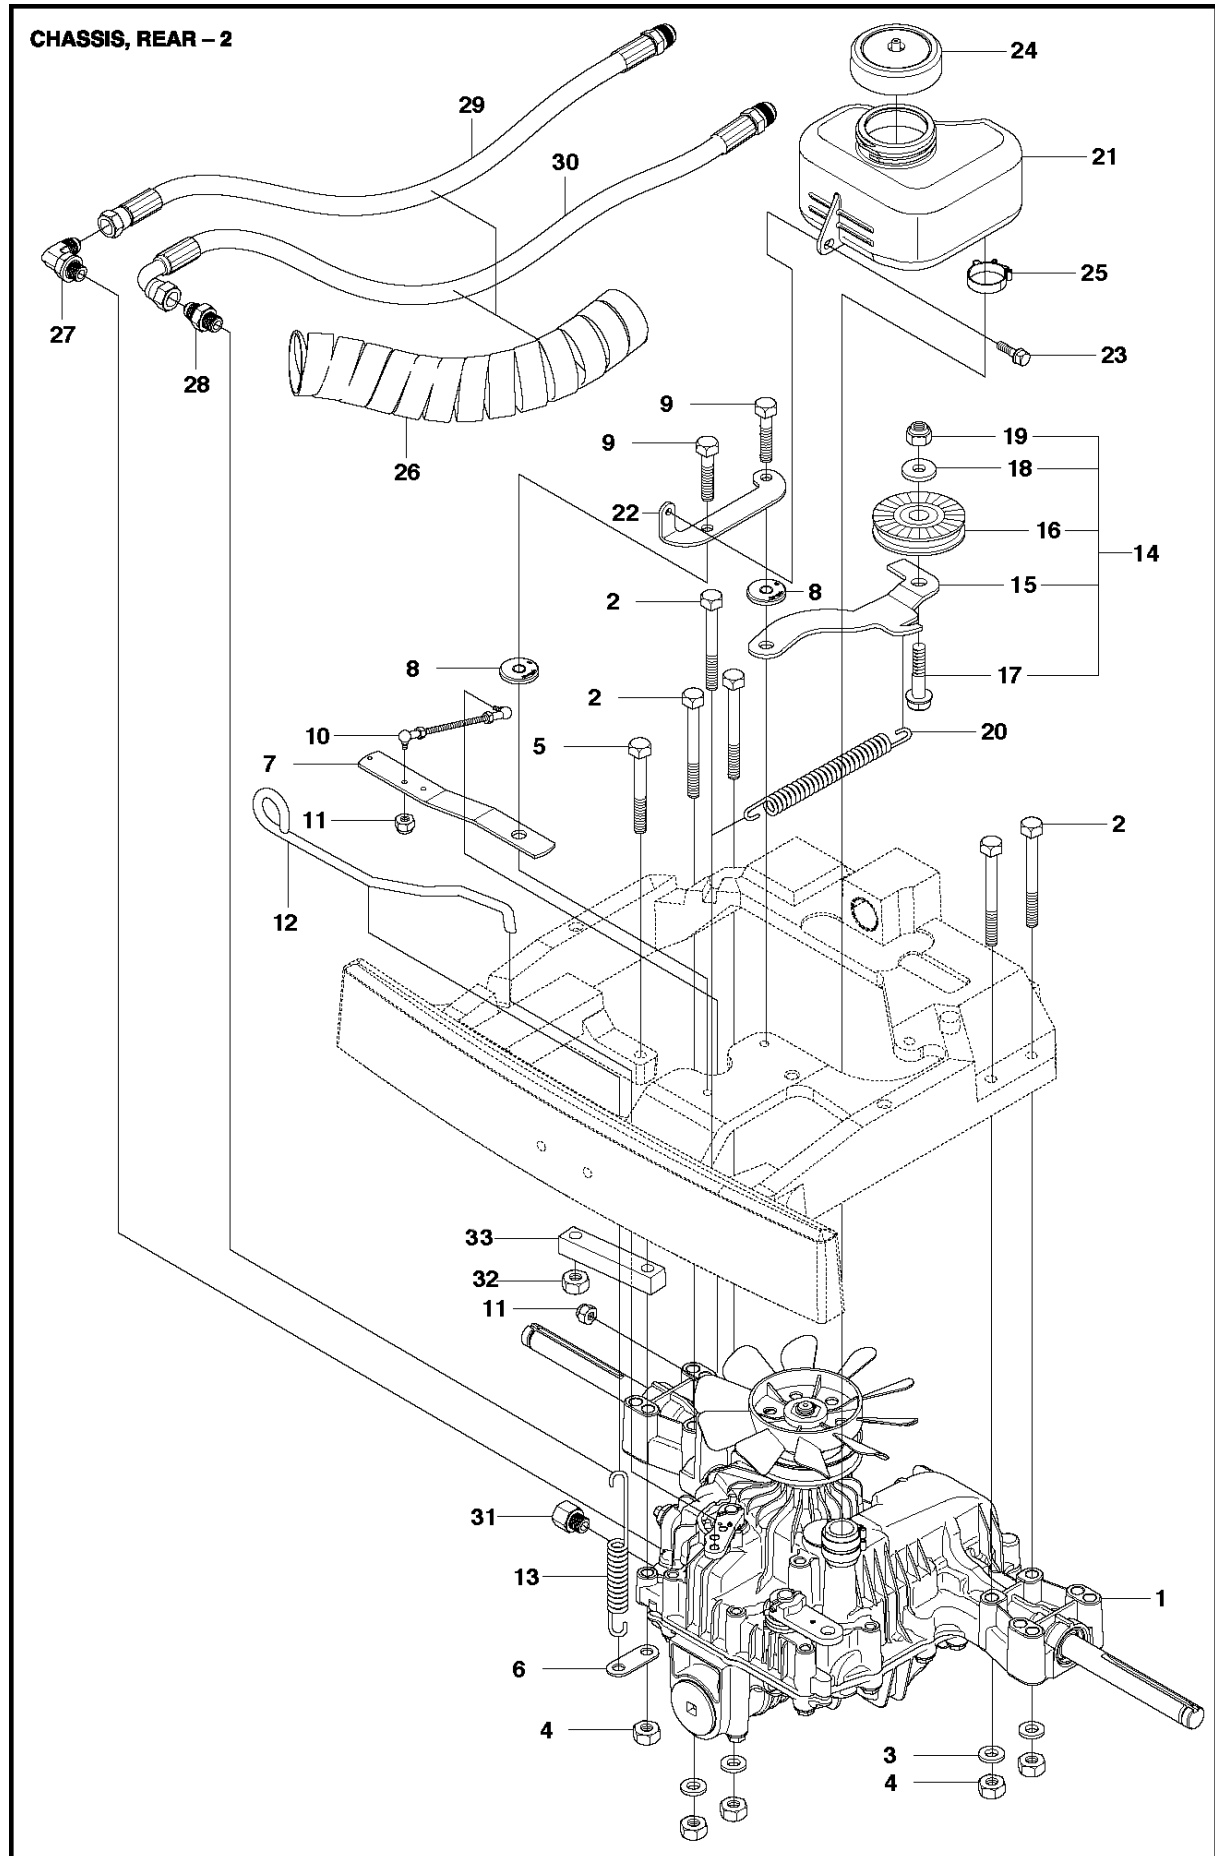

CHASSIS REAR

R316 TXs AWD

Ref	Part No	Description	Remark	QTY	KIT
1	590 71 69-01	TRANSMISSION		1	
2	725 24 67-51	SCREW EHHM		5	
3	734 11 64-01	WASHER		4	
4	731 23 18-01	HEXAGON NUT		5	
5	725 24 62-51	SCREW EHHM	For 967291901	1	
5	725 24 59-51	SCREW EHHM	For 966757801, 967152101	1	
6	506 59 93-01	LINK		1	
7	579 59 68-01	LEVER		1	
8	584 28 86-04	WASHER		2	
9	725 24 51-71	SCREW EHHM		2	
10	506 98 75-01	ADJUSTMENT ROD		1	
11	732 21 14-01	LOCK NUT		2	
12	506 98 82-01	FRIKOPPLINGSSTÅNG		1	
13	506 83 43-01	SPRING		1	
14	506 98 84-01	BELT TENSIONER ASSY		1	
15	588 74 04-01	BELT TENSIONER		1	14
16	506 94 69-01	PULLEY		1	14
17	725 24 55-51	SCREW		1	14
18	734 11 64-41	WASHER		1	14
19	732 21 18-01	LOCK NUT		1	14
20	506 98 86-01	SPRING		1	
21	544 10 01-01	EXPANSION TANK		1	
22	544 12 17-01	BRACKET		1	
23	725 23 64-61	SCREW EHHFT		1	
24	506 67 33-01	TANK CAP ASSY		1	
25	505 13 11-02	HOSE CLAMP		1	
26	544 02 66-03	HOSE GUARD	For 967291901	1	
26	544 02 66-03	HOSE GUARD	For 966757801, 967152101	1	
27	535 43 73-04	PIPE FITTING		1	
28	535 42 68-05	PIPE FITTING		1	
29	535 45 04-02	HYDRAULIC HOSE		1	
30	535 45 03-02	HYDRAULIC HOSE		1	
31	504 56 74-01	PIPE FITTING		1	
33	506 98 72-01	MOMENTFÄSTE	For 966757801, 967152101	1	
32	731 23 18-01	HEXAGON NUT	For 966757801, 967152101	1