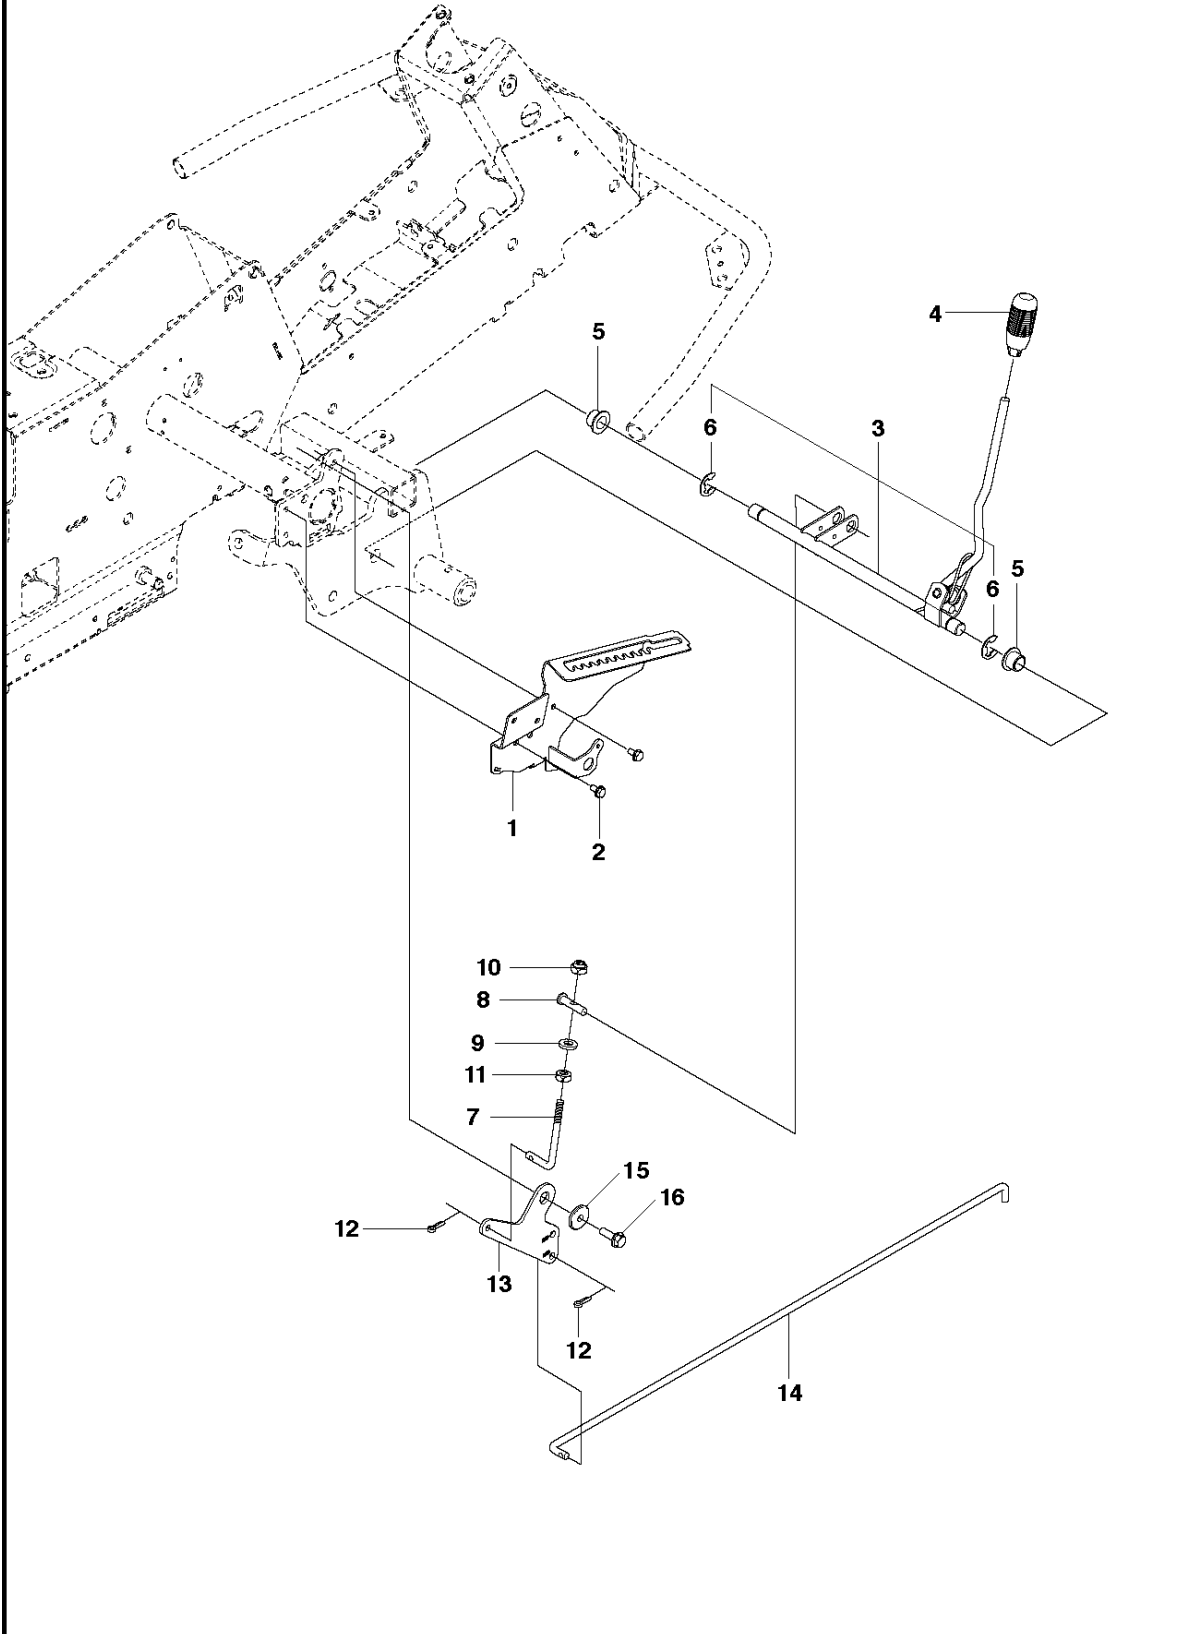

SPARE PARTS LIST

RIDERS

R316 TXs AWD

COVER - 3

COVER

R316 TXs AWD

Ref	Part No	Description	Remark	QTY KIT
1	510 22 25-01	BELT COVER		1
2	510 22 25-02	BELT COVER		1
3	510 22 27-01	BELT COVER		1
4	510 22 27-02	BELT COVER		1
5	725 23 68-61	SCREW EHHFT		4
6	510 22 23-03	BELT COVER		1
7	510 22 24-01	BELT COVER		1
8	522 55 73-01	SCREW		2
9	516 01 88-01	BELT COVER		1
10	525 56 33-03	BELT COVER		1
11	725 23 64-61	SCREW EHHFT		5

COVER

R316 TXs AWD

Ref	Part No	Description	Remark	QTY KIT
1	577 72 93-01	FOOT PLATE		1
3	577 72 94-01	FOOT PLATE		1
5	544 40 05-01	SCREW		20
21	544 23 92-01	COVER		1
22	544 42 75-01	MAT		1
23	535 42 91-01	SPRING NUT		4
24	577 70 41-01	COVER		1
26	544 43 32-01	PROTECTIVE COVER		1
27	525 56 24-01	UNIT COVER		1
28	577 72 95-01	FENDER		1
29	577 76 45-01	LOCK NUT		1
30	577 72 96-01	FENDER		1
31	577 73 75-01	CONTROL COVER		1
33	577 70 04-01	COVER		1
37	582 21 42-01	LAMP		2

HEIGHT ADJUSTMENT
2017

HEIGHT ADJUSTMENT

R316 TXs AWD

Ref	Part No	Description	Remark	QTY KIT
1	578 00 13-02	BRACKET		1
2	506 57 01-03	SCREW EHHFM		2
3	577 99 99-01	ADJUSTER		1
4	506 54 20-01	HANDLE		1
5	584 87 13-02	BEARING		2
6	735 31 22-20	E-CLIP		2
7	506 90 82-01	HEIGHT ROD		1
8	506 78 46-01	PEN		1
9	734 11 72-01	WASHER		1
10	732 21 18-01	LOCK NUT		1
11	731 23 18-01	HEXAGON NUT		1
12	721 61 83-01	SPLIT PIN		2
13	578 04 07-01	LINK		1
14	523 11 45-01	CONNECTION ROD		1
15	584 28 86-01	WASHER		1
16	506 57 01-05	SCREW EHHFM		1