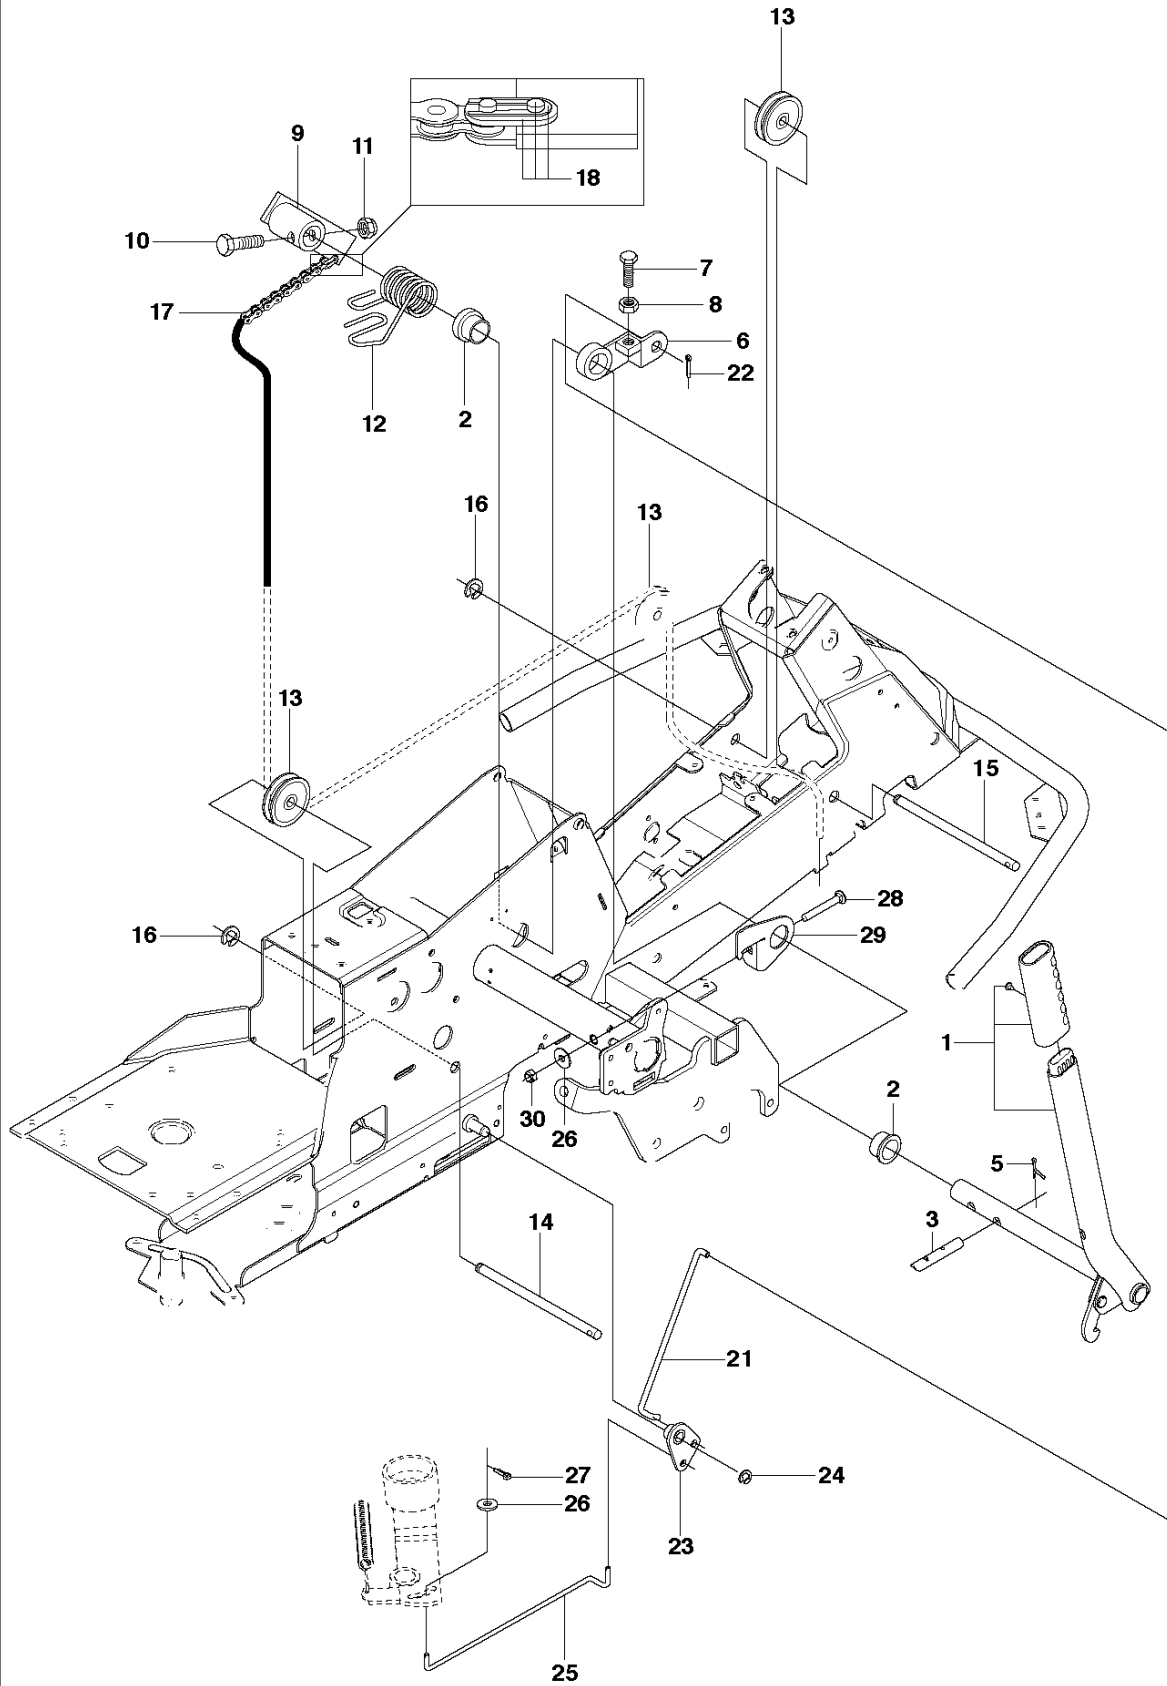

E MOWER LIFT
For 2012 - 2017

MOWER LIFT / DECK LIFT

R316 TXs AWD

Ref	Part No	Description	Remark	QTY KIT
1	577 96 67-01	LIFTING LEVER ASSY		1
2	506 55 65-01	BEARING		1
3	525 40 66-01	PEN		1
5	721 61 83-01	SPLIT PIN		4
6	506 78 43-01	LINK ASSY		1
7	725 24 97-51	SCREW		1
8	731 23 20-51	HEXAGON NUT		1
9	544 43 36-01	LIFTING ARM		1
10	725 25 42-51	SCREW EHHM		1
11	732 25 22-01	HEXAGON LOCKING NUT		1
12	506 91 68-01	SPRING		1
13	506 90 56-01	OFFSET PULLEY		2
14	506 90 57-01	SHAFT		1
15	506 90 57-02	SHAFT		1
16	735 31 18-20	E-CLIP		2
17	506 55 46-07	CHAIN		1
18	506 55 47-01	LINKAGE		1
21	544 45 69-01	CONNECTION ROD		1
22	721 61 83-01	SPLIT PIN		1
23	544 37 86-01	LINK		1
24	735 31 14-20	E-CLIP		1
25	544 44 88-01	CONNECTION ROD		1
26	734 11 64-41	WASHER		1
27	721 61 83-01	SPLIT PIN		1
28	535 42 38-03	SCREW RSQM		1
29	577 99 95-01	SHEET		1
30	732 21 18-01	LOCK NUT		1