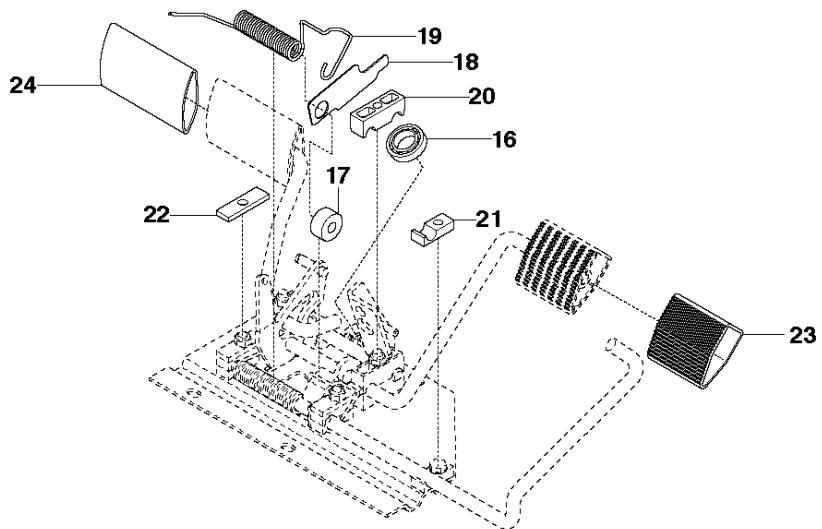

P R316TXs AWD
PEDALS

PEDALS