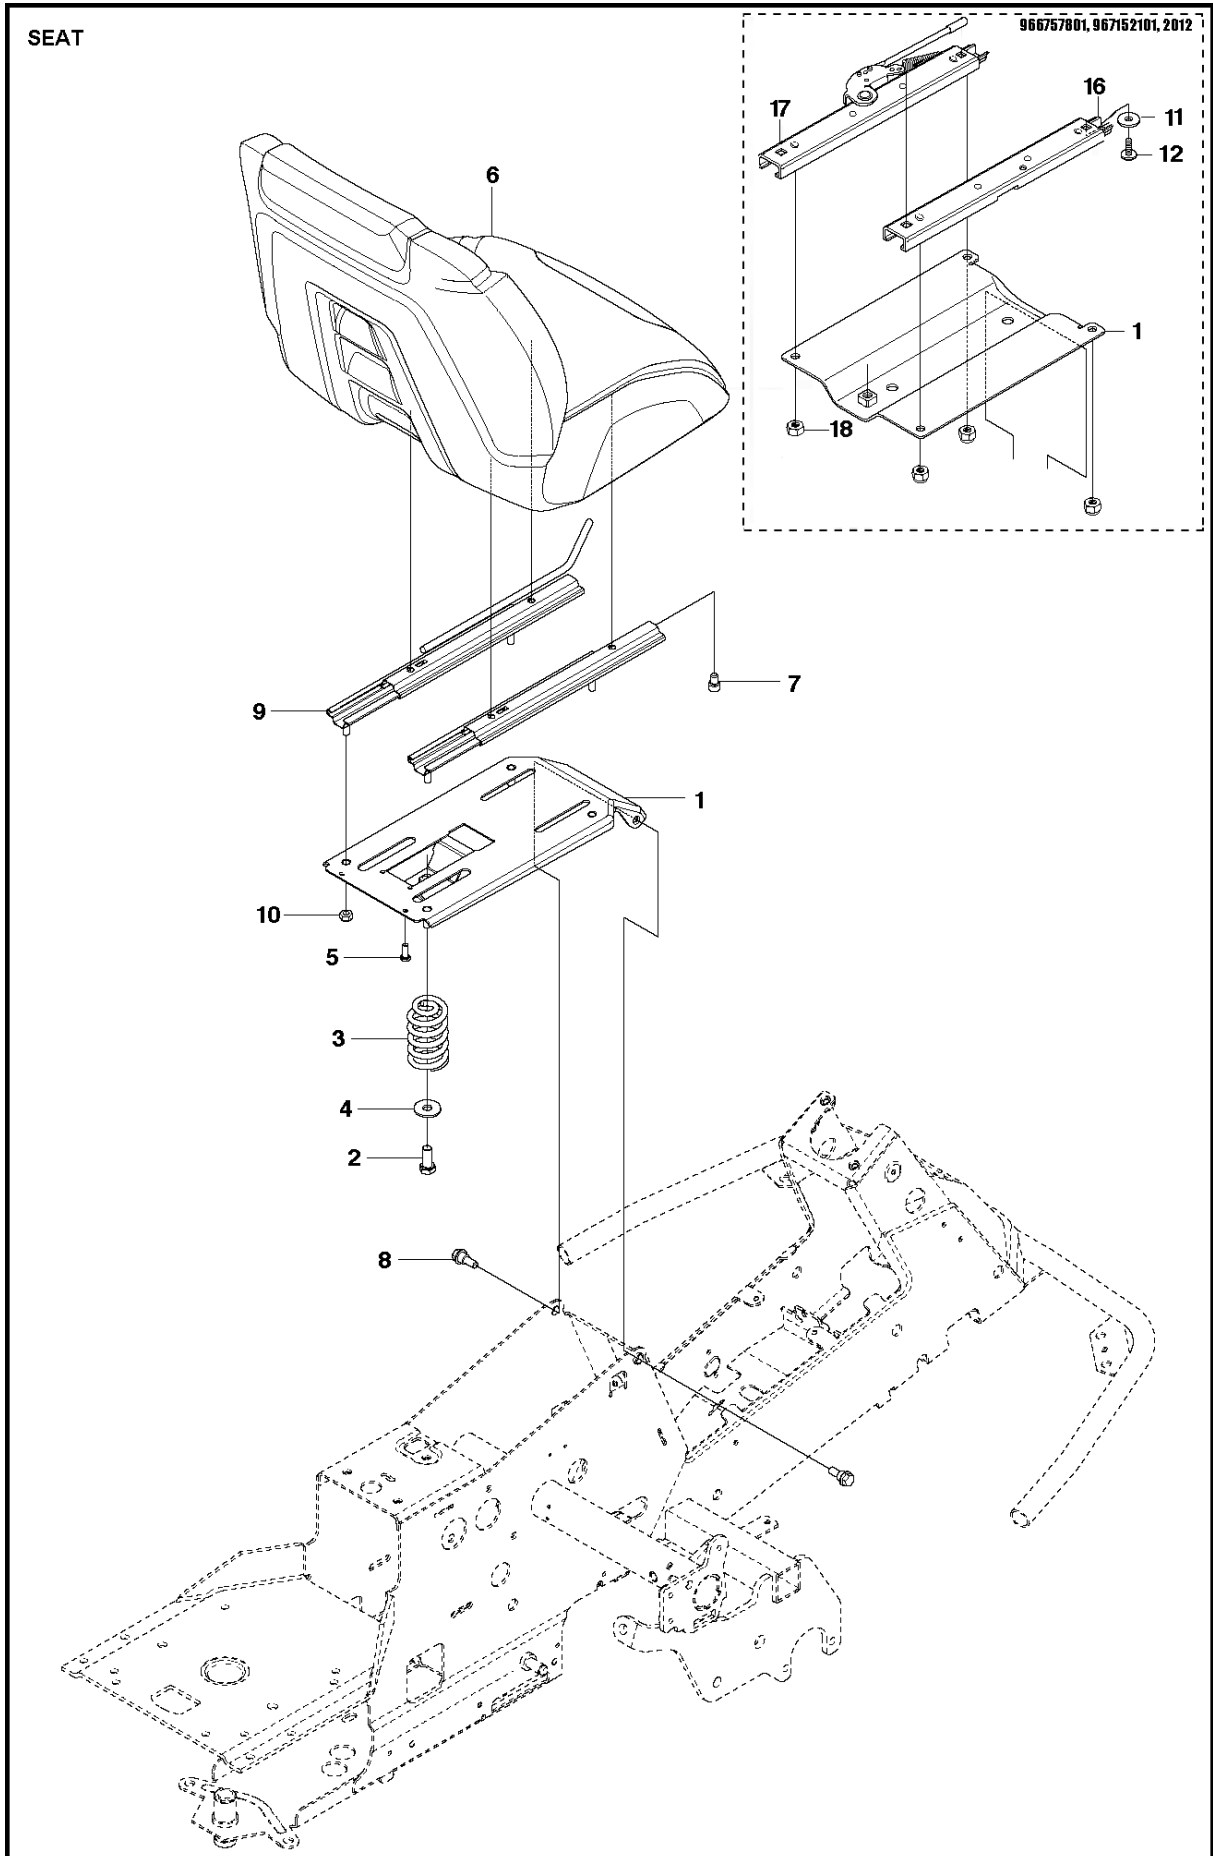

COVER

R316 TXs AWD

Ref	Part No	Description	Remark	QTY KIT
1	577 72 93-01	FOOT PLATE		1
3	577 72 94-01	FOOT PLATE		1
5	544 40 05-01	SCREW		20
21	544 23 92-01	COVER		1
22	544 42 75-01	MAT		1
23	535 42 91-01	SPRING NUT		4
24	577 70 41-01	COVER		1
26	544 43 32-01	PROTECTIVE COVER		1
27	525 56 24-01	UNIT COVER		1
28	577 72 95-01	FENDER		1
29	577 76 45-01	LOCK NUT		1
30	577 72 96-01	FENDER		1
31	577 73 75-01	CONTROL COVER		1
33	577 70 04-01	COVER		1
37	582 21 42-01	LAMP		2

HEIGHT ADJUSTMENT
2017

HEIGHT ADJUSTMENT

R316 TXs AWD

Ref	Part No	Description	Remark	QTY KIT
1	578 00 13-02	BRACKET		1
2	506 57 01-03	SCREW EHHFM		2
3	577 99 99-01	ADJUSTER		1
4	506 54 20-01	HANDLE		1
5	584 87 13-02	BEARING		2
6	735 31 22-20	E-CLIP		2
7	506 90 82-01	HEIGHT ROD		1
8	506 78 46-01	PEN		1
9	734 11 72-01	WASHER		1
10	732 21 18-01	LOCK NUT		1
11	731 23 18-01	HEXAGON NUT		1
12	721 61 83-01	SPLIT PIN		2
13	578 04 07-01	LINK		1
14	523 11 45-01	CONNECTION ROD		1
15	584 28 86-01	WASHER		1
16	506 57 01-05	SCREW EHHFM		1