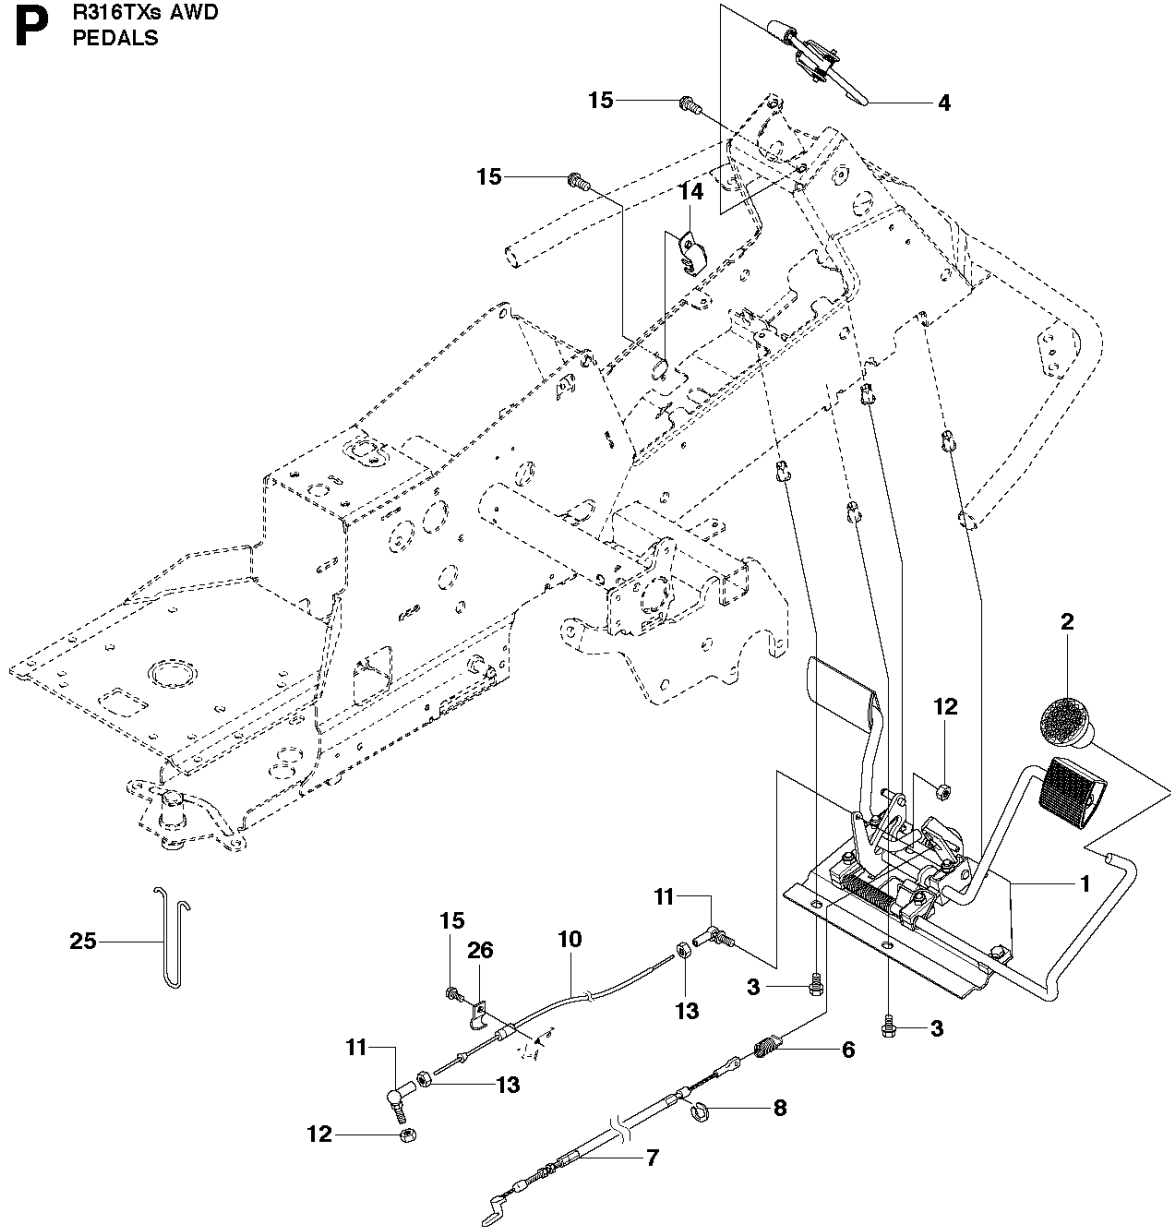

P R316TXs AWD
PEDALS

PEDALS

PEDALS

R316 TXs AWD

Ref	Part No	Description	Remark	QTY KIT	
1	544 12 60-01	PEDAL PLATE ASSY		1	
2	535 47 37-01	KNOB		1	
3	506 57 01-04	SCREW EHHFM		4	
4	544 40 31-01	BRAKE LEVER ASSY		1	
6	506 94 63-01	BRAKE SPRING		1	
7	576 71 21-01	BRAKE WIRE		1	
8	735 31 09-20	E-CLIP		1	
10	574 41 12-02	CONTROL CABLE		1	
11	506 55 73-01	VINKELL.AS8 DIN71802		2	
12	732 21 14-01	LOCK NUT		2	
13	731 23 14-01	HEXAGON NUT		2	
14	522 43 08-01	BRACKET		1	
15	725 23 64-61	SCREW EHHFT		4	
16	738 21 02-04	BALL BEARING		1	
17	535 48 02-01	ROLLER		1	1
18	535 48 06-01	PROTECTIVE PLATE		1	1
19	535 48 07-01	SPRING		1	1
20	535 48 08-01	BEARING SUPPORT		4	1
21	535 48 09-01	BEARING SUPPORT		5	1
22	535 48 10-01	REINFORCEMENT PLATE		3	1
23	535 47 88-01	PEDAL RUBBER		1	1
24	535 47 88-02	PEDAL RUBBER		1	1
25	506 57 64-02	CABLE HOLDER		1	1
26	506 56 65-01	CLIP		1