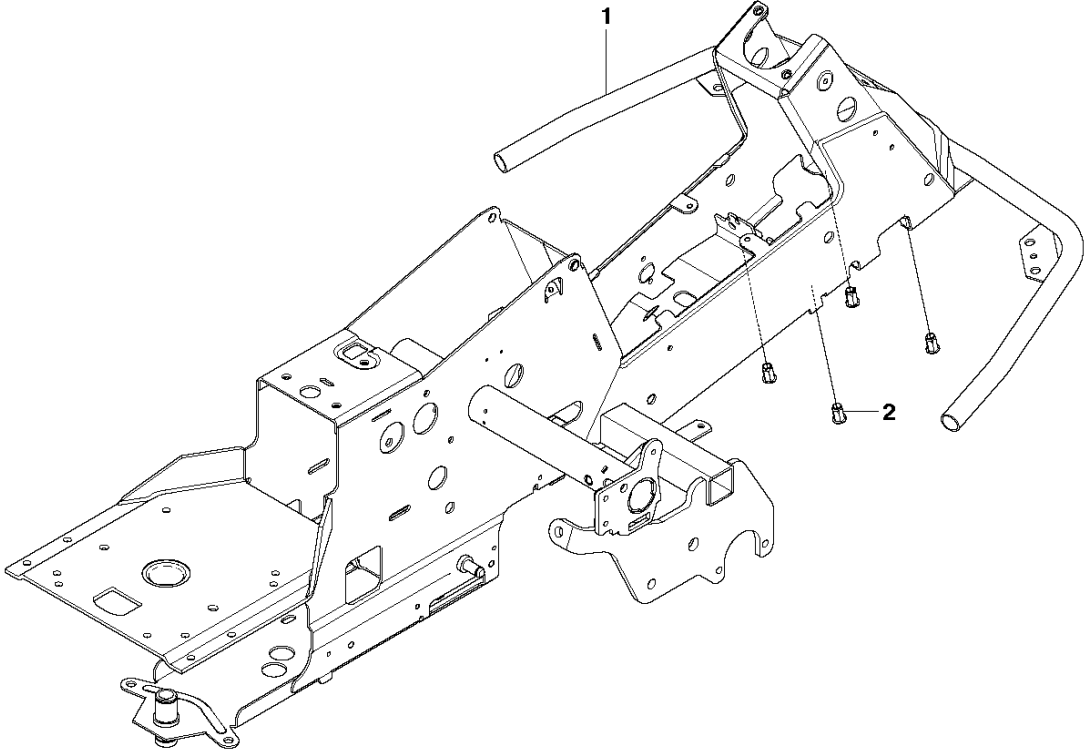

F R316TXs AWD
CHASSIS

CHASSIS & ENCLOSURES

R316 TXs AWD

Ref	Part No	Description	Remark	QTY KIT
1	577 93 91-01	CHASSIS		1
2	506 91 62-01	NUT		4