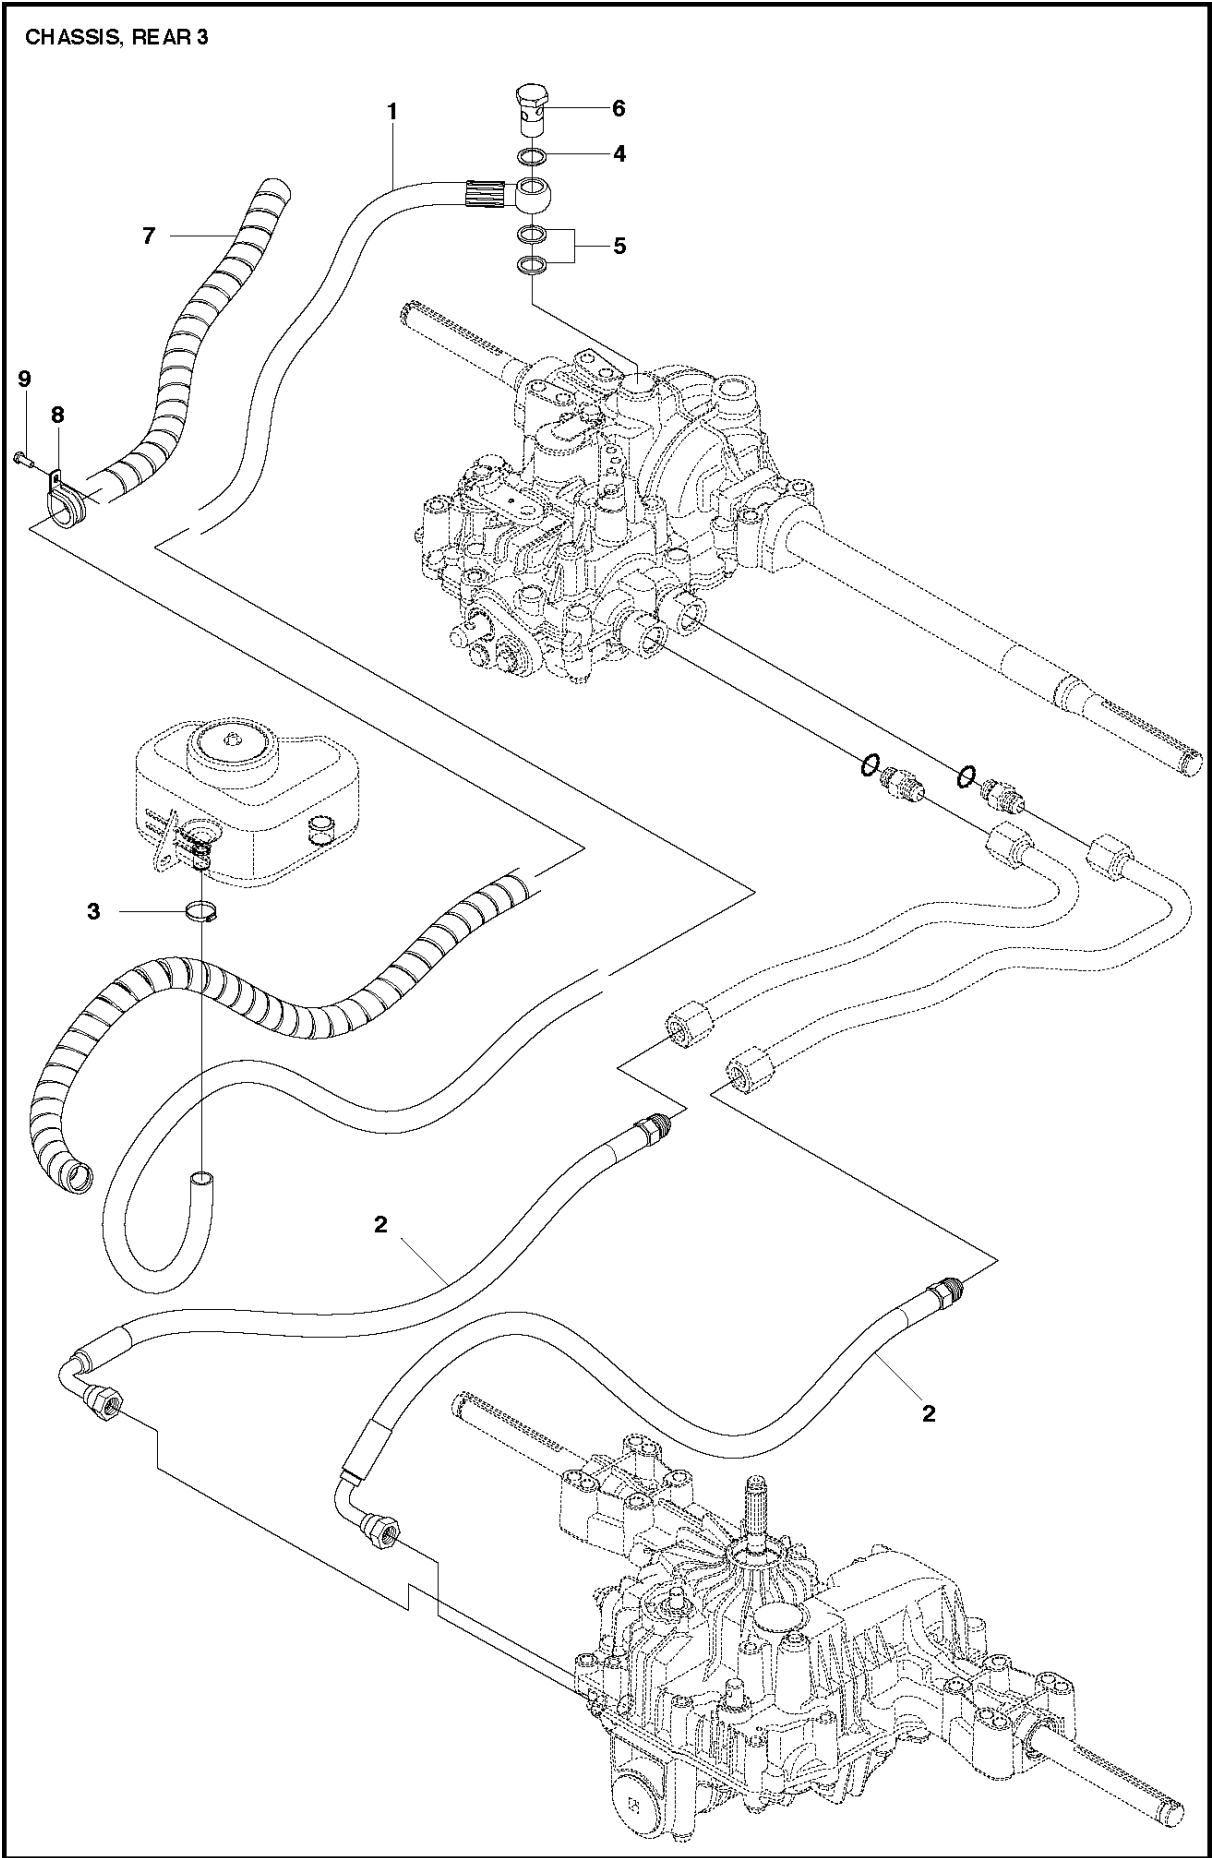

CHASSIS REAR

R316 TXs AWD

Ref	Part No	Description	Remark	QTY KIT
1	578 29 50-03	HYDRAULIC HOSE		1
2	544 45 64-03	HYDRAULIC HOSE		2
3	505 13 11-01	HOSE CLAMP		1
4	544 01 00-01	GASKET		1
5	544 01 00-03	GASKET		2
6	544 02 05-01	PIPE FITTING		1
7	544 02 66-07	HOSE GUARD		1
8	574 53 12-01	HOSE CLAMP		1
9	725 23 68-61	SCREW EHHFT		1