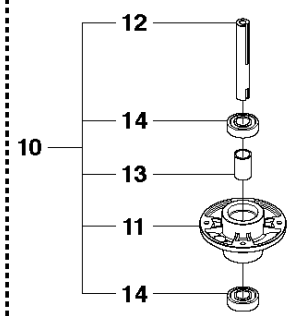

C2 CUTTING DECK C 112

73 **Combi 112**

- 72
- 74
- 75
- 76

44"/112CM CUTTING DECK

R316 TXs AWD

Ref	Part No	Description	Remark	QTY	KIT
1	574 20 95-01	CUTTING DECK		1	
2	506 91 62-01	NUT		3	
3	544 44 93-01	PLUG		1	
4	506 57 01-04	SCREW EHHFM		3	
5	576 38 41-01	BLADE HOUSING ASSY		1	
6	576 38 42-01	BEARING HOUSING		1	5
7	576 38 43-01	SHAFT		1	5
8	576 38 44-01	SPACING SLEEVE		1	5
9	738 23 04-34	BALL BEARING		2	5
10	576 38 41-02	BLADE HOUSING ASSY		2	
11	576 38 42-01	BEARING HOUSING		1	10
12	576 38 43-02	SHAFT		1	10
13	576 38 44-01	SPACING SLEEVE		1	10
14	738 23 04-34	BALL BEARING		2	10
15	535 42 38-01	SCREW RSQM		12	
16	734 11 64-01	WASHER		12	
17	732 21 18-01	LOCK NUT		12	
18	506 92 21-01	PULLEY		3	
19	506 53 35-01	PARALLEL KEY		7	
20	544 06 80-02	SPACING SLEEVE		1	
21	734 11 74-41	WASHER		3	
22	544 11 41-01	SCREW EHHM		3	
23	535 50 42-02	ADAPTER		3	
24	504 18 81-10	BLADE		3	
25	506 79 23-01	KNIFE PLATE		3	
26	544 11 41-01	SCREW EHHM		3	
27	506 54 07-01	BELT TENSIONER ASSY	Small bushing	1	
27	586 96 66-01	BELT TENSIONER ASSY	Large bushing	1	
28	585 35 99-01	ARM	Small bushing	1	27
28	585 35 99-01	ARM	Large bushing	1	27
29	506 53 27-01	PULLEY		1	27
30	734 11 64-41	WASHER		1	27
31	586 32 04-01	SCREW	Small bushing	1	27
31	586 32 04-01	SCREW	Large bushing	1	27
32	506 91 87-02	WASHER	Small bushing	1	
32	586 49 67-01	WASHER	Large bushing	1	
33	725 24 51-71	SCREW EHHM	Small bushing	1	
33	725 64 53-01	SCREW IHCSFM	Large bushing	1	
34	732 21 18-01	LOCK NUT		1	
35	506 53 31-01	SPRING		1	
36	589 51 46-01	BELT		1	
37	544 09 62-01	BELT COVER		1	
38	544 40 05-01	SCREW		2	
72	506 78 97-01	LABEL		1	
73	544 23 81-05	LABEL		2	
74	506 92 90-01	LABEL		1	
75	535 43 74-01	LABEL WARNING		1	
76	574 51 00-01	DECAL		2	
77	506 77 86-01	PULLEY		1