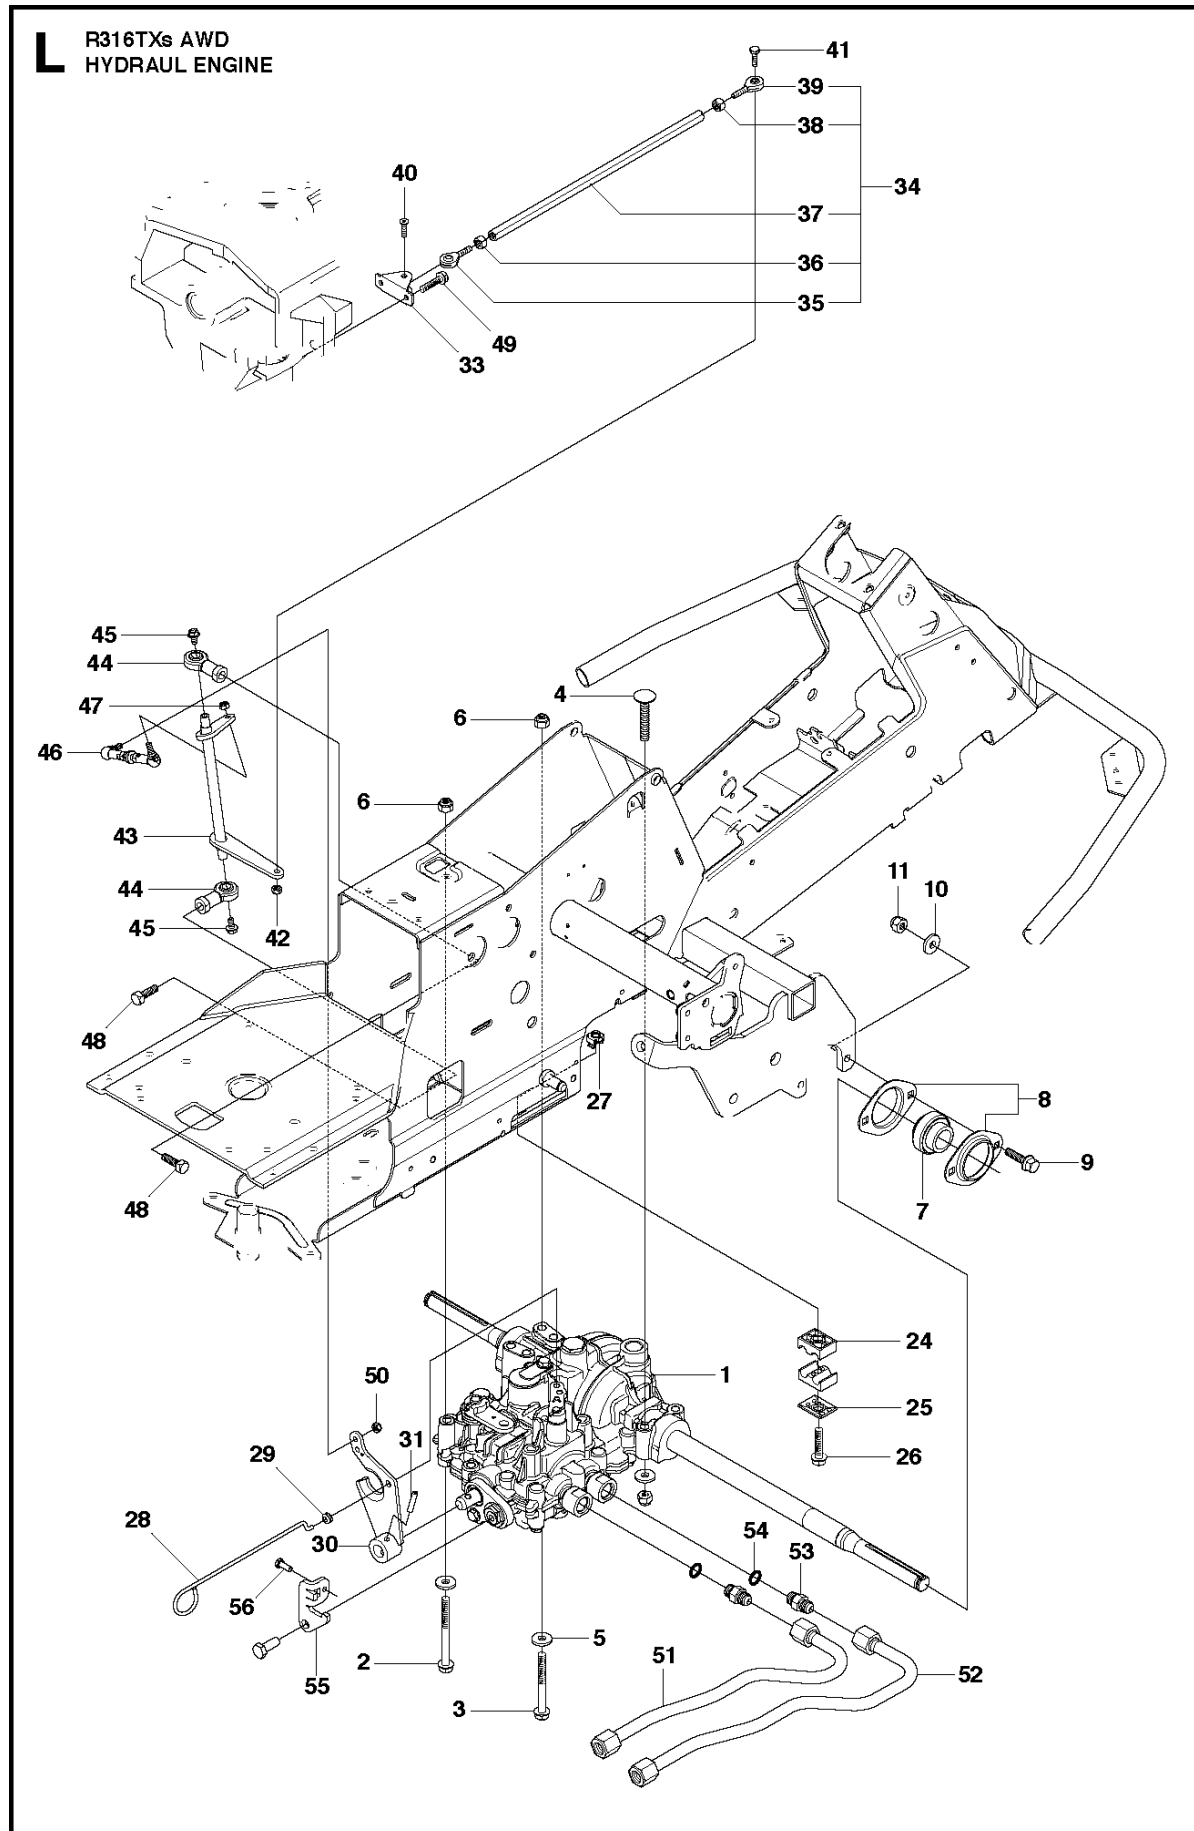

SPARE PARTS LIST

RIDERS

R316 TXs AWD

COVER - 3

COVER

R316 TXs AWD

Ref	Part No	Description	Remark	QTY KIT
1	510 22 25-01	BELT COVER		1
2	510 22 25-02	BELT COVER		1
3	510 22 27-01	BELT COVER		1
4	510 22 27-02	BELT COVER		1
5	725 23 68-61	SCREW EHHFT		4
6	510 22 23-03	BELT COVER		1
7	510 22 24-01	BELT COVER		1
8	522 55 73-01	SCREW		2
9	516 01 88-01	BELT COVER		1
10	525 56 33-03	BELT COVER		1
11	725 23 64-61	SCREW EHHFT		5

COVER

R316 TXs AWD

Ref	Part No	Description	Remark	QTY KIT
1	577 72 93-01	FOOT PLATE		1
3	577 72 94-01	FOOT PLATE		1
5	544 40 05-01	SCREW		20
21	544 23 92-01	COVER		1
22	544 42 75-01	MAT		1
23	535 42 91-01	SPRING NUT		4
24	577 70 41-01	COVER		1
26	544 43 32-01	PROTECTIVE COVER		1
27	525 56 24-01	UNIT COVER		1
28	577 72 95-01	FENDER		1
29	577 76 45-01	LOCK NUT		1
30	577 72 96-01	FENDER		1
31	577 73 75-01	CONTROL COVER		1
33	577 70 04-01	COVER		1
37	582 21 42-01	LAMP		2

K574

TRANSMISSION

R316 TXs AWD

Ref	Part No	Description	Remark	QTY	KIT
1	590 71 69-01	TRANSMISSION		1	
2	506 98 65-01	SPRING WASHER		1	
3	506 98 66-01	DISTANCE		2	
4	502 45 19-01	PULLEY		1	
5	506 98 68-01	FAN		1	
6	735 31 15-00	CIRCLIP		1	
7	502 45 16-01	TUBE		1	
8	506 98 70-01	HOSE CLAMP		2	
9	535 40 28-07	CLIP		1	1
10	535 40 28-32	PLUG		1	1
11	535 40 28-29	MAGNET		1	1
12	502 45 20-01	MAGNET HOLDER		1	1
13	535 40 28-37	SEALING		2	1
14	502 45 32-01	CONTROL LEVER		1	1
15	535 40 28-09	PIN RETAINING SCREW		1	1
16	535 40 28-17	LEVER		1	1
17	535 40 28-16	PIN RETAINING SCREW		1	1
18	535 40 28-33	PIN RETAINING SCREW		1	1
19	535 40 28-38	LEVER		1	1
20	535 40 28-39	RETURN SPRING		1	1
21	535 40 28-40	PIN RETAINING SCREW		1	1
22	535 40 28-41	PIN RETAINING SCREW		1	1
50	574 51 51-01	KIT		1	
51	574 51 52-01	O-RING		1	50
52	535 40 28-19	FILTER		1	