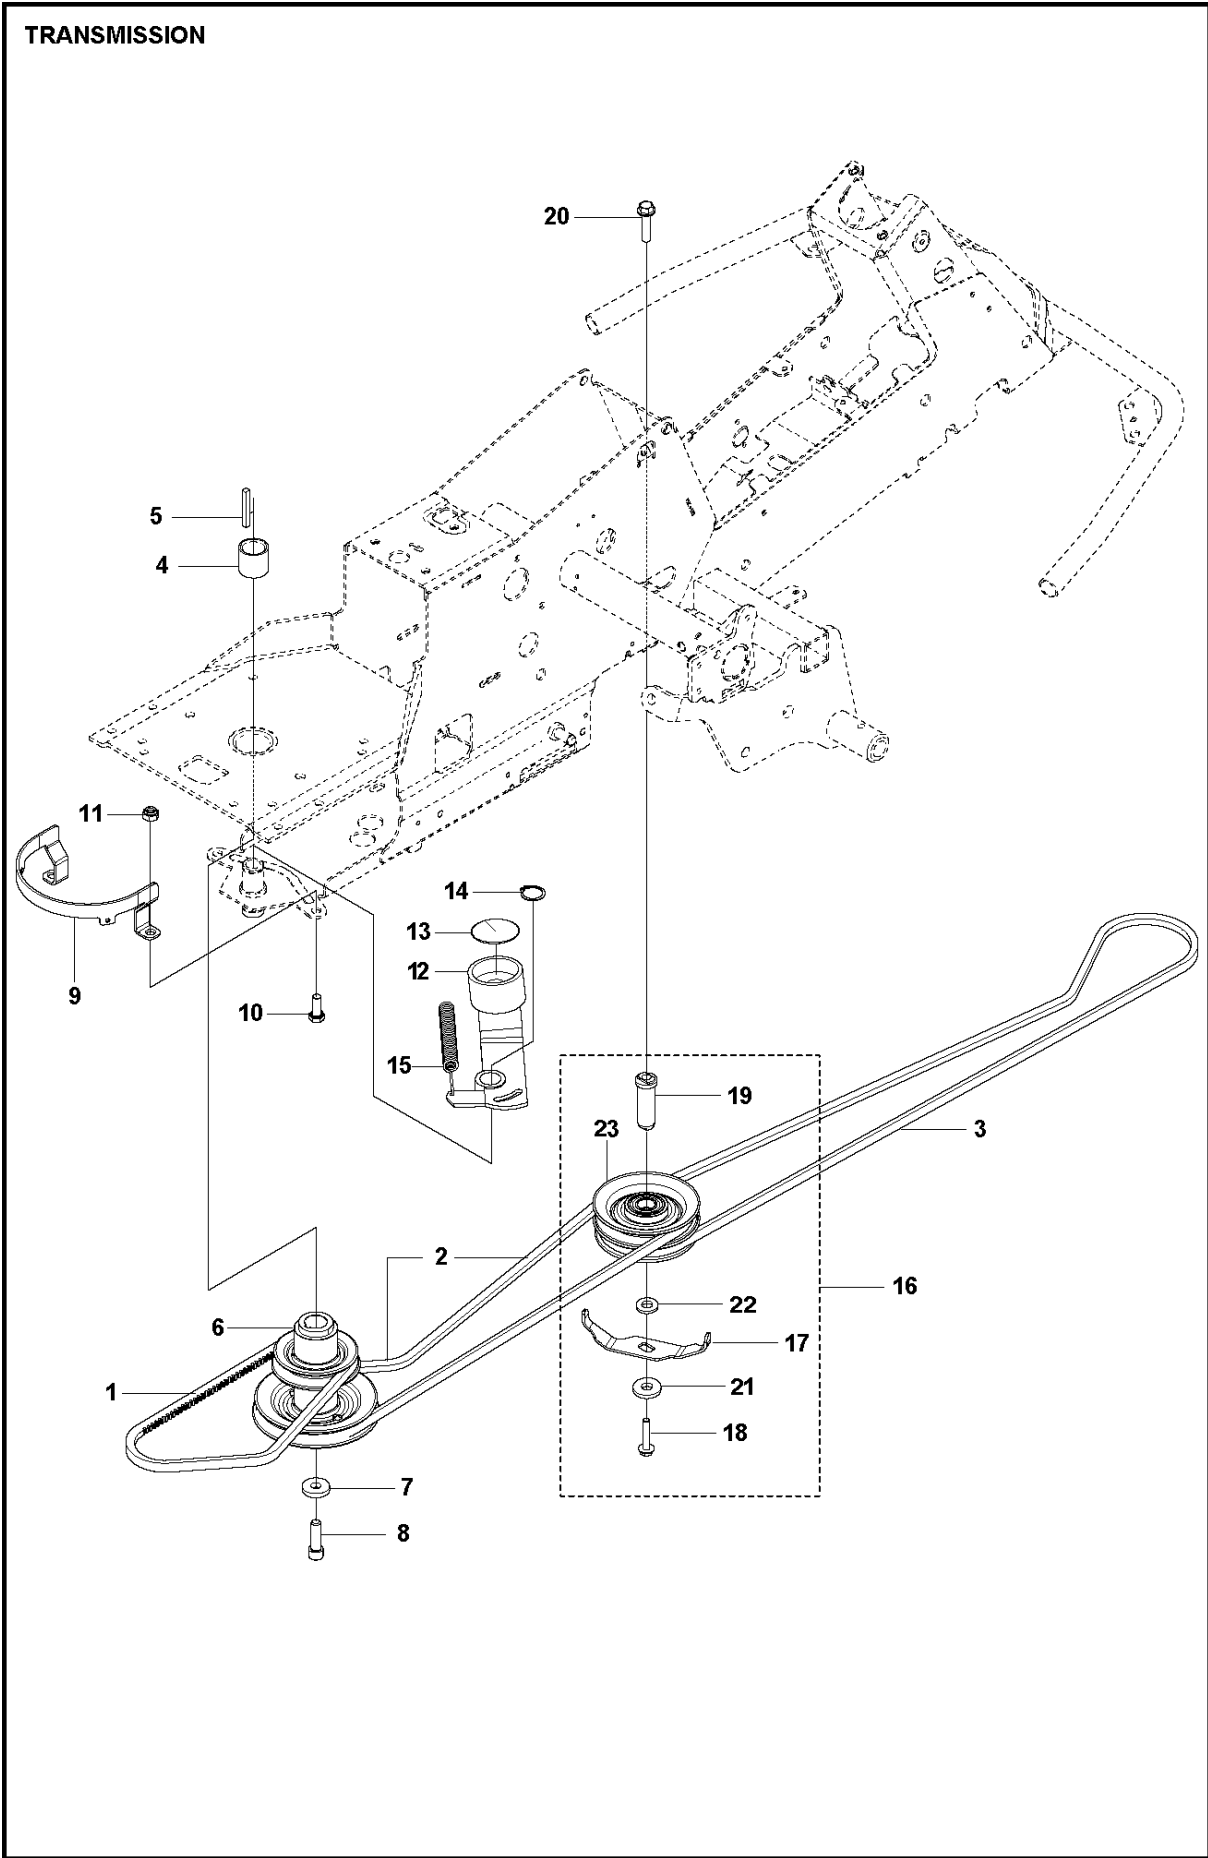

TRANSMISSION

R316 TXs AWD

Ref	Part No	Description	Remark	QTY KIT
1	589 53 12-01	BELT		1
2	589 53 04-01	BELT		1
3	594 97 80-01	BELT		1
4	506 50 92-01	SPACING SLEEVE		1
5	506 55 59-01	WEDGE		1
6	535 48 24-01	PULLEY		1
7	506 59 75-01	WASHER		1
8	506 55 60-02	SCREW UNC		1
9	587 42 52-01	BELT GUIDE	For 967291901	1
9	506 66 45-01	BELT GUIDE	For 966757801, 967152101	1
10	725 24 93-71	SCREW EHHM	For 967291901	2
11	732 21 20-51	NUT		2
12	535 48 44-01	BELT TENSIONER ASSY		1
13	535 48 50-01	SEALING		1
14	735 31 26-00	CIRCLIP		1
15	506 66 56-01	SPRING		1
16	581 91 63-01	PULLEY		1
17	544 40 53-01	BELT GUIDE		1
18	506 57 01-05	SCREW EHHFM	For 966757801, 967152101	1
18	586 32 04-01	SCREW	For 967291901	1
19	581 91 64-01	SHAFT		1
20	506 67 54-02	SCREW EHHFM		1
21	586 32 02-01	DISTANCE	For 967291901	1
21	506 77 57-01	WASHER	For 966757801, 967152101	1
22	586 32 02-01	DISTANCE	For 967291901	1
22	506 59 75-01	WASHER	For 966757801, 967152101	1
23	535 48 22-01	PULLEY		1