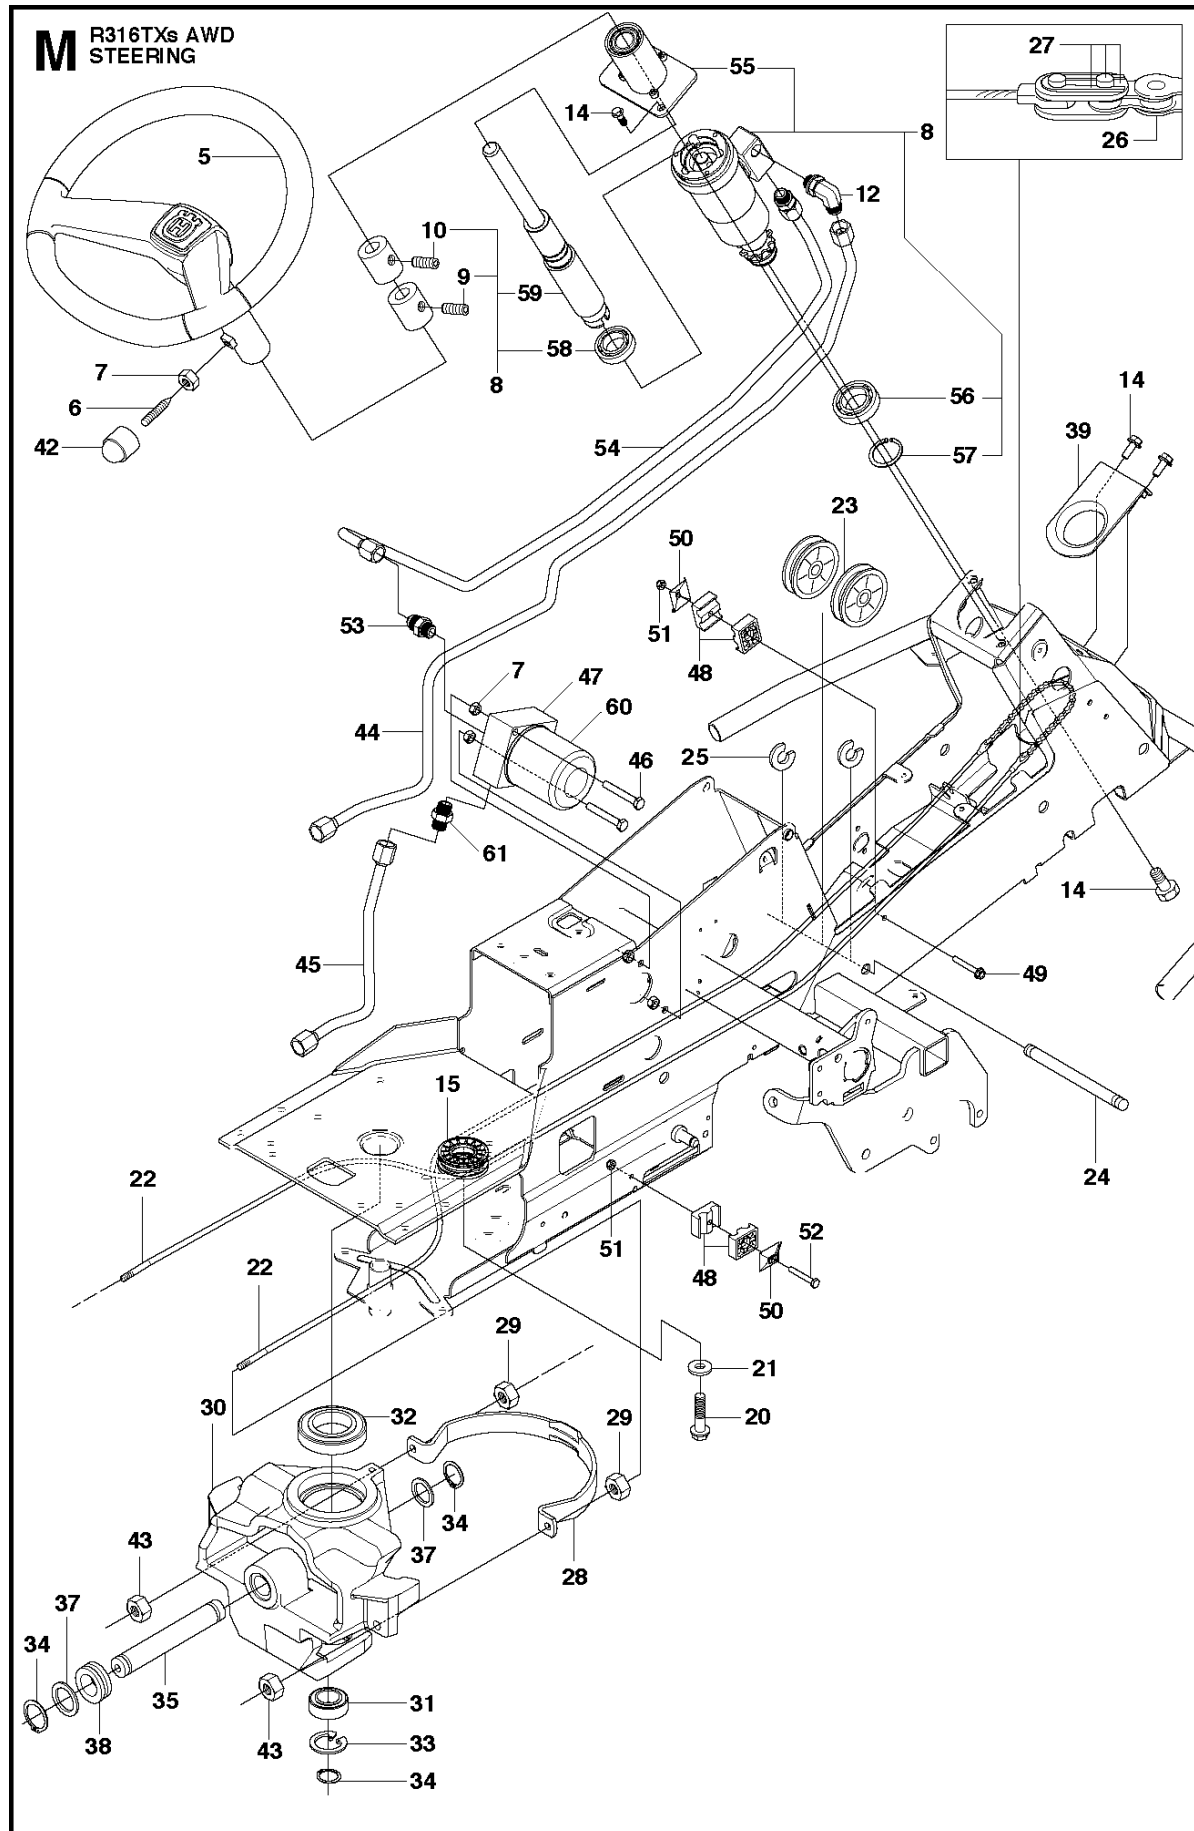

STEERING

R316 TXs AWD

Ref	Part No	Description	Remark	QTY KIT
5	577 96 04-01	STEERING WHEEL		1
6	728 74 55-05	SCREW IHSETM		1
7	731 23 18-01	HEXAGON NUT		3
8	578 37 06-01	COMFORT STEERING		1
9	506 86 34-01	DRIVER		2
10	728 84 43-05	SCREW IHSETM		2
12	535 43 73-01	PIPE FITTING		1
14	506 57 01-04	SCREW EHHFM		4
15	576 49 25-01	PULLEY		1
20	506 67 54-03	SCREW EHHFM		1
21	734 11 74-41	WASHER		1
22	577 19 99-04	WIRE ASSY		2
23	506 52 24-01	STARTER PULLEY		2
24	506 53 94-04	SHAFT		1
25	735 31 14-20	E-CLIP		2
26	506 55 46-10	CHAIN		1
27	506 55 47-01	LINKAGE		2
28	544 42 73-01	WIRE GUIDE		1
29	731 23 20-51	HEXAGON NUT		2
30	577 65 93-01	SPINDLE		1
31	738 21 05-04	BALL BEARING		1
32	738 21 10-04	BALL BEARING		1
33	735 31 40-10	CIRCLIP		1
34	735 31 26-00	CIRCLIP		3
35	506 98 59-01	SWING AXLE		1
37	506 77 34-01	WASHER		2
38	740 68 14-21	V-RING		1
39	578 12 67-01	BRACKET		1
42	544 43 32-01	PROTECTIVE COVER		1
43	732 21 20-51	NUT		2
44	502 85 44-01	HYDRAULIC PIPE		1
45	502 85 46-01	HYDRAULIC PIPE		1
46	725 24 62-51	SCREW EHHM		2
47	535 44 87-01	FILTERBLOCK ASSY		1
48	544 37 33-03	PIPE CLAMP		2
49	535 47 52-45	SCREW EHHFM		1
50	535 43 85-01	COVER WASHER		2
51	732 21 16-01	LOCK NUT		2
52	725 23 78-61	SCREW EHHFT		1
53	535 42 68-01	PIPE FITTING		3
54	575 95 96-01	HYDRAULIC PIPE		1
55	578 15 09-01	BEARING SUPPORT		1
56	535 42 78-01	BALL BEARING		1
57	735 31 33-00	CIRCLIP		1
58	738 21 05-04	BALL BEARING		2
59	578 12 98-01	STEERING ROD		1
60	535 42 75-02	FILTER		1
61	535 46 09-01	CLUTCH		1