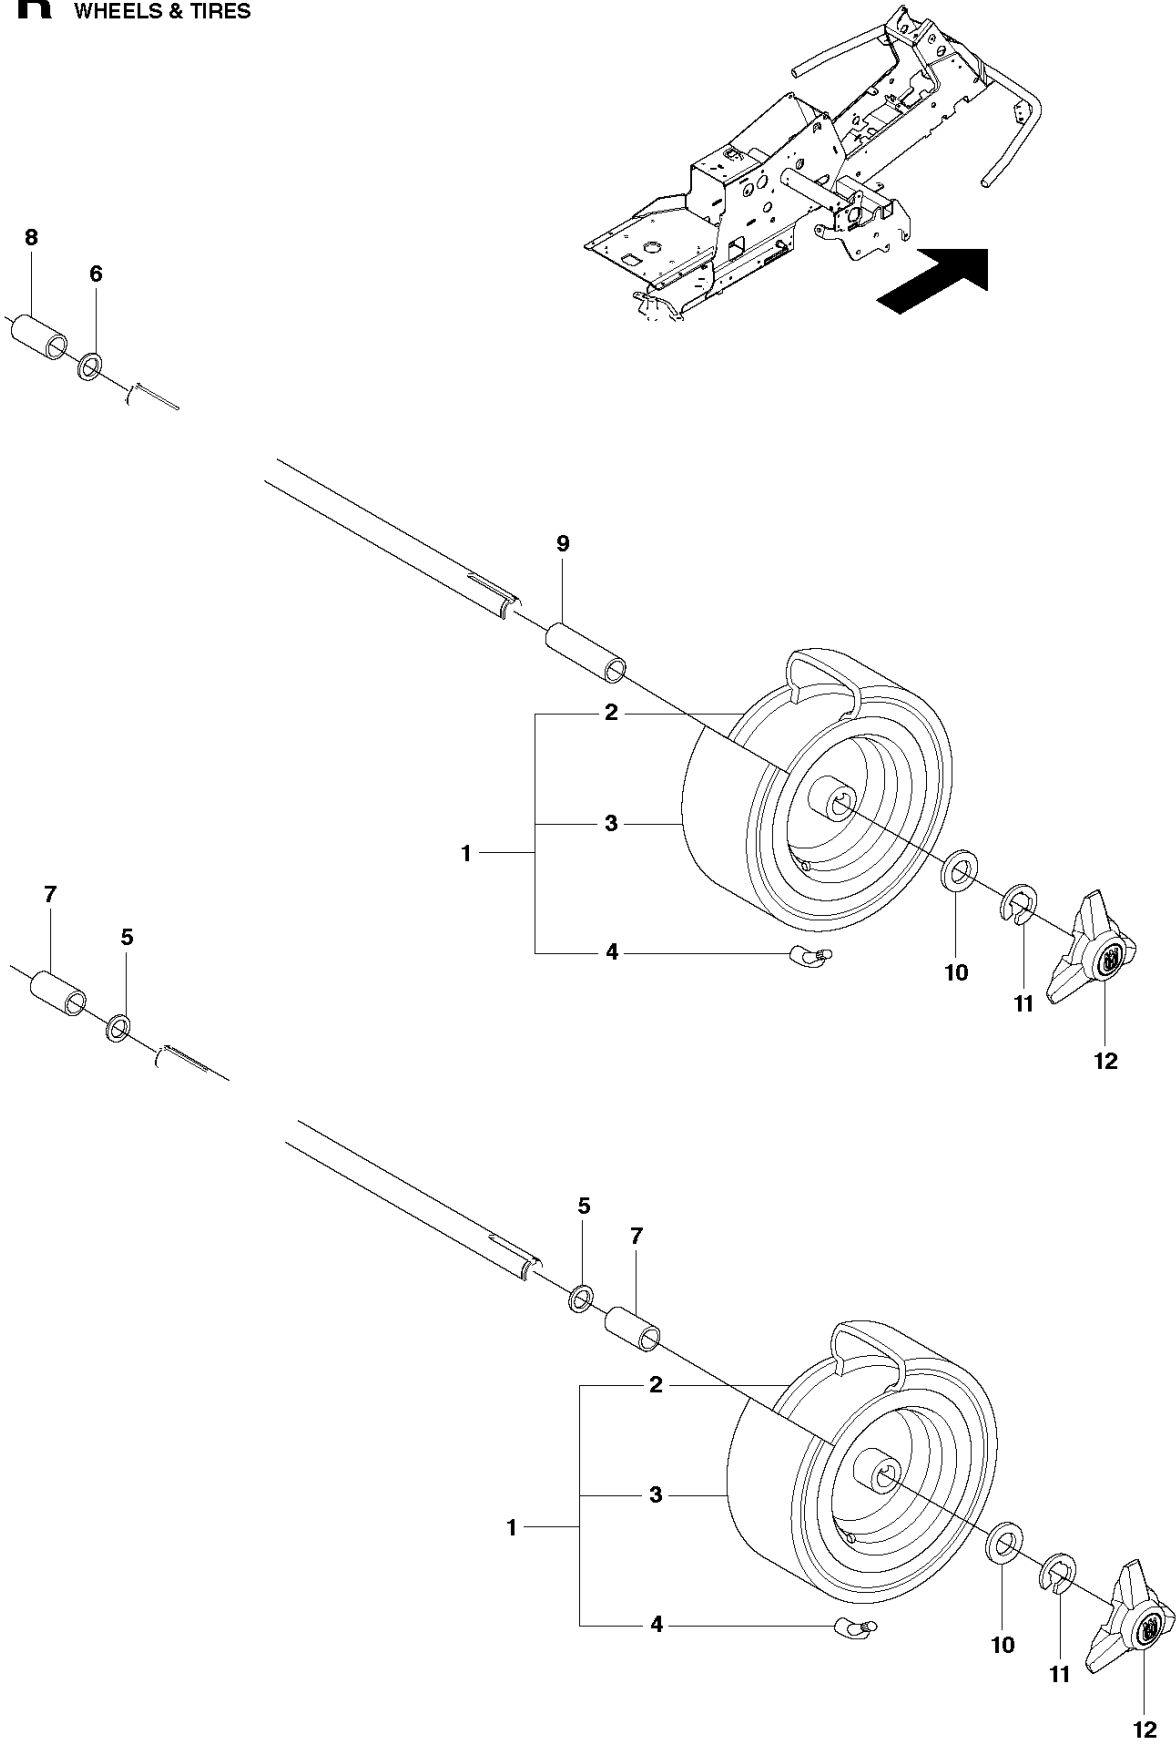

R R316TXs AWD
WHEELS & TIRES

WHEELS & TIRES

R316 TXs AWD

Ref	Part No	Description	Remark	QTY	KIT
1	523 01 26-02	WHEEL		4	
2	523 03 48-01	RIM		1	1
3	523 03 46-02	TIRE		1	1
4	523 03 47-01	VALVE		1	1
5	506 50 48-03	WASHER		2	
6	506 94 58-01	WASHER		1	
7	506 59 62-03	SPACING SLEEVE		2	
8	544 13 26-01	SLEEVE		1	
9	544 13 26-02	SLEEVE		1	
10	506 50 48-05	WASHER		4	
11	506 89 90-01	E-CLIP		4	
12	544 35 35-01	HUB CAP		4