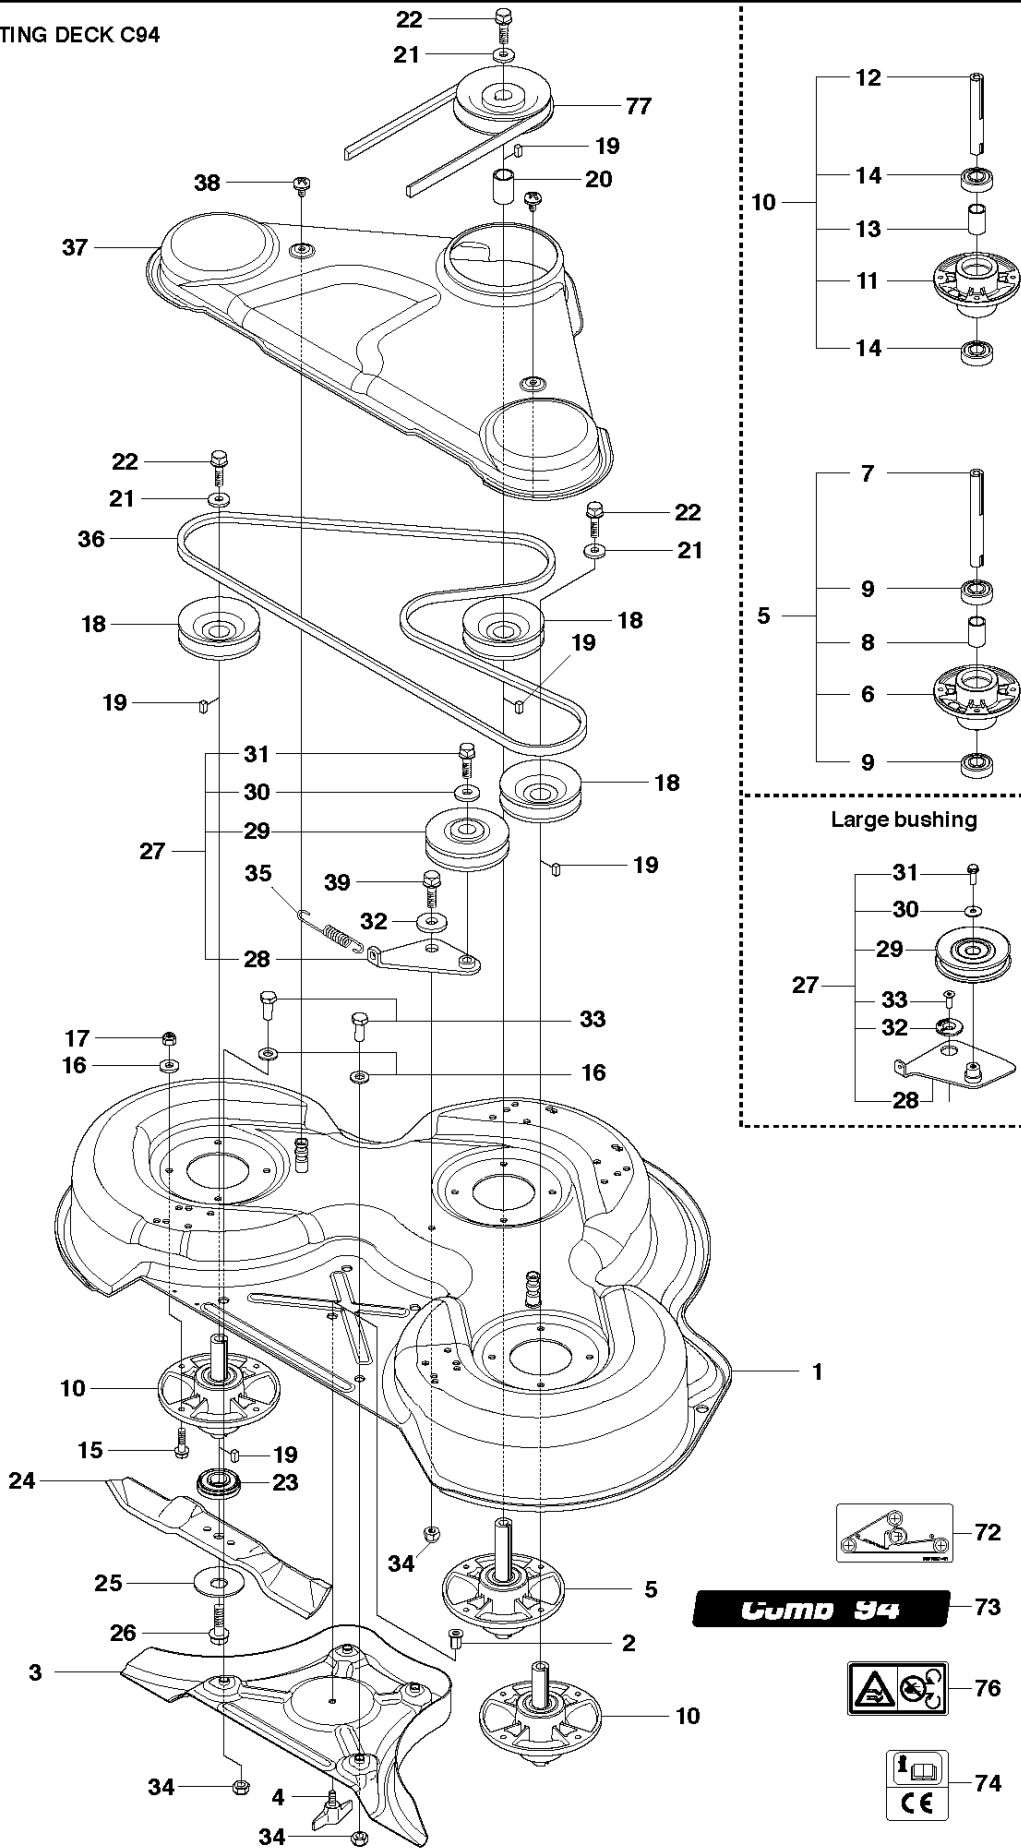

A2 CUTTING DECK C94

94CM CUTTING DECK

R316 TXs AWD

Ref	Part No	Description	Remark	QTY	KIT
1	544 06 57-06	CUTTING DECK		1	
2	506 91 62-01	NUT		1	
3	544 06 58-01	PLUG		1	
4	544 06 61-01	KNOB		1	
5	576 38 41-01	BLADE HOUSING ASSY		1	
6	576 38 42-01	BEARING HOUSING		1	5
7	576 38 43-01	SHAFT		1	5
8	576 38 44-01	SPACING SLEEVE		1	5
9	738 23 04-34	BALL BEARING		2	5
10	576 38 41-02	BLADE HOUSING ASSY		2	
11	576 38 42-01	BEARING HOUSING		1	10
12	576 38 43-02	SHAFT		1	10
13	576 38 44-01	SPACING SLEEVE		1	10
14	738 23 04-34	BALL BEARING		2	10
15	535 42 38-01	SCREW RSQM		12	
16	734 11 64-01	WASHER		14	
17	732 21 18-01	LOCK NUT		12	
18	506 92 21-01	PULLEY		3	
19	506 53 35-01	PARALLEL KEY		7	
20	544 06 80-02	SPACING SLEEVE		1	
21	734 11 74-41	WASHER		3	
22	544 11 41-01	SCREW EHHM		3	
23	535 50 42-02	ADAPTER		3	
24	579 65 25-10	BLADE		3	
25	506 79 23-01	KNIFE PLATE		3	
26	544 11 41-01	SCREW EHHM		3	
27	506 54 07-01	BELT TENSIONER ASSY	Small bushing	1	
27	586 96 66-01	BELT TENSIONER ASSY	Large bushing	1	
28	506 51 95-01	SPÄNNARM KPL.	Small bushing	1	27
28	585 35 99-01	ARM	Large bushing	1	27
29	506 53 27-01	PULLEY		1	27
30	734 11 64-41	WASHER		1	27
31	506 55 83-02	SCREW EHHFT	Small bushing	1	27
31	586 32 04-01	SCREW	Large bushing for 967291901	1	27
31	506 55 83-02	SCREW EHHFT	For 966757801, 967152101	1	
32	506 91 87-02	WASHER	Small bushing	1	
32	586 49 67-01	WASHER	Large bushing for 967291901	1	
32	506 91 87-02	WASHER	For 966757801, 967152101	1	
33	725 24 51-71	SCREW EHHM		2	
34	732 21 18-01	LOCK NUT		1	
35	506 53 31-01	SPRING		1	
36	589 53 07-01	BELT		1	
37	544 06 63-01	BELT COVER		1	
38	544 40 05-01	SCREW		2	
39	725 24 51-71	SCREW EHHM	Small bushing	1	
39	725 64 53-01	SCREW IHCSFM	Large bushing	1	
72	506 78 97-01	LABEL		1	
73	544 23 81-01	LABEL		2	
74	506 92 90-01	LABEL		1	
76	574 51 00-01	DECAL		2	
77	506 77 86-01	PULLEY		1