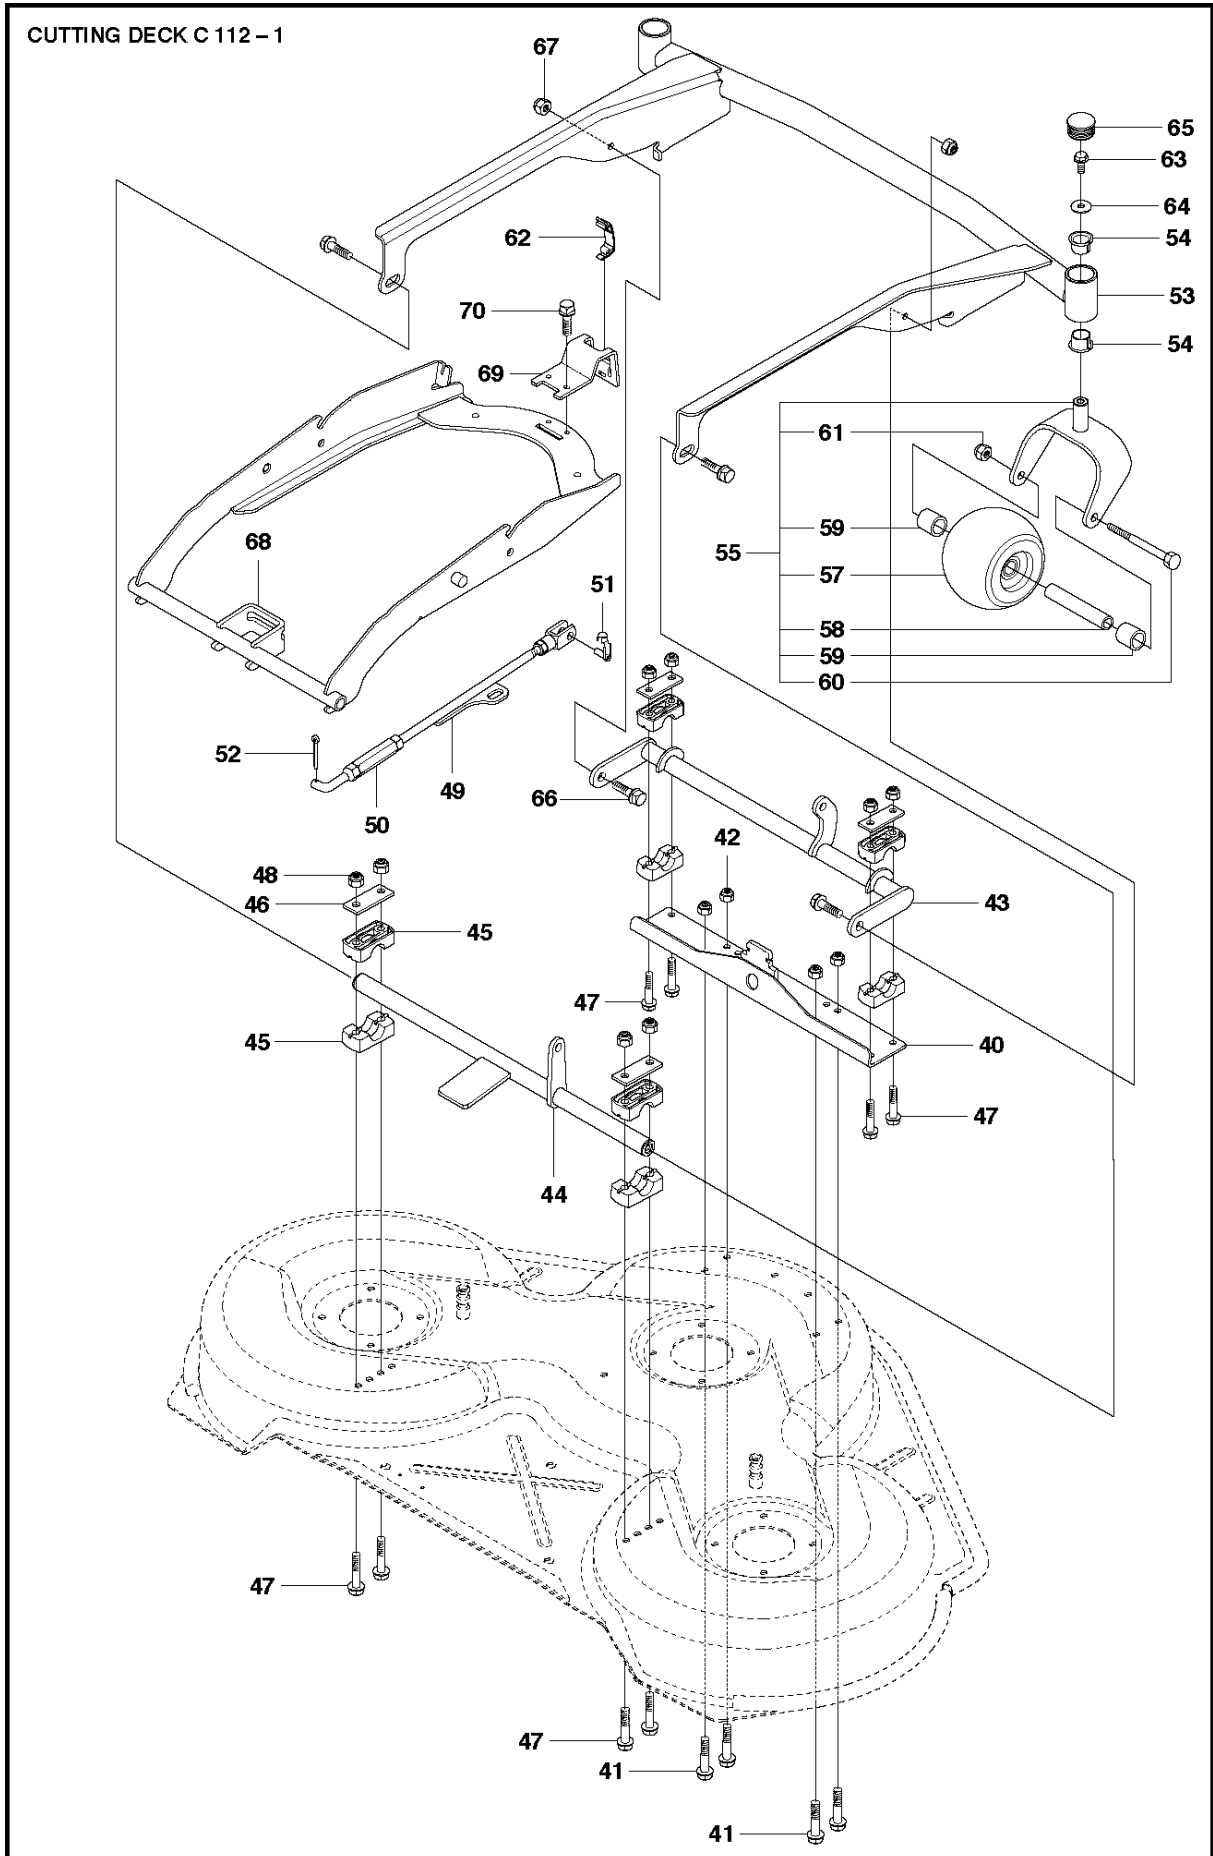

B2 CUTTING DECK C 103

73 **Combi 103**

103CM CUTTING DECK

R316 TXs AWD

Ref	Part No	Description	Remark	QTY	KIT
1	574 21 08-01	CUTTING DECK		1	
2	506 91 62-01	NUT		3	
3	544 44 92-01	PLUG		1	
4	506 57 01-04	SCREW EHHFM		3	
5	576 38 41-01	BLADE HOUSING ASSY		2	
6	576 38 42-01	BEARING HOUSING		1	5
7	576 38 43-01	SHAFT		1	5
8	576 38 44-01	SPACING SLEEVE		1	5
9	738 23 04-34	BALL BEARING		2	5
10	576 38 41-02	BLADE HOUSING ASSY		1	
11	576 38 42-01	BEARING HOUSING		1	10
12	576 38 43-02	SHAFT		1	10
13	576 38 44-01	SPACING SLEEVE		1	10
14	738 23 04-34	BALL BEARING		2	10
15	535 42 38-01	SCREW RSQM		12	
16	734 11 64-01	WASHER		14	
17	732 21 18-01	LOCK NUT		12	
18	506 92 21-01	PULLEY		3	
19	506 53 35-01	PARALLEL KEY		7	
20	544 06 80-02	SPACING SLEEVE		1	
21	734 11 74-41	WASHER		3	
22	544 11 41-01	SCREW EHHM		3	
23	535 50 42-02	ADAPTER		3	
24	504 18 82-10	BLADE		3	
25	506 79 23-01	KNIFE PLATE		3	
26	544 11 41-01	SCREW EHHM		3	
27	506 54 07-01	BELT TENSIONER ASSY	Small bushing	1	
27	586 96 66-01	BELT TENSIONER ASSY	Large bushing	1	
28	506 51 95-01	SPÄNNARM KPL.	Small bushing	1	27
28	585 35 99-01	ARM	Large bushing	1	27
29	506 53 27-01	PULLEY		1	27
30	734 11 64-41	WASHER		1	27
31	506 55 83-02	SCREW EHHFT	Small bushing	1	27
31	586 32 04-01	SCREW	Large bushing for 967291901	1	27
31	506 55 83-02	SCREW EHHFT	For 966757801, 967152101	1	
32	506 91 87-02	WASHER	Small bushing	1	
32	586 49 67-01	WASHER	Large bushing for 967291901	1	
32	506 91 87-02	WASHER	For 966757801, 967152101	1	
33	725 24 51-71	SCREW EHHM	Small bushing	1	
33	725 64 53-01	SCREW IHCSFM	Large bushing	1	
34	732 21 18-01	LOCK NUT		1	
35	506 53 31-01	SPRING		1	
36	589 53 06-01	BELT		1	
37	544 09 61-01	BELT COVER		1	
38	544 40 05-01	SCREW		2	
72	506 78 97-01	LABEL		1	
73	544 23 81-03	LABEL		2	
74	506 92 90-01	LABEL		1	
76	574 51 00-01	DECAL		2	
77	506 77 86-01	PULLEY		1	