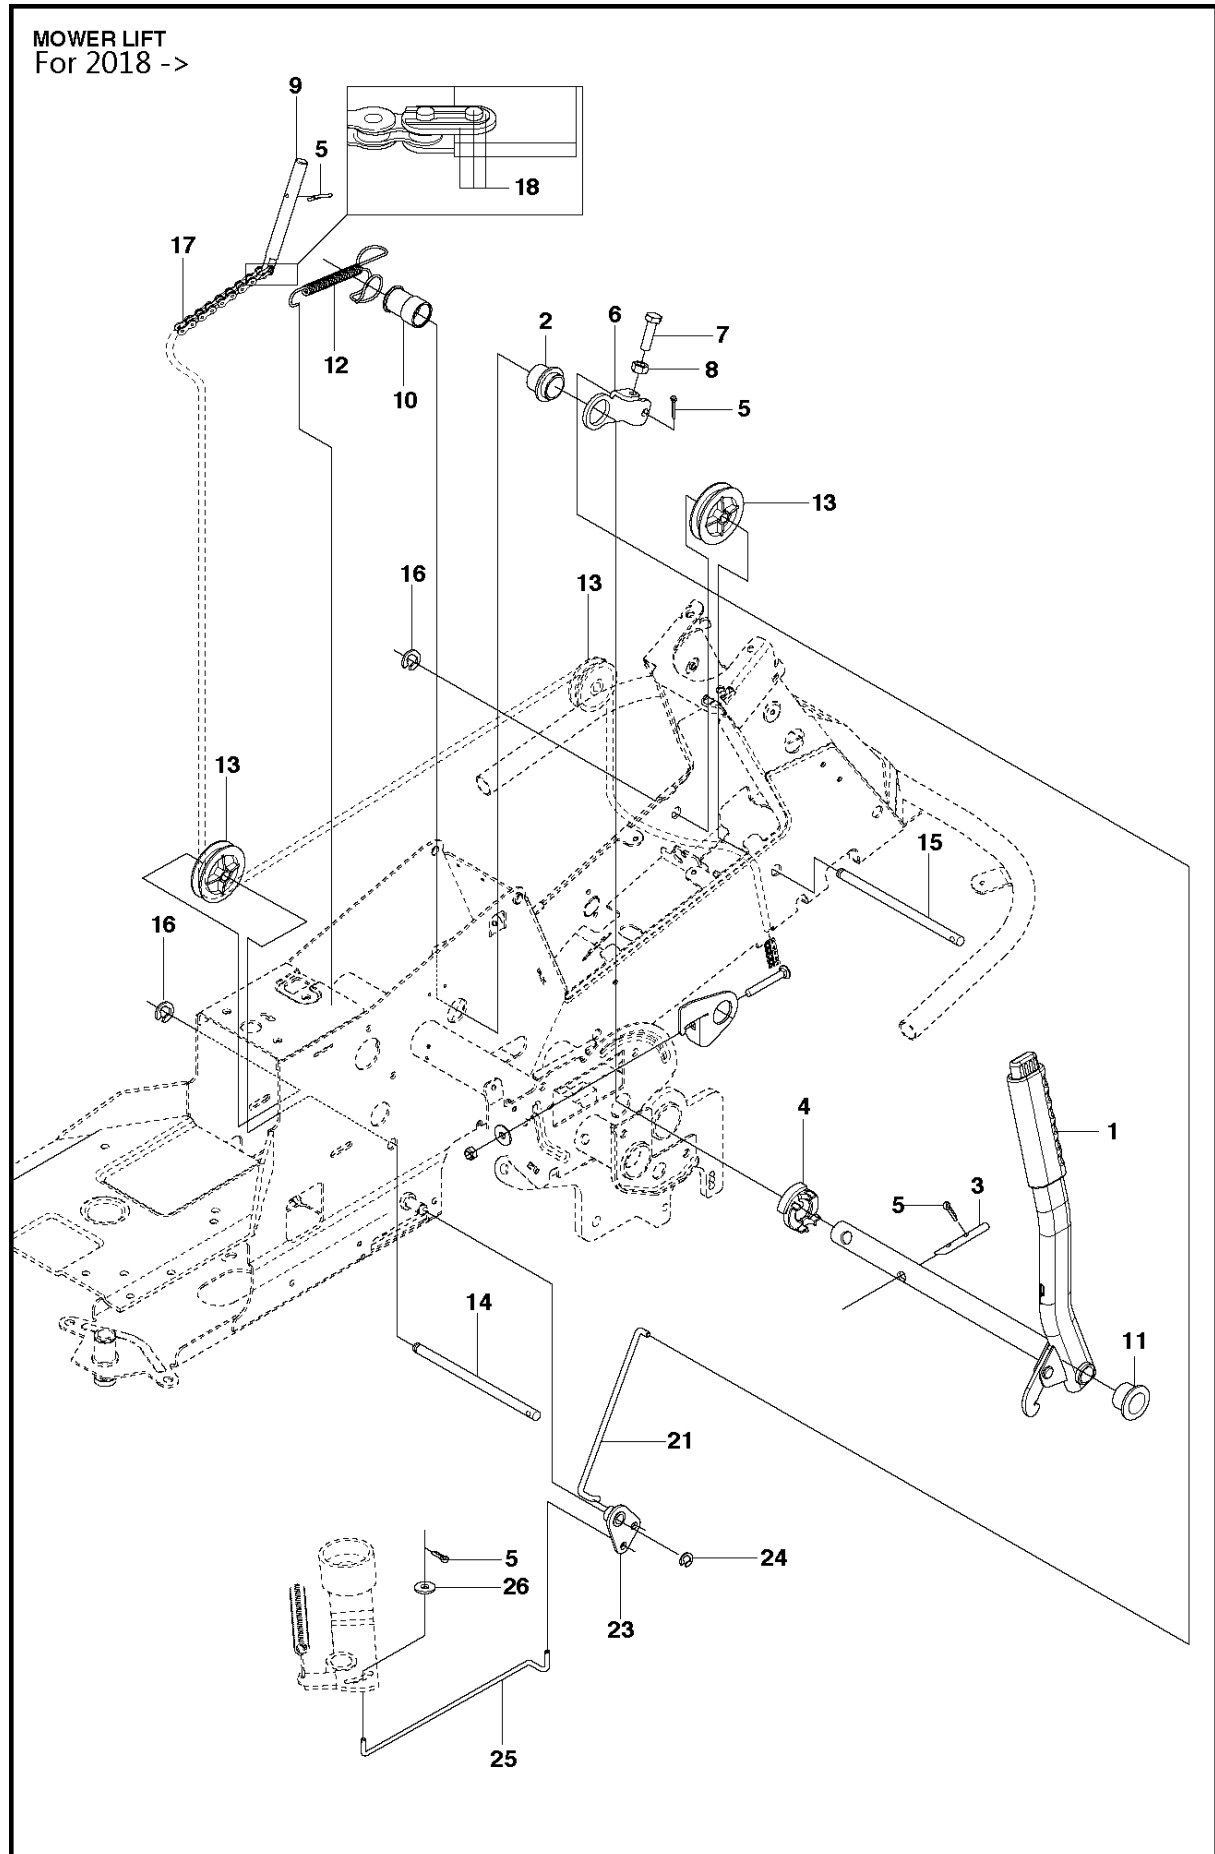

MOWER LIFT / DECK LIFT

R316 TXs AWD

Ref	Part No	Description	Remark	QTY KIT
1	501 06 53-01	LIFTING LEVER ASSY		1
2	588 92 69-01	BEARING		1
3	525 40 66-01	PEN		1
4	588 92 71-01	ANVIL		1
5	721 61 83-01	SPLIT PIN		4
6	588 92 70-01	LIFTING ARM		1
7	725 24 97-51	SCREW		1
8	731 23 20-01	HEXAGON NUT		1
9	588 92 74-01	ROD		1
10	588 92 73-01	ANVIL		1
11	584 87 13-01	BEARING		1
12	588 92 75-01	SPRING		1
13	506 90 56-01	OFFSET PULLEY		2
14	582 87 19-01	SHAFT		1
15	582 87 19-02	SHAFT		1
16	735 31 18-20	E-CLIP		2
17	506 55 46-09	CHAIN		1
18	506 55 47-01	LINKAGE		1
21	544 45 69-01	CONNECTION ROD		1
23	544 37 86-01	LINK		1
24	735 31 14-20	E-CLIP		1
25	544 44 88-01	CONNECTION ROD		1
26	734 11 64-41	WASHER		1
26	734 11 64-41	WASHER		1