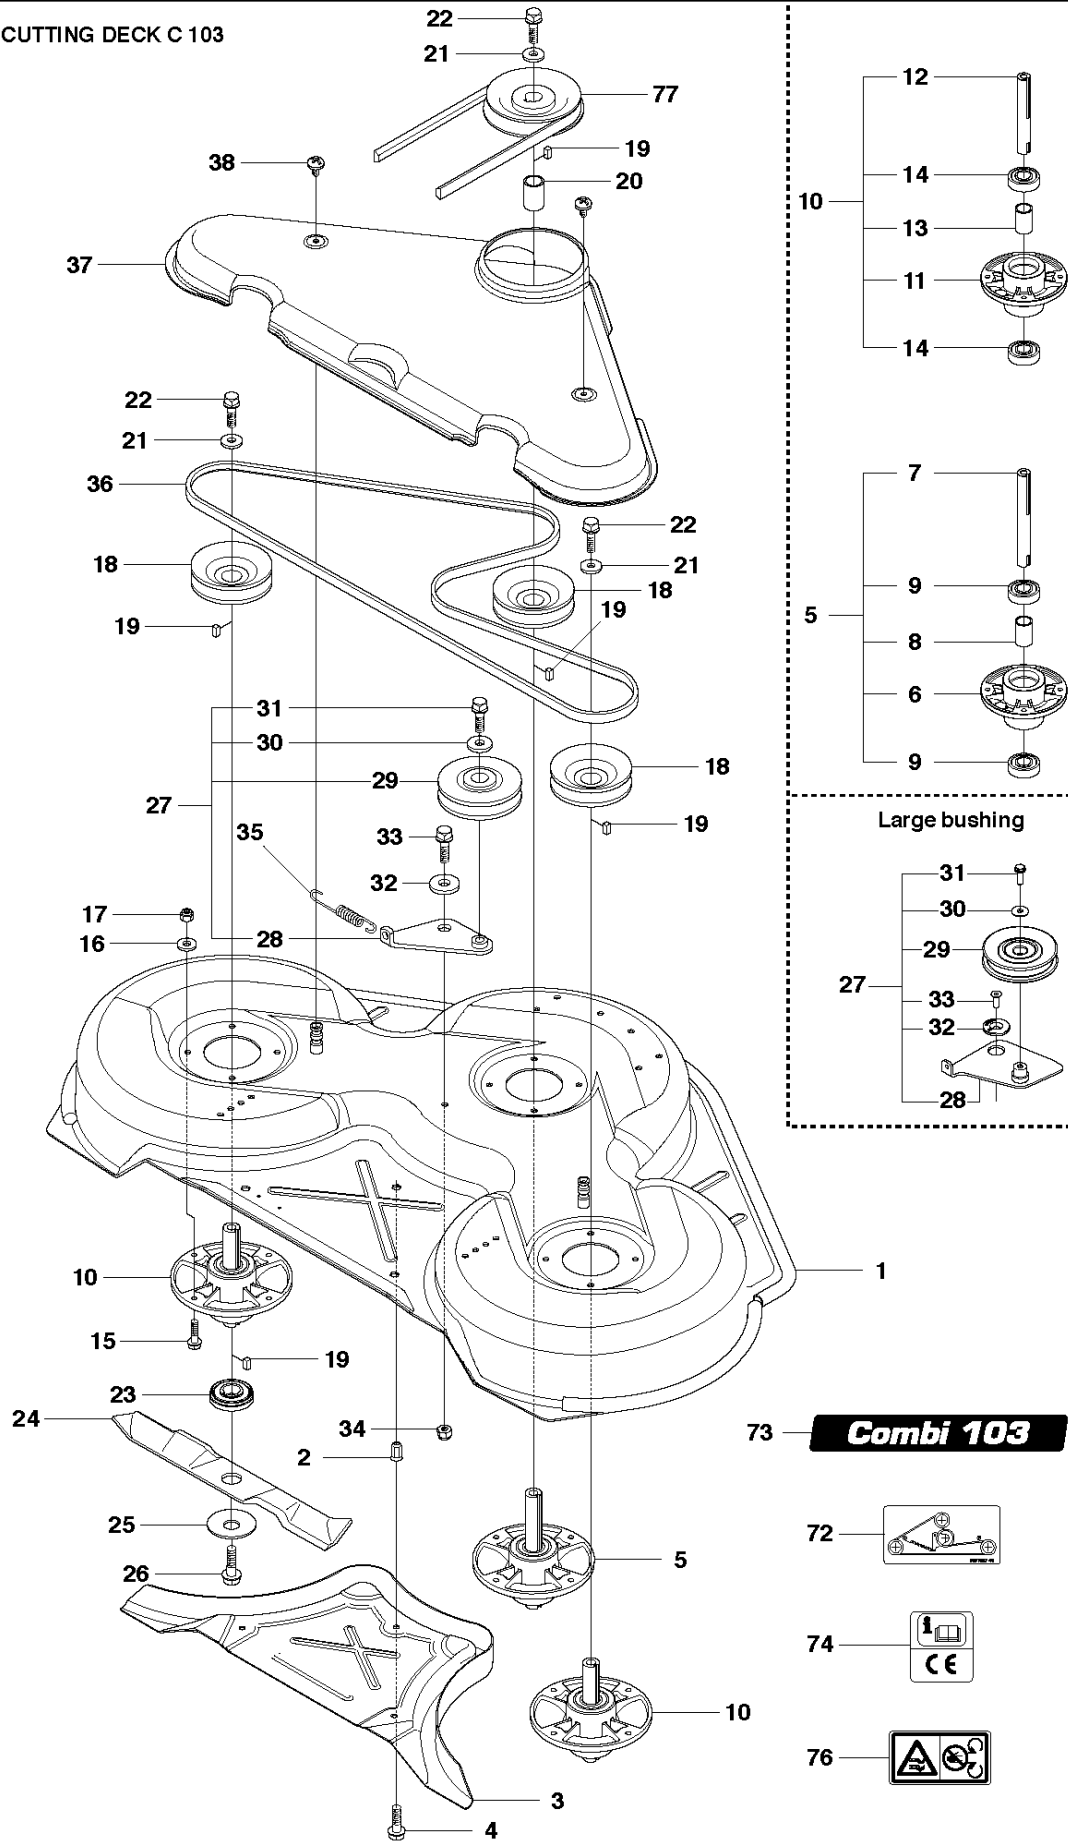

B2 CUTTING DECK C 103

73 **Combi 103**

103CM CUTTING DECK

R316 TXs AWD

Ref	Part No	Description	Remark	QTY	KIT
1	574 21 08-01	CUTTING DECK		1	
2	506 91 62-01	NUT		3	
3	544 44 92-01	PLUG		1	
4	506 57 01-04	SCREW EHHFM		3	
5	576 38 41-01	BLADE HOUSING ASSY		2	
6	576 38 42-01	BEARING HOUSING		1	5
7	576 38 43-01	SHAFT		1	5
8	576 38 44-01	SPACING SLEEVE		1	5
9	738 23 04-34	BALL BEARING		2	5
10	576 38 41-02	BLADE HOUSING ASSY		1	
11	576 38 42-01	BEARING HOUSING		1	10
12	576 38 43-02	SHAFT		1	10
13	576 38 44-01	SPACING SLEEVE		1	10
14	738 23 04-34	BALL BEARING		2	10
15	535 42 38-01	SCREW RSQM		12	
16	734 11 64-01	WASHER		14	
17	732 21 18-01	LOCK NUT		12	
18	506 92 21-01	PULLEY		3	
19	506 53 35-01	PARALLEL KEY		7	
20	544 06 80-02	SPACING SLEEVE		1	
21	734 11 74-41	WASHER		3	
22	544 11 41-01	SCREW EHHM		3	
23	535 50 42-02	ADAPTER		3	
24	504 18 82-10	BLADE		3	
25	506 79 23-01	KNIFE PLATE		3	
26	544 11 41-01	SCREW EHHM		3	
27	506 54 07-01	BELT TENSIONER ASSY	Small bushing	1	
27	586 96 66-01	BELT TENSIONER ASSY	Large bushing	1	
28	506 51 95-01	SPÄNNARM KPL.	Small bushing	1	27
28	585 35 99-01	ARM	Large bushing	1	27
29	506 53 27-01	PULLEY		1	27
30	734 11 64-41	WASHER		1	27
31	506 55 83-02	SCREW EHHFT	Small bushing	1	27
31	586 32 04-01	SCREW	Large bushing for 967291901	1	27
31	506 55 83-02	SCREW EHHFT	For 966757801, 967152101	1	
32	506 91 87-02	WASHER	Small bushing	1	
32	586 49 67-01	WASHER	Large bushing for 967291901	1	
32	506 91 87-02	WASHER	For 966757801, 967152101	1	
33	725 24 51-71	SCREW EHHM	Small bushing	1	
33	725 64 53-01	SCREW IHCSFM	Large bushing	1	
34	732 21 18-01	LOCK NUT		1	
35	506 53 31-01	SPRING		1	
36	589 53 06-01	BELT		1	
37	544 09 61-01	BELT COVER		1	
38	544 40 05-01	SCREW		2	
72	506 78 97-01	LABEL		1	
73	544 23 81-03	LABEL		2	
74	506 92 90-01	LABEL		1	
76	574 51 00-01	DECAL		2	
77	506 77 86-01	PULLEY		1