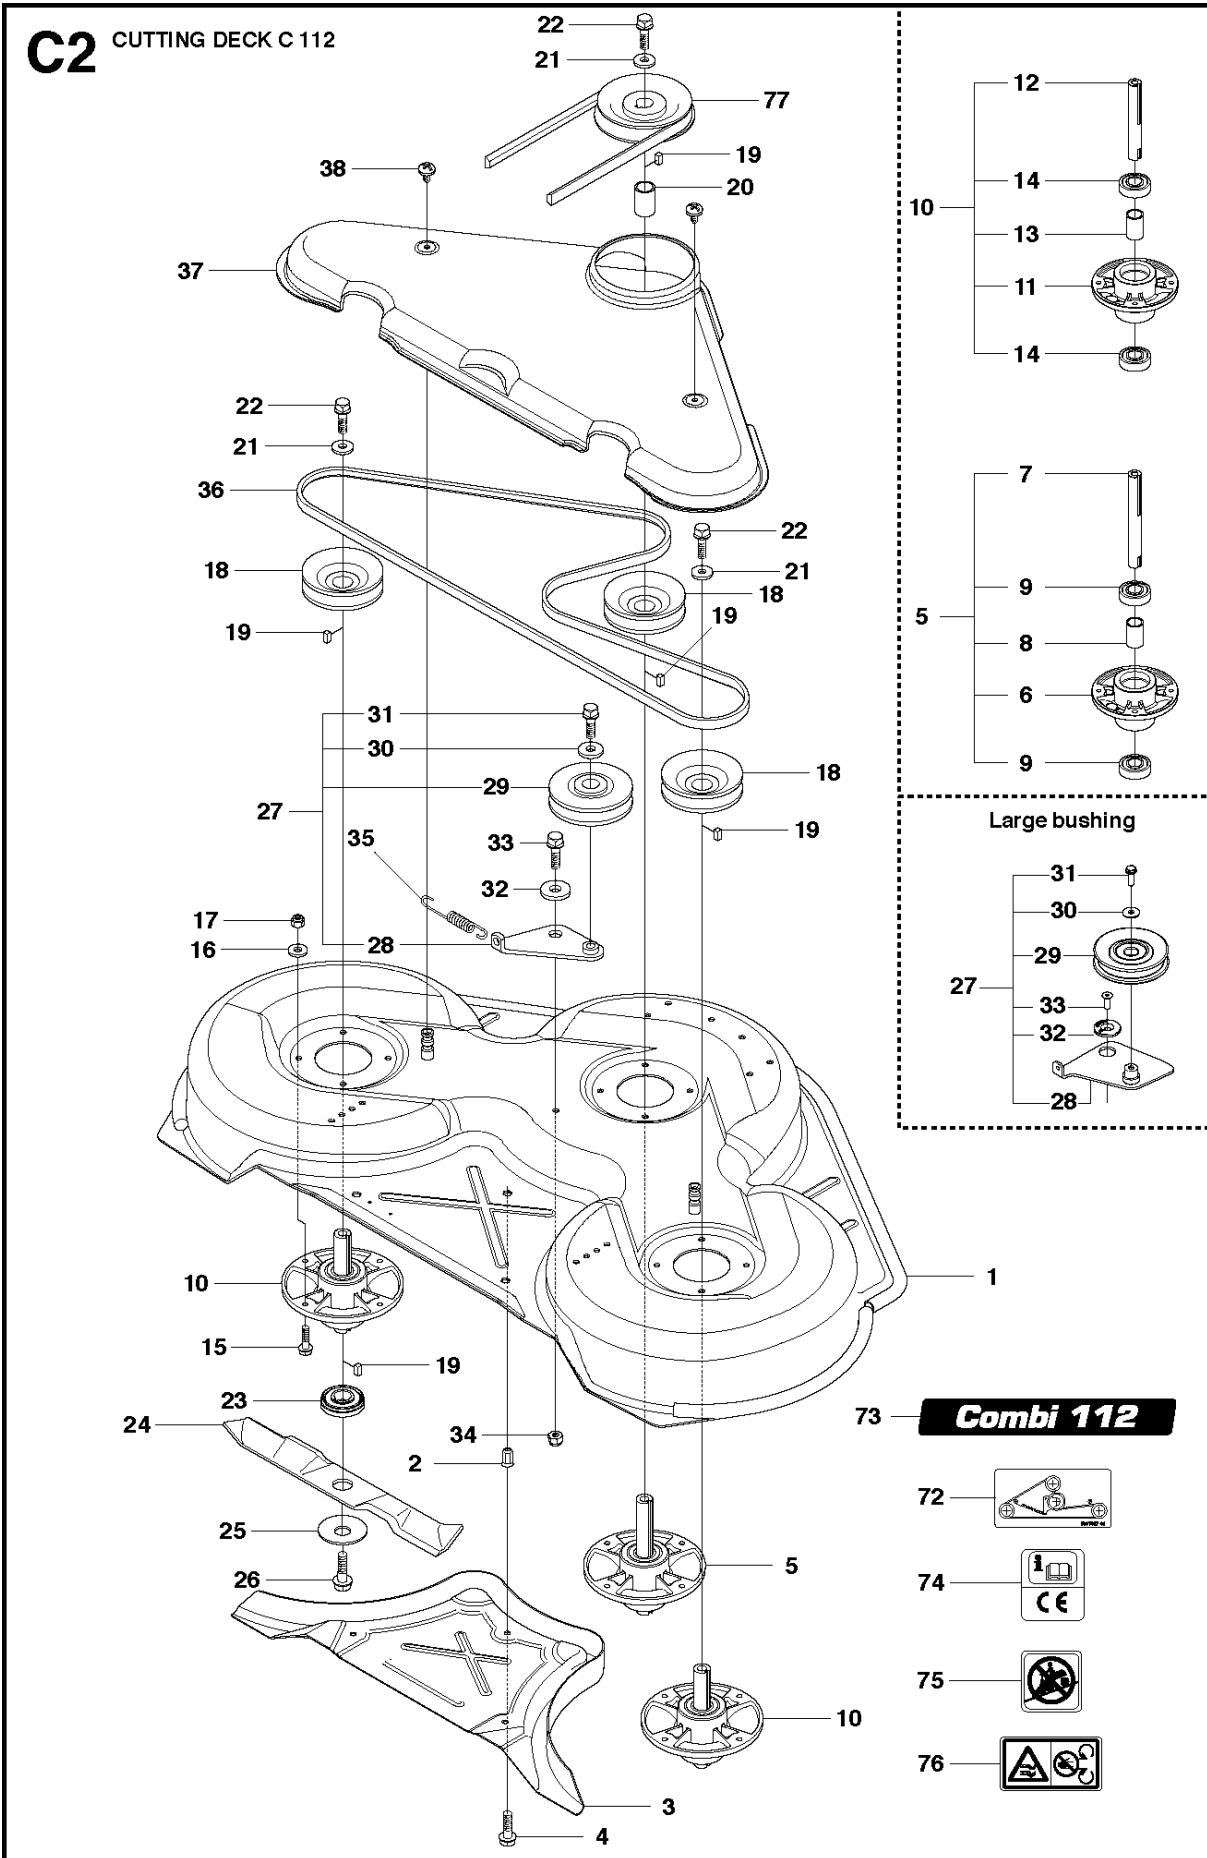

C2 CUTTING DECK C 112

73 **Combi 112**

- 72
- 74
- 75
- 76

44"/112CM CUTTING DECK

R316 TXs AWD

Ref	Part No	Description	Remark	QTY	KIT
1	574 20 95-01	CUTTING DECK		1	
2	506 91 62-01	NUT		3	
3	544 44 93-01	PLUG		1	
4	506 57 01-04	SCREW EHHFM		3	
5	576 38 41-01	BLADE HOUSING ASSY		1	
6	576 38 42-01	BEARING HOUSING		1	5
7	576 38 43-01	SHAFT		1	5
8	576 38 44-01	SPACING SLEEVE		1	5
9	738 23 04-34	BALL BEARING		2	5
10	576 38 41-02	BLADE HOUSING ASSY		2	
11	576 38 42-01	BEARING HOUSING		1	10
12	576 38 43-02	SHAFT		1	10
13	576 38 44-01	SPACING SLEEVE		1	10
14	738 23 04-34	BALL BEARING		2	10
15	535 42 38-01	SCREW RSQM		12	
16	734 11 64-01	WASHER		12	
17	732 21 18-01	LOCK NUT		12	
18	506 92 21-01	PULLEY		3	
19	506 53 35-01	PARALLEL KEY		7	
20	544 06 80-02	SPACING SLEEVE		1	
21	734 11 74-41	WASHER		3	
22	544 11 41-01	SCREW EHHM		3	
23	535 50 42-02	ADAPTER		3	
24	504 18 81-10	BLADE		3	
25	506 79 23-01	KNIFE PLATE		3	
26	544 11 41-01	SCREW EHHM		3	
27	506 54 07-01	BELT TENSIONER ASSY	Small bushing	1	
27	586 96 66-01	BELT TENSIONER ASSY	Large bushing	1	
28	585 35 99-01	ARM	Small bushing	1	27
28	585 35 99-01	ARM	Large bushing	1	27
29	506 53 27-01	PULLEY		1	27
30	734 11 64-41	WASHER		1	27
31	586 32 04-01	SCREW	Small bushing	1	27
31	586 32 04-01	SCREW	Large bushing	1	27
32	506 91 87-02	WASHER	Small bushing	1	
32	586 49 67-01	WASHER	Large bushing	1	
33	725 24 51-71	SCREW EHHM	Small bushing	1	
33	725 64 53-01	SCREW IHCSFM	Large bushing	1	
34	732 21 18-01	LOCK NUT		1	
35	506 53 31-01	SPRING		1	
36	589 51 46-01	BELT		1	
37	544 09 62-01	BELT COVER		1	
38	544 40 05-01	SCREW		2	
72	506 78 97-01	LABEL		1	
73	544 23 81-05	LABEL		2	
74	506 92 90-01	LABEL		1	
75	535 43 74-01	LABEL WARNING		1	
76	574 51 00-01	DECAL		2	
77	506 77 86-01	PULLEY		1