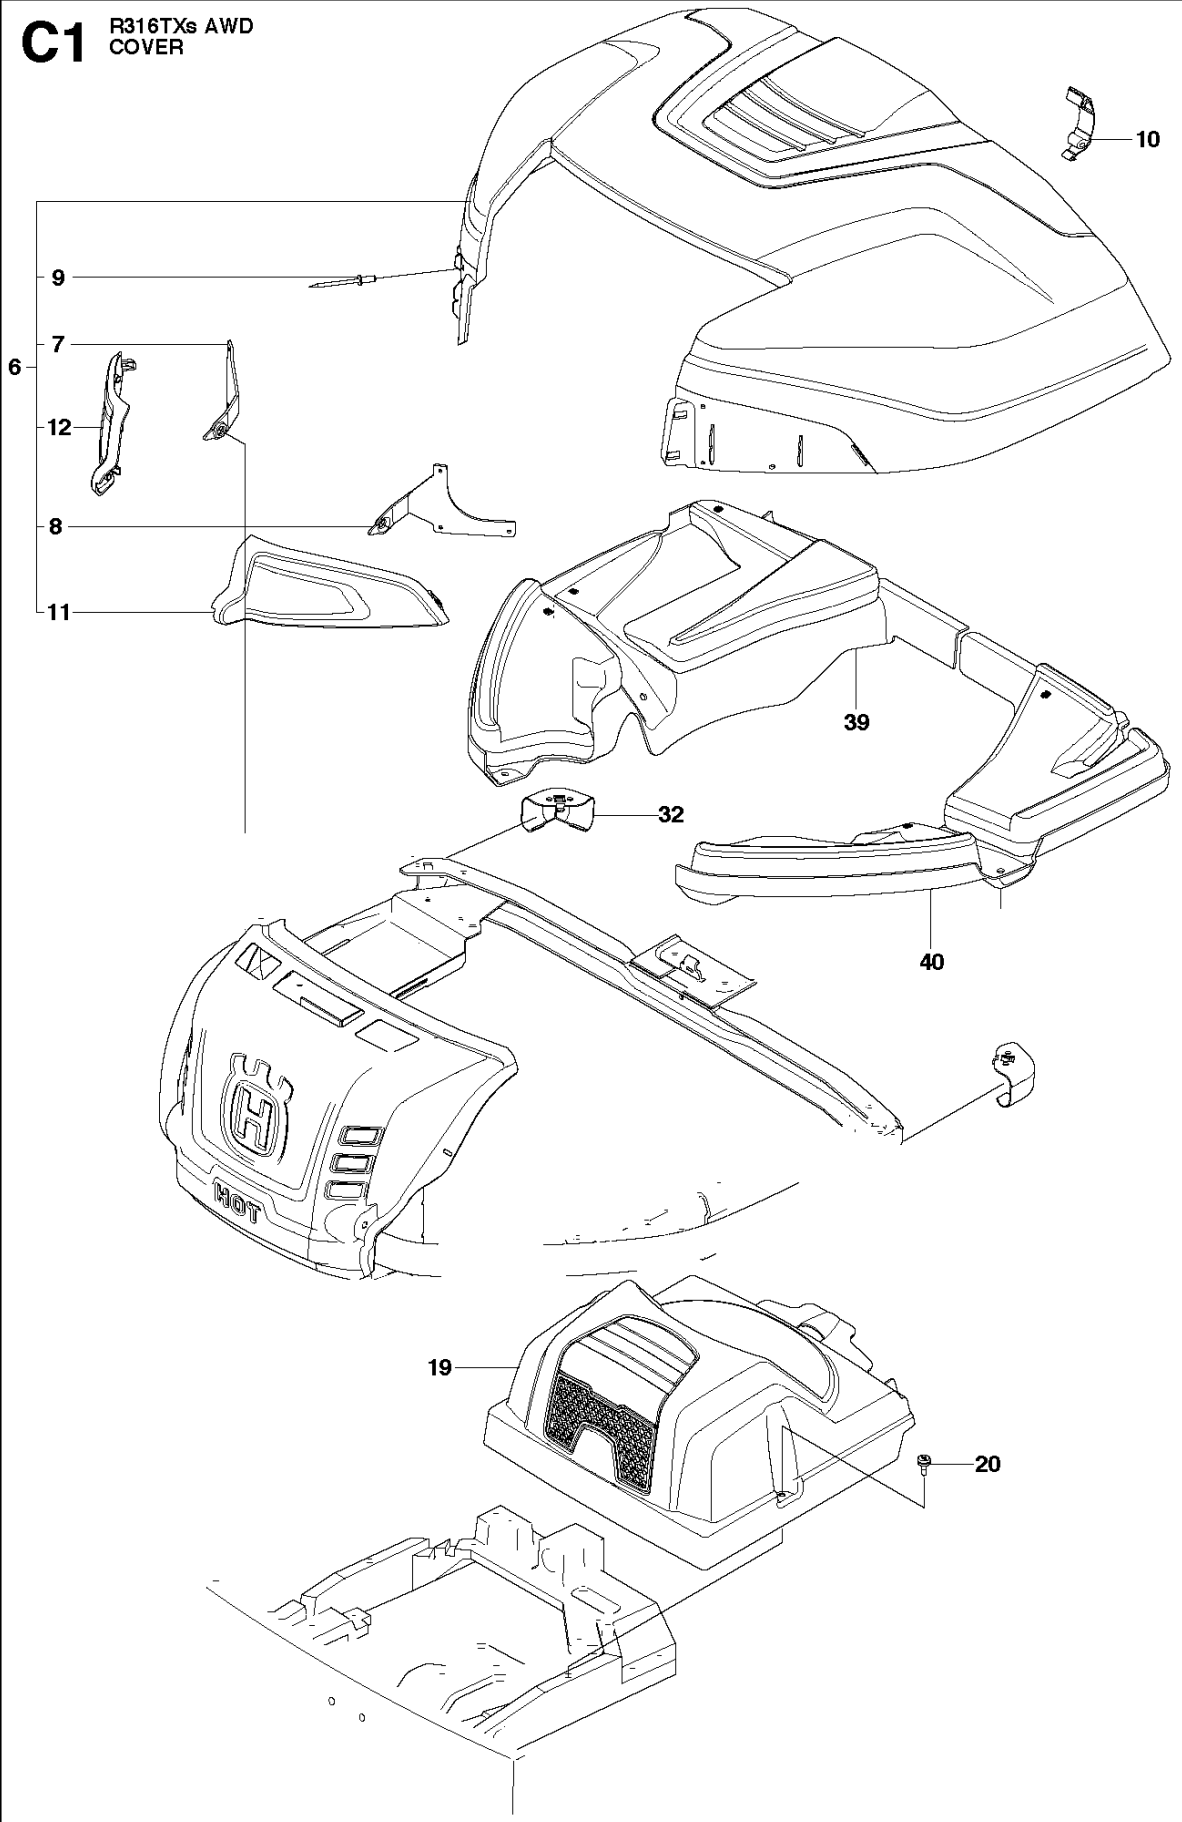

C1 R316TXs AWD
COVER

COVER

R316 TXs AWD

Ref	Part No	Description	Remark	QTY	KIT
6	577 61 47-04	ENGINE HOOD ASSY		1	
7	578 11 37-01	HINGE		1	6
8	578 11 37-02	HINGE		1	6
9	722 79 54-02	RIVET		6	6
10	503 89 47-03	SNAP LOCKING		1	
11	577 61 26-02	COVER		1	6
12	577 61 26-01	COVER		1	6
19	578 26 13-03	TRANSMISSION COVER		1	
20	574 85 62-01	SCREW		2	
32	577 90 33-01	PLUG		2	
39	578 36 20-01	INSULATION		1	
40	578 36 21-01	INSULATION		1