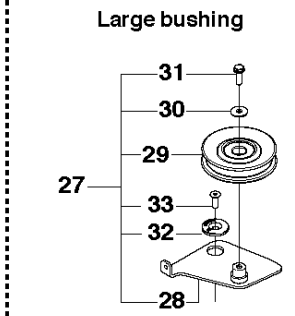

C2 CUTTING DECK C 112

73 **Combi 112**

- 72
- 74
- 75
- 76

44"/112CM CUTTING DECK

R316 TXs AWD

Ref	Part No	Description	Remark	QTY	KIT
1	574 20 95-01	CUTTING DECK		1	
2	506 91 62-01	NUT		3	
3	544 44 93-01	PLUG		1	
4	506 57 01-04	SCREW EHHFM		3	
5	576 38 41-01	BLADE HOUSING ASSY		1	
6	576 38 42-01	BEARING HOUSING		1	5
7	576 38 43-01	SHAFT		1	5
8	576 38 44-01	SPACING SLEEVE		1	5
9	738 23 04-34	BALL BEARING		2	5
10	576 38 41-02	BLADE HOUSING ASSY		2	
11	576 38 42-01	BEARING HOUSING		1	10
12	576 38 43-02	SHAFT		1	10
13	576 38 44-01	SPACING SLEEVE		1	10
14	738 23 04-34	BALL BEARING		2	10
15	535 42 38-01	SCREW RSQM		12	
16	734 11 64-01	WASHER		12	
17	732 21 18-01	LOCK NUT		12	
18	506 92 21-01	PULLEY		3	
19	506 53 35-01	PARALLEL KEY		7	
20	544 06 80-02	SPACING SLEEVE		1	
21	734 11 74-41	WASHER		3	
22	544 11 41-01	SCREW EHHM		3	
23	535 50 42-02	ADAPTER		3	
24	504 18 81-10	BLADE		3	
25	506 79 23-01	KNIFE PLATE		3	
26	544 11 41-01	SCREW EHHM		3	
27	506 54 07-01	BELT TENSIONER ASSY	Small bushing	1	
27	586 96 66-01	BELT TENSIONER ASSY	Large bushing	1	
28	585 35 99-01	ARM	Small bushing	1	27
28	585 35 99-01	ARM	Large bushing	1	27
29	506 53 27-01	PULLEY		1	27
30	734 11 64-41	WASHER		1	27
31	586 32 04-01	SCREW	Small bushing	1	27
31	586 32 04-01	SCREW	Large bushing	1	27
32	506 91 87-02	WASHER	Small bushing	1	
32	586 49 67-01	WASHER	Large bushing	1	
33	725 24 51-71	SCREW EHHM	Small bushing	1	
33	725 64 53-01	SCREW IHCSFM	Large bushing	1	
34	732 21 18-01	LOCK NUT		1	
35	506 53 31-01	SPRING		1	
36	589 51 46-01	BELT		1	
37	544 09 62-01	BELT COVER		1	
38	544 40 05-01	SCREW		2	
72	506 78 97-01	LABEL		1	
73	544 23 81-05	LABEL		2	
74	506 92 90-01	LABEL		1	
75	535 43 74-01	LABEL WARNING		1	
76	574 51 00-01	DECAL		2	
77	506 77 86-01	PULLEY		1