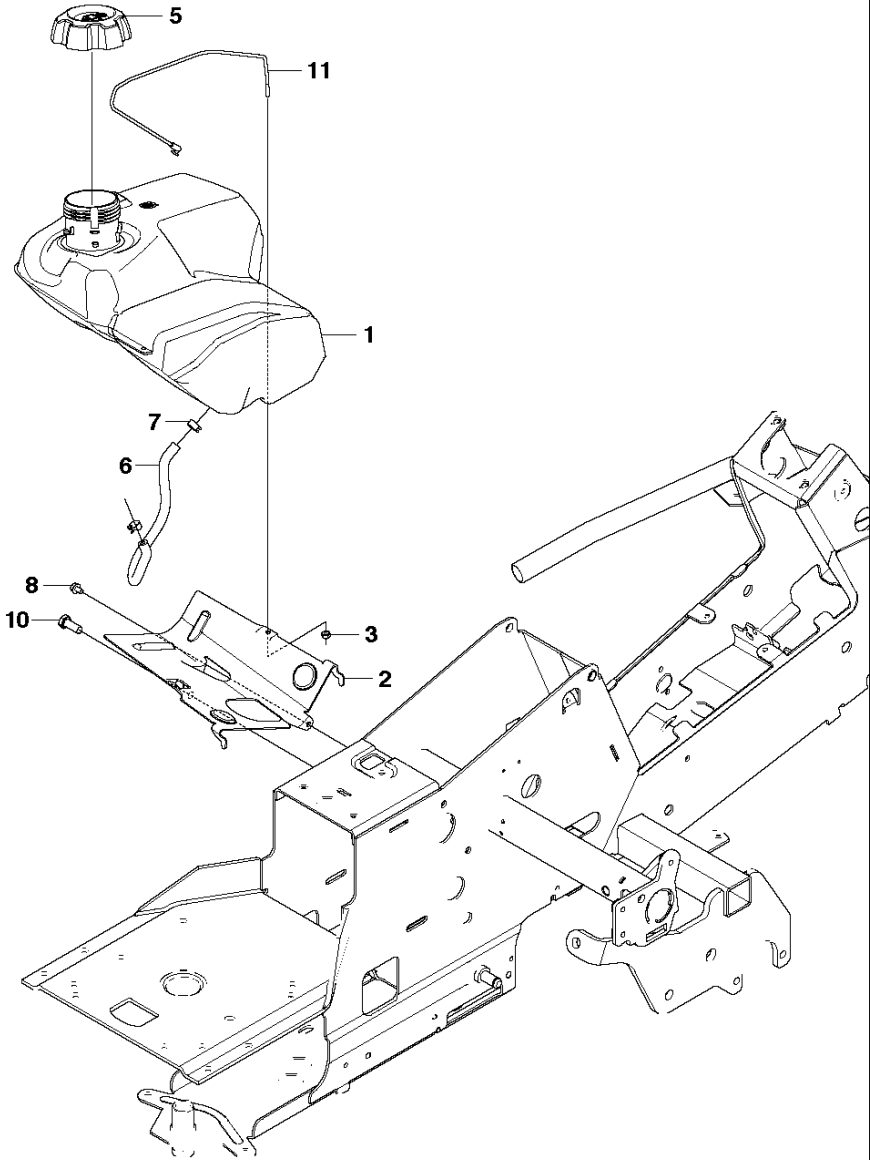

B R316TXs AWD
FUEL SYSTEM

FUEL SYSTEM

R316 TXs AWD

Ref	Part No	Description	Remark	QTY KIT
1	577 91 50-01	FUEL TANK		1
2	578 05 38-01	BRACKET		1
3	732 21 16-01	LOCK NUT		1
5	532 43 96-45	FUEL CAP		1
6	504 80 00-10	FUEL HOSE		1
7	535 46 97-01	HOSE BRACE		2
8	725 23 64-61	SCREW EHHFT		1
10	725 24 93-71	SCREW EHHM		1
11	578 26 15-01	WIRE		1