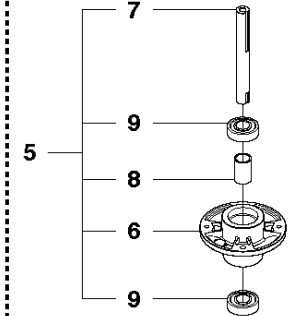

C2 CUTTING DECK C 112

73 **Combi 112**

- 72
- 74
- 75
- 76

44"/112CM CUTTING DECK

R316 TXs AWD

Ref	Part No	Description	Remark	QTY	KIT
1	574 20 95-01	CUTTING DECK		1	
2	506 91 62-01	NUT		3	
3	544 44 93-01	PLUG		1	
4	506 57 01-04	SCREW EHHFM		3	
5	576 38 41-01	BLADE HOUSING ASSY		1	
6	576 38 42-01	BEARING HOUSING		1	5
7	576 38 43-01	SHAFT		1	5
8	576 38 44-01	SPACING SLEEVE		1	5
9	738 23 04-34	BALL BEARING		2	5
10	576 38 41-02	BLADE HOUSING ASSY		2	
11	576 38 42-01	BEARING HOUSING		1	10
12	576 38 43-02	SHAFT		1	10
13	576 38 44-01	SPACING SLEEVE		1	10
14	738 23 04-34	BALL BEARING		2	10
15	535 42 38-01	SCREW RSQM		12	
16	734 11 64-01	WASHER		12	
17	732 21 18-01	LOCK NUT		12	
18	506 92 21-01	PULLEY		3	
19	506 53 35-01	PARALLEL KEY		7	
20	544 06 80-02	SPACING SLEEVE		1	
21	734 11 74-41	WASHER		3	
22	544 11 41-01	SCREW EHHM		3	
23	535 50 42-02	ADAPTER		3	
24	504 18 81-10	BLADE		3	
25	506 79 23-01	KNIFE PLATE		3	
26	544 11 41-01	SCREW EHHM		3	
27	506 54 07-01	BELT TENSIONER ASSY	Small bushing	1	
27	586 96 66-01	BELT TENSIONER ASSY	Large bushing	1	
28	585 35 99-01	ARM	Small bushing	1	27
28	585 35 99-01	ARM	Large bushing	1	27
29	506 53 27-01	PULLEY		1	27
30	734 11 64-41	WASHER		1	27
31	586 32 04-01	SCREW	Small bushing	1	27
31	586 32 04-01	SCREW	Large bushing	1	27
32	506 91 87-02	WASHER	Small bushing	1	
32	586 49 67-01	WASHER	Large bushing	1	
33	725 24 51-71	SCREW EHHM	Small bushing	1	
33	725 64 53-01	SCREW IHCSFM	Large bushing	1	
34	732 21 18-01	LOCK NUT		1	
35	506 53 31-01	SPRING		1	
36	589 51 46-01	BELT		1	
37	544 09 62-01	BELT COVER		1	
38	544 40 05-01	SCREW		2	
72	506 78 97-01	LABEL		1	
73	544 23 81-05	LABEL		2	
74	506 92 90-01	LABEL		1	
75	535 43 74-01	LABEL WARNING		1	
76	574 51 00-01	DECAL		2	
77	506 77 86-01	PULLEY		1