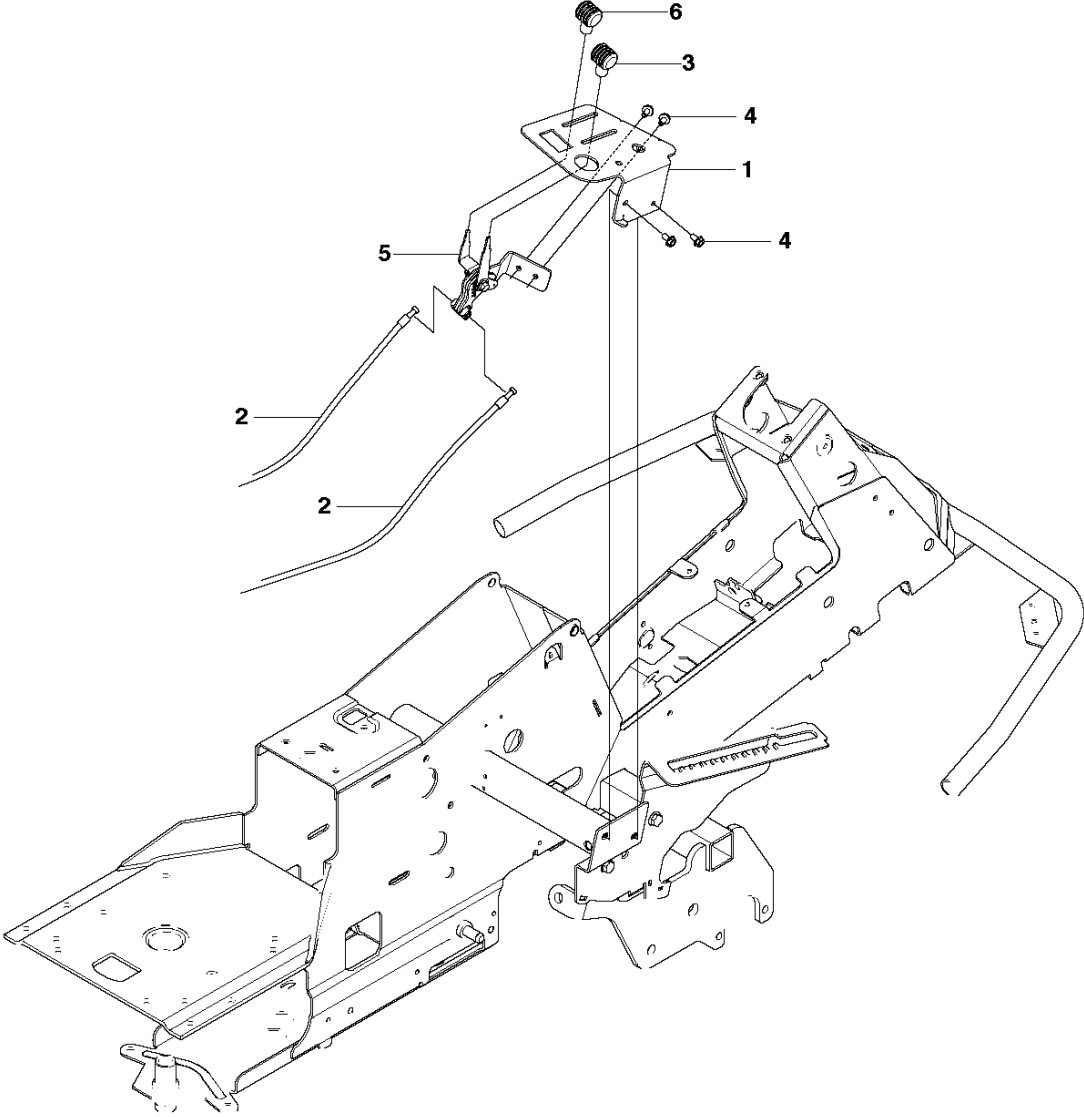

N R316TXs AWD
CONTROLS

CONTROLS

R316 TXs AWD

Ref	Part No	Description	Remark	QTY KIT
1	578 03 31-01	SUPPORT		1
2	544 30 17-06	WIRE		2
3	506 88 91-01	KNOB		1
4	535 47 52-12	SCREW EHHFM		4
5	578 02 34-01	THROTTLE CONTROL		1
6	506 88 91-02	KNOB		1