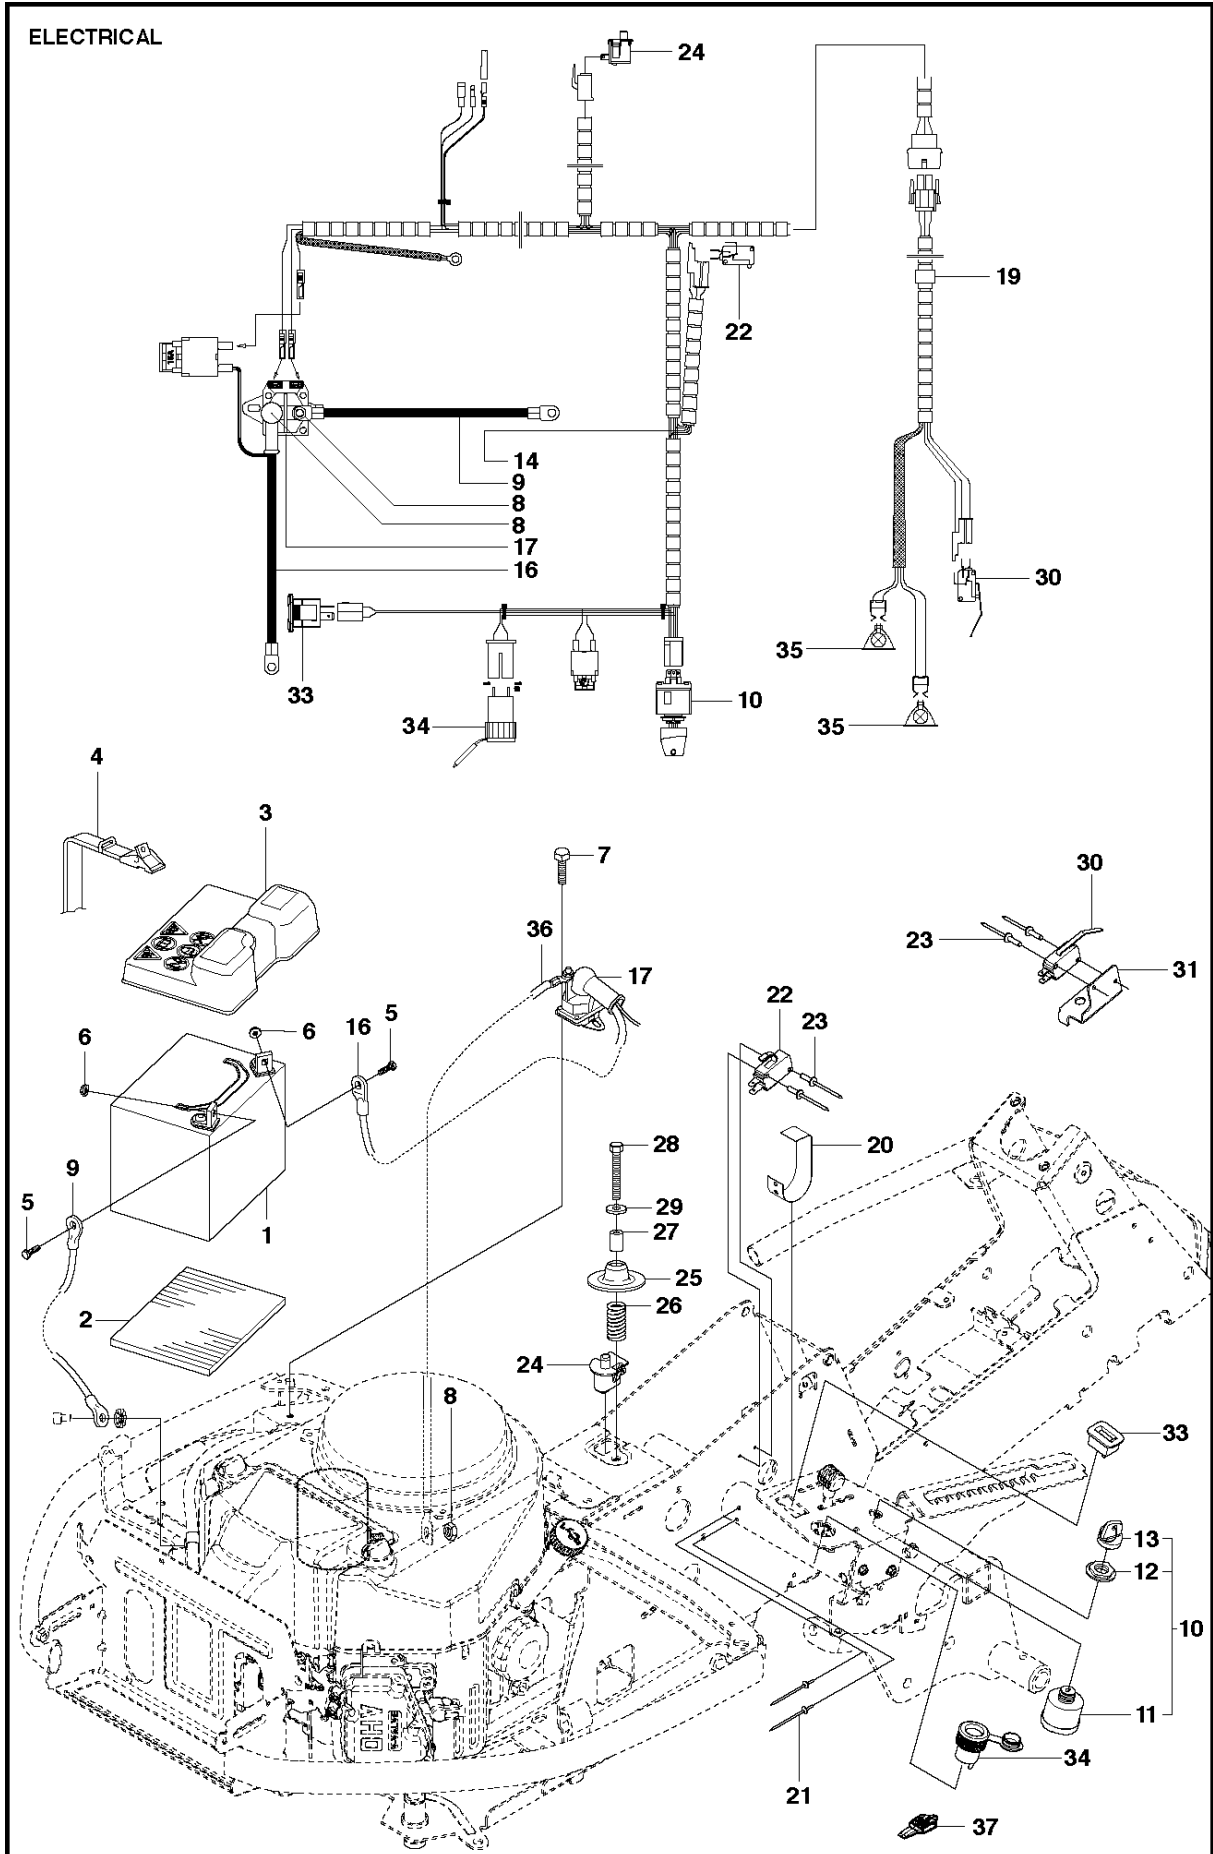

ELECTRICAL

R316 TXs AWD

Ref	Part No	Description	Remark	QTY	KIT
1	577 04 16-01	BATTERY		1	
2	535 44 11-01	BATTERY MAT		1	
3	578 20 06-01	COVER		1	
4	506 83 68-02	BELT		1	
5	522 62 21-01	SCREW EHHM		2	
6	522 62 43-01	NUT		2	
7	725 23 64-61	SCREW EHHFT		1	
8	506 89 98-01	NUT		3	
9	576 18 39-01	CABLE		1	
10	579 43 43-01	IGNITION SWITCH		1	
11	578 26 17-01	IGNITION SWITCH		1	10
12	544 44 23-01	NUT		1	10
13	544 44 24-01	IGNITION KEY		1	10
14	578 33 85-01	WIRING		1	
16	576 18 40-01	CABLE		1	
17	544 43 98-01	RELAY		1	
19	578 32 89-01	WIRING		1	
20	506 90 93-01	PLATE SPRING		1	
21	722 78 39-02	BLIND RIVET		2	
22	574 31 60-01	SWITCH		1	
23	544 44 07-01	RIVET		4	
24	506 90 96-01	SWITCH		1	
25	506 90 97-01	SPRING WASHER		1	
26	544 44 12-01	SPRING		1	
27	506 90 99-02	SPACING TUBE		1	
28	725 24 60-51	SCREW EHHM		1	
29	734 11 64-01	WASHER		1	
30	574 31 61-01	SWITCH		1	
31	544 41 57-01	BRACKET		1	
33	578 38 24-01	HOUR METER		1	
34	535 47 48-01	POWER SOCKET		1	
35	582 21 42-01	LAMP		2	
36	576 18 38-01	CABLE		1	
37	586 37 94-01	LEVER		1