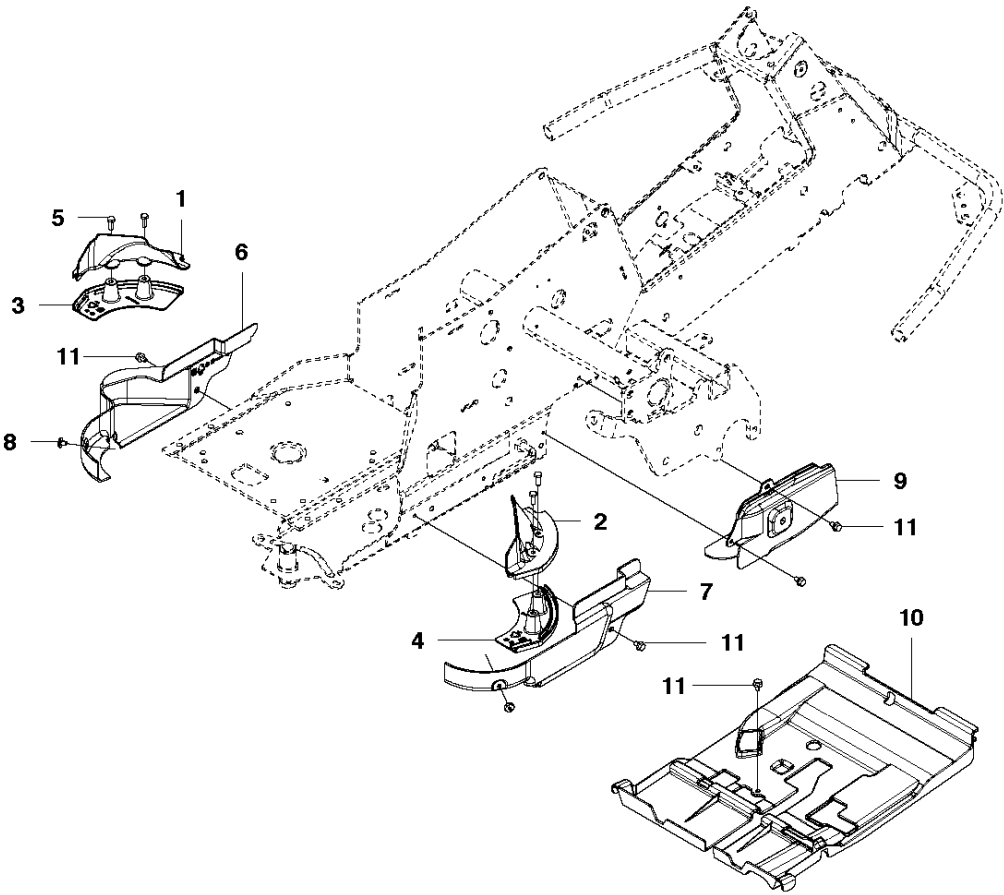

SPARE PARTS LIST

RIDERS

R316 TXs AWD

COVER - 3

COVER

R316 TXs AWD

Ref	Part No	Description	Remark	QTY KIT
1	510 22 25-01	BELT COVER		1
2	510 22 25-02	BELT COVER		1
3	510 22 27-01	BELT COVER		1
4	510 22 27-02	BELT COVER		1
5	725 23 68-61	SCREW EHHFT		4
6	510 22 23-03	BELT COVER		1
7	510 22 24-01	BELT COVER		1
8	522 55 73-01	SCREW		2
9	516 01 88-01	BELT COVER		1
10	525 56 33-03	BELT COVER		1
11	725 23 64-61	SCREW EHHFT		5

B R316TXs AWD
FUEL SYSTEM

FUEL SYSTEM

R316 TXs AWD

Ref	Part No	Description	Remark	QTY KIT
1	577 91 50-01	FUEL TANK		1
2	578 05 38-01	BRACKET		1
3	732 21 16-01	LOCK NUT		1
5	532 43 96-45	FUEL CAP		1
6	504 80 00-10	FUEL HOSE		1
7	535 46 97-01	HOSE BRACE		2
8	725 23 64-61	SCREW EHHFT		1
10	725 24 93-71	SCREW EHHM		1
11	578 26 15-01	WIRE		1

C1 R316TXs AWD
COVER

COVER

R316 TXs AWD

Ref	Part No	Description	Remark	QTY	KIT
6	577 61 47-04	ENGINE HOOD ASSY		1	
7	578 11 37-01	HINGE		1	6
8	578 11 37-02	HINGE		1	6
9	722 79 54-02	RIVET		6	6
10	503 89 47-03	SNAP LOCKING		1	
11	577 61 26-02	COVER		1	6
12	577 61 26-01	COVER		1	6
19	578 26 13-03	TRANSMISSION COVER		1	
20	574 85 62-01	SCREW		2	
32	577 90 33-01	PLUG		2	
39	578 36 20-01	INSULATION		1	
40	578 36 21-01	INSULATION		1	

COVER

R316 TXs AWD

Ref	Part No	Description	Remark	QTY KIT
1	577 72 93-01	FOOT PLATE		1
3	577 72 94-01	FOOT PLATE		1
5	544 40 05-01	SCREW		20
21	544 23 92-01	COVER		1
22	544 42 75-01	MAT		1
23	535 42 91-01	SPRING NUT		4
24	577 70 41-01	COVER		1
26	544 43 32-01	PROTECTIVE COVER		1
27	525 56 24-01	UNIT COVER		1
28	577 72 95-01	FENDER		1
29	577 76 45-01	LOCK NUT		1
30	577 72 96-01	FENDER		1
31	577 73 75-01	CONTROL COVER		1
33	577 70 04-01	COVER		1
37	582 21 42-01	LAMP		2