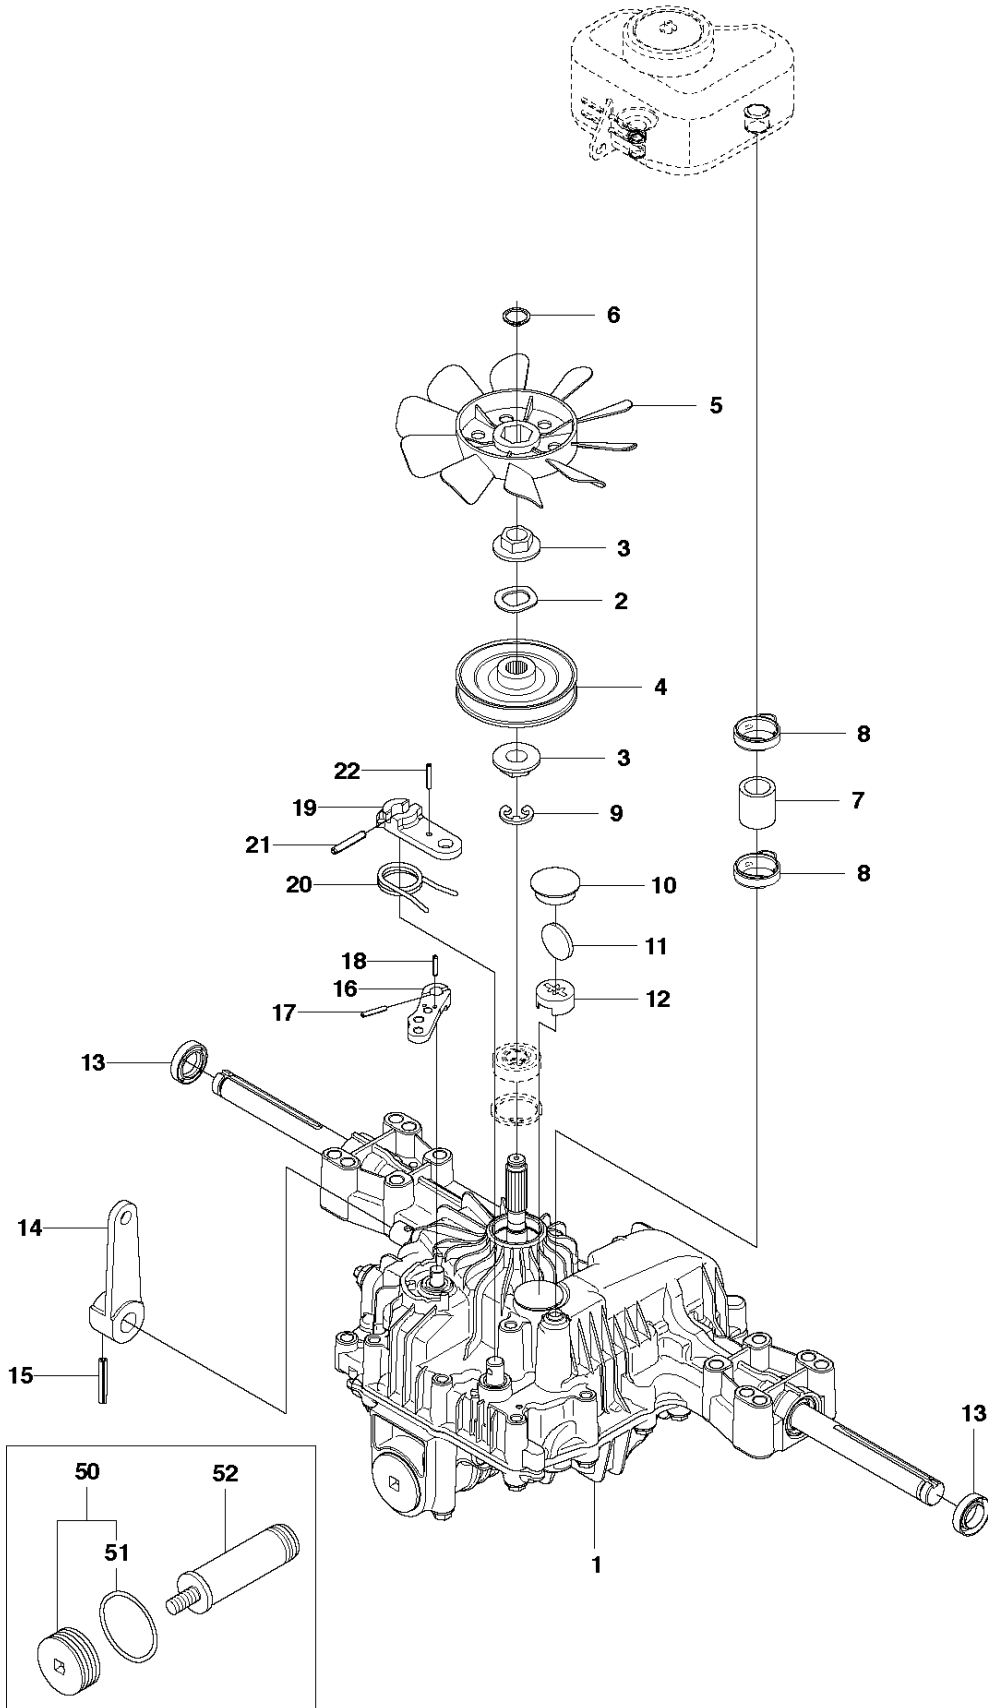

COVER

R316 TXs AWD

Ref	Part No	Description	Remark	QTY KIT
1	577 72 93-01	FOOT PLATE		1
3	577 72 94-01	FOOT PLATE		1
5	544 40 05-01	SCREW		20
21	544 23 92-01	COVER		1
22	544 42 75-01	MAT		1
23	535 42 91-01	SPRING NUT		4
24	577 70 41-01	COVER		1
26	544 43 32-01	PROTECTIVE COVER		1
27	525 56 24-01	UNIT COVER		1
28	577 72 95-01	FENDER		1
29	577 76 45-01	LOCK NUT		1
30	577 72 96-01	FENDER		1
31	577 73 75-01	CONTROL COVER		1
33	577 70 04-01	COVER		1
37	582 21 42-01	LAMP		2

HEIGHT ADJUSTMENT
2017

HEIGHT ADJUSTMENT

R316 TXs AWD

Ref	Part No	Description	Remark	QTY KIT
1	578 00 13-02	BRACKET		1
2	506 57 01-03	SCREW EHHFM		2
3	577 99 99-01	ADJUSTER		1
4	506 54 20-01	HANDLE		1
5	584 87 13-02	BEARING		2
6	735 31 22-20	E-CLIP		2
7	506 90 82-01	HEIGHT ROD		1
8	506 78 46-01	PEN		1
9	734 11 72-01	WASHER		1
10	732 21 18-01	LOCK NUT		1
11	731 23 18-01	HEXAGON NUT		1
12	721 61 83-01	SPLIT PIN		2
13	578 04 07-01	LINK		1
14	523 11 45-01	CONNECTION ROD		1
15	584 28 86-01	WASHER		1
16	506 57 01-05	SCREW EHHFM		1

K574

TRANSMISSION

R316 TXs AWD

Ref	Part No	Description	Remark	QTY	KIT
1	590 71 69-01	TRANSMISSION		1	
2	506 98 65-01	SPRING WASHER		1	
3	506 98 66-01	DISTANCE		2	
4	502 45 19-01	PULLEY		1	
5	506 98 68-01	FAN		1	
6	735 31 15-00	CIRCLIP		1	
7	502 45 16-01	TUBE		1	
8	506 98 70-01	HOSE CLAMP		2	
9	535 40 28-07	CLIP		1	1
10	535 40 28-32	PLUG		1	1
11	535 40 28-29	MAGNET		1	1
12	502 45 20-01	MAGNET HOLDER		1	1
13	535 40 28-37	SEALING		2	1
14	502 45 32-01	CONTROL LEVER		1	1
15	535 40 28-09	PIN RETAINING SCREW		1	1
16	535 40 28-17	LEVER		1	1
17	535 40 28-16	PIN RETAINING SCREW		1	1
18	535 40 28-33	PIN RETAINING SCREW		1	1
19	535 40 28-38	LEVER		1	1
20	535 40 28-39	RETURN SPRING		1	1
21	535 40 28-40	PIN RETAINING SCREW		1	1
22	535 40 28-41	PIN RETAINING SCREW		1	1
50	574 51 51-01	KIT		1	
51	574 51 52-01	O-RING		1	50
52	535 40 28-19	FILTER		1	