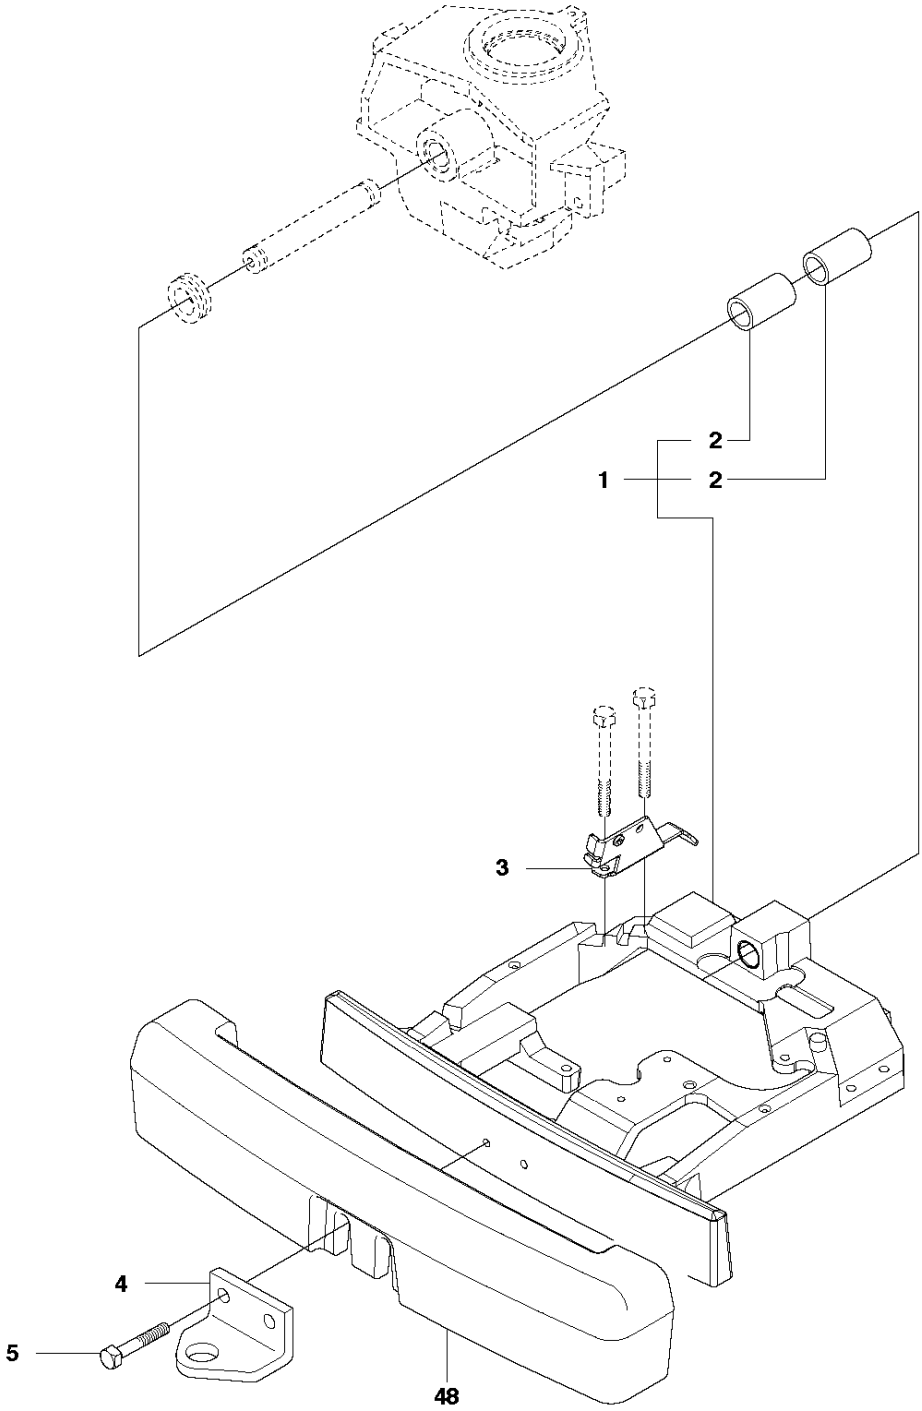

CHASSIS, REAR - 1

CHASSIS REAR

R316 TXs AWD

Ref	Part No	Description	Remark	QTY	KIT
1	582 24 46-01	BRACKET	For 967291901	1	
1	535 40 60-01	BRACKET	For 966757801, 967152101	1	
2	506 98 61-02	GLIDLAGER		2	1
3	544 26 21-01	BRACKET		1	
4	506 88 99-01	HITCH		1	
5	725 24 93-71	SCREW EHHM		2	
5	725 25 00-51	SCREW EHHM	For 967291901, 2015, 966757801, & 967152101	1	
48	544 03 96-02	COUNTERWEIGHT	For 967291901, 2015, 966757801, & 967152101	1