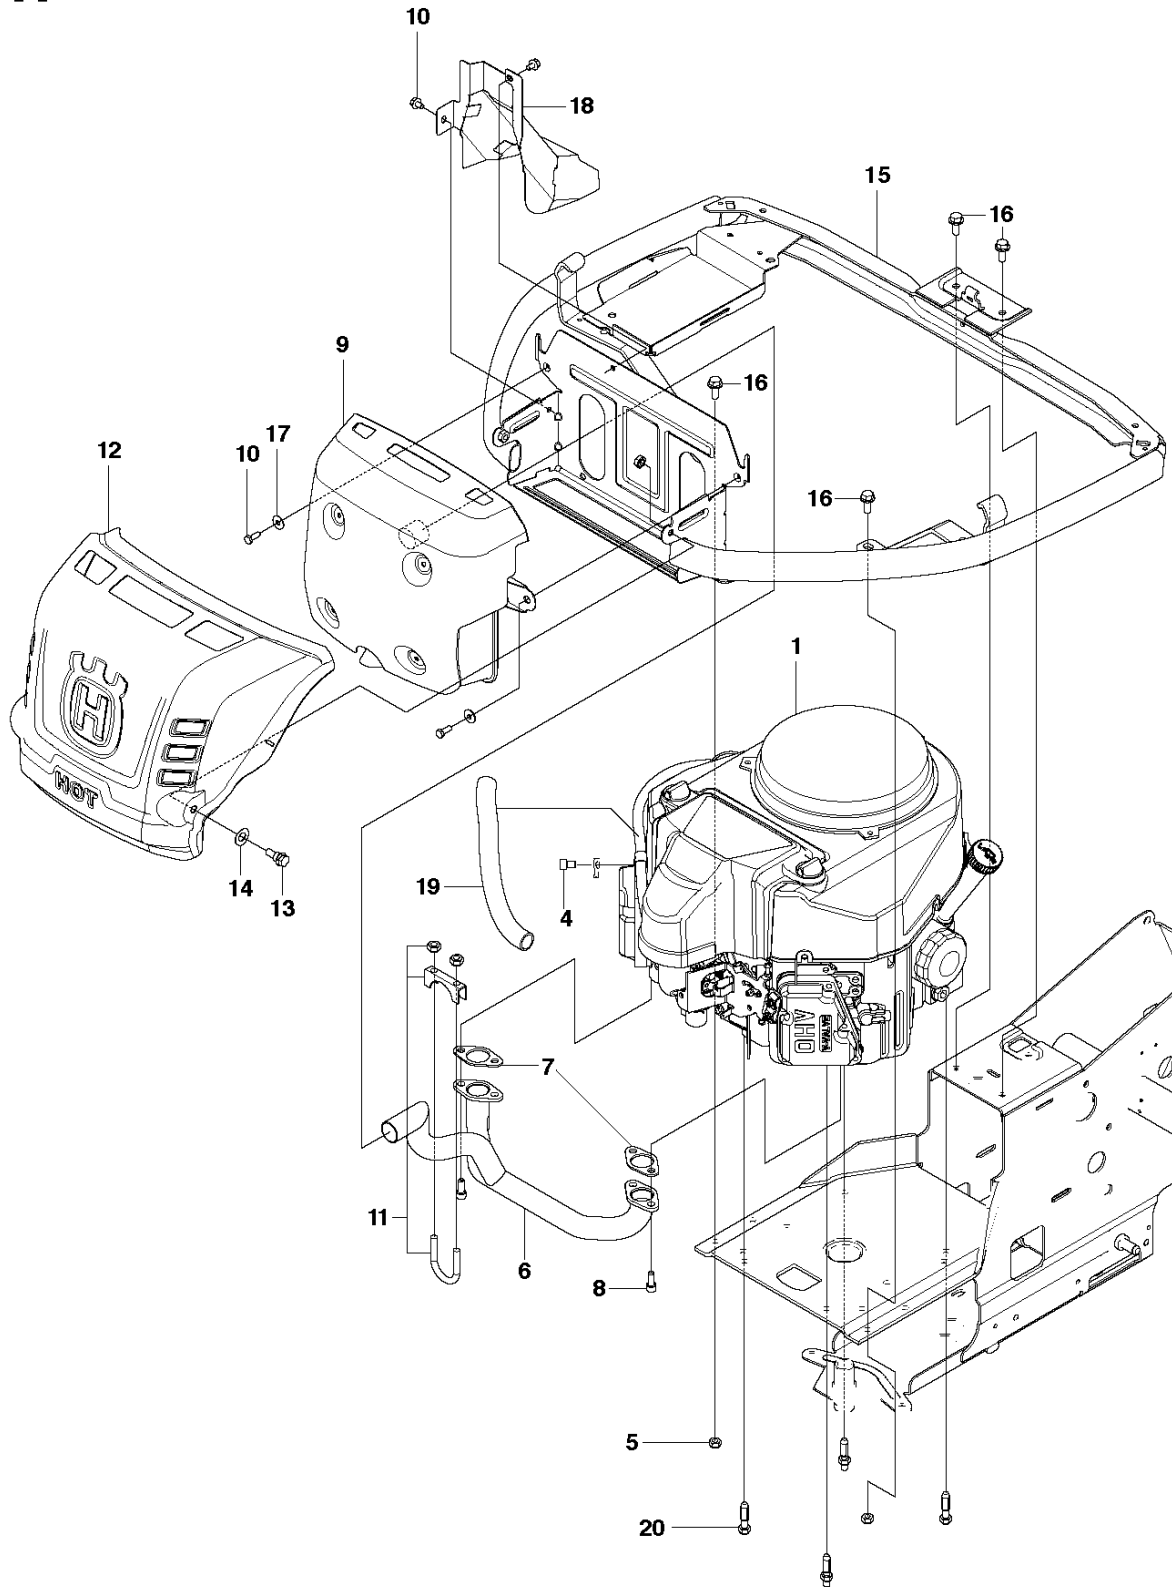

H R316TXs AWD
ENGINE

ENGINE

R316 TXs AWD

Ref	Part No	Description	Remark	QTY KIT
1	578 76 80-01	ENGINE		1
4	725 54 47-01	SCREW IHSCM		1
5	732 21 18-01	LOCK NUT		6
6	578 11 88-01	MANIFOLD		1
7	535 41 42-36	GASKET		1
8	506 55 63-01	SCREW UNC		2
9	577 81 36-01	MUFFLER		1
10	725 23 64-61	SCREW EHHFT		4
11	506 66 84-01	CLAMP ASSY		1
12	577 81 85-02	HEAT SHIELD		1
13	506 59 74-01	SCREW EHHFM		2
14	506 83 94-01	SPRING WASHER		2
15	577 84 91-01	ENGINE FRAME		1
16	506 57 01-04	SCREW EHHFM		4
17	734 11 54-41	WASHER		2
18	579 31 49-01	HEAT DEFLECTOR		1
19	579 39 64-01	HOSE GUARD		1
20	578 20 75-01	STUD SCREW		4