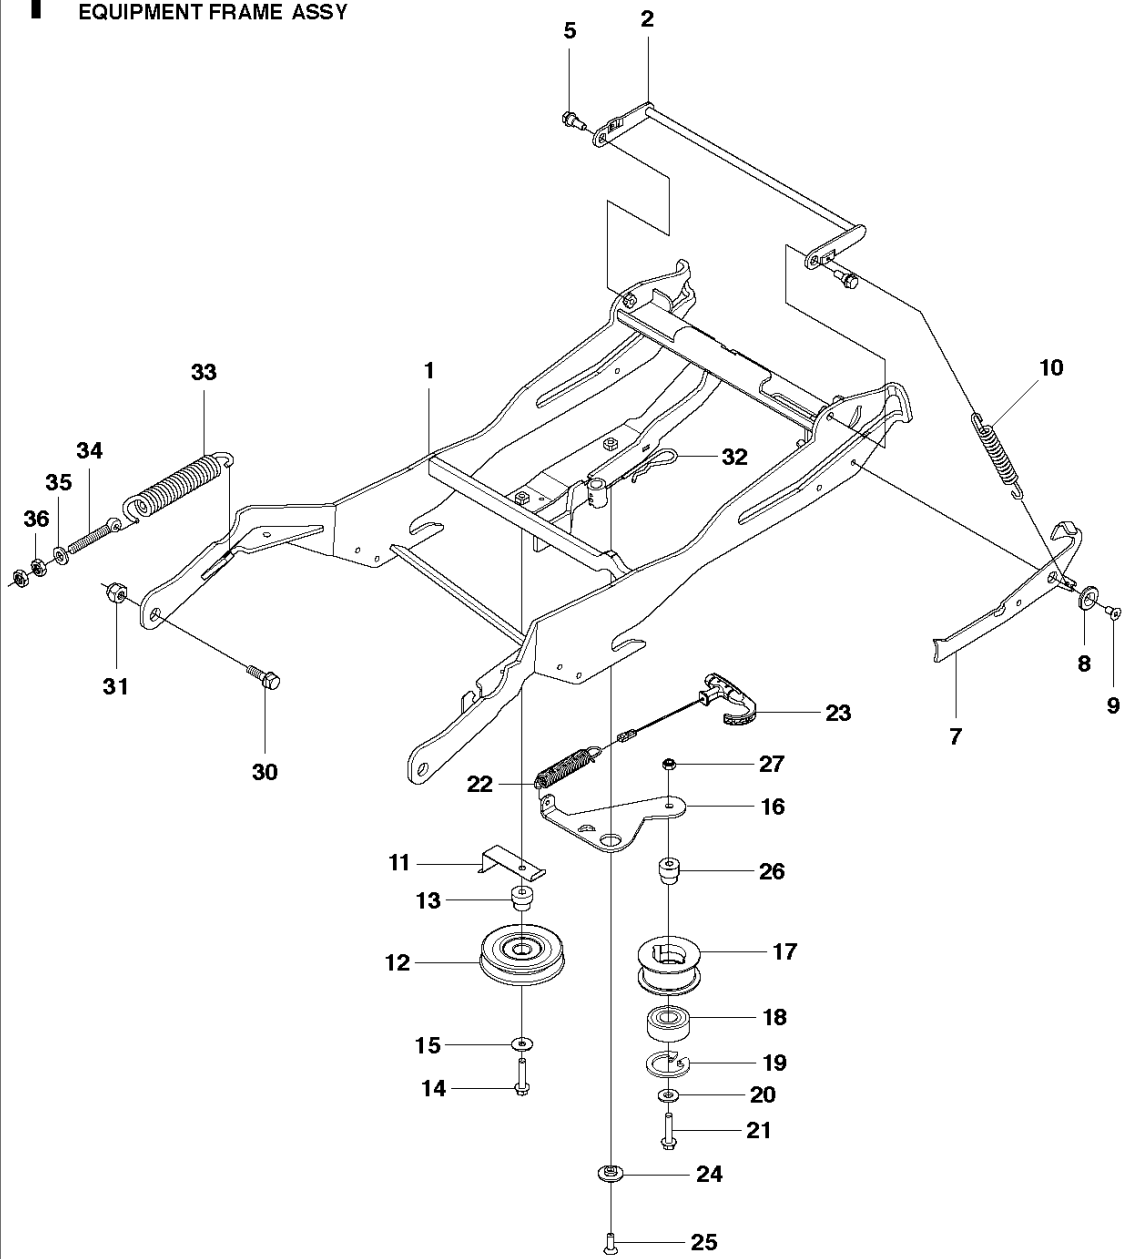

T R316TXs AWD
EQUIPMENT FRAME ASSY

FRAME

R316 TXs AWD

Ref	Part No	Description	Remark	QTY KIT
1	523 06 42-01	EQUIPMENT FRAME		1
2	525 47 59-01	HOOK		1
5	506 59 74-01	SCREW EHHFM		2
7	523 11 66-02	LEVER		1
8	506 91 87-01	WASHER		1
9	725 64 48-01	SCREW IHCSFM		1
10	506 53 56-03	DRAW SPRING		1
11	525 48 67-01	BELT GUIDE		1
12	506 97 48-01	PULLEY		1
13	506 82 68-02	BUSHING		1
14	725 24 59-51	SCREW EHHM		1
15	734 11 64-41	WASHER		1
16	577 22 87-01	SHEET		1
17	505 15 39-01	BELT TENSIONER WHEEL ASSY		1
18	738 21 04-04	BALL BEARING		1
19	735 31 38-10	CIRCLIP		1
20	734 11 64-41	WASHER		1
21	725 24 59-51	SCREW EHHM		1
22	504 62 24-01	SPRING		1
23	504 62 21-02	HANDLE ASSY		1
24	505 45 17-01	WASHER		1
25	725 64 53-01	SCREW IHCSFM		1
26	535 48 48-01	BUSHING		1
27	732 21 18-01	LOCK NUT		1
30	506 89 58-01	COLLAR SCREW		2
31	732 25 22-01	HEXAGON LOCKING NUT		2
32	506 96 66-01	HAIR PIN COTTER		1
33	506 83 76-01	SPRING		2
34	506 83 77-01	RING BOLT		2
35	734 11 72-01	WASHER		2
36	731 23 20-51	HEXAGON NUT		4