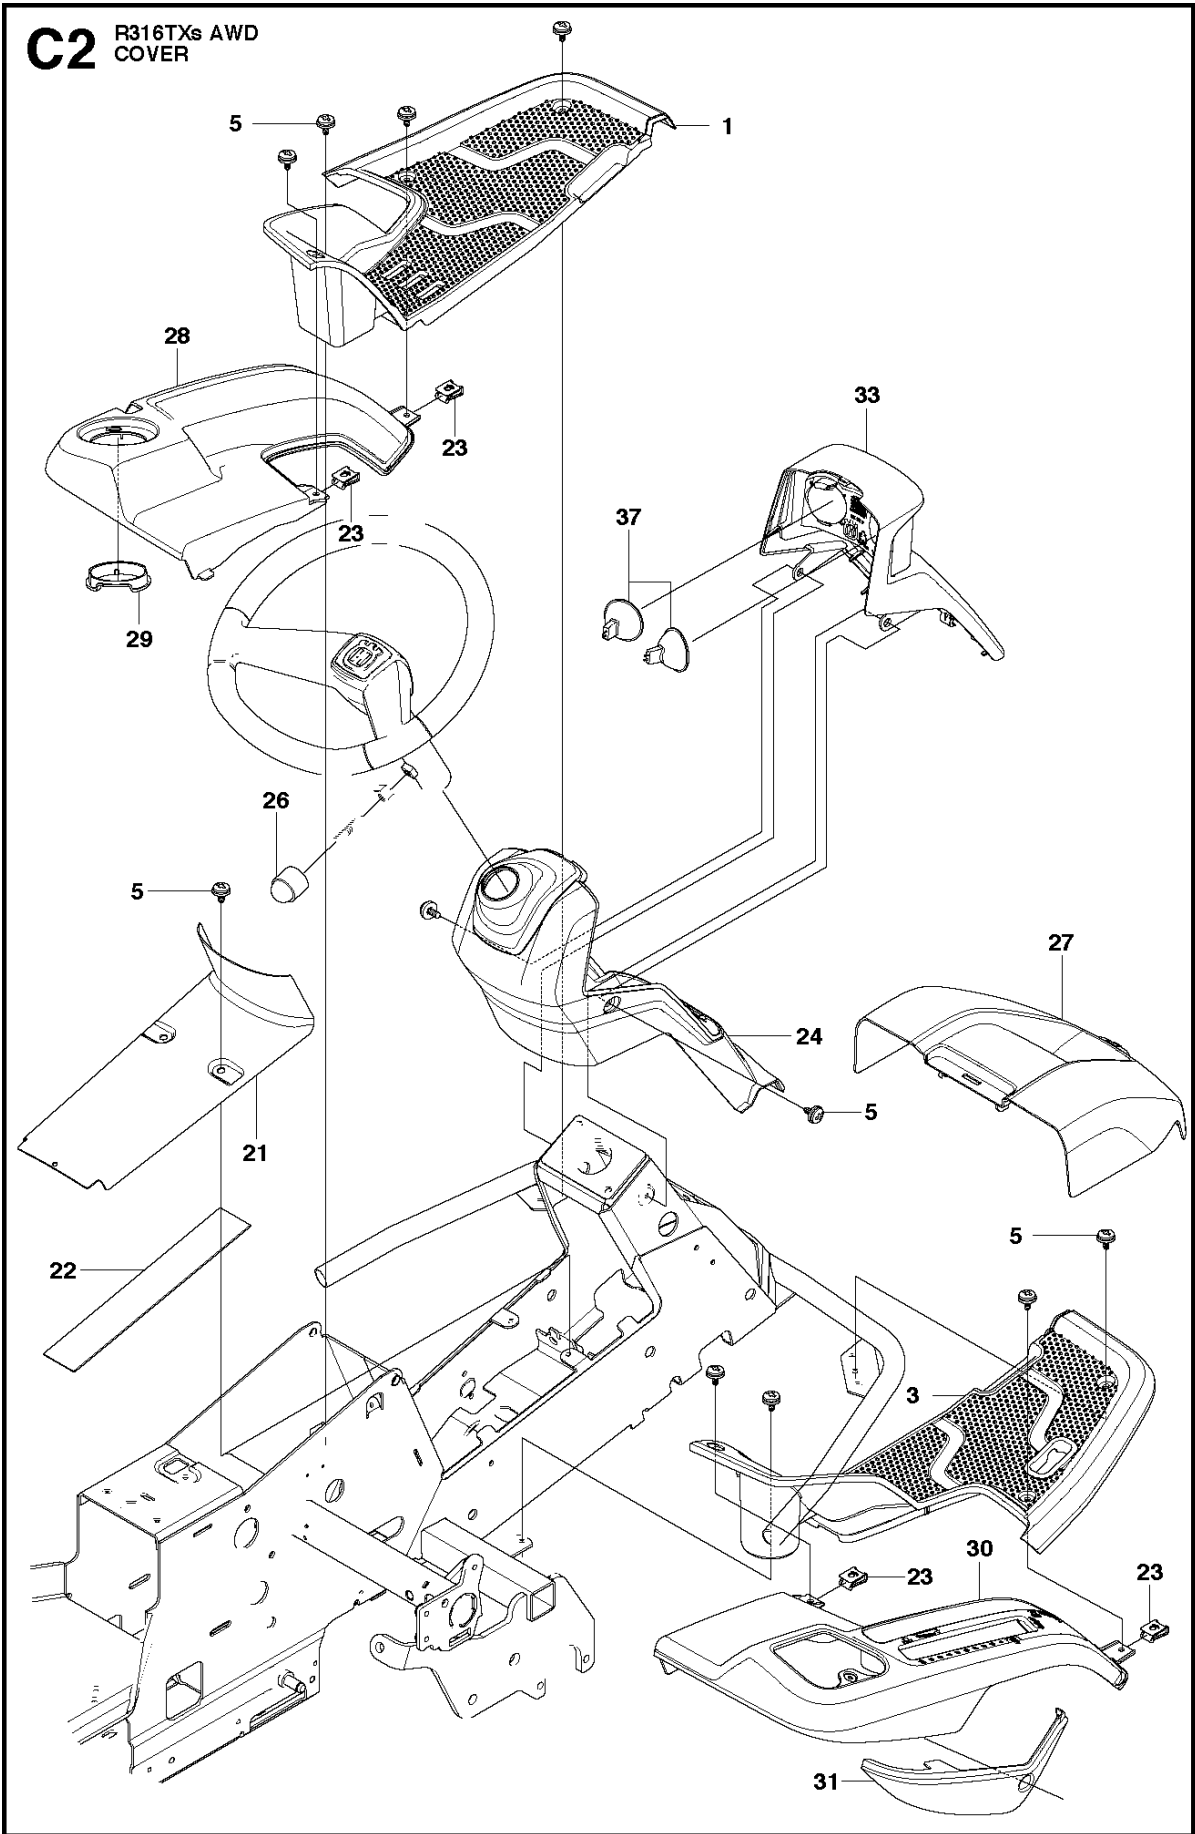

SPARE PARTS LIST

RIDERS

R316 TXs AWD

COVER - 3

COVER

R316 TXs AWD

Ref	Part No	Description	Remark	QTY KIT
1	510 22 25-01	BELT COVER		1
2	510 22 25-02	BELT COVER		1
3	510 22 27-01	BELT COVER		1
4	510 22 27-02	BELT COVER		1
5	725 23 68-61	SCREW EHHFT		4
6	510 22 23-03	BELT COVER		1
7	510 22 24-01	BELT COVER		1
8	522 55 73-01	SCREW		2
9	516 01 88-01	BELT COVER		1
10	525 56 33-03	BELT COVER		1
11	725 23 64-61	SCREW EHHFT		5

B R316TXs AWD
FUEL SYSTEM

FUEL SYSTEM

R316 TXs AWD

Ref	Part No	Description	Remark	QTY KIT
1	577 91 50-01	FUEL TANK		1
2	578 05 38-01	BRACKET		1
3	732 21 16-01	LOCK NUT		1
5	532 43 96-45	FUEL CAP		1
6	504 80 00-10	FUEL HOSE		1
7	535 46 97-01	HOSE BRACE		2
8	725 23 64-61	SCREW EHHFT		1
10	725 24 93-71	SCREW EHHM		1
11	578 26 15-01	WIRE		1

C1 R316TXs AWD
COVER

COVER

R316 TXs AWD

Ref	Part No	Description	Remark	QTY	KIT
6	577 61 47-04	ENGINE HOOD ASSY		1	
7	578 11 37-01	HINGE		1	6
8	578 11 37-02	HINGE		1	6
9	722 79 54-02	RIVET		6	6
10	503 89 47-03	SNAP LOCKING		1	
11	577 61 26-02	COVER		1	6
12	577 61 26-01	COVER		1	6
19	578 26 13-03	TRANSMISSION COVER		1	
20	574 85 62-01	SCREW		2	
32	577 90 33-01	PLUG		2	
39	578 36 20-01	INSULATION		1	
40	578 36 21-01	INSULATION		1	

COVER

R316 TXs AWD

Ref	Part No	Description	Remark	QTY KIT
1	577 72 93-01	FOOT PLATE		1
3	577 72 94-01	FOOT PLATE		1
5	544 40 05-01	SCREW		20
21	544 23 92-01	COVER		1
22	544 42 75-01	MAT		1
23	535 42 91-01	SPRING NUT		4
24	577 70 41-01	COVER		1
26	544 43 32-01	PROTECTIVE COVER		1
27	525 56 24-01	UNIT COVER		1
28	577 72 95-01	FENDER		1
29	577 76 45-01	LOCK NUT		1
30	577 72 96-01	FENDER		1
31	577 73 75-01	CONTROL COVER		1
33	577 70 04-01	COVER		1
37	582 21 42-01	LAMP		2