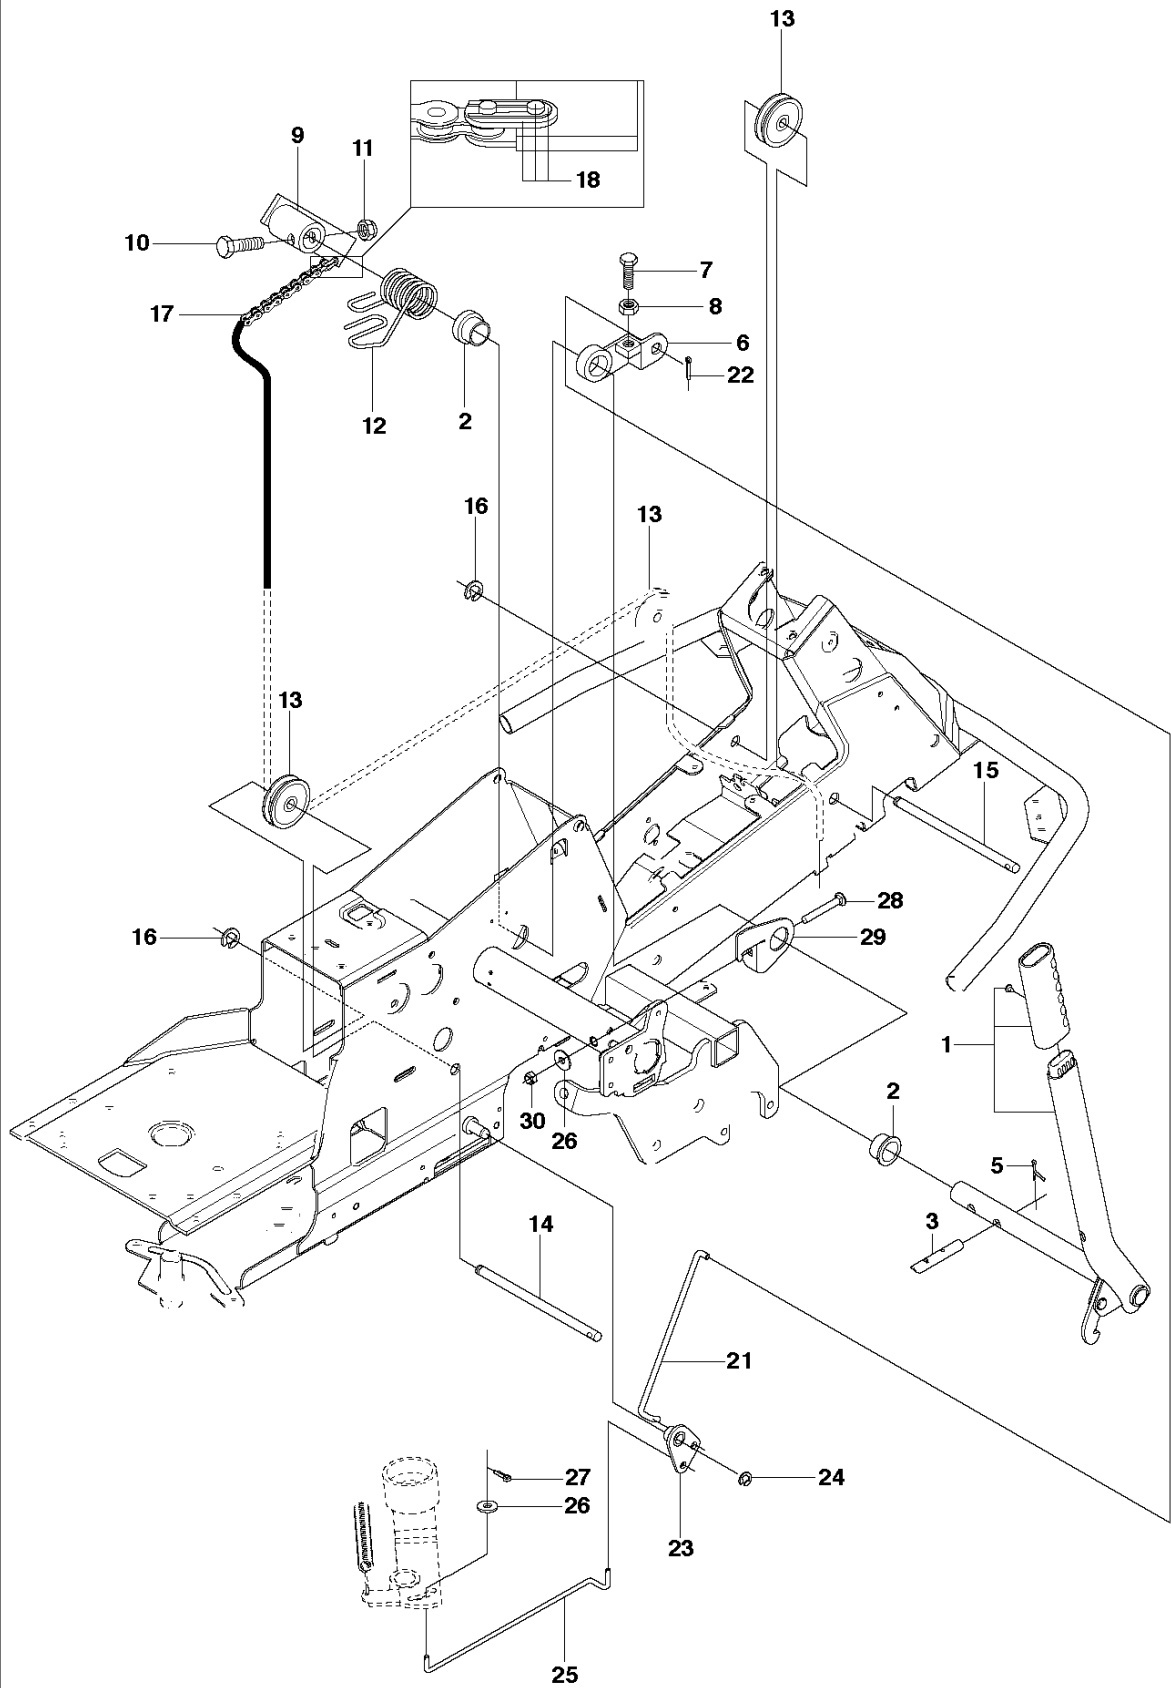

E MOWER LIFT
For 2012 - 2017

Ref	Part No	Description	Remark	QTY KIT
1	577 96 67-01	LIFTING LEVER ASSY		1
2	506 55 65-01	BEARING		2
3	525 40 66-01	PEN		1
5	721 61 83-01	SPLIT PIN		1
6	506 78 43-01	LINK ASSY		1
7	725 24 97-51	SCREW		1
8	731 23 20-51	HEXAGON NUT		1
9	544 43 36-01	LIFTING ARM		1
10	725 25 42-51	SCREW EHHM		1
11	732 25 22-01	HEXAGON LOCKING NUT		1
12	506 91 68-01	SPRING		1
13	506 90 56-01	OFFSET PULLEY		2
14	506 90 57-01	SHAFT		1
15	506 90 57-02	SHAFT		1
16	735 31 18-20	E-CLIP		2
17	506 55 46-07	CHAIN		1
18	506 55 47-01	LINKAGE		1
21	544 45 69-01	CONNECTION ROD		1
22	721 61 83-01	SPLIT PIN		1
23	544 37 86-01	LINK		1
24	735 31 14-20	E-CLIP		1
25	544 44 88-01	CONNECTION ROD		1
26	734 11 64-41	WASHER		2
27	721 61 83-01	SPLIT PIN		1
28	535 42 38-03	SCREW RSQM		1
29	577 99 95-01	SHEET		1
30	732 21 18-01	LOCK NUT		1