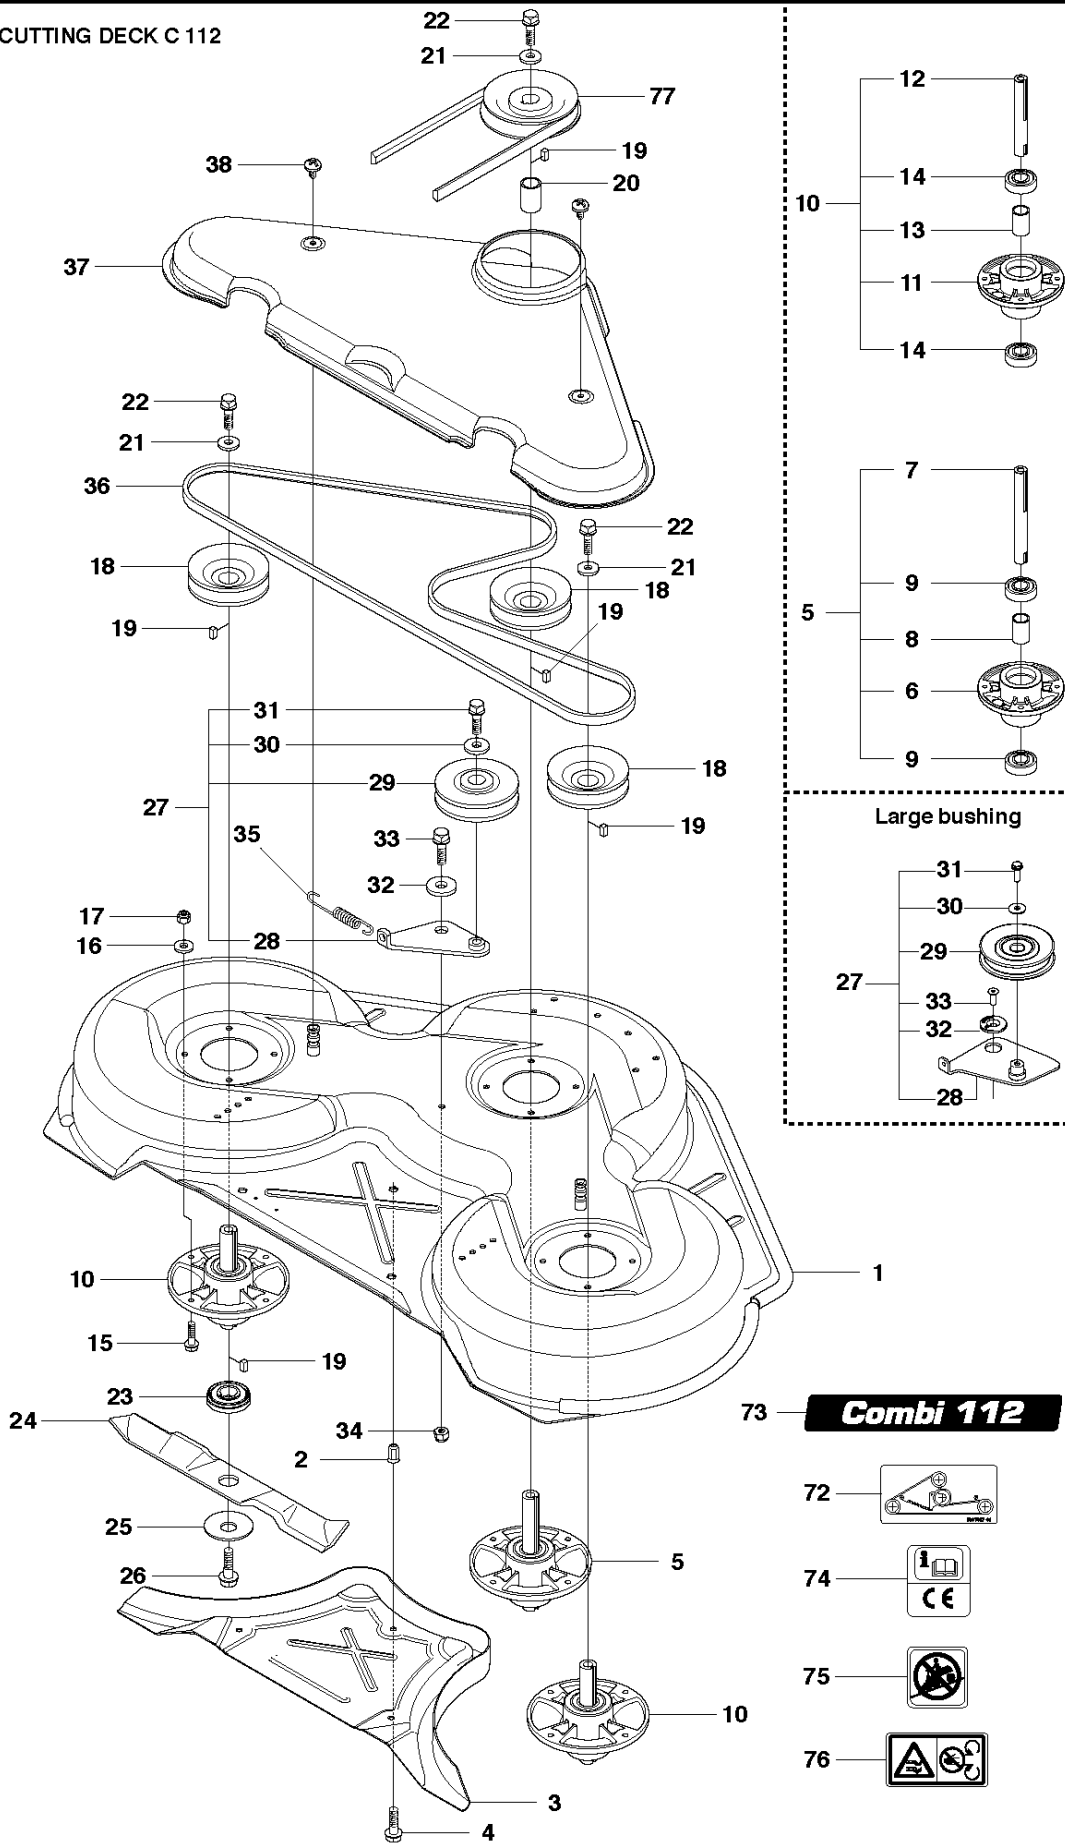

C2 CUTTING DECK C 112

Large bushing

73 **Combi 112**

- 72
- 74
- 75
- 76

Ref	Part No	Description	Remark	QTY	KIT
1	574 20 95-01	CUTTING DECK		1	
2	506 91 62-01	NUT		3	
3	544 44 93-01	PLUG		1	
4	506 57 01-04	SCREW EHHFM		3	
5	576 38 41-01	BLADE HOUSING ASSY		1	
6	576 38 42-01	BEARING HOUSING		1	5
7	576 38 43-01	SHAFT		1	5
8	576 38 44-01	SPACING SLEEVE		1	5
9	738 23 04-34	BALL BEARING		2	5
10	576 38 41-02	BLADE HOUSING ASSY		2	
11	576 38 42-01	BEARING HOUSING		1	10
12	576 38 43-02	SHAFT		1	10
13	576 38 44-01	SPACING SLEEVE		1	10
14	738 23 04-34	BALL BEARING		2	10
15	535 42 38-01	SCREW RSQM		12	
16	734 11 64-01	WASHER		12	
17	732 21 18-01	LOCK NUT		12	
18	506 92 21-01	PULLEY		3	
19	506 53 35-01	PARALLEL KEY		7	
20	544 06 80-02	SPACING SLEEVE		1	
21	734 11 74-41	WASHER		3	
22	544 11 41-01	SCREW EHHM		3	
23	535 50 42-02	ADAPTER		3	
24	504 18 81-10	BLADE		3	
25	506 79 23-01	KNIFE PLATE		3	
26	544 11 41-01	SCREW EHHM		3	
27	506 54 07-01	BELT TENSIONER ASSY	Small bushing	1	
27	586 96 66-01	BELT TENSIONER ASSY	Large bushing	1	
28	585 35 99-01	ARM	Small bushing	1	27
28	585 35 99-01	ARM	Large bushing	1	27
29	506 53 27-01	PULLEY		1	27
30	734 11 64-41	WASHER		1	27
31	586 32 04-01	SCREW	Small bushing	1	27
31	586 32 04-01	SCREW	Large bushing	1	27
32	506 91 87-02	WASHER	Small bushing	1	
32	586 49 67-01	WASHER	Large bushing	1	
33	725 24 51-71	SCREW EHHM	Small bushing	1	
33	725 64 53-01	SCREW IHCSFM	Large bushing	1	
34	732 21 18-01	LOCK NUT		1	
35	506 53 31-01	SPRING		1	
36	589 51 46-01	BELT		1	
37	544 09 62-01	BELT COVER		1	
38	544 40 05-01	SCREW		2	
72	506 78 97-01	LABEL		1	
73	544 23 81-05	LABEL		2	
74	506 92 90-01	LABEL		1	
75	535 43 74-01	LABEL WARNING		1	
76	574 51 00-01	DECAL		2	
77	506 77 86-01	PULLEY		1