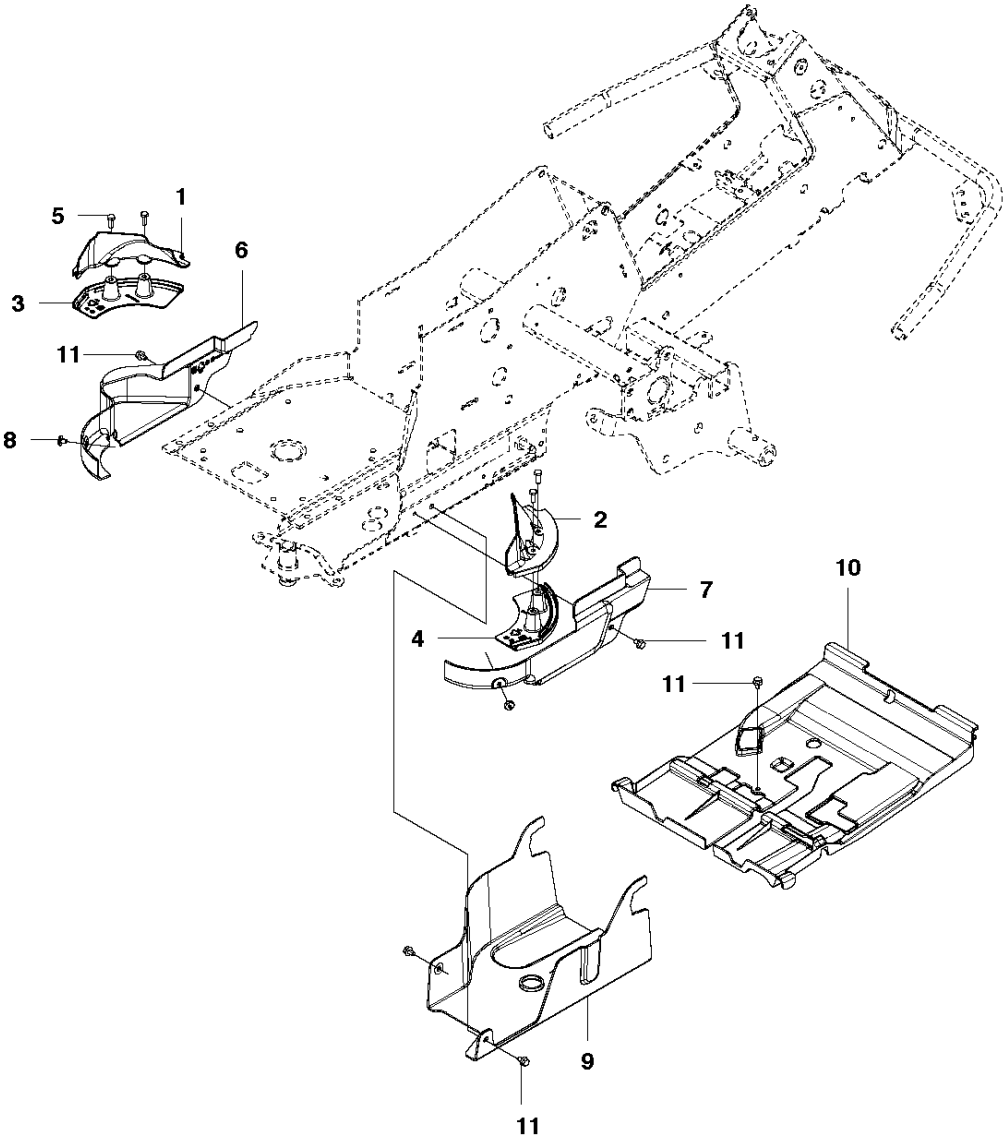

SPARE PARTS LIST

RIDERS

R318

COVER - 3

COVER

R318

Ref	Part No	Description	Remark	QTY KIT
1	510 22 25-01	BELT COVER		1
2	510 22 25-02	BELT COVER		1
3	510 22 27-01	BELT COVER		1
4	510 22 27-02	BELT COVER		1
5	725 23 68-61	SCREW EHHFT		4
6	510 22 23-03	BELT COVER		1
7	510 22 24-01	BELT COVER		1
8	522 55 73-01	SCREW		2
9	510 44 20-01	BELT COVER		1
10	525 56 33-03	BELT COVER		1
11	725 23 64-61	SCREW EHHFT		5

B R318
FUEL SYSTEM

FUEL SYSTEM

R318

Ref	Part No	Description	Remark	QTY KIT
1	577 91 50-01	FUEL TANK		1
2	578 05 38-01	BRACKET		1
3	732 21 16-01	LOCK NUT		1
5	532 43 96-45	FUEL CAP		1
6	504 80 00-10	FUEL HOSE		1
7	535 46 97-01	HOSE BRACE		2
8	725 23 64-61	SCREW EHHFT		1
10	725 24 93-71	SCREW EHHM		1
11	578 26 15-01	WIRE		1

C1 R318
COVER

COVER

R318

Ref	Part No	Description	Remark	QTY	KIT
6	577 61 47-01	ENGINE HOOD ASSY		1	
7	578 11 37-01	HINGE		1	6
8	578 11 37-02	HINGE		1	6
9	722 79 54-02	RIVET		6	6
10	503 89 47-03	SNAP LOCKING		1	
11	577 61 26-02	COVER		1	6
12	577 61 26-01	COVER		1	
19	578 26 13-04	TRANSMISSION COVER		1	
20	574 85 62-01	SCREW		2	
32	577 90 33-01	PLUG		2	

Ref	Part No	Description	Remark	QTY KIT
1	577 72 93-01	FOOT PLATE		1
3	577 72 94-01	FOOT PLATE		1
5	544 40 05-01	SCREW		14
21	544 23 92-01	COVER		1
22	544 42 75-01	MAT		1
23	535 42 91-01	SPRING NUT		4
24	577 61 58-01	COVER		1
26	544 43 32-01	PROTECTIVE COVER		1
27	525 56 24-01	UNIT COVER		1
28	577 72 95-01	FENDER		1
29	577 76 45-01	LOCK NUT		1
30	577 72 96-01	FENDER		1
31	577 73 75-01	CONTROL COVER		1