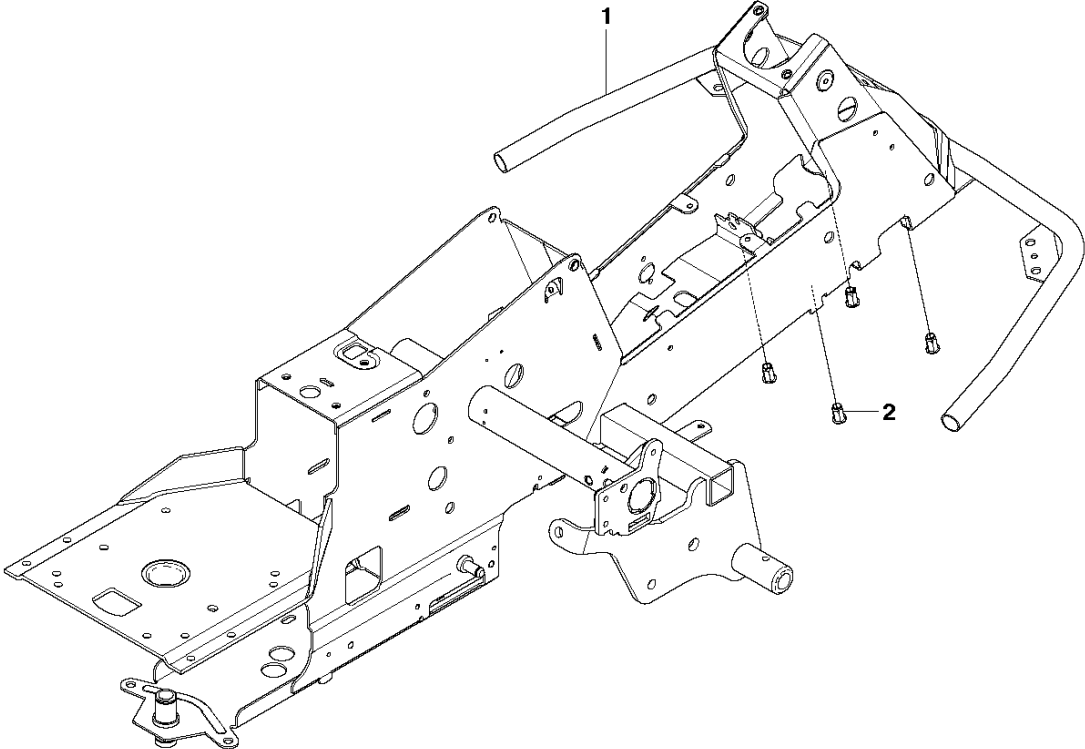

F R318
CHASSIS

Ref	Part No	Description	Remark	QTY KIT
1	577 93 90-01	CHASSIS		1
2	506 91 62-01	NUT		4