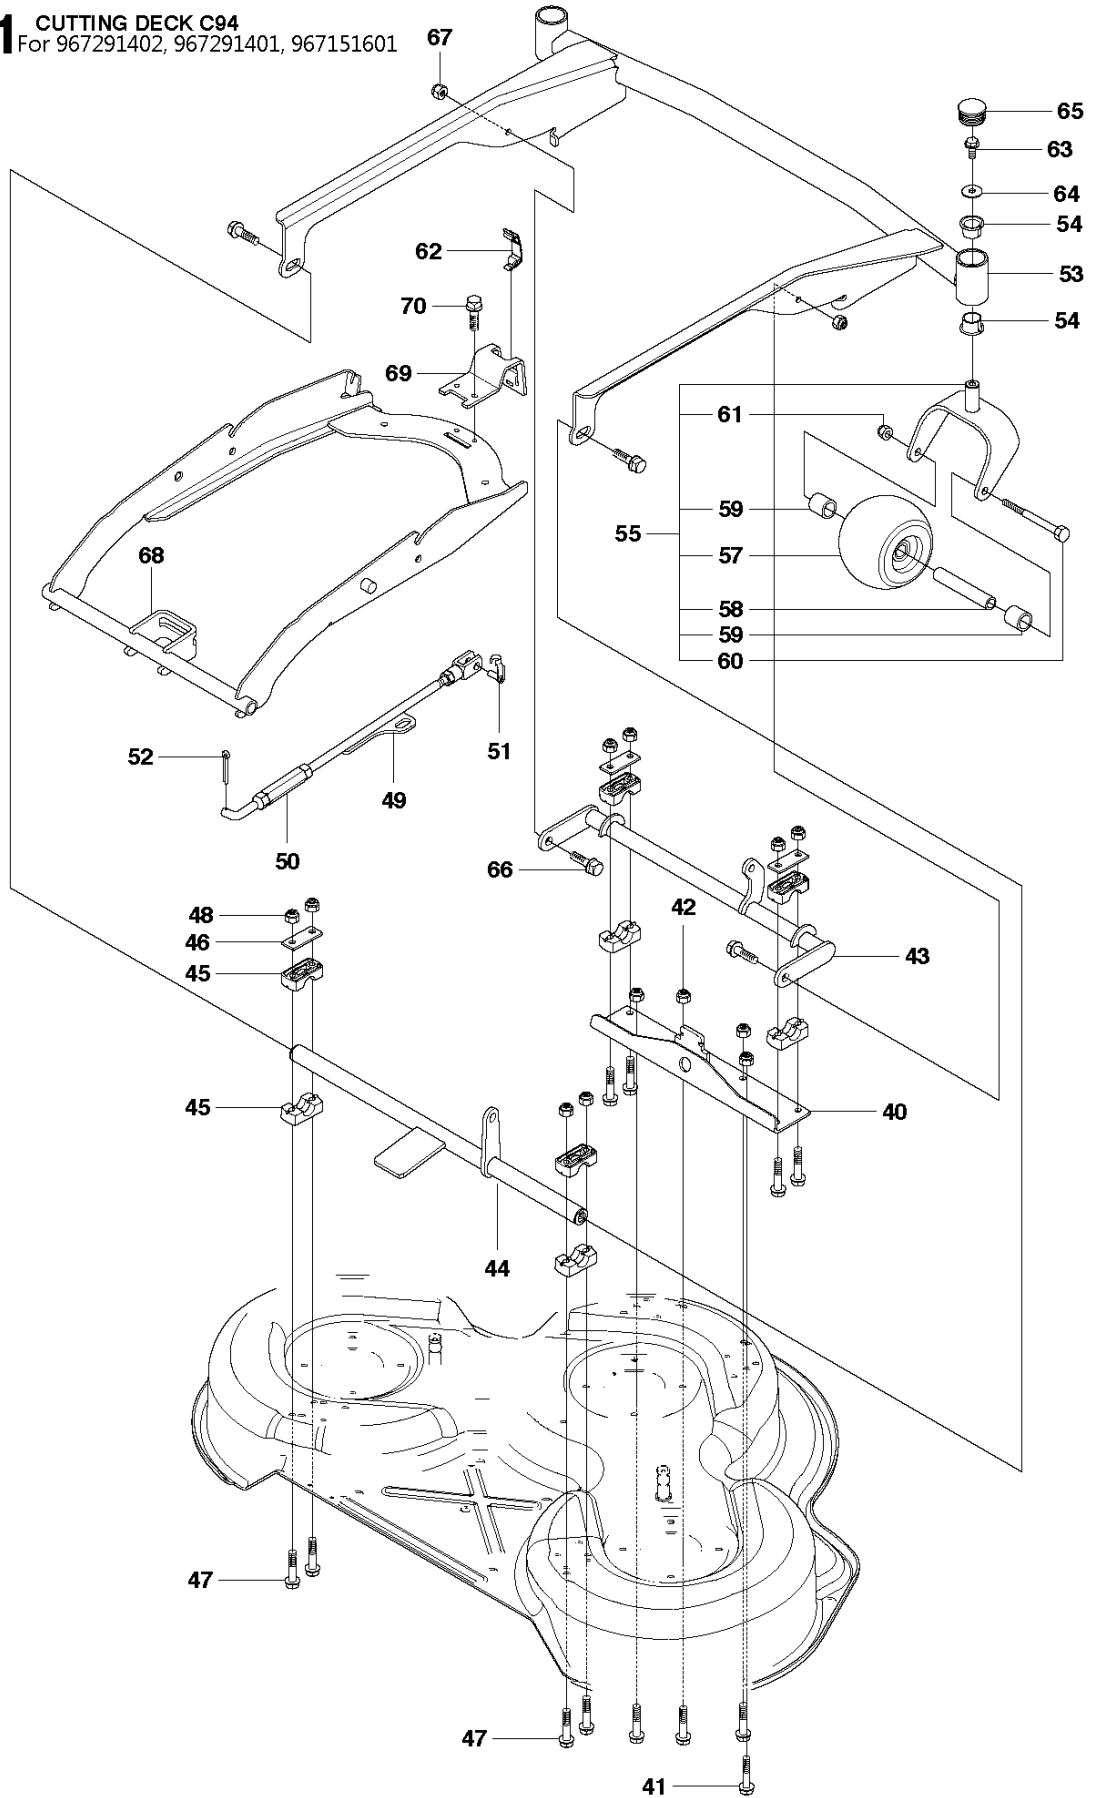

A1 CUTTING DECK C94
For 967291402, 967291401, 967151601

Ref	Part No	Description	Remark	QTY	KIT
40	523 09 53-01	BRACKET		1	
41	725 24 51-71	SCREW EHHM		5	
42	732 21 18-01	LOCK NUT		4	
43	502 64 18-02	CROSS BAR		1	
44	523 09 45-01	CROSS BAR		1	
45	506 86 96-01	BEARING		8	
46	506 81 38-01	REINFORCING PLATE		4	
47	725 24 61-51	SCREW EHHM		8	
48	732 21 18-01	LOCK NUT		8	
49	523 11 42-01	PARALLEL ROD ASSY		1	
50	502 64 23-01	PARALLEL ROD		1	
51	506 83 98-01	GAFFELLÄNK		1	
52	721 61 83-01	SPLIT PIN		1	
53	523 08 65-01	DECK FRAME		1	
54	574 56 19-01	BEARING		4	
55	574 21 01-01	PIVOT WHEEL ASSY		2	
57	506 96 30-01	WHEEL ASSY		1	55
58	506 81 08-02	TUBE		1	55
59	506 87 41-02	SPACER		2	55
60	725 25 19-51	SCREW EHHM		1	55
61	732 21 20-51	NUT		1	55
62	503 89 47-03	SNAP LOCKING		1	
63	506 57 01-04	SCREW EHHFM		2	
64	734 11 64-41	WASHER		2	
65	574 03 48-01	PLUG		2	
66	506 59 74-01	SCREW EHHFM		4	
67	732 21 18-01	LOCK NUT		2	
68	523 08 75-01	DECK ATTACHMENT		1	
69	523 11 46-01	LOCK		1	
70	725 23 68-61	SCREW EHHFT		2