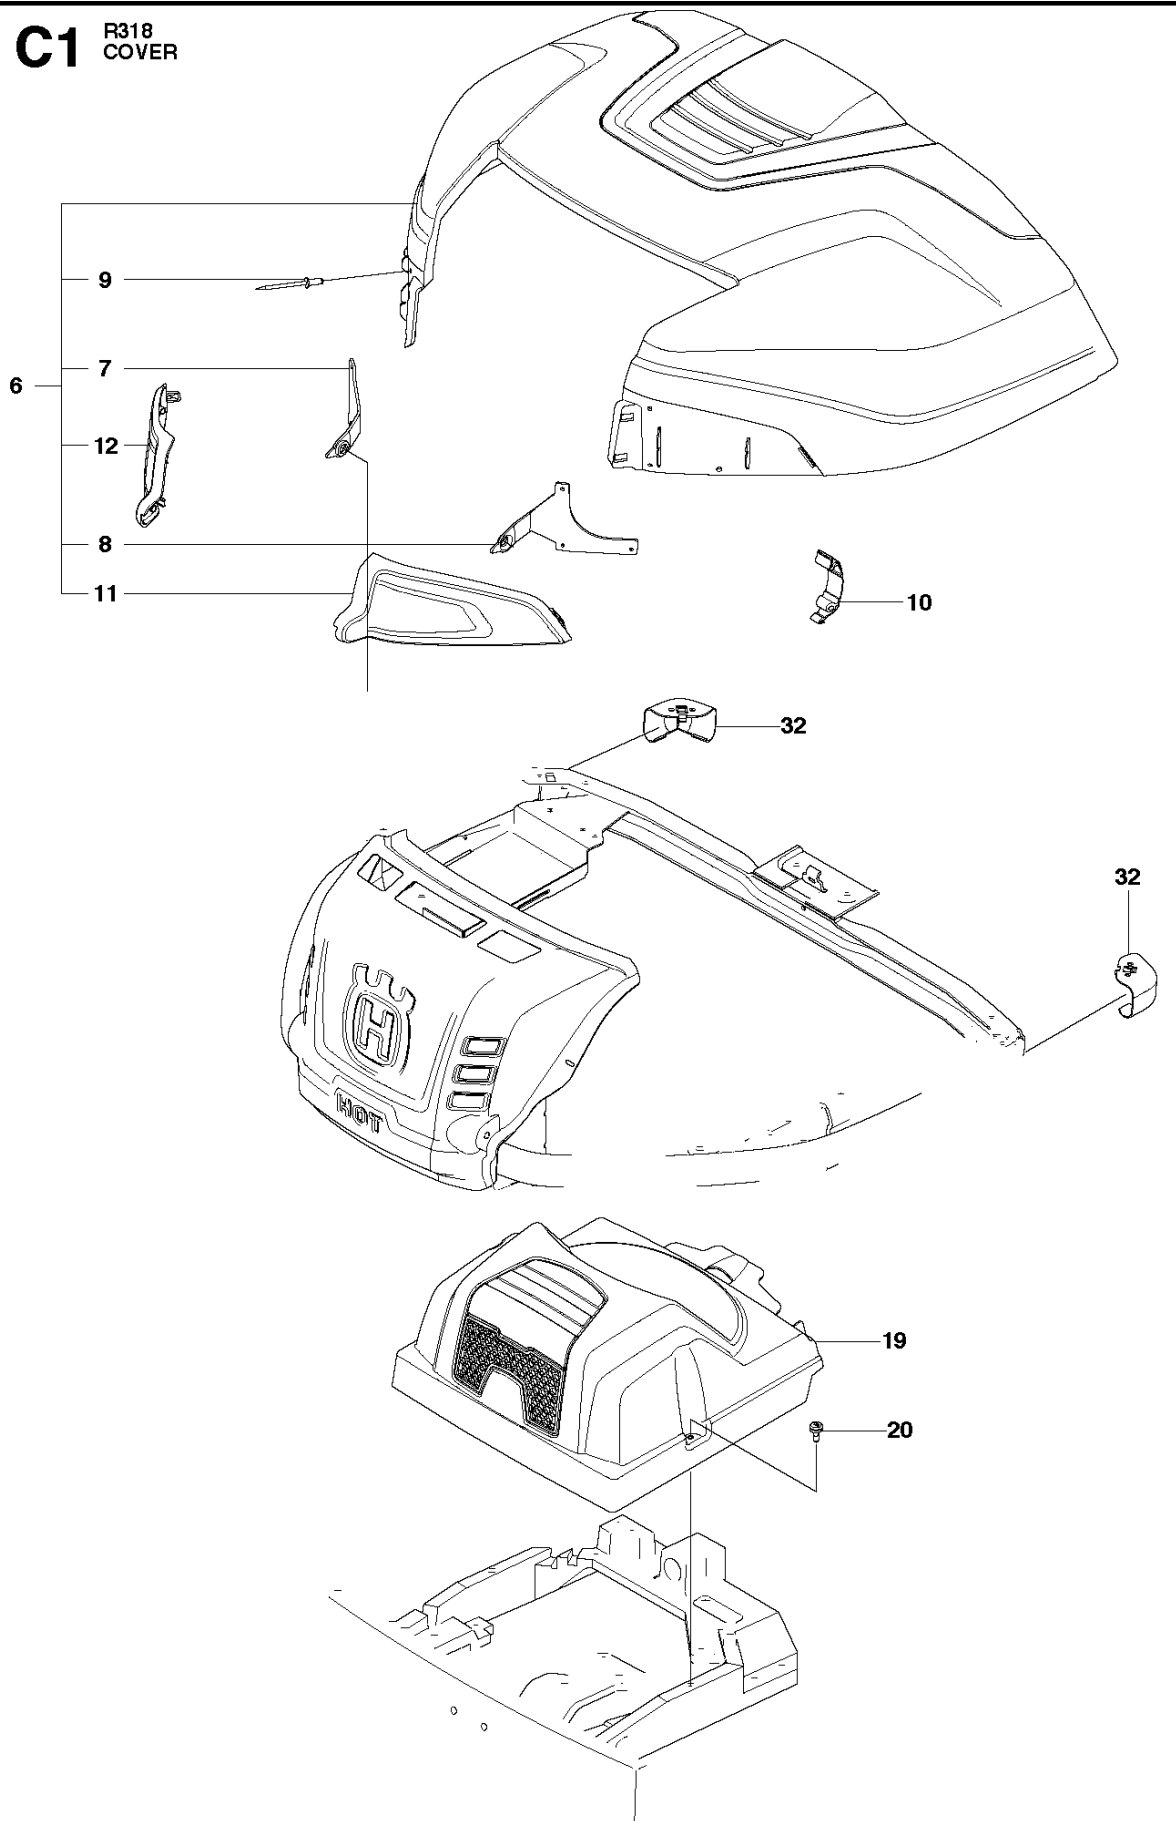

C1 R318
COVER

COVER

R318

Ref	Part No	Description	Remark	QTY	KIT
6	577 61 47-01	ENGINE HOOD ASSY		1	
7	578 11 37-01	HINGE		1	6
8	578 11 37-02	HINGE		1	6
9	722 79 54-02	RIVET		6	6
10	503 89 47-03	SNAP LOCKING		1	
11	577 61 26-02	COVER		1	6
12	577 61 26-01	COVER		1	
19	578 26 13-04	TRANSMISSION COVER		1	
20	574 85 62-01	SCREW		2	
32	577 90 33-01	PLUG		2