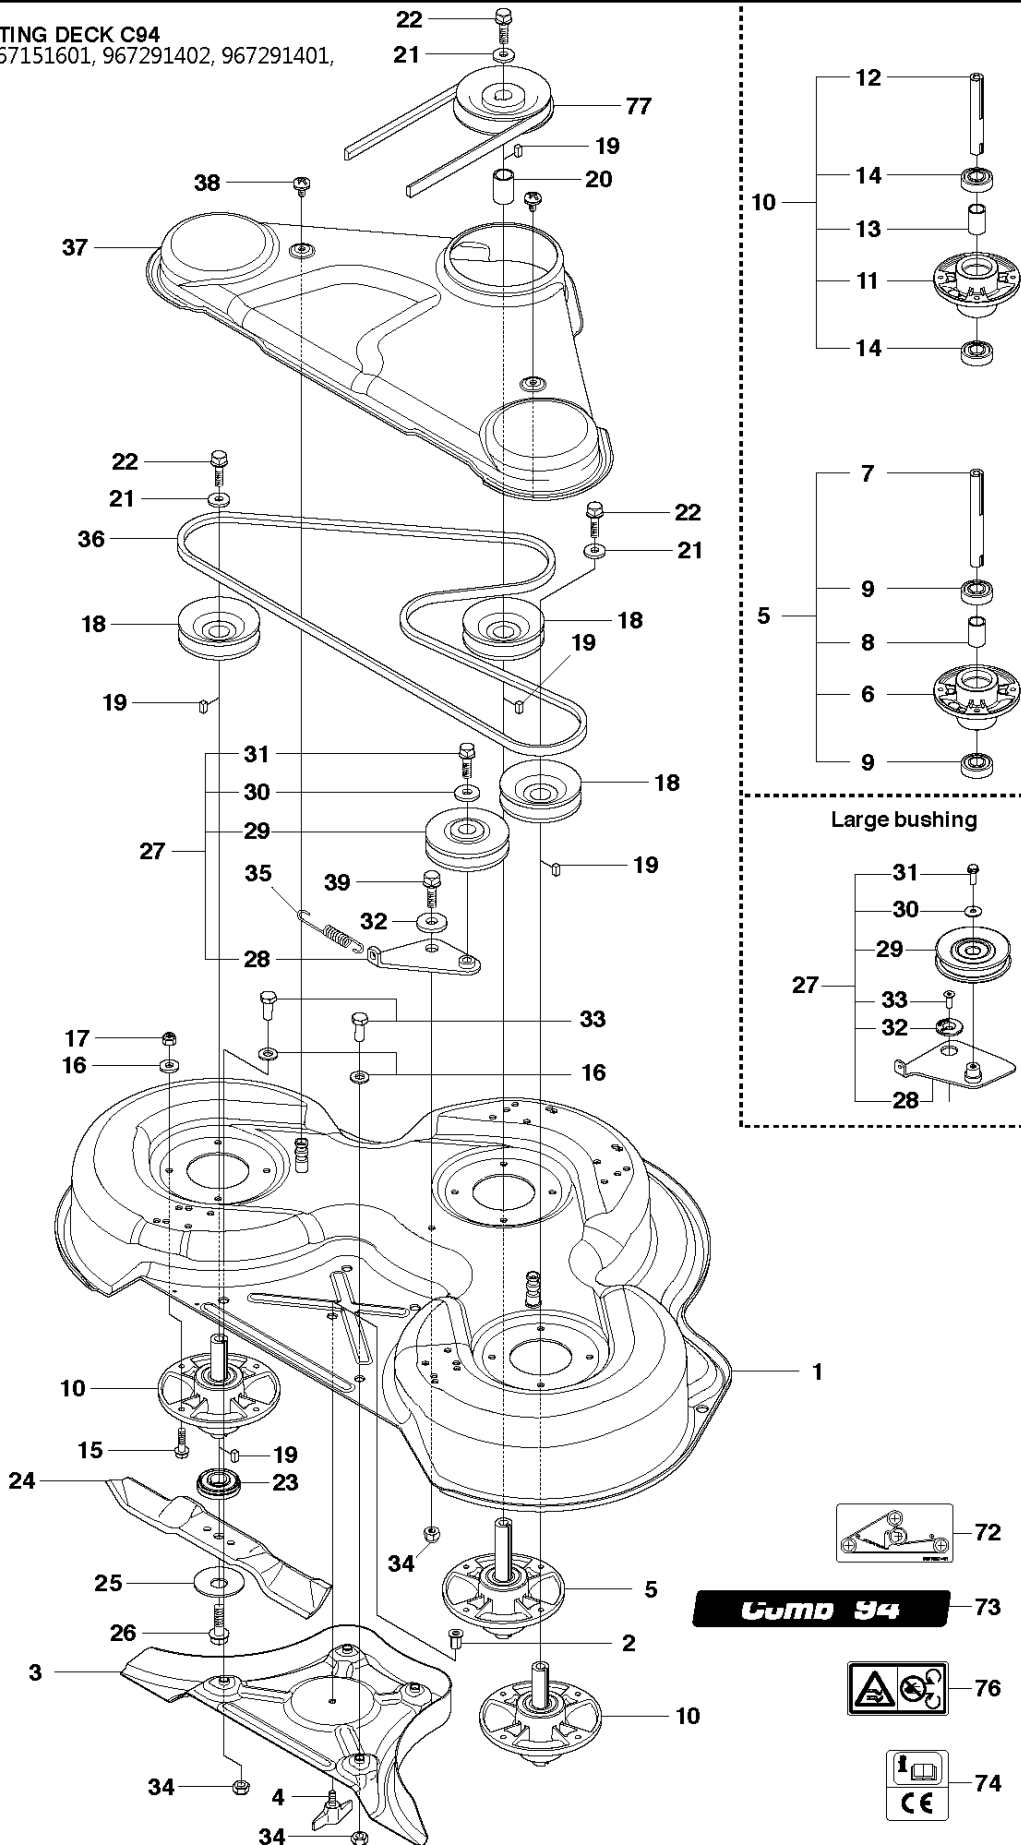

A2 CUTTING DECK C94
For 967151601, 967291402, 967291401,

Ref	Part No	Description	Remark	QTY	KIT
1	544 06 57-06	CUTTING DECK		1	
2	506 91 62-01	NUT		1	
3	544 06 58-01	PLUG		1	
4	544 06 61-01	KNOB		1	
5	576 38 41-01	BLADE HOUSING ASSY		1	
6	576 38 42-01	BEARING HOUSING		1	5
7	576 38 43-01	SHAFT		1	5
8	576 38 44-01	SPACING SLEEVE		1	5
9	738 23 04-34	BALL BEARING		2	5
10	576 38 41-02	BLADE HOUSING ASSY		2	
11	576 38 42-01	BEARING HOUSING		1	10
12	576 38 43-02	SHAFT		1	10
13	576 38 44-01	SPACING SLEEVE		1	10
14	738 23 04-34	BALL BEARING		2	10
15	535 42 38-01	SCREW RSQM		12	
16	734 11 64-01	WASHER		14	
17	732 21 18-01	LOCK NUT		12	
18	506 92 21-01	PULLEY		3	
19	506 53 35-01	PARALLEL KEY		7	
20	544 06 80-02	SPACING SLEEVE		1	
21	734 11 74-41	WASHER		3	
22	544 11 41-01	SCREW EHHM		3	
23	535 50 42-02	ADAPTER		3	
24	579 65 25-10	BLADE		3	
25	506 79 23-01	KNIFE PLATE		3	
26	544 11 41-01	SCREW EHHM		3	
27	506 54 07-01	BELT TENSIONER ASSY	Small bushing	1	
27	586 96 66-01	BELT TENSIONER ASSY	Large bushing	1	
28	506 51 95-01	SPÄNNARM KPL.	Small bushing	1	27
28	585 35 99-01	ARM	Large bushing	1	27
29	506 53 27-01	PULLEY		1	27
29	506 53 27-01	PULLEY	For 966757301, 967151601	1	
30	734 11 64-41	WASHER		1	27
30	734 11 64-41	WASHER	For 966757301, 967151601	1	
31	506 55 83-02	SCREW EHHFT	Small bushing	1	27
31	506 55 83-02	SCREW EHHFT	For 966757301, 967151601	1	
31	586 32 04-01	SCREW	Large bushing	1	27
32	506 91 87-02	WASHER	Small bushing	1	
32	586 49 67-01	WASHER	Large bushing	1	
32	506 91 87-02	WASHER	For 966757301, 967151601	1	
33	725 24 51-71	SCREW EHHM		2	
34	732 21 18-01	LOCK NUT		1	
35	506 53 31-01	SPRING		1	
36	589 53 07-01	BELT		1	
37	544 06 63-01	BELT COVER		1	
38	544 40 05-01	SCREW		2	
39	725 24 51-71	SCREW EHHM	Small bushing	1	
39	725 64 53-01	SCREW IHCSFM	Large bushing	1	
72	506 78 97-01	LABEL		1	
73	544 23 81-01	LABEL		2	
74	506 92 90-01	LABEL		1	
76	574 51 00-01	DECAL		2	
77	506 77 86-01	PULLEY		1