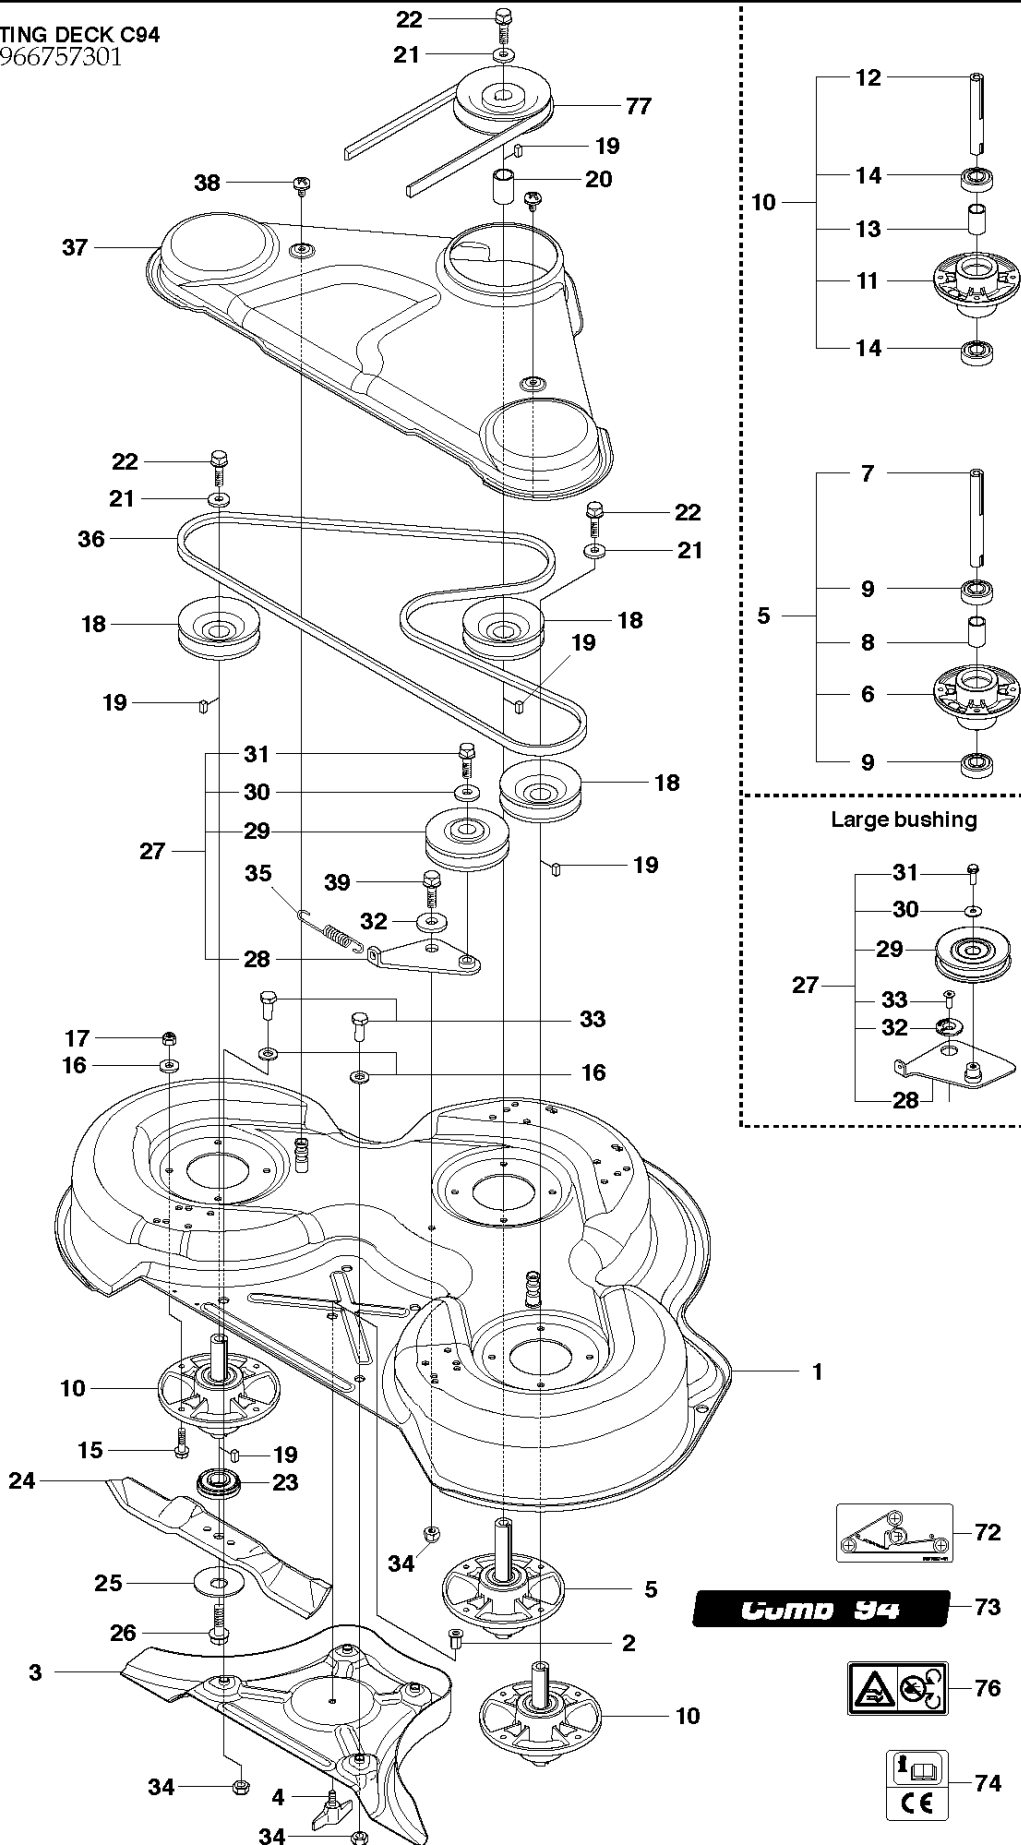

A2 CUTTING DECK C94
For 966757301

Ref	Part No	Description	Remark	QTY	KIT
1	544 06 57-06	CUTTING DECK		1	
2	506 91 62-01	NUT		1	
3	544 06 58-01	PLUG		1	
4	544 06 61-01	KNOB		1	
5	576 38 41-01	BLADE HOUSING ASSY		1	
6	576 38 42-01	BEARING HOUSING		1	5
7	576 38 43-01	SHAFT		1	5
8	576 38 44-01	SPACING SLEEVE		1	5
9	738 23 04-34	BALL BEARING		2	5
10	576 38 41-02	BLADE HOUSING ASSY		2	
11	576 38 42-01	BEARING HOUSING		1	10
12	576 38 43-02	SHAFT		1	10
13	576 38 44-01	SPACING SLEEVE		1	10
14	738 23 04-34	BALL BEARING		2	10
15	535 42 38-01	SCREW RSQM		12	
16	734 11 64-01	WASHER		14	
17	732 21 18-01	LOCK NUT		12	
18	506 92 21-01	PULLEY		3	
19	506 53 35-01	PARALLEL KEY		7	
20	544 06 80-02	SPACING SLEEVE		1	
21	734 11 74-41	WASHER		3	
22	544 11 41-01	SCREW EHHM		3	
23	535 50 42-02	ADAPTER		3	
24	579 65 25-10	BLADE		3	
25	506 79 23-01	KNIFE PLATE		3	
26	544 11 41-01	SCREW EHHM		3	
27	506 54 07-01	BELT TENSIONER ASSY		1	
28	506 51 95-01	SPÄNNARM KPL.		1	27
29	506 53 27-01	PULLEY		1	27
30	734 11 64-41	WASHER		1	27
31	506 55 83-02	SCREW EHHFT		1	27
32	506 91 87-02	WASHER		1	
33	725 24 51-71	SCREW EHHM		2	
34	732 21 18-01	LOCK NUT		1	
35	506 53 31-01	SPRING		1	
36	589 53 07-01	BELT		1	
37	544 06 63-01	BELT COVER		1	
38	544 40 05-01	SCREW		2	
39	725 24 51-71	SCREW EHHM		1	
39	725 64 53-01	SCREW IHCSFM		1	
72	506 78 97-01	LABEL		1	
73	544 23 81-01	LABEL		2	
74	506 92 90-01	LABEL		1	
76	574 51 00-01	DECAL		2	
77	506 77 86-01	PULLEY		1