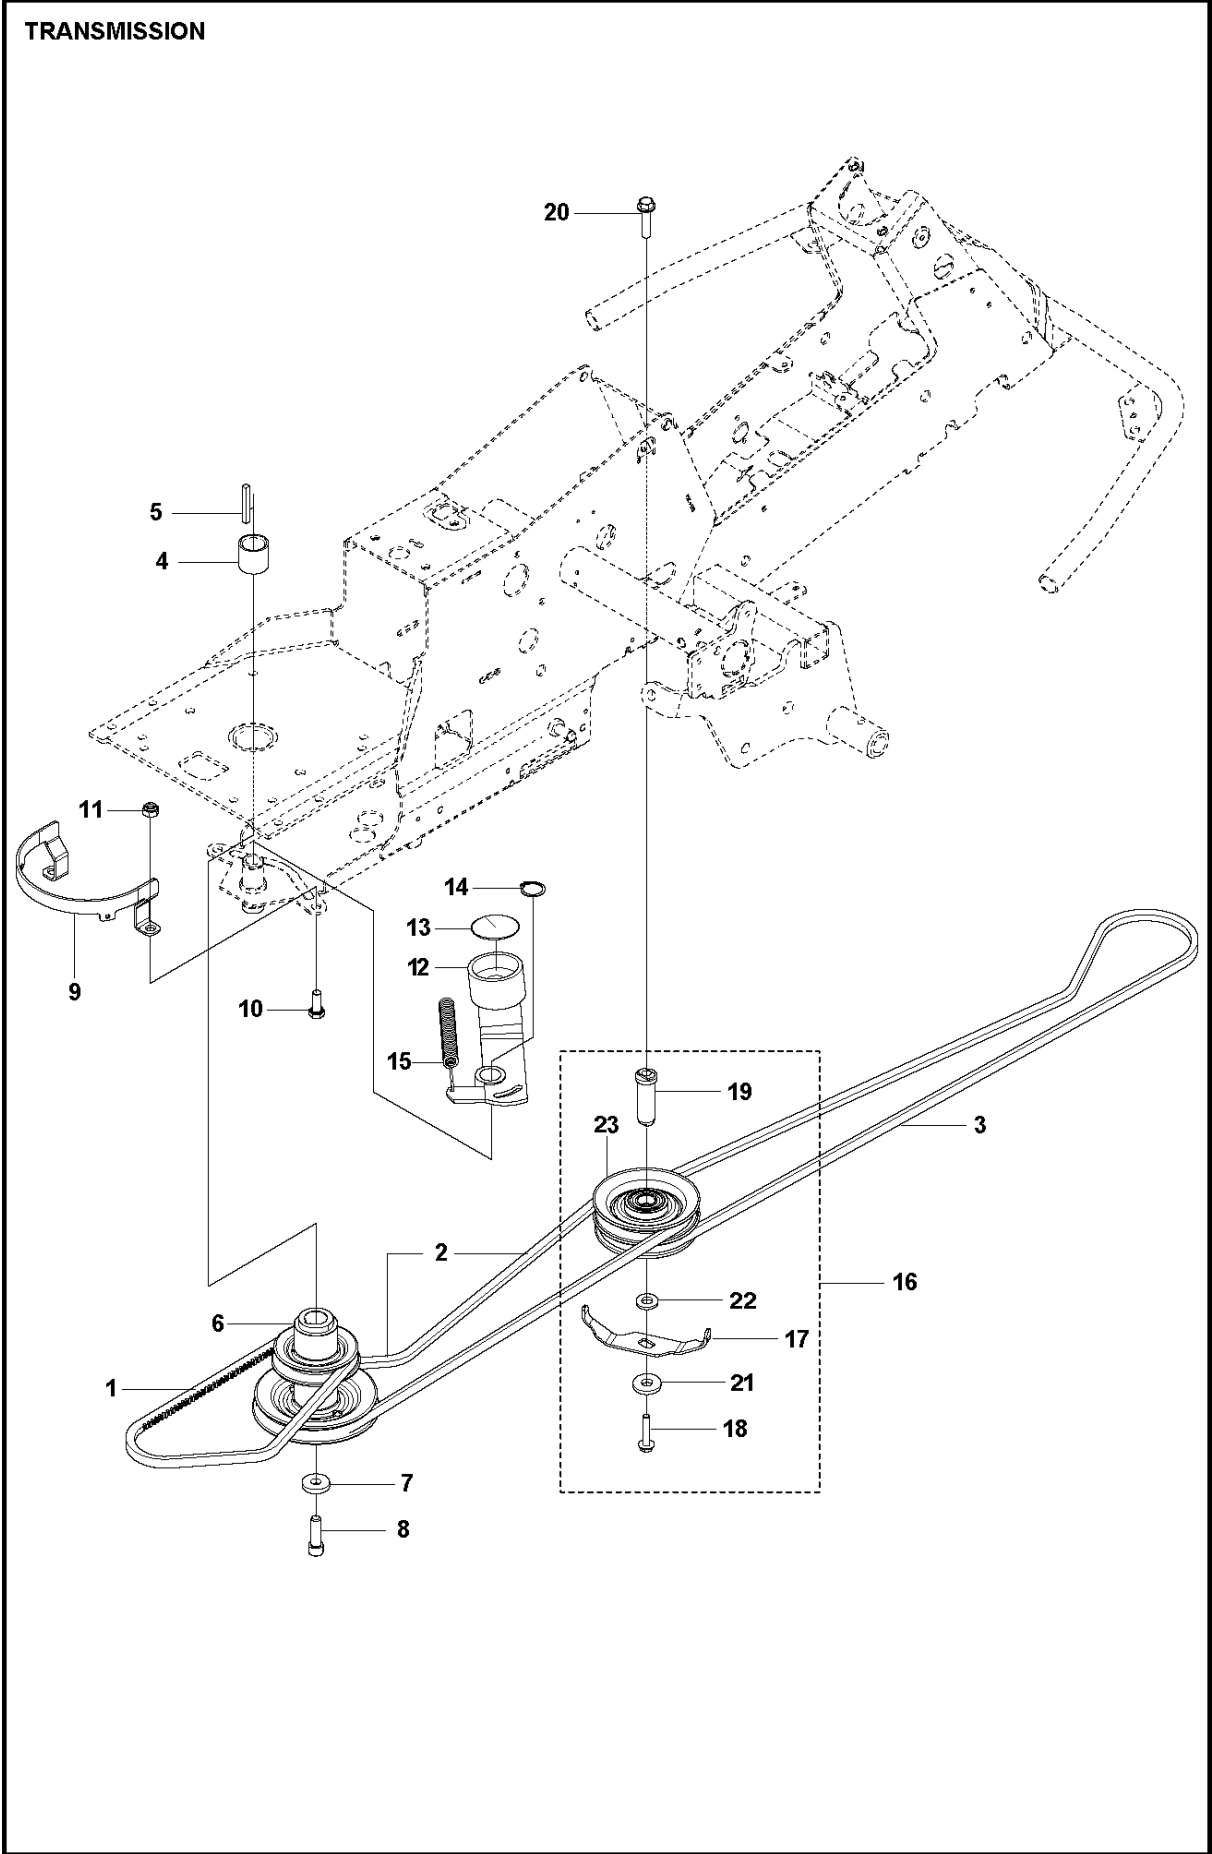

SPARE PARTS LIST

RIDERS

R318

COVER - 3

COVER

R318

Ref	Part No	Description	Remark	QTY KIT
1	510 22 25-01	BELT COVER		1
2	510 22 25-02	BELT COVER		1
3	510 22 27-01	BELT COVER		1
4	510 22 27-02	BELT COVER		1
5	725 23 68-61	SCREW EHHFT		4
6	510 22 23-03	BELT COVER		1
7	510 22 24-01	BELT COVER		1
8	522 55 73-01	SCREW		2
9	510 44 20-01	BELT COVER		1
10	525 56 33-03	BELT COVER		1
11	725 23 64-61	SCREW EHHFT		5

Ref	Part No	Description	Remark	QTY KIT
1	577 72 93-01	FOOT PLATE		1
3	577 72 94-01	FOOT PLATE		1
5	544 40 05-01	SCREW		14
21	544 23 92-01	COVER		1
22	544 42 75-01	MAT		1
23	535 42 91-01	SPRING NUT		4
24	577 61 58-01	COVER		1
26	544 43 32-01	PROTECTIVE COVER		1
27	525 56 24-01	UNIT COVER		1
28	577 72 95-01	FENDER		1
29	577 76 45-01	LOCK NUT		1
30	577 72 96-01	FENDER		1
31	577 73 75-01	CONTROL COVER		1

TRANSMISSION

R318

Ref	Part No	Description	Remark	QTY KIT
1	589 53 12-01	BELT		1
2	589 53 04-01	BELT		1
3	594 97 80-01	BELT		1
4	506 50 92-01	SPACING SLEEVE		1
5	506 55 59-01	WEDGE		1
6	535 48 24-01	PULLEY		1
7	506 59 75-01	WASHER		1
8	506 55 60-02	SCREW UNC		1
9	587 42 52-01	BELT GUIDE	For 967291401, 967291402	1
9	506 66 45-01	BELT GUIDE	For 966757301, 967151601	1
10	725 24 93-71	SCREW EHHM	For 967291402, 967291401	2
11	732 21 20-51	NUT		2
12	535 48 44-01	BELT TENSIONER ASSY		1
13	535 48 50-01	SEALING		1
14	735 31 26-00	CIRCLIP		1
15	506 66 56-01	SPRING		1
16	581 91 63-01	PULLEY		1
17	544 40 53-01	BELT GUIDE		1
18	586 32 04-01	SCREW	For 967291401, 967291402	1
18	506 57 01-05	SCREW EHHFM	For 966757301, 967151601	1
19	581 91 64-01	SHAFT		1
20	506 67 54-02	SCREW EHHFM		1
21	506 77 57-01	WASHER	For 966757301, 967151601	1
21	586 32 02-01	DISTANCE		1
22	586 32 02-01	DISTANCE	For 967291402, 967291401	1
22	506 59 75-01	WASHER	For 967151601, 966757301	1
23	535 48 22-01	PULLEY		1