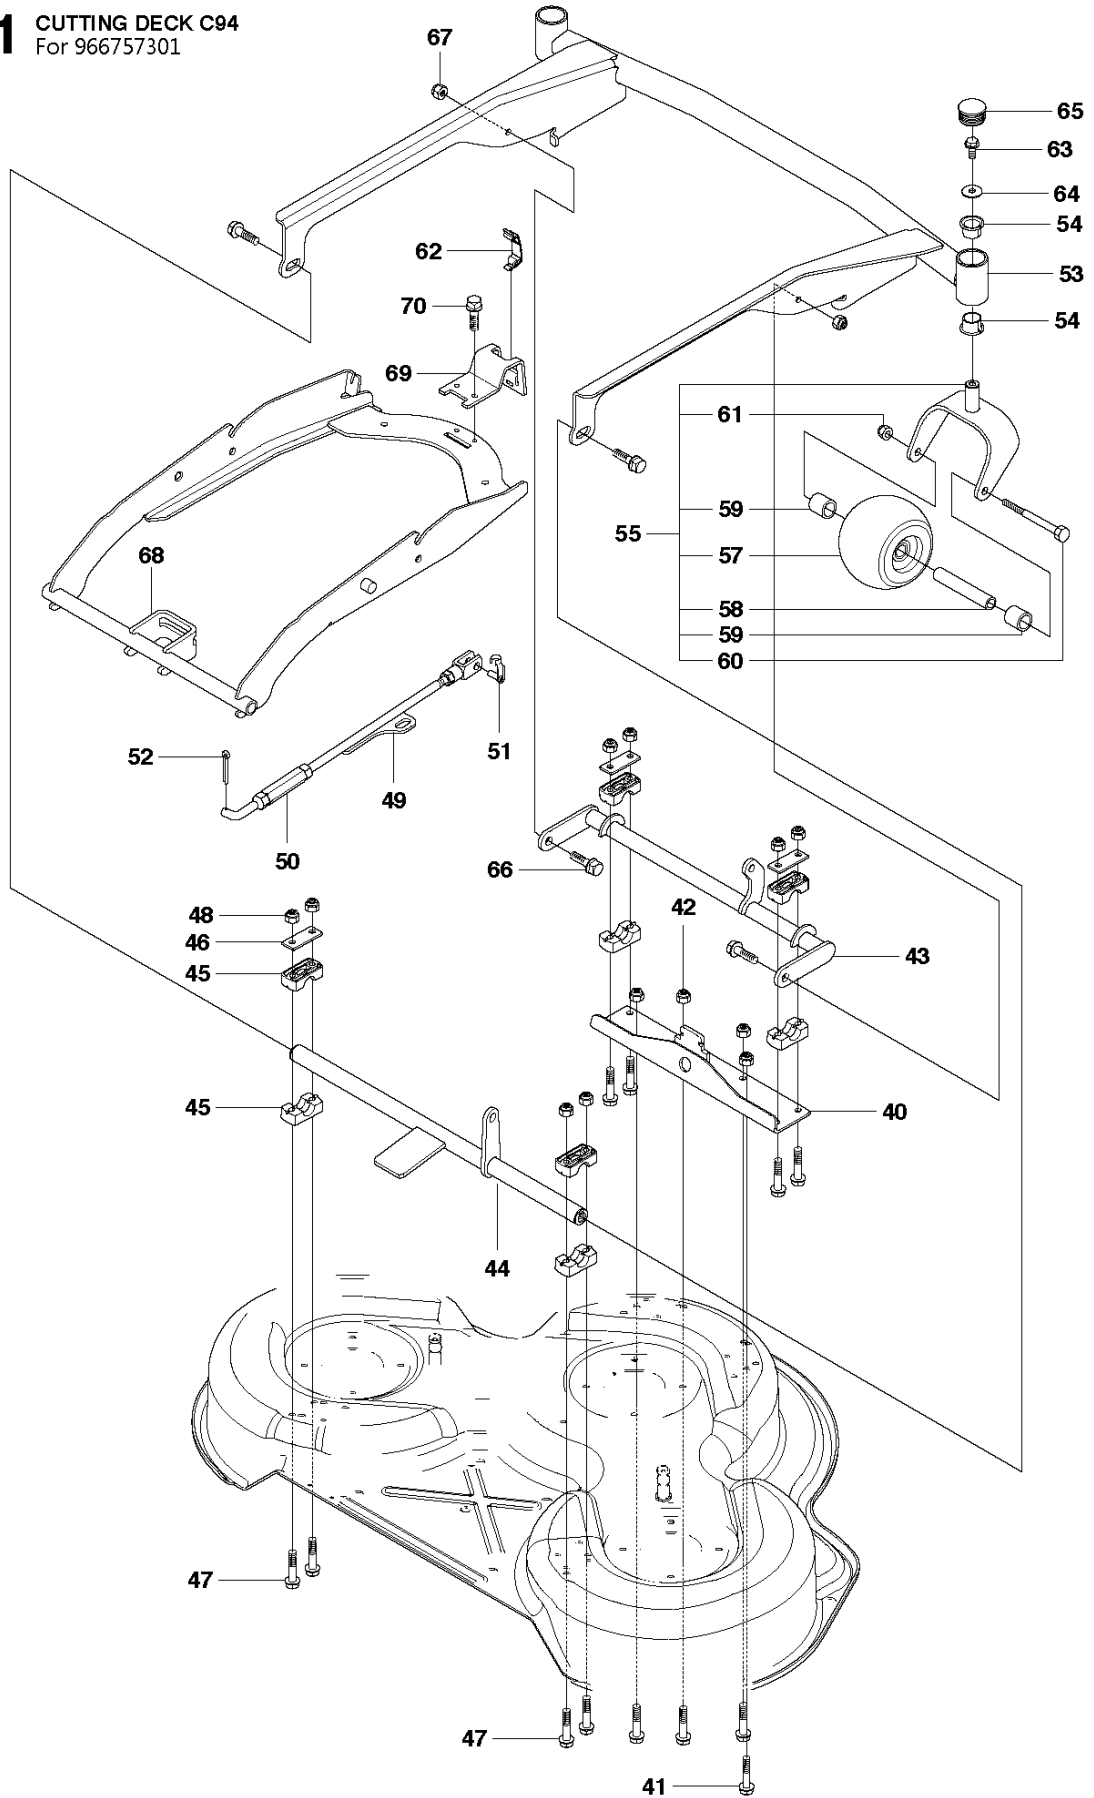

A1 CUTTING DECK C94
For 966757301

Ref	Part No	Description	Remark	QTY KIT
40	544 22 07-01	CROSS BAR		1
41	544 22 59-01	CROSS BAR		1
42	506 86 96-01	BEARING		8
43	506 81 38-01	REINFORCING PLATE		2
44	578 85 61-01	BRACKET		1
45	506 86 96-01	BEARING		8
46	506 81 38-01	REINFORCING PLATE		4
47	725 24 61-51	SCREW EHHM		8
48	732 21 18-01	LOCK NUT		10
49	544 22 69-01	PARALLEL ROD		1
50	544 45 14-01	PARALLEL ROD		1
51	544 45 15-01	ADJUSTMENT ROD		1
52	506 89 76-01	NUT		1
53	731 23 20-51	HEXAGON NUT		1
54	578 17 78-01	DECK ATTACHMENT		1
55	574 21 01-01	PIVOT WHEEL ASSY		1
57	735 31 13-20	E-CLIP		1
58	506 59 74-01	SCREW EHHFM		4
59	732 21 18-01	LOCK NUT		4
60	506 96 30-01	WHEEL ASSY		2
61	535 46 41-01	WASHER		4
62	735 31 17-00	CIRCLIP		2
63	578 17 67-01	BELT TENSIONER ASSY		1
64	506 97 68-01	SPRING		1
65	506 99 20-01	PIPE		1
66	725 24 60-51	SCREW EHHM		1
67	734 11 64-41	WASHER		1
68	544 36 24-01	SCREW		2
69	503 89 47-03	SNAP LOCKING		1
70	725 23 68-61	SCREW EHHFT		2