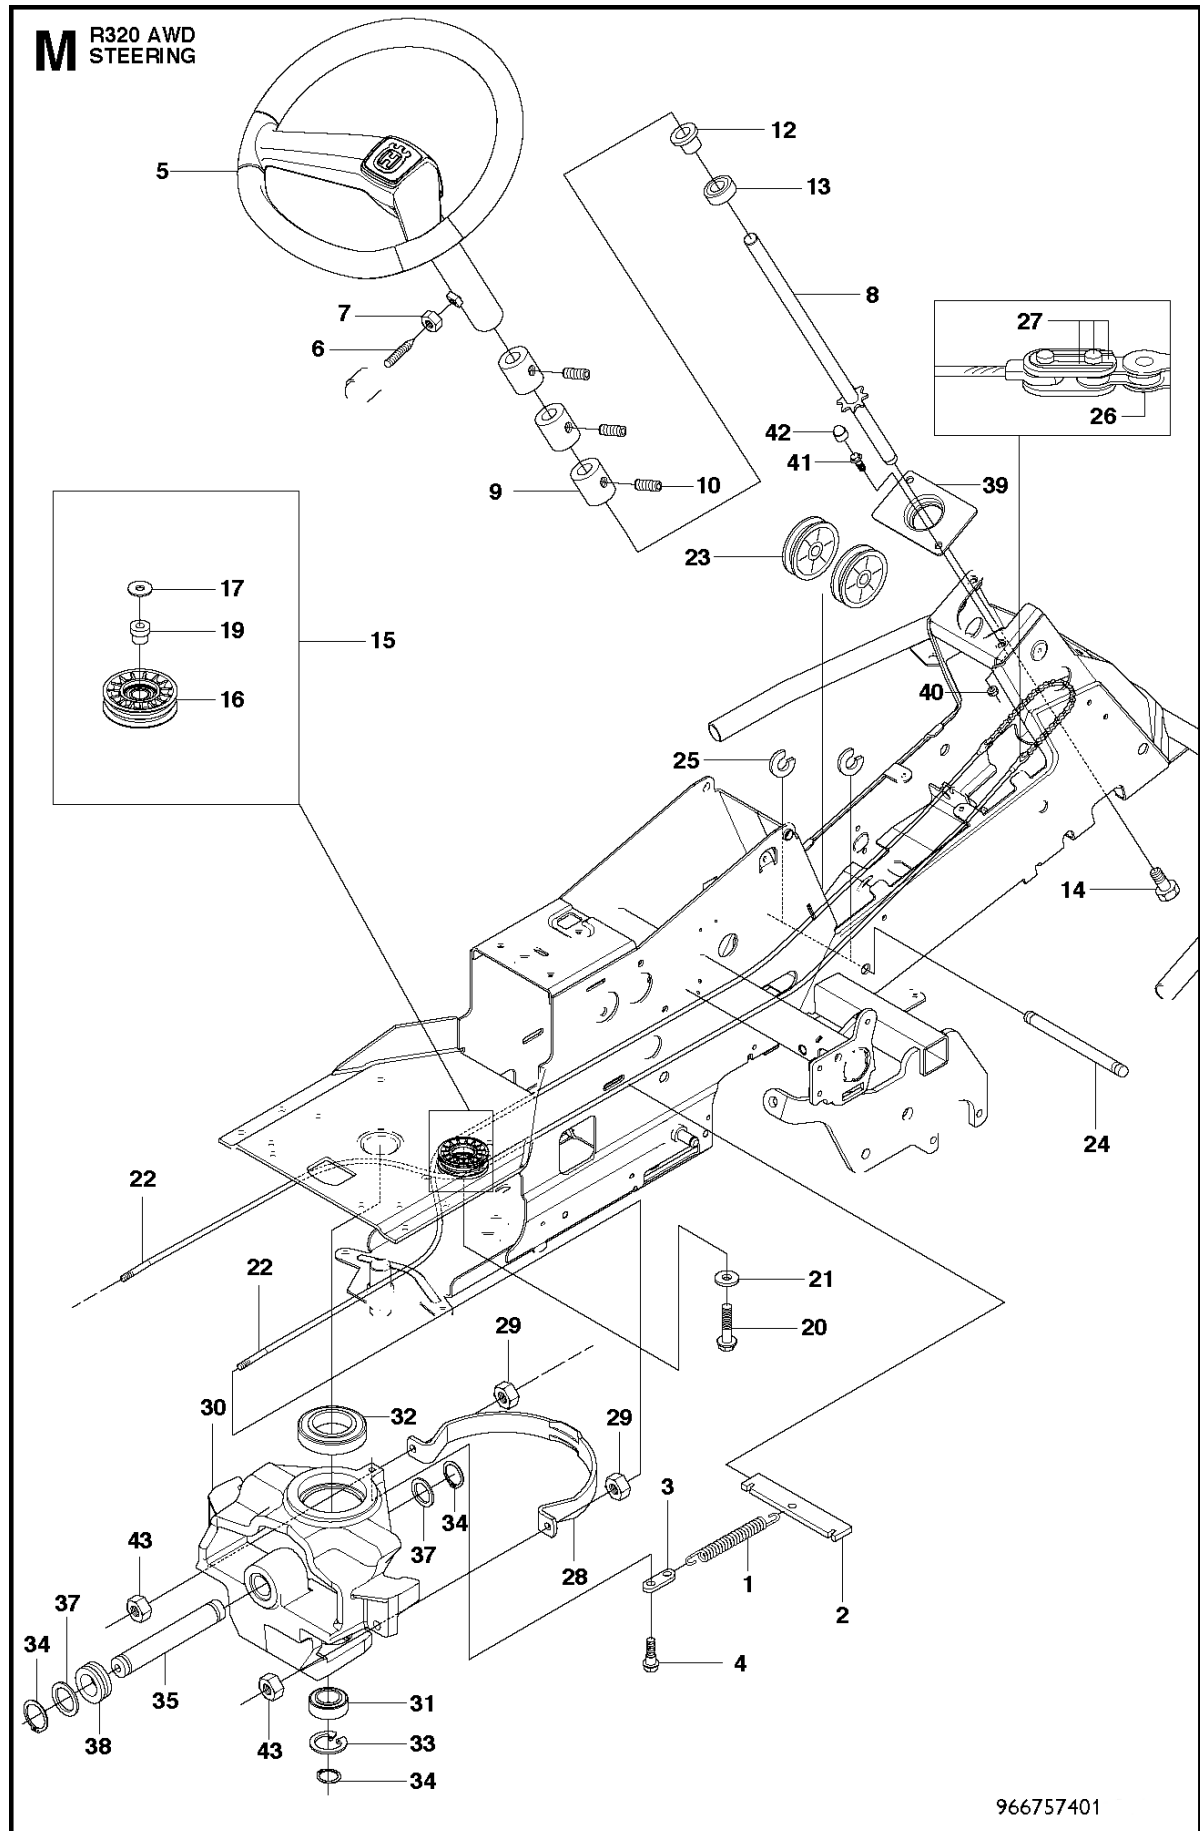

STEERING

R318

Ref	Part No	Description	Remark	QTY	KIT
1	506 67 19-01	SPRING		1	
2	506 57 63-01	SPRING RETAINER		1	
3	506 67 08-01	LINK		1	
4	506 59 74-01	SCREW EHHFM		1	
5	577 96 04-02	STEERING WHEEL		1	
6	728 74 55-05	SCREW IHSETM		1	
7	731 23 18-01	HEXAGON NUT		1	
8	575 63 19-01	STEERING ROD		1	
9	506 86 34-01	DRIVER		3	
10	728 84 43-05	SCREW IHSETM		3	
12	506 88 78-01	SPACER		1	
13	738 21 04-04	BALL BEARING		1	
14	506 57 01-04	SCREW EHHFM		1	
15	576 49 25-01	PULLEY		1	
16	576 26 91-01	PULLEY		1	15
17	735 31 40-10	CIRCLIP		1	15
19	576 48 73-01	BUSHING		1	15
20	506 67 54-03	SCREW EHHFM		1	
21	734 11 74-41	WASHER		1	
22	577 19 99-04	WIRE ASSY		2	
23	506 52 24-01	STARTER PULLEY		2	
24	506 53 94-04	SHAFT		1	
25	735 31 14-20	E-CLIP		2	
26	506 55 46-01	CHAIN		1	
27	506 55 47-01	LINKAGE		2	
28	544 42 73-01	WIRE GUIDE		1	
29	731 23 20-51	HEXAGON NUT		2	
30	577 65 93-01	SPINDLE		1	
31	738 21 05-04	BALL BEARING		1	
32	738 21 10-04	BALL BEARING		1	
33	735 31 40-10	CIRCLIP		1	
34	735 31 26-00	CIRCLIP		3	
35	506 98 59-01	SWING AXLE		1	
37	506 77 34-01	WASHER		1	
38	740 68 14-21	V-RING		1	
39	578 06 52-01	BRACKET		1	
40	732 21 20-51	NUT		1	
41	506 67 54-03	SCREW EHHFM		1	
42	544 43 32-01	PROTECTIVE COVER		1	
43	732 21 20-51	NUT		2