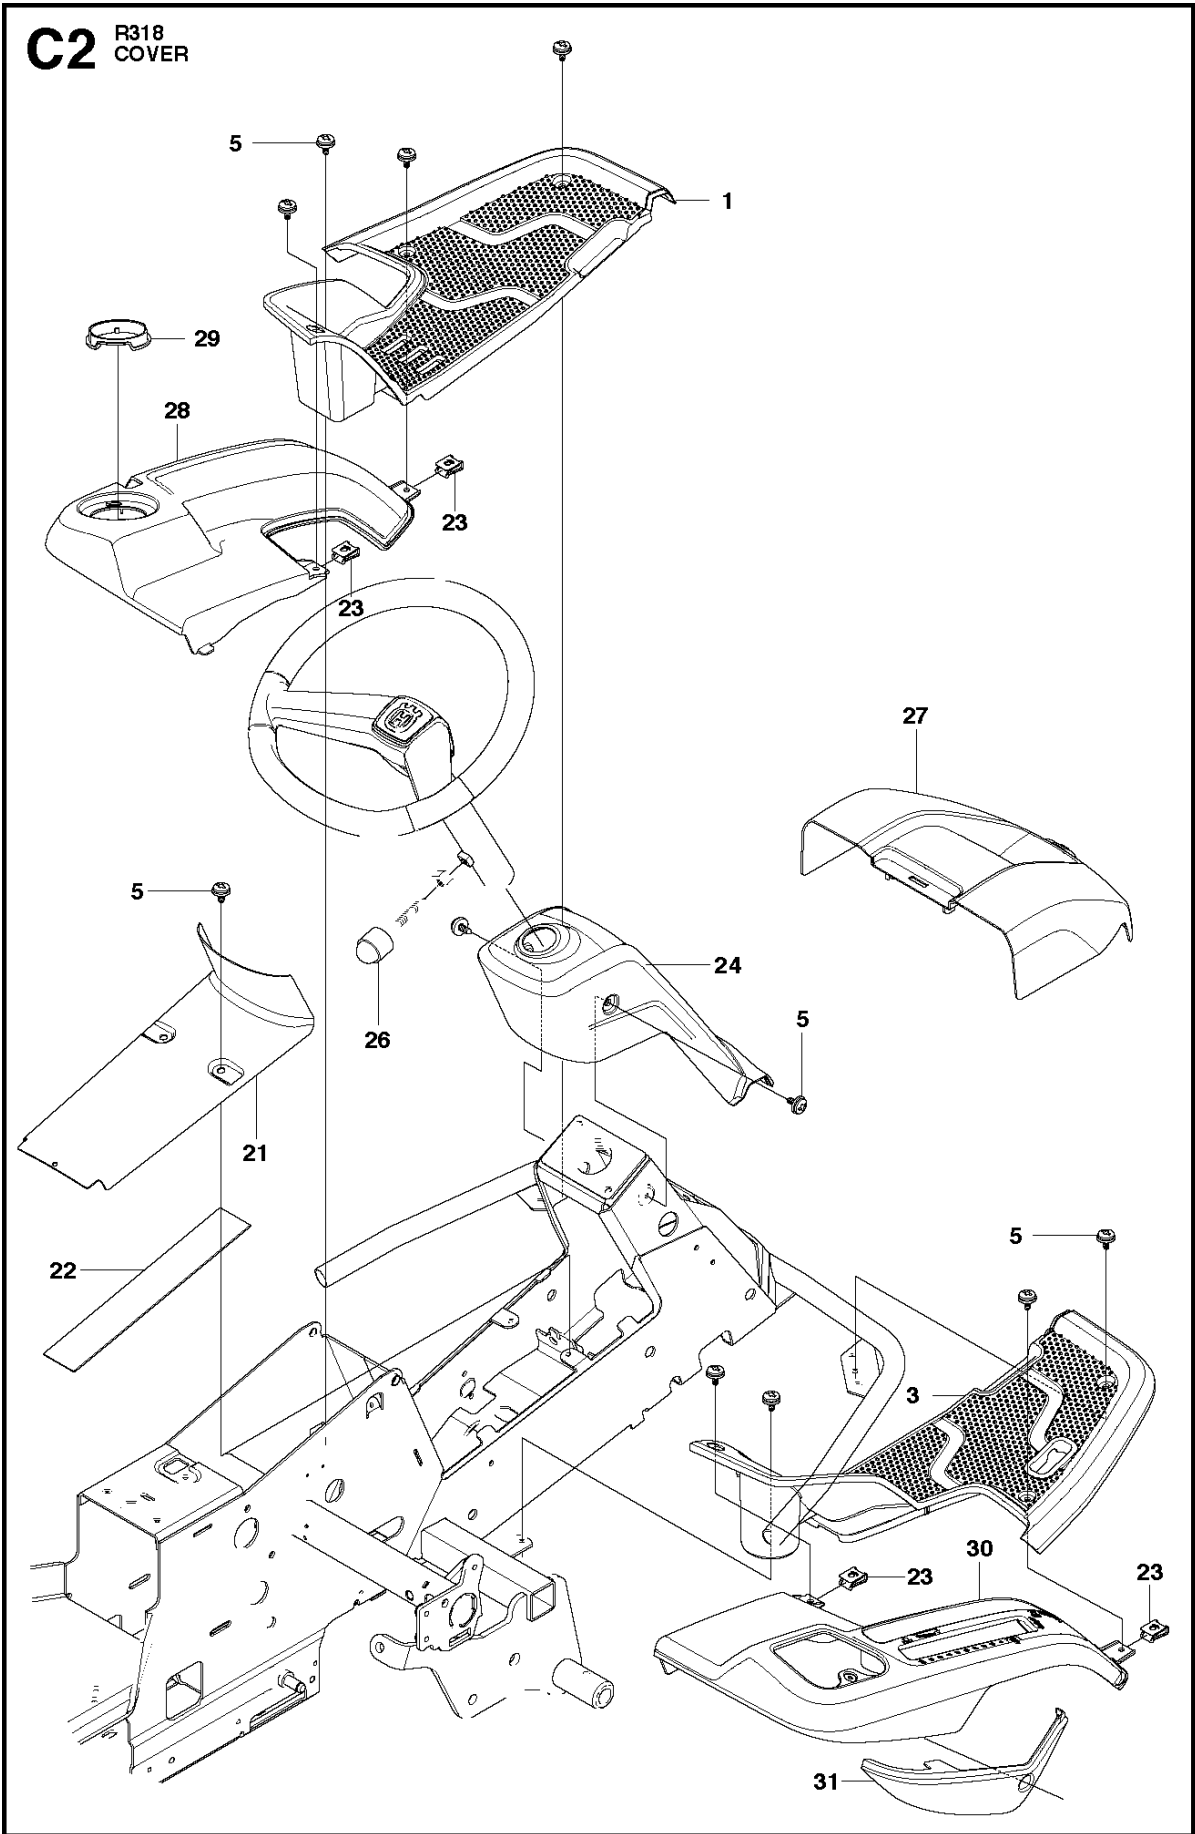

SPARE PARTS LIST

RIDERS

R318

COVER - 3

COVER

R318

Ref	Part No	Description	Remark	QTY KIT
1	510 22 25-01	BELT COVER		1
2	510 22 25-02	BELT COVER		1
3	510 22 27-01	BELT COVER		1
4	510 22 27-02	BELT COVER		1
5	725 23 68-61	SCREW EHHFT		4
6	510 22 23-03	BELT COVER		1
7	510 22 24-01	BELT COVER		1
8	522 55 73-01	SCREW		2
9	510 44 20-01	BELT COVER		1
10	525 56 33-03	BELT COVER		1
11	725 23 64-61	SCREW EHHFT		5

C1 R318
COVER

COVER

R318

Ref	Part No	Description	Remark	QTY	KIT
6	577 61 47-01	ENGINE HOOD ASSY		1	
7	578 11 37-01	HINGE		1	6
8	578 11 37-02	HINGE		1	6
9	722 79 54-02	RIVET		6	6
10	503 89 47-03	SNAP LOCKING		1	
11	577 61 26-02	COVER		1	6
12	577 61 26-01	COVER		1	
19	578 26 13-04	TRANSMISSION COVER		1	
20	574 85 62-01	SCREW		2	
32	577 90 33-01	PLUG		2	

Ref	Part No	Description	Remark	QTY KIT
1	577 72 93-01	FOOT PLATE		1
3	577 72 94-01	FOOT PLATE		1
5	544 40 05-01	SCREW		14
21	544 23 92-01	COVER		1
22	544 42 75-01	MAT		1
23	535 42 91-01	SPRING NUT		4
24	577 61 58-01	COVER		1
26	544 43 32-01	PROTECTIVE COVER		1
27	525 56 24-01	UNIT COVER		1
28	577 72 95-01	FENDER		1
29	577 76 45-01	LOCK NUT		1
30	577 72 96-01	FENDER		1
31	577 73 75-01	CONTROL COVER		1