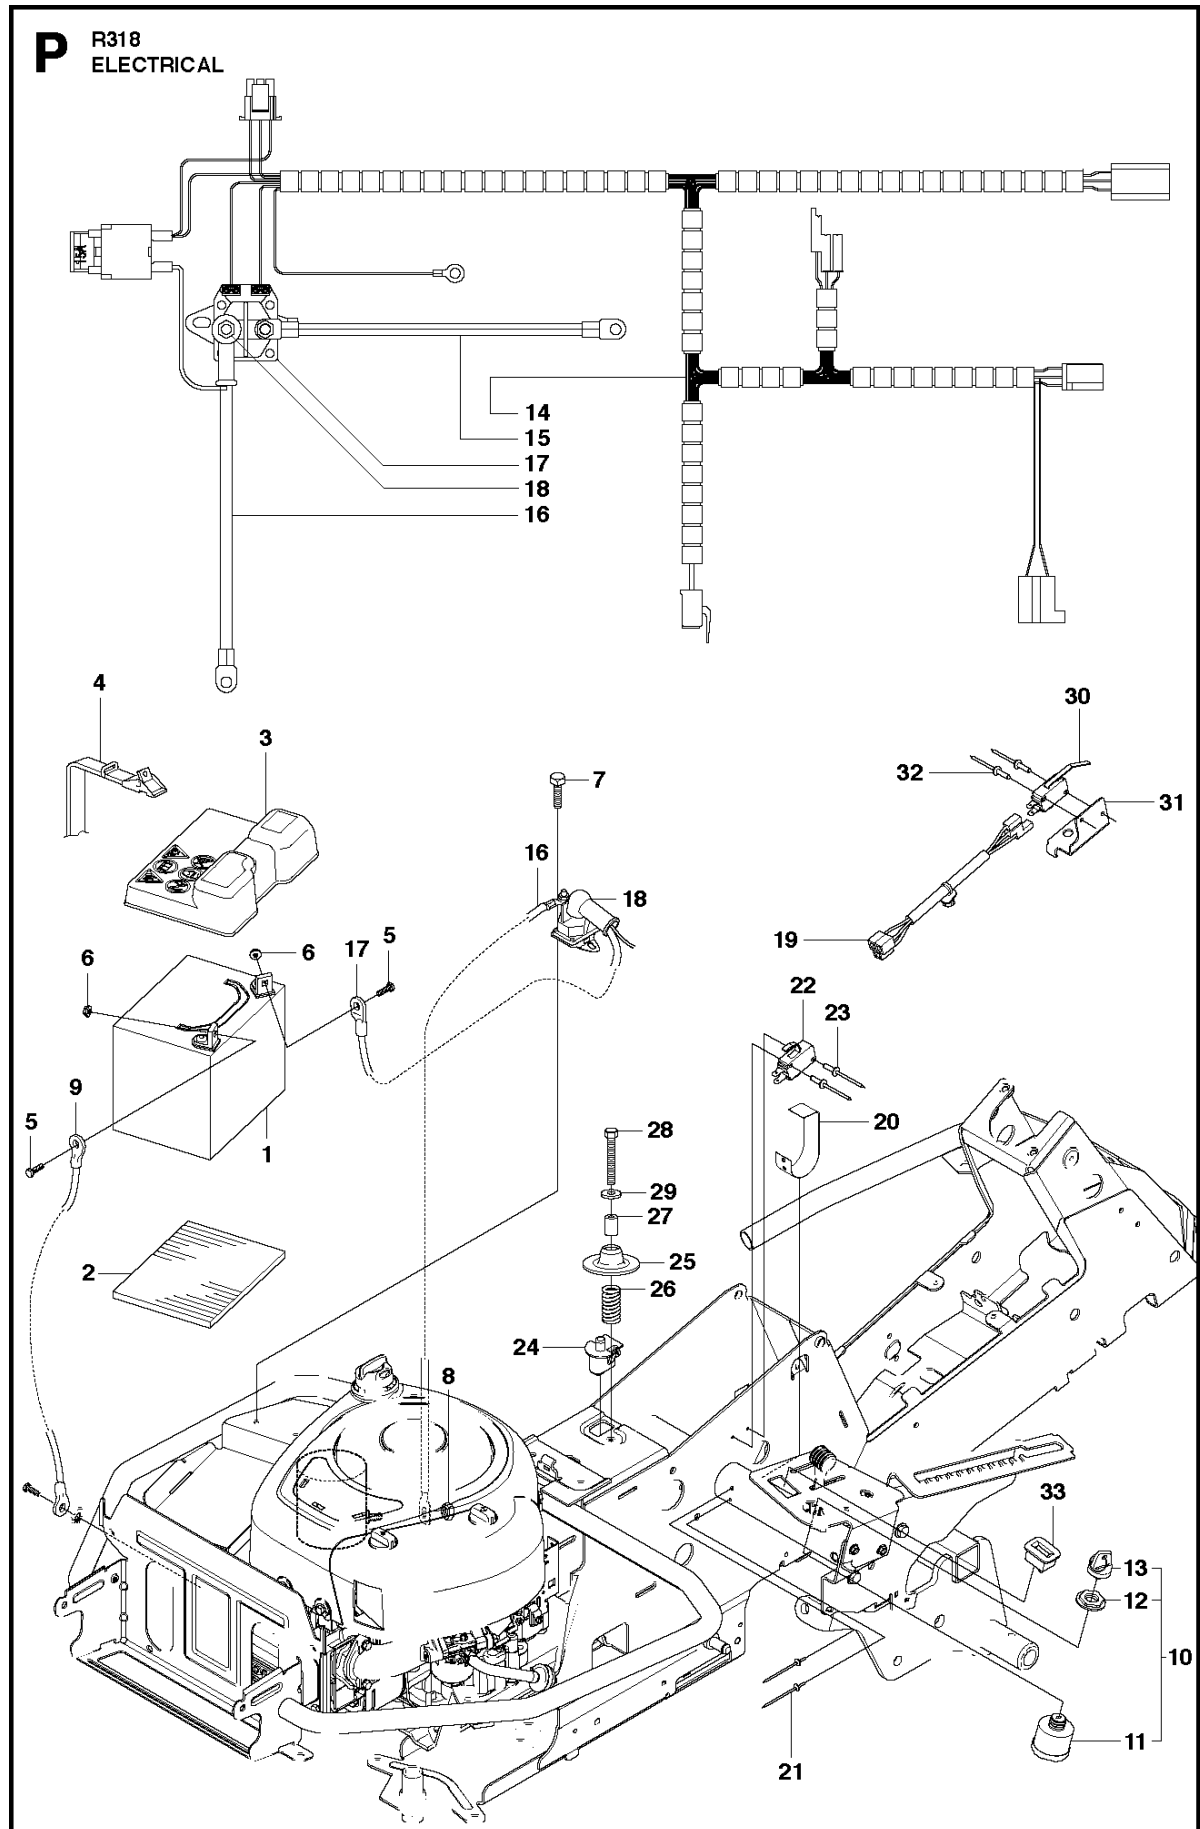

Ref	Part No	Description	Remark	QTY	KIT
1	577 04 16-01	BATTERY		1	
2	535 44 11-01	BATTERY MAT		1	
3	578 20 06-01	COVER		1	
4	506 83 68-02	BELT		1	
5	522 62 21-01	SCREW EHHM		2	
6	522 62 43-01	NUT		2	
7	725 23 64-61	SCREW EHHFT		1	
8	506 89 98-01	NUT		1	
9	576 18 38-01	CABLE		1	
10	544 44 21-01	IGNITION SWITCH		1	
11	544 44 22-01	IGNITION SWITCH		1	10
12	544 44 23-01	NUT		1	10
13	544 44 24-01	IGNITION KEY		1	10
14	578 33 83-01	WIRING		1	
15	576 18 40-01	CABLE		1	
16	576 18 39-01	CABLE		1	
17	544 43 98-01	RELAY		1	
18	544 43 98-01	RELAY		2	
19	576 18 54-01	WIRING		1	
20	506 90 93-01	PLATE SPRING		1	
21	722 78 39-02	BLIND RIVET		2	
22	574 31 60-01	SWITCH		1	
23	544 44 07-01	RIVET		2	
24	506 90 96-01	SWITCH		1	
25	506 90 97-01	SPRING WASHER		1	
26	544 44 12-01	SPRING		1	
27	506 90 99-02	SPACING TUBE		1	
28	725 24 60-51	SCREW EHHM		1	
29	734 11 64-01	WASHER		1	
30	574 31 61-01	SWITCH		1	
31	544 41 57-01	BRACKET		1	
32	544 44 07-01	RIVET		2	
33	578 38 24-01	HOUR METER		1