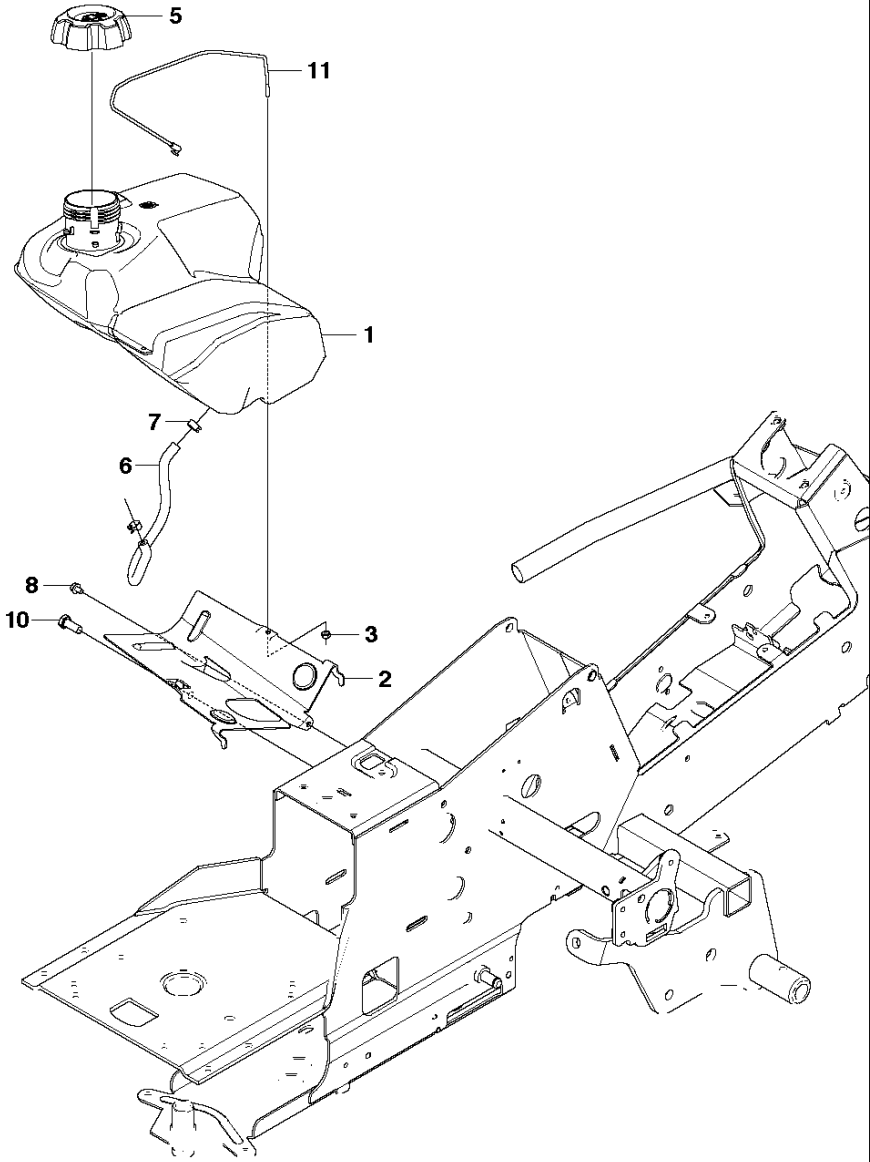

B R318
FUEL SYSTEM

FUEL SYSTEM

R318

Ref	Part No	Description	Remark	QTY KIT
1	577 91 50-01	FUEL TANK		1
2	578 05 38-01	BRACKET		1
3	732 21 16-01	LOCK NUT		1
5	532 43 96-45	FUEL CAP		1
6	504 80 00-10	FUEL HOSE		1
7	535 46 97-01	HOSE BRACE		2
8	725 23 64-61	SCREW EHHFT		1
10	725 24 93-71	SCREW EHHM		1
11	578 26 15-01	WIRE		1