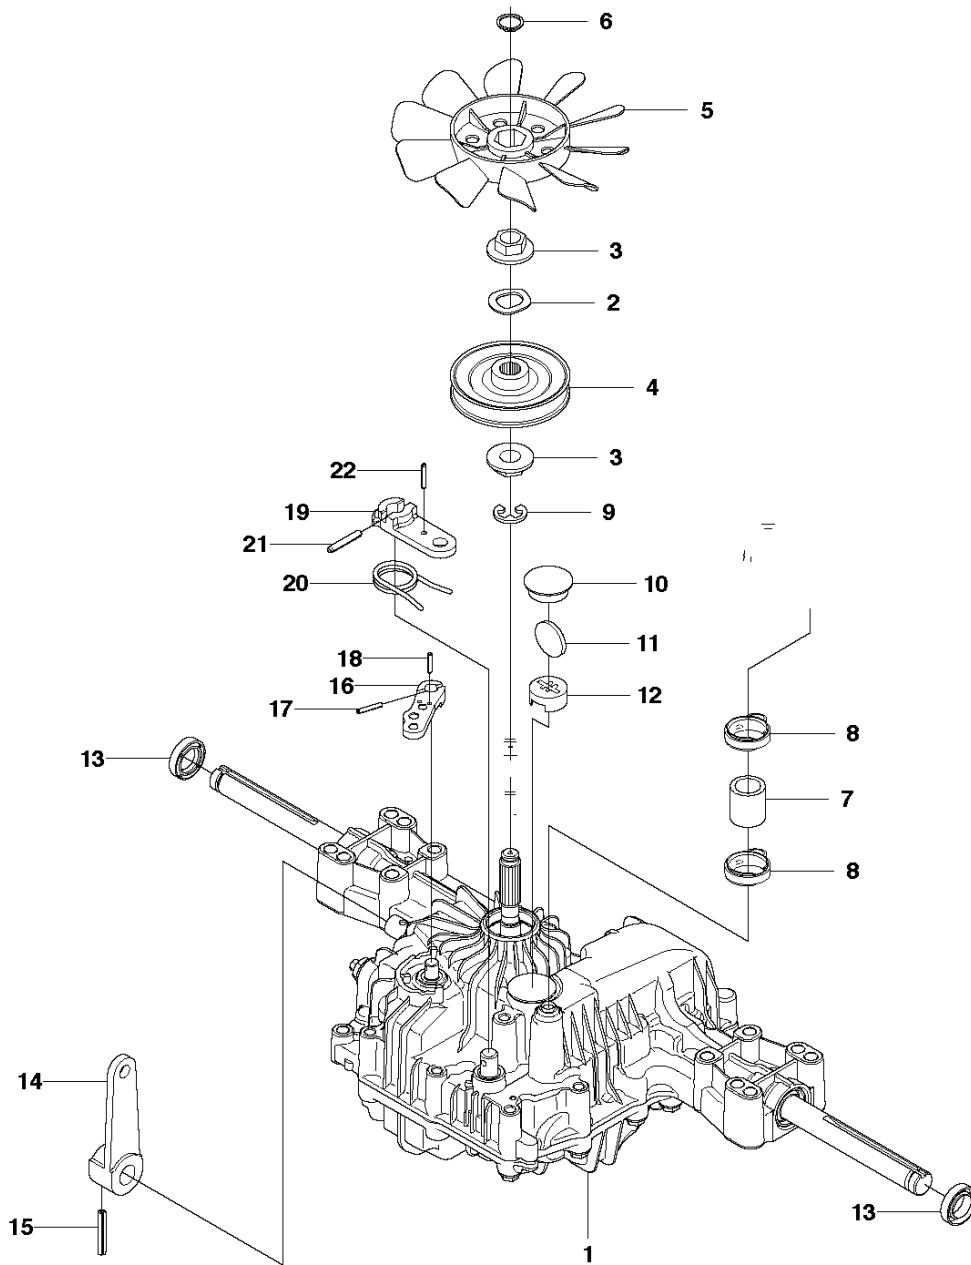

K R318
HYDROSTAT

TRANSMISSION

R318

Ref	Part No	Description	Remark	QTY KIT	
1	506 98 63-01	TRANSMISSION		1	
2	506 98 65-01	SPRING WASHER		1	
3	506 98 66-01	DISTANCE		2	
4	502 45 19-01	PULLEY		1	
5	506 98 68-01	FAN		1	
6	735 31 15-00	CIRCLIP		1	
7	502 45 16-01	TUBE		1	
8	506 98 70-01	HOSE CLAMP		2	
9	535 40 28-07	CLIP		1	1
10	535 40 28-32	PLUG		1	1
11	535 40 28-29	MAGNET		1	1
12	502 45 20-01	MAGNET HOLDER		1	1
13	535 40 28-37	SEALING		2	1
14	502 45 32-01	CONTROL LEVER		1	1
15	535 40 28-09	PIN RETAINING SCREW		1	1
16	535 40 28-17	LEVER		1	1
17	535 40 28-16	PIN RETAINING SCREW		1	1
18	535 40 28-33	PIN RETAINING SCREW		1	1
19	535 40 28-38	LEVER		1	1
20	535 40 28-39	RETURN SPRING		1	1
21	535 40 28-40	PIN RETAINING SCREW		1	1
22	535 40 28-41	PIN RETAINING SCREW		1	1