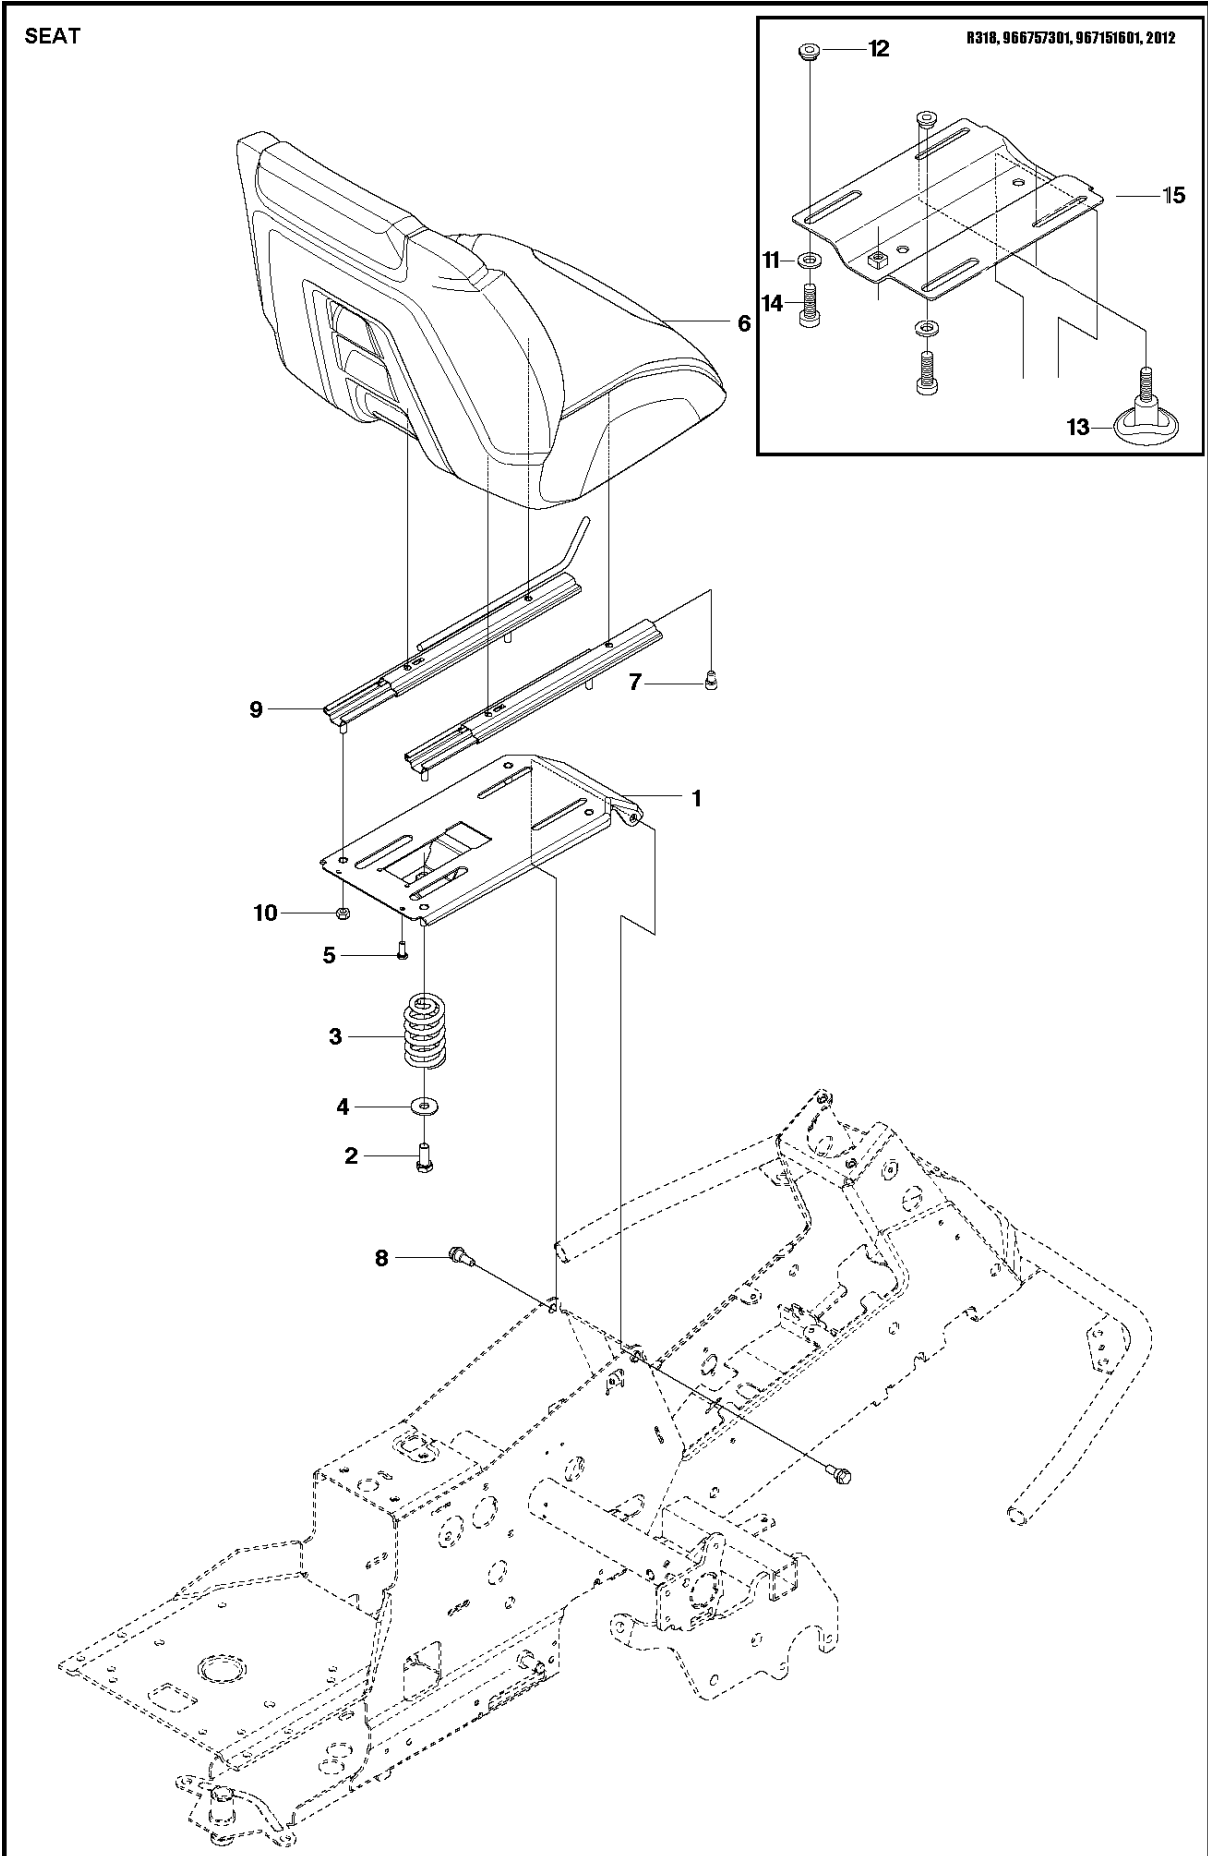

SPARE PARTS LIST

RIDERS

R318

COVER - 3

COVER

R318

Ref	Part No	Description	Remark	QTY KIT
1	510 22 25-01	BELT COVER		1
2	510 22 25-02	BELT COVER		1
3	510 22 27-01	BELT COVER		1
4	510 22 27-02	BELT COVER		1
5	725 23 68-61	SCREW EHHFT		4
6	510 22 23-03	BELT COVER		1
7	510 22 24-01	BELT COVER		1
8	522 55 73-01	SCREW		2
9	510 44 20-01	BELT COVER		1
10	525 56 33-03	BELT COVER		1
11	725 23 64-61	SCREW EHHFT		5

C1 R318
COVER

COVER

R318

Ref	Part No	Description	Remark	QTY	KIT
6	577 61 47-01	ENGINE HOOD ASSY		1	
7	578 11 37-01	HINGE		1	6
8	578 11 37-02	HINGE		1	6
9	722 79 54-02	RIVET		6	6
10	503 89 47-03	SNAP LOCKING		1	
11	577 61 26-02	COVER		1	6
12	577 61 26-01	COVER		1	
19	578 26 13-04	TRANSMISSION COVER		1	
20	574 85 62-01	SCREW		2	
32	577 90 33-01	PLUG		2	

Ref	Part No	Description	Remark	QTY KIT
1	577 72 93-01	FOOT PLATE		1
3	577 72 94-01	FOOT PLATE		1
5	544 40 05-01	SCREW		14
21	544 23 92-01	COVER		1
22	544 42 75-01	MAT		1
23	535 42 91-01	SPRING NUT		4
24	577 61 58-01	COVER		1
26	544 43 32-01	PROTECTIVE COVER		1
27	525 56 24-01	UNIT COVER		1
28	577 72 95-01	FENDER		1
29	577 76 45-01	LOCK NUT		1
30	577 72 96-01	FENDER		1
31	577 73 75-01	CONTROL COVER		1