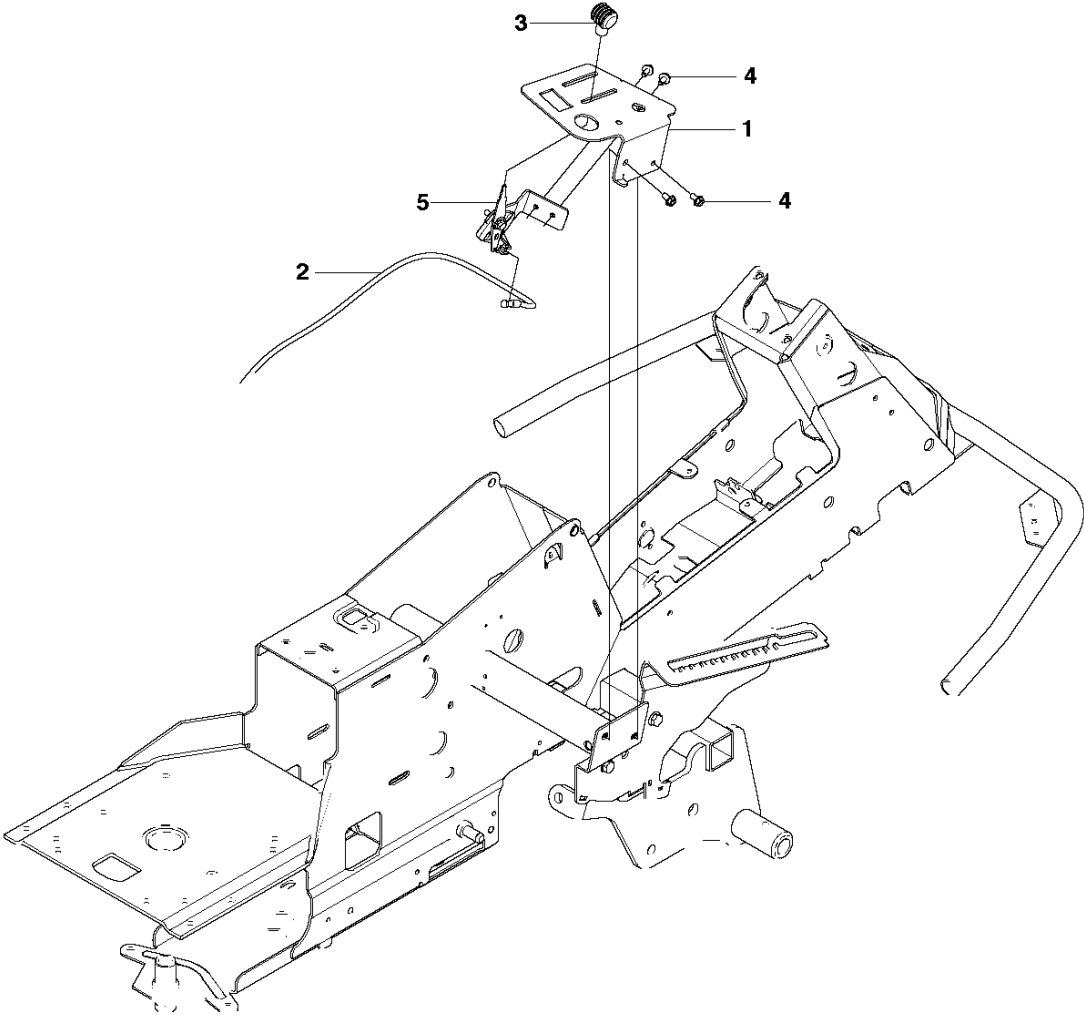

M R318
CONTROLS

CONTROLS

R318

Ref	Part No	Description	Remark	QTY KIT
1	578 03 31-01	SUPPORT		1
2	544 30 17-01	WIRE		1
3	506 88 91-01	KNOB		1
4	535 47 52-12	SCREW EHHFM		4
5	578 02 35-01	THROTTLE CONTROL		1