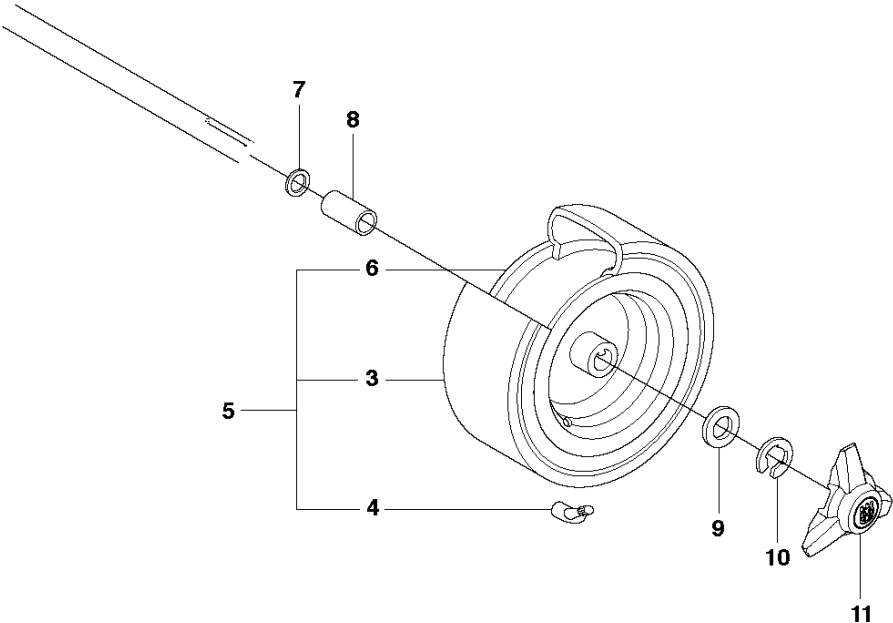

Q R318
WHEELS & TIRES

WHEELS & TIRES

R318

Ref	Part No	Description	Remark	QTY	KIT
1	523 01 22-02	WHEEL		2	
2	523 03 45-01	RIM		1	1
3	523 03 46-02	TIRE		1	1, 5
4	523 03 47-01	VALVE		1	1, 5
5	523 01 26-02	WHEEL		2	
6	523 03 48-01	RIM		1	5
7	506 50 48-05	WASHER		4	
8	506 59 62-03	SPACING SLEEVE		2	
9	506 50 48-03	WASHER		2	
10	506 89 90-01	E-CLIP		4	
11	544 35 35-01	HUB CAP		2	
12	544 35 35-02	HUB CAP		2	
13	725 24 59-61	SCREW EHHFT		2	
14	535 47 08-01	WHEEL AXLE		2