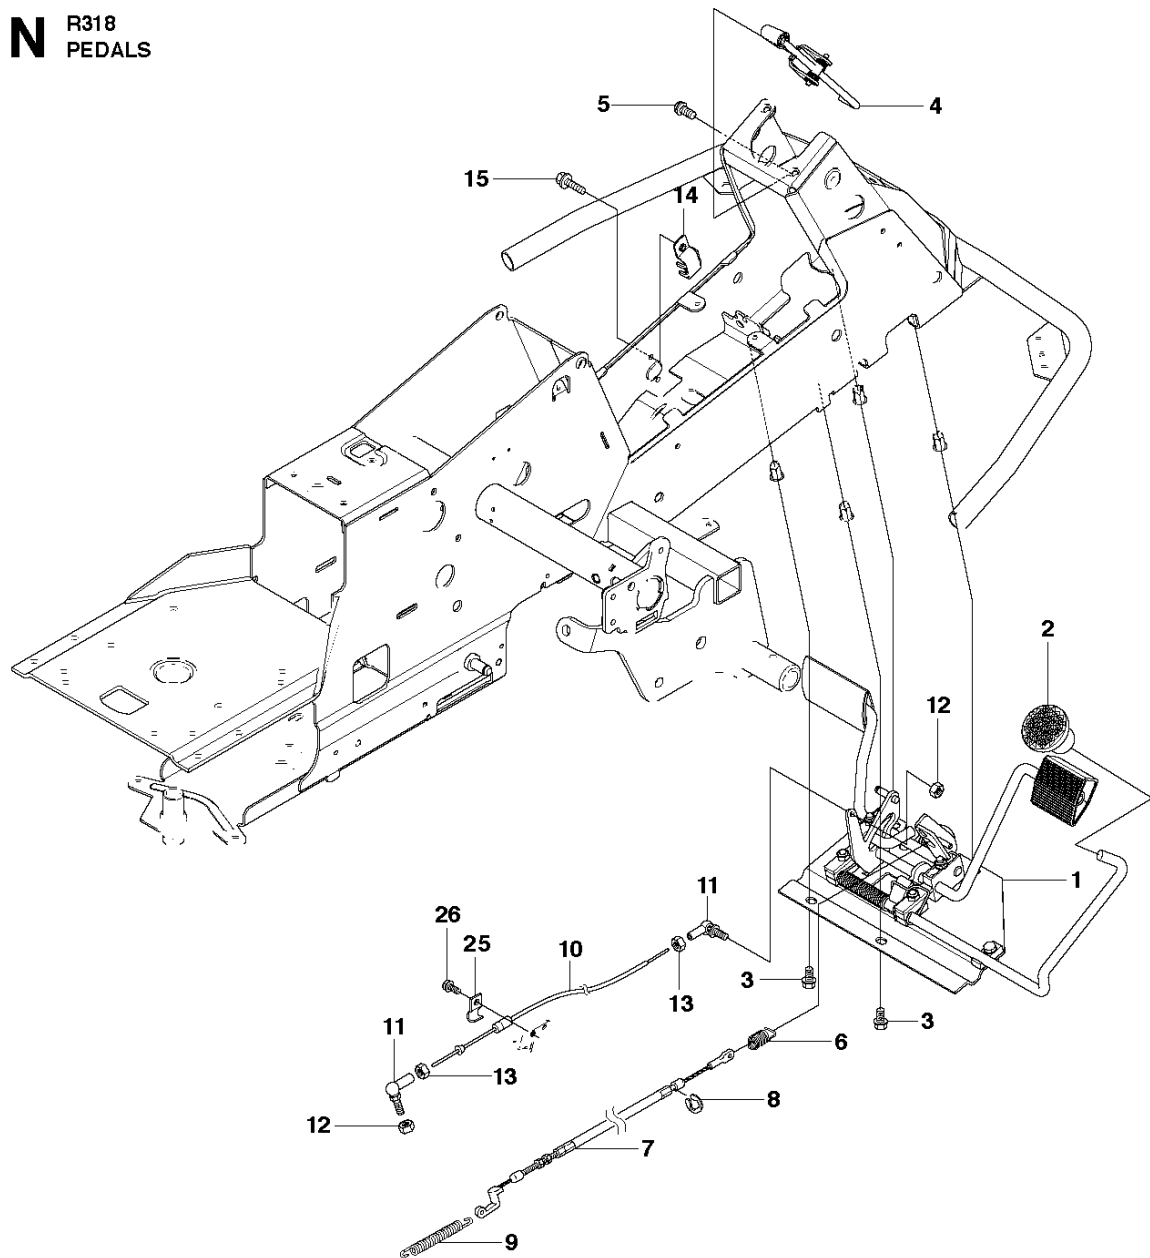

N R318
PEDALS

PEDALS

PEDALS

R318

Ref	Part No	Description	Remark	QTY KIT
1	544 12 60-01	PEDAL PLATE ASSY		1
2	535 47 37-01	KNOB		1
3	506 57 01-04	SCREW EHHFM		4
4	544 40 31-01	BRAKE LEVER ASSY		1
5	725 23 64-61	SCREW EHHFT		2
6	506 94 63-01	BRAKE SPRING		1
7	506 99 27-01	BRAKE WIRE		1
8	735 31 09-20	E-CLIP		1
9	506 53 56-03	DRAW SPRING		1
10	574 41 11-01	CONTROL CABLE		1
11	506 55 73-01	VINKELL.AS8 DIN71802		2
12	732 21 14-01	LOCK NUT		2
13	731 23 14-01	HEXAGON NUT		2
14	522 43 08-01	BRACKET		1
15	725 23 64-61	SCREW EHHFT		1
16	738 21 02-04	BALL BEARING		1
17	535 48 02-01	ROLLER		1
18	535 48 06-01	PROTECTIVE PLATE		1
19	535 48 07-01	SPRING		1
20	535 48 08-01	BEARING SUPPORT		4
21	535 48 09-01	BEARING SUPPORT		1
22	535 48 10-01	REINFORCEMENT PLATE		1
23	535 47 88-01	PEDAL RUBBER		1
24	535 47 88-02	PEDAL RUBBER		1
25	506 56 65-01	CLIP		1
26	725 23 64-61	SCREW EHHFT		1