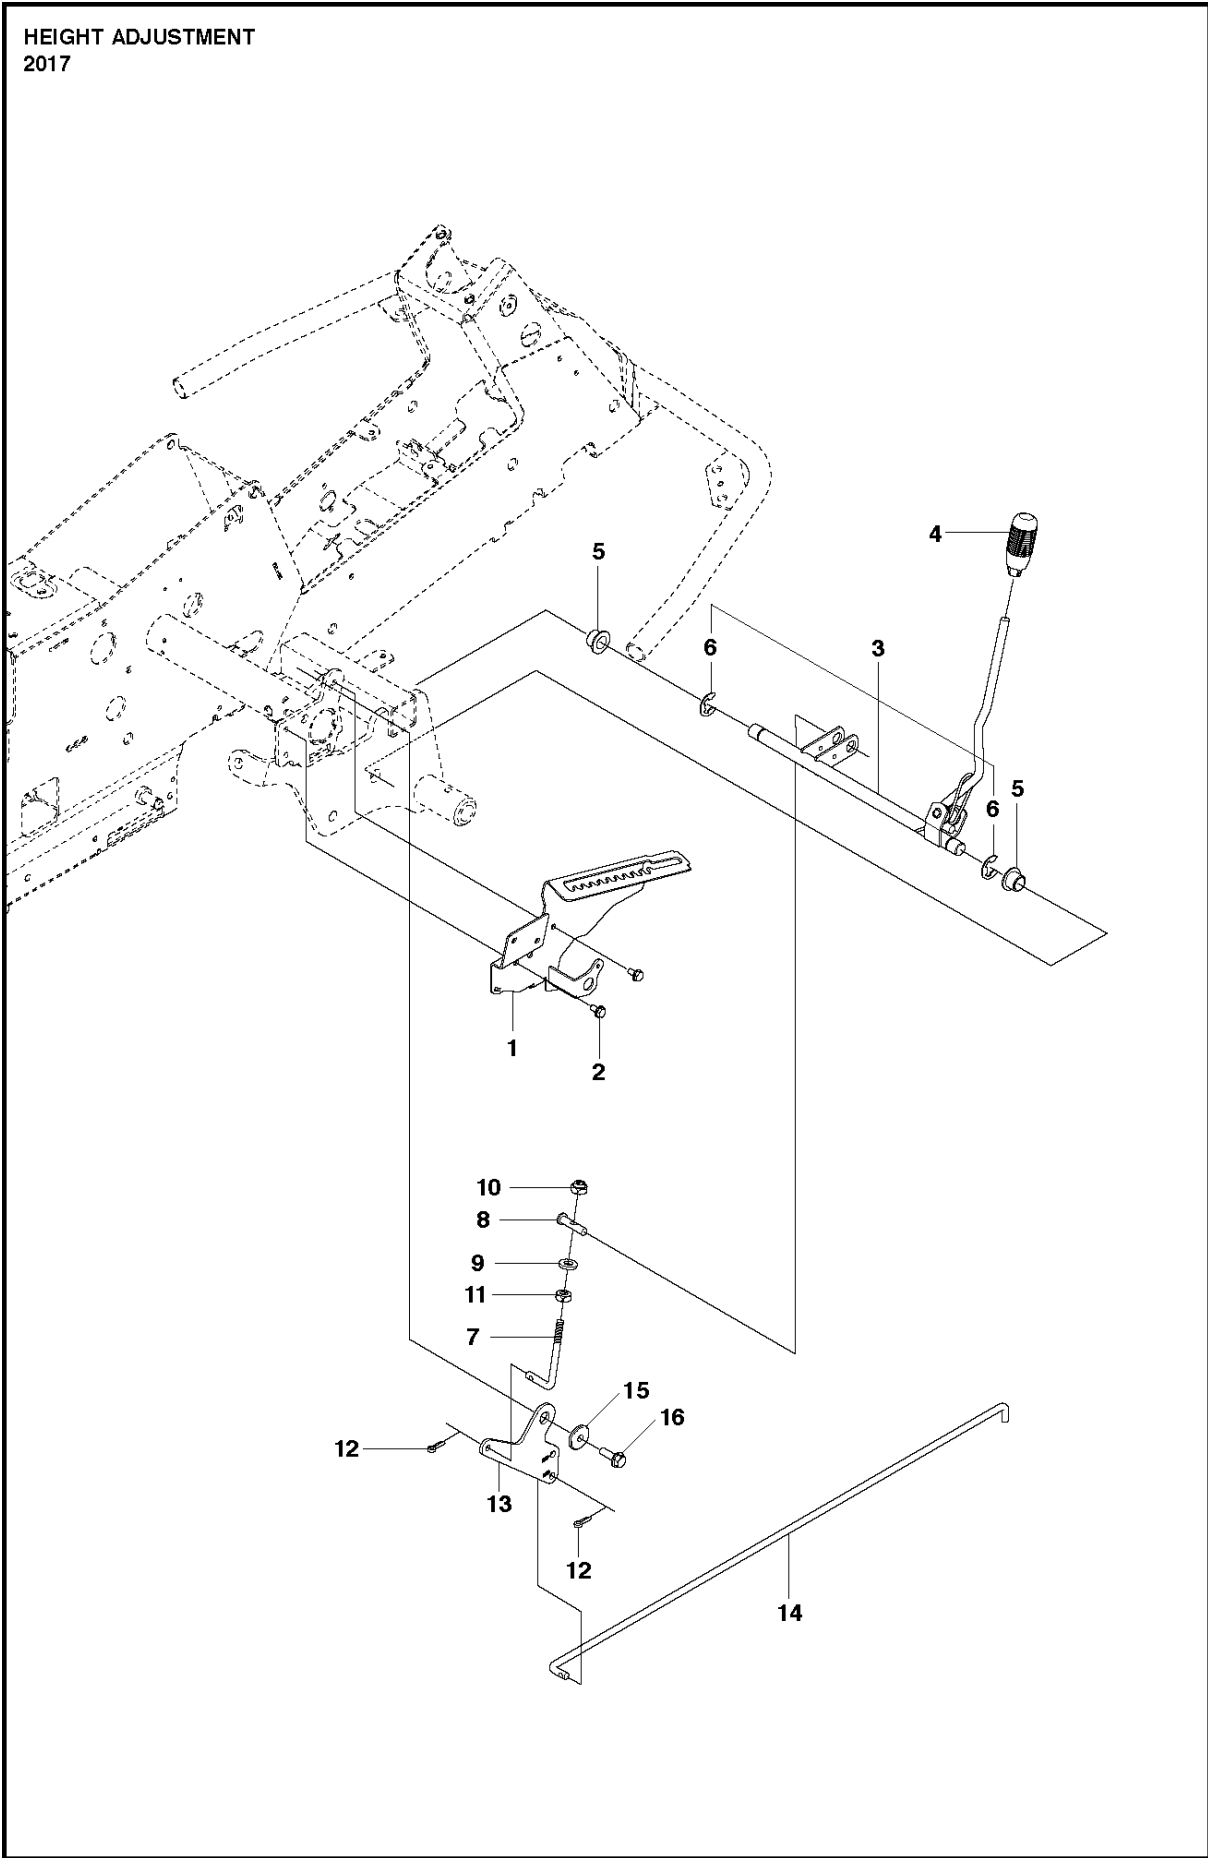

HEIGHT ADJUSTMENT

R318

Ref	Part No	Description	Remark	QTY KIT
1	578 00 13-02	BRACKET		1
2	506 57 01-03	SCREW EHHFM		2
3	577 99 99-01	ADJUSTER		1
4	506 54 20-01	HANDLE		1
5	584 87 13-02	BEARING		2
6	735 31 22-20	E-CLIP		2
7	506 90 82-01	HEIGHT ROD		1
8	506 78 46-01	PEN		1
9	734 11 72-01	WASHER		1
10	732 21 18-01	LOCK NUT		1
11	731 23 18-01	HEXAGON NUT		1
12	721 61 83-01	SPLIT PIN		2
13	578 04 07-01	LINK		1
14	523 11 45-01	CONNECTION ROD		1
15	584 28 86-01	WASHER		1
16	506 57 01-05	SCREW EHHFM		1