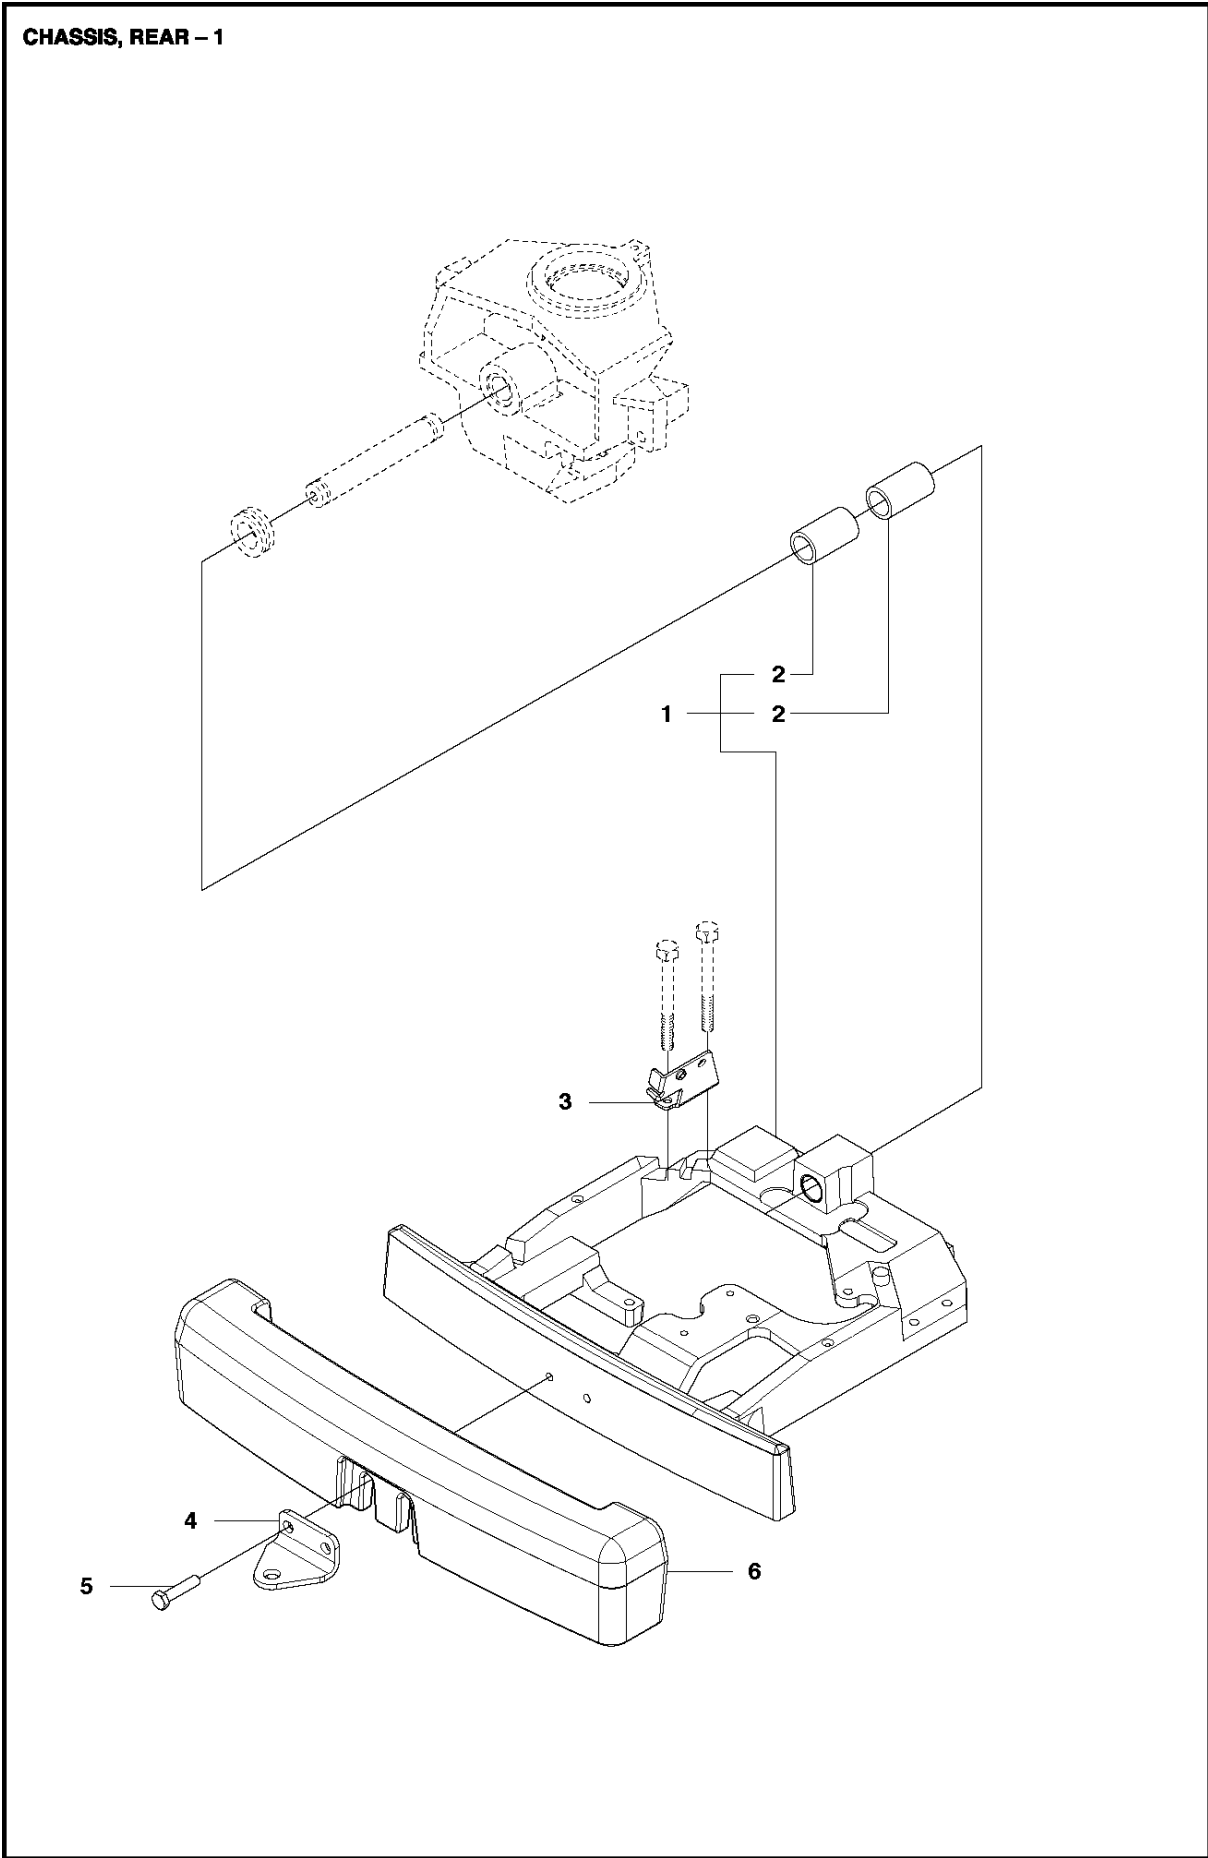

CHASSIS REAR

R318

Ref	Part No	Description	Remark	QTY	KIT
1	582 24 46-01	BRACKET		1	
2	506 98 61-02	GLIDLAGER		2	1
3	506 98 77-01	BRACKET		1	
4	506 88 99-01	HITCH		1	
5	725 25 00-51	SCREW EHHM		2	
6	544 03 96-02	COUNTERWEIGHT		1