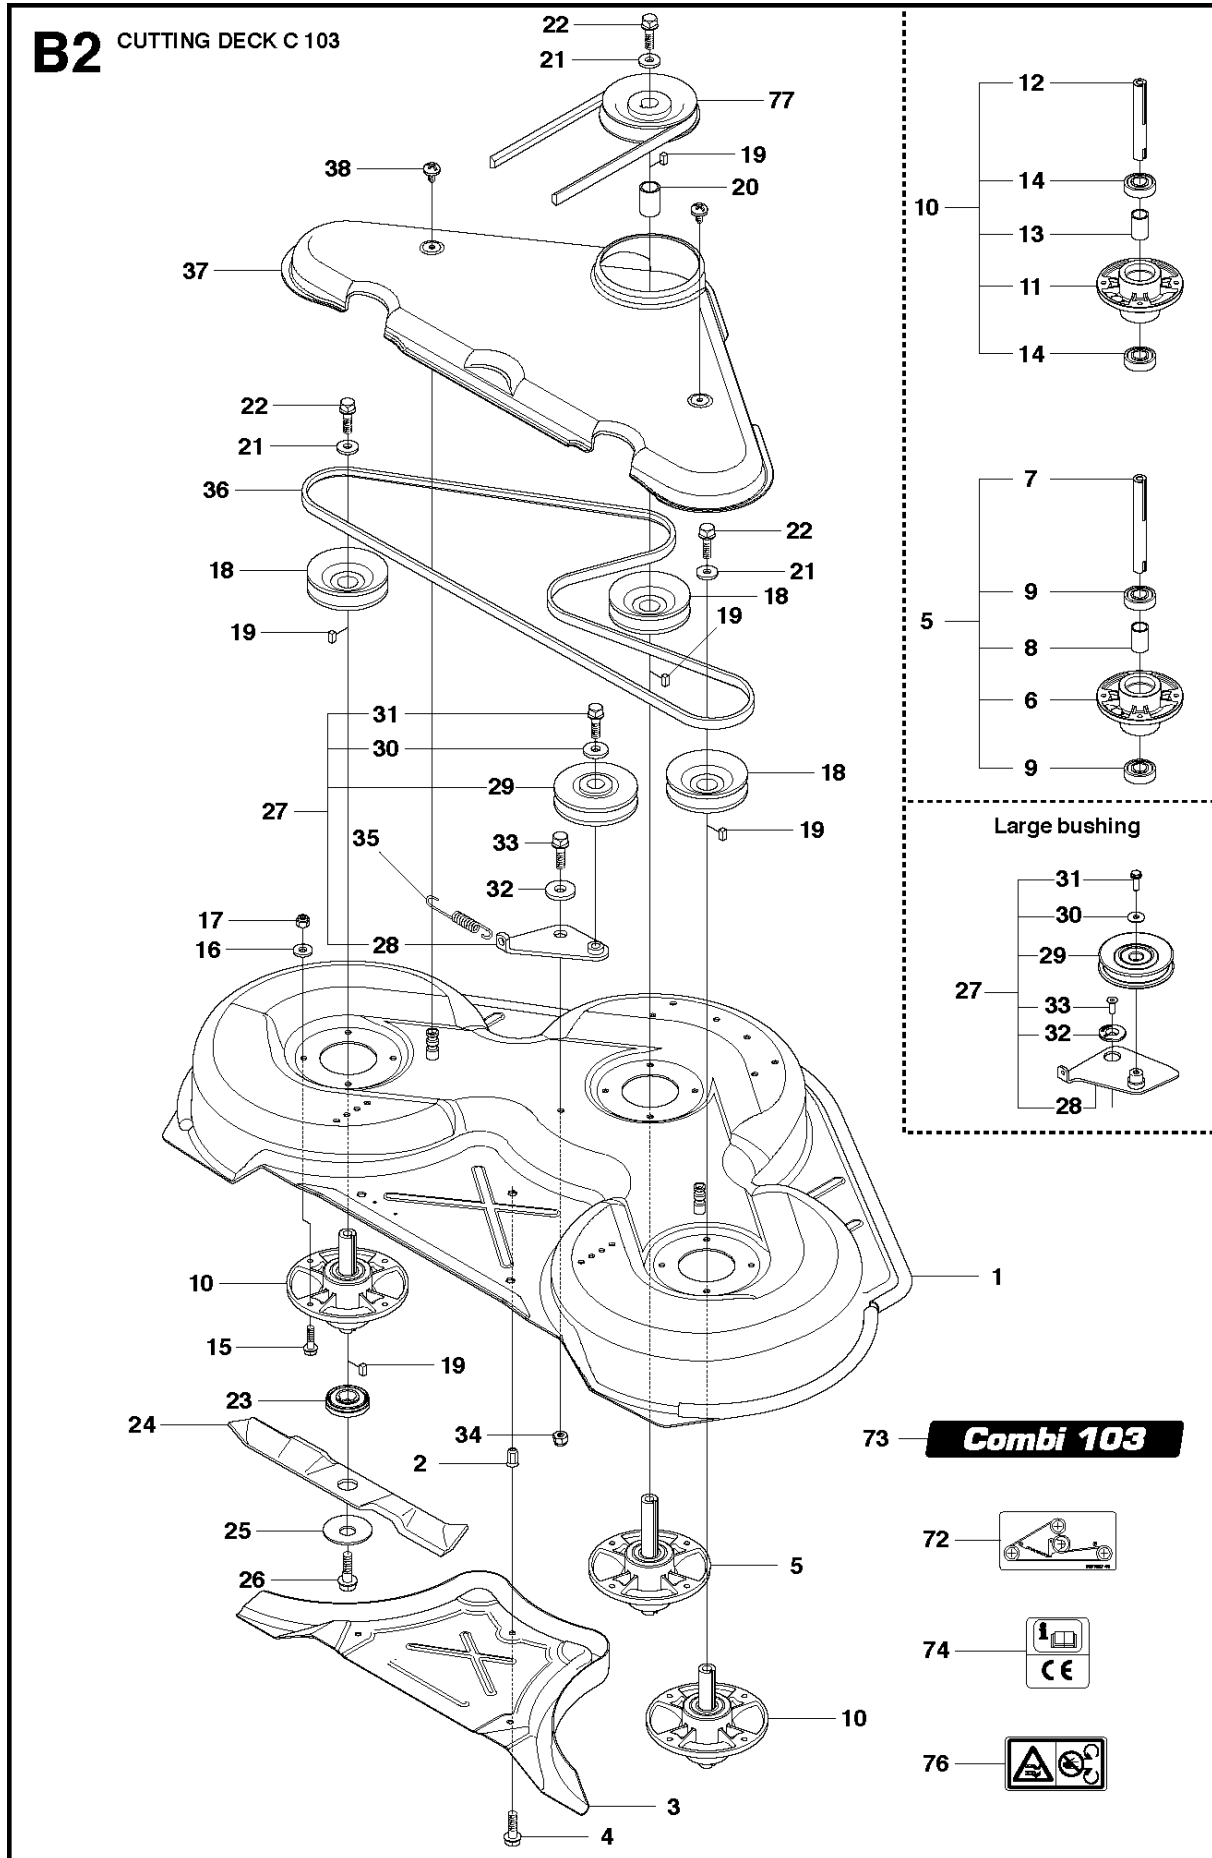

B2 CUTTING DECK C 103

Ref	Part No	Description	Remark	QTY	KIT
1	574 21 08-01	CUTTING DECK	For 967291402, 967291401, 967151601	1	
1	504 56 98-05	DECK SHELL ASSY	For 966757301	1	
2	506 91 62-01	NUT		3	
3	544 44 92-01	PLUG		1	
4	506 57 01-04	SCREW EHHFM		3	
5	576 38 41-01	BLADE HOUSING ASSY	For 967291402, 967291401, 967151601	2	
5	576 38 41-03	BLADE HOUSING ASSY	For 966757301	1	
6	576 38 42-01	BEARING HOUSING		1	5
7	576 38 43-01	SHAFT	For 967291402, 967291401, 967151601	1	5
7	576 38 43-03	SHAFT	For 966757301	1	
8	576 38 44-01	SPACING SLEEVE		1	5
9	738 23 04-34	BALL BEARING		2	5
10	576 38 41-02	BLADE HOUSING ASSY		1	
11	576 38 42-01	BEARING HOUSING		1	10
12	576 38 43-02	SHAFT		1	10
13	576 38 44-01	SPACING SLEEVE		1	10
14	738 23 04-34	BALL BEARING		2	10
15	535 42 38-01	SCREW RSQM		12	
16	734 11 64-01	WASHER		14	
17	732 21 18-01	LOCK NUT		12	
18	506 92 21-01	PULLEY		3	
19	506 53 35-01	PARALLEL KEY		7	
20	544 06 80-02	SPACING SLEEVE	For 967291402, 967291401, 967151601	1	
20	544 06 80-03	SPACING SLEEVE	For 966757301	1	
21	734 11 74-41	WASHER		3	
22	544 11 41-01	SCREW EHHM		3	
23	535 50 42-02	ADAPTER		3	
24	504 18 82-10	BLADE		3	
25	506 79 23-01	KNIFE PLATE		3	
26	544 11 41-01	SCREW EHHM		3	
27	506 54 07-01	BELT TENSIONER ASSY	Small bushing	1	
27	586 96 66-01	BELT TENSIONER ASSY	Large bushing	1	
28	506 51 95-01	SPÄNNARM KPL.	Small bushing	1	27
28	585 35 99-01	ARM	Large bushing	1	27
29	506 53 27-01	PULLEY		1	27
30	734 11 64-41	WASHER		1	27
31	506 55 83-02	SCREW EHHFT	Small bushing	1	27
31	586 32 04-01	SCREW	Large bushing	1	27
32	506 91 87-02	WASHER	Small bushing	1	
32	586 49 67-01	WASHER	For 967291402, 967291401, 967151601	1	
32	506 91 87-02	WASHER	For 966757301	1	
33	725 24 51-71	SCREW EHHM	Small bushing	1	
33	725 64 53-01	SCREW IHCSFM	For 967291402, 967291401, 967151601	1	
33	725 24 51-71	SCREW EHHM	For 966757301	1	
34	732 21 18-01	LOCK NUT		1	
35	506 53 31-01	SPRING		1	
36	589 53 06-01	BELT		1	
37	544 09 61-01	BELT COVER		1	
38	544 40 05-01	SCREW		2	
72	506 78 97-01	LABEL		1	
73	544 23 81-03	LABEL		2	
74	506 92 90-01	LABEL		1	
76	574 51 00-01	DECAL		2	
77	506 77 86-01	PULLEY		1