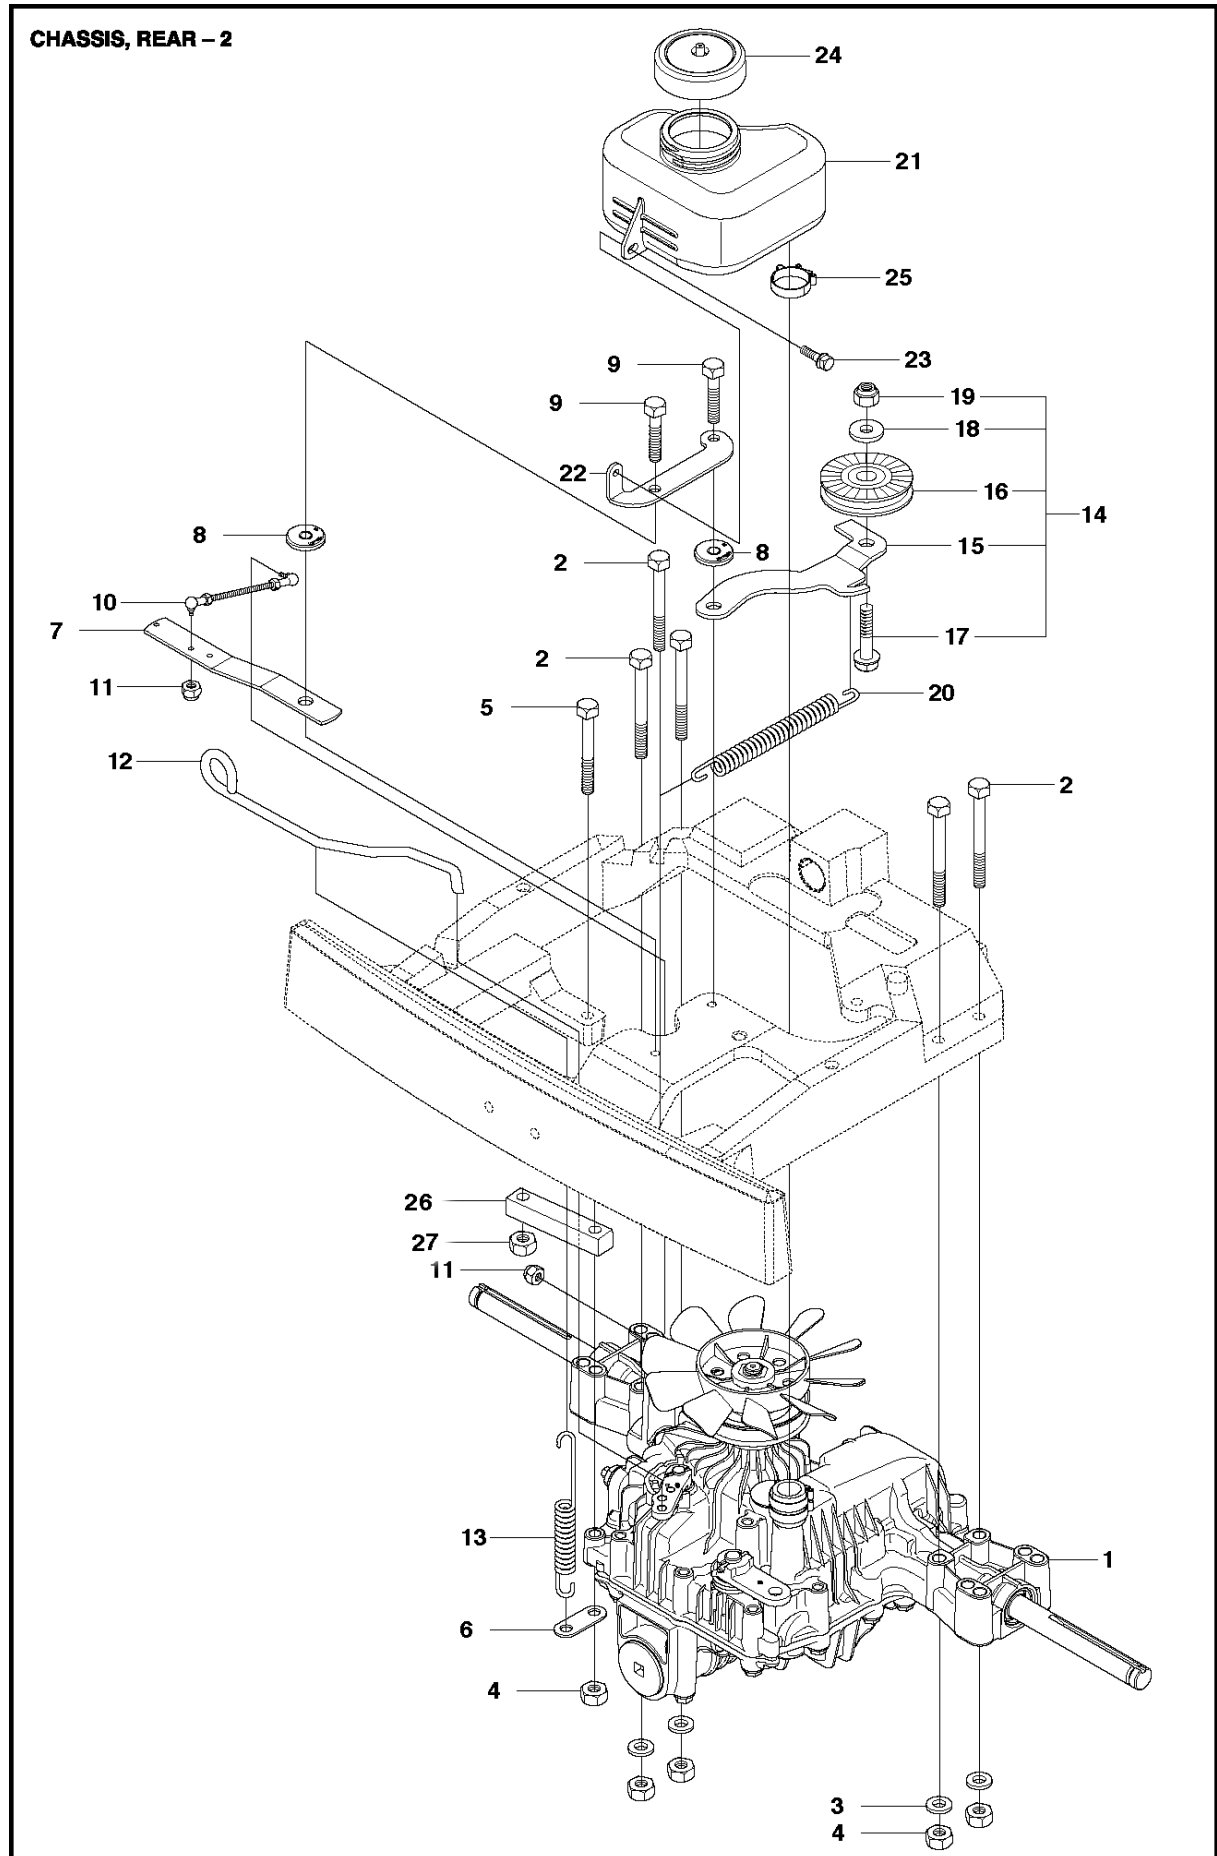

CHASSIS REAR

R318

Ref	Part No	Description	Remark	QTY	KIT
1	506 98 63-01	TRANSMISSION		1	
2	725 24 67-51	SCREW EHHM		5	
3	734 11 64-01	WASHER		4	
4	731 23 18-01	HEXAGON NUT		5	
5	725 24 62-51	SCREW EHHM		1	
6	506 59 93-01	LINK		1	
7	579 59 68-01	LEVER		1	
8	584 28 86-04	WASHER		2	
9	725 24 51-71	SCREW EHHM		2	
10	506 98 75-01	ADJUSTMENT ROD		1	
11	732 21 14-01	LOCK NUT		2	
12	506 98 82-01	FRIKOPPLINGSSTÅNG		1	
13	506 83 43-01	SPRING		1	
14	506 98 84-01	BELT TENSIONER ASSY		1	
15	588 74 04-01	BELT TENSIONER		1	14
16	506 94 69-01	PULLEY		1	14
17	725 24 55-51	SCREW		1	14
18	734 11 64-41	WASHER		1	14
19	732 21 18-01	LOCK NUT		1	14
20	506 98 86-01	SPRING		1	
21	506 98 88-01	PENDULUM		1	
22	731 23 20-51	HEXAGON NUT		1	
23	506 98 90-01	EXPANSION TANK		1	
24	590 32 47-01	TANK CAP ASSY		1	
24	506 98 80-01	TANK CAP ASSY	For 967291402, 967291401	1	
25	505 13 11-02	HOSE CLAMP		1	
26	506 98 72-01	MOMENTFÄSTE	For 967291402, 967291401	1	
27	731 23 18-01	HEXAGON NUT	For 967291402, 967291401	1