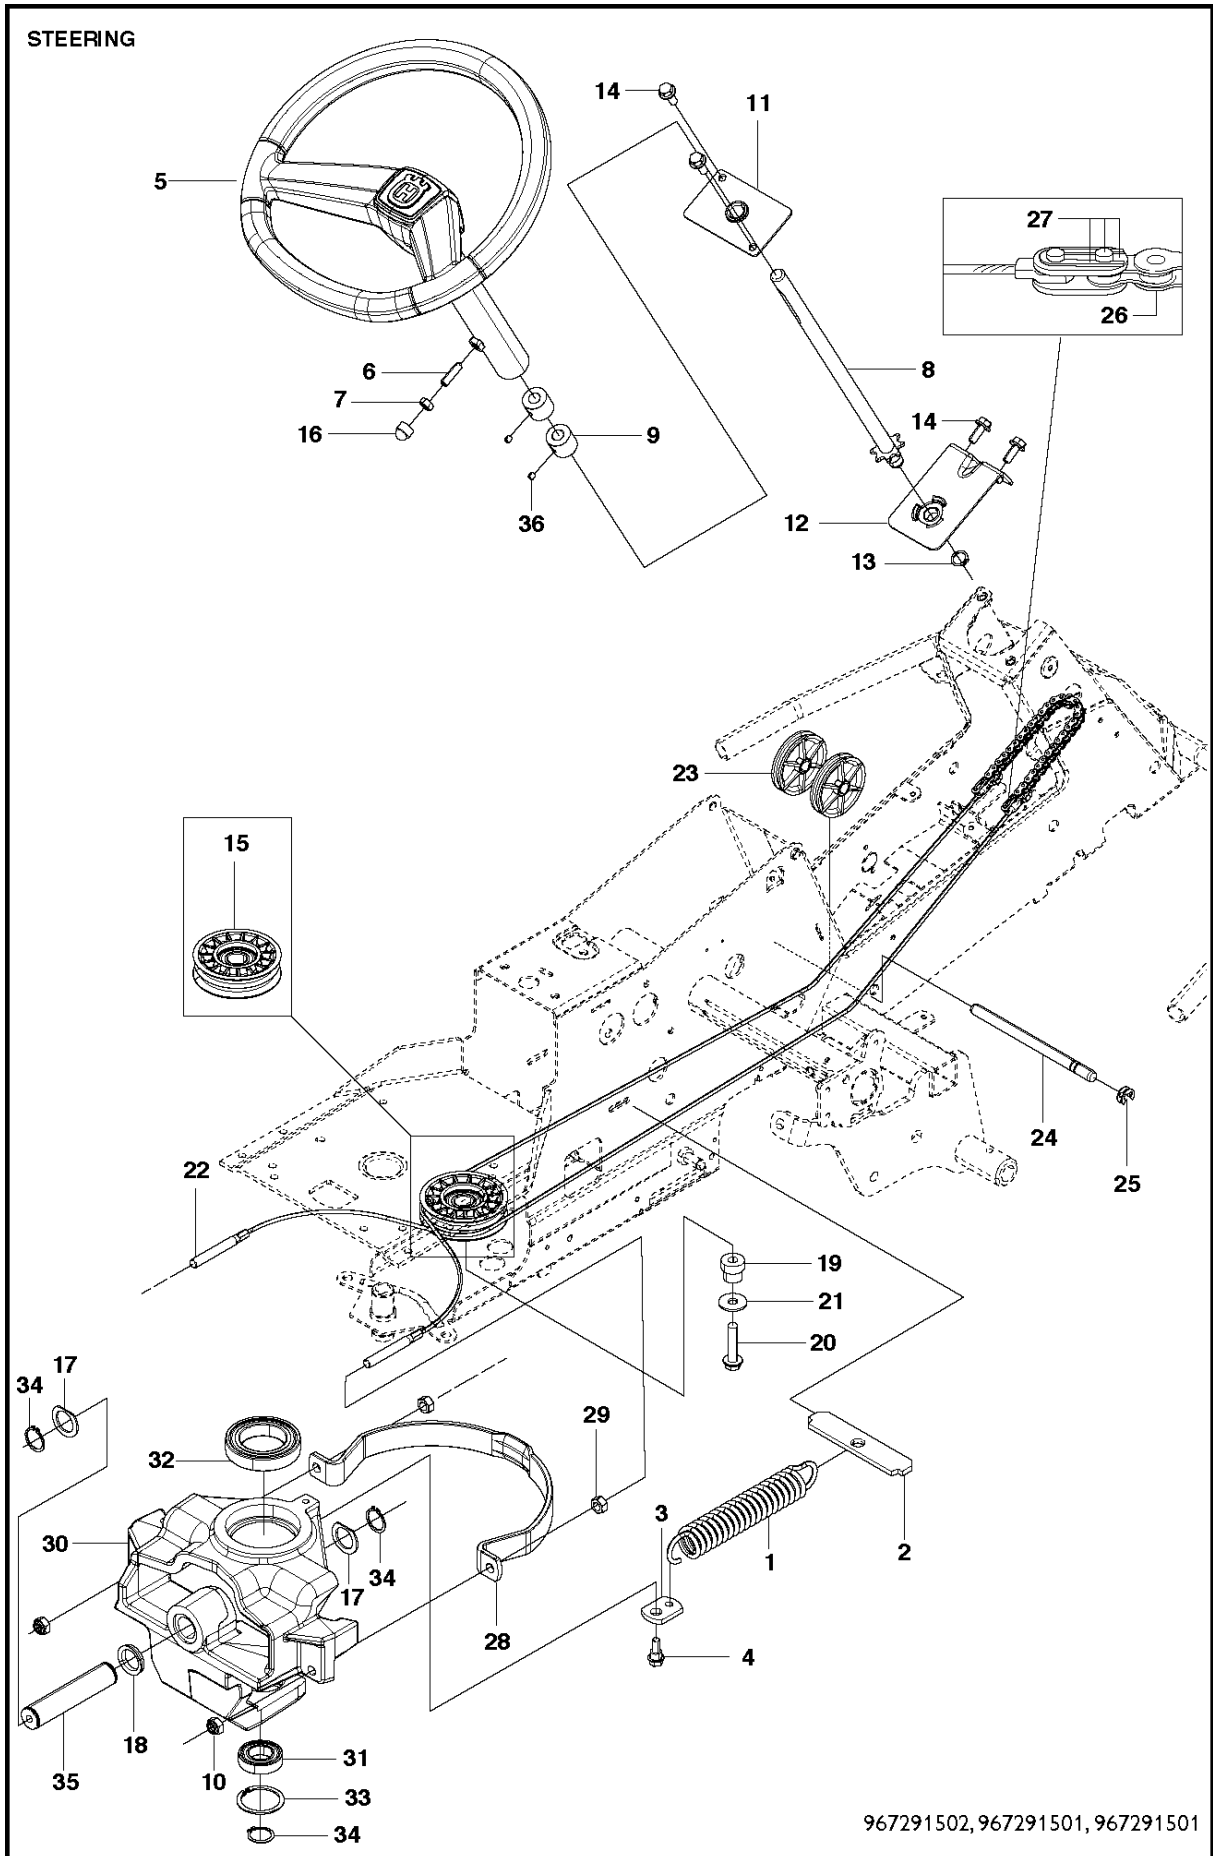

STEERING

R318

Ref	Part No	Description	Remark	QTY KIT
1	506 67 19-01	SPRING		1
2	506 57 63-01	SPRING RETAINER		1
3	506 67 08-01	LINK		1
4	506 59 74-01	SCREW EHHFM		1
5	577 96 04-02	STEERING WHEEL		1
6	728 74 55-05	SCREW IHSETM		1
7	731 23 18-01	HEXAGON NUT		1
8	583 89 99-01	STEERING ROD		1
9	506 86 34-01	DRIVER		2
10	732 21 20-51	NUT		2
11	584 15 56-01	BRACKET		1
12	583 89 97-01	BRACKET		1
13	735 31 17-00	CIRCLIP		1
14	506 57 01-04	SCREW EHHFM		4
15	576 49 25-01	PULLEY		1
16	544 43 32-01	PROTECTIVE COVER		1
17	506 77 34-01	WASHER		2
18	740 68 14-21	V-RING		1
19	576 48 73-01	BUSHING		1
20	506 67 54-03	SCREW EHHFM		1
21	734 11 74-41	WASHER		1
22	577 19 99-04	WIRE ASSY		2
23	506 52 24-01	STARTER PULLEY		2
24	506 53 94-04	SHAFT		1
25	735 31 14-20	E-CLIP		2
26	506 55 46-01	CHAIN		1
27	506 55 47-01	LINKAGE		2
28	544 42 73-01	WIRE GUIDE		1
29	731 23 20-01	HEXAGON NUT		2
30	577 65 93-01	SPINDLE		1
31	738 21 05-04	BALL BEARING		1
32	738 21 10-04	BALL BEARING		1
33	735 31 40-10	CIRCLIP		1
34	735 31 26-00	CIRCLIP		3
35	506 98 59-01	SWING AXLE		1
36	728 84 43-05	SCREW IHSETM		2