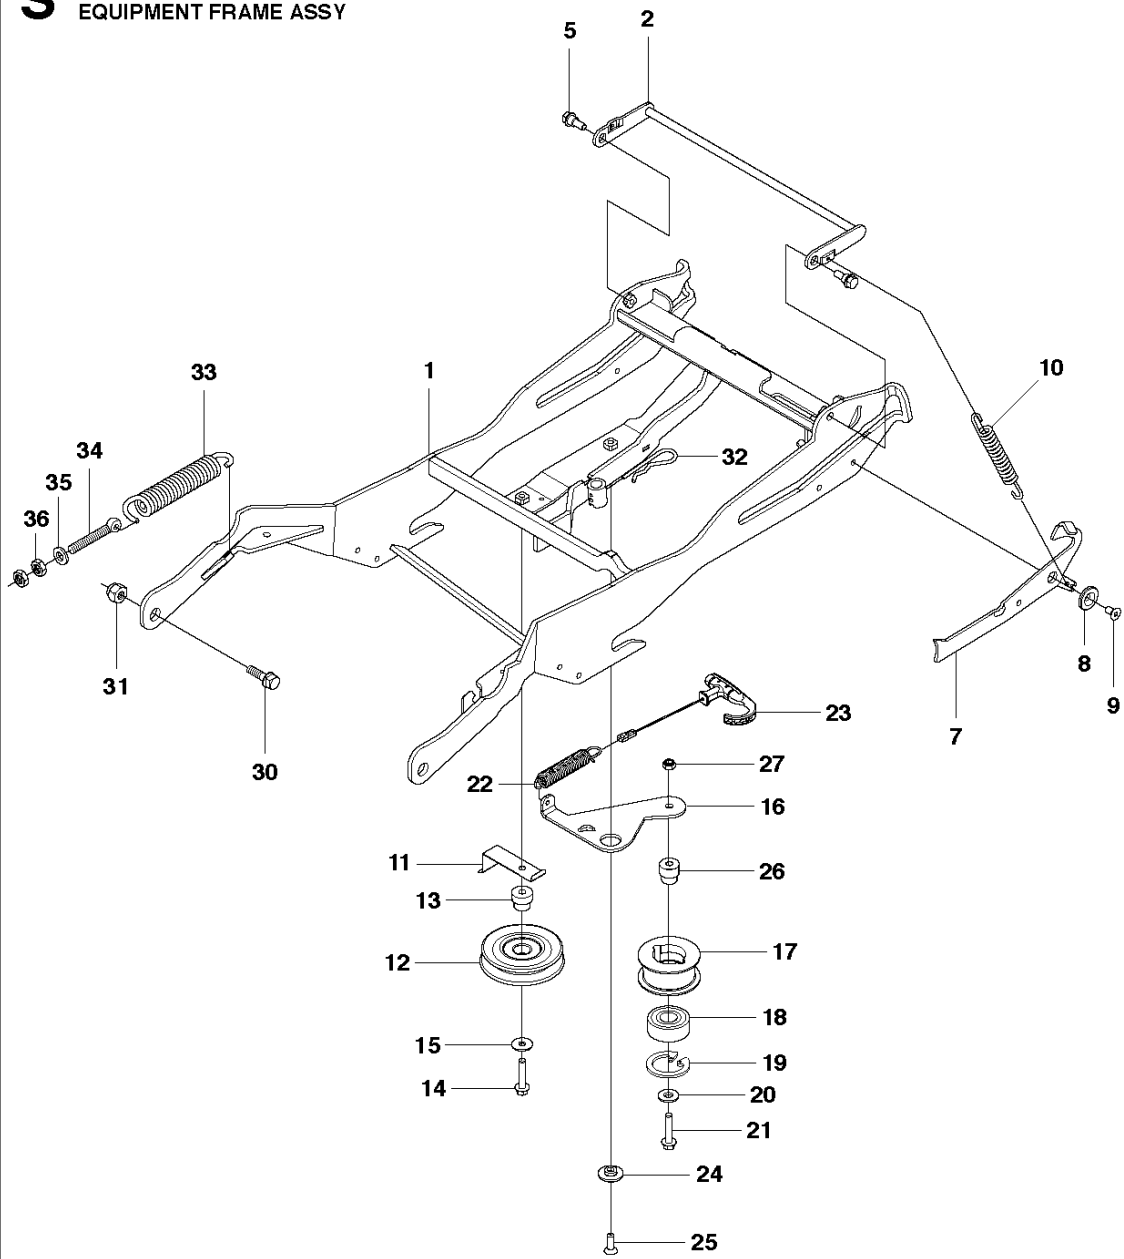

Q R318
WHEELS & TIRES

WHEELS & TIRES

R318

Ref	Part No	Description	Remark	QTY	KIT
1	523 01 22-02	WHEEL		2	
2	523 03 45-01	RIM		1	1
3	523 03 46-02	TIRE		1	1, 5
4	523 03 47-01	VALVE		1	1, 5
5	523 01 26-02	WHEEL		2	
6	523 03 48-01	RIM		1	5
7	506 50 48-05	WASHER		4	
8	506 59 62-03	SPACING SLEEVE		2	
9	506 50 48-03	WASHER		2	
10	506 89 90-01	E-CLIP		4	
11	544 35 35-01	HUB CAP		2	
12	544 35 35-02	HUB CAP		2	
13	725 24 59-61	SCREW EHHFT		2	
14	535 47 08-01	WHEEL AXLE		2	

S R318
EQUIPMENT FRAME ASSY

ATTACHMENTS

R318

Ref	Part No	Description	Remark	QTY KIT
1	523 06 42-01	EQUIPMENT FRAME		1
2	525 47 59-01	HOOK		1
5	506 59 74-01	SCREW EHHFM		2
7	523 11 66-02	LEVER		1
8	506 91 87-01	WASHER		1
9	725 64 48-01	SCREW IHCSFM		1
10	506 53 56-03	DRAW SPRING		1
11	525 48 67-01	BELT GUIDE		1
12	506 97 48-01	PULLEY		1
13	506 82 68-02	BUSHING		1
14	725 24 59-51	SCREW EHHM		1
15	734 11 64-41	WASHER		1
16	577 22 87-01	SHEET		1
17	505 15 39-01	BELT TENSIONER WHEEL ASSY		1
18	738 21 04-04	BALL BEARING		1
19	735 31 38-10	CIRCLIP		1
20	734 11 64-41	WASHER		1
21	725 24 59-51	SCREW EHHM		1
22	504 62 24-01	SPRING		1
23	504 62 21-02	HANDLE ASSY		1
24	505 45 17-01	WASHER		1
25	725 64 53-01	SCREW IHCSFM		1
26	535 48 48-01	BUSHING		1
27	732 21 18-01	LOCK NUT		1
30	506 89 58-01	COLLAR SCREW		2
31	732 25 22-01	HEXAGON LOCKING NUT		2
32	506 96 66-01	HAIR PIN COTTER		1
33	506 83 76-01	SPRING		2
34	506 83 77-01	RING BOLT		2
35	734 11 72-01	WASHER		2
36	731 23 20-51	HEXAGON NUT		4