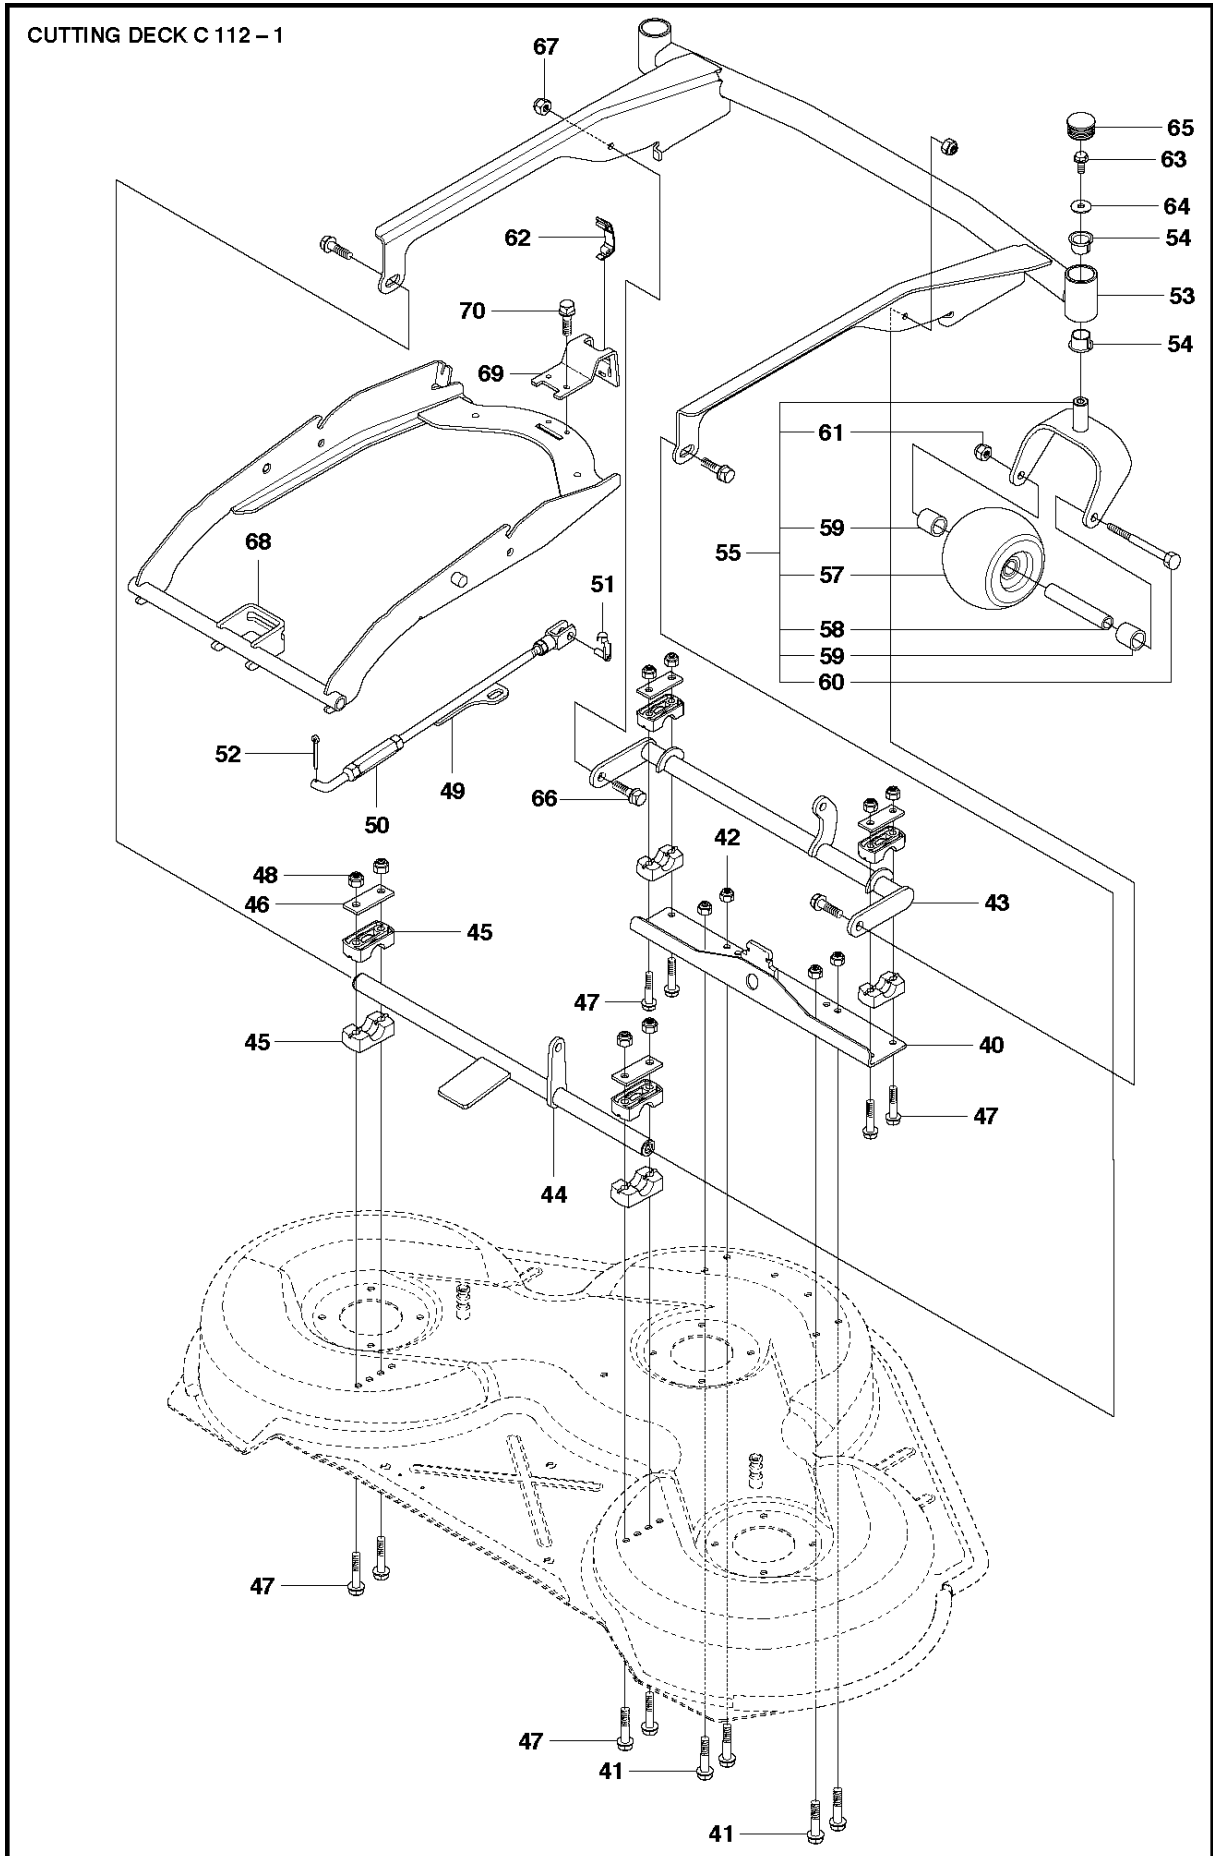

Ref	Part No	Description	Remark	QTY	KIT
40	523 09 53-01	BRACKET		1	
41	725 24 51-71	SCREW EHHM		4	
42	732 21 18-01	LOCK NUT		4	
43	502 64 18-05	CROSS BAR		1	
44	523 09 45-03	CROSS BAR		1	
45	506 86 96-01	BEARING		8	
46	506 81 38-01	REINFORCING PLATE		4	
47	725 24 61-51	SCREW EHHM		8	
48	732 21 18-01	LOCK NUT		8	
49	523 11 42-01	PARALLEL ROD ASSY		1	
50	502 64 23-01	PARALLEL ROD		1	
51	506 83 98-01	GAFFELLÄNK		1	
52	721 61 83-01	SPLIT PIN		1	
53	523 08 65-03	DECK FRAME		1	
54	574 56 19-01	BEARING		4	
55	574 21 01-01	PIVOT WHEEL ASSY		2	
57	506 96 30-01	WHEEL ASSY		1	55
58	506 81 08-02	TUBE		1	55
59	506 87 41-02	SPACER		2	55
60	725 25 19-51	SCREW EHHM		1	55
61	732 21 20-51	NUT		1	55
62	503 89 47-03	SNAP LOCKING		1	
63	506 57 01-04	SCREW EHHFM		2	
64	734 11 64-41	WASHER		2	
65	574 03 48-01	PLUG		2	
66	506 59 74-01	SCREW EHHFM		4	
67	732 21 18-01	LOCK NUT		2	
68	523 08 75-01	DECK ATTACHMENT		1	
69	523 11 46-01	LOCK		1	
70	725 23 68-61	SCREW EHHFT		2