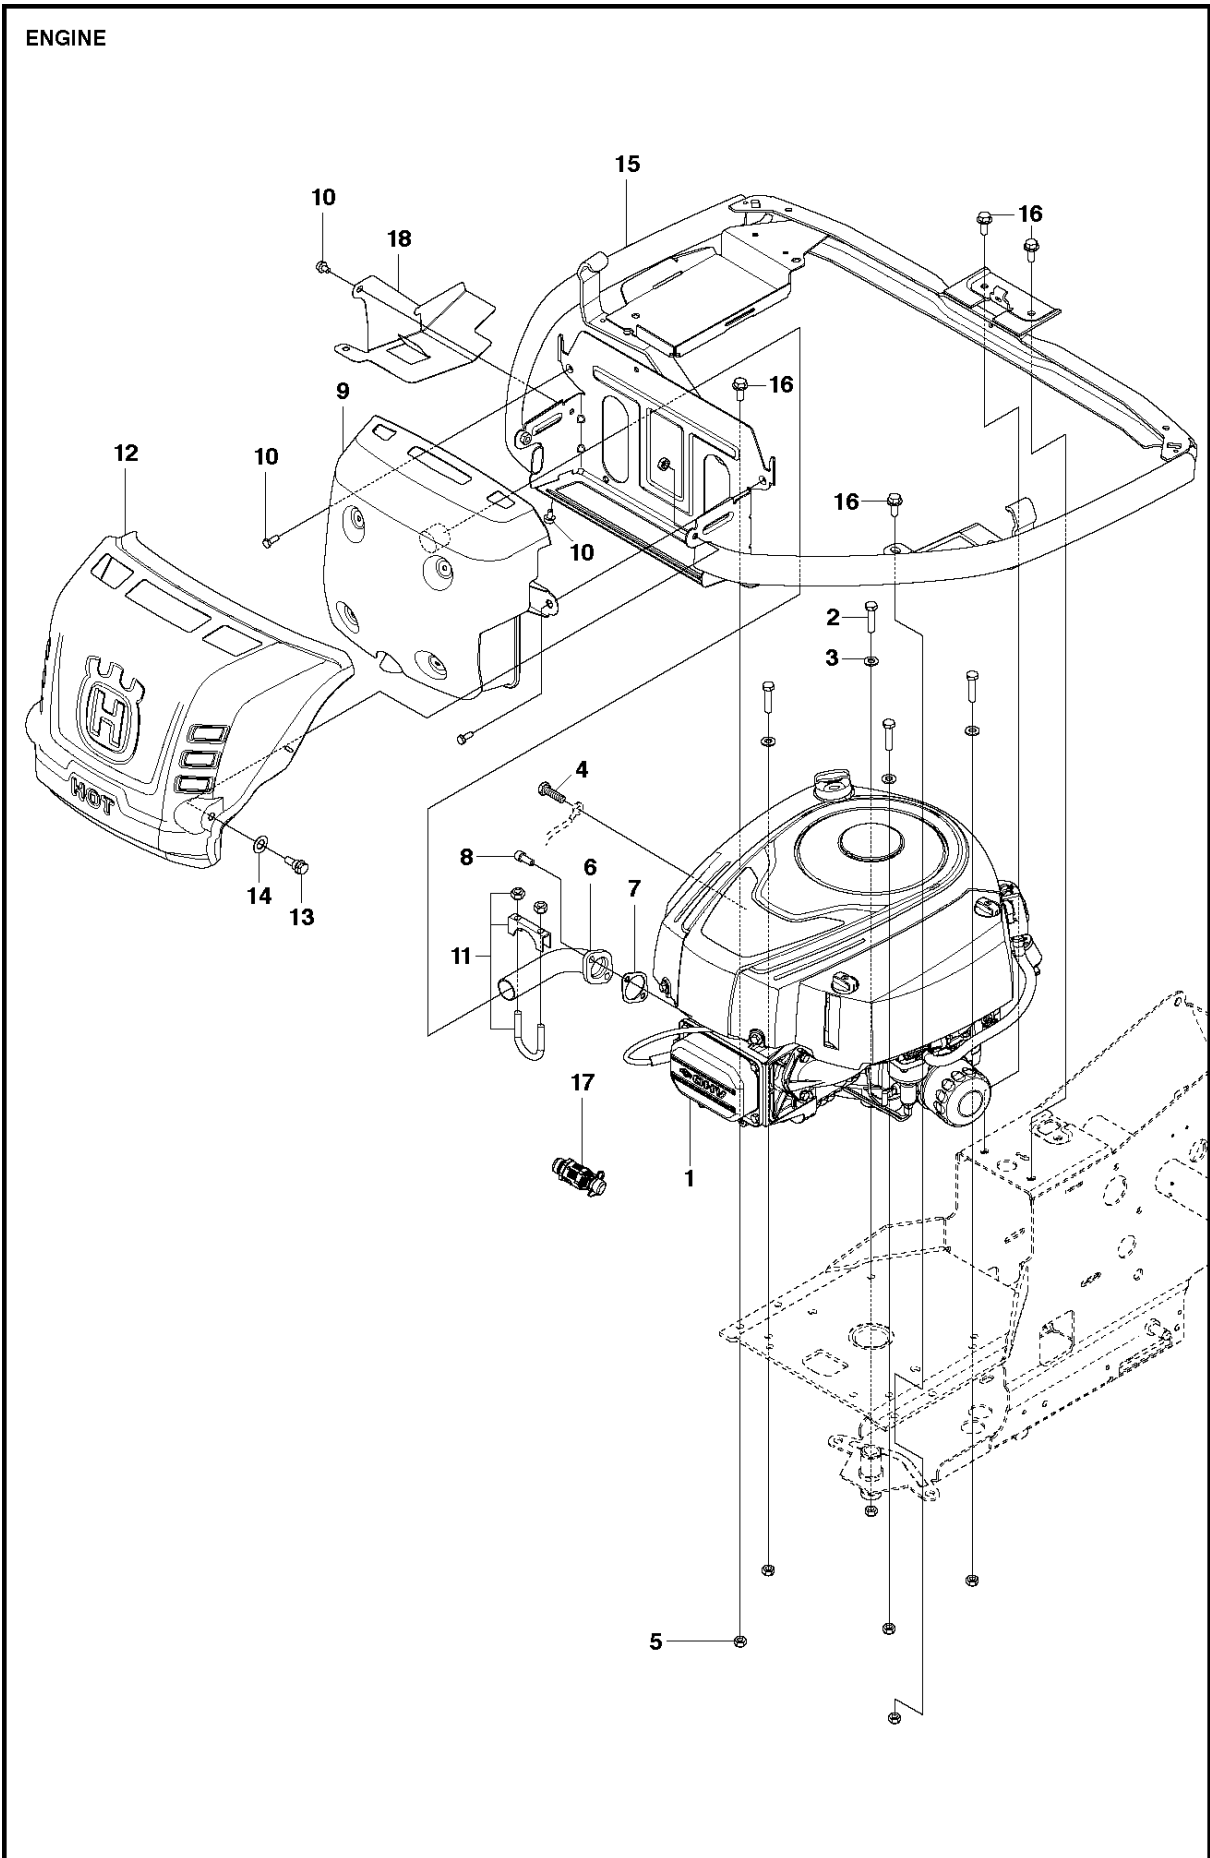

ENGINE

R318

Ref	Part No	Description	Remark	QTY KIT
1	591 07 50-01	ENGINE		1
2	725 24 57-51	SCREW		4
3	734 11 64-01	WASHER		4
4	506 55 63-02	SCREW UNC		1
5	732 21 18-01	LOCK NUT		6
6	578 05 48-01	EXHAUST PIPE		1
7	506 91 45-01	GASKET		1
8	506 55 63-01	SCREW UNC		2
9	577 81 36-01	MUFFLER		1
10	725 23 64-61	SCREW EHHFT		4
11	501 15 22-01	CLAMP ASSY		2
12	577 81 85-02	HEAT SHIELD		1
13	506 59 74-01	SCREW EHHFM		2
14	506 83 94-01	SPRING WASHER		2
15	577 84 91-01	ENGINE FRAME		1
16	506 57 01-04	SCREW EHHFM		4
17	532 42 82-87	PLUG		1
18	579 52 93-01	AIR DUCT		1