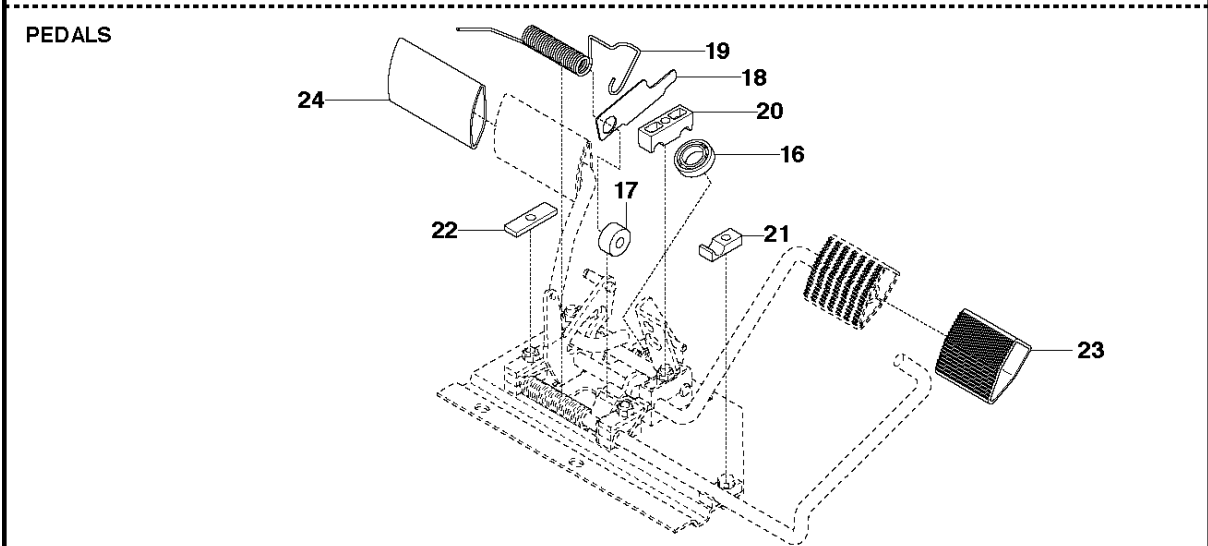

PEDALS

R318 X

Ref	Part No	Description	Remark	QTY KIT
1	586 96 93-01	PEDAL PLATE ASSY		1
2	586 72 74-01	KNOB		1
3	506 57 01-04	SCREW EHHFM		4
4	544 40 31-01	BRAKE LEVER ASSY		1
5	725 23 64-61	SCREW EHHFT		2
6	506 94 63-01	BRAKE SPRING		1
7	506 99 27-01	BRAKE WIRE		1
8	735 31 09-20	E-CLIP		1
9	506 53 56-03	DRAW SPRING		1
10	574 41 11-01	CONTROL CABLE		1
11	578 77 68-01	BALL JOINT		2
12	732 21 16-01	LOCK NUT		2
13	731 23 14-01	HEXAGON NUT		2
14	522 43 08-01	BRACKET		1
15	725 23 64-61	SCREW EHHFT		1
16	738 21 02-04	BALL BEARING		1
17	535 48 02-01	ROLLER		1
18	535 48 06-01	PROTECTIVE PLATE		1
19	535 48 07-01	SPRING		1
20	535 48 08-01	BEARING SUPPORT		4
21	535 48 09-01	BEARING SUPPORT		1
22	535 48 10-01	REINFORCEMENT PLATE		1
23	586 96 64-01	PEDAL		1
24	586 96 64-02	PEDAL		1
25	506 56 65-01	CLIP		1
26	725 23 64-61	SCREW EHHFT		1