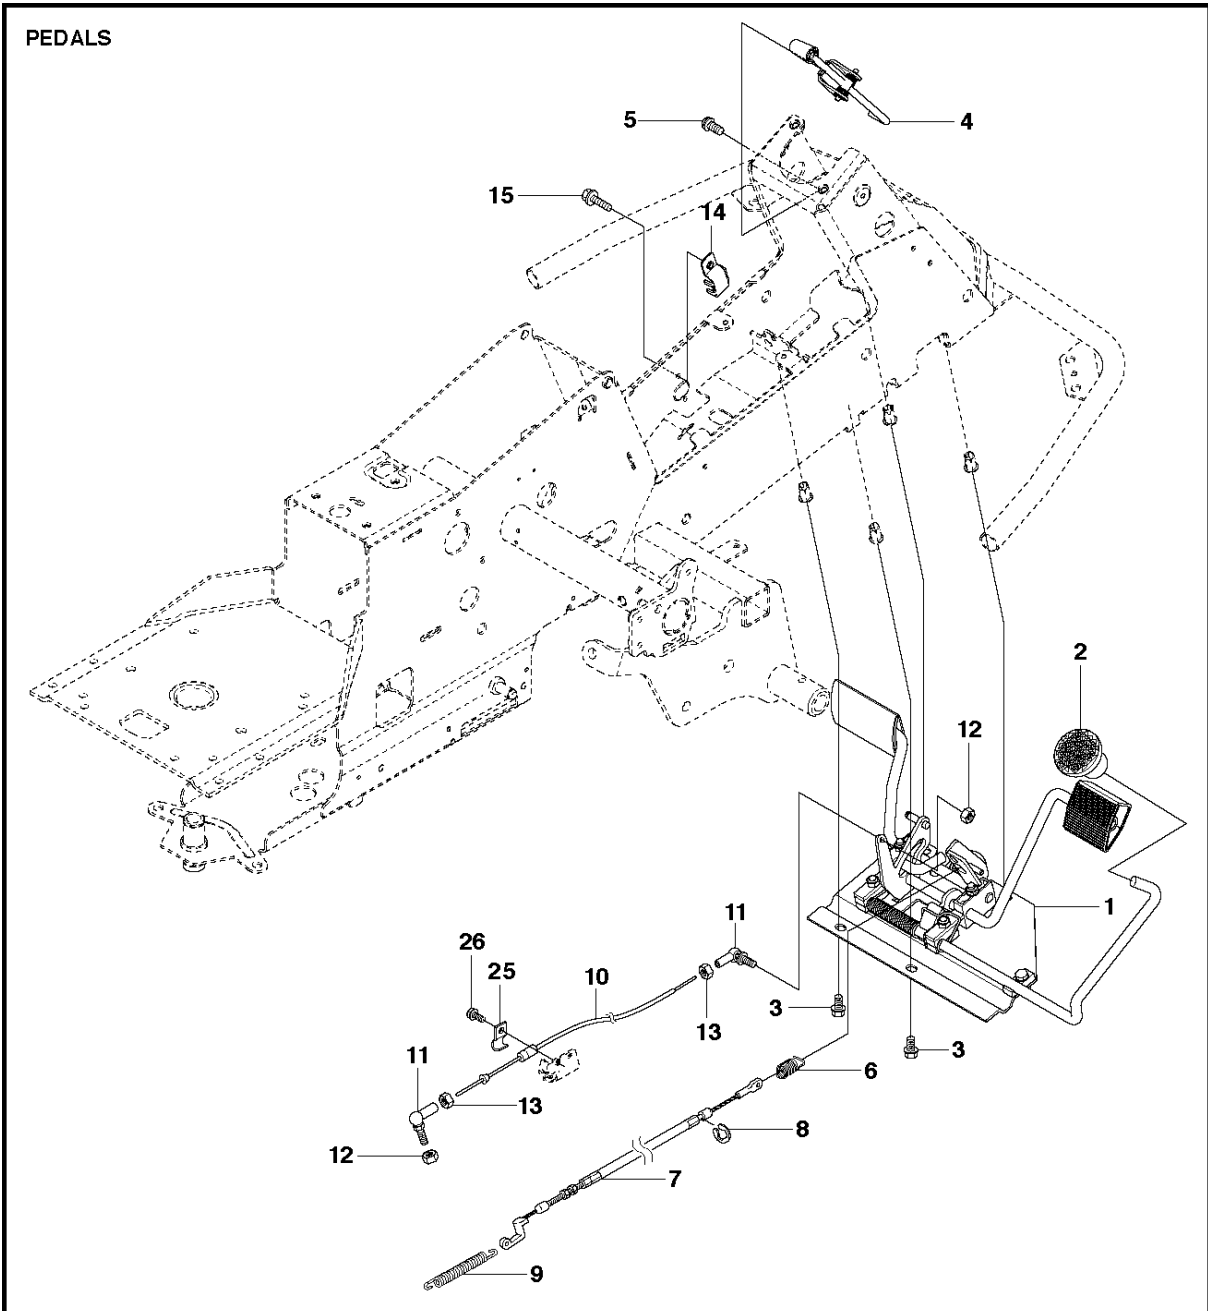

PEDALS

R318 X

Ref	Part No	Description	Remark	QTY KIT
1	586 96 93-01	PEDAL PLATE ASSY		1
2	586 72 74-01	KNOB		1
3	506 57 01-04	SCREW EHHFM		4
4	544 40 31-01	BRAKE LEVER ASSY		1
5	725 23 64-61	SCREW EHHFT		2
6	506 94 63-01	BRAKE SPRING		1
7	506 99 27-01	BRAKE WIRE		1
8	735 31 09-20	E-CLIP		1
9	506 53 56-03	DRAW SPRING		1
10	574 41 11-01	CONTROL CABLE		1
11	578 77 68-01	BALL JOINT		2
12	732 21 16-01	LOCK NUT		2
13	731 23 14-01	HEXAGON NUT		2
14	522 43 08-01	BRACKET		1
15	725 23 64-61	SCREW EHHFT		1
16	738 21 02-04	BALL BEARING		1
17	535 48 02-01	ROLLER		1
18	535 48 06-01	PROTECTIVE PLATE		1
19	535 48 07-01	SPRING		1
20	535 48 08-01	BEARING SUPPORT		4
21	535 48 09-01	BEARING SUPPORT		1
22	535 48 10-01	REINFORCEMENT PLATE		1
23	586 96 64-01	PEDAL		1
24	586 96 64-02	PEDAL		1
25	506 56 65-01	CLIP		1
26	725 23 64-61	SCREW EHHFT		1