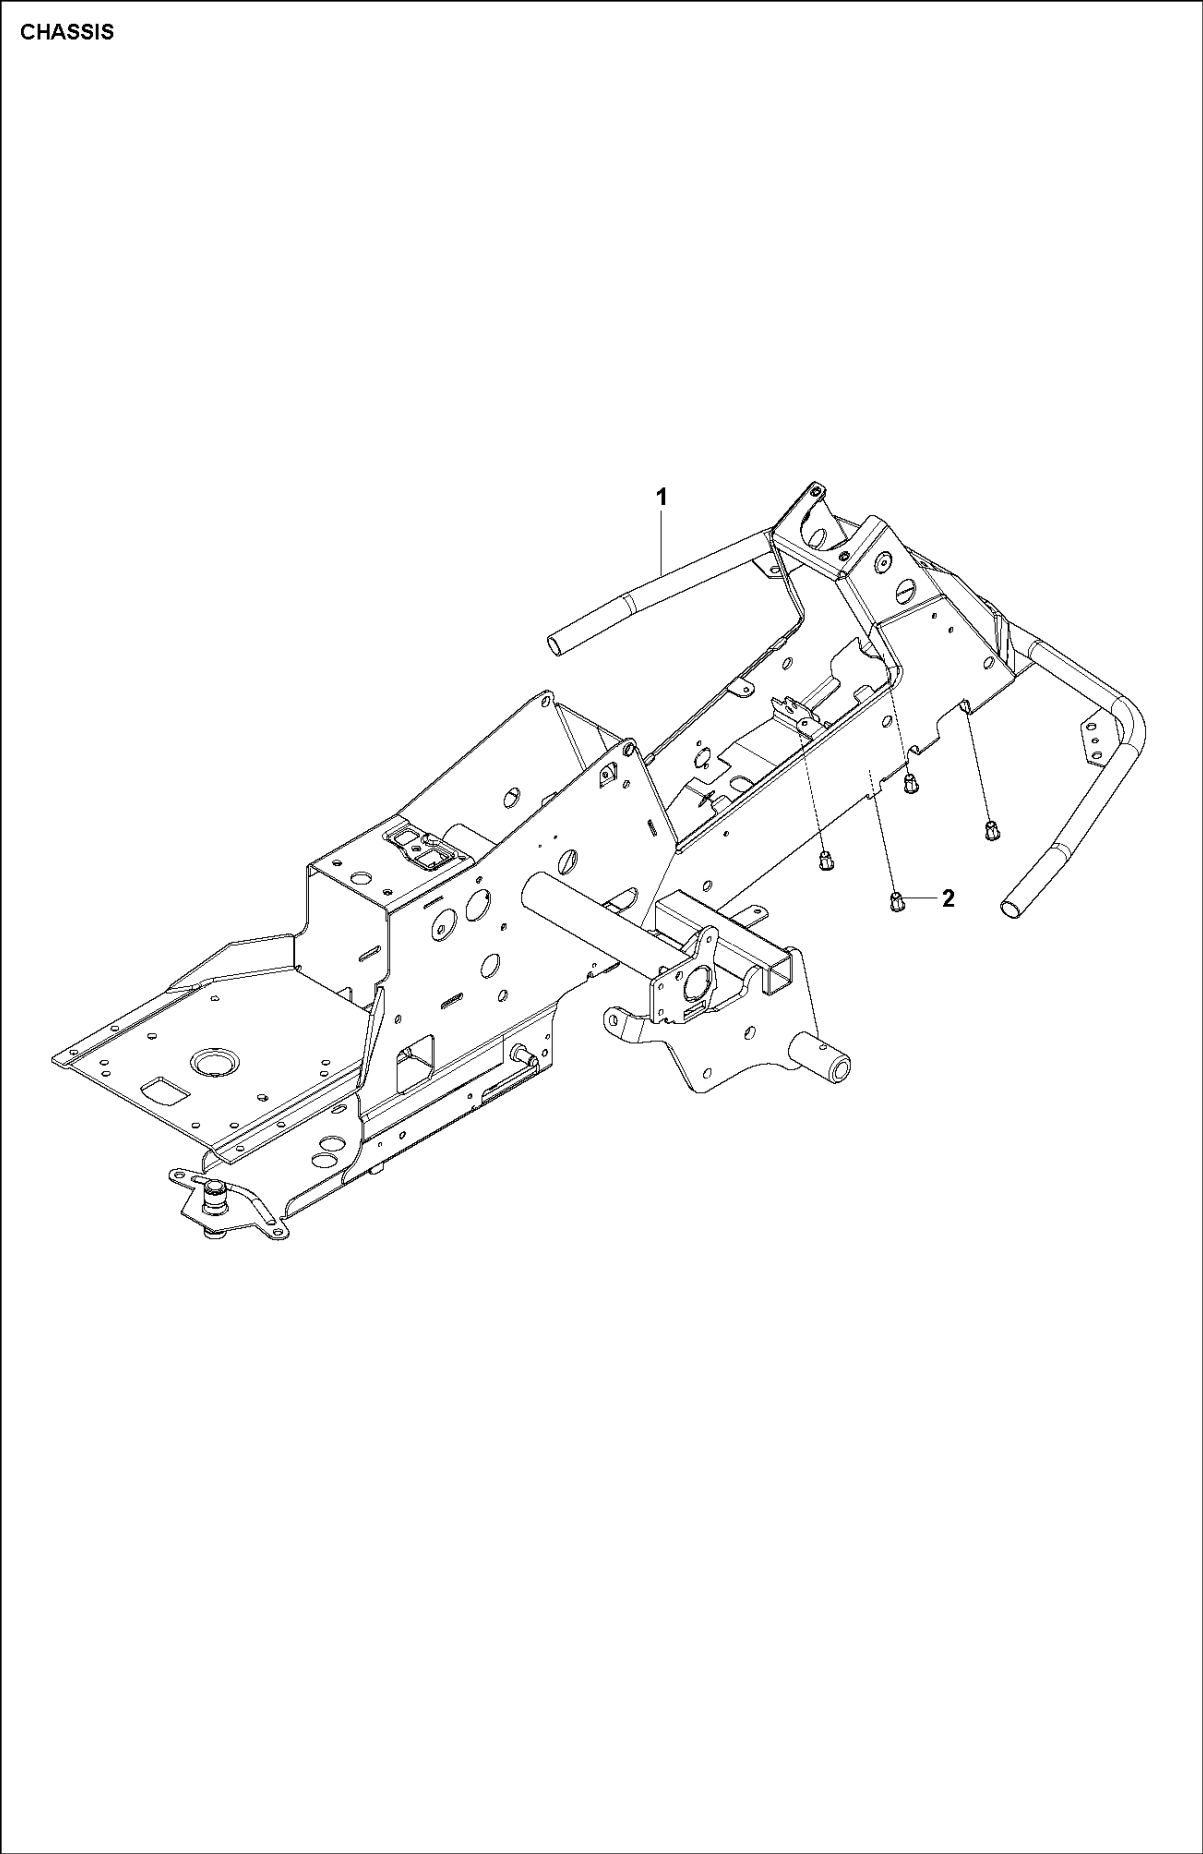

SPARE PARTS LIST

RIDERS

R318 X

CHASSIS / FRAME

R318 X

Ref	Part No	Description	Remark	QTY KIT
1	594 92 14-02	CHASSIS		1
2	506 91 62-01	NUT		4

CHASSIS, REAR - 1

CHASSIS REAR

R318 X

Ref	Part No	Description	Remark	QTY	KIT
1	582 24 46-01	BRACKET		1	
2	506 98 61-02	GLIDLAGER		2	1
3	506 98 77-01	BRACKET		1	
4	506 88 99-01	HITCH		1	
5	725 25 00-51	SCREW EHHM		2	
6	544 03 96-02	COUNTERWEIGHT		1	

CHASSIS REAR

R318 X

Ref	Part No	Description	Remark	QTY	KIT
1	506 98 63-01	TRANSMISSION		1	
2	725 24 67-51	SCREW EHHM		5	
3	734 11 64-01	WASHER		4	
4	731 23 18-01	HEXAGON NUT		5	
5	725 24 62-51	SCREW EHHM		1	
6	506 59 93-01	LINK		1	
7	579 59 68-01	LEVER		1	
8	584 28 86-04	WASHER		2	
9	725 24 51-71	SCREW EHHM		2	
10	506 98 75-01	ADJUSTMENT ROD		1	
11	732 21 14-01	LOCK NUT		2	
12	506 98 82-01	FRIKOPPLINGSSTÅNG		1	
13	506 83 43-01	SPRING		1	
14	506 98 84-01	BELT TENSIONER ASSY		1	
15	588 74 04-01	BELT TENSIONER		1	14
16	506 94 69-01	PULLEY		1	14
17	725 24 55-71	SCREW EHHM		1	14
18	734 11 64-41	WASHER		1	14
19	732 21 18-01	LOCK NUT		1	14
20	506 98 86-01	SPRING		1	
21	506 98 88-01	PENDULUM		1	
22	731 23 20-01	HEXAGON NUT		1	
23	506 98 90-01	EXPANSION TANK		1	
24	590 32 47-01	TANK CAP ASSY		1	
25	505 13 11-02	HOSE CLAMP		1	

HYDROSTAT K46 EU

TRANSMISSION

R318 X

Ref	Part No	Description	Remark	QTY KIT	
1	506 98 63-01	TRANSMISSION		1	
2	506 98 65-01	SPRING WASHER		1	
3	506 98 66-01	DISTANCE		2	
4	502 45 19-01	PULLEY		1	
5	506 98 68-01	FAN		1	
6	735 31 15-00	CIRCLIP		1	
7	502 45 16-01	TUBE		1	
8	505 13 11-02	HOSE CLAMP		2	
9	535 40 28-07	CLIP		1	1
10	535 40 28-32	PLUG		1	1
11	505 56 39-01	MAGNET		1	1
12	502 45 20-01	MAGNET HOLDER		1	1
13	535 40 28-37	SEALING		2	1
14	502 45 32-01	CONTROL LEVER		1	1
15	586 90 46-01	PEN		1	1
16	535 40 28-17	LEVER		1	1
17	586 90 45-01	SPRING PIN		1	1
18	535 40 28-33	PIN RETAINING SCREW		1	1
19	535 40 28-38	LEVER		1	1
20	535 40 28-39	RETURN SPRING		1	1
21	535 40 28-40	PIN RETAINING SCREW		1	1
22	535 40 28-41	PIN RETAINING SCREW		1	1