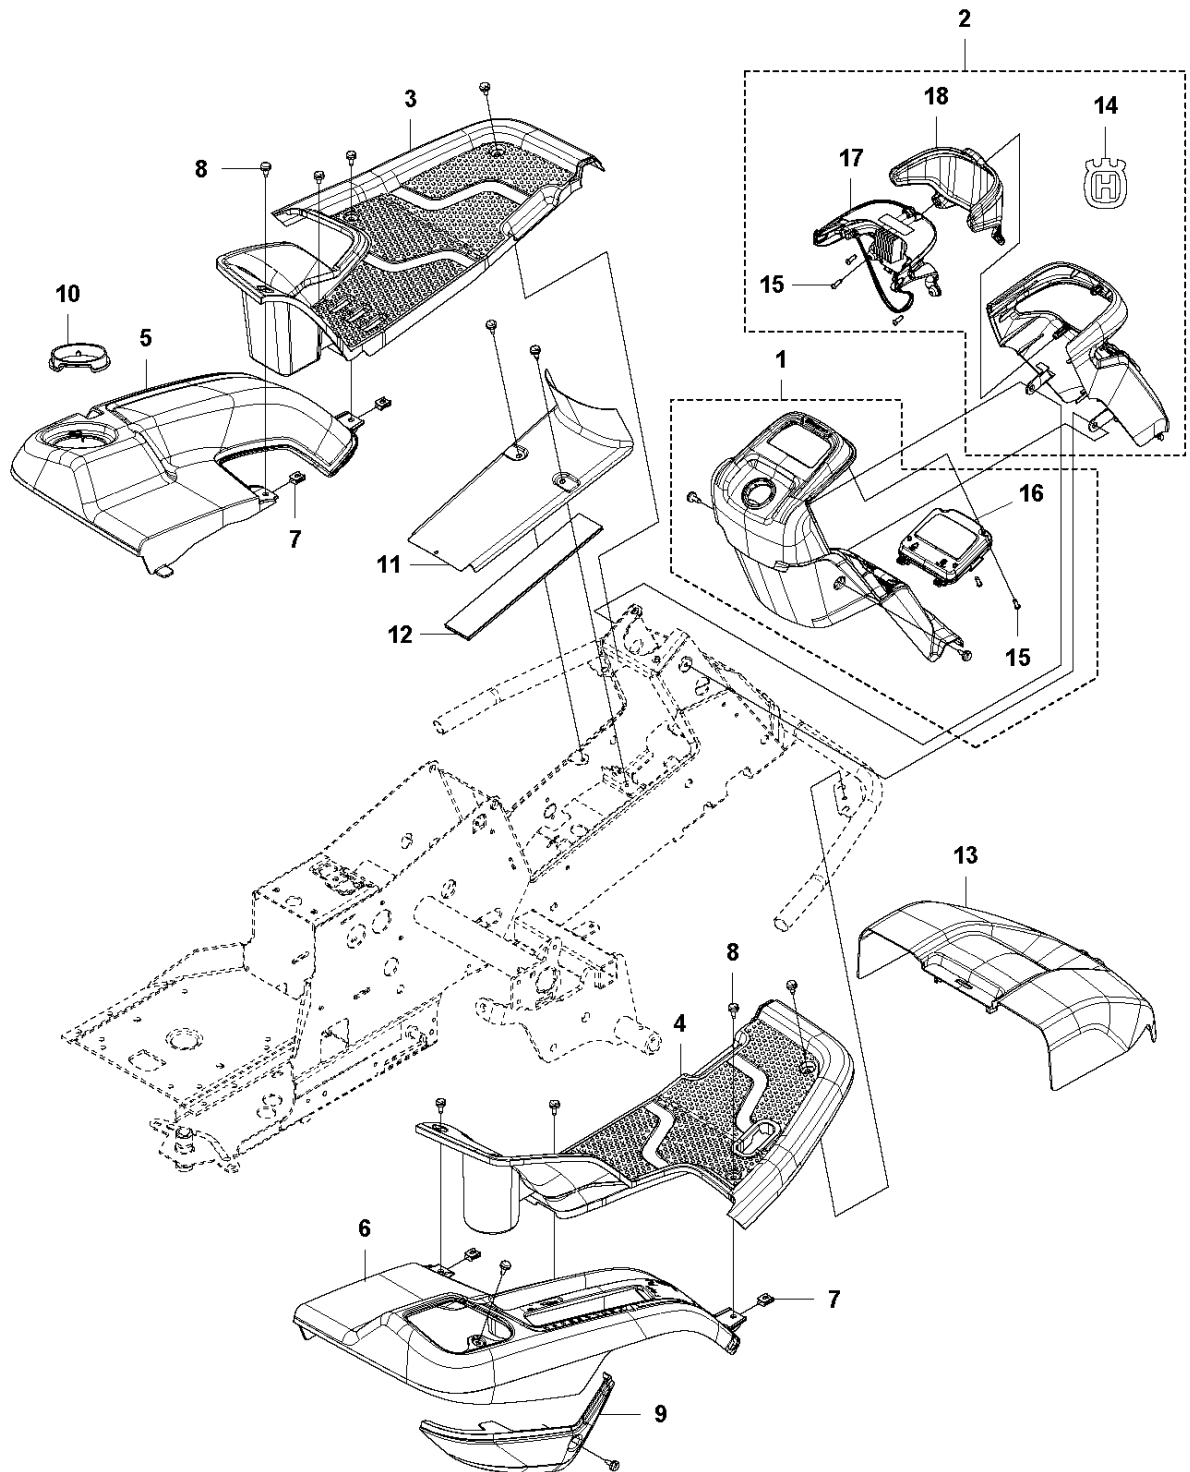

COVER - 2

COVER

R318 X

Ref	Part No	Description	Remark	QTY	KIT
1	596 56 72-01	COVER ASSY		1	
2	594 70 64-01	COVER ASSY		1	
3	577 72 93-01	FOOT PLATE		1	
4	577 72 94-01	FOOT PLATE		1	
5	577 72 95-01	FENDER		1	
6	577 72 96-01	FENDER		1	
7	535 42 91-01	SPRING NUT		4	
8	544 40 05-01	SCREW		14	
9	577 73 75-01	CONTROL COVER		1	
10	577 76 45-01	LOCK NUT		1	
11	544 23 92-01	COVER		1	
12	584 26 01-01	MAT		1	
13	525 56 24-01	UNIT COVER		1	
14	576 97 34-01	DECAL		1	2
15	502 43 53-01	SCREW ITPANT		5	1, 2
16	593 73 92-02	DISPLAY		1	1
17	593 72 85-01	HEADLIGHT		1	2
18	589 49 57-01	COVER		1	2