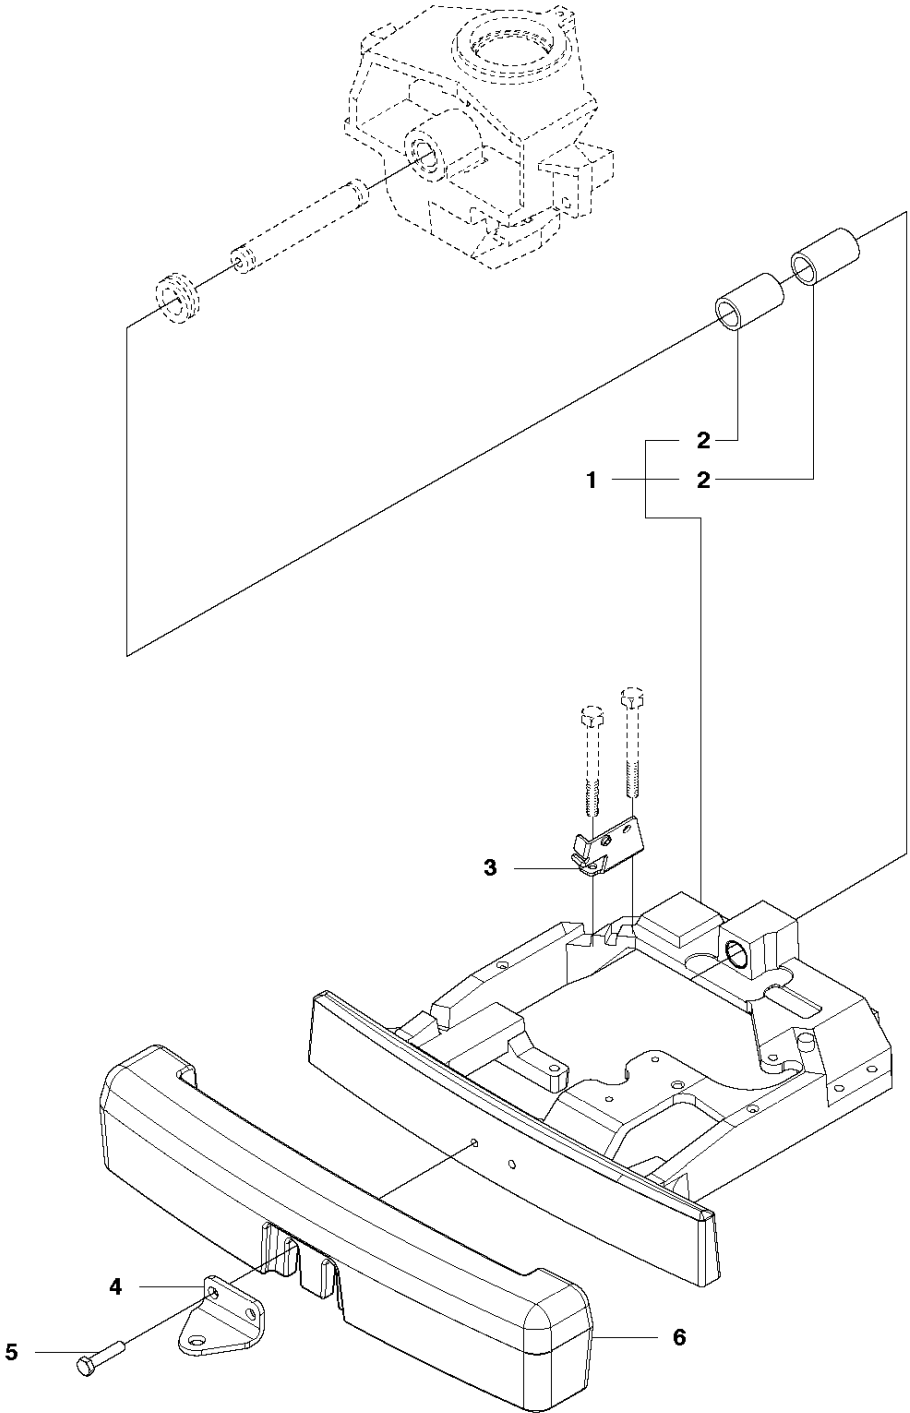

CHASSIS, REAR - 1

CHASSIS REAR

R318 X

Ref	Part No	Description	Remark	QTY	KIT
1	582 24 46-01	BRACKET		1	
2	506 98 61-02	GLIDLAGER		2	1
3	506 98 77-01	BRACKET		1	
4	506 88 99-01	HITCH		1	
5	725 25 00-51	SCREW EHHM		2	
6	544 03 96-02	COUNTERWEIGHT		1