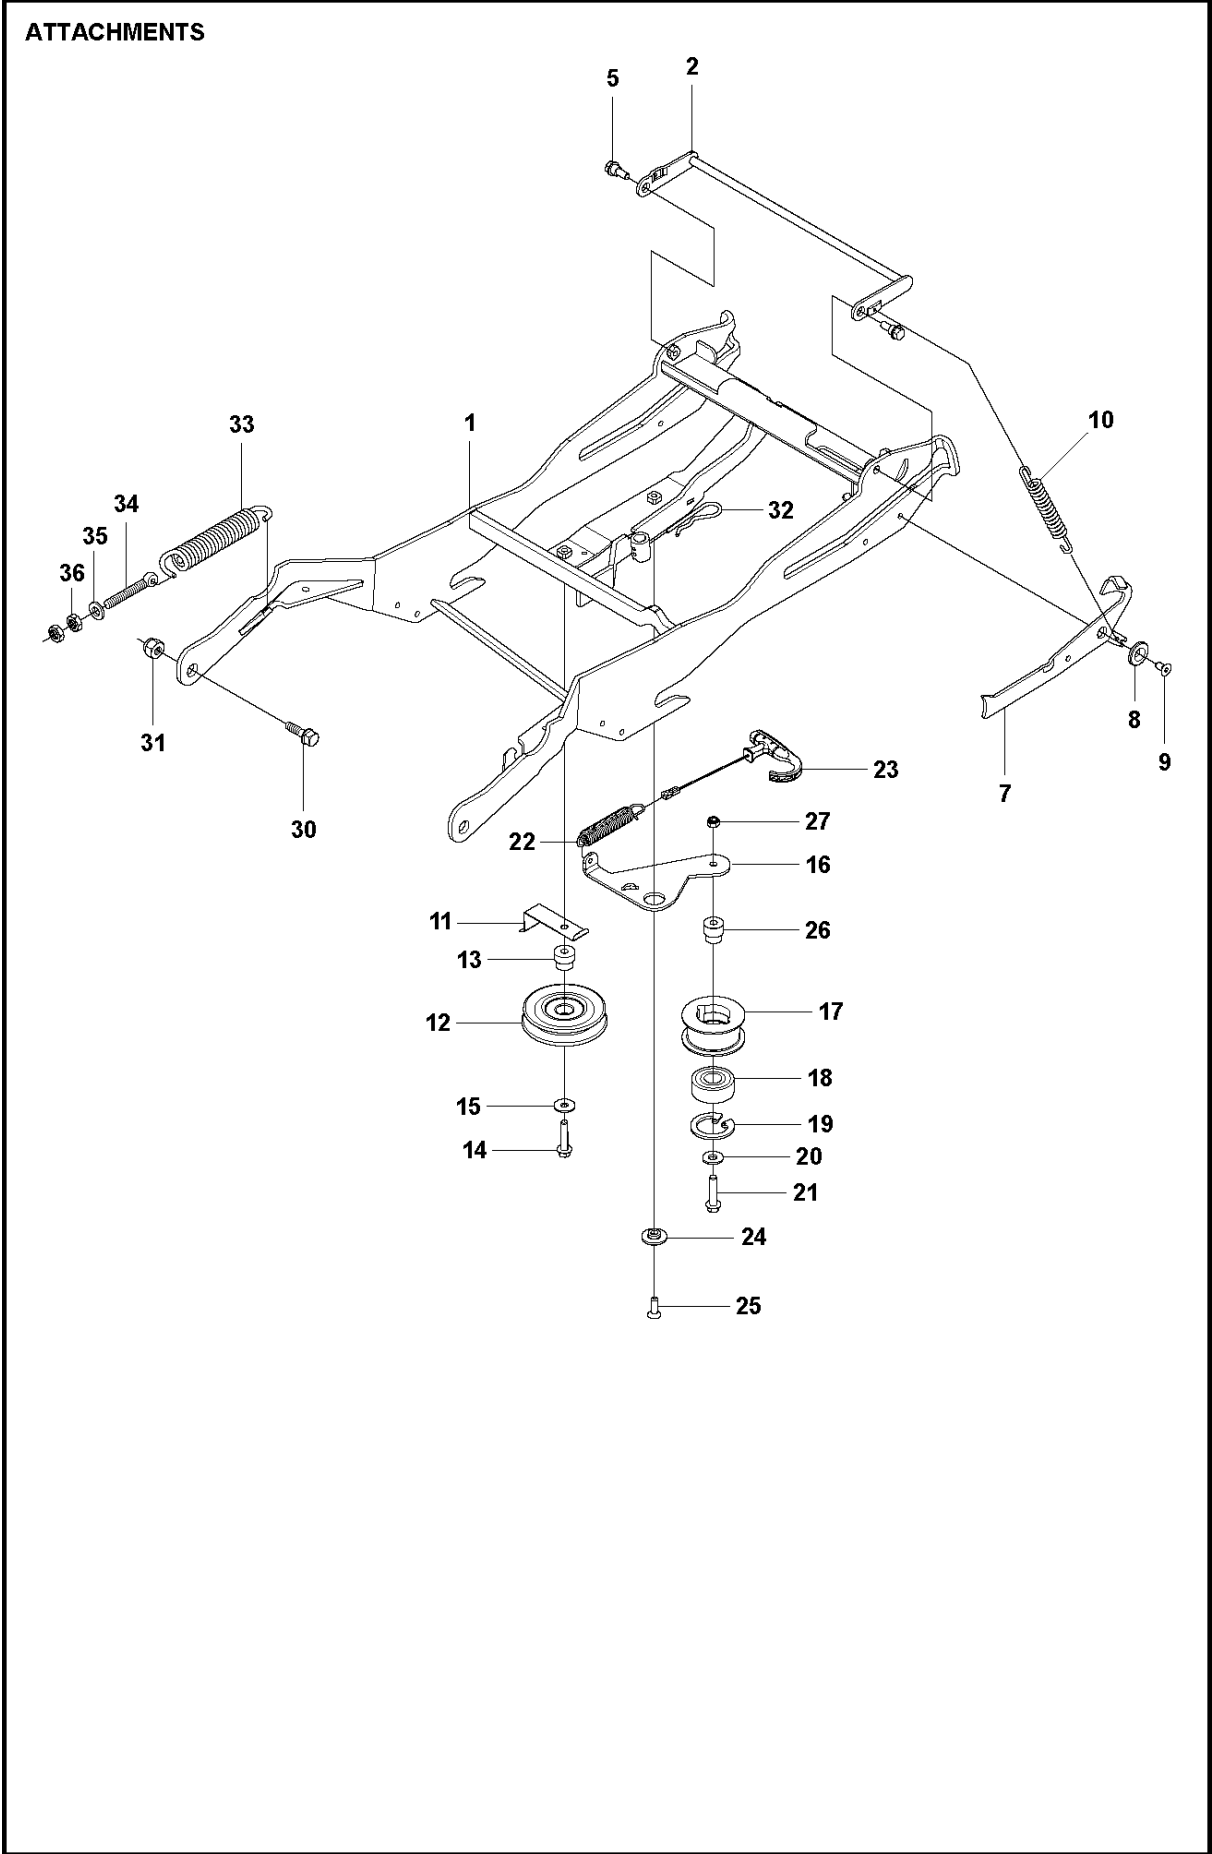

SEAT

SEAT

R318 X

Ref	Part No	Description	Remark	QTY KIT
1	593 18 94-01	SEAT		1
2	501 13 15-01	SEAT BRACKET ASSY		1
3	506 59 74-01	SCREW EHHFM		2
4	506 91 53-01	COMPRESSION SPRING		1
5	734 11 74-41	WASHER		1
6	725 24 93-71	SCREW EHHM		1
7	587 29 04-01	SEAT ADJUSTER		1
8	725 54 47-01	SCREW IHSCM		4
9	732 21 18-01	LOCK NUT		4
10	725 23 68-61	SCREW EHHFT		1

ATTACHMENTS

R318 X

Ref	Part No	Description	Remark	QTY KIT
1	523 06 42-01	EQUIPMENT FRAME		1
2	525 47 59-01	HOOK		1
5	506 59 74-01	SCREW EHHFM		2
7	523 11 66-02	LEVER		1
8	506 91 87-01	WASHER		1
9	725 64 48-01	SCREW IHCSFM		1
10	506 53 56-03	DRAW SPRING		1
11	525 48 67-01	BELT GUIDE		1
12	506 97 48-01	PULLEY		1
13	506 82 68-02	BUSHING		1
14	725 24 59-51	SCREW EHHM		1
15	734 11 64-41	WASHER		1
16	577 22 87-01	SHEET		1
17	505 15 39-01	BELT TENSIONER WHEEL ASSY		1
18	738 21 04-04	BALL BEARING		1
19	735 31 38-10	CIRCLIP		1
20	734 11 64-41	WASHER		1
21	725 24 59-51	SCREW EHHM		1
22	504 62 24-01	SPRING		1
23	504 62 21-02	HANDLE ASSY		1
24	505 45 17-01	WASHER		1
25	725 64 53-01	SCREW IHCSFM		1
26	535 48 48-01	BUSHING		1
27	732 21 18-01	LOCK NUT		1
30	506 89 58-01	COLLAR SCREW		2
31	732 25 22-01	HEXAGON LOCKING NUT		2
32	506 96 66-01	HAIR PIN COTTER		1
33	506 83 76-01	SPRING		2
34	506 83 77-01	RING BOLT		2
35	734 11 72-01	WASHER		2
36	731 23 20-01	HEXAGON NUT		4