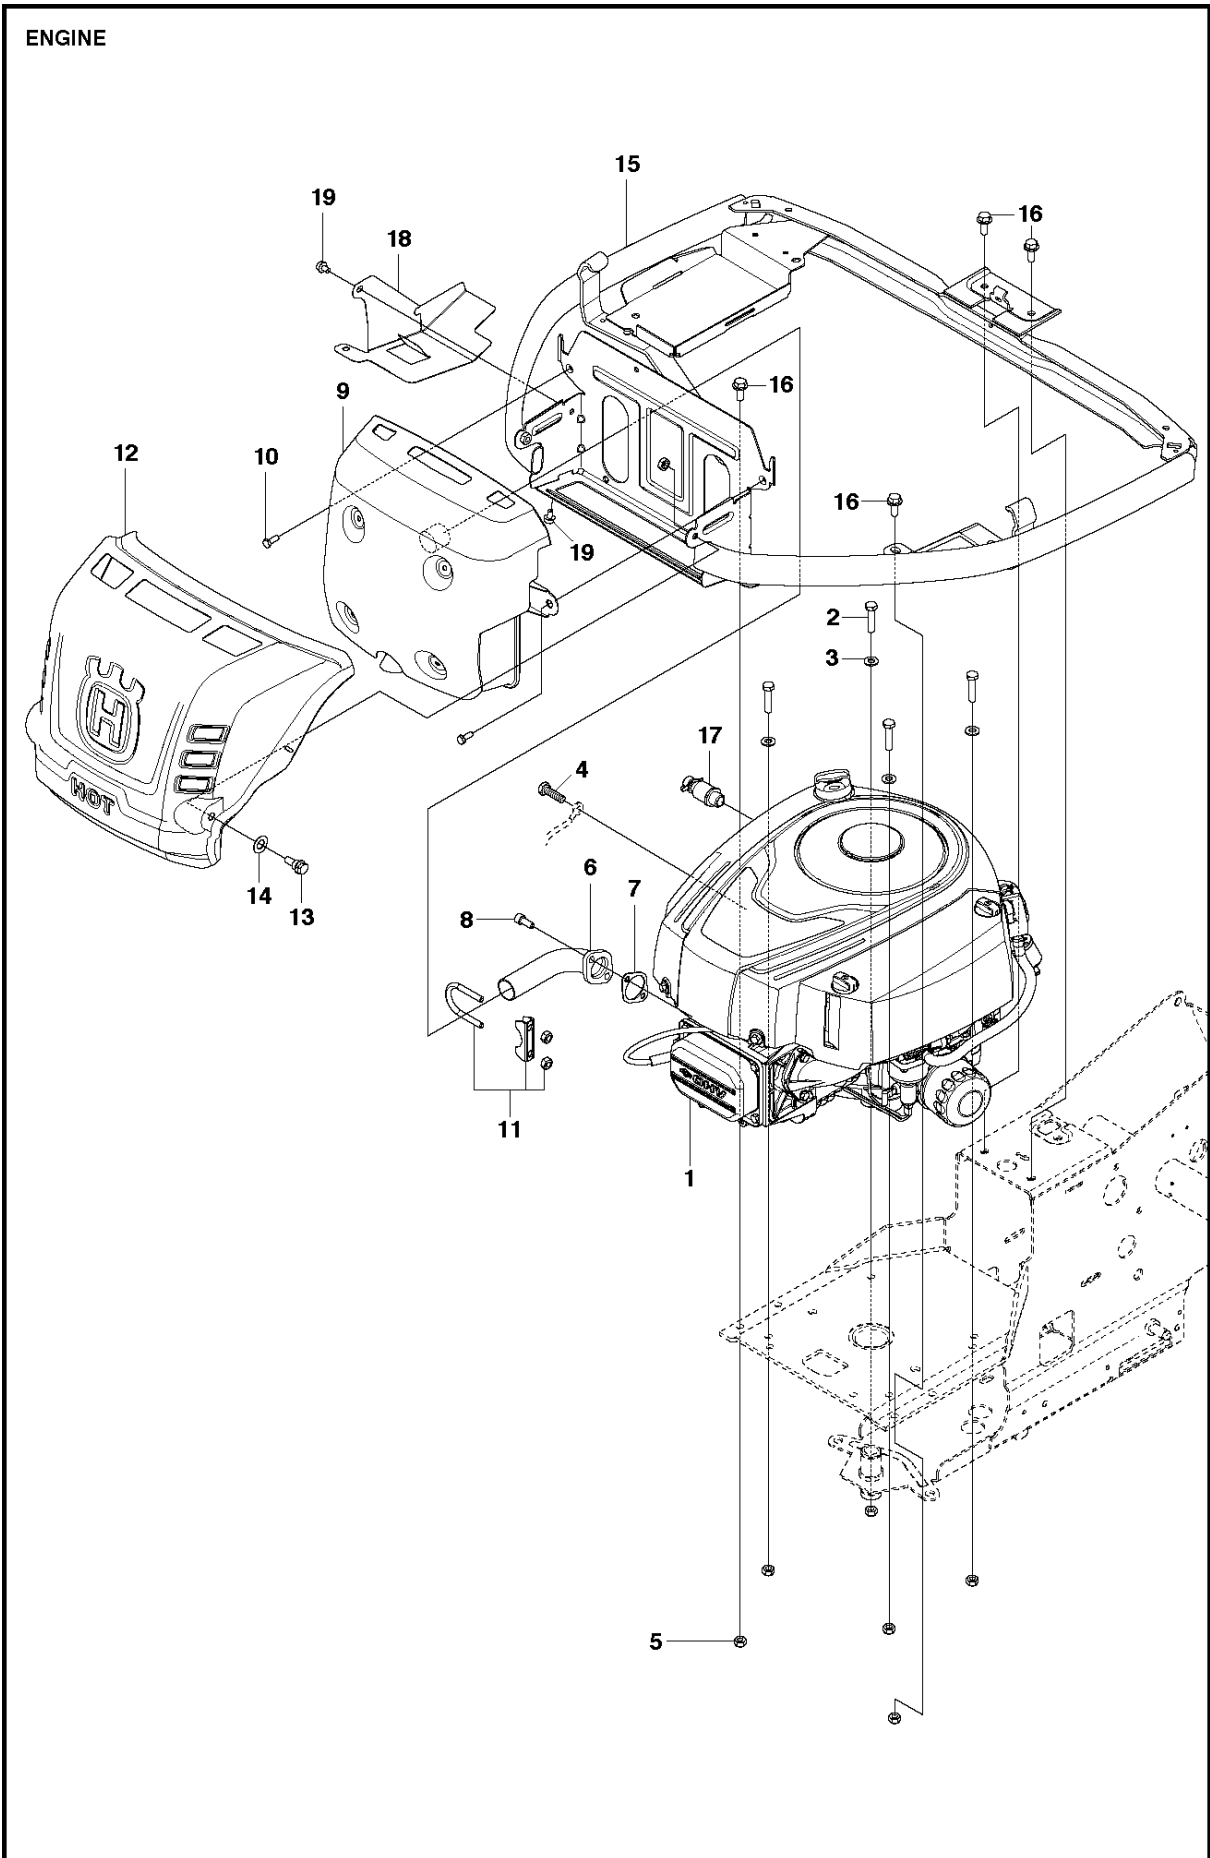

ENGINE

R318 X

Ref	Part No	Description	Remark	QTY KIT
1	591 07 50-02	ENGINE		1
2	725 24 57-51	SCREW		4
3	734 11 64-01	WASHER		4
4	506 55 63-01	SCREW UNC		1
5	732 21 18-01	LOCK NUT		6
6	578 05 48-01	EXHAUST PIPE		1
7	506 91 45-01	GASKET		1
8	506 55 63-01	SCREW UNC		1
9	577 81 36-01	MUFFLER		1
10	725 23 64-61	SCREW EHHFT		2
11	501 15 22-01	CLAMP ASSY		2
12	577 81 85-02	HEAT SHIELD		1
13	506 59 74-01	SCREW EHHFM		2
14	506 83 94-01	SPRING WASHER		2
15	577 84 91-04	ENGINE FRAME		1
16	506 57 01-04	SCREW EHHFM		4
17	532 42 82-87	PLUG		1
18	579 52 93-01	AIR DUCT		1
19	535 47 52-12	SCREW EHHFM		2