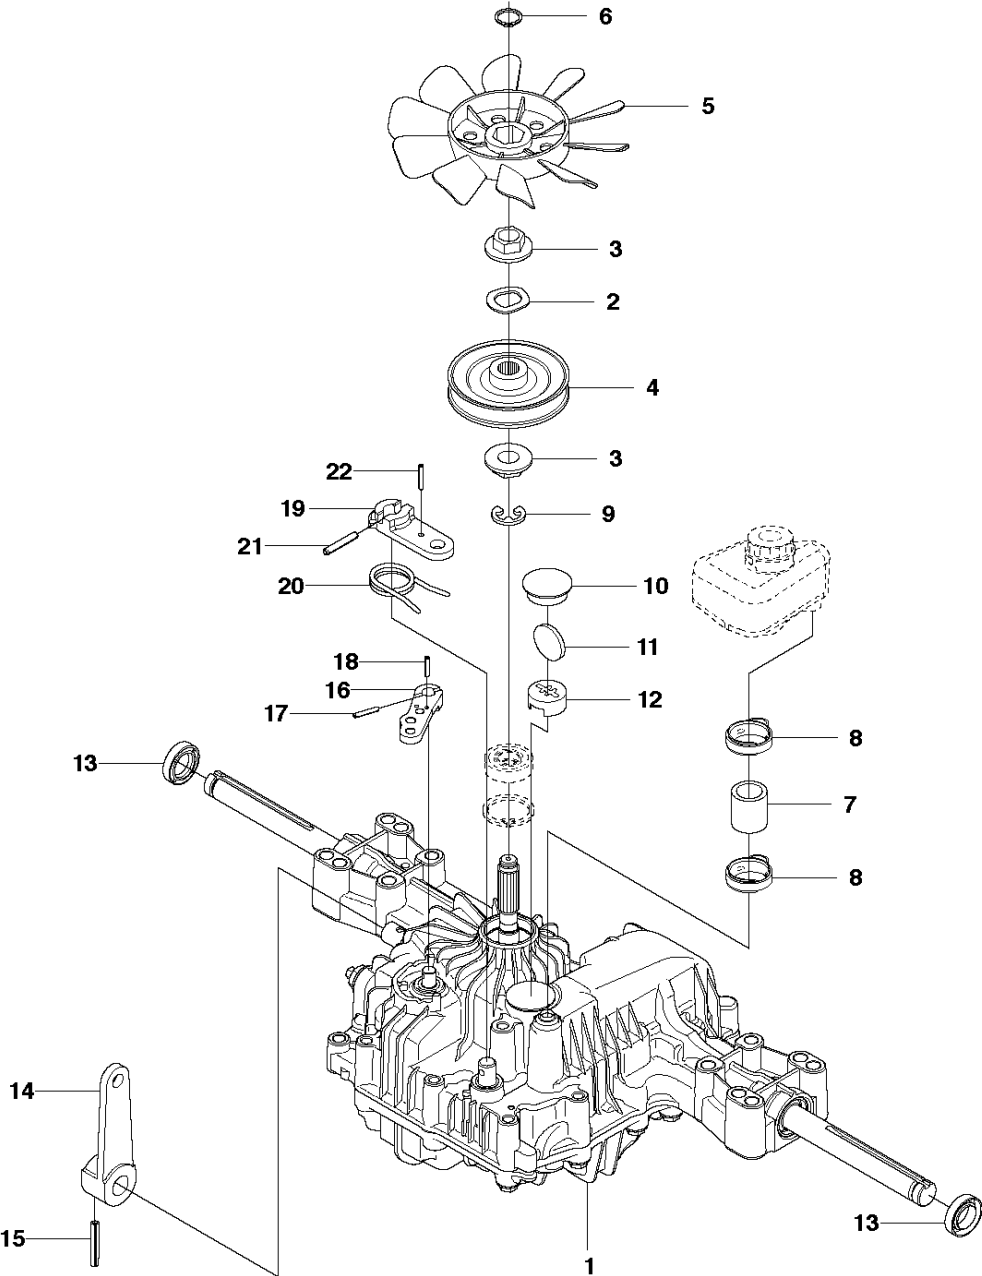

CHASSIS REAR

R318 X

Ref	Part No	Description	Remark	QTY	KIT
1	506 98 63-01	TRANSMISSION		1	
2	725 24 67-51	SCREW EHHM		5	
3	734 11 64-01	WASHER		4	
4	731 23 18-01	HEXAGON NUT		5	
5	725 24 62-51	SCREW EHHM		1	
6	506 59 93-01	LINK		1	
7	579 59 68-01	LEVER		1	
8	584 28 86-04	WASHER		2	
9	725 24 51-71	SCREW EHHM		2	
10	506 98 75-01	ADJUSTMENT ROD		1	
11	732 21 14-01	LOCK NUT		2	
12	506 98 82-01	FRIKOPPLINGSSTÅNG		1	
13	506 83 43-01	SPRING		1	
14	506 98 84-01	BELT TENSIONER ASSY		1	
15	588 74 04-01	BELT TENSIONER		1	14
16	506 94 69-01	PULLEY		1	14
17	725 24 55-71	SCREW EHHM		1	14
18	734 11 64-41	WASHER		1	14
19	732 21 18-01	LOCK NUT		1	14
20	506 98 86-01	SPRING		1	
21	506 98 88-01	PENDULUM		1	
22	731 23 20-01	HEXAGON NUT		1	
23	506 98 90-01	EXPANSION TANK		1	
24	590 32 47-01	TANK CAP ASSY		1	
25	505 13 11-02	HOSE CLAMP		1	

HYDROSTAT K46 EU

TRANSMISSION

R318 X

Ref	Part No	Description	Remark	QTY KIT	
1	506 98 63-01	TRANSMISSION		1	
2	506 98 65-01	SPRING WASHER		1	
3	506 98 66-01	DISTANCE		2	
4	502 45 19-01	PULLEY		1	
5	506 98 68-01	FAN		1	
6	735 31 15-00	CIRCLIP		1	
7	502 45 16-01	TUBE		1	
8	505 13 11-02	HOSE CLAMP		2	
9	535 40 28-07	CLIP		1	1
10	535 40 28-32	PLUG		1	1
11	505 56 39-01	MAGNET		1	1
12	502 45 20-01	MAGNET HOLDER		1	1
13	535 40 28-37	SEALING		2	1
14	502 45 32-01	CONTROL LEVER		1	1
15	586 90 46-01	PEN		1	1
16	535 40 28-17	LEVER		1	1
17	586 90 45-01	SPRING PIN		1	1
18	535 40 28-33	PIN RETAINING SCREW		1	1
19	535 40 28-38	LEVER		1	1
20	535 40 28-39	RETURN SPRING		1	1
21	535 40 28-40	PIN RETAINING SCREW		1	1
22	535 40 28-41	PIN RETAINING SCREW		1	1