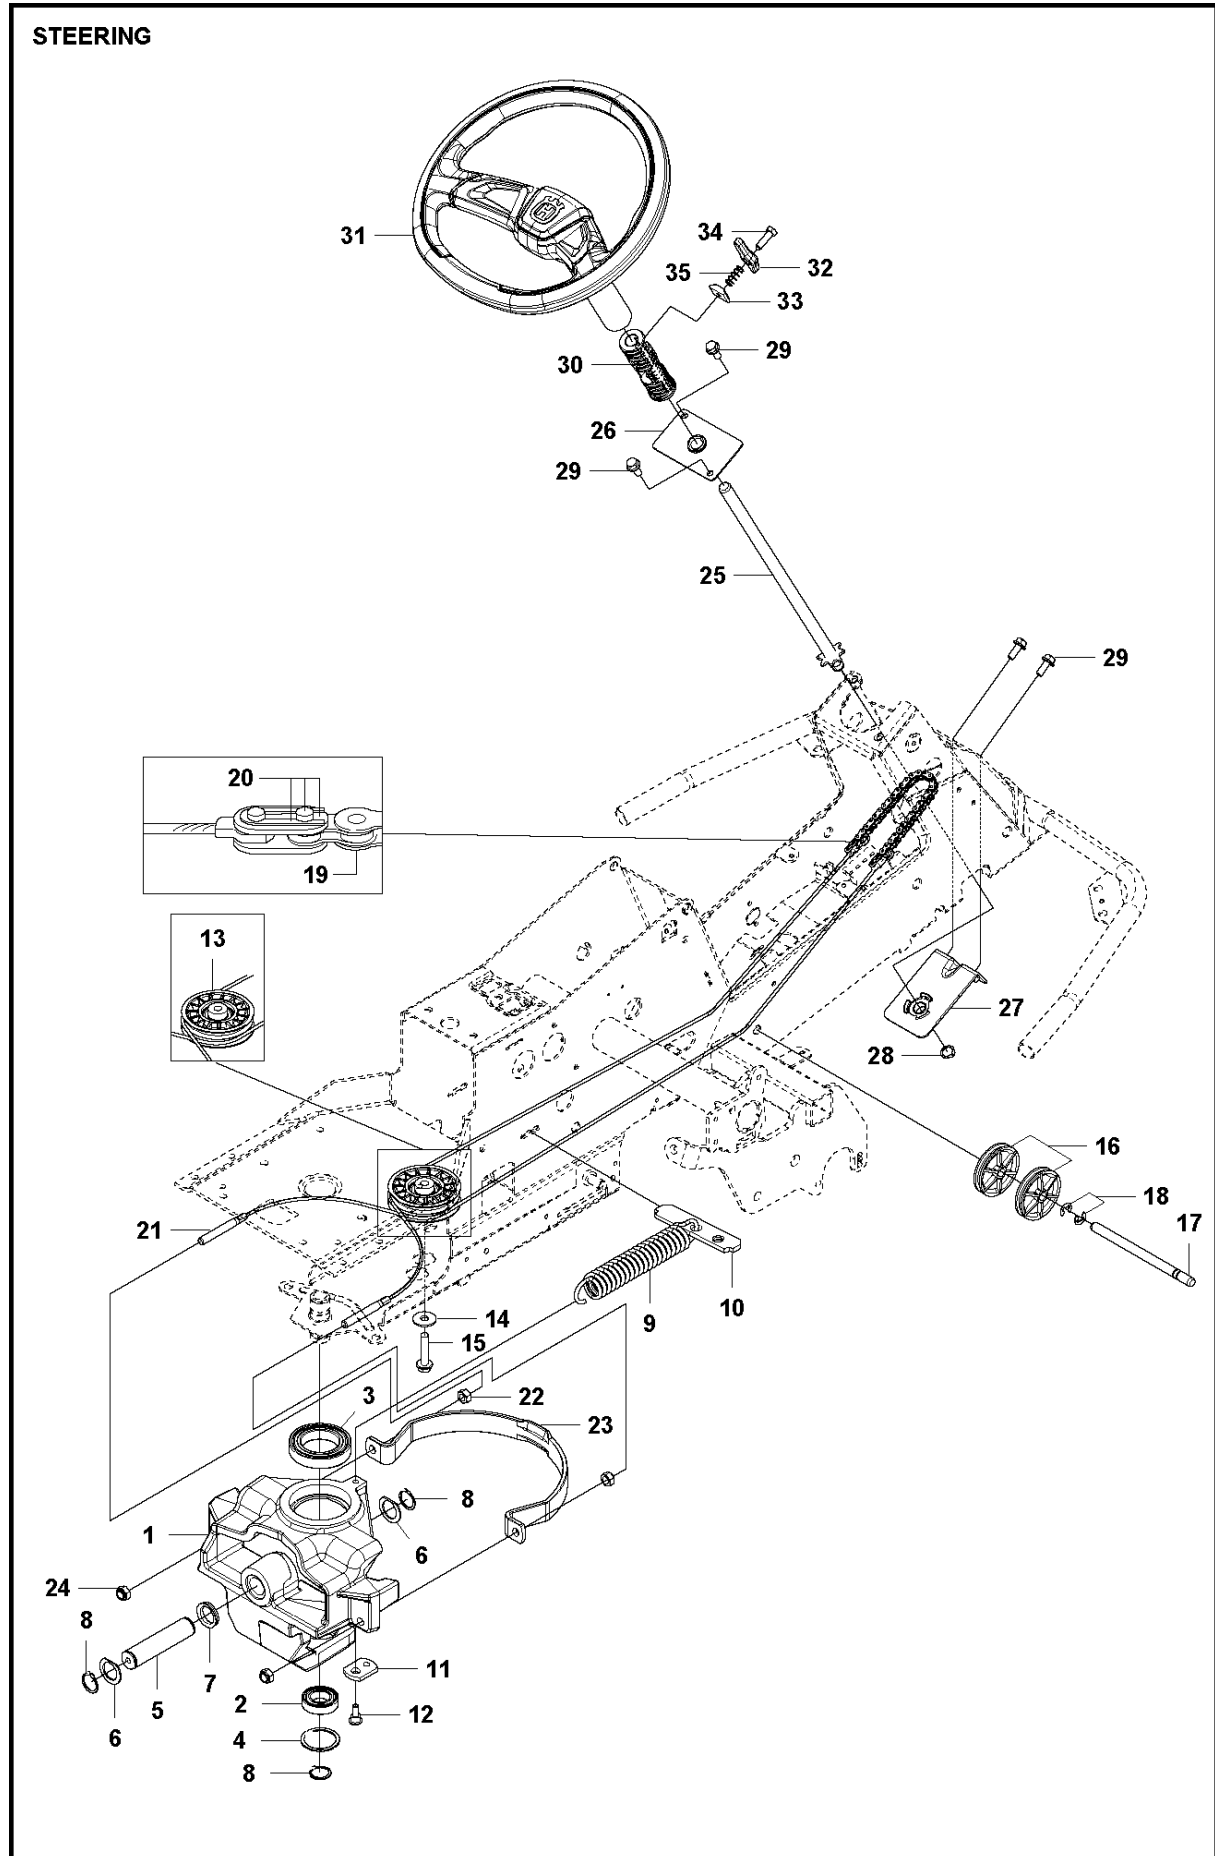

HYDROSTAT K46 EU

TRANSMISSION

R318 X

Ref	Part No	Description	Remark	QTY KIT	
1	506 98 63-01	TRANSMISSION		1	
2	506 98 65-01	SPRING WASHER		1	
3	506 98 66-01	DISTANCE		2	
4	502 45 19-01	PULLEY		1	
5	506 98 68-01	FAN		1	
6	735 31 15-00	CIRCLIP		1	
7	502 45 16-01	TUBE		1	
8	505 13 11-02	HOSE CLAMP		2	
9	535 40 28-07	CLIP		1	1
10	535 40 28-32	PLUG		1	1
11	505 56 39-01	MAGNET		1	1
12	502 45 20-01	MAGNET HOLDER		1	1
13	535 40 28-37	SEALING		2	1
14	502 45 32-01	CONTROL LEVER		1	1
15	586 90 46-01	PEN		1	1
16	535 40 28-17	LEVER		1	1
17	586 90 45-01	SPRING PIN		1	1
18	535 40 28-33	PIN RETAINING SCREW		1	1
19	535 40 28-38	LEVER		1	1
20	535 40 28-39	RETURN SPRING		1	1
21	535 40 28-40	PIN RETAINING SCREW		1	1
22	535 40 28-41	PIN RETAINING SCREW		1	1

TRANSMISSION

R318 X

Ref	Part No	Description	Remark	QTY	KIT
1	589 53 12-01	BELT		1	
2	589 53 04-01	BELT		1	
3	594 97 80-01	BELT		1	
4	506 50 92-01	SPACING SLEEVE		1	
5	506 55 59-01	WEDGE		1	
6	535 48 24-01	PULLEY		1	
7	506 59 75-01	WASHER		1	
8	506 55 60-02	SCREW UNC		1	
9	587 42 52-01	BELT GUIDE		1	
10	725 24 93-71	SCREW EHHM		2	
11	732 21 20-51	NUT		2	
12	535 48 44-01	BELT TENSIONER ASSY		1	
13	535 48 50-01	SEALING		1	
14	735 31 26-00	CIRCLIP		1	
15	506 66 56-01	SPRING		1	
16	581 91 63-01	PULLEY		1	
17	544 40 53-01	BELT GUIDE		1	16
18	586 32 04-01	SCREW		1	16
19	581 91 64-01	SHAFT		1	16
20	506 67 54-02	SCREW EHHFM		1	