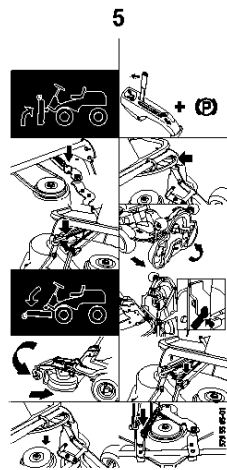

DECALS

DECALS

R318 X

Ref	Part No	Description	Remark	QTY KIT
1	595 27 49-01	DECAL		2
2	578 39 25-09	DECAL		1
3	544 21 14-01	LABEL		2
4	582 57 00-01	LABEL		1
5	574 44 32-01	LABEL		1
6	581 78 40-05	LABEL		1
7	577 06 20-01	DECAL		2
8	576 97 34-01	DECAL		1