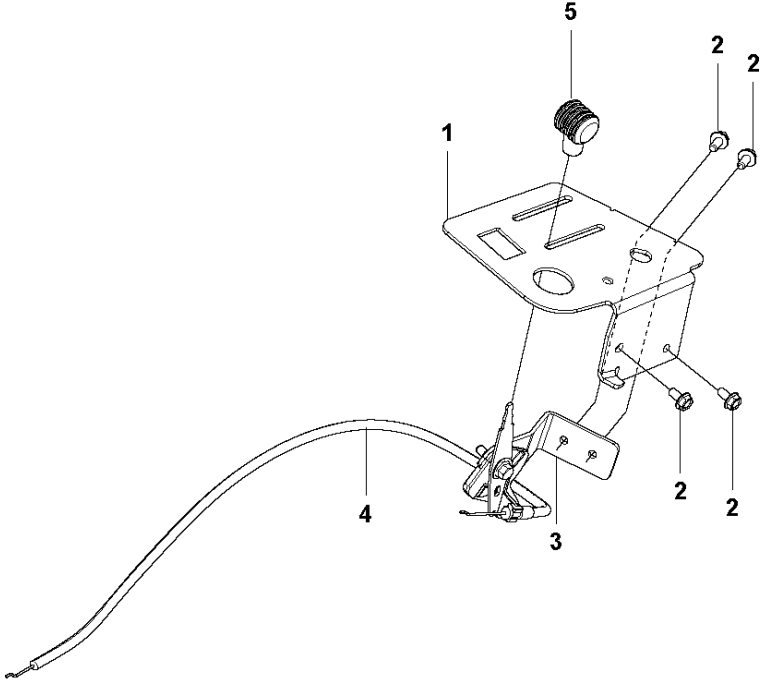

CONTROL UNIT

CONTROLS

R318 X

Ref	Part No	Description	Remark	QTY KIT
1	578 03 31-02	SUPPORT		1
2	535 47 52-12	SCREW EHHFM		4
3	578 02 35-01	THROTTLE CONTROL		1
4	544 30 17-01	WIRE		1
5	506 88 91-01	KNOB		1