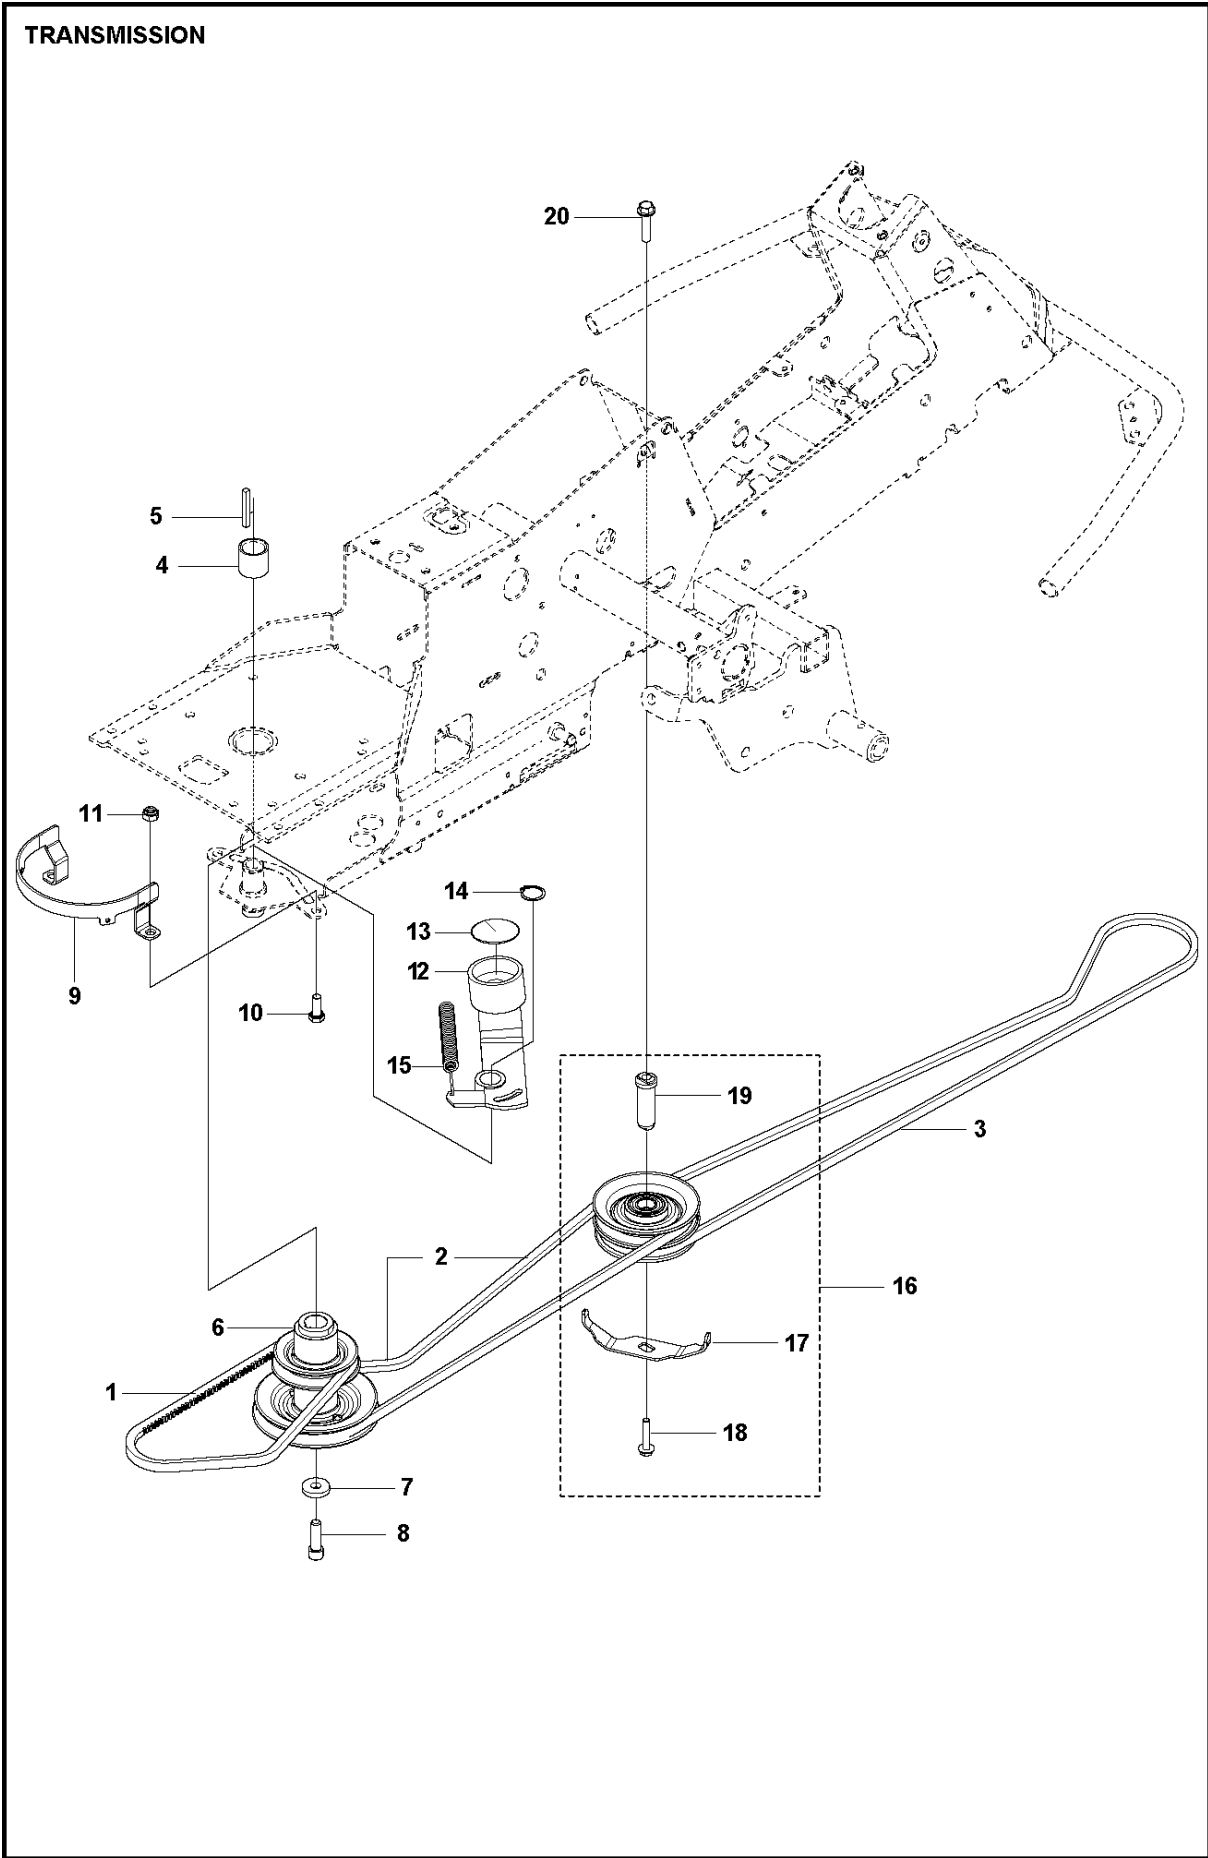

CHASSIS REAR

R318 X

Ref	Part No	Description	Remark	QTY	KIT
1	506 98 63-01	TRANSMISSION		1	
2	725 24 67-51	SCREW EHHM		5	
3	734 11 64-01	WASHER		4	
4	731 23 18-01	HEXAGON NUT		5	
5	725 24 62-51	SCREW EHHM		1	
6	506 59 93-01	LINK		1	
7	579 59 68-01	LEVER		1	
8	584 28 86-04	WASHER		2	
9	725 24 51-71	SCREW EHHM		2	
10	506 98 75-01	ADJUSTMENT ROD		1	
11	732 21 14-01	LOCK NUT		2	
12	506 98 82-01	FRIKOPPLINGSSTÅNG		1	
13	506 83 43-01	SPRING		1	
14	506 98 84-01	BELT TENSIONER ASSY		1	
15	588 74 04-01	BELT TENSIONER		1	14
16	506 94 69-01	PULLEY		1	14
17	725 24 55-71	SCREW EHHM		1	14
18	734 11 64-41	WASHER		1	14
19	732 21 18-01	LOCK NUT		1	14
20	506 98 86-01	SPRING		1	
21	506 98 88-01	PENDULUM		1	
22	731 23 20-01	HEXAGON NUT		1	
23	506 98 90-01	EXPANSION TANK		1	
24	590 32 47-01	TANK CAP ASSY		1	
25	505 13 11-02	HOSE CLAMP		1	

HYDROSTAT K46 EU

TRANSMISSION

R318 X

Ref	Part No	Description	Remark	QTY KIT	
1	506 98 63-01	TRANSMISSION		1	
2	506 98 65-01	SPRING WASHER		1	
3	506 98 66-01	DISTANCE		2	
4	502 45 19-01	PULLEY		1	
5	506 98 68-01	FAN		1	
6	735 31 15-00	CIRCLIP		1	
7	502 45 16-01	TUBE		1	
8	505 13 11-02	HOSE CLAMP		2	
9	535 40 28-07	CLIP		1	1
10	535 40 28-32	PLUG		1	1
11	505 56 39-01	MAGNET		1	1
12	502 45 20-01	MAGNET HOLDER		1	1
13	535 40 28-37	SEALING		2	1
14	502 45 32-01	CONTROL LEVER		1	1
15	586 90 46-01	PEN		1	1
16	535 40 28-17	LEVER		1	1
17	586 90 45-01	SPRING PIN		1	1
18	535 40 28-33	PIN RETAINING SCREW		1	1
19	535 40 28-38	LEVER		1	1
20	535 40 28-39	RETURN SPRING		1	1
21	535 40 28-40	PIN RETAINING SCREW		1	1
22	535 40 28-41	PIN RETAINING SCREW		1	1