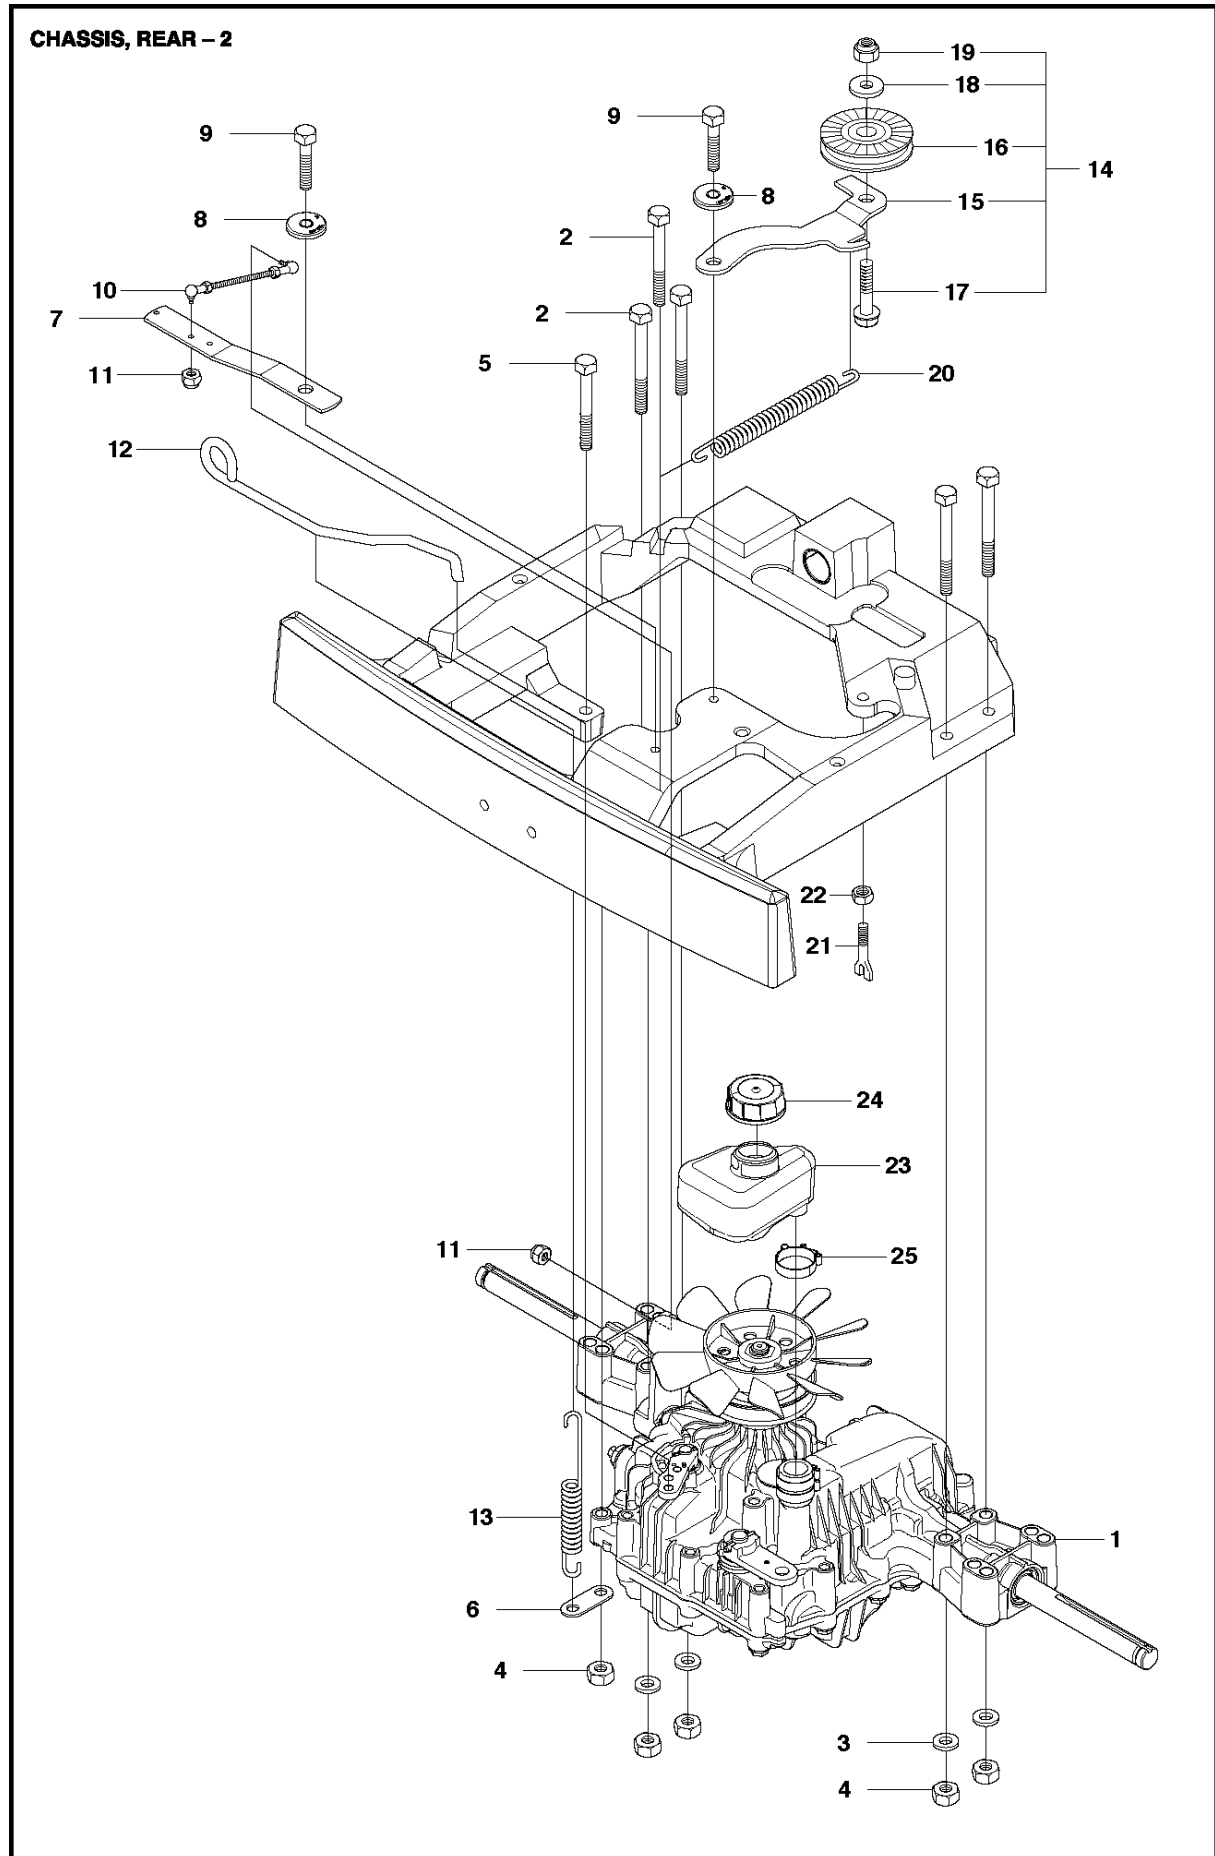

R318 X

Ref	Part No	Description	Remark	QTY	KIT
1	582 24 46-01	BRACKET		1	
2	506 98 61-02	GLIDLAGER		2	1
3	506 98 77-01	BRACKET		1	
4	506 88 99-01	HITCH		1	
5	725 25 00-51	SCREW EHHM		2	
6	544 03 96-02	COUNTERWEIGHT		1	

CHASSIS REAR

R318 X

Ref	Part No	Description	Remark	QTY	KIT
1	506 98 63-01	TRANSMISSION		1	
2	725 24 67-51	SCREW EHHM		5	
3	734 11 64-01	WASHER		4	
4	731 23 18-01	HEXAGON NUT		5	
5	725 24 62-51	SCREW EHHM		1	
6	506 59 93-01	LINK		1	
7	579 59 68-01	LEVER		1	
8	584 28 86-04	WASHER		2	
9	725 24 51-71	SCREW EHHM		2	
10	506 98 75-01	ADJUSTMENT ROD		1	
11	732 21 14-01	LOCK NUT		2	
12	506 98 82-01	FRIKOPPLINGSSTÅNG		1	
13	506 83 43-01	SPRING		1	
14	506 98 84-01	BELT TENSIONER ASSY		1	
15	588 74 04-01	BELT TENSIONER		1	14
16	506 94 69-01	PULLEY		1	14
17	725 24 55-71	SCREW EHHM		1	14
18	734 11 64-41	WASHER		1	14
19	732 21 18-01	LOCK NUT		1	14
20	506 98 86-01	SPRING		1	
21	506 98 88-01	PENDULUM		1	
22	731 23 20-01	HEXAGON NUT		1	
23	506 98 90-01	EXPANSION TANK		1	
24	590 32 47-01	TANK CAP ASSY		1	
25	505 13 11-02	HOSE CLAMP		1	

HYDROSTAT K46 EU

TRANSMISSION

R318 X

Ref	Part No	Description	Remark	QTY KIT	
1	506 98 63-01	TRANSMISSION		1	
2	506 98 65-01	SPRING WASHER		1	
3	506 98 66-01	DISTANCE		2	
4	502 45 19-01	PULLEY		1	
5	506 98 68-01	FAN		1	
6	735 31 15-00	CIRCLIP		1	
7	502 45 16-01	TUBE		1	
8	505 13 11-02	HOSE CLAMP		2	
9	535 40 28-07	CLIP		1	1
10	535 40 28-32	PLUG		1	1
11	505 56 39-01	MAGNET		1	1
12	502 45 20-01	MAGNET HOLDER		1	1
13	535 40 28-37	SEALING		2	1
14	502 45 32-01	CONTROL LEVER		1	1
15	586 90 46-01	PEN		1	1
16	535 40 28-17	LEVER		1	1
17	586 90 45-01	SPRING PIN		1	1
18	535 40 28-33	PIN RETAINING SCREW		1	1
19	535 40 28-38	LEVER		1	1
20	535 40 28-39	RETURN SPRING		1	1
21	535 40 28-40	PIN RETAINING SCREW		1	1
22	535 40 28-41	PIN RETAINING SCREW		1	1