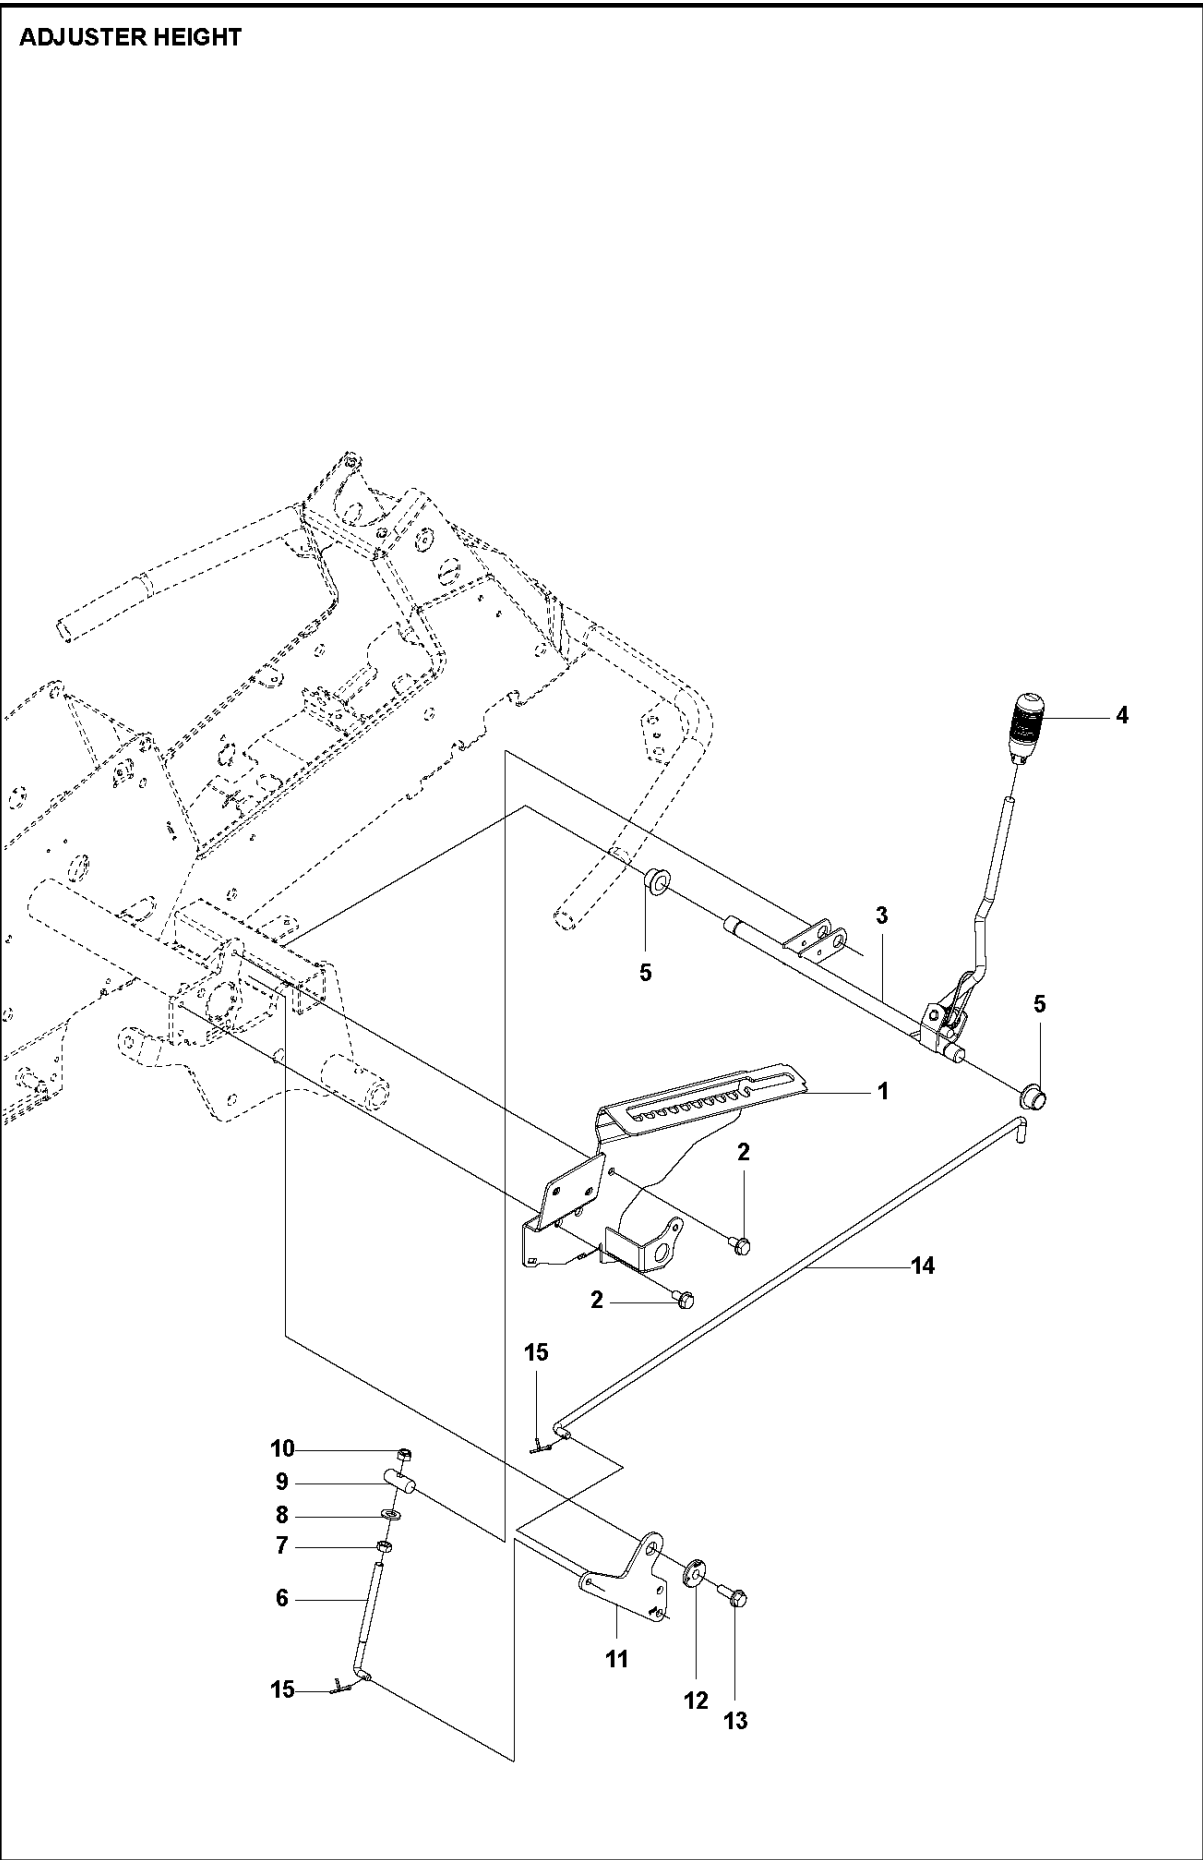

PEDALS

R318 X

Ref	Part No	Description	Remark	QTY KIT
1	586 96 93-01	PEDAL PLATE ASSY		1
2	586 72 74-01	KNOB		1
3	506 57 01-04	SCREW EHHFM		4
4	544 40 31-01	BRAKE LEVER ASSY		1
5	725 23 64-61	SCREW EHHFT		2
6	506 94 63-01	BRAKE SPRING		1
7	506 99 27-01	BRAKE WIRE		1
8	735 31 09-20	E-CLIP		1
9	506 53 56-03	DRAW SPRING		1
10	574 41 11-01	CONTROL CABLE		1
11	578 77 68-01	BALL JOINT		2
12	732 21 16-01	LOCK NUT		2
13	731 23 14-01	HEXAGON NUT		2
14	522 43 08-01	BRACKET		1
15	725 23 64-61	SCREW EHHFT		1
16	738 21 02-04	BALL BEARING		1
17	535 48 02-01	ROLLER		1
18	535 48 06-01	PROTECTIVE PLATE		1
19	535 48 07-01	SPRING		1
20	535 48 08-01	BEARING SUPPORT		4
21	535 48 09-01	BEARING SUPPORT		1
22	535 48 10-01	REINFORCEMENT PLATE		1
23	586 96 64-01	PEDAL		1
24	586 96 64-02	PEDAL		1
25	506 56 65-01	CLIP		1
26	725 23 64-61	SCREW EHHFT		1

MOWER LIFT / DECK LIFT

R318 X

Ref	Part No	Description	Remark	QTY KIT
1	590 88 06-01	LIFTING LEVER ASSY		1
2	588 92 69-01	BEARING		1
3	525 40 66-01	PEN		1
4	588 92 71-01	ANVIL		1
5	721 61 83-01	SPLIT PIN		4
6	588 92 70-01	LIFTING ARM		1
7	725 24 97-51	SCREW		1
8	731 23 20-01	HEXAGON NUT		1
9	588 92 74-01	ROD		1
10	588 92 73-01	ANVIL		1
12	588 92 75-01	SPRING		1
13	506 90 56-01	OFFSET PULLEY		2
14	582 87 19-01	SHAFT		1
15	582 87 19-02	SHAFT		1
16	735 31 18-20	E-CLIP		2
17	506 55 46-07	CHAIN		1
18	506 55 47-01	LINKAGE		1
21	544 45 69-01	CONNECTION ROD		1
23	544 37 86-01	LINK		1
24	735 31 14-20	E-CLIP		1
25	544 44 88-01	CONNECTION ROD		1
26	734 11 64-41	WASHER		1
27	544 93 42-01	CHAIN STOP		1
28	506 96 66-01	HAIR PIN COTTER		1