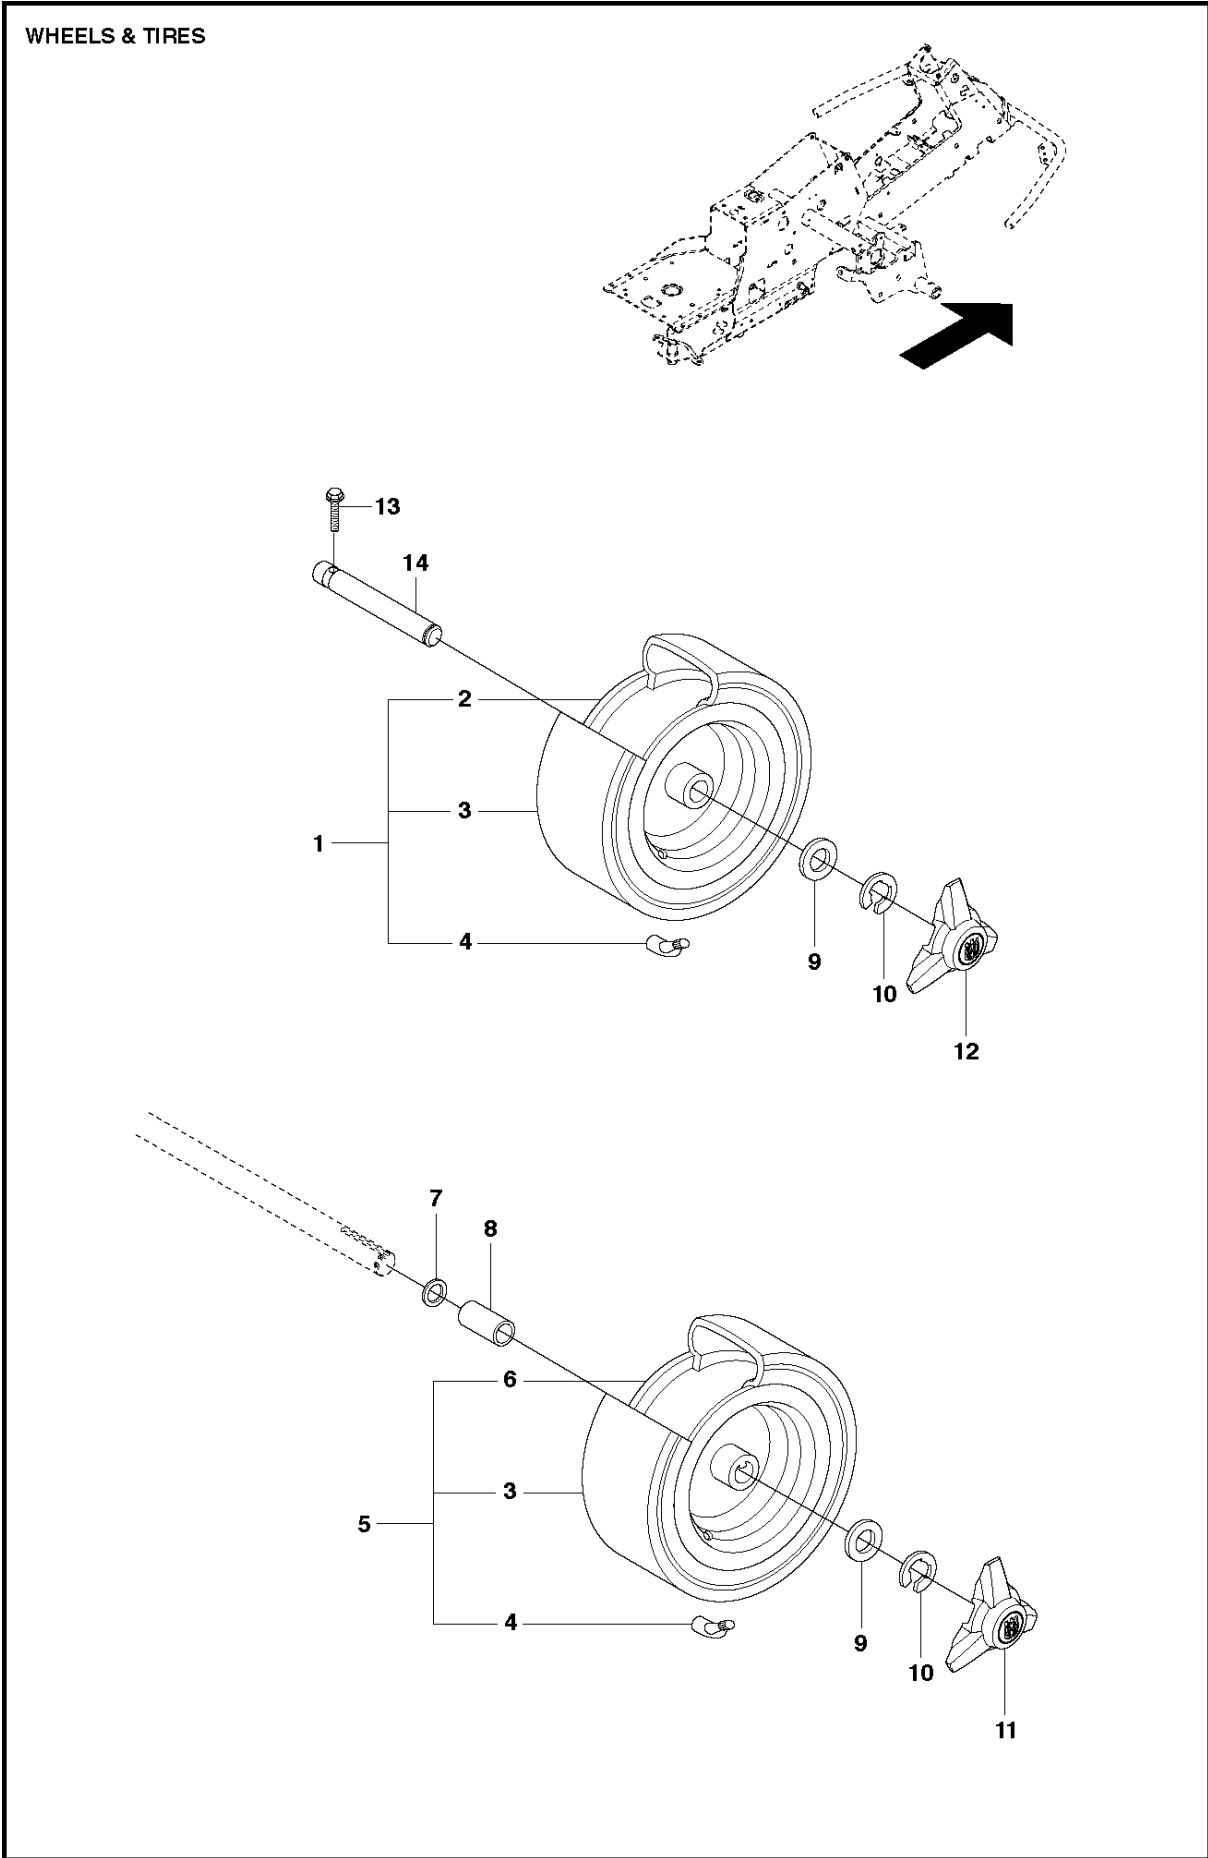

WHEELS & TIRES

R318 X

Ref	Part No	Description	Remark	QTY	KIT
1	523 01 22-02	WHEEL		2	
2	523 03 45-01	RIM		1	1
3	523 03 46-02	TIRE		1	1, 5
4	523 03 47-01	VALVE		1	1, 5
5	523 01 26-02	WHEEL		2	
6	523 03 48-01	RIM		1	5
7	506 50 48-05	WASHER		4	
8	506 59 62-03	SPACING SLEEVE		2	
9	506 50 48-03	WASHER		2	
10	506 89 90-01	E-CLIP		4	
11	544 35 35-01	HUB CAP		2	
12	544 35 35-02	HUB CAP		2	
13	725 24 59-61	SCREW EHHFT		2	
14	535 47 08-01	WHEEL AXLE		2