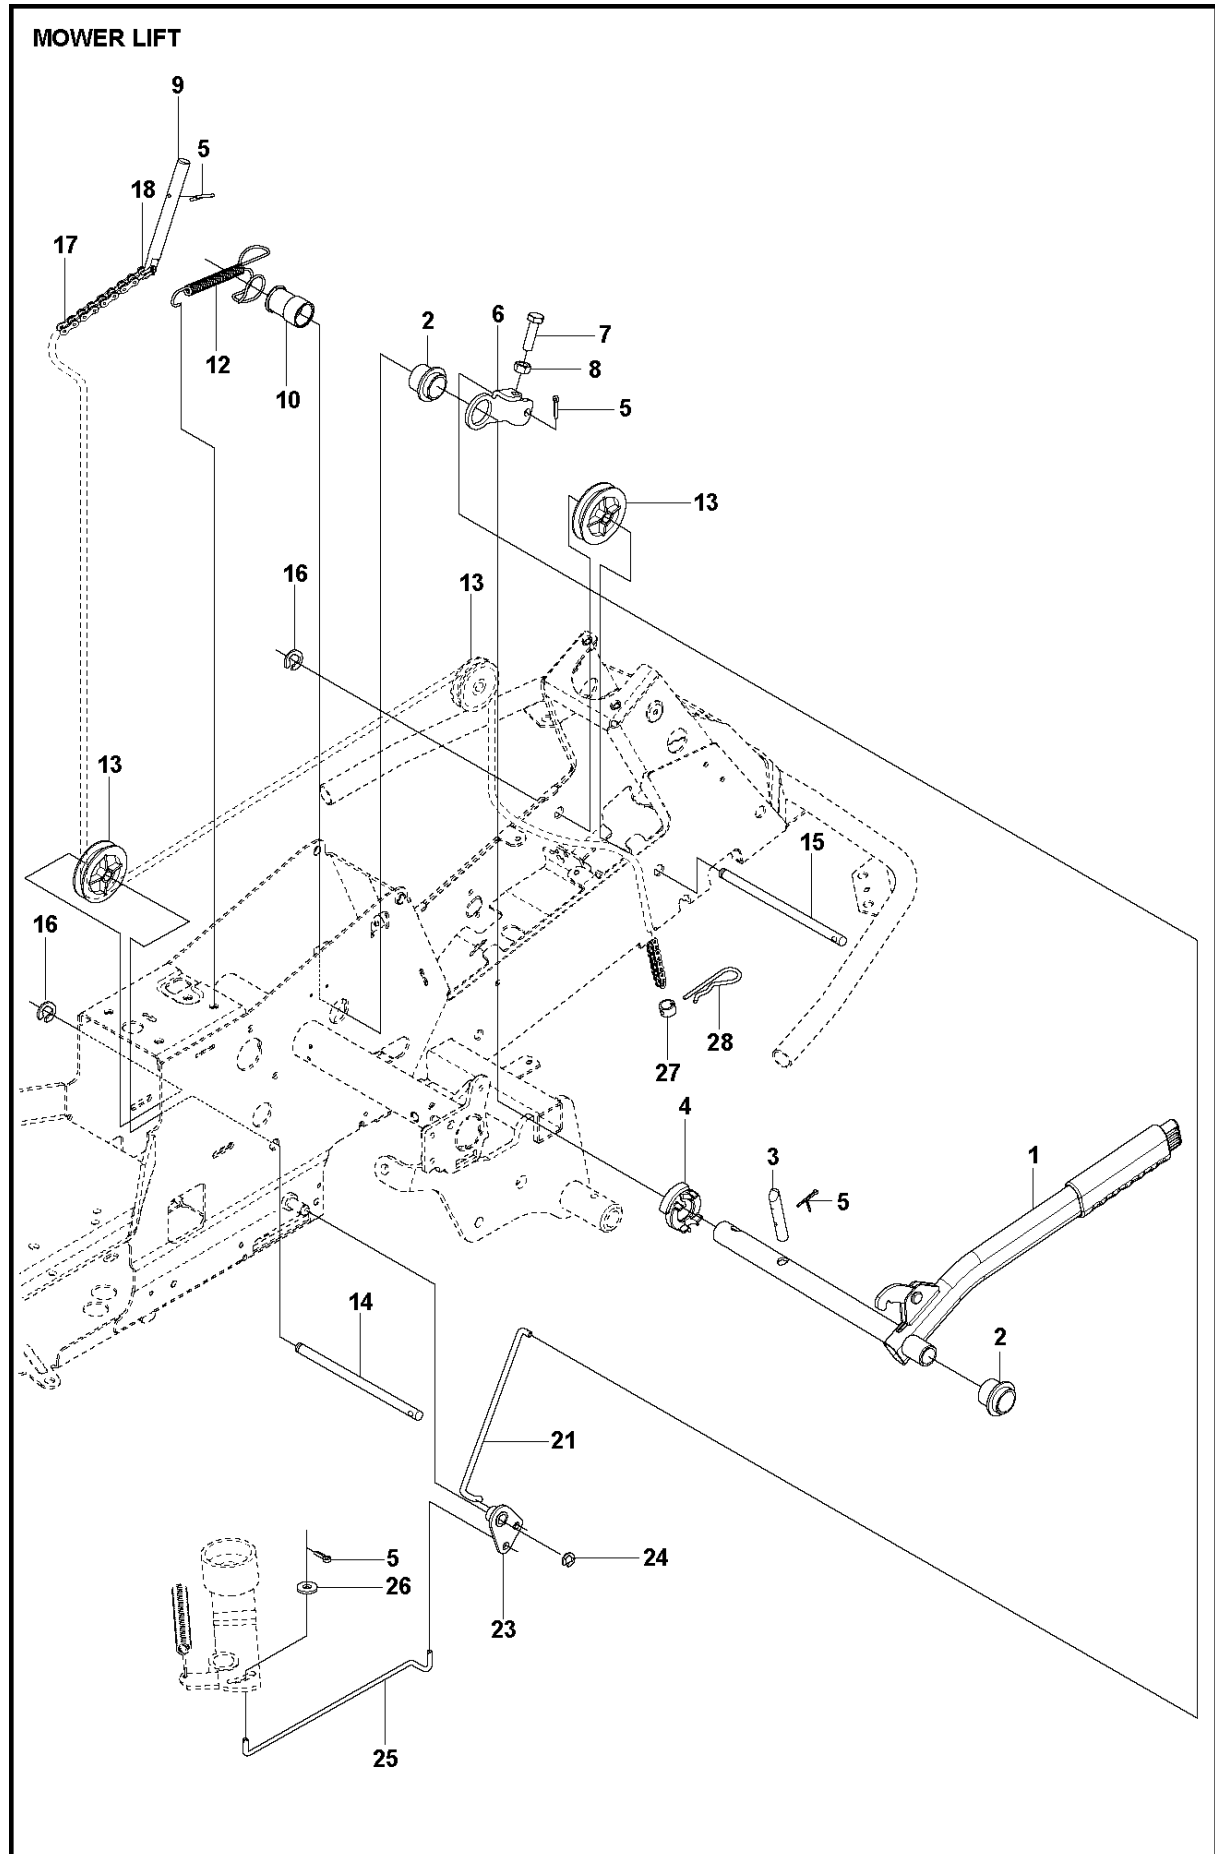

TRANSMISSION

R318 X

Ref	Part No	Description	Remark	QTY	KIT
1	589 53 12-01	BELT		1	
2	589 53 04-01	BELT		1	
3	594 97 80-01	BELT		1	
4	506 50 92-01	SPACING SLEEVE		1	
5	506 55 59-01	WEDGE		1	
6	535 48 24-01	PULLEY		1	
7	506 59 75-01	WASHER		1	
8	506 55 60-02	SCREW UNC		1	
9	587 42 52-01	BELT GUIDE		1	
10	725 24 93-71	SCREW EHHM		2	
11	732 21 20-51	NUT		2	
12	535 48 44-01	BELT TENSIONER ASSY		1	
13	535 48 50-01	SEALING		1	
14	735 31 26-00	CIRCLIP		1	
15	506 66 56-01	SPRING		1	
16	581 91 63-01	PULLEY		1	
17	544 40 53-01	BELT GUIDE		1	16
18	586 32 04-01	SCREW		1	16
19	581 91 64-01	SHAFT		1	16
20	506 67 54-02	SCREW EHHFM		1	

PEDALS

R318 X

Ref	Part No	Description	Remark	QTY KIT
1	586 96 93-01	PEDAL PLATE ASSY		1
2	586 72 74-01	KNOB		1
3	506 57 01-04	SCREW EHHFM		4
4	544 40 31-01	BRAKE LEVER ASSY		1
5	725 23 64-61	SCREW EHHFT		2
6	506 94 63-01	BRAKE SPRING		1
7	506 99 27-01	BRAKE WIRE		1
8	735 31 09-20	E-CLIP		1
9	506 53 56-03	DRAW SPRING		1
10	574 41 11-01	CONTROL CABLE		1
11	578 77 68-01	BALL JOINT		2
12	732 21 16-01	LOCK NUT		2
13	731 23 14-01	HEXAGON NUT		2
14	522 43 08-01	BRACKET		1
15	725 23 64-61	SCREW EHHFT		1
16	738 21 02-04	BALL BEARING		1
17	535 48 02-01	ROLLER		1
18	535 48 06-01	PROTECTIVE PLATE		1
19	535 48 07-01	SPRING		1
20	535 48 08-01	BEARING SUPPORT		4
21	535 48 09-01	BEARING SUPPORT		1
22	535 48 10-01	REINFORCEMENT PLATE		1
23	586 96 64-01	PEDAL		1
24	586 96 64-02	PEDAL		1
25	506 56 65-01	CLIP		1
26	725 23 64-61	SCREW EHHFT		1