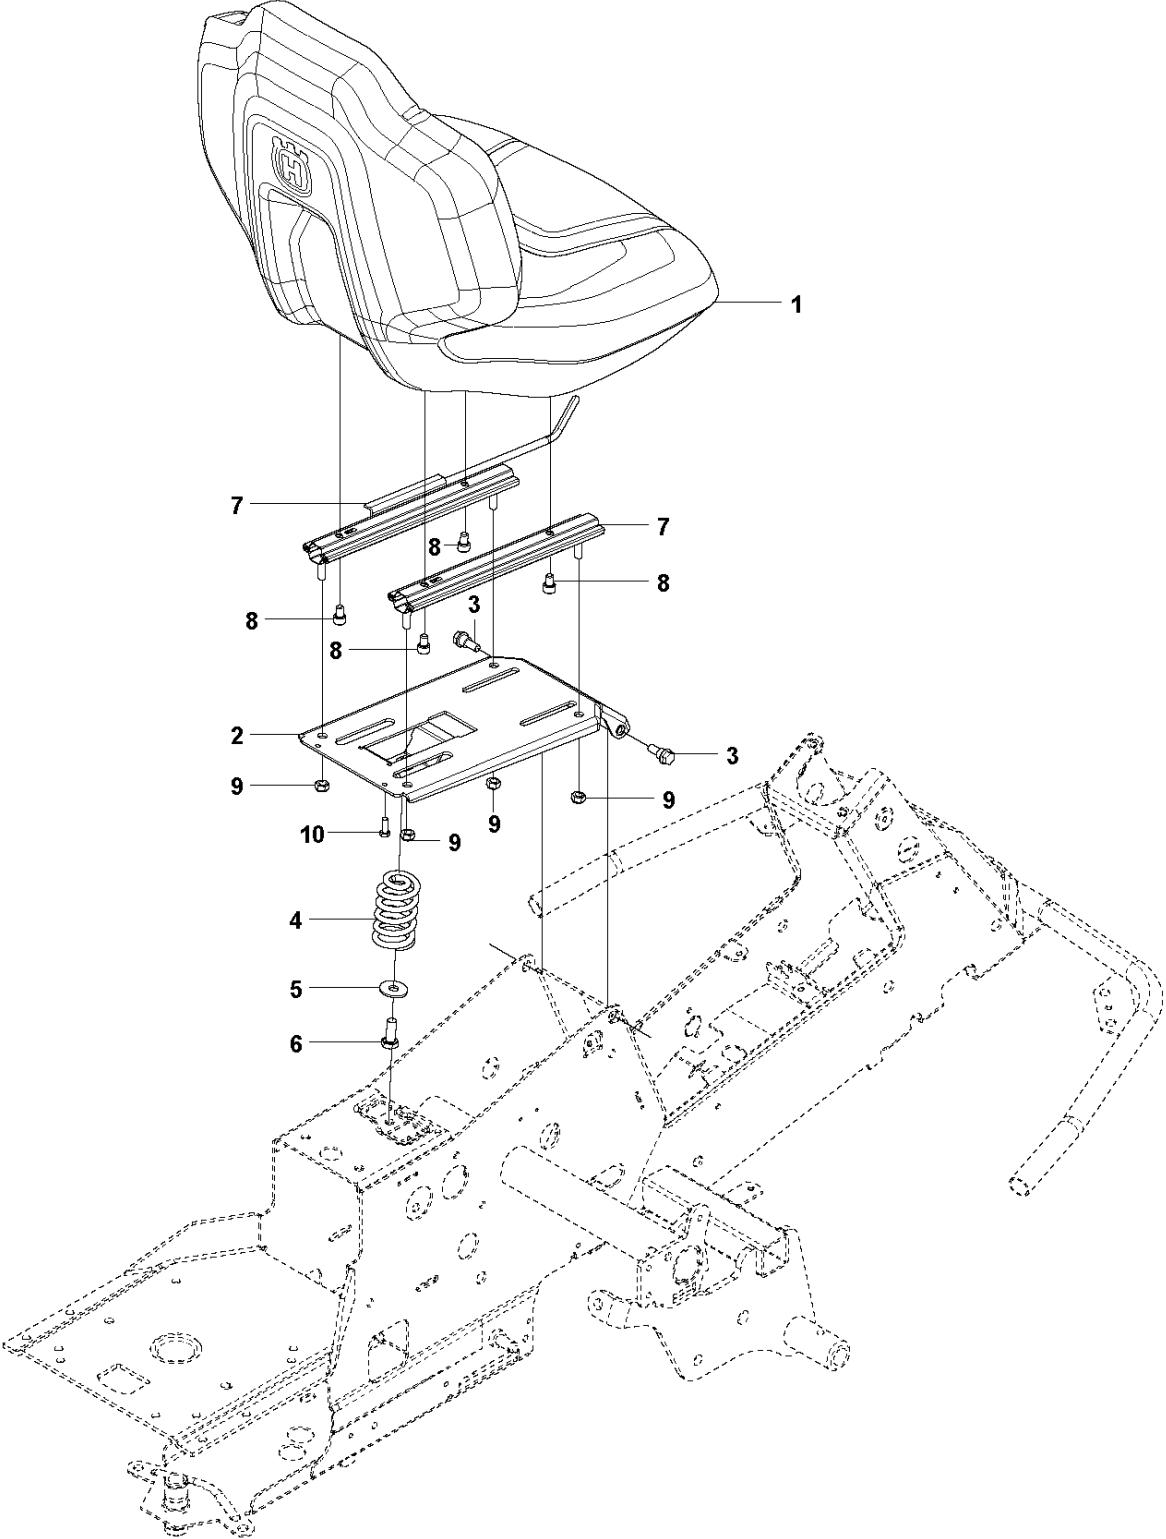

SEAT

SEAT

R318 X

Ref	Part No	Description	Remark	QTY KIT
1	593 18 94-01	SEAT		1
2	501 13 15-01	SEAT BRACKET ASSY		1
3	506 59 74-01	SCREW EHHFM		2
4	506 91 53-01	COMPRESSION SPRING		1
5	734 11 74-41	WASHER		1
6	725 24 93-71	SCREW EHHM		1
7	587 29 04-01	SEAT ADJUSTER		1
8	725 54 47-01	SCREW IHSCM		4
9	732 21 18-01	LOCK NUT		4
10	725 23 68-61	SCREW EHHFT		1