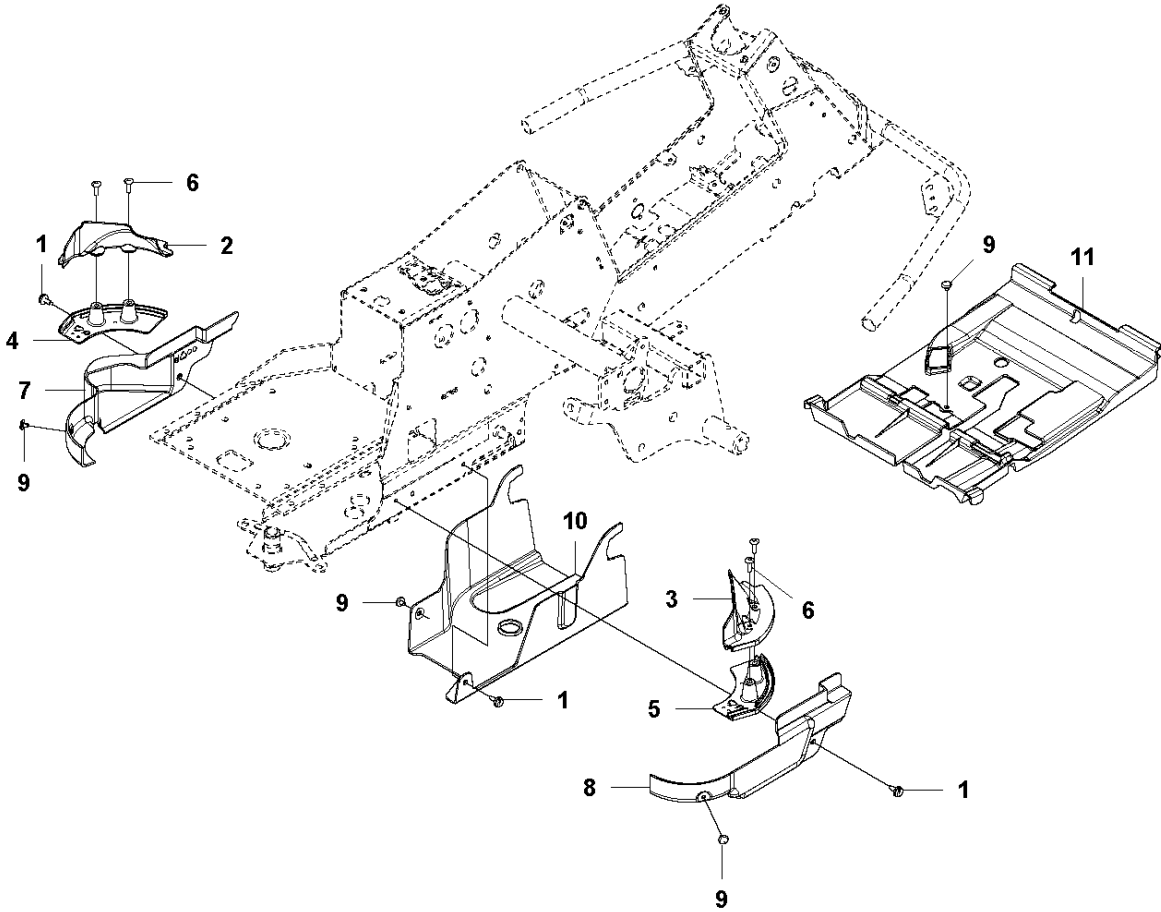

COVER - 3

COVER

R318 X

Ref	Part No	Description	Remark	QTY KIT
1	544 40 05-01	SCREW		3
2	510 22 25-01	BELT COVER		1
3	510 22 25-02	BELT COVER		1
4	510 22 27-01	BELT COVER		1
5	510 22 27-02	BELT COVER		1
6	535 42 58-02	SCREW IHPANM		4
7	510 22 23-03	BELT COVER		1
8	510 22 24-01	BELT COVER		1
9	522 55 73-01	SCREW		4
10	510 44 20-01	BELT COVER		1
11	525 56 33-03	BELT COVER		1