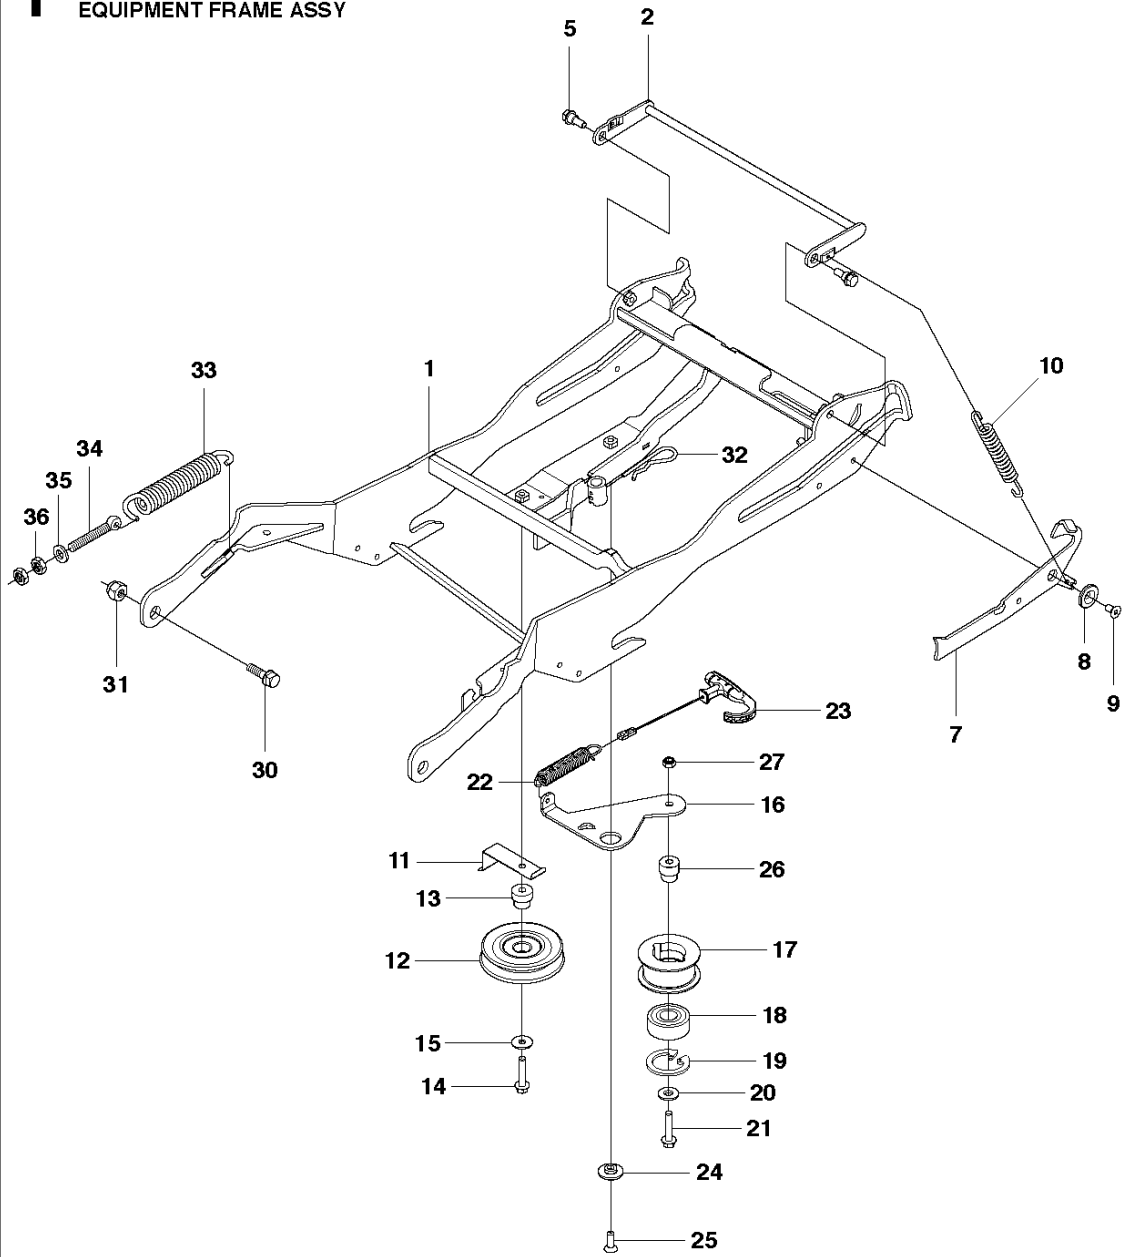

T R320 AWD
EQUIPMENT FRAME ASSY

FRAME

R320 AWD

Ref	Part No	Description	Remark	QTY KIT
1	523 06 42-01	EQUIPMENT FRAME		1
2	525 47 59-01	HOOK		1
5	506 59 74-01	SCREW EHHFM		2
7	523 11 66-02	LEVER		1
8	506 91 87-01	WASHER		1
9	725 64 48-01	SCREW IHCSFM		1
10	506 53 56-03	DRAW SPRING		1
11	525 48 67-01	BELT GUIDE		1
12	506 97 48-01	PULLEY		1
13	506 82 68-02	BUSHING		1
14	725 24 59-51	SCREW EHHM		1
15	734 11 64-41	WASHER		1
16	577 22 87-01	SHEET		1
17	505 15 39-01	BELT TENSIONER WHEEL ASSY		1
18	738 21 04-04	BALL BEARING		1
19	735 31 38-10	CIRCLIP		1
20	734 11 64-41	WASHER		1
21	725 24 59-51	SCREW EHHM		1
22	504 62 24-01	SPRING		1
23	504 62 21-02	HANDLE ASSY		1
24	505 45 17-01	WASHER		1
25	725 64 53-01	SCREW IHCSFM		1
26	535 48 48-01	BUSHING		1
27	732 21 18-01	LOCK NUT		1
30	506 89 58-01	COLLAR SCREW		2
31	732 25 22-01	HEXAGON LOCKING NUT		2
32	506 96 66-01	HAIR PIN COTTER		1
33	506 83 76-01	SPRING		2
34	506 83 77-01	RING BOLT		2
35	734 11 72-01	WASHER		2
36	731 23 20-51	HEXAGON NUT		4