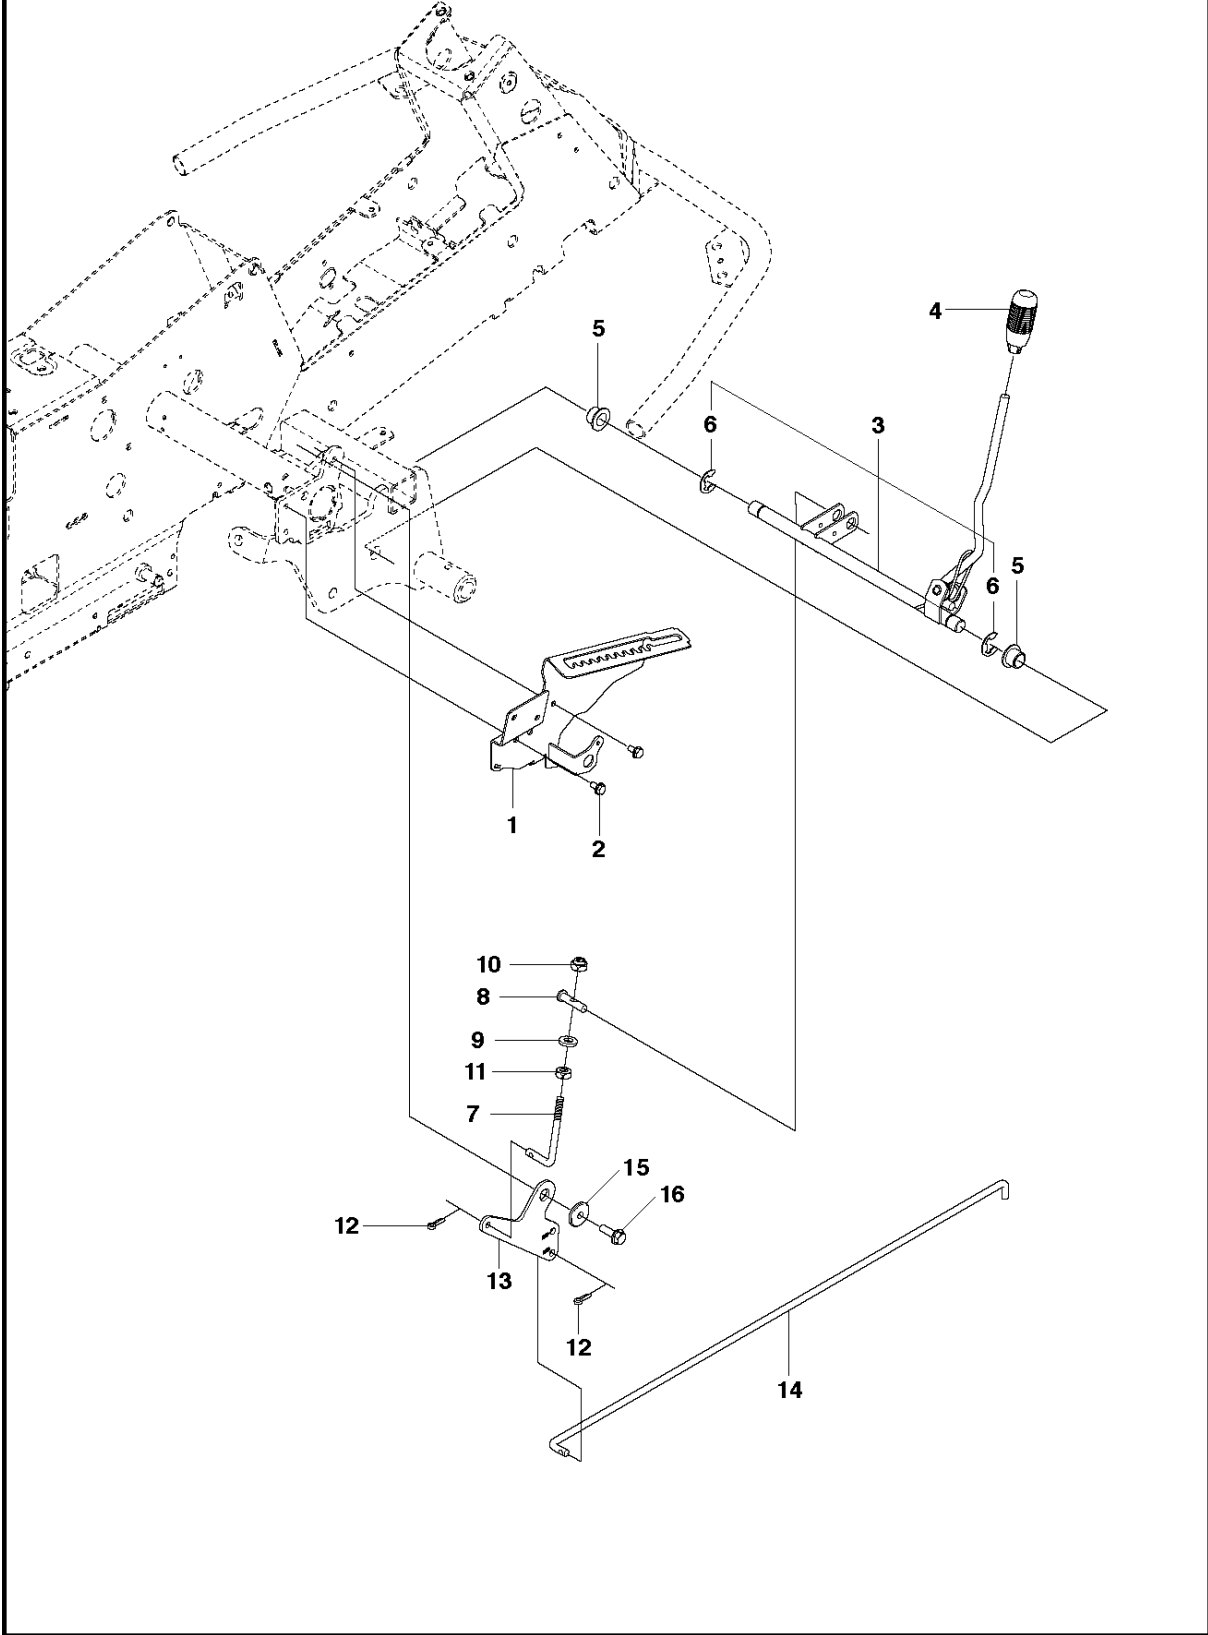

HEIGHT ADJUSTMENT
2017

HEIGHT ADJUSTMENT

R320 AWD

Ref	Part No	Description	Remark	QTY KIT
1	578 00 13-02	BRACKET		1
2	506 57 01-03	SCREW EHHFM		2
3	577 99 99-01	ADJUSTER		1
4	506 54 20-01	HANDLE		1
5	584 87 13-02	BEARING		2
6	735 31 22-20	E-CLIP		2
7	506 90 82-01	HEIGHT ROD		1
8	506 78 46-01	PEN		1
9	734 11 72-01	WASHER		1
10	732 21 18-01	LOCK NUT		1
11	731 23 18-01	HEXAGON NUT		1
12	721 61 83-01	SPLIT PIN		2
13	578 04 07-01	LINK		1
14	523 11 45-01	CONNECTION ROD		1
15	584 28 86-01	WASHER		1
16	506 57 01-05	SCREW EHHFM		1