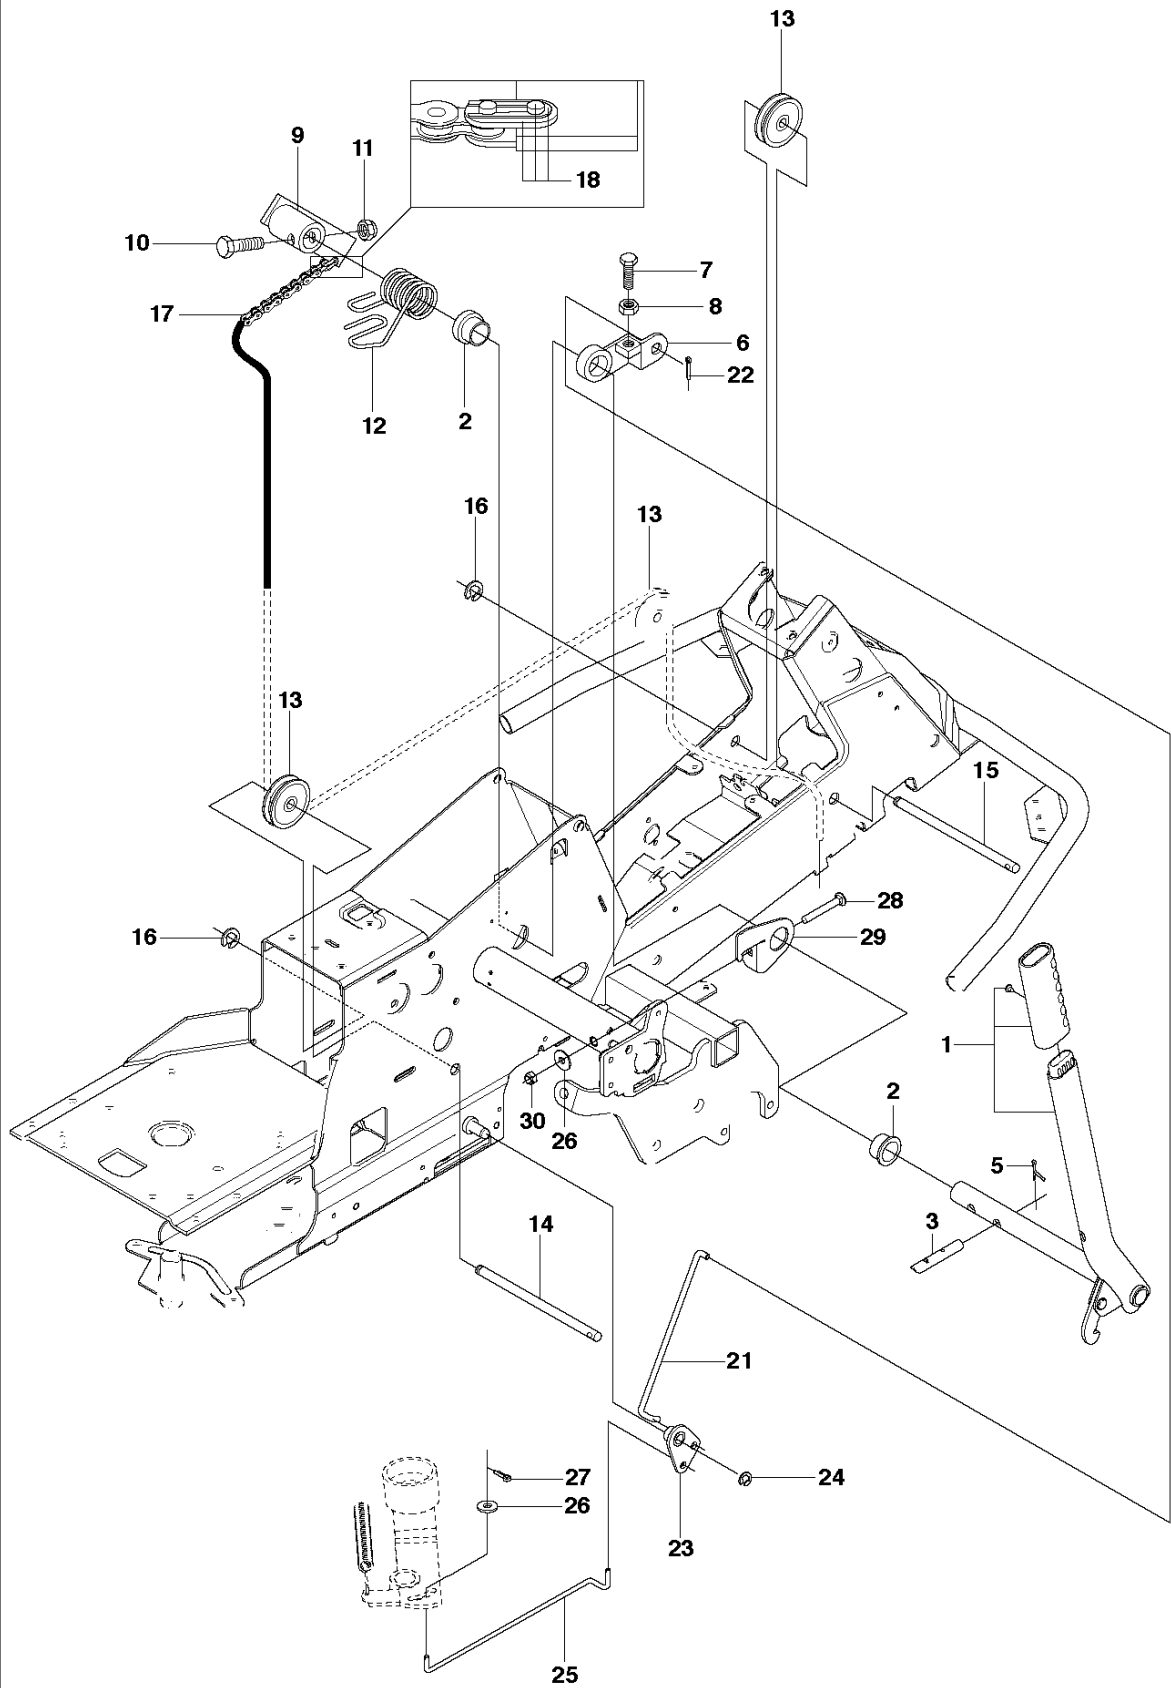

E MOWER LIFT
For 2012 - 2017

MOWER LIFT / DECK LIFT

R320 AWD

Ref	Part No	Description	Remark	QTY KIT
1	577 96 67-01	LIFTING LEVER ASSY		1
2	506 55 65-01	BEARING		1
3	525 40 66-01	PEN		1
5	721 61 83-01	SPLIT PIN		4
6	506 78 43-01	LINK ASSY		1
7	725 24 97-51	SCREW		1
8	731 23 20-51	HEXAGON NUT		1
9	544 43 36-01	LIFTING ARM		1
10	725 25 42-51	SCREW EHHM		1
11	732 25 22-01	HEXAGON LOCKING NUT		1
12	506 91 68-01	SPRING		1
13	506 90 56-01	OFFSET PULLEY		2
14	506 90 57-01	SHAFT		1
15	506 90 57-02	SHAFT		1
16	735 31 18-20	E-CLIP		2
17	506 55 46-07	CHAIN		1
18	506 55 47-01	LINKAGE		1
21	544 45 69-01	CONNECTION ROD		1
22	721 61 83-01	SPLIT PIN		1
23	544 37 86-01	LINK		1
24	735 31 14-20	E-CLIP		1
25	544 44 88-01	CONNECTION ROD		1
26	734 11 64-41	WASHER		1
27	721 61 83-01	SPLIT PIN		1
28	535 42 38-03	SCREW RSQM		1
29	577 99 95-01	SHEET		1
30	732 21 18-01	LOCK NUT		1