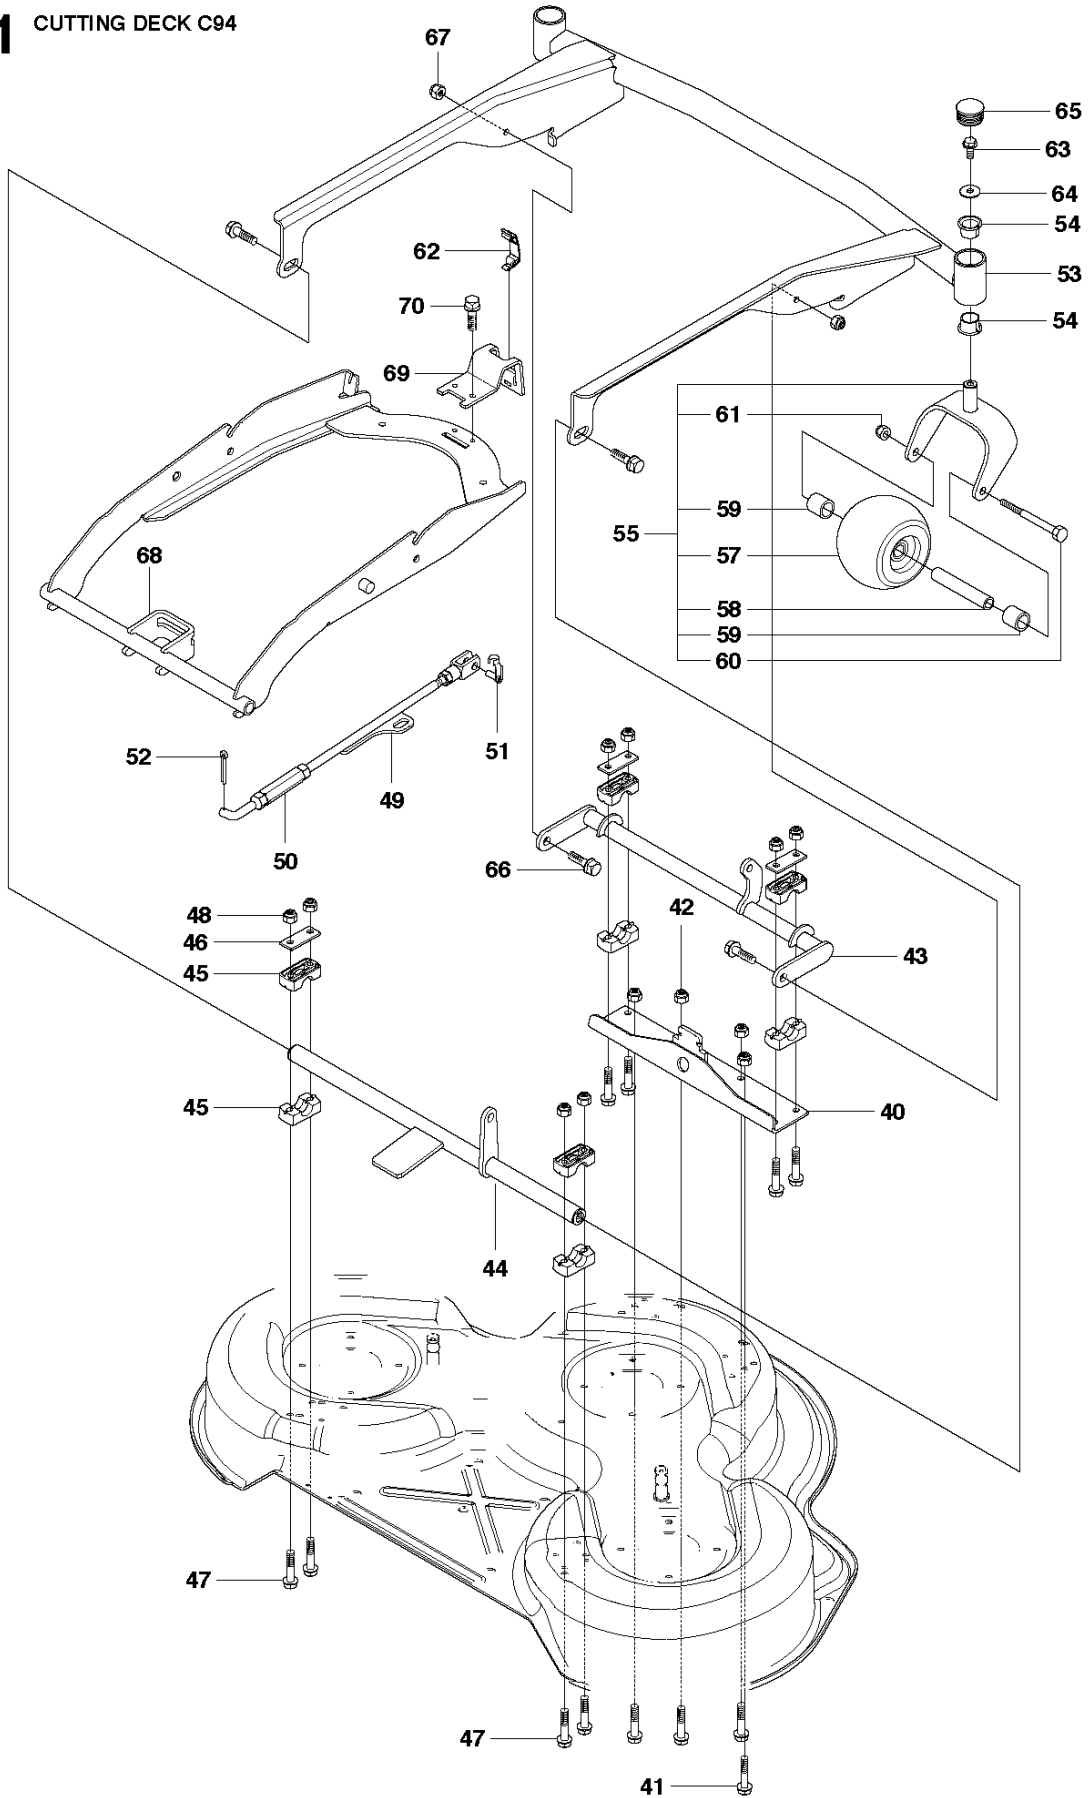

A1 CUTTING DECK C94

94CM CUTTING DECK

R320 AWD

Ref	Part No	Description	Remark	QTY	KIT
40	523 09 53-01	BRACKET		1	
40	544 22 07-01	CROSS BAR	For 966757401, 967151701	1	
41	725 24 51-71	SCREW EHHM		5	
42	732 21 18-01	LOCK NUT		4	
43	502 64 18-02	CROSS BAR		1	
43	506 81 38-01	REINFORCING PLATE	For 966757401, 967151701	1	
44	523 09 45-01	CROSS BAR		1	
44	578 85 61-01	BRACKET	For 966757401, 967151701	1	
45	506 86 96-01	BEARING		8	
46	506 81 38-01	REINFORCING PLATE		4	
47	725 24 61-51	SCREW EHHM		8	
48	732 21 18-01	LOCK NUT		8	
49	523 11 42-01	PARALLEL ROD ASSY		1	
49	544 22 69-01	PARALLEL ROD	For 966757401, 967151701	1	
50	502 64 23-01	PARALLEL ROD		1	
50	544 45 14-01	PARALLEL ROD	For 966757401, 967151701	1	
51	506 83 98-01	GAFFELLÄNK		1	
51	544 45 15-01	ADJUSTMENT ROD	For 966757401, 967151701	1	
52	721 61 83-01	SPLIT PIN		1	
52	506 89 76-01	NUT	For 966757401, 967151701	1	
53	523 08 65-01	DECK FRAME		1	
54	574 56 19-01	BEARING		4	
55	574 21 01-01	PIVOT WHEEL ASSY		2	
57	506 96 30-01	WHEEL ASSY		1	55
57	735 31 13-20	E-CLIP	For 966757401, 967151701	1	
58	506 81 08-02	TUBE		1	55
58	506 59 74-01	SCREW EHHFM	For 966757401, 967151701	1	
59	506 87 41-02	SPACER		2	55
59	732 21 18-01	LOCK NUT	For 966757401, 967151701	1	
60	725 25 19-51	SCREW EHHM		1	55
60	506 96 30-01	WHEEL ASSY	For 966757401, 967151701	1	
61	732 21 20-51	NUT		1	55
61	535 46 41-01	WASHER	For 966757401, 967151701	1	
62	503 89 47-03	SNAP LOCKING		1	
62	735 31 17-00	CIRCLIP	For 966757401, 967151701	1	
63	506 57 01-04	SCREW EHHFM		2	
64	734 11 64-41	WASHER		2	
65	574 03 48-01	PLUG		2	
66	506 59 74-01	SCREW EHHFM		4	
66	725 24 60-51	SCREW EHHM	For 966757401, 967151701	1	
67	732 21 18-01	LOCK NUT		2	
67	734 11 64-41	WASHER	For 966757401, 967151701	1	
68	523 08 75-01	DECK ATTACHMENT		1	
68	544 36 24-01	SCREW	For 966757401, 967151701	1	
69	523 11 46-01	LOCK		1	
69	503 89 47-03	SNAP LOCKING	For 966757401, 967151701	1	
70	725 23 68-61	SCREW EHHFT		2