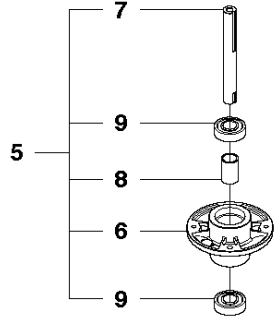

C2 CUTTING DECK C 112

73 **Combi 112**

44"/112CM CUTTING DECK

R320 AWD

Ref	Part No	Description	Remark	QTY	KIT
1	574 20 95-01	CUTTING DECK		1	
2	506 91 62-01	NUT		3	
3	544 44 93-01	PLUG		1	
4	506 57 01-04	SCREW EHHFM		3	
5	576 38 41-01	BLADE HOUSING ASSY		1	
6	576 38 42-01	BEARING HOUSING		1	5
7	576 38 43-01	SHAFT		1	5
8	576 38 44-01	SPACING SLEEVE		1	5
9	738 23 04-34	BALL BEARING		2	5
10	576 38 41-02	BLADE HOUSING ASSY		2	
11	576 38 42-01	BEARING HOUSING		1	10
12	576 38 43-02	SHAFT		1	10
13	576 38 44-01	SPACING SLEEVE		1	10
14	738 23 04-34	BALL BEARING		2	10
15	535 42 38-01	SCREW RSQM		12	
16	734 11 64-01	WASHER		12	
17	732 21 18-01	LOCK NUT		12	
18	506 92 21-01	PULLEY		3	
19	506 53 35-01	PARALLEL KEY		7	
20	544 06 80-02	SPACING SLEEVE		1	
21	734 11 74-41	WASHER		3	
22	544 11 41-01	SCREW EHHM		3	
23	535 50 42-02	ADAPTER		3	
24	504 18 81-10	BLADE		3	
25	506 79 23-01	KNIFE PLATE		3	
26	544 11 41-01	SCREW EHHM		3	
27	506 54 07-01	BELT TENSIONER ASSY	Small bushing	1	
27	586 96 66-01	BELT TENSIONER ASSY	Large bushing	1	
28	585 35 99-01	ARM	Small bushing	1	27
28	585 35 99-01	ARM	Large bushing	1	27
29	506 53 27-01	PULLEY		1	27
30	734 11 64-41	WASHER		1	27
31	586 32 04-01	SCREW	Small bushing	1	27
31	586 32 04-01	SCREW	Large bushing	1	27
32	506 91 87-02	WASHER	Small bushing	1	
32	586 49 67-01	WASHER	Large bushing	1	
32	506 91 87-02	WASHER	For 966757401, 967151701	1	
33	725 24 51-71	SCREW EHHM	Small bushing	1	
33	725 64 53-01	SCREW IHCSFM	Large bushing	1	
33	725 24 51-71	SCREW EHHM	For 966757401, 967151701	1	
34	732 21 18-01	LOCK NUT		1	
35	506 53 31-01	SPRING		1	
36	589 51 46-01	BELT		1	
37	544 09 62-01	BELT COVER		1	
38	544 40 05-01	SCREW		2	
72	506 78 97-01	LABEL		1	
73	544 23 81-05	LABEL		2	
74	506 92 90-01	LABEL		1	
75	535 43 74-01	LABEL WARNING		1	
76	574 51 00-01	DECAL		2	
77	506 77 86-01	PULLEY		1