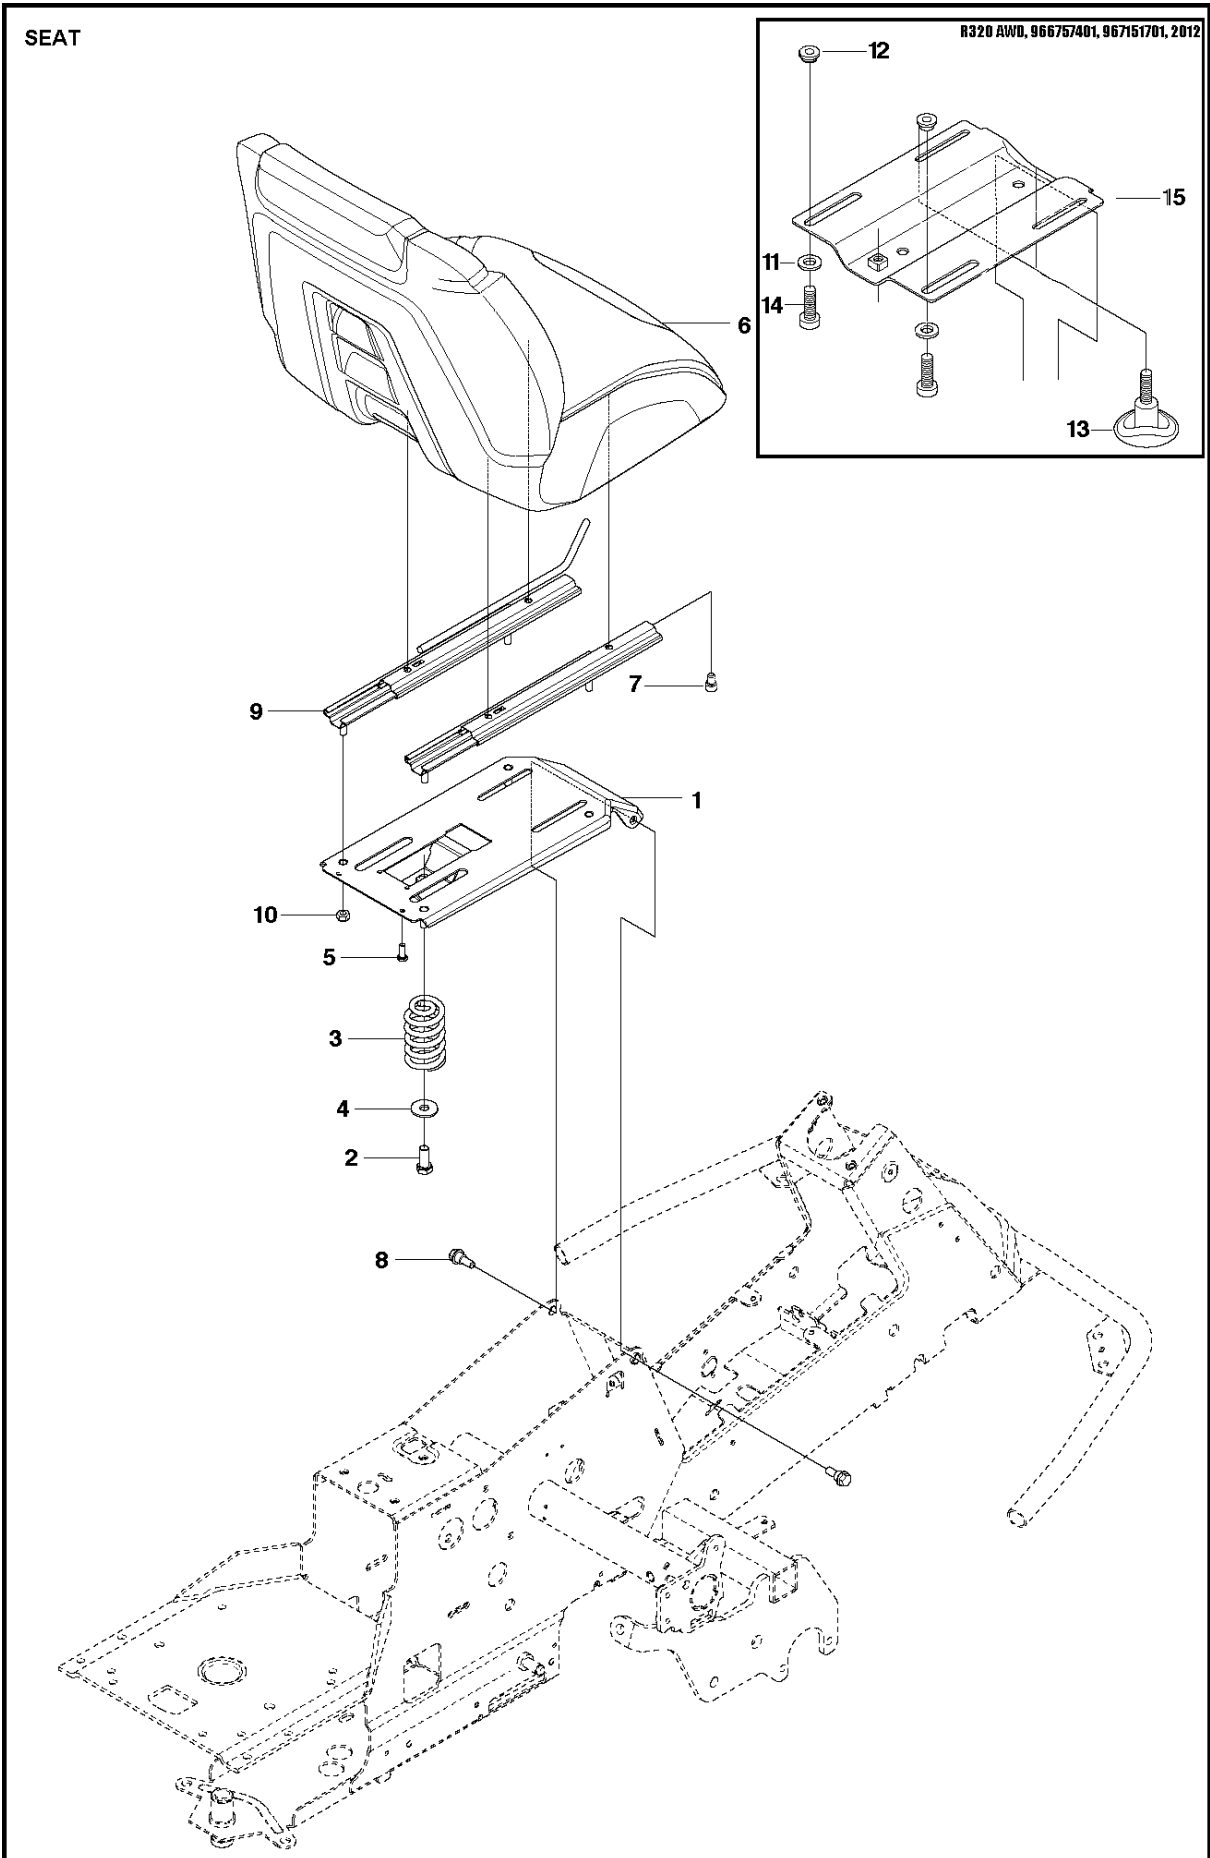

SEAT

R320 AWD

Ref	Part No	Description	Remark	QTY KIT
1	587 15 27-01	SEAT BRACKET		1
2	725 24 93-71	SCREW EHHM		1
3	506 91 53-01	COMPRESSION SPRING		1
4	734 11 74-41	WASHER	For 967291502, 967291501	1
4	725 24 93-71	SCREW EHHM	For 966757401, 967151701	1
5	725 23 68-61	SCREW EHHFT		1
6	587 39 30-01	SEAT	Seat for newer models 2015 -->	1
6	587 60 53-03	SEAT ASSY	Seat kit for old models between 2012-2014, B1500005	1
7	725 54 47-01	SCREW IHSCM		4
8	506 59 74-01	SCREW EHHFM		2
9	587 29 04-01	SEAT ADJUSTER		2
10	732 21 18-01	LOCK NUT		4
11	734 11 64-41	WASHER	For 966757401, 967151701,	1
12	506 56 53-01	BUSHING	For 966757401, 967151701	1
13	506 56 55-01	JUSTERVRED	For 966757401, 967151701,	1
14	506 55 63-01	SCREW UNC	For 966757401, 967151701,	1
15	573 99 50-03	SEAT BRACKET	For 966757401, 967151701	1