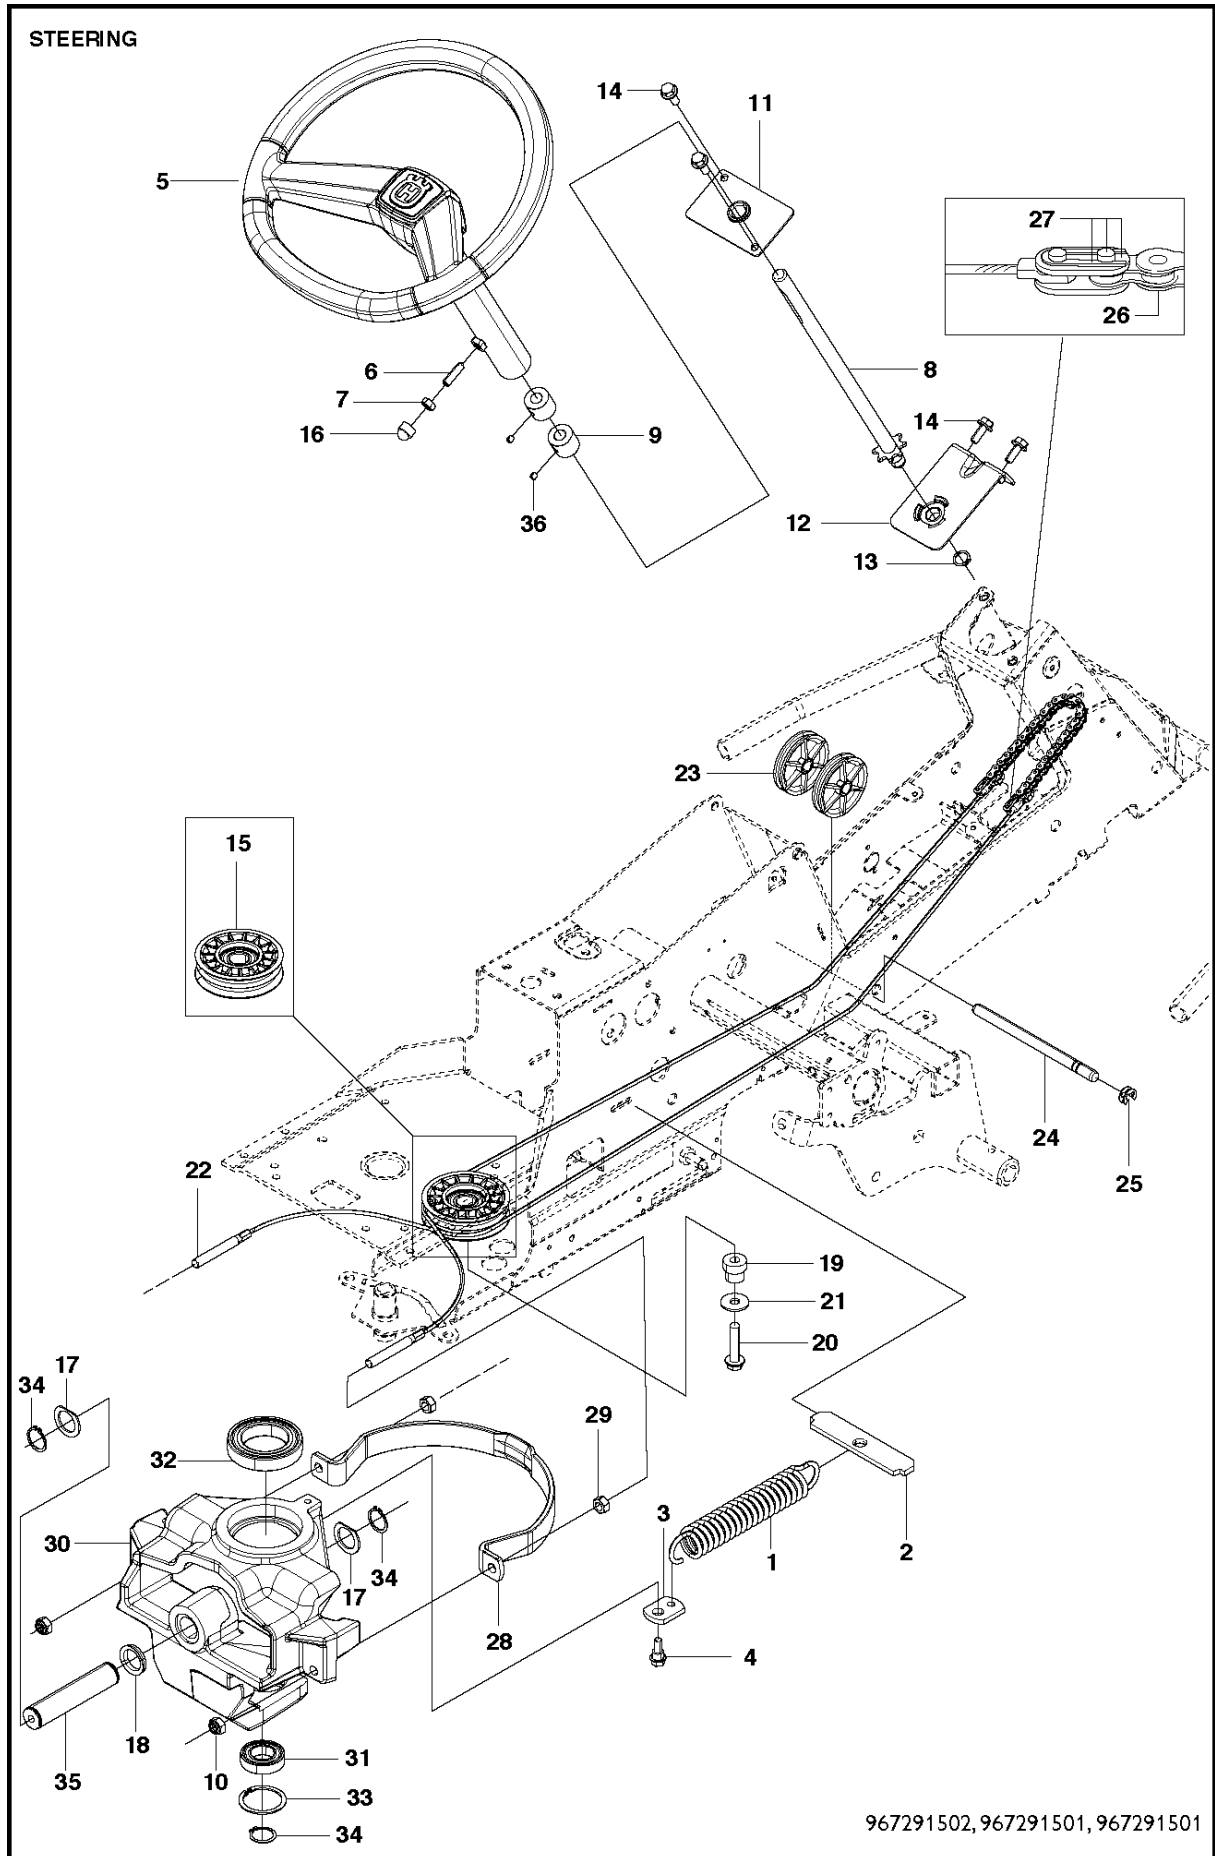

STEERING

R320 AWD

Ref	Part No	Description	Remark	QTY KIT
1	506 67 19-01	SPRING		1
2	506 57 63-01	SPRING RETAINER		1
3	506 67 08-01	LINK		1
4	506 59 74-01	SCREW EHHFM		1
5	577 96 04-02	STEERING WHEEL		1
6	728 74 55-05	SCREW IHSETM		1
7	731 23 18-01	HEXAGON NUT		1
8	583 89 99-01	STEERING ROD		1
9	506 86 34-01	DRIVER		2
10	732 21 20-51	NUT		2
11	584 15 56-01	BRACKET		1
12	583 89 97-01	BRACKET		1
13	735 31 17-00	CIRCLIP		1
14	506 57 01-04	SCREW EHHFM		4
15	576 49 25-01	PULLEY		1
16	544 43 32-01	PROTECTIVE COVER		1
17	506 77 34-01	WASHER		2
18	740 68 14-21	V-RING		1
19	576 48 73-01	BUSHING		1
20	506 67 54-03	SCREW EHHFM		1
21	734 11 74-41	WASHER		1
22	577 19 99-04	WIRE ASSY		2
23	506 52 24-01	STARTER PULLEY		2
24	506 53 94-04	SHAFT		1
25	735 31 14-20	E-CLIP		2
26	506 55 46-01	CHAIN		1
27	506 55 47-01	LINKAGE		2
28	544 42 73-01	WIRE GUIDE		1
29	731 23 20-01	HEXAGON NUT		2
30	577 65 93-01	SPINDLE		1
31	738 21 05-04	BALL BEARING		1
32	738 21 10-04	BALL BEARING		1
33	735 31 40-10	CIRCLIP		1
34	735 31 26-00	CIRCLIP		3
35	506 98 59-01	SWING AXLE		1
36	728 84 43-05	SCREW IHSETM		2