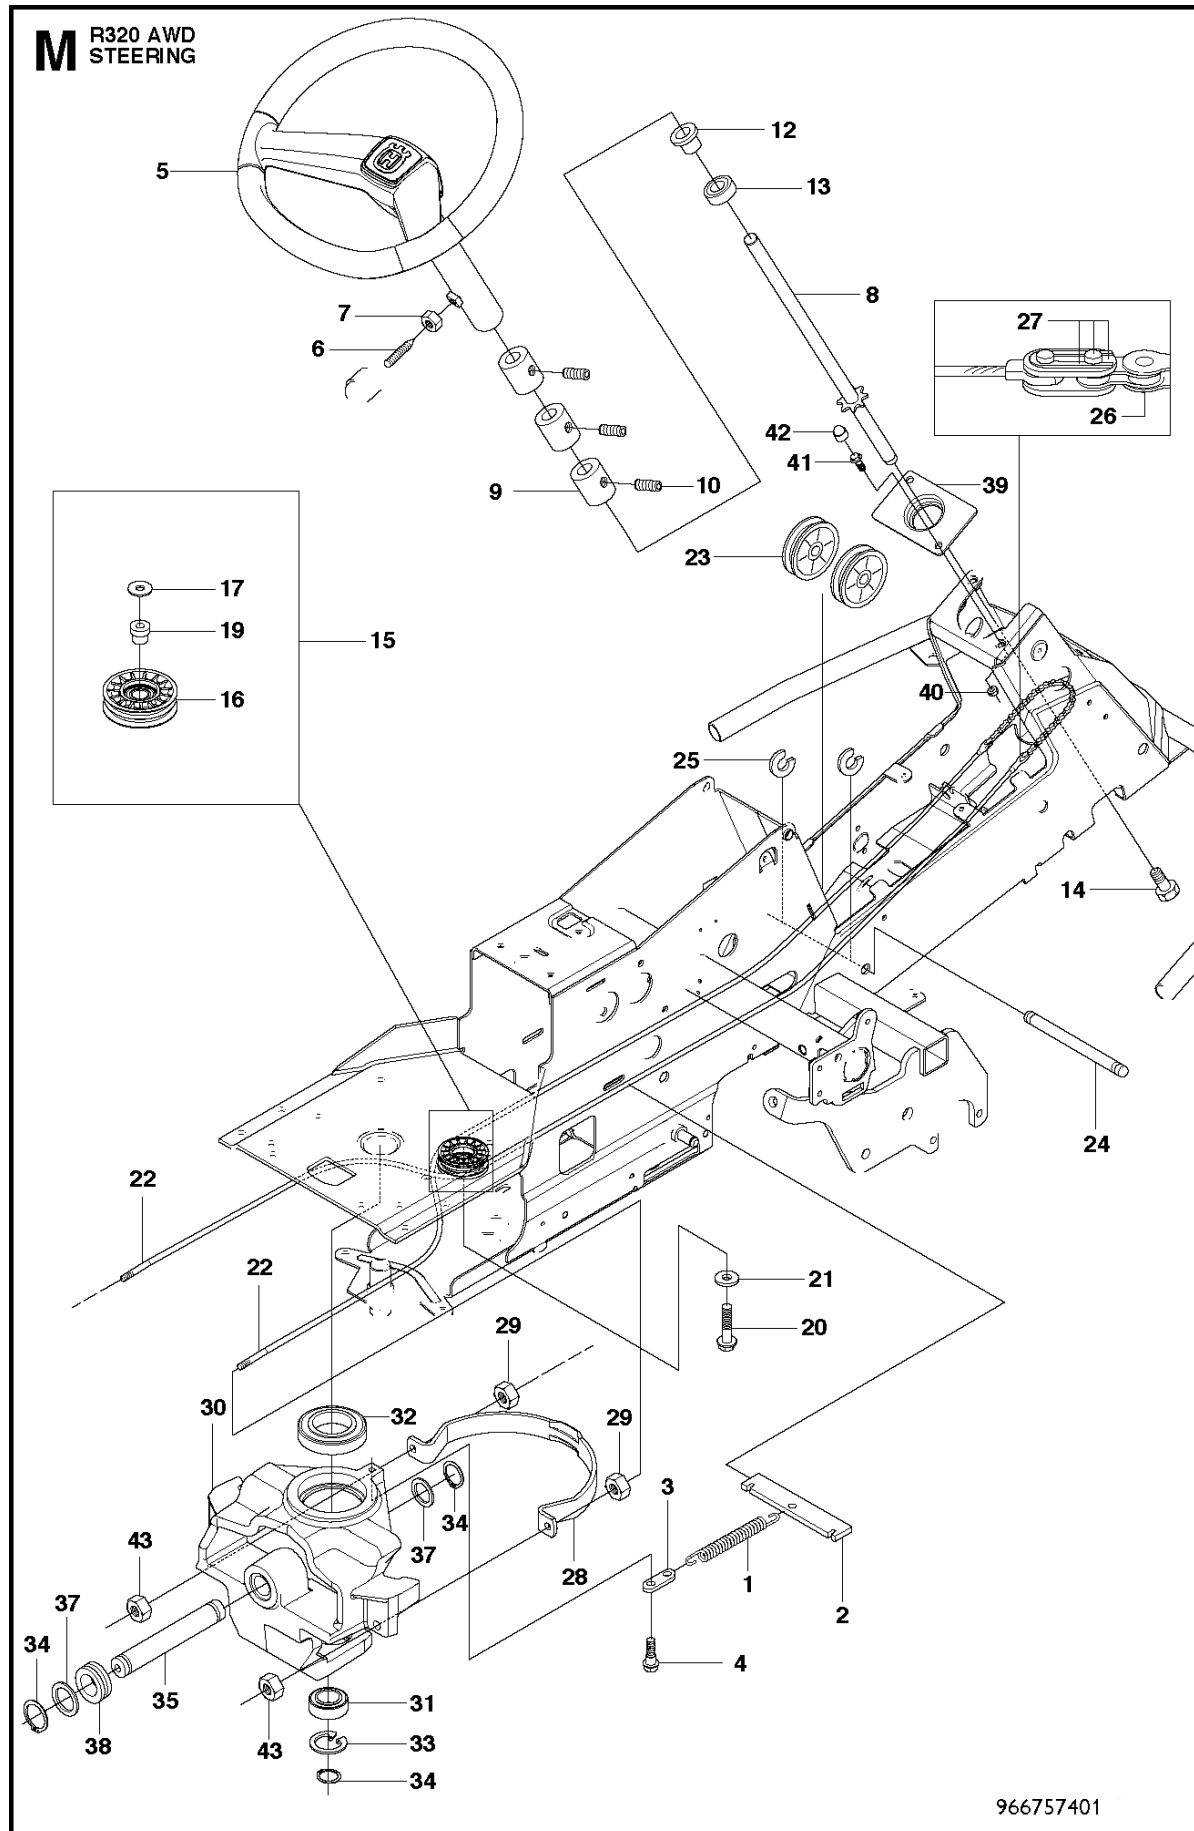

STEERING

R320 AWD

Ref	Part No	Description	Remark	QTY	KIT
1	506 67 19-01	SPRING		1	
2	506 57 63-01	SPRING RETAINER		1	
3	506 67 08-01	LINK		1	
4	506 59 74-01	SCREW EHHFM		1	
5	577 96 04-02	STEERING WHEEL		1	
6	728 74 55-05	SCREW IHSETM		1	
7	731 23 18-01	HEXAGON NUT		1	
8	575 63 19-01	STEERING ROD		1	
9	506 86 34-01	DRIVER		3	
10	728 84 43-05	SCREW IHSETM		3	
12	506 88 78-01	SPACER		1	
13	738 21 04-04	BALL BEARING		1	
14	506 57 01-04	SCREW EHHFM		1	
15	576 49 25-01	PULLEY		1	
16	576 26 91-01	PULLEY		1	15
17	735 31 40-10	CIRCLIP		1	15
19	576 48 73-01	BUSHING		1	15
20	506 67 54-03	SCREW EHHFM		1	
21	734 11 74-41	WASHER		1	
22	577 19 99-04	WIRE ASSY		2	
23	506 52 24-01	STARTER PULLEY		2	
24	506 53 94-04	SHAFT		1	
25	735 31 14-20	E-CLIP		2	
26	506 55 46-01	CHAIN		1	
27	506 55 47-01	LINKAGE		2	
28	544 42 73-01	WIRE GUIDE		1	
29	731 23 20-51	HEXAGON NUT		2	
30	577 65 93-01	SPINDLE		1	
31	738 21 05-04	BALL BEARING		1	
32	738 21 10-04	BALL BEARING		1	
33	735 31 40-10	CIRCLIP		1	
34	735 31 26-00	CIRCLIP		3	
35	506 98 59-01	SWING AXLE		1	
37	506 77 34-01	WASHER		1	
38	740 68 14-21	V-RING		1	
39	578 06 52-01	BRACKET		1	
40	732 21 20-51	NUT		1	
41	506 67 54-03	SCREW EHHFM		1	
42	544 43 32-01	PROTECTIVE COVER		1	
43	732 21 20-51	NUT		2