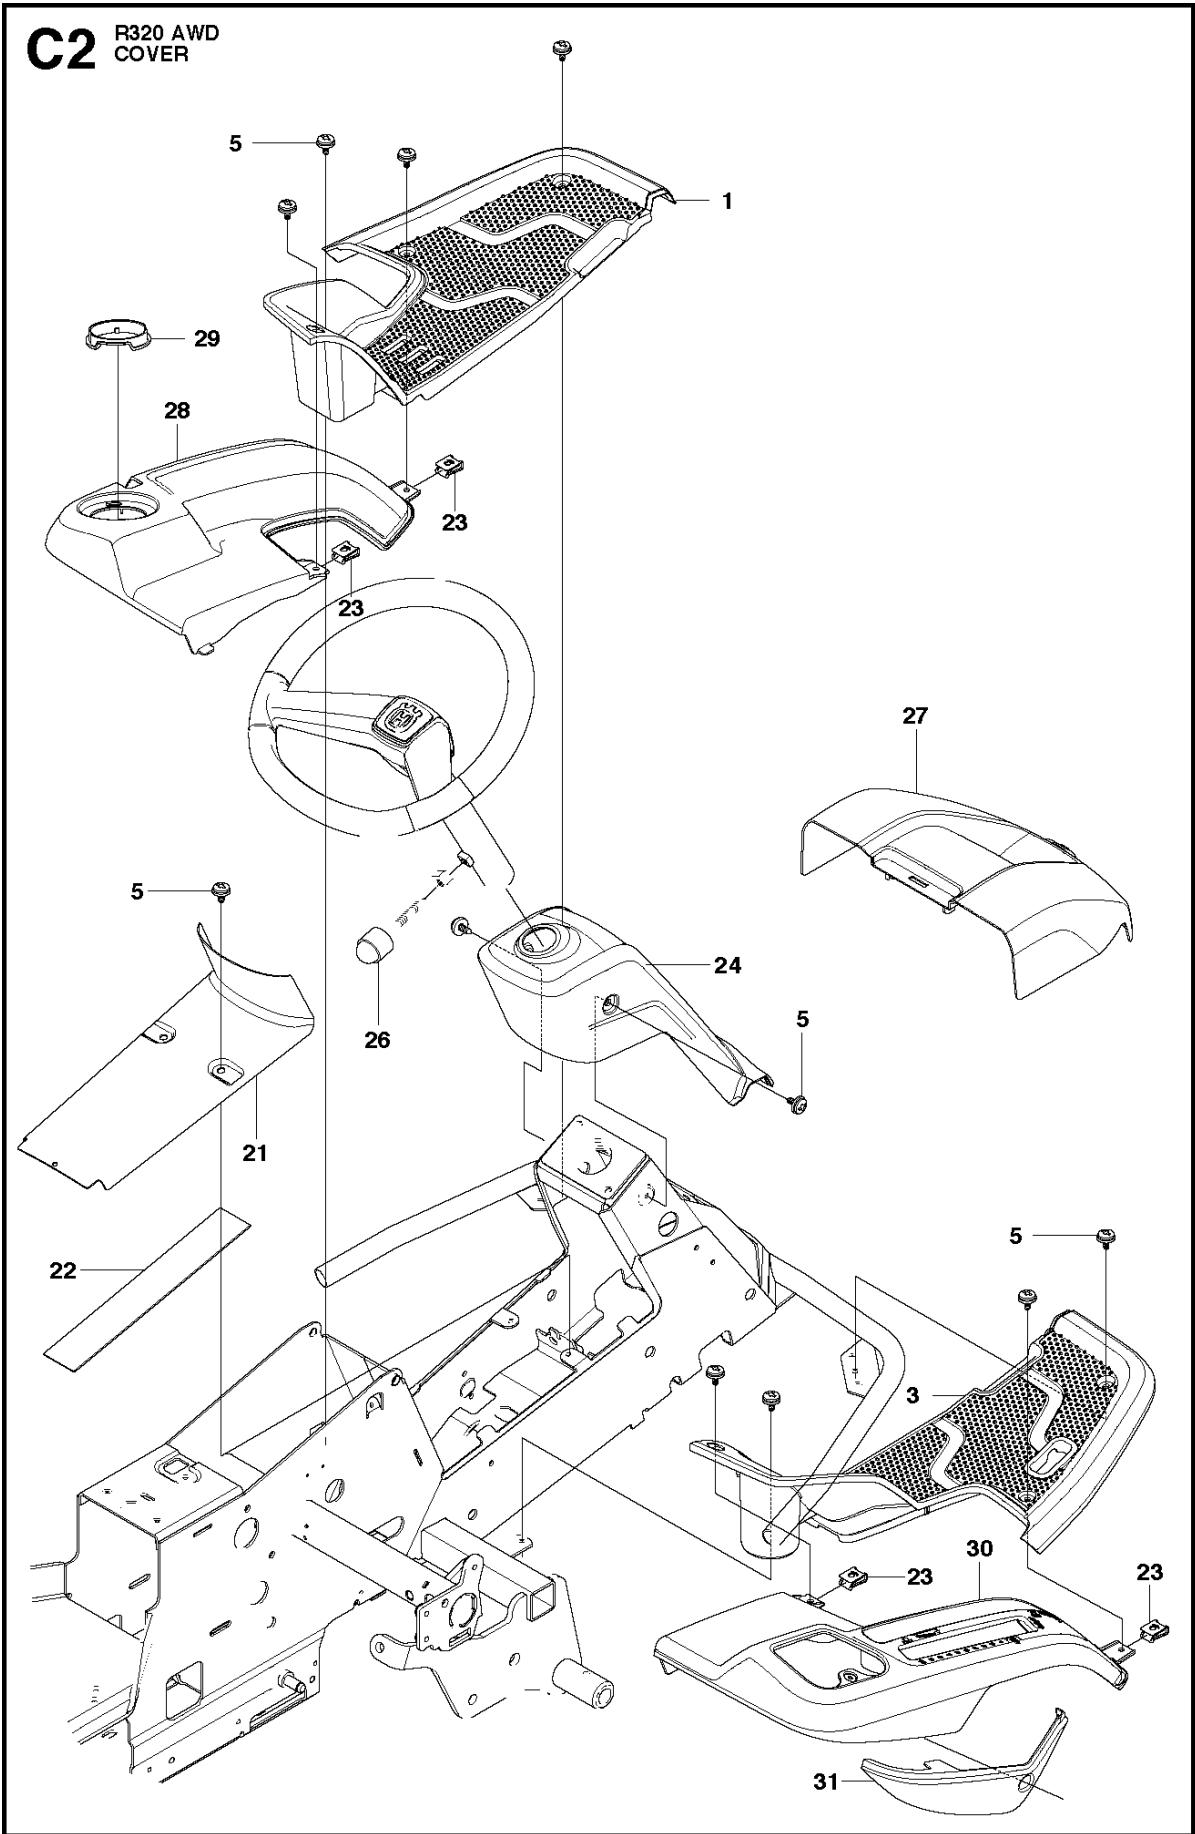

SPARE PARTS LIST

RIDERS

R320 AWD

COVER - 3

COVER

R320 AWD

Ref	Part No	Description	Remark	QTY KIT
1	510 22 25-01	BELT COVER		1
2	510 22 25-02	BELT COVER		1
3	510 22 27-01	BELT COVER		1
4	510 22 27-02	BELT COVER		1
5	725 23 68-61	SCREW EHHFT		4
6	510 22 23-03	BELT COVER		1
7	510 22 24-01	BELT COVER		1
8	522 55 73-01	SCREW		2
9	516 01 88-01	BELT COVER		1
10	525 56 33-03	BELT COVER		1
11	725 23 64-61	SCREW EHHFT		5

C1 R320 AWD
COVER

COVER

R320 AWD

Ref	Part No	Description	Remark	QTY	KIT
6	577 61 47-01	ENGINE HOOD ASSY		1	
7	578 11 37-01	HINGE		1	6
8	578 11 37-02	HINGE		1	6
9	722 79 54-02	RIVET		6	6
10	503 89 47-03	SNAP LOCKING		1	
11	577 61 26-02	COVER		1	6
12	577 61 26-01	COVER		1	6
19	578 26 13-04	TRANSMISSION COVER		1	
20	574 85 62-01	SCREW		2	
32	577 90 33-01	PLUG		2	

COVER

R320 AWD

Ref	Part No	Description	Remark	QTY KIT
1	577 72 93-01	FOOT PLATE		1
3	577 72 94-01	FOOT PLATE		1
5	544 40 05-01	SCREW		14
21	544 23 92-01	COVER		1
22	544 42 75-01	MAT		1
23	535 42 91-01	SPRING NUT		4
24	577 61 58-01	COVER		1
26	544 43 32-01	PROTECTIVE COVER		1
27	525 56 24-01	UNIT COVER		1
28	577 72 95-01	FENDER		1
29	577 76 45-01	LOCK NUT		1
30	577 72 96-01	FENDER		1
31	577 73 75-01	CONTROL COVER		1