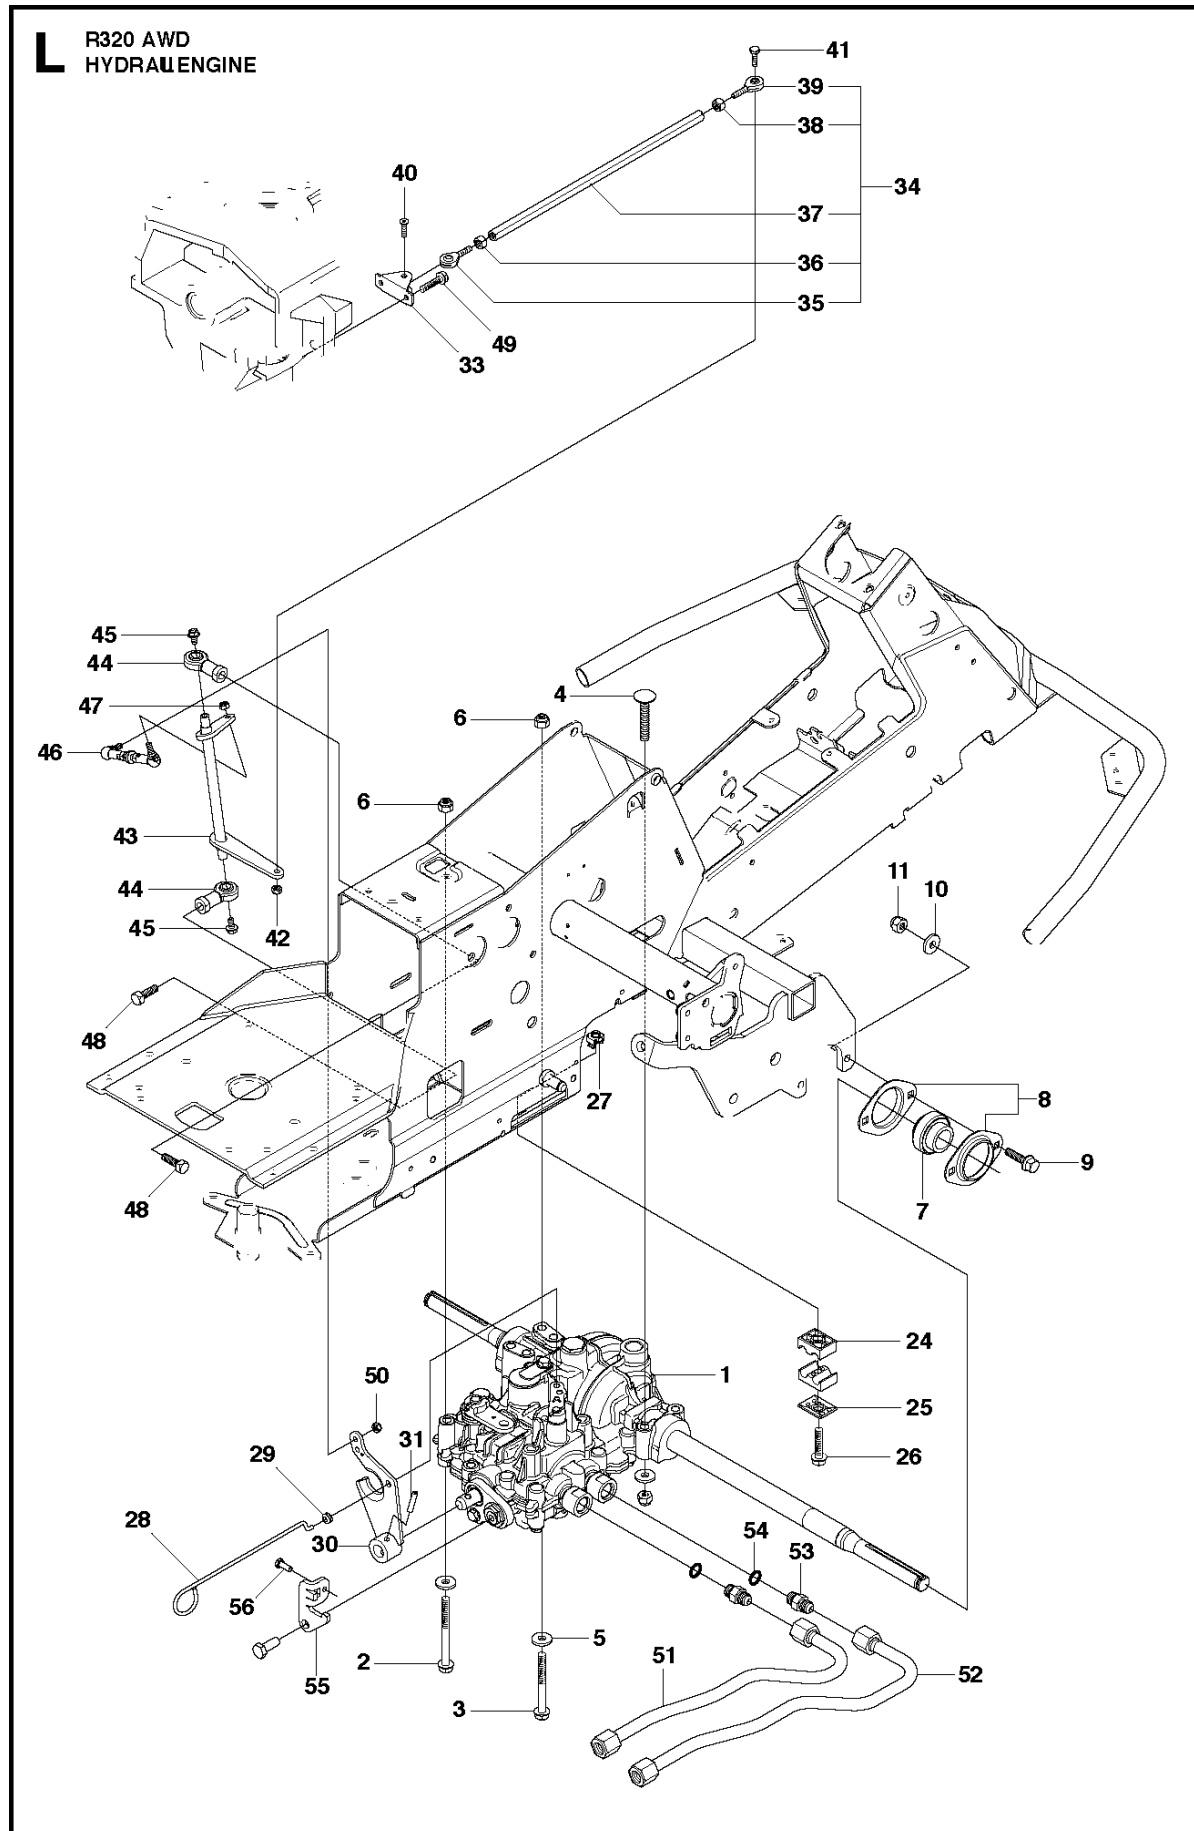

HYDRAULIC PUMP - MOTOR

R320 AWD

Ref	Part No	Description	Remark	QTY	KIT
1	575 48 43-01	TRANSMISSION		1	
2	725 24 67-51	SCREW EHHM		1	
3	725 24 64-51	SCREW EHHM		1	
4	535 42 38-03	SCREW RSQM		1	
5	734 11 64-01	WASHER		3	
6	732 21 18-01	LOCK NUT		3	
7	544 00 89-02	BEARING		1	
8	544 00 90-02	BEARING HOUSING		2	
9	506 57 01-05	SCREW EHHFM		2	
10	734 11 64-01	WASHER		2	
11	732 21 18-01	LOCK NUT		2	
24	544 37 33-02	PIPE CLAMP		1	
25	544 37 38-02	COVER PLATE		1	
26	506 57 01-07	SCREW EHHFM		1	
27	544 81 17-01	CAGE NUT		1	
28	535 49 97-01	ARM		1	
29	503 73 58-01	BUSHING		1	
30	578 29 19-01	LEVER		1	
31	721 43 47-01	SPRING PIN		1	
33	535 49 28-02	BRACKET		1	
34	544 45 67-03	ROD		1	
35	535 48 66-02	ROD END		1	34
36	503 22 10-18	HEXAGON NUT		1	34
37	535 48 65-03	ROD		1	34
38	731 23 16-01	HEXAGON NUT		1	34
39	535 48 66-01	ROD END		1	34
40	544 84 17-01	SCREW		1	
41	725 23 70-71	SCREW EHHM		1	
42	732 21 16-01	LOCK NUT		1	
43	535 49 74-02	LEVER		1	
44	506 95 17-01	ROD END		2	
45	535 47 52-12	SCREW EHHFM		2	
46	544 44 19-01	ADJUSTMENT ROD		1	
47	732 21 16-01	LOCK NUT		1	
48	725 24 93-71	SCREW EHHM		2	
49	725 23 66-51	HEXAGONAL SCREW M6X12		2	
50	732 21 16-01	LOCK NUT		3	
51	544 80 80-01	HYDRAULIC PIPE		2	
52	544 80 79-01	HYDRAULIC PIPE		2	
53	535 42 68-06	PIPE FITTING		2	
54	592 95 43-01	GASKET	For 967291502	2	
54	505 45 11-01	O-RING	For 967291501, 966757401, 967151701	1	
55	578 04 78-01	BRACKET		1	
56	725 23 68-61	SCREW EHHFT		1