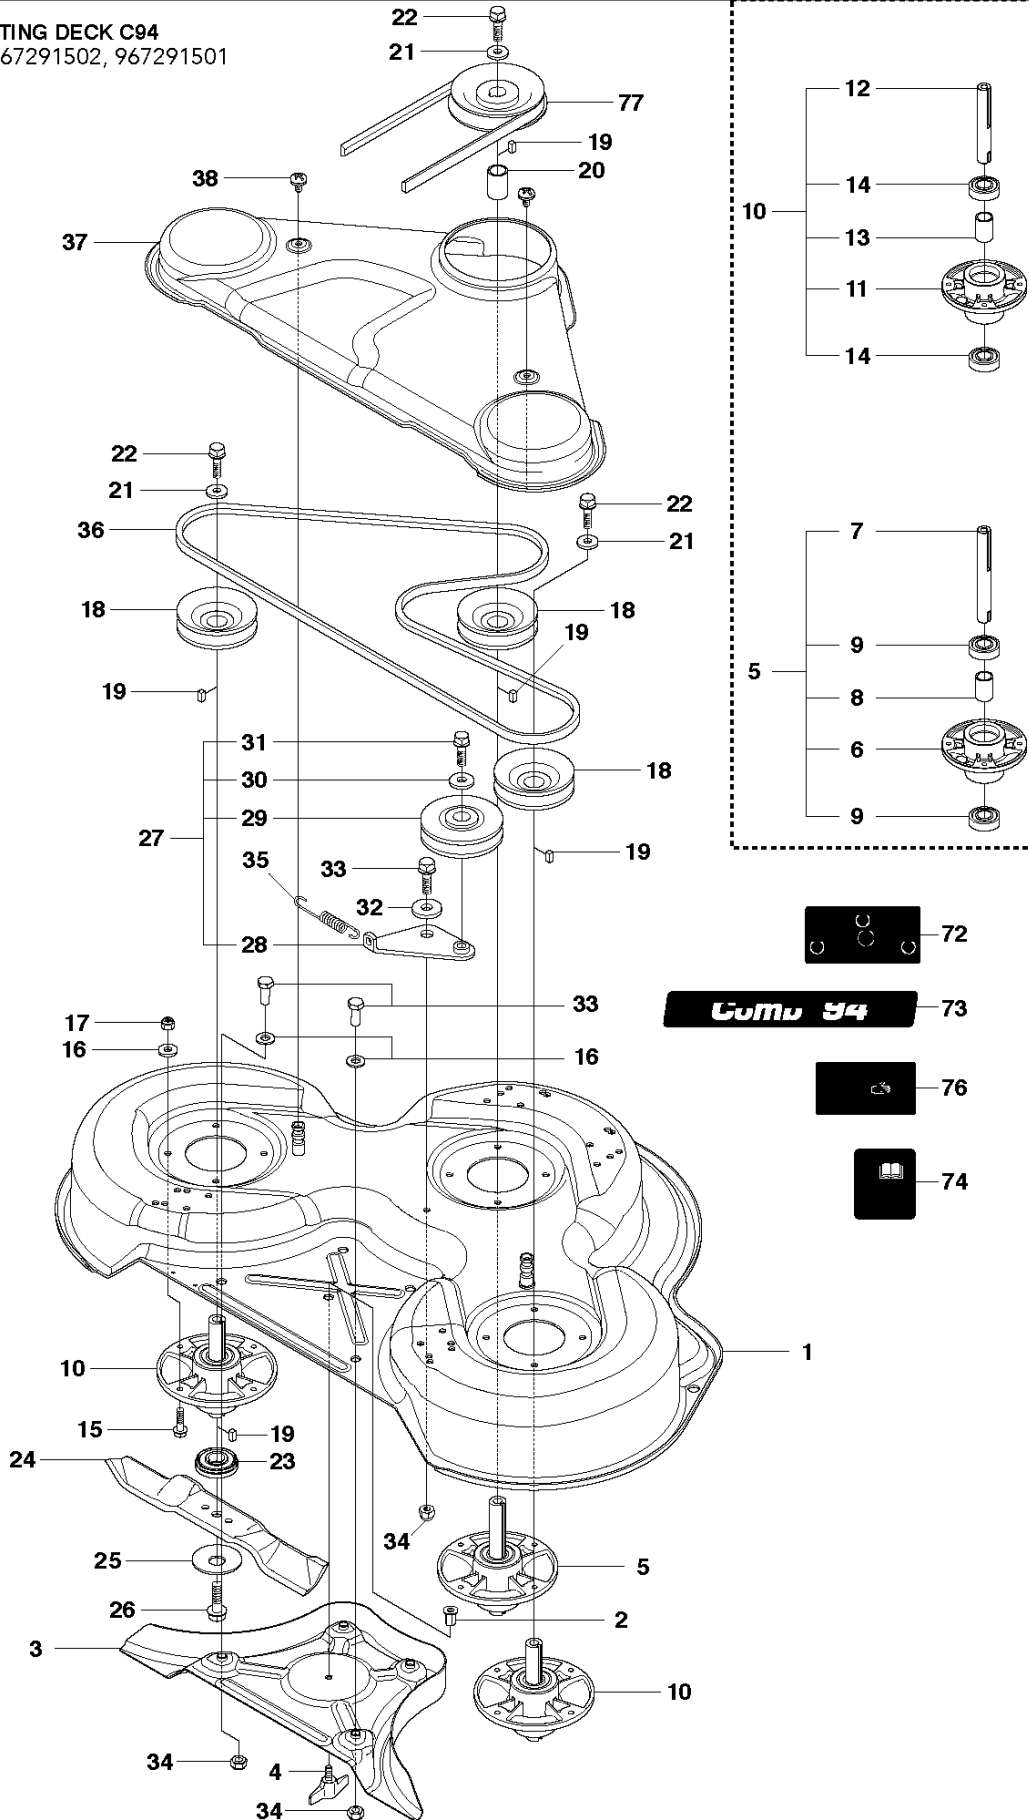

A2 CUTTING DECK C94
For 967291502, 967291501

94CM CUTTING DECK

R320 AWD

Ref	Part No	Description	Remark	QTY	KIT
1	544 06 57-04	CUTTING DECK		1	
2	544 06 55-06	DECK SHELL ASSY		1	1
3	506 91 62-01	NUT		1	1
4	544 06 58-01	PLUG		1	1
5	544 06 61-01	KNOB		1	1
6	576 38 41-02	BLADE HOUSING ASSY		2	
7	576 38 43-02	SHAFT		1	6
8	738 23 04-34	BALL BEARING		2	6
9	576 38 44-01	SPACING SLEEVE		1	6
10	576 38 42-01	BEARING HOUSING		1	6
11	576 38 41-03	BLADE HOUSING ASSY		1	
12	576 38 43-03	SHAFT		1	11
13	738 23 04-34	BALL BEARING		2	11
14	576 38 44-01	SPACING SLEEVE		1	11
15	576 38 42-01	BEARING HOUSING		1	11
16	535 42 38-01	SCREW RSQM		12	
17	734 11 64-01	WASHER		12	
18	732 21 18-01	LOCK NUT		12	1
19	506 92 21-01	PULLEY		3	
20	506 53 35-01	PARALLEL KEY		4	
21	544 06 80-03	SPACING SLEEVE		1	
22	506 77 86-01	PULLEY		1	
23	734 11 74-41	WASHER		3	
24	579 65 25-10	BLADE		3	
25	544 06 49-01	BLADE HOLDER		3	
26	506 67 54-02	SCREW EHHFM		3	
27	506 67 54-02	SCREW EHHFM		3	
28	506 79 73-01	BELT TENSIONER ASSY		1	
29	506 79 71-01	SPÄNNARM KPL.		1	28
30	506 79 32-01	BELT TENSIONER WHEEL		1	28
31	734 11 64-41	WASHER		1	28
32	506 55 83-02	SCREW EHHFT		1	28
33	506 91 87-02	WASHER		1	
34	725 24 51-71	SCREW EHHM		3	
35	506 53 31-01	SPRING		1	
36	506 53 31-01	SPRING		1	
37	589 53 07-01	BELT		1	
38	522 82 19-01	BELT COVER		1	
77	506 77 86-01	PULLEY		1	
72	506 78 97-01	LABEL		1	
73	544 23 81-01	LABEL		2	
74	506 92 90-01	LABEL		1	
76	574 51 00-01	DECAL		2