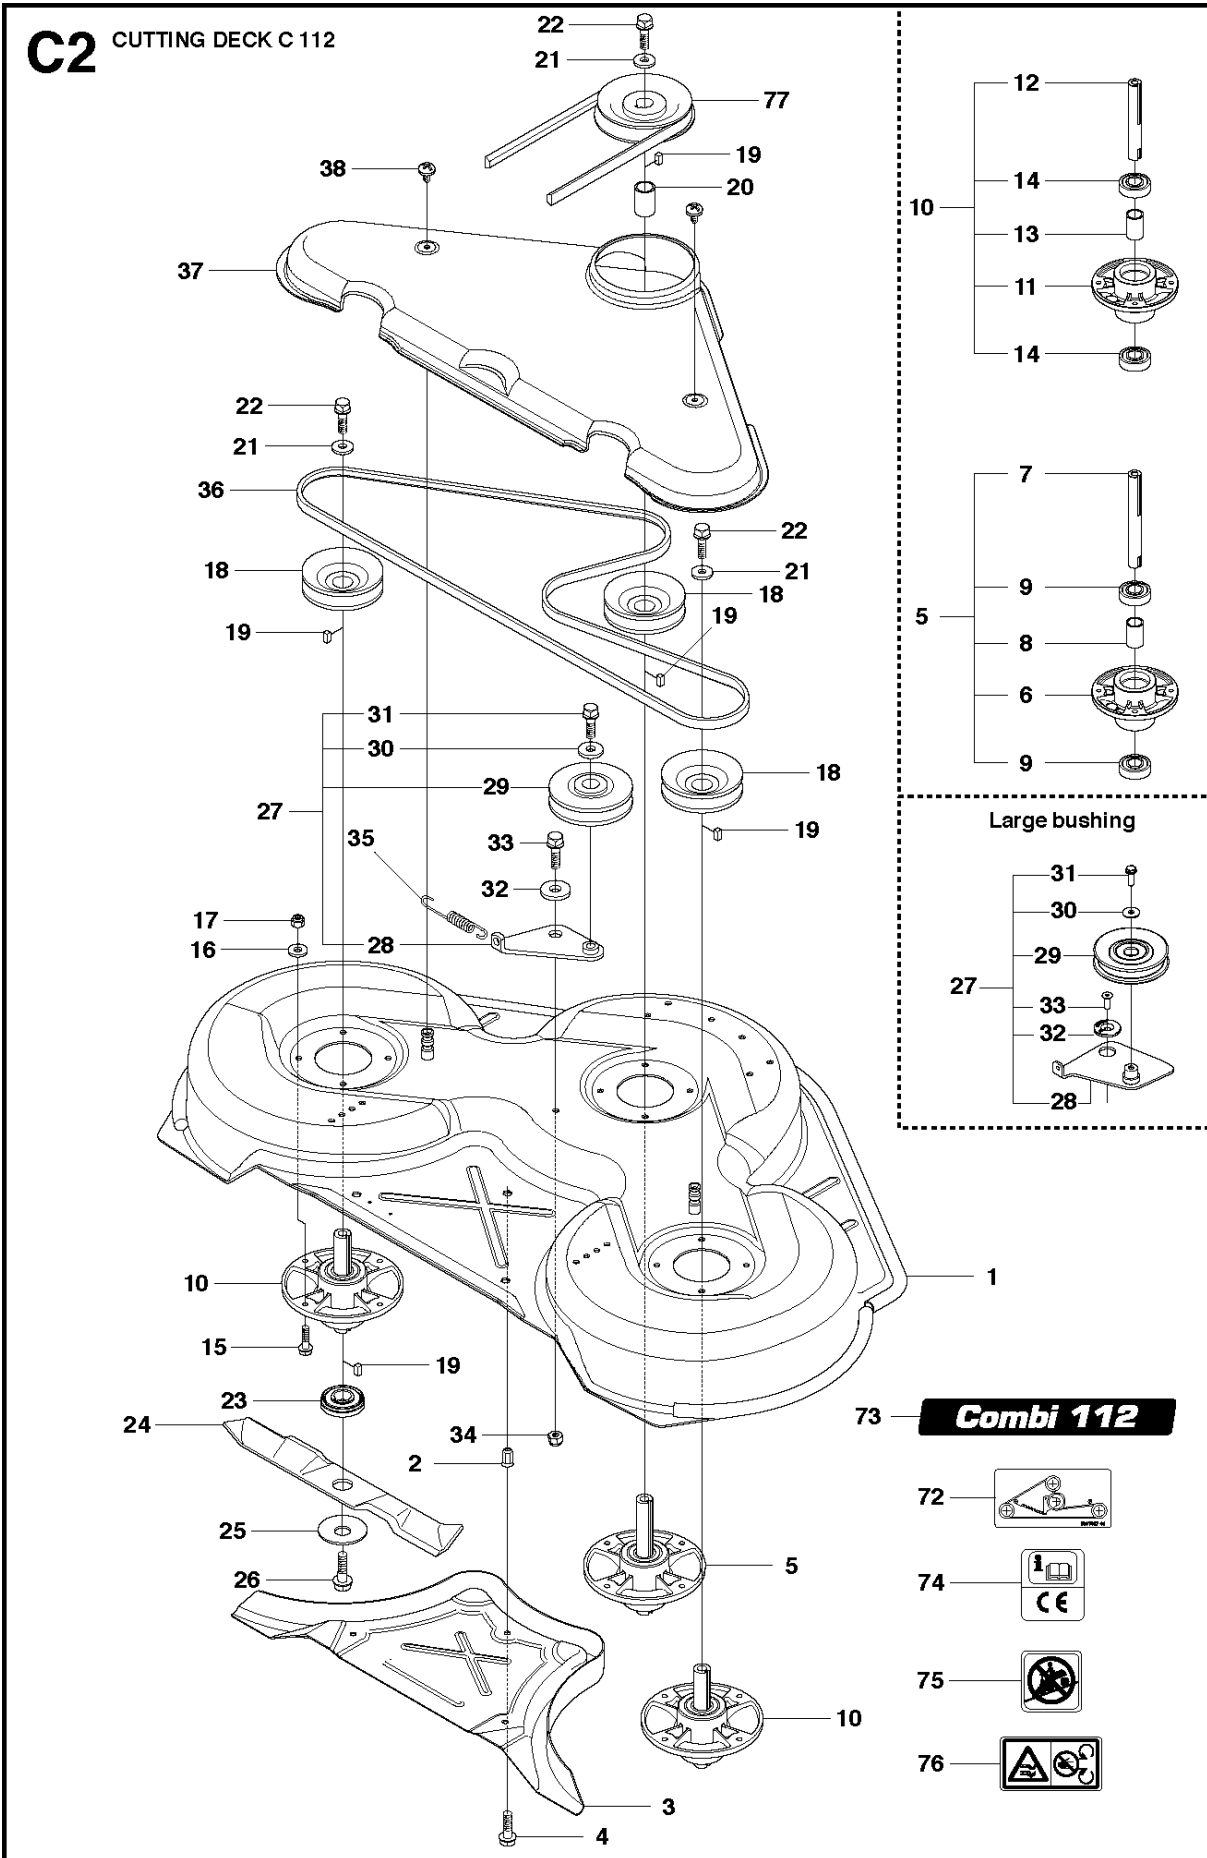

C2 CUTTING DECK C 112

73 **Combi 112**

44"/112CM CUTTING DECK

R320 AWD

Ref	Part No	Description	Remark	QTY	KIT
1	574 20 95-01	CUTTING DECK		1	
2	506 91 62-01	NUT		3	
3	544 44 93-01	PLUG		1	
4	506 57 01-04	SCREW EHHFM		3	
5	576 38 41-01	BLADE HOUSING ASSY		1	
6	576 38 42-01	BEARING HOUSING		1	5
7	576 38 43-01	SHAFT		1	5
8	576 38 44-01	SPACING SLEEVE		1	5
9	738 23 04-34	BALL BEARING		2	5
10	576 38 41-02	BLADE HOUSING ASSY		2	
11	576 38 42-01	BEARING HOUSING		1	10
12	576 38 43-02	SHAFT		1	10
13	576 38 44-01	SPACING SLEEVE		1	10
14	738 23 04-34	BALL BEARING		2	10
15	535 42 38-01	SCREW RSQM		12	
16	734 11 64-01	WASHER		12	
17	732 21 18-01	LOCK NUT		12	
18	506 92 21-01	PULLEY		3	
19	506 53 35-01	PARALLEL KEY		7	
20	544 06 80-02	SPACING SLEEVE		1	
21	734 11 74-41	WASHER		3	
22	544 11 41-01	SCREW EHHM		3	
23	535 50 42-02	ADAPTER		3	
24	504 18 81-10	BLADE		3	
25	506 79 23-01	KNIFE PLATE		3	
26	544 11 41-01	SCREW EHHM		3	
27	506 54 07-01	BELT TENSIONER ASSY	Small bushing	1	
27	586 96 66-01	BELT TENSIONER ASSY	Large bushing	1	
28	585 35 99-01	ARM	Small bushing	1	27
28	585 35 99-01	ARM	Large bushing	1	27
29	506 53 27-01	PULLEY		1	27
30	734 11 64-41	WASHER		1	27
31	586 32 04-01	SCREW	Small bushing	1	27
31	586 32 04-01	SCREW	Large bushing	1	27
32	506 91 87-02	WASHER	Small bushing	1	
32	586 49 67-01	WASHER	Large bushing	1	
32	506 91 87-02	WASHER	For 966757401, 967151701	1	
33	725 24 51-71	SCREW EHHM	Small bushing	1	
33	725 64 53-01	SCREW IHCSFM	Large bushing	1	
33	725 24 51-71	SCREW EHHM	For 966757401, 967151701	1	
34	732 21 18-01	LOCK NUT		1	
35	506 53 31-01	SPRING		1	
36	589 51 46-01	BELT		1	
37	544 09 62-01	BELT COVER		1	
38	544 40 05-01	SCREW		2	
72	506 78 97-01	LABEL		1	
73	544 23 81-05	LABEL		2	
74	506 92 90-01	LABEL		1	
75	535 43 74-01	LABEL WARNING		1	
76	574 51 00-01	DECAL		2	
77	506 77 86-01	PULLEY		1