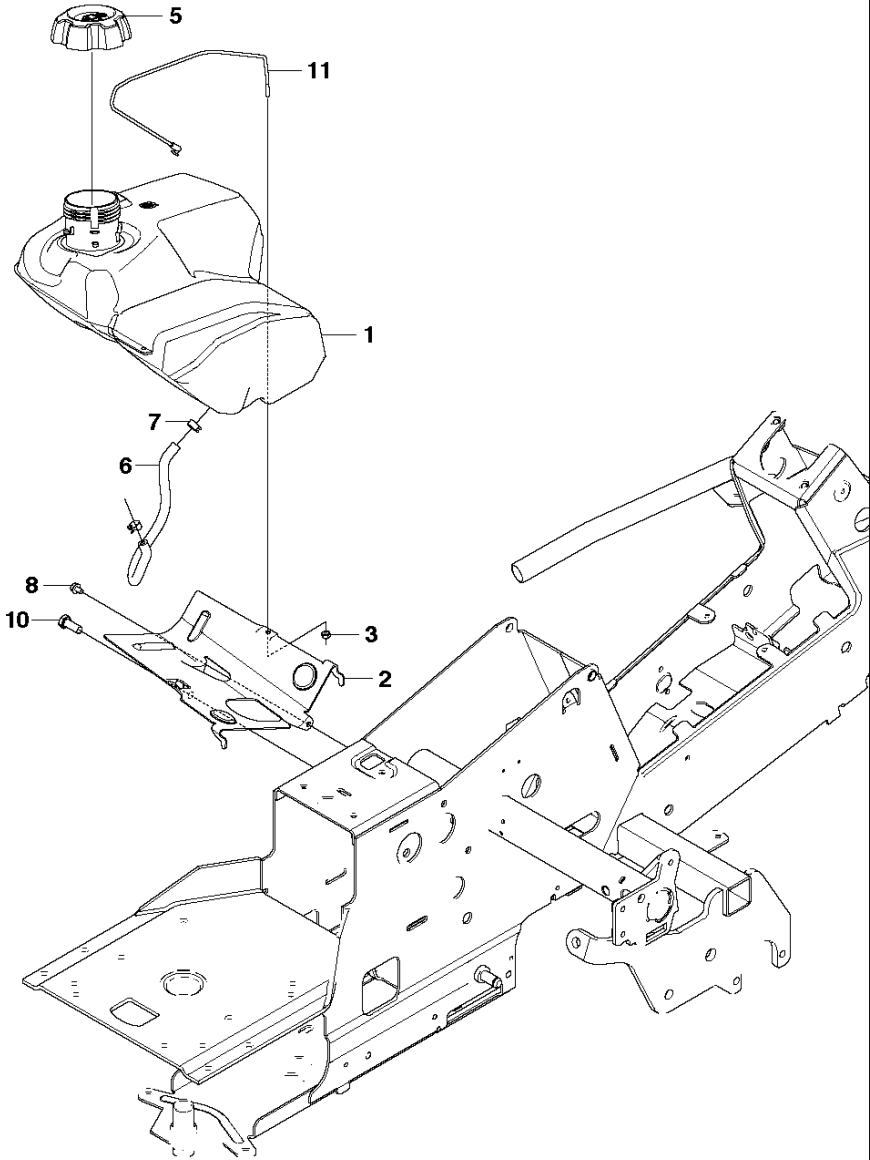

B R320 AWD
FUEL SYSTEM

FUEL SYSTEM

R320 AWD

Ref	Part No	Description	Remark	QTY KIT
1	577 91 50-01	FUEL TANK		1
2	578 05 38-01	BRACKET		1
3	732 21 16-01	LOCK NUT		1
5	532 43 96-45	FUEL CAP		1
6	504 80 00-10	FUEL HOSE		1
7	535 46 97-01	HOSE BRACE		2
8	725 23 64-61	SCREW EHHFT		1
10	725 24 93-71	SCREW EHHM		1
11	578 26 15-01	WIRE		1