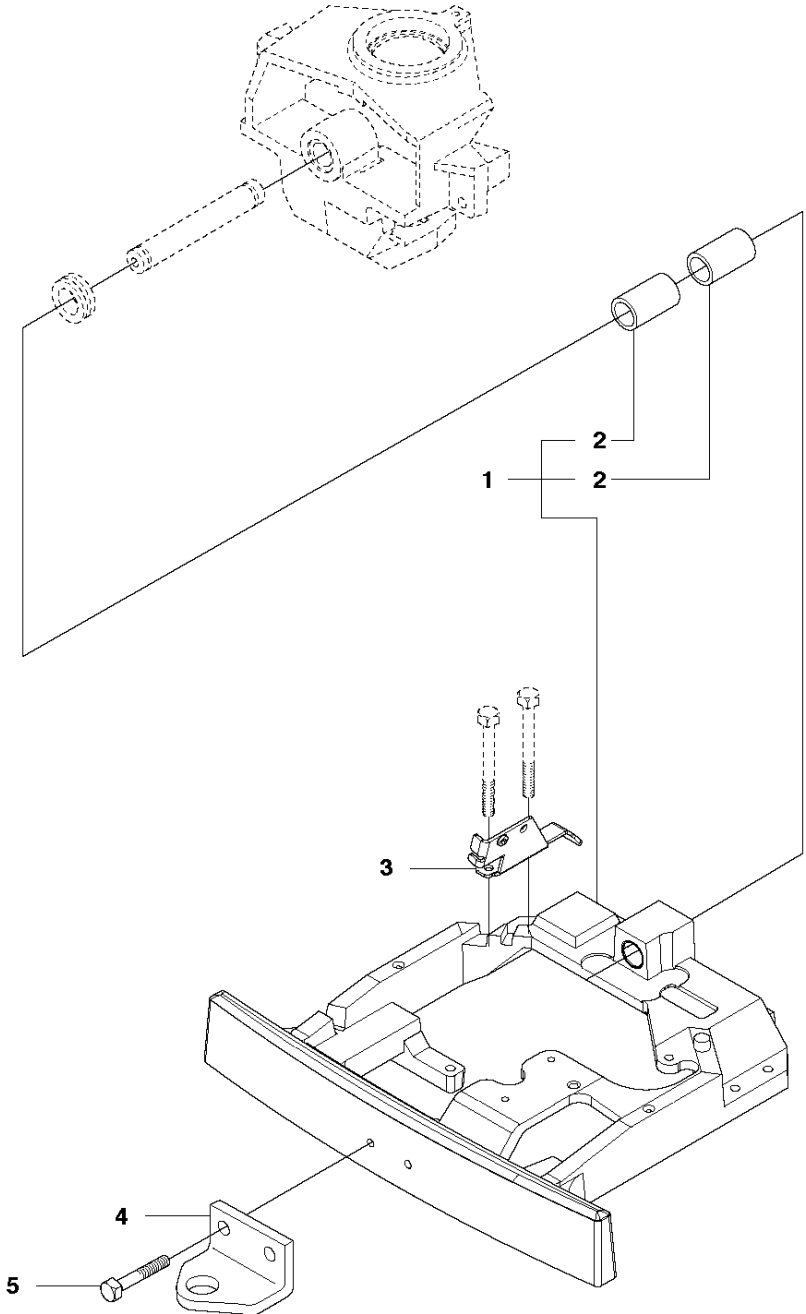

CHASSIS, REAR - 1

CHASSIS REAR

R320 AWD

Ref	Part No	Description	Remark	QTY	KIT
1	582 24 46-01	BRACKET	For 967291502	1	
1	535 40 60-01	BRACKET	For 967291501, 966757401, 967151701	1	
2	506 98 61-02	GLIDLAGER		2	1
3	544 26 21-01	BRACKET		1	
4	506 88 99-01	HITCH		1	
5	725 24 93-71	SCREW EHHM	For 967291502	2	
5	725 25 00-51	SCREW EHHM	For 967291501, 966757401, 967151701	1