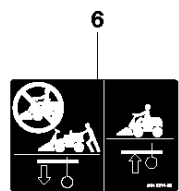

DECALS

DECALS

R320 AWD

Ref	Part No	Description	Remark	QTY KIT
1	582 57 00-01	LABEL		1
2	544 43 86-01	LABEL		1
3	578 36 45-06	DECAL		2
4	5790916001	TBD		2
5	578 39 25-07	DECAL		1
6	544 21 14-01	LABEL		2
7	574 44 32-01	LABEL		1