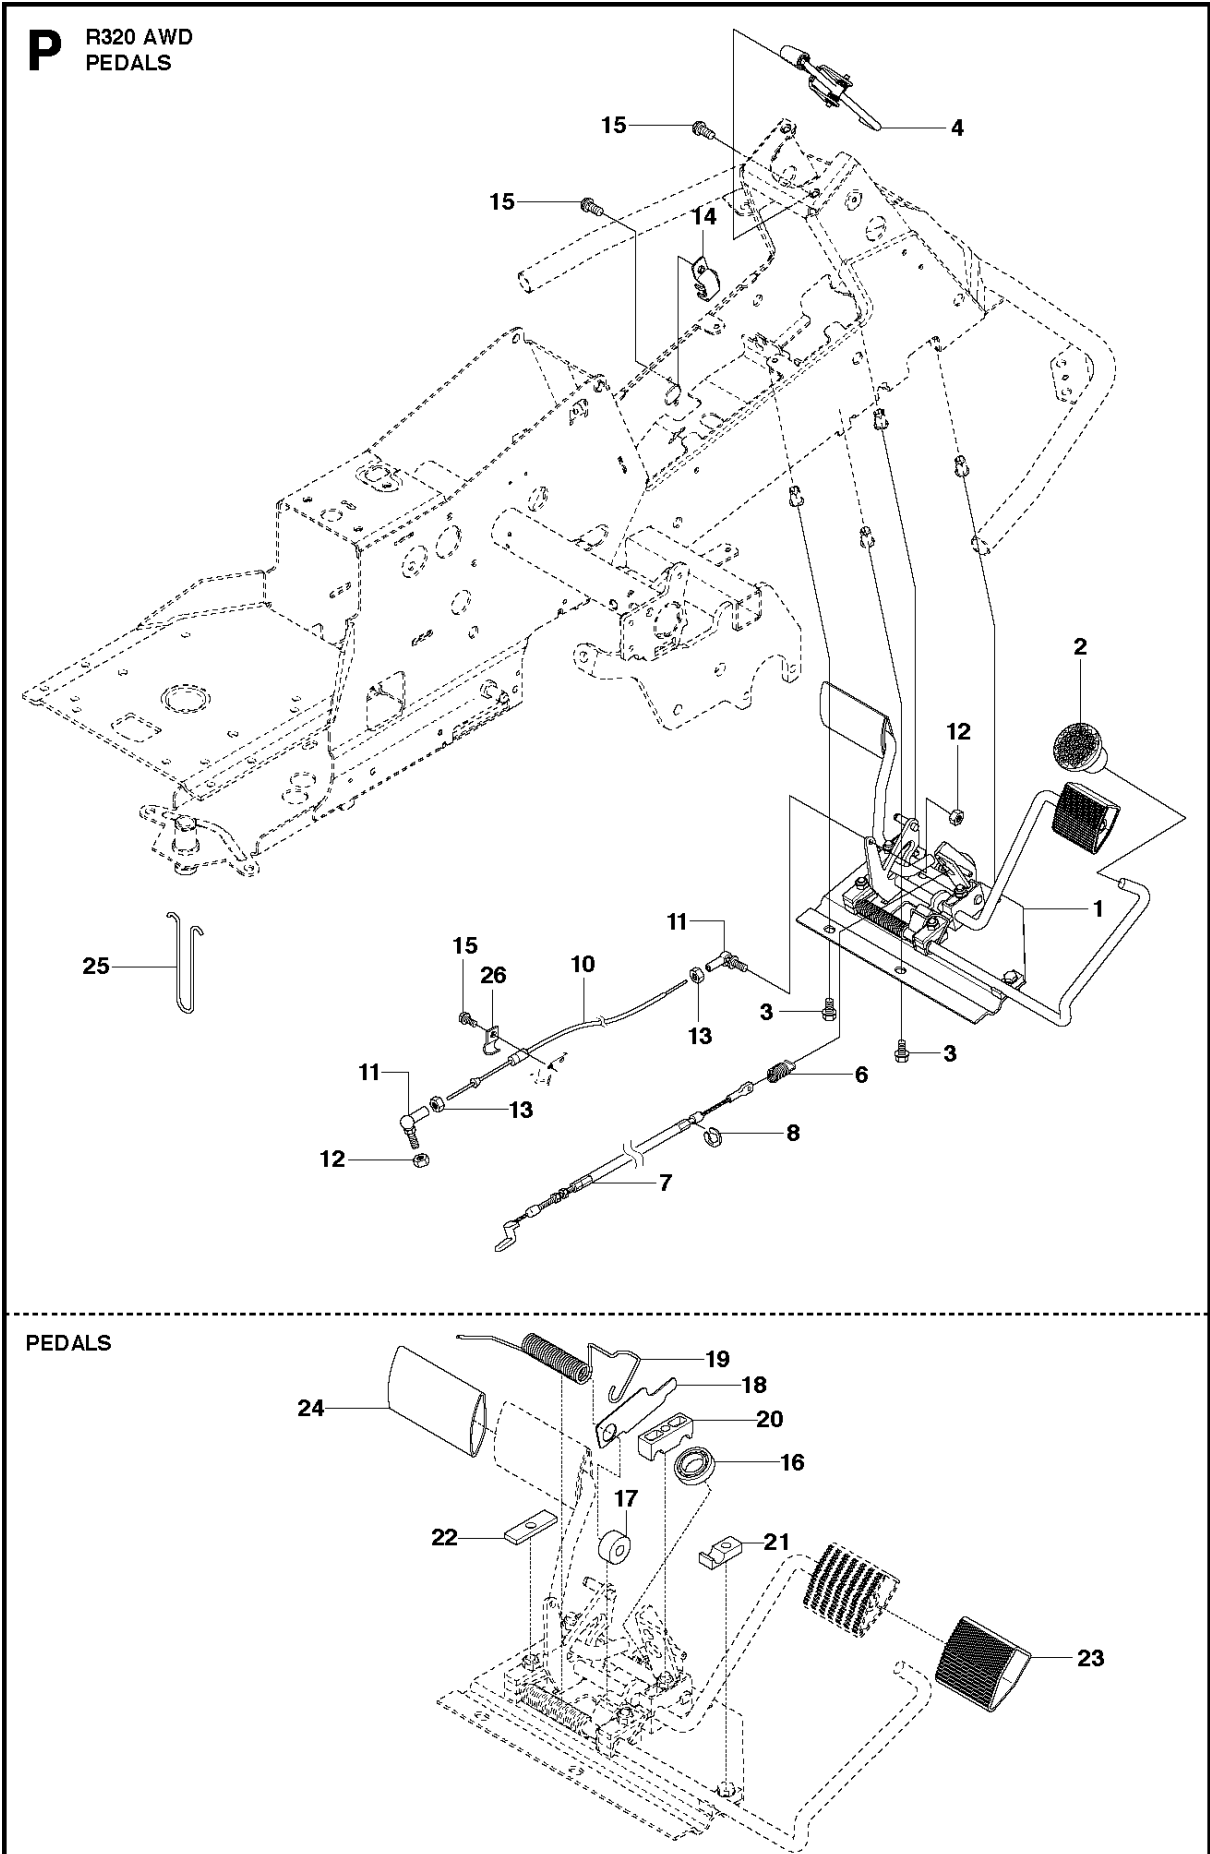

PEDALS

R320 AWD

Ref	Part No	Description	Remark	QTY	KIT
1	544 12 60-01	PEDAL PLATE ASSY		1	
2	535 47 37-01	KNOB		1	
3	506 57 01-04	SCREW EHHFM		4	
4	544 40 31-01	BRAKE LEVER ASSY		1	
6	506 94 63-01	BRAKE SPRING		1	
7	576 71 21-01	BRAKE WIRE		1	
8	735 31 09-20	E-CLIP		1	
10	574 41 12-02	CONTROL CABLE		1	
11	506 55 73-01	VINKELL.AS8 DIN71802		2	
12	732 21 14-01	LOCK NUT		2	
13	731 23 14-01	HEXAGON NUT		2	
14	522 43 08-01	BRACKET		1	
15	725 23 64-61	SCREW EHHFT		4	
16	738 21 02-04	BALL BEARING		1	1
17	535 48 02-01	ROLLER		1	1
18	535 48 06-01	PROTECTIVE PLATE		1	1
19	535 48 07-01	SPRING		1	1
20	535 48 08-01	BEARING SUPPORT		4	1
21	535 48 09-01	BEARING SUPPORT		5	1
22	535 48 10-01	REINFORCEMENT PLATE		3	1
23	535 47 88-01	PEDAL RUBBER		1	1
24	535 47 88-02	PEDAL RUBBER		1	1
25	506 57 64-02	CABLE HOLDER		1	
26	506 56 65-01	CLIP		1