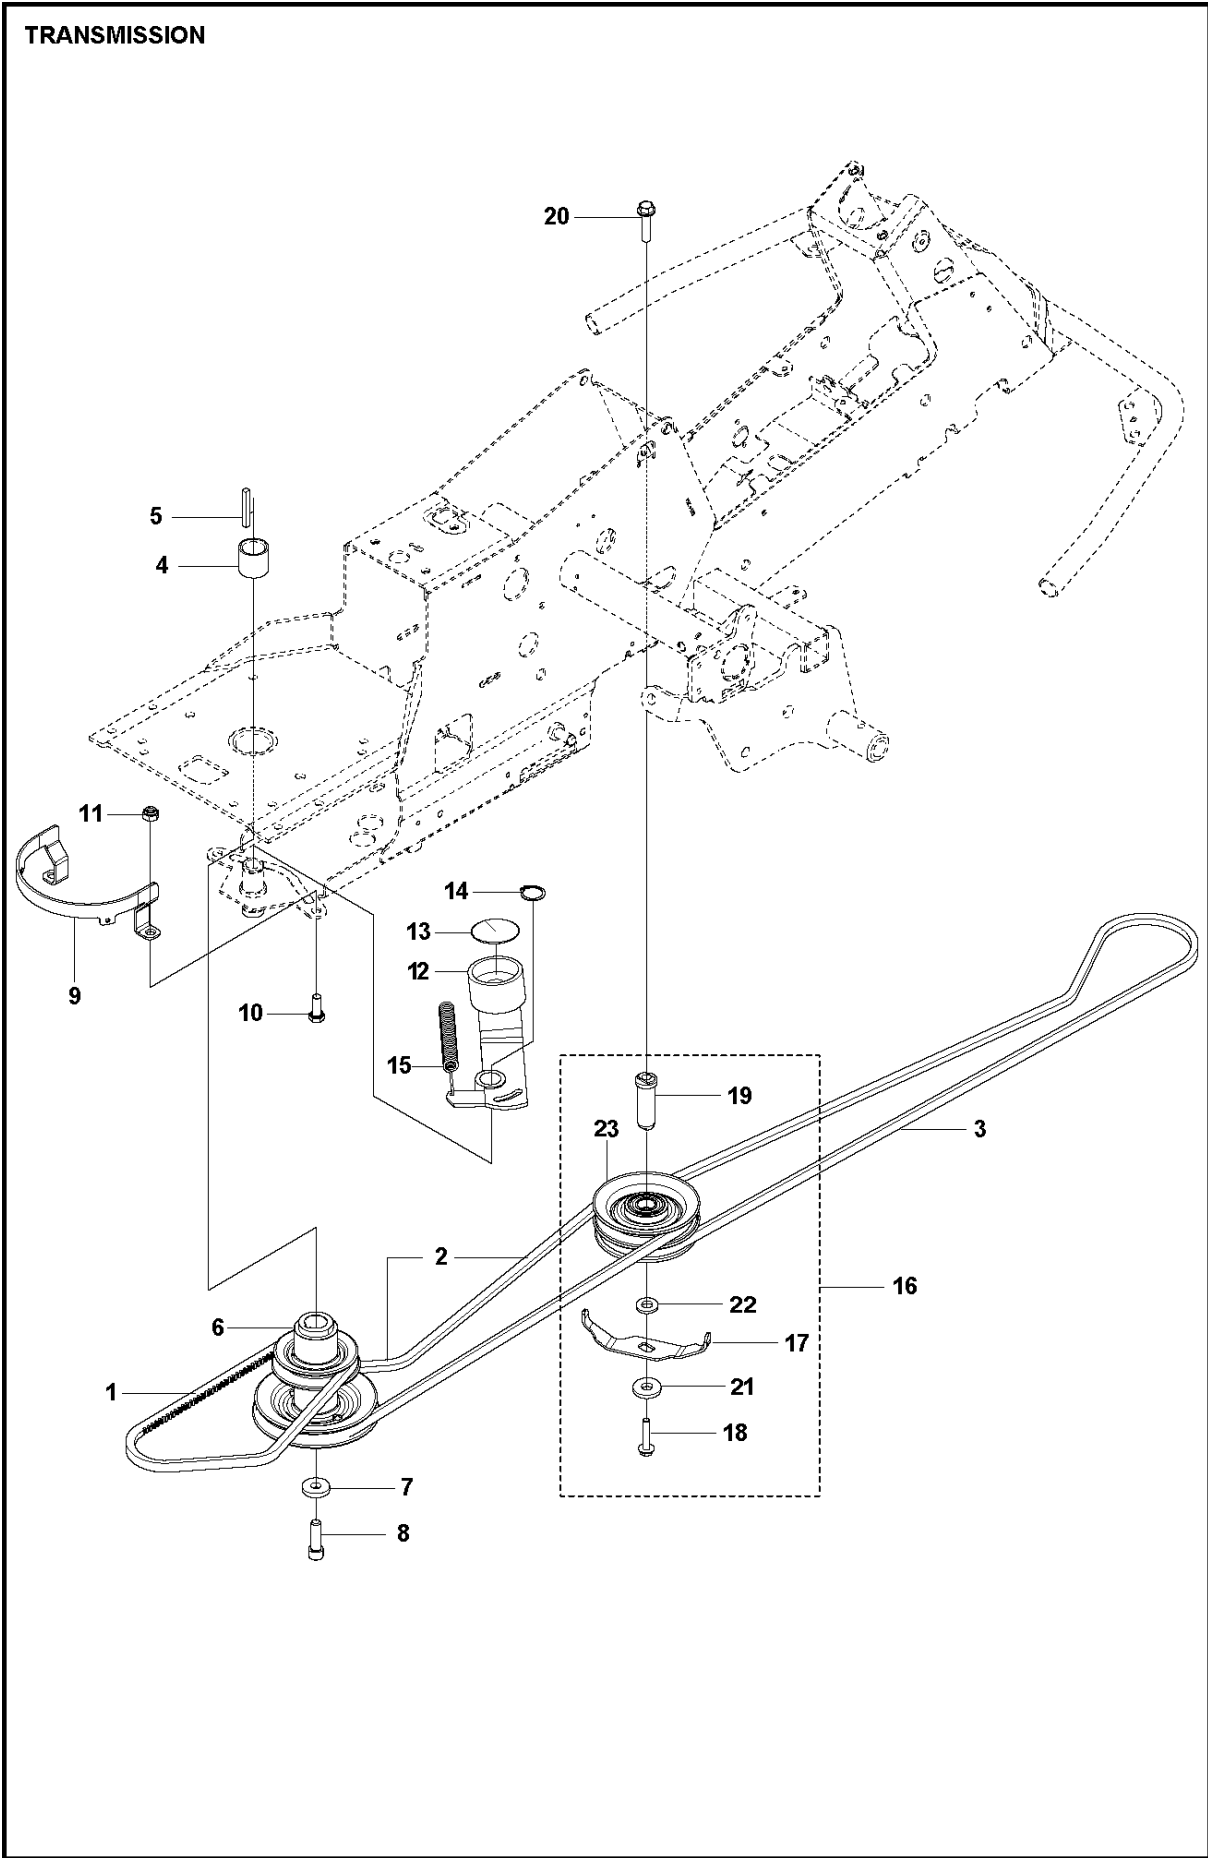

COVER

R320 AWD

Ref	Part No	Description	Remark	QTY KIT
1	577 72 93-01	FOOT PLATE		1
3	577 72 94-01	FOOT PLATE		1
5	544 40 05-01	SCREW		14
21	544 23 92-01	COVER		1
22	544 42 75-01	MAT		1
23	535 42 91-01	SPRING NUT		4
24	577 61 58-01	COVER		1
26	544 43 32-01	PROTECTIVE COVER		1
27	525 56 24-01	UNIT COVER		1
28	577 72 95-01	FENDER		1
29	577 76 45-01	LOCK NUT		1
30	577 72 96-01	FENDER		1
31	577 73 75-01	CONTROL COVER		1

TRANSMISSION

R320 AWD

Ref	Part No	Description	Remark	QTY KIT
1	589 53 12-01	BELT		1
2	589 53 04-01	BELT		1
3	594 97 80-01	BELT		1
4	506 50 92-01	SPACING SLEEVE		1
5	506 55 59-01	WEDGE		1
6	535 48 24-01	PULLEY		1
7	506 59 75-01	WASHER		1
8	506 55 60-02	SCREW UNC		1
9	587 42 52-01	BELT GUIDE		1
11	732 21 20-51	NUT		2
10	725 24 93-71	SCREW EHHM	For 967291502, 967291501	2
12	535 48 44-01	BELT TENSIONER ASSY		1
13	535 48 50-01	SEALING		1
14	735 31 26-00	CIRCLIP		1
15	506 66 56-01	SPRING		1
16	581 91 63-01	PULLEY		1
17	544 40 53-01	BELT GUIDE		1
18	586 32 04-01	SCREW	For 967291502	1
18	506 57 01-05	SCREW EHHFM	For 966757401, 967151701	1
19	581 91 64-01	SHAFT		1
20	506 67 54-02	SCREW EHHFM		1
21	586 32 02-01	DISTANCE		1
21	506 77 57-01	WASHER	For 966757401, 967151701	1
22	586 32 02-01	DISTANCE	For 967291502	1
22	506 59 75-01	WASHER	For 966757401, 967151701	1
23	535 48 22-01	PULLEY		1