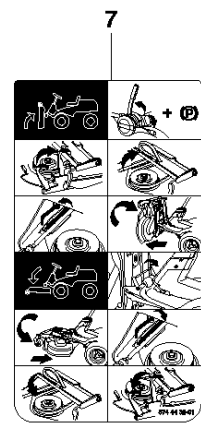

DECALS

DECALS

R320 AWD

Ref	Part No	Description	Remark	QTY KIT
1	582 57 00-01	LABEL		1
2	544 43 86-01	LABEL		1
3	578 36 45-06	DECAL		2
4	5790916001	TBD		2
5	578 39 25-07	DECAL		1
6	544 21 14-01	LABEL		2
7	574 44 32-01	LABEL		1