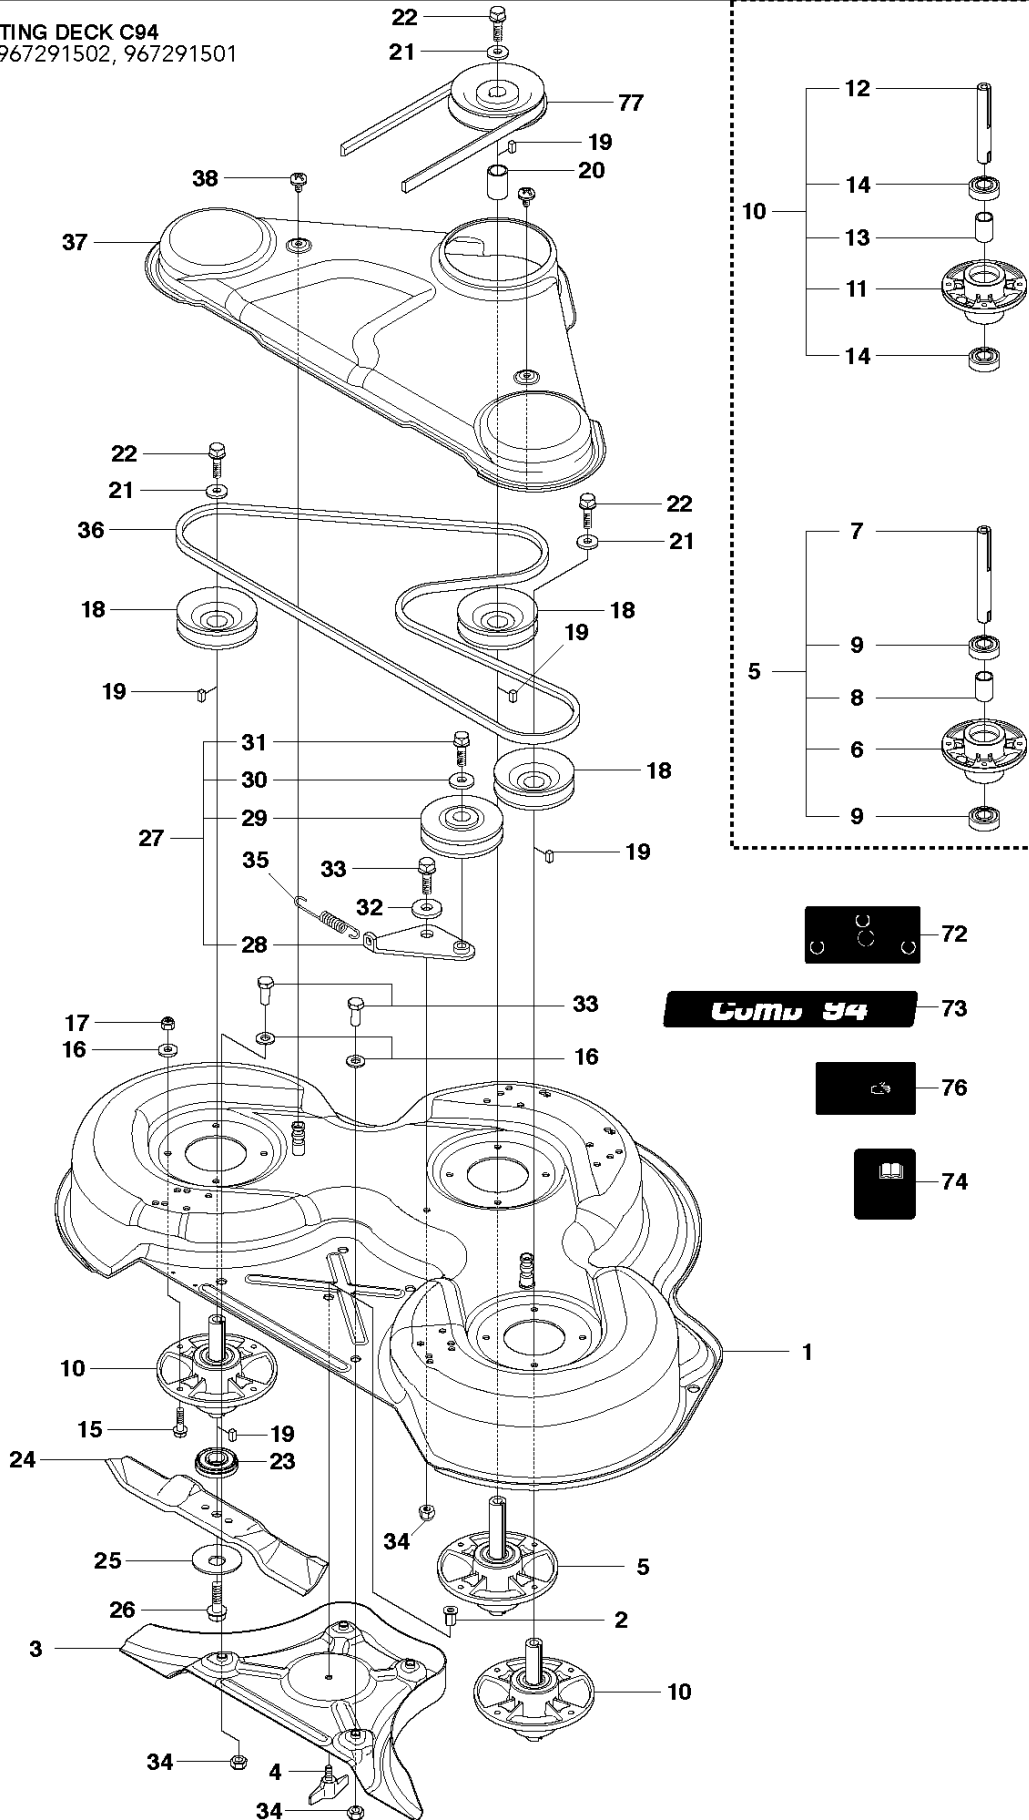

A2 CUTTING DECK C94
For 967291502, 967291501

94CM CUTTING DECK

R320 AWD

Ref	Part No	Description	Remark	QTY	KIT
1	544 06 57-06	CUTTING DECK		1	
2	506 91 62-01	NUT		1	
3	544 06 58-01	PLUG		1	
4	544 06 61-01	KNOB		1	
5	576 38 41-01	BLADE HOUSING ASSY		1	
6	576 38 42-01	BEARING HOUSING		1	5
7	576 38 43-01	SHAFT		1	5
8	576 38 44-01	SPACING SLEEVE		1	5
9	738 23 04-34	BALL BEARING		2	5
10	576 38 41-02	BLADE HOUSING ASSY		2	
11	576 38 42-01	BEARING HOUSING		1	10
12	576 38 43-02	SHAFT		1	10
13	576 38 44-01	SPACING SLEEVE		1	10
14	738 23 04-34	BALL BEARING		2	10
15	535 42 38-01	SCREW RSQM		12	
16	734 11 64-01	WASHER		14	
17	732 21 18-01	LOCK NUT		12	
18	506 92 21-01	PULLEY		3	
19	506 53 35-01	PARALLEL KEY		7	
20	544 06 80-02	SPACING SLEEVE		1	
21	734 11 74-41	WASHER		3	
22	544 11 41-01	SCREW EHHM		3	
23	535 50 42-02	ADAPTER		3	
24	579 65 25-10	BLADE		3	
25	506 79 23-01	KNIFE PLATE		3	
26	544 11 41-01	SCREW EHHM		3	
27	506 54 07-01	BELT TENSIONER ASSY	Small bushing	1	
27	586 96 66-01	BELT TENSIONER ASSY	Large bushing	1	
28	506 51 95-01	SPÄNNARM KPL.	Small bushing	1	27
28	585 35 99-01	ARM	Large bushing	1	27
29	506 53 27-01	PULLEY		1	27
30	734 11 64-41	WASHER		1	27
31	506 55 83-02	SCREW EHHFT	Small bushing	1	27
31	586 32 04-01	SCREW	Large bushing	1	27
32	506 91 87-02	WASHER	Small bushing	1	
32	586 49 67-01	WASHER	Large bushing	1	
33	725 24 51-71	SCREW EHHM		2	
34	732 21 18-01	LOCK NUT		1	
35	506 53 31-01	SPRING		1	
36	589 53 07-01	BELT		1	
37	544 06 63-01	BELT COVER		1	
38	544 40 05-01	SCREW		2	
39	725 24 51-71	SCREW EHHM	Small bushing	1	
39	725 64 53-01	SCREW IHCSFM	Large bushing	1	
72	506 78 97-01	LABEL		1	
73	544 23 81-01	LABEL		2	
74	506 92 90-01	LABEL		1	
76	574 51 00-01	DECAL		2	
77	506 77 86-01	PULLEY		1