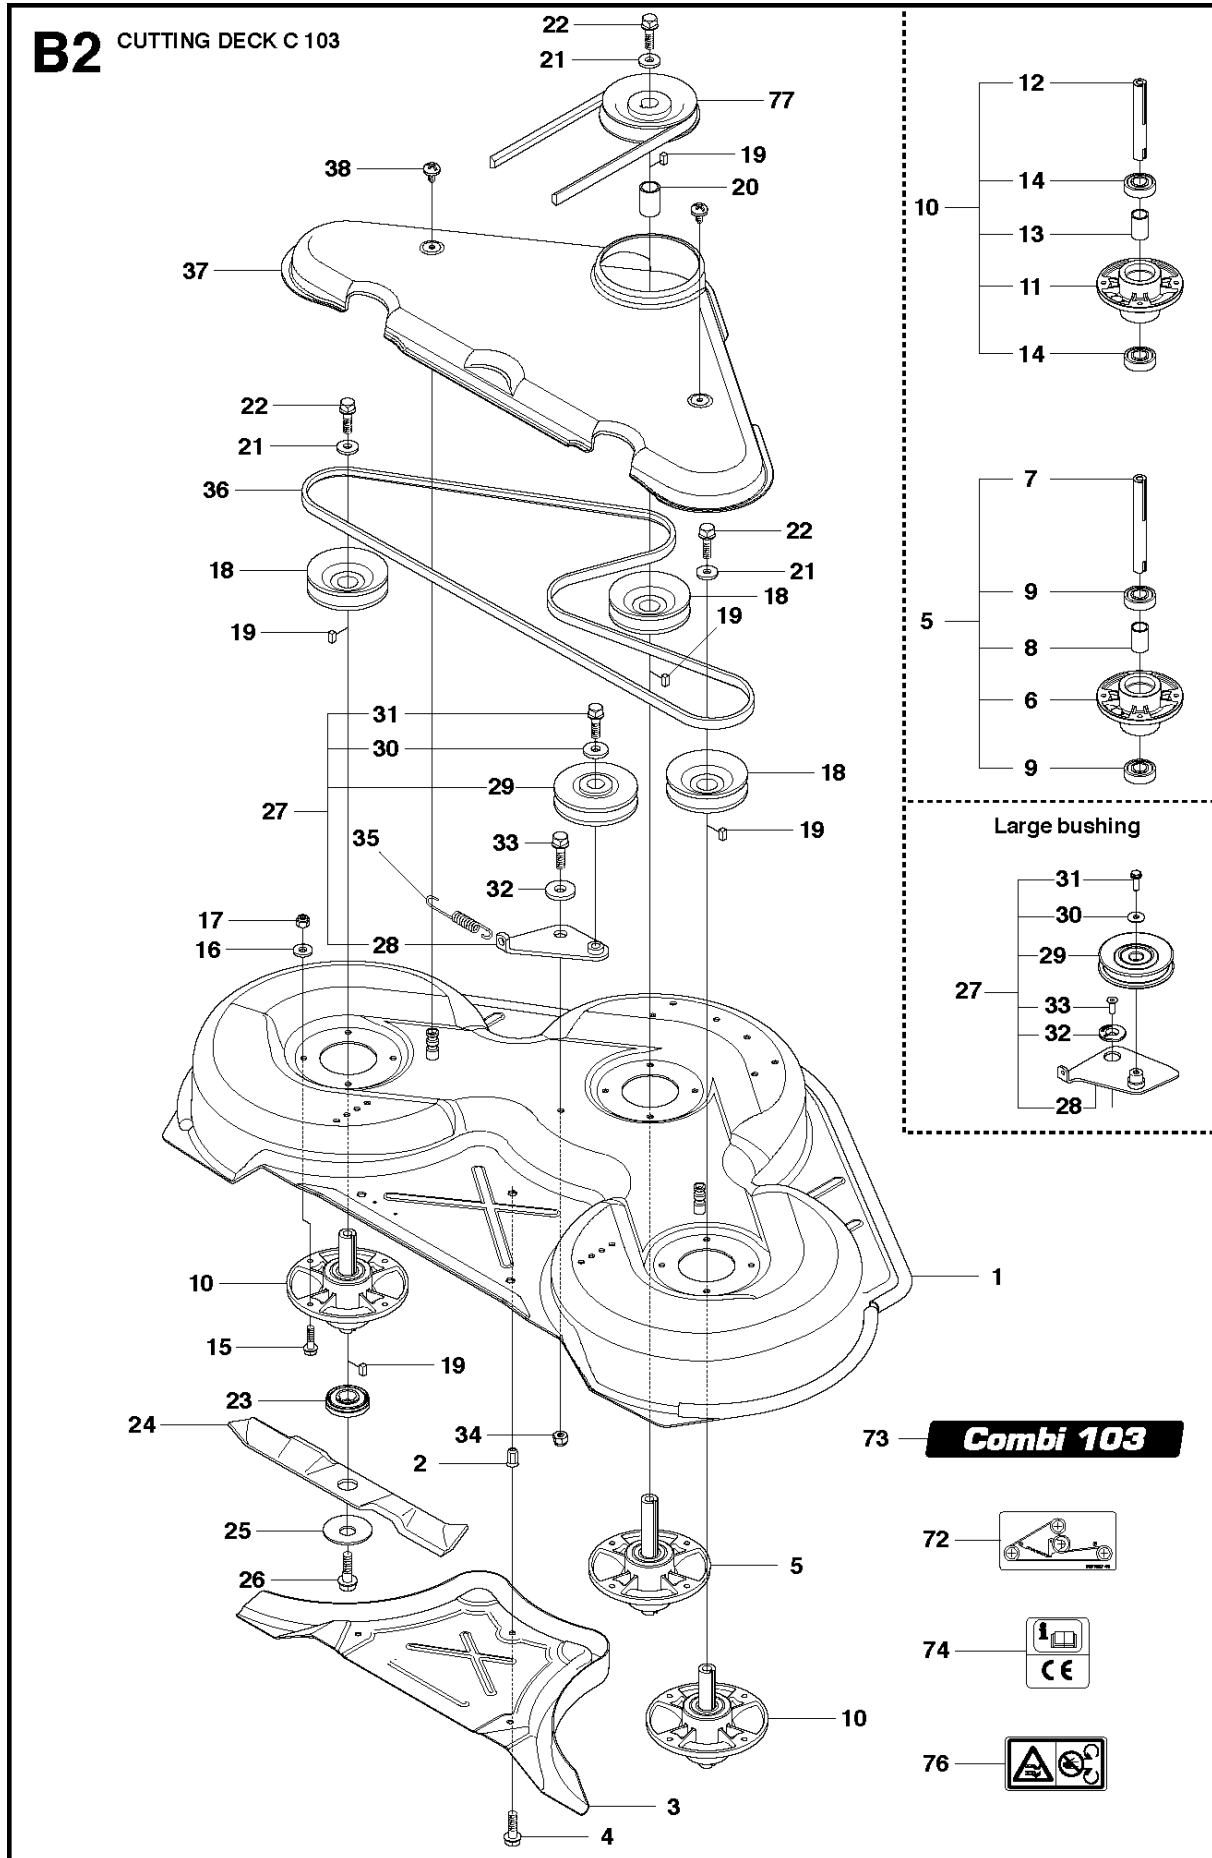

B2 CUTTING DECK C 103

103CM CUTTING DECK

R320 AWD

Ref	Part No	Description	Remark	QTY	KIT
1	574 21 08-01	CUTTING DECK	For 967291502, 967291501	1	
1	504 56 98-05	DECK SHELL ASSY	For 966757401, 967151701	1	
2	506 91 62-01	NUT		3	
3	544 44 92-01	PLUG		1	
4	506 57 01-04	SCREW EHHFM		3	
5	576 38 41-01	BLADE HOUSING ASSY	For 967291502, 967291501	2	
5	576 38 41-03	BLADE HOUSING ASSY	For 966757401, 967151701	1	
6	576 38 42-01	BEARING HOUSING		1	5
7	576 38 43-01	SHAFT	For 967291502, 967291501	1	5
7	576 38 43-03	SHAFT	For 966757401, 967151701	1	
8	576 38 44-01	SPACING SLEEVE		1	5
9	738 23 04-34	BALL BEARING		2	5
10	576 38 41-02	BLADE HOUSING ASSY		1	
11	576 38 42-01	BEARING HOUSING		1	10
12	576 38 43-02	SHAFT		1	10
13	576 38 44-01	SPACING SLEEVE		1	10
14	738 23 04-34	BALL BEARING		2	10
15	535 42 38-01	SCREW RSQM		12	
16	734 11 64-01	WASHER		14	
17	732 21 18-01	LOCK NUT		12	
18	506 92 21-01	PULLEY		3	
19	506 53 35-01	PARALLEL KEY		7	
20	544 06 80-02	SPACING SLEEVE	For 967291502, 967291501	1	
20	544 06 80-03	SPACING SLEEVE	For 966757401, 967151701	1	
21	734 11 74-41	WASHER		3	
22	544 11 41-01	SCREW EHHM		3	
23	535 50 42-02	ADAPTER		3	
24	504 18 82-10	BLADE		3	
25	506 79 23-01	KNIFE PLATE		3	
26	544 11 41-01	SCREW EHHM		3	
27	506 54 07-01	BELT TENSIONER ASSY	Small bushing	1	
27	586 96 66-01	BELT TENSIONER ASSY	Large bushing	1	
28	506 51 95-01	SPÄNNARM KPL.	Small bushing	1	27
28	585 35 99-01	ARM	Large bushing	1	27
29	506 53 27-01	PULLEY		1	27
30	734 11 64-41	WASHER		1	27
31	506 55 83-02	SCREW EHHFT	Small bushing	1	27
31	586 32 04-01	SCREW	Large bushing	1	27
32	506 91 87-02	WASHER	Small bushing	1	
32	586 49 67-01	WASHER	Large bushing	1	
33	725 24 51-71	SCREW EHHM	Small bushing	1	
34	732 21 18-01	LOCK NUT		1	
35	506 53 31-01	SPRING		1	
36	589 53 06-01	BELT		1	
37	544 09 61-01	BELT COVER		1	
38	544 40 05-01	SCREW		2	
72	506 78 97-01	LABEL		1	
73	544 23 81-03	LABEL		2	
74	506 92 90-01	LABEL		1	
76	574 51 00-01	DECAL		2	
77	506 77 86-01	PULLEY		1