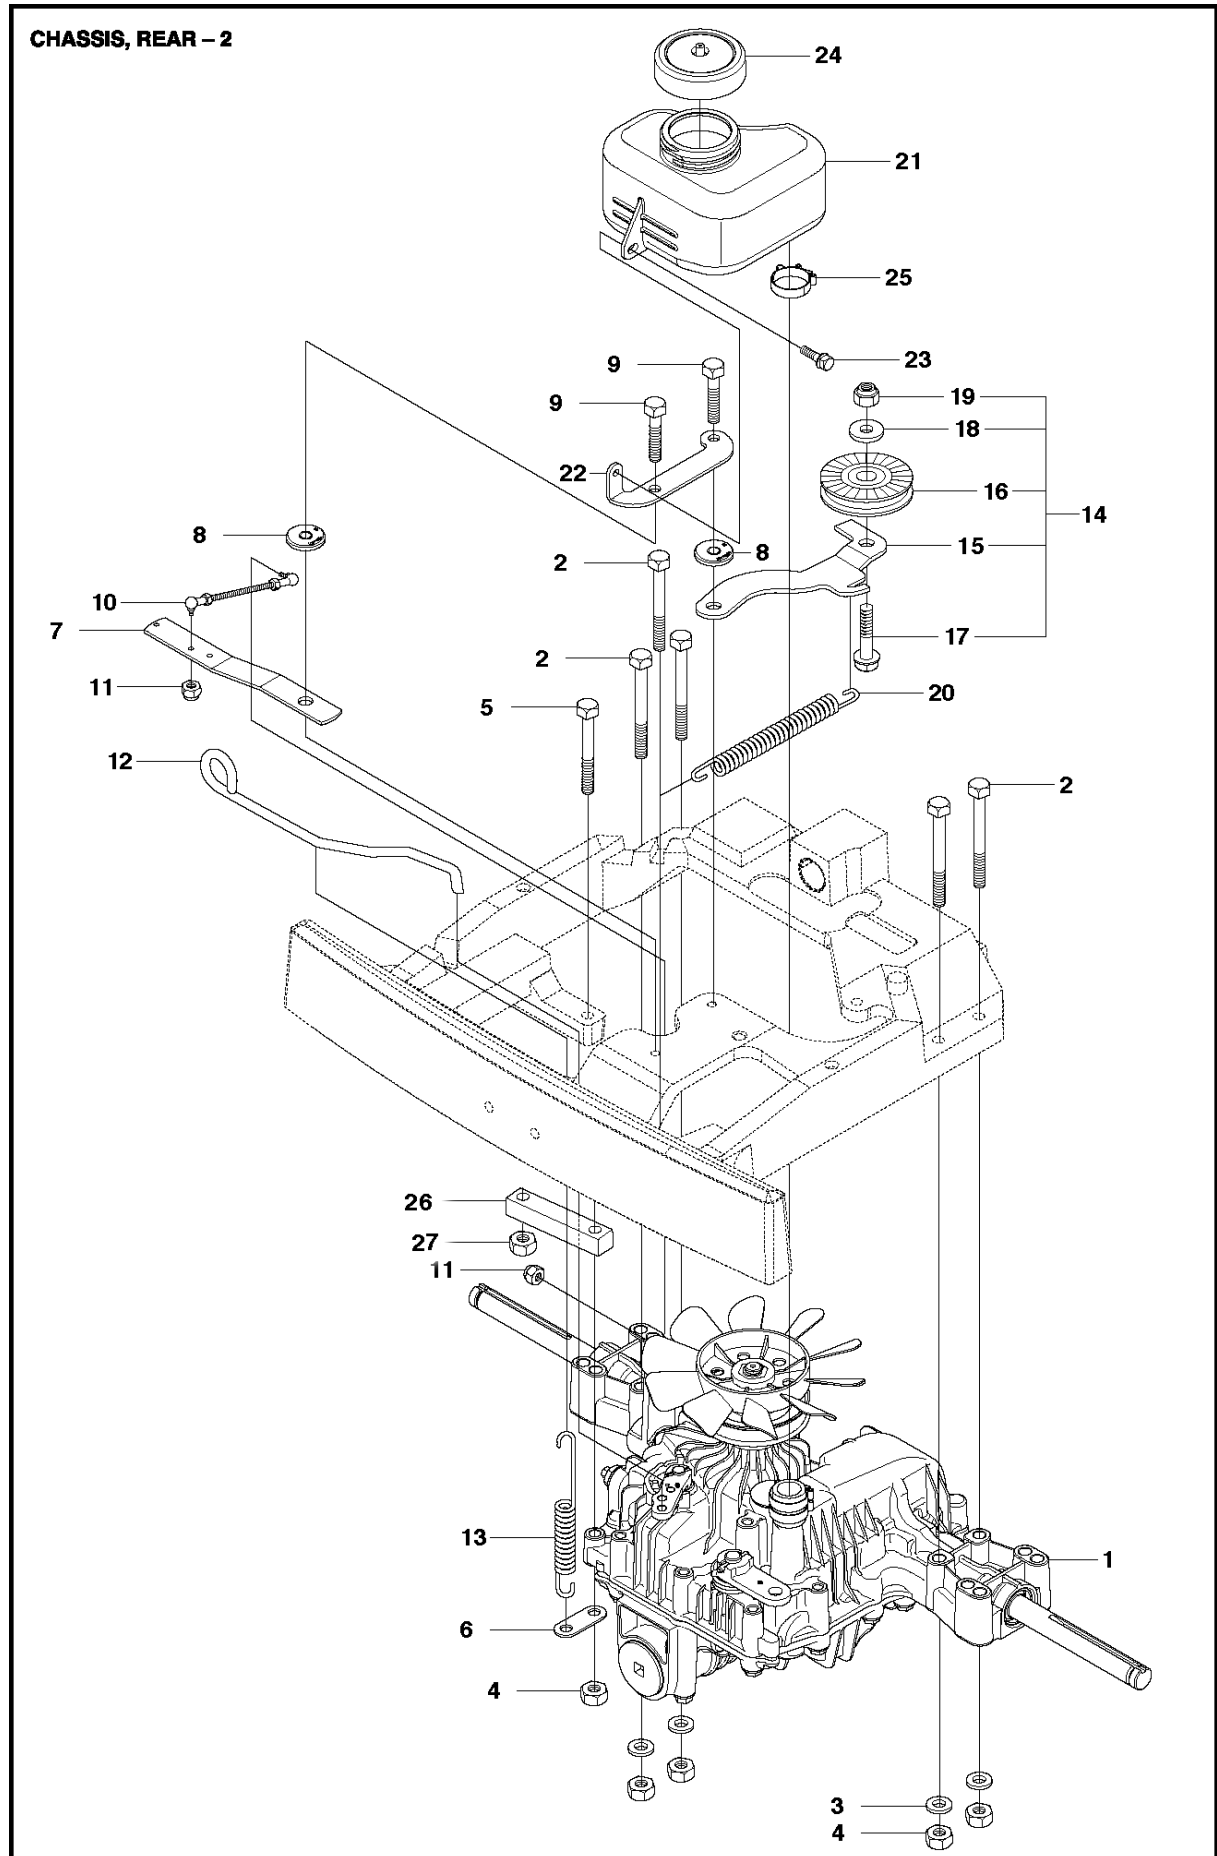

CHASSIS REAR

R320 AWD

Ref	Part No	Description	Remark	QTY	KIT
1	590 71 68-01	TRANSMISSION		1	
2	725 24 67-51	SCREW EHHM		5	
3	734 11 64-01	WASHER		4	
4	731 23 18-01	HEXAGON NUT		5	
5	725 24 62-51	SCREW EHHM	For 967291502	1	
5	725 24 59-51	SCREW EHHM	For 967291501, 966757401, 967151701	1	
6	506 59 93-01	LINK		1	
7	579 59 68-01	LEVER		1	
8	584 28 86-04	WASHER		2	
9	725 24 51-71	SCREW EHHM	For 967291502	2	
9	725 24 51-71	SCREW EHHM	For 967291501, 966757401, 967151701	1	
10	506 98 75-01	ADJUSTMENT ROD		1	
11	732 21 14-01	LOCK NUT		2	
12	506 98 82-01	FRIKOPPLINGSSTÅNG		1	
13	506 83 43-01	SPRING		1	
14	506 98 84-01	BELT TENSIONER ASSY		1	
15	588 74 04-01	BELT TENSIONER		1	14
16	506 94 69-01	PULLEY		1	14
17	725 24 55-51	SCREW		1	14
18	734 11 64-41	WASHER		1	14
19	732 21 18-01	LOCK NUT		1	14
20	506 98 86-01	SPRING		1	
21	544 10 01-01	EXPANSION TANK		1	
22	544 12 17-01	BRACKET		1	
23	725 23 64-61	SCREW EHHFT		1	
24	506 67 33-01	TANK CAP ASSY		1	
25	505 13 11-02	HOSE CLAMP		1	
26	506 98 72-01	MOMENTFÄSTE	For 967291501, 966757401, 967151701	1	
27	731 23 18-01	HEXAGON NUT	For 967291501, 966757401, 967151701	1