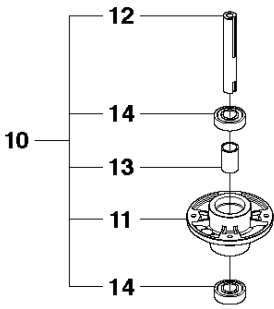

C2 CUTTING DECK C 112

73 **Combi 112**

44"/112CM CUTTING DECK

R320 AWD

Ref	Part No	Description	Remark	QTY	KIT
1	574 20 95-01	CUTTING DECK		1	
2	506 91 62-01	NUT		3	
3	544 44 93-01	PLUG		1	
4	506 57 01-04	SCREW EHHFM		3	
5	576 38 41-01	BLADE HOUSING ASSY		1	
6	576 38 42-01	BEARING HOUSING		1	5
7	576 38 43-01	SHAFT		1	5
8	576 38 44-01	SPACING SLEEVE		1	5
9	738 23 04-34	BALL BEARING		2	5
10	576 38 41-02	BLADE HOUSING ASSY		2	
11	576 38 42-01	BEARING HOUSING		1	10
12	576 38 43-02	SHAFT		1	10
13	576 38 44-01	SPACING SLEEVE		1	10
14	738 23 04-34	BALL BEARING		2	10
15	535 42 38-01	SCREW RSQM		12	
16	734 11 64-01	WASHER		12	
17	732 21 18-01	LOCK NUT		12	
18	506 92 21-01	PULLEY		3	
19	506 53 35-01	PARALLEL KEY		7	
20	544 06 80-02	SPACING SLEEVE		1	
21	734 11 74-41	WASHER		3	
22	544 11 41-01	SCREW EHHM		3	
23	535 50 42-02	ADAPTER		3	
24	504 18 81-10	BLADE		3	
25	506 79 23-01	KNIFE PLATE		3	
26	544 11 41-01	SCREW EHHM		3	
27	506 54 07-01	BELT TENSIONER ASSY	Small bushing	1	
27	586 96 66-01	BELT TENSIONER ASSY	Large bushing	1	
28	585 35 99-01	ARM	Small bushing	1	27
28	585 35 99-01	ARM	Large bushing	1	27
29	506 53 27-01	PULLEY		1	27
30	734 11 64-41	WASHER		1	27
31	586 32 04-01	SCREW	Small bushing	1	27
31	586 32 04-01	SCREW	Large bushing	1	27
32	506 91 87-02	WASHER	Small bushing	1	
32	586 49 67-01	WASHER	Large bushing	1	
32	506 91 87-02	WASHER	For 966757401, 967151701	1	
33	725 24 51-71	SCREW EHHM	Small bushing	1	
33	725 64 53-01	SCREW IHCSFM	Large bushing	1	
33	725 24 51-71	SCREW EHHM	For 966757401, 967151701	1	
34	732 21 18-01	LOCK NUT		1	
35	506 53 31-01	SPRING		1	
36	589 51 46-01	BELT		1	
37	544 09 62-01	BELT COVER		1	
38	544 40 05-01	SCREW		2	
72	506 78 97-01	LABEL		1	
73	544 23 81-05	LABEL		2	
74	506 92 90-01	LABEL		1	
75	535 43 74-01	LABEL WARNING		1	
76	574 51 00-01	DECAL		2	
77	506 77 86-01	PULLEY		1