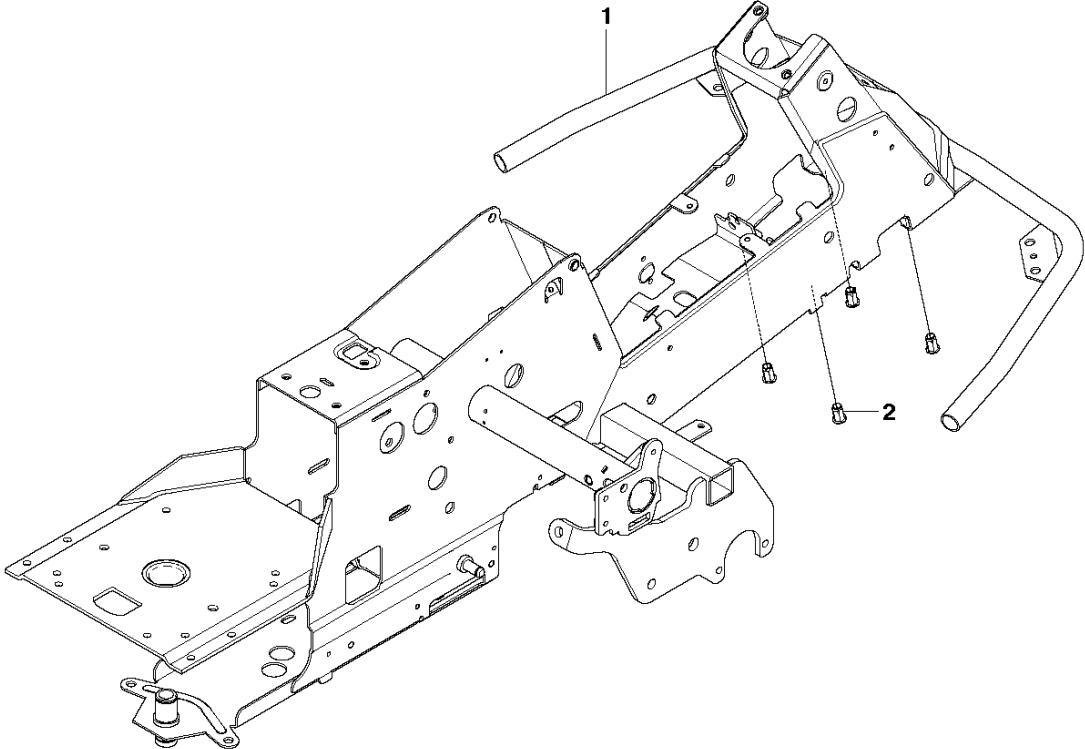

F R320 AWD
CHASSIS

CHASSIS / FRAME

R320 AWD

Ref	Part No	Description	Remark	QTY KIT
1	577 93 91-01	CHASSIS		1
2	506 91 62-01	NUT		4