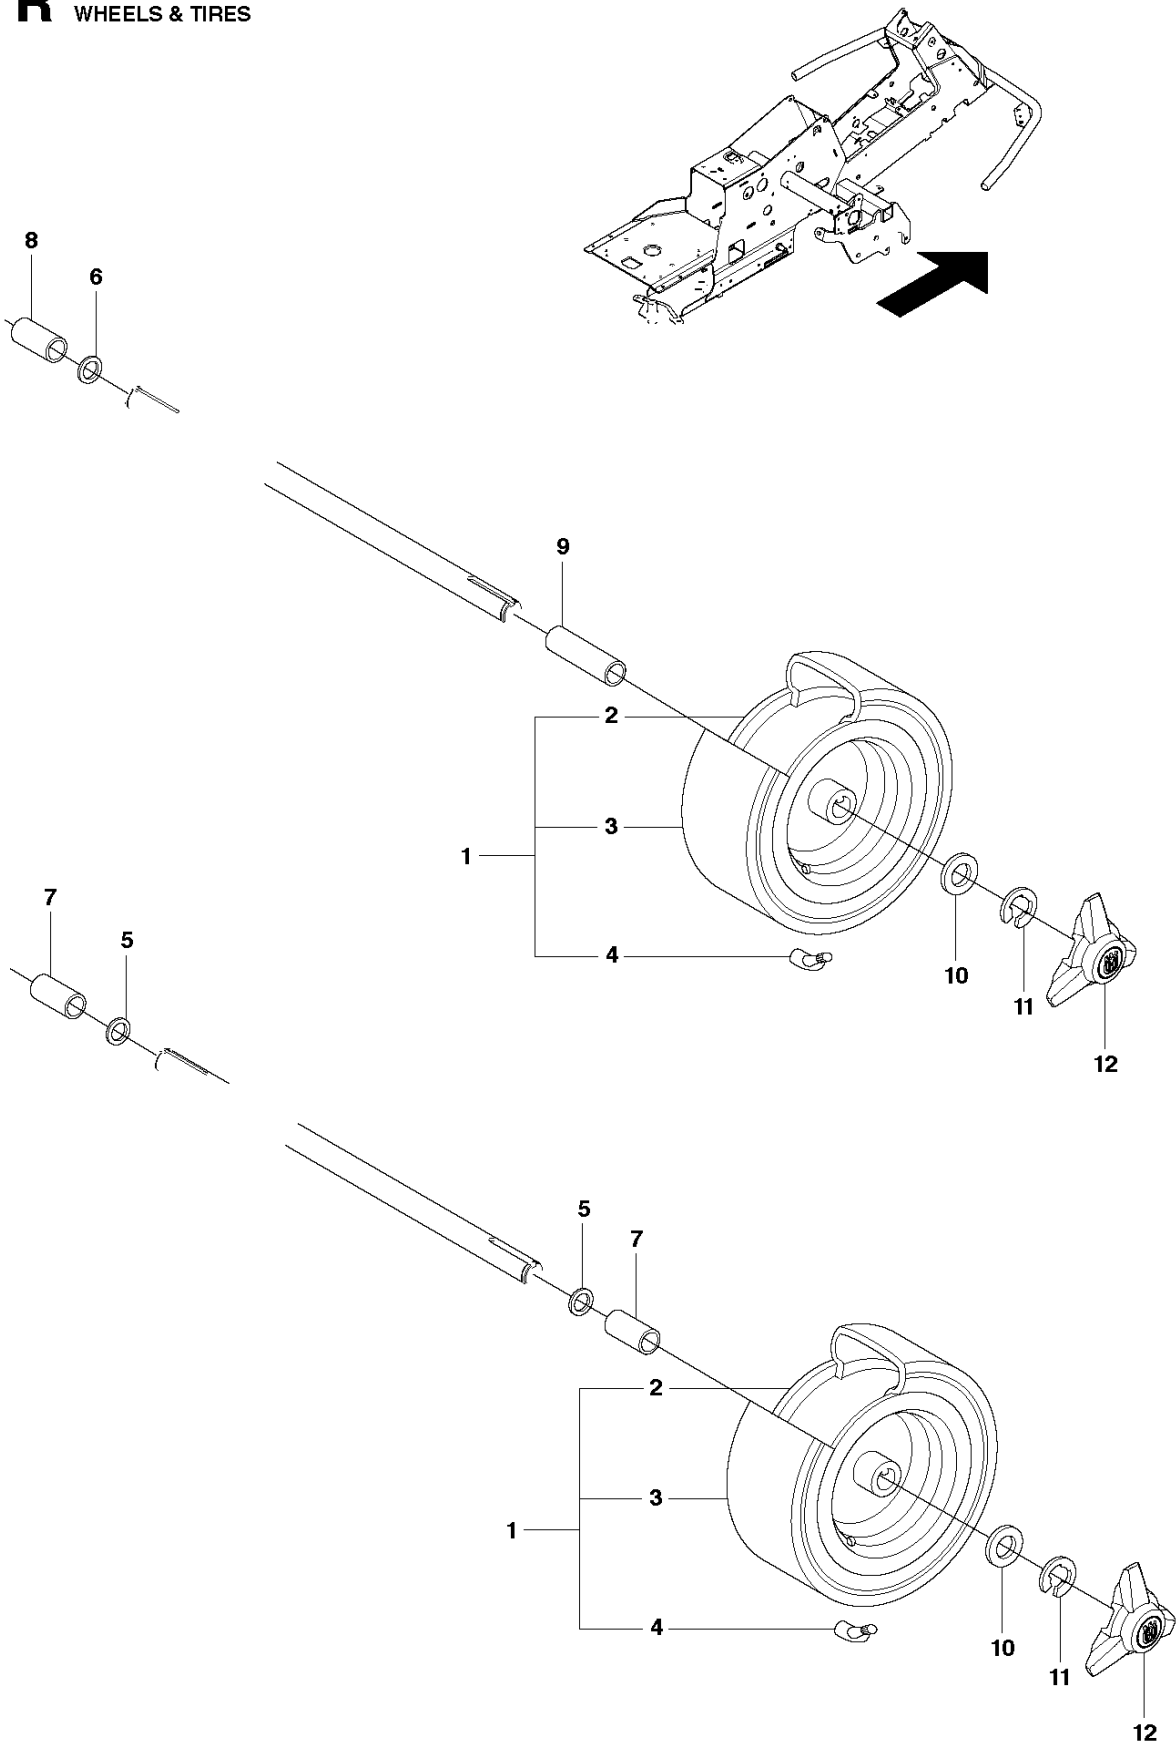

R R320 AWD
WHEELS & TIRES

WHEELS & TIRES

R320 AWD

Ref	Part No	Description	Remark	QTY	KIT
1	523 01 26-02	WHEEL		4	
2	523 03 48-01	RIM		1	1
3	523 03 46-02	TIRE		1	1
4	523 03 47-01	VALVE		1	1
5	506 50 48-03	WASHER		2	
6	506 94 58-01	WASHER		1	
7	506 59 62-03	SPACING SLEEVE		2	
8	544 13 26-01	SLEEVE		1	
9	544 13 26-02	SLEEVE		1	
10	506 50 48-05	WASHER		4	
11	506 89 90-01	E-CLIP		4	
12	544 35 35-01	HUB CAP		4