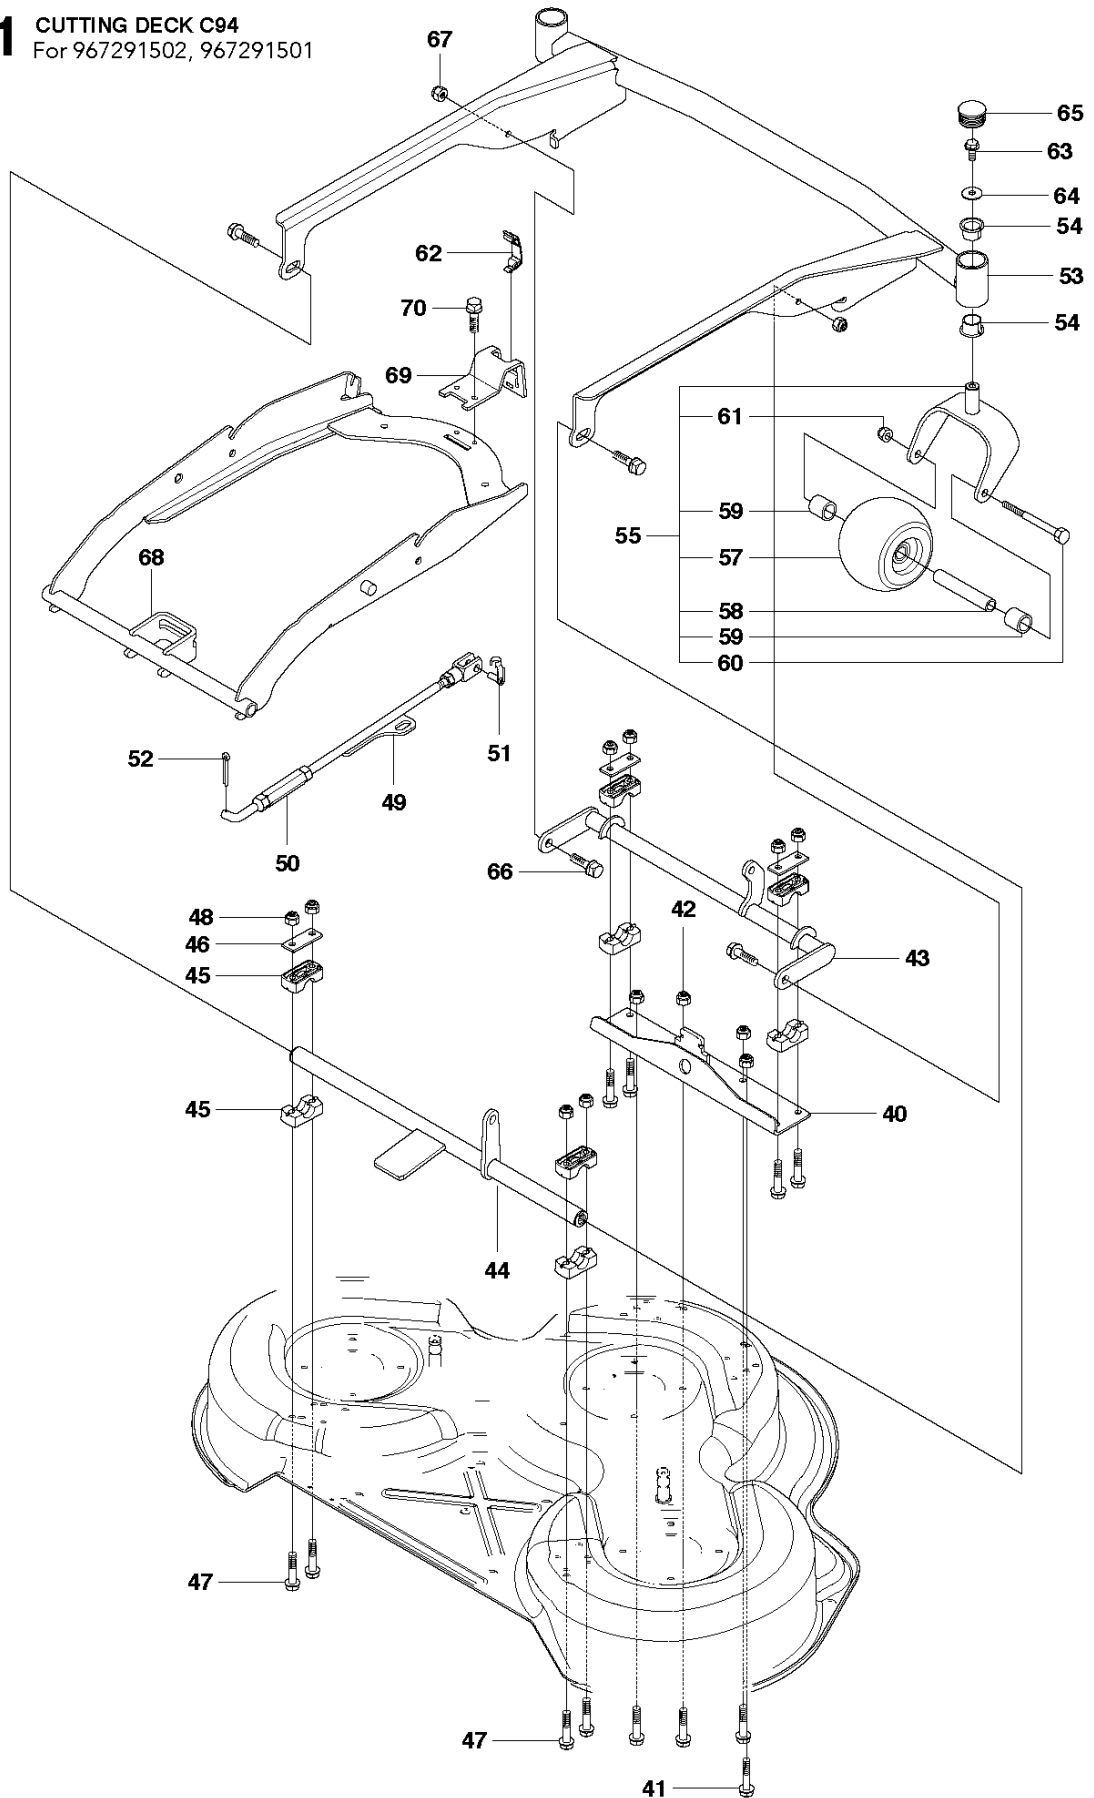

A1 CUTTING DECK C94
For 967291502, 967291501

94CM CUTTING DECK

R320 AWD

Ref	Part No	Description	Remark	QTY	KIT
40	523 09 53-01	BRACKET		1	
41	725 24 51-71	SCREW EHHM		5	
42	732 21 18-01	LOCK NUT		4	
43	502 64 18-02	CROSS BAR		1	
44	523 09 45-01	CROSS BAR		1	
45	506 86 96-01	BEARING		8	
46	506 81 38-01	REINFORCING PLATE		4	
47	725 24 61-51	SCREW EHHM		8	
48	732 21 18-01	LOCK NUT		8	
49	523 11 42-01	PARALLEL ROD ASSY		1	
50	502 64 23-01	PARALLEL ROD		1	
51	506 83 98-01	GAFFELLÄNK		1	
52	721 61 83-01	SPLIT PIN		1	
53	523 08 65-01	DECK FRAME		1	
54	574 56 19-01	BEARING		4	
55	574 21 01-01	PIVOT WHEEL ASSY		2	
57	506 96 30-01	WHEEL ASSY		1	55
58	506 81 08-02	TUBE		1	55
59	506 87 41-02	SPACER		2	55
60	725 25 19-51	SCREW EHHM		1	55
61	732 21 20-51	NUT		1	55
62	503 89 47-03	SNAP LOCKING		1	
63	506 57 01-04	SCREW EHHFM		2	
64	734 11 64-41	WASHER		2	
65	574 03 48-01	PLUG		2	
66	506 59 74-01	SCREW EHHFM		4	
67	732 21 18-01	LOCK NUT		2	
68	523 08 75-01	DECK ATTACHMENT		1	
69	523 11 46-01	LOCK		1	
70	725 23 68-61	SCREW EHHFT		2