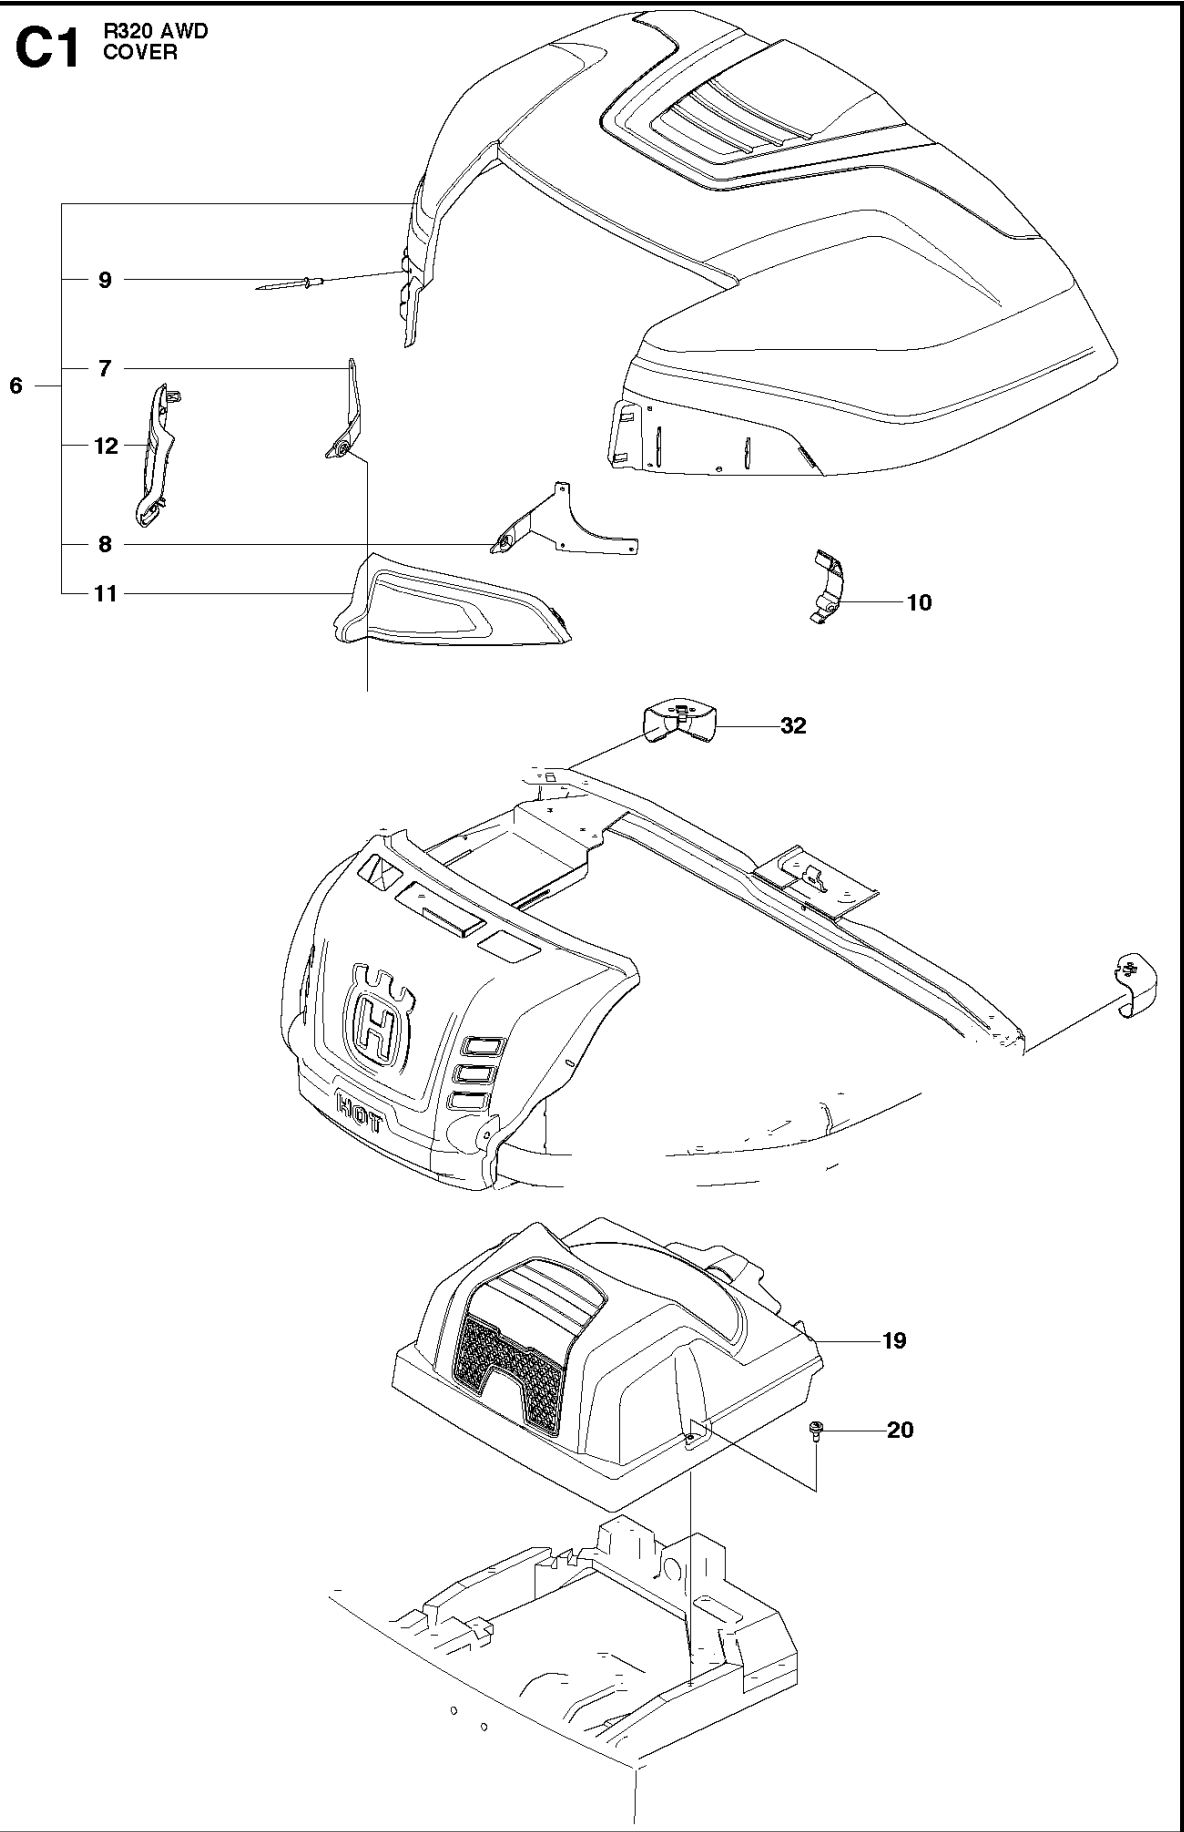

SPARE PARTS LIST

RIDERS

R320 AWD

COVER - 3

COVER

R320 AWD

Ref	Part No	Description	Remark	QTY KIT
1	510 22 25-01	BELT COVER		1
2	510 22 25-02	BELT COVER		1
3	510 22 27-01	BELT COVER		1
4	510 22 27-02	BELT COVER		1
5	725 23 68-61	SCREW EHHFT		4
6	510 22 23-03	BELT COVER		1
7	510 22 24-01	BELT COVER		1
8	522 55 73-01	SCREW		2
9	516 01 88-01	BELT COVER		1
10	525 56 33-03	BELT COVER		1
11	725 23 64-61	SCREW EHHFT		5

C1 R320 AWD
COVER

COVER

R320 AWD

Ref	Part No	Description	Remark	QTY	KIT
6	577 61 47-01	ENGINE HOOD ASSY		1	
7	578 11 37-01	HINGE		1	6
8	578 11 37-02	HINGE		1	6
9	722 79 54-02	RIVET		6	6
10	503 89 47-03	SNAP LOCKING		1	
11	577 61 26-02	COVER		1	6
12	577 61 26-01	COVER		1	6
19	578 26 13-04	TRANSMISSION COVER		1	
20	574 85 62-01	SCREW		2	
32	577 90 33-01	PLUG		2	

COVER

R320 AWD

Ref	Part No	Description	Remark	QTY KIT
1	577 72 93-01	FOOT PLATE		1
3	577 72 94-01	FOOT PLATE		1
5	544 40 05-01	SCREW		14
21	544 23 92-01	COVER		1
22	544 42 75-01	MAT		1
23	535 42 91-01	SPRING NUT		4
24	577 61 58-01	COVER		1
26	544 43 32-01	PROTECTIVE COVER		1
27	525 56 24-01	UNIT COVER		1
28	577 72 95-01	FENDER		1
29	577 76 45-01	LOCK NUT		1
30	577 72 96-01	FENDER		1
31	577 73 75-01	CONTROL COVER		1