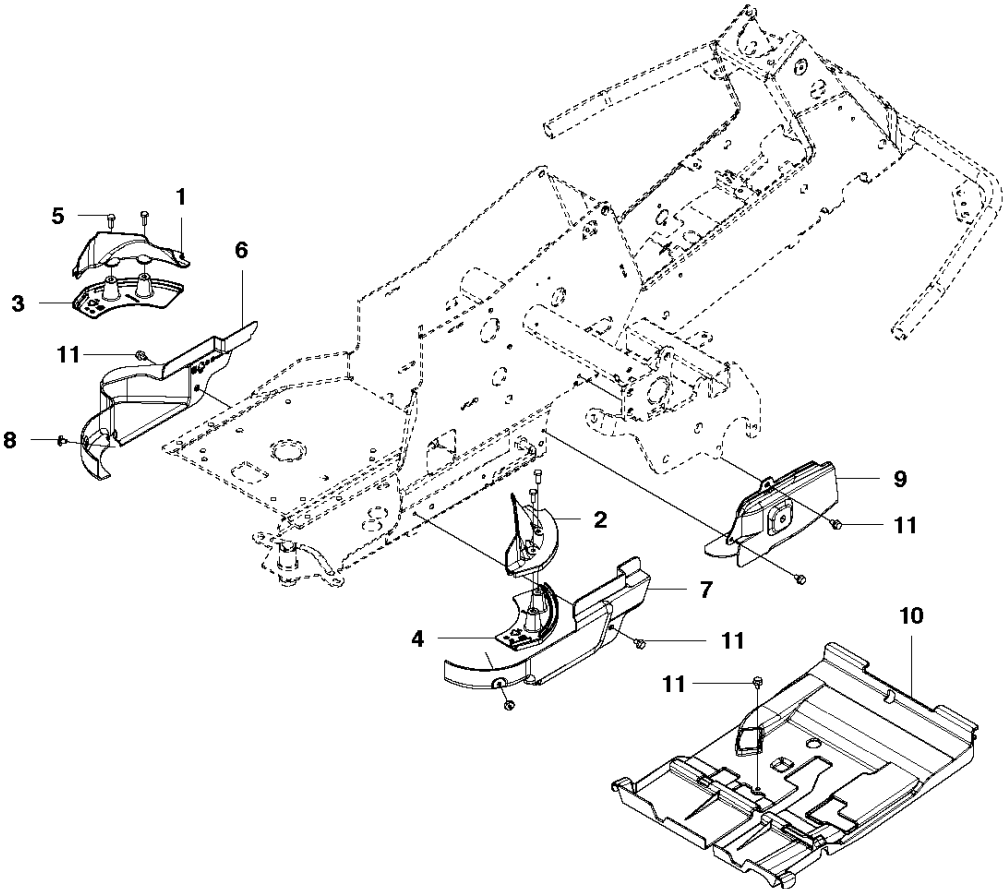

SPARE PARTS LIST

RIDERS

R320 AWD

COVER - 3

COVER

R320 AWD

Ref	Part No	Description	Remark	QTY KIT
1	510 22 25-01	BELT COVER		1
2	510 22 25-02	BELT COVER		1
3	510 22 27-01	BELT COVER		1
4	510 22 27-02	BELT COVER		1
5	725 23 68-61	SCREW EHHFT		4
6	510 22 23-03	BELT COVER		1
7	510 22 24-01	BELT COVER		1
8	522 55 73-01	SCREW		2
9	516 01 88-01	BELT COVER		1
10	525 56 33-03	BELT COVER		1
11	725 23 64-61	SCREW EHHFT		5

B R320 AWD
FUEL SYSTEM

FUEL SYSTEM

R320 AWD

Ref	Part No	Description	Remark	QTY KIT
1	577 91 50-01	FUEL TANK		1
2	578 05 38-01	BRACKET		1
3	732 21 16-01	LOCK NUT		1
5	532 43 96-45	FUEL CAP		1
6	504 80 00-10	FUEL HOSE		1
7	535 46 97-01	HOSE BRACE		2
8	725 23 64-61	SCREW EHHFT		1
10	725 24 93-71	SCREW EHHM		1
11	578 26 15-01	WIRE		1

C1 R320 AWD
COVER

COVER

R320 AWD

Ref	Part No	Description	Remark	QTY	KIT
6	577 61 47-01	ENGINE HOOD ASSY		1	
7	578 11 37-01	HINGE		1	6
8	578 11 37-02	HINGE		1	6
9	722 79 54-02	RIVET		6	6
10	503 89 47-03	SNAP LOCKING		1	
11	577 61 26-02	COVER		1	6
12	577 61 26-01	COVER		1	6
19	578 26 13-04	TRANSMISSION COVER		1	
20	574 85 62-01	SCREW		2	
32	577 90 33-01	PLUG		2	

COVER

R320 AWD

Ref	Part No	Description	Remark	QTY KIT
1	577 72 93-01	FOOT PLATE		1
3	577 72 94-01	FOOT PLATE		1
5	544 40 05-01	SCREW		14
21	544 23 92-01	COVER		1
22	544 42 75-01	MAT		1
23	535 42 91-01	SPRING NUT		4
24	577 61 58-01	COVER		1
26	544 43 32-01	PROTECTIVE COVER		1
27	525 56 24-01	UNIT COVER		1
28	577 72 95-01	FENDER		1
29	577 76 45-01	LOCK NUT		1
30	577 72 96-01	FENDER		1
31	577 73 75-01	CONTROL COVER		1