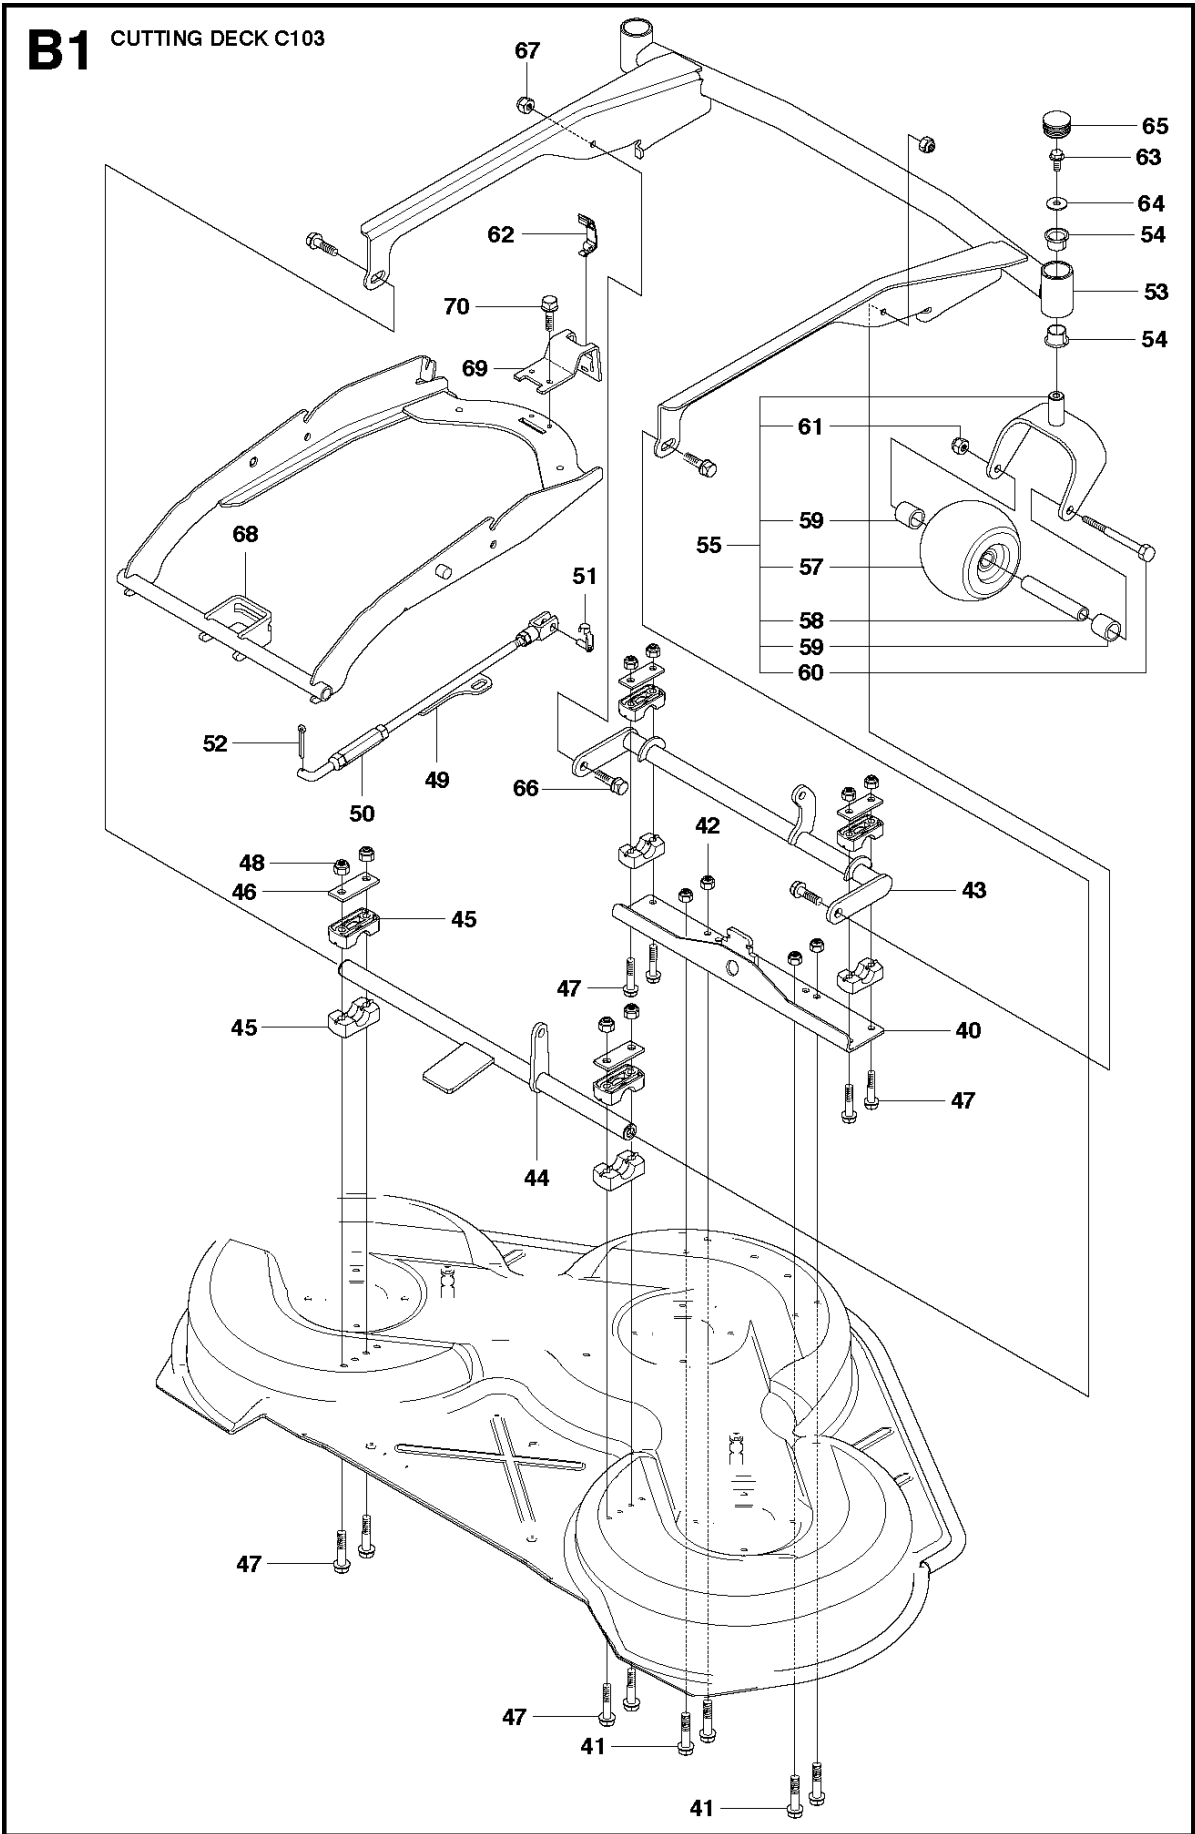

103CM CUTTING DECK

R320 AWD

Ref	Part No	Description	Remark	QTY	KIT
40	523 09 53-01	BRACKET		1	
41	725 24 51-71	SCREW EHHM		5	
42	732 21 18-01	LOCK NUT		4	
43	502 64 18-05	CROSS BAR		1	
44	523 09 45-03	CROSS BAR		1	
45	506 86 96-01	BEARING		8	
46	506 81 38-01	REINFORCING PLATE		4	
47	725 24 61-51	SCREW EHHM		8	
48	732 21 18-01	LOCK NUT		8	
49	523 11 42-01	PARALLEL ROD ASSY		1	
50	502 64 23-01	PARALLEL ROD		1	
51	506 83 98-01	GAFFELLÄNK		1	
52	721 61 83-01	SPLIT PIN		1	
53	523 08 65-03	DECK FRAME		1	
54	574 56 19-01	BEARING		4	
55	574 21 01-01	PIVOT WHEEL ASSY		2	
57	506 96 30-01	WHEEL ASSY		1	55
58	506 81 08-02	TUBE		1	55
59	506 87 41-02	SPACER		2	55
60	725 25 19-51	SCREW EHHM		1	55
61	732 21 20-51	NUT		1	55
62	503 89 47-03	SNAP LOCKING		1	
63	506 57 01-04	SCREW EHHFM		2	
64	734 11 64-41	WASHER		2	
65	574 03 48-01	PLUG		2	
66	506 59 74-01	SCREW EHHFM		4	
67	732 21 18-01	LOCK NUT		2	
68	523 08 75-01	DECK ATTACHMENT		1	
69	523 11 46-01	LOCK		1	
70	725 23 68-61	SCREW EHHFT		2