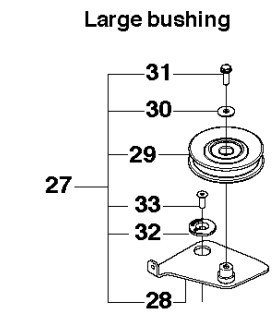

C2 CUTTING DECK C 112

73 **Combi 112**

44"/112CM CUTTING DECK

R320 AWD

Ref	Part No	Description	Remark	QTY	KIT
1	574 20 95-01	CUTTING DECK		1	
2	506 91 62-01	NUT		3	
3	544 44 93-01	PLUG		1	
4	506 57 01-04	SCREW EHHFM		3	
5	576 38 41-01	BLADE HOUSING ASSY		1	
6	576 38 42-01	BEARING HOUSING		1	5
7	576 38 43-01	SHAFT		1	5
8	576 38 44-01	SPACING SLEEVE		1	5
9	738 23 04-34	BALL BEARING		2	5
10	576 38 41-02	BLADE HOUSING ASSY		2	
11	576 38 42-01	BEARING HOUSING		1	10
12	576 38 43-02	SHAFT		1	10
13	576 38 44-01	SPACING SLEEVE		1	10
14	738 23 04-34	BALL BEARING		2	10
15	535 42 38-01	SCREW RSQM		12	
16	734 11 64-01	WASHER		12	
17	732 21 18-01	LOCK NUT		12	
18	506 92 21-01	PULLEY		3	
19	506 53 35-01	PARALLEL KEY		7	
20	544 06 80-02	SPACING SLEEVE		1	
21	734 11 74-41	WASHER		3	
22	544 11 41-01	SCREW EHHM		3	
23	535 50 42-02	ADAPTER		3	
24	504 18 81-10	BLADE		3	
25	506 79 23-01	KNIFE PLATE		3	
26	544 11 41-01	SCREW EHHM		3	
27	506 54 07-01	BELT TENSIONER ASSY	Small bushing	1	
27	586 96 66-01	BELT TENSIONER ASSY	Large bushing	1	
28	585 35 99-01	ARM	Small bushing	1	27
28	585 35 99-01	ARM	Large bushing	1	27
29	506 53 27-01	PULLEY		1	27
30	734 11 64-41	WASHER		1	27
31	586 32 04-01	SCREW	Small bushing	1	27
31	586 32 04-01	SCREW	Large bushing	1	27
32	506 91 87-02	WASHER	Small bushing	1	
32	586 49 67-01	WASHER	Large bushing	1	
32	506 91 87-02	WASHER	For 966757401, 967151701	1	
33	725 24 51-71	SCREW EHHM	Small bushing	1	
33	725 64 53-01	SCREW IHCSFM	Large bushing	1	
33	725 24 51-71	SCREW EHHM	For 966757401, 967151701	1	
34	732 21 18-01	LOCK NUT		1	
35	506 53 31-01	SPRING		1	
36	589 51 46-01	BELT		1	
37	544 09 62-01	BELT COVER		1	
38	544 40 05-01	SCREW		2	
72	506 78 97-01	LABEL		1	
73	544 23 81-05	LABEL		2	
74	506 92 90-01	LABEL		1	
75	535 43 74-01	LABEL WARNING		1	
76	574 51 00-01	DECAL		2	
77	506 77 86-01	PULLEY		1