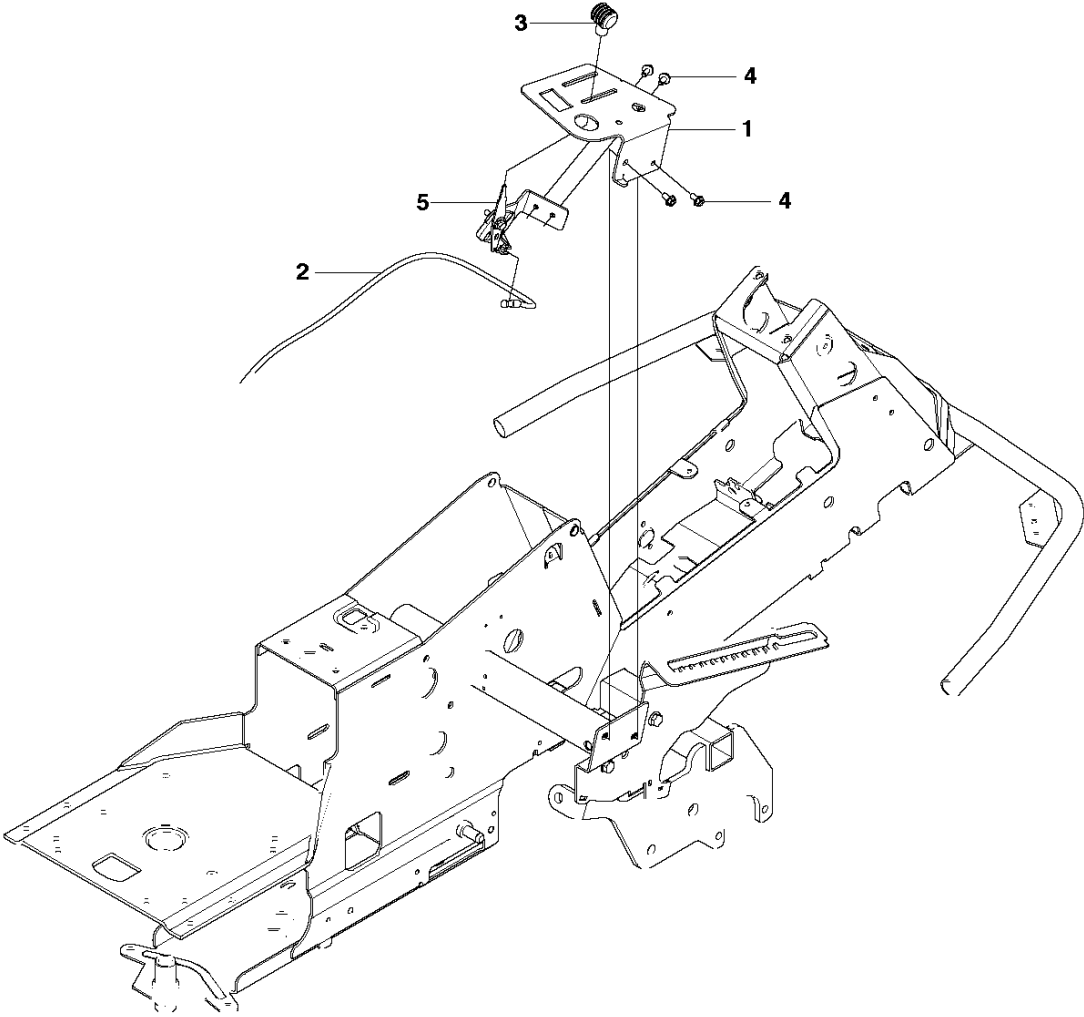

N R320 AWD
CONTROLS

CONTROLS

R320 AWD

Ref	Part No	Description	Remark	QTY KIT
1	578 03 31-01	SUPPORT		1
2	544 30 17-01	WIRE		1
3	506 88 91-01	KNOB		1
4	535 47 52-12	SCREW EHHFM		4
5	578 02 35-01	THROTTLE CONTROL		1