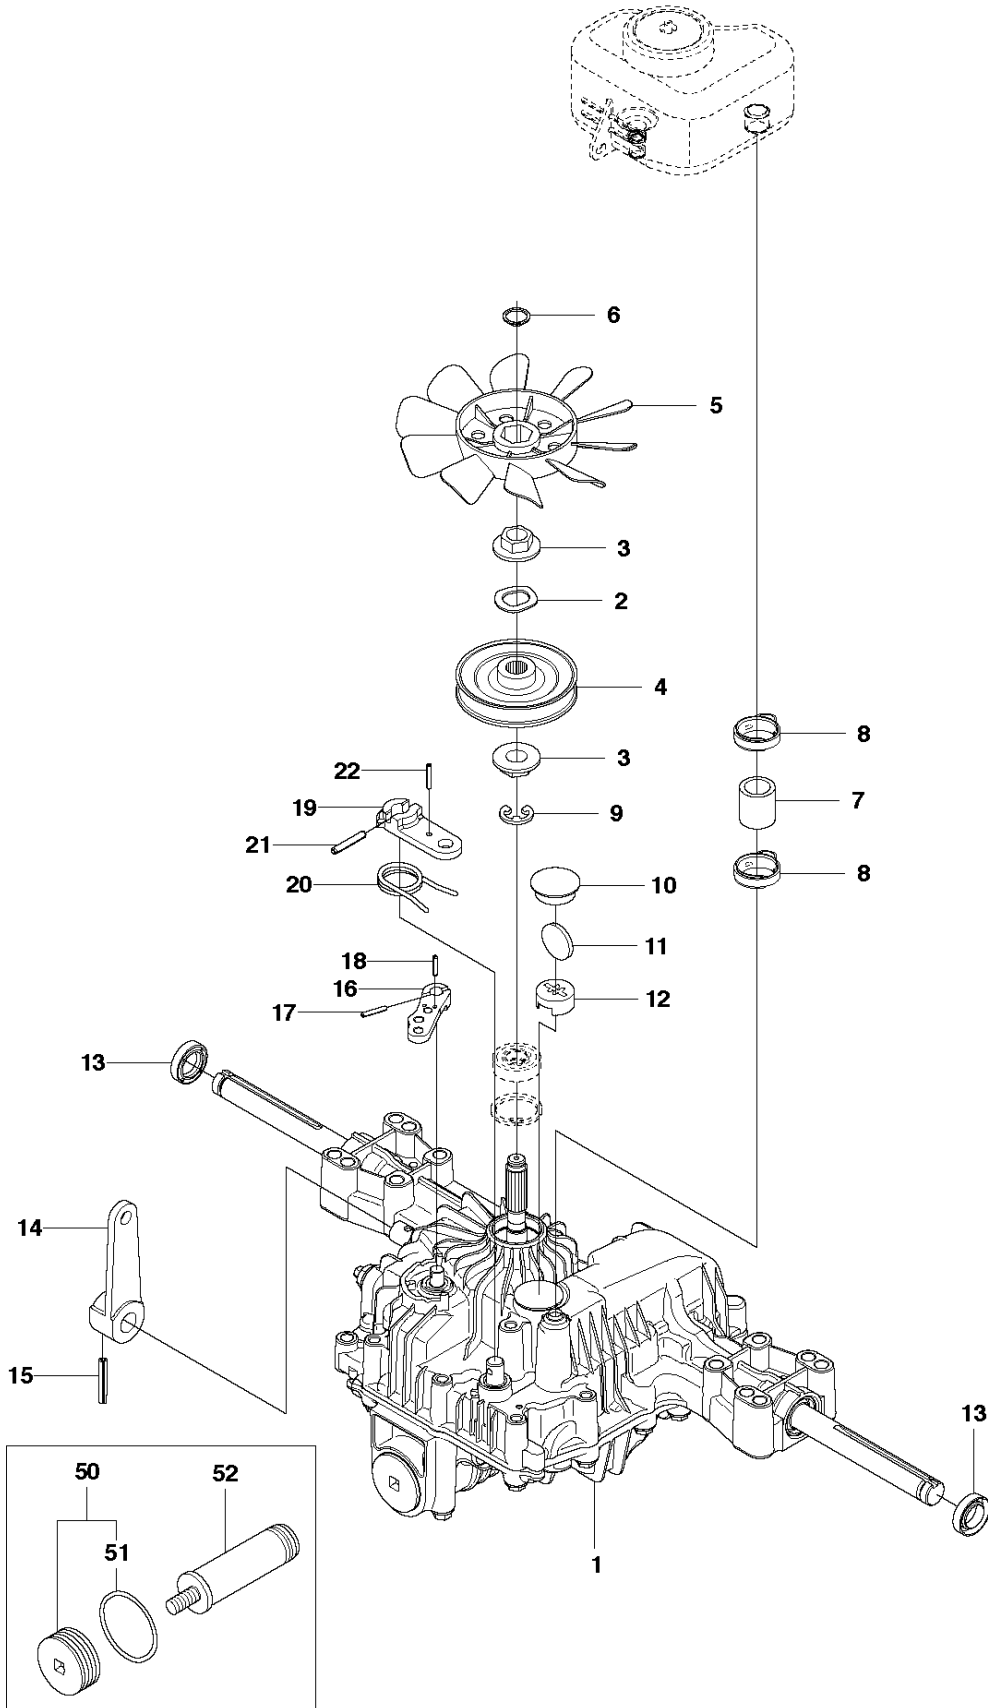

HEIGHT ADJUSTMENT
2017

HEIGHT ADJUSTMENT

R320 AWD

Ref	Part No	Description	Remark	QTY KIT
1	578 00 13-02	BRACKET		1
2	506 57 01-03	SCREW EHHFM		2
3	577 99 99-01	ADJUSTER		1
4	506 54 20-01	HANDLE		1
5	584 87 13-02	BEARING		2
6	735 31 22-20	E-CLIP		2
7	506 90 82-01	HEIGHT ROD		1
8	506 78 46-01	PEN		1
9	734 11 72-01	WASHER		1
10	732 21 18-01	LOCK NUT		1
11	731 23 18-01	HEXAGON NUT		1
12	721 61 83-01	SPLIT PIN		2
13	578 04 07-01	LINK		1
14	523 11 45-01	CONNECTION ROD		1
15	584 28 86-01	WASHER		1
16	506 57 01-05	SCREW EHHFM		1

K574

TRANSMISSION

R320 AWD

Ref	Part No	Description	Remark	QTY	KIT
1	590 71 68-01	TRANSMISSION		1	
2	506 98 65-01	SPRING WASHER		1	
3	506 98 66-01	DISTANCE		2	
4	502 45 19-01	PULLEY		1	
5	506 98 68-01	FAN		1	
6	735 31 15-00	CIRCLIP		1	
7	502 45 16-01	TUBE		1	
8	506 98 70-01	HOSE CLAMP		2	
9	535 40 28-07	CLIP		1	1
10	535 40 28-32	PLUG		1	1
11	535 40 28-29	MAGNET		1	1
12	502 45 20-01	MAGNET HOLDER		1	1
13	535 40 28-37	SEALING		2	1
14	502 45 32-01	CONTROL LEVER		1	1
15	535 40 28-09	PIN RETAINING SCREW		1	1
16	535 40 28-17	LEVER		1	1
17	535 40 28-16	PIN RETAINING SCREW		1	1
18	535 40 28-33	PIN RETAINING SCREW		1	1
19	535 40 28-38	LEVER		1	1
20	535 40 28-39	RETURN SPRING		1	1
21	535 40 28-40	PIN RETAINING SCREW		1	1
22	535 40 28-41	PIN RETAINING SCREW		1	1
50	574 51 51-01	KIT		1	
51	574 51 52-01	O-RING		1	50
52	535 40 28-19	FILTER		1	