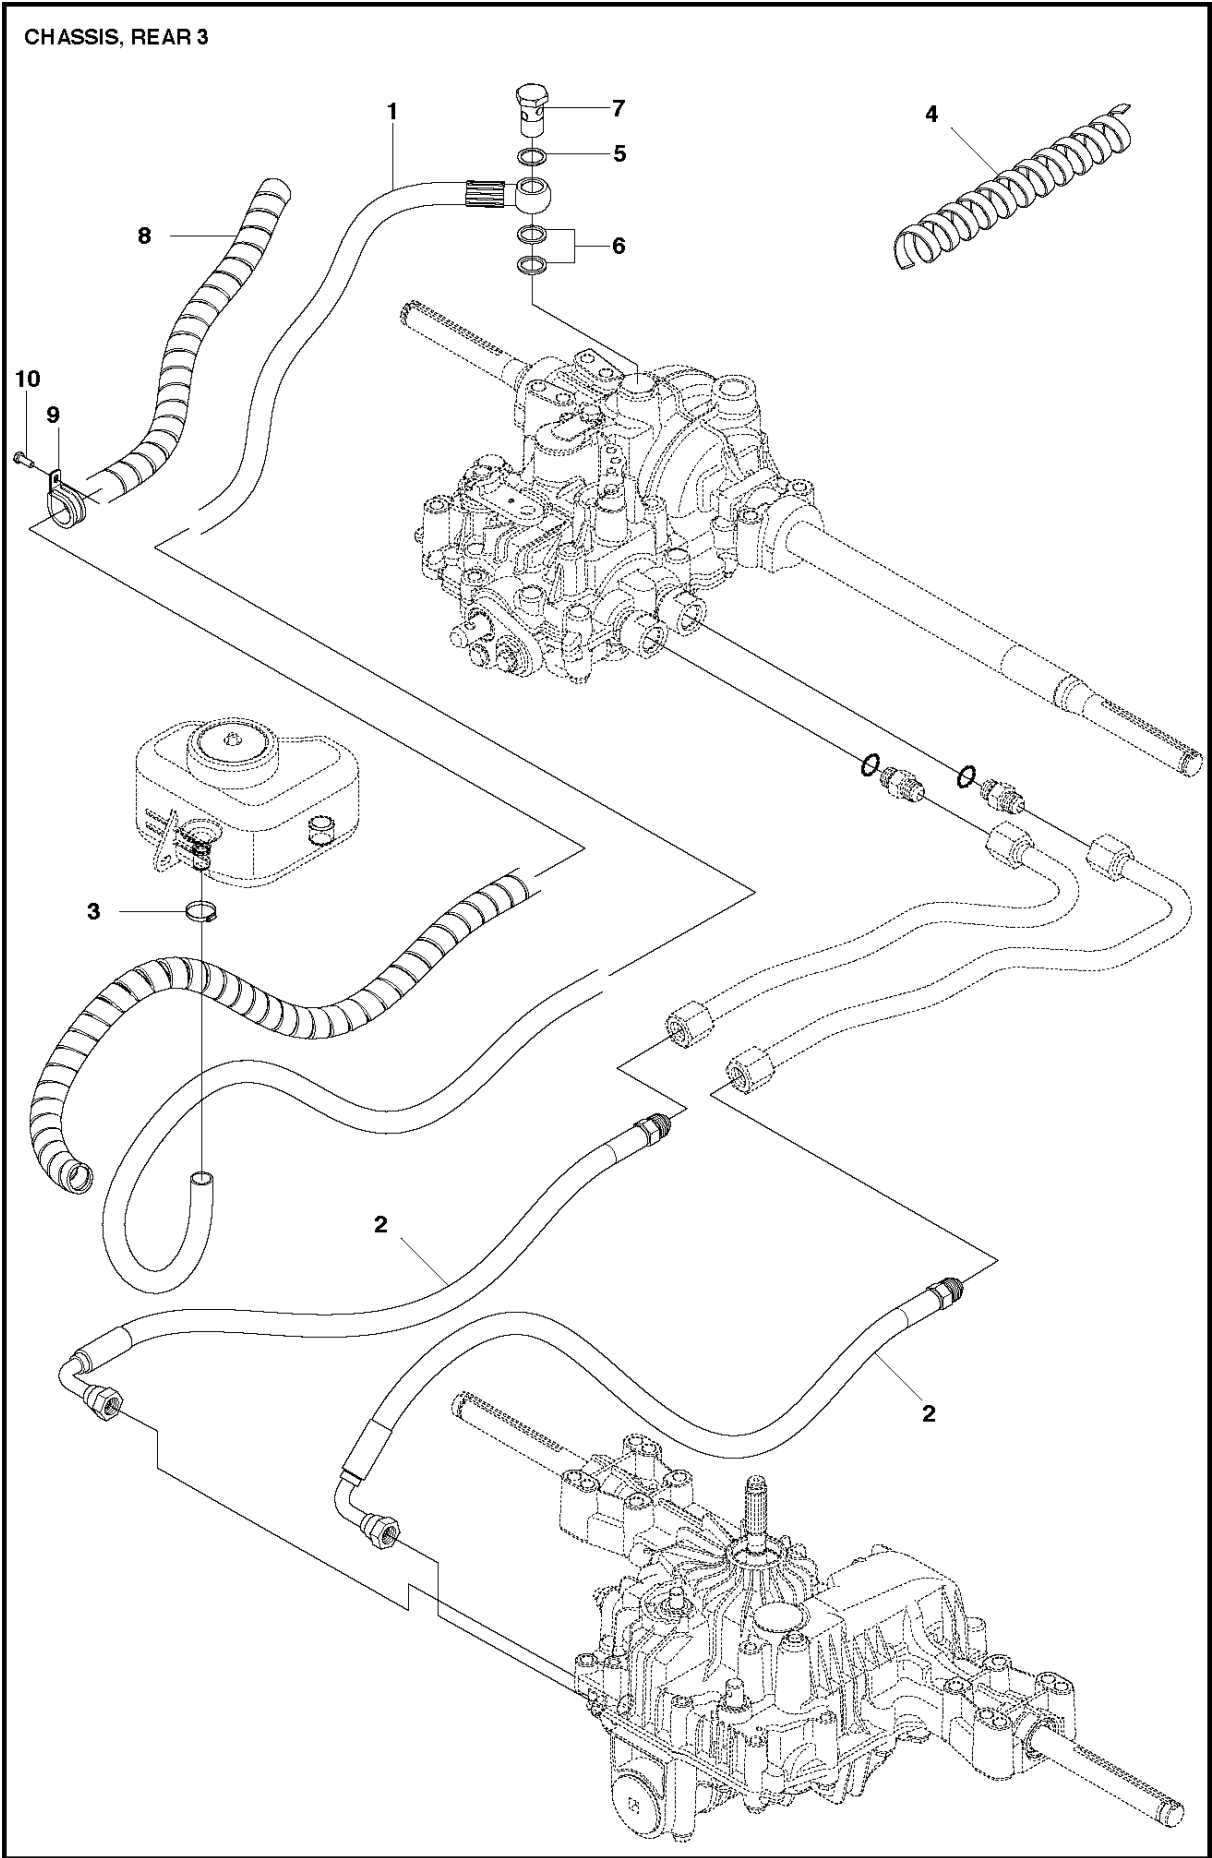

CHASSIS REAR

R320 AWD

Ref	Part No	Description	Remark	QTY KIT
1	578 29 50-03	HYDRAULIC HOSE		1
2	544 45 64-03	HYDRAULIC HOSE		2
3	505 13 11-01	HOSE CLAMP		1
4	544 02 66-01	HOSE GUARD		1
5	544 01 00-01	GASKET		1
6	544 01 00-03	GASKET		2
7	544 02 05-01	PIPE FITTING		1
8	544 02 66-07	HOSE GUARD		1
9	574 53 12-01	HOSE CLAMP		1
10	725 23 68-61	SCREW EHHFT		1