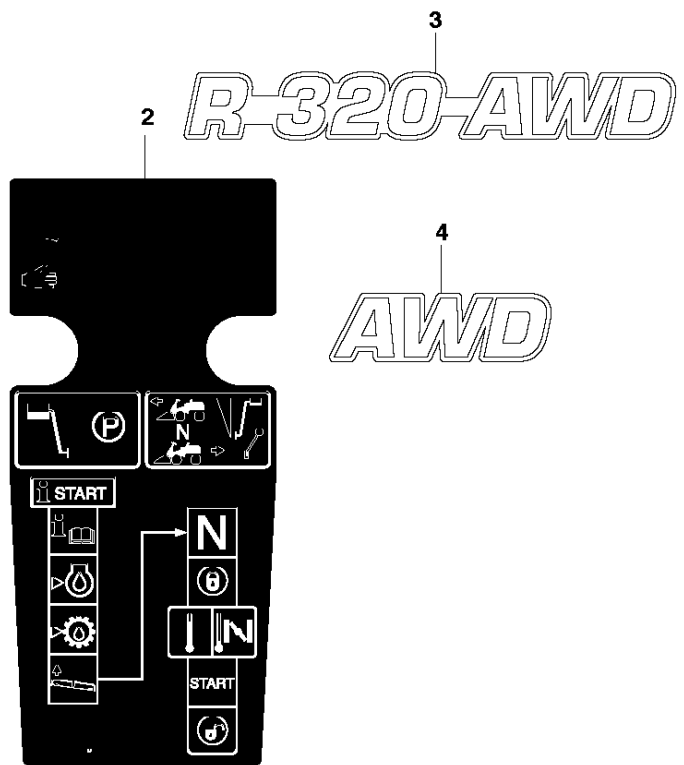

DECALS

DECALS

R320 AWD

Ref	Part No	Description	Remark	QTY KIT
1	582 57 00-01	LABEL		1
2	544 43 86-01	LABEL		1
3	578 36 45-06	DECAL		2
4	5790916001	TBD		2
5	578 39 25-07	DECAL		1
6	544 21 14-01	LABEL		2
7	574 44 32-01	LABEL		1