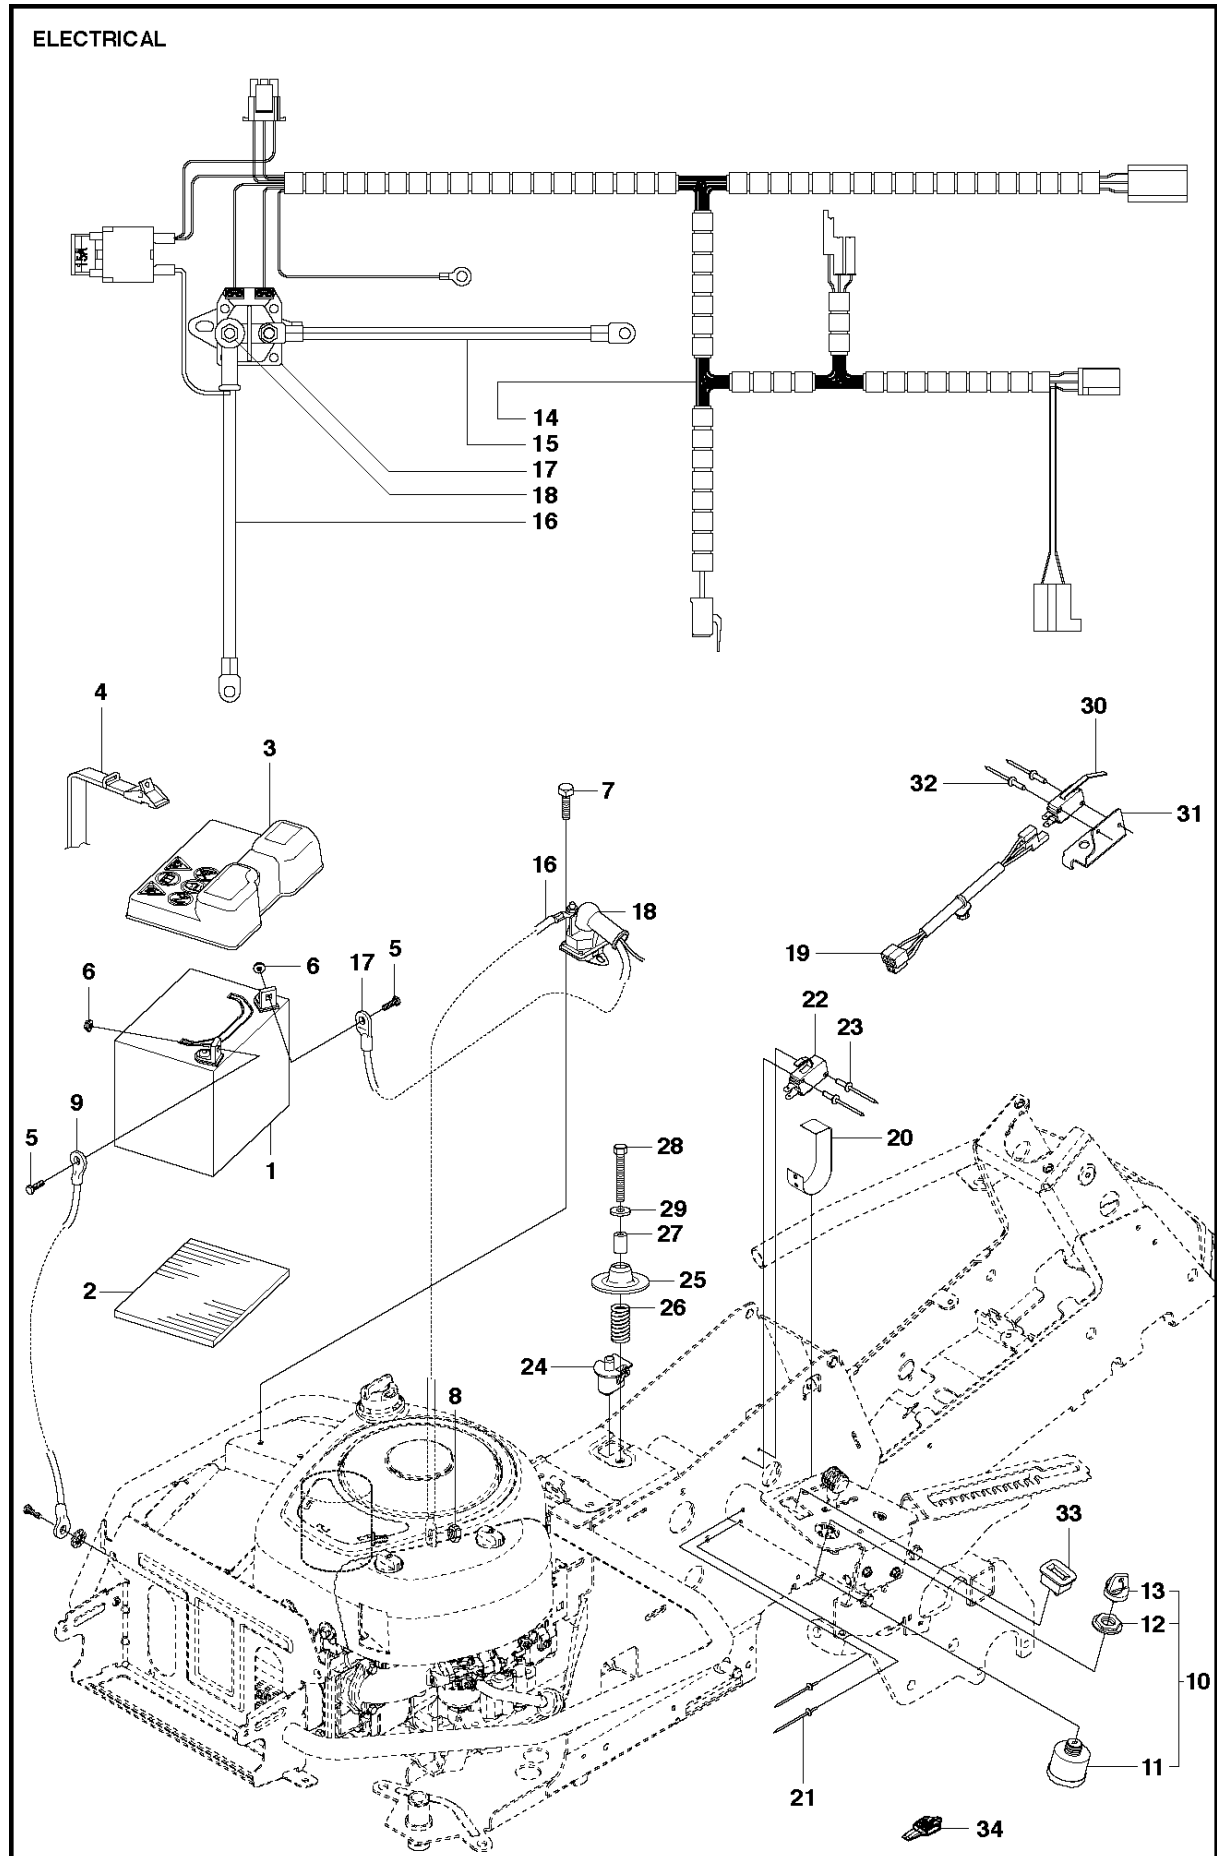

ELECTRICAL

R320 AWD

Ref	Part No	Description	Remark	QTY	KIT
1	577 04 16-01	BATTERY		1	
2	535 44 11-01	BATTERY MAT		1	
3	578 20 06-01	COVER		1	
4	506 83 68-02	BELT		1	
5	522 62 21-01	SCREW EHHM		2	
6	522 62 43-01	NUT		2	
7	725 23 64-61	SCREW EHHFT		1	
8	506 89 98-01	NUT		1	
9	576 18 38-01	CABLE		1	
10	544 44 21-01	IGNITION SWITCH		1	
11	544 44 22-01	IGNITION SWITCH		1	10
12	544 44 23-01	NUT		1	10
13	544 44 24-01	IGNITION KEY		1	10
14	578 33 83-01	WIRING		1	
15	576 18 40-01	CABLE		1	
16	576 18 39-01	CABLE		1	
17	544 43 98-01	RELAY		1	
18	506 89 98-01	NUT		2	
19	576 18 54-01	WIRING		1	
20	506 90 93-01	PLATE SPRING		1	
21	722 78 39-02	BLIND RIVET		2	
22	574 31 60-01	SWITCH		1	
23	544 44 07-01	RIVET		2	
24	506 90 96-01	SWITCH		1	
25	506 90 97-01	SPRING WASHER		1	
26	544 44 12-01	SPRING		1	
27	506 90 99-02	SPACING TUBE		1	
28	725 24 60-51	SCREW EHHM		1	
29	734 11 64-01	WASHER		1	
30	574 31 61-01	SWITCH		1	
31	544 41 57-01	BRACKET		1	
32	544 44 07-01	RIVET		2	
33	578 38 24-01	HOUR METER		1	
34	586 37 94-01	LEVER		1