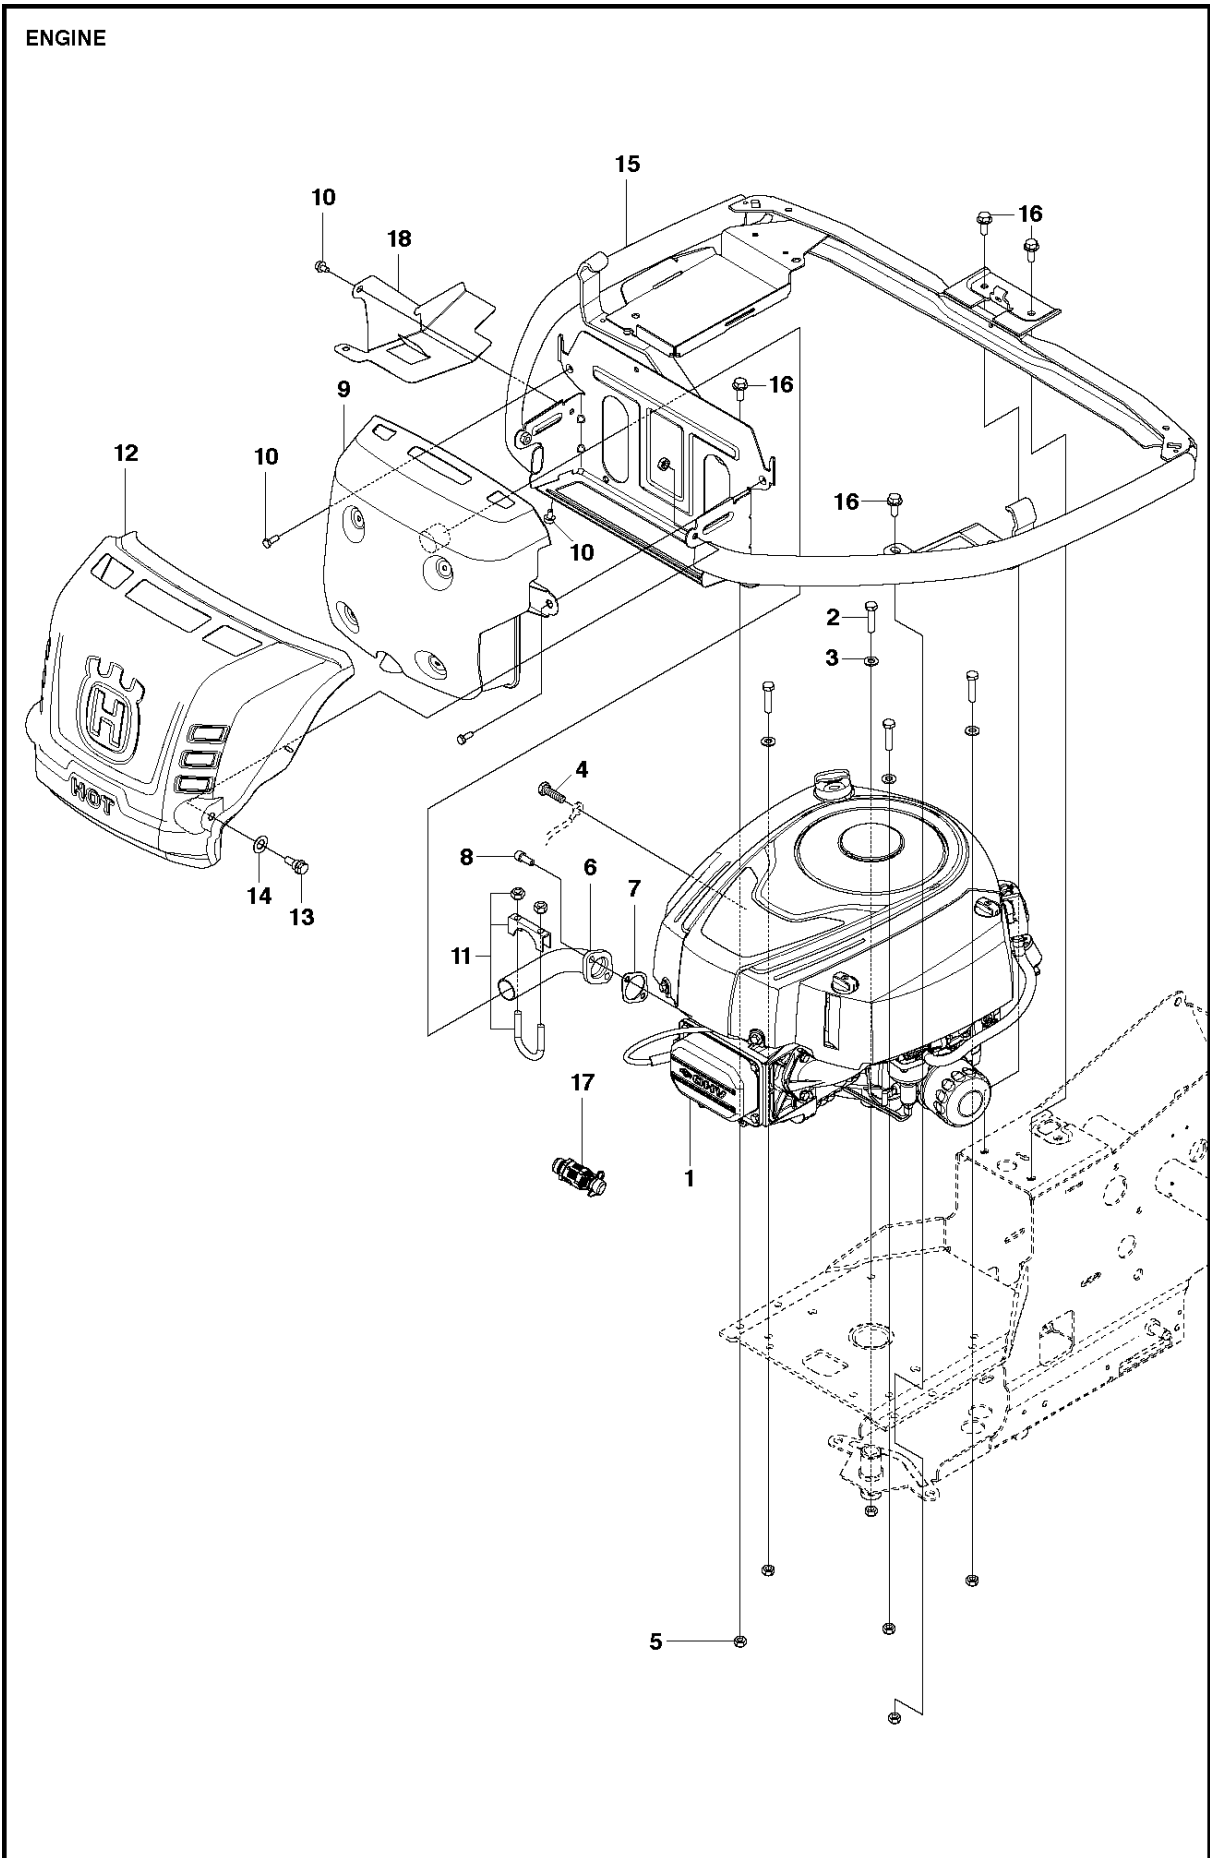

ENGINE

R320 AWD

Ref	Part No	Description	Remark	QTY KIT
1	591 07 52-01	ENGINE	For 967291502	1
1	578 32 71-01	ENGINE	For 967291501, 966757401, 967151701	1
2	725 24 57-51	SCREW		4
3	734 11 64-01	WASHER		4
4	506 55 63-02	SCREW UNC		1
5	732 21 18-01	LOCK NUT		6
6	578 05 48-01	EXHAUST PIPE		1
7	506 91 45-01	GASKET		1
8	506 55 63-01	SCREW UNC		2
9	577 81 36-01	MUFFLER		1
10	725 23 64-61	SCREW EHHFT		4
11	501 15 22-01	CLAMP ASSY		2
12	577 81 85-02	HEAT SHIELD		1
13	506 59 74-01	SCREW EHHFM		2
14	506 83 94-01	SPRING WASHER		2
15	577 84 91-01	ENGINE FRAME		1
16	506 57 01-04	SCREW EHHFM		4
17	532 42 82-87	PLUG		1
18	579 52 93-01	AIR DUCT		1