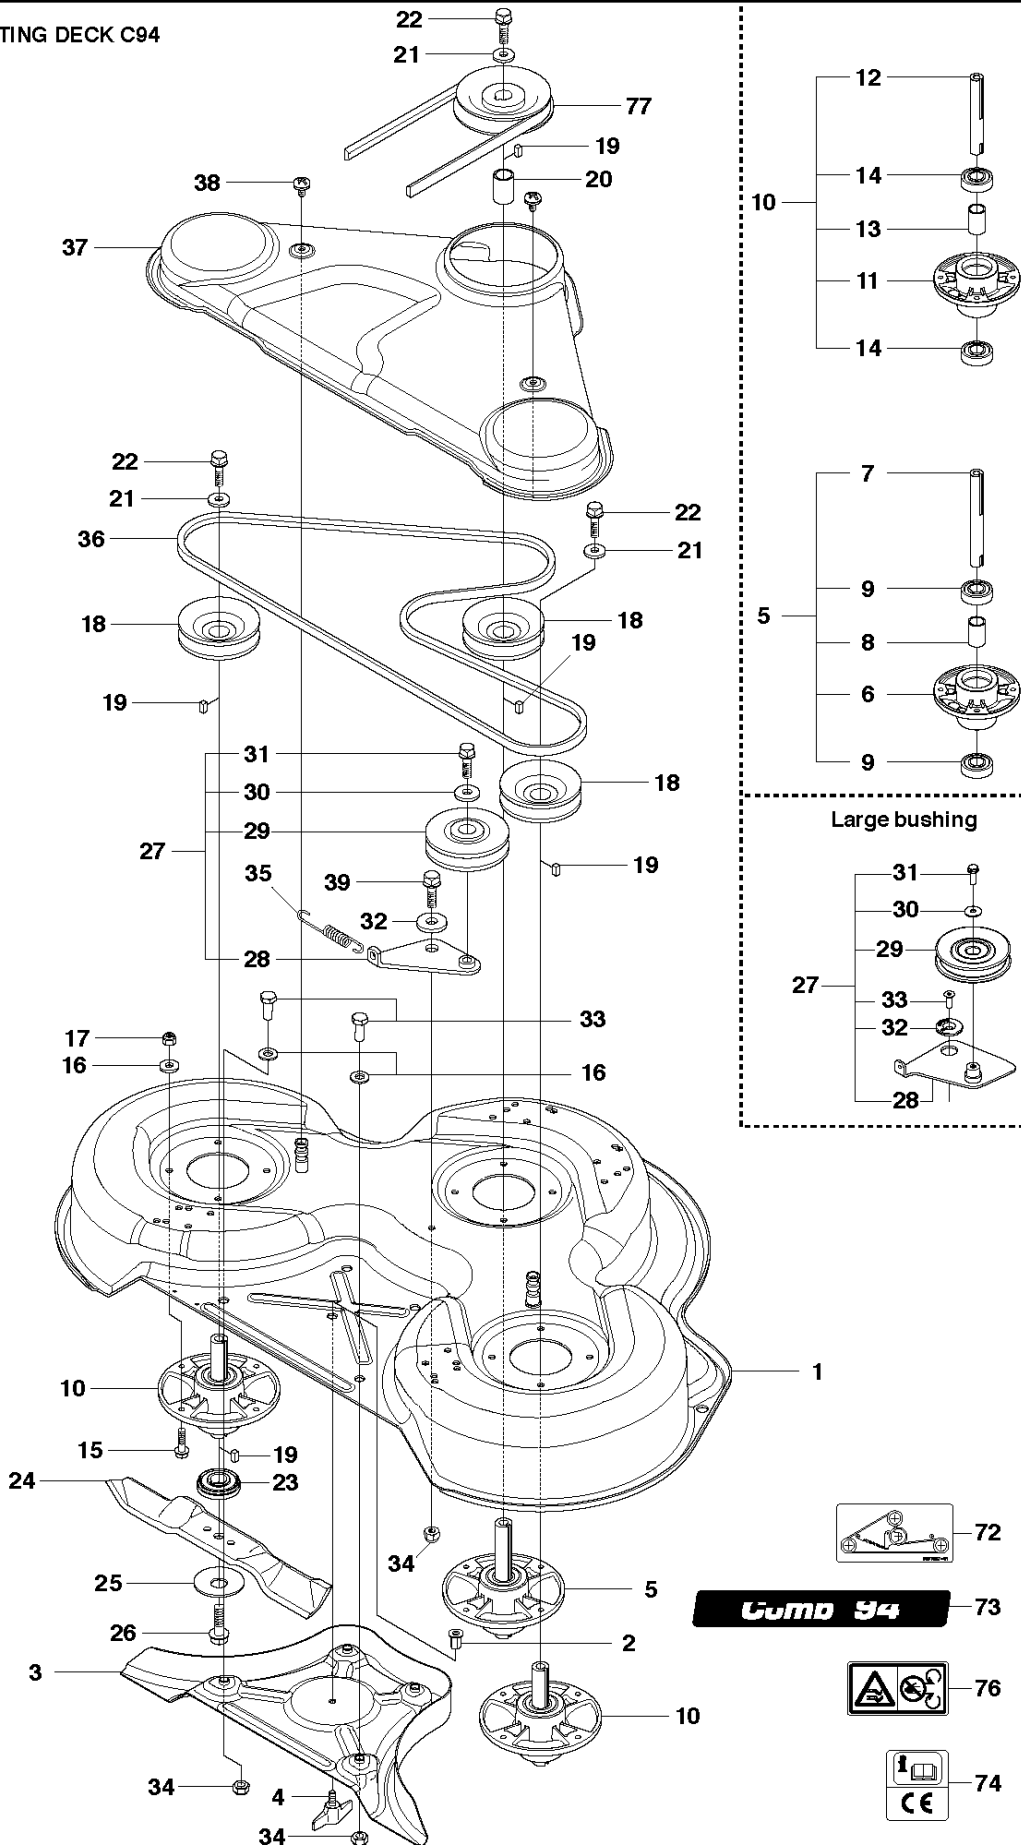

A2 CUTTING DECK C94

94CM CUTTING DECK

R320 AWD

Ref	Part No	Description	Remark	QTY KIT
1	544 06 57-06	CUTTING DECK		1
2	506 91 62-01	NUT		1
3	544 06 58-01	PLUG		1
4	544 06 61-01	KNOB		1
5	576 38 41-01	BLADE HOUSING ASSY		1
6	576 38 42-01	BEARING HOUSING		1 5
7	576 38 43-01	SHAFT		1 5
7	576 38 43-02	SHAFT	For 966757401, 967151701	1
8	576 38 44-01	SPACING SLEEVE		1 5
8	738 23 04-34	BALL BEARING	For 966757401, 967151701	1
9	738 23 04-34	BALL BEARING		2 5
10	576 38 41-02	BLADE HOUSING ASSY		2
10	576 38 42-01	BEARING HOUSING	For 966757401, 967151701	1
11	576 38 42-01	BEARING HOUSING		1 10
11	576 38 41-03	BLADE HOUSING ASSY	For 966757401, 967151701	1
12	576 38 43-02	SHAFT		1 10
12	576 38 43-03	SHAFT	For 966757401, 967151701	1
13	576 38 44-01	SPACING SLEEVE		1 10
14	738 23 04-34	BALL BEARING		2 10
15	535 42 38-01	SCREW RSQM		12
16	734 11 64-01	WASHER		14
17	732 21 18-01	LOCK NUT		12
18	506 92 21-01	PULLEY		3
19	506 53 35-01	PARALLEL KEY		7
20	544 06 80-02	SPACING SLEEVE		1
21	734 11 74-41	WASHER		3
21	544 06 80-03	SPACING SLEEVE	For 966757401, 967151701	1
22	544 11 41-01	SCREW EHHM		3
22	506 77 86-01	PULLEY	For 966757401, 967151701	1
23	535 50 42-02	ADAPTER		3
23	734 11 74-41	WASHER	For 966757401, 967151701	1
24	579 65 25-10	BLADE		3
24	544 06 49-01	BLADE HOLDER	For 966757401, 967151701	1
25	506 79 23-01	KNIFE PLATE		3
26	544 11 41-01	SCREW EHHM		3
26	506 67 54-02	SCREW EHHFM	For 966757401, 967151701	1
27	506 54 07-01	BELT TENSIONER ASSY	Small bushing	1
27	506 67 54-02	SCREW EHHFM	For 966757401, 967151701	1
27	586 96 66-01	BELT TENSIONER ASSY	Large bushing	1
28	506 51 95-01	SPÄNNARM KPL.	Small bushing	1 27
28	585 35 99-01	ARM	Large bushing	1 27
29	506 53 27-01	PULLEY		1 27
29	506 79 71-01	SPÄNNARM KPL.	For 966757401, 967151701	1
30	734 11 64-41	WASHER		1 27
31	506 55 83-02	SCREW EHHFT	Small bushing	1 27
31	586 32 04-01	SCREW	Large bushing	1 27
32	506 91 87-02	WASHER	Small bushing	1
32	586 49 67-01	WASHER	Large bushing	1
33	725 24 51-71	SCREW EHHM		2
34	732 21 18-01	LOCK NUT		1
34	725 24 51-71	SCREW EHHM	For 966757401, 967151701	1
35	506 53 31-01	SPRING		1
35	506 53 31-01	SPRING	For 966757401, 967151701	1