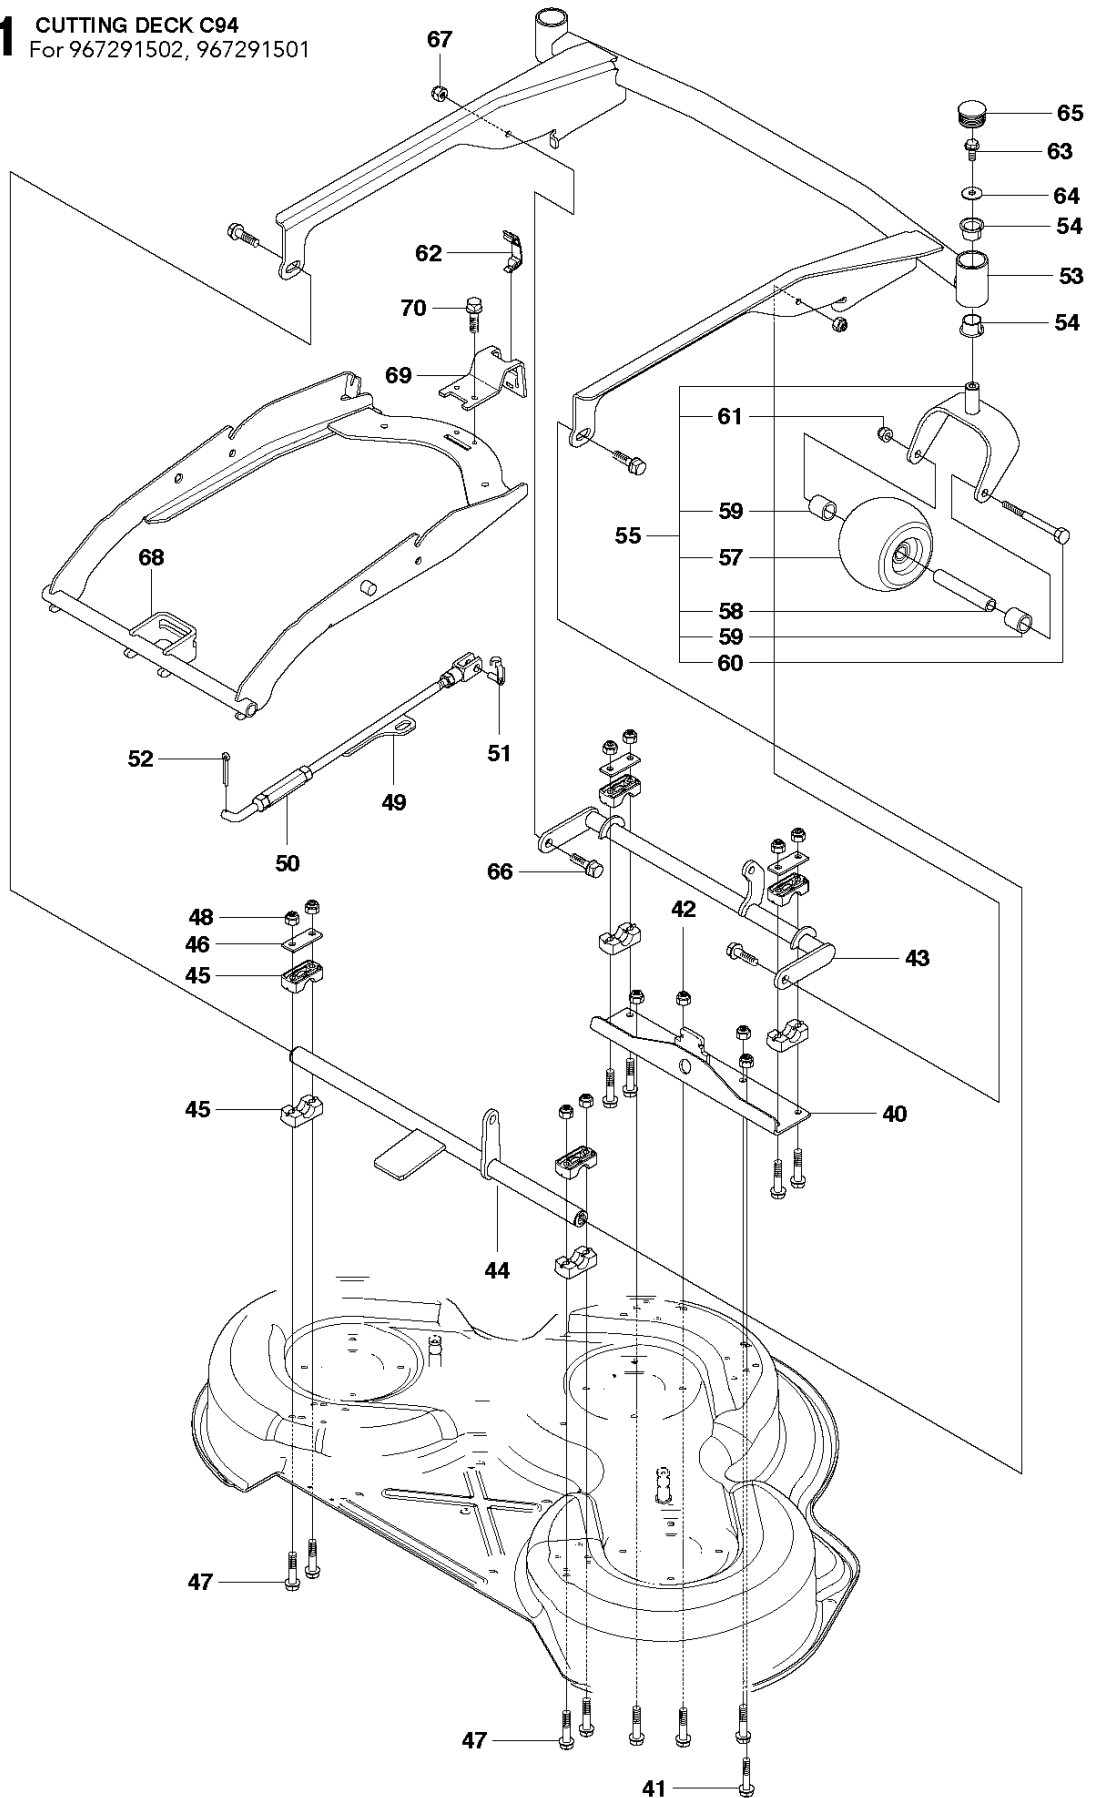

A1 CUTTING DECK C94
For 967291502, 967291501

94CM CUTTING DECK

R320 AWD

Ref	Part No	Description	Remark	QTY KIT
40	544 22 07-01	CROSS BAR		1
41	544 22 59-01	CROSS BAR		1
42	506 86 96-01	BEARING		8
43	506 81 38-01	REINFORCING PLATE		2
44	578 85 61-01	BRACKET		1
45	506 86 96-01	BEARING		8
46	506 81 38-01	REINFORCING PLATE		4
47	725 24 61-51	SCREW EHHM		8
48	732 21 18-01	LOCK NUT		10
49	544 22 69-01	PARALLEL ROD		1
50	544 45 14-01	PARALLEL ROD		1
51	544 45 15-01	ADJUSTMENT ROD		1
52	506 89 76-01	NUT		1
53	731 23 20-51	HEXAGON NUT		1
54	574 56 19-01	BEARING		1
55	574 21 01-01	PIVOT WHEEL ASSY		1
57	735 31 13-20	E-CLIP		1
58	506 59 74-01	SCREW EHHFM		4
59	732 21 18-01	LOCK NUT		4
60	506 96 30-01	WHEEL ASSY		2
61	535 46 41-01	WASHER		4
62	735 31 17-00	CIRCLIP		2
63	578 17 67-01	BELT TENSIONER ASSY		1
64	506 97 68-01	SPRING		1
65	506 99 20-01	PIPE		1
66	725 24 60-51	SCREW EHHM		1
67	734 11 64-41	WASHER		1
68	544 36 24-01	SCREW		2
69	503 89 47-03	SNAP LOCKING		1
70	725 23 68-61	SCREW EHHFT		2