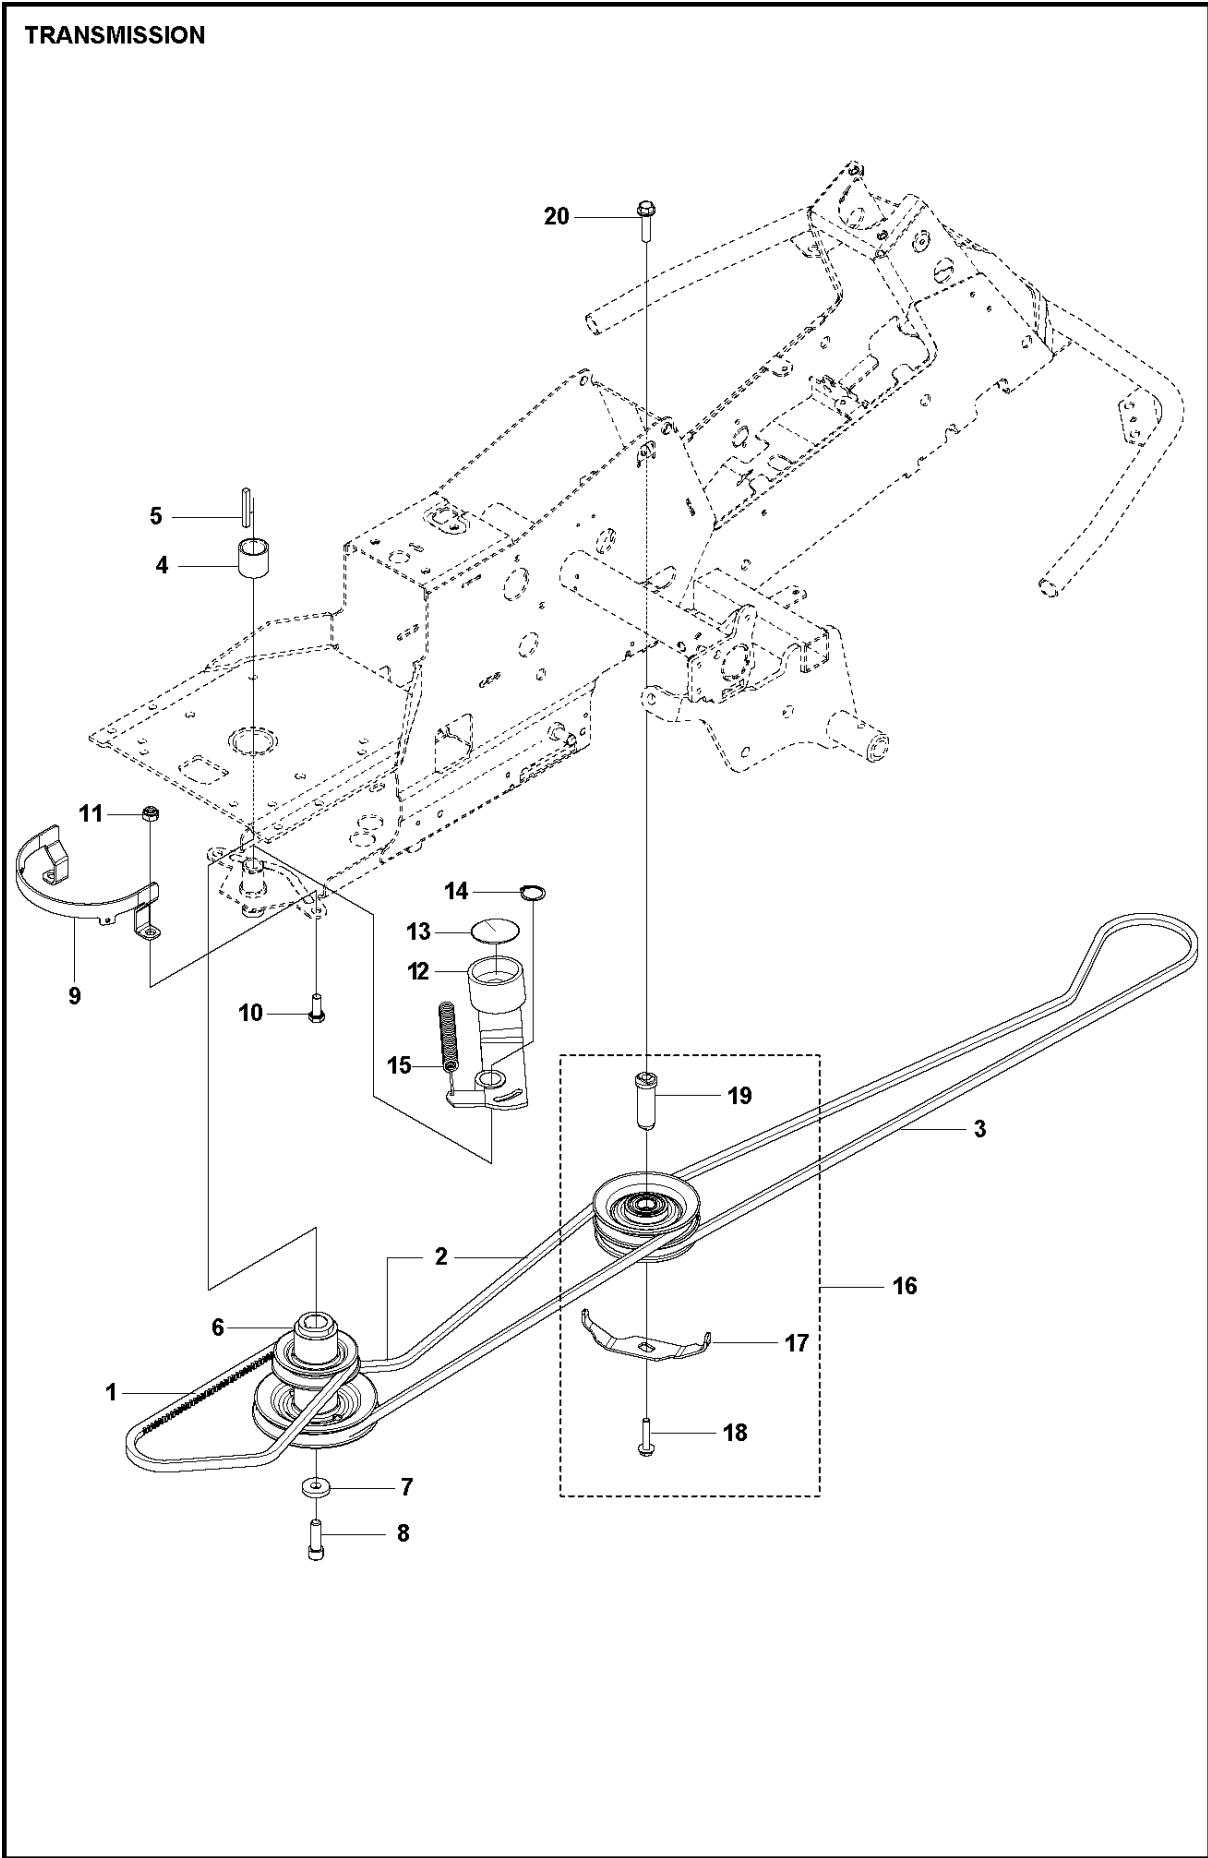

TRANSMISSION

R320 X AWD

Ref	Part No	Description	Remark	QTY	KIT
1	589 53 12-01	BELT		1	
2	589 53 04-01	BELT		1	
3	594 97 80-01	BELT		1	
4	506 50 92-01	SPACING SLEEVE		1	
5	506 55 59-01	WEDGE		1	
6	535 48 24-01	PULLEY		1	
7	506 59 75-01	WASHER		1	
8	506 55 60-02	SCREW UNC		1	
9	587 42 52-01	BELT GUIDE		1	
10	725 24 93-71	SCREW EHHM		2	
11	732 21 20-51	NUT		2	
12	535 48 44-01	BELT TENSIONER ASSY		1	
13	535 48 50-01	SEALING		1	
14	735 31 26-00	CIRCLIP		1	
15	506 66 56-01	SPRING		1	
16	581 91 63-01	PULLEY		1	
17	544 40 53-01	BELT GUIDE		1	16
18	586 32 04-01	SCREW		1	16
19	581 91 64-01	SHAFT		1	16
20	506 67 54-02	SCREW EHHFM		1