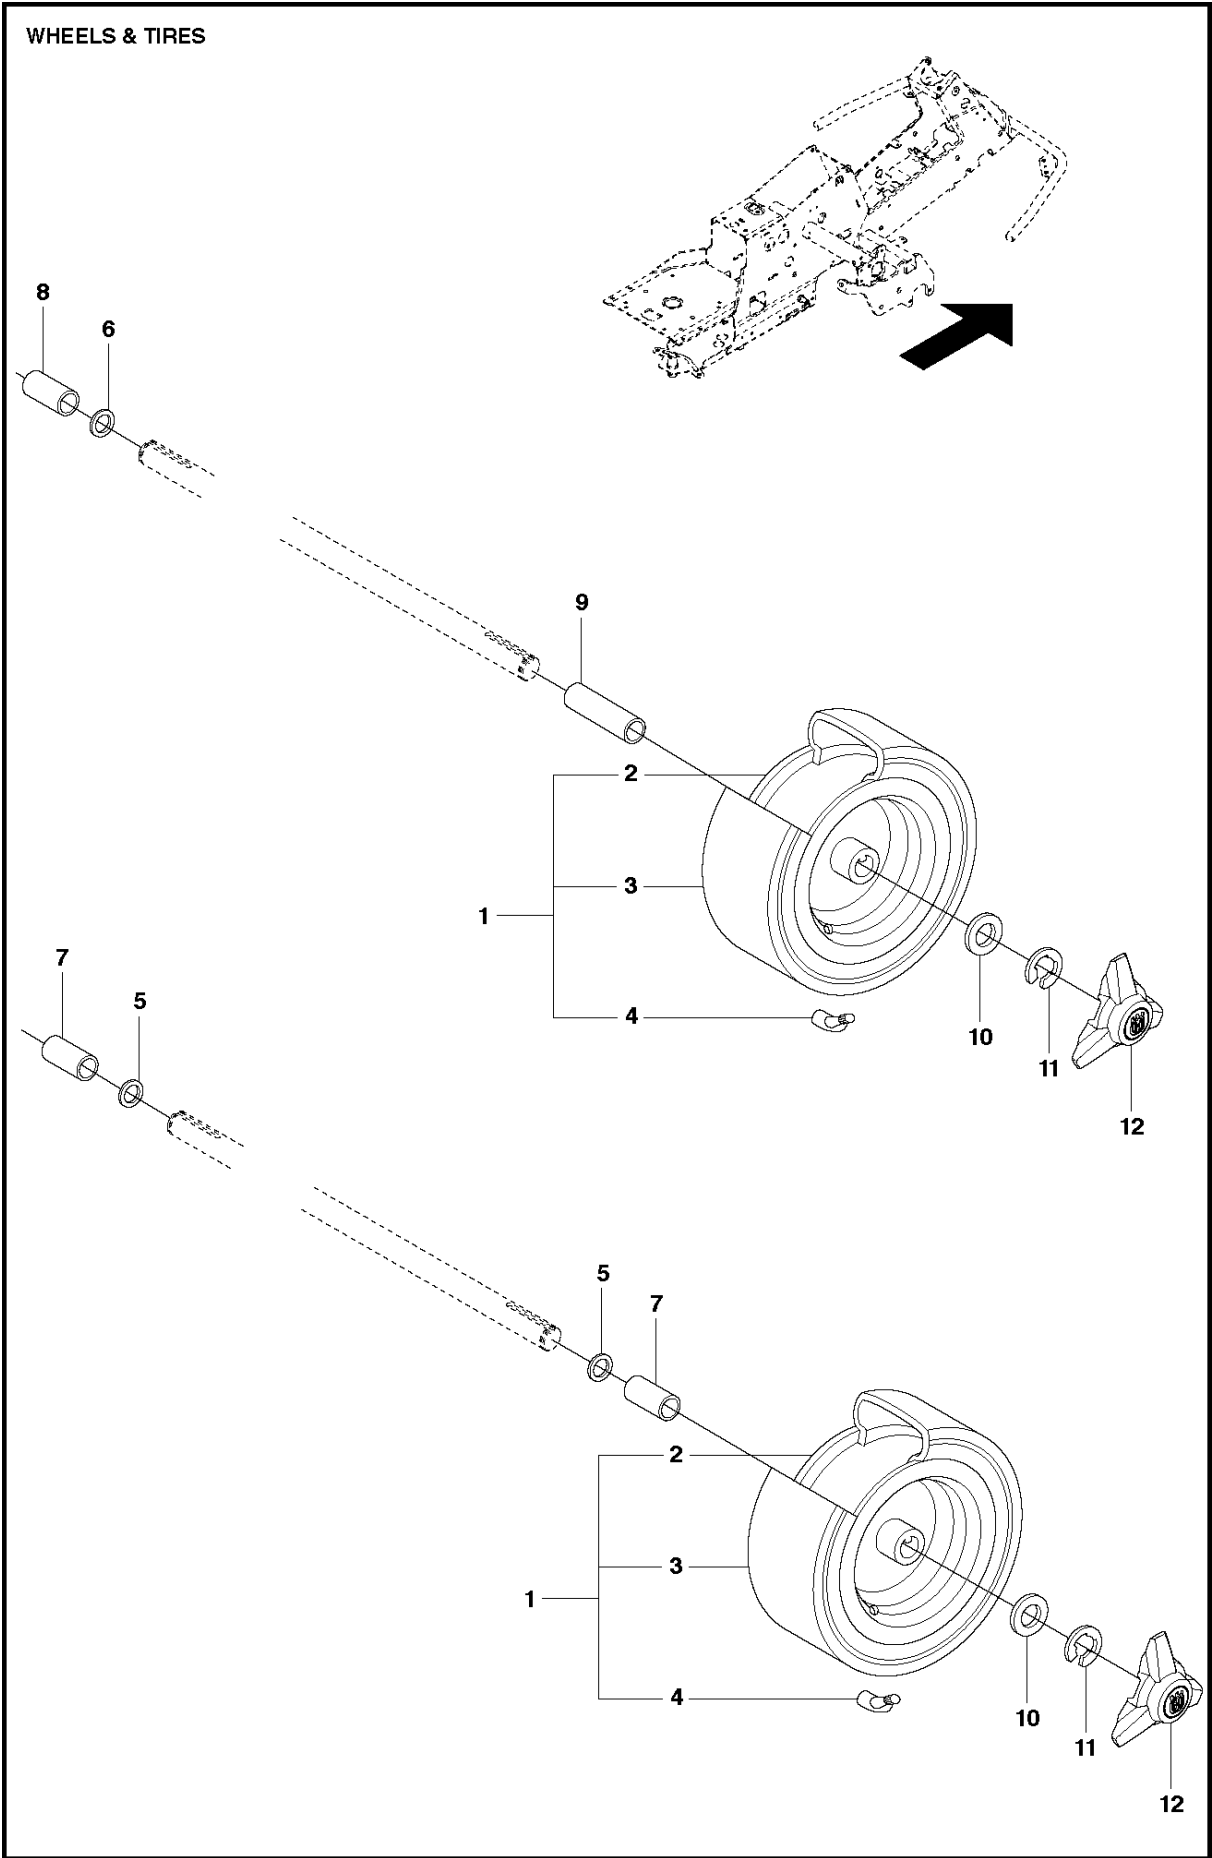

WHEELS & TIRES

R320 X AWD

Ref	Part No	Description	Remark	QTY	KIT
1	523 01 26-02	WHEEL		4	
2	523 03 48-01	RIM		1	1
3	523 03 46-02	TIRE		1	1
4	523 03 47-01	VALVE		1	1
5	506 50 48-03	WASHER		2	
6	506 94 58-01	WASHER		1	
7	506 59 62-03	SPACING SLEEVE		2	
8	544 13 26-01	SLEEVE		1	
9	544 13 26-02	SLEEVE		1	
10	506 50 48-05	WASHER		4	
11	506 89 90-01	E-CLIP		4	
12	544 35 35-01	HUB CAP		4