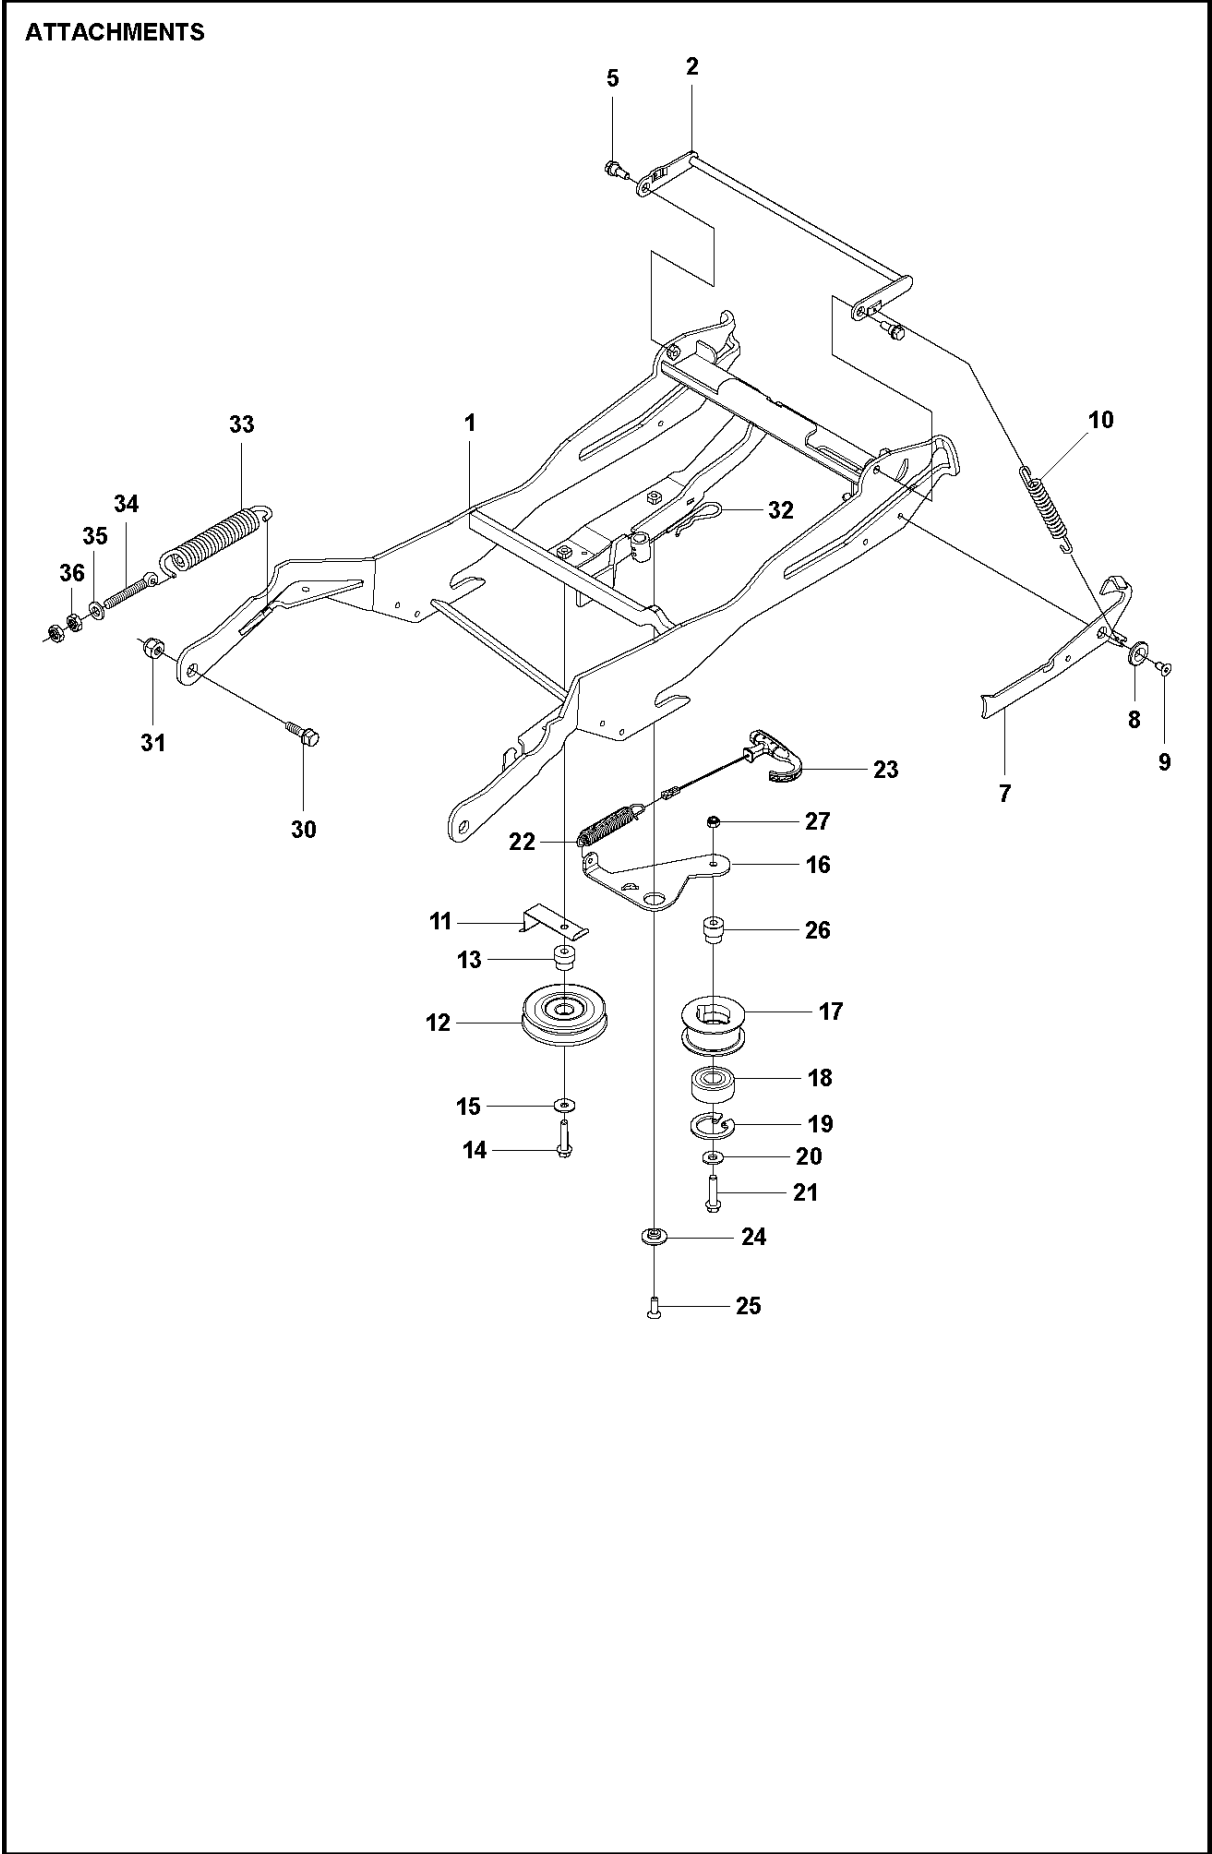

ATTACHMENTS

R320 X AWD

Ref	Part No	Description	Remark	QTY KIT
1	523 06 42-01	EQUIPMENT FRAME		1
2	525 47 59-01	HOOK		1
5	506 59 74-01	SCREW EHHFM		2
7	523 11 66-02	LEVER		1
8	506 91 87-01	WASHER		1
9	725 64 48-01	SCREW IHCSFM		1
10	506 53 56-03	DRAW SPRING		1
11	525 48 67-01	BELT GUIDE		1
12	506 97 48-01	PULLEY		1
13	506 82 68-02	BUSHING		1
14	725 24 59-51	SCREW EHHM		1
15	734 11 64-41	WASHER		1
16	577 22 87-01	SHEET		1
17	505 15 39-01	BELT TENSIONER WHEEL ASSY		1
18	738 21 04-04	BALL BEARING		1
19	735 31 38-10	CIRCLIP		1
20	734 11 64-41	WASHER		1
21	725 24 59-51	SCREW EHHM		1
22	504 62 24-01	SPRING		1
23	504 62 21-02	HANDLE ASSY		1
24	505 45 17-01	WASHER		1
25	725 64 53-01	SCREW IHCSFM		1
26	535 48 48-01	BUSHING		1
27	732 21 18-01	LOCK NUT		1
30	506 89 58-01	COLLAR SCREW		2
31	732 25 22-01	HEXAGON LOCKING NUT		2
32	506 96 66-01	HAIR PIN COTTER		1
33	506 83 76-01	SPRING		2
34	506 83 77-01	RING BOLT		2
35	734 11 72-01	WASHER		2
36	731 23 20-01	HEXAGON NUT		4