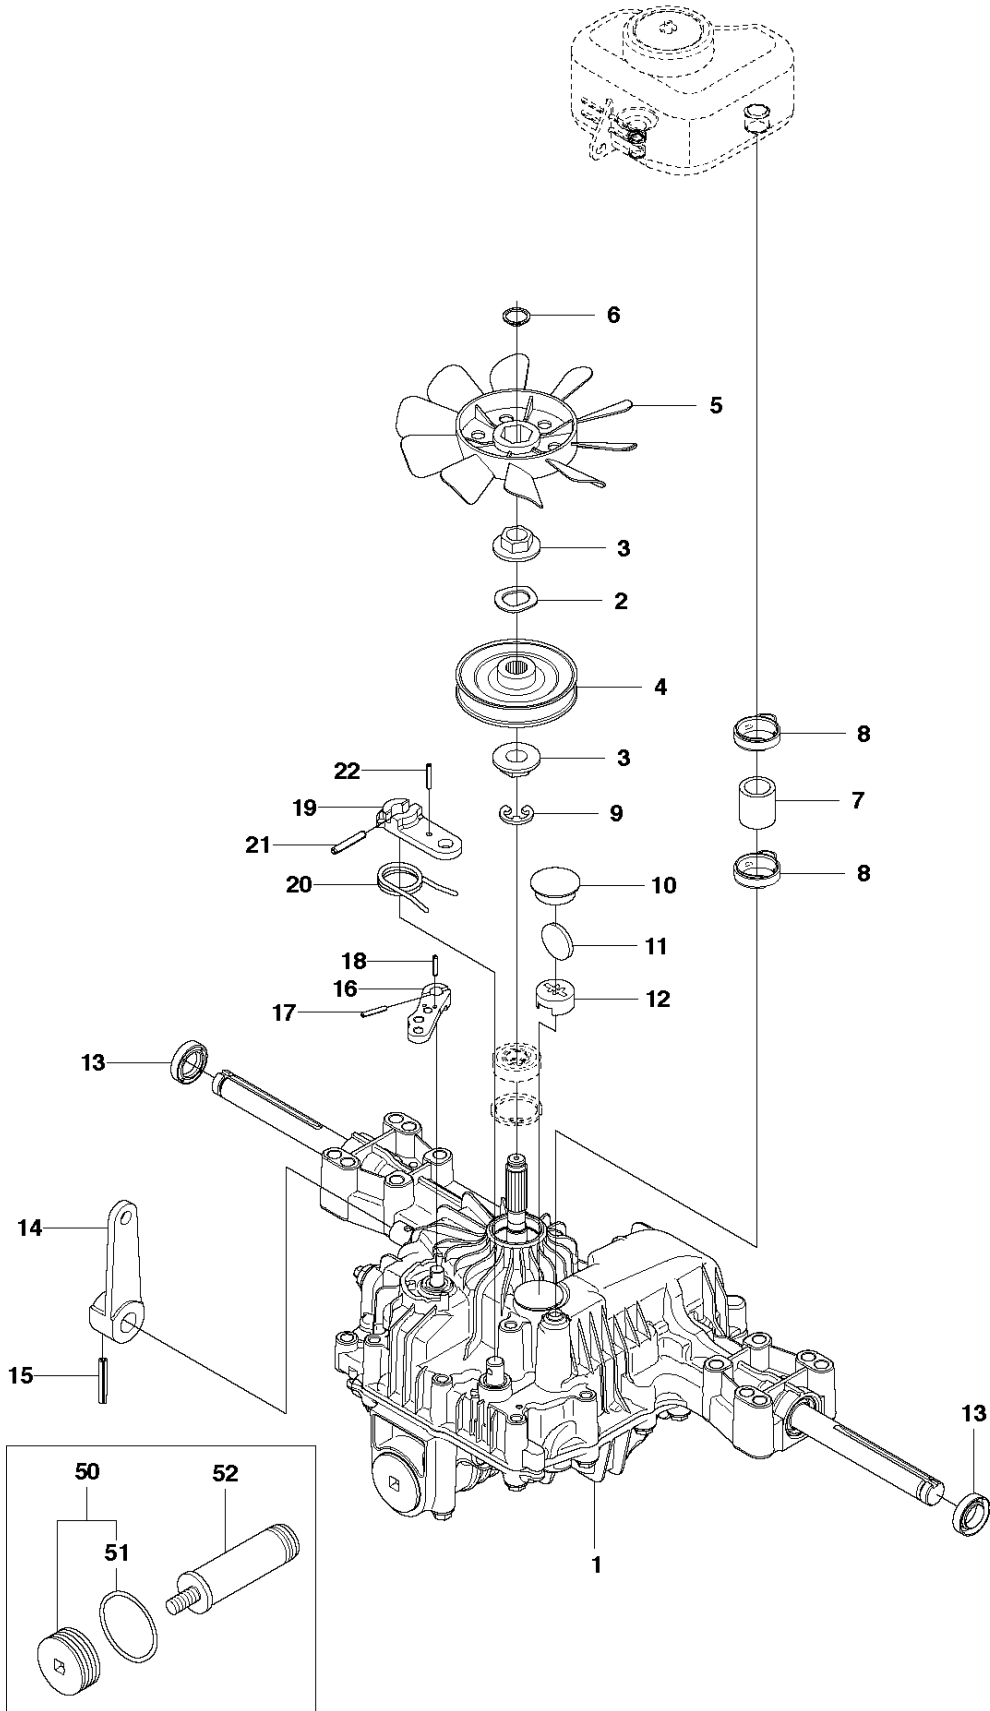

Ref	Part No	Description	Remark	QTY	KIT
1	590 71 68-01	TRANSMISSION		1	
2	725 24 67-51	SCREW EHHM		5	
3	734 11 64-01	WASHER		4	
4	731 23 18-01	HEXAGON NUT		5	
5	725 24 62-51	SCREW EHHM		1	
6	506 59 93-01	LINK		1	
7	579 59 68-01	LEVER		1	
8	584 28 86-04	WASHER		2	
9	725 24 51-71	SCREW EHHM		2	
10	506 98 75-01	ADJUSTMENT ROD		1	
11	732 21 14-01	LOCK NUT		2	
12	506 98 82-01	FRIKOPPLINGSSTÅNG		1	
13	506 83 43-01	SPRING		1	
14	506 98 84-01	BELT TENSIONER ASSY		1	
15	588 74 04-01	BELT TENSIONER		1	14
16	506 94 69-01	PULLEY		1	14
17	725 24 55-71	SCREW EHHM		1	14
18	734 11 64-41	WASHER		1	14
19	732 21 18-01	LOCK NUT		1	14
20	506 98 86-01	SPRING		1	
21	544 10 01-01	EXPANSION TANK		1	
22	544 12 17-01	BRACKET		1	
23	725 23 64-61	SCREW EHHFT		1	
24	506 67 33-01	TANK CAP ASSY		1	
25	505 13 11-02	HOSE CLAMP		1	

K574

TRANSMISSION

R320 X AWD

Ref	Part No	Description	Remark	QTY	KIT
1	590 71 68-01	TRANSMISSION		1	
2	506 98 65-01	SPRING WASHER		1	
3	506 98 66-01	DISTANCE		2	
4	502 45 19-01	PULLEY		1	
5	506 98 68-01	FAN		1	
6	735 31 15-00	CIRCLIP		1	
7	502 45 16-01	TUBE		1	
8	506 98 70-01	HOSE CLAMP		2	
9	535 40 28-07	CLIP		1	1
10	535 40 28-32	PLUG		1	1
11	535 40 28-29	MAGNET		1	1
12	502 45 20-01	MAGNET HOLDER		1	1
13	535 40 28-37	SEALING		2	1
14	502 45 32-01	CONTROL LEVER		1	1
15	535 40 28-09	PIN RETAINING SCREW		1	1
16	535 40 28-17	LEVER		1	1
17	535 40 28-16	PIN RETAINING SCREW		1	1
18	535 40 28-33	PIN RETAINING SCREW		1	1
19	535 40 28-38	LEVER		1	1
20	535 40 28-39	RETURN SPRING		1	1
21	535 40 28-40	PIN RETAINING SCREW		1	1
22	535 40 28-41	PIN RETAINING SCREW		1	1
50	574 51 51-01	KIT		1	
51	574 51 52-01	O-RING		1	50
52	535 40 28-19	FILTER		1	