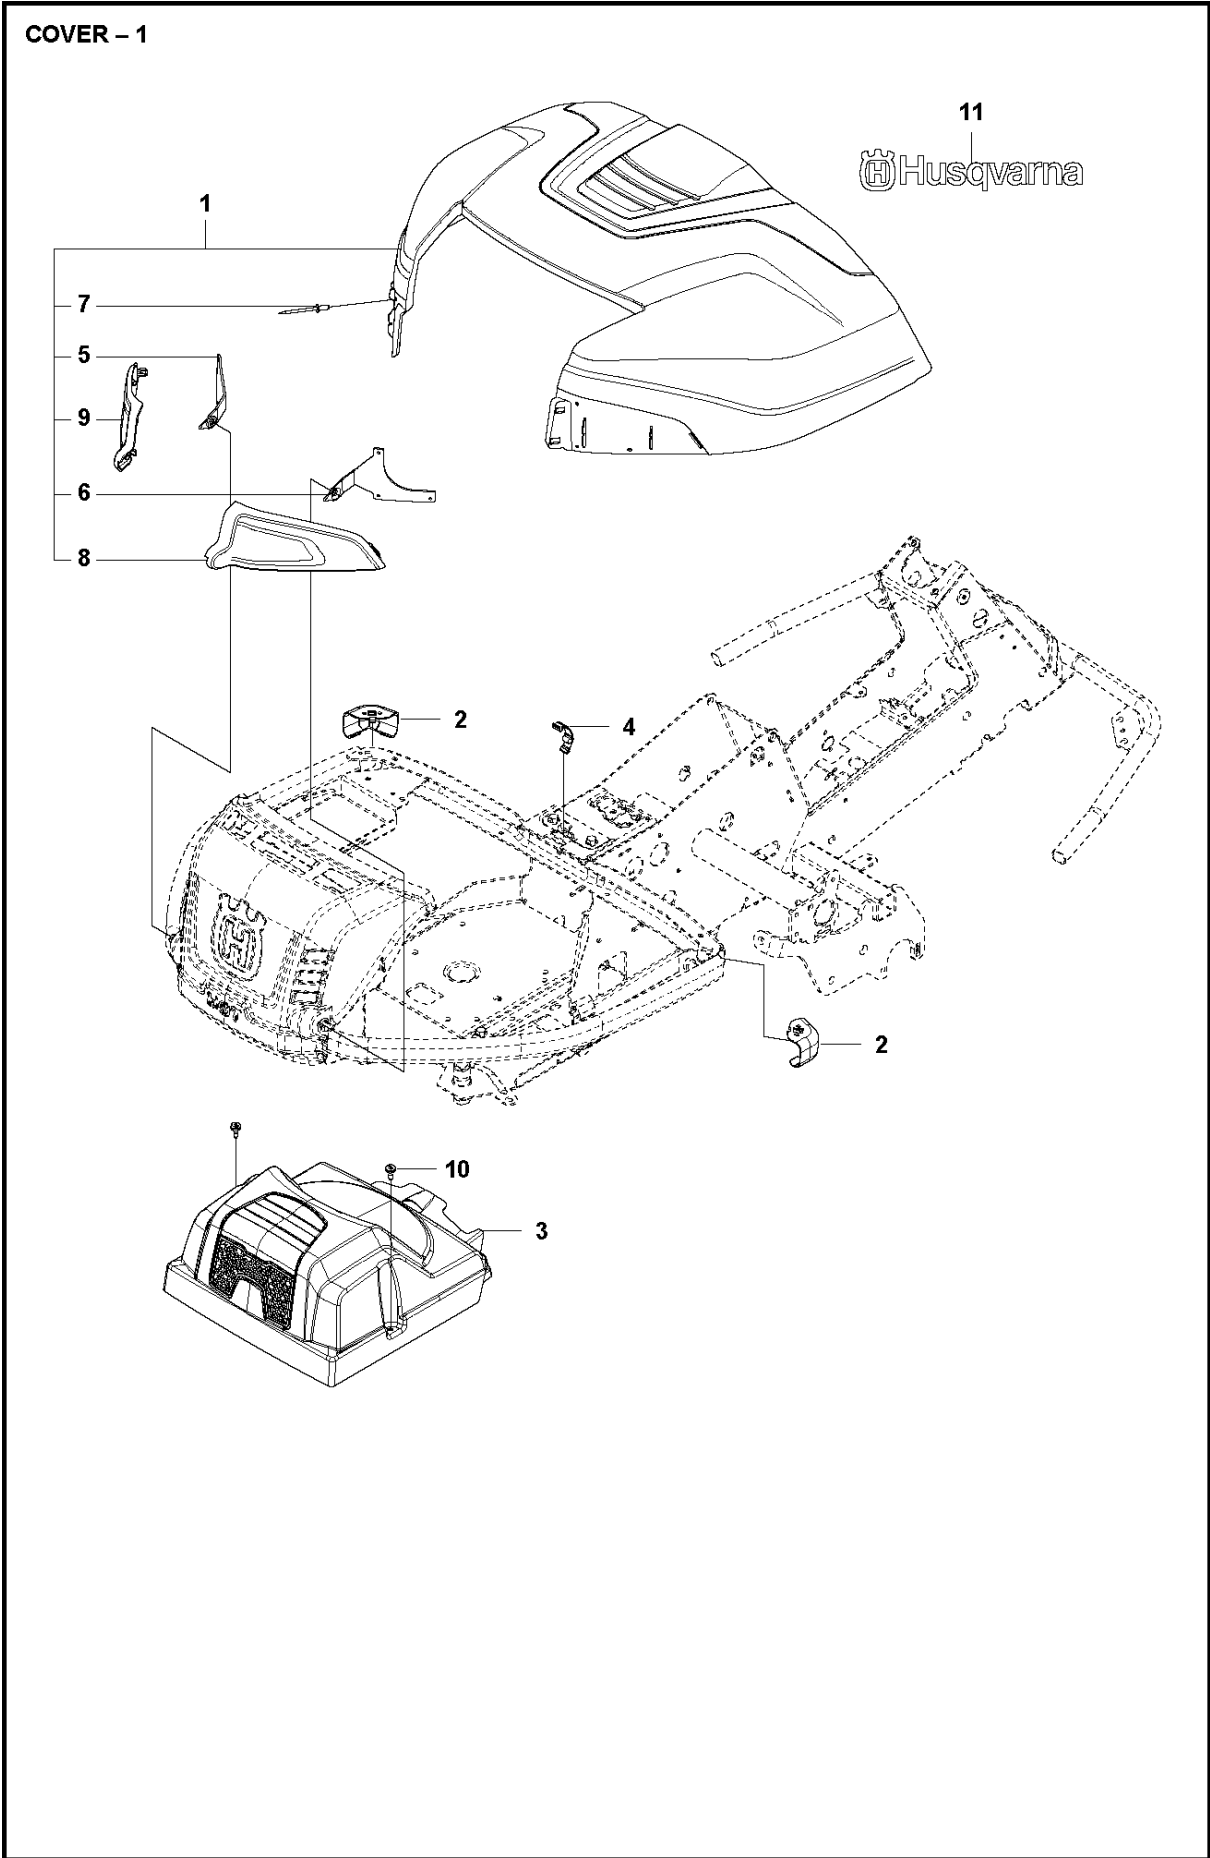

COVER

R320 X AWD

Ref	Part No	Description	Remark	QTY KIT	
1	577 61 47-01	ENGINE HOOD ASSY		1	
2	577 90 33-01	PLUG		2	
3	578 26 13-04	TRANSMISSION COVER		1	
4	588 46 28-03	SNAP LOCKING		1	
5	578 11 37-01	HINGE		1	1
6	578 11 37-02	HINGE		1	1
7	722 79 54-02	RIVET		6	1
8	577 61 26-02	COVER		1	1
9	577 61 26-01	COVER		1	1
10	574 85 62-01	SCREW		2	
11	577 06 20-01	DECAL		2	1