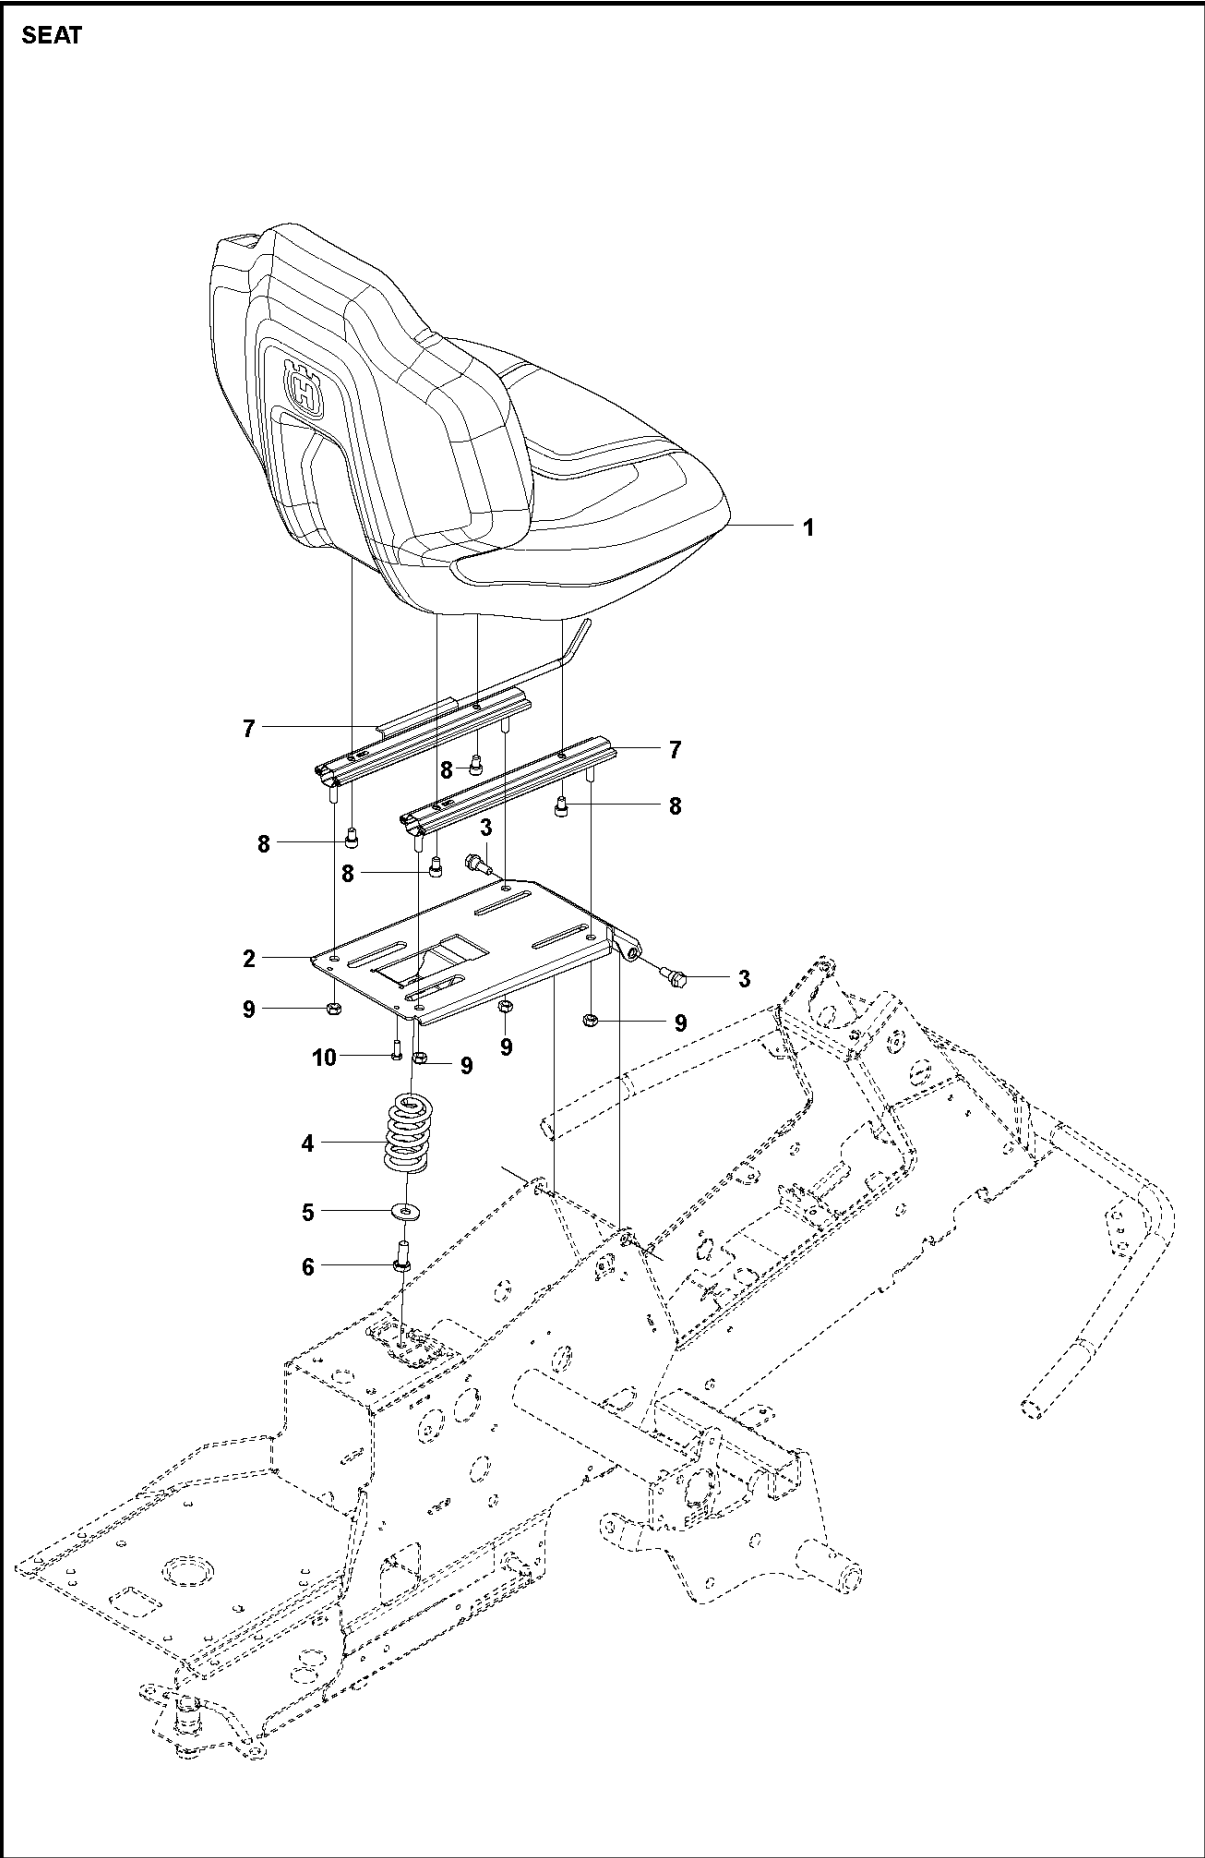

SEAT

R320 X AWD

Ref	Part No	Description	Remark	QTY KIT
1	593 18 94-01	SEAT		1
2	501 13 15-01	SEAT BRACKET ASSY		1
3	506 59 74-01	SCREW EHHFM		2
4	506 91 53-01	COMPRESSION SPRING		1
5	734 11 74-41	WASHER		1
6	725 24 93-71	SCREW EHHM		1
7	587 29 04-01	SEAT ADJUSTER		1
8	725 54 47-01	SCREW IHSCM		4
9	732 21 18-01	LOCK NUT		4
10	725 23 68-61	SCREW EHHFT		1