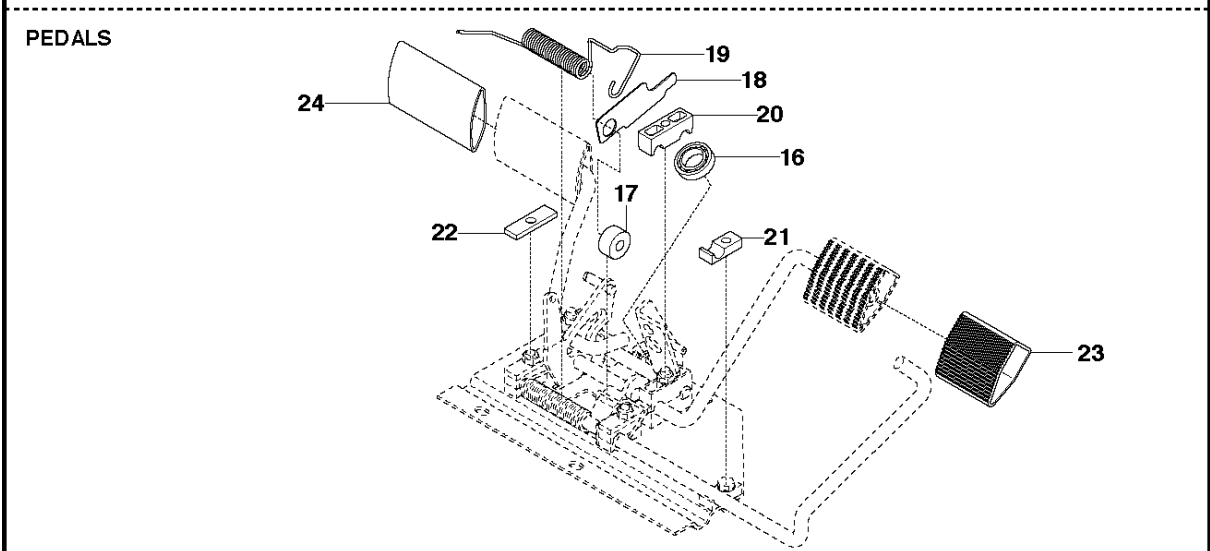

PEDALS

R320 X AWD

Ref	Part No	Description	Remark	QTY KIT
1	586 96 93-01	PEDAL PLATE ASSY		1
2	586 72 74-01	KNOB		1
3	506 57 01-04	SCREW EHHFM		4
4	544 40 31-01	BRAKE LEVER ASSY		1
6	506 94 63-01	BRAKE SPRING		1
7	576 71 21-01	BRAKE WIRE		1
8	735 31 09-20	E-CLIP		1
10	574 41 12-02	CONTROL CABLE		1
11	578 77 68-01	BALL JOINT		2
12	732 21 16-01	LOCK NUT		2
13	731 23 14-01	HEXAGON NUT		2
14	522 43 08-01	BRACKET		1
15	725 23 64-61	SCREW EHHFT		4
16	738 21 02-04	BALL BEARING		1
17	535 48 02-01	ROLLER		1
18	535 48 06-01	PROTECTIVE PLATE		1
19	535 48 07-01	SPRING		1
20	535 48 08-01	BEARING SUPPORT		4
21	535 48 09-01	BEARING SUPPORT		5
22	535 48 10-01	REINFORCEMENT PLATE		3
23	586 96 64-01	PEDAL		1
24	586 96 64-02	PEDAL		1
25	506 57 64-02	CABLE HOLDER		1
26	506 56 65-01	CLIP		1