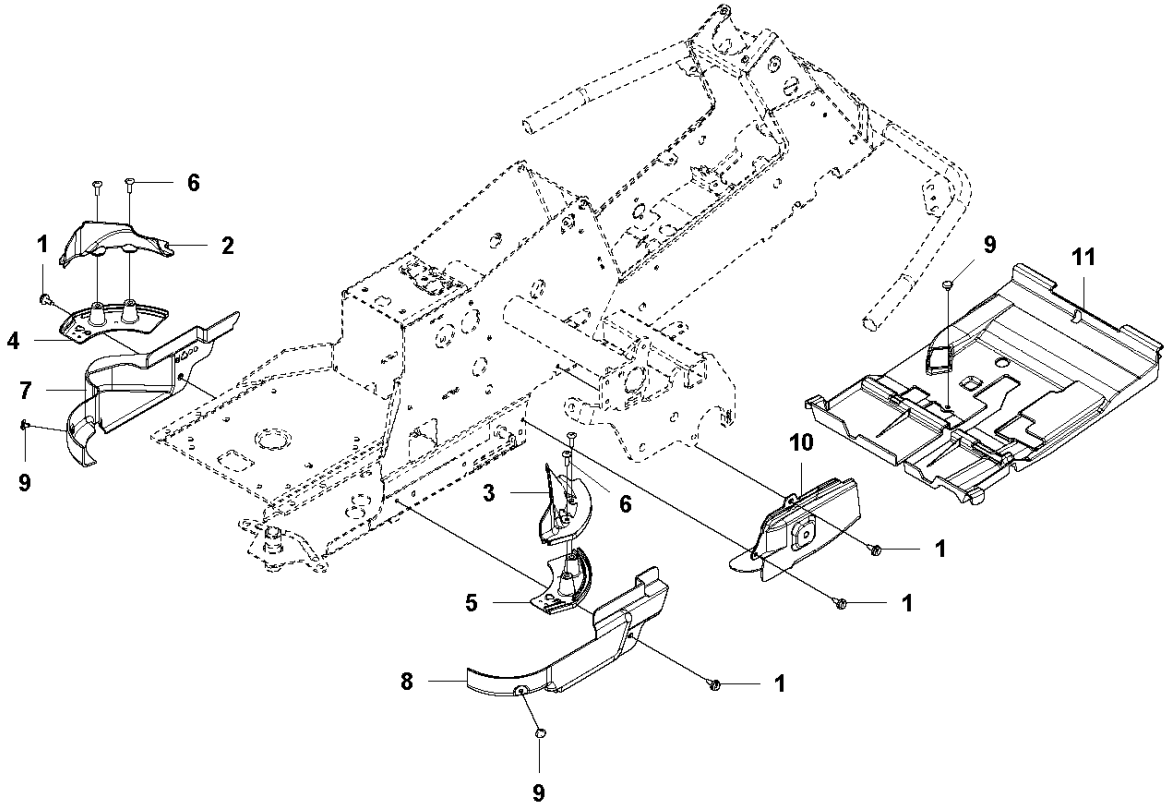

COVER - 3

COVER

R320 X AWD

Ref	Part No	Description	Remark	QTY KIT
1	544 40 05-01	SCREW		4
2	510 22 25-01	BELT COVER		1
3	510 22 25-02	BELT COVER		1
4	510 22 27-01	BELT COVER		1
5	510 22 27-02	BELT COVER		1
6	535 42 58-02	SCREW IHPANM		4
7	510 22 23-03	BELT COVER		1
8	510 22 24-01	BELT COVER		1
9	522 55 73-01	SCREW		3
10	516 01 88-01	BELT COVER		1
11	525 56 33-03	BELT COVER		1