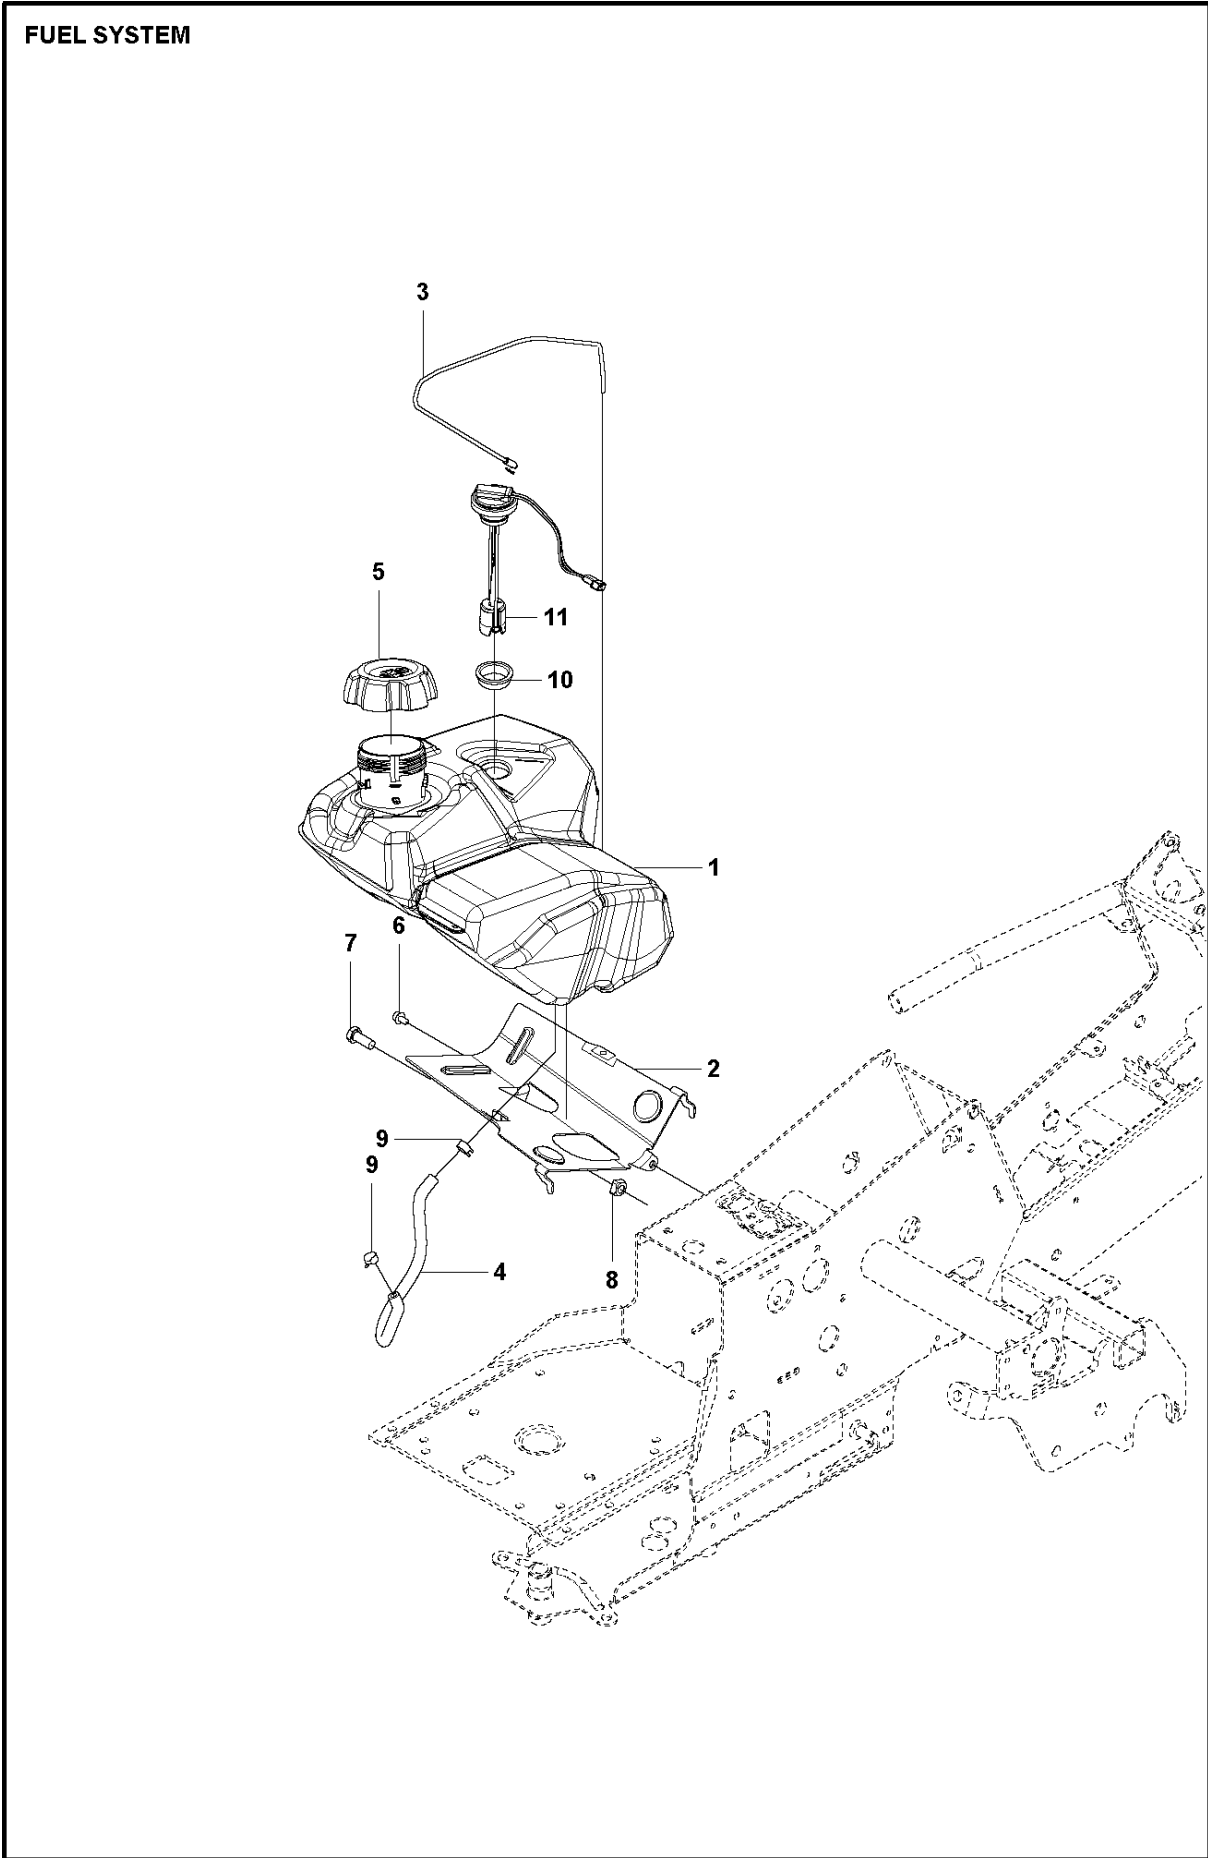

FUEL SYSTEM

R320 X AWD

Ref	Part No	Description	Remark	QTY KIT
1	595 10 29-01	FUEL TANK ASSY		1
2	578 05 38-01	BRACKET		1
3	578 26 15-01	WIRE		1
4	504 80 00-10	FUEL HOSE		1
5	584 24 87-02	FUEL CAP		1
6	725 23 64-61	SCREW EHHFT		1
7	725 24 93-71	SCREW EHHM		1
8	732 21 16-01	LOCK NUT		1
9	535 46 97-01	HOSE BRACE		2
10	594 05 95-01	GROMMET		1
11	594 05 97-01	SENSOR		1