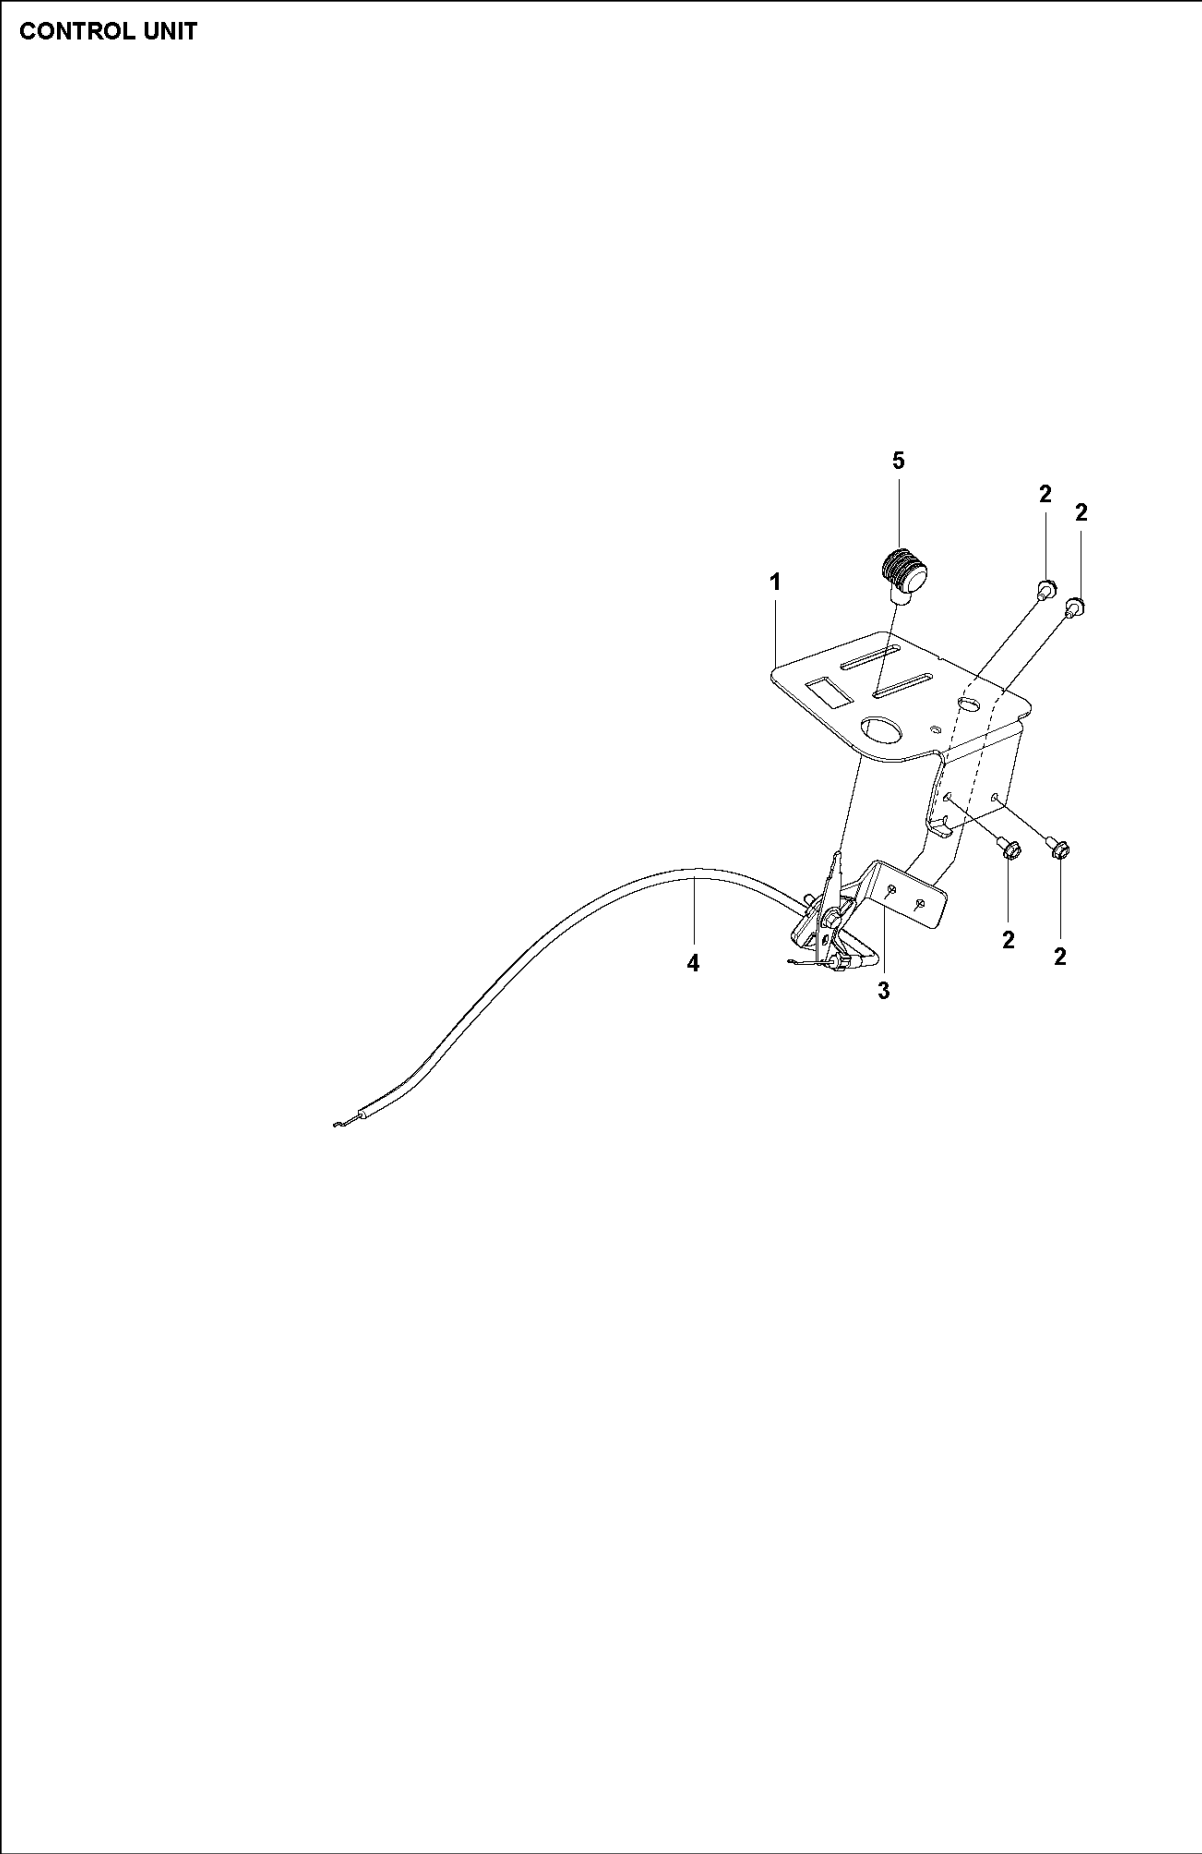

CONTROLS

R320 X AWD

Ref	Part No	Description	Remark	QTY KIT
1	578 03 31-02	SUPPORT		1
2	535 47 52-12	SCREW EHHFM		4
3	578 02 35-01	THROTTLE CONTROL		1
4	544 30 17-01	WIRE		1
5	506 88 91-01	KNOB		1