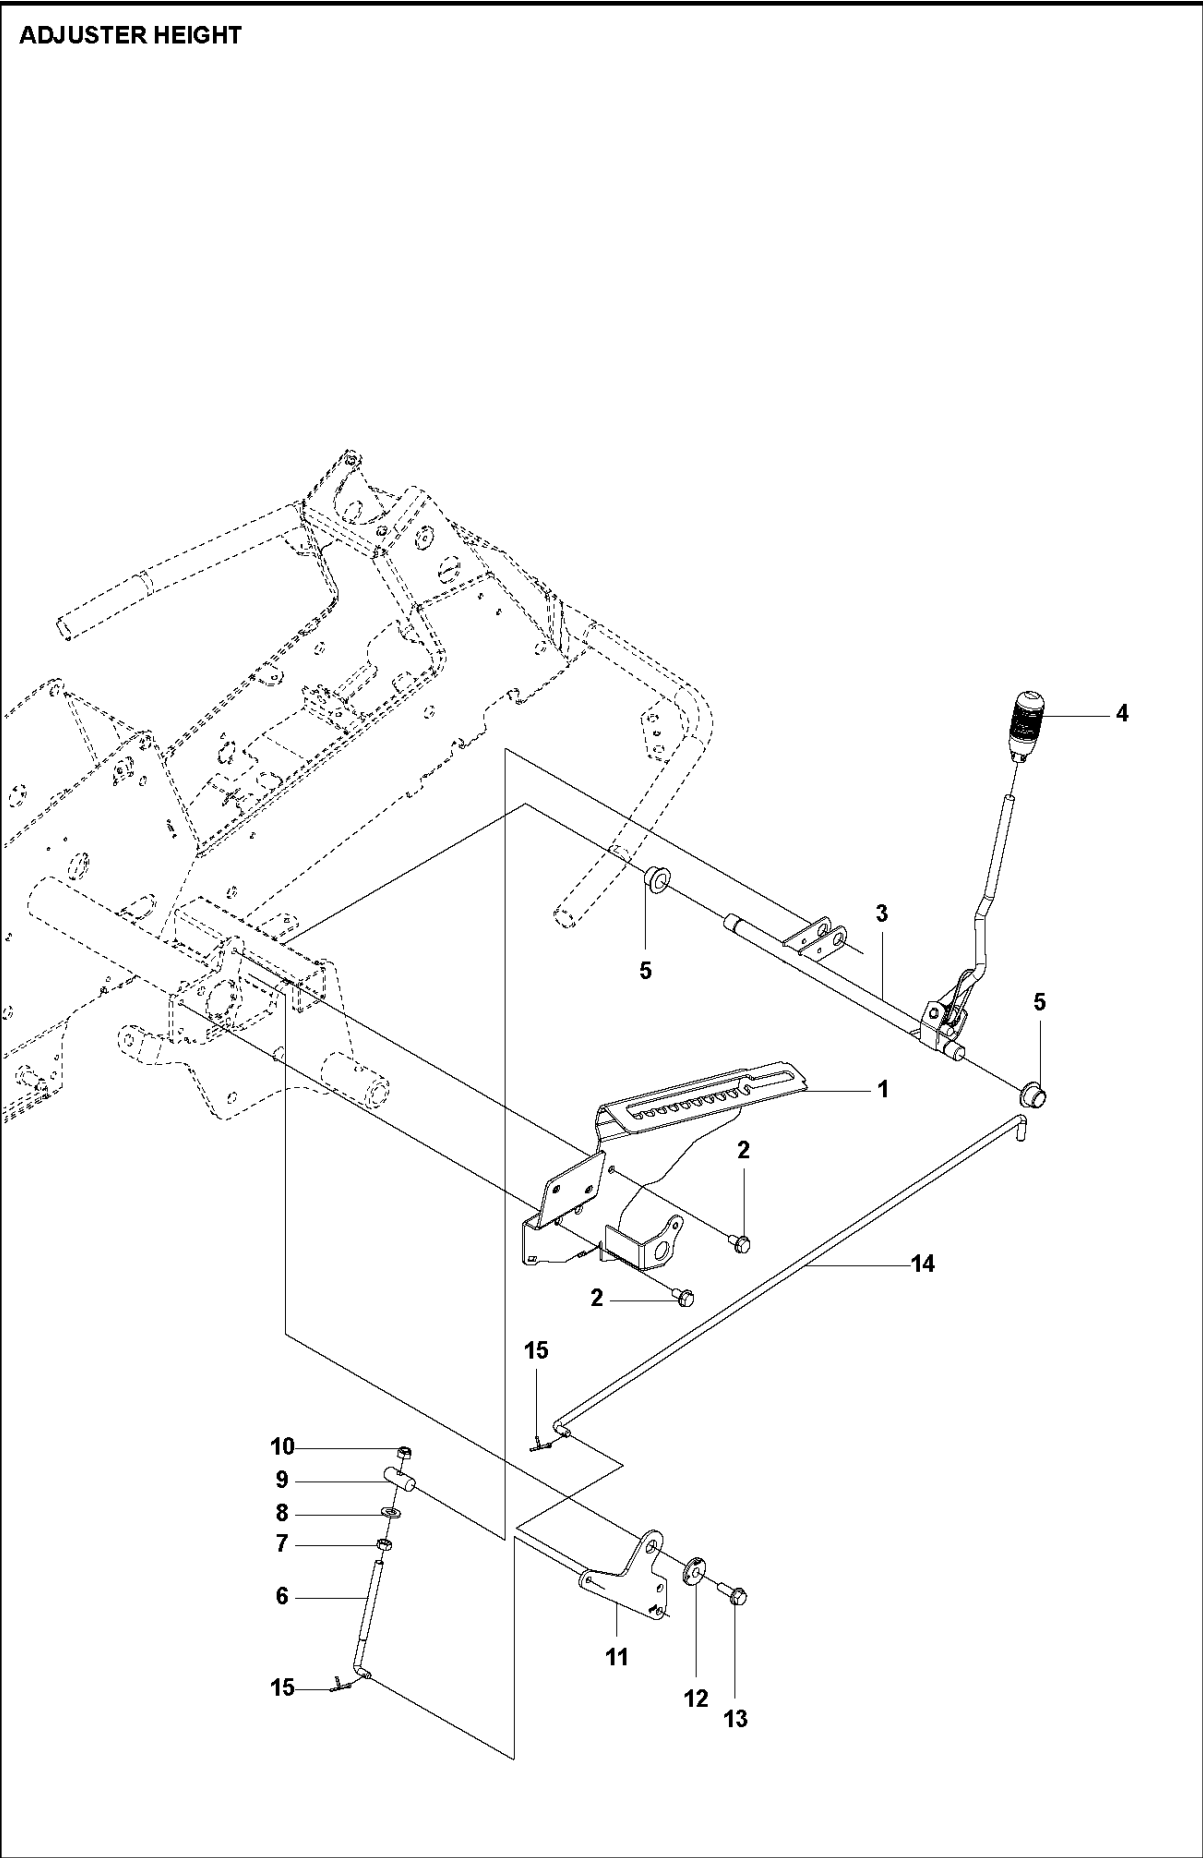

PEDALS

R320 X AWD

Ref	Part No	Description	Remark	QTY KIT
1	586 96 93-01	PEDAL PLATE ASSY		1
2	586 72 74-01	KNOB		1
3	506 57 01-04	SCREW EHHFM		4
4	544 40 31-01	BRAKE LEVER ASSY		1
6	506 94 63-01	BRAKE SPRING		1
7	576 71 21-01	BRAKE WIRE		1
8	735 31 09-20	E-CLIP		1
10	574 41 12-02	CONTROL CABLE		1
11	578 77 68-01	BALL JOINT		2
12	732 21 16-01	LOCK NUT		2
13	731 23 14-01	HEXAGON NUT		2
14	522 43 08-01	BRACKET		1
15	725 23 64-61	SCREW EHHFT		4
16	738 21 02-04	BALL BEARING		1
17	535 48 02-01	ROLLER		1
18	535 48 06-01	PROTECTIVE PLATE		1
19	535 48 07-01	SPRING		1
20	535 48 08-01	BEARING SUPPORT		4
21	535 48 09-01	BEARING SUPPORT		5
22	535 48 10-01	REINFORCEMENT PLATE		3
23	586 96 64-01	PEDAL		1
24	586 96 64-02	PEDAL		1
25	506 57 64-02	CABLE HOLDER		1
26	506 56 65-01	CLIP		1

MOWER LIFT / DECK LIFT

R320 X AWD

Ref	Part No	Description	Remark	QTY KIT
1	590 88 06-01	LIFTING LEVER ASSY		1
2	588 92 69-01	BEARING		1
3	525 40 66-01	PEN		1
4	588 92 71-01	ANVIL		1
5	721 61 83-01	SPLIT PIN		4
6	588 92 70-01	LIFTING ARM		1
7	725 24 97-51	SCREW		1
8	731 23 20-01	HEXAGON NUT		1
9	588 92 74-01	ROD		1
10	588 92 73-01	ANVIL		1
12	588 92 75-01	SPRING		1
13	506 90 56-01	OFFSET PULLEY		2
14	582 87 19-01	SHAFT		1
15	582 87 19-02	SHAFT		1
16	735 31 18-20	E-CLIP		2
17	506 55 46-07	CHAIN		1
18	506 55 47-01	LINKAGE		1
21	544 45 69-01	CONNECTION ROD		1
23	544 37 86-01	LINK		1
24	735 31 14-20	E-CLIP		1
25	544 44 88-01	CONNECTION ROD		1
26	734 11 64-41	WASHER		1
27	544 93 42-01	CHAIN STOP		1
28	506 96 66-01	HAIR PIN COTTER		1