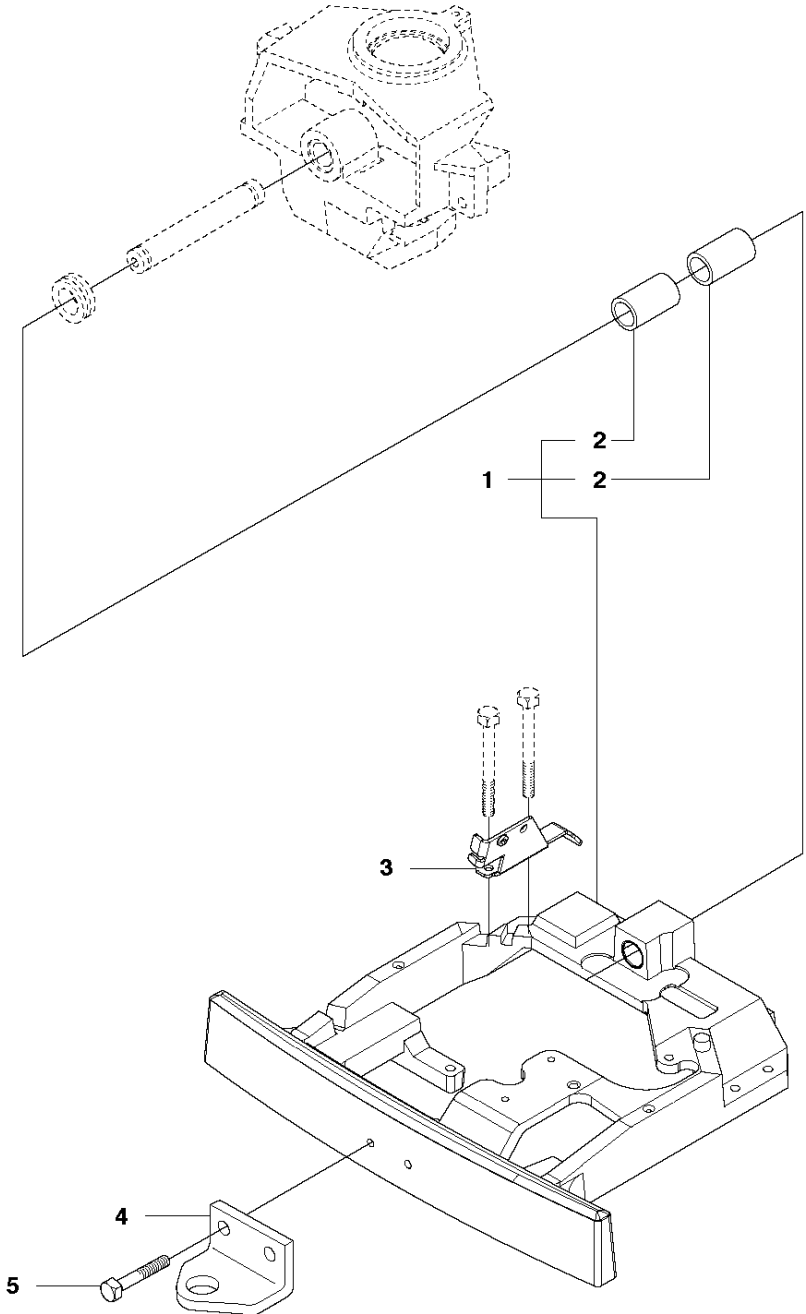

SPARE PARTS LIST

RIDERS

R320 X AWD

CHASSIS / FRAME

R320 X AWD

Ref	Part No	Description	Remark	QTY KIT
1	594 70 07-02	CHASSIS		1
2	506 91 62-01	NUT		4

CHASSIS, REAR - 1

CHASSIS REAR

Ref	Part No	Description	Remark	QTY	KIT
1	590 71 68-01	TRANSMISSION		1	
2	725 24 67-51	SCREW EHHM		5	
3	734 11 64-01	WASHER		4	
4	731 23 18-01	HEXAGON NUT		5	
5	725 24 62-51	SCREW EHHM		1	
6	506 59 93-01	LINK		1	
7	579 59 68-01	LEVER		1	
8	584 28 86-04	WASHER		2	
9	725 24 51-71	SCREW EHHM		2	
10	506 98 75-01	ADJUSTMENT ROD		1	
11	732 21 14-01	LOCK NUT		2	
12	506 98 82-01	FRIKOPPLINGSSTÅNG		1	
13	506 83 43-01	SPRING		1	
14	506 98 84-01	BELT TENSIONER ASSY		1	
15	588 74 04-01	BELT TENSIONER		1	14
16	506 94 69-01	PULLEY		1	14
17	725 24 55-71	SCREW EHHM		1	14
18	734 11 64-41	WASHER		1	14
19	732 21 18-01	LOCK NUT		1	14
20	506 98 86-01	SPRING		1	
21	544 10 01-01	EXPANSION TANK		1	
22	544 12 17-01	BRACKET		1	
23	725 23 64-61	SCREW EHHFT		1	
24	506 67 33-01	TANK CAP ASSY		1	
25	505 13 11-02	HOSE CLAMP		1	

K574

TRANSMISSION

R320 X AWD

Ref	Part No	Description	Remark	QTY	KIT
1	590 71 68-01	TRANSMISSION		1	
2	506 98 65-01	SPRING WASHER		1	
3	506 98 66-01	DISTANCE		2	
4	502 45 19-01	PULLEY		1	
5	506 98 68-01	FAN		1	
6	735 31 15-00	CIRCLIP		1	
7	502 45 16-01	TUBE		1	
8	506 98 70-01	HOSE CLAMP		2	
9	535 40 28-07	CLIP		1	1
10	535 40 28-32	PLUG		1	1
11	535 40 28-29	MAGNET		1	1
12	502 45 20-01	MAGNET HOLDER		1	1
13	535 40 28-37	SEALING		2	1
14	502 45 32-01	CONTROL LEVER		1	1
15	535 40 28-09	PIN RETAINING SCREW		1	1
16	535 40 28-17	LEVER		1	1
17	535 40 28-16	PIN RETAINING SCREW		1	1
18	535 40 28-33	PIN RETAINING SCREW		1	1
19	535 40 28-38	LEVER		1	1
20	535 40 28-39	RETURN SPRING		1	1
21	535 40 28-40	PIN RETAINING SCREW		1	1
22	535 40 28-41	PIN RETAINING SCREW		1	1
50	574 51 51-01	KIT		1	
51	574 51 52-01	O-RING		1	50
52	535 40 28-19	FILTER		1	