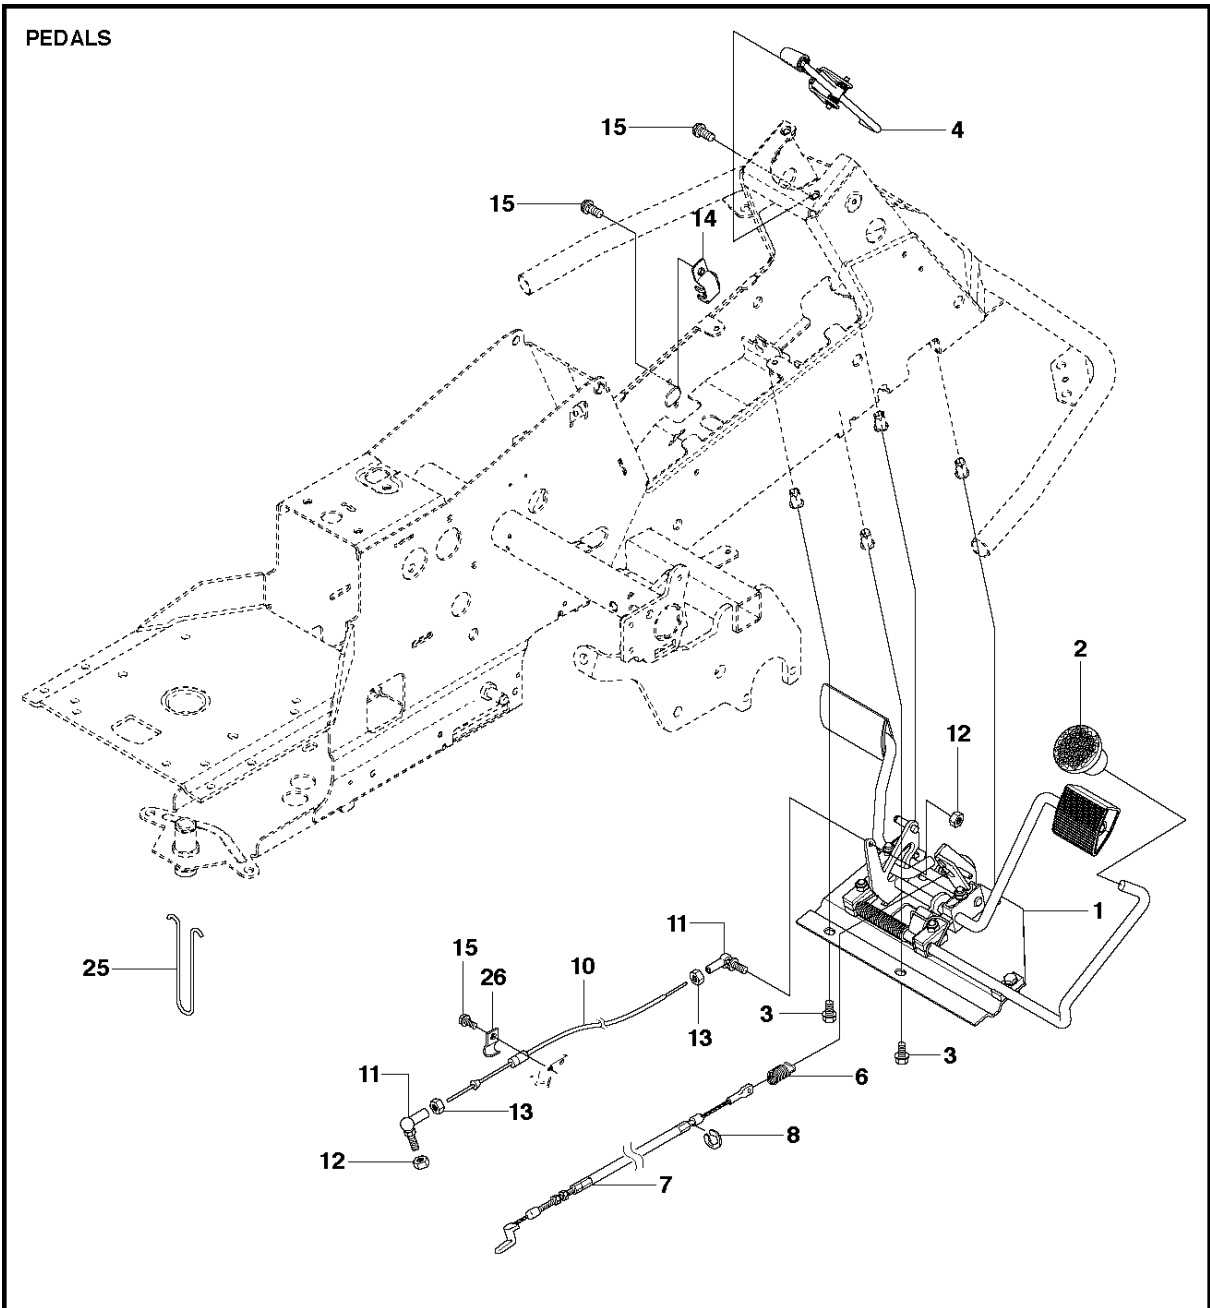

PEDALS

R320 X AWD

Ref	Part No	Description	Remark	QTY KIT
1	586 96 93-01	PEDAL PLATE ASSY		1
2	586 72 74-01	KNOB		1
3	506 57 01-04	SCREW EHHFM		4
4	544 40 31-01	BRAKE LEVER ASSY		1
6	506 94 63-01	BRAKE SPRING		1
7	576 71 21-01	BRAKE WIRE		1
8	735 31 09-20	E-CLIP		1
10	574 41 12-02	CONTROL CABLE		1
11	578 77 68-01	BALL JOINT		2
12	732 21 16-01	LOCK NUT		2
13	731 23 14-01	HEXAGON NUT		2
14	522 43 08-01	BRACKET		1
15	725 23 64-61	SCREW EHHFT		4
16	738 21 02-04	BALL BEARING		1
17	535 48 02-01	ROLLER		1
18	535 48 06-01	PROTECTIVE PLATE		1
19	535 48 07-01	SPRING		1
20	535 48 08-01	BEARING SUPPORT		4
21	535 48 09-01	BEARING SUPPORT		5
22	535 48 10-01	REINFORCEMENT PLATE		3
23	586 96 64-01	PEDAL		1
24	586 96 64-02	PEDAL		1
25	506 57 64-02	CABLE HOLDER		1
26	506 56 65-01	CLIP		1