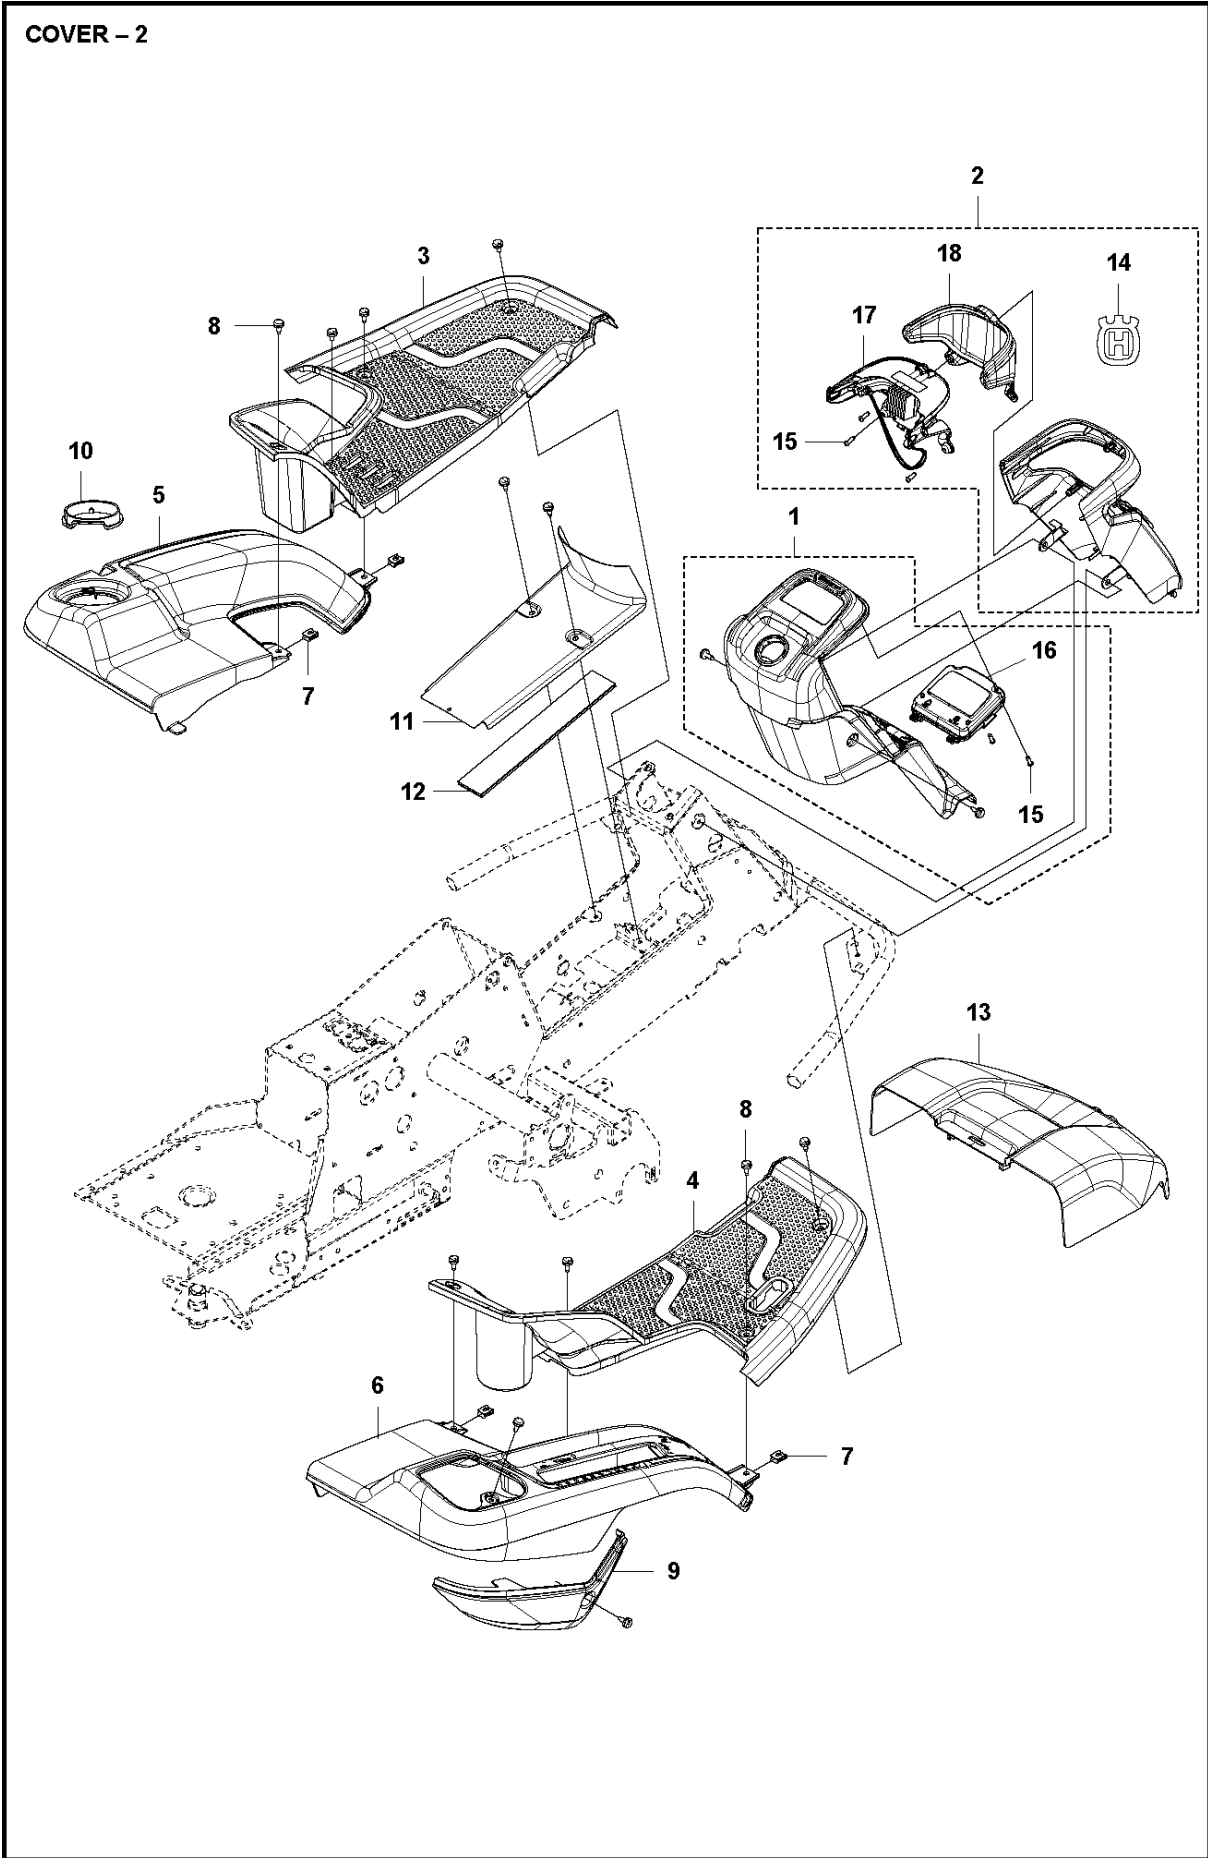

COVER

R320 X AWD

Ref	Part No	Description	Remark	QTY	KIT
1	596 56 72-01	COVER ASSY		1	
2	594 70 64-01	COVER ASSY		1	
3	577 72 93-01	FOOT PLATE		1	
4	577 72 94-01	FOOT PLATE		1	
5	577 72 95-01	FENDER		1	
6	577 72 96-01	FENDER		1	
7	535 42 91-01	SPRING NUT		4	
8	544 40 05-01	SCREW		14	
9	577 73 75-01	CONTROL COVER		1	
10	577 76 45-01	LOCK NUT		1	
11	544 23 92-01	COVER		1	
12	584 26 01-01	MAT		1	
13	525 56 24-01	UNIT COVER		1	
14	576 97 34-01	DECAL		1	2
15	502 43 53-01	SCREW ITPANT		5	1, 2
16	593 73 92-02	DISPLAY		1	1
17	593 72 85-01	HEADLIGHT		1	2
18	589 49 57-01	COVER		1	2