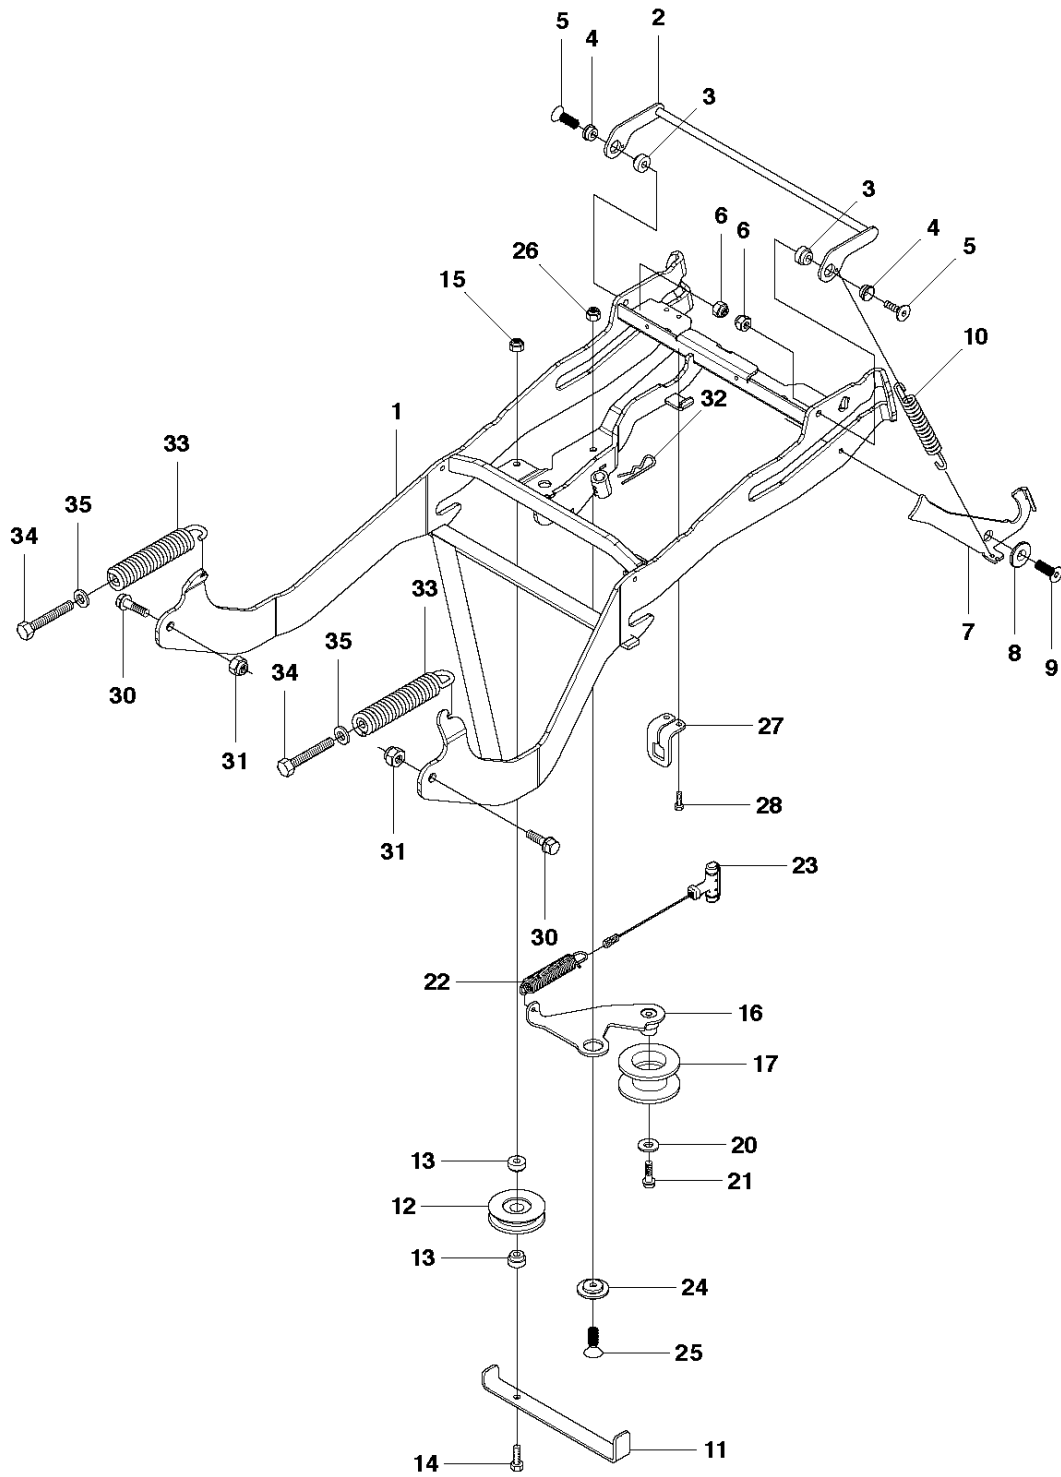

EQUIPMENT FRAME ASSY

FRAME

R418 TS AWD

Ref	Part No	Description	Remark	QTY KIT
1	586 19 31-01	EQUIPMENT FRAME	For 967292001	1
1	502 63 78-01	EQUIPMENT FRAME	For 967158501	1
2	504 55 78-01	HOOK		1
3	544 00 34-01	BUSHING		2
4	506 99 33-02	SLEEVE		2
5	725 64 59-01	SCREW IHCSFM		2
6	732 21 18-01	LOCK NUT		2
7	504 55 80-02	LEVER		1
8	581 76 52-01	WASHER	For 967292001	1
8	506 91 87-01	WASHER	For 967158501	1
9	725 64 48-01	SCREW IHCSFM		1
10	506 53 56-03	DRAW SPRING		1
11	504 62 16-01	BELT GUIDE		1
12	544 00 46-01	PULLEY ASSY		1
13	544 00 34-01	BUSHING		2
14	725 24 60-51	SCREW EHHM		1
15	732 21 18-01	LOCK NUT		1
16	504 62 19-01	BELT TENSIONER		1
17	505 15 39-01	BELT TENSIONER WHEEL ASSY		1
18	738 21 04-04	BALL BEARING	For 967158501	1
19	735 31 38-10	CIRCLIP	For 967158501	1
20	734 11 64-41	WASHER		1
21	506 55 83-02	SCREW EHHFT		1
22	504 62 24-01	SPRING		1
23	504 62 21-01	HANDLE ASSY		1
24	586 49 67-01	WASHER	For 967292001	1
24	505 45 17-01	WASHER	For 967158501	1
25	725 64 53-01	SCREW IHCSFM		1
26	732 21 18-01	LOCK NUT		1
27	504 62 17-01	GUIDE		1
28	725 23 64-61	SCREW EHHFT	For 967292001	2
28	725 23 68-71	SCREW EHHM	For 967158501	1
29	732 21 16-01	LOCK NUT	For 967158501	1
30	506 89 58-01	COLLAR SCREW		2
31	732 25 22-01	HEXAGON LOCKING NUT		2
32	506 96 66-01	HAIR PIN COTTER		1
33	505 41 87-01	SPRING		2
34	725 25 15-71	SCREW EHHM		2
35	734 11 72-01	WASHER		2