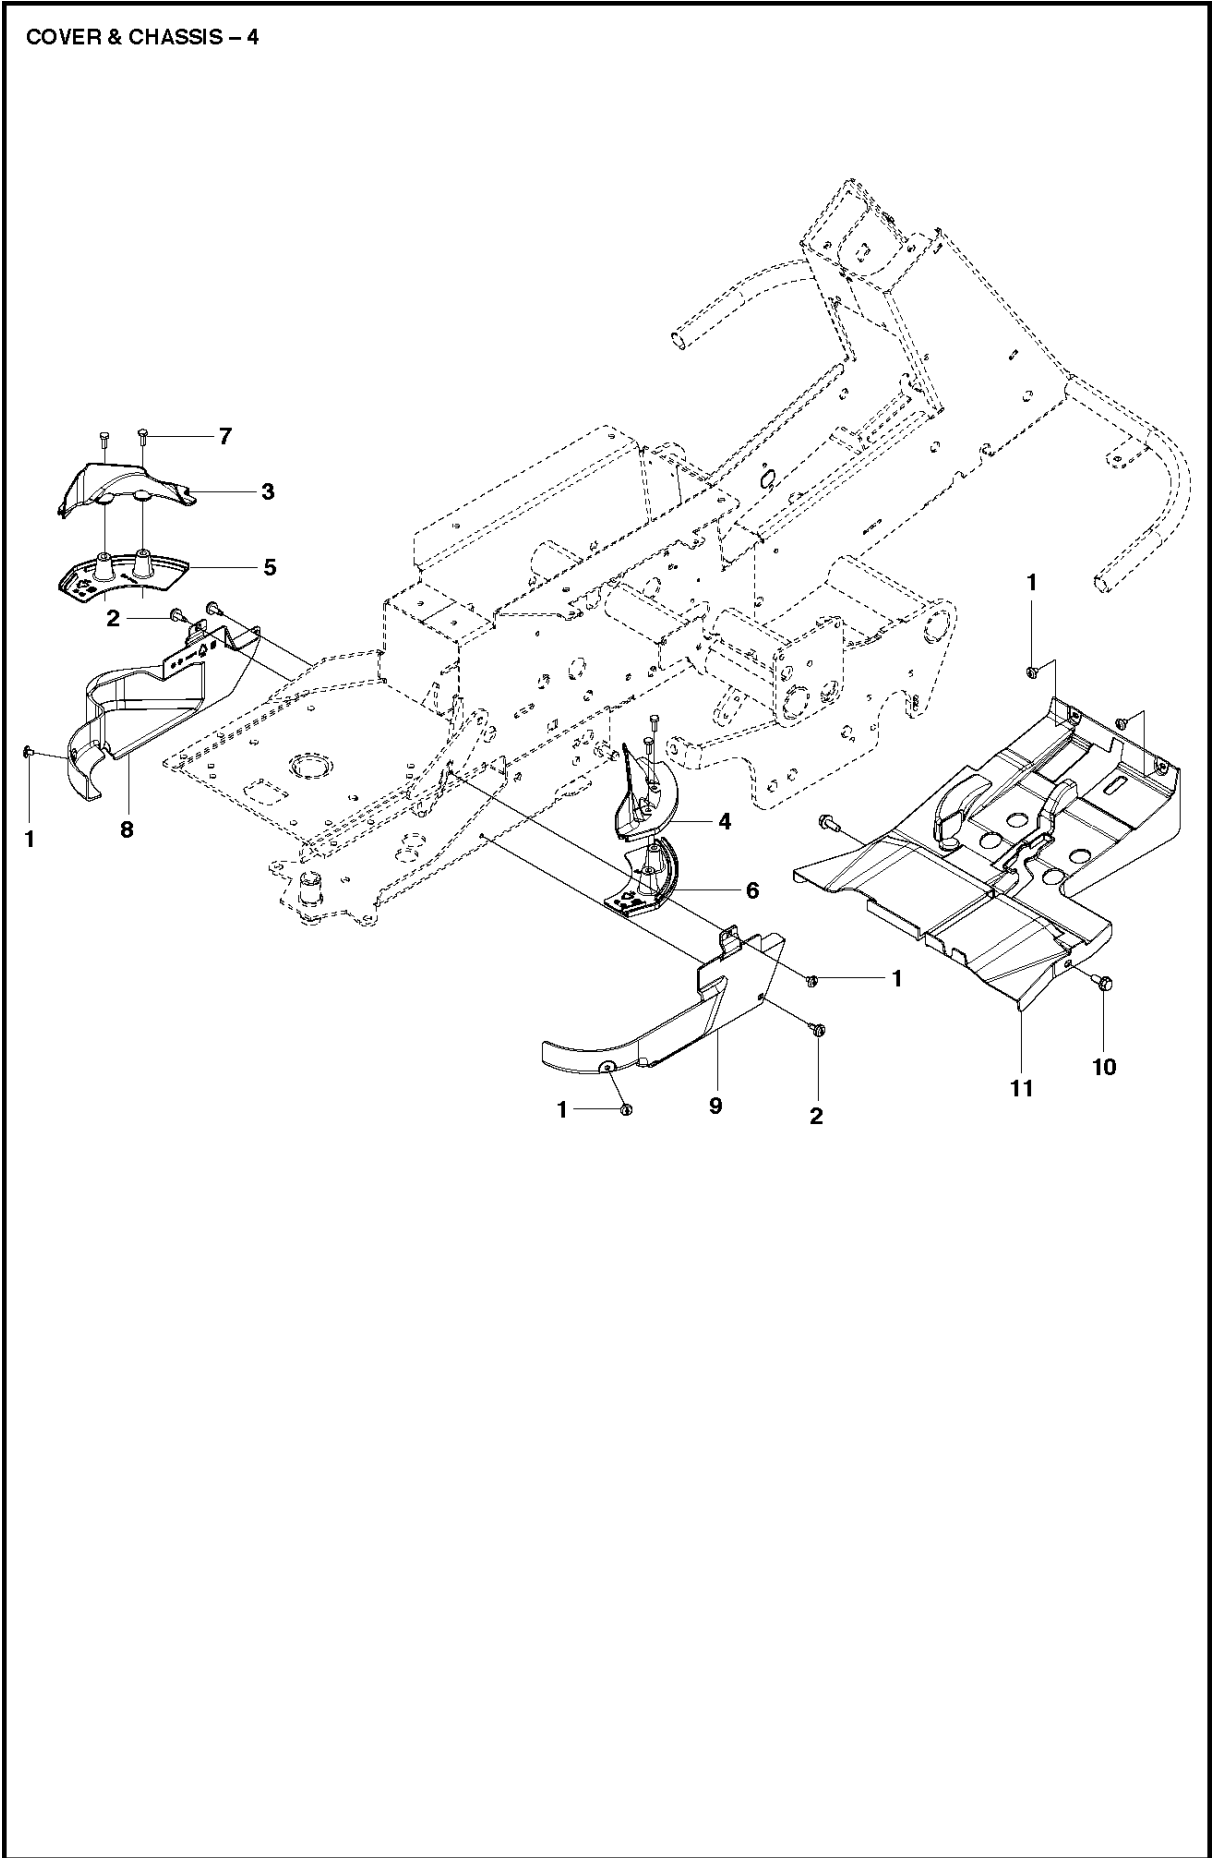

COVER

R418 TS AWD

Ref	Part No	Description	Remark	QTY KIT
1	522 55 73-01	SCREW	For 967292001	5
2	544 40 05-01	SCREW	For 967292001	3
3	510 22 25-01	BELT COVER	For 967292001	1
4	510 22 25-02	BELT COVER	For 967292001	1
5	510 22 27-01	BELT COVER	For 967292001	1
6	510 22 27-02	BELT COVER	For 967292001	1
7	725 23 68-61	SCREW EHHFT	For 967292001	4
8	510 22 21-01	BELT COVER	For 967292001	1
9	510 22 22-01	BELT COVER	For 967292001	1
10	506 57 01-04	SCREW EHHFM	For 967292001	2
11	510 44 30-02	BELT COVER	For 967292001	1