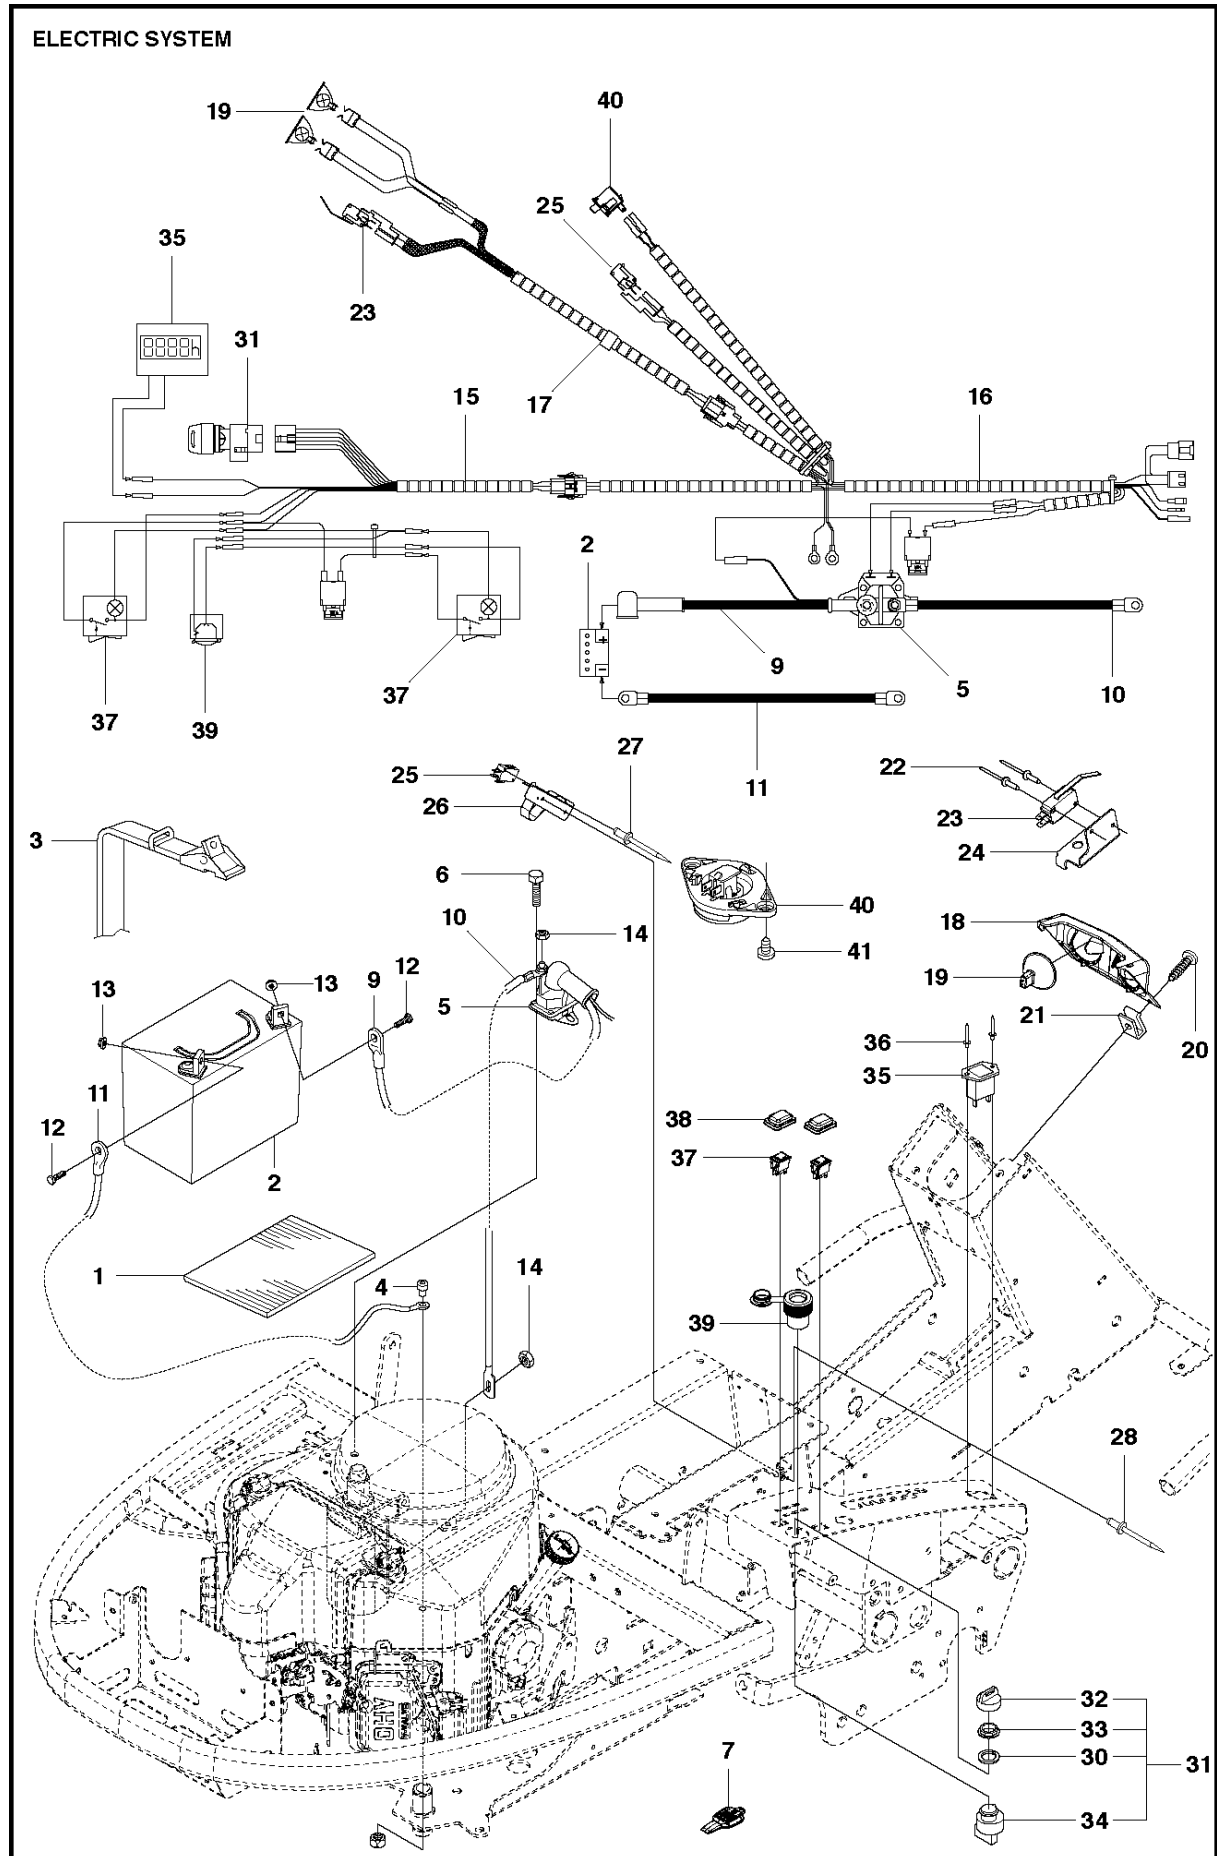

ELECTRICAL

R418 TS AWD

Ref	Part No	Description	Remark	QTY	KIT
1	535 44 11-01	BATTERY MAT		1	
2	577 04 16-01	BATTERY		1	
3	506 83 68-02	BELT		1	
4	725 54 47-01	SCREW IHSCM		1	
5	544 43 98-01	RELAY		1	
6	725 23 64-61	SCREW EHHFT		1	
7	586 37 94-01	LEVER		1	
9	578 89 65-01	CABLE		1	
10	576 18 39-01	CABLE		1	
11	576 18 38-01	CABLE		1	
12	522 62 21-01	SCREW EHHM		2	
13	522 62 43-01	NUT		2	
14	506 89 98-01	NUT		3	
15	580 50 06-01	WIRING		1	
16	580 50 05-01	WIRING		1	
17	577 01 35-01	WIRING		1	
18	535 44 67-01	HOUSING		1	
19	535 44 68-01	LAMP		2	
20	535 41 56-19	SCREW		2	
21	506 89 20-01	SPEED NUT		2	
22	544 44 07-01	RIVET		2	
23	574 31 61-01	SWITCH		1	
24	544 41 57-01	BRACKET		1	
25	574 31 60-01	SWITCH		1	
26	535 45 70-01	PLATE SPRING		1	
27	544 44 07-01	RIVET		2	
28	722 78 39-02	BLIND RIVET		2	
30	535 47 50-01	WASHER		1	31
31	535 47 49-01	KEY SWITCH		1	
32	535 47 60-01	IGNITION KEY		1	31
33	535 47 61-01	NUT		1	31
34	504 85 17-01	KEY SWITCH		1	31
35	587 76 43-01	HOUR METER		1	
36	722 78 25-02	RIVET		2	
37	535 46 23-01	SWITCH		2	
38	535 46 24-01	SHIELDING MEDIUM		2	
39	535 47 48-01	POWER SOCKET		1	
40	582 87 66-01	SWITCH		1	
41	503 21 88-16	SCREW IH SCT		2