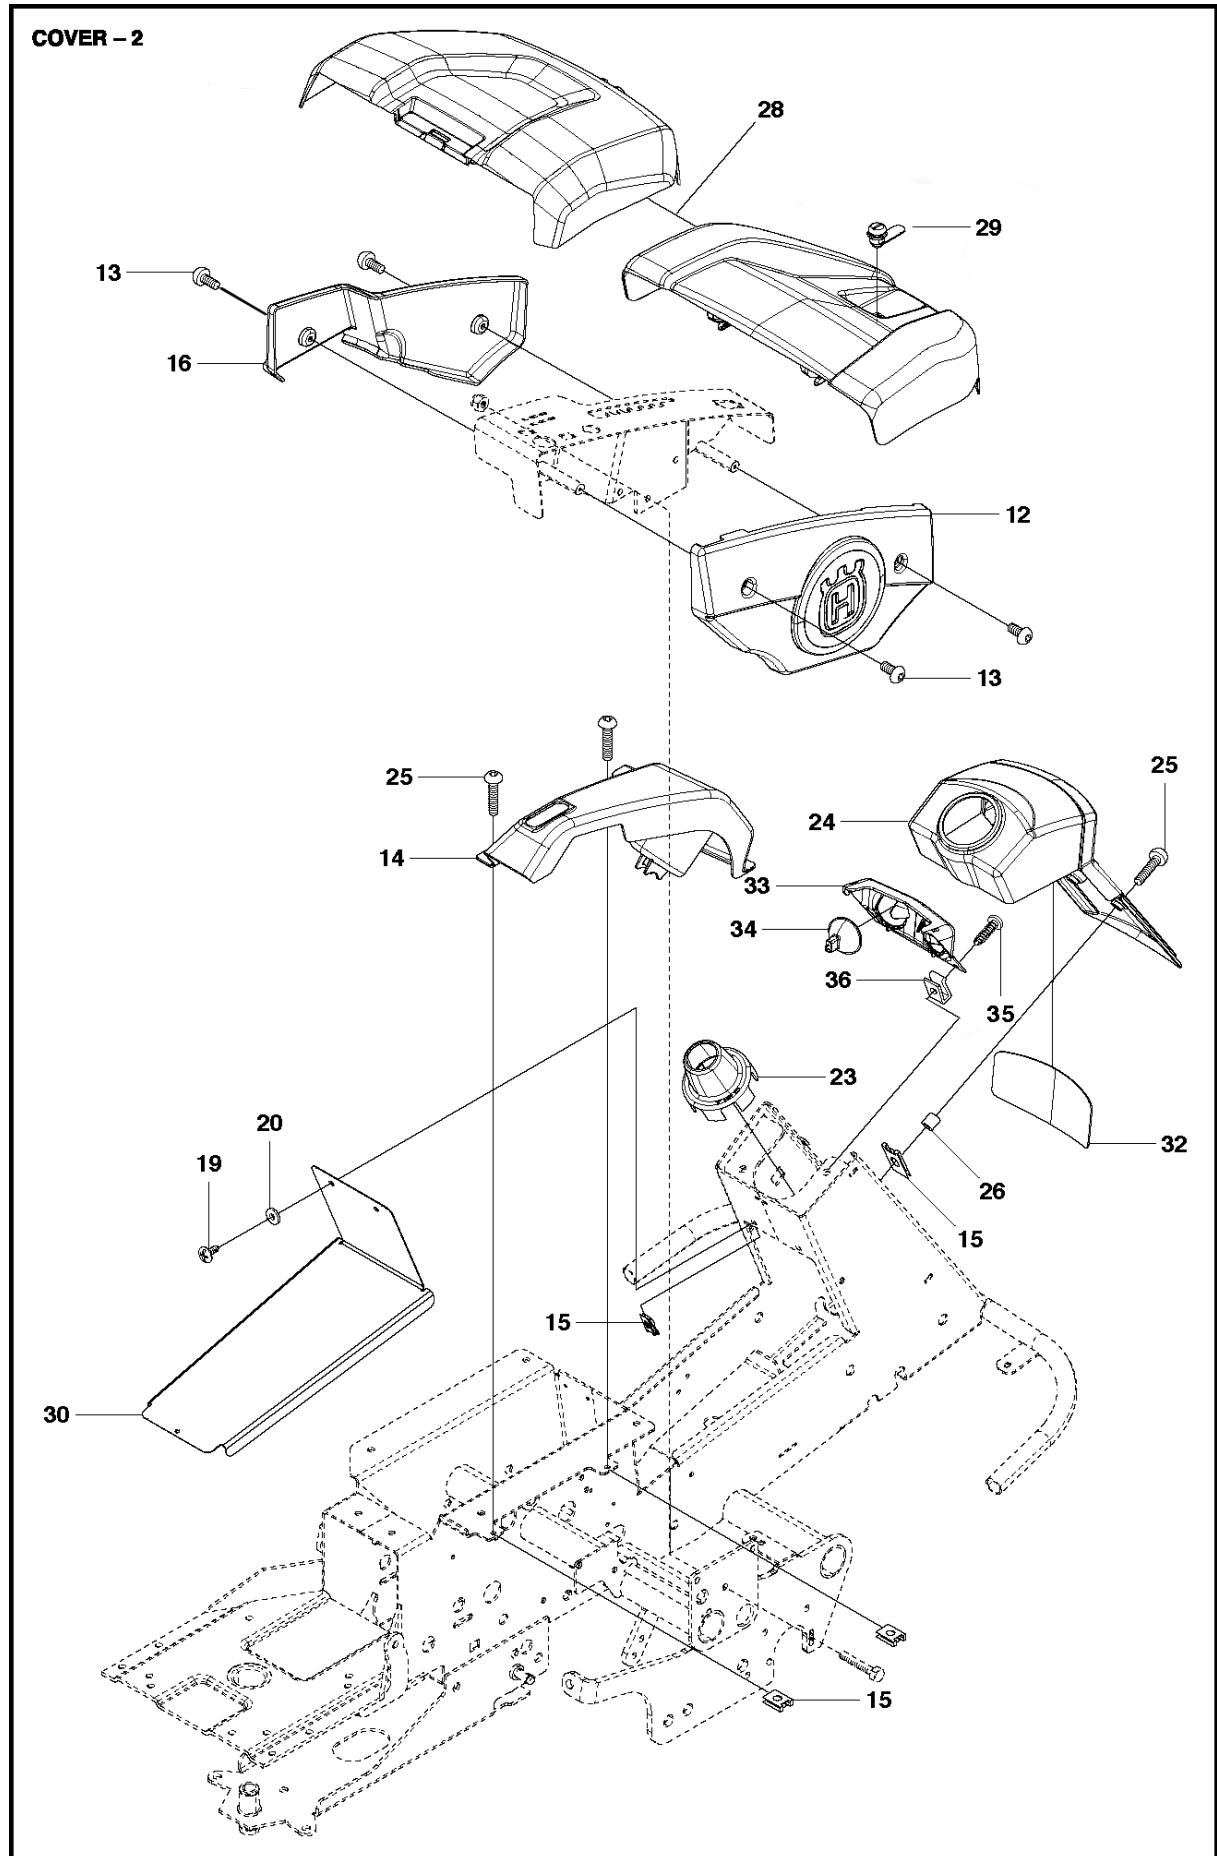

COVER

R418 TS AWD

Ref	Part No	Description	Remark	QTY KIT
12	502 63 74-01	CONTROL COVER		1
13	535 42 58-01	SCREW IHPANM		4
14	502 63 76-01	CONTROL COVER		1
15	535 42 91-01	SPRING NUT		6
16	535 44 64-01	CONTROL CAP INNER		1
19	506 98 26-01	SCREW		6
20	506 55 97-01	WASHER		8
23	535 46 05-01	SEALING		1
24	535 45 97-01	COVER		1
25	535 42 58-02	SCREW IHPANM		4
26	535 46 29-01	SPACER		2
28	586 21 00-01	COVER	For 967292001	1
28	504 70 24-01	UNIT COVER	For 967158501	1
29	525 39 05-01	LOCK	For 967158501	1
30	535 42 15-01	LOCK GOLVTUNNEL		1
32	535 44 71-01	LAMP CHIMNEY		1
33	590 96 47-01	HOUSING ASSY		1
34	582 21 42-01	LAMP		1
35	535 41 56-19	SCREW		1
36	506 89 20-01	SPEED NUT		1