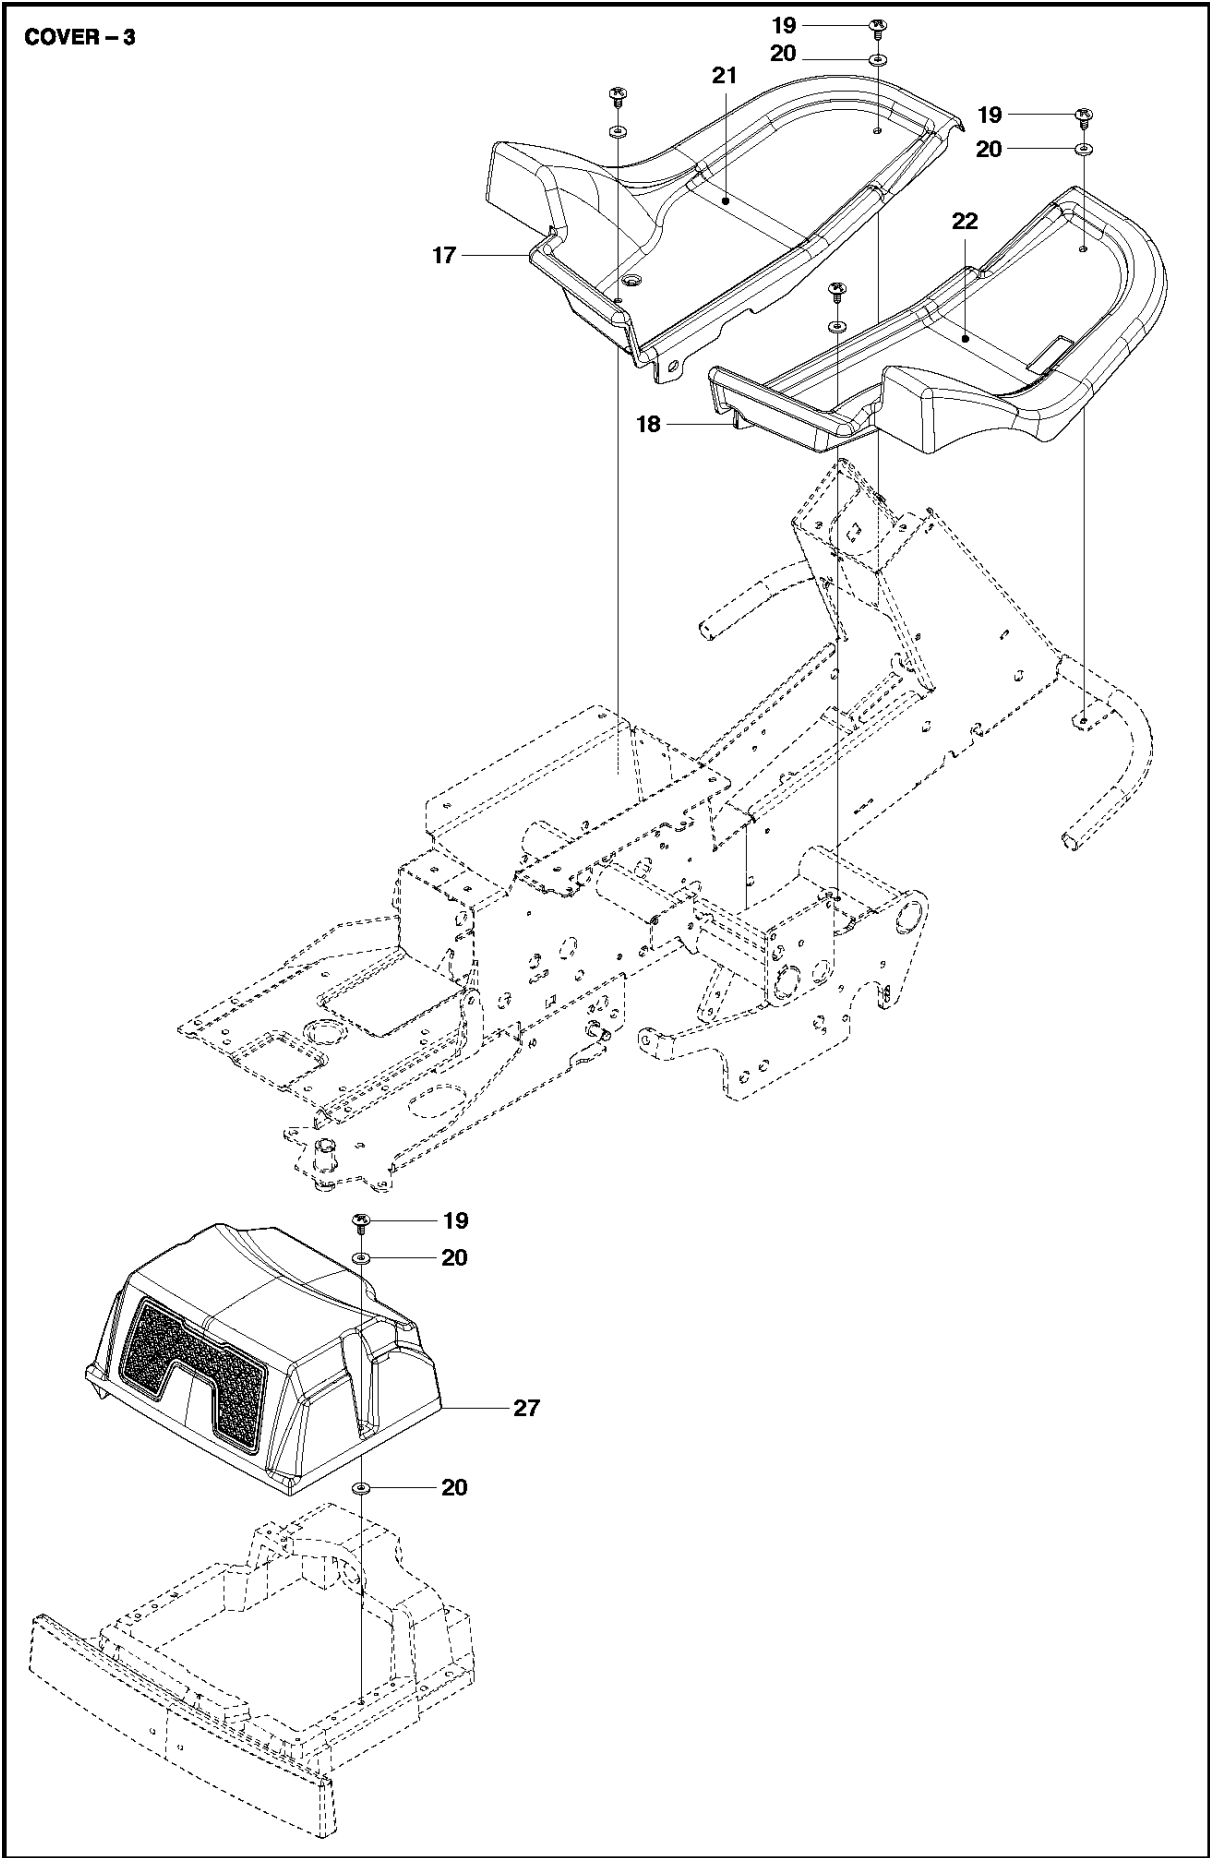

COVER

R418 TS AWD

Ref	Part No	Description	Remark	QTY KIT
17	505 09 95-01	FOOT PLATE		1
18	505 09 95-02	FOOT PLATE		1
19	506 98 26-01	SCREW		6
20	506 55 97-01	WASHER		8
21	535 44 59-01	PEDISTAL MAT		1
22	535 44 59-02	PEDISTAL MAT		1
27	574 88 61-01	COVER		1