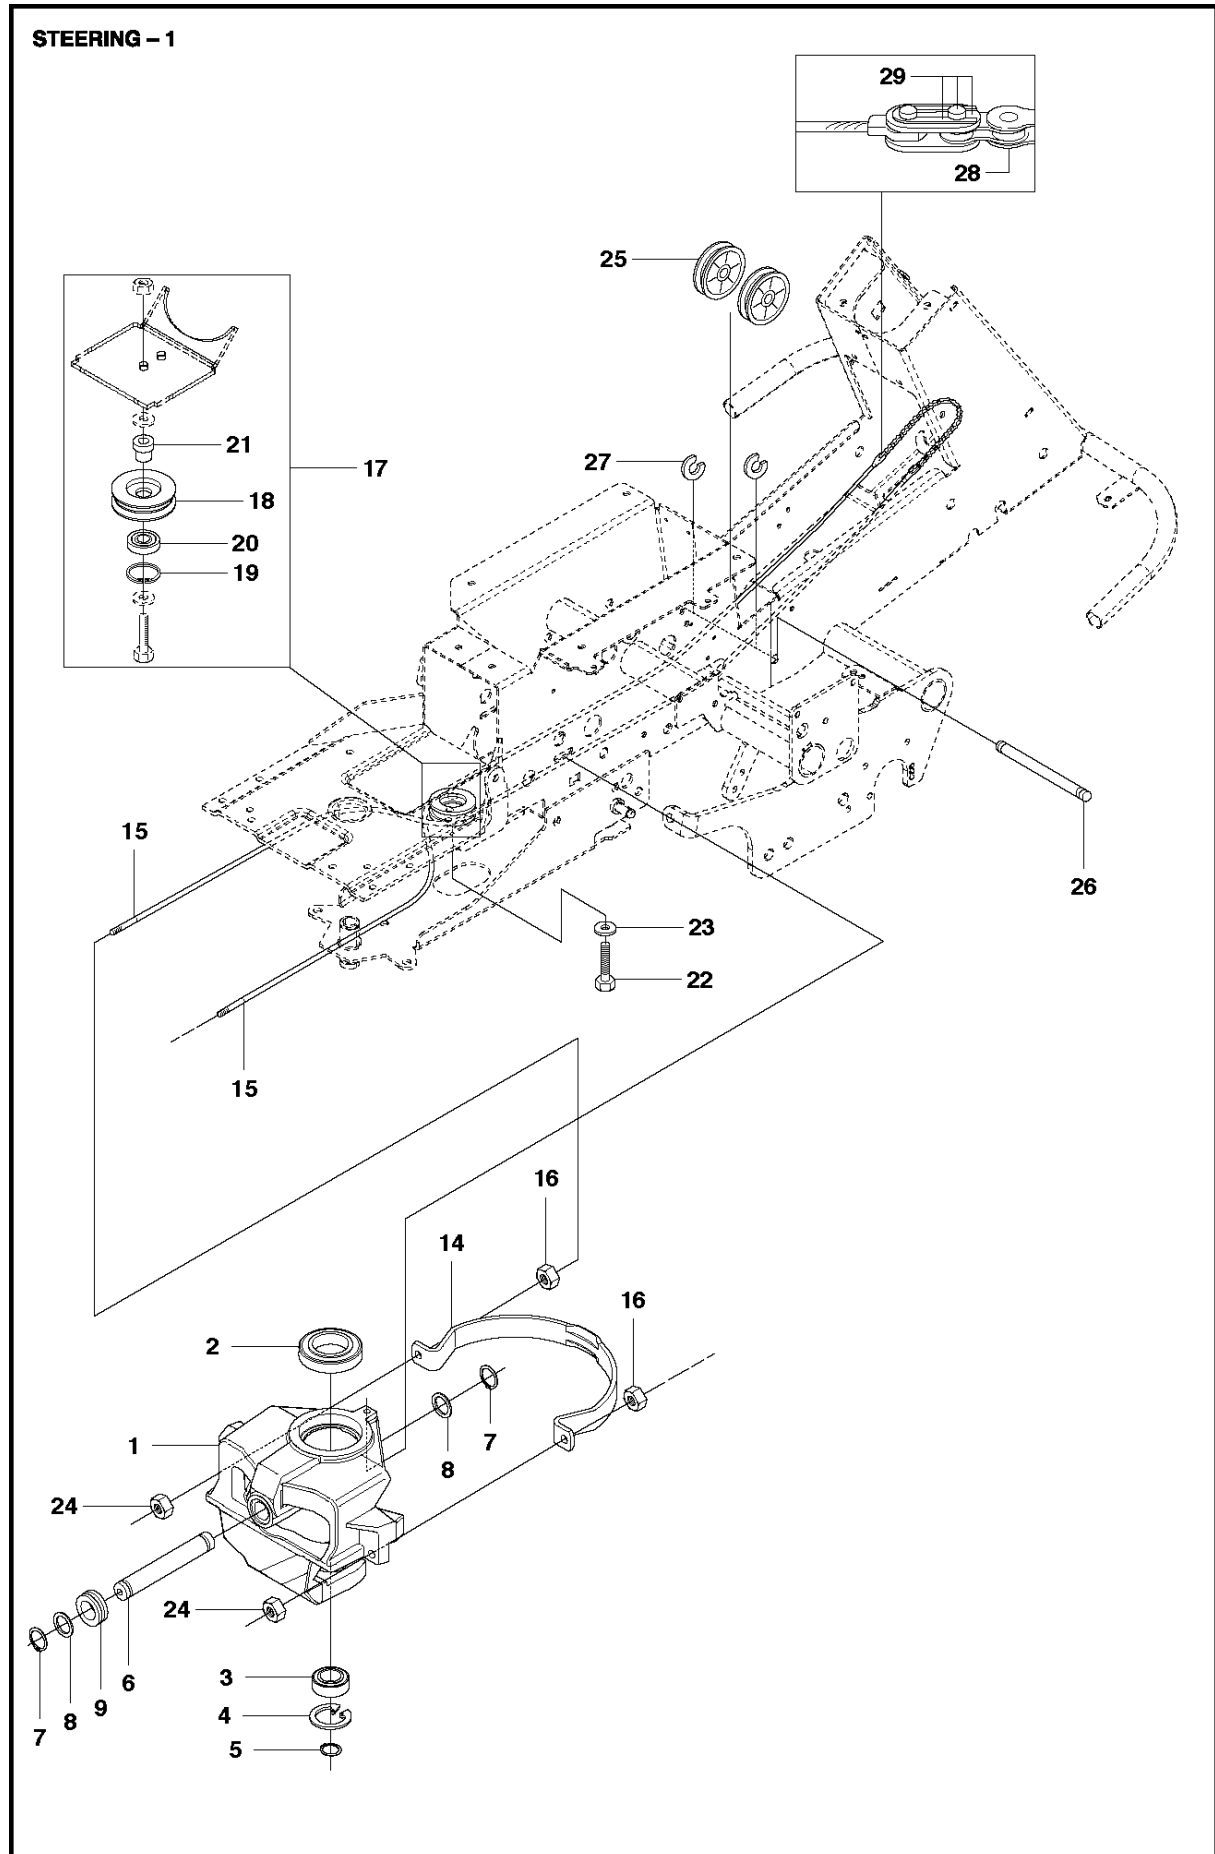

STEERING

R418 TS AWD

Ref	Part No	Description	Remark	QTY	KIT
1	578 36 74-01	SPINDLE		1	
2	738 21 10-04	BALL BEARING		1	
3	738 21 05-04	BALL BEARING		1	
4	735 31 40-10	CIRCLIP		1	
5	735 31 26-00	CIRCLIP		1	
6	535 46 30-01	SWING AXLE		1	
7	735 31 26-00	CIRCLIP		2	
8	506 77 34-01	WASHER		2	
9	740 68 14-21	V-RING		1	
14	544 42 73-01	WIRE GUIDE		1	
15	506 58 91-04	WIRE ASSY		2	
16	731 23 20-51	HEXAGON NUT		2	
17	506 50 09-03	BARRING WHEEL		1	
18	535 42 41-01	BARRING WHEEL		1	17
19	735 31 40-10	CIRCLIP		1	17
20	738 22 04-19	BALL BEARING		1	17
21	506 50 08-02	BUSHING		1	17
22	725 25 00-51	SCREW EHHM		1	
23	734 11 74-41	WASHER		1	
24	732 21 20-51	NUT		2	
25	506 52 24-01	STARTER PULLEY		2	
26	506 53 94-03	SHAFT		1	
27	735 31 14-20	E-CLIP		2	
28	506 55 46-01	CHAIN		1	
29	506 55 47-01	LINKAGE		2