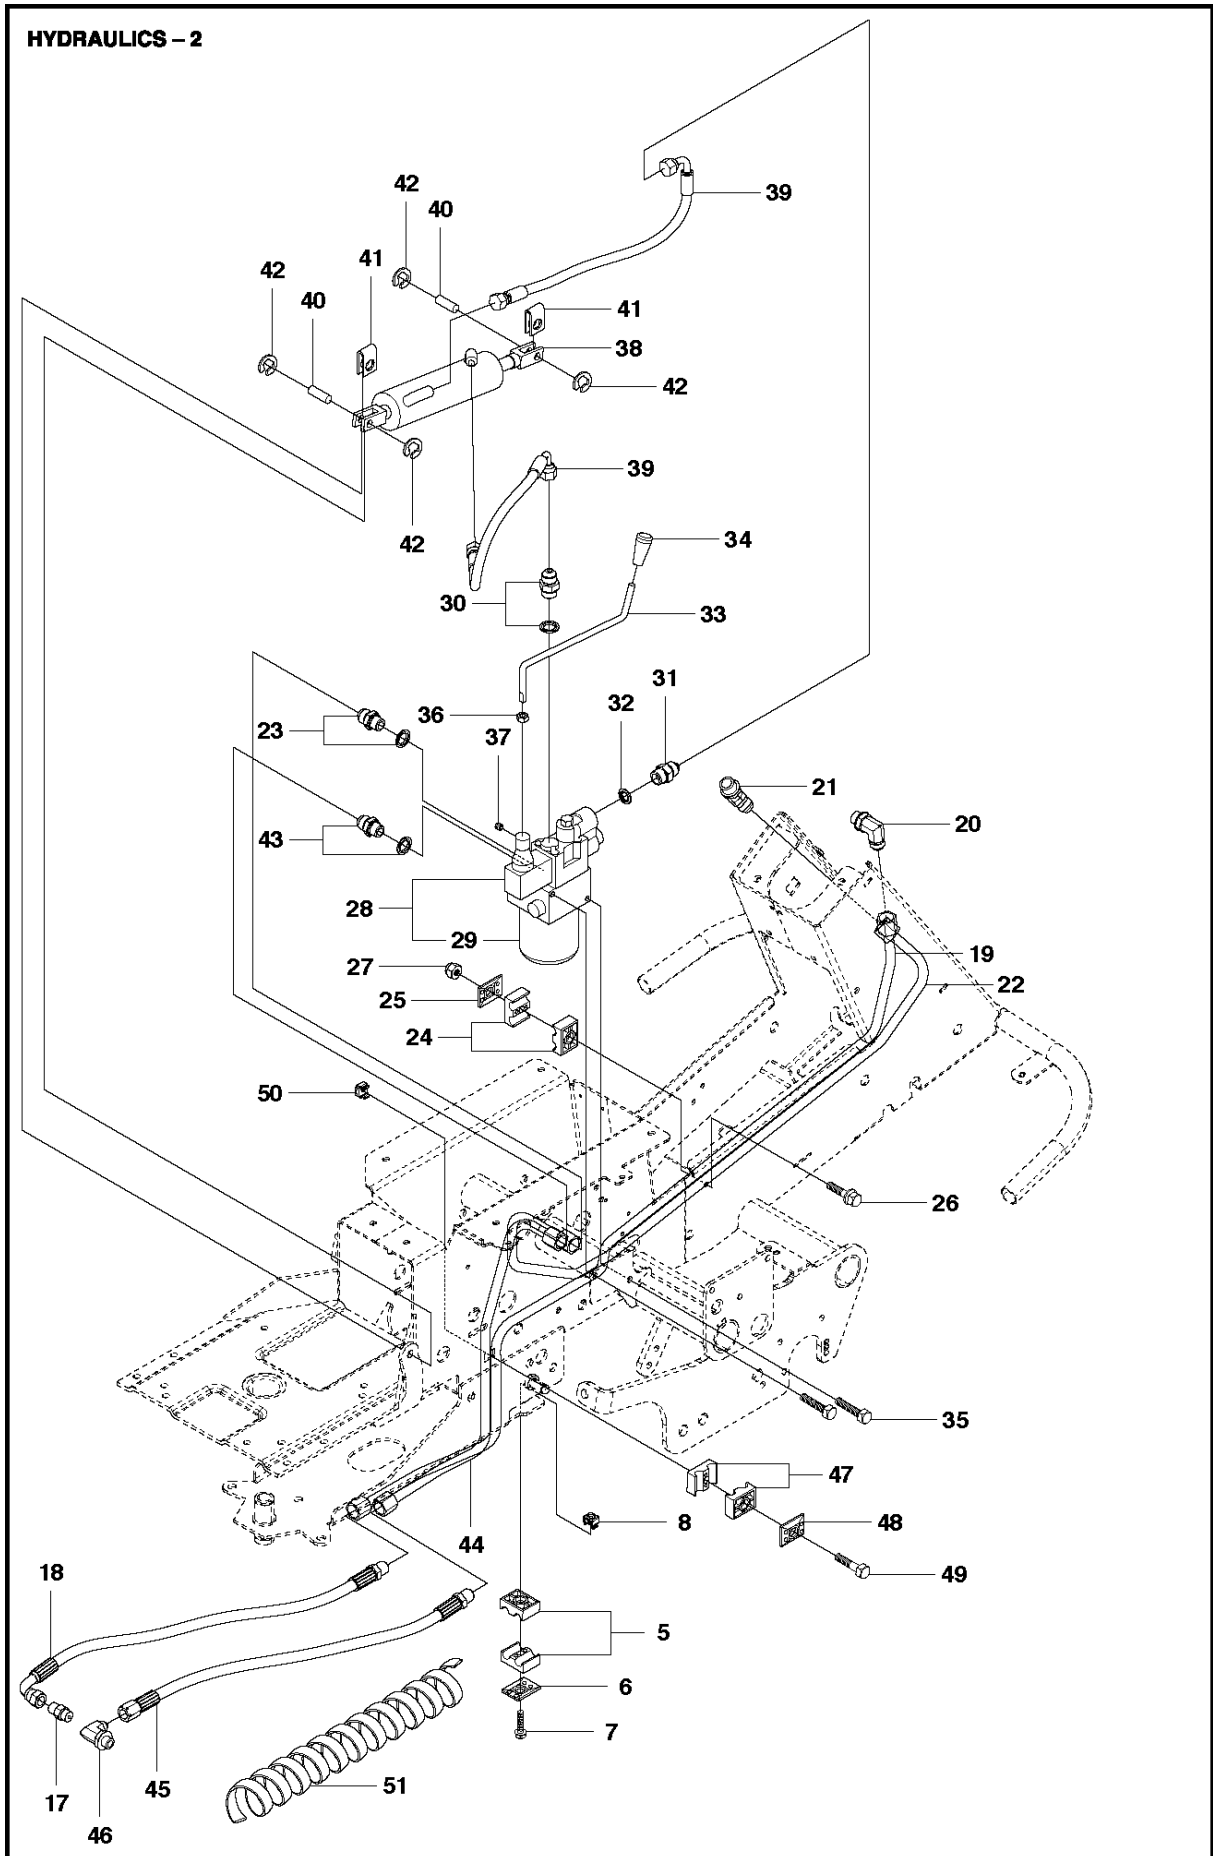

HYDRAULIC PUMP - MOTOR

R418 TS AWD

Ref	Part No	Description	Remark	QTY KIT
5	544 37 33-02	PIPE CLAMP		1
6	544 37 38-02	COVER PLATE		1
7	506 57 01-07	SCREW EHHFM		1
8	544 81 17-01	CAGE NUT		1
17	535 42 65-01	PIPE FITTING		1
18	535 45 03-01	HYDRAULIC HOSE		1
19	504 21 03-01	HYDRAULIC PIPE		1
20	535 43 73-01	PIPE FITTING		1
21	535 42 69-01	PIPE FITTING		1
22	504 20 99-01	HYDRAULIC PIPE		1
23	535 42 68-01	PIPE FITTING		1
24	544 37 33-03	PIPE CLAMP		1
25	535 43 85-01	COVER WASHER		1
26	535 47 52-45	SCREW EHHFM		1
27	732 21 16-01	LOCK NUT		1
28	522 53 56-01	FILTER UNIT		1
29	535 42 75-02	FILTER		1
30	535 43 70-01	PIPE FITTING		1
31	535 43 71-01	PIPE FITTING		1
32	535 43 72-01	WASHER		1
33	505 44 00-01	LIFTING LEVER		1
34	535 43 82-01	KNOB		1
35	725 24 49-71	SCREW EHHM		2
36	731 23 18-01	HEXAGON NUT		1
37	728 84 43-05	SCREW IHSETM		1
38	535 42 72-01	CYLINDER ASSY		1
39	535 42 71-03	HYDRAULIC HOSE		2
40	535 43 76-01	LOCKING PIN		2
41	535 45 66-01	U-PLÅT		2
42	735 31 12-00	CIRCLIP		4
43	535 42 68-01	PIPE FITTING		1
44	504 21 04-01	HYDRAULIC PIPE		1
45	575 41 53-01	HYDRAULIC HOSE		1
46	535 42 66-01	PIPE FITTING		1
47	544 37 33-03	PIPE CLAMP		1
48	535 43 85-01	COVER WASHER		1
49	535 47 52-45	SCREW EHHFM		1
50	544 81 17-02	CAGE NUT		1
51	544 02 66-03	HOSE GUARD		1