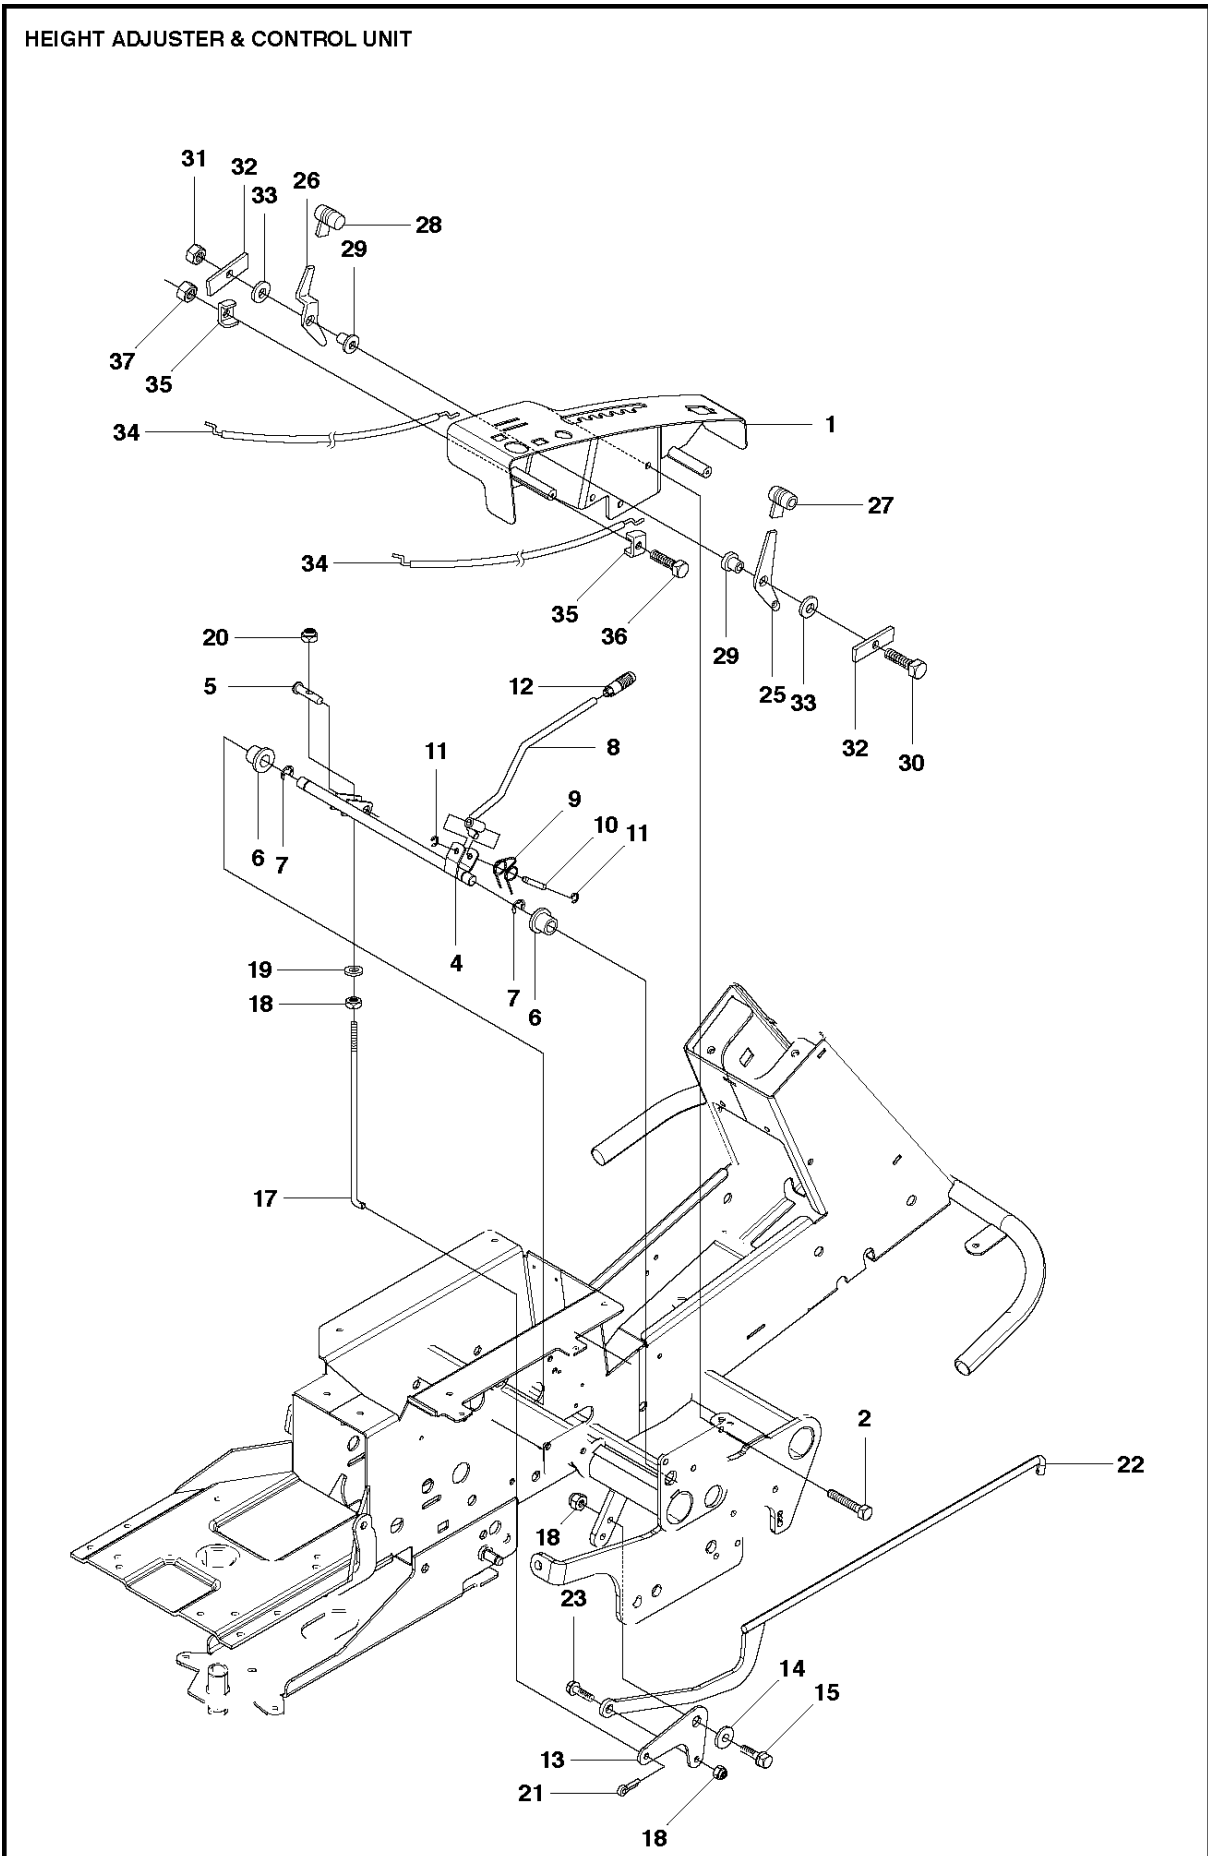

HEIGHT ADJUSTMENT

R418 TS AWD

Ref	Part No	Description	Remark	QTY KIT
1	535 47 56-02	CONTROL PLATE		1
2	725 24 51-71	SCREW EHHM		3
4	506 78 45-02	CONTROL LEVER		1
5	506 78 46-01	PEN		1
6	506 55 43-01	BEARING		2
7	735 31 22-20	E-CLIP		2
8	506 78 47-01	REGLERSPAK KPL.		1
9	506 53 14-01	SPRING		1
10	506 53 15-01	SHAFT		1
11	735 31 09-20	E-CLIP		2
12	506 54 20-01	HANDLE		1
13	502 63 63-01	LINK		1
14	506 91 87-02	WASHER		1
15	725 24 53-71	SCREW EHHM		1
17	506 85 45-01	HEIGHT ROD		1
18	731 23 18-01	HEXAGON NUT		1
19	734 11 72-01	WASHER		1
20	732 21 18-01	LOCK NUT		2
21	721 61 83-01	SPLIT PIN		1
22	502 63 64-01	CONNECTOR		1
23	506 59 74-01	SCREW EHHFM		1
25	506 86 59-03	CONTROL		1
26	506 86 59-04	CONTROL		1
27	506 88 91-01	KNOB		1
28	506 88 91-02	KNOB		1
29	506 88 89-01	BUSHING		2
30	725 23 74-71	SCREW EHHM		1
31	732 21 16-01	LOCK NUT		1
32	506 92 85-02	LOCKWASHER		2
33	506 83 94-01	SPRING WASHER		2
34	506 86 39-10	THROTTLE CABLE ASSY		2
35	506 50 82-01	CLIP		2
36	725 23 35-51	SCREW EHHM		1
37	732 21 14-01	LOCK NUT		1