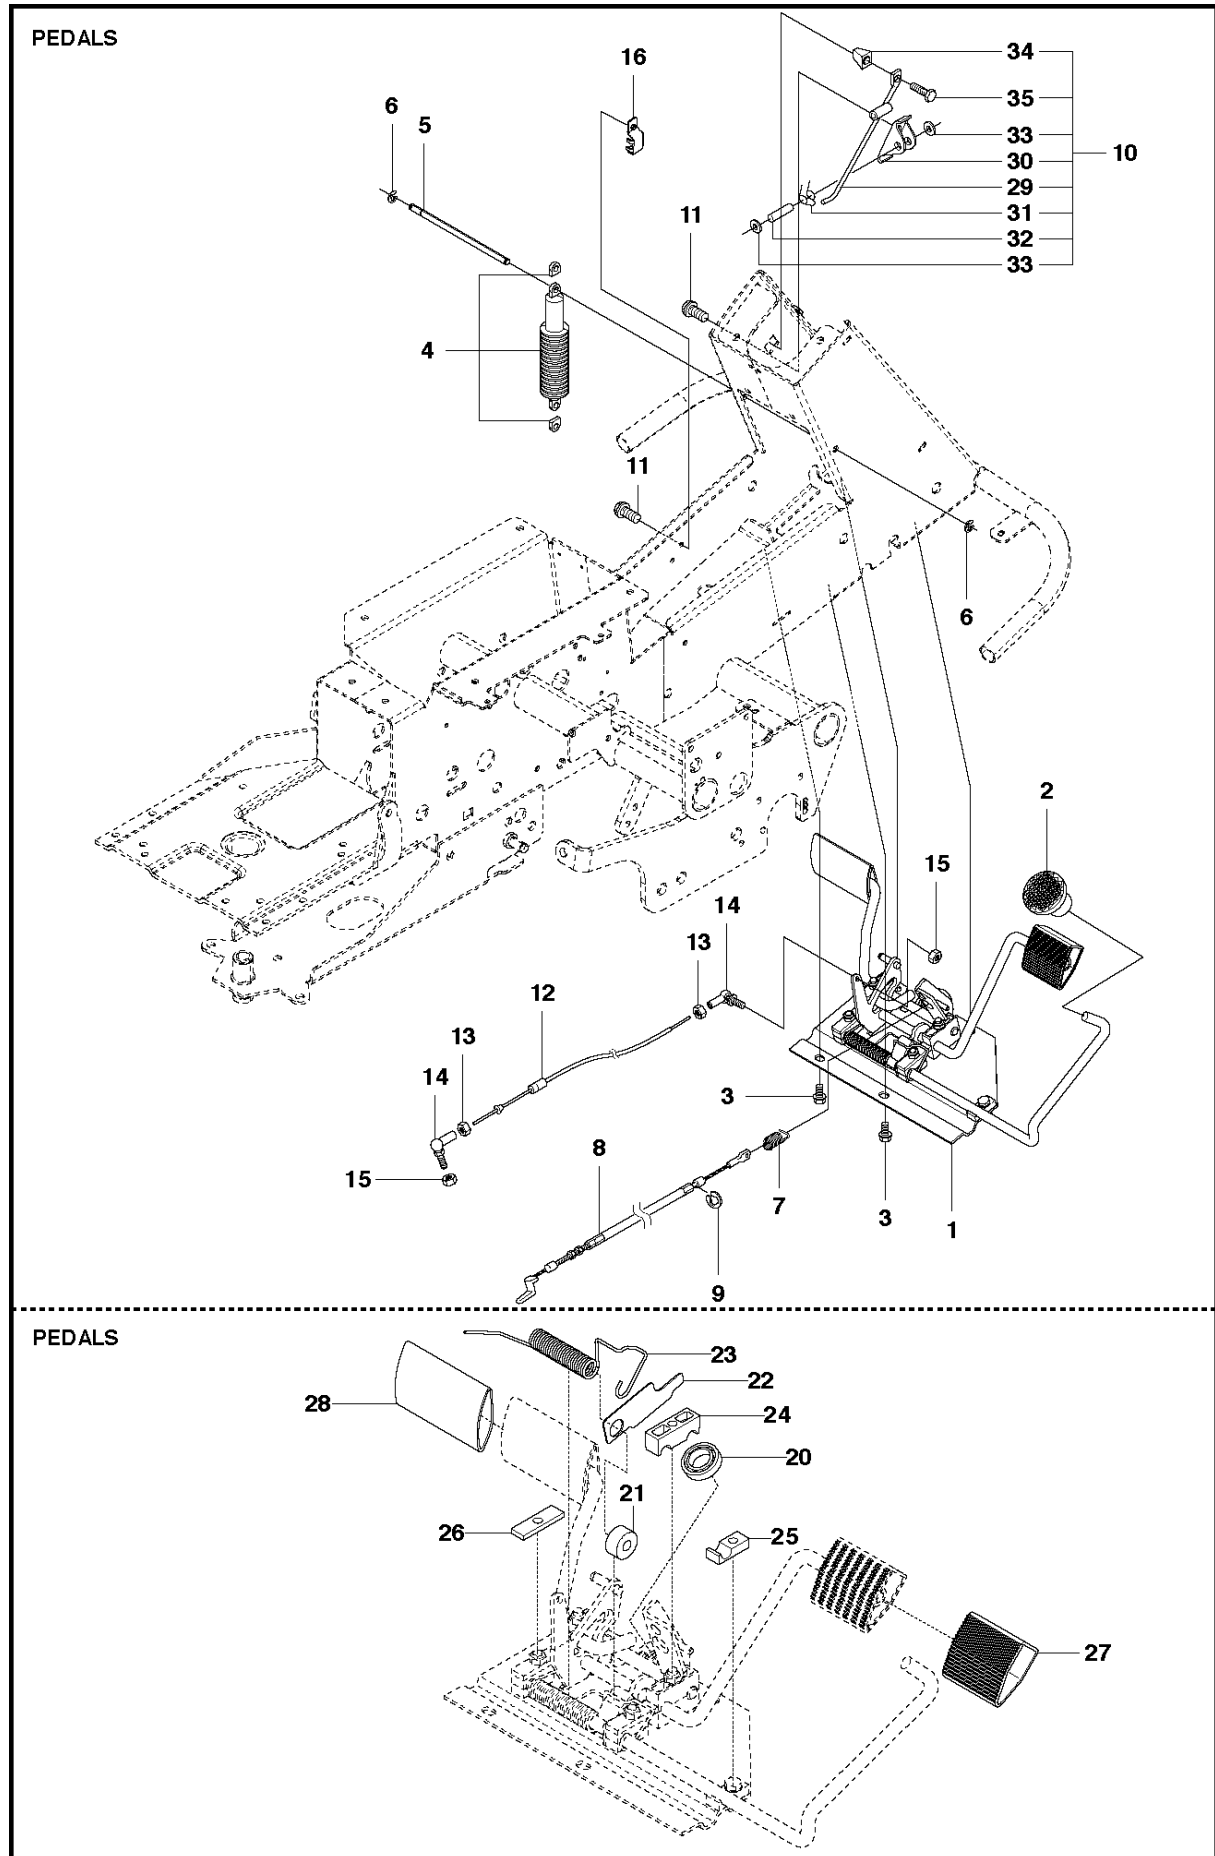

SEAT

R418 TS AWD

Ref	Part No	Description	Remark	QTY KIT
1	525 40 64-01	SEAT ASSY		1
2	732 21 18-01	LOCK NUT		4
3	582 87 66-01	SWITCH	For 967158501	1
4	503 21 88-72	SCREW IH SCT	For 967158501	1
5	529 29 24-01	DAMPING PIECE		2
6	582 87 66-01	SWITCH	For 2018 models and beyond	1

WHEELS & TIRES

R418 TS AWD

Ref	Part No	Description	Remark	QTY KIT	
1	504 63 00-01	WHEEL ASSY		4	
2	506 86 78-01	RIM		1	1
3	535 46 00-01	TYRE		1	1
4	506 57 43-01	VALVE ASSY		1	1
5	585 04 68-01	HUB ASSY	For 967292001	2	
5	585 04 68-01	HUB ASSY	For 967158501	1	
6	585 04 67-01	HUB	For 967292001	1	
6	577 57 29-01	HUB	For 967158501	1	
7	586 93 74-01	SCREW EHHM	For 967292001	4	5
7	506 89 02-01	BOLT	For 967158501	4	5
8	577 57 35-01	HUB ASSY		1	
9	577 57 33-01	HUB		1	8
10	506 89 02-01	BOLT		1	8
11	574 45 88-01	CIRCLIP		4	
12	506 55 59-01	WEDGE		4	
13	735 31 41-10	CIRCLIP		4	
14	577 59 15-01	COVER WASHER		4	
15	506 86 50-01	WHEEL NUT		1	
16	725 54 60-01	SCREW IHSCM		2	