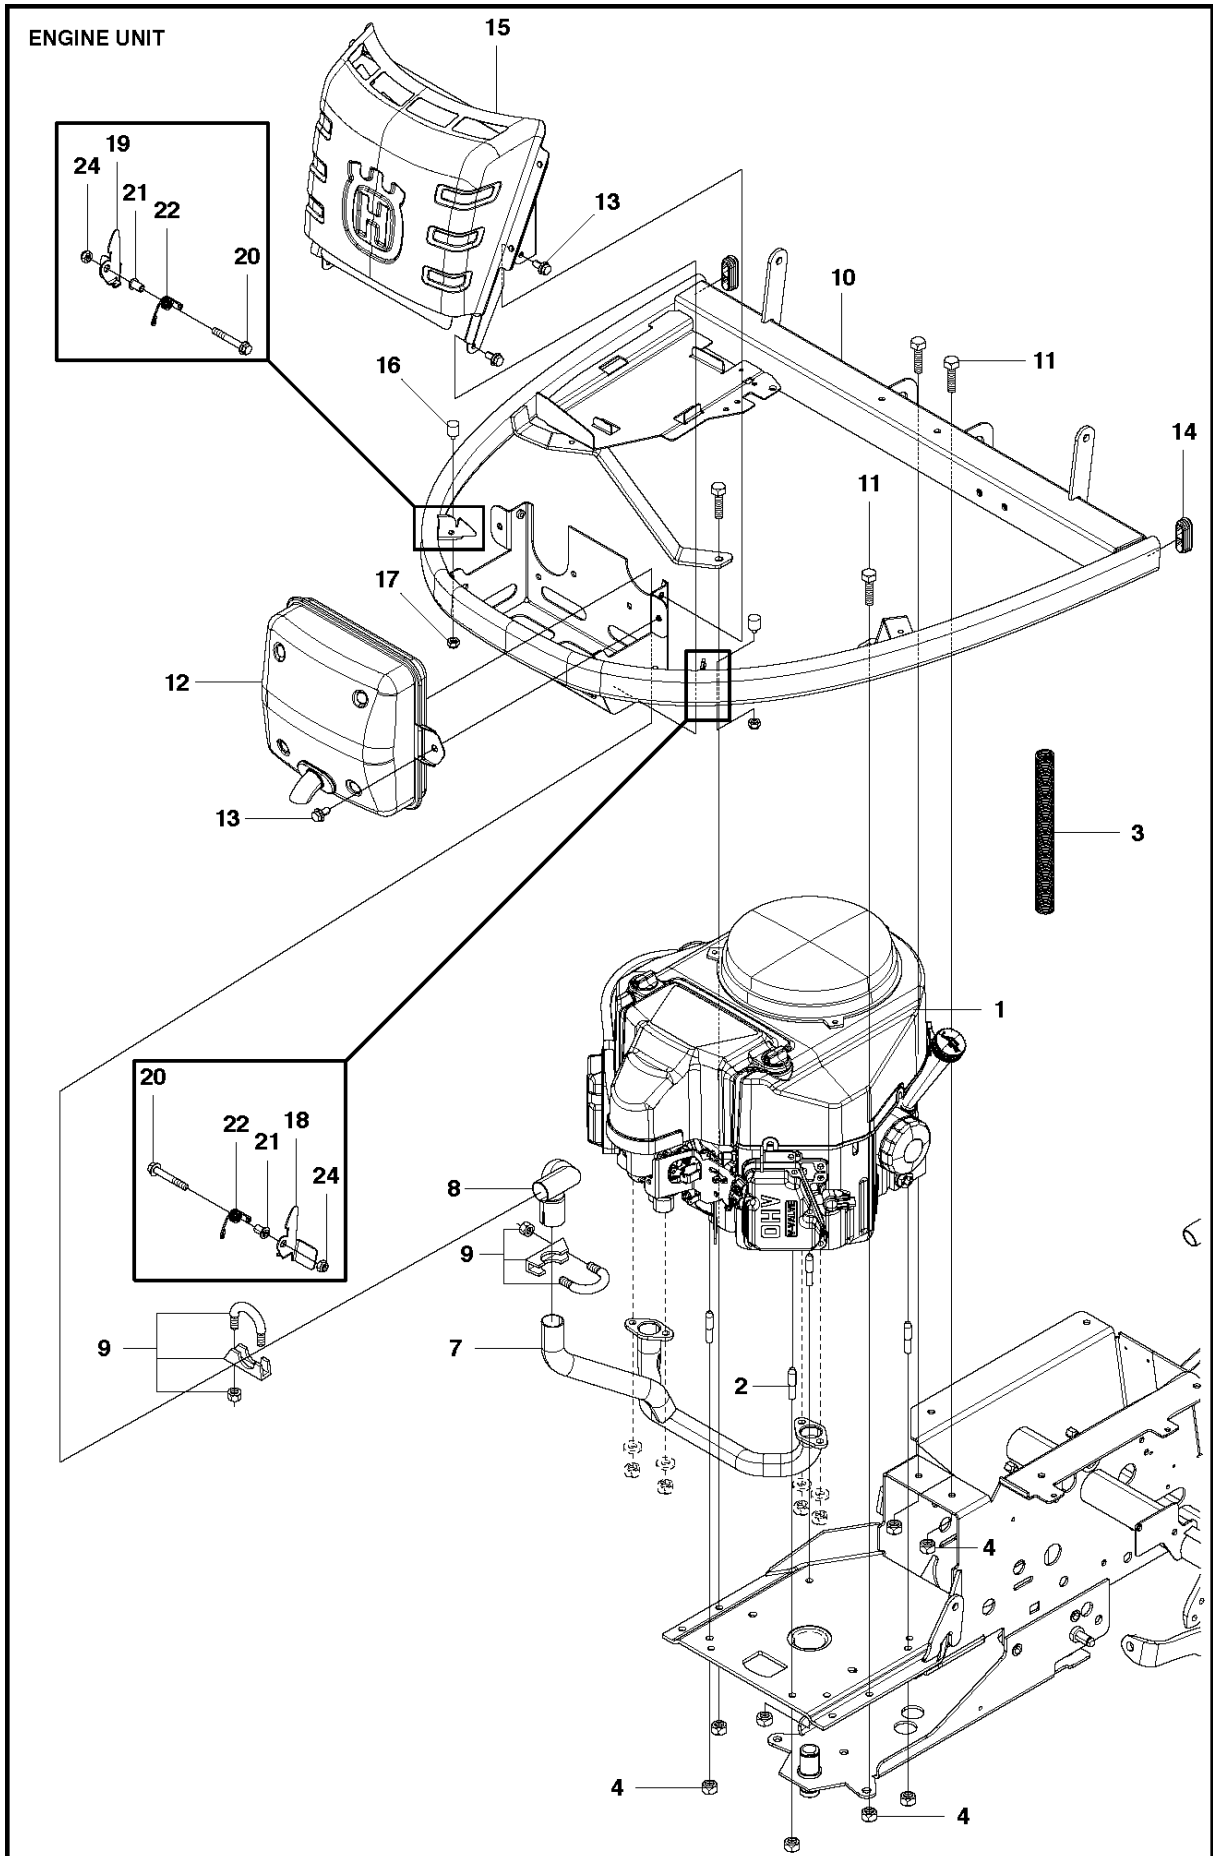

ENGINE

R418 TS AWD

Ref	Part No	Description	Remark	QTY KIT
1	580 49 60-01	ENGINE ASSY		1
2	578 92 13-01	STUD SCREW		4
3	579 39 64-01	HOSE GUARD		1
4	732 21 18-01	LOCK NUT		8
7	580 44 46-01	MANIFOLD		1
8	580 62 47-01	EXHAUST EXTENDER		1
9	506 66 84-01	CLAMP ASSY		2
10	580 47 38-01	ENGINE FRAME		1
11	725 24 51-71	SCREW EHHM		4
12	580 88 11-01	MUFFLER		1
13	535 47 52-12	SCREW EHHFM		6
14	504 64 36-01	PLUG		2
15	505 39 55-02	HEAT PROTECTOR		1
16	504 63 88-01	DAMPER		2
17	732 21 14-01	LOCK NUT		2
18	504 61 34-03	LATCH	RIGHT	1
19	504 61 34-04	LATCH	LEFT	1
20	535 47 52-30	SCREW EHHFM		2
21	504 63 84-01	BUSHING		2
22	504 63 90-01	SPRING		2
24	732 21 16-01	LOCK NUT		2