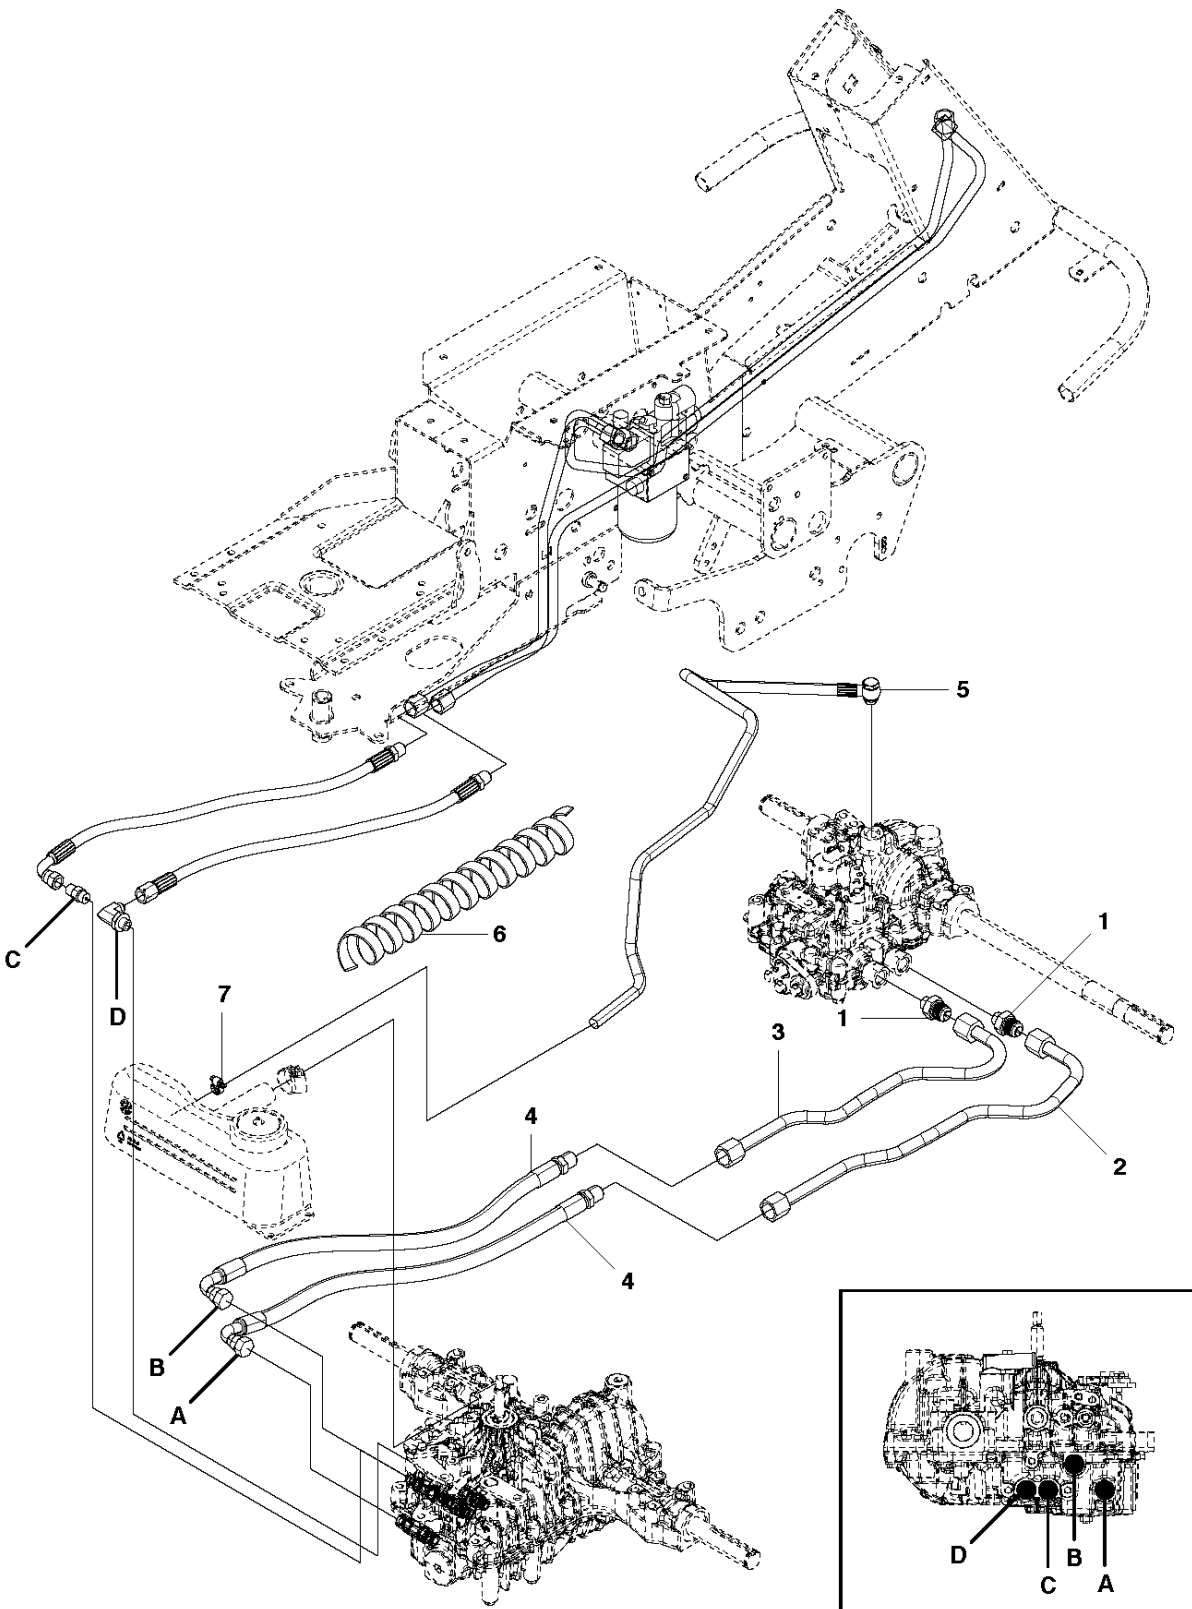

HYDRAULICS - 1

HYDRAULIC PUMP - MOTOR

R418 TS AWD

Ref	Part No	Description	Remark	QTY KIT
1	535 42 68-06	PIPE FITTING		2
2	544 83 33-01	HYDRAULIC PIPE		1
3	544 83 34-01	HYDRAULIC PIPE		1
4	544 45 64-01	HYDRAULIC HOSE		2
5	574 53 11-02	HYDRAULIC HOSE		1
6	544 02 66-07	HOSE GUARD		1
7	505 13 11-01	HOSE CLAMP		1