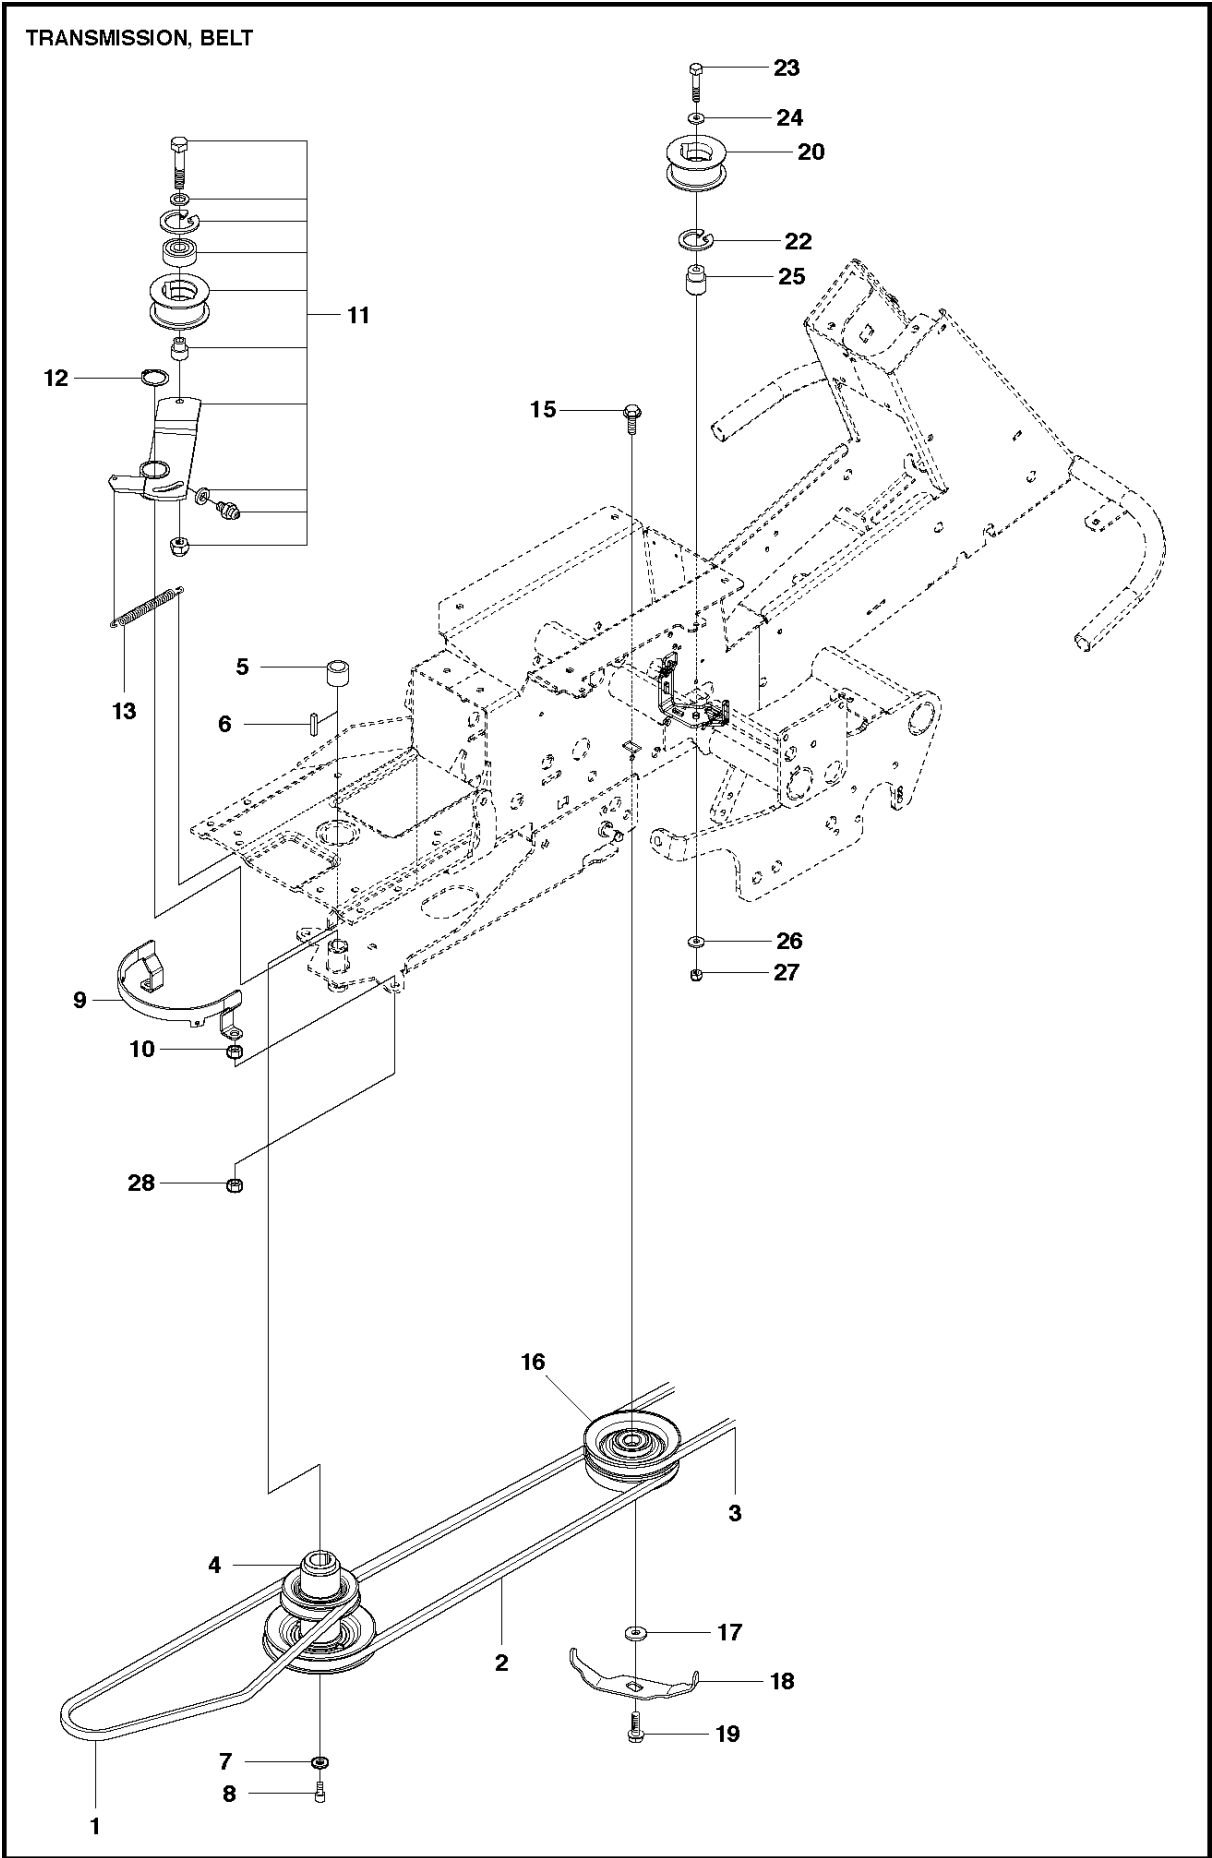

EQUIPMENT FRAME ASSY

FRAME

R418 TS AWD

Ref	Part No	Description	Remark	QTY KIT
1	586 19 31-01	EQUIPMENT FRAME	For 967292001	1
1	502 63 78-01	EQUIPMENT FRAME	For 967158501	1
2	504 55 78-01	HOOK		1
3	544 00 34-01	BUSHING		2
4	506 99 33-02	SLEEVE		2
5	725 64 59-01	SCREW IHCSFM		2
6	732 21 18-01	LOCK NUT		2
7	504 55 80-02	LEVER		1
8	581 76 52-01	WASHER	For 967292001	1
8	506 91 87-01	WASHER	For 967158501	1
9	725 64 48-01	SCREW IHCSFM		1
10	506 53 56-03	DRAW SPRING		1
11	504 62 16-01	BELT GUIDE		1
12	544 00 46-01	PULLEY ASSY		1
13	544 00 34-01	BUSHING		2
14	725 24 60-51	SCREW EHHM		1
15	732 21 18-01	LOCK NUT		1
16	504 62 19-01	BELT TENSIONER		1
17	505 15 39-01	BELT TENSIONER WHEEL ASSY		1
18	738 21 04-04	BALL BEARING	For 967158501	1
19	735 31 38-10	CIRCLIP	For 967158501	1
20	734 11 64-41	WASHER		1
21	506 55 83-02	SCREW EHHFT		1
22	504 62 24-01	SPRING		1
23	504 62 21-01	HANDLE ASSY		1
24	586 49 67-01	WASHER	For 967292001	1
24	505 45 17-01	WASHER	For 967158501	1
25	725 64 53-01	SCREW IHCSFM		1
26	732 21 18-01	LOCK NUT		1
27	504 62 17-01	GUIDE		1
28	725 23 64-61	SCREW EHHFT	For 967292001	2
28	725 23 68-71	SCREW EHHM	For 967158501	1
29	732 21 16-01	LOCK NUT	For 967158501	1
30	506 89 58-01	COLLAR SCREW		2
31	732 25 22-01	HEXAGON LOCKING NUT		2
32	506 96 66-01	HAIR PIN COTTER		1
33	505 41 87-01	SPRING		2
34	725 25 15-71	SCREW EHHM		2
35	734 11 72-01	WASHER		2