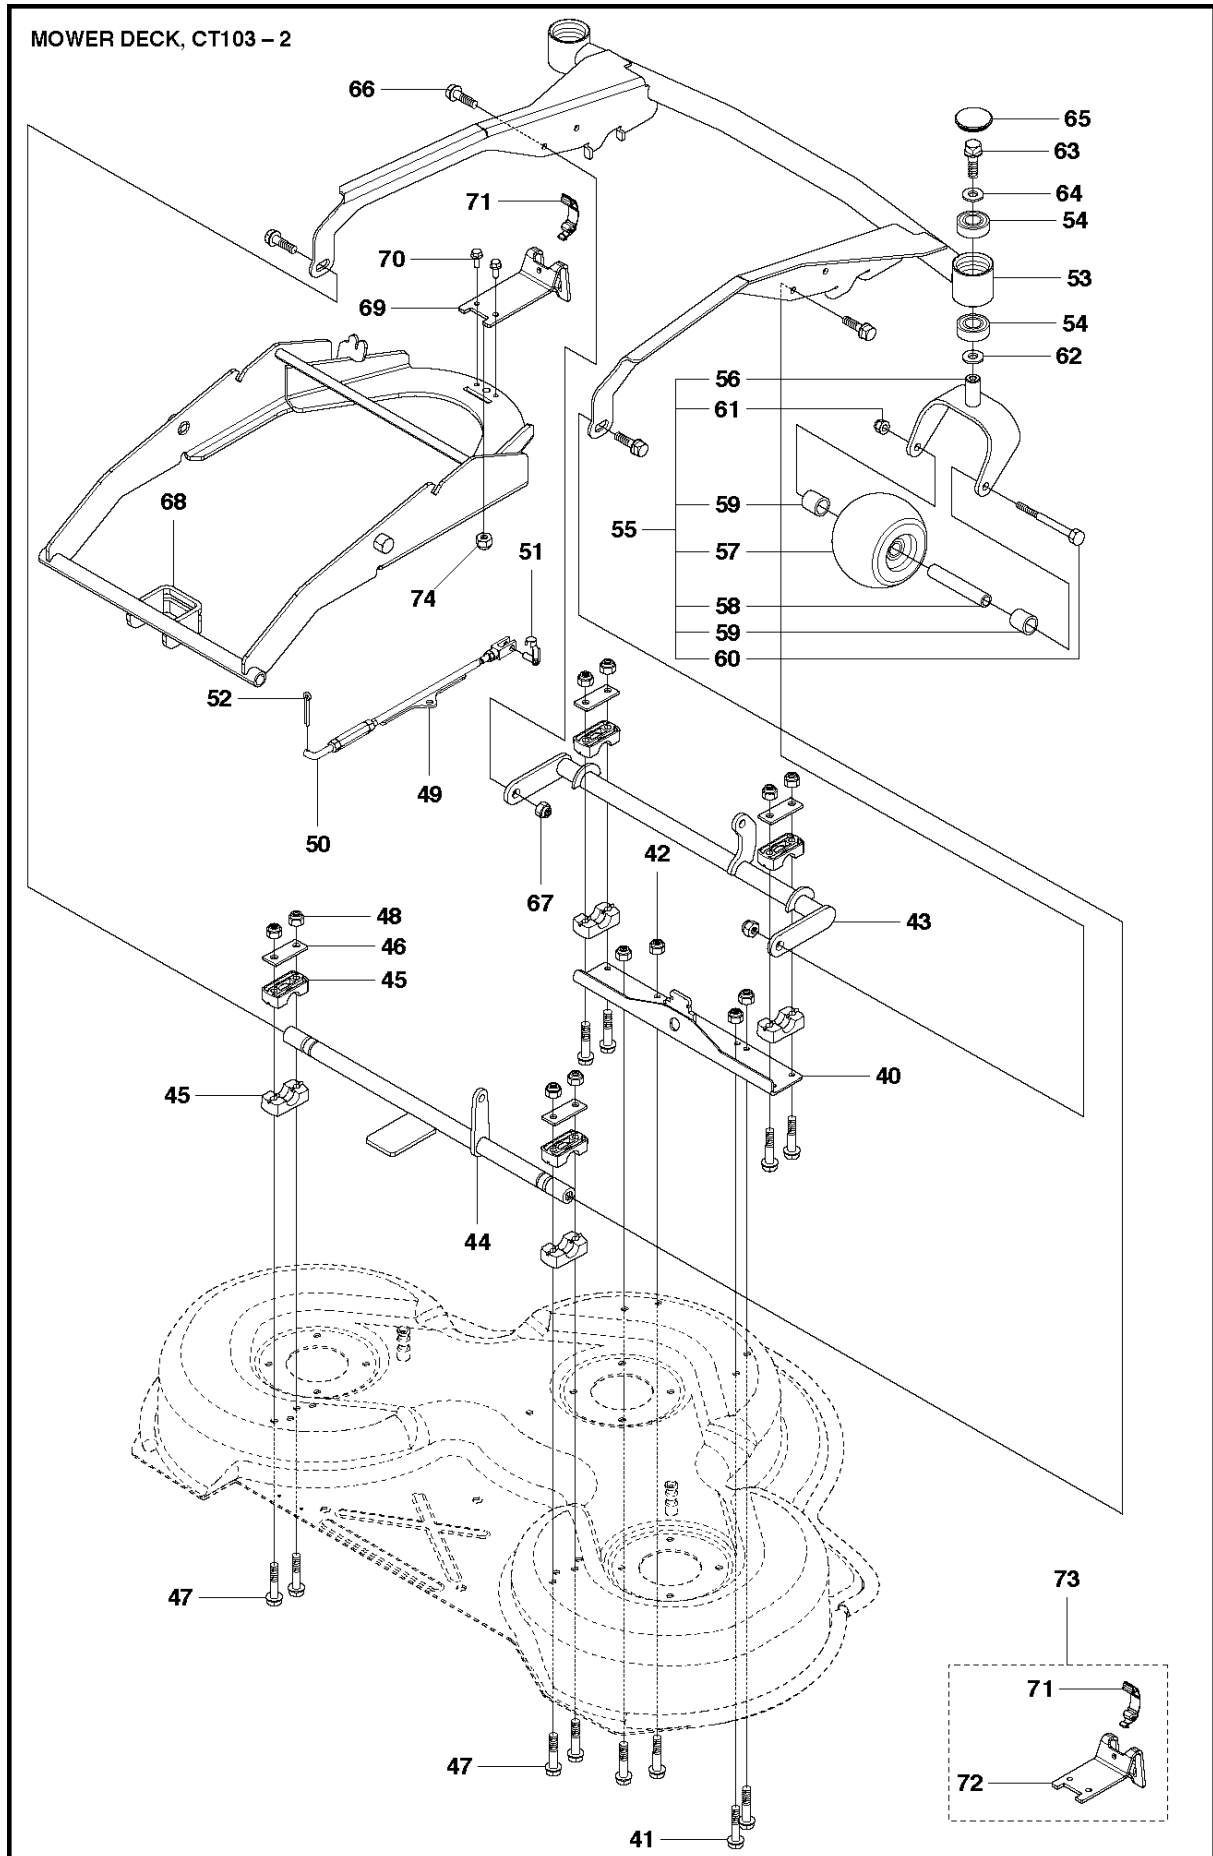

103CM CUTTING DECK

R418 TS AWD

Ref	Part No	Description	Remark	QTY	KIT
40	502 64 21-02	BRACKET		1	
41	725 24 51-71	SCREW EHHM		4	
42	732 21 18-01	LOCK NUT		4	
43	502 64 18-02	CROSS BAR		1	
44	502 64 19-02	CROSS BAR		1	
45	506 86 96-01	BEARING		8	
46	506 81 38-01	REINFORCING PLATE		4	
47	725 24 61-51	SCREW EHHM		8	
48	732 21 18-01	LOCK NUT		8	
49	504 81 27-01	PARALLEL ROD ASSY		1	
50	502 64 23-01	PARALLEL ROD		1	
51	506 83 98-03	BOLT		1	
52	721 61 83-01	SPLIT PIN		1	
53	502 64 20-02	DECK FRAME		1	
54	738 21 04-04	BALL BEARING		4	
55	535 50 59-01	PIVOTHJUL		2	
56	535 50 46-01	FORK		1	55
57	506 96 30-01	WHEEL ASSY		1	55
58	506 81 08-02	TUBE		1	55
59	506 87 41-02	SPACER		2	55
60	725 25 19-51	SCREW EHHM		1	55
61	732 21 20-51	NUT		1	55
62	506 50 48-05	WASHER		2	
63	506 57 01-04	SCREW EHHFM		2	
64	734 11 64-41	WASHER		2	
65	544 01 70-01	HUB CAP		2	
66	506 59 74-01	SCREW EHHFM		4	
67	732 21 18-01	LOCK NUT		2	
68	586 20 97-01	DECK ATTACHMENT		1	
69	585 94 31-02	BRACKET	For 967292001	1	
69	502 64 24-01	LOCK	For 967158501	1	
70	725 23 68-61	SCREW EHHFT	For 967292001	2	
70	725 24 51-71	SCREW EHHM	For 967158501	1	
71	503 89 47-03	SNAP LOCKING		2	73
72	585 94 31-03	BRACKET		1	73
73	588 08 88-02	LOCK ASSY		1	
74	732 21 18-01	LOCK NUT	For 967158501	1