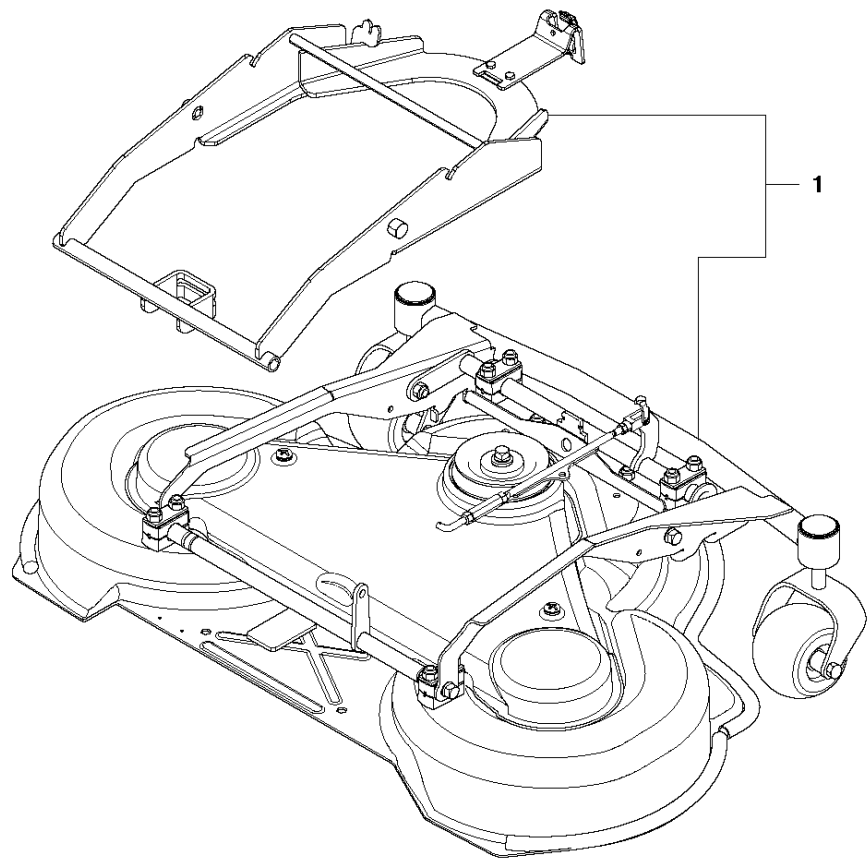

94CM CUTTING DECK

R418 TS AWD

Ref	Part No	Description	Remark	QTY	KIT
1	581 11 76-11	DECK SHELL ASSY		1	
2	506 91 62-01	NUT		1	
3	544 06 58-01	PLUG		1	
5	576 89 90-01	BLADE HOUSING ASSY		1	
6	576 38 42-01	BEARING HOUSING		1	5
7	576 86 58-01	SHAFT	For 967292001	1	5
7	535 42 87-01	SHAFT	For 967158501	1	
8	576 89 82-01	SPACING SLEEVE	For 967292001	1	5
8	535 42 88-01	SPACER	For 967158501	1	
9	738 22 05-19	BALL BEARING		2	5
10	576 89 90-02	BLADE HOUSING ASSY		2	
11	576 38 42-01	BEARING HOUSING		1	10
12	576 86 58-02	SHAFT		1	10
13	576 89 82-01	SPACING SLEEVE		1	10
14	738 22 05-19	BALL BEARING		2	10
15	535 42 38-01	SCREW RSQM		12	
16	734 11 64-01	WASHER		12	
17	732 21 18-01	LOCK NUT		12	
18	535 42 90-01	PULLEY		4	
19	506 53 35-01	PARALLEL KEY		7	
20	535 42 88-01	SPACER		1	
21	535 42 92-01	WASHER		3	
22	725 25 42-51	SCREW EHHM		3	
23	535 50 42-01	ADAPTER		3	
24	579 65 26-10	BLADE		3	
25	588 14 56-02	PLATE	For 967292001	3	
25	506 79 23-02	KNIFE PLATE	For 967158501	1	
26	725 25 42-51	SCREW EHHM		3	
27	585 35 98-01	BELT TENSIONER ASSY		1	
28	585 35 99-01	ARM		1	27
29	506 53 27-01	PULLEY		1	27
30	734 11 64-41	WASHER		1	27
31	586 32 04-01	SCREW		1	27
32	586 49 67-01	WASHER	For 967292001	1	
32	506 91 87-02	WASHER	For 967158501	1	
33	725 64 53-01	SCREW IHCSFM	For 967292001	1	
33	725 24 51-71	SCREW EHHM	For 967158501	1	
34	732 21 18-01	LOCK NUT		1	
35	506 53 31-01	SPRING		1	
36	589 53 85-01	BELT		1	
37	544 06 63-01	BELT COVER		1	
38	506 98 26-01	SCREW		2	
39	506 55 97-01	WASHER		2	
41	725 24 51-71	SCREW EHHM	For 967292001	7	
41	544 06 61-01	KNOB	For 967158501	1	
72	506 78 97-01	LABEL		1	
73	544 23 81-10	LABEL		1	
74	574 51 00-01	DECAL		1	
75	732 21 18-01	LOCK NUT	For 967292001	2	
76	734 11 64-01	WASHER	For 967292001	2	

MOWER DECK, CT103 - 1