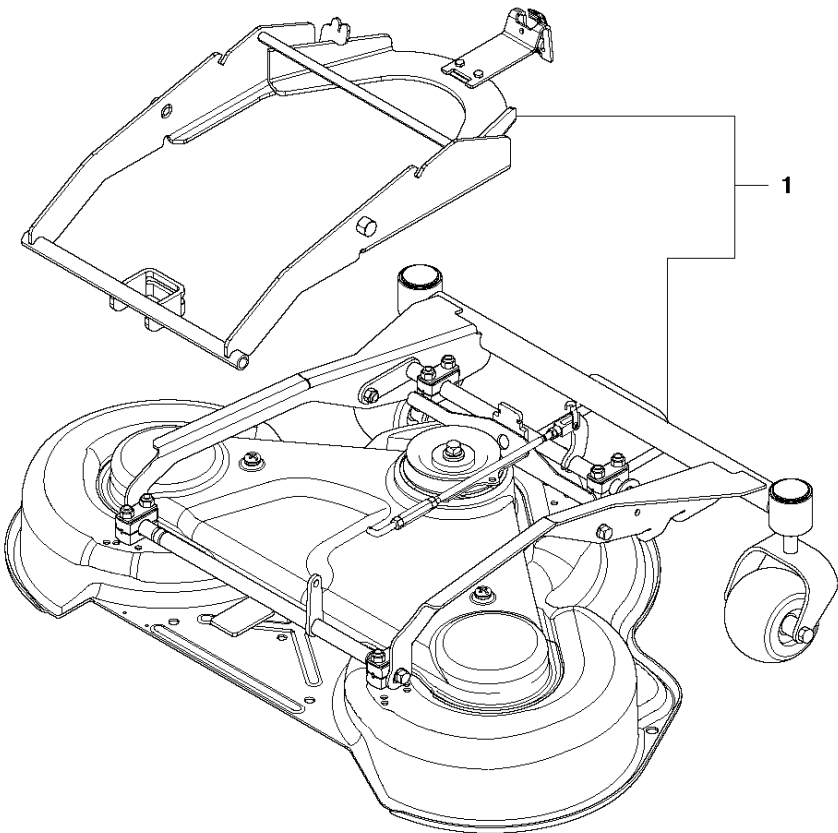

COVER

R418 TS AWD

Ref	Part No	Description	Remark	QTY KIT
1	522 55 73-01	SCREW	For 967292001	5
2	544 40 05-01	SCREW	For 967292001	3
3	510 22 25-01	BELT COVER	For 967292001	1
4	510 22 25-02	BELT COVER	For 967292001	1
5	510 22 27-01	BELT COVER	For 967292001	1
6	510 22 27-02	BELT COVER	For 967292001	1
7	725 23 68-61	SCREW EHHFT	For 967292001	4
8	510 22 21-01	BELT COVER	For 967292001	1
9	510 22 22-01	BELT COVER	For 967292001	1
10	506 57 01-04	SCREW EHHFM	For 967292001	2
11	510 44 30-02	BELT COVER	For 967292001	1

MOWER DECK, COMBI 94