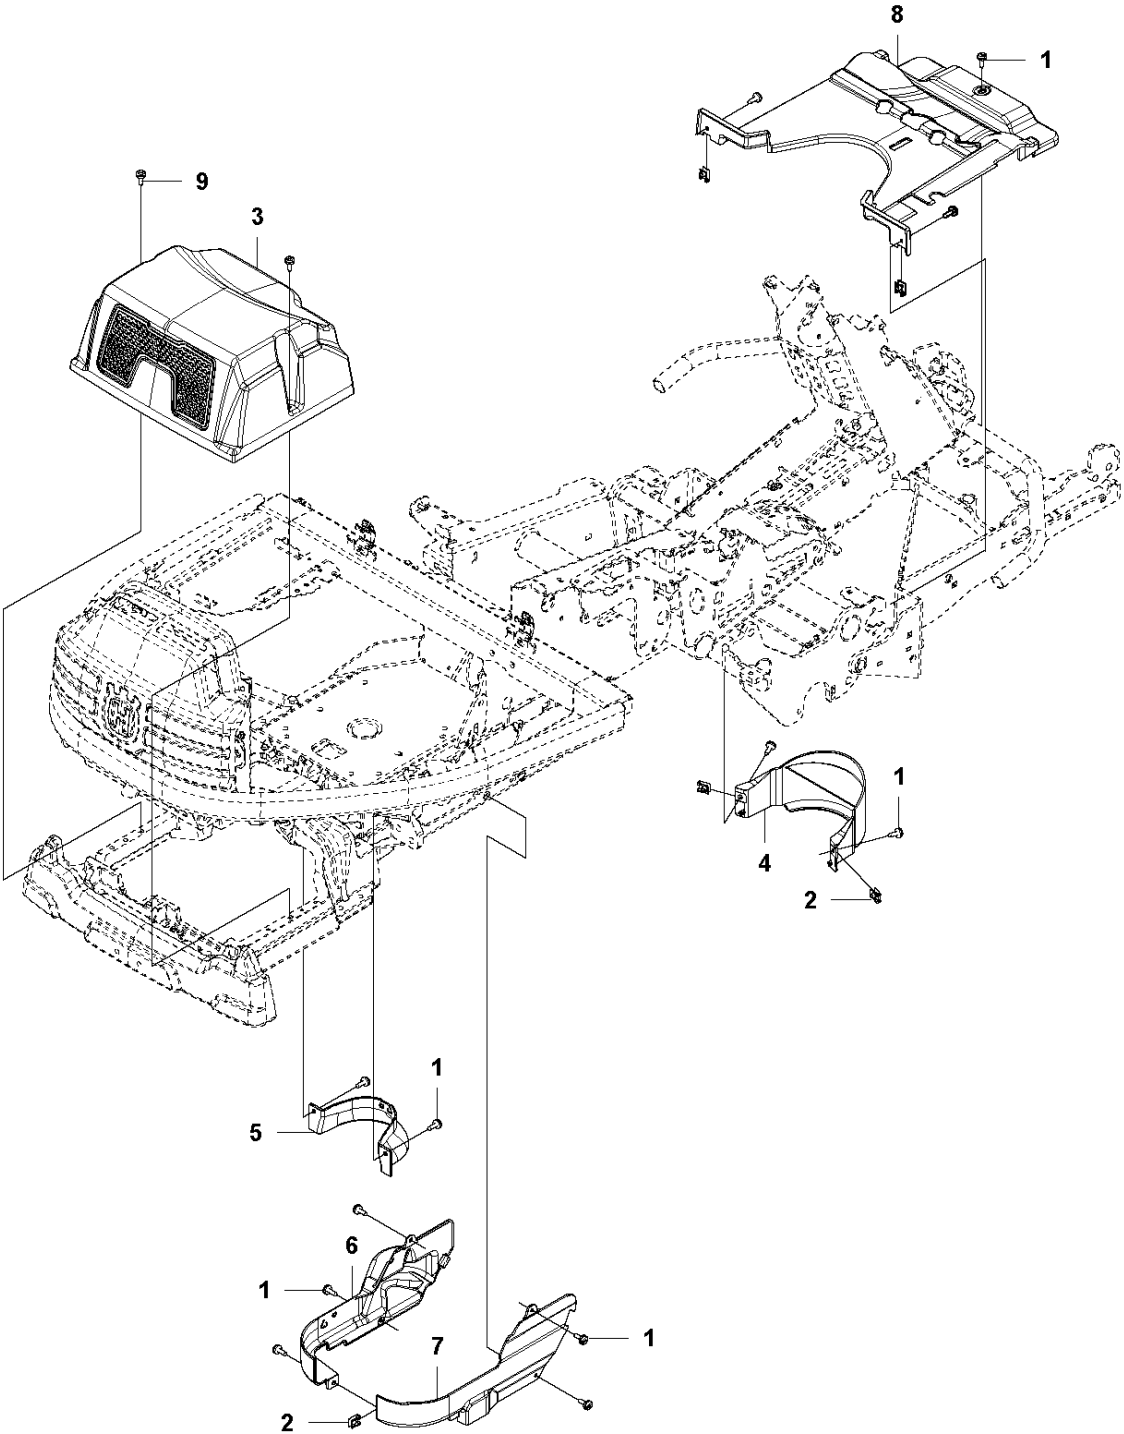

COVERS - 4

COVER

R419TsX AWD

Ref	Part No	Description	Remark	QTY KIT
9	574 85 62-02	SCREW		2
1	574 85 62-02	SCREW		10
2	535 42 91-01	SPRING NUT		5
3	574 88 61-01	COVER		1
4	593 73 05-01	COVER		1
5	593 22 42-01	COVER		1
6	593 21 33-01	COVER		1
7	593 21 03-01	COVER		1
8	593 22 41-01	COVER		1