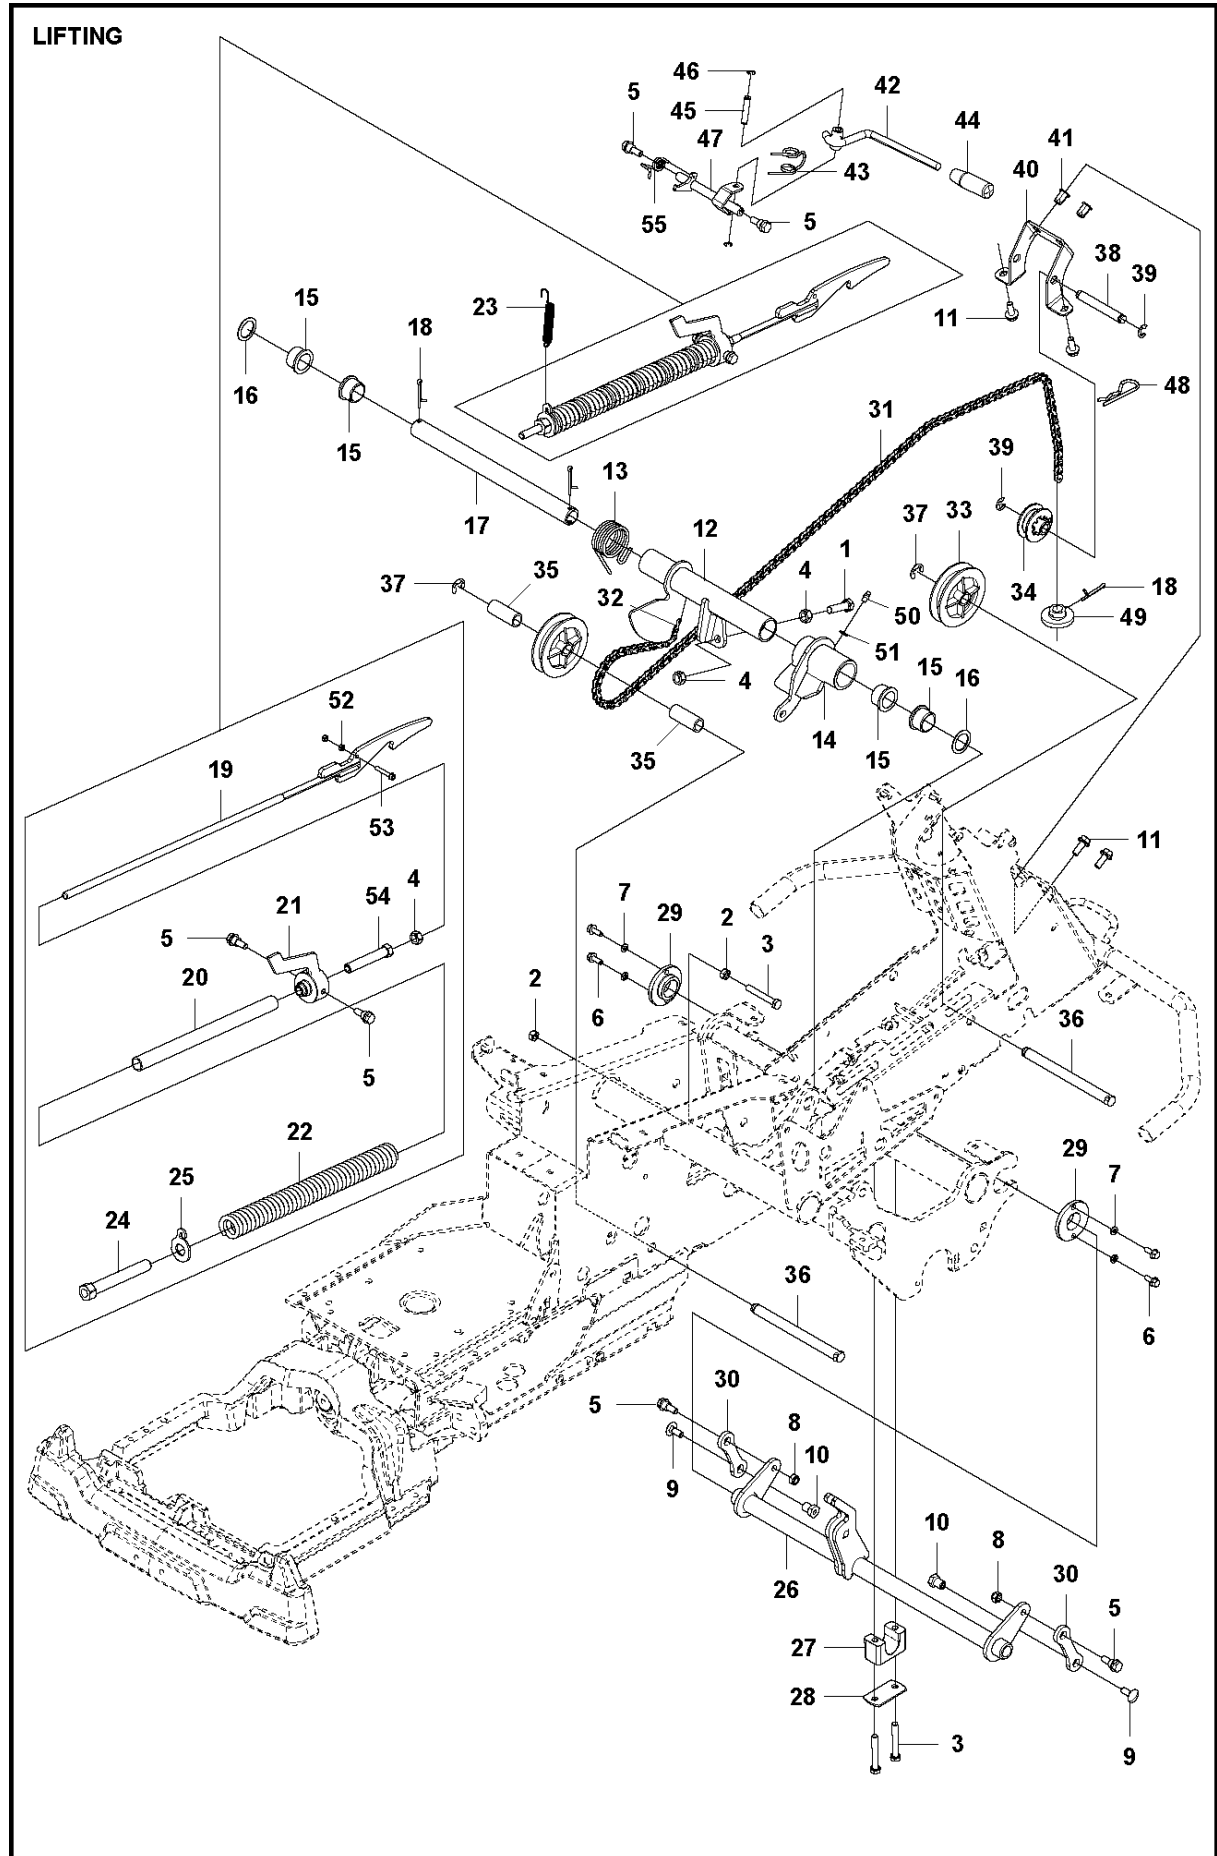

WHEELS & TIRES

R419TsX AWD

Ref	Part No	Description	Remark	QTY	KIT
1	580 63 03-02	WHEEL ASSY		4	
2	580 63 01-01	TIRE		1	1
3	580 63 02-01	RIM		1	1
4	523 03 47-01	VALVE		1	1
5	585 04 68-01	HUB ASSY		4	
6	586 93 74-01	SCREW EHHM		4	
7	725 54 60-01	SCREW IHSCM		2	
8	506 86 50-01	WHEEL NUT		16	
9	506 55 59-01	WEDGE		4	
10	574 45 88-01	CIRCLIP		4	
11	735 31 41-10	CIRCLIP		4	
12	577 59 15-01	COVER WASHER		4	

STEERING

R419TsX AWD

Ref	Part No	Description	Remark	QTY	KIT
1	506 67 54-03	SCREW EHHFM		1	
2	734 11 74-41	WASHER		1	
3	506 57 01-04	SCREW EHHFM		4	
4	731 23 20-01	HEXAGON NUT		2	
5	732 21 20-01	LOCK NUT		2	
6	593 14 94-01	PIN		1	
7	506 55 47-01	LINKAGE		2	
9	578 37 06-02	POWER STEERING		1	
10	535 45 71-03	COMFORT STEERING		1	9
11	535 42 78-01	BALL BEARING		1	9
12	735 31 33-00	CIRCLIP		1	9
13	578 15 05-01	BEARING HOUSING		1	9
14	725 53 70-01	SCREW IHSCM		6	9
15	593 97 03-01	STEERING ROD		1	9
16	738 21 04-04	BALL BEARING		2	9
17	578 15 09-01	BEARING SUPPORT		1	9
18	735 31 22-00	CIRCLIP		1	9
19	589 50 43-01	GUIDE PLATE		1	
20	506 53 94-04	SHAFT		1	
21	589 97 32-01	DISTANCE		1	
22	506 52 24-01	STARTER PULLEY		2	
23	735 31 14-20	E-CLIP		2	
24	576 49 25-03	PULLEY		1	
25	506 55 46-12	CHAIN		1	
26	593 86 88-01	SPRING		1	
27	587 08 09-01	DRIVER		1	
28	593 16 61-06	STEERING WHEEL		1	
29	593 14 95-01	HANDLE		1	
30	593 60 52-01	FIXING PLATE		1	
31	501 60 48-04	CABLE ASSY		2	
32	593 67 67-01	KNOB ASSY		1	

SEAT

R419TsX AWD

Ref	Part No	Description	Remark	QTY KIT
1	732 21 18-01	LOCK NUT		4
2	591 35 26-01	SEAT ASSY		1
3	590 62 03-02	COVER		1
4	525 40 65-01	ARM REST KIT		1
5	593 87 93-01	DAMPER		2
6	593 87 92-01	SWITCH	SEAT	1