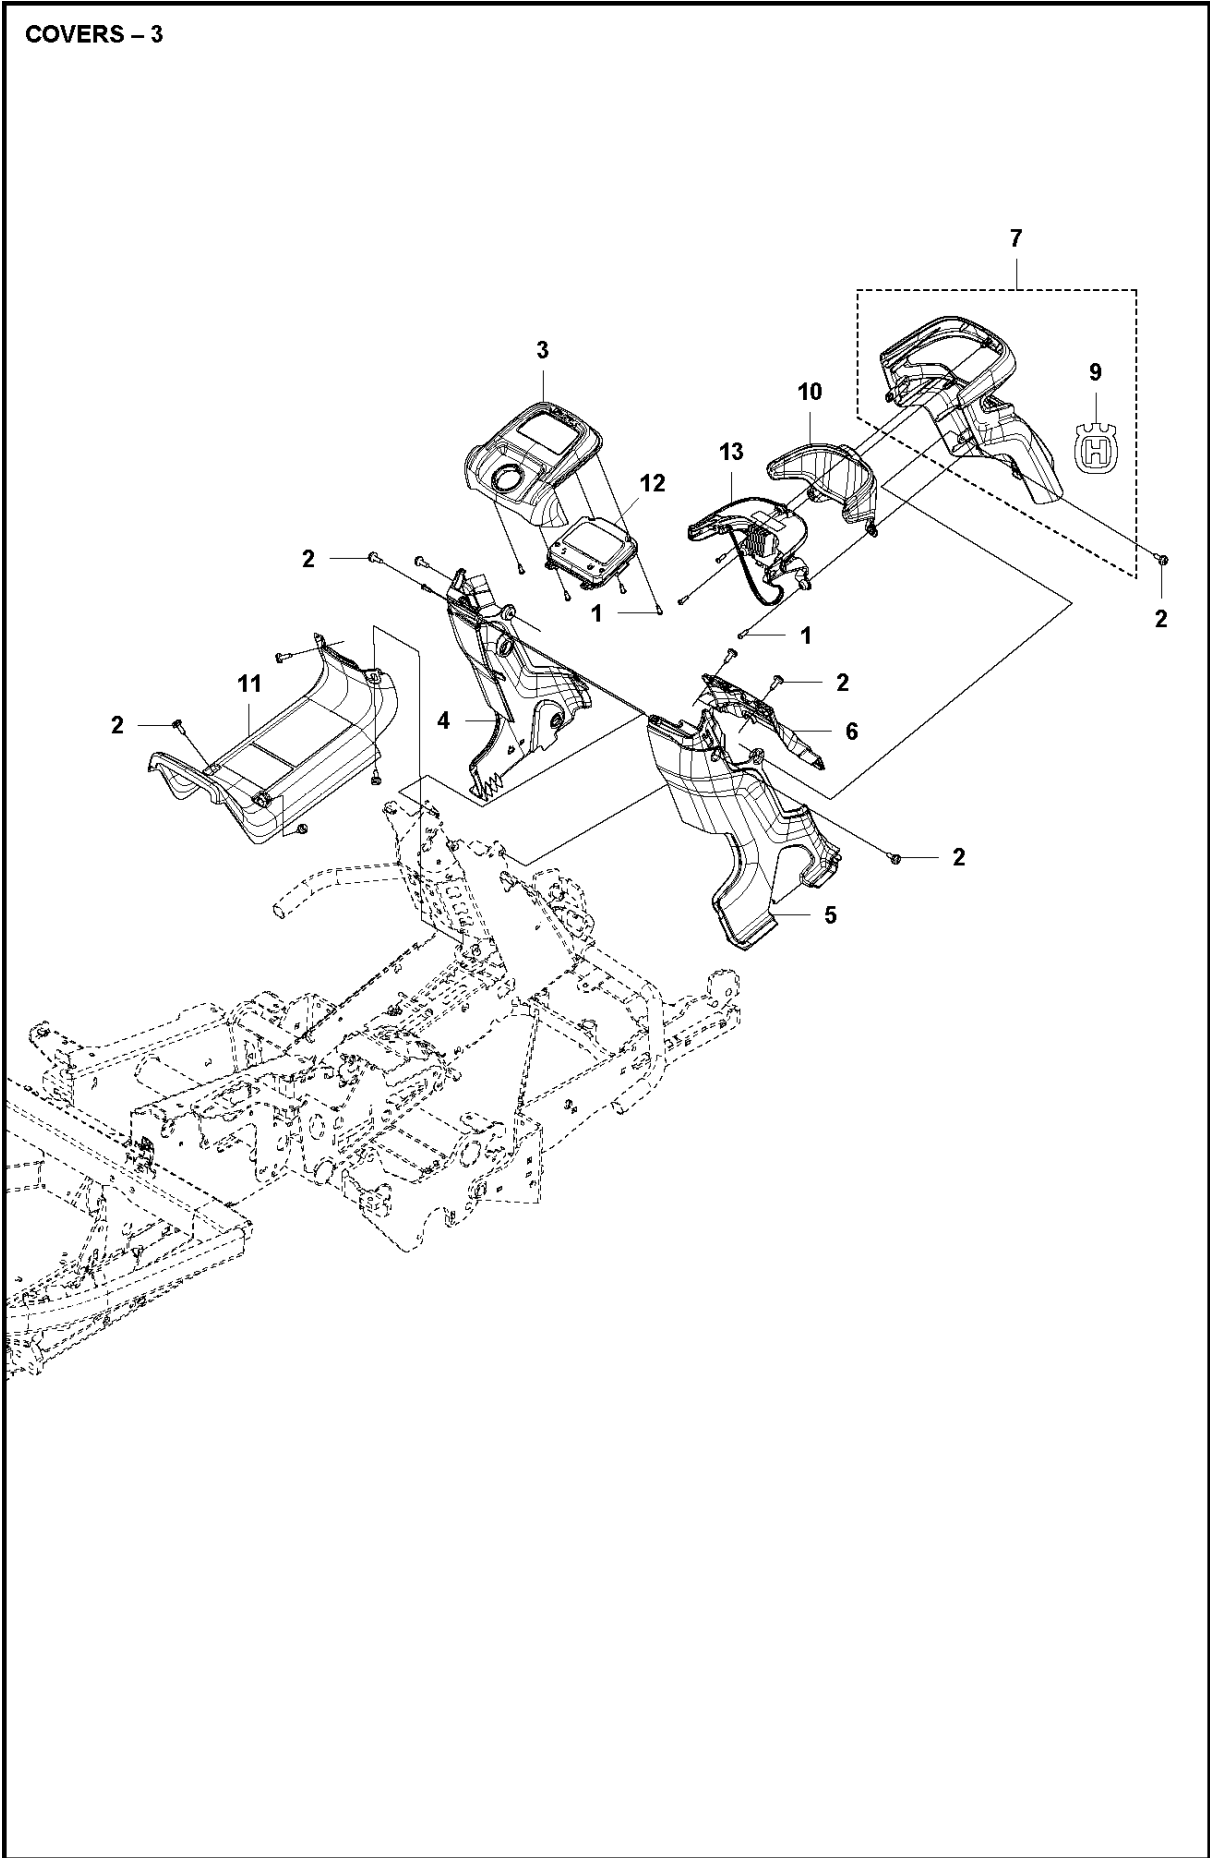

COVER

R419TsX AWD

Ref	Part No	Description	Remark	QTY	KIT
1	502 43 53-01	SCREW ITPANT		8	
2	574 85 62-02	SCREW		10	
3	589 49 58-01	COVER		1	
4	589 49 76-01	COVER		1	
5	589 49 77-01	COVER		1	
6	589 49 59-01	COVER		1	
7	594 03 18-01	COVER ASSY		1	
9	576 97 34-01	DECAL		1	7
10	589 49 57-01	COVER		1	
11	589 49 72-01	COVER		1	
12	593 73 92-02	DISPLAY		1	
13	593 72 85-01	HEADLIGHT	LED LIGHT	1