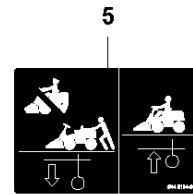

DECALS

DECALS

R419TsX AWD

Ref	Part No	Description	Remark	QTY KIT
1	594 73 75-02	DECAL		1
2	582 57 00-01	LABEL		1
3	594 95 02-01	LABEL		1
4	594 95 03-01	LABEL		1
5	544 21 14-01	LABEL		2
6	581 78 40-06	LABEL		1
7	594 98 95-01	DECAL		2
8	505 51 66-01	LABEL		1
9	579 09 15-01	DECAL		1
10	577 46 90-01	DECAL		2
11	594 95 39-01	LABEL		1