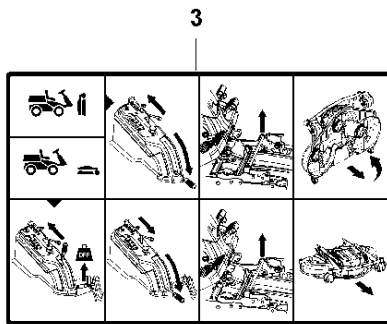

DECALS

DECALS

R419TsX AWD

Ref	Part No	Description	Remark	QTY KIT
1	594 73 75-02	DECAL		1
2	582 57 00-01	LABEL		1
3	594 95 02-01	LABEL		1
4	594 95 03-01	LABEL		1
5	544 21 14-01	LABEL		2
6	581 78 40-06	LABEL		1
7	594 98 95-01	DECAL		2
8	505 51 66-01	LABEL		1
9	579 09 15-01	DECAL		1
10	577 46 90-01	DECAL		2
11	594 95 39-01	LABEL		1