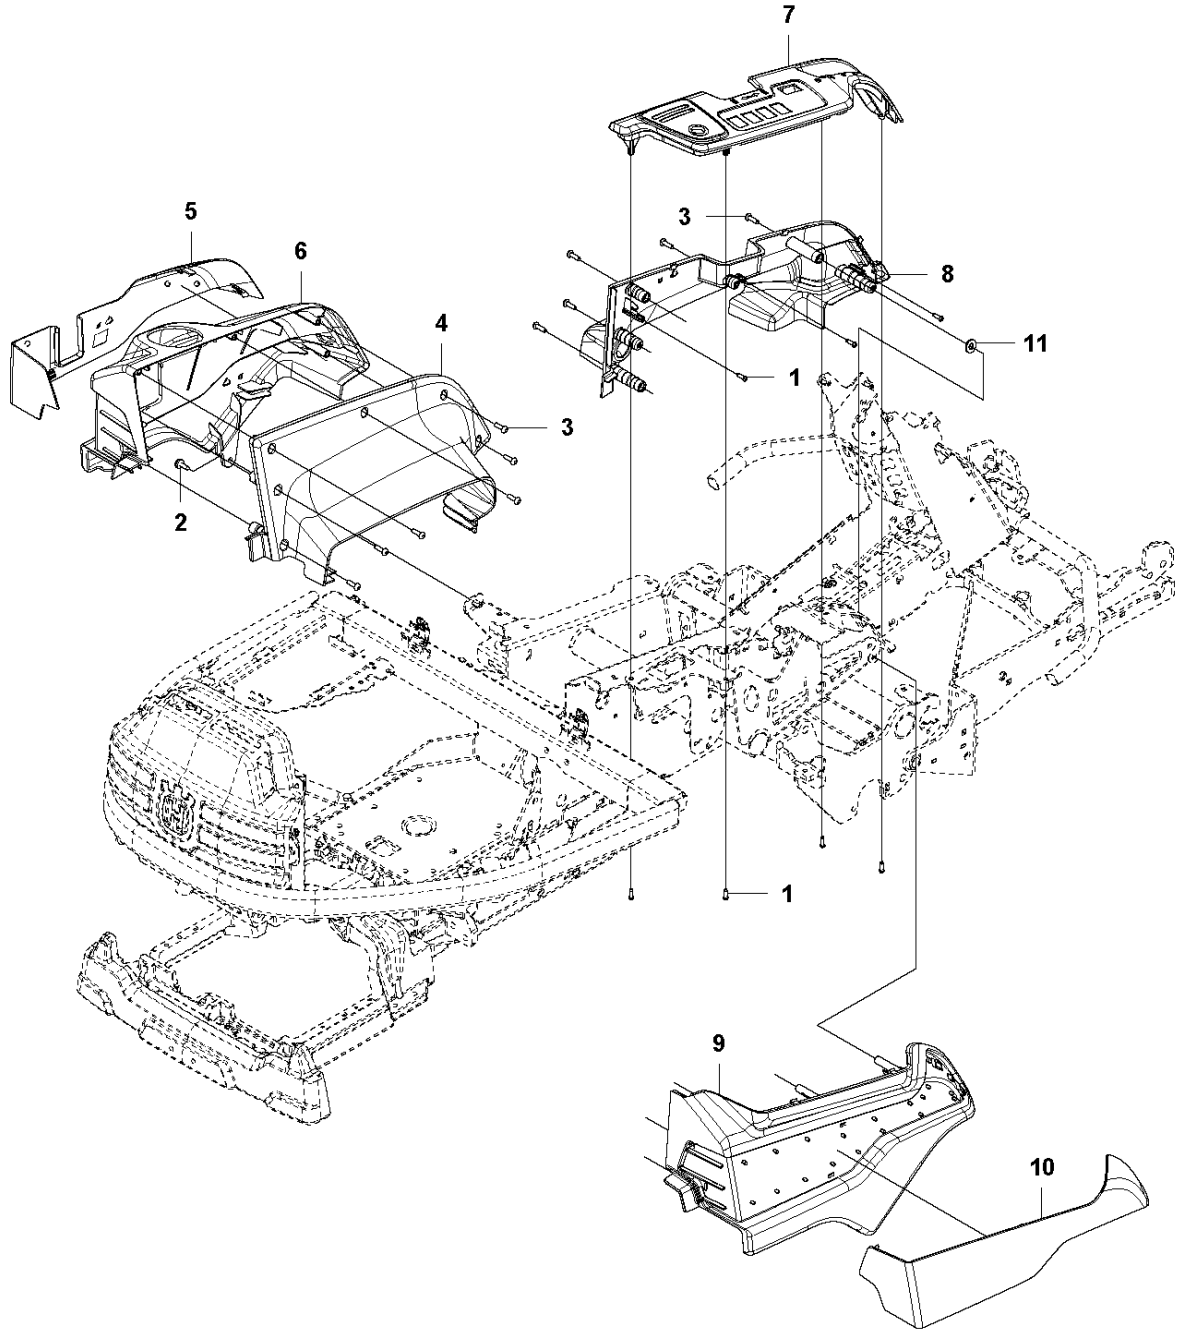

COVERS - 2

COVER

R419TsX AWD

Ref	Part No	Description	Remark	QTY KIT
1	502 43 53-01	SCREW ITPANT		7
2	574 85 62-02	SCREW		1
3	505 55 77-04	SCREW ITPANTT		12
4	589 49 81-01	COVER		1
5	589 49 83-01	COVER		1
6	589 49 84-01	COVER		1
7	589 49 86-01	COVER		1
8	589 49 87-01	COVER		1
9	589 49 88-01	COVER		1
10	590 21 64-01	COVER		1
11	505 19 84-01	WASHER		1