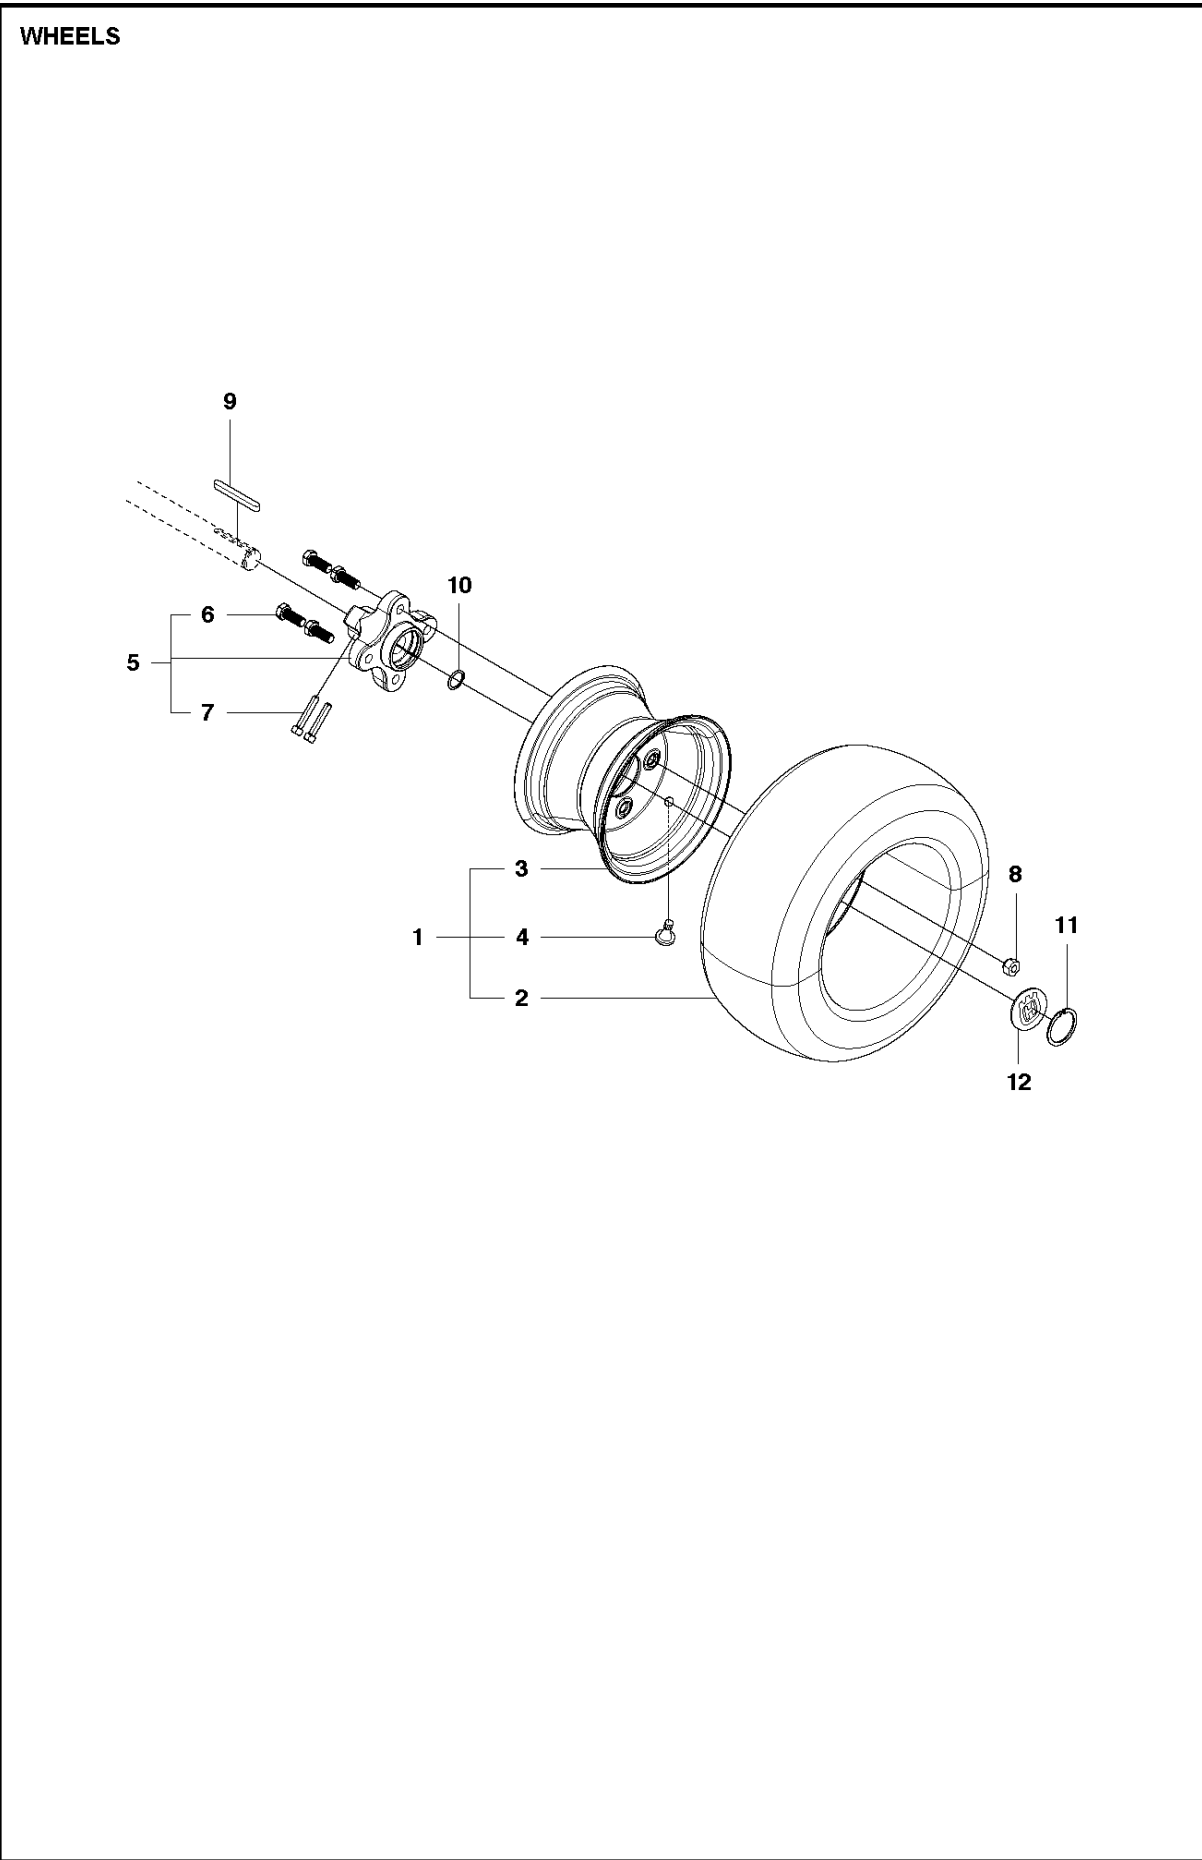

WHEELS & TIRES

R419TsX AWD

Ref	Part No	Description	Remark	QTY	KIT
1	580 63 03-02	WHEEL ASSY		4	
2	580 63 01-01	TIRE		1	1
3	580 63 02-01	RIM		1	1
4	523 03 47-01	VALVE		1	1
5	585 04 68-01	HUB ASSY		4	
6	586 93 74-01	SCREW EHHM		4	
7	725 54 60-01	SCREW IHSCM		2	
8	506 86 50-01	WHEEL NUT		16	
9	506 55 59-01	WEDGE		4	
10	574 45 88-01	CIRCLIP		4	
11	735 31 41-10	CIRCLIP		4	
12	577 59 15-01	COVER WASHER		4