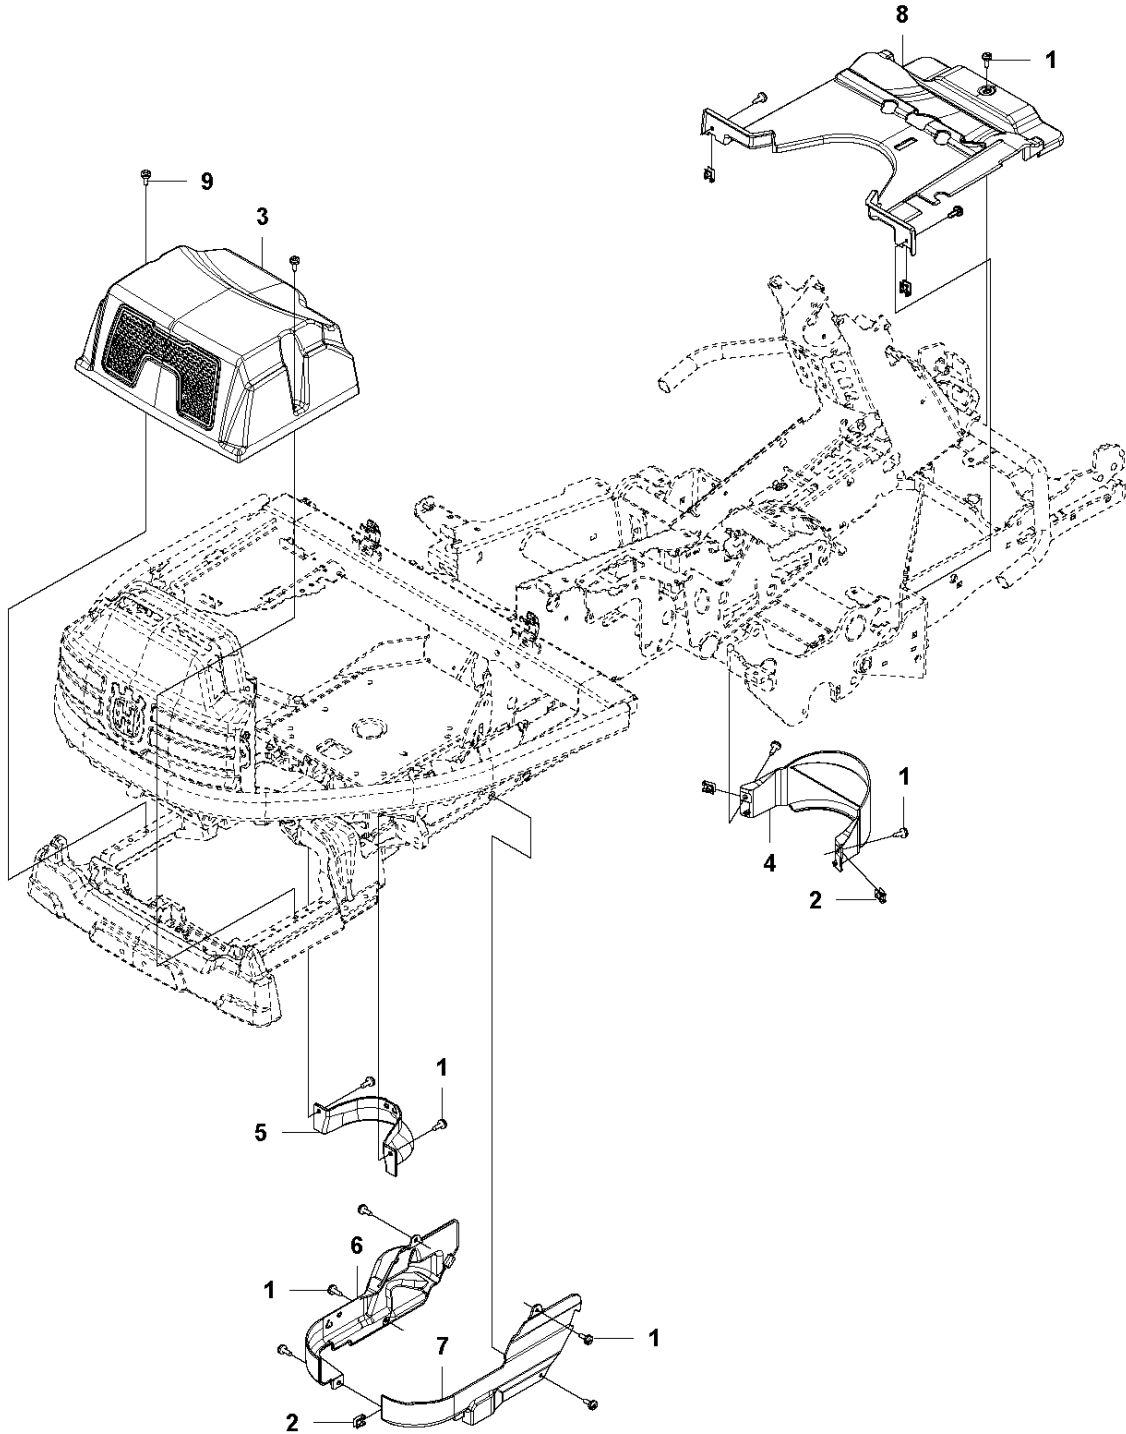

COVERS - 4

COVER

R420TsX AWD

Ref	Part No	Description	Remark	QTY KIT
9	574 85 62-01	SCREW		2
1	574 85 62-02	SCREW		10
2	535 42 91-01	SPRING NUT		5
3	574 88 61-01	COVER		1
4	593 73 05-01	COVER		1
5	593 22 42-01	COVER		1
6	593 21 33-01	COVER		1
7	593 21 03-01	COVER		1
8	593 22 41-01	COVER		1