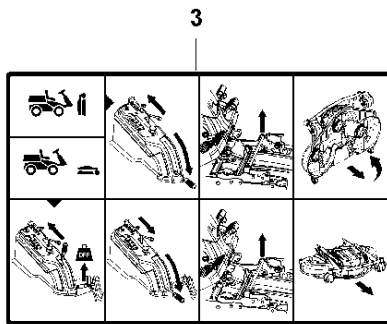

DECALS

DECALS

R420TsX AWD

Ref	Part No	Description	Remark	QTY KIT
1	594 73 75-01	DECAL		1
2	582 57 00-01	LABEL		1
3	594 95 02-01	LABEL		1
4	594 95 03-01	LABEL		1
5	544 21 14-01	LABEL		2
6	581 78 40-04	LABEL		1
7	594 98 95-02	DECAL		2
8	505 51 66-01	LABEL		1
9	579 09 15-01	DECAL		1
10	577 46 90-01	DECAL		2
11	594 95 39-01	LABEL		1