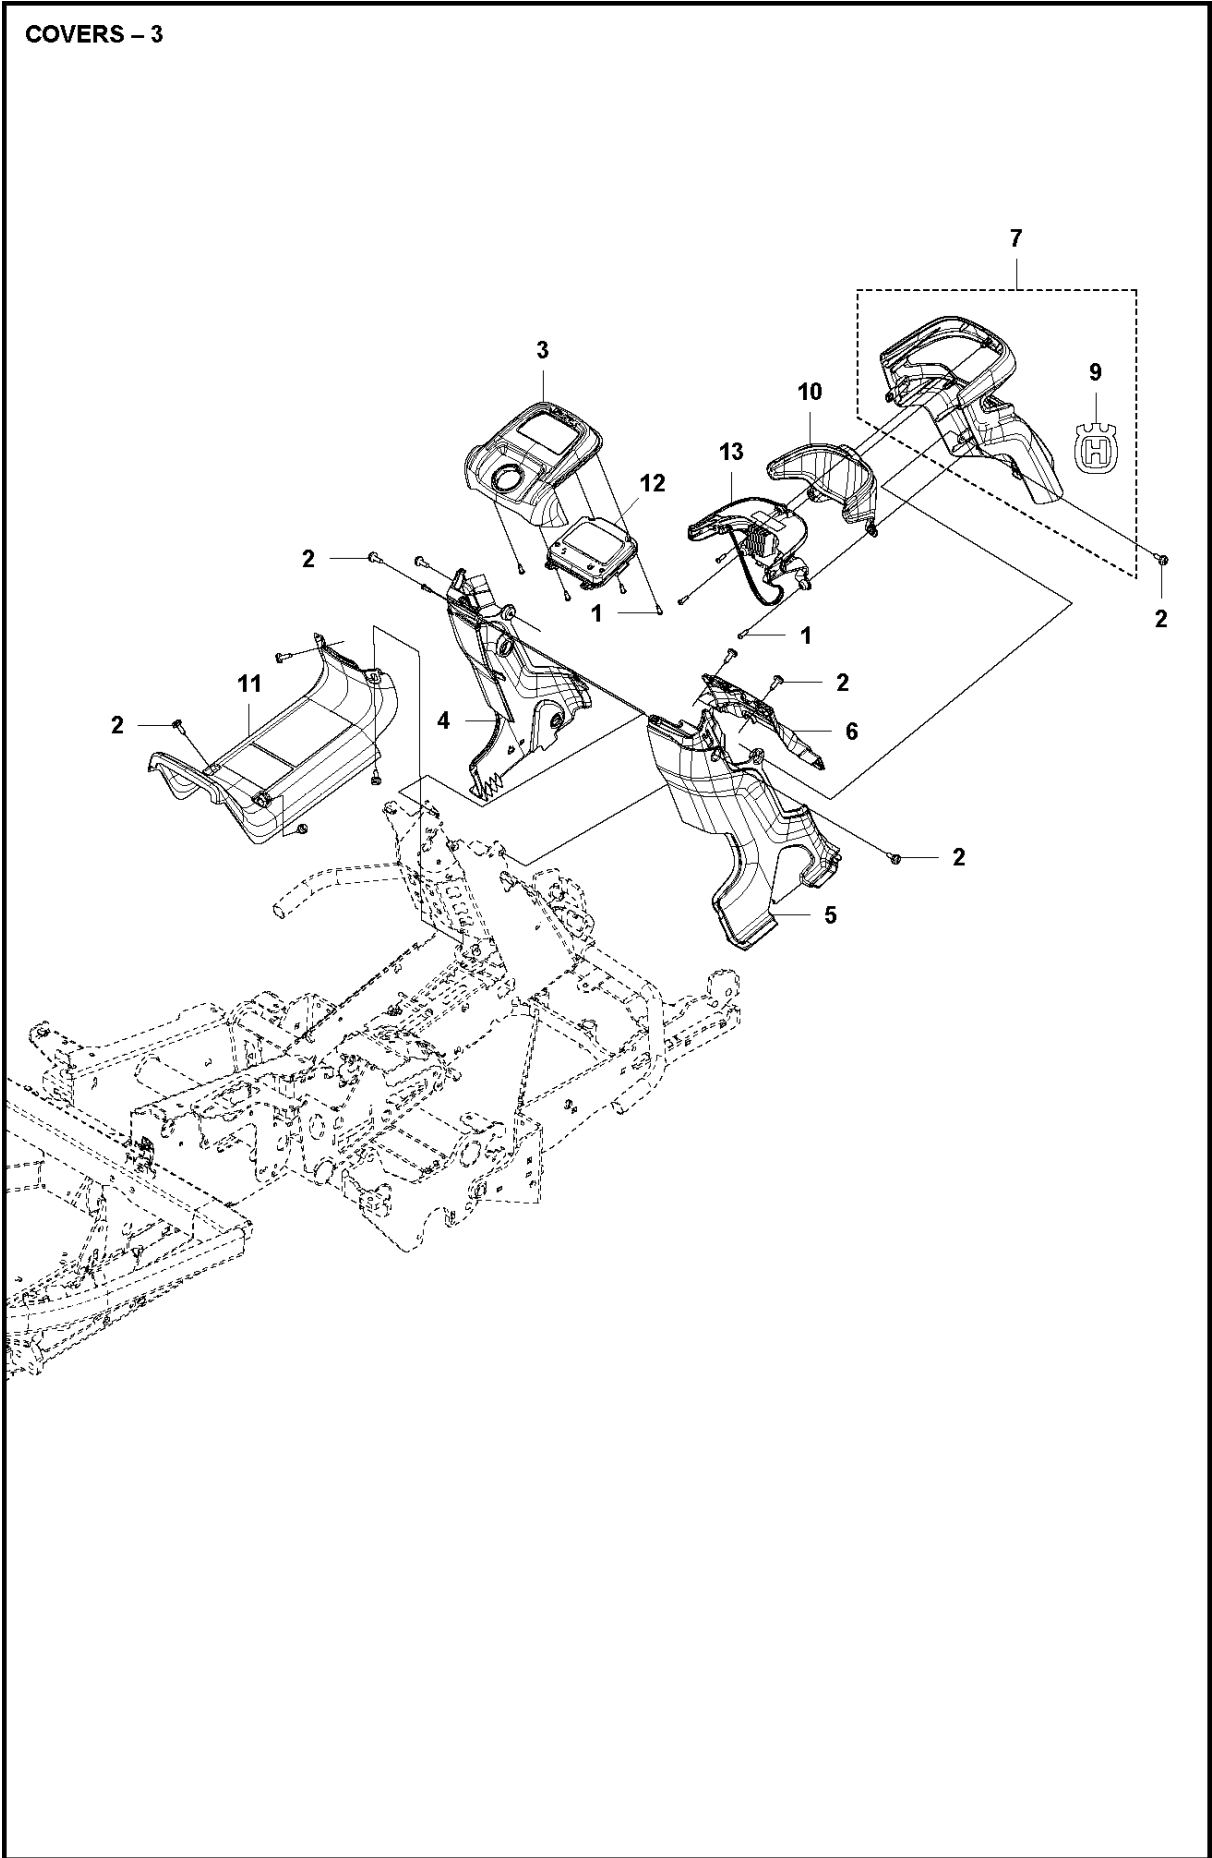

COVER

R420TsX AWD

Ref	Part No	Description	Remark	QTY	KIT
1	502 43 53-01	SCREW ITPANT		8	
2	574 85 62-02	SCREW		10	
3	589 49 58-01	COVER		1	
4	589 49 76-01	COVER		1	
5	589 49 77-01	COVER		1	
6	589 49 59-01	COVER		1	
7	594 03 18-01	COVER ASSY		1	
9	576 97 34-01	DECAL		1	7
10	589 49 57-01	COVER		1	
11	589 49 72-01	COVER		1	
12	593 73 92-02	DISPLAY		1	
13	593 72 85-01	HEADLIGHT	LED LIGHT	1