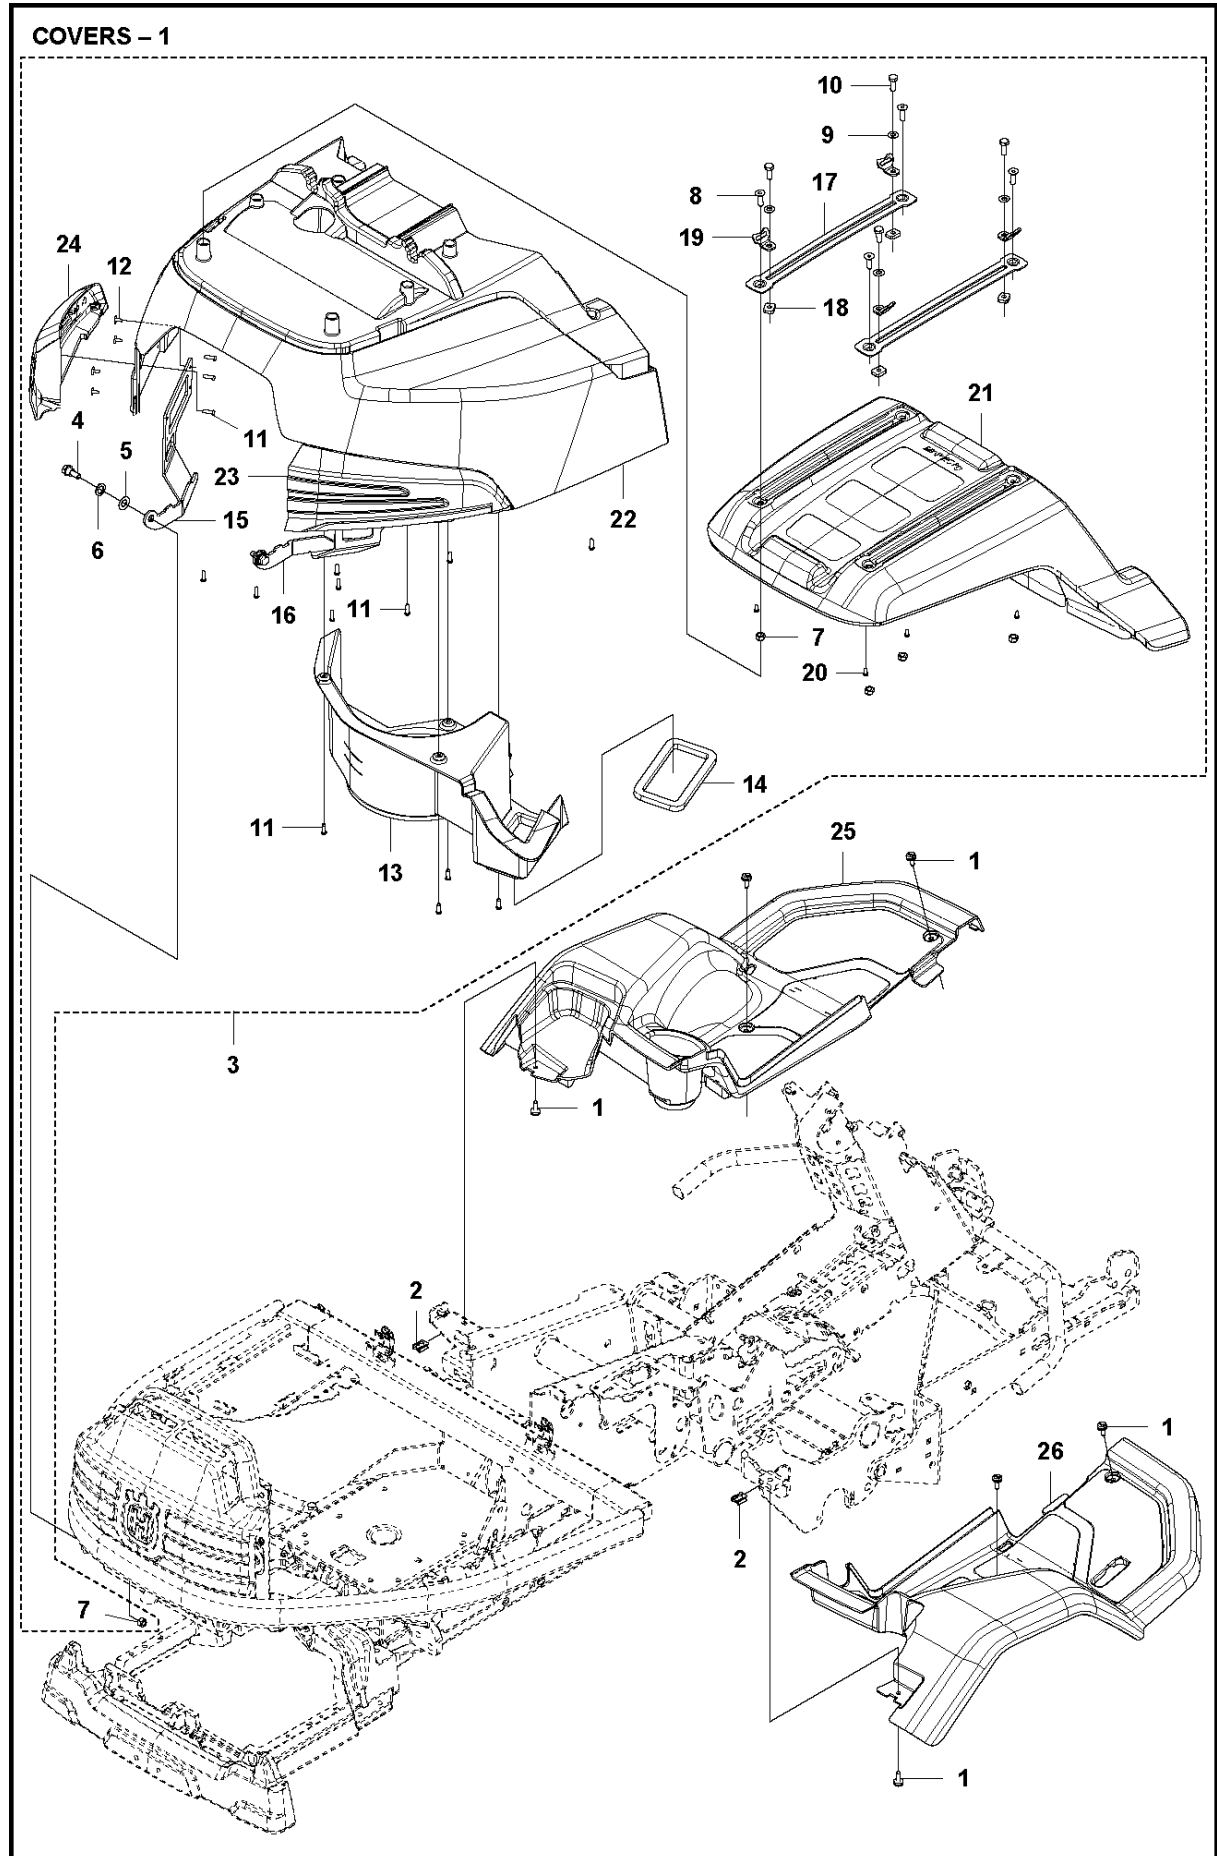

COVER

R420TsX AWD

Ref	Part No	Description	Remark	QTY	KIT
1	574 85 62-02	SCREW		6	
2	535 42 91-01	SPRING NUT		2	
3	590 90 09-01	ENGINE HOOD ASSY		1	
4	506 59 74-01	SCREW EHHFM		2	3
5	506 83 94-01	SPRING WASHER		2	3
6	734 11 77-71	WASHER		2	3
7	732 21 18-01	LOCK NUT		6	3
8	725 64 53-01	SCREW IHCSFM		4	3
9	295 70 06-01	WASHER		4	3
10	725 24 51-71	SCREW EHHM		4	3
11	502 43 53-01	SCREW ITXPANT		20	3
12	722 79 54-02	RIVET		8	3
13	593 64 60-02	AIR CONDUCTOR		1	3
14	504 62 95-01	SEALING		1	3
15	590 90 40-01	HINGE		1	3
16	590 90 40-02	HINGE		1	3
17	590 90 38-01	RAIL		2	3
18	590 90 67-01	PLATE		4	3
19	594 94 05-01	LOOP		4	3
20	729 57 74-01	SCREW CRPANT		4	3
21	589 49 75-01	COVER		1	3
22	589 49 94-01	ENGINE HOOD		1	3
23	593 34 77-01	ENGINE HOOD		1	3
24	593 34 76-01	ENGINE HOOD		1	3
25	589 49 74-01	COVER		1	
26	589 49 75-01	COVER		1