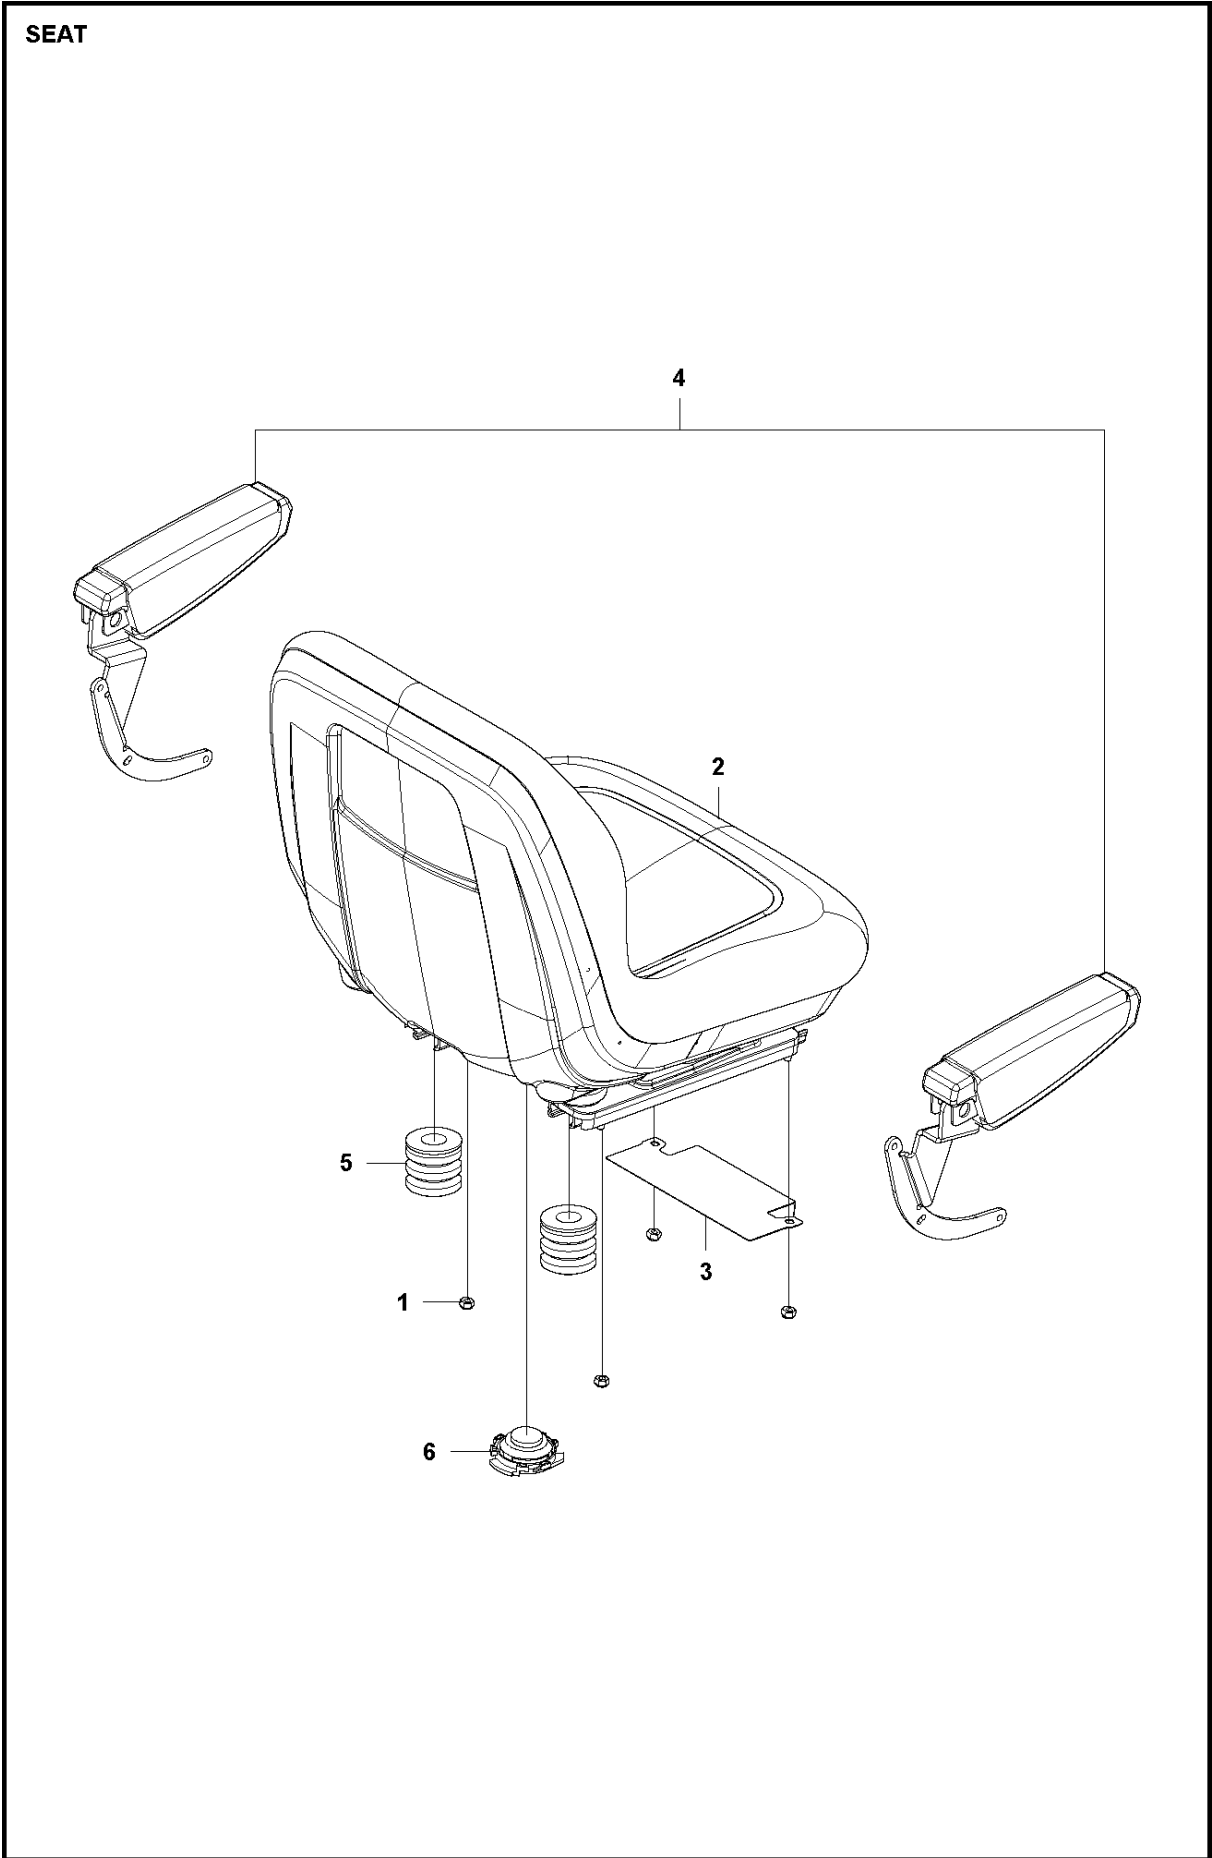

## SEAT

R420TsX AWD

Ref	Part No	Description	Remark	QTY KIT
1	732 21 18-01	LOCK NUT		4
2	591 35 26-01	SEAT ASSY		1
3	590 62 03-02	COVER		1
4	525 40 65-01	ARM REST KIT		1
5	593 87 93-01	DAMPER		2
6	593 87 92-01	SWITCH	SEAT	1