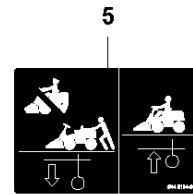

DECALS

DECALS

R420TsX AWD

Ref	Part No	Description	Remark	QTY KIT
1	594 73 75-01	DECAL		1
2	582 57 00-01	LABEL		1
3	594 95 02-01	LABEL		1
4	594 95 03-01	LABEL		1
5	544 21 14-01	LABEL		2
6	581 78 40-04	LABEL		1
7	594 98 95-02	DECAL		2
8	505 51 66-01	LABEL		1
9	579 09 15-01	DECAL		1
10	577 46 90-01	DECAL		2
11	594 95 39-01	LABEL		1