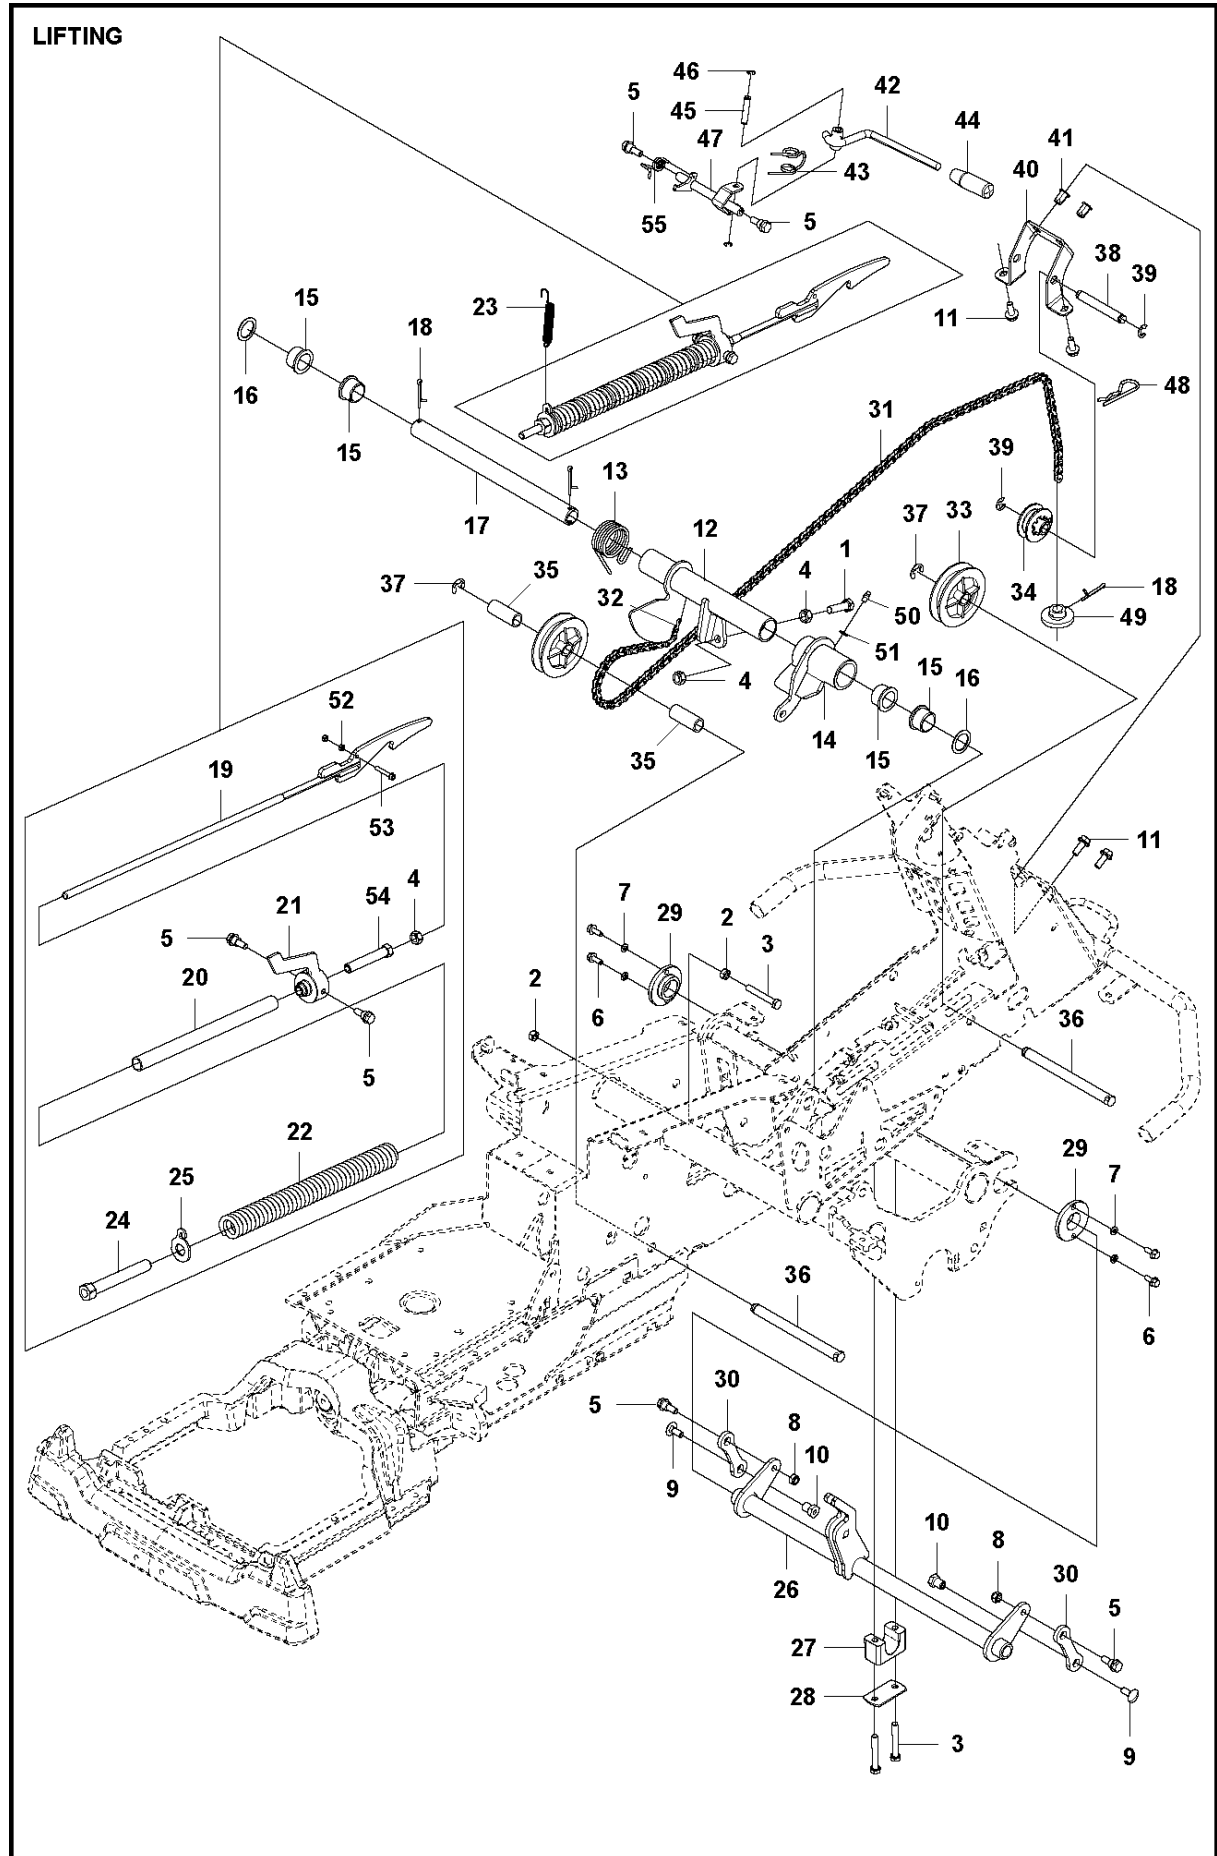

## WHEELS &amp; TIRES

R420TsX AWD

Ref	Part No	Description	Remark	QTY	KIT
1	580 63 03-02	WHEEL ASSY		4	
2	580 63 01-01	TIRE		1	1
3	580 63 02-01	RIM		1	1
4	523 03 47-01	VALVE		1	1
5	585 04 68-01	HUB ASSY		4	
6	586 93 74-01	SCREW EHHM		4	
7	725 54 60-01	SCREW IHSCM		2	
8	506 86 50-01	WHEEL NUT		16	
9	506 55 59-01	WEDGE		4	
10	574 45 88-01	CIRCLIP		4	
11	735 31 41-10	CIRCLIP		4	
12	577 59 15-01	COVER WASHER		4	

## STEERING

R420TsX AWD

Ref	Part No	Description	Remark	QTY	KIT
1	506 67 54-03	SCREW EHHFM		1	
2	734 11 74-41	WASHER		1	
3	506 57 01-04	SCREW EHHFM		4	
4	731 23 20-01	HEXAGON NUT		2	
5	732 21 20-01	LOCK NUT		2	
6	593 14 94-01	PIN		1	
7	506 55 47-01	LINKAGE		2	
9	578 37 06-02	POWER STEERING		1	
10	535 45 71-03	COMFORT STEERING		1	9
11	535 42 78-01	BALL BEARING		1	9
12	735 31 33-00	CIRCLIP		1	9
13	578 15 05-01	BEARING HOUSING		1	9
14	725 53 70-01	SCREW IHSCM		6	9
15	593 97 03-01	STEERING ROD		1	9
16	738 21 04-04	BALL BEARING		2	9
17	578 15 09-01	BEARING SUPPORT		1	9
18	735 31 22-00	CIRCLIP		1	9
19	589 50 43-01	GUIDE PLATE		1	
20	506 53 94-04	SHAFT		1	
21	589 97 32-01	DISTANCE		1	
22	506 52 24-01	STARTER PULLEY		2	
23	735 31 14-20	E-CLIP		2	
24	576 49 25-03	PULLEY		1	
25	506 55 46-12	CHAIN		1	
26	593 86 88-01	SPRING		1	
27	587 08 09-01	DRIVER		1	
28	593 16 61-06	STEERING WHEEL		1	
29	593 14 95-01	HANDLE		1	
30	593 60 52-01	FIXING PLATE		1	
31	501 60 48-04	CABLE ASSY		2	
32	593 67 67-01	KNOB ASSY		1	

## SEAT

R420TsX AWD

Ref	Part No	Description	Remark	QTY KIT
1	732 21 18-01	LOCK NUT		4
2	591 35 26-01	SEAT ASSY		1
3	590 62 03-02	COVER		1
4	525 40 65-01	ARM REST KIT		1
5	593 87 93-01	DAMPER		2
6	593 87 92-01	SWITCH	SEAT	1