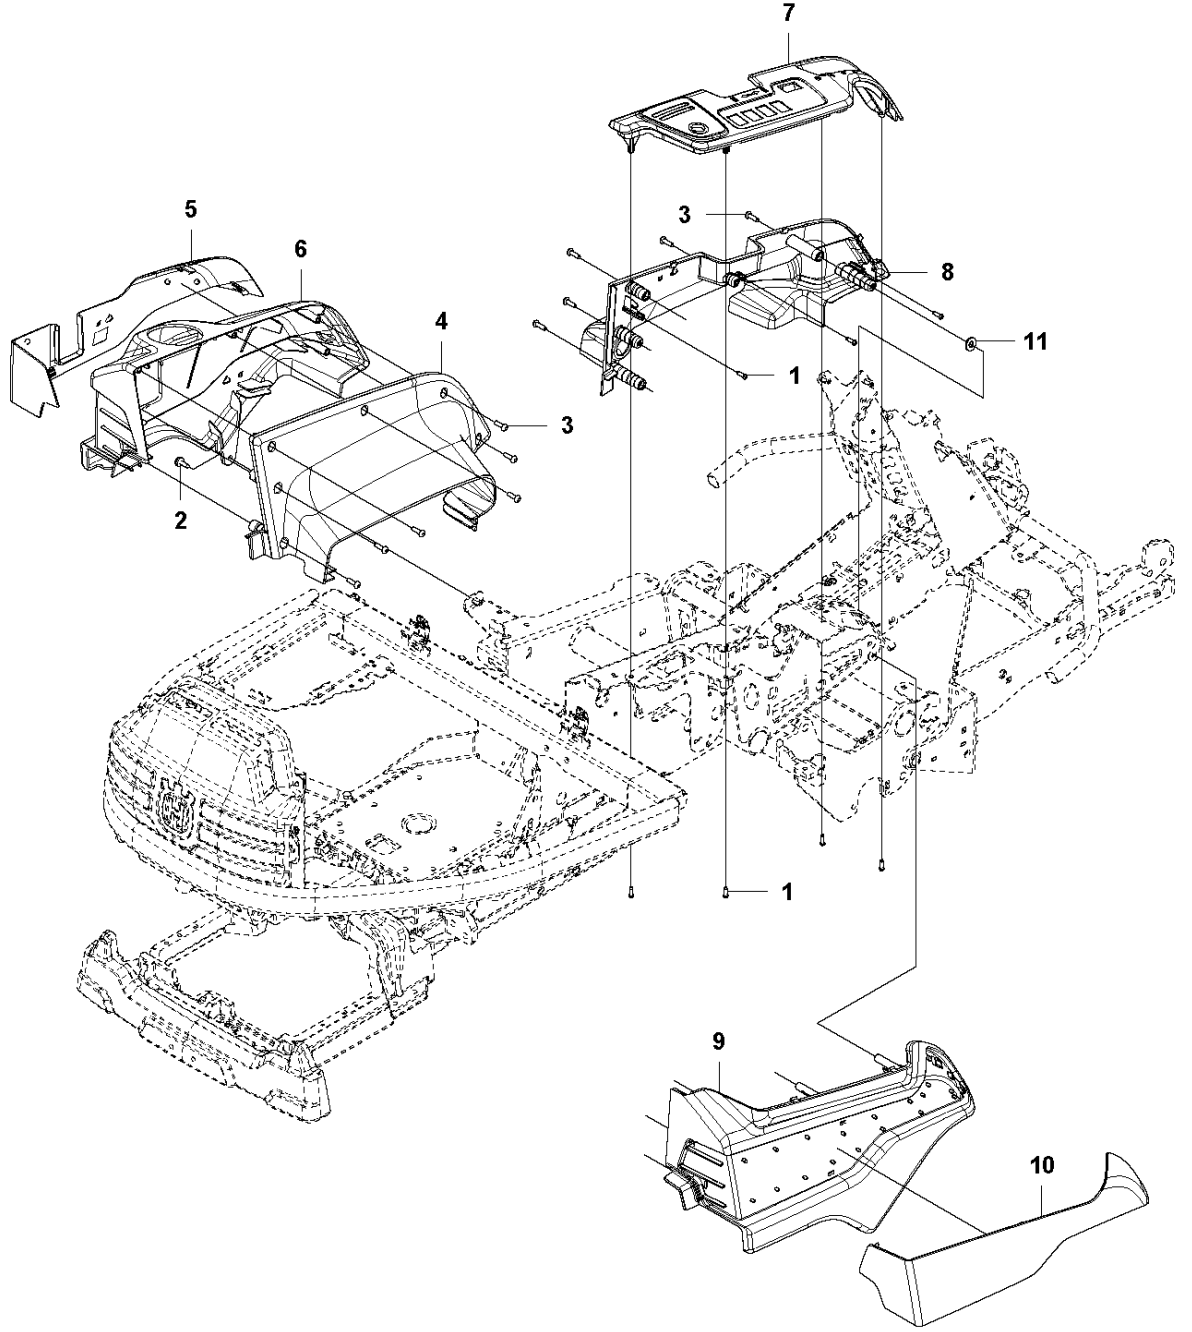

COVERS - 2

COVER

R420TsX AWD

Ref	Part No	Description	Remark	QTY KIT
1	502 43 53-01	SCREW ITPANT		7
2	574 85 62-02	SCREW		1
3	505 55 77-04	SCREW ITPANTT		12
4	589 49 81-01	COVER		1
5	589 49 83-01	COVER		1
6	589 49 84-01	COVER		1
7	589 49 86-01	COVER		1
8	589 49 87-01	COVER		1
9	589 49 88-01	COVER		1
10	590 21 64-01	COVER		1
11	505 19 84-01	WASHER		1