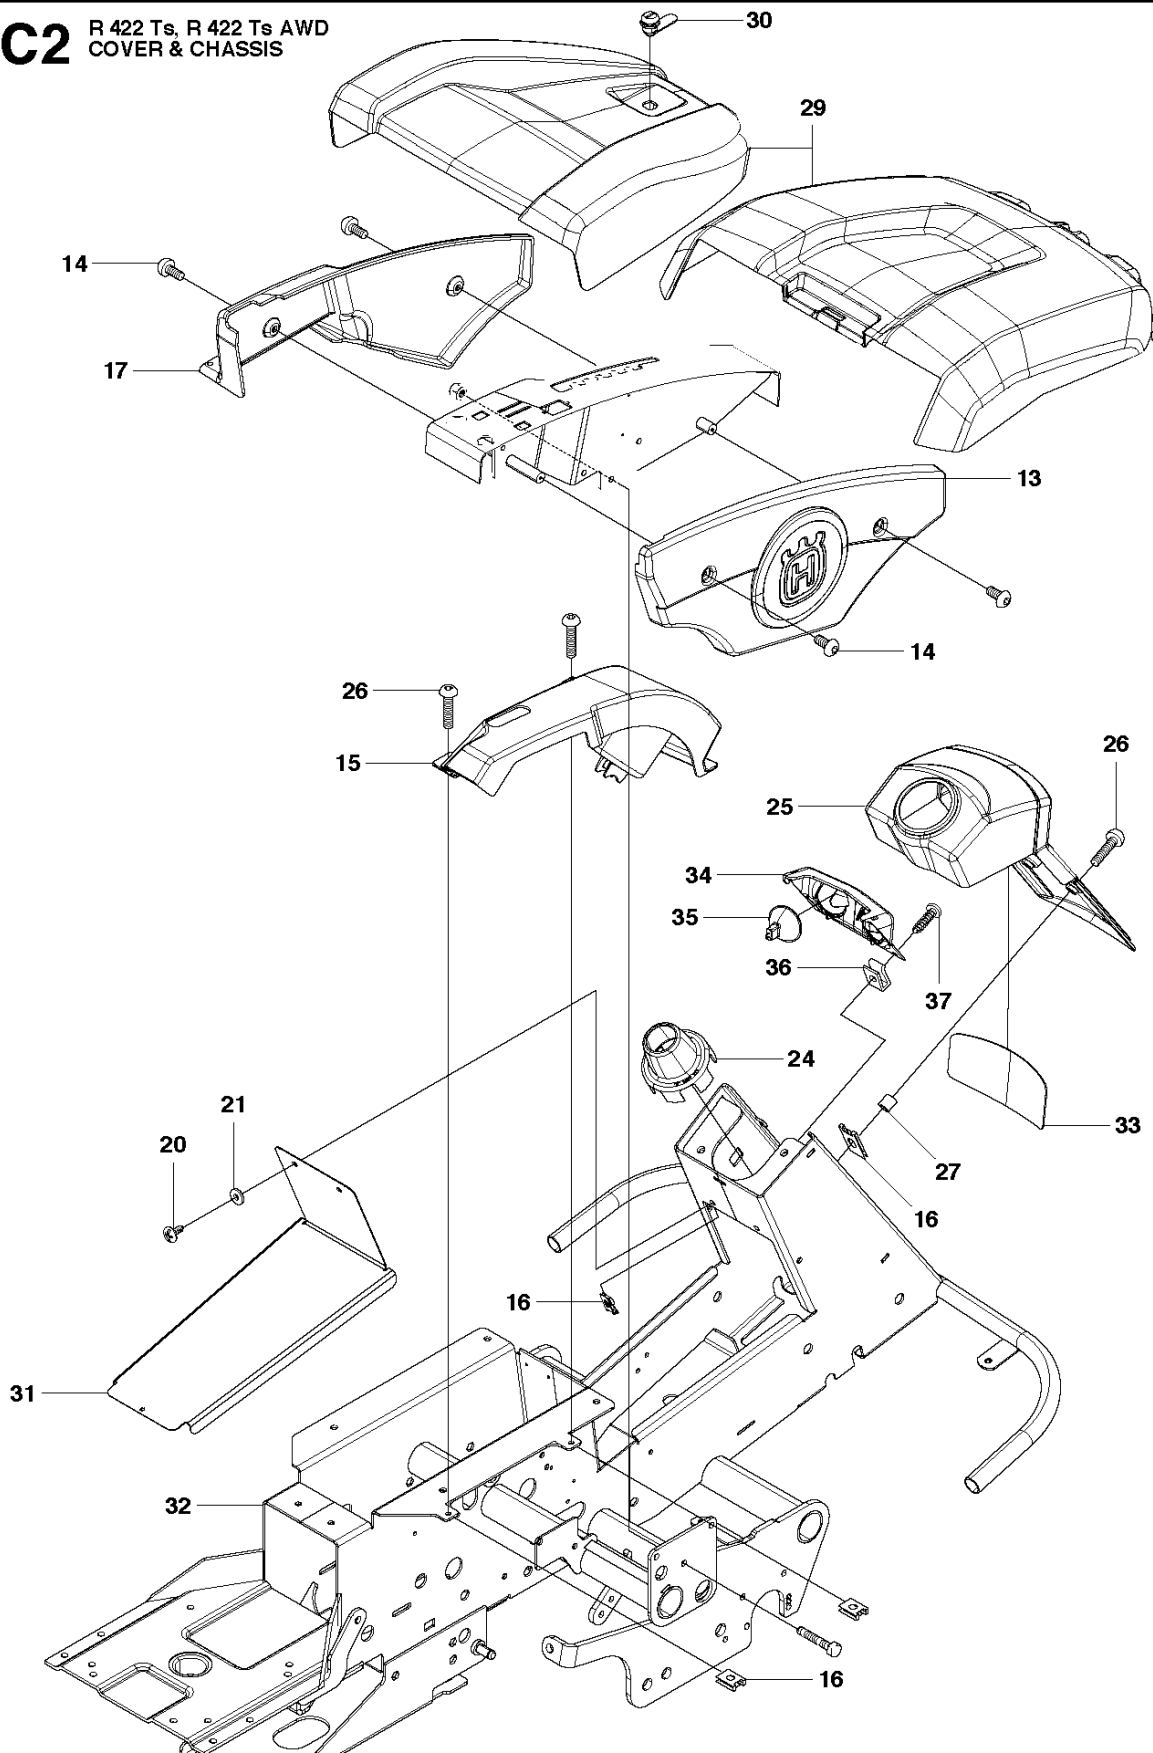

C2 R 422 Ts, R 422 Ts AWD
COVER & CHASSIS

CHASSIS & ENCLOSURES

R422 Ts AWD

Ref	Part No	Description	Remark	QTY KIT
13	502 63 75-01	CONTROL COVER		1
14	535 42 58-01	SCREW IHPANM		4
15	502 63 77-01	CONTROL COVER		1
16	535 42 91-01	SPRING NUT		6
17	535 47 65-01	CONTROL CAP INNER		1
20	506 98 26-01	SCREW		6
21	506 55 97-01	WASHER		8
24	535 46 05-01	SEALING		1
25	535 45 97-01	COVER		1
26	535 42 58-02	SCREW IHPANM		4
27	535 46 29-01	SPACER		2
29	586 21 02-01	COVER	For 967292101	1
29	502 28 69-01	UNIT COVER	For 966632501	1
30	525 39 05-01	LOCK	For 966632501, 2011-03>	1
31	535 42 15-01	LOCK GOLVTUNNEL		1
32	578 77 85-02	CHASSIS	For 967292101	1
32	502 29 83-06	CHASSIS	For 966632501	1
33	535 44 71-01	LAMP CHIMNEY		1
34	590 96 47-01	HOUSING ASSY		1
35	582 21 42-01	LAMP		2
36	535 41 56-19	SCREW		2
37	506 89 20-01	SPEED NUT		2