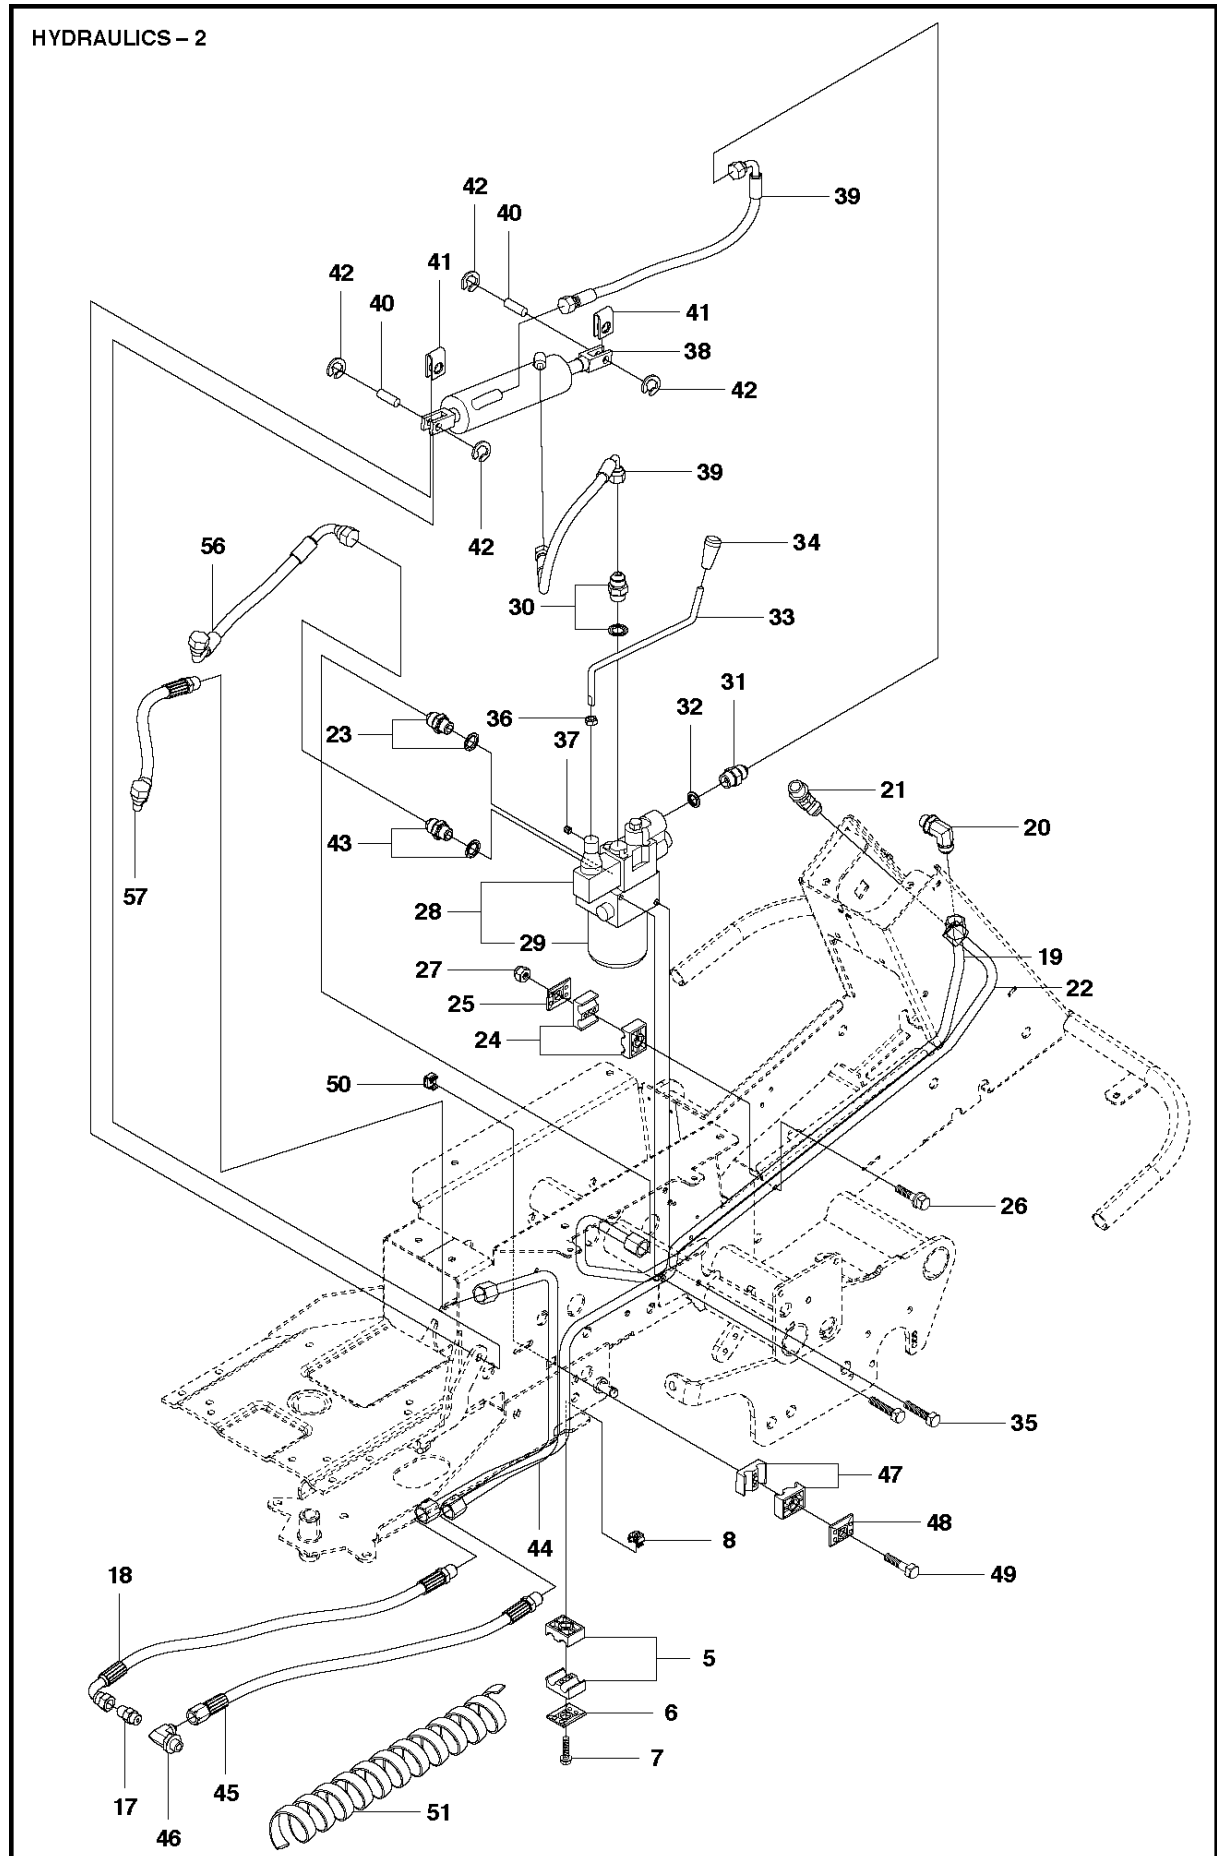

HYDRAULIC PUMP - MOTOR

R422 Ts AWD

Ref	Part No	Description	Remark	QTY KIT
5	544 37 33-02	PIPE CLAMP		1
6	544 37 38-02	COVER PLATE		1
7	506 57 01-07	SCREW EHHFM		1
8	544 81 17-01	CAGE NUT		1
17	535 42 68-05	PIPE FITTING		1
18	535 45 03-01	HYDRAULIC HOSE		1
19	544 83 42-01	HYDRAULIC PIPE		1
20	535 43 73-01	PIPE FITTING		1
21	535 42 69-01	PIPE FITTING		1
22	504 20 99-01	HYDRAULIC PIPE		1
23	535 42 68-01	PIPE FITTING		1
24	544 37 33-03	PIPE CLAMP		1
25	535 43 85-01	COVER WASHER		1
26	535 47 52-45	SCREW EHHFM		1
27	732 21 16-01	LOCK NUT		1
28	522 53 56-02	FILTER UNIT		1
29	535 42 75-02	FILTER		1
30	535 42 68-05	PIPE FITTING		1
31	535 43 71-01	PIPE FITTING		1
32	535 43 72-01	WASHER		1
33	505 44 00-01	LIFTING LEVER		1
34	535 43 82-01	KNOB		1
35	725 24 49-71	SCREW EHHM		2
36	731 23 18-01	HEXAGON NUT		1
37	728 84 43-05	SCREW IHSETM		1
38	535 42 72-01	CYLINDER ASSY		1
39	535 42 71-03	HYDRAULIC HOSE		2
40	535 43 76-01	LOCKING PIN		2
41	535 45 66-01	U-PLÅT		2
42	735 31 12-00	CIRCLIP		4
43	535 42 68-01	PIPE FITTING		1
44	504 64 34-01	HYDRAULIC PIPE		1
45	575 41 53-01	HYDRAULIC HOSE		1
46	535 43 73-05	PIPE FITTING		1
47	544 37 33-03	PIPE CLAMP		1
48	535 43 85-01	COVER WASHER		1
49	535 47 52-45	SCREW EHHFM		1
50	544 81 17-02	CAGE NUT		1
51	544 02 66-07	HOSE GUARD		1
56	505 52 04-01	HYDRAULIC HOSE		1
57	505 49 69-01	HYDRAULIC HOSE		1