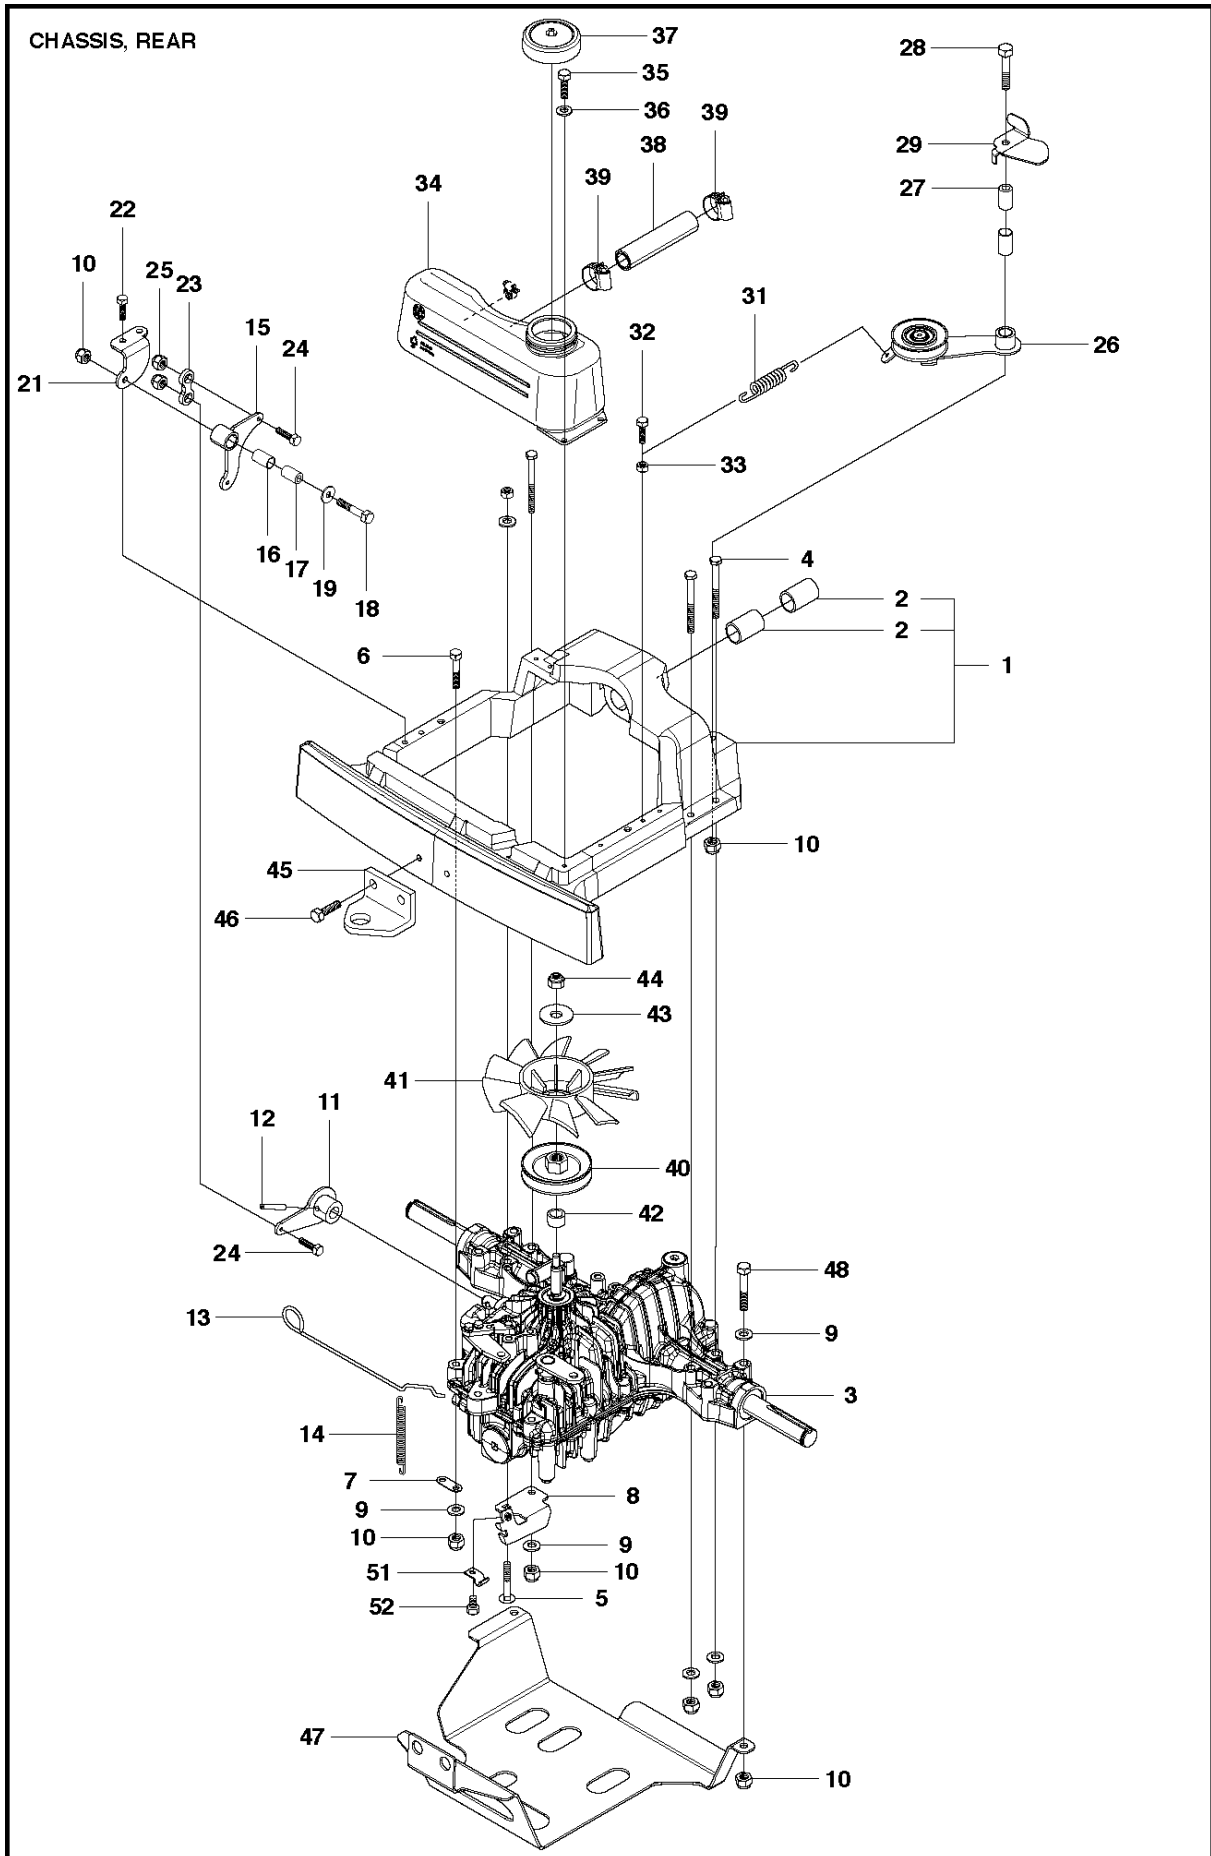

CHASSIS & ENCLOSURES

R422 Ts AWD

Ref	Part No	Description	Remark	QTY KIT
1	522 55 73-01	SCREW	For 967292101, 2015 >	5
2	544 40 05-01	SCREW	For 967292101, 2015 >	3
3	510 22 25-01	BELT COVER	For 967292101, 2015 >	1
4	510 22 25-02	BELT COVER	For 967292101, 2015 >	1
5	510 22 27-01	BELT COVER	For 967292101, 2015>	1
6	510 22 27-02	BELT COVER	For 967292101, 2015>	1
7	725 23 68-61	SCREW EHHFT	For 967292101, 2015>	4
8	510 22 21-01	BELT COVER	For 967292101, 2015>	1
9	510 22 22-01	BELT COVER	For 967292101, 2015>	1
10	506 57 01-04	SCREW EHHFM	967292101, 2015>	2
11	510 41 82-02	BELT COVER	967292101, 2015>	1

TRANSMISSION

R422 Ts AWD

Ref	Part No	Description	Remark	QTY	KIT
1	577 53 19-01	TRANSMISSION		1	
2	725 24 67-51	SCREW EHHM		1	
3	725 24 64-51	SCREW EHHM		1	
4	535 42 38-03	SCREW RSQM		1	
5	734 11 64-01	WASHER		5	
6	732 21 18-01	LOCK NUT		5	
7	544 00 89-02	BEARING		1	
8	544 00 90-02	BEARING HOUSING		2	
9	506 57 01-05	SCREW EHHFM		2	
12	578 29 19-01	LEVER		1	
13	503 73 58-01	BUSHING		1	
14	535 49 97-01	ARM		1	
15	721 43 47-01	SPRING PIN		1	
16	544 84 15-01	LINK ASSY		1	
17	535 49 28-02	BRACKET		1	16
18	544 45 67-01	ROD		1	16
19	544 84 17-01	SCREW		1	16
20	522 62 21-01	SCREW EHHM		1	16
21	732 21 16-01	LOCK NUT		2	16
22	535 49 74-02	LEVER		1	16
23	506 95 17-01	ROD END		2	16
24	535 47 52-12	SCREW EHHFM		2	16
25	544 44 19-01	ADJUSTMENT ROD		1	16
27	535 48 66-01	ROD END		1	18
28	535 48 66-02	ROD END		1	18
29	535 48 65-01	ROD		1	18
30	731 23 16-01	HEXAGON NUT		1	18
30	732 25 16-01	HEXAGON LOCKING NUT	For 966772901, 966632501	1	
31	503 22 10-18	HEXAGON NUT		1	18
32	725 23 66-51	HEXAGONAL SCREW M6X12		2	
33	725 24 93-71	SCREW EHHM		2	
34	732 21 16-01	LOCK NUT		1	
35	544 84 57-01	SKID PLATE		1	
36	506 57 01-04	SCREW EHHFM		1	
37	585 00 15-01	COVER	For 966772901, 966772901, 967292101	1	
50	574 51 51-01	KIT	For 966772901, 966772901, 967292101	1	
51	574 51 52-01	O-RING	For 966772901, 966772901, 967292101	1	50
52	586 66 68-01	FILTER		1	