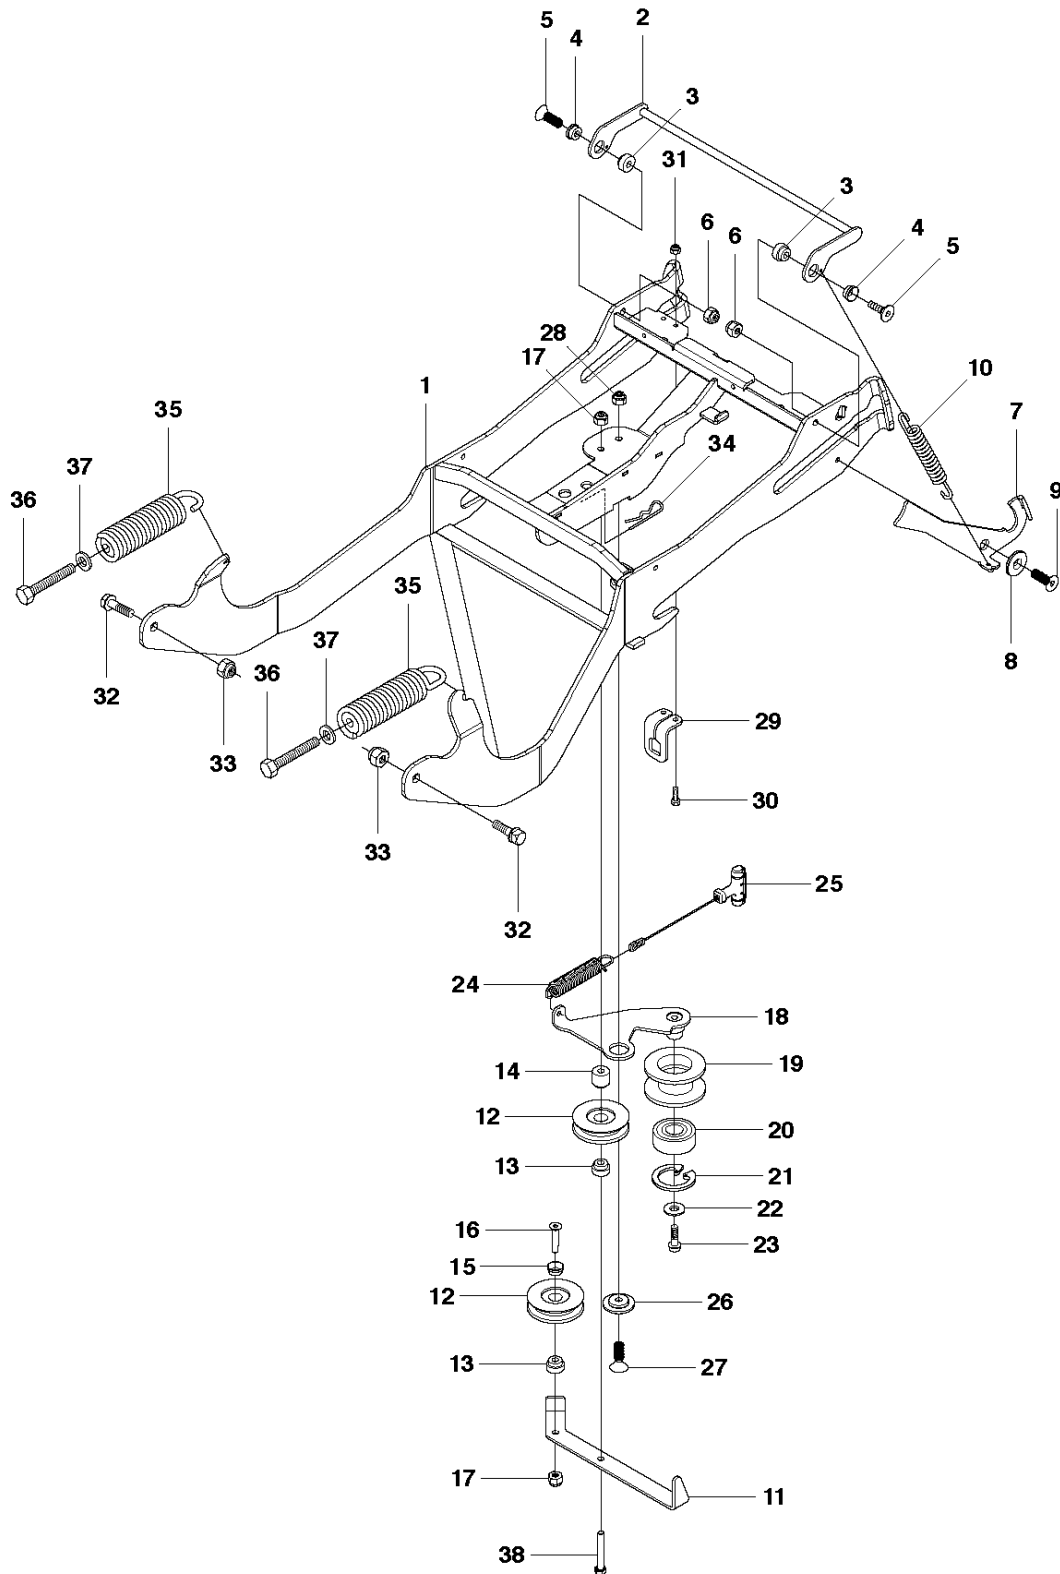

EQUIPMENT FRAME ASSY

FRAME

R422 Ts AWD

Ref	Part No	Description	Remark	QTY KIT
1	586 19 30-01	EQUIPMENT FRAME		1
1	502 63 79-01	EQUIPMENT FRAME	For 966772901, 966772901, 966632501, <2014	1
2	504 55 78-01	HOOK		1
3	544 00 34-01	BUSHING		2
4	506 99 33-02	SLEEVE		2
5	725 64 59-01	SCREW IHCSFM		2
6	732 21 18-01	LOCK NUT		2
7	504 55 80-01	LEVER		1
8	506 91 87-01	WASHER		1
9	725 64 48-01	SCREW IHCSFM		1
10	506 53 56-03	DRAW SPRING		1
11	504 81 28-01	BELT GUIDE		1
12	544 00 46-01	PULLEY ASSY		2
13	544 00 34-01	BUSHING		2
14	544 00 34-02	BUSHING		1
15	506 99 33-02	SLEEVE		1
16	725 64 59-01	SCREW IHCSFM		1
17	732 21 18-01	LOCK NUT		2
18	504 62 19-01	BELT TENSIONER		1
19	506 92 89-01	PULLEY		1
20	738 21 04-04	BALL BEARING		1
21	735 31 38-10	CIRCLIP		1
22	734 11 64-41	WASHER		1
23	506 55 83-02	SCREW EHHFT		1
24	504 62 24-01	SPRING		1
25	504 62 21-01	HANDLE ASSY		1
26	505 45 17-01	WASHER		1
27	725 64 53-01	SCREW IHCSFM		1
28	732 21 18-01	LOCK NUT		1
29	504 62 17-01	GUIDE		1
30	725 23 68-71	SCREW EHHM		2
31	732 21 16-01	LOCK NUT		2
32	506 89 58-01	COLLAR SCREW		2
33	732 25 22-01	HEXAGON LOCKING NUT		2
34	506 96 66-01	HAIR PIN COTTER		1
35	505 42 09-01	SPRING		2
36	725 25 15-71	SCREW EHHM		2
37	734 11 72-01	WASHER		2
38	725 24 62-51	SCREW EHHM		1