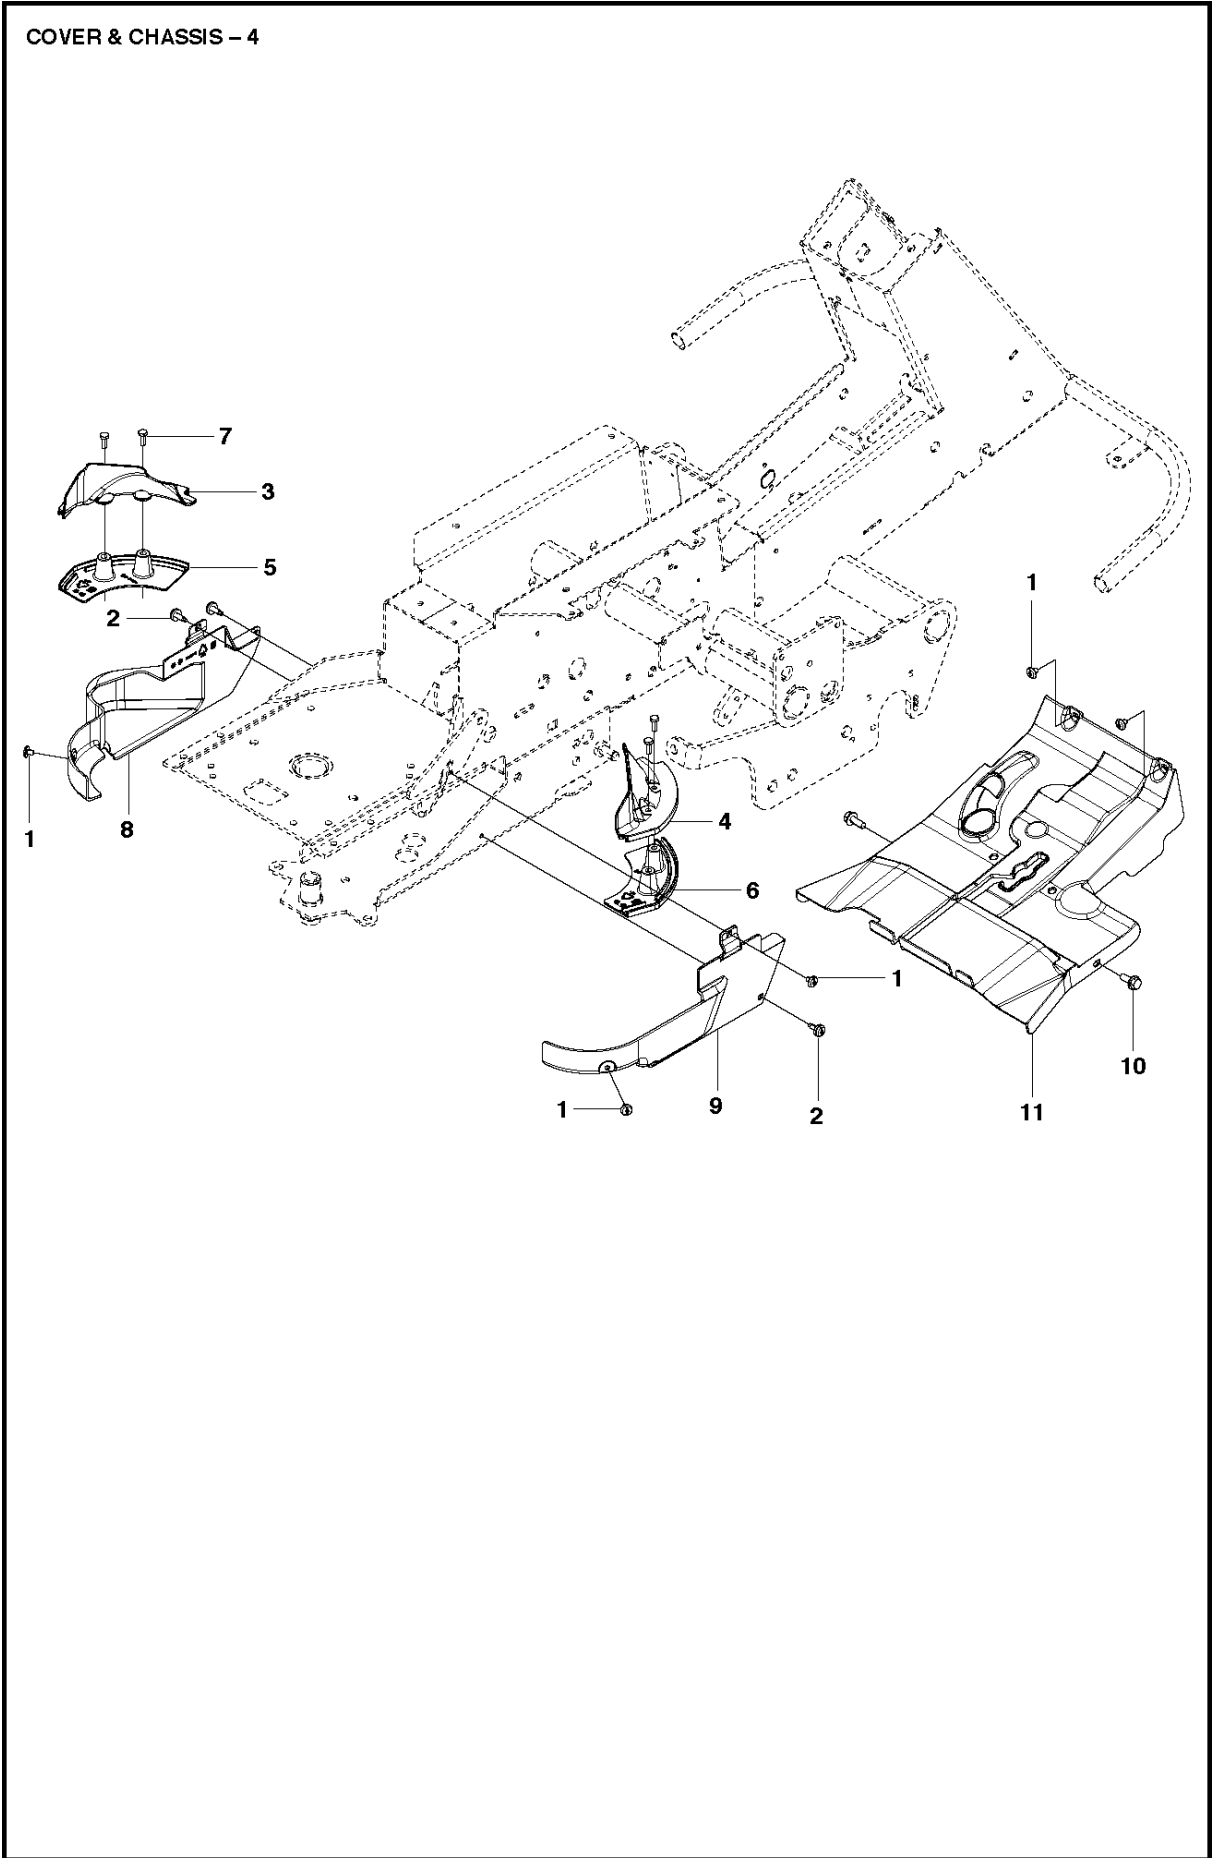

CHASSIS & ENCLOSURES

R422 Ts AWD

Ref	Part No	Description	Remark	QTY KIT
1	522 55 73-01	SCREW	For 967292101, 2015 >	5
2	544 40 05-01	SCREW	For 967292101, 2015 >	3
3	510 22 25-01	BELT COVER	For 967292101, 2015 >	1
4	510 22 25-02	BELT COVER	For 967292101, 2015 >	1
5	510 22 27-01	BELT COVER	For 967292101, 2015>	1
6	510 22 27-02	BELT COVER	For 967292101, 2015>	1
7	725 23 68-61	SCREW EHHFT	For 967292101, 2015>	4
8	510 22 21-01	BELT COVER	For 967292101, 2015>	1
9	510 22 22-01	BELT COVER	For 967292101, 2015>	1
10	506 57 01-04	SCREW EHHFM	967292101, 2015>	2
11	510 41 82-02	BELT COVER	967292101, 2015>	1