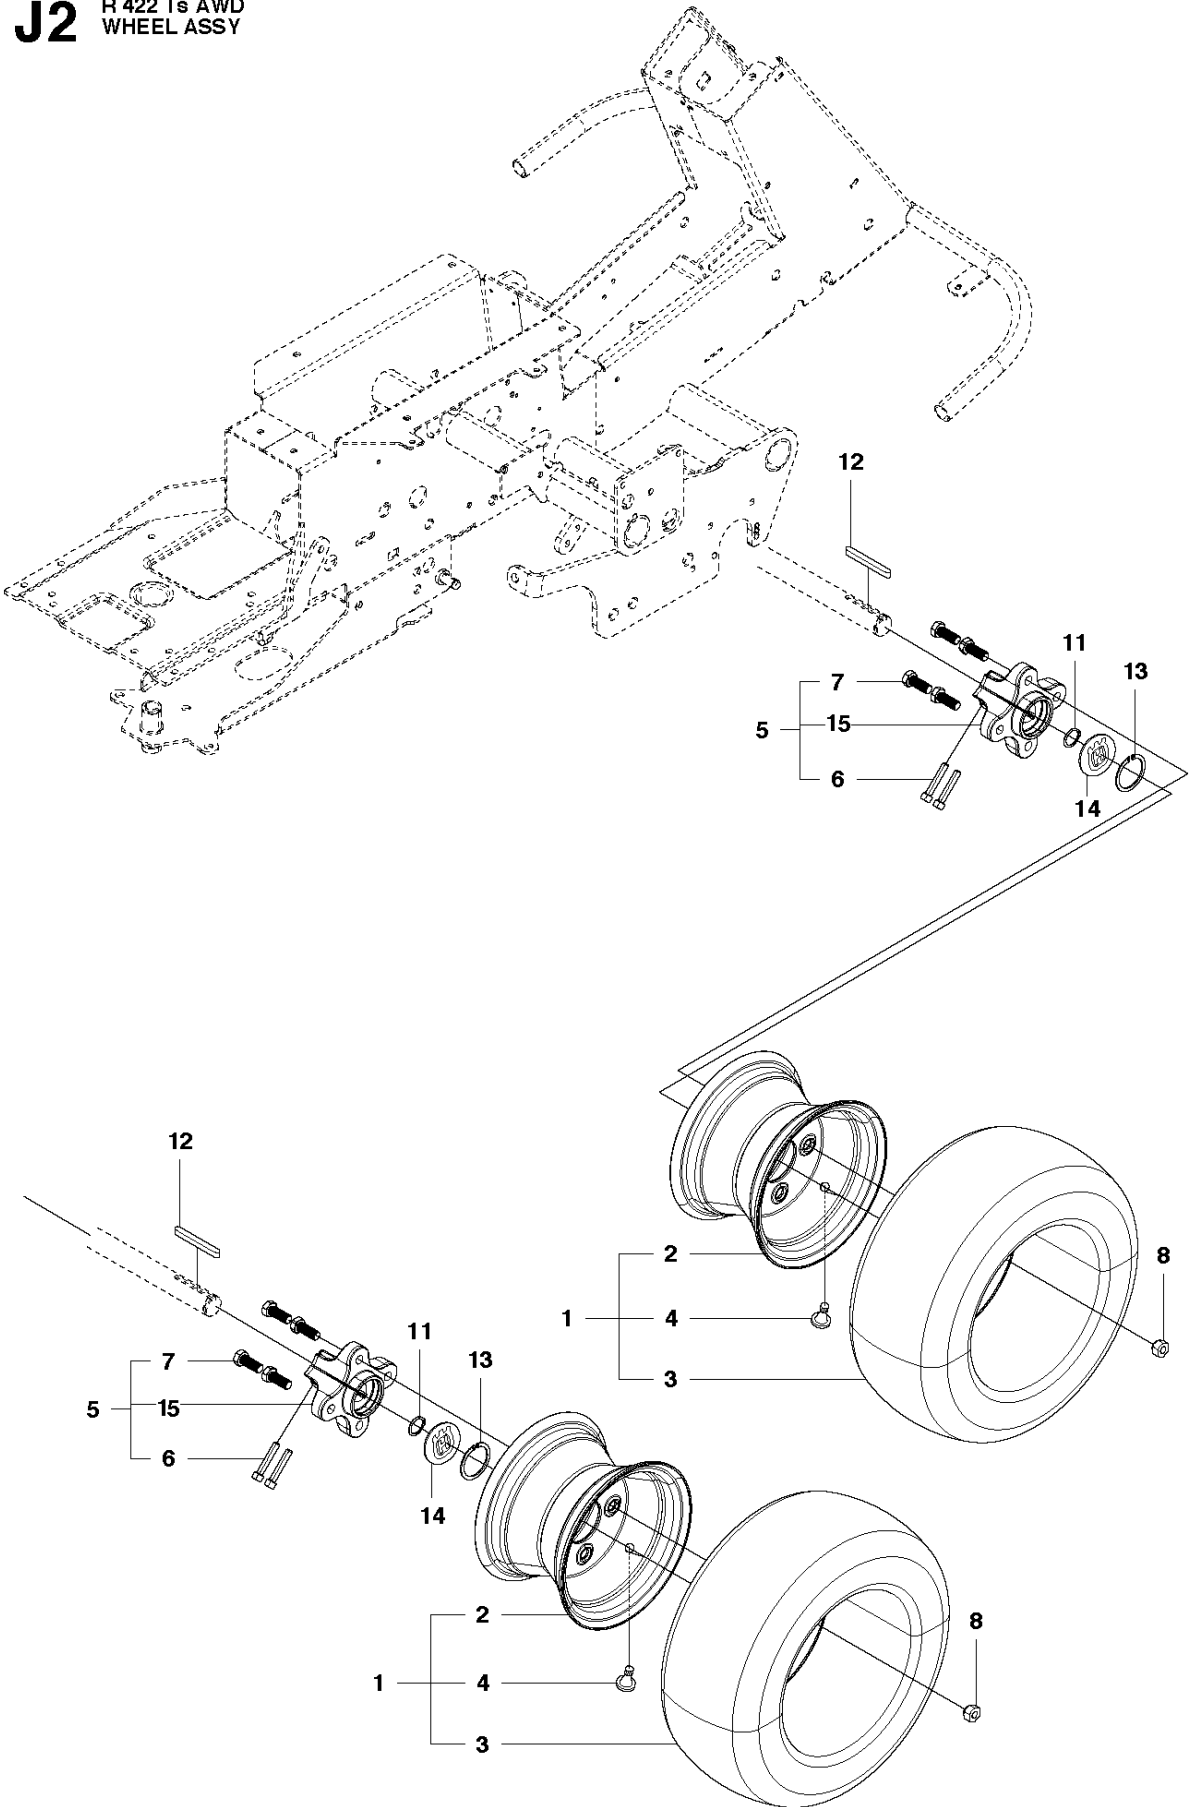

J2 R 422 Ts AWD
WHEEL ASSY

WHEELS & TIRES

R422 Ts AWD

Ref	Part No	Description	Remark	QTY	KIT
1	504 63 00-02	WHEEL ASSY		4	
2	506 86 78-01	RIM		1	1
3	535 46 79-01	TIRE		1	1
4	506 57 43-01	VALVE ASSY		1	1
5	585 04 68-01	HUB ASSY		4	
6	725 54 60-01	SCREW IHSCM		1	5
7	586 93 74-01	SCREW EHHM		4	5
8	506 86 50-01	WHEEL NUT		16	
11	574 45 88-01	CIRCLIP		4	
12	506 55 59-01	WEDGE		4	
13	735 31 41-10	CIRCLIP		4	
14	577 59 15-01	COVER WASHER		4	
15	506 89 00-01	HUB	For 966772901, 966772901, 966632501, <2014	1