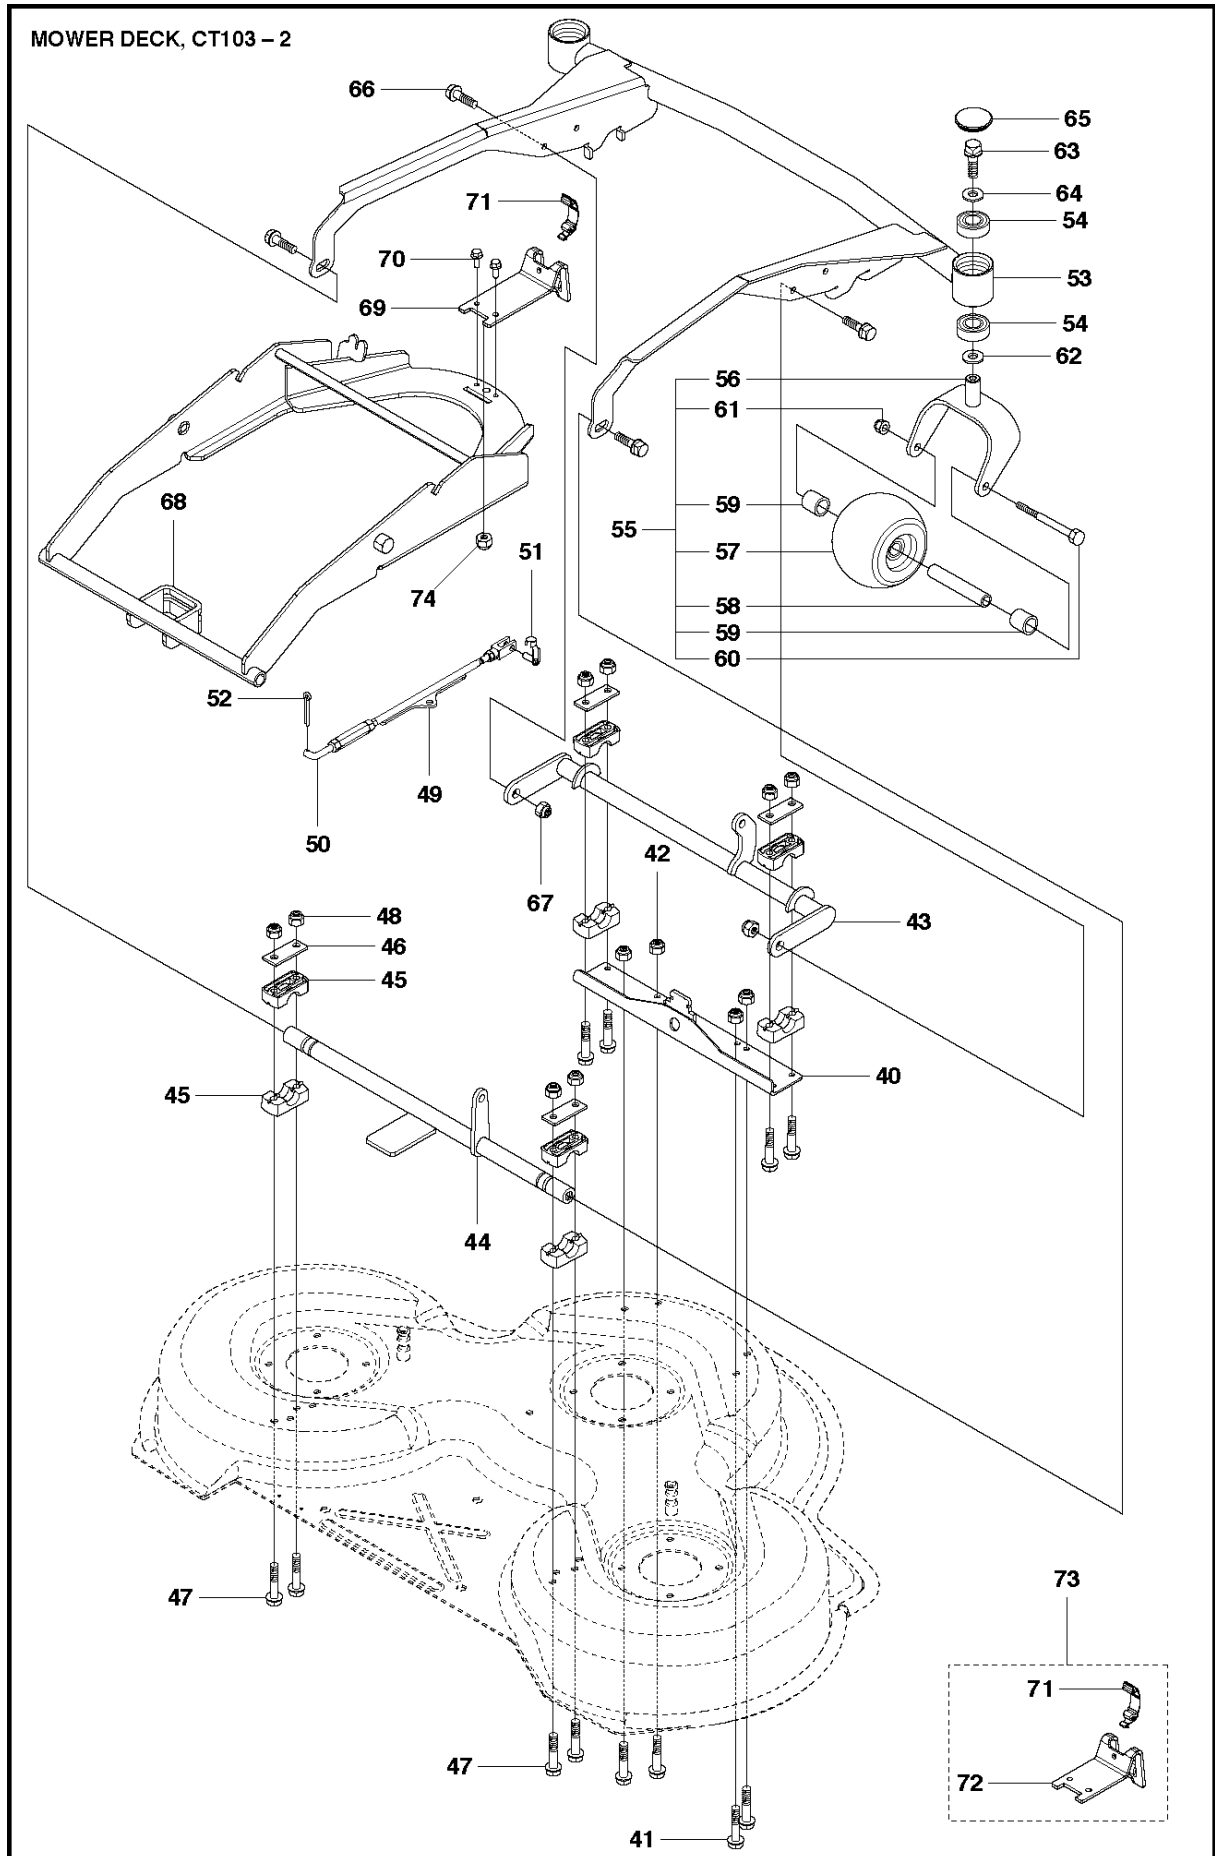

103CM CUTTING DECK

R422 Ts AWD

Ref	Part No	Description	Remark	QTY	KIT
40	502 64 21-02	BRACKET		1	
41	725 24 51-71	SCREW EHHM		4	
42	732 21 18-01	LOCK NUT		4	
43	502 64 18-02	CROSS BAR		1	
44	502 64 19-02	CROSS BAR		1	
45	506 86 96-01	BEARING		8	
46	506 81 38-01	REINFORCING PLATE		4	
47	725 24 61-51	SCREW EHHM		8	
48	732 21 18-01	LOCK NUT		8	
49	504 81 27-01	PARALLEL ROD ASSY		1	
50	502 64 23-01	PARALLEL ROD		1	
51	506 83 98-03	BOLT		1	
52	721 61 83-01	SPLIT PIN		1	
53	502 64 20-02	DECK FRAME		1	
54	738 21 04-04	BALL BEARING		4	
55	535 50 59-01	PIVOTHJUL		2	
56	535 50 46-01	FORK		1	55
57	506 96 30-01	WHEEL ASSY		1	55
58	506 81 08-02	TUBE		1	55
59	506 87 41-02	SPACER		2	55
60	725 25 19-51	SCREW EHHM		1	55
61	732 21 20-51	NUT		1	55
62	506 50 48-05	WASHER		2	
63	506 57 01-04	SCREW EHHFM		2	
64	734 11 64-41	WASHER		2	
65	544 01 70-01	HUB CAP		2	
66	506 59 74-01	SCREW EHHFM		4	
67	732 21 18-01	LOCK NUT		2	
68	586 20 97-01	DECK ATTACHMENT		1	
69	585 94 31-02	BRACKET		1	
69	502 64 24-01	LOCK	For 966772901, 966772901, 966632501	1	
70	725 23 68-61	SCREW EHHFT		2	
70	725 24 51-71	SCREW EHHM	For 966772901, 966772901, 966632501	1	
71	503 89 47-03	SNAP LOCKING		2	73
72	585 94 31-03	BRACKET		1	73
73	588 08 88-02	LOCK ASSY		1	
74	732 21 18-01	LOCK NUT	For 966772901, 966772901, 966632501	1