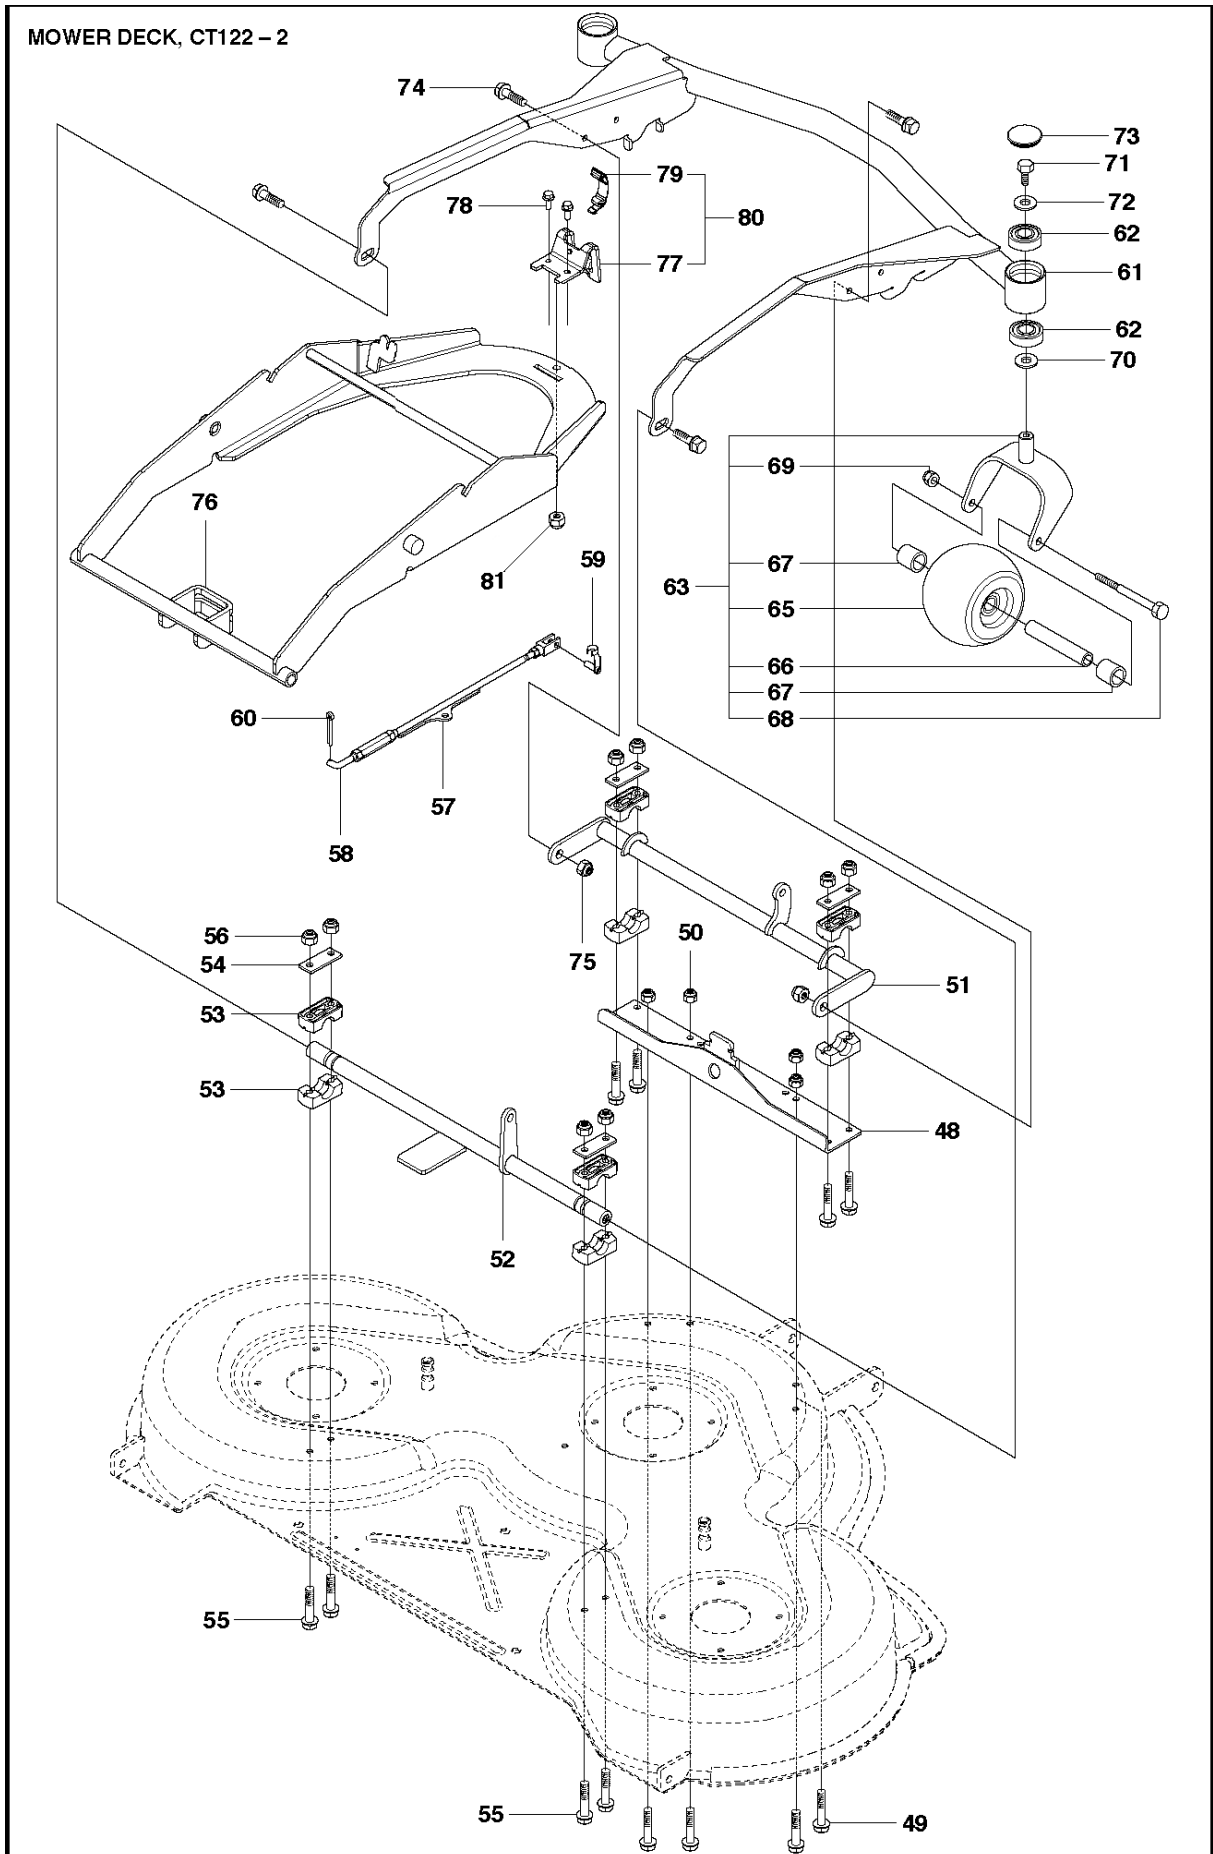

48"/122CM CUTTING DECK

R422 Ts AWD

Ref	Part No	Description	Remark	QTY	KIT
48	502 64 21-02	BRACKET		1	
49	725 24 51-71	SCREW EHHM		4	
50	732 21 18-01	LOCK NUT		4	
51	502 64 18-03	CROSS BAR		1	
52	502 64 19-03	CROSS BAR		1	
53	506 86 96-01	BEARING		8	
54	506 81 38-01	REINFORCING PLATE		4	
55	725 24 61-51	SCREW EHHM		8	
56	732 21 18-01	LOCK NUT		8	
57	504 81 27-02	PARALLEL ROD ASSY		1	
58	502 64 23-01	PARALLEL ROD		1	
59	506 83 98-03	BOLT		1	
60	721 61 83-01	SPLIT PIN		1	
61	502 64 20-03	DECK FRAME		1	
62	738 21 04-04	BALL BEARING		4	
63	535 50 59-01	PIVOTHJUL		2	
65	506 96 30-01	WHEEL ASSY		1	63
66	506 81 08-02	TUBE		1	63
67	506 87 41-02	SPACER		2	63
68	725 25 19-51	SCREW EHHM		1	63
69	732 21 20-51	NUT		1	63
70	506 50 48-05	WASHER		2	
71	506 57 01-04	SCREW EHHFM		2	
72	734 11 64-41	WASHER		2	
73	544 01 70-01	HUB CAP		2	
74	506 59 74-01	SCREW EHHFM		4	
75	732 21 18-01	LOCK NUT		2	
76	586 20 97-02	DECK ATTACHMENT		1	
76	502 63 95-02	DECK ATTACHMENT	For 966772901, 966772901, 966632501	1	
77	585 94 31-01	BRACKET		1	
77	502 64 24-01	LOCK	For 966772901, 966772901, 966632501	1	
78	725 23 68-61	SCREW EHHFT		2	
78	725 24 51-71	SCREW EHHM	For 966772901, 966772901, 966632501	1	
79	503 89 47-03	SNAP LOCKING		1	
80	588 08 88-01	LOCK ASSY		1	
81	732 21 18-01	LOCK NUT	For 966772901, 966772901, 966632501	1