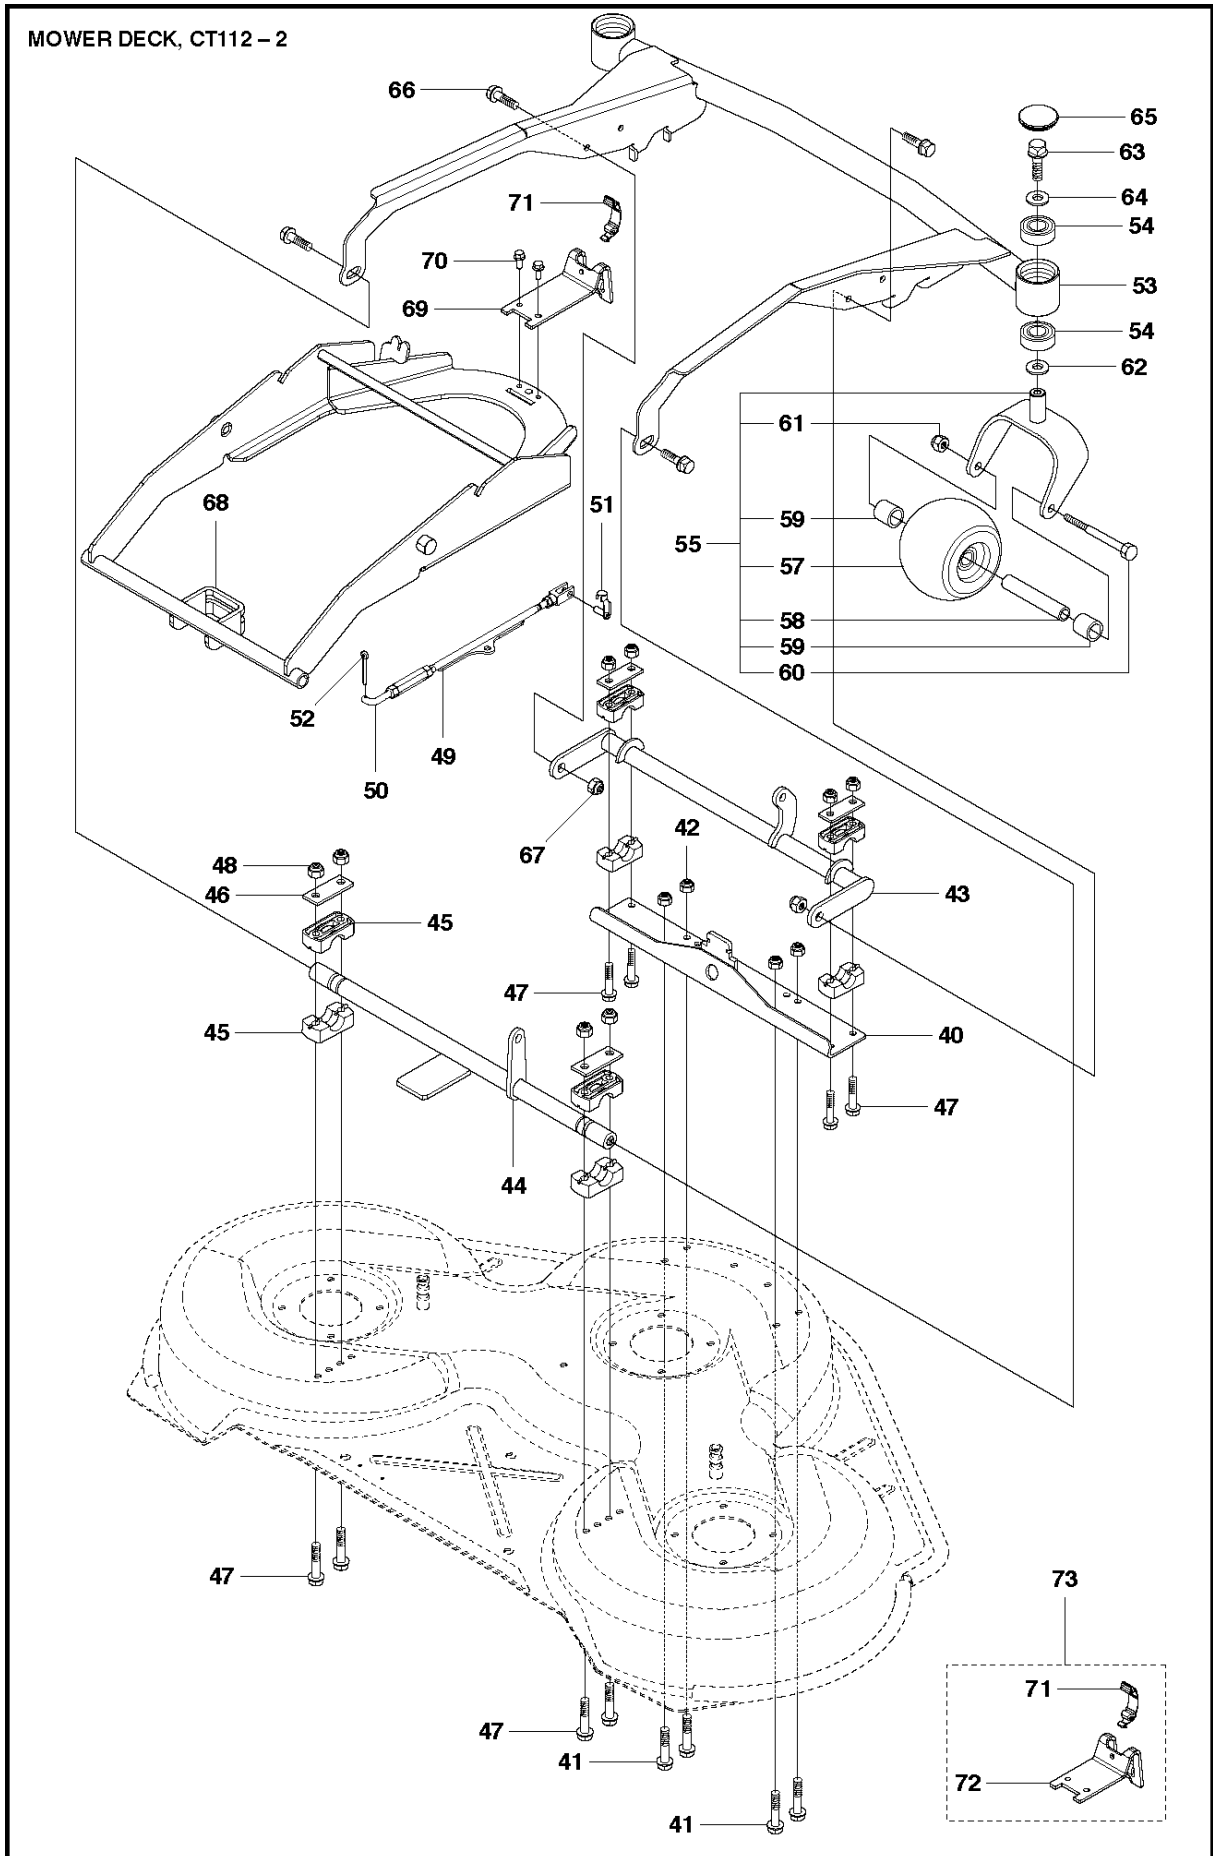

44"/112CM CUTTING DECK

R422 Ts AWD

Ref	Part No	Description	Remark	QTY	KIT
40	502 64 21-02	BRACKET		1	
41	725 24 51-71	SCREW EHHM		4	
42	732 21 18-01	LOCK NUT		4	
43	502 64 18-02	CROSS BAR		1	
44	502 64 19-02	CROSS BAR		1	
45	506 86 96-01	BEARING		8	
46	506 81 38-01	REINFORCING PLATE		4	
47	725 24 61-51	SCREW EHHM		8	
48	732 21 18-01	LOCK NUT		8	
49	504 81 27-01	PARALLEL ROD ASSY		1	
50	502 64 23-01	PARALLEL ROD		1	
51	506 83 98-03	BOLT		1	
52	721 61 83-01	SPLIT PIN		1	
53	584 65 00-01	DECK FRAME		1	
54	738 21 04-04	BALL BEARING		4	
55	535 50 59-01	PIVOTHJUL		2	
57	506 96 30-01	WHEEL ASSY		1	55
58	506 81 08-02	TUBE		1	55
59	506 87 41-02	SPACER		2	55
60	725 25 19-51	SCREW EHHM		1	55
61	732 21 20-51	NUT		1	55
62	506 50 48-05	WASHER		2	
63	506 57 01-04	SCREW EHHFM		2	
64	734 11 64-41	WASHER		2	
65	544 01 70-01	HUB CAP		2	
66	506 59 74-01	SCREW EHHFM		4	
67	732 21 18-01	LOCK NUT		2	
68	586 20 97-01	DECK ATTACHMENT		1	
69	585 94 31-02	BRACKET		1	
69	502 64 24-01	LOCK	For 966772901, 966772901, 966632501	1	
70	725 23 68-61	SCREW EHHFT		2	
71	503 89 47-03	SNAP LOCKING		2	
72	585 94 31-03	BRACKET		1	73