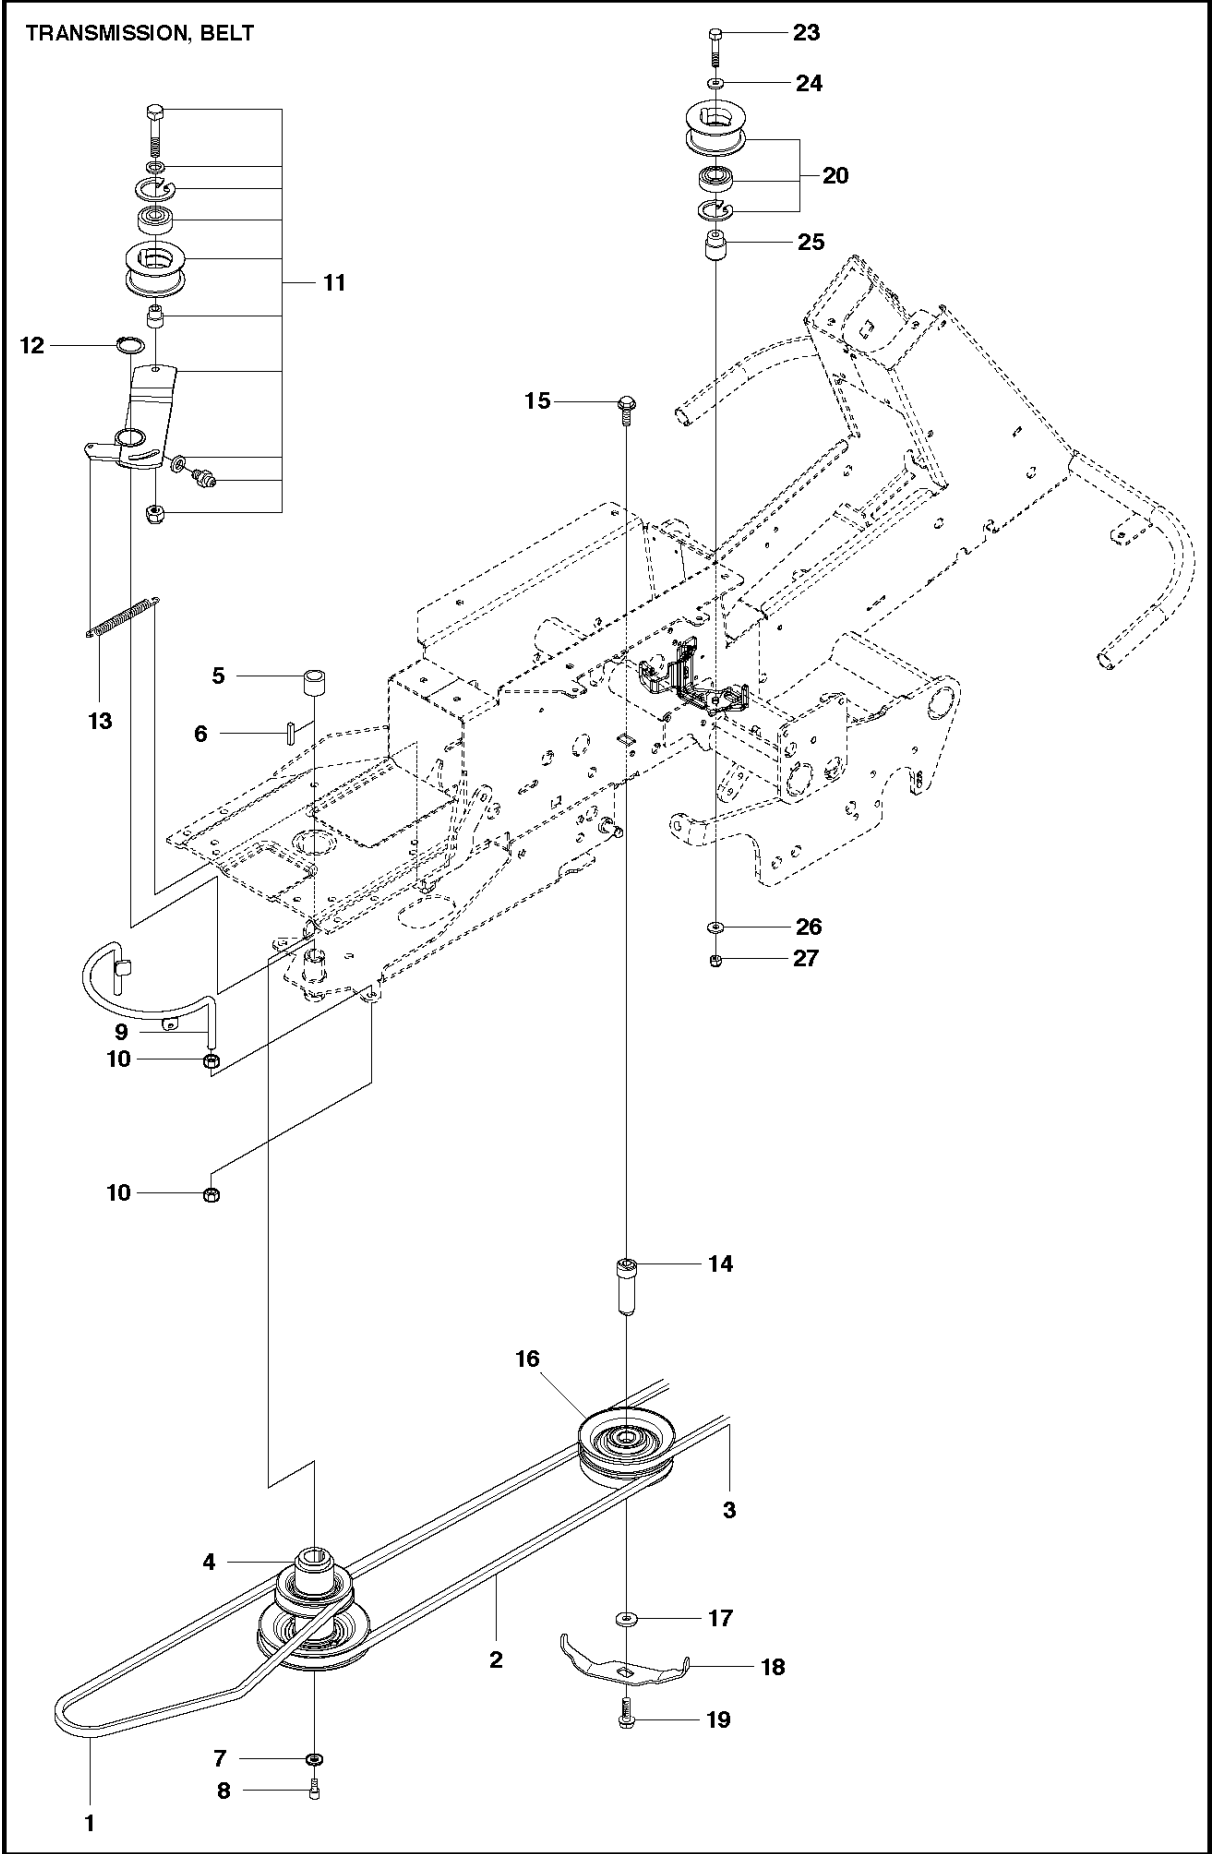

TRANSMISSION

R422 Ts AWD

Ref	Part No	Description	Remark	QTY KIT
1	589 56 23-01	BELT	For 966772901, 967292101	1
1	506 99 19-01	DRIVE BELT	For 966632501, 966772901	1
2	589 53 29-01	BELT		1
3	593 80 62-01	BELT		1
4	535 48 24-01	PULLEY		1
5	506 50 92-01	SPACING SLEEVE		1
6	506 55 59-01	WEDGE		1
7	506 59 75-01	WASHER		1
8	506 55 60-02	SCREW UNC		1
9	587 42 52-01	BELT GUIDE		1
10	731 23 20-51	HEXAGON NUT		4
11	535 48 44-02	BELT TENSIONER ASSY		1
12	735 31 26-00	CIRCLIP		1
13	506 66 56-01	SPRING		1
14	581 91 64-02	SHAFT	For 966772901, 967292101	1
14	544 42 61-02	SHAFT	For 966632501, 966772901	1
15	506 67 54-02	SCREW EHHFM		1
16	535 48 22-01	PULLEY		1
17	586 32 02-01	DISTANCE		1
17	506 77 57-01	WASHER	For 966772901, <2011-11	1
18	544 40 53-01	BELT GUIDE		1
19	586 32 04-01	SCREW		1
20	505 15 39-01	BELT TENSIONER WHEEL ASSY		1
23	725 24 61-51	SCREW EHHM	For 966772901, 967292101	1
23	506 57 01-05	SCREW EHHFM	For 966632501, 966772901	1
24	734 11 64-41	WASHER		1
25	544 00 29-01	BUSHING		1
26	734 11 64-01	WASHER		1
27	732 21 18-01	LOCK NUT		1