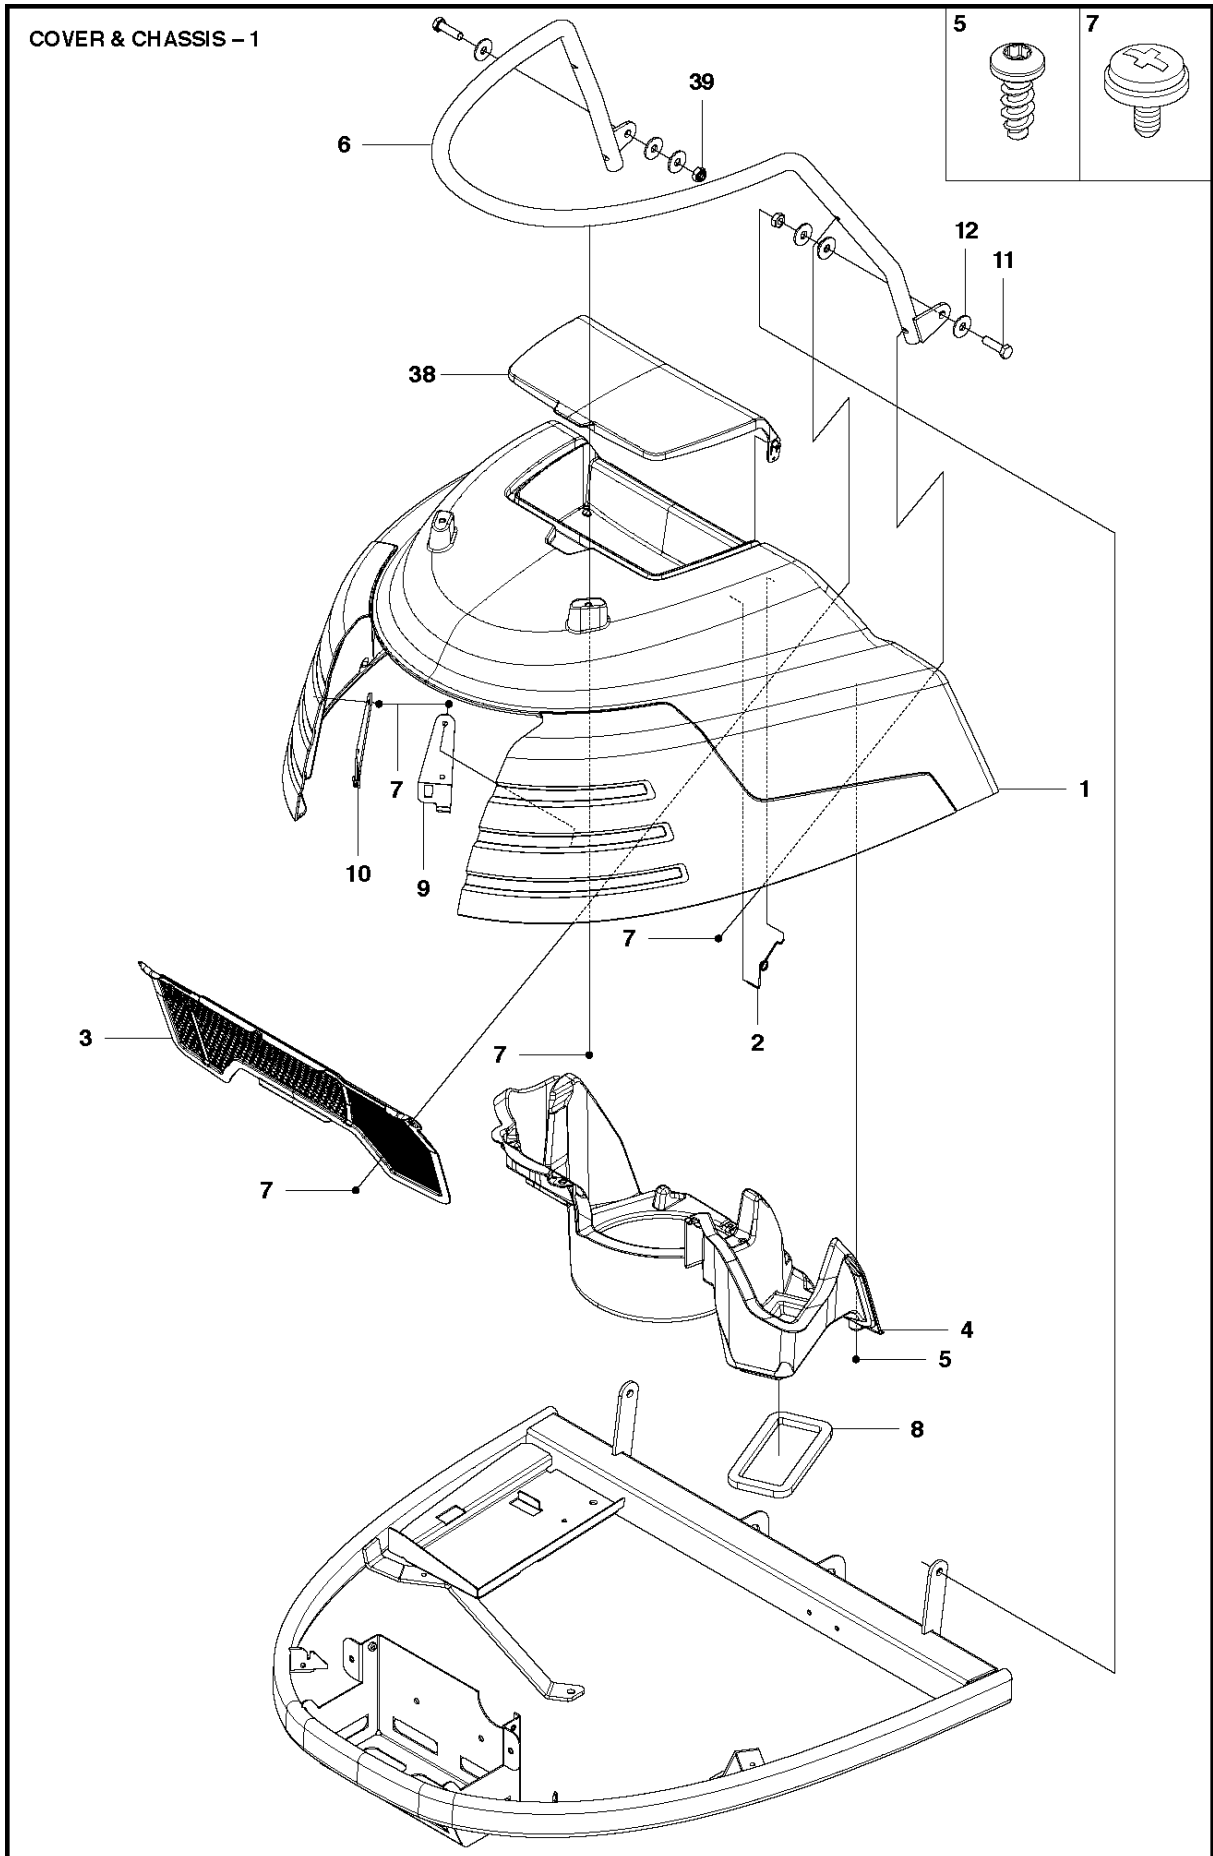

SPARE PARTS LIST

RIDERS

R422 Ts AWD

CHASSIS & ENCLOSURES

R422 Ts AWD

Ref	Part No	Description	Remark	QTY KIT
1	586 91 82-01	ENGINE HOOD ASSY		1
2	504 12 41-01	SPRING		2
3	502 48 22-01	GRID		1
4	504 10 19-02	AIR CONDUCTOR		1
5	504 61 09-01	SCREW ITPANT		5
6	502 49 46-01	LOAD CARRIER		1
7	544 40 05-01	SCREW		10
8	504 62 95-01	SEALING		1
9	504 61 39-01	GUIDE PLATE		1
10	504 61 39-02	GUIDE PLATE		1
11	725 24 97-51	SCREW		2
12	734 11 74-60	WASHER		6
38	504 10 14-01	LID		1
39	732 21 20-51	NUT		2