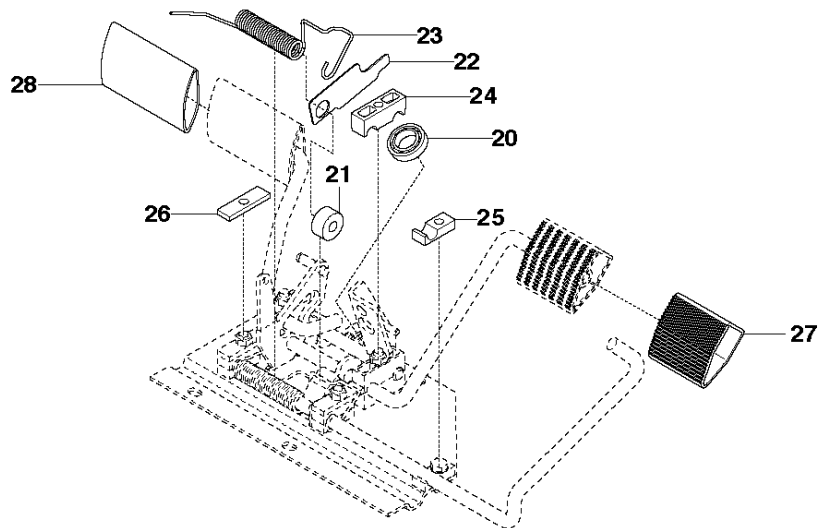

F R 422 Ts AWD
PEDAL SYSTEM

PEDALS