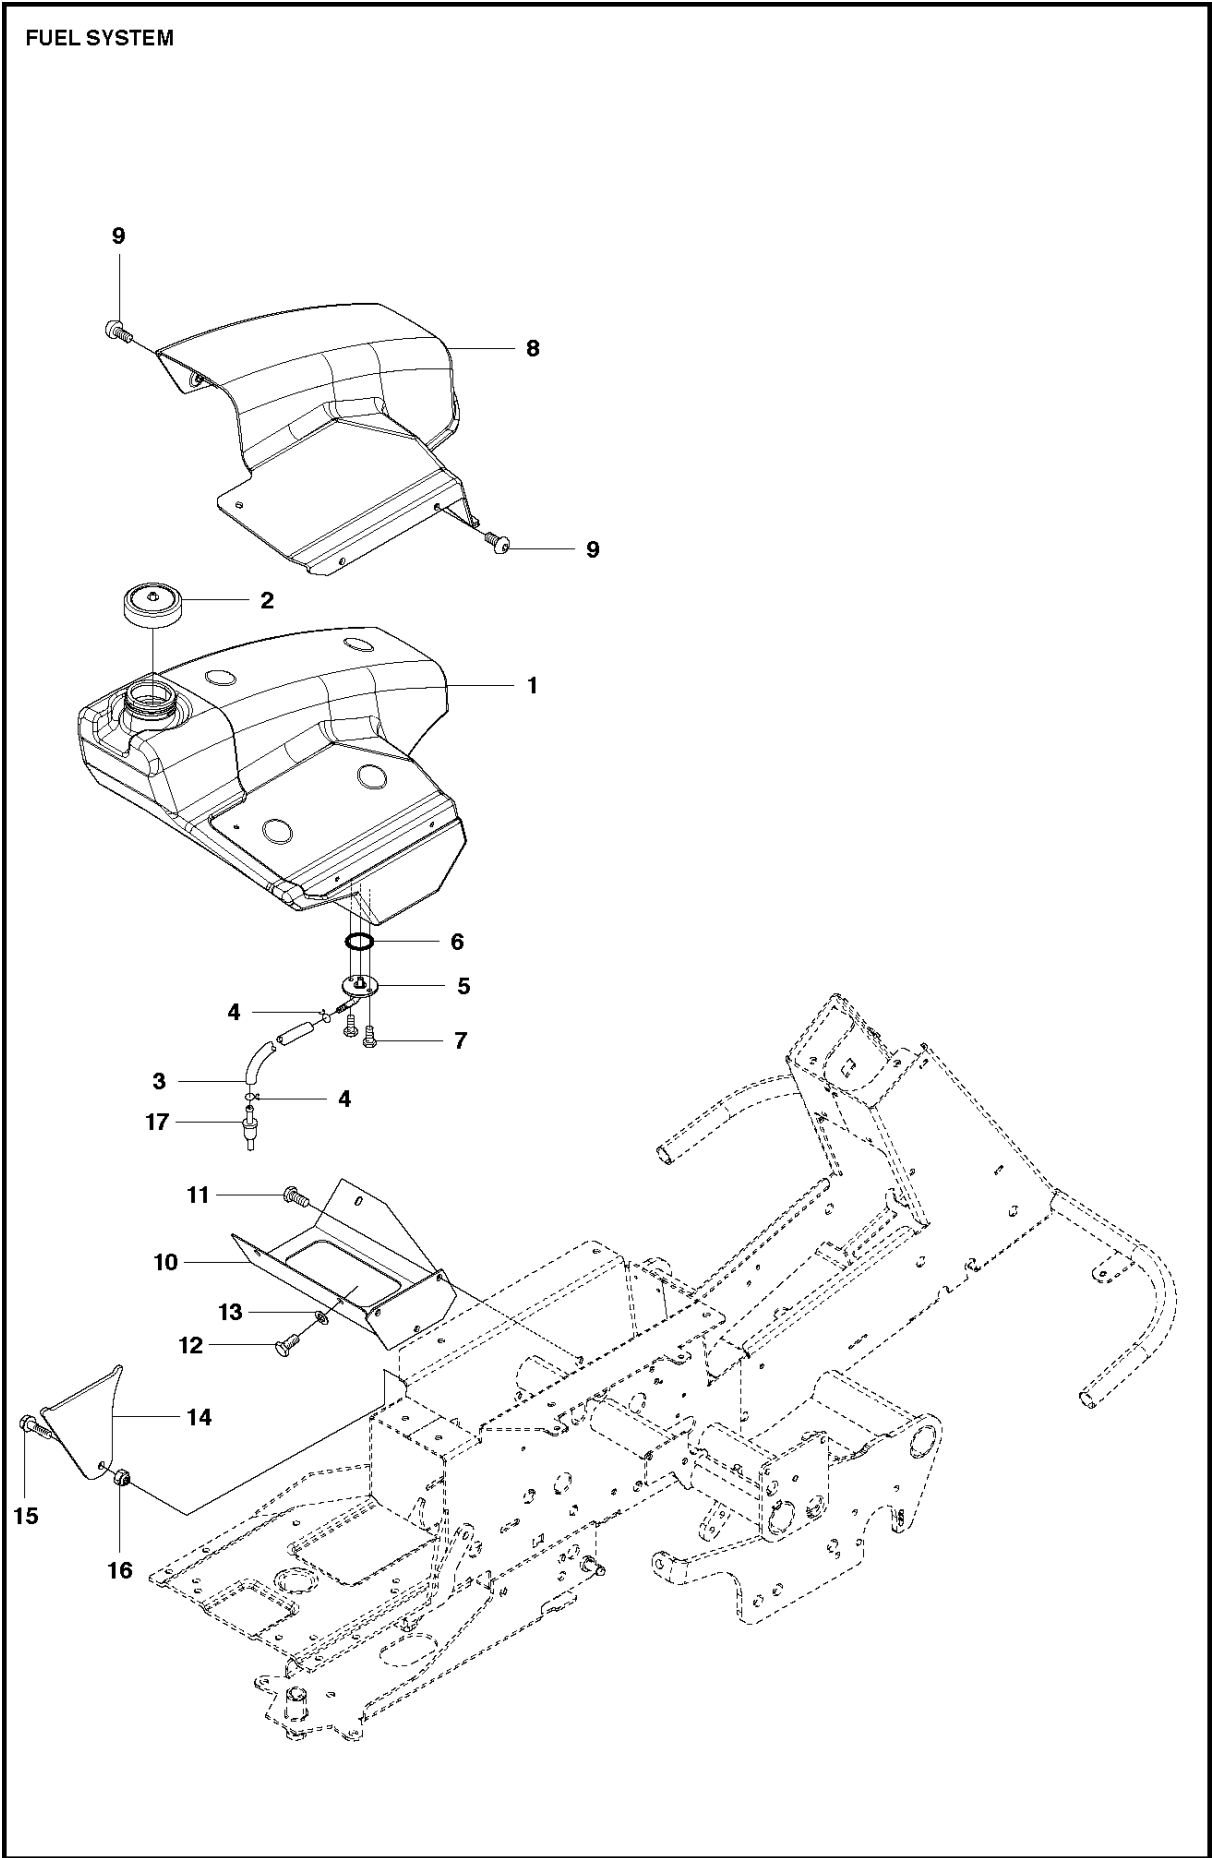

FUEL SYSTEM

R422 Ts AWD

Ref	Part No	Description	Remark	QTY KIT
1	535 42 52-01	FUEL TANK		1
2	506 67 33-01	TANK CAP ASSY		1
3	504 80 00-07	FUEL HOSE		1
4	535 46 97-01	HOSE BRACE		2
5	506 89 18-01	CONNECTION		1
6	740 48 12-02	O-RING		1
7	535 41 56-19	SCREW		2
8	535 43 27-01	DESIGN COVER TANK		1
9	535 42 58-01	SCREW IHPANM		5
10	535 43 86-01	BRACKET		1
11	725 24 51-71	SCREW EHHM		3
12	725 23 66-51	HEXAGONAL SCREW M6X12		3
13	734 11 56-01	WASHER		3
14	535 43 88-01	TANK SUPPORT		1
15	725 24 95-71	SCREW EHHM		1
16	732 21 20-01	LOCK NUT		1
17	506 79 10-01	FUEL FILTER		1