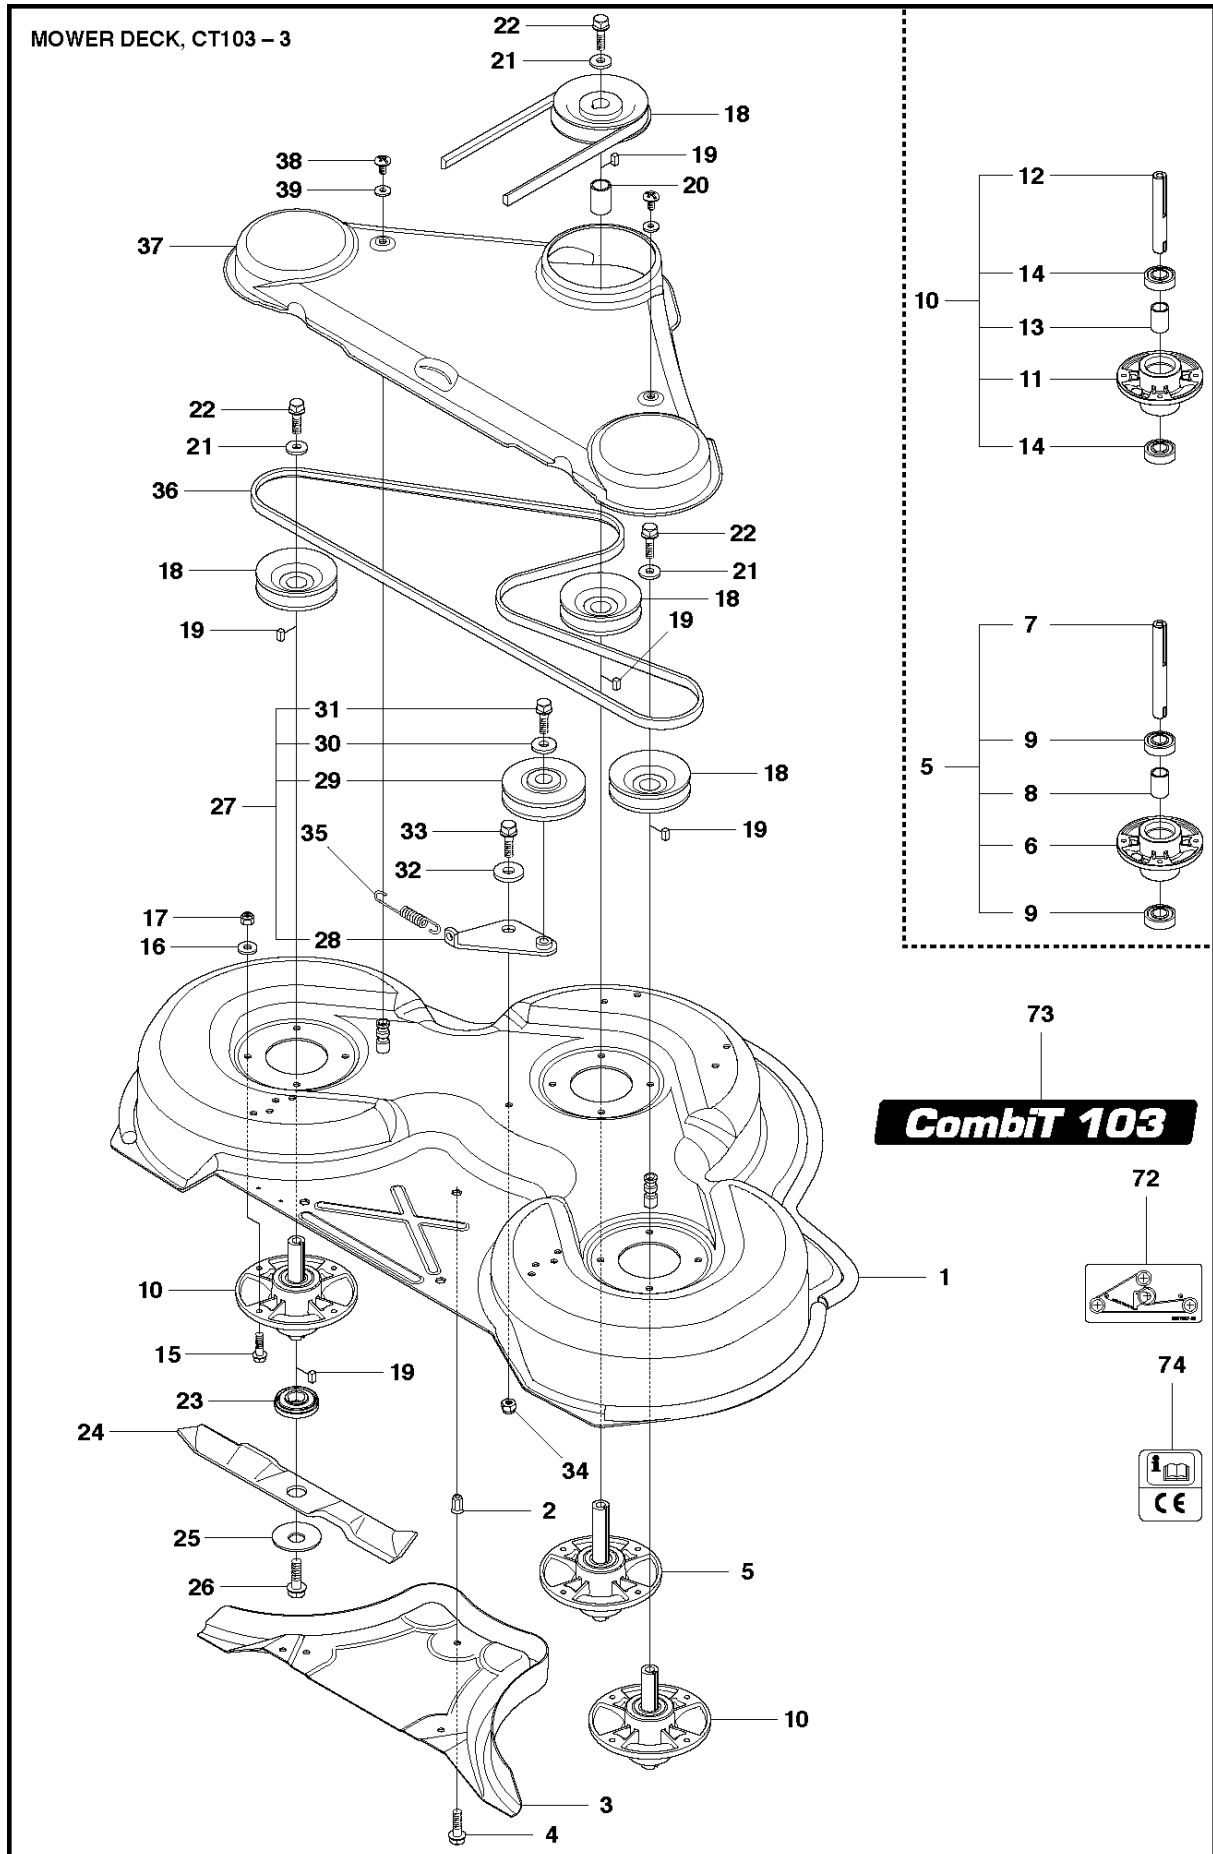

103CM CUTTING DECK

R422 Ts AWD

Ref	Part No	Description	Remark	QTY	KIT
1	504 56 98-01	DECK SHELL ASSY		1	
2	506 91 62-01	NUT		3	
3	544 44 92-01	PLUG		1	
4	506 57 01-04	SCREW EHHFM		3	
5	535 50 35-01	MANDREL		1	
6	544 06 78-01	BEARING HOUSING		1	5
7	535 42 87-01	SHAFT		1	5
8	535 42 88-01	SPACER		1	5
9	738 22 05-19	BALL BEARING		2	5
10	535 50 35-02	MANDREL		2	
11	544 06 78-01	BEARING HOUSING		1	10
12	535 42 87-02	SHAFT		1	10
13	535 42 88-01	SPACER		1	10
14	738 22 05-19	BALL BEARING		2	10
15	535 42 38-01	SCREW RSQM		12	
16	734 11 64-01	WASHER		12	
17	732 21 18-01	LOCK NUT		12	
18	535 42 90-01	PULLEY		4	
19	506 53 35-01	PARALLEL KEY		7	
20	535 42 88-01	SPACER		1	
21	535 42 92-01	WASHER		3	
22	725 25 42-51	SCREW EHHM		3	
23	535 50 42-01	ADAPTER		3	
24	504 19 04-10	BLADE		3	
25	506 79 23-02	KNIFE PLATE		3	
26	725 25 42-51	SCREW EHHM		3	
27	506 54 07-01	BELT TENSIONER ASSY		1	
28	506 51 95-01	SPÄNNARM KPL.		1	27
29	506 53 27-01	PULLEY		1	27
30	734 11 64-41	WASHER		1	27
31	506 55 83-02	SCREW EHHFT		1	27
32	506 91 87-02	WASHER		1	
33	725 24 51-71	SCREW EHHM		1	
34	732 21 18-01	LOCK NUT		1	
35	506 53 31-01	SPRING		1	
36	589 53 44-01	BELT		1	
37	544 09 61-01	BELT COVER		1	
38	506 98 26-01	SCREW		2	
39	506 55 97-01	WASHER		2	
72	506 78 97-01	LABEL		1	
73	544 23 81-11	LABEL		1	
74	506 92 90-01	LABEL		1