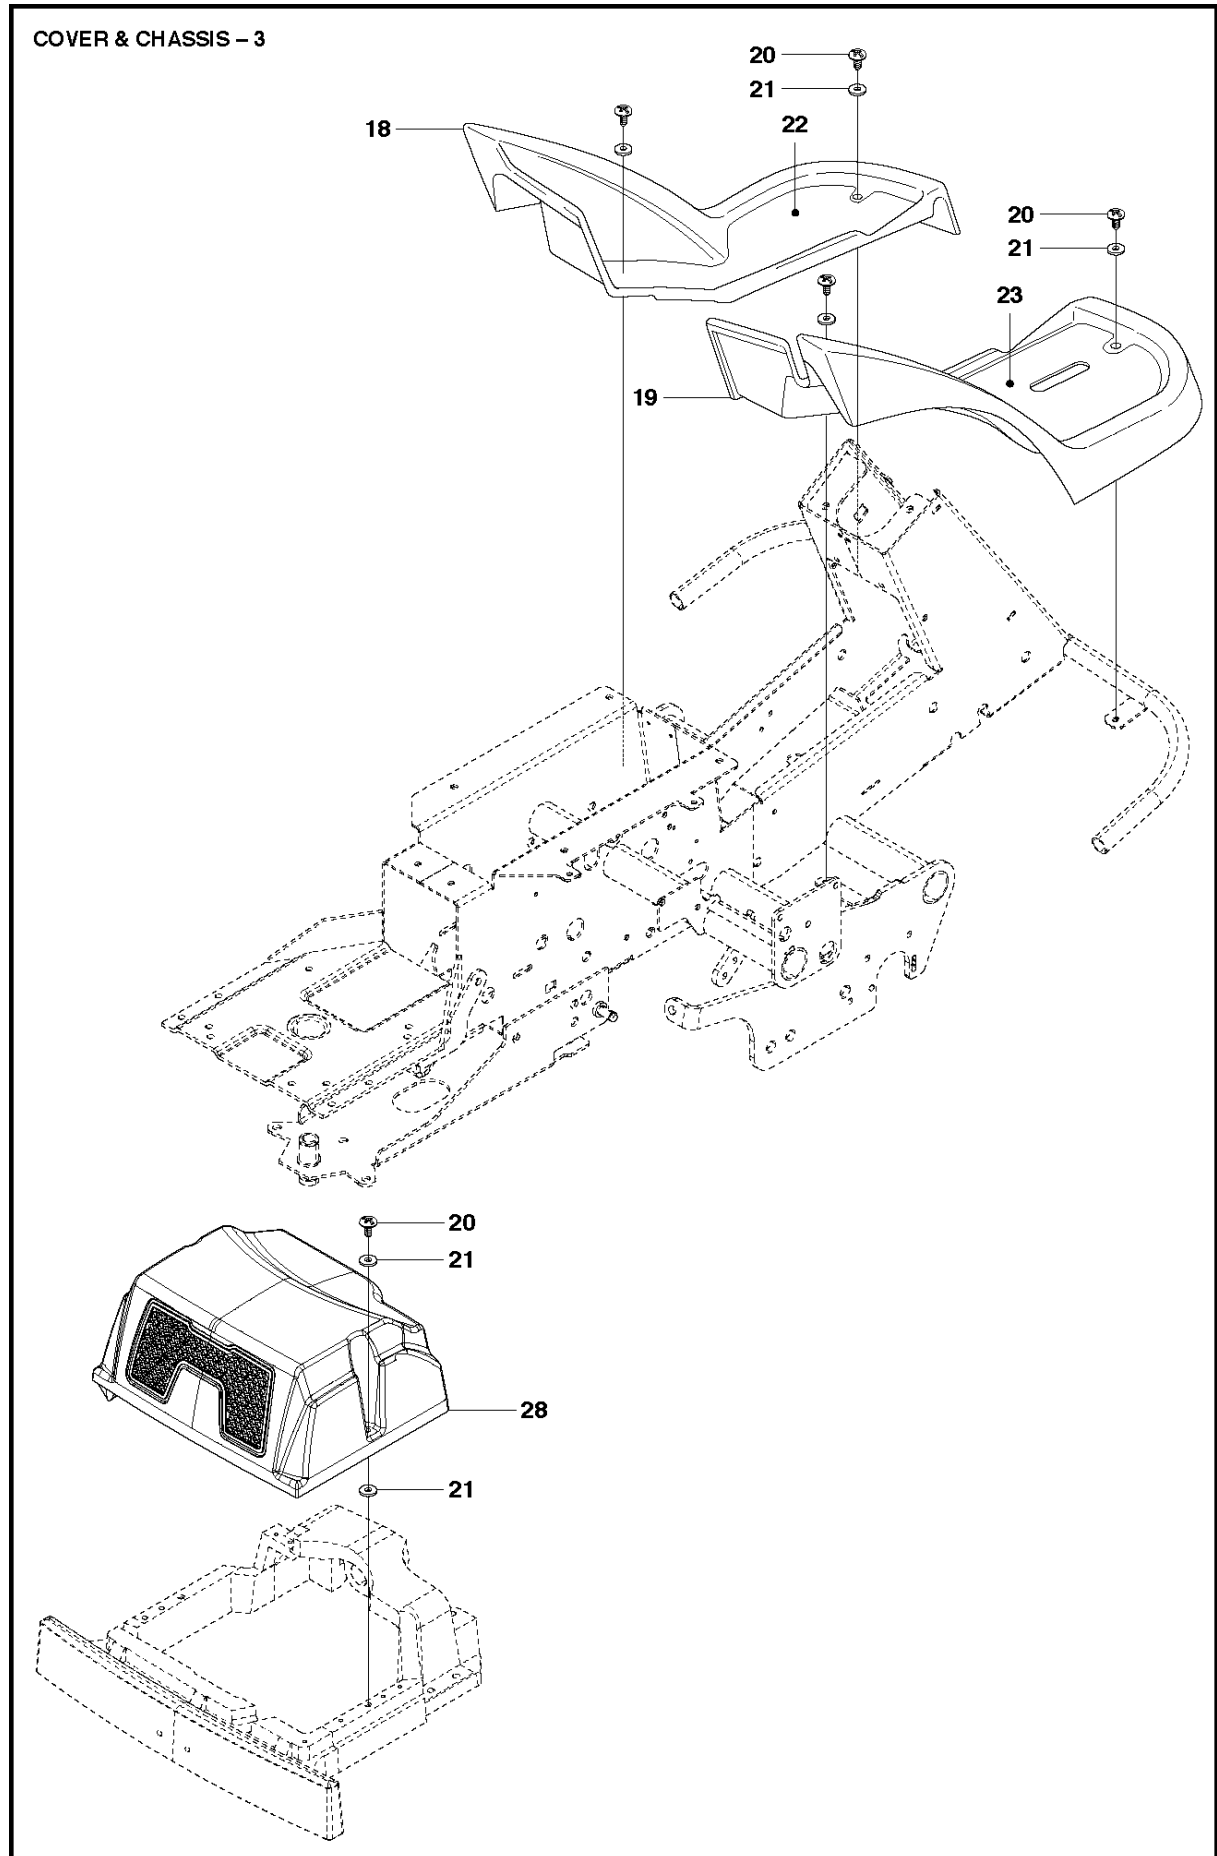

CHASSIS & ENCLOSURES

R422 Ts AWD

Ref	Part No	Description	Remark	QTY KIT
20	506 98 26-01	SCREW		6
21	506 55 97-01	WASHER		8
22	535 47 47-01	PEDISTAL MAT		1
23	535 47 47-02	PEDISTAL MAT		1
28	574 88 61-01	COVER		1
18	505 09 90-01	FOOT PLATE		1
19	505 09 90-02	FOOT PLATE		1