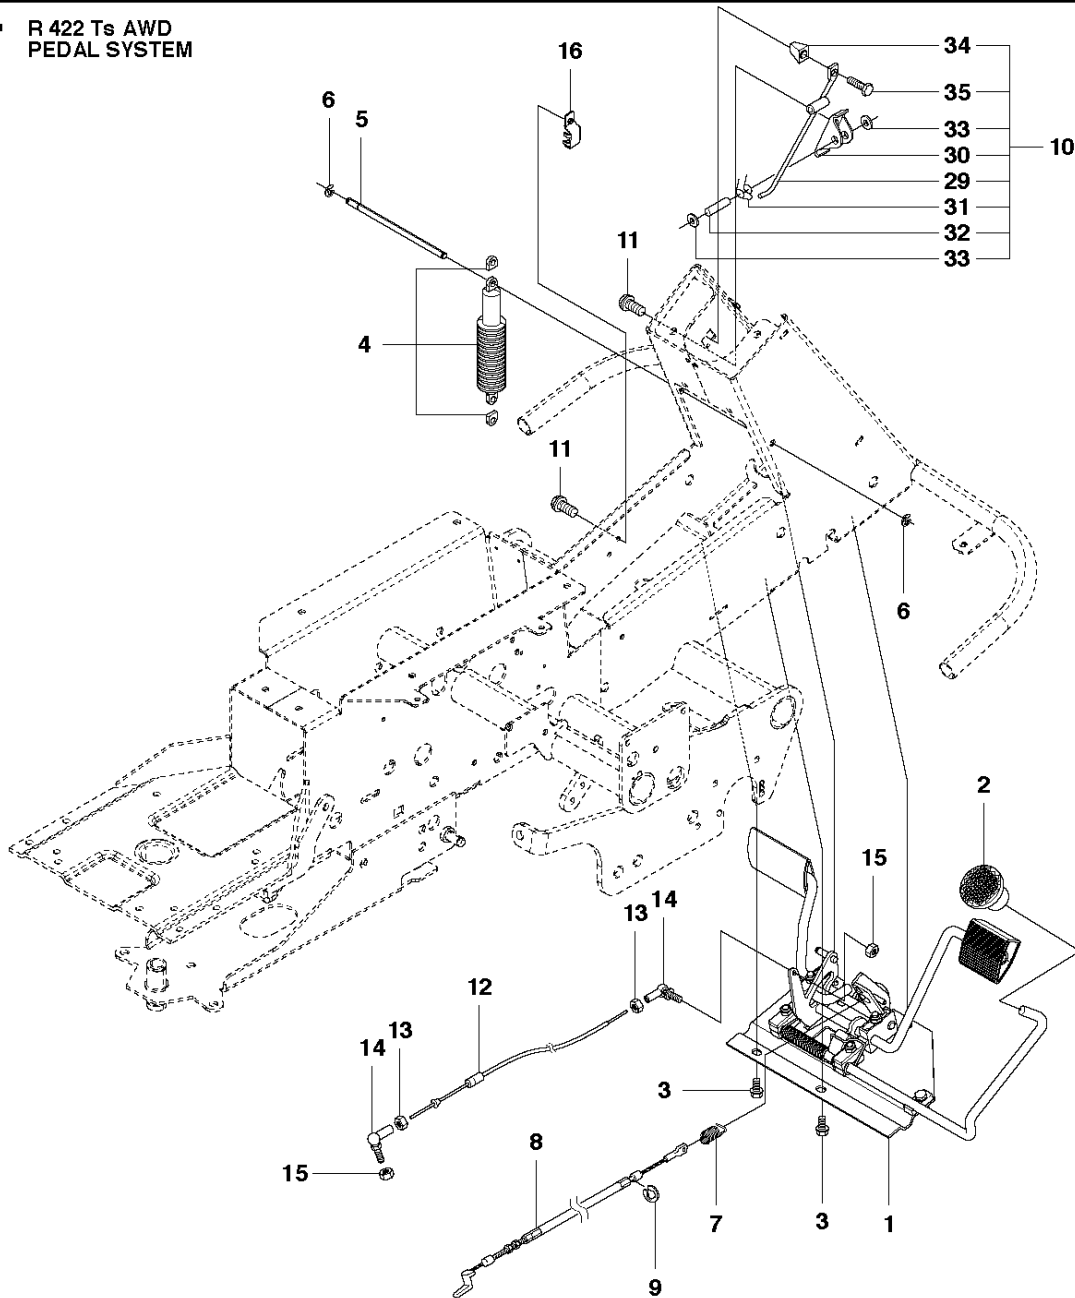

F R 422 Ts AWD
PEDAL SYSTEM

PEDALS