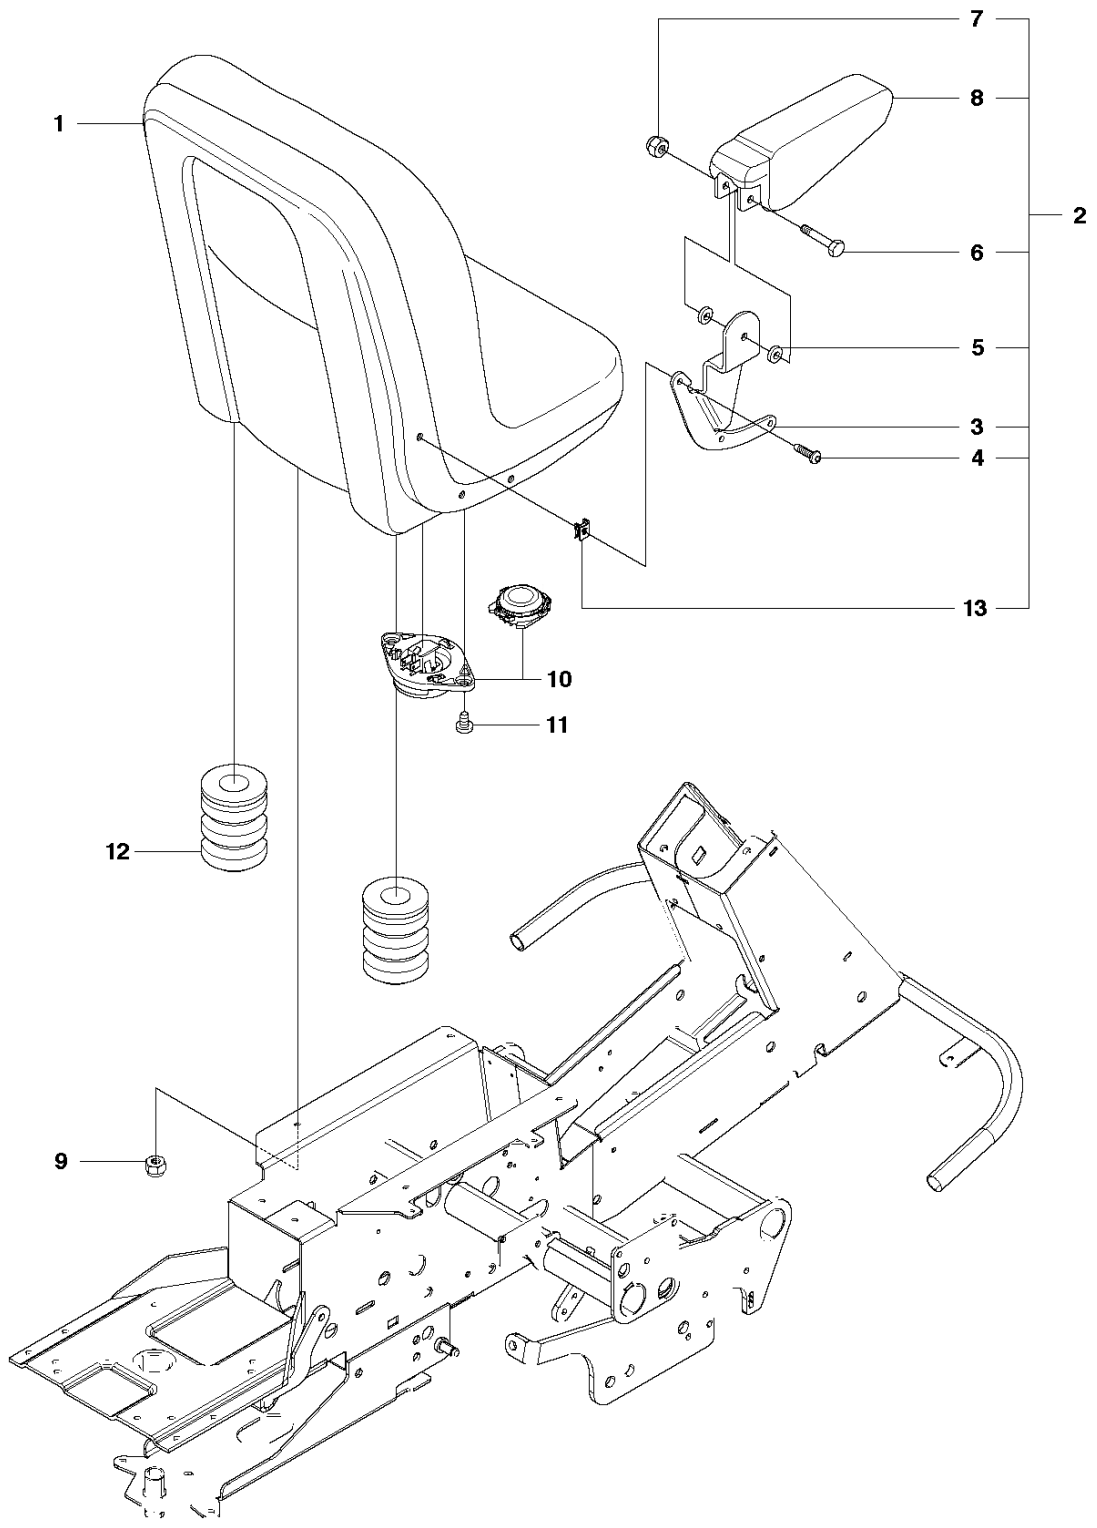

A R 422 Ts, R 422 Ts AWD
SEAT

SEAT

R422 Ts AWD

Ref	Part No	Description	Remark	QTY	KIT
1	525 40 64-01	SEAT ASSY		1	
2	525 40 65-01	ARM REST KIT		1	
3	535 41 49-75	BRACKET		1	2
3	535 41 49-76	BRACKET		1	2
4	535 41 49-77	SCREW		6	2
4	580 72 10-01	SCREW	For 966632501, <2011-03	1	
5	535 41 49-78	SPACER		4	2
6	535 41 49-79	SCREW		2	2
7	535 41 49-80	NUT		2	2
8	535 41 49-81	ARMSTÖD		2	2
9	732 21 18-01	LOCK NUT		4	
10	582 87 66-01	SWITCH	seat switch	1	
	582 87 66-01	SWITCH	For 2018 models and beyond	1	
11	503 21 88-16	SCREW IHSCT		2	
12	529 29 24-01	DAMPING PIECE		2	
13	580 72 11-01	SPEED NUT		1