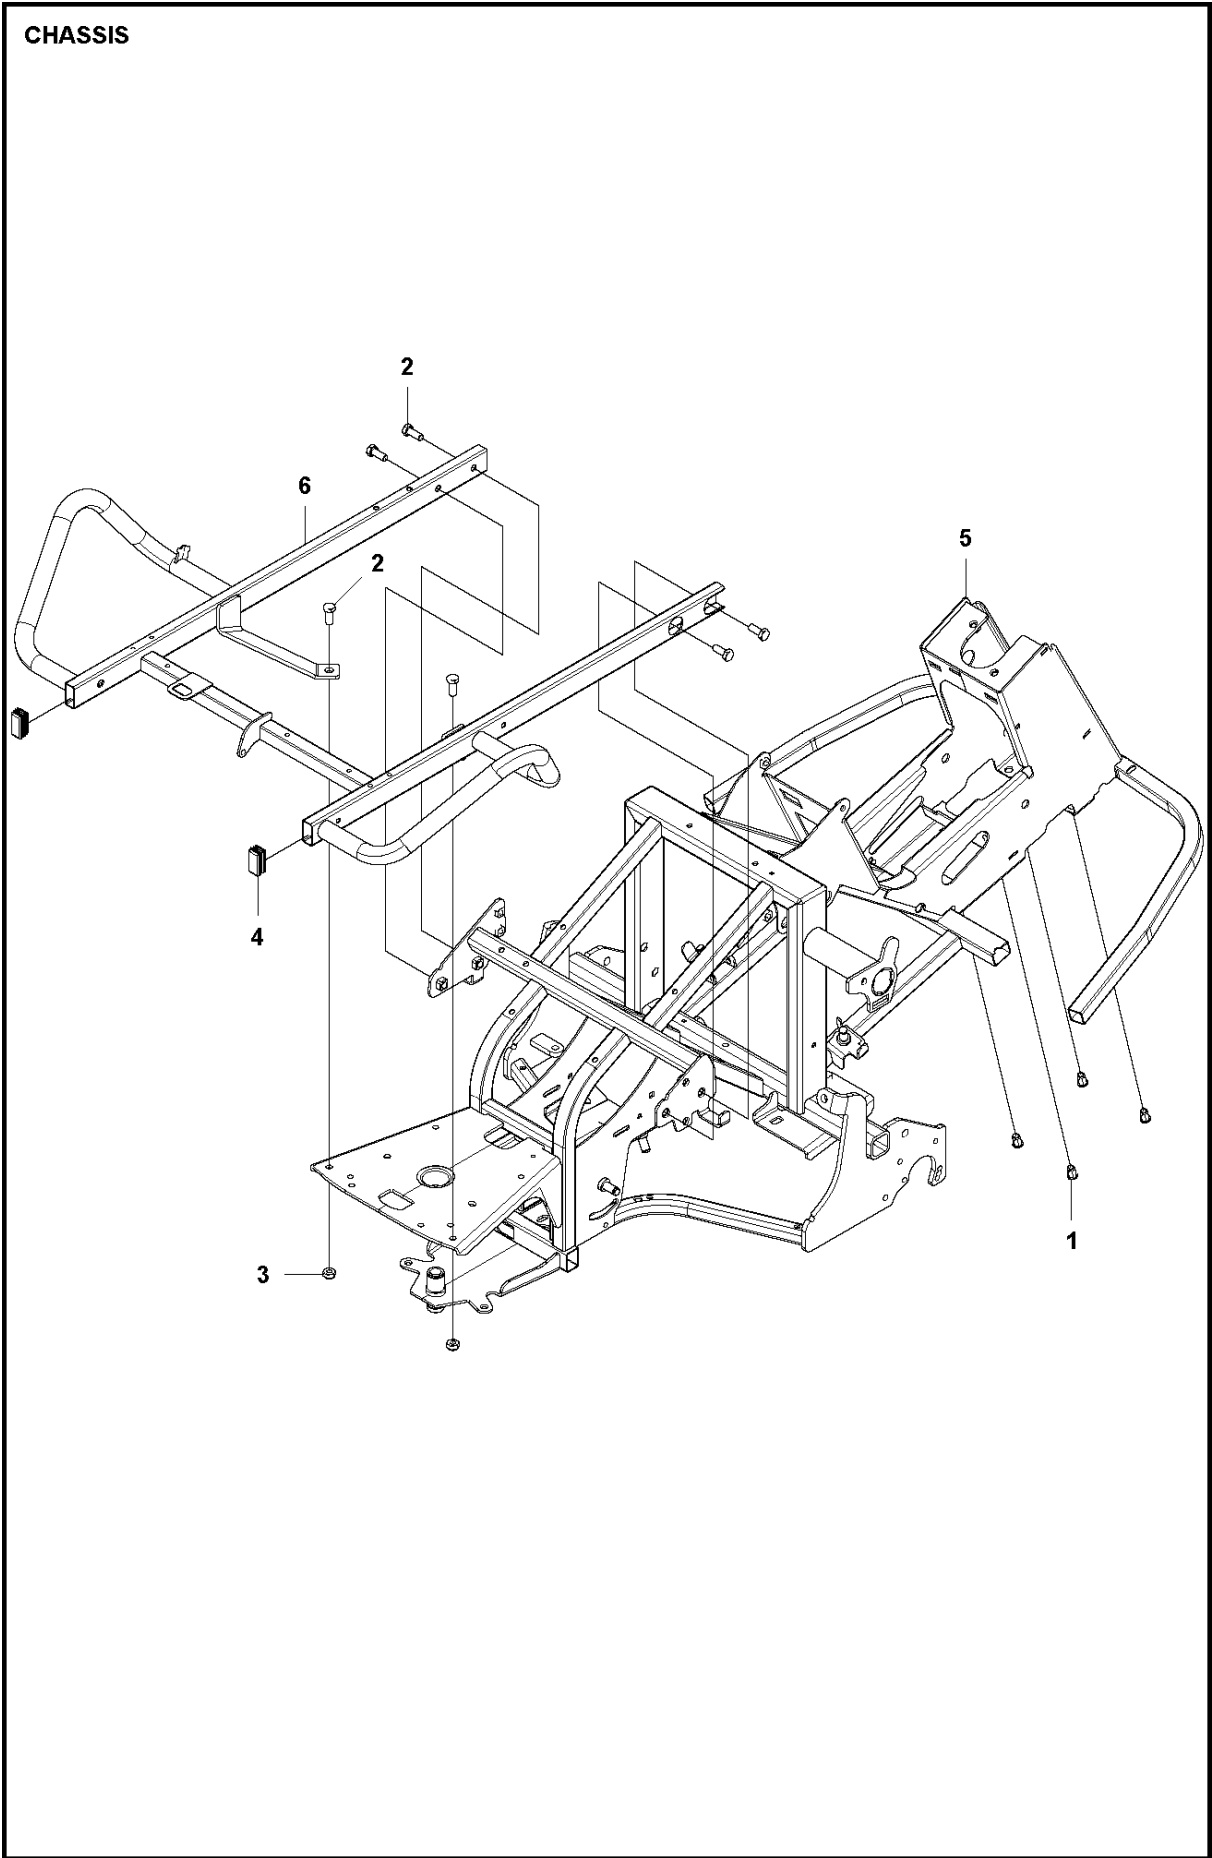

CHASSIS

RC 320Ts AWD

Ref	Part No	Description	Remark	QTY KIT
1	506 91 62-01	NUT		4
2	725 24 93-71	SCREW EHHM		6
3	732 21 20-51	NUT		2
4	589 73 58-01	PLUG		2
5	588 87 92-02	CHASSIS		1
6	588 98 26-01	ENGINE FRAME		1