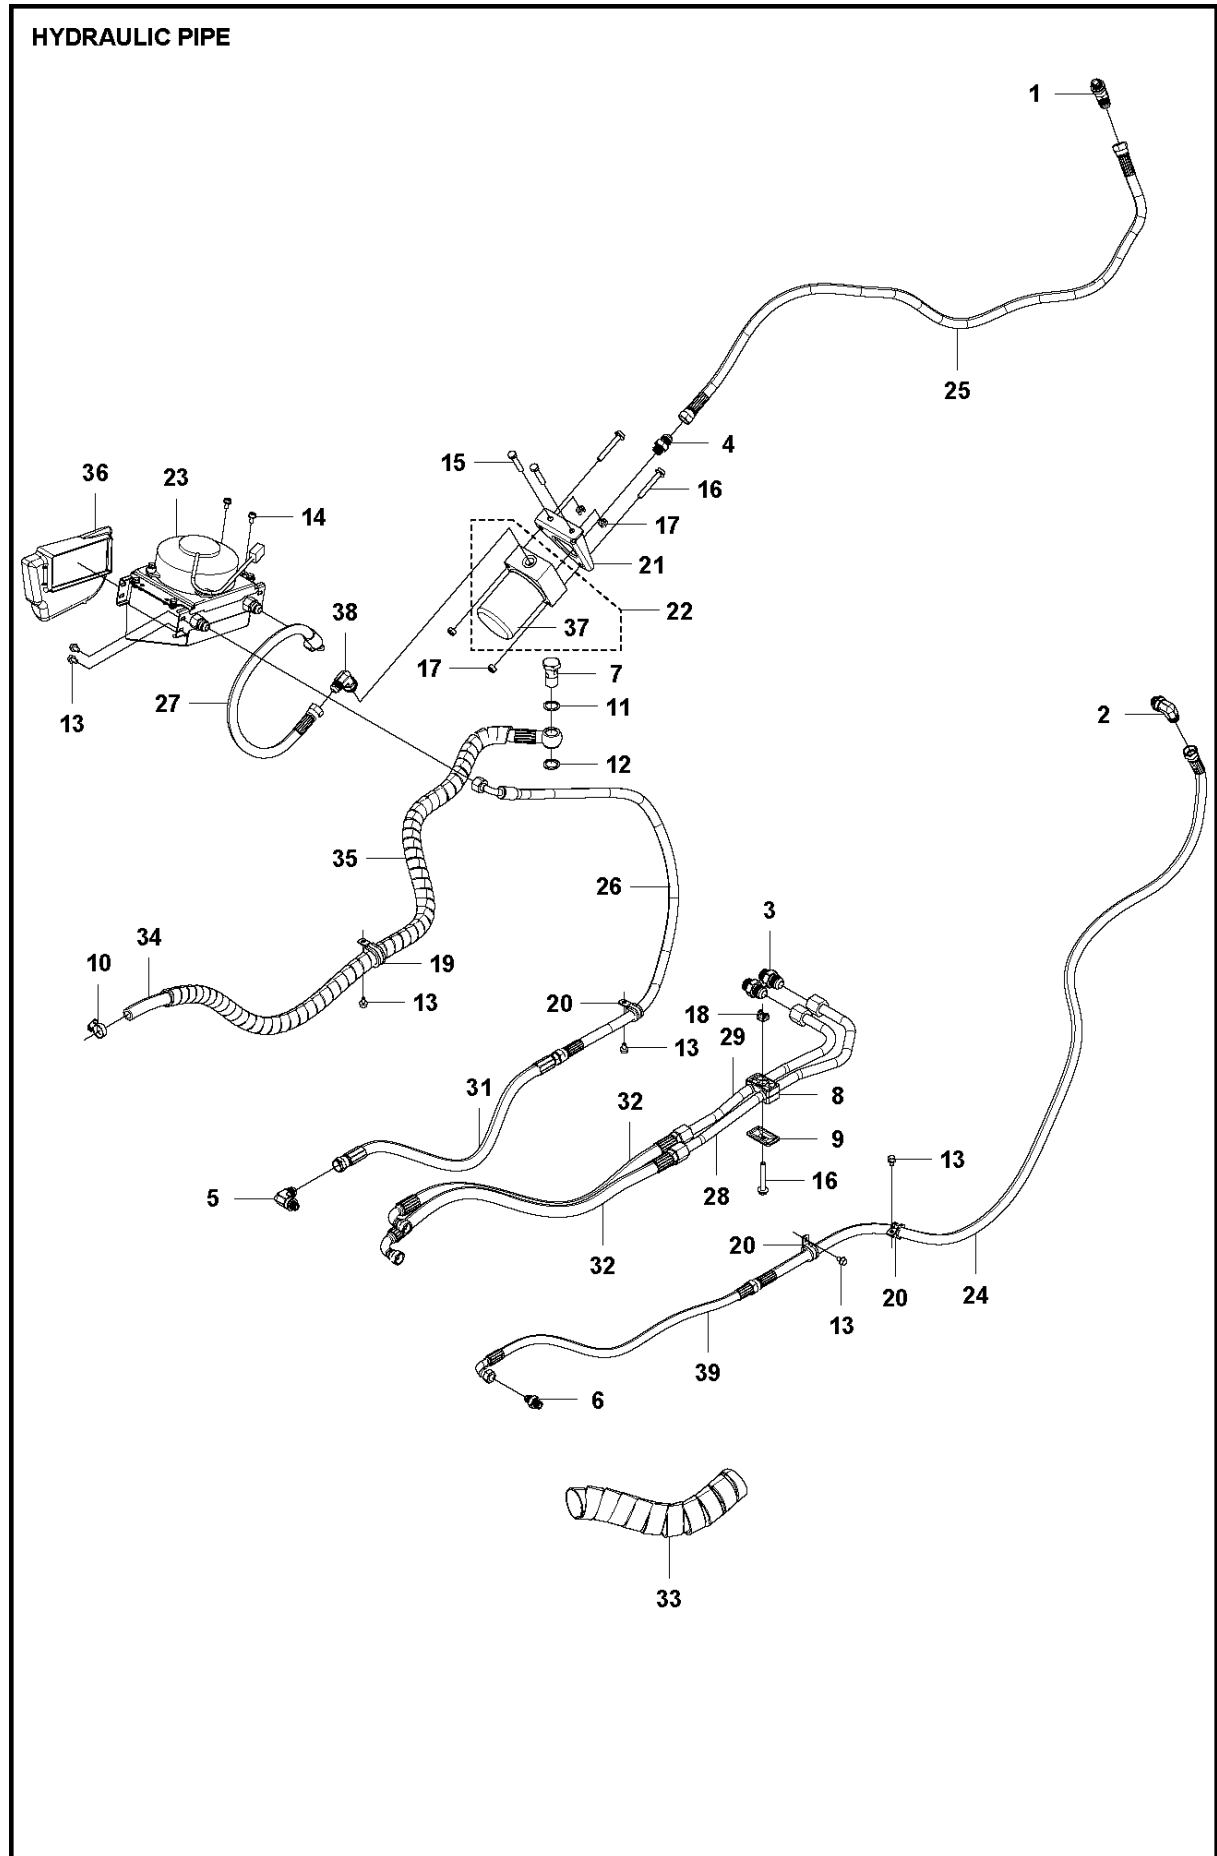

HYDRAULIC PIPE

RC 320Ts AWD

Ref	Part No	Description	Remark	QTY KIT
1	535 42 69-01	PIPE FITTING		1
2	535 43 73-01	PIPE FITTING		2
3	535 42 68-06	PIPE FITTING		2
4	535 42 68-01	PIPE FITTING		1
5	535 43 73-05	PIPE FITTING		1
6	535 42 68-05	PIPE FITTING		1
7	544 02 05-01	PIPE FITTING		1
8	544 37 33-02	PIPE CLAMP		1
9	544 37 38-02	COVER PLATE		1
10	505 13 11-01	HOSE CLAMP		1
11	544 01 00-01	GASKET		1
12	544 01 00-03	GASKET		2
13	725 23 64-61	SCREW EHHFT		6
14	535 47 52-12	SCREW EHHFM		2
15	725 24 60-71	SCREW EHHM		2
16	506 57 01-07	SCREW EHHFM		3
17	732 21 18-01	LOCK NUT		4
18	544 81 17-01	CAGE NUT		1
19	574 53 12-01	HOSE CLAMP		1
20	574 53 12-03	HOSE CLAMP		3
21	588 97 95-01	BRACKET		1
22	580 65 33-01	FILTER UNIT		1
23	505 45 90-01	OIL COOLER		1
24	501 08 73-01	HOSE ASSY		1
25	501 08 73-02	HOSE ASSY		1
26	501 08 76-01	HYDRAULIC HOSE		1
27	501 08 76-02	HYDRAULIC HOSE		1
28	588 88 72-01	HYDRAULIC PIPE		1
29	588 88 70-01	HYDRAULIC PIPE		1
31	575 41 53-01	HYDRAULIC HOSE		1
32	544 45 64-01	HYDRAULIC HOSE		2
33	544 02 66-03	HOSE GUARD		1
34	578 29 50-04	HYDRAULIC HOSE		1
35	544 02 66-07	HOSE GUARD		1
36	589 22 75-01	AIR INTAKE		1
37	574 86 71-01	OIL FILTER		1
38	535 43 73-01	PIPE FITTING		1
39	535 45 03-02	HYDRAULIC HOSE		1