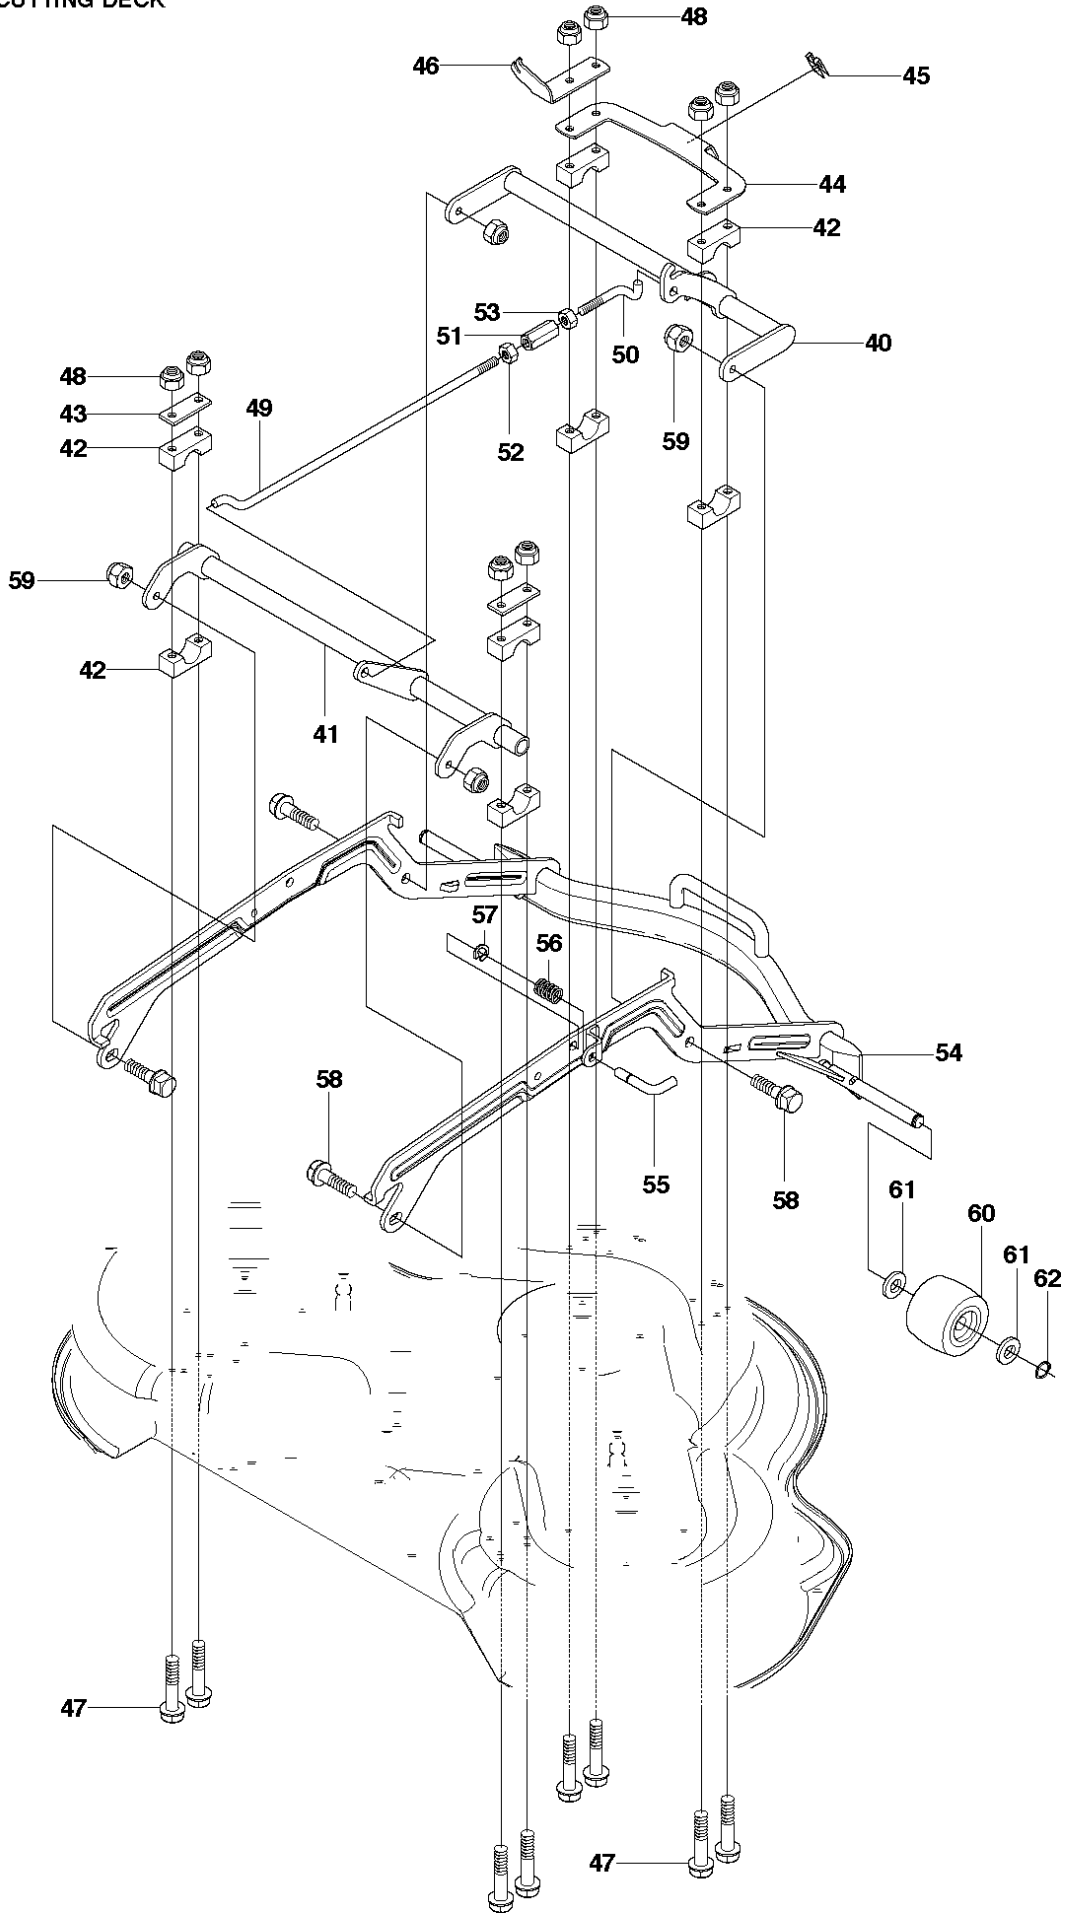

RIDER R11C
CUTTING DECK

MOWER DECK / CUTTING DECK

RIDER 11 C, 965094201, 2010-07

Ref	Part No	Description	Remark	QTY KIT
40	544 22 07-01	CROSS BAR		1
41	544 22 59-01	CROSS BAR		1
42	506 86 96-01	BEARING		8
43	506 81 38-01	REINFORCING PLATE		2
44	544 37 91-01	BRACKET		1
45	506 96 37-01	LÂSDON		1
46	544 22 83-01	BRACKET		1
47	725 24 61-51	SCREW EHHM		8
48	732 21 18-01	LOCK NUT		8
49	544 22 69-01	PARALLEL ROD		1
50	544 45 14-01	PARALLEL ROD		1
51	544 45 15-01	ADJUSTMENT ROD		1
52	506 89 76-01	NUT		1
53	731 23 20-51	HEXAGON NUT		1
54	544 21 33-01	DECK ATTACHMENT		1
55	544 21 39-01	LOCKING PIN		1
56	544 21 41-01	SPRING		1
57	735 31 13-20	E-CLIP		1
58	506 59 74-01	SCREW EHHFM		4
59	732 21 18-01	LOCK NUT		4
60	506 96 30-01	WHEEL ASSY		2
61	535 46 41-01	WASHER		4
62	735 31 17-00	CIRCLIP		2