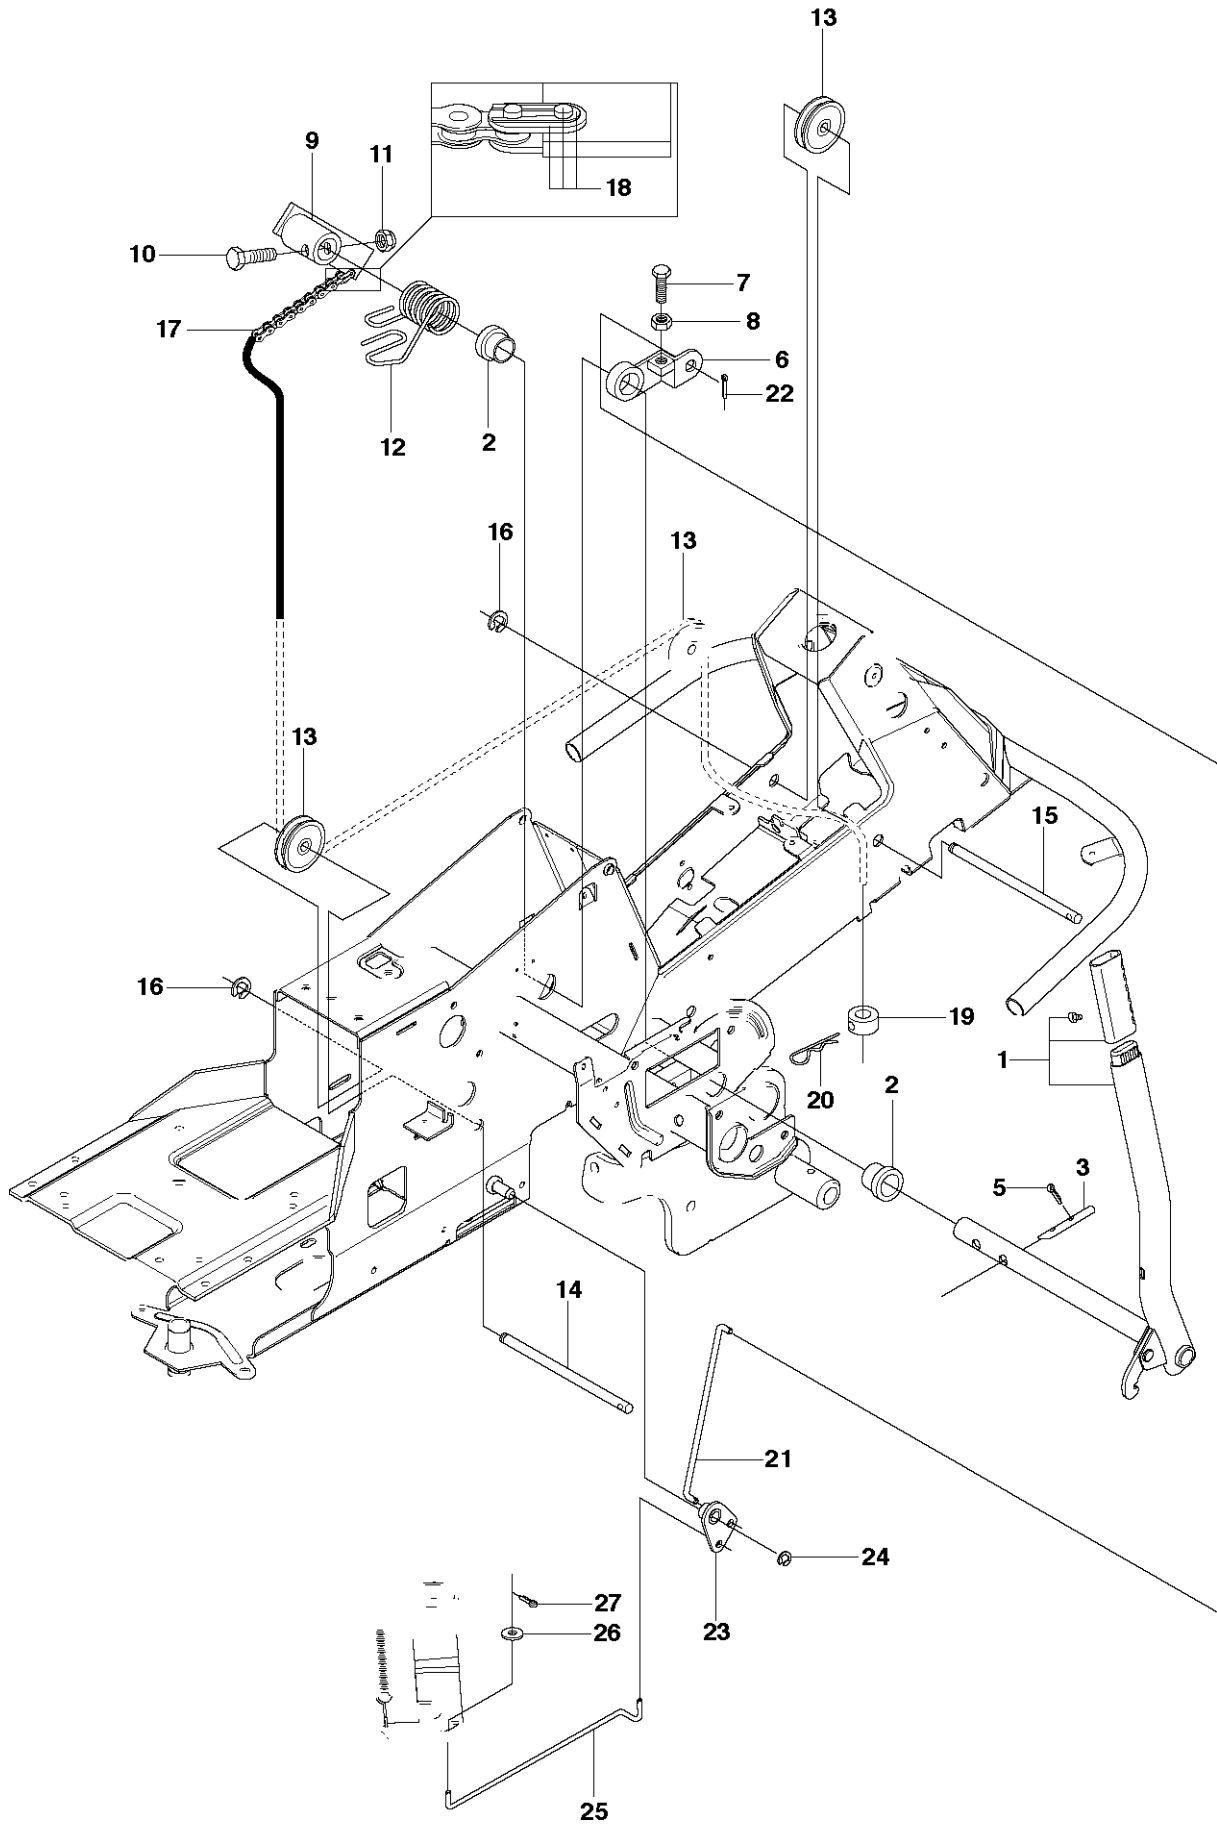

COVER

RIDER 11 C, 965094201, 2010-07

Ref	Part No	Description	Remark	QTY	KIT
1	544 89 59-01	FOOT PLATE		1	
2	544 24 84-01	MAT		1	1
3	544 89 59-02	FOOT PLATE		1	
4	544 24 84-02	MAT		1	3
5	544 40 05-01	SCREW		4	
21	544 23 92-01	COVER		1	
22	544 42 75-01	MAT		1	
23	544 40 05-01	SCREW		2	
24	544 32 65-02	COVER		1	
25	544 40 05-01	SCREW		2	
26	544 43 32-01	PROTECTIVE COVER		1	
27	544 37 42-01	UNIT COVER		1	
28	525 39 06-01	LOCK		1	
29	506 96 36-01	WASHER		1	

RIDER R11C
HEIGHT ADJUSTMENT

HEIGHT ADJUSTMENT

RIDER 11 C, 965094201, 2010-07

Ref	Part No	Description	Remark	QTY KIT
1	535 50 14-01	CONTROL PLATE		1
2	506 57 01-03	SCREW EHHFM		2
3	504 73 45-01	ADJUSTER		1
4	506 54 20-01	HANDLE		1
5	506 55 43-01	BEARING		2
6	735 31 22-20	E-CLIP		1
7	506 90 82-01	HEIGHT ROD		1
8	506 78 46-01	PEN		1
9	734 11 72-01	WASHER		1
10	732 21 18-01	LOCK NUT		1
11	731 23 18-01	HEXAGON NUT		1
12	721 61 83-01	SPLIT PIN		1
13	544 22 77-01	LINK		1
14	735 31 15-20	E-CLIP		1
15	544 22 70-01	CONNECTION ROD		1
16	721 61 83-01	SPLIT PIN		1

RIDER R11C
MOWER LIFT

MOWER LIFT / DECK LIFT

RIDER 11 C, 965094201, 2010-07

Ref	Part No	Description	Remark	QTY KIT
1	501 01 86-01	LIFTING LEVER ASSY		1
2	506 55 65-01	BEARING		2
3	525 40 66-01	PEN		1
5	721 61 83-01	SPLIT PIN		1
6	506 78 43-01	LINK ASSY		1
7	725 24 97-51	SCREW		1
8	731 23 20-51	HEXAGON NUT		1
9	544 43 36-01	LIFTING ARM		1
10	725 25 42-51	SCREW EHHM		1
11	732 25 22-01	HEXAGON LOCKING NUT		1
12	506 91 68-01	SPRING		1
13	506 90 56-01	OFFSET PULLEY		2
14	506 90 57-01	SHAFT		1
15	506 90 57-02	SHAFT		1
16	735 31 18-20	E-CLIP		2
17	506 55 46-07	CHAIN		1
18	506 55 47-01	LINKAGE		1
19	544 93 42-01	CHAIN STOP		1
20	506 96 66-01	HAIR PIN COTTER		1
21	544 45 69-01	CONNECTION ROD		1
22	721 61 83-01	SPLIT PIN		1
23	544 37 86-01	LINK		1
24	735 31 14-20	E-CLIP		1
25	544 44 88-01	CONNECTION ROD		1
26	734 11 64-41	WASHER		1
27	721 61 83-01	SPLIT PIN		1