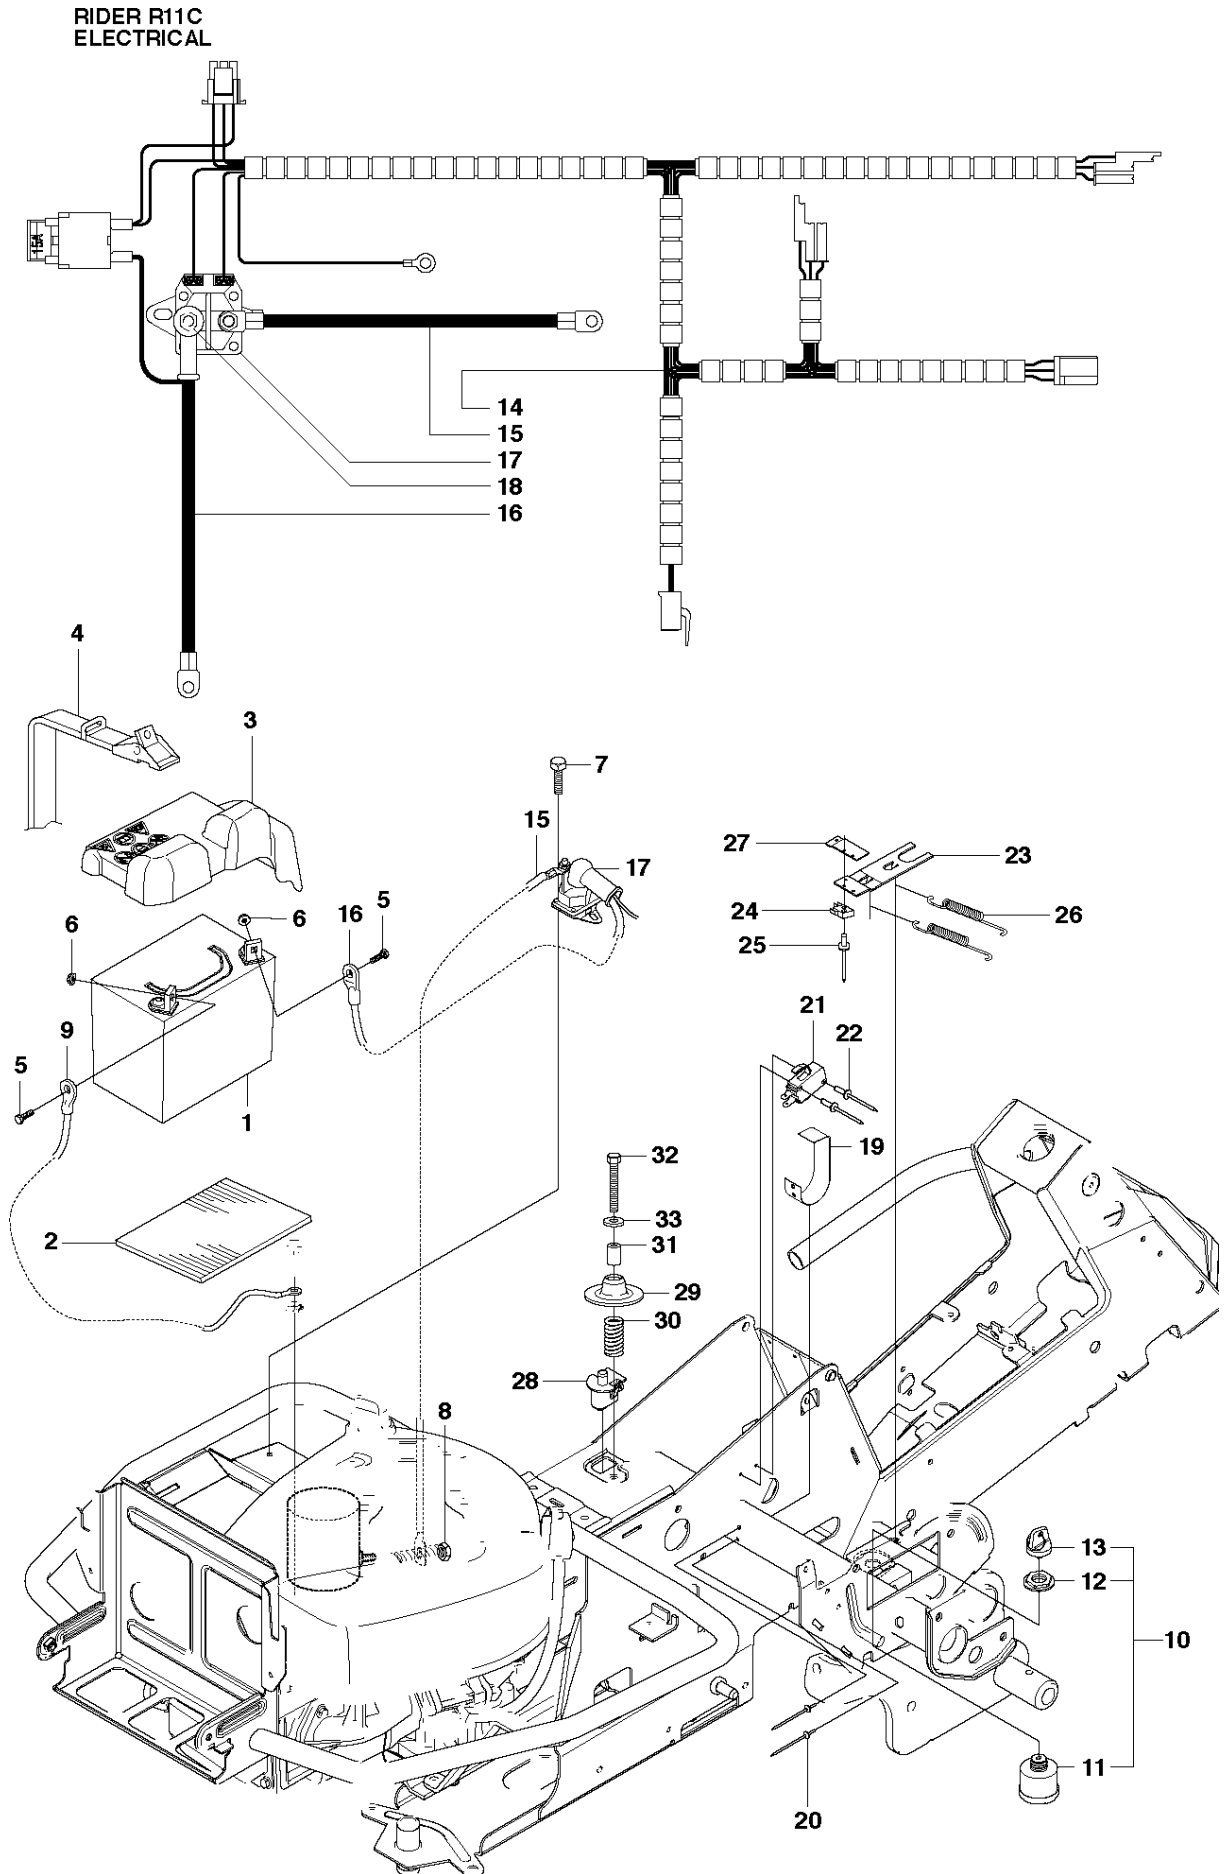

ELECTRICAL

RIDER 11 C, 965094201, 2010-07

Ref	Part No	Description	Remark	QTY	KIT
1	510 13 85-01	BATTERY		1	
2	535 44 11-01	BATTERY MAT		1	
3	510 02 69-01	COVER		1	
4	506 83 68-02	BELT		1	
5	522 62 21-01	SCREW EHHM		2	
6	522 62 43-01	NUT		2	
7	725 23 64-61	SCREW EHHFT		1	
8	506 89 98-01	NUT		1	
9	576 18 38-01	CABLE		1	
10	544 44 21-01	IGNITION SWITCH		1	
11	544 44 22-01	IGNITION SWITCH		1	10
12	544 44 23-01	NUT		1	10
13	544 44 24-01	IGNITION KEY		1	10
14	544 92 60-01	WIRING		1	
15	544 92 86-01	CABLE		1	
16	544 92 61-04	CABLE		1	
17	544 43 98-01	RELAY		1	
18	506 89 98-01	NUT		2	
19	506 90 93-01	PLATE SPRING		1	
20	722 78 39-02	BLIND RIVET		2	
21	574 31 60-01	SWITCH		1	
22	544 44 07-01	RIVET		2	
23	506 90 94-02	BRACKET		1	
24	535 46 91-01	SWITCH		1	
25	544 44 07-01	RIVET		2	
26	506 83 43-01	SPRING		2	
27	504 71 16-01	ADAPTER		1	
28	506 90 96-01	SWITCH		1	
29	506 90 97-01	SPRING WASHER		1	
30	544 44 12-01	SPRING		1	
31	506 90 99-02	SPACING TUBE		1	
32	725 24 60-51	SCREW EHHM		1	
33	734 11 64-01	WASHER		1