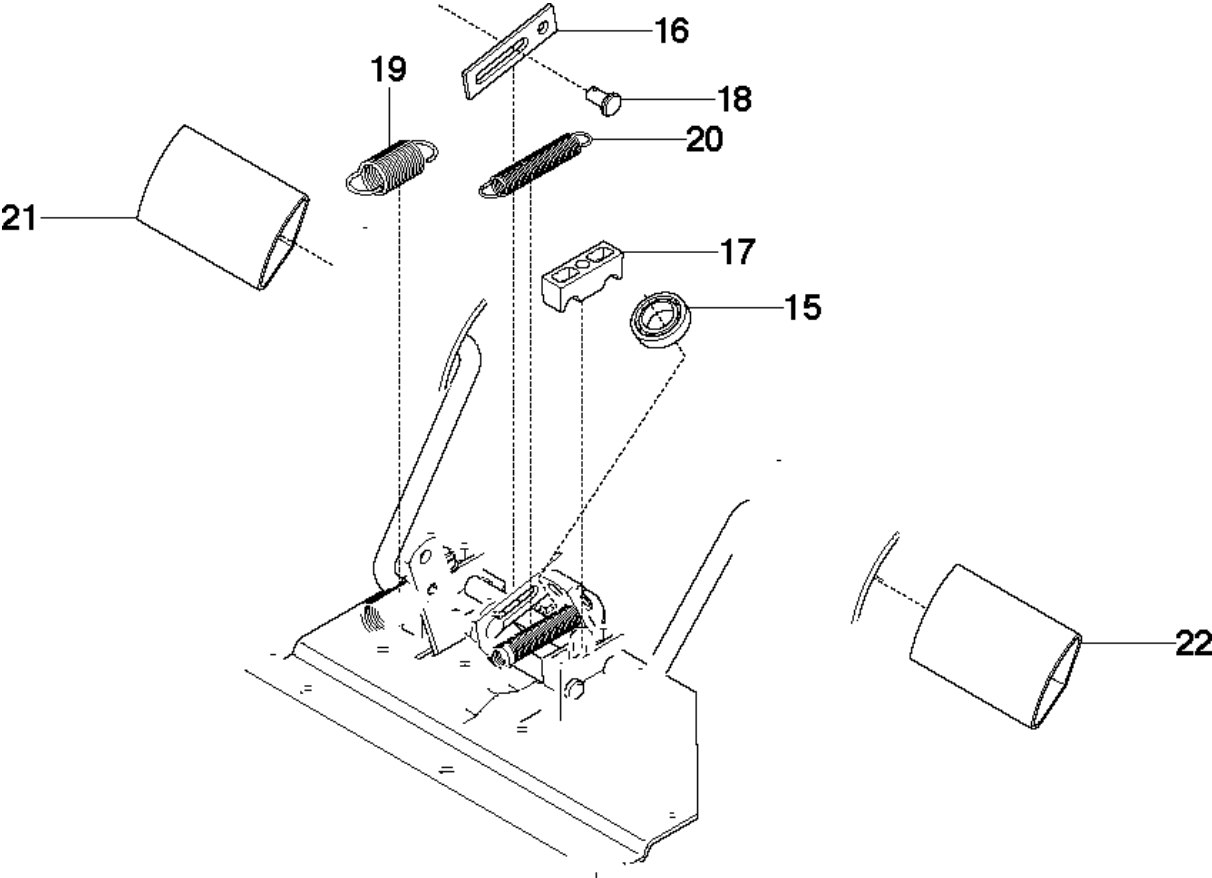

PEDALS

RIDER 11 C, 965094201, 2010-07

Ref	Part No	Description	Remark	QTY	KIT
15	738 21 02-04	BALL BEARING		1	1
16	544 12 79-01	LINK		1	1
17	535 48 08-01	BEARING SUPPORT		4	1
18	721 83 99-01	CLEVIS PIN		1	1
19	544 13 34-01	DRAW SPRING		1	1
20	544 13 36-01	DRAW SPRING		1	1
21	535 47 88-02	PEDAL RUBBER		1	1
22	535 47 88-02	PEDAL RUBBER		1	1