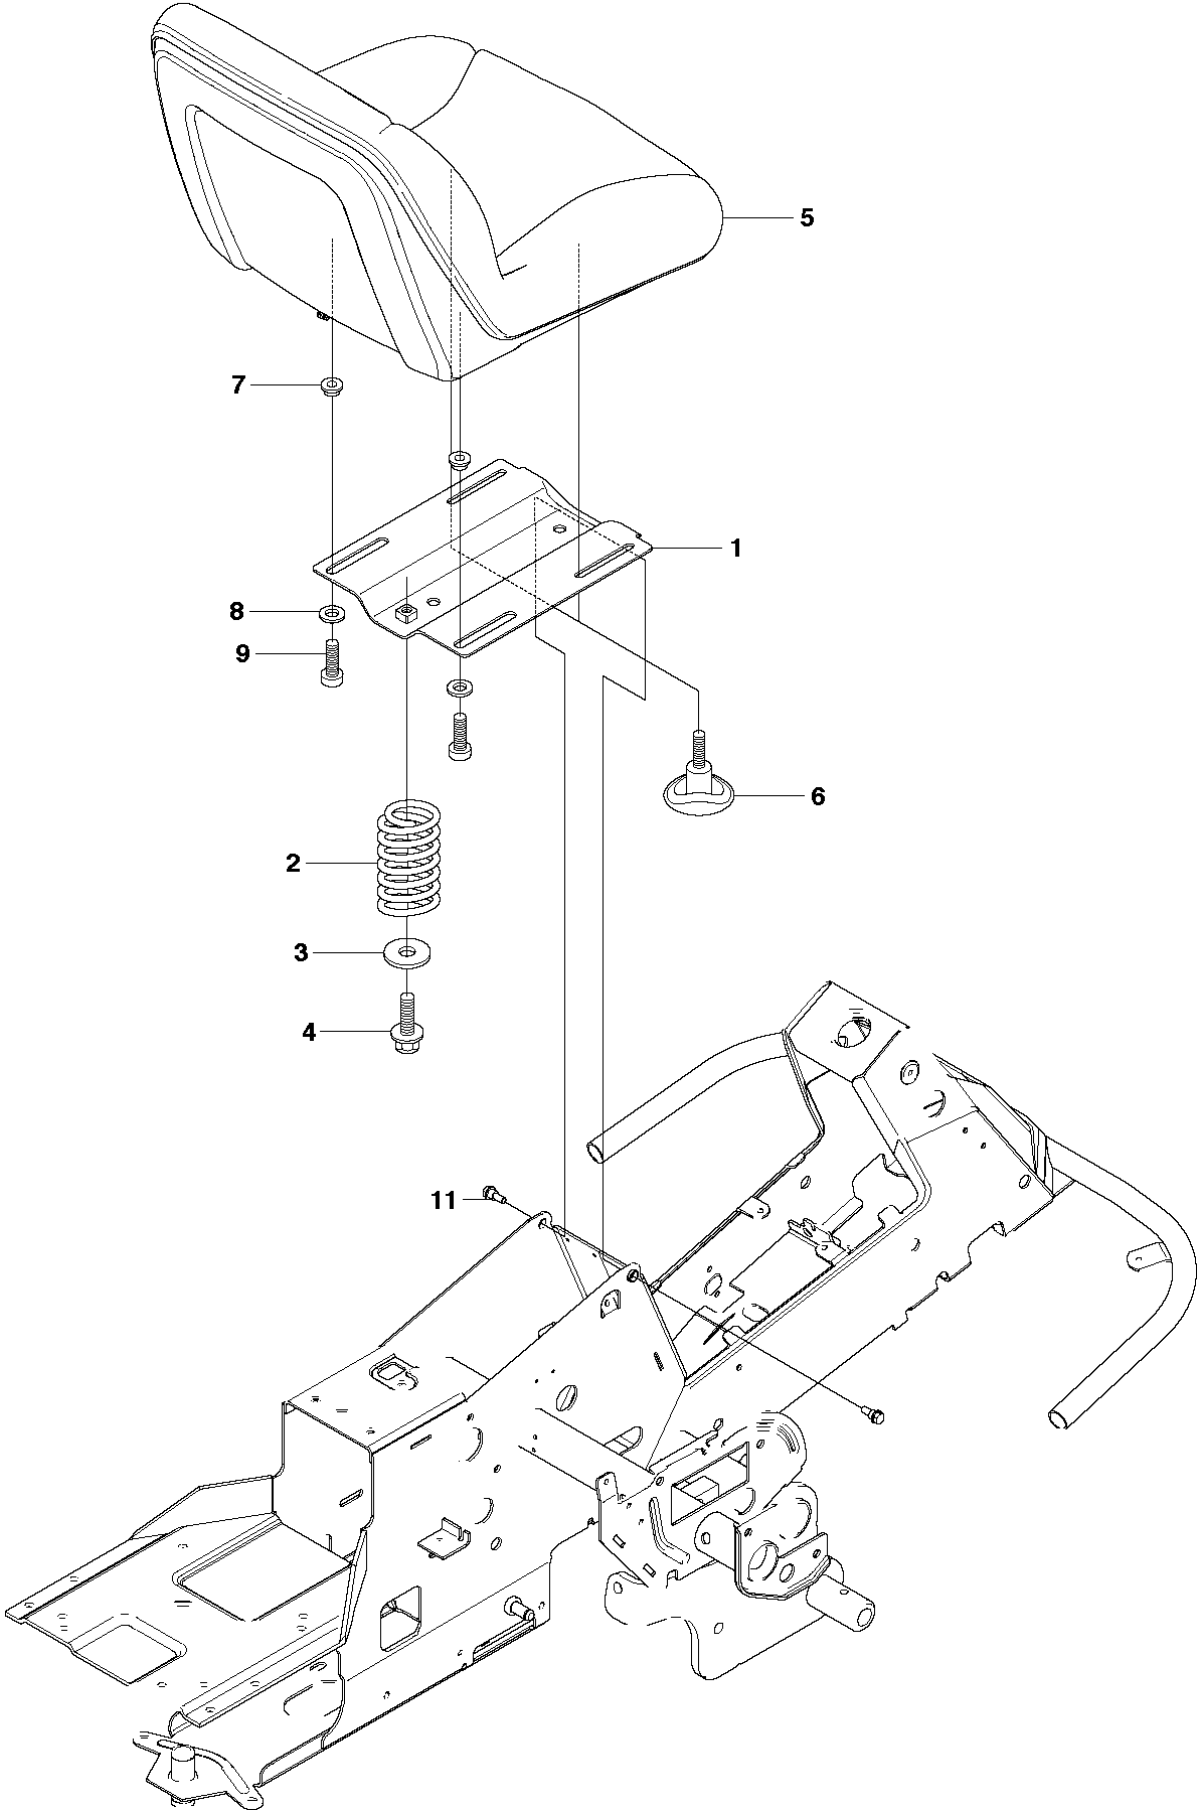

SPARE PARTS LIST

RIDERS

RIDER 11 C, 965094201, 2010-07

RIDER R11C
SEAT

SEAT

RIDER 11 C, 965094201, 2010-07

Ref	Part No	Description	Remark	QTY KIT
1	573 99 50-03	SEAT BRACKET		1
2	506 91 53-01	COMPRESSION SPRING		1
3	734 11 74-41	WASHER		1
4	725 24 93-71	SCREW EHHM		1
5	544 43 33-01	SEAT		1
6	506 56 55-01	JUSTERVRED		2
7	506 56 53-01	BUSHING		2
8	734 11 64-41	WASHER		2
9	506 55 63-01	SCREW UNC		2
11	506 59 74-01	SCREW EHHFM		1

RIDER R11C
FUEL SYSTEM

FUEL SYSTEM

RIDER 11 C, 965094201, 2010-07

Ref	Part No	Description	Remark	QTY KIT
1	535 50 13-01	FUEL TANK		1
2	544 32 93-01	BRACKET		1
3	732 21 16-01	LOCK NUT		2
4	734 11 56-01	WASHER		1
5	506 67 33-01	TANK CAP ASSY		1
6	504 80 00-07	FUEL HOSE		1
7	535 46 97-01	HOSE BRACE		2
8	725 23 64-61	SCREW EHHFT		1
9	501 02 03-01	SUPPORT		1
10	725 24 93-71	SCREW EHHM		2

RIDER R11C
COVER

COVER

RIDER 11 C, 965094201, 2010-07

Ref	Part No	Description	Remark	QTY	KIT
6	544 24 76-02	ENGINE HOOD ASSY		1	
7	544 24 77-01	HINGE		1	6
8	544 24 77-02	HINGE		1	6
9	722 79 54-02	RIVET		6	6
10	503 89 47-03	SNAP LOCKING		1	
19	574 85 61-01	COVER		1	
20	544 40 05-01	SCREW		2	

COVER

RIDER 11 C, 965094201, 2010-07

Ref	Part No	Description	Remark	QTY	KIT
1	544 89 59-01	FOOT PLATE		1	
2	544 24 84-01	MAT		1	1
3	544 89 59-02	FOOT PLATE		1	
4	544 24 84-02	MAT		1	3
5	544 40 05-01	SCREW		4	
21	544 23 92-01	COVER		1	
22	544 42 75-01	MAT		1	
23	544 40 05-01	SCREW		2	
24	544 32 65-02	COVER		1	
25	544 40 05-01	SCREW		2	
26	544 43 32-01	PROTECTIVE COVER		1	
27	544 37 42-01	UNIT COVER		1	
28	525 39 06-01	LOCK		1	
29	506 96 36-01	WASHER		1	