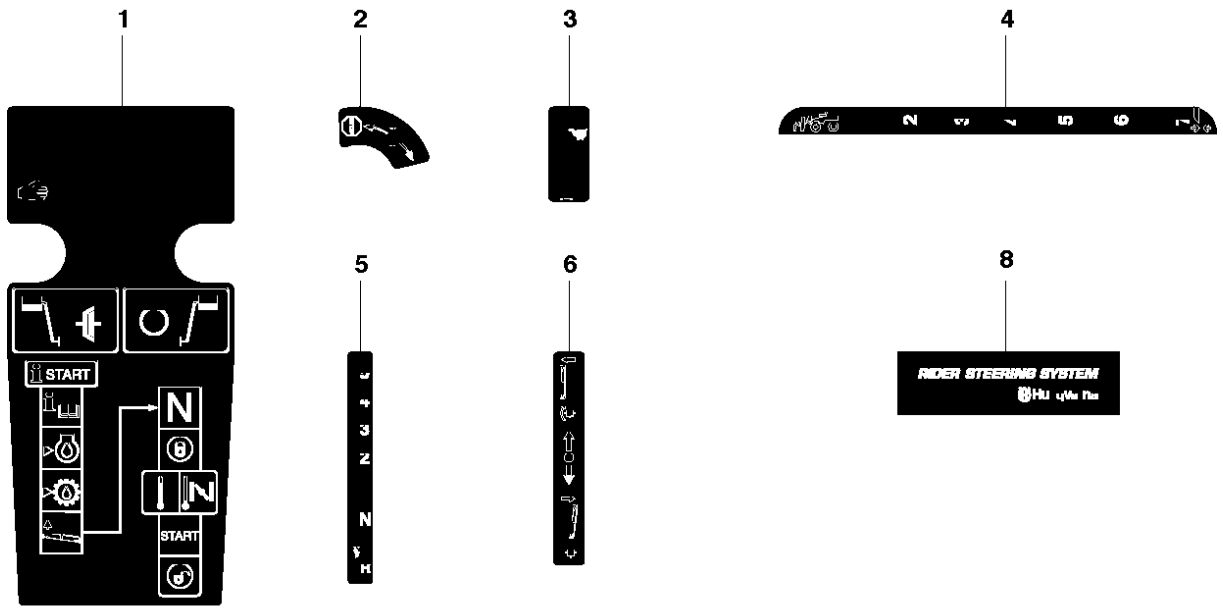

RIDER R11C
DECALS

DECALS

RIDER 11 C, 965094201, 2010-07

Ref	Part No	Description	Remark	QTY KIT
1	544 43 85-01	LABEL		1
2	544 43 87-01	LABEL		1
3	544 43 88-01	LABEL		1
4	544 43 90-01	LABEL		1
5	544 43 91-01	LABEL		1
6	544 43 92-01	LABEL		1
8	544 83 36-01	LABEL		1
9	505 21 77-01	LABEL		1
10	544 39 11-02	LABEL		1
11	544 43 93-01	LABEL		1
12	544 43 93-02	LABEL		1