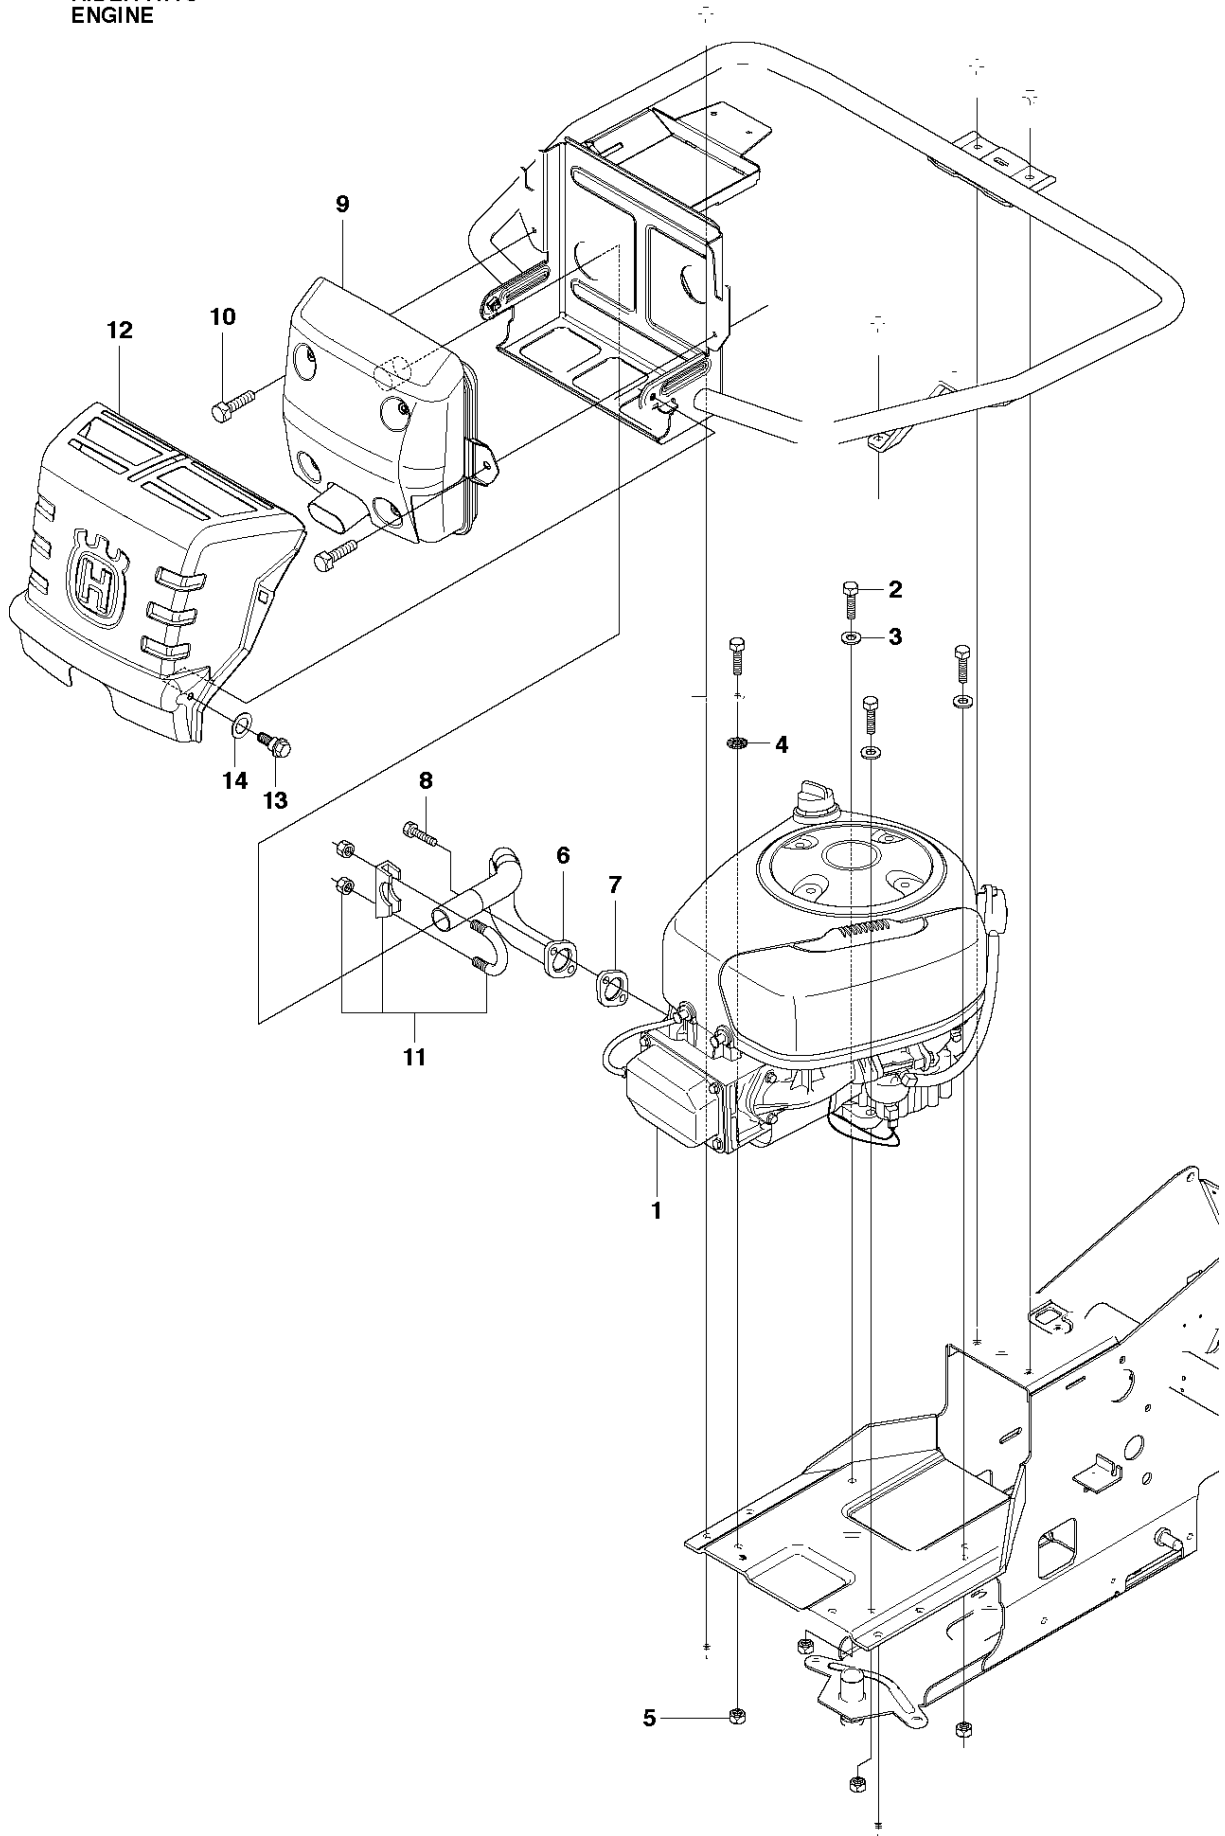

RIDER R11C
ENGINE

ENGINE

RIDER 11 C, 965094201, 2010-07

Ref	Part No	Description	Remark	QTY KIT
1	535 44 07-01	MOTOR		1
2	725 24 57-51	SCREW		4
3	734 11 64-01	WASHER		3
4	735 21 64-00	LOCKWASHER		1
5	732 21 18-01	LOCK NUT		4
6	535 50 06-01	EXHAUST PIPE ASSY		1
7	506 91 45-01	GASKET		1
8	506 55 63-01	SCREW UNC		2
9	544 33 57-01	MUFFLER ASSY		1
10	725 23 64-61	SCREW EHHFT		2
11	506 66 84-01	CLAMP ASSY		1
12	544 24 83-01	HEAT PROTECTOR		1
13	506 59 74-01	SCREW EHHFM		2
14	506 83 94-01	SPRING WASHER		2