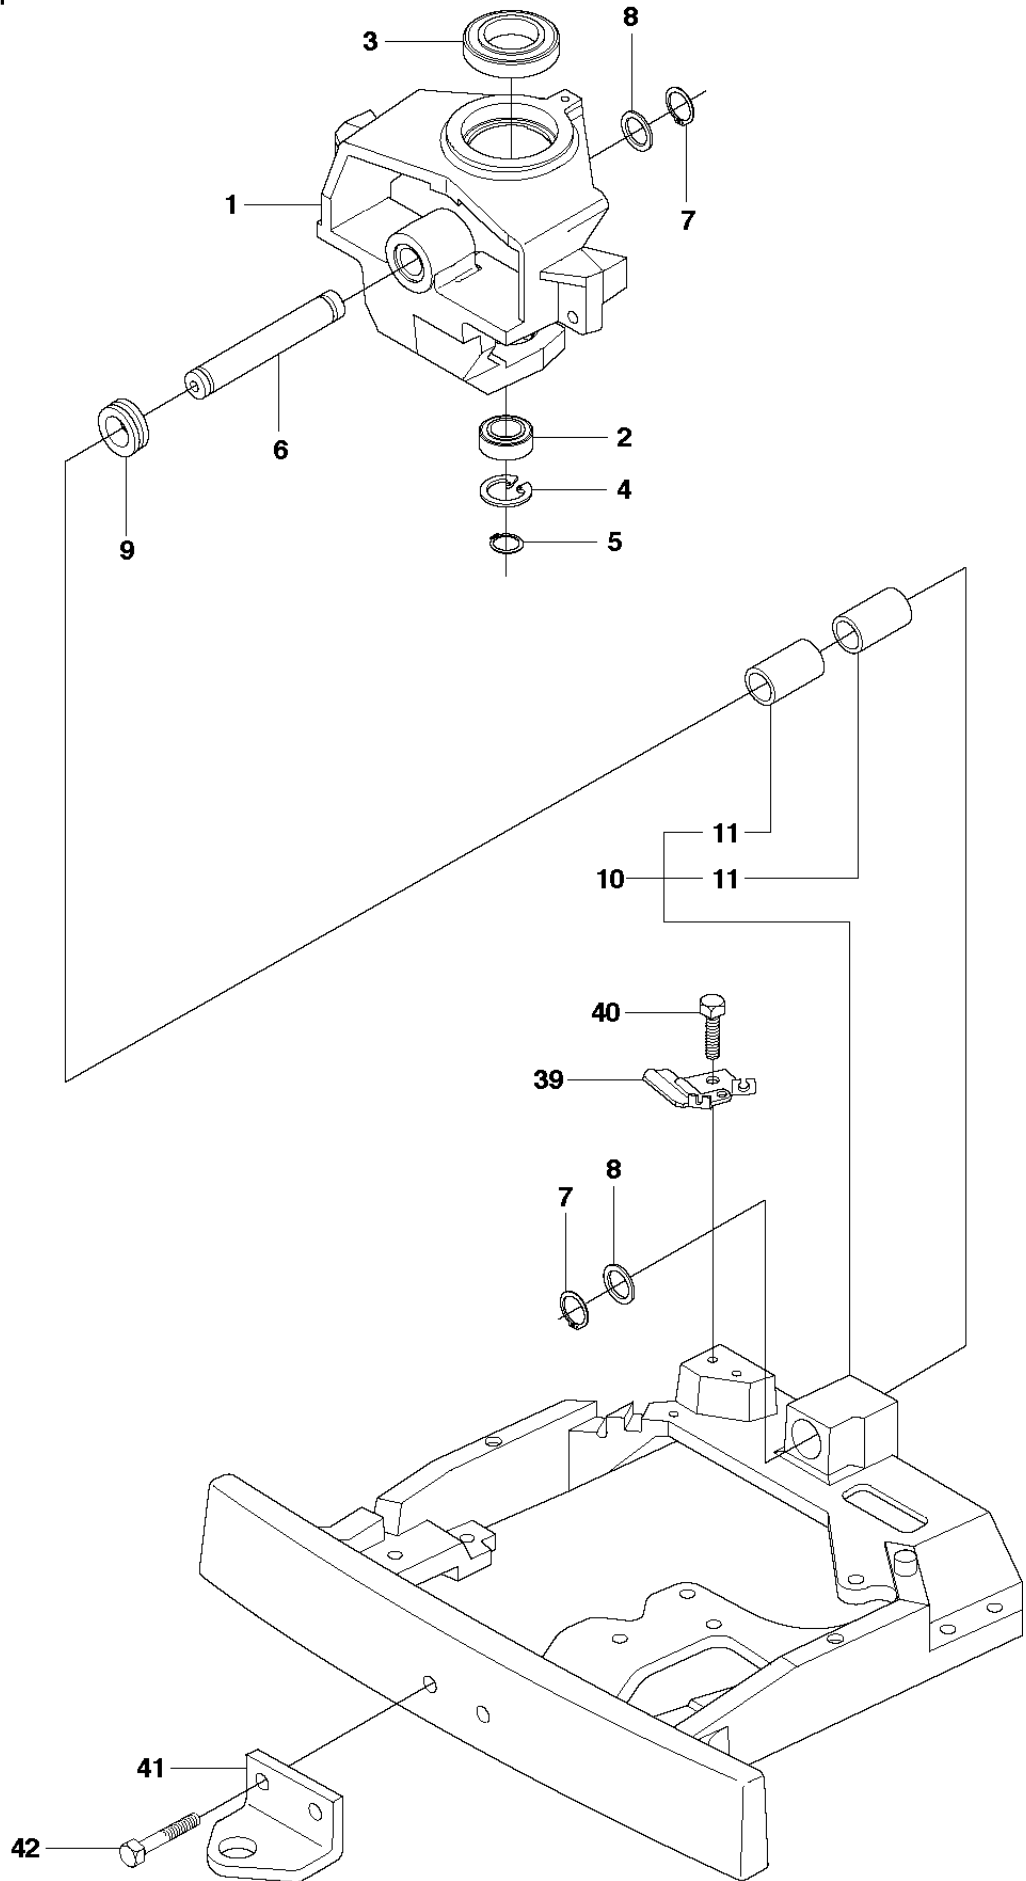

RIDER R11C
CHASSIS, REAR

CHASSIS REAR

RIDER 11 C, 965094201, 2010-07

Ref	Part No	Description	Remark	QTY	KIT
1	506 98 58-03	SPINDLE		1	
2	738 21 05-04	BALL BEARING		1	
3	738 21 10-04	BALL BEARING		1	
4	735 31 40-10	CIRCLIP		1	
5	735 31 26-00	CIRCLIP		1	
6	506 98 59-01	SWING AXLE		1	
7	735 31 26-00	CIRCLIP		2	
8	506 77 34-01	WASHER		2	
9	740 68 14-21	V-RING		1	
10	535 40 60-01	BRACKET		1	
11	506 98 61-02	GLIDLAGER		2	10
39	506 57 52-01	WIRE HOLDER		1	
40	725 23 66-51	HEXAGONAL SCREW M6X12		2	
41	506 88 99-01	HITCH		1	
42	725 24 93-71	SCREW EHHM		2