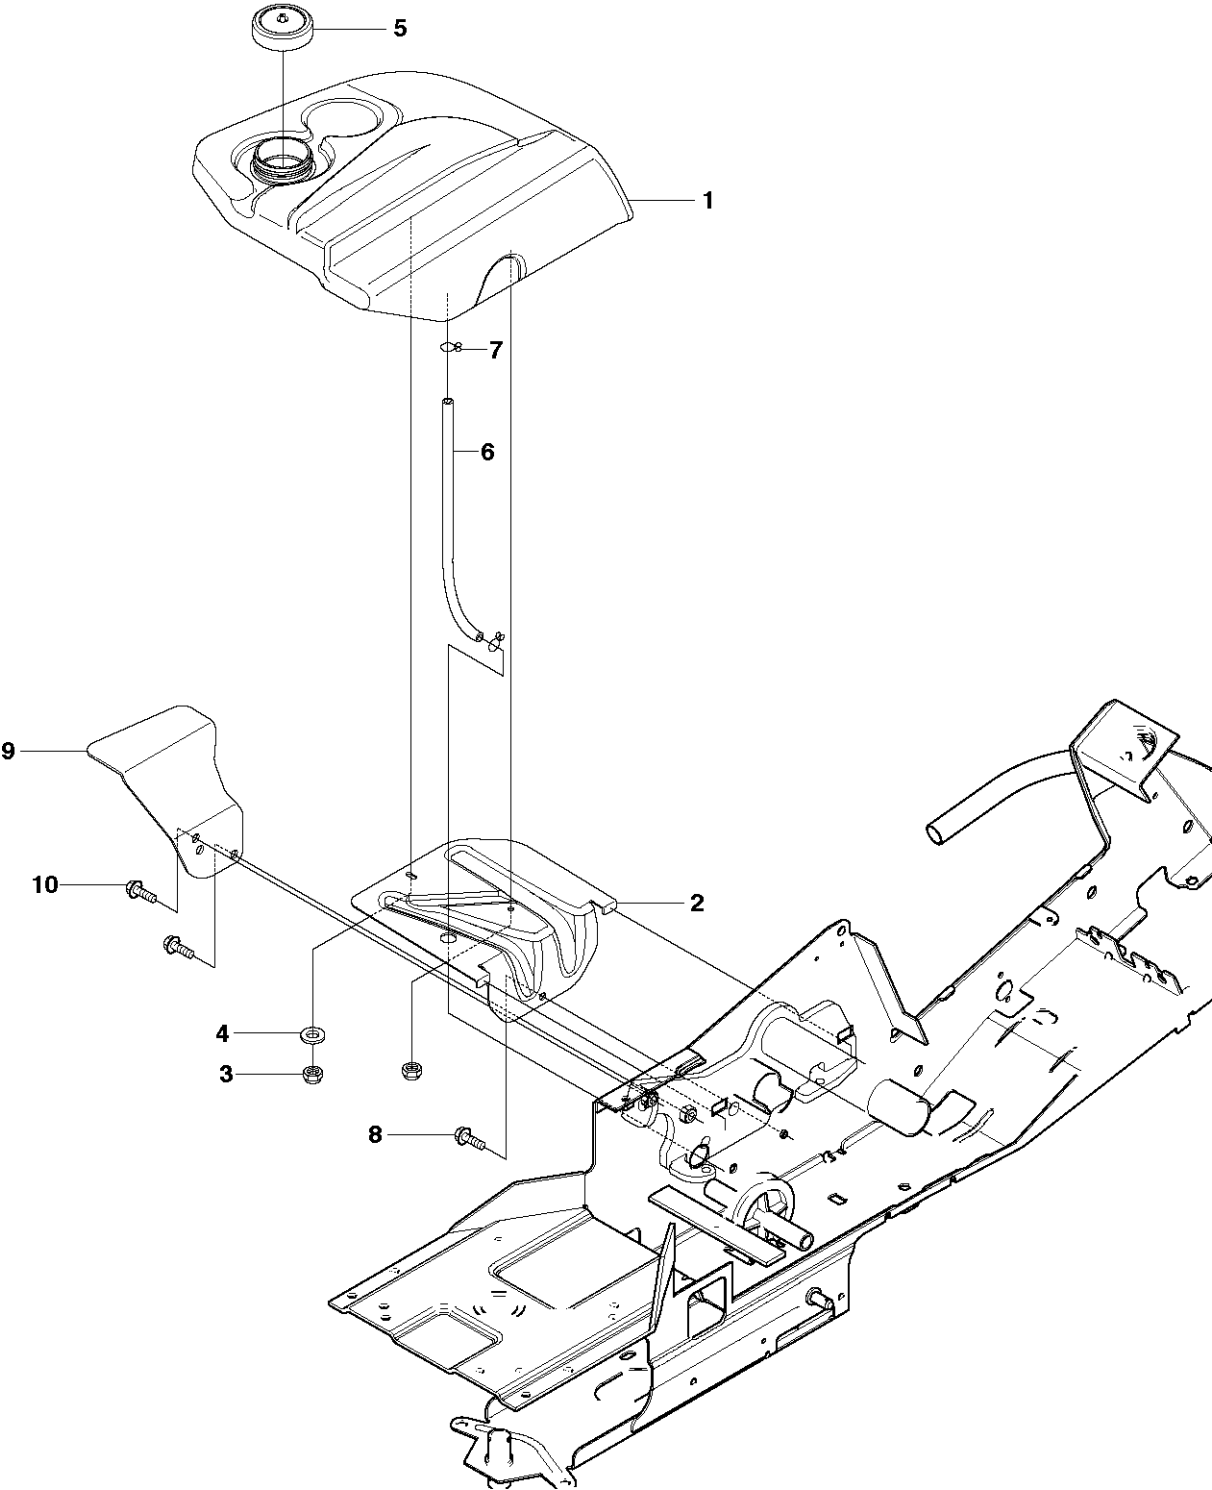

RIDER R11C
FUEL SYSTEM

FUEL SYSTEM

RIDER 11 C, 965094201, 2010-07

Ref	Part No	Description	Remark	QTY KIT
1	535 50 13-01	FUEL TANK		1
2	544 32 93-01	BRACKET		1
3	732 21 16-01	LOCK NUT		2
4	734 11 56-01	WASHER		1
5	506 67 33-01	TANK CAP ASSY		1
6	504 80 00-07	FUEL HOSE		1
7	535 46 97-01	HOSE BRACE		2
8	725 23 64-61	SCREW EHHFT		1
9	501 02 03-01	SUPPORT		1
10	725 24 93-71	SCREW EHHM		2