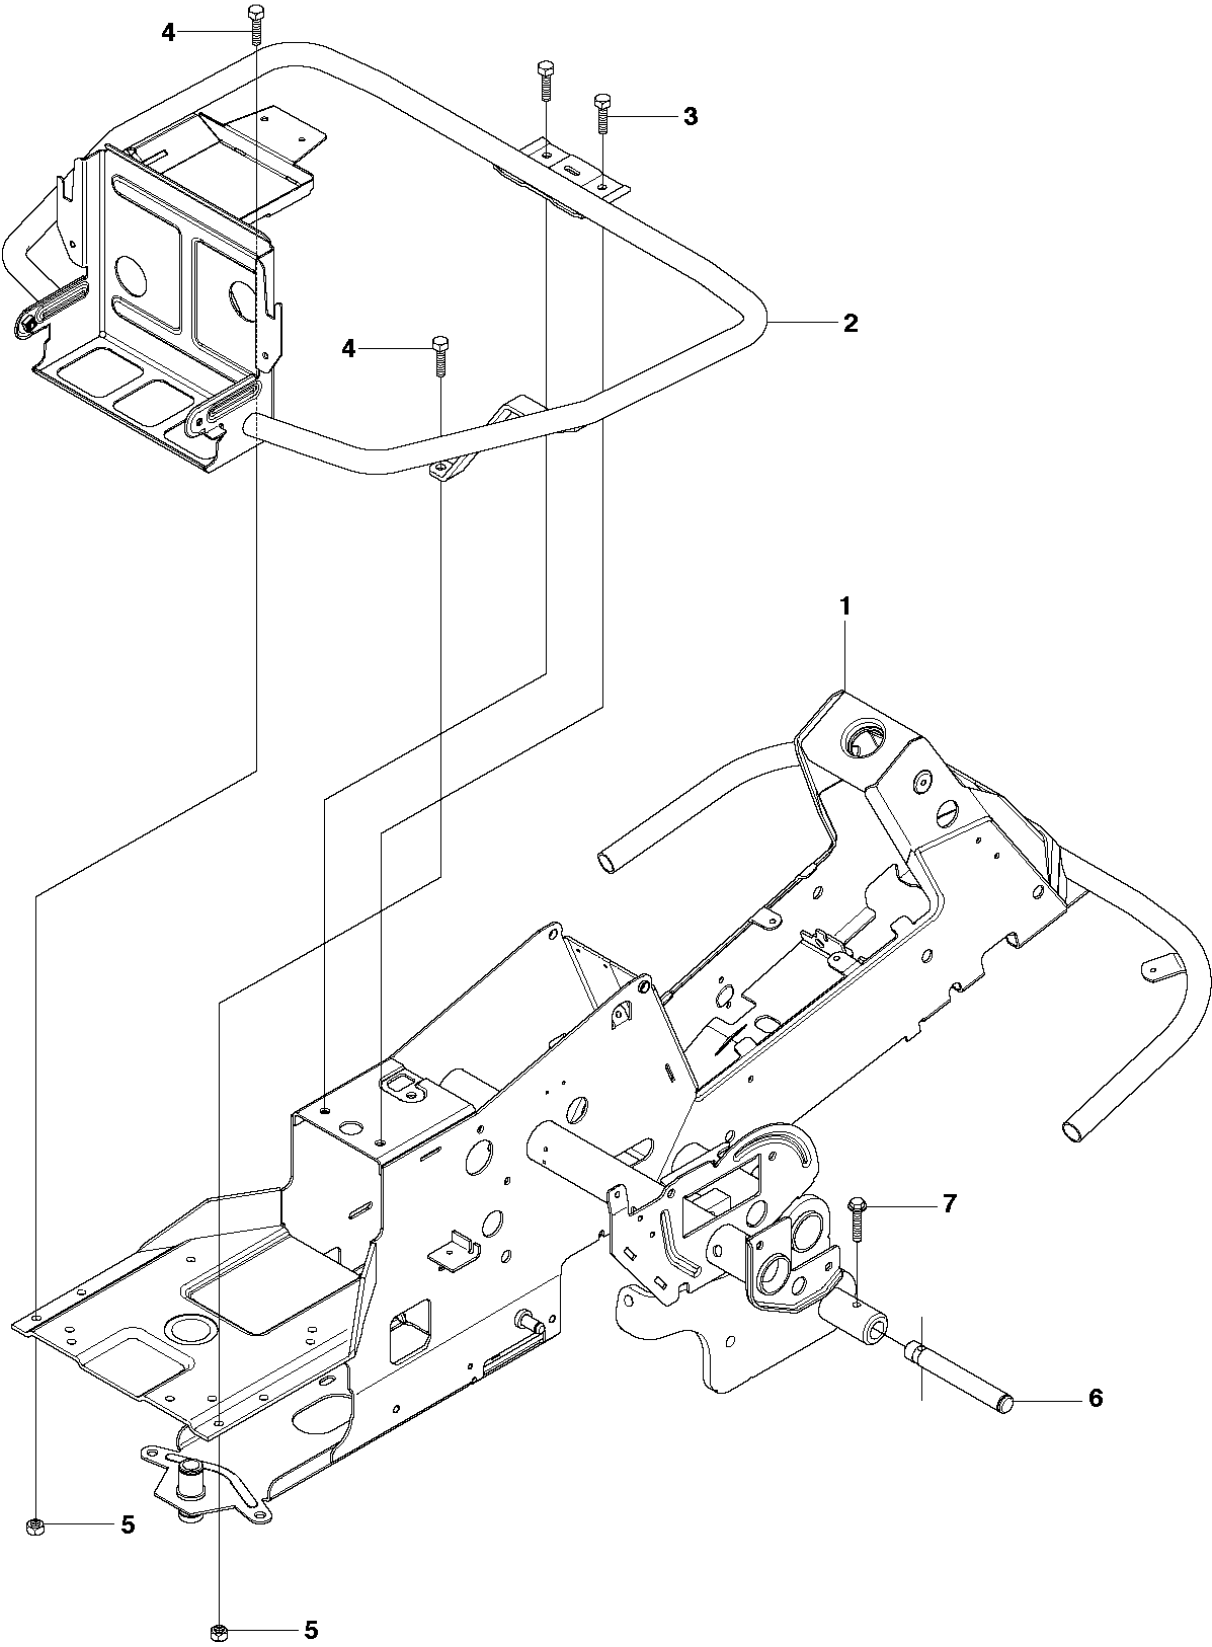

RIDER R11C
CHASSIS

CHASSIS / FRAME

RIDER 11 C, 965094201, 2010-07

Ref	Part No	Description	Remark	QTY KIT
1	544 84 23-01	FRAME		1
2	544 24 45-02	ENGINE FRAME		1
3	506 57 01-03	SCREW EHHFM		2
4	725 24 51-71	SCREW EHHM		2
5	732 21 18-01	LOCK NUT		2
6	535 47 08-01	WHEEL AXLE		2
7	725 24 59-61	SCREW EHHFT		2