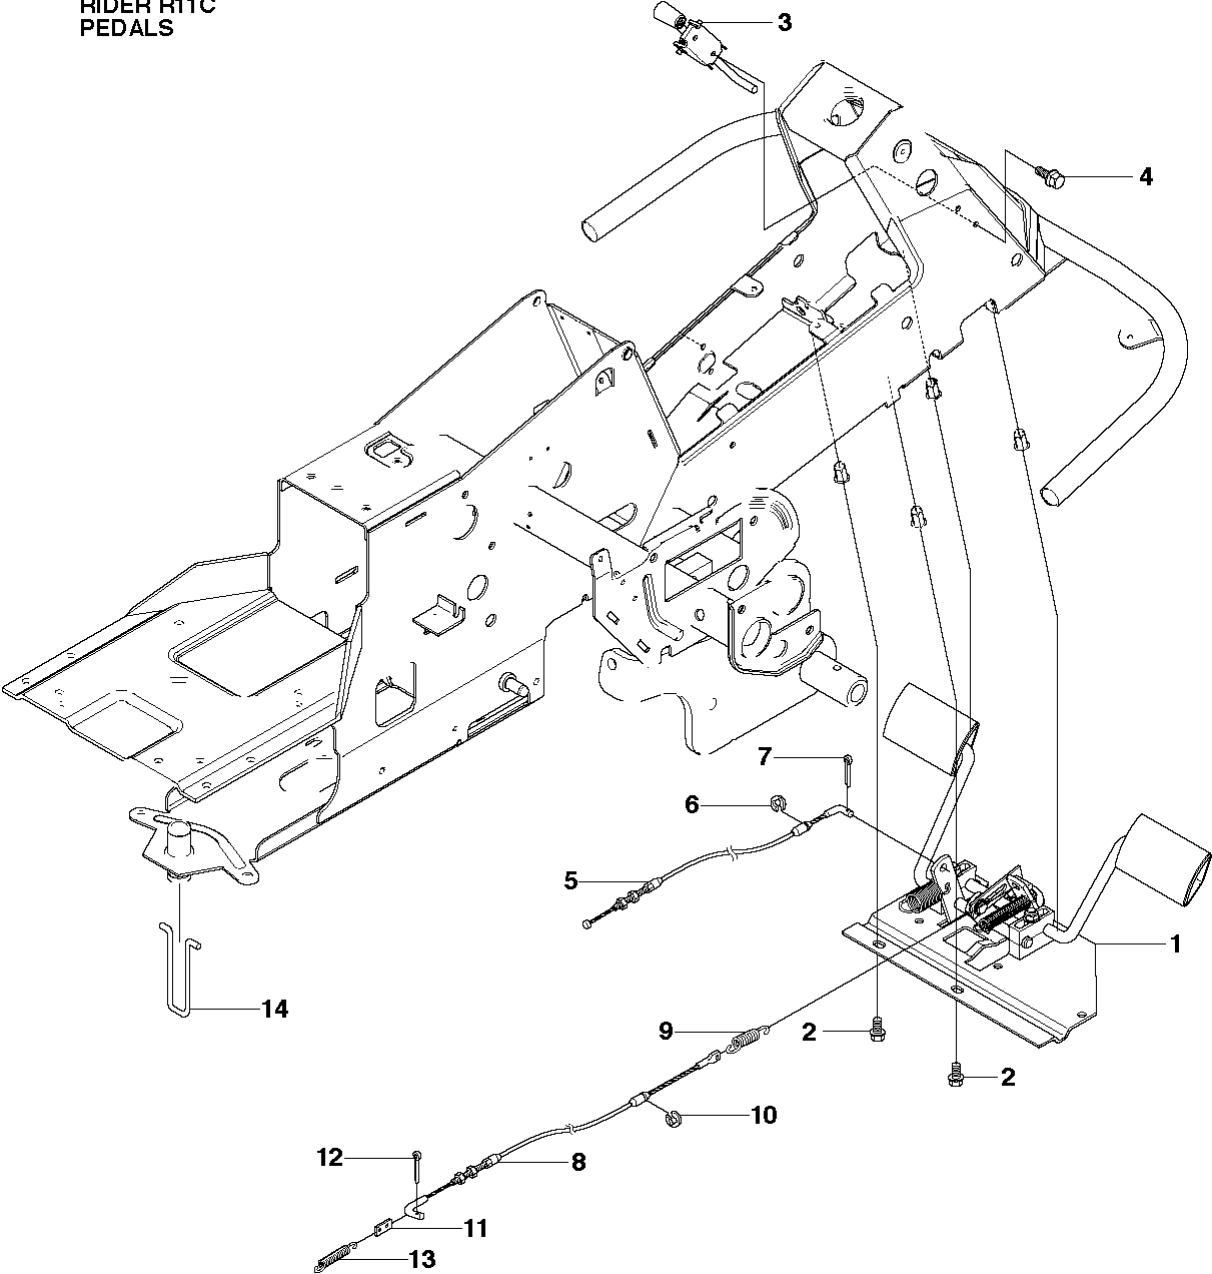

RIDER R11C
PEDALS

PEDALS

RIDER 11 C, 965094201, 2010-07

Ref	Part No	Description	Remark	QTY KIT
1	544 13 23-01	PEDAL PLATE ASSY		1
2	506 57 01-04	SCREW EHHFM		4
3	544 40 31-01	BRAKE LEVER ASSY		1
4	725 23 64-61	SCREW EHHFT		2
5	506 95 25-01	WIRE ASSY		1
6	735 31 09-20	E-CLIP		1
7	721 61 52-01	SPLIT PIN		1
8	506 95 26-01	CABLE		1
9	506 91 91-01	BRAKE SPRING		1
10	735 31 09-20	E-CLIP		1
11	506 59 93-01	LINK		1
12	721 61 52-01	SPLIT PIN		1
13	506 53 56-03	DRAW SPRING		1
14	506 57 64-01	CABLE HOLDER		1