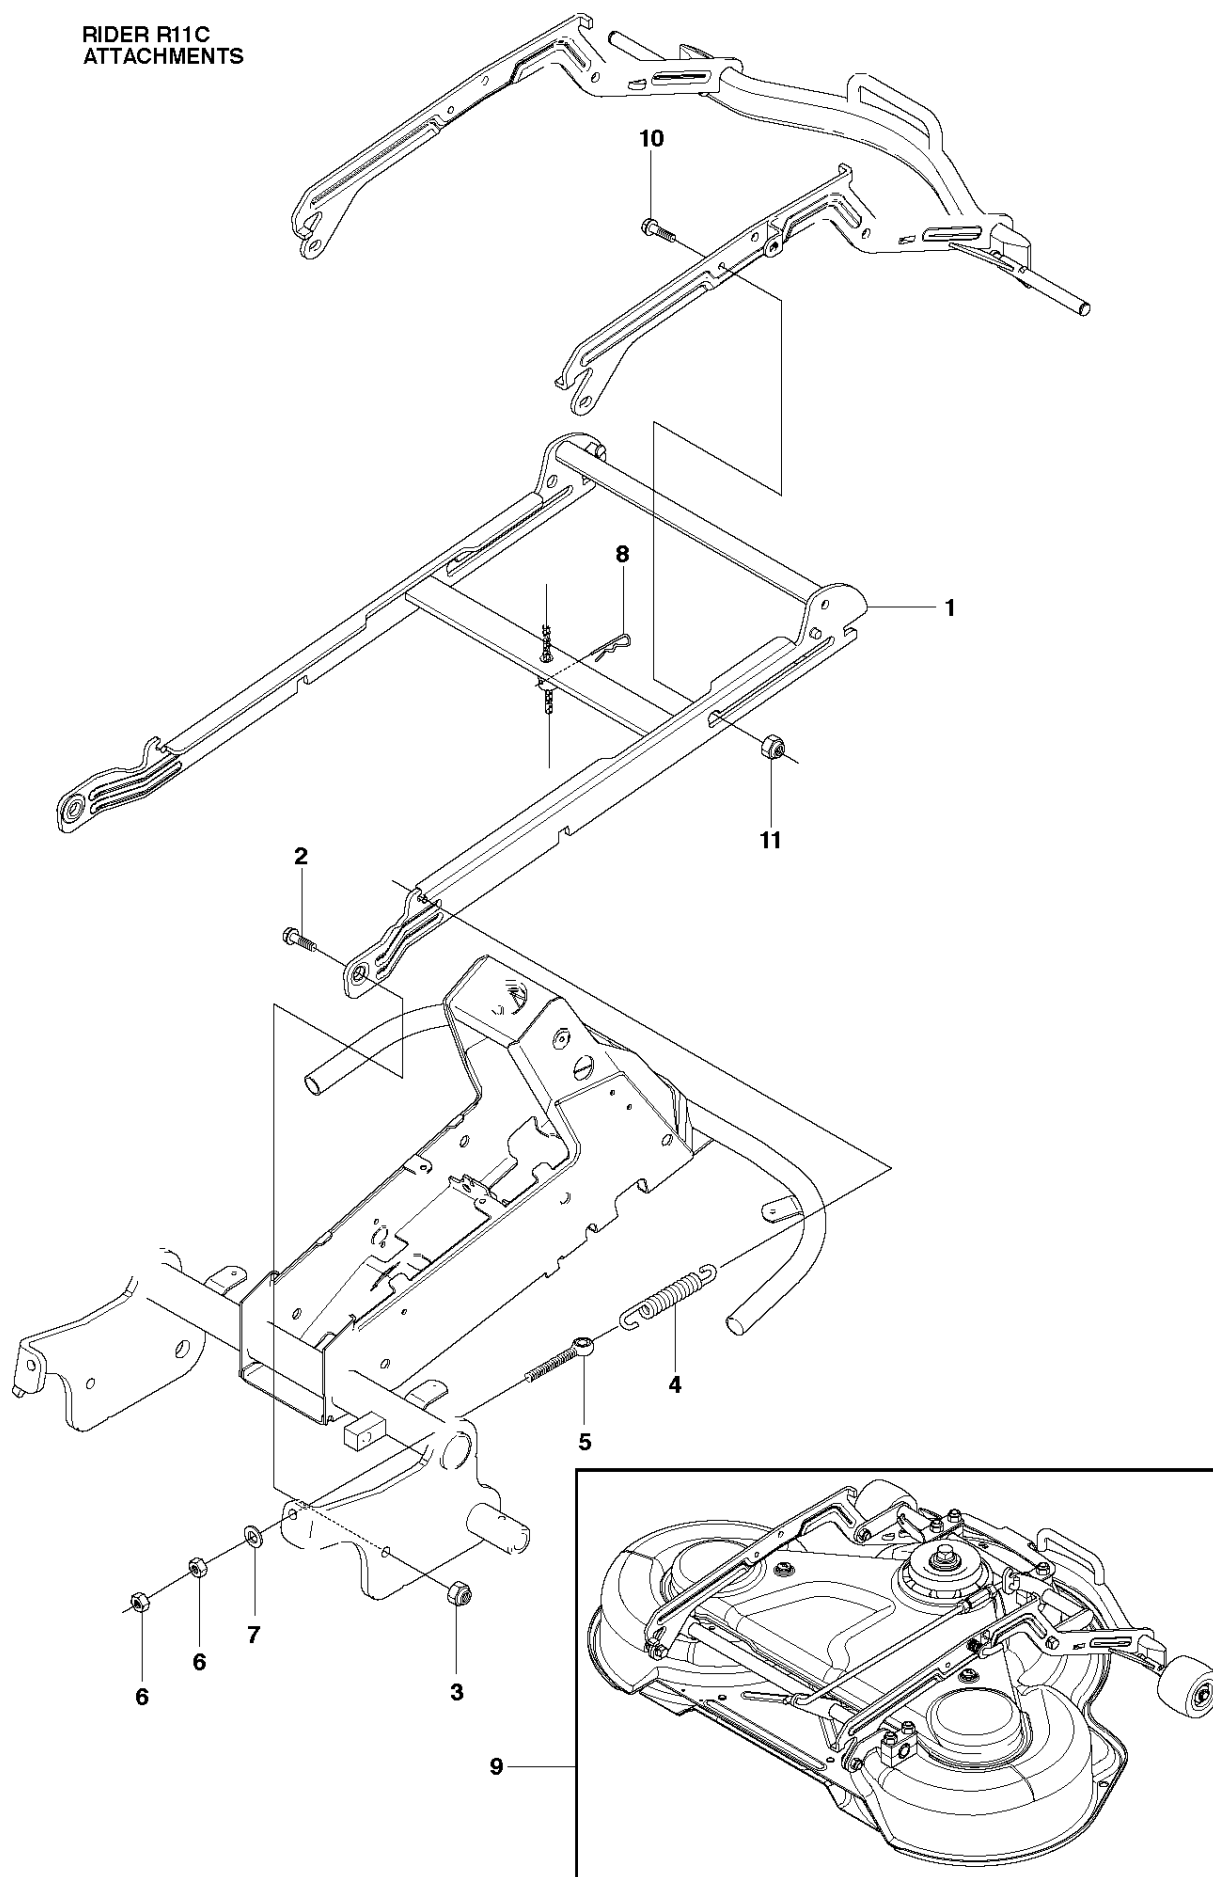

RIDER R11C
ATTACHMENTS

ATTACHMENTS

RIDER 11 C, 965094201, 2010-07

Ref	Part No	Description	Remark	QTY KIT
1	544 21 27-01	EQUIPMENT FRAME		1
2	506 89 58-01	COLLAR SCREW		2
3	732 25 22-01	HEXAGON LOCKING NUT		2
4	506 83 76-01	SPRING		2
5	506 83 77-01	RING BOLT		2
6	731 23 20-51	HEXAGON NUT		4
7	734 11 72-01	WASHER		2
8	506 96 66-01	HAIR PIN COTTER		1
9	544 43 79-01	CUTTING DECK		1
10	544 36 24-01	SCREW		2
11	732 21 18-01	LOCK NUT		2