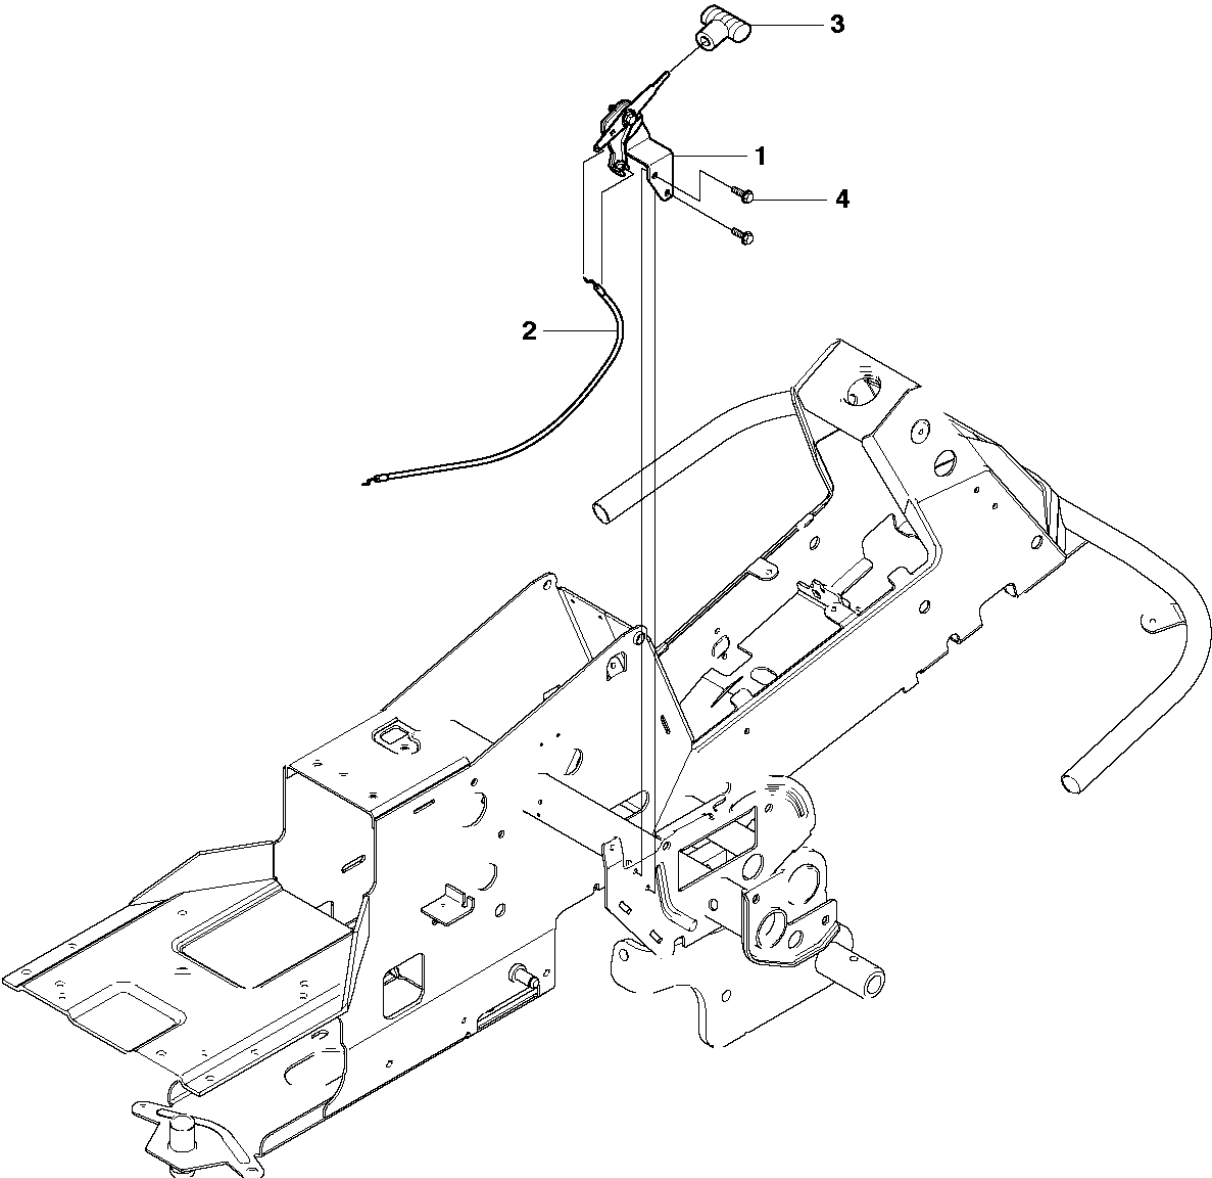

RIDER R11C
CONTROLS

CONTROLS

RIDER 11 C, 965094201, 2010-07

Ref	Part No	Description	Remark	QTY KIT
1	544 30 15-01	THROTTLE CONTROL ASSY		1
2	544 30 17-01	WIRE		1
3	506 88 91-01	KNOB		1
4	725 23 64-61	SCREW EHHFT		2