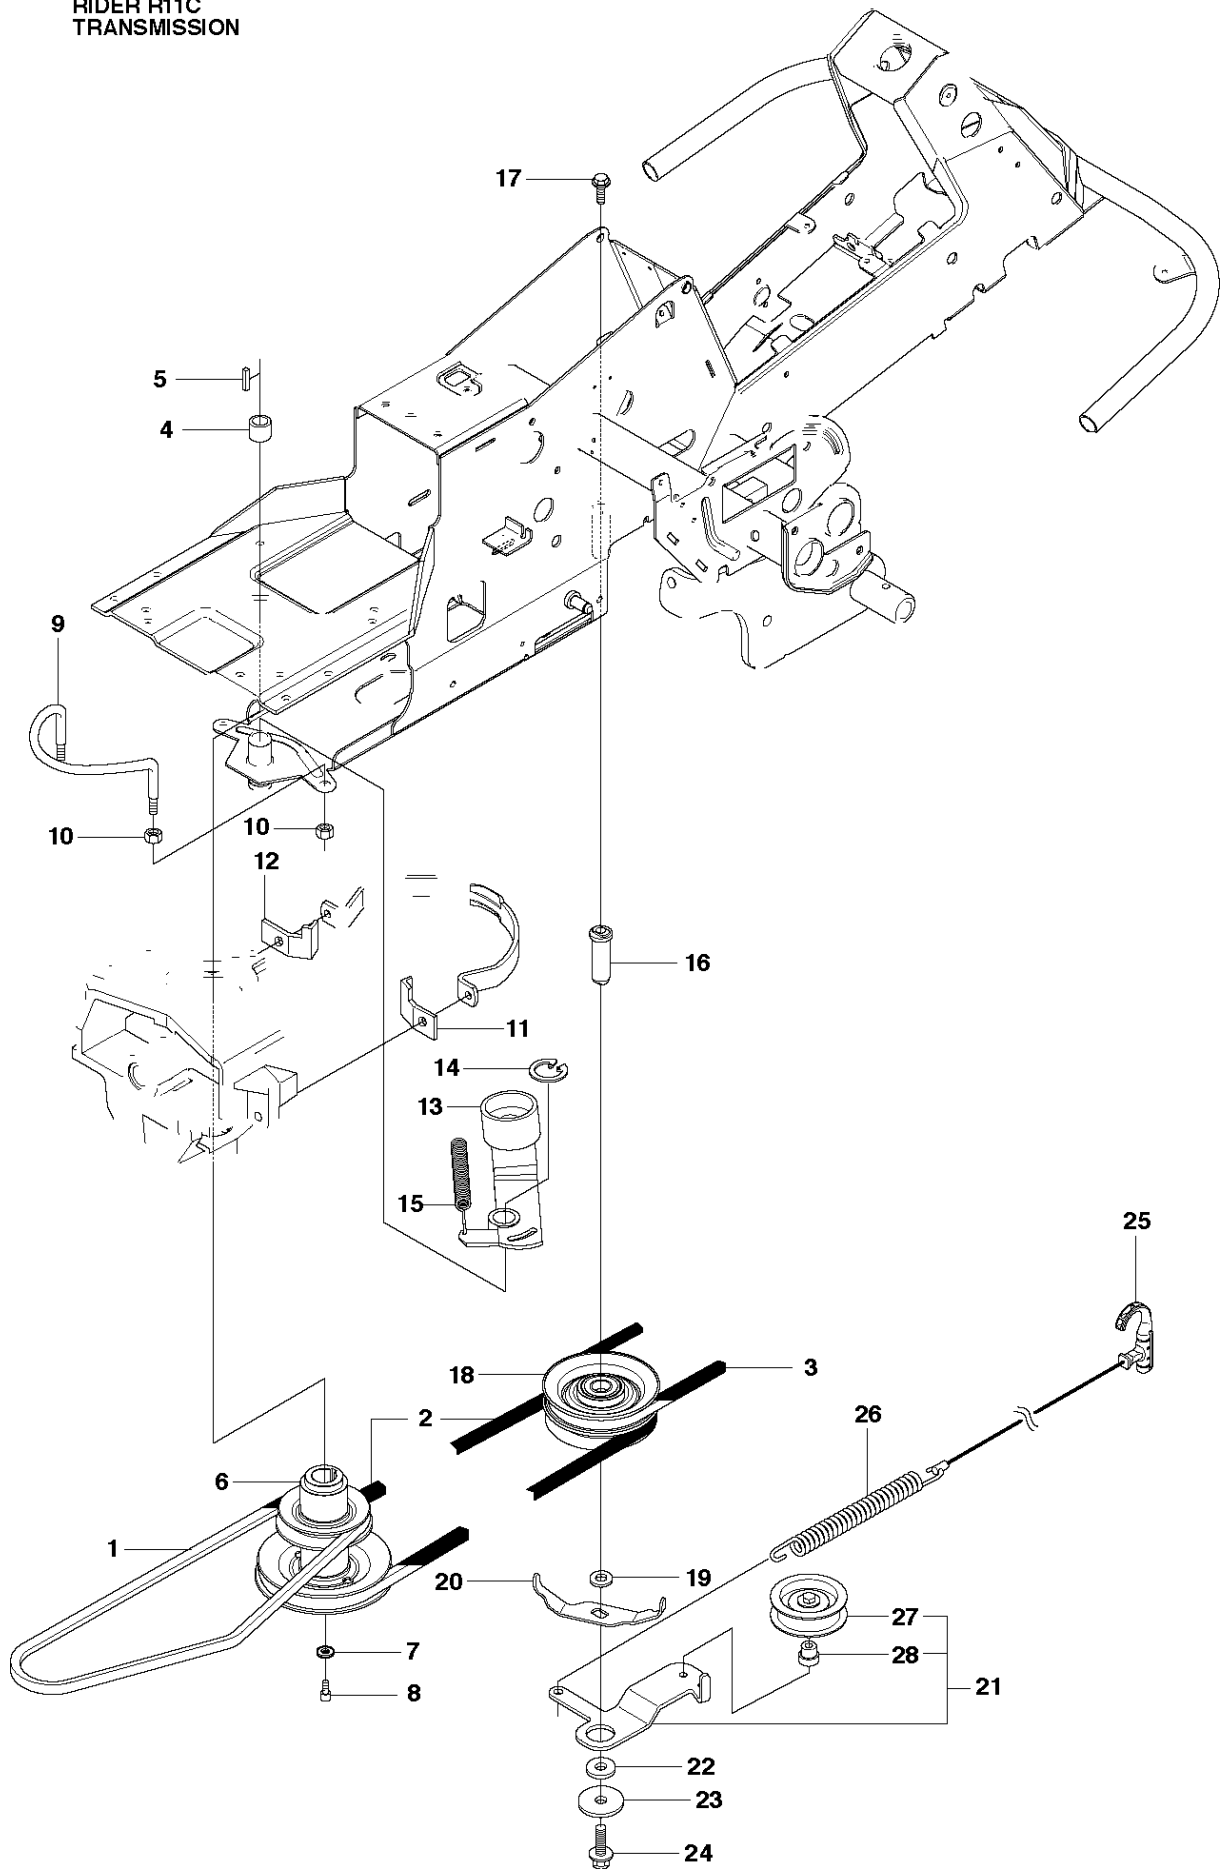

RIDER R11C
TRANSMISSION

TRANSMISSION

RIDER 11 C, 965094201, 2010-07

Ref	Part No	Description	Remark	QTY	KIT
1	589 53 13-01	BELT		1	
2	589 53 04-01	BELT		1	
3	589 53 00-01	BELT		1	
4	506 50 92-01	SPACING SLEEVE		1	
5	506 55 59-01	WEDGE		1	
6	506 58 52-01	PULLEY		1	
7	506 59 75-01	WASHER		1	
8	506 55 60-02	SCREW UNC		1	
9	506 66 45-01	BELT GUIDE		1	
10	731 23 20-51	HEXAGON NUT		4	
11	506 67 44-01	BELT GUIDE		1	
12	506 67 45-01	BELT GUIDE		1	
13	535 48 44-01	BELT TENSIONER ASSY		1	
14	735 31 26-00	CIRCLIP		1	
15	506 66 56-01	SPRING		1	
16	544 42 61-01	SHAFT		1	
17	506 67 54-02	SCREW EHHFM		1	
18	535 48 22-01	PULLEY		1	
19	506 77 57-01	WASHER		1	
20	544 40 53-01	BELT GUIDE		1	
21	544 22 81-01	BELT TENSIONER ASSY		1	
22	506 59 75-01	WASHER		1	
23	506 98 25-01	WASHER		1	
24	506 57 01-05	SCREW EHHFM		1	
25	544 23 95-01	HANDLE ASSY		1	
26	544 23 88-01	SPRING		1	
27	506 79 32-02	BELT TENSIONER WHEEL		1	21
28	506 97 64-01	BUSHING		1	21