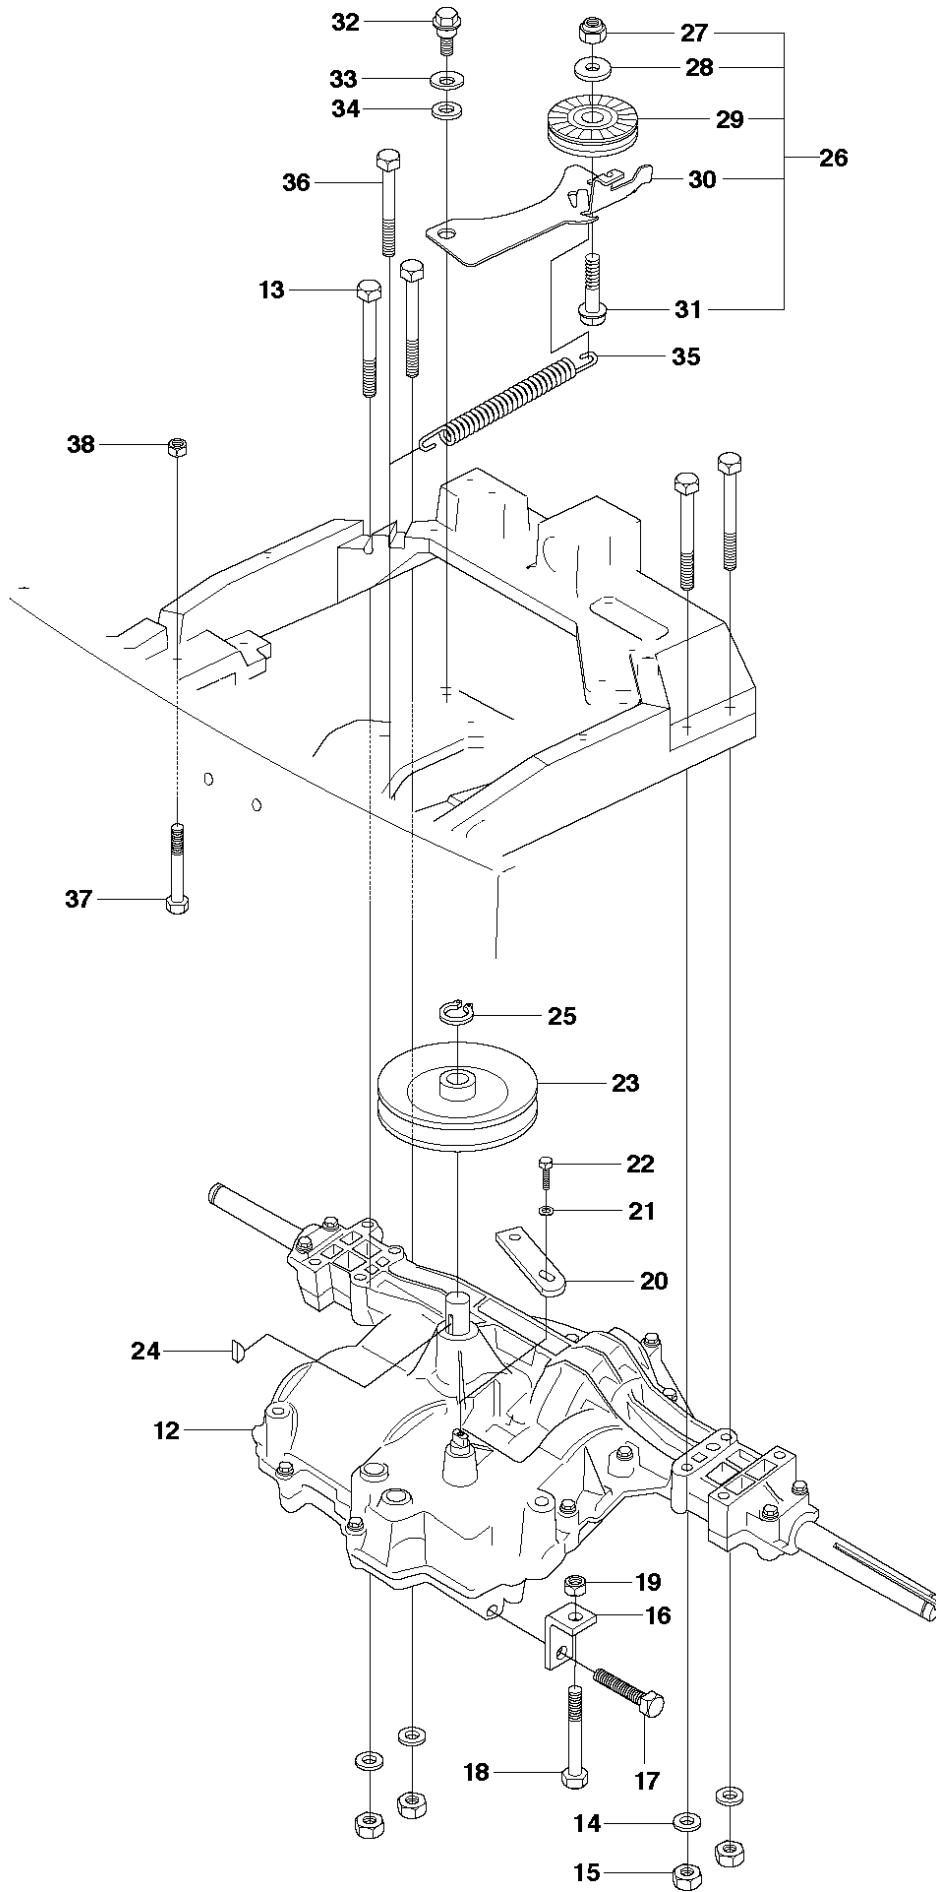

RIDER R11C
CHASSIS, REAR

CHASSIS REAR

RIDER 11 C, 965094201, 2010-07

Ref	Part No	Description	Remark	QTY	KIT
12	506 95 55-01	GEAR CASE MST 205		1	
13	725 24 67-51	SCREW EHHM		4	
14	734 11 64-01	WASHER		4	
15	731 23 18-01	HEXAGON NUT		4	
16	506 57 51-01	BRACKET		1	
17	506 55 83-02	SCREW EHHFT		1	
18	725 24 55-51	SCREW		1	
19	731 23 18-01	HEXAGON NUT		1	
20	506 90 45-01	VÄXELARM		1	
21	734 11 56-01	WASHER		1	
22	506 55 78-01	U6S-UNF1/4"X28 L=16		1	
23	502 23 44-01	PULLEY		1	
24	506 50 94-01	WOODRUFF KEY		1	
25	735 31 18-00	CIRCLIP		1	
26	506 98 95-01	BELT TENSIONER ASSY		1	
27	732 21 18-01	LOCK NUT		1	26
28	734 11 64-41	WASHER		1	26
29	506 79 34-01	BELT TENS WHEEL ASSY		1	26
30	506 98 96-01	BELT TENSIONER		1	26
31	725 24 55-51	SCREW		1	26
32	506 59 74-01	SCREW EHHFM		1	
33	506 83 94-01	SPRING WASHER		1	
34	734 11 78-01	WASHER		1	
35	506 98 86-01	SPRING		1	
36	725 24 64-51	SCREW EHHM		1	
37	725 24 55-51	SCREW		1	
38	731 23 18-01	HEXAGON NUT		1