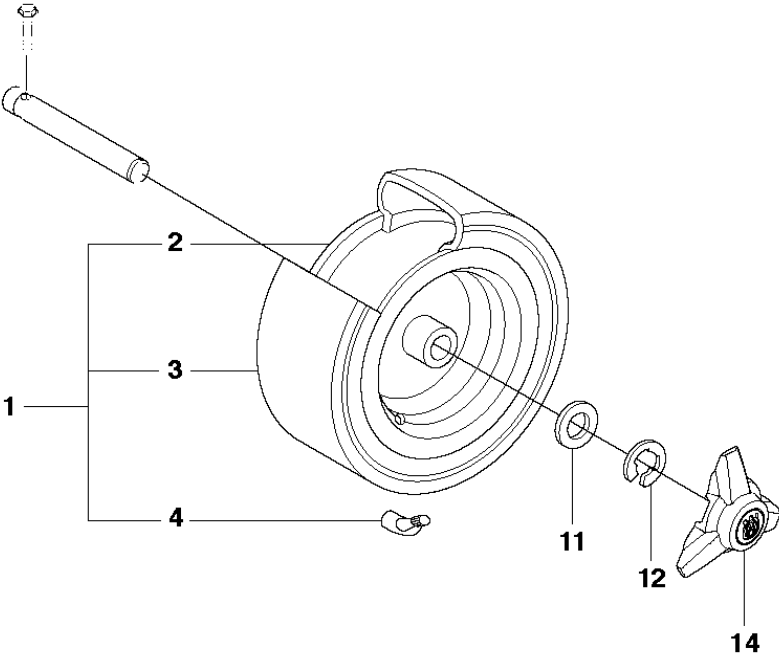

RIDER R11C
WHEELS & TIRES

WHEELS & TIRES

RIDER 11 C, 965094201, 2010-07

Ref	Part No	Description	Remark	QTY	KIT
1	544 12 62-01	WHEEL		2	
2	544 11 43-01	RIM		1	1
3	535 46 00-01	TYRE		1	1
4	506 57 43-01	VALVE ASSY		1	1
5	544 12 63-01	WHEEL		2	
6	544 11 42-01	RIM		1	5
7	535 46 00-01	TYRE		1	5
8	506 57 43-01	VALVE ASSY		1	5
9	506 50 48-03	WASHER		2	
10	506 59 62-01	SPACING SLEEVE		2	
11	506 50 48-05	WASHER		4	
12	506 89 90-01	E-CLIP		4	
13	544 35 35-01	HUB CAP		2	
14	544 35 35-02	HUB CAP		2