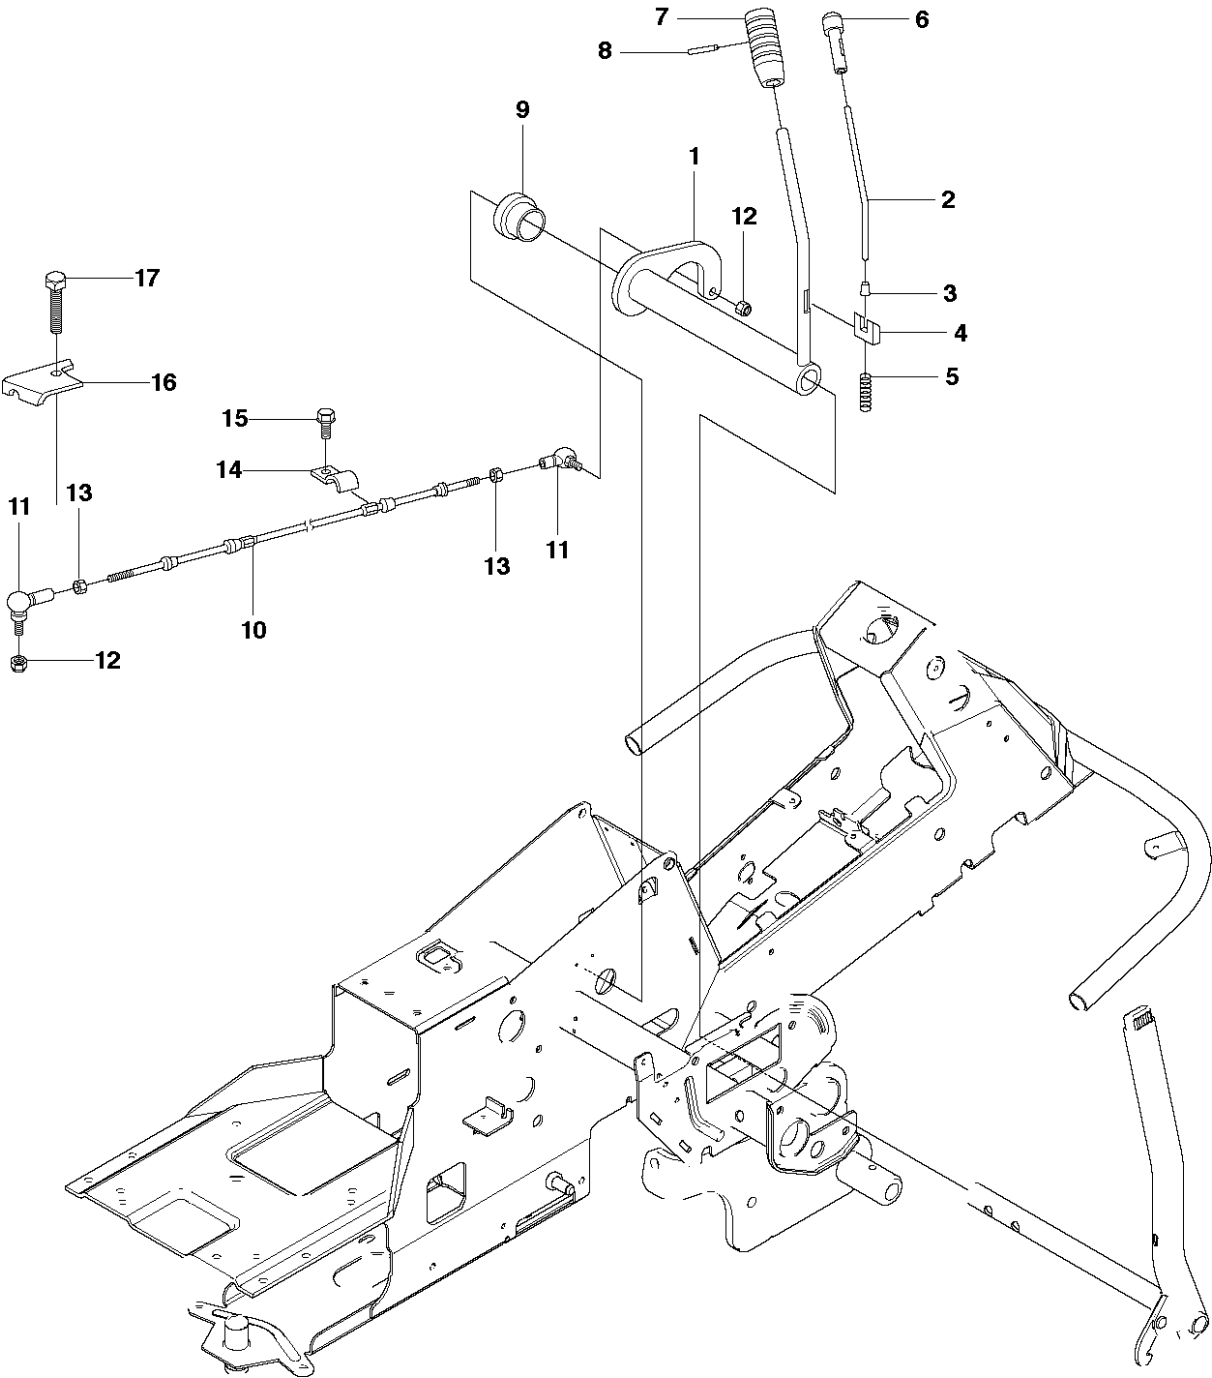

RIDER R11C
CONTROLS

CONTROLS

RIDER 11 C, 965094201, 2010-07

Ref	Part No	Description	Remark	QTY KIT
1	506 90 65-01	GEAR LEVER ASSY		1
2	506 90 69-01	PUSH ROD		1
3	506 83 17-01	END FITTING		1
4	506 83 18-01	LOCK		1
5	506 83 23-02	COMPRESSION SPRING		1
6	506 90 70-01	KNOB		1
7	506 90 71-01	HANDLE		1
8	721 42 12-26	SPRING PIN		1
9	506 55 65-01	BEARING		1
10	574 41 11-02	CONTROL CABLE		1
11	506 55 73-01	VINKELL.AS8 DIN71802		2
12	732 21 14-01	LOCK NUT		2
13	731 23 14-01	HEXAGON NUT		2
14	506 56 65-01	CLIP		1
15	725 23 64-61	SCREW EHHFT		1
16	506 90 74-01	WIRE HOLDER		1
17	725 23 66-51	HEXAGONAL SCREW M6X12		1