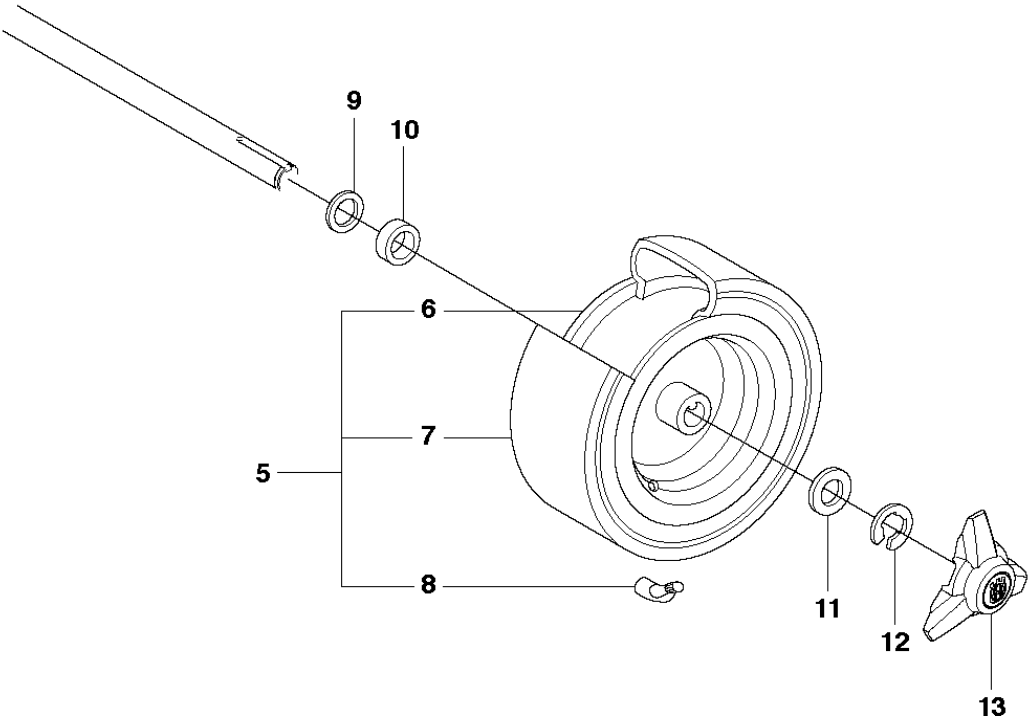

RIDER R11C
WHEELS & TIRES

WHEELS & TIRES

RIDER 11 C, 965094201, 2010-07

Ref	Part No	Description	Remark	QTY	KIT
1	544 12 62-01	WHEEL		2	
2	544 11 43-01	RIM		1	1
3	535 46 00-01	TYRE		1	1
4	506 57 43-01	VALVE ASSY		1	1
5	544 12 63-01	WHEEL		2	
6	544 11 42-01	RIM		1	5
7	535 46 00-01	TYRE		1	5
8	506 57 43-01	VALVE ASSY		1	5
9	506 50 48-03	WASHER		2	
10	506 59 62-01	SPACING SLEEVE		2	
11	506 50 48-05	WASHER		4	
12	506 89 90-01	E-CLIP		4	
13	544 35 35-01	HUB CAP		2	
14	544 35 35-02	HUB CAP		2