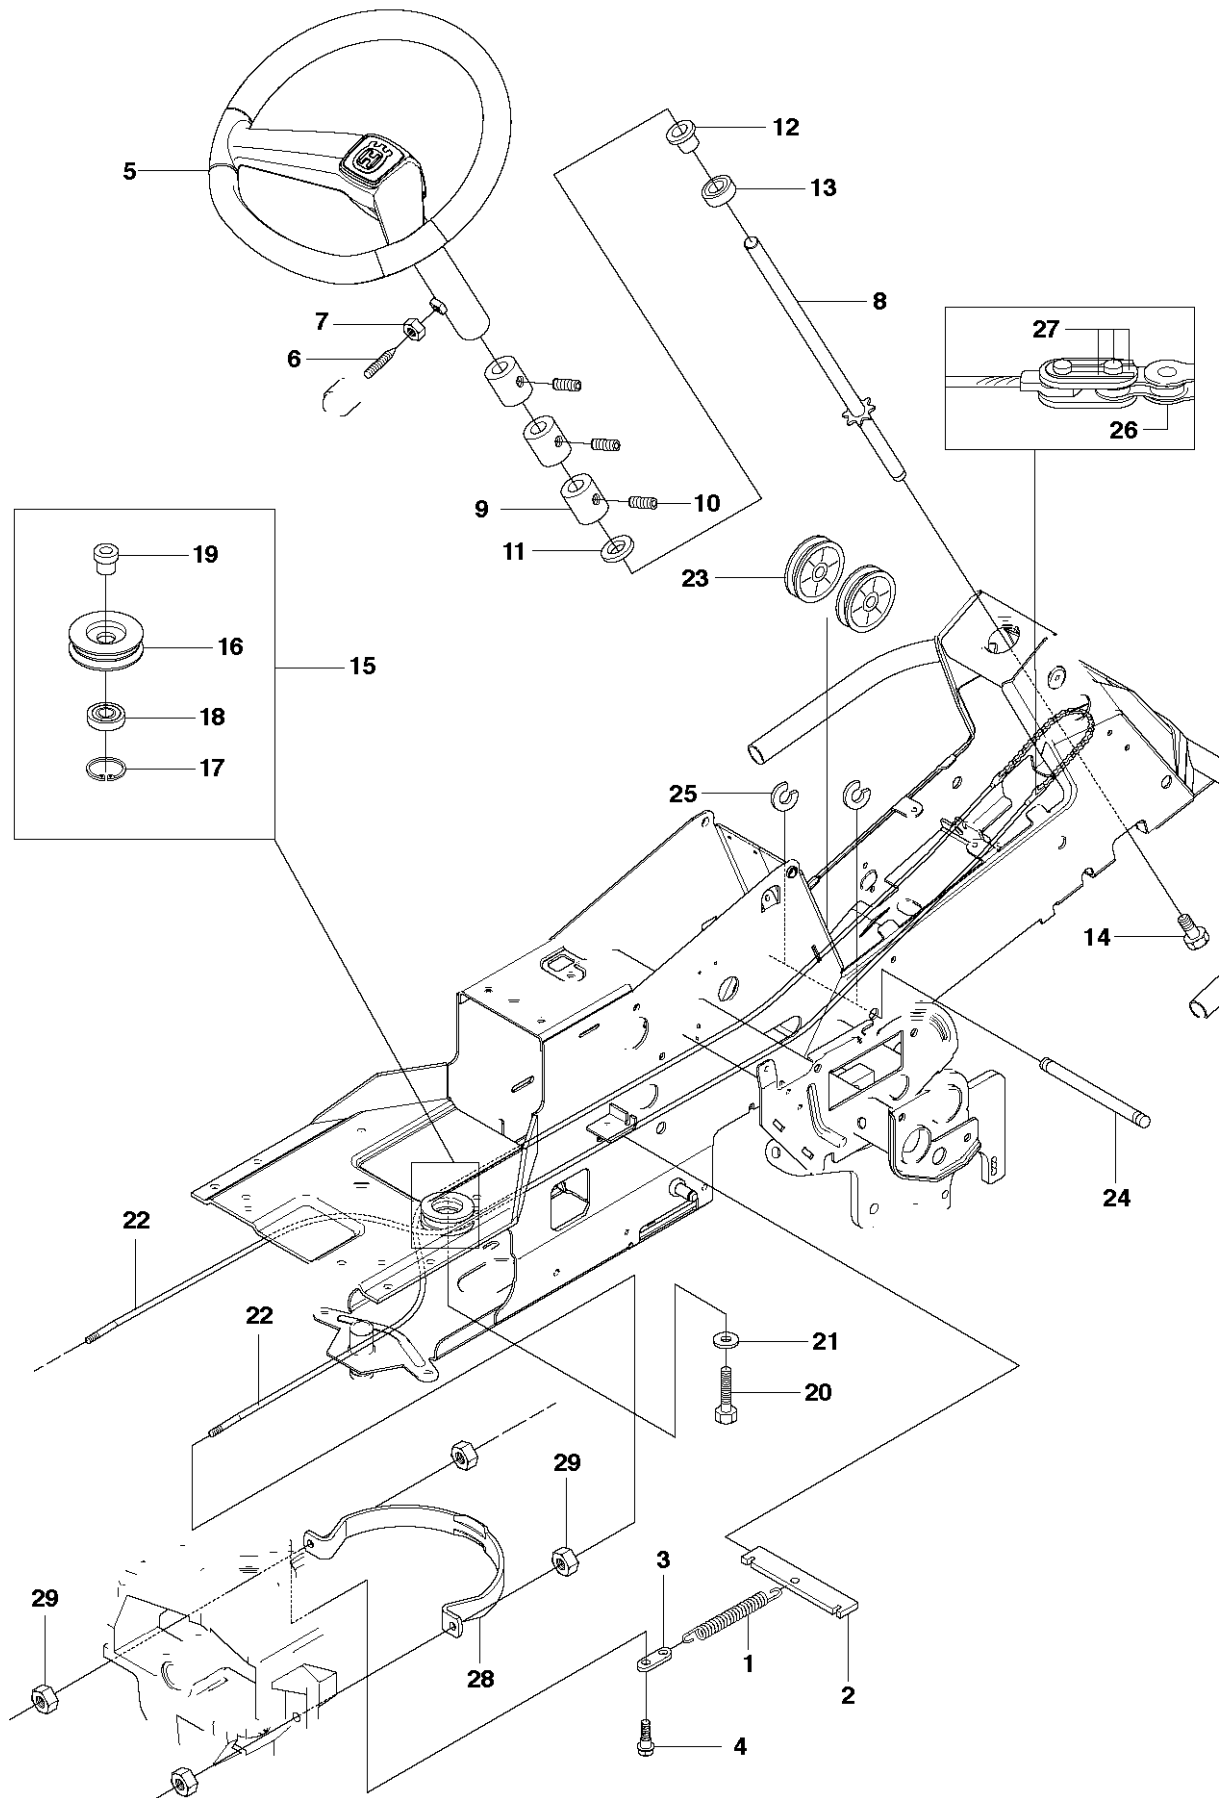

RIDER R11C
STEERING

STEERING

RIDER 11 C, 965094201, 2010-07

Ref	Part No	Description	Remark	QTY	KIT
1	506 67 19-01	SPRING		1	
2	506 57 63-01	SPRING RETAINER		1	
3	506 67 08-01	LINK		1	
4	506 59 74-01	SCREW EHHFM		1	
5	544 37 52-02	STEERING WHEEL		1	
6	728 74 55-05	SCREW IHSETM		1	
7	731 23 18-01	HEXAGON NUT		1	
8	575 63 19-01	STEERING ROD		1	
9	506 86 34-01	DRIVER		3	
10	728 84 43-05	SCREW IHSETM		3	
11	506 86 36-01	WASHER		1	
12	506 88 78-01	SPACER		1	
13	738 21 04-04	BALL BEARING		1	
14	506 57 01-04	SCREW EHHFM		1	
15	506 50 09-03	BARRING WHEEL		1	
16	535 42 41-01	BARRING WHEEL		1	15
17	735 31 40-10	CIRCLIP		1	15
18	738 22 04-19	BALL BEARING		1	15
19	506 50 08-02	BUSHING		1	15
20	506 67 54-02	SCREW EHHFM		1	
21	734 11 74-41	WASHER		1	
22	506 58 91-04	WIRE ASSY		2	
23	506 52 24-01	STARTER PULLEY		2	
24	506 53 94-03	SHAFT		1	
25	735 31 14-20	E-CLIP		2	
26	506 55 46-01	CHAIN		1	
27	506 55 47-01	LINKAGE		2	
28	544 42 73-01	WIRE GUIDE		1	
29	731 23 20-51	HEXAGON NUT		4