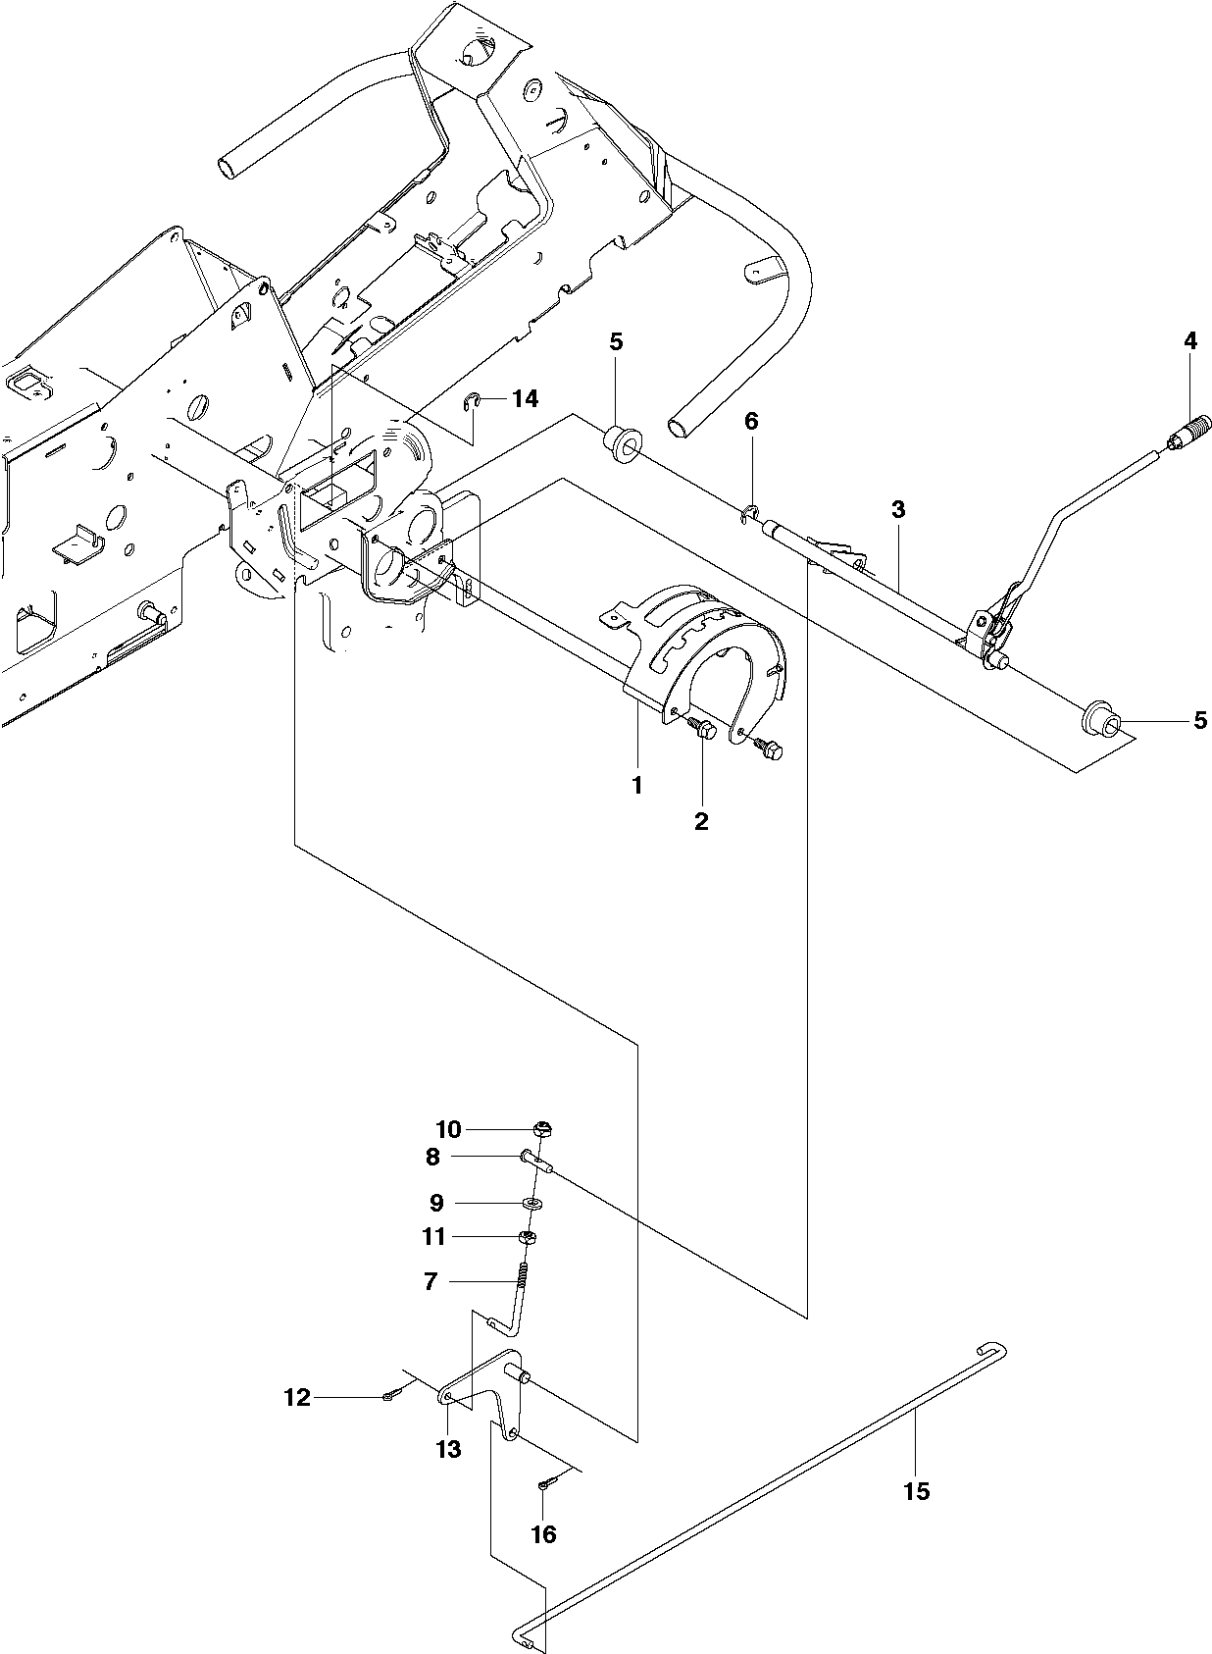

COVER

RIDER 11 C, 965094201, 2010-07

Ref	Part No	Description	Remark	QTY	KIT
1	544 89 59-01	FOOT PLATE		1	
2	544 24 84-01	MAT		1	1
3	544 89 59-02	FOOT PLATE		1	
4	544 24 84-02	MAT		1	3
5	544 40 05-01	SCREW		4	
21	544 23 92-01	COVER		1	
22	544 42 75-01	MAT		1	
23	544 40 05-01	SCREW		2	
24	544 32 65-02	COVER		1	
25	544 40 05-01	SCREW		2	
26	544 43 32-01	PROTECTIVE COVER		1	
27	544 37 42-01	UNIT COVER		1	
28	525 39 06-01	LOCK		1	
29	506 96 36-01	WASHER		1	

RIDER R11C
COVER

COVER

RIDER 11 C, 965094201, 2010-07

Ref	Part No	Description	Remark	QTY KIT
13	535 50 25-01	CONTROL COVER		1
14	544 40 05-01	SCREW		1
15	544 33 21-03	CONTROL COVER		1
16	544 33 22-01	COVER		1
17	535 42 91-01	SPRING NUT		1
18	544 40 05-01	SCREW		4

RIDER R11C
HEIGHT ADJUSTMENT

HEIGHT ADJUSTMENT

RIDER 11 C, 965094201, 2010-07

Ref	Part No	Description	Remark	QTY KIT
1	535 50 14-01	CONTROL PLATE		1
2	506 57 01-03	SCREW EHHFM		2
3	504 73 45-01	ADJUSTER		1
4	506 54 20-01	HANDLE		1
5	506 55 43-01	BEARING		2
6	735 31 22-20	E-CLIP		1
7	506 90 82-01	HEIGHT ROD		1
8	506 78 46-01	PEN		1
9	734 11 72-01	WASHER		1
10	732 21 18-01	LOCK NUT		1
11	731 23 18-01	HEXAGON NUT		1
12	721 61 83-01	SPLIT PIN		1
13	544 22 77-01	LINK		1
14	735 31 15-20	E-CLIP		1
15	544 22 70-01	CONNECTION ROD		1
16	721 61 83-01	SPLIT PIN		1