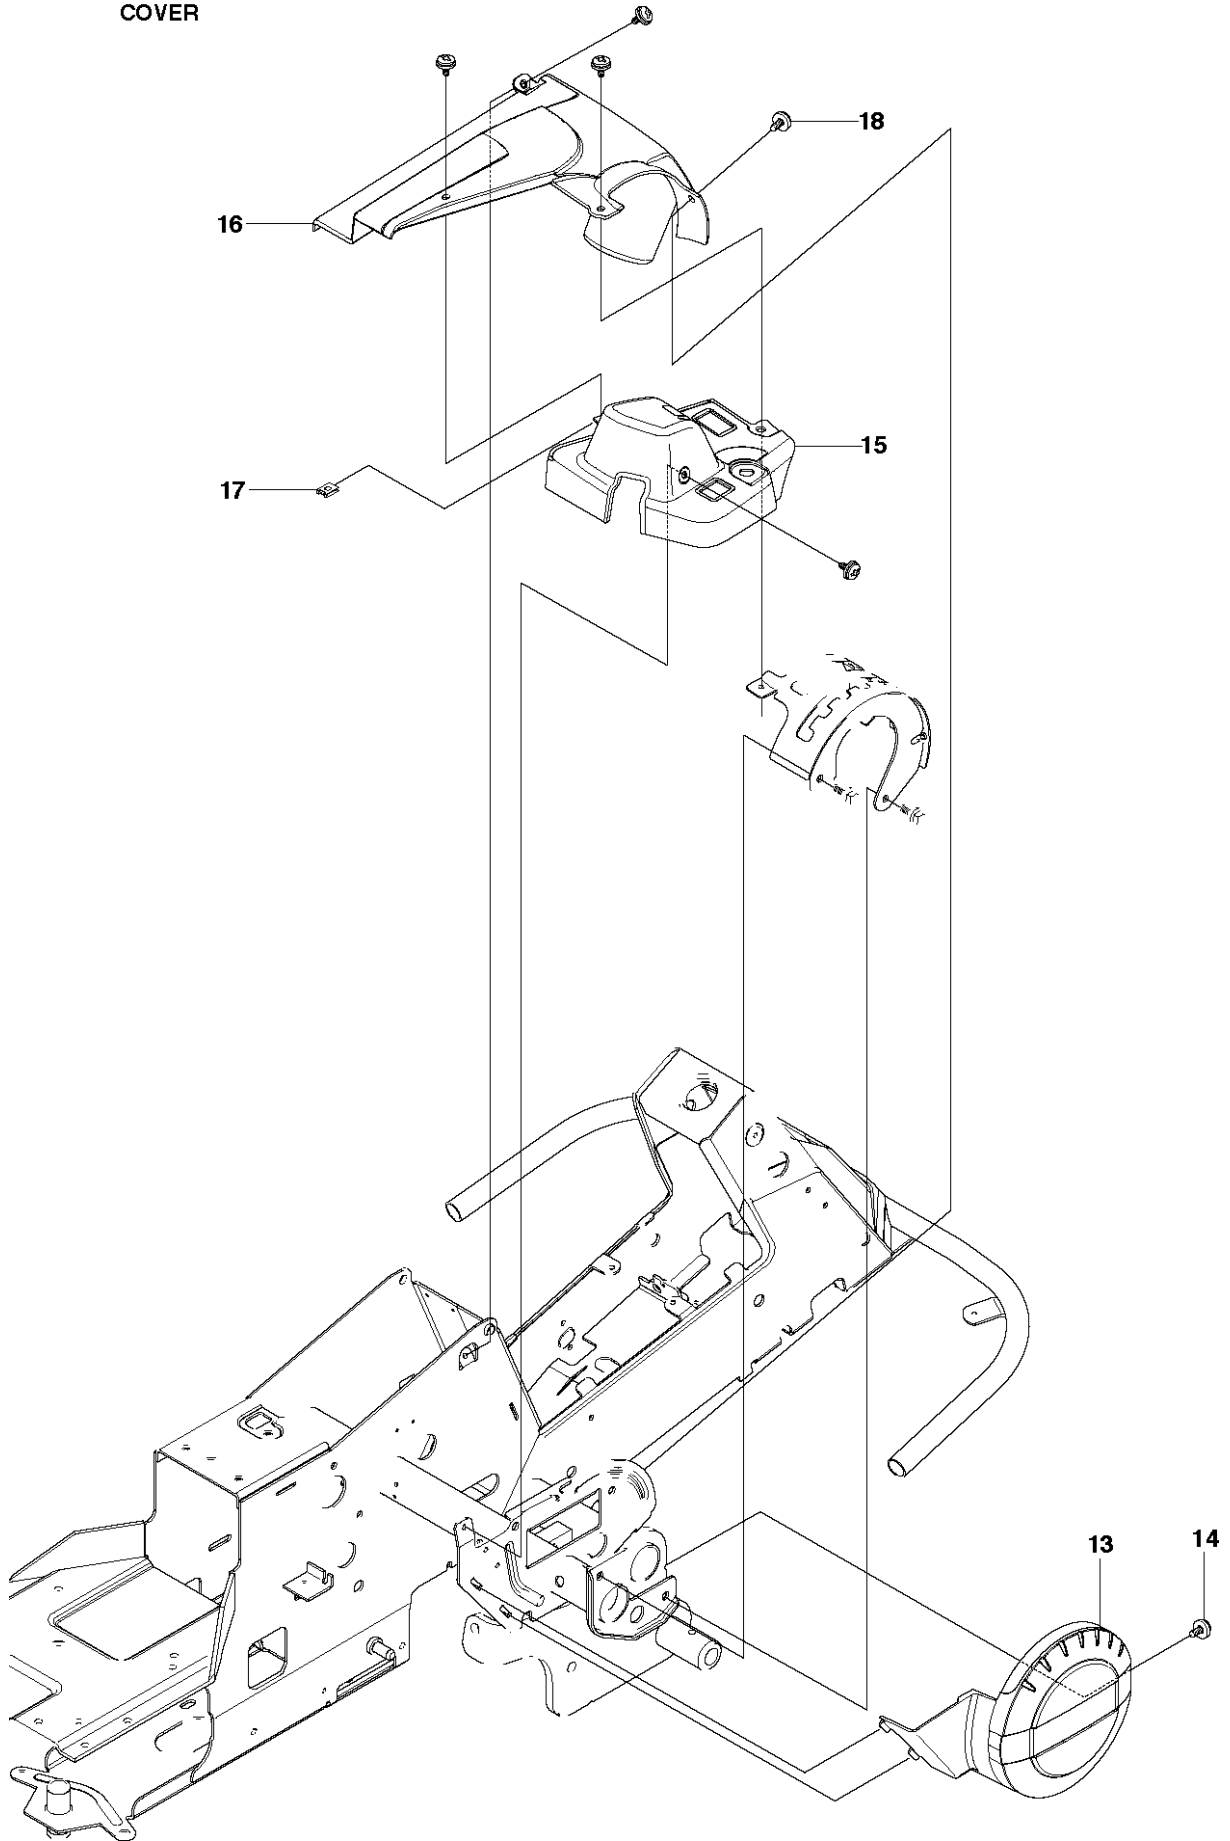

SPARE PARTS LIST

RIDERS

RIDER 11 C, 965094201, 2010-07

RIDER R11C
SEAT

SEAT

RIDER 11 C, 965094201, 2010-07

Ref	Part No	Description	Remark	QTY KIT
1	573 99 50-03	SEAT BRACKET		1
2	506 91 53-01	COMPRESSION SPRING		1
3	734 11 74-41	WASHER		1
4	725 24 93-71	SCREW EHHM		1
5	544 43 33-01	SEAT		1
6	506 56 55-01	JUSTERVRED		2
7	506 56 53-01	BUSHING		2
8	734 11 64-41	WASHER		2
9	506 55 63-01	SCREW UNC		2
11	506 59 74-01	SCREW EHHFM		1

RIDER R11C
COVER

COVER

RIDER 11 C, 965094201, 2010-07

Ref	Part No	Description	Remark	QTY	KIT
6	544 24 76-02	ENGINE HOOD ASSY		1	
7	544 24 77-01	HINGE		1	6
8	544 24 77-02	HINGE		1	6
9	722 79 54-02	RIVET		6	6
10	503 89 47-03	SNAP LOCKING		1	
19	574 85 61-01	COVER		1	
20	544 40 05-01	SCREW		2	

COVER

RIDER 11 C, 965094201, 2010-07

Ref	Part No	Description	Remark	QTY	KIT
1	544 89 59-01	FOOT PLATE		1	
2	544 24 84-01	MAT		1	1
3	544 89 59-02	FOOT PLATE		1	
4	544 24 84-02	MAT		1	3
5	544 40 05-01	SCREW		4	
21	544 23 92-01	COVER		1	
22	544 42 75-01	MAT		1	
23	544 40 05-01	SCREW		2	
24	544 32 65-02	COVER		1	
25	544 40 05-01	SCREW		2	
26	544 43 32-01	PROTECTIVE COVER		1	
27	544 37 42-01	UNIT COVER		1	
28	525 39 06-01	LOCK		1	
29	506 96 36-01	WASHER		1	

RIDER R11C
COVER

COVER

RIDER 11 C, 965094201, 2010-07

Ref	Part No	Description	Remark	QTY KIT
13	535 50 25-01	CONTROL COVER		1
14	544 40 05-01	SCREW		1
15	544 33 21-03	CONTROL COVER		1
16	544 33 22-01	COVER		1
17	535 42 91-01	SPRING NUT		1
18	544 40 05-01	SCREW		4