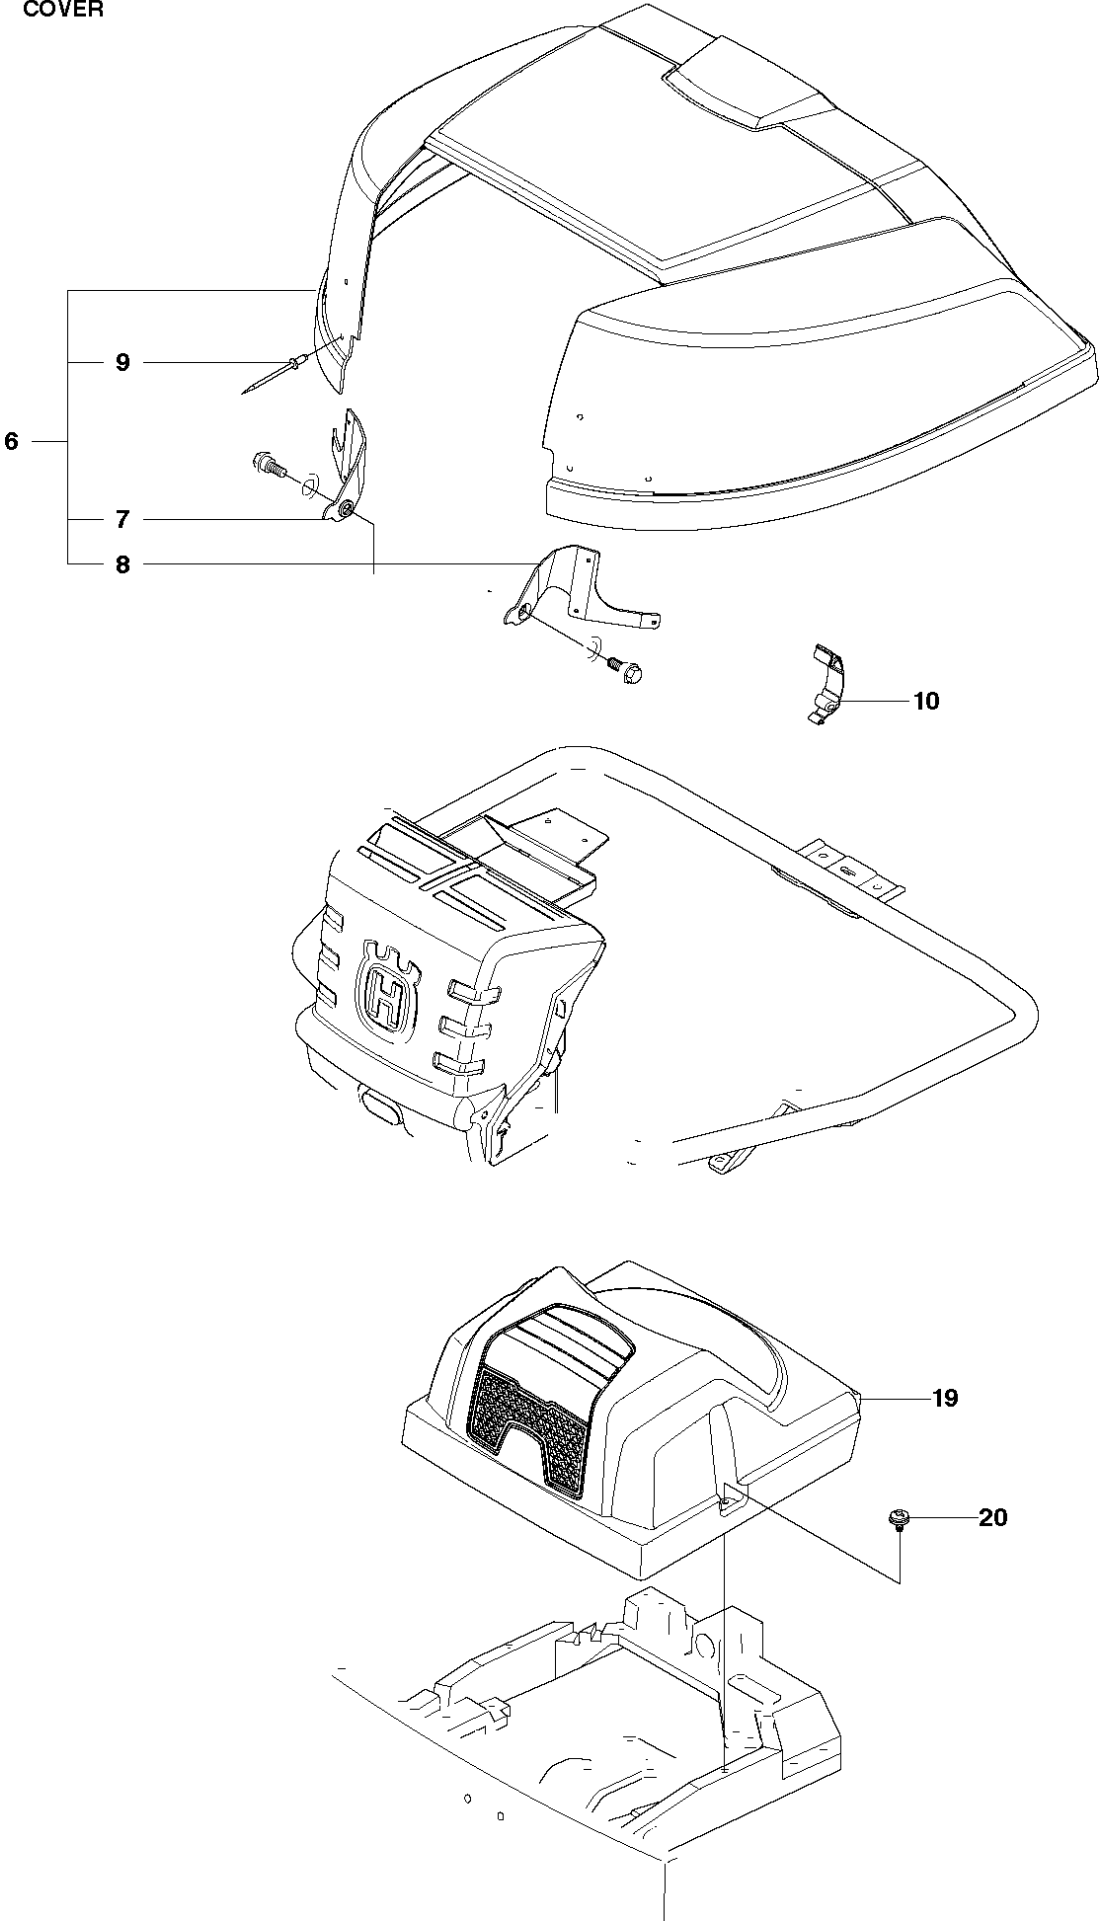

SPARE PARTS LIST

RIDERS

RIDER 11 C, 965094201, 2010-07

RIDER R11C
SEAT

SEAT

RIDER 11 C, 965094201, 2010-07

Ref	Part No	Description	Remark	QTY KIT
1	573 99 50-03	SEAT BRACKET		1
2	506 91 53-01	COMPRESSION SPRING		1
3	734 11 74-41	WASHER		1
4	725 24 93-71	SCREW EHHM		1
5	544 43 33-01	SEAT		1
6	506 56 55-01	JUSTERVRED		2
7	506 56 53-01	BUSHING		2
8	734 11 64-41	WASHER		2
9	506 55 63-01	SCREW UNC		2
11	506 59 74-01	SCREW EHHFM		1

RIDER R11C
FUEL SYSTEM

FUEL SYSTEM

RIDER 11 C, 965094201, 2010-07

Ref	Part No	Description	Remark	QTY KIT
1	535 50 13-01	FUEL TANK		1
2	544 32 93-01	BRACKET		1
3	732 21 16-01	LOCK NUT		2
4	734 11 56-01	WASHER		1
5	506 67 33-01	TANK CAP ASSY		1
6	504 80 00-07	FUEL HOSE		1
7	535 46 97-01	HOSE BRACE		2
8	725 23 64-61	SCREW EHHFT		1
9	501 02 03-01	SUPPORT		1
10	725 24 93-71	SCREW EHHM		2

RIDER R11C
COVER

COVER

RIDER 11 C, 965094201, 2010-07

Ref	Part No	Description	Remark	QTY	KIT
6	544 24 76-02	ENGINE HOOD ASSY		1	
7	544 24 77-01	HINGE		1	6
8	544 24 77-02	HINGE		1	6
9	722 79 54-02	RIVET		6	6
10	503 89 47-03	SNAP LOCKING		1	
19	574 85 61-01	COVER		1	
20	544 40 05-01	SCREW		2	

COVER

RIDER 11 C, 965094201, 2010-07

Ref	Part No	Description	Remark	QTY	KIT
1	544 89 59-01	FOOT PLATE		1	
2	544 24 84-01	MAT		1	1
3	544 89 59-02	FOOT PLATE		1	
4	544 24 84-02	MAT		1	3
5	544 40 05-01	SCREW		4	
21	544 23 92-01	COVER		1	
22	544 42 75-01	MAT		1	
23	544 40 05-01	SCREW		2	
24	544 32 65-02	COVER		1	
25	544 40 05-01	SCREW		2	
26	544 43 32-01	PROTECTIVE COVER		1	
27	544 37 42-01	UNIT COVER		1	
28	525 39 06-01	LOCK		1	
29	506 96 36-01	WASHER		1	