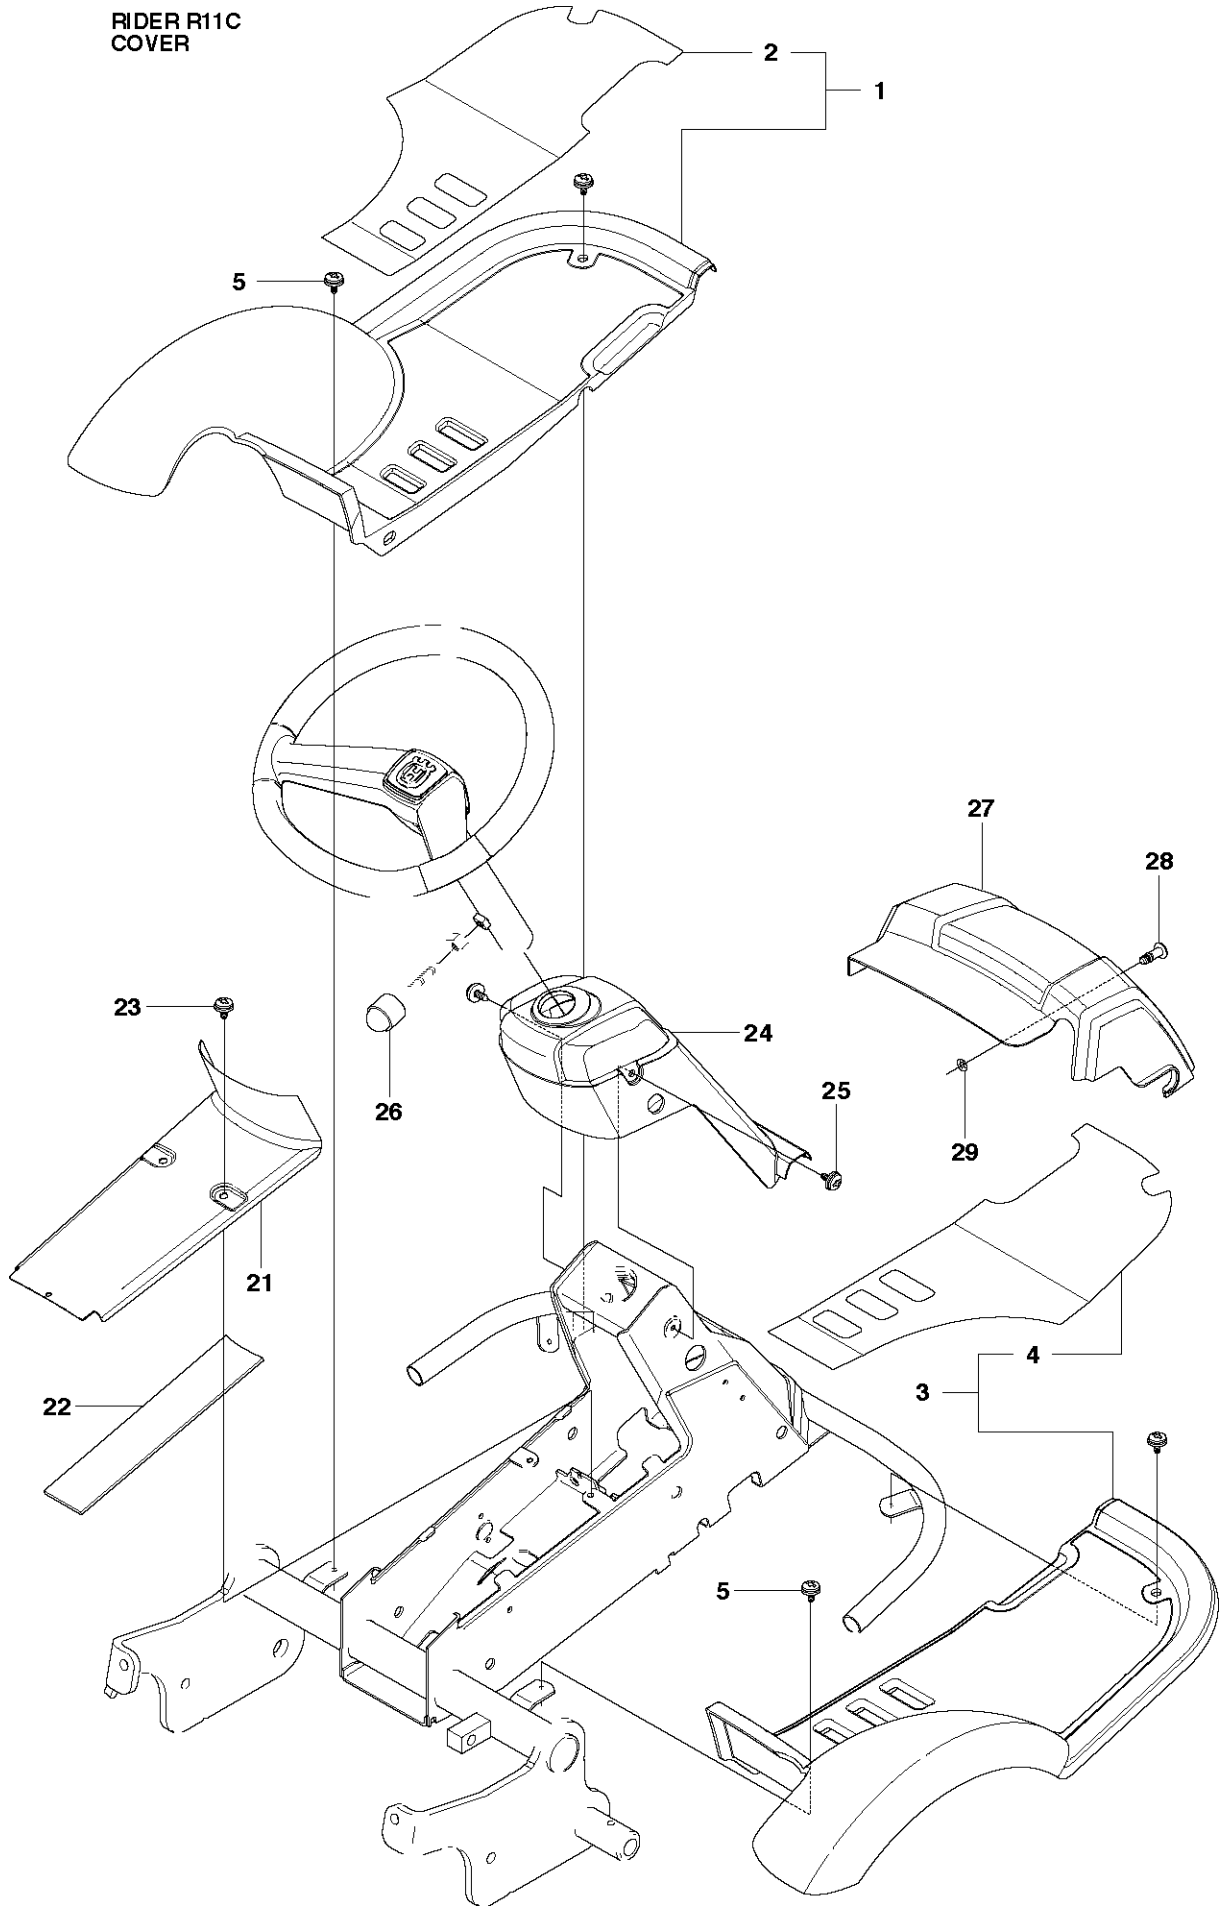

SPARE PARTS LIST

RIDERS

RIDER 11 C, 965094201, 2010-07

RIDER R11C
SEAT

SEAT

RIDER 11 C, 965094201, 2010-07

Ref	Part No	Description	Remark	QTY KIT
1	573 99 50-03	SEAT BRACKET		1
2	506 91 53-01	COMPRESSION SPRING		1
3	734 11 74-41	WASHER		1
4	725 24 93-71	SCREW EHHM		1
5	544 43 33-01	SEAT		1
6	506 56 55-01	JUSTERVRED		2
7	506 56 53-01	BUSHING		2
8	734 11 64-41	WASHER		2
9	506 55 63-01	SCREW UNC		2
11	506 59 74-01	SCREW EHHFM		1

RIDER R11C
FUEL SYSTEM

FUEL SYSTEM

RIDER 11 C, 965094201, 2010-07

Ref	Part No	Description	Remark	QTY KIT
1	535 50 13-01	FUEL TANK		1
2	544 32 93-01	BRACKET		1
3	732 21 16-01	LOCK NUT		2
4	734 11 56-01	WASHER		1
5	506 67 33-01	TANK CAP ASSY		1
6	504 80 00-07	FUEL HOSE		1
7	535 46 97-01	HOSE BRACE		2
8	725 23 64-61	SCREW EHHFT		1
9	501 02 03-01	SUPPORT		1
10	725 24 93-71	SCREW EHHM		2

RIDER R11C
COVER

COVER

RIDER 11 C, 965094201, 2010-07

Ref	Part No	Description	Remark	QTY	KIT
6	544 24 76-02	ENGINE HOOD ASSY		1	
7	544 24 77-01	HINGE		1	6
8	544 24 77-02	HINGE		1	6
9	722 79 54-02	RIVET		6	6
10	503 89 47-03	SNAP LOCKING		1	
19	574 85 61-01	COVER		1	
20	544 40 05-01	SCREW		2	

COVER

RIDER 11 C, 965094201, 2010-07

Ref	Part No	Description	Remark	QTY	KIT
1	544 89 59-01	FOOT PLATE		1	
2	544 24 84-01	MAT		1	1
3	544 89 59-02	FOOT PLATE		1	
4	544 24 84-02	MAT		1	3
5	544 40 05-01	SCREW		4	
21	544 23 92-01	COVER		1	
22	544 42 75-01	MAT		1	
23	544 40 05-01	SCREW		2	
24	544 32 65-02	COVER		1	
25	544 40 05-01	SCREW		2	
26	544 43 32-01	PROTECTIVE COVER		1	
27	544 37 42-01	UNIT COVER		1	
28	525 39 06-01	LOCK		1	
29	506 96 36-01	WASHER		1	