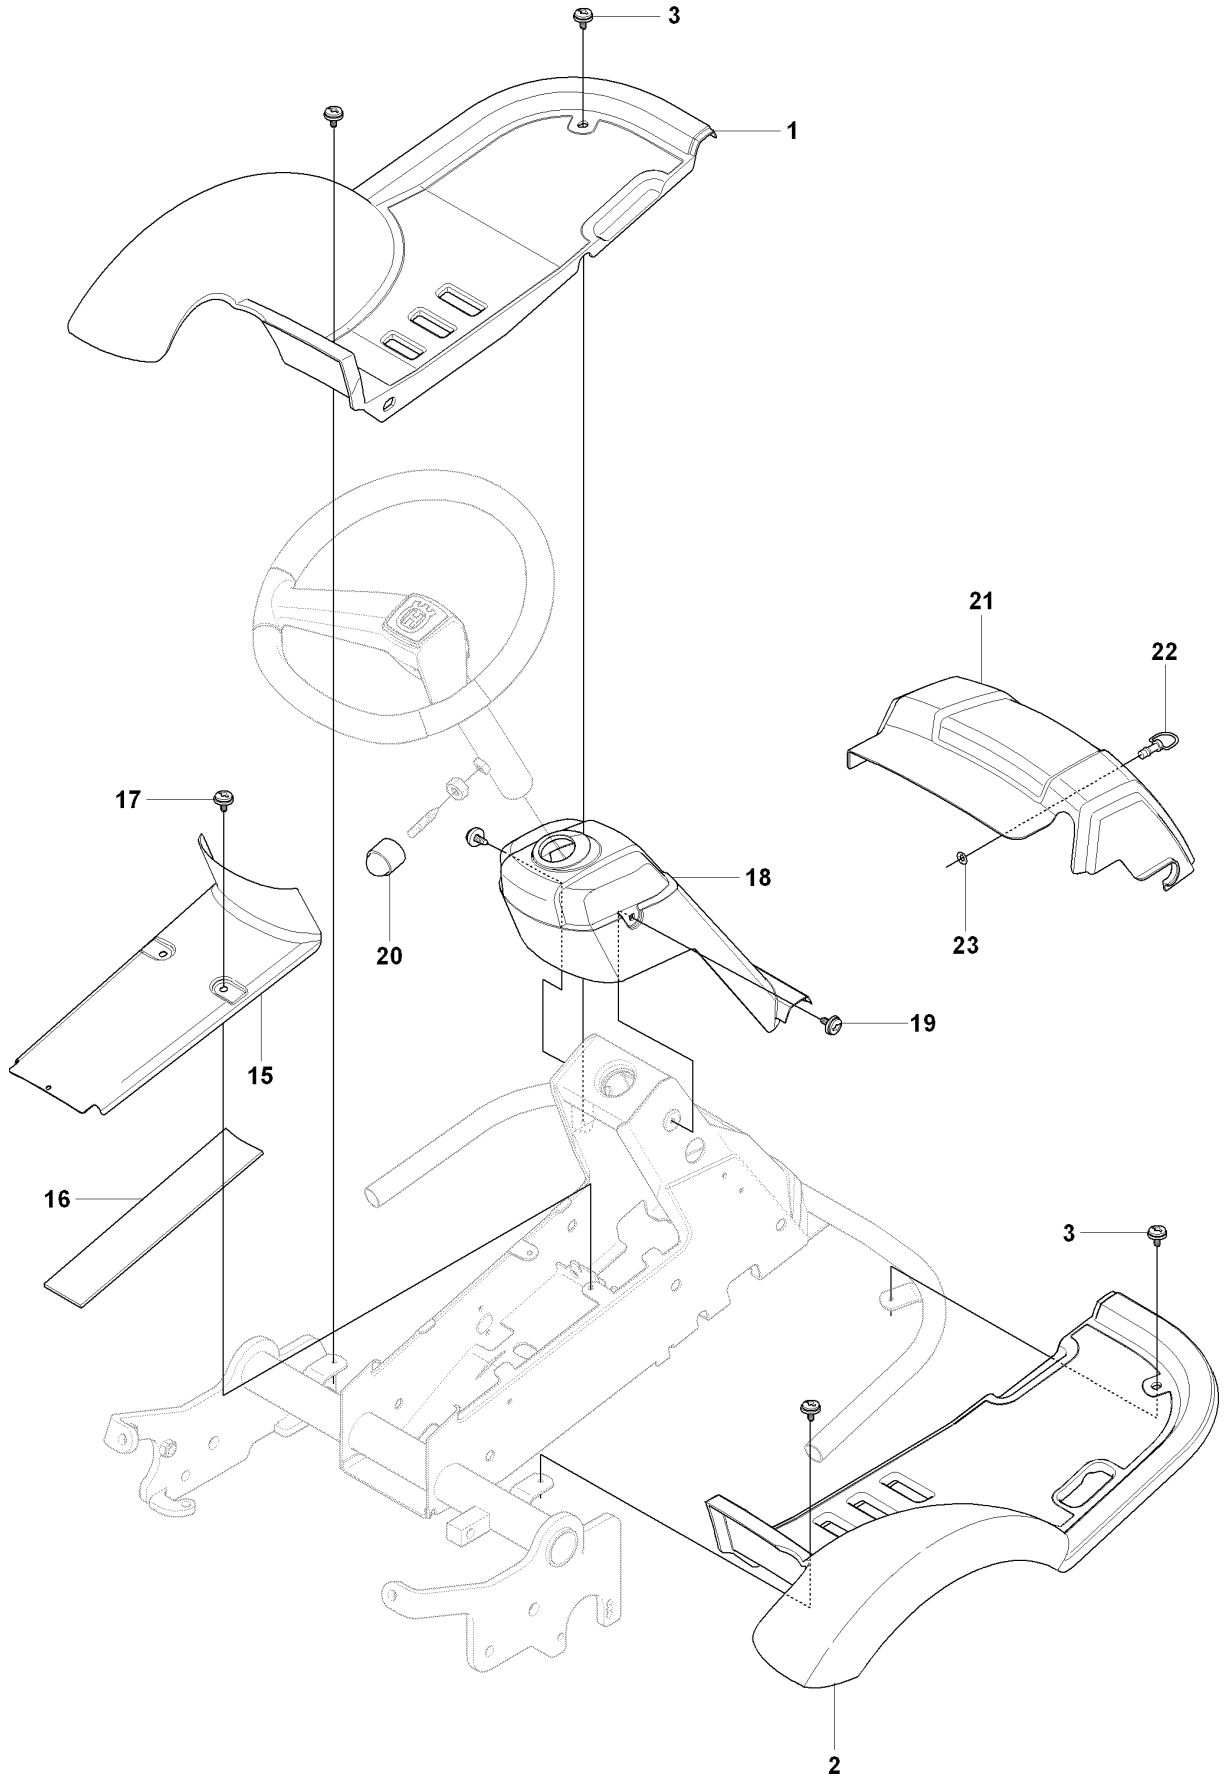

C1 965 09 46-01 RIDER R13AWD
COVER

HOOD

RIDER 13 AWD, 965094601 , 2007-01

Ref	Part No	Description	Remark	QTY KIT
4	544 24 76-01	ENGINE HOOD ASSY		1
5	506 59 95-01	BUTTON		1
6	506 59 96-01	GUMMISTROPP		1
13	544 37 39-01	COVER		1
14	544 40 05-01	SCREW		2

C2 965 09 46-01 RIDER R13AWD
COVER

COVER

RIDER 13 AWD, 965094601 , 2007-01

Ref	Part No	Description	Remark	QTY KIT
1	544 89 59-01	FOOT PLATE		1
2	544 89 59-03	FOOT PLATE		1
3	544 40 05-01	SCREW		4
15	544 23 92-01	COVER		1
16	544 42 75-01	MAT		1
17	544 40 05-01	SCREW		2
18	544 32 65-01	COVER		1
19	544 40 05-01	SCREW		2
20	544 43 32-01	PROTECTIVE COVER		1
21	544 37 42-01	UNIT COVER		1
22	506 96 35-01	VRIDTAPP		1
23	506 96 36-01	WASHER		1