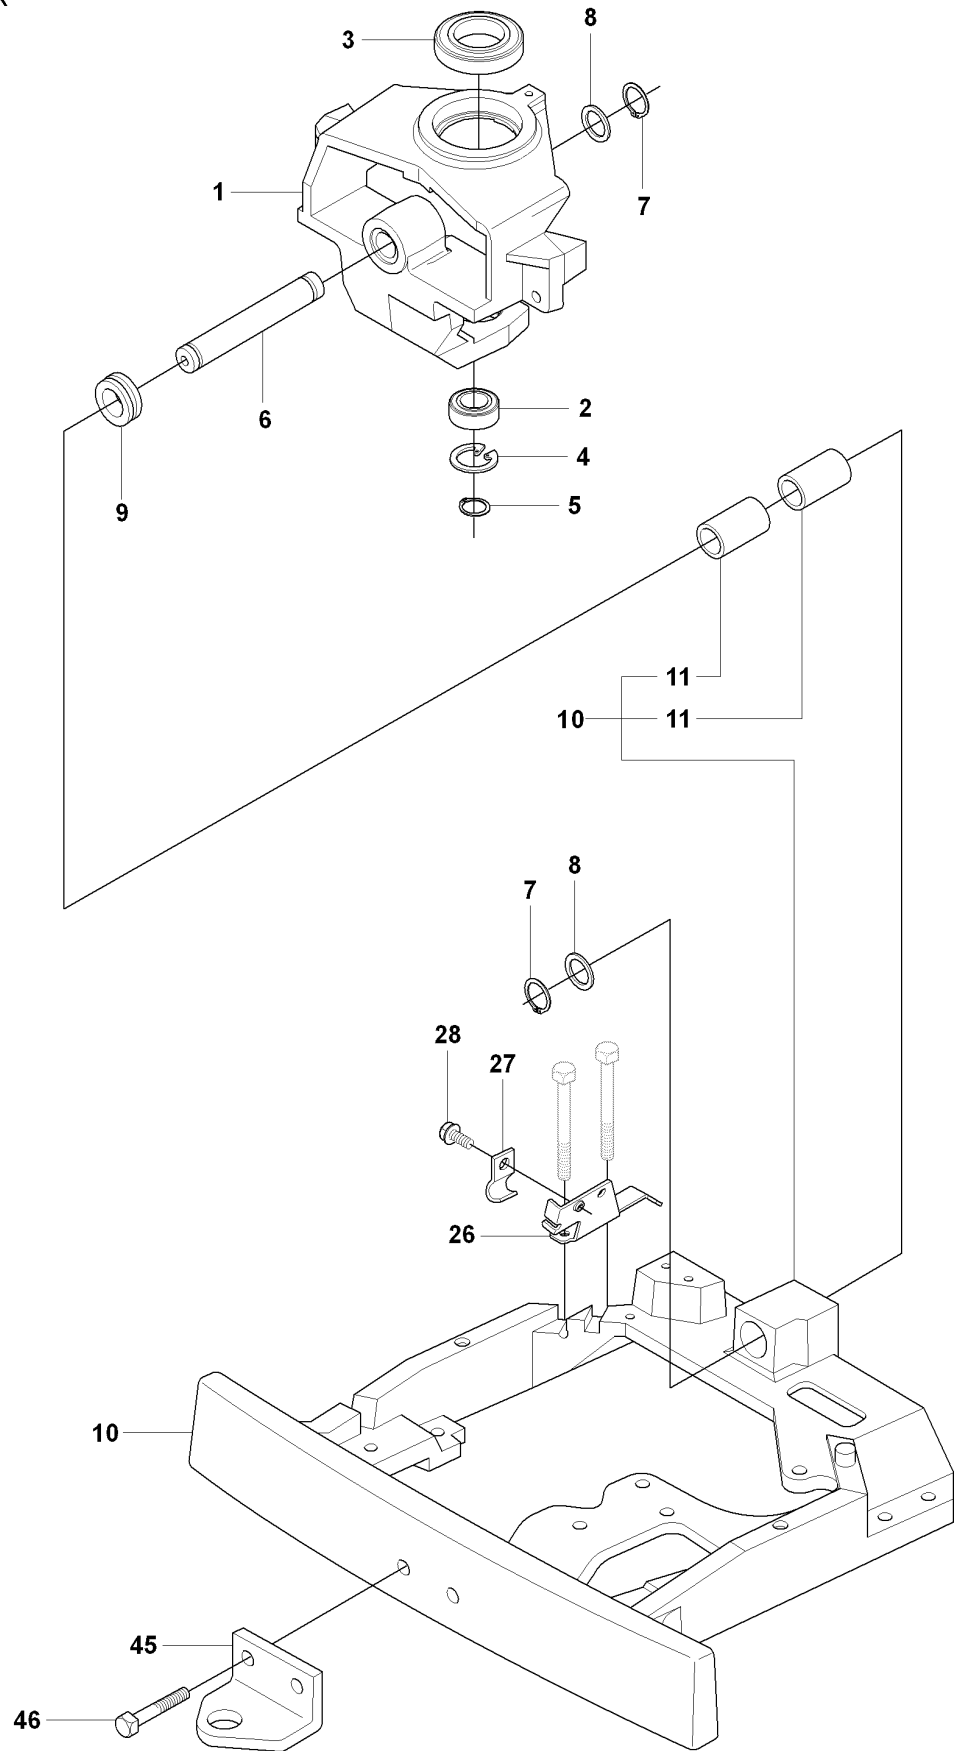

J1 965 09 46-01 RIDER R13AWD
CHASSIS, REAR

TRANSMISSION

RIDER 13 AWD, 965094601 , 2007-01

Ref	Part No	Description	Remark	QTY KIT
1	506 98 58-03	SPINDLE		1
2	738 21 05-04	BALL BEARING		1
3	738 21 10-04	BALL BEARING		1
4	735 31 40-10	CIRCLIP		1
5	735 31 26-00	CIRCLIP		1
6	506 98 59-01	SWING AXLE		1
7	735 31 26-00	CIRCLIP		2
8	506 77 34-01	WASHER		2
9	740 68 14-21	V-RING		1
10	535 40 60-01	BRACKET		1
11	506 98 61-02	GLIDLAGER		2
26	544 26 21-01	BRACKET		1
27	506 56 65-01	CLIP		1
28	725 23 64-61	SCREW EHHFT		1
45	506 88 99-01	HITCH		1
46	725 24 93-71	SCREW EHHM		2