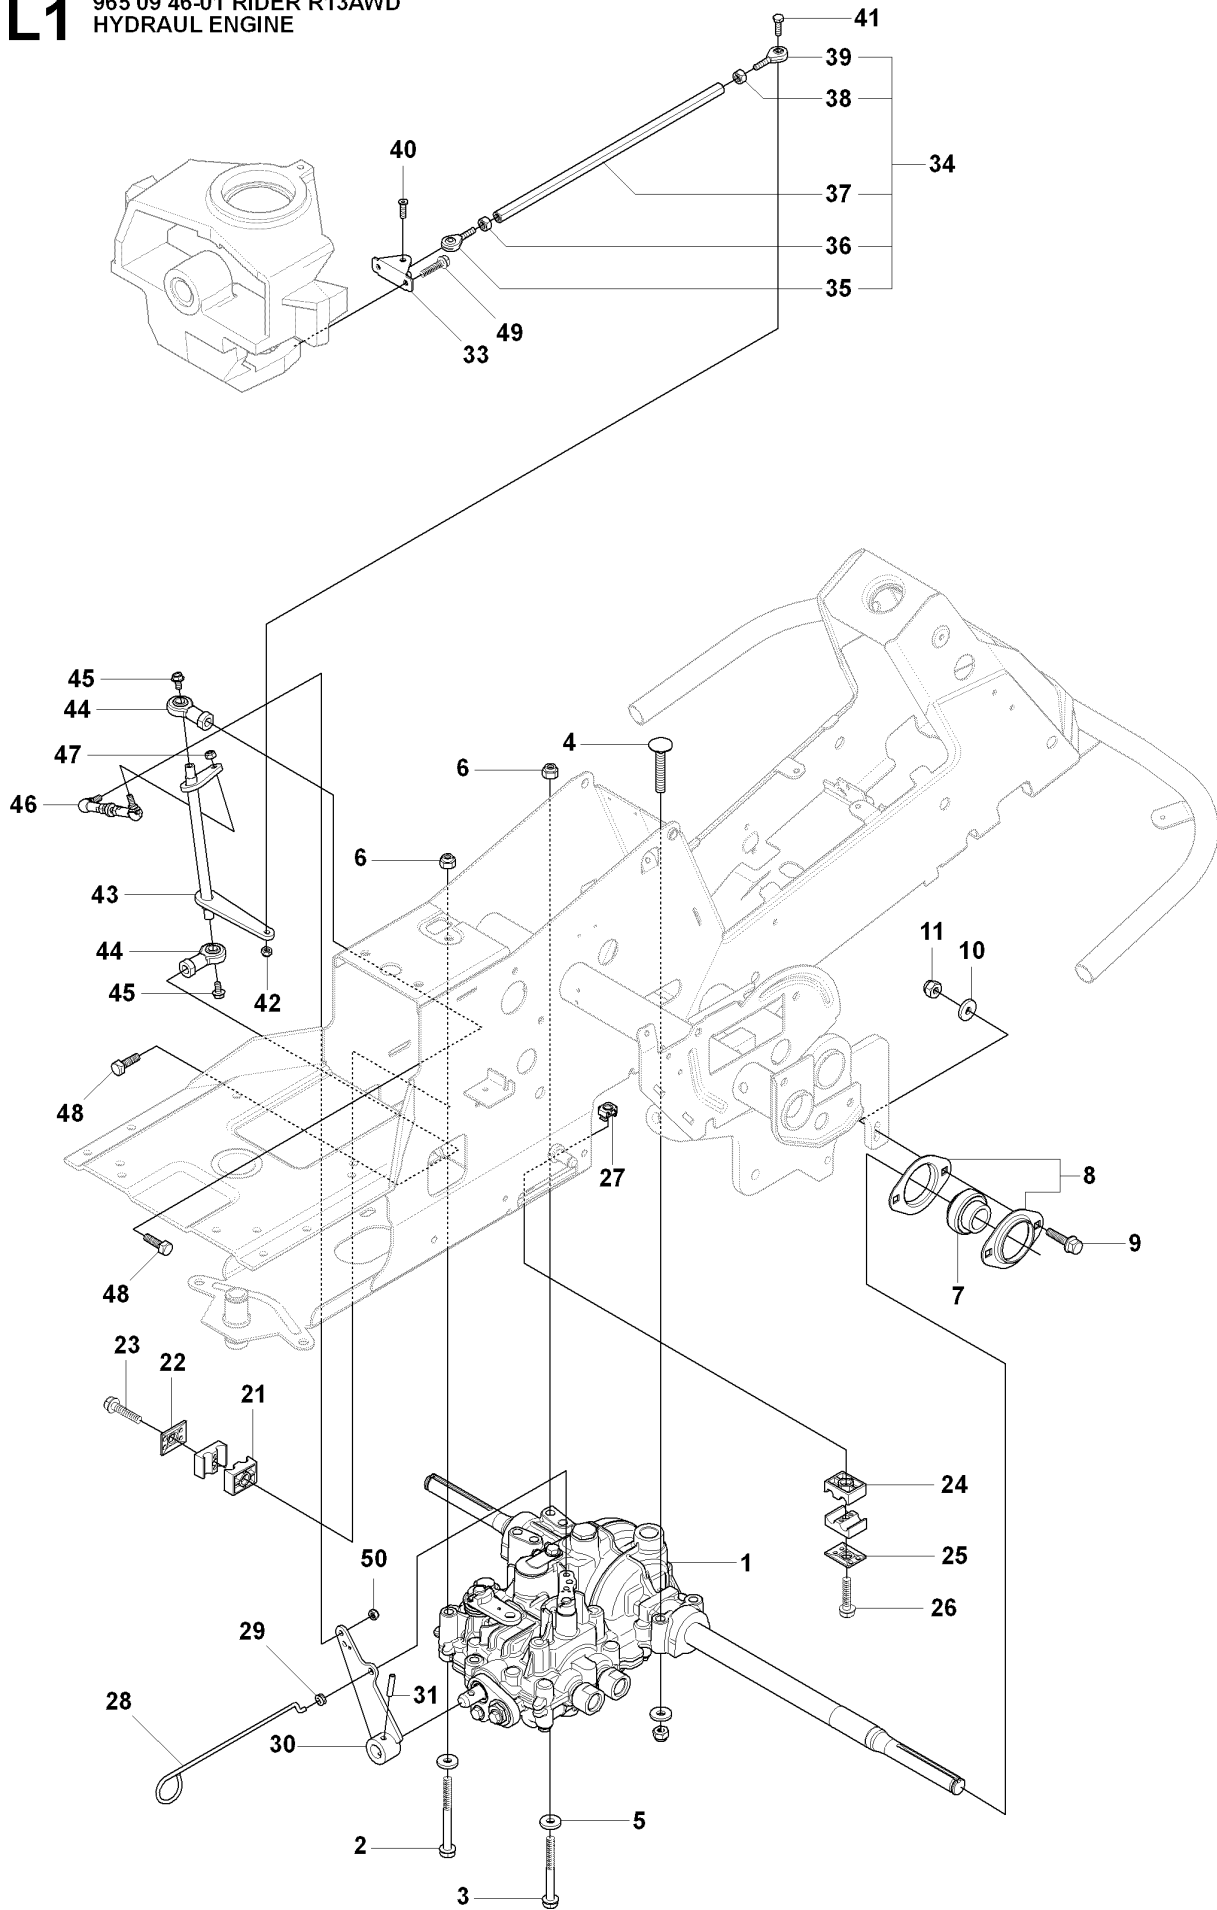

L1 965 09 46-01 RIDER R13AWD
HYDRAUL ENGINE

HYDRAULIC PUMP - MOTOR

RIDER 13 AWD, 965094601 , 2007-01

Ref	Part No	Description	Remark	QTY KIT
1	544 11 60-01	TRANSMISSION		1
2	725 24 67-51	SCREW EHHM		1
3	725 24 64-51	SCREW EHHM		1
4	535 42 38-03	SCREW RSQM		1
5	734 11 64-01	WASHER		3
6	732 21 18-01	LOCK NUT		3
7	544 00 89-01	BEARING		1
8	544 00 90-01	BEARING HOUSING		1
9	506 57 01-05	SCREW EHHFM		2
10	734 11 64-01	WASHER		2
11	732 21 18-01	LOCK NUT		2
21	544 37 33-03	PIPE CLAMP		1
22	535 43 85-01	COVER WASHER		1
23	725 23 78-61	SCREW EHHFT		1
24	544 37 33-02	PIPE CLAMP		1
25	544 37 38-02	COVER PLATE		1
26	506 57 01-07	SCREW EHHFM		1
27	544 81 17-01	CAGE NUT		1
28	535 49 97-01	ARM		1
29	503 73 58-01	BUSHING		1
30	544 43 52-01	LEVER		1
31	721 43 47-01	SPRING PIN		1
33	535 49 28-02	BRACKET		1
34	544 45 67-03	ROD		1
35	535 48 66-02	ROD END		1
36	503 22 10-18	HEXAGON NUT		1
37	535 48 65-03	ROD		1
38	731 23 16-01	HEXAGON NUT		1
39	535 48 66-01	ROD END		1
40	544 84 17-01	SCREW		1
41	725 23 70-71	SCREW EHHM		1
42	732 25 16-01	HEXAGON LOCKING NUT		1
43	535 49 74-01	LEVER		1
44	506 95 17-01	ROD END		2
45	535 47 52-12	SCREW EHHFM		2
46	544 44 19-01	ADJUSTMENT ROD		1
47	732 25 16-01	HEXAGON LOCKING NUT		1
48	725 24 93-71	SCREW EHHM		2
49	725 23 66-51	HEXAGONAL SCREW M6X12		2
50	732 21 16-01	LOCK NUT		1