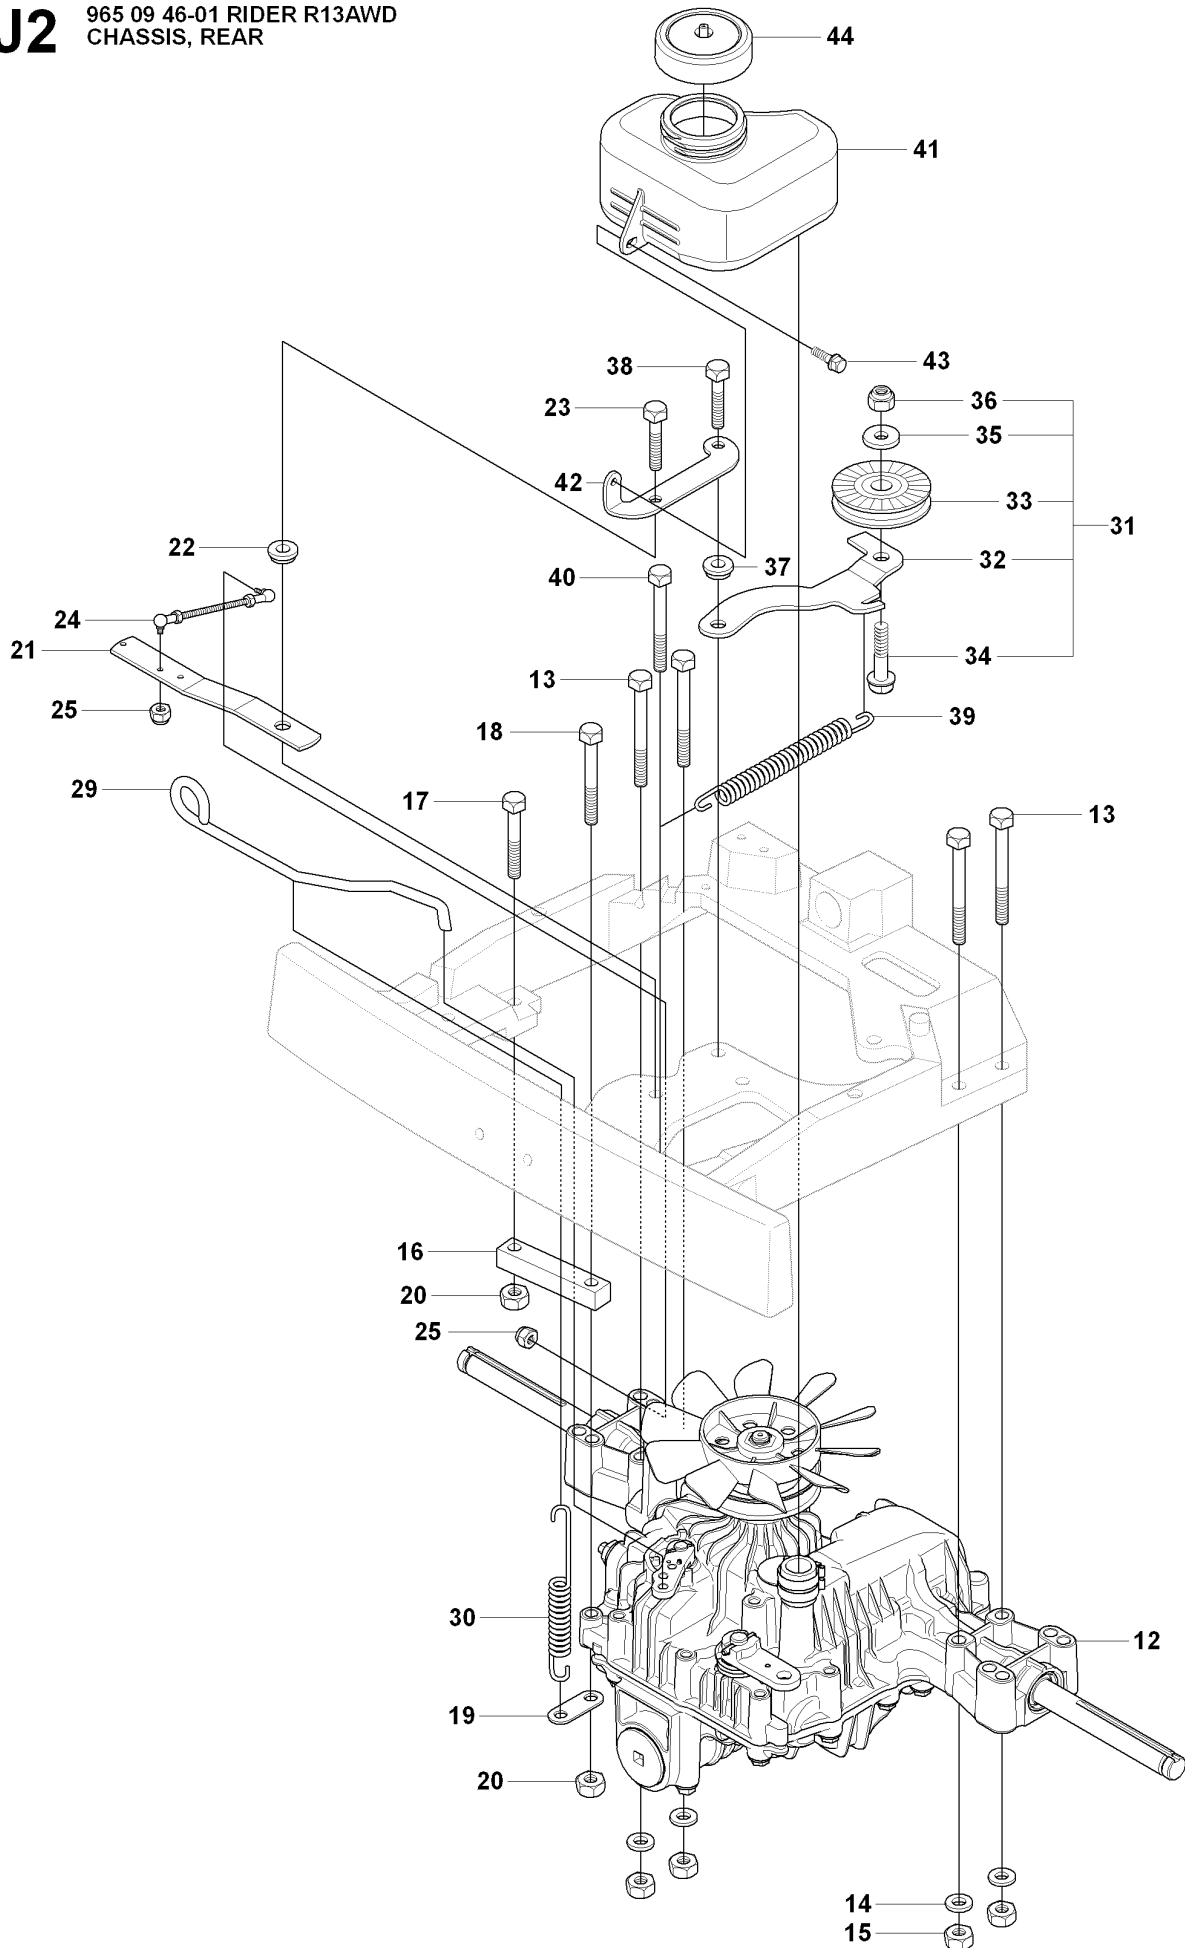

J2 965 09 46-01 RIDER R13AWD
CHASSIS, REAR

TRANSMISSION

RIDER 13 AWD, 965094601 , 2007-01

Ref	Part No	Description	Remark	QTY KIT
12	544 11 61-01	TRANSMISSION		1
13	725 24 67-51	SCREW EHHM		4
14	734 11 64-01	WASHER		4
15	731 23 18-01	HEXAGON NUT		4
16	506 98 72-01	MOMENTFÄSTE		1
17	725 24 59-51	SCREW EHHM		1
18	725 24 62-51	SCREW EHHM		1
19	506 59 93-01	LINK		1
20	731 23 18-01	HEXAGON NUT		2
21	506 98 74-03	LEVER		1
22	506 91 87-02	WASHER		1
23	725 24 51-51	SCREW		1
24	506 98 75-01	ADJUSTMENT ROD		1
25	732 21 14-01	LOCK NUT		2
29	506 98 82-01	FRIKOPPLINGSSTÅNG		1
30	506 83 43-01	SPRING		1
31	506 98 84-01	BELT TENSIONER ASSY		1
32	506 98 85-01	BELT TENSIONER		1
33	506 94 69-01	PULLEY		1
34	725 24 55-51	SCREW		1
35	734 11 64-41	WASHER		1
36	732 21 18-01	LOCK NUT		1
37	506 91 87-02	WASHER		1
38	725 24 51-51	SCREW		1
39	506 98 86-01	SPRING		1
40	725 24 64-51	SCREW EHHM		1
41	544 10 01-01	EXPANSION TANK		1
42	544 12 17-01	BRACKET		1
43	725 23 64-61	SCREW EHHFT		1
44	506 67 33-01	TANK CAP ASSY		1