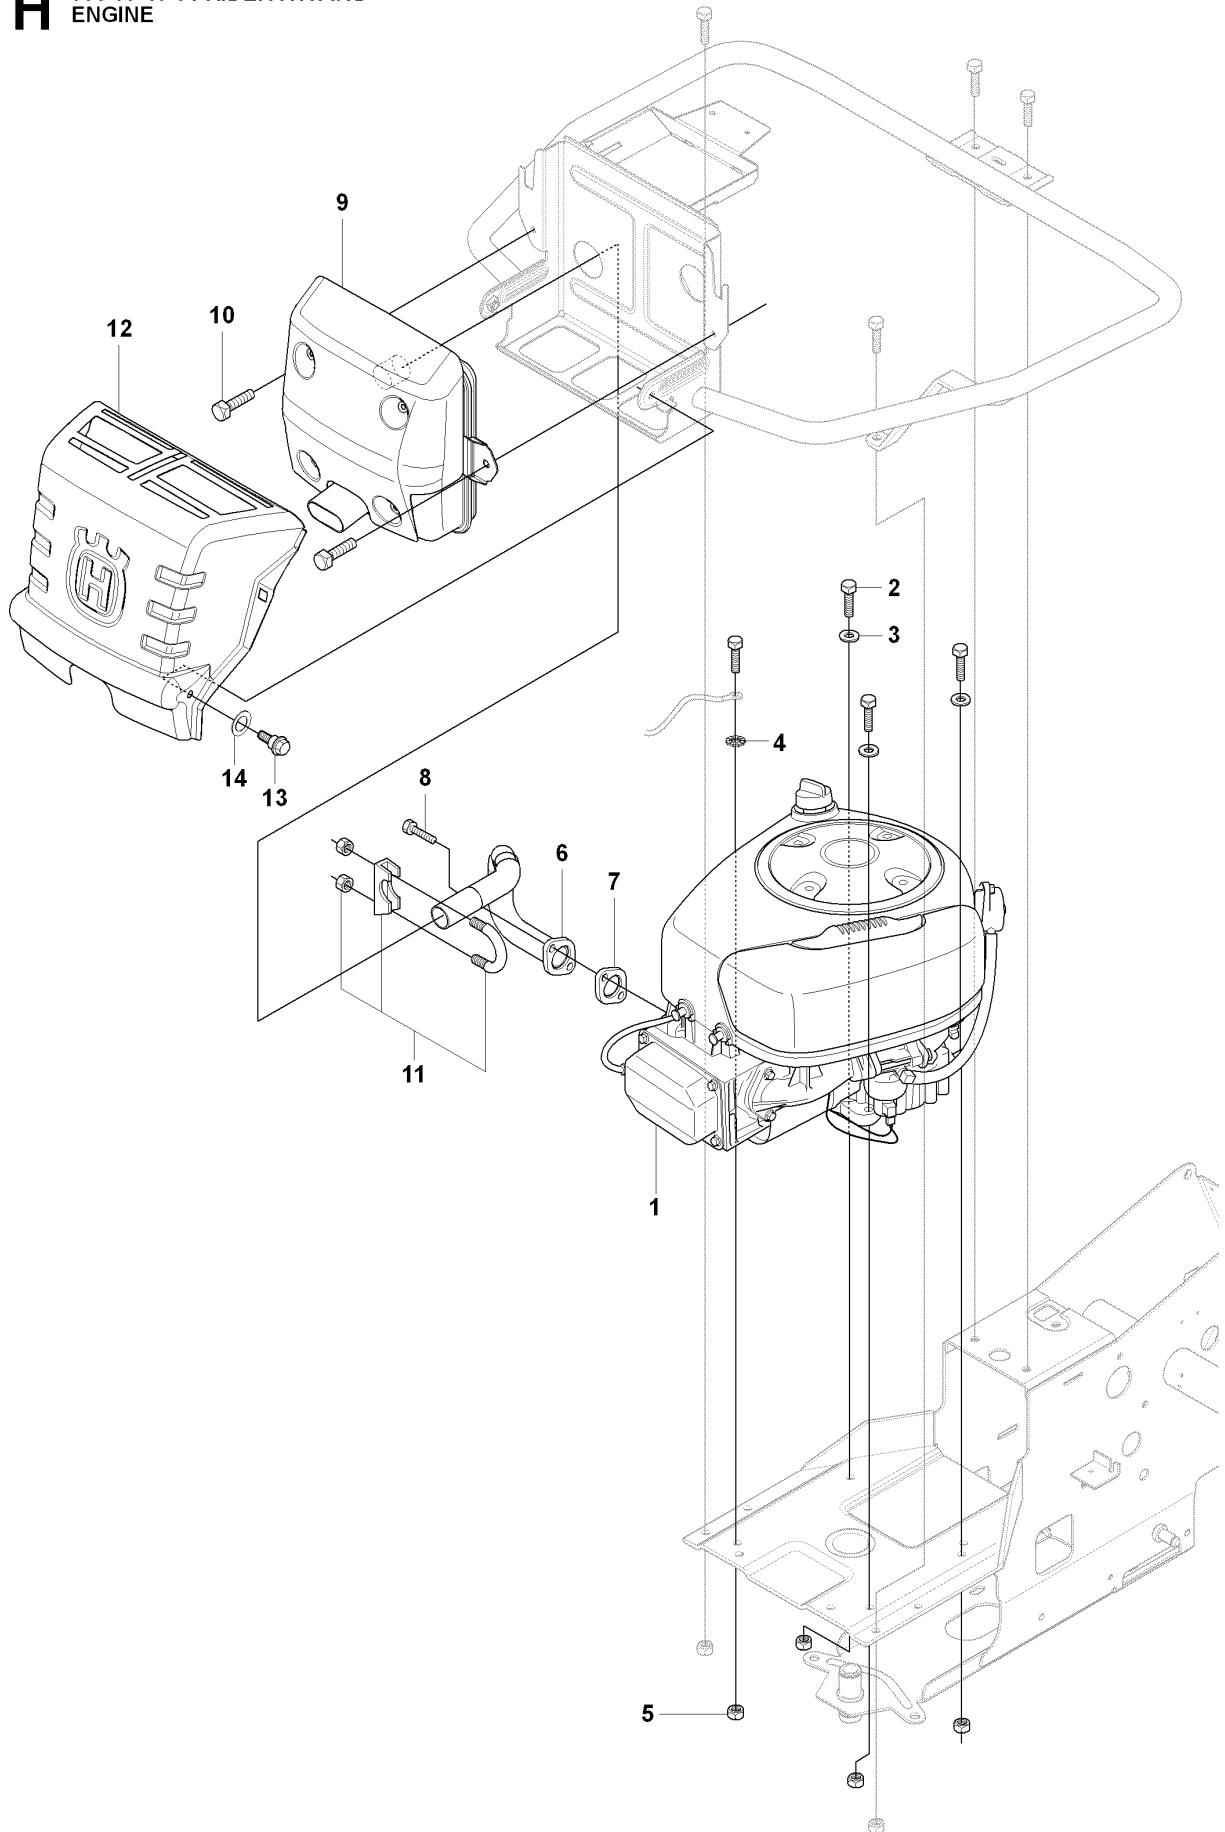

H 965 09 46-01 RIDER R13AWD
ENGINE

ENGINE

RIDER 13 AWD, 965094601 , 2007-01

Ref	Part No	Description	Remark	QTY KIT
1	535 49 49-01	ENGINE		1
2	725 24 57-51	SCREW		4
3	734 11 64-01	WASHER		3
4	735 21 64-00	LOCKWASHER		1
5	732 21 18-01	LOCK NUT		4
6	535 50 06-01	EXHAUST PIPE ASSY		1
7	506 91 45-01	GASKET		1
8	506 55 63-01	SCREW UNC		2
9	544 33 57-01	MUFFLER ASSY		1
10	725 23 64-61	SCREW EHHFT		2
11	506 66 84-01	CLAMP ASSY		1
12	544 24 83-01	HEAT PROTECTOR		1
13	506 59 74-01	SCREW EHHFM		2
14	506 83 94-01	SPRING WASHER		2