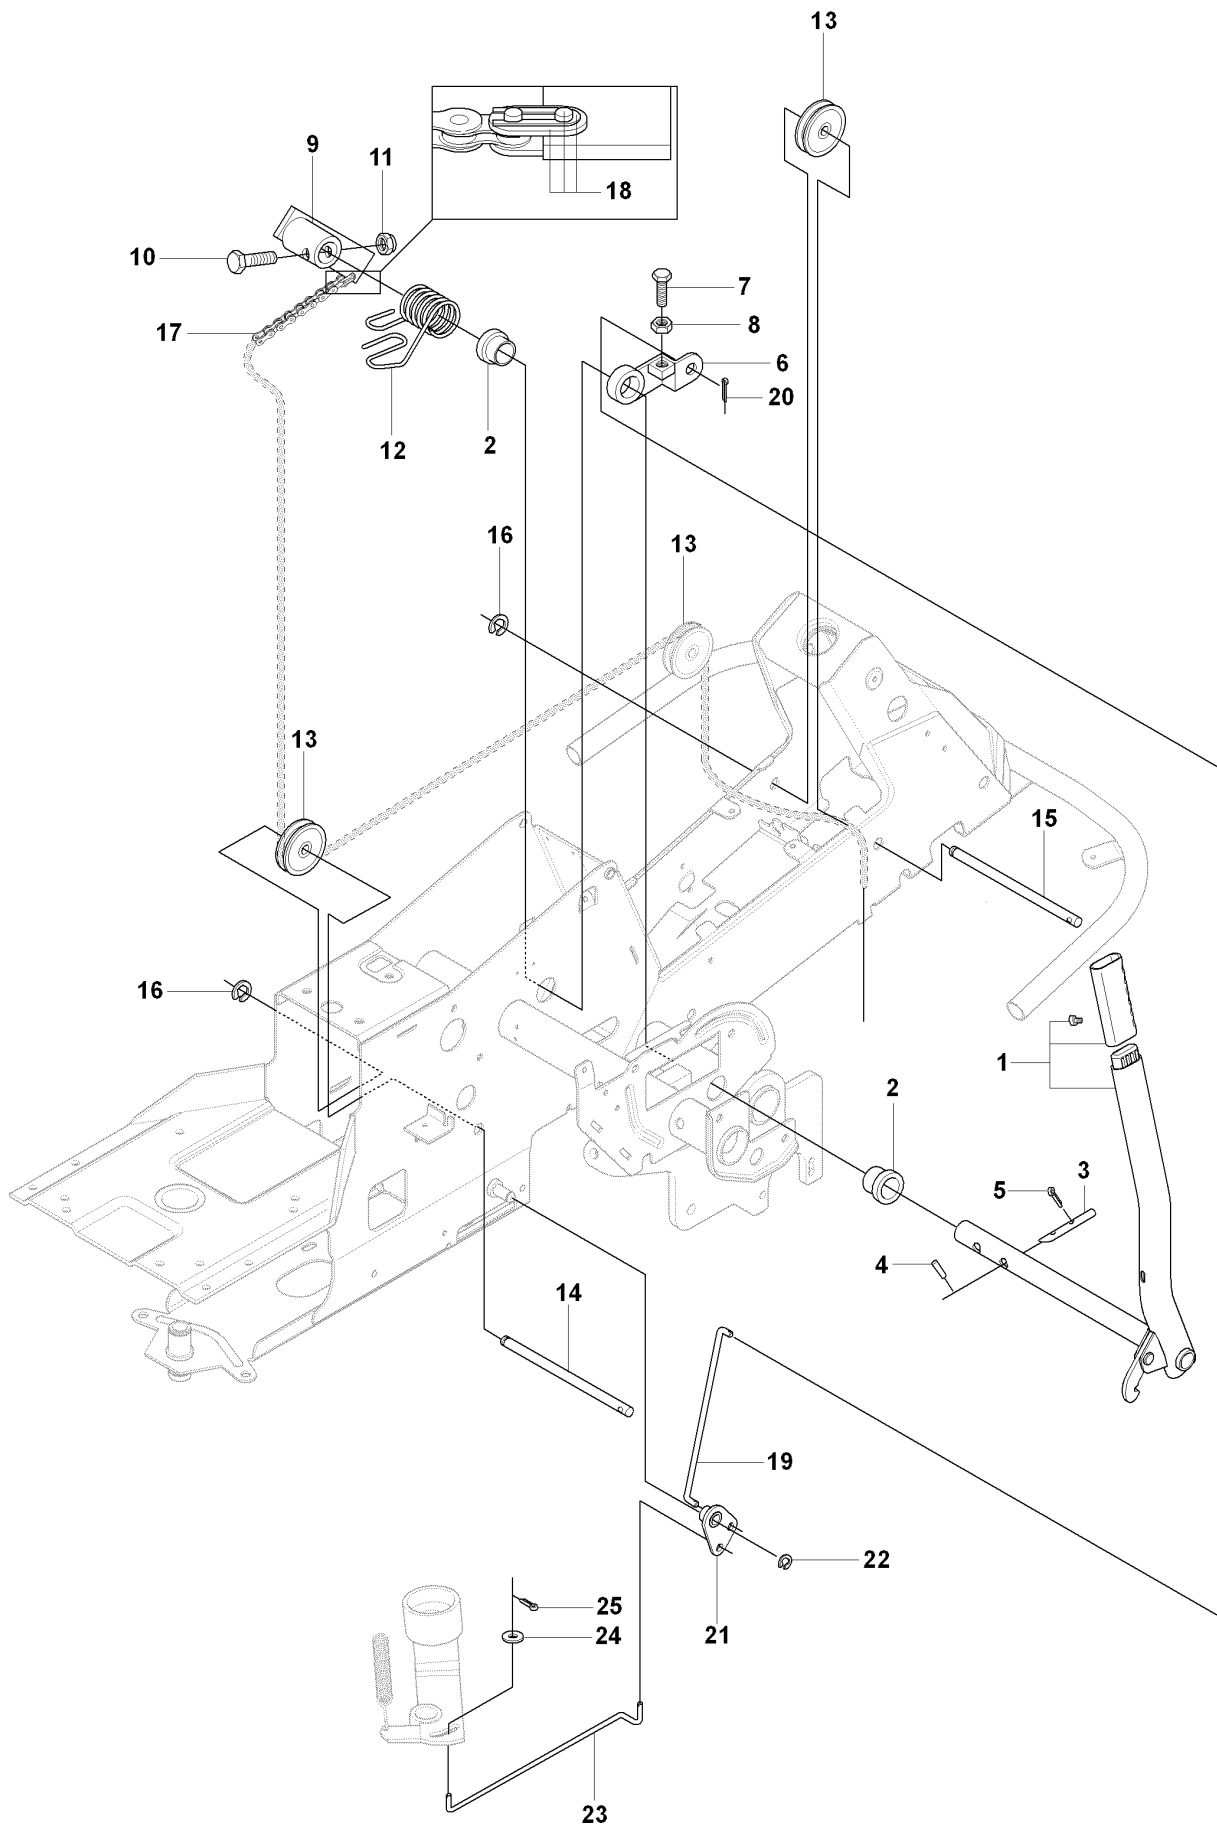

D 965 09 46-01 RIDER R13AWD
HEIGHT ADJUSTMENT

HEIGHT ADJUSTMENT

RIDER 13 AWD, 965094601 , 2007-01

Ref	Part No	Description	Remark	QTY KIT
1	535 50 14-01	CONTROL PLATE		1
2	506 57 01-03	SCREW EHHFM		2
3	535 50 64-01	CONTROL SHAFT		1
4	535 50 62-01	ADJUSTER		1
5	506 53 14-01	SPRING		1
6	506 53 15-01	SHAFT		1
7	735 31 09-20	E-CLIP		2
8	506 54 20-01	HANDLE		1
9	506 55 43-01	BEARING		2
10	735 31 22-20	E-CLIP		2
11	506 90 82-01	HEIGHT ROD		1
12	506 78 46-01	PEN		1
13	734 11 72-01	WASHER		1
14	732 21 18-01	LOCK NUT		1
15	731 23 18-01	HEXAGON NUT		1
16	721 61 83-01	SPLIT PIN		1
17	544 22 77-01	LINK		1
18	735 31 15-20	E-CLIP		1
19	544 22 70-01	CONNECTION ROD		1
20	721 61 83-01	SPLIT PIN		1

E 965 09 46-01 RIDER R13AWD
MOWER LIFT

MOWER LIFT / DECK LIFT

RIDER 13 AWD, 965094601 , 2007-01

Ref	Part No	Description	Remark	QTY KIT
1	501 01 86-01	LIFTING LEVER ASSY		1
2	506 55 65-01	BEARING		2
3	506 90 53-01	PEN		1
4	721 12 59-30	GROOVED PIN		1
5	721 61 83-01	SPLIT PIN		1
6	506 78 43-01	LINK ASSY		1
7	725 24 97-51	SCREW		1
8	731 23 20-51	HEXAGON NUT		1
9	544 43 36-01	LIFTING ARM		1
10	725 25 42-51	SCREW EHHM		1
11	732 25 22-01	HEXAGON LOCKING NUT		1
12	506 91 68-01	SPRING		1
13	506 90 56-01	OFFSET PULLEY		2
14	506 90 57-01	SHAFT		1
15	506 90 57-02	SHAFT		1
16	735 31 18-20	E-CLIP		2
17	506 55 46-09	CHAIN		1
18	506 55 47-01	LINKAGE		1
19	544 45 69-01	CONNECTION ROD		1
20	721 61 83-01	SPLIT PIN		1
21	544 37 86-01	LINK		1
22	735 31 14-20	E-CLIP		1
23	544 44 88-01	CONNECTION ROD		1
24	734 11 64-41	WASHER		1
25	721 61 83-01	SPLIT PIN		1