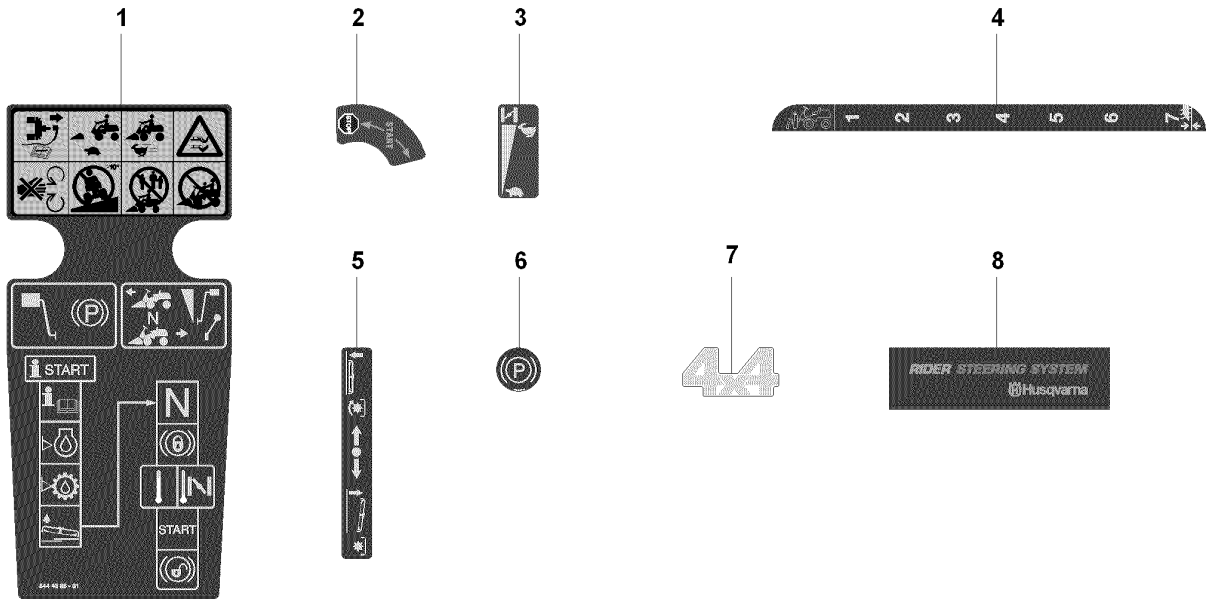

S 965 09 46-01 RIDER R13AWD
DECALS

DECALS

RIDER 13 AWD, 965094601 , 2007-01

Ref	Part No	Description	Remark	QTY KIT
1	544 43 86-01	LABEL		1
2	544 43 87-01	LABEL		1
3	544 43 88-01	LABEL		1
4	544 43 90-01	LABEL		1
5	544 43 92-01	LABEL		1
6	506 58 45-01	LABEL		1
7	544 83 35-01	LABEL		2
8	544 83 36-01	LABEL		1
9	535 43 20-01	DECAL		1
10	544 39 11-02	LABEL		1
11	544 21 14-01	LABEL		2
12	544 83 38-01	LABEL		1
13	544 83 38-02	LABEL		1