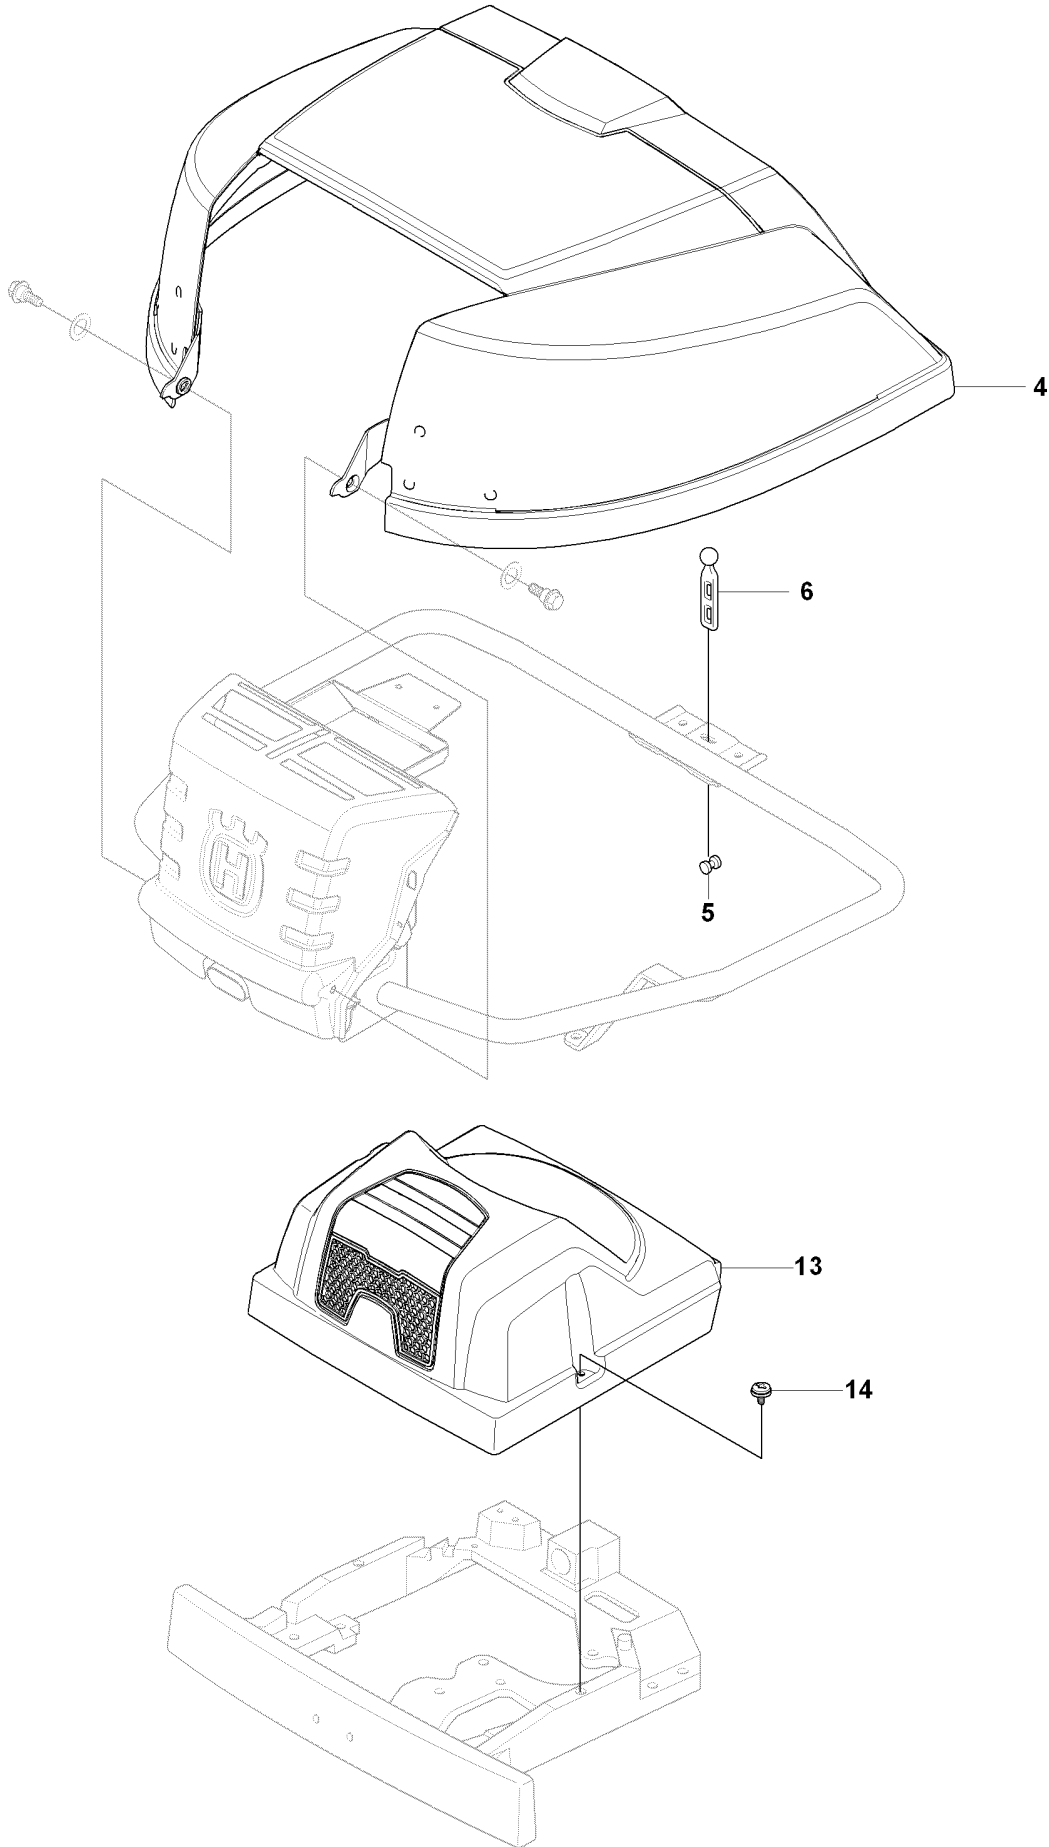

C1 965 09 46-01 RIDER R13AWD
COVER

HOOD

RIDER 13 AWD, 965094601 , 2007-01

Ref	Part No	Description	Remark	QTY KIT
4	544 24 76-01	ENGINE HOOD ASSY		1
5	506 59 95-01	BUTTON		1
6	506 59 96-01	GUMMISTROPP		1
13	544 37 39-01	COVER		1
14	544 40 05-01	SCREW		2

C2 965 09 46-01 RIDER R13AWD
COVER

COVER

RIDER 13 AWD, 965094601 , 2007-01

Ref	Part No	Description	Remark	QTY KIT
1	544 89 59-01	FOOT PLATE		1
2	544 89 59-03	FOOT PLATE		1
3	544 40 05-01	SCREW		4
15	544 23 92-01	COVER		1
16	544 42 75-01	MAT		1
17	544 40 05-01	SCREW		2
18	544 32 65-01	COVER		1
19	544 40 05-01	SCREW		2
20	544 43 32-01	PROTECTIVE COVER		1
21	544 37 42-01	UNIT COVER		1
22	506 96 35-01	VRIDTAPP		1
23	506 96 36-01	WASHER		1