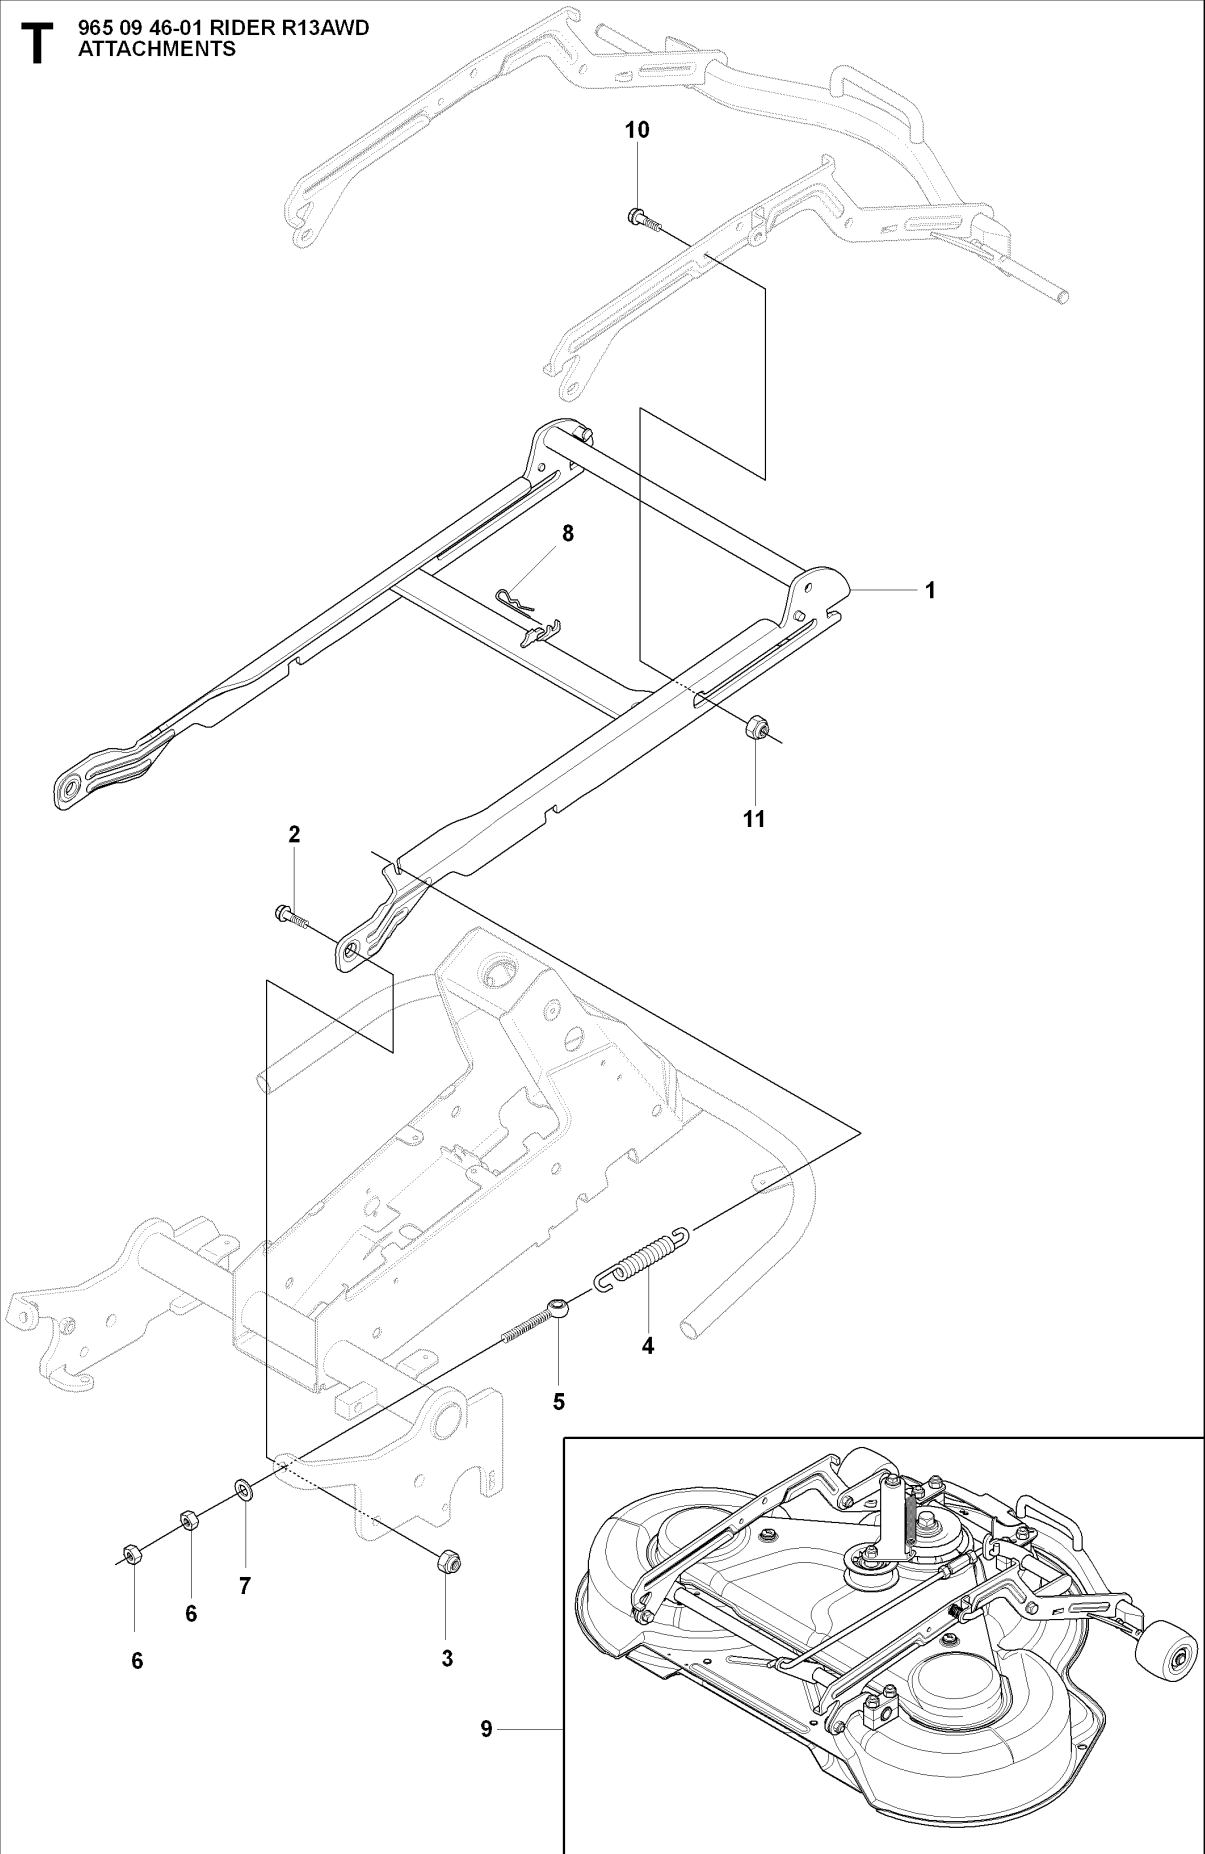

T 965 09 46-01 RIDER R13AWD
ATTACHMENTS

ATTACHMENTS

RIDER 13 AWD, 965094601 , 2007-01

Ref	Part No	Description	Remark	QTY KIT
1	544 40 11-01	EQUIPMENT FRAME		1
2	506 89 58-01	COLLAR SCREW		2
3	732 25 22-01	HEXAGON LOCKING NUT		2
4	506 83 76-01	SPRING		2
5	506 83 77-01	RING BOLT		2
6	731 23 20-51	HEXAGON NUT		4
7	734 11 72-01	WASHER		2
8	721 68 02-51	SPRING COTTER		1
9	544 43 79-03	CUTTING DECK		1
10	544 36 24-01	SCREW		2
11	732 21 18-01	LOCK NUT		2