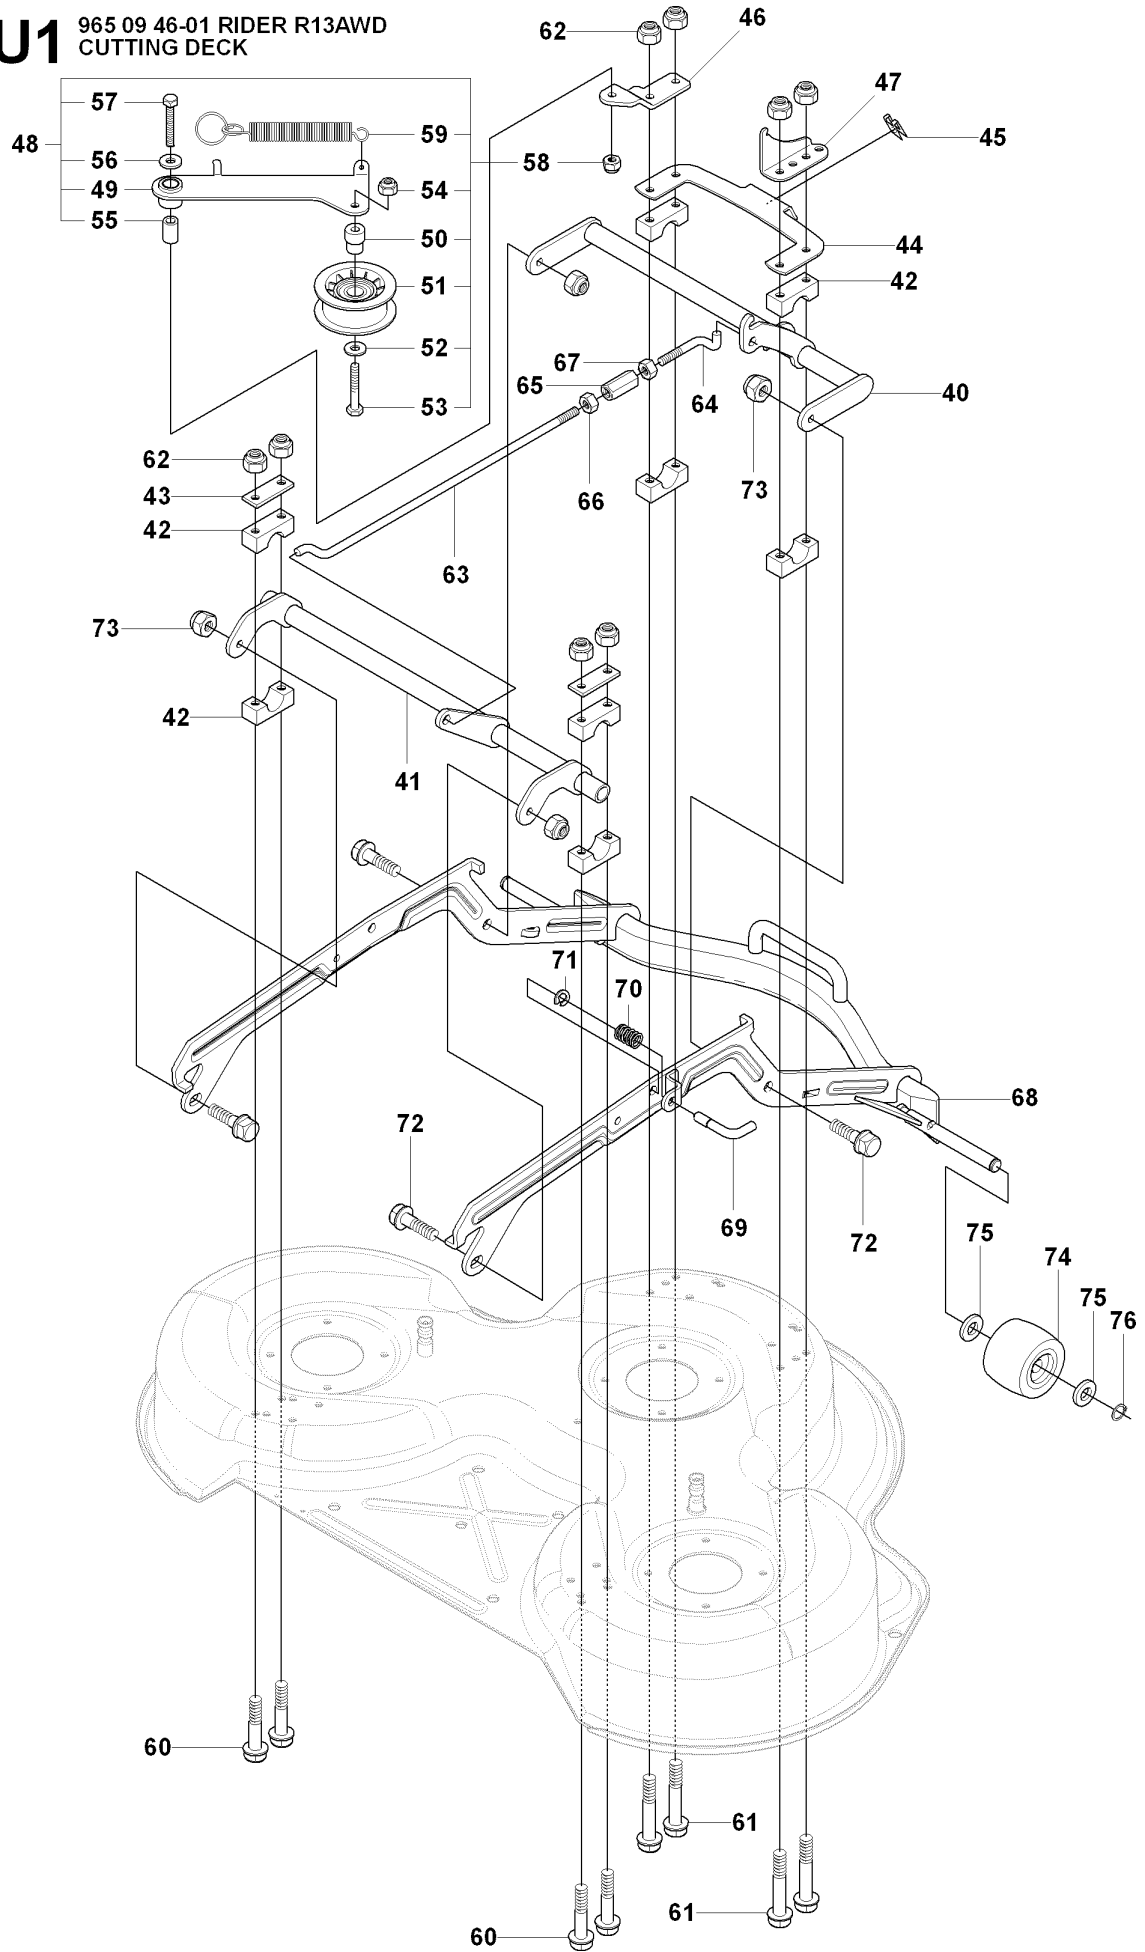

U1 965 09 46-01 RIDER R13AWD
CUTTING DECK

MOWER DECK / CUTTING DECK

RIDER 13 AWD, 965094601 , 2007-01

Ref	Part No	Description	Remark	QTY KIT
40	544 22 07-01	CROSS BAR		1
41	544 22 59-01	CROSS BAR		1
42	506 86 96-01	BEARING		8
43	506 81 38-01	REINFORCING PLATE		2
44	544 37 91-01	BRACKET		1
45	506 96 37-01	LÂSDON		1
46	544 40 51-01	BRACKET		1
47	544 40 52-01	BRACKET		1
48	544 83 56-01	BELT TENSIONER ASSY		1
49	544 83 66-01	BELT TENSIONER		1
50	506 97 64-02	BUSHING		1
51	506 79 32-02	BELT TENSIONER WHEEL		1
52	734 11 64-41	WASHER		1
53	725 24 59-51	SCREW EHHM		1
54	732 21 18-01	LOCK NUT		1
55	506 99 20-01	PIPE		1
56	734 11 64-41	WASHER		1
57	725 24 60-51	SCREW EHHM		1
58	732 21 18-01	LOCK NUT		1
59	506 97 68-01	SPRING		1
60	725 24 61-51	SCREW EHHM		4
61	725 24 62-51	SCREW EHHM		4
62	732 21 18-01	LOCK NUT		8
63	544 22 69-01	PARALLEL ROD		1
64	544 45 14-01	PARALLEL ROD		1
65	544 45 15-01	ADJUSTMENT ROD		1
66	506 89 76-01	NUT		1
67	731 23 20-51	HEXAGON NUT		1
68	544 21 33-01	DECK ATTACHMENT		1
69	544 21 39-01	LOCKING PIN		1
70	544 21 41-01	SPRING		1
71	735 31 13-20	E-CLIP		1
72	506 59 74-01	SCREW EHHFM		4
73	732 21 18-01	LOCK NUT		4
74	506 96 30-01	WHEEL ASSY		2
75	535 46 41-01	WASHER		4
76	735 31 17-00	CIRCLIP		2