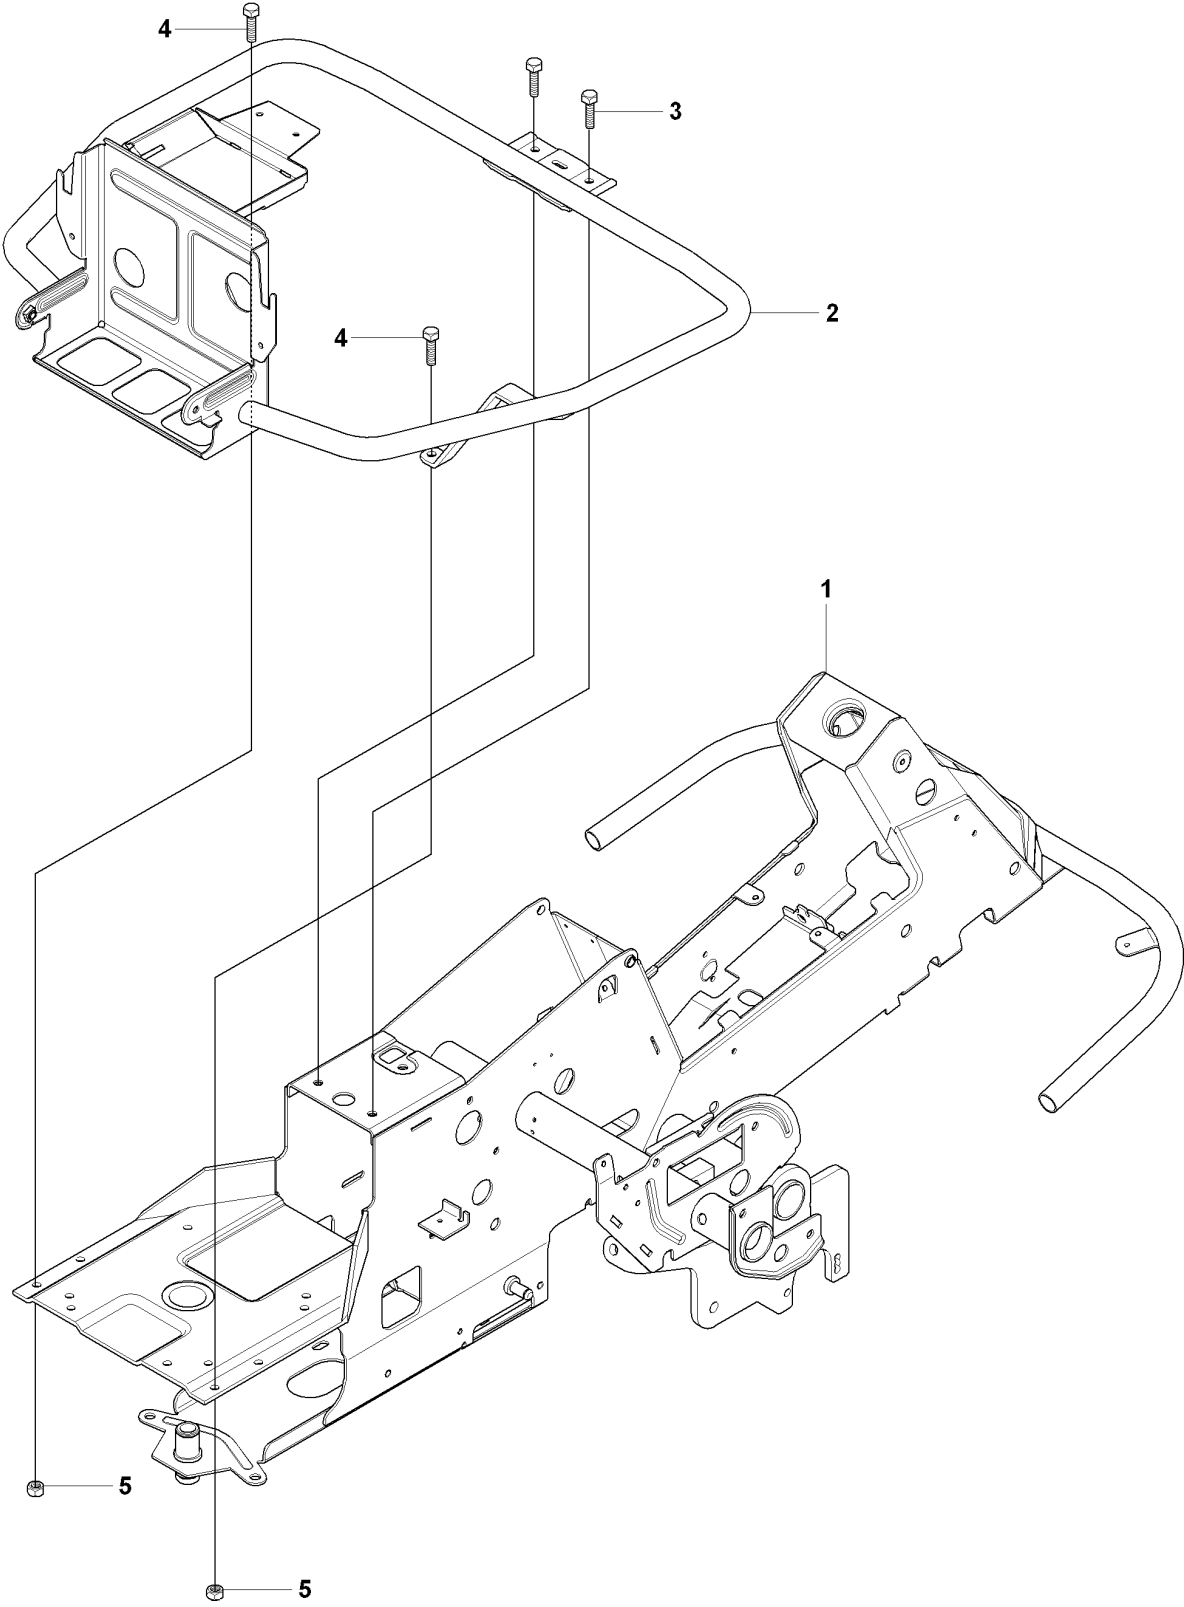

F 965 09 46-01 RIDER R13AWD
CHASSIS

CHASSIS / FRAME

RIDER 13 AWD, 965094601 , 2007-01

Ref	Part No	Description	Remark	QTY KIT
1	544 84 24-01	FRAME		1
2	544 24 45-01	ENGINE FRAME		1
3	506 57 01-03	SCREW EHHFM		2
4	725 24 51-71	SCREW EHHM		2
5	732 21 18-01	LOCK NUT		2