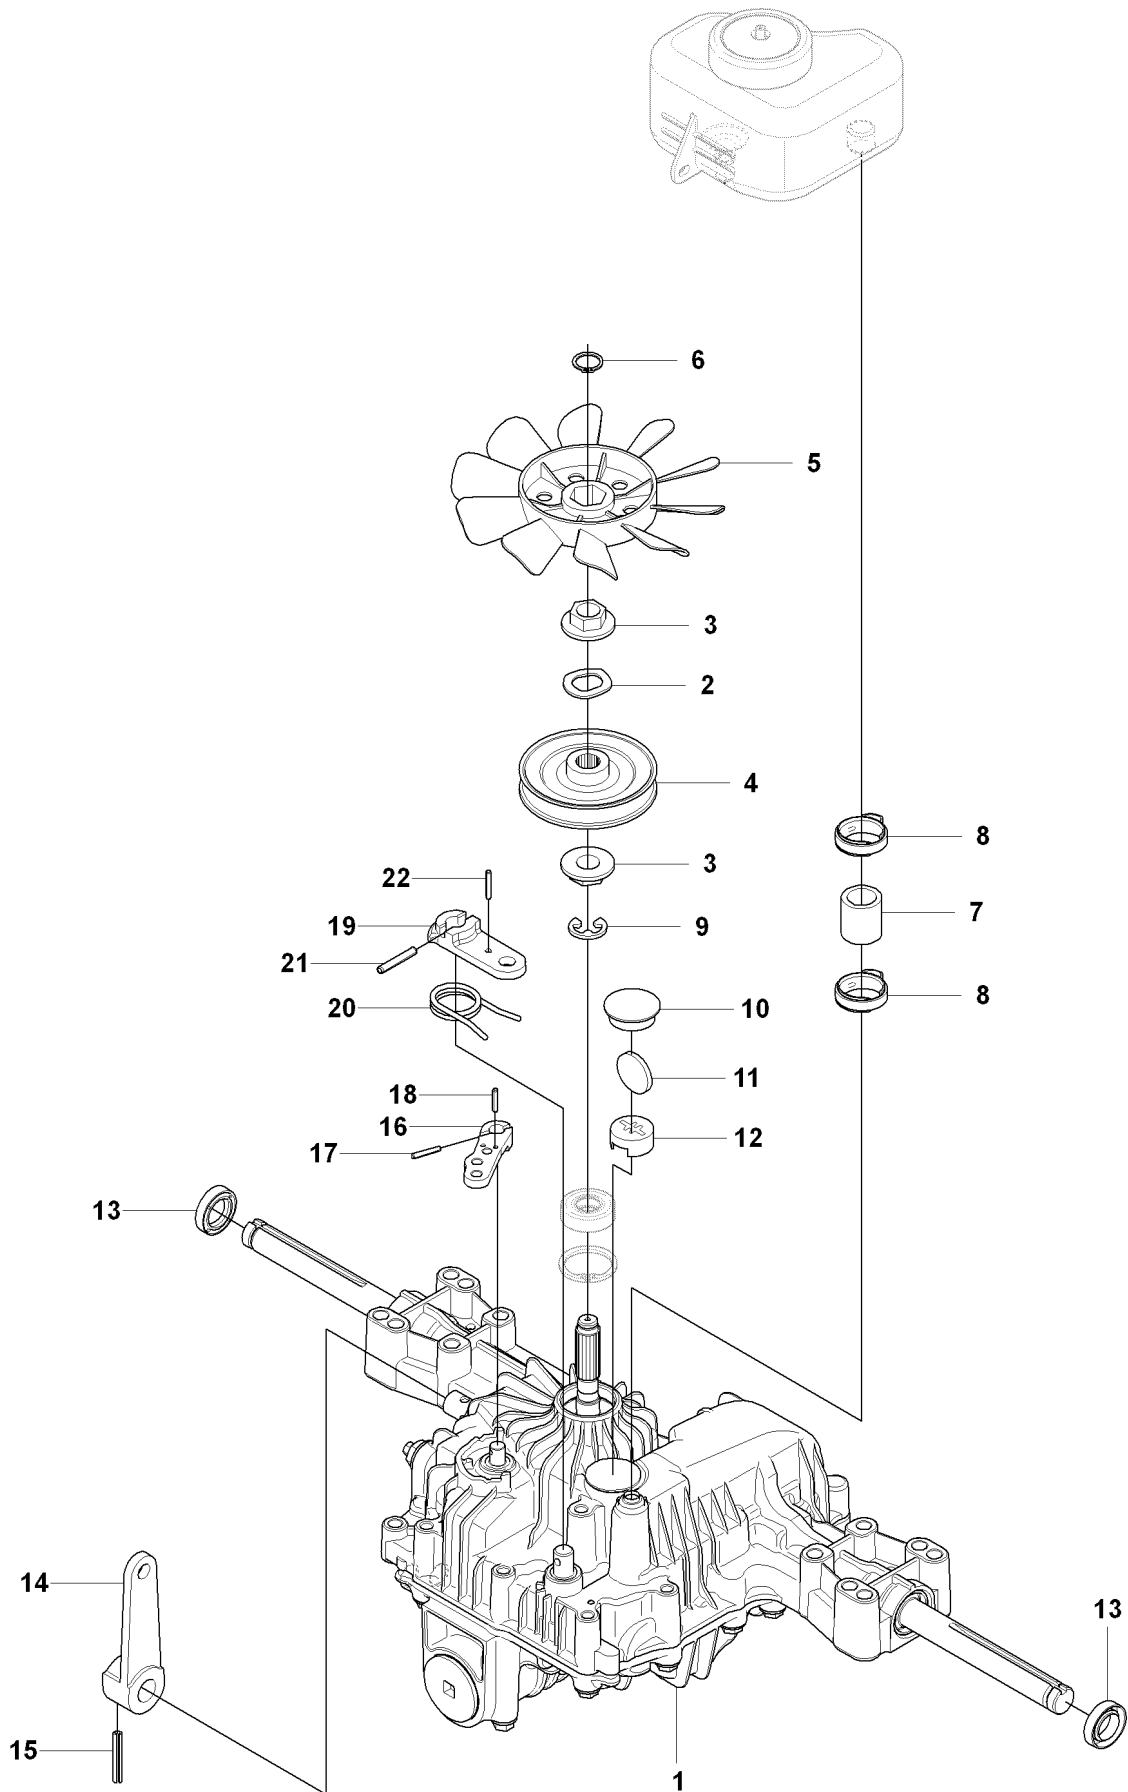

K 965 09 46-01 RIDER R13AWD
HYDROSTAT K574 SP

TRANSMISSION

RIDER 13 AWD, 965094601 , 2007-01

Ref	Part No	Description	Remark	QTY KIT
1	544 11 61-01	TRANSMISSION		1
2	506 98 65-01	SPRING WASHER		1
3	506 98 66-01	DISTANCE		2
4	506 98 67-01	PULLEY		1
5	506 98 68-01	FAN		1
6	735 31 15-00	CIRCLIP		1
7	506 98 69-01	HOSE		1
8	506 98 70-01	HOSE CLAMP		2
9	735 31 28-00	CIRCLIP		1
10	535 40 28-32	PLUG		1
11	535 40 28-29	MAGNET		1
12	535 40 28-30	HOLDER		1
13	535 40 28-37	SEALING		2
14	535 40 28-35	LEVER		1
15	535 40 28-09	PIN RETAINING SCREW		1
16	535 40 28-17	LEVER		1
17	535 40 28-16	PIN RETAINING SCREW		1
18	535 40 28-33	PIN RETAINING SCREW		1
19	535 40 28-38	LEVER		1
20	535 40 28-39	RETURN SPRING		1
21	535 40 28-40	PIN RETAINING SCREW		1
22	535 40 28-41	PIN RETAINING SCREW		1