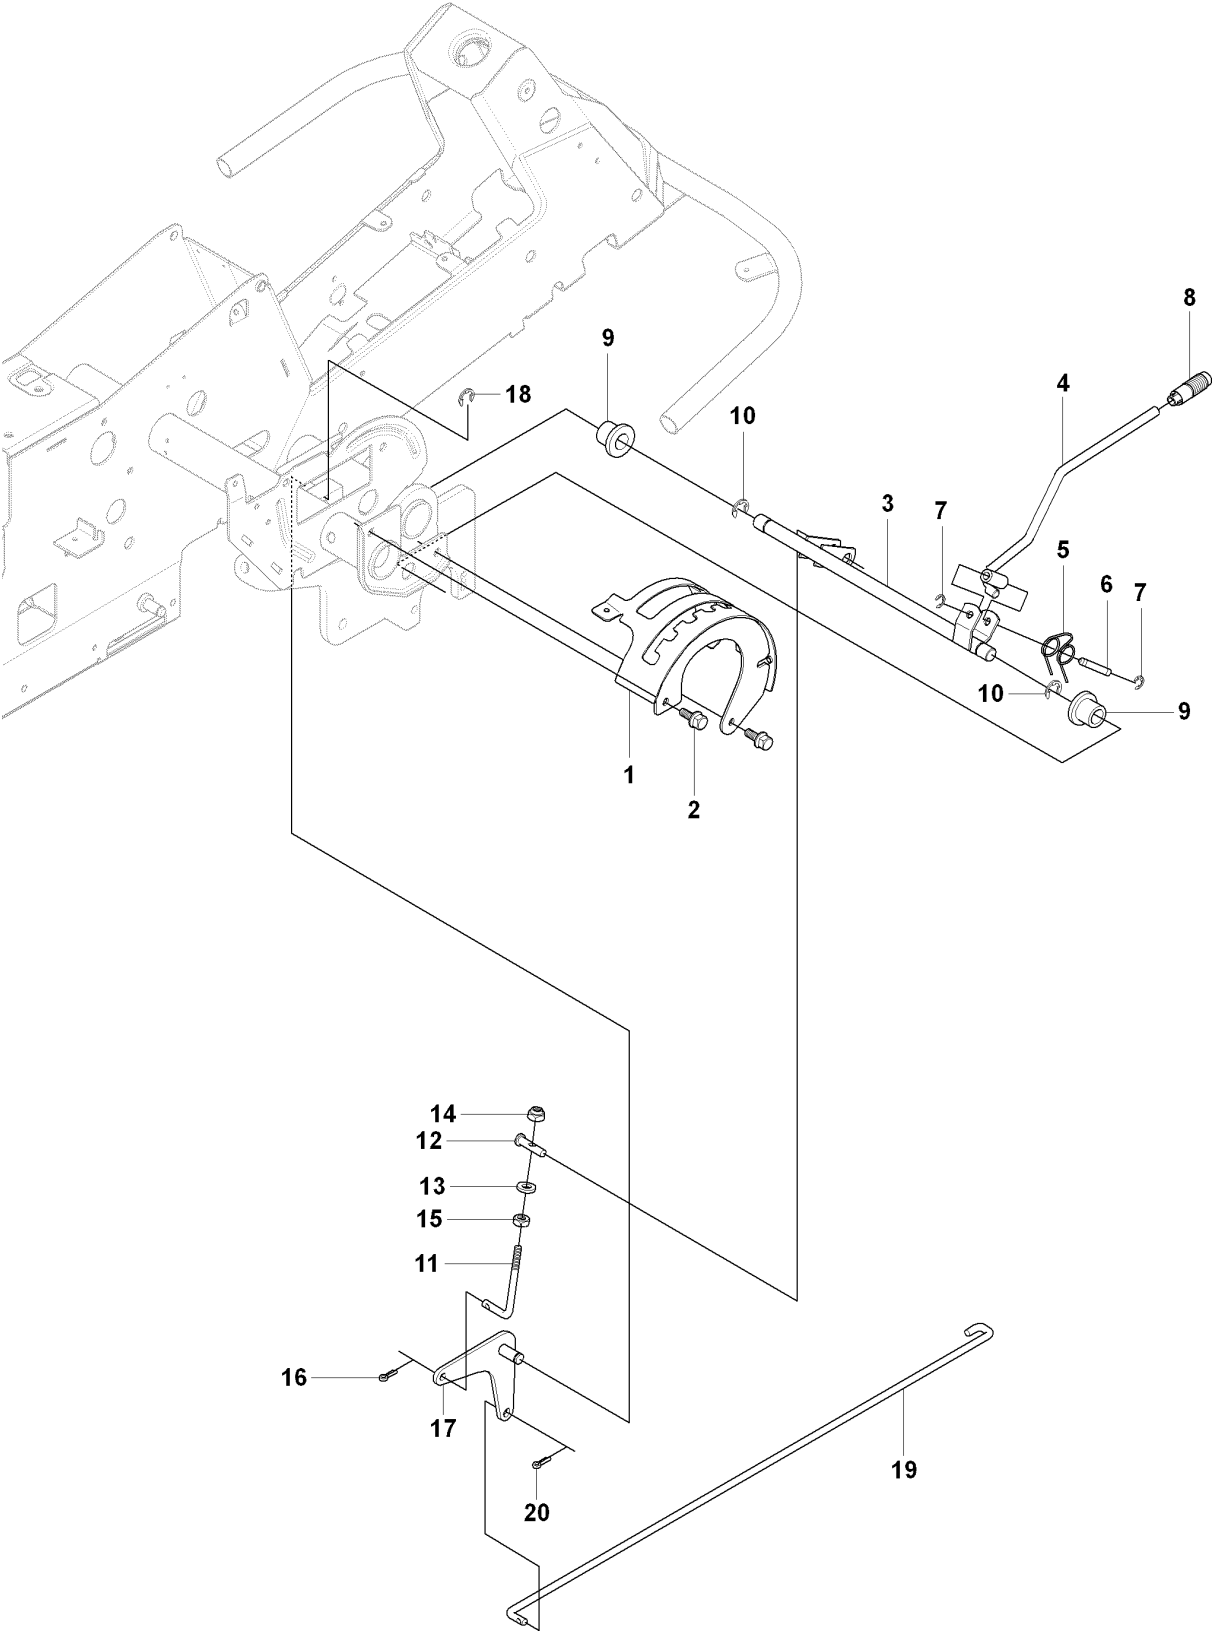

D 965 09 46-01 RIDER R13AWD
HEIGHT ADJUSTMENT

HEIGHT ADJUSTMENT

RIDER 13 AWD, 965094601 , 2007-01

Ref	Part No	Description	Remark	QTY KIT
1	535 50 14-01	CONTROL PLATE		1
2	506 57 01-03	SCREW EHHFM		2
3	535 50 64-01	CONTROL SHAFT		1
4	535 50 62-01	ADJUSTER		1
5	506 53 14-01	SPRING		1
6	506 53 15-01	SHAFT		1
7	735 31 09-20	E-CLIP		2
8	506 54 20-01	HANDLE		1
9	506 55 43-01	BEARING		2
10	735 31 22-20	E-CLIP		2
11	506 90 82-01	HEIGHT ROD		1
12	506 78 46-01	PEN		1
13	734 11 72-01	WASHER		1
14	732 21 18-01	LOCK NUT		1
15	731 23 18-01	HEXAGON NUT		1
16	721 61 83-01	SPLIT PIN		1
17	544 22 77-01	LINK		1
18	735 31 15-20	E-CLIP		1
19	544 22 70-01	CONNECTION ROD		1
20	721 61 83-01	SPLIT PIN		1