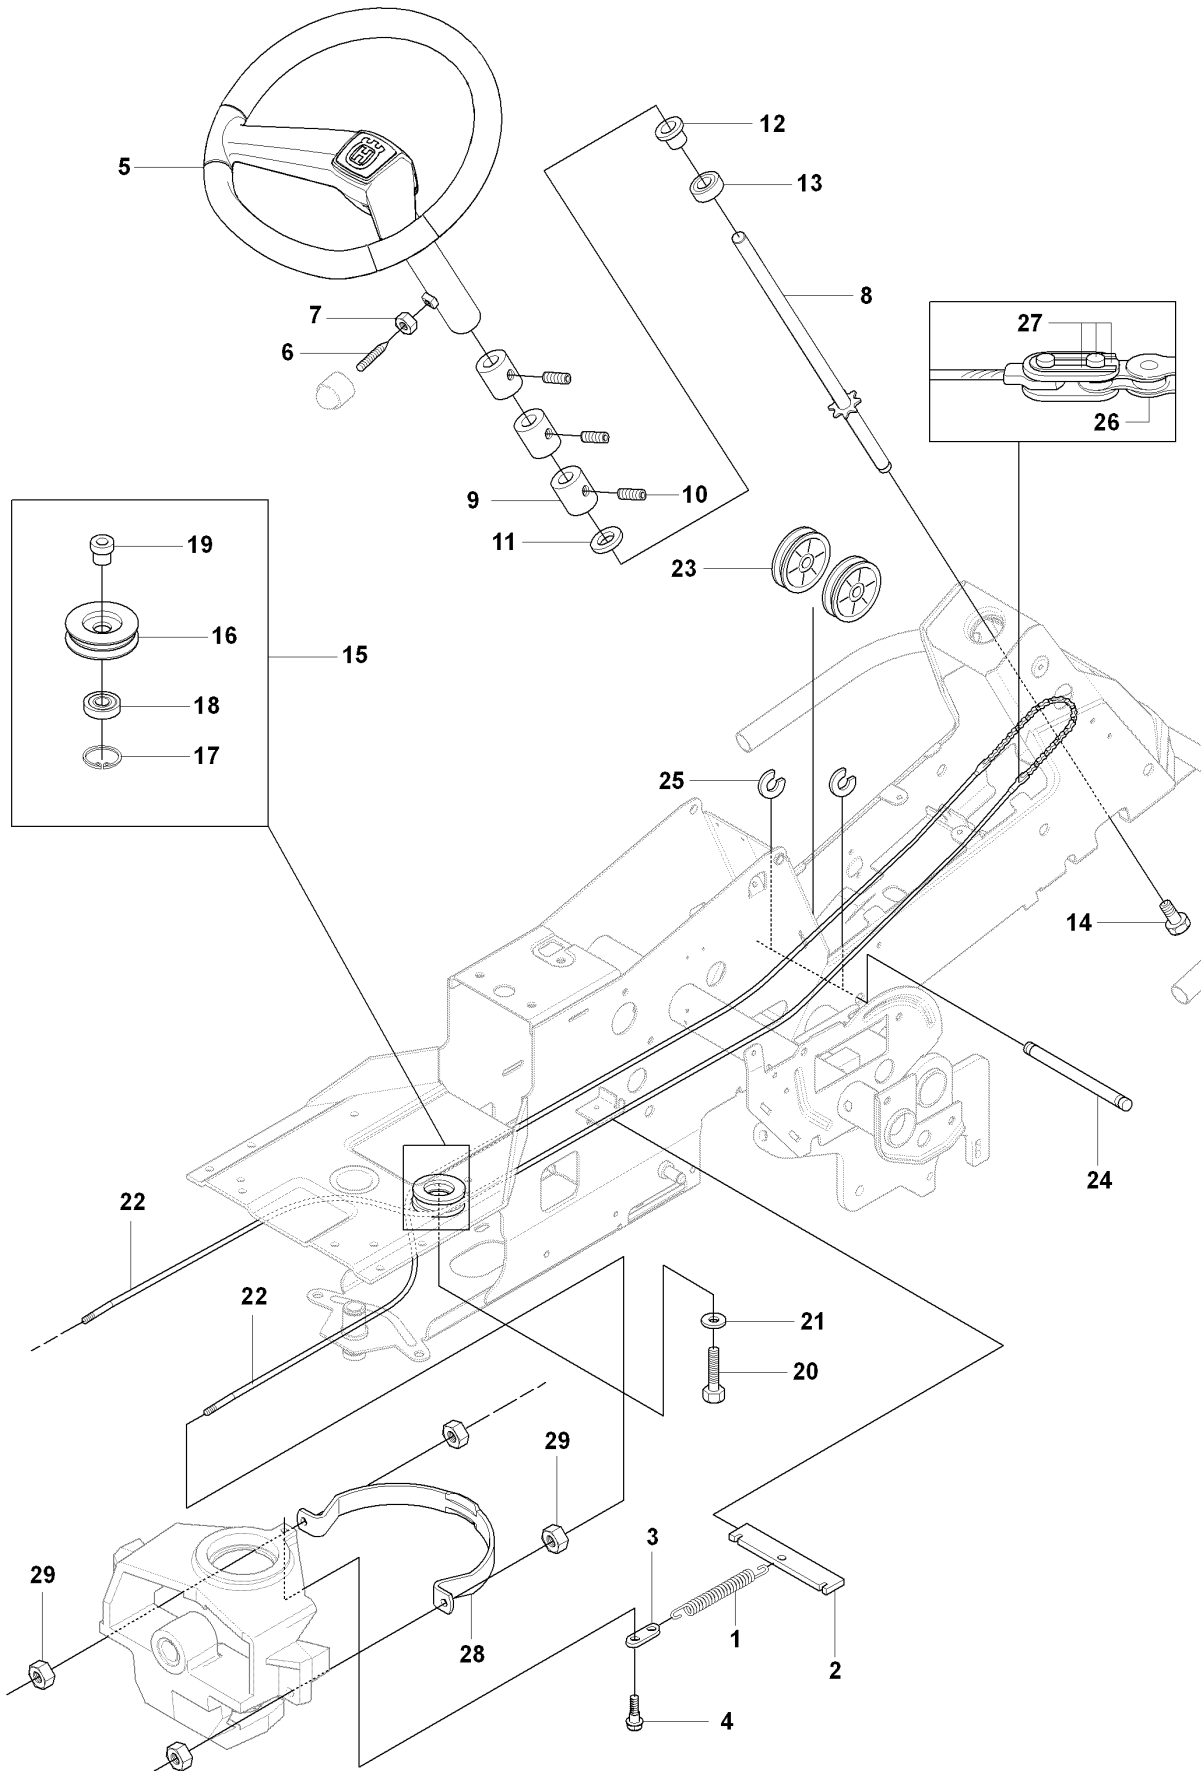

M 965 09 46-01 RIDER R13AWD
STEERING

STEERING

RIDER 13 AWD, 965094601 , 2007-01

Ref	Part No	Description	Remark	QTY KIT
1	506 67 19-01	SPRING		1
2	506 57 63-01	SPRING RETAINER		1
3	506 67 08-01	LINK		1
4	506 59 74-01	SCREW EHHFM		1
5	544 37 52-02	STEERING WHEEL		1
6	728 74 55-05	SCREW IHSETM		1
7	731 23 18-01	HEXAGON NUT		1
8	535 49 95-01	ROD STEERING ASSY		1
9	506 86 34-01	DRIVER		3
10	728 84 43-05	SCREW IHSETM		3
11	506 86 36-01	WASHER		1
12	506 88 78-01	SPACER		1
13	738 21 04-04	BALL BEARING		1
14	506 57 01-04	SCREW EHHFM		1
15	506 50 09-03	BARRING WHEEL		1
16	535 42 41-01	BARRING WHEEL		1
17	735 31 40-10	CIRCLIP		1
18	738 22 04-19	BALL BEARING		1
19	506 50 08-02	BUSHING		1
20	506 67 54-02	SCREW EHHFM		1
21	734 11 74-41	WASHER		1
22	506 58 91-04	WIRE ASSY		2
23	506 52 24-01	STARTER PULLEY		2
24	506 53 94-02	SHAFT		1
25	735 31 14-20	E-CLIP		2
26	506 55 46-01	CHAIN		1
27	506 55 47-01	LINKAGE		2
28	544 42 73-01	WIRE GUIDE		1
29	731 23 20-51	HEXAGON NUT		4