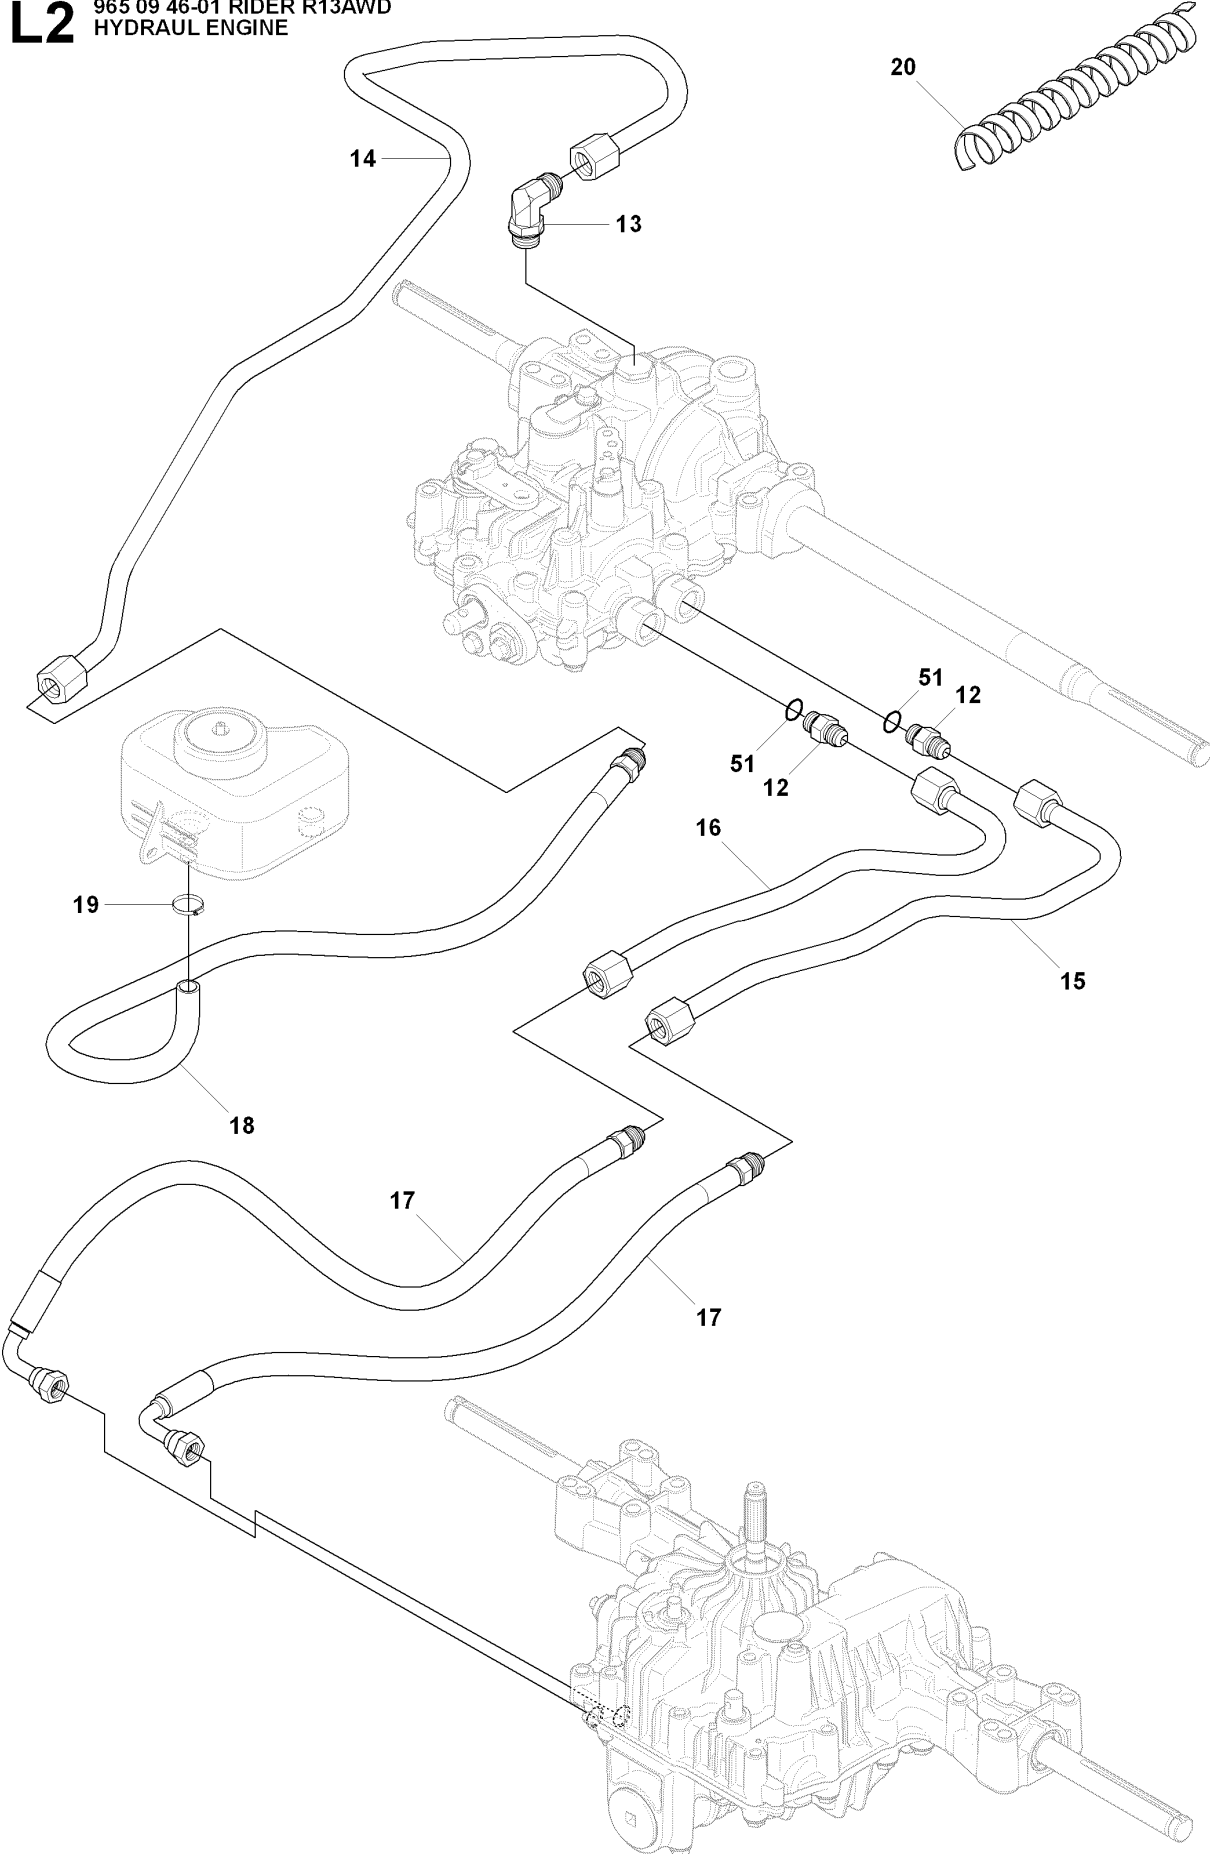

L2 965 09 46-01 RIDER R13AWD
HYDRAUL ENGINE

HYDRAULIC PUMP - MOTOR

RIDER 13 AWD, 965094601 , 2007-01

Ref	Part No	Description	Remark	QTY KIT
12	535 42 65-07	PIPE FITTING		2
13	535 43 73-02	PIPE FITTING		1
14	544 80 78-01	HYDRAULIC PIPE		1
15	544 80 79-01	HYDRAULIC PIPE		1
16	544 80 80-01	HYDRAULIC PIPE		1
17	544 45 64-03	HYDRAULIC HOSE		2
18	544 12 22-01	HOSE		1
19	544 20 27-01	HOSE CLAMP		1
20	544 02 66-01	HOSE GUARD		1
51	505 45 11-01	O-RING		2