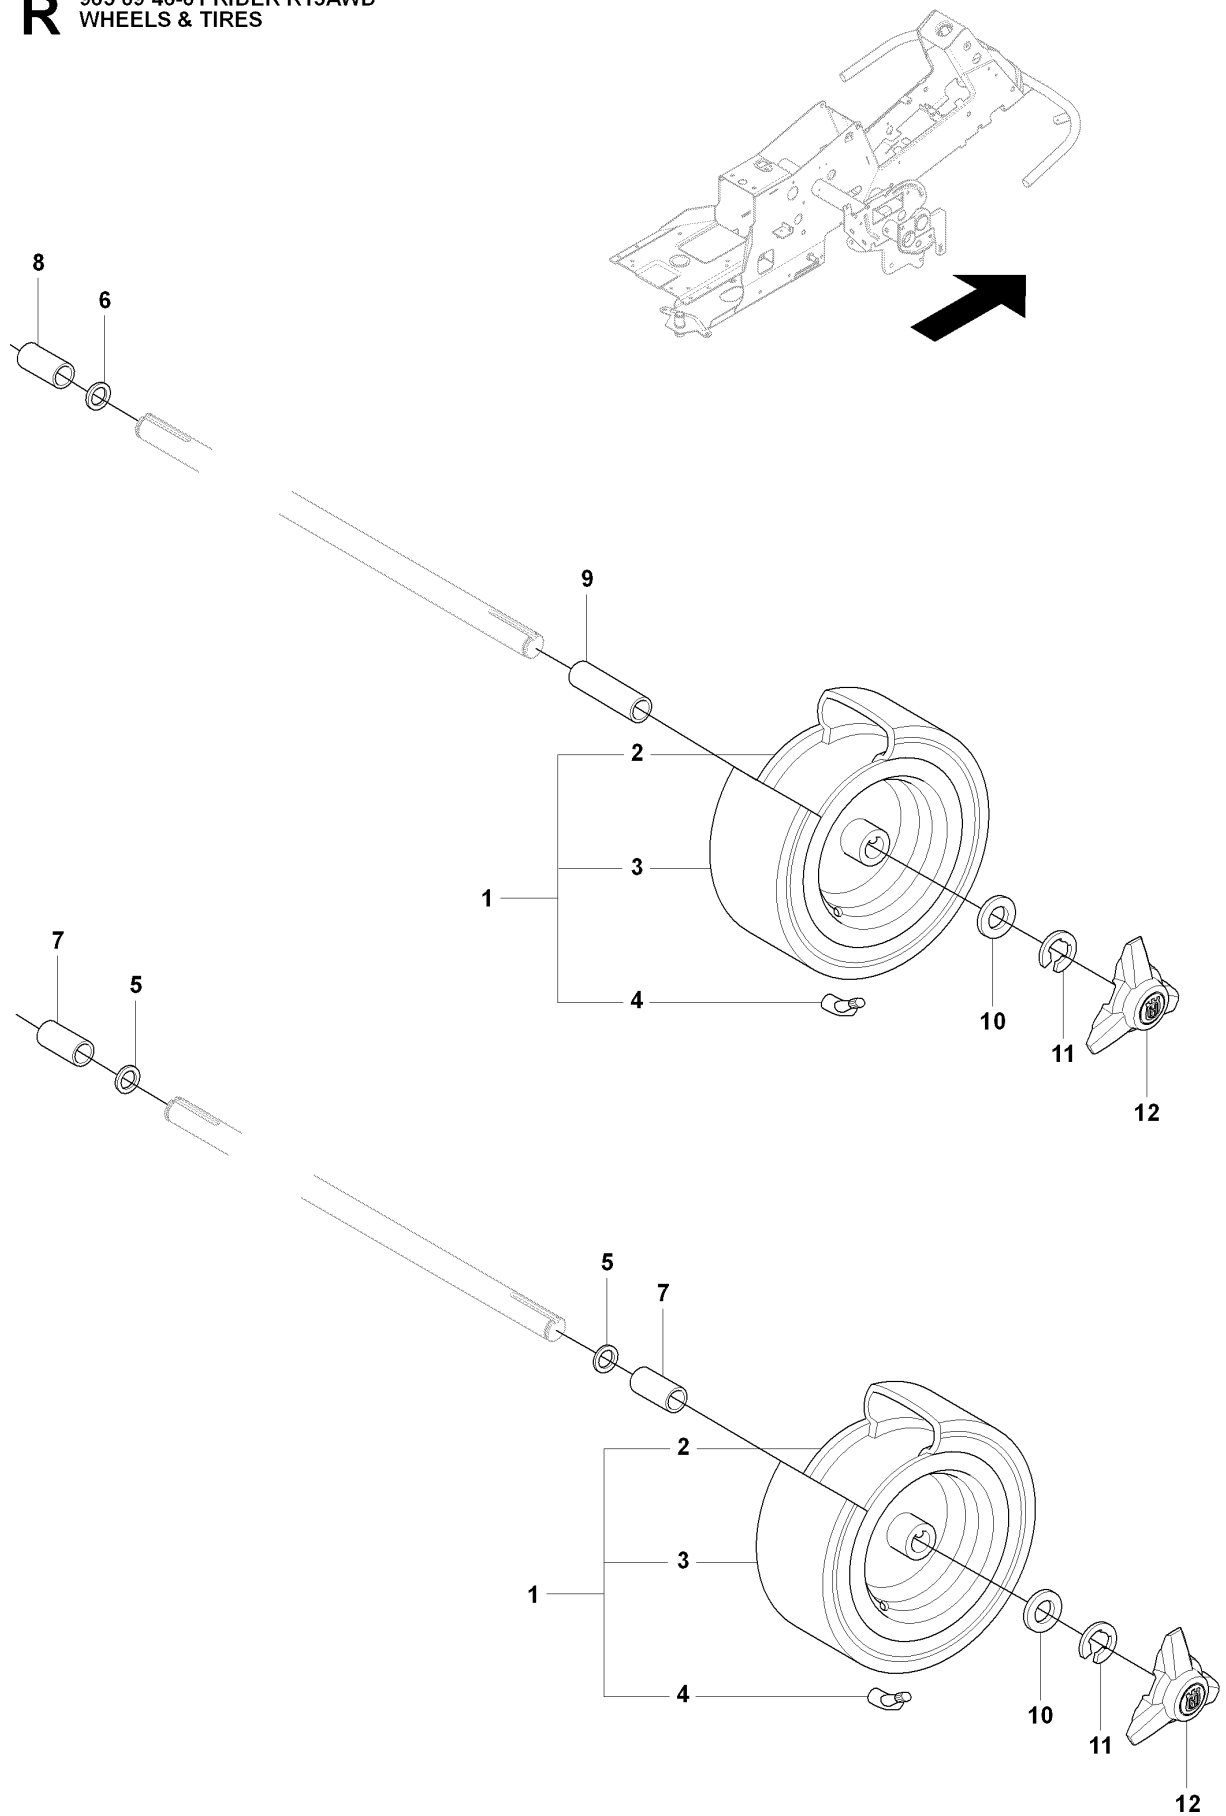

R 965 09 46-01 RIDER R13AWD
WHEELS & TIRES

WHEELS & TIRES

RIDER 13 AWD, 965094601 , 2007-01

Ref	Part No	Description	Remark	QTY KIT
1	544 12 63-01	WHEEL		4
2	544 11 42-01	RIM		1
3	535 46 00-01	TYRE		1
4	506 57 43-01	VALVE ASSY		1
5	506 50 48-03	WASHER		2
6	506 94 58-01	WASHER		1
7	506 59 62-03	SPACING SLEEVE		2
8	544 13 26-01	SLEEVE		1
9	544 13 26-02	SLEEVE		1
10	506 50 48-05	WASHER		4
11	506 89 90-01	E-CLIP		4
12	544 35 35-01	HUB CAP		4