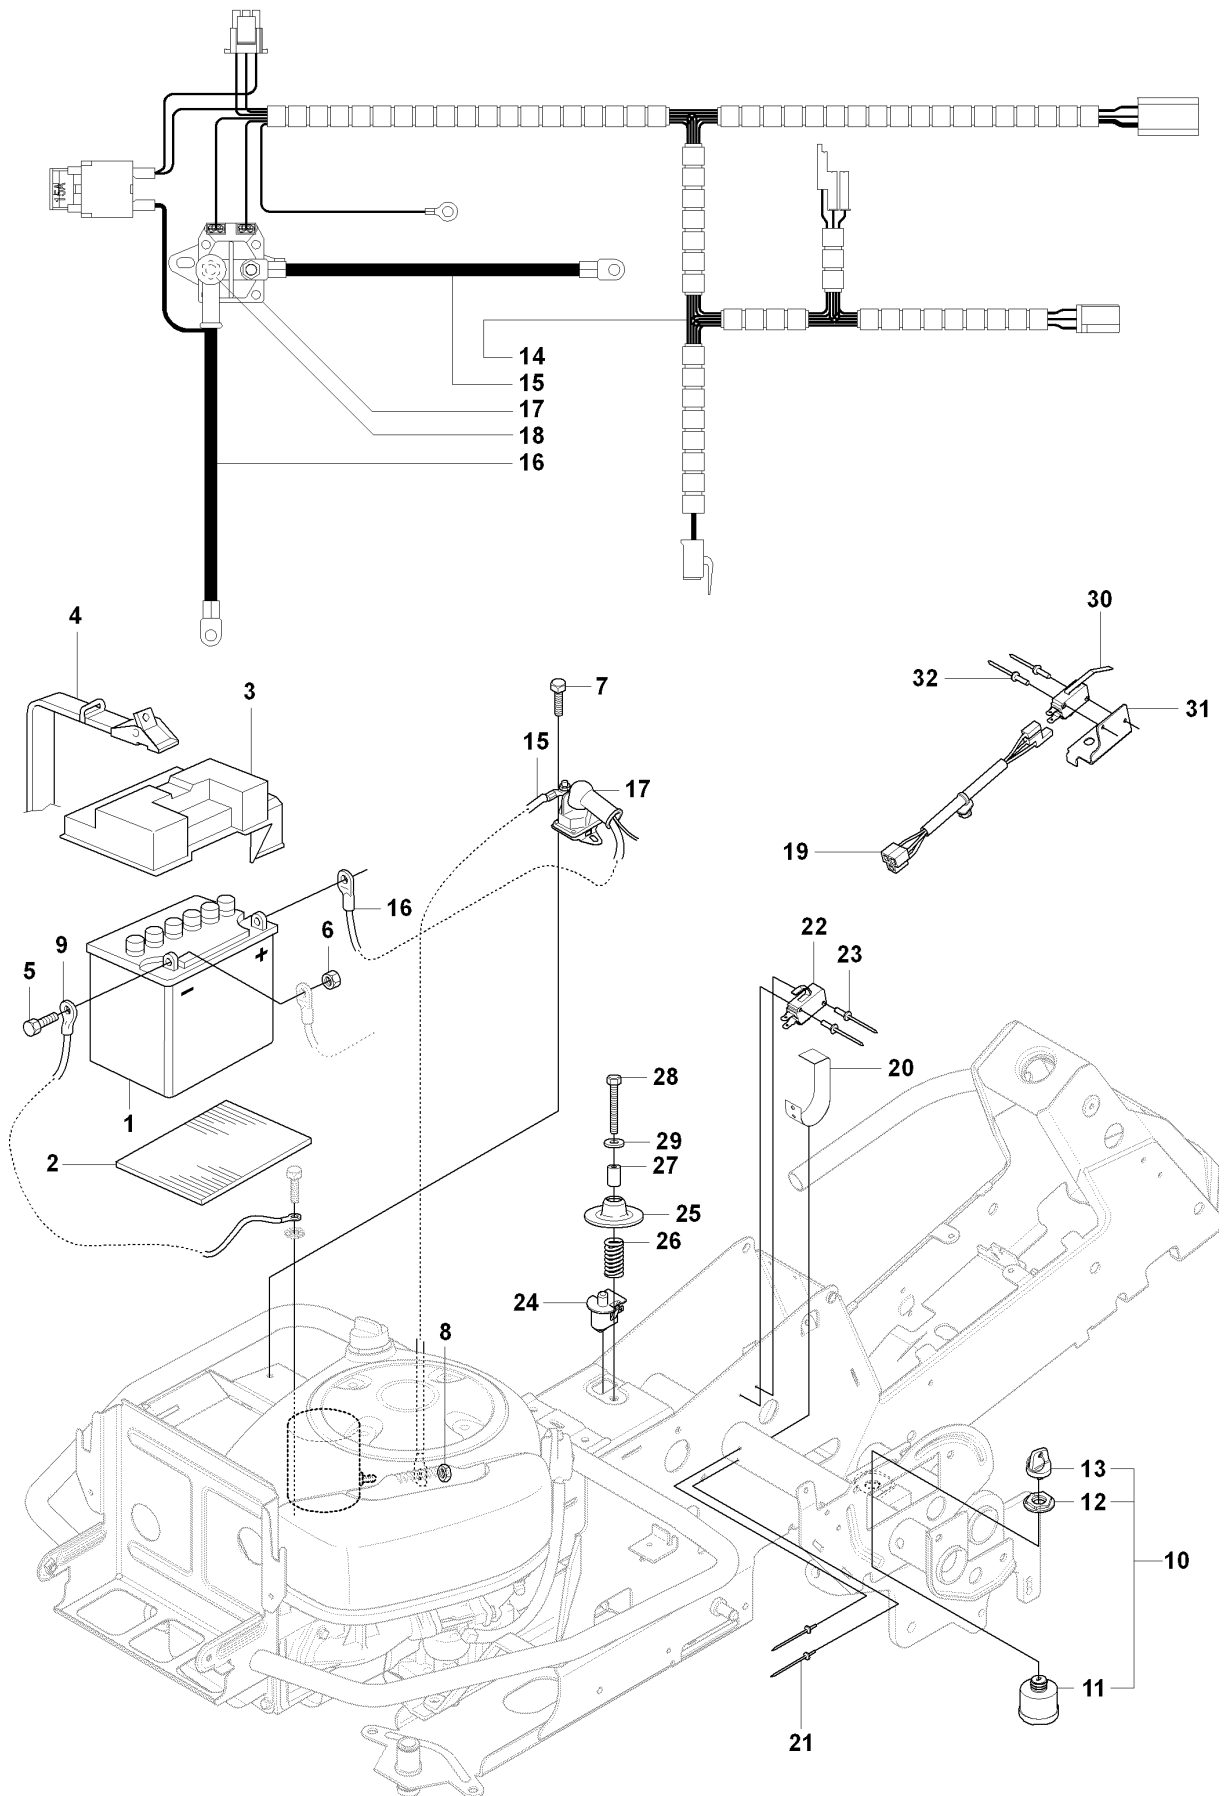

Q 965 09 46-01 RIDER R13AWD
ELECTRICAL

ELECTRICAL

RIDER 13 AWD, 965094601 , 2007-01

Ref	Part No	Description	Remark	QTY KIT
1	506 78 88-01	BATTERY		1
2	535 44 11-01	BATTERY MAT		1
3	506 80 99-01	BATTERY COVER		1
4	506 83 68-02	BELT		1
5	725 23 70-71	SCREW EHHM		1
6	731 23 16-01	HEXAGON NUT		1
7	725 23 64-61	SCREW EHHFT		1
8	506 89 98-01	NUT		1
9	544 96 76-01	CABLE		1
10	544 44 21-01	IGNITION SWITCH		1
11	544 44 22-01	IGNITION SWITCH		1
12	544 44 23-01	NUT		1
13	544 44 24-01	IGNITION KEY		1
14	544 92 63-01	WIRING		1
15	544 92 86-01	CABLE		1
16	544 92 61-01	CABLE		1
17	544 43 98-01	RELAY		1
18	506 89 98-01	NUT		2
19	544 89 22-01	WIRING		1
20	506 90 93-01	PLATE SPRING		1
21	722 78 39-02	BLIND RIVET		2
22	535 46 91-01	SWITCH		1
23	544 44 07-01	RIVET		2
24	506 90 96-01	SWITCH		1
25	506 90 97-01	SPRING WASHER		1
26	544 44 12-01	SPRING		1
27	506 90 99-02	SPACING TUBE		1
28	725 24 60-51	SCREW EHHM		1
29	734 11 64-01	WASHER		1
30	544 41 55-01	SWITCH		1
31	544 41 57-01	BRACKET		1
32	544 44 07-01	RIVET		2