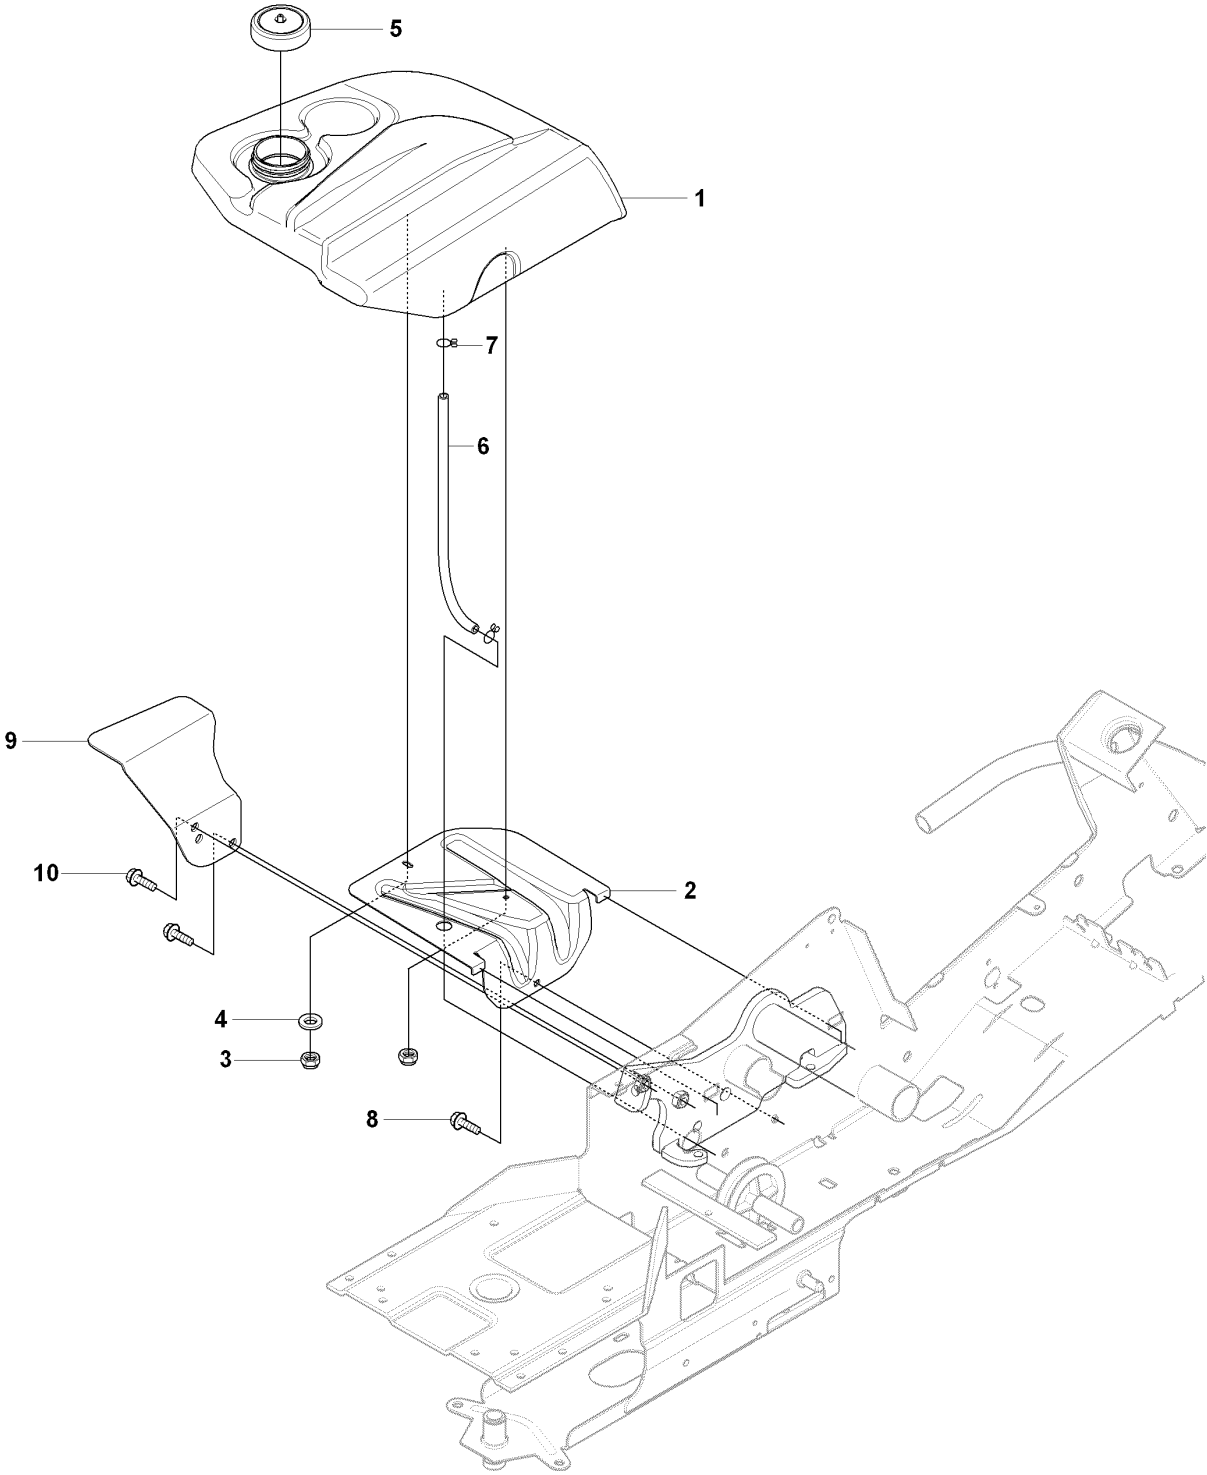

B 965 09 46-01 RIDER R13AWD
FUEL SYSTEM

FUEL SYSTEM

RIDER 13 AWD, 965094601 , 2007-01

Ref	Part No	Description	Remark	QTY KIT
1	535 50 13-01	FUEL TANK		1
2	544 32 93-01	BRACKET		1
3	732 21 16-01	LOCK NUT		2
4	734 11 56-01	WASHER		1
5	506 67 33-01	TANK CAP ASSY		1
6	506 94 67-07	FUEL HOSE		1
7	535 46 97-01	HOSE BRACE		2
8	725 23 64-61	SCREW EHHFT		1
9	501 02 03-01	SUPPORT		1
10	725 24 93-71	SCREW EHHM		2