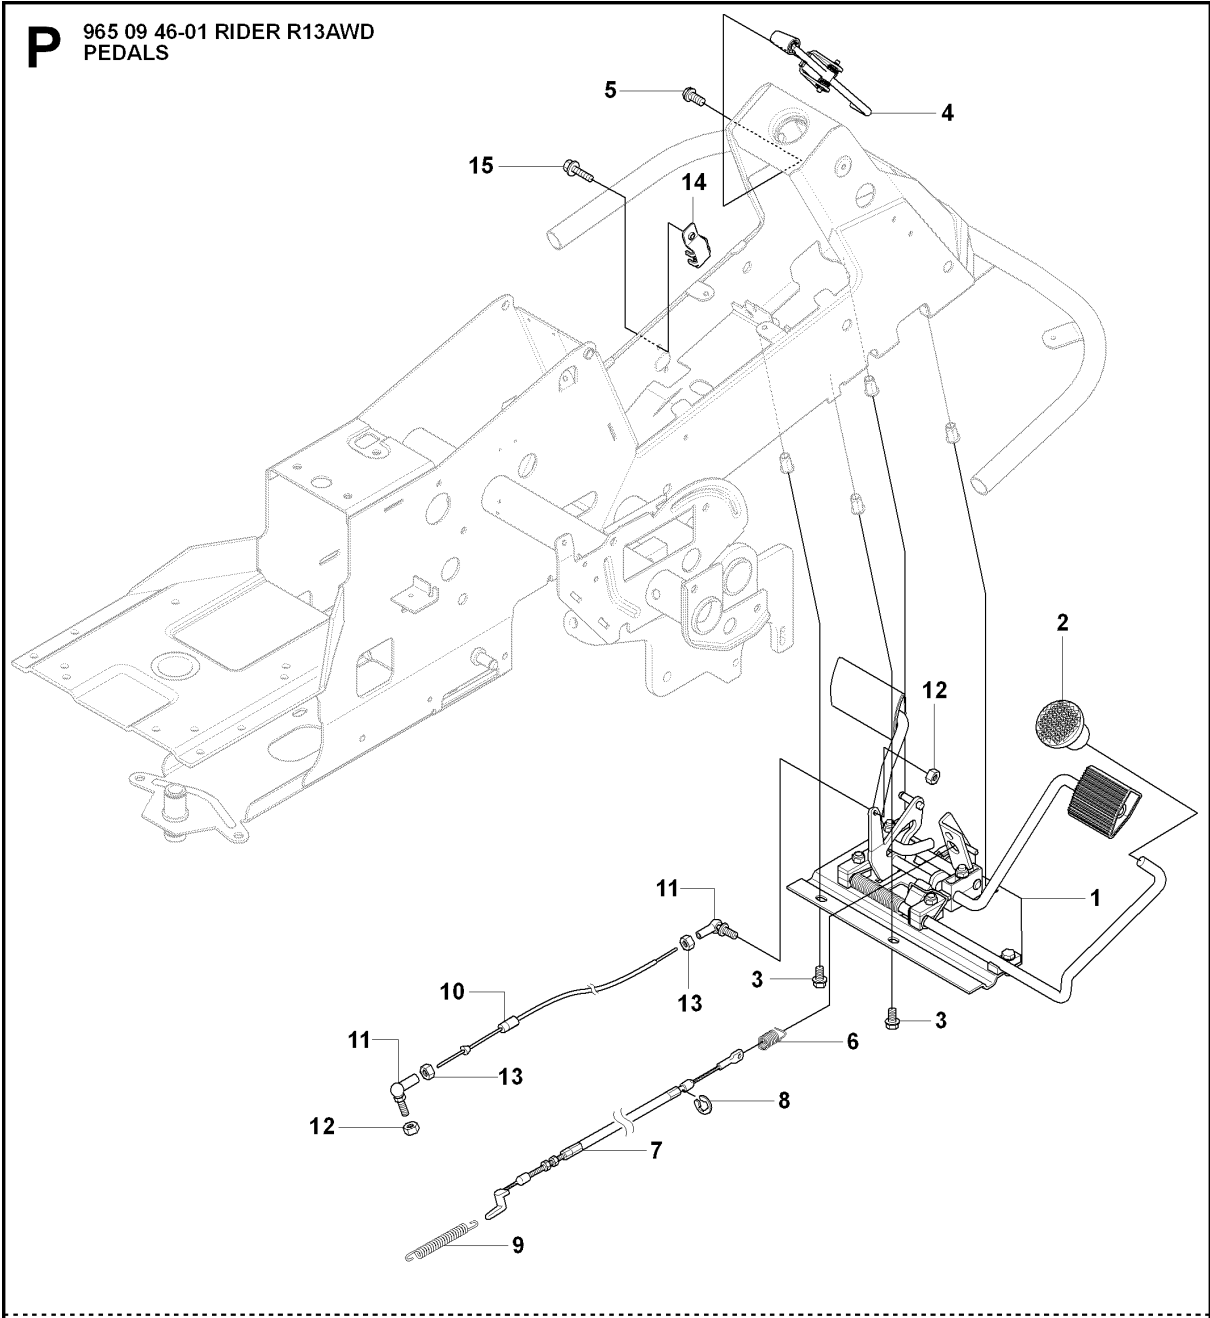

PEDALS

RIDER 13 AWD, 965094601 , 2007-01

Ref	Part No	Description	Remark	QTY KIT
1	544 12 60-01	PEDAL PLATE ASSY		1
2	535 47 37-01	KNOB		1
3	506 57 01-04	SCREW EHHFM		4
4	544 40 31-01	BRAKE LEVER ASSY		1
5	725 23 64-61	SCREW EHHFT		2
6	506 94 63-01	BRAKE SPRING		1
7	535 48 96-01	BRAKE WIRE		1
8	735 31 09-20	E-CLIP		1
9	506 53 56-03	DRAW SPRING		1
10	506 82 72-02	CONTROL CABLE		1
11	506 55 73-01	VINKELL.AS8 DIN71802		2
12	732 21 14-01	LOCK NUT		2
13	731 23 14-01	HEXAGON NUT		2
14	544 34 17-01	BRACKET		1
15	725 23 64-61	SCREW EHHFT		1
16	738 21 02-04	BALL BEARING		1
17	535 48 02-01	ROLLER		1
18	535 48 06-01	PROTECTIVE PLATE		1
19	535 48 07-01	SPRING		1
20	535 48 08-01	BEARING SUPPORT		4
21	535 48 09-01	BEARING SUPPORT		1
22	535 48 10-01	REINFORCEMENT PLATE		1
23	535 47 88-01	PEDAL RUBBER		1
24	535 47 88-02	PEDAL RUBBER		1