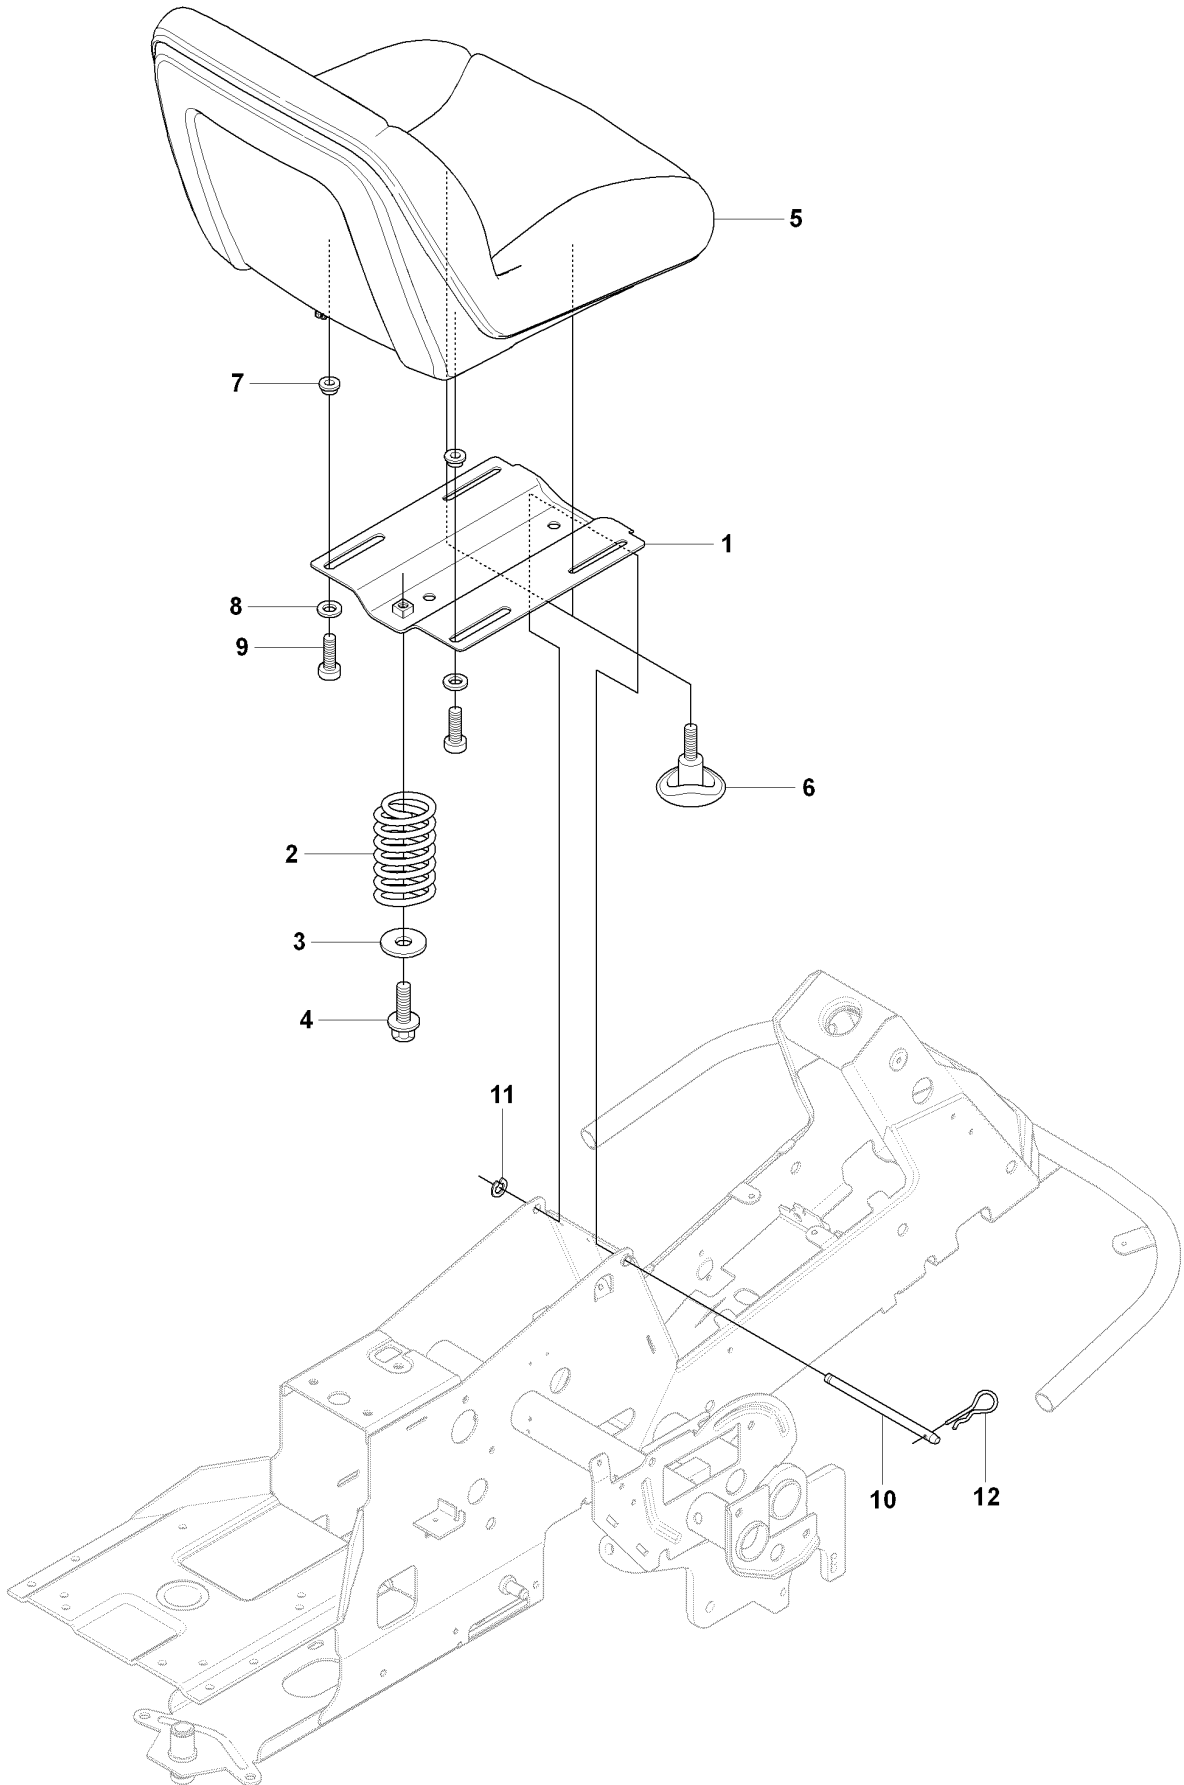

SPARE PARTS LIST

RIDERS

RIDER 13 AWD, 965094601 , 2007-01

A 965 09 46-01 RIDER R13AWD
SEAT, TS2500

SEAT

RIDER 13 AWD, 965094601 , 2007-01

Ref	Part No	Description	Remark	QTY KIT
1	544 32 85-03	SEAT BRACKET		1
2	506 91 53-01	COMPRESSION SPRING		1
3	734 11 74-41	WASHER		1
4	725 24 93-71	SCREW EHHM		1
5	544 43 33-01	SEAT		1
6	506 56 55-01	JUSTERVRED		2
7	506 56 53-01	BUSHING		2
8	734 11 64-41	WASHER		2
9	506 55 63-01	SCREW UNC		2
10	506 50 99-01	SHAFT		1
11	735 31 12-00	CIRCLIP		1
12	506 66 88-01	SPRING COTTER		1

C1 965 09 46-01 RIDER R13AWD
COVER

HOOD

RIDER 13 AWD, 965094601 , 2007-01

Ref	Part No	Description	Remark	QTY KIT
4	544 24 76-01	ENGINE HOOD ASSY		1
5	506 59 95-01	BUTTON		1
6	506 59 96-01	GUMMISTROPP		1
13	544 37 39-01	COVER		1
14	544 40 05-01	SCREW		2

C2 965 09 46-01 RIDER R13AWD
COVER

COVER

RIDER 13 AWD, 965094601 , 2007-01

Ref	Part No	Description	Remark	QTY KIT
1	544 89 59-01	FOOT PLATE		1
2	544 89 59-03	FOOT PLATE		1
3	544 40 05-01	SCREW		4
15	544 23 92-01	COVER		1
16	544 42 75-01	MAT		1
17	544 40 05-01	SCREW		2
18	544 32 65-01	COVER		1
19	544 40 05-01	SCREW		2
20	544 43 32-01	PROTECTIVE COVER		1
21	544 37 42-01	UNIT COVER		1
22	506 96 35-01	VRIDTAPP		1
23	506 96 36-01	WASHER		1