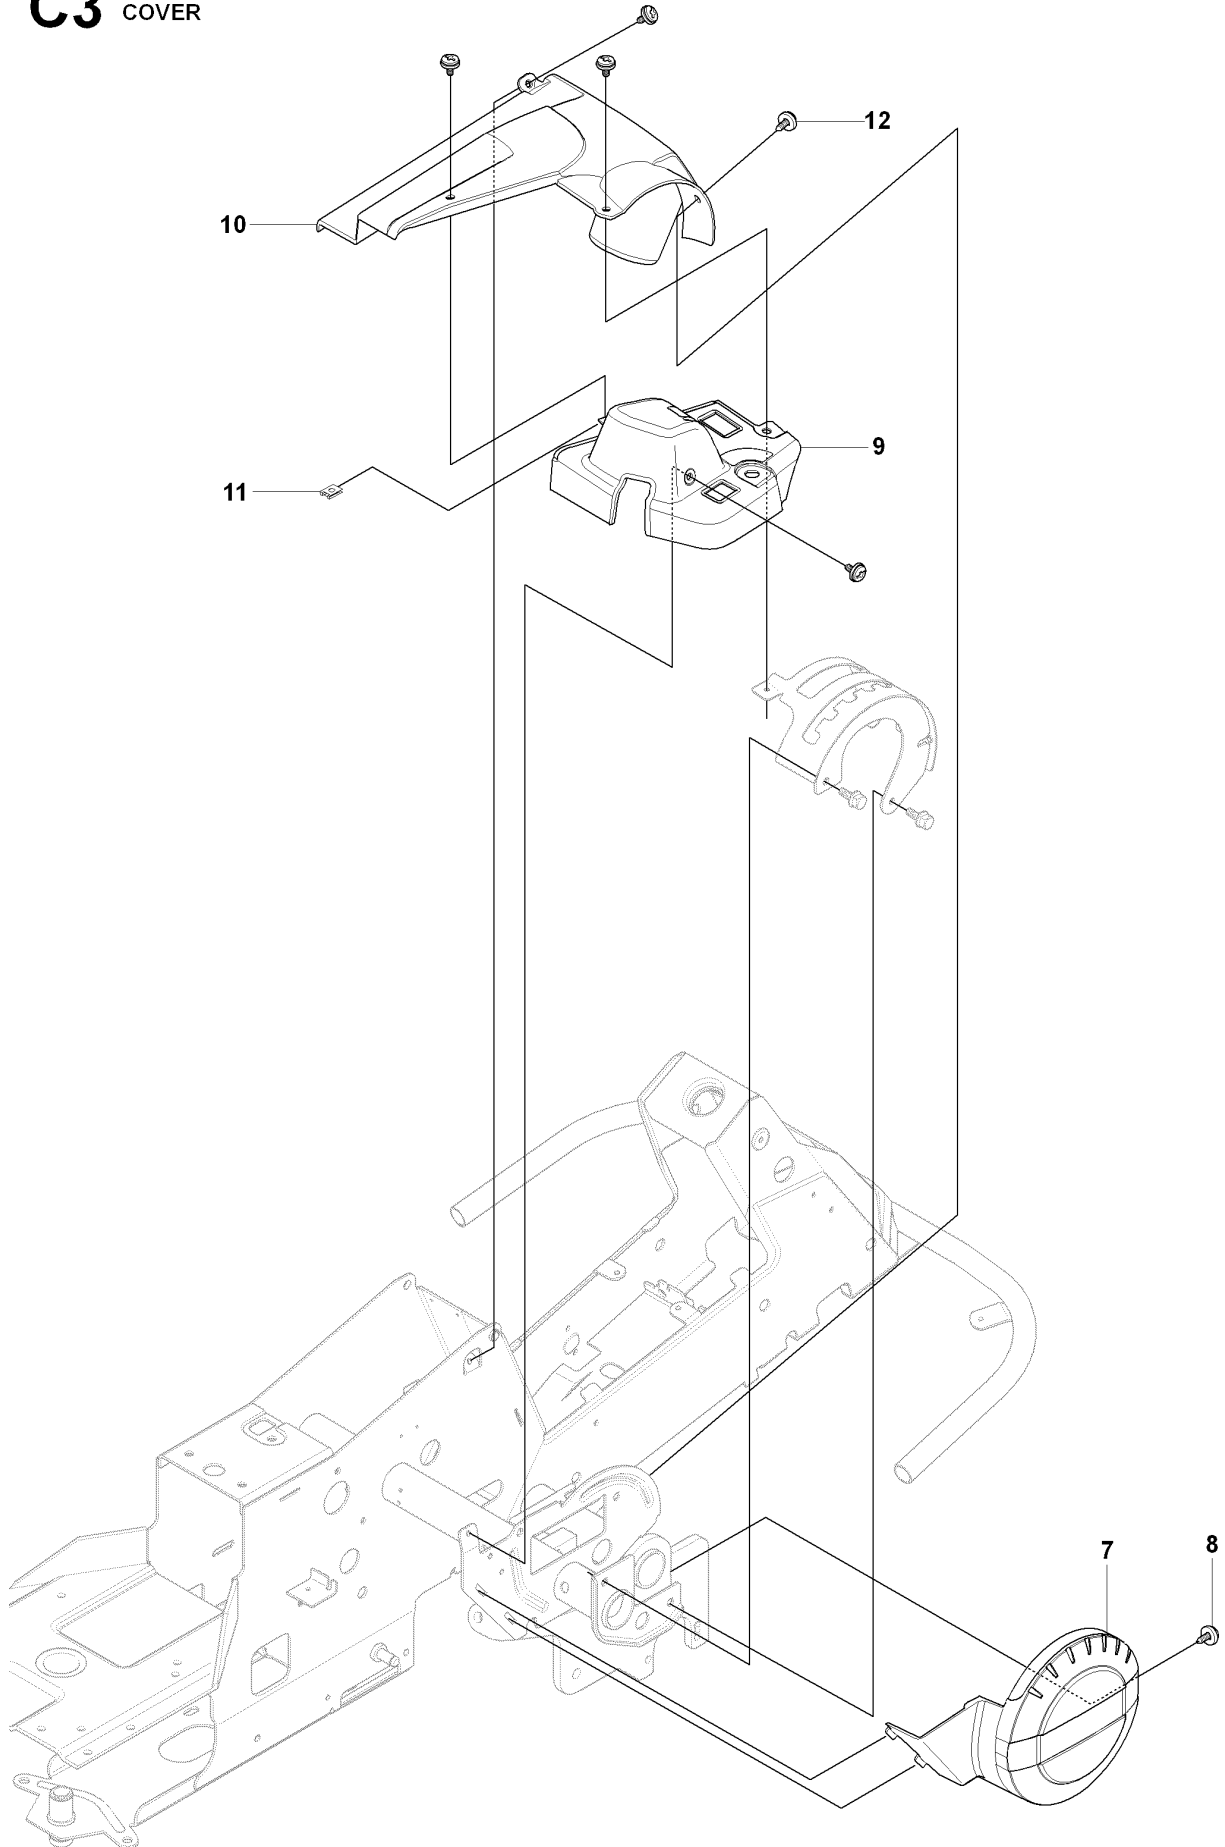

C3 965 09 46-01 RIDER R13AWD
COVER

COVER

RIDER 13 AWD, 965094601 , 2007-01

Ref	Part No	Description	Remark	QTY KIT
7	535 50 25-01	CONTROL COVER		1
8	544 40 05-01	SCREW		1
9	544 33 21-03	CONTROL COVER		1
10	544 33 22-02	COVER		1
11	535 42 91-01	SPRING NUT		1
12	544 40 05-01	SCREW		4