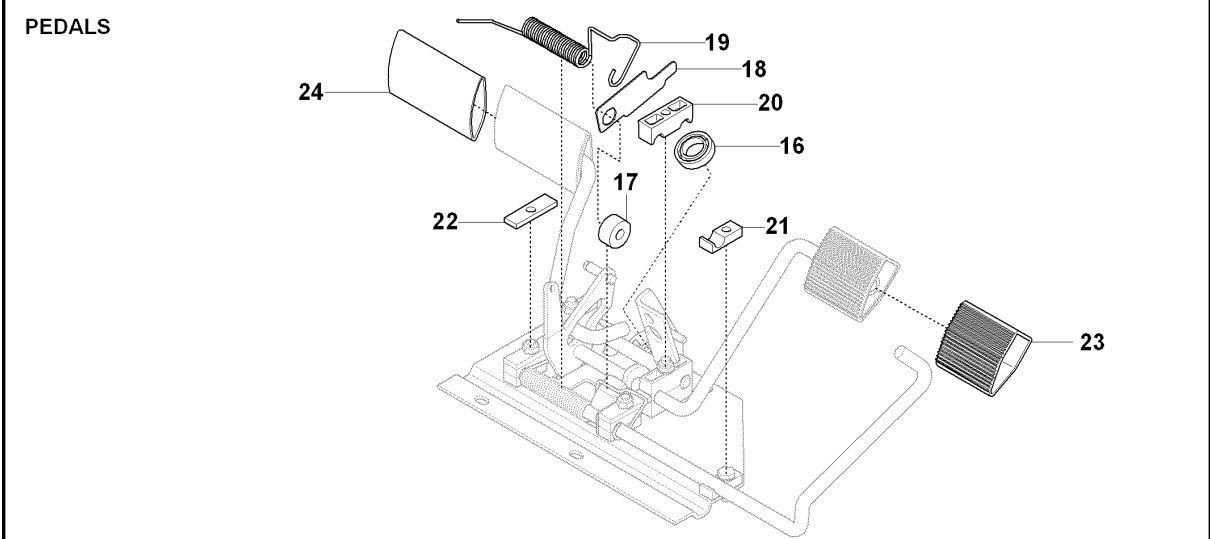

PEDALS

RIDER 13 AWD, 965094601 , 2007-01

Ref	Part No	Description	Remark	QTY KIT
1	544 12 60-01	PEDAL PLATE ASSY		1
2	535 47 37-01	KNOB		1
3	506 57 01-04	SCREW EHHFM		4
4	544 40 31-01	BRAKE LEVER ASSY		1
5	725 23 64-61	SCREW EHHFT		2
6	506 94 63-01	BRAKE SPRING		1
7	535 48 96-01	BRAKE WIRE		1
8	735 31 09-20	E-CLIP		1
9	506 53 56-03	DRAW SPRING		1
10	506 82 72-02	CONTROL CABLE		1
11	506 55 73-01	VINKELL.AS8 DIN71802		2
12	732 21 14-01	LOCK NUT		2
13	731 23 14-01	HEXAGON NUT		2
14	544 34 17-01	BRACKET		1
15	725 23 64-61	SCREW EHHFT		1
16	738 21 02-04	BALL BEARING		1
17	535 48 02-01	ROLLER		1
18	535 48 06-01	PROTECTIVE PLATE		1
19	535 48 07-01	SPRING		1
20	535 48 08-01	BEARING SUPPORT		4
21	535 48 09-01	BEARING SUPPORT		1
22	535 48 10-01	REINFORCEMENT PLATE		1
23	535 47 88-01	PEDAL RUBBER		1
24	535 47 88-02	PEDAL RUBBER		1