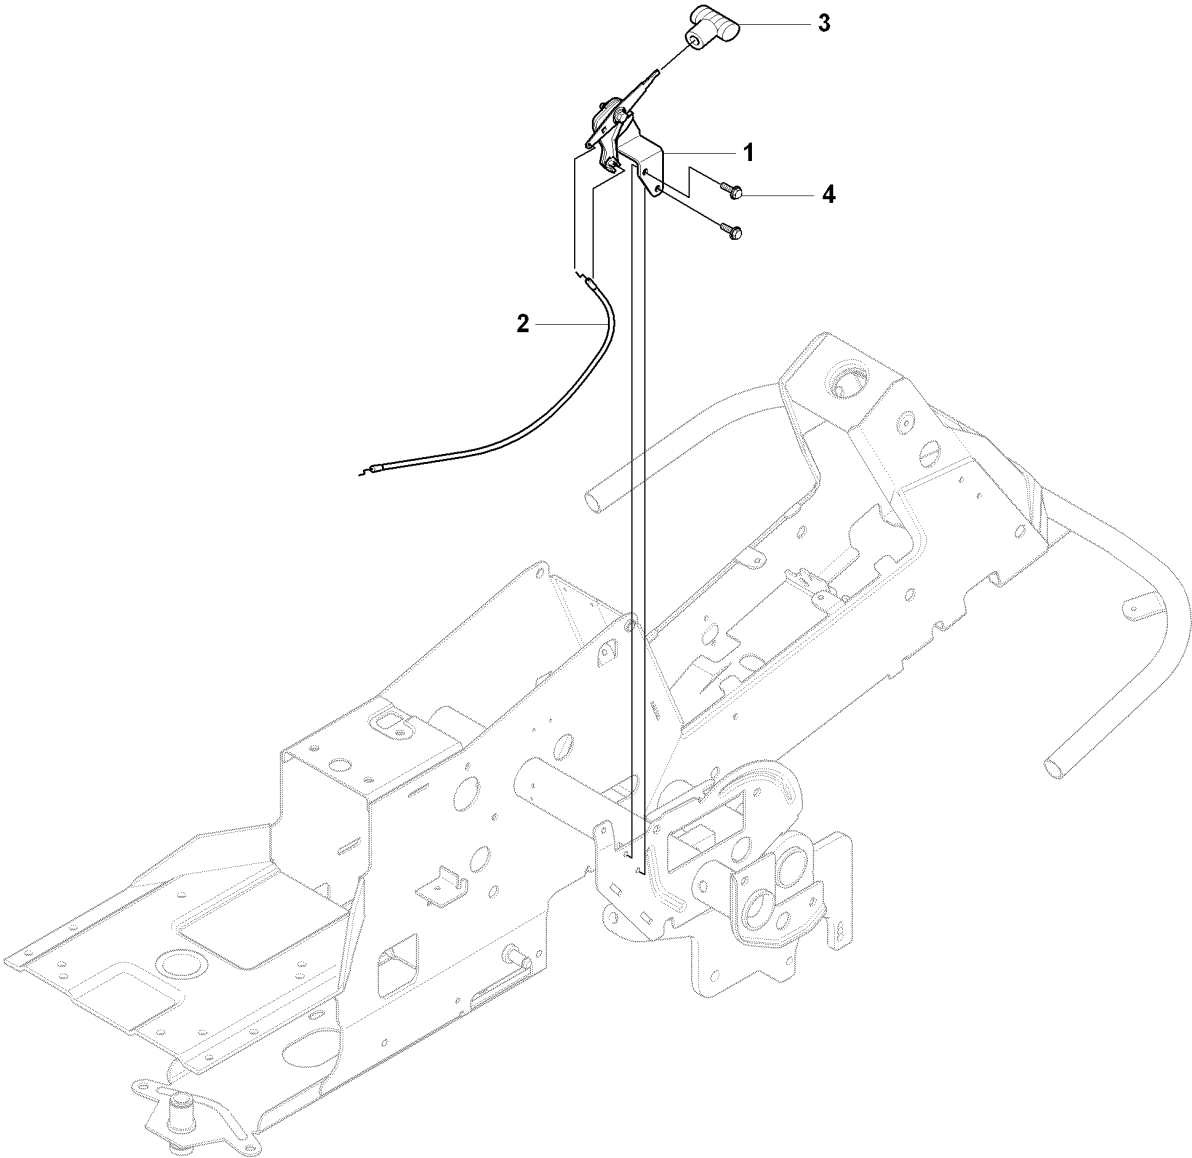

N 965 09 46-01 RIDER R13AWD
CONTROLS

CONTROLS

RIDER 13 AWD, 965094601 , 2007-01

Ref	Part No	Description	Remark	QTY KIT
1	544 30 15-01	THROTTLE CONTROL ASSY		1
2	544 30 17-01	WIRE		1
3	506 88 91-01	KNOB		1
4	725 23 68-61	SCREW EHHFT		2