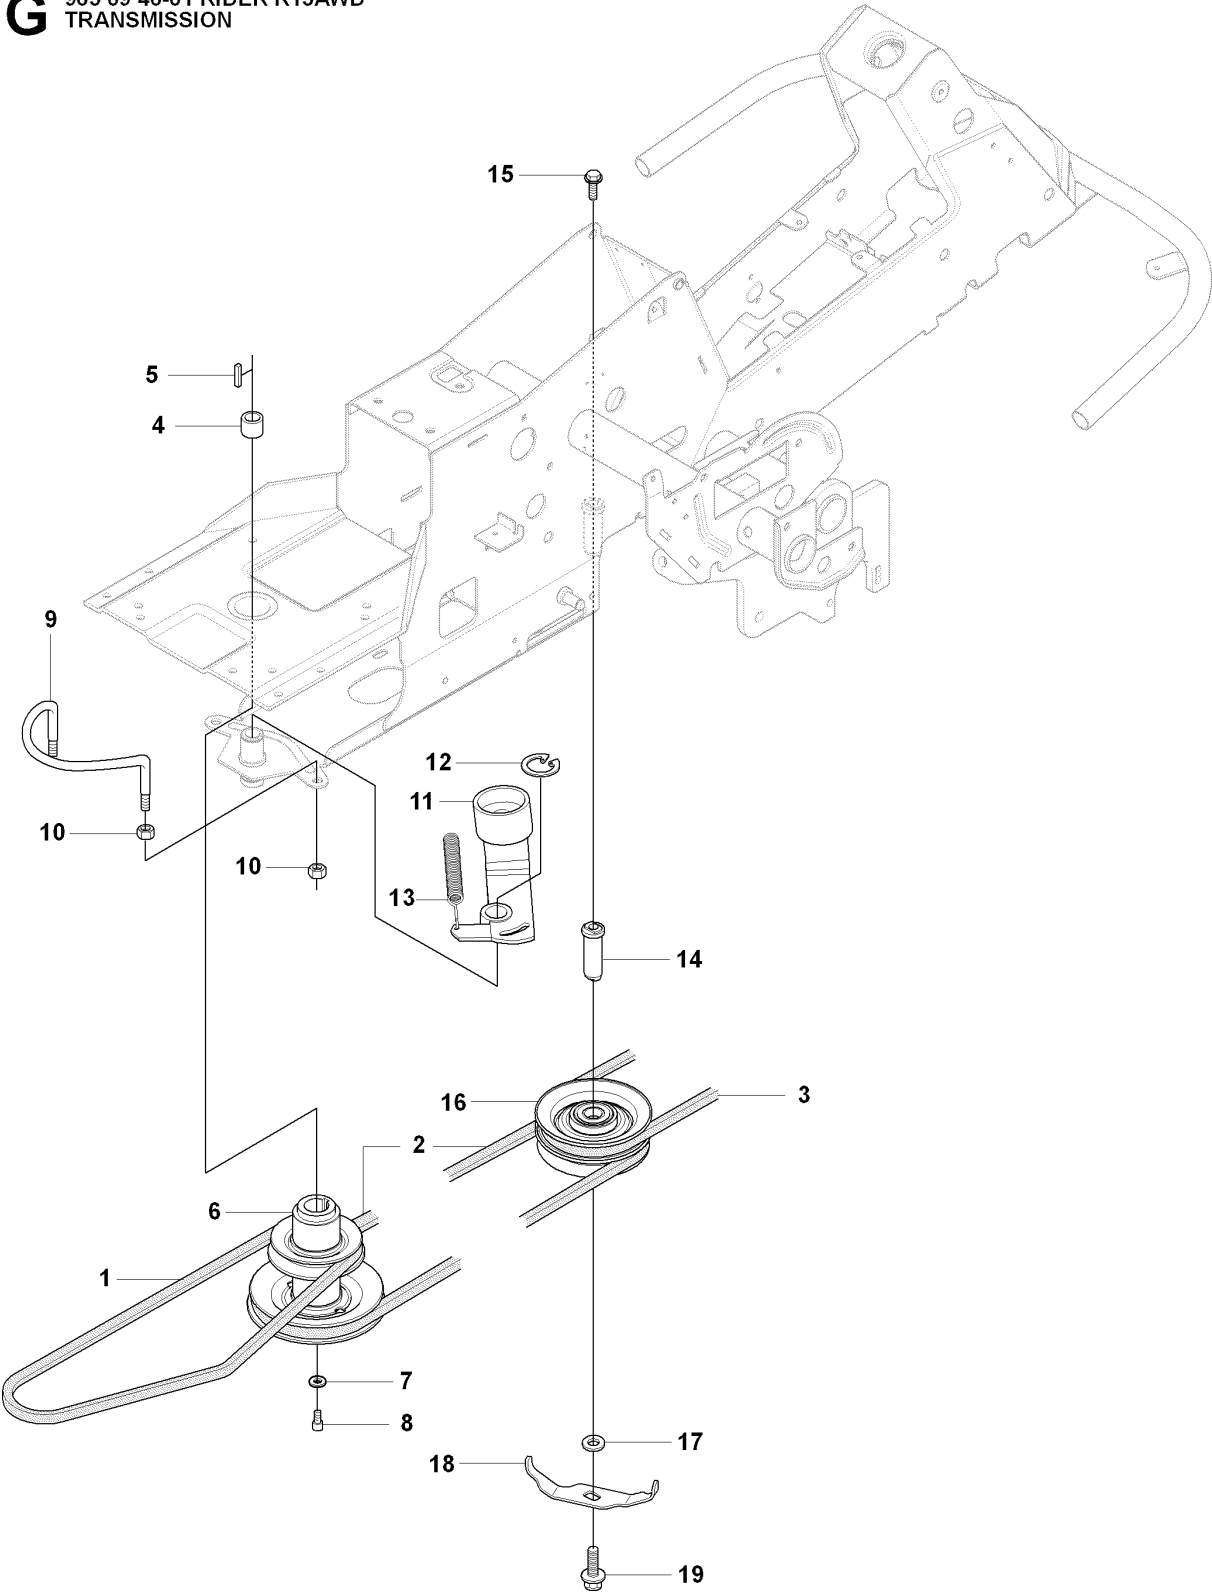

G 965 09 46-01 RIDER R13AWD
TRANSMISSION

TRANSMISSION

RIDER 13 AWD, 965094601 , 2007-01

Ref	Part No	Description	Remark	QTY KIT
1	506 98 83-01	BELT		1
2	544 40 02-01	BELT		1
3	544 23 89-01	BELT		1
4	506 50 92-01	SPACING SLEEVE		1
5	506 55 59-01	WEDGE		1
6	535 48 24-01	PULLEY		1
7	506 59 75-01	WASHER		1
8	506 55 60-02	SCREW UNC		1
9	506 66 45-01	BELT GUIDE		1
10	731 23 20-51	HEXAGON NUT		4
11	535 48 44-01	BELT TENSIONER ASSY		1
12	735 31 26-00	CIRCLIP		1
13	506 66 56-01	SPRING		1
14	544 42 61-01	SHAFT		1
15	506 67 54-01	SCREW EHHFM		1
16	535 48 22-01	PULLEY		1
17	506 77 57-01	WASHER		1
18	544 40 53-01	BELT GUIDE		1
19	506 57 01-05	SCREW EHHFM		1