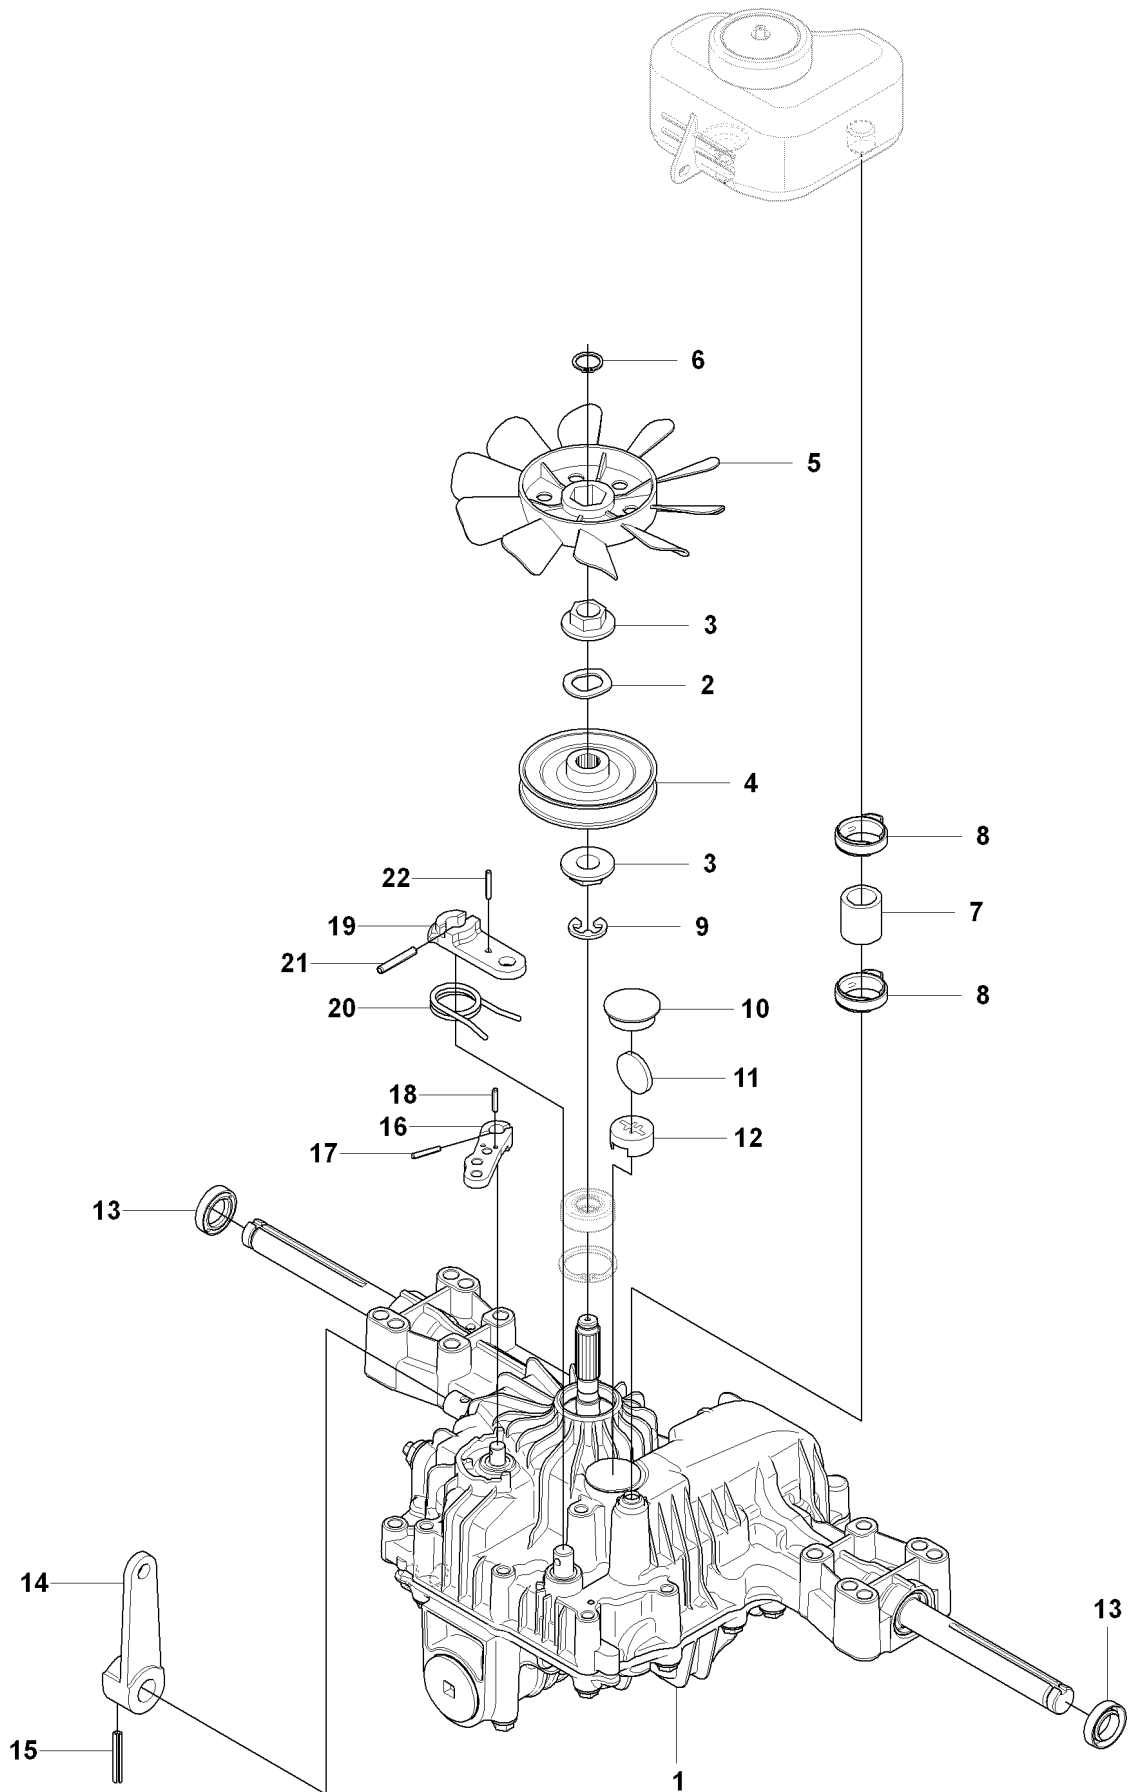

K 965 17 87-01 RIDER R155AWD
HYDROSTAT K574 SP

TRANSMISSION

RIDER 155 AWD, 965178701, 2007-03

Ref	Part No	Description	Remark	QTY KIT
1	544 11 61-01	TRANSMISSION		1
2	506 98 65-01	SPRING WASHER		1
3	506 98 66-01	DISTANCE		2
4	506 98 67-01	PULLEY		1
5	506 98 68-01	FAN		1
6	735 31 15-00	CIRCLIP		1
7	506 98 69-01	HOSE		1
8	506 98 70-01	HOSE CLAMP		2
9	735 31 28-00	CIRCLIP		1
10	535 40 28-32	PLUG		1
11	535 40 28-29	MAGNET		1
12	535 40 28-30	HOLDER		1
13	535 40 28-37	SEALING		2
14	535 40 28-35	LEVER		1
15	535 40 28-09	PIN RETAINING SCREW		1
16	535 40 28-17	LEVER		1
17	535 40 28-16	PIN RETAINING SCREW		1
18	535 40 28-33	PIN RETAINING SCREW		1
19	535 40 28-38	LEVER		1
20	535 40 28-39	RETURN SPRING		1
21	535 40 28-40	PIN RETAINING SCREW		1
22	535 40 28-41	PIN RETAINING SCREW		1