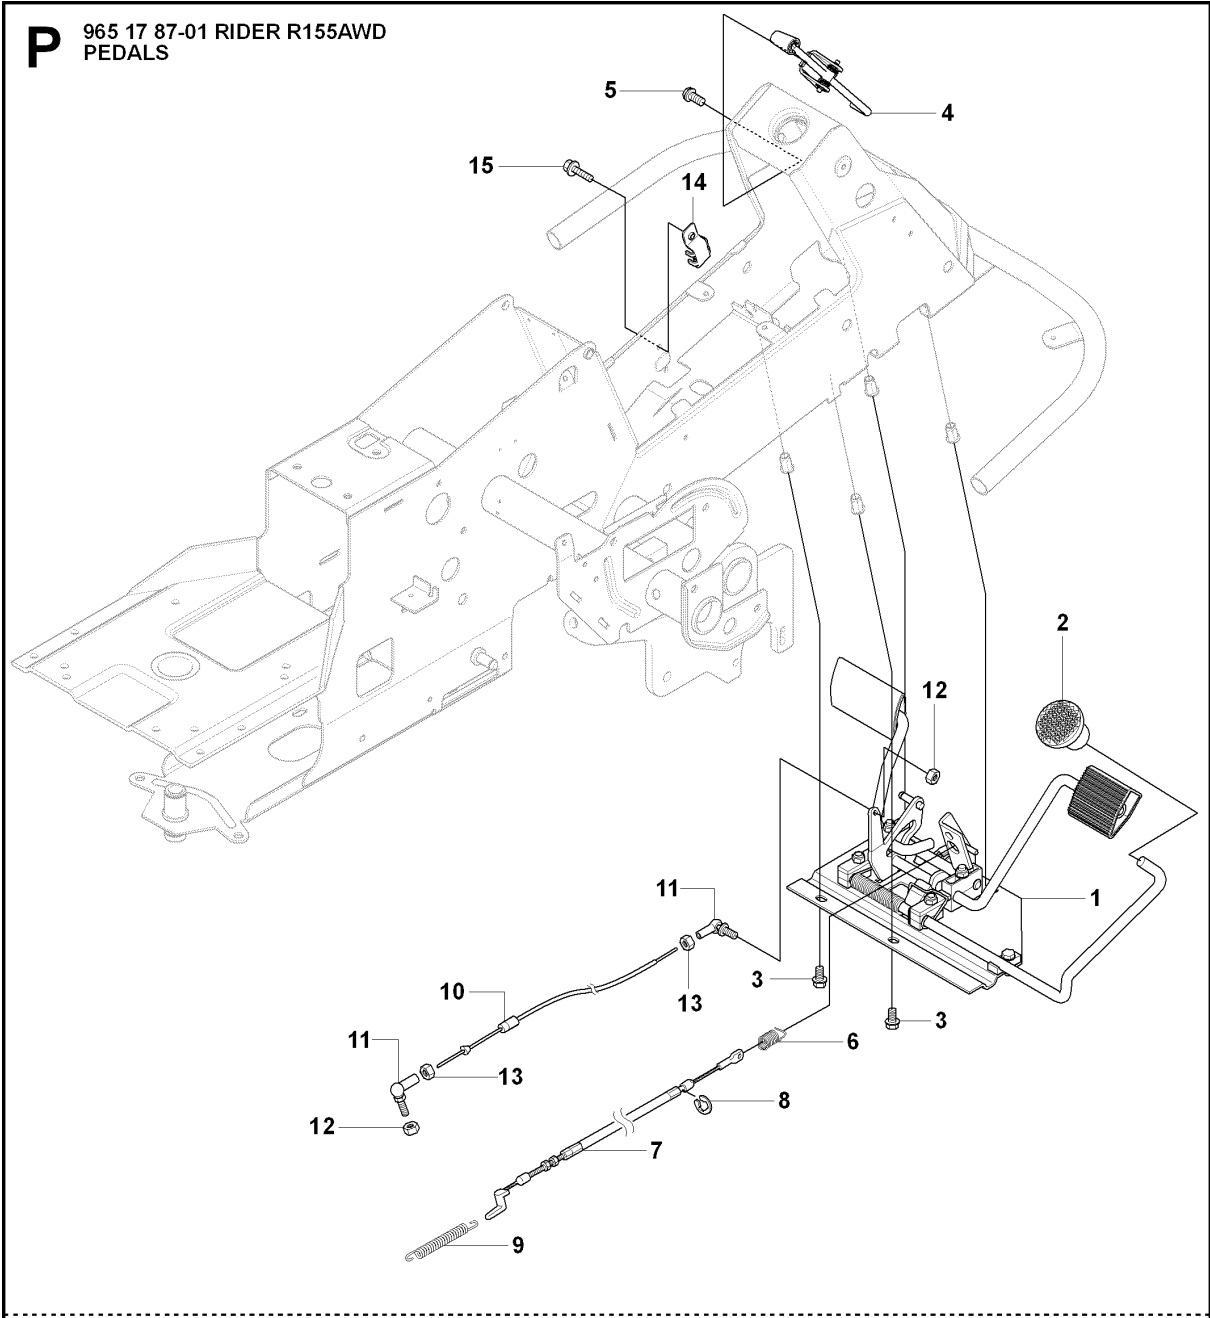

PEDALS

RIDER 155 AWD, 965178701, 2007-03

Ref	Part No	Description	Remark	QTY KIT
1	544 12 60-01	PEDAL PLATE ASSY		1
2	535 47 37-01	KNOB		1
3	506 57 01-04	SCREW EHHFM		4
4	544 40 31-01	BRAKE LEVER ASSY		1
5	725 23 64-61	SCREW EHHFT		2
6	506 94 63-01	BRAKE SPRING		1
7	535 48 96-01	BRAKE WIRE		1
8	735 31 09-20	E-CLIP		1
9	506 53 56-03	DRAW SPRING		1
10	506 82 72-02	CONTROL CABLE		1
11	506 55 73-01	VINKELL.AS8 DIN71802		2
12	732 21 14-01	LOCK NUT		2
13	731 23 14-01	HEXAGON NUT		2
14	544 34 17-01	BRACKET		1
15	725 23 64-61	SCREW EHHFT		1
16	738 21 02-04	BALL BEARING		1
17	535 48 02-01	ROLLER		1
18	535 48 06-01	PROTECTIVE PLATE		1
19	535 48 07-01	SPRING		1
20	535 48 08-01	BEARING SUPPORT		4
21	535 48 09-01	BEARING SUPPORT		1
22	535 48 10-01	REINFORCEMENT PLATE		1
23	535 47 88-01	PEDAL RUBBER		1
24	535 47 88-02	PEDAL RUBBER		1