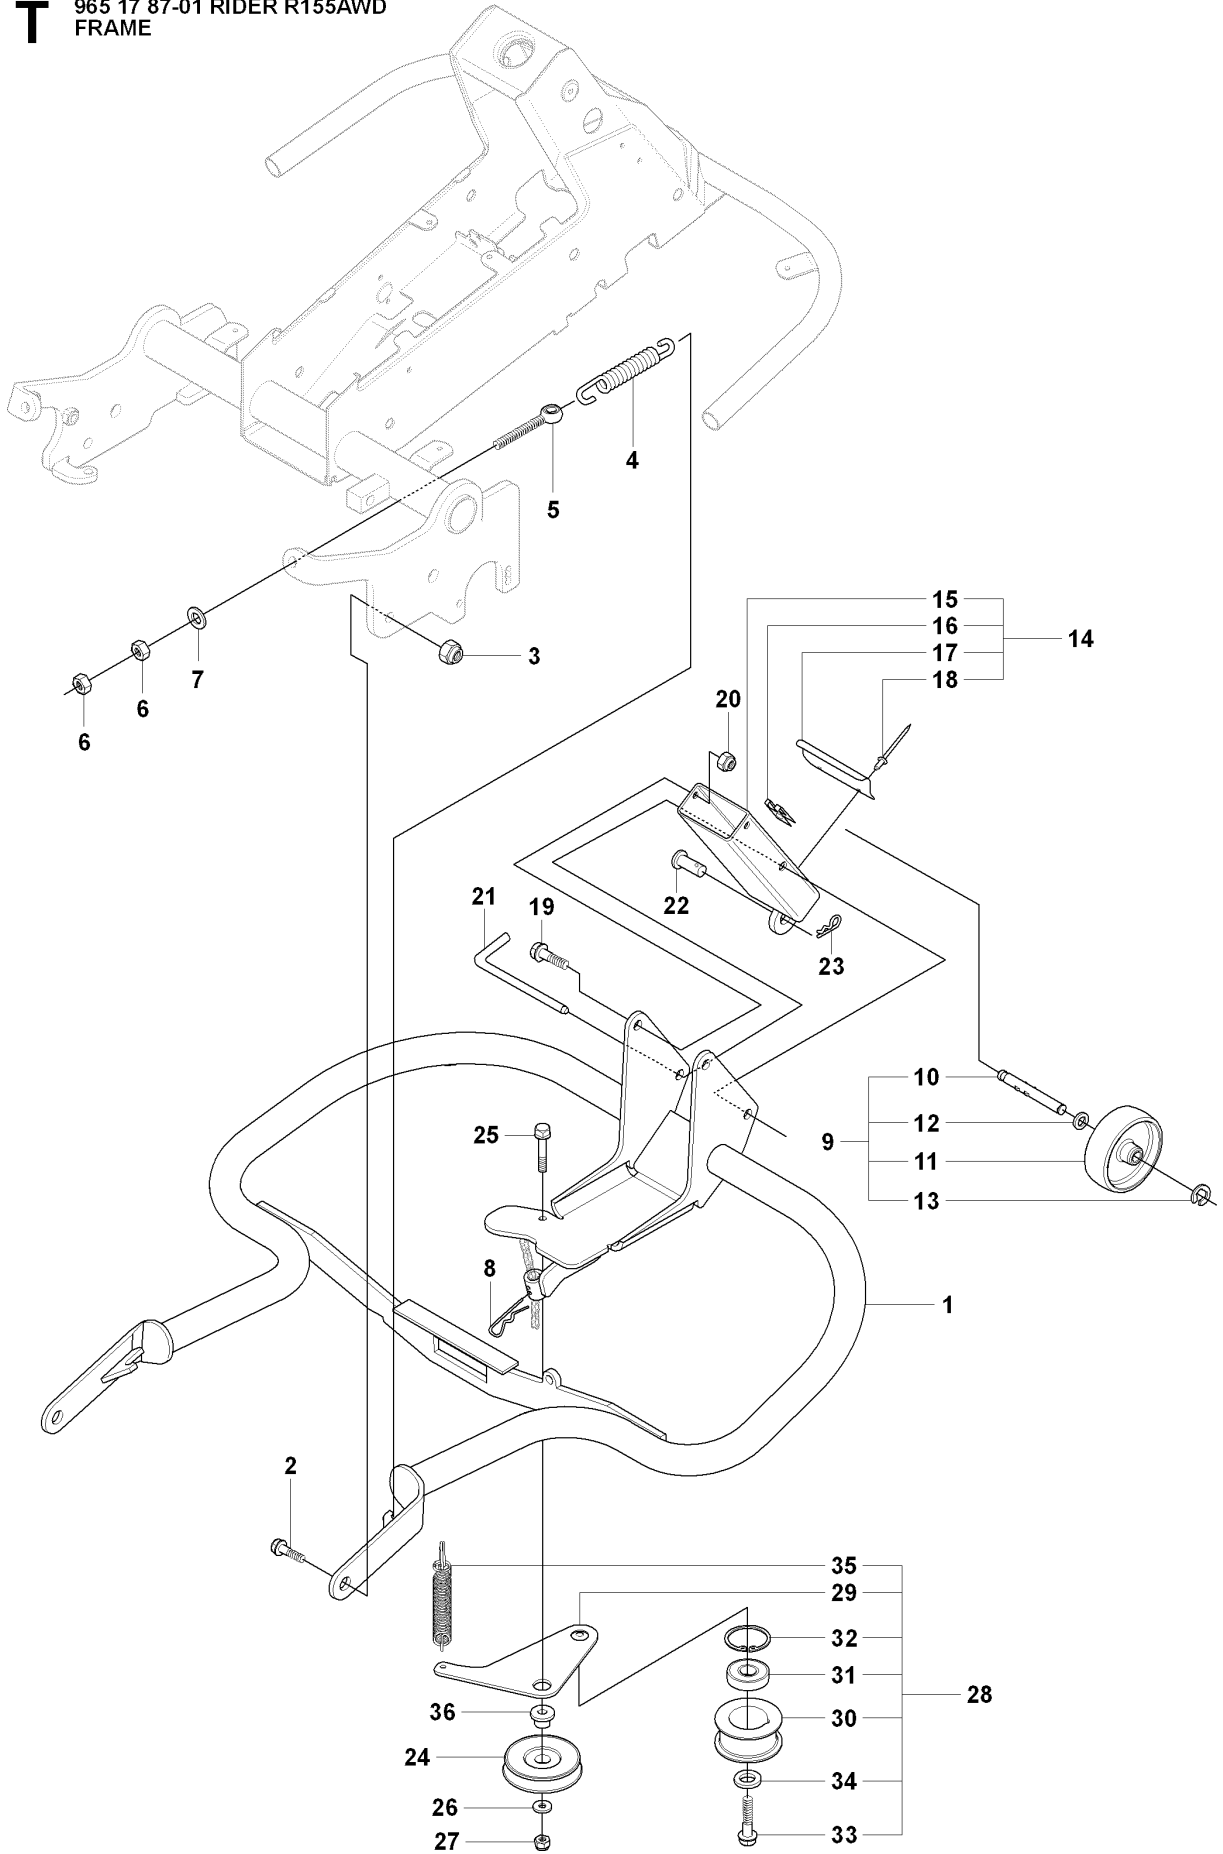

T 965 17 87-01 RIDER R155AWD
FRAME

FRAME

RIDER 155 AWD, 965178701, 2007-03

Ref	Part No	Description	Remark	QTY KIT
1	535 49 01-02	FRAME		1
2	506 89 58-01	COLLAR SCREW		2
3	732 25 22-01	HEXAGON LOCKING NUT		2
4	506 83 76-01	SPRING		2
5	506 83 77-01	RING BOLT		2
6	731 23 20-51	HEXAGON NUT		4
7	734 11 72-01	WASHER		2
8	506 96 66-01	HAIR PIN COTTER		1
9	506 98 14-01	WHEEL ASSY		2
10	506 98 00-01	SHAFT		1
11	506 97 96-01	WHEEL		1
12	734 11 77-71	WASHER		1
13	735 31 15-20	E-CLIP		1
14	506 99 78-01	LINK ASSY		1
15	506 99 79-01	LINK ASSY		1
16	506 96 37-01	LÅSDON		1
17	506 98 28-01	BRACKET		1
18	722 78 39-02	BLIND RIVET		2
19	506 59 74-01	SCREW EHHFM		2
20	732 21 18-01	LOCK NUT		2
21	506 97 46-01	PEN		1
22	721 86 17-01	CLEVIS PIN		1
23	721 68 02-51	SPRING COTTER		1
24	506 97 48-01	PULLEY		1
25	725 24 61-51	SCREW EHHM		1
26	734 11 64-41	WASHER		1
27	732 21 18-01	LOCK NUT		1
28	535 49 36-01	BELT TENSIONER ASSY		1
29	535 49 37-01	SPÄNNARM		1
30	506 92 89-01	PULLEY		1
31	738 21 04-04	BALL BEARING		1
32	735 31 38-10	CIRCLIP		1
33	506 55 83-02	SCREW EHHFT		1
34	734 11 64-41	WASHER		1
35	506 97 68-01	SPRING		1
36	544 00 74-01	BUSHING		1