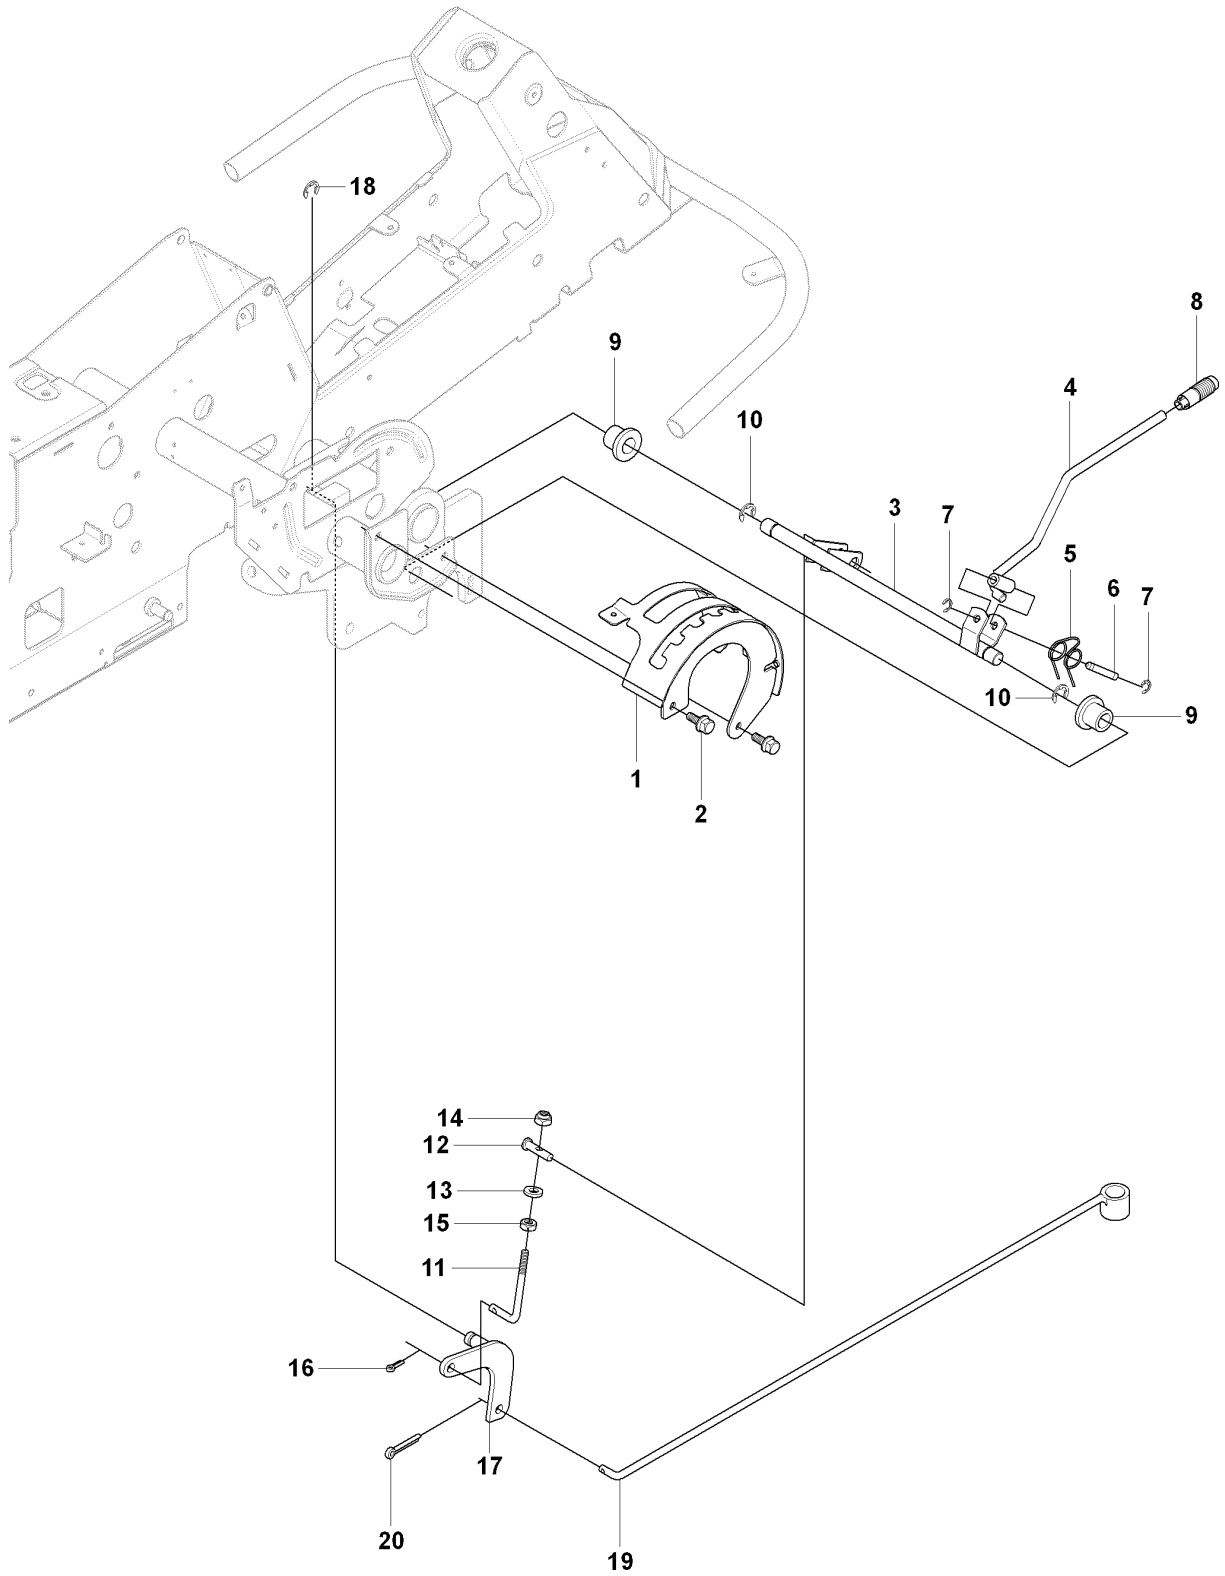

D 965 17 87-01 RIDER R155AWD
HEIGHT ADJUSTMENT

HEIGHT ADJUSTMENT

RIDER 155 AWD, 965178701, 2007-03

Ref	Part No	Description	Remark	QTY KIT
1	535 50 14-01	CONTROL PLATE		1
2	506 57 01-03	SCREW EHHFM		2
3	535 50 64-01	CONTROL SHAFT		1
4	535 50 62-01	ADJUSTER		1
5	506 53 14-01	SPRING		1
6	506 53 15-01	SHAFT		1
7	735 31 09-20	E-CLIP		2
8	506 54 20-01	HANDLE		1
9	506 55 43-01	BEARING		2
10	735 31 22-20	E-CLIP		2
11	506 90 82-01	HEIGHT ROD		1
12	506 78 46-01	PEN		1
13	734 11 72-01	WASHER		1
14	732 21 18-01	LOCK NUT		1
15	731 23 18-01	HEXAGON NUT		1
16	721 61 83-01	SPLIT PIN		1
17	506 99 83-01	LINK ASSY		1
18	735 31 15-20	E-CLIP		1
19	506 97 51-01	CONNECTOR		1
20	721 61 83-01	SPLIT PIN		1