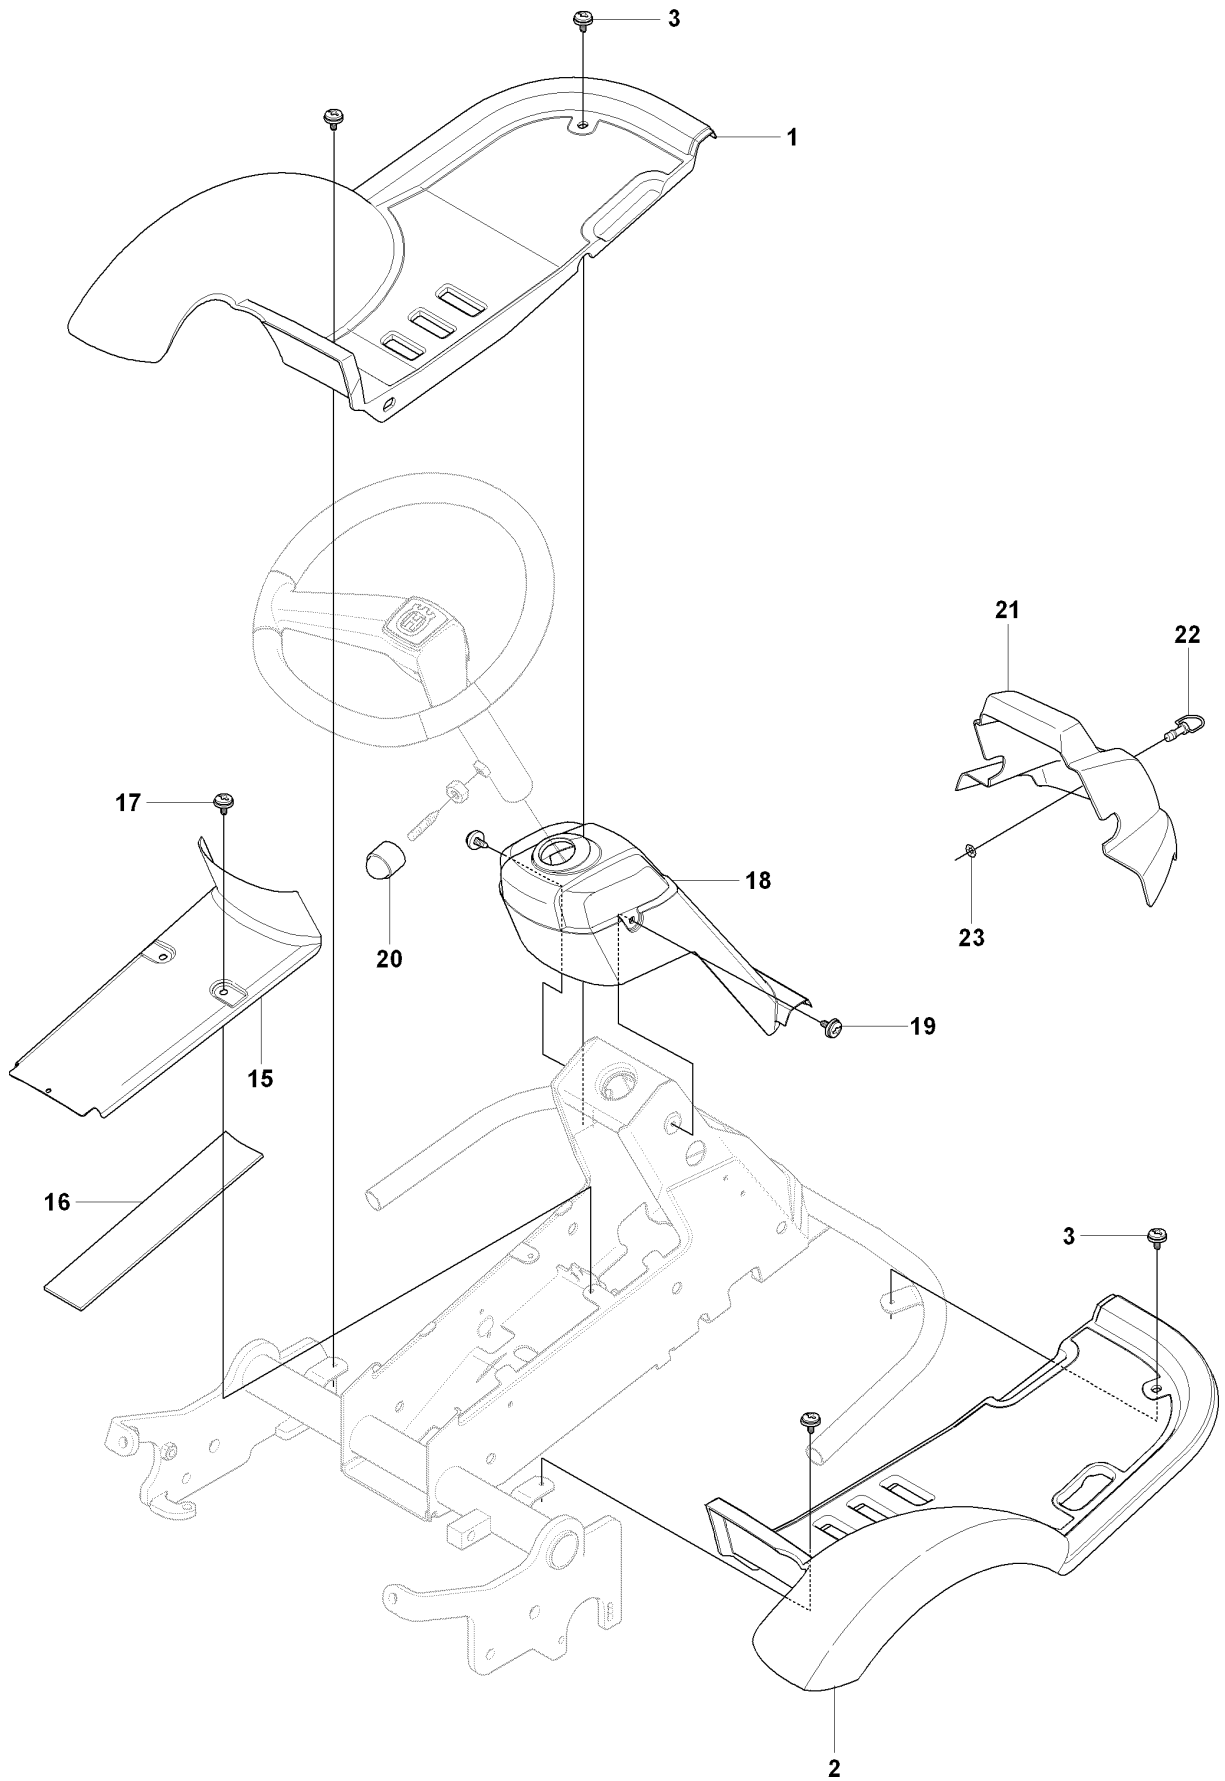

**C1** 965 17 87-01 RIDER R155AWD  
COVER

## HOOD

RIDER 155 AWD, 965178701, 2007-03

Ref	Part No	Description	Remark	QTY KIT
4	544 24 50-02	ENGINE HOOD ASSY		1
5	506 59 95-01	BUTTON		1
6	506 59 96-01	GUMMISTROPP		1
13	544 37 39-01	COVER		1
14	544 40 05-01	SCREW		2

## COVER

RIDER 155 AWD, 965178701, 2007-03

Ref	Part No	Description	Remark	QTY KIT
1	544 89 59-01	FOOT PLATE		1
2	544 89 59-03	FOOT PLATE		1
3	544 40 05-01	SCREW		4
15	544 23 92-01	COVER		1
16	544 42 75-01	MAT		1
17	544 40 05-01	SCREW		2
18	544 32 65-01	COVER		1
19	544 40 05-01	SCREW		2
20	544 43 32-01	PROTECTIVE COVER		1
21	535 43 39-01	COVER		1
22	506 96 35-01	VRIDTAPP		1
23	506 96 36-01	WASHER		1