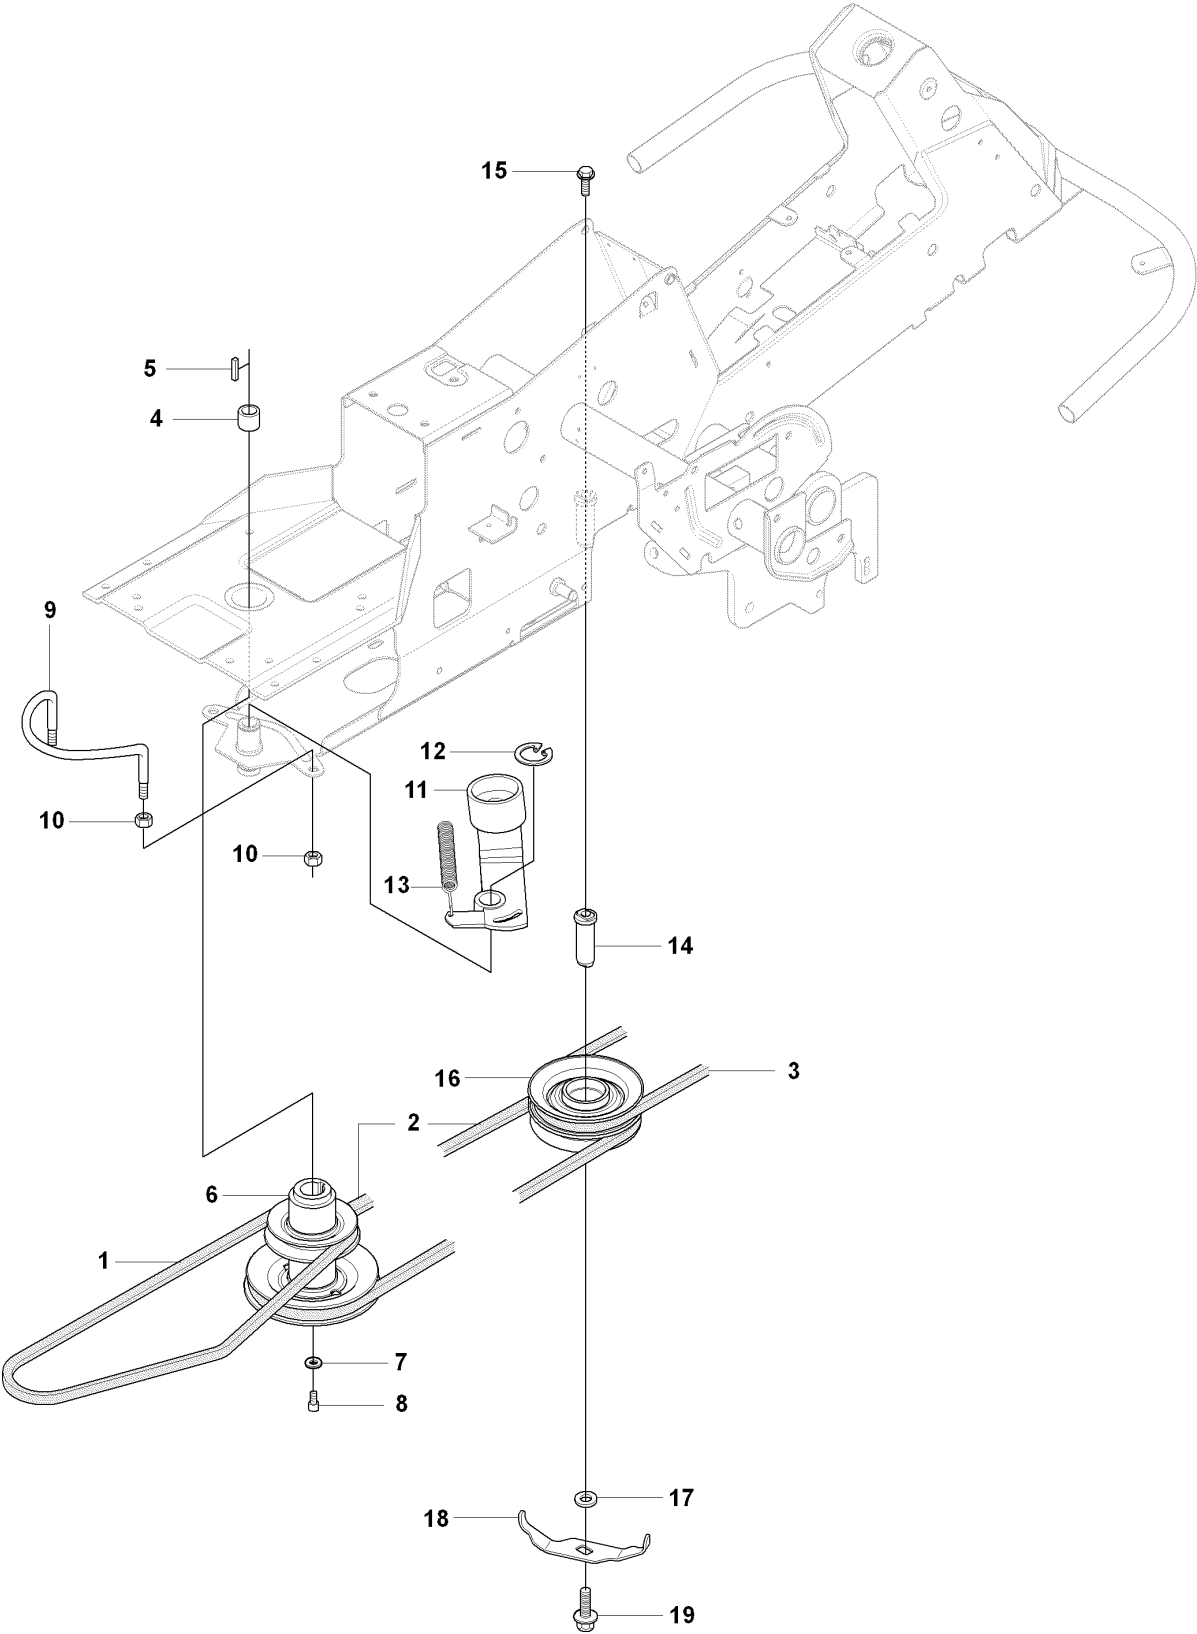

G 965 17 87-01 RIDER R155AWD
TRANSMISSION

TRANSMISSION

RIDER 155 AWD, 965178701, 2007-03

Ref	Part No	Description	Remark	QTY KIT
1	506 98 83-01	BELT		1
2	544 40 02-01	BELT		1
3	594 97 80-01	BELT		1
4	506 50 92-01	SPACING SLEEVE		1
5	506 55 59-01	WEDGE		1
6	535 48 24-01	PULLEY		1
7	506 59 75-01	WASHER		1
8	506 55 60-02	SCREW UNC		1
9	506 66 45-01	BELT GUIDE		1
10	731 23 20-51	HEXAGON NUT		4
11	535 48 44-01	BELT TENSIONER ASSY		1
12	735 31 26-00	CIRCLIP		1
13	506 66 56-01	SPRING		1
14	544 42 61-01	SHAFT		1
15	506 67 54-01	SCREW EHHFM		1
16	535 48 22-01	PULLEY		1
17	506 77 57-01	WASHER		1
18	544 40 53-01	BELT GUIDE		1
19	506 57 01-05	SCREW EHHFM		1