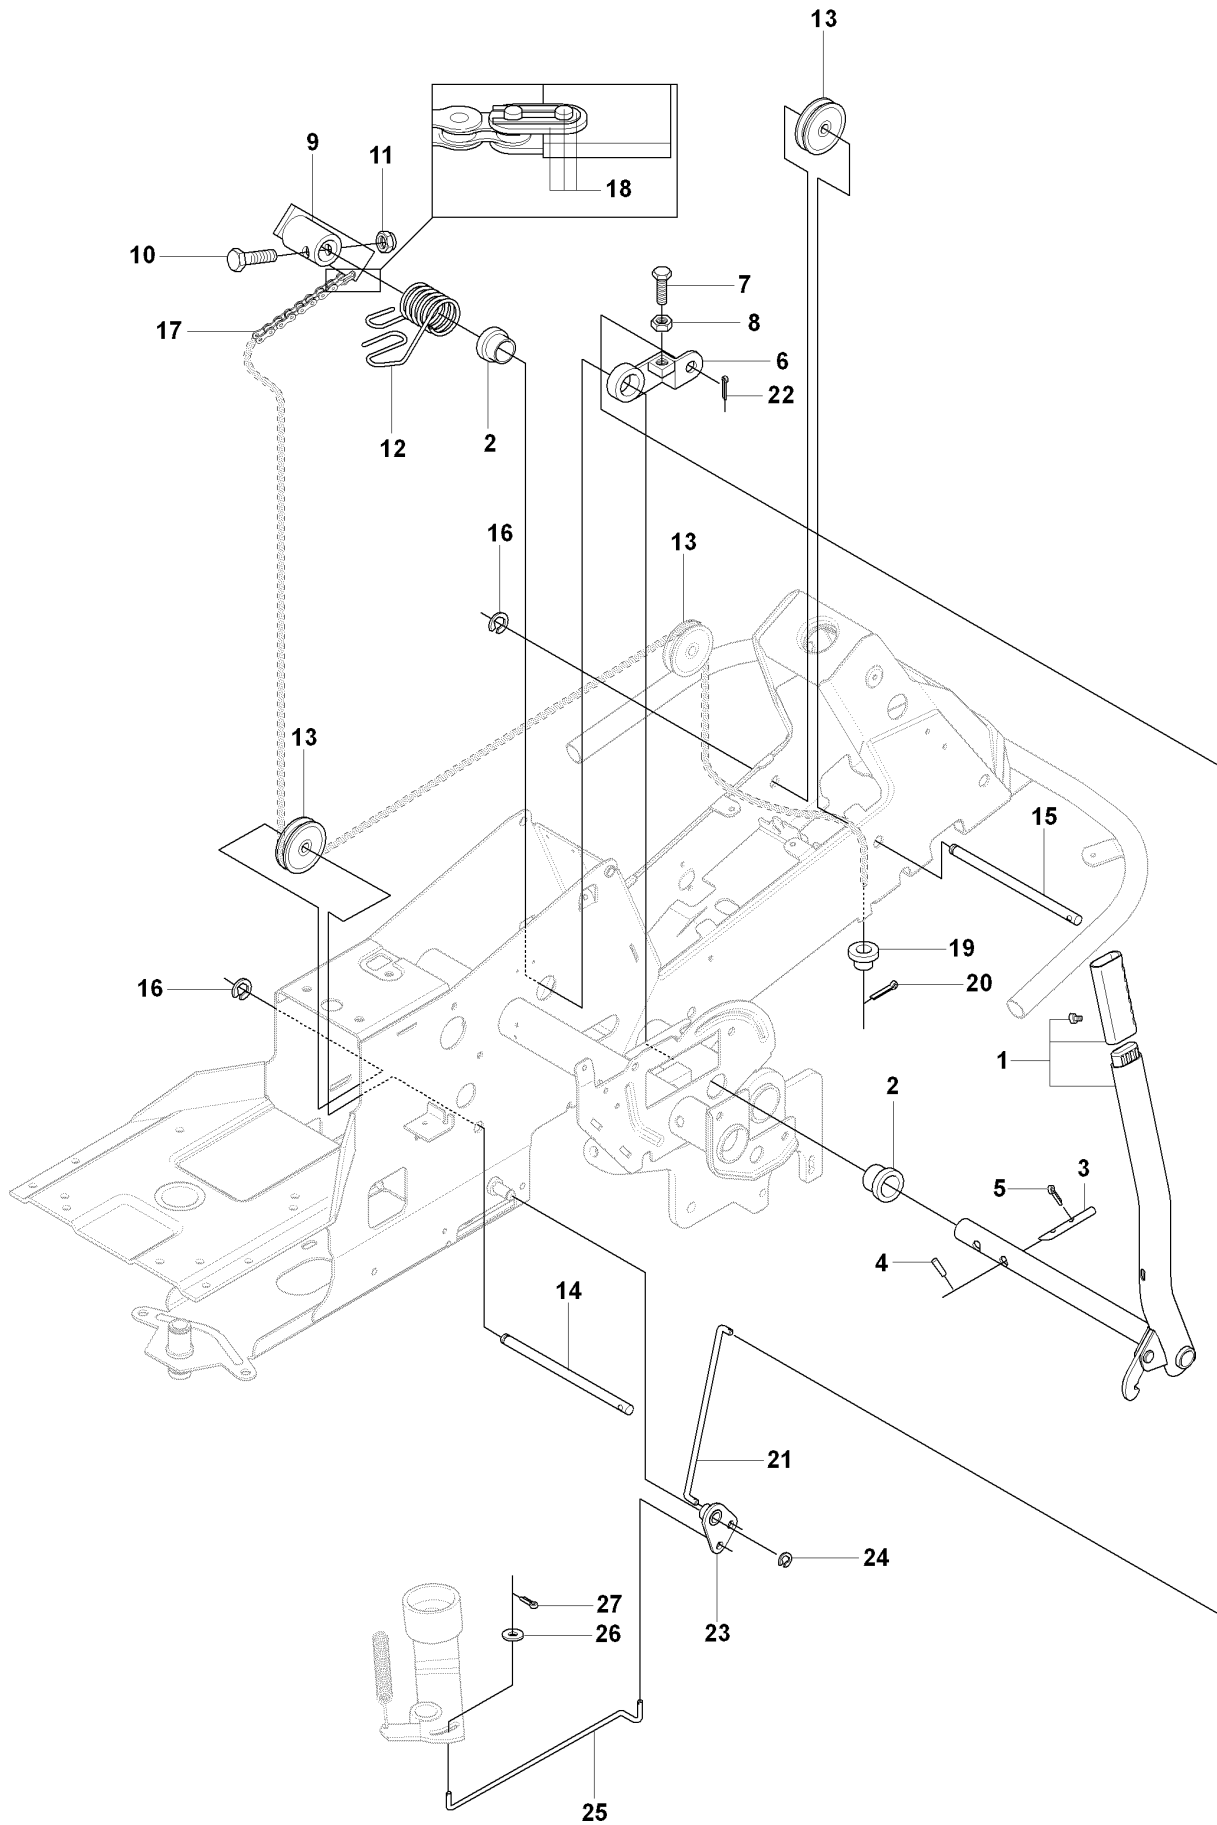

E 965 17 87-01 RIDER R155AWD
MOWER LIFT

MOWER LIFT / DECK LIFT

RIDER 155 AWD, 965178701, 2007-03

Ref	Part No	Description	Remark	QTY KIT
1	501 01 86-01	LIFTING LEVER ASSY		1
2	506 55 65-01	BEARING		2
3	506 90 53-01	PEN		1
4	721 12 59-30	GROOVED PIN		1
5	721 61 83-01	SPLIT PIN		1
6	506 78 43-01	LINK ASSY		1
7	725 24 97-51	SCREW		1
8	731 23 20-51	HEXAGON NUT		1
9	506 90 54-01	LIFTING ARM		1
10	725 25 42-51	SCREW EHHM		1
11	732 25 22-01	HEXAGON LOCKING NUT		1
12	506 91 68-01	SPRING		1
13	506 90 56-01	OFFSET PULLEY		2
14	506 90 57-01	SHAFT		1
15	506 90 57-02	SHAFT		1
16	735 31 18-20	E-CLIP		2
17	506 55 46-07	CHAIN		1
18	506 55 47-01	LINKAGE		1
19	506 90 59-01	CHAIN STOP		1
20	721 61 87-01	SPLIT PIN		1
21	544 45 69-01	CONNECTION ROD		1
22	721 61 83-01	SPLIT PIN		1
23	544 37 86-01	LINK		1
24	735 31 14-20	E-CLIP		1
25	544 44 88-01	CONNECTION ROD		1
26	734 11 64-41	WASHER		1
27	721 61 83-01	SPLIT PIN		1