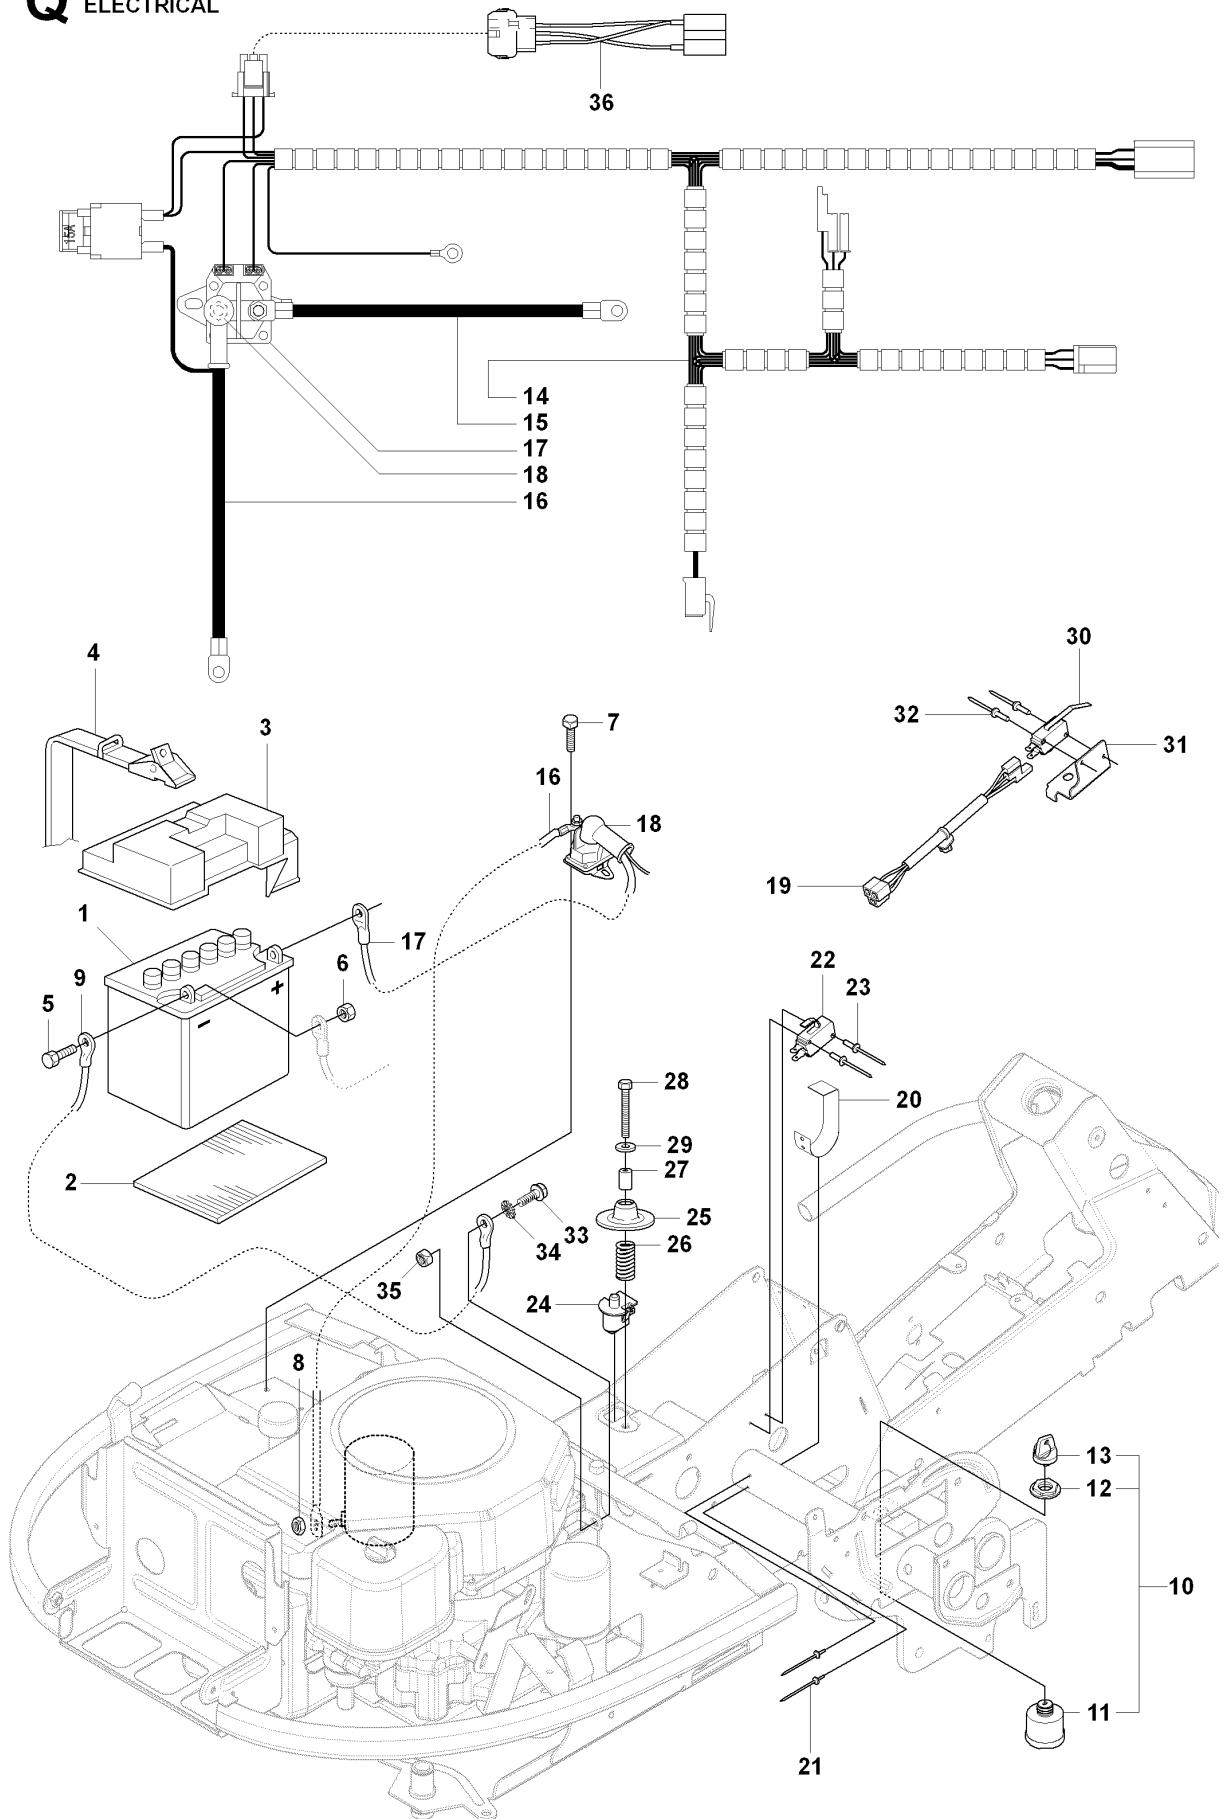

Q 965 17 87-01 RIDER R155AWD
ELECTRICAL

ELECTRICAL

RIDER 155 AWD, 965178701, 2007-03

Ref	Part No	Description	Remark	QTY KIT
1	506 78 88-01	BATTERY		1
2	535 44 11-01	BATTERY MAT		1
3	506 80 99-01	BATTERY COVER		1
4	506 83 68-02	BELT		1
5	725 23 70-71	SCREW EHHM		1
6	731 23 16-01	HEXAGON NUT		1
7	725 23 64-61	SCREW EHHFT		1
8	506 89 98-01	NUT		1
9	506 55 08-10	CABLE		1
10	544 44 21-01	IGNITION SWITCH		1
11	544 44 22-01	IGNITION SWITCH		1
12	544 44 23-01	NUT		1
13	544 44 24-01	IGNITION KEY		1
14	544 92 63-01	WIRING		1
15	544 92 86-01	CABLE		1
16	544 92 61-01	CABLE		1
17	544 43 98-01	RELAY		1
18	506 89 98-01	NUT		2
19	544 89 22-01	WIRING		1
20	506 90 93-01	PLATE SPRING		1
21	722 78 39-02	BLIND RIVET		2
22	535 46 91-01	SWITCH		1
23	544 44 07-01	RIVET		2
24	506 90 96-01	SWITCH		1
25	506 90 97-01	SPRING WASHER		1
26	544 44 12-01	SPRING		1
27	506 90 99-02	SPACING TUBE		1
28	725 24 60-51	SCREW EHHM		1
29	734 11 64-01	WASHER		1
30	544 41 55-01	SWITCH		1
31	544 41 57-01	BRACKET		1
32	544 44 07-01	RIVET		2
33	506 57 01-03	SCREW EHHFM		1
34	735 21 64-00	LOCKWASHER		1
35	731 23 18-01	HEXAGON NUT		1
36	535 45 35-02	WIRING ADAPTER		1