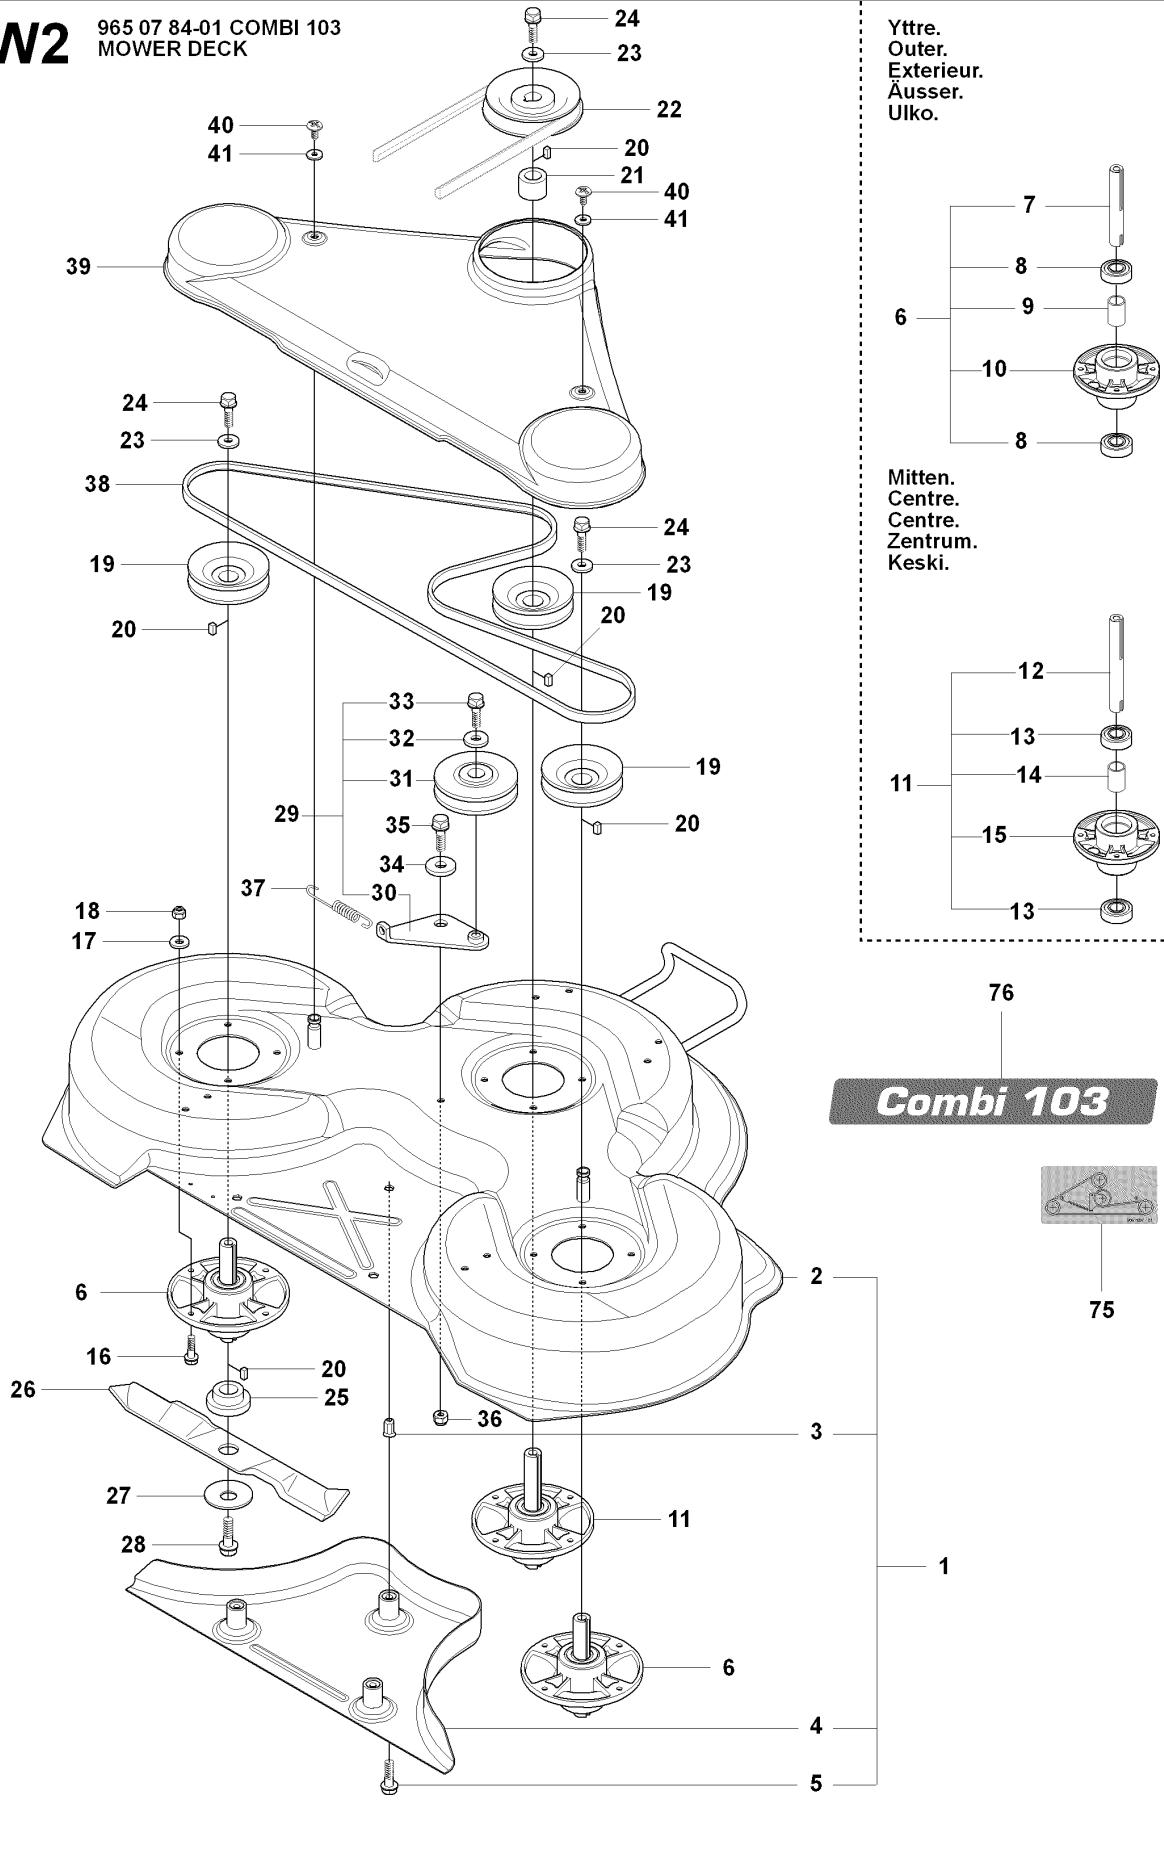

W2 965 07 84-01 COMBI 103
MOWER DECK

Ref	Part No	Description	Remark	QTY KIT
1	544 11 29-03	CUTTING DECK		1
2	544 11 28-01	CUTTING DECK		1
3	506 91 62-01	NUT		3
4	544 44 92-01	PLUG		1
5	506 57 01-04	SCREW EHHFM		3
6	544 06 59-01	BLADE HOUSING ASSY		2
7	544 06 79-02	SHAFT		1
8	738 23 04-34	BALL BEARING		2
9	544 06 80-01	SPACING SLEEVE		1
10	544 06 78-01	BEARING HOUSING		1
11	544 06 59-02	BLADE HOUSING ASSY		1
12	544 06 79-01	SHAFT		1
13	738 23 04-34	BALL BEARING		2
14	544 06 80-01	SPACING SLEEVE		1
15	544 06 78-01	BEARING HOUSING		1
16	535 42 38-01	SCREW RSQM		12
17	734 11 64-01	WASHER		12
18	732 21 18-01	LOCK NUT		12
19	506 92 21-01	PULLEY		3
20	506 53 35-01	PARALLEL KEY		7
21	544 06 80-02	SPACING SLEEVE		1
22	506 77 86-01	PULLEY		1
23	734 11 74-41	WASHER		3
24	544 11 41-01	SCREW EHHM		3
25	535 50 42-02	ADAPTER		3
26	504 18 82-10	BLADE		3
27	506 79 23-01	KNIFE PLATE		3
28	544 11 41-01	SCREW EHHM		3
29	506 54 07-01	BELT TENSIONER ASSY		1
30	506 51 95-01	SPÄNNARM KPL.		1
31	506 53 27-01	PULLEY		1
32	734 11 64-41	WASHER		1
33	506 55 83-02	SCREW EHHFT		1
34	506 91 87-02	WASHER		1
35	725 24 51-71	SCREW EHHM		1
36	732 21 18-01	LOCK NUT		1
37	506 53 31-01	SPRING		1
38	506 76 85-01	BELT		1
39	544 09 61-01	BELT COVER		1
40	506 98 26-01	SCREW		2
41	506 55 97-01	WASHER		2
75	506 78 97-01	LABEL		1
76	544 23 81-03	LABEL		1