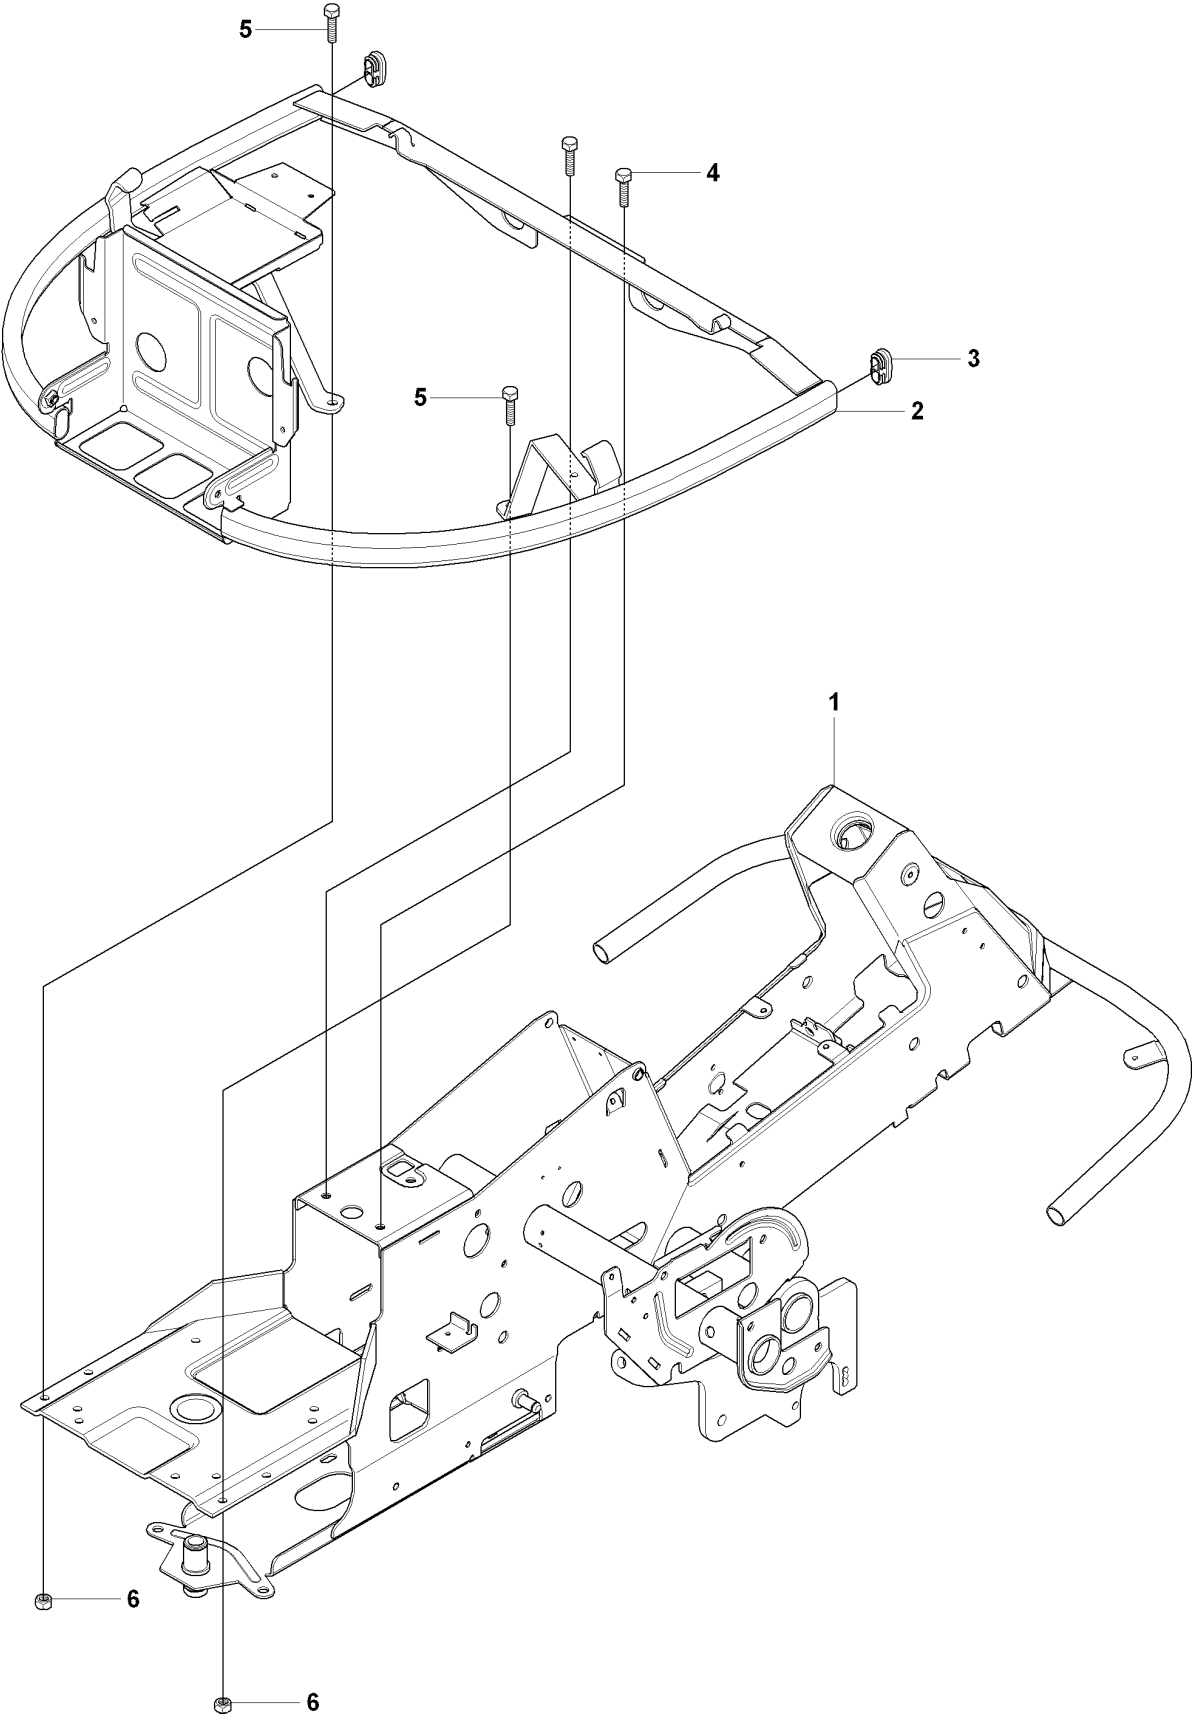

F 965 17 87-01 RIDER R155AWD
CHASSIS

CHASSIS / FRAME

RIDER 155 AWD, 965178701, 2007-03

Ref	Part No	Description	Remark	QTY KIT
1	544 84 24-01	FRAME		1
2	544 24 42-02	ENGINE FRAME		1
3	544 24 44-01	PLUG		2
4	506 57 01-03	SCREW EHHFM		2
5	725 24 51-71	SCREW EHHM		2
6	732 21 18-01	LOCK NUT		2