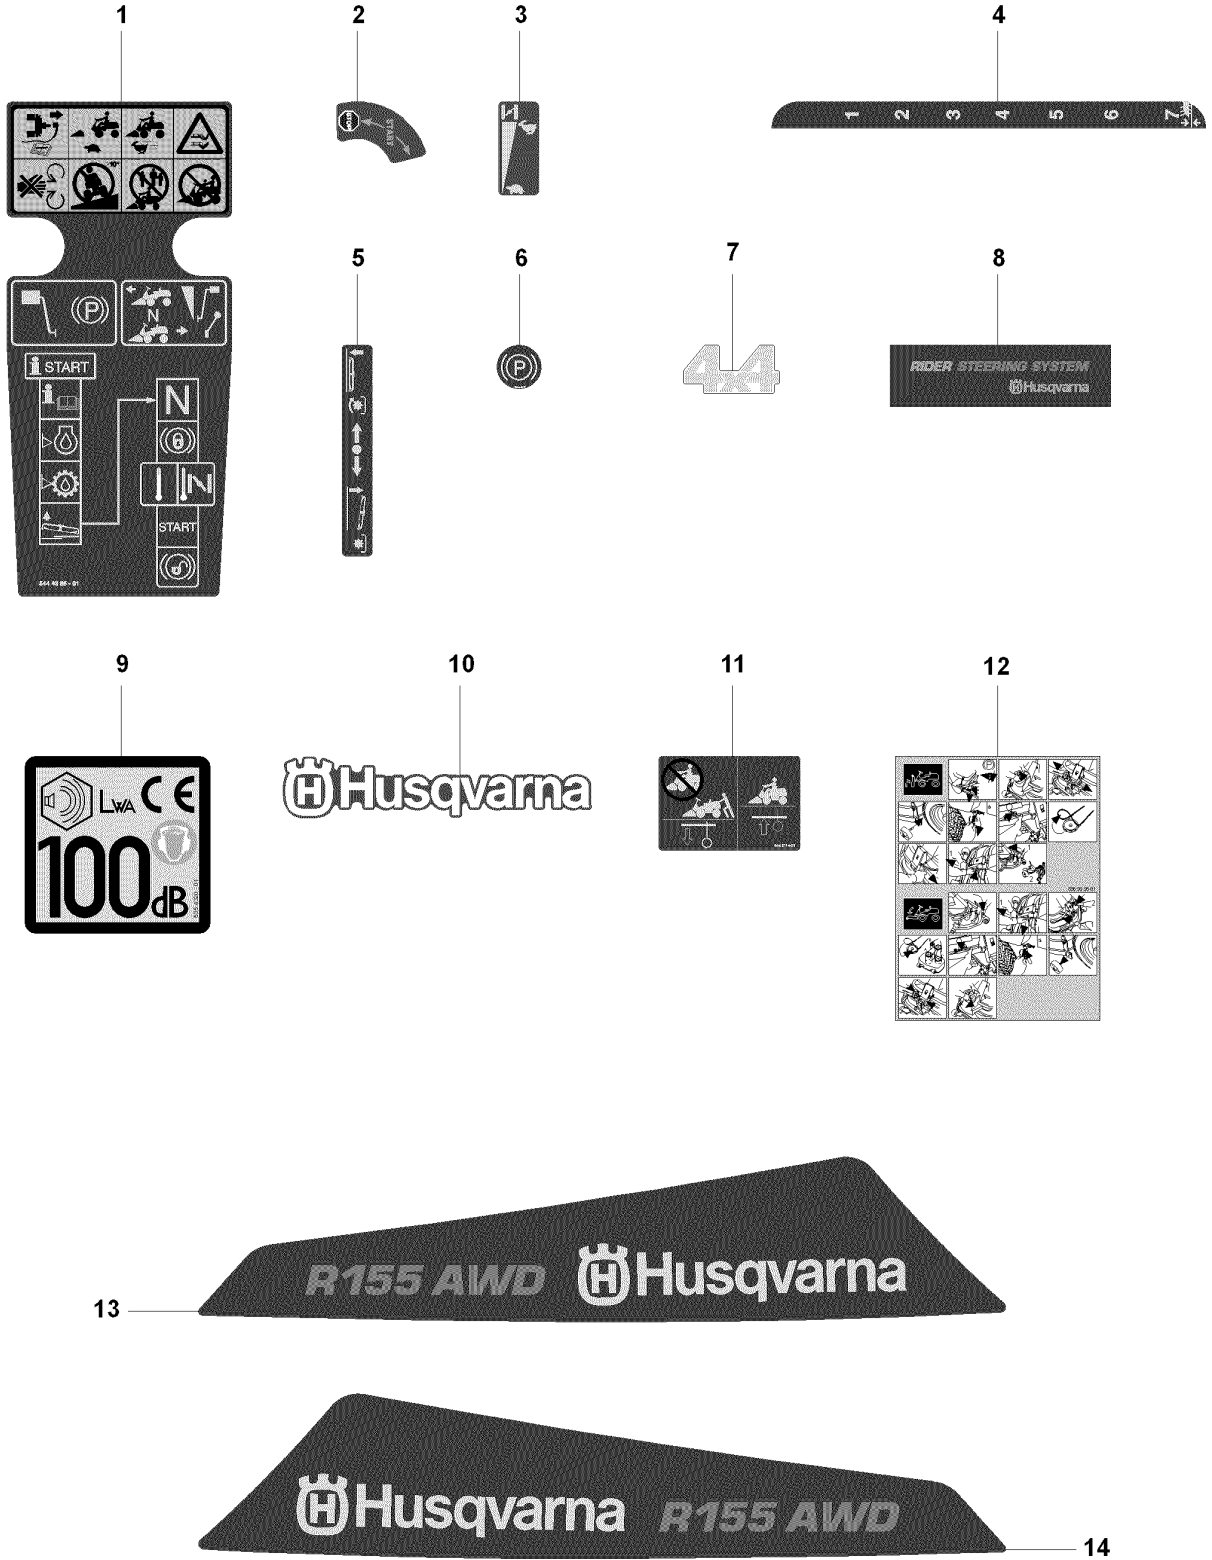

S 965 17 87-01 RIDER R155AWD
DECALS

DECALS

RIDER 155 AWD, 965178701, 2007-03

Ref	Part No	Description	Remark	QTY KIT
1	544 43 86-01	LABEL		1
2	544 43 87-01	LABEL		1
3	544 43 88-01	LABEL		1
4	544 43 90-02	LABEL		1
5	544 43 92-01	LABEL		1
6	506 58 45-01	LABEL		1
7	544 83 35-01	LABEL		2
8	544 83 36-01	LABEL		1
9	535 43 20-01	DECAL		1
10	544 39 11-02	LABEL		1
11	544 21 14-01	LABEL		2
12	506 99 96-01	LABEL		1
13	504 07 25-01	LABEL		1
14	504 07 25-02	LABEL		1