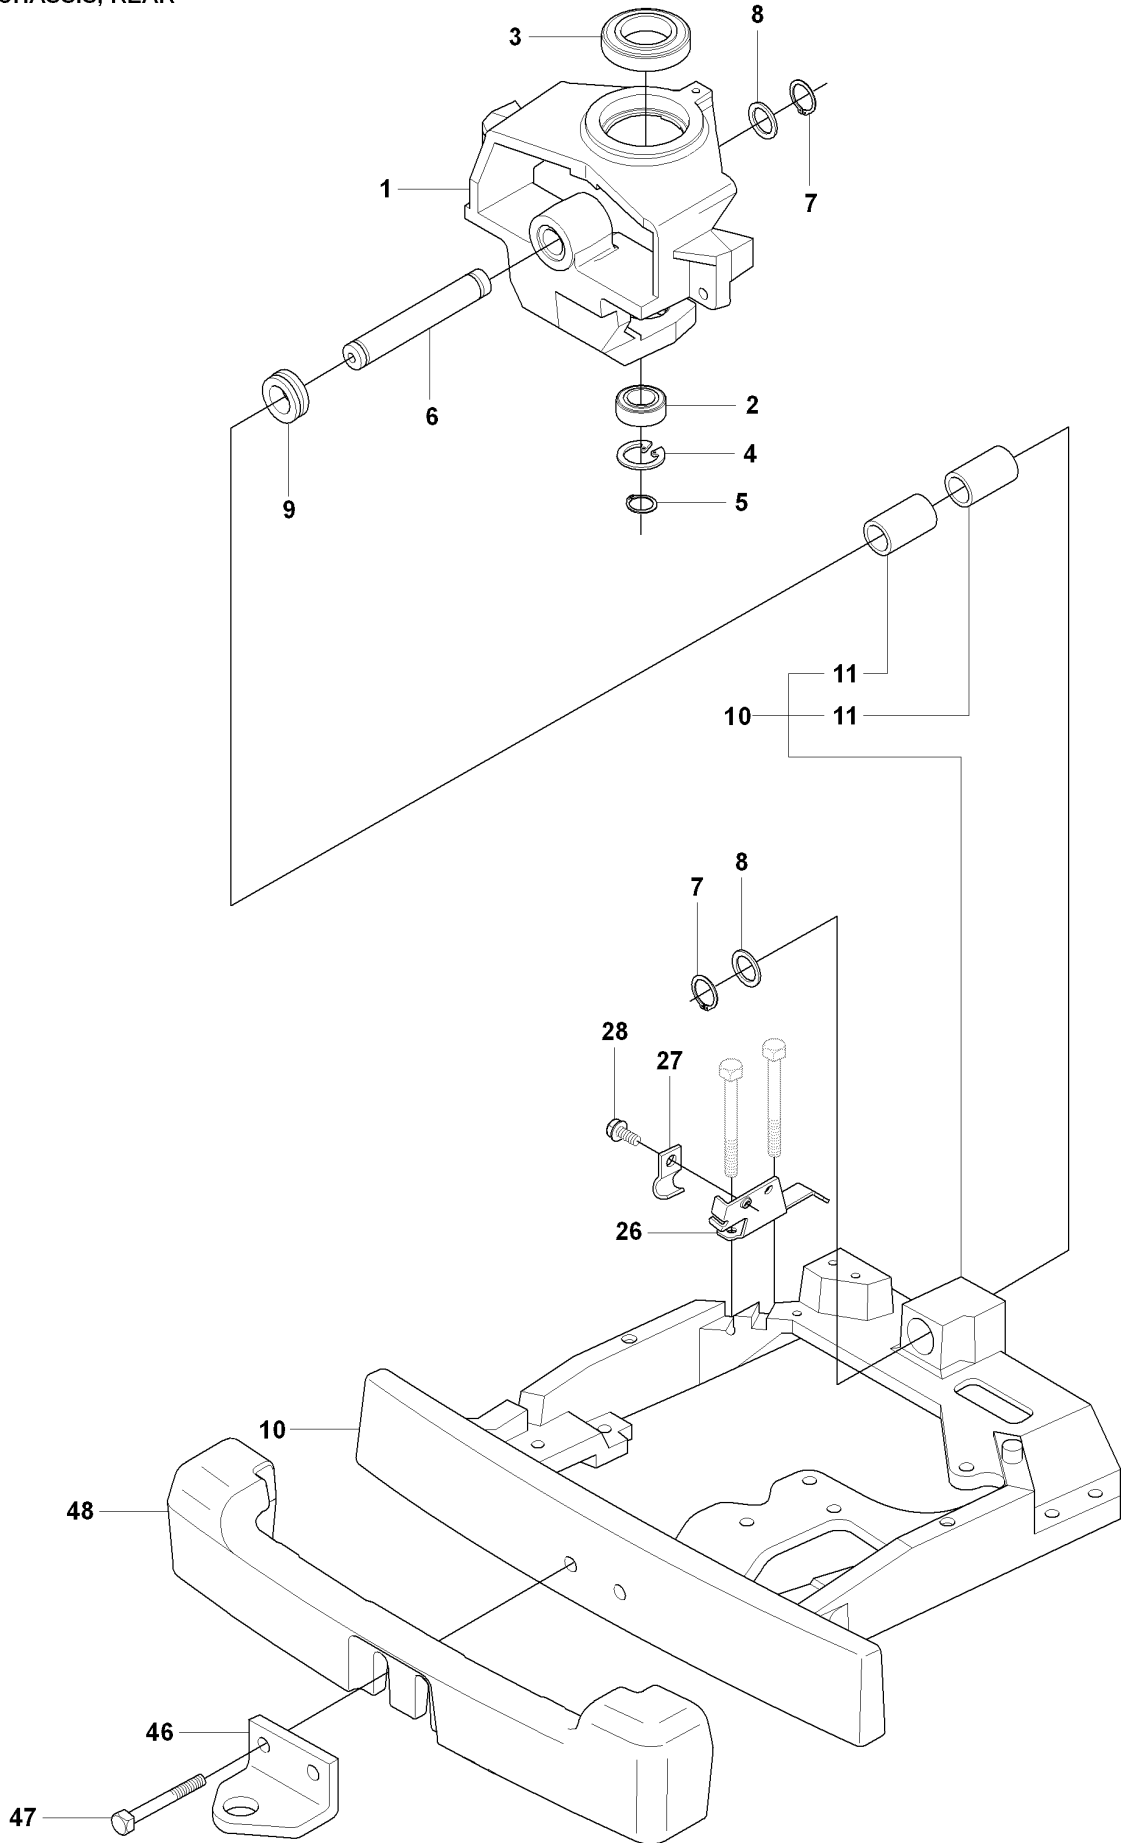

J1 965 17 87-01 RIDER R155AWD
CHASSIS, REAR

TRANSMISSION

RIDER 155 AWD, 965178701, 2007-03

Ref	Part No	Description	Remark	QTY KIT
1	506 98 58-03	SPINDLE		1
2	738 21 05-04	BALL BEARING		1
3	738 21 10-04	BALL BEARING		1
4	735 31 40-10	CIRCLIP		1
5	735 31 26-00	CIRCLIP		1
6	506 98 59-01	SWING AXLE		1
7	735 31 26-00	CIRCLIP		2
8	506 77 34-01	WASHER		2
9	740 68 14-21	V-RING		1
10	535 40 60-01	BRACKET		1
11	506 98 61-02	GLIDLAGER		2
26	544 26 21-01	BRACKET		1
27	506 56 65-01	CLIP		1
28	725 23 64-61	SCREW EHHFT		1
45	506 88 99-01	HITCH		1
46	725 25 00-51	SCREW EHHM		2
47	544 03 96-02	COUNTERWEIGHT		1