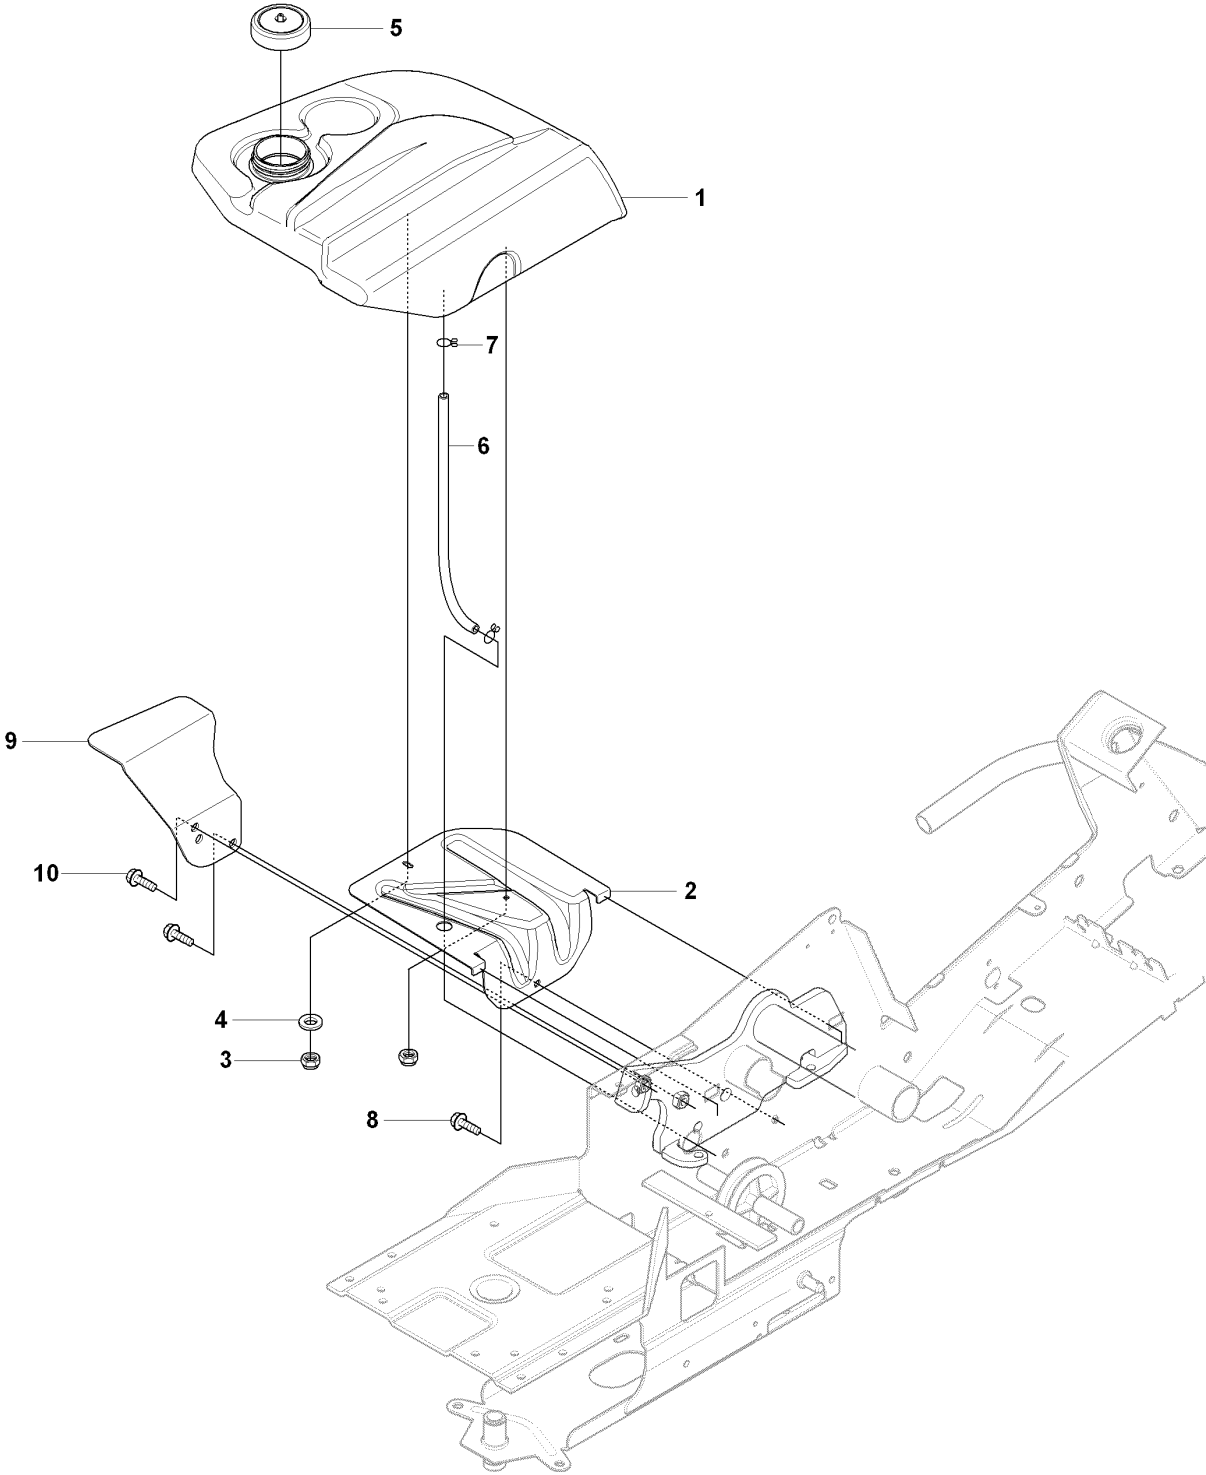

B 965 17 87-01 RIDER R155AWD
FUEL SYSTEM

FUEL SYSTEM

RIDER 155 AWD, 965178701, 2007-03

Ref	Part No	Description	Remark	QTY KIT
1	535 50 13-01	FUEL TANK		1
2	544 32 93-01	BRACKET		1
3	732 21 16-01	LOCK NUT		2
4	734 11 56-01	WASHER		1
5	506 67 33-01	TANK CAP ASSY		1
6	506 94 67-04	FUEL HOSE		1
7	535 46 97-01	HOSE BRACE		2
8	725 23 64-61	SCREW EHHFT		1
9	501 02 03-01	SUPPORT		1
10	725 24 93-71	SCREW EHHM		2