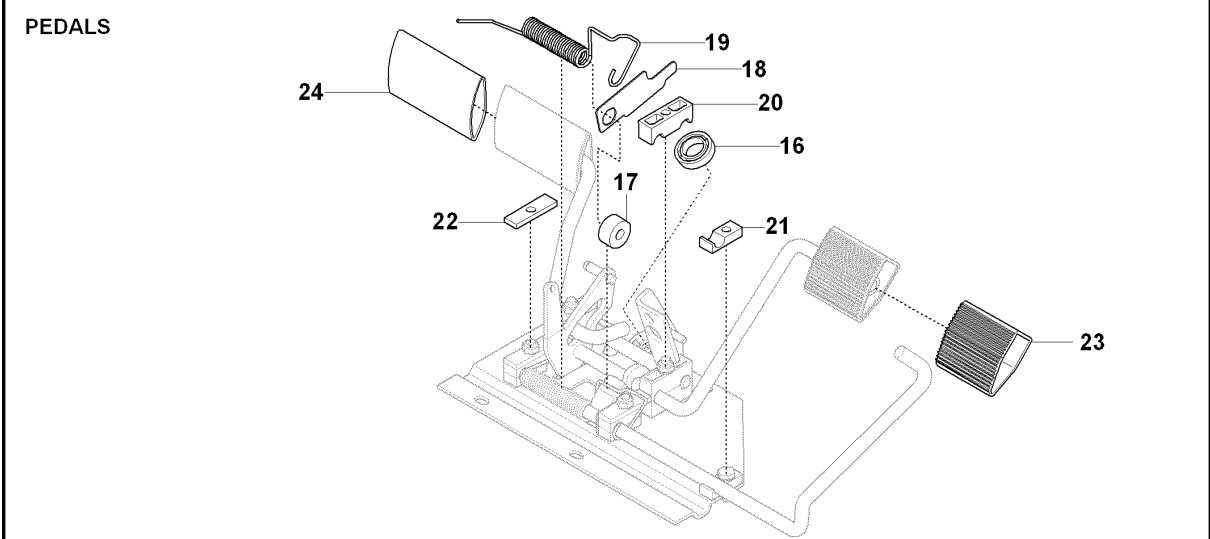

PEDALS

RIDER 155 AWD, 965178701, 2007-03

Ref	Part No	Description	Remark	QTY KIT
1	544 12 60-01	PEDAL PLATE ASSY		1
2	535 47 37-01	KNOB		1
3	506 57 01-04	SCREW EHHFM		4
4	544 40 31-01	BRAKE LEVER ASSY		1
5	725 23 64-61	SCREW EHHFT		2
6	506 94 63-01	BRAKE SPRING		1
7	535 48 96-01	BRAKE WIRE		1
8	735 31 09-20	E-CLIP		1
9	506 53 56-03	DRAW SPRING		1
10	506 82 72-02	CONTROL CABLE		1
11	506 55 73-01	VINKELL.AS8 DIN71802		2
12	732 21 14-01	LOCK NUT		2
13	731 23 14-01	HEXAGON NUT		2
14	544 34 17-01	BRACKET		1
15	725 23 64-61	SCREW EHHFT		1
16	738 21 02-04	BALL BEARING		1
17	535 48 02-01	ROLLER		1
18	535 48 06-01	PROTECTIVE PLATE		1
19	535 48 07-01	SPRING		1
20	535 48 08-01	BEARING SUPPORT		4
21	535 48 09-01	BEARING SUPPORT		1
22	535 48 10-01	REINFORCEMENT PLATE		1
23	535 47 88-01	PEDAL RUBBER		1
24	535 47 88-02	PEDAL RUBBER		1