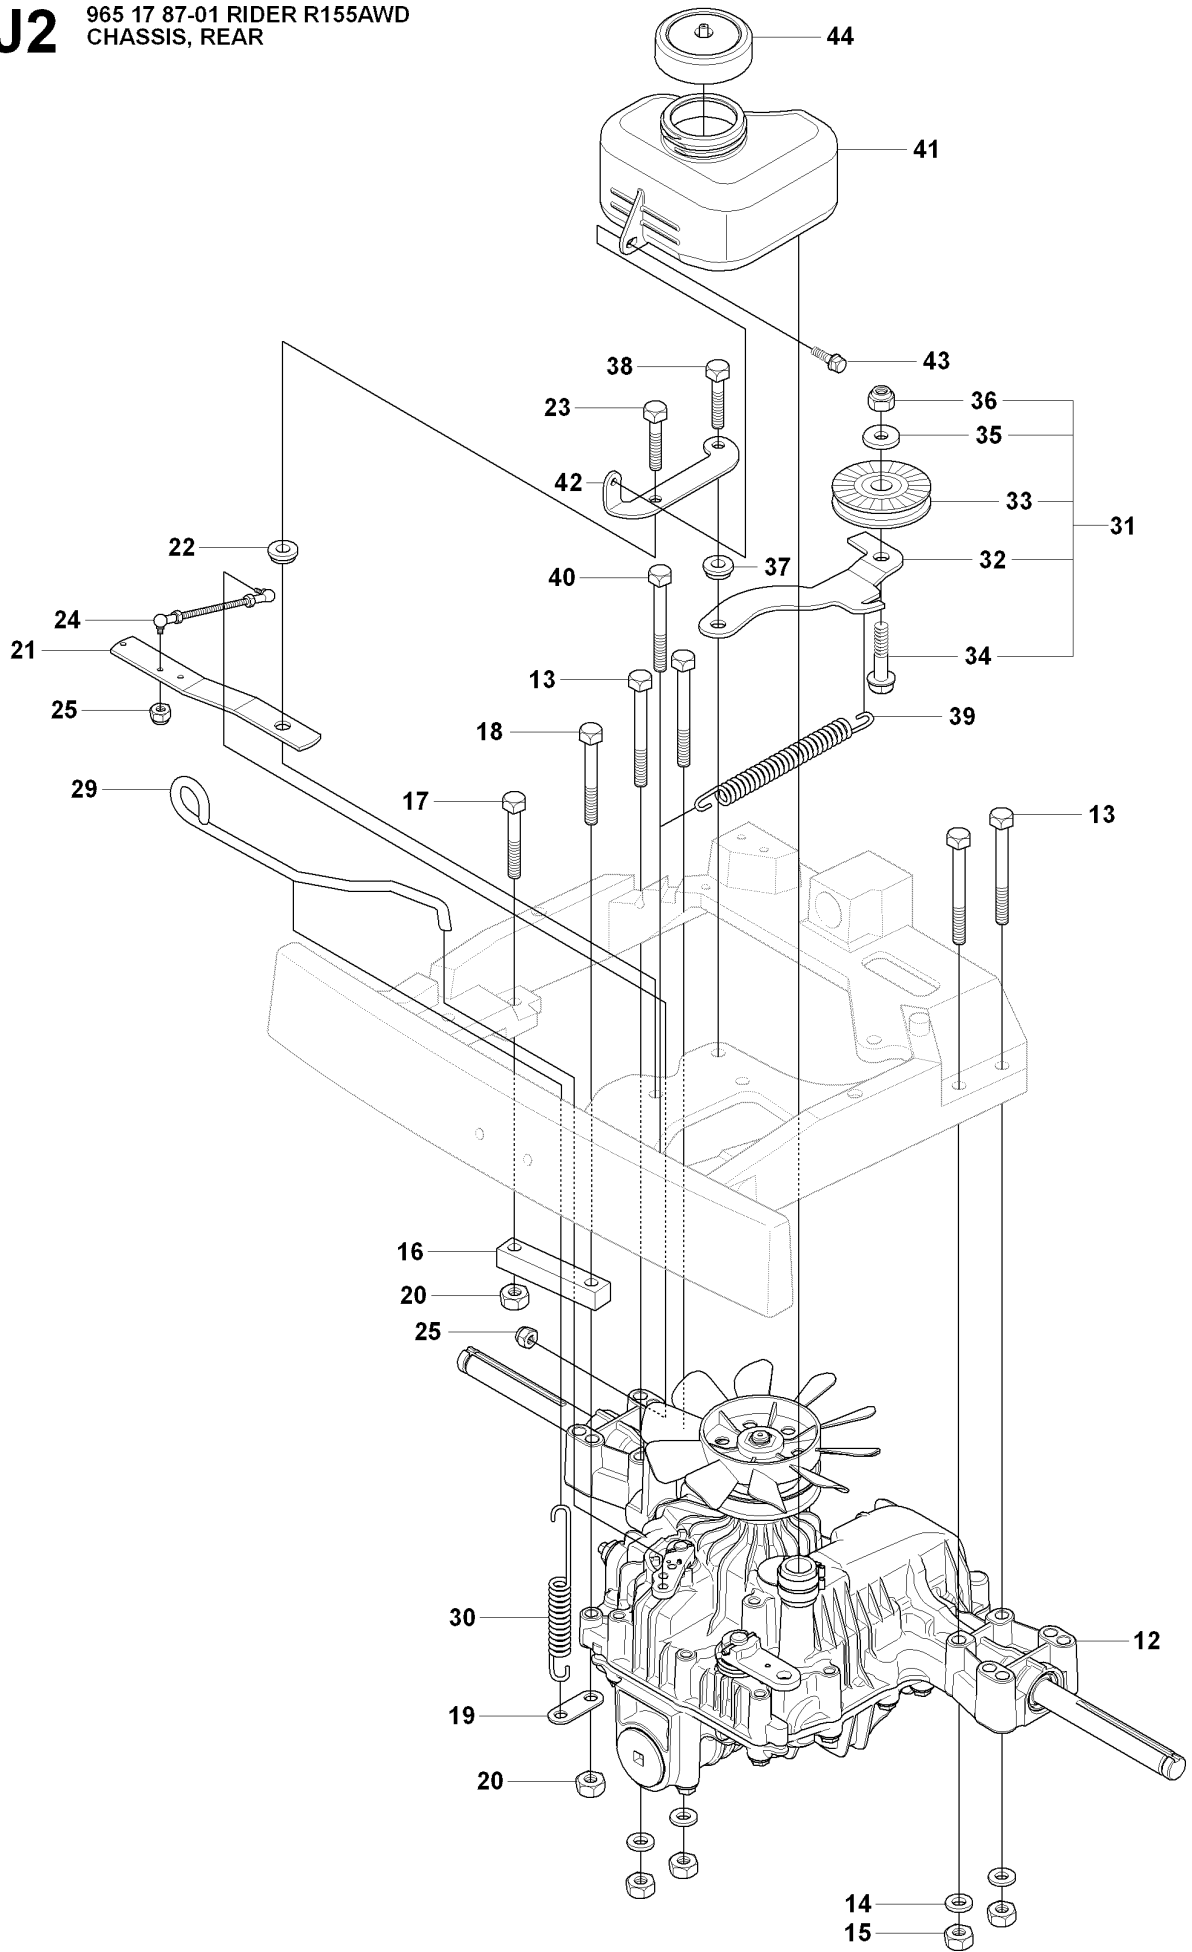

J2 965 17 87-01 RIDER R155AWD
CHASSIS, REAR

TRANSMISSION

RIDER 155 AWD, 965178701, 2007-03

Ref	Part No	Description	Remark	QTY KIT
12	544 11 61-01	TRANSMISSION		1
13	725 24 67-51	SCREW EHHM		4
14	734 11 64-01	WASHER		4
15	731 23 18-01	HEXAGON NUT		4
16	506 98 72-01	MOMENTFÄSTE		1
17	725 24 59-51	SCREW EHHM		1
18	725 24 62-51	SCREW EHHM		1
19	506 59 93-01	LINK		1
20	731 23 18-01	HEXAGON NUT		2
21	506 98 74-03	LEVER		1
22	506 91 87-02	WASHER		1
23	725 24 51-51	SCREW		1
24	506 98 75-01	ADJUSTMENT ROD		1
25	732 21 14-01	LOCK NUT		2
29	506 98 82-01	FRIKOPPLINGSSTÅNG		1
30	506 83 43-01	SPRING		1
31	506 98 84-01	BELT TENSIONER ASSY		1
32	506 98 85-01	BELT TENSIONER		1
33	506 94 69-01	PULLEY		1
34	725 24 55-51	SCREW		1
35	734 11 64-41	WASHER		1
36	732 21 18-01	LOCK NUT		1
37	506 91 87-02	WASHER		1
38	725 24 51-51	SCREW		1
39	506 98 86-01	SPRING		1
40	725 24 64-51	SCREW EHHM		1
41	544 10 01-01	EXPANSION TANK		1
42	544 12 17-01	BRACKET		1
43	725 23 64-61	SCREW EHHFT		1
44	506 67 33-01	TANK CAP ASSY		1