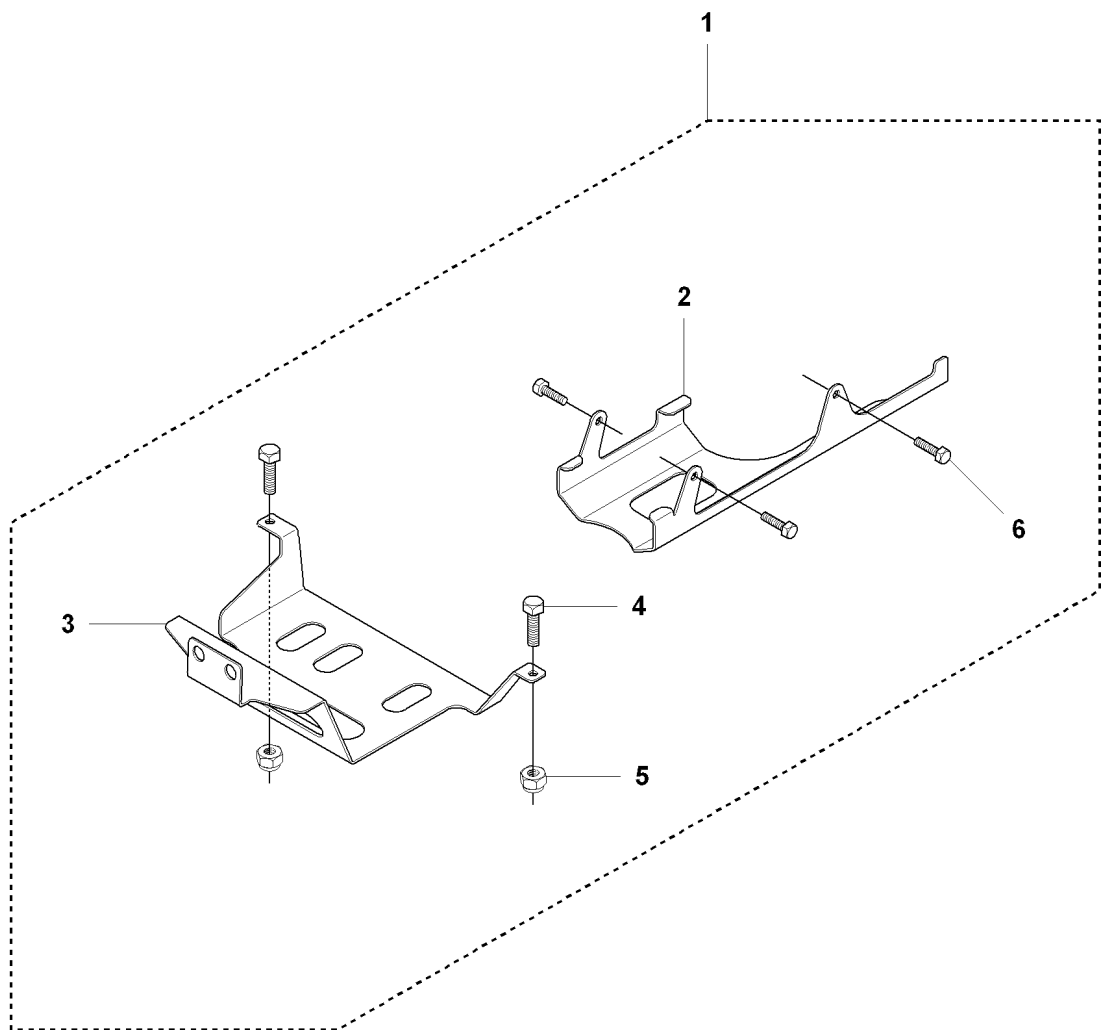

Y 965 17 87-01 RIDER R155AWD
ACCESSORIES

ACCESSORIES

RIDER 155 AWD, 965178701, 2007-03

Ref	Part No	Description	Remark	QTY KIT
1	544 06 93-04	KIT		1
2	504 04 62-01	SKID PLATE		1
3	544 14 33-01	SKID PLATE		1
4	725 24 63-71	SCREW EHHM		2
5	732 21 18-01	LOCK NUT		2
6	725 24 49-61	SCREW EHHFT		3