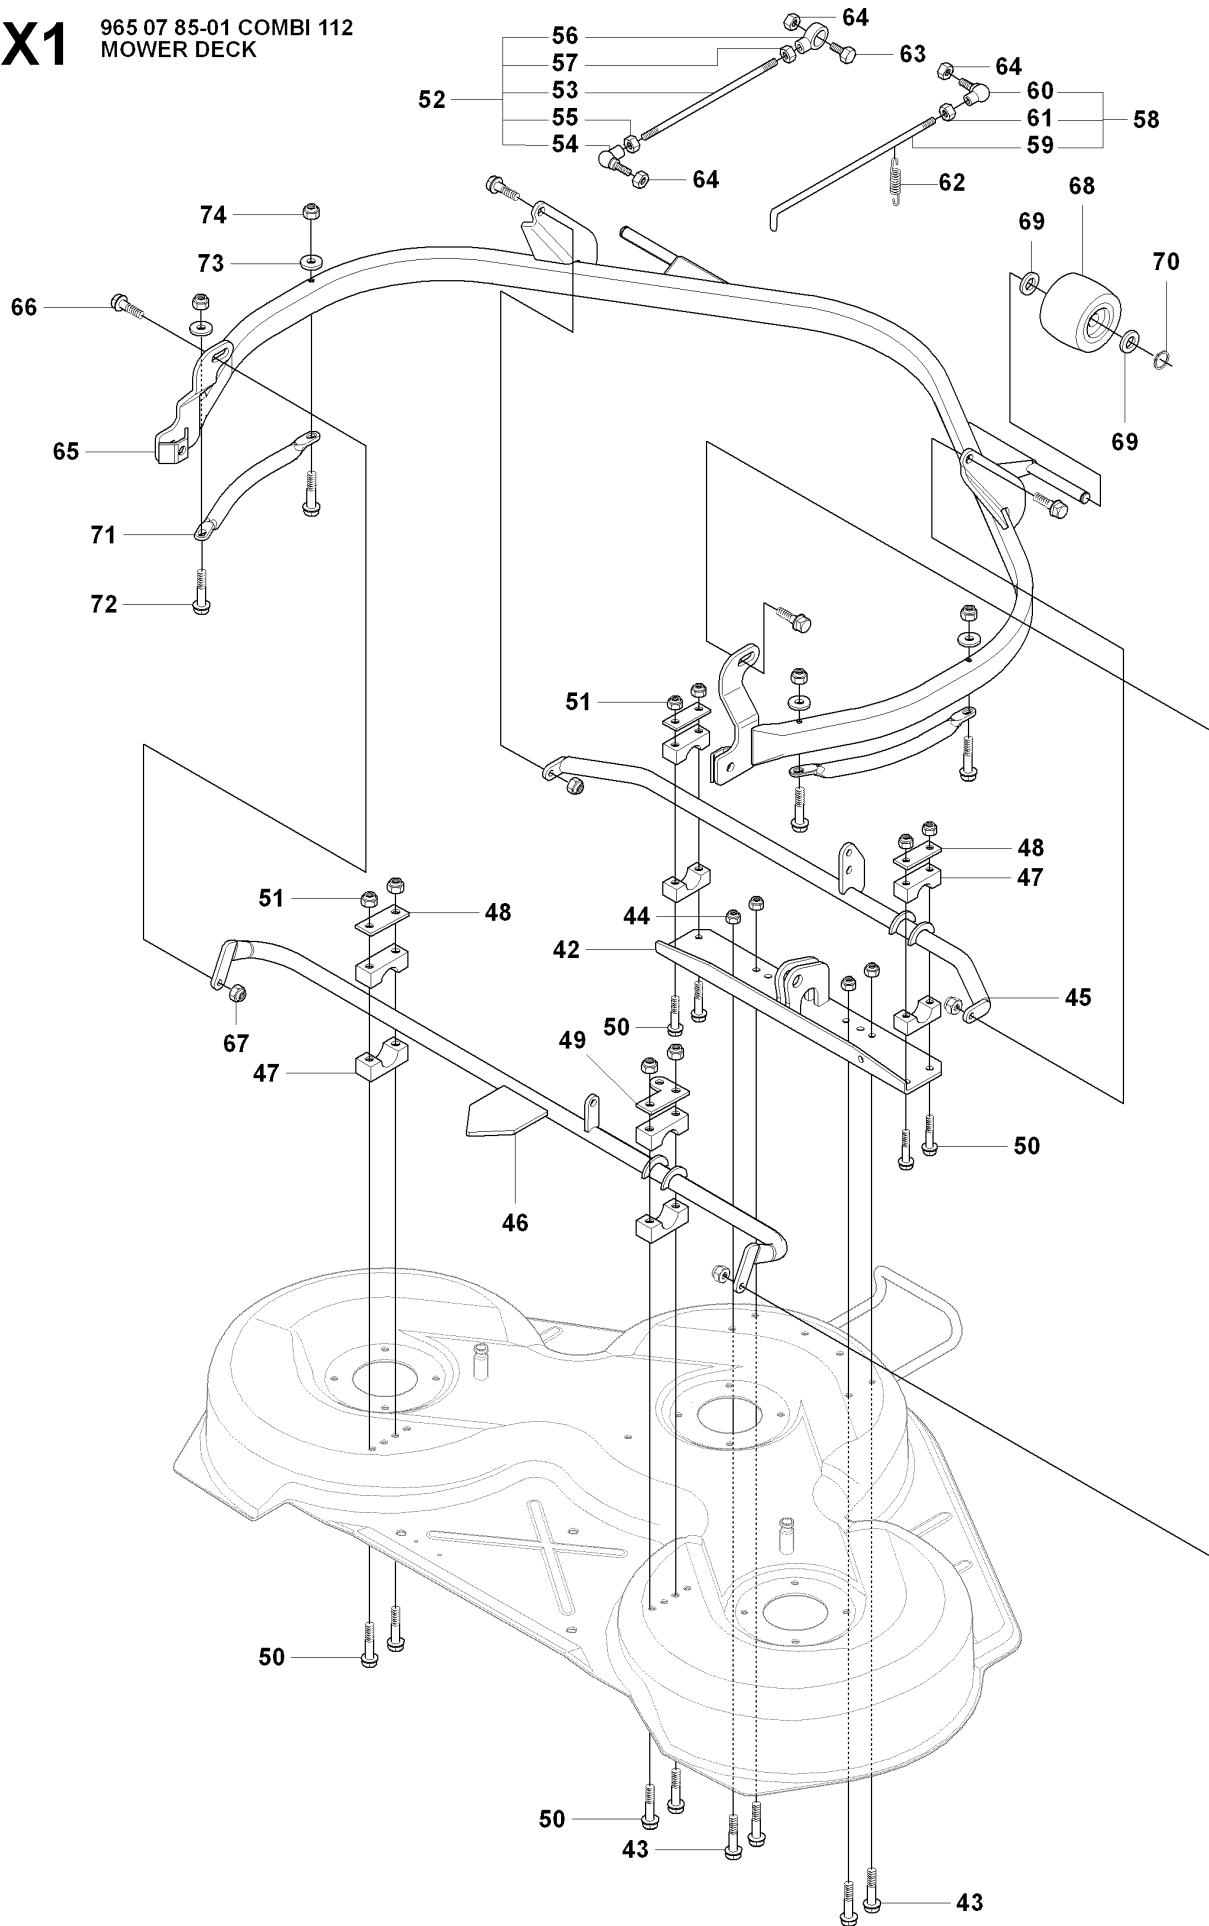

X1 965 07 85-01 COMBI 112
MOWER DECK

PROTECTION FRAME

RIDER 155 AWD, 965178701, 2007-03

Ref	Part No	Description	Remark	QTY KIT
42	535 42 30-01	BRACKET		1
43	725 24 51-71	SCREW EHHM		4
44	732 21 18-01	LOCK NUT		4
45	535 43 06-01	FRONT CROSS TUBE ASS		1
46	535 43 12-01	REAR CROSS TUBES ASS		1
47	506 86 96-01	BEARING		8
48	506 81 38-01	REINFORCING PLATE		3
49	506 97 91-01	SERVICEBRICKA		1
50	725 24 61-51	SCREW EHHM		8
51	732 21 18-01	LOCK NUT		8
52	506 93 39-04	PARALLEL ROD ASSY		1
53	506 81 49-06	ROD		1
54	506 78 99-01	VINKELLÄNK DIN 71802		1
55	506 89 76-01	NUT		1
56	506 95 17-01	ROD END		1
57	731 23 20-51	HEXAGON NUT		1
58	506 94 12-06	CLUTCH ROD ASSY		1
59	506 94 13-06	CONNECTION ROD		1
60	506 78 99-01	VINKELLÄNK DIN 71802		1
61	506 89 76-01	NUT		1
62	506 53 56-03	DRAW SPRING		1
63	725 24 95-71	SCREW EHHM		1
64	732 21 20-51	NUT		3
65	535 41 23-02	PROTECTIVE TUBING		1
66	506 59 74-01	SCREW EHHFM		4
67	732 21 18-01	LOCK NUT		4
68	506 96 30-01	WHEEL ASSY		2
69	535 46 41-01	WASHER		4
70	735 31 17-00	CIRCLIP		2
71	535 47 63-01	SIDE RAIL		2
72	727 63 83-01	SCREW RSQM		4
73	734 11 56-01	WASHER		4
74	732 21 16-01	LOCK NUT		4