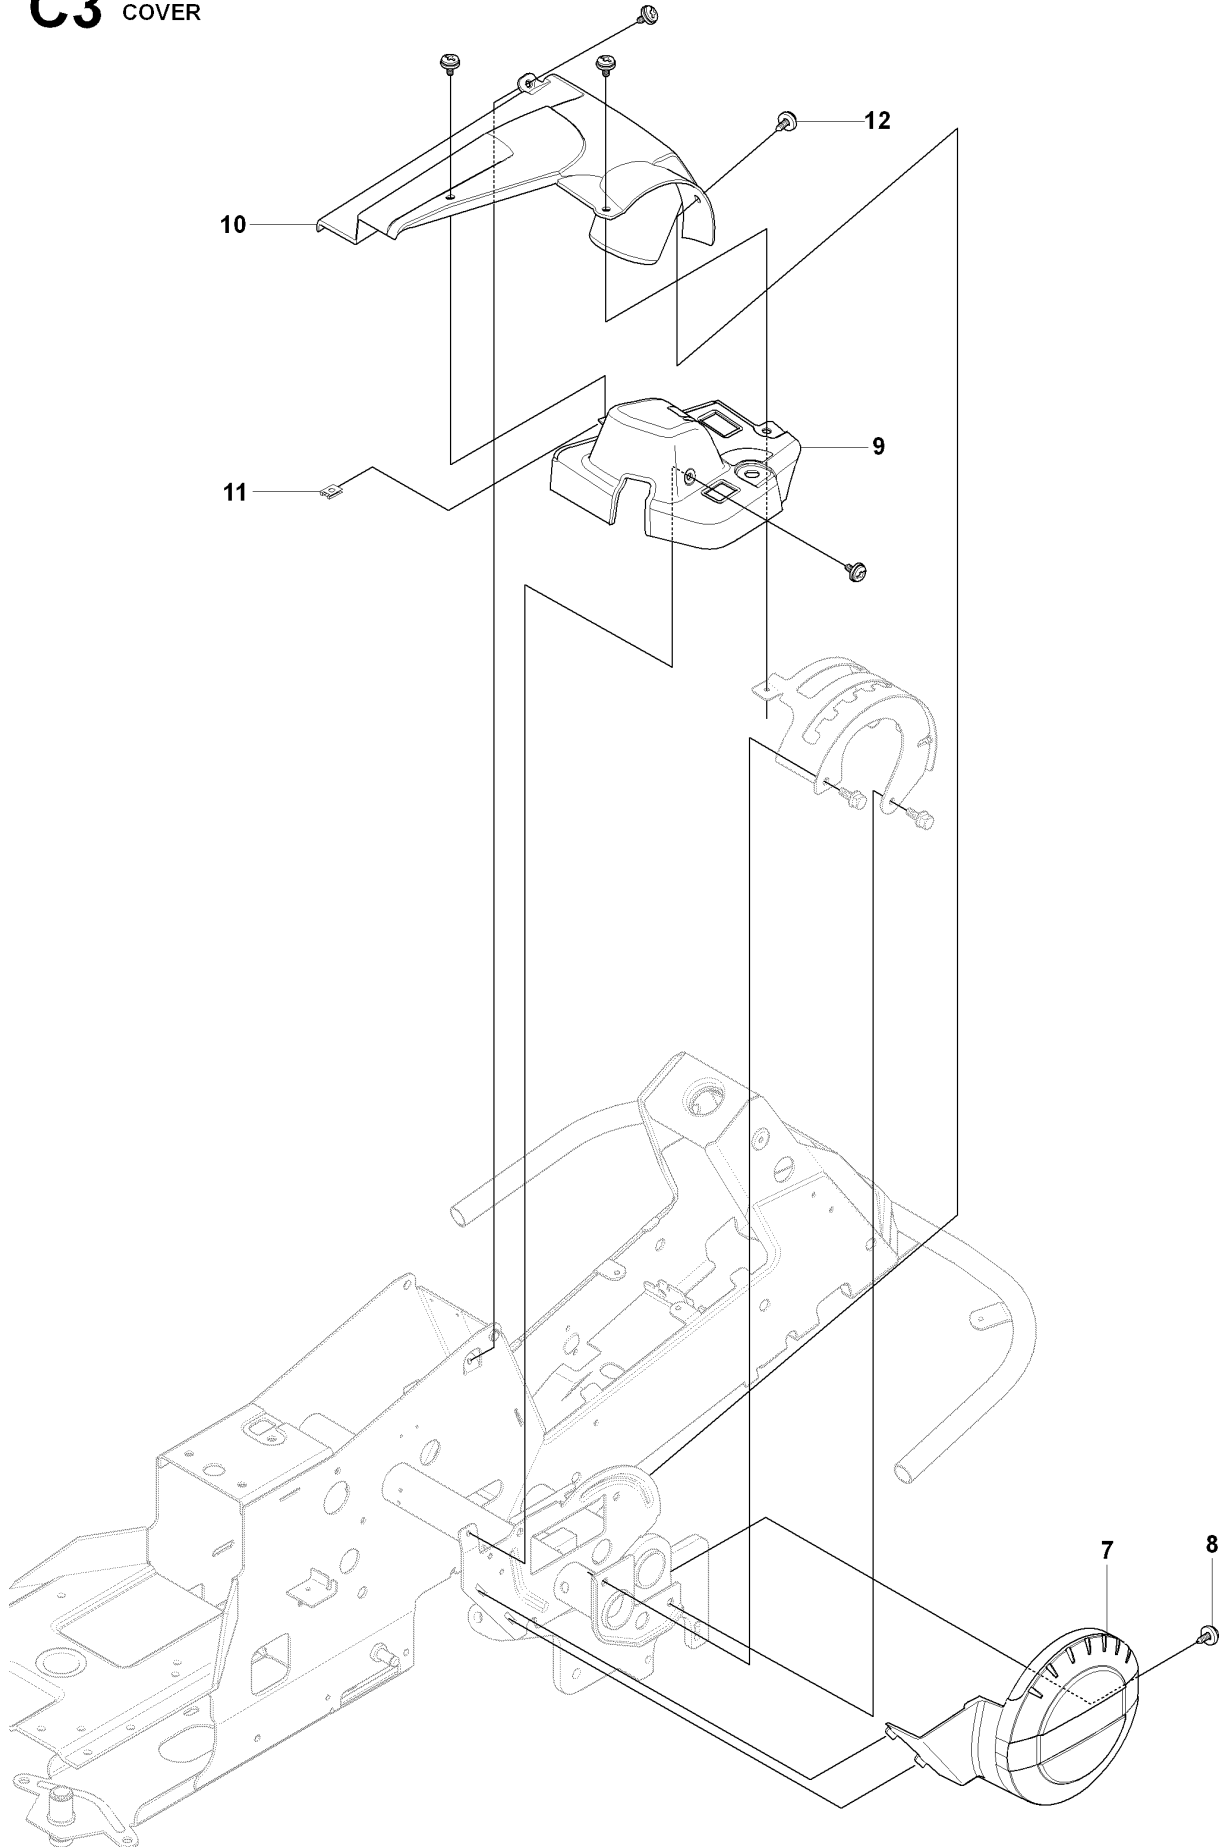

C3 965 17 87-01 RIDER R155AWD
COVER

COVER

RIDER 155 AWD, 965178701, 2007-03

Ref	Part No	Description	Remark	QTY KIT
7	535 50 25-01	CONTROL COVER		1
8	544 40 05-01	SCREW		1
9	544 33 21-03	CONTROL COVER		1
10	544 33 22-02	COVER		1
11	535 42 91-01	SPRING NUT		1
12	544 40 05-01	SCREW		4