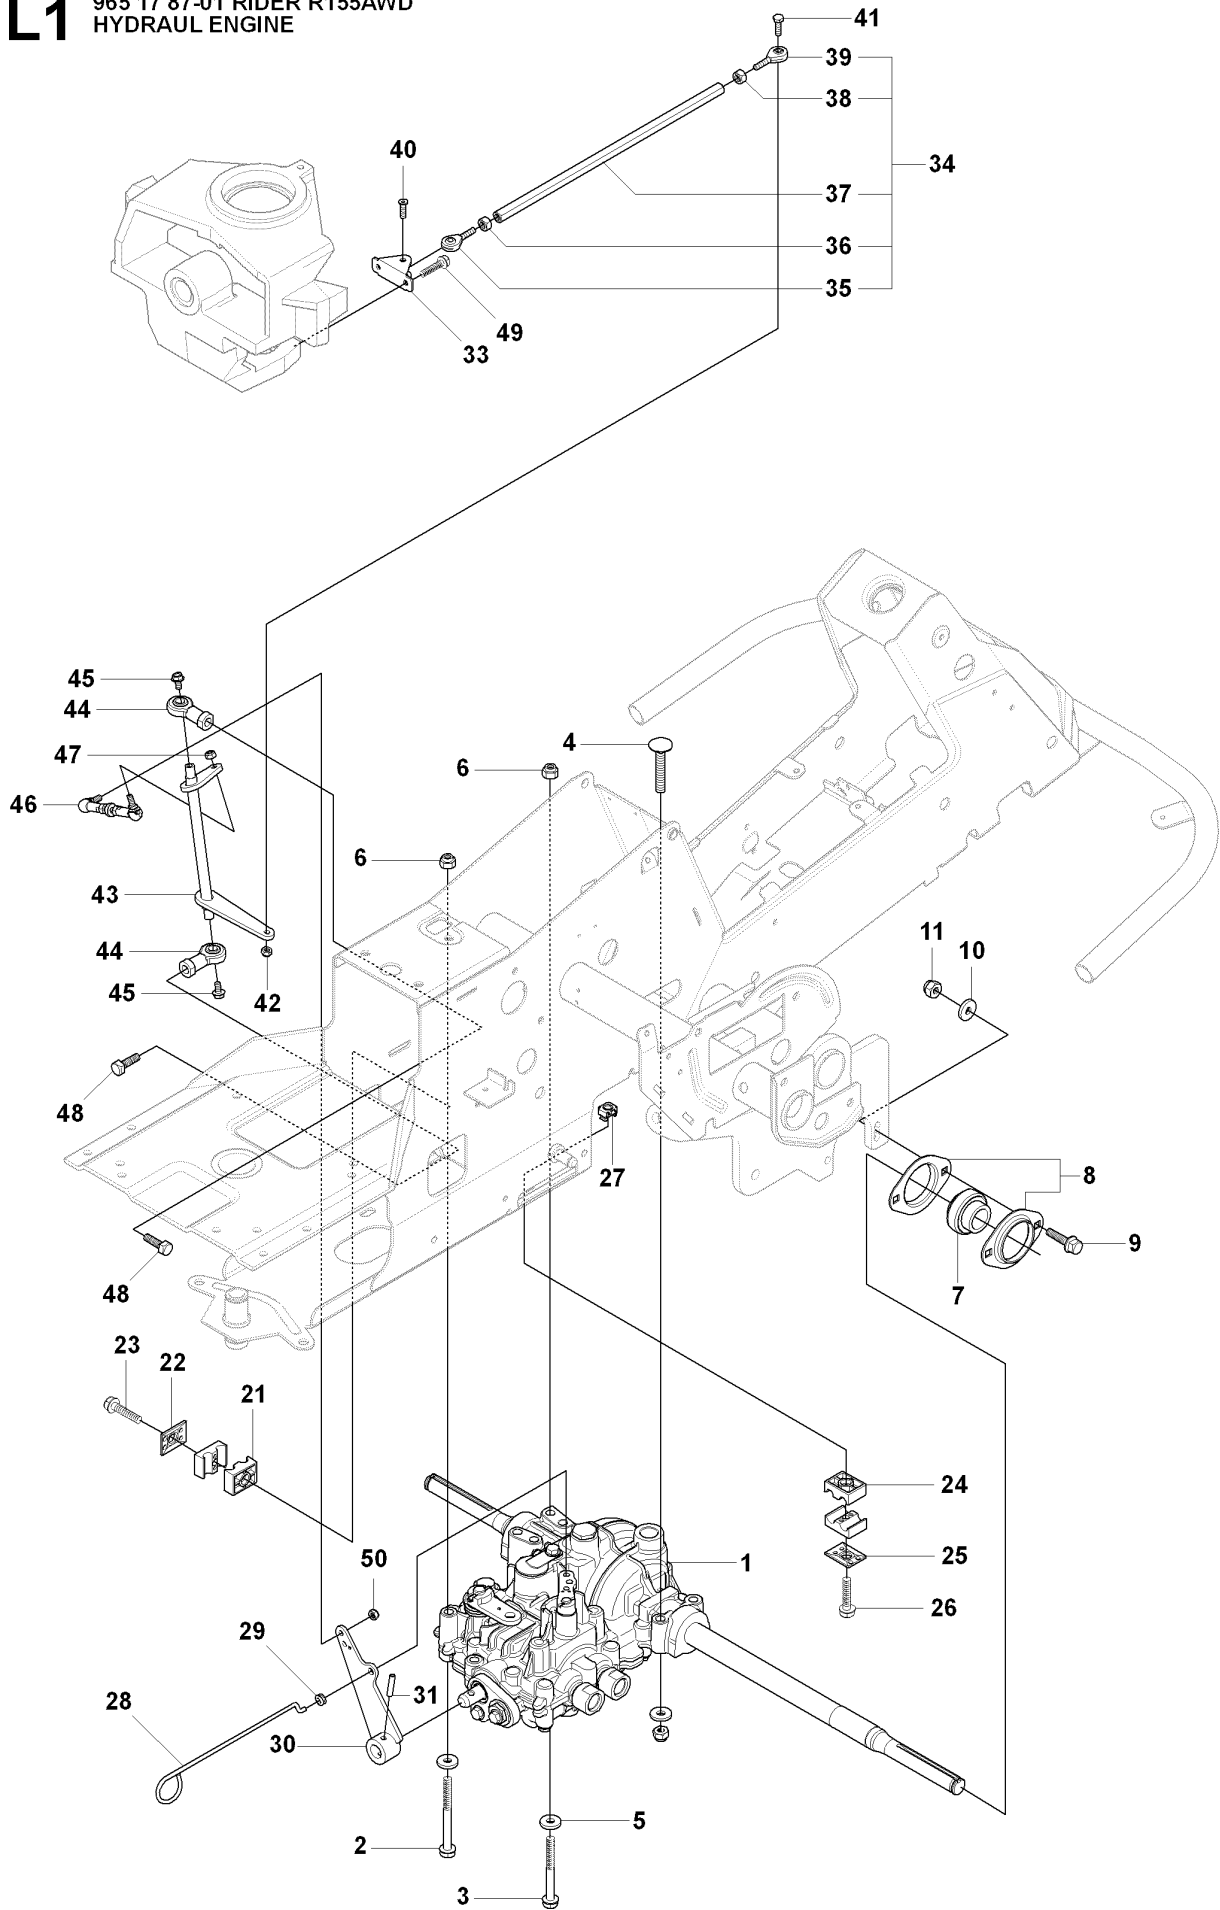

L1 965 17 87-01 RIDER R155AWD
HYDRAUL ENGINE

HYDRAULIC PUMP - MOTOR

RIDER 155 AWD, 965178701, 2007-03

Ref	Part No	Description	Remark	QTY KIT
1	544 11 60-01	TRANSMISSION		1
2	725 24 67-51	SCREW EHHM		1
3	725 24 64-51	SCREW EHHM		1
4	535 42 38-03	SCREW RSQM		1
5	734 11 64-01	WASHER		3
6	732 21 18-01	LOCK NUT		3
7	544 00 89-01	BEARING		1
8	544 00 90-01	BEARING HOUSING		1
9	506 57 01-05	SCREW EHHFM		2
10	734 11 64-01	WASHER		2
11	732 21 18-01	LOCK NUT		2
21	544 37 33-03	PIPE CLAMP		1
22	535 43 85-01	COVER WASHER		1
23	725 23 78-61	SCREW EHHFT		1
24	544 37 33-02	PIPE CLAMP		1
25	544 37 38-02	COVER PLATE		1
26	506 57 01-07	SCREW EHHFM		1
27	544 81 17-01	CAGE NUT		1
28	535 49 97-01	ARM		1
29	503 73 58-01	BUSHING		1
30	544 43 52-01	LEVER		1
31	721 43 47-01	SPRING PIN		1
33	535 49 28-02	BRACKET		1
34	544 45 67-03	ROD		1
35	535 48 66-02	ROD END		1
36	503 22 10-18	HEXAGON NUT		1
37	535 48 65-03	ROD		1
38	731 23 16-01	HEXAGON NUT		1
39	535 48 66-01	ROD END		1
40	544 84 17-01	SCREW		1
41	725 23 70-71	SCREW EHHM		1
42	732 25 16-01	HEXAGON LOCKING NUT		1
43	535 49 74-01	LEVER		1
44	506 95 17-01	ROD END		2
45	535 47 52-12	SCREW EHHFM		2
46	544 44 19-01	ADJUSTMENT ROD		1
47	732 25 16-01	HEXAGON LOCKING NUT		1
48	725 24 93-71	SCREW EHHM		2
49	725 23 66-51	HEXAGONAL SCREW M6X12		2
50	732 21 16-01	LOCK NUT		1