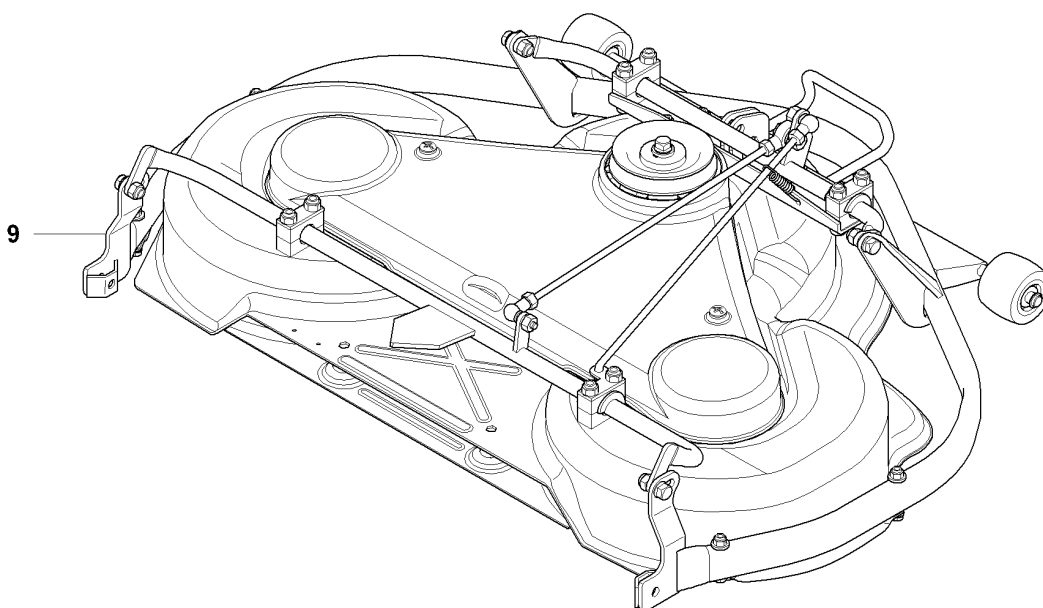

U 965 17 87-01 RIDER R155AWD
965 07 84-01 MOWER DECK, COMBI 103

103CM CUTTING DECK

RIDER 155 AWD, 965178701, 2007-03

Ref	Part No	Description	Remark	QTY KIT
1	506 92 90-01	LABEL		1
2	535 43 74-01	LABEL WARNING		1
3	535 43 13-01	LÄNKRÖRRSINFÄSTN.KPL		1
4	725 25 42-51	SCREW EHHM		1
5	725 25 36-71	SCREW EHHM		1
6	732 25 22-01	HEXAGON LOCKING NUT		2
7	506 59 74-01	SCREW EHHFM		2
8	732 21 18-01	LOCK NUT		2
9	965 07 84-01	CUTTING DECK		1