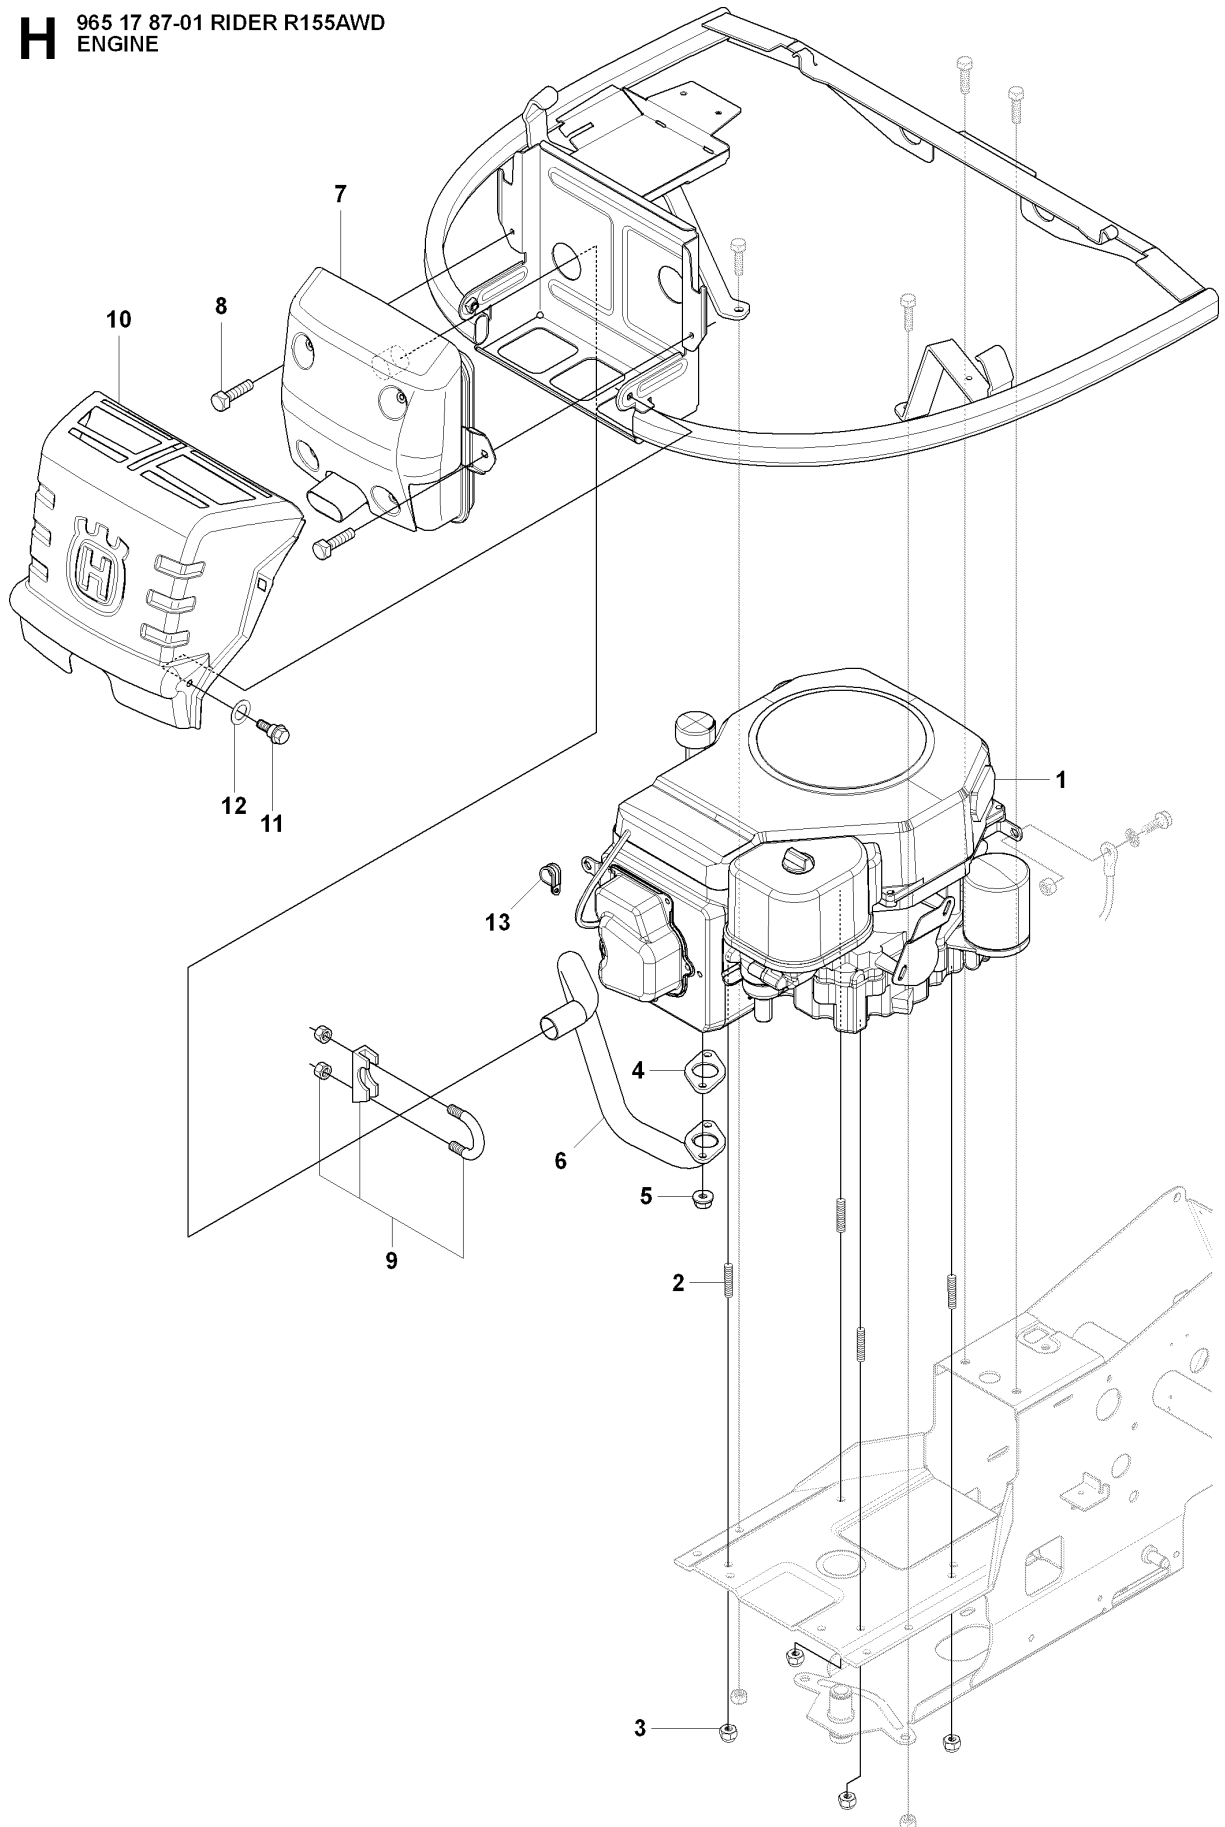

H 965 17 87-01 RIDER R155AWD
ENGINE

ENGINE

RIDER 155 AWD, 965178701, 2007-03

Ref	Part No	Description	Remark	QTY KIT
1	535 49 00-01	ENGINE		1
2	535 46 18-01	STUD SCREW		4
3	732 21 18-01	LOCK NUT		4
4	535 41 51-03	GASKET		1
5	535 41 51-04	NUT		2
6	544 01 34-01	EXHAUST PIPE ASSY		1
7	544 33 57-01	MUFFLER ASSY		1
8	725 23 64-61	SCREW EHHFT		2
9	506 66 84-01	CLAMP ASSY		1
10	544 24 83-01	HEAT PROTECTOR		1
11	506 59 74-01	SCREW EHHFM		2
12	506 83 94-01	SPRING WASHER		2
13	502 49 45-01	CLAMP		1