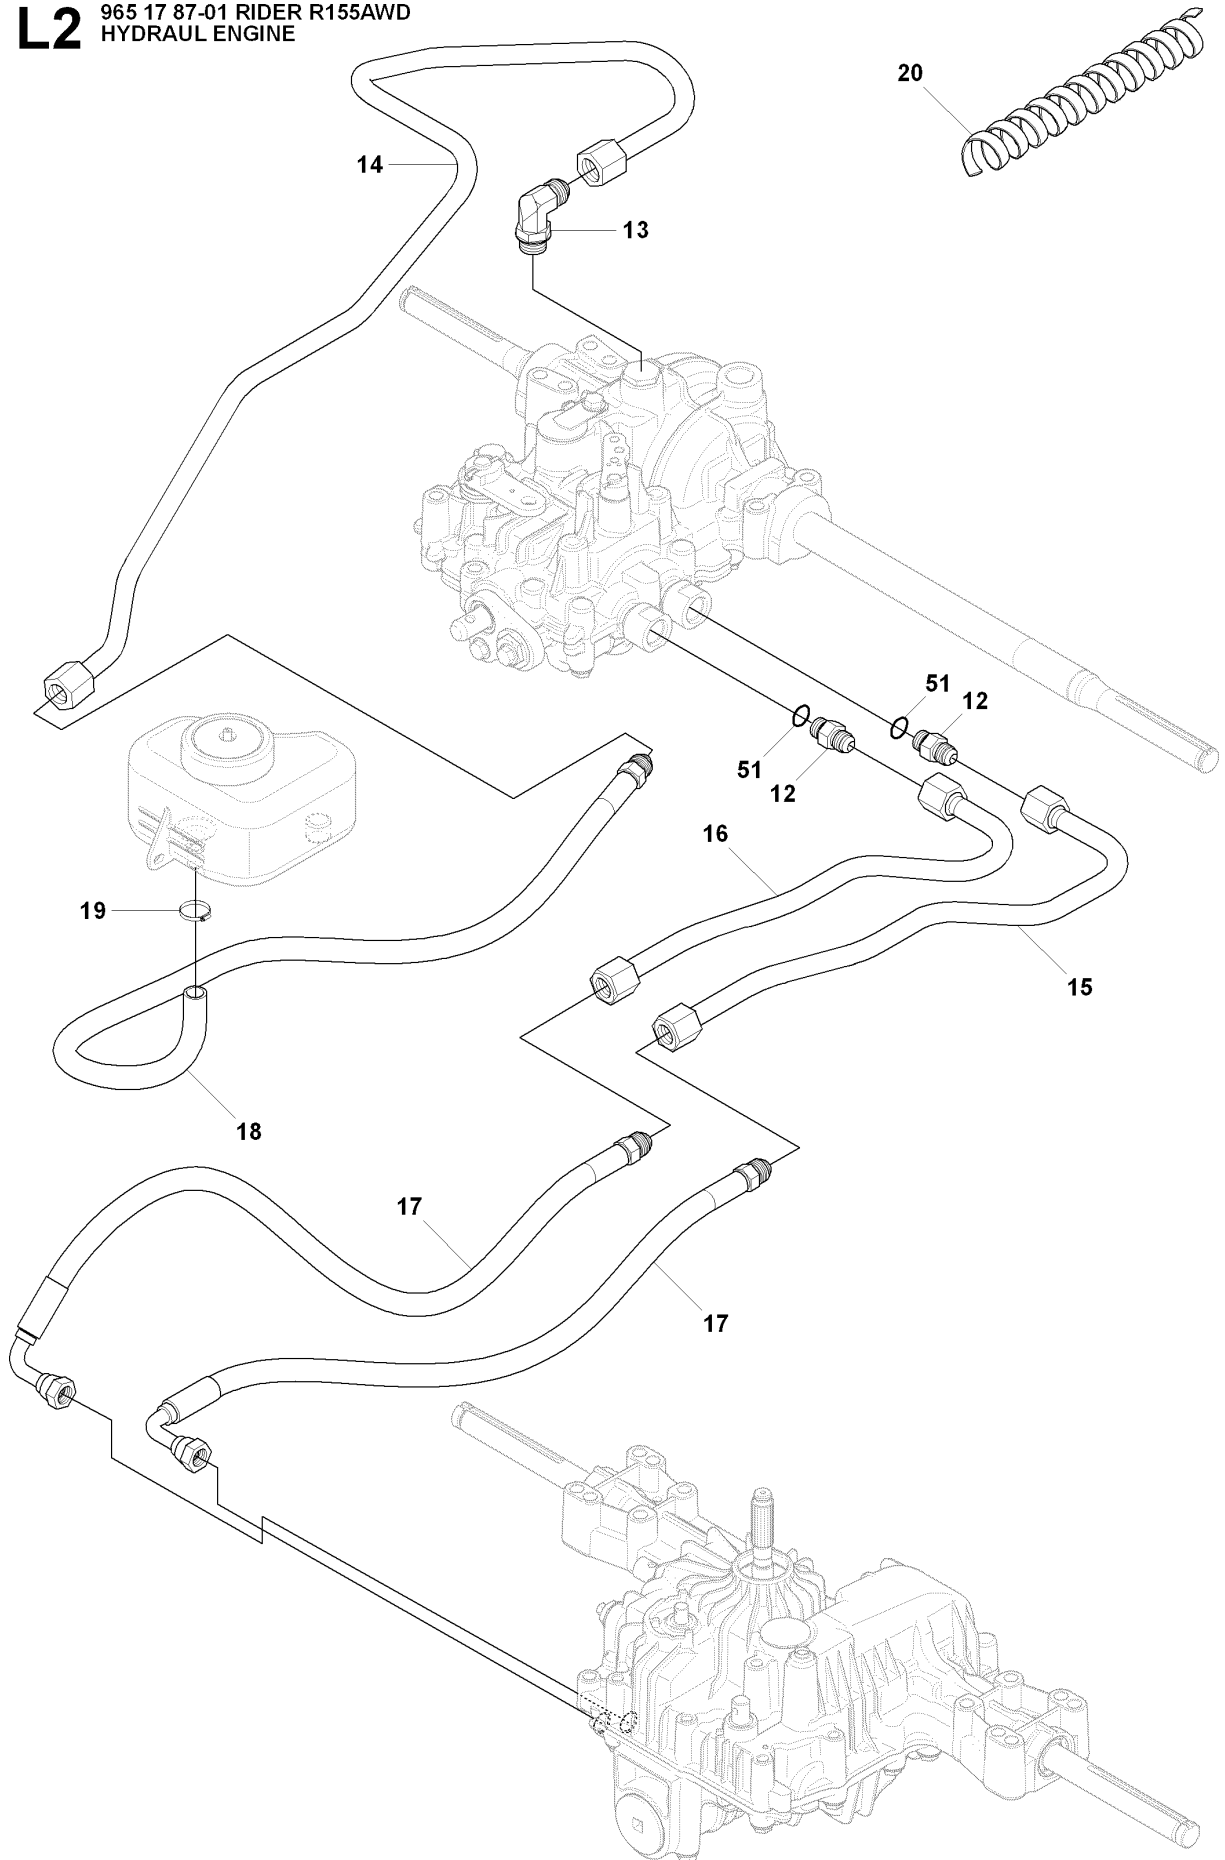

L2 965 17 87-01 RIDER R155AWD
HYDRAUL ENGINE

HYDRAULIC PUMP - MOTOR

RIDER 155 AWD, 965178701, 2007-03

Ref	Part No	Description	Remark	QTY KIT
12	535 42 65-07	PIPE FITTING		2
13	535 43 73-02	PIPE FITTING		1
14	544 80 78-01	HYDRAULIC PIPE		1
15	544 80 79-01	HYDRAULIC PIPE		1
16	544 80 80-01	HYDRAULIC PIPE		1
17	544 45 64-03	HYDRAULIC HOSE		2
18	544 12 22-01	HOSE		1
19	544 20 27-01	HOSE CLAMP		1
20	544 02 66-01	HOSE GUARD		1
51	505 45 11-01	O-RING		2