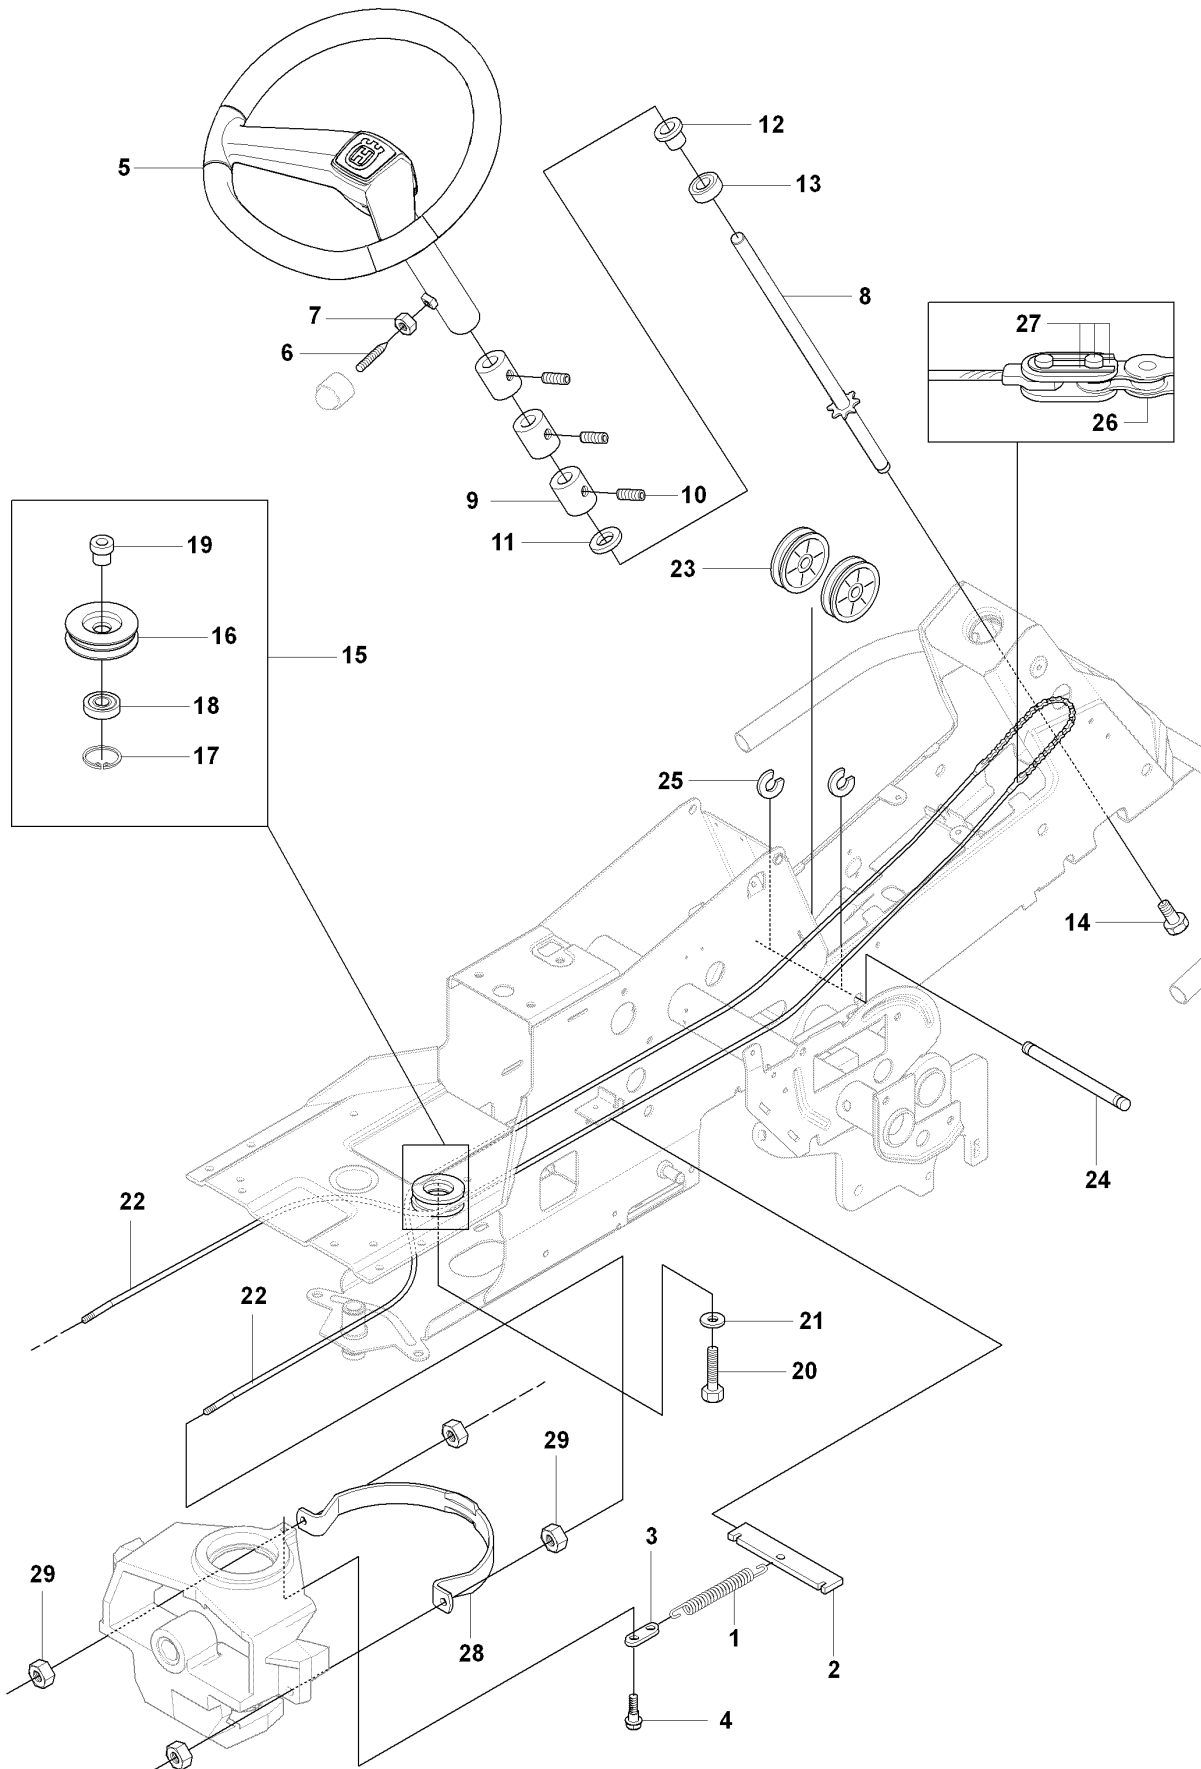

M 965 17 87-01 RIDER R155AWD
STEERING

STEERING

RIDER 155 AWD, 965178701, 2007-03

Ref	Part No	Description	Remark	QTY KIT
1	506 67 19-01	SPRING		1
2	506 57 63-01	SPRING RETAINER		1
3	506 67 08-01	LINK		1
4	506 59 74-01	SCREW EHHFM		1
5	544 37 52-02	STEERING WHEEL		1
6	728 74 55-05	SCREW IHSETM		1
7	731 23 18-01	HEXAGON NUT		1
8	535 49 95-01	ROD STEERING ASSY		1
9	506 86 34-01	DRIVER		3
10	728 84 43-05	SCREW IHSETM		3
11	506 86 36-01	WASHER		1
12	506 88 78-01	SPACER		1
13	738 21 04-04	BALL BEARING		1
14	506 57 01-04	SCREW EHHFM		1
15	506 50 09-03	BARRING WHEEL		1
16	535 42 41-01	BARRING WHEEL		1
17	735 31 40-10	CIRCLIP		1
18	738 22 04-19	BALL BEARING		1
19	506 50 08-02	BUSHING		1
20	506 67 54-02	SCREW EHHFM		1
21	734 11 74-41	WASHER		1
22	506 58 91-04	WIRE ASSY		2
23	506 52 24-01	STARTER PULLEY		2
24	506 53 94-02	SHAFT		1
25	735 31 14-20	E-CLIP		2
26	506 55 46-01	CHAIN		1
27	506 55 47-01	LINKAGE		2
28	544 42 73-01	WIRE GUIDE		1
29	731 23 20-51	HEXAGON NUT		4