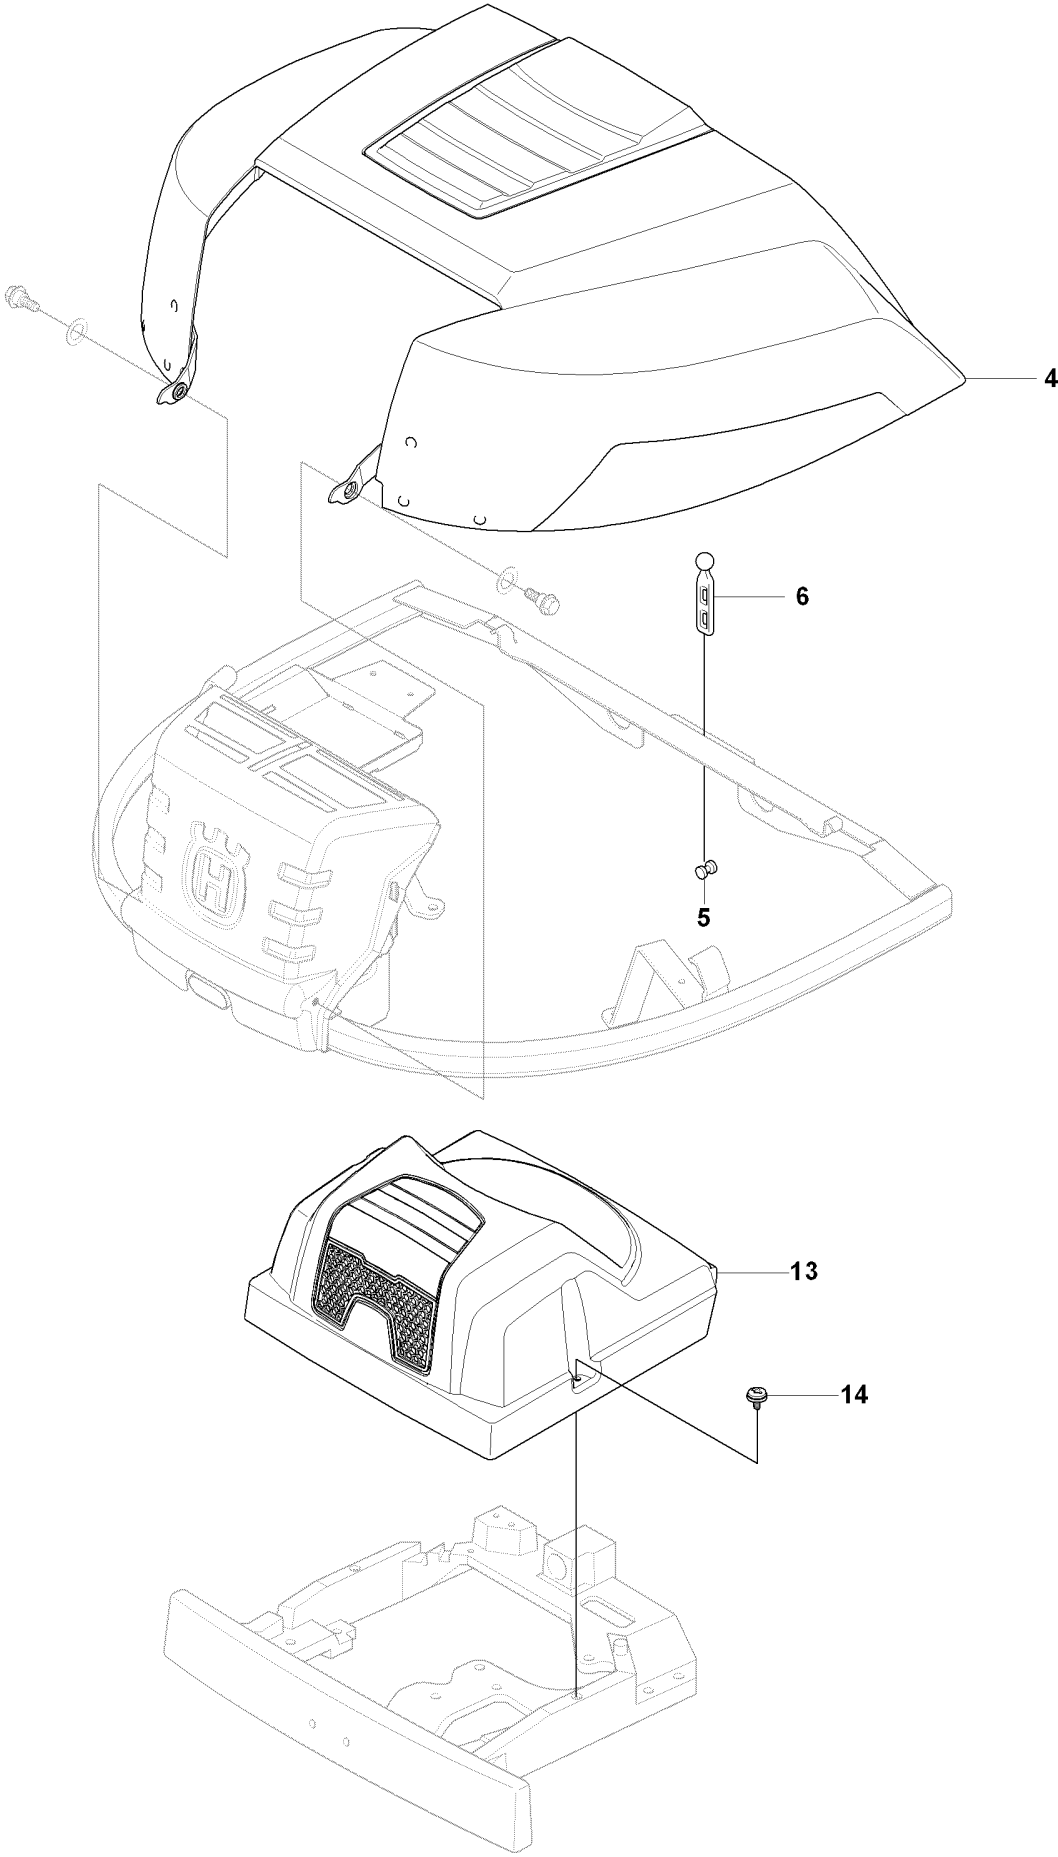

C1 965 17 87-01 RIDER R155AWD
COVER

HOOD

RIDER 155 AWD, 965178701, 2007-03

Ref	Part No	Description	Remark	QTY KIT
4	544 24 50-02	ENGINE HOOD ASSY		1
5	506 59 95-01	BUTTON		1
6	506 59 96-01	GUMMISTROPP		1
13	544 37 39-01	COVER		1
14	544 40 05-01	SCREW		2