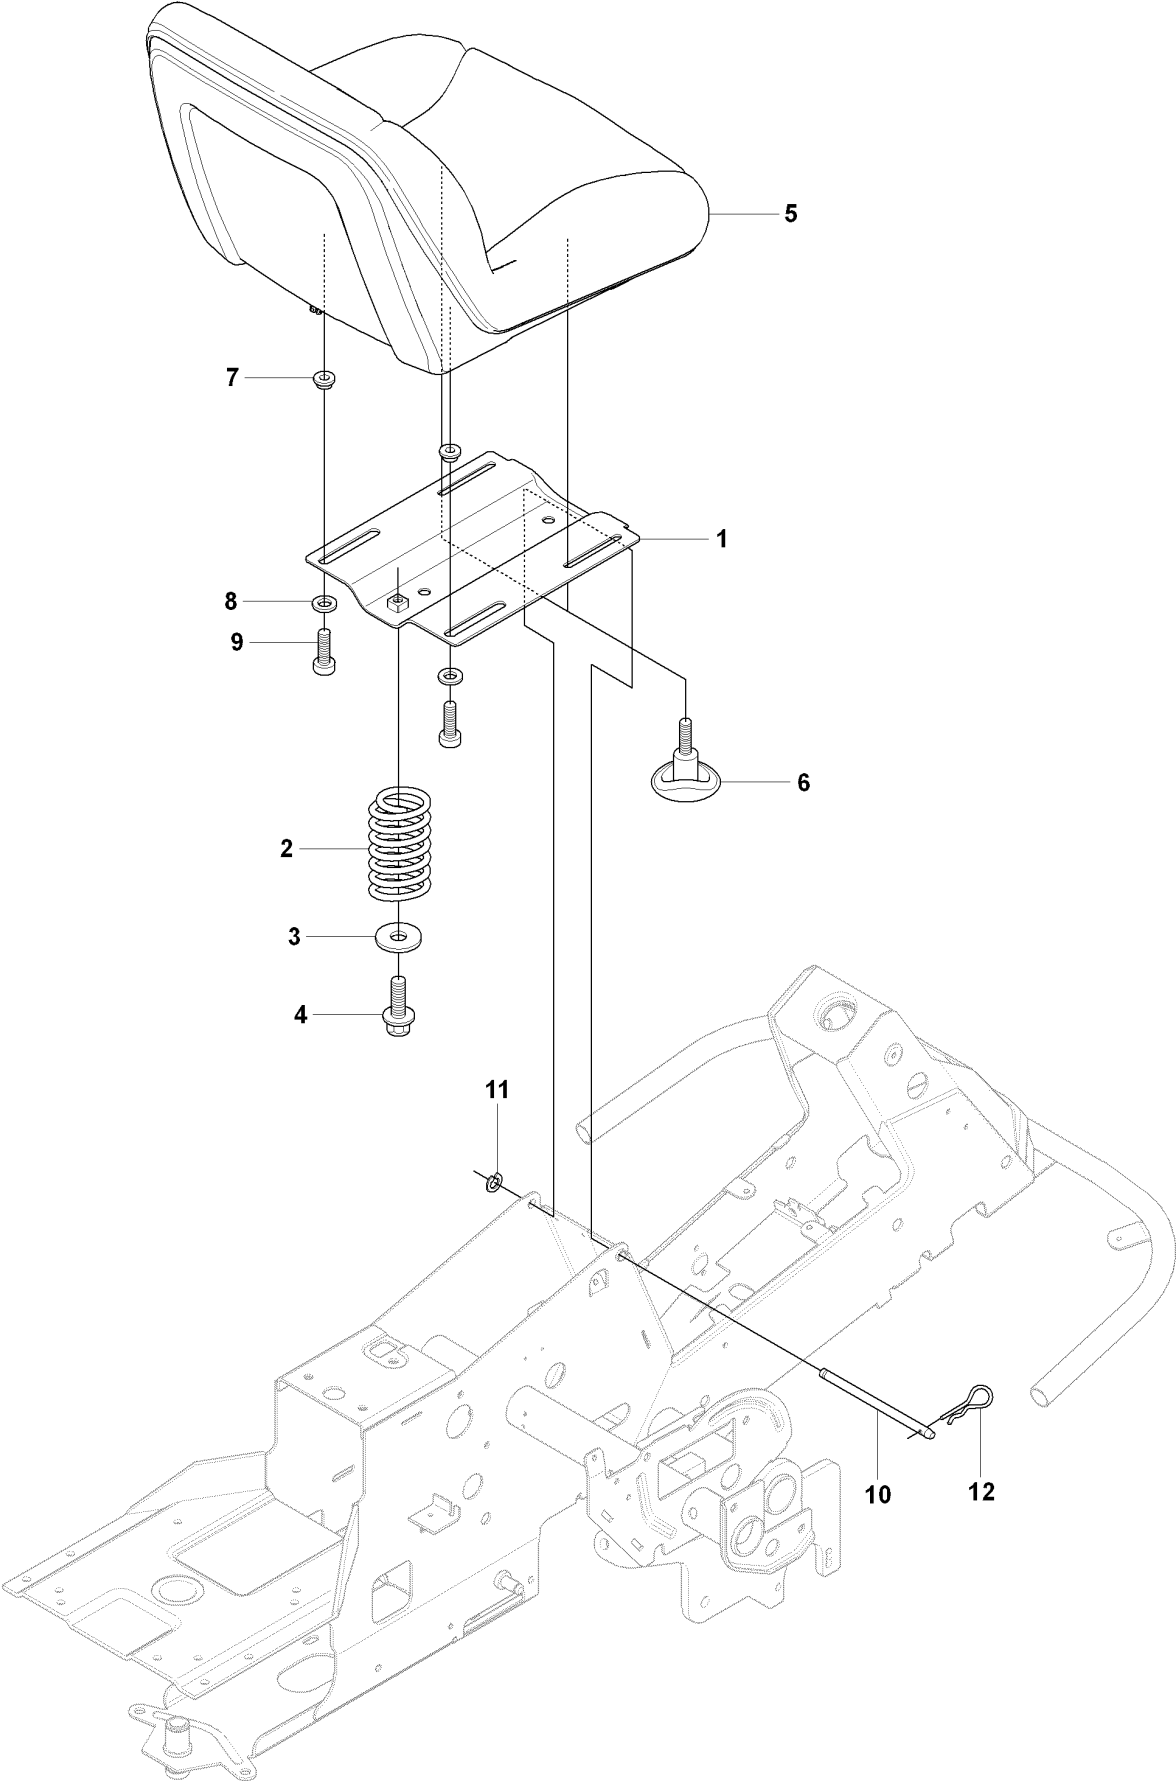

# SPARE PARTS LIST

RIDERS

RIDER 155 AWD, 965178701, 2007-03

**A** 965 17 87-01 RIDER R155AWD  
SEAT, TS2500

## SEAT

RIDER 155 AWD, 965178701, 2007-03

Ref	Part No	Description	Remark	QTY KIT
1	544 32 85-03	SEAT BRACKET		1
2	506 91 53-01	COMPRESSION SPRING		1
3	734 11 74-41	WASHER		1
4	725 24 93-71	SCREW EHHM		1
5	544 43 33-01	SEAT		1
6	506 56 55-01	JUSTERVRED		2
7	506 56 53-01	BUSHING		2
8	734 11 64-41	WASHER		2
9	506 55 63-01	SCREW UNC		2
10	506 50 99-01	SHAFT		1
11	735 31 12-00	CIRCLIP		1
12	506 66 88-01	SPRING COTTER		1

## HOOD

RIDER 155 AWD, 965178701, 2007-03

Ref	Part No	Description	Remark	QTY KIT
4	544 24 50-02	ENGINE HOOD ASSY		1
5	506 59 95-01	BUTTON		1
6	506 59 96-01	GUMMISTROPP		1
13	544 37 39-01	COVER		1
14	544 40 05-01	SCREW		2

## COVER

RIDER 155 AWD, 965178701, 2007-03

Ref	Part No	Description	Remark	QTY KIT
1	544 89 59-01	FOOT PLATE		1
2	544 89 59-03	FOOT PLATE		1
3	544 40 05-01	SCREW		4
15	544 23 92-01	COVER		1
16	544 42 75-01	MAT		1
17	544 40 05-01	SCREW		2
18	544 32 65-01	COVER		1
19	544 40 05-01	SCREW		2
20	544 43 32-01	PROTECTIVE COVER		1
21	535 43 39-01	COVER		1
22	506 96 35-01	VRIDTAPP		1
23	506 96 36-01	WASHER		1