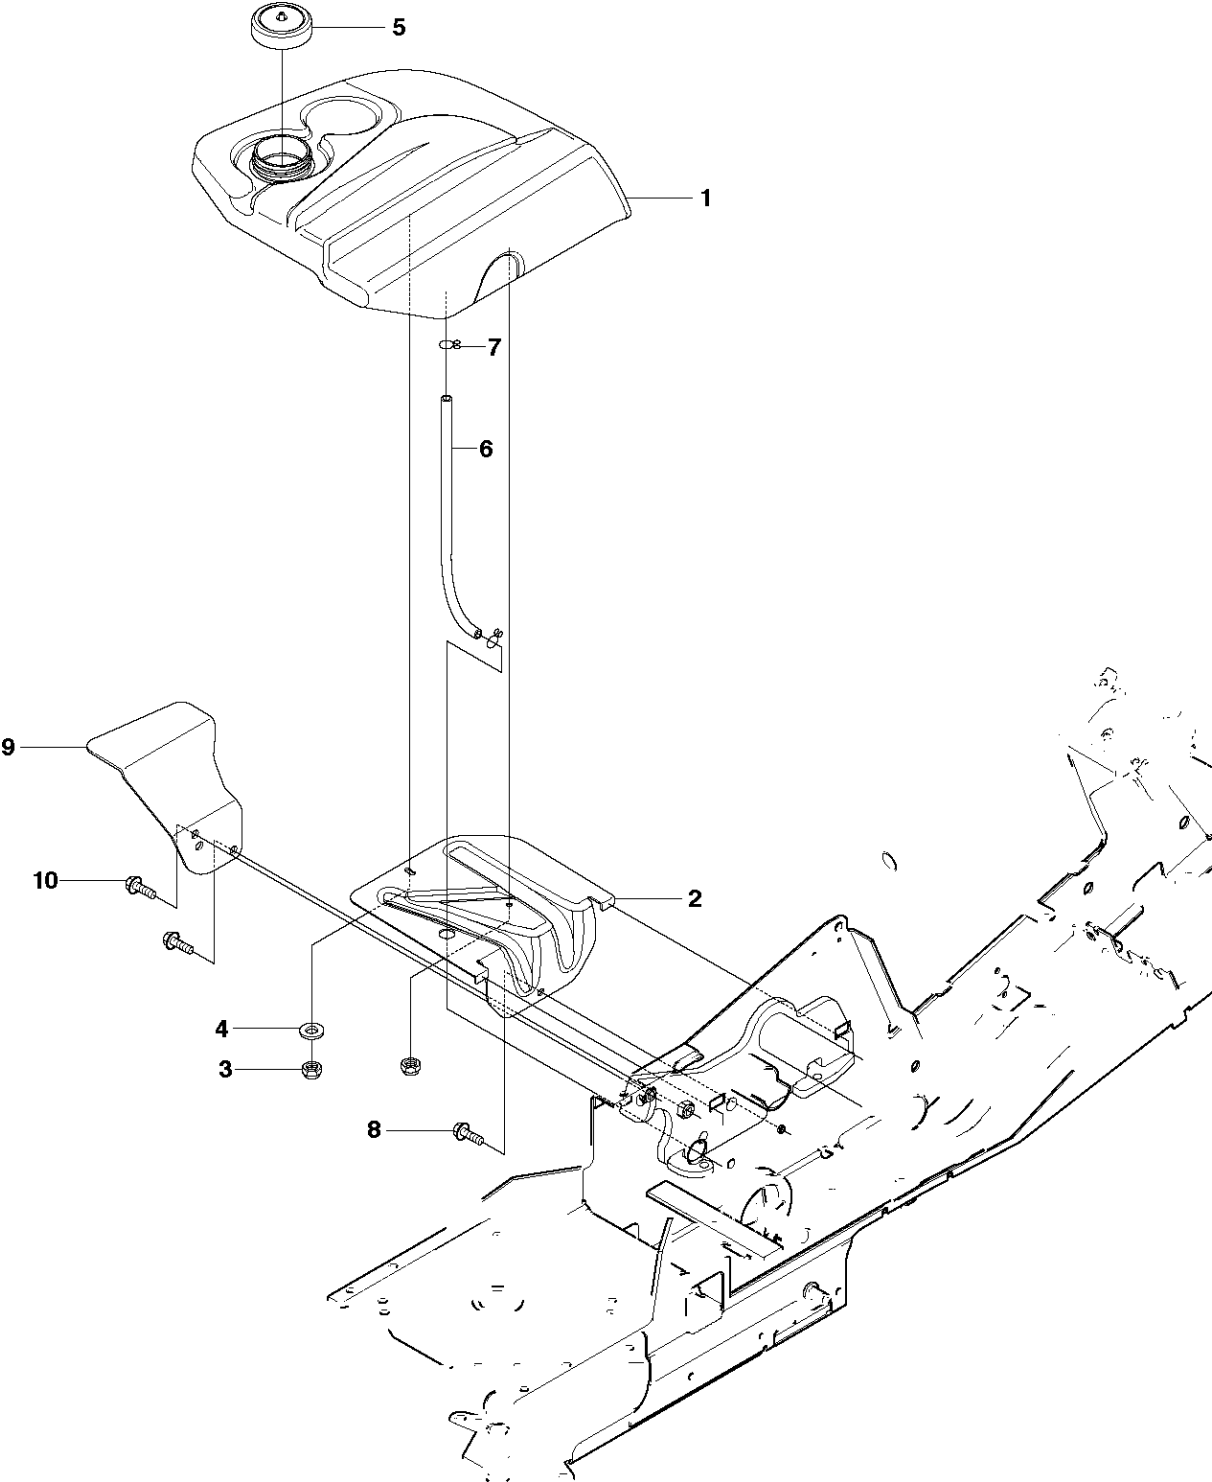

SPARE PARTS LIST

RIDERS

R15 T AWD, 966414301, 2010-07

SEAT

R15 T AWD, 966414301, 2010-07

Ref	Part No	Description	Remark	QTY KIT
1	573 99 50-01	SEAT BRACKET		1
2	506 91 53-01	COMPRESSION SPRING		1
3	734 11 74-41	WASHER		1
4	725 24 93-71	SCREW EHHM		1
5	544 43 34-01	SEAT		1
6	506 99 69-01	ADJUSTER		1
7	506 99 69-02	ADJUSTER		1
8	732 21 18-01	LOCK NUT		4
10	506 59 74-01	SCREW EHHFM		2
11	535 40 18-01	SPACER		4
12	874 78 05-12	SCREW		4

COVER

R15 T AWD, 966414301, 2010-07

Ref	Part No	Description	Remark	QTY	KIT
1	544 89 59-01	FOOT PLATE		1	
2	544 24 84-01	MAT		1	1
3	544 89 59-03	FOOT PLATE		1	
4	544 24 84-03	MAT		1	3
5	544 40 05-01	SCREW		4	
21	544 23 92-01	COVER		1	
22	544 42 75-01	MAT		1	
23	544 40 05-01	SCREW		2	
24	502 49 82-01	COVER		1	
25	502 29 75-01	COVER		1	24
26	502 46 58-01	LENS		1	24
27	502 29 76-01	COVER		1	24
28	729 53 27-71	SCREW CRPANT		2	24
29	544 40 05-01	SCREW		2	
30	544 43 32-01	PROTECTIVE COVER		1	
31	525 56 24-01	UNIT COVER		1	
34	502 30 02-01	LAMPHOLDER		1	
35	502 46 66-01	LAMP		2	
36	535 46 05-01	SEALING		1	

COVER

R15 T AWD, 966414301, 2010-07

Ref	Part No	Description	Remark	QTY KIT
13	535 50 25-01	CONTROL COVER		1
14	544 40 05-01	SCREW		1
15	544 33 21-01	CONTROL COVER		1
16	544 33 22-02	COVER		1
17	535 42 91-01	SPRING NUT		1
18	544 40 05-01	SCREW		4

HEIGHT ADJUSTMENT

R15 T AWD, 966414301, 2010-07

Ref	Part No	Description	Remark	QTY KIT
1	535 50 14-01	CONTROL PLATE		1
2	506 57 01-03	SCREW EHHFM		2
3	504 73 45-01	ADJUSTER		1
4	506 54 20-01	HANDLE		1
5	506 55 43-01	BEARING		2
6	735 31 22-20	E-CLIP		1
7	506 90 82-01	HEIGHT ROD		1
8	506 78 46-01	PEN		1
9	734 11 72-01	WASHER		1
10	732 21 18-01	LOCK NUT		1
11	731 23 18-01	HEXAGON NUT		1
12	721 61 83-01	SPLIT PIN		2
13	525 47 60-01	ADJUSTER		1
14	735 31 15-20	E-CLIP		1
15	523 11 45-01	CONNECTION ROD		1