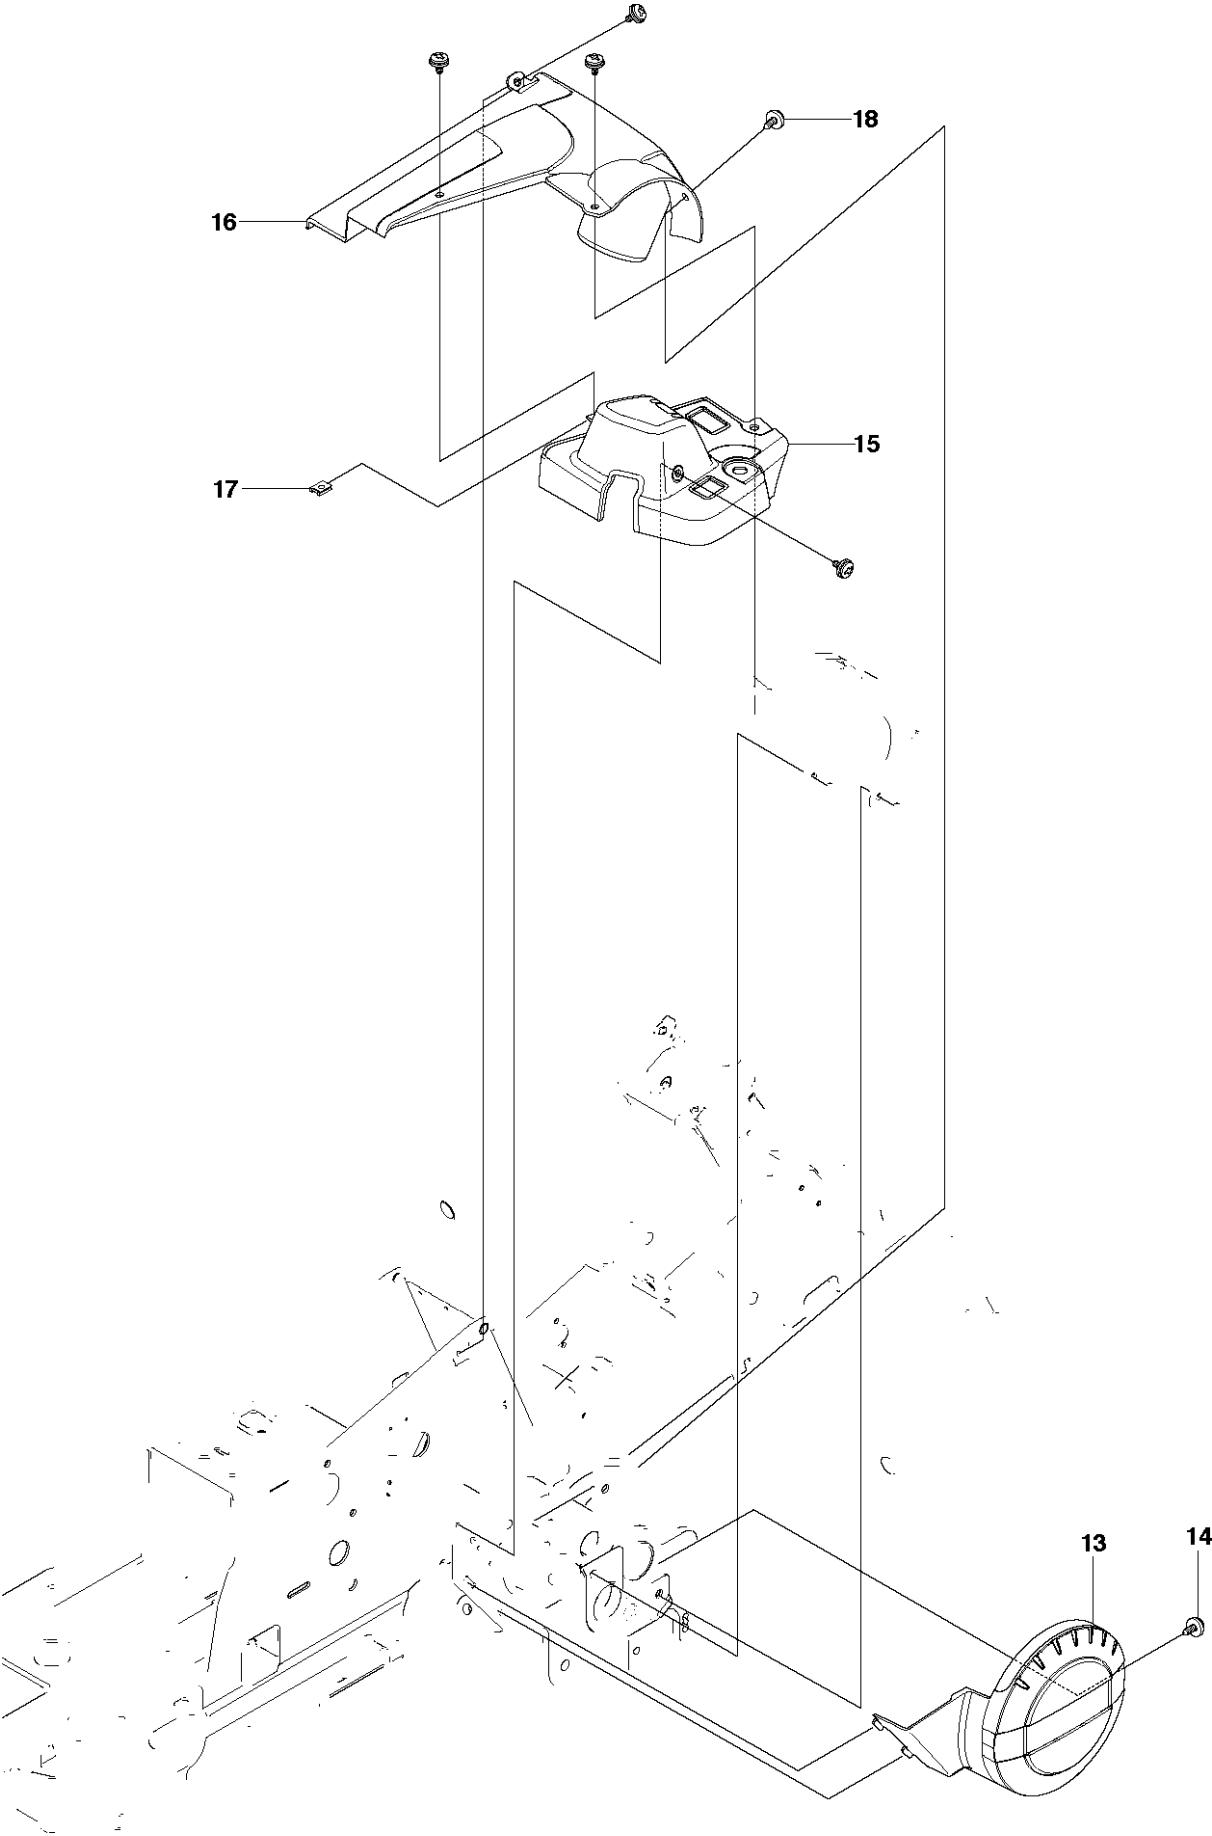

COVER

R15 T AWD, 966414301, 2010-07

Ref	Part No	Description	Remark	QTY	KIT
1	544 89 59-01	FOOT PLATE		1	
2	544 24 84-01	MAT		1	1
3	544 89 59-03	FOOT PLATE		1	
4	544 24 84-03	MAT		1	3
5	544 40 05-01	SCREW		4	
21	544 23 92-01	COVER		1	
22	544 42 75-01	MAT		1	
23	544 40 05-01	SCREW		2	
24	502 49 82-01	COVER		1	
25	502 29 75-01	COVER		1	24
26	502 46 58-01	LENS		1	24
27	502 29 76-01	COVER		1	24
28	729 53 27-71	SCREW CRPANT		2	24
29	544 40 05-01	SCREW		2	
30	544 43 32-01	PROTECTIVE COVER		1	
31	525 56 24-01	UNIT COVER		1	
34	502 30 02-01	LAMPHOLDER		1	
35	502 46 66-01	LAMP		2	
36	535 46 05-01	SEALING		1	