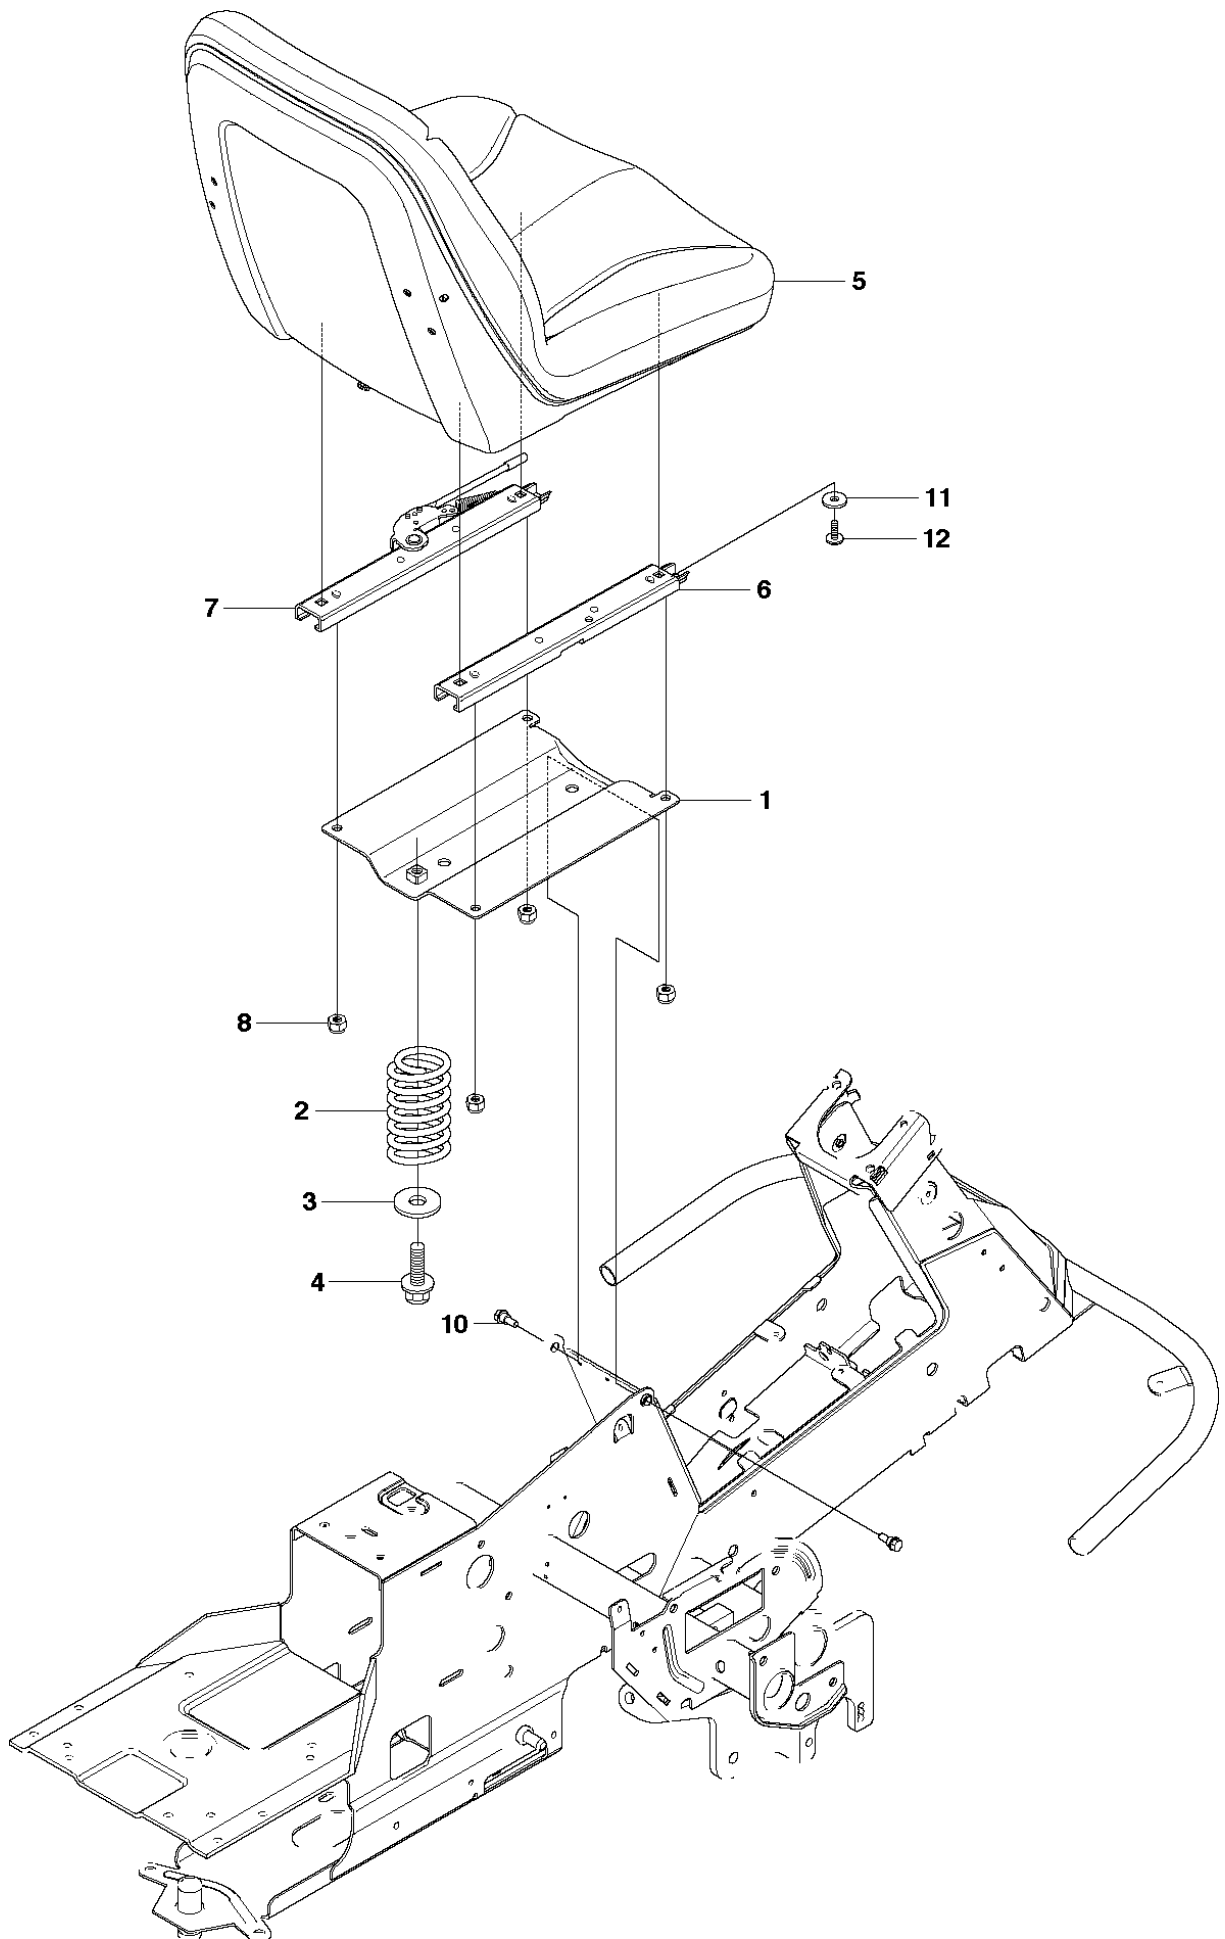

SPARE PARTS LIST

RIDERS

R15 T AWD, 966414301, 2010-07

SEAT

R15 T AWD, 966414301, 2010-07

Ref	Part No	Description	Remark	QTY KIT
1	573 99 50-01	SEAT BRACKET		1
2	506 91 53-01	COMPRESSION SPRING		1
3	734 11 74-41	WASHER		1
4	725 24 93-71	SCREW EHHM		1
5	544 43 34-01	SEAT		1
6	506 99 69-01	ADJUSTER		1
7	506 99 69-02	ADJUSTER		1
8	732 21 18-01	LOCK NUT		4
10	506 59 74-01	SCREW EHHFM		2
11	535 40 18-01	SPACER		4
12	874 78 05-12	SCREW		4

COVER

R15 T AWD, 966414301, 2010-07

Ref	Part No	Description	Remark	QTY	KIT
1	544 89 59-01	FOOT PLATE		1	
2	544 24 84-01	MAT		1	1
3	544 89 59-03	FOOT PLATE		1	
4	544 24 84-03	MAT		1	3
5	544 40 05-01	SCREW		4	
21	544 23 92-01	COVER		1	
22	544 42 75-01	MAT		1	
23	544 40 05-01	SCREW		2	
24	502 49 82-01	COVER		1	
25	502 29 75-01	COVER		1	24
26	502 46 58-01	LENS		1	24
27	502 29 76-01	COVER		1	24
28	729 53 27-71	SCREW CRPANT		2	24
29	544 40 05-01	SCREW		2	
30	544 43 32-01	PROTECTIVE COVER		1	
31	525 56 24-01	UNIT COVER		1	
34	502 30 02-01	LAMPHOLDER		1	
35	502 46 66-01	LAMP		2	
36	535 46 05-01	SEALING		1	

COVER

R15 T AWD, 966414301, 2010-07

Ref	Part No	Description	Remark	QTY KIT
13	535 50 25-01	CONTROL COVER		1
14	544 40 05-01	SCREW		1
15	544 33 21-01	CONTROL COVER		1
16	544 33 22-02	COVER		1
17	535 42 91-01	SPRING NUT		1
18	544 40 05-01	SCREW		4

HEIGHT ADJUSTMENT

R15 T AWD, 966414301, 2010-07

Ref	Part No	Description	Remark	QTY KIT
1	535 50 14-01	CONTROL PLATE		1
2	506 57 01-03	SCREW EHHFM		2
3	504 73 45-01	ADJUSTER		1
4	506 54 20-01	HANDLE		1
5	506 55 43-01	BEARING		2
6	735 31 22-20	E-CLIP		1
7	506 90 82-01	HEIGHT ROD		1
8	506 78 46-01	PEN		1
9	734 11 72-01	WASHER		1
10	732 21 18-01	LOCK NUT		1
11	731 23 18-01	HEXAGON NUT		1
12	721 61 83-01	SPLIT PIN		2
13	525 47 60-01	ADJUSTER		1
14	735 31 15-20	E-CLIP		1
15	523 11 45-01	CONNECTION ROD		1