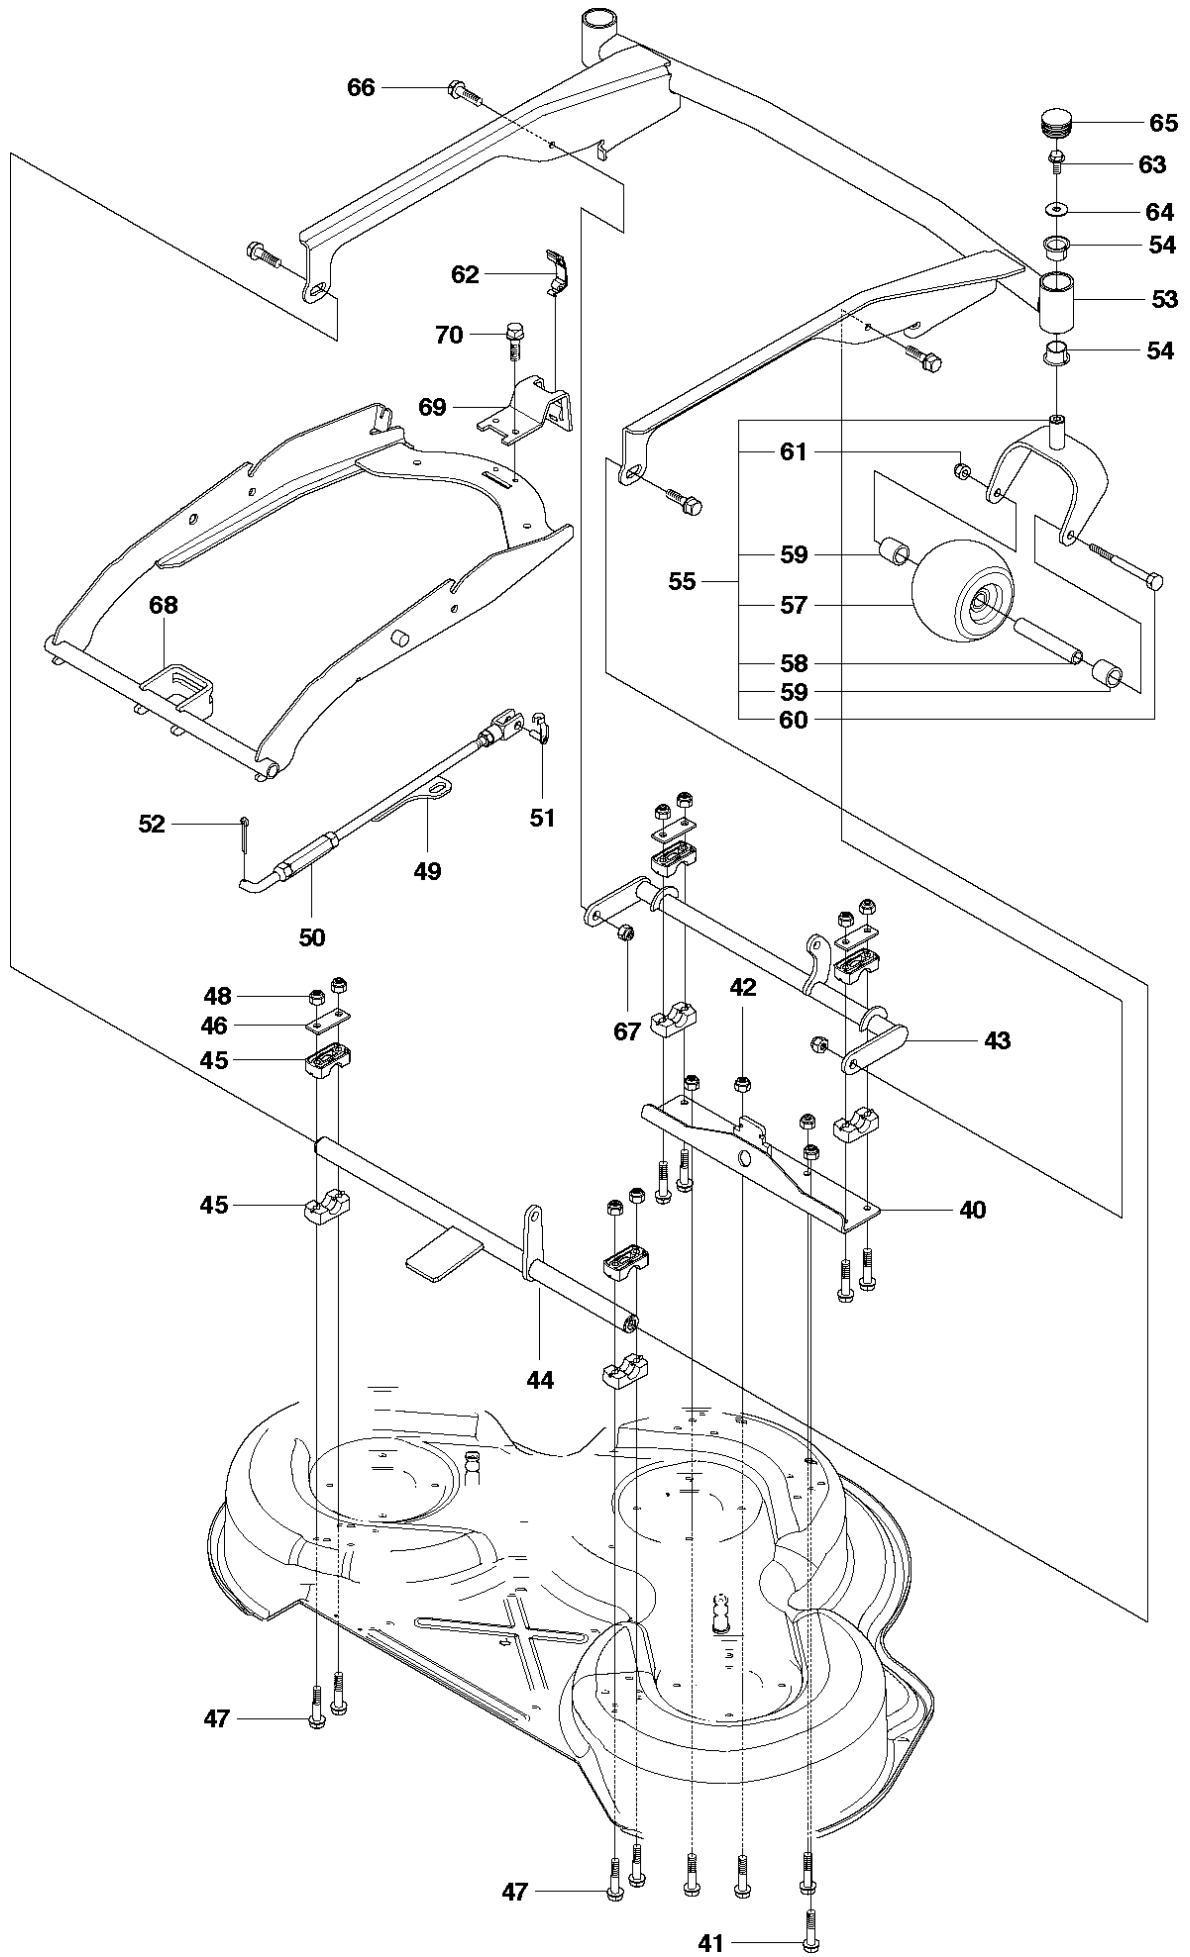

MOWER DECK / CUTTING DECK

R15 T AWD, 966414301, 2010-07

Ref	Part No	Description	Remark	QTY	KIT
40	523 09 53-01	BRACKET		1	
41	725 24 51-71	SCREW EHHM		4	
42	732 21 18-01	LOCK NUT		4	
43	502 64 18-02	CROSS BAR		1	
44	523 09 45-01	CROSS BAR		1	
45	506 86 96-01	BEARING		8	
46	506 81 38-01	REINFORCING PLATE		4	
47	725 24 61-51	SCREW EHHM		8	
48	732 21 18-01	LOCK NUT		8	
49	523 11 42-01	PARALLEL ROD ASSY		1	
50	502 64 23-01	PARALLEL ROD		1	
51	506 83 98-01	GAFFELLÄNK		1	
52	721 61 83-01	SPLIT PIN		1	
53	523 08 65-01	DECK FRAME		1	
54	574 56 19-01	BEARING		4	
55	574 21 01-01	PIVOT WHEEL ASSY		2	
57	506 96 30-01	WHEEL ASSY		1	55
58	506 81 08-02	TUBE		1	55
59	506 87 41-02	SPACER		2	55
60	725 25 19-51	SCREW EHHM		1	55
61	732 21 20-51	NUT		1	55
62	503 89 47-03	SNAP LOCKING		2	
63	506 57 01-04	SCREW EHHFM		2	
64	734 11 64-41	WASHER		2	
65	574 03 48-01	PLUG		2	
66	506 59 74-01	SCREW EHHFM		4	
67	732 21 18-01	LOCK NUT		2	
68	523 08 75-01	DECK ATTACHMENT		1	
69	523 11 46-01	LOCK		1	
70	725 23 68-61	SCREW EHHFT		2