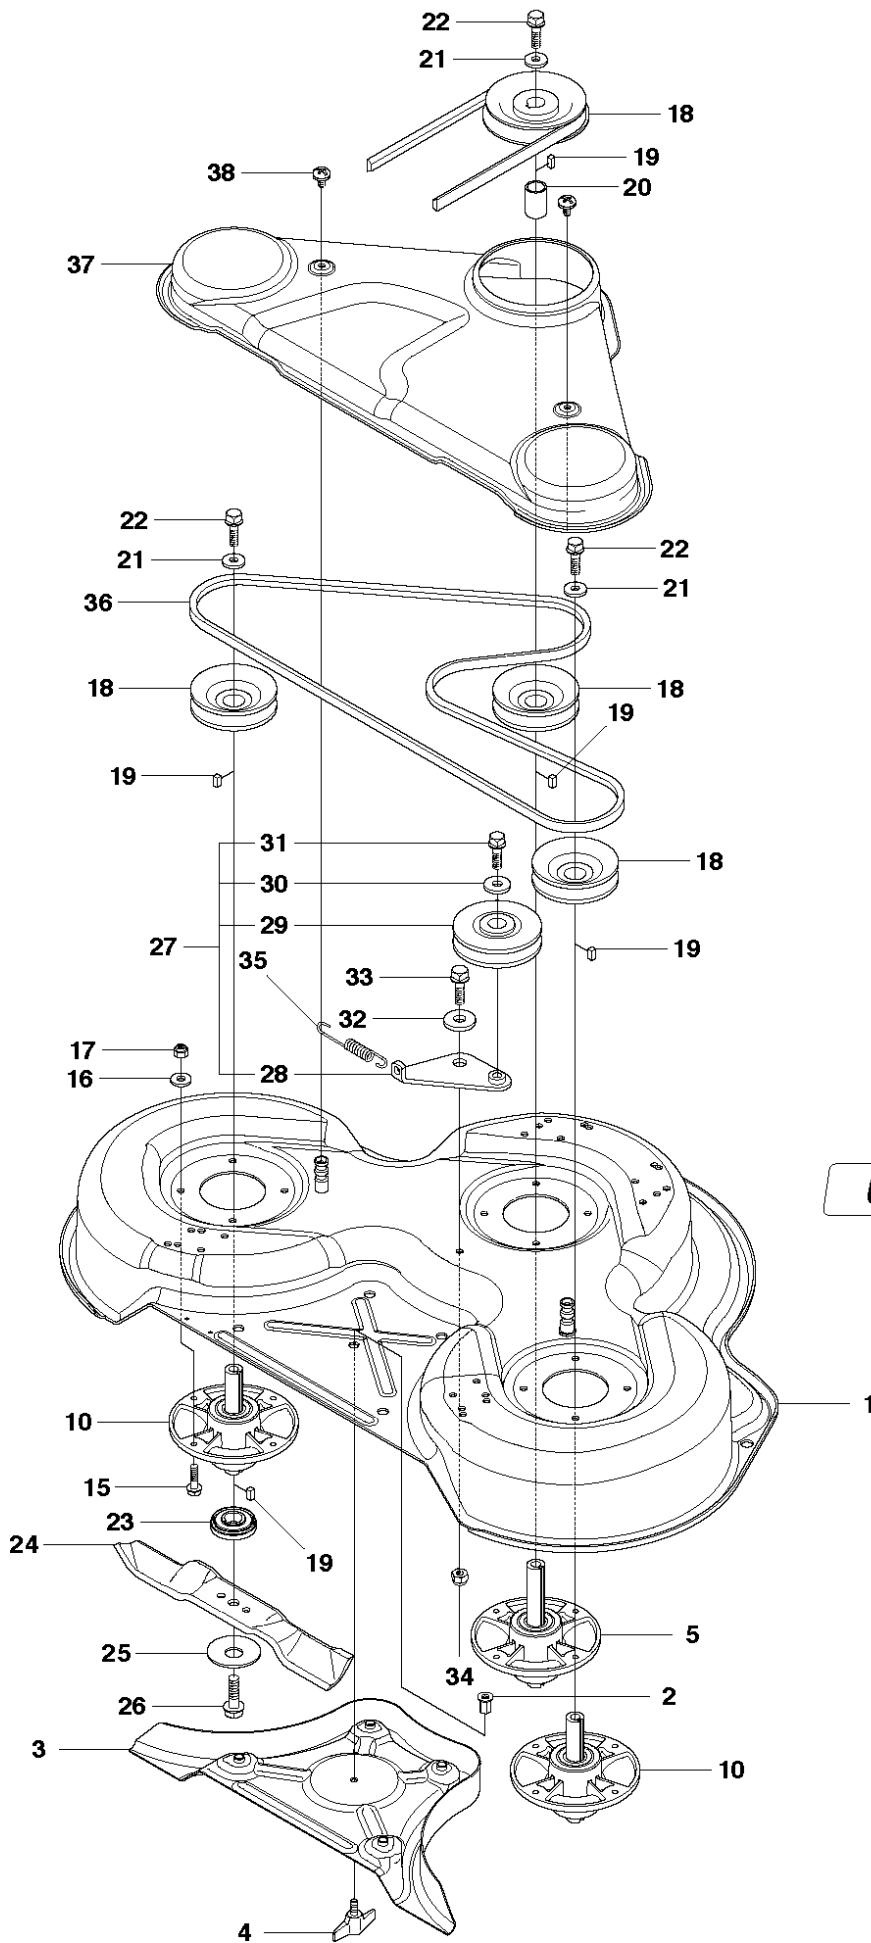

MOWER DECK / CUTTING DECK

R15 T AWD, 966414301, 2010-07

Ref	Part No	Description	Remark	QTY	KIT
1	544 06 57-01	CUTTING DECK		1	
2	506 91 62-01	NUT		1	
3	544 06 58-01	PLUG		1	
4	544 06 61-01	KNOB		1	
5	544 06 59-02	BLADE HOUSING ASSY		1	
6	544 06 78-01	BEARING HOUSING		1	5
7	544 06 79-01	SHAFT		1	5
8	544 06 80-01	SPACING SLEEVE		1	5
9	738 23 04-34	BALL BEARING		2	5
10	544 06 59-01	BLADE HOUSING ASSY		2	
11	544 06 78-01	BEARING HOUSING		1	10
12	535 42 87-02	SHAFT		1	10
13	535 42 88-01	SPACER		1	10
14	738 22 05-19	BALL BEARING		2	10
15	535 42 38-01	SCREW RSQM		12	
16	734 11 64-01	WASHER		12	
17	732 21 18-01	LOCK NUT		12	
18	506 92 21-01	PULLEY		3	
19	506 53 35-01	PARALLEL KEY		7	
20	544 06 80-02	SPACING SLEEVE		1	
21	734 11 74-41	WASHER		3	
22	544 11 41-01	SCREW EHHM		3	
23	535 50 42-02	ADAPTER		3	
24	579 65 25-10	BLADE		3	
25	506 79 23-01	KNIFE PLATE		3	
26	544 11 41-01	SCREW EHHM		3	
27	506 54 07-01	BELT TENSIONER ASSY		1	
28	506 51 95-01	SPÄNNARM KPL.		1	27
29	506 53 27-01	PULLEY		1	27
30	734 11 64-41	WASHER		1	27
31	506 55 83-02	SCREW EHHFT		1	27
32	506 91 87-02	WASHER		1	
33	725 24 51-71	SCREW EHHM		1	
34	732 21 18-01	LOCK NUT		1	
35	506 53 31-01	SPRING		1	
36	589 53 07-01	BELT		1	
37	544 06 63-01	BELT COVER		1	
38	544 40 05-01	SCREW		2	
72	506 78 97-01	LABEL		1	
73	574 21 03-01	DECAL		1	
74	506 92 90-01	LABEL		1	
76	574 51 00-01	DECAL		1