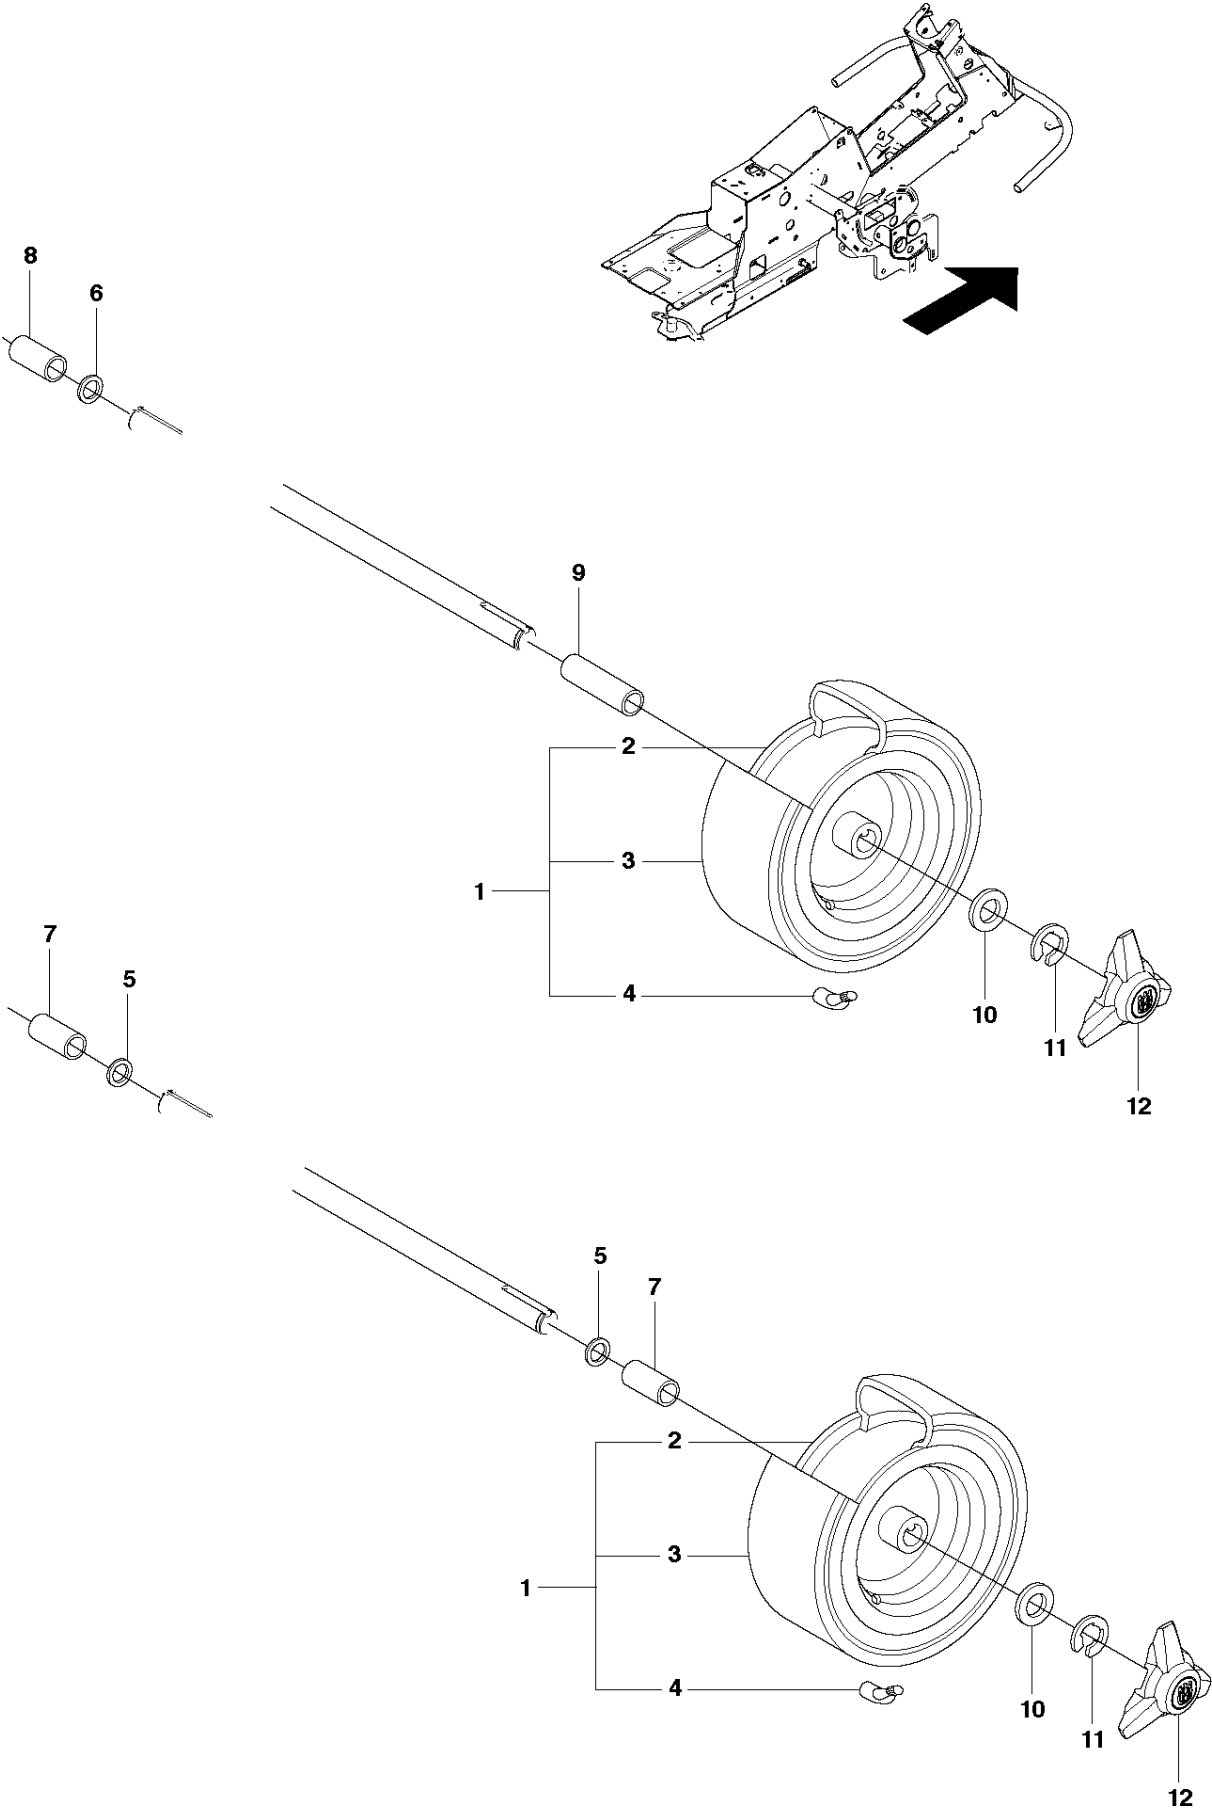

WHEELS & TIRES

R15 T AWD, 966414301, 2010-07

Ref	Part No	Description	Remark	QTY	KIT
1	523 01 26-02	WHEEL		4	
2	544 11 42-01	RIM		1	1
3	535 46 00-01	TYRE		1	1
4	506 57 43-01	VALVE ASSY		1	1
5	506 50 48-03	WASHER		2	
6	506 94 58-01	WASHER		1	
7	506 59 62-03	SPACING SLEEVE		2	
8	544 13 26-01	SLEEVE		1	
9	544 13 26-02	SLEEVE		1	
10	506 50 48-05	WASHER		4	
11	506 89 90-01	E-CLIP		4	
12	544 35 35-01	HUB CAP		4