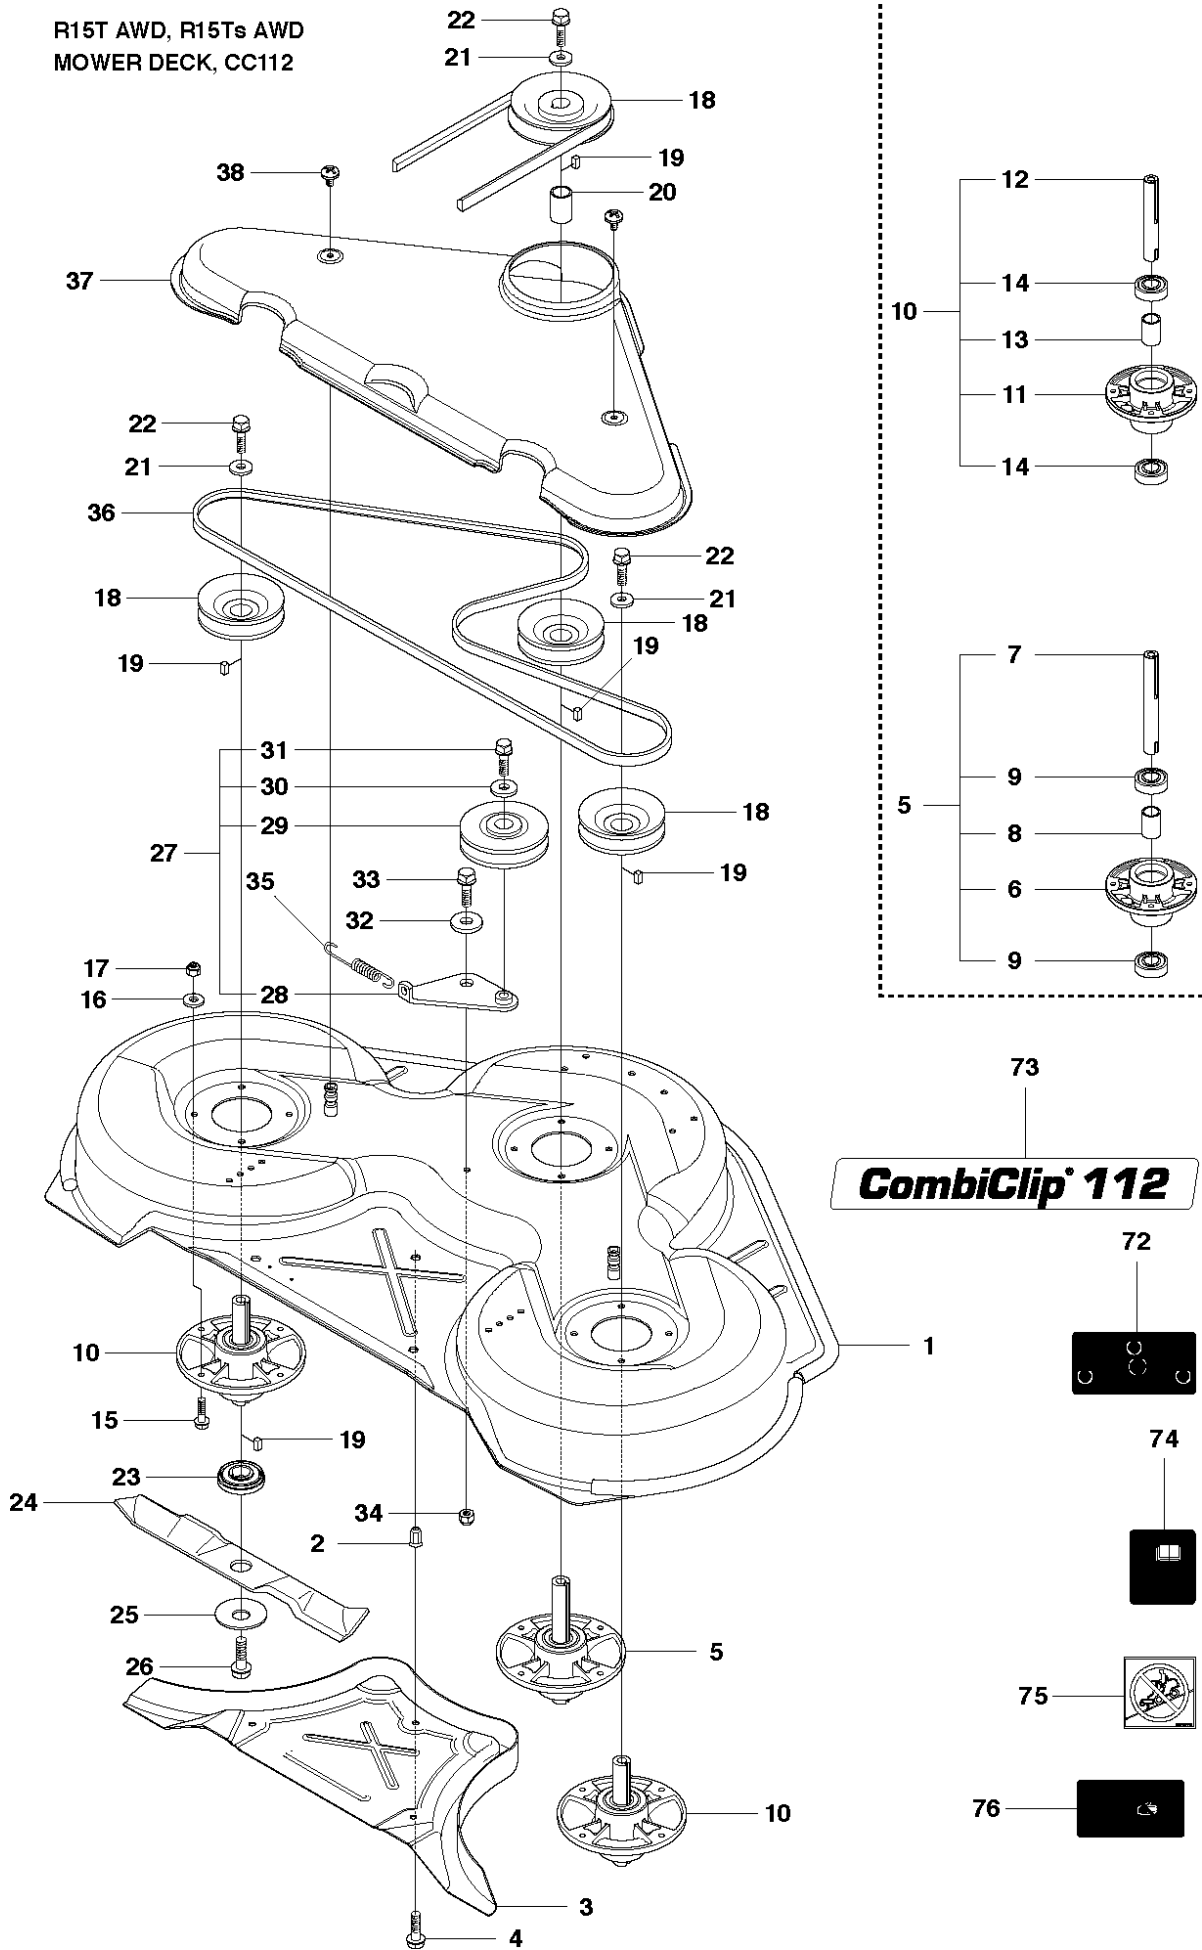

R15T AWD, R15Ts AWD
MOWER DECK, CC112

MOWER DECK / CUTTING DECK

R15 T AWD, 966414301, 2010-07

Ref	Part No	Description	Remark	QTY	KIT
1	574 20 95-01	CUTTING DECK		1	
2	506 91 62-01	NUT		1	
3	544 44 93-01	PLUG		1	
4	506 57 01-04	SCREW EHHFM		1	
5	544 06 59-02	BLADE HOUSING ASSY		1	
6	544 06 78-01	BEARING HOUSING		1	5
7	544 06 79-01	SHAFT		1	5
8	544 06 80-01	SPACING SLEEVE		1	5
9	738 23 04-34	BALL BEARING		2	5
10	544 06 59-01	BLADE HOUSING ASSY		2	
11	544 06 78-01	BEARING HOUSING		1	10
12	535 42 87-02	SHAFT		1	10
13	535 42 88-01	SPACER		1	10
14	738 23 04-34	BALL BEARING		2	10
15	535 42 38-01	SCREW RSQM		12	
16	734 11 64-01	WASHER		12	
17	732 21 18-01	LOCK NUT		12	
18	506 92 21-01	PULLEY		3	
19	506 53 35-01	PARALLEL KEY		7	
20	544 06 80-02	SPACING SLEEVE		1	
21	734 11 74-41	WASHER		3	
22	544 11 41-01	SCREW EHHM		3	
23	535 50 42-02	ADAPTER		3	
24	504 18 81-10	BLADE		3	
25	506 79 23-01	KNIFE PLATE		3	
26	544 11 41-01	SCREW EHHM		3	
27	506 54 07-01	BELT TENSIONER ASSY		1	
28	506 51 95-01	SPÄNNARM KPL.		1	27
29	506 53 27-01	PULLEY		1	27
30	734 11 64-41	WASHER		1	27
31	506 55 83-02	SCREW EHHFT		1	27
32	506 91 87-02	WASHER		1	
33	725 24 51-71	SCREW EHHM		1	
34	732 21 18-01	LOCK NUT		1	
35	506 53 31-01	SPRING		1	
36	535 41 19-01	BELT		1	
37	544 09 62-01	BELT COVER		1	
38	544 40 05-01	SCREW		2	
72	506 78 97-01	LABEL		1	
73	574 21 03-03	DECAL		1	
74	506 92 90-01	LABEL		1	
76	574 51 00-01	DECAL		1