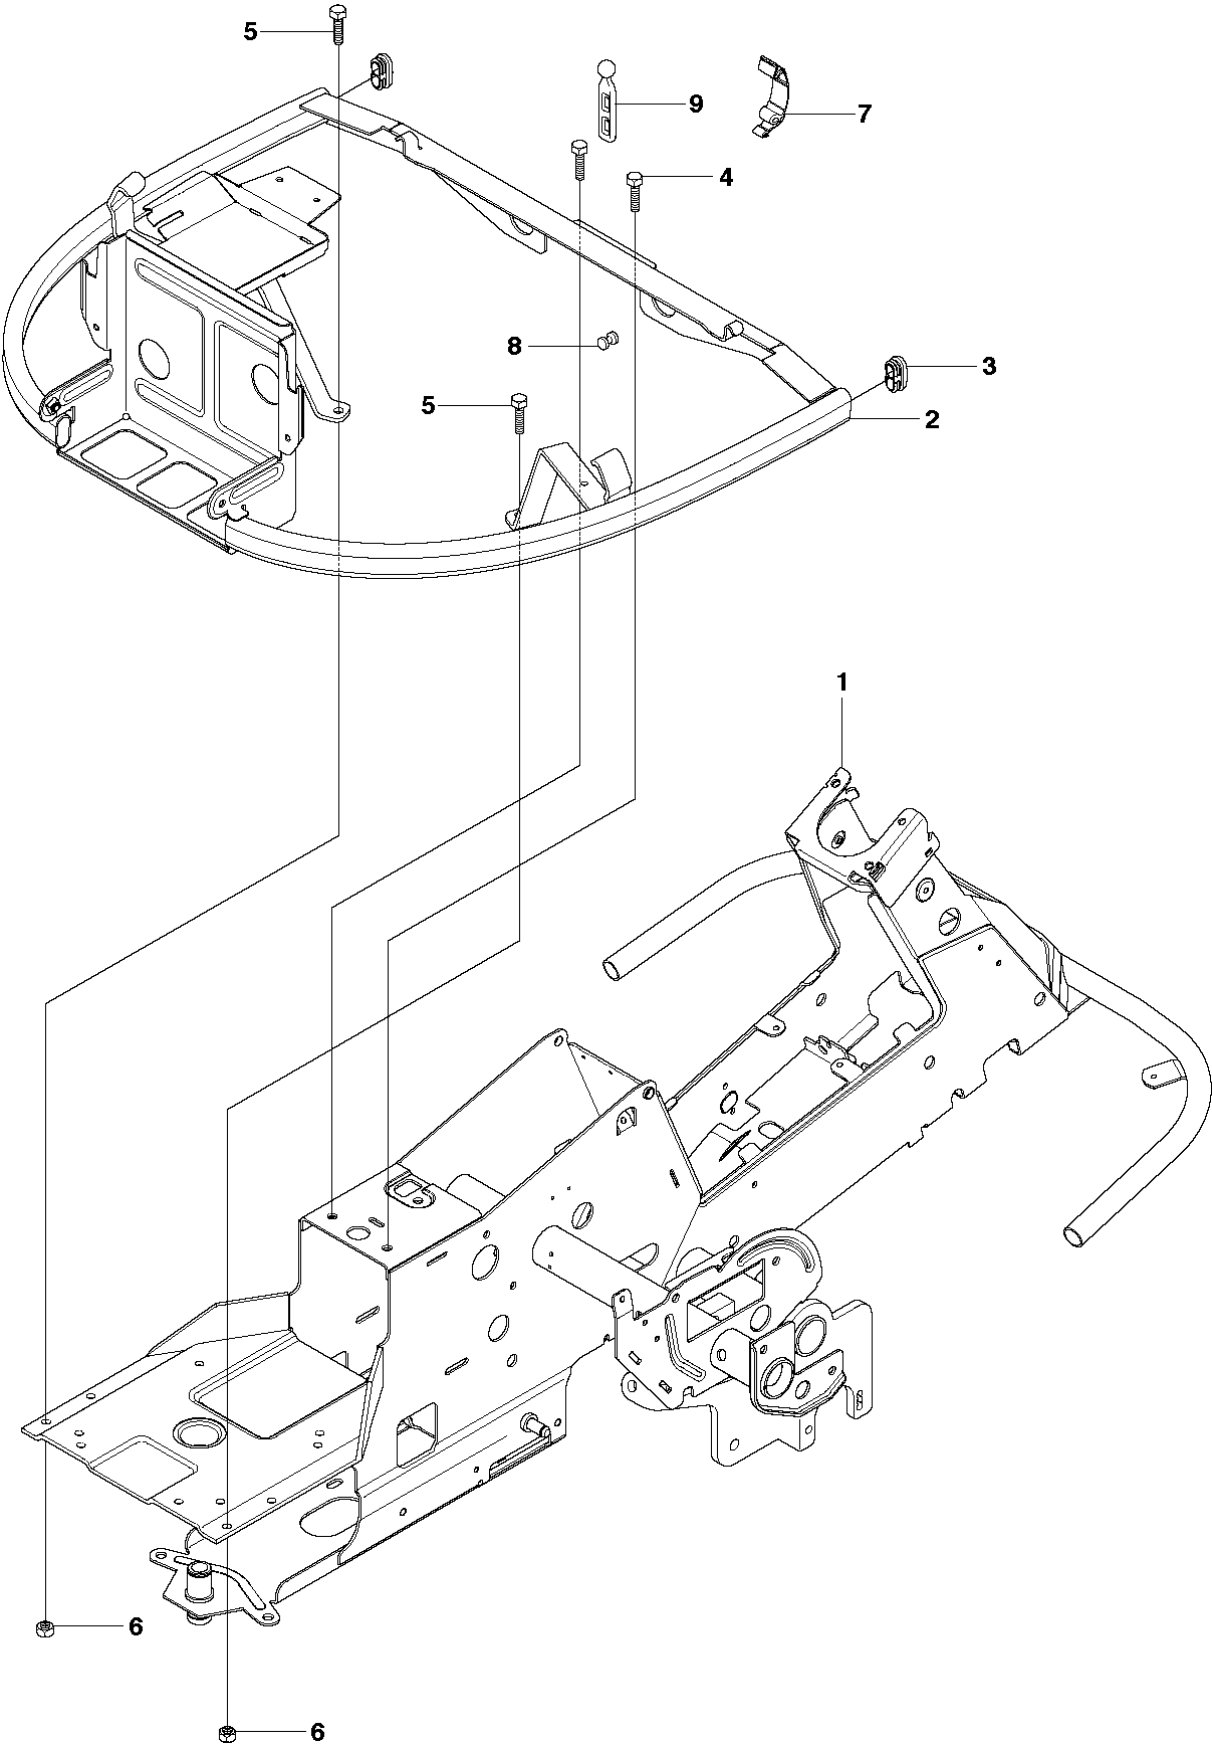

COVER

R15 T AWD, 966414301, 2010-07

Ref	Part No	Description	Remark	QTY	KIT
1	544 89 59-01	FOOT PLATE		1	
2	544 24 84-01	MAT		1	1
3	544 89 59-03	FOOT PLATE		1	
4	544 24 84-03	MAT		1	3
5	544 40 05-01	SCREW		4	
21	544 23 92-01	COVER		1	
22	544 42 75-01	MAT		1	
23	544 40 05-01	SCREW		2	
24	502 49 82-01	COVER		1	
25	502 29 75-01	COVER		1	24
26	502 46 58-01	LENS		1	24
27	502 29 76-01	COVER		1	24
28	729 53 27-71	SCREW CRPANT		2	24
29	544 40 05-01	SCREW		2	
30	544 43 32-01	PROTECTIVE COVER		1	
31	525 56 24-01	UNIT COVER		1	
34	502 30 02-01	LAMPHOLDER		1	
35	502 46 66-01	LAMP		2	
36	535 46 05-01	SEALING		1	

HEIGHT ADJUSTMENT

R15 T AWD, 966414301, 2010-07

Ref	Part No	Description	Remark	QTY KIT
1	535 50 14-01	CONTROL PLATE		1
2	506 57 01-03	SCREW EHHFM		2
3	504 73 45-01	ADJUSTER		1
4	506 54 20-01	HANDLE		1
5	506 55 43-01	BEARING		2
6	735 31 22-20	E-CLIP		1
7	506 90 82-01	HEIGHT ROD		1
8	506 78 46-01	PEN		1
9	734 11 72-01	WASHER		1
10	732 21 18-01	LOCK NUT		1
11	731 23 18-01	HEXAGON NUT		1
12	721 61 83-01	SPLIT PIN		2
13	525 47 60-01	ADJUSTER		1
14	735 31 15-20	E-CLIP		1
15	523 11 45-01	CONNECTION ROD		1

MOWER LIFT / DECK LIFT

R15 T AWD, 966414301, 2010-07

Ref	Part No	Description	Remark	QTY KIT
1	501 01 86-01	LIFTING LEVER ASSY		1
2	506 55 65-01	BEARING		2
3	525 40 66-01	PEN		1
5	721 61 83-01	SPLIT PIN		1
6	506 78 43-01	LINK ASSY		1
7	725 24 97-51	SCREW		1
8	731 23 20-51	HEXAGON NUT		1
9	544 43 36-01	LIFTING ARM		1
10	725 25 42-51	SCREW EHHM		1
11	732 25 22-01	HEXAGON LOCKING NUT		1
12	506 91 68-01	SPRING		1
13	506 90 56-01	OFFSET PULLEY		2
14	506 90 57-01	SHAFT		1
15	506 90 57-02	SHAFT		1
16	735 31 18-20	E-CLIP		2
17	506 55 46-07	CHAIN		1
18	506 55 47-01	LINKAGE		1
19	544 93 42-01	CHAIN STOP		1
20	506 96 66-01	HAIR PIN COTTER		1
21	544 45 69-01	CONNECTION ROD		1
22	721 61 83-01	SPLIT PIN		1
23	544 37 86-01	LINK		1
24	735 31 14-20	E-CLIP		1
25	544 44 88-01	CONNECTION ROD		1
26	734 11 64-41	WASHER		1
27	721 61 83-01	SPLIT PIN		1