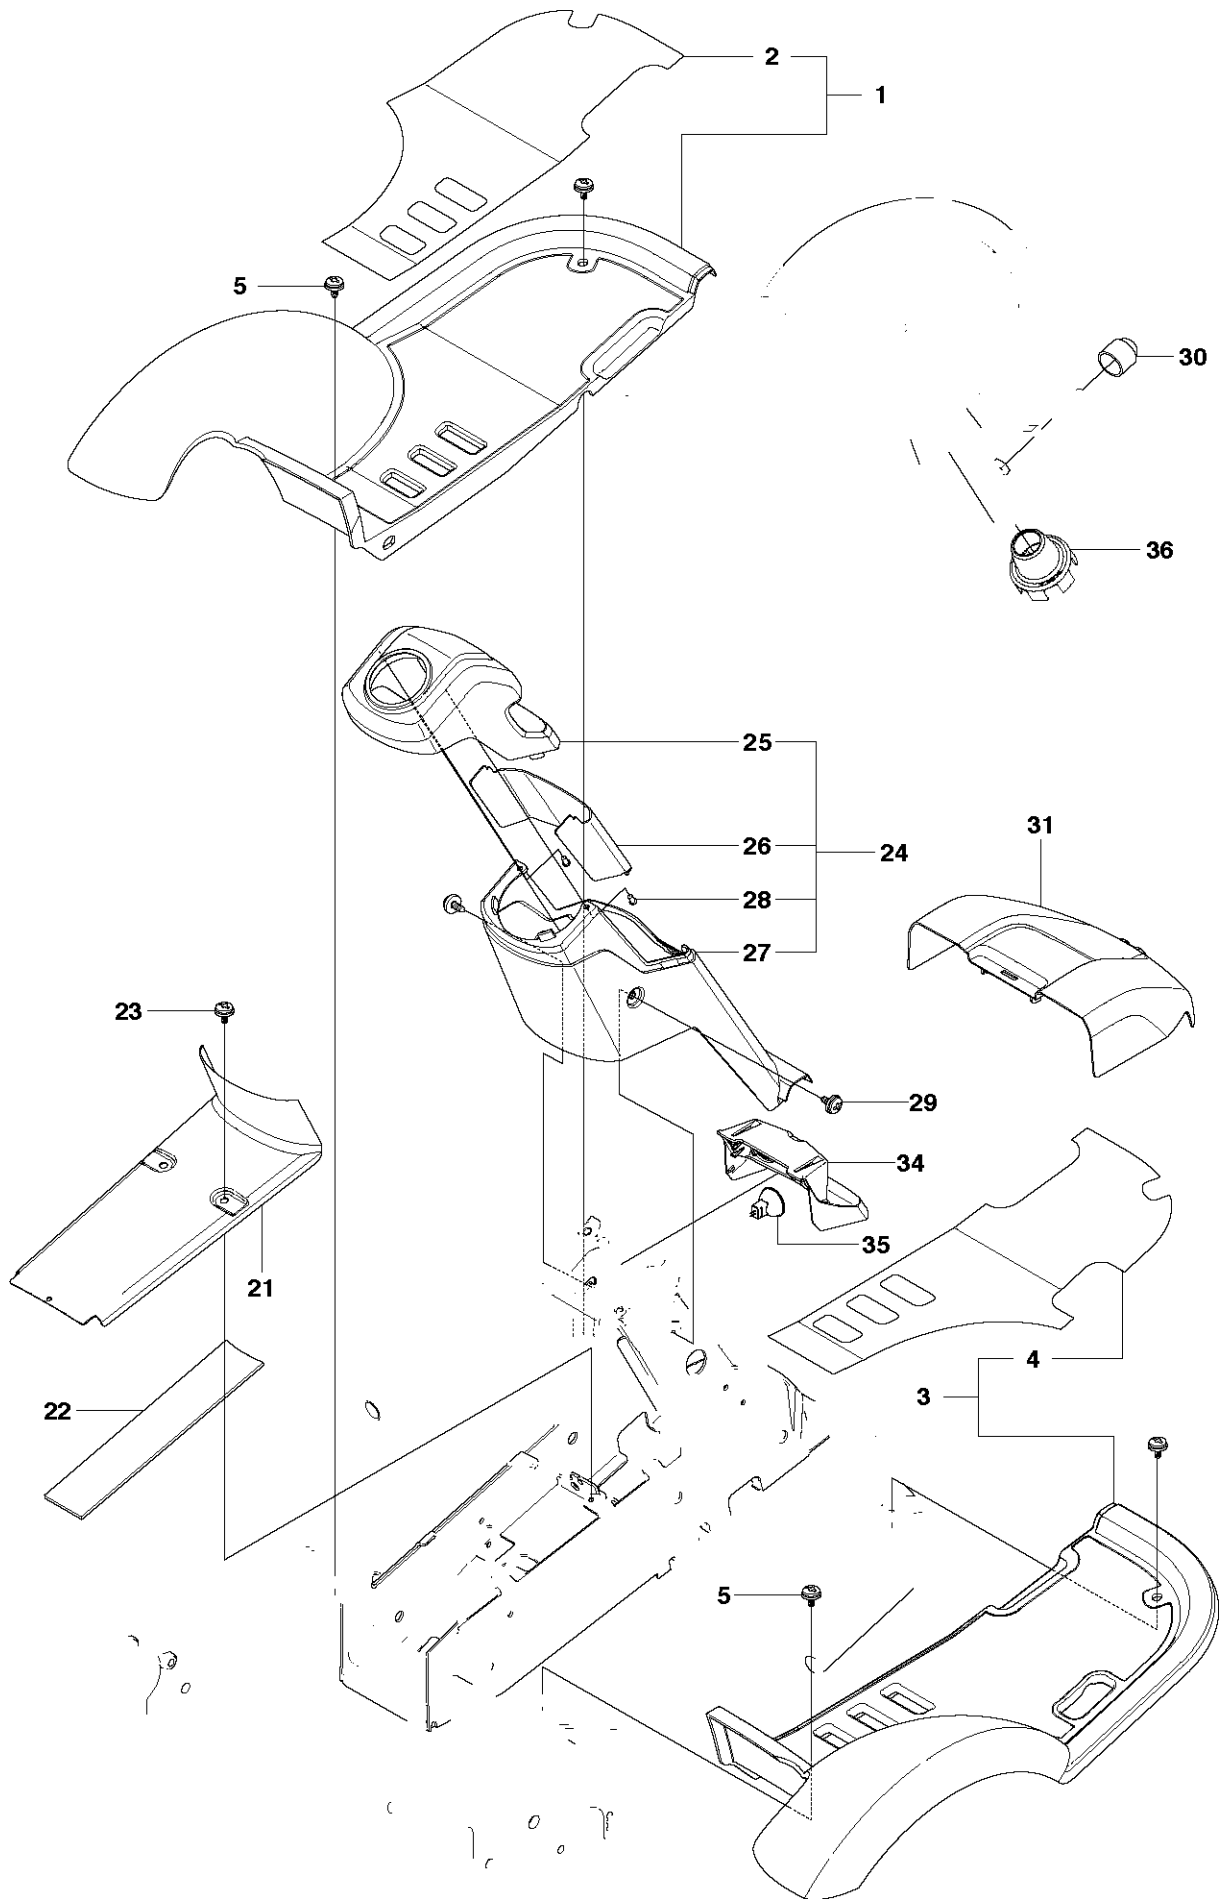

SPARE PARTS LIST

RIDERS

R15 T AWD, 966414301, 2010-07

SEAT

R15 T AWD, 966414301, 2010-07

Ref	Part No	Description	Remark	QTY KIT
1	573 99 50-01	SEAT BRACKET		1
2	506 91 53-01	COMPRESSION SPRING		1
3	734 11 74-41	WASHER		1
4	725 24 93-71	SCREW EHHM		1
5	544 43 34-01	SEAT		1
6	506 99 69-01	ADJUSTER		1
7	506 99 69-02	ADJUSTER		1
8	732 21 18-01	LOCK NUT		4
10	506 59 74-01	SCREW EHHFM		2
11	535 40 18-01	SPACER		4
12	874 78 05-12	SCREW		4

COVER

R15 T AWD, 966414301, 2010-07

Ref	Part No	Description	Remark	QTY	KIT
6	544 24 50-03	ENGINE HOOD ASSY		1	
7	544 24 51-01	HINGE		1	6
8	544 24 51-02	HINGE		1	6
9	722 79 54-02	RIVET		6	6
19	574 85 61-01	COVER		1	
20	574 85 62-01	SCREW		2	

COVER

R15 T AWD, 966414301, 2010-07

Ref	Part No	Description	Remark	QTY	KIT
1	544 89 59-01	FOOT PLATE		1	
2	544 24 84-01	MAT		1	1
3	544 89 59-03	FOOT PLATE		1	
4	544 24 84-03	MAT		1	3
5	544 40 05-01	SCREW		4	
21	544 23 92-01	COVER		1	
22	544 42 75-01	MAT		1	
23	544 40 05-01	SCREW		2	
24	502 49 82-01	COVER		1	
25	502 29 75-01	COVER		1	24
26	502 46 58-01	LENS		1	24
27	502 29 76-01	COVER		1	24
28	729 53 27-71	SCREW CRPANT		2	24
29	544 40 05-01	SCREW		2	
30	544 43 32-01	PROTECTIVE COVER		1	
31	525 56 24-01	UNIT COVER		1	
34	502 30 02-01	LAMPHOLDER		1	
35	502 46 66-01	LAMP		2	
36	535 46 05-01	SEALING		1	

HEIGHT ADJUSTMENT

R15 T AWD, 966414301, 2010-07

Ref	Part No	Description	Remark	QTY KIT
1	535 50 14-01	CONTROL PLATE		1
2	506 57 01-03	SCREW EHHFM		2
3	504 73 45-01	ADJUSTER		1
4	506 54 20-01	HANDLE		1
5	506 55 43-01	BEARING		2
6	735 31 22-20	E-CLIP		1
7	506 90 82-01	HEIGHT ROD		1
8	506 78 46-01	PEN		1
9	734 11 72-01	WASHER		1
10	732 21 18-01	LOCK NUT		1
11	731 23 18-01	HEXAGON NUT		1
12	721 61 83-01	SPLIT PIN		2
13	525 47 60-01	ADJUSTER		1
14	735 31 15-20	E-CLIP		1
15	523 11 45-01	CONNECTION ROD		1