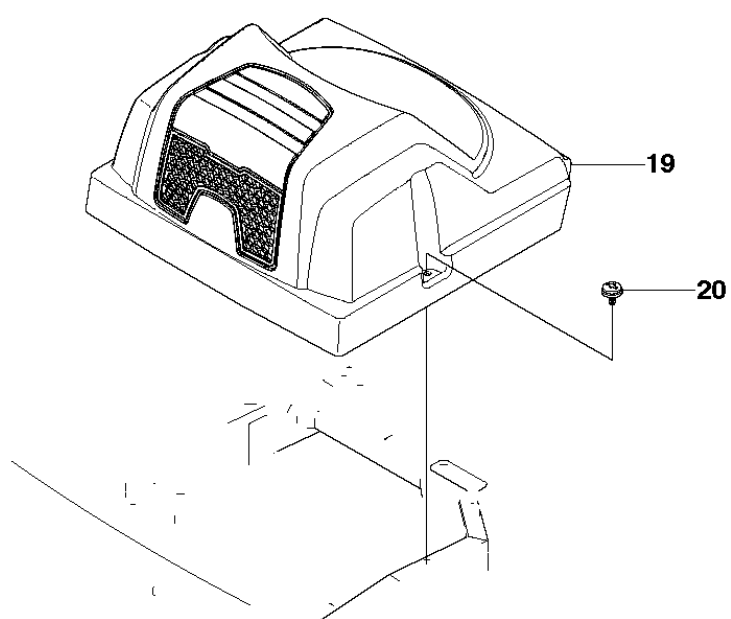

COVER

R15 T AWD, 966414301, 2010-07

Ref	Part No	Description	Remark	QTY	KIT
6	544 24 50-03	ENGINE HOOD ASSY		1	
7	544 24 51-01	HINGE		1	6
8	544 24 51-02	HINGE		1	6
9	722 79 54-02	RIVET		6	6
19	574 85 61-01	COVER		1	
20	574 85 62-01	SCREW		2