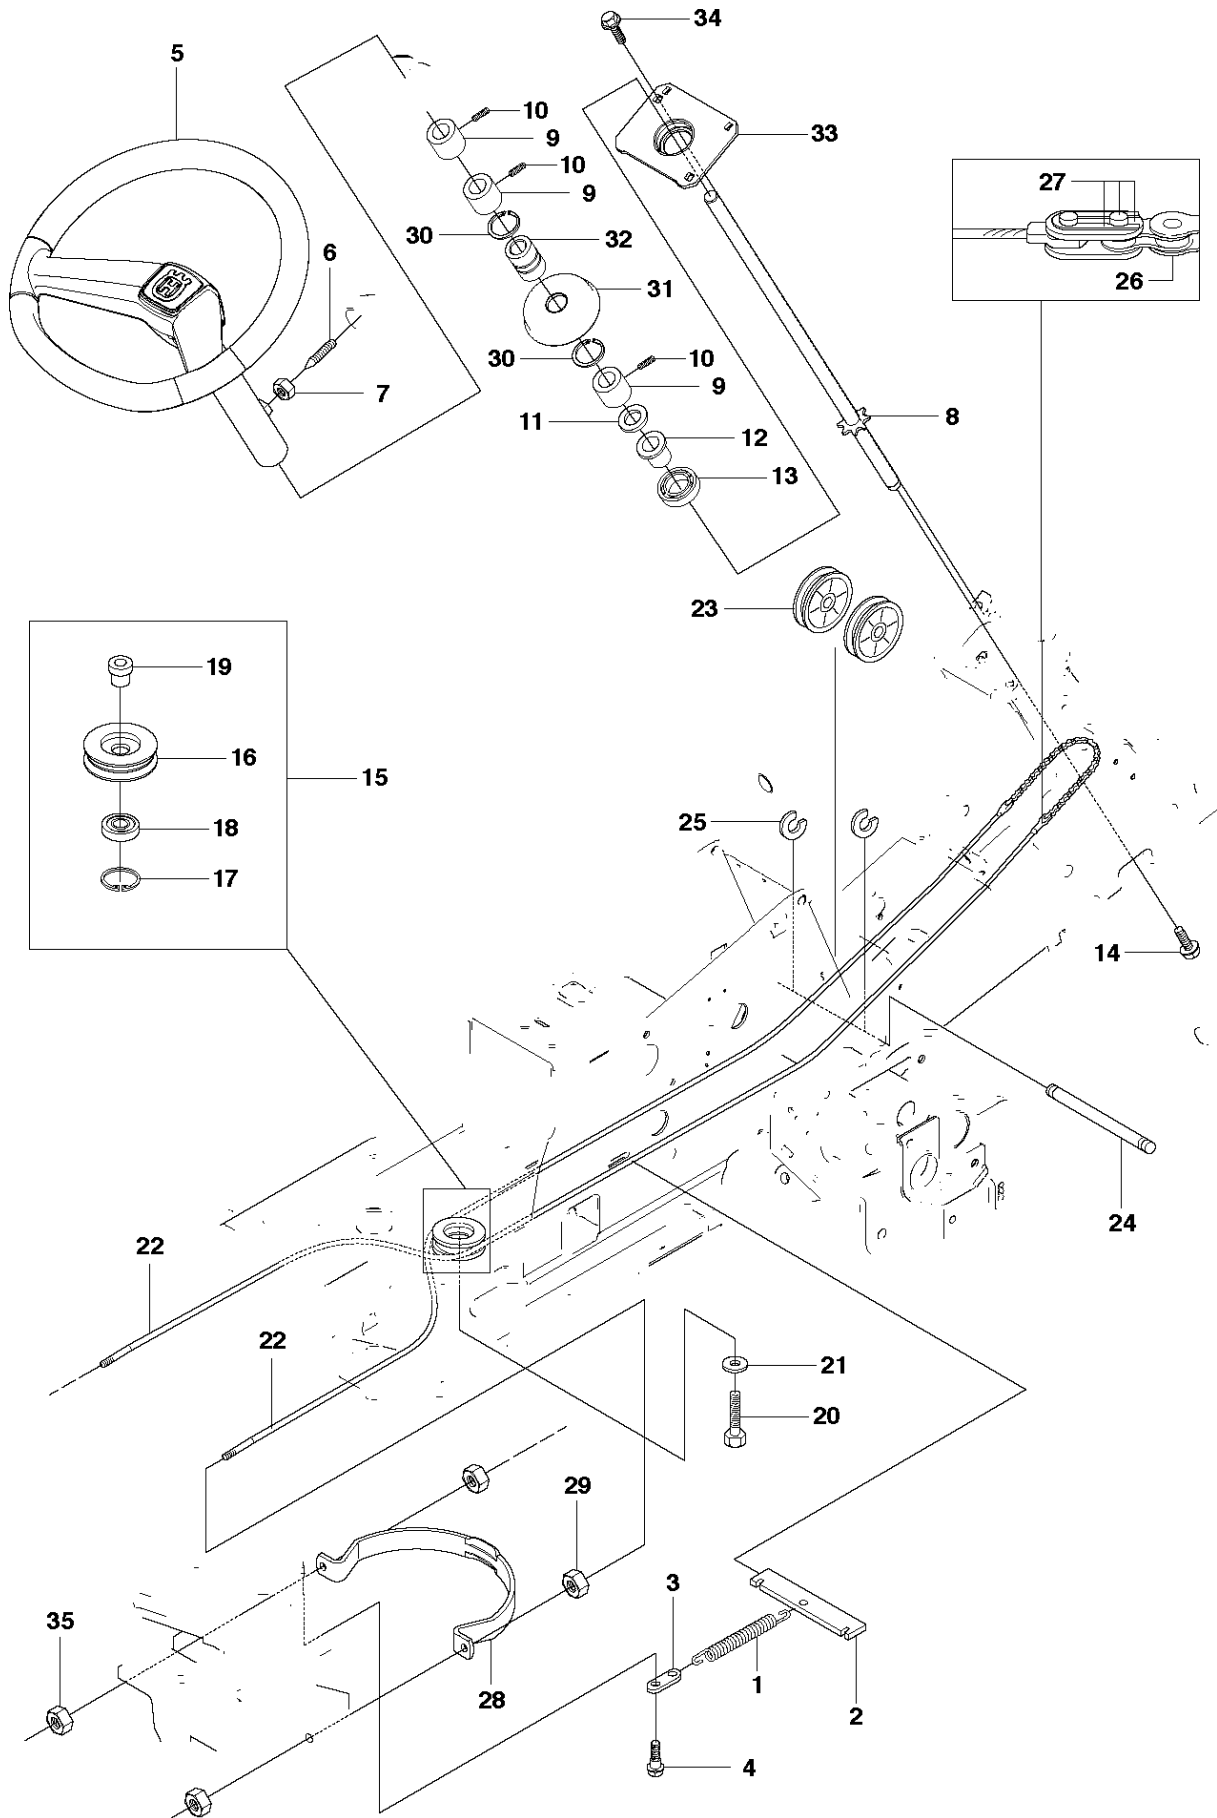

STEERING

R15 T AWD, 966414301, 2010-07

Ref	Part No	Description	Remark	QTY	KIT
1	506 67 19-01	SPRING		1	
2	506 57 63-01	SPRING RETAINER		1	
3	506 67 08-01	LINK		1	
4	506 59 74-01	SCREW EHHFM		1	
5	544 37 52-01	STEERING WHEEL		1	
6	728 74 55-05	SCREW IHSETM		1	
7	731 23 18-01	HEXAGON NUT		1	
8	575 63 22-01	STEERING ROD		1	
9	506 86 34-01	DRIVER		3	
10	728 84 43-05	SCREW IHSETM		3	
11	506 86 36-01	WASHER		1	
12	506 88 78-01	SPACER		1	
13	738 21 04-04	BALL BEARING		1	
14	506 57 01-04	SCREW EHHFM		1	
15	506 50 09-03	BARRING WHEEL		1	
16	535 42 41-01	BARRING WHEEL		1	15
17	735 31 40-10	CIRCLIP		1	15
18	738 22 04-19	BALL BEARING		1	15
19	506 50 08-02	BUSHING		1	15
20	506 67 54-02	SCREW EHHFM		1	
21	734 11 74-41	WASHER		1	
22	506 58 91-04	WIRE ASSY		2	
23	506 52 24-01	STARTER PULLEY		2	
24	506 53 94-03	SHAFT		1	
25	735 31 14-20	E-CLIP		2	
26	506 55 46-01	CHAIN		1	
27	506 55 47-01	LINKAGE		2	
28	544 42 73-01	WIRE GUIDE		1	
29	731 23 20-51	HEXAGON NUT		2	
30	735 31 26-00	CIRCLIP		2	
31	535 42 37-01	BELLOWS		1	
32	535 44 78-01	DRIVER		1	
33	502 64 93-01	BEARING CAGE		1	
34	506 57 01-04	SCREW EHHFM		2	
35	732 21 20-51	NUT		2