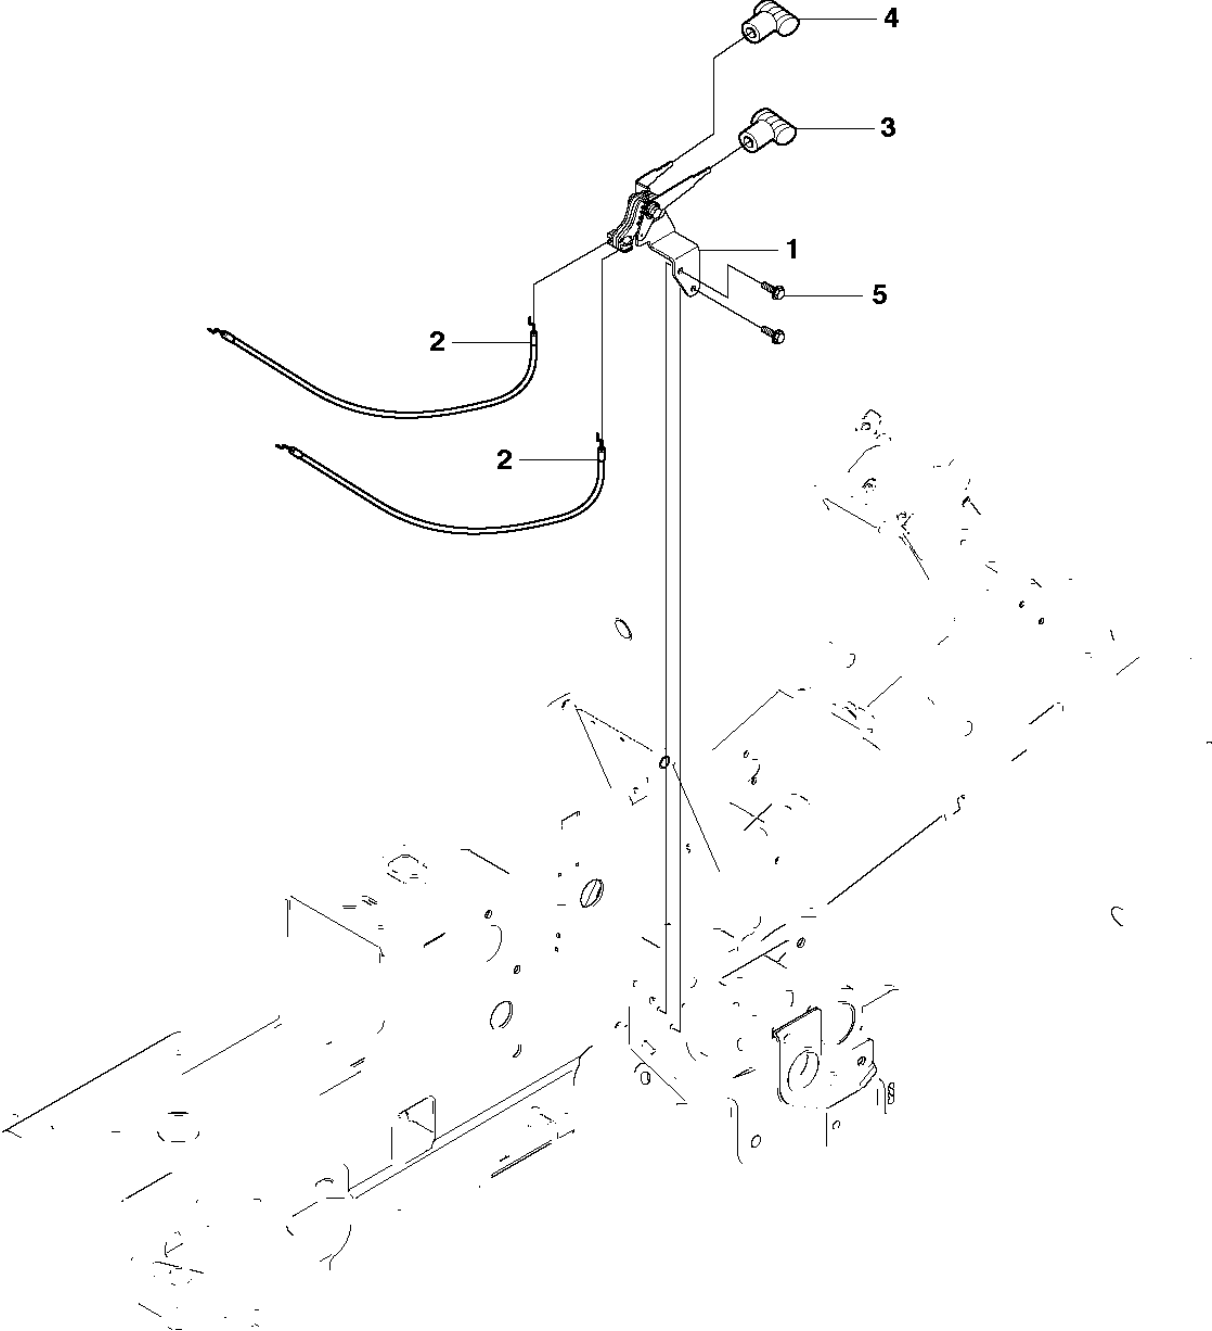

CONTROLS

R15 T AWD, 966414301, 2010-07

Ref	Part No	Description	Remark	QTY KIT
1	544 30 16-01	THROTTLE CONTROL ASSY		1
2	544 30 17-02	WIRE		2
3	506 88 91-01	KNOB		1
4	506 88 91-02	KNOB		1
5	725 23 64-61	SCREW EHHFT		2