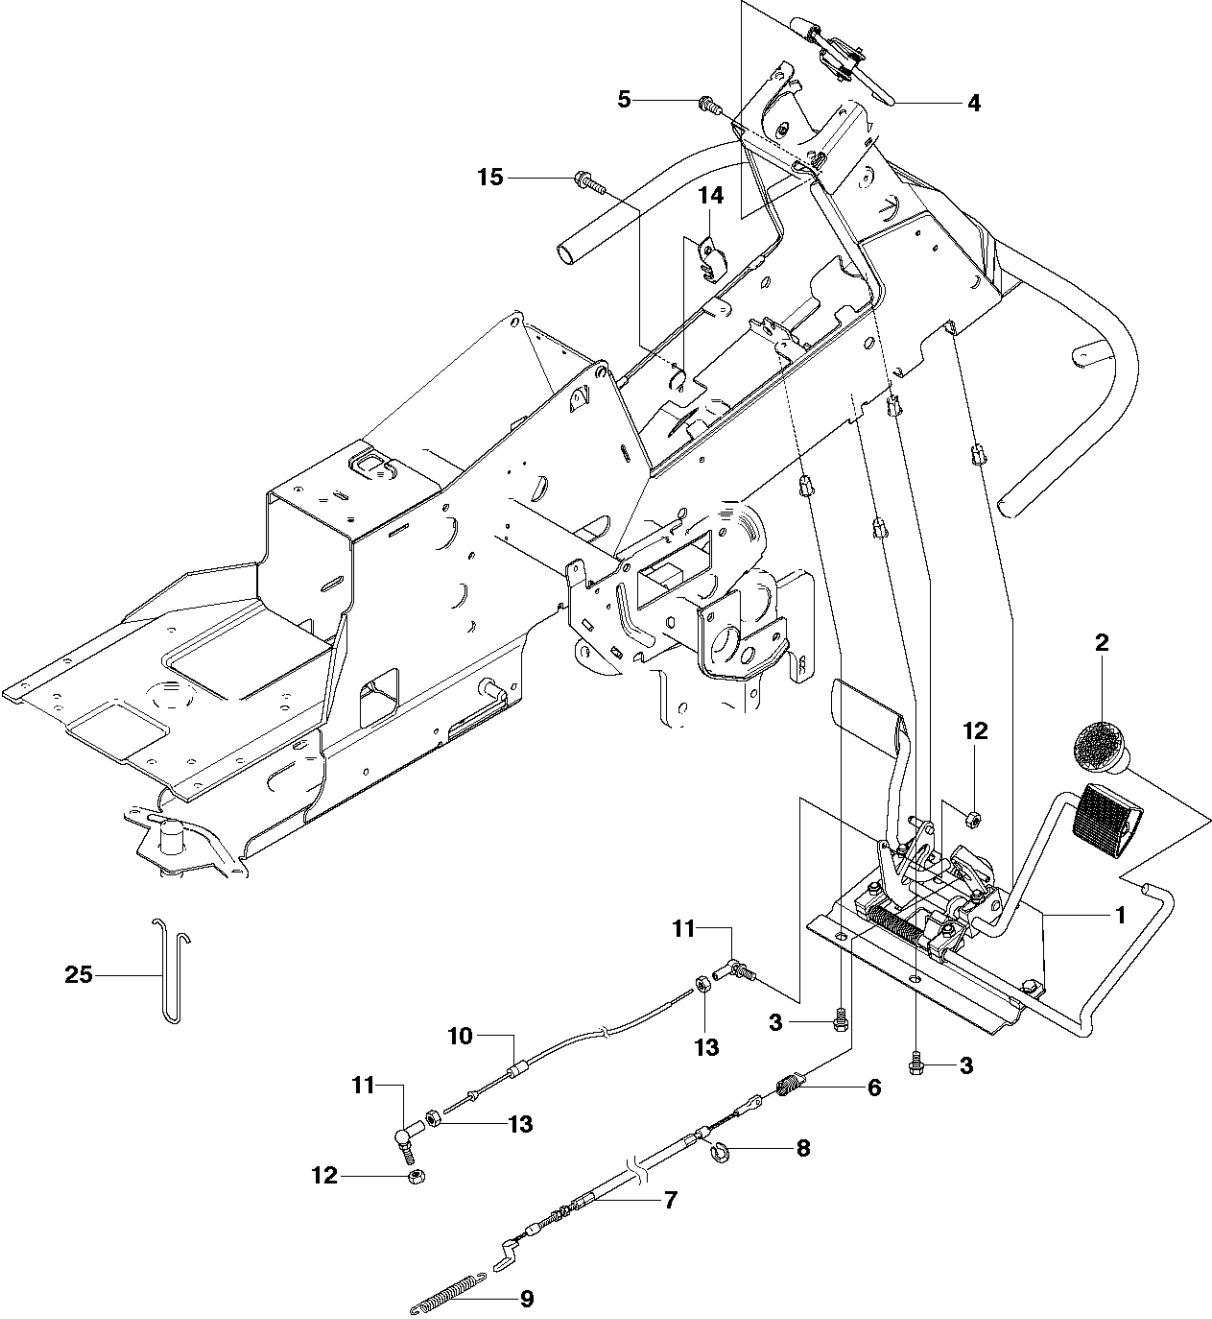

PEDALS

R15 T AWD, 966414301, 2010-07

Ref	Part No	Description	Remark	QTY KIT
1	544 12 60-01	PEDAL PLATE ASSY		1
2	535 47 37-01	KNOB		1
3	506 57 01-04	SCREW EHHFM		4
4	544 40 31-01	BRAKE LEVER ASSY		1
5	725 23 64-61	SCREW EHHFT		2
6	506 94 63-01	BRAKE SPRING		1
7	535 48 96-01	BRAKE WIRE		1
8	735 31 09-20	E-CLIP		1
9	506 53 56-03	DRAW SPRING		1
10	574 41 12-02	CONTROL CABLE		1
11	506 55 73-01	VINKELL.AS8 DIN71802		2
12	732 21 14-01	LOCK NUT		2
13	731 23 14-01	HEXAGON NUT		2
14	522 43 08-01	BRACKET		1
15	725 23 64-61	SCREW EHHFT		1
25	506 57 64-02	CABLE HOLDER		1