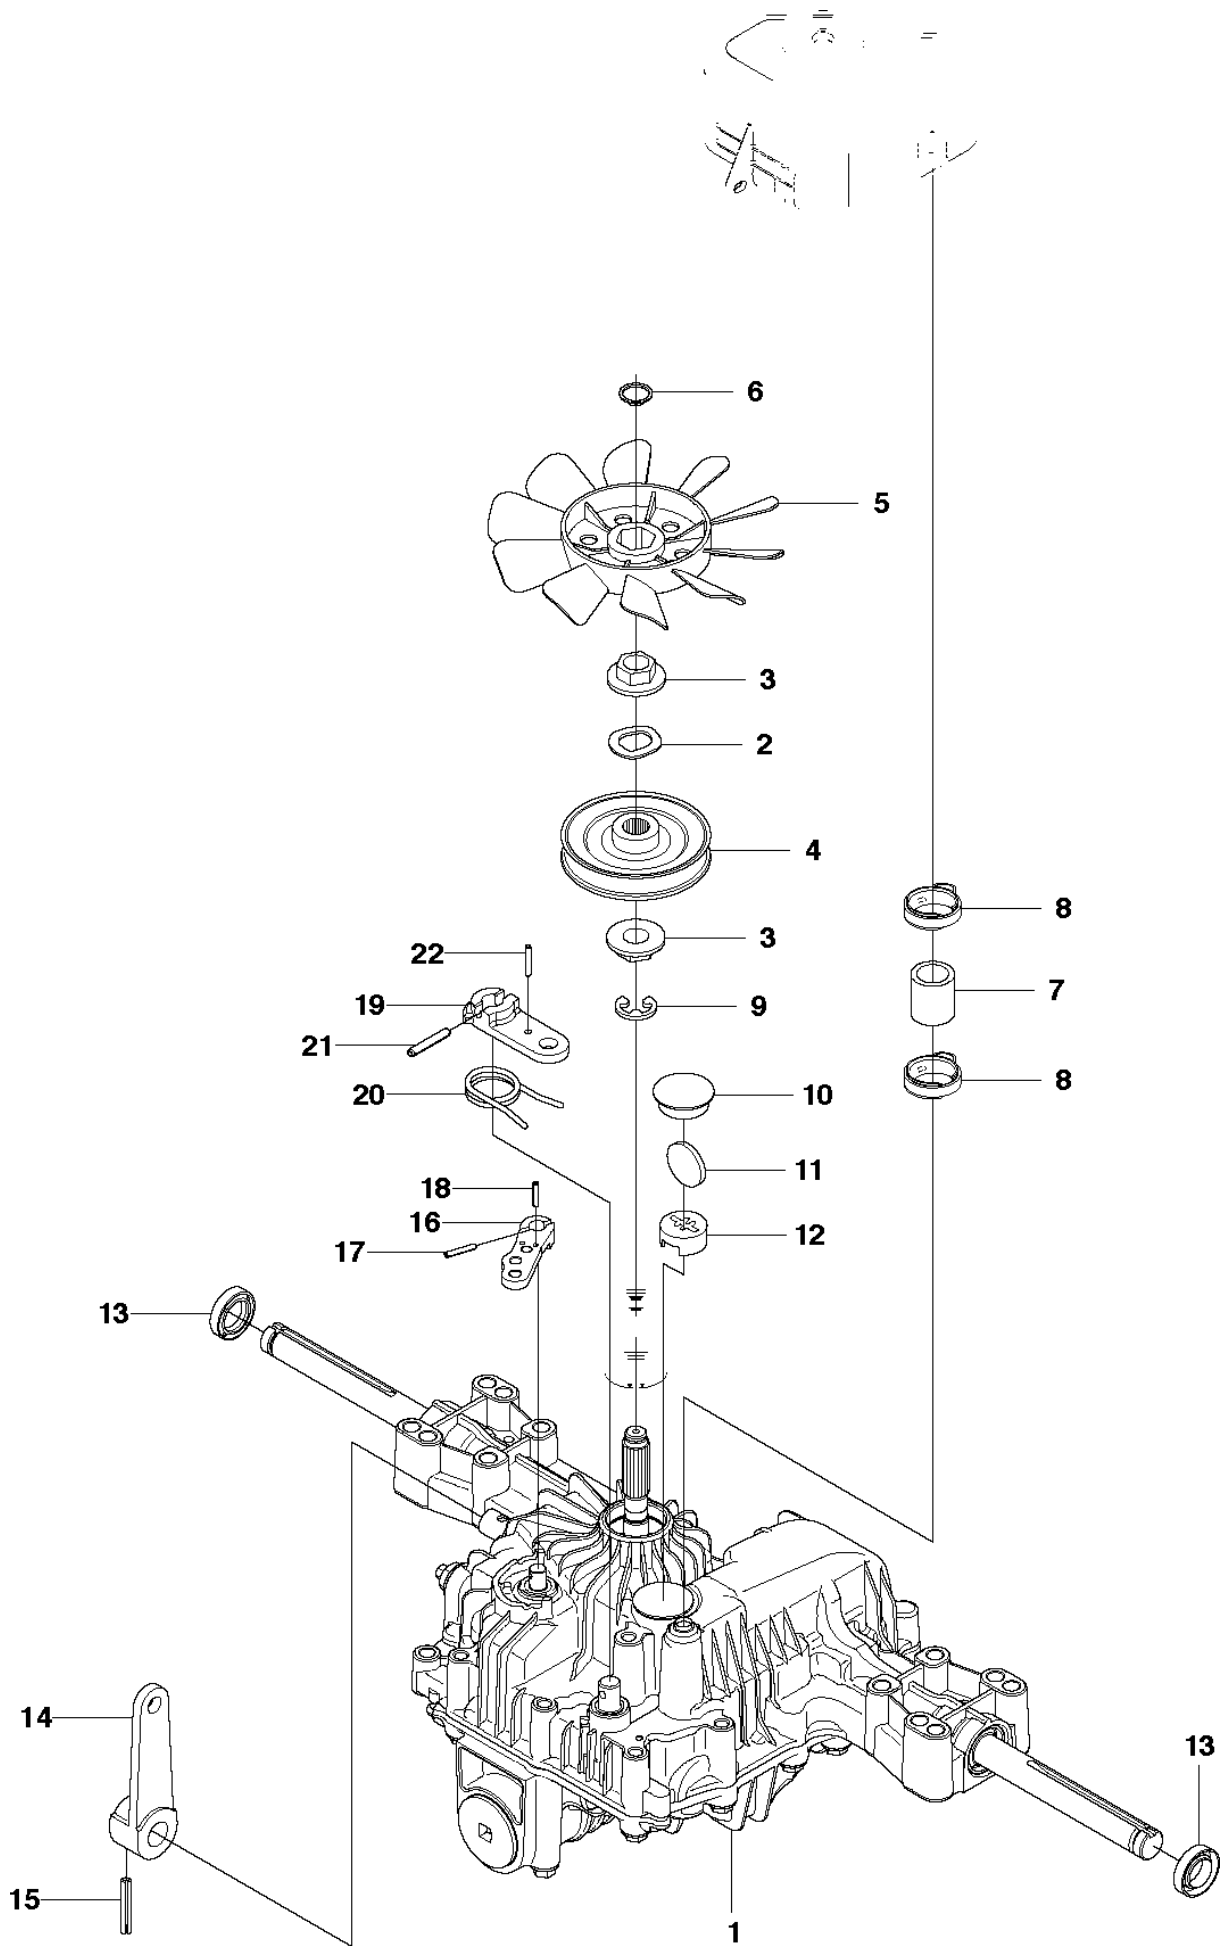

SPARE PARTS LIST

RIDERS

R15 T AWD, 966414301, 2010-07

SEAT

R15 T AWD, 966414301, 2010-07

Ref	Part No	Description	Remark	QTY KIT
1	573 99 50-01	SEAT BRACKET		1
2	506 91 53-01	COMPRESSION SPRING		1
3	734 11 74-41	WASHER		1
4	725 24 93-71	SCREW EHHM		1
5	544 43 34-01	SEAT		1
6	506 99 69-01	ADJUSTER		1
7	506 99 69-02	ADJUSTER		1
8	732 21 18-01	LOCK NUT		4
10	506 59 74-01	SCREW EHHFM		2
11	535 40 18-01	SPACER		4
12	874 78 05-12	SCREW		4

COVER

R15 T AWD, 966414301, 2010-07

Ref	Part No	Description	Remark	QTY	KIT
1	544 89 59-01	FOOT PLATE		1	
2	544 24 84-01	MAT		1	1
3	544 89 59-03	FOOT PLATE		1	
4	544 24 84-03	MAT		1	3
5	544 40 05-01	SCREW		4	
21	544 23 92-01	COVER		1	
22	544 42 75-01	MAT		1	
23	544 40 05-01	SCREW		2	
24	502 49 82-01	COVER		1	
25	502 29 75-01	COVER		1	24
26	502 46 58-01	LENS		1	24
27	502 29 76-01	COVER		1	24
28	729 53 27-71	SCREW CRPANT		2	24
29	544 40 05-01	SCREW		2	
30	544 43 32-01	PROTECTIVE COVER		1	
31	525 56 24-01	UNIT COVER		1	
34	502 30 02-01	LAMPHOLDER		1	
35	502 46 66-01	LAMP		2	
36	535 46 05-01	SEALING		1	

TRANSMISSION

R15 T AWD, 966414301, 2010-07

Ref	Part No	Description	Remark	QTY	KIT
1	544 11 61-01	TRANSMISSION		1	
1	502 63 32-01	TRANSMISSION		1	
2	506 98 65-01	SPRING WASHER		1	
3	506 98 66-01	DISTANCE		2	
4	502 45 19-01	PULLEY		1	
5	506 98 68-01	FAN		1	
6	735 31 15-00	CIRCLIP		1	
7	502 45 16-01	TUBE		1	
8	506 98 70-01	HOSE CLAMP		2	
9	535 40 28-07	CLIP		1	1
10	535 40 28-32	PLUG		1	1
11	535 40 28-29	MAGNET		1	1
12	502 45 20-01	MAGNET HOLDER		1	1
13	535 40 28-37	SEALING		2	1
14	502 45 32-01	CONTROL LEVER		1	1
15	535 40 28-09	PIN RETAINING SCREW		1	1
16	535 40 28-17	LEVER		1	1
17	535 40 28-16	PIN RETAINING SCREW		1	1
18	535 40 28-33	PIN RETAINING SCREW		1	1
19	535 40 28-38	LEVER		1	1
20	535 40 28-39	RETURN SPRING		1	1
21	535 40 28-40	PIN RETAINING SCREW		1	1
22	535 40 28-41	PIN RETAINING SCREW		1	1