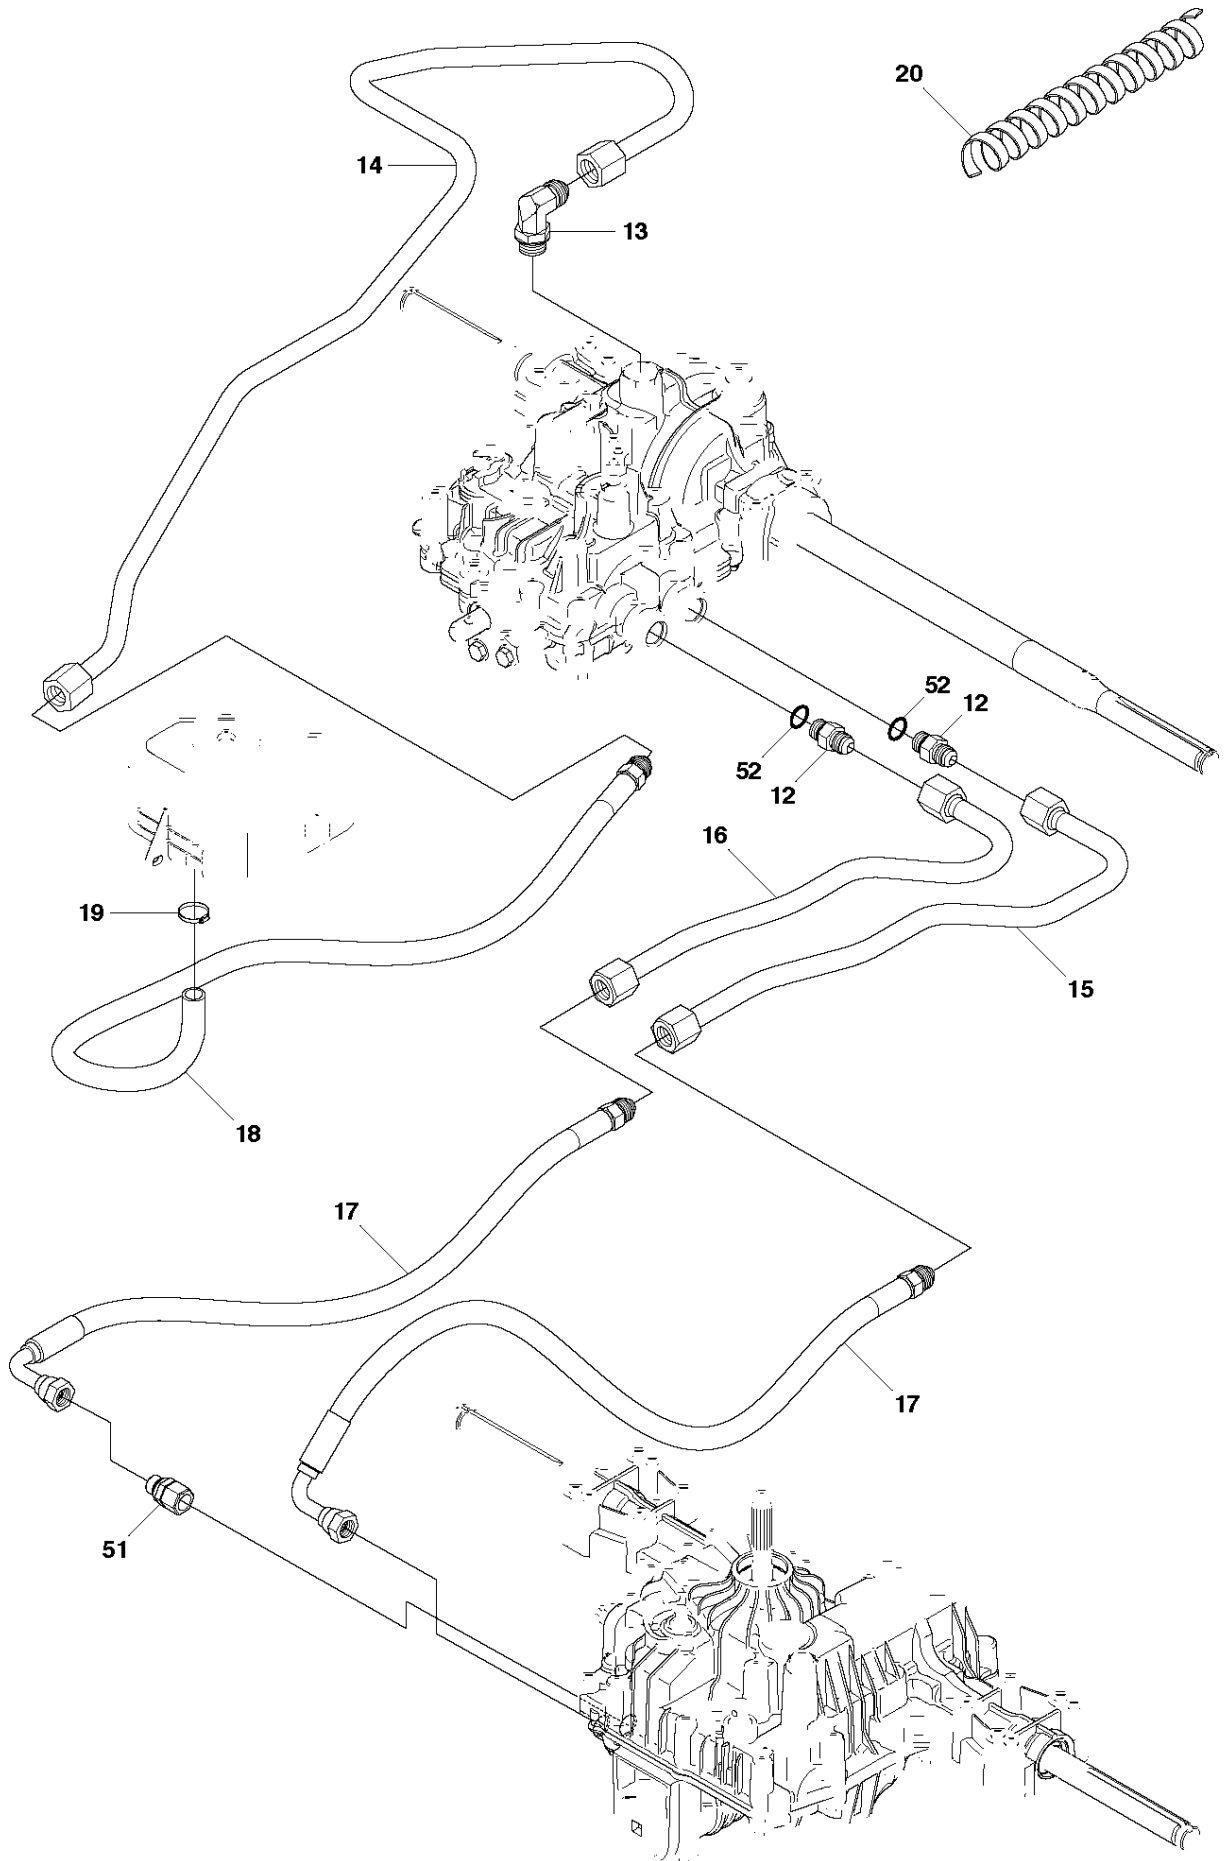

ENGINE

R15 T AWD, 966414301, 2010-07

Ref	Part No	Description	Remark	QTY KIT
12	535 42 68-06	PIPE FITTING		2
13	535 43 73-02	PIPE FITTING		1
14	525 49 12-01	HYDRAULIC PIPE		1
15	544 80 79-01	HYDRAULIC PIPE		1
16	544 80 80-01	HYDRAULIC PIPE		1
17	544 45 64-03	HYDRAULIC HOSE		2
18	522 42 98-02	HYDRAULIC HOSE		1
19	505 13 11-01	HOSE CLAMP		1
20	544 02 66-03	HOSE GUARD		1
51	504 56 74-01	PIPE FITTING		1
52	505 45 11-01	O-RING		2