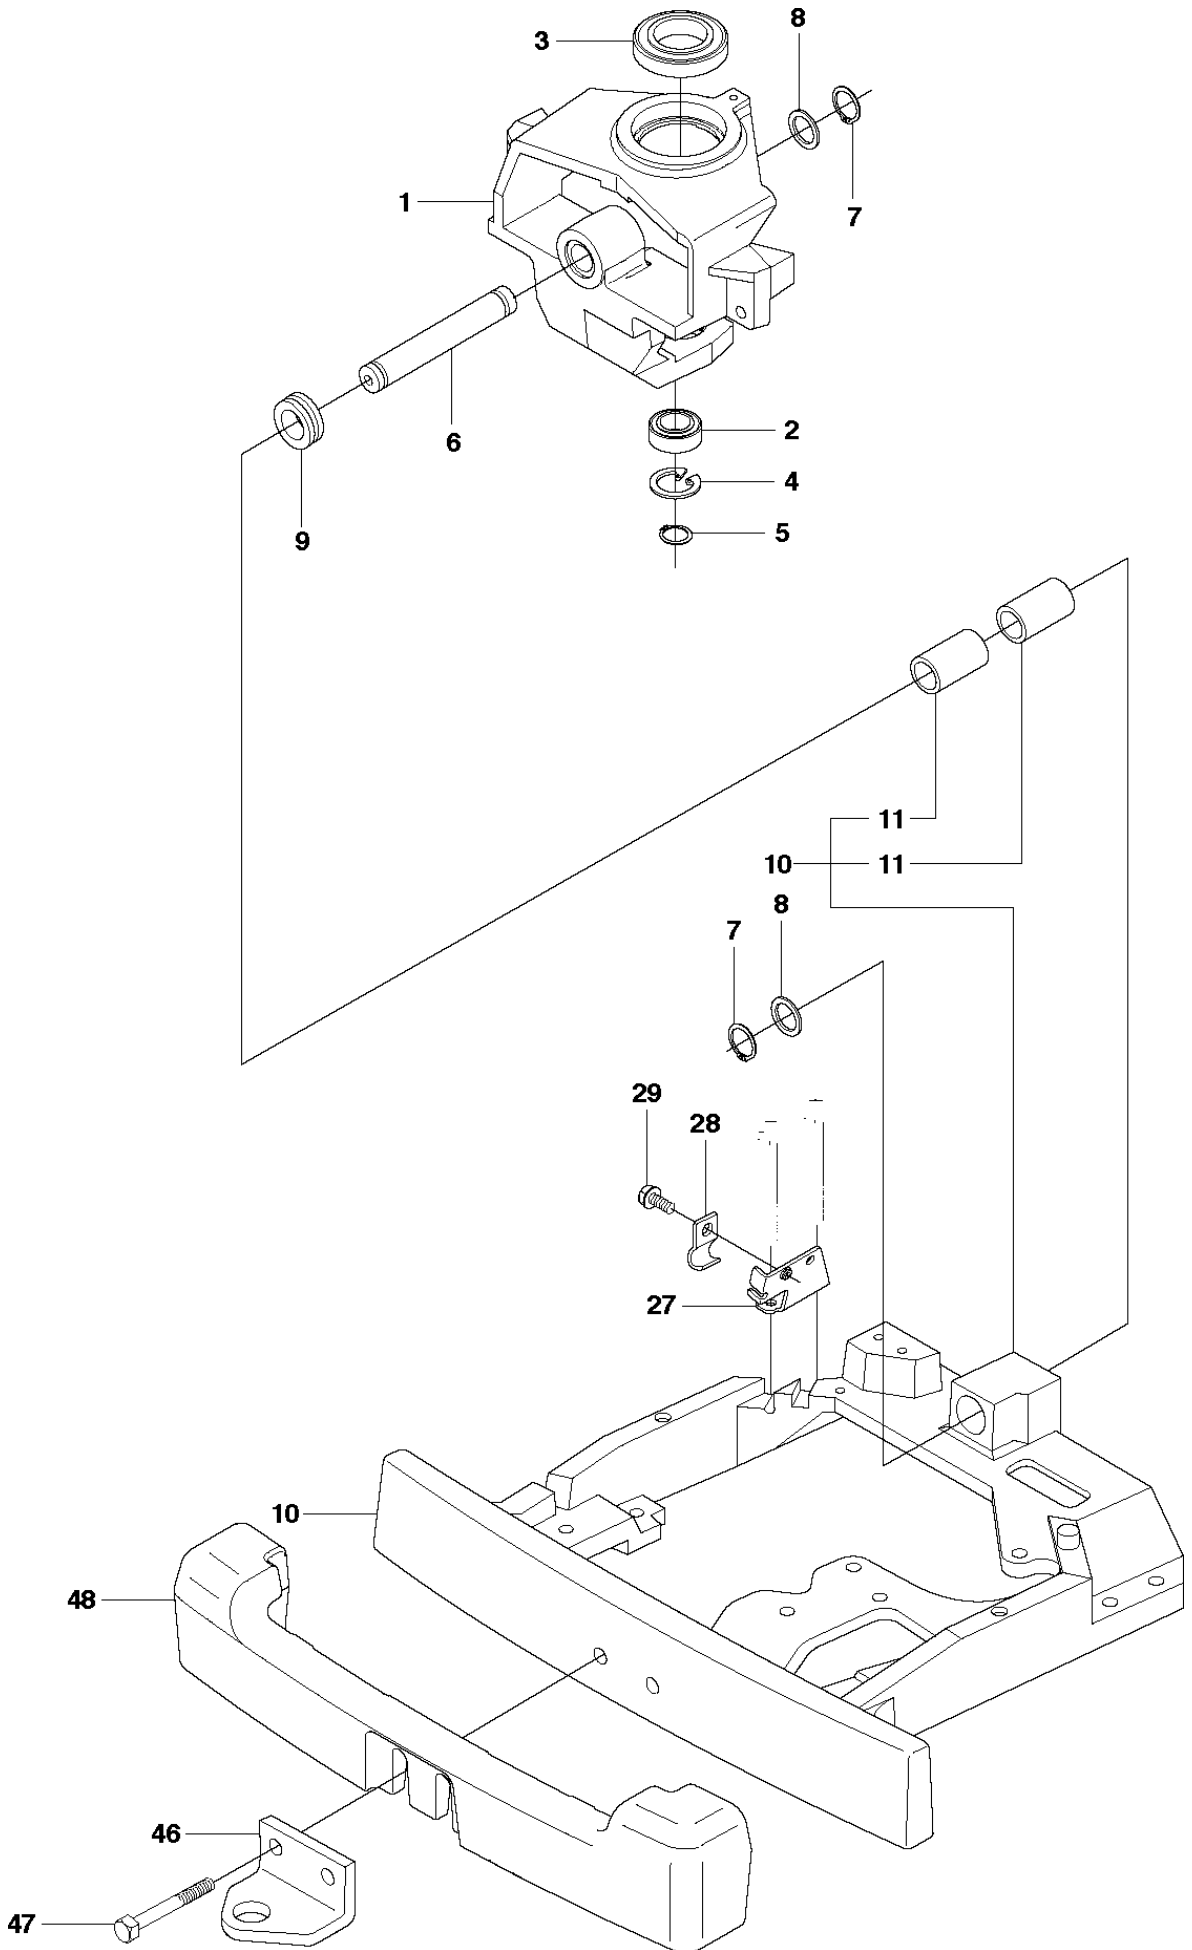

CHASSIS REAR

R15 T AWD, 966414301, 2010-07

Ref	Part No	Description	Remark	QTY	KIT
1	506 98 58-03	SPINDLE		1	
2	738 21 05-04	BALL BEARING		1	
3	738 21 10-04	BALL BEARING		1	
4	735 31 40-10	CIRCLIP		1	
5	735 31 26-00	CIRCLIP		1	
6	506 98 59-01	SWING AXLE		1	
7	735 31 26-00	CIRCLIP		2	
8	506 77 34-01	WASHER		2	
9	740 68 14-21	V-RING		1	
10	535 40 60-01	BRACKET		1	
11	506 98 61-02	GLIDLAGER		2	10
27	544 26 21-01	BRACKET		1	
28	506 56 65-01	CLIP		1	
29	725 23 64-61	SCREW EHHFT		1	
46	506 88 99-01	HITCH		1	
47	725 25 00-51	SCREW EHHM		2	
48	544 03 96-02	COUNTERWEIGHT		1	
49	544 12 17-01	BRACKET		1