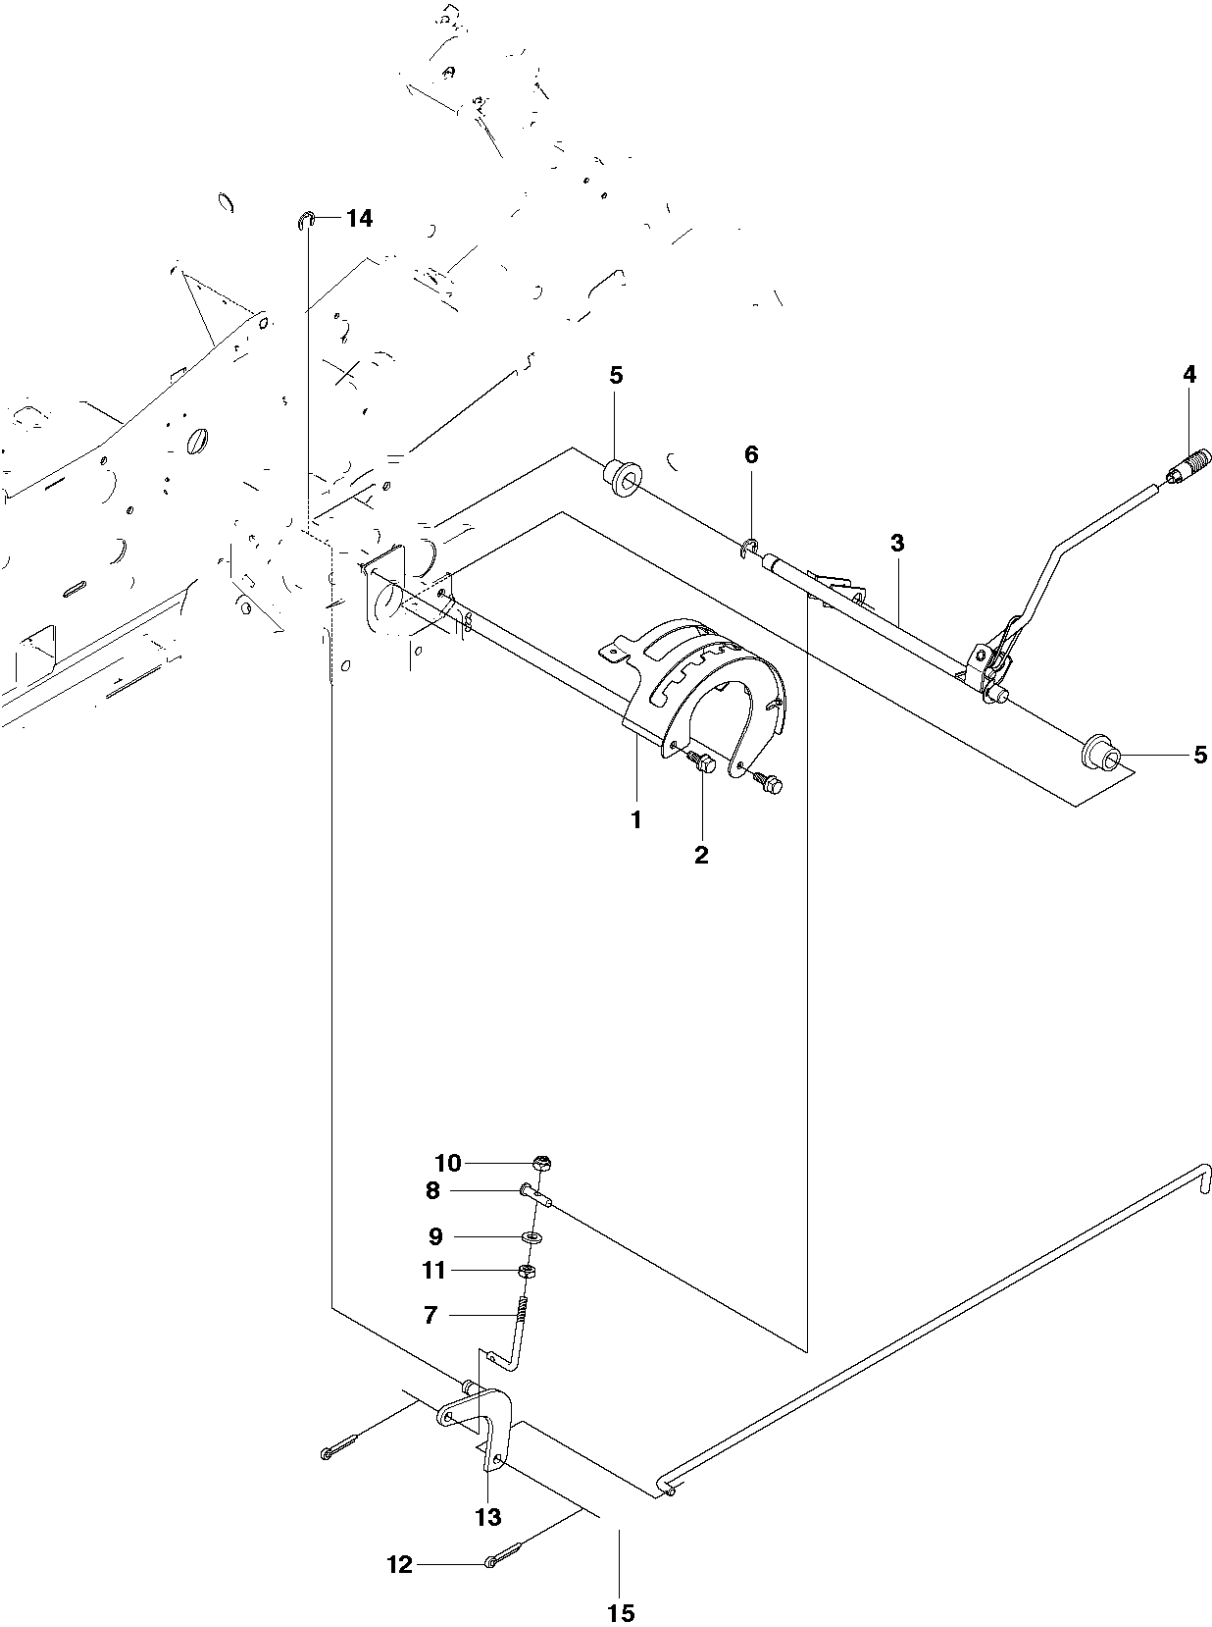

COVER

R15 T AWD, 966414301, 2010-07

Ref	Part No	Description	Remark	QTY	KIT
1	544 89 59-01	FOOT PLATE		1	
2	544 24 84-01	MAT		1	1
3	544 89 59-03	FOOT PLATE		1	
4	544 24 84-03	MAT		1	3
5	544 40 05-01	SCREW		4	
21	544 23 92-01	COVER		1	
22	544 42 75-01	MAT		1	
23	544 40 05-01	SCREW		2	
24	502 49 82-01	COVER		1	
25	502 29 75-01	COVER		1	24
26	502 46 58-01	LENS		1	24
27	502 29 76-01	COVER		1	24
28	729 53 27-71	SCREW CRPANT		2	24
29	544 40 05-01	SCREW		2	
30	544 43 32-01	PROTECTIVE COVER		1	
31	525 56 24-01	UNIT COVER		1	
34	502 30 02-01	LAMPHOLDER		1	
35	502 46 66-01	LAMP		2	
36	535 46 05-01	SEALING		1	

HEIGHT ADJUSTMENT

R15 T AWD, 966414301, 2010-07

Ref	Part No	Description	Remark	QTY KIT
1	535 50 14-01	CONTROL PLATE		1
2	506 57 01-03	SCREW EHHFM		2
3	504 73 45-01	ADJUSTER		1
4	506 54 20-01	HANDLE		1
5	506 55 43-01	BEARING		2
6	735 31 22-20	E-CLIP		1
7	506 90 82-01	HEIGHT ROD		1
8	506 78 46-01	PEN		1
9	734 11 72-01	WASHER		1
10	732 21 18-01	LOCK NUT		1
11	731 23 18-01	HEXAGON NUT		1
12	721 61 83-01	SPLIT PIN		2
13	525 47 60-01	ADJUSTER		1
14	735 31 15-20	E-CLIP		1
15	523 11 45-01	CONNECTION ROD		1