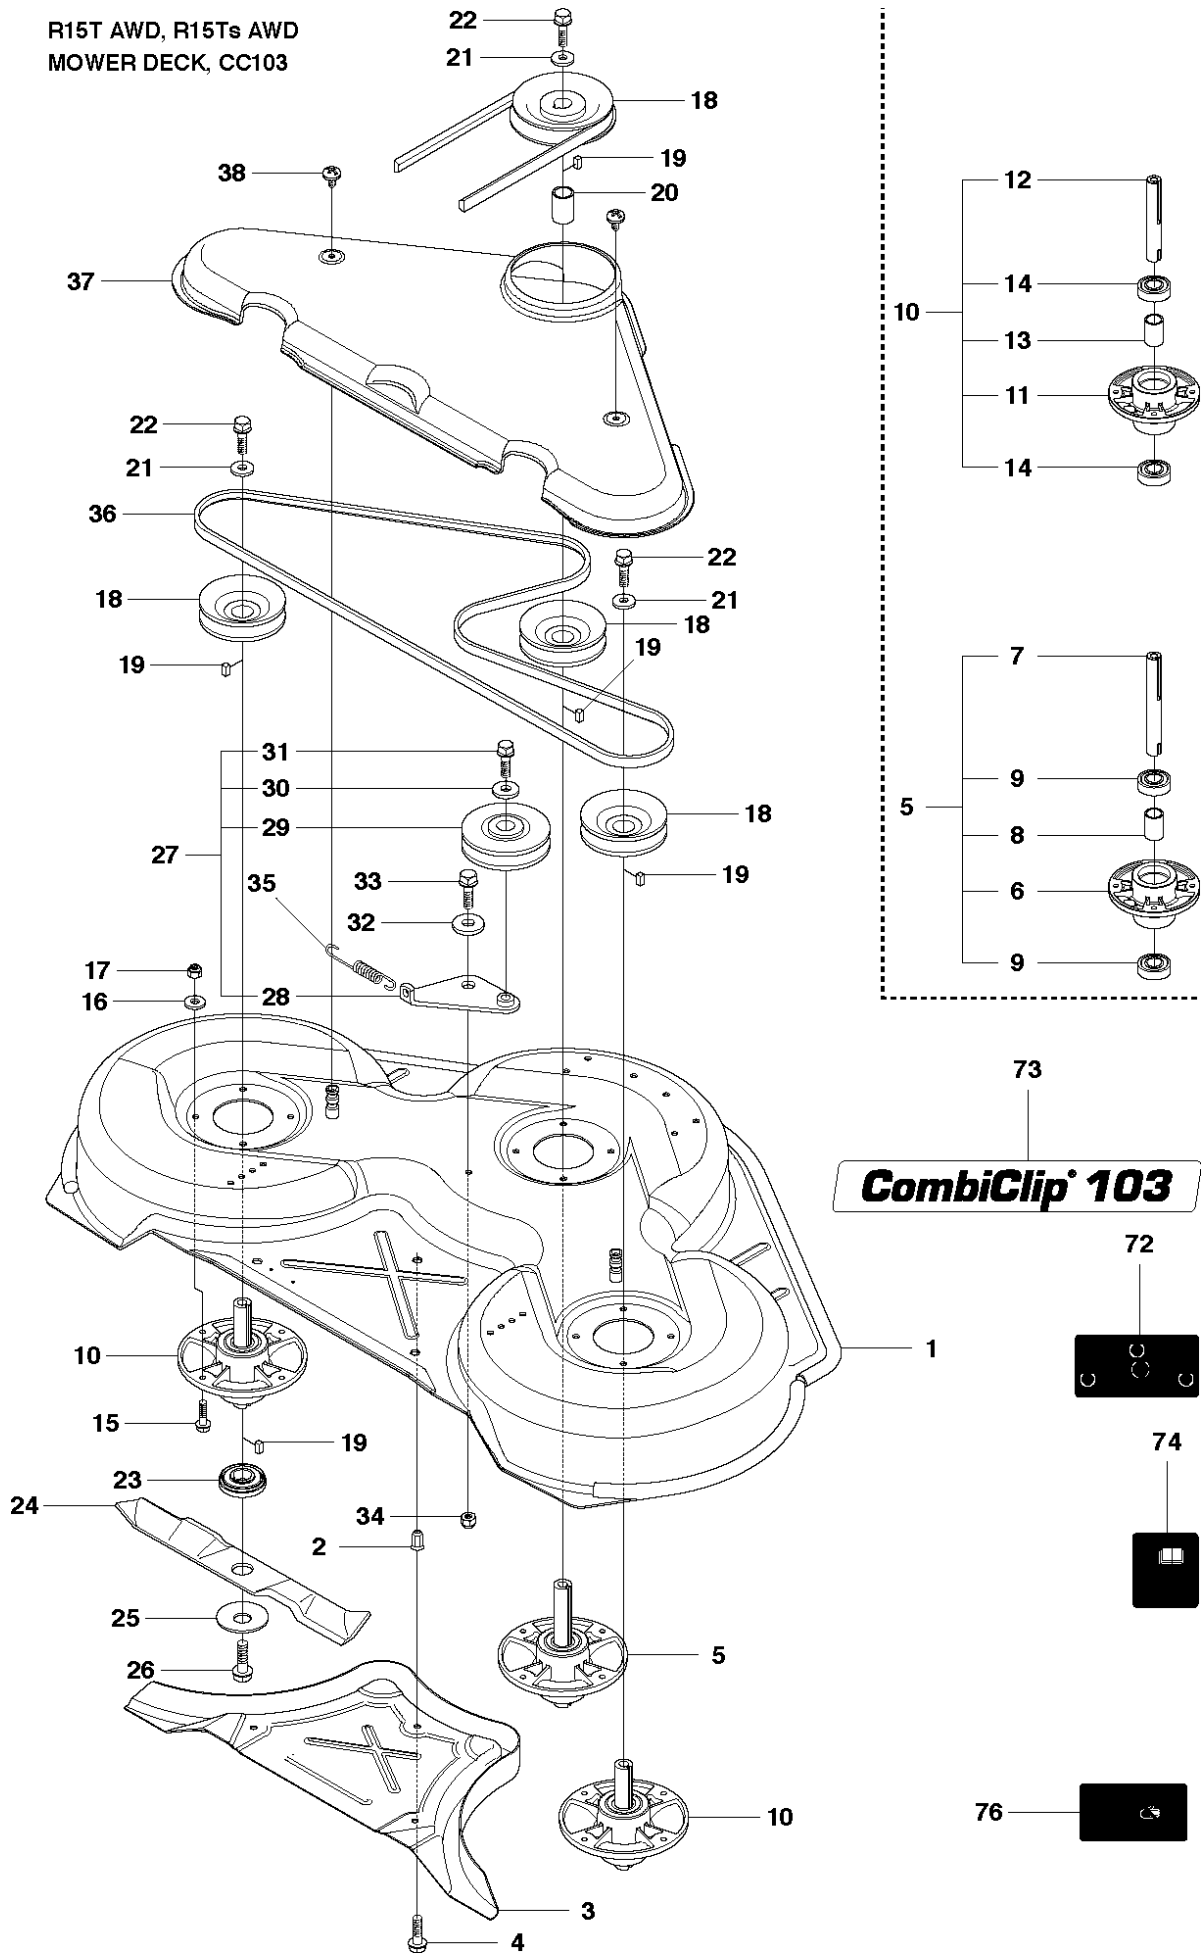

R15T AWD, R15Ts AWD
MOWER DECK, CC103

MOWER DECK / CUTTING DECK

R15 T AWD, 966414301, 2010-07

Ref	Part No	Description	Remark	QTY	KIT
1	574 21 08-01	CUTTING DECK		1	
2	506 91 62-01	NUT		1	
3	544 44 92-01	PLUG		1	
4	506 57 01-04	SCREW EHHFM		1	
5	544 06 59-02	BLADE HOUSING ASSY		1	
6	544 06 78-01	BEARING HOUSING		1	5
7	544 06 79-01	SHAFT		1	5
8	544 06 80-01	SPACING SLEEVE		1	5
9	738 23 04-34	BALL BEARING		2	5
10	544 06 59-01	BLADE HOUSING ASSY		2	
11	544 06 78-01	BEARING HOUSING		1	10
12	535 42 87-02	SHAFT		1	10
13	535 42 88-01	SPACER		1	10
14	738 23 04-34	BALL BEARING		2	10
15	535 42 38-01	SCREW RSQM		12	
16	734 11 64-01	WASHER		12	
17	732 21 18-01	LOCK NUT		12	
18	506 92 21-01	PULLEY		3	
19	506 53 35-01	PARALLEL KEY		7	
20	544 06 80-02	SPACING SLEEVE		1	
21	734 11 74-41	WASHER		3	
22	544 11 41-01	SCREW EHHM		3	
23	535 50 42-02	ADAPTER		3	
24	504 18 82-10	BLADE		3	
25	506 79 23-01	KNIFE PLATE		3	
26	544 11 41-01	SCREW EHHM		3	
27	506 54 07-01	BELT TENSIONER ASSY		1	
28	506 51 95-01	SPÄNNARM KPL.		1	27
29	506 53 27-01	PULLEY		1	27
30	734 11 64-41	WASHER		1	27
31	506 55 83-02	SCREW EHHFT		1	27
32	506 91 87-02	WASHER		1	
33	725 24 51-71	SCREW EHHM		1	
34	732 21 18-01	LOCK NUT		1	
35	506 53 31-01	SPRING		1	
36	589 53 06-01	BELT		1	
37	544 09 61-01	BELT COVER		1	
38	544 40 05-01	SCREW		2	
72	506 78 97-01	LABEL		1	
73	574 21 03-02	DECAL		1	
74	506 92 90-01	LABEL		1	
76	574 51 00-01	DECAL		1