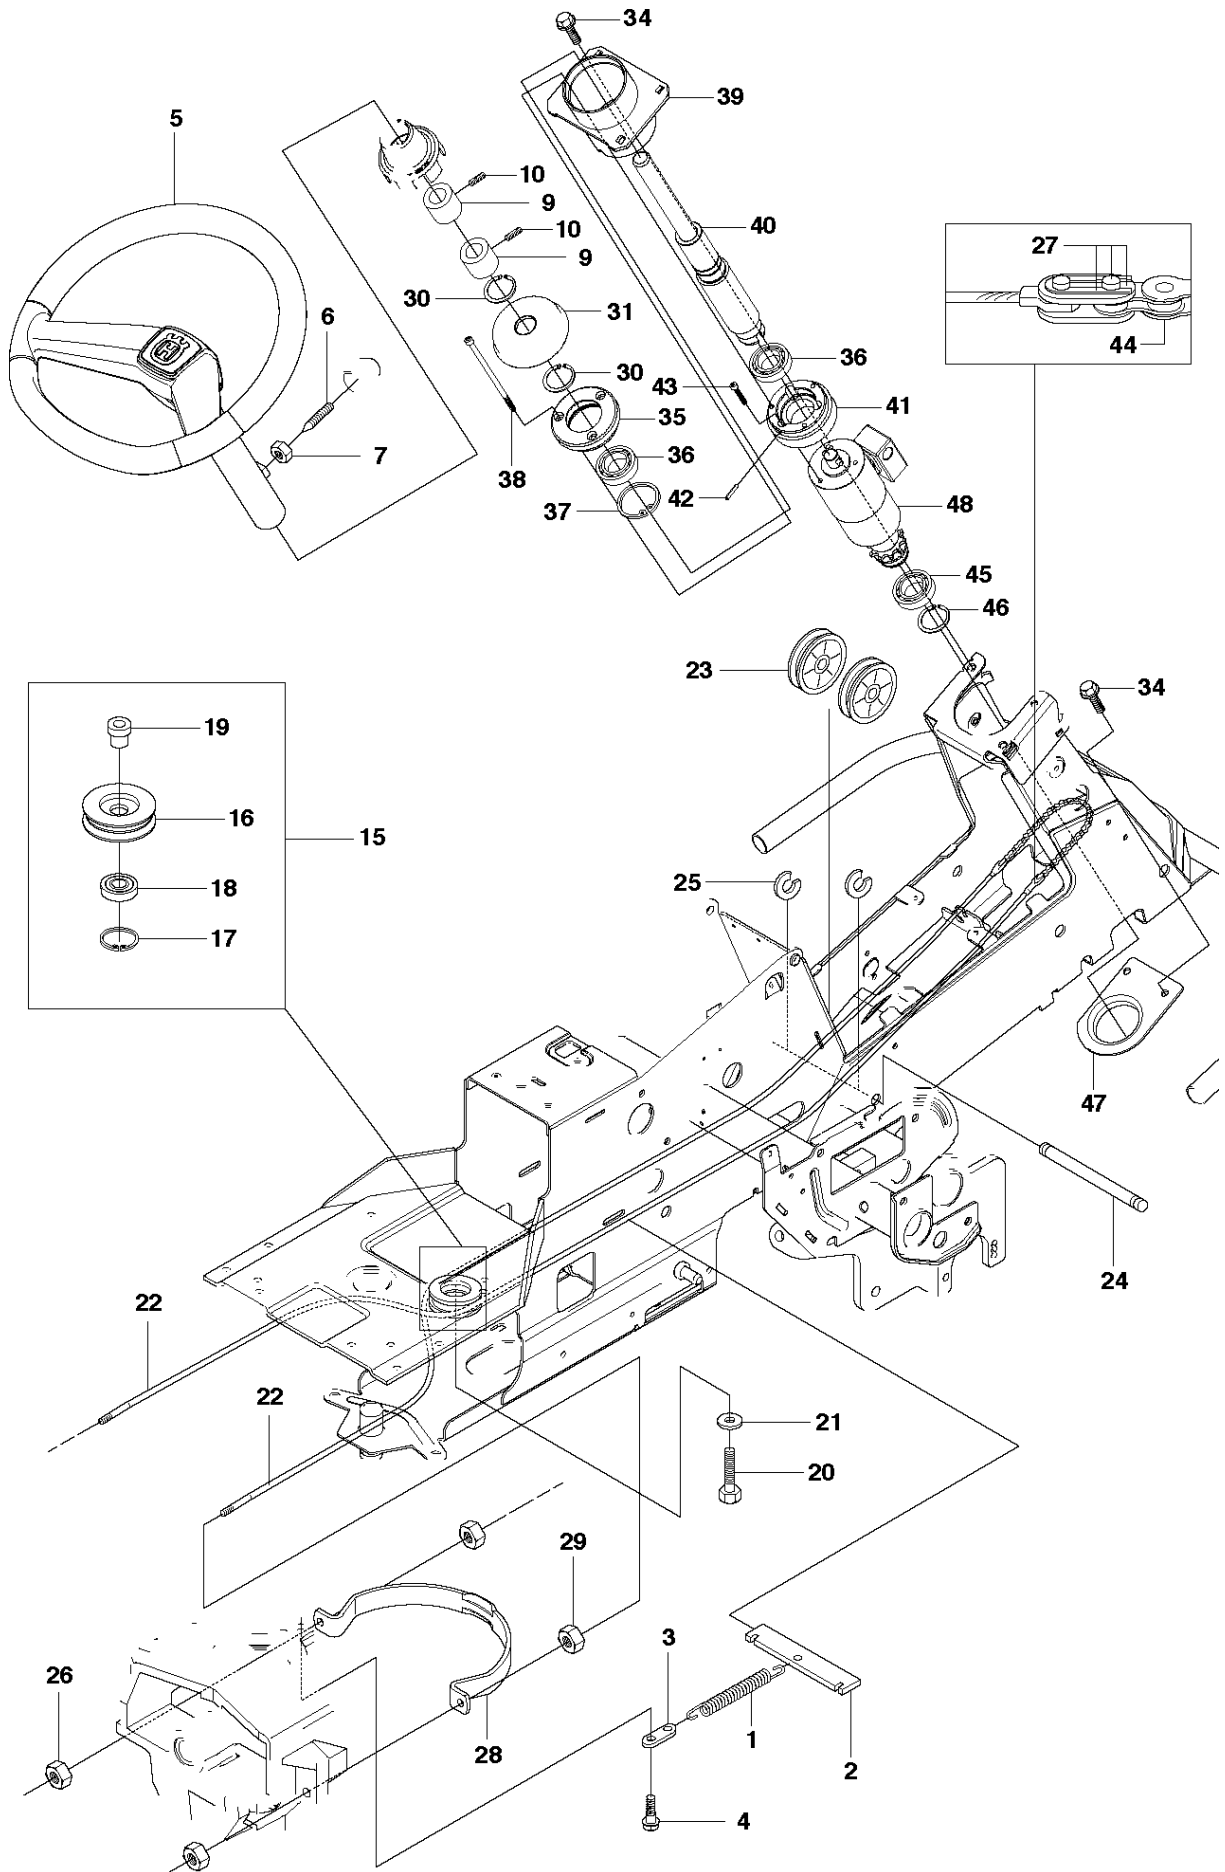

STEERING

R15 T AWD, 966414301, 2010-07

Ref	Part No	Description	Remark	QTY	KIT
1	506 67 19-01	SPRING		1	
2	506 57 63-01	SPRING RETAINER		1	
3	506 67 08-01	LINK		1	
4	506 59 74-01	SCREW EHHFM		1	
5	544 37 52-01	STEERING WHEEL		1	
6	728 74 55-05	SCREW IHSETM		1	
7	731 23 18-01	HEXAGON NUT		1	
9	506 86 34-01	DRIVER		2	
10	728 84 43-05	SCREW IHSETM		2	
15	506 50 09-03	BARRING WHEEL		1	
16	535 42 41-01	BARRING WHEEL		1	15
17	735 31 40-10	CIRCLIP		1	15
18	738 22 04-19	BALL BEARING		1	15
19	506 50 08-02	BUSHING		1	15
20	506 67 54-03	SCREW EHHFM		1	
21	734 11 74-41	WASHER		1	
22	506 58 91-04	WIRE ASSY		2	
23	506 52 24-01	STARTER PULLEY		2	
24	506 53 94-03	SHAFT		1	
25	735 31 14-20	E-CLIP		2	
26	732 21 20-51	NUT		2	
27	506 55 47-01	LINKAGE		2	
28	544 42 73-01	WIRE GUIDE		1	
29	731 23 20-51	HEXAGON NUT		2	
30	735 31 26-00	CIRCLIP		2	
31	535 42 37-01	BELLOWS		1	
34	506 57 01-04	SCREW EHHFM		4	
35	535 42 36-01	BEARING HOUSING		1	
36	738 21 05-04	BALL BEARING		2	
37	735 31 40-10	CIRCLIP		1	
38	535 43 28-01	SCREW IHSCM		3	
39	502 29 62-01	REINFORCING TUBE		1	
40	535 42 19-01	STEERING ROD		1	
41	535 42 35-01	BEARING HOUSING		1	
42	721 43 35-01	SPRING PIN		1	
43	725 53 70-01	SCREW IHSCM		3	
44	506 55 46-10	CHAIN		1	
45	535 42 78-01	BALL BEARING		1	
46	735 31 33-00	CIRCLIP		1	
47	504 53 82-01	BEARING CAGE		1	
48	535 45 71-02	COMFORT STEERING		1