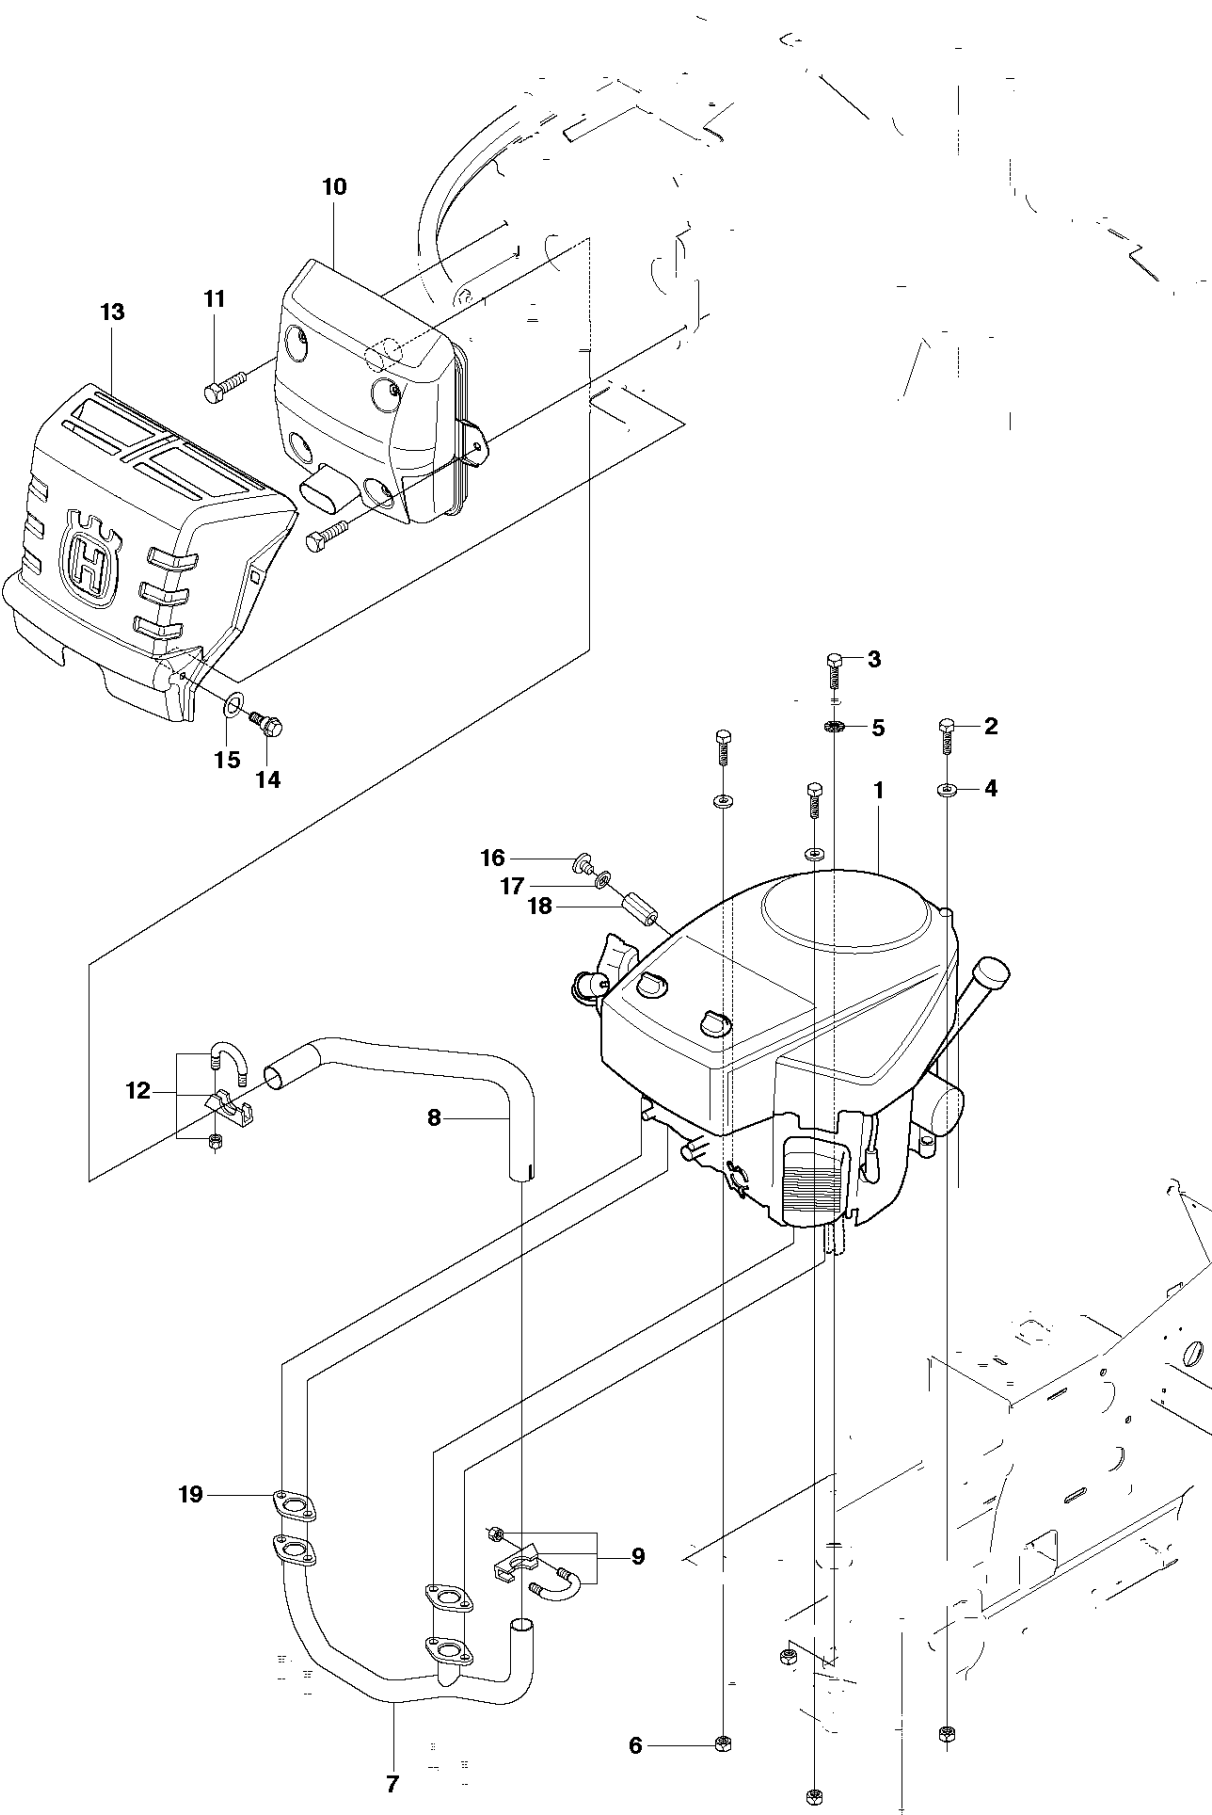

ENGINE

R15 T AWD, 966414301, 2010-07

Ref	Part No	Description	Remark	QTY	KIT
1	535 45 19-01	MOTOR		1	
2	725 24 57-51	SCREW		3	
3	725 24 59-51	SCREW EHHM		1	
4	734 11 64-01	WASHER		3	
5	735 21 64-00	LOCKWASHER		1	
6	732 21 18-01	LOCK NUT		4	
7	510 13 14-01	EXHAUST PIPE		1	
8	544 01 33-01	PIPE		1	
9	506 66 84-01	CLAMP ASSY		1	
10	544 33 57-02	MUFFLER ASSY		1	
11	725 23 64-61	SCREW EHHFT		2	
12	506 66 84-01	CLAMP ASSY		1	
13	544 24 83-01	HEAT PROTECTOR		1	
14	506 59 74-01	SCREW EHHFM		2	
15	506 83 94-01	SPRING WASHER		2	
16	535 41 44-60	PLUG		1	1
17	531 00 11-90	O-RING		1	1
18	535 41 44-16	JOINT		1	1
19	535 41 42-36	GASKET		2	1