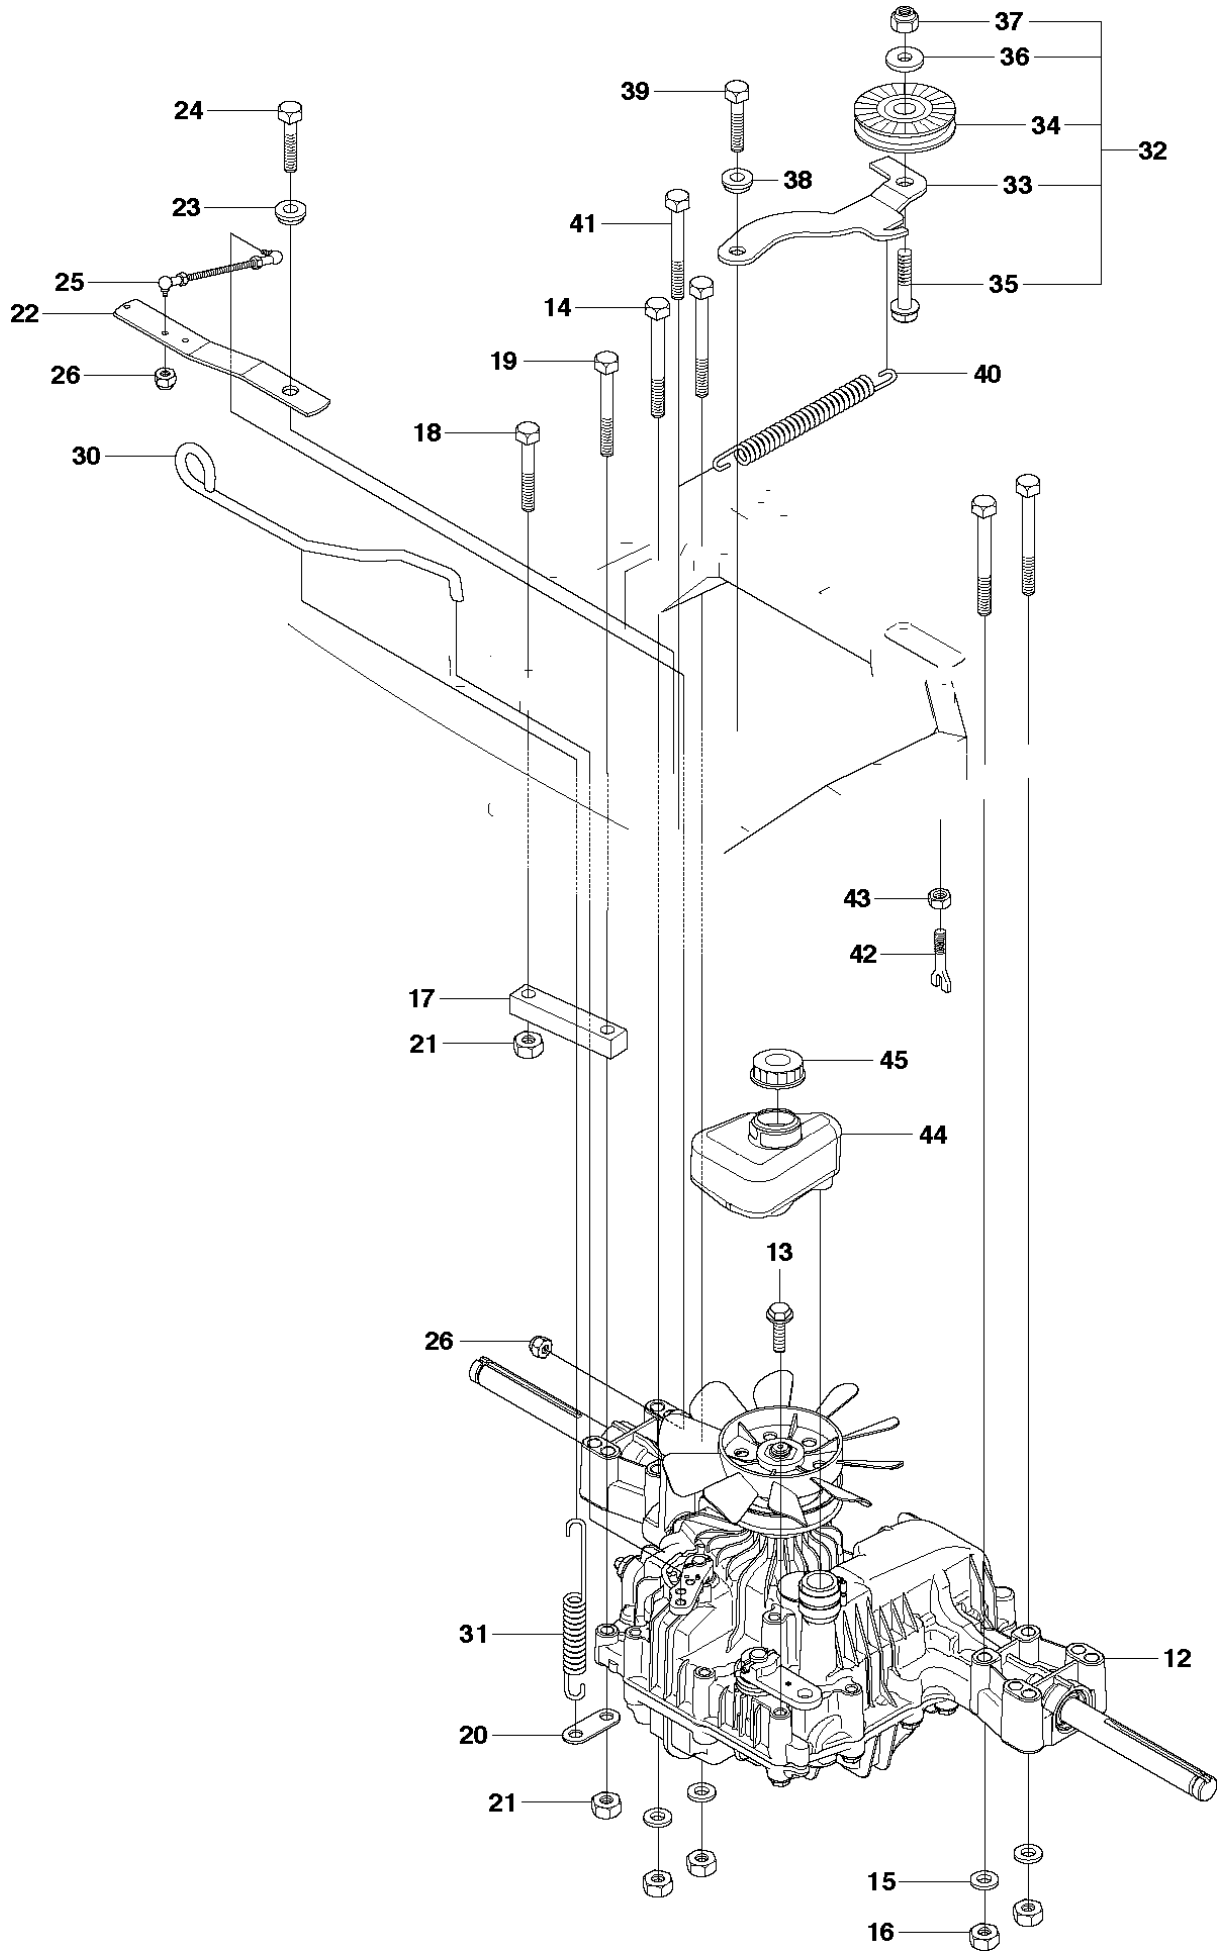

CHASSIS REAR

R15 T AWD, 966414301, 2010-07

Ref	Part No	Description	Remark	QTY	KIT
12	573 95 61-01	TRANSMISSION		1	
13	725 24 67-51	SCREW EHHM		4	
15	734 11 64-01	WASHER		4	
16	731 23 18-01	HEXAGON NUT		4	
17	506 98 72-01	MOMENTFÄSTE		1	
18	725 24 59-51	SCREW EHHM		1	
19	725 24 62-51	SCREW EHHM		1	
20	506 59 93-01	LINK		1	
21	731 23 18-01	HEXAGON NUT		2	
22	506 98 74-03	LEVER		1	
23	506 91 87-02	WASHER		1	
24	725 24 51-51	SCREW		1	
25	506 98 75-01	ADJUSTMENT ROD		1	
26	732 21 14-01	LOCK NUT		2	
30	506 98 82-01	FRIKOPPLINGSSTÅNG		1	
31	506 83 43-01	SPRING		1	
32	506 98 84-01	BELT TENSIONER ASSY		1	
33	506 98 85-01	BELT TENSIONER		1	32
34	506 94 69-01	PULLEY		1	32
35	725 24 55-51	SCREW		1	32
36	734 11 64-41	WASHER		1	32
37	732 21 18-01	LOCK NUT		1	32
38	506 91 87-02	WASHER		1	
39	725 24 51-51	SCREW		1	
40	506 98 86-01	SPRING		1	
41	725 24 64-51	SCREW EHHM		1	
42	506 98 88-01	PENDULUM		1	
43	731 23 20-51	HEXAGON NUT		1	
44	544 10 01-01	EXPANSION TANK		1	
45	506 67 33-01	TANK CAP ASSY		1