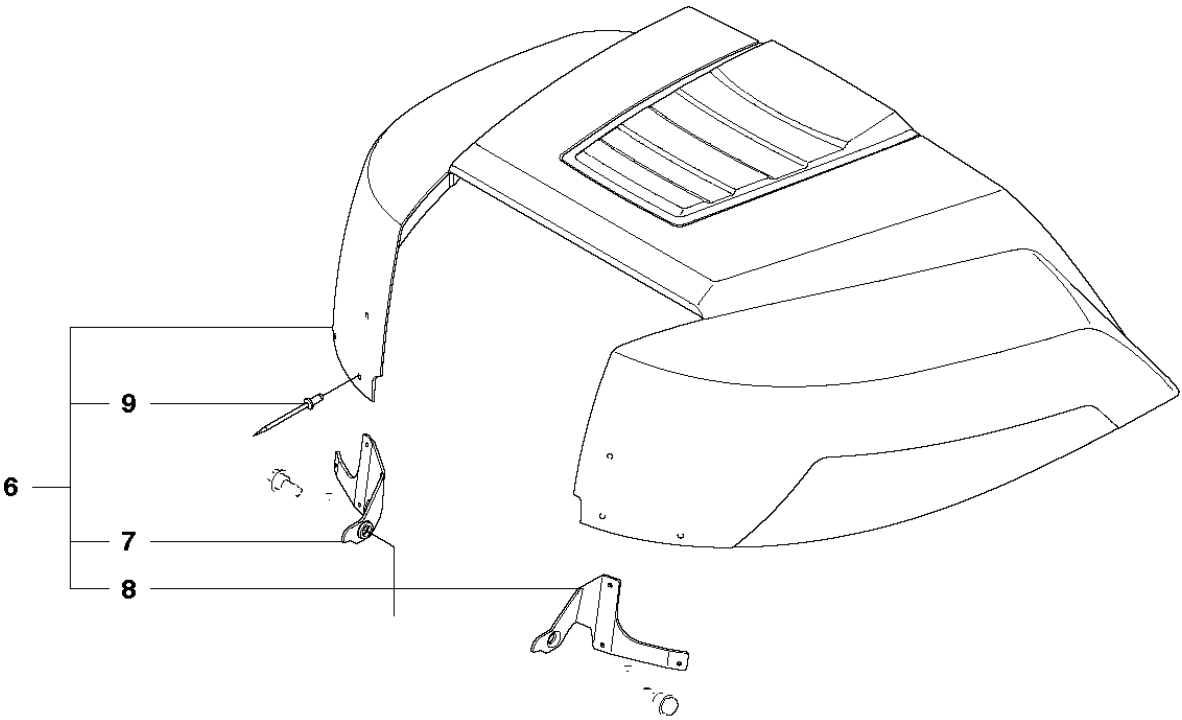

COVER

R15 T AWD, 966414301, 2010-07

Ref	Part No	Description	Remark	QTY	KIT
6	544 24 50-03	ENGINE HOOD ASSY		1	
7	544 24 51-01	HINGE		1	6
8	544 24 51-02	HINGE		1	6
9	722 79 54-02	RIVET		6	6
19	574 85 61-01	COVER		1	
20	574 85 62-01	SCREW		2