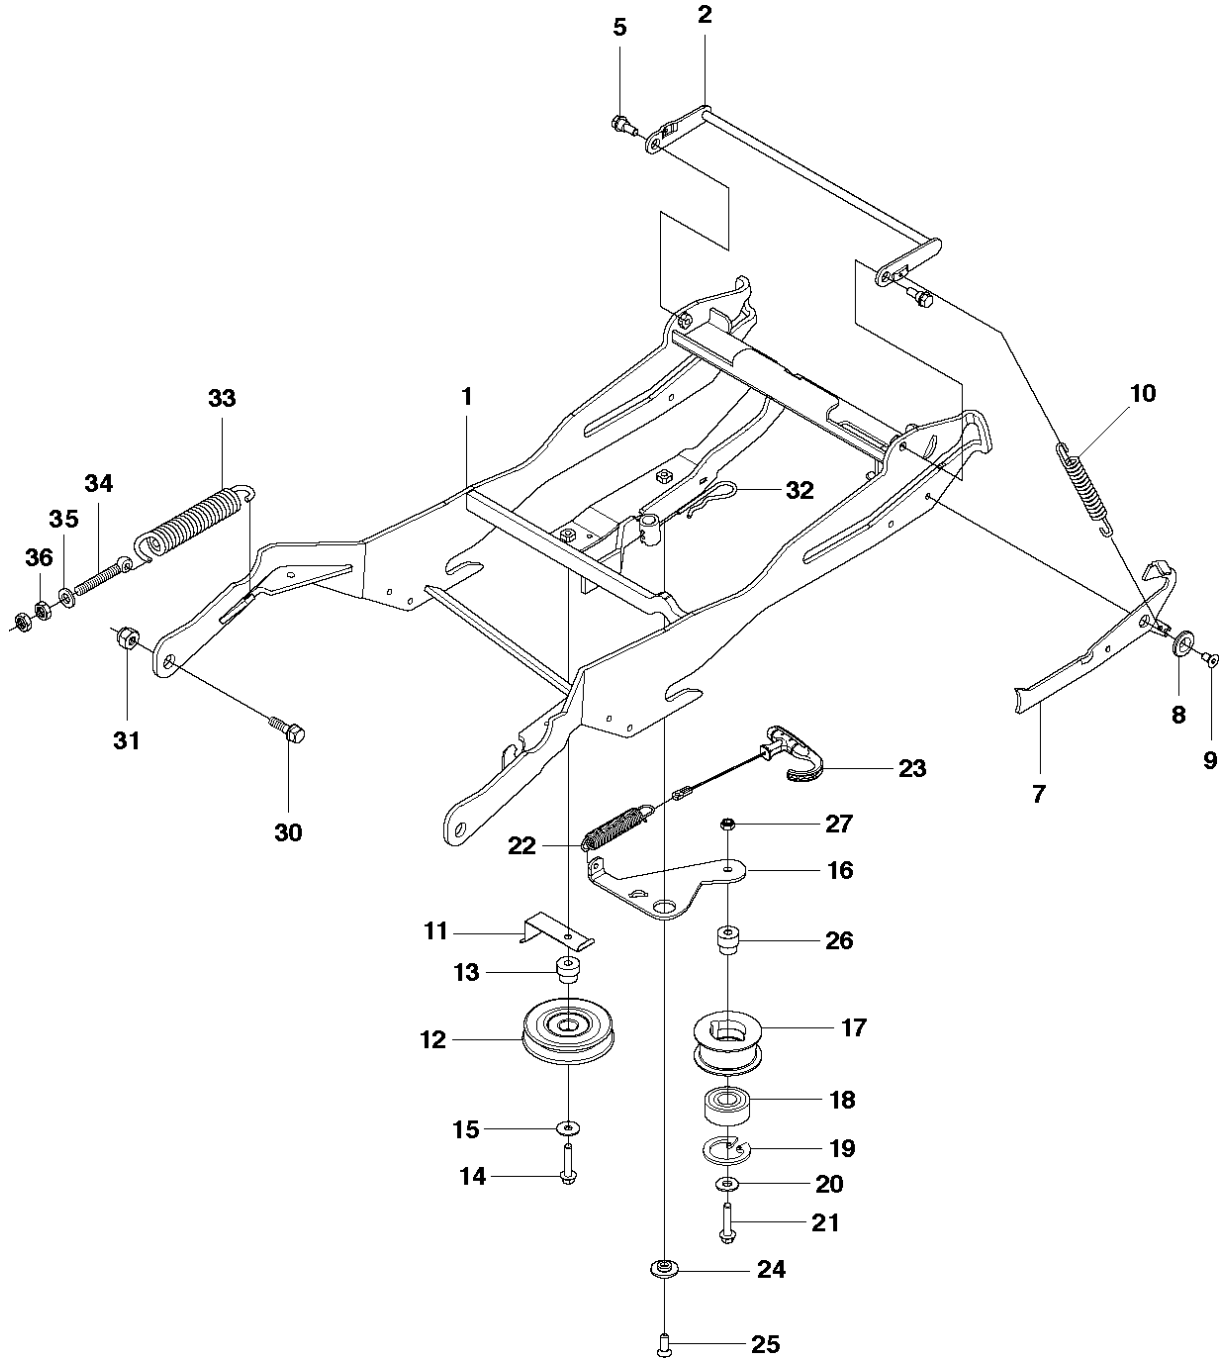

FRAME

R15 T AWD, 966414301, 2010-07

Ref	Part No	Description	Remark	QTY KIT
1	523 06 42-01	EQUIPMENT FRAME		1
2	525 47 59-01	HOOK		1
5	506 59 74-01	SCREW EHHFM		2
7	523 11 66-02	LEVER		1
8	506 91 87-01	WASHER		1
9	725 64 48-01	SCREW IHCSFM		1
10	506 53 56-03	DRAW SPRING		1
11	525 48 67-01	BELT GUIDE		1
12	506 97 48-01	PULLEY		1
13	506 82 68-02	BUSHING		1
14	725 24 59-51	SCREW EHHM		1
15	734 11 64-41	WASHER		1
16	523 08 37-01	SHEET		1
17	506 92 89-01	PULLEY		1
18	738 21 04-04	BALL BEARING		1
19	735 31 38-10	CIRCLIP		1
20	734 11 64-41	WASHER		1
21	725 24 59-51	SCREW EHHM		1
22	504 62 24-01	SPRING		1
23	504 62 21-02	HANDLE ASSY		1
24	505 45 17-01	WASHER		1
25	725 64 53-01	SCREW IHCSFM		1
26	535 48 48-01	BUSHING		1
27	732 21 18-01	LOCK NUT		1
30	506 89 58-01	COLLAR SCREW		2
31	732 25 22-01	HEXAGON LOCKING NUT		2
32	506 96 66-01	HAIR PIN COTTER		1
33	506 83 76-01	SPRING		2
34	506 83 77-01	RING BOLT		2
35	734 11 72-01	WASHER		2
36	731 23 20-51	HEXAGON NUT		4