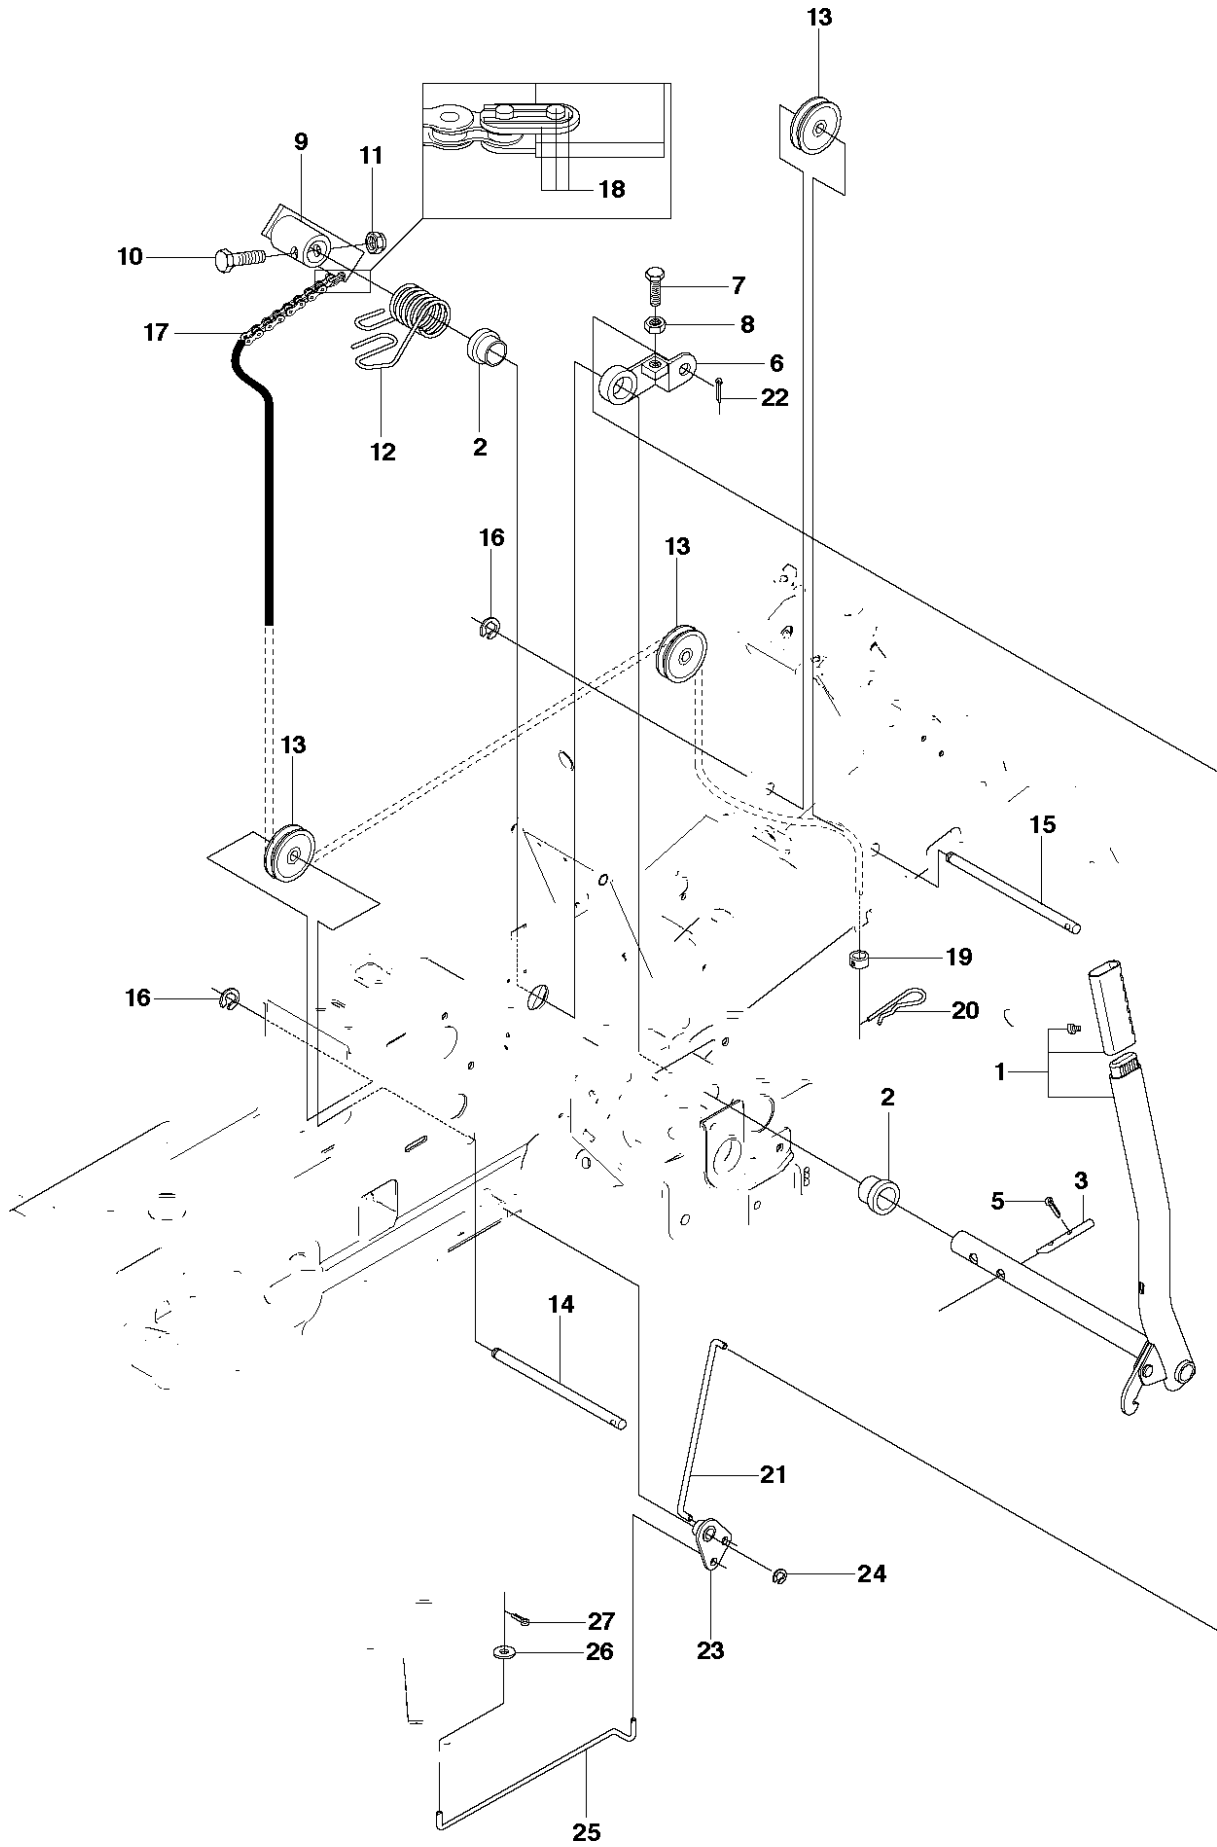

COVER

R15 T AWD, 966414301, 2010-07

Ref	Part No	Description	Remark	QTY	KIT
1	544 89 59-01	FOOT PLATE		1	
2	544 24 84-01	MAT		1	1
3	544 89 59-03	FOOT PLATE		1	
4	544 24 84-03	MAT		1	3
5	544 40 05-01	SCREW		4	
21	544 23 92-01	COVER		1	
22	544 42 75-01	MAT		1	
23	544 40 05-01	SCREW		2	
24	502 49 82-01	COVER		1	
25	502 29 75-01	COVER		1	24
26	502 46 58-01	LENS		1	24
27	502 29 76-01	COVER		1	24
28	729 53 27-71	SCREW CRPANT		2	24
29	544 40 05-01	SCREW		2	
30	544 43 32-01	PROTECTIVE COVER		1	
31	525 56 24-01	UNIT COVER		1	
34	502 30 02-01	LAMPHOLDER		1	
35	502 46 66-01	LAMP		2	
36	535 46 05-01	SEALING		1	

COVER

R15 T AWD, 966414301, 2010-07

Ref	Part No	Description	Remark	QTY KIT
13	535 50 25-01	CONTROL COVER		1
14	544 40 05-01	SCREW		1
15	544 33 21-01	CONTROL COVER		1
16	544 33 22-02	COVER		1
17	535 42 91-01	SPRING NUT		1
18	544 40 05-01	SCREW		4

HEIGHT ADJUSTMENT

R15 T AWD, 966414301, 2010-07

Ref	Part No	Description	Remark	QTY KIT
1	535 50 14-01	CONTROL PLATE		1
2	506 57 01-03	SCREW EHHFM		2
3	504 73 45-01	ADJUSTER		1
4	506 54 20-01	HANDLE		1
5	506 55 43-01	BEARING		2
6	735 31 22-20	E-CLIP		1
7	506 90 82-01	HEIGHT ROD		1
8	506 78 46-01	PEN		1
9	734 11 72-01	WASHER		1
10	732 21 18-01	LOCK NUT		1
11	731 23 18-01	HEXAGON NUT		1
12	721 61 83-01	SPLIT PIN		2
13	525 47 60-01	ADJUSTER		1
14	735 31 15-20	E-CLIP		1
15	523 11 45-01	CONNECTION ROD		1