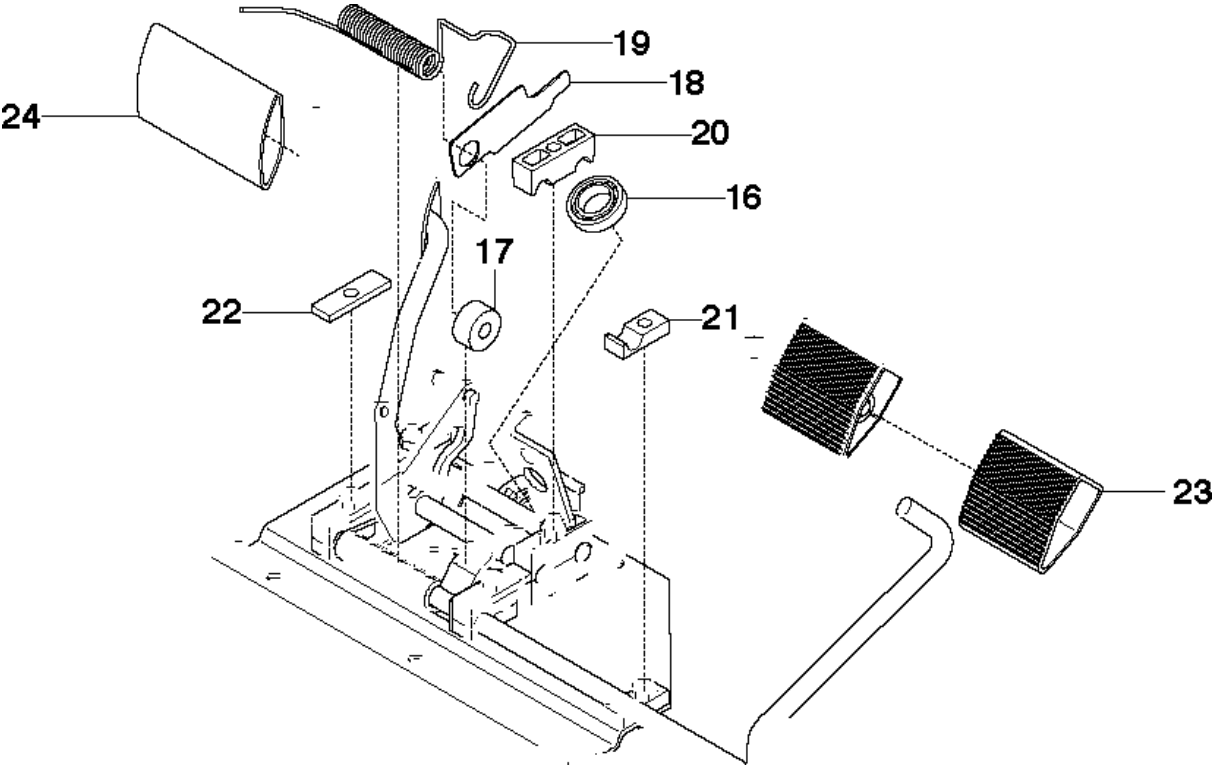

PEDALS

R15 T AWD, 966414301, 2010-07

Ref	Part No	Description	Remark	QTY	KIT
16	738 21 02-04	BALL BEARING		1	1
17	535 48 02-01	ROLLER		1	1
18	535 48 06-01	PROTECTIVE PLATE		1	1
19	535 48 07-01	SPRING		1	1
20	535 48 08-01	BEARING SUPPORT		4	1
21	535 48 09-01	BEARING SUPPORT		1	1
22	535 48 10-01	REINFORCEMENT PLATE		1	1
23	535 47 88-01	PEDAL RUBBER		1	1
24	535 47 88-02	PEDAL RUBBER		1	1