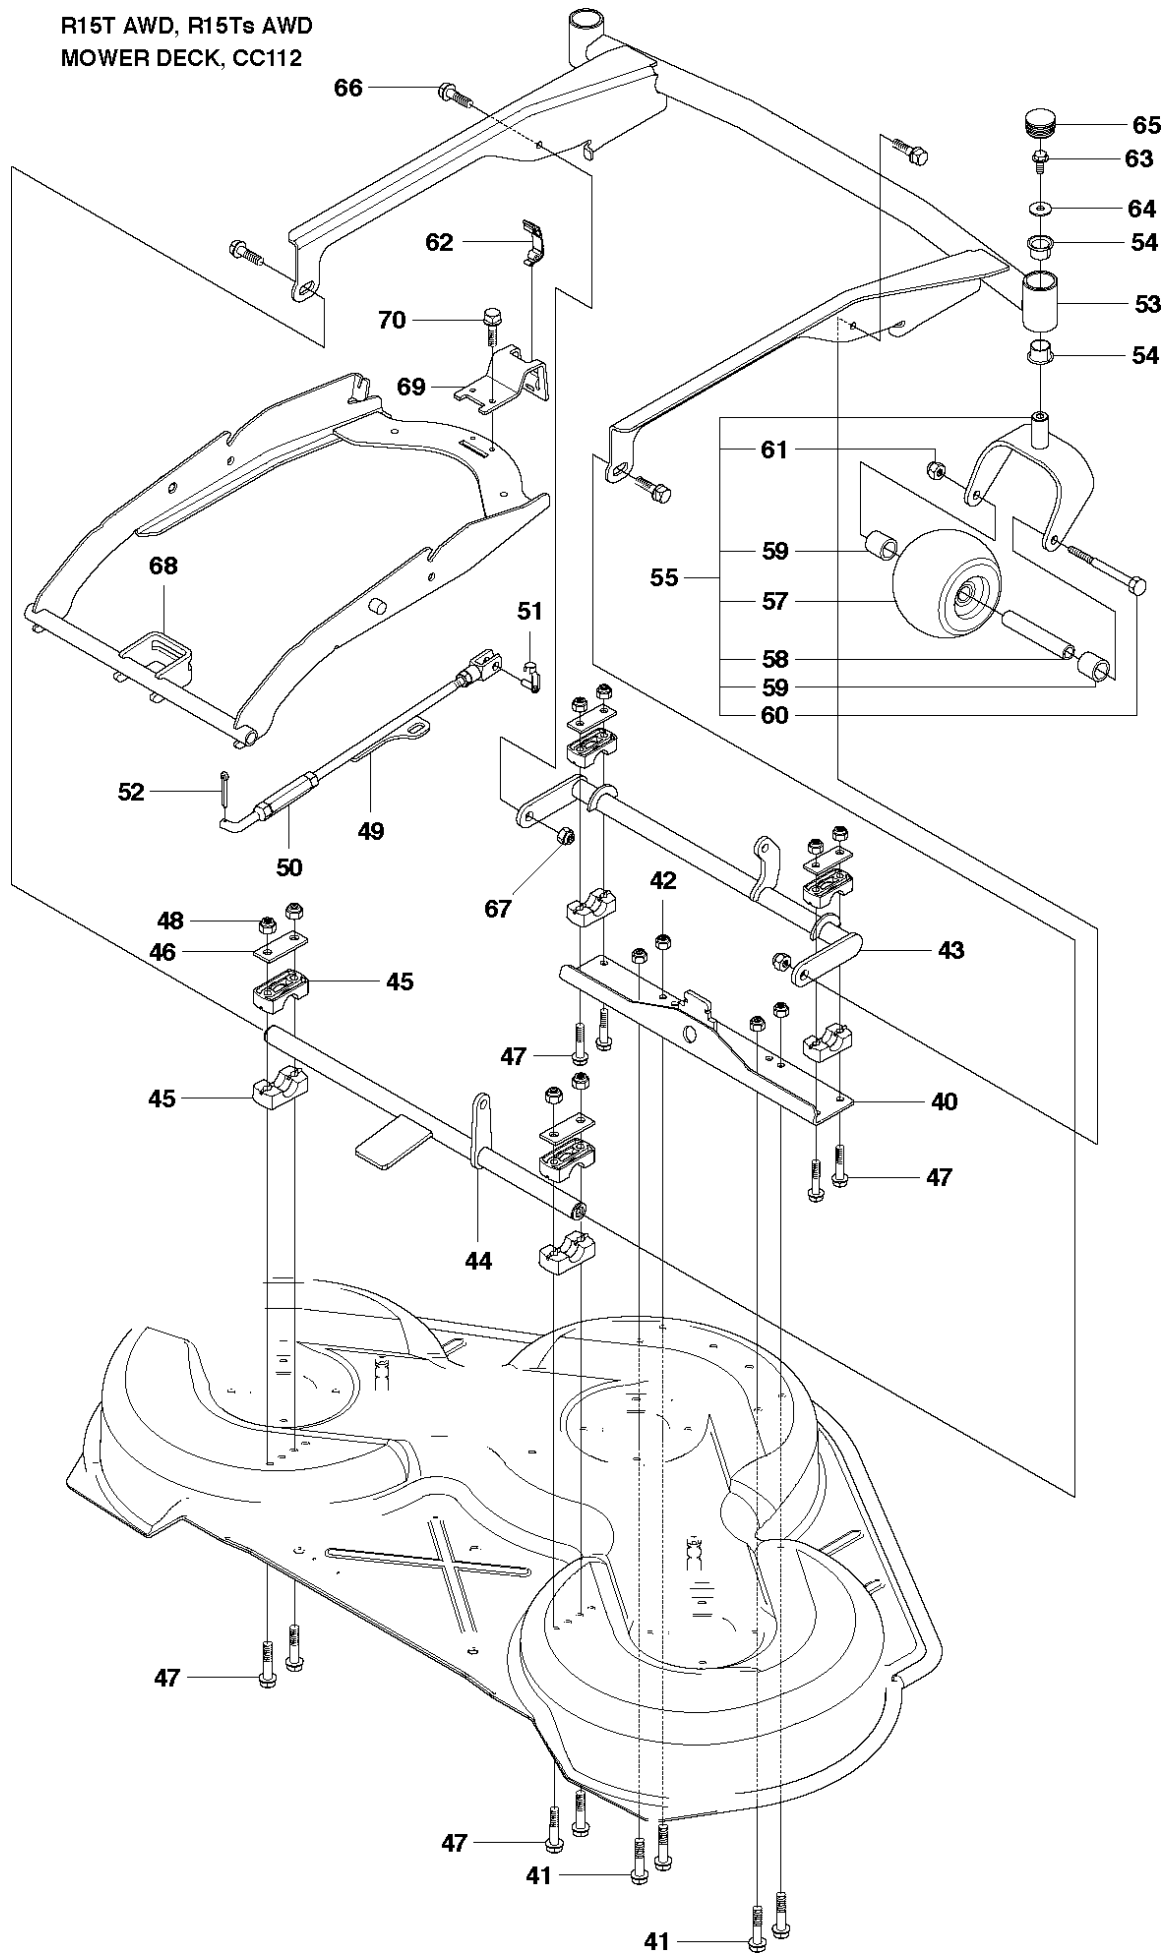

R15T AWD, R15Ts AWD
MOWER DECK, CC112

MOWER DECK / CUTTING DECK

R15 T AWD, 966414301, 2010-07

Ref	Part No	Description	Remark	QTY	KIT
40	523 09 53-01	BRACKET		1	
41	725 24 51-71	SCREW EHHM		4	
42	732 21 18-01	LOCK NUT		4	
43	502 64 18-02	CROSS BAR		1	
44	523 09 45-03	CROSS BAR		1	
45	506 86 96-01	BEARING		8	
46	506 81 38-01	REINFORCING PLATE		4	
47	725 24 61-51	SCREW EHHM		8	
48	732 21 18-01	LOCK NUT		8	
49	523 11 42-01	PARALLEL ROD ASSY		1	
50	502 64 23-01	PARALLEL ROD		1	
51	506 83 98-01	GAFFELLÄNK		1	
52	721 61 83-01	SPLIT PIN		1	
53	523 08 65-03	DECK FRAME		1	
54	574 56 19-01	BEARING		4	
55	574 21 01-01	PIVOT WHEEL ASSY		2	
57	506 96 30-01	WHEEL ASSY		1	55
58	506 81 08-02	TUBE		1	55
59	506 87 41-02	SPACER		2	55
60	725 25 19-51	SCREW EHHM		1	55
61	732 21 20-51	NUT		1	55
62	503 89 47-03	SNAP LOCKING		1	
63	506 57 01-04	SCREW EHHFM		2	
64	734 11 64-41	WASHER		2	
65	574 03 48-01	PLUG		2	
66	506 59 74-01	SCREW EHHFM		4	
67	732 21 18-01	LOCK NUT		2	
68	523 08 75-01	DECK ATTACHMENT		1	
69	523 11 46-01	LOCK		1	
70	725 23 68-61	SCREW EHHFT		2