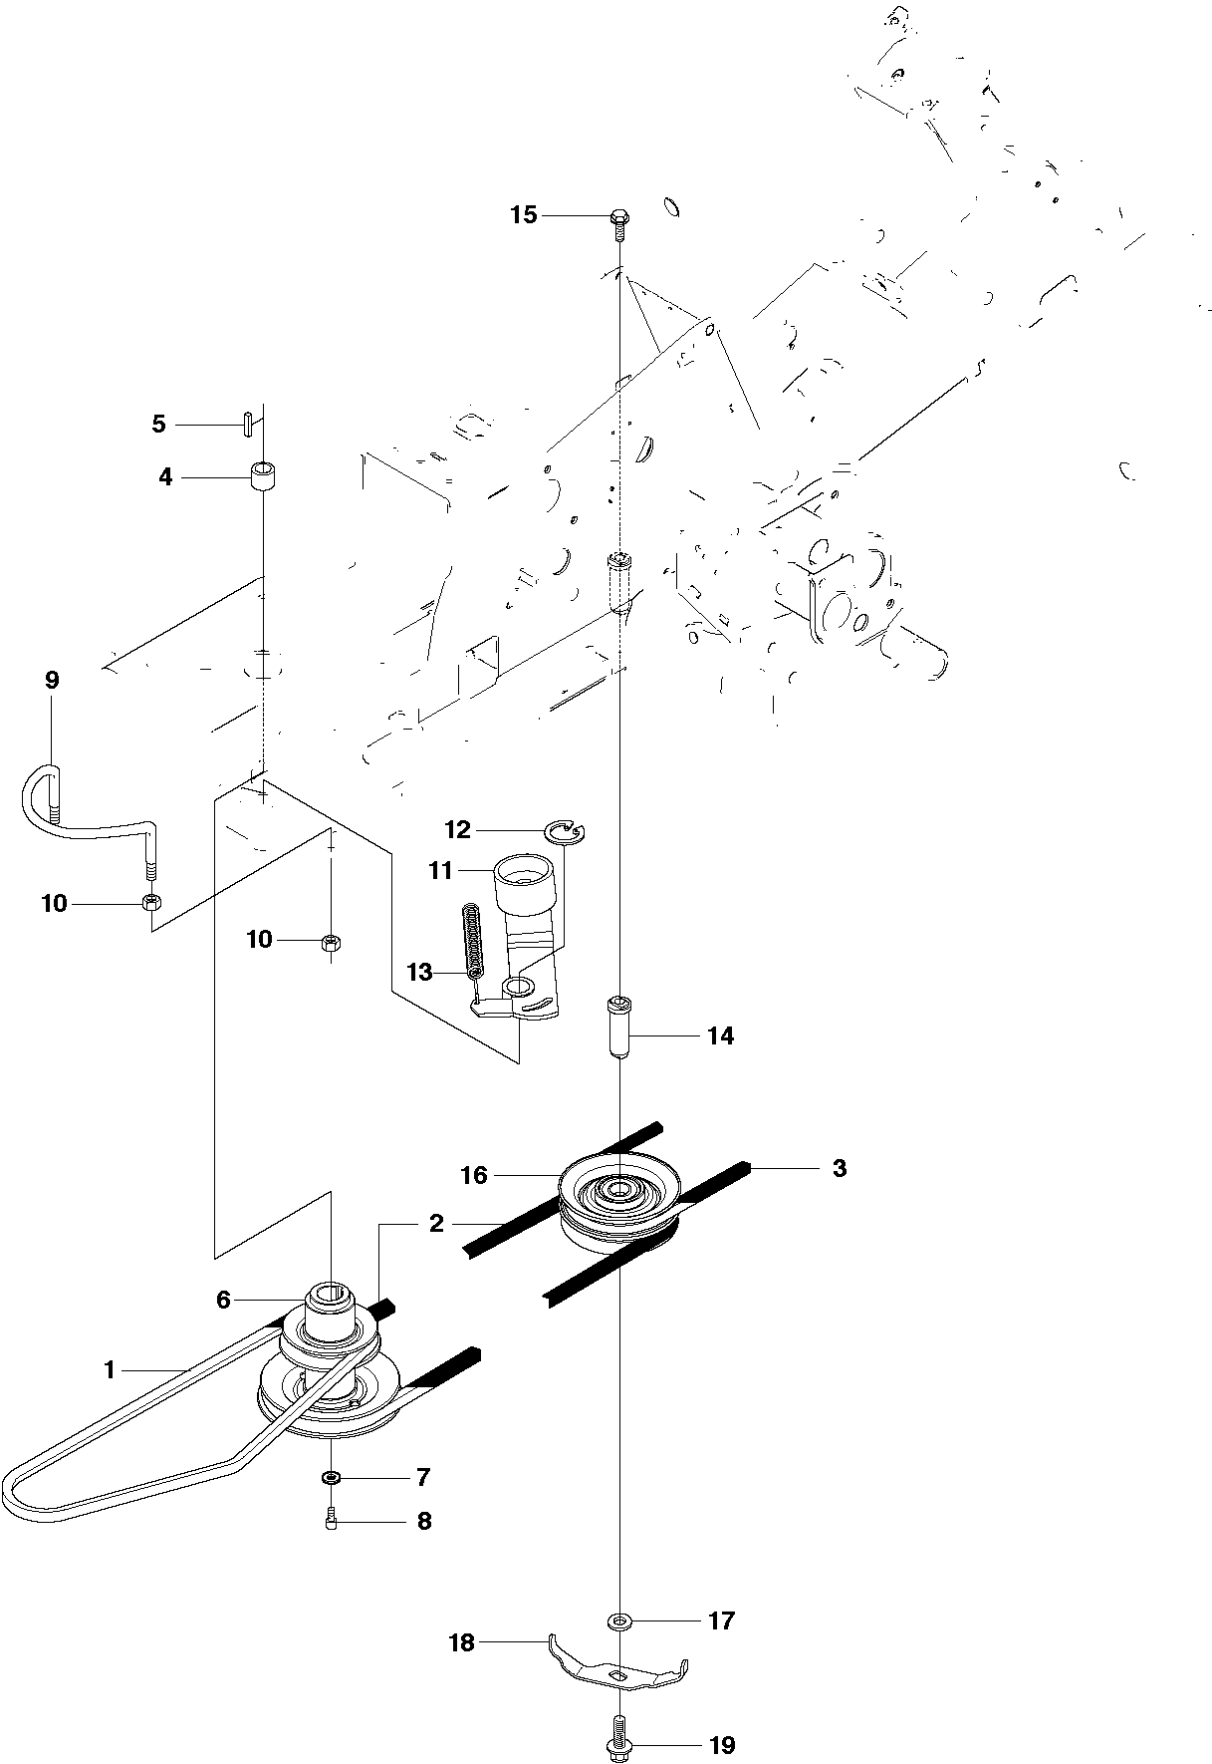

TRANSMISSION

R15 T AWD, 966414301, 2010-07

Ref	Part No	Description	Remark	QTY KIT
1	589 53 12-01	BELT		1
2	589 53 04-01	BELT		1
3	594 97 80-01	BELT		1
4	506 50 92-01	SPACING SLEEVE		1
5	506 55 59-01	WEDGE		1
6	535 48 24-01	PULLEY		1
7	506 59 75-01	WASHER		1
8	506 55 60-02	SCREW UNC		1
9	506 66 45-01	BELT GUIDE		1
10	731 23 20-51	HEXAGON NUT		4
11	535 48 44-01	BELT TENSIONER ASSY		1
12	735 31 26-00	CIRCLIP		1
13	506 66 56-01	SPRING		1
14	544 42 61-01	SHAFT		1
15	506 67 54-02	SCREW EHHFM		1
16	535 48 22-01	PULLEY		1
17	506 77 57-01	WASHER		1
18	544 40 53-01	BELT GUIDE		1
19	506 57 01-05	SCREW EHHFM		1