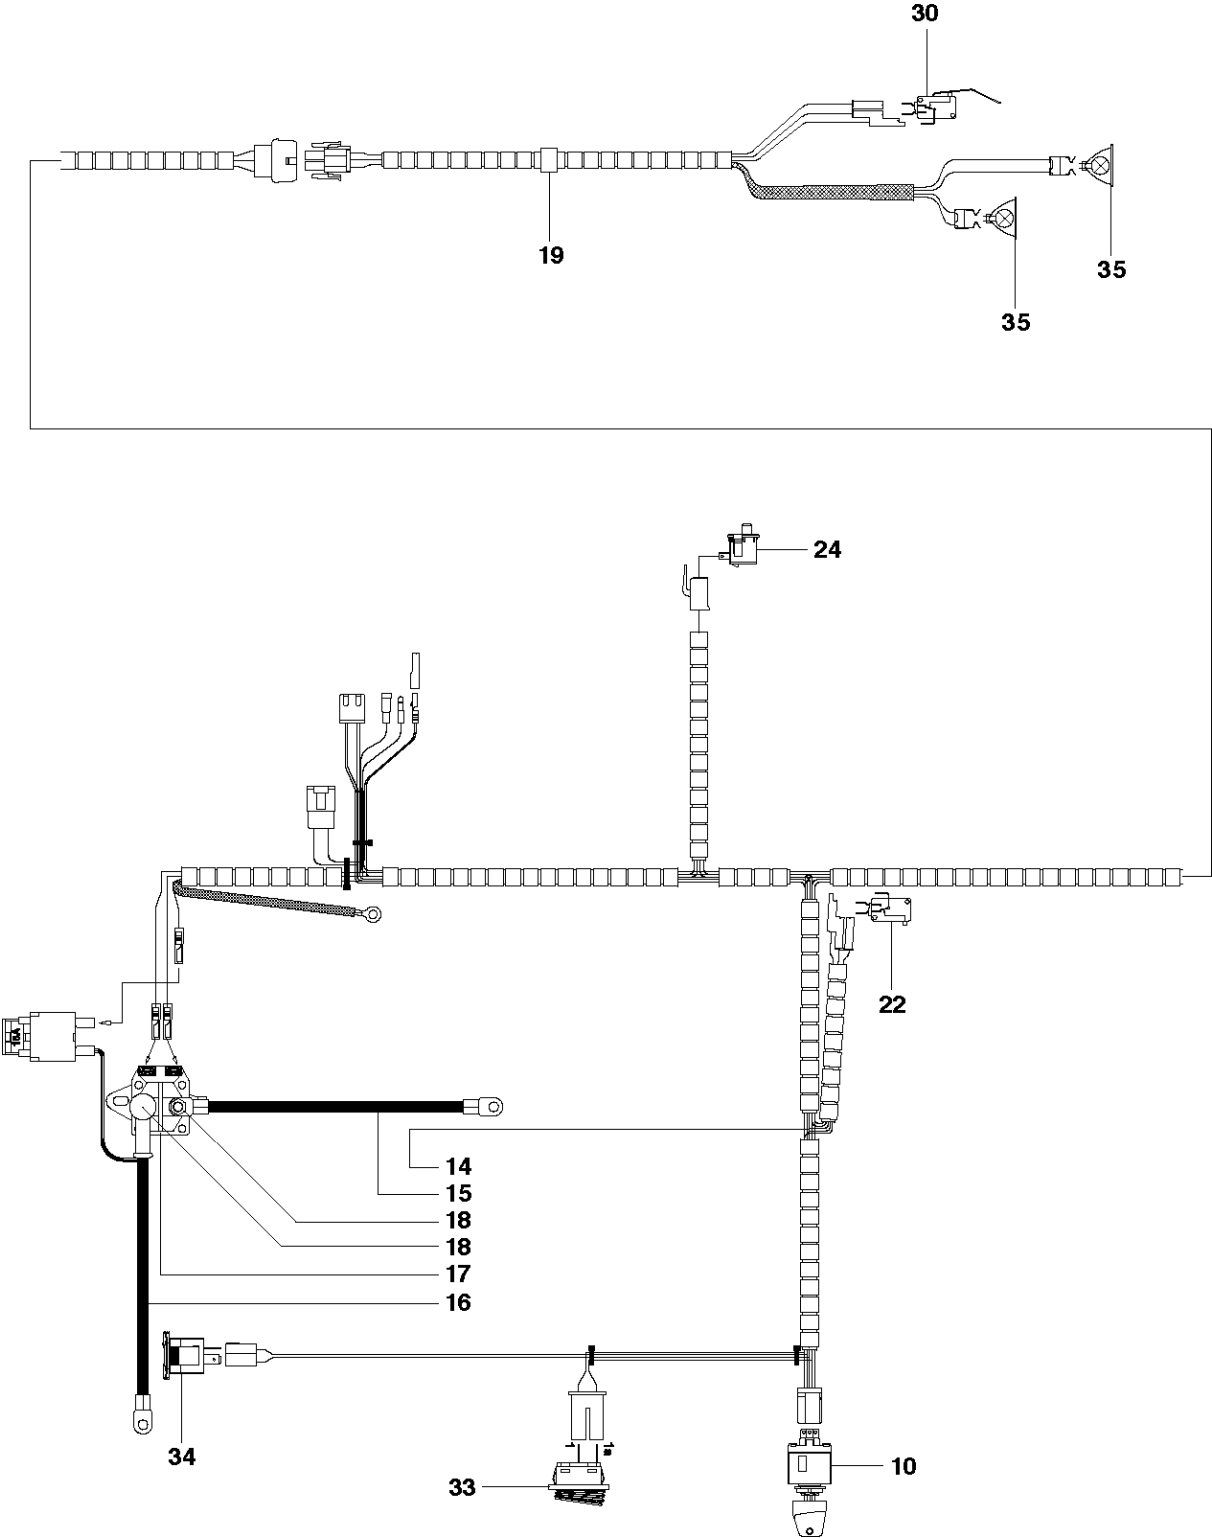

ELECTRICAL

R15 T AWD, 966414301, 2010-07

Ref	Part No	Description	Remark	QTY KIT
10	544 44 21-01	IGNITION SWITCH		1
14	502 65 34-01	WIRING		1
15	544 92 86-01	CABLE		1
16	544 92 61-04	CABLE		1
17	544 43 98-01	RELAY		1
18	506 89 98-01	NUT		2
19	504 55 88-01	WIRING		1
22	535 46 91-01	SWITCH		1
24	506 90 96-01	SWITCH		1
30	544 41 55-01	SWITCH		1
33	502 65 57-01	SWITCH		1
34	502 65 30-01	HOUR METER		1
35	502 46 66-01	LAMP		2