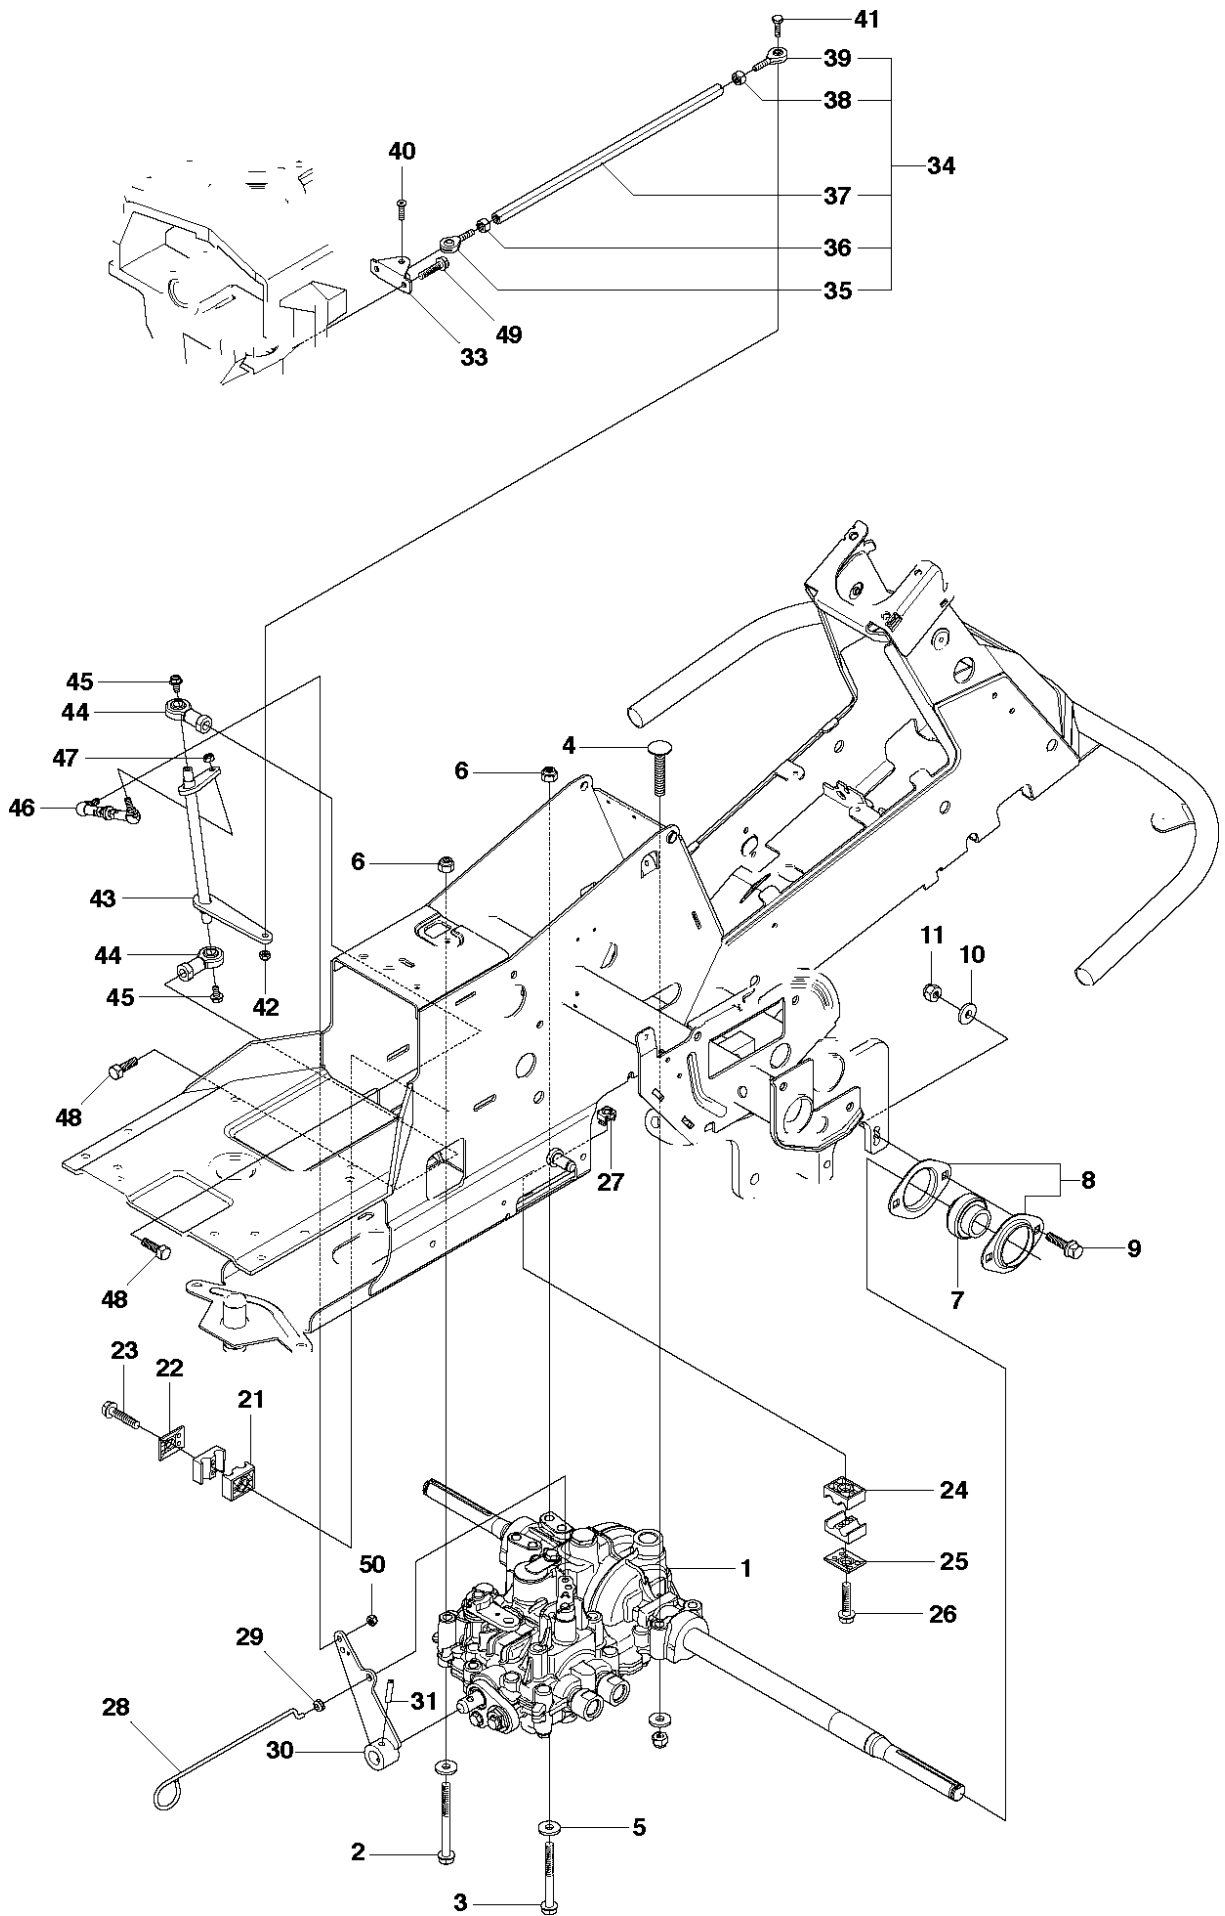

ENGINE

R15 T AWD, 966414301, 2010-07

Ref	Part No	Description	Remark	QTY	KIT
1	575 48 43-01	TRANSMISSION		1	
2	725 24 67-51	SCREW EHHM		1	
3	725 24 64-51	SCREW EHHM		1	
4	535 42 38-03	SCREW RSQM		1	
5	734 11 64-01	WASHER		3	
6	732 21 18-01	LOCK NUT		3	
7	544 00 89-02	BEARING		1	
8	544 00 90-02	BEARING HOUSING		1	
9	506 57 01-05	SCREW EHHFM		2	
10	734 11 64-01	WASHER		2	
11	732 21 18-01	LOCK NUT		2	
21	544 37 33-03	PIPE CLAMP		1	
22	535 43 85-01	COVER WASHER		1	
23	725 23 78-61	SCREW EHHFT		1	
24	544 37 33-02	PIPE CLAMP		1	
25	544 37 38-02	COVER PLATE		1	
26	506 57 01-07	SCREW EHHFM		1	
27	544 81 17-01	CAGE NUT		1	
28	535 49 97-01	ARM		1	
29	503 73 58-01	BUSHING		1	
30	544 43 52-01	LEVER		1	
31	721 43 47-01	SPRING PIN		1	
33	535 49 28-02	BRACKET		1	
34	544 45 67-03	ROD		1	
35	535 48 66-02	ROD END		1	34
36	503 22 10-18	HEXAGON NUT		1	34
37	535 48 65-03	ROD		1	34
38	731 23 16-01	HEXAGON NUT		1	34
39	535 48 66-01	ROD END		1	34
40	544 84 17-01	SCREW		1	
41	725 23 70-71	SCREW EHHM		1	
42	732 25 16-01	HEXAGON LOCKING NUT		1	
43	535 49 74-02	LEVER		1	
44	506 95 17-01	ROD END		2	
45	535 47 52-12	SCREW EHHFM		2	
46	544 44 19-01	ADJUSTMENT ROD		1	
47	732 25 16-01	HEXAGON LOCKING NUT		1	
48	725 24 93-71	SCREW EHHM		2	
49	725 23 66-51	HEXAGONAL SCREW M6X12		2	
50	732 21 16-01	LOCK NUT		1