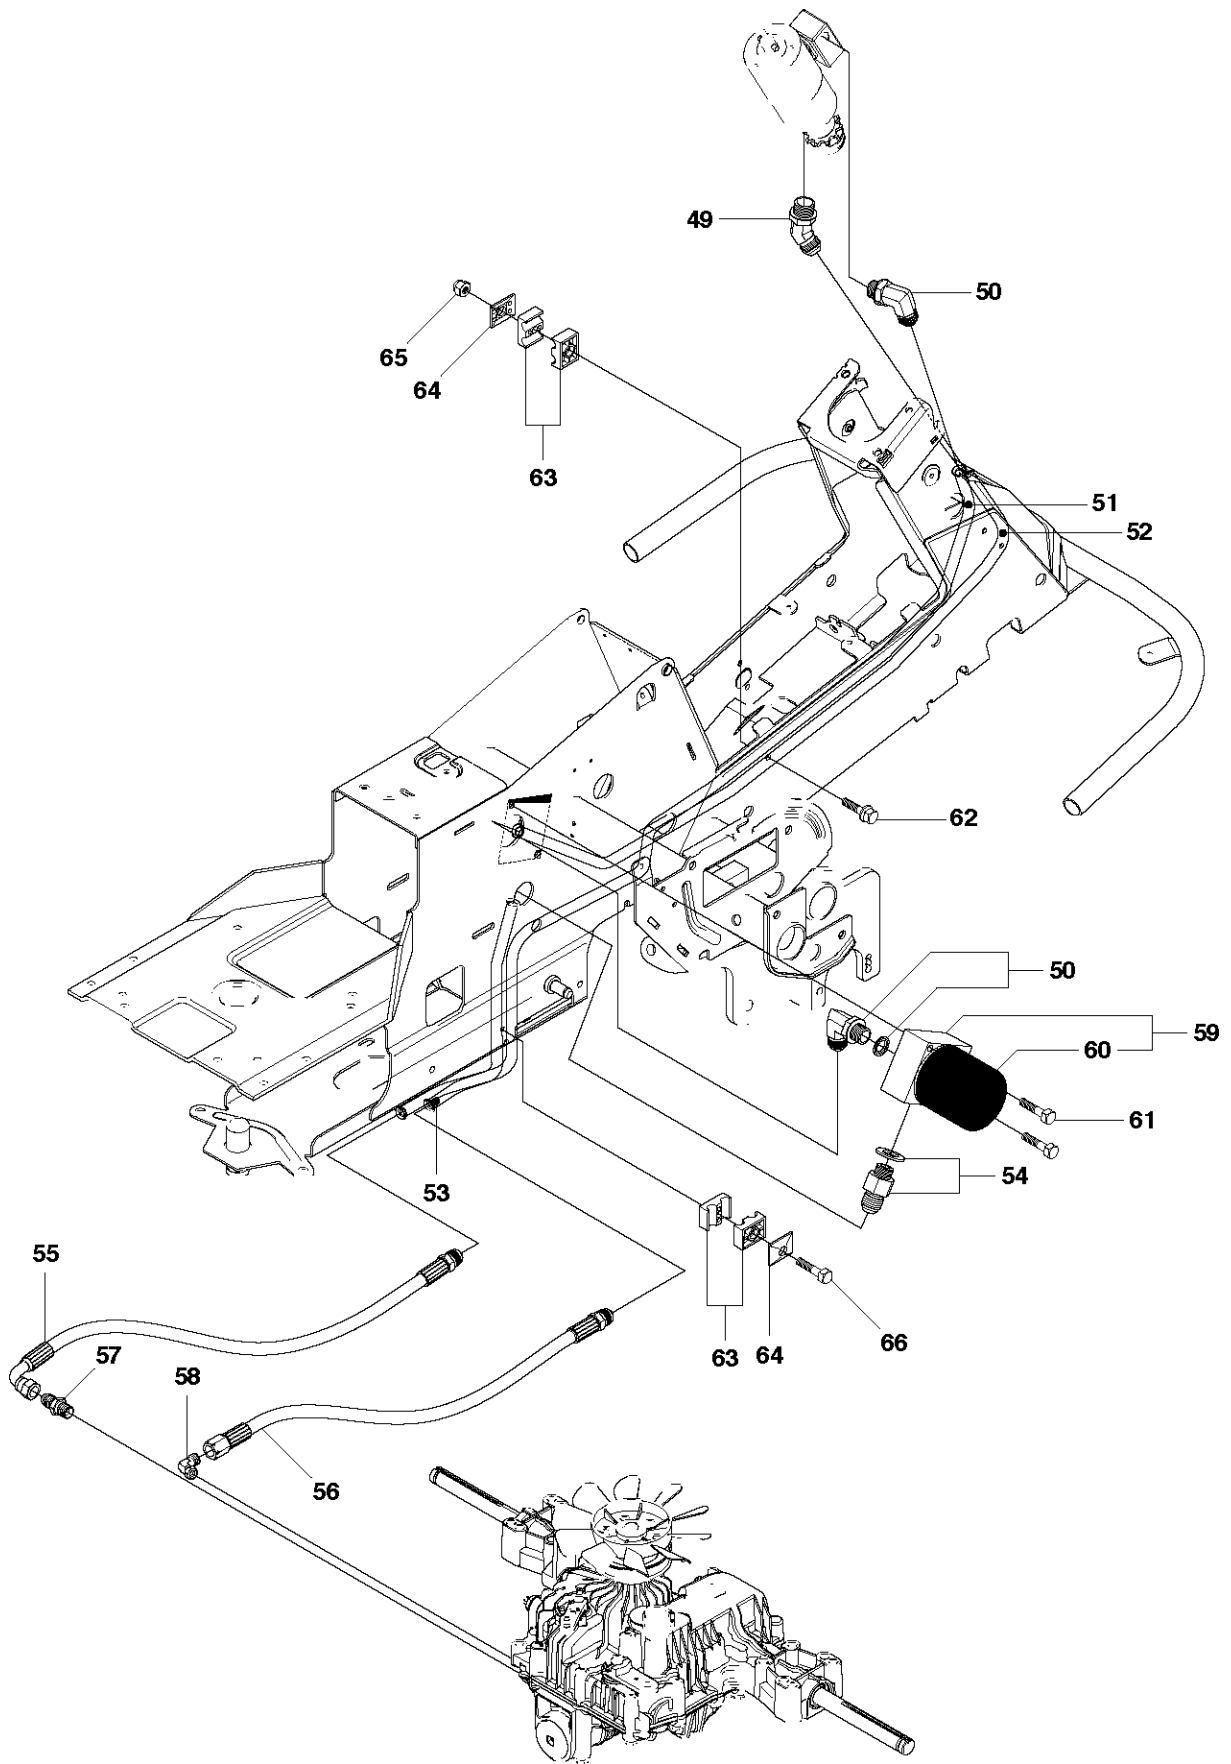

STEERING

R15 T AWD, 966414301, 2010-07

Ref	Part No	Description	Remark	QTY	KIT
49	535 42 69-01	PIPE FITTING		1	
50	535 43 73-01	PIPE FITTING		2	
51	502 85 44-01	HYDRAULIC PIPE		1	
52	502 85 45-01	HYDRAULIC PIPE		1	
53	502 85 46-01	HYDRAULIC PIPE		1	
54	535 42 68-01	PIPE FITTING		1	
55	535 45 03-02	HYDRAULIC HOSE		1	
56	535 45 04-02	HYDRAULIC HOSE		1	
57	535 42 65-01	PIPE FITTING		1	
58	535 42 66-01	PIPE FITTING		1	
59	535 44 87-01	FILTERBLOCK ASSY		1	
60	535 42 75-02	FILTER		1	59
61	725 54 62-01	SCREW IHSCM		2	
62	535 47 52-45	SCREW EHHFM		1	
63	544 37 33-03	PIPE CLAMP		2	
64	535 43 85-01	COVER WASHER		2	
65	732 21 16-01	LOCK NUT		1	
66	725 23 78-61	SCREW EHHFT		1