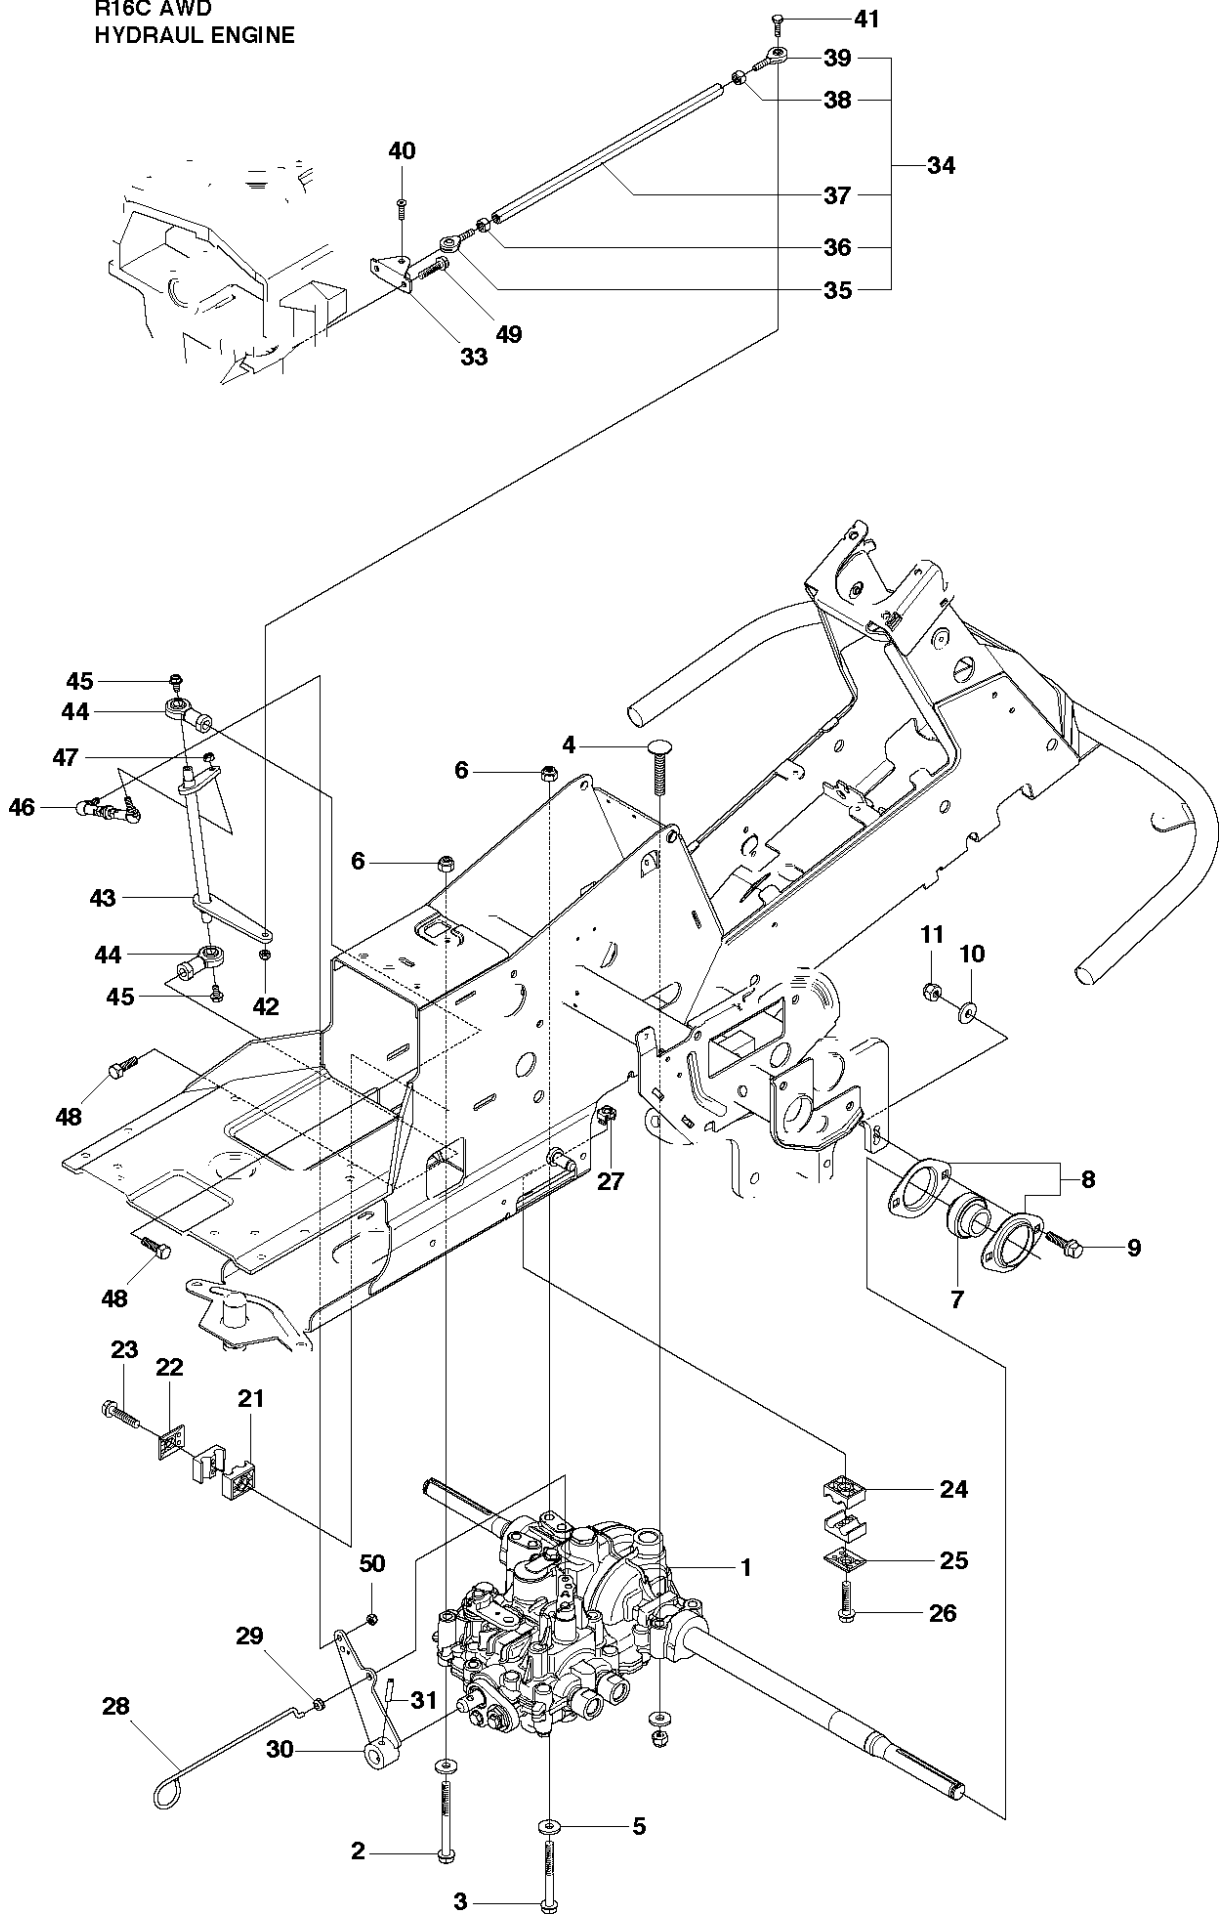

R16C AWD
HYDRAUL ENGINE

ENGINE

RIDER 16 C AWD, 966830301, 2010-07

Ref	Part No	Description	Remark	QTY	KIT
1	575 48 43-01	TRANSMISSION		1	
2	725 24 67-51	SCREW EHHM		1	
3	725 24 64-51	SCREW EHHM		1	
4	535 42 38-03	SCREW RSQM		1	
5	734 11 64-01	WASHER		3	
6	732 21 18-01	LOCK NUT		3	
7	544 00 89-02	BEARING		1	
8	544 00 90-02	BEARING HOUSING		1	
9	506 57 01-05	SCREW EHHFM		2	
10	734 11 64-01	WASHER		2	
11	732 21 18-01	LOCK NUT		2	
21	544 37 33-03	PIPE CLAMP		1	
22	535 43 85-01	COVER WASHER		1	
23	725 23 78-61	SCREW EHHFT		1	
24	544 37 33-02	PIPE CLAMP		1	
25	544 37 38-02	COVER PLATE		1	
26	506 57 01-07	SCREW EHHFM		1	
27	544 81 17-01	CAGE NUT		1	
28	535 49 97-01	ARM		1	
29	503 73 58-01	BUSHING		1	
30	544 43 52-01	LEVER		1	
31	721 43 47-01	SPRING PIN		1	
33	535 49 28-02	BRACKET		1	
34	544 45 67-03	ROD		1	
35	535 48 66-02	ROD END		1	34
36	503 22 10-18	HEXAGON NUT		1	34
37	535 48 65-03	ROD		1	34
38	731 23 16-01	HEXAGON NUT		1	34
39	535 48 66-01	ROD END		1	34
40	544 84 17-01	SCREW		1	
41	725 23 70-71	SCREW EHHM		1	
42	732 25 16-01	HEXAGON LOCKING NUT		1	
43	535 49 74-01	LEVER		1	
44	506 95 17-01	ROD END		2	
45	535 47 52-12	SCREW EHHFM		2	
46	544 44 19-01	ADJUSTMENT ROD		1	
47	732 25 16-01	HEXAGON LOCKING NUT		1	
48	725 24 93-71	SCREW EHHM		2	
49	725 23 66-51	HEXAGONAL SCREW M6X12		2	
50	732 21 16-01	LOCK NUT		1