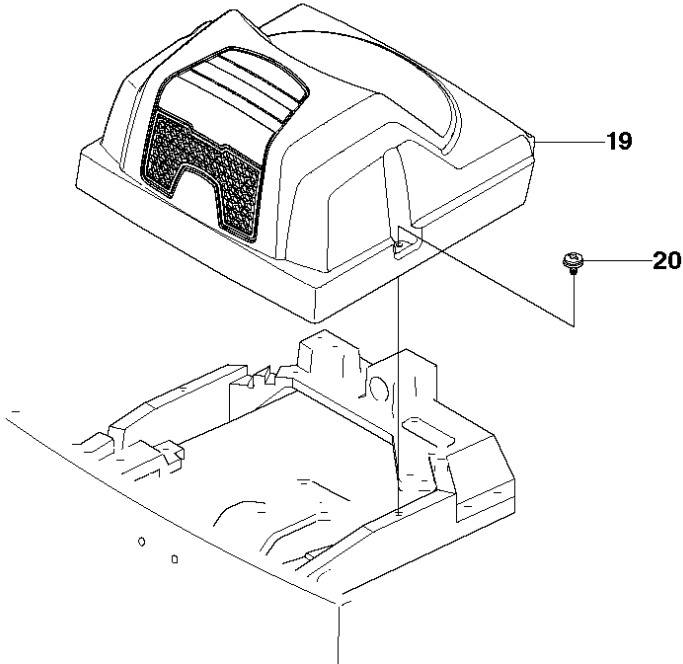

R16C AWD
COVER

COVER

RIDER 16 C AWD, 966830301, 2010-07

Ref	Part No	Description	Remark	QTY	KIT
6	544 24 76-02	ENGINE HOOD ASSY		1	
7	544 24 77-01	HINGE		1	6
8	544 24 77-02	HINGE		1	6
9	722 79 54-02	RIVET		6	6
10	503 89 47-03	SNAP LOCKING		1	
19	574 85 61-01	COVER		1	
20	544 40 05-01	SCREW		2	

COVER

RIDER 16 C AWD, 966830301, 2010-07

Ref	Part No	Description	Remark	QTY	KIT
1	544 89 59-01	FOOT PLATE		1	
2	544 24 84-01	MAT		1	1
3	544 89 59-03	FOOT PLATE		1	
4	544 24 84-03	MAT		1	3
5	544 40 05-01	SCREW		4	
21	544 23 92-01	COVER		1	
22	544 42 75-01	MAT		1	
23	544 40 05-01	SCREW		2	
24	544 32 65-01	COVER		1	
25	544 40 05-01	SCREW		2	
26	544 43 32-01	PROTECTIVE COVER		1	
27	544 37 42-01	UNIT COVER		1	
28	525 39 06-01	LOCK		1	
29	506 96 36-01	WASHER		1	

R16C AWD
HEIGHT ADJUSTMENT

HEIGHT ADJUSTMENT

RIDER 16 C AWD, 966830301, 2010-07

Ref	Part No	Description	Remark	QTY KIT
1	535 50 14-01	CONTROL PLATE		1
2	506 57 01-03	SCREW EHHFM		2
3	504 73 45-01	ADJUSTER		1
4	506 54 20-01	HANDLE		1
5	506 55 43-01	BEARING		2
6	735 31 22-20	E-CLIP		1
7	506 90 82-01	HEIGHT ROD		1
8	506 78 46-01	PEN		1
9	734 11 72-01	WASHER		1
10	732 21 18-01	LOCK NUT		1
11	731 23 18-01	HEXAGON NUT		1
12	721 61 83-01	SPLIT PIN		1
13	544 22 77-01	LINK		1
14	735 31 15-20	E-CLIP		1
15	544 22 70-01	CONNECTION ROD		1
16	721 61 83-01	SPLIT PIN		1