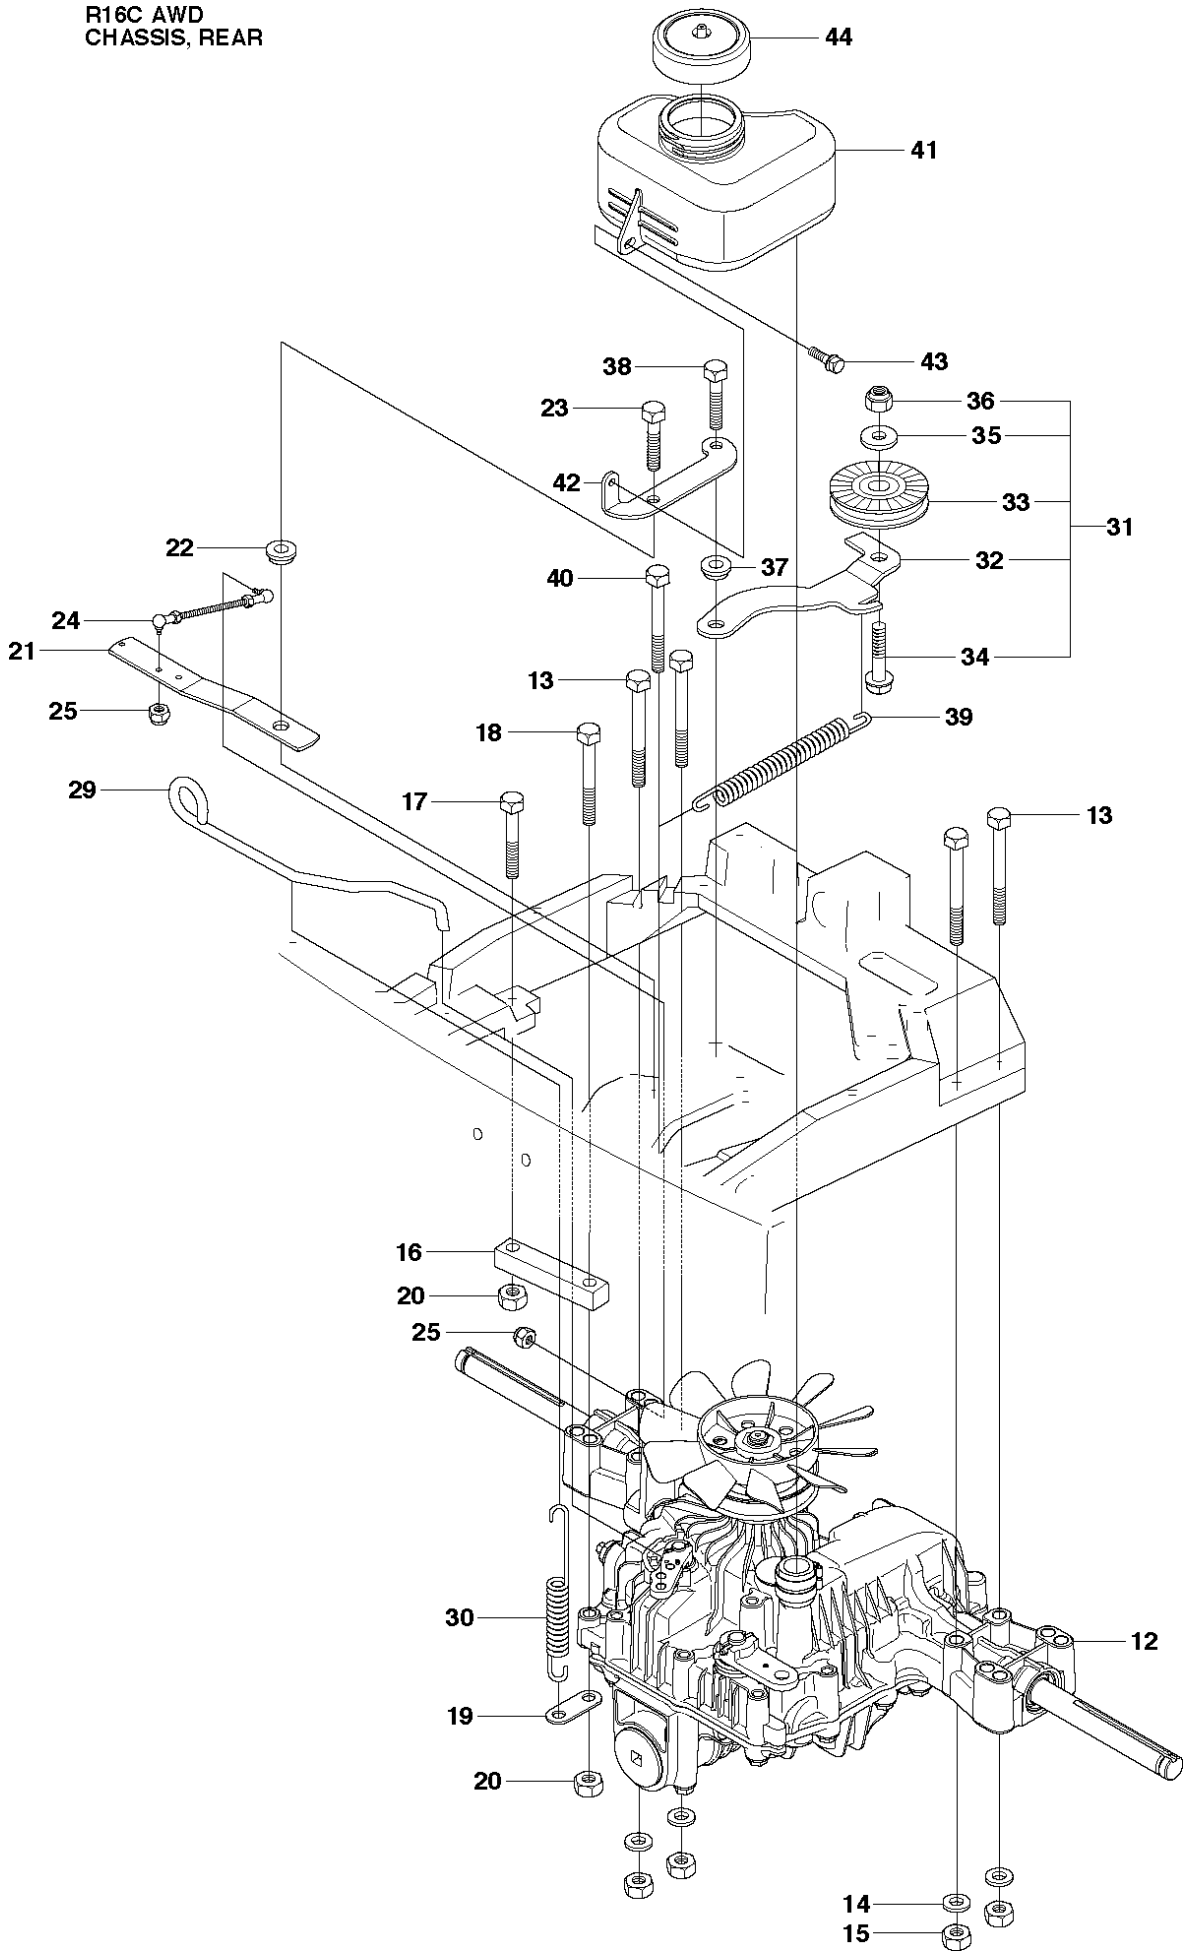

CHASSIS REAR

RIDER 16 C AWD, 966830301, 2010-07

R16C AWD
CHASSIS, REAR

CHASSIS REAR

RIDER 16 C AWD, 966830301, 2010-07

Ref	Part No	Description	Remark	QTY	KIT
12	544 11 61-01	TRANSMISSION		1	
13	725 24 67-51	SCREW EHHM		4	
14	734 11 64-01	WASHER		4	
15	731 23 18-01	HEXAGON NUT		4	
16	506 98 72-01	MOMENTFÄSTE		1	
17	725 24 59-51	SCREW EHHM		1	
18	725 24 62-51	SCREW EHHM		1	
19	506 59 93-01	LINK		1	
20	731 23 18-01	HEXAGON NUT		2	
21	506 98 74-03	LEVER		1	
22	506 91 87-02	WASHER		1	
23	725 24 51-51	SCREW		1	
24	506 98 75-01	ADJUSTMENT ROD		1	
25	732 21 14-01	LOCK NUT		2	
29	506 98 82-01	FRIKOPPLINGSSTÅNG		1	
30	506 83 43-01	SPRING		1	
31	506 98 84-01	BELT TENSIONER ASSY		1	
32	506 98 85-01	BELT TENSIONER		1	31
33	506 94 69-01	PULLEY		1	31
34	725 24 55-51	SCREW		1	31
35	734 11 64-41	WASHER		1	31
36	732 21 18-01	LOCK NUT		1	31
37	506 91 87-02	WASHER		1	
38	725 24 51-51	SCREW		1	
39	506 98 86-01	SPRING		1	
40	725 24 64-51	SCREW EHHM		1	
41	544 10 01-01	EXPANSION TANK		1	
42	544 12 17-01	BRACKET		1	
43	725 23 64-61	SCREW EHHFT		1	
44	506 67 33-01	TANK CAP ASSY		1