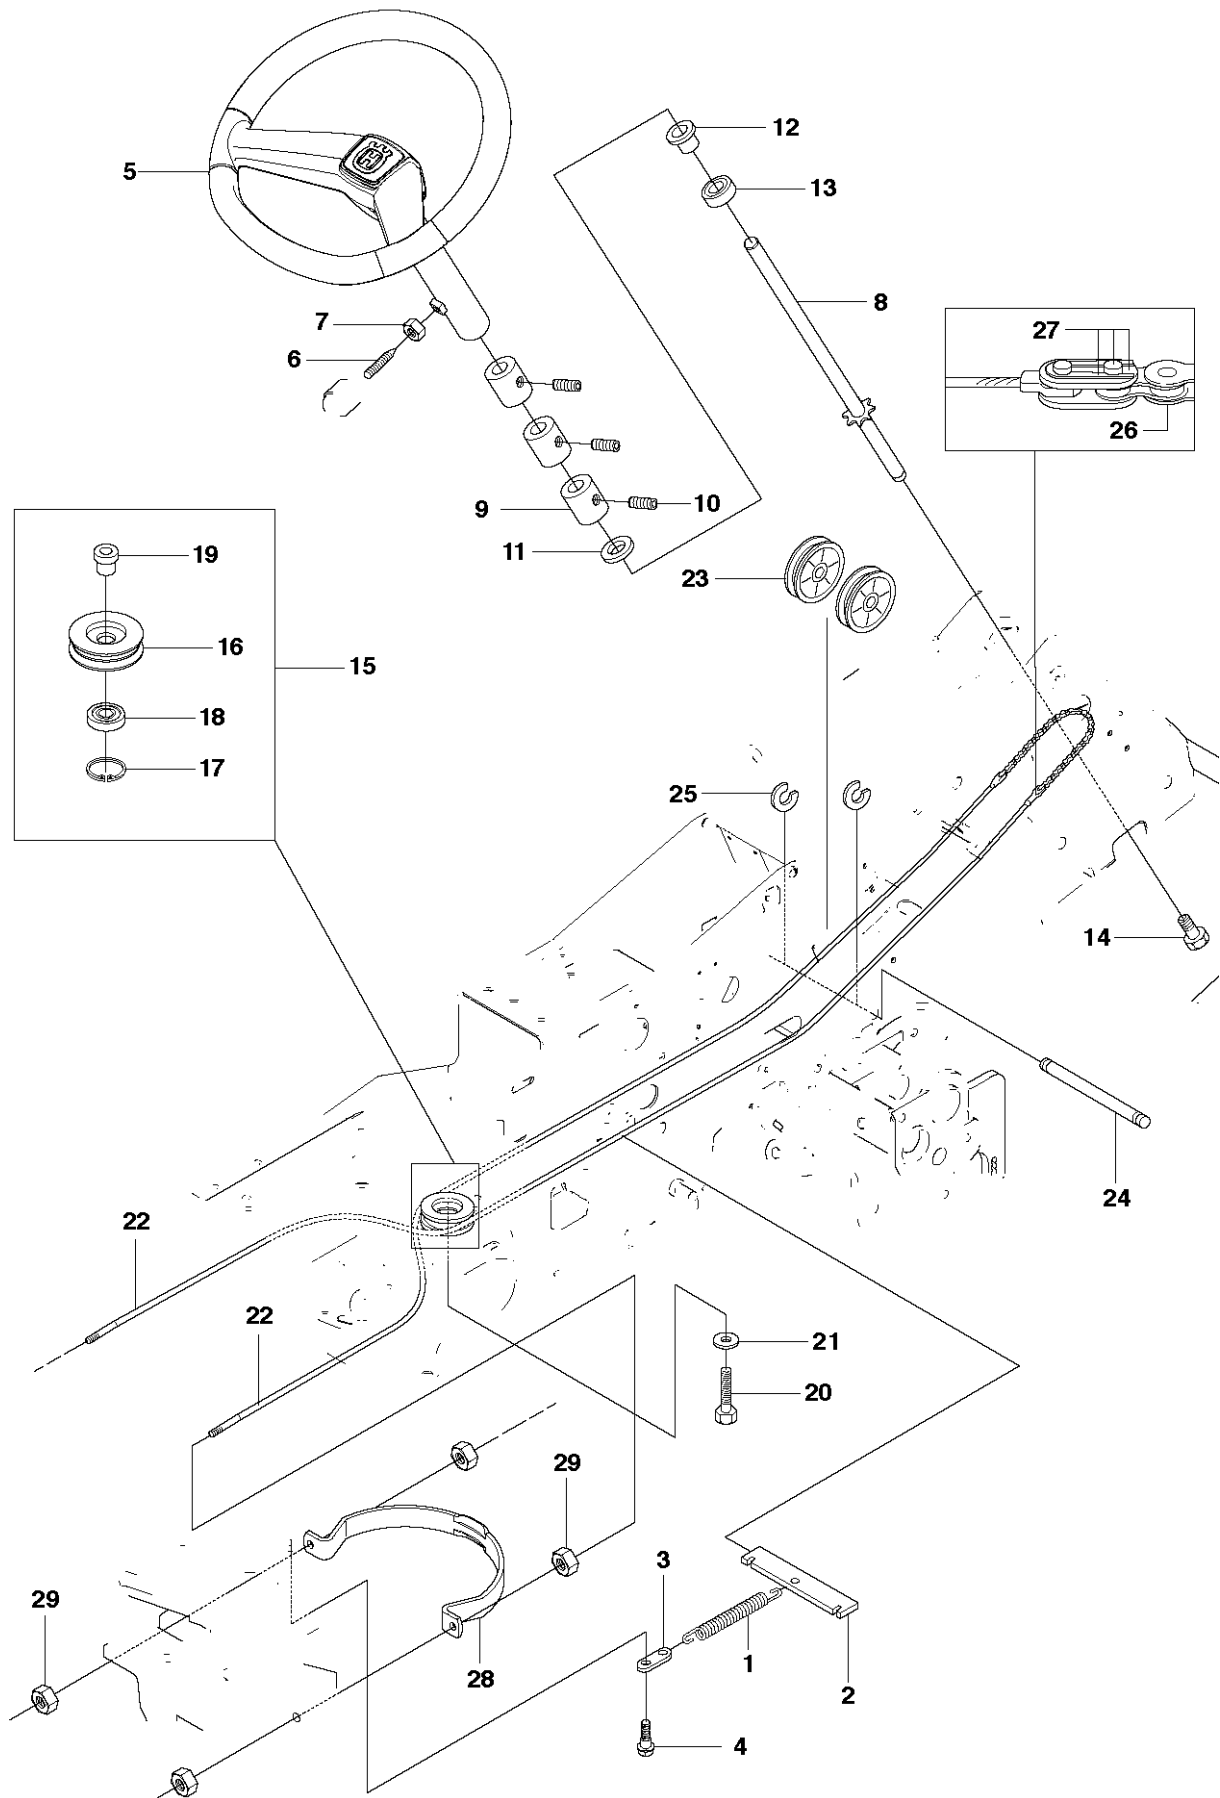

R16C AWD
STEERING

STEERING

RIDER 16 C AWD, 966830301, 2010-07

Ref	Part No	Description	Remark	QTY	KIT
1	506 67 19-01	SPRING		1	
2	506 57 63-01	SPRING RETAINER		1	
3	506 67 08-01	LINK		1	
4	506 59 74-01	SCREW EHHFM		1	
5	544 37 52-02	STEERING WHEEL		1	
6	728 74 55-05	SCREW IHSETM		1	
7	731 23 18-01	HEXAGON NUT		1	
8	575 63 19-01	STEERING ROD		1	
9	506 86 34-01	DRIVER		3	
10	728 84 43-05	SCREW IHSETM		3	
11	506 86 36-01	WASHER		1	
12	506 88 78-01	SPACER		1	
13	738 21 04-04	BALL BEARING		1	
14	506 57 01-04	SCREW EHHFM		1	
15	506 50 09-03	BARRING WHEEL		1	
16	535 42 41-01	BARRING WHEEL		1	15
17	735 31 40-10	CIRCLIP		1	15
18	738 22 04-19	BALL BEARING		1	15
19	506 50 08-02	BUSHING		1	15
20	506 67 54-02	SCREW EHHFM		1	
21	734 11 74-41	WASHER		1	
22	506 58 91-04	WIRE ASSY		2	
23	506 52 24-01	STARTER PULLEY		2	
24	506 53 94-03	SHAFT		1	
25	735 31 14-20	E-CLIP		2	
26	506 55 46-01	CHAIN		1	
27	506 55 47-01	LINKAGE		2	
28	544 42 73-01	WIRE GUIDE		1	
29	731 23 20-51	HEXAGON NUT		4