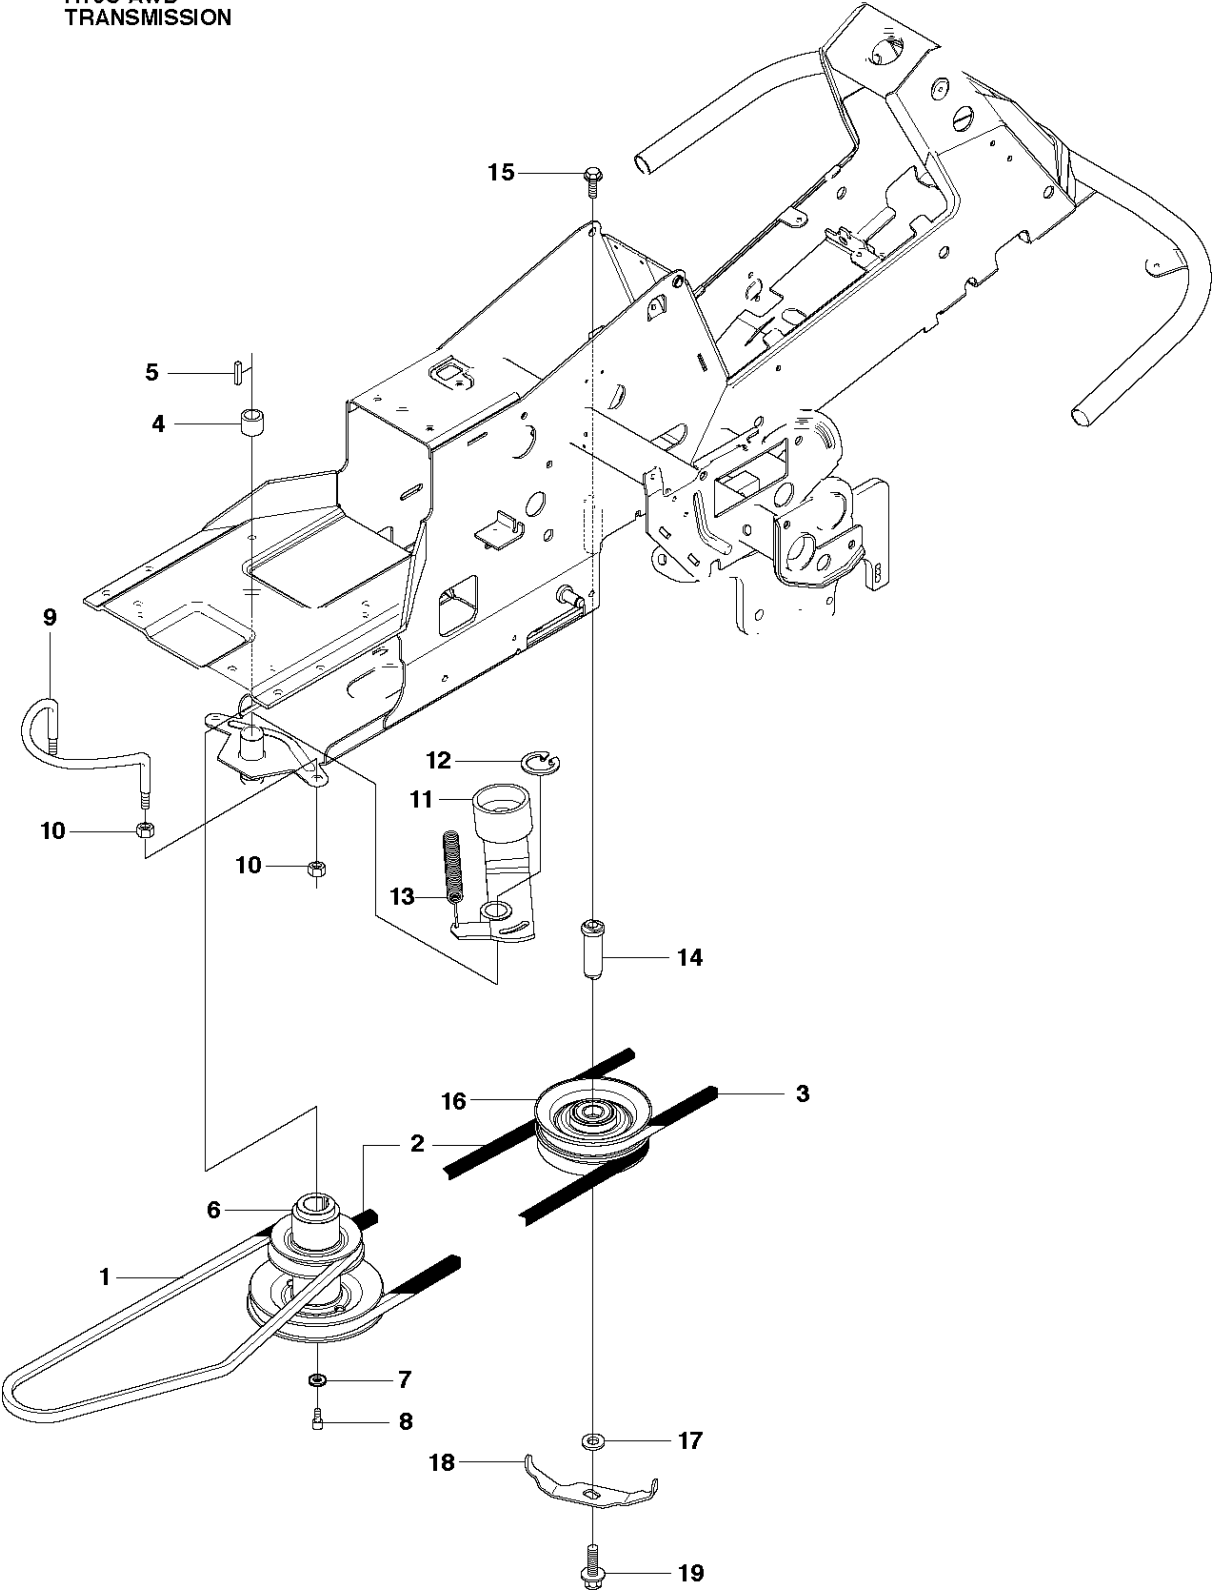

R16C AWD
TRANSMISSION

TRANSMISSION

RIDER 16 C AWD, 966830301, 2010-07

Ref	Part No	Description	Remark	QTY KIT
1	589 53 12-01	BELT		1
2	589 53 04-01	BELT		1
3	589 53 00-01	BELT		1
4	506 50 92-01	SPACING SLEEVE		1
5	506 55 59-01	WEDGE		1
6	535 48 24-01	PULLEY		1
7	506 59 75-01	WASHER		1
8	506 55 60-02	SCREW UNC		1
9	506 66 45-01	BELT GUIDE		1
10	731 23 20-51	HEXAGON NUT		4
11	535 48 44-01	BELT TENSIONER ASSY		1
12	735 31 26-00	CIRCLIP		1
13	506 66 56-01	SPRING		1
14	544 42 61-01	SHAFT		1
15	506 67 54-02	SCREW EHHFM		1
16	535 48 22-01	PULLEY		1
17	506 77 57-01	WASHER		1
18	544 40 53-01	BELT GUIDE		1
19	506 57 01-05	SCREW EHHFM		1