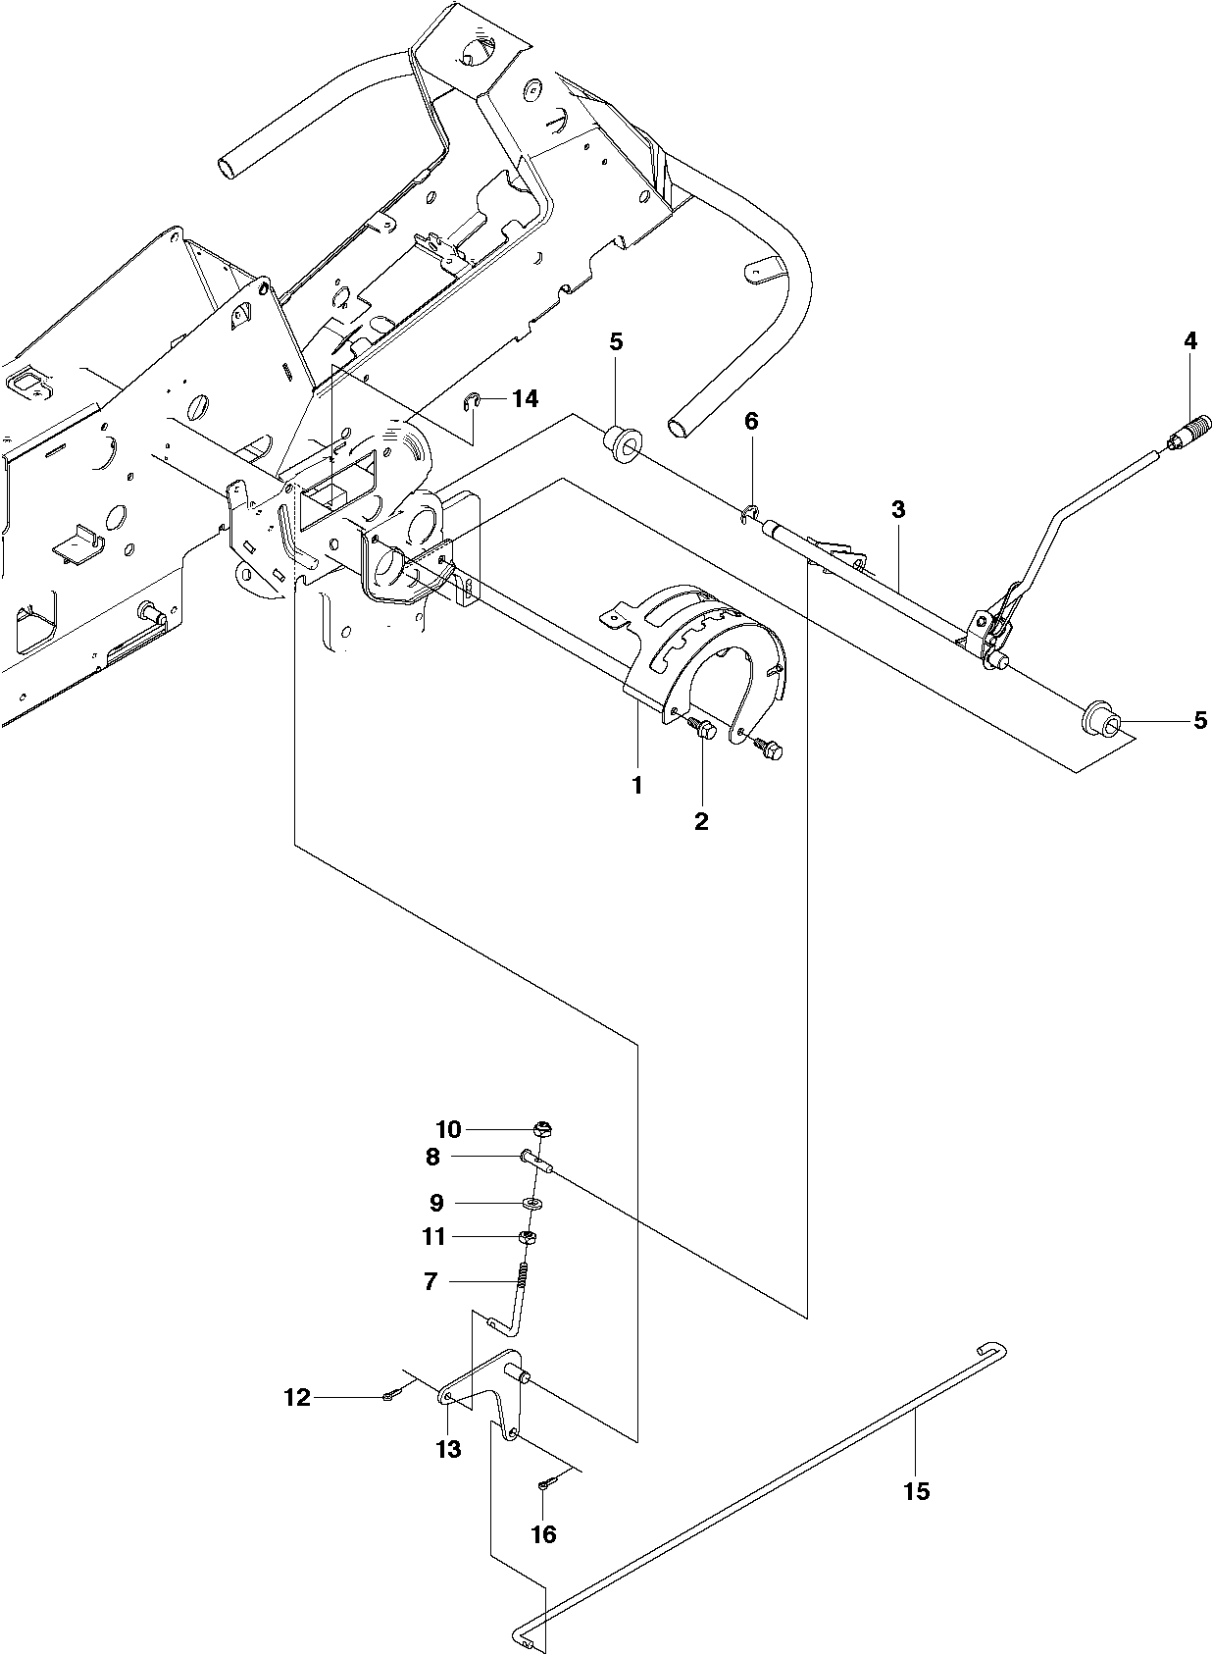

COVER

RIDER 16 C AWD, 966830301, 2010-07

Ref	Part No	Description	Remark	QTY	KIT
1	544 89 59-01	FOOT PLATE		1	
2	544 24 84-01	MAT		1	1
3	544 89 59-03	FOOT PLATE		1	
4	544 24 84-03	MAT		1	3
5	544 40 05-01	SCREW		4	
21	544 23 92-01	COVER		1	
22	544 42 75-01	MAT		1	
23	544 40 05-01	SCREW		2	
24	544 32 65-01	COVER		1	
25	544 40 05-01	SCREW		2	
26	544 43 32-01	PROTECTIVE COVER		1	
27	544 37 42-01	UNIT COVER		1	
28	525 39 06-01	LOCK		1	
29	506 96 36-01	WASHER		1	

R16C AWD
COVER

COVER

RIDER 16 C AWD, 966830301, 2010-07

Ref	Part No	Description	Remark	QTY KIT
13	535 50 25-01	CONTROL COVER		1
14	544 40 05-01	SCREW		1
15	544 33 21-03	CONTROL COVER		1
16	544 33 22-02	COVER		1
17	535 42 91-01	SPRING NUT		1
18	544 40 05-01	SCREW		4

R16C AWD
HEIGHT ADJUSTMENT

HEIGHT ADJUSTMENT

RIDER 16 C AWD, 966830301, 2010-07

Ref	Part No	Description	Remark	QTY KIT
1	535 50 14-01	CONTROL PLATE		1
2	506 57 01-03	SCREW EHHFM		2
3	504 73 45-01	ADJUSTER		1
4	506 54 20-01	HANDLE		1
5	506 55 43-01	BEARING		2
6	735 31 22-20	E-CLIP		1
7	506 90 82-01	HEIGHT ROD		1
8	506 78 46-01	PEN		1
9	734 11 72-01	WASHER		1
10	732 21 18-01	LOCK NUT		1
11	731 23 18-01	HEXAGON NUT		1
12	721 61 83-01	SPLIT PIN		1
13	544 22 77-01	LINK		1
14	735 31 15-20	E-CLIP		1
15	544 22 70-01	CONNECTION ROD		1
16	721 61 83-01	SPLIT PIN		1