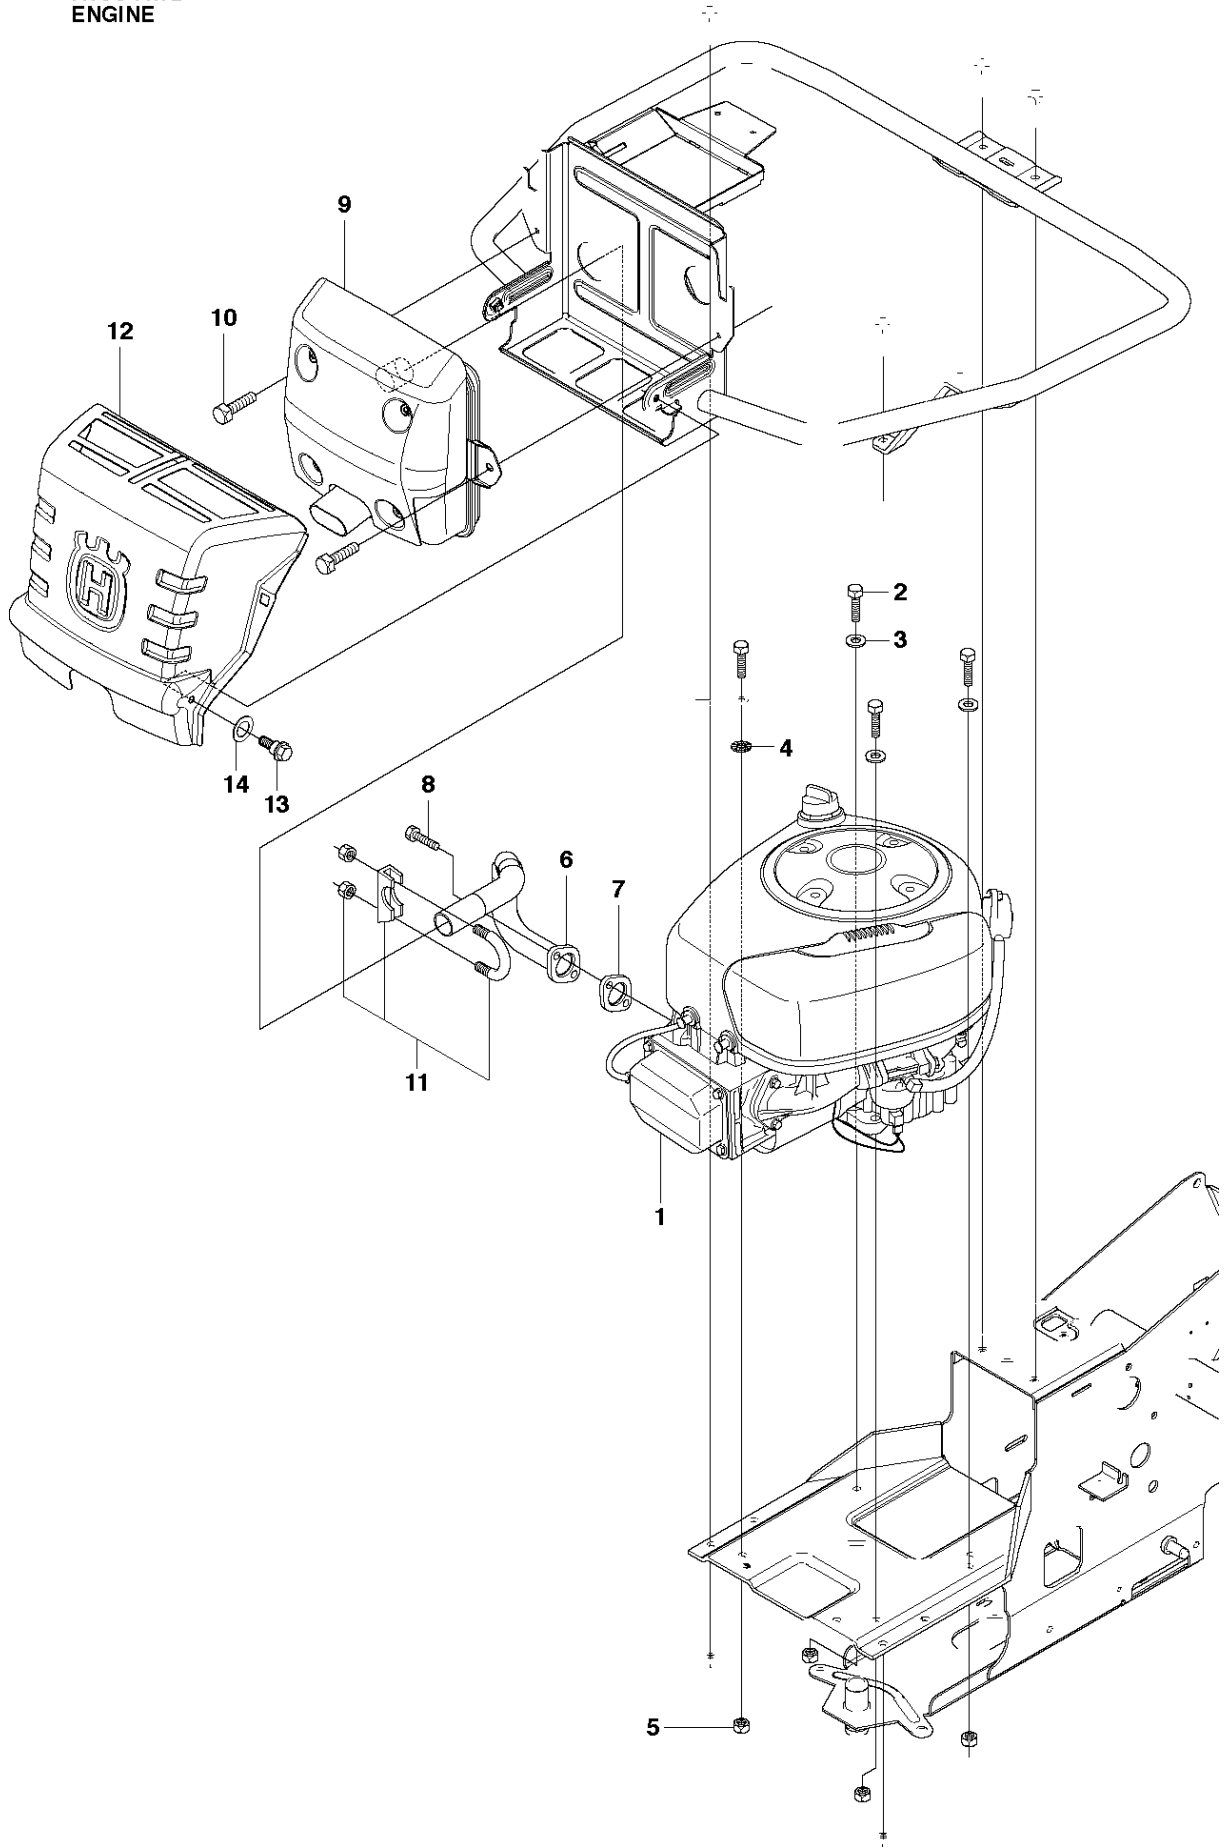

R16C AWD
ENGINE

ENGINE

RIDER 16 C AWD, 966830301, 2010-07

Ref	Part No	Description	Remark	QTY KIT
1	544 45 28-01	ENGINE		1
2	725 24 57-51	SCREW		4
3	734 11 64-01	WASHER		3
4	735 21 64-00	LOCKWASHER		1
5	732 21 18-01	LOCK NUT		4
6	535 50 06-02	EXHAUST PIPE ASSY		1
7	506 91 45-01	GASKET		1
8	506 55 63-01	SCREW UNC		2
9	544 33 57-01	MUFFLER ASSY		1
10	725 23 64-61	SCREW EHHFT		2
11	506 66 84-01	CLAMP ASSY		1
12	544 24 83-01	HEAT PROTECTOR		1
13	506 59 74-01	SCREW EHHFM		2
14	506 83 94-01	SPRING WASHER		2