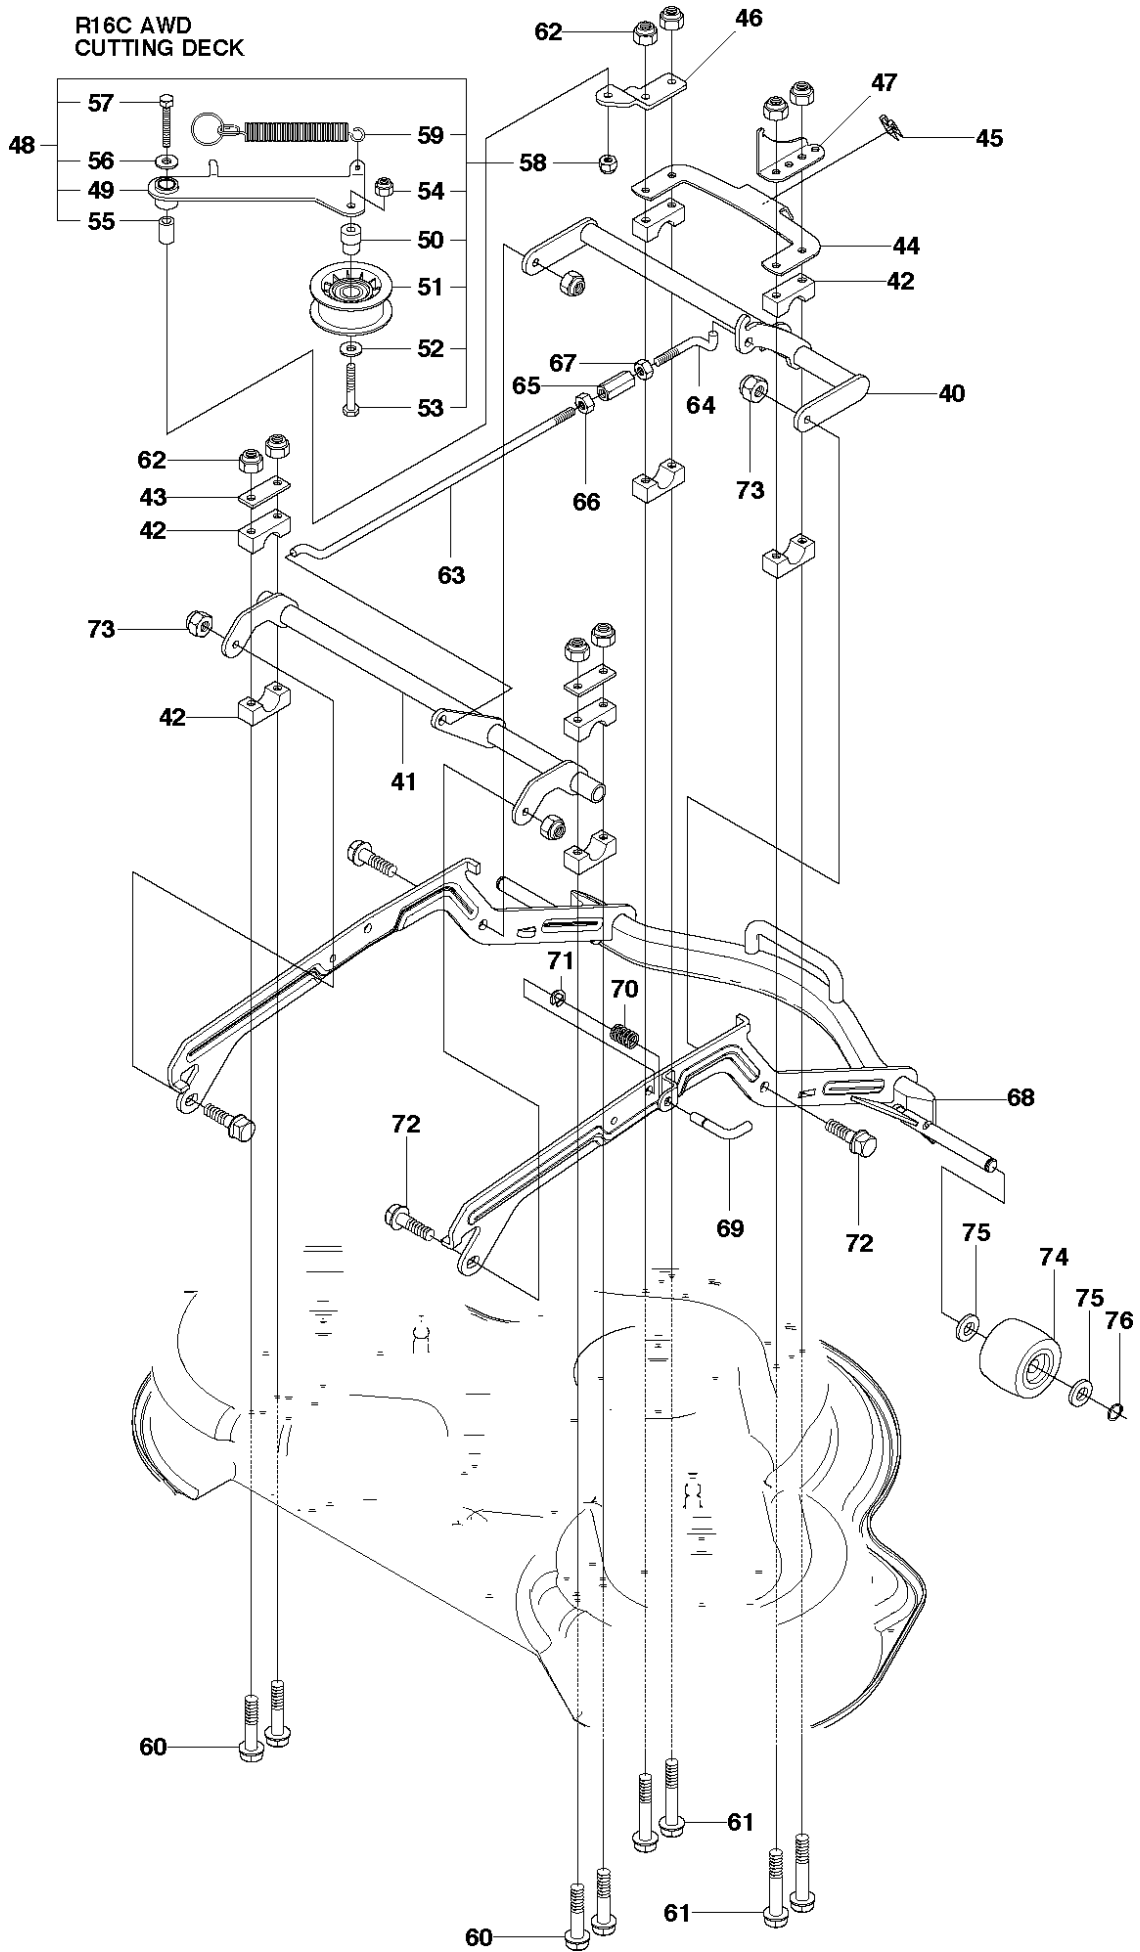

MOWER DECK / CUTTING DECK

RIDER 16 C AWD, 966830301, 2010-07

Ref	Part No	Description	Remark	QTY	KIT
40	544 22 07-01	CROSS BAR		1	
41	544 22 59-01	CROSS BAR		1	
42	506 86 96-01	BEARING		8	
43	506 81 38-01	REINFORCING PLATE		2	
44	544 37 91-01	BRACKET		1	
45	506 96 37-01	LÂSDON		1	
46	544 40 51-01	BRACKET		1	
47	544 40 52-01	BRACKET		8	
48	544 83 56-01	BELT TENSIONER ASSY		8	
49	544 83 66-01	BELT TENSIONER		1	48
50	506 97 64-02	BUSHING		1	48
51	506 79 32-02	BELT TENSIONER WHEEL		1	48
52	734 11 64-41	WASHER		1	48
53	725 24 59-51	SCREW EHHM		1	48
54	732 21 18-01	LOCK NUT		1	48
55	506 99 20-01	PIPE		1	48
56	734 11 64-41	WASHER		1	48
57	725 24 60-51	SCREW EHHM		1	48
58	732 21 18-01	LOCK NUT		1	48
59	506 97 68-01	SPRING		1	48
60	725 24 61-51	SCREW EHHM		4	
61	725 24 62-51	SCREW EHHM		4	
62	732 21 18-01	LOCK NUT		8	
63	544 22 69-01	PARALLEL ROD		1	
64	544 45 14-01	PARALLEL ROD		1	
65	544 45 15-01	ADJUSTMENT ROD		1	
66	506 89 76-01	NUT		1	
67	731 23 20-51	HEXAGON NUT		1	
68	544 21 33-01	DECK ATTACHMENT		1	
69	544 21 39-01	LOCKING PIN		1	
70	544 21 41-01	SPRING		1	
71	735 31 13-20	E-CLIP		1	
72	506 59 74-01	SCREW EHHFM		4	
73	732 21 18-01	LOCK NUT		4	
74	506 96 30-01	WHEEL ASSY		2	
75	535 46 41-01	WASHER		4	
76	735 31 17-00	CIRCLIP		2