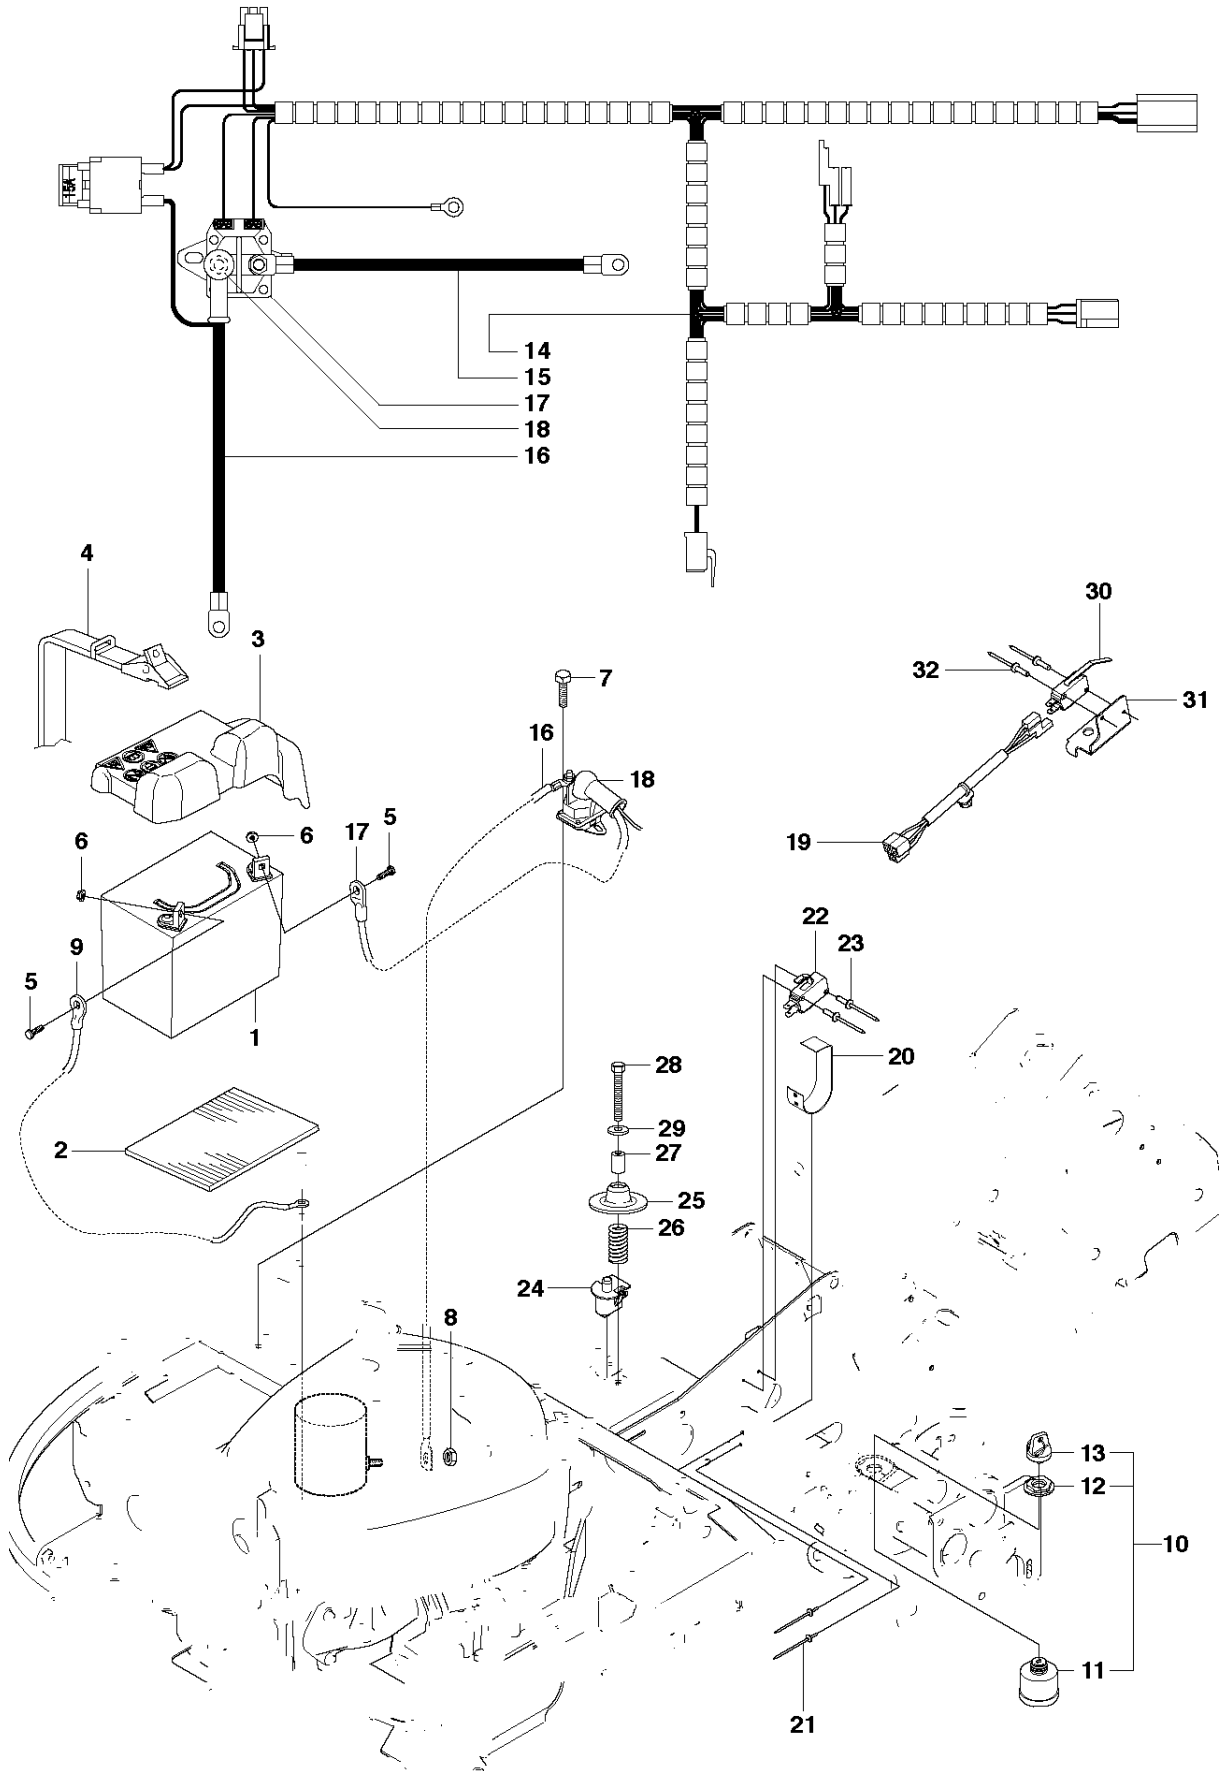

R16C AWD
ELECTRICAL

ELECTRICAL

RIDER 16 C AWD, 966830301, 2010-07

Ref	Part No	Description	Remark	QTY	KIT
1	510 13 85-01	BATTERY		1	
2	535 44 11-01	BATTERY MAT		1	
3	510 02 69-01	COVER		1	
4	506 83 68-02	BELT		1	
5	522 62 21-01	SCREW EHHM		1	
6	522 62 43-01	NUT		1	
7	725 23 64-61	SCREW EHHFT		1	
8	506 89 98-01	NUT		1	
9	544 96 76-03	CABLE		1	
10	544 44 21-01	IGNITION SWITCH		1	
11	544 44 22-01	IGNITION SWITCH		1	10
12	544 44 23-01	NUT		1	10
13	544 44 24-01	IGNITION KEY		1	10
14	544 92 63-01	WIRING		1	
15	544 92 86-01	CABLE		1	
16	544 92 61-04	CABLE		1	
17	544 43 98-01	RELAY		1	
18	506 89 98-01	NUT		2	
19	576 18 54-01	WIRING		1	
20	506 90 93-01	PLATE SPRING		1	
21	722 78 39-02	BLIND RIVET		2	
22	535 46 91-01	SWITCH		1	
23	544 44 07-01	RIVET		2	
24	506 90 96-01	SWITCH		1	
25	506 90 97-01	SPRING WASHER		1	
26	544 44 12-01	SPRING		1	
27	506 90 99-02	SPACING TUBE		1	
28	725 24 60-51	SCREW EHHM		1	
29	734 11 64-01	WASHER		1	
30	544 41 55-01	SWITCH		1	
31	544 41 57-01	BRACKET		1	
32	544 44 07-01	RIVET		2