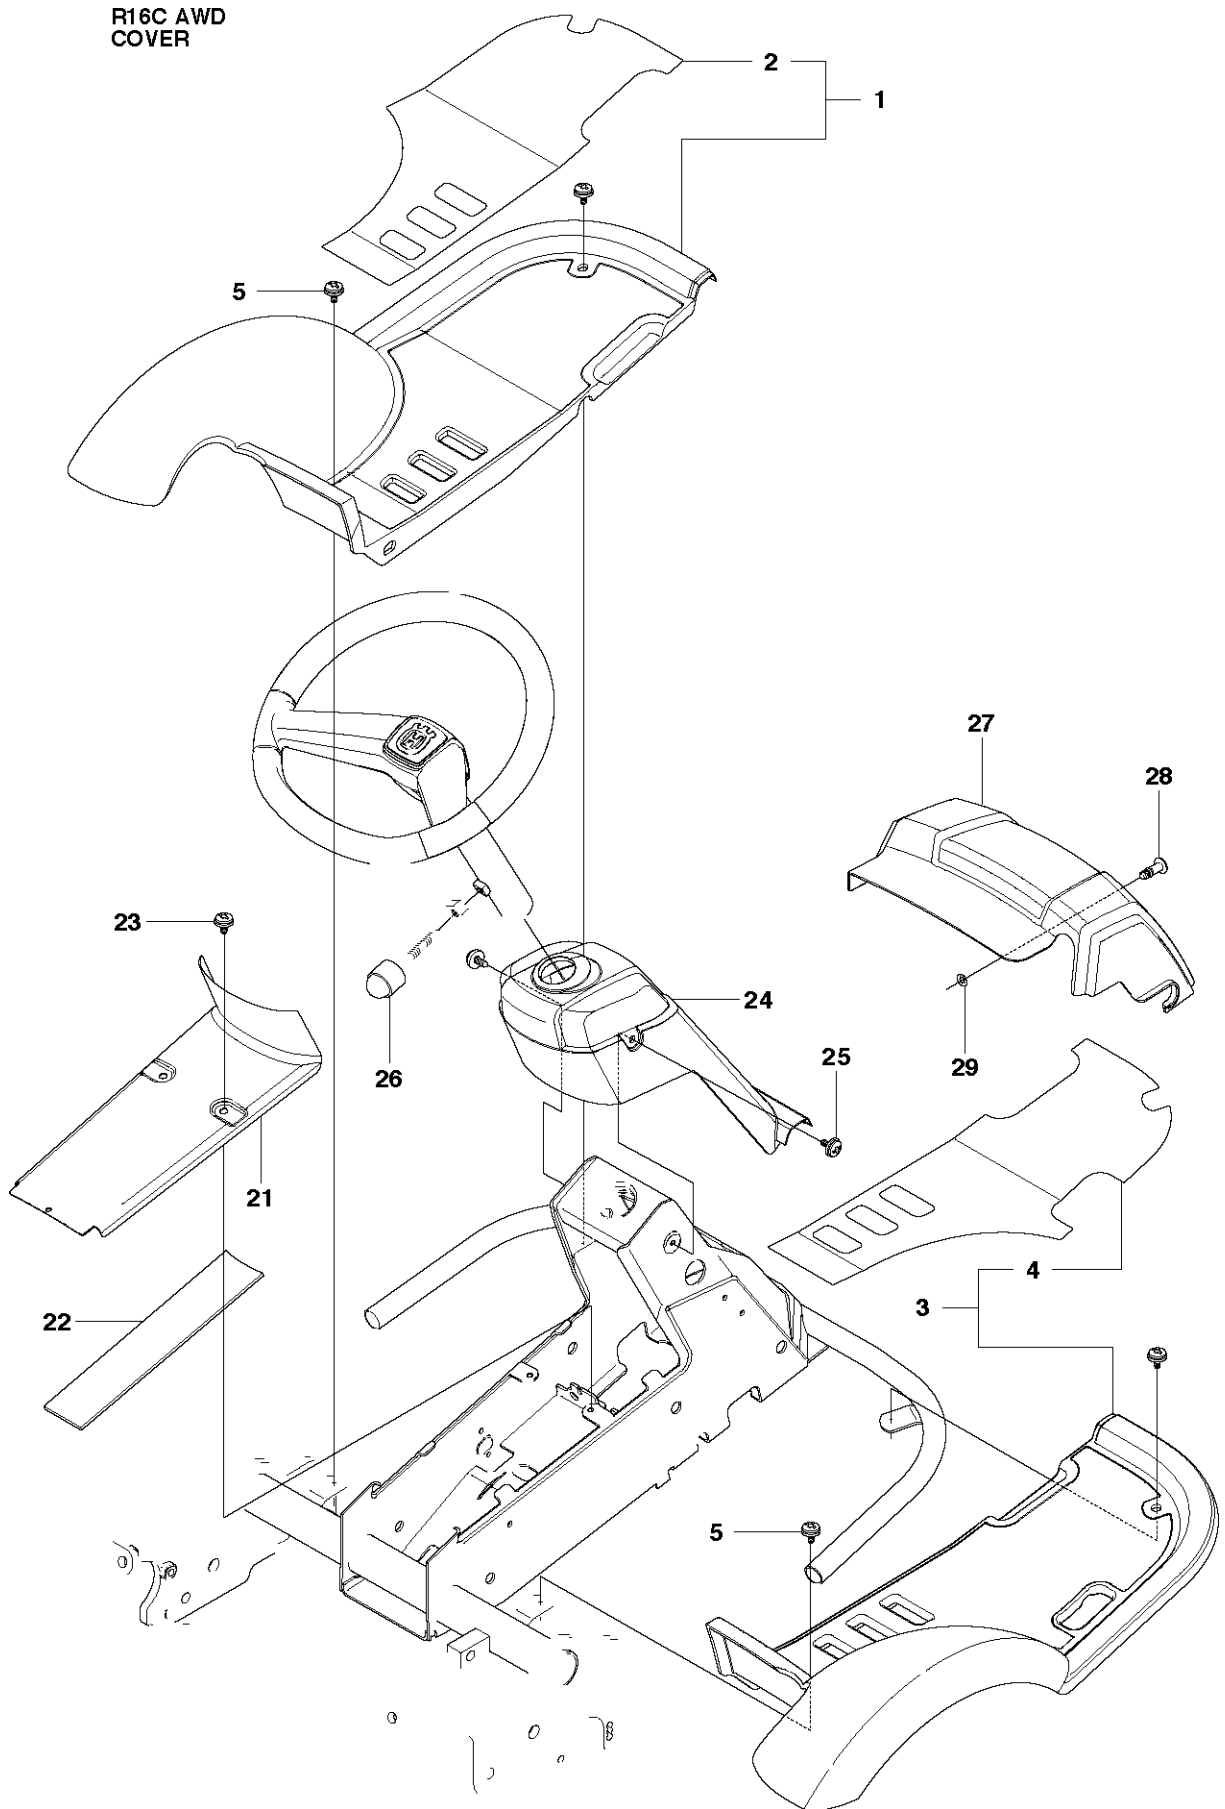

SPARE PARTS LIST

RIDERS

RIDER 16 C AWD, 966830301, 2010-07

R16C AWD
SEAT

SEAT

RIDER 16 C AWD, 966830301, 2010-07

Ref	Part No	Description	Remark	QTY KIT
1	573 99 50-03	SEAT BRACKET		1
2	506 91 53-01	COMPRESSION SPRING		1
3	734 11 74-41	WASHER		1
4	725 24 93-71	SCREW EHHM		1
5	544 43 33-01	SEAT		1
6	506 56 55-01	JUSTERVRED		2
7	506 56 53-01	BUSHING		2
8	734 11 64-41	WASHER		2
9	506 55 63-01	SCREW UNC		2
11	506 59 74-01	SCREW EHHFM		1

R16C AWD
FUEL SYSTEM

FUEL SYSTEM

RIDER 16 C AWD, 966830301, 2010-07

Ref	Part No	Description	Remark	QTY KIT
1	535 50 13-01	FUEL TANK		1
2	544 32 93-01	BRACKET		1
3	732 21 16-01	LOCK NUT		2
4	734 11 56-01	WASHER		1
5	506 67 33-01	TANK CAP ASSY		1
6	504 80 00-07	FUEL HOSE		1
7	535 46 97-01	HOSE BRACE		2
8	725 23 64-61	SCREW EHHFT		1
9	501 02 03-01	SUPPORT		1
10	725 24 93-71	SCREW EHHM		2

R16C AWD
COVER

COVER

RIDER 16 C AWD, 966830301, 2010-07

Ref	Part No	Description	Remark	QTY	KIT
6	544 24 76-02	ENGINE HOOD ASSY		1	
7	544 24 77-01	HINGE		1	6
8	544 24 77-02	HINGE		1	6
9	722 79 54-02	RIVET		6	6
10	503 89 47-03	SNAP LOCKING		1	
19	574 85 61-01	COVER		1	
20	544 40 05-01	SCREW		2	

COVER

RIDER 16 C AWD, 966830301, 2010-07

Ref	Part No	Description	Remark	QTY	KIT
1	544 89 59-01	FOOT PLATE		1	
2	544 24 84-01	MAT		1	1
3	544 89 59-03	FOOT PLATE		1	
4	544 24 84-03	MAT		1	3
5	544 40 05-01	SCREW		4	
21	544 23 92-01	COVER		1	
22	544 42 75-01	MAT		1	
23	544 40 05-01	SCREW		2	
24	544 32 65-01	COVER		1	
25	544 40 05-01	SCREW		2	
26	544 43 32-01	PROTECTIVE COVER		1	
27	544 37 42-01	UNIT COVER		1	
28	525 39 06-01	LOCK		1	
29	506 96 36-01	WASHER		1	