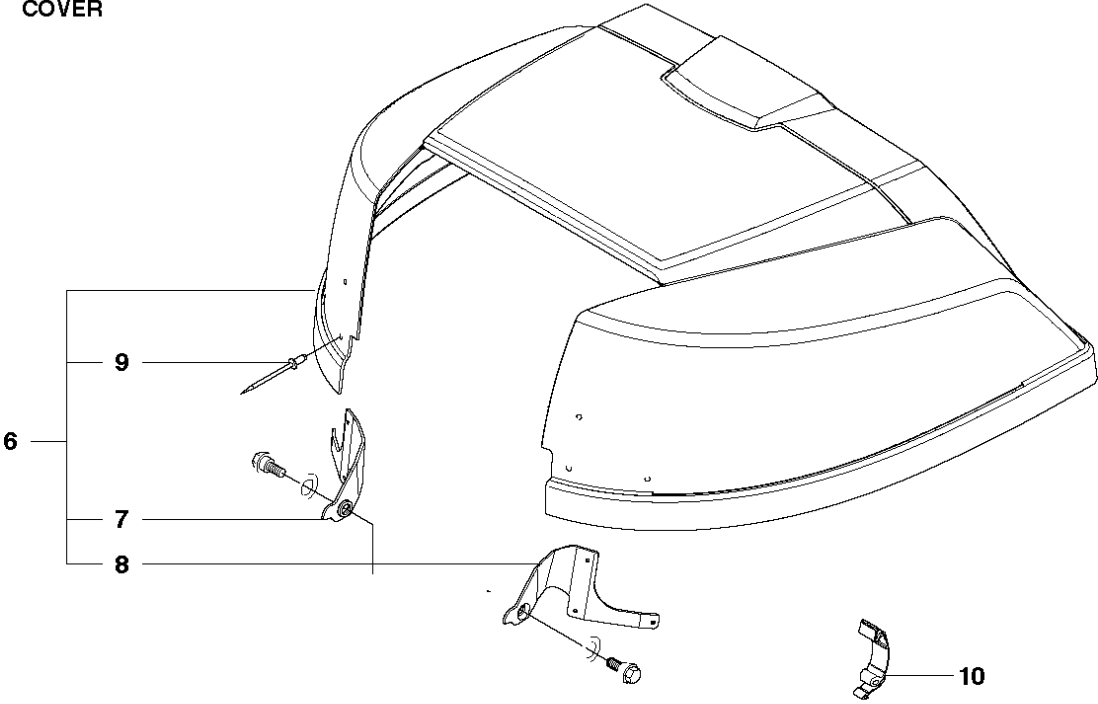

R16C AWD
COVER

COVER

RIDER 16 C AWD, 966830301, 2010-07

Ref	Part No	Description	Remark	QTY	KIT
6	544 24 76-02	ENGINE HOOD ASSY		1	
7	544 24 77-01	HINGE		1	6
8	544 24 77-02	HINGE		1	6
9	722 79 54-02	RIVET		6	6
10	503 89 47-03	SNAP LOCKING		1	
19	574 85 61-01	COVER		1	
20	544 40 05-01	SCREW		2