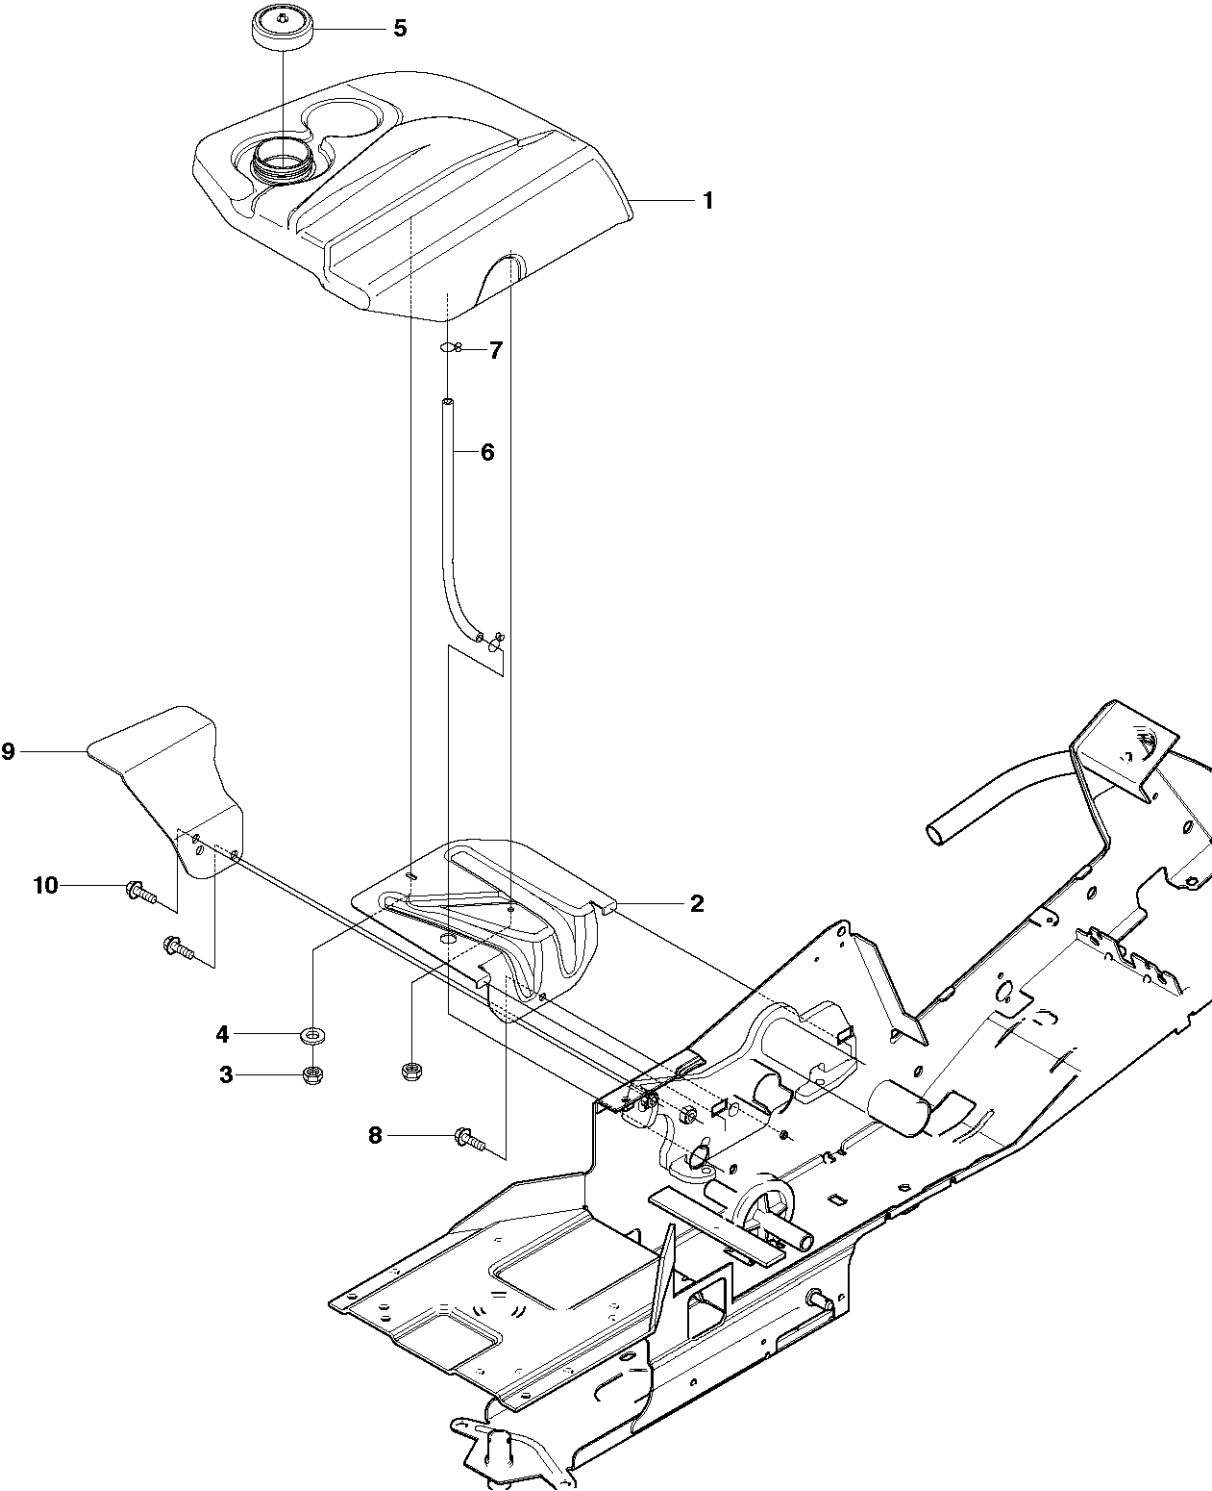

R16C AWD
FUEL SYSTEM

FUEL SYSTEM

RIDER 16 C AWD, 966830301, 2010-07

Ref	Part No	Description	Remark	QTY KIT
1	535 50 13-01	FUEL TANK		1
2	544 32 93-01	BRACKET		1
3	732 21 16-01	LOCK NUT		2
4	734 11 56-01	WASHER		1
5	506 67 33-01	TANK CAP ASSY		1
6	504 80 00-07	FUEL HOSE		1
7	535 46 97-01	HOSE BRACE		2
8	725 23 64-61	SCREW EHHFT		1
9	501 02 03-01	SUPPORT		1
10	725 24 93-71	SCREW EHHM		2