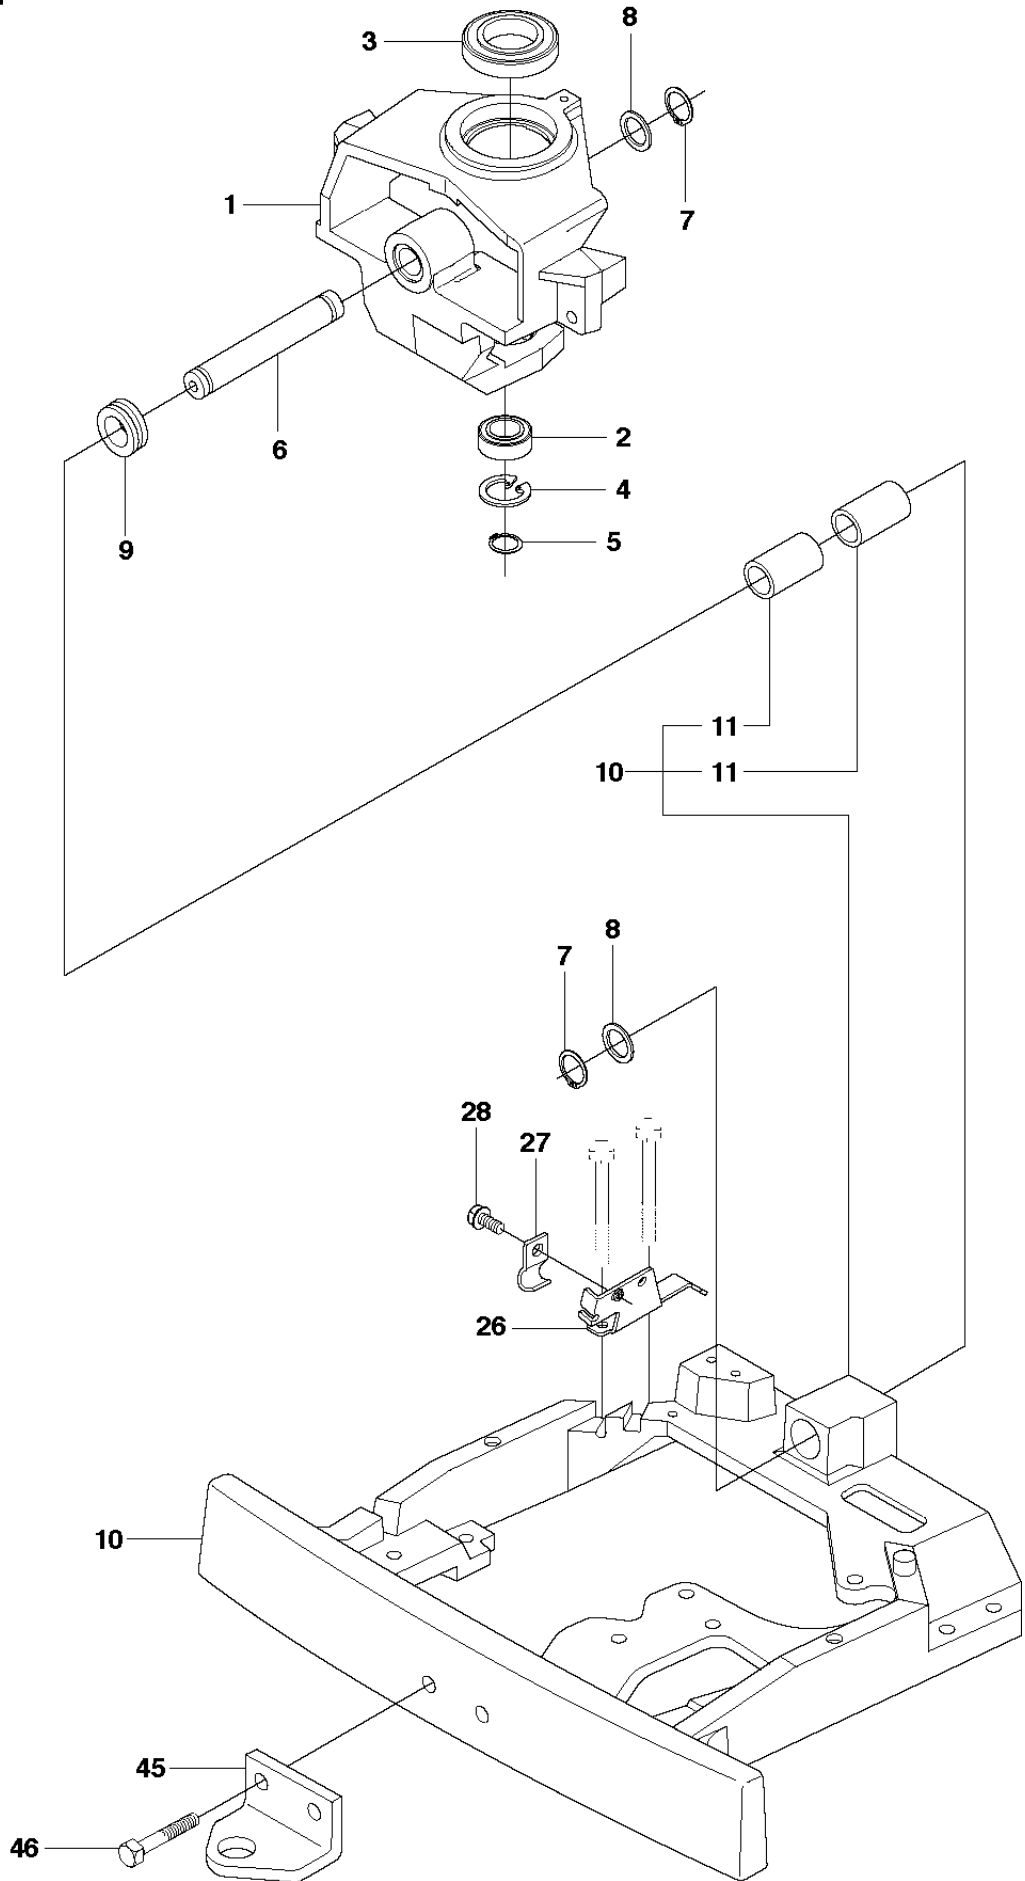

R16C AWD
CHASSIS, REAR

CHASSIS REAR

RIDER 16 C AWD, 966830301, 2010-07

Ref	Part No	Description	Remark	QTY	KIT
1	506 98 58-03	SPINDLE		1	
2	738 21 05-04	BALL BEARING		1	
3	738 21 10-04	BALL BEARING		1	
4	735 31 40-10	CIRCLIP		1	
5	735 31 26-00	CIRCLIP		1	
6	506 98 59-01	SWING AXLE		1	
7	735 31 26-00	CIRCLIP		2	
8	506 77 34-01	WASHER		2	
9	740 68 14-21	V-RING		1	
10	535 40 60-01	BRACKET		1	
11	506 98 61-02	GLIDLAGER		2	10
26	544 26 21-01	BRACKET		1	
27	506 56 65-01	CLIP		1	
28	725 23 64-61	SCREW EHHFT		1	
45	506 88 99-01	HITCH		1	
46	725 24 93-71	SCREW EHHM		2