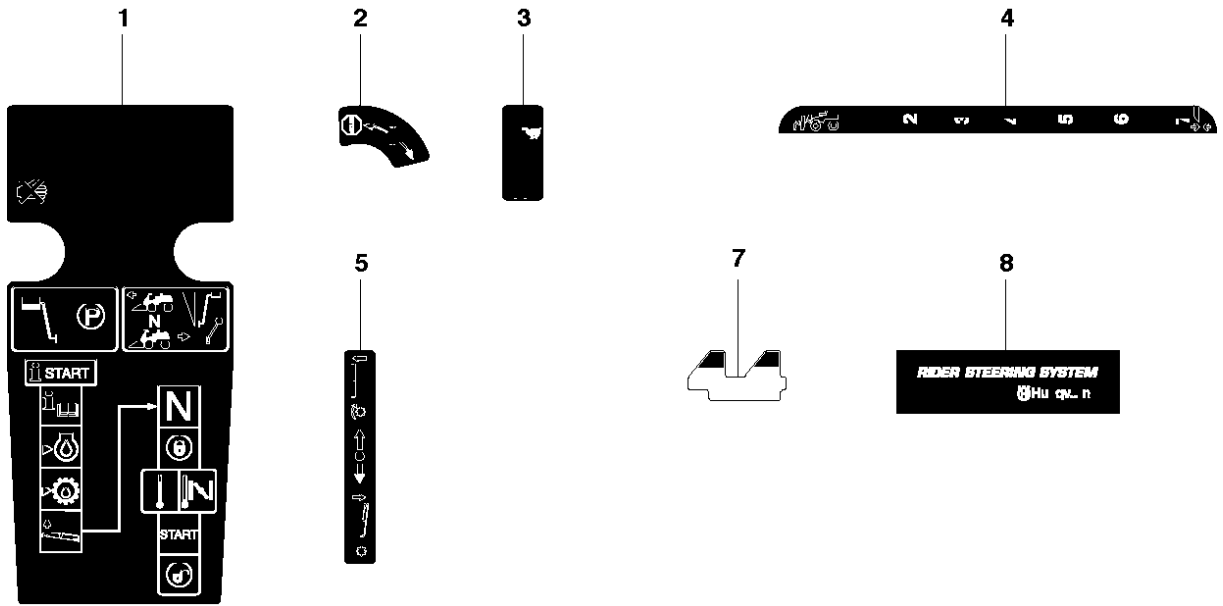

R16C AWD
DECALS

DECALS

RIDER 16 C AWD, 966830301, 2010-07

Ref	Part No	Description	Remark	QTY KIT
1	544 43 86-01	LABEL		1
2	544 43 87-01	LABEL		1
3	544 43 88-01	LABEL		1
4	544 43 90-01	LABEL		1
5	544 43 92-01	LABEL		1
7	544 83 35-01	LABEL		2
8	544 83 36-01	LABEL		1
9	505 21 77-01	LABEL		1
10	544 39 11-02	LABEL		1
11	544 21 14-01	LABEL		2
12	504 81 33-01	LABEL		1
13	504 81 33-02	LABEL		1