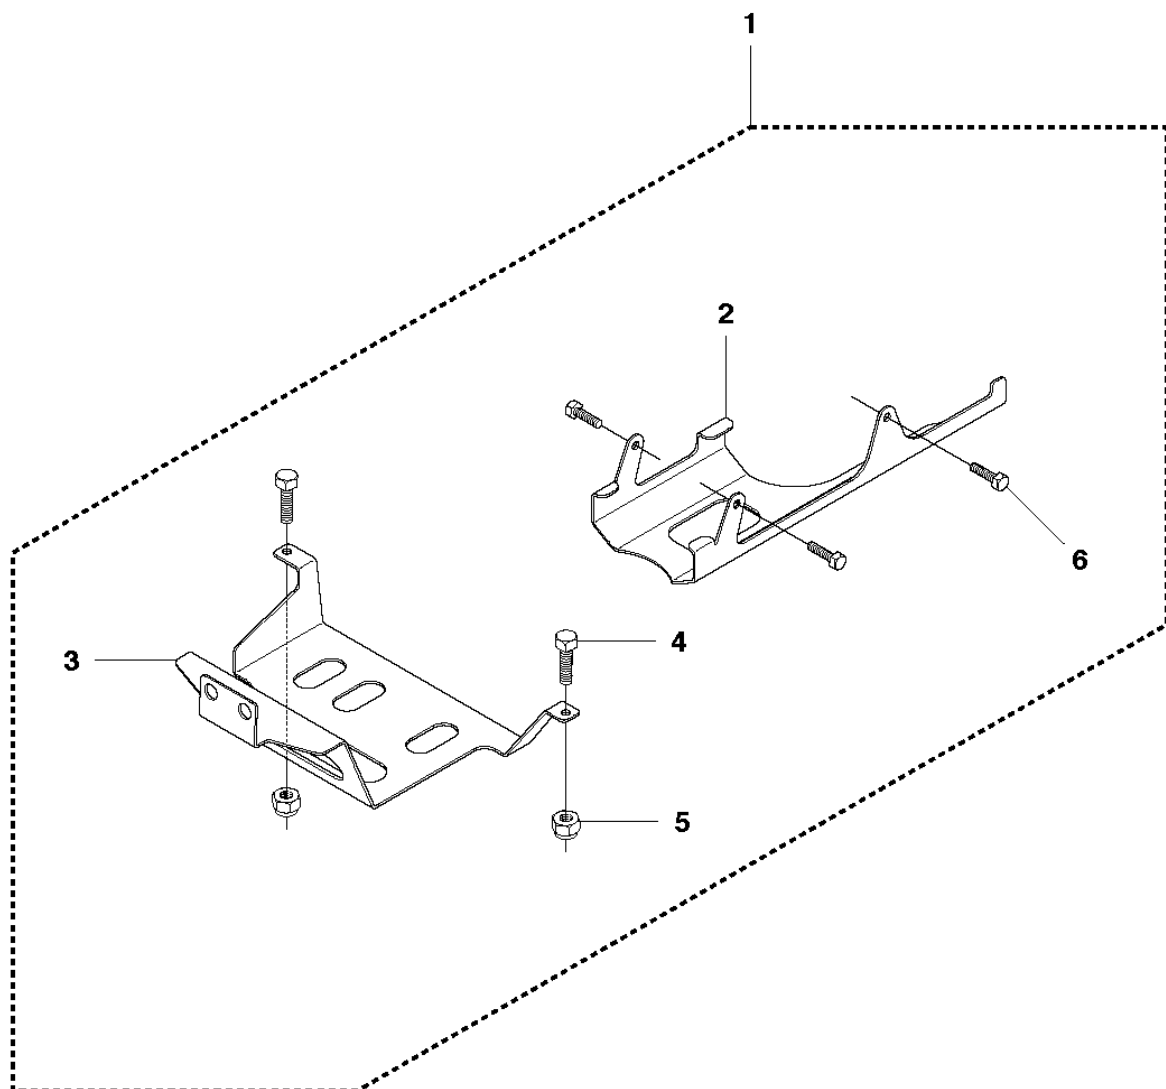

R16C AWD
ACCESSORIES

ACCESSORIES

RIDER 16 C AWD, 966830301, 2010-07

Ref	Part No	Description	Remark	QTY	KIT
1	544 06 93-04	KIT		1	
2	504 04 62-01	SKID PLATE		1	1
3	544 14 33-01	SKID PLATE		1	1
4	725 24 63-71	SCREW EHHM		2	1
5	732 21 18-01	LOCK NUT		2	1
6	725 24 49-61	SCREW EHHFT		3	1