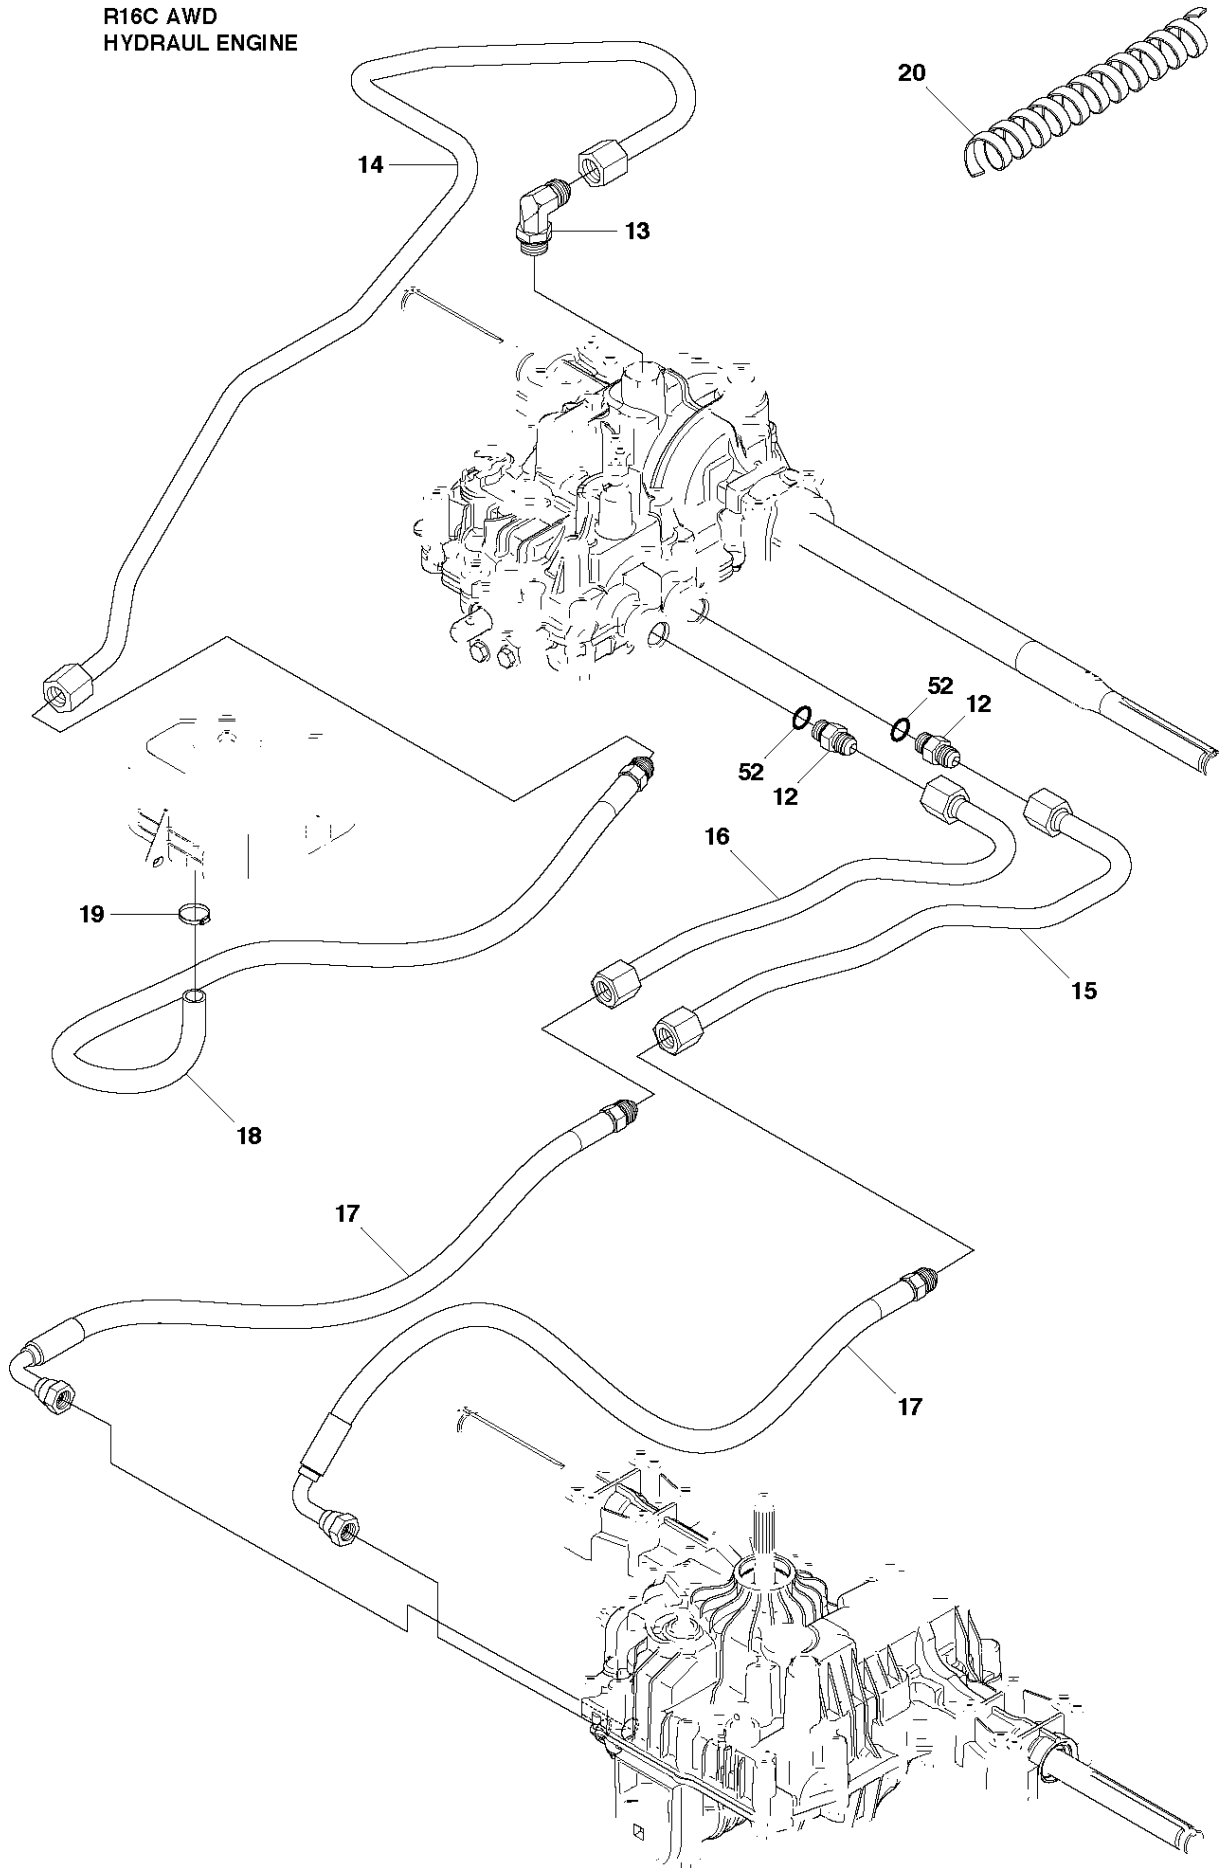

R16C AWD
HYDRAUL ENGINE

ENGINE

RIDER 16 C AWD, 966830301, 2010-07

Ref	Part No	Description	Remark	QTY KIT
12	535 42 68-06	PIPE FITTING		2
13	535 43 73-02	PIPE FITTING		1
14	525 49 12-01	HYDRAULIC PIPE		1
15	544 80 79-01	HYDRAULIC PIPE		1
16	544 80 80-01	HYDRAULIC PIPE		1
17	544 45 64-03	HYDRAULIC HOSE		2
18	522 42 98-02	HYDRAULIC HOSE		1
19	505 13 11-01	HOSE CLAMP		1
20	544 02 66-03	HOSE GUARD		1
52	505 45 11-01	O-RING		2