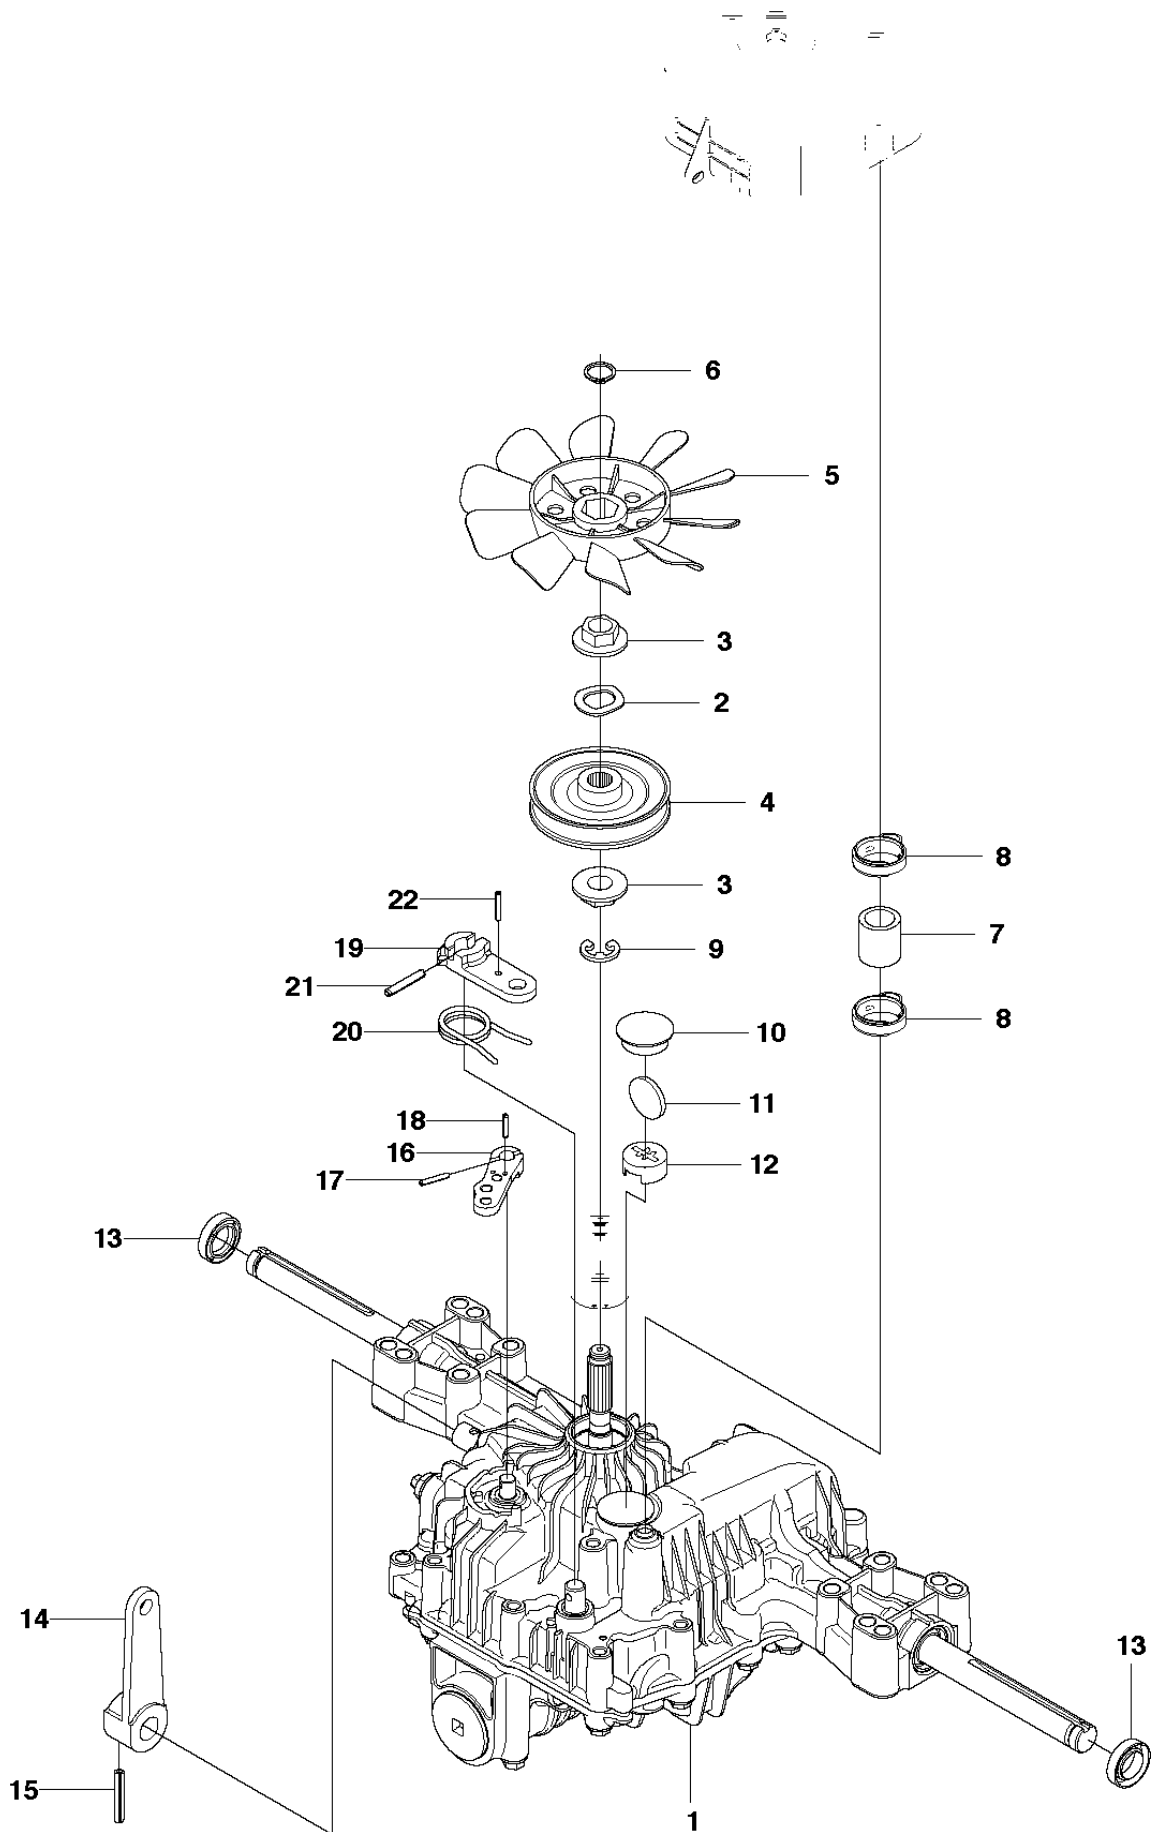

R16C AWD
HYDROSTAT K574 SP

TRANSMISSION

RIDER 16 C AWD, 966830301, 2010-07

Ref	Part No	Description	Remark	QTY KIT	
1	544 11 61-01	TRANSMISSION		1	
2	506 98 65-01	SPRING WASHER		1	
3	506 98 66-01	DISTANCE		2	
4	502 45 19-01	PULLEY		1	
5	506 98 68-01	FAN		1	
6	735 31 15-00	CIRCLIP		1	
7	502 45 16-01	TUBE		1	
8	506 98 70-01	HOSE CLAMP		2	
9	535 40 28-07	CLIP		1	1
10	535 40 28-32	PLUG		1	1
11	535 40 28-29	MAGNET		1	1
12	502 45 20-01	MAGNET HOLDER		1	1
13	535 40 28-37	SEALING		2	1
14	502 45 32-01	CONTROL LEVER		1	1
15	535 40 28-09	PIN RETAINING SCREW		1	1
16	535 40 28-17	LEVER		1	1
17	535 40 28-16	PIN RETAINING SCREW		1	1
18	535 40 28-33	PIN RETAINING SCREW		1	1
19	535 40 28-38	LEVER		1	1
20	535 40 28-39	RETURN SPRING		1	1
21	535 40 28-40	PIN RETAINING SCREW		1	1
22	535 40 28-41	PIN RETAINING SCREW		1	1