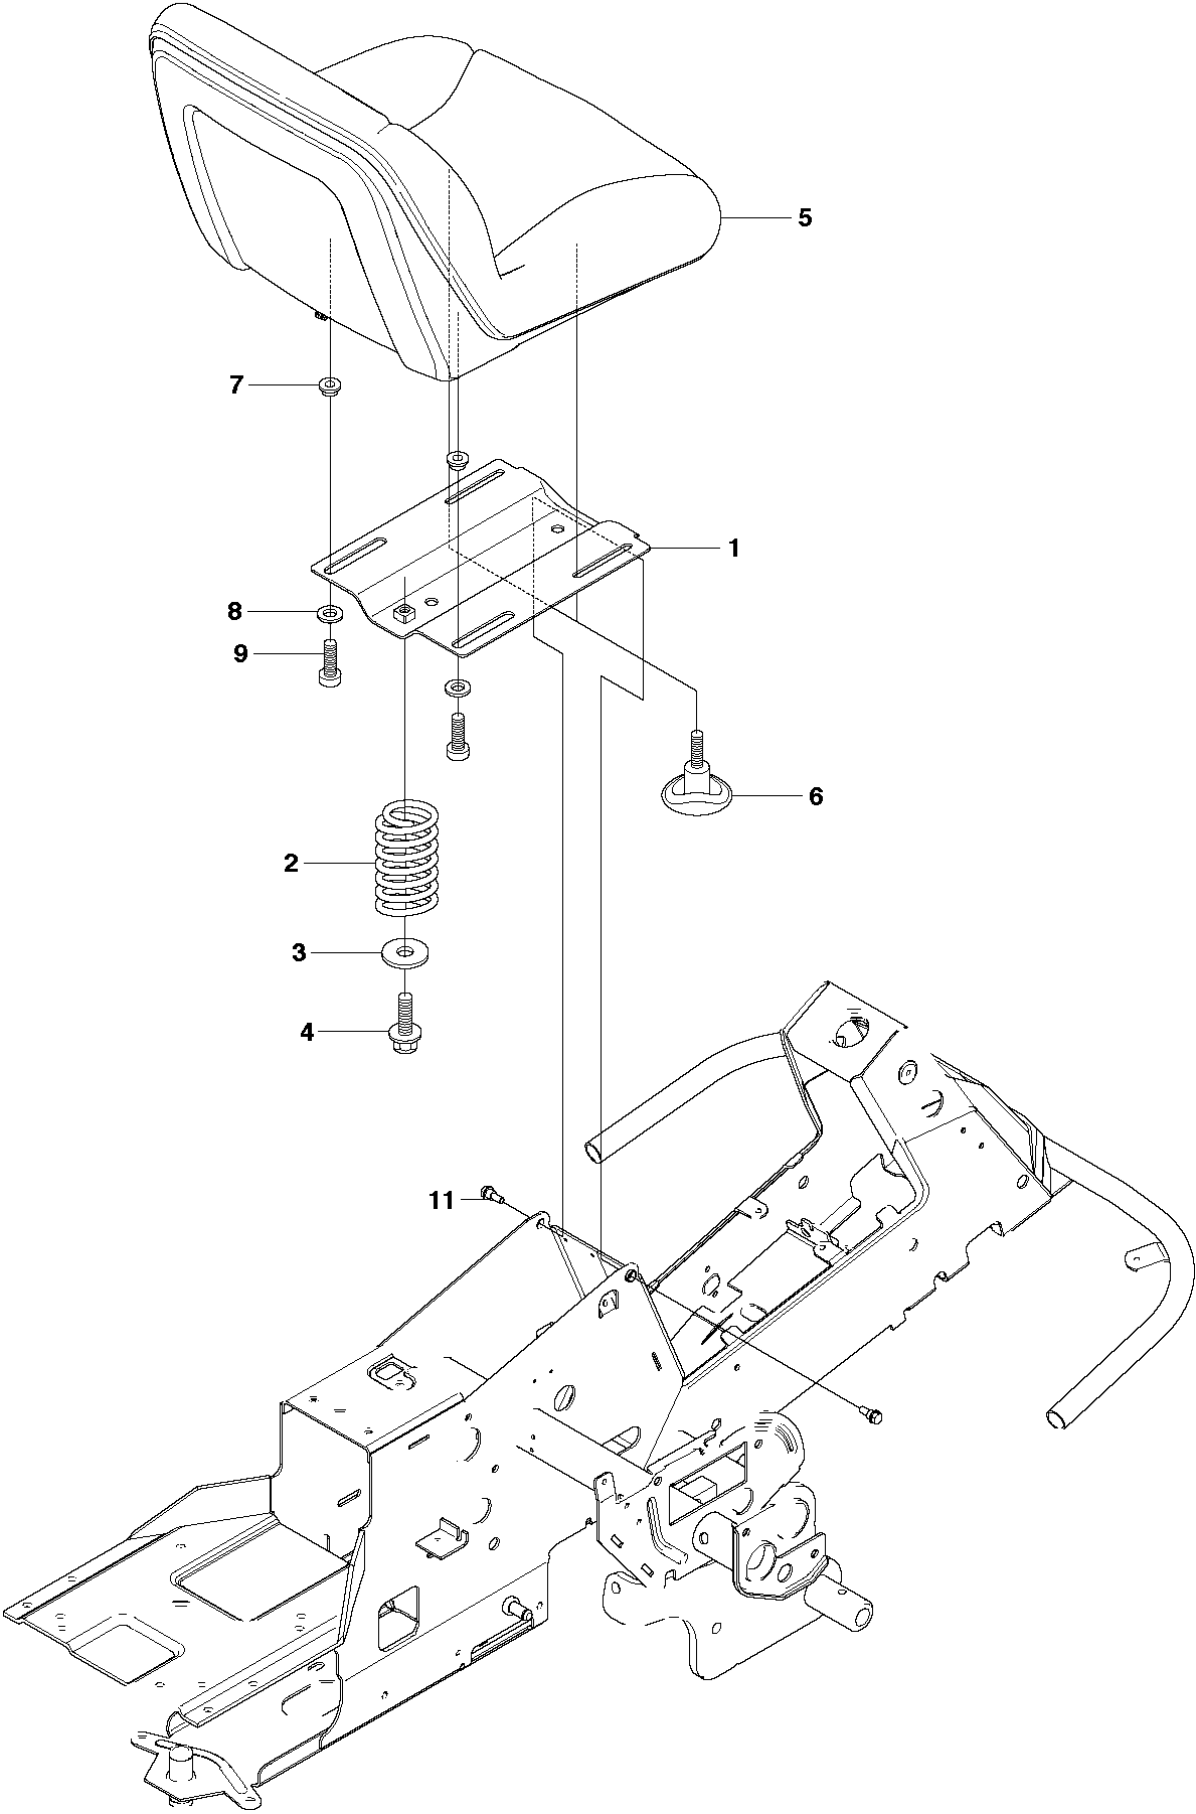

SPARE PARTS LIST

RIDERS

RIDER 16 C AWD, 966830301, 2010-07

R16C AWD
SEAT

SEAT

RIDER 16 C AWD, 966830301, 2010-07

Ref	Part No	Description	Remark	QTY KIT
1	573 99 50-03	SEAT BRACKET		1
2	506 91 53-01	COMPRESSION SPRING		1
3	734 11 74-41	WASHER		1
4	725 24 93-71	SCREW EHHM		1
5	544 43 33-01	SEAT		1
6	506 56 55-01	JUSTERVRED		2
7	506 56 53-01	BUSHING		2
8	734 11 64-41	WASHER		2
9	506 55 63-01	SCREW UNC		2
11	506 59 74-01	SCREW EHHFM		1

R16C AWD
COVER

COVER

RIDER 16 C AWD, 966830301, 2010-07

Ref	Part No	Description	Remark	QTY	KIT
6	544 24 76-02	ENGINE HOOD ASSY		1	
7	544 24 77-01	HINGE		1	6
8	544 24 77-02	HINGE		1	6
9	722 79 54-02	RIVET		6	6
10	503 89 47-03	SNAP LOCKING		1	
19	574 85 61-01	COVER		1	
20	544 40 05-01	SCREW		2	

COVER

RIDER 16 C AWD, 966830301, 2010-07

Ref	Part No	Description	Remark	QTY	KIT
1	544 89 59-01	FOOT PLATE		1	
2	544 24 84-01	MAT		1	1
3	544 89 59-03	FOOT PLATE		1	
4	544 24 84-03	MAT		1	3
5	544 40 05-01	SCREW		4	
21	544 23 92-01	COVER		1	
22	544 42 75-01	MAT		1	
23	544 40 05-01	SCREW		2	
24	544 32 65-01	COVER		1	
25	544 40 05-01	SCREW		2	
26	544 43 32-01	PROTECTIVE COVER		1	
27	544 37 42-01	UNIT COVER		1	
28	525 39 06-01	LOCK		1	
29	506 96 36-01	WASHER		1	

R16C AWD
HEIGHT ADJUSTMENT

HEIGHT ADJUSTMENT

RIDER 16 C AWD, 966830301, 2010-07

Ref	Part No	Description	Remark	QTY KIT
1	535 50 14-01	CONTROL PLATE		1
2	506 57 01-03	SCREW EHHFM		2
3	504 73 45-01	ADJUSTER		1
4	506 54 20-01	HANDLE		1
5	506 55 43-01	BEARING		2
6	735 31 22-20	E-CLIP		1
7	506 90 82-01	HEIGHT ROD		1
8	506 78 46-01	PEN		1
9	734 11 72-01	WASHER		1
10	732 21 18-01	LOCK NUT		1
11	731 23 18-01	HEXAGON NUT		1
12	721 61 83-01	SPLIT PIN		1
13	544 22 77-01	LINK		1
14	735 31 15-20	E-CLIP		1
15	544 22 70-01	CONNECTION ROD		1
16	721 61 83-01	SPLIT PIN		1