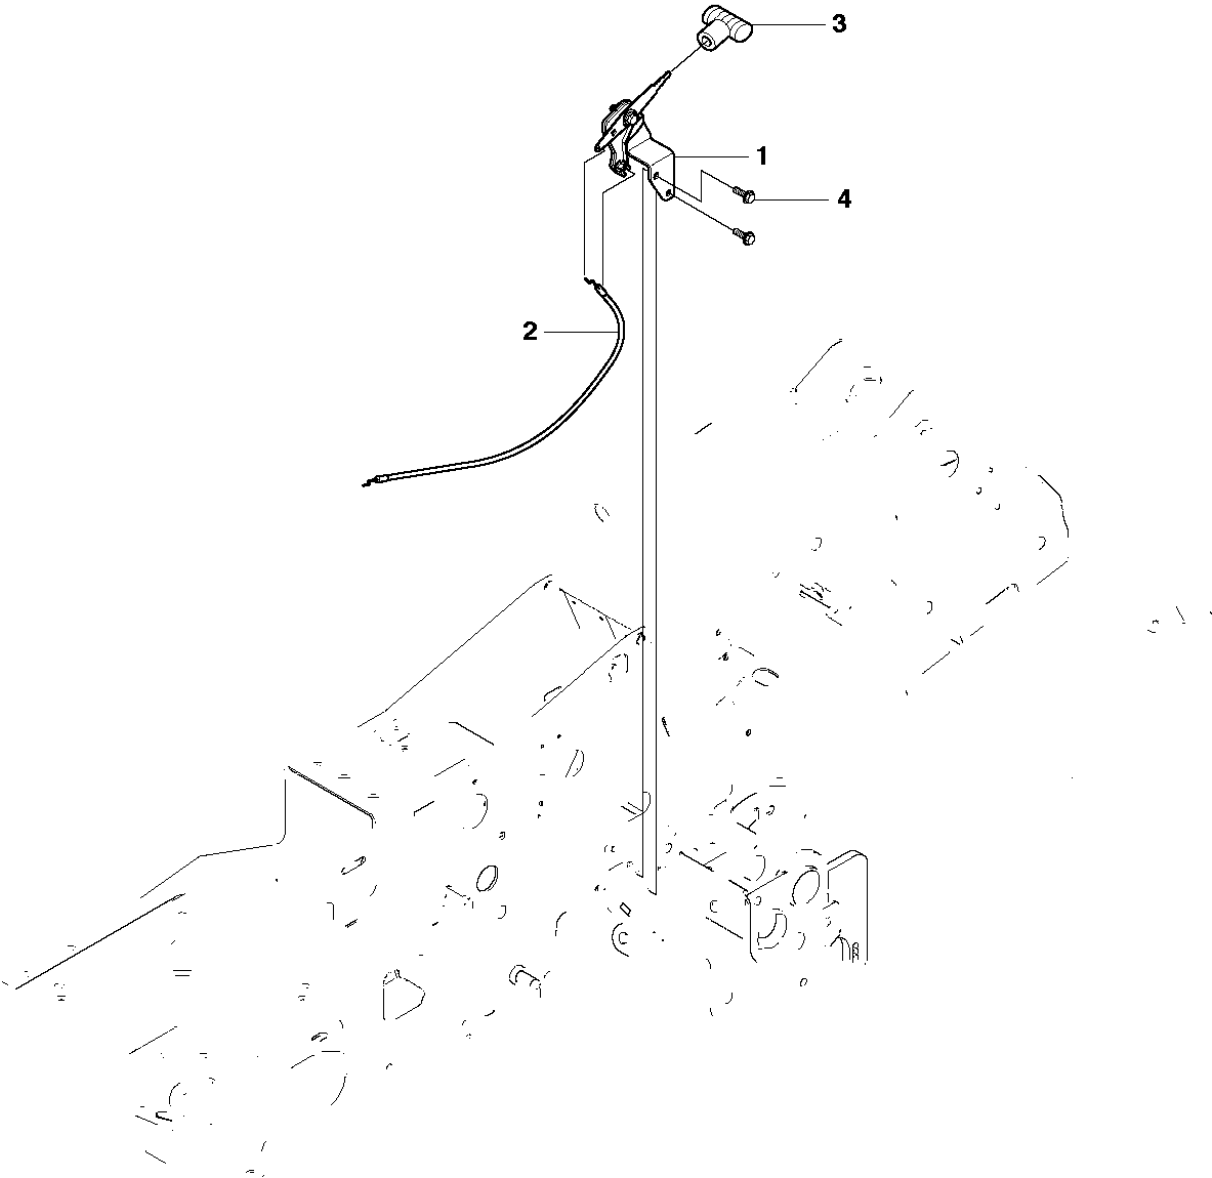

R16C AWD
CONTROLS

CONTROLS

RIDER 16 C AWD, 966830301, 2010-07

Ref	Part No	Description	Remark	QTY KIT
1	544 30 15-01	THROTTLE CONTROL ASSY		1
2	544 30 17-01	WIRE		1
3	506 88 91-01	KNOB		1
4	725 23 64-61	SCREW EHHFT		2