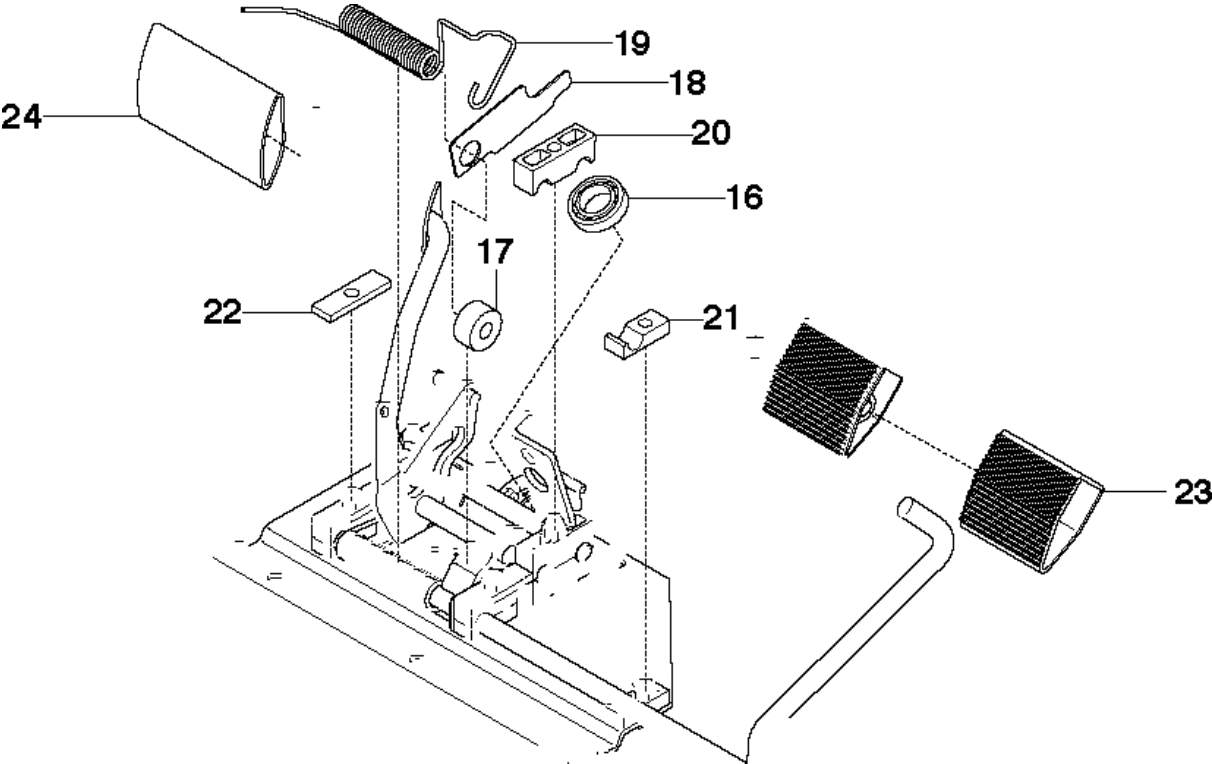

PEDALS

RIDER 16 C AWD, 966830301, 2010-07

Ref	Part No	Description	Remark	QTY	KIT
16	738 21 02-04	BALL BEARING		1	1
17	535 48 02-01	ROLLER		1	1
18	535 48 06-01	PROTECTIVE PLATE		1	1
19	535 48 07-01	SPRING		1	1
20	535 48 08-01	BEARING SUPPORT		4	1
21	535 48 09-01	BEARING SUPPORT		1	1
22	535 48 10-01	REINFORCEMENT PLATE		1	1
23	535 47 88-01	PEDAL RUBBER		1	1
24	535 47 88-02	PEDAL RUBBER		1	1