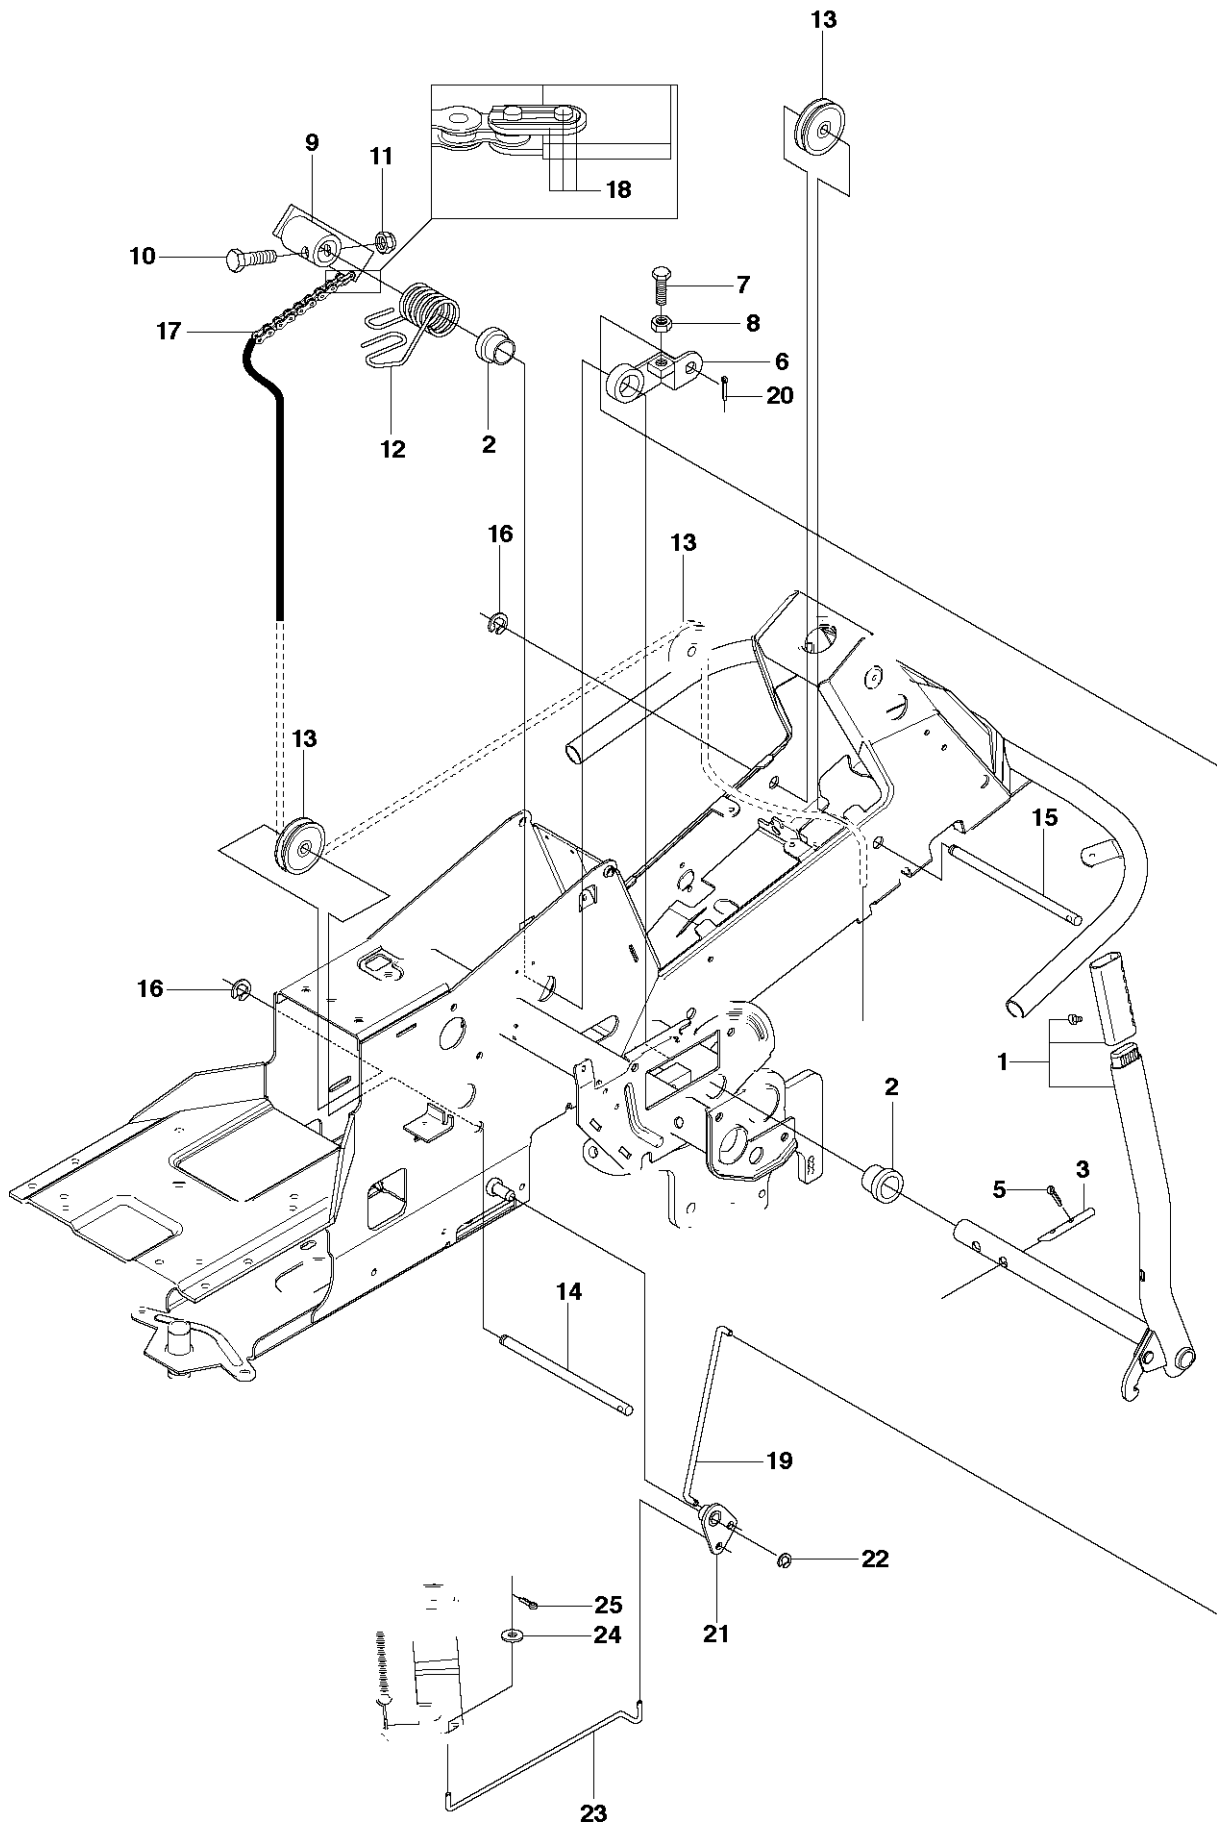

COVER

RIDER 16 C AWD, 966830301, 2010-07

Ref	Part No	Description	Remark	QTY	KIT
1	544 89 59-01	FOOT PLATE		1	
2	544 24 84-01	MAT		1	1
3	544 89 59-03	FOOT PLATE		1	
4	544 24 84-03	MAT		1	3
5	544 40 05-01	SCREW		4	
21	544 23 92-01	COVER		1	
22	544 42 75-01	MAT		1	
23	544 40 05-01	SCREW		2	
24	544 32 65-01	COVER		1	
25	544 40 05-01	SCREW		2	
26	544 43 32-01	PROTECTIVE COVER		1	
27	544 37 42-01	UNIT COVER		1	
28	525 39 06-01	LOCK		1	
29	506 96 36-01	WASHER		1	

R16C AWD
HEIGHT ADJUSTMENT

HEIGHT ADJUSTMENT

RIDER 16 C AWD, 966830301, 2010-07

Ref	Part No	Description	Remark	QTY KIT
1	535 50 14-01	CONTROL PLATE		1
2	506 57 01-03	SCREW EHHFM		2
3	504 73 45-01	ADJUSTER		1
4	506 54 20-01	HANDLE		1
5	506 55 43-01	BEARING		2
6	735 31 22-20	E-CLIP		1
7	506 90 82-01	HEIGHT ROD		1
8	506 78 46-01	PEN		1
9	734 11 72-01	WASHER		1
10	732 21 18-01	LOCK NUT		1
11	731 23 18-01	HEXAGON NUT		1
12	721 61 83-01	SPLIT PIN		1
13	544 22 77-01	LINK		1
14	735 31 15-20	E-CLIP		1
15	544 22 70-01	CONNECTION ROD		1
16	721 61 83-01	SPLIT PIN		1

R16C AWD
MOWER LIFT

MOWER LIFT / DECK LIFT

RIDER 16 C AWD, 966830301, 2010-07

Ref	Part No	Description	Remark	QTY KIT
1	501 01 86-01	LIFTING LEVER ASSY		1
2	506 55 65-01	BEARING		2
3	525 40 66-01	PEN		1
5	721 61 83-01	SPLIT PIN		1
6	506 78 43-01	LINK ASSY		1
7	725 24 97-51	SCREW		1
8	731 23 20-51	HEXAGON NUT		1
9	544 43 36-01	LIFTING ARM		1
10	725 25 42-51	SCREW EHHM		1
11	732 25 22-01	HEXAGON LOCKING NUT		1
12	506 91 68-01	SPRING		1
13	506 90 56-01	OFFSET PULLEY		2
14	506 90 57-01	SHAFT		1
15	506 90 57-02	SHAFT		1
16	735 31 18-20	E-CLIP		2
17	506 55 46-09	CHAIN		1
18	506 55 47-01	LINKAGE		1
19	544 45 69-01	CONNECTION ROD		1
20	721 61 83-01	SPLIT PIN		1
21	544 37 86-01	LINK		1
22	735 31 14-20	E-CLIP		1
23	544 44 88-01	CONNECTION ROD		1
24	734 11 64-41	WASHER		1
25	721 61 83-01	SPLIT PIN		1