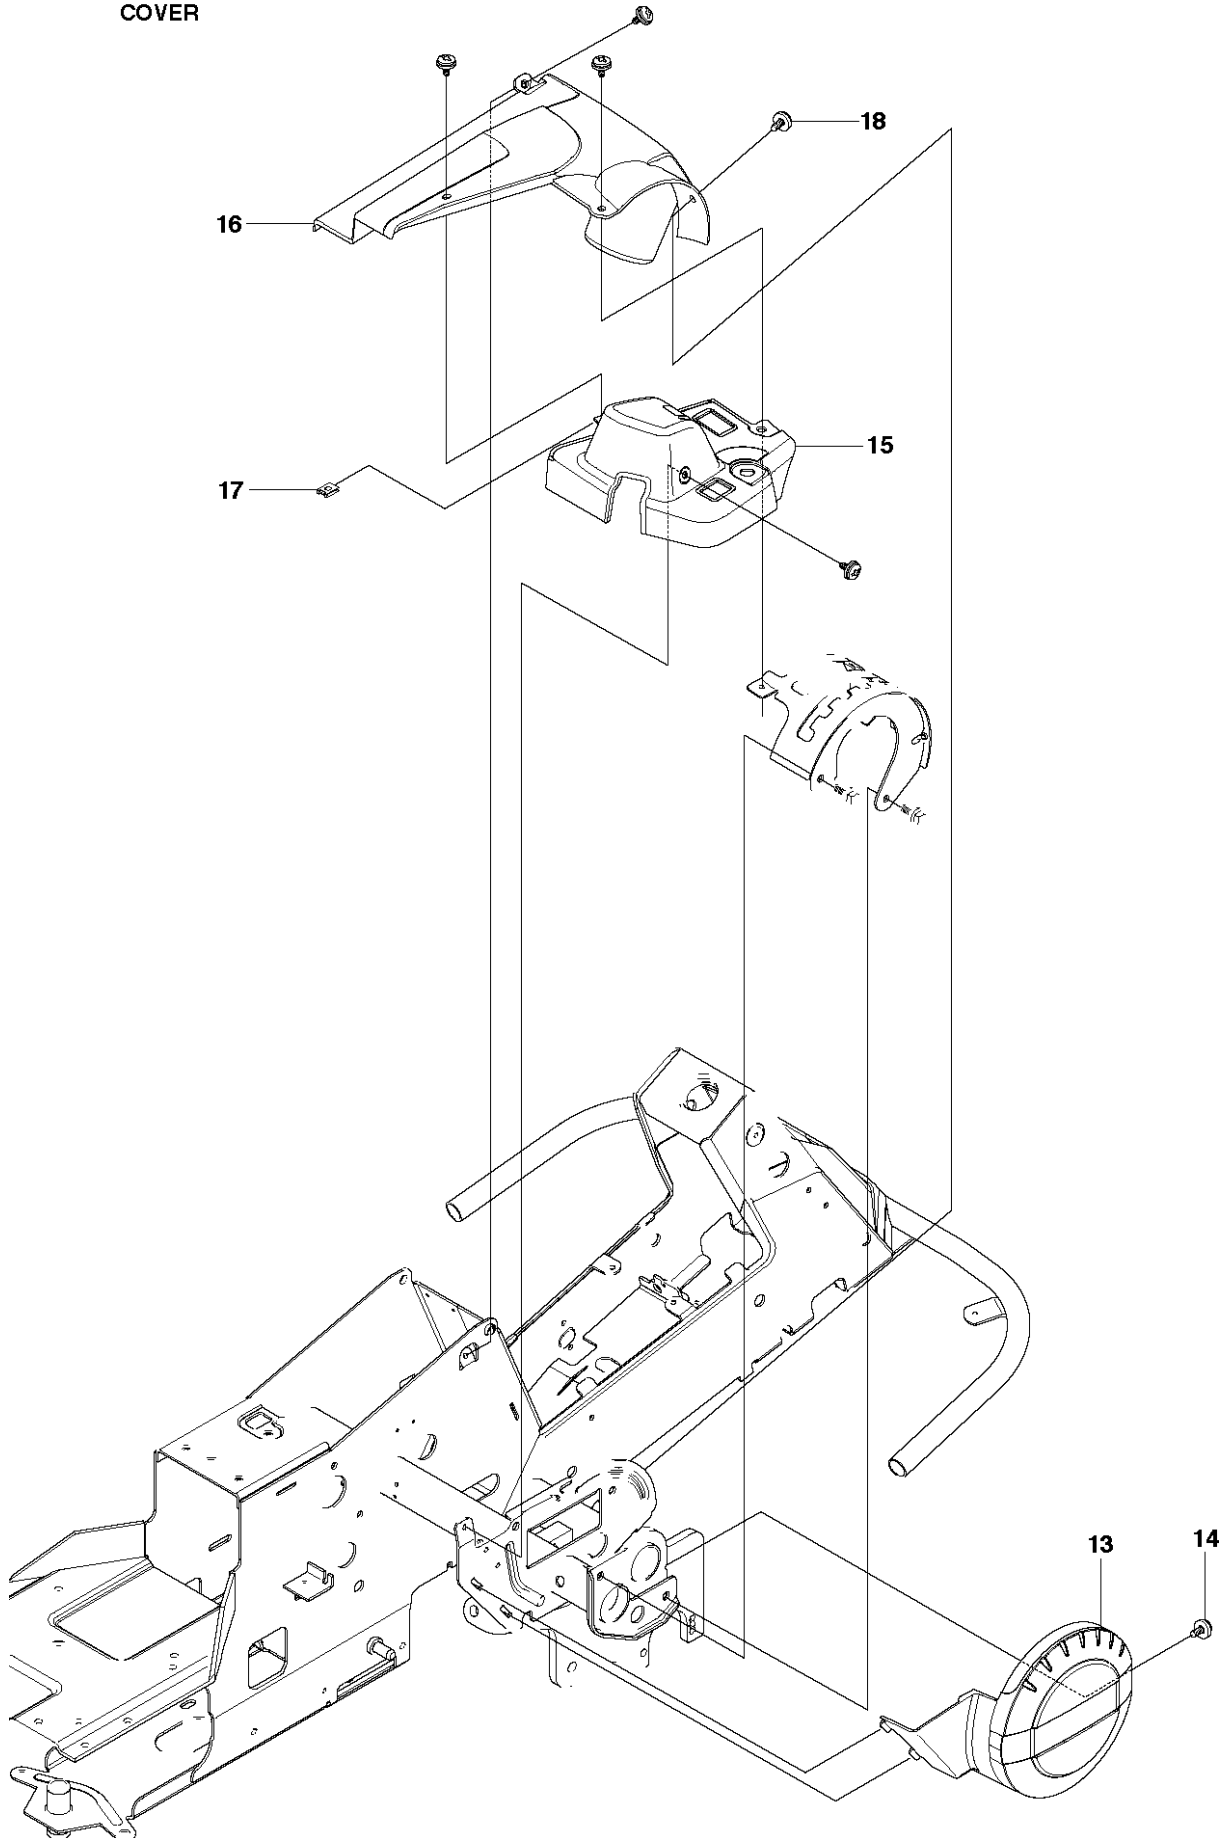

R16C AWD
COVER

COVER

RIDER 16 C AWD, 966830301, 2010-07

Ref	Part No	Description	Remark	QTY KIT
13	535 50 25-01	CONTROL COVER		1
14	544 40 05-01	SCREW		1
15	544 33 21-03	CONTROL COVER		1
16	544 33 22-02	COVER		1
17	535 42 91-01	SPRING NUT		1
18	544 40 05-01	SCREW		4