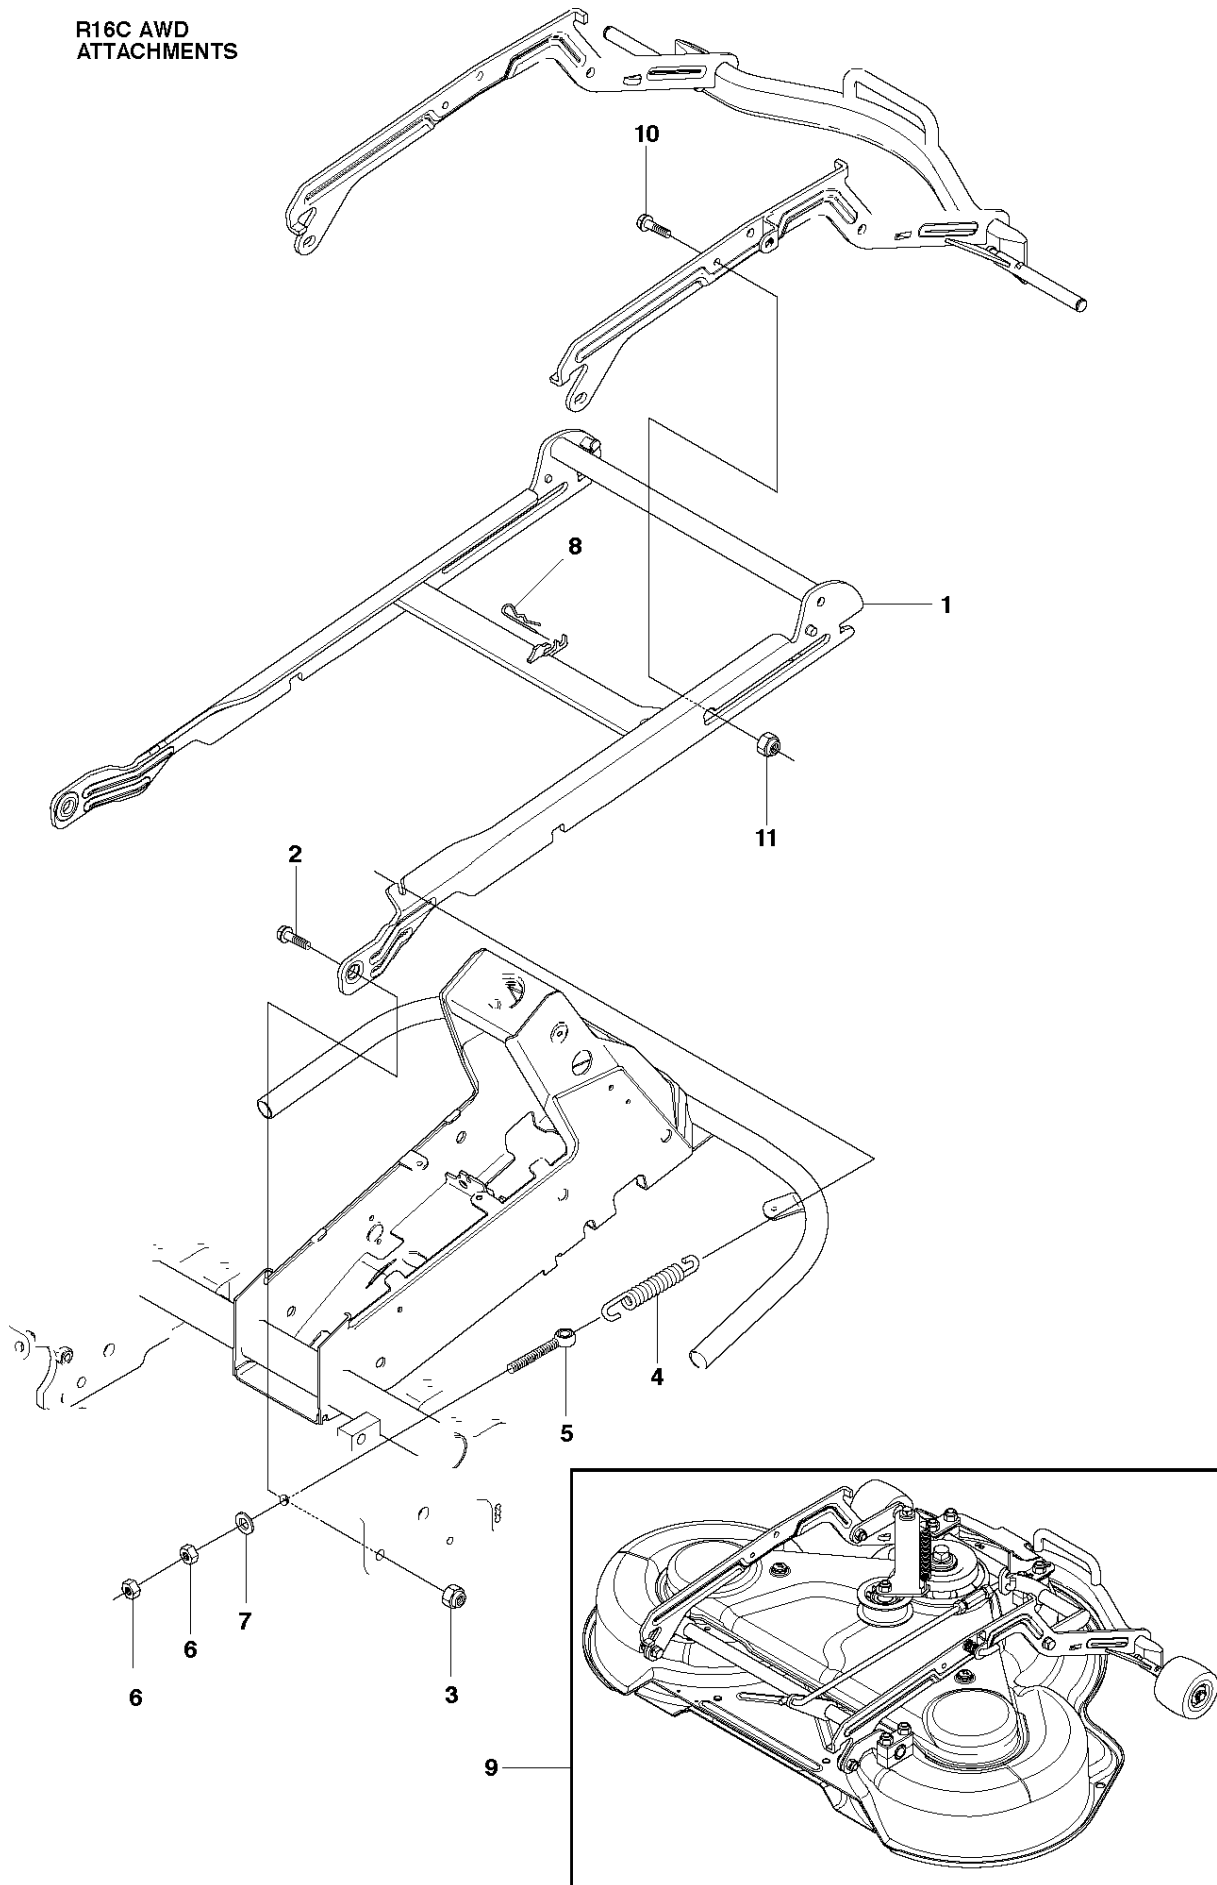

R16C AWD
ATTACHMENTS

ATTACHMENTS

RIDER 16 C AWD, 966830301, 2010-07

Ref	Part No	Description	Remark	QTY KIT
1	544 40 11-01	EQUIPMENT FRAME		1
2	506 89 58-01	COLLAR SCREW		2
3	732 25 22-01	HEXAGON LOCKING NUT		2
4	506 83 76-01	SPRING		2
5	506 83 77-01	RING BOLT		2
6	731 23 20-51	HEXAGON NUT		4
7	734 11 72-01	WASHER		2
8	721 68 02-51	SPRING COTTER		1
9	544 43 79-03	CUTTING DECK		1
10	544 36 24-01	SCREW		2
11	732 21 18-01	LOCK NUT		2