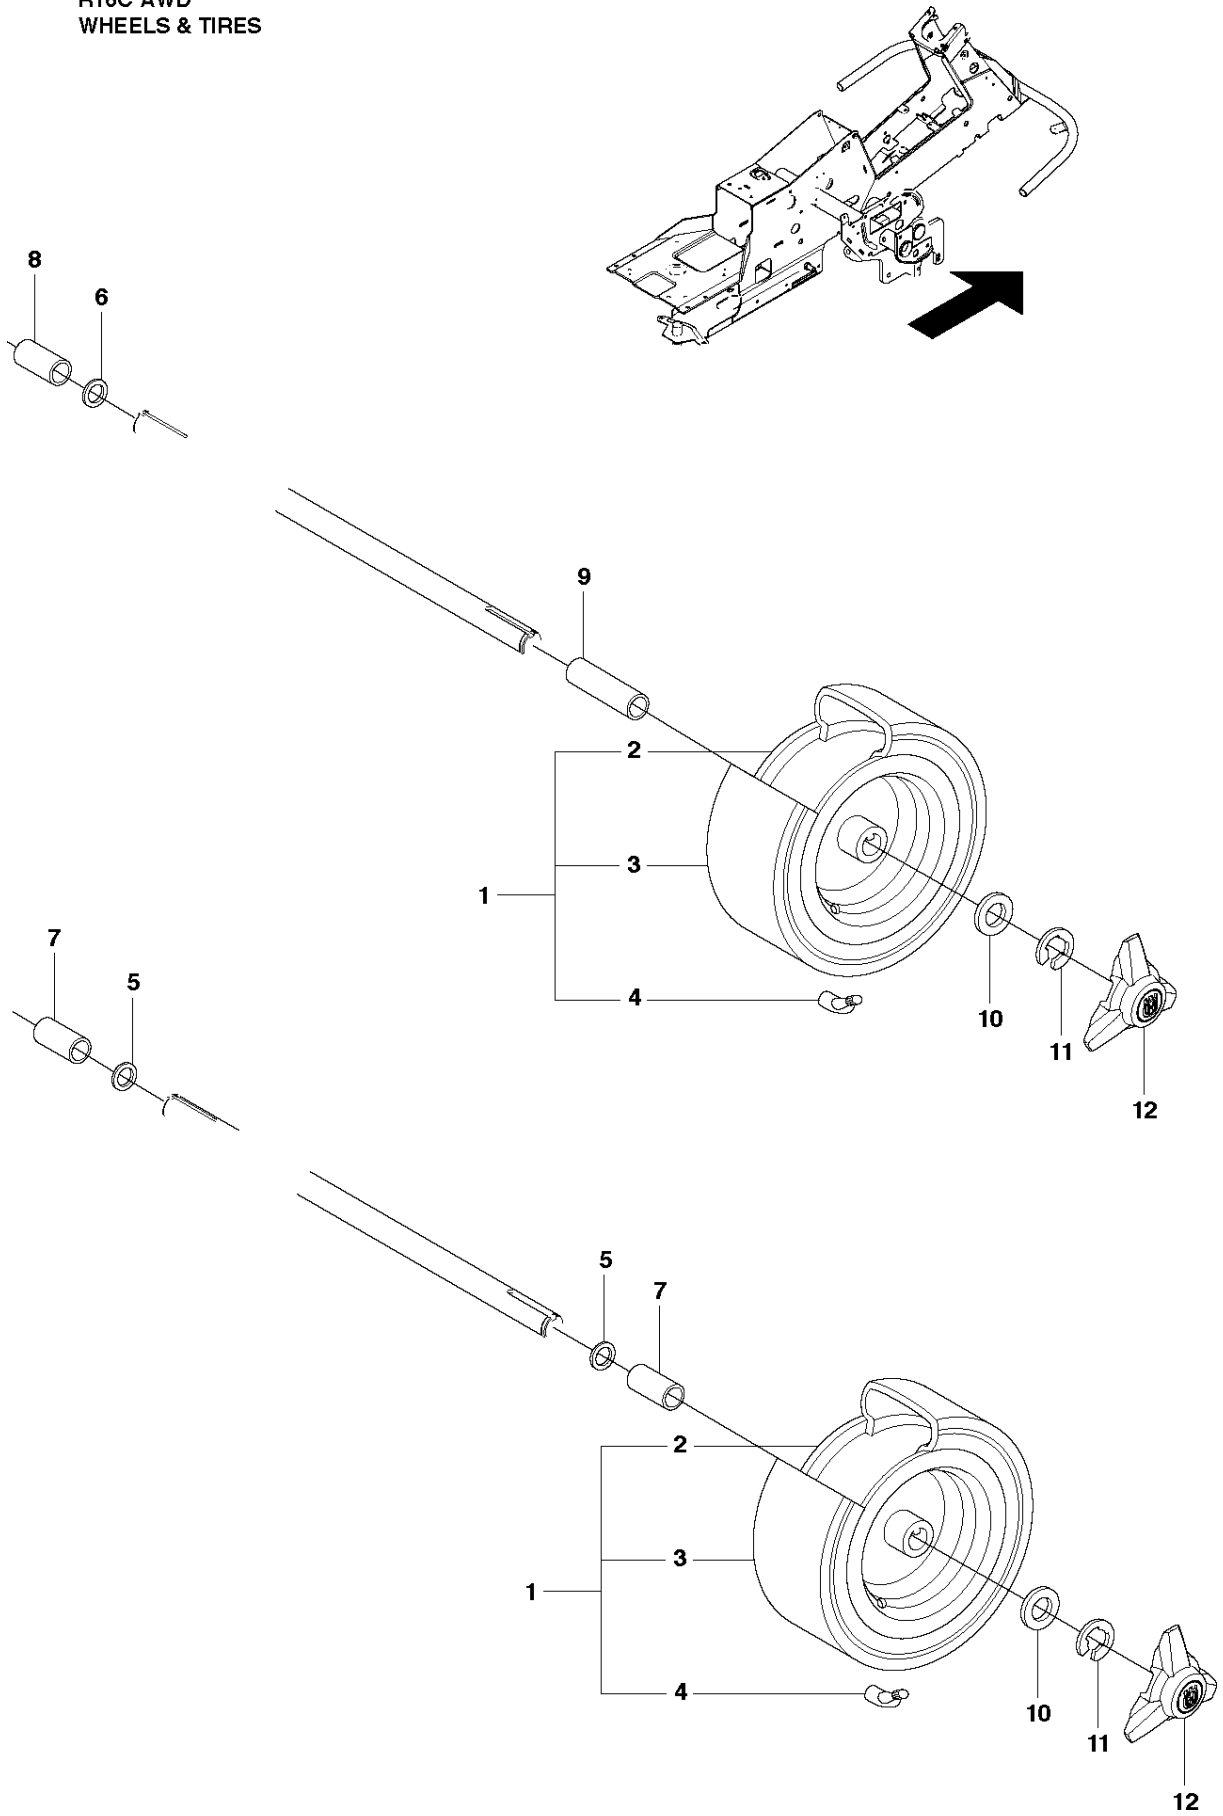

R16C AWD
WHEELS & TIRES

WHEELS & TIRES

RIDER 16 C AWD, 966830301, 2010-07

Ref	Part No	Description	Remark	QTY	KIT
1	523 01 26-02	WHEEL		4	
2	523 03 48-01	RIM		1	1
3	523 03 46-02	TIRE		1	1
4	523 03 47-01	VALVE		1	1
5	506 50 48-03	WASHER		2	
6	506 94 58-01	WASHER		1	
7	506 59 62-03	SPACING SLEEVE		2	
8	544 13 26-01	SLEEVE		1	
9	544 13 26-02	SLEEVE		1	
10	506 50 48-05	WASHER		4	
11	506 89 90-01	E-CLIP		4	
12	544 35 35-01	HUB CAP		4