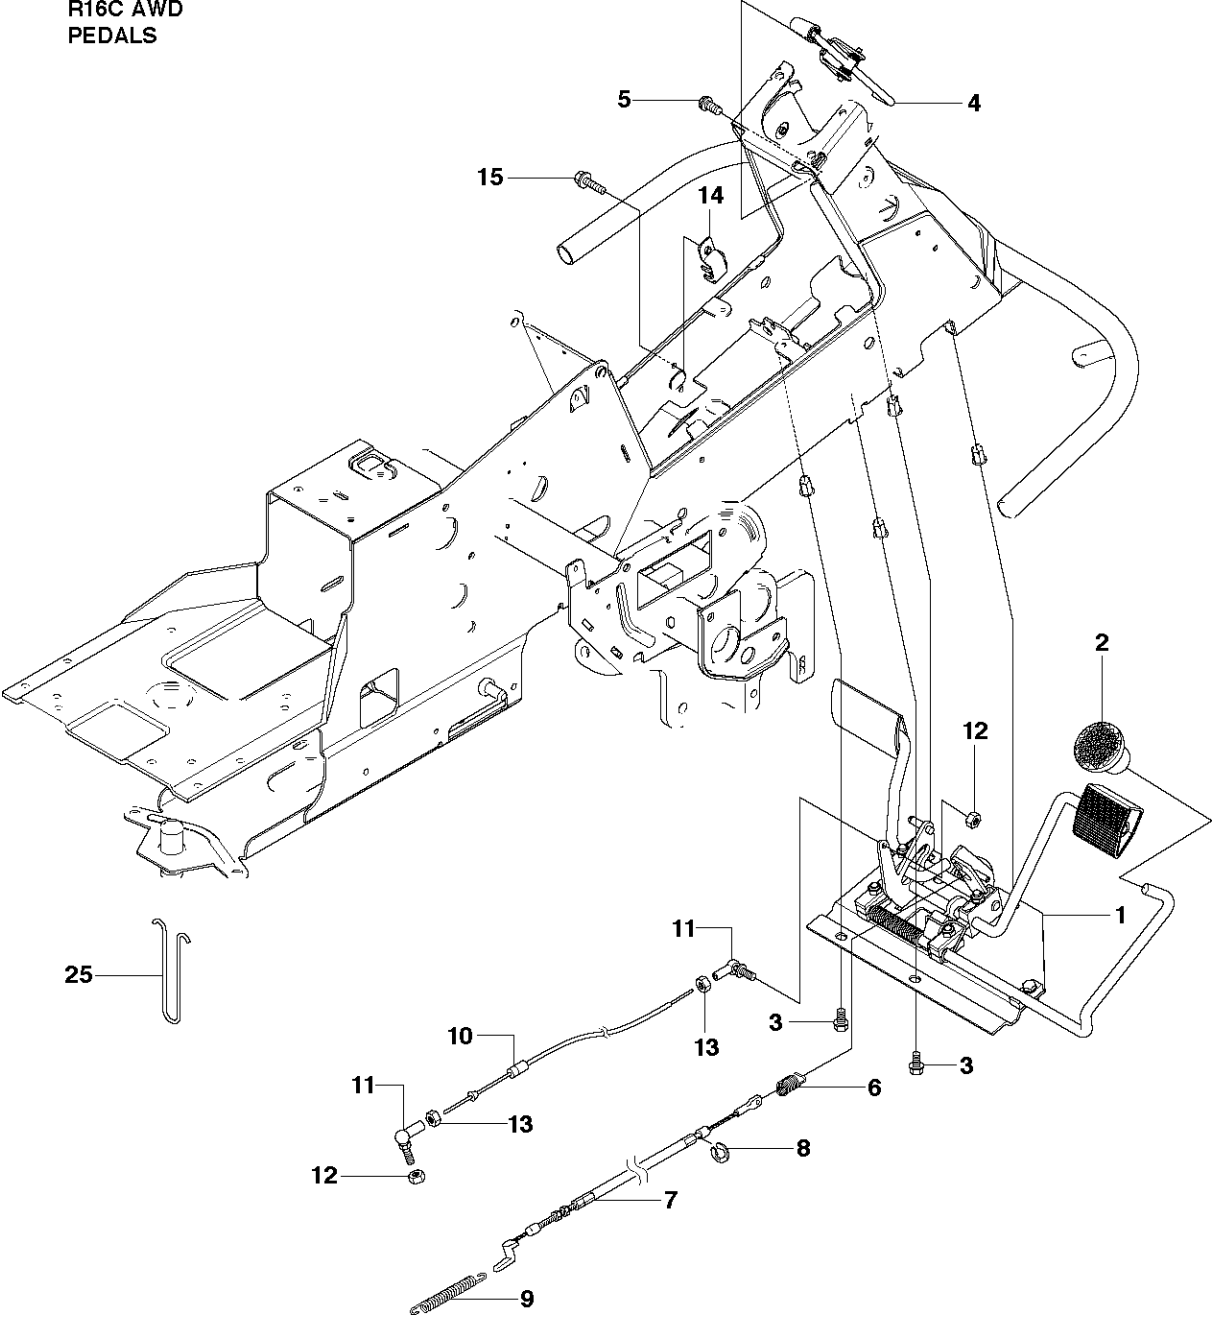

R16C AWD
PEDALS

PEDALS

RIDER 16 C AWD, 966830301, 2010-07

Ref	Part No	Description	Remark	QTY KIT
1	544 12 60-01	PEDAL PLATE ASSY		1
2	535 47 37-01	KNOB		1
3	506 57 01-04	SCREW EHHFM		4
4	544 40 31-01	BRAKE LEVER ASSY		1
5	725 23 64-61	SCREW EHHFT		2
6	506 94 63-01	BRAKE SPRING		1
7	535 48 96-01	BRAKE WIRE		1
8	735 31 09-20	E-CLIP		1
9	506 53 56-03	DRAW SPRING		1
10	574 41 12-02	CONTROL CABLE		1
11	506 55 73-01	VINKELL.AS8 DIN71802		2
12	732 21 14-01	LOCK NUT		2
13	731 23 14-01	HEXAGON NUT		2
14	522 43 08-01	BRACKET		1
15	725 23 64-61	SCREW EHHFT		1
25	506 57 64-02	CABLE HOLDER		1