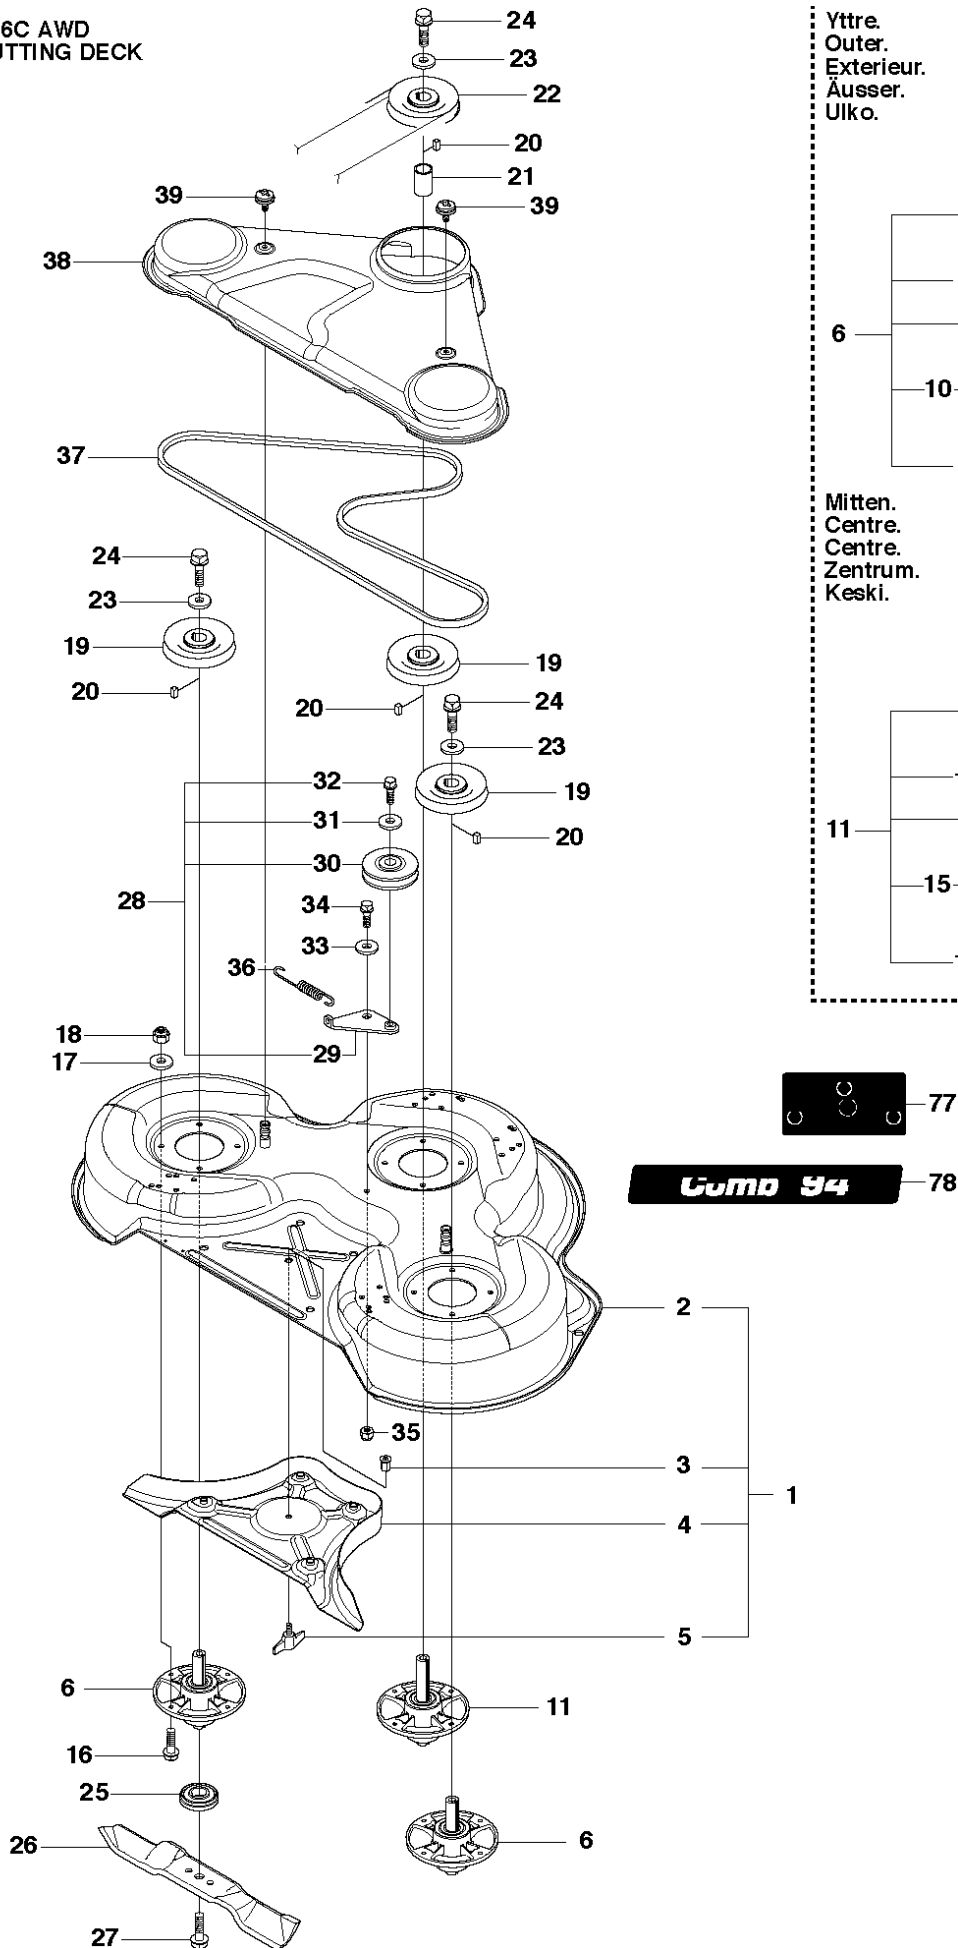

R16C AWD
CUTTING DECK

Yttre.
Outer.
Exterieur.
Äusser.
Ulko.

MOWER DECK / CUTTING DECK

RIDER 16 C AWD, 966830301, 2010-07

Ref	Part No	Description	Remark	QTY	KIT
1	544 06 57-04	CUTTING DECK		1	
2	544 06 55-06	DECK SHELL ASSY		1	1
3	506 91 62-01	NUT		1	1
4	544 06 58-01	PLUG		1	1
5	544 06 61-01	KNOB		1	1
6	544 06 59-01	BLADE HOUSING ASSY		2	
7	544 06 79-02	SHAFT		1	6
8	738 23 04-34	BALL BEARING		2	6
9	544 06 80-01	SPACING SLEEVE		1	6
10	544 06 78-01	BEARING HOUSING		1	6
11	544 06 59-03	BLADE HOUSING ASSY		1	
12	544 06 79-01	SHAFT		1	11
13	738 23 04-34	BALL BEARING		2	11
14	544 06 80-01	SPACING SLEEVE		1	11
15	544 06 78-01	BEARING HOUSING		1	11
16	535 42 38-01	SCREW RSQM		12	
17	734 11 64-01	WASHER		12	
18	732 21 18-01	LOCK NUT		12	
19	506 92 21-01	PULLEY		3	
20	506 53 35-01	PARALLEL KEY		4	
21	544 06 80-03	SPACING SLEEVE		1	
22	506 77 86-01	PULLEY		1	
23	734 11 74-41	WASHER		3	
24	506 67 54-02	SCREW EHHFM		3	
25	544 06 49-01	BLADE HOLDER		3	
26	579 65 25-10	BLADE		3	
27	506 67 54-02	SCREW EHHFM		3	
28	506 79 73-01	BELT TENSIONER ASSY		1	
29	506 79 71-01	SPÄNNARM KPL.		1	28
30	506 79 32-01	BELT TENSIONER WHEEL		1	28
31	734 11 64-41	WASHER		1	28
32	506 55 83-02	SCREW EHHFT		1	28
33	506 91 87-02	WASHER		1	
34	725 24 51-71	SCREW EHHM		1	
35	732 21 18-01	LOCK NUT		1	
36	506 53 31-01	SPRING		1	
37	589 53 07-01	BELT		1	
38	522 82 19-01	BELT COVER		1	
39	544 40 05-01	SCREW		2	
77	506 78 97-01	LABEL		1	
78	544 23 81-01	LABEL		1