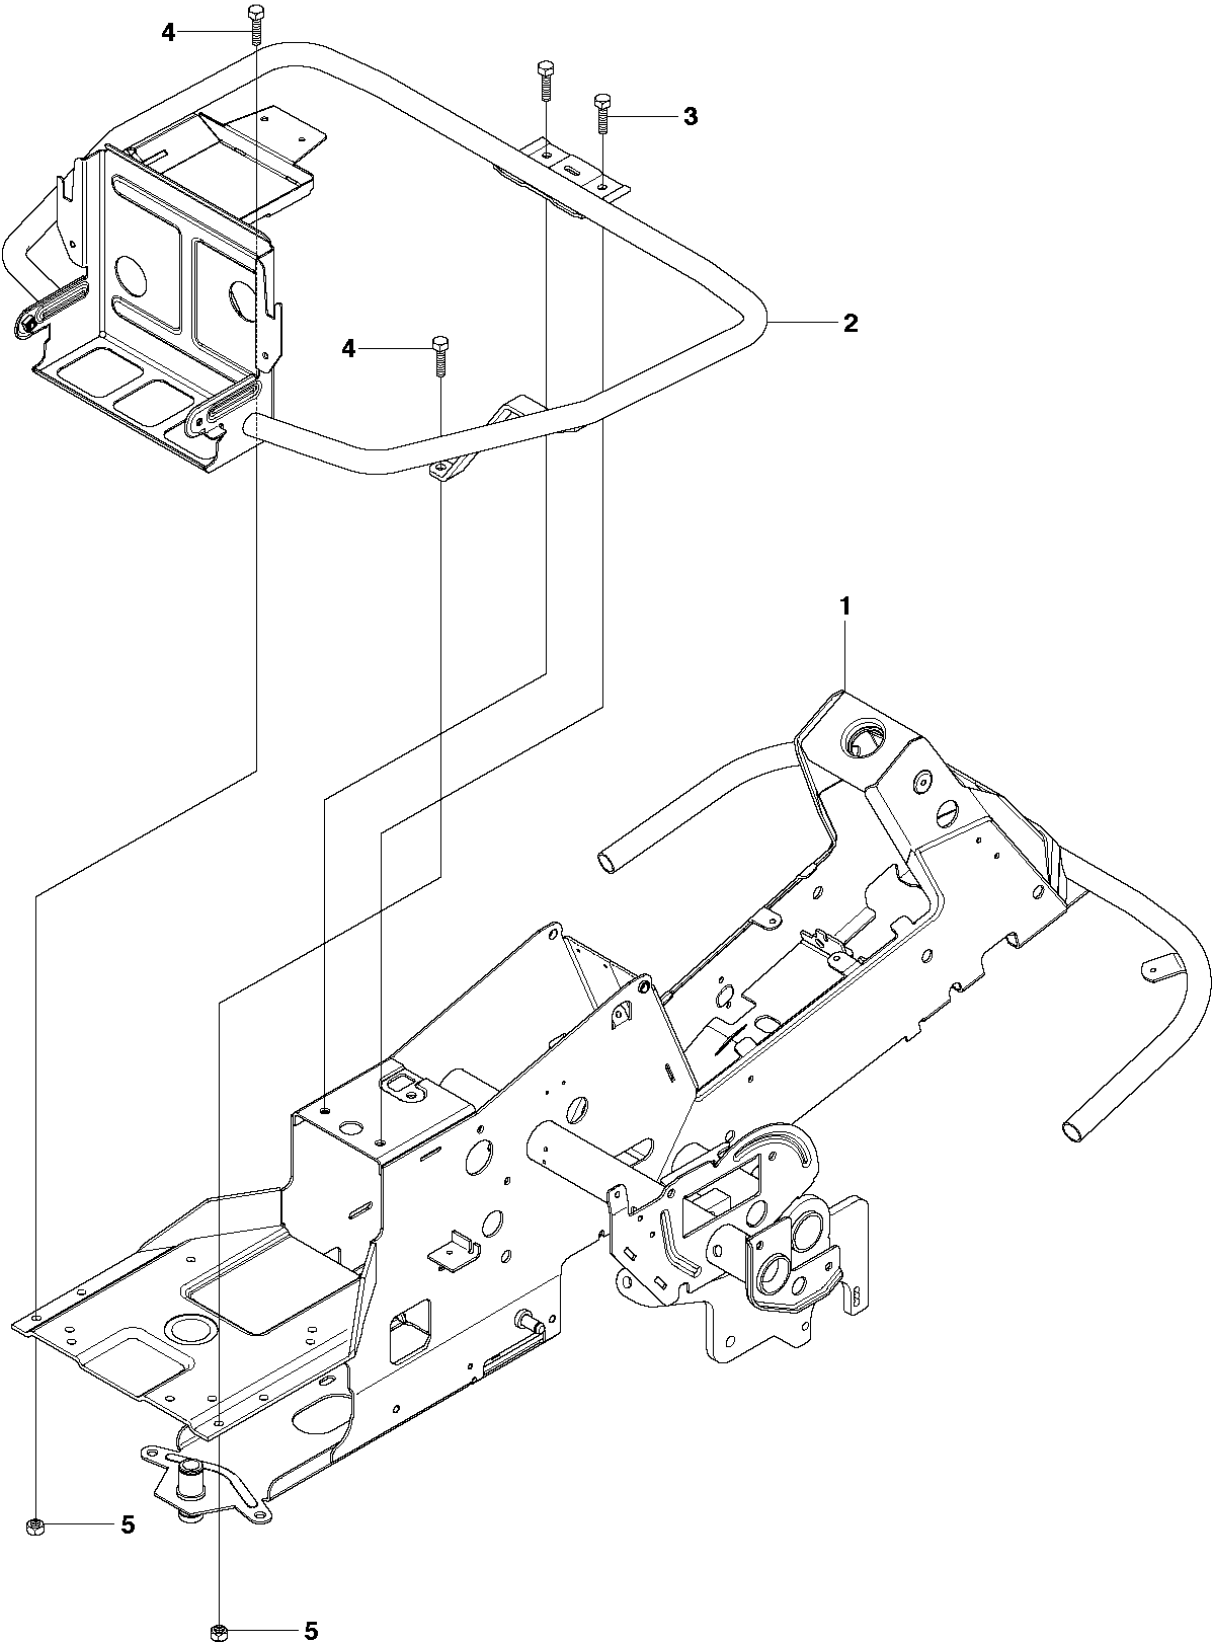

R16C AWD
CHASSIS

CHASSIS / FRAME

RIDER 16 C AWD, 966830301, 2010-07

Ref	Part No	Description	Remark	QTY KIT
1	544 84 24-01	FRAME		1
2	544 24 45-02	ENGINE FRAME		1
3	506 57 01-03	SCREW EHHFM		2
4	725 24 51-71	SCREW EHHM		2
5	732 21 18-01	LOCK NUT		2