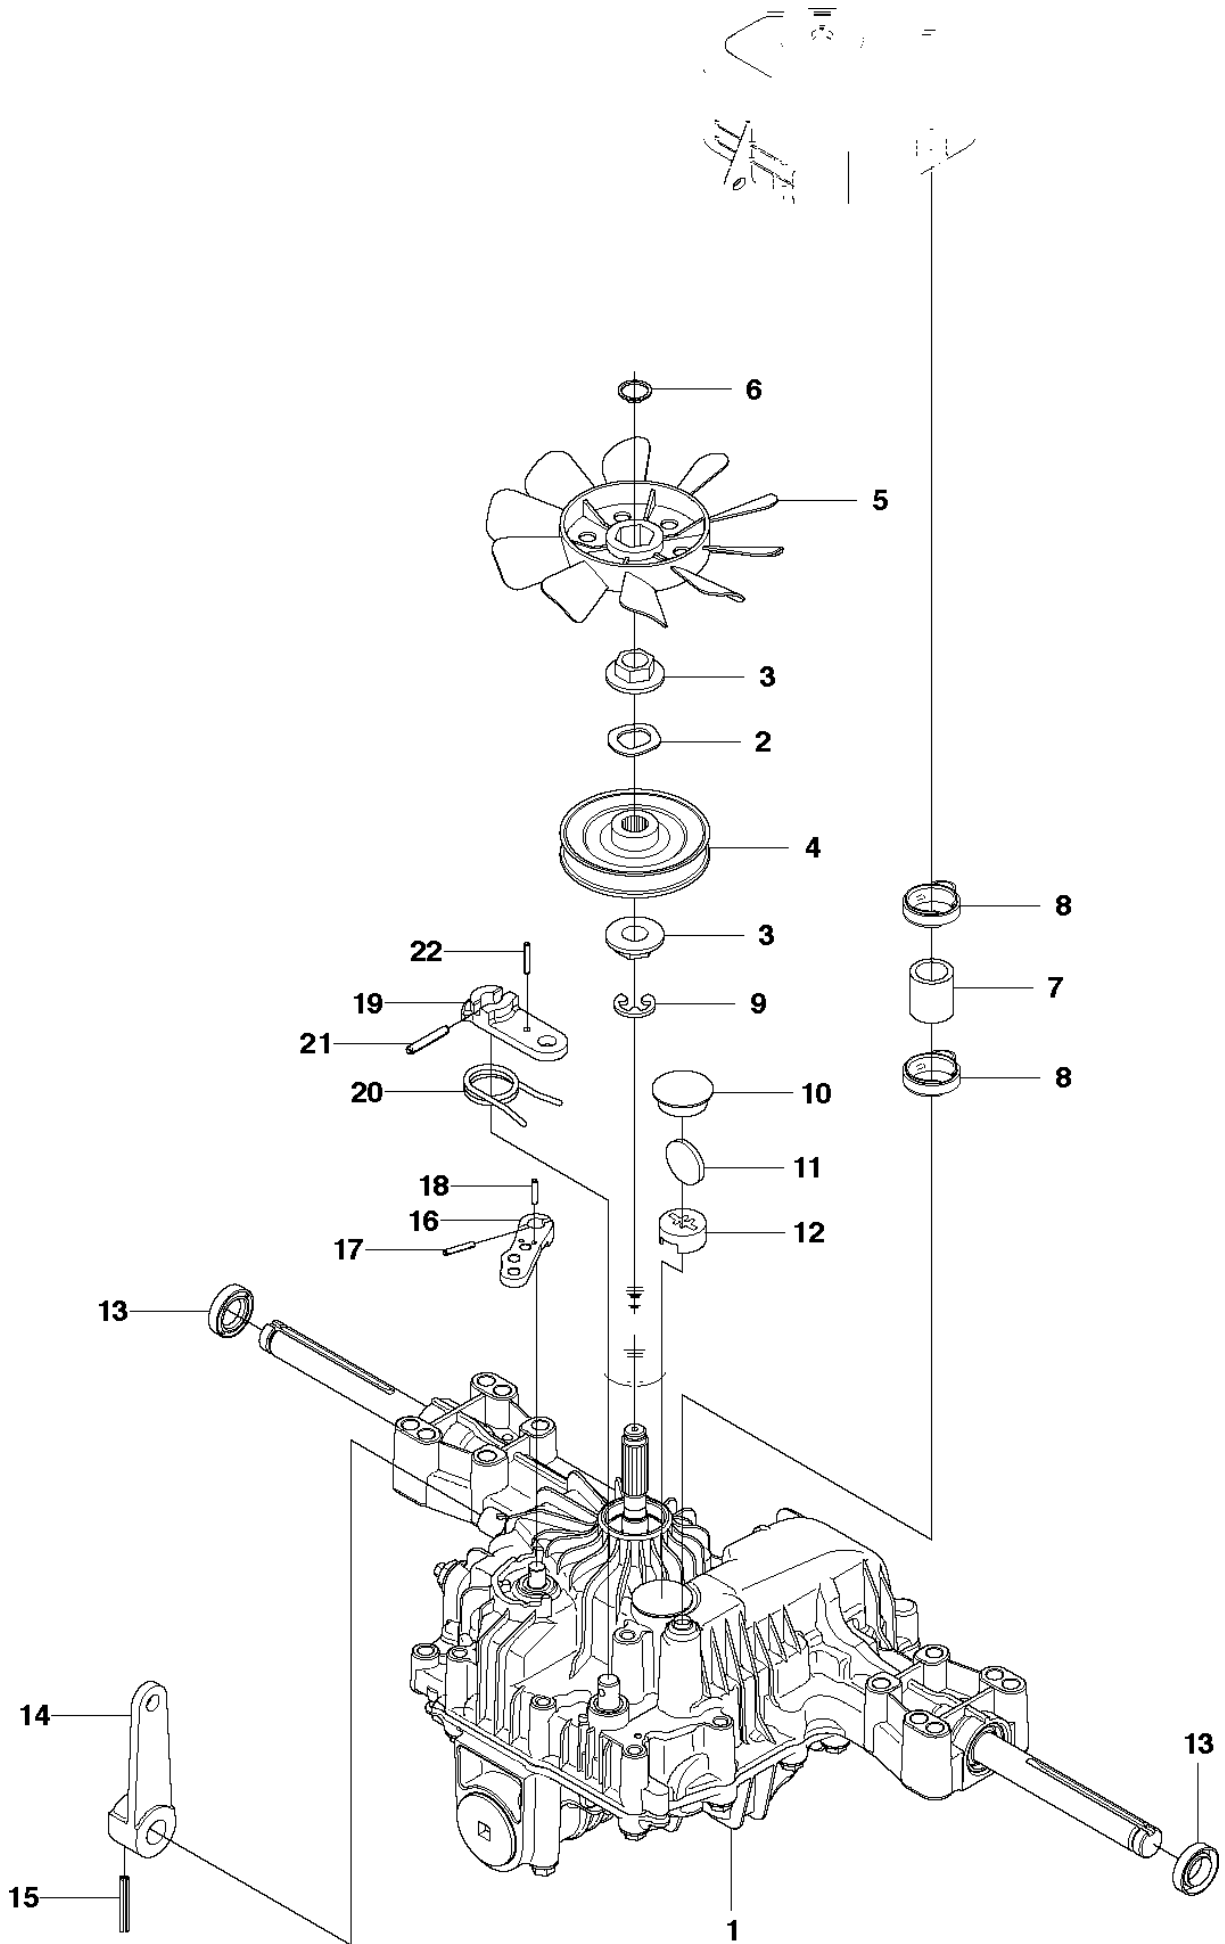

TRANSMISSION

RIDER 18 AWD, 966414101, 2010-07

Ref	Part No	Description	Remark	QTY KIT	
1	544 11 61-01	TRANSMISSION		1	
2	506 98 65-01	SPRING WASHER		1	
3	506 98 66-01	DISTANCE		2	
4	502 45 19-01	PULLEY		1	
5	506 98 68-01	FAN		1	
6	735 31 15-00	CIRCLIP		1	
7	502 45 16-01	TUBE		1	
8	506 98 70-01	HOSE CLAMP		2	
9	535 40 28-07	CLIP		1	1
10	535 40 28-32	PLUG		1	1
11	535 40 28-29	MAGNET		1	1
12	502 45 20-01	MAGNET HOLDER		1	1
13	535 40 28-37	SEALING		2	1
14	502 45 32-01	CONTROL LEVER		1	1
15	535 40 28-09	PIN RETAINING SCREW		1	1
16	535 40 28-17	LEVER		1	1
17	535 40 28-16	PIN RETAINING SCREW		1	1
18	535 40 28-33	PIN RETAINING SCREW		1	1
19	535 40 28-38	LEVER		1	1
20	535 40 28-39	RETURN SPRING		1	1
21	535 40 28-40	PIN RETAINING SCREW		1	1
22	535 40 28-41	PIN RETAINING SCREW		1	1