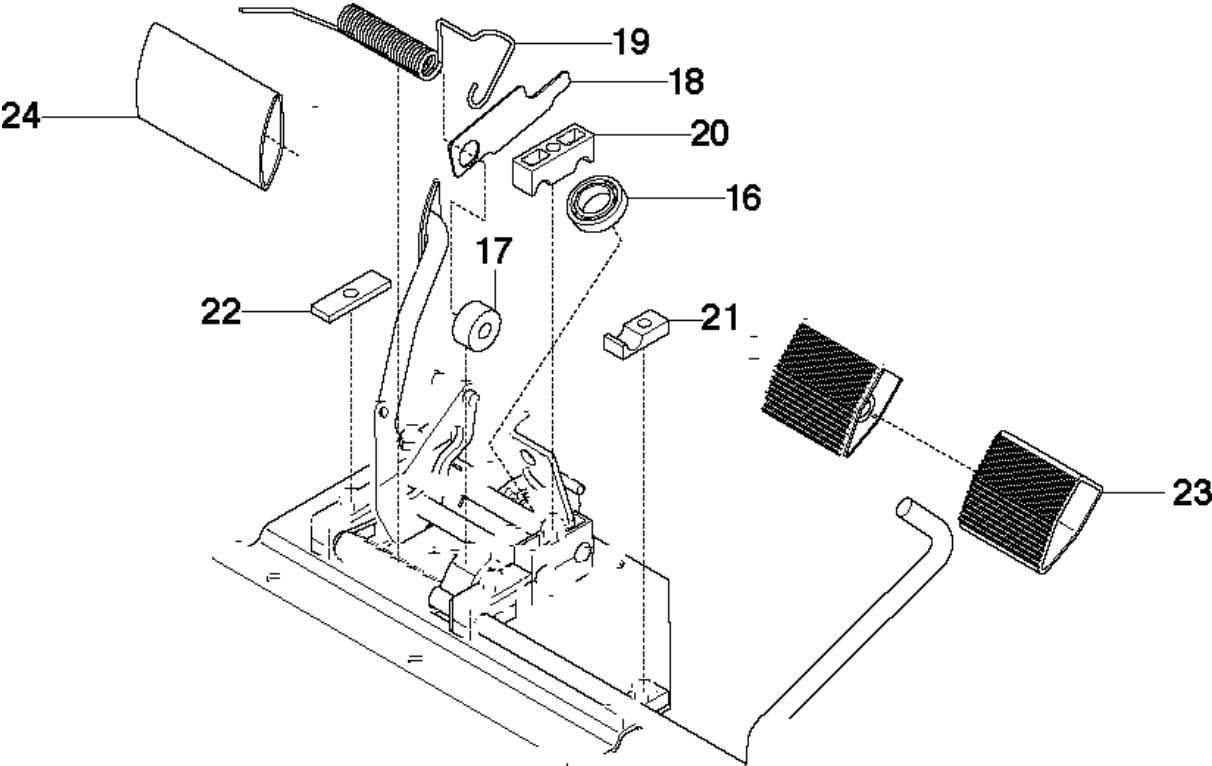

PEDALS

RIDER 18 AWD, 966414101, 2010-07

Ref	Part No	Description	Remark	QTY	KIT
16	738 21 02-04	BALL BEARING		1	1
17	535 48 02-01	ROLLER		1	1
18	535 48 06-01	PROTECTIVE PLATE		1	1
19	535 48 07-01	SPRING		1	1
20	535 48 08-01	BEARING SUPPORT		4	1
21	535 48 09-01	BEARING SUPPORT		1	1
22	535 48 10-01	REINFORCEMENT PLATE		1	1
23	535 47 88-01	PEDAL RUBBER		1	1
24	535 47 88-02	PEDAL RUBBER		1	1