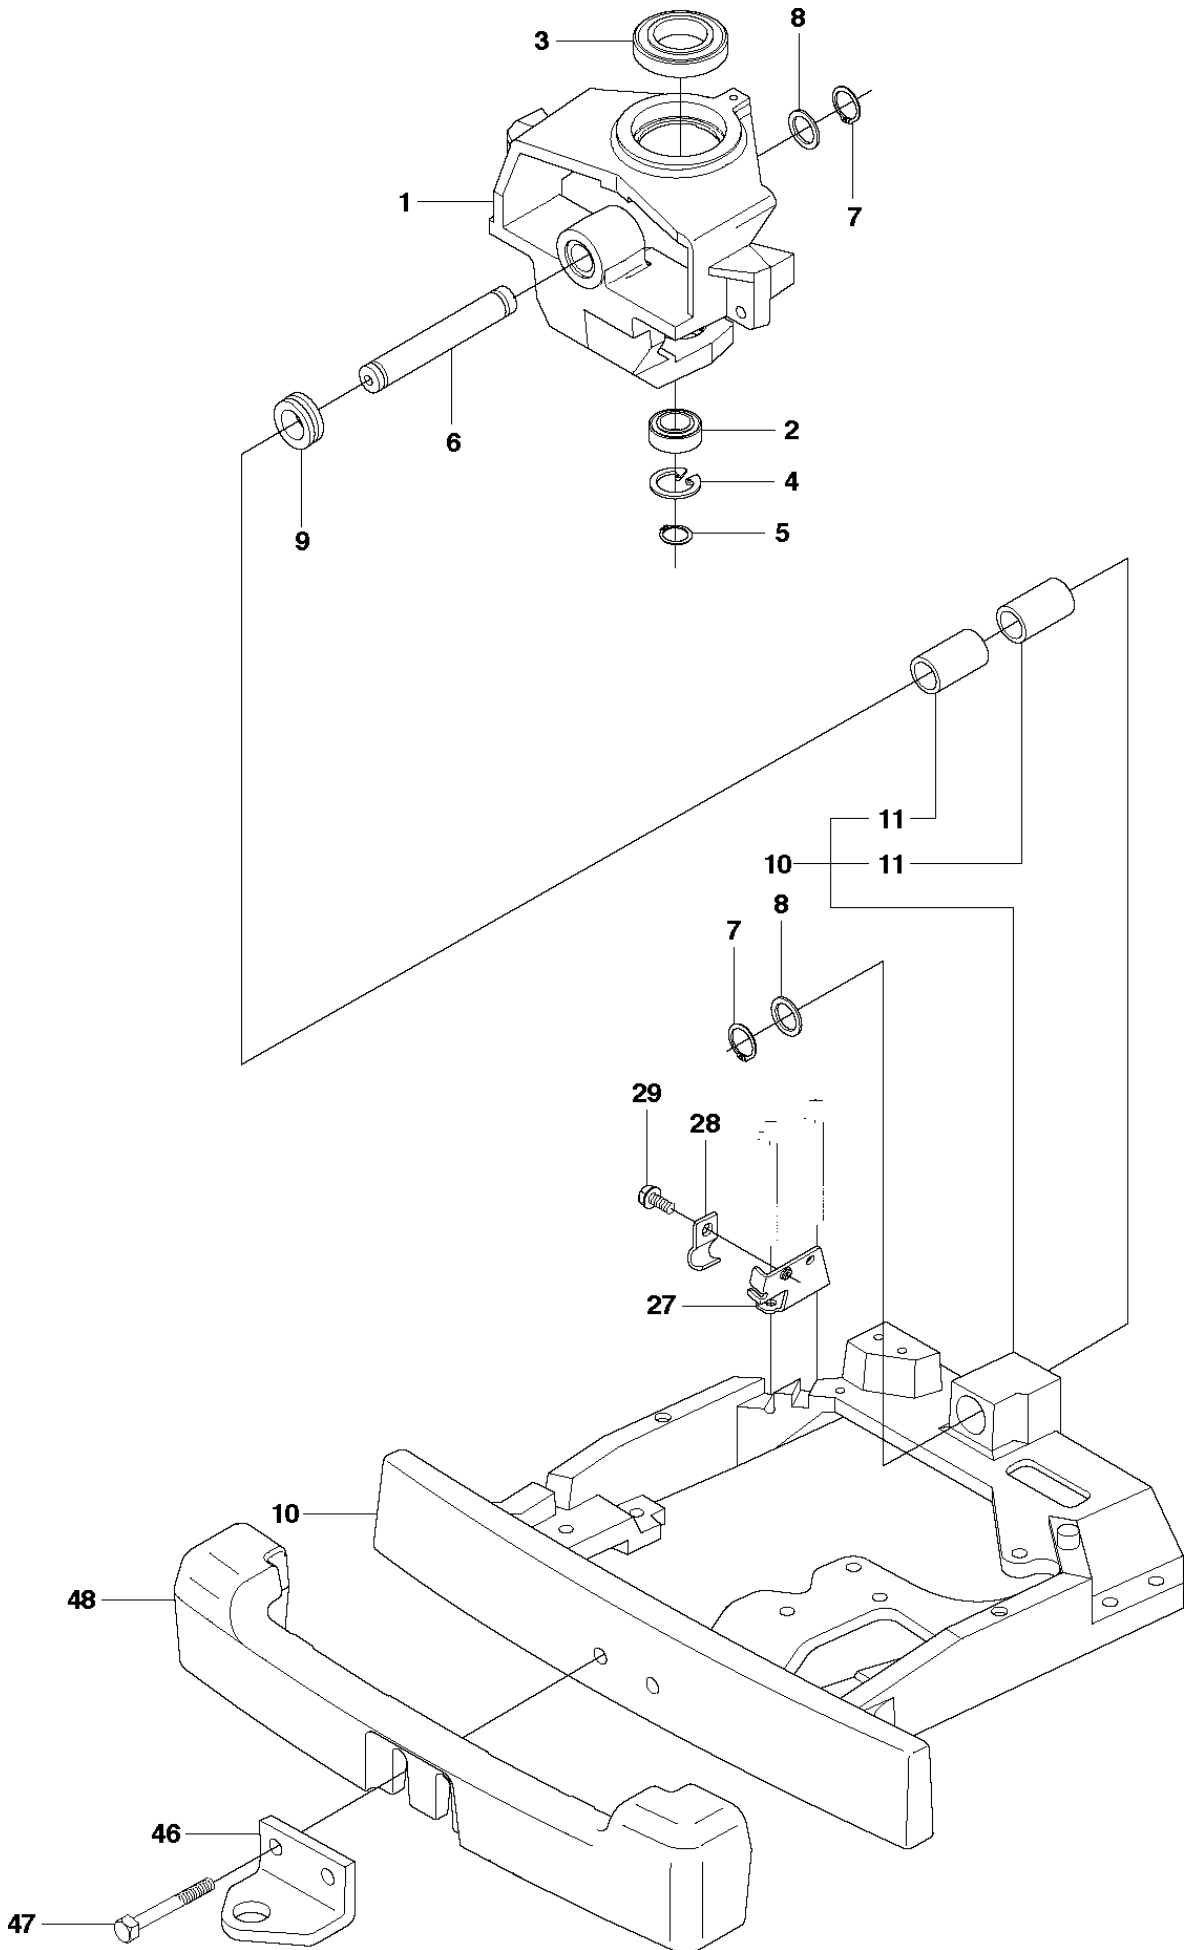

CHASSIS REAR

RIDER 18 AWD, 966414101, 2010-07

Ref	Part No	Description	Remark	QTY	KIT
1	506 98 58-03	SPINDLE		1	
2	738 21 05-04	BALL BEARING		1	
3	738 21 10-04	BALL BEARING		1	
4	735 31 40-10	CIRCLIP		1	
5	735 31 26-00	CIRCLIP		1	
6	506 98 59-01	SWING AXLE		1	
7	735 31 26-00	CIRCLIP		2	
8	506 77 34-01	WASHER		2	
9	740 68 14-21	V-RING		1	
10	535 40 60-01	BRACKET		1	
11	506 98 61-02	GLIDLAGER		2	10
27	544 26 21-01	BRACKET		1	
28	506 56 65-01	CLIP		1	
29	725 23 64-61	SCREW EHHFT		1	
46	506 88 99-01	HITCH		1	
47	725 25 00-51	SCREW EHHM		2	
48	544 03 96-02	COUNTERWEIGHT		1