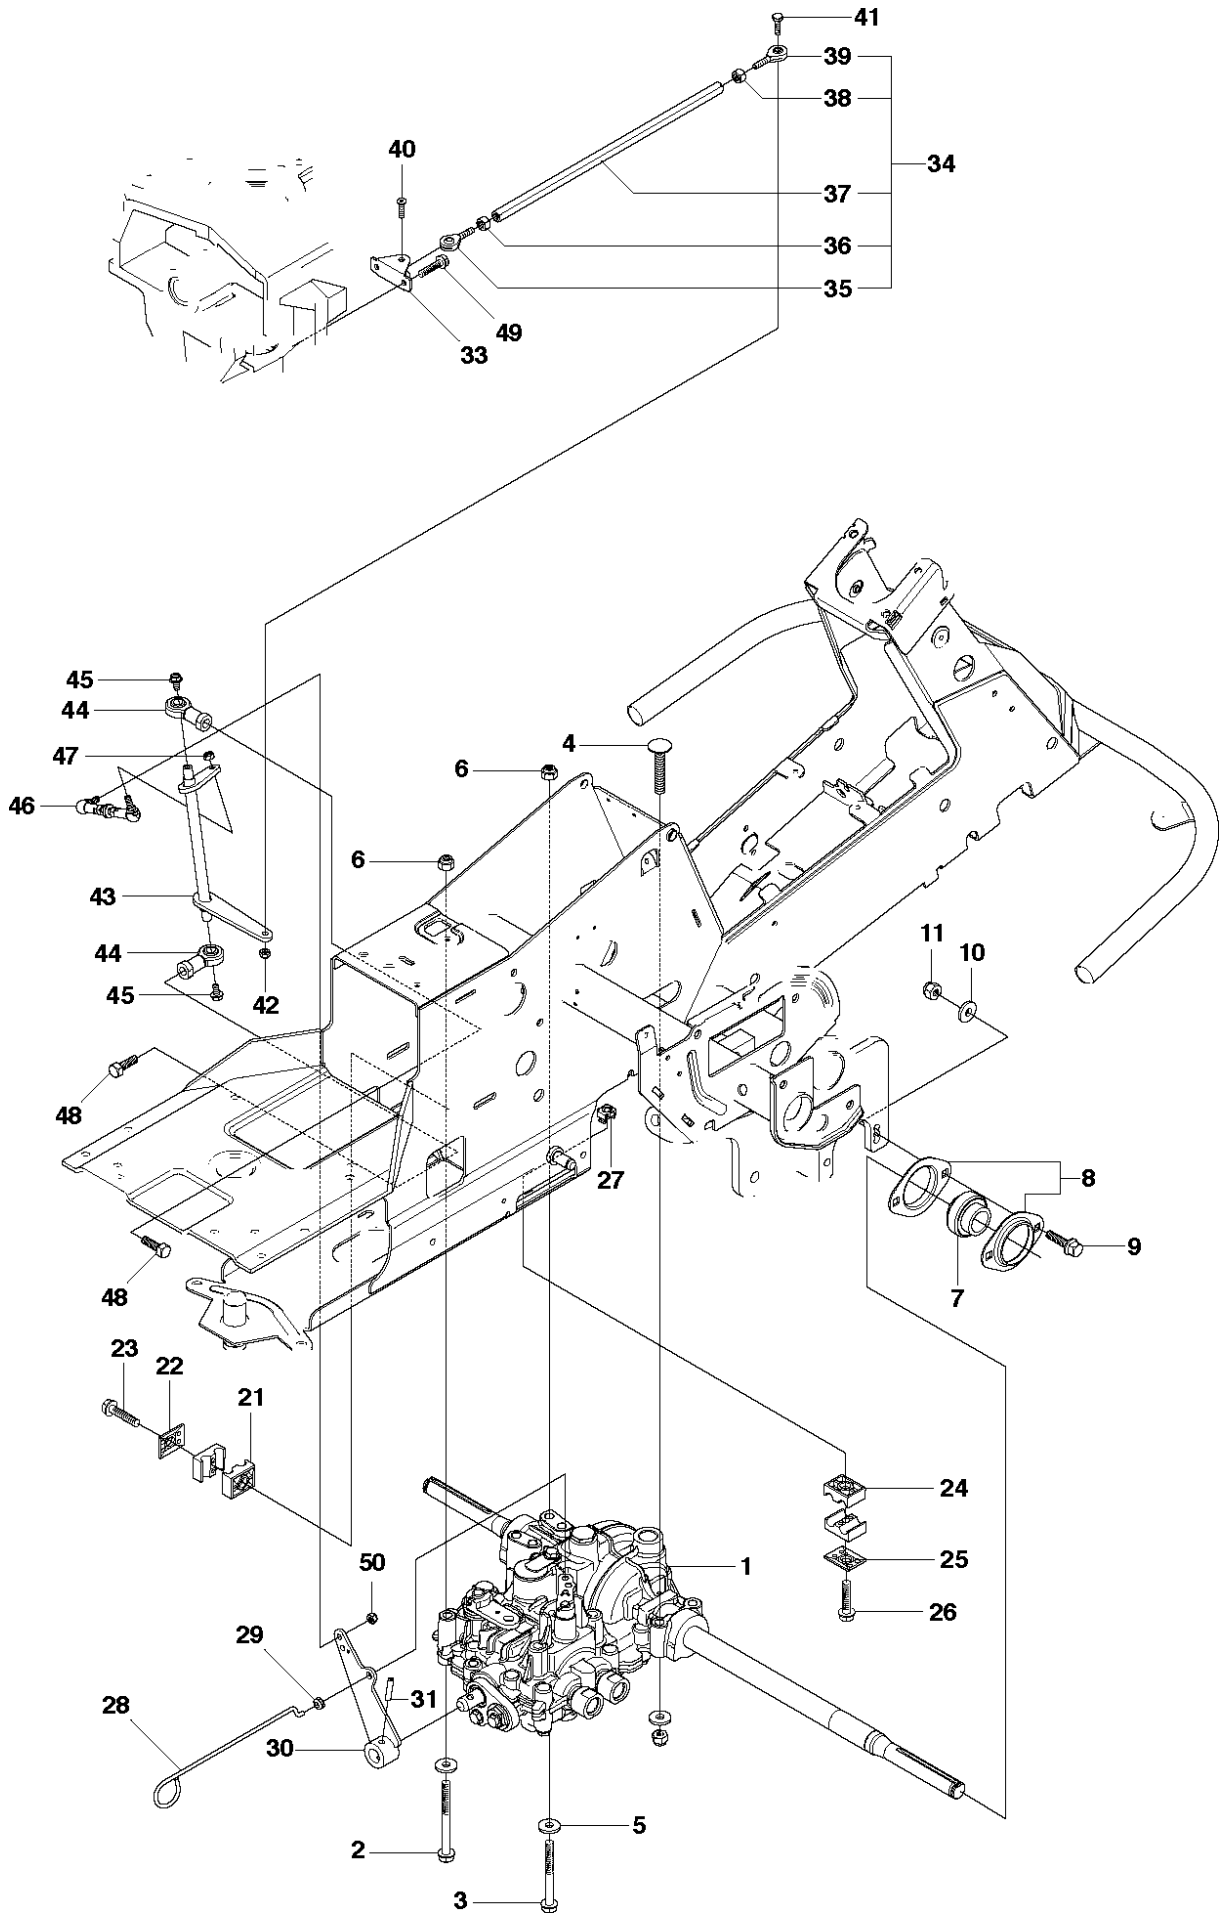

ENGINE

RIDER 18 AWD, 966414101, 2010-07

Ref	Part No	Description	Remark	QTY	KIT
1	575 48 43-01	TRANSMISSION		1	
2	725 24 67-51	SCREW EHHM		1	
3	725 24 64-51	SCREW EHHM		1	
4	535 42 38-03	SCREW RSQM		1	
5	734 11 64-01	WASHER		3	
6	732 21 18-01	LOCK NUT		3	
7	544 00 89-02	BEARING		1	
8	544 00 90-02	BEARING HOUSING		1	
9	506 57 01-05	SCREW EHHFM		2	
10	734 11 64-01	WASHER		2	
11	732 21 18-01	LOCK NUT		2	
21	544 37 33-03	PIPE CLAMP		1	
22	535 43 85-01	COVER WASHER		1	
23	725 23 78-61	SCREW EHHFT		1	
24	544 37 33-02	PIPE CLAMP		1	
25	544 37 38-02	COVER PLATE		1	
26	506 57 01-07	SCREW EHHFM		1	
27	544 81 17-01	CAGE NUT		1	
28	535 49 97-01	ARM		1	
29	503 73 58-01	BUSHING		1	
30	544 43 52-01	LEVER		1	
31	721 43 47-01	SPRING PIN		1	
33	535 49 28-02	BRACKET		1	
34	544 45 67-03	ROD		1	
35	535 48 66-02	ROD END		1	34
36	503 22 10-18	HEXAGON NUT		1	34
37	535 48 65-03	ROD		1	34
38	731 23 16-01	HEXAGON NUT		1	34
39	535 48 66-01	ROD END		1	34
40	544 84 17-01	SCREW		1	
41	725 23 70-71	SCREW EHHM		1	
42	732 25 16-01	HEXAGON LOCKING NUT		1	
43	535 49 74-02	LEVER		1	
44	506 95 17-01	ROD END		2	
45	535 47 52-12	SCREW EHHFM		2	
46	544 44 19-01	ADJUSTMENT ROD		1	
47	732 25 16-01	HEXAGON LOCKING NUT		1	
48	725 24 93-71	SCREW EHHM		2	
49	725 23 66-51	HEXAGONAL SCREW M6X12		2	
50	732 21 16-01	LOCK NUT		1