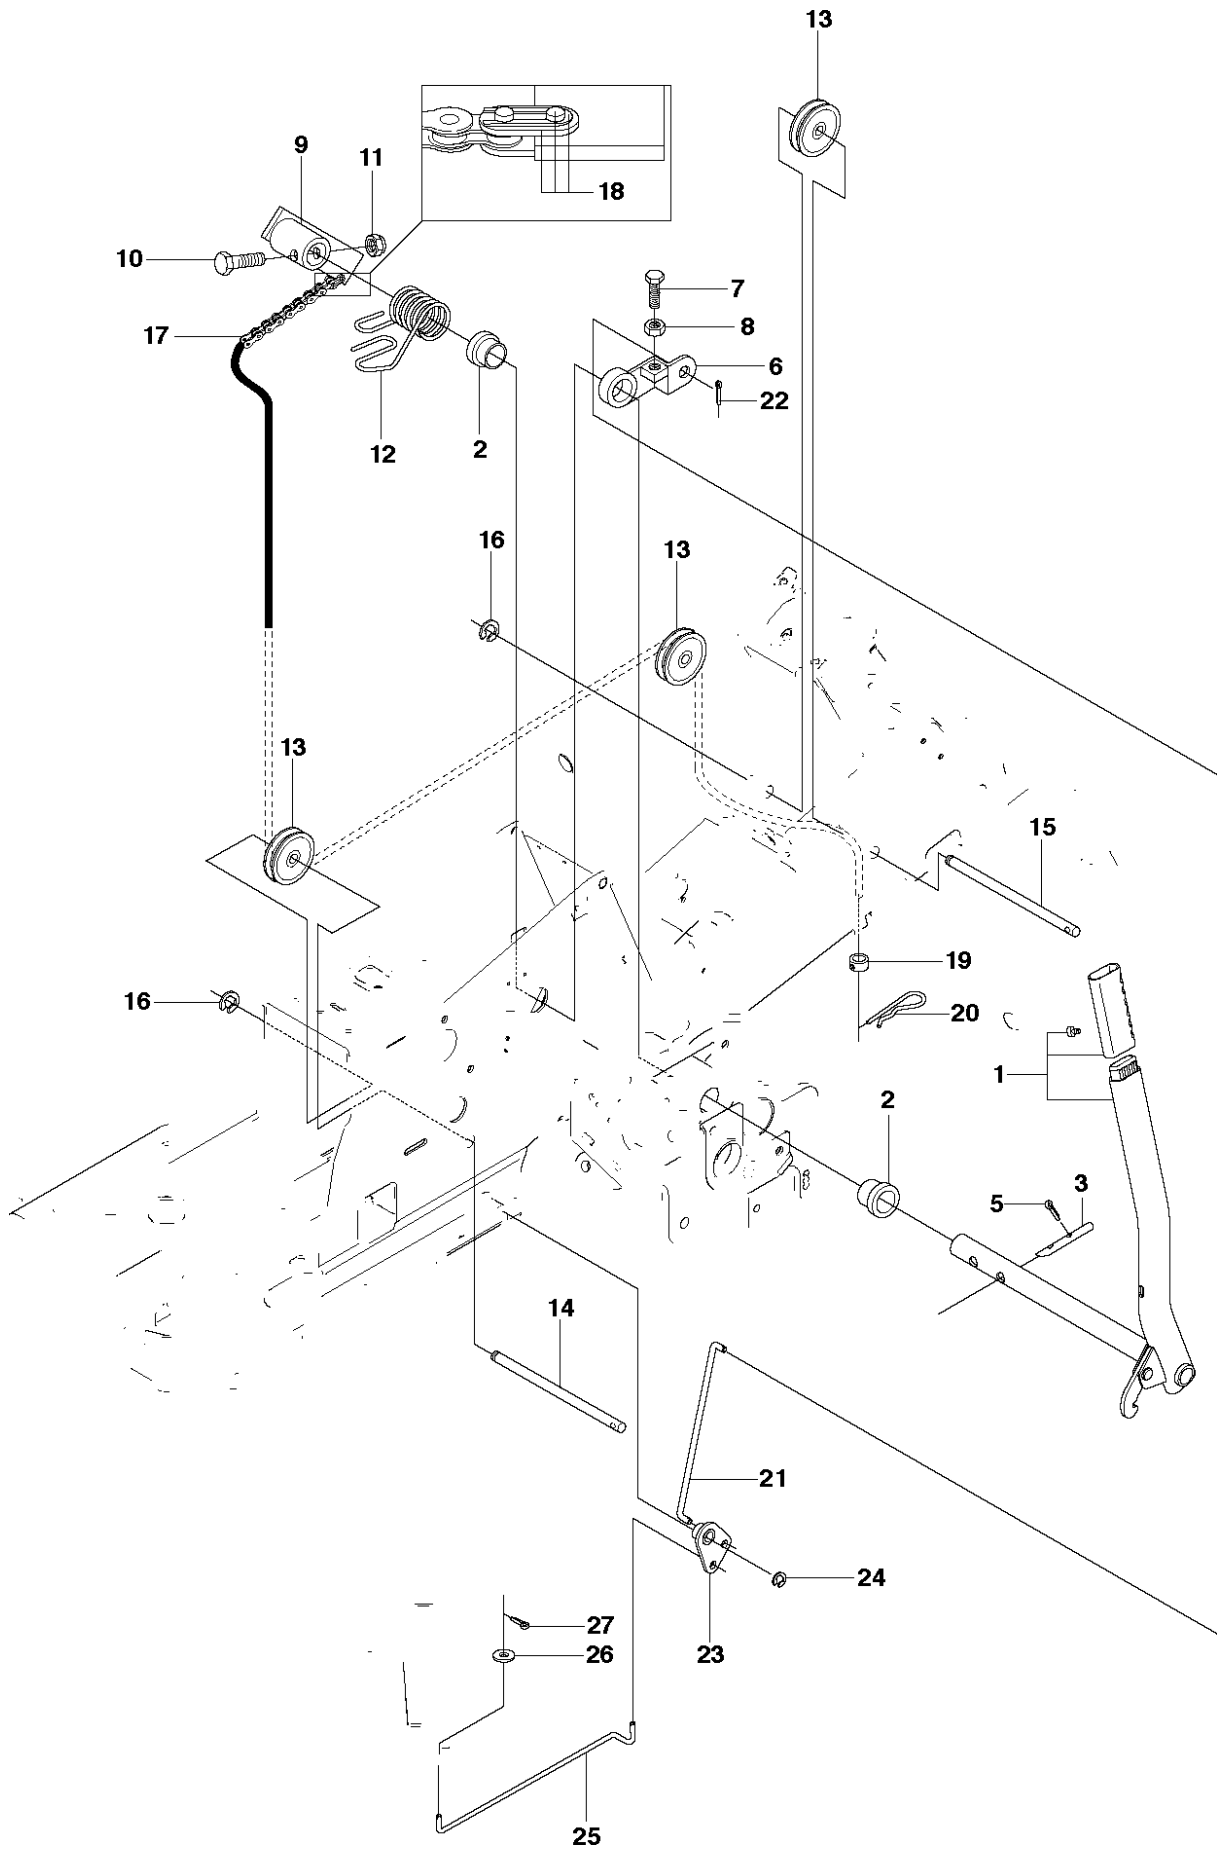

## COVER

RIDER 18 AWD, 966414101, 2010-07

Ref	Part No	Description	Remark	QTY	KIT
1	544 89 59-01	FOOT PLATE		1	
2	544 24 84-01	MAT		1	1
3	544 89 59-03	FOOT PLATE		1	
4	544 24 84-03	MAT		1	3
5	544 40 05-01	SCREW		4	
21	544 23 92-01	COVER		1	
22	544 42 75-01	MAT		1	
23	544 40 05-01	SCREW		2	
24	544 32 65-01	COVER		1	
25	544 40 05-01	SCREW		2	
26	544 43 32-01	PROTECTIVE COVER		1	
28	525 56 24-01	UNIT COVER		1	

## COVER

RIDER 18 AWD, 966414101, 2010-07

Ref	Part No	Description	Remark	QTY KIT
13	535 50 25-01	CONTROL COVER		1
14	544 40 05-01	SCREW		1
15	544 33 21-03	CONTROL COVER		1
16	544 33 22-02	COVER		1
17	535 42 91-01	SPRING NUT		1
18	544 40 05-01	SCREW		4

## HEIGHT ADJUSTMENT

RIDER 18 AWD, 966414101, 2010-07

Ref	Part No	Description	Remark	QTY KIT
1	535 50 14-01	CONTROL PLATE		1
2	506 57 01-03	SCREW EHHFM		2
3	504 73 45-01	ADJUSTER		1
4	506 54 20-01	HANDLE		1
5	506 55 43-01	BEARING		2
6	735 31 22-20	E-CLIP		1
7	506 90 82-01	HEIGHT ROD		1
8	506 78 46-01	PEN		1
9	734 11 72-01	WASHER		1
10	732 21 18-01	LOCK NUT		1
11	731 23 18-01	HEXAGON NUT		1
12	721 61 83-01	SPLIT PIN		2
13	525 47 60-01	ADJUSTER		1
14	735 31 15-20	E-CLIP		1
15	523 11 45-01	CONNECTION ROD		1