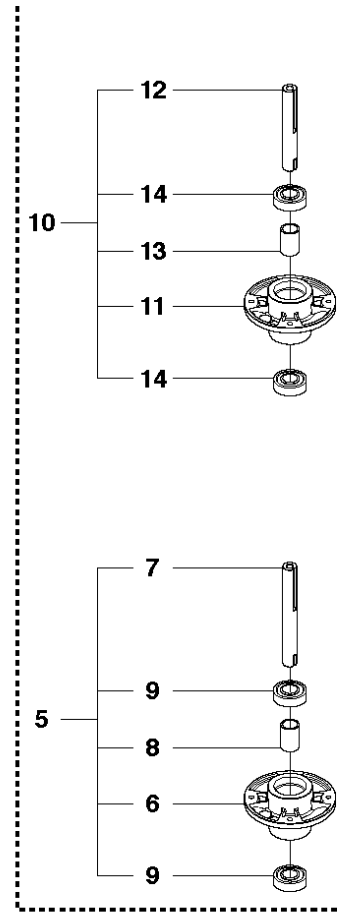

R18 AWD
MOWER DECK, CC94