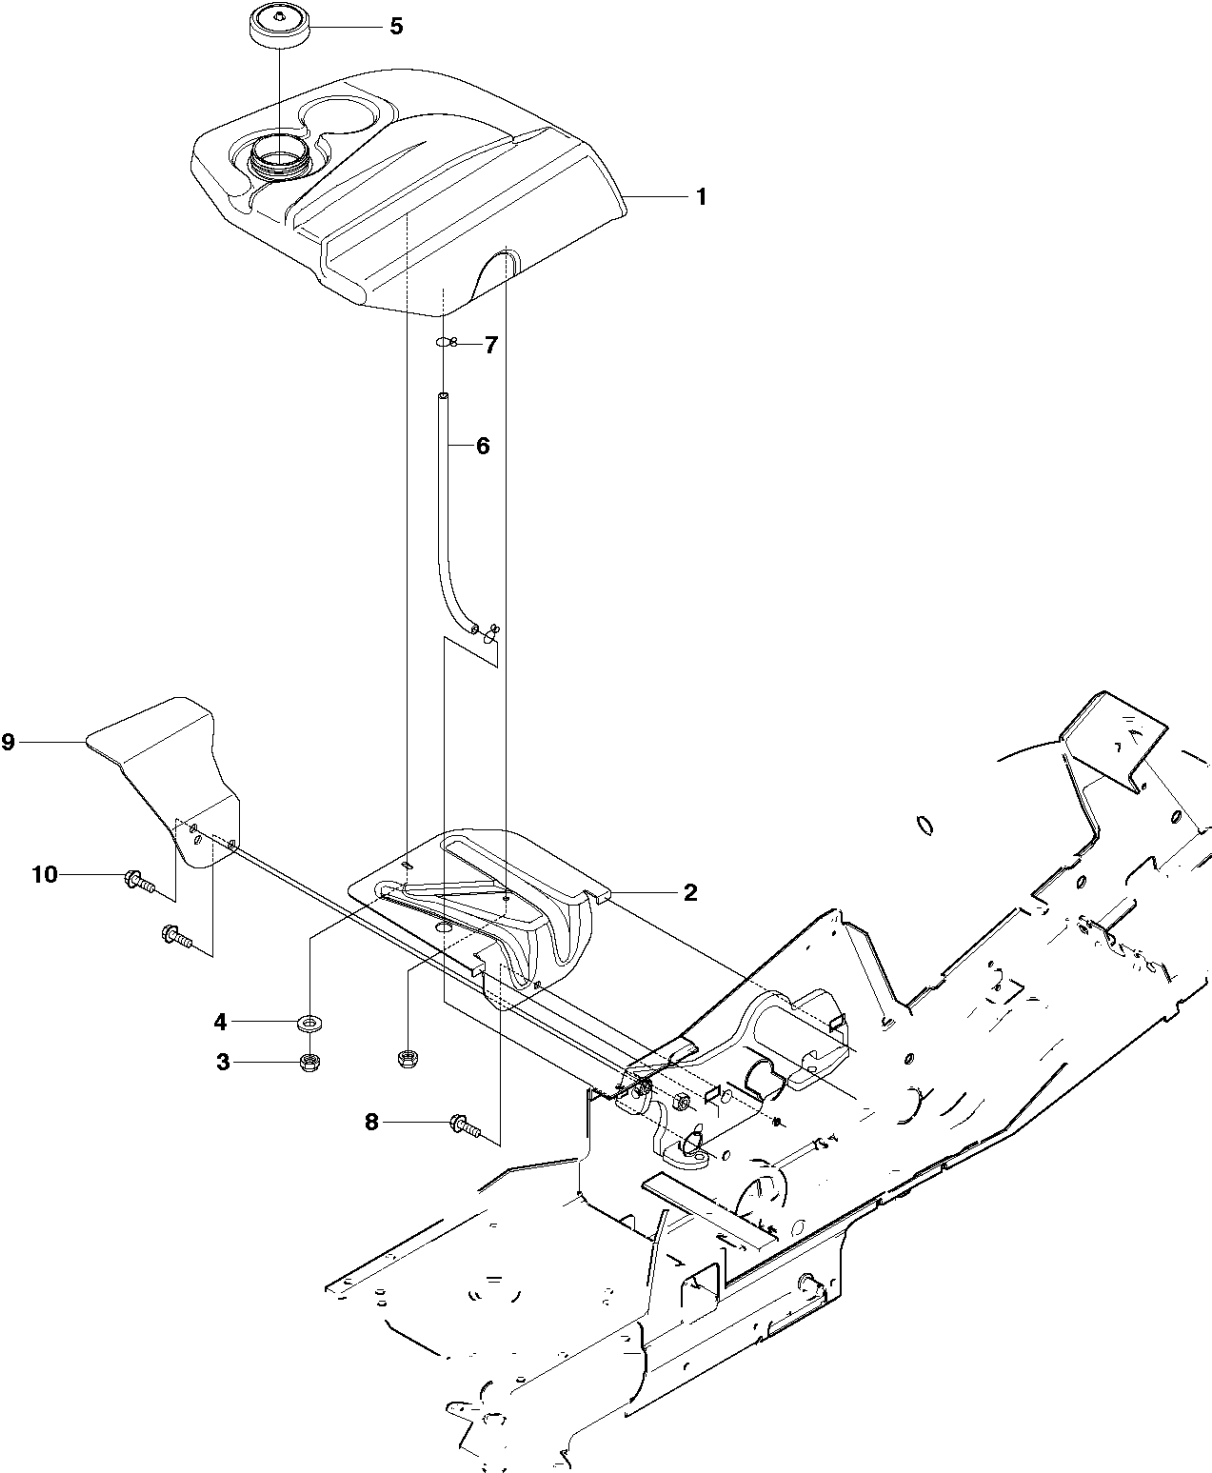

FUEL SYSTEM

RIDER 18 AWD, 966414101, 2010-07

Ref	Part No	Description	Remark	QTY KIT
1	535 50 13-01	FUEL TANK		1
2	544 32 93-01	BRACKET		1
3	732 21 16-01	LOCK NUT		2
4	734 11 56-01	WASHER		1
5	506 67 33-01	TANK CAP ASSY		1
6	504 80 00-01	FUEL HOSE		1
7	535 46 97-01	HOSE BRACE		2
8	725 23 64-61	SCREW EHHFT		1
9	501 02 03-01	SUPPORT		1
10	725 24 93-71	SCREW EHHM		2