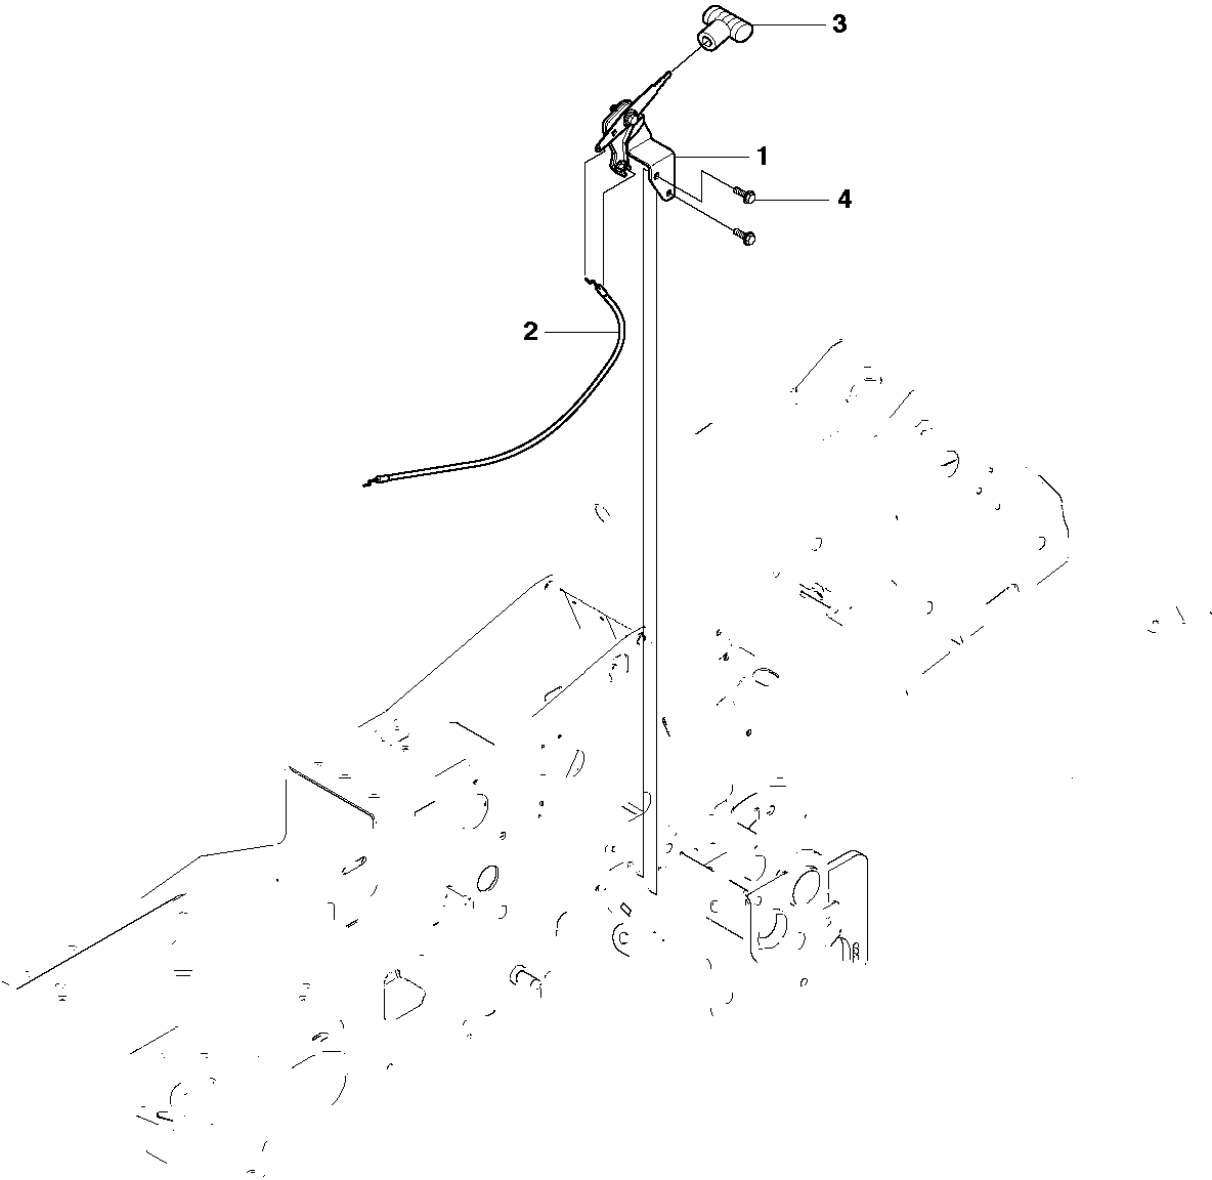

CONTROLS

RIDER 18 AWD, 966414101, 2010-07

Ref	Part No	Description	Remark	QTY KIT
1	544 30 15-01	THROTTLE CONTROL ASSY		1
2	544 30 17-01	WIRE		1
3	506 88 91-01	KNOB		1
4	725 23 64-61	SCREW EHHFT		2