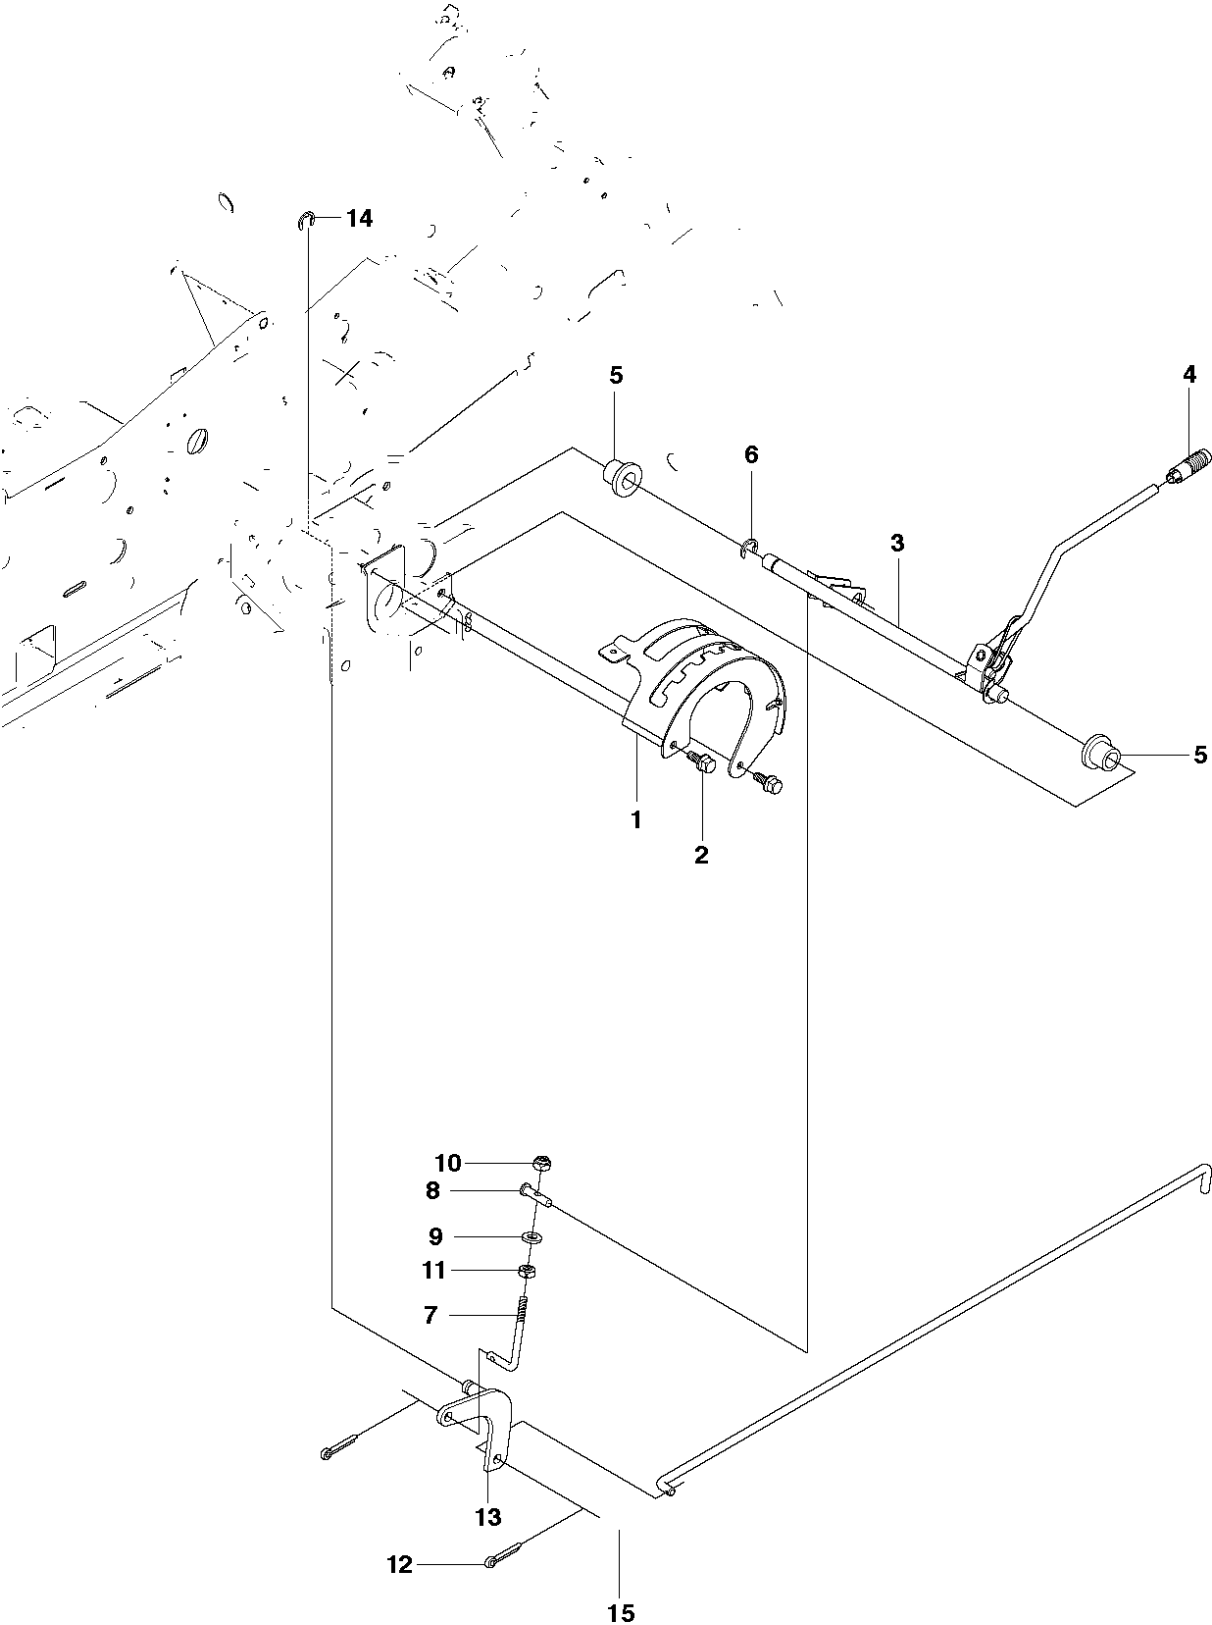

HEIGHT ADJUSTMENT

RIDER 18 AWD, 966414101, 2010-07

Ref	Part No	Description	Remark	QTY KIT
1	535 50 14-01	CONTROL PLATE		1
2	506 57 01-03	SCREW EHHFM		2
3	504 73 45-01	ADJUSTER		1
4	506 54 20-01	HANDLE		1
5	506 55 43-01	BEARING		2
6	735 31 22-20	E-CLIP		1
7	506 90 82-01	HEIGHT ROD		1
8	506 78 46-01	PEN		1
9	734 11 72-01	WASHER		1
10	732 21 18-01	LOCK NUT		1
11	731 23 18-01	HEXAGON NUT		1
12	721 61 83-01	SPLIT PIN		2
13	525 47 60-01	ADJUSTER		1
14	735 31 15-20	E-CLIP		1
15	523 11 45-01	CONNECTION ROD		1