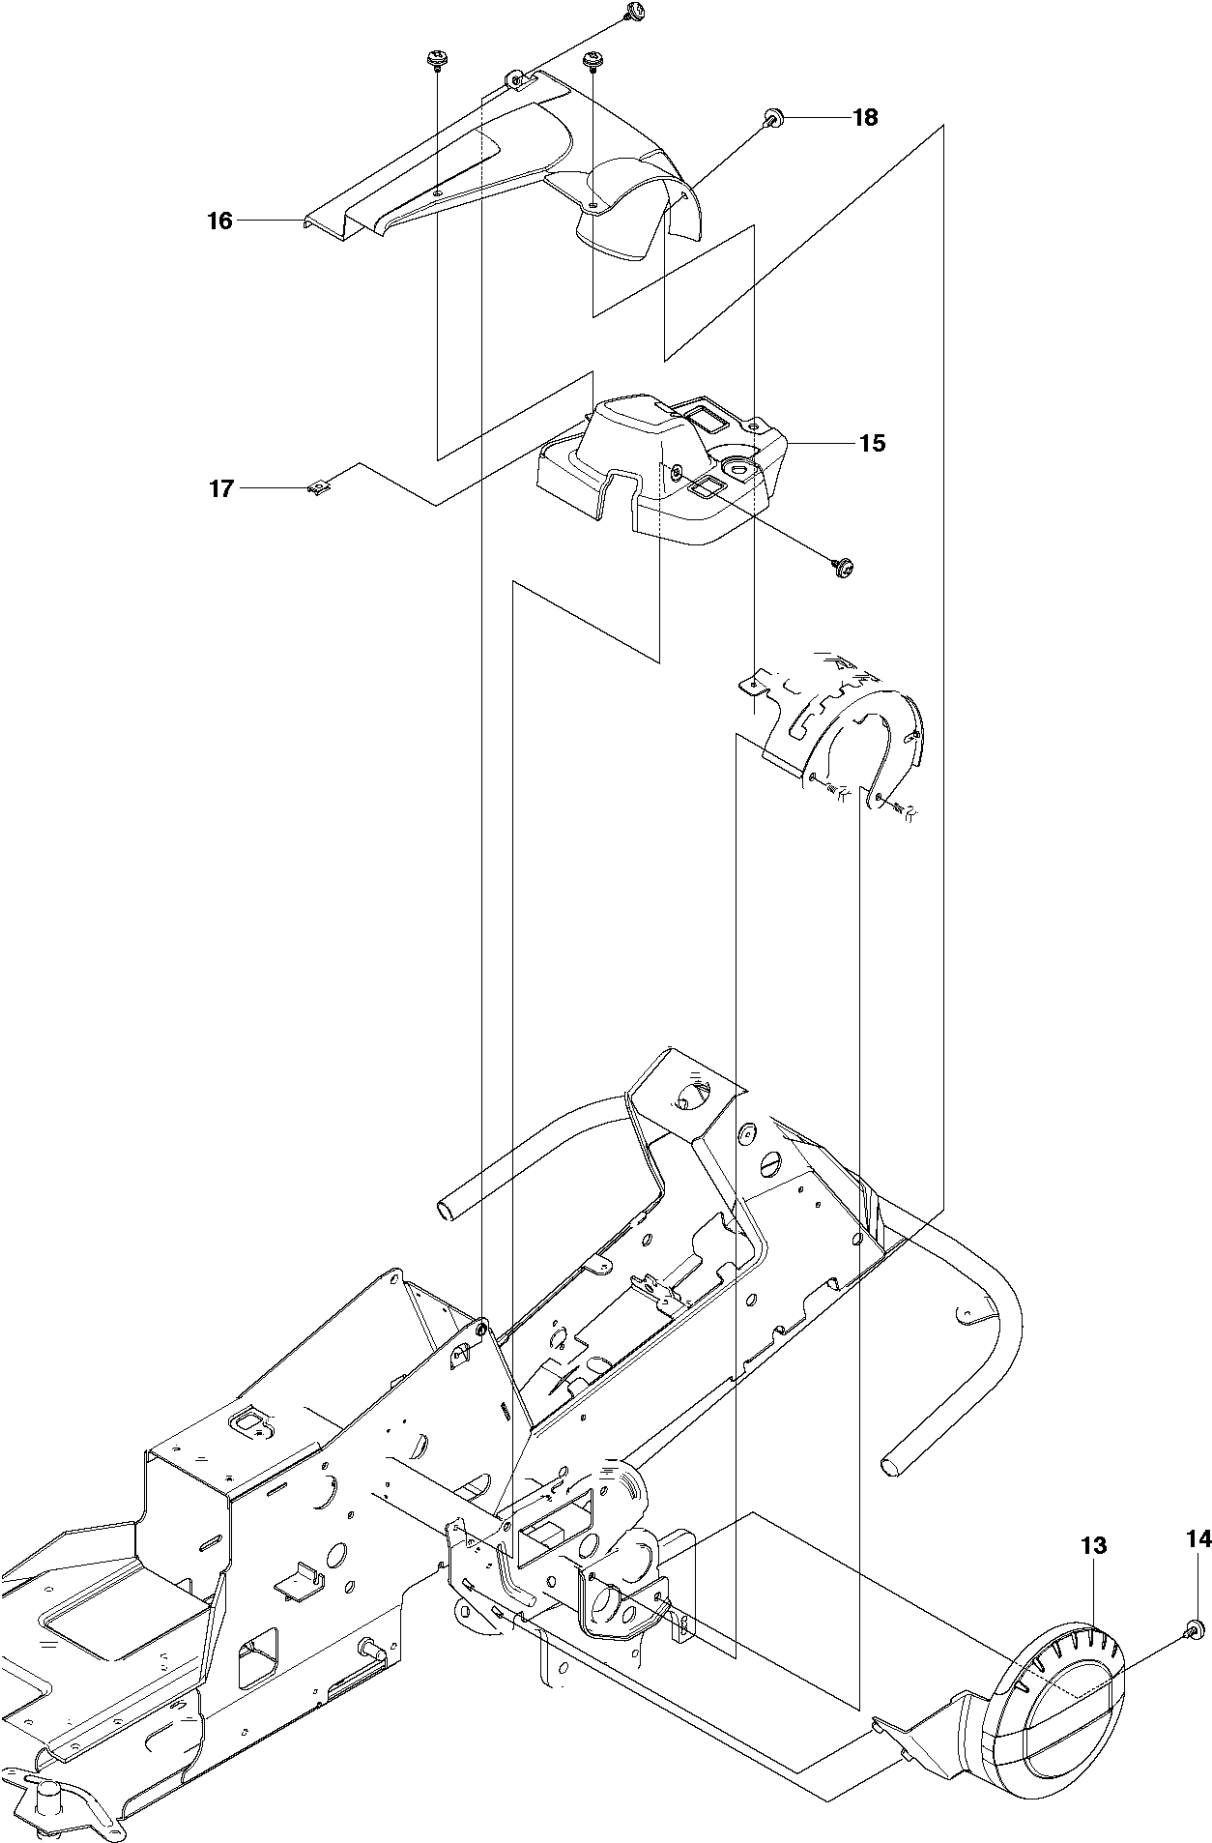

## COVER

RIDER 18 AWD, 966414101, 2010-07

Ref	Part No	Description	Remark	QTY	KIT
6	544 24 50-04	ENGINE HOOD ASSY		1	
7	544 24 51-01	HINGE		1	6
8	544 24 51-02	HINGE		1	6
9	722 79 54-02	RIVET		6	6
10	544 24 52-02	ENGINE HOOD ASSY		1	
19	544 37 39-01	COVER		1	
20	544 40 05-01	SCREW		2	
27	503 89 47-03	SNAP LOCKING		1	

## COVER

RIDER 18 AWD, 966414101, 2010-07

Ref	Part No	Description	Remark	QTY	KIT
1	544 89 59-01	FOOT PLATE		1	
2	544 24 84-01	MAT		1	1
3	544 89 59-03	FOOT PLATE		1	
4	544 24 84-03	MAT		1	3
5	544 40 05-01	SCREW		4	
21	544 23 92-01	COVER		1	
22	544 42 75-01	MAT		1	
23	544 40 05-01	SCREW		2	
24	544 32 65-01	COVER		1	
25	544 40 05-01	SCREW		2	
26	544 43 32-01	PROTECTIVE COVER		1	
28	525 56 24-01	UNIT COVER		1	

## HEIGHT ADJUSTMENT

RIDER 18 AWD, 966414101, 2010-07

Ref	Part No	Description	Remark	QTY KIT
1	535 50 14-01	CONTROL PLATE		1
2	506 57 01-03	SCREW EHHFM		2
3	504 73 45-01	ADJUSTER		1
4	506 54 20-01	HANDLE		1
5	506 55 43-01	BEARING		2
6	735 31 22-20	E-CLIP		1
7	506 90 82-01	HEIGHT ROD		1
8	506 78 46-01	PEN		1
9	734 11 72-01	WASHER		1
10	732 21 18-01	LOCK NUT		1
11	731 23 18-01	HEXAGON NUT		1
12	721 61 83-01	SPLIT PIN		2
13	525 47 60-01	ADJUSTER		1
14	735 31 15-20	E-CLIP		1
15	523 11 45-01	CONNECTION ROD		1