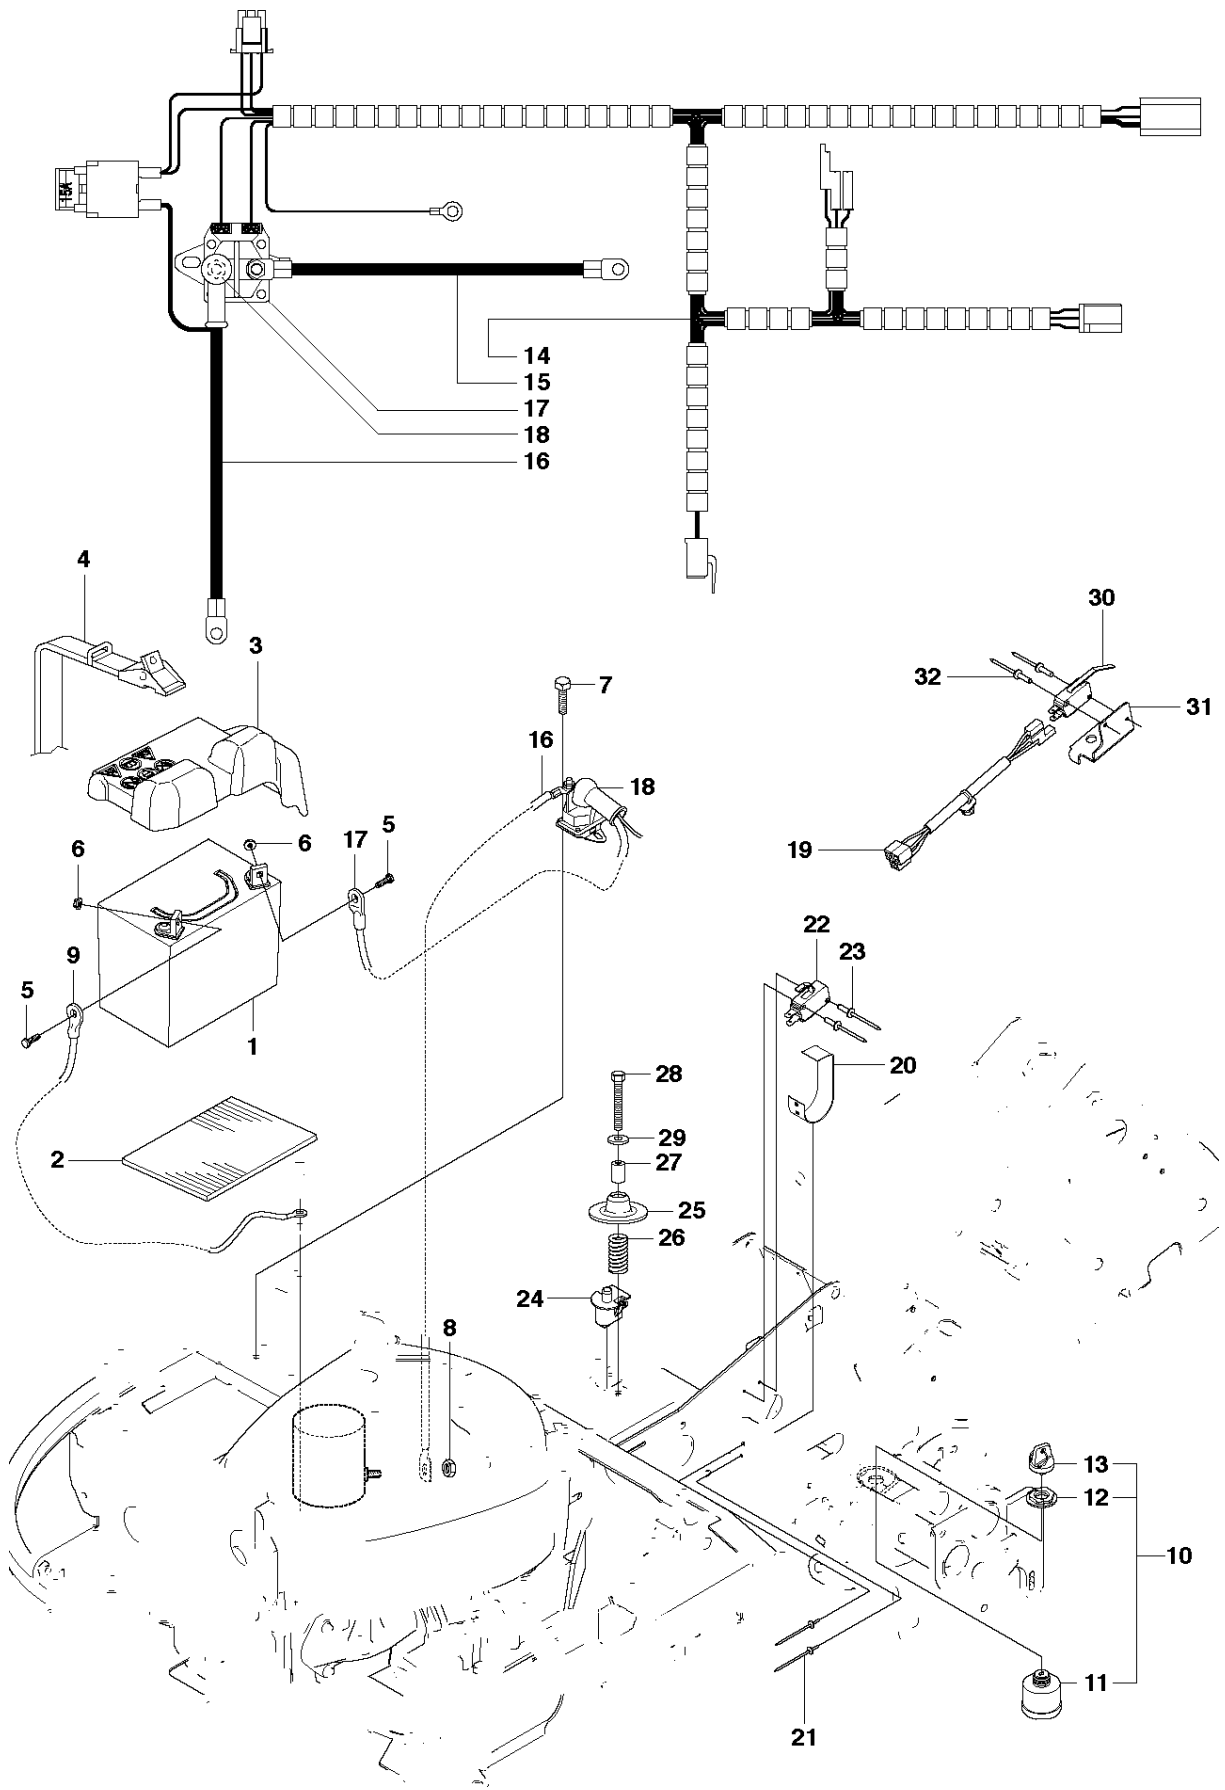

ELECTRICAL

RIDER 18 AWD, 966414101, 2010-07

Ref	Part No	Description	Remark	QTY	KIT
1	510 13 85-01	BATTERY		1	
2	535 44 11-01	BATTERY MAT		1	
3	510 02 69-01	COVER		1	
4	506 83 68-02	BELT		1	
5	522 62 21-01	SCREW EHHM		1	
6	522 62 43-01	NUT		1	
7	725 23 64-61	SCREW EHHFT		1	
8	506 89 98-01	NUT		1	
9	544 96 76-03	CABLE		1	
10	544 44 21-01	IGNITION SWITCH		1	
11	544 44 22-01	IGNITION SWITCH		1	10
12	544 44 23-01	NUT		1	10
13	544 44 24-01	IGNITION KEY		1	10
14	544 92 63-01	WIRING		1	
15	544 92 86-01	CABLE		1	
16	544 92 61-04	CABLE		1	
17	544 43 98-01	RELAY		1	
18	506 89 98-01	NUT		2	
19	576 18 54-01	WIRING		1	
20	506 90 93-01	PLATE SPRING		1	
21	722 78 39-02	BLIND RIVET		2	
22	535 46 91-01	SWITCH		1	
23	544 44 07-01	RIVET		2	
24	506 90 96-01	SWITCH		1	
25	506 90 97-01	SPRING WASHER		1	
26	544 44 12-01	SPRING		1	
27	506 90 99-02	SPACING TUBE		1	
28	725 24 60-51	SCREW EHHM		1	
29	734 11 64-01	WASHER		1	
30	544 41 55-01	SWITCH		1	
31	544 41 57-01	BRACKET		1	
32	544 44 07-01	RIVET		2