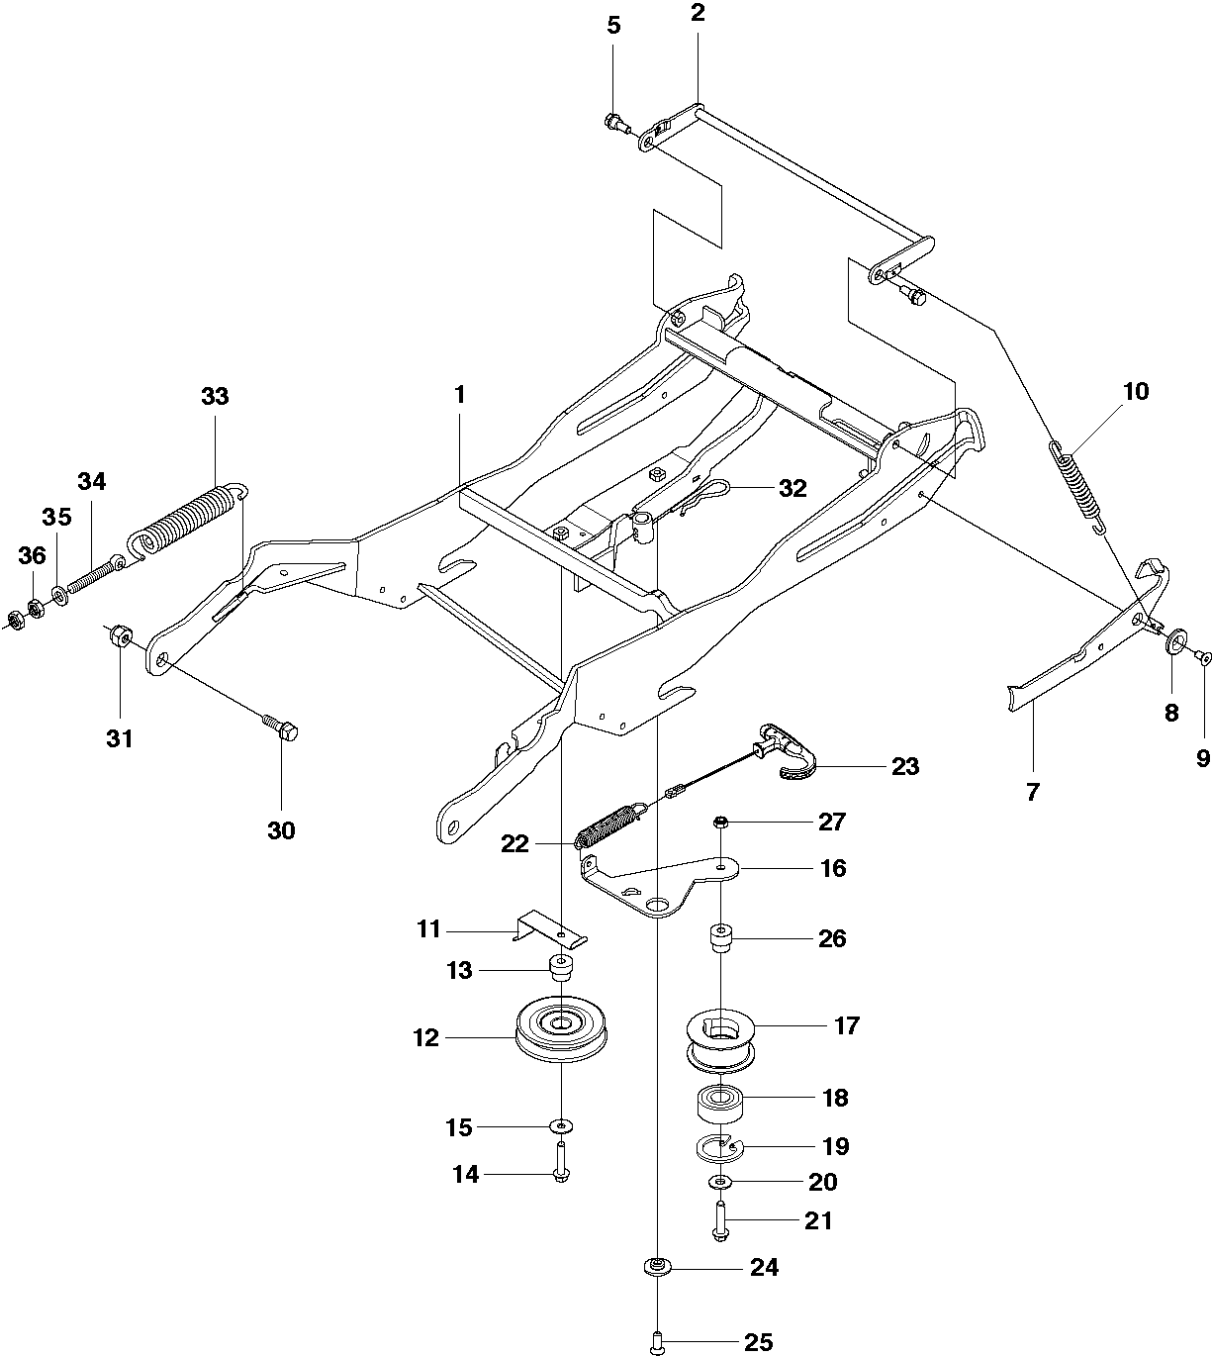

FRAME

RIDER 18 AWD, 966414101, 2010-07

Ref	Part No	Description	Remark	QTY KIT
1	523 06 42-01	EQUIPMENT FRAME		1
2	525 47 59-01	HOOK		1
5	506 59 74-01	SCREW EHHFM		2
7	523 11 66-02	LEVER		1
8	506 91 87-01	WASHER		1
9	725 64 48-01	SCREW IHCSFM		1
10	506 53 56-03	DRAW SPRING		1
11	525 48 67-01	BELT GUIDE		1
12	506 97 48-01	PULLEY		1
13	506 82 68-02	BUSHING		1
14	725 24 59-51	SCREW EHHM		1
15	734 11 64-41	WASHER		1
16	523 08 37-01	SHEET		1
17	506 92 89-01	PULLEY		1
18	738 21 04-04	BALL BEARING		1
19	735 31 38-10	CIRCLIP		1
20	734 11 64-41	WASHER		1
21	725 24 59-51	SCREW EHHM		1
22	504 62 24-01	SPRING		1
23	504 62 21-02	HANDLE ASSY		1
24	505 45 17-01	WASHER		1
25	725 64 53-01	SCREW IHCSFM		1
26	535 48 48-01	BUSHING		1
27	732 21 18-01	LOCK NUT		1
30	506 89 58-01	COLLAR SCREW		2
31	732 25 22-01	HEXAGON LOCKING NUT		2
32	506 96 66-01	HAIR PIN COTTER		1
33	506 83 76-01	SPRING		2
34	506 83 77-01	RING BOLT		2
35	734 11 72-01	WASHER		2
36	731 23 20-51	HEXAGON NUT		4