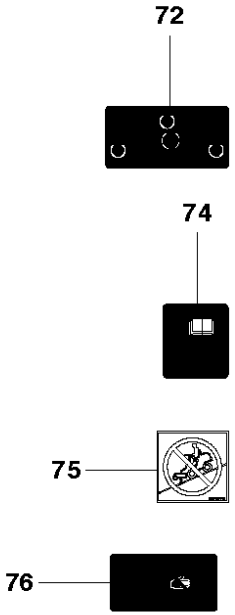

73
CombiClip® 112