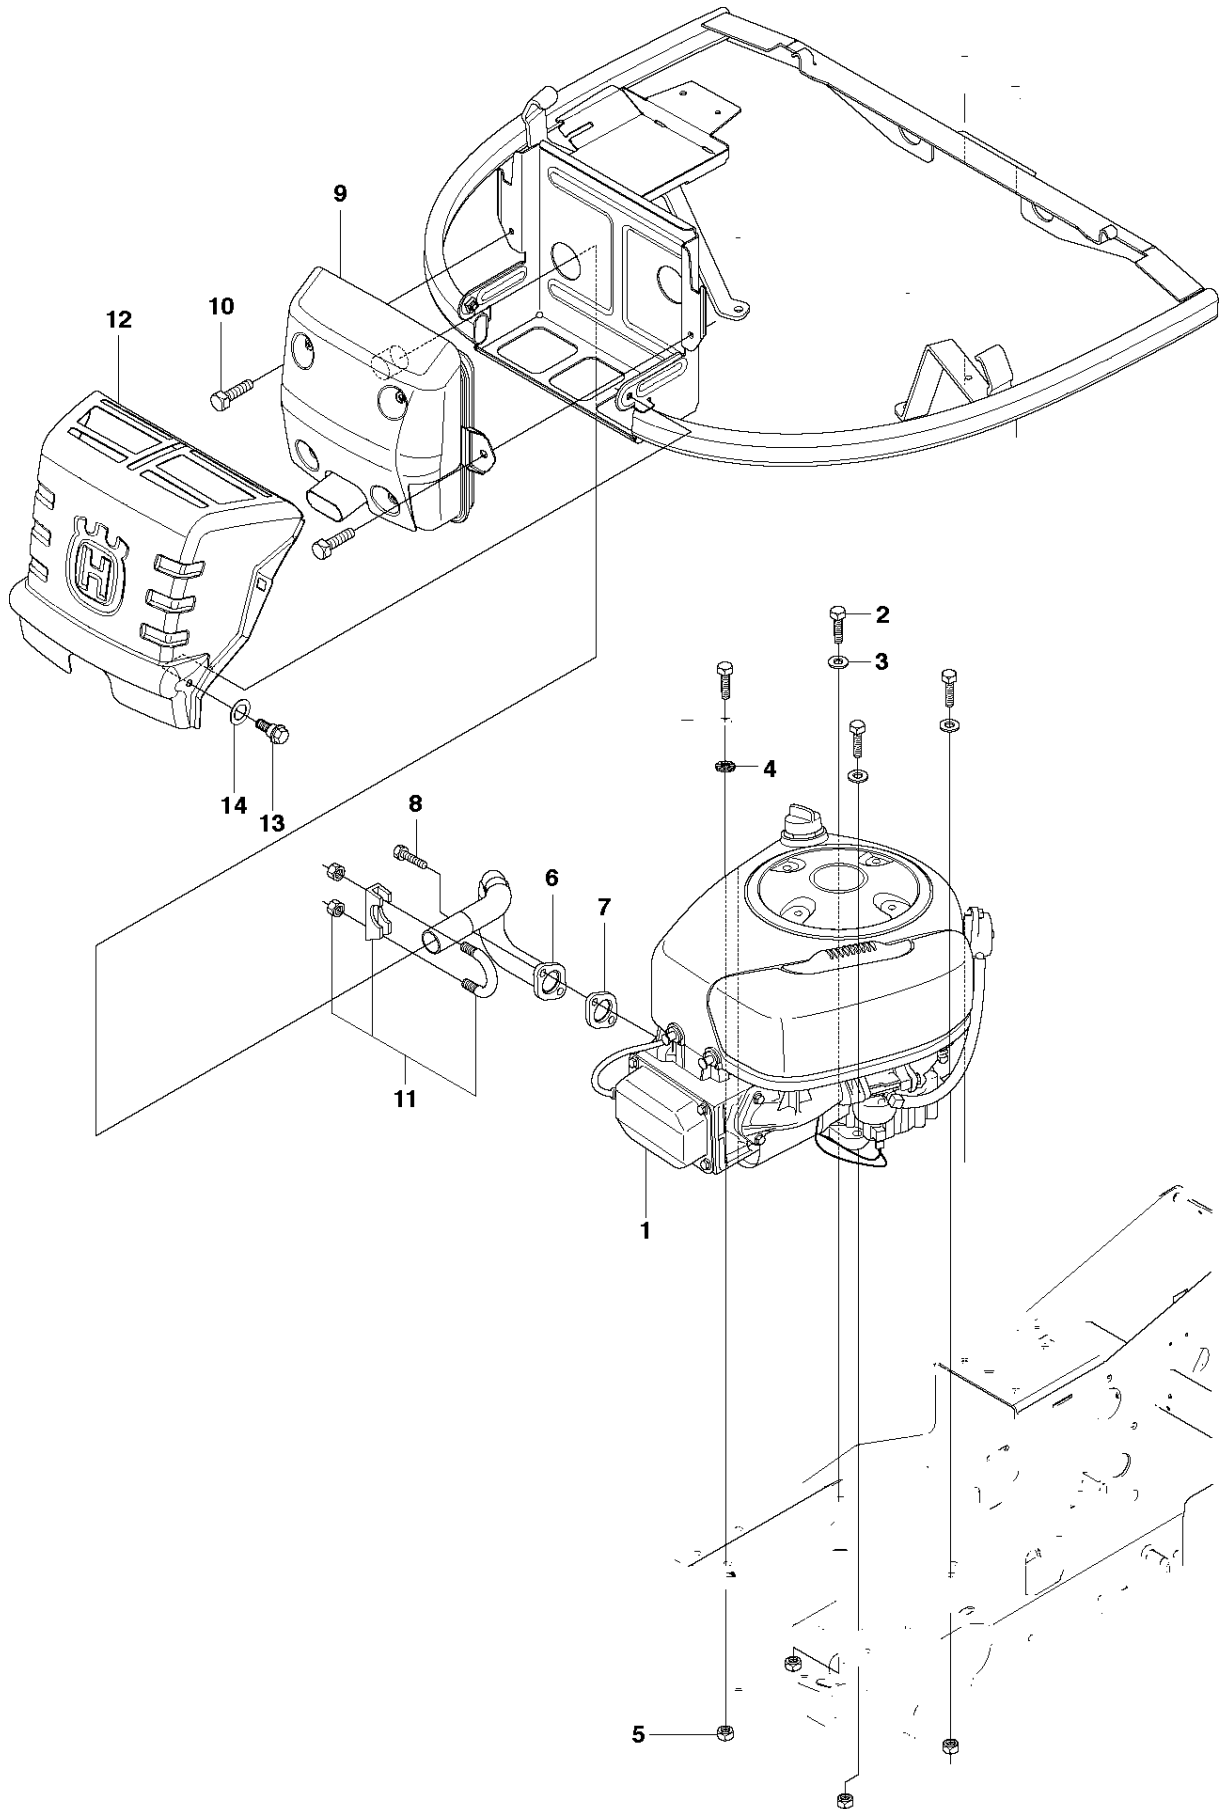

ENGINE

RIDER 18 AWD, 966414101, 2010-07

Ref	Part No	Description	Remark	QTY KIT
1	544 83 31-01	ENGINE		1
2	725 24 57-51	SCREW		4
3	734 11 64-01	WASHER		3
4	735 21 64-00	LOCKWASHER		1
5	732 21 18-01	LOCK NUT		4
6	535 50 06-01	EXHAUST PIPE ASSY		1
7	506 91 45-01	GASKET		1
8	506 55 63-01	SCREW UNC		2
9	544 33 57-01	MUFFLER ASSY		1
10	725 23 64-61	SCREW EHHFT		2
11	506 66 84-01	CLAMP ASSY		1
12	544 24 83-01	HEAT PROTECTOR		1
13	506 59 74-01	SCREW EHHFM		2
14	506 83 94-01	SPRING WASHER		2