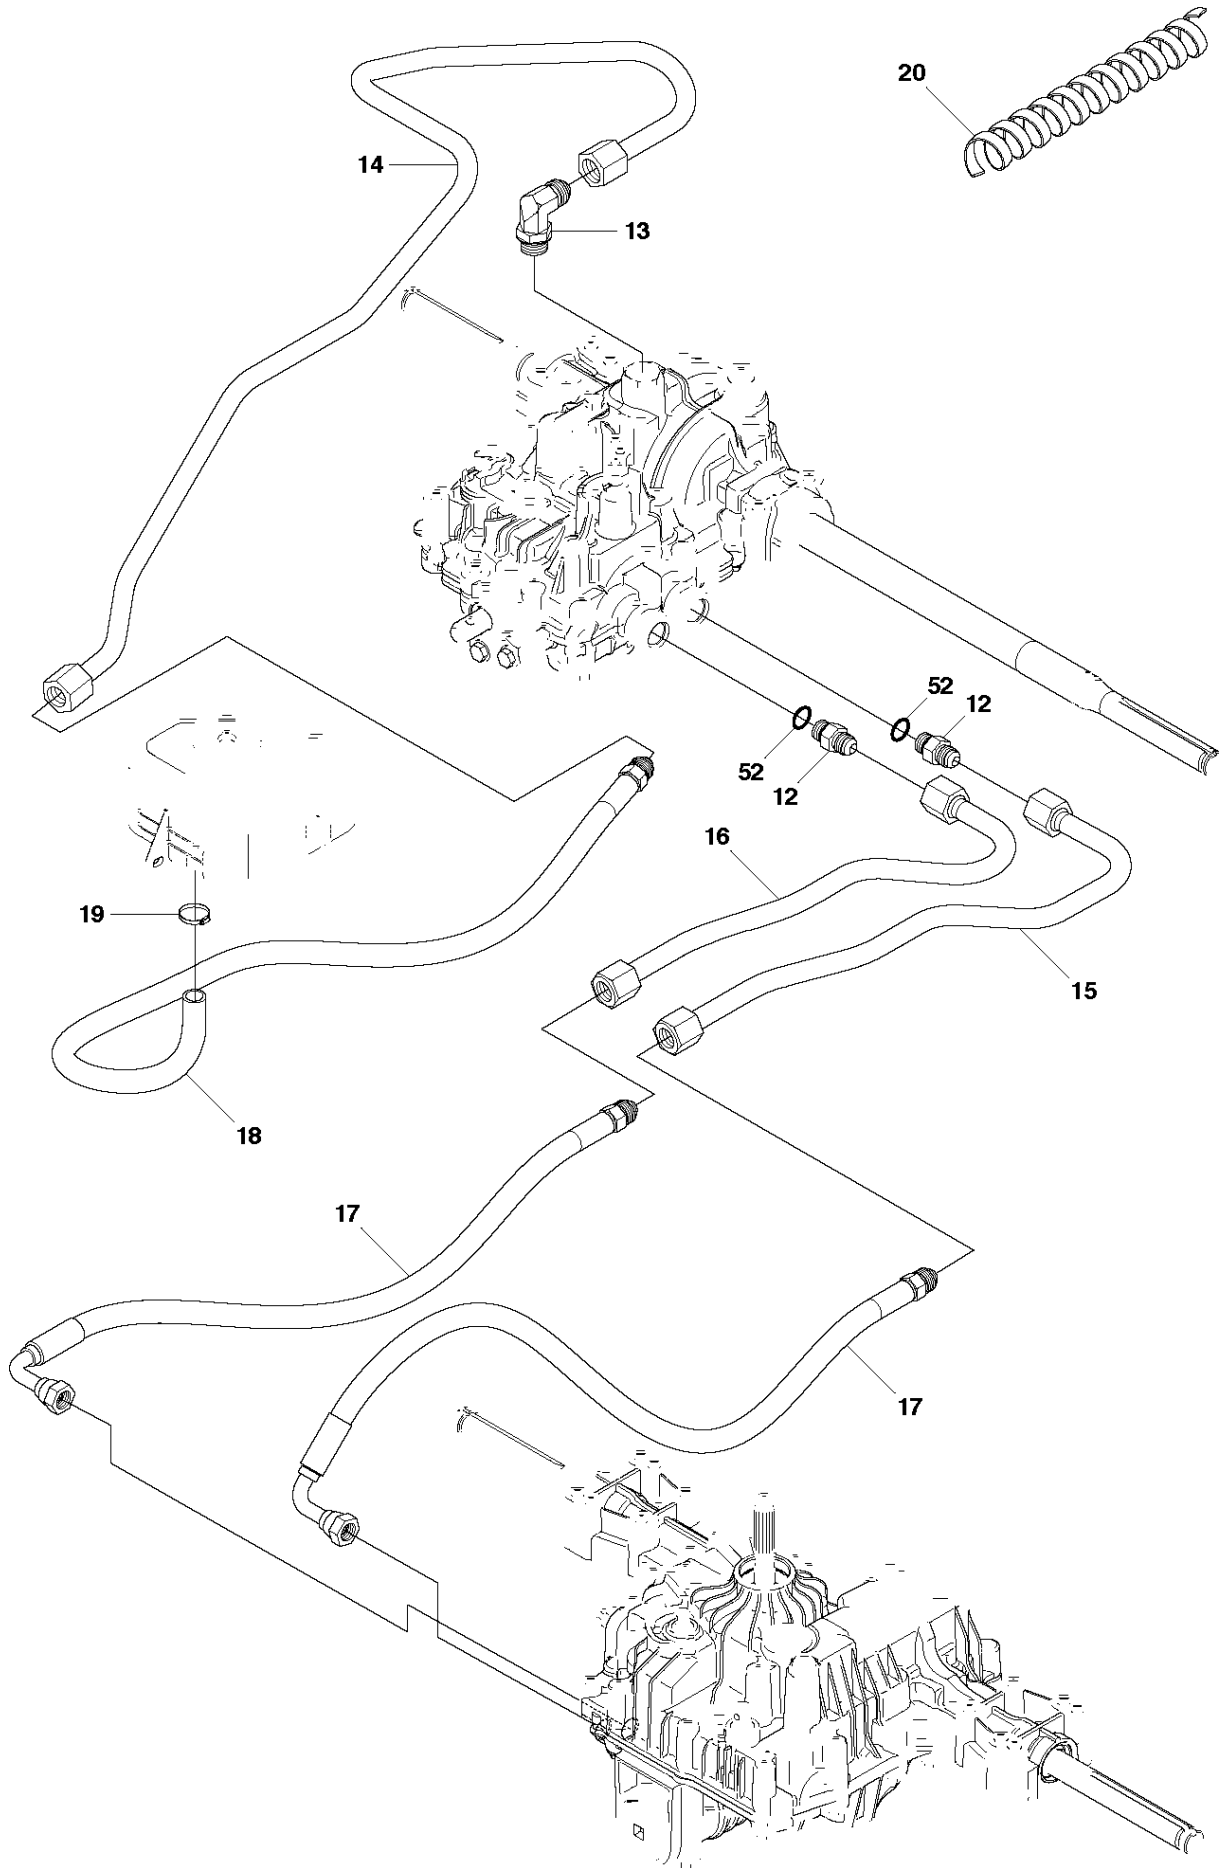

ENGINE

RIDER 18 AWD, 966414101, 2010-07

Ref	Part No	Description	Remark	QTY KIT
12	535 42 68-06	PIPE FITTING		2
13	535 43 73-02	PIPE FITTING		1
14	525 49 12-01	HYDRAULIC PIPE		1
15	544 80 79-01	HYDRAULIC PIPE		1
16	544 80 80-01	HYDRAULIC PIPE		1
17	544 45 64-03	HYDRAULIC HOSE		2
18	522 42 98-02	HYDRAULIC HOSE		1
19	505 13 11-01	HOSE CLAMP		1
20	544 02 66-03	HOSE GUARD		1
52	505 45 11-01	O-RING		2