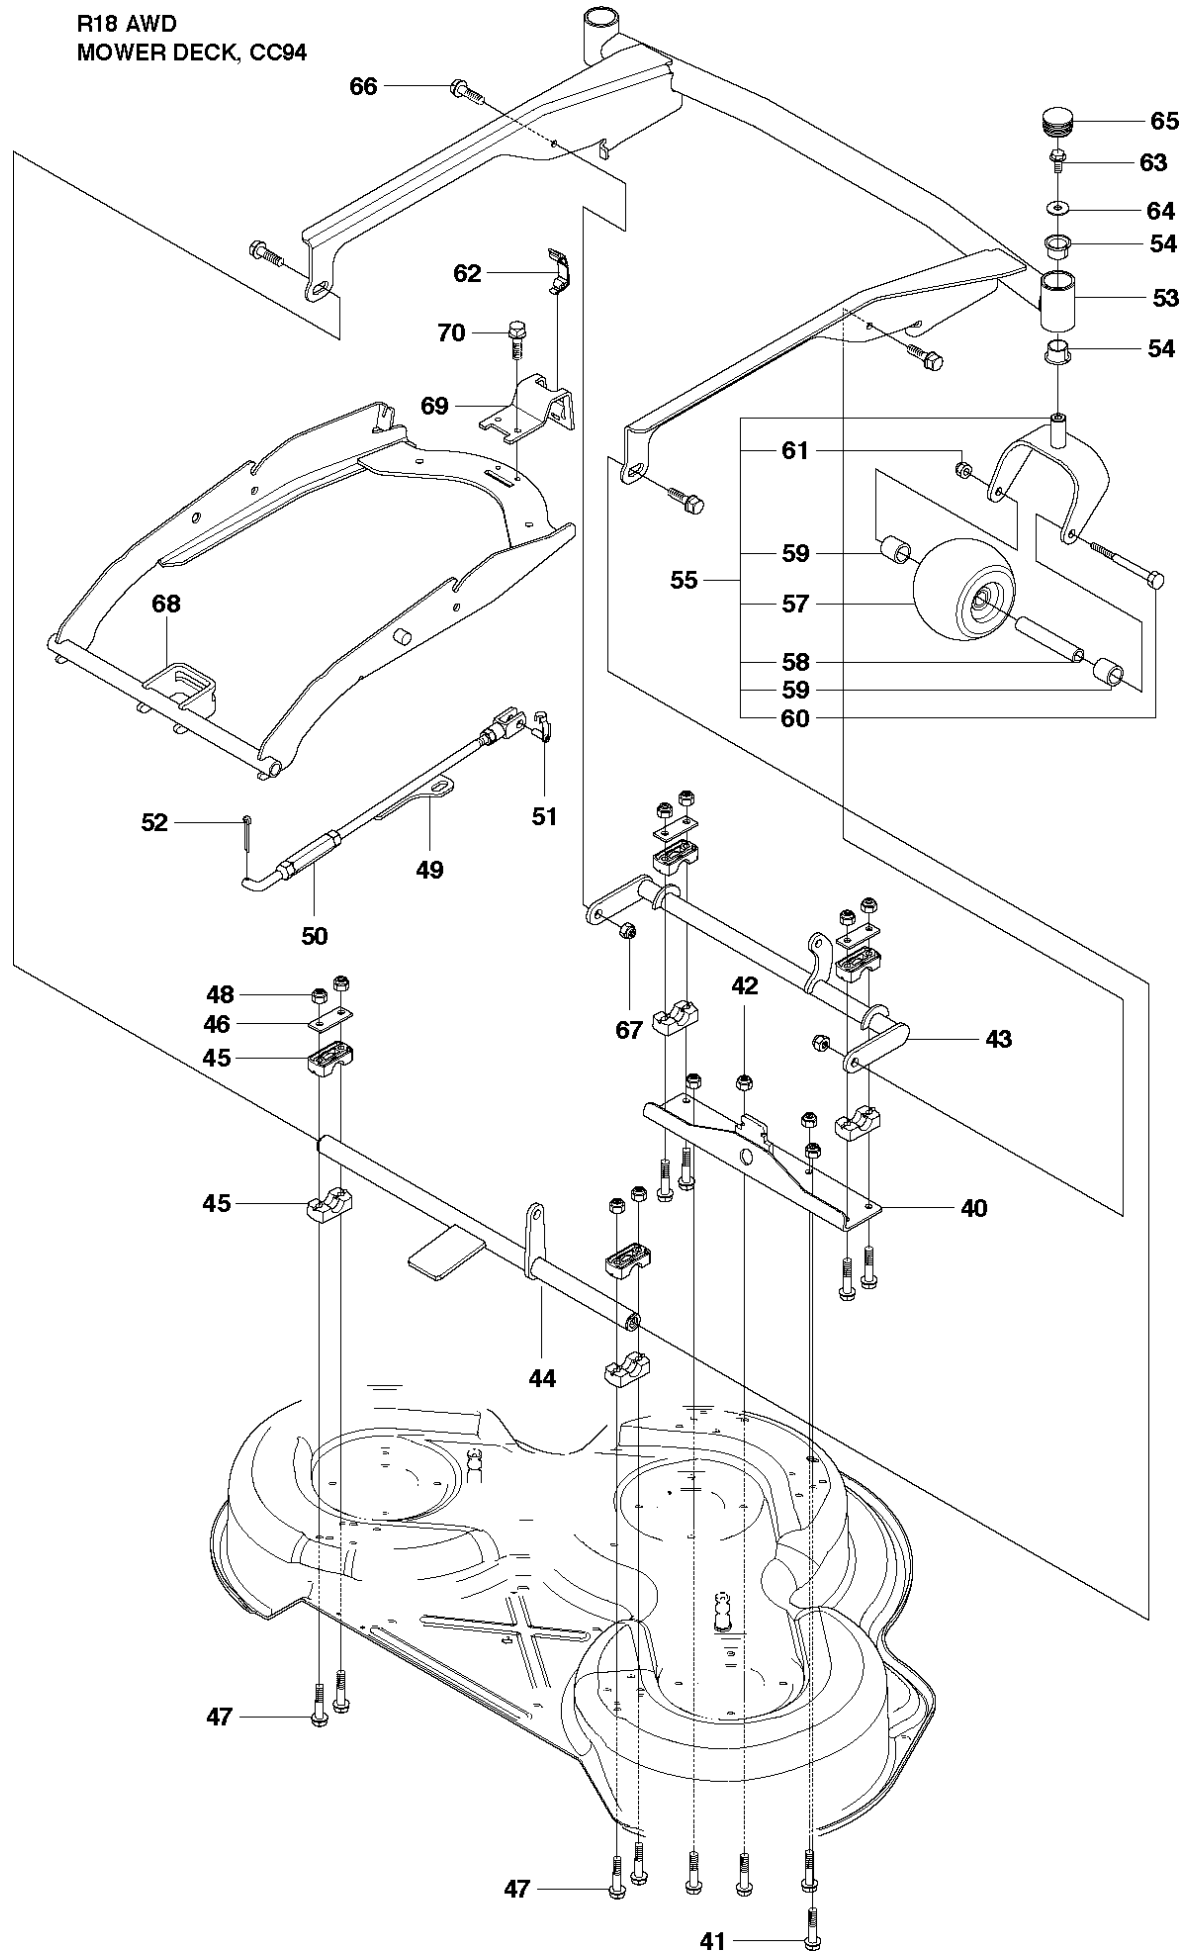

MOWER DECK / CUTTING DECK

RIDER 18 AWD, 966414101, 2010-07

Ref	Part No	Description	Remark	QTY	KIT
40	523 09 53-01	BRACKET		1	
41	725 24 51-71	SCREW EHHM		4	
42	732 21 18-01	LOCK NUT		4	
43	502 64 18-02	CROSS BAR		1	
44	523 09 45-01	CROSS BAR		1	
45	506 86 96-01	BEARING		8	
46	506 81 38-01	REINFORCING PLATE		4	
47	725 24 61-51	SCREW EHHM		8	
48	732 21 18-01	LOCK NUT		8	
49	523 11 42-01	PARALLEL ROD ASSY		1	
50	502 64 23-01	PARALLEL ROD		1	
51	506 83 98-01	GAFFELLÄNK		1	
52	721 61 83-01	SPLIT PIN		1	
53	523 08 65-01	DECK FRAME		1	
54	574 56 19-01	BEARING		4	
55	574 21 01-01	PIVOT WHEEL ASSY		2	
57	506 96 30-01	WHEEL ASSY		1	55
58	506 81 08-02	TUBE		1	55
59	506 87 41-02	SPACER		2	55
60	725 25 19-51	SCREW EHHM		1	55
61	732 21 20-51	NUT		1	55
62	503 89 47-03	SNAP LOCKING		2	
63	506 57 01-04	SCREW EHHFM		2	
64	734 11 64-41	WASHER		2	
65	574 03 48-01	PLUG		2	
66	506 59 74-01	SCREW EHHFM		4	
67	732 21 18-01	LOCK NUT		2	
68	523 08 75-01	DECK ATTACHMENT		1	
69	523 11 46-01	LOCK		1	
70	725 23 68-61	SCREW EHHFT		2