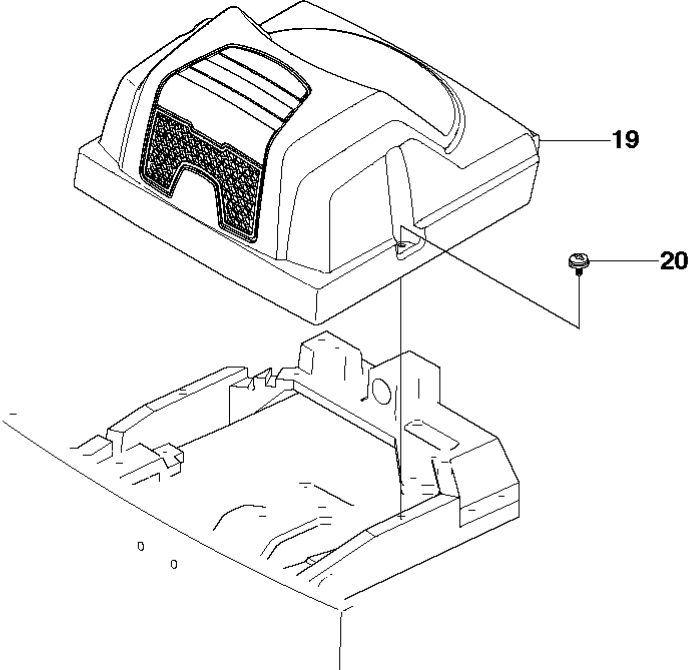

COVER

RIDER 18 AWD, 966414101, 2010-07

Ref	Part No	Description	Remark	QTY	KIT
6	544 24 50-04	ENGINE HOOD ASSY		1	
7	544 24 51-01	HINGE		1	6
8	544 24 51-02	HINGE		1	6
9	722 79 54-02	RIVET		6	6
10	544 24 52-02	ENGINE HOOD ASSY		1	
19	544 37 39-01	COVER		1	
20	544 40 05-01	SCREW		2	
27	503 89 47-03	SNAP LOCKING		1