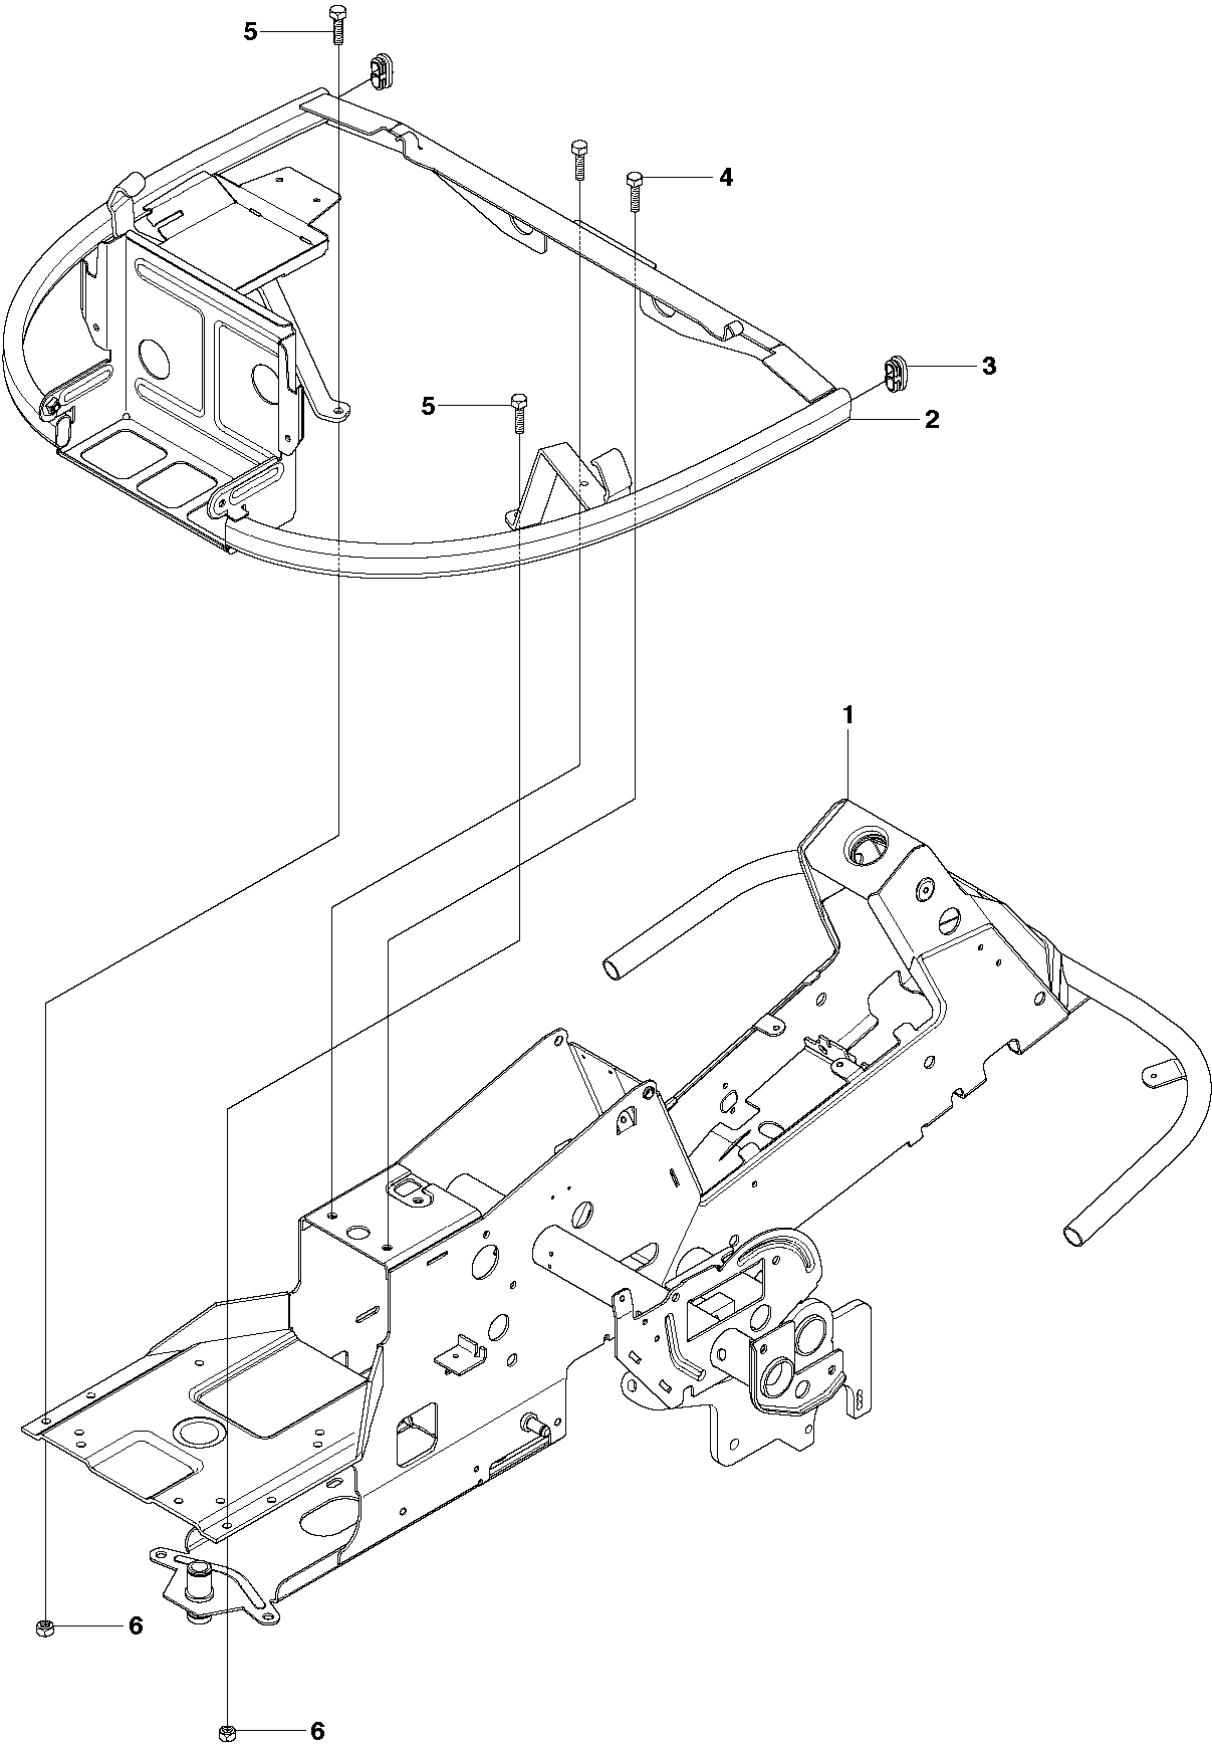

## COVER

RIDER 18 AWD, 966414101, 2010-07

Ref	Part No	Description	Remark	QTY	KIT
1	544 89 59-01	FOOT PLATE		1	
2	544 24 84-01	MAT		1	1
3	544 89 59-03	FOOT PLATE		1	
4	544 24 84-03	MAT		1	3
5	544 40 05-01	SCREW		4	
21	544 23 92-01	COVER		1	
22	544 42 75-01	MAT		1	
23	544 40 05-01	SCREW		2	
24	544 32 65-01	COVER		1	
25	544 40 05-01	SCREW		2	
26	544 43 32-01	PROTECTIVE COVER		1	
28	525 56 24-01	UNIT COVER		1	

## HEIGHT ADJUSTMENT

RIDER 18 AWD, 966414101, 2010-07

Ref	Part No	Description	Remark	QTY KIT
1	535 50 14-01	CONTROL PLATE		1
2	506 57 01-03	SCREW EHHFM		2
3	504 73 45-01	ADJUSTER		1
4	506 54 20-01	HANDLE		1
5	506 55 43-01	BEARING		2
6	735 31 22-20	E-CLIP		1
7	506 90 82-01	HEIGHT ROD		1
8	506 78 46-01	PEN		1
9	734 11 72-01	WASHER		1
10	732 21 18-01	LOCK NUT		1
11	731 23 18-01	HEXAGON NUT		1
12	721 61 83-01	SPLIT PIN		2
13	525 47 60-01	ADJUSTER		1
14	735 31 15-20	E-CLIP		1
15	523 11 45-01	CONNECTION ROD		1

## MOWER LIFT / DECK LIFT

RIDER 18 AWD, 966414101, 2010-07

Ref	Part No	Description	Remark	QTY KIT
1	501 01 86-01	LIFTING LEVER ASSY		1
2	506 55 65-01	BEARING		2
3	525 40 66-01	PEN		1
5	721 61 83-01	SPLIT PIN		1
6	506 78 43-01	LINK ASSY		1
7	725 24 97-51	SCREW		1
8	731 23 20-51	HEXAGON NUT		1
9	544 43 36-01	LIFTING ARM		1
10	725 25 42-51	SCREW EHHM		1
11	732 25 22-01	HEXAGON LOCKING NUT		1
12	506 91 68-01	SPRING		1
13	506 90 56-01	OFFSET PULLEY		2
14	506 90 57-01	SHAFT		1
15	506 90 57-02	SHAFT		1
16	735 31 18-20	E-CLIP		2
17	506 55 46-07	CHAIN		1
18	506 55 47-01	LINKAGE		1
19	544 93 42-01	CHAIN STOP		1
20	506 96 66-01	HAIR PIN COTTER		1
21	544 45 69-01	CONNECTION ROD		1
22	721 61 83-01	SPLIT PIN		1
23	544 37 86-01	LINK		1
24	735 31 14-20	E-CLIP		1
25	544 44 88-01	CONNECTION ROD		1
26	734 11 64-41	WASHER		1
27	721 61 83-01	SPLIT PIN		1