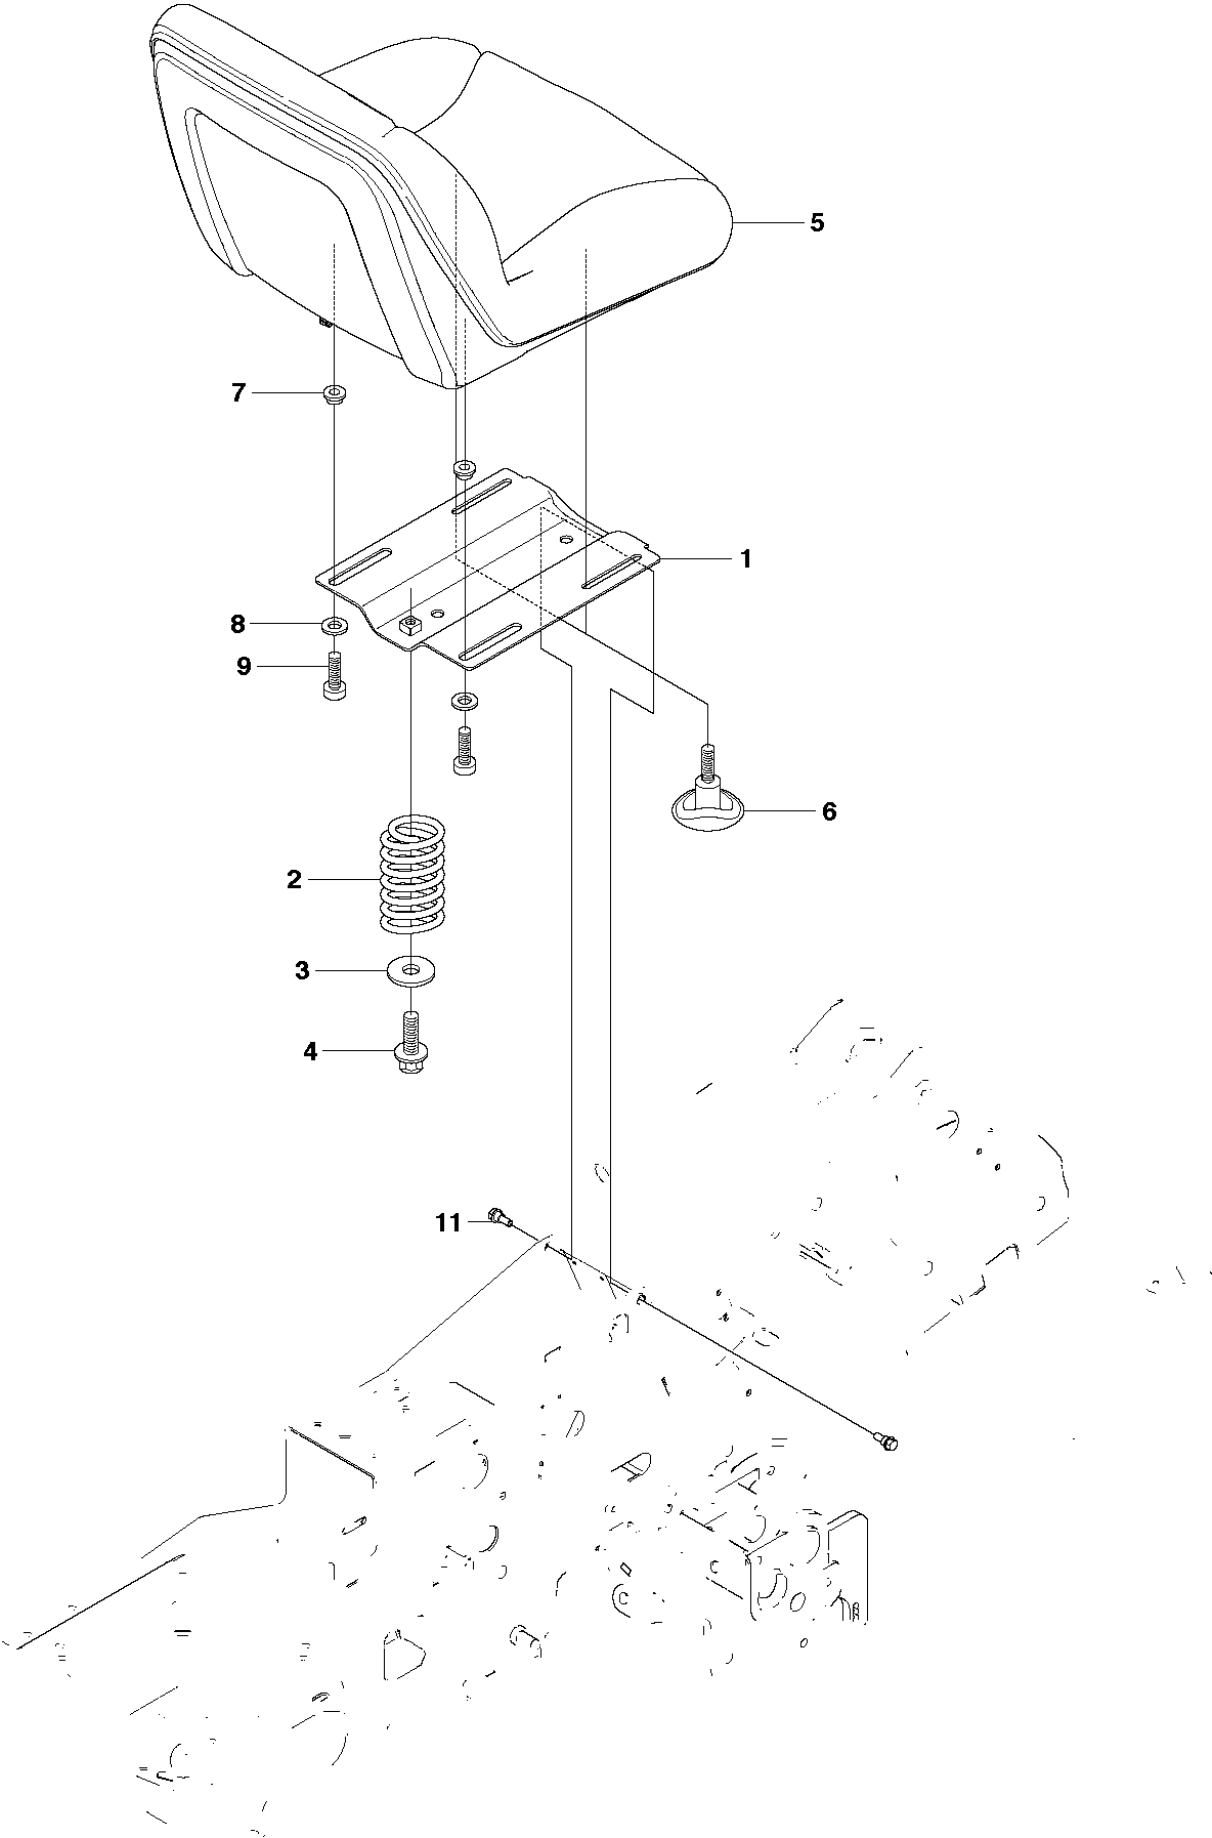

SEAT

RIDER 18 AWD, 966414101, 2010-07

Ref	Part No	Description	Remark	QTY KIT
1	573 99 50-03	SEAT BRACKET		1
2	506 91 53-01	COMPRESSION SPRING		1
3	734 11 74-41	WASHER		1
4	725 24 93-71	SCREW EHHM		1
5	544 43 33-01	SEAT		1
6	506 56 55-01	JUSTERVRED		2
7	506 56 53-01	BUSHING		2
8	734 11 64-41	WASHER		2
9	506 55 63-01	SCREW UNC		1
11	506 59 74-01	SCREW EHHFM		1