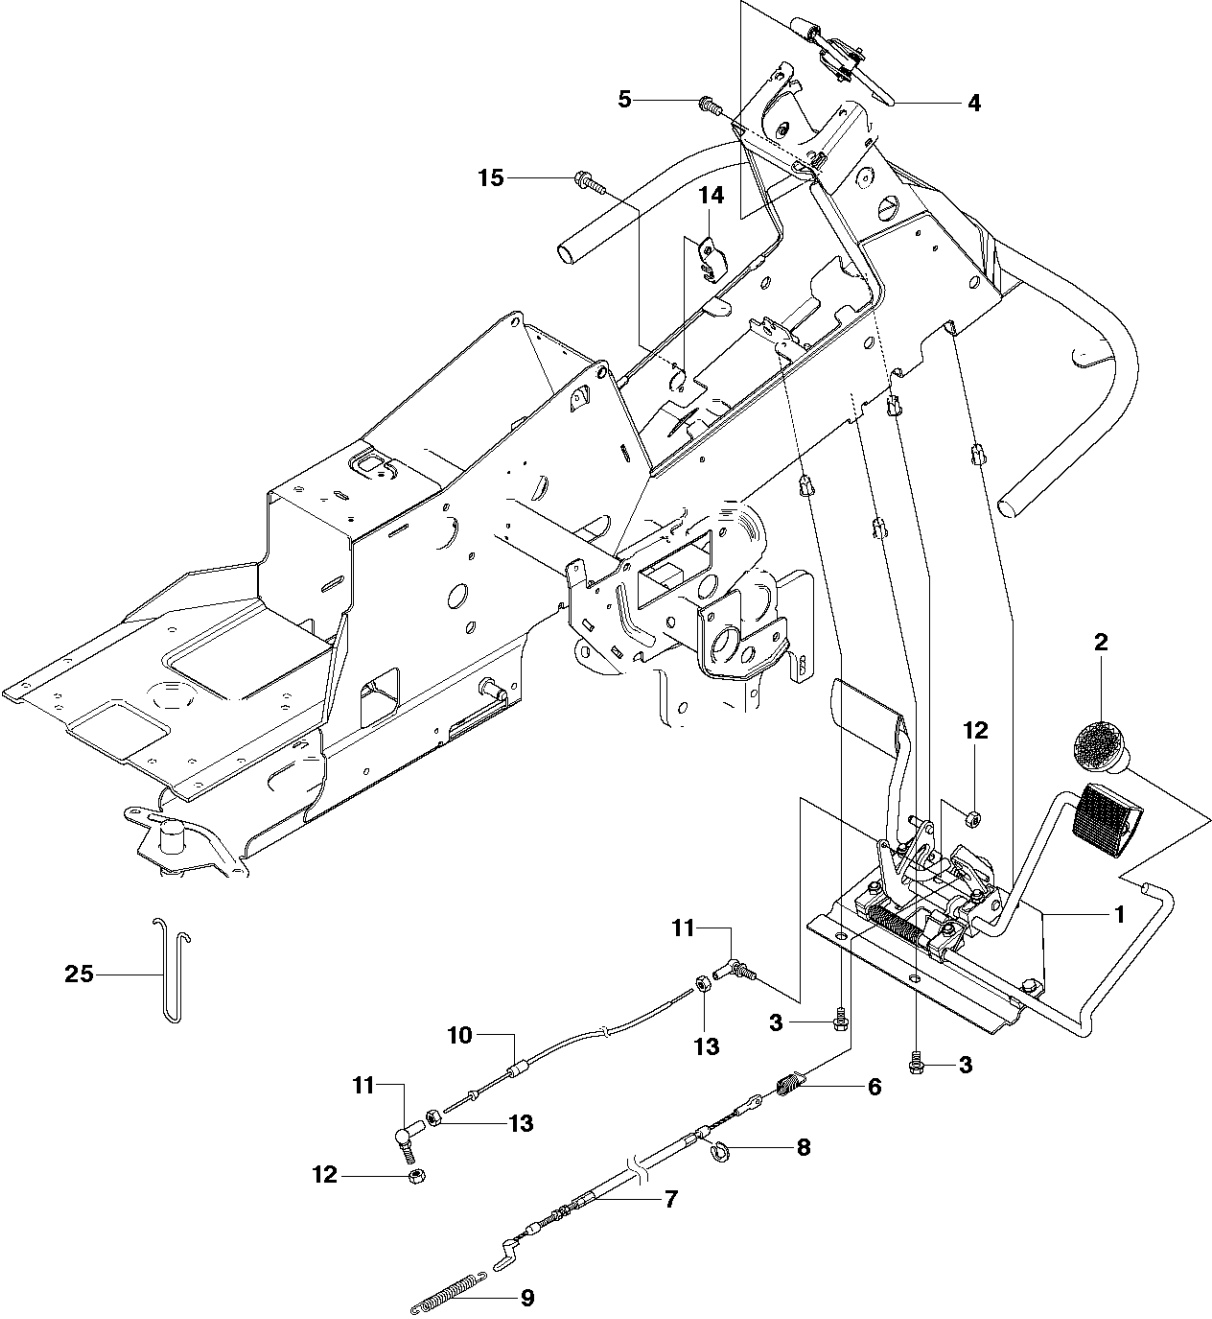

PEDALS

RIDER 18 AWD, 966414101, 2010-07

Ref	Part No	Description	Remark	QTY KIT
1	544 12 60-01	PEDAL PLATE ASSY		1
2	535 47 37-01	KNOB		1
3	506 57 01-04	SCREW EHHFM		4
4	544 40 31-01	BRAKE LEVER ASSY		1
5	725 23 64-61	SCREW EHHFT		2
6	506 94 63-01	BRAKE SPRING		1
7	535 48 96-01	BRAKE WIRE		1
8	735 31 09-20	E-CLIP		1
9	506 53 56-03	DRAW SPRING		1
10	574 41 12-02	CONTROL CABLE		1
11	506 55 73-01	VINKELL.AS8 DIN71802		2
12	732 21 14-01	LOCK NUT		2
13	731 23 14-01	HEXAGON NUT		2
14	522 43 08-01	BRACKET		1
15	725 23 64-61	SCREW EHHFT		1
25	506 57 64-02	CABLE HOLDER		1