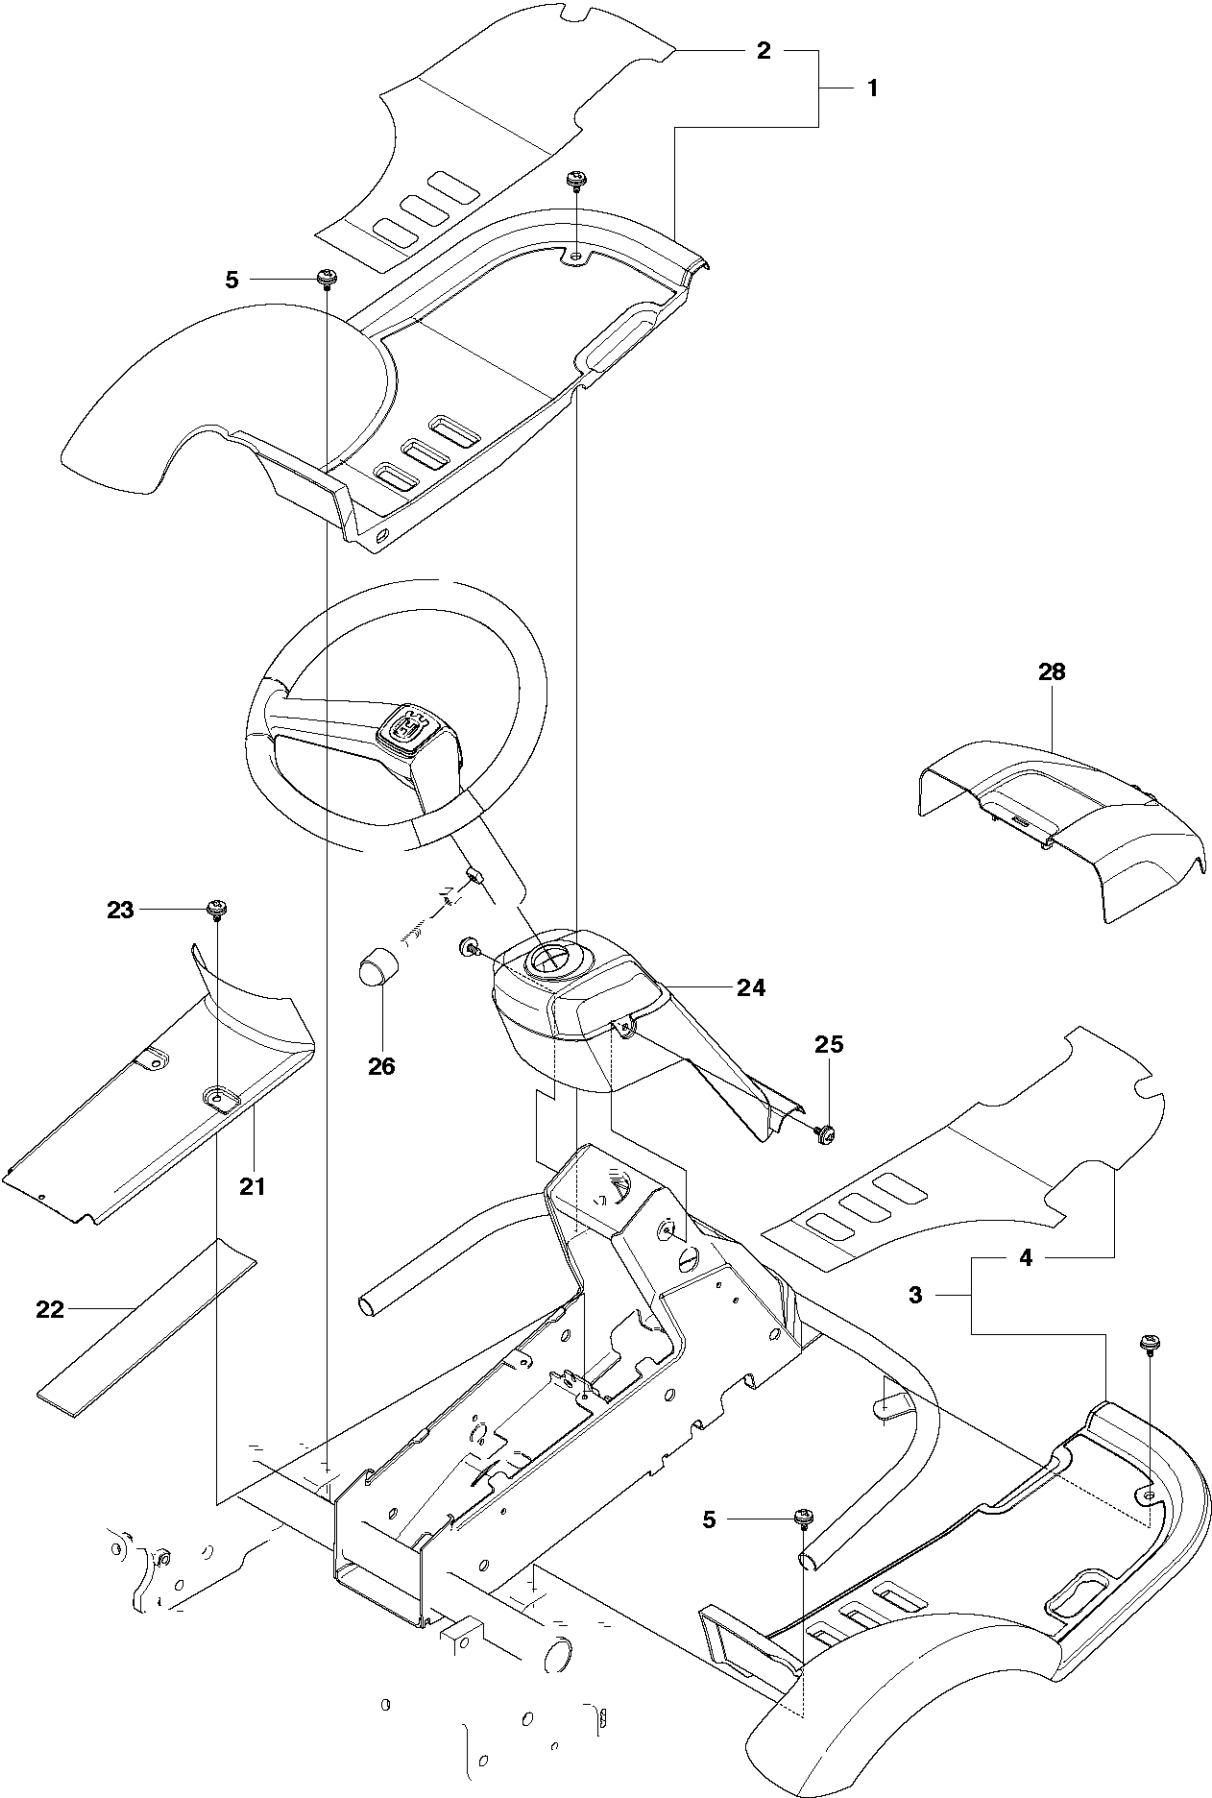

## FUEL SYSTEM

RIDER 18 AWD, 966414101, 2010-07

Ref	Part No	Description	Remark	QTY KIT
1	535 50 13-01	FUEL TANK		1
2	544 32 93-01	BRACKET		1
3	732 21 16-01	LOCK NUT		2
4	734 11 56-01	WASHER		1
5	506 67 33-01	TANK CAP ASSY		1
6	504 80 00-01	FUEL HOSE		1
7	535 46 97-01	HOSE BRACE		2
8	725 23 64-61	SCREW EHHFT		1
9	501 02 03-01	SUPPORT		1
10	725 24 93-71	SCREW EHHM		2

## COVER

RIDER 18 AWD, 966414101, 2010-07

Ref	Part No	Description	Remark	QTY	KIT
6	544 24 50-04	ENGINE HOOD ASSY		1	
7	544 24 51-01	HINGE		1	6
8	544 24 51-02	HINGE		1	6
9	722 79 54-02	RIVET		6	6
10	544 24 52-02	ENGINE HOOD ASSY		1	
19	544 37 39-01	COVER		1	
20	544 40 05-01	SCREW		2	
27	503 89 47-03	SNAP LOCKING		1	

## COVER

RIDER 18 AWD, 966414101, 2010-07

Ref	Part No	Description	Remark	QTY	KIT
1	544 89 59-01	FOOT PLATE		1	
2	544 24 84-01	MAT		1	1
3	544 89 59-03	FOOT PLATE		1	
4	544 24 84-03	MAT		1	3
5	544 40 05-01	SCREW		4	
21	544 23 92-01	COVER		1	
22	544 42 75-01	MAT		1	
23	544 40 05-01	SCREW		2	
24	544 32 65-01	COVER		1	
25	544 40 05-01	SCREW		2	
26	544 43 32-01	PROTECTIVE COVER		1	
28	525 56 24-01	UNIT COVER		1	

## HEIGHT ADJUSTMENT

RIDER 18 AWD, 966414101, 2010-07

Ref	Part No	Description	Remark	QTY KIT
1	535 50 14-01	CONTROL PLATE		1
2	506 57 01-03	SCREW EHHFM		2
3	504 73 45-01	ADJUSTER		1
4	506 54 20-01	HANDLE		1
5	506 55 43-01	BEARING		2
6	735 31 22-20	E-CLIP		1
7	506 90 82-01	HEIGHT ROD		1
8	506 78 46-01	PEN		1
9	734 11 72-01	WASHER		1
10	732 21 18-01	LOCK NUT		1
11	731 23 18-01	HEXAGON NUT		1
12	721 61 83-01	SPLIT PIN		2
13	525 47 60-01	ADJUSTER		1
14	735 31 15-20	E-CLIP		1
15	523 11 45-01	CONNECTION ROD		1