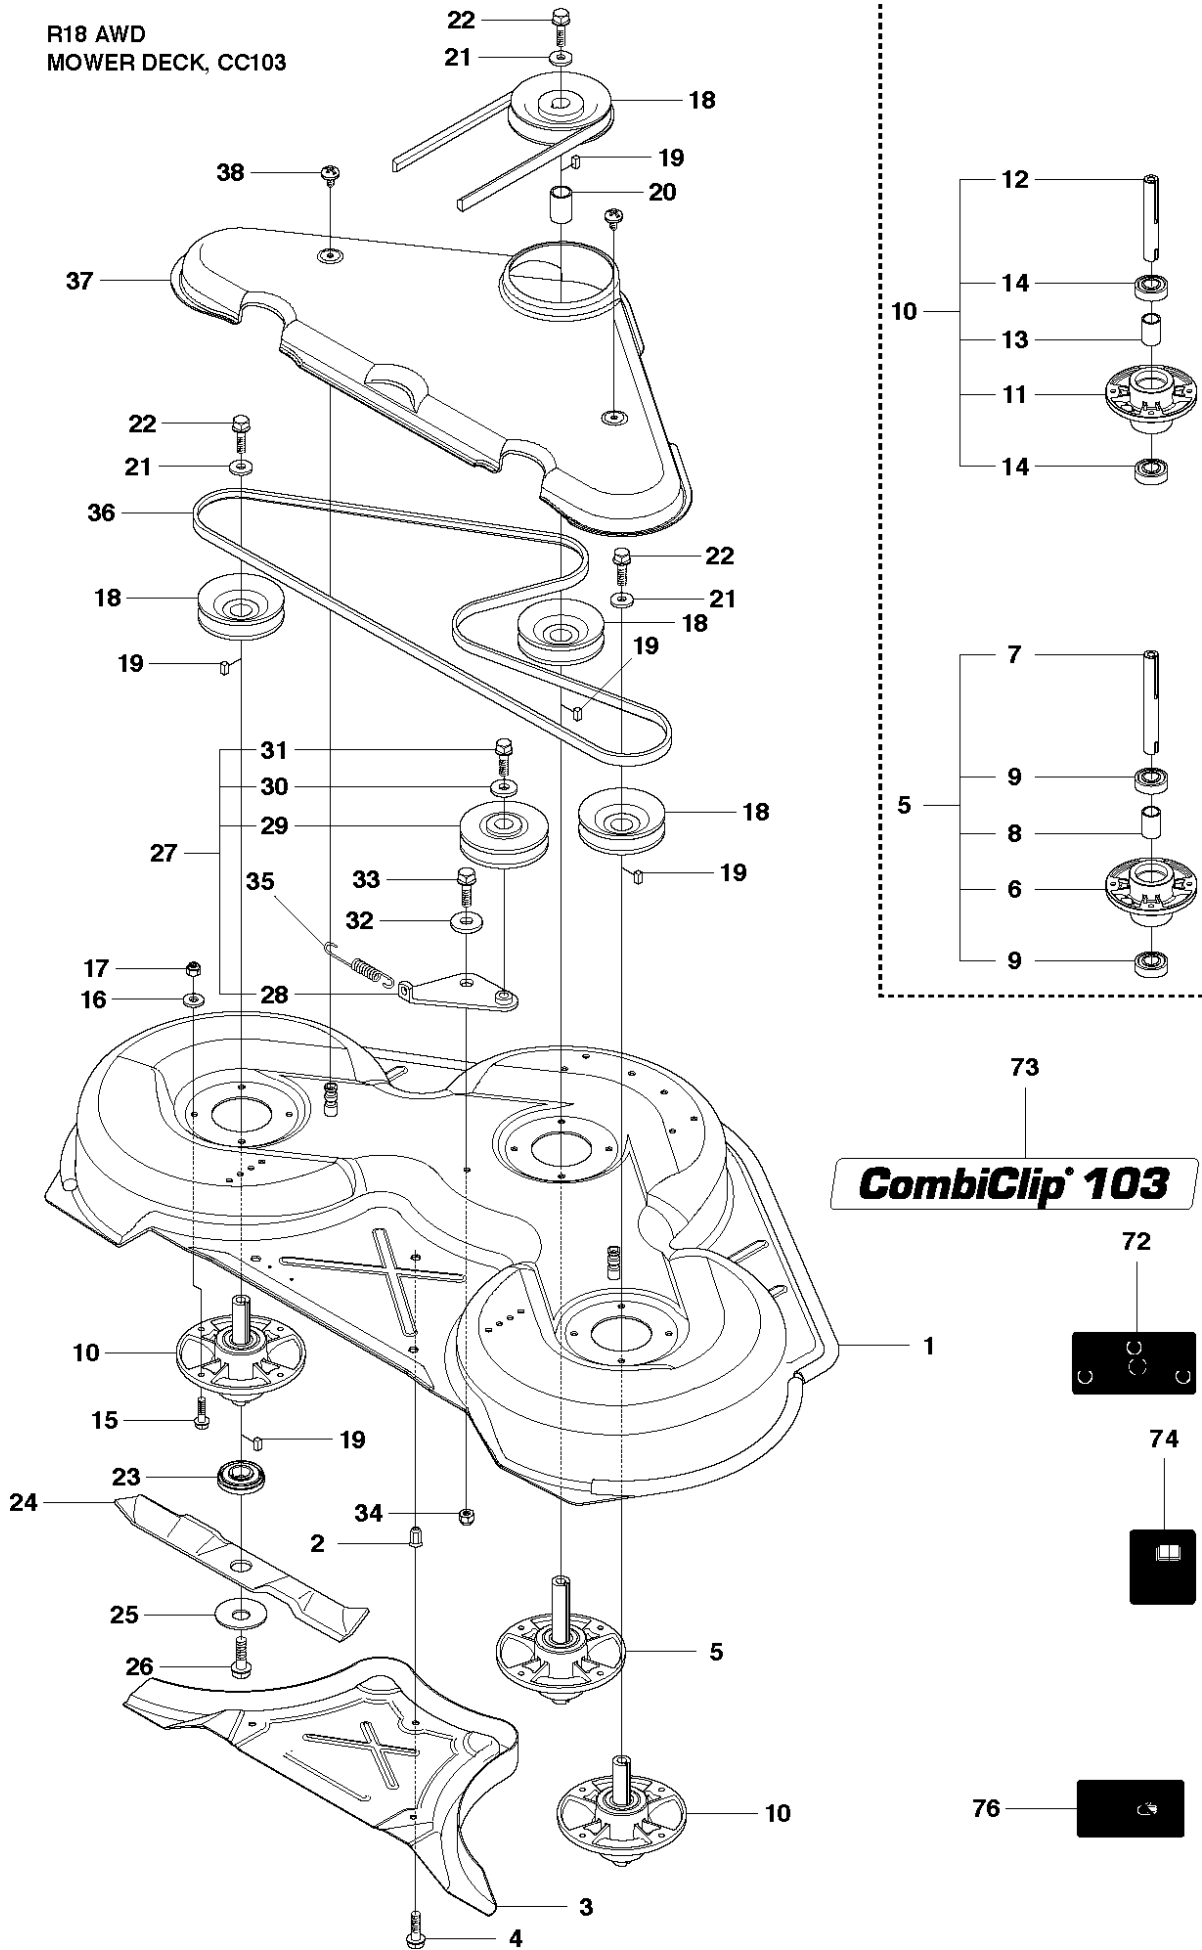

R18 AWD
MOWER DECK, CC103

MOWER DECK / CUTTING DECK

RIDER 18 AWD, 966414101, 2010-07

Ref	Part No	Description	Remark	QTY	KIT
1	574 21 08-01	CUTTING DECK		1	
2	506 91 62-01	NUT		1	
3	544 44 92-01	PLUG		1	
4	506 57 01-04	SCREW EHHFM		1	
5	544 06 59-02	BLADE HOUSING ASSY		1	
6	544 06 78-01	BEARING HOUSING		1	5
7	544 06 79-01	SHAFT		1	5
8	544 06 80-01	SPACING SLEEVE		1	5
9	738 23 04-34	BALL BEARING		2	5
10	544 06 59-01	BLADE HOUSING ASSY		2	
11	544 06 78-01	BEARING HOUSING		1	10
12	535 42 87-02	SHAFT		1	10
13	535 42 88-01	SPACER		1	10
14	738 23 04-34	BALL BEARING		2	10
15	535 42 38-01	SCREW RSQM		12	
16	734 11 64-01	WASHER		12	
17	732 21 18-01	LOCK NUT		12	
18	506 92 21-01	PULLEY		3	
19	506 53 35-01	PARALLEL KEY		7	
20	544 06 80-02	SPACING SLEEVE		1	
21	734 11 74-41	WASHER		3	
22	544 11 41-01	SCREW EHHM		3	
23	535 50 42-02	ADAPTER		3	
24	504 18 82-10	BLADE		3	
25	506 79 23-01	KNIFE PLATE		3	
26	544 11 41-01	SCREW EHHM		3	
27	506 54 07-01	BELT TENSIONER ASSY		1	
28	506 51 95-01	SPÄNNARM KPL.		1	27
29	506 53 27-01	PULLEY		1	27
30	734 11 64-41	WASHER		1	27
31	506 55 83-02	SCREW EHHFT		1	27
32	506 91 87-02	WASHER		1	
33	725 24 51-71	SCREW EHHM		1	
34	732 21 18-01	LOCK NUT		1	
35	506 53 31-01	SPRING		1	
36	589 53 06-01	BELT		1	
37	544 09 61-01	BELT COVER		1	
38	544 40 05-01	SCREW		2	
72	506 78 97-01	LABEL		1	
73	574 21 03-02	DECAL		1	
74	506 92 90-01	LABEL		1	
76	574 51 00-01	DECAL		1