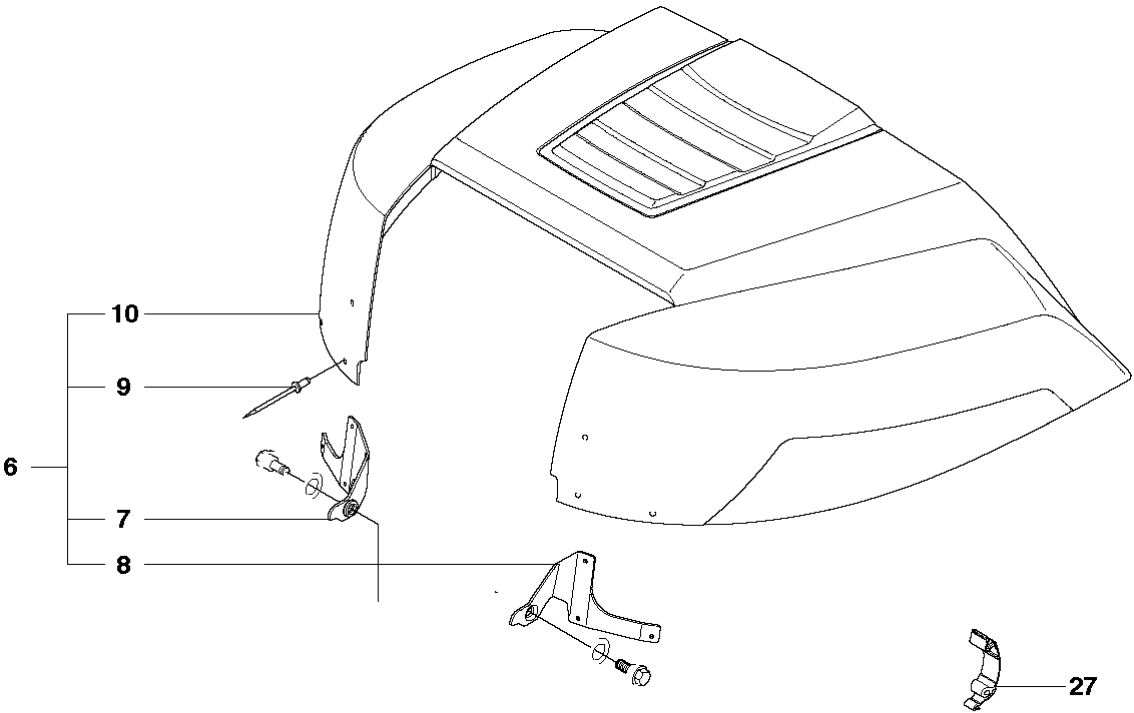

COVER

RIDER 18 AWD, 966414101, 2010-07

Ref	Part No	Description	Remark	QTY	KIT
6	544 24 50-04	ENGINE HOOD ASSY		1	
7	544 24 51-01	HINGE		1	6
8	544 24 51-02	HINGE		1	6
9	722 79 54-02	RIVET		6	6
10	544 24 52-02	ENGINE HOOD ASSY		1	
19	544 37 39-01	COVER		1	
20	544 40 05-01	SCREW		2	
27	503 89 47-03	SNAP LOCKING		1