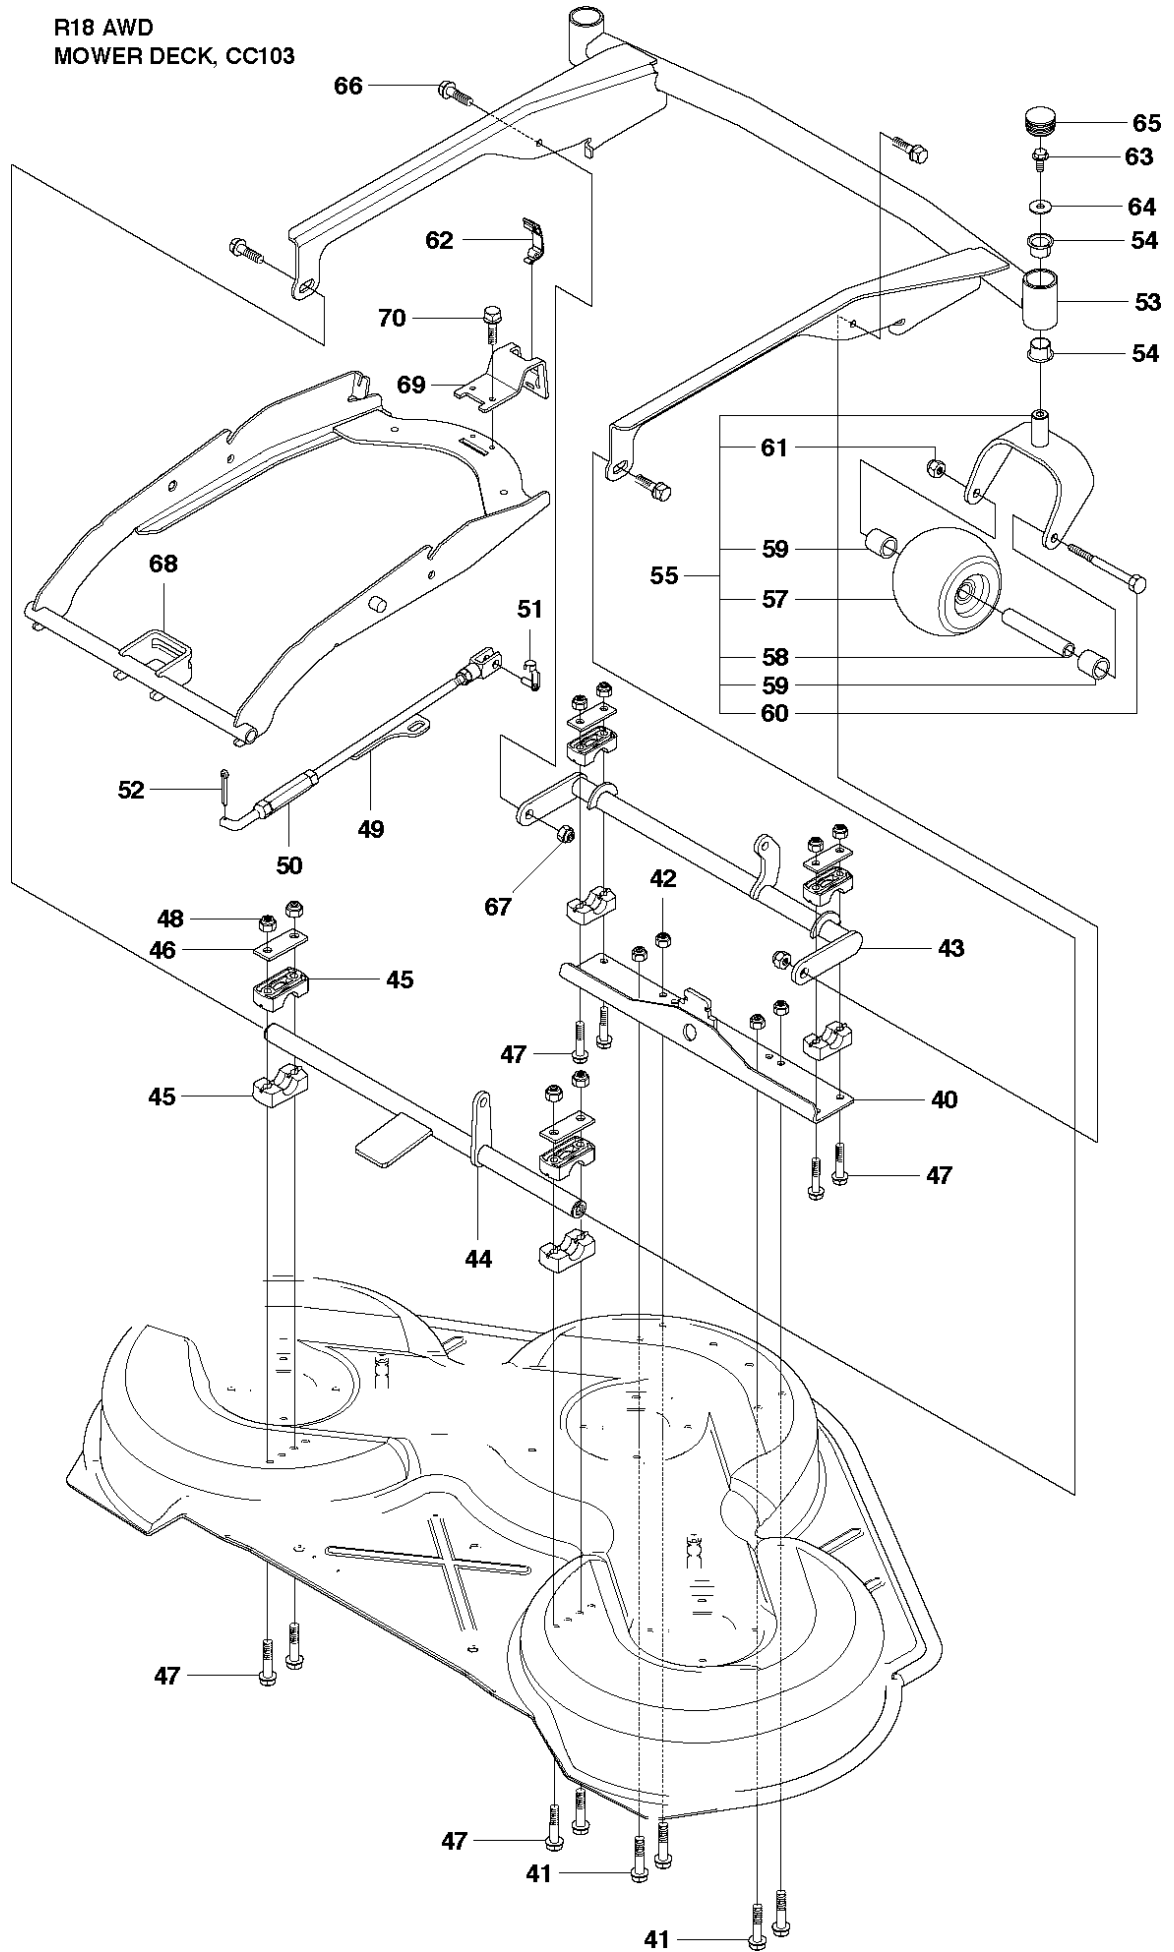

MOWER DECK / CUTTING DECK

RIDER 18 AWD, 966414101, 2010-07

Ref	Part No	Description	Remark	QTY	KIT
40	523 09 53-01	BRACKET		1	
41	725 24 51-71	SCREW EHHM		4	
42	732 21 18-01	LOCK NUT		4	
43	502 64 18-05	CROSS BAR		1	
44	523 09 45-03	CROSS BAR		1	
45	506 86 96-01	BEARING		8	
46	506 81 38-01	REINFORCING PLATE		4	
47	725 24 61-51	SCREW EHHM		8	
48	732 21 18-01	LOCK NUT		8	
49	523 11 42-01	PARALLEL ROD ASSY		1	
50	502 64 23-01	PARALLEL ROD		1	
51	506 83 98-01	GAFFELLÄNK		1	
52	721 61 83-01	SPLIT PIN		1	
53	523 08 65-03	DECK FRAME		1	
54	574 56 19-01	BEARING		4	
55	574 21 01-01	PIVOT WHEEL ASSY		2	
57	506 96 30-01	WHEEL ASSY		1	55
58	506 81 08-02	TUBE		1	55
59	506 87 41-02	SPACER		2	55
60	725 25 19-51	SCREW EHHM		1	55
61	732 21 20-51	NUT		1	55
62	503 89 47-03	SNAP LOCKING		1	
63	506 57 01-04	SCREW EHHFM		2	
64	734 11 64-41	WASHER		2	
65	574 03 48-01	PLUG		2	
66	506 59 74-01	SCREW EHHFM		4	
67	732 21 18-01	LOCK NUT		2	
68	523 08 75-01	DECK ATTACHMENT		1	
69	523 11 46-01	LOCK		1	
70	725 23 68-61	SCREW EHHFT		2