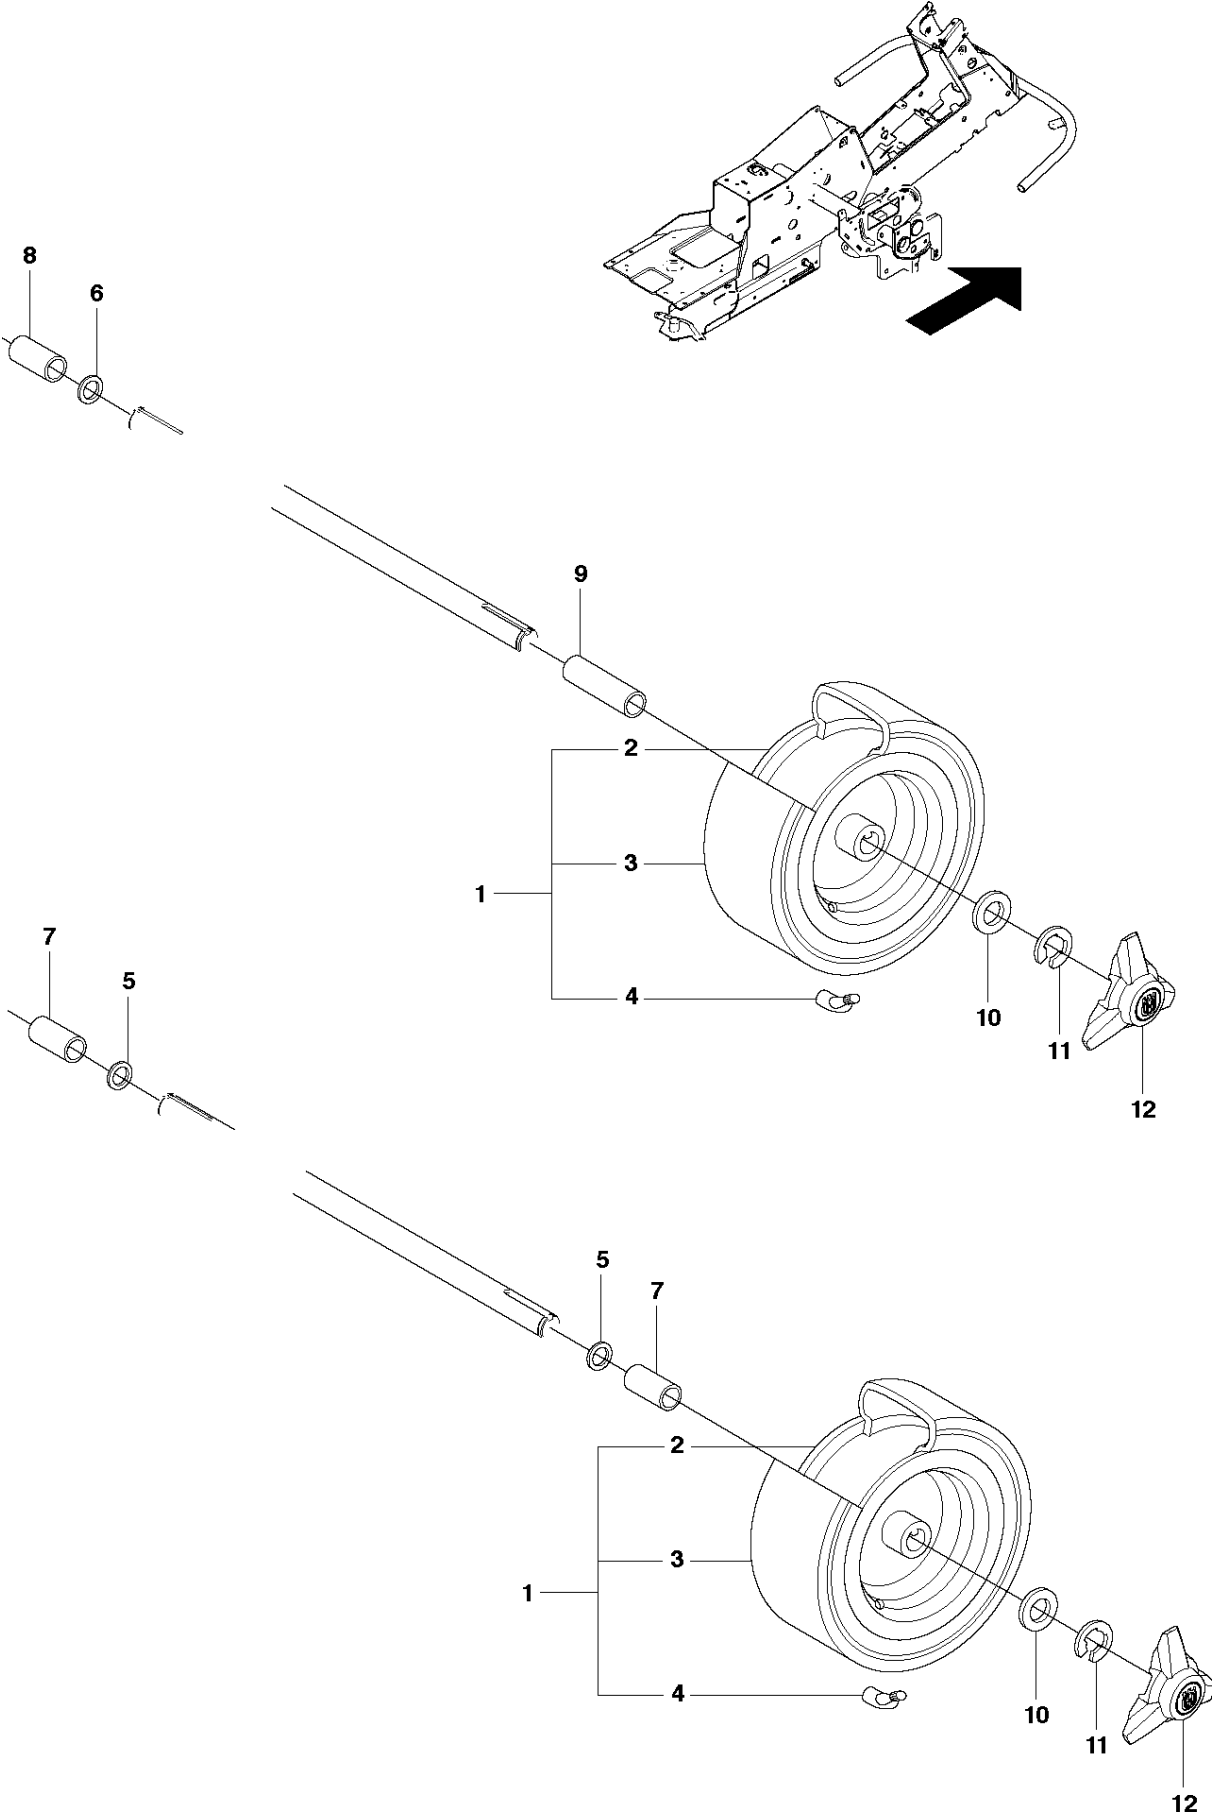

WHEELS & TIRES

RIDER 18 AWD, 966414101, 2010-07

Ref	Part No	Description	Remark	QTY	KIT
1	523 01 26-02	WHEEL		4	
2	523 03 48-01	RIM		1	1
3	523 03 46-02	TIRE		1	1
4	523 03 47-01	VALVE		1	1
5	506 50 48-03	WASHER		2	
6	506 94 58-01	WASHER		1	
7	506 59 62-03	SPACING SLEEVE		2	
8	544 13 26-01	SLEEVE		1	
9	544 13 26-02	SLEEVE		1	
10	506 50 48-05	WASHER		4	
11	506 89 90-01	E-CLIP		4	
12	544 35 35-01	HUB CAP		4