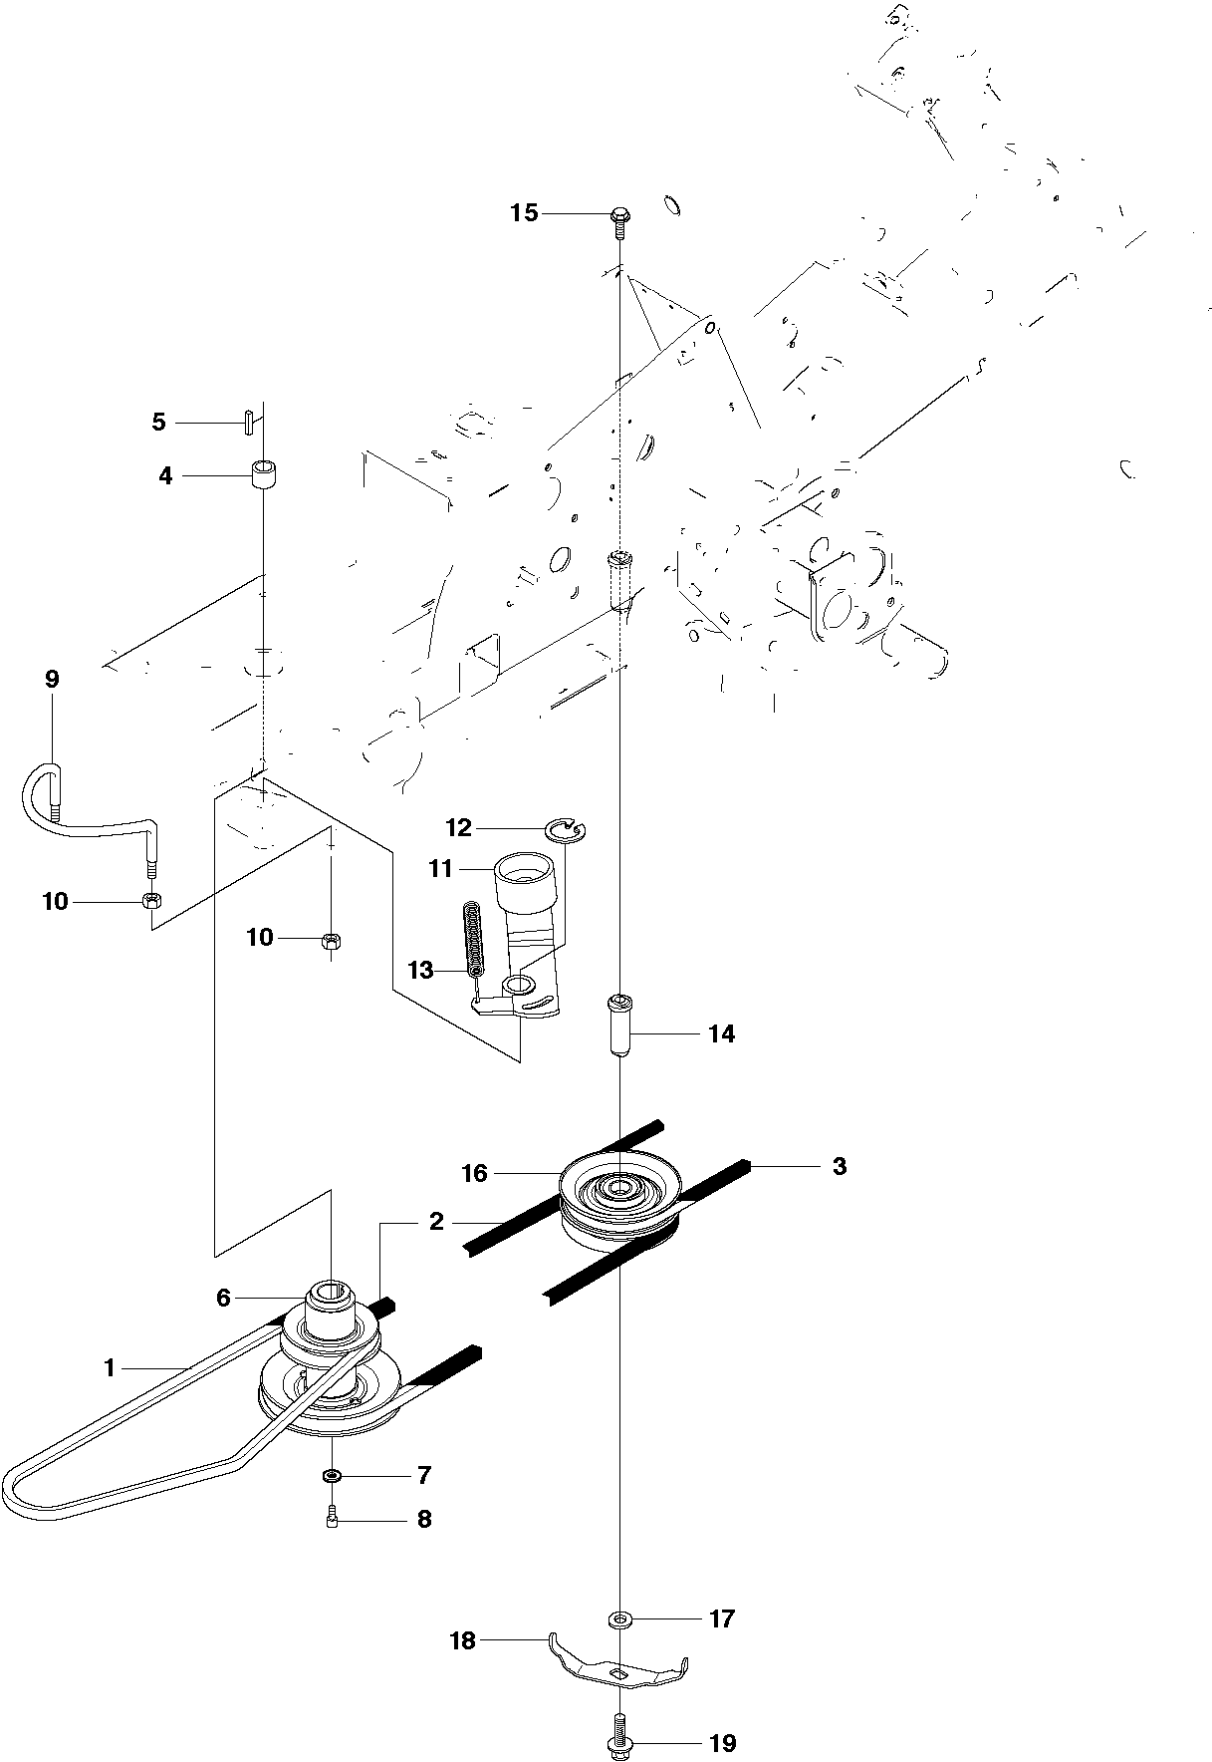

TRANSMISSION

RIDER 18 AWD, 966414101, 2010-07

Ref	Part No	Description	Remark	QTY KIT
1	589 53 12-01	BELT		1
2	589 53 04-01	BELT		1
3	594 97 80-01	BELT		1
4	506 50 92-01	SPACING SLEEVE		1
5	506 55 59-01	WEDGE		1
6	535 48 24-01	PULLEY		1
7	506 59 75-01	WASHER		1
8	506 55 60-02	SCREW UNC		1
9	506 66 45-01	BELT GUIDE		1
10	731 23 20-51	HEXAGON NUT		4
11	535 48 44-01	BELT TENSIONER ASSY		1
12	735 31 26-00	CIRCLIP		1
13	506 66 56-01	SPRING		1
14	544 42 61-01	SHAFT		1
15	506 67 54-02	SCREW EHHFM		1
16	535 48 22-01	PULLEY		1
17	506 77 57-01	WASHER		1
18	544 40 53-01	BELT GUIDE		1
19	506 57 01-05	SCREW EHHFM		1