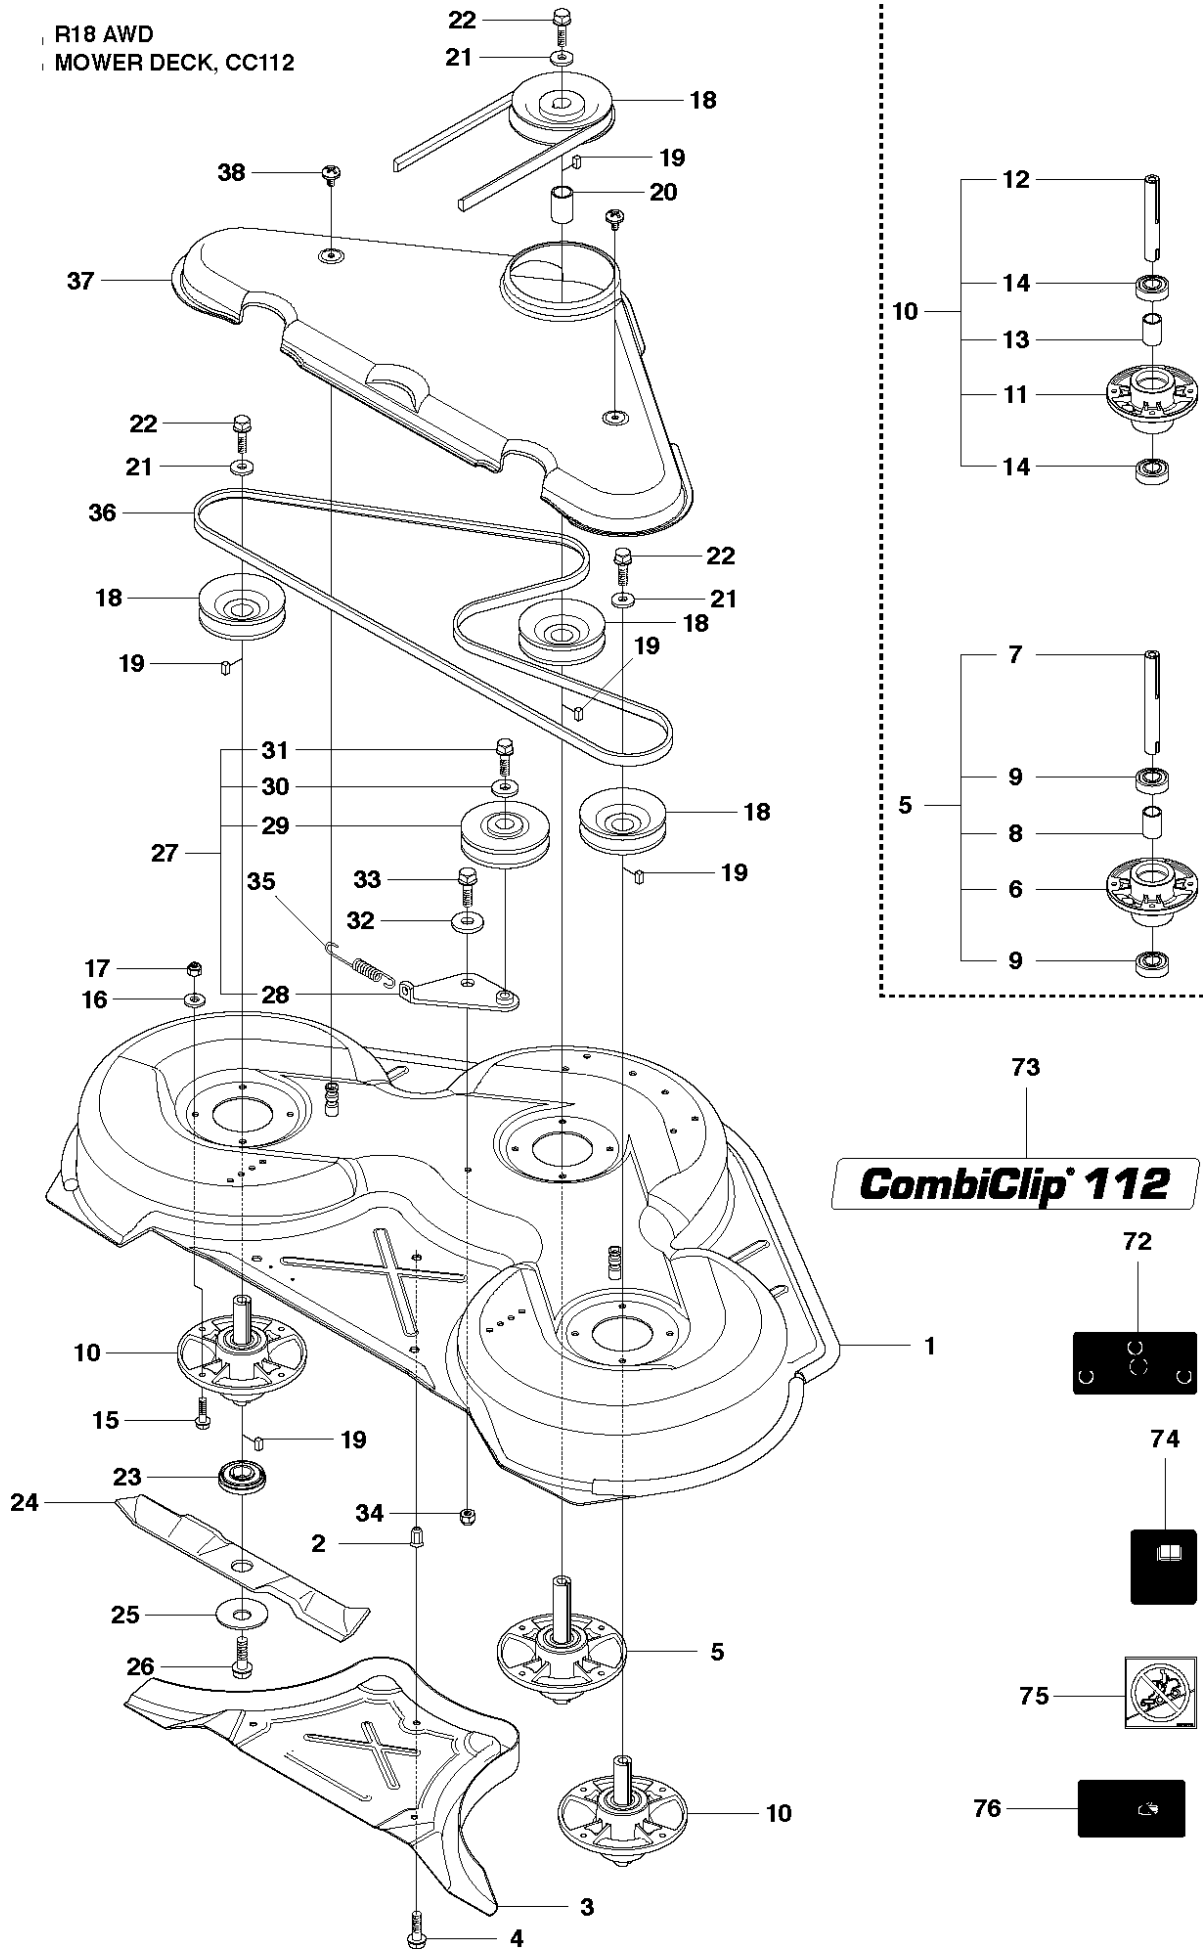

R18 AWD
MOWER DECK, CC112

MOWER DECK / CUTTING DECK

RIDER 18 AWD, 966414101, 2010-07

Ref	Part No	Description	Remark	QTY	KIT
1	574 20 95-01	CUTTING DECK		1	
2	506 91 62-01	NUT		1	
3	544 44 93-01	PLUG		1	
4	506 57 01-04	SCREW EHHFM		1	
5	544 06 59-02	BLADE HOUSING ASSY		1	
6	544 06 78-01	BEARING HOUSING		1	5
7	544 06 79-01	SHAFT		1	5
8	544 06 80-01	SPACING SLEEVE		1	5
9	738 23 04-34	BALL BEARING		2	5
10	544 06 59-01	BLADE HOUSING ASSY		2	
11	544 06 78-01	BEARING HOUSING		1	10
12	535 42 87-02	SHAFT		1	10
13	535 42 88-01	SPACER		1	10
14	738 23 04-34	BALL BEARING		2	10
15	535 42 38-01	SCREW RSQM		12	
16	734 11 64-01	WASHER		12	
17	732 21 18-01	LOCK NUT		12	
18	506 92 21-01	PULLEY		3	
19	506 53 35-01	PARALLEL KEY		7	
20	544 06 80-02	SPACING SLEEVE		1	
21	734 11 74-41	WASHER		3	
22	544 11 41-01	SCREW EHHM		3	
23	535 50 42-02	ADAPTER		3	
24	504 18 81-10	BLADE		3	
25	506 79 23-01	KNIFE PLATE		3	
26	544 11 41-01	SCREW EHHM		3	
27	506 54 07-01	BELT TENSIONER ASSY		1	
28	506 51 95-01	SPÄNNARM KPL.		1	27
29	506 53 27-01	PULLEY		1	27
30	734 11 64-41	WASHER		1	27
31	506 55 83-02	SCREW EHHFT		1	27
32	506 91 87-02	WASHER		1	
33	725 24 51-71	SCREW EHHM		1	
34	732 21 18-01	LOCK NUT		1	
35	506 53 31-01	SPRING		1	
36	535 41 19-01	BELT		1	
37	544 09 62-01	BELT COVER		1	
38	544 40 05-01	SCREW		2	
72	506 78 97-01	LABEL		1	
73	574 21 03-03	DECAL		1	
74	506 92 90-01	LABEL		1	
76	574 51 00-01	DECAL		1