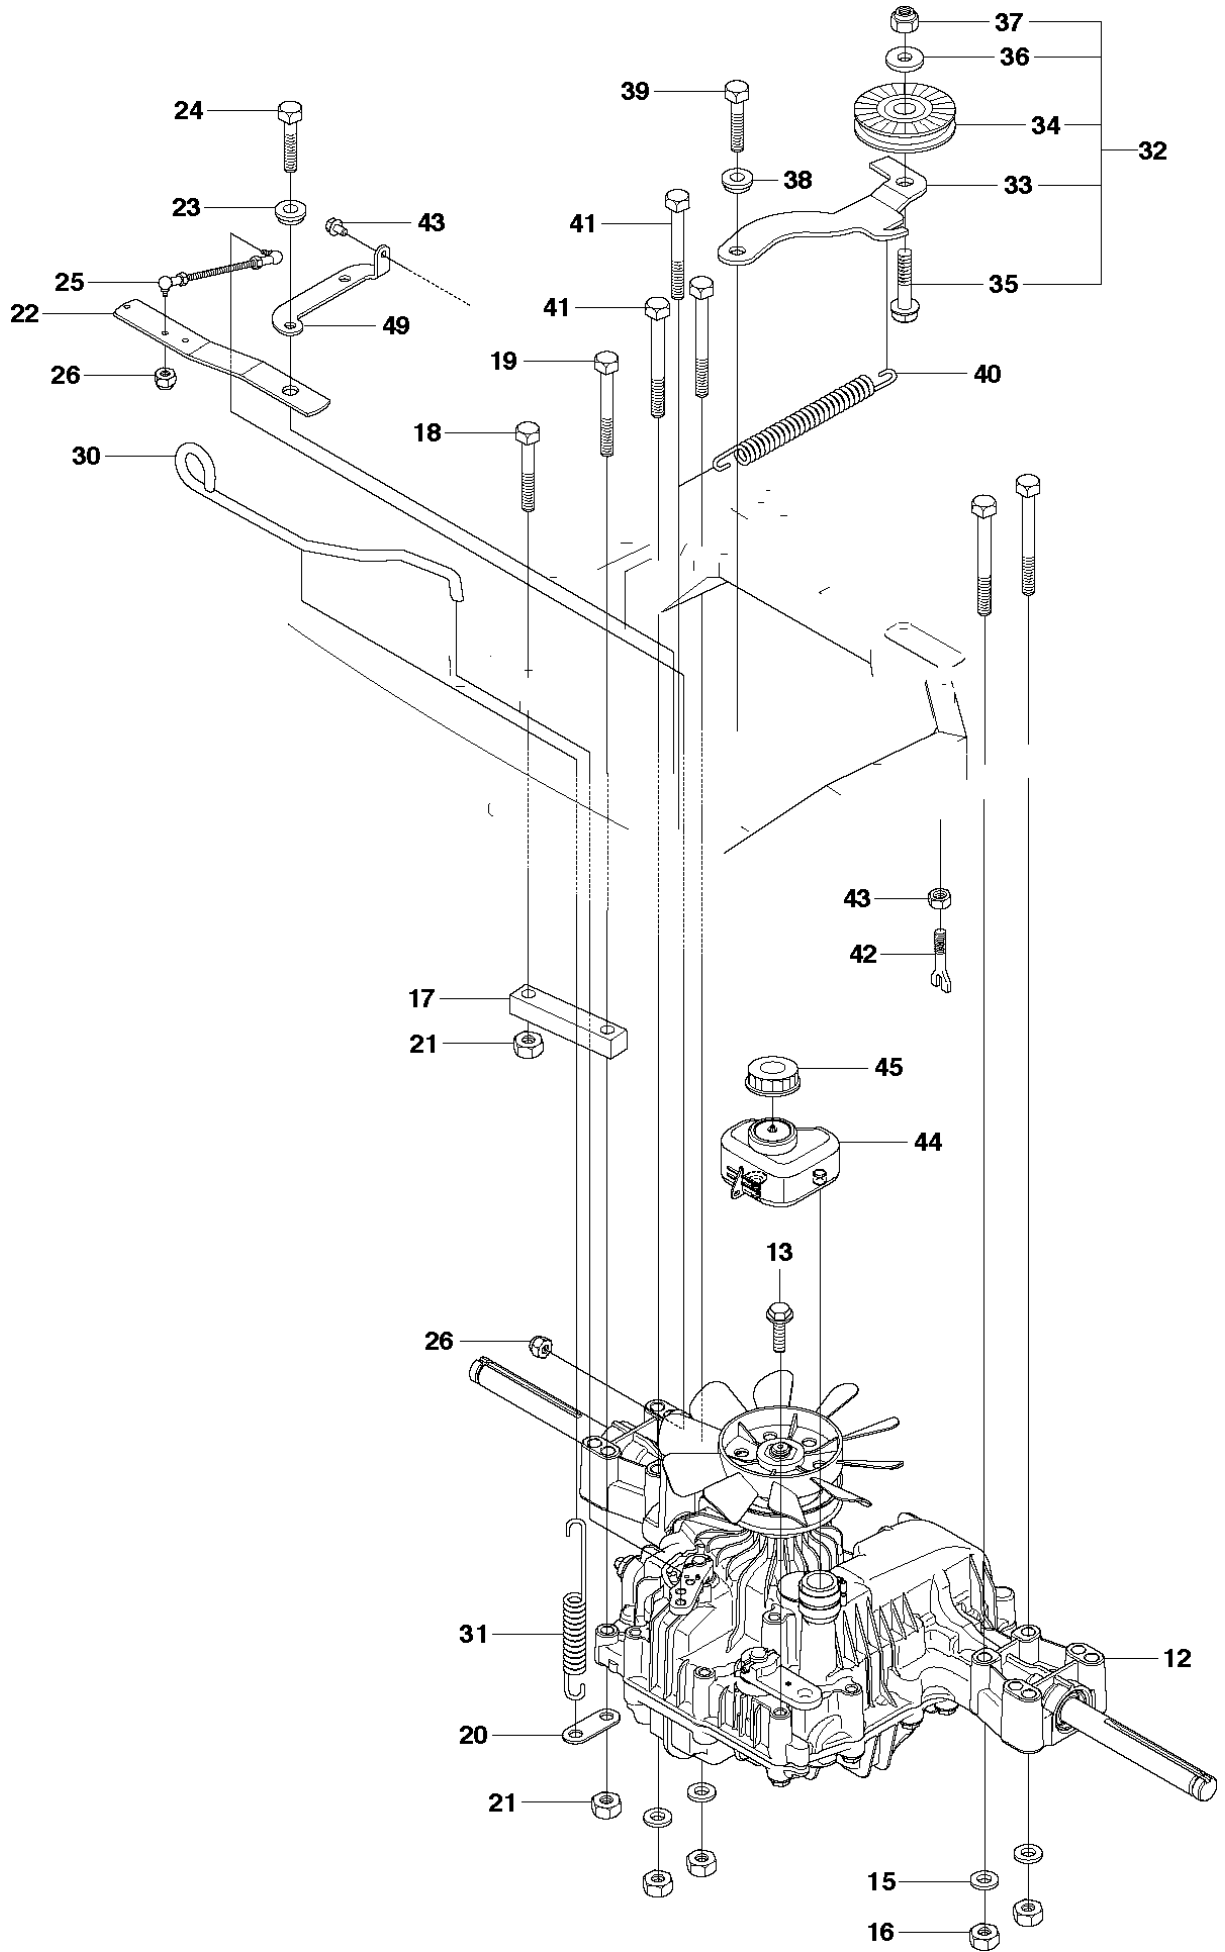

CHASSIS REAR

RIDER 18 AWD, 966414101, 2010-07

Ref	Part No	Description	Remark	QTY	KIT
12	544 11 61-01	TRANSMISSION		1	
13	725 24 67-51	SCREW EHHM		4	
15	734 11 64-01	WASHER		4	
16	731 23 18-01	HEXAGON NUT		4	
17	506 98 72-01	MOMENTFÄSTE		1	
18	725 24 59-51	SCREW EHHM		1	
19	725 24 62-51	SCREW EHHM		1	
20	506 59 93-01	LINK		1	
21	731 23 18-01	HEXAGON NUT		2	
22	506 98 74-03	LEVER		1	
23	506 91 87-02	WASHER		1	
24	725 24 51-51	SCREW		1	
25	506 98 75-01	ADJUSTMENT ROD		1	
26	732 21 14-01	LOCK NUT		2	
30	506 98 82-01	FRIKOPPLINGSSTÅNG		1	
31	506 83 43-01	SPRING		1	
32	506 98 84-01	BELT TENSIONER ASSY		1	
33	506 98 85-01	BELT TENSIONER		1	32
34	506 94 69-01	PULLEY		1	32
35	725 24 55-51	SCREW		1	32
36	734 11 64-41	WASHER		1	32
37	732 21 18-01	LOCK NUT		1	32
38	506 91 87-02	WASHER		1	
39	725 24 51-51	SCREW		1	
40	506 98 86-01	SPRING		1	
41	725 24 64-51	SCREW EHHM		1	
42	506 98 88-01	PENDULUM		1	
43	731 23 20-51	HEXAGON NUT		1	
44	544 10 01-01	EXPANSION TANK		1	
45	506 67 33-01	TANK CAP ASSY		1	
49	544 12 17-01	BRACKET		1