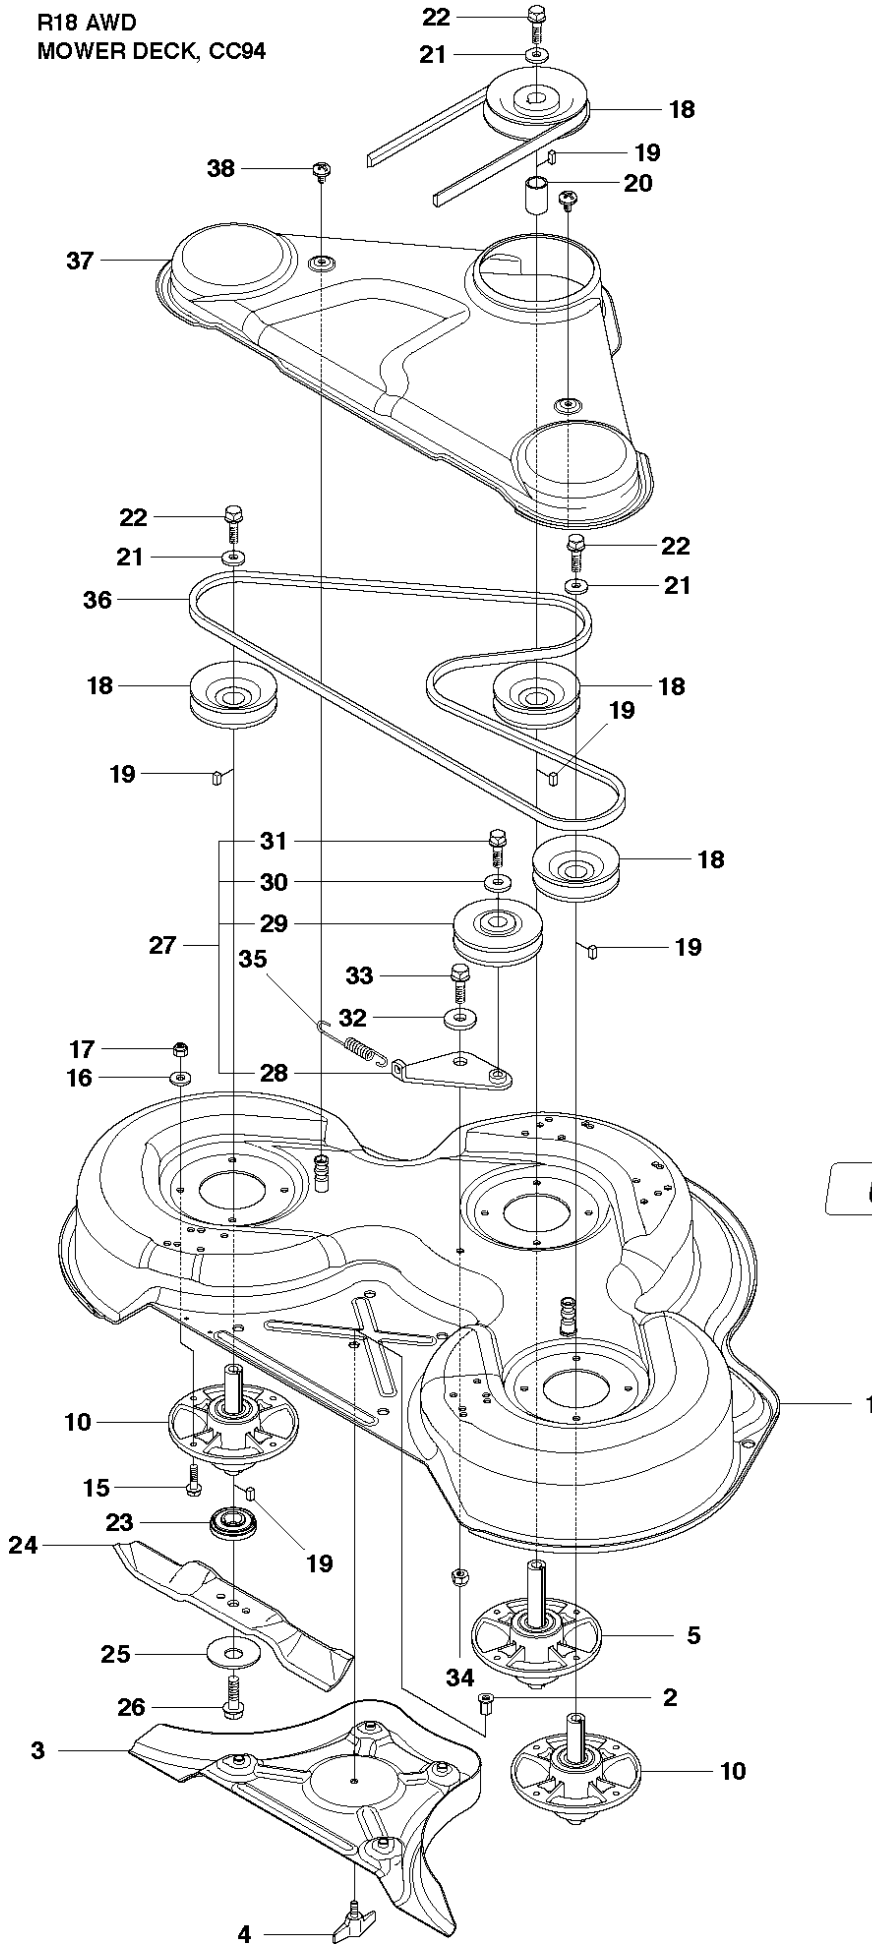

R18 AWD
MOWER DECK, CC94

MOWER DECK / CUTTING DECK

RIDER 18 AWD, 966414101, 2010-07

Ref	Part No	Description	Remark	QTY	KIT
1	544 06 57-01	CUTTING DECK		1	
2	506 91 62-01	NUT		1	
3	544 06 58-01	PLUG		1	
4	544 06 61-01	KNOB		1	
5	544 06 59-02	BLADE HOUSING ASSY		1	
6	544 06 78-01	BEARING HOUSING		1	5
7	544 06 79-01	SHAFT		1	5
8	544 06 80-01	SPACING SLEEVE		1	5
9	738 23 04-34	BALL BEARING		2	5
10	544 06 59-01	BLADE HOUSING ASSY		2	
11	544 06 78-01	BEARING HOUSING		1	10
12	535 42 87-02	SHAFT		1	10
13	535 42 88-01	SPACER		1	10
14	738 22 05-19	BALL BEARING		2	10
15	535 42 38-01	SCREW RSQM		12	
16	734 11 64-01	WASHER		12	
17	732 21 18-01	LOCK NUT		12	
18	506 92 21-01	PULLEY		3	
19	506 53 35-01	PARALLEL KEY		7	
20	544 06 80-02	SPACING SLEEVE		1	
21	734 11 74-41	WASHER		3	
22	544 11 41-01	SCREW EHHM		3	
23	535 50 42-02	ADAPTER		3	
24	579 65 25-10	BLADE		3	
25	506 79 23-01	KNIFE PLATE		3	
26	544 11 41-01	SCREW EHHM		3	
27	506 54 07-01	BELT TENSIONER ASSY		1	
28	506 51 95-01	SPÄNNARM KPL.		1	27
29	506 53 27-01	PULLEY		1	27
30	734 11 64-41	WASHER		1	27
31	506 55 83-02	SCREW EHHFT		1	27
32	506 91 87-02	WASHER		1	
33	725 24 51-71	SCREW EHHM		1	
34	732 21 18-01	LOCK NUT		1	
35	506 53 31-01	SPRING		1	
36	589 53 07-01	BELT		1	
37	544 06 63-01	BELT COVER		1	
38	544 40 05-01	SCREW		2	
72	506 78 97-01	LABEL		1	
73	574 21 03-01	DECAL		1	
74	506 92 90-01	LABEL		1	
76	574 51 00-01	DECAL		1