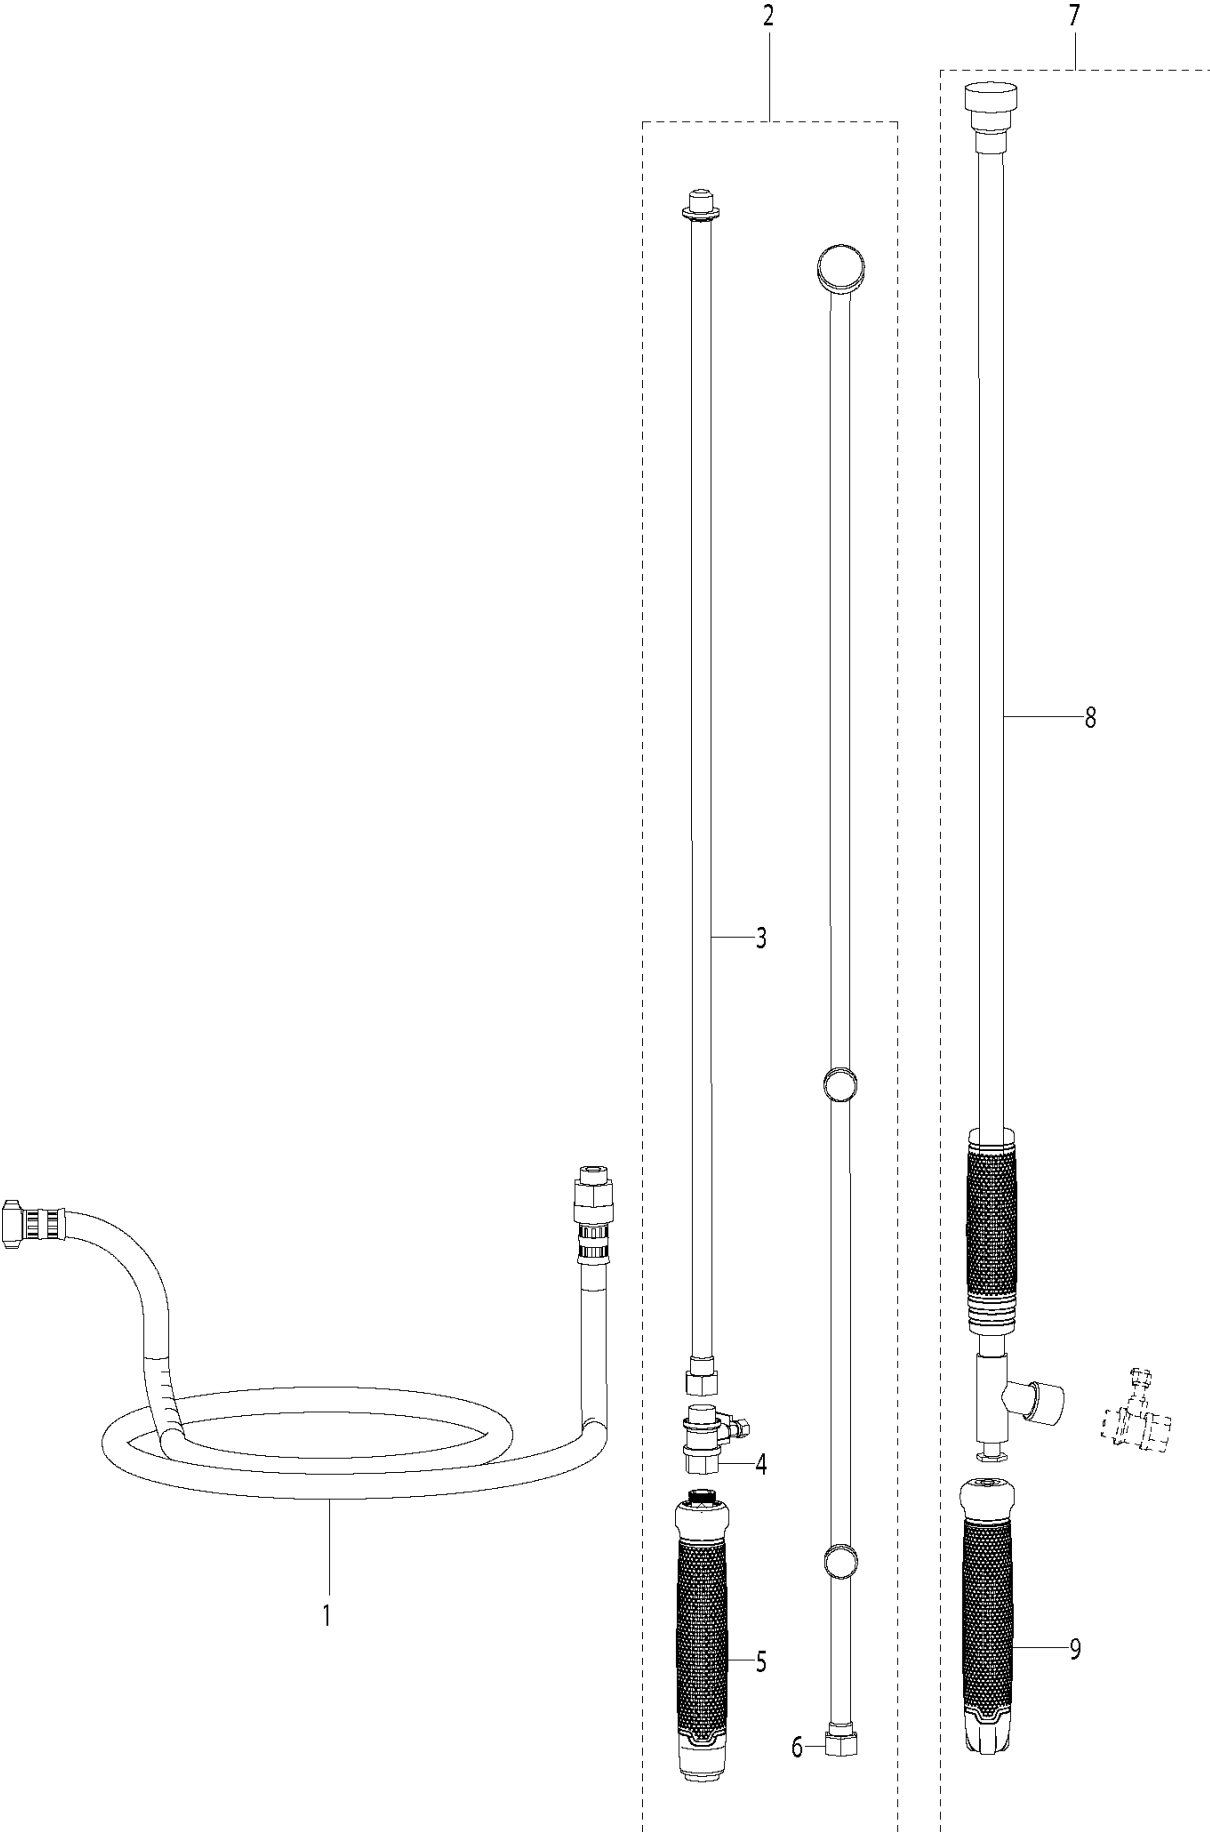

AIR FILTER

321 S15, 2016-11

Ref	Part No	Description	Remark	QTY KIT
1	589 54 17-01	KNOB		1
2	582 61 96-01	FILTER COVER		1
3	589 87 80-02	SCREW		2
4	589 54 21-01	AIR FILTER		1
5	590 21 15-01	HOLDER ASSY		1
6	589 54 13-01	CARBURETTOR		1
7	589 54 14-01	GASKET		1
8	589 87 74-02	SCREW		2
9	590 21 16-01	INSULATOR		1

CYLINDER PISTON

321 S15, 2016-11

Ref	Part No	Description	Remark	QTY	KIT
1	589 87 74-01	SCREW	1	4	
2	590 21 08-01	CYLINDER ASSY		1	
3	589 53 58-01	GASKET		1	2
4	590 21 09-01	PISTON ASSY		1	2
5	589 53 70-01	PISTON RING		2	
6	737 44 08-00	CIRCLIP		2	2, 4
7	589 53 79-01	NEEDLE BEARING		1	2
8	589 53 91-01	CRANKSHAFT ASSY		1	
10	589 78 82-01	SPARK PLUG		1	

Ref	Part No	Description	Remark	QTY KIT
1	590 42 46-01	CAP		1
2	589 87 74-01	SCREW		1
3	582 62 04-01	ENGINE COVER		1
4	589 87 91-01	SCREW IHSCT		3

MUFFLER

321 S15, 2016-11

Ref	Part No	Description	Remark	QTY	KIT
1	589 87 80-01	SCREW		2	
2	590 21 11-01	MUFFLER ASSY		1	
3	589 54 06-01	MUFFLER		1	2
4	589 54 08-01	MUFFLER GASKET		2	2

Ref	Part No	Description	Remark	QTY KIT
1	589 85 48-01	BOTTLE		1

PUMP

321 S15, 2016-11

Ref	Part No	Description	Remark	QTY KIT	
1	590 21 17-01	COVER ASSY		1	
2-1X4	589 94 23-01	BOLT	M6_16	4	1
3	589 83 39-01	PRESSURE HOSE		1	
4	590 21 18-01	PUMP		1	
5	589 94 19-01	BOLT	M6X14	2	4
15-1X2	589 94 21-01	BOLT	M6_70	2	4
6	590 21 19-01	PIPE ASSY		1	
7	589 83 13-01	GEARBOX ASSY		1	
2-2	589 94 23-01	BOLT	M6_16	1	7
8	589 94 25-01	BOLT	M6_18	5	7
9	589 83 26-01	DECAL		1	7
10	589 83 24-01	SCREW		1	7
11	589 83 25-01	O-RING		1	7
12	589 83 23-01	O-RING		1	7
13	589 89 70-01	BOLT		1	7
14	590 21 20-01	PUMP		1	
15-2X2	589 94 21-01	BOLT	M6_70	2	14
16	589 82 86-01	VALVE ASSY		1	
5-2X2	589 94 19-01	BOLT	M6X14	2	16
5-3	589 94 19-01	BOLT	M6X14	1	16
5-4	589 94 19-01	BOLT	M6X14	1	16
17	589 83 42-01	NUT		1	16
18	589 83 11-01	WASHER		1	16
19	503 22 20-07	LOCK NUT		1	16