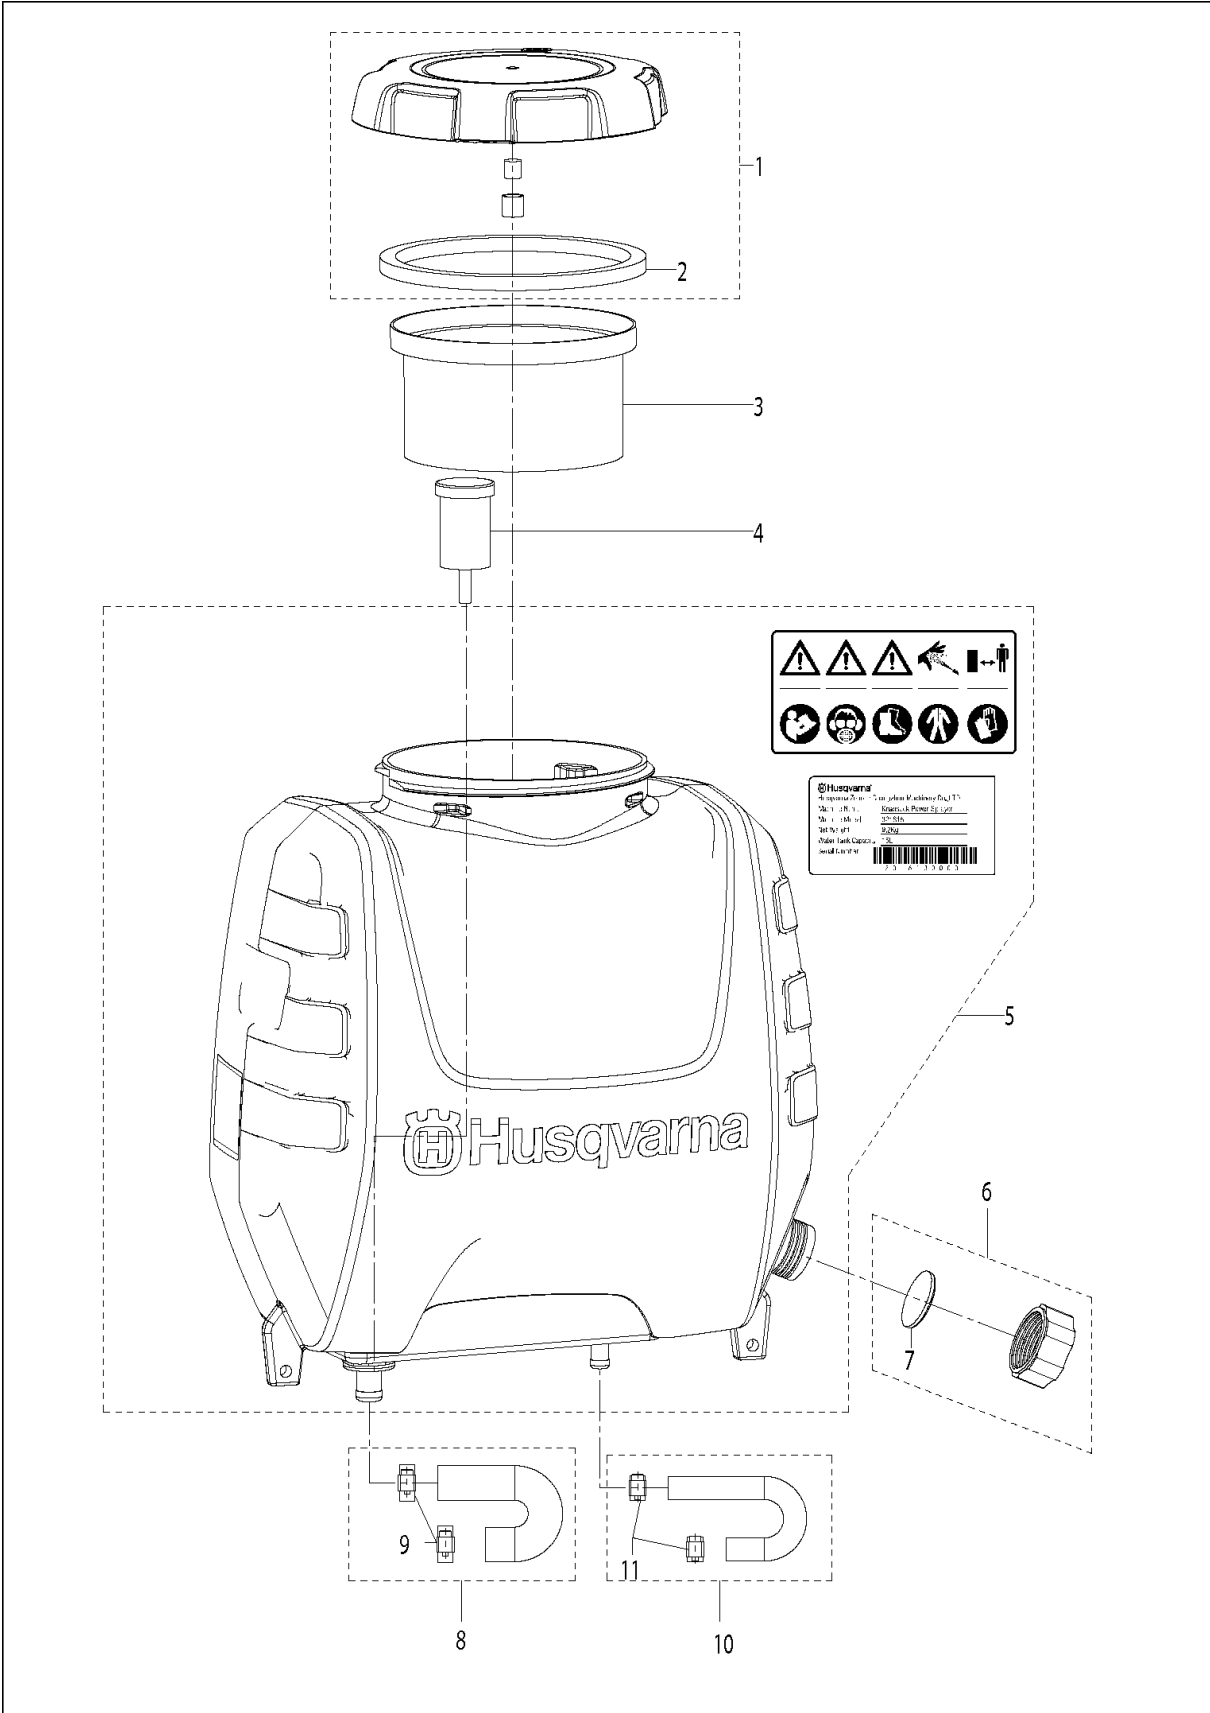

AIR FILTER

321 S15, 2016-11

Ref	Part No	Description	Remark	QTY KIT
1	589 54 17-01	KNOB		1
2	582 61 96-01	FILTER COVER		1
3	589 87 80-02	SCREW		2
4	589 54 21-01	AIR FILTER		1
5	590 21 15-01	HOLDER ASSY		1
6	589 54 13-01	CARBURETTOR		1
7	589 54 14-01	GASKET		1
8	589 87 74-02	SCREW		2
9	590 21 16-01	INSULATOR		1

SPRAY SYSTEM

321 S15, 2016-11

Ref	Part No	Description	Remark	QTY KIT	
1	590 21 24-01	BASE ASSY		1	
2	589 95 24-01	SCREW	M6x30	2	1
3	589 95 30-01	PLANE WASHER	16x6x1.3	22	1
4	574 59 44-01	NUT		9	1
5	589 95 24-02	SCREW	M6x25	2	1
6	589 54 58-01	BRACKET		1	1
7	589 54 60-01	ABSORBER		1	1
8	589 54 59-01	ABSORBER		2	1
9	589 97 16-01	SCREW CRPANT	ST4.8x16	4	1
10	589 97 17-01	HEXAGON NUT		2	1
11	590 21 25-01	PAD		1	1
12	590 16 19-01	SCREW CRCSFT	ST4.2x25	4	11
13	589 97 15-01	BOLT	M6_16	1	11
14	504 45 67-01	SCREW IHSCM	M6_16	2	1

STARTER

321 S15, 2016-11

Ref	Part No	Description	Remark	QTY	KIT
1	590 21 13-01	STARTER ASSY		1	
2	590 21 14-01	PULLEY ASSY		1	1
3	589 82 28-01	ROPE		1	1
4	589 82 29-01	COIL SPRING		1	1
5	589 82 22-01	PAWL		2	1
6	589 82 24-01	SPRING		2	1
7	575 48 95-01	STARTER HANDLE		1	1
8	589 87 88-01	SCREW		3	1
9	589 82 31-01	STARTER PULLEY		1	1
10	589 82 32-01	COIL SPRING		1	1
11	589 82 33-01	PLATE		1	1
12	589 82 34-01	DRIVER		1	1
13	589 82 37-01	WASHER		1	1
14	589 87 94-01	SCREW CRPANT		1	1
15	589 87 77-01	SCREW		3	
16	582 62 43-01	SEAT		1	