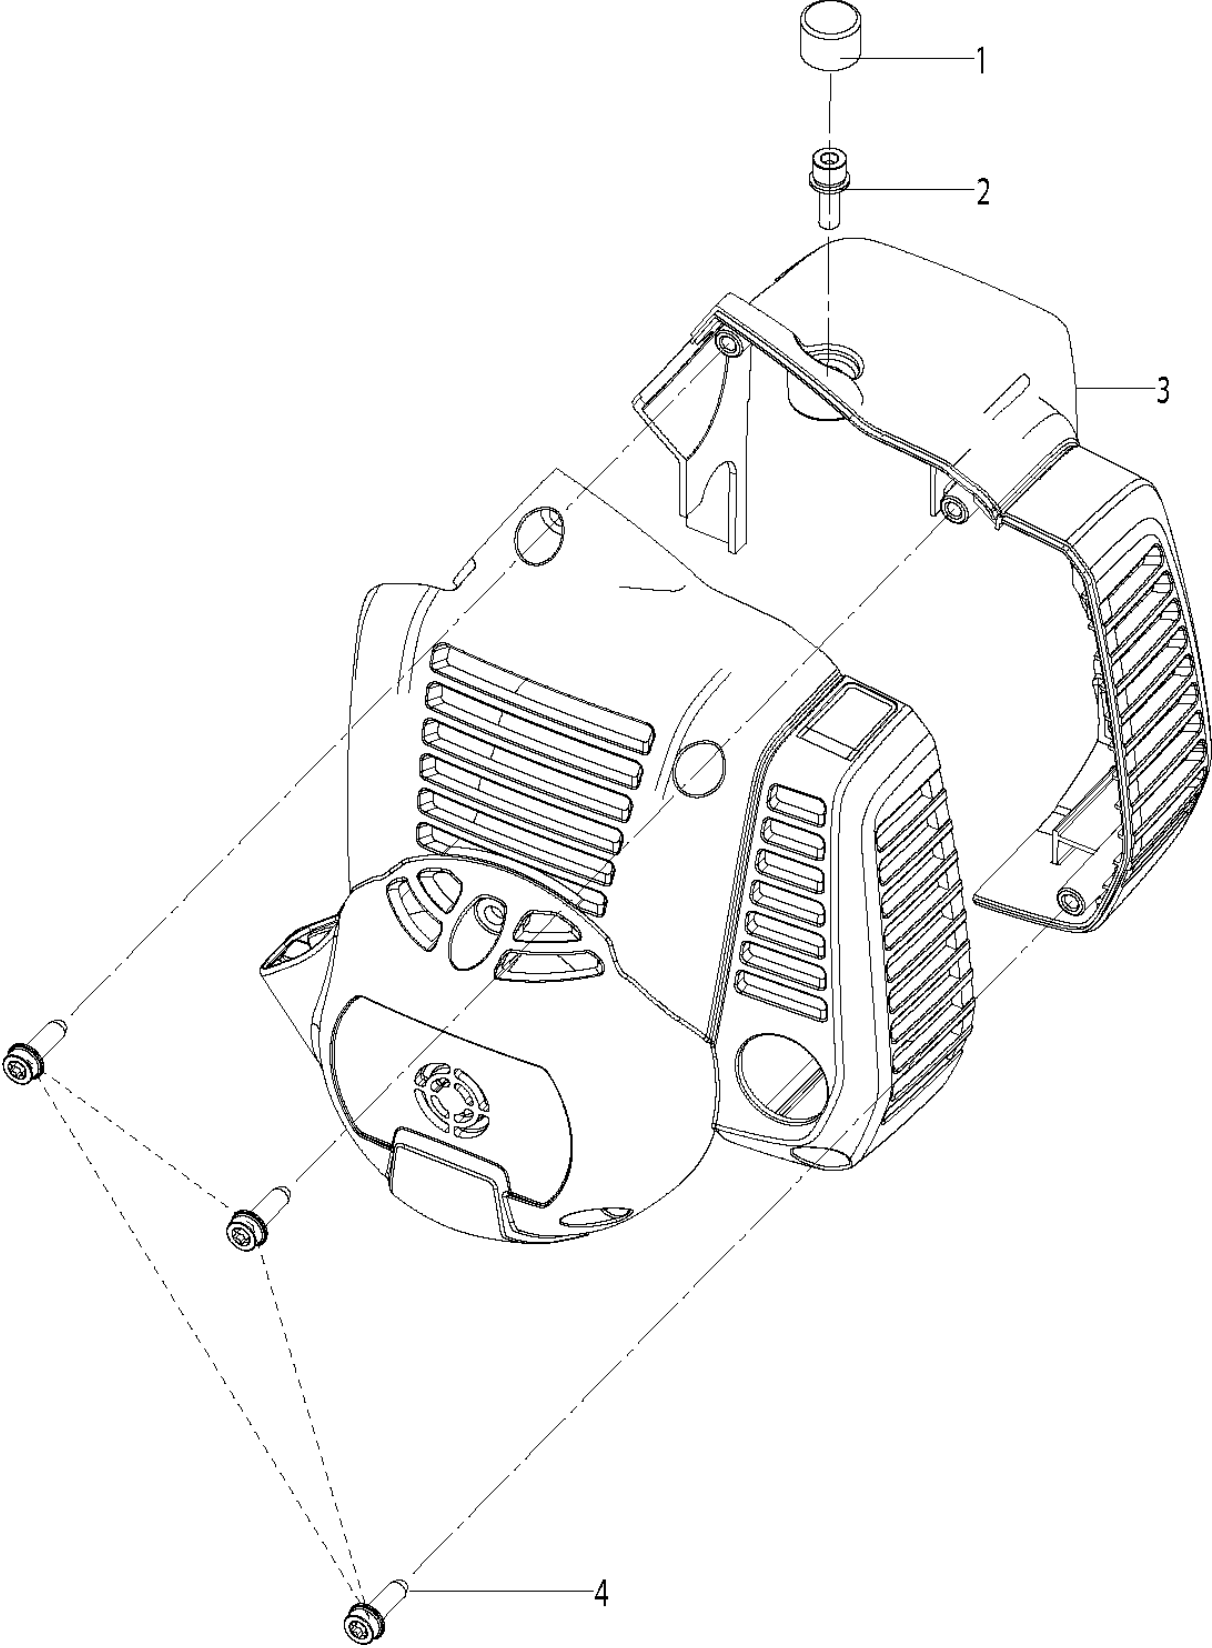

HOUSING

321 S15, 2016-11

Ref	Part No	Description	Remark	QTY KIT
1	590 42 46-01	CAP		1
2	589 87 74-01	SCREW		1
3	582 62 04-01	ENGINE COVER		1
4	589 87 91-01	SCREW IHSCT		3