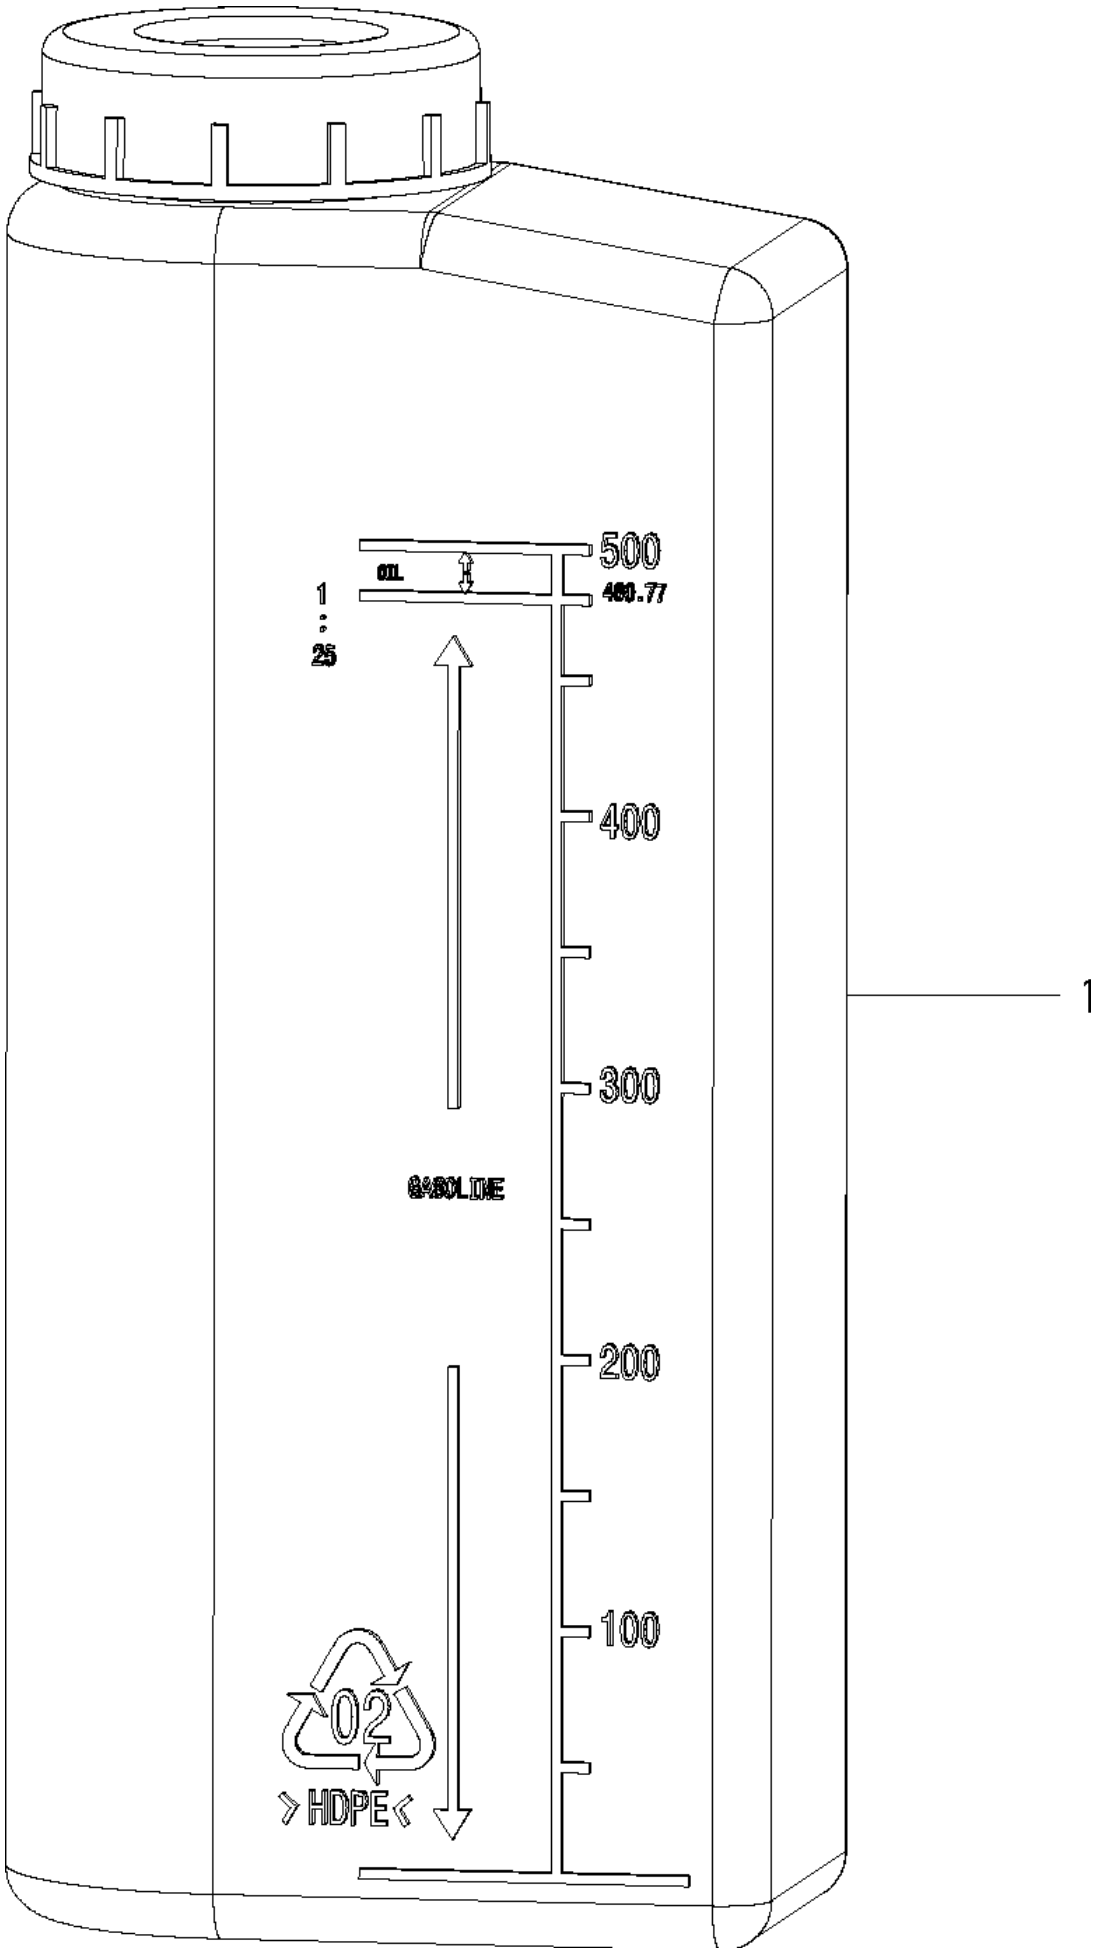

MUFFLER

321 S15, 2016-11

Ref	Part No	Description	Remark	QTY	KIT
1	589 87 80-01	SCREW		2	
2	590 21 11-01	MUFFLER ASSY		1	
3	589 54 06-01	MUFFLER		1	2
4	589 54 08-01	MUFFLER GASKET		2	2