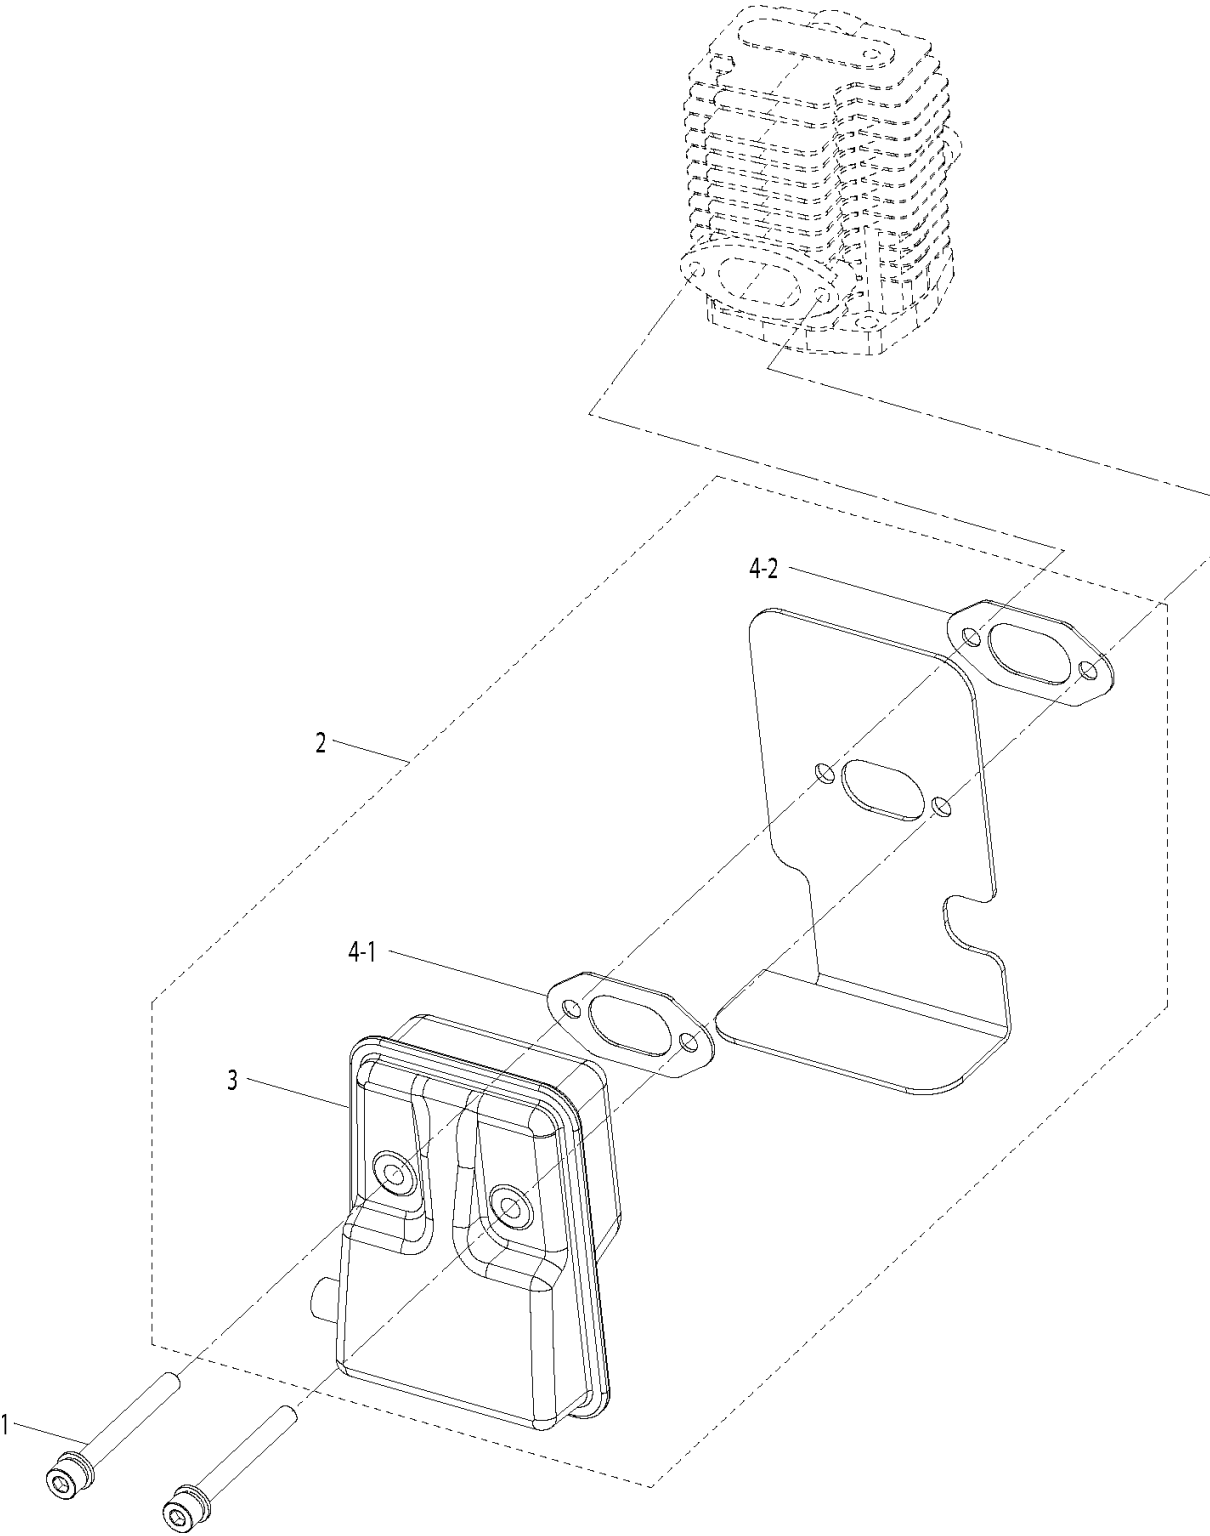

MUFFLER

321 S15, 2016-11

Ref	Part No	Description	Remark	QTY	KIT
1	589 87 80-01	SCREW		2	
2	590 21 11-01	MUFFLER ASSY		1	
3	589 54 06-01	MUFFLER		1	2
4	589 54 08-01	MUFFLER GASKET		2	2