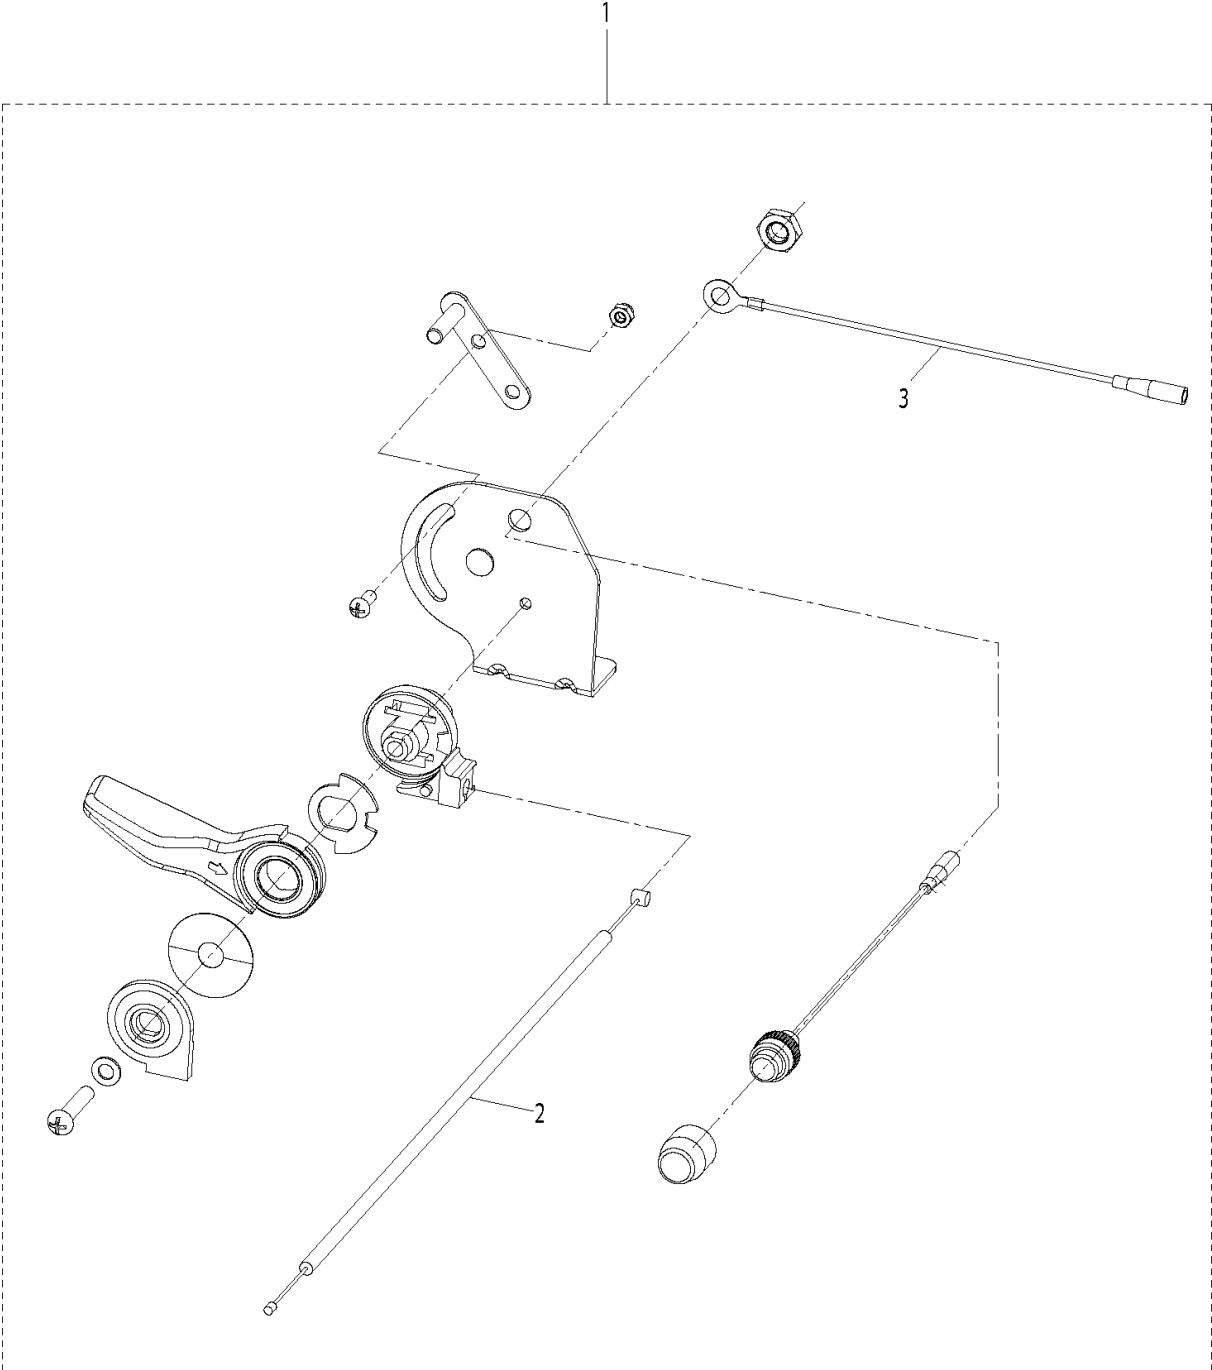

SPARE PARTS LIST

SPRAYERS

321 S15, 2016-11

ACCESSORIES

321 S15, 2016-11

Ref	Part No	Description	Remark	QTY KIT
1	590 21 28-01	SERVICE TOOLS		1
2	589 85 29-01	GASKET		4
3	589 85 28-01	GASKET		4
4	589 82 82-01	SEAL		4
5	589 82 60-01	SEAL		4

AIR FILTER

321 S15, 2016-11

Ref	Part No	Description	Remark	QTY KIT
1	589 54 17-01	KNOB		1
2	582 61 96-01	FILTER COVER		1
3	589 87 80-02	SCREW		2
4	589 54 21-01	AIR FILTER		1
5	590 21 15-01	HOLDER ASSY		1
6	589 54 13-01	CARBURETTOR		1
7	589 54 14-01	GASKET		1
8	589 87 74-02	SCREW		2
9	590 21 16-01	INSULATOR		1

CRANKCASE & CLUTCHDRUM

321 S15, 2016-11

Ref	Part No	Description	Remark	QTY	KIT
1	589 53 94-01	BRIDGE		1	
2	589 53 63-01	SEAL		1	
3	503 25 17-01	BALL BEARING		2	
4	589 53 65-01	GASKET		1	
5	589 53 66-01	CIRCLIP		1	
6	589 87 74-03	SCREW		3	
7	589 54 04-01	IGNITION MODULE ASSY		1	
8	589 87 74-02	SCREW		2	
9	589 53 64-01	SEAL		1	
10	589 54 02-01	FLYWHEEL		1	
11	530 01 59-17	NUT		1	
12	586 06 04-01	WASHER		2	
13	589 53 96-01	CLUTCH		1	
14	589 82 03-01	SPRING		1	13
15	589 53 97-01	SPRING WASHER		2	
16	589 53 98-01	SCREW		2	
17	589 87 74-02	SCREW		4	
18	589 97 15-01	BOLT	M6X16	4	
19	589 54 05-01	SHORT CIRCUIT CABLE		1	

CYLINDER PISTON

321 S15, 2016-11

Ref	Part No	Description	Remark	QTY	KIT
1	589 87 74-01	SCREW	1	4	
2	590 21 08-01	CYLINDER ASSY		1	
3	589 53 58-01	GASKET		1	2
4	590 21 09-01	PISTON ASSY		1	2
5	589 53 70-01	PISTON RING		2	
6	737 44 08-00	CIRCLIP		2	2, 4
7	589 53 79-01	NEEDLE BEARING		1	2
8	589 53 91-01	CRANKSHAFT ASSY		1	
10	589 78 82-01	SPARK PLUG		1	