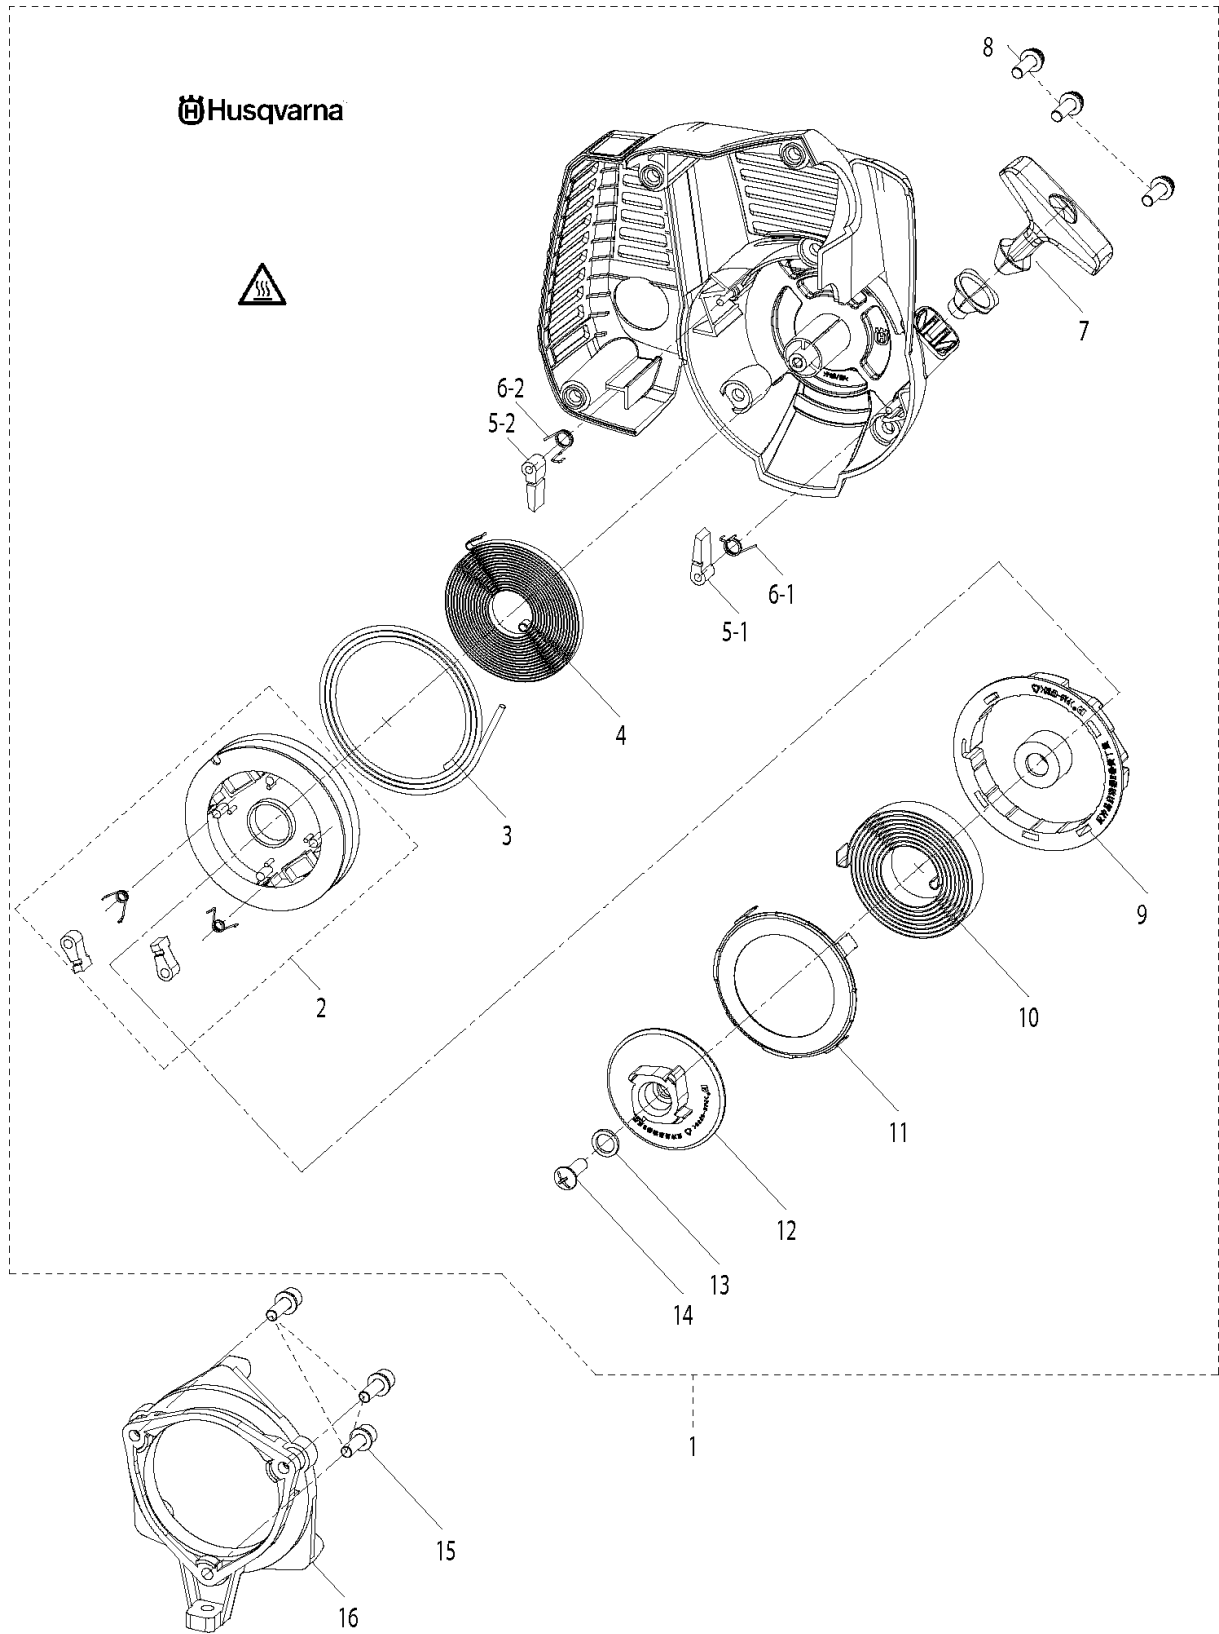

STARTER

321 S15, 2016-11

Ref	Part No	Description	Remark	QTY	KIT
1	590 21 13-01	STARTER ASSY		1	
2	590 21 14-01	PULLEY ASSY		1	1
3	589 82 28-01	ROPE		1	1
4	589 82 29-01	COIL SPRING		1	1
5	589 82 22-01	PAWL		2	1
6	589 82 24-01	SPRING		2	1
7	575 48 95-01	STARTER HANDLE		1	1
8	589 87 88-01	SCREW		3	1
9	589 82 31-01	STARTER PULLEY		1	1
10	589 82 32-01	COIL SPRING		1	1
11	589 82 33-01	PLATE		1	1
12	589 82 34-01	DRIVER		1	1
13	589 82 37-01	WASHER		1	1
14	589 87 94-01	SCREW CRPANT		1	1
15	589 87 77-01	SCREW		3	
16	582 62 43-01	SEAT		1