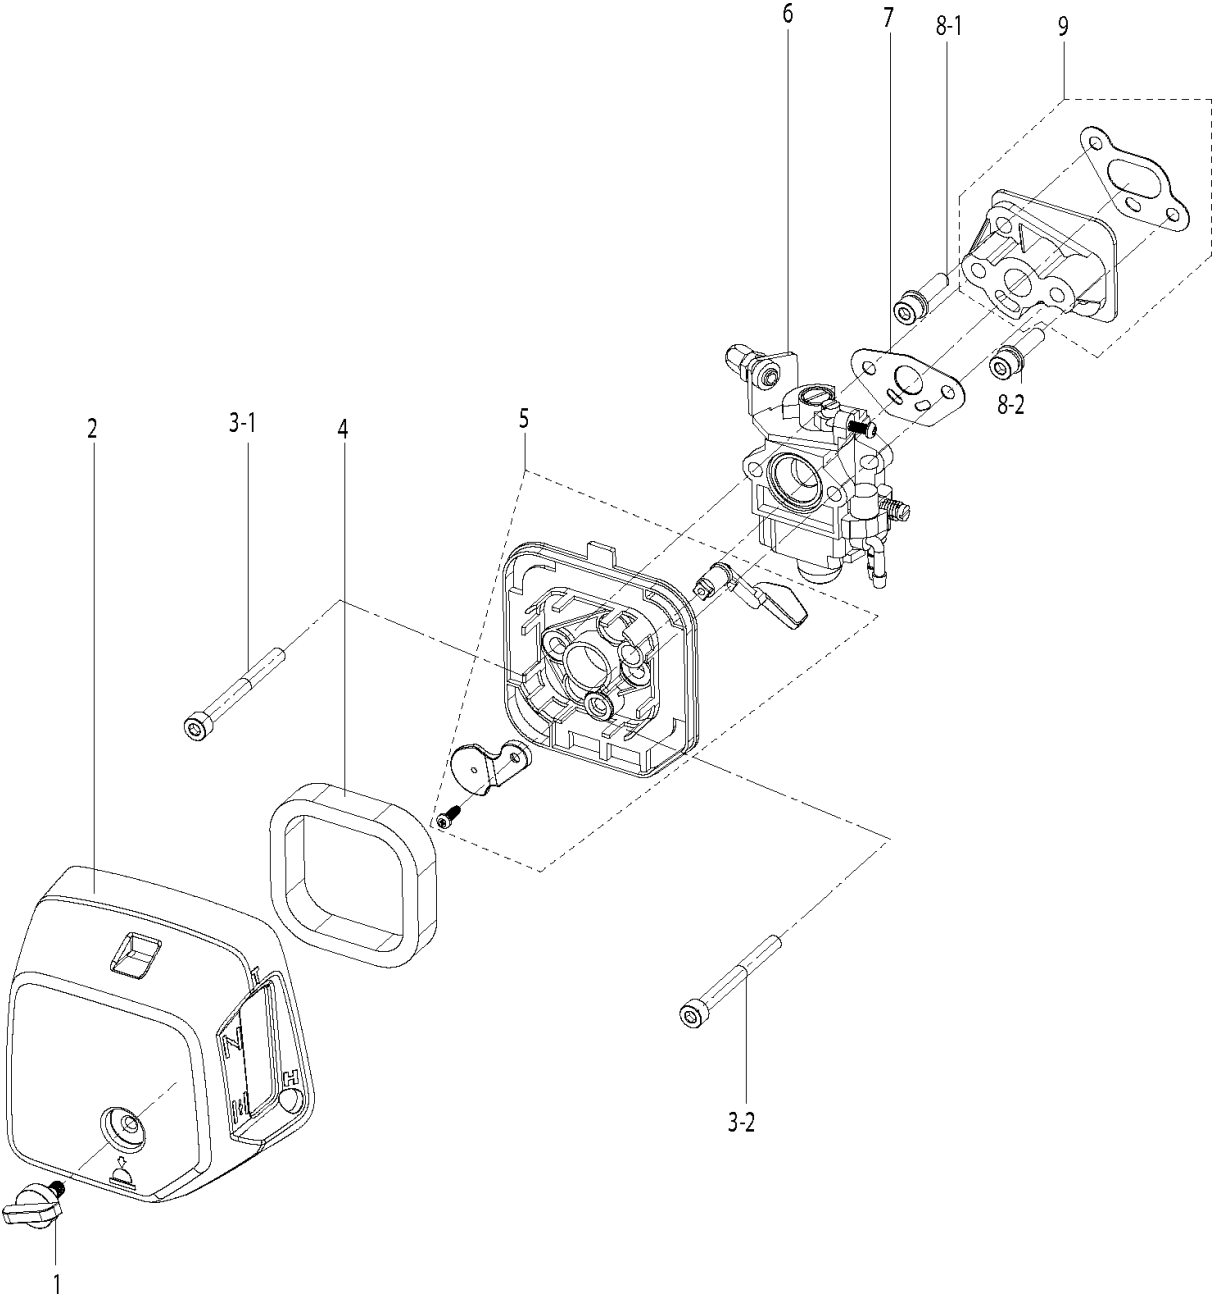

SPARE PARTS LIST

SPRAYERS

321 S15, 2016-11

ACCESSORIES

321 S15, 2016-11

Ref	Part No	Description	Remark	QTY KIT
1	590 21 28-01	SERVICE TOOLS		1
2	589 85 29-01	GASKET		4
3	589 85 28-01	GASKET		4
4	589 82 82-01	SEAL		4
5	589 82 60-01	SEAL		4

AIR FILTER

321 S15, 2016-11

Ref	Part No	Description	Remark	QTY KIT
1	589 54 17-01	KNOB		1
2	582 61 96-01	FILTER COVER		1
3	589 87 80-02	SCREW		2
4	589 54 21-01	AIR FILTER		1
5	590 21 15-01	HOLDER ASSY		1
6	589 54 13-01	CARBURETTOR		1
7	589 54 14-01	GASKET		1
8	589 87 74-02	SCREW		2
9	590 21 16-01	INSULATOR		1

CONTROLS

321 S15, 2016-11

Ref	Part No	Description	Remark	QTY KIT
1	589 54 57-01	THROTTLE SYSTEM		1
2	589 83 48-01	THROTTLE CABLE		1
3	589 83 56-01	SHORT CIRCUIT CABLE		1

CRANKCASE

321 S15, 2016-11

Ref	Part No	Description	Remark	QTY KIT
1	590 21 10-01	CRANKCASE SYSTEM		1

CYLINDER PISTON

321 S15, 2016-11

Ref	Part No	Description	Remark	QTY	KIT
1	589 87 74-01	SCREW	1	4	
2	590 21 08-01	CYLINDER ASSY		1	
3	589 53 58-01	GASKET		1	2
4	590 21 09-01	PISTON ASSY		1	2
5	589 53 70-01	PISTON RING		2	
6	737 44 08-00	CIRCLIP		2	2, 4
7	589 53 79-01	NEEDLE BEARING		1	2
8	589 53 91-01	CRANKSHAFT ASSY		1	
10	589 78 82-01	SPARK PLUG		1	