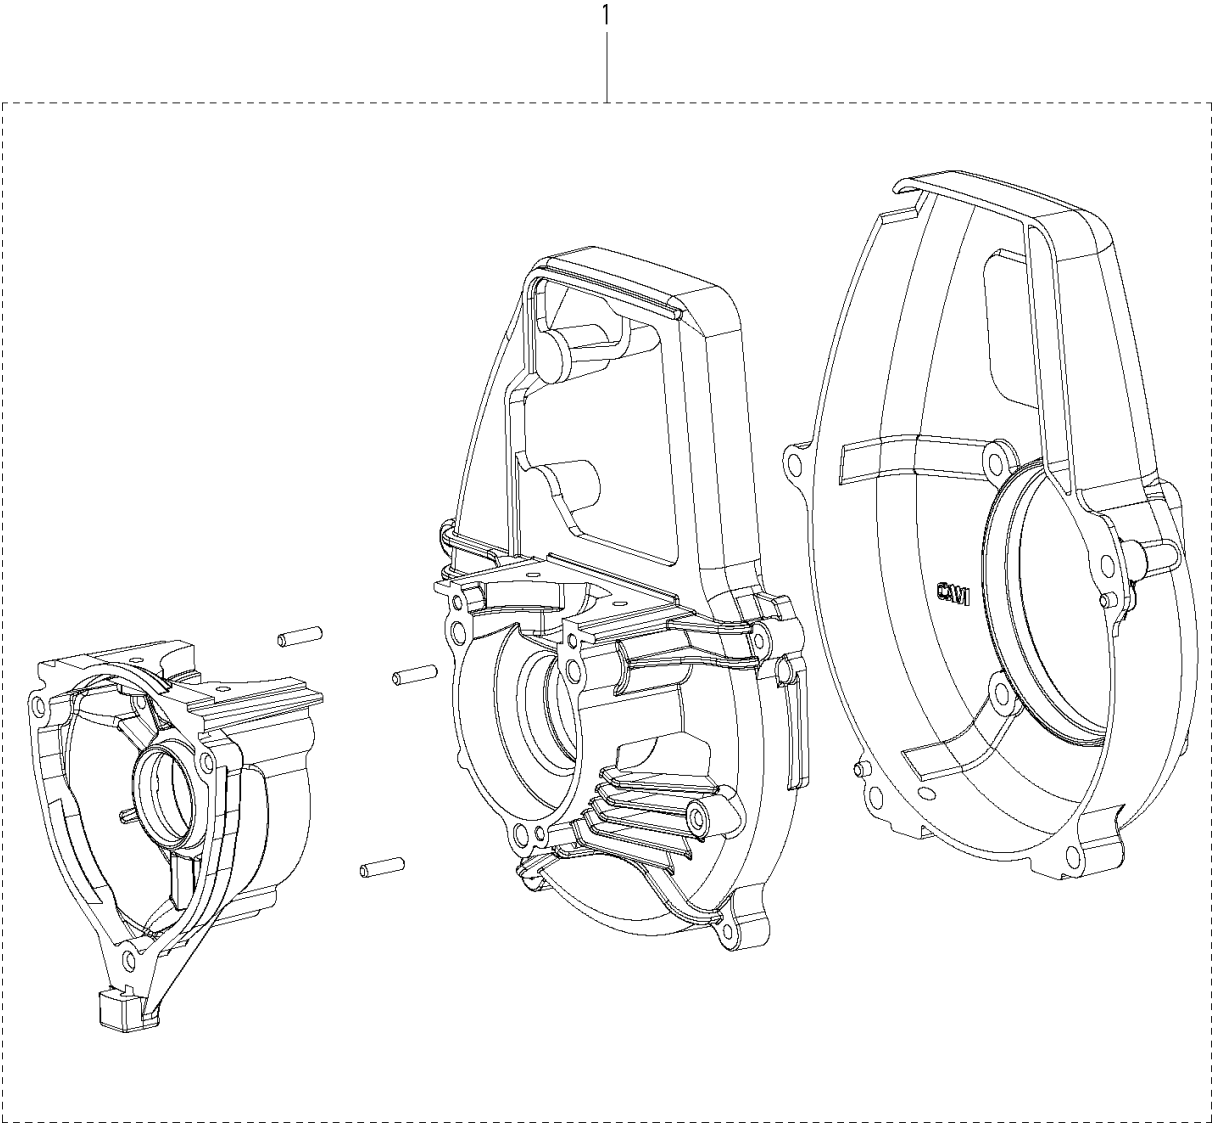

AIR FILTER

321 S15, 2016-11

Ref	Part No	Description	Remark	QTY KIT
1	589 54 17-01	KNOB		1
2	582 61 96-01	FILTER COVER		1
3	589 87 80-02	SCREW		2
4	589 54 21-01	AIR FILTER		1
5	590 21 15-01	HOLDER ASSY		1
6	589 54 13-01	CARBURETTOR		1
7	589 54 14-01	GASKET		1
8	589 87 74-02	SCREW		2
9	590 21 16-01	INSULATOR		1

CONTROLS

321 S15, 2016-11

Ref	Part No	Description	Remark	QTY KIT
1	589 54 57-01	THROTTLE SYSTEM		1
2	589 83 48-01	THROTTLE CABLE		1
3	589 83 56-01	SHORT CIRCUIT CABLE		1

CRANKCASE

321 S15, 2016-11

Ref	Part No	Description	Remark	QTY KIT
1	590 21 10-01	CRANKCASE SYSTEM		1

CRANKCASE & CLUTCHDRUM

321 S15, 2016-11

Ref	Part No	Description	Remark	QTY	KIT
1	589 53 94-01	BRIDGE		1	
2	589 53 63-01	SEAL		1	
3	503 25 17-01	BALL BEARING		2	
4	589 53 65-01	GASKET		1	
5	589 53 66-01	CIRCLIP		1	
6	589 87 74-03	SCREW		3	
7	589 54 04-01	IGNITION MODULE ASSY		1	
8	589 87 74-02	SCREW		2	
9	589 53 64-01	SEAL		1	
10	589 54 02-01	FLYWHEEL		1	
11	530 01 59-17	NUT		1	
12	586 06 04-01	WASHER		2	
13	589 53 96-01	CLUTCH		1	
14	589 82 03-01	SPRING		1	13
15	589 53 97-01	SPRING WASHER		2	
16	589 53 98-01	SCREW		2	
17	589 87 74-02	SCREW		4	
18	589 97 15-01	BOLT	M6X16	4	
19	589 54 05-01	SHORT CIRCUIT CABLE		1	

CYLINDER PISTON

321 S15, 2016-11

Ref	Part No	Description	Remark	QTY	KIT
1	589 87 74-01	SCREW	1	4	
2	590 21 08-01	CYLINDER ASSY		1	
3	589 53 58-01	GASKET		1	2
4	590 21 09-01	PISTON ASSY		1	2
5	589 53 70-01	PISTON RING		2	
6	737 44 08-00	CIRCLIP		2	2, 4
7	589 53 79-01	NEEDLE BEARING		1	2
8	589 53 91-01	CRANKSHAFT ASSY		1	
10	589 78 82-01	SPARK PLUG		1	