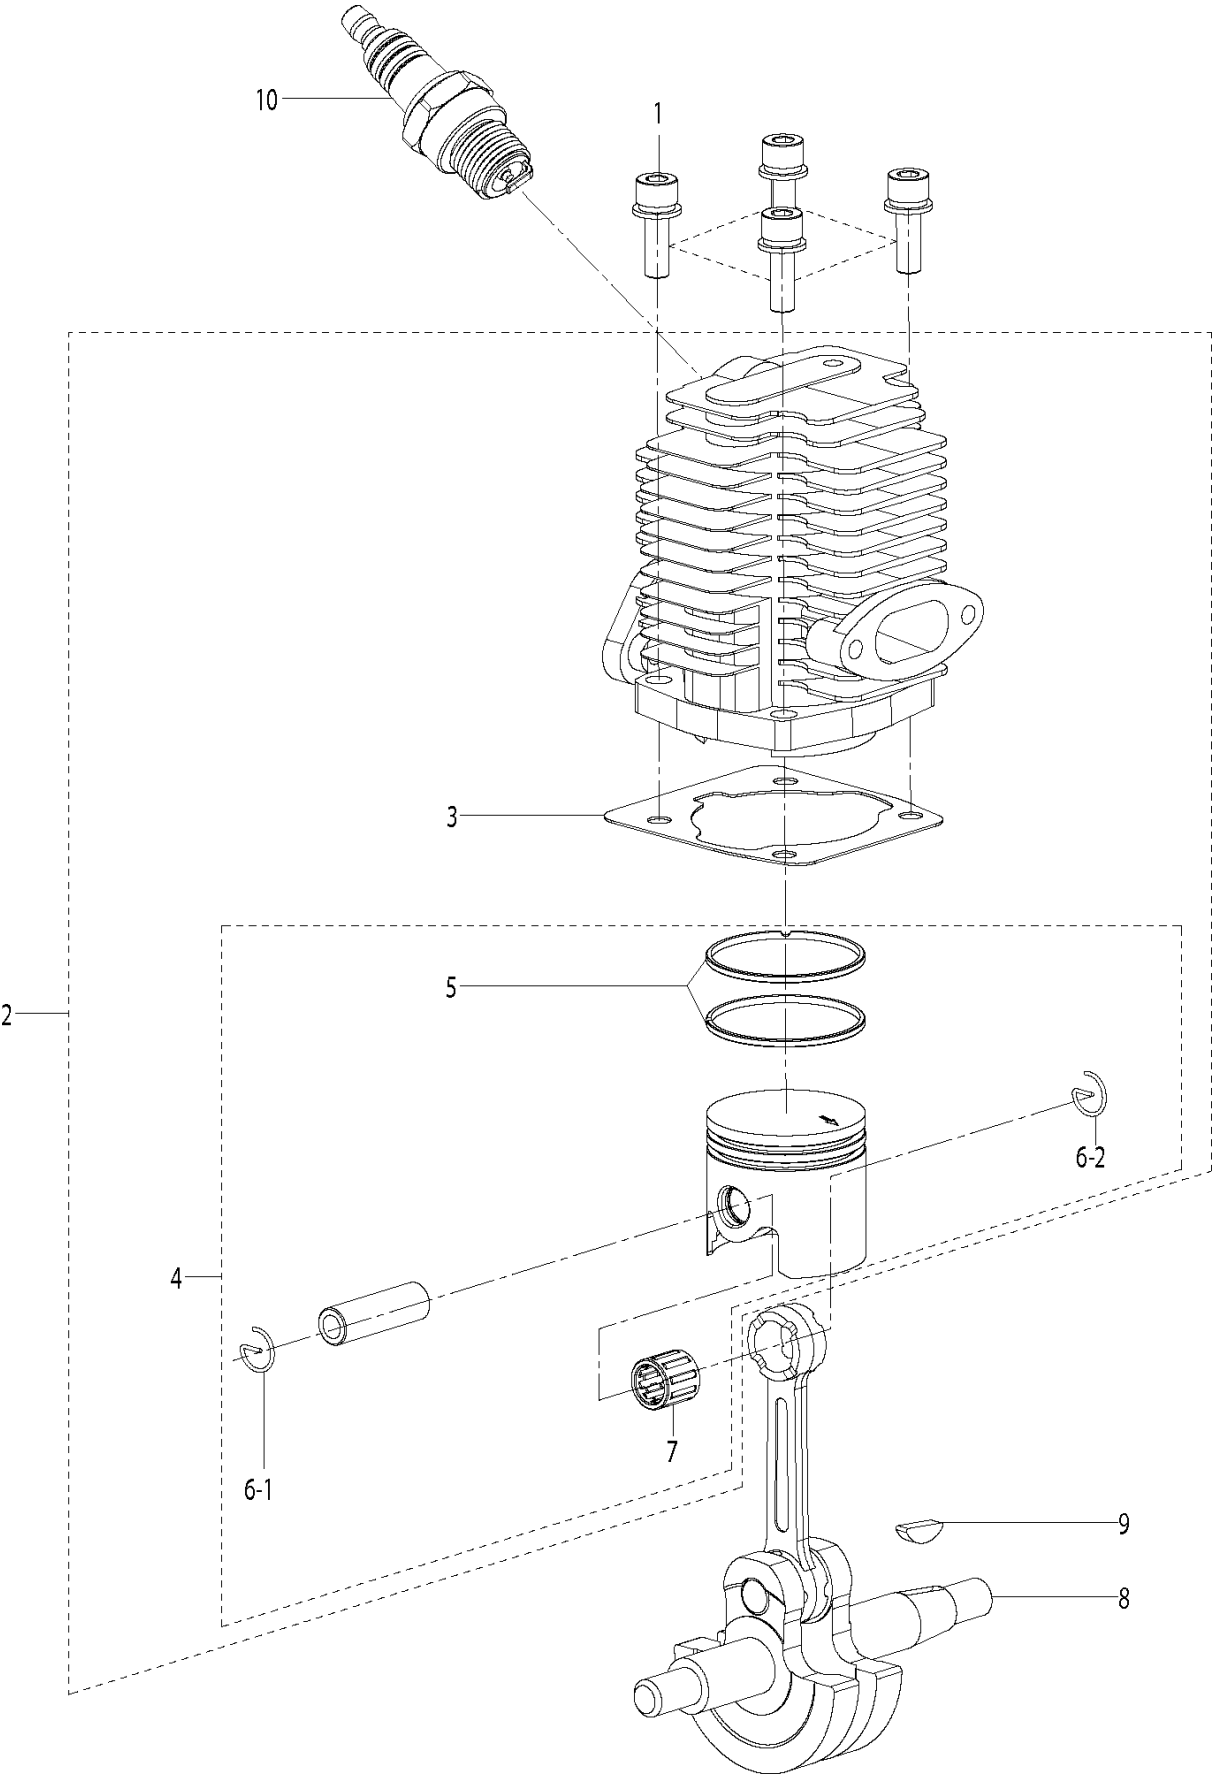

AIR FILTER

321 S15, 2016-11

Ref	Part No	Description	Remark	QTY KIT
1	589 54 17-01	KNOB		1
2	582 61 96-01	FILTER COVER		1
3	589 87 80-02	SCREW		2
4	589 54 21-01	AIR FILTER		1
5	590 21 15-01	HOLDER ASSY		1
6	589 54 13-01	CARBURETTOR		1
7	589 54 14-01	GASKET		1
8	589 87 74-02	SCREW		2
9	590 21 16-01	INSULATOR		1

CONTROLS

321 S15, 2016-11

Ref	Part No	Description	Remark	QTY KIT
1	589 54 57-01	THROTTLE SYSTEM		1
2	589 83 48-01	THROTTLE CABLE		1
3	589 83 56-01	SHORT CIRCUIT CABLE		1

CRANKCASE

321 S15, 2016-11

Ref	Part No	Description	Remark	QTY KIT
1	590 21 10-01	CRANKCASE SYSTEM		1

CRANKCASE & CLUTCHDRUM

321 S15, 2016-11

Ref	Part No	Description	Remark	QTY	KIT
1	589 53 94-01	BRIDGE		1	
2	589 53 63-01	SEAL		1	
3	503 25 17-01	BALL BEARING		2	
4	589 53 65-01	GASKET		1	
5	589 53 66-01	CIRCLIP		1	
6	589 87 74-03	SCREW		3	
7	589 54 04-01	IGNITION MODULE ASSY		1	
8	589 87 74-02	SCREW		2	
9	589 53 64-01	SEAL		1	
10	589 54 02-01	FLYWHEEL		1	
11	530 01 59-17	NUT		1	
12	586 06 04-01	WASHER		2	
13	589 53 96-01	CLUTCH		1	
14	589 82 03-01	SPRING		1	13
15	589 53 97-01	SPRING WASHER		2	
16	589 53 98-01	SCREW		2	
17	589 87 74-02	SCREW		4	
18	589 97 15-01	BOLT	M6X16	4	
19	589 54 05-01	SHORT CIRCUIT CABLE		1	

CYLINDER PISTON

321 S15, 2016-11

Ref	Part No	Description	Remark	QTY	KIT
1	589 87 74-01	SCREW	1	4	
2	590 21 08-01	CYLINDER ASSY		1	
3	589 53 58-01	GASKET		1	2
4	590 21 09-01	PISTON ASSY		1	2
5	589 53 70-01	PISTON RING		2	
6	737 44 08-00	CIRCLIP		2	2, 4
7	589 53 79-01	NEEDLE BEARING		1	2
8	589 53 91-01	CRANKSHAFT ASSY		1	
10	589 78 82-01	SPARK PLUG		1	