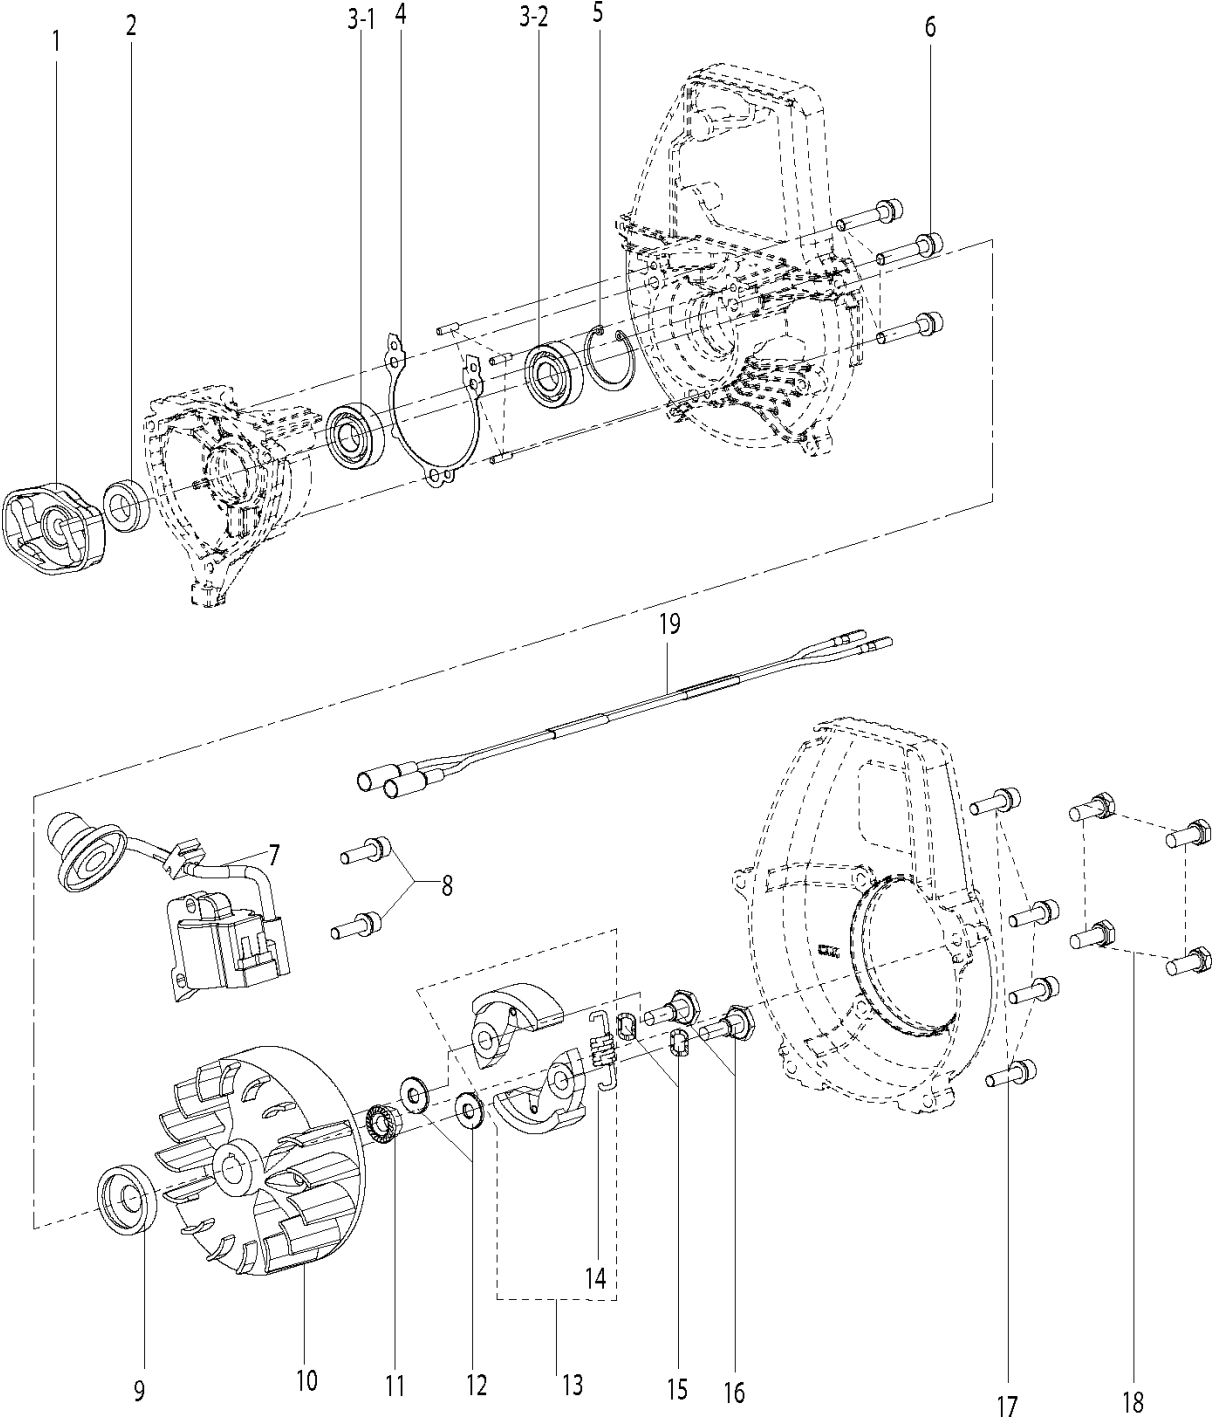

AIR FILTER

321 S15, 2016-11

Ref	Part No	Description	Remark	QTY KIT
1	589 54 17-01	KNOB		1
2	582 61 96-01	FILTER COVER		1
3	589 87 80-02	SCREW		2
4	589 54 21-01	AIR FILTER		1
5	590 21 15-01	HOLDER ASSY		1
6	589 54 13-01	CARBURETTOR		1
7	589 54 14-01	GASKET		1
8	589 87 74-02	SCREW		2
9	590 21 16-01	INSULATOR		1

CONTROLS

321 S15, 2016-11

Ref	Part No	Description	Remark	QTY KIT
1	589 54 57-01	THROTTLE SYSTEM		1
2	589 83 48-01	THROTTLE CABLE		1
3	589 83 56-01	SHORT CIRCUIT CABLE		1

CRANKCASE

321 S15, 2016-11

Ref	Part No	Description	Remark	QTY KIT
1	590 21 10-01	CRANKCASE SYSTEM		1

CRANKCASE & CLUTCHDRUM

321 S15, 2016-11

Ref	Part No	Description	Remark	QTY	KIT
1	589 53 94-01	BRIDGE		1	
2	589 53 63-01	SEAL		1	
3	503 25 17-01	BALL BEARING		2	
4	589 53 65-01	GASKET		1	
5	589 53 66-01	CIRCLIP		1	
6	589 87 74-03	SCREW		3	
7	589 54 04-01	IGNITION MODULE ASSY		1	
8	589 87 74-02	SCREW		2	
9	589 53 64-01	SEAL		1	
10	589 54 02-01	FLYWHEEL		1	
11	530 01 59-17	NUT		1	
12	586 06 04-01	WASHER		2	
13	589 53 96-01	CLUTCH		1	
14	589 82 03-01	SPRING		1	13
15	589 53 97-01	SPRING WASHER		2	
16	589 53 98-01	SCREW		2	
17	589 87 74-02	SCREW		4	
18	589 97 15-01	BOLT	M6X16	4	
19	589 54 05-01	SHORT CIRCUIT CABLE		1	

CYLINDER PISTON

321 S15, 2016-11

Ref	Part No	Description	Remark	QTY	KIT
1	589 87 74-01	SCREW	1	4	
2	590 21 08-01	CYLINDER ASSY		1	
3	589 53 58-01	GASKET		1	2
4	590 21 09-01	PISTON ASSY		1	2
5	589 53 70-01	PISTON RING		2	
6	737 44 08-00	CIRCLIP		2	2, 4
7	589 53 79-01	NEEDLE BEARING		1	2
8	589 53 91-01	CRANKSHAFT ASSY		1	
10	589 78 82-01	SPARK PLUG		1	