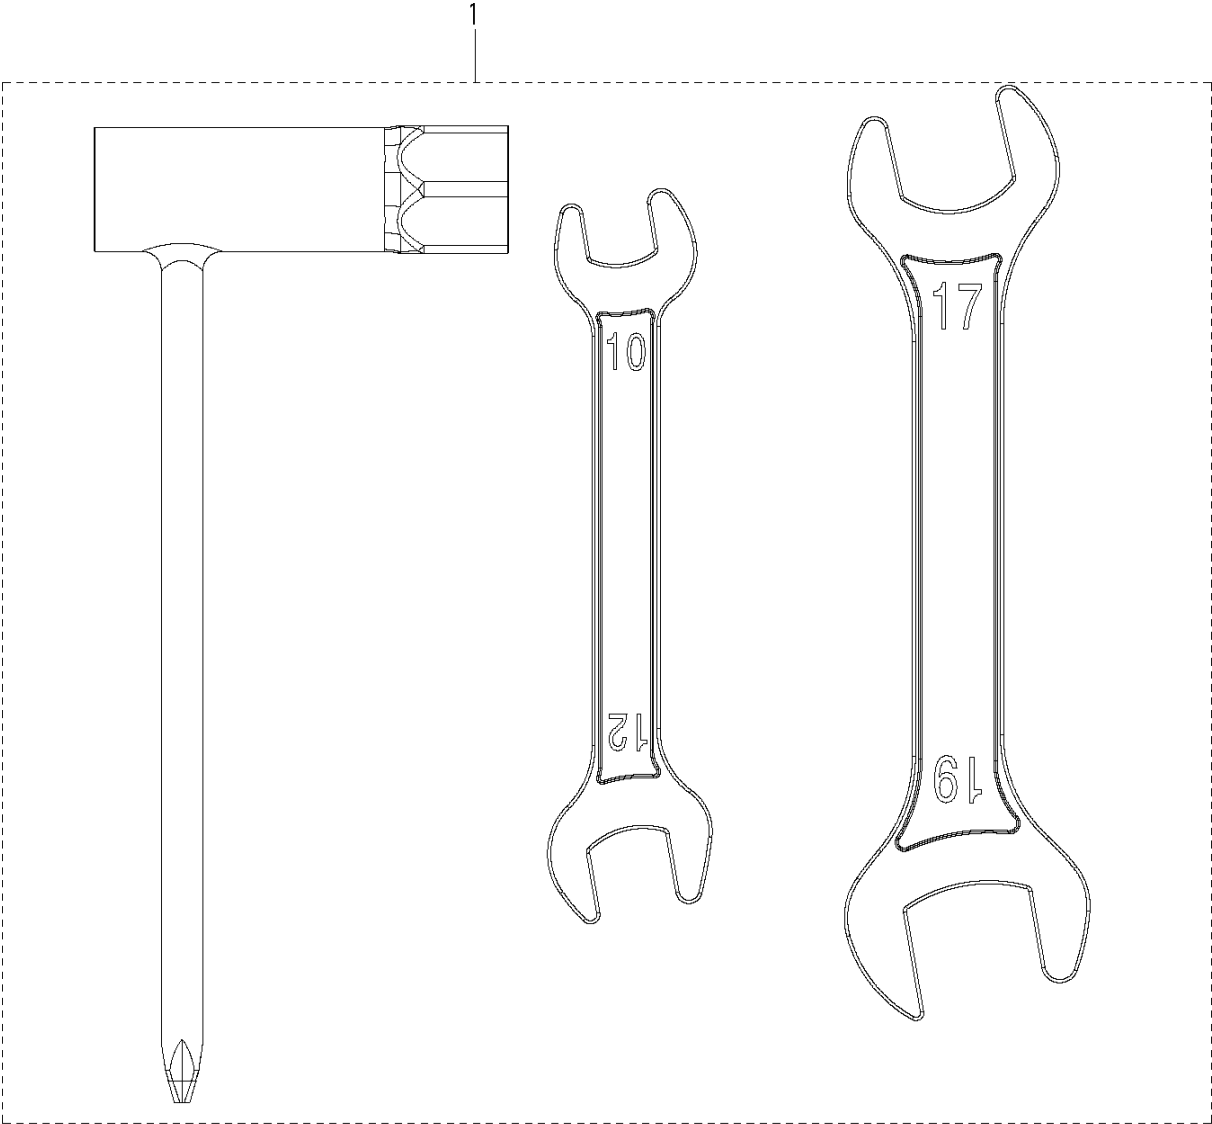

SPARE PARTS LIST

SPRAYERS

321 S15, 2016-11

ACCESSORIES

321 S15, 2016-11

Ref	Part No	Description	Remark	QTY KIT
1	590 21 28-01	SERVICE TOOLS		1
2	589 85 29-01	GASKET		4
3	589 85 28-01	GASKET		4
4	589 82 82-01	SEAL		4
5	589 82 60-01	SEAL		4

AIR FILTER

321 S15, 2016-11

Ref	Part No	Description	Remark	QTY KIT
1	589 54 17-01	KNOB		1
2	582 61 96-01	FILTER COVER		1
3	589 87 80-02	SCREW		2
4	589 54 21-01	AIR FILTER		1
5	590 21 15-01	HOLDER ASSY		1
6	589 54 13-01	CARBURETTOR		1
7	589 54 14-01	GASKET		1
8	589 87 74-02	SCREW		2
9	590 21 16-01	INSULATOR		1

CONTROLS

321 S15, 2016-11

Ref	Part No	Description	Remark	QTY KIT
1	589 54 57-01	THROTTLE SYSTEM		1
2	589 83 48-01	THROTTLE CABLE		1
3	589 83 56-01	SHORT CIRCUIT CABLE		1

CRANKCASE

321 S15, 2016-11

Ref	Part No	Description	Remark	QTY KIT
1	590 21 10-01	CRANKCASE SYSTEM		1

CYLINDER PISTON

321 S15, 2016-11

Ref	Part No	Description	Remark	QTY	KIT
1	589 87 74-01	SCREW	1	4	
2	590 21 08-01	CYLINDER ASSY		1	
3	589 53 58-01	GASKET		1	2
4	590 21 09-01	PISTON ASSY		1	2
5	589 53 70-01	PISTON RING		2	
6	737 44 08-00	CIRCLIP		2	2, 4
7	589 53 79-01	NEEDLE BEARING		1	2
8	589 53 91-01	CRANKSHAFT ASSY		1	
10	589 78 82-01	SPARK PLUG		1	