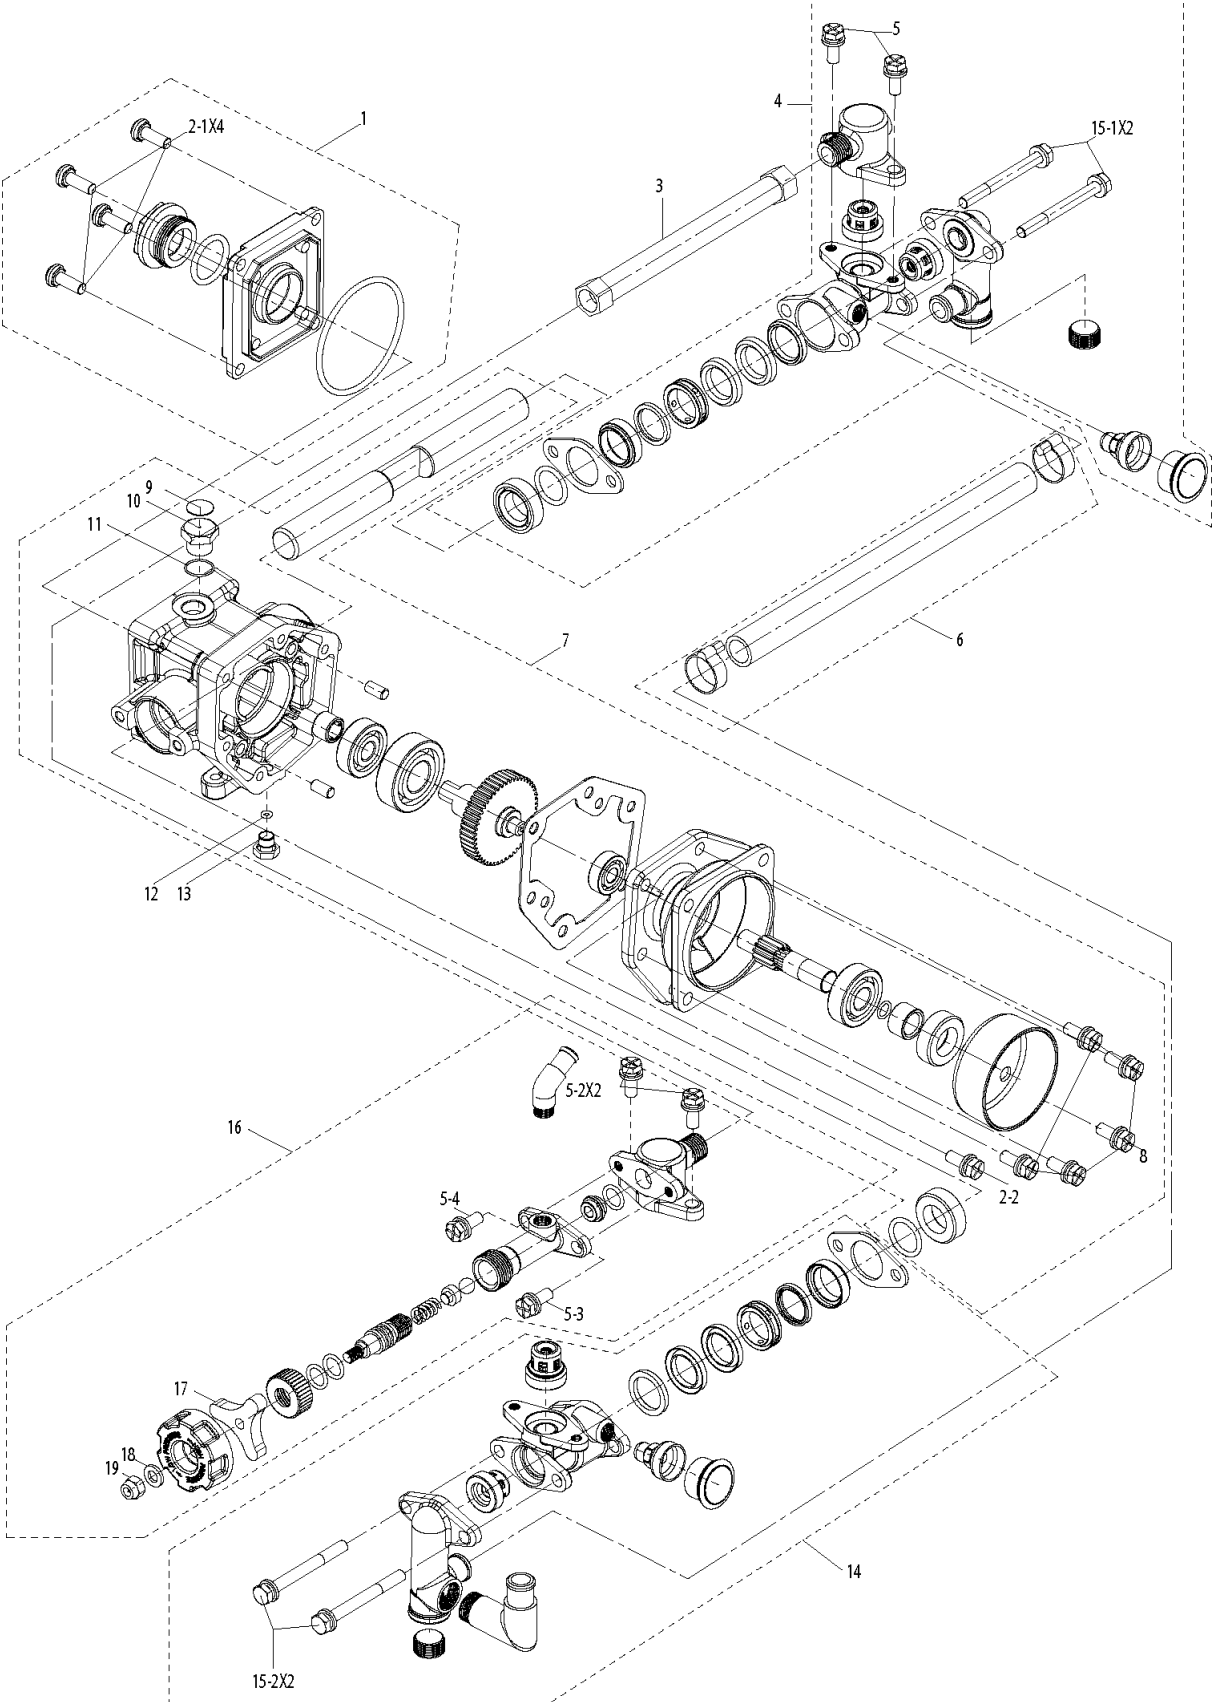

PUMP

321 S15, 2016-11

Ref	Part No	Description	Remark	QTY KIT	
1	590 21 17-01	COVER ASSY		1	
2-1X4	589 94 23-01	BOLT	M6_16	4	1
3	589 83 39-01	PRESSURE HOSE		1	
4	590 21 18-01	PUMP		1	
5	589 94 19-01	BOLT	M6X14	2	4
15-1X2	589 94 21-01	BOLT	M6_70	2	4
6	590 21 19-01	PIPE ASSY		1	
7	589 83 13-01	GEARBOX ASSY		1	
2-2	589 94 23-01	BOLT	M6_16	1	7
8	589 94 25-01	BOLT	M6_18	5	7
9	589 83 26-01	DECAL		1	7
10	589 83 24-01	SCREW		1	7
11	589 83 25-01	O-RING		1	7
12	589 83 23-01	O-RING		1	7
13	589 89 70-01	BOLT		1	7
14	590 21 20-01	PUMP		1	
15-2X2	589 94 21-01	BOLT	M6_70	2	14
16	589 82 86-01	VALVE ASSY		1	
5-2X2	589 94 19-01	BOLT	M6X14	2	16
5-3	589 94 19-01	BOLT	M6X14	1	16
5-4	589 94 19-01	BOLT	M6X14	1	16
17	589 83 42-01	NUT		1	16
18	589 83 11-01	WASHER		1	16
19	503 22 20-07	LOCK NUT		1	16