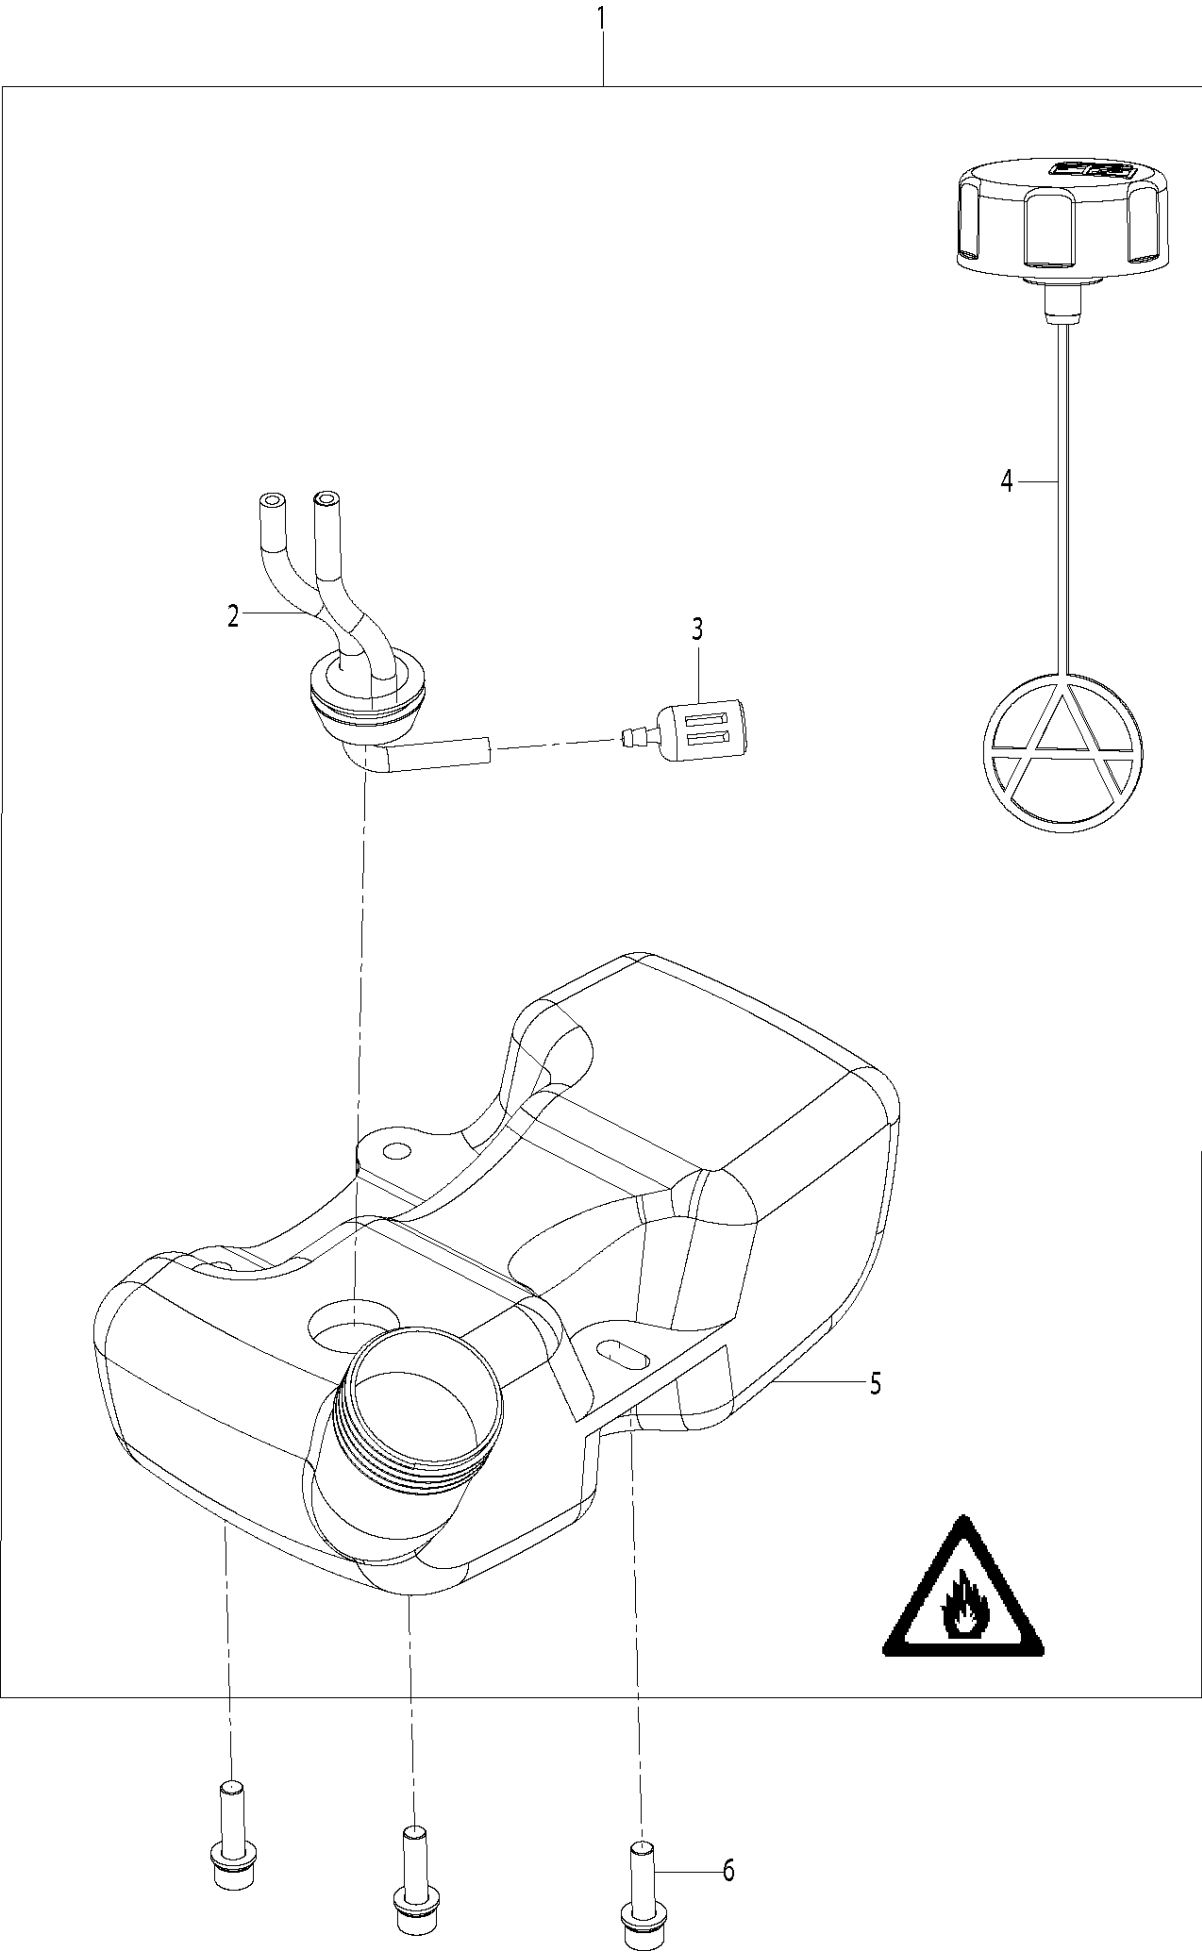

AIR FILTER

321 S15, 2016-11

Ref	Part No	Description	Remark	QTY KIT
1	589 54 17-01	KNOB		1
2	582 61 96-01	FILTER COVER		1
3	589 87 80-02	SCREW		2
4	589 54 21-01	AIR FILTER		1
5	590 21 15-01	HOLDER ASSY		1
6	589 54 13-01	CARBURETTOR		1
7	589 54 14-01	GASKET		1
8	589 87 74-02	SCREW		2
9	590 21 16-01	INSULATOR		1

CONTROLS

321 S15, 2016-11

Ref	Part No	Description	Remark	QTY KIT
1	589 54 57-01	THROTTLE SYSTEM		1
2	589 83 48-01	THROTTLE CABLE		1
3	589 83 56-01	SHORT CIRCUIT CABLE		1

CRANKCASE

321 S15, 2016-11

Ref	Part No	Description	Remark	QTY KIT
1	590 21 10-01	CRANKCASE SYSTEM		1

CRANKCASE & CLUTCHDRUM

321 S15, 2016-11

Ref	Part No	Description	Remark	QTY	KIT
1	589 53 94-01	BRIDGE		1	
2	589 53 63-01	SEAL		1	
3	503 25 17-01	BALL BEARING		2	
4	589 53 65-01	GASKET		1	
5	589 53 66-01	CIRCLIP		1	
6	589 87 74-03	SCREW		3	
7	589 54 04-01	IGNITION MODULE ASSY		1	
8	589 87 74-02	SCREW		2	
9	589 53 64-01	SEAL		1	
10	589 54 02-01	FLYWHEEL		1	
11	530 01 59-17	NUT		1	
12	586 06 04-01	WASHER		2	
13	589 53 96-01	CLUTCH		1	
14	589 82 03-01	SPRING		1	13
15	589 53 97-01	SPRING WASHER		2	
16	589 53 98-01	SCREW		2	
17	589 87 74-02	SCREW		4	
18	589 97 15-01	BOLT	M6X16	4	
19	589 54 05-01	SHORT CIRCUIT CABLE		1	

CYLINDER PISTON

321 S15, 2016-11

Ref	Part No	Description	Remark	QTY	KIT
1	589 87 74-01	SCREW	1	4	
2	590 21 08-01	CYLINDER ASSY		1	
3	589 53 58-01	GASKET		1	2
4	590 21 09-01	PISTON ASSY		1	2
5	589 53 70-01	PISTON RING		2	
6	737 44 08-00	CIRCLIP		2	2, 4
7	589 53 79-01	NEEDLE BEARING		1	2
8	589 53 91-01	CRANKSHAFT ASSY		1	
10	589 78 82-01	SPARK PLUG		1	