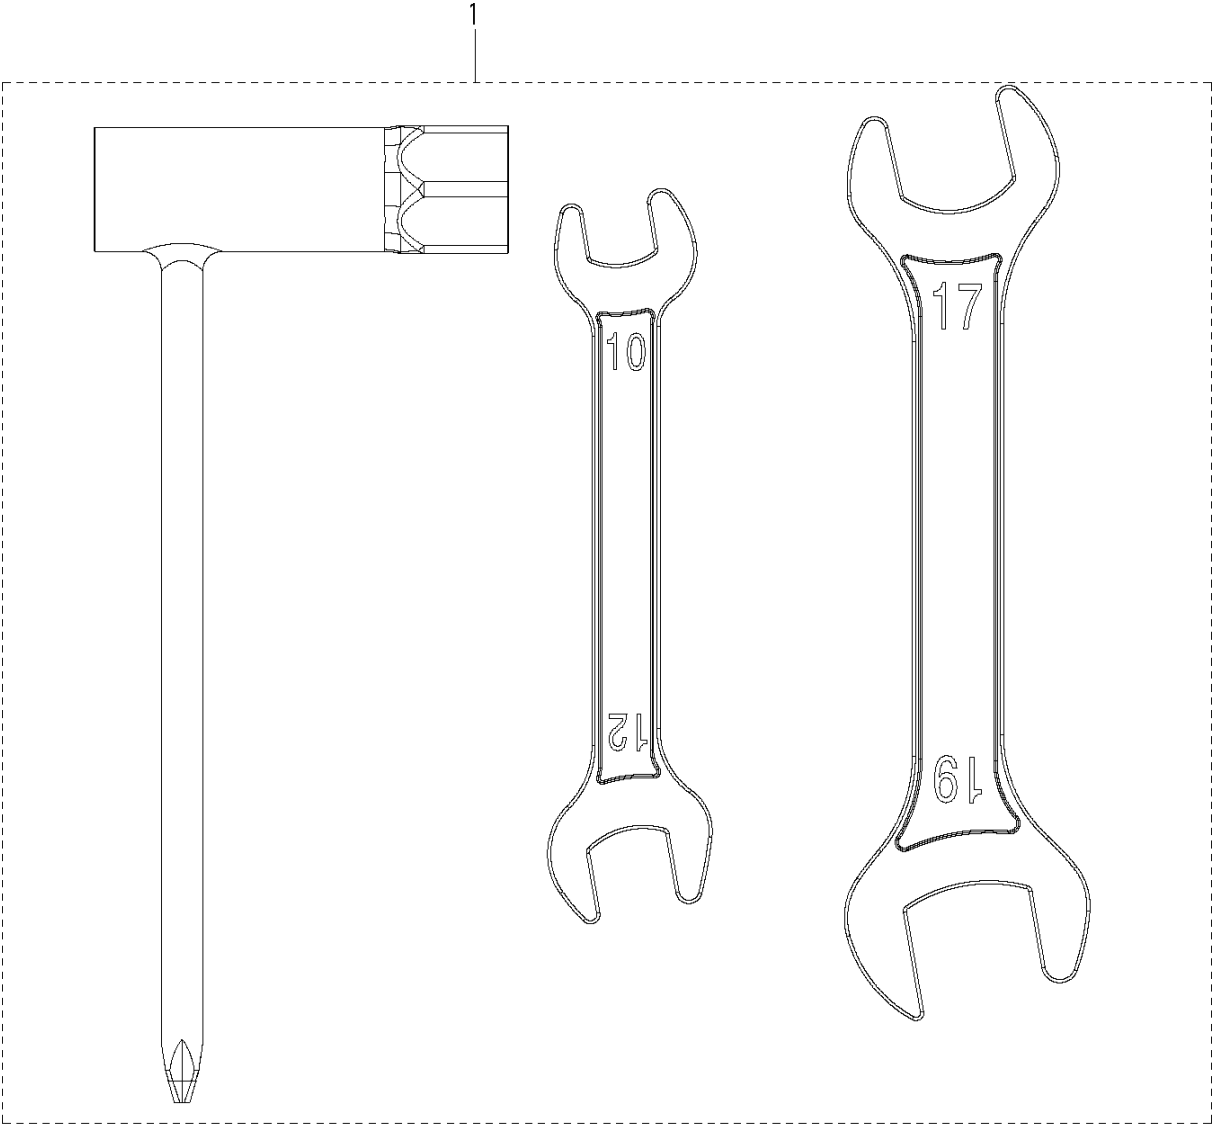

SPARE PARTS LIST

SPRAYERS

321 S25, 2016-11

ACCESSORIES

321 S25, 2016-11

Ref	Part No	Description	Remark	QTY KIT
1	590 21 28-01	SERVICE TOOLS		1
2	589 85 29-01	GASKET		4
3	589 85 28-01	GASKET		4
4	589 82 82-01	SEAL		4
5	589 82 60-01	SEAL		4

AIR FILTER

321 S25, 2016-11

Ref	Part No	Description	Remark	QTY KIT
1	589 54 17-01	KNOB		1
2	582 61 96-01	FILTER COVER		1
3	589 87 80-02	SCREW		2
4	589 54 21-01	AIR FILTER		1
5	590 21 15-01	HOLDER ASSY		1
6	589 54 13-01	CARBURETTOR		1
7	589 54 14-01	GASKET		1
8	589 87 74-02	SCREW		2
9	590 21 16-01	INSULATOR		1

CRANKCASE & CLUTCHDRUM

321 S25, 2016-11

Ref	Part No	Description	Remark	QTY	KIT
1	589 53 94-01	BRIDGE		1	
2	589 53 63-01	SEAL		1	
3	503 25 17-01	BALL BEARING		2	
4	589 53 65-01	GASKET		1	
5	589 53 66-01	CIRCLIP		1	
6	589 87 74-03	SCREW		3	
7	589 54 04-01	IGNITION MODULE ASSY		1	
8	589 87 74-02	SCREW		2	
9	589 53 64-01	SEAL		1	
10	589 54 02-01	FLYWHEEL		1	
11	530 01 59-17	NUT		1	
12	586 06 04-01	WASHER		2	
13	589 53 96-01	CLUTCH		1	
14	589 82 03-01	SPRING		1	13
15	589 53 97-01	SPRING WASHER		2	
16	589 53 98-01	SCREW		2	
17	589 87 74-02	SCREW		4	
18	589 97 15-01	BOLT	M6X16	4	
19	589 54 05-01	SHORT CIRCUIT CABLE		1	

CYLINDER PISTON

321 S25, 2016-11

Ref	Part No	Description	Remark	QTY	KIT
1	589 87 74-01	SCREW	1	4	
2	590 21 08-01	CYLINDER ASSY		1	
3	589 53 58-01	GASKET		1	2
4	590 21 09-01	PISTON ASSY		1	2
5	589 53 70-01	PISTON RING		2	
6	737 44 08-00	CIRCLIP		2	2, 4
7	589 53 79-01	NEEDLE BEARING		1	2
8	589 53 91-01	CRANKSHAFT ASSY		1	
10	589 78 82-01	SPARK PLUG		1	