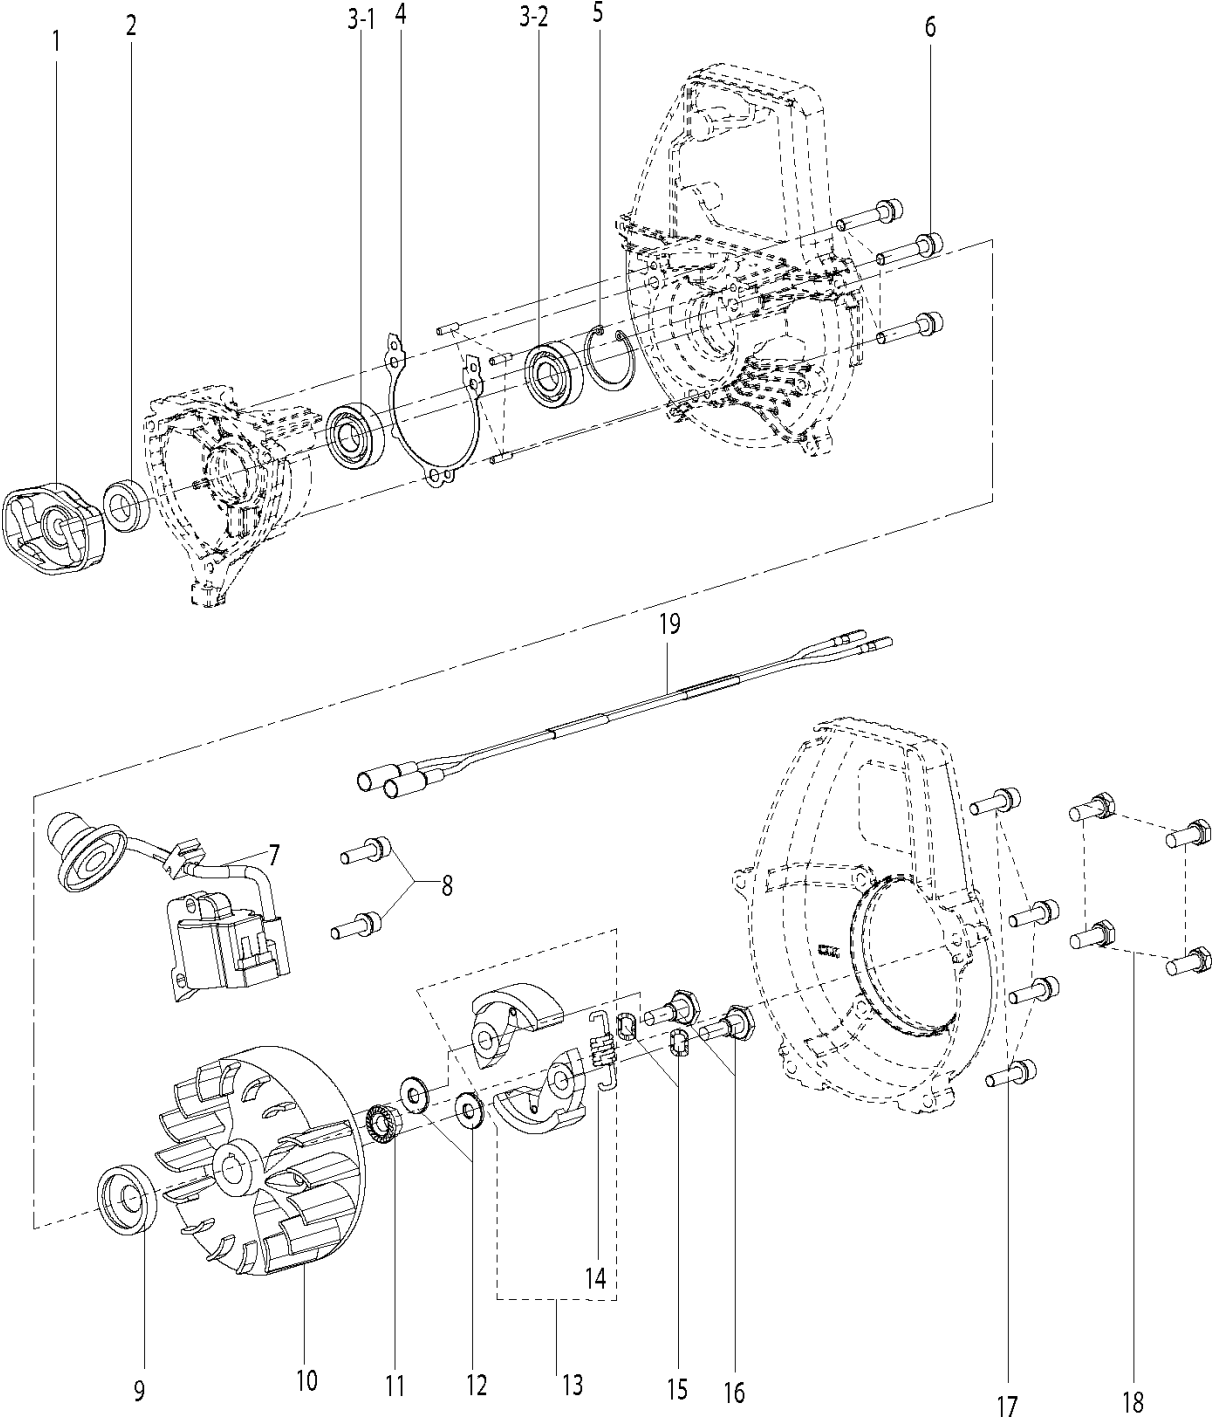

AIR FILTER

321 S25, 2016-11

Ref	Part No	Description	Remark	QTY KIT
1	589 54 17-01	KNOB		1
2	582 61 96-01	FILTER COVER		1
3	589 87 80-02	SCREW		2
4	589 54 21-01	AIR FILTER		1
5	590 21 15-01	HOLDER ASSY		1
6	589 54 13-01	CARBURETTOR		1
7	589 54 14-01	GASKET		1
8	589 87 74-02	SCREW		2
9	590 21 16-01	INSULATOR		1

CONTROLS

321 S25, 2016-11

Ref	Part No	Description	Remark	QTY KIT
1	589 54 57-01	THROTTLE SYSTEM		1
2	589 83 48-01	THROTTLE CABLE		1
3	589 83 56-01	SHORT CIRCUIT CABLE		1

1

CRANKCASE

321 S25, 2016-11

Ref	Part No	Description	Remark	QTY KIT
1	590 21 10-01	CRANKCASE SYSTEM		1

CRANKCASE & CLUTCHDRUM

321 S25, 2016-11

Ref	Part No	Description	Remark	QTY	KIT
1	589 53 94-01	BRIDGE		1	
2	589 53 63-01	SEAL		1	
3	503 25 17-01	BALL BEARING		2	
4	589 53 65-01	GASKET		1	
5	589 53 66-01	CIRCLIP		1	
6	589 87 74-03	SCREW		3	
7	589 54 04-01	IGNITION MODULE ASSY		1	
8	589 87 74-02	SCREW		2	
9	589 53 64-01	SEAL		1	
10	589 54 02-01	FLYWHEEL		1	
11	530 01 59-17	NUT		1	
12	586 06 04-01	WASHER		2	
13	589 53 96-01	CLUTCH		1	
14	589 82 03-01	SPRING		1	13
15	589 53 97-01	SPRING WASHER		2	
16	589 53 98-01	SCREW		2	
17	589 87 74-02	SCREW		4	
18	589 97 15-01	BOLT	M6X16	4	
19	589 54 05-01	SHORT CIRCUIT CABLE		1	

CYLINDER PISTON

321 S25, 2016-11

Ref	Part No	Description	Remark	QTY	KIT
1	589 87 74-01	SCREW	1	4	
2	590 21 08-01	CYLINDER ASSY		1	
3	589 53 58-01	GASKET		1	2
4	590 21 09-01	PISTON ASSY		1	2
5	589 53 70-01	PISTON RING		2	
6	737 44 08-00	CIRCLIP		2	2, 4
7	589 53 79-01	NEEDLE BEARING		1	2
8	589 53 91-01	CRANKSHAFT ASSY		1	
10	589 78 82-01	SPARK PLUG		1	