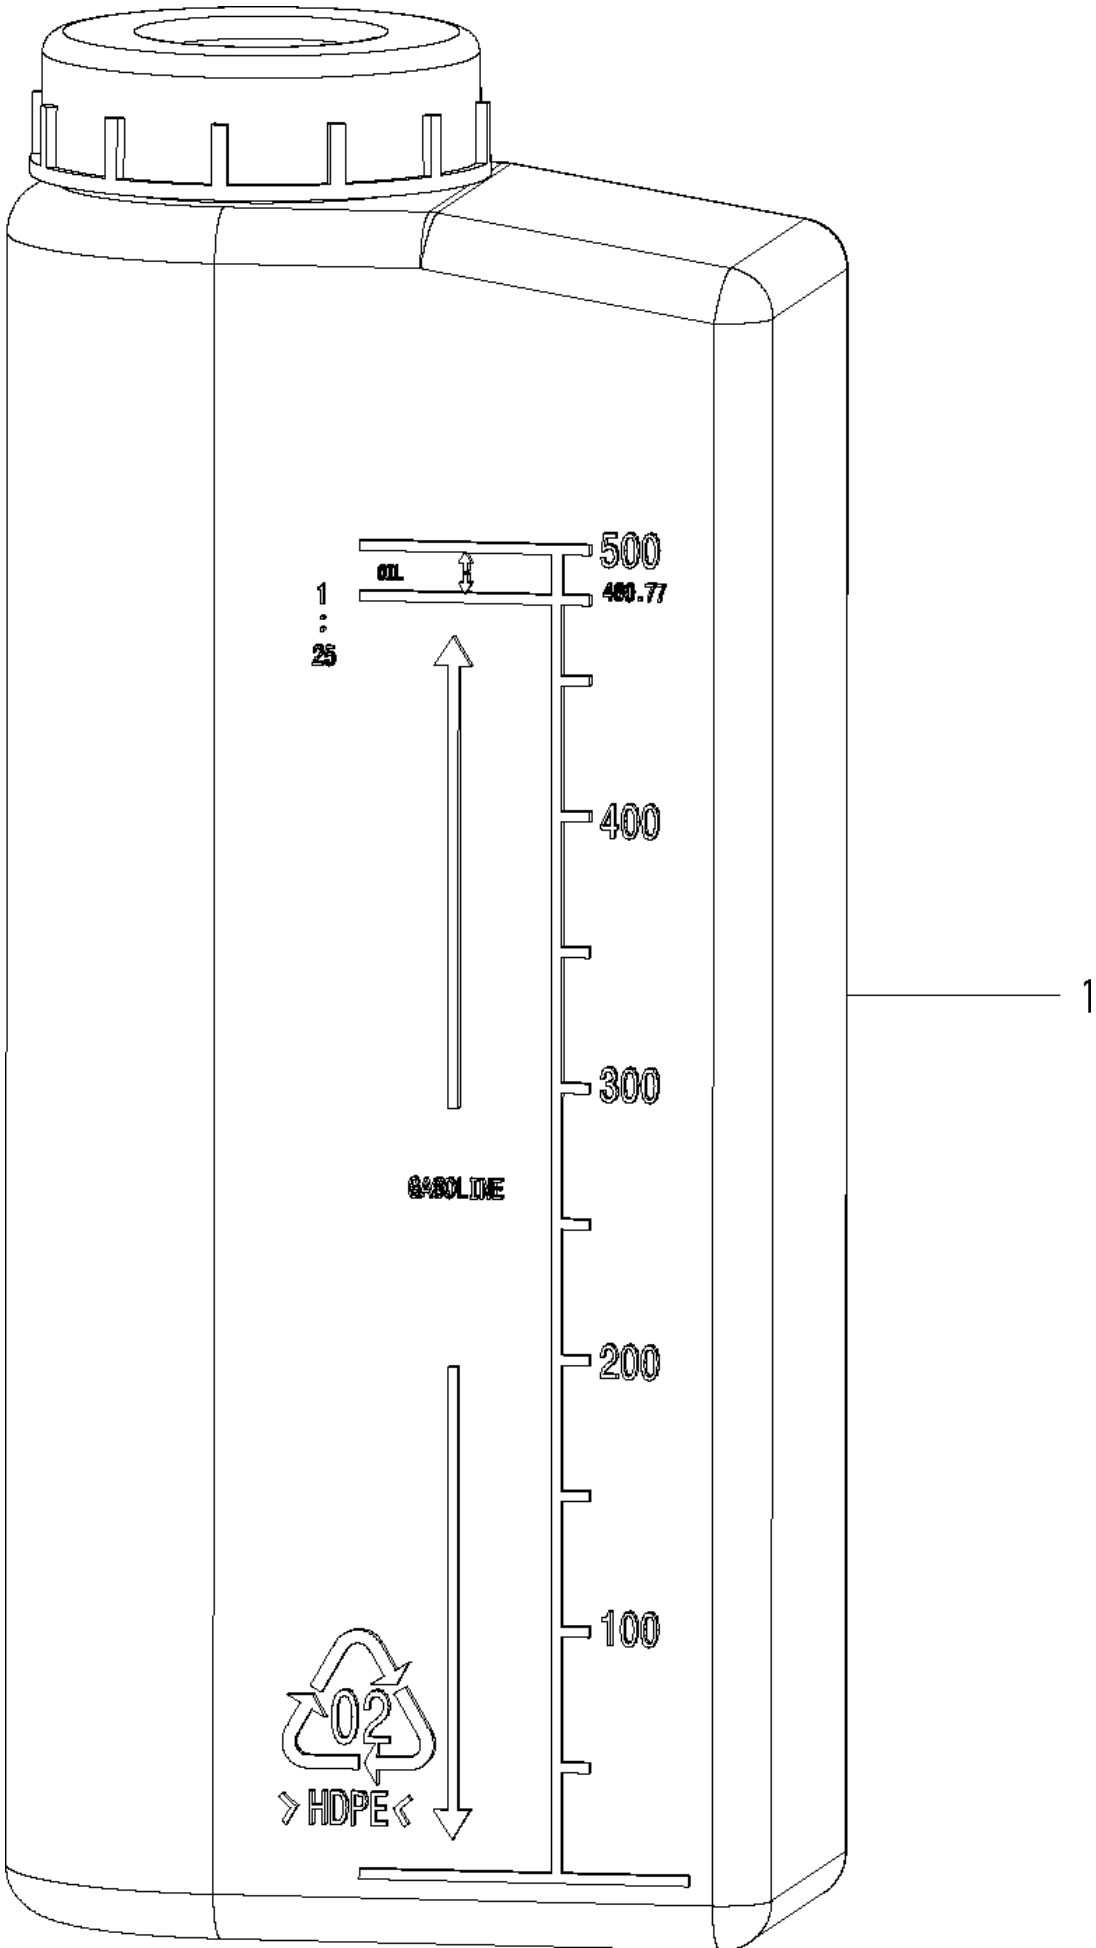

MUFFLER

321 S25, 2016-11

Ref	Part No	Description	Remark	QTY	KIT
1	589 87 80-01	SCREW		2	
2	590 21 11-01	MUFFLER ASSY		1	
3	589 54 06-01	MUFFLER		1	2
4	589 54 08-01	MUFFLER GASKET		2	2