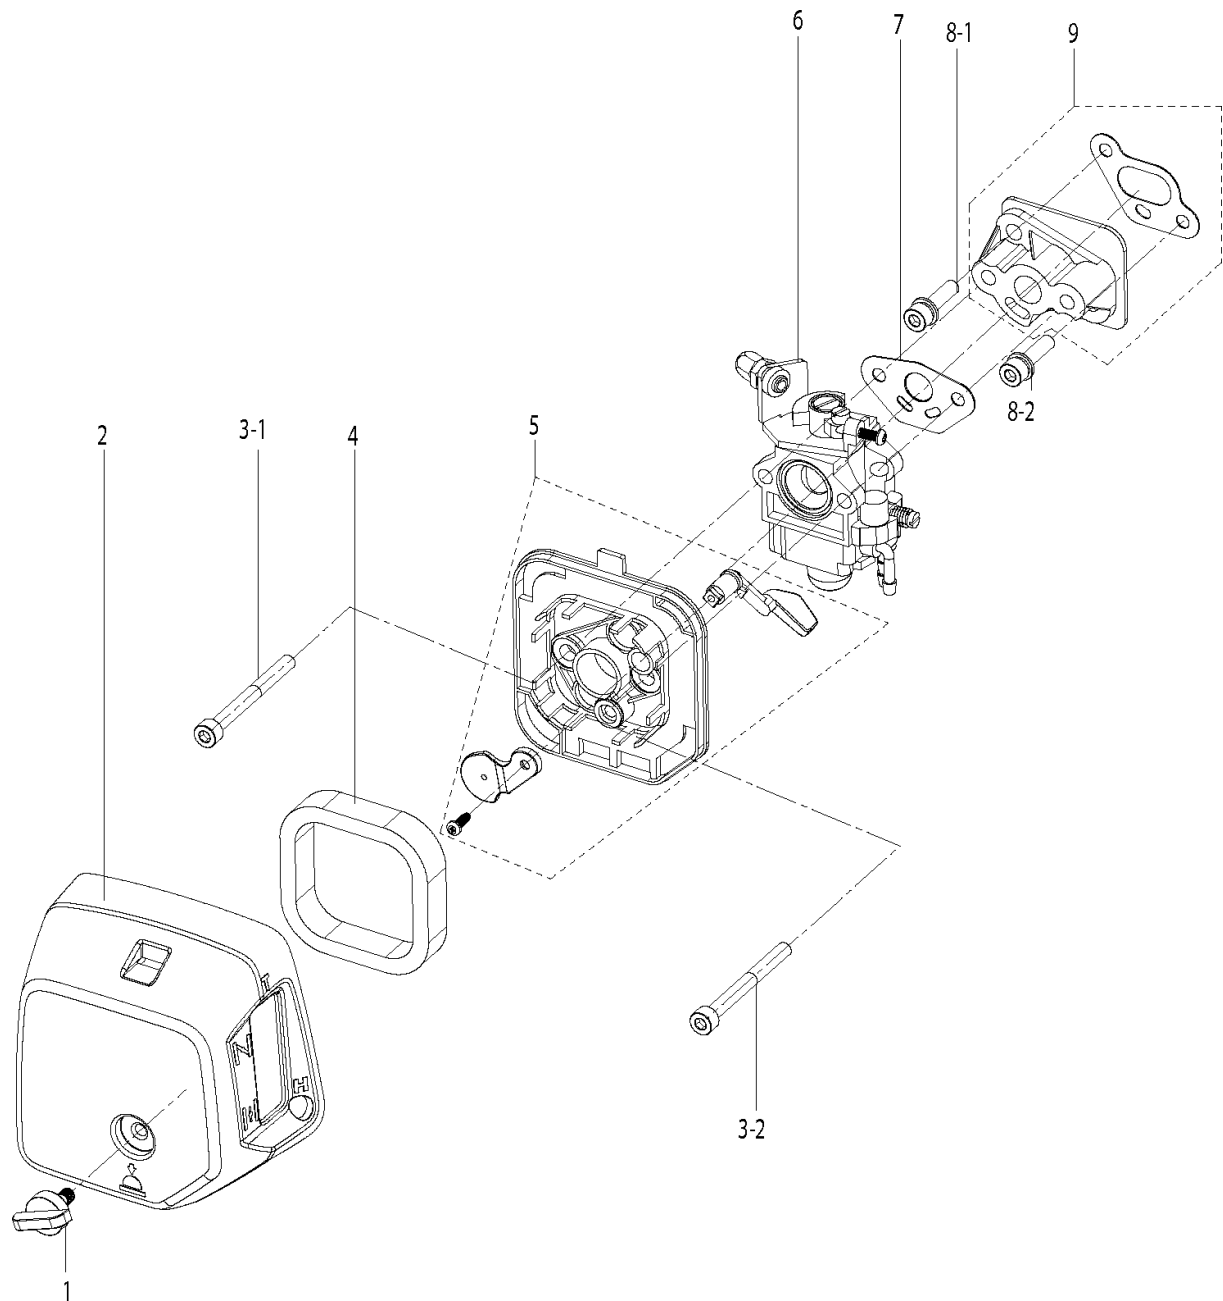

SPARE PARTS LIST

SPRAYERS

321 S25, 2016-11

ACCESSORIES

321 S25, 2016-11

Ref	Part No	Description	Remark	QTY KIT
1	590 21 28-01	SERVICE TOOLS		1
2	589 85 29-01	GASKET		4
3	589 85 28-01	GASKET		4
4	589 82 82-01	SEAL		4
5	589 82 60-01	SEAL		4

AIR FILTER

321 S25, 2016-11

Ref	Part No	Description	Remark	QTY KIT
1	589 54 17-01	KNOB		1
2	582 61 96-01	FILTER COVER		1
3	589 87 80-02	SCREW		2
4	589 54 21-01	AIR FILTER		1
5	590 21 15-01	HOLDER ASSY		1
6	589 54 13-01	CARBURETTOR		1
7	589 54 14-01	GASKET		1
8	589 87 74-02	SCREW		2
9	590 21 16-01	INSULATOR		1

CONTROLS

321 S25, 2016-11

Ref	Part No	Description	Remark	QTY KIT
1	589 54 57-01	THROTTLE SYSTEM		1
2	589 83 48-01	THROTTLE CABLE		1
3	589 83 56-01	SHORT CIRCUIT CABLE		1

1

CRANKCASE

321 S25, 2016-11

Ref	Part No	Description	Remark	QTY KIT
1	590 21 10-01	CRANKCASE SYSTEM		1

CRANKCASE & CLUTCHDRUM

321 S25, 2016-11

Ref	Part No	Description	Remark	QTY	KIT
1	589 53 94-01	BRIDGE		1	
2	589 53 63-01	SEAL		1	
3	503 25 17-01	BALL BEARING		2	
4	589 53 65-01	GASKET		1	
5	589 53 66-01	CIRCLIP		1	
6	589 87 74-03	SCREW		3	
7	589 54 04-01	IGNITION MODULE ASSY		1	
8	589 87 74-02	SCREW		2	
9	589 53 64-01	SEAL		1	
10	589 54 02-01	FLYWHEEL		1	
11	530 01 59-17	NUT		1	
12	586 06 04-01	WASHER		2	
13	589 53 96-01	CLUTCH		1	
14	589 82 03-01	SPRING		1	13
15	589 53 97-01	SPRING WASHER		2	
16	589 53 98-01	SCREW		2	
17	589 87 74-02	SCREW		4	
18	589 97 15-01	BOLT	M6X16	4	
19	589 54 05-01	SHORT CIRCUIT CABLE		1	