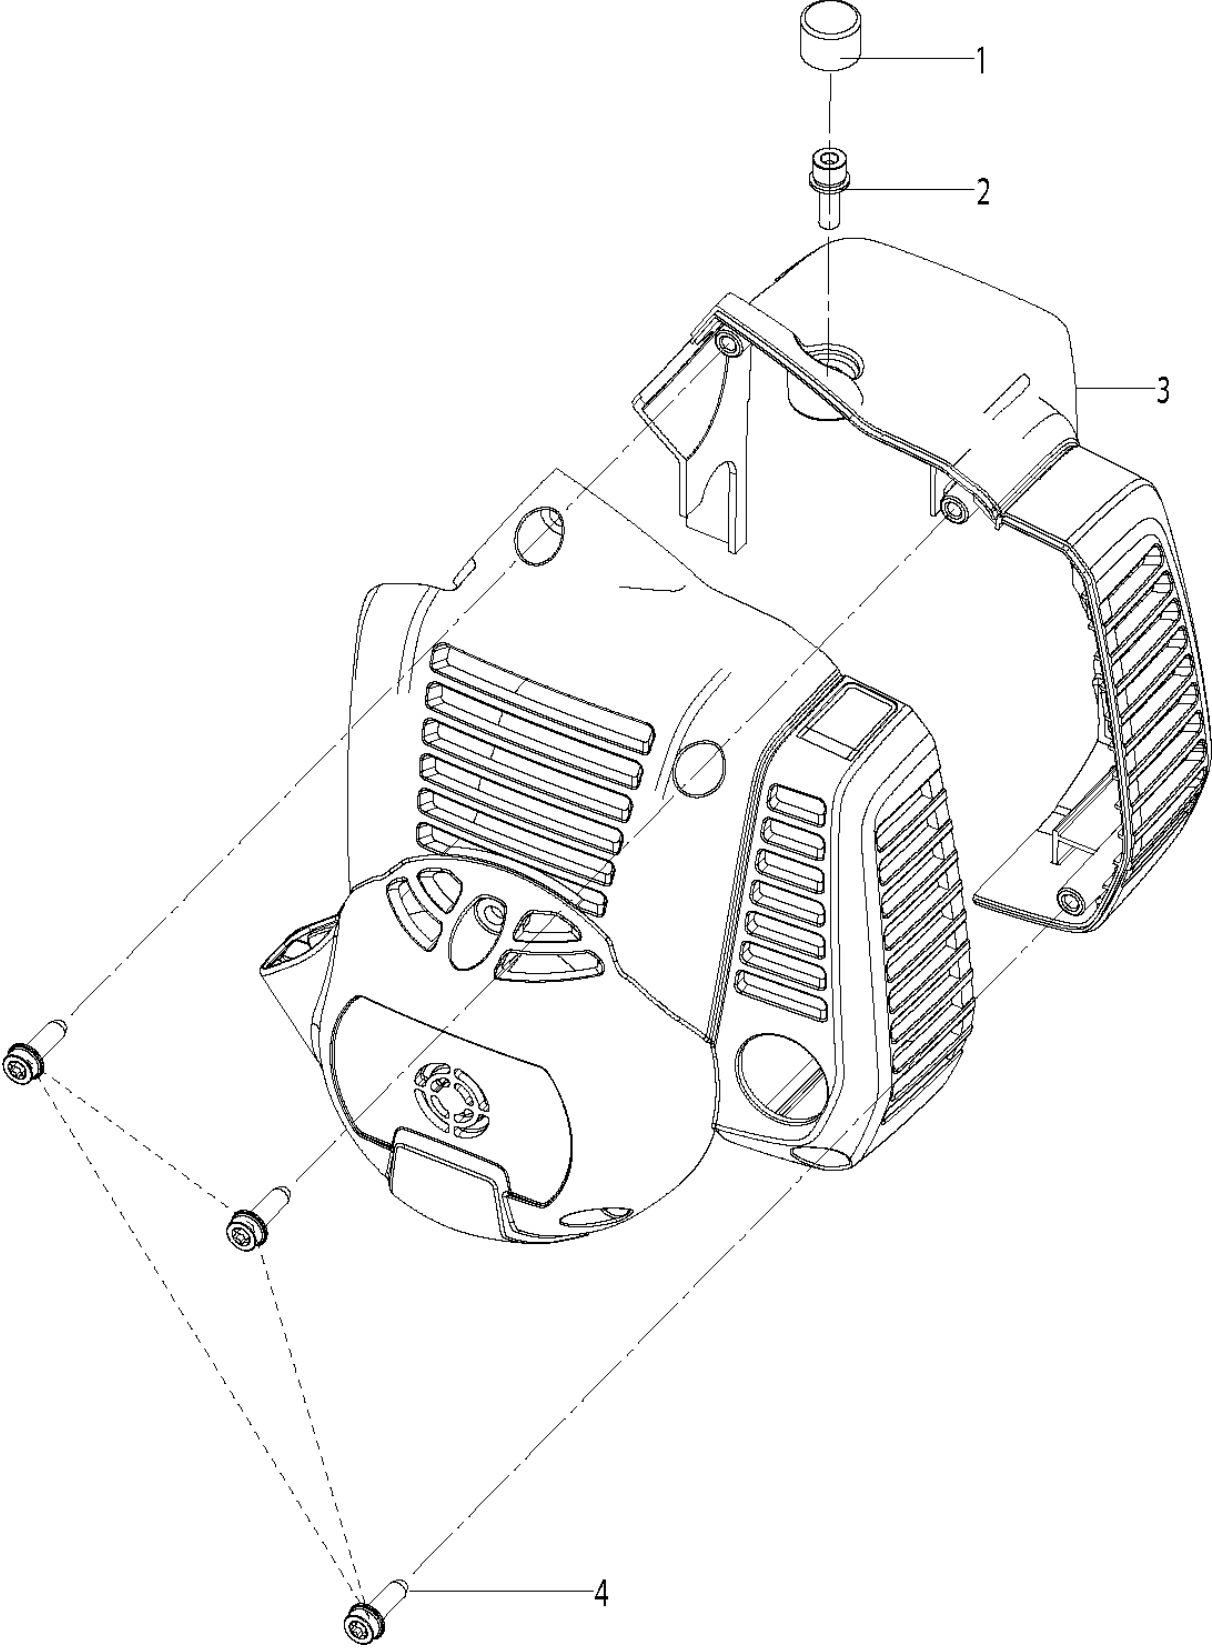

1

2

3

HARNESS

321 S25, 2016-11

Ref	Part No	Description	Remark	QTY KIT	
1	590 21 26-01	HARNESS ASSY	Left	1	
2	590 21 27-01	HARNESS ASSY	Right	1	1
3	590 01 96-01	HANDLE		1	1

Ref	Part No	Description	Remark	QTY KIT
1	590 42 46-01	CAP		1
2	589 87 74-01	SCREW		1
3	582 62 04-01	ENGINE COVER		1
4	589 87 91-01	SCREW IHSCT		3