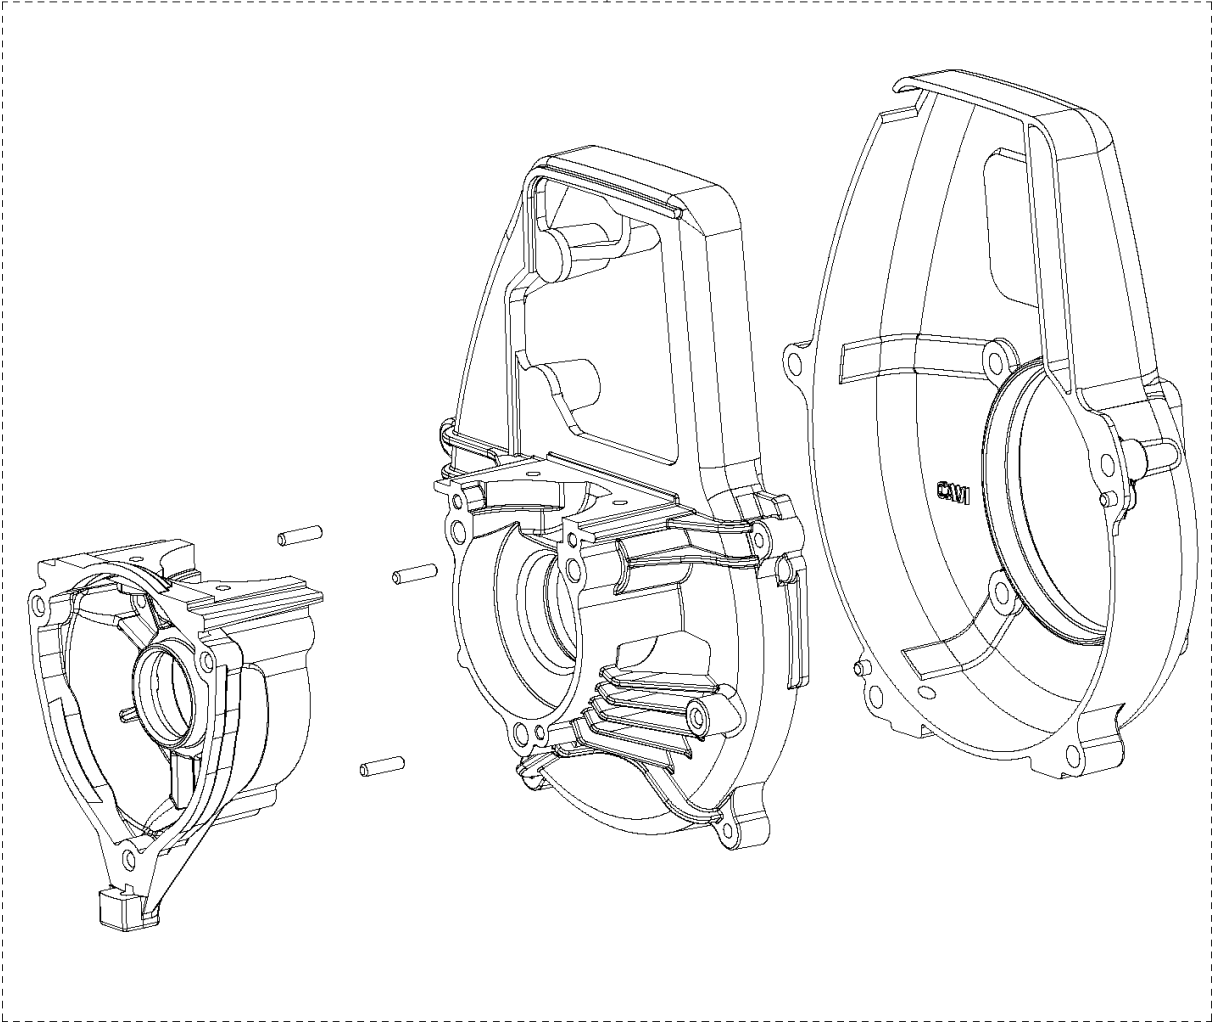

AIR FILTER

321 S25, 2016-11

Ref	Part No	Description	Remark	QTY KIT
1	589 54 17-01	KNOB		1
2	582 61 96-01	FILTER COVER		1
3	589 87 80-02	SCREW		2
4	589 54 21-01	AIR FILTER		1
5	590 21 15-01	HOLDER ASSY		1
6	589 54 13-01	CARBURETTOR		1
7	589 54 14-01	GASKET		1
8	589 87 74-02	SCREW		2
9	590 21 16-01	INSULATOR		1

CONTROLS

321 S25, 2016-11

Ref	Part No	Description	Remark	QTY KIT
1	589 54 57-01	THROTTLE SYSTEM		1
2	589 83 48-01	THROTTLE CABLE		1
3	589 83 56-01	SHORT CIRCUIT CABLE		1

1

CRANKCASE

321 S25, 2016-11

Ref	Part No	Description	Remark	QTY KIT
1	590 21 10-01	CRANKCASE SYSTEM		1

CRANKCASE & CLUTCHDRUM

321 S25, 2016-11

Ref	Part No	Description	Remark	QTY	KIT
1	589 53 94-01	BRIDGE		1	
2	589 53 63-01	SEAL		1	
3	503 25 17-01	BALL BEARING		2	
4	589 53 65-01	GASKET		1	
5	589 53 66-01	CIRCLIP		1	
6	589 87 74-03	SCREW		3	
7	589 54 04-01	IGNITION MODULE ASSY		1	
8	589 87 74-02	SCREW		2	
9	589 53 64-01	SEAL		1	
10	589 54 02-01	FLYWHEEL		1	
11	530 01 59-17	NUT		1	
12	586 06 04-01	WASHER		2	
13	589 53 96-01	CLUTCH		1	
14	589 82 03-01	SPRING		1	13
15	589 53 97-01	SPRING WASHER		2	
16	589 53 98-01	SCREW		2	
17	589 87 74-02	SCREW		4	
18	589 97 15-01	BOLT	M6X16	4	
19	589 54 05-01	SHORT CIRCUIT CABLE		1	

CYLINDER PISTON

321 S25, 2016-11

Ref	Part No	Description	Remark	QTY	KIT
1	589 87 74-01	SCREW	1	4	
2	590 21 08-01	CYLINDER ASSY		1	
3	589 53 58-01	GASKET		1	2
4	590 21 09-01	PISTON ASSY		1	2
5	589 53 70-01	PISTON RING		2	
6	737 44 08-00	CIRCLIP		2	2, 4
7	589 53 79-01	NEEDLE BEARING		1	2
8	589 53 91-01	CRANKSHAFT ASSY		1	
10	589 78 82-01	SPARK PLUG		1	