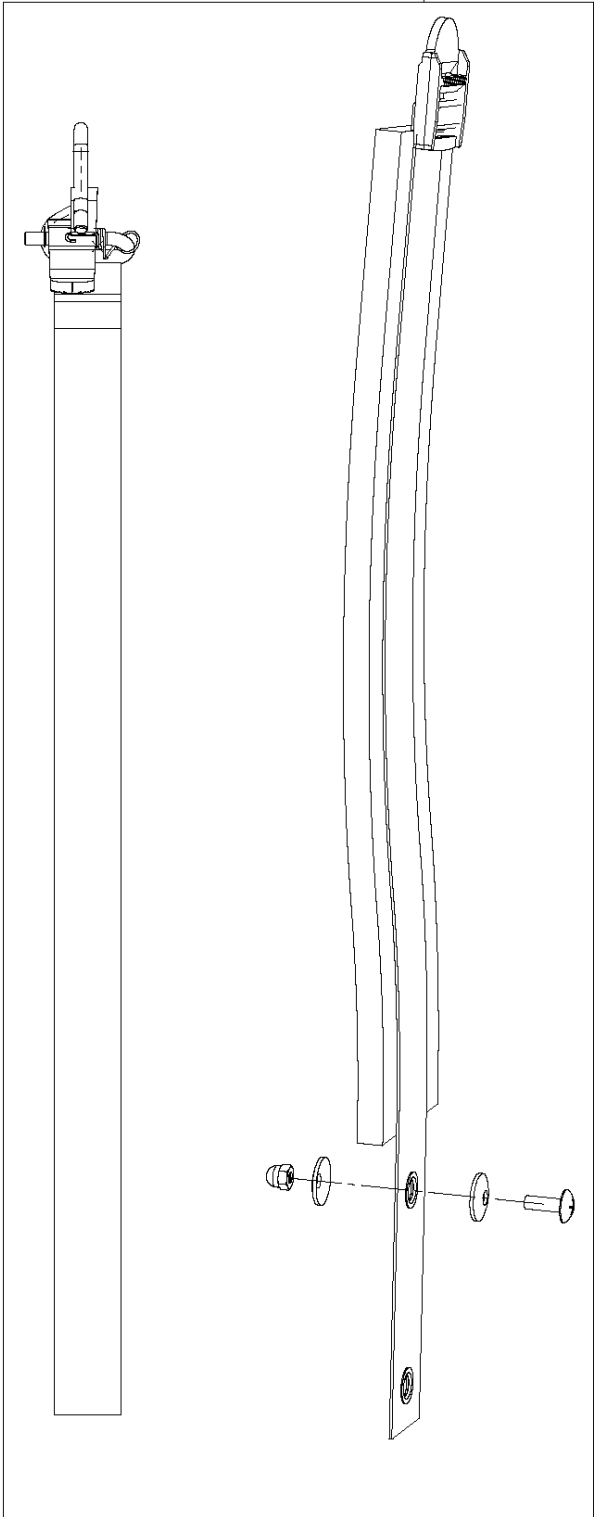

AIR FILTER

321 S25, 2016-11

Ref	Part No	Description	Remark	QTY KIT
1	589 54 17-01	KNOB		1
2	582 61 96-01	FILTER COVER		1
3	589 87 80-02	SCREW		2
4	589 54 21-01	AIR FILTER		1
5	590 21 15-01	HOLDER ASSY		1
6	589 54 13-01	CARBURETTOR		1
7	589 54 14-01	GASKET		1
8	589 87 74-02	SCREW		2
9	590 21 16-01	INSULATOR		1

CYLINDER PISTON

321 S25, 2016-11

Ref	Part No	Description	Remark	QTY	KIT
1	589 87 74-01	SCREW	1	4	
2	590 21 08-01	CYLINDER ASSY		1	
3	589 53 58-01	GASKET		1	2
4	590 21 09-01	PISTON ASSY		1	2
5	589 53 70-01	PISTON RING		2	
6	737 44 08-00	CIRCLIP		2	2, 4
7	589 53 79-01	NEEDLE BEARING		1	2
8	589 53 91-01	CRANKSHAFT ASSY		1	
10	589 78 82-01	SPARK PLUG		1	

FUEL SYSTEM

321 S25, 2016-11

Ref	Part No	Description	Remark	QTY	KIT
1	589 54 11-01	FUEL TANK ASSY		1	
2	590 21 12-01	GROMMET		1	1
3	589 82 12-01	FUEL FILTER		1	1
4	589 54 12-01	TANK CAP ASSY		1	1
5	589 82 09-01	FUEL TANK		1	1
6	589 87 74-02	SCREW		3	

1

2

3

HARNESS

321 S25, 2016-11

Ref	Part No	Description	Remark	QTY KIT	
1	590 21 26-01	HARNESS ASSY	Left	1	
2	590 21 27-01	HARNESS ASSY	Right	1	1
3	590 01 96-01	HANDLE		1	1

Ref	Part No	Description	Remark	QTY KIT
1	590 42 46-01	CAP		1
2	589 87 74-01	SCREW		1
3	582 62 04-01	ENGINE COVER		1
4	589 87 91-01	SCREW IHSCT		3