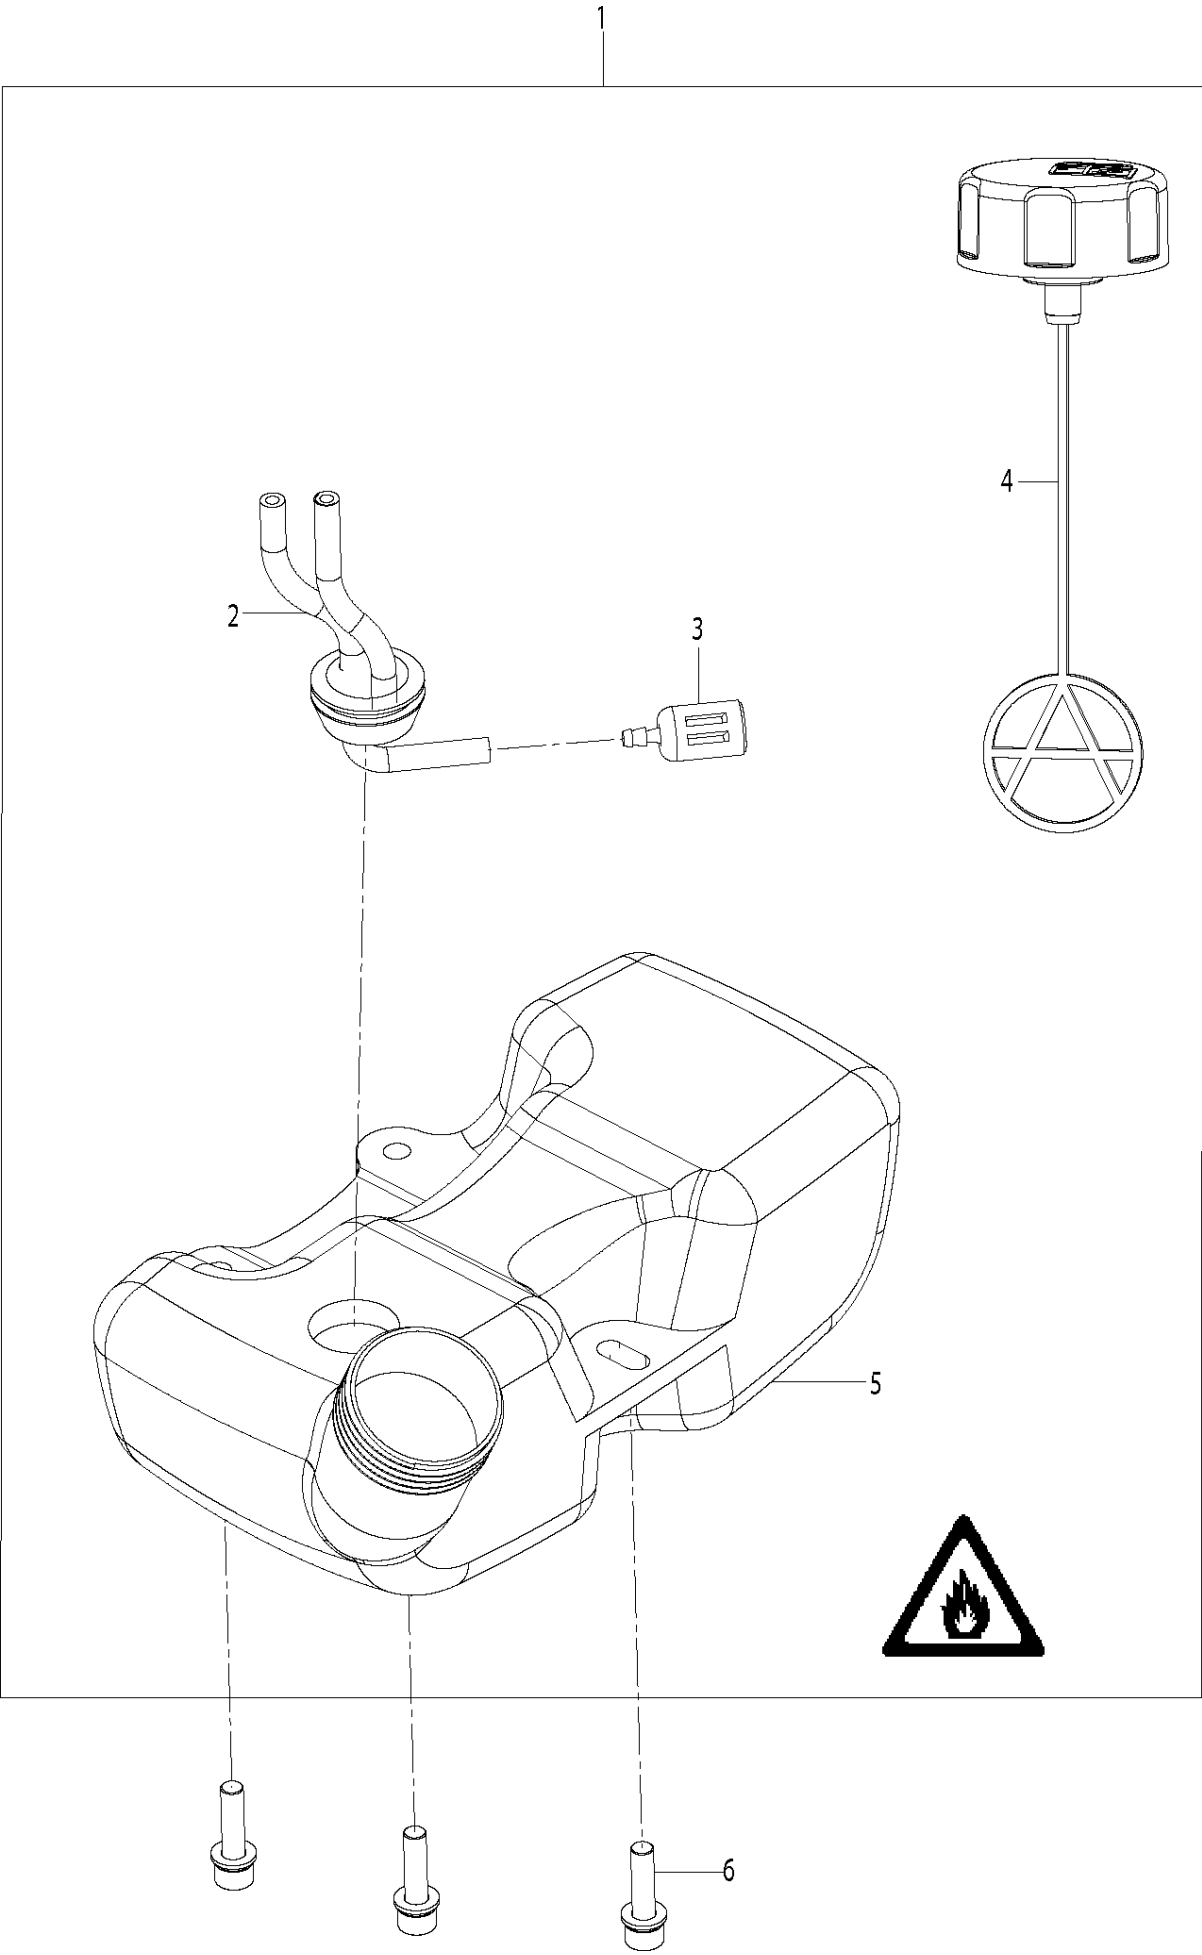

AIR FILTER

321 S25, 2016-11

Ref	Part No	Description	Remark	QTY KIT
1	589 54 17-01	KNOB		1
2	582 61 96-01	FILTER COVER		1
3	589 87 80-02	SCREW		2
4	589 54 21-01	AIR FILTER		1
5	590 21 15-01	HOLDER ASSY		1
6	589 54 13-01	CARBURETTOR		1
7	589 54 14-01	GASKET		1
8	589 87 74-02	SCREW		2
9	590 21 16-01	INSULATOR		1

CONTROLS

321 S25, 2016-11

Ref	Part No	Description	Remark	QTY KIT
1	589 54 57-01	THROTTLE SYSTEM		1
2	589 83 48-01	THROTTLE CABLE		1
3	589 83 56-01	SHORT CIRCUIT CABLE		1

1

CRANKCASE

321 S25, 2016-11

Ref	Part No	Description	Remark	QTY KIT
1	590 21 10-01	CRANKCASE SYSTEM		1

CRANKCASE & CLUTCHDRUM

321 S25, 2016-11

Ref	Part No	Description	Remark	QTY	KIT
1	589 53 94-01	BRIDGE		1	
2	589 53 63-01	SEAL		1	
3	503 25 17-01	BALL BEARING		2	
4	589 53 65-01	GASKET		1	
5	589 53 66-01	CIRCLIP		1	
6	589 87 74-03	SCREW		3	
7	589 54 04-01	IGNITION MODULE ASSY		1	
8	589 87 74-02	SCREW		2	
9	589 53 64-01	SEAL		1	
10	589 54 02-01	FLYWHEEL		1	
11	530 01 59-17	NUT		1	
12	586 06 04-01	WASHER		2	
13	589 53 96-01	CLUTCH		1	
14	589 82 03-01	SPRING		1	13
15	589 53 97-01	SPRING WASHER		2	
16	589 53 98-01	SCREW		2	
17	589 87 74-02	SCREW		4	
18	589 97 15-01	BOLT	M6X16	4	
19	589 54 05-01	SHORT CIRCUIT CABLE		1	

CYLINDER PISTON

321 S25, 2016-11

Ref	Part No	Description	Remark	QTY	KIT
1	589 87 74-01	SCREW	1	4	
2	590 21 08-01	CYLINDER ASSY		1	
3	589 53 58-01	GASKET		1	2
4	590 21 09-01	PISTON ASSY		1	2
5	589 53 70-01	PISTON RING		2	
6	737 44 08-00	CIRCLIP		2	2, 4
7	589 53 79-01	NEEDLE BEARING		1	2
8	589 53 91-01	CRANKSHAFT ASSY		1	
10	589 78 82-01	SPARK PLUG		1	