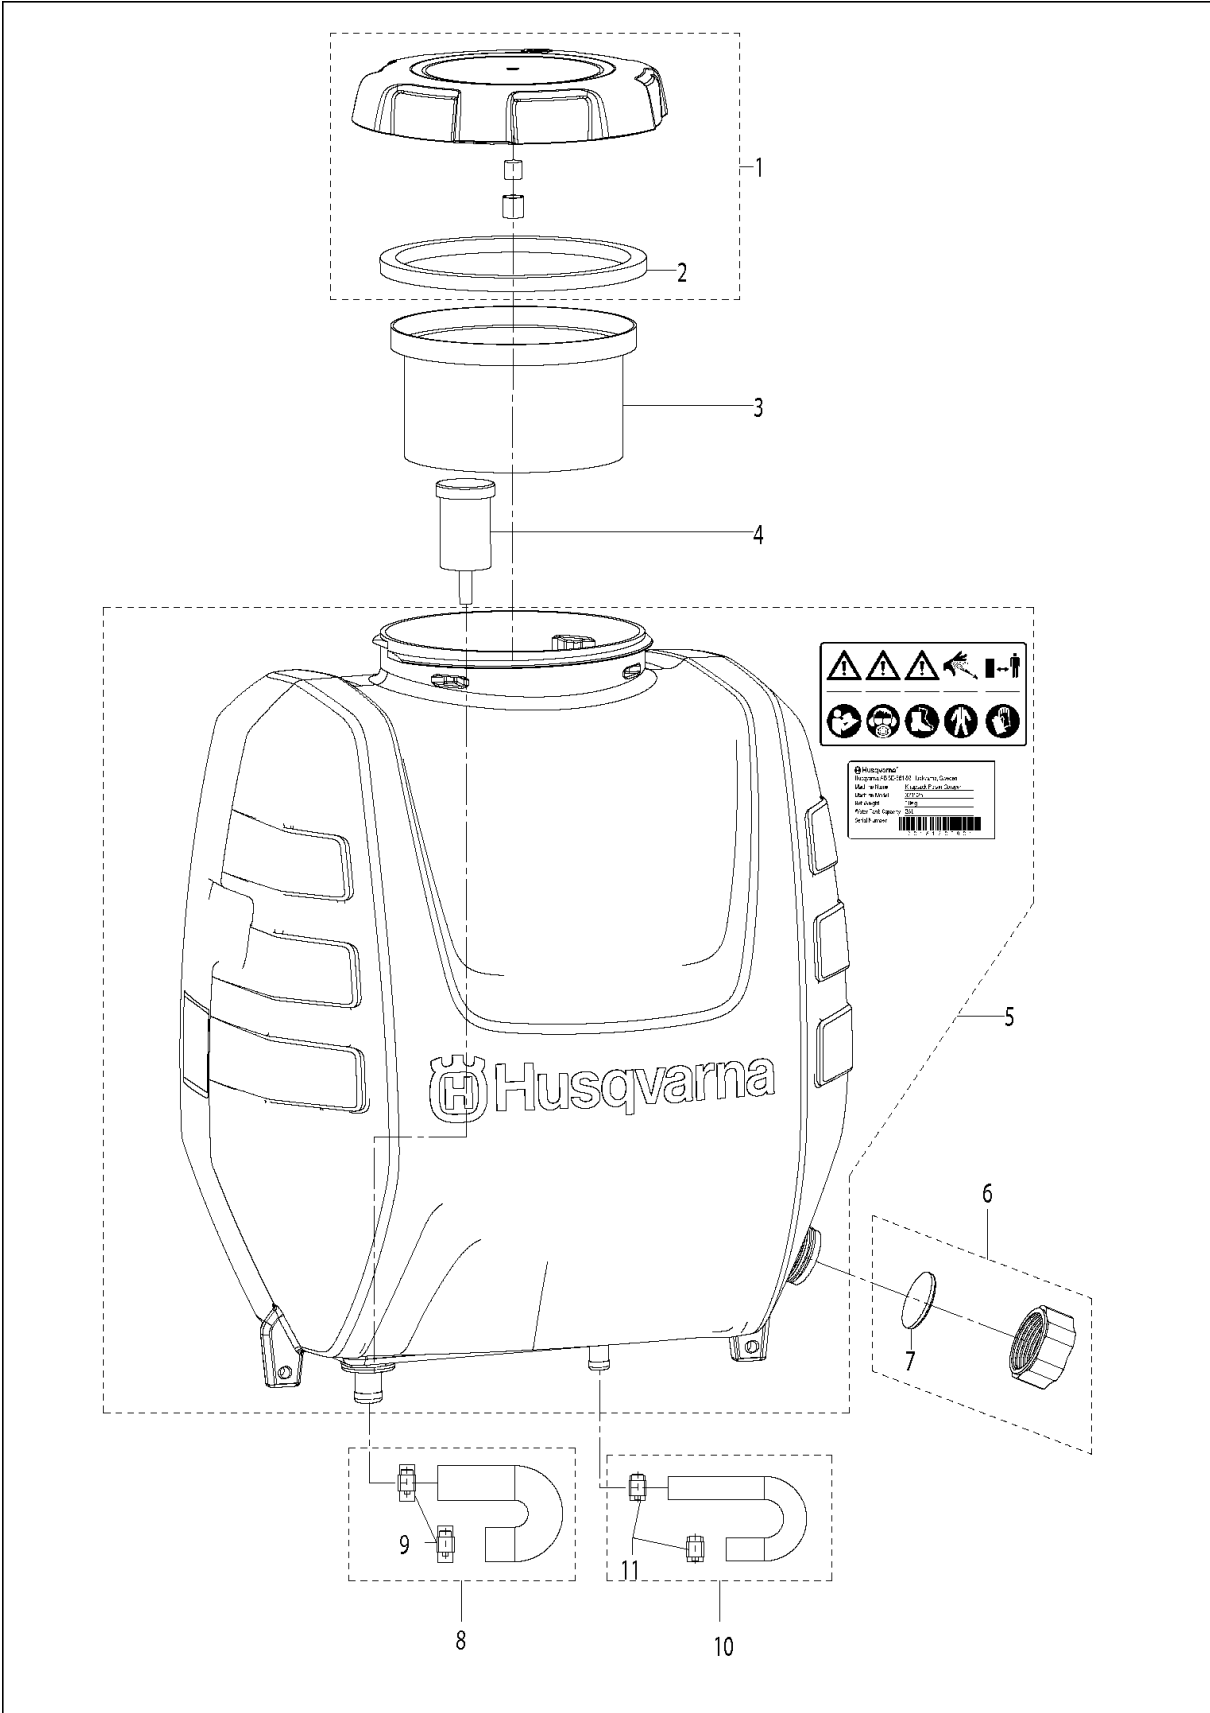

AIR FILTER

321 S25, 2016-11

Ref	Part No	Description	Remark	QTY KIT
1	589 54 17-01	KNOB		1
2	582 61 96-01	FILTER COVER		1
3	589 87 80-02	SCREW		2
4	589 54 21-01	AIR FILTER		1
5	590 21 15-01	HOLDER ASSY		1
6	589 54 13-01	CARBURETTOR		1
7	589 54 14-01	GASKET		1
8	589 87 74-02	SCREW		2
9	590 21 16-01	INSULATOR		1

SPRAY SYSTEM

321 S25, 2016-11

Ref	Part No	Description	Remark	QTY KIT	
1	590 21 24-01	BASE ASSY		1	
2	589 95 24-01	SCREW	M6x30	2	1
3	589 95 30-01	PLANE WASHER	16x6x1.3	22	1
4	574 59 44-01	NUT		9	1
5	589 95 24-02	SCREW	M6x25	2	1
6	589 54 58-01	BRACKET		1	1
7	589 54 60-01	ABSORBER		1	1
8	589 54 59-01	ABSORBER		2	1
9	589 97 16-01	SCREW CRPANT	ST4.8x16	4	1
10	589 97 17-01	HEXAGON NUT		2	1
11	590 21 25-01	PAD		1	1
12	590 16 19-01	SCREW CRCSFT	ST4.2x25	4	11
13	589 97 15-01	BOLT	M6_16	1	11
14	504 45 67-01	SCREW IHSCM	M6_16	2	1

STARTER

321 S25, 2016-11

Ref	Part No	Description	Remark	QTY	KIT
1	590 21 29-01	STARTER ASSY		1	
2	590 21 14-01	PULLEY ASSY		1	1
3	589 82 28-01	ROPE		1	1
4	589 82 29-01	COIL SPRING		1	1
5	589 82 22-01	PAWL		2	1
6	589 82 24-01	SPRING		2	1
7	575 48 95-01	STARTER HANDLE		1	1
8	589 87 88-01	SCREW		3	1
9	589 82 31-01	STARTER PULLEY		1	1
10	589 82 32-01	COIL SPRING		1	1
11	589 82 33-01	PLATE		1	1
12	589 82 34-01	DRIVER		1	1
13	589 82 37-01	WASHER		1	1
14	589 87 94-01	SCREW CRPANT		1	1
15	589 87 77-01	SCREW		3	
16	582 62 43-01	SEAT		1	