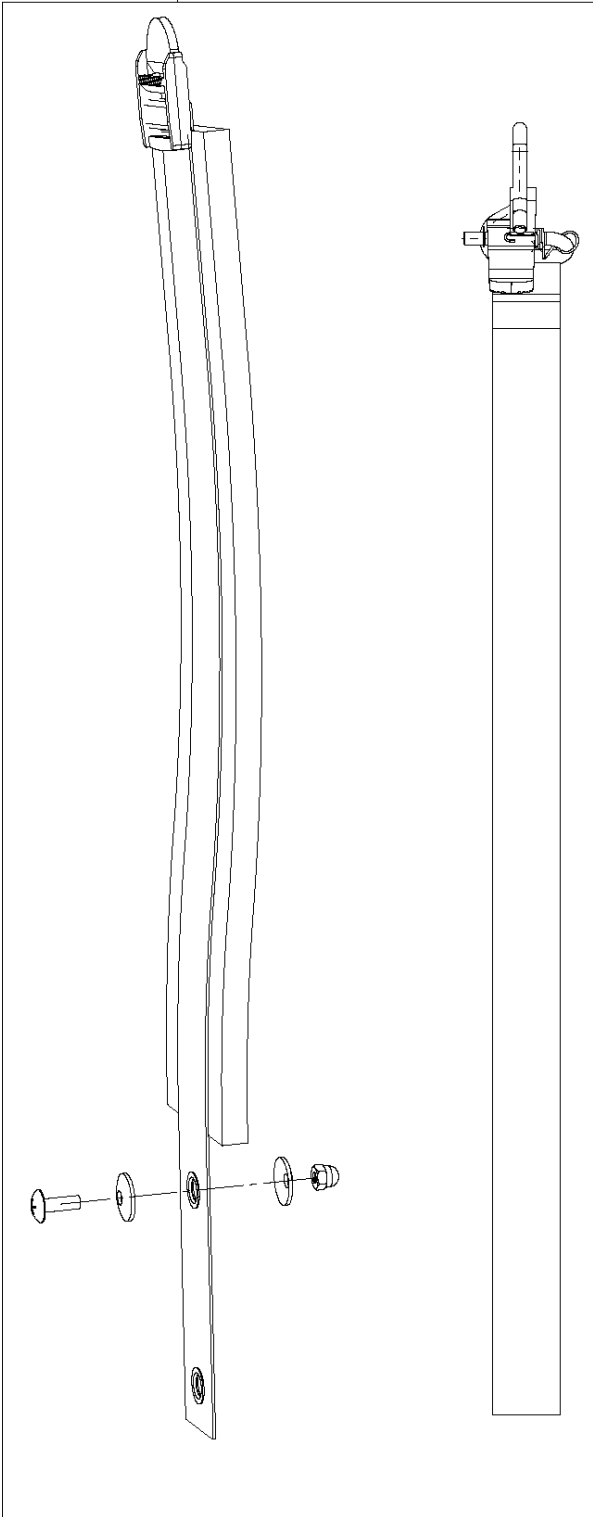

AIR FILTER

321 S25, 2016-11

Ref	Part No	Description	Remark	QTY KIT
1	589 54 17-01	KNOB		1
2	582 61 96-01	FILTER COVER		1
3	589 87 80-02	SCREW		2
4	589 54 21-01	AIR FILTER		1
5	590 21 15-01	HOLDER ASSY		1
6	589 54 13-01	CARBURETTOR		1
7	589 54 14-01	GASKET		1
8	589 87 74-02	SCREW		2
9	590 21 16-01	INSULATOR		1

CRANKCASE & CLUTCHDRUM

321 S25, 2016-11

Ref	Part No	Description	Remark	QTY	KIT
1	589 53 94-01	BRIDGE		1	
2	589 53 63-01	SEAL		1	
3	503 25 17-01	BALL BEARING		2	
4	589 53 65-01	GASKET		1	
5	589 53 66-01	CIRCLIP		1	
6	589 87 74-03	SCREW		3	
7	589 54 04-01	IGNITION MODULE ASSY		1	
8	589 87 74-02	SCREW		2	
9	589 53 64-01	SEAL		1	
10	589 54 02-01	FLYWHEEL		1	
11	530 01 59-17	NUT		1	
12	586 06 04-01	WASHER		2	
13	589 53 96-01	CLUTCH		1	
14	589 82 03-01	SPRING		1	13
15	589 53 97-01	SPRING WASHER		2	
16	589 53 98-01	SCREW		2	
17	589 87 74-02	SCREW		4	
18	589 97 15-01	BOLT	M6X16	4	
19	589 54 05-01	SHORT CIRCUIT CABLE		1	

CYLINDER PISTON

321 S25, 2016-11

Ref	Part No	Description	Remark	QTY	KIT
1	589 87 74-01	SCREW	1	4	
2	590 21 08-01	CYLINDER ASSY		1	
3	589 53 58-01	GASKET		1	2
4	590 21 09-01	PISTON ASSY		1	2
5	589 53 70-01	PISTON RING		2	
6	737 44 08-00	CIRCLIP		2	2, 4
7	589 53 79-01	NEEDLE BEARING		1	2
8	589 53 91-01	CRANKSHAFT ASSY		1	
10	589 78 82-01	SPARK PLUG		1	

1

2

3

HARNESS

321 S25, 2016-11

Ref	Part No	Description	Remark	QTY KIT	
1	590 21 26-01	HARNESS ASSY	Left	1	
2	590 21 27-01	HARNESS ASSY	Right	1	1
3	590 01 96-01	HANDLE		1	1

Ref	Part No	Description	Remark	QTY KIT
1	590 42 46-01	CAP		1
2	589 87 74-01	SCREW		1
3	582 62 04-01	ENGINE COVER		1
4	589 87 91-01	SCREW IHSCT		3