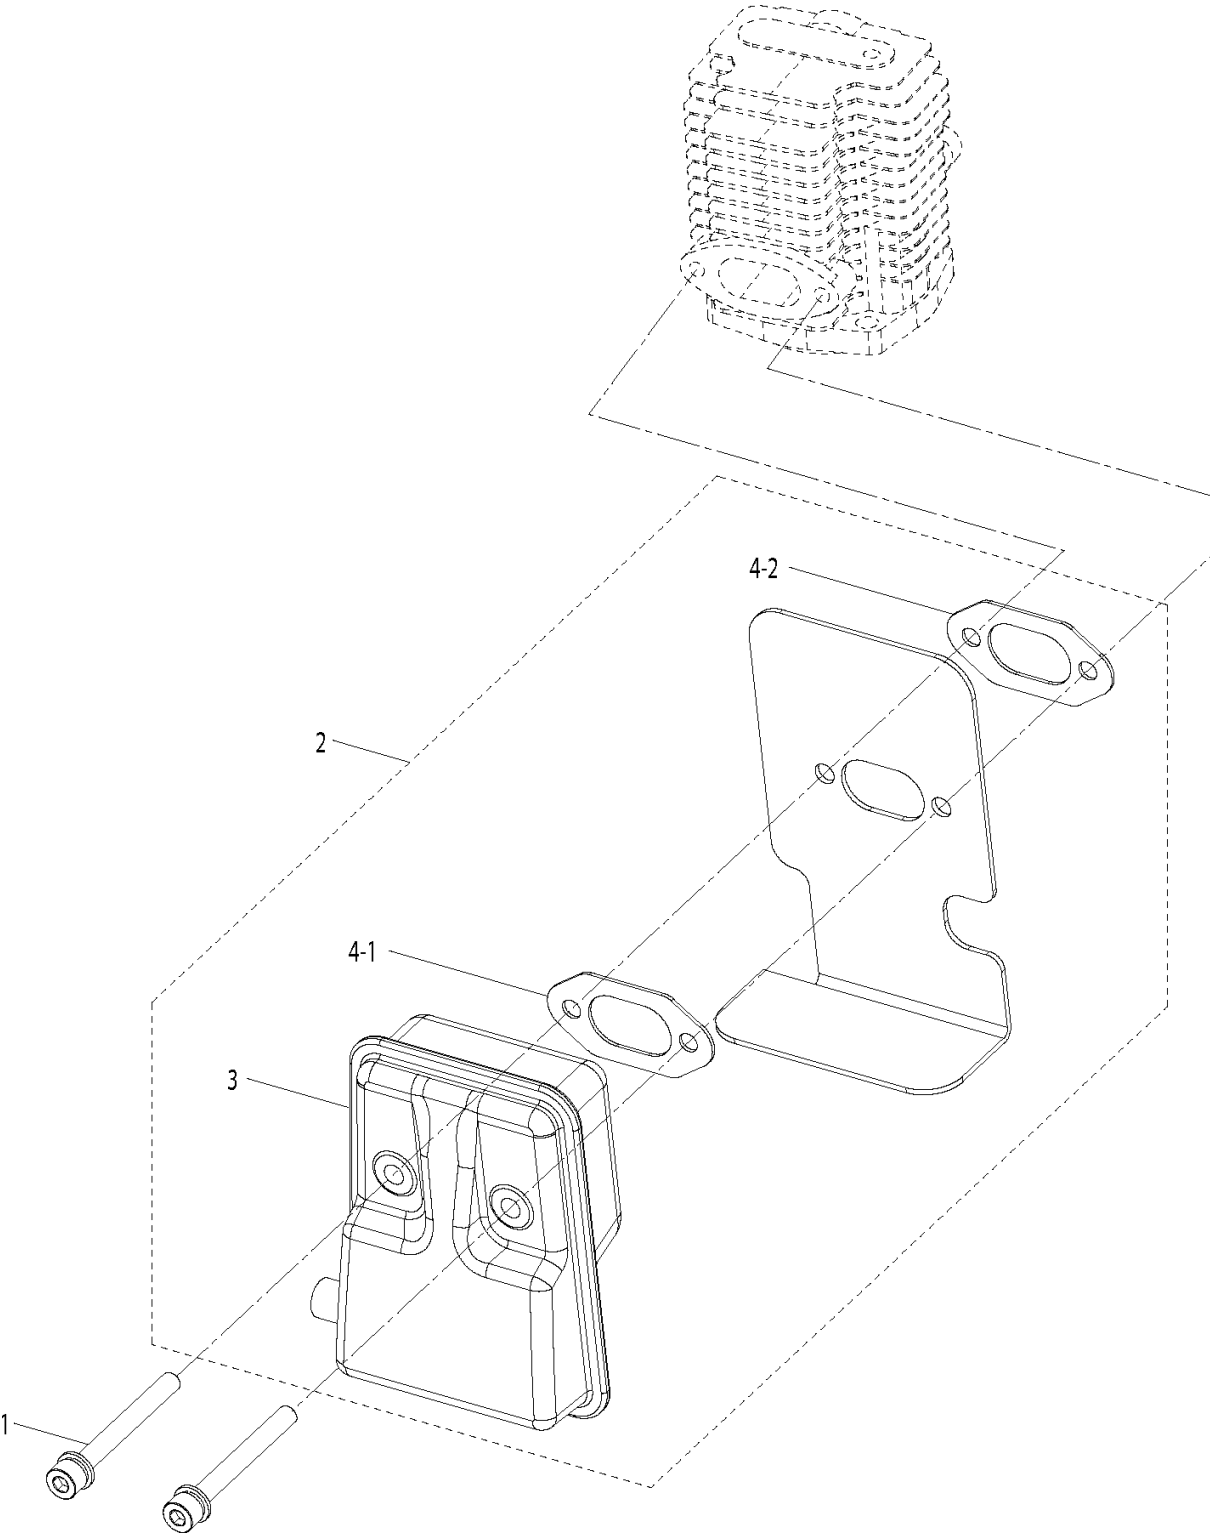

1

2

3

HARNESS

321 S25, 2016-11

Ref	Part No	Description	Remark	QTY KIT	
1	590 21 26-01	HARNESS ASSY	Left	1	
2	590 21 27-01	HARNESS ASSY	Right	1	1
3	590 01 96-01	HANDLE		1	1

Ref	Part No	Description	Remark	QTY KIT
1	590 42 46-01	CAP		1
2	589 87 74-01	SCREW		1
3	582 62 04-01	ENGINE COVER		1
4	589 87 91-01	SCREW IHSCT		3