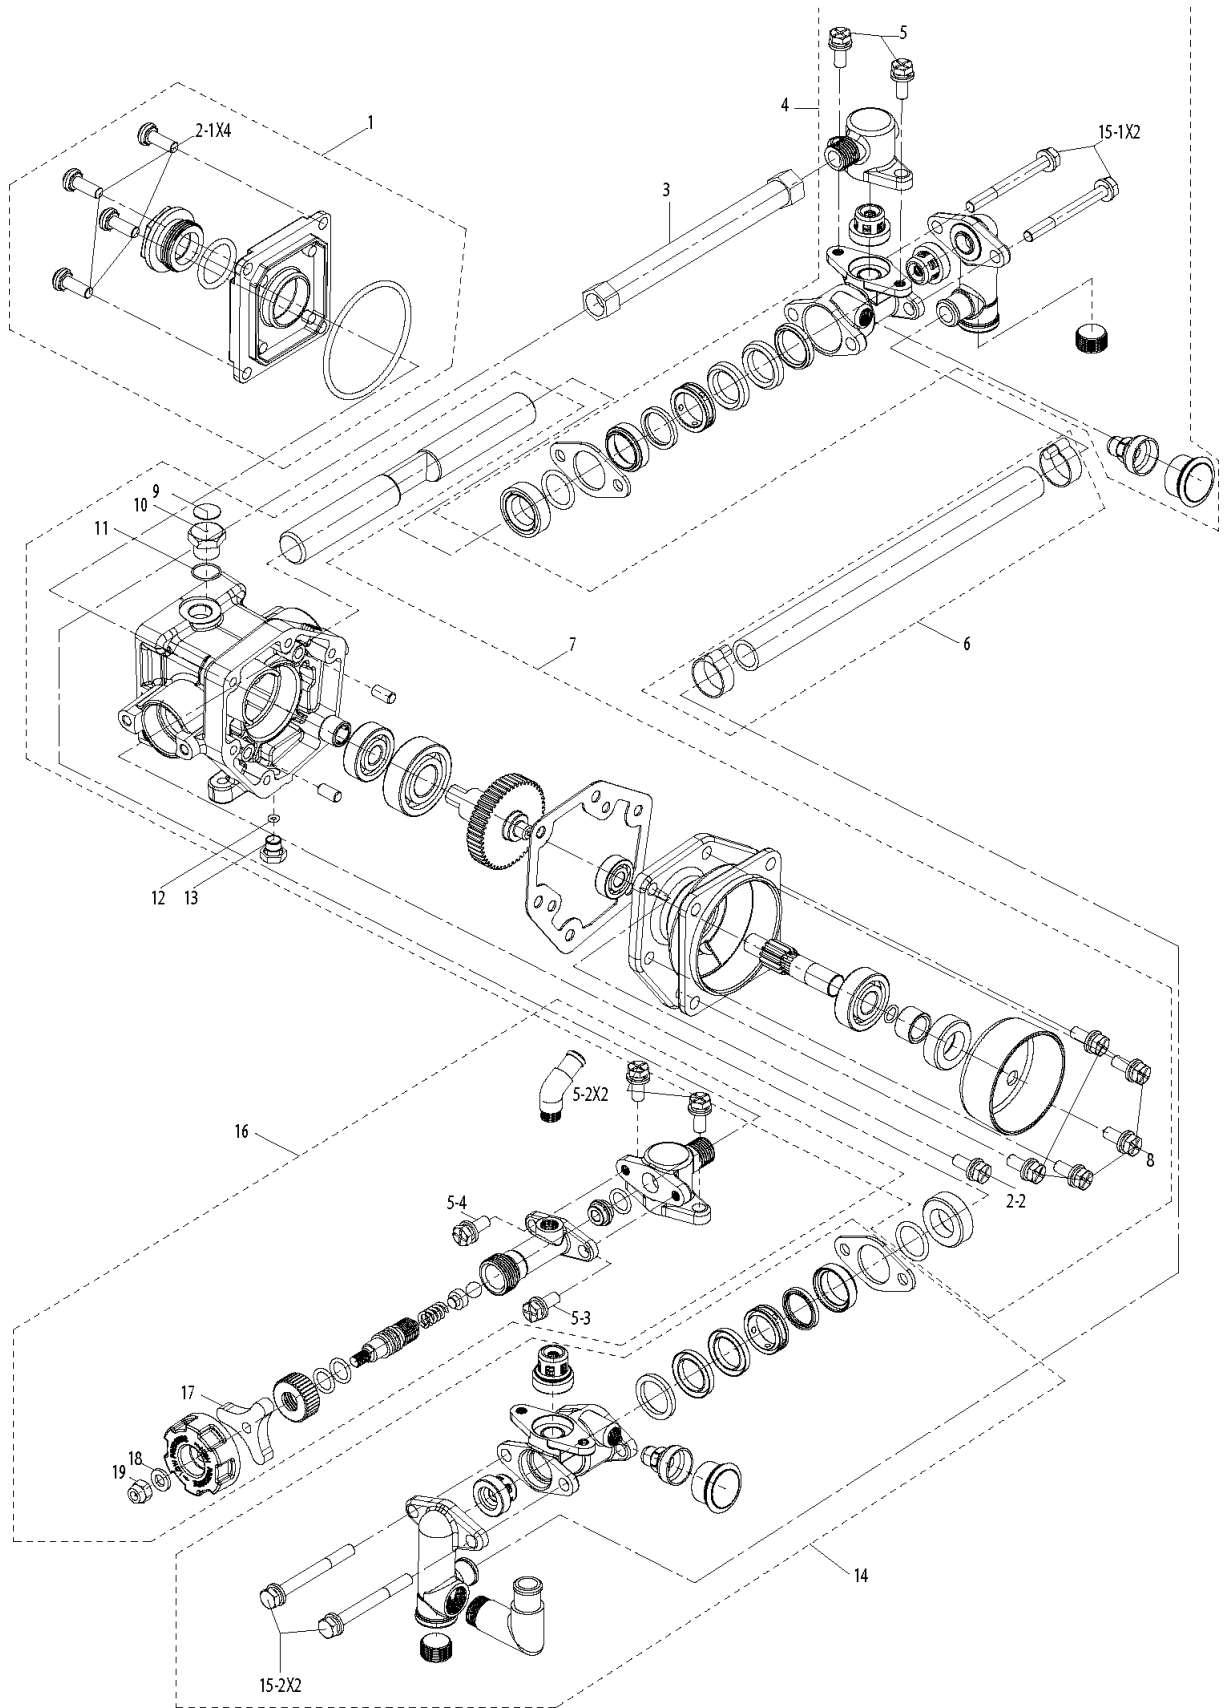

PUMP

321 S25, 2016-11

Ref	Part No	Description	Remark	QTY KIT	
1	590 21 17-01	COVER ASSY		1	
2-1X4	589 94 23-01	BOLT	M6_16	4	1
3	589 83 39-01	PRESSURE HOSE		1	
4	590 21 18-01	PUMP		1	
5	589 94 19-01	BOLT	M6X14	2	4
15-1X2	589 94 21-01	BOLT	M6_70	2	4
6	590 21 19-01	PIPE ASSY		1	
7	589 83 13-01	GEARBOX ASSY		1	
2-2	589 94 23-01	BOLT	M6_16	1	7
8	589 94 25-01	BOLT	M6_18	5	7
9	589 83 26-01	DECAL		1	7
10	589 83 24-01	SCREW		1	7
11	589 83 25-01	O-RING		1	7
12	589 83 23-01	O-RING		1	7
13	589 89 70-01	BOLT		1	7
14	590 21 20-01	PUMP		1	
15-2X2	589 94 21-01	BOLT	M6_70	2	14
16	589 82 86-01	VALVE ASSY		1	
5-2X2	589 94 19-01	BOLT	M6X14	2	16
5-3	589 94 19-01	BOLT	M6X14	1	16
5-4	589 94 19-01	BOLT	M6X14	1	16
17	589 83 42-01	NUT		1	16
18	589 83 11-01	WASHER		1	16
19	503 22 20-07	LOCK NUT		1	16