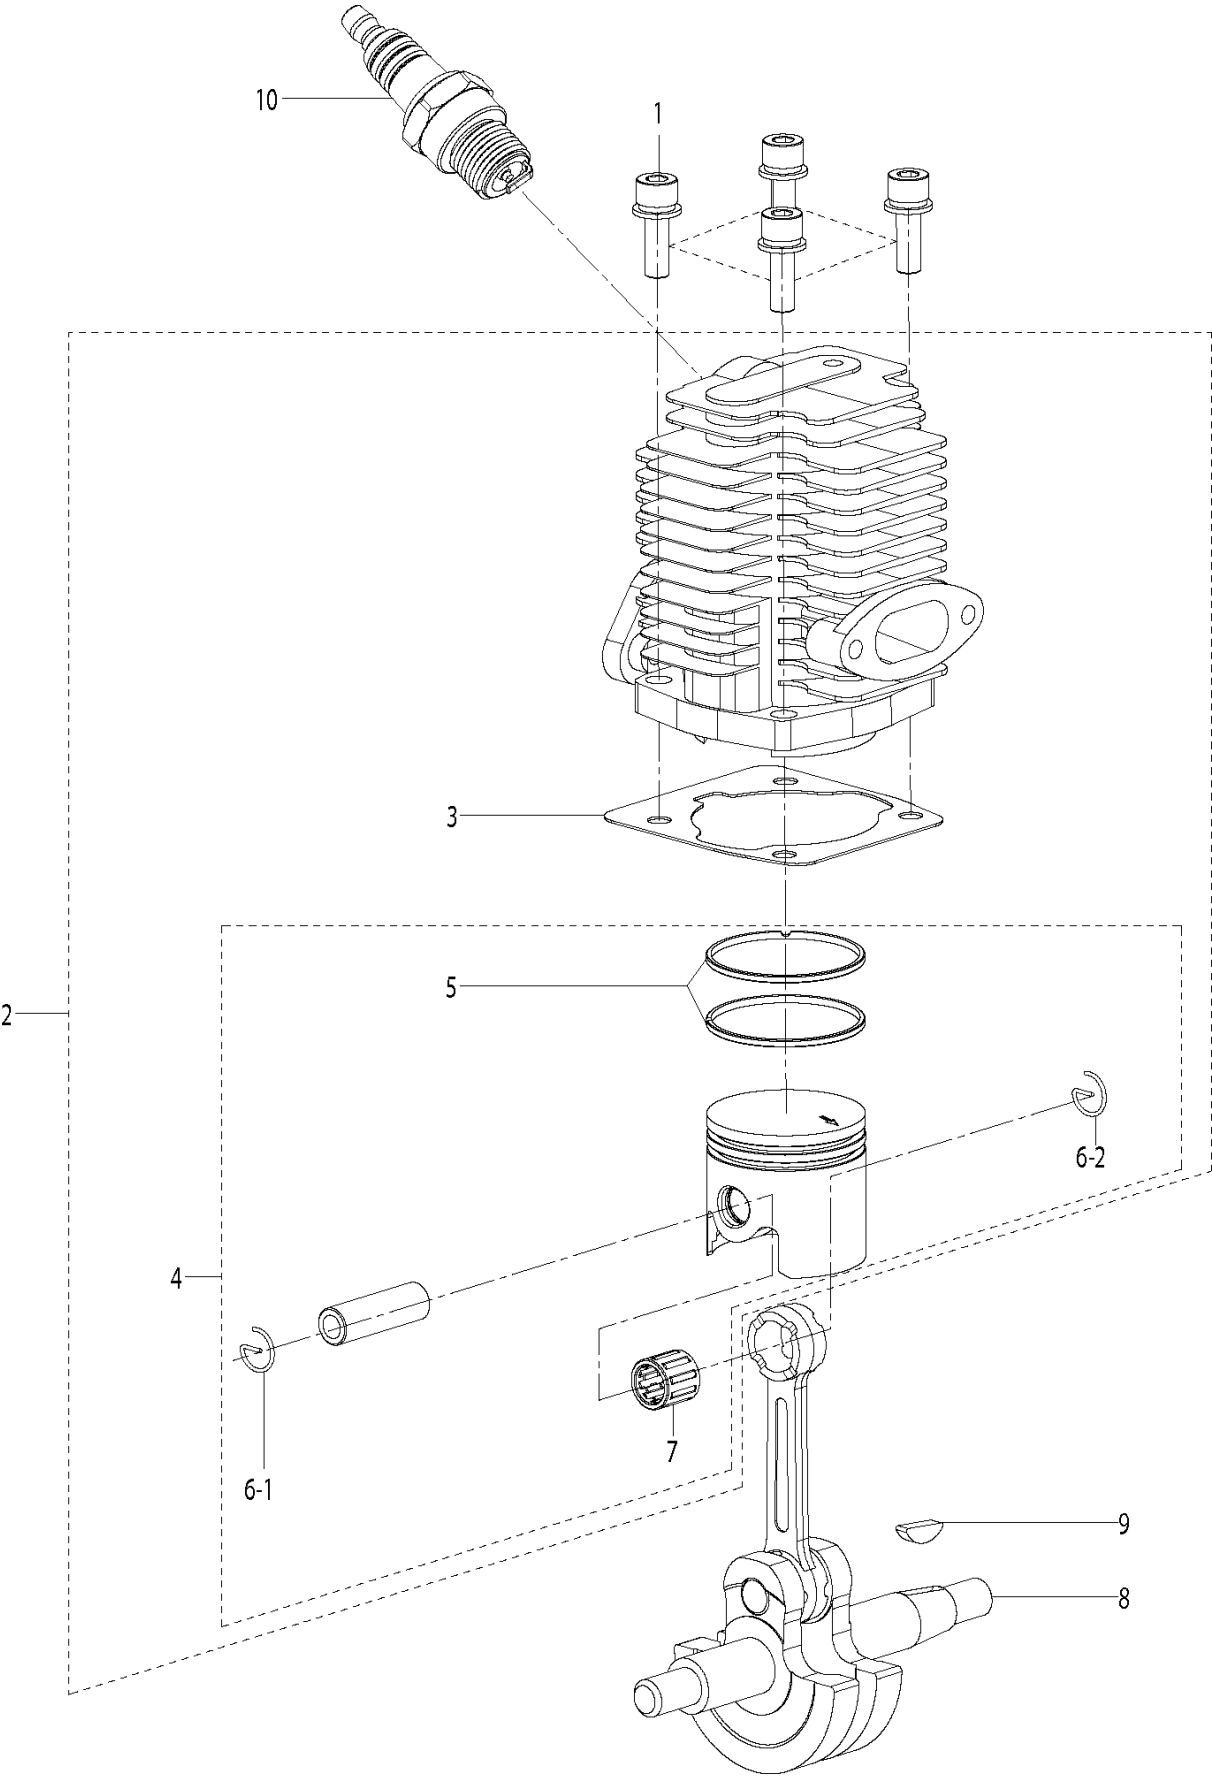

AIR FILTER

321 S25, 2016-11

Ref	Part No	Description	Remark	QTY KIT
1	589 54 17-01	KNOB		1
2	582 61 96-01	FILTER COVER		1
3	589 87 80-02	SCREW		2
4	589 54 21-01	AIR FILTER		1
5	590 21 15-01	HOLDER ASSY		1
6	589 54 13-01	CARBURETTOR		1
7	589 54 14-01	GASKET		1
8	589 87 74-02	SCREW		2
9	590 21 16-01	INSULATOR		1

CONTROLS

321 S25, 2016-11

Ref	Part No	Description	Remark	QTY KIT
1	589 54 57-01	THROTTLE SYSTEM		1
2	589 83 48-01	THROTTLE CABLE		1
3	589 83 56-01	SHORT CIRCUIT CABLE		1

1

CRANKCASE

321 S25, 2016-11

Ref	Part No	Description	Remark	QTY KIT
1	590 21 10-01	CRANKCASE SYSTEM		1

CRANKCASE & CLUTCHDRUM

321 S25, 2016-11

Ref	Part No	Description	Remark	QTY	KIT
1	589 53 94-01	BRIDGE		1	
2	589 53 63-01	SEAL		1	
3	503 25 17-01	BALL BEARING		2	
4	589 53 65-01	GASKET		1	
5	589 53 66-01	CIRCLIP		1	
6	589 87 74-03	SCREW		3	
7	589 54 04-01	IGNITION MODULE ASSY		1	
8	589 87 74-02	SCREW		2	
9	589 53 64-01	SEAL		1	
10	589 54 02-01	FLYWHEEL		1	
11	530 01 59-17	NUT		1	
12	586 06 04-01	WASHER		2	
13	589 53 96-01	CLUTCH		1	
14	589 82 03-01	SPRING		1	13
15	589 53 97-01	SPRING WASHER		2	
16	589 53 98-01	SCREW		2	
17	589 87 74-02	SCREW		4	
18	589 97 15-01	BOLT	M6X16	4	
19	589 54 05-01	SHORT CIRCUIT CABLE		1	

CYLINDER PISTON

321 S25, 2016-11

Ref	Part No	Description	Remark	QTY	KIT
1	589 87 74-01	SCREW	1	4	
2	590 21 08-01	CYLINDER ASSY		1	
3	589 53 58-01	GASKET		1	2
4	590 21 09-01	PISTON ASSY		1	2
5	589 53 70-01	PISTON RING		2	
6	737 44 08-00	CIRCLIP		2	2, 4
7	589 53 79-01	NEEDLE BEARING		1	2
8	589 53 91-01	CRANKSHAFT ASSY		1	
10	589 78 82-01	SPARK PLUG		1	