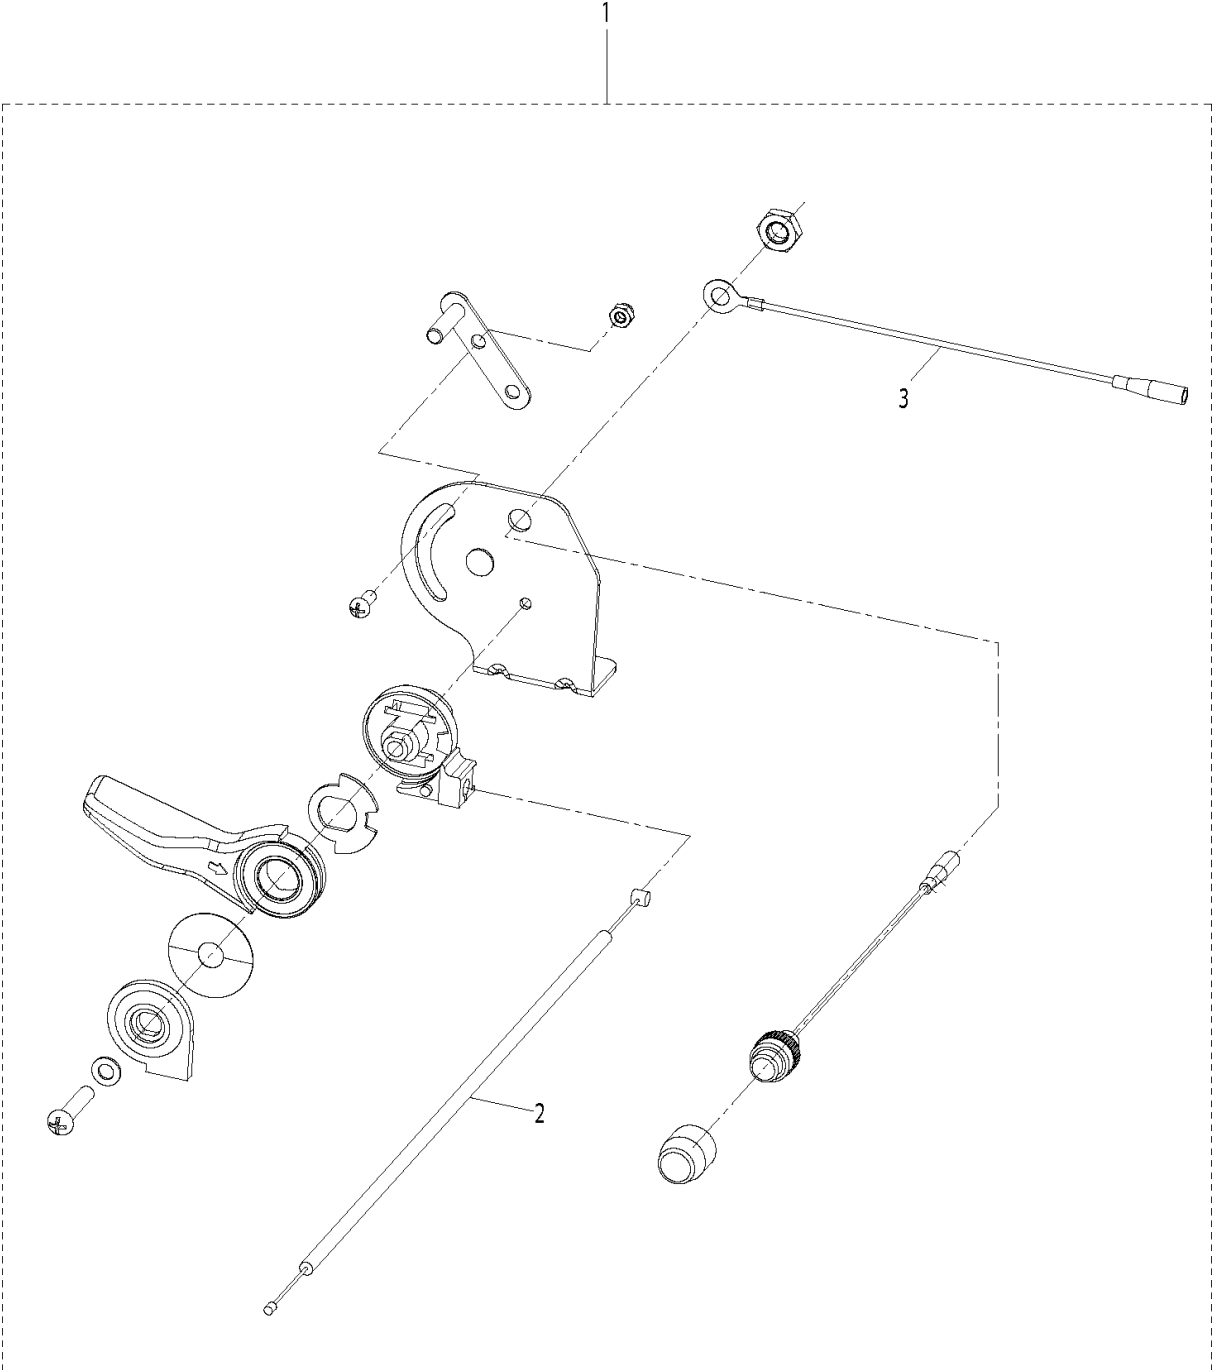

SPARE PARTS LIST

SPRAYERS

321 S25, 2016-11

ACCESSORIES

321 S25, 2016-11

Ref	Part No	Description	Remark	QTY KIT
1	590 21 28-01	SERVICE TOOLS		1
2	589 85 29-01	GASKET		4
3	589 85 28-01	GASKET		4
4	589 82 82-01	SEAL		4
5	589 82 60-01	SEAL		4

AIR FILTER

321 S25, 2016-11

Ref	Part No	Description	Remark	QTY KIT
1	589 54 17-01	KNOB		1
2	582 61 96-01	FILTER COVER		1
3	589 87 80-02	SCREW		2
4	589 54 21-01	AIR FILTER		1
5	590 21 15-01	HOLDER ASSY		1
6	589 54 13-01	CARBURETTOR		1
7	589 54 14-01	GASKET		1
8	589 87 74-02	SCREW		2
9	590 21 16-01	INSULATOR		1

CRANKCASE & CLUTCHDRUM

321 S25, 2016-11

Ref	Part No	Description	Remark	QTY	KIT
1	589 53 94-01	BRIDGE		1	
2	589 53 63-01	SEAL		1	
3	503 25 17-01	BALL BEARING		2	
4	589 53 65-01	GASKET		1	
5	589 53 66-01	CIRCLIP		1	
6	589 87 74-03	SCREW		3	
7	589 54 04-01	IGNITION MODULE ASSY		1	
8	589 87 74-02	SCREW		2	
9	589 53 64-01	SEAL		1	
10	589 54 02-01	FLYWHEEL		1	
11	530 01 59-17	NUT		1	
12	586 06 04-01	WASHER		2	
13	589 53 96-01	CLUTCH		1	
14	589 82 03-01	SPRING		1	13
15	589 53 97-01	SPRING WASHER		2	
16	589 53 98-01	SCREW		2	
17	589 87 74-02	SCREW		4	
18	589 97 15-01	BOLT	M6X16	4	
19	589 54 05-01	SHORT CIRCUIT CABLE		1	

CYLINDER PISTON

321 S25, 2016-11

Ref	Part No	Description	Remark	QTY	KIT
1	589 87 74-01	SCREW	1	4	
2	590 21 08-01	CYLINDER ASSY		1	
3	589 53 58-01	GASKET		1	2
4	590 21 09-01	PISTON ASSY		1	2
5	589 53 70-01	PISTON RING		2	
6	737 44 08-00	CIRCLIP		2	2, 4
7	589 53 79-01	NEEDLE BEARING		1	2
8	589 53 91-01	CRANKSHAFT ASSY		1	
10	589 78 82-01	SPARK PLUG		1	