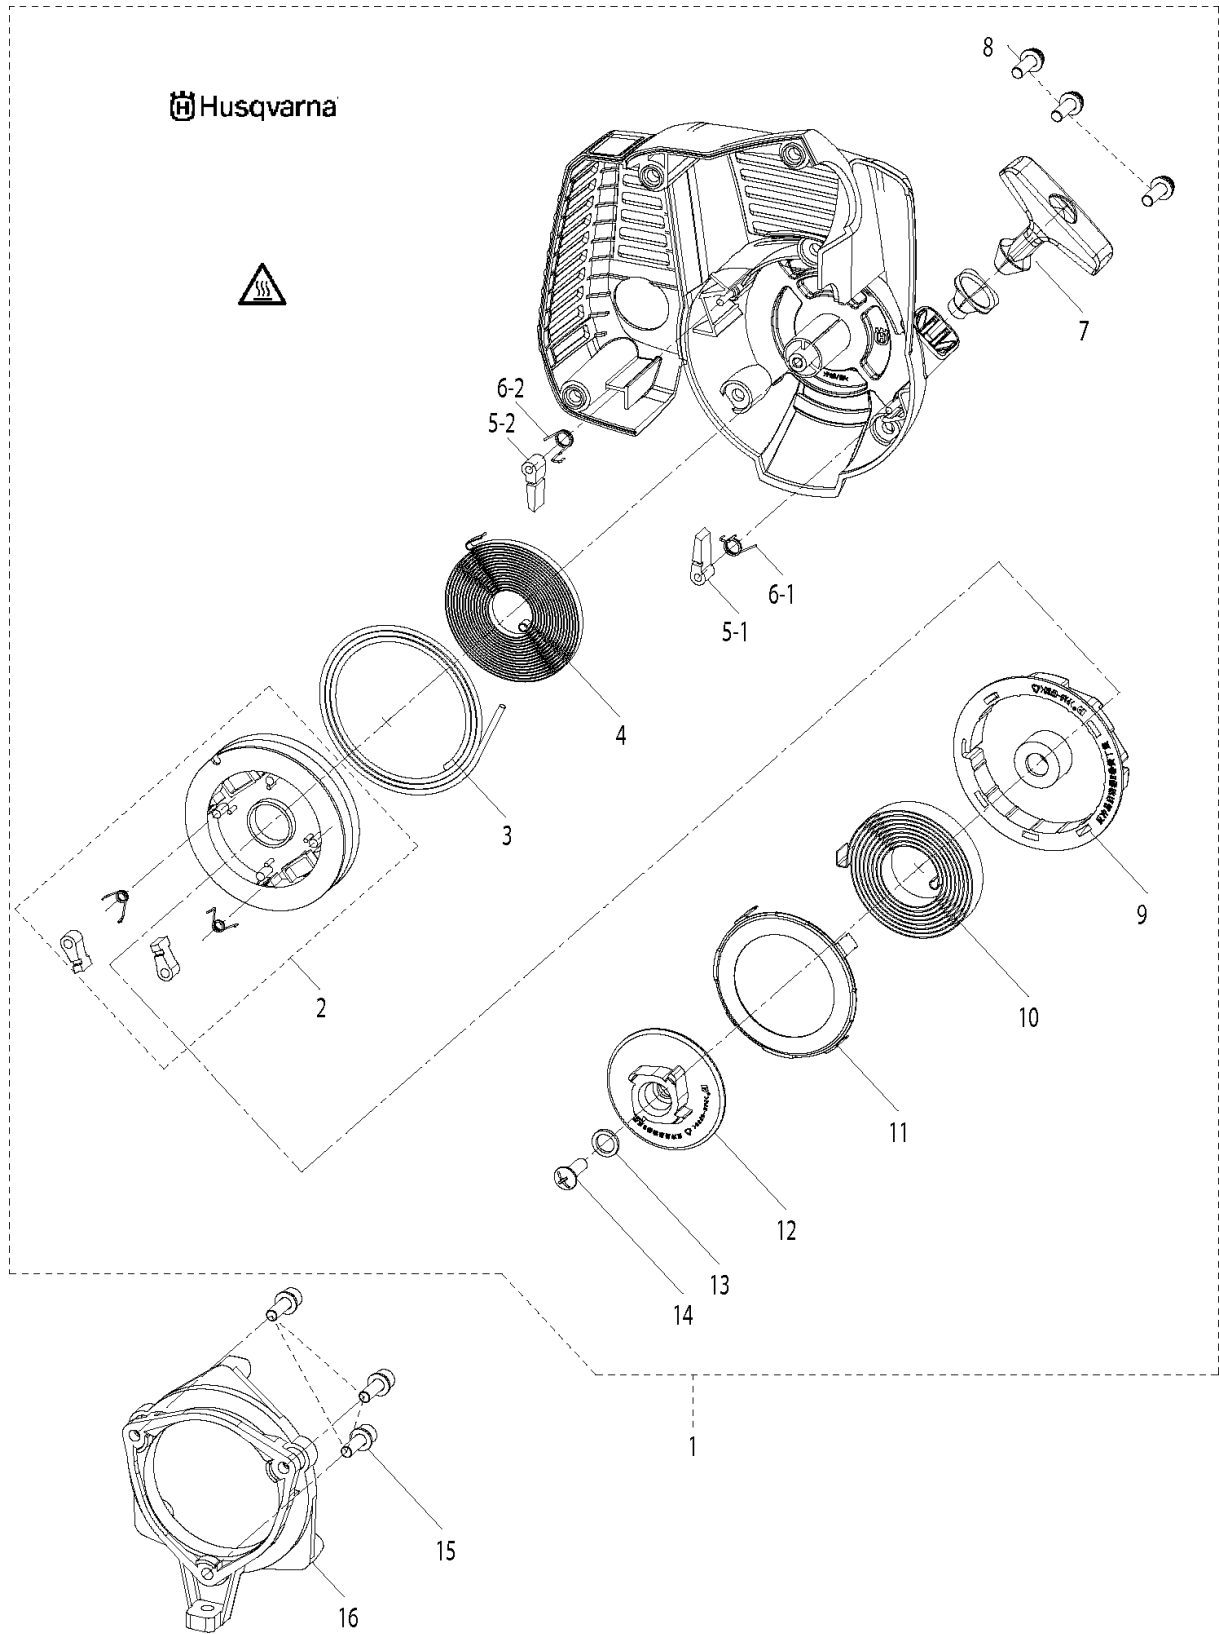

STARTER

321 S25, 2016-11

Ref	Part No	Description	Remark	QTY	KIT
1	590 21 29-01	STARTER ASSY		1	
2	590 21 14-01	PULLEY ASSY		1	1
3	589 82 28-01	ROPE		1	1
4	589 82 29-01	COIL SPRING		1	1
5	589 82 22-01	PAWL		2	1
6	589 82 24-01	SPRING		2	1
7	575 48 95-01	STARTER HANDLE		1	1
8	589 87 88-01	SCREW		3	1
9	589 82 31-01	STARTER PULLEY		1	1
10	589 82 32-01	COIL SPRING		1	1
11	589 82 33-01	PLATE		1	1
12	589 82 34-01	DRIVER		1	1
13	589 82 37-01	WASHER		1	1
14	589 87 94-01	SCREW CRPANT		1	1
15	589 87 77-01	SCREW		3	
16	582 62 43-01	SEAT		1