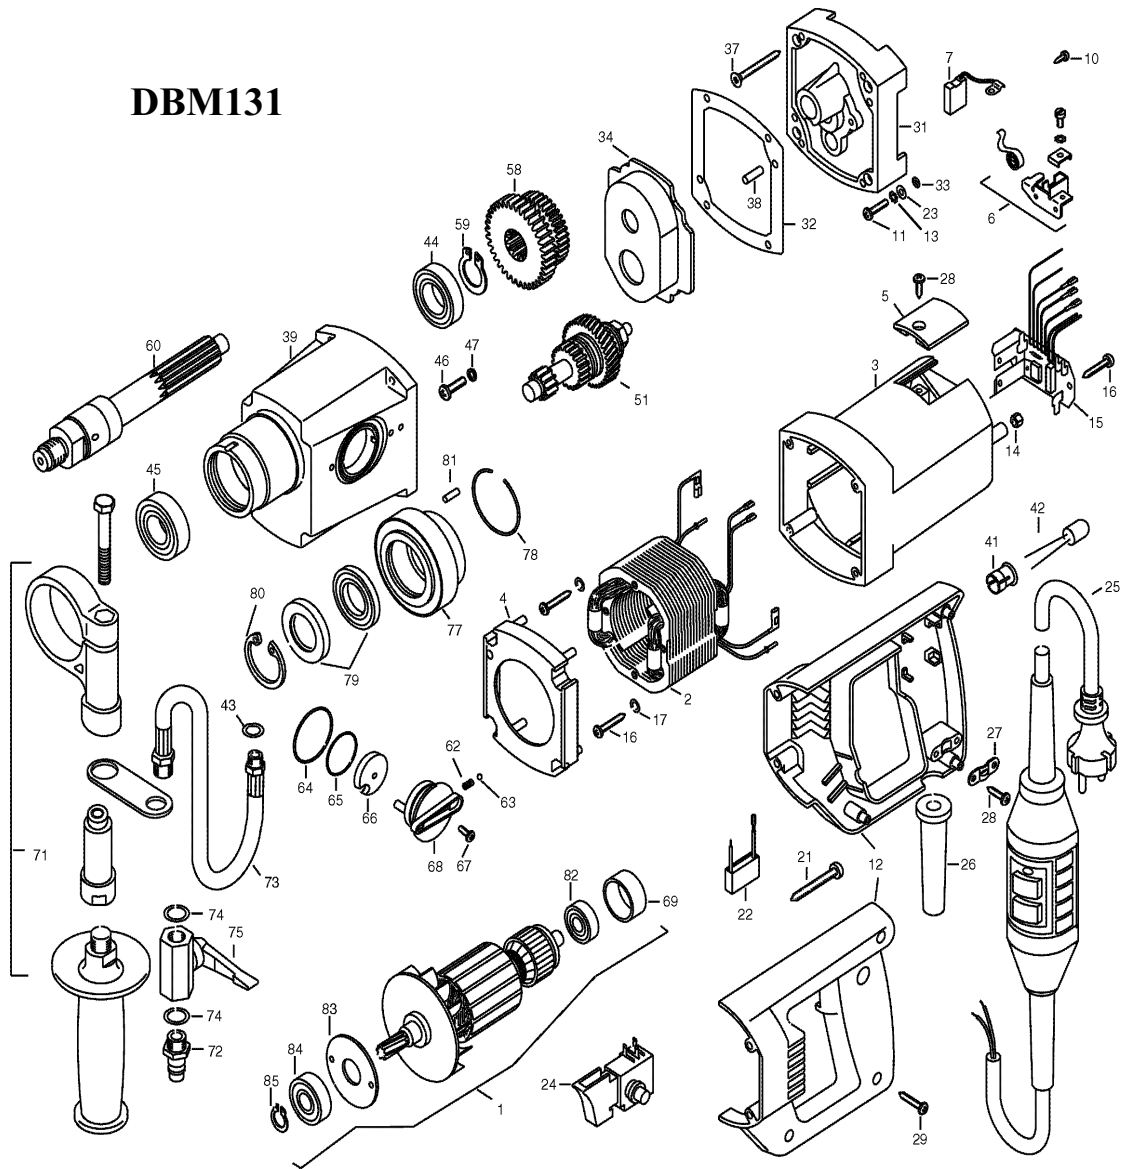

DBM131

Line no	Item No.	Description
1	EE 73428100	ARMATURE ASS'Y
2	EE 73428150	FIELD ASS'Y
3	EE 80900159	MOTOR HOUSING
4	EE 73320140	BAFFLE PLATE
5	EE 73320215	BRUSH HOLDER COVER
6	EE 80201199	BRUSH HOLDER CPL.
7	EE 80700019	BRUSH
10	EE 80201252	PAN HEAD SCREW 2,9x13
11	EE 80201131	OVAL HEAD SCREW M4x17
12	EE 73421261	HANDLE COVER CPL.
13	EE 80200752	SELF LOCK 4,3
14	EE 80201295	PLASTIC NUT
15	EE 73428280	CONTROLLER
16	EE 80201273	PAN HEAD SCREW 4,2x25
17	EE 80201362	STOP RING S6
21	EE 80201267	PAN HEAD SCREW 4,8x45
22	EE 73320305	CONDENSER
23	EE 80201371	WASHER 4,3
24	EE 80600116	SWITCH
25	EE 7311T262	PRCD-SWITCH CPL.
26	EE 71323255	CORD GUARD
27	EE 71540330	STRAIN RELIEF
28	EE 80201270	PAN HEAD SCREW 4,2x13
29	EE 80201272	PAN HEAD SCREW 4,2x22
31	EE 7332S610	CRANK HOUSING COVER
32	EE 73320620	GASKET
33	EE 83000019	RING 3,68x1,78
34	EE 73320625	GREASE COVER
37	EE 80201275	COUNTERSUNK HEAD SCREW 4,5x50
38	EE 80200580	PIN 5x16
39	EE 73429400	GEAR HOUSING COMPLETE
41	EE 80601153	HOLDER
42	EE 80601154	LED
43	EE 83000106	GASKET RING 1/8"
44	211306-3	BALL BEARING 6204LLB/VV
45	211301-3	BALL BEARING 6004LLB
46	EE 80201204	OVAL HEAD SCREW M5x20
47	EE 80201302	SPRING WASHER 5
51	EE 73421493	TORQUE LIM.CPL.
58	EE 73421440	GEAR
59	EE 80201319	RETAINING RING 19
60	EE 73427420	SPINDLE
62	EE 80200698	COMPRESSION SPRING
63	EE 80410080	STEEL BALL 3.5

Line no	Item No.	Description
64	EE 83000022	RING 36x1,5
65	EE 83000017	RING 28x1
66	EE 73320542	COVER PLATE
67	EE 80201149	SCREW M3x12
68	EE 73320541	KNOB
69	EE 73320315	SUPPORTING WASHER
71	EE 7DE33695	GRIP COMPLETE
72	EE 83000111	NOZZLE GARDENA 920
73	EE 83000109	TUBE
74	EE 83000107	GASKET RING 1/4"
75	EE 83000100	LEVER CPL.
77	EE 73427405	ELEMENT
78	EE 80200745	RING SPRING
79	EE 83000070	SEAL 30x40x5
80	EE 80201339	RETAINING RING 40
81	EE 80200580	PIN 5x16
82	211201-7	BALL BEARING 6002LLB
83	EE 73320310	BEARING COVER
84	211106-1	BALL BEARING 6201LLB
85	EE 80201320	CIRCLIP