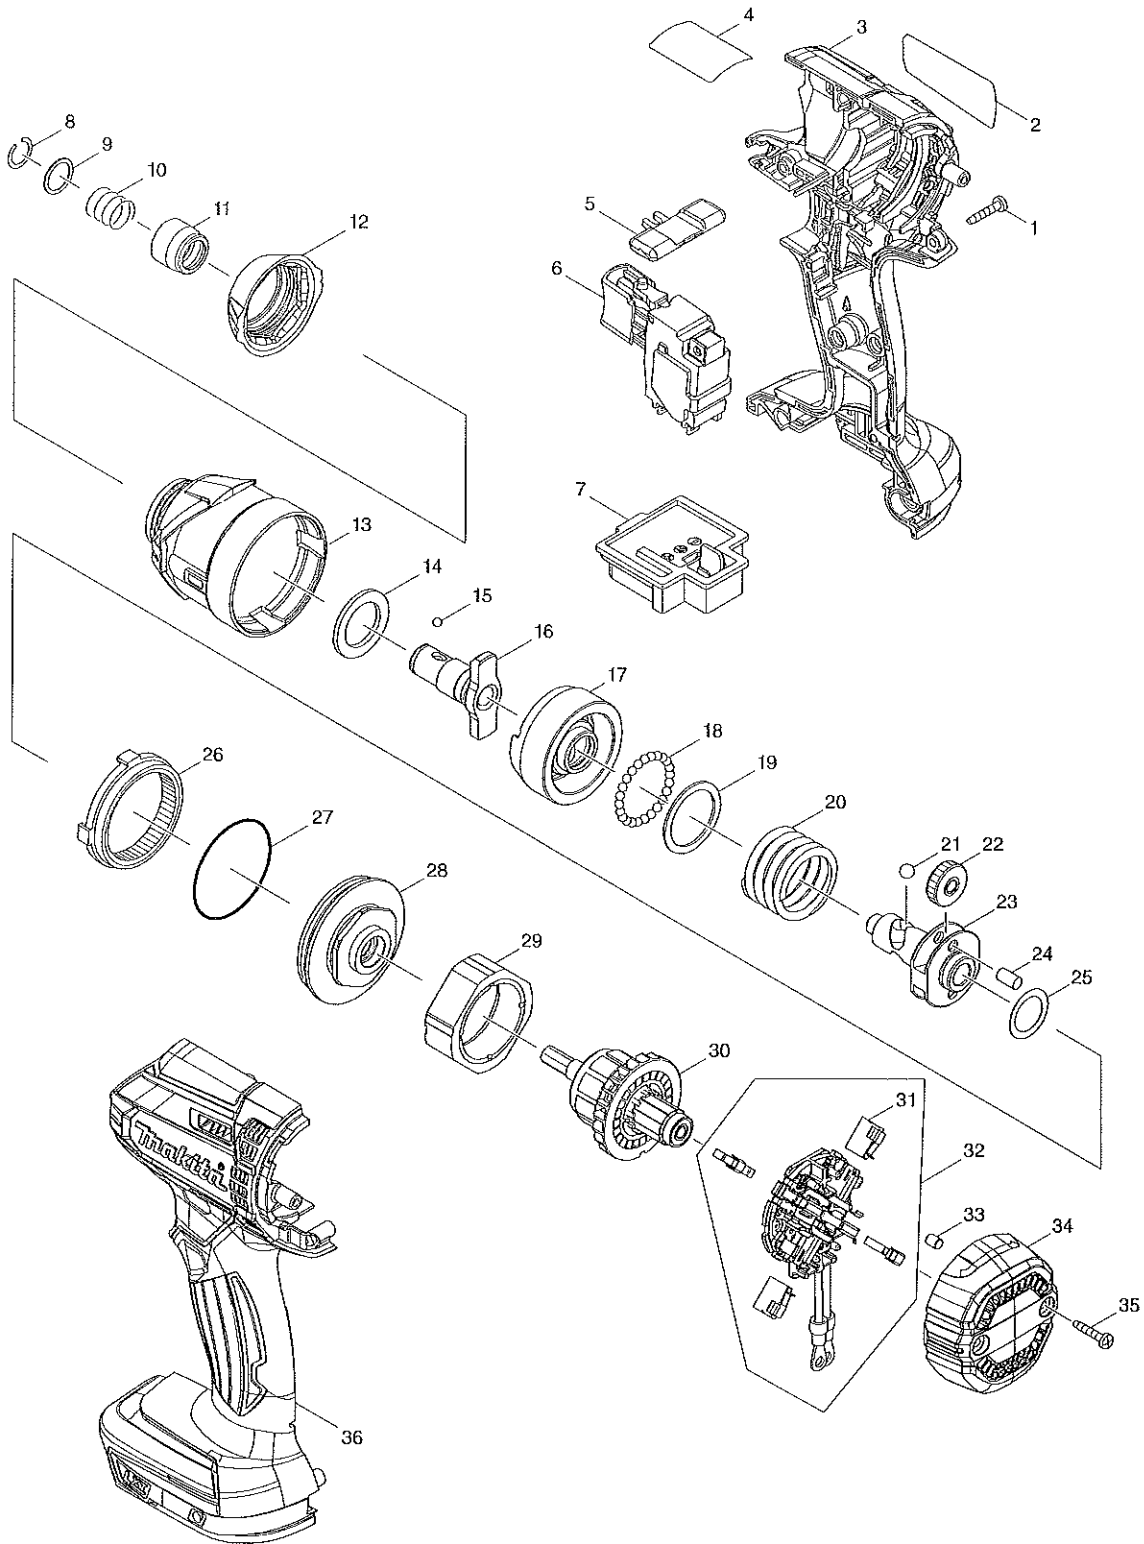

Model No. DTD152 CORDLESS IMPACT DRIVER

pos.no		part.no	description	used qty
1		266429-2	TAPPING SCREW 3X16	8
2		851E29-7	DTD152 NAME PLATE	1
3	C10	263005-3	RUBBER PIN 6	2
3	D10		INC. 36	
003A		183B63-4	HOUSING SET	1
003B		183B63-4	HOUSING SET	1
003E		183B64-2	HOUSING SET	1
5		455053-8	F/R CHANGE LEVER	1
6		632F26-6	SWITCH UNIT	1
6	C10	620445-2	LED CIRCUIT	1
6	C20	688164-6	LINE FILTER	1
6	C30	654015-5	EARTH TERMINAL (SPRING)	1
6	C40	654501-6	CONNECTOR 1.25	1
7		643852-2	TERMINAL	1
8		231951-8	RING SPRING 11	1
9		267085-1	FLAT WASHER 12	1
10		233005-7	COMPRESSION SPRING 13	1
11		326072-0	BIT SLEEVE	1
12		424738-7	BUMPER	1
13		143299-5	HAMMER CASE COMPLETE	1
14		261151-6	NYLON WASHER 19	1
15		216040-0	STEEL BALL 3.5	2
16		326565-7	ANVIL M	1
17		326564-9	HAMMER	1
18		216040-0	STEEL BALL 3.5	24
19		267175-0	FLAT WASHER 24	1
20		234251-5	COMPRESSION SPRING 25	1
21		216041-8	STEEL BALL 5.6	2
22		227362-3	SPUR GEAR 22	2
23		326562-3	SPINDLE	1
24		256253-1	PIN 5	2
25		253314-8	THIN WASHER 15	1
26		227378-8	INTERNAL GEAR 51	1
27		213507-9	O RING 40	1
28		143298-7	BEARING BOX COMPLETE	1
29		632F93-1	YOKE UNIT	1
30		619377-8	ARMATURE	1
31		196854-2	CARBON BRUSH CB-448	2
32		632F25-8	BRUSH HOLDER COMPLETE	1
32	C10	688172-7	LINE FILTER	1
32	C20	654037-5	INSULATED TERM. FT1.25-M3	2
32	D10		INC. 31	
33		263032-0	RUBBER PIN 4	4
034A		456044-2	REAR COVER (BLUE)	1
034E		456045-0	REAR COVER (WHITE)	1
35		266429-2	TAPPING SCREW 3X16	2
36	C10	263005-3	RUBBER PIN 6	2
36	D10		INC. 3	
036A		183B63-4	HOUSING SET	1
036B		183B63-4	HOUSING SET	1
036E		183B64-2	HOUSING SET	1
A01		346317-0	HOOK	1
A02		266622-8	#NAME?	1
A03B		821550-0	CONNECTOR PLASTIC CASE (TYPE2)	1
A03B	C10	453974-8	LATCH	4
A04B		450128-8	BATTERY COVER	1
A05B		***DC18RC	DC18RC FAST CHARGER	1
A06B		197265-4	BATTERY BL1840B SET	2
A07B		837670-0	INNER TRAY	1
A08B		808J38-7	DTD152RMJ INDICATION LABEL	1
A09B		808J39-5	DTD152RMJ PLASTIC CASE LABEL	2