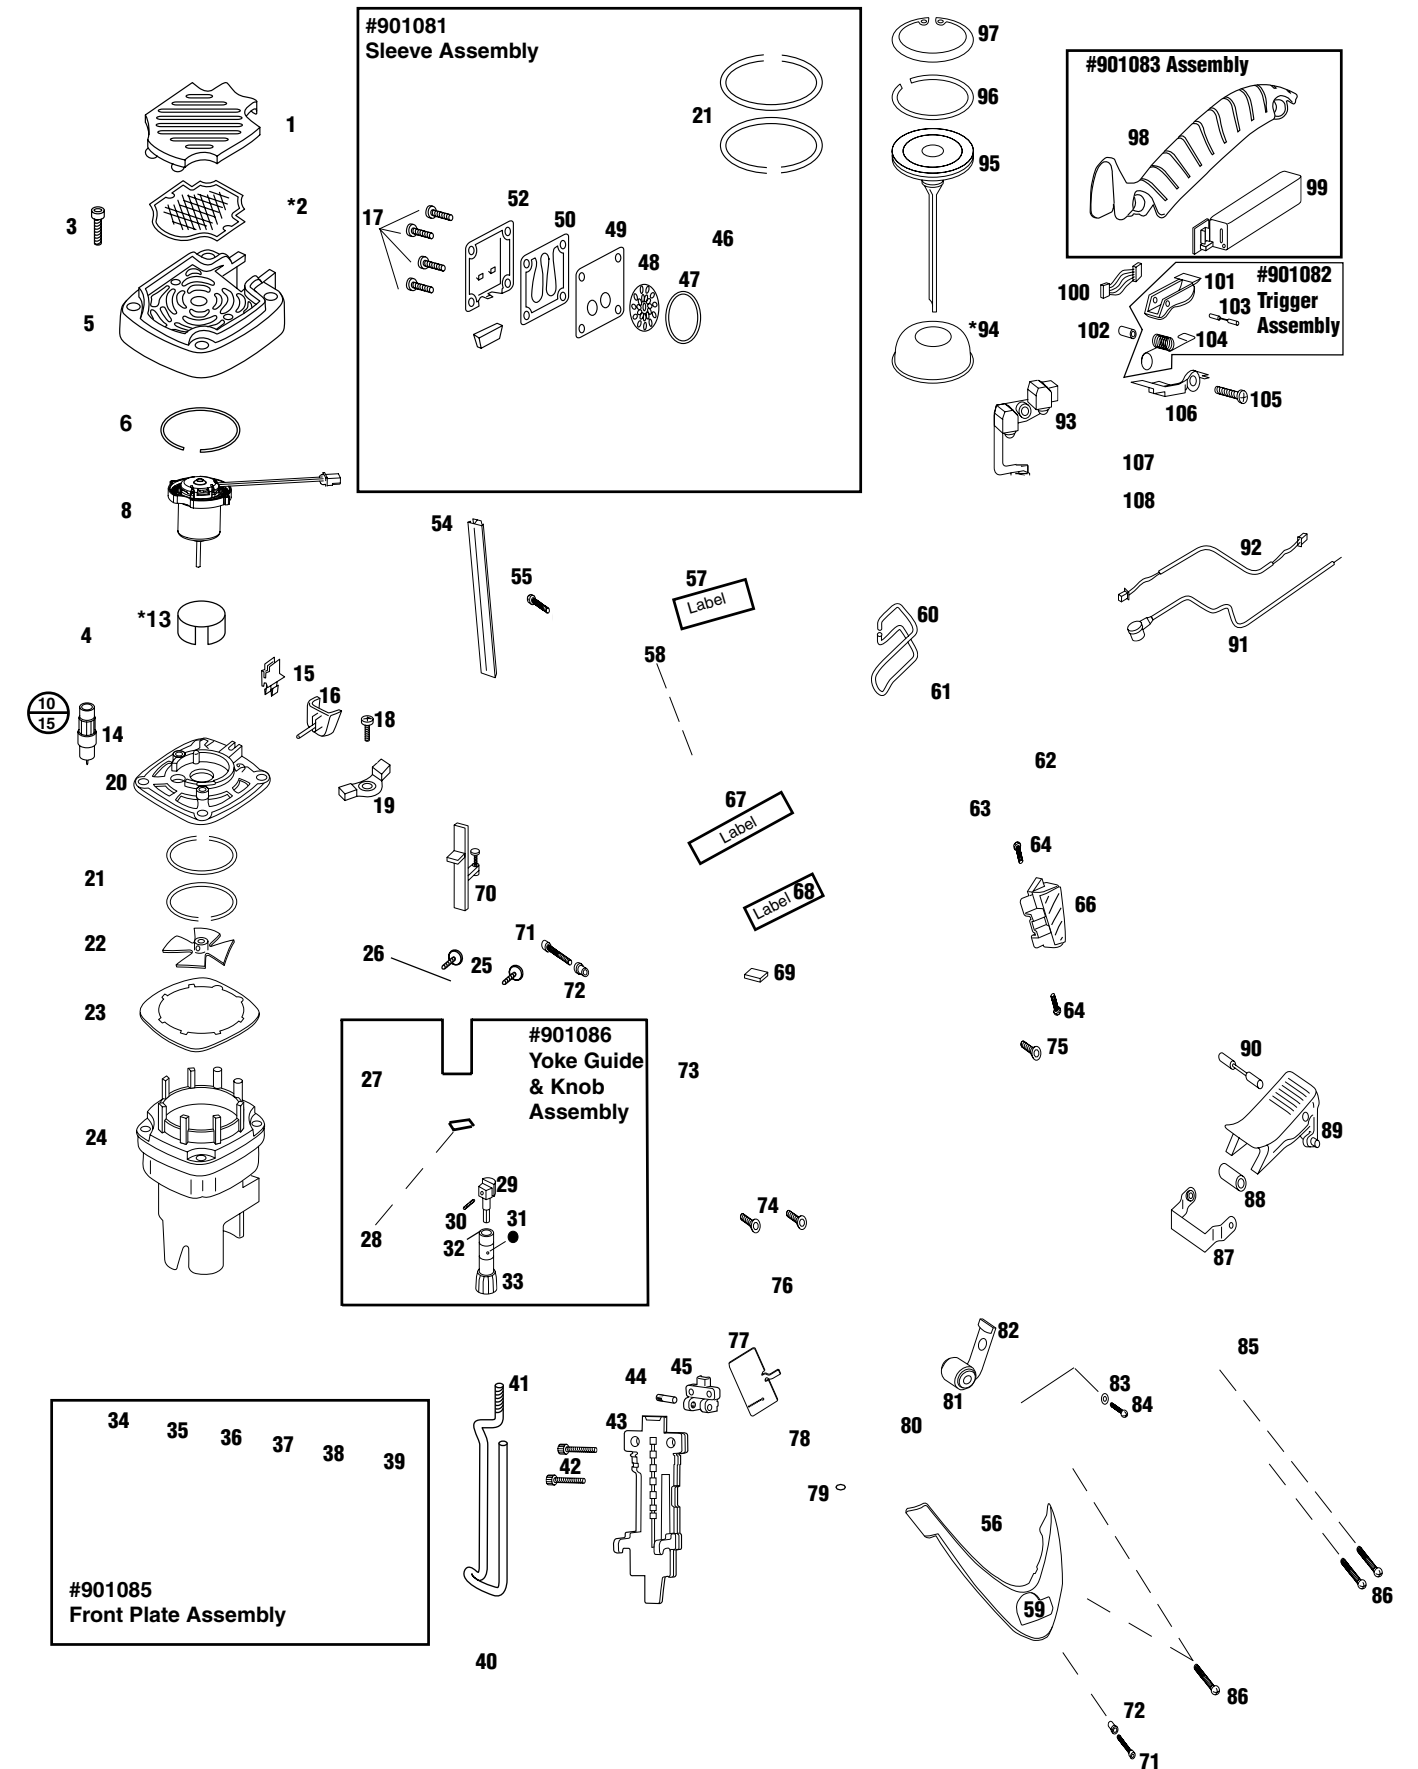

■ Apply Loctite RC-620 (Green) Part No.401491

* Denotes Normal Wear Items

→ Denotes Change

IM50 F18

Part No. 013330 (EU), 013331 (UK)

TORQUE VALUES	
MIN	IN.LBS
MAX	

WARNING
 All parts must be periodically inspected and replaced if worn or broken. Failure to do this can affect the tool's operation and present a safety hazard