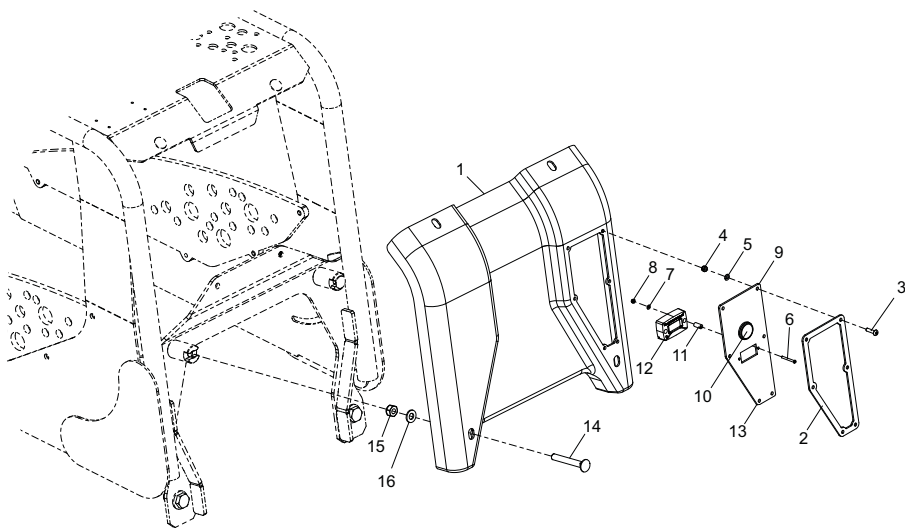

Controls_Petrol

1	161/99854.....	Rear Cover	1
2	161/99907.....	Facia Bezel.....	1
3	7/5027.....	Screw.....	M5 x 20..... 6
4	8/5003.....	Nyloc Nut.....	M5..... 6
5	4/5002.....	Washer.....	M5..... 6
6	7/3014.....	Screw.....	M3 x 30..... 2
7	4/3002.....	Washer.....	M3..... 2
8	8/3002.....	Nyloc nut.....	M3..... 2
9	161/99912.....	Plate.....	1
10	70/0258.....	Button Push.....	1
11	980/99993.....	Bushe.....	2
12	70/0309.....	Hour/RPM Meter.....	1
14	9/10038.....	Bolt.....	M10 x 75..... 2
15	8/10006.....	Nyloc Nut.....	M10..... 8
16	4/1005.....	Washer.....	M10..... 8