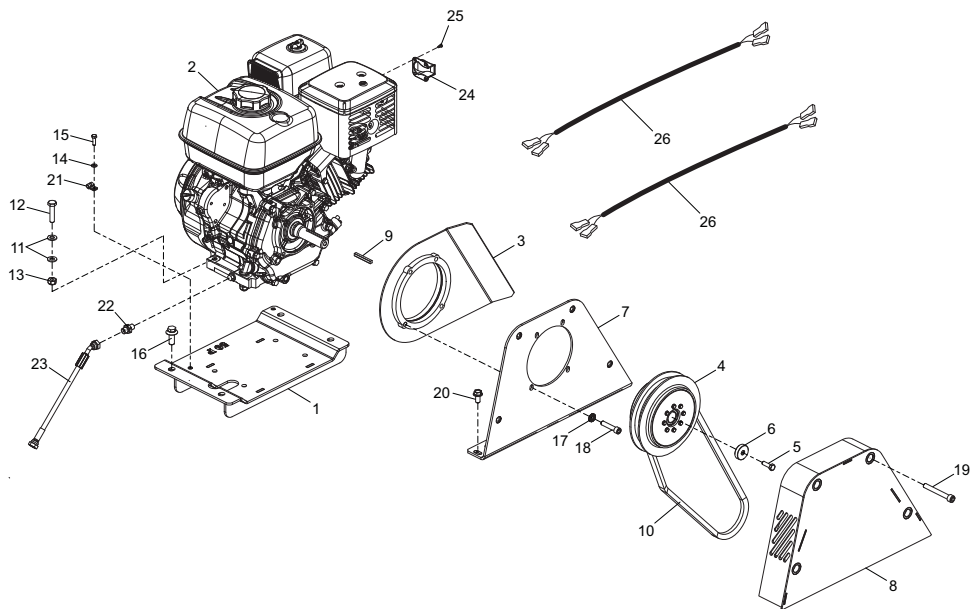

Petrol Engine & Drive Kit

1	161/34900.....	Engine Deck	1
2	20/0107.....	Honda Engine.....	GX390 1
3	161/33600.....	Heat Shield.....	1
4	21/0439.....	Clutch.....	1
5	7/3813.....	Hex Screw	3/8 x 1" 1
6	161/99888.....	Washer.....	1
7	161/33500.....	Back Plate.....	1
8	161/33400.....	Belt Cover.....	1
9	06.8.018.....	Key.....	1
10	21/0170.....	Belt.....	1
11	4/1005.....	Washer.....	M10 8
12	9/10005.....	Bolt.....	M10 x 45... 4
13	8/10006.....	Nylloc Nut.....	M10 4
14	4/6001.....	Washer.....	M6 2
15	7/6037.....	Screw.....	M6 x 20 2
16	7/12034.....	Screw.....	M12 x 30... 4
17	05.3.067.....	Anti-Vib Washer.....	M10 4
18	7/3818.....	Screw.....	3/8 x 1 3/4" 4
19	7/10067.....	Screw.....	M10 x 75... 4
20	7/10039.....	Screw.....	M10 x 20... 4
21	3/7055.....	P-Clip.....	2
22	6/0218.....	Adaptor.....	1
23	30/0091.....	Hose Oil Drain.....	1
24	21/0236.....	Exhaust Deflector.....	1
25	21.0.140.....	Screw.....	M6 x 14 2
26	71/0301.....	Harness (Power Pack).....	1
27	71/0335.....	Harness (Ext.).....	1