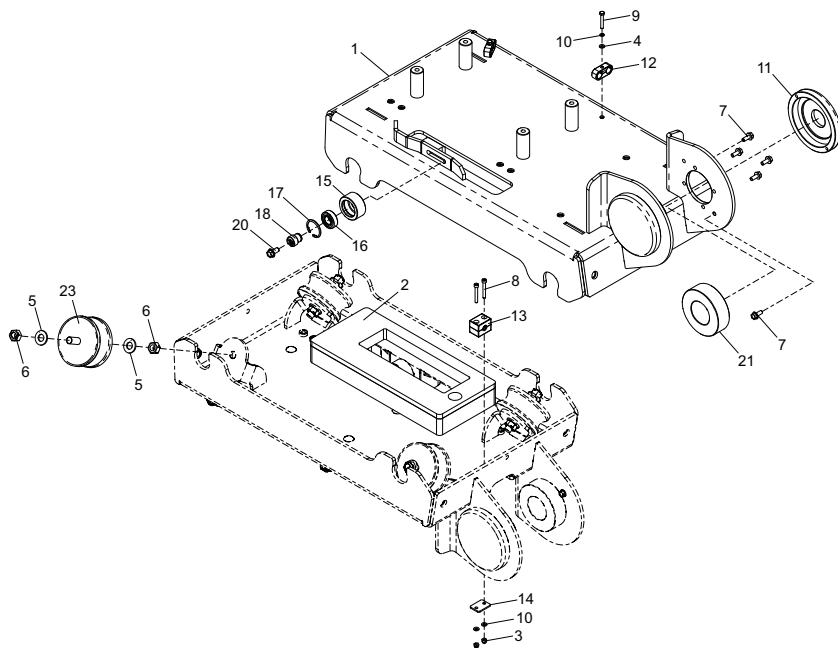

Baseplate Assembly

1	161/33800	Base Plate	1
2	161/99595	Strap	2
3	161/33900	Side Extension	75mm	2
3	161/34000	Side Extension	125mm	2
4	161/99857	Bracket	2
5	161/99858	Spacer	4
6	00525/B	AV Mount	4
7	4/1004	Washer	M10	8
8	4/1008	Washer	M10	1
9	7/10009	Screw	M10 x 40	4
10	7/10022	Screw	M10 x 20	1
11	8/10006	Nyloc Nut	M10	4
12	8/20003	Nyloc Nut	M20	5
13	9/20002	Bolt	M20 x 50	5
14	4/1402	Washer	M14	5
15	7/1401	Screw	M12 x 35	5
16	7/10024	Screw	M10 x 30	1

Baseplate Assembly

1	161/31800.....	Bedplate.....	1	
2	161/99894.....	Seal Guard.....	1	
3	8/6006.....	Nut.....	M6	2
4	4/6001.....	Washer	M6	4
5	4/1609.....	Washer	M16	8
6	8/16003.....	Binx Nut.....	M16	8
7	7/8037.....	Screw.....	M8 x 20	12
8	7/6052.....	Screw.....	M6 x 25	2
9	7/6078.....	Screw.....	M6 x 30	2
10	4/6005.....	Spring Washer	M6	2
11	161/99893.....	Hinge Cover		2
12	91/0019.....	Clamp		2
13	3/7039.....	Hose Clamp	1/4"	1
14	3/7039.....	Hose Clamp	1/4"	1
15	161/99859.....	Belt Tensioner.....		1
16	53/0016.....	Bearing		1
17	MS22.....	Circlip.....		1
18	161/99750.....	Pin Tension.....		1
19	3/9003.....	Circlip.....		1
20	7/10039.....	Screw.....	M10 x 20.....	1
21	161/99892.....	Handle Bush		2
23	21/0298.....	AV Mount.....		4