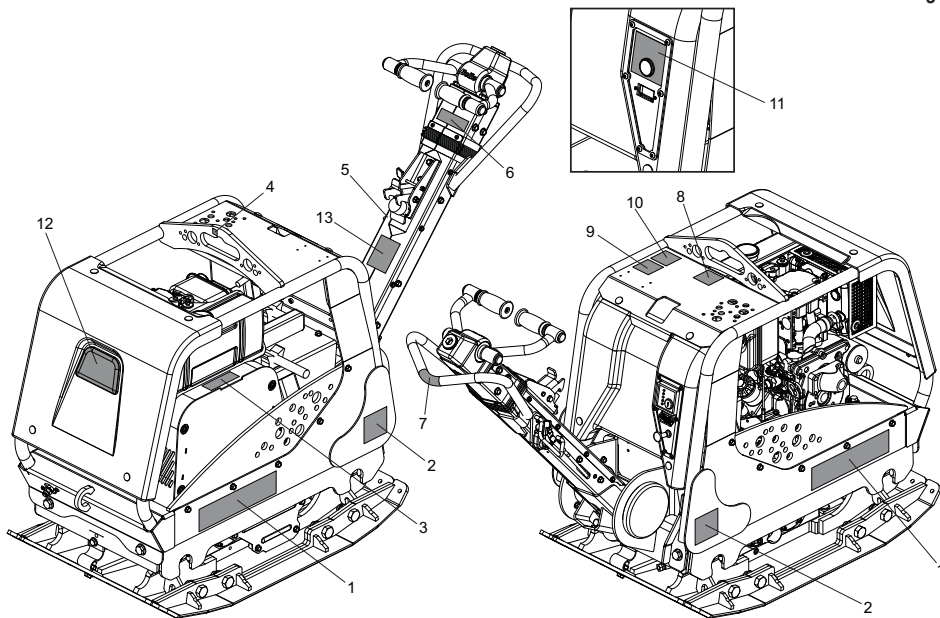

Decals

1	800/99211	..... Decal.....	RPX 59/65	 2
1	800/99212	..... Decal.....	RPX 59/75	 2
2	800/99210	..... Decal.....	Altrad Logo	 2
3	800/99801	..... Decal.....	Hot Parts	 1
4	800/99334	..... Decal.....	Lifting Point	 2
5	800/99649	..... Decal.....	Throttle	 1
6	800/99340	..... Decal.....	Fwd/Rev & No Lift	... 1
7	800/99533	..... Decal.....	No Lift	 1
8	800/99986	..... Decal.....	Lifting Point	 1
9	19.0.373	..... Decal.....	Safety	 1
10	800/99782	..... Decal.....	109 dB(a)	 1
11	800/99396	..... Decal.....	Stop Button (Petrol)	 1
12	800/99542	..... Badge Logo		 1
13	800/99251	..... Decal.....	Warning	 1