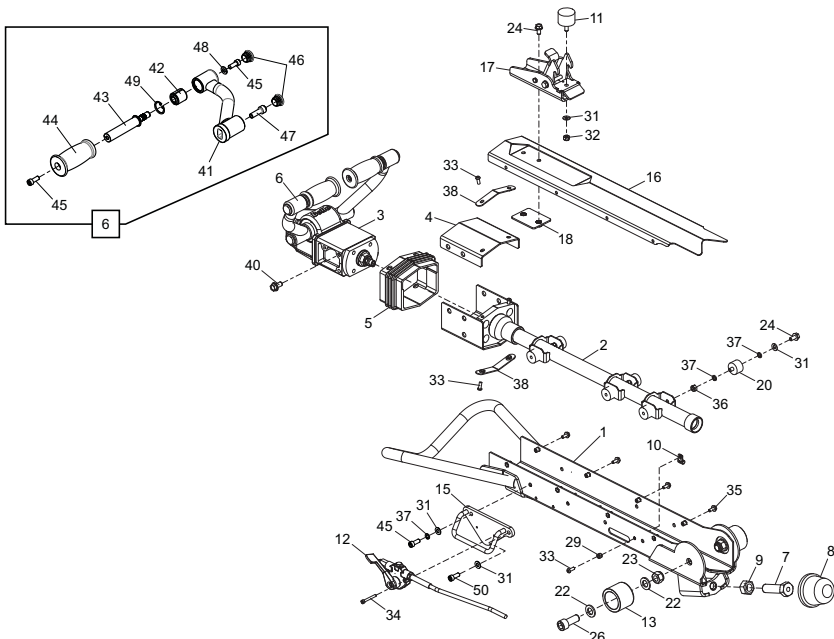

Handle Assembly

1	161/32000.....	Handle Column.....	1	41	161/31700.....	Handle.....	1
2	161/32100.....	Handle Stem.....	1	42	21/0435.....	Bush.....	1
3	161.3.069SP.....	Pump.....	1	43	161/99843.....	Handle Shaft.....	1
4	161/99896.....	Pump Head Cover.....	1	44	971/99108.....	Handle Moulding.....	1
5	161/99899.....	Gaiter.....	1	45	7/8015.....	Screw.....	M8 x 20.....3
6	.....	Control Lever.....	2	46	21.0.259.....	Round Insert.....	2
7	161/99900.....	Screw Stop.....	1	47	7/10016.....	Screw.....	M10 x 30.....1
8	21/0283.....	Anti-Vib Mount.....	1	48	04/8006.....	Washer.....	M8.....1
9	8/2001.....	Binx Nut.....	M20.....1	49	3/0938.....	Circlip.....	27mm.....1
10	3/7055.....	P-Clip.....	1	50	7/8010.....	Screw.....	M8 x 25.....1
11	21/0400.....	Anti-Vib Mount.....	1				
12	21/0441.....	Throttle.....	1				
13	161/99898.....	Boss Pivot.....	2				
14	161/99895.....	Keep Plate.....	1				
15	161/34400.....	Throttle Guard.....	1				
16	161/34500.....	Handle Cover.....	1				
17	161/30800.....	Handle Latch Assembly.....	1				
18	161/31600.....	Keep Plate.....	1				
19	161/99817.....	Pressing Latch.....	1				
20	21/0420.....	Mount.....	6				
21	8/6011.....	Riv Nut.....	M6.....8				
22	4/1601.....	Washer.....	M16.....4				
23	8/16008.....	Nyloc Nut.....	M16.....2				
24	02.0.086.....	Screw.....	M8 x 12.....6				
25	7/8053.....	Screw.....	M8 x 25.....1				
26	7/16014.....	Screw.....	M16 x 40.....2				
27	8/5003.....	Nyloc Nut.....	M5.....2				
28	9/6027.....	Bolt.....	M6 x 70.....1				
29	8/8008.....	Nyloc Nut.....	M6.....2				
30	9/8027.....	Bolt.....	M8 x 75.....1				
31	4/8006.....	Washer.....	M8.....12				
32	8/8008.....	Nyloc Nut.....	M8.....3				
33	7/6046.....	Screw.....	M6 x 16.....5				
34	7/5030.....	Screw.....	M5 x 40.....2				
35	7/6034.....	Screw.....	M6 x 16.....8				
36	8/8001.....	Nut.....	M8.....6				
37	4/8003.....	Spring Washer.....	M8.....7				
38	161/99897.....	Gaiter Clump.....	2				
40	7/10039.....	Screw.....	M10 x 20.....6