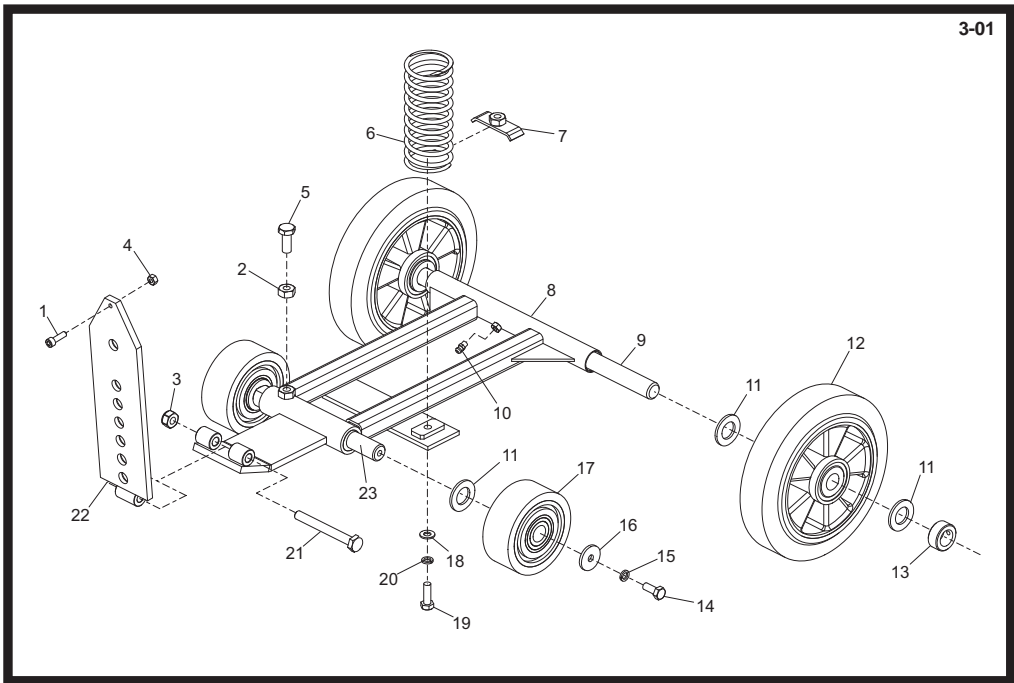

Lifting Frame Assembly

1	7/6003.....	Screw	M6 x 20	1
2	8/10003.....	Nut	M10	1
3	8/10006.....	Nut	M10	1
4	8/6001.....	Nut	M6	1
5	7/10005.....	Screw	M10 x 25	1
6	19.0.078.....	Spring		1
7	135.0.018.....	Clamp		1
8	135.0.061.....	Frame		1
9	135/99907.....	Axle.....		1
10	500/06100.....	Grease Nipple		1
11	4/2001.....	Washer	M20	6
12	19.0.580.....	Wheel		2
13	21.0.092.....	Collar		2
14	7/8011.....	Screw	M8 x 20	2
16	05.3.062.....	Washer		2
17	19.0.581.....	Wheel	100mm	2
18	4/8006.....	Washer	M8	1
19	7/8012.....	Screw	M8 x 25	1
20	4/8003.....	Washer	M8	3
21	00.0.042.....	Bolt	M10 x 90	1
22	135/02000.....	Plate		1
23	135.0.013.....	Axle.....		1